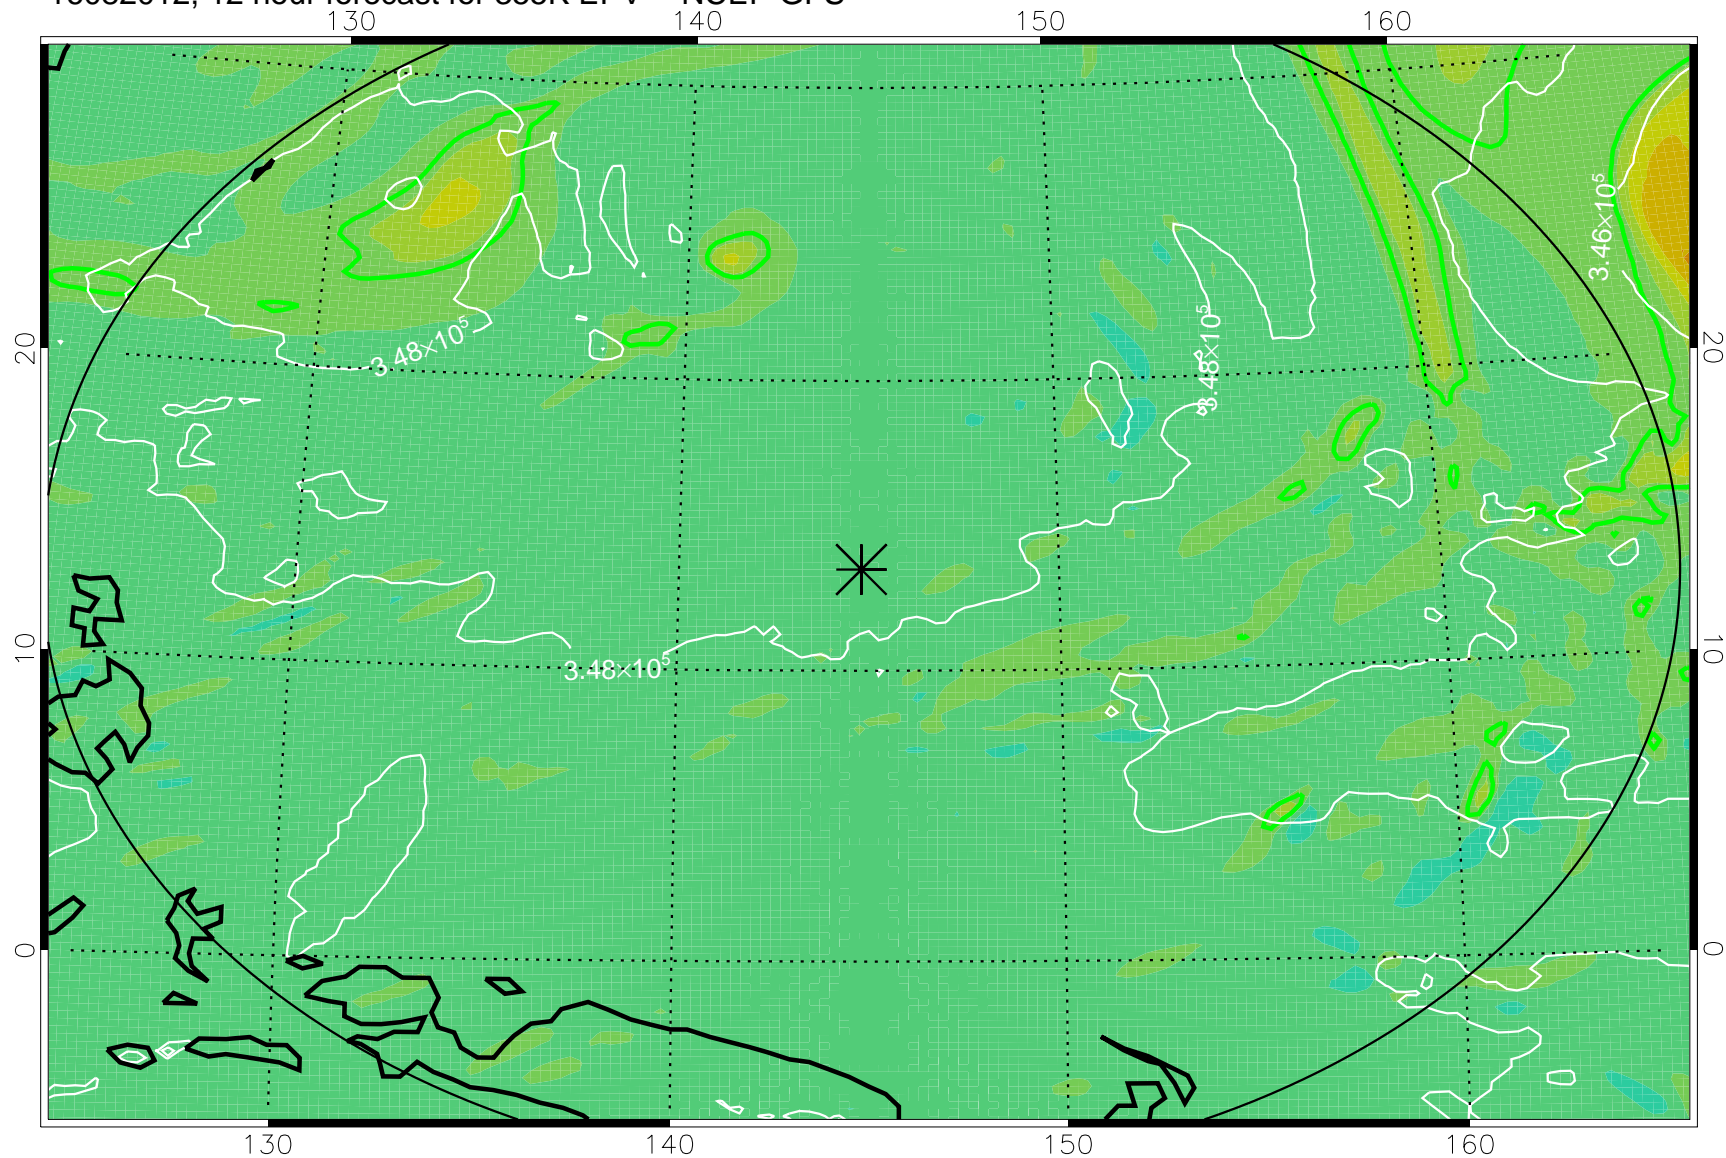

16082006, 6 hour forecast for 355K EPV -- NCEP GFS

355K Montgomery Streamfunction, white  
EPV Tropopause (2 PVU) Position  
Range ring of 2304 km

16082012, 12 hour forecast for 355K EPV -- NCEP GFS

355K Montgomery Streamfunction, white  
EPV Tropopause (2 PVU) Position  
Range ring of 2304 km

16082018, 18 hour forecast for 355K EPV -- NCEP GFS

355K Montgomery Streamfunction, white  
EPV Tropopause (2 PVU) Position  
Range ring of 2304 km

16082100, 24 hour forecast for 355K EPV -- NCEP GFS

355K Montgomery Streamfunction, white  
EPV Tropopause (2 PVU) Position  
Range ring of 2304 km

16082106, 30 hour forecast for 355K EPV -- NCEP GFS

355K Montgomery Streamfunction, white  
EPV Tropopause (2 PVU) Position  
Range ring of 2304 km

16082112, 36 hour forecast for 355K EPV -- NCEP GFS

355K Montgomery Streamfunction, white  
EPV Tropopause (2 PVU) Position  
Range ring of 2304 km

16082118, 42 hour forecast for 355K EPV -- NCEP GFS

355K Montgomery Streamfunction, white  
EPV Tropopause (2 PVU) Position  
Range ring of 2304 km

16082200, 48 hour forecast for 355K EPV -- NCEP GFS

355K Montgomery Streamfunction, white  
EPV Tropopause (2 PVU) Position  
Range ring of 2304 km