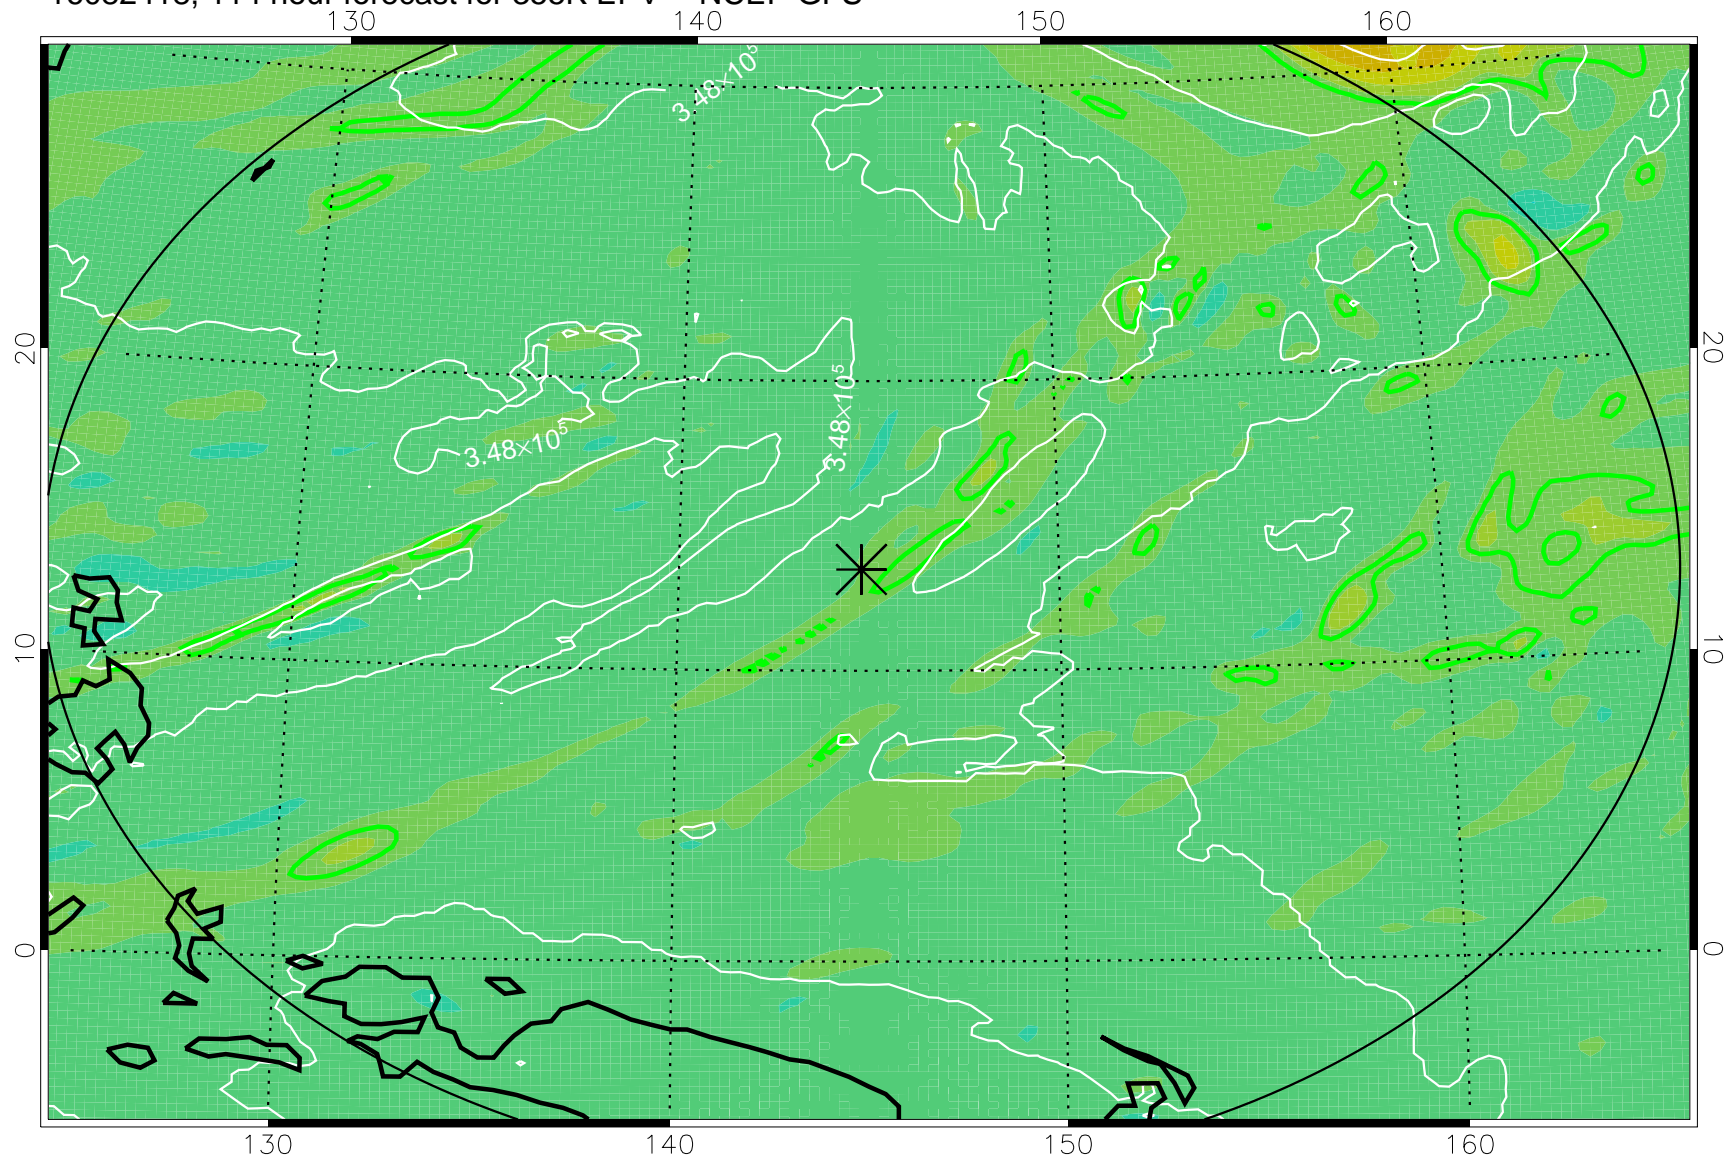

16082306, 78 hour forecast for 355K EPV -- NCEP GFS

355K Montgomery Streamfunction, white  
EPV Tropopause (2 PVU) Position  
Range ring of 2304 km

16082312, 84 hour forecast for 355K EPV -- NCEP GFS

355K Montgomery Streamfunction, white  
EPV Tropopause (2 PVU) Position  
Range ring of 2304 km

16082318, 90 hour forecast for 355K EPV -- NCEP GFS

355K Montgomery Streamfunction, white  
EPV Tropopause (2 PVU) Position  
Range ring of 2304 km

16082400, 96 hour forecast for 355K EPV -- NCEP GFS

355K Montgomery Streamfunction, white  
EPV Tropopause (2 PVU) Position  
Range ring of 2304 km

16082406, 102 hour forecast for 355K EPV -- NCEP GFS

355K Montgomery Streamfunction, white  
EPV Tropopause (2 PVU) Position  
Range ring of 2304 km

16082412, 108 hour forecast for 355K EPV -- NCEP GFS

355K Montgomery Streamfunction, white  
EPV Tropopause (2 PVU) Position  
Range ring of 2304 km

16082418, 114 hour forecast for 355K EPV -- NCEP GFS

355K Montgomery Streamfunction, white  
EPV Tropopause (2 PVU) Position  
Range ring of 2304 km

16082500, 120 hour forecast for 355K EPV -- NCEP GFS

355K Montgomery Streamfunction, white  
EPV Tropopause (2 PVU) Position  
Range ring of 2304 km