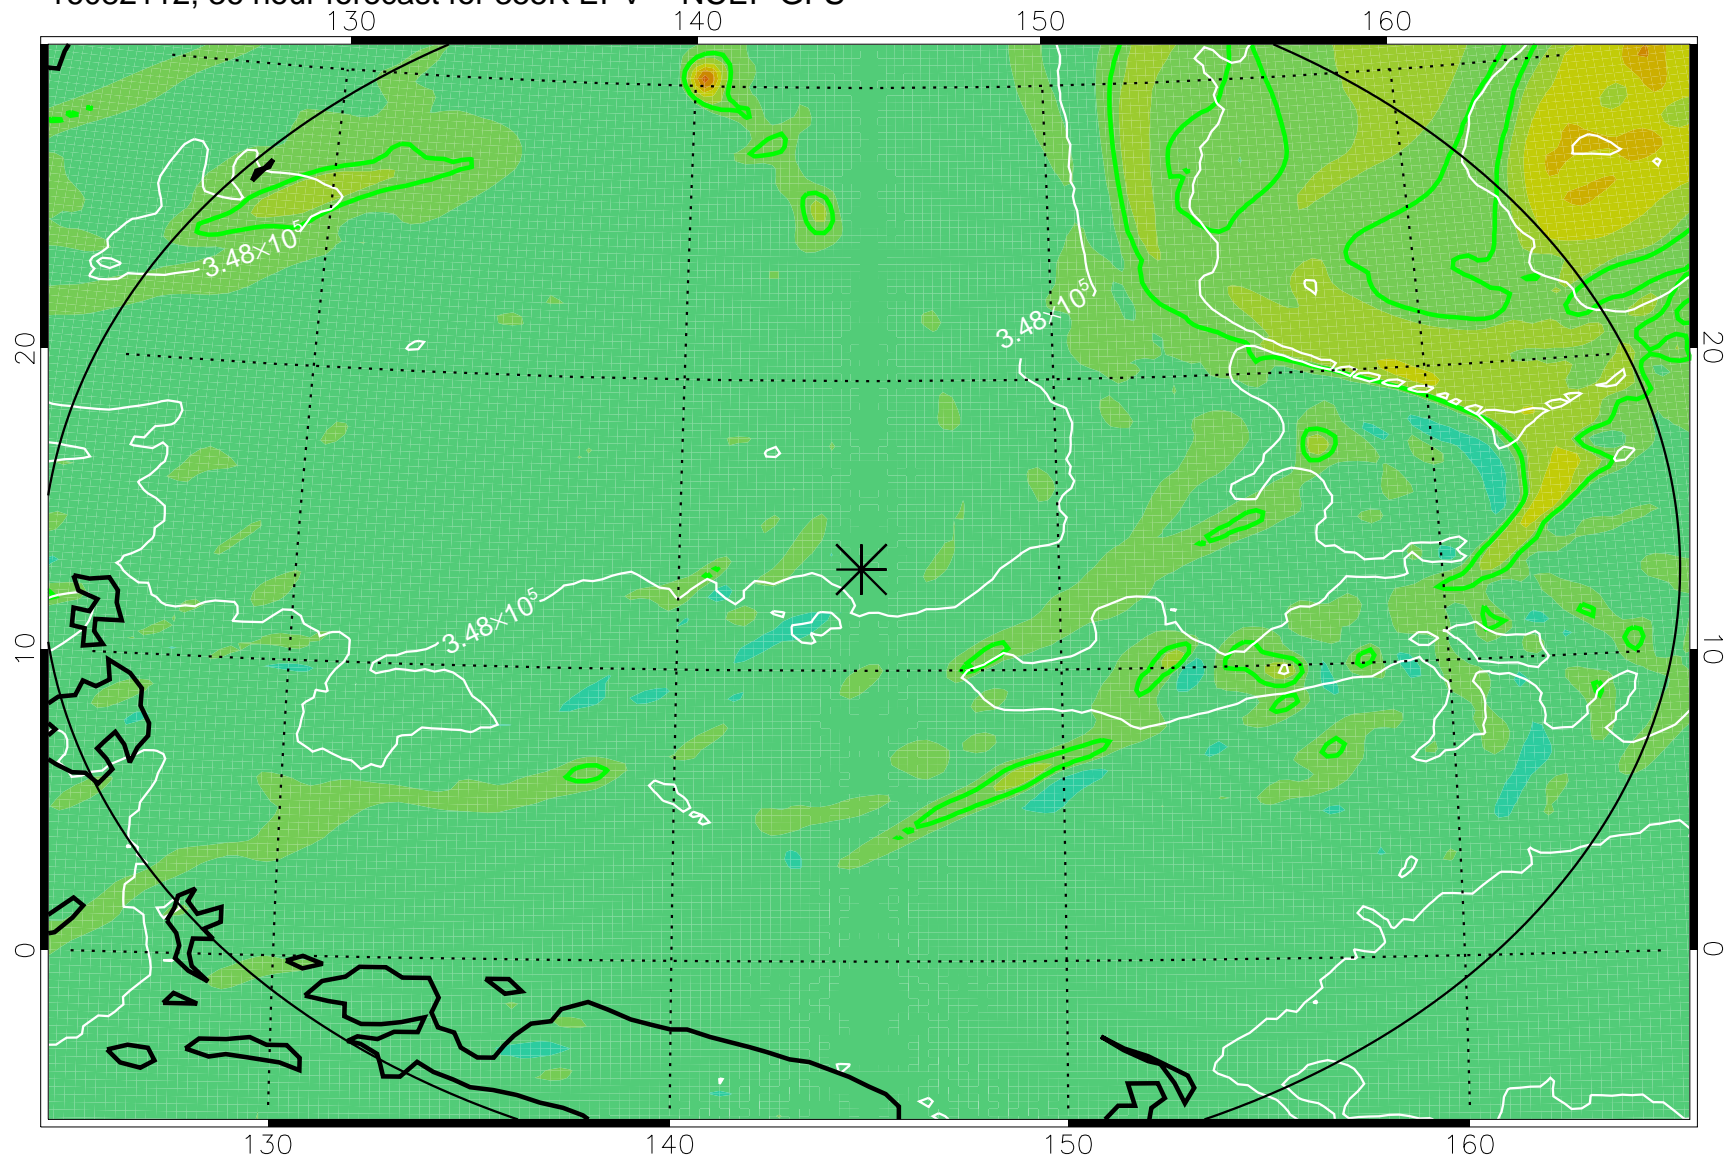

16082018, 18 hour forecast for 355K EPV -- NCEP GFS

355K Montgomery Streamfunction, white  
EPV Tropopause (2 PVU) Position  
Range ring of 2304 km

16082100, 24 hour forecast for 355K EPV -- NCEP GFS

355K Montgomery Streamfunction, white  
EPV Tropopause (2 PVU) Position  
Range ring of 2304 km

16082106, 30 hour forecast for 355K EPV -- NCEP GFS

355K Montgomery Streamfunction, white  
EPV Tropopause (2 PVU) Position  
Range ring of 2304 km

16082112, 36 hour forecast for 355K EPV -- NCEP GFS

355K Montgomery Streamfunction, white  
EPV Tropopause (2 PVU) Position  
Range ring of 2304 km

16082118, 42 hour forecast for 355K EPV -- NCEP GFS

355K Montgomery Streamfunction, white  
EPV Tropopause (2 PVU) Position  
Range ring of 2304 km

16082200, 48 hour forecast for 355K EPV -- NCEP GFS

355K Montgomery Streamfunction, white  
EPV Tropopause (2 PVU) Position  
Range ring of 2304 km

16082218, 66 hour forecast for 355K EPV -- NCEP GFS

355K Montgomery Streamfunction, white  
EPV Tropopause (2 PVU) Position  
Range ring of 2304 km

16082300, 72 hour forecast for 355K EPV -- NCEP GFS

355K Montgomery Streamfunction, white  
EPV Tropopause (2 PVU) Position  
Range ring of 2304 km