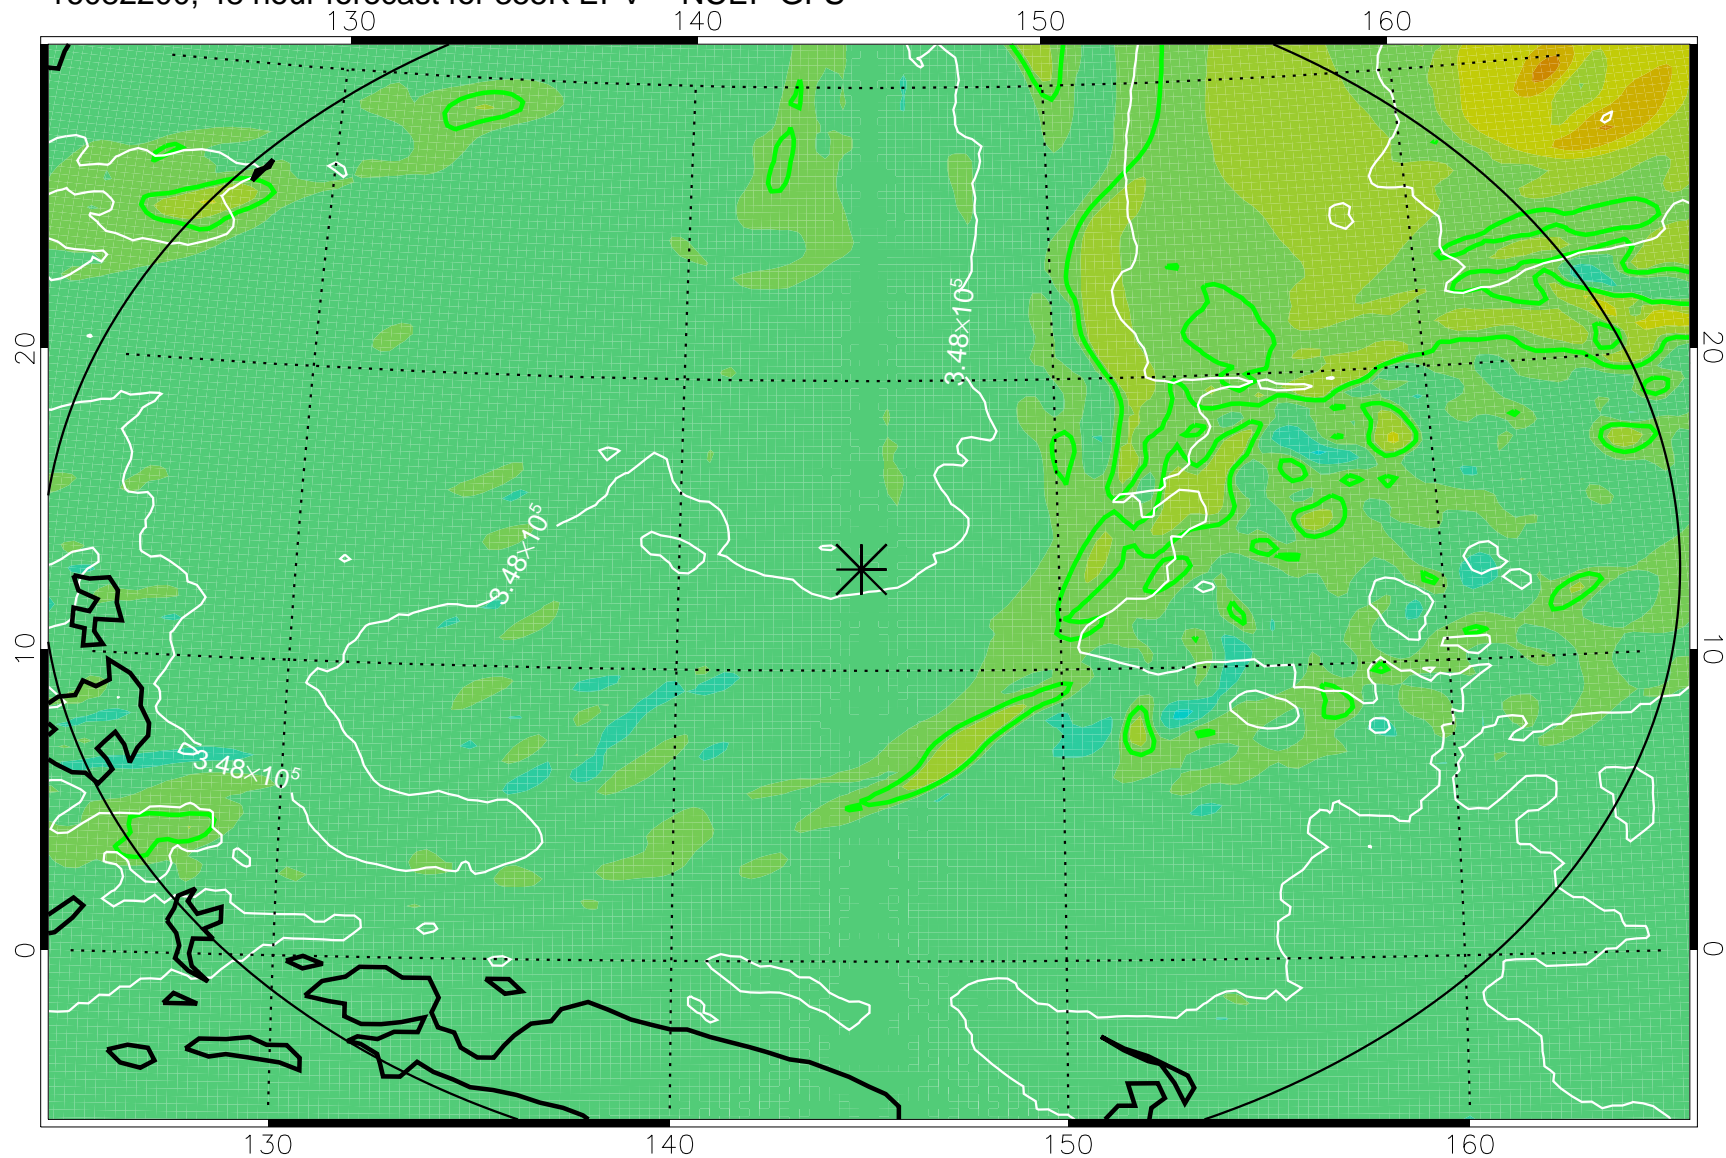

16082106, 30 hour forecast for 355K EPV -- NCEP GFS

355K Montgomery Streamfunction, white  
EPV Tropopause (2 PVU) Position  
Range ring of 2304 km

16082112, 36 hour forecast for 355K EPV -- NCEP GFS

355K Montgomery Streamfunction, white  
EPV Tropopause (2 PVU) Position  
Range ring of 2304 km

16082118, 42 hour forecast for 355K EPV -- NCEP GFS

355K Montgomery Streamfunction, white  
EPV Tropopause (2 PVU) Position  
Range ring of 2304 km

16082200, 48 hour forecast for 355K EPV -- NCEP GFS

355K Montgomery Streamfunction, white  
EPV Tropopause (2 PVU) Position  
Range ring of 2304 km

16082206, 54 hour forecast for 355K EPV -- NCEP GFS

355K Montgomery Streamfunction, white  
EPV Tropopause (2 PVU) Position  
Range ring of 2304 km

16082212, 60 hour forecast for 355K EPV -- NCEP GFS

355K Montgomery Streamfunction, white  
EPV Tropopause (2 PVU) Position  
Range ring of 2304 km

16082218, 66 hour forecast for 355K EPV -- NCEP GFS

355K Montgomery Streamfunction, white  
EPV Tropopause (2 PVU) Position  
Range ring of 2304 km

16082300, 72 hour forecast for 355K EPV -- NCEP GFS

355K Montgomery Streamfunction, white  
EPV Tropopause (2 PVU) Position  
Range ring of 2304 km