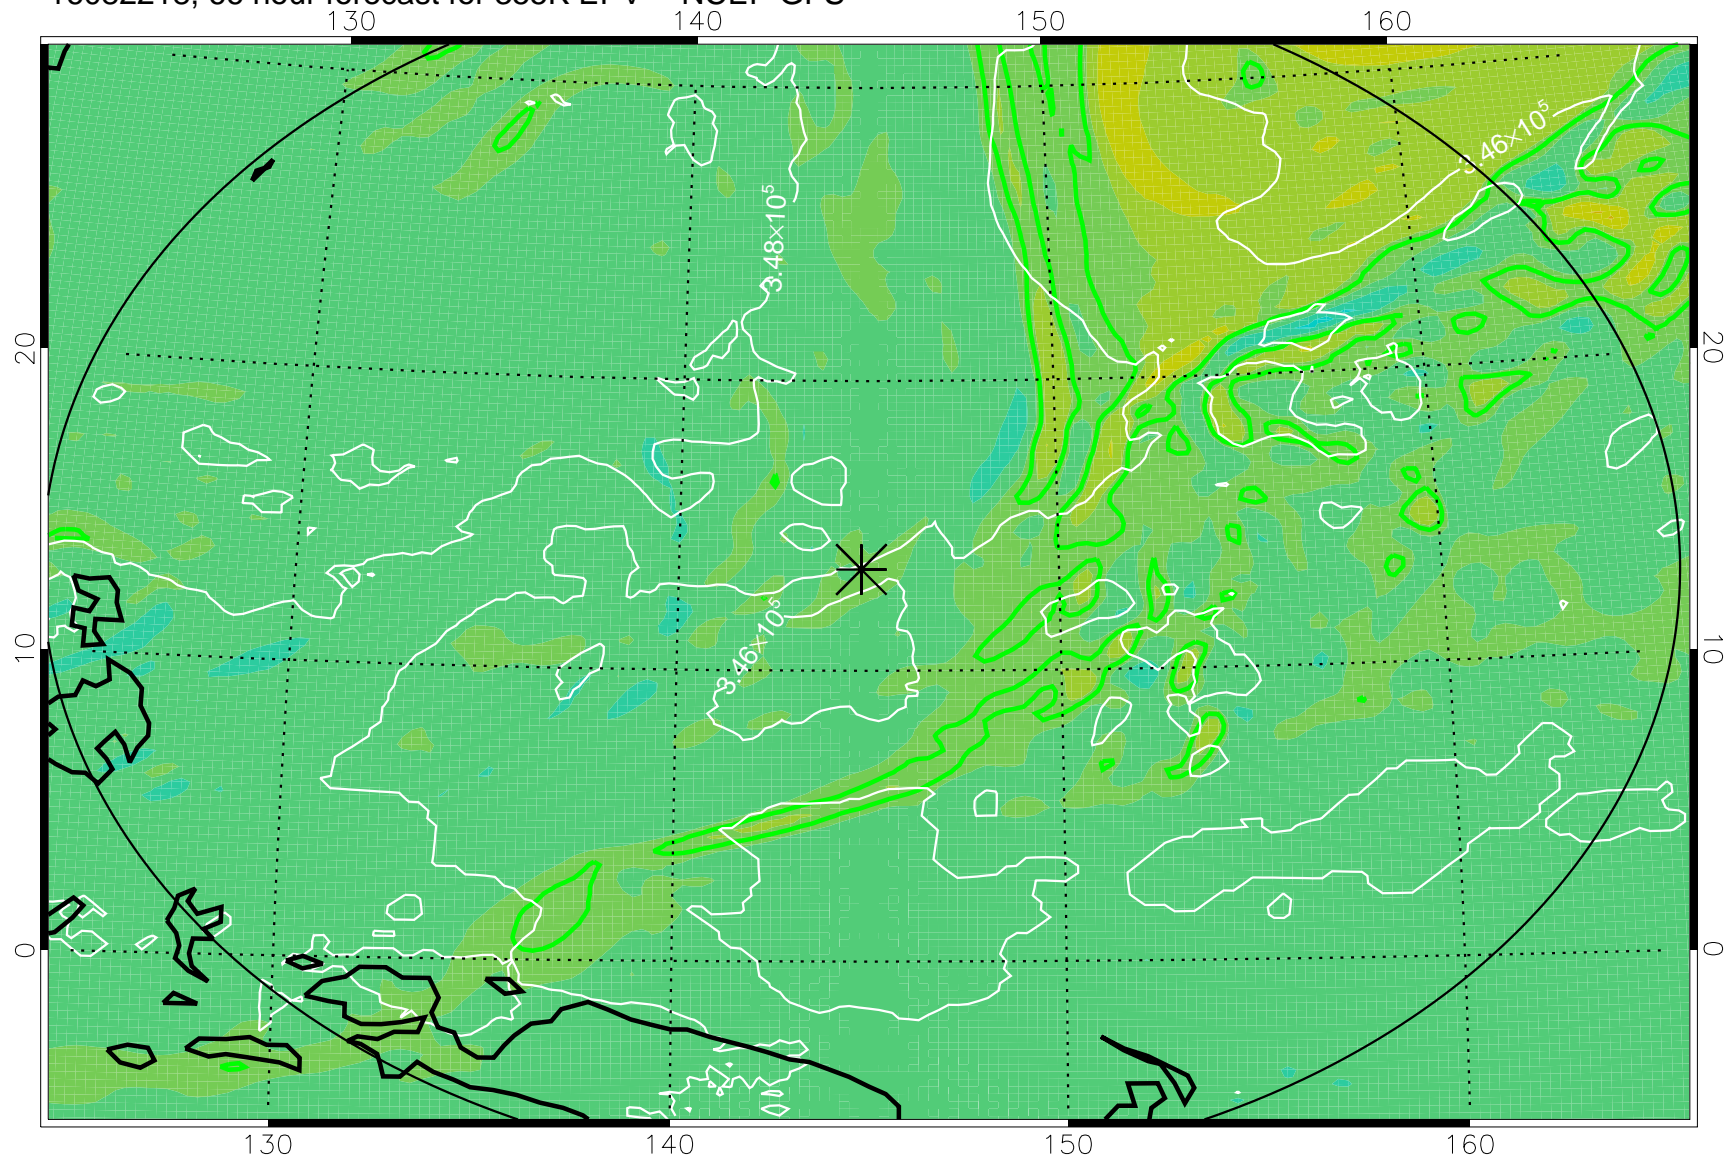

16082206, 54 hour forecast for 355K EPV -- NCEP GFS

355K Montgomery Streamfunction, white  
EPV Tropopause (2 PVU) Position  
Range ring of 2304 km

16082212, 60 hour forecast for 355K EPV -- NCEP GFS

355K Montgomery Streamfunction, white  
EPV Tropopause (2 PVU) Position  
Range ring of 2304 km

16082218, 66 hour forecast for 355K EPV -- NCEP GFS

355K Montgomery Streamfunction, white  
EPV Tropopause (2 PVU) Position  
Range ring of 2304 km

16082300, 72 hour forecast for 355K EPV -- NCEP GFS

355K Montgomery Streamfunction, white  
EPV Tropopause (2 PVU) Position  
Range ring of 2304 km

16082306, 78 hour forecast for 355K EPV -- NCEP GFS

355K Montgomery Streamfunction, white  
EPV Tropopause (2 PVU) Position  
Range ring of 2304 km

16082312, 84 hour forecast for 355K EPV -- NCEP GFS

355K Montgomery Streamfunction, white  
EPV Tropopause (2 PVU) Position  
Range ring of 2304 km

16082318, 90 hour forecast for 355K EPV -- NCEP GFS

355K Montgomery Streamfunction, white  
EPV Tropopause (2 PVU) Position  
Range ring of 2304 km

16082400, 96 hour forecast for 355K EPV -- NCEP GFS

355K Montgomery Streamfunction, white  
EPV Tropopause (2 PVU) Position  
Range ring of 2304 km