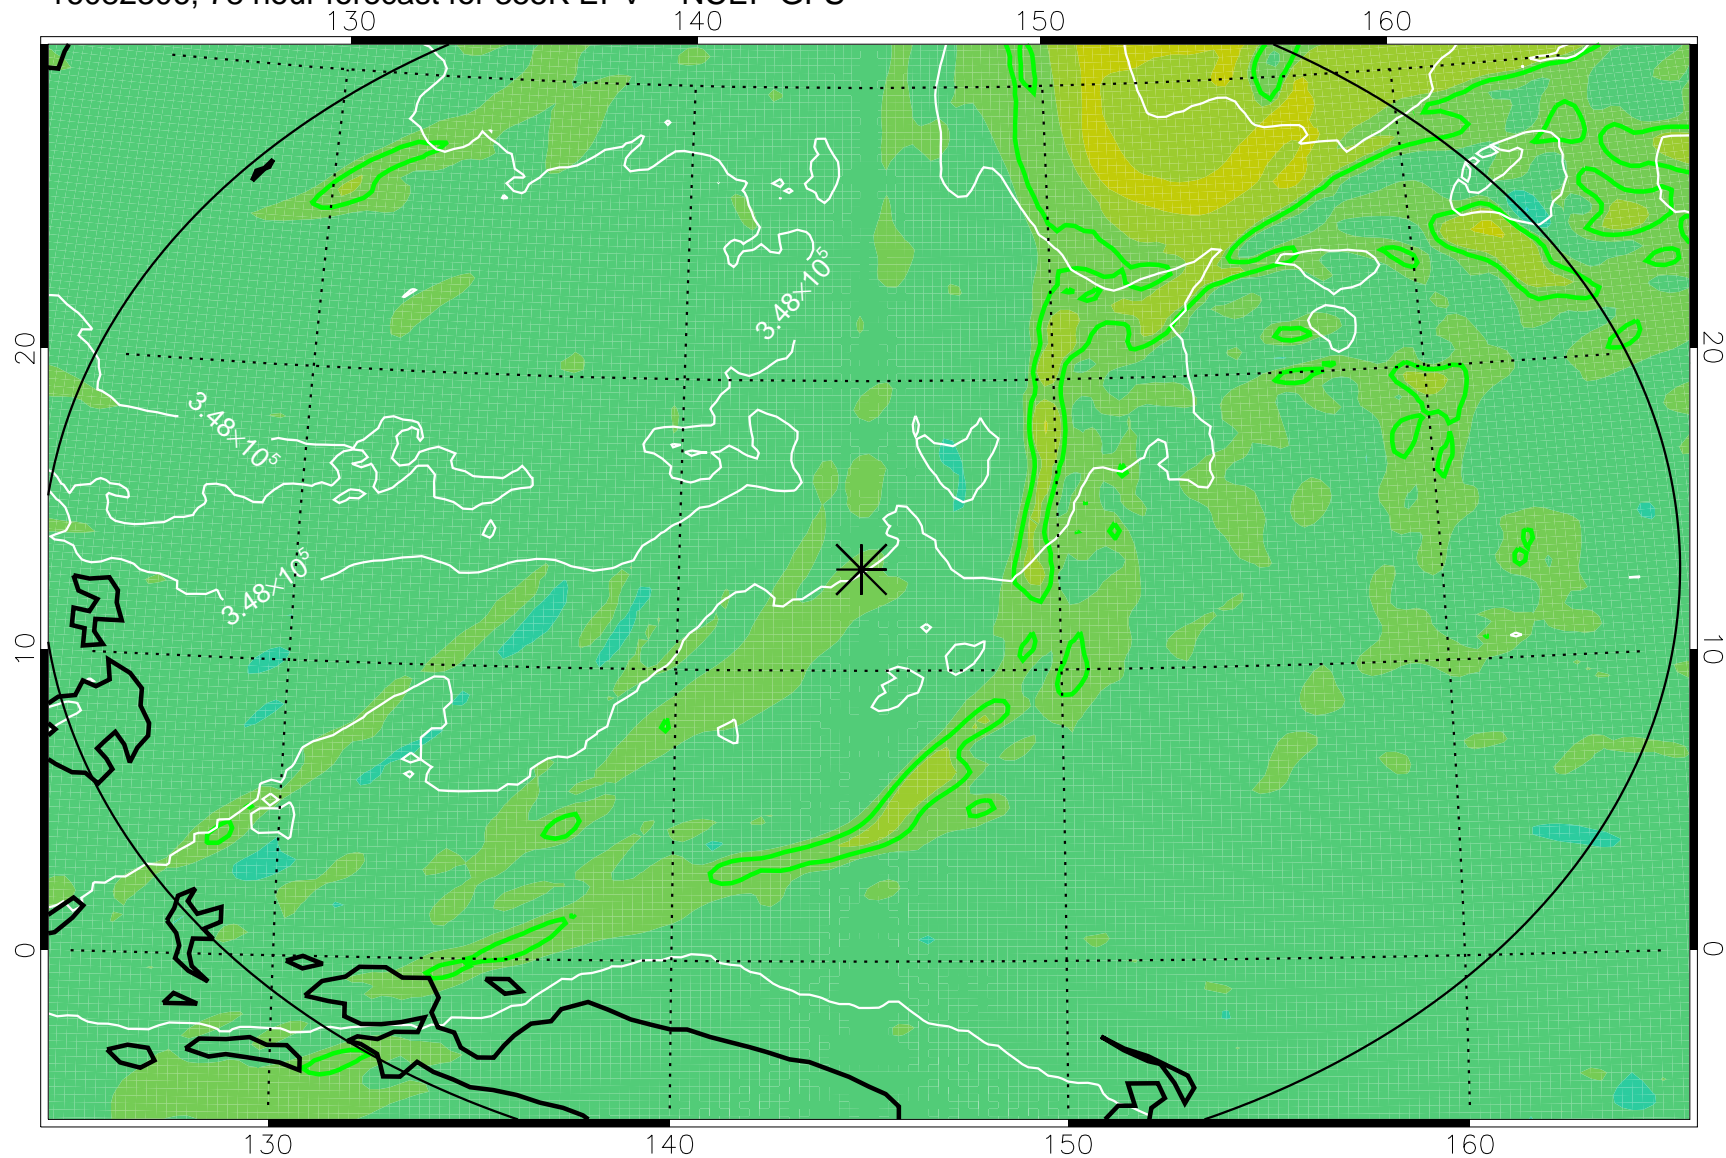

16082218, 66 hour forecast for 355K EPV -- NCEP GFS

355K Montgomery Streamfunction, white  
EPV Tropopause (2 PVU) Position  
Range ring of 2304 km

16082300, 72 hour forecast for 355K EPV -- NCEP GFS

355K Montgomery Streamfunction, white  
EPV Tropopause (2 PVU) Position  
Range ring of 2304 km

16082306, 78 hour forecast for 355K EPV -- NCEP GFS

355K Montgomery Streamfunction, white  
EPV Tropopause (2 PVU) Position  
Range ring of 2304 km

16082312, 84 hour forecast for 355K EPV -- NCEP GFS

355K Montgomery Streamfunction, white  
EPV Tropopause (2 PVU) Position  
Range ring of 2304 km

16082318, 90 hour forecast for 355K EPV -- NCEP GFS

355K Montgomery Streamfunction, white  
EPV Tropopause (2 PVU) Position  
Range ring of 2304 km

16082400, 96 hour forecast for 355K EPV -- NCEP GFS

355K Montgomery Streamfunction, white  
EPV Tropopause (2 PVU) Position  
Range ring of 2304 km

16082406, 102 hour forecast for 355K EPV -- NCEP GFS

355K Montgomery Streamfunction, white  
EPV Tropopause (2 PVU) Position  
Range ring of 2304 km

16082412, 108 hour forecast for 355K EPV -- NCEP GFS

355K Montgomery Streamfunction, white  
EPV Tropopause (2 PVU) Position  
Range ring of 2304 km