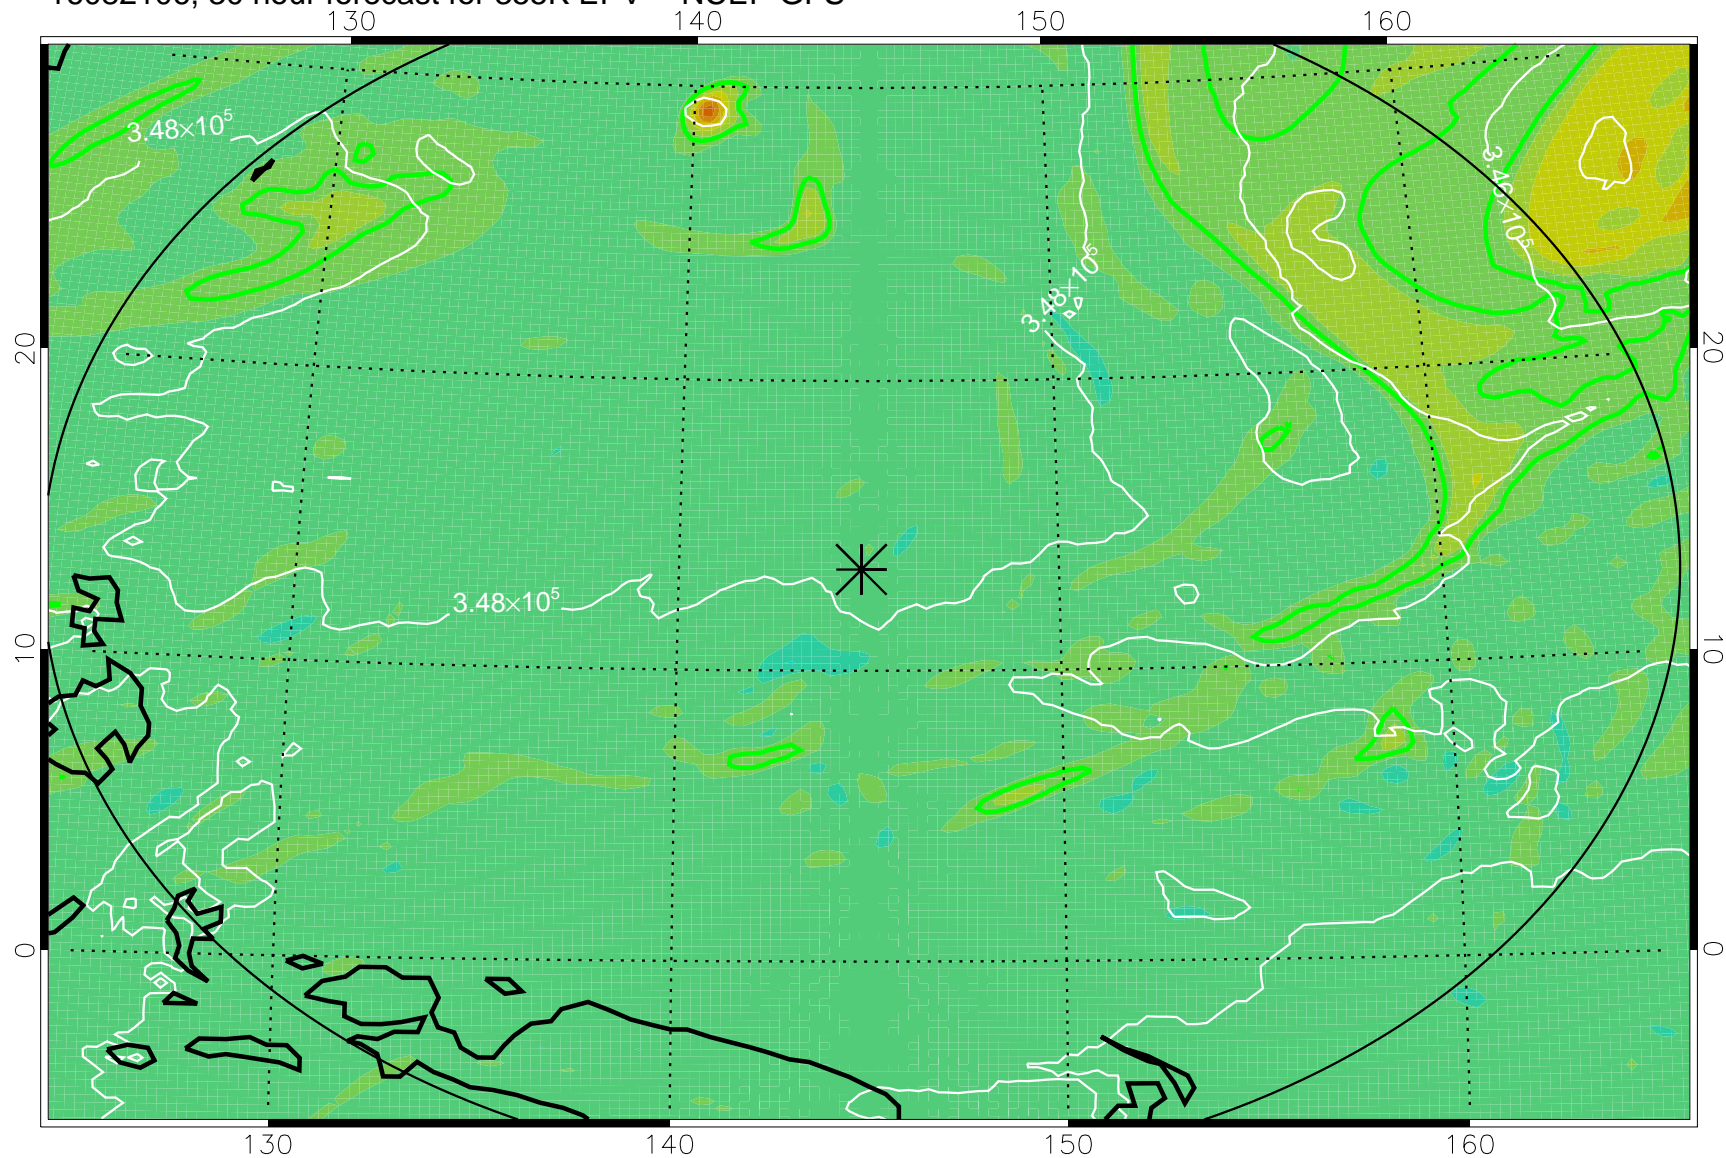

16082018, 18 hour forecast for 355K EPV -- NCEP GFS

355K Montgomery Streamfunction, white  
EPV Tropopause (2 PVU) Position  
Range ring of 2304 km

16082100, 24 hour forecast for 355K EPV -- NCEP GFS

355K Montgomery Streamfunction, white  
EPV Tropopause (2 PVU) Position  
Range ring of 2304 km

16082106, 30 hour forecast for 355K EPV -- NCEP GFS

355K Montgomery Streamfunction, white  
EPV Tropopause (2 PVU) Position  
Range ring of 2304 km

16082112, 36 hour forecast for 355K EPV -- NCEP GFS

355K Montgomery Streamfunction, white  
EPV Tropopause (2 PVU) Position  
Range ring of 2304 km

16082118, 42 hour forecast for 355K EPV -- NCEP GFS

355K Montgomery Streamfunction, white  
EPV Tropopause (2 PVU) Position  
Range ring of 2304 km

16082200, 48 hour forecast for 355K EPV -- NCEP GFS

355K Montgomery Streamfunction, white  
EPV Tropopause (2 PVU) Position  
Range ring of 2304 km

16082218, 66 hour forecast for 355K EPV -- NCEP GFS

355K Montgomery Streamfunction, white  
EPV Tropopause (2 PVU) Position  
Range ring of 2304 km

16082300, 72 hour forecast for 355K EPV -- NCEP GFS

355K Montgomery Streamfunction, white  
EPV Tropopause (2 PVU) Position  
Range ring of 2304 km