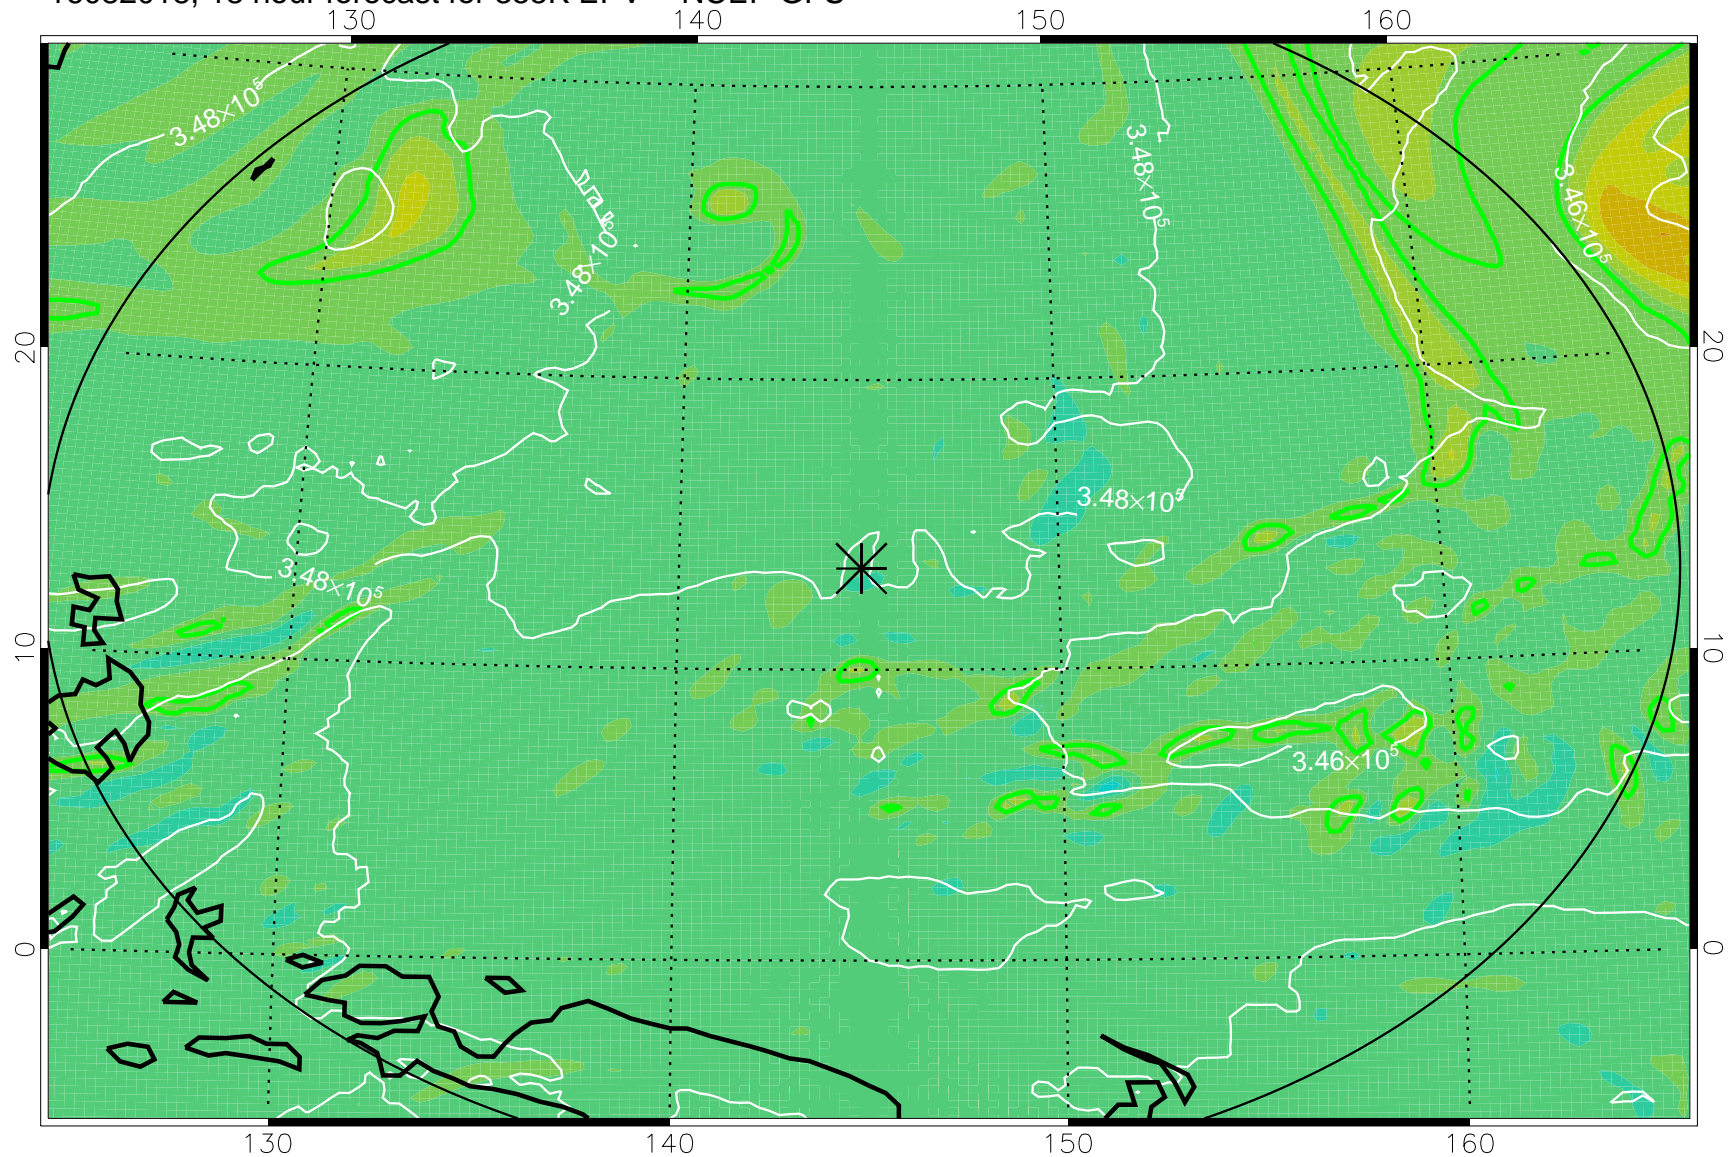

16082006, 6 hour forecast for 355K EPV -- NCEP GFS

355K Montgomery Streamfunction, white  
EPV Tropopause (2 PVU) Position  
Range ring of 2304 km

16082012, 12 hour forecast for 355K EPV -- NCEP GFS

355K Montgomery Streamfunction, white  
EPV Tropopause (2 PVU) Position  
Range ring of 2304 km

16082018, 18 hour forecast for 355K EPV -- NCEP GFS

355K Montgomery Streamfunction, white  
EPV Tropopause (2 PVU) Position  
Range ring of 2304 km

16082100, 24 hour forecast for 355K EPV -- NCEP GFS

355K Montgomery Streamfunction, white  
EPV Tropopause (2 PVU) Position  
Range ring of 2304 km

16082106, 30 hour forecast for 355K EPV -- NCEP GFS

355K Montgomery Streamfunction, white  
EPV Tropopause (2 PVU) Position  
Range ring of 2304 km

16082112, 36 hour forecast for 355K EPV -- NCEP GFS

355K Montgomery Streamfunction, white  
EPV Tropopause (2 PVU) Position  
Range ring of 2304 km

16082218, 66 hour forecast for 355K EPV -- NCEP GFS

355K Montgomery Streamfunction, white  
EPV Tropopause (2 PVU) Position  
Range ring of 2304 km

16082300, 72 hour forecast for 355K EPV -- NCEP GFS

355K Montgomery Streamfunction, white  
EPV Tropopause (2 PVU) Position  
Range ring of 2304 km