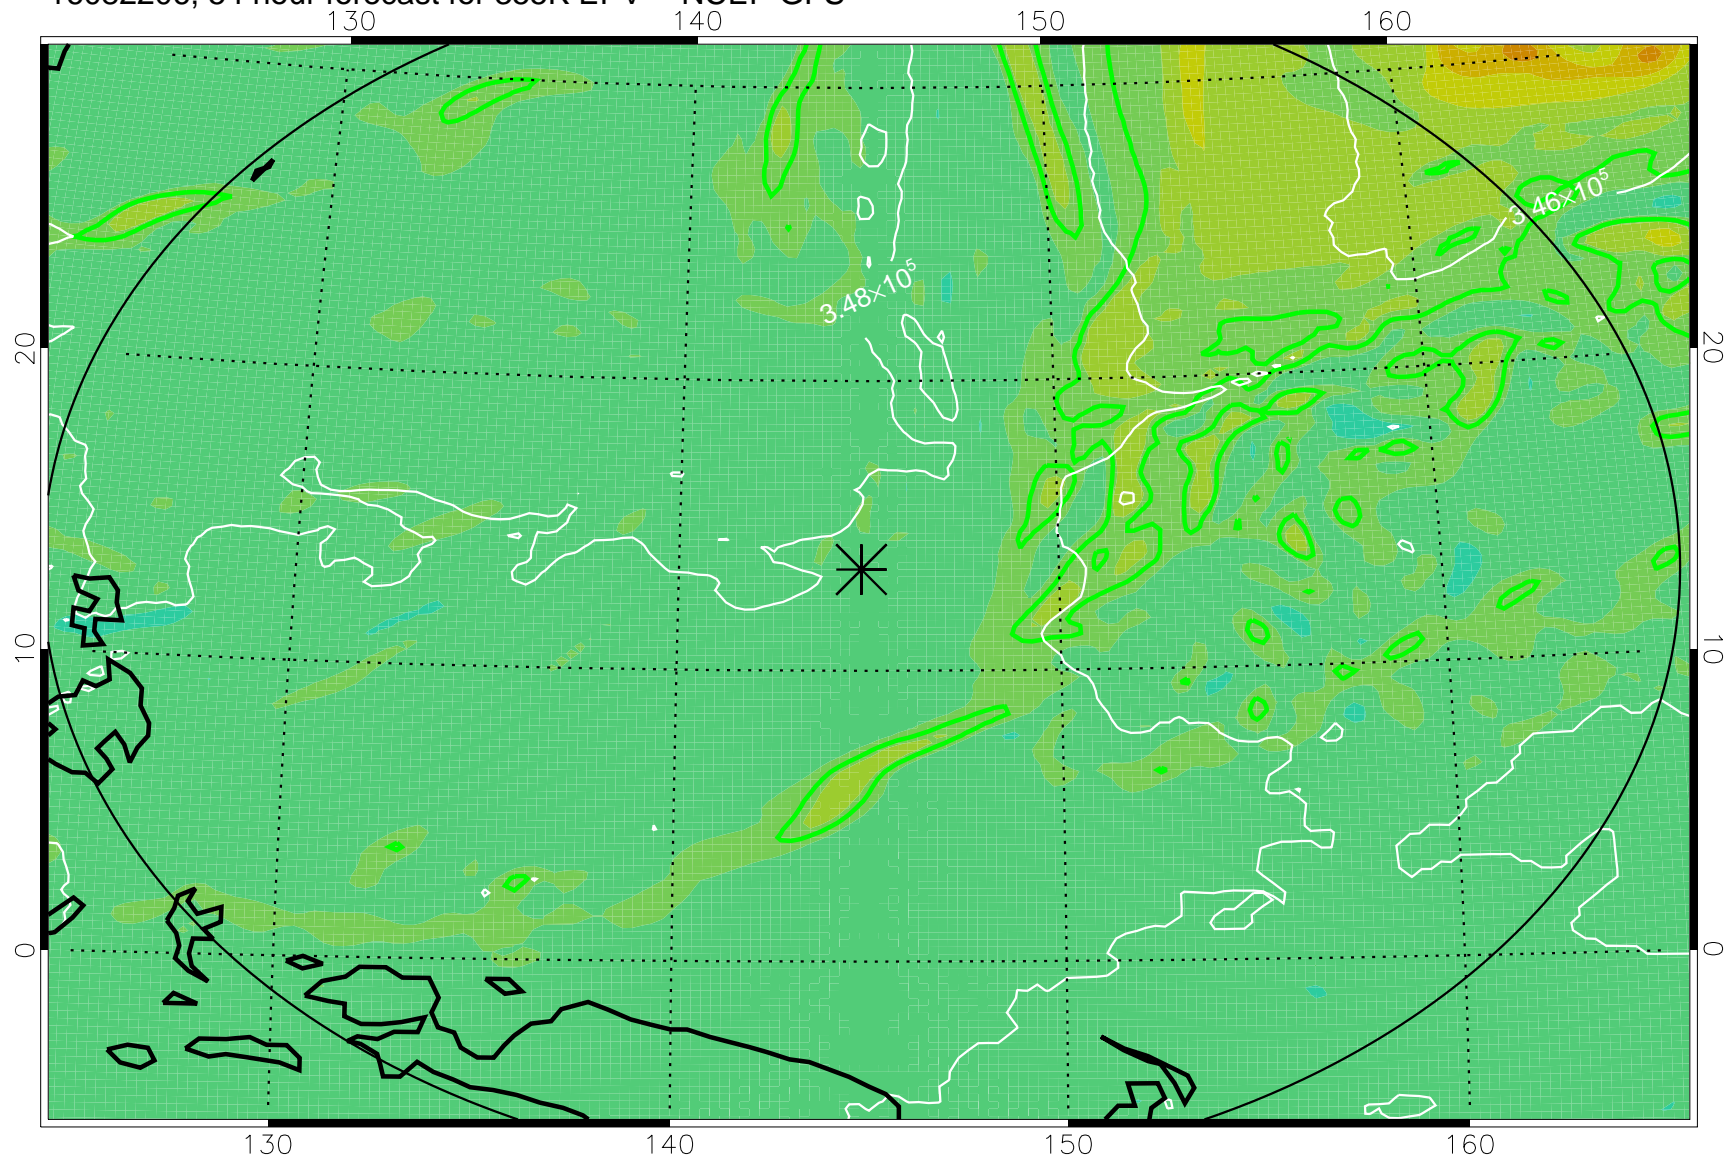

16082118, 42 hour forecast for 355K EPV -- NCEP GFS

355K Montgomery Streamfunction, white  
EPV Tropopause (2 PVU) Position  
Range ring of 2304 km

16082200, 48 hour forecast for 355K EPV -- NCEP GFS

355K Montgomery Streamfunction, white  
EPV Tropopause (2 PVU) Position  
Range ring of 2304 km

16082206, 54 hour forecast for 355K EPV -- NCEP GFS

355K Montgomery Streamfunction, white  
EPV Tropopause (2 PVU) Position  
Range ring of 2304 km

16082212, 60 hour forecast for 355K EPV -- NCEP GFS

355K Montgomery Streamfunction, white  
EPV Tropopause (2 PVU) Position  
Range ring of 2304 km

16082218, 66 hour forecast for 355K EPV -- NCEP GFS

355K Montgomery Streamfunction, white  
EPV Tropopause (2 PVU) Position  
Range ring of 2304 km

16082300, 72 hour forecast for 355K EPV -- NCEP GFS

355K Montgomery Streamfunction, white  
EPV Tropopause (2 PVU) Position  
Range ring of 2304 km

16082318, 90 hour forecast for 355K EPV -- NCEP GFS

355K Montgomery Streamfunction, white  
EPV Tropopause (2 PVU) Position  
Range ring of 2304 km

16082400, 96 hour forecast for 355K EPV -- NCEP GFS

355K Montgomery Streamfunction, white  
EPV Tropopause (2 PVU) Position  
Range ring of 2304 km