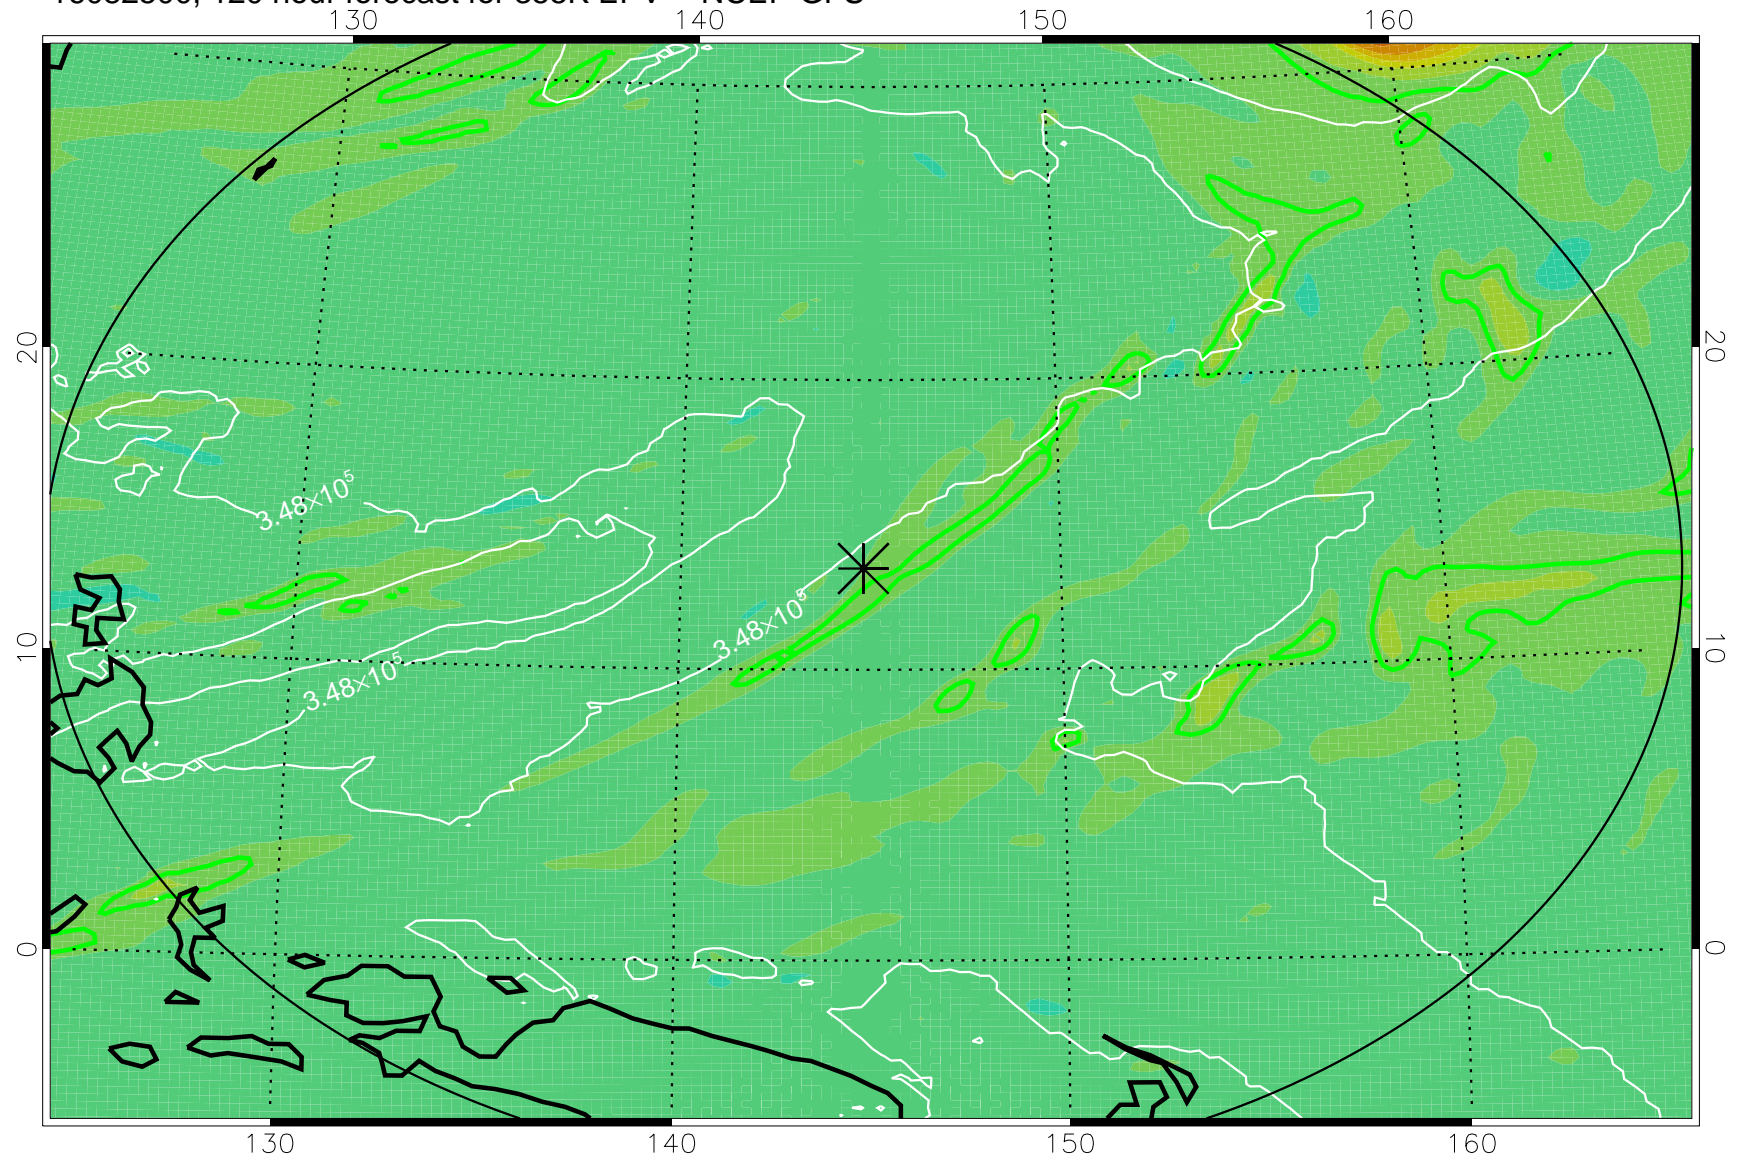

16082306, 78 hour forecast for 355K EPV -- NCEP GFS

355K Montgomery Streamfunction, white  
EPV Tropopause (2 PVU) Position  
Range ring of 2304 km

16082312, 84 hour forecast for 355K EPV -- NCEP GFS

355K Montgomery Streamfunction, white  
EPV Tropopause (2 PVU) Position  
Range ring of 2304 km

16082318, 90 hour forecast for 355K EPV -- NCEP GFS

355K Montgomery Streamfunction, white  
EPV Tropopause (2 PVU) Position  
Range ring of 2304 km

16082400, 96 hour forecast for 355K EPV -- NCEP GFS

355K Montgomery Streamfunction, white  
EPV Tropopause (2 PVU) Position  
Range ring of 2304 km

16082406, 102 hour forecast for 355K EPV -- NCEP GFS

355K Montgomery Streamfunction, white  
EPV Tropopause (2 PVU) Position  
Range ring of 2304 km

16082412, 108 hour forecast for 355K EPV -- NCEP GFS

355K Montgomery Streamfunction, white  
EPV Tropopause (2 PVU) Position  
Range ring of 2304 km

16082418, 114 hour forecast for 355K EPV -- NCEP GFS

355K Montgomery Streamfunction, white  
EPV Tropopause (2 PVU) Position  
Range ring of 2304 km

16082500, 120 hour forecast for 355K EPV -- NCEP GFS

355K Montgomery Streamfunction, white  
EPV Tropopause (2 PVU) Position  
Range ring of 2304 km