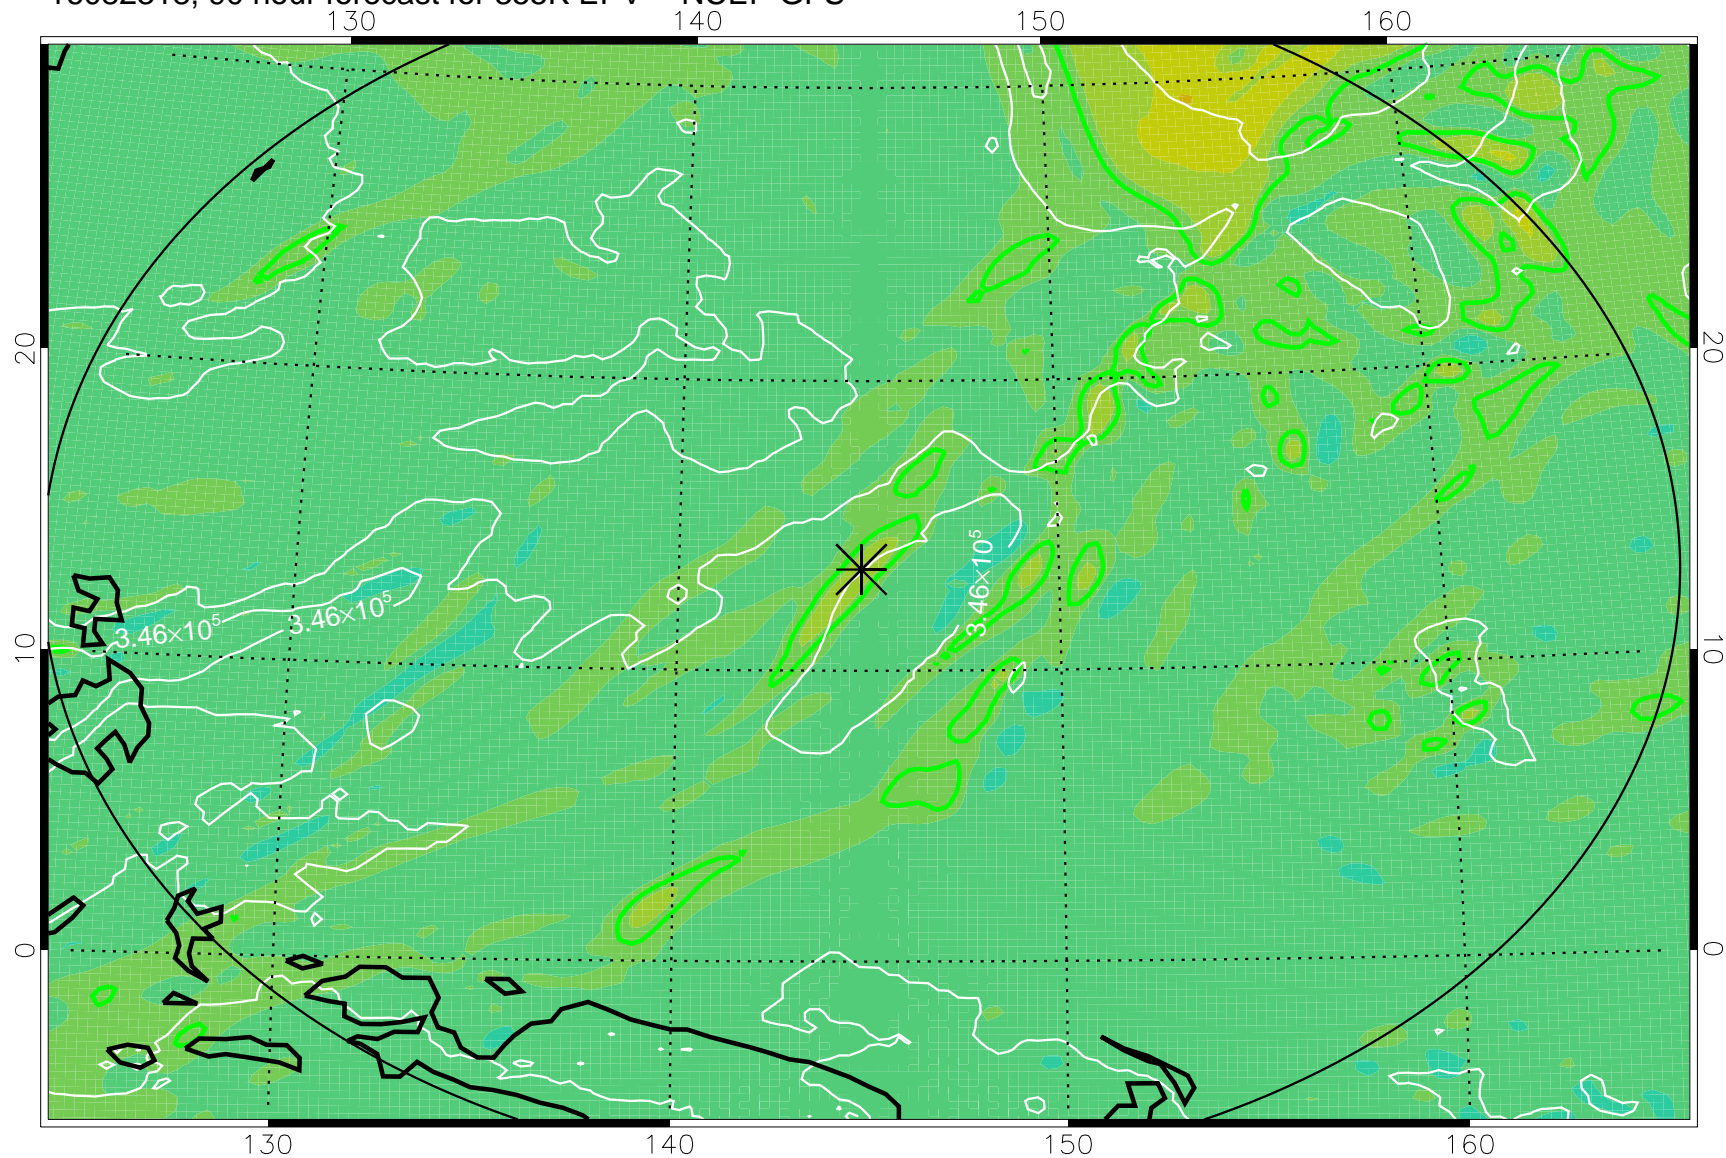

16082218, 66 hour forecast for 355K EPV -- NCEP GFS

355K Montgomery Streamfunction, white  
EPV Tropopause (2 PVU) Position  
Range ring of 2304 km

16082300, 72 hour forecast for 355K EPV -- NCEP GFS

355K Montgomery Streamfunction, white  
EPV Tropopause (2 PVU) Position  
Range ring of 2304 km

16082306, 78 hour forecast for 355K EPV -- NCEP GFS

355K Montgomery Streamfunction, white  
EPV Tropopause (2 PVU) Position  
Range ring of 2304 km

16082312, 84 hour forecast for 355K EPV -- NCEP GFS

355K Montgomery Streamfunction, white  
EPV Tropopause (2 PVU) Position  
Range ring of 2304 km

16082318, 90 hour forecast for 355K EPV -- NCEP GFS

355K Montgomery Streamfunction, white  
EPV Tropopause (2 PVU) Position  
Range ring of 2304 km

16082400, 96 hour forecast for 355K EPV -- NCEP GFS

355K Montgomery Streamfunction, white  
EPV Tropopause (2 PVU) Position  
Range ring of 2304 km

16082406, 102 hour forecast for 355K EPV -- NCEP GFS

355K Montgomery Streamfunction, white  
EPV Tropopause (2 PVU) Position  
Range ring of 2304 km

16082412, 108 hour forecast for 355K EPV -- NCEP GFS

355K Montgomery Streamfunction, white  
EPV Tropopause (2 PVU) Position  
Range ring of 2304 km