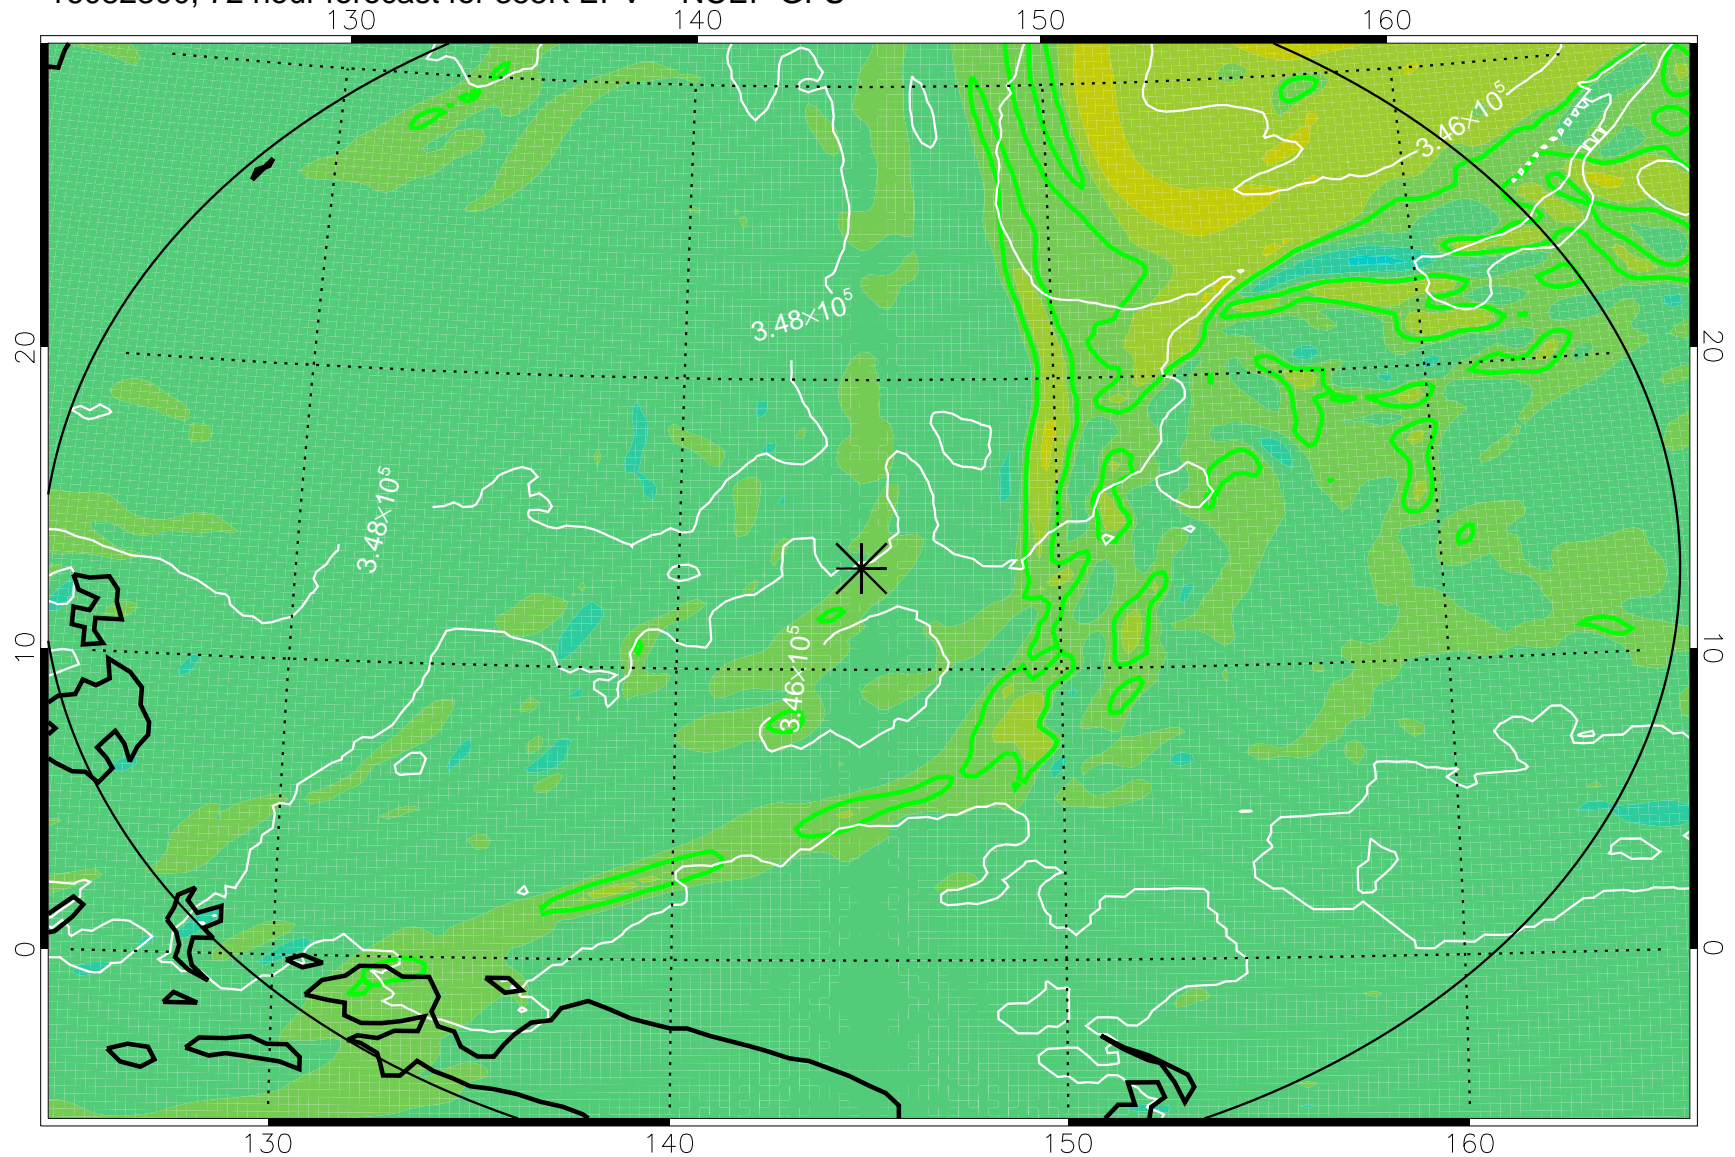

16082206, 54 hour forecast for 355K EPV -- NCEP GFS

355K Montgomery Streamfunction, white  
EPV Tropopause (2 PVU) Position  
Range ring of 2304 km

16082212, 60 hour forecast for 355K EPV -- NCEP GFS

355K Montgomery Streamfunction, white  
EPV Tropopause (2 PVU) Position  
Range ring of 2304 km

16082218, 66 hour forecast for 355K EPV -- NCEP GFS

355K Montgomery Streamfunction, white  
EPV Tropopause (2 PVU) Position  
Range ring of 2304 km

16082300, 72 hour forecast for 355K EPV -- NCEP GFS

355K Montgomery Streamfunction, white  
EPV Tropopause (2 PVU) Position  
Range ring of 2304 km

16082306, 78 hour forecast for 355K EPV -- NCEP GFS

355K Montgomery Streamfunction, white  
EPV Tropopause (2 PVU) Position  
Range ring of 2304 km

16082312, 84 hour forecast for 355K EPV -- NCEP GFS

355K Montgomery Streamfunction, white  
EPV Tropopause (2 PVU) Position  
Range ring of 2304 km

16082318, 90 hour forecast for 355K EPV -- NCEP GFS

355K Montgomery Streamfunction, white  
EPV Tropopause (2 PVU) Position  
Range ring of 2304 km

16082400, 96 hour forecast for 355K EPV -- NCEP GFS

355K Montgomery Streamfunction, white  
EPV Tropopause (2 PVU) Position  
Range ring of 2304 km