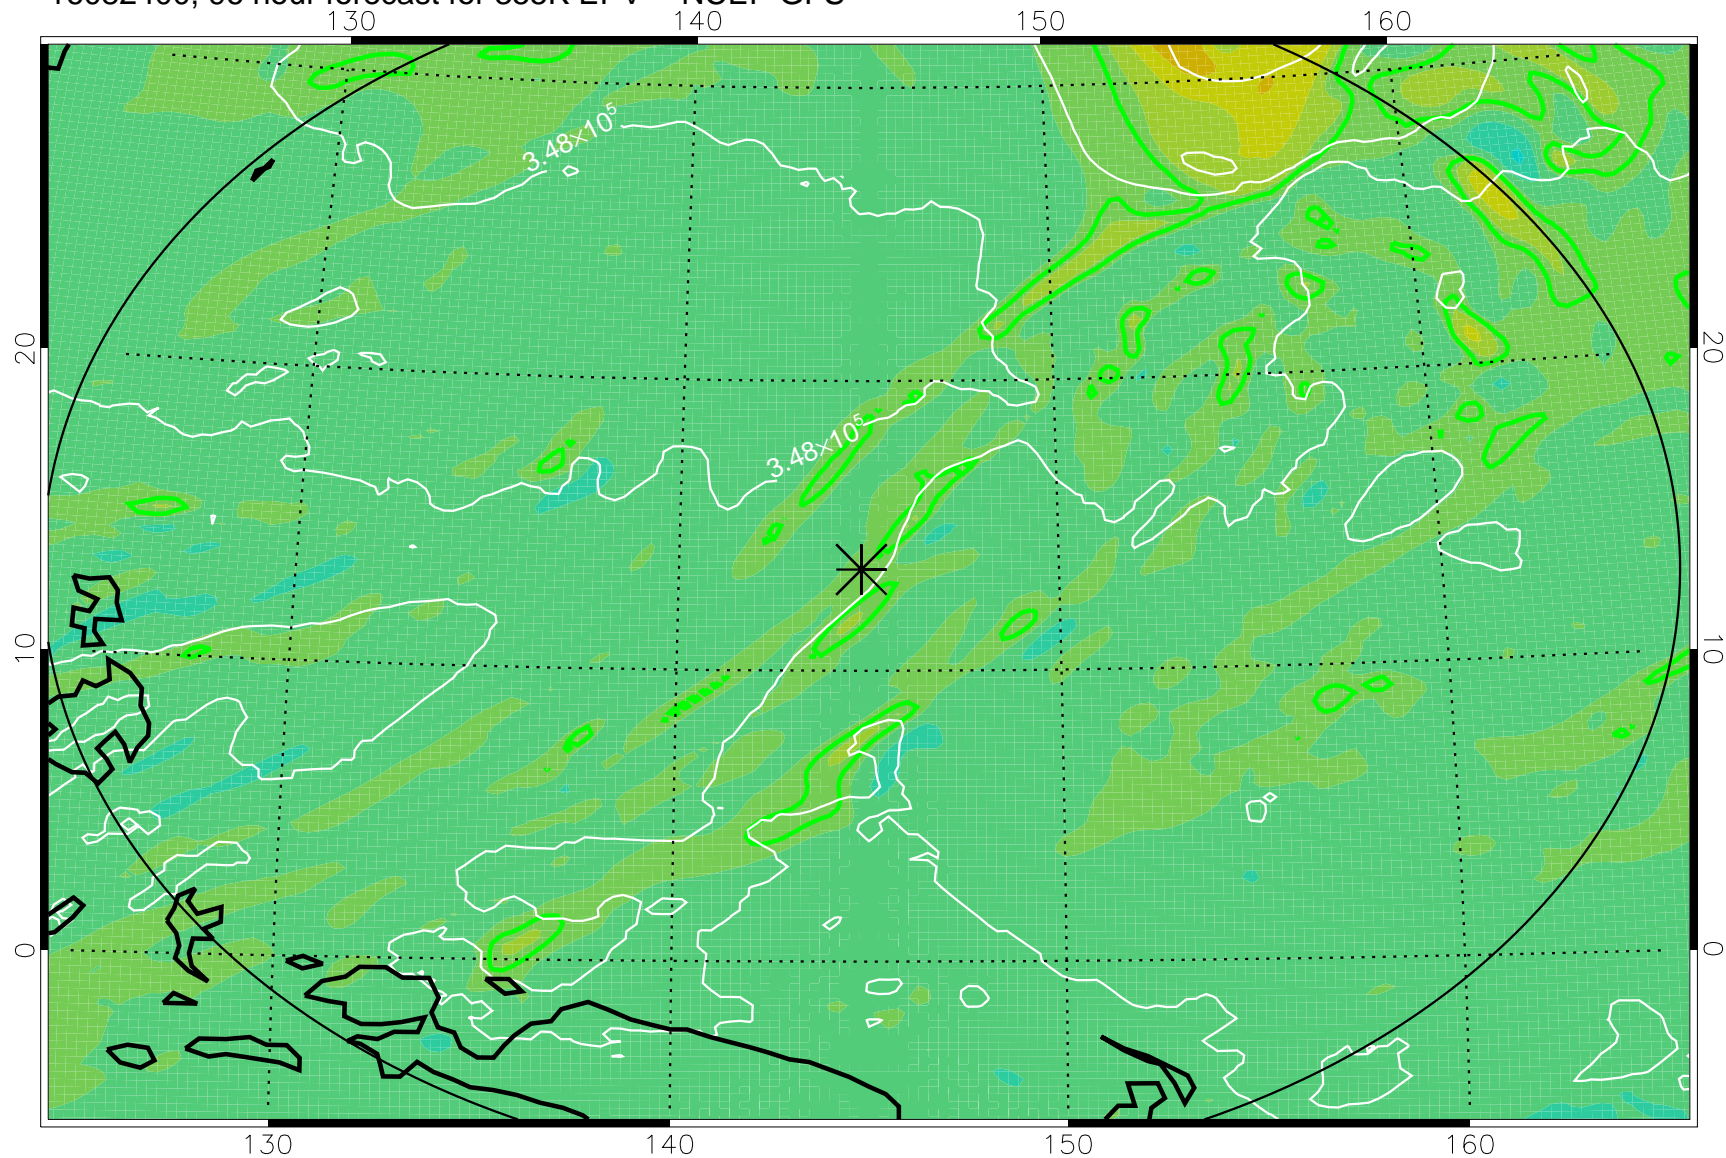

16082218, 66 hour forecast for 355K EPV -- NCEP GFS

355K Montgomery Streamfunction, white  
EPV Tropopause (2 PVU) Position  
Range ring of 2304 km

16082300, 72 hour forecast for 355K EPV -- NCEP GFS

355K Montgomery Streamfunction, white  
EPV Tropopause (2 PVU) Position  
Range ring of 2304 km

16082306, 78 hour forecast for 355K EPV -- NCEP GFS

355K Montgomery Streamfunction, white  
EPV Tropopause (2 PVU) Position  
Range ring of 2304 km

16082312, 84 hour forecast for 355K EPV -- NCEP GFS

355K Montgomery Streamfunction, white  
EPV Tropopause (2 PVU) Position  
Range ring of 2304 km

16082318, 90 hour forecast for 355K EPV -- NCEP GFS

355K Montgomery Streamfunction, white  
EPV Tropopause (2 PVU) Position  
Range ring of 2304 km

16082400, 96 hour forecast for 355K EPV -- NCEP GFS

355K Montgomery Streamfunction, white  
EPV Tropopause (2 PVU) Position  
Range ring of 2304 km

16082406, 102 hour forecast for 355K EPV -- NCEP GFS

355K Montgomery Streamfunction, white  
EPV Tropopause (2 PVU) Position  
Range ring of 2304 km

16082412, 108 hour forecast for 355K EPV -- NCEP GFS

355K Montgomery Streamfunction, white  
EPV Tropopause (2 PVU) Position  
Range ring of 2304 km