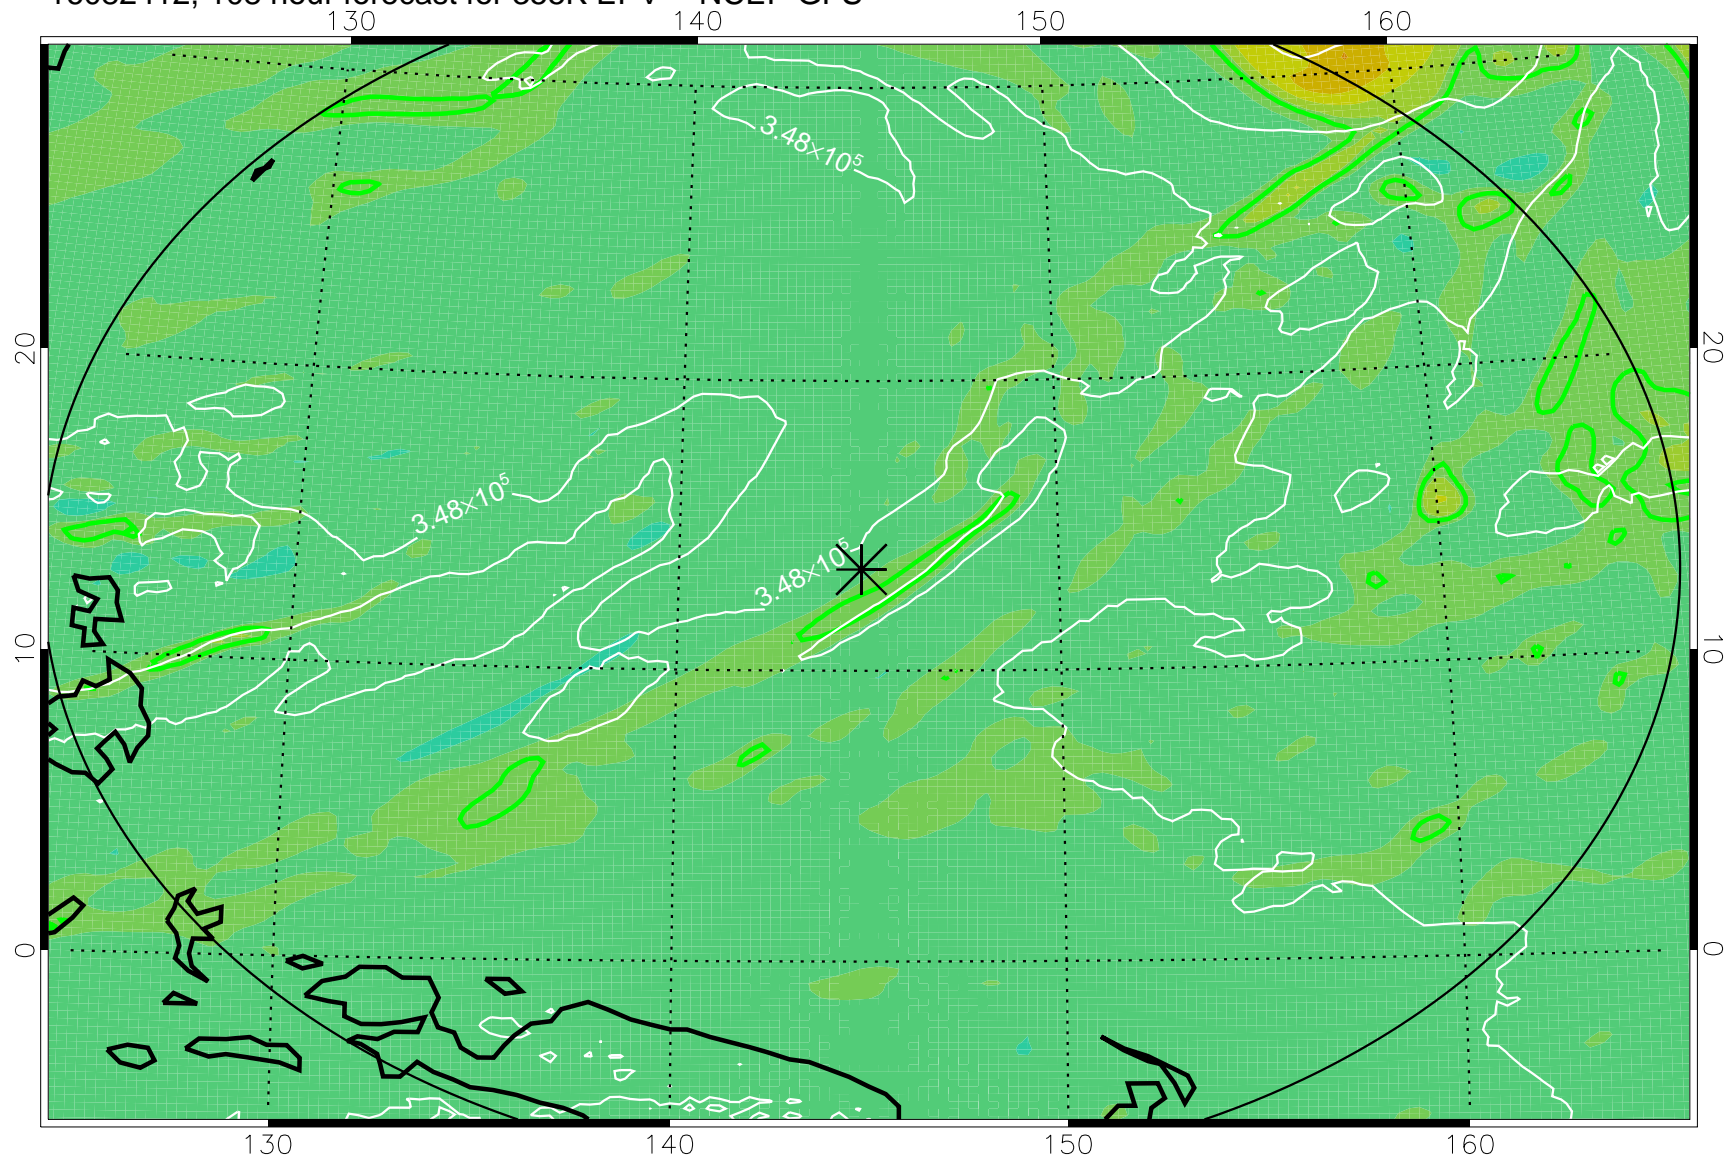

16082306, 78 hour forecast for 355K EPV -- NCEP GFS

355K Montgomery Streamfunction, white  
EPV Tropopause (2 PVU) Position  
Range ring of 2304 km

16082312, 84 hour forecast for 355K EPV -- NCEP GFS

355K Montgomery Streamfunction, white  
EPV Tropopause (2 PVU) Position  
Range ring of 2304 km

16082318, 90 hour forecast for 355K EPV -- NCEP GFS

355K Montgomery Streamfunction, white  
EPV Tropopause (2 PVU) Position  
Range ring of 2304 km

16082400, 96 hour forecast for 355K EPV -- NCEP GFS

355K Montgomery Streamfunction, white  
EPV Tropopause (2 PVU) Position  
Range ring of 2304 km

16082406, 102 hour forecast for 355K EPV -- NCEP GFS

355K Montgomery Streamfunction, white  
EPV Tropopause (2 PVU) Position  
Range ring of 2304 km

16082412, 108 hour forecast for 355K EPV -- NCEP GFS

355K Montgomery Streamfunction, white  
EPV Tropopause (2 PVU) Position  
Range ring of 2304 km

16082418, 114 hour forecast for 355K EPV -- NCEP GFS

355K Montgomery Streamfunction, white  
EPV Tropopause (2 PVU) Position  
Range ring of 2304 km

16082500, 120 hour forecast for 355K EPV -- NCEP GFS

355K Montgomery Streamfunction, white  
EPV Tropopause (2 PVU) Position  
Range ring of 2304 km