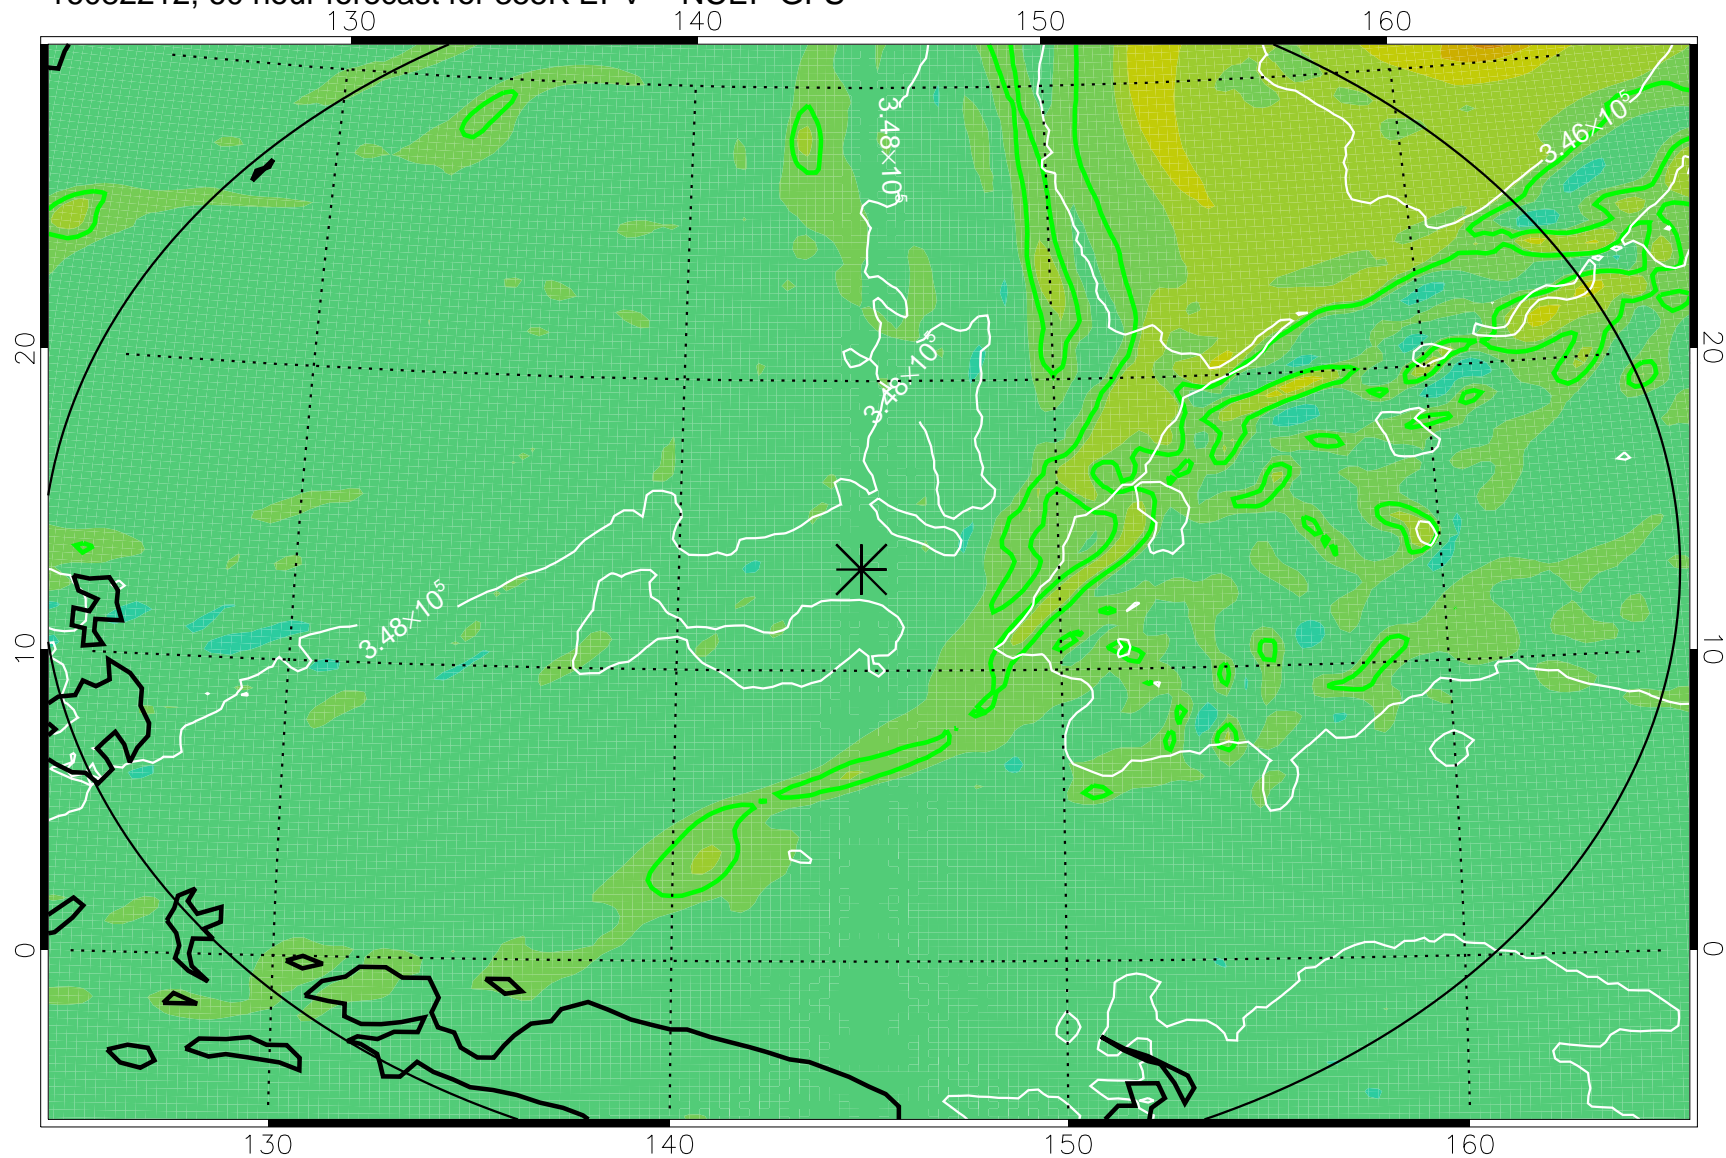

16082118, 42 hour forecast for 355K EPV -- NCEP GFS

355K Montgomery Streamfunction, white  
EPV Tropopause (2 PVU) Position  
Range ring of 2304 km

16082200, 48 hour forecast for 355K EPV -- NCEP GFS

355K Montgomery Streamfunction, white  
EPV Tropopause (2 PVU) Position  
Range ring of 2304 km

16082206, 54 hour forecast for 355K EPV -- NCEP GFS

355K Montgomery Streamfunction, white  
EPV Tropopause (2 PVU) Position  
Range ring of 2304 km

16082212, 60 hour forecast for 355K EPV -- NCEP GFS

355K Montgomery Streamfunction, white  
EPV Tropopause (2 PVU) Position  
Range ring of 2304 km

16082218, 66 hour forecast for 355K EPV -- NCEP GFS

355K Montgomery Streamfunction, white  
EPV Tropopause (2 PVU) Position  
Range ring of 2304 km

16082300, 72 hour forecast for 355K EPV -- NCEP GFS

355K Montgomery Streamfunction, white  
EPV Tropopause (2 PVU) Position  
Range ring of 2304 km

16082306, 78 hour forecast for 355K EPV -- NCEP GFS

355K Montgomery Streamfunction, white  
EPV Tropopause (2 PVU) Position  
Range ring of 2304 km

16082312, 84 hour forecast for 355K EPV -- NCEP GFS

355K Montgomery Streamfunction, white  
EPV Tropopause (2 PVU) Position  
Range ring of 2304 km