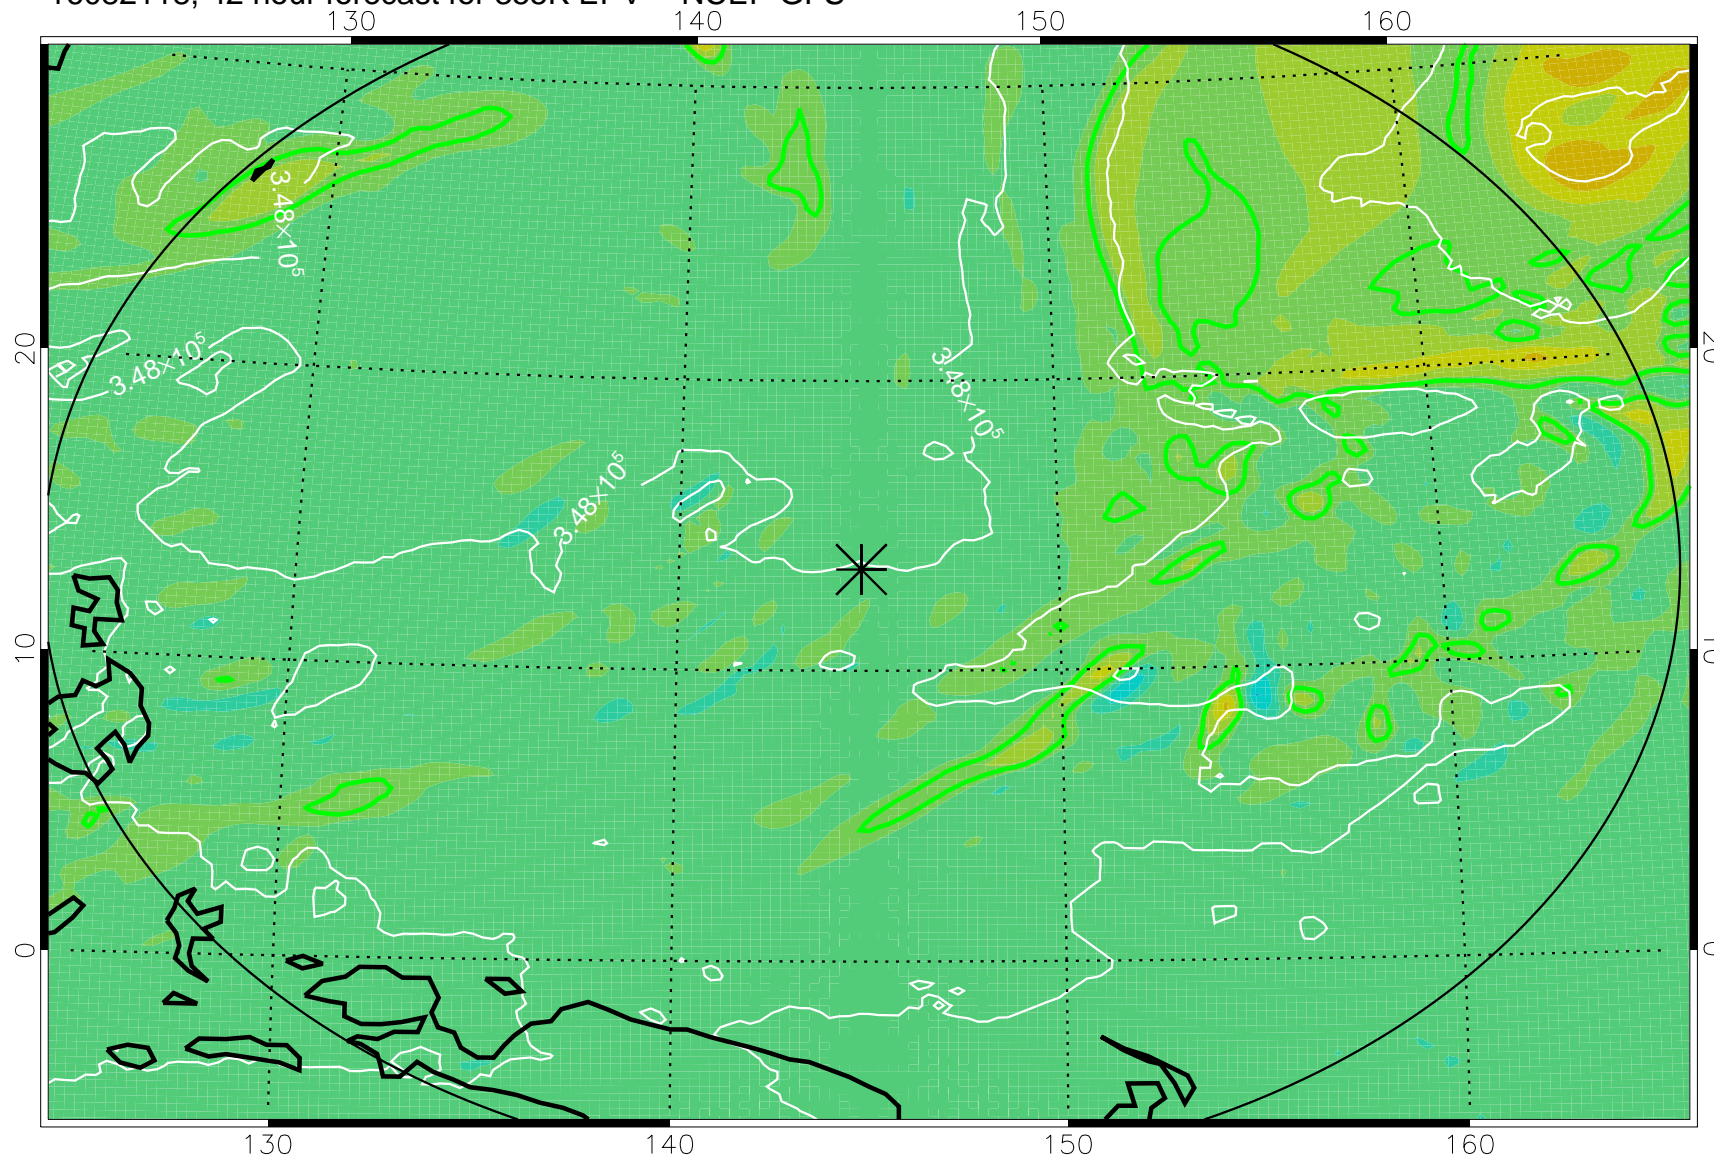

16082106, 30 hour forecast for 355K EPV -- NCEP GFS

355K Montgomery Streamfunction, white  
EPV Tropopause (2 PVU) Position  
Range ring of 2304 km

16082112, 36 hour forecast for 355K EPV -- NCEP GFS

355K Montgomery Streamfunction, white  
EPV Tropopause (2 PVU) Position  
Range ring of 2304 km

16082118, 42 hour forecast for 355K EPV -- NCEP GFS

355K Montgomery Streamfunction, white  
EPV Tropopause (2 PVU) Position  
Range ring of 2304 km

16082200, 48 hour forecast for 355K EPV -- NCEP GFS

355K Montgomery Streamfunction, white  
EPV Tropopause (2 PVU) Position  
Range ring of 2304 km

16082206, 54 hour forecast for 355K EPV -- NCEP GFS

355K Montgomery Streamfunction, white  
EPV Tropopause (2 PVU) Position  
Range ring of 2304 km

16082212, 60 hour forecast for 355K EPV -- NCEP GFS

355K Montgomery Streamfunction, white  
EPV Tropopause (2 PVU) Position  
Range ring of 2304 km

16082218, 66 hour forecast for 355K EPV -- NCEP GFS

355K Montgomery Streamfunction, white  
EPV Tropopause (2 PVU) Position  
Range ring of 2304 km

16082300, 72 hour forecast for 355K EPV -- NCEP GFS

355K Montgomery Streamfunction, white  
EPV Tropopause (2 PVU) Position  
Range ring of 2304 km