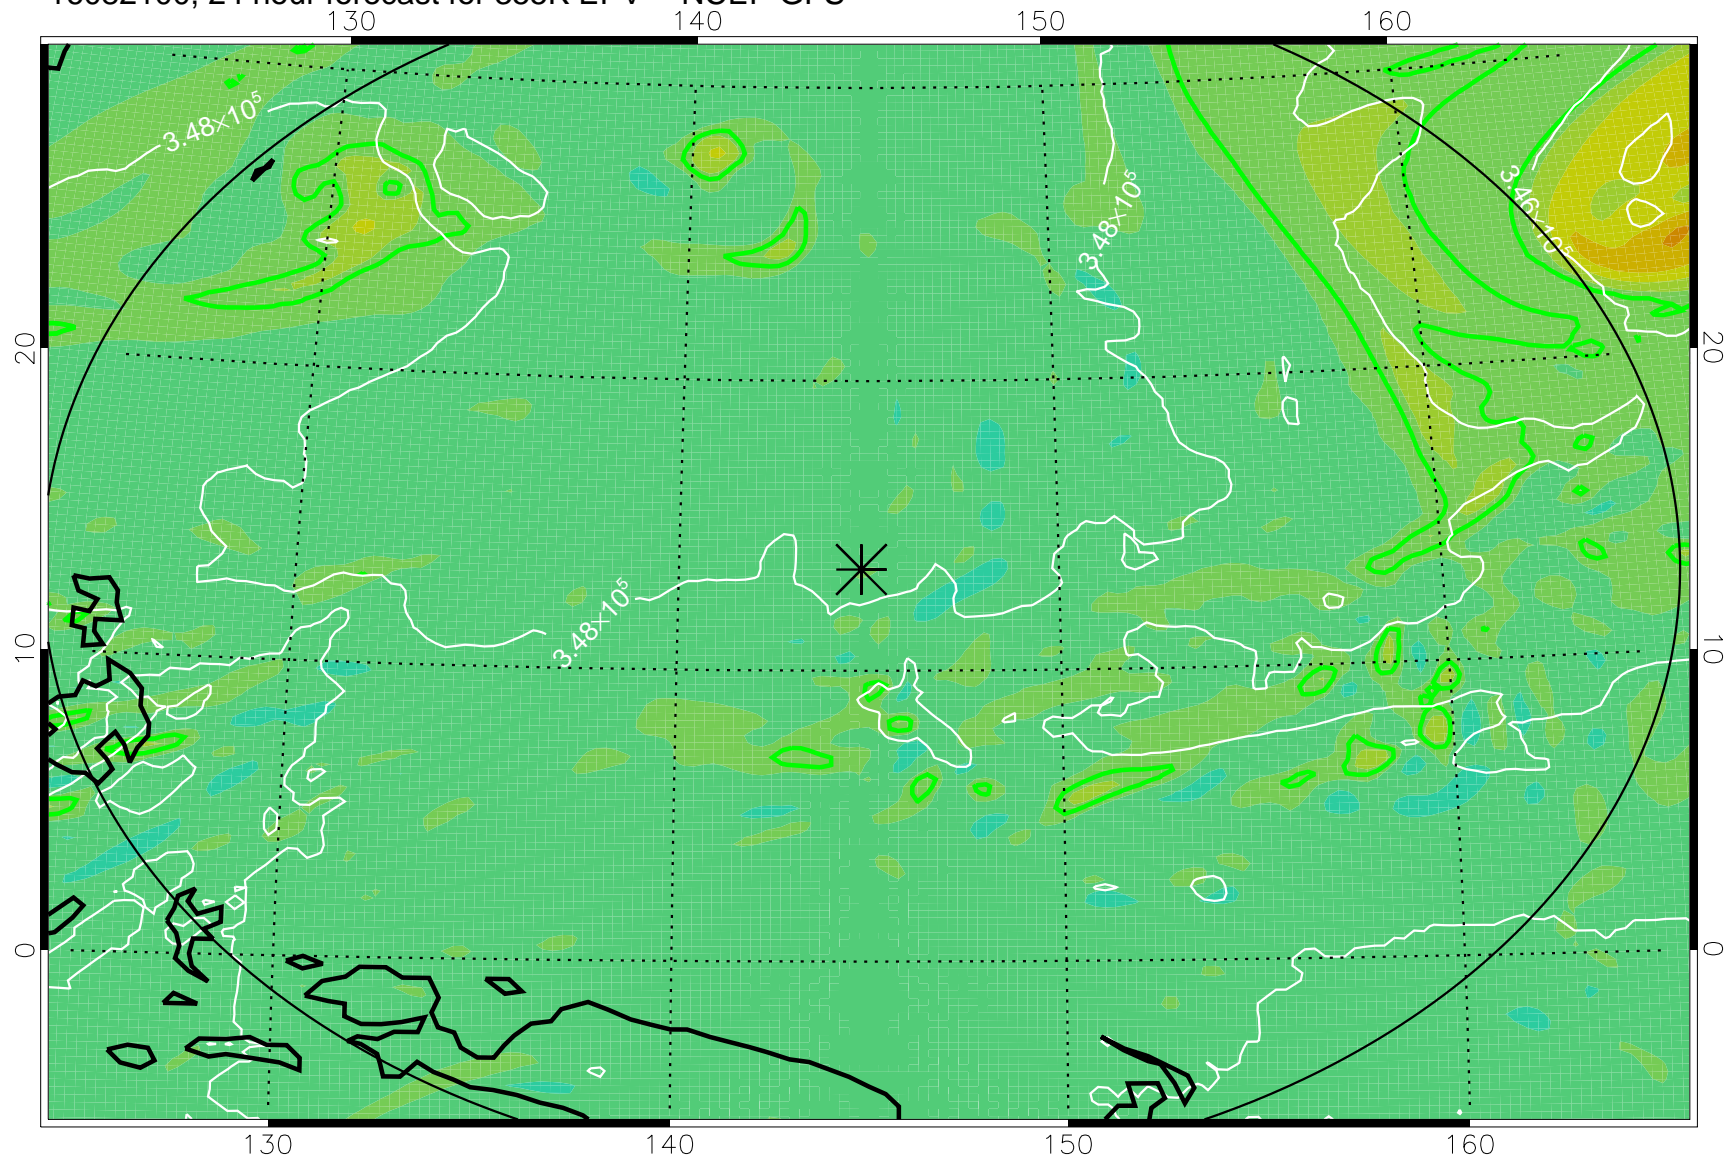

16082006, 6 hour forecast for 355K EPV -- NCEP GFS

355K Montgomery Streamfunction, white  
EPV Tropopause (2 PVU) Position  
Range ring of 2304 km

16082012, 12 hour forecast for 355K EPV -- NCEP GFS

355K Montgomery Streamfunction, white  
EPV Tropopause (2 PVU) Position  
Range ring of 2304 km

16082018, 18 hour forecast for 355K EPV -- NCEP GFS

355K Montgomery Streamfunction, white  
EPV Tropopause (2 PVU) Position  
Range ring of 2304 km

16082100, 24 hour forecast for 355K EPV -- NCEP GFS

355K Montgomery Streamfunction, white  
EPV Tropopause (2 PVU) Position  
Range ring of 2304 km

16082106, 30 hour forecast for 355K EPV -- NCEP GFS

355K Montgomery Streamfunction, white  
EPV Tropopause (2 PVU) Position  
Range ring of 2304 km

16082112, 36 hour forecast for 355K EPV -- NCEP GFS

355K Montgomery Streamfunction, white  
EPV Tropopause (2 PVU) Position  
Range ring of 2304 km

16082218, 66 hour forecast for 355K EPV -- NCEP GFS

355K Montgomery Streamfunction, white  
EPV Tropopause (2 PVU) Position  
Range ring of 2304 km

16082300, 72 hour forecast for 355K EPV -- NCEP GFS

355K Montgomery Streamfunction, white  
EPV Tropopause (2 PVU) Position  
Range ring of 2304 km