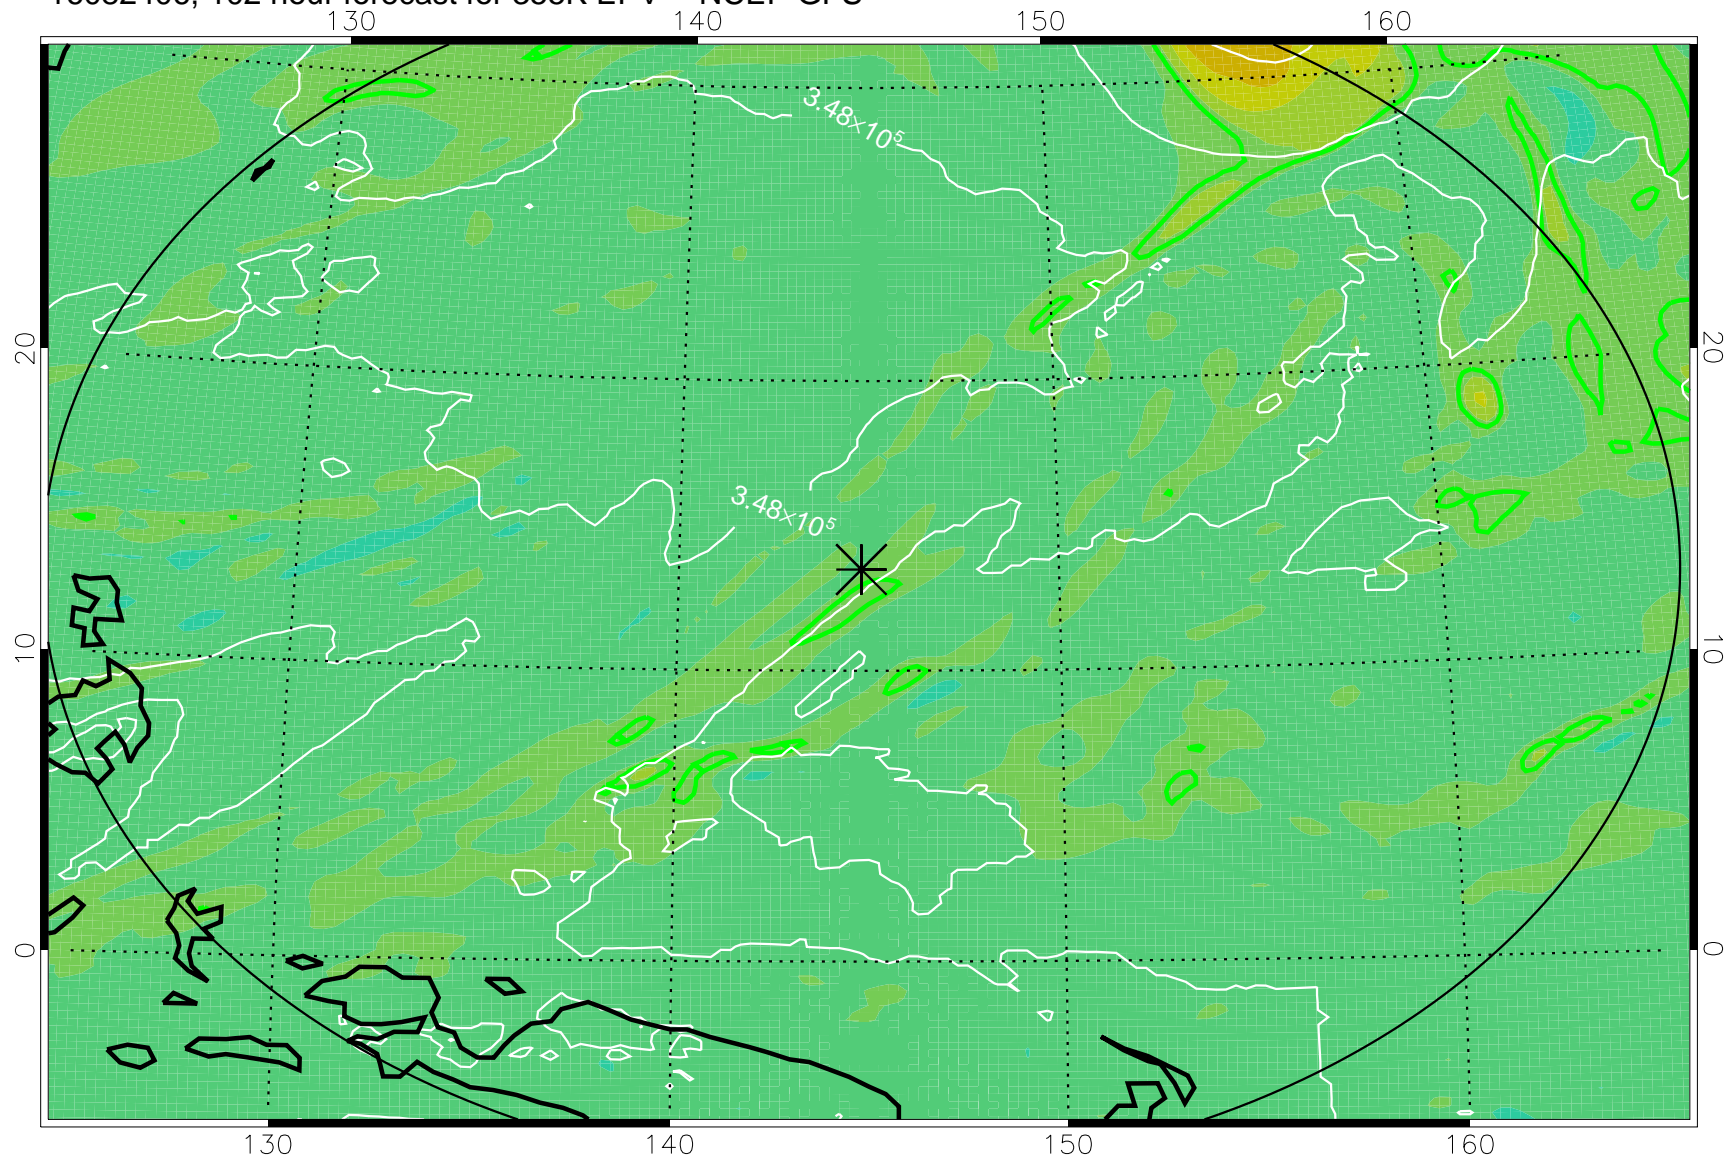

16082306, 78 hour forecast for 355K EPV -- NCEP GFS

355K Montgomery Streamfunction, white  
EPV Tropopause (2 PVU) Position  
Range ring of 2304 km

16082312, 84 hour forecast for 355K EPV -- NCEP GFS

355K Montgomery Streamfunction, white  
EPV Tropopause (2 PVU) Position  
Range ring of 2304 km

16082318, 90 hour forecast for 355K EPV -- NCEP GFS

355K Montgomery Streamfunction, white  
EPV Tropopause (2 PVU) Position  
Range ring of 2304 km

16082400, 96 hour forecast for 355K EPV -- NCEP GFS

355K Montgomery Streamfunction, white  
EPV Tropopause (2 PVU) Position  
Range ring of 2304 km

16082406, 102 hour forecast for 355K EPV -- NCEP GFS

355K Montgomery Streamfunction, white  
EPV Tropopause (2 PVU) Position  
Range ring of 2304 km

16082412, 108 hour forecast for 355K EPV -- NCEP GFS

355K Montgomery Streamfunction, white  
EPV Tropopause (2 PVU) Position  
Range ring of 2304 km

16082418, 114 hour forecast for 355K EPV -- NCEP GFS

355K Montgomery Streamfunction, white  
EPV Tropopause (2 PVU) Position  
Range ring of 2304 km

16082500, 120 hour forecast for 355K EPV -- NCEP GFS

355K Montgomery Streamfunction, white  
EPV Tropopause (2 PVU) Position  
Range ring of 2304 km