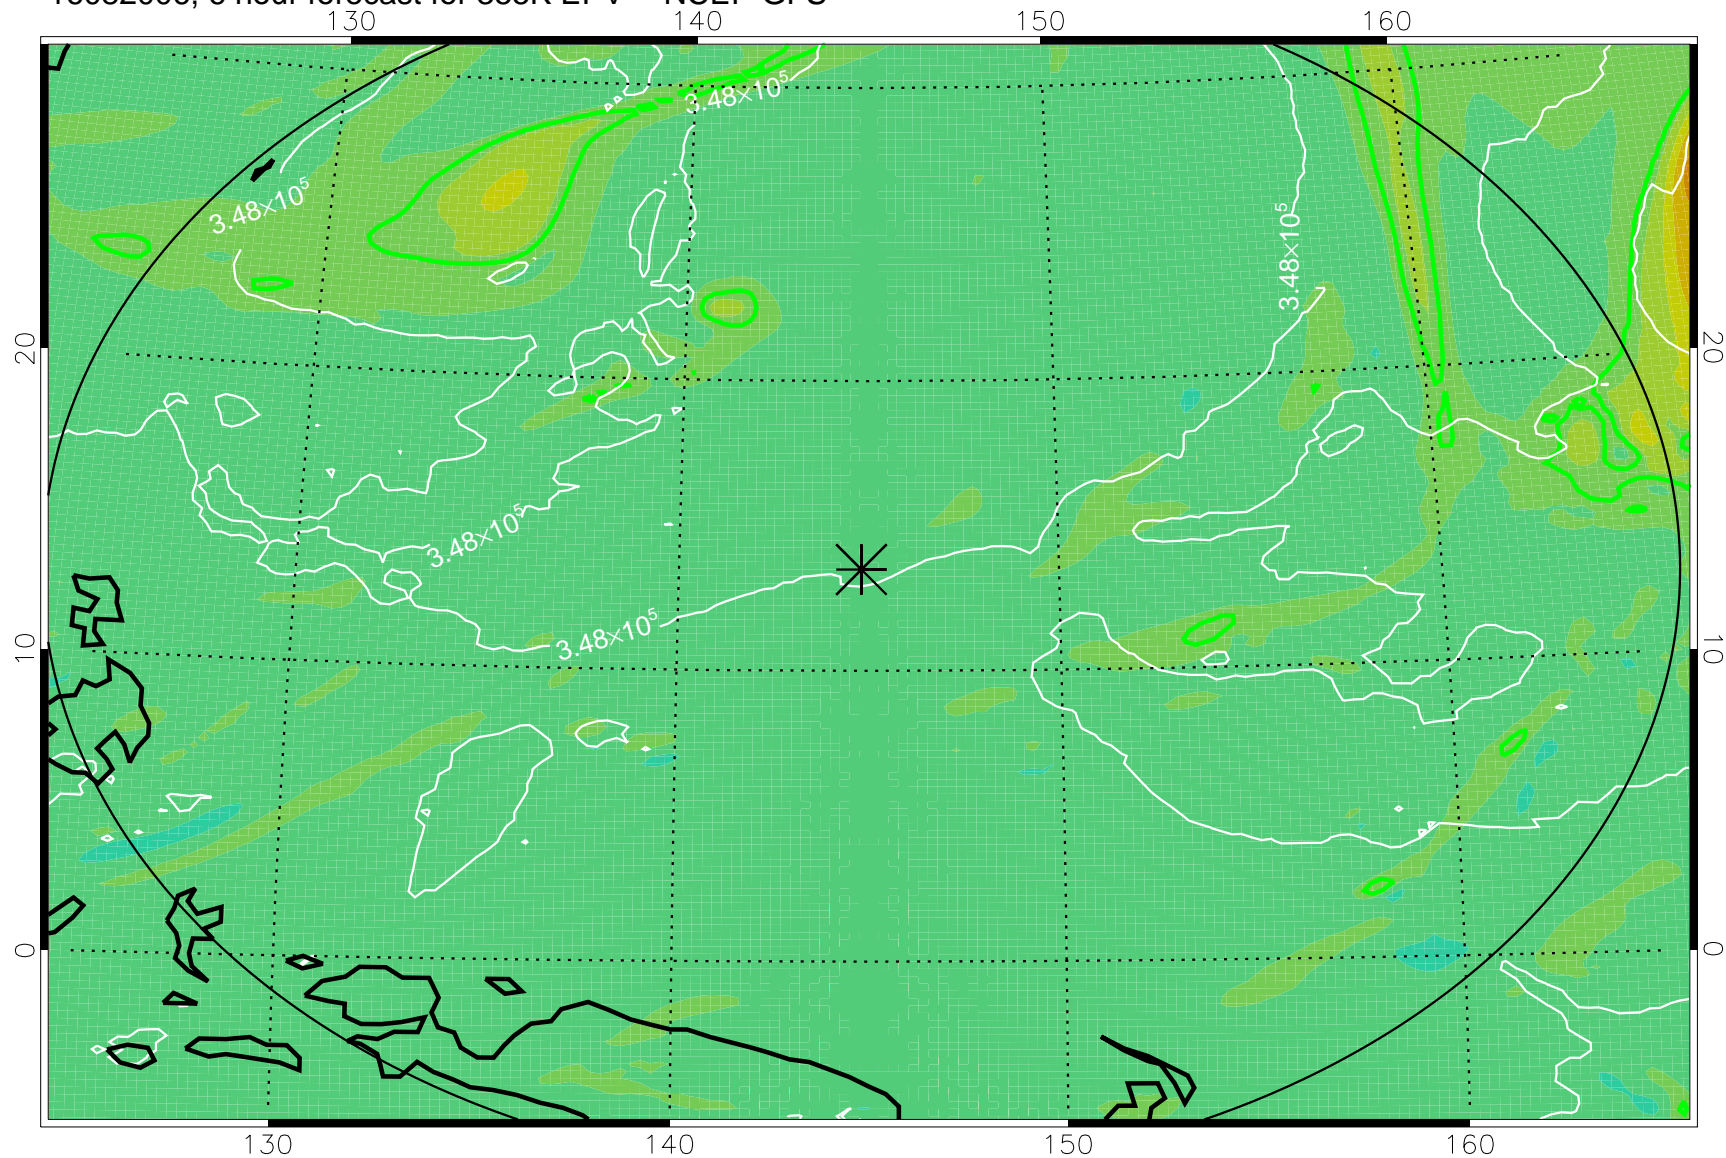

16082006, 6 hour forecast for 355K EPV -- NCEP GFS

355K Montgomery Streamfunction, white  
EPV Tropopause (2 PVU) Position  
Range ring of 2304 km

16082012, 12 hour forecast for 355K EPV -- NCEP GFS

355K Montgomery Streamfunction, white  
EPV Tropopause (2 PVU) Position  
Range ring of 2304 km

16082018, 18 hour forecast for 355K EPV -- NCEP GFS

355K Montgomery Streamfunction, white  
EPV Tropopause (2 PVU) Position  
Range ring of 2304 km

16082100, 24 hour forecast for 355K EPV -- NCEP GFS

355K Montgomery Streamfunction, white  
EPV Tropopause (2 PVU) Position  
Range ring of 2304 km

16082106, 30 hour forecast for 355K EPV -- NCEP GFS

355K Montgomery Streamfunction, white  
EPV Tropopause (2 PVU) Position  
Range ring of 2304 km

16082112, 36 hour forecast for 355K EPV -- NCEP GFS

355K Montgomery Streamfunction, white  
EPV Tropopause (2 PVU) Position  
Range ring of 2304 km

16082118, 42 hour forecast for 355K EPV -- NCEP GFS

355K Montgomery Streamfunction, white  
EPV Tropopause (2 PVU) Position  
Range ring of 2304 km

16082200, 48 hour forecast for 355K EPV -- NCEP GFS

355K Montgomery Streamfunction, white  
EPV Tropopause (2 PVU) Position  
Range ring of 2304 km