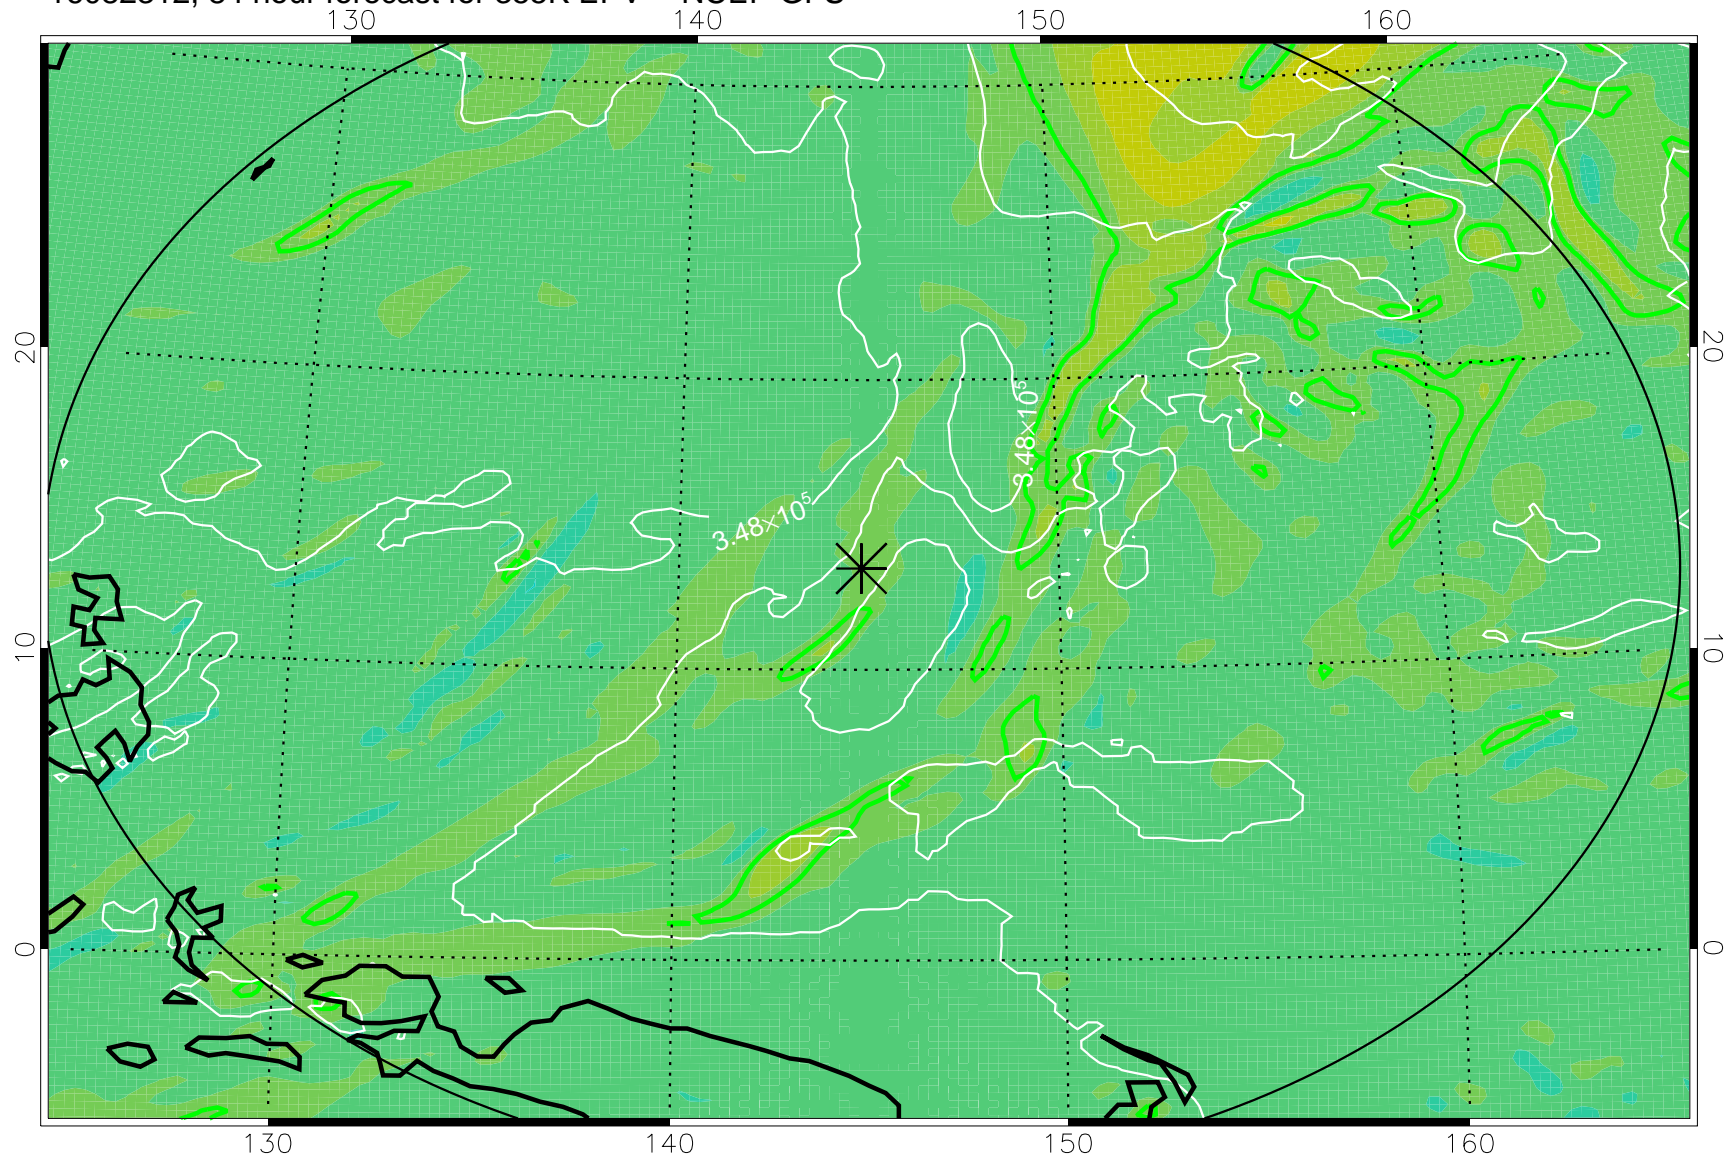

16082218, 66 hour forecast for 355K EPV -- NCEP GFS

355K Montgomery Streamfunction, white  
EPV Tropopause (2 PVU) Position  
Range ring of 2304 km

16082300, 72 hour forecast for 355K EPV -- NCEP GFS

355K Montgomery Streamfunction, white  
EPV Tropopause (2 PVU) Position  
Range ring of 2304 km

16082306, 78 hour forecast for 355K EPV -- NCEP GFS

355K Montgomery Streamfunction, white  
EPV Tropopause (2 PVU) Position  
Range ring of 2304 km

16082312, 84 hour forecast for 355K EPV -- NCEP GFS

355K Montgomery Streamfunction, white  
EPV Tropopause (2 PVU) Position  
Range ring of 2304 km

16082318, 90 hour forecast for 355K EPV -- NCEP GFS

355K Montgomery Streamfunction, white  
EPV Tropopause (2 PVU) Position  
Range ring of 2304 km

16082400, 96 hour forecast for 355K EPV -- NCEP GFS

355K Montgomery Streamfunction, white  
EPV Tropopause (2 PVU) Position  
Range ring of 2304 km

16082406, 102 hour forecast for 355K EPV -- NCEP GFS

355K Montgomery Streamfunction, white  
EPV Tropopause (2 PVU) Position  
Range ring of 2304 km

16082412, 108 hour forecast for 355K EPV -- NCEP GFS

355K Montgomery Streamfunction, white  
EPV Tropopause (2 PVU) Position  
Range ring of 2304 km