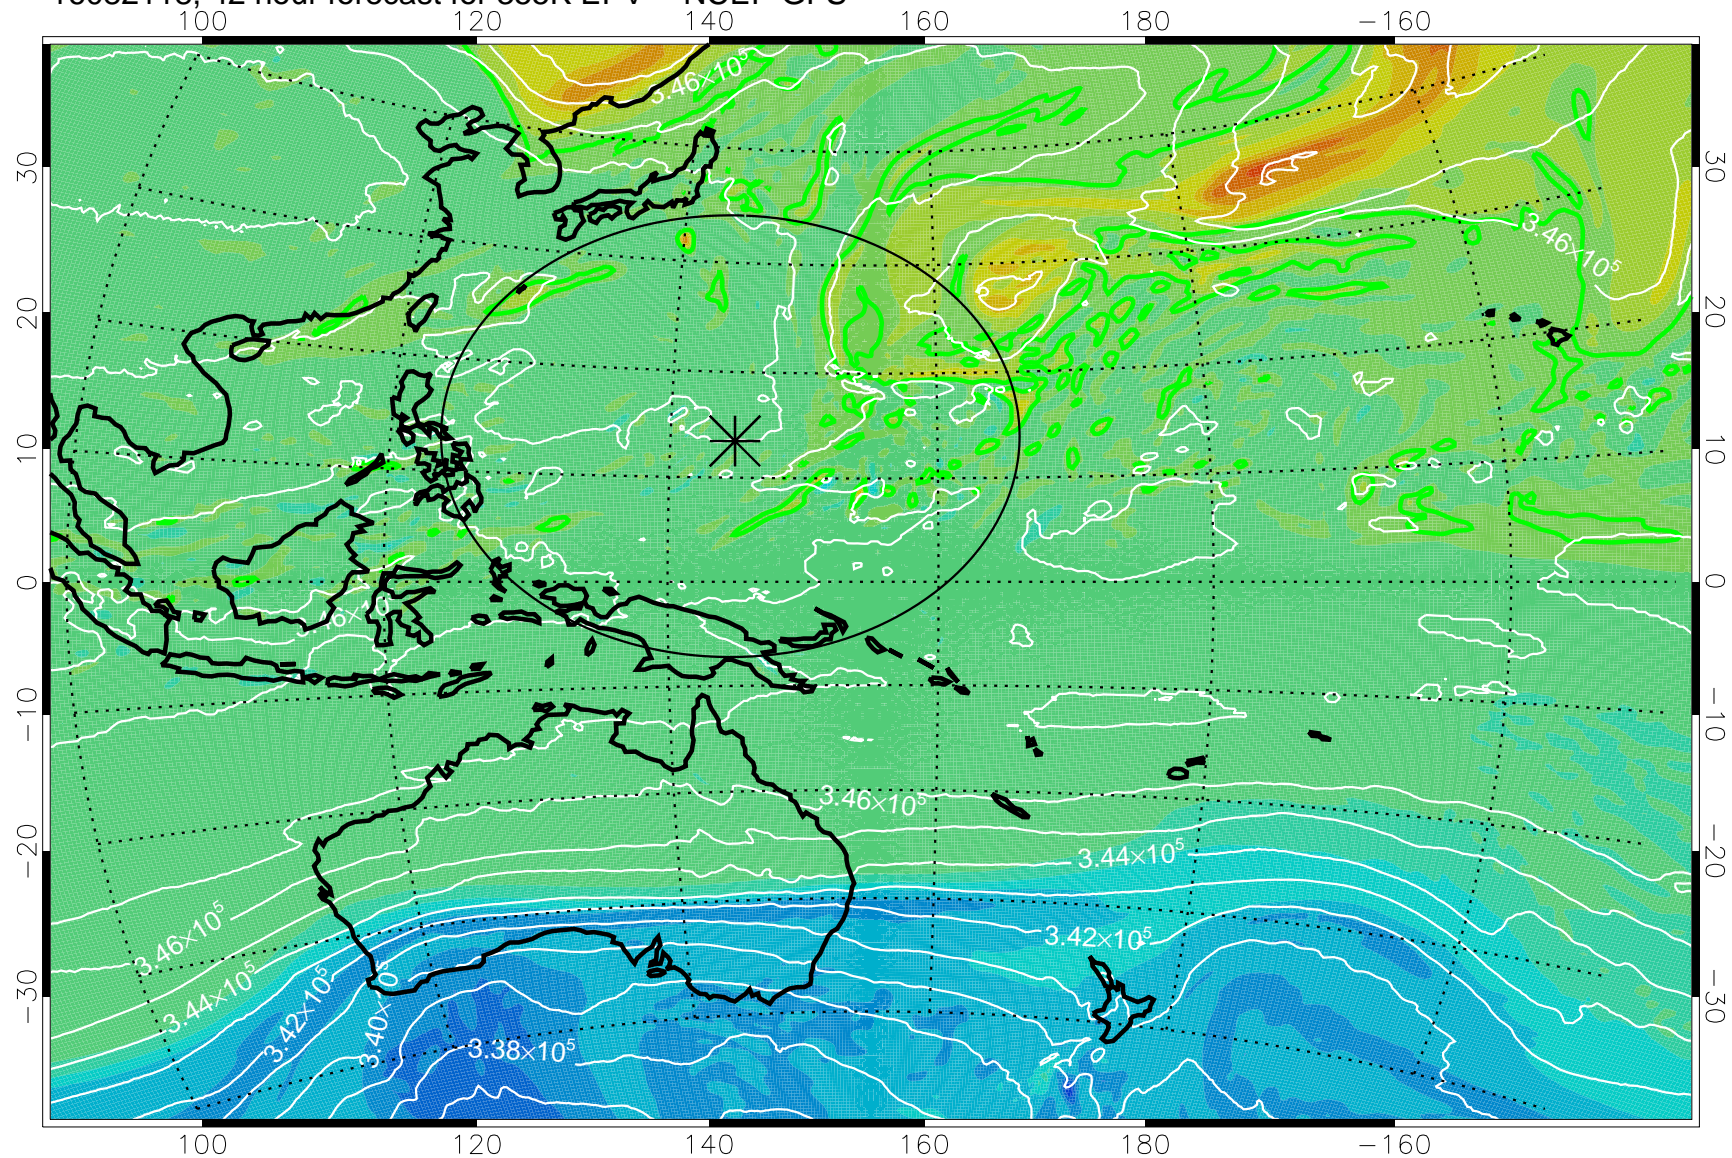

16082106, 30 hour forecast for 355K EPV -- NCEP GFS

355K Montgomery Streamfunction, white
EPV Tropopause (2 PVU) Position
Range ring of 2304 km

16082112, 36 hour forecast for 355K EPV -- NCEP GFS

355K Montgomery Streamfunction, white
EPV Tropopause (2 PVU) Position
Range ring of 2304 km

16082118, 42 hour forecast for 355K EPV -- NCEP GFS

355K Montgomery Streamfunction, white
EPV Tropopause (2 PVU) Position
Range ring of 2304 km

16082200, 48 hour forecast for 355K EPV -- NCEP GFS

355K Montgomery Streamfunction, white
EPV Tropopause (2 PVU) Position
Range ring of 2304 km

16082206, 54 hour forecast for 355K EPV -- NCEP GFS

355K Montgomery Streamfunction, white
EPV Tropopause (2 PVU) Position
Range ring of 2304 km

16082212, 60 hour forecast for 355K EPV -- NCEP GFS

355K Montgomery Streamfunction, white
EPV Tropopause (2 PVU) Position
Range ring of 2304 km

16082218, 66 hour forecast for 355K EPV -- NCEP GFS

355K Montgomery Streamfunction, white
EPV Tropopause (2 PVU) Position
Range ring of 2304 km

16082300, 72 hour forecast for 355K EPV -- NCEP GFS

355K Montgomery Streamfunction, white
EPV Tropopause (2 PVU) Position
Range ring of 2304 km