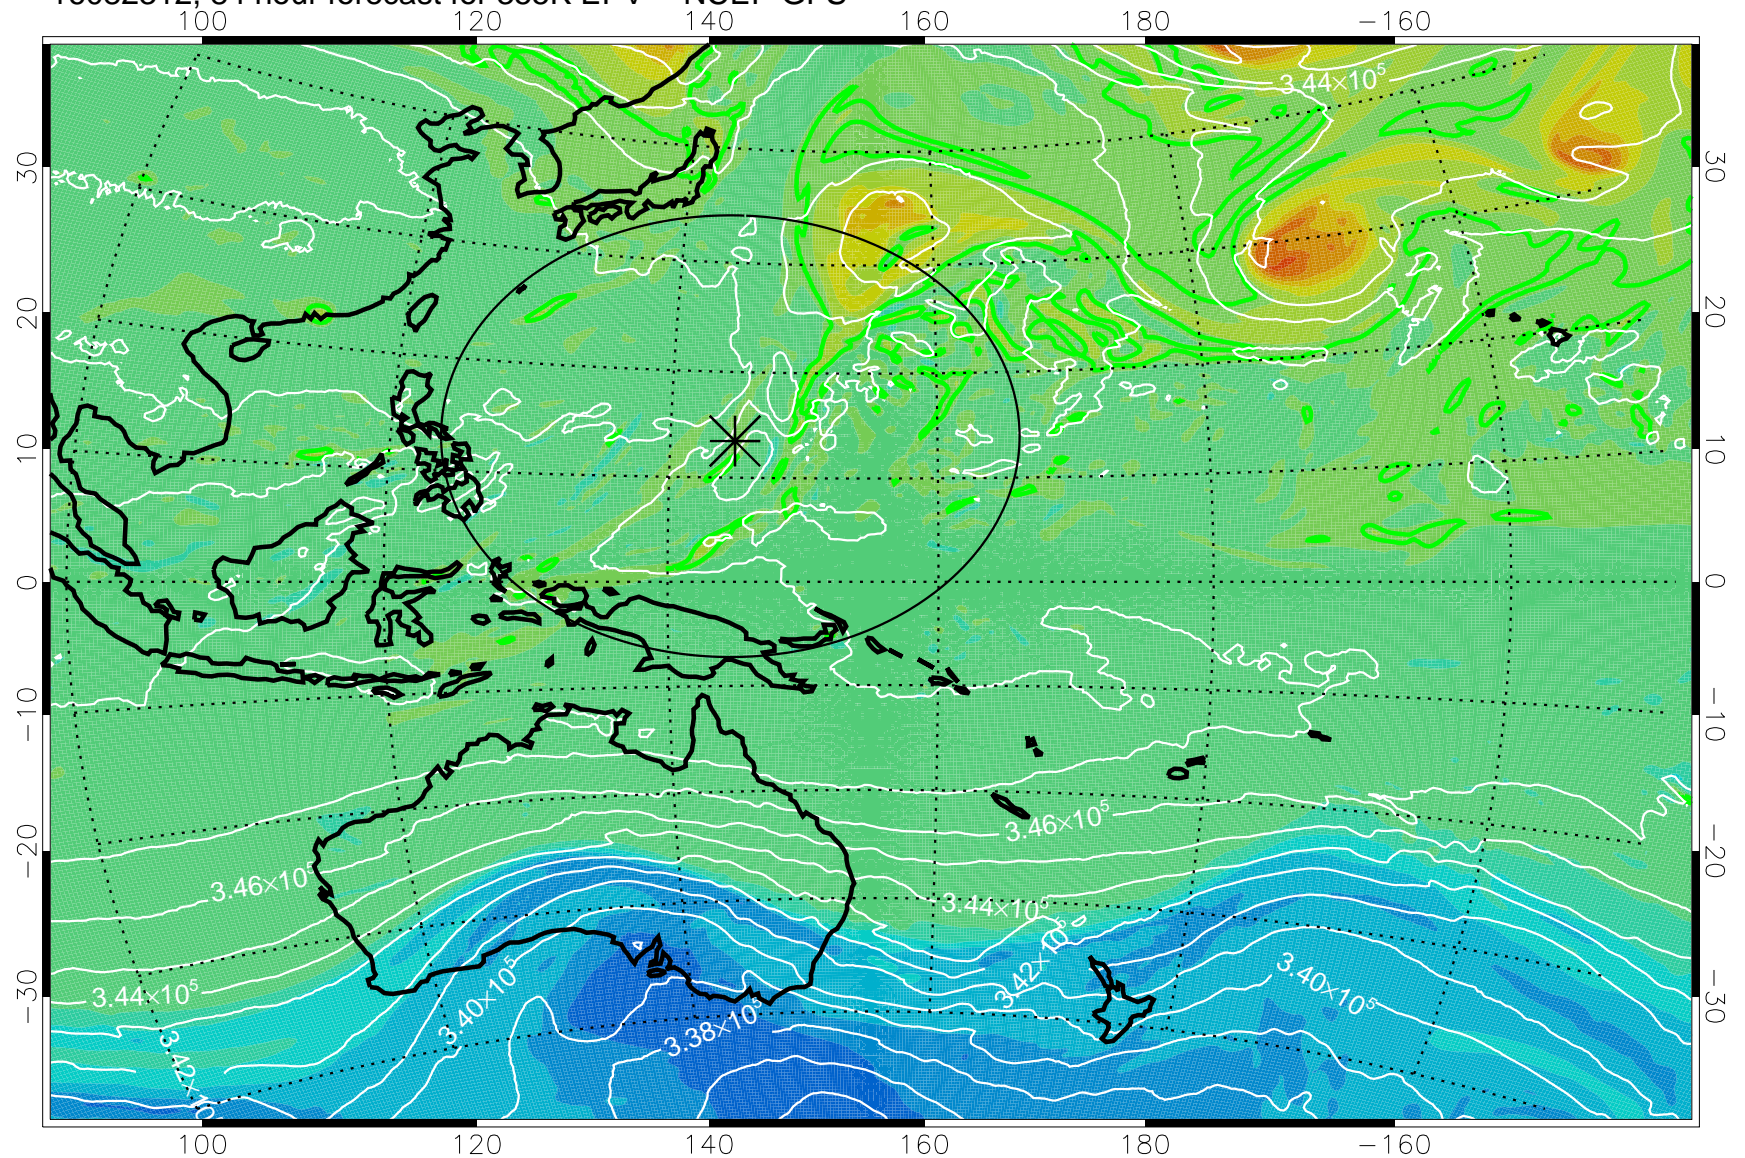

16082206, 54 hour forecast for 355K EPV -- NCEP GFS

355K Montgomery Streamfunction, white
EPV Tropopause (2 PVU) Position
Range ring of 2304 km

16082212, 60 hour forecast for 355K EPV -- NCEP GFS

355K Montgomery Streamfunction, white
EPV Tropopause (2 PVU) Position
Range ring of 2304 km

16082218, 66 hour forecast for 355K EPV -- NCEP GFS

355K Montgomery Streamfunction, white
EPV Tropopause (2 PVU) Position
Range ring of 2304 km

16082300, 72 hour forecast for 355K EPV -- NCEP GFS

355K Montgomery Streamfunction, white
EPV Tropopause (2 PVU) Position
Range ring of 2304 km

16082306, 78 hour forecast for 355K EPV -- NCEP GFS

355K Montgomery Streamfunction, white
EPV Tropopause (2 PVU) Position
Range ring of 2304 km

16082312, 84 hour forecast for 355K EPV -- NCEP GFS

355K Montgomery Streamfunction, white
EPV Tropopause (2 PVU) Position
Range ring of 2304 km

16082318, 90 hour forecast for 355K EPV -- NCEP GFS

355K Montgomery Streamfunction, white
EPV Tropopause (2 PVU) Position
Range ring of 2304 km

16082400, 96 hour forecast for 355K EPV -- NCEP GFS

355K Montgomery Streamfunction, white
EPV Tropopause (2 PVU) Position
Range ring of 2304 km