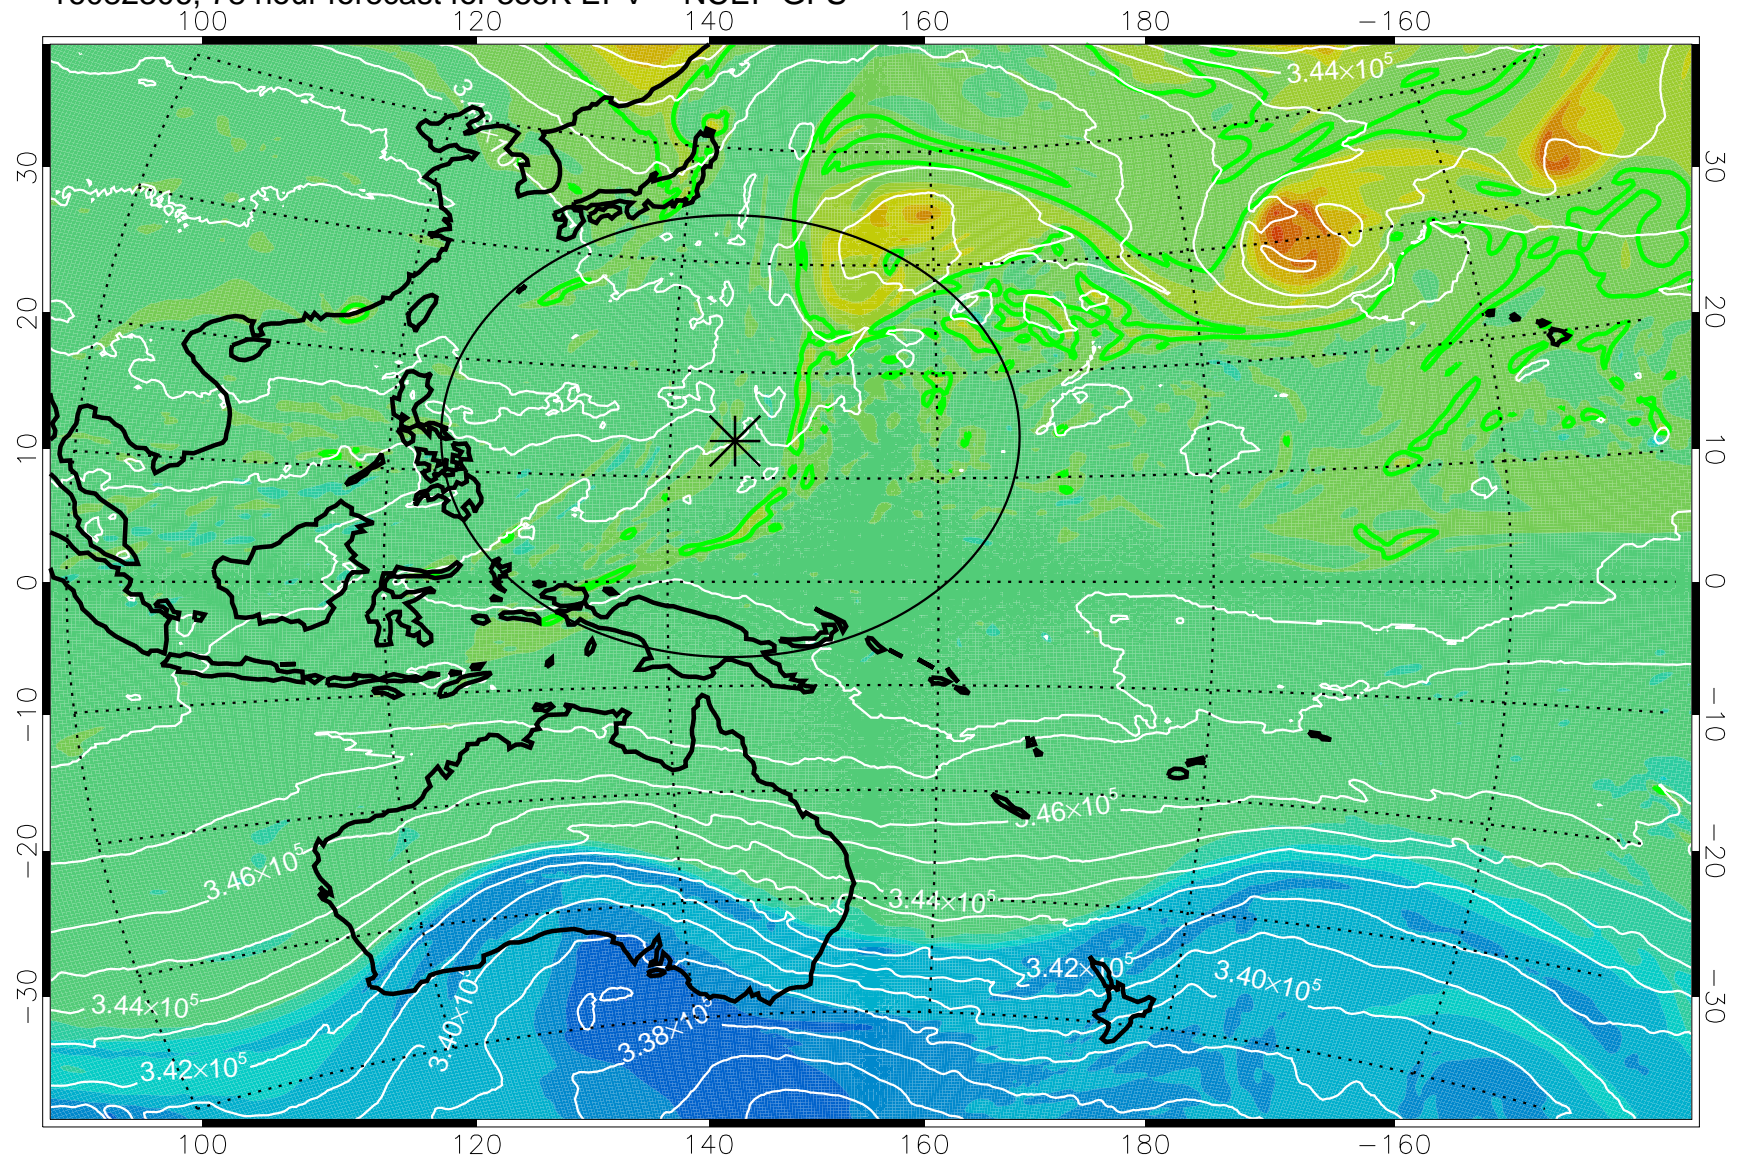

16082206, 54 hour forecast for 355K EPV -- NCEP GFS

355K Montgomery Streamfunction, white
EPV Tropopause (2 PVU) Position
Range ring of 2304 km

16082212, 60 hour forecast for 355K EPV -- NCEP GFS

355K Montgomery Streamfunction, white
EPV Tropopause (2 PVU) Position
Range ring of 2304 km

16082218, 66 hour forecast for 355K EPV -- NCEP GFS

355K Montgomery Streamfunction, white
EPV Tropopause (2 PVU) Position
Range ring of 2304 km

16082300, 72 hour forecast for 355K EPV -- NCEP GFS

355K Montgomery Streamfunction, white
EPV Tropopause (2 PVU) Position
Range ring of 2304 km

16082306, 78 hour forecast for 355K EPV -- NCEP GFS

355K Montgomery Streamfunction, white
EPV Tropopause (2 PVU) Position
Range ring of 2304 km

16082312, 84 hour forecast for 355K EPV -- NCEP GFS

355K Montgomery Streamfunction, white
EPV Tropopause (2 PVU) Position
Range ring of 2304 km

16082318, 90 hour forecast for 355K EPV -- NCEP GFS

355K Montgomery Streamfunction, white
EPV Tropopause (2 PVU) Position
Range ring of 2304 km

16082400, 96 hour forecast for 355K EPV -- NCEP GFS

355K Montgomery Streamfunction, white
EPV Tropopause (2 PVU) Position
Range ring of 2304 km