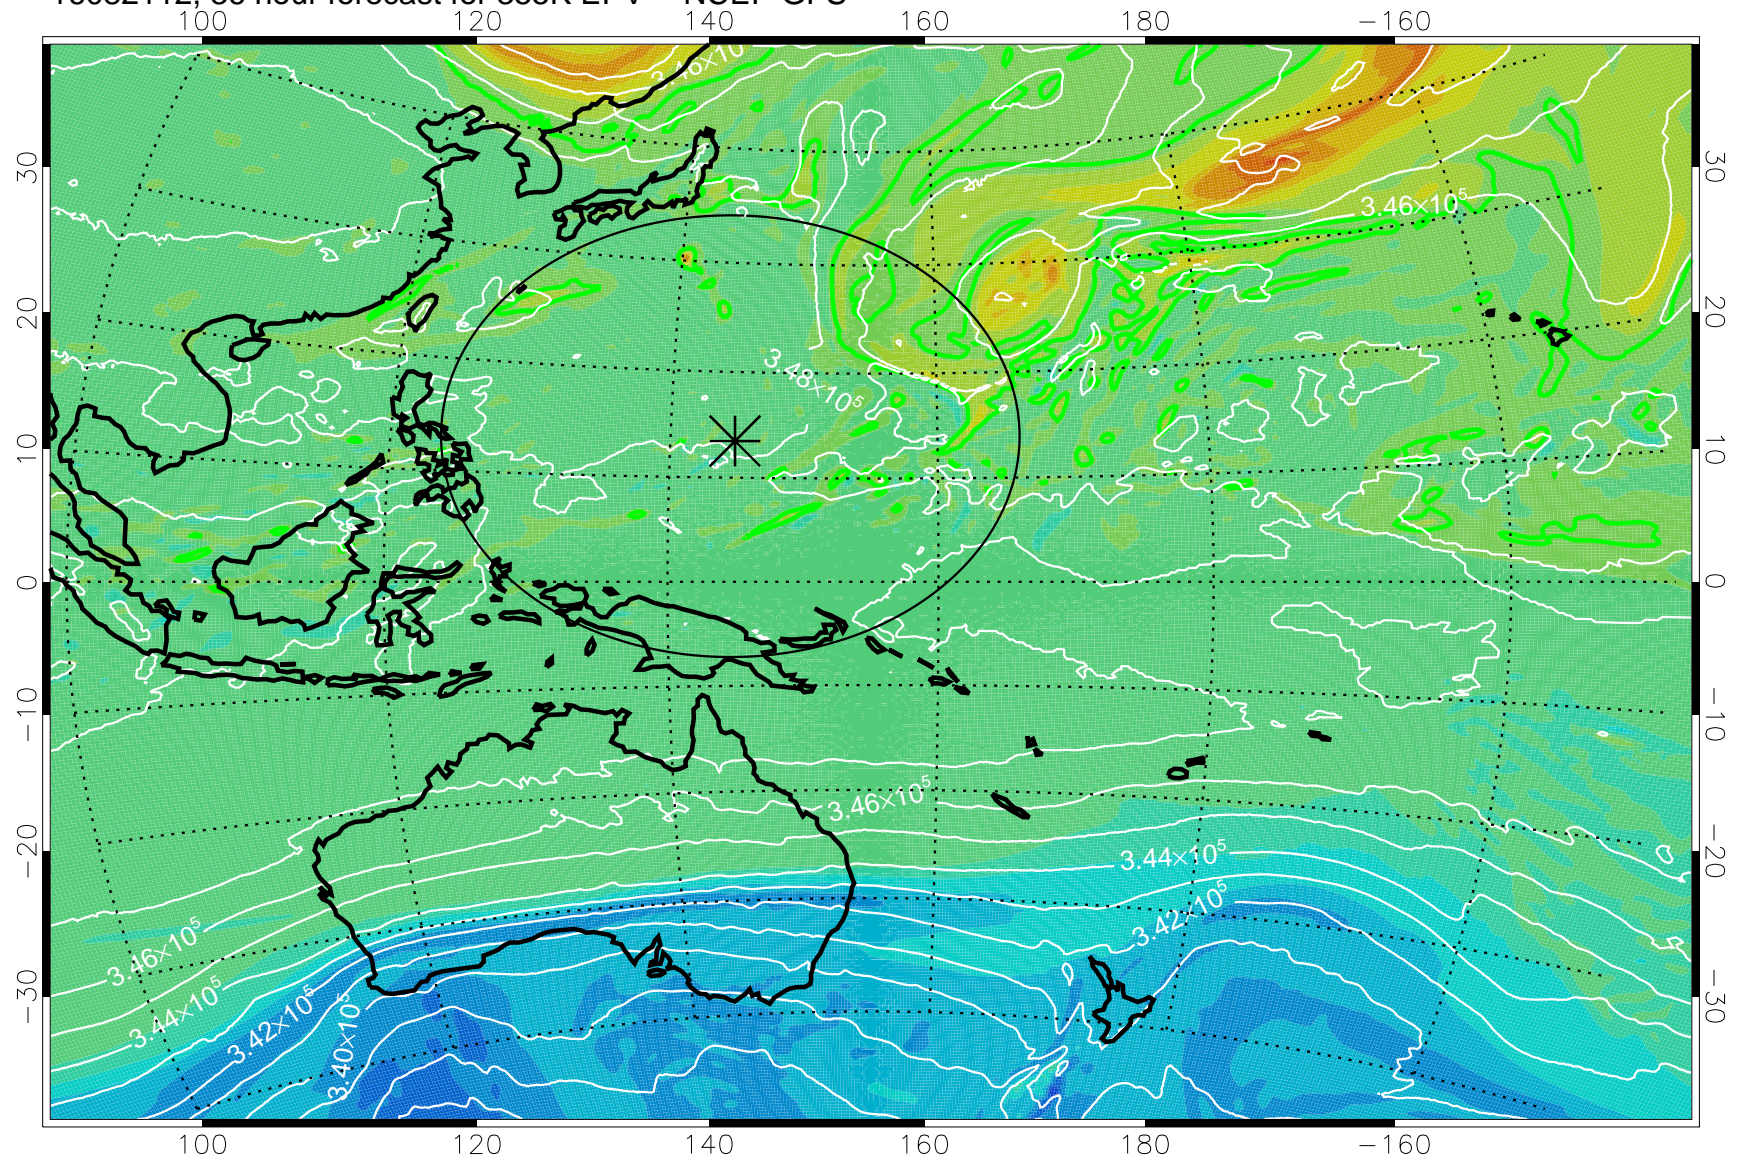

16082018, 18 hour forecast for 355K EPV -- NCEP GFS

355K Montgomery Streamfunction, white
EPV Tropopause (2 PVU) Position
Range ring of 2304 km

16082100, 24 hour forecast for 355K EPV -- NCEP GFS

355K Montgomery Streamfunction, white
EPV Tropopause (2 PVU) Position
Range ring of 2304 km

16082106, 30 hour forecast for 355K EPV -- NCEP GFS

355K Montgomery Streamfunction, white
EPV Tropopause (2 PVU) Position
Range ring of 2304 km

16082112, 36 hour forecast for 355K EPV -- NCEP GFS

355K Montgomery Streamfunction, white
EPV Tropopause (2 PVU) Position
Range ring of 2304 km

16082118, 42 hour forecast for 355K EPV -- NCEP GFS

355K Montgomery Streamfunction, white
EPV Tropopause (2 PVU) Position
Range ring of 2304 km

16082200, 48 hour forecast for 355K EPV -- NCEP GFS

355K Montgomery Streamfunction, white
EPV Tropopause (2 PVU) Position
Range ring of 2304 km

16082206, 54 hour forecast for 355K EPV -- NCEP GFS

355K Montgomery Streamfunction, white
EPV Tropopause (2 PVU) Position
Range ring of 2304 km

16082212, 60 hour forecast for 355K EPV -- NCEP GFS

355K Montgomery Streamfunction, white
EPV Tropopause (2 PVU) Position
Range ring of 2304 km