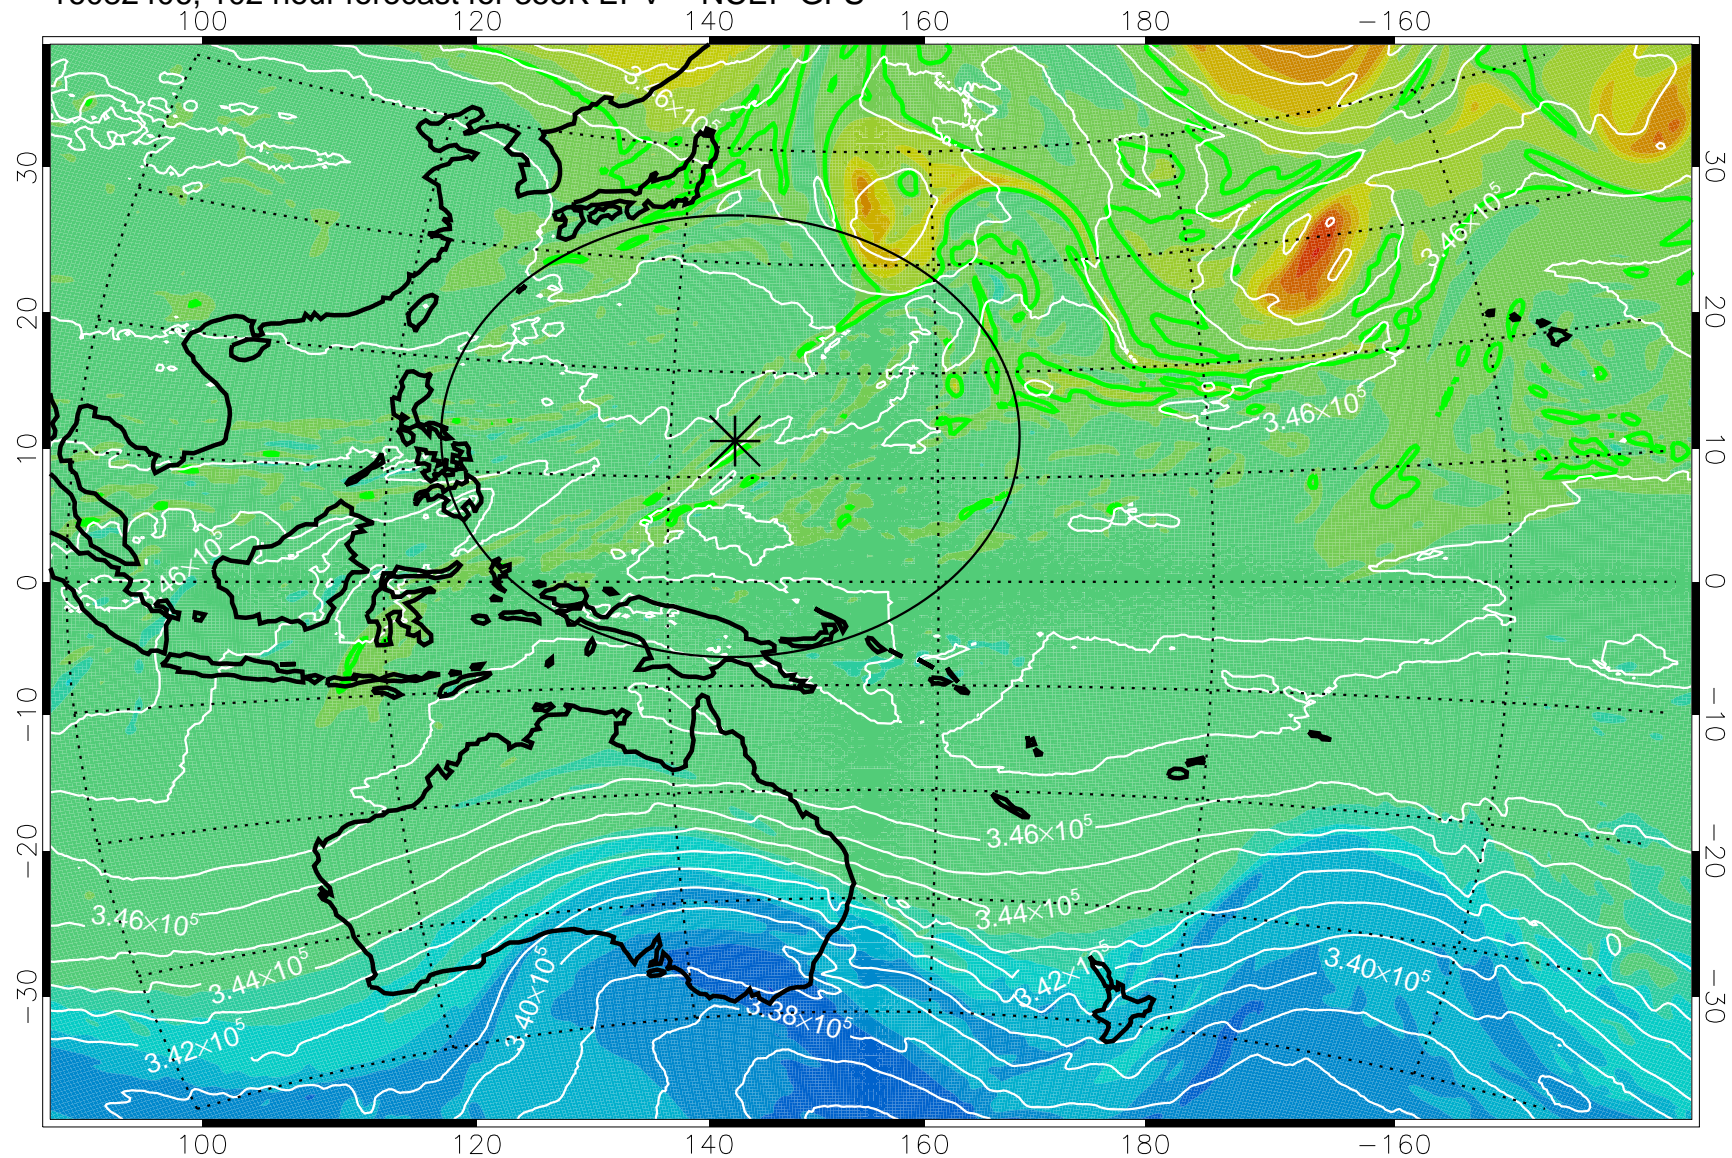

16082306, 78 hour forecast for 355K EPV -- NCEP GFS

355K Montgomery Streamfunction, white
EPV Tropopause (2 PVU) Position
Range ring of 2304 km

16082312, 84 hour forecast for 355K EPV -- NCEP GFS

355K Montgomery Streamfunction, white
EPV Tropopause (2 PVU) Position
Range ring of 2304 km

16082318, 90 hour forecast for 355K EPV -- NCEP GFS

355K Montgomery Streamfunction, white
EPV Tropopause (2 PVU) Position
Range ring of 2304 km

16082400, 96 hour forecast for 355K EPV -- NCEP GFS

355K Montgomery Streamfunction, white
EPV Tropopause (2 PVU) Position
Range ring of 2304 km

16082406, 102 hour forecast for 355K EPV -- NCEP GFS

355K Montgomery Streamfunction, white
EPV Tropopause (2 PVU) Position
Range ring of 2304 km

16082412, 108 hour forecast for 355K EPV -- NCEP GFS

355K Montgomery Streamfunction, white
EPV Tropopause (2 PVU) Position
Range ring of 2304 km

16082418, 114 hour forecast for 355K EPV -- NCEP GFS

355K Montgomery Streamfunction, white
EPV Tropopause (2 PVU) Position
Range ring of 2304 km

16082500, 120 hour forecast for 355K EPV -- NCEP GFS

355K Montgomery Streamfunction, white
EPV Tropopause (2 PVU) Position
Range ring of 2304 km