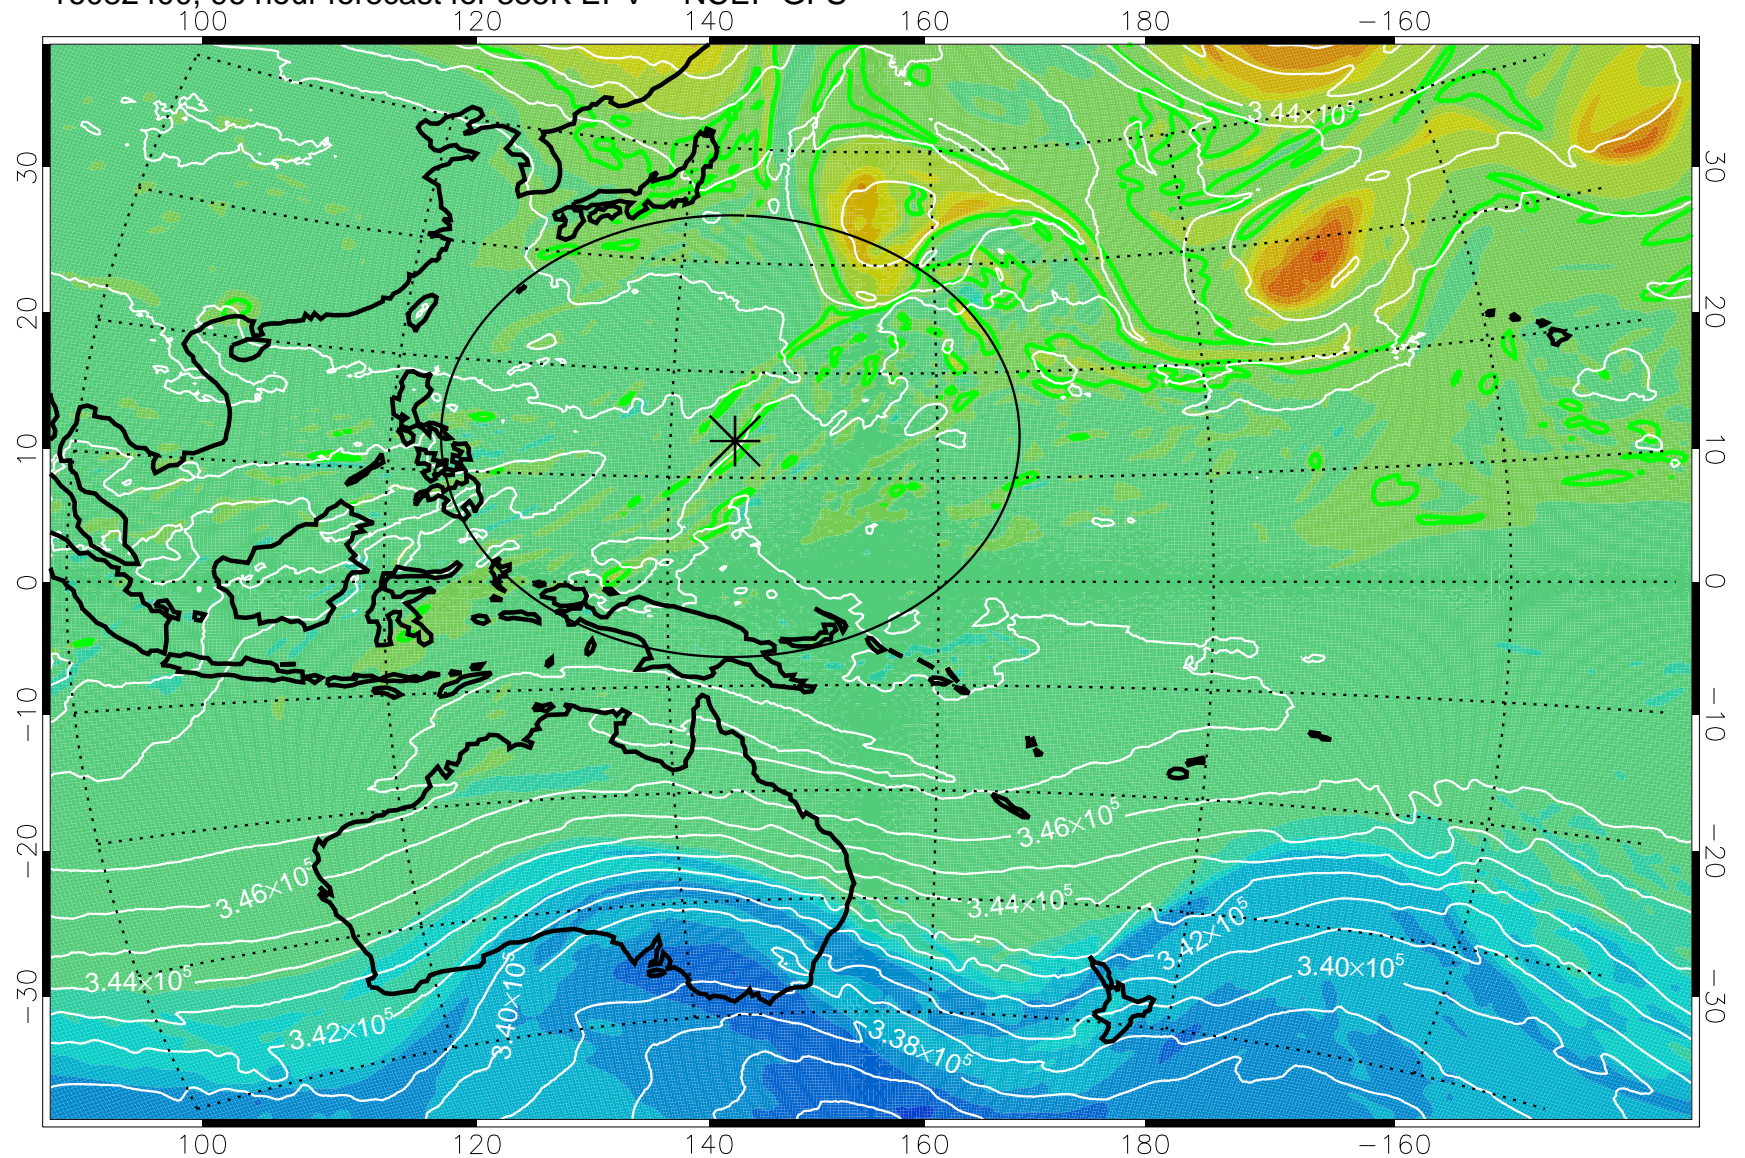

16082218, 66 hour forecast for 355K EPV -- NCEP GFS

355K Montgomery Streamfunction, white
EPV Tropopause (2 PVU) Position
Range ring of 2304 km

16082300, 72 hour forecast for 355K EPV -- NCEP GFS

355K Montgomery Streamfunction, white
EPV Tropopause (2 PVU) Position
Range ring of 2304 km

16082306, 78 hour forecast for 355K EPV -- NCEP GFS

355K Montgomery Streamfunction, white
EPV Tropopause (2 PVU) Position
Range ring of 2304 km

16082312, 84 hour forecast for 355K EPV -- NCEP GFS

355K Montgomery Streamfunction, white
EPV Tropopause (2 PVU) Position
Range ring of 2304 km

16082318, 90 hour forecast for 355K EPV -- NCEP GFS

355K Montgomery Streamfunction, white
EPV Tropopause (2 PVU) Position
Range ring of 2304 km

16082400, 96 hour forecast for 355K EPV -- NCEP GFS

355K Montgomery Streamfunction, white
EPV Tropopause (2 PVU) Position
Range ring of 2304 km

16082406, 102 hour forecast for 355K EPV -- NCEP GFS

355K Montgomery Streamfunction, white
EPV Tropopause (2 PVU) Position
Range ring of 2304 km

16082412, 108 hour forecast for 355K EPV -- NCEP GFS

355K Montgomery Streamfunction, white
EPV Tropopause (2 PVU) Position
Range ring of 2304 km