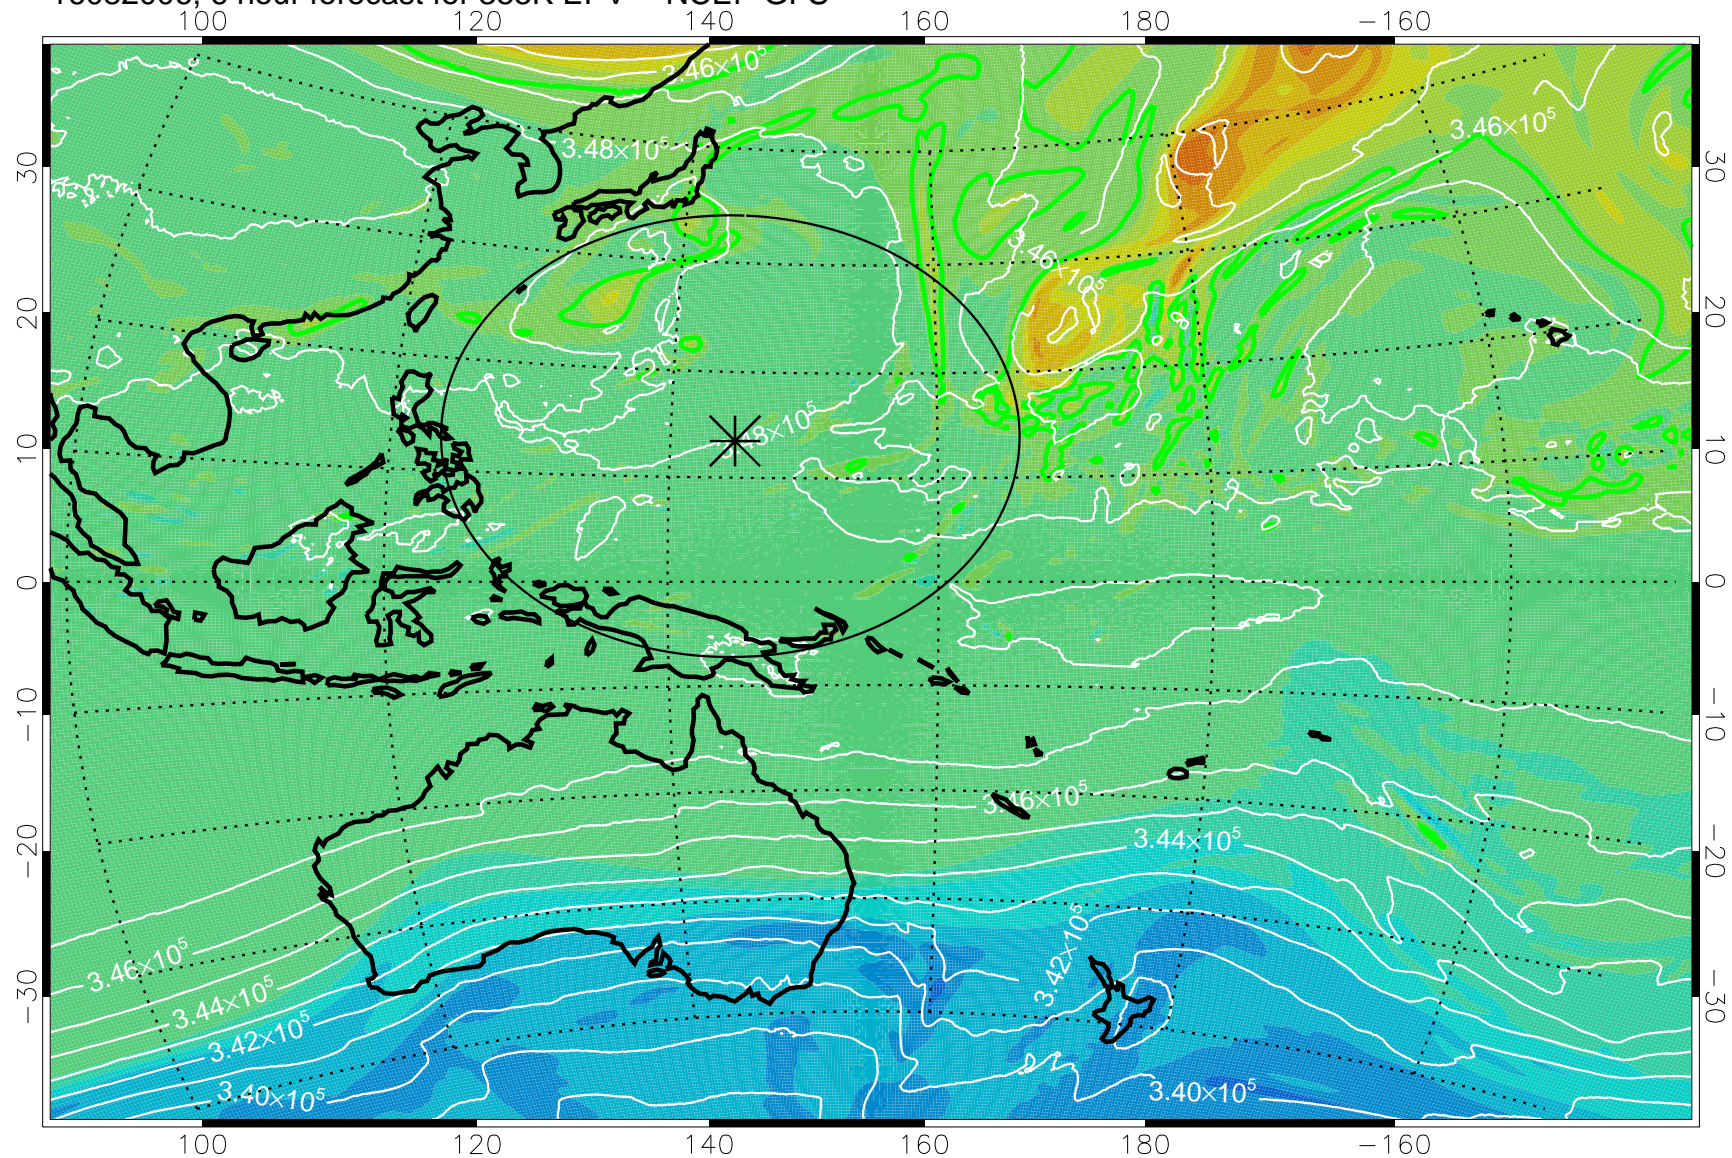

16082006, 6 hour forecast for 355K EPV -- NCEP GFS

355K Montgomery Streamfunction, white
EPV Tropopause (2 PVU) Position
Range ring of 2304 km

16082012, 12 hour forecast for 355K EPV -- NCEP GFS

355K Montgomery Streamfunction, white
EPV Tropopause (2 PVU) Position
Range ring of 2304 km

16082018, 18 hour forecast for 355K EPV -- NCEP GFS

355K Montgomery Streamfunction, white
EPV Tropopause (2 PVU) Position
Range ring of 2304 km

16082100, 24 hour forecast for 355K EPV -- NCEP GFS

355K Montgomery Streamfunction, white
EPV Tropopause (2 PVU) Position
Range ring of 2304 km

16082106, 30 hour forecast for 355K EPV -- NCEP GFS

355K Montgomery Streamfunction, white
EPV Tropopause (2 PVU) Position
Range ring of 2304 km

16082112, 36 hour forecast for 355K EPV -- NCEP GFS

355K Montgomery Streamfunction, white
EPV Tropopause (2 PVU) Position
Range ring of 2304 km

16082118, 42 hour forecast for 355K EPV -- NCEP GFS

355K Montgomery Streamfunction, white
EPV Tropopause (2 PVU) Position
Range ring of 2304 km

16082200, 48 hour forecast for 355K EPV -- NCEP GFS

355K Montgomery Streamfunction, white
EPV Tropopause (2 PVU) Position
Range ring of 2304 km