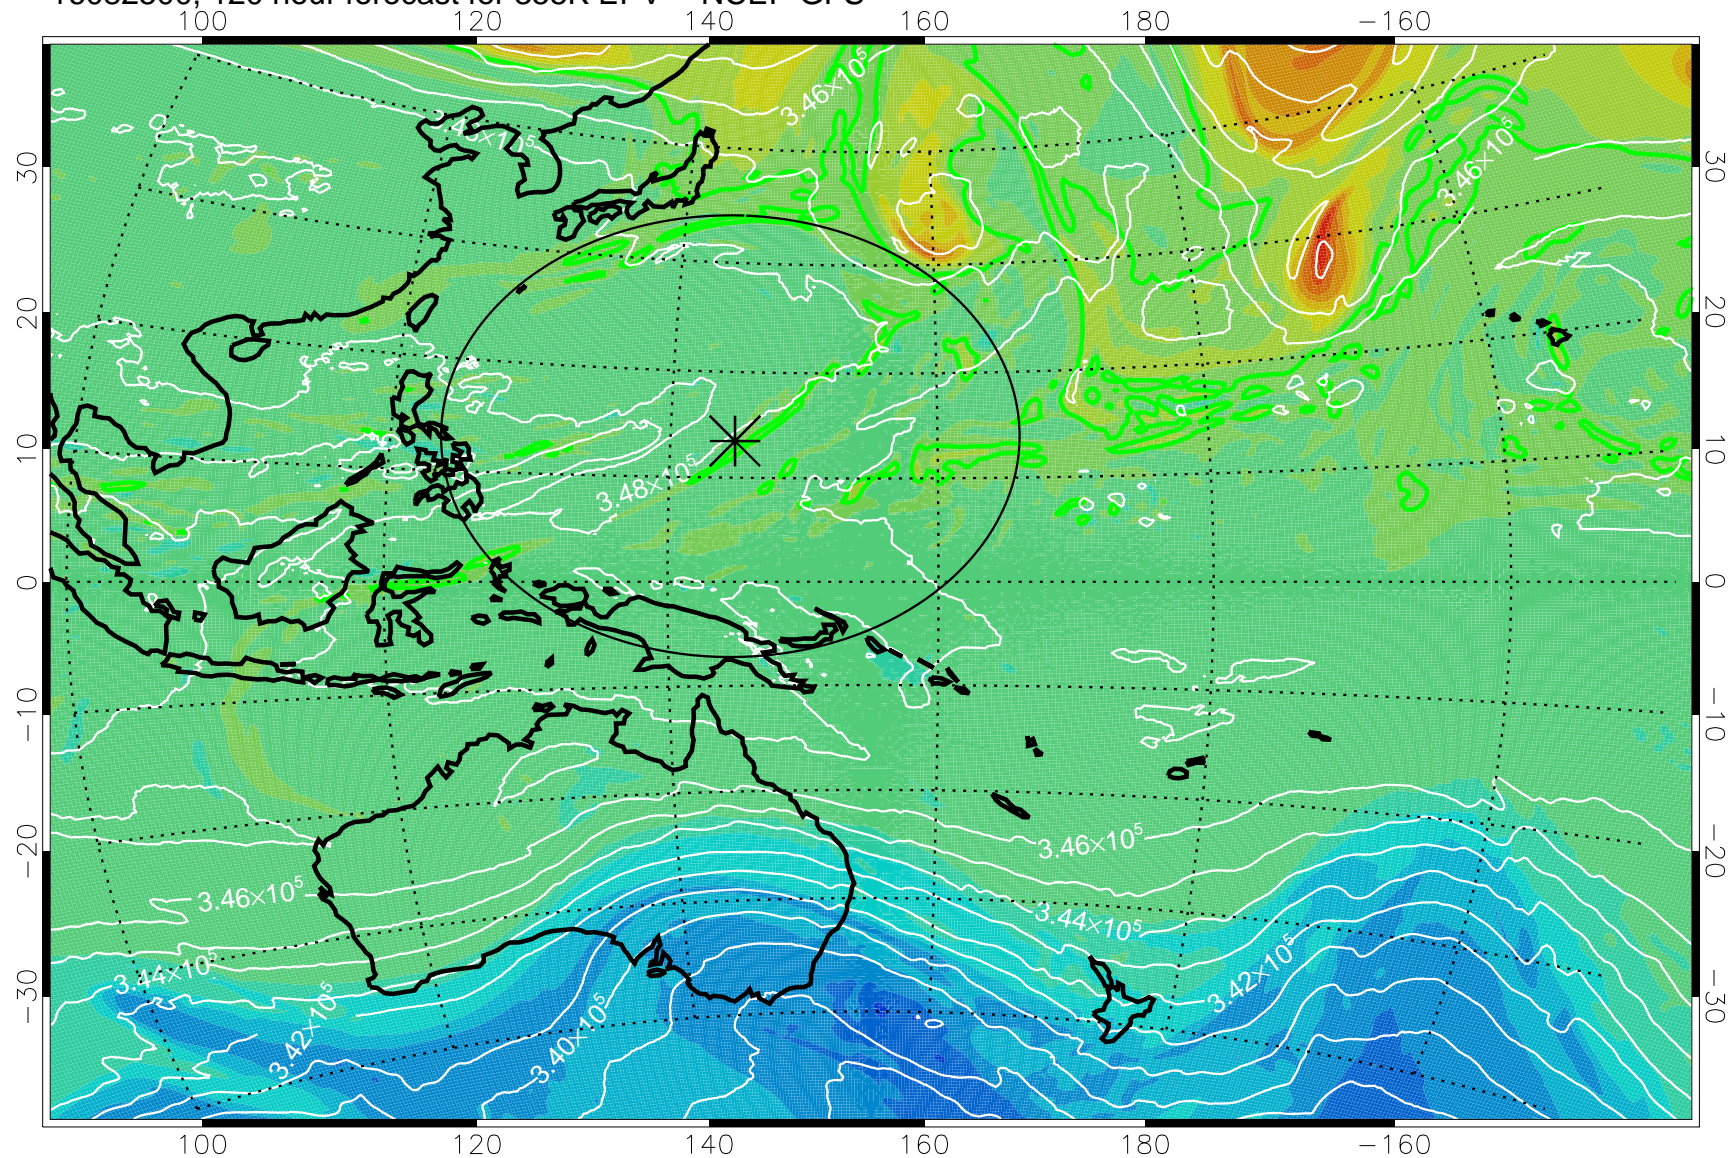

16082318, 90 hour forecast for 355K EPV -- NCEP GFS

355K Montgomery Streamfunction, white
EPV Tropopause (2 PVU) Position
Range ring of 2304 km

16082400, 96 hour forecast for 355K EPV -- NCEP GFS

355K Montgomery Streamfunction, white
EPV Tropopause (2 PVU) Position
Range ring of 2304 km

16082406, 102 hour forecast for 355K EPV -- NCEP GFS

355K Montgomery Streamfunction, white
EPV Tropopause (2 PVU) Position
Range ring of 2304 km

16082412, 108 hour forecast for 355K EPV -- NCEP GFS

355K Montgomery Streamfunction, white
EPV Tropopause (2 PVU) Position
Range ring of 2304 km

16082418, 114 hour forecast for 355K EPV -- NCEP GFS

355K Montgomery Streamfunction, white
EPV Tropopause (2 PVU) Position
Range ring of 2304 km

16082500, 120 hour forecast for 355K EPV -- NCEP GFS

355K Montgomery Streamfunction, white
EPV Tropopause (2 PVU) Position
Range ring of 2304 km