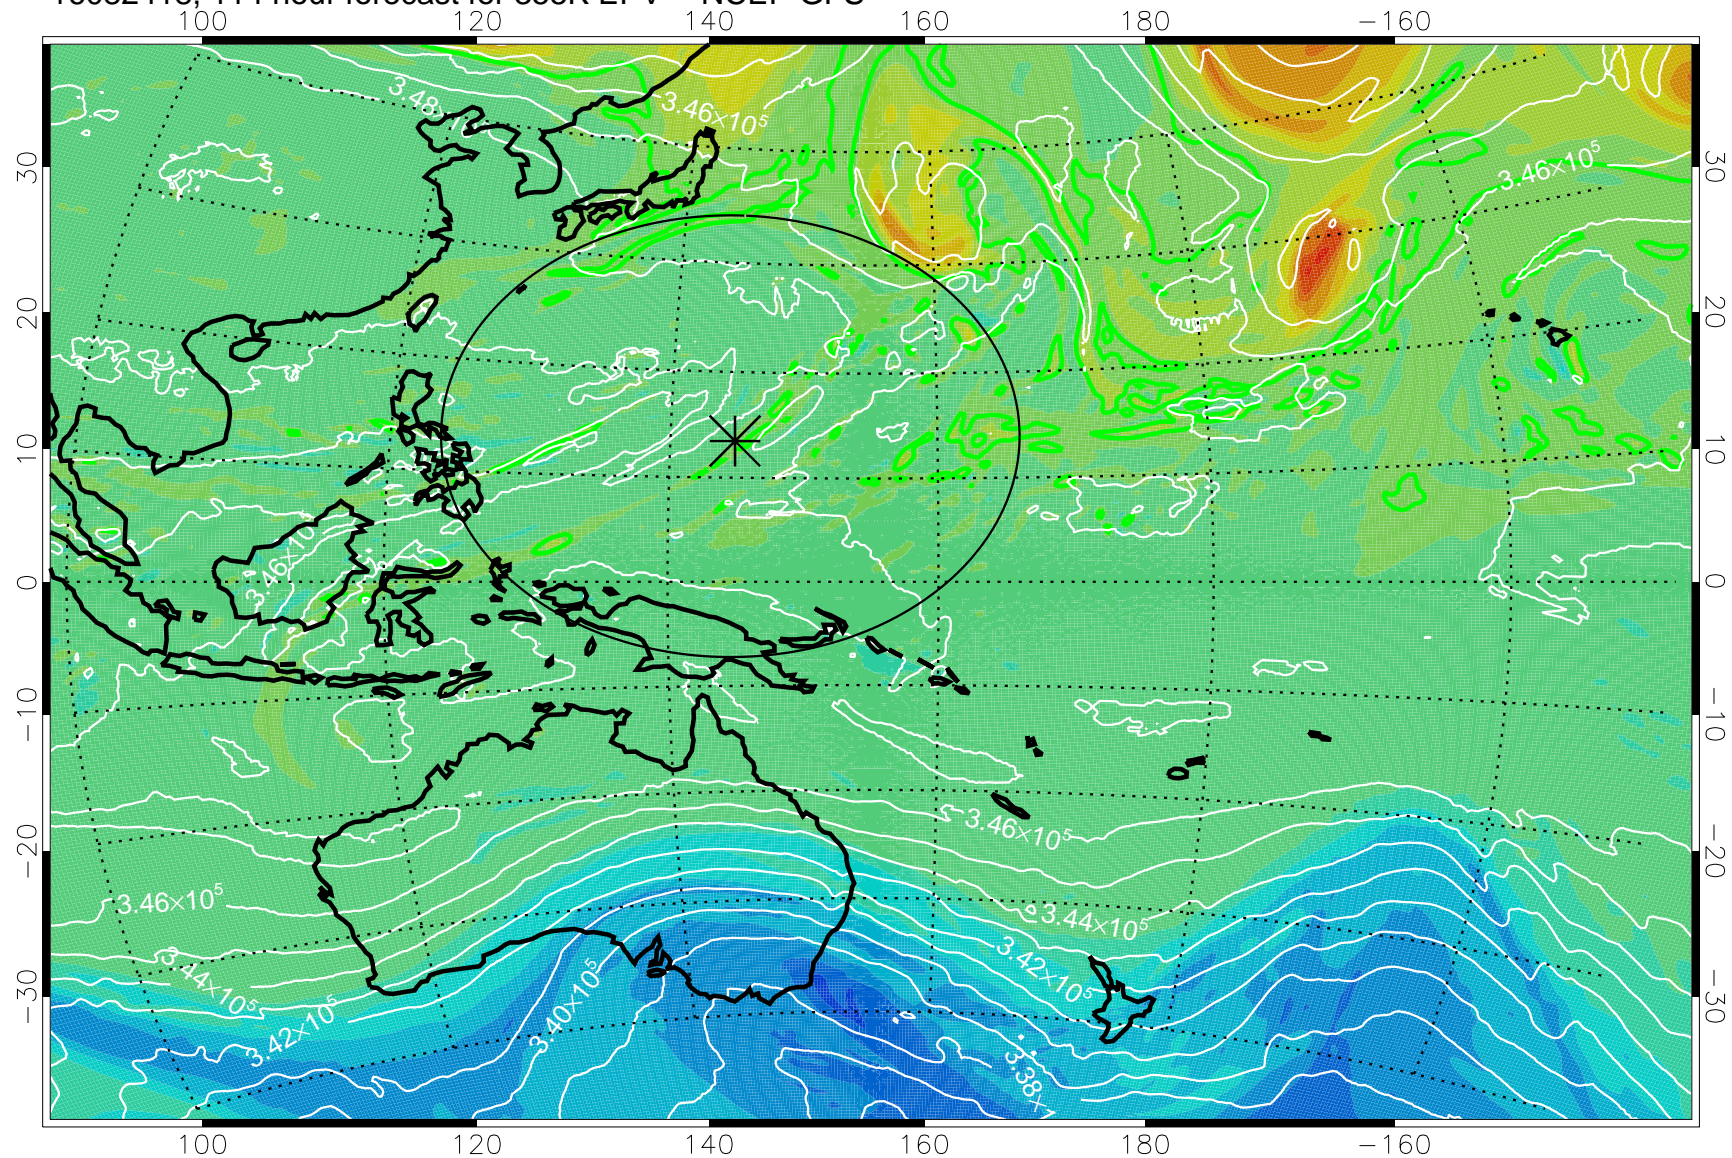

16082318, 90 hour forecast for 355K EPV -- NCEP GFS

355K Montgomery Streamfunction, white
EPV Tropopause (2 PVU) Position
Range ring of 2304 km

16082400, 96 hour forecast for 355K EPV -- NCEP GFS

355K Montgomery Streamfunction, white
EPV Tropopause (2 PVU) Position
Range ring of 2304 km

16082406, 102 hour forecast for 355K EPV -- NCEP GFS

355K Montgomery Streamfunction, white
EPV Tropopause (2 PVU) Position
Range ring of 2304 km

16082412, 108 hour forecast for 355K EPV -- NCEP GFS

355K Montgomery Streamfunction, white
EPV Tropopause (2 PVU) Position
Range ring of 2304 km

16082418, 114 hour forecast for 355K EPV -- NCEP GFS

355K Montgomery Streamfunction, white
EPV Tropopause (2 PVU) Position
Range ring of 2304 km

16082500, 120 hour forecast for 355K EPV -- NCEP GFS

355K Montgomery Streamfunction, white
EPV Tropopause (2 PVU) Position
Range ring of 2304 km