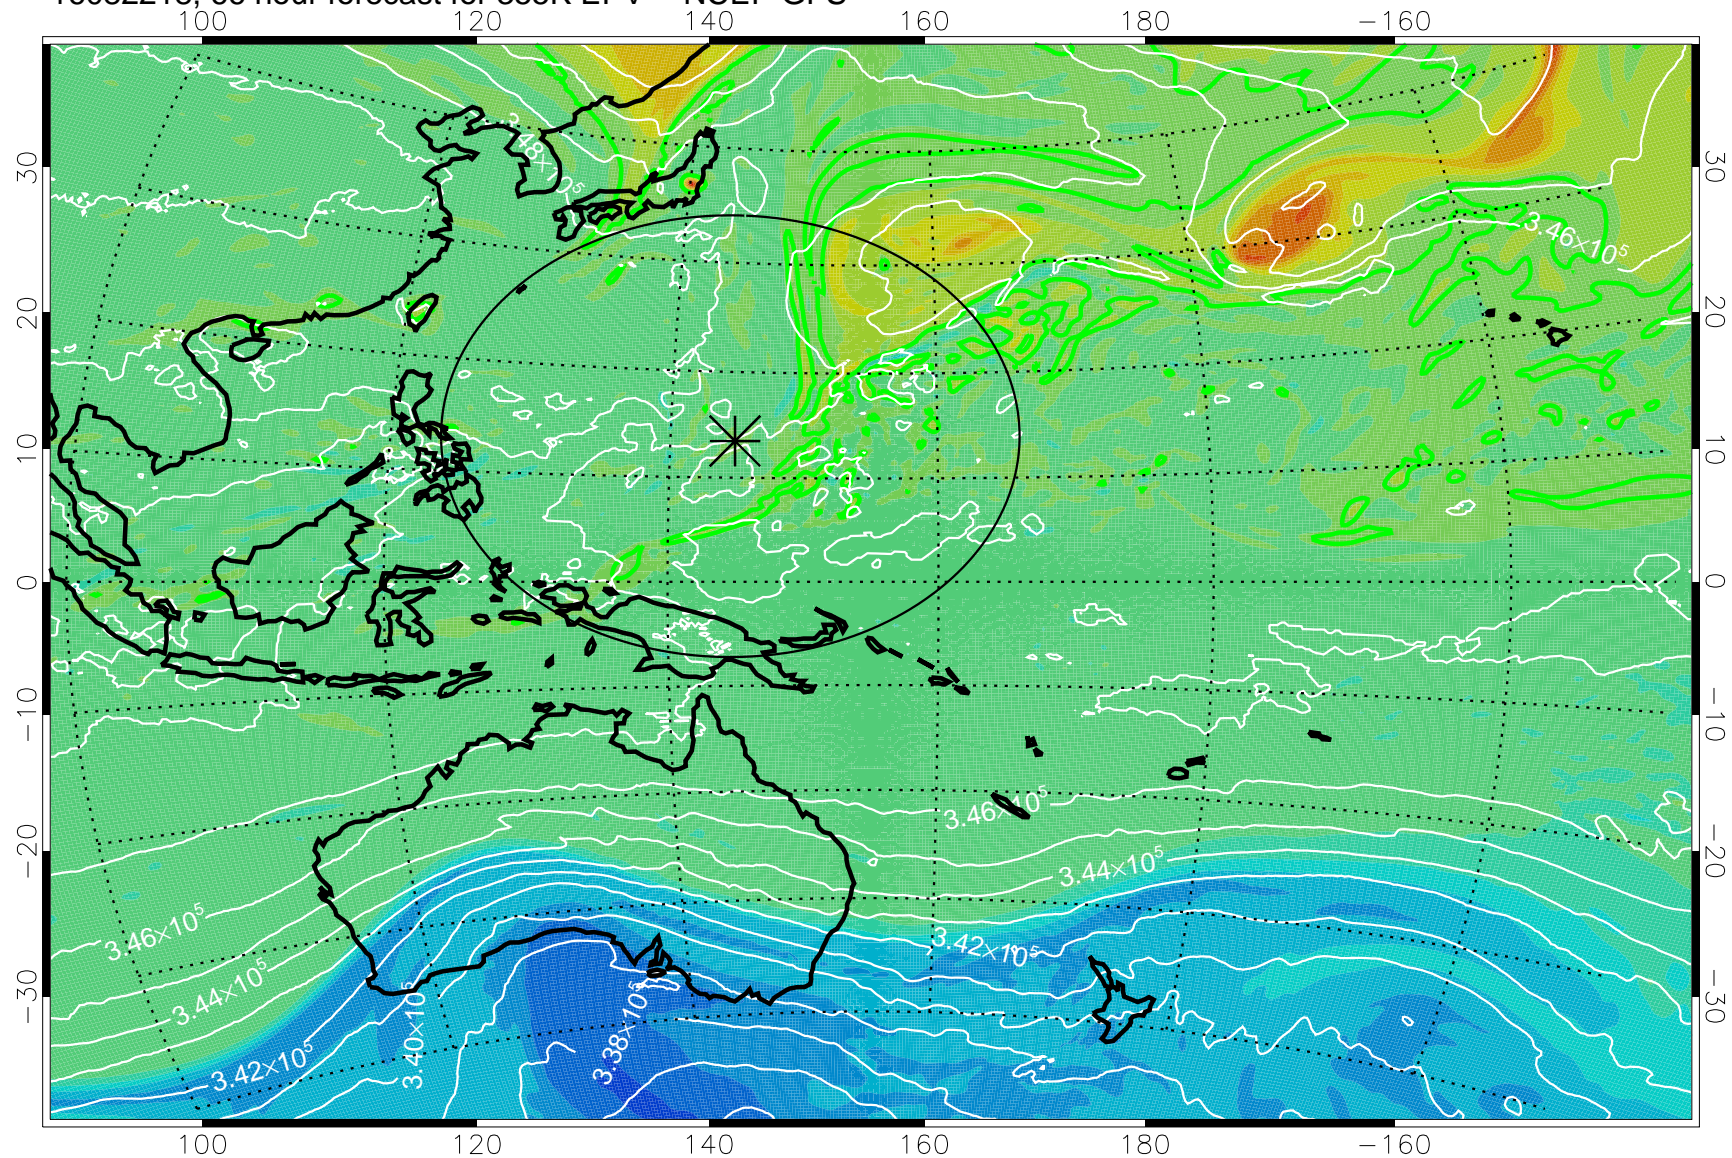

16082118, 42 hour forecast for 355K EPV -- NCEP GFS

355K Montgomery Streamfunction, white
EPV Tropopause (2 PVU) Position
Range ring of 2304 km

16082200, 48 hour forecast for 355K EPV -- NCEP GFS

355K Montgomery Streamfunction, white
EPV Tropopause (2 PVU) Position
Range ring of 2304 km

16082206, 54 hour forecast for 355K EPV -- NCEP GFS

355K Montgomery Streamfunction, white
EPV Tropopause (2 PVU) Position
Range ring of 2304 km

16082212, 60 hour forecast for 355K EPV -- NCEP GFS

355K Montgomery Streamfunction, white
EPV Tropopause (2 PVU) Position
Range ring of 2304 km

16082218, 66 hour forecast for 355K EPV -- NCEP GFS

355K Montgomery Streamfunction, white
EPV Tropopause (2 PVU) Position
Range ring of 2304 km

16082300, 72 hour forecast for 355K EPV -- NCEP GFS

355K Montgomery Streamfunction, white
EPV Tropopause (2 PVU) Position
Range ring of 2304 km

16082306, 78 hour forecast for 355K EPV -- NCEP GFS

355K Montgomery Streamfunction, white
EPV Tropopause (2 PVU) Position
Range ring of 2304 km

16082312, 84 hour forecast for 355K EPV -- NCEP GFS

355K Montgomery Streamfunction, white
EPV Tropopause (2 PVU) Position
Range ring of 2304 km