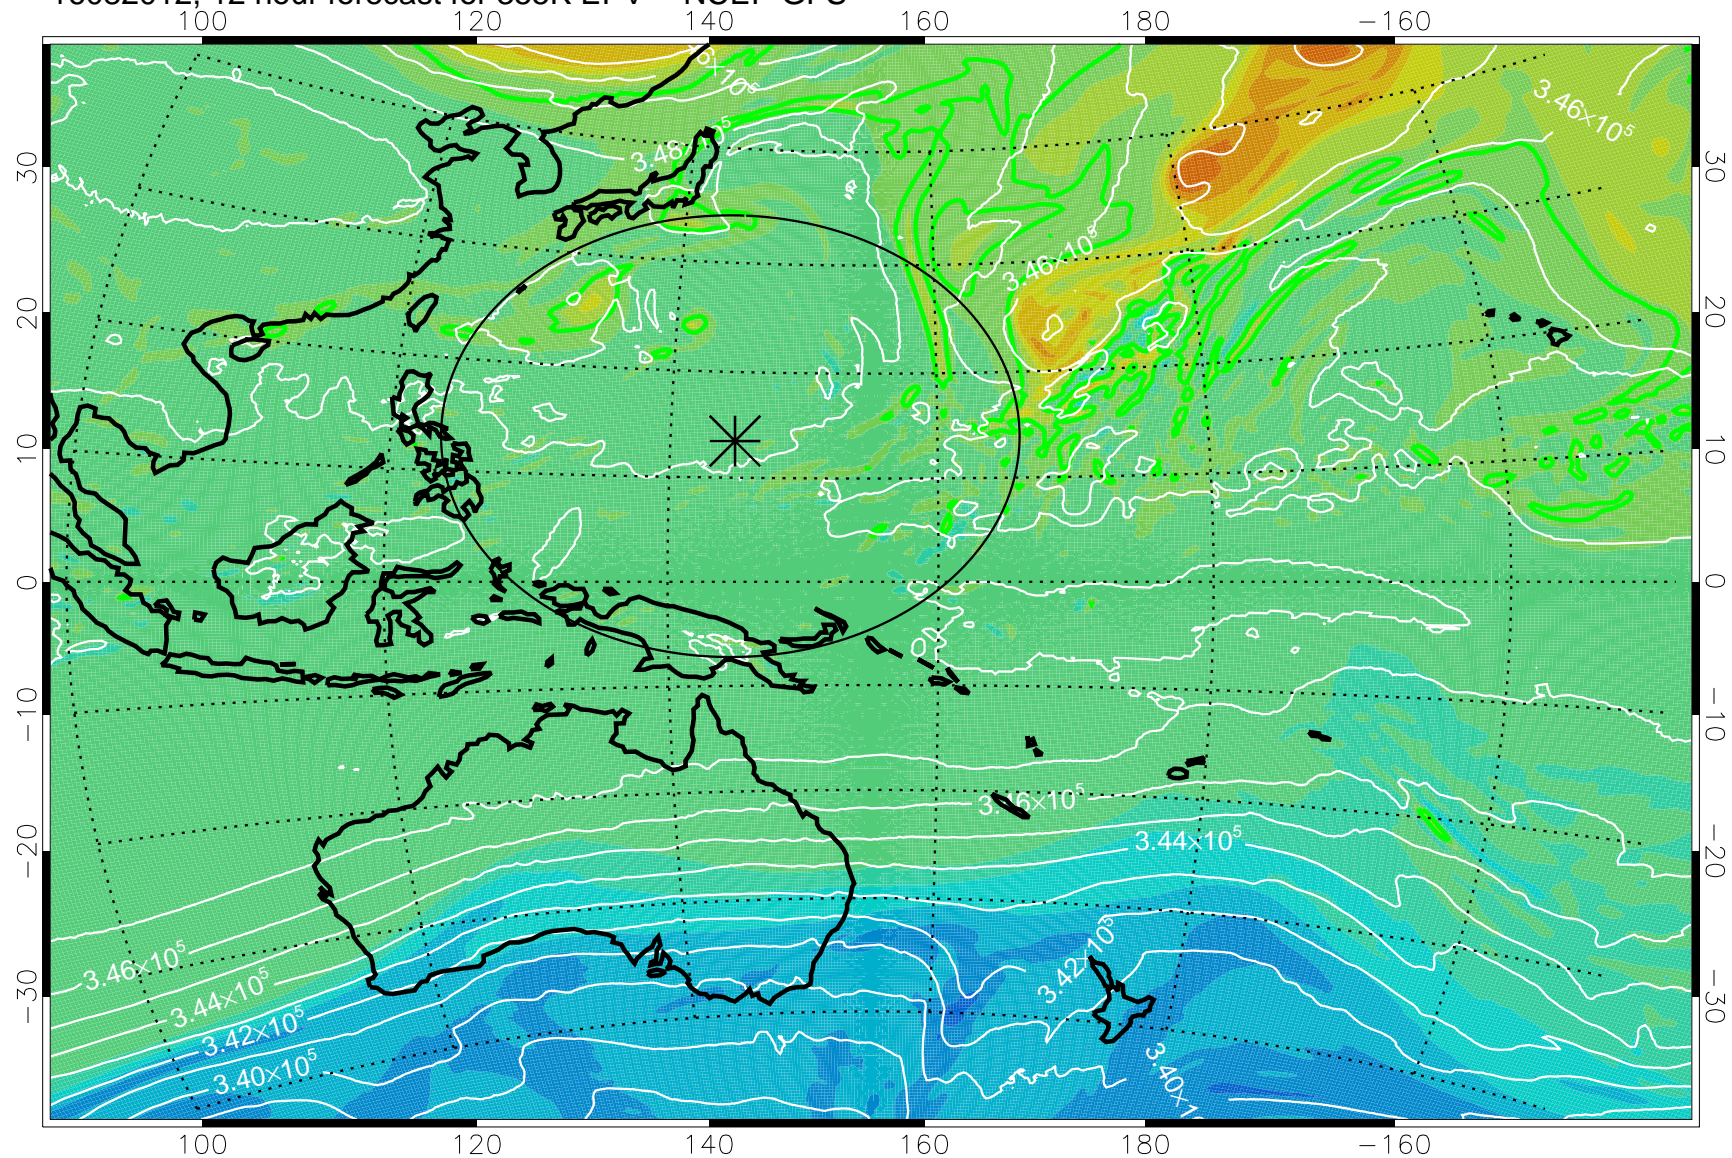

16082006, 6 hour forecast for 355K EPV -- NCEP GFS

355K Montgomery Streamfunction, white
EPV Tropopause (2 PVU) Position
Range ring of 2304 km

16082012, 12 hour forecast for 355K EPV -- NCEP GFS

355K Montgomery Streamfunction, white
EPV Tropopause (2 PVU) Position
Range ring of 2304 km

16082018, 18 hour forecast for 355K EPV -- NCEP GFS

355K Montgomery Streamfunction, white
EPV Tropopause (2 PVU) Position
Range ring of 2304 km

16082100, 24 hour forecast for 355K EPV -- NCEP GFS

355K Montgomery Streamfunction, white
EPV Tropopause (2 PVU) Position
Range ring of 2304 km

16082106, 30 hour forecast for 355K EPV -- NCEP GFS

355K Montgomery Streamfunction, white
EPV Tropopause (2 PVU) Position
Range ring of 2304 km

16082112, 36 hour forecast for 355K EPV -- NCEP GFS

355K Montgomery Streamfunction, white
EPV Tropopause (2 PVU) Position
Range ring of 2304 km

16082118, 42 hour forecast for 355K EPV -- NCEP GFS

355K Montgomery Streamfunction, white
EPV Tropopause (2 PVU) Position
Range ring of 2304 km

16082200, 48 hour forecast for 355K EPV -- NCEP GFS

355K Montgomery Streamfunction, white
EPV Tropopause (2 PVU) Position
Range ring of 2304 km