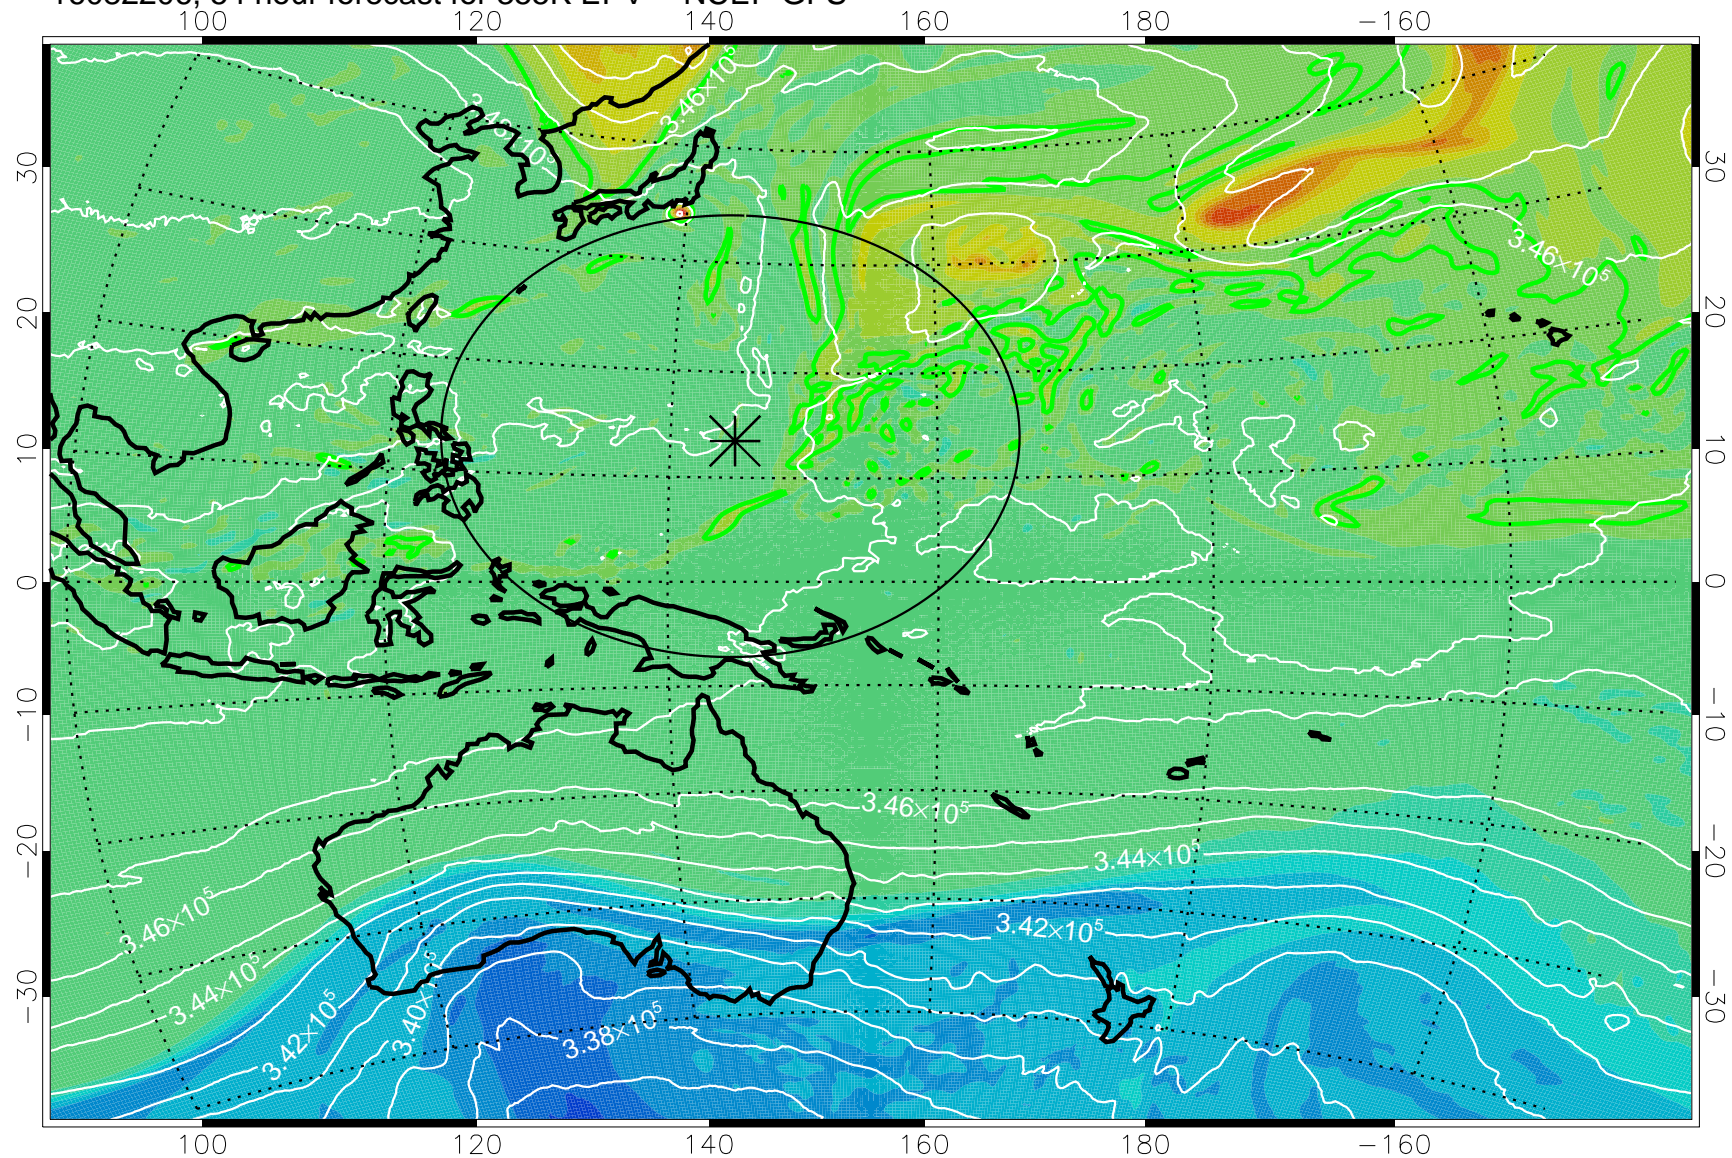

16082106, 30 hour forecast for 355K EPV -- NCEP GFS

355K Montgomery Streamfunction, white
EPV Tropopause (2 PVU) Position
Range ring of 2304 km

16082112, 36 hour forecast for 355K EPV -- NCEP GFS

355K Montgomery Streamfunction, white
EPV Tropopause (2 PVU) Position
Range ring of 2304 km

16082118, 42 hour forecast for 355K EPV -- NCEP GFS

355K Montgomery Streamfunction, white
EPV Tropopause (2 PVU) Position
Range ring of 2304 km

16082200, 48 hour forecast for 355K EPV -- NCEP GFS

355K Montgomery Streamfunction, white
EPV Tropopause (2 PVU) Position
Range ring of 2304 km

16082206, 54 hour forecast for 355K EPV -- NCEP GFS

355K Montgomery Streamfunction, white
EPV Tropopause (2 PVU) Position
Range ring of 2304 km

16082212, 60 hour forecast for 355K EPV -- NCEP GFS

355K Montgomery Streamfunction, white
EPV Tropopause (2 PVU) Position
Range ring of 2304 km

16082218, 66 hour forecast for 355K EPV -- NCEP GFS

355K Montgomery Streamfunction, white
EPV Tropopause (2 PVU) Position
Range ring of 2304 km

16082300, 72 hour forecast for 355K EPV -- NCEP GFS

355K Montgomery Streamfunction, white
EPV Tropopause (2 PVU) Position
Range ring of 2304 km