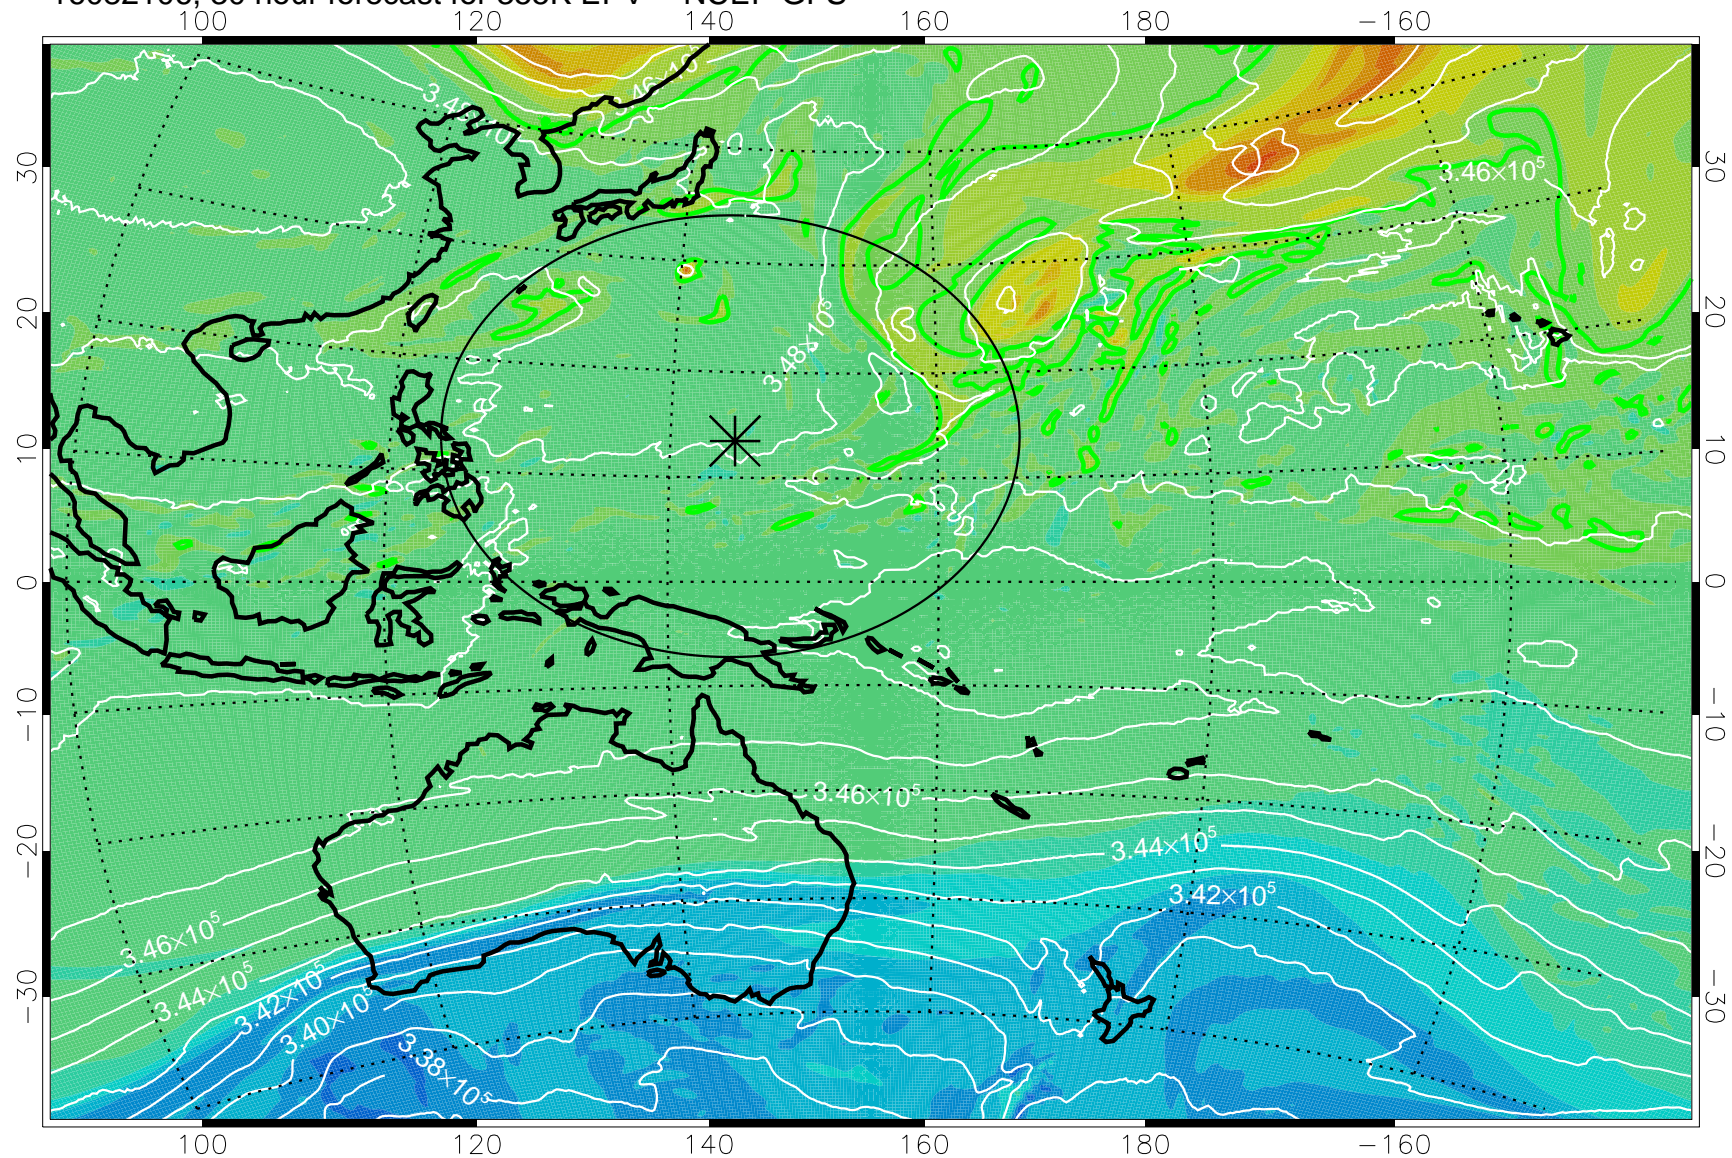

16082018, 18 hour forecast for 355K EPV -- NCEP GFS

355K Montgomery Streamfunction, white
EPV Tropopause (2 PVU) Position
Range ring of 2304 km

16082100, 24 hour forecast for 355K EPV -- NCEP GFS

355K Montgomery Streamfunction, white
EPV Tropopause (2 PVU) Position
Range ring of 2304 km

16082106, 30 hour forecast for 355K EPV -- NCEP GFS

355K Montgomery Streamfunction, white
EPV Tropopause (2 PVU) Position
Range ring of 2304 km

16082112, 36 hour forecast for 355K EPV -- NCEP GFS

355K Montgomery Streamfunction, white
EPV Tropopause (2 PVU) Position
Range ring of 2304 km

16082118, 42 hour forecast for 355K EPV -- NCEP GFS

355K Montgomery Streamfunction, white
EPV Tropopause (2 PVU) Position
Range ring of 2304 km

16082200, 48 hour forecast for 355K EPV -- NCEP GFS

355K Montgomery Streamfunction, white
EPV Tropopause (2 PVU) Position
Range ring of 2304 km

16082206, 54 hour forecast for 355K EPV -- NCEP GFS

355K Montgomery Streamfunction, white
EPV Tropopause (2 PVU) Position
Range ring of 2304 km

16082212, 60 hour forecast for 355K EPV -- NCEP GFS

355K Montgomery Streamfunction, white
EPV Tropopause (2 PVU) Position
Range ring of 2304 km