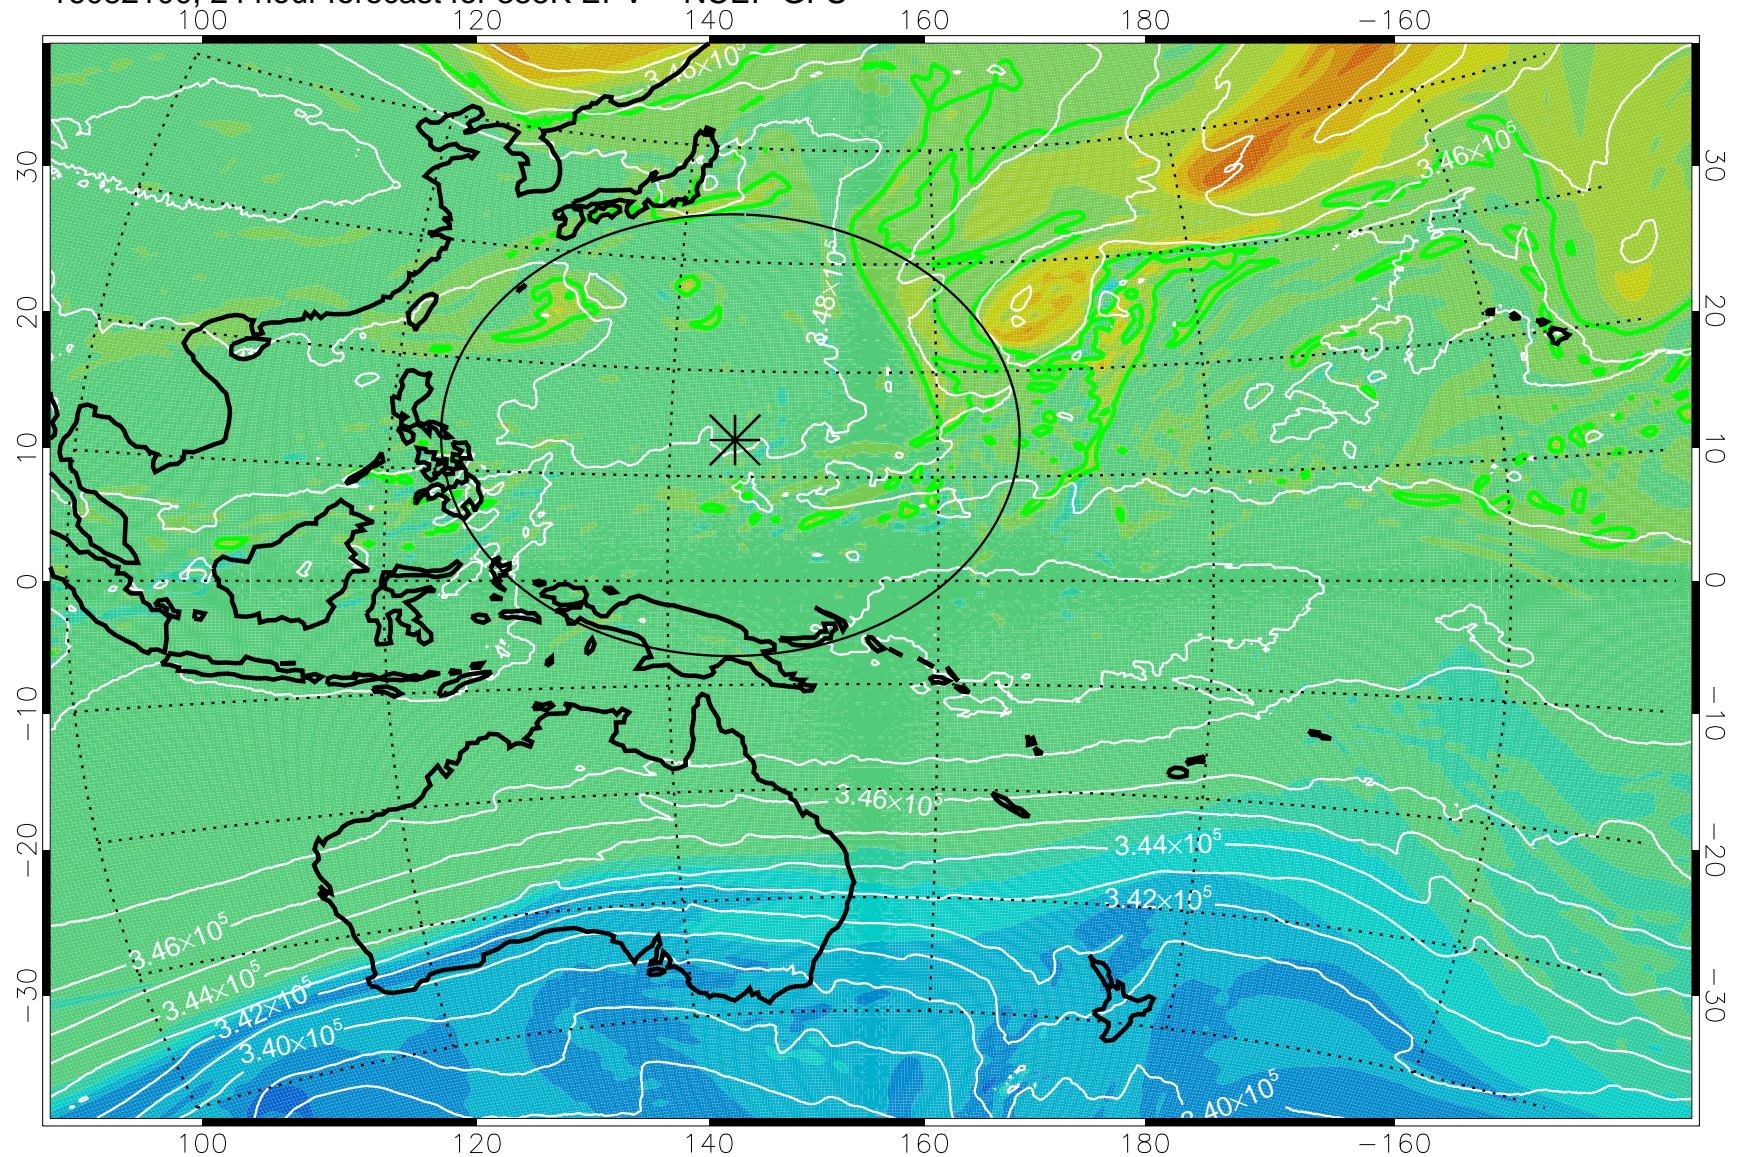

16082006, 6 hour forecast for 355K EPV -- NCEP GFS

355K Montgomery Streamfunction, white
EPV Tropopause (2 PVU) Position
Range ring of 2304 km

16082012, 12 hour forecast for 355K EPV -- NCEP GFS

355K Montgomery Streamfunction, white
EPV Tropopause (2 PVU) Position
Range ring of 2304 km

16082018, 18 hour forecast for 355K EPV -- NCEP GFS

355K Montgomery Streamfunction, white
EPV Tropopause (2 PVU) Position
Range ring of 2304 km

16082100, 24 hour forecast for 355K EPV -- NCEP GFS

355K Montgomery Streamfunction, white
EPV Tropopause (2 PVU) Position
Range ring of 2304 km

16082106, 30 hour forecast for 355K EPV -- NCEP GFS

355K Montgomery Streamfunction, white
EPV Tropopause (2 PVU) Position
Range ring of 2304 km

16082112, 36 hour forecast for 355K EPV -- NCEP GFS

355K Montgomery Streamfunction, white
EPV Tropopause (2 PVU) Position
Range ring of 2304 km

16082118, 42 hour forecast for 355K EPV -- NCEP GFS

355K Montgomery Streamfunction, white
EPV Tropopause (2 PVU) Position
Range ring of 2304 km

16082200, 48 hour forecast for 355K EPV -- NCEP GFS

355K Montgomery Streamfunction, white
EPV Tropopause (2 PVU) Position
Range ring of 2304 km