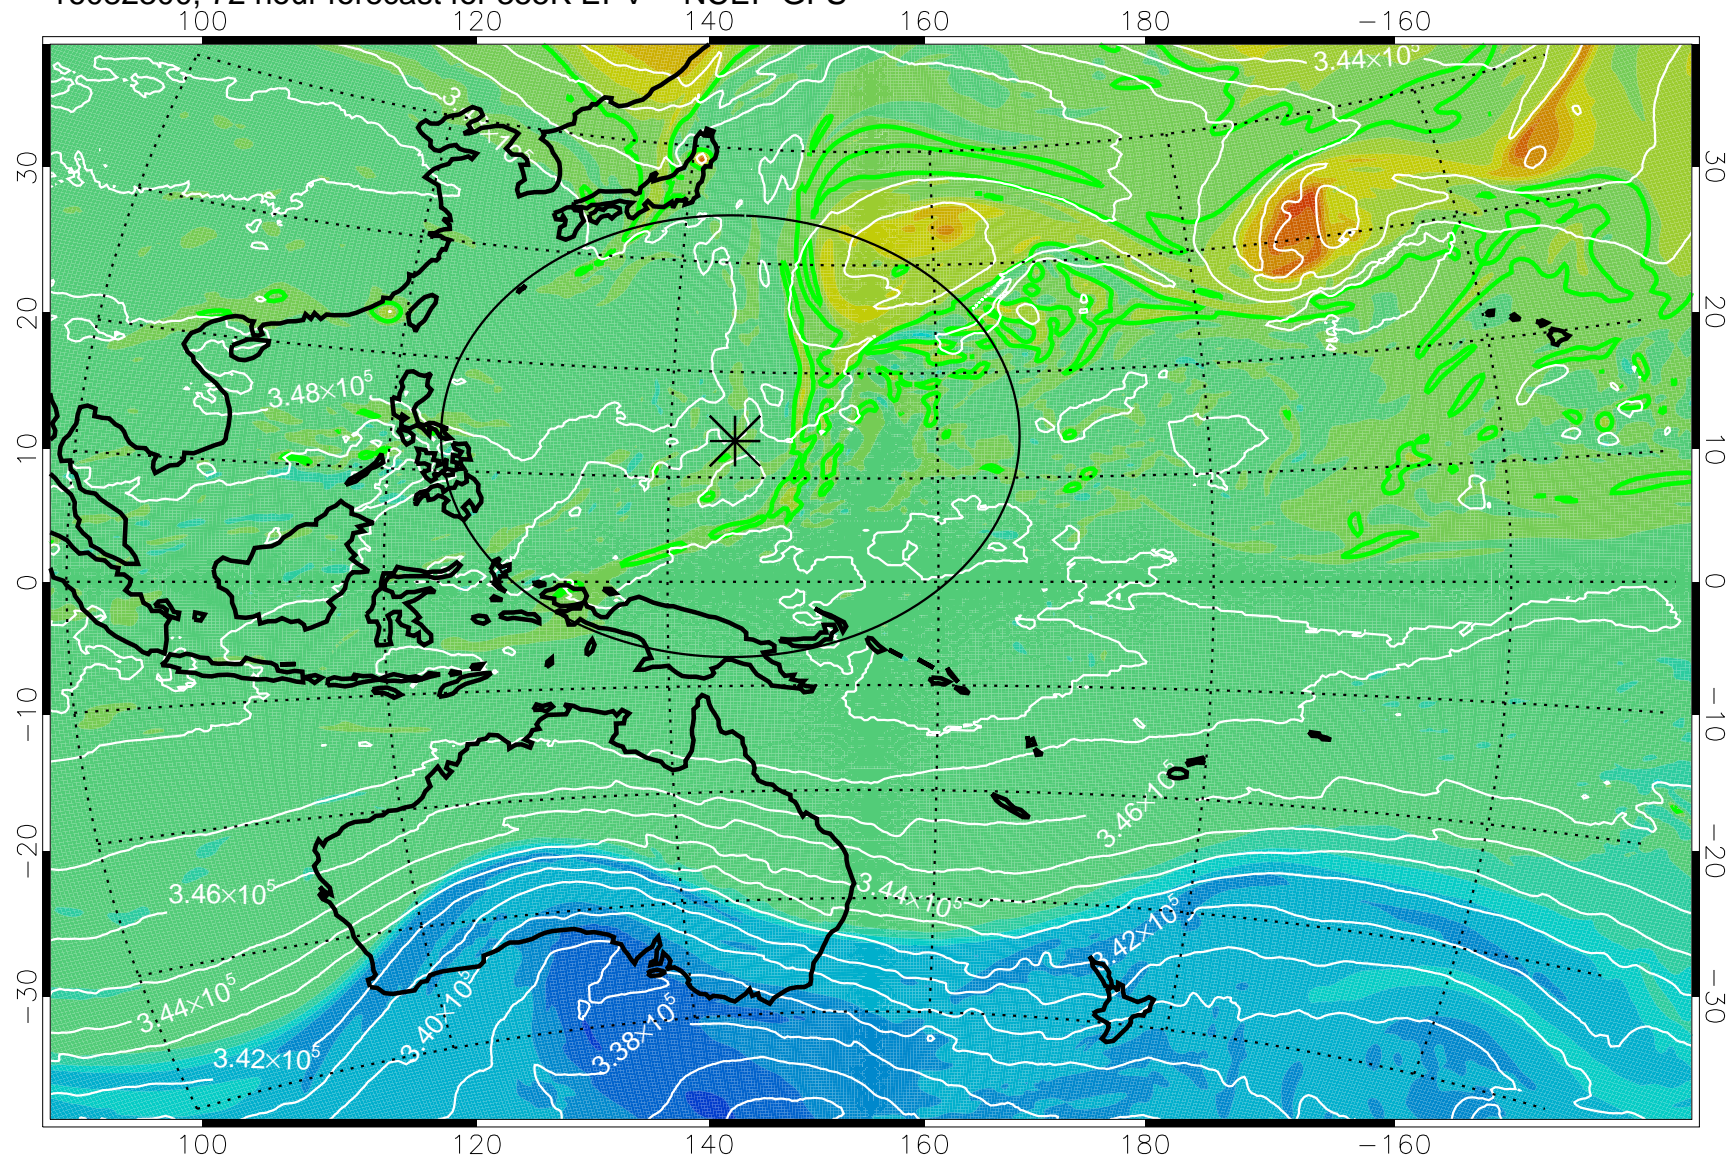

16082118, 42 hour forecast for 355K EPV -- NCEP GFS

355K Montgomery Streamfunction, white
EPV Tropopause (2 PVU) Position
Range ring of 2304 km

16082200, 48 hour forecast for 355K EPV -- NCEP GFS

355K Montgomery Streamfunction, white
EPV Tropopause (2 PVU) Position
Range ring of 2304 km

16082206, 54 hour forecast for 355K EPV -- NCEP GFS

355K Montgomery Streamfunction, white
EPV Tropopause (2 PVU) Position
Range ring of 2304 km

16082212, 60 hour forecast for 355K EPV -- NCEP GFS

355K Montgomery Streamfunction, white
EPV Tropopause (2 PVU) Position
Range ring of 2304 km

16082218, 66 hour forecast for 355K EPV -- NCEP GFS

355K Montgomery Streamfunction, white
EPV Tropopause (2 PVU) Position
Range ring of 2304 km

16082300, 72 hour forecast for 355K EPV -- NCEP GFS

355K Montgomery Streamfunction, white
EPV Tropopause (2 PVU) Position
Range ring of 2304 km

16082306, 78 hour forecast for 355K EPV -- NCEP GFS

355K Montgomery Streamfunction, white
EPV Tropopause (2 PVU) Position
Range ring of 2304 km

16082312, 84 hour forecast for 355K EPV -- NCEP GFS

355K Montgomery Streamfunction, white
EPV Tropopause (2 PVU) Position
Range ring of 2304 km