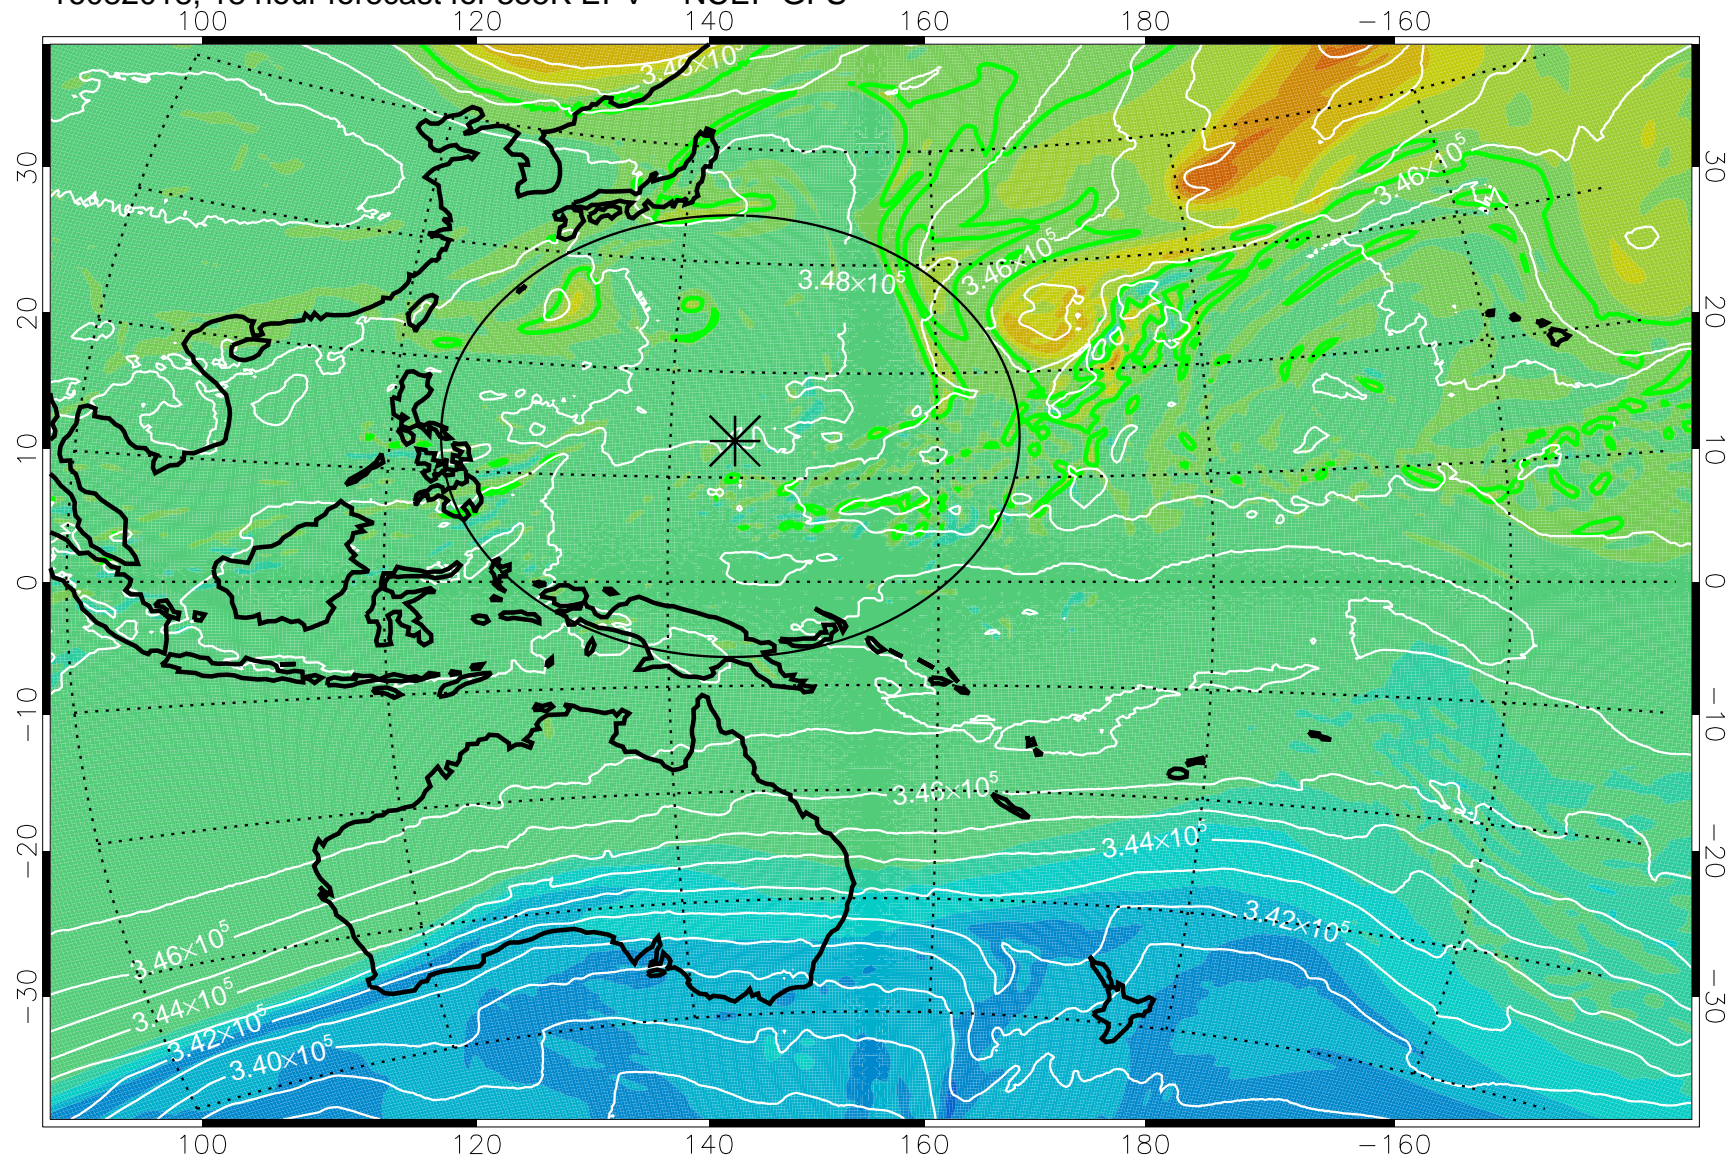

16082006, 6 hour forecast for 355K EPV -- NCEP GFS

355K Montgomery Streamfunction, white
EPV Tropopause (2 PVU) Position
Range ring of 2304 km

16082012, 12 hour forecast for 355K EPV -- NCEP GFS

355K Montgomery Streamfunction, white
EPV Tropopause (2 PVU) Position
Range ring of 2304 km

16082018, 18 hour forecast for 355K EPV -- NCEP GFS

355K Montgomery Streamfunction, white
EPV Tropopause (2 PVU) Position
Range ring of 2304 km

16082100, 24 hour forecast for 355K EPV -- NCEP GFS

355K Montgomery Streamfunction, white
EPV Tropopause (2 PVU) Position
Range ring of 2304 km

16082106, 30 hour forecast for 355K EPV -- NCEP GFS

355K Montgomery Streamfunction, white
EPV Tropopause (2 PVU) Position
Range ring of 2304 km

16082112, 36 hour forecast for 355K EPV -- NCEP GFS

355K Montgomery Streamfunction, white
EPV Tropopause (2 PVU) Position
Range ring of 2304 km

16082118, 42 hour forecast for 355K EPV -- NCEP GFS

355K Montgomery Streamfunction, white
EPV Tropopause (2 PVU) Position
Range ring of 2304 km

16082200, 48 hour forecast for 355K EPV -- NCEP GFS

355K Montgomery Streamfunction, white
EPV Tropopause (2 PVU) Position
Range ring of 2304 km