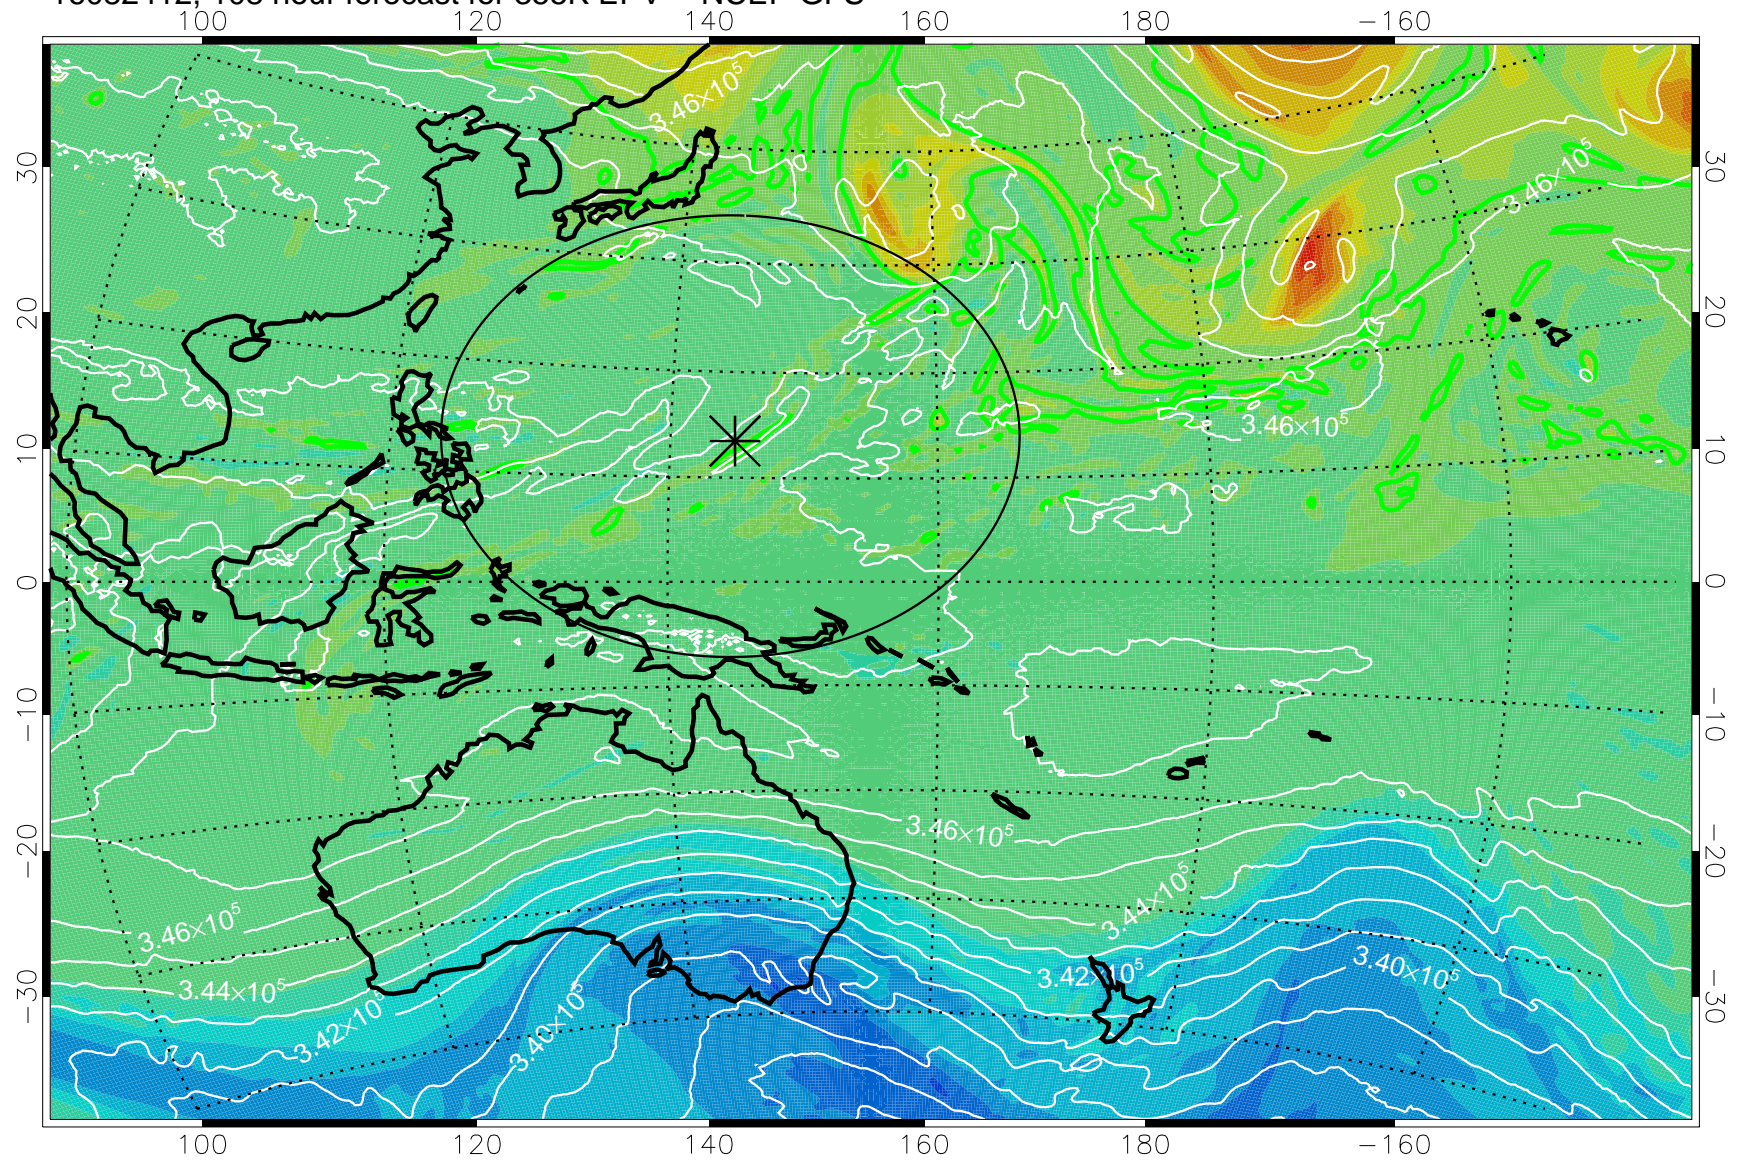

16082306, 78 hour forecast for 355K EPV -- NCEP GFS

355K Montgomery Streamfunction, white
EPV Tropopause (2 PVU) Position
Range ring of 2304 km

16082312, 84 hour forecast for 355K EPV -- NCEP GFS

355K Montgomery Streamfunction, white
EPV Tropopause (2 PVU) Position
Range ring of 2304 km

16082318, 90 hour forecast for 355K EPV -- NCEP GFS

355K Montgomery Streamfunction, white
EPV Tropopause (2 PVU) Position
Range ring of 2304 km

16082400, 96 hour forecast for 355K EPV -- NCEP GFS

355K Montgomery Streamfunction, white
EPV Tropopause (2 PVU) Position
Range ring of 2304 km

16082406, 102 hour forecast for 355K EPV -- NCEP GFS

355K Montgomery Streamfunction, white
EPV Tropopause (2 PVU) Position
Range ring of 2304 km

16082412, 108 hour forecast for 355K EPV -- NCEP GFS

355K Montgomery Streamfunction, white
EPV Tropopause (2 PVU) Position
Range ring of 2304 km

16082418, 114 hour forecast for 355K EPV -- NCEP GFS

355K Montgomery Streamfunction, white
EPV Tropopause (2 PVU) Position
Range ring of 2304 km

16082500, 120 hour forecast for 355K EPV -- NCEP GFS

355K Montgomery Streamfunction, white
EPV Tropopause (2 PVU) Position
Range ring of 2304 km