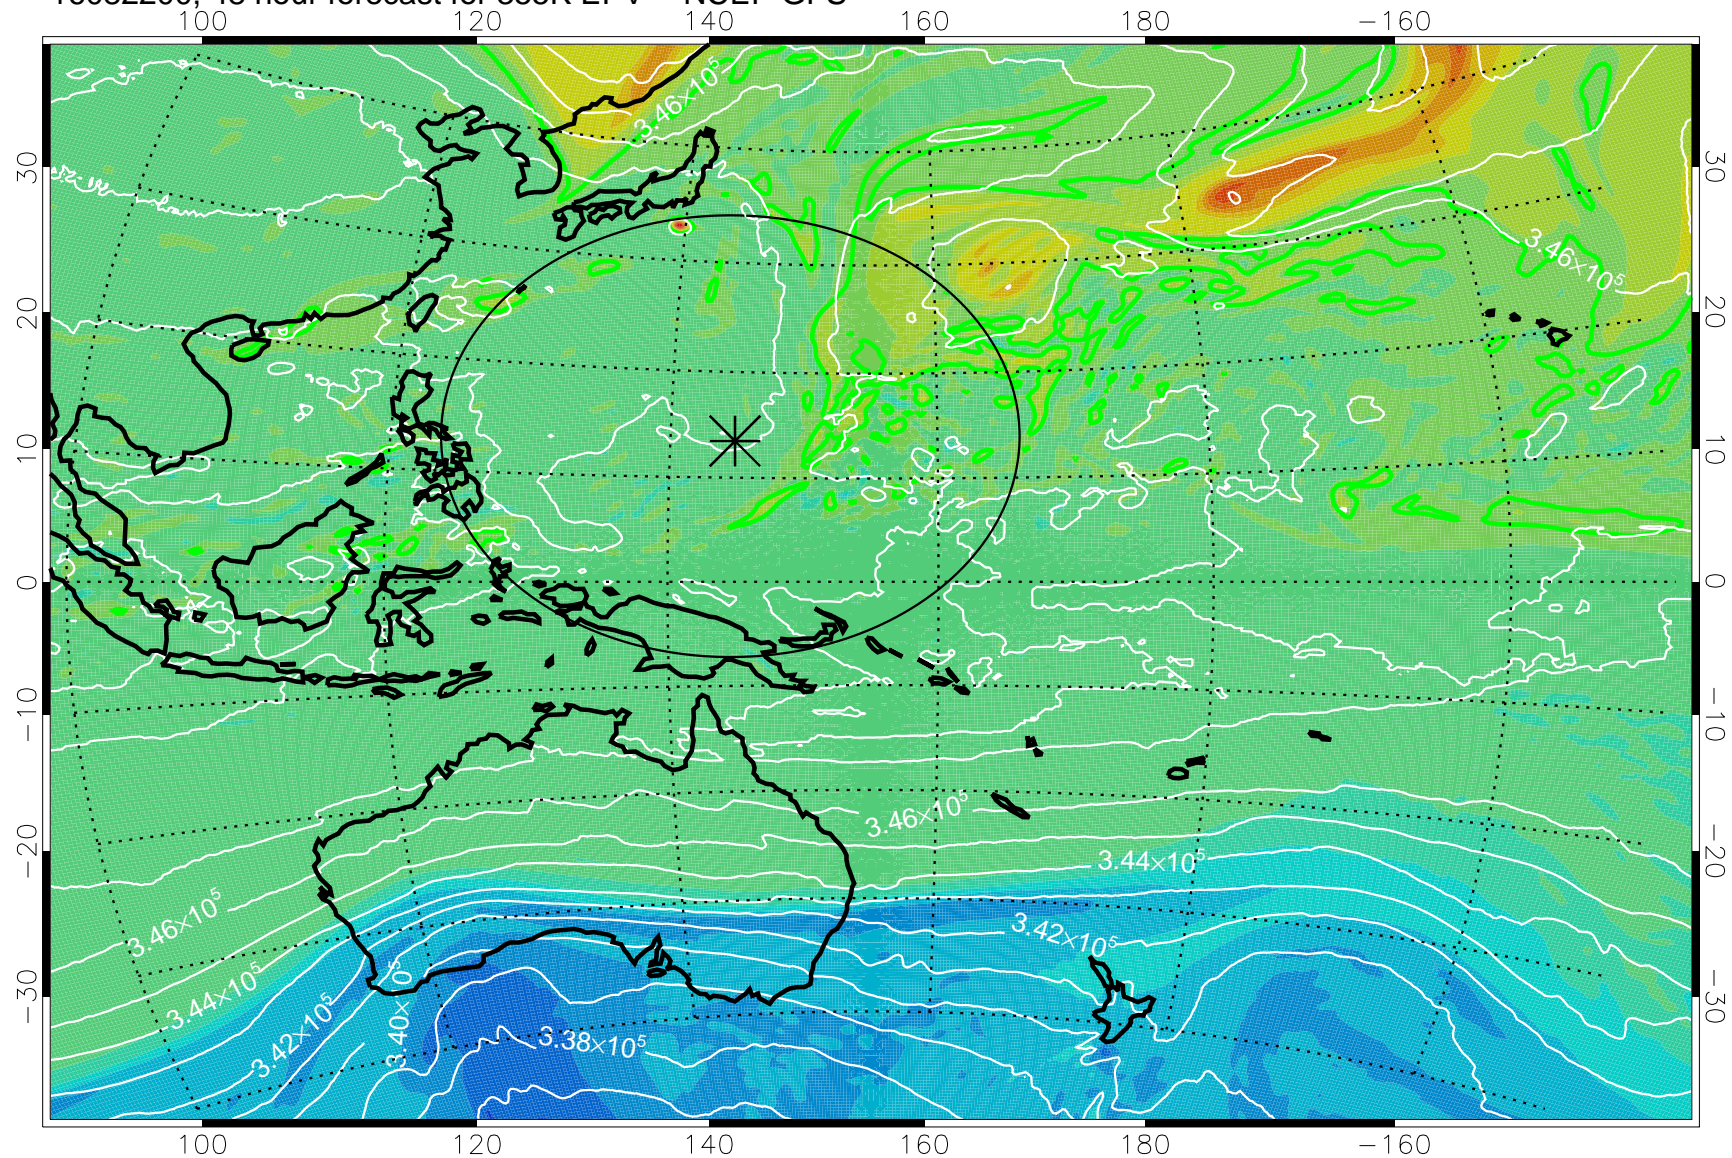

16082018, 18 hour forecast for 355K EPV -- NCEP GFS

355K Montgomery Streamfunction, white
EPV Tropopause (2 PVU) Position
Range ring of 2304 km

16082100, 24 hour forecast for 355K EPV -- NCEP GFS

355K Montgomery Streamfunction, white
EPV Tropopause (2 PVU) Position
Range ring of 2304 km

16082106, 30 hour forecast for 355K EPV -- NCEP GFS

355K Montgomery Streamfunction, white
EPV Tropopause (2 PVU) Position
Range ring of 2304 km

16082112, 36 hour forecast for 355K EPV -- NCEP GFS

355K Montgomery Streamfunction, white
EPV Tropopause (2 PVU) Position
Range ring of 2304 km

16082118, 42 hour forecast for 355K EPV -- NCEP GFS

355K Montgomery Streamfunction, white
EPV Tropopause (2 PVU) Position
Range ring of 2304 km

16082200, 48 hour forecast for 355K EPV -- NCEP GFS

355K Montgomery Streamfunction, white
EPV Tropopause (2 PVU) Position
Range ring of 2304 km

16082206, 54 hour forecast for 355K EPV -- NCEP GFS

355K Montgomery Streamfunction, white
EPV Tropopause (2 PVU) Position
Range ring of 2304 km

16082212, 60 hour forecast for 355K EPV -- NCEP GFS

355K Montgomery Streamfunction, white
EPV Tropopause (2 PVU) Position
Range ring of 2304 km