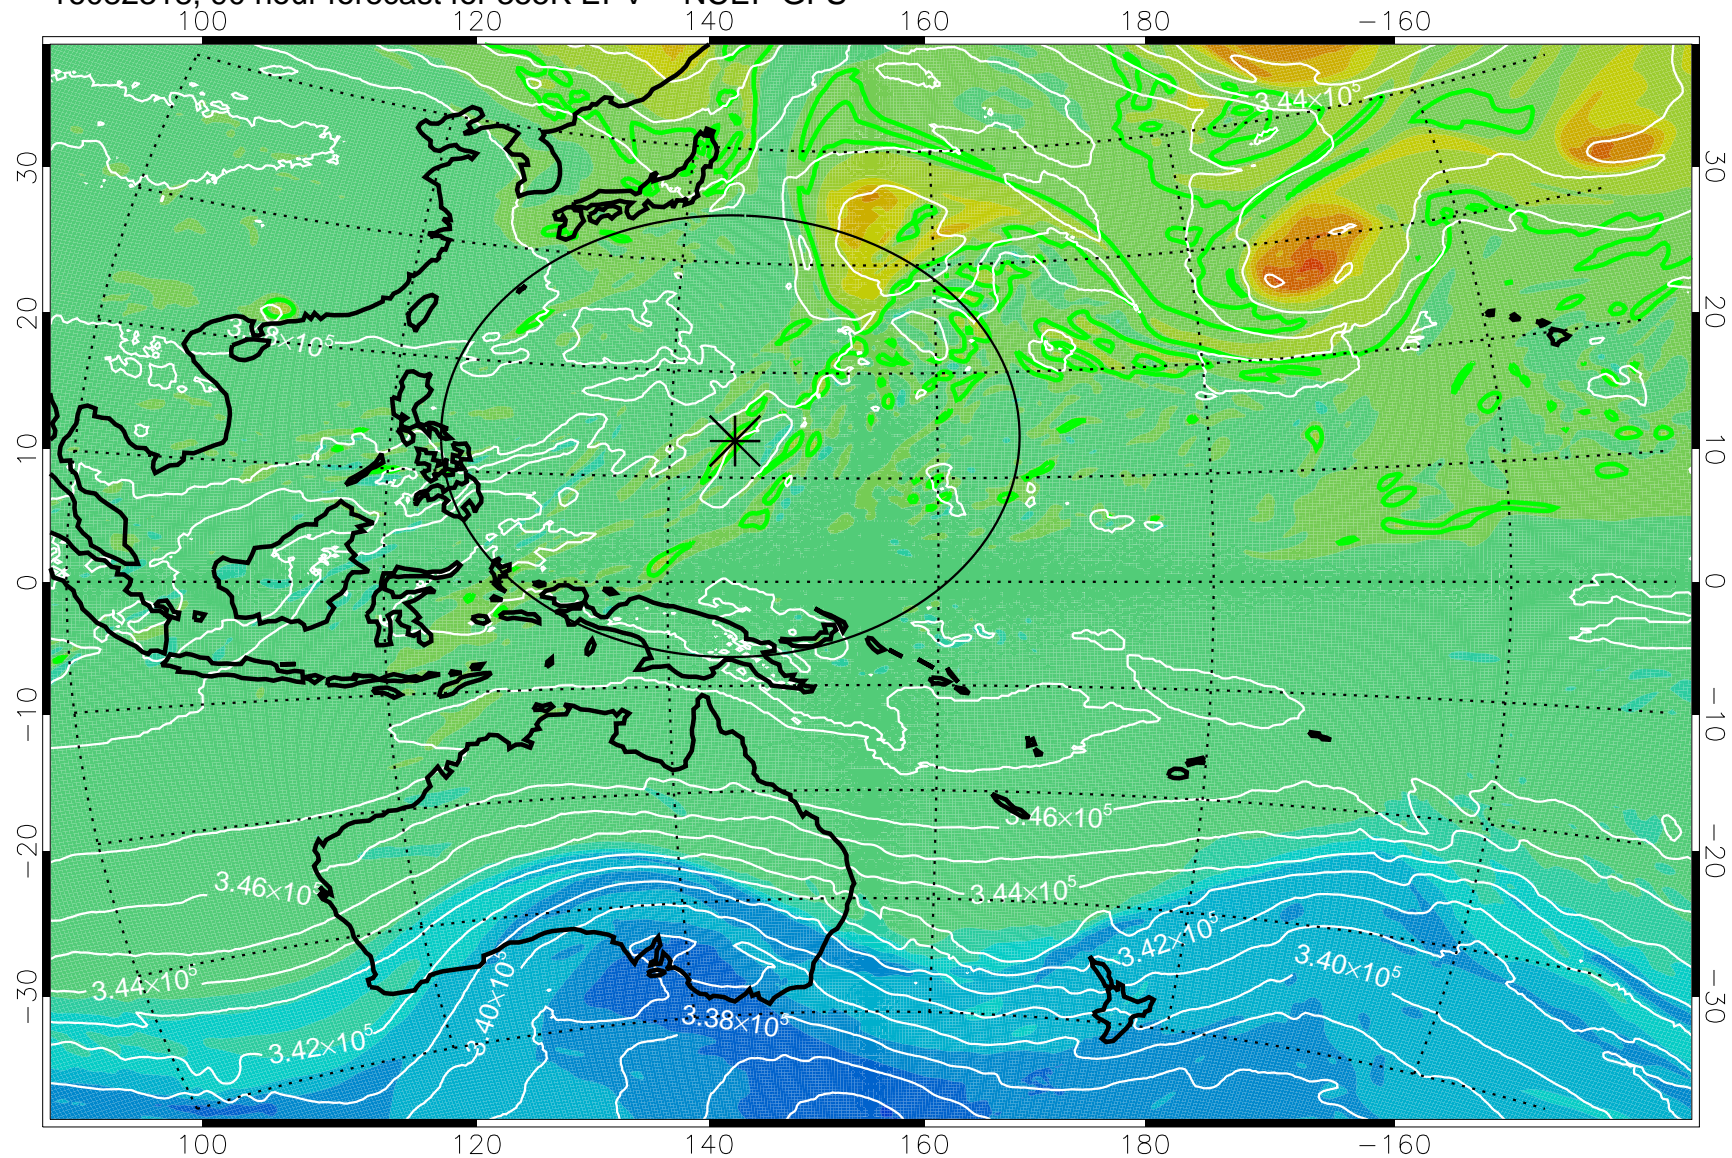

16082218, 66 hour forecast for 355K EPV -- NCEP GFS

355K Montgomery Streamfunction, white
EPV Tropopause (2 PVU) Position
Range ring of 2304 km

16082300, 72 hour forecast for 355K EPV -- NCEP GFS

355K Montgomery Streamfunction, white
EPV Tropopause (2 PVU) Position
Range ring of 2304 km

16082306, 78 hour forecast for 355K EPV -- NCEP GFS

355K Montgomery Streamfunction, white
EPV Tropopause (2 PVU) Position
Range ring of 2304 km

16082312, 84 hour forecast for 355K EPV -- NCEP GFS

355K Montgomery Streamfunction, white
EPV Tropopause (2 PVU) Position
Range ring of 2304 km

16082318, 90 hour forecast for 355K EPV -- NCEP GFS

355K Montgomery Streamfunction, white
EPV Tropopause (2 PVU) Position
Range ring of 2304 km

16082400, 96 hour forecast for 355K EPV -- NCEP GFS

355K Montgomery Streamfunction, white
EPV Tropopause (2 PVU) Position
Range ring of 2304 km

16082406, 102 hour forecast for 355K EPV -- NCEP GFS

355K Montgomery Streamfunction, white
EPV Tropopause (2 PVU) Position
Range ring of 2304 km

16082412, 108 hour forecast for 355K EPV -- NCEP GFS

355K Montgomery Streamfunction, white
EPV Tropopause (2 PVU) Position
Range ring of 2304 km