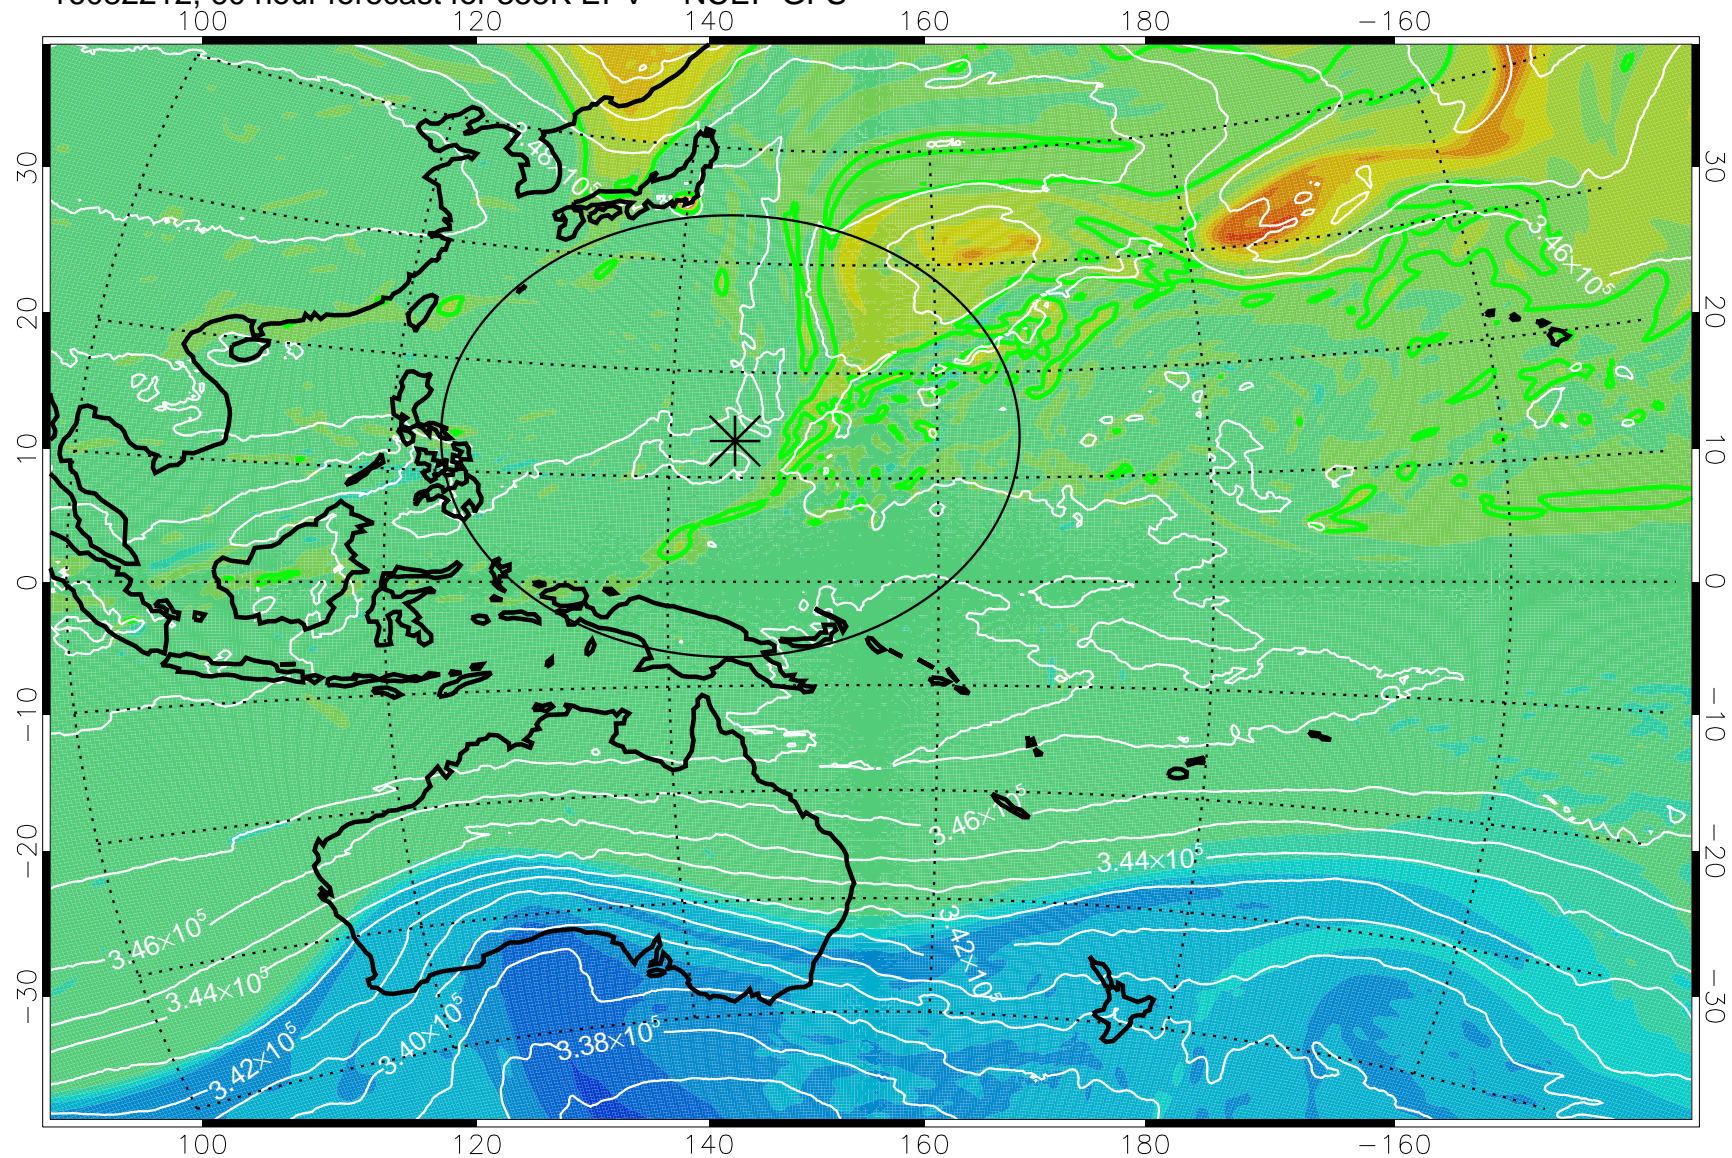

16082106, 30 hour forecast for 355K EPV -- NCEP GFS

355K Montgomery Streamfunction, white
EPV Tropopause (2 PVU) Position
Range ring of 2304 km

16082112, 36 hour forecast for 355K EPV -- NCEP GFS

355K Montgomery Streamfunction, white
EPV Tropopause (2 PVU) Position
Range ring of 2304 km

16082118, 42 hour forecast for 355K EPV -- NCEP GFS

355K Montgomery Streamfunction, white
EPV Tropopause (2 PVU) Position
Range ring of 2304 km

16082200, 48 hour forecast for 355K EPV -- NCEP GFS

355K Montgomery Streamfunction, white
EPV Tropopause (2 PVU) Position
Range ring of 2304 km

16082206, 54 hour forecast for 355K EPV -- NCEP GFS

355K Montgomery Streamfunction, white
EPV Tropopause (2 PVU) Position
Range ring of 2304 km

16082212, 60 hour forecast for 355K EPV -- NCEP GFS

355K Montgomery Streamfunction, white
EPV Tropopause (2 PVU) Position
Range ring of 2304 km

16082218, 66 hour forecast for 355K EPV -- NCEP GFS

355K Montgomery Streamfunction, white
EPV Tropopause (2 PVU) Position
Range ring of 2304 km

16082300, 72 hour forecast for 355K EPV -- NCEP GFS

355K Montgomery Streamfunction, white
EPV Tropopause (2 PVU) Position
Range ring of 2304 km