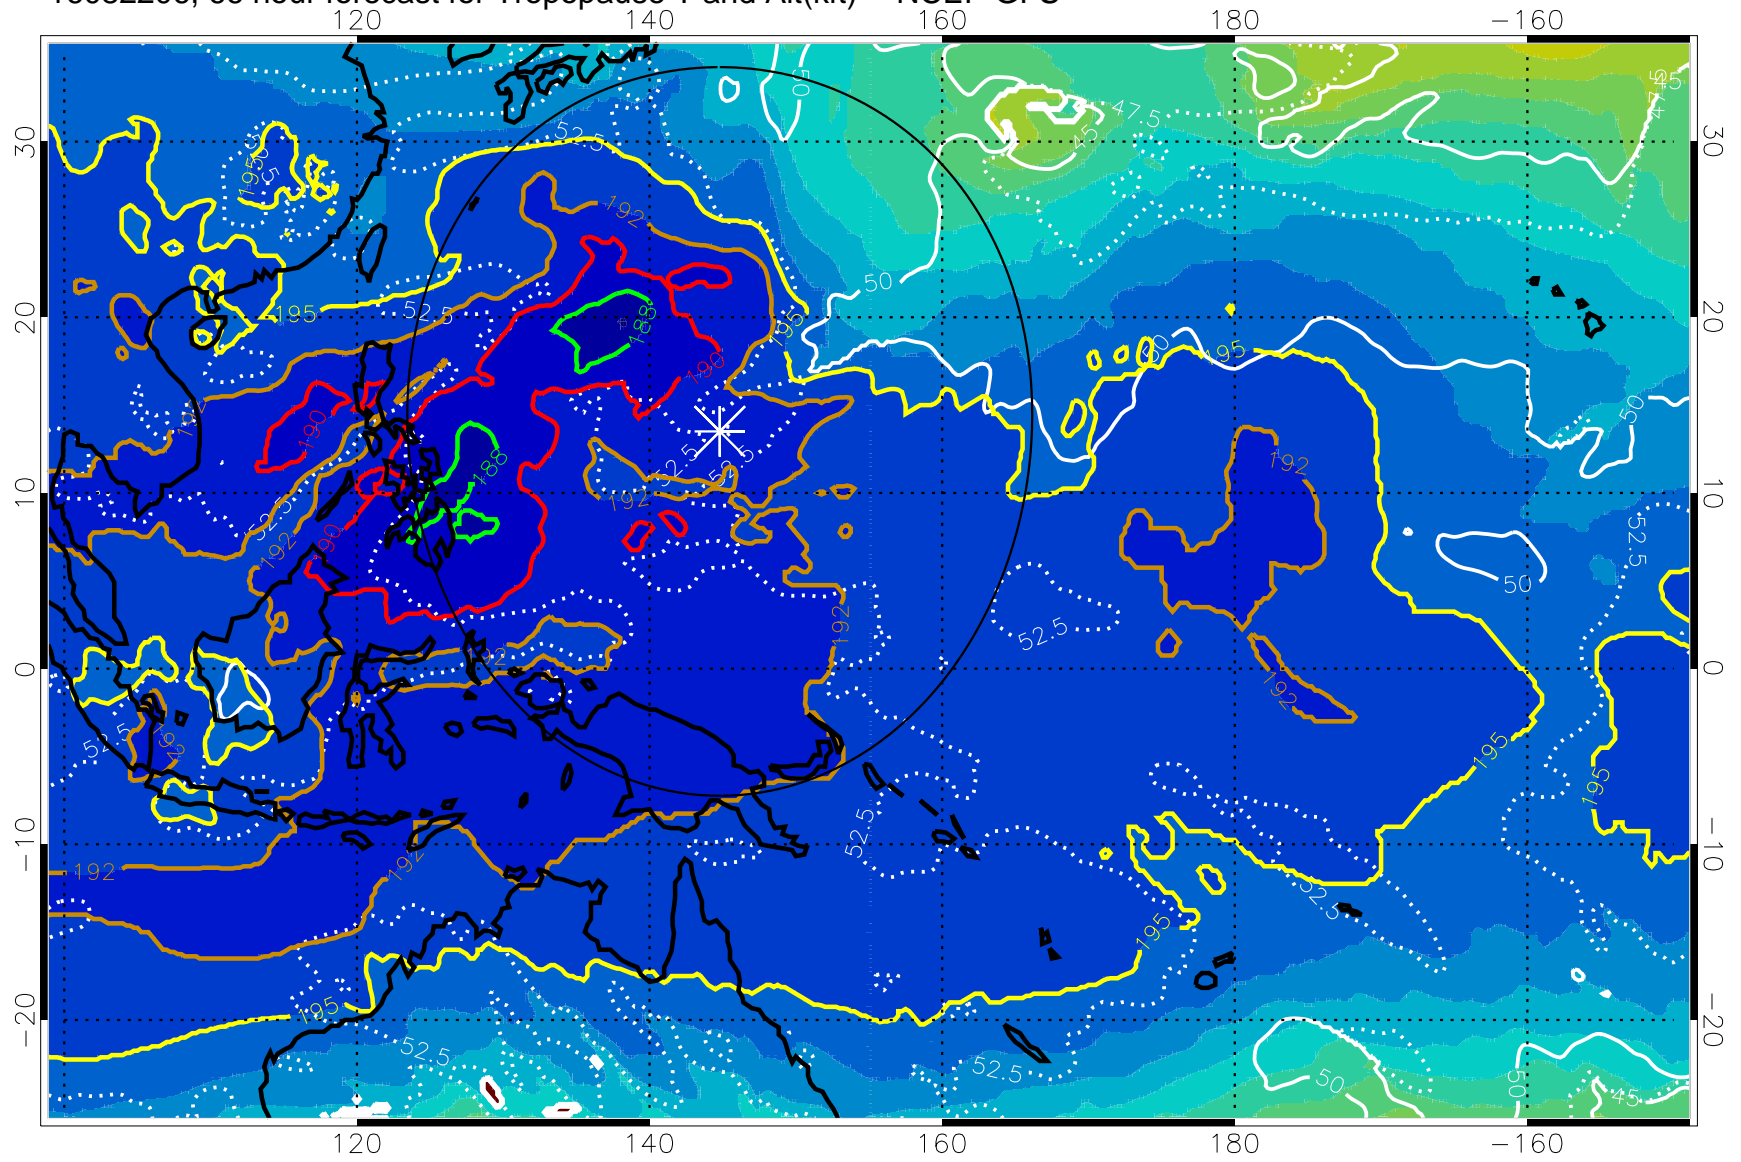

16082206, 66 hour forecast for Tropopause T and Alt(kft) -- NCEP GFS

190 200 210 220 230
Tropopause T, K

Tropopause Altitude in kft (white)

192.5K Isotherm 195K Isotherm
187.5K Isotherm 190K Isotherm

Range ring of 2304 km