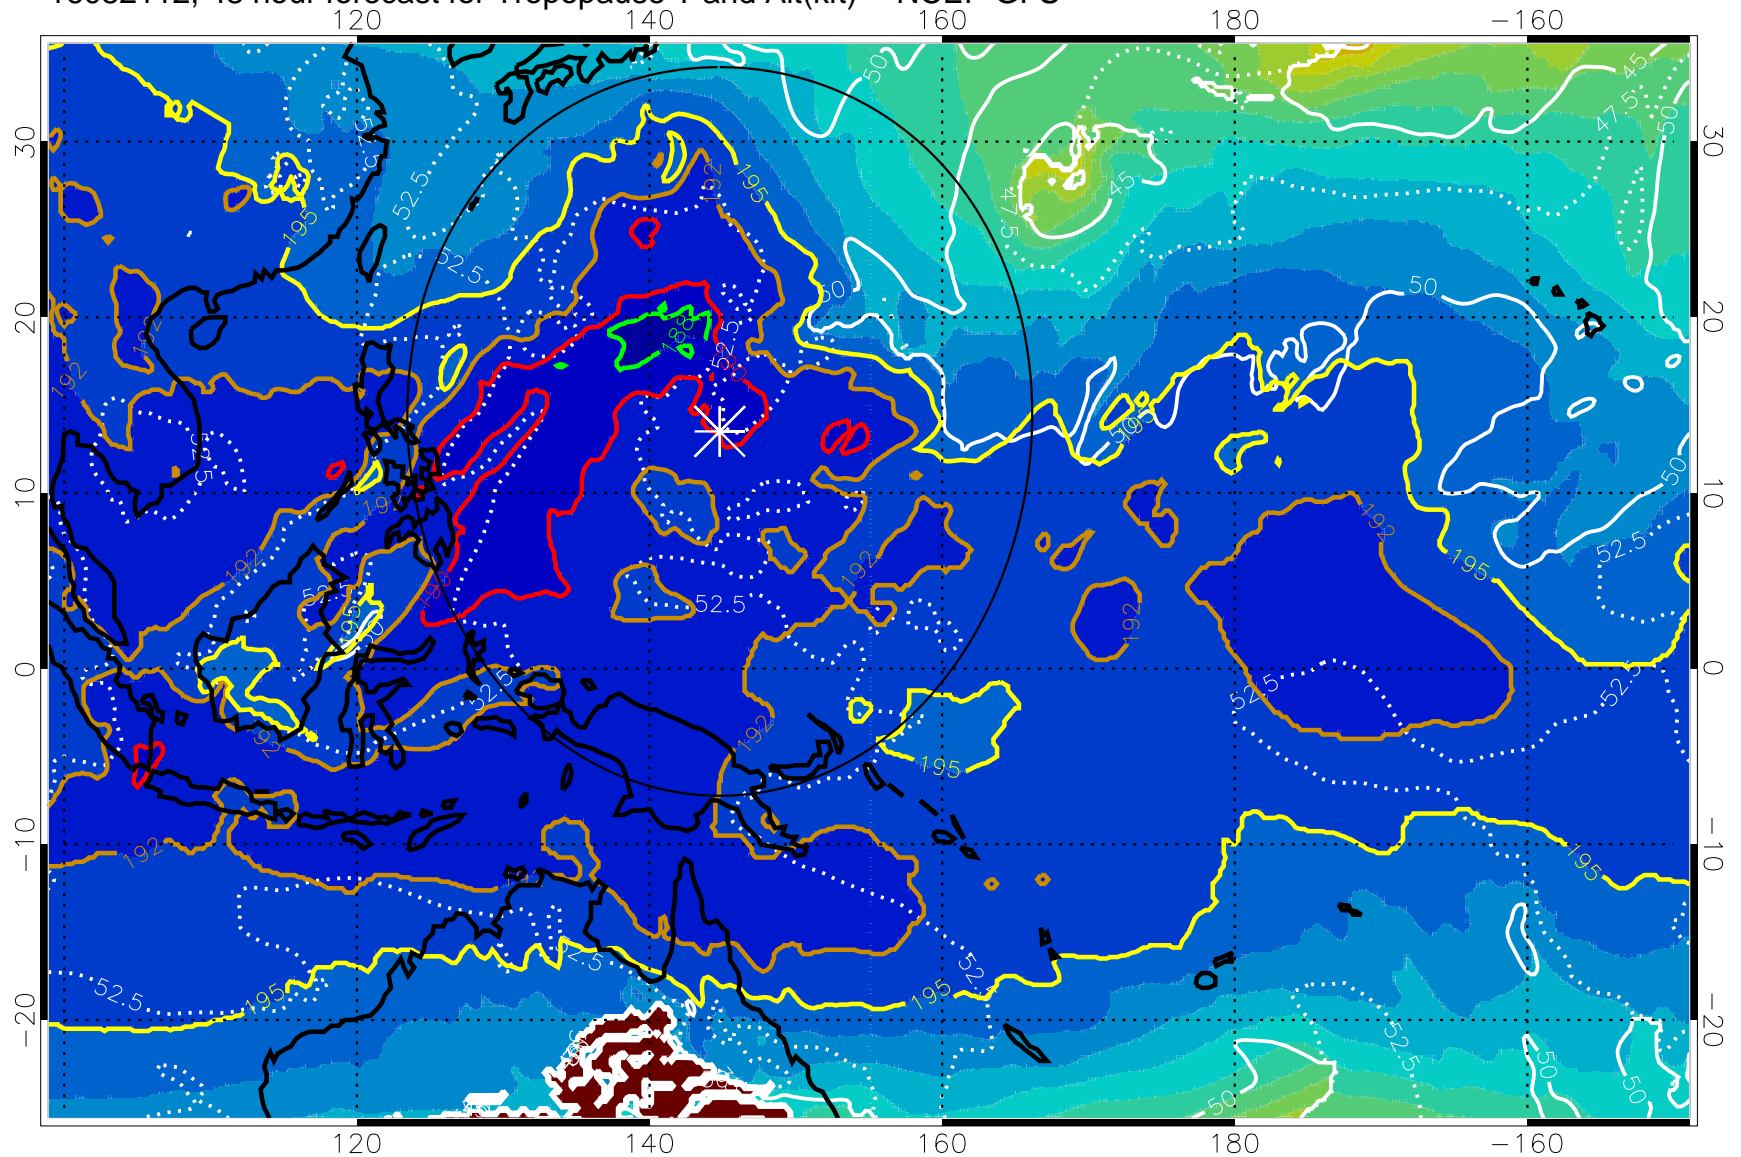

16082112, 48 hour forecast for Tropopause T and Alt(kft) -- NCEP GFS

190 200 210 220 230
Tropopause T, K

Tropopause Altitude in kft (white)

192.5K Isotherm 195K Isotherm
187.5K Isotherm 190K Isotherm

Range ring of 2304 km