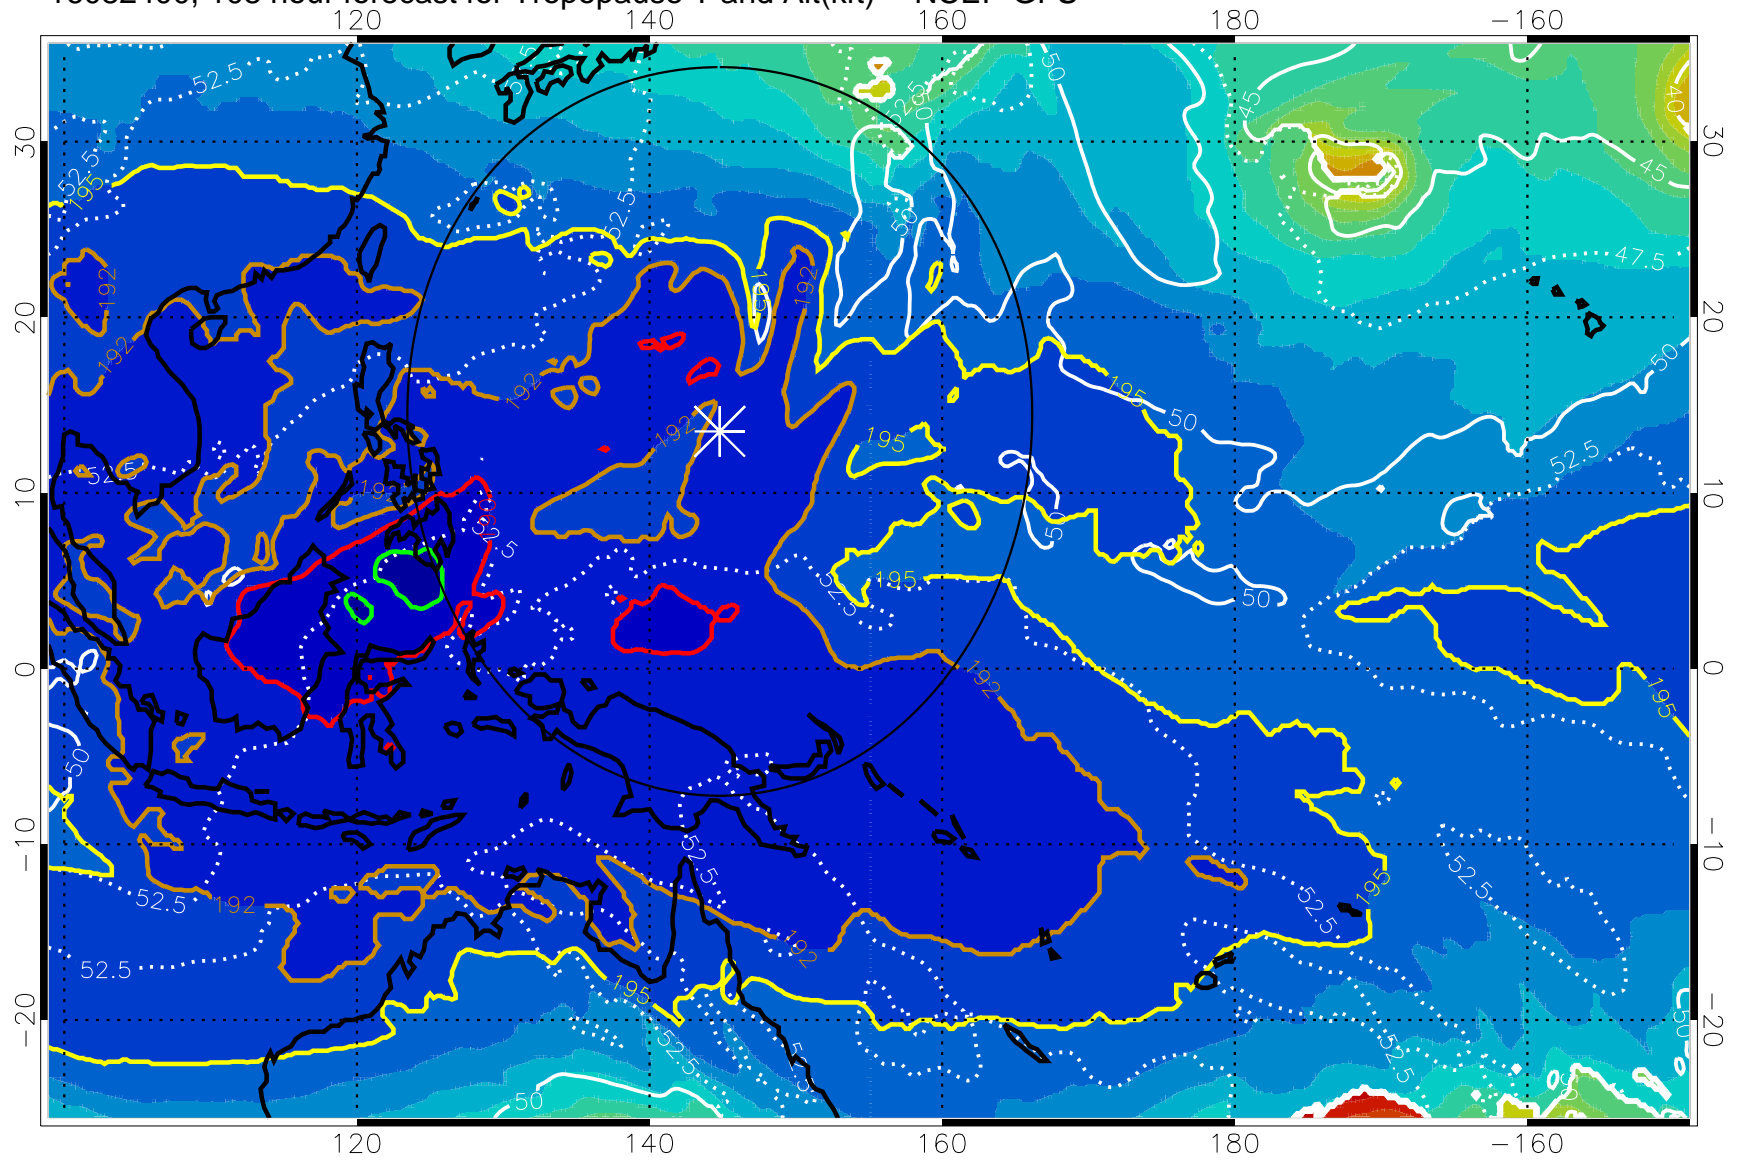

16082400, 108 hour forecast for Tropopause T and Alt(kft) -- NCEP GFS

190 200 210 220 230

Tropopause T, K

Tropopause Altitude in kft (white)

192.5K Isotherm 195K Isotherm

187.5K Isotherm 190K Isotherm

Range ring of 2304 km