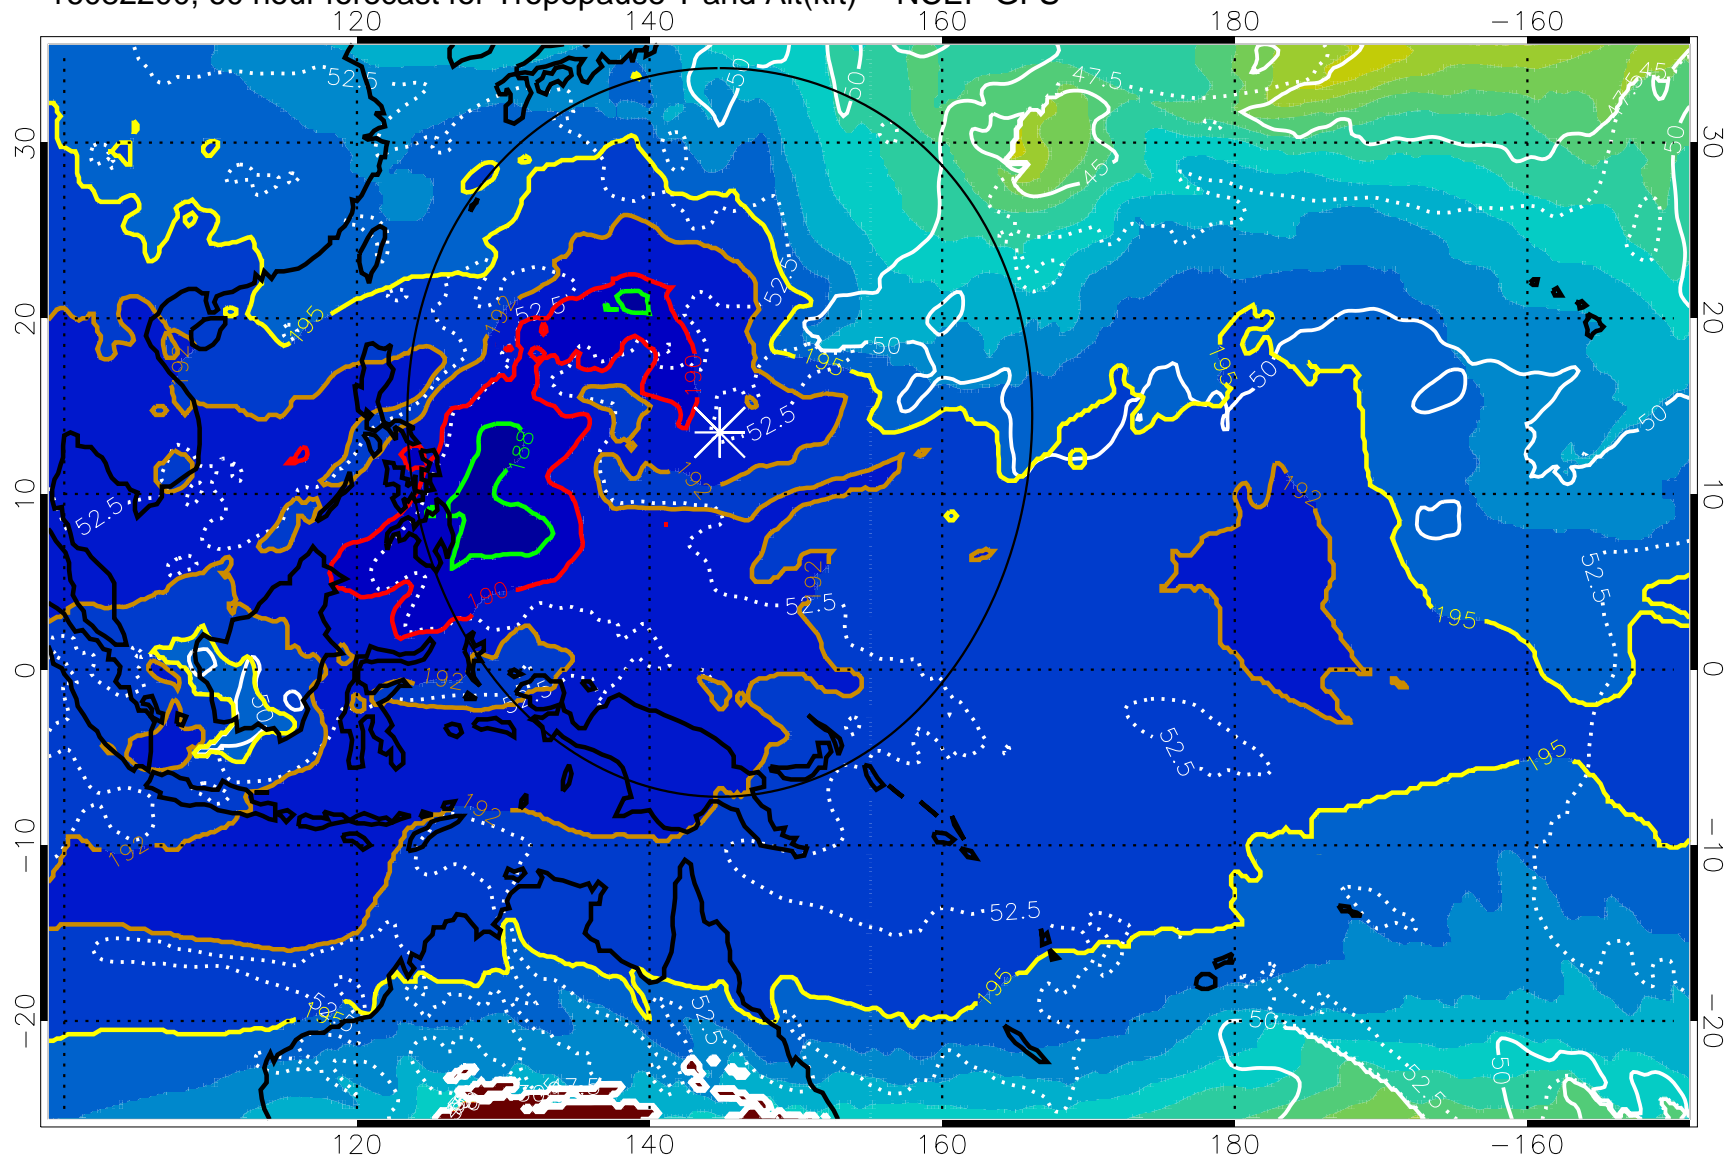

16082200, 60 hour forecast for Tropopause T and Alt(kft) -- NCEP GFS

190 200 210 220 230

Tropopause T, K

Tropopause Altitude in kft (white)

192.5K Isotherm 195K Isotherm
187.5K Isotherm 190K Isotherm

Range ring of 2304 km