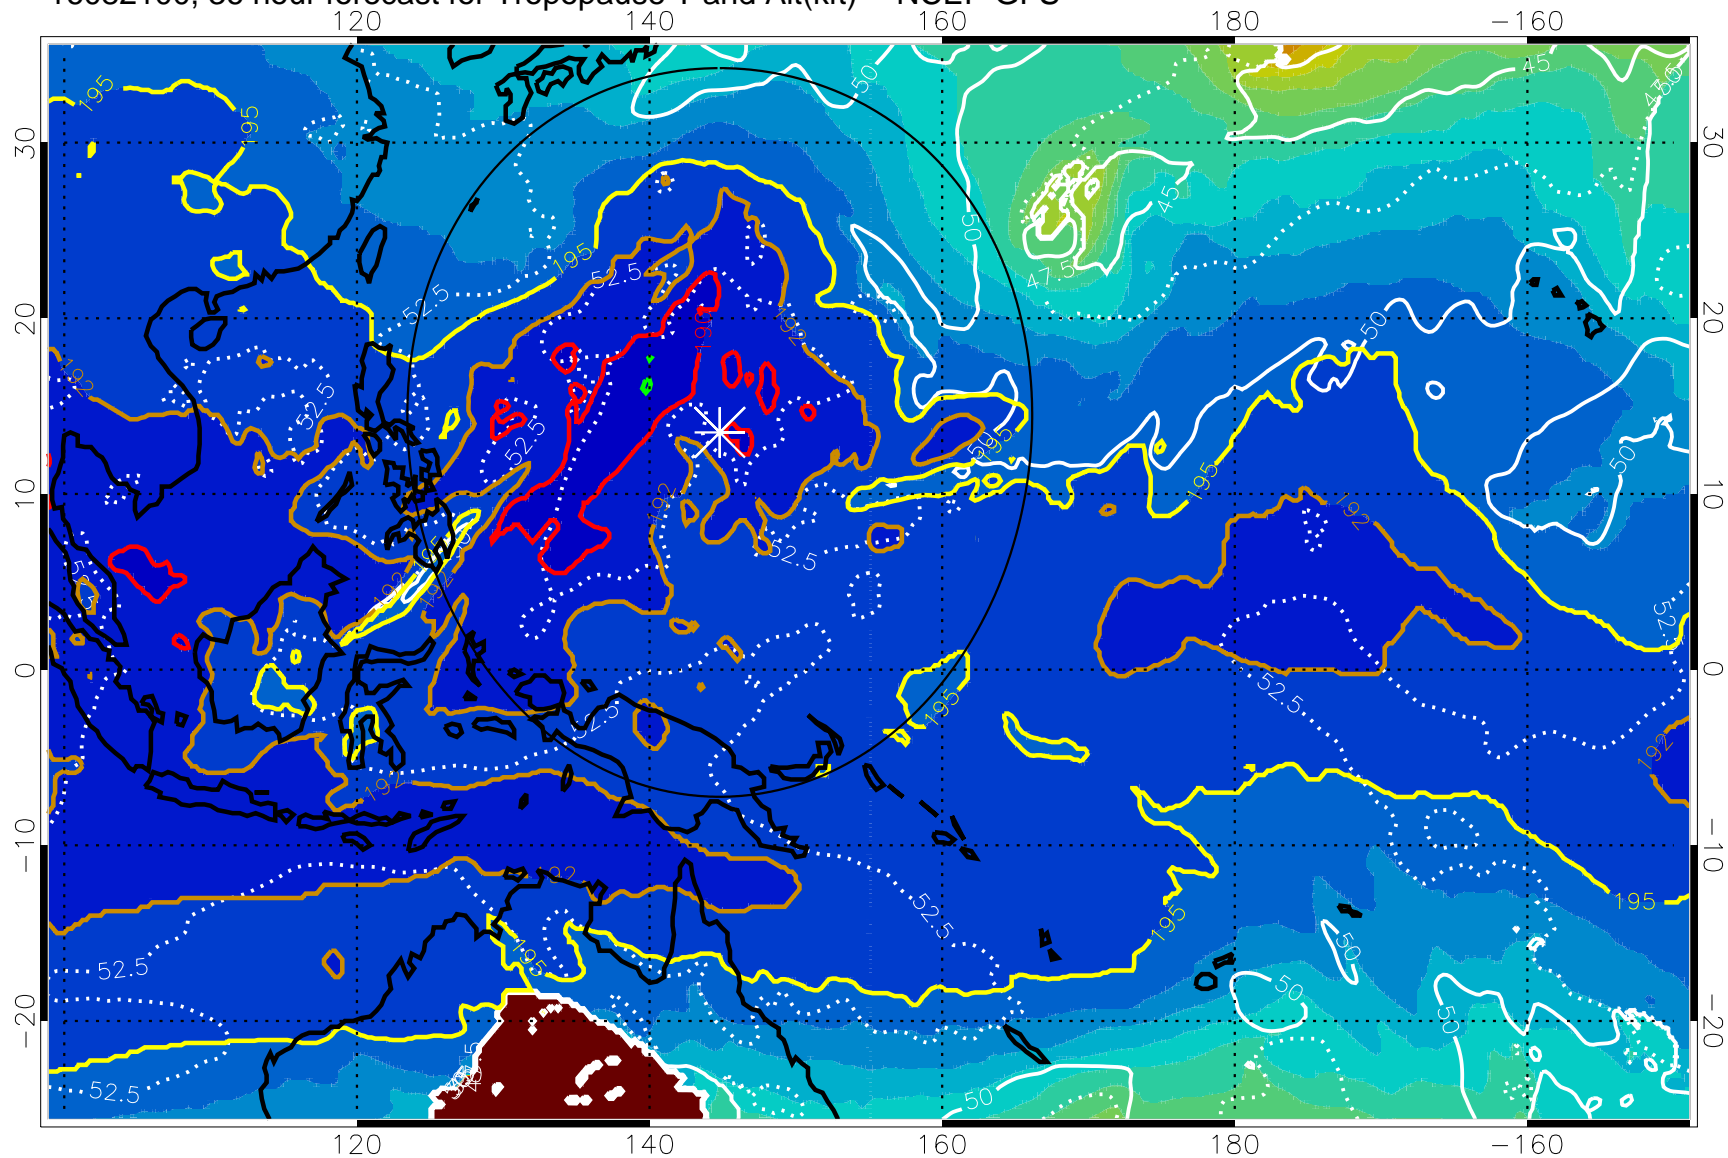

16082100, 36 hour forecast for Tropopause T and Alt(kft) -- NCEP GFS

190 200 210 220 230

Tropopause T, K

Tropopause Altitude in kft (white)

192.5K Isotherm 195K Isotherm
187.5K Isotherm 190K Isotherm

Range ring of 2304 km