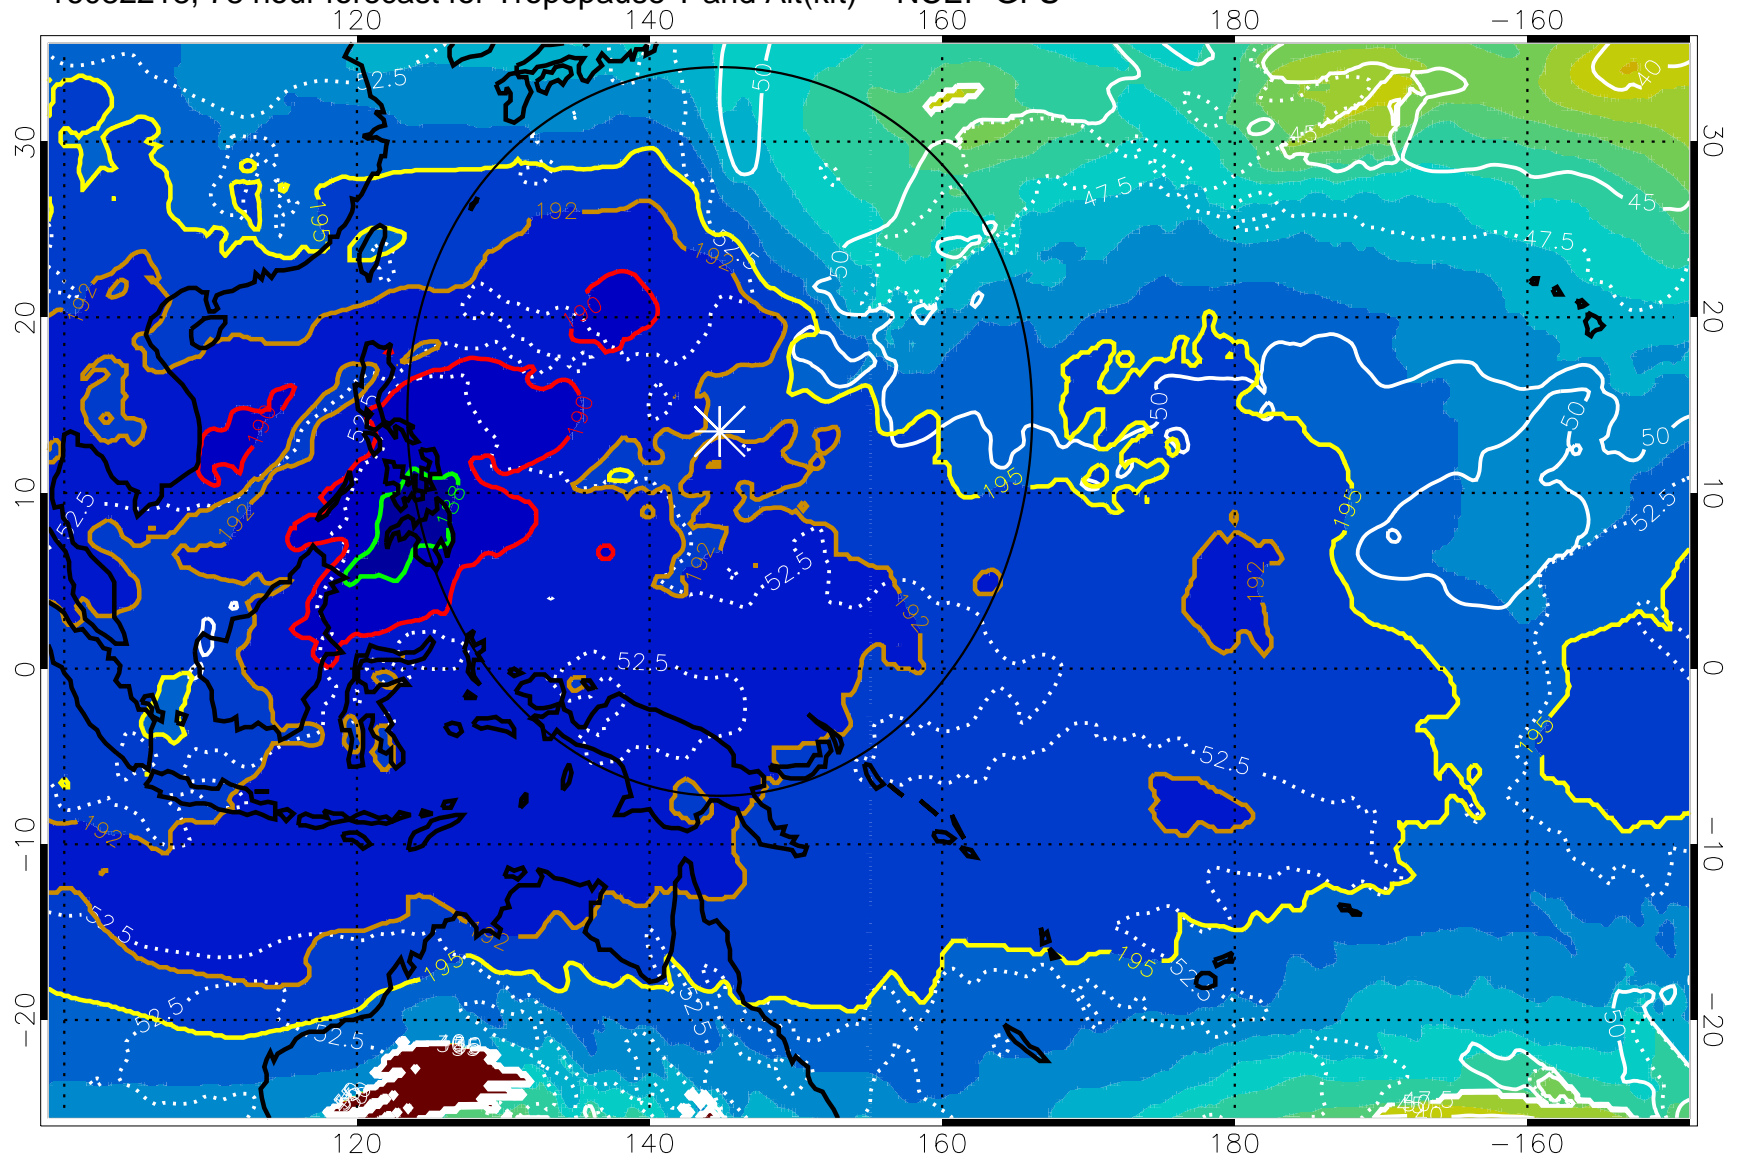

16082218, 78 hour forecast for Tropopause T and Alt(kft) -- NCEP GFS

190 200 210 220 230

Tropopause T, K

Tropopause Altitude in kft (white)

192.5K Isotherm 195K Isotherm
187.5K Isotherm 190K Isotherm

Range ring of 2304 km