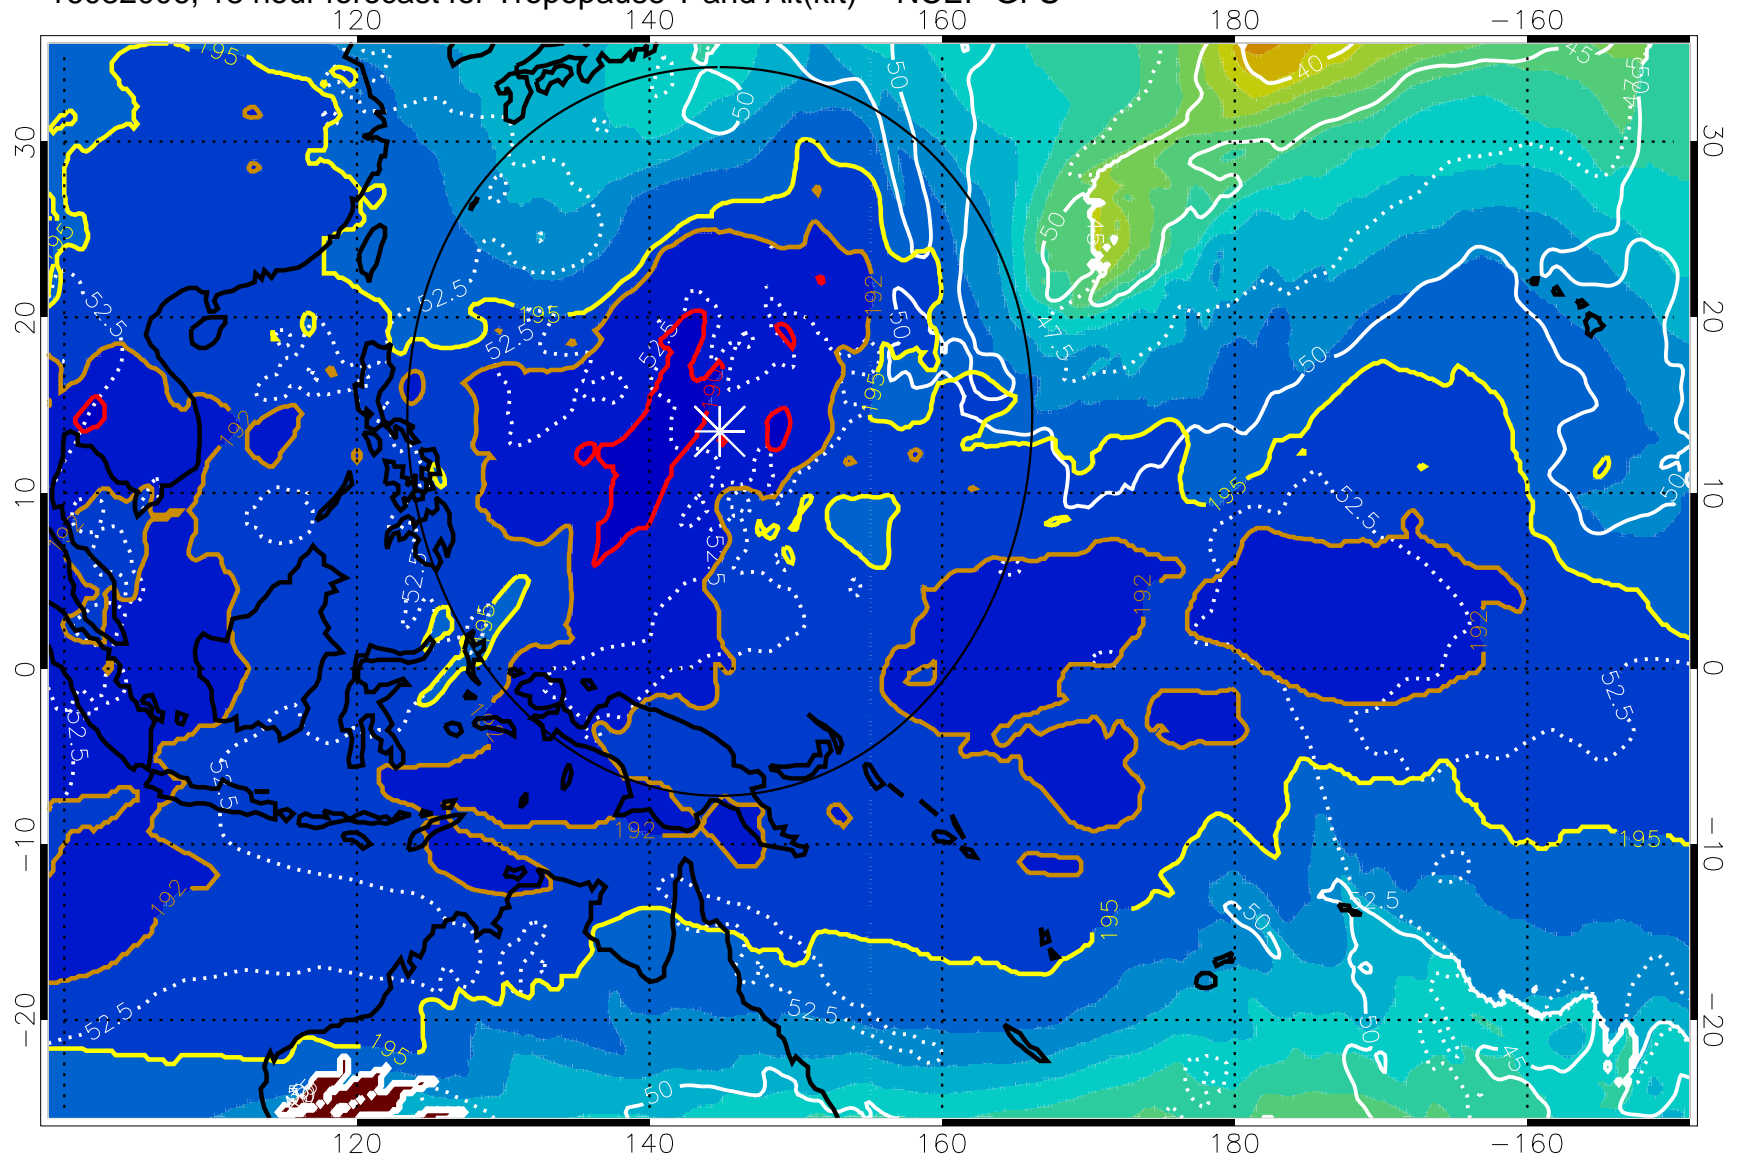

16082006, 18 hour forecast for Tropopause T and Alt(kft) -- NCEP GFS

190 200 210 220 230

Tropopause T, K

Tropopause Altitude in kft (white)

192.5K Isotherm 195K Isotherm

187.5K Isotherm 190K Isotherm

Range ring of 2304 km