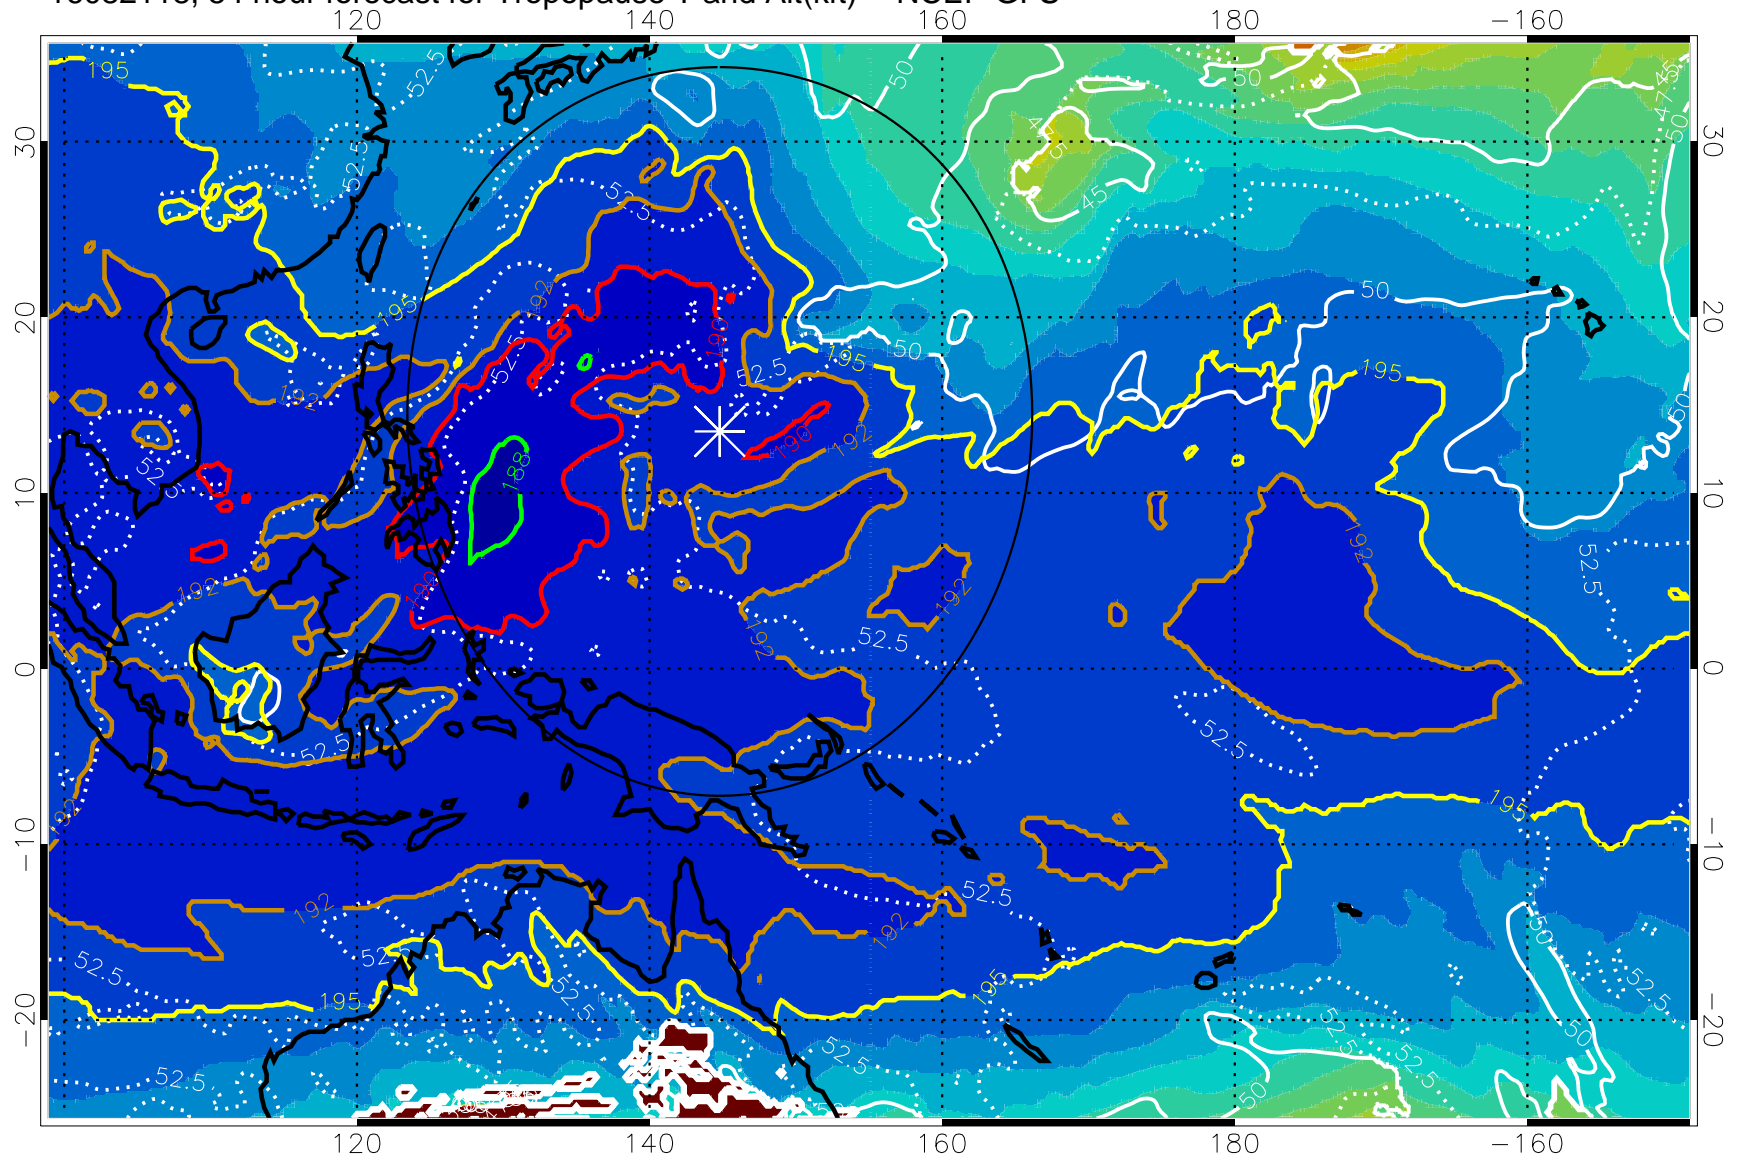

16082118, 54 hour forecast for Tropopause T and Alt(kft) -- NCEP GFS

190   200   210   220   230
Tropopause T, K

Tropopause Altitude in kft (white)

192.5K Isotherm   195K Isotherm
187.5K Isotherm   190K Isotherm

Range ring of 2304 km