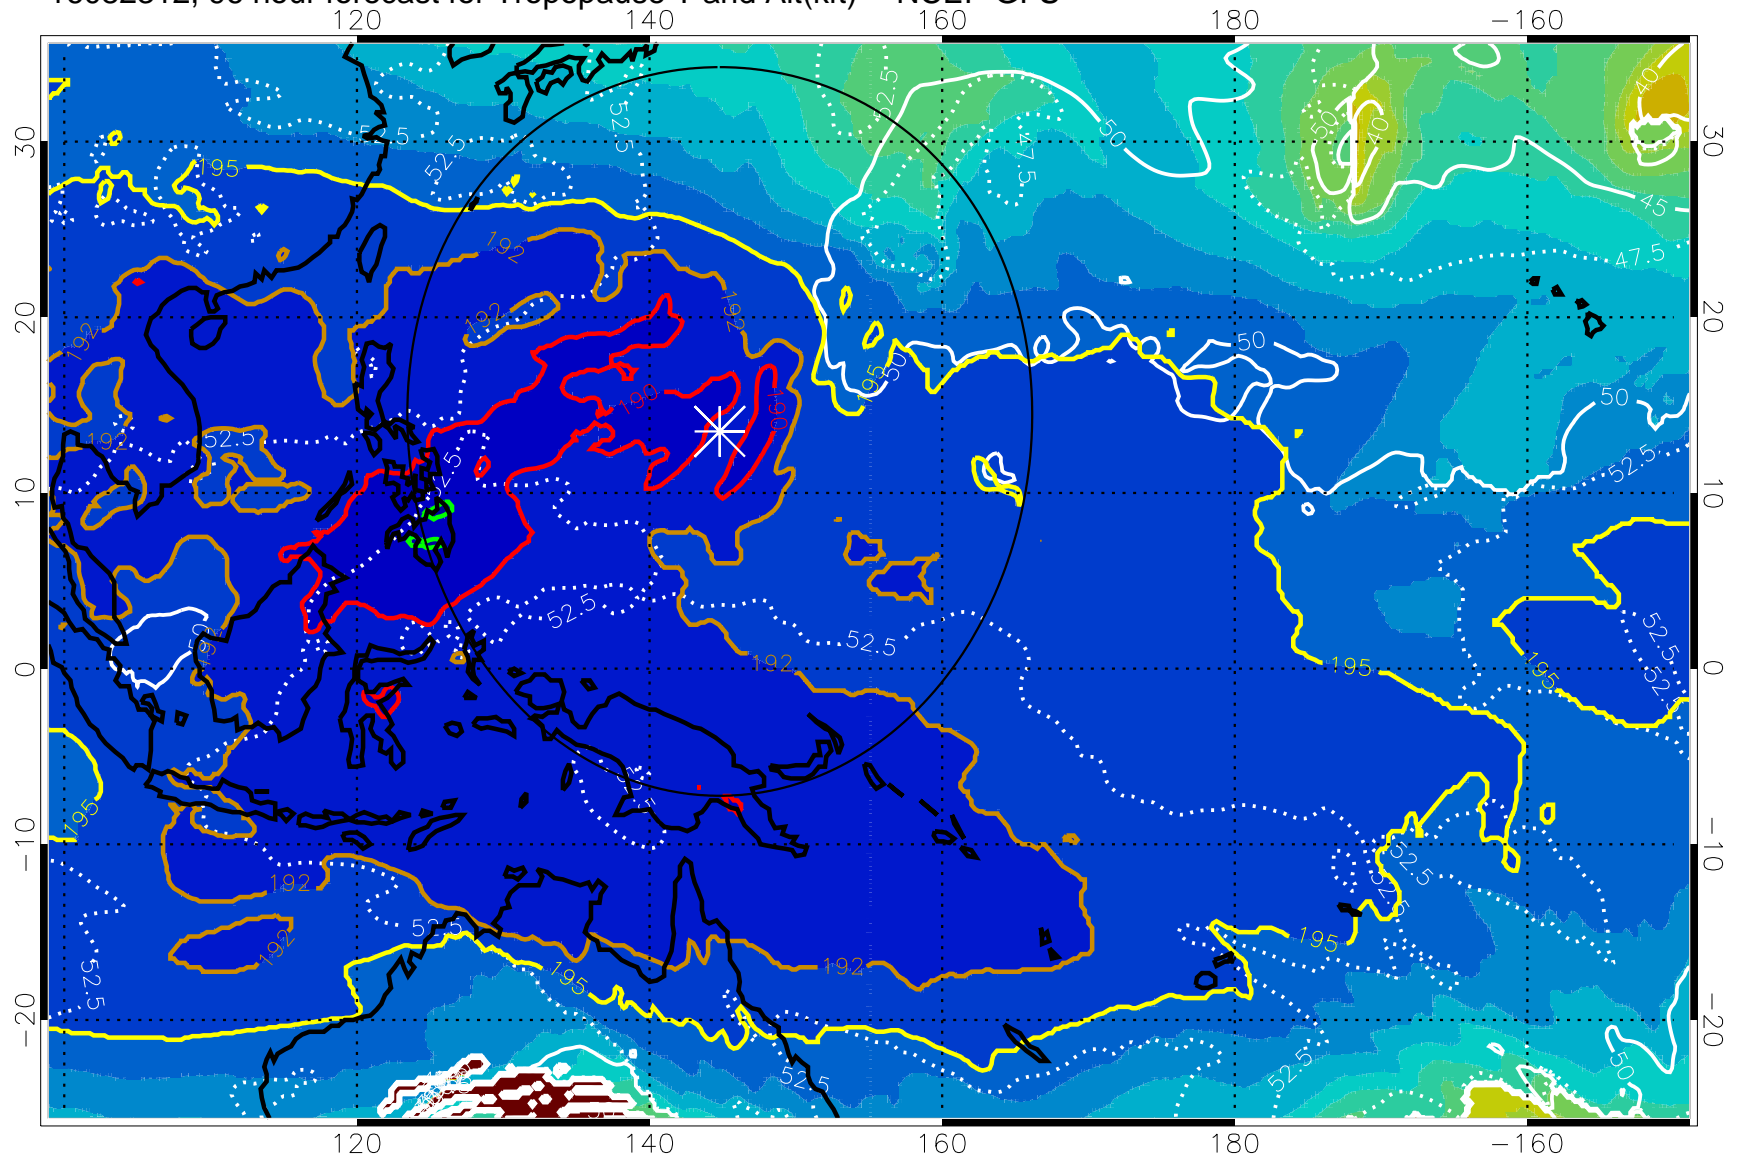

16082312, 96 hour forecast for Tropopause T and Alt(kft) -- NCEP GFS

190   200   210   220   230
Tropopause T, K

Tropopause Altitude in kft (white)

192.5K Isotherm   195K Isotherm
187.5K Isotherm   190K Isotherm

Range ring of 2304 km