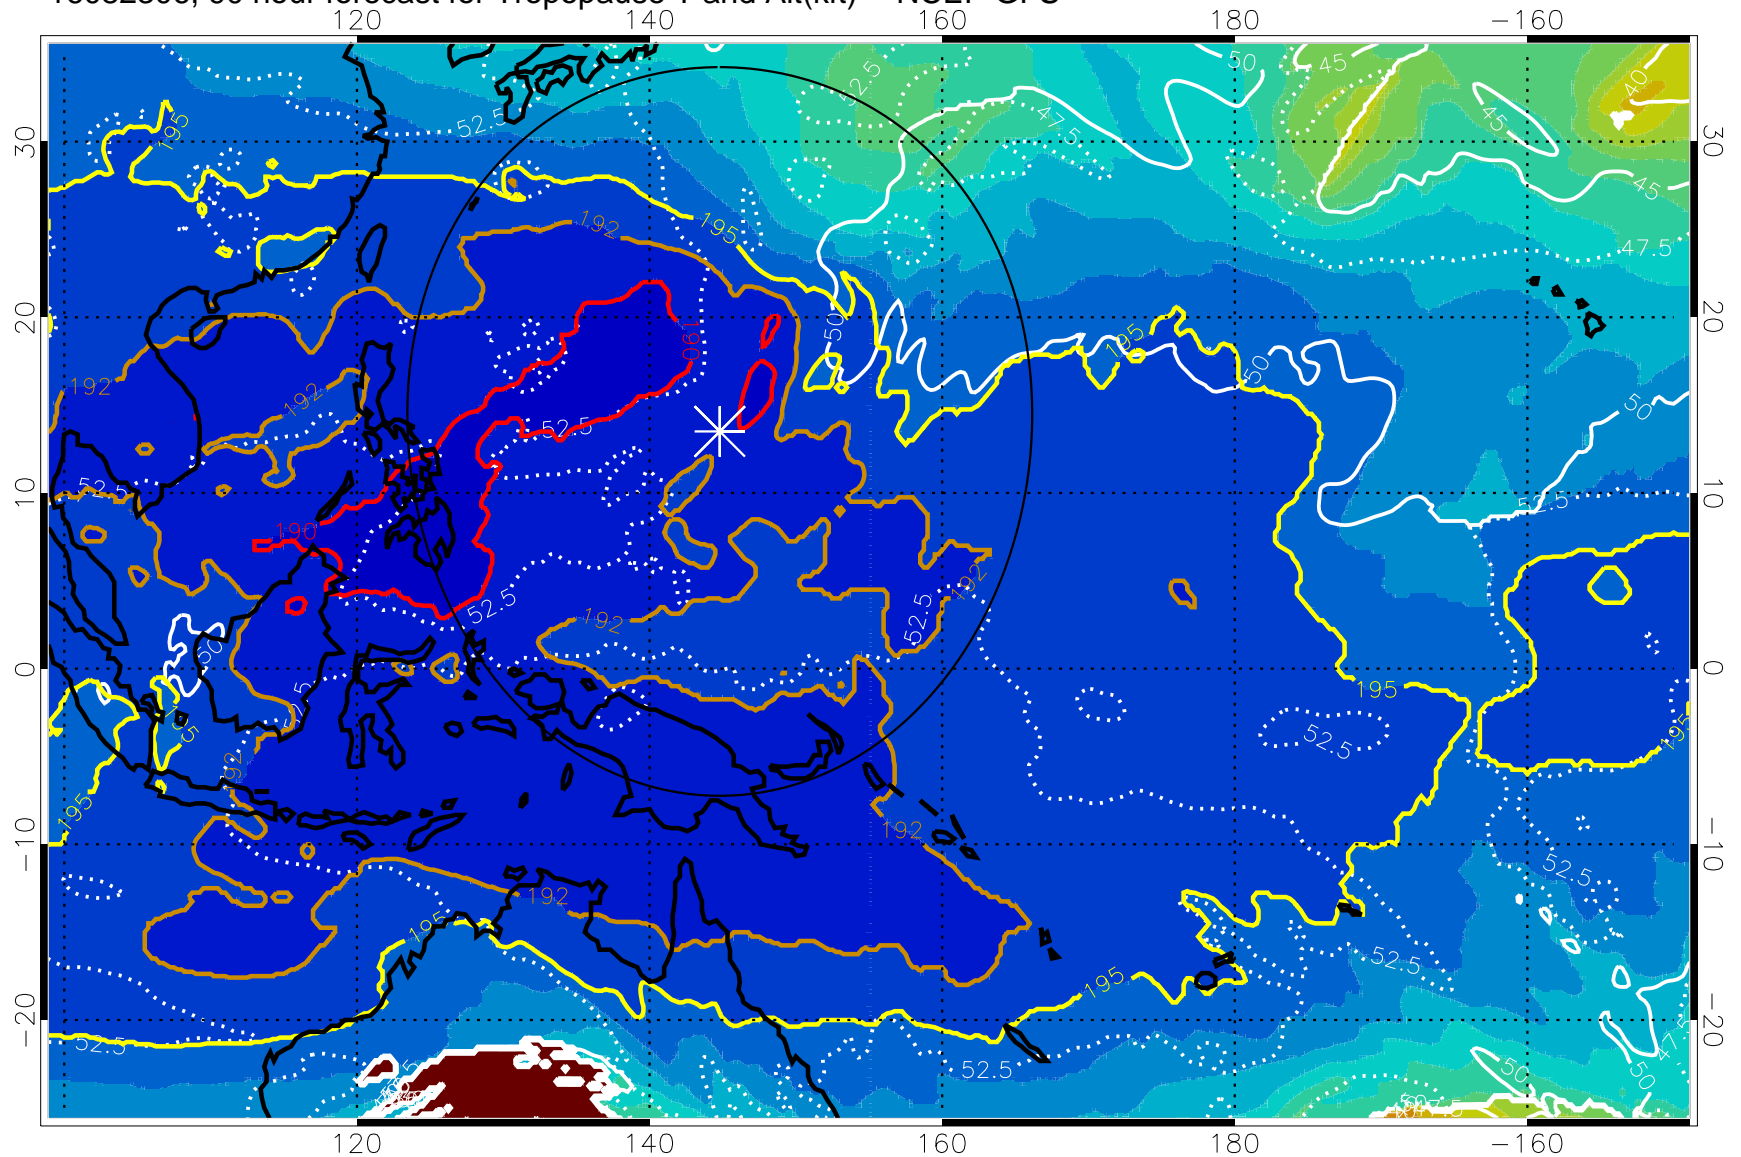

16082306, 90 hour forecast for Tropopause T and Alt(kft) -- NCEP GFS

190   200   210   220   230
Tropopause T, K

Tropopause Altitude in kft (white)

192.5K Isotherm   195K Isotherm
187.5K Isotherm   190K Isotherm

Range ring of 2304 km