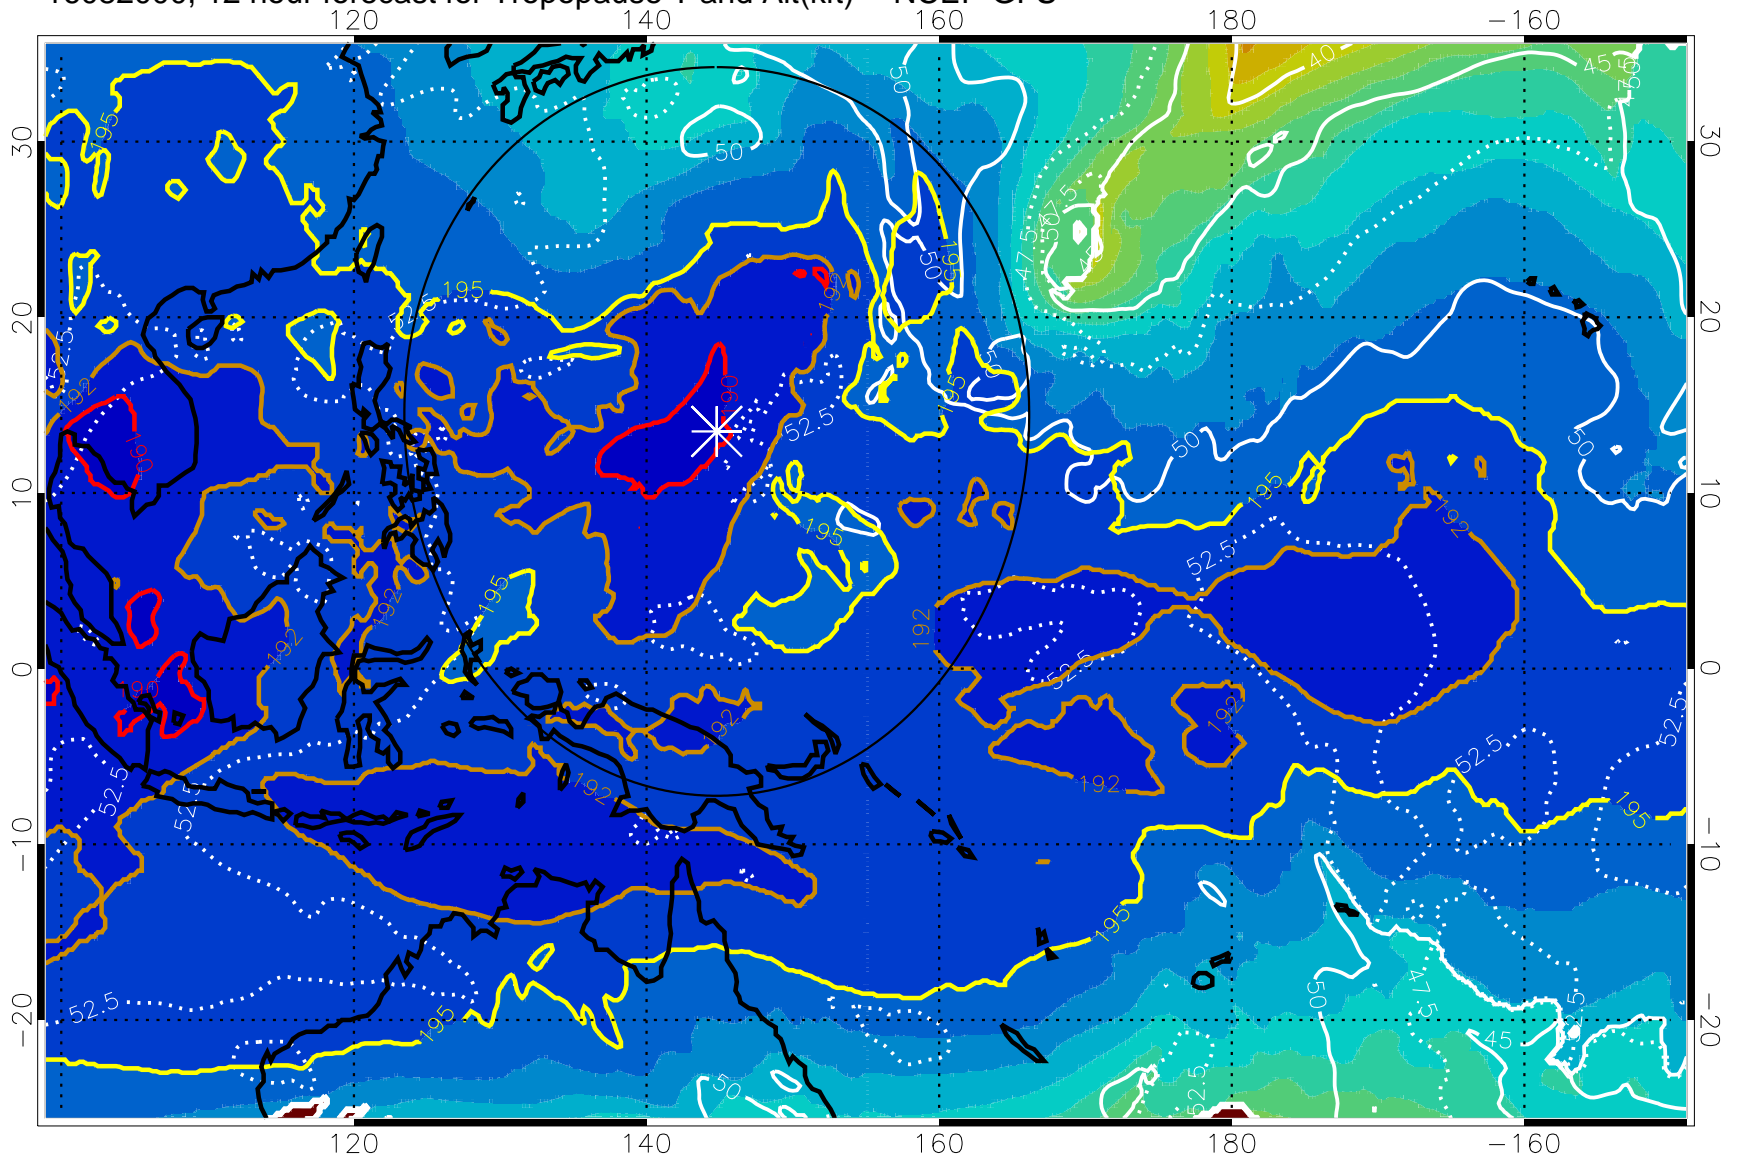

16082000, 12 hour forecast for Tropopause T and Alt(kft) -- NCEP GFS

190 200 210 220 230

Tropopause T, K

Tropopause Altitude in kft (white)

192.5K Isotherm 195K Isotherm
187.5K Isotherm 190K Isotherm

Range ring of 2304 km