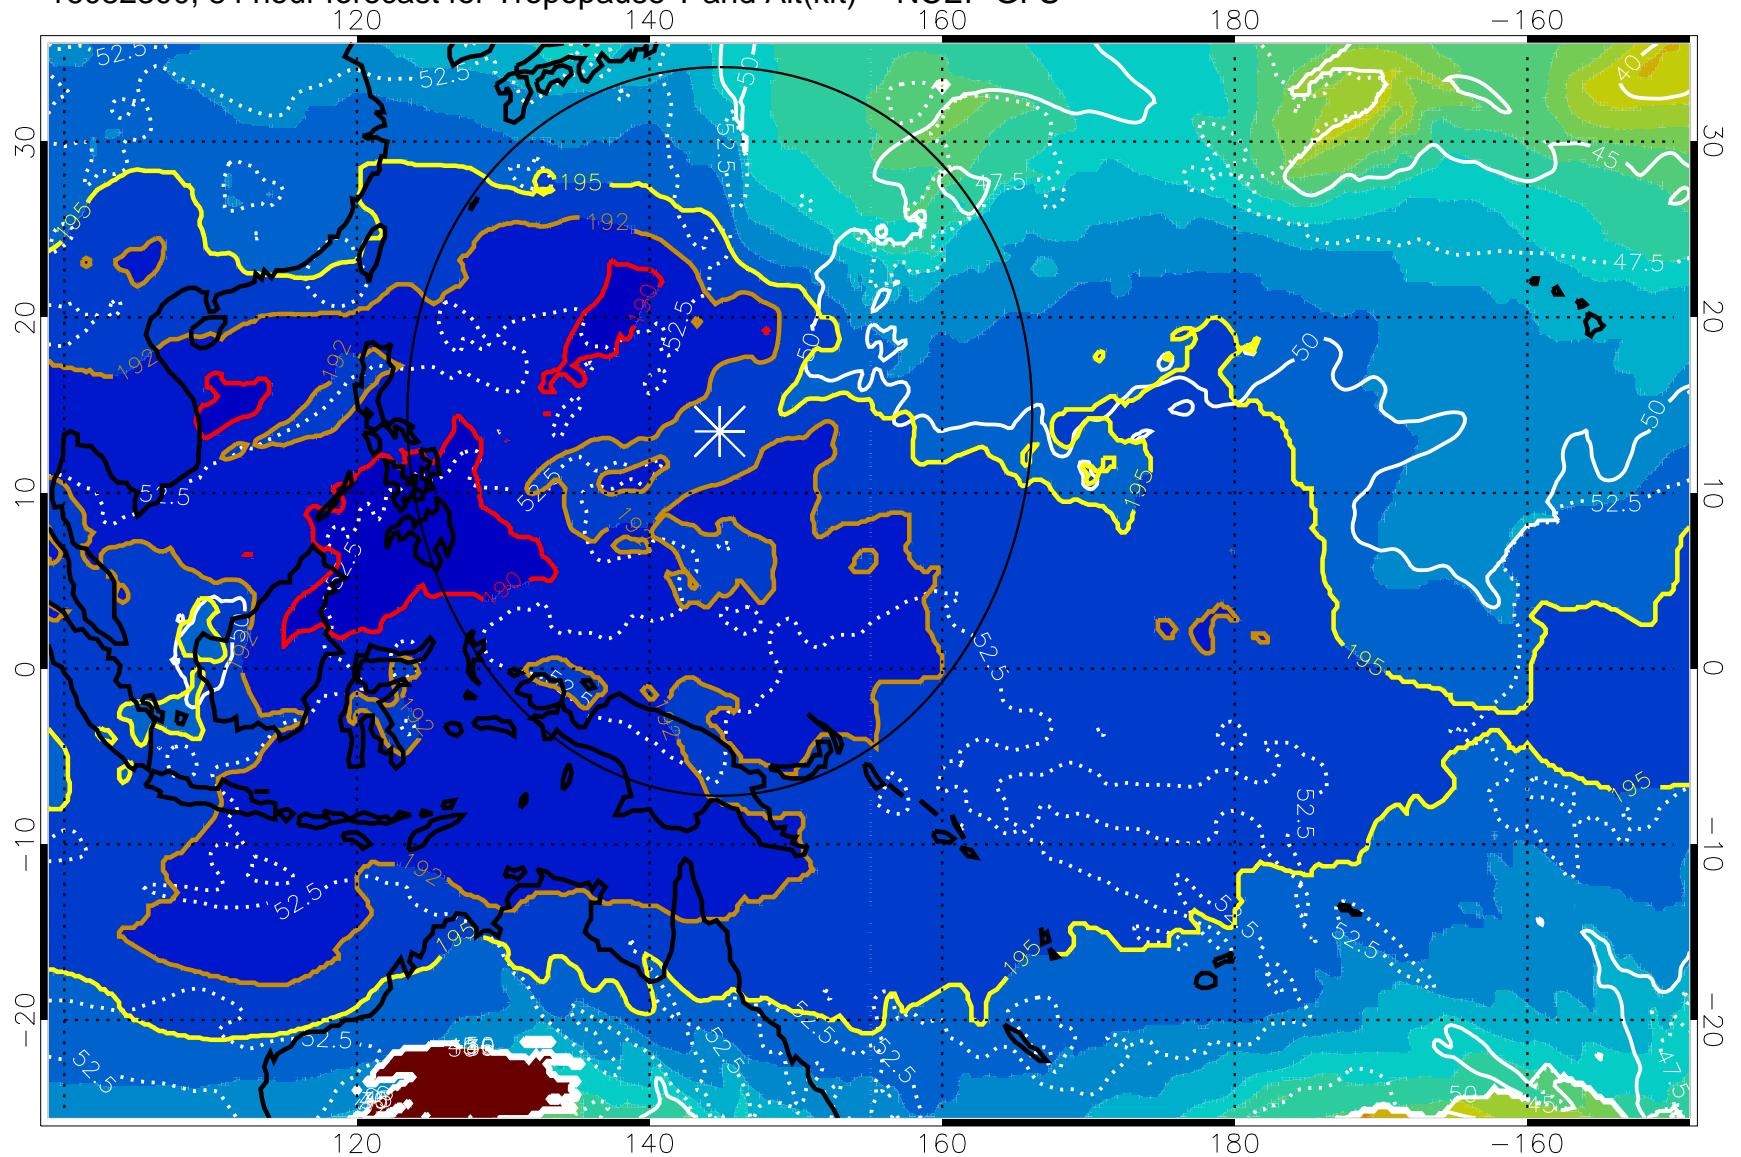

16082300, 84 hour forecast for Tropopause T and Alt(kft) -- NCEP GFS

190   200   210   220   230
Tropopause T, K

Tropopause Altitude in kft (white)

192.5K Isotherm   195K Isotherm
187.5K Isotherm   190K Isotherm

Range ring of 2304 km