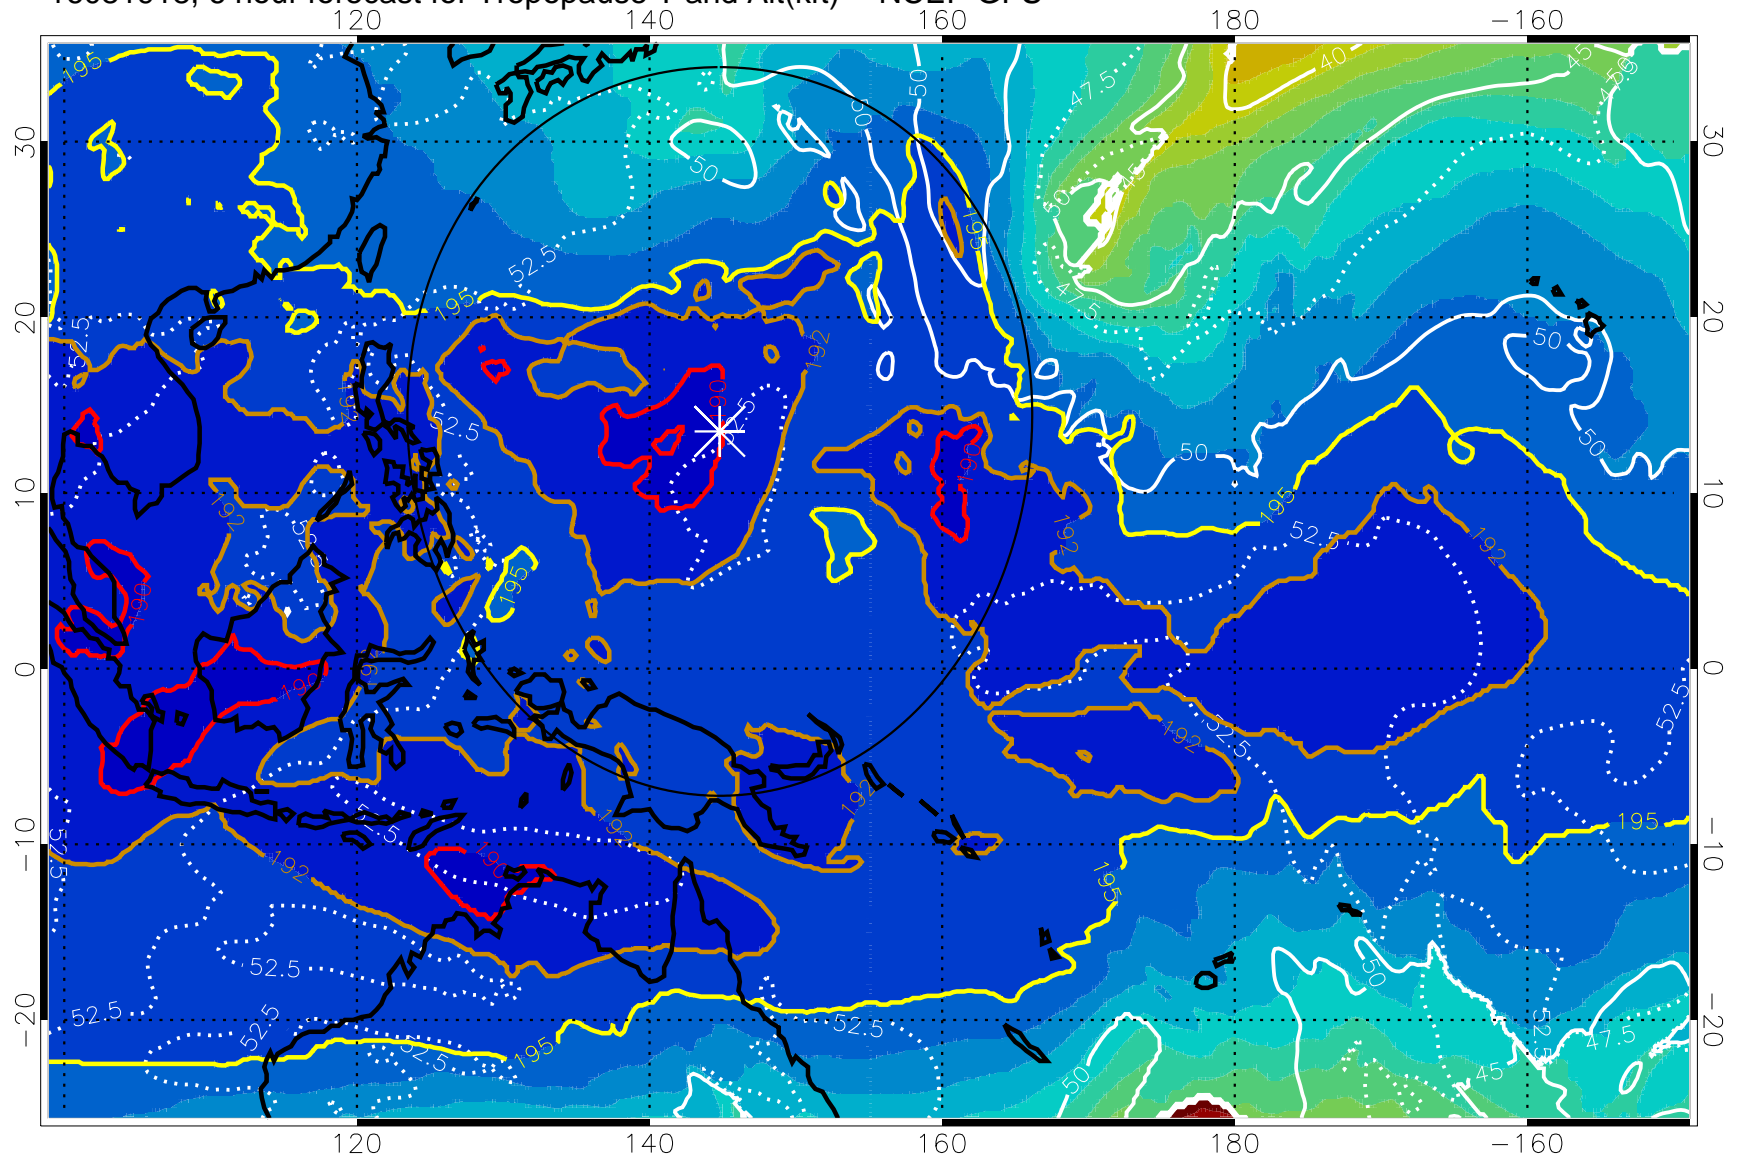

16081918, 6 hour forecast for Tropopause T and Alt(kft) -- NCEP GFS

190 200 210 220 230  
Tropopause T, K

Tropopause Altitude in kft (white)

192.5K Isotherm 195K Isotherm  
187.5K Isotherm 190K Isotherm

Range ring of 2304 km