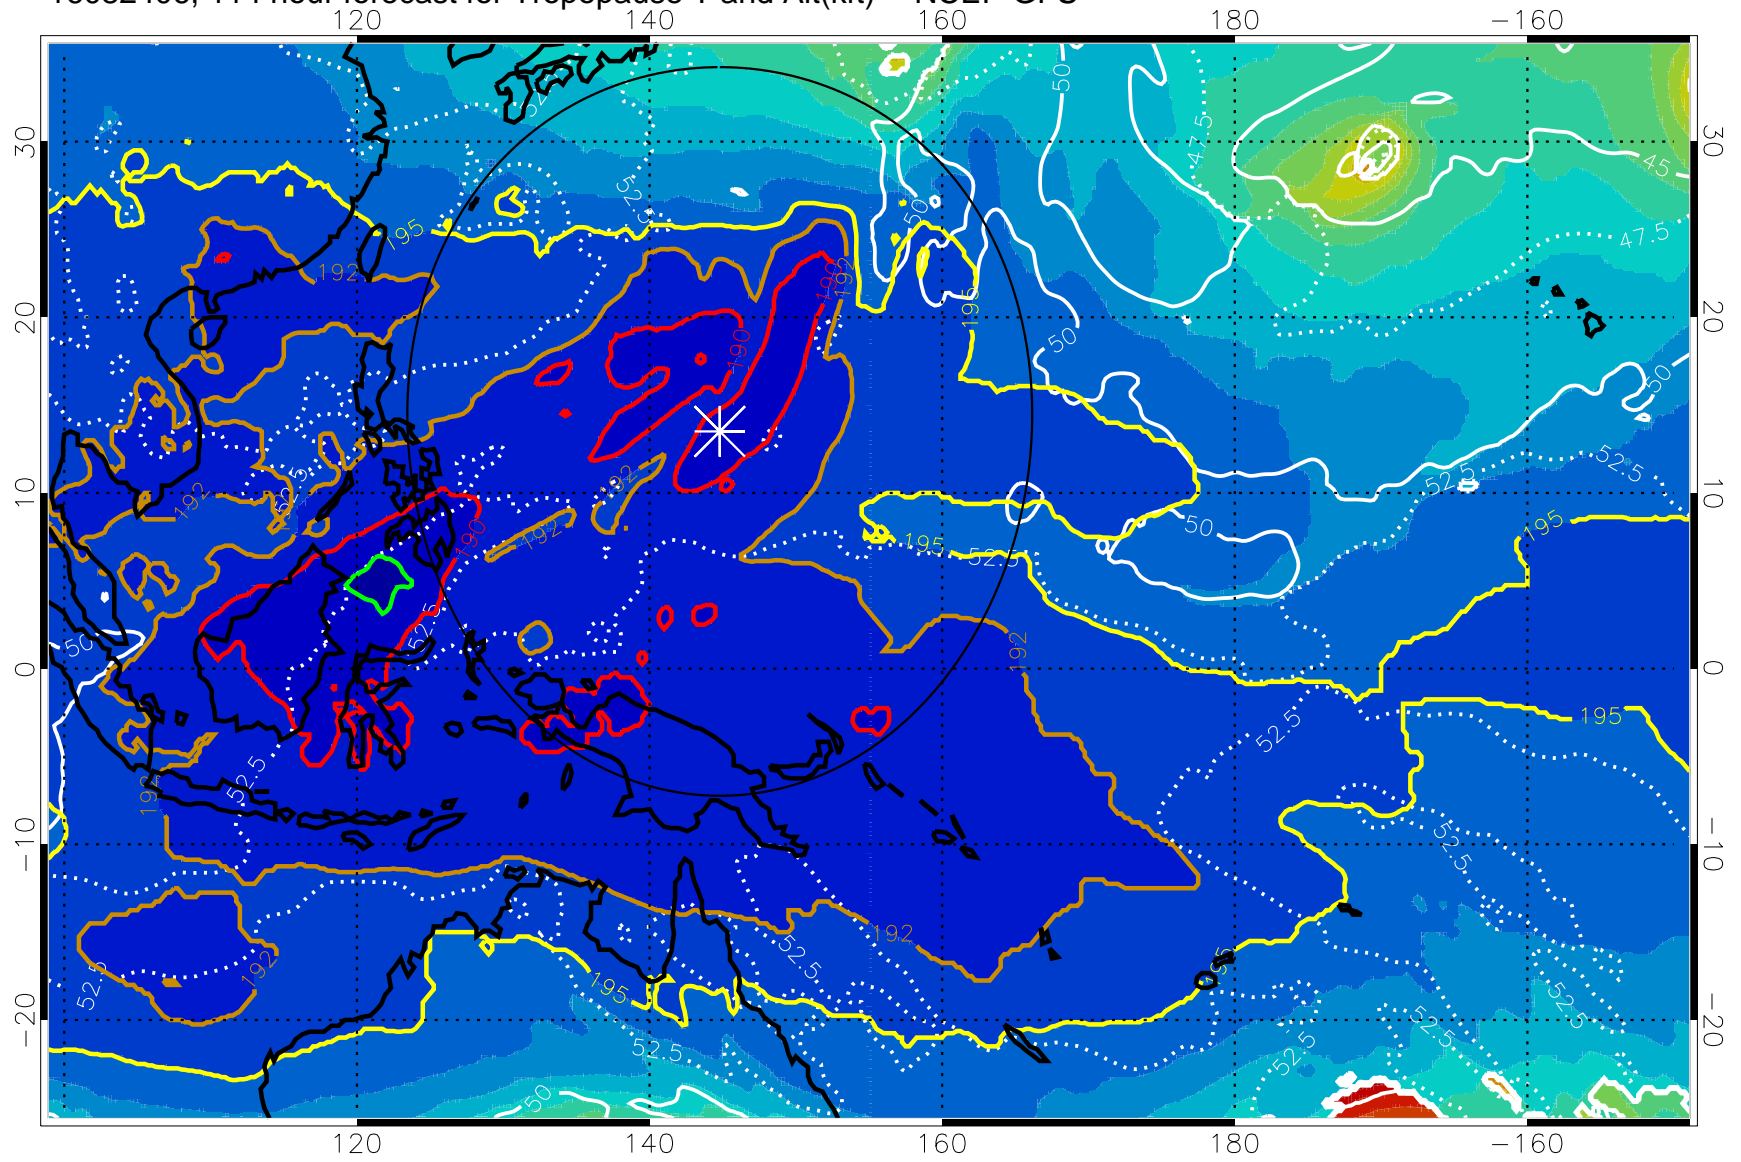

16082406, 114 hour forecast for Tropopause T and Alt(kft) -- NCEP GFS

190 200 210 220 230
Tropopause T, K

Tropopause Altitude in kft (white)

192.5K Isotherm 195K Isotherm
187.5K Isotherm 190K Isotherm

Range ring of 2304 km