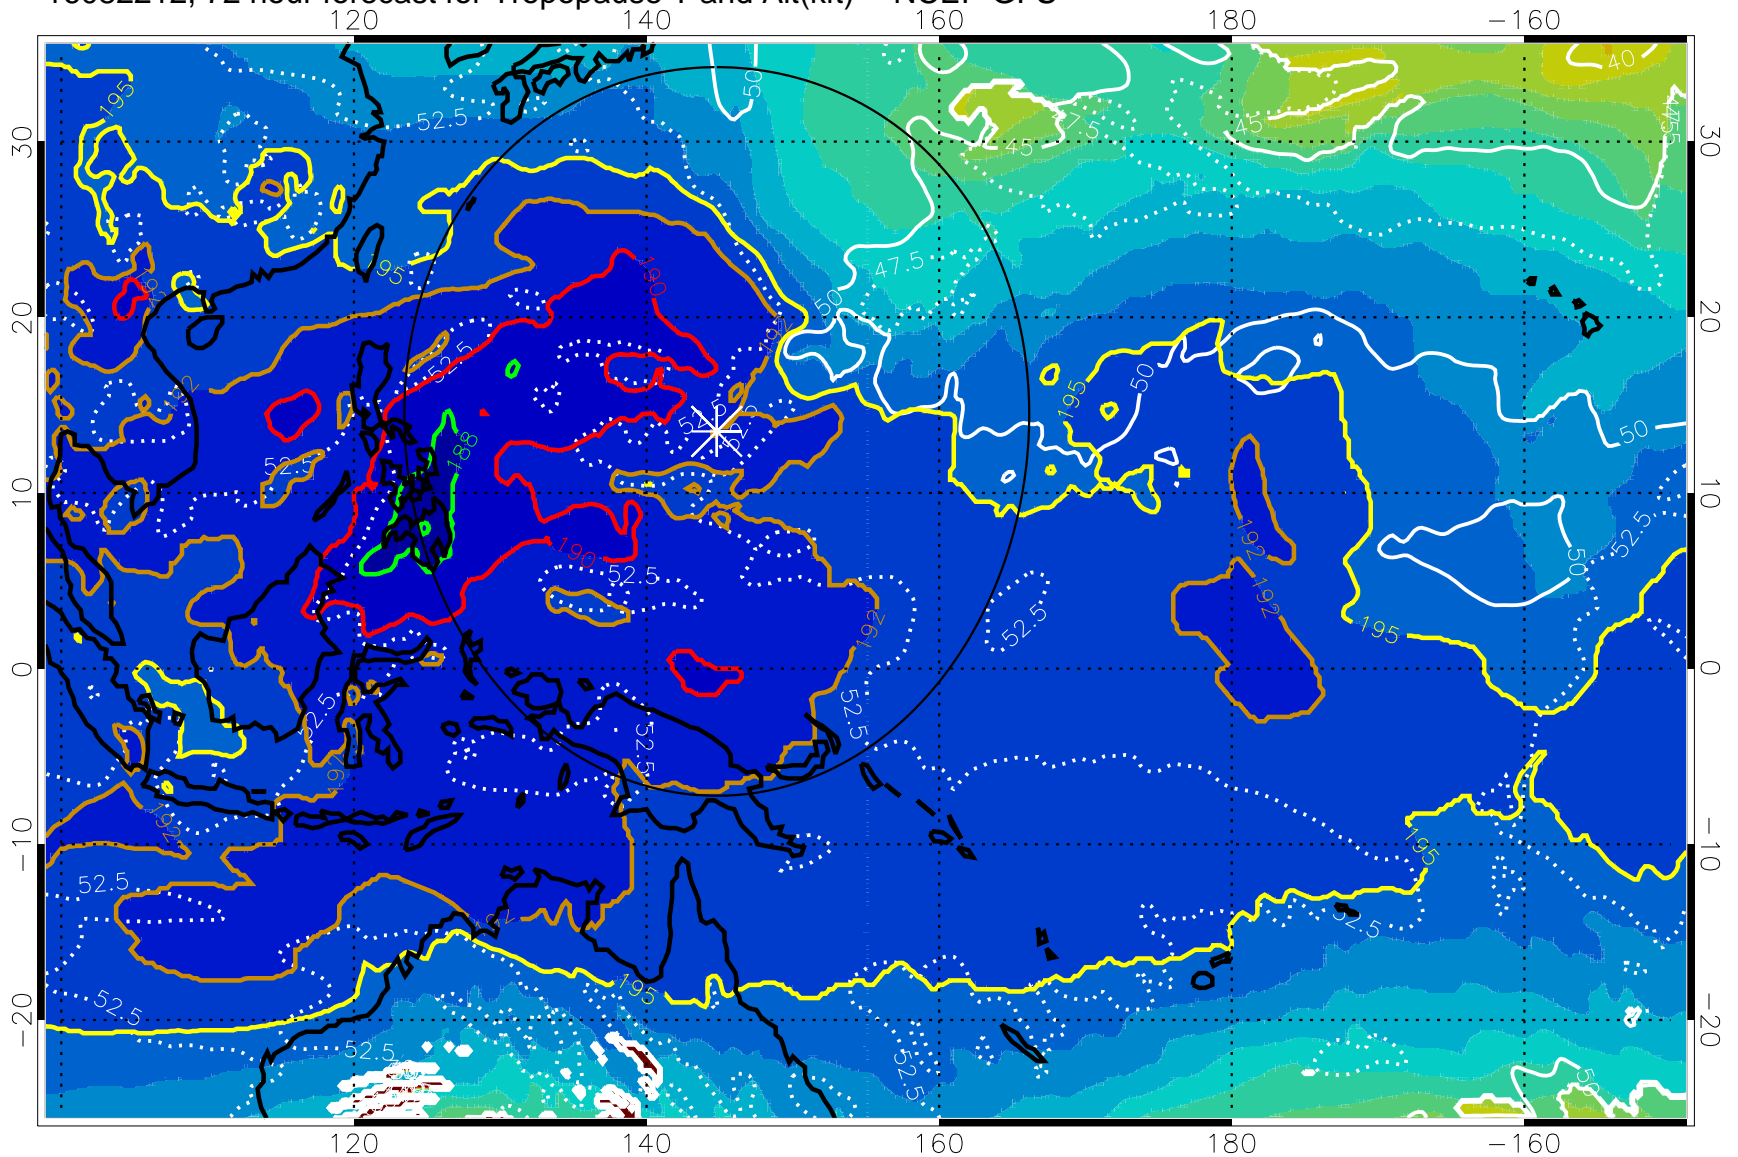

16082212, 72 hour forecast for Tropopause T and Alt(kft) -- NCEP GFS

190 200 210 220 230
Tropopause T, K

Tropopause Altitude in kft (white)

192.5K Isotherm 195K Isotherm
187.5K Isotherm 190K Isotherm

Range ring of 2304 km