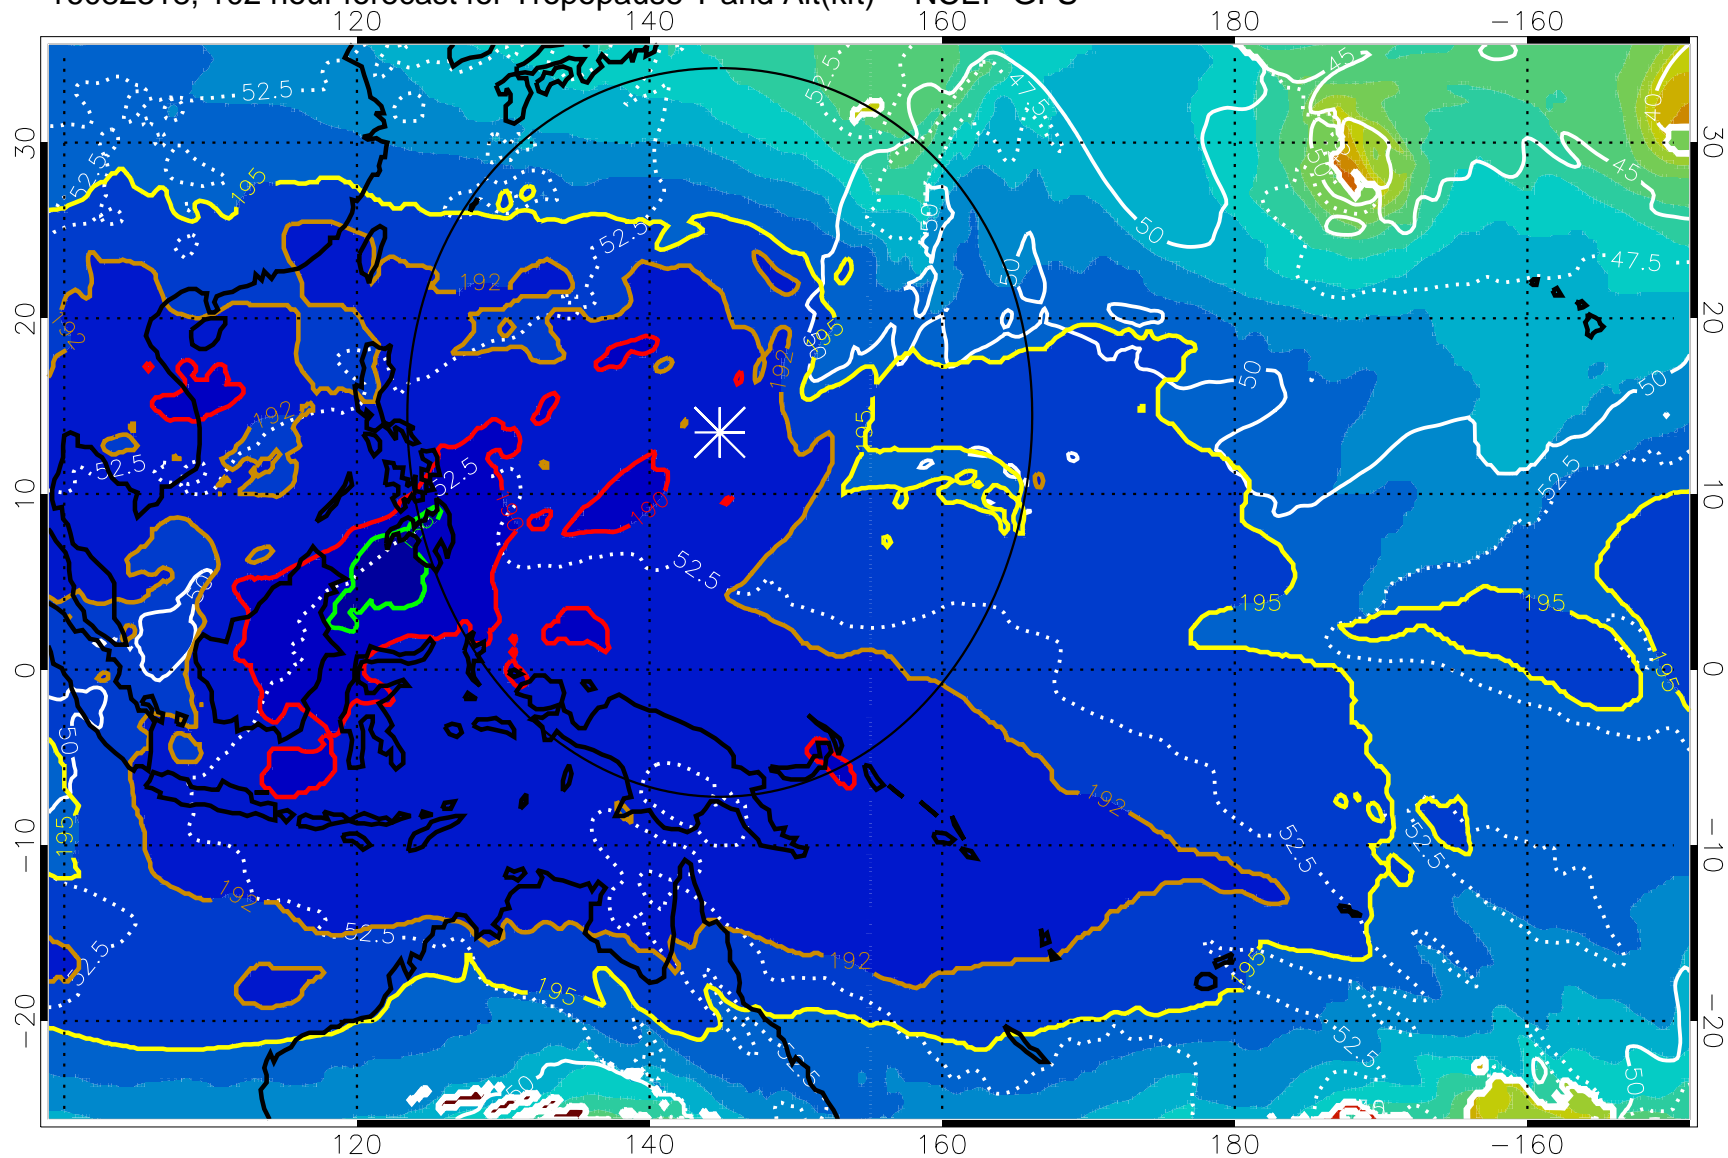

16082318, 102 hour forecast for Tropopause T and Alt(kft) -- NCEP GFS

190 200 210 220 230

Tropopause T, K

Tropopause Altitude in kft (white)

192.5K Isotherm 195K Isotherm
187.5K Isotherm 190K Isotherm

Range ring of 2304 km