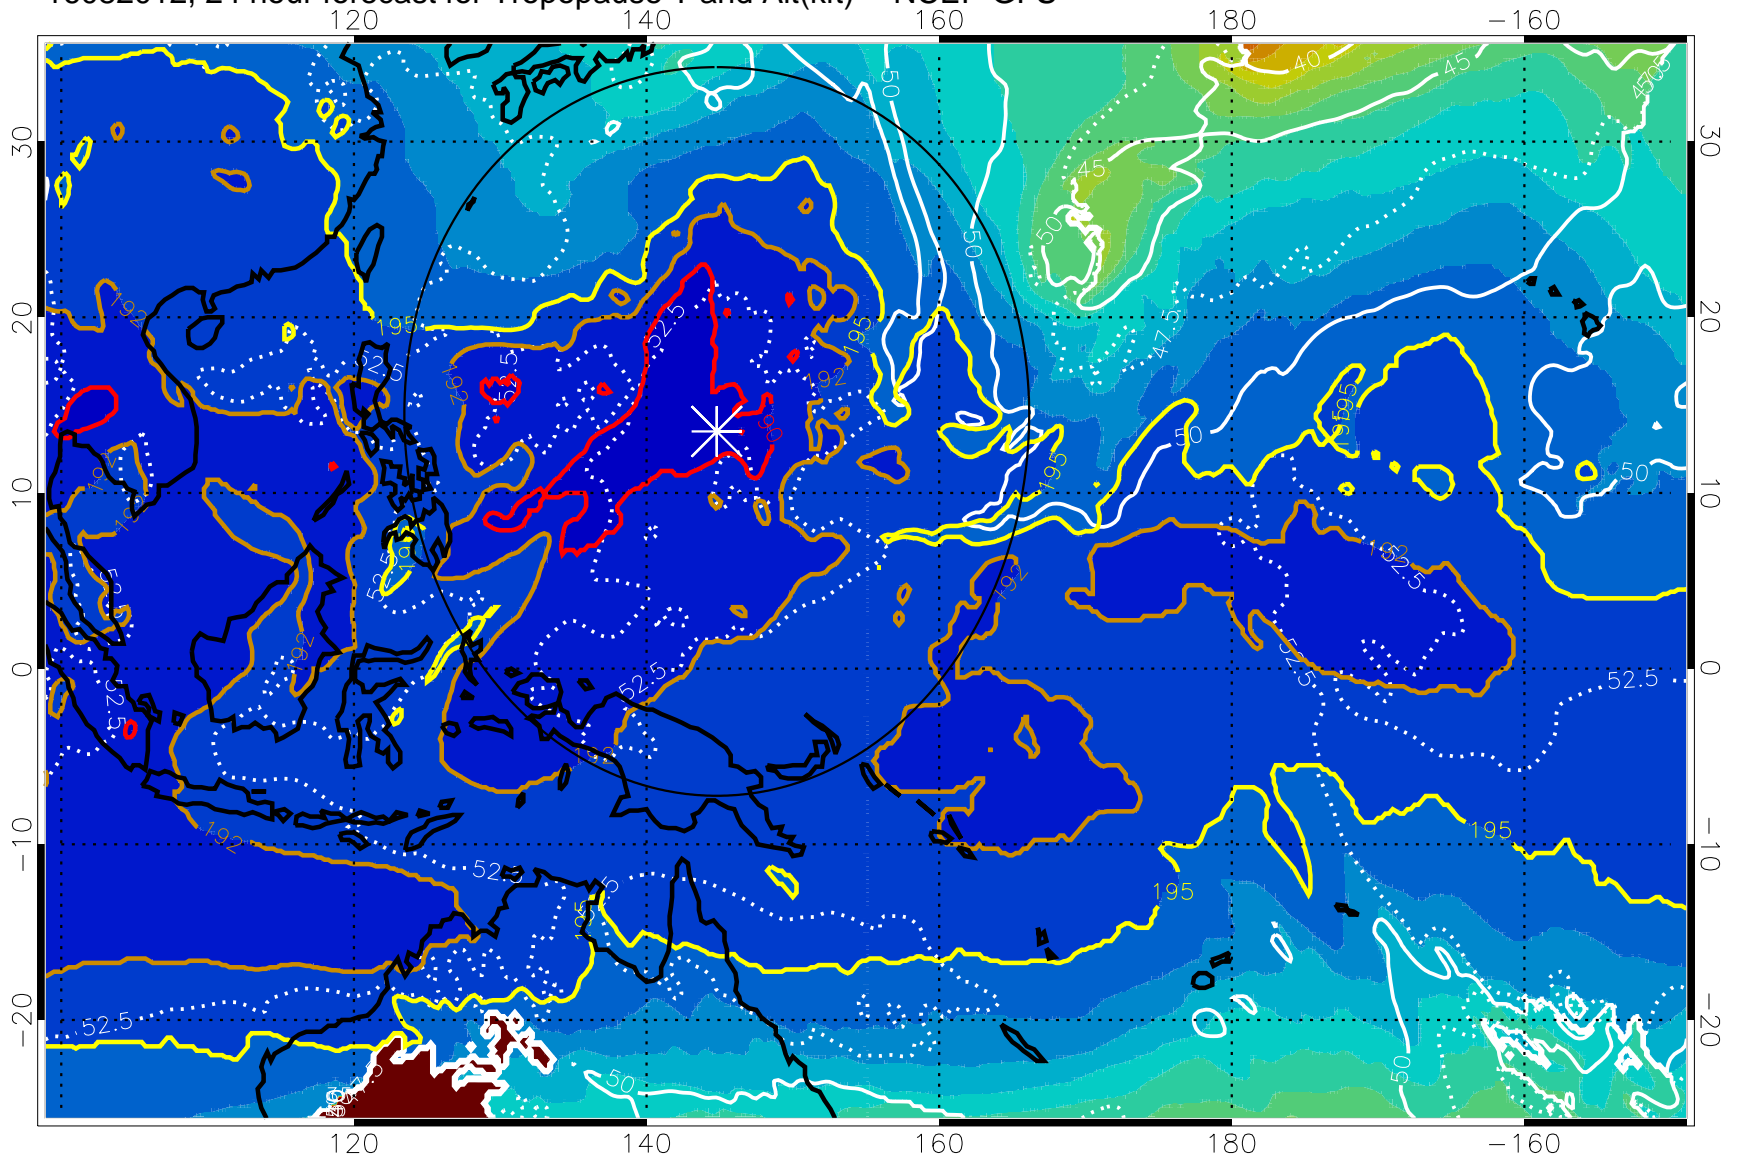

16082012, 24 hour forecast for Tropopause T and Alt(kft) -- NCEP GFS

190 200 210 220 230
Tropopause T, K

Tropopause Altitude in kft (white)

192.5K Isotherm 195K Isotherm
187.5K Isotherm 190K Isotherm

Range ring of 2304 km