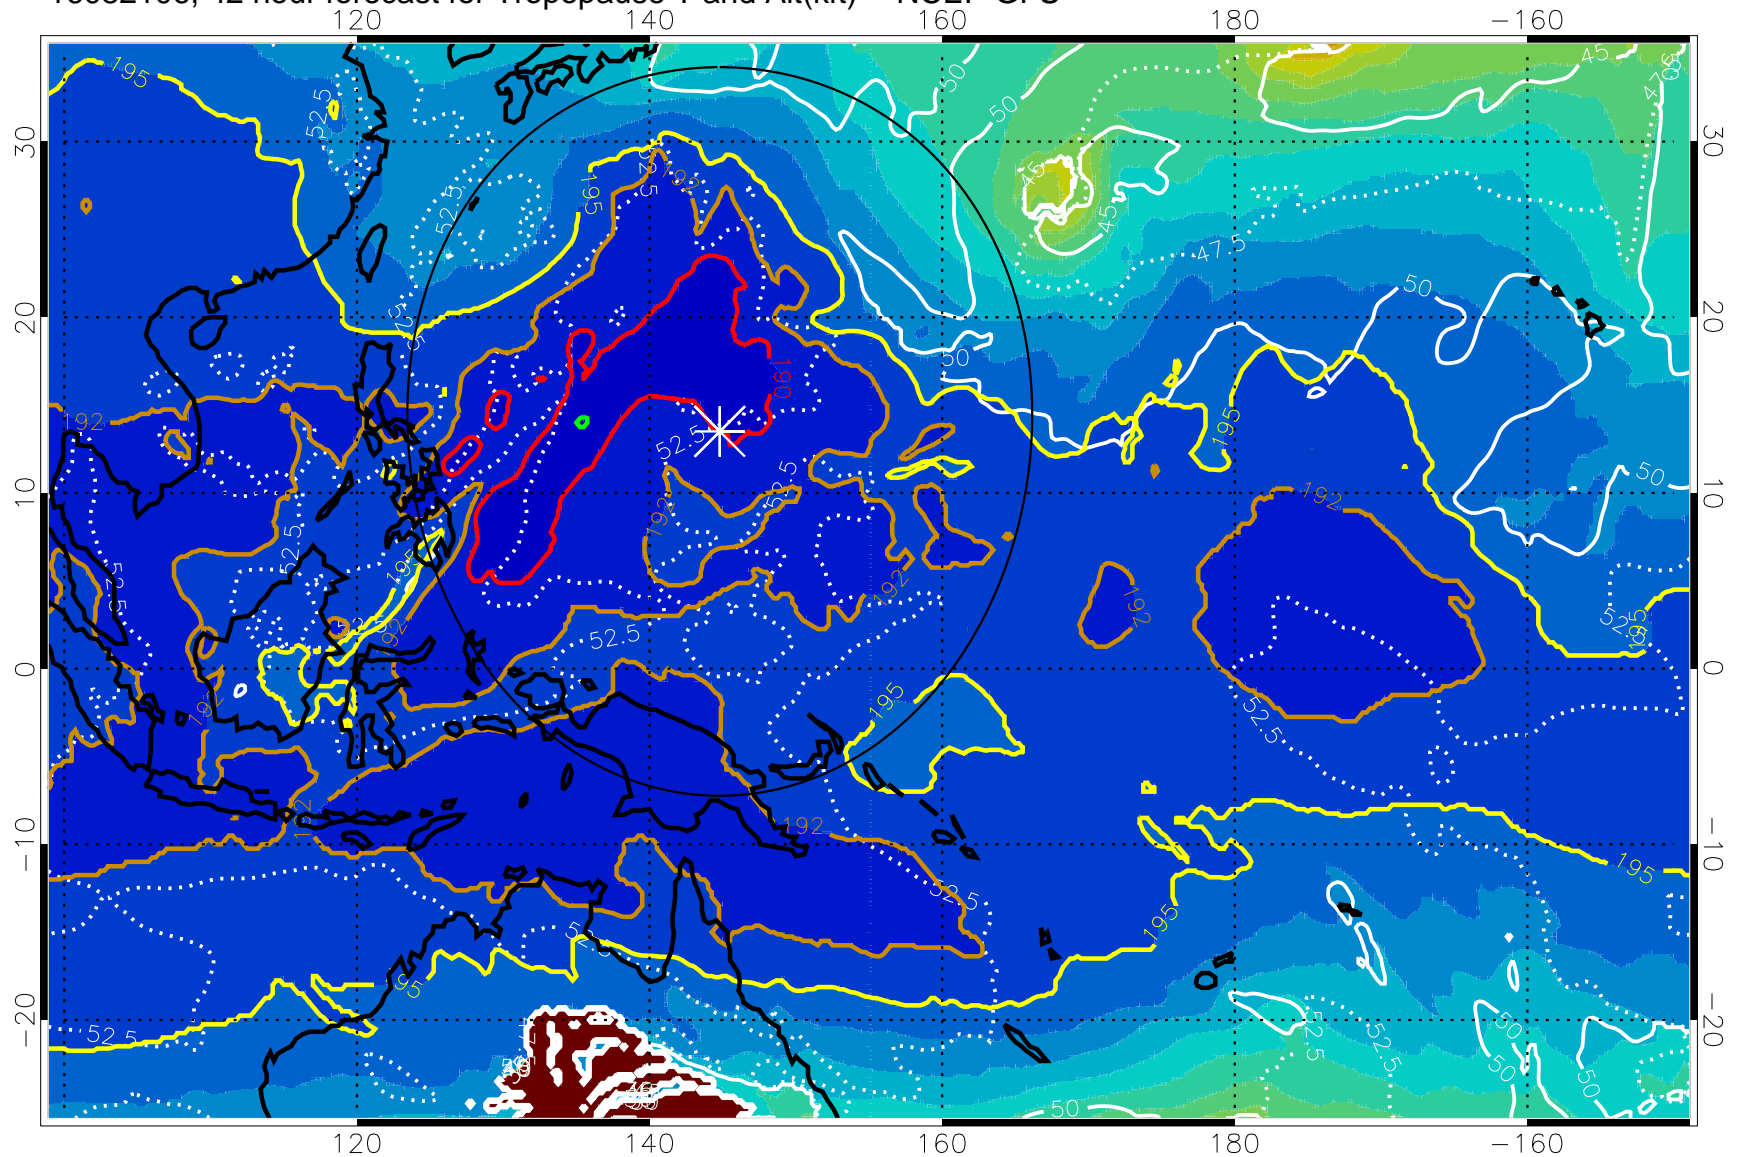

16082106, 42 hour forecast for Tropopause T and Alt(kft) -- NCEP GFS

190 200 210 220 230

Tropopause T, K

Tropopause Altitude in kft (white)

192.5K Isotherm 195K Isotherm

187.5K Isotherm 190K Isotherm

Range ring of 2304 km