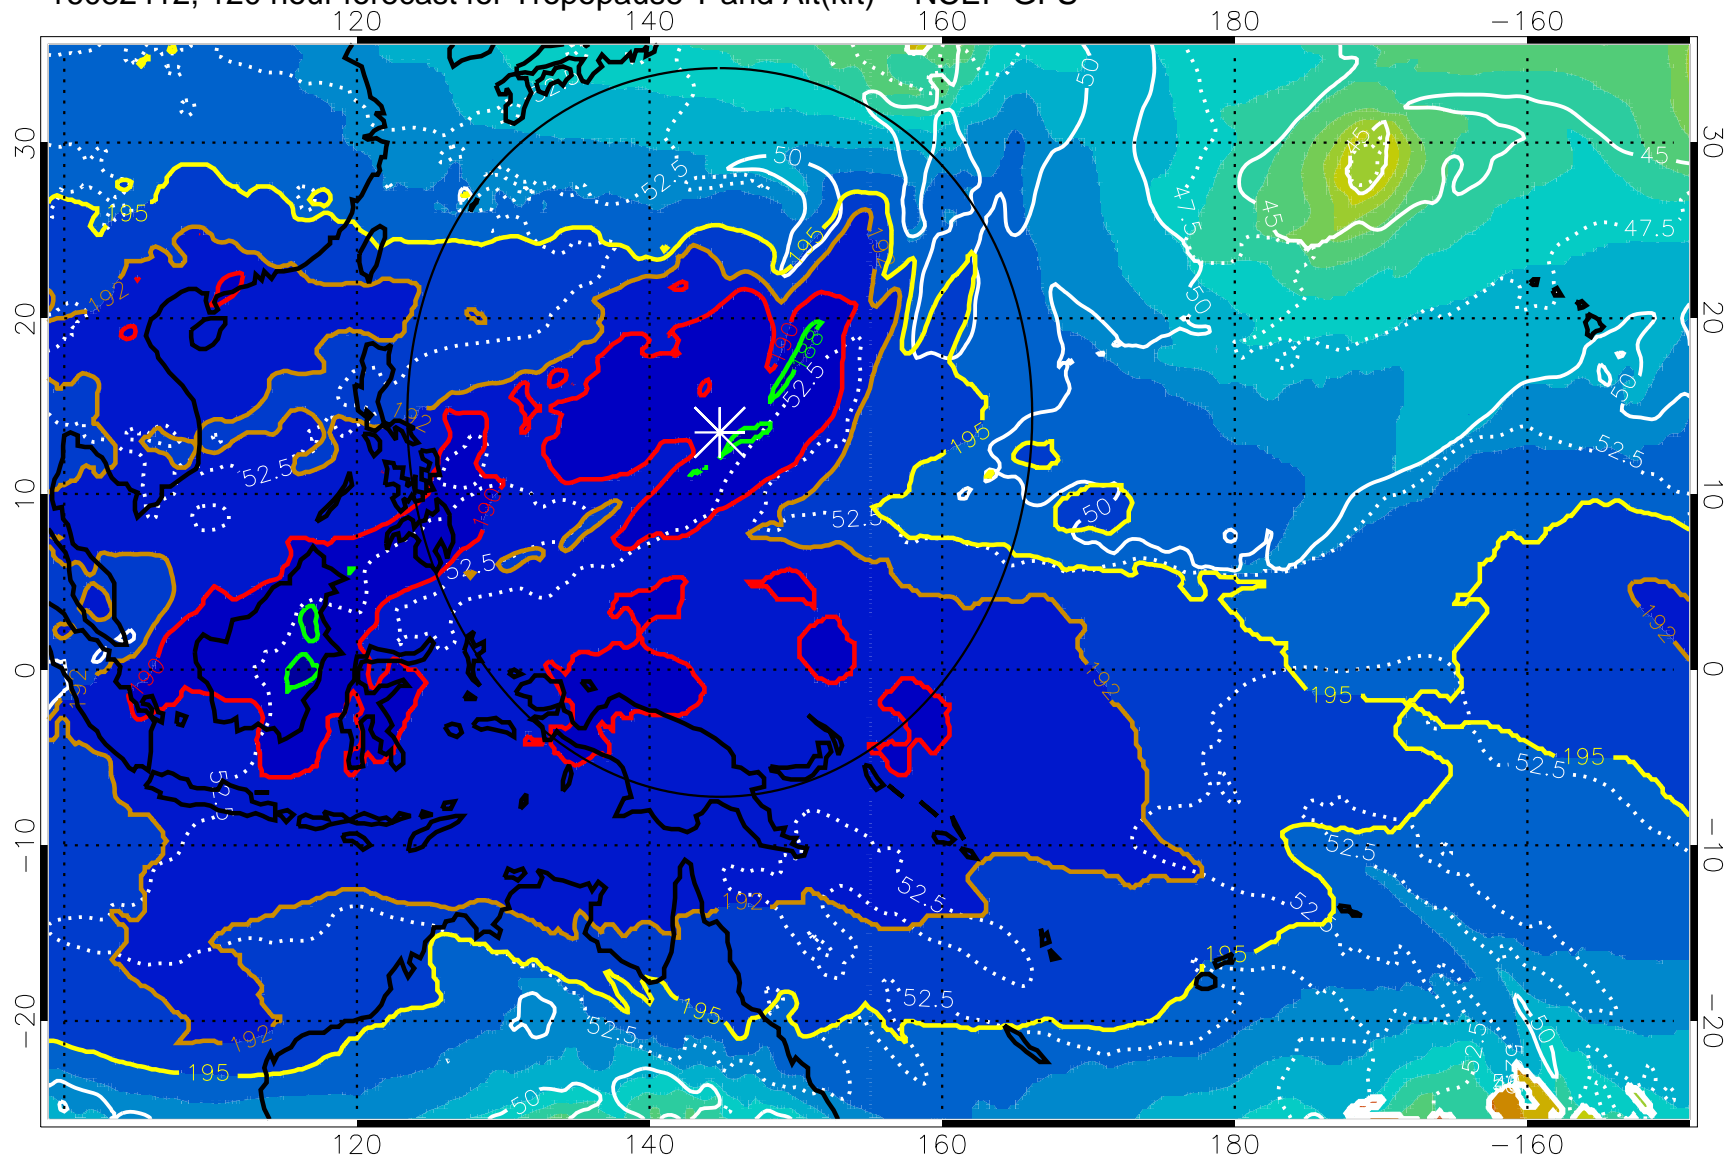

16082412, 120 hour forecast for Tropopause T and Alt(kft) -- NCEP GFS

190 200 210 220 230

Tropopause T, K

Tropopause Altitude in kft (white)

192.5K Isotherm 195K Isotherm
187.5K Isotherm 190K Isotherm

Range ring of 2304 km