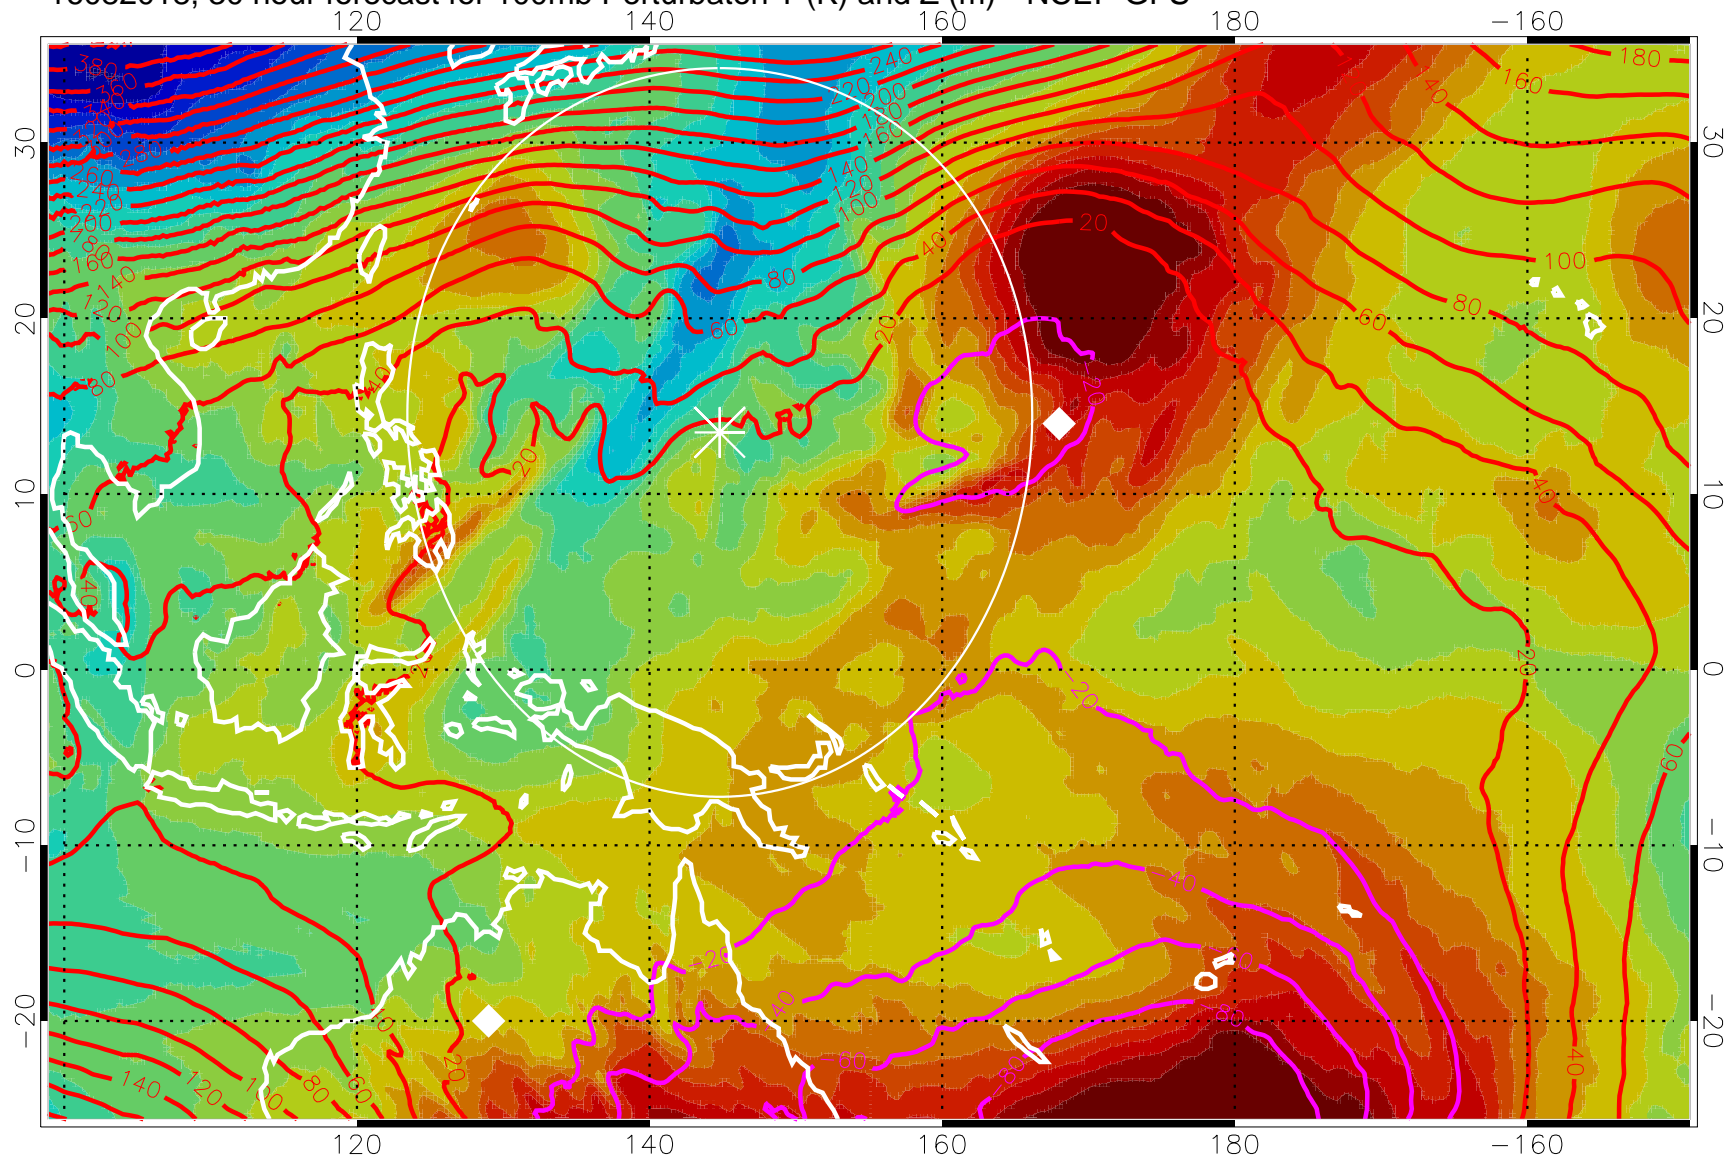

16082018, 30 hour forecast for 100mb Perturbaton T (K) and Z (m)-- NCEP GFS

Contours are 100 mbar Z perturbation (m)
Positive Z Contours
Negative Z Contours
Diamonds-mean pos. of anticyclones

Range ring of 2304 km