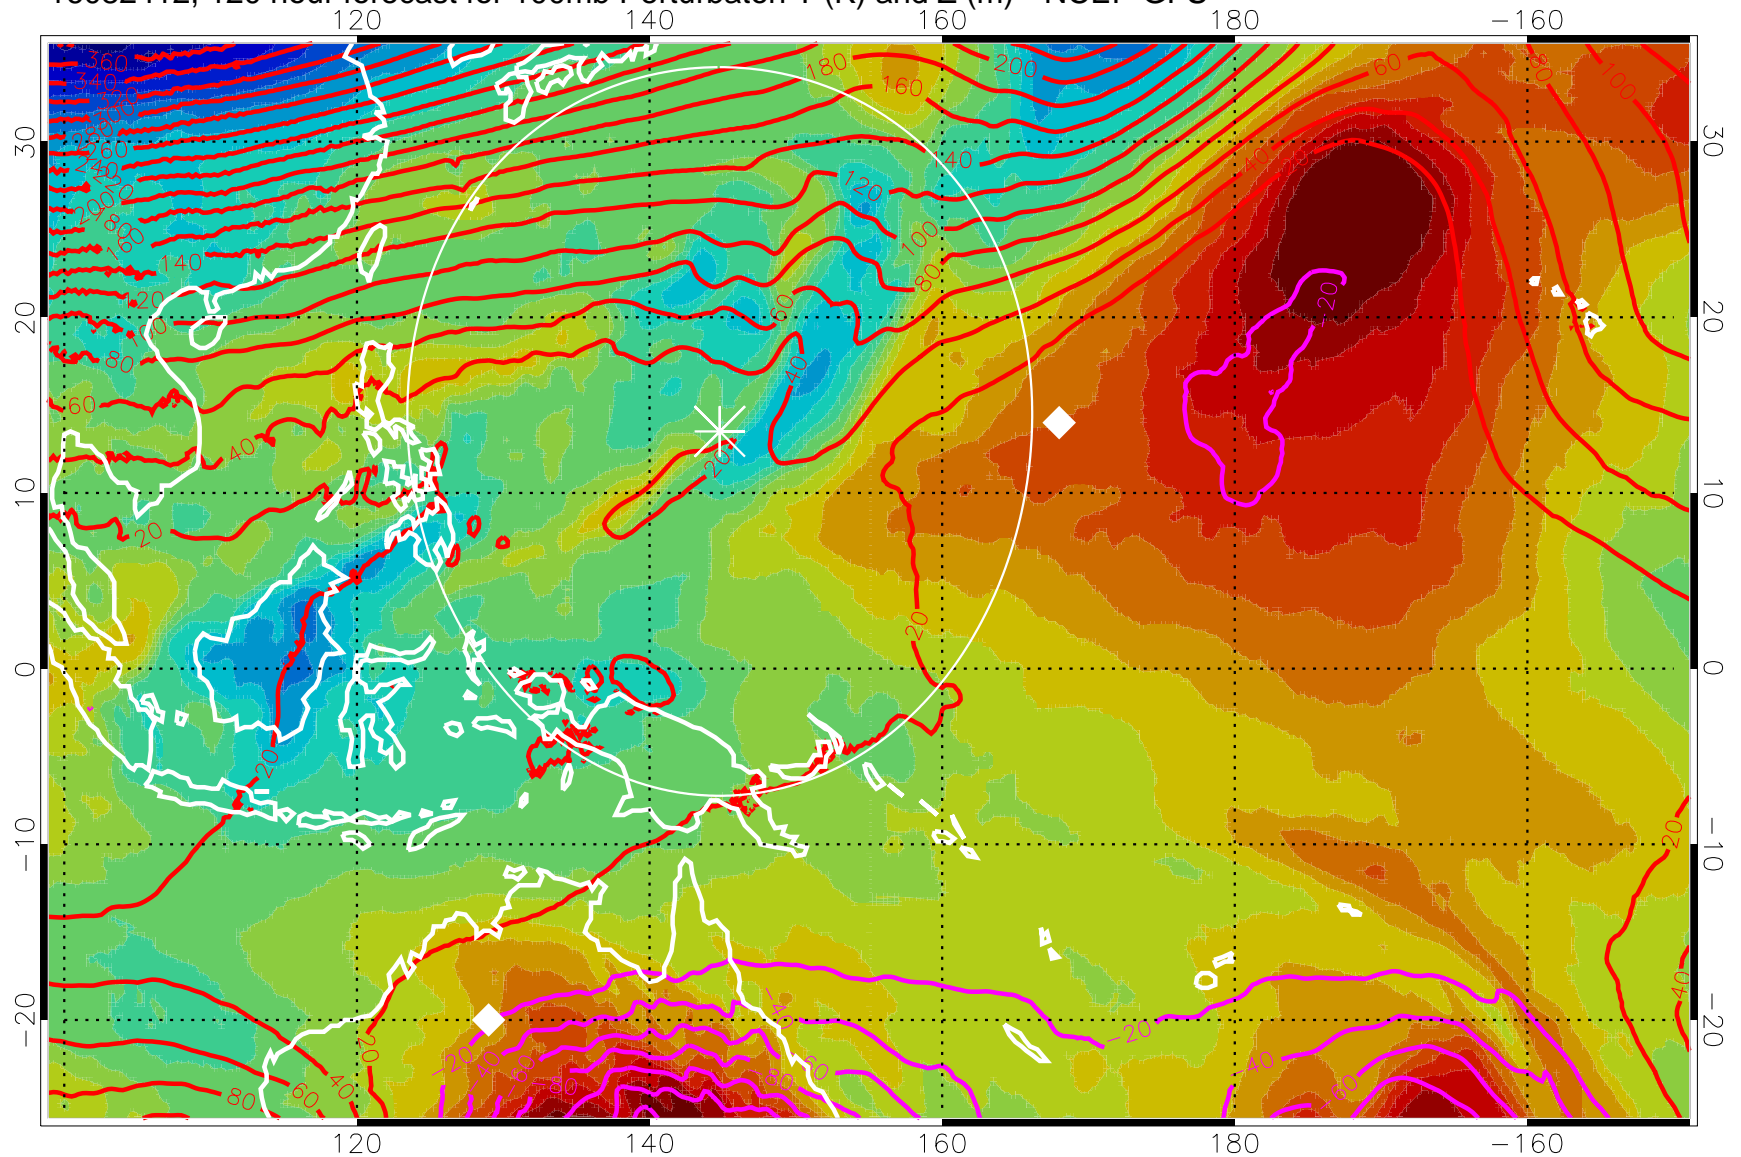

16082412, 120 hour forecast for 100mb Perturbaton T (K) and Z (m)-- NCEP GFS

Contours are 100 mbar Z perturbation (m)
Positive Z Contours
Negative Z Contours
Diamonds-mean pos. of anticyclones

Range ring of 2304 km