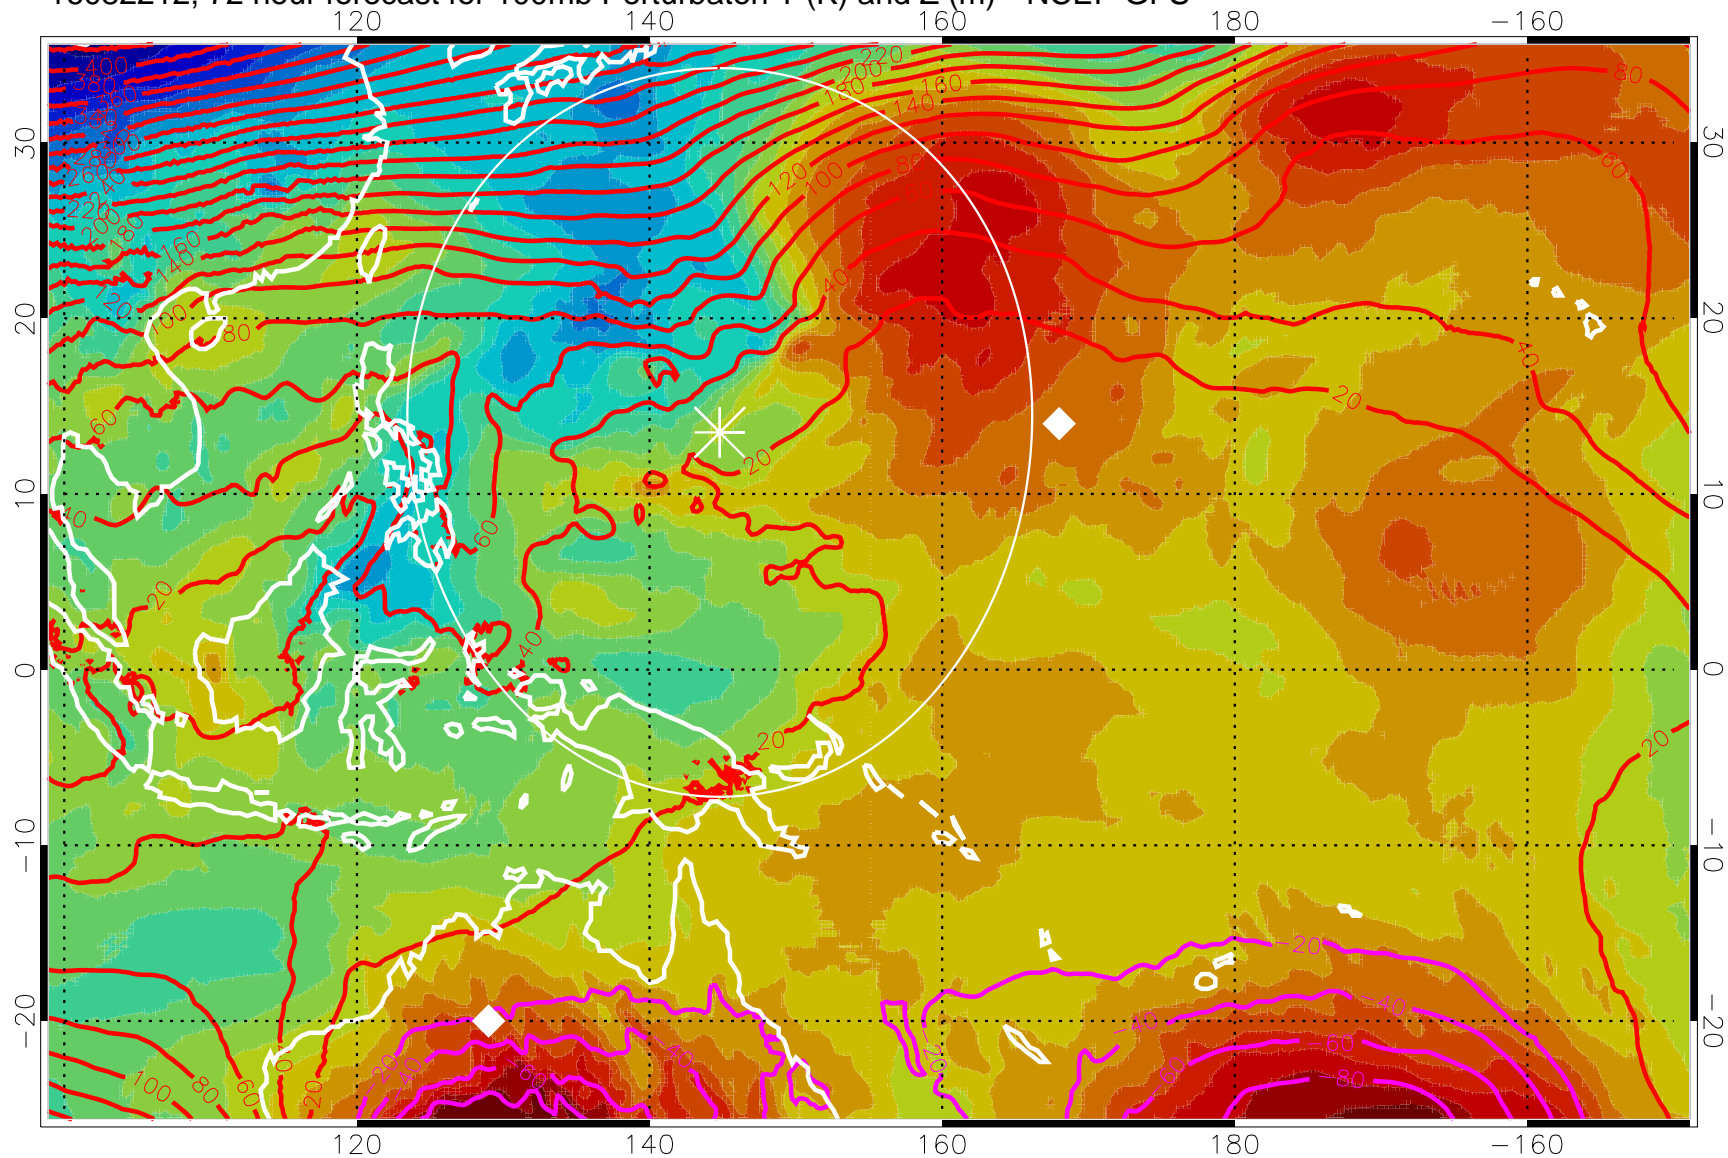

16082212, 72 hour forecast for 100mb Perturbaton T (K) and Z (m)-- NCEP GFS

Contours are 100 mbar Z perturbation (m)
Positive Z Contours
Negative Z Contours
Diamonds-mean pos. of anticyclones

Range ring of 2304 km