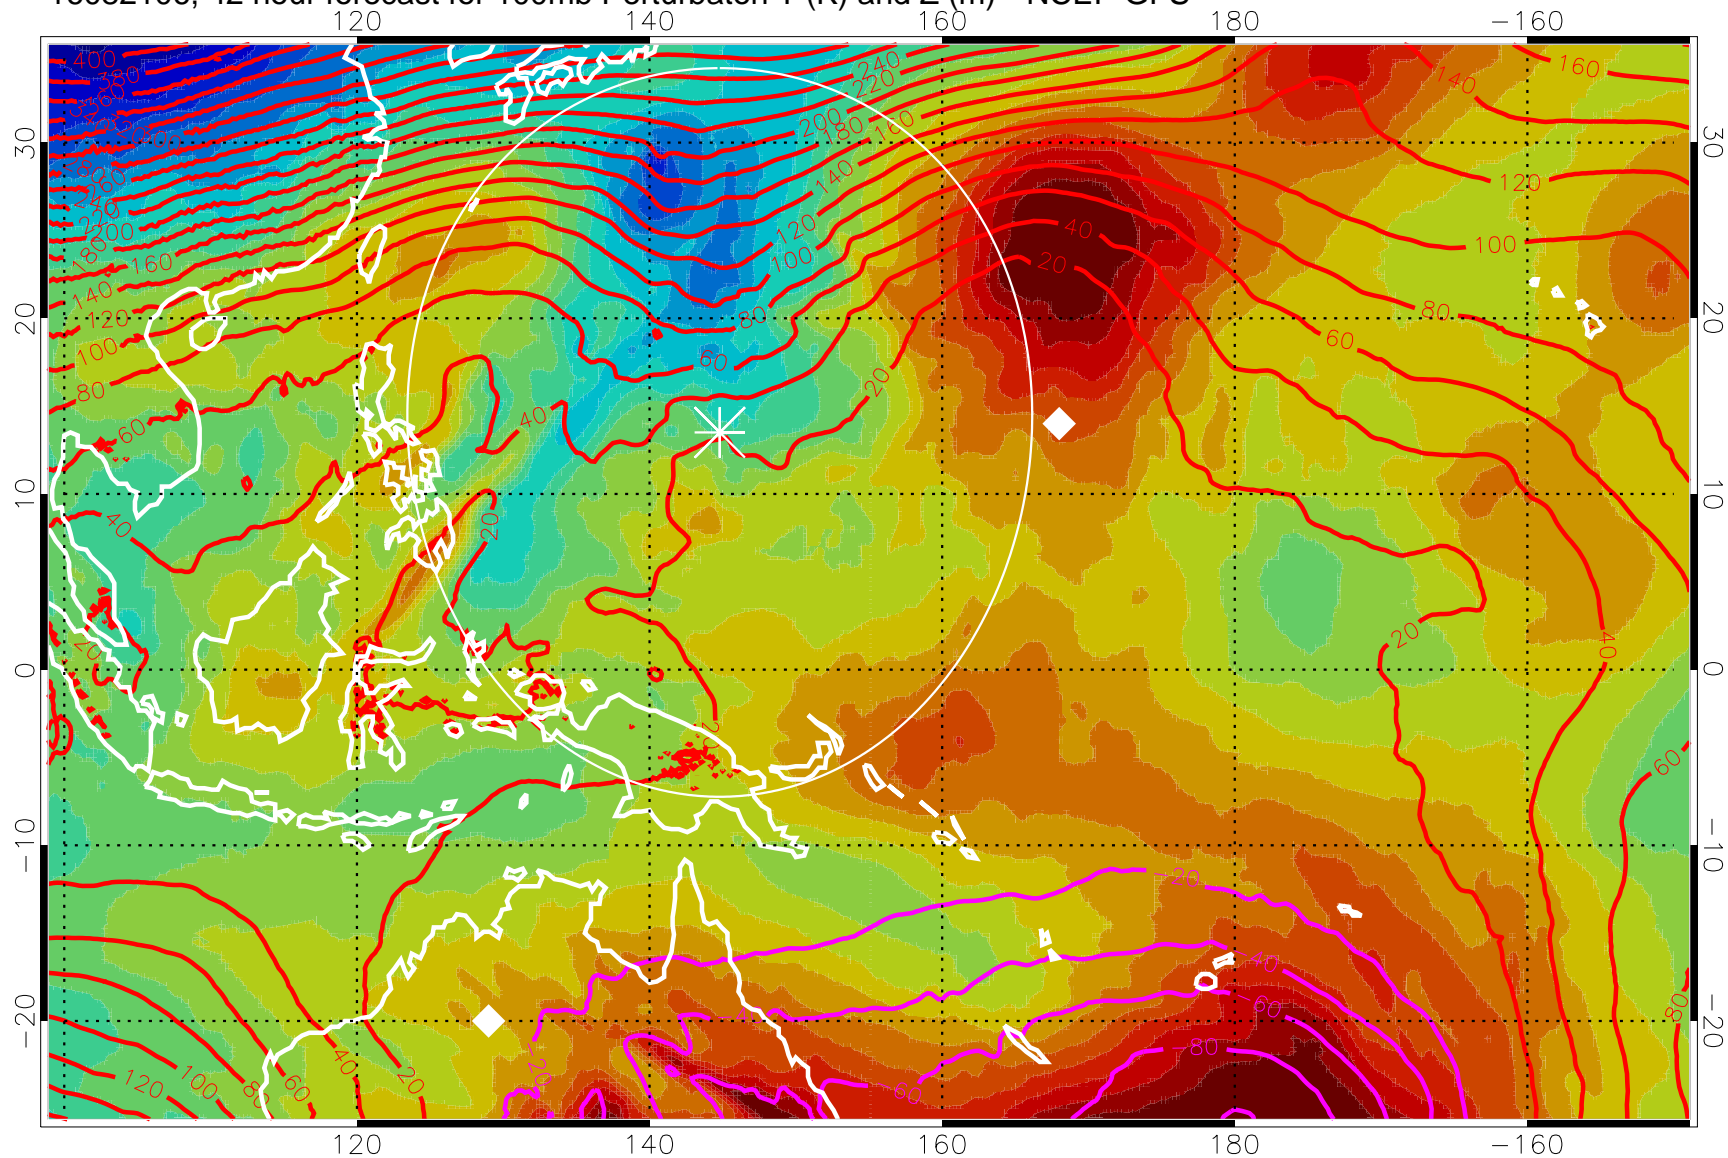

16082106, 42 hour forecast for 100mb Perturbaton T (K) and Z (m)-- NCEP GFS

Contours are 100 mbar Z perturbation (m)
Positive Z Contours
Negative Z Contours
Diamonds-mean pos. of anticyclones

Range ring of 2304 km