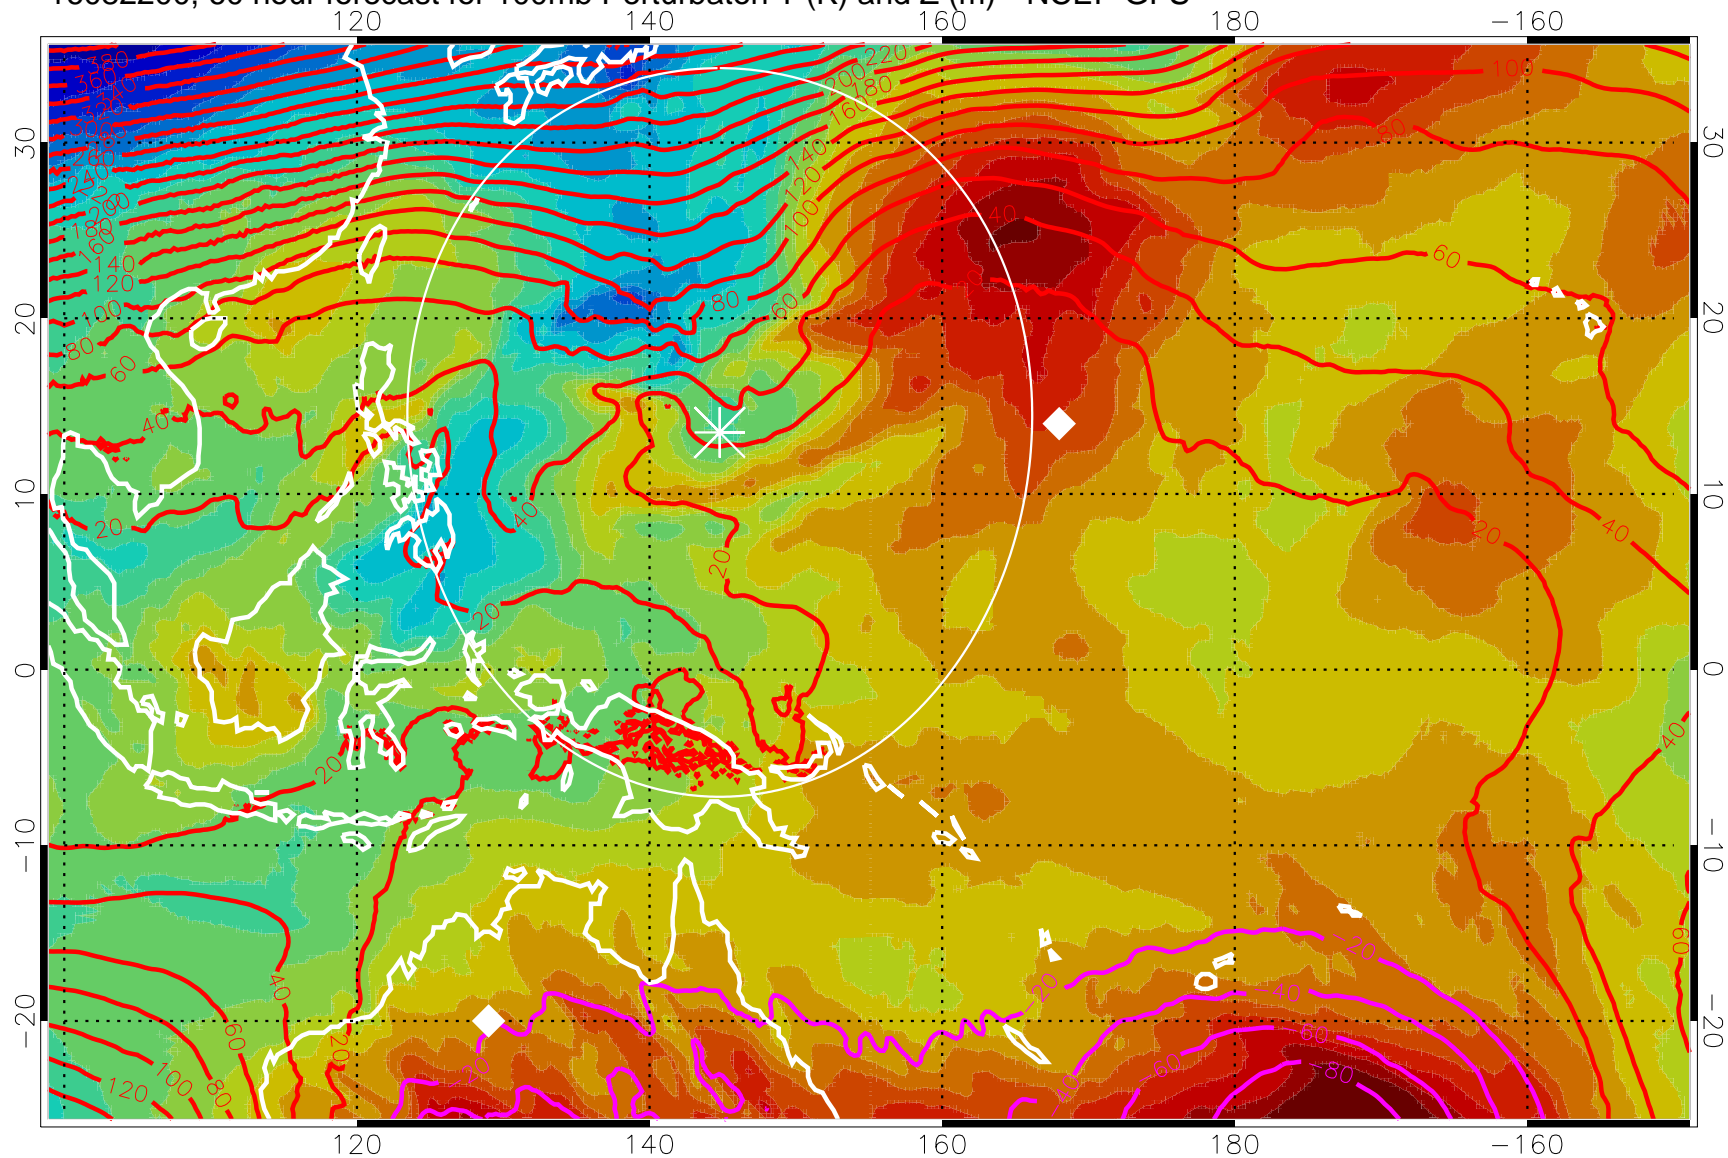

16082200, 60 hour forecast for 100mb Perturbaton T (K) and Z (m)-- NCEP GFS

Contours are 100 mbar Z perturbation (m)
Positive Z Contours
Negative Z Contours
Diamonds-mean pos. of anticyclones

Range ring of 2304 km