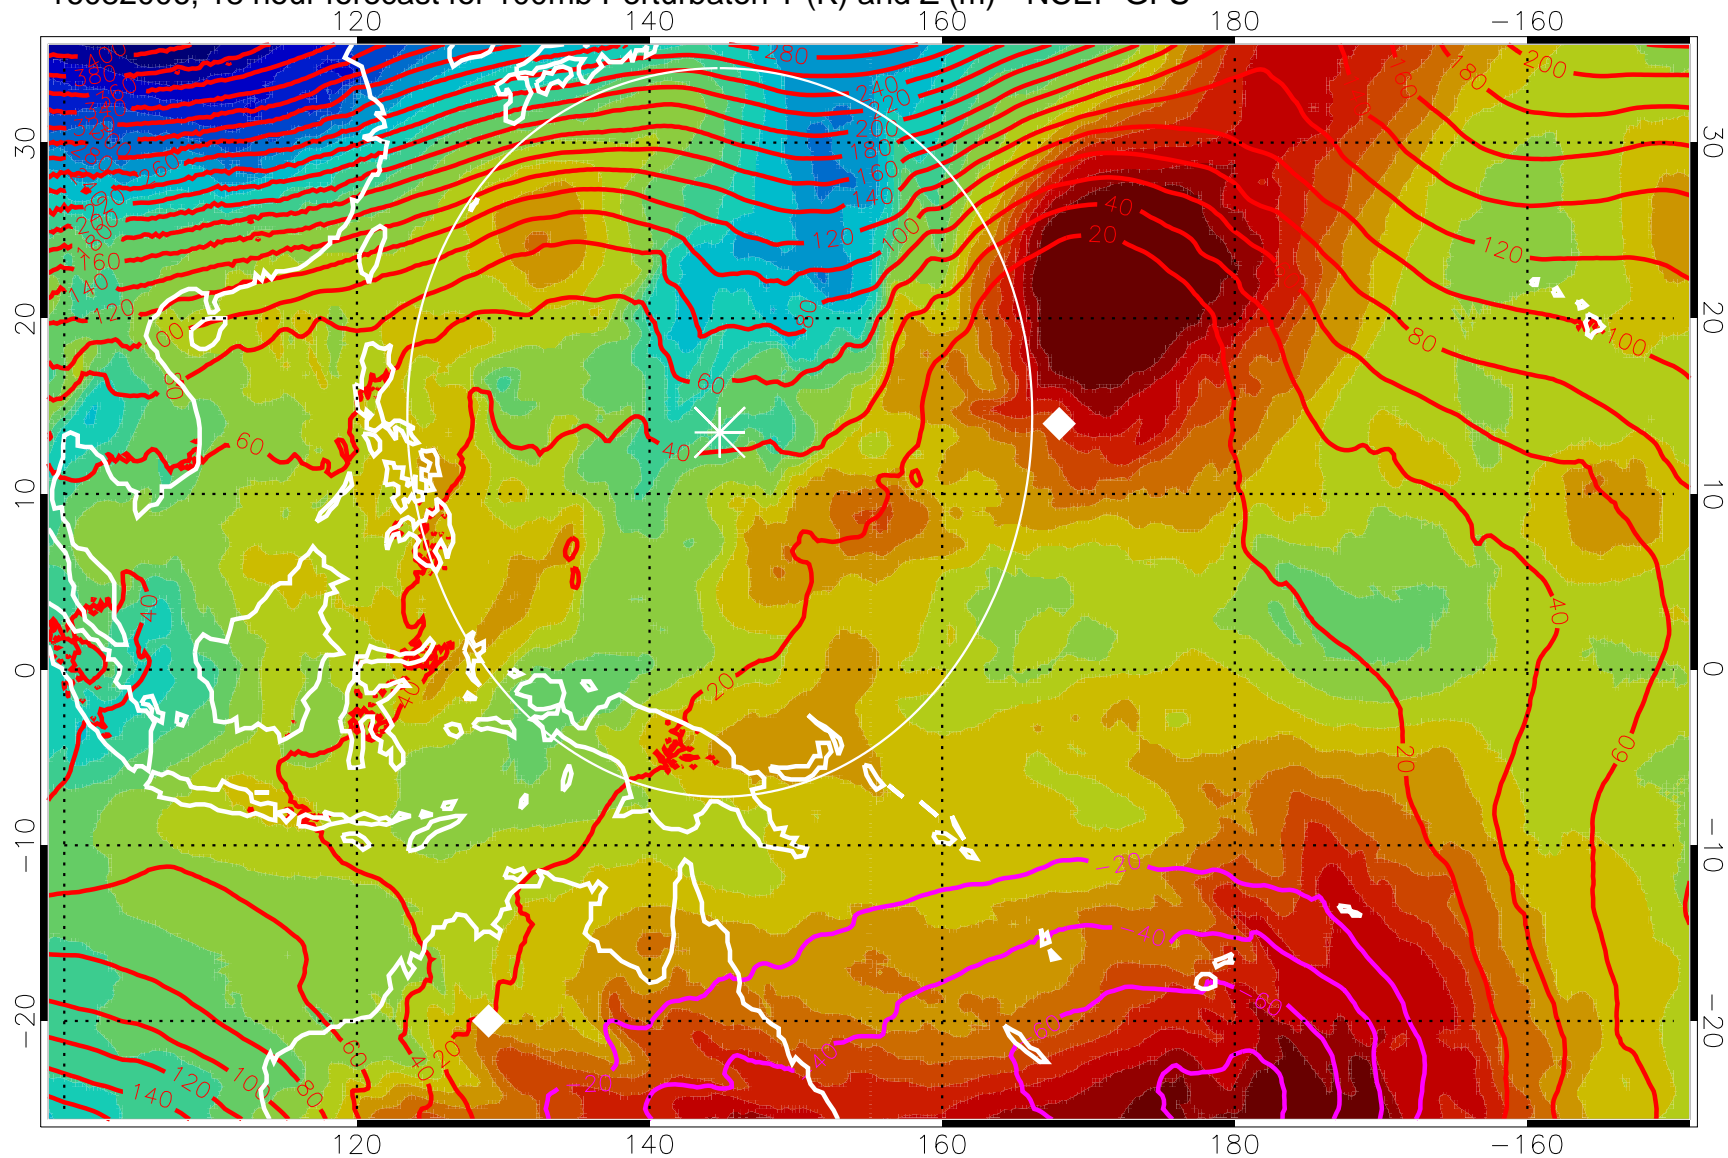

16082006, 18 hour forecast for 100mb Perturbaton T (K) and Z (m)-- NCEP GFS

Contours are 100 mbar Z perturbation (m)
Positive Z Contours
Negative Z Contours
Diamonds-mean pos. of anticyclones

Range ring of 2304 km