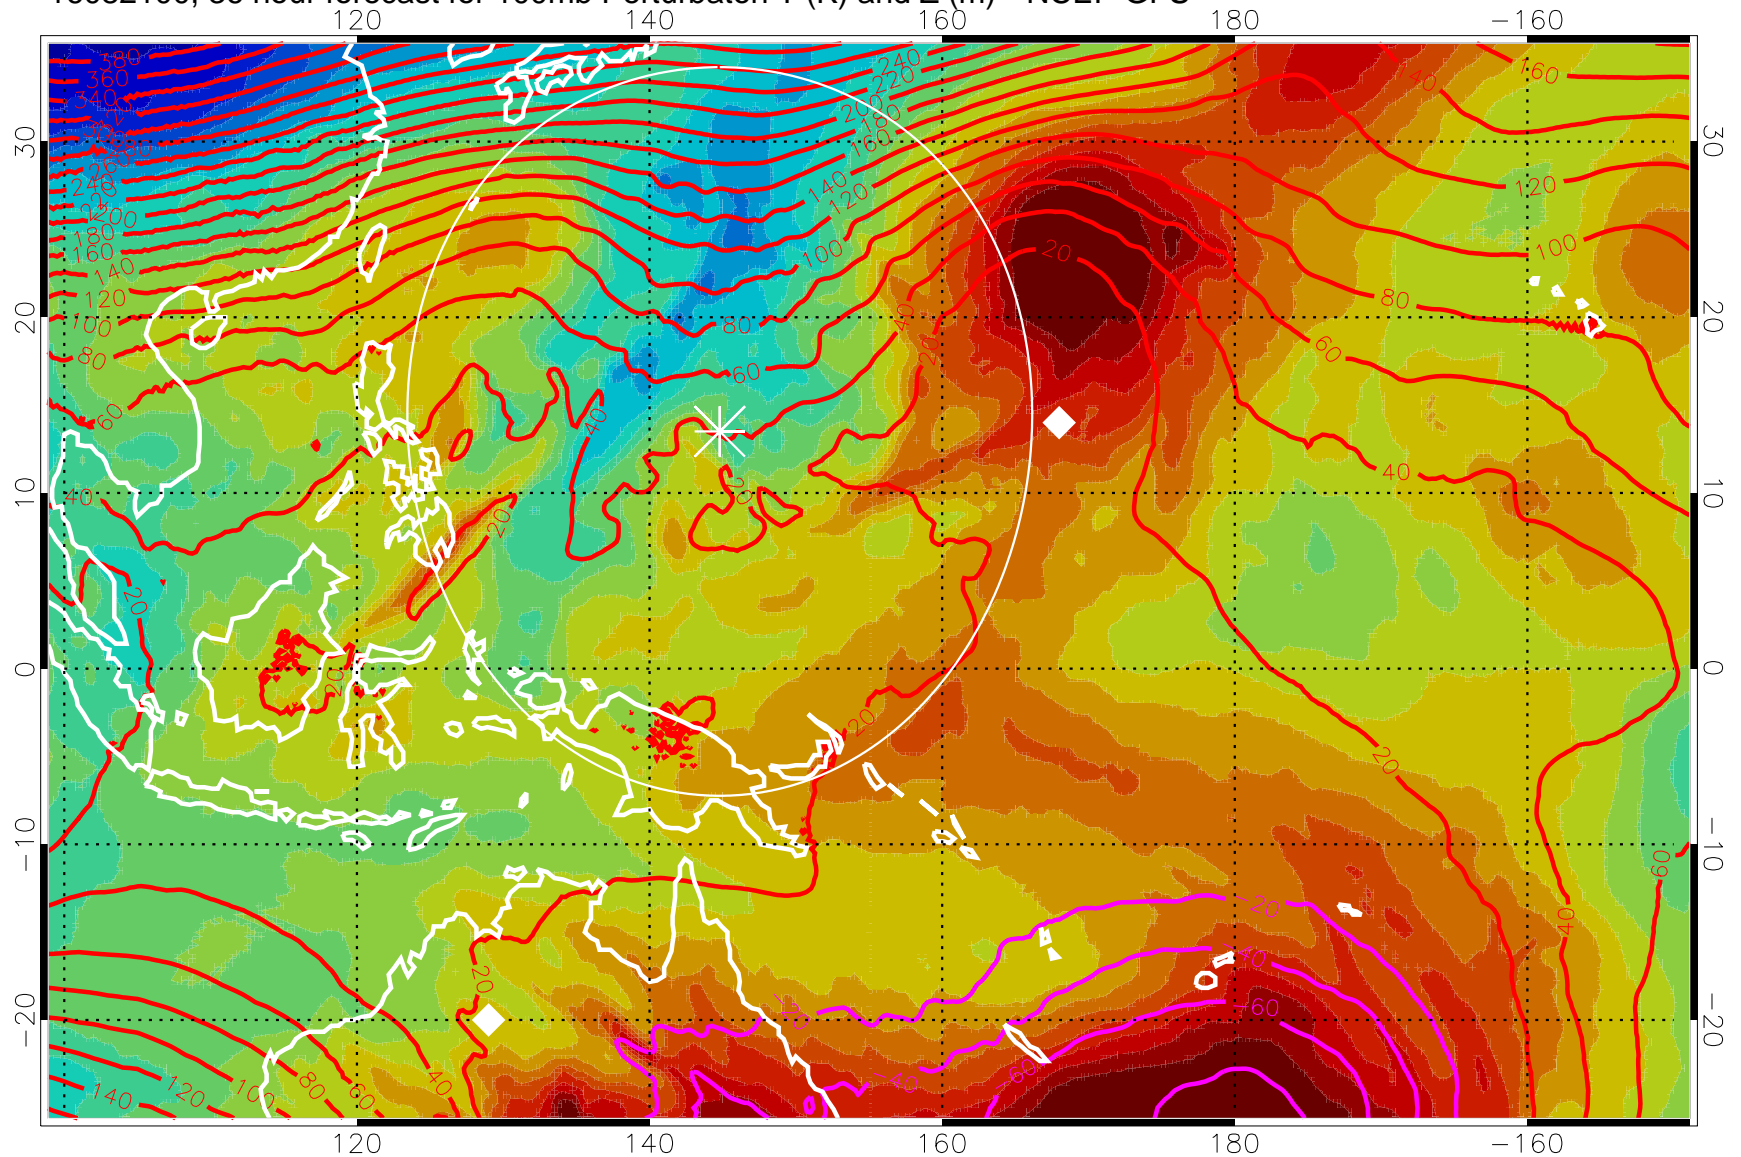

16082100, 36 hour forecast for 100mb Perturbaton T (K) and Z (m)-- NCEP GFS

Contours are 100 mbar Z perturbation (m)
Positive Z Contours
Negative Z Contours
Diamonds-mean pos. of anticyclones

Range ring of 2304 km