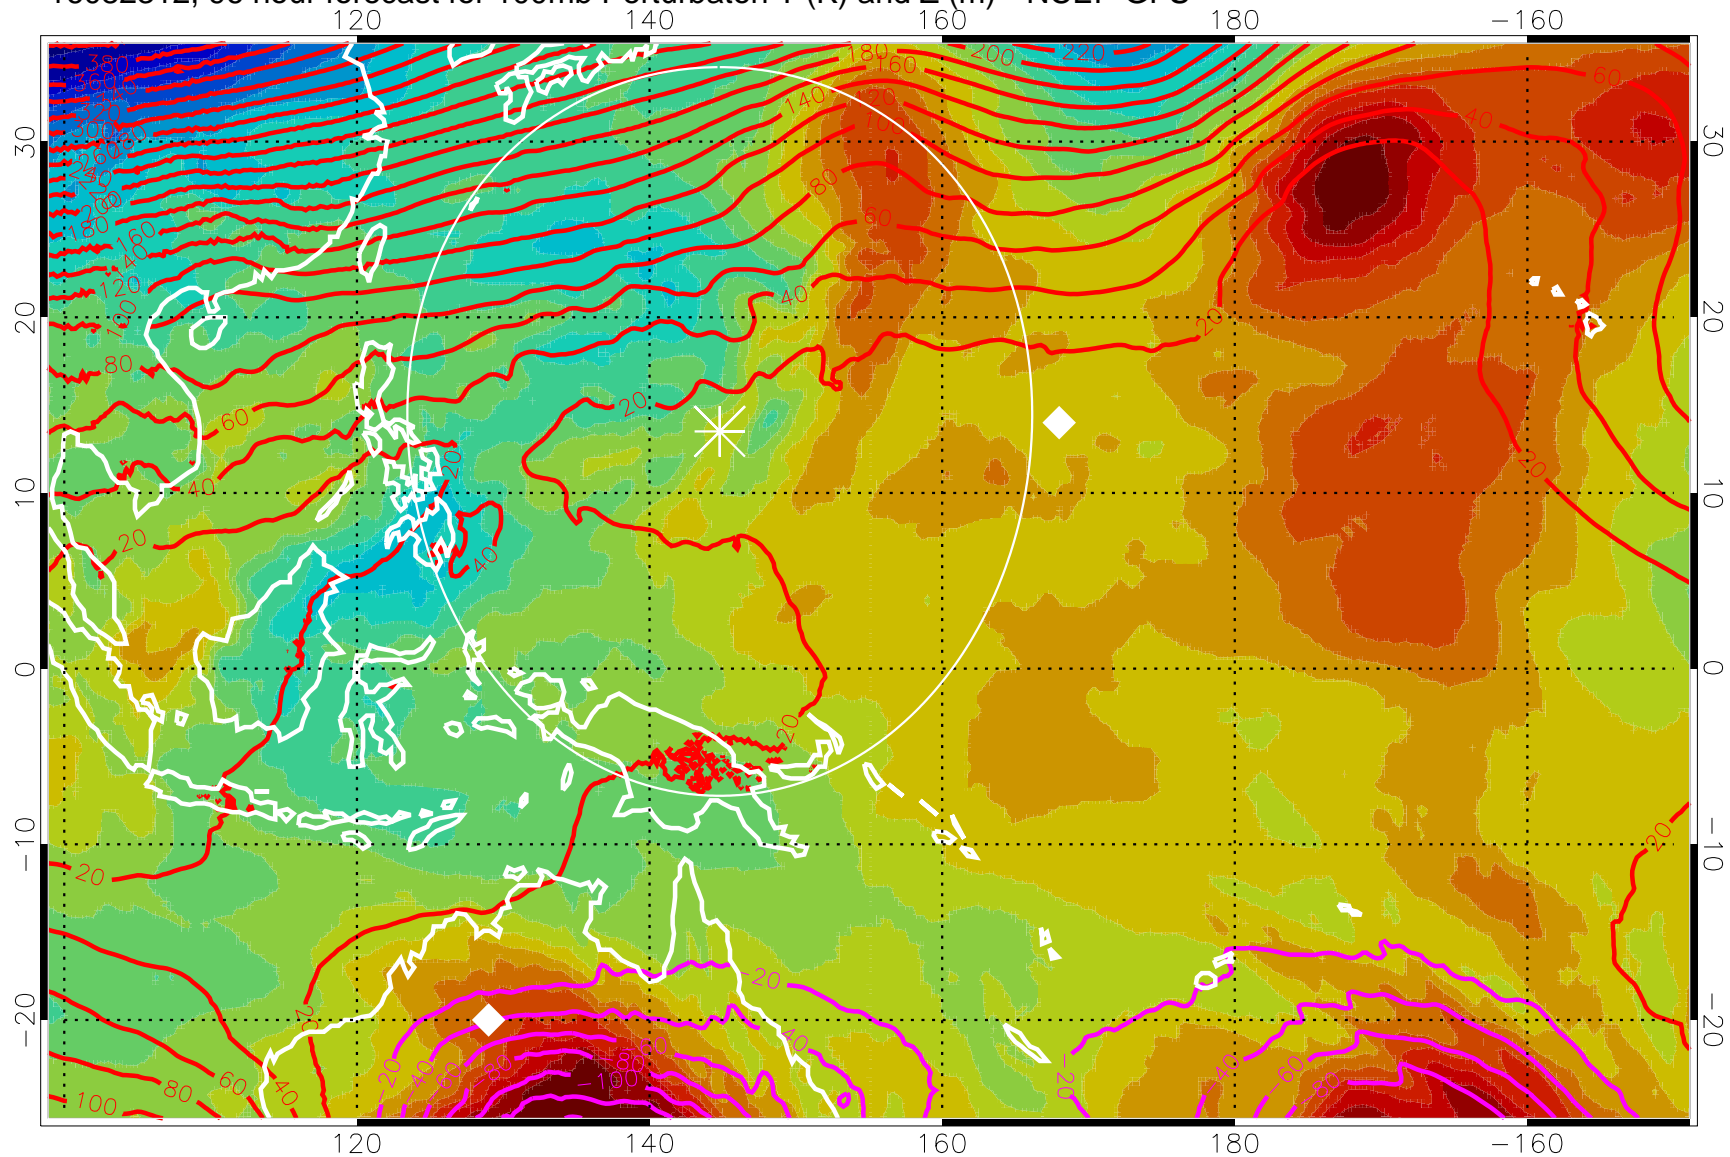

16082312, 96 hour forecast for 100mb Perturbaton T (K) and Z (m)-- NCEP GFS

Contours are 100 mbar Z perturbation (m)
Positive Z Contours
Negative Z Contours
Diamonds-mean pos. of anticyclones

Range ring of 2304 km