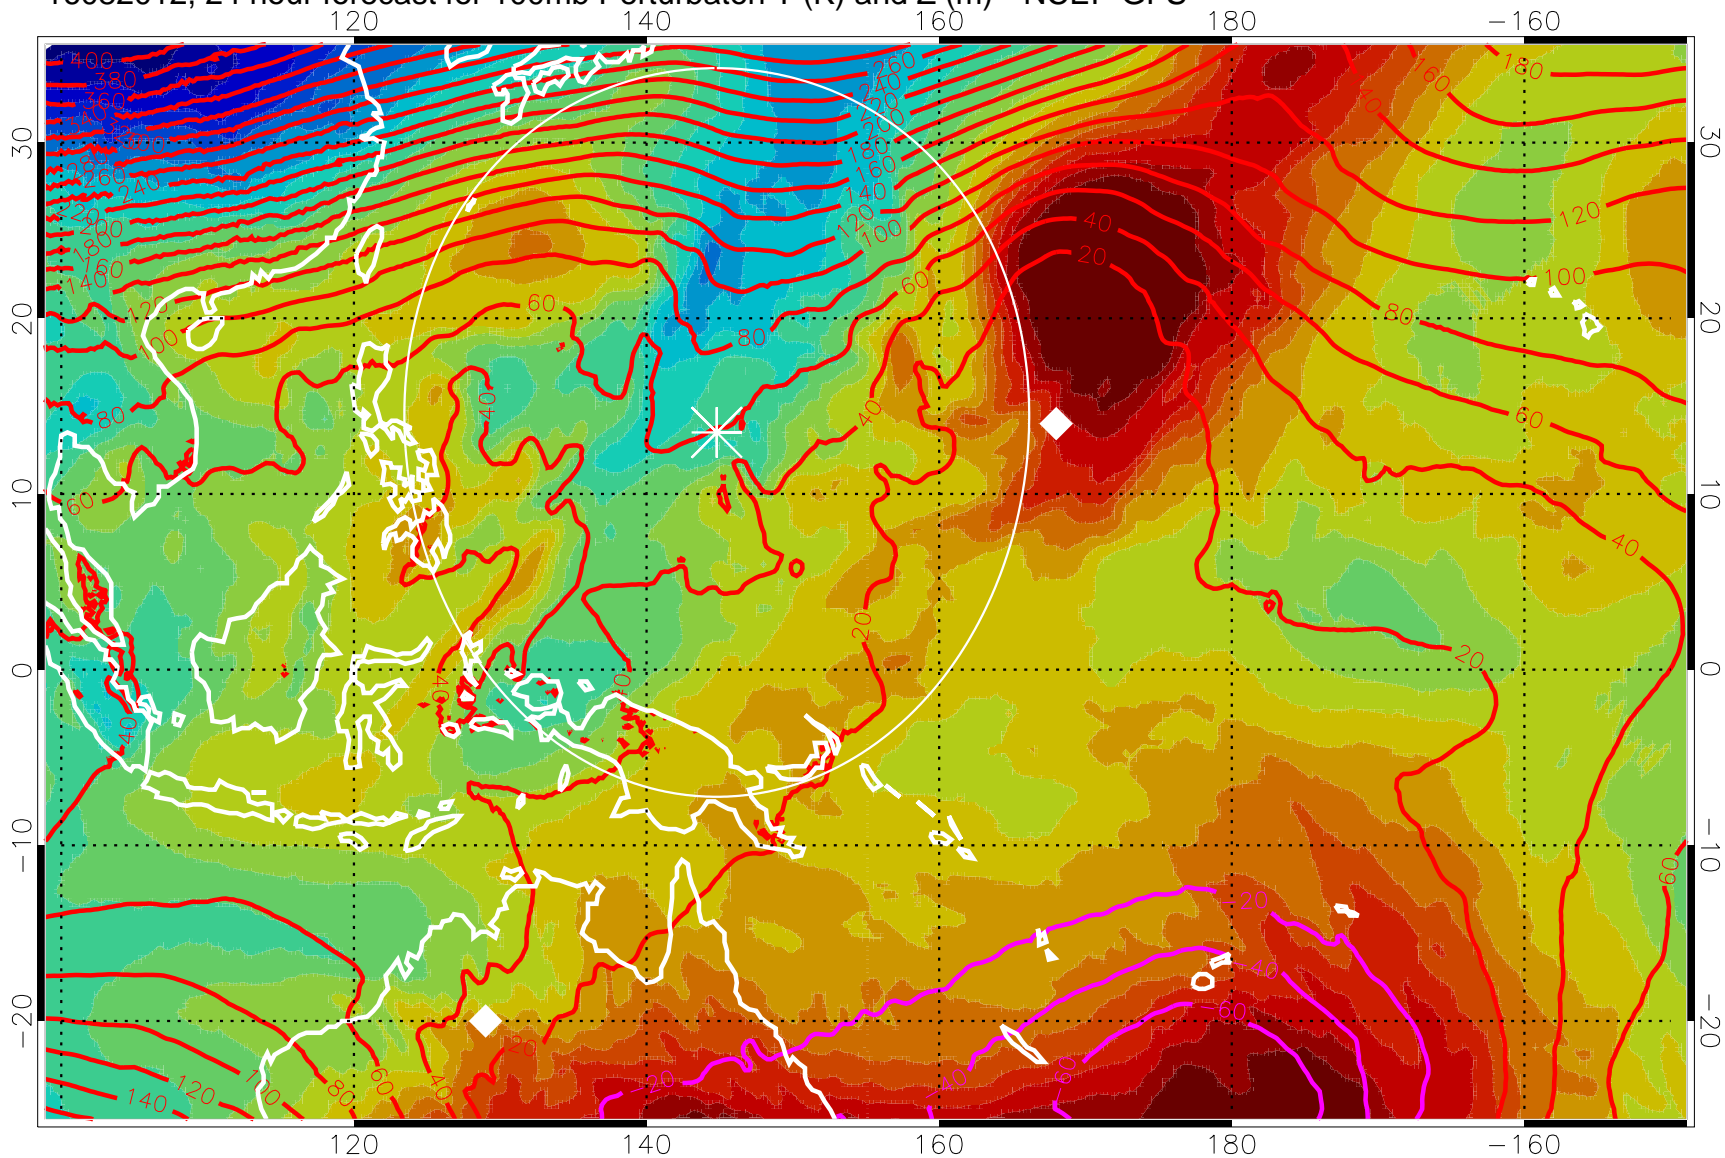

16082012, 24 hour forecast for 100mb Perturbaton T (K) and Z (m)-- NCEP GFS

Contours are 100 mbar Z perturbation (m)
Positive Z Contours
Negative Z Contours
Diamonds-mean pos. of anticyclones

Range ring of 2304 km