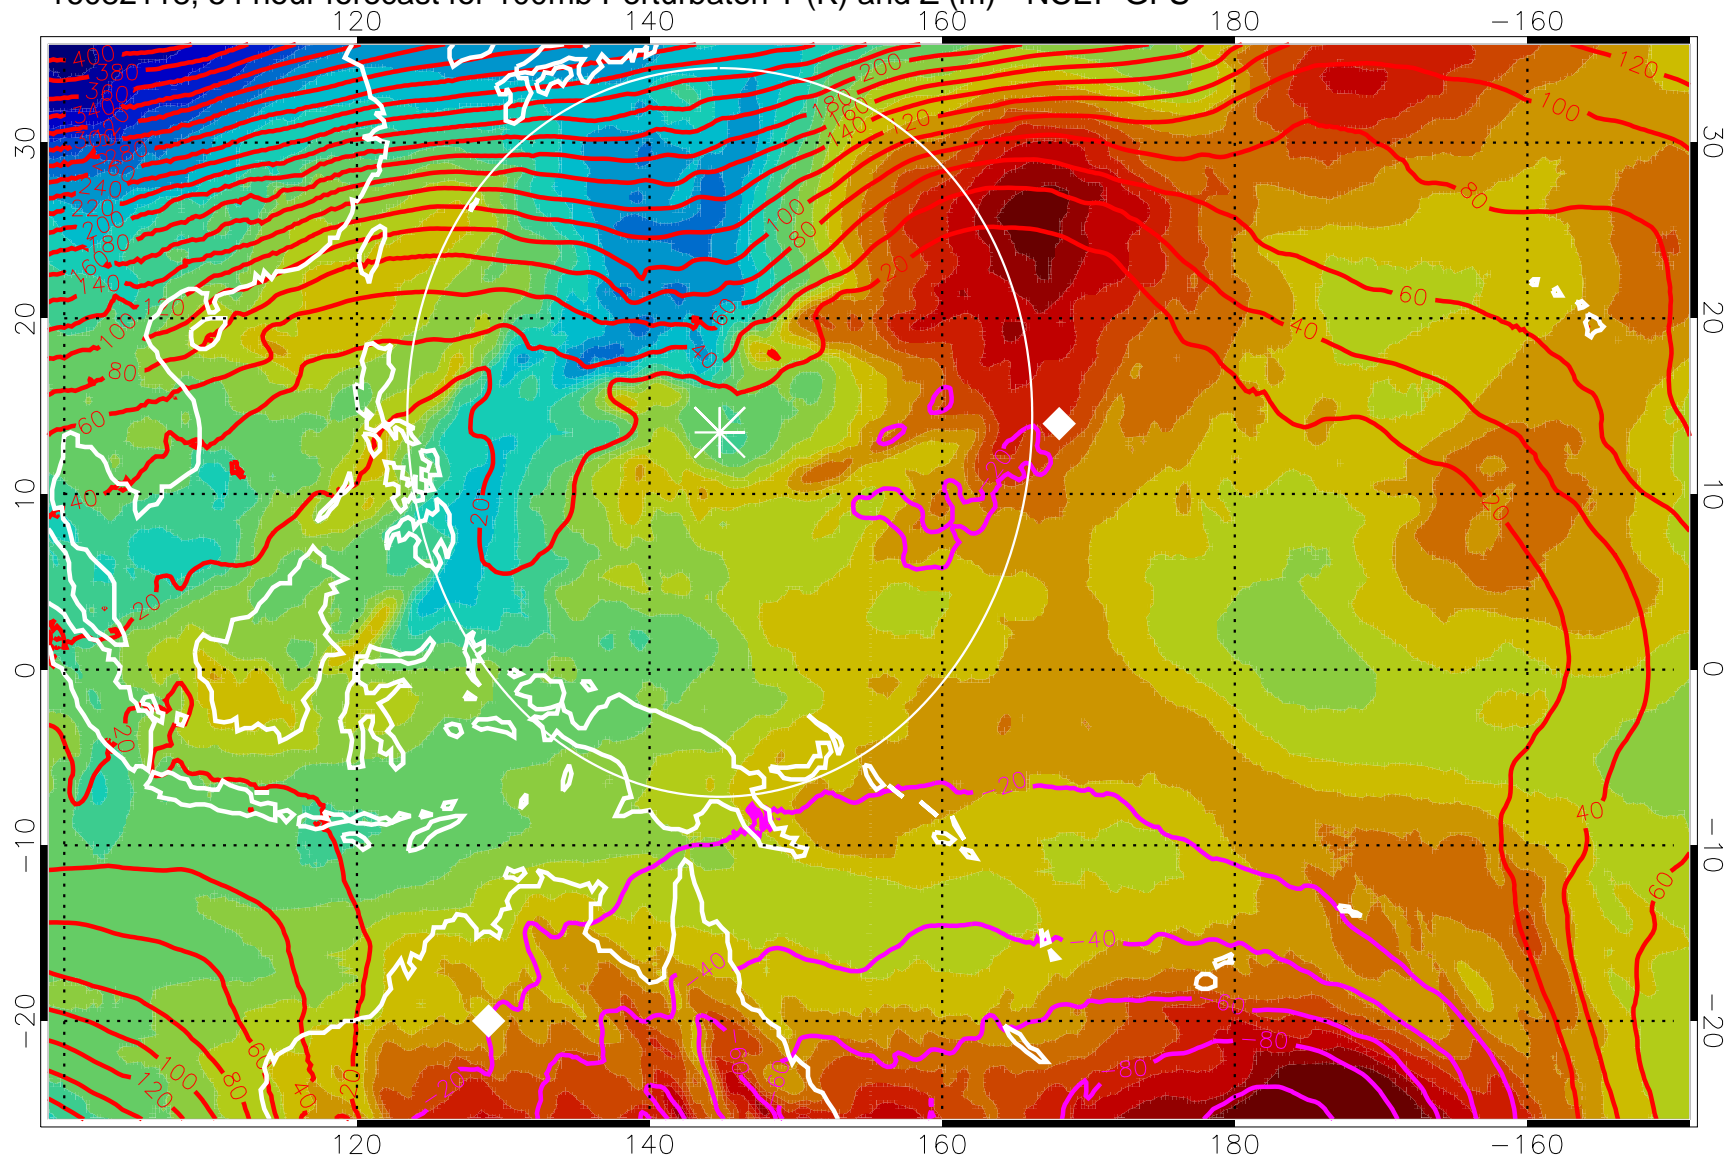

16082118, 54 hour forecast for 100mb Perturbaton T (K) and Z (m)-- NCEP GFS

Contours are 100 mbar Z perturbation (m)
Positive Z Contours
Negative Z Contours
Diamonds-mean pos. of anticyclones

Range ring of 2304 km