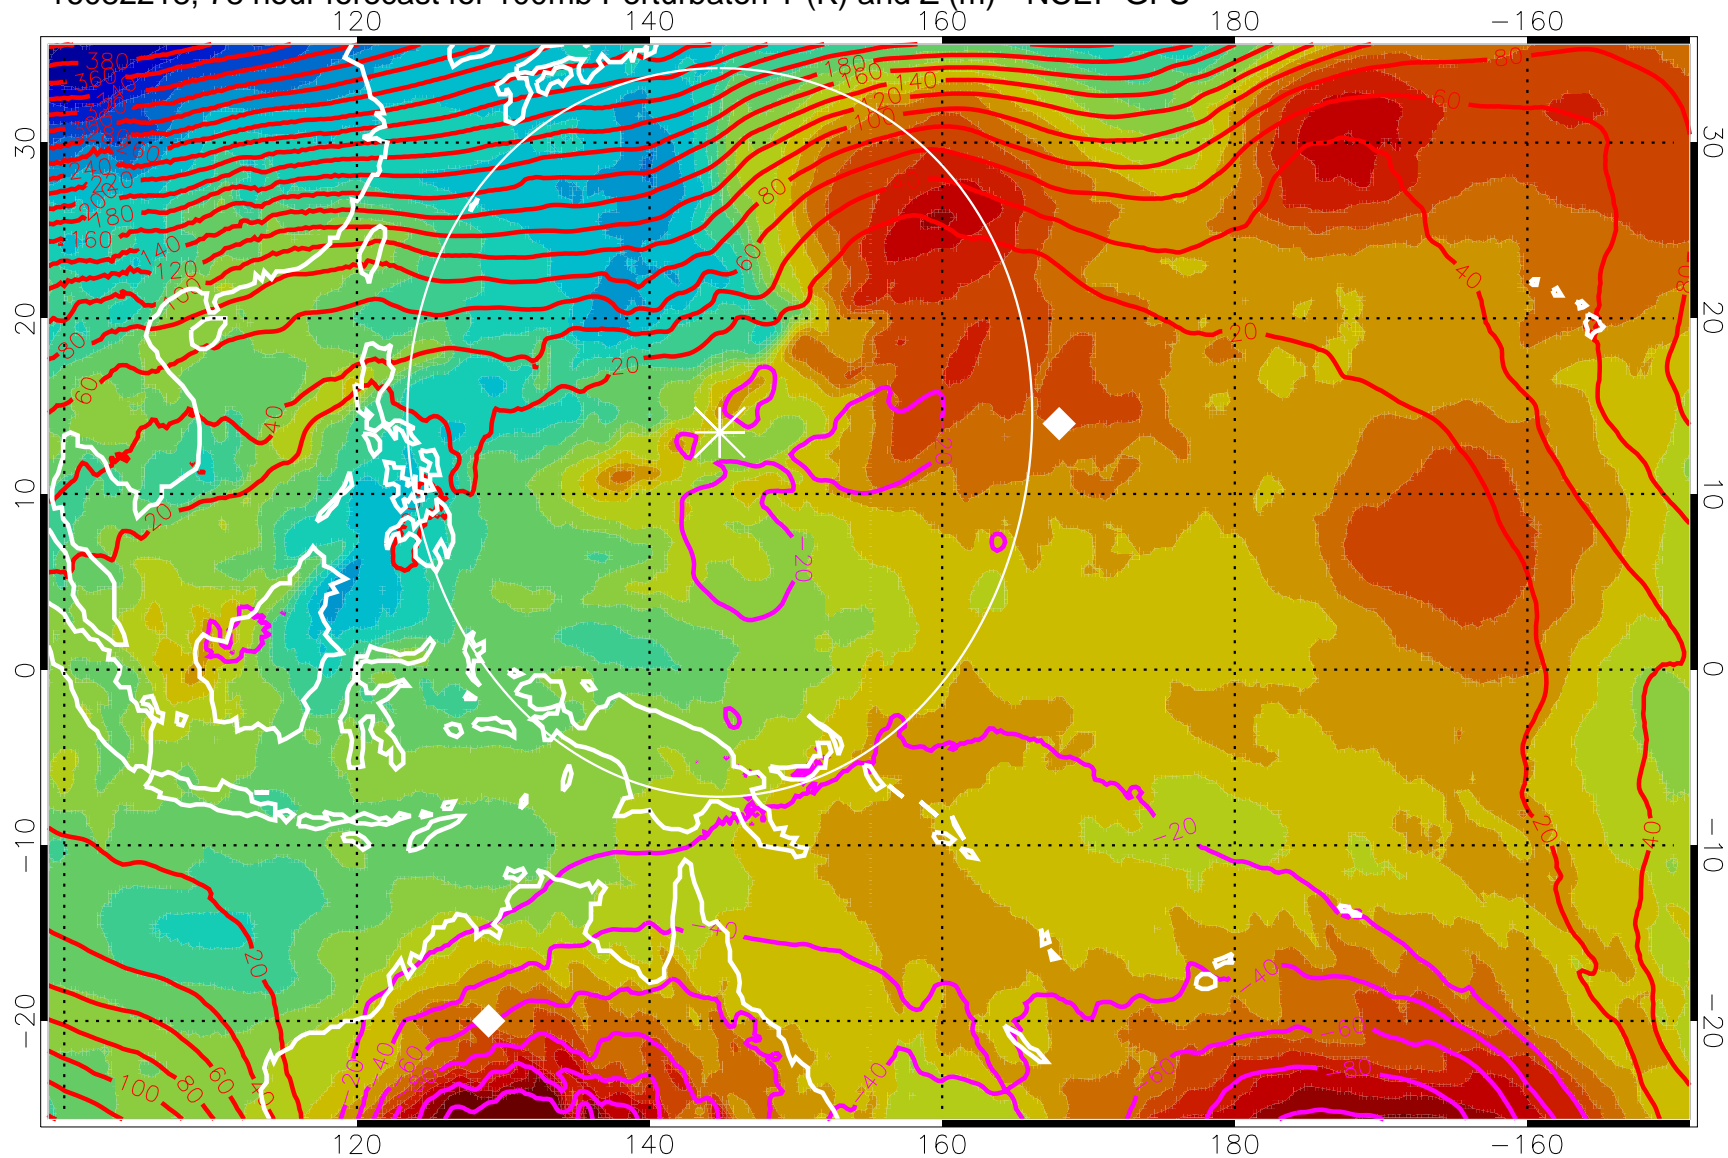

16082218, 78 hour forecast for 100mb Perturbaton T (K) and Z (m)-- NCEP GFS

Contours are 100 mbar Z perturbation (m)
Positive Z Contours
Negative Z Contours
Diamonds-mean pos. of anticyclones

Range ring of 2304 km