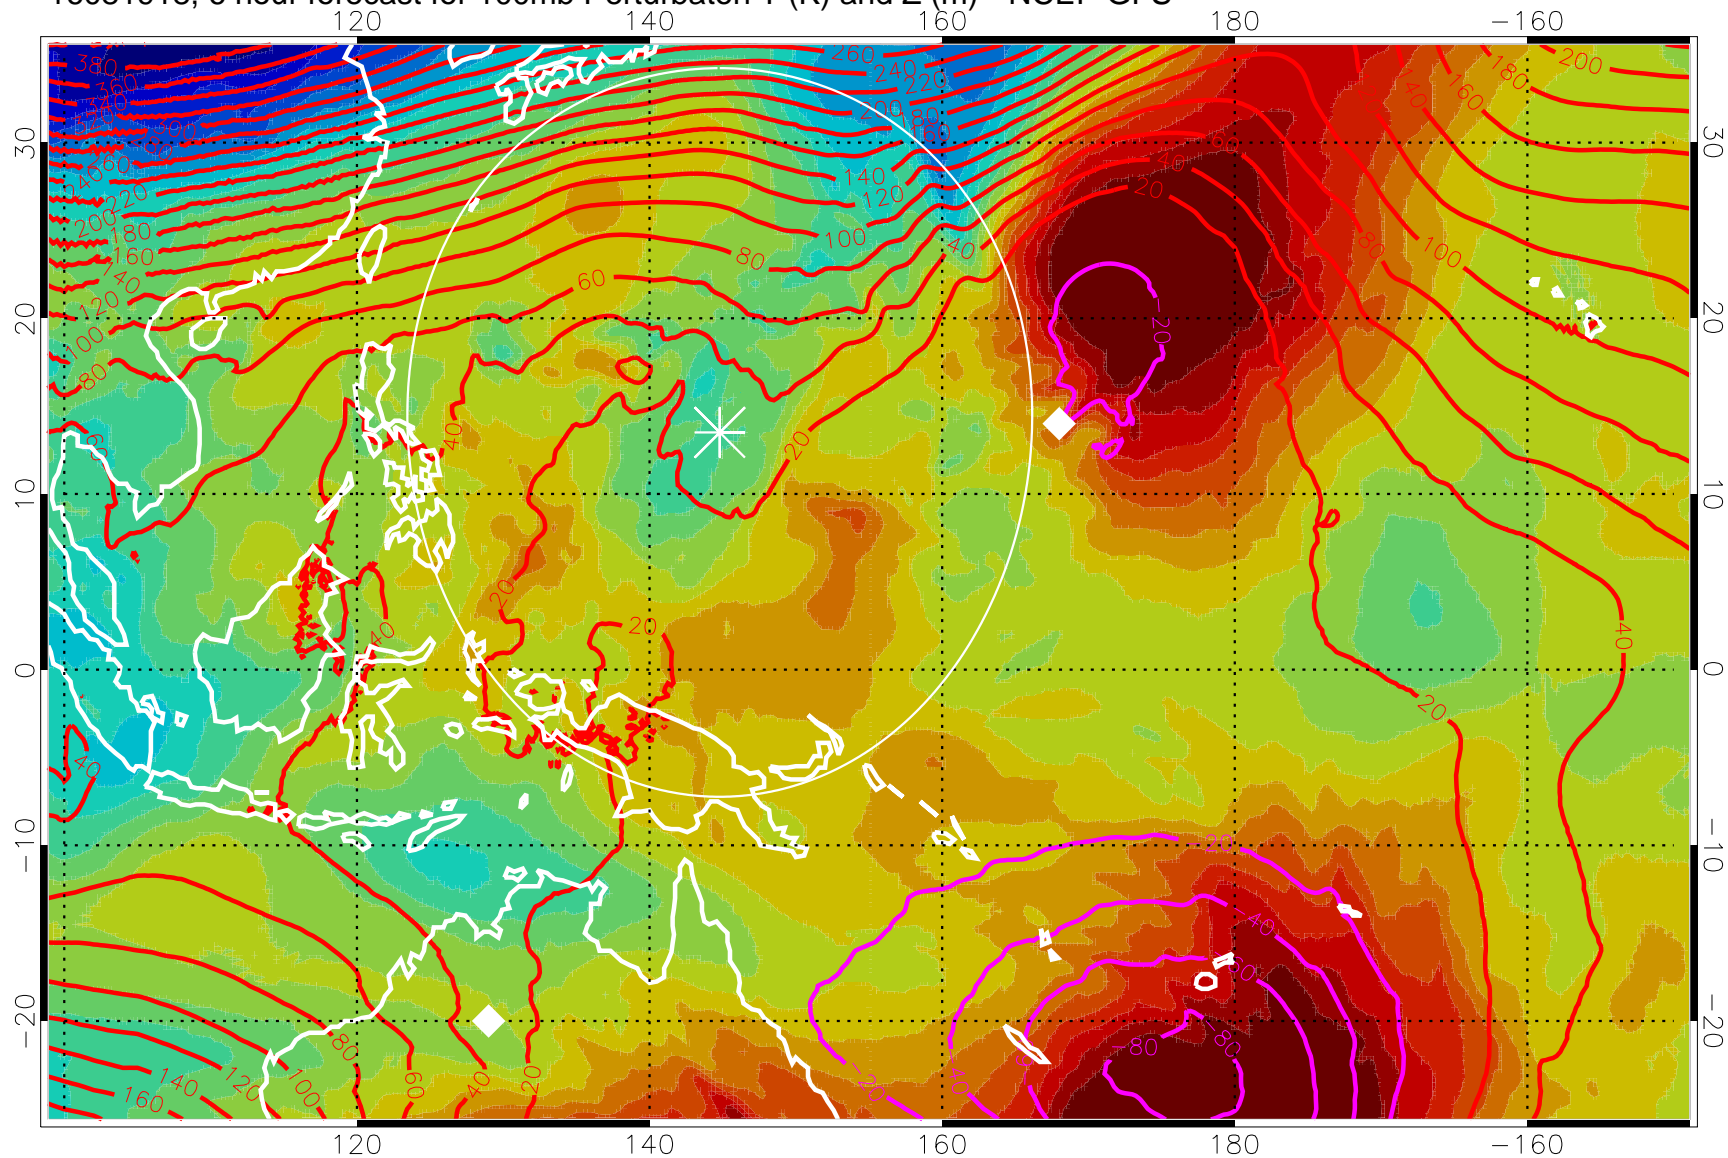

16081918, 6 hour forecast for 100mb Perturbaton T (K) and Z (m)-- NCEP GFS

Contours are 100 mbar Z perturbation (m)
Positive Z Contours
Negative Z Contours
Diamonds-mean pos. of anticyclones

Range ring of 2304 km