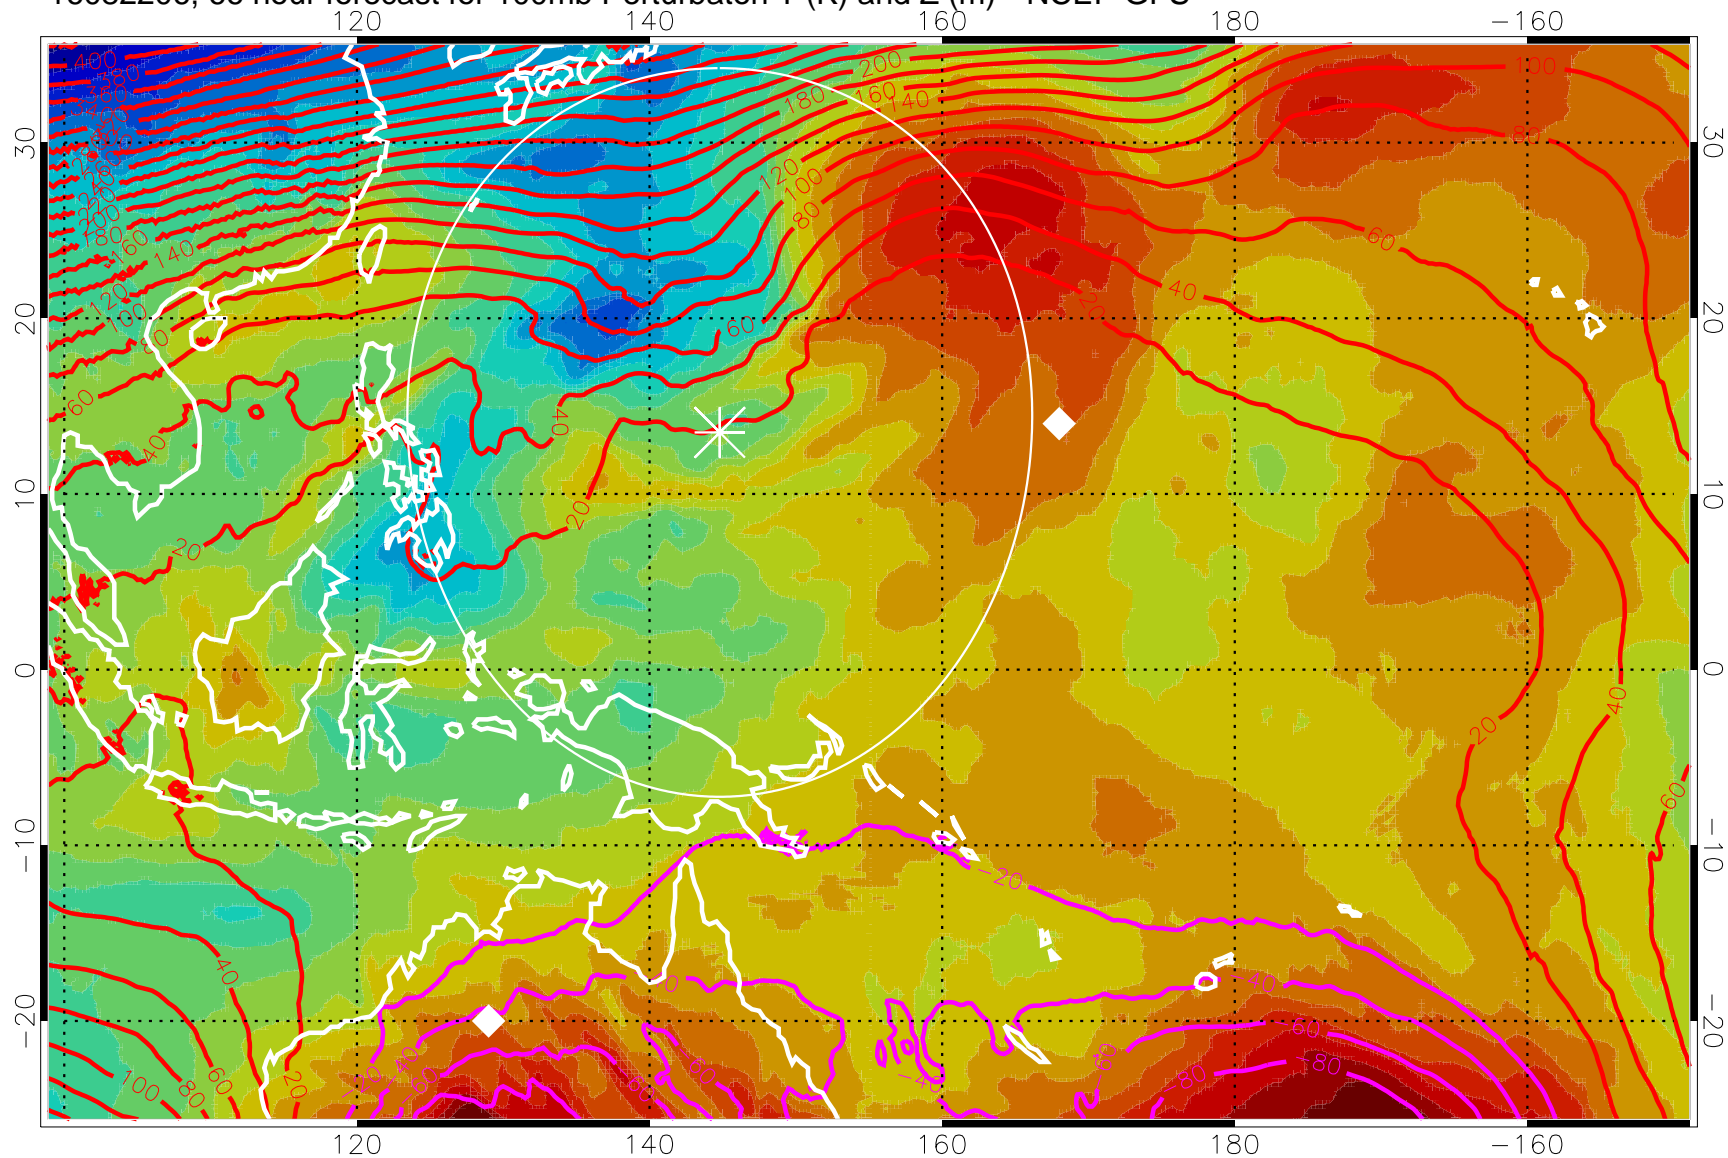

16082206, 66 hour forecast for 100mb Perturbaton T (K) and Z (m)-- NCEP GFS

Contours are 100 mbar Z perturbation (m)
Positive Z Contours
Negative Z Contours
Diamonds-mean pos. of anticyclones

Range ring of 2304 km