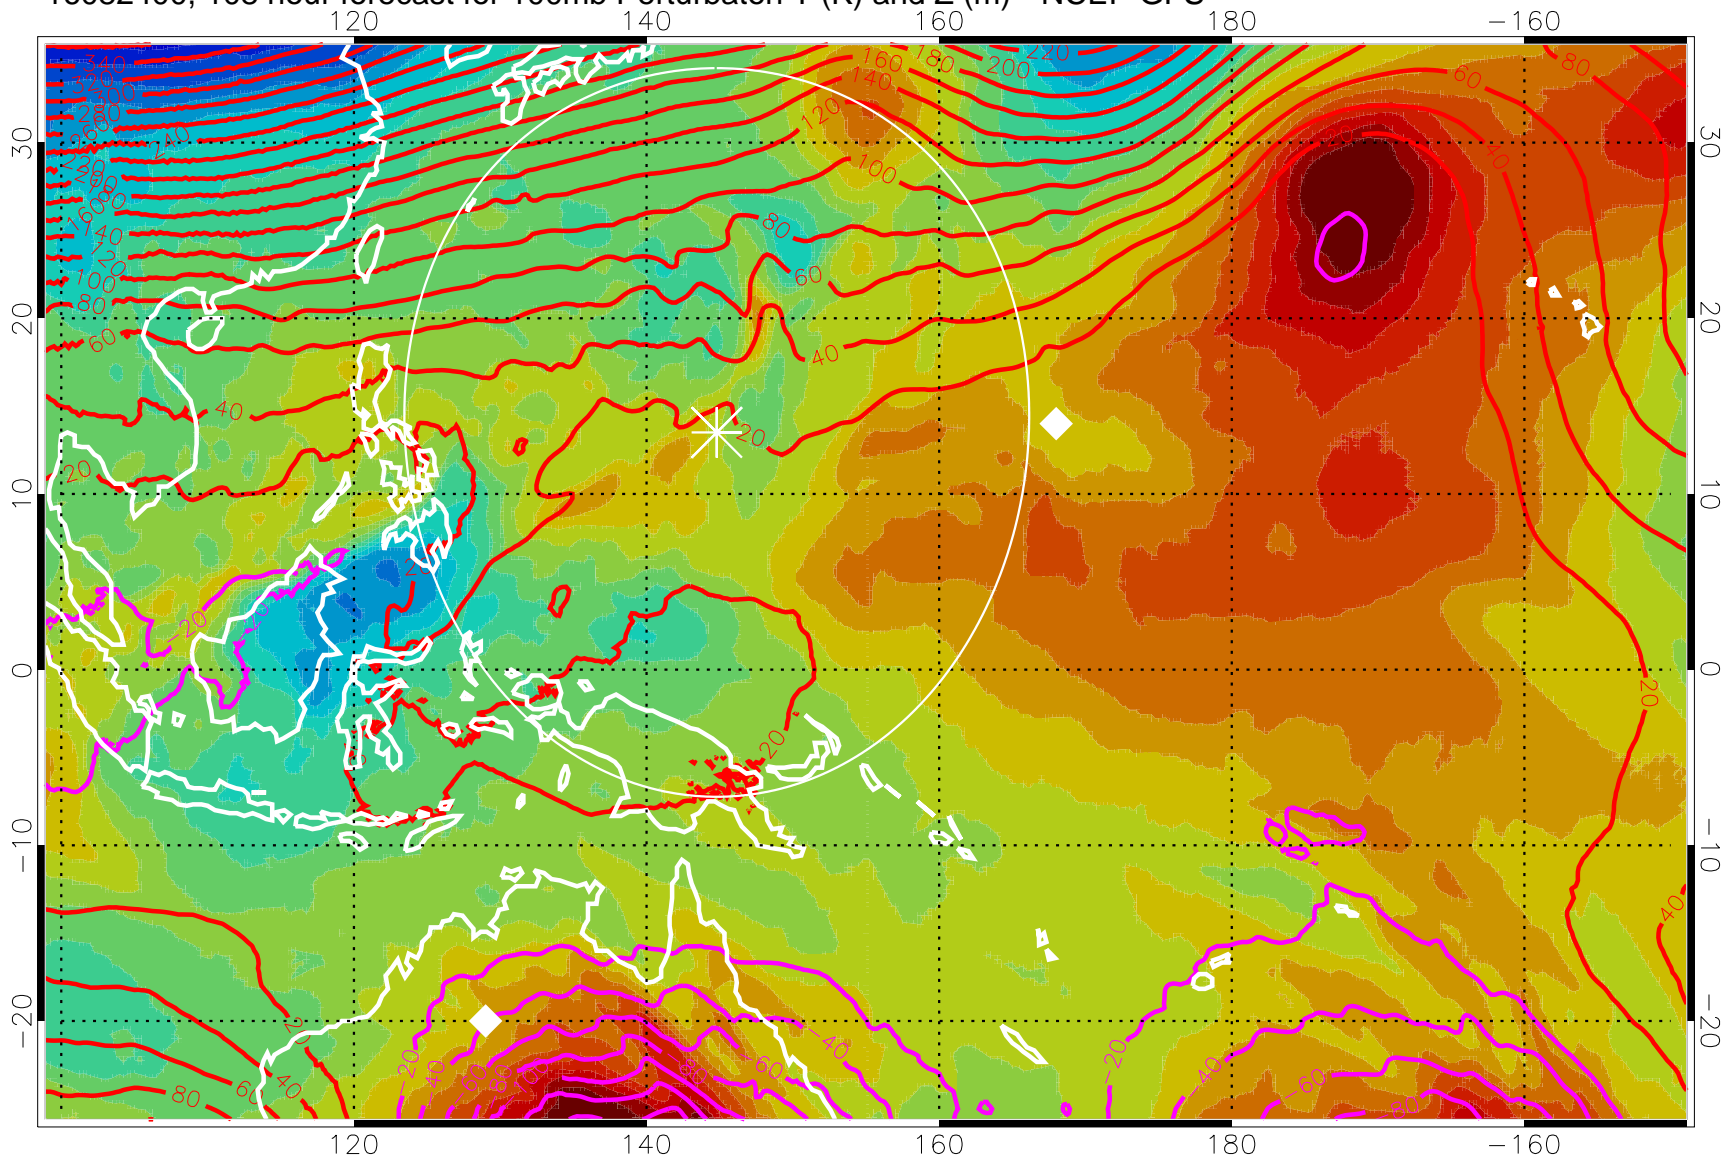

16082400, 108 hour forecast for 100mb Perturbaton T (K) and Z (m)-- NCEP GFS

Contours are 100 mbar Z perturbation (m)
Positive Z Contours
Negative Z Contours
Diamonds-mean pos. of anticyclones

Range ring of 2304 km