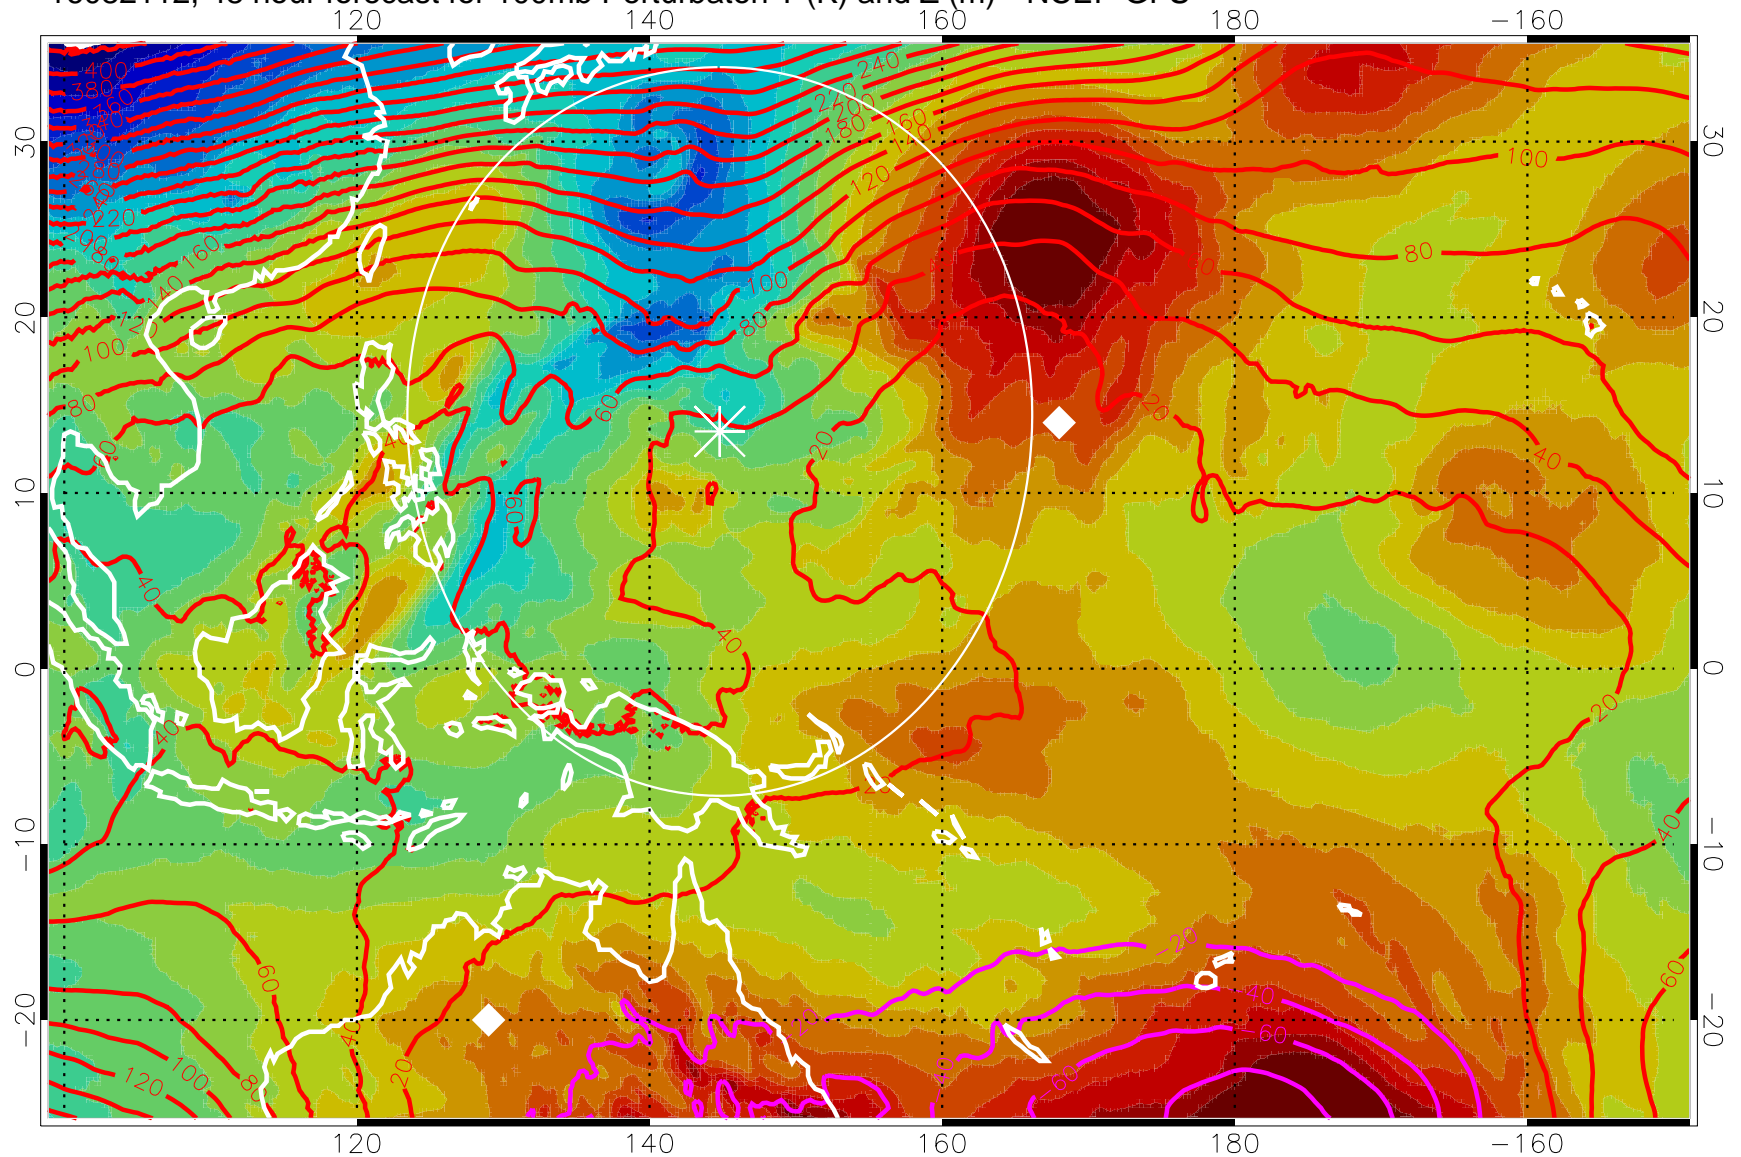

16082112, 48 hour forecast for 100mb Perturbaton T (K) and Z (m)-- NCEP GFS

Contours are 100 mbar Z perturbation (m)
Positive Z Contours
Negative Z Contours
Diamonds-mean pos. of anticyclones

Range ring of 2304 km