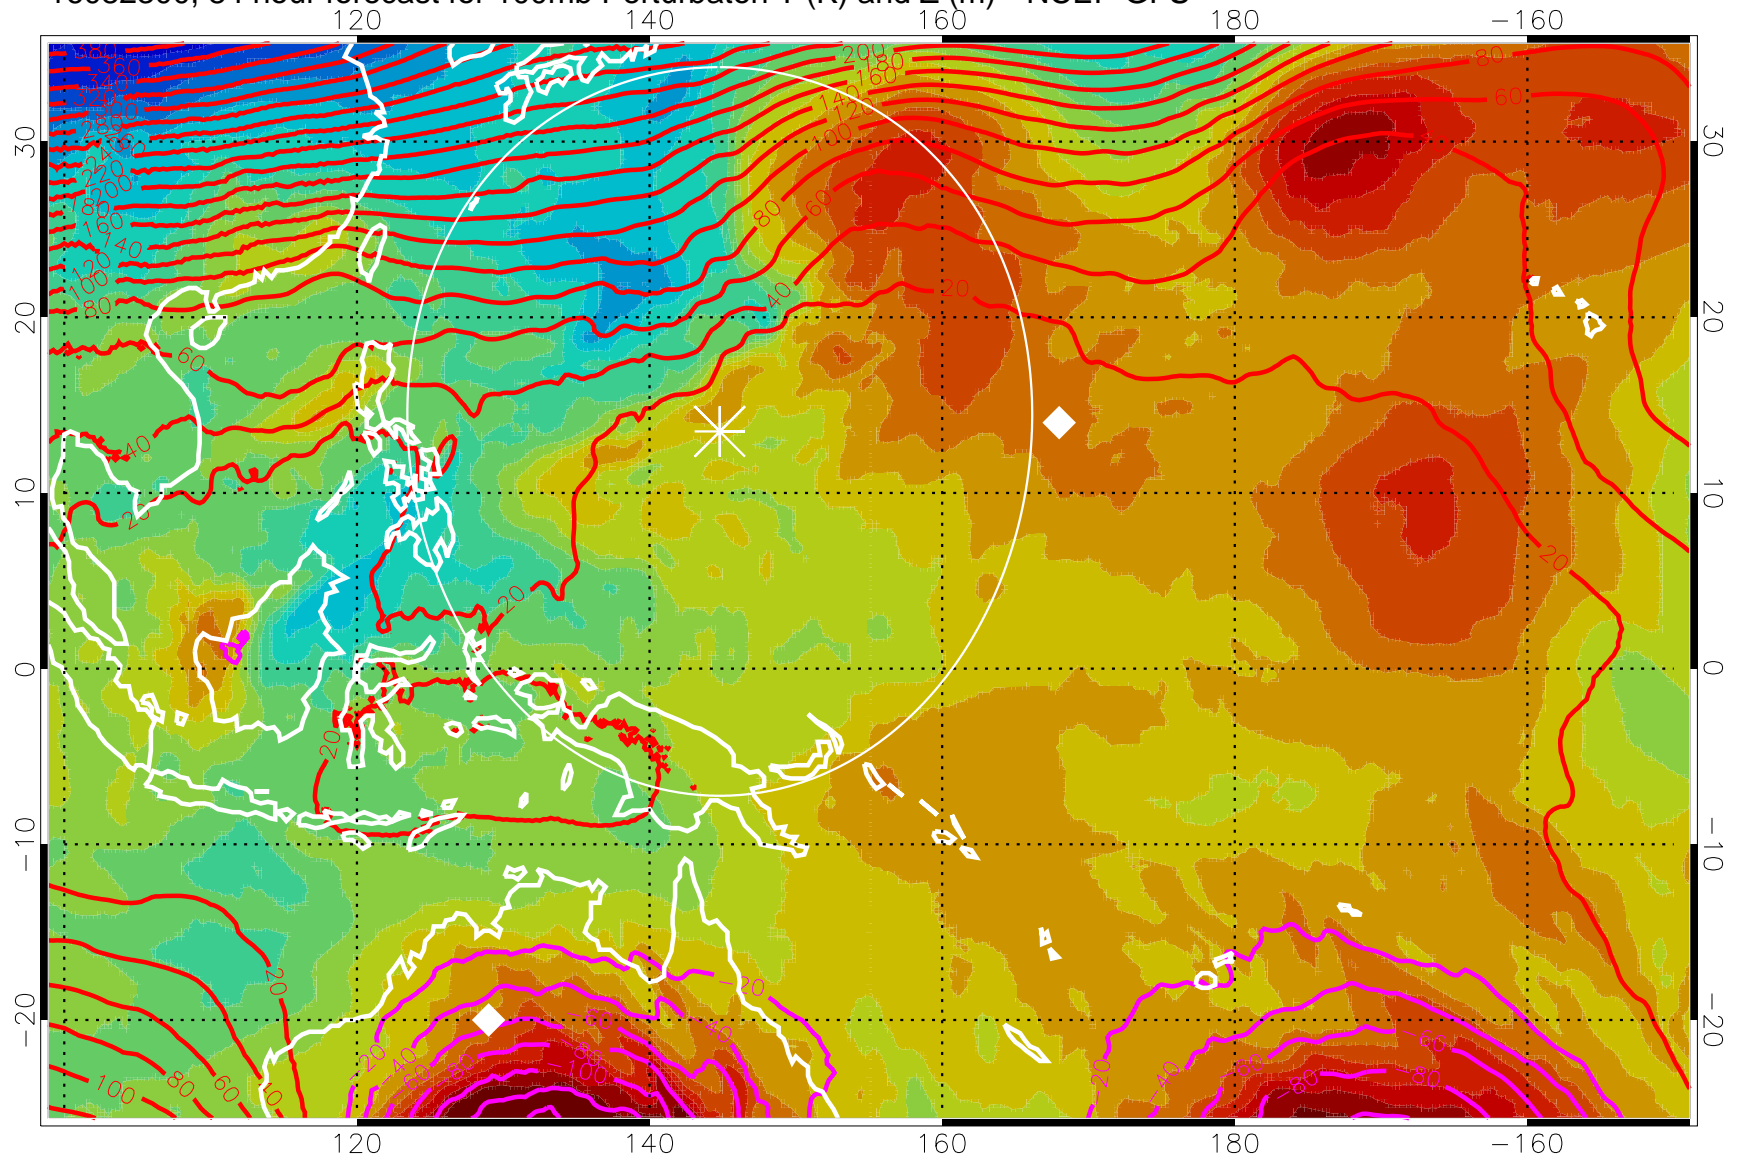

16082300, 84 hour forecast for 100mb Perturbaton T (K) and Z (m)-- NCEP GFS

Contours are 100 mbar Z perturbation (m)
Positive Z Contours
Negative Z Contours
Diamonds-mean pos. of anticyclones

Range ring of 2304 km