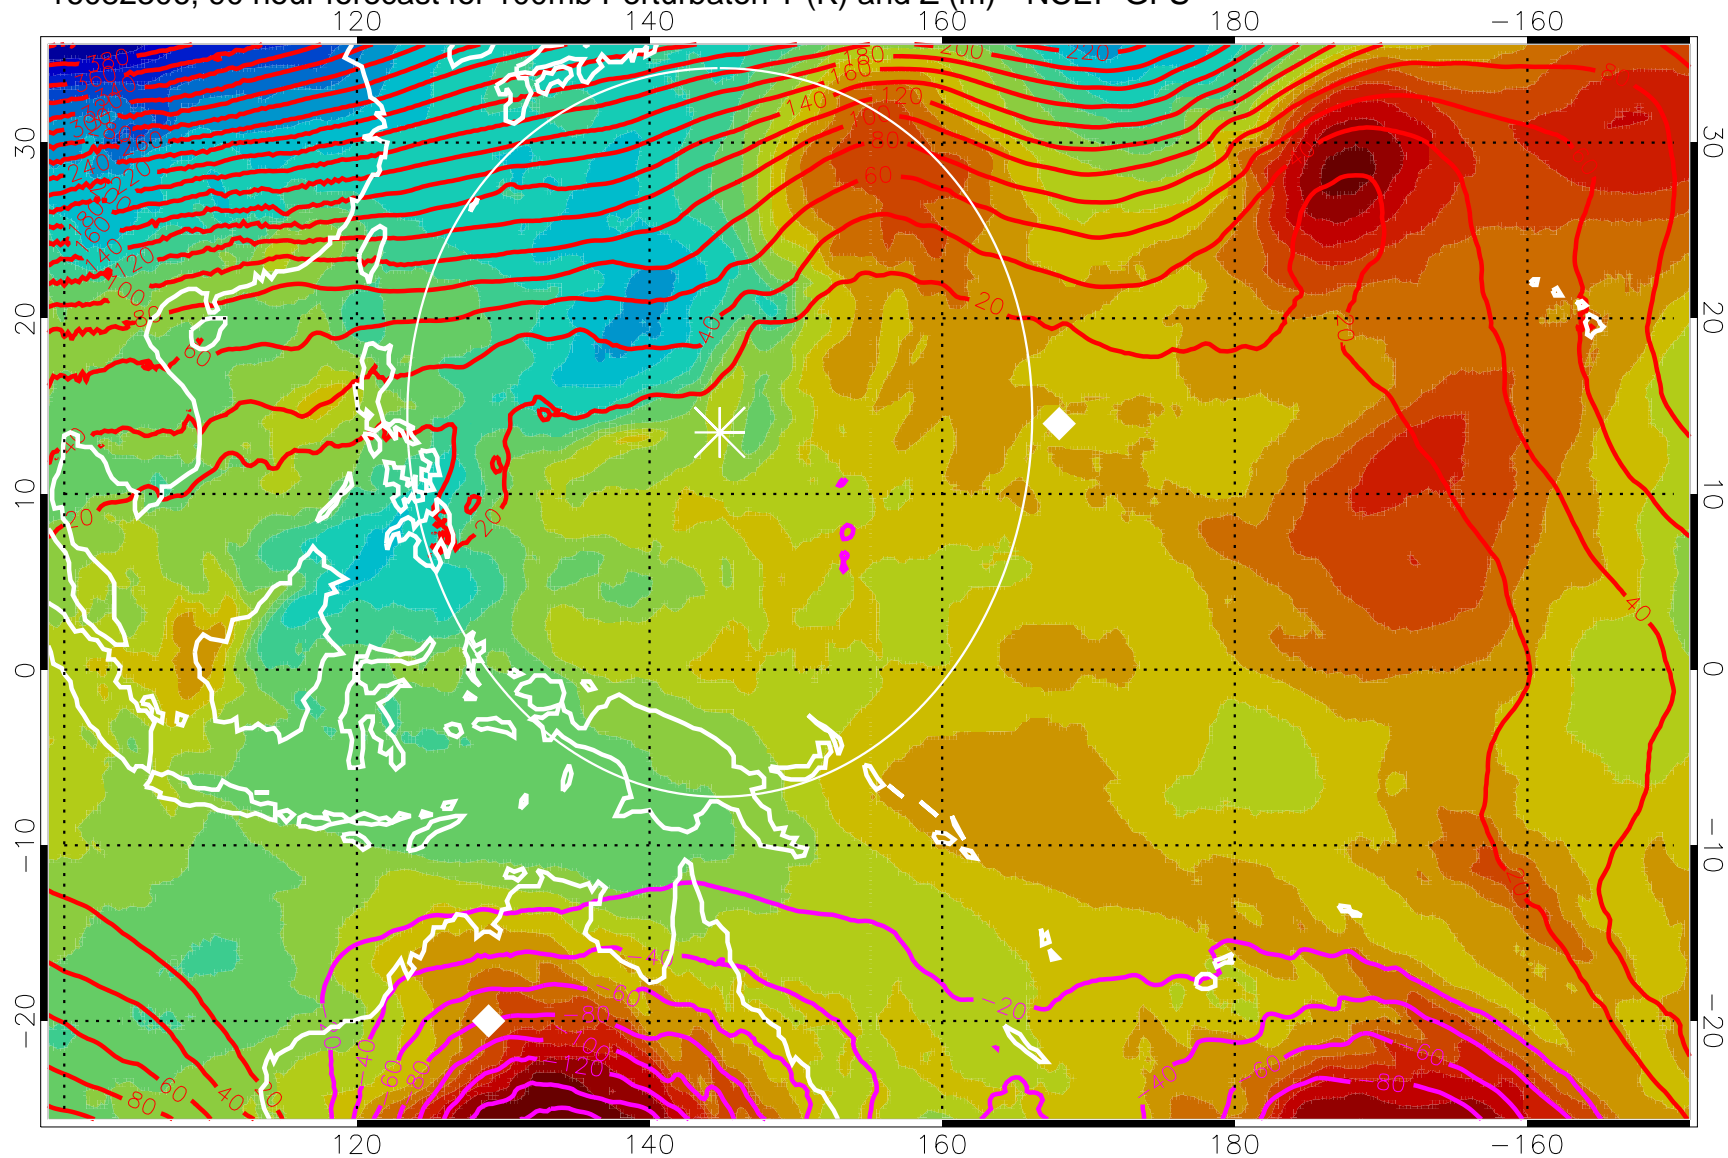

16082306, 90 hour forecast for 100mb Perturbaton T (K) and Z (m)-- NCEP GFS

Contours are 100 mbar Z perturbation (m)
Positive Z Contours
Negative Z Contours
Diamonds-mean pos. of anticyclones

Range ring of 2304 km