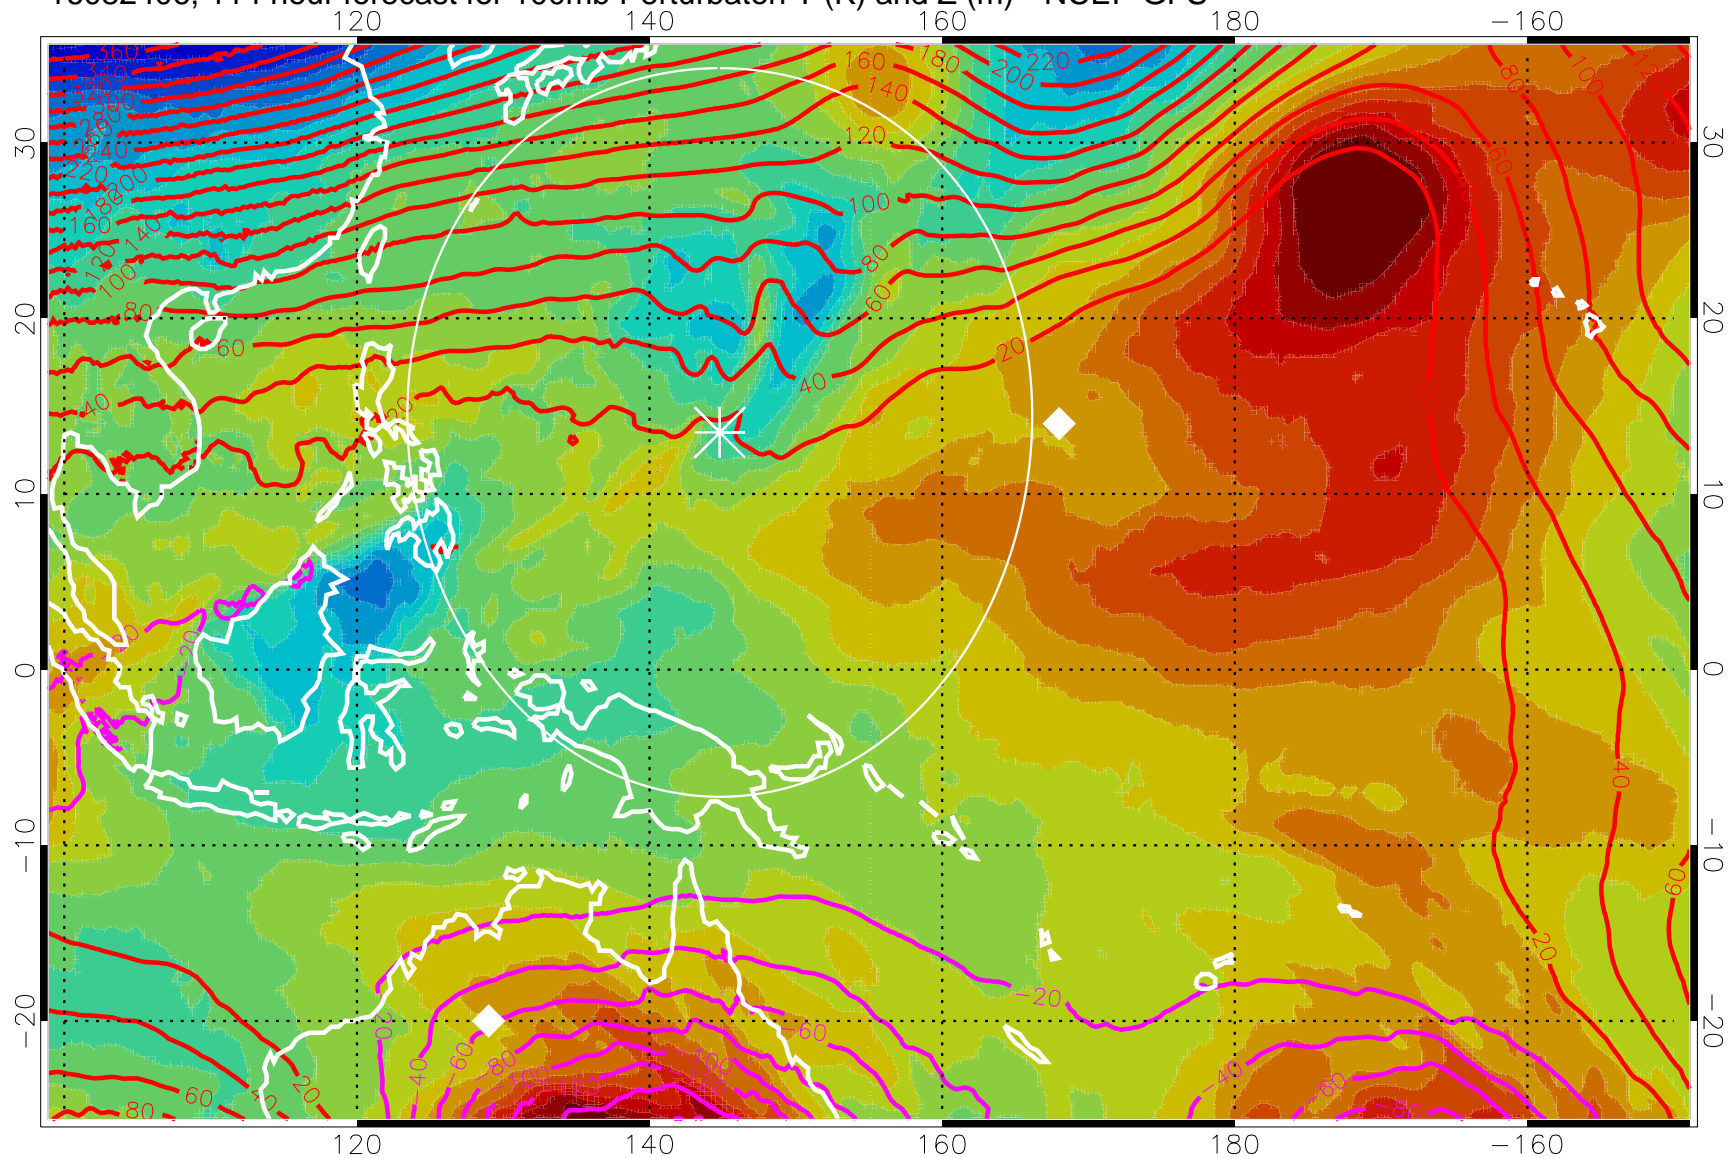

16082406, 114 hour forecast for 100mb Perturbaton T (K) and Z (m)-- NCEP GFS

Contours are 100 mbar Z perturbation (m)
Positive Z Contours
Negative Z Contours
Diamonds-mean pos. of anticyclones

Range ring of 2304 km