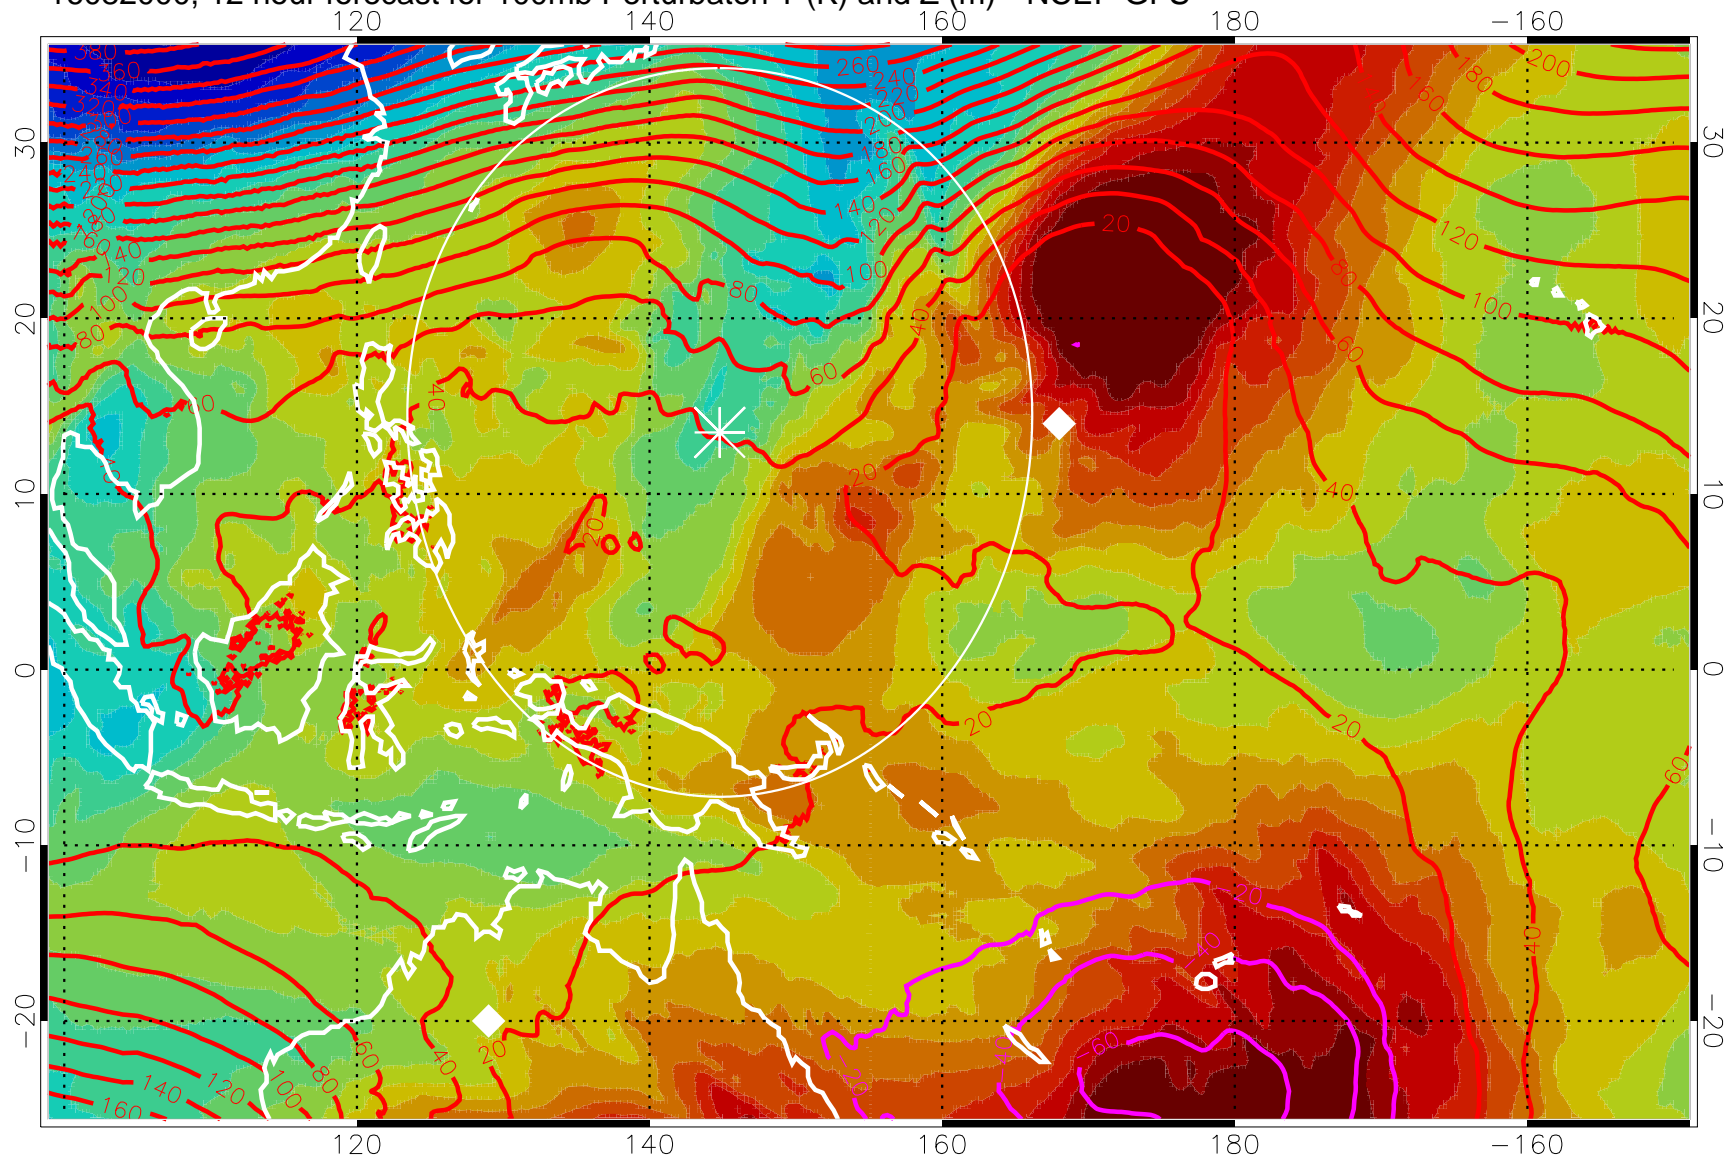

16082000, 12 hour forecast for 100mb Perturbaton T (K) and Z (m)-- NCEP GFS

Contours are 100 mbar Z perturbation (m)
Positive Z Contours
Negative Z Contours
Diamonds-mean pos. of anticyclones

Range ring of 2304 km