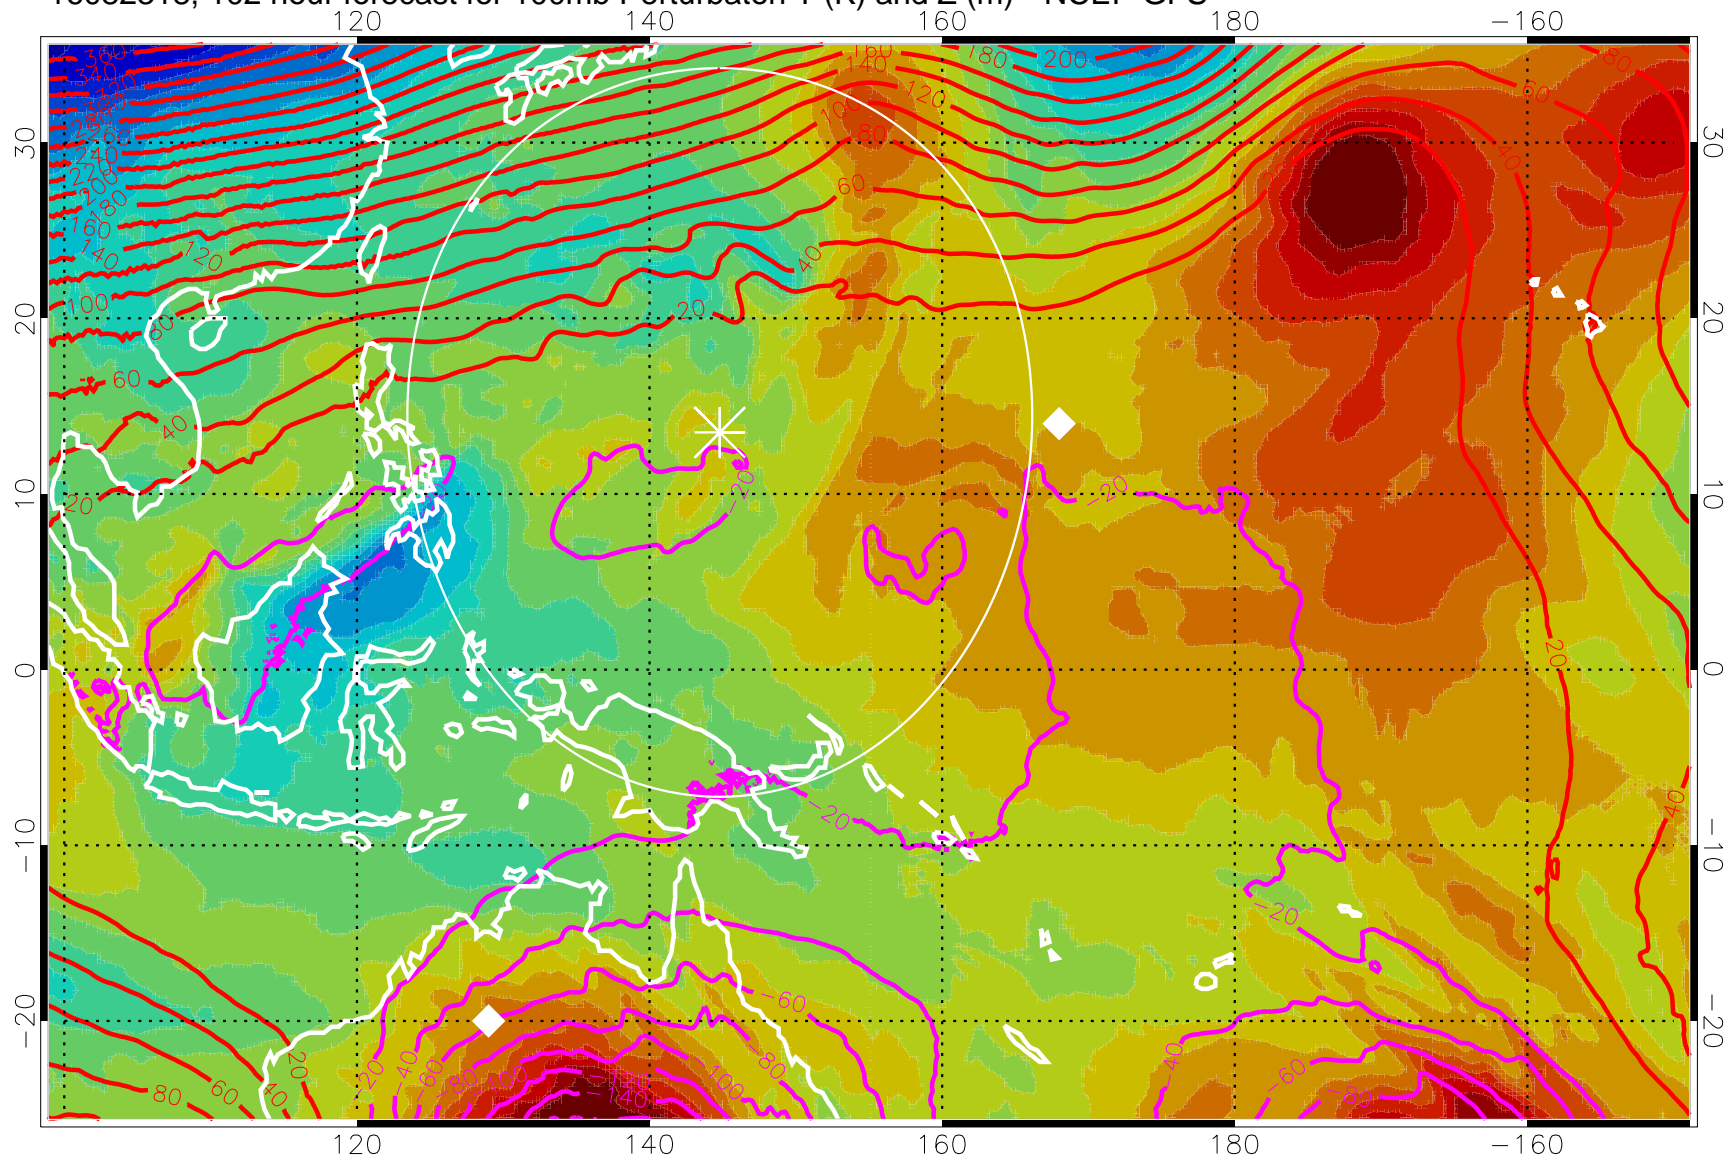

16082318, 102 hour forecast for 100mb Perturbaton T (K) and Z (m)-- NCEP GFS

Contours are 100 mbar Z perturbation (m)
Positive Z Contours
Negative Z Contours
Diamonds-mean pos. of anticyclones

Range ring of 2304 km