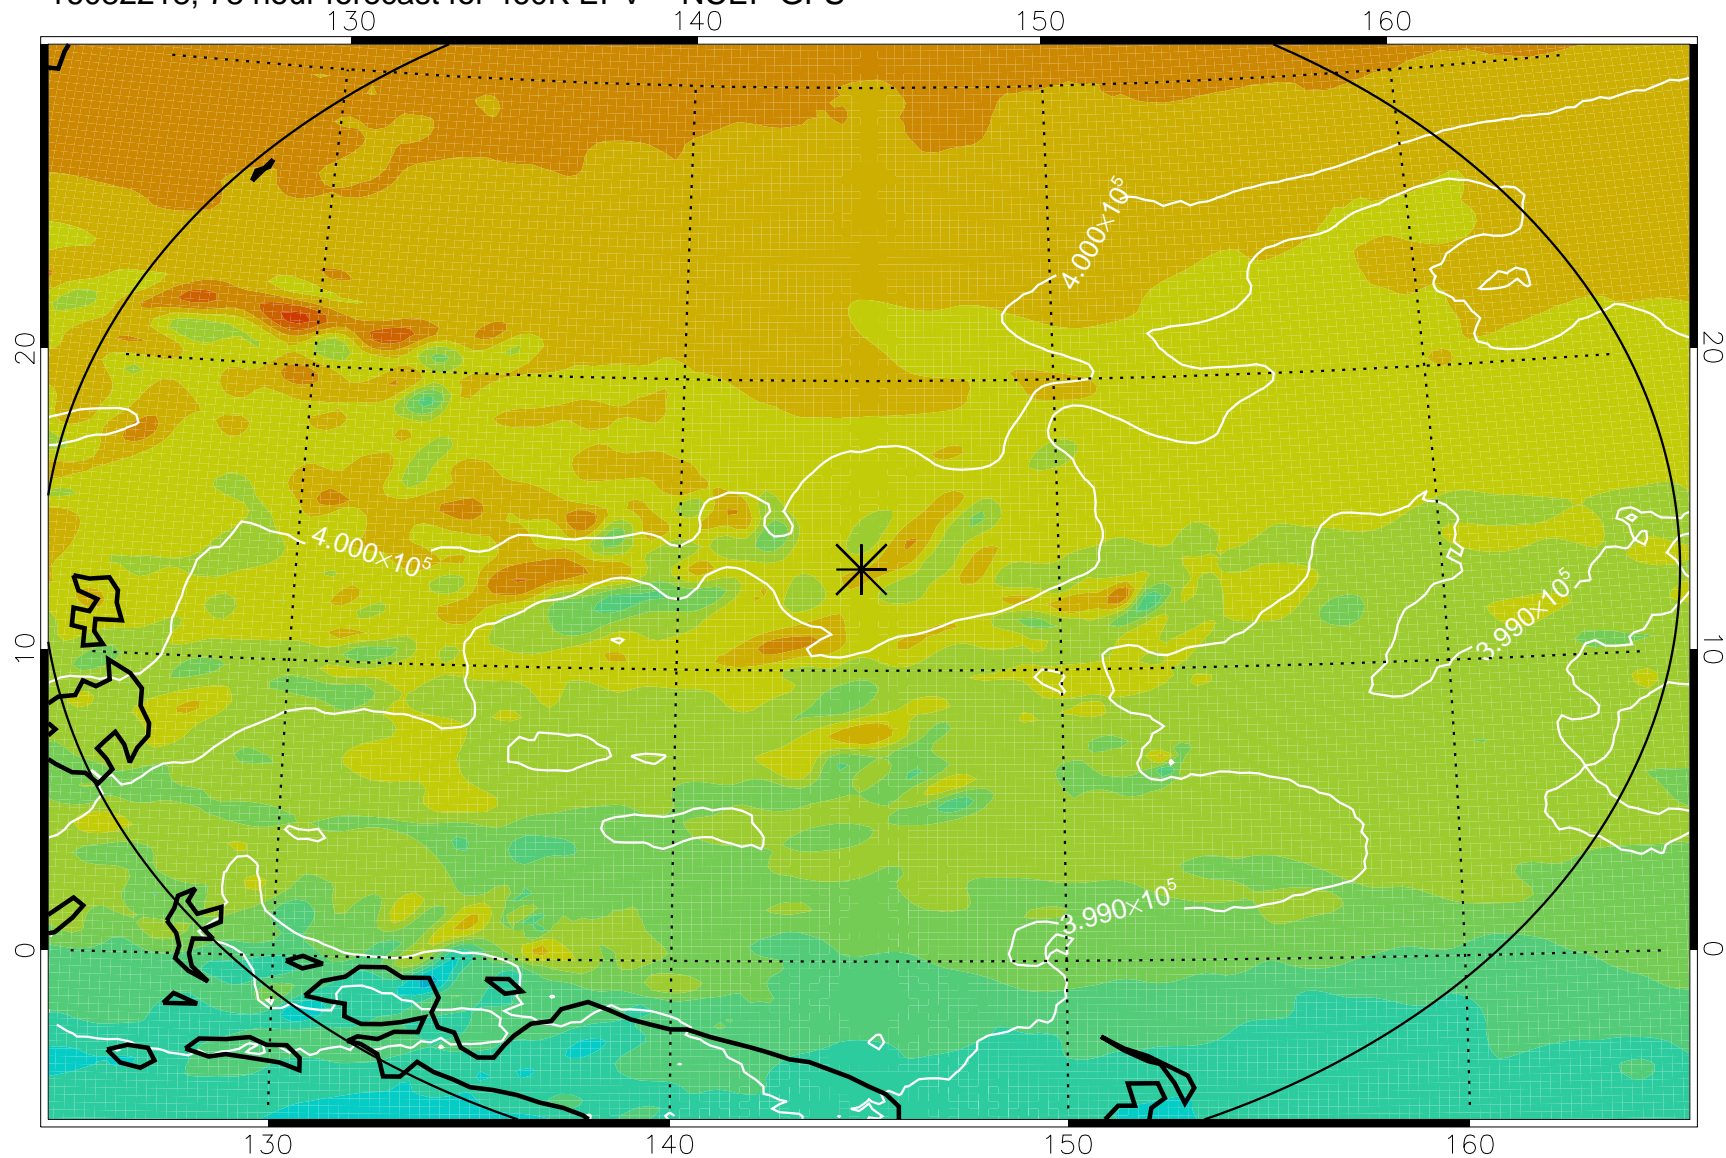

16082118, 54 hour forecast for 460K EPV -- NCEP GFS

460K Montgomery Streamfunction, white

Range ring of 2304 km

16082200, 60 hour forecast for 460K EPV -- NCEP GFS

460K Montgomery Streamfunction, white

Range ring of 2304 km

16082206, 66 hour forecast for 460K EPV -- NCEP GFS

460K Montgomery Streamfunction, white

Range ring of 2304 km

16082212, 72 hour forecast for 460K EPV -- NCEP GFS

460K Montgomery Streamfunction, white

Range ring of 2304 km

16082218, 78 hour forecast for 460K EPV -- NCEP GFS

460K Montgomery Streamfunction, white

Range ring of 2304 km

16082300, 84 hour forecast for 460K EPV -- NCEP GFS

460K Montgomery Streamfunction, white

Range ring of 2304 km

16082306, 90 hour forecast for 460K EPV -- NCEP GFS

460K Montgomery Streamfunction, white

Range ring of 2304 km

16082312, 96 hour forecast for 460K EPV -- NCEP GFS

460K Montgomery Streamfunction, white

Range ring of 2304 km