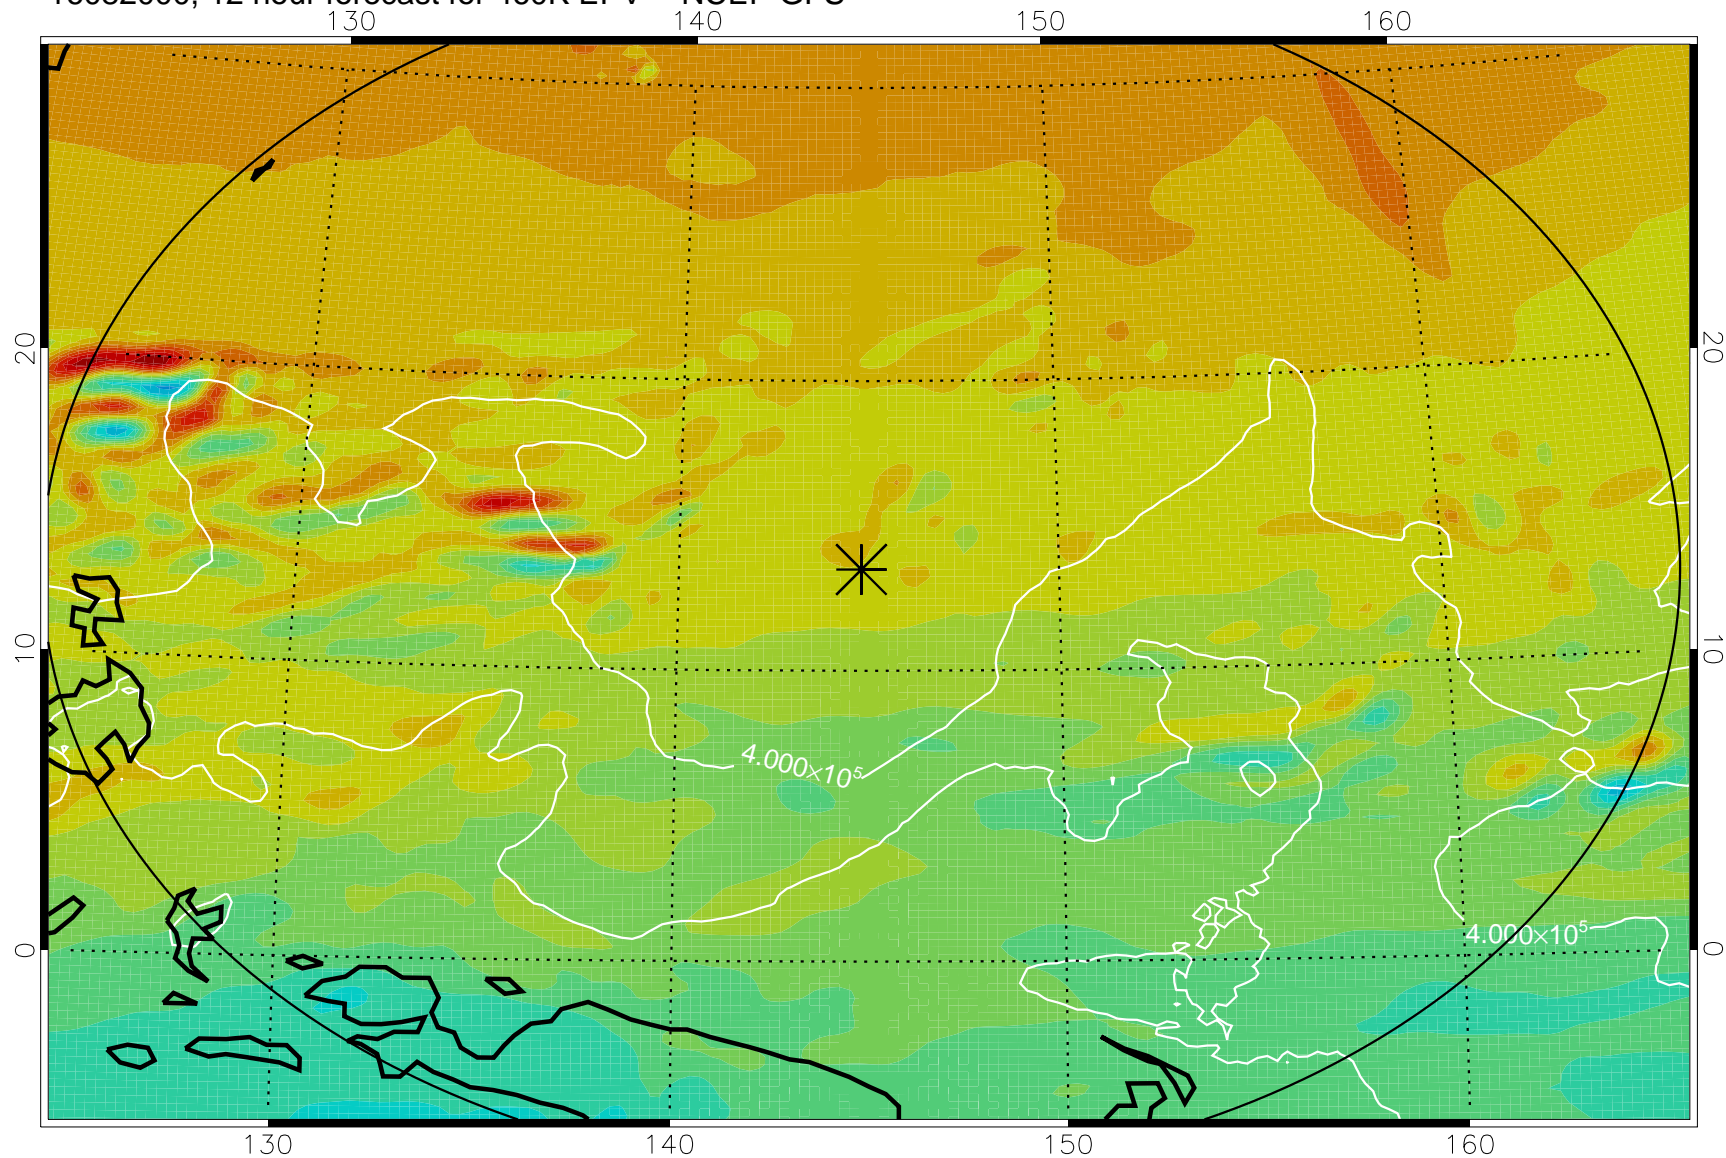

16081918, 6 hour forecast for 460K EPV -- NCEP GFS

460K Montgomery Streamfunction, white

Range ring of 2304 km

16082000, 12 hour forecast for 460K EPV -- NCEP GFS

460K Montgomery Streamfunction, white

Range ring of 2304 km

16082006, 18 hour forecast for 460K EPV -- NCEP GFS

460K Montgomery Streamfunction, white

Range ring of 2304 km

16082012, 24 hour forecast for 460K EPV -- NCEP GFS

460K Montgomery Streamfunction, white

Range ring of 2304 km

16082018, 30 hour forecast for 460K EPV -- NCEP GFS

460K Montgomery Streamfunction, white

Range ring of 2304 km

16082100, 36 hour forecast for 460K EPV -- NCEP GFS

460K Montgomery Streamfunction, white

Range ring of 2304 km

16082106, 42 hour forecast for 460K EPV -- NCEP GFS

460K Montgomery Streamfunction, white

Range ring of 2304 km

16082112, 48 hour forecast for 460K EPV -- NCEP GFS

460K Montgomery Streamfunction, white

Range ring of 2304 km