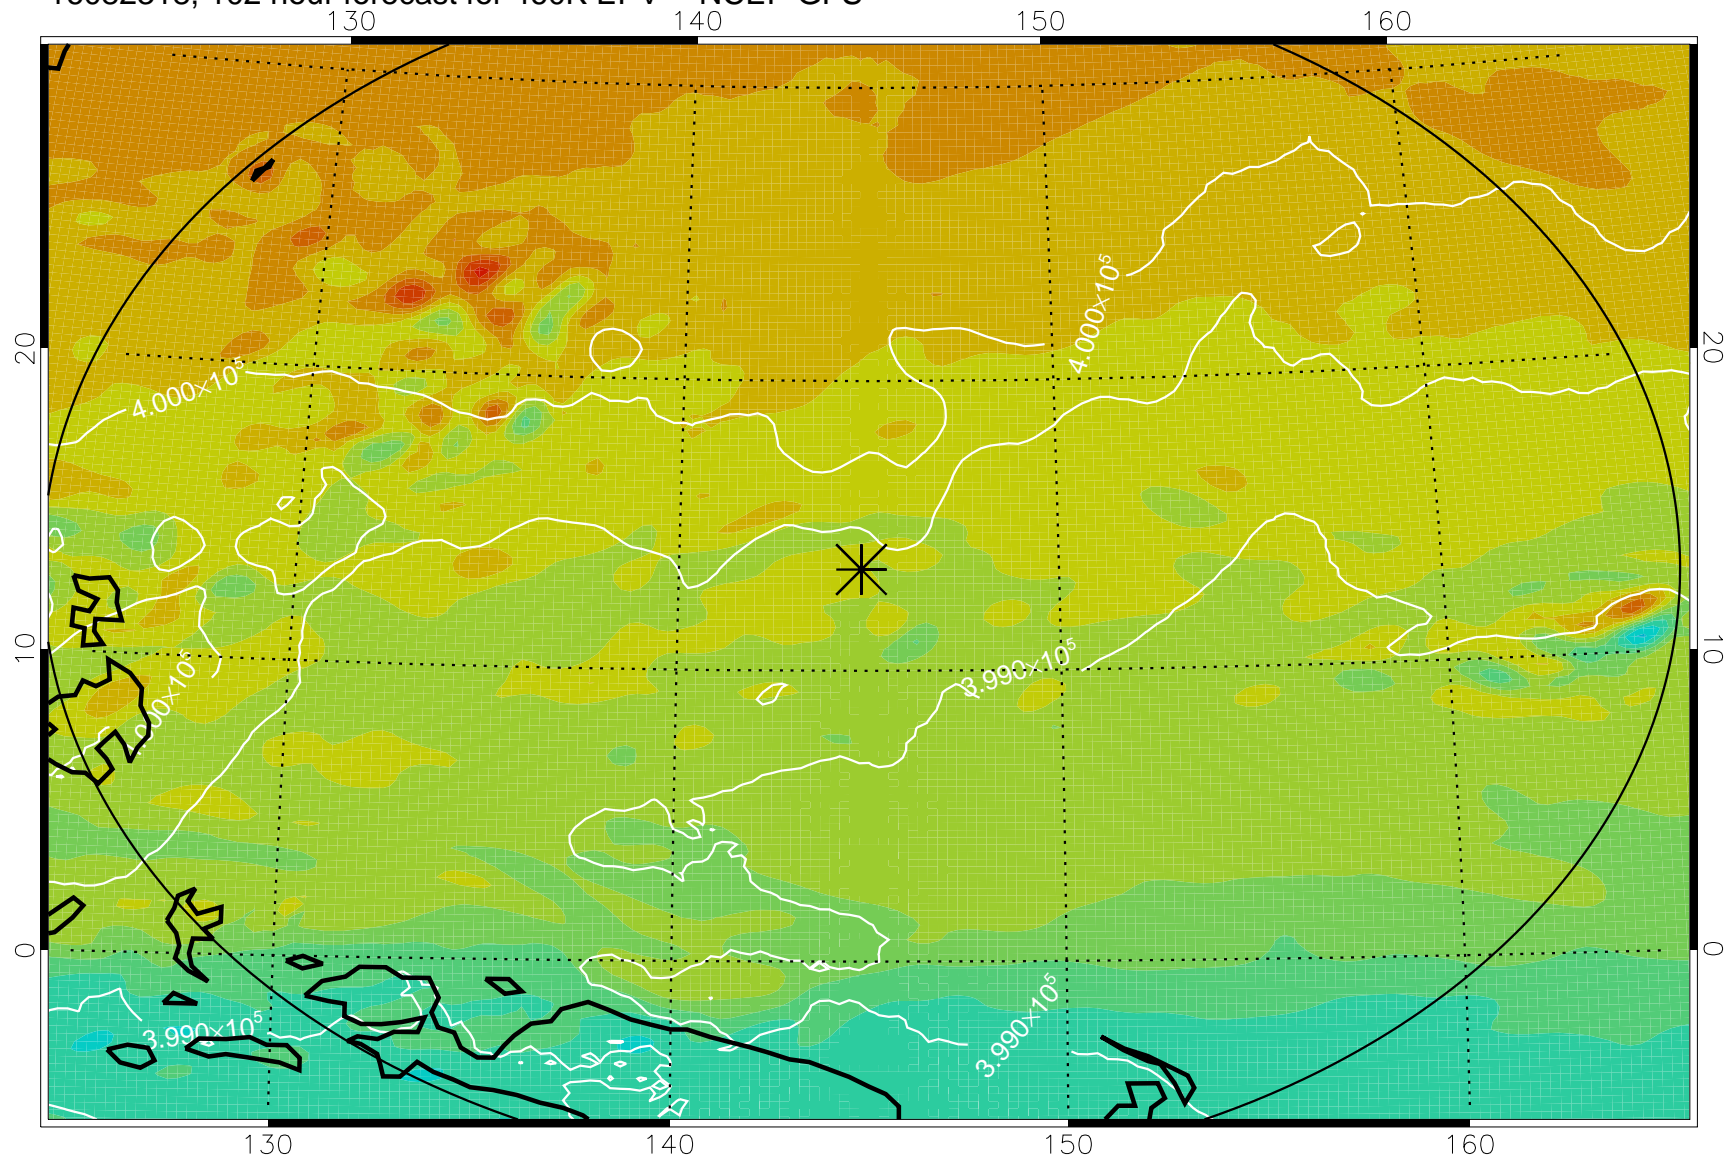

16082218, 78 hour forecast for 460K EPV -- NCEP GFS

460K Montgomery Streamfunction, white

Range ring of 2304 km

16082300, 84 hour forecast for 460K EPV -- NCEP GFS

460K Montgomery Streamfunction, white

Range ring of 2304 km

16082306, 90 hour forecast for 460K EPV -- NCEP GFS

460K Montgomery Streamfunction, white

Range ring of 2304 km

16082312, 96 hour forecast for 460K EPV -- NCEP GFS

460K Montgomery Streamfunction, white

Range ring of 2304 km

16082318, 102 hour forecast for 460K EPV -- NCEP GFS

460K Montgomery Streamfunction, white

Range ring of 2304 km

16082400, 108 hour forecast for 460K EPV -- NCEP GFS

460K Montgomery Streamfunction, white

Range ring of 2304 km

16082406, 114 hour forecast for 460K EPV -- NCEP GFS

460K Montgomery Streamfunction, white

Range ring of 2304 km

16082412, 120 hour forecast for 460K EPV -- NCEP GFS

460K Montgomery Streamfunction, white

Range ring of 2304 km