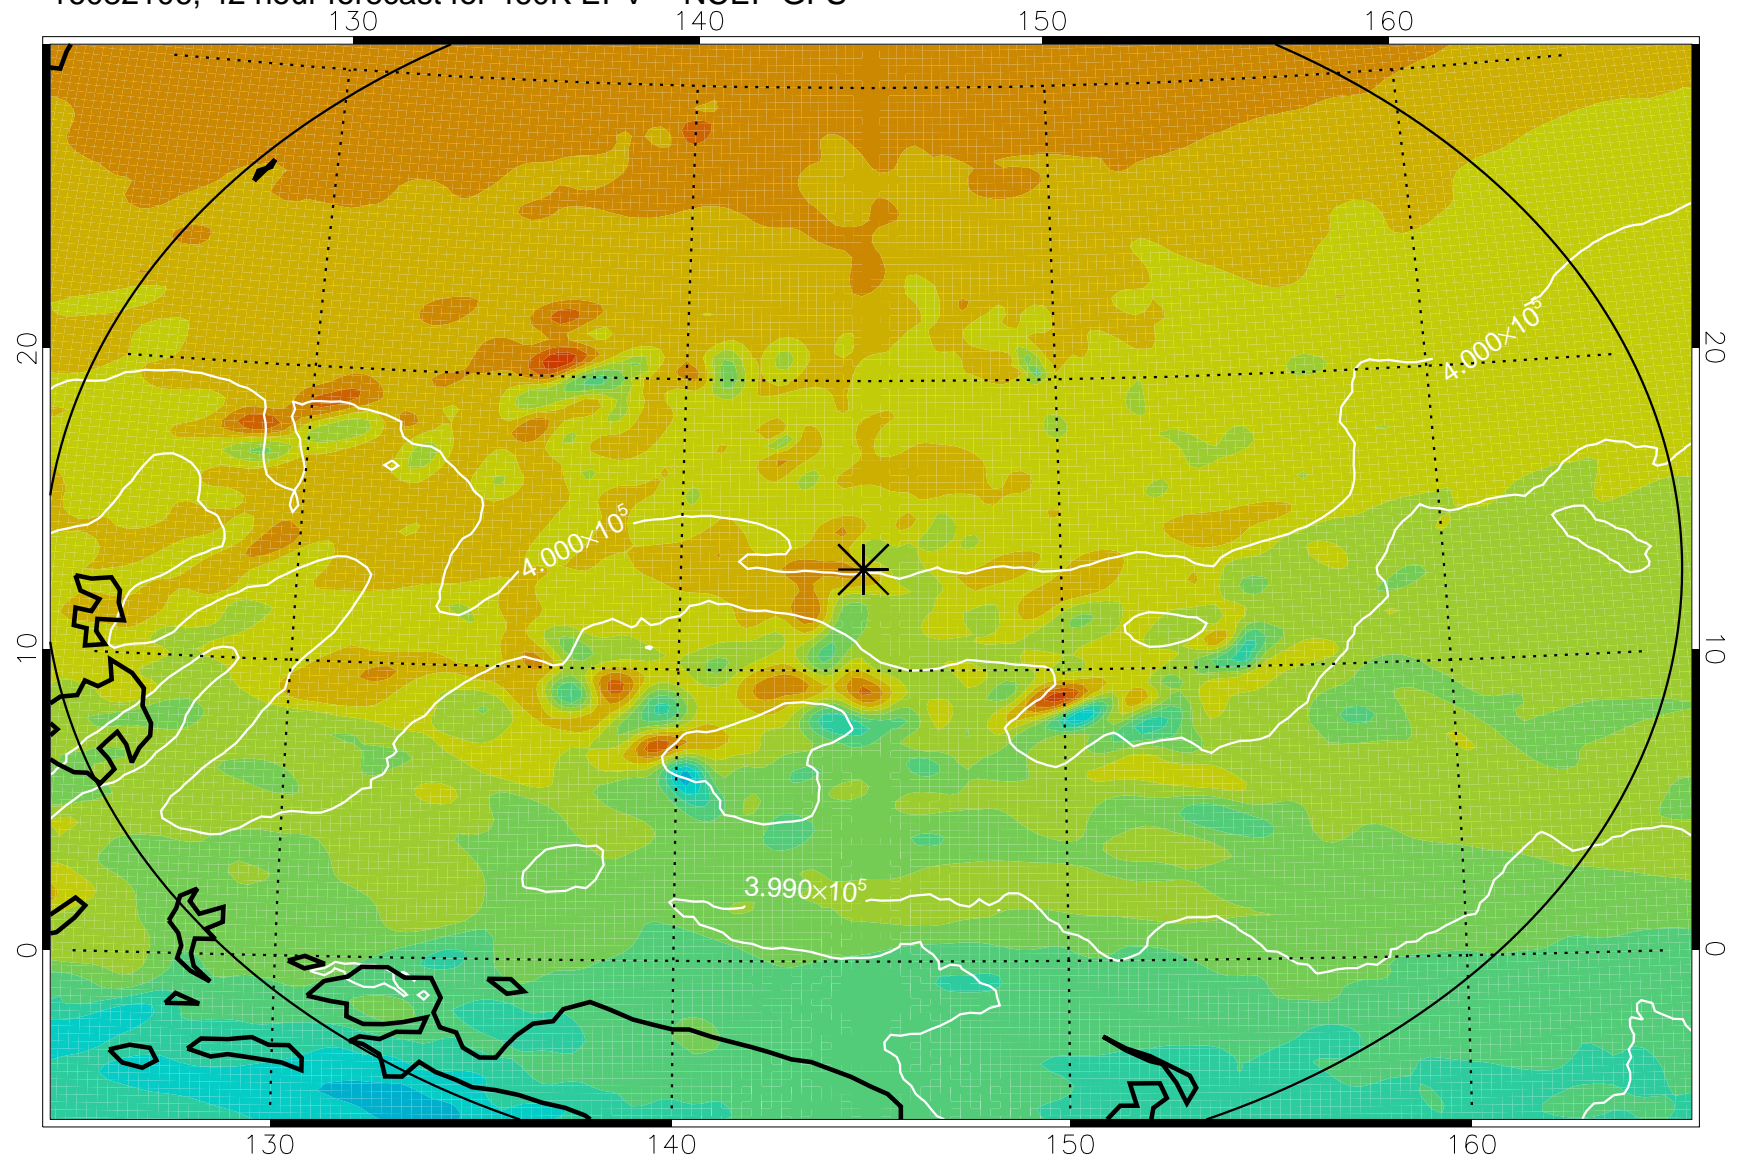

16082018, 30 hour forecast for 460K EPV -- NCEP GFS

460K Montgomery Streamfunction, white

Range ring of 2304 km

16082100, 36 hour forecast for 460K EPV -- NCEP GFS

460K Montgomery Streamfunction, white

Range ring of 2304 km

16082106, 42 hour forecast for 460K EPV -- NCEP GFS

460K Montgomery Streamfunction, white

Range ring of 2304 km

16082112, 48 hour forecast for 460K EPV -- NCEP GFS

460K Montgomery Streamfunction, white

Range ring of 2304 km

16082118, 54 hour forecast for 460K EPV -- NCEP GFS

460K Montgomery Streamfunction, white

Range ring of 2304 km

16082200, 60 hour forecast for 460K EPV -- NCEP GFS

460K Montgomery Streamfunction, white

Range ring of 2304 km

16082206, 66 hour forecast for 460K EPV -- NCEP GFS

460K Montgomery Streamfunction, white

Range ring of 2304 km

16082212, 72 hour forecast for 460K EPV -- NCEP GFS

460K Montgomery Streamfunction, white

Range ring of 2304 km