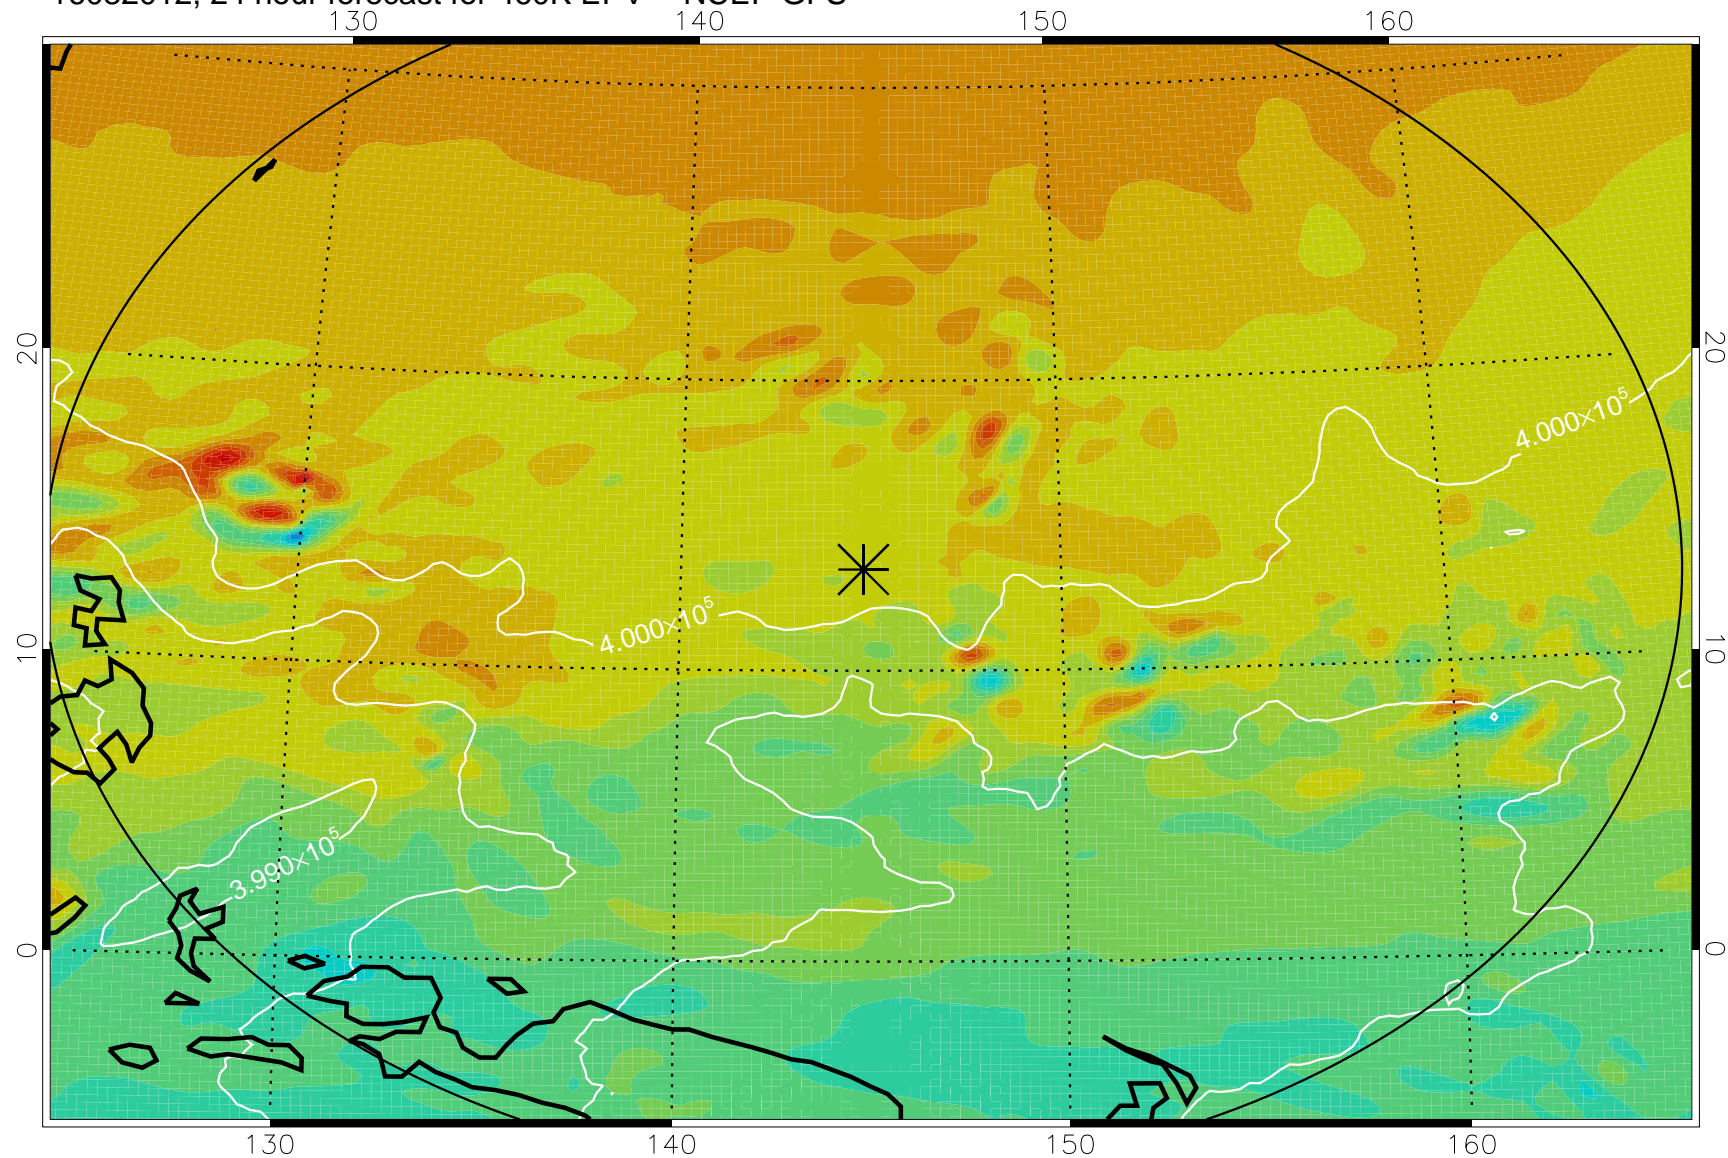

16081918, 6 hour forecast for 460K EPV -- NCEP GFS

460K Montgomery Streamfunction, white

Range ring of 2304 km

16082000, 12 hour forecast for 460K EPV -- NCEP GFS

460K Montgomery Streamfunction, white

Range ring of 2304 km

16082006, 18 hour forecast for 460K EPV -- NCEP GFS

460K Montgomery Streamfunction, white

Range ring of 2304 km

16082012, 24 hour forecast for 460K EPV -- NCEP GFS

460K Montgomery Streamfunction, white

Range ring of 2304 km

16082018, 30 hour forecast for 460K EPV -- NCEP GFS

460K Montgomery Streamfunction, white

Range ring of 2304 km

16082100, 36 hour forecast for 460K EPV -- NCEP GFS

460K Montgomery Streamfunction, white

Range ring of 2304 km

16082106, 42 hour forecast for 460K EPV -- NCEP GFS

460K Montgomery Streamfunction, white

Range ring of 2304 km

16082112, 48 hour forecast for 460K EPV -- NCEP GFS

460K Montgomery Streamfunction, white

Range ring of 2304 km