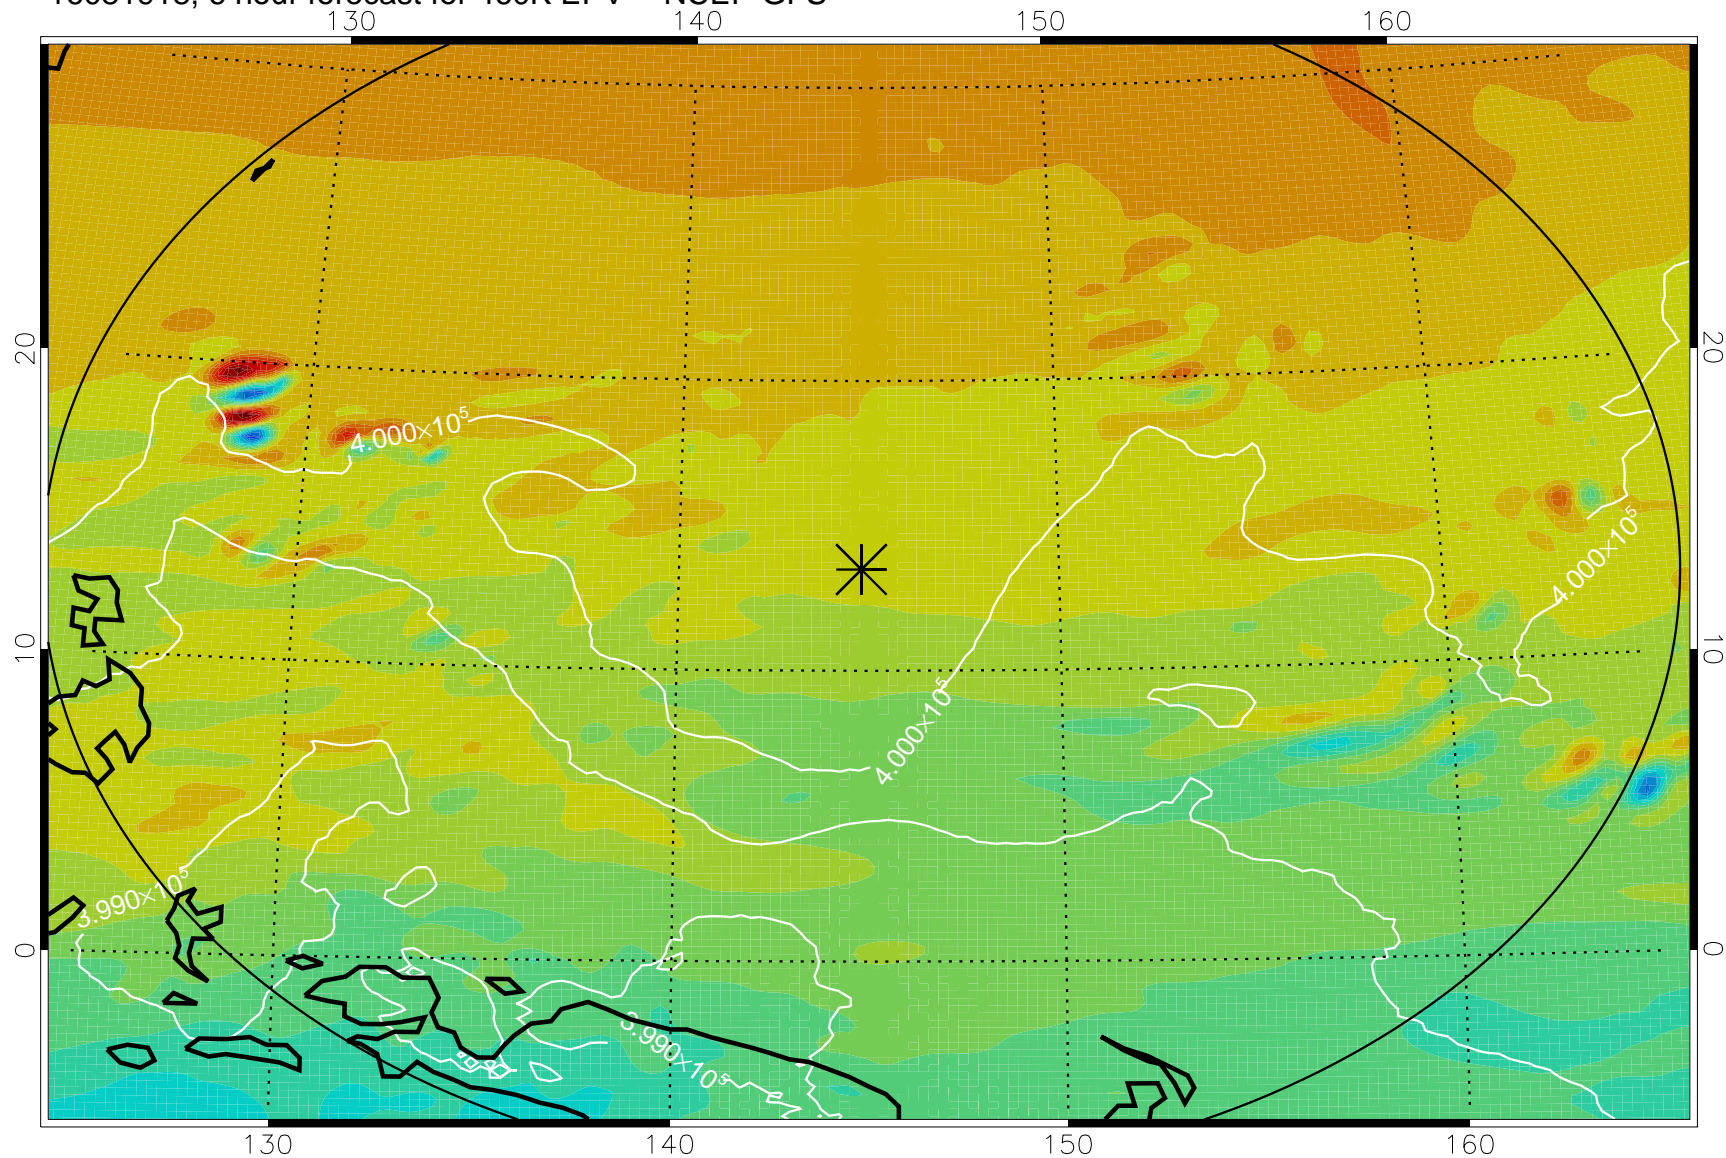

16081918, 6 hour forecast for 460K EPV -- NCEP GFS

460K Montgomery Streamfunction, white

Range ring of 2304 km

16082000, 12 hour forecast for 460K EPV -- NCEP GFS

460K Montgomery Streamfunction, white

Range ring of 2304 km

16082006, 18 hour forecast for 460K EPV -- NCEP GFS

460K Montgomery Streamfunction, white

Range ring of 2304 km

16082012, 24 hour forecast for 460K EPV -- NCEP GFS

460K Montgomery Streamfunction, white

Range ring of 2304 km

16082018, 30 hour forecast for 460K EPV -- NCEP GFS

460K Montgomery Streamfunction, white

Range ring of 2304 km

16082100, 36 hour forecast for 460K EPV -- NCEP GFS

460K Montgomery Streamfunction, white

Range ring of 2304 km

16082106, 42 hour forecast for 460K EPV -- NCEP GFS

460K Montgomery Streamfunction, white

Range ring of 2304 km

16082112, 48 hour forecast for 460K EPV -- NCEP GFS

460K Montgomery Streamfunction, white

Range ring of 2304 km