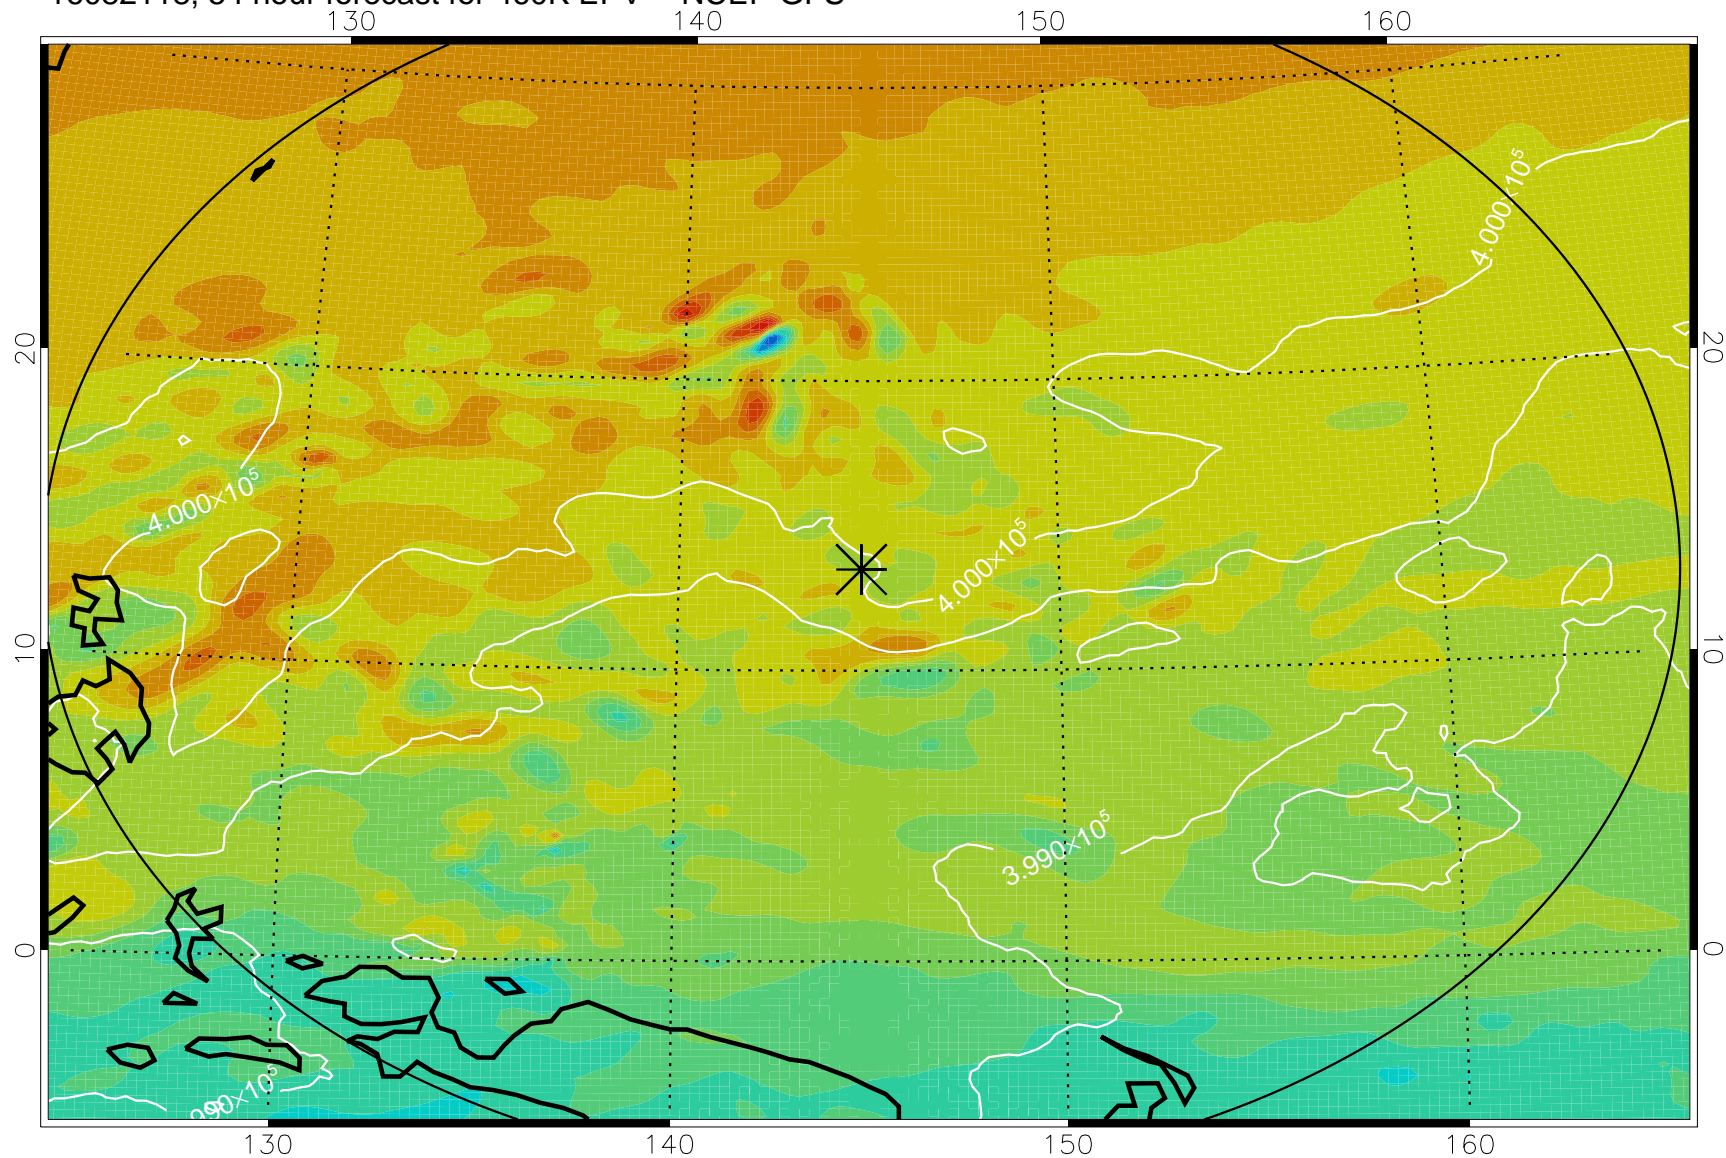

16082018, 30 hour forecast for 460K EPV -- NCEP GFS

460K Montgomery Streamfunction, white

Range ring of 2304 km

16082100, 36 hour forecast for 460K EPV -- NCEP GFS

460K Montgomery Streamfunction, white

Range ring of 2304 km

16082106, 42 hour forecast for 460K EPV -- NCEP GFS

460K Montgomery Streamfunction, white

Range ring of 2304 km

16082112, 48 hour forecast for 460K EPV -- NCEP GFS

460K Montgomery Streamfunction, white

Range ring of 2304 km

16082118, 54 hour forecast for 460K EPV -- NCEP GFS

460K Montgomery Streamfunction, white

Range ring of 2304 km

16082200, 60 hour forecast for 460K EPV -- NCEP GFS

460K Montgomery Streamfunction, white

Range ring of 2304 km

16082206, 66 hour forecast for 460K EPV -- NCEP GFS

460K Montgomery Streamfunction, white

Range ring of 2304 km

16082212, 72 hour forecast for 460K EPV -- NCEP GFS

460K Montgomery Streamfunction, white

Range ring of 2304 km