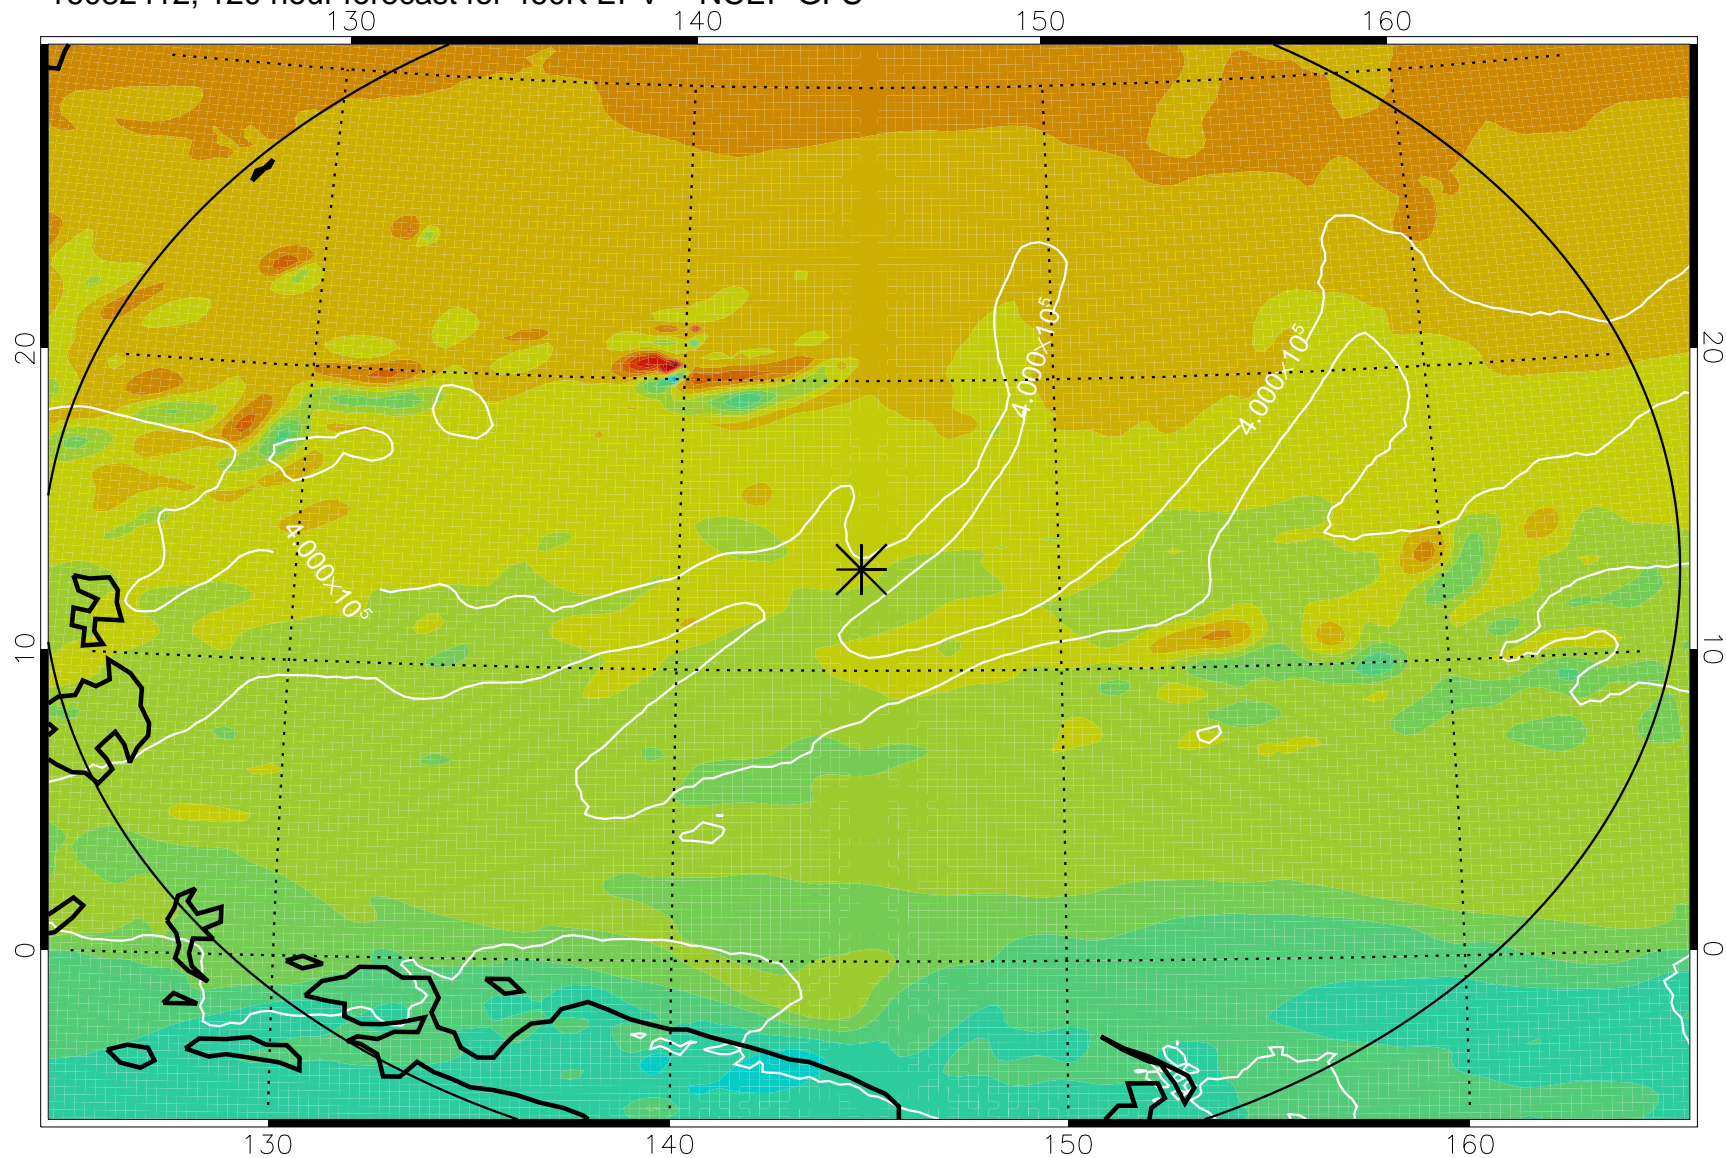

16082218, 78 hour forecast for 460K EPV -- NCEP GFS

460K Montgomery Streamfunction, white

Range ring of 2304 km

16082300, 84 hour forecast for 460K EPV -- NCEP GFS

460K Montgomery Streamfunction, white

Range ring of 2304 km

16082306, 90 hour forecast for 460K EPV -- NCEP GFS

460K Montgomery Streamfunction, white

Range ring of 2304 km

16082312, 96 hour forecast for 460K EPV -- NCEP GFS

460K Montgomery Streamfunction, white

Range ring of 2304 km

16082318, 102 hour forecast for 460K EPV -- NCEP GFS

460K Montgomery Streamfunction, white

Range ring of 2304 km

16082400, 108 hour forecast for 460K EPV -- NCEP GFS

460K Montgomery Streamfunction, white

Range ring of 2304 km

16082406, 114 hour forecast for 460K EPV -- NCEP GFS

460K Montgomery Streamfunction, white

Range ring of 2304 km

16082412, 120 hour forecast for 460K EPV -- NCEP GFS

460K Montgomery Streamfunction, white

Range ring of 2304 km