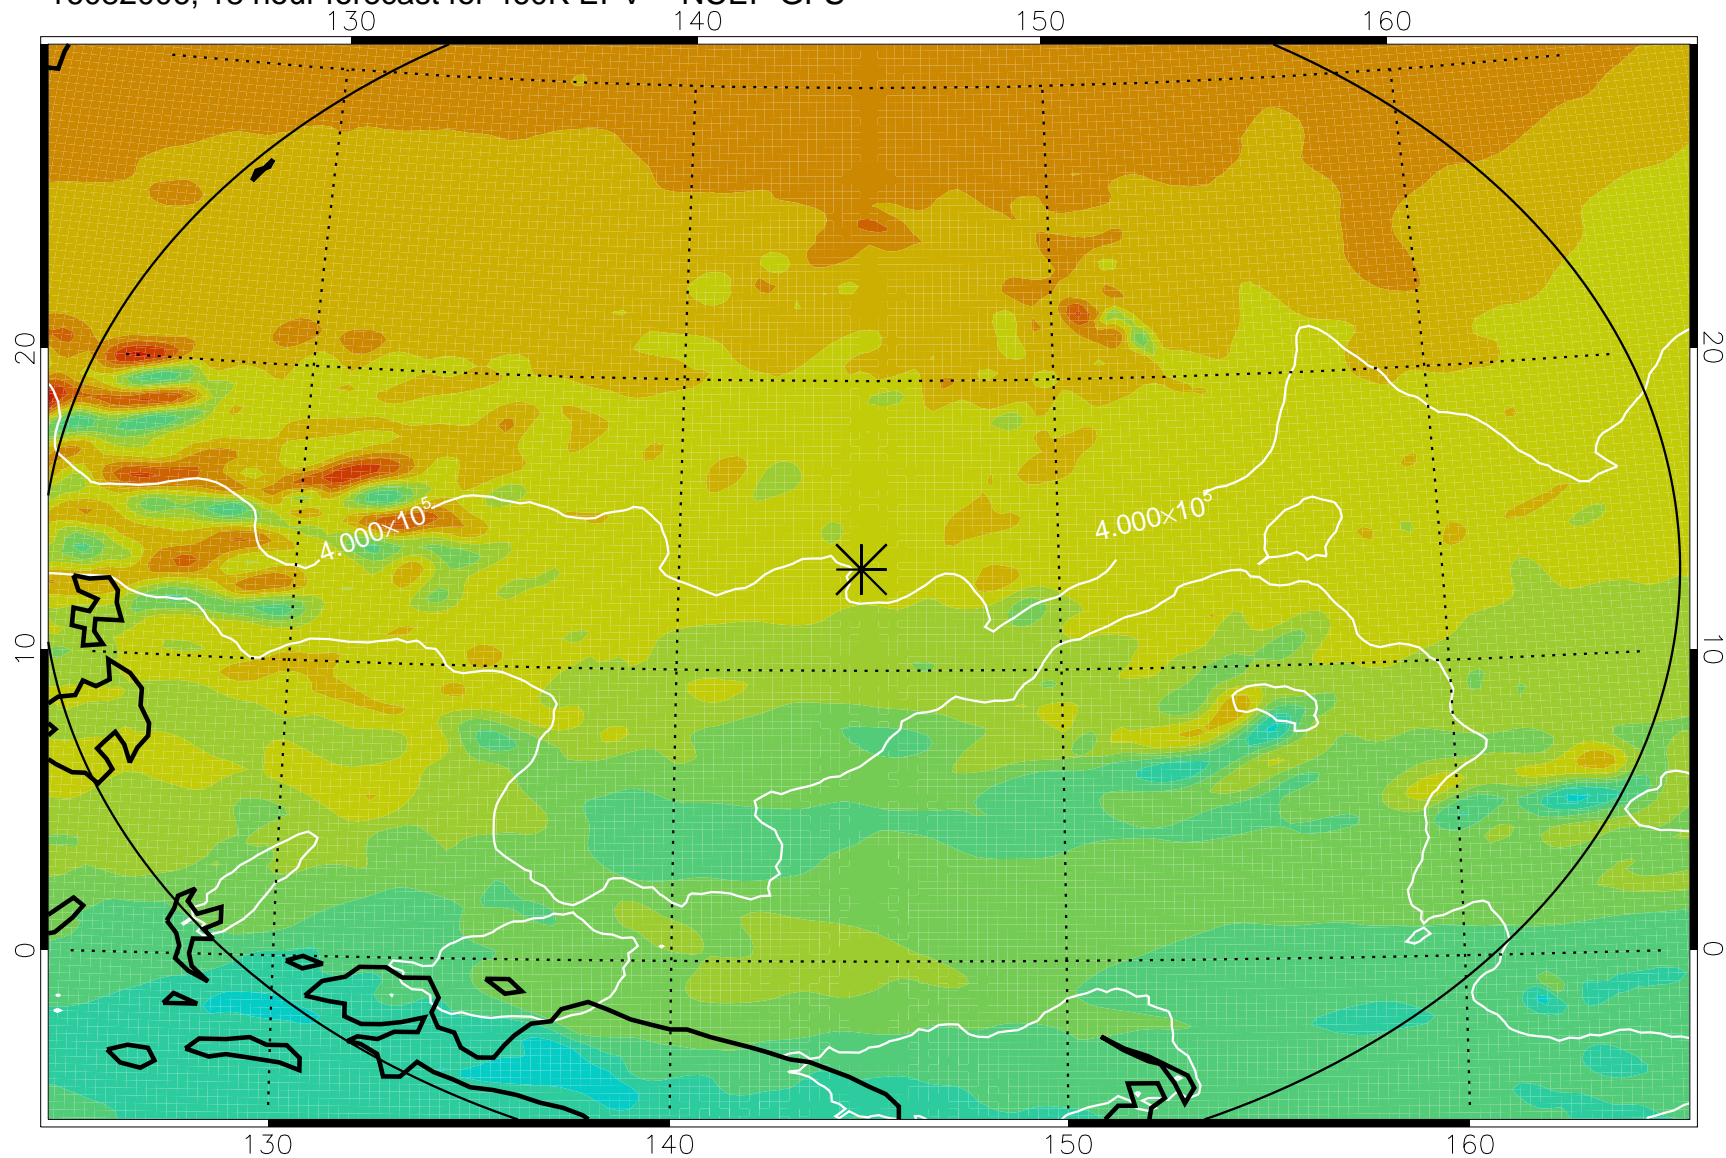

16081918, 6 hour forecast for 460K EPV -- NCEP GFS

460K Montgomery Streamfunction, white

Range ring of 2304 km

16082000, 12 hour forecast for 460K EPV -- NCEP GFS

460K Montgomery Streamfunction, white

Range ring of 2304 km

16082006, 18 hour forecast for 460K EPV -- NCEP GFS

460K Montgomery Streamfunction, white

Range ring of 2304 km

16082012, 24 hour forecast for 460K EPV -- NCEP GFS

460K Montgomery Streamfunction, white

Range ring of 2304 km

16082018, 30 hour forecast for 460K EPV -- NCEP GFS

460K Montgomery Streamfunction, white

Range ring of 2304 km

16082100, 36 hour forecast for 460K EPV -- NCEP GFS

460K Montgomery Streamfunction, white

Range ring of 2304 km

16082106, 42 hour forecast for 460K EPV -- NCEP GFS

460K Montgomery Streamfunction, white

Range ring of 2304 km

16082112, 48 hour forecast for 460K EPV -- NCEP GFS

460K Montgomery Streamfunction, white

Range ring of 2304 km