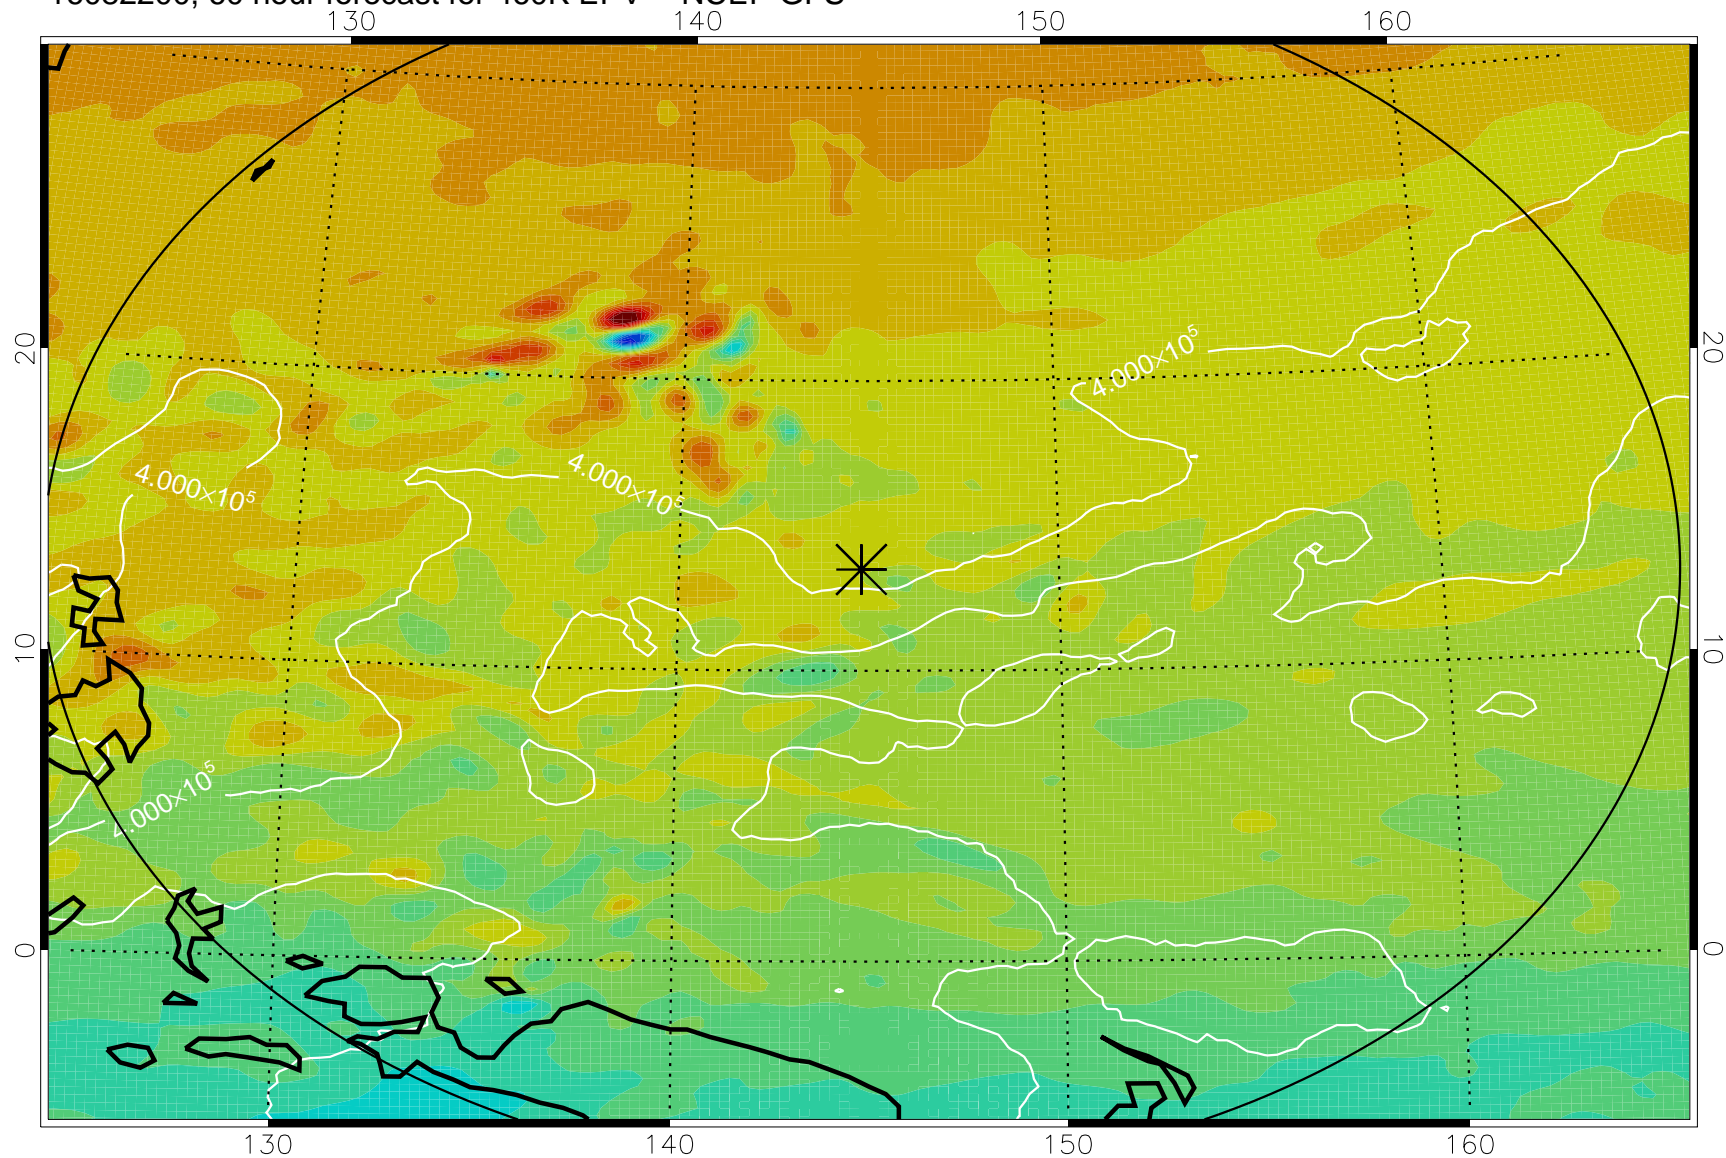

16082018, 30 hour forecast for 460K EPV -- NCEP GFS

460K Montgomery Streamfunction, white

Range ring of 2304 km

16082100, 36 hour forecast for 460K EPV -- NCEP GFS

460K Montgomery Streamfunction, white

Range ring of 2304 km

16082106, 42 hour forecast for 460K EPV -- NCEP GFS

460K Montgomery Streamfunction, white

Range ring of 2304 km

16082112, 48 hour forecast for 460K EPV -- NCEP GFS

460K Montgomery Streamfunction, white

Range ring of 2304 km

16082118, 54 hour forecast for 460K EPV -- NCEP GFS

460K Montgomery Streamfunction, white

Range ring of 2304 km

16082200, 60 hour forecast for 460K EPV -- NCEP GFS

460K Montgomery Streamfunction, white

Range ring of 2304 km

16082206, 66 hour forecast for 460K EPV -- NCEP GFS

460K Montgomery Streamfunction, white

Range ring of 2304 km

16082212, 72 hour forecast for 460K EPV -- NCEP GFS

460K Montgomery Streamfunction, white

Range ring of 2304 km