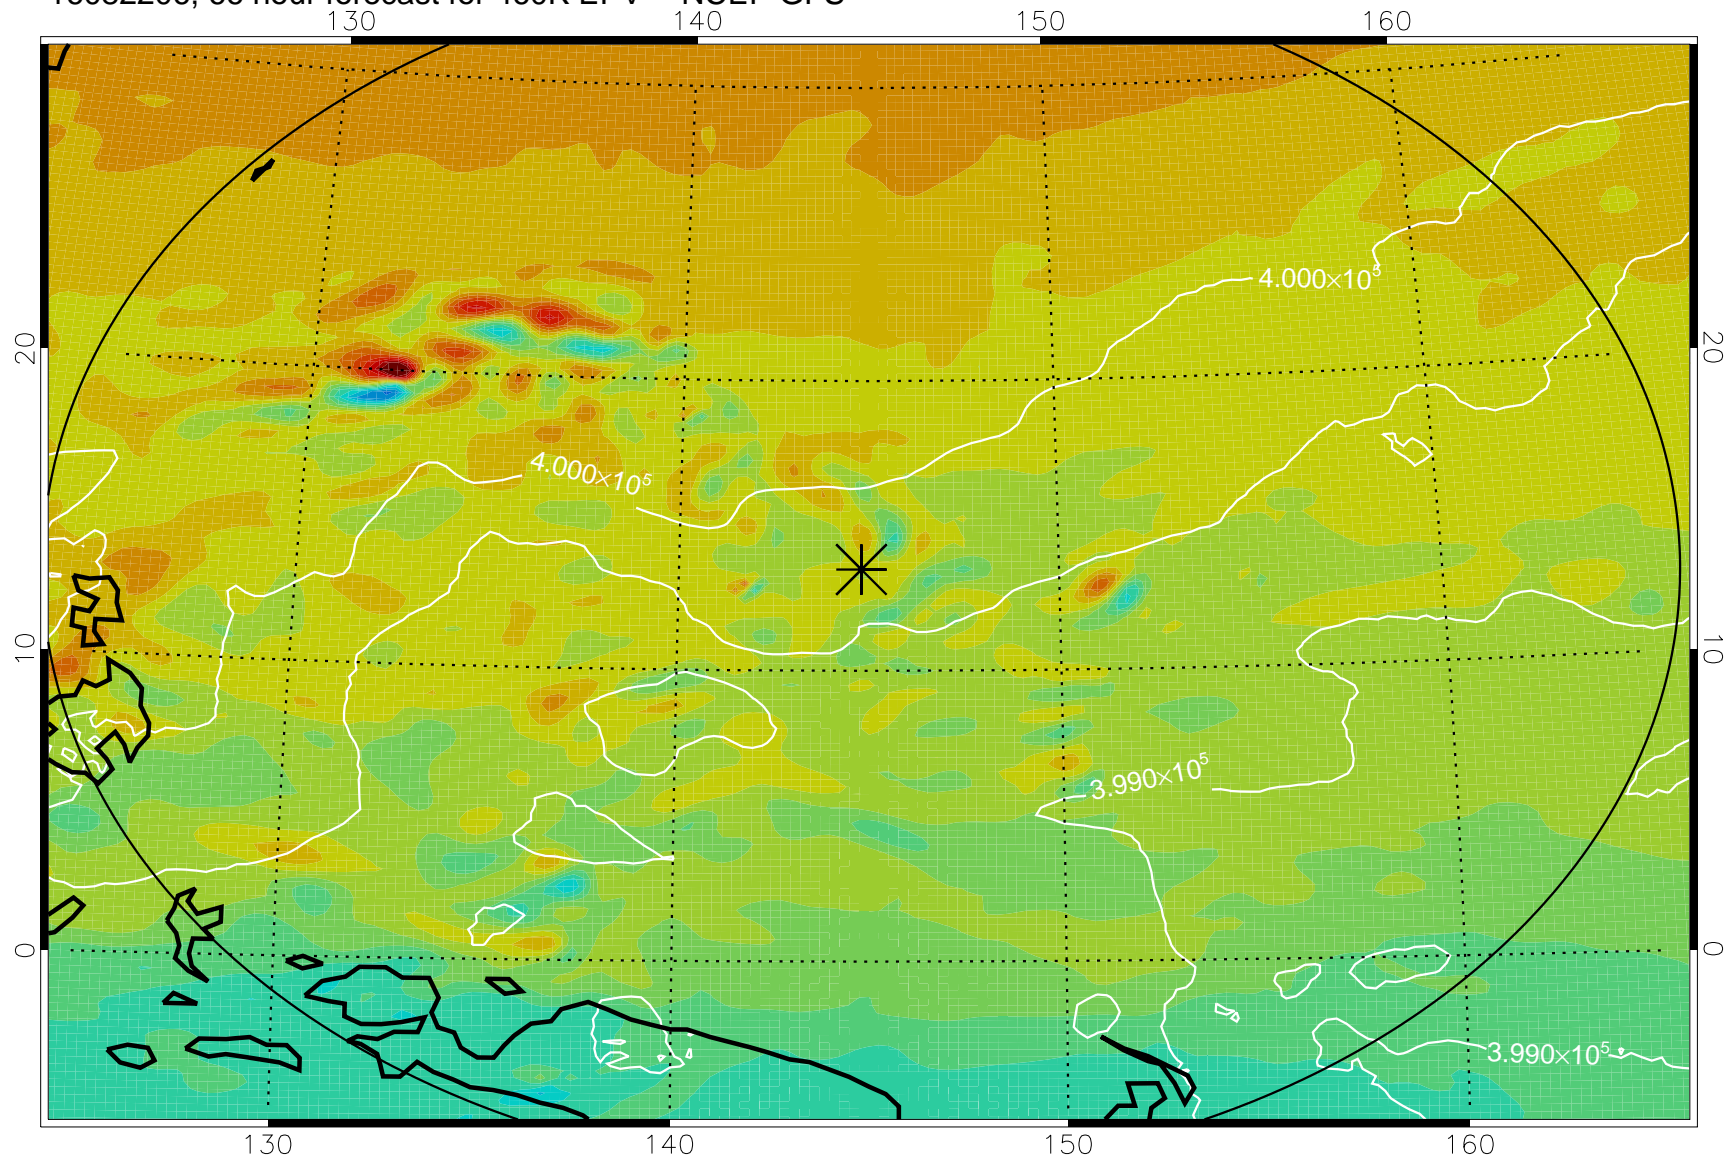

16082106, 42 hour forecast for 460K EPV -- NCEP GFS

460K Montgomery Streamfunction, white

Range ring of 2304 km

16082112, 48 hour forecast for 460K EPV -- NCEP GFS

460K Montgomery Streamfunction, white

Range ring of 2304 km

16082118, 54 hour forecast for 460K EPV -- NCEP GFS

460K Montgomery Streamfunction, white

Range ring of 2304 km

16082200, 60 hour forecast for 460K EPV -- NCEP GFS

460K Montgomery Streamfunction, white

Range ring of 2304 km

16082206, 66 hour forecast for 460K EPV -- NCEP GFS

460K Montgomery Streamfunction, white

Range ring of 2304 km

16082212, 72 hour forecast for 460K EPV -- NCEP GFS

460K Montgomery Streamfunction, white

Range ring of 2304 km

16082218, 78 hour forecast for 460K EPV -- NCEP GFS

460K Montgomery Streamfunction, white

Range ring of 2304 km

16082300, 84 hour forecast for 460K EPV -- NCEP GFS

460K Montgomery Streamfunction, white

Range ring of 2304 km