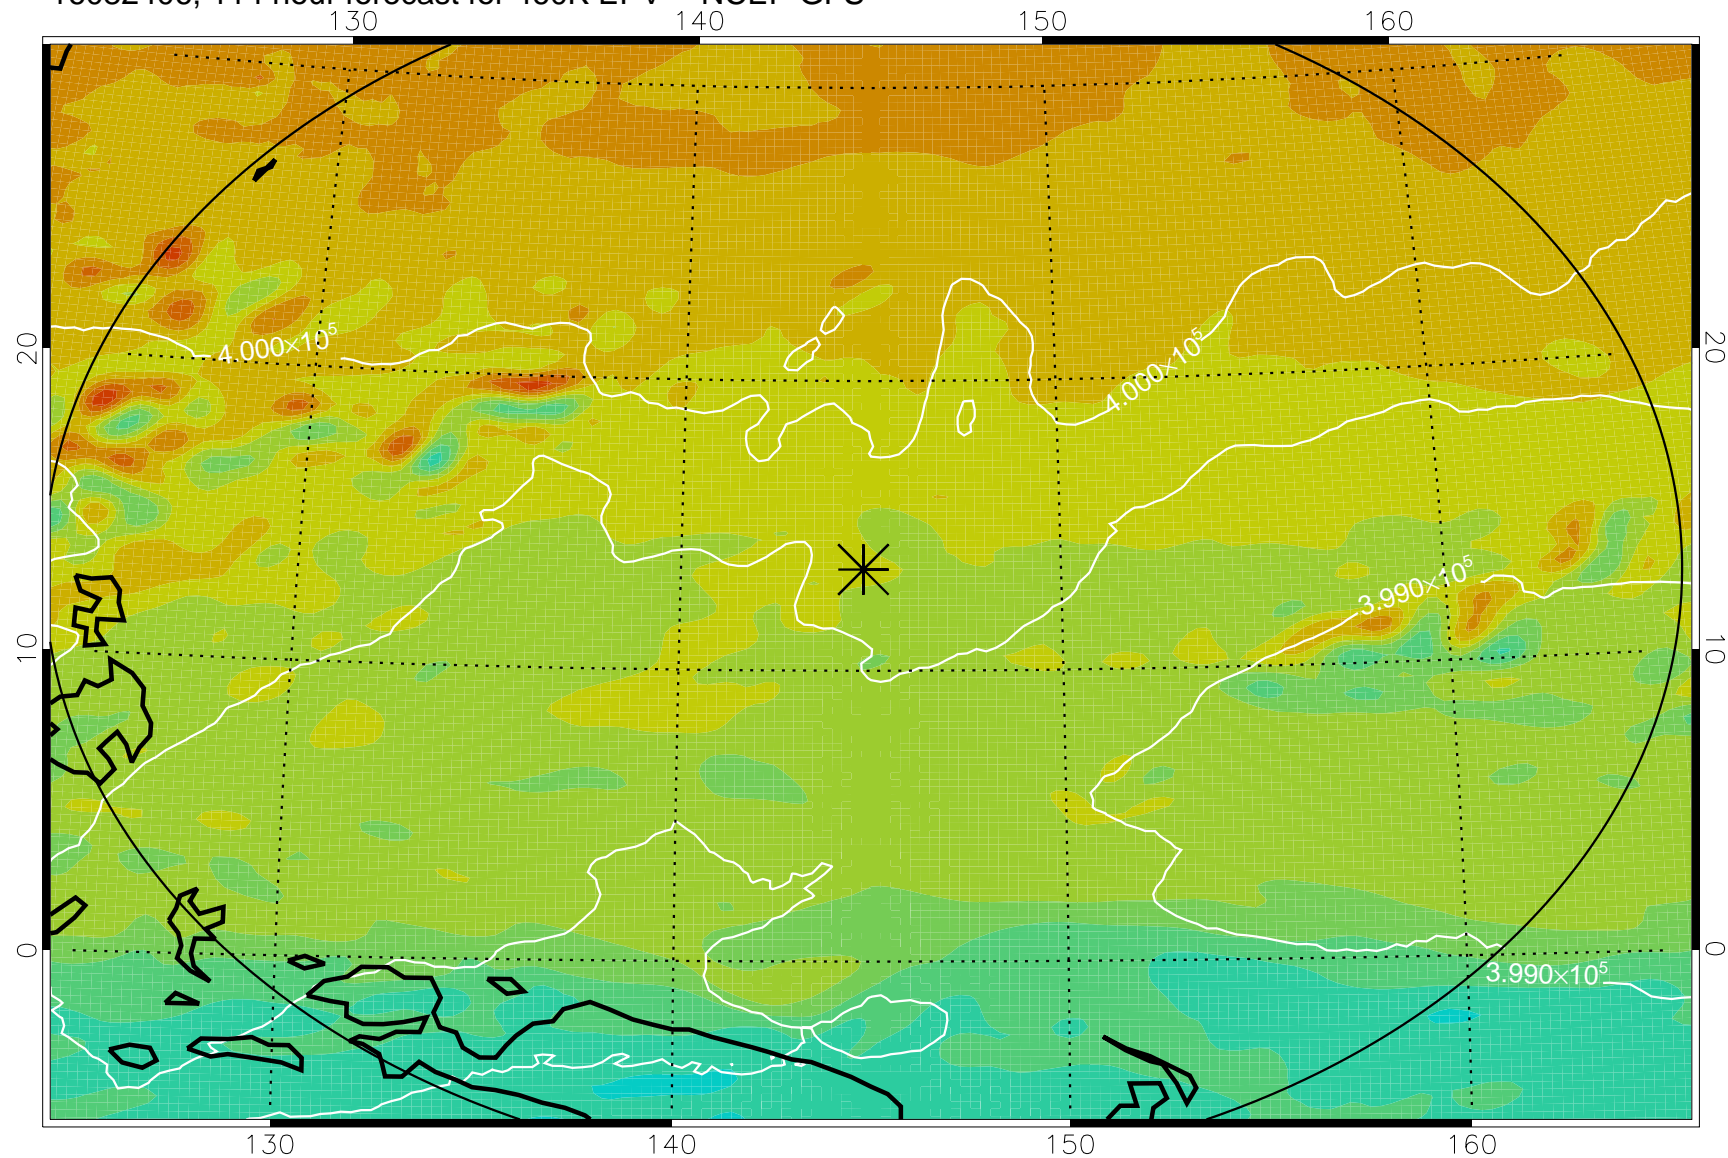

16082218, 78 hour forecast for 460K EPV -- NCEP GFS

460K Montgomery Streamfunction, white

Range ring of 2304 km

16082300, 84 hour forecast for 460K EPV -- NCEP GFS

460K Montgomery Streamfunction, white

Range ring of 2304 km

16082306, 90 hour forecast for 460K EPV -- NCEP GFS

460K Montgomery Streamfunction, white

Range ring of 2304 km

16082312, 96 hour forecast for 460K EPV -- NCEP GFS

460K Montgomery Streamfunction, white

Range ring of 2304 km

16082318, 102 hour forecast for 460K EPV -- NCEP GFS

460K Montgomery Streamfunction, white

Range ring of 2304 km

16082400, 108 hour forecast for 460K EPV -- NCEP GFS

460K Montgomery Streamfunction, white

Range ring of 2304 km

16082406, 114 hour forecast for 460K EPV -- NCEP GFS

460K Montgomery Streamfunction, white

Range ring of 2304 km

16082412, 120 hour forecast for 460K EPV -- NCEP GFS

460K Montgomery Streamfunction, white

Range ring of 2304 km