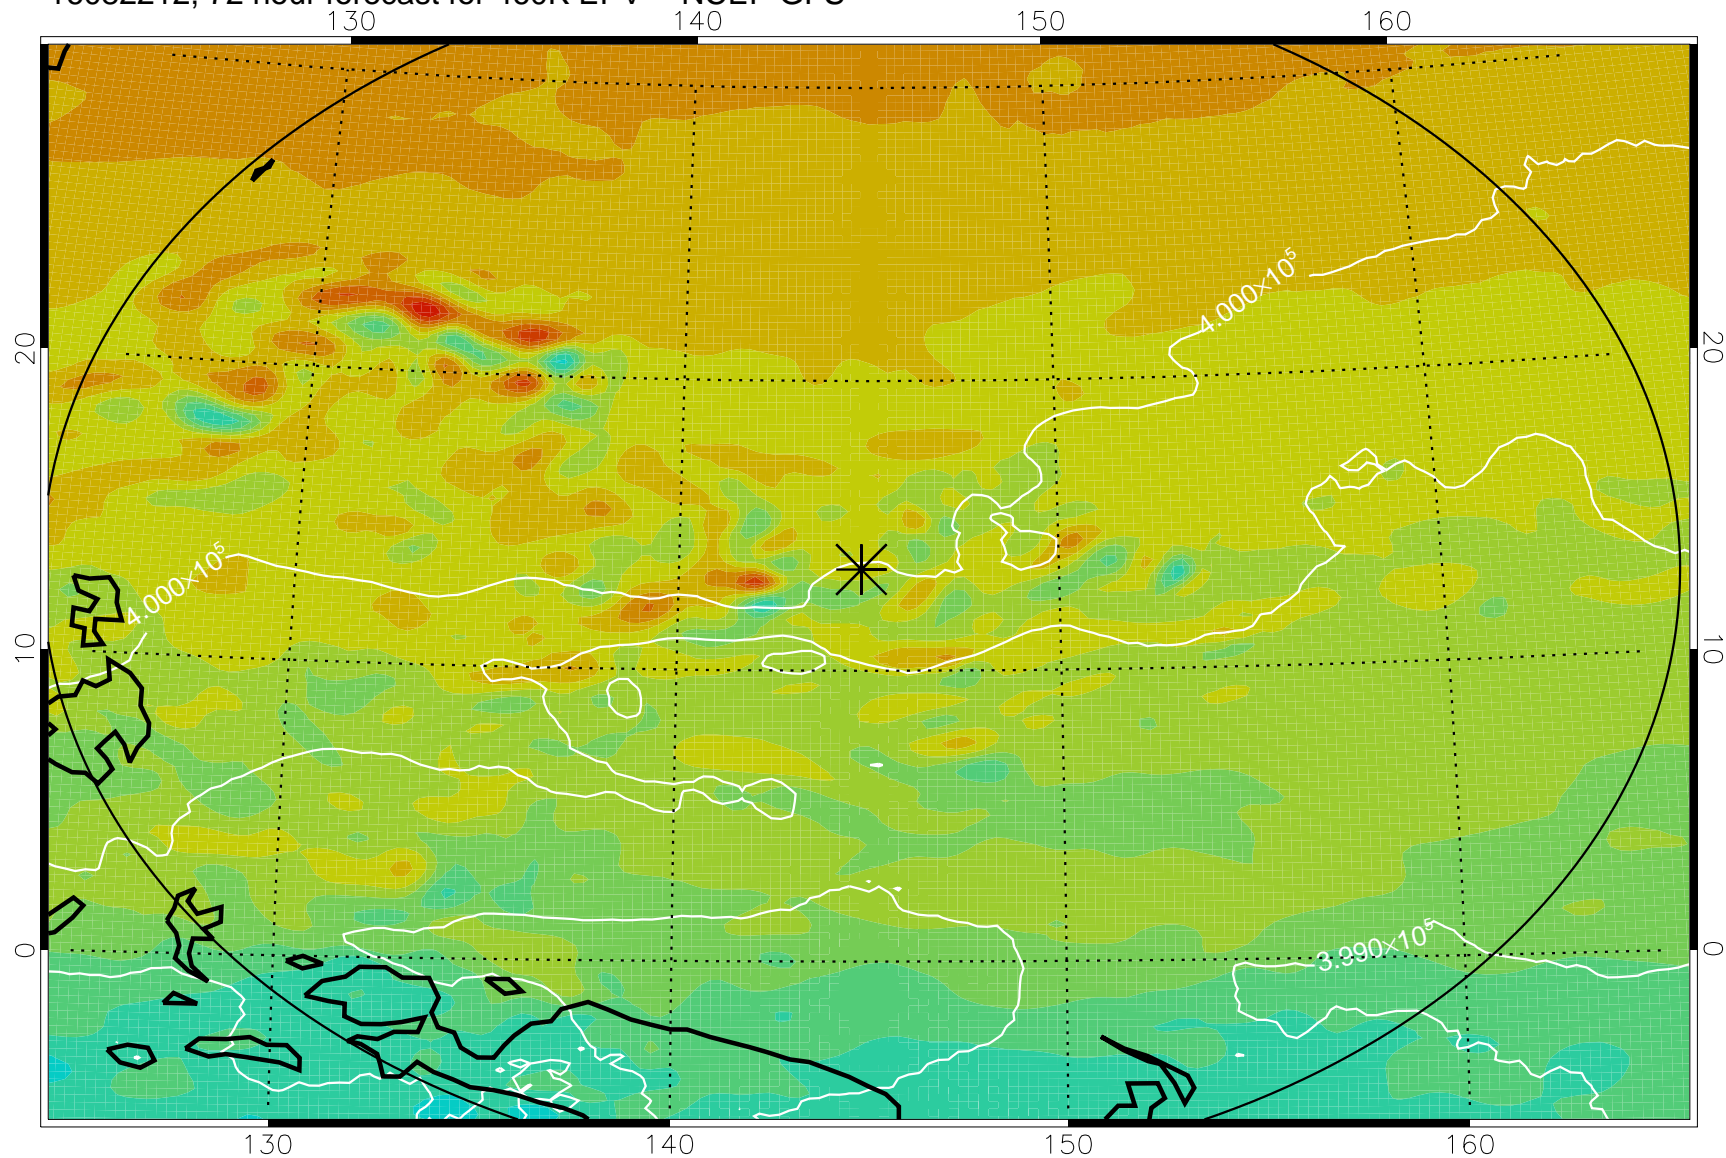

16082106, 42 hour forecast for 460K EPV -- NCEP GFS

460K Montgomery Streamfunction, white

Range ring of 2304 km

16082112, 48 hour forecast for 460K EPV -- NCEP GFS

460K Montgomery Streamfunction, white

Range ring of 2304 km

16082118, 54 hour forecast for 460K EPV -- NCEP GFS

460K Montgomery Streamfunction, white

Range ring of 2304 km

16082200, 60 hour forecast for 460K EPV -- NCEP GFS

460K Montgomery Streamfunction, white

Range ring of 2304 km

16082206, 66 hour forecast for 460K EPV -- NCEP GFS

460K Montgomery Streamfunction, white

Range ring of 2304 km

16082212, 72 hour forecast for 460K EPV -- NCEP GFS

460K Montgomery Streamfunction, white

Range ring of 2304 km

16082218, 78 hour forecast for 460K EPV -- NCEP GFS

460K Montgomery Streamfunction, white

Range ring of 2304 km

16082300, 84 hour forecast for 460K EPV -- NCEP GFS

460K Montgomery Streamfunction, white

Range ring of 2304 km