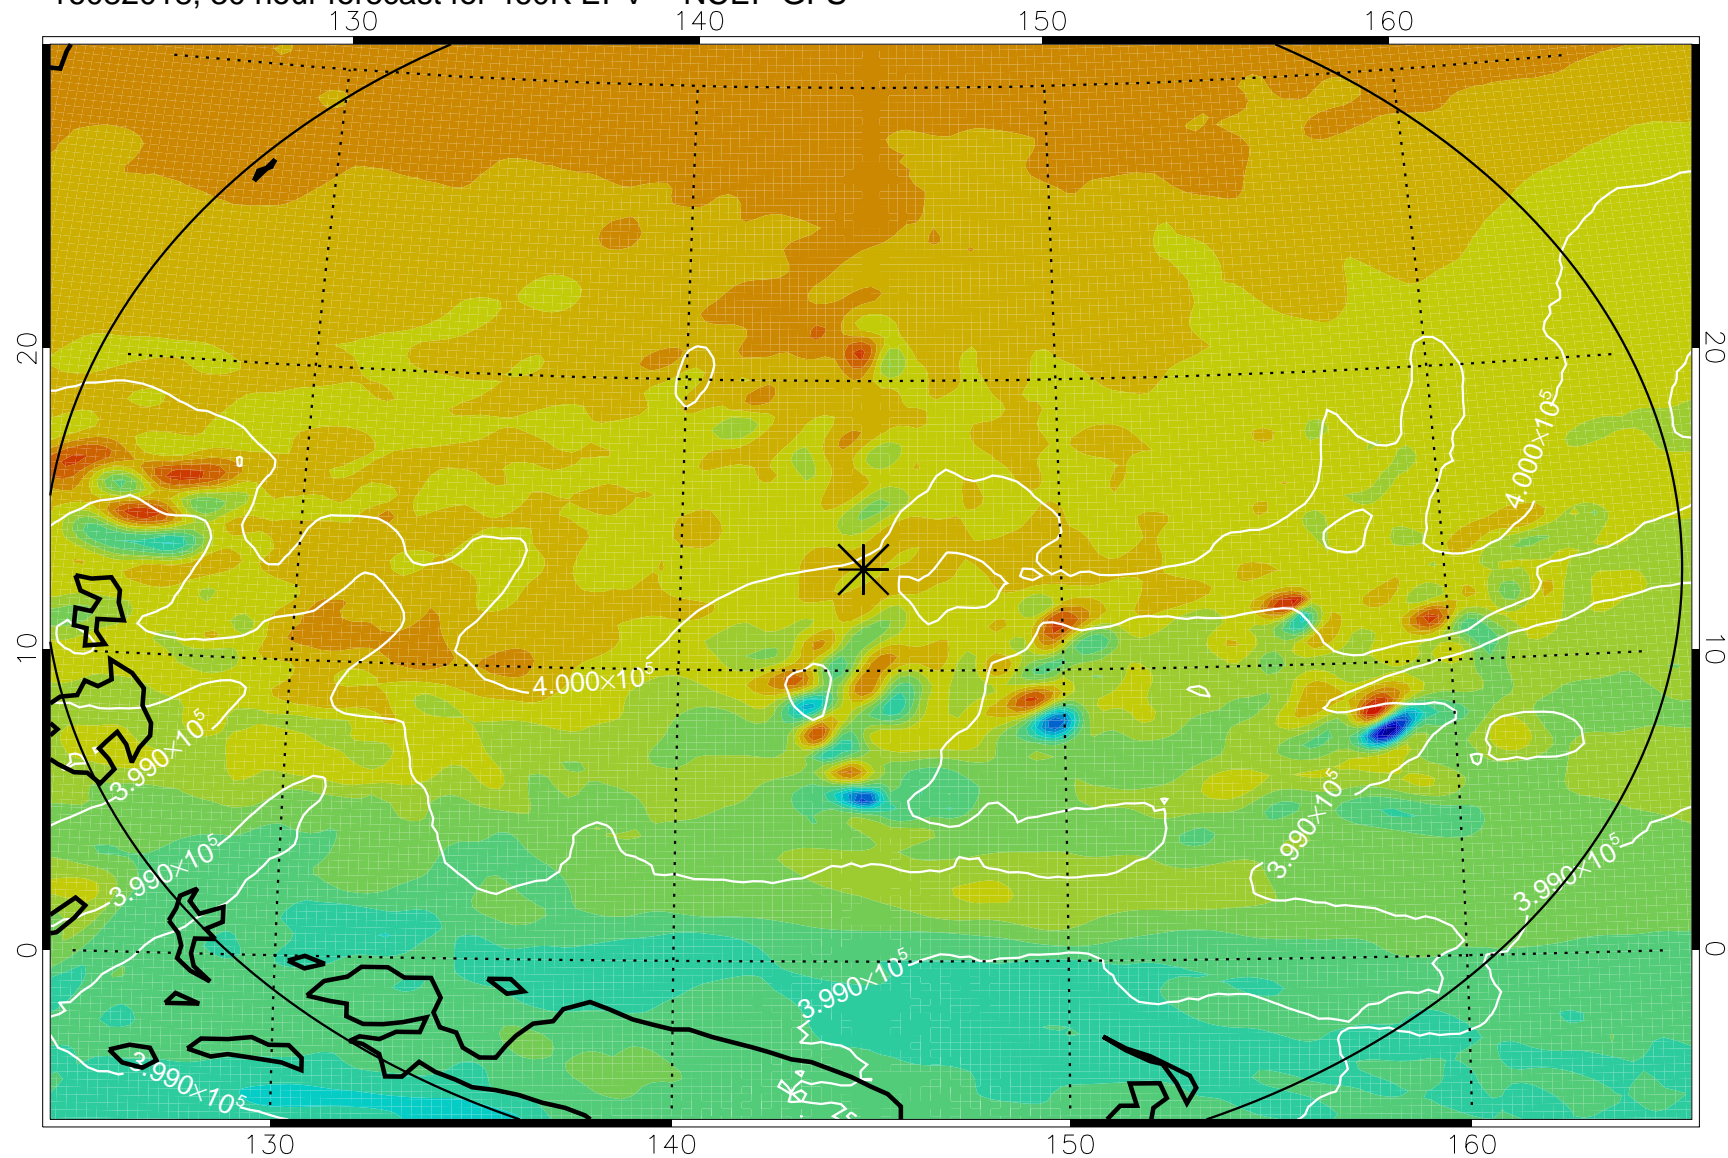

16082006, 18 hour forecast for 460K EPV -- NCEP GFS

460K Montgomery Streamfunction, white

Range ring of 2304 km

16082012, 24 hour forecast for 460K EPV -- NCEP GFS

460K Montgomery Streamfunction, white

Range ring of 2304 km

16082018, 30 hour forecast for 460K EPV -- NCEP GFS

460K Montgomery Streamfunction, white

Range ring of 2304 km

16082100, 36 hour forecast for 460K EPV -- NCEP GFS

460K Montgomery Streamfunction, white

Range ring of 2304 km

16082106, 42 hour forecast for 460K EPV -- NCEP GFS

460K Montgomery Streamfunction, white

Range ring of 2304 km

16082112, 48 hour forecast for 460K EPV -- NCEP GFS

460K Montgomery Streamfunction, white

Range ring of 2304 km

16082118, 54 hour forecast for 460K EPV -- NCEP GFS

460K Montgomery Streamfunction, white

Range ring of 2304 km

16082200, 60 hour forecast for 460K EPV -- NCEP GFS

460K Montgomery Streamfunction, white

Range ring of 2304 km