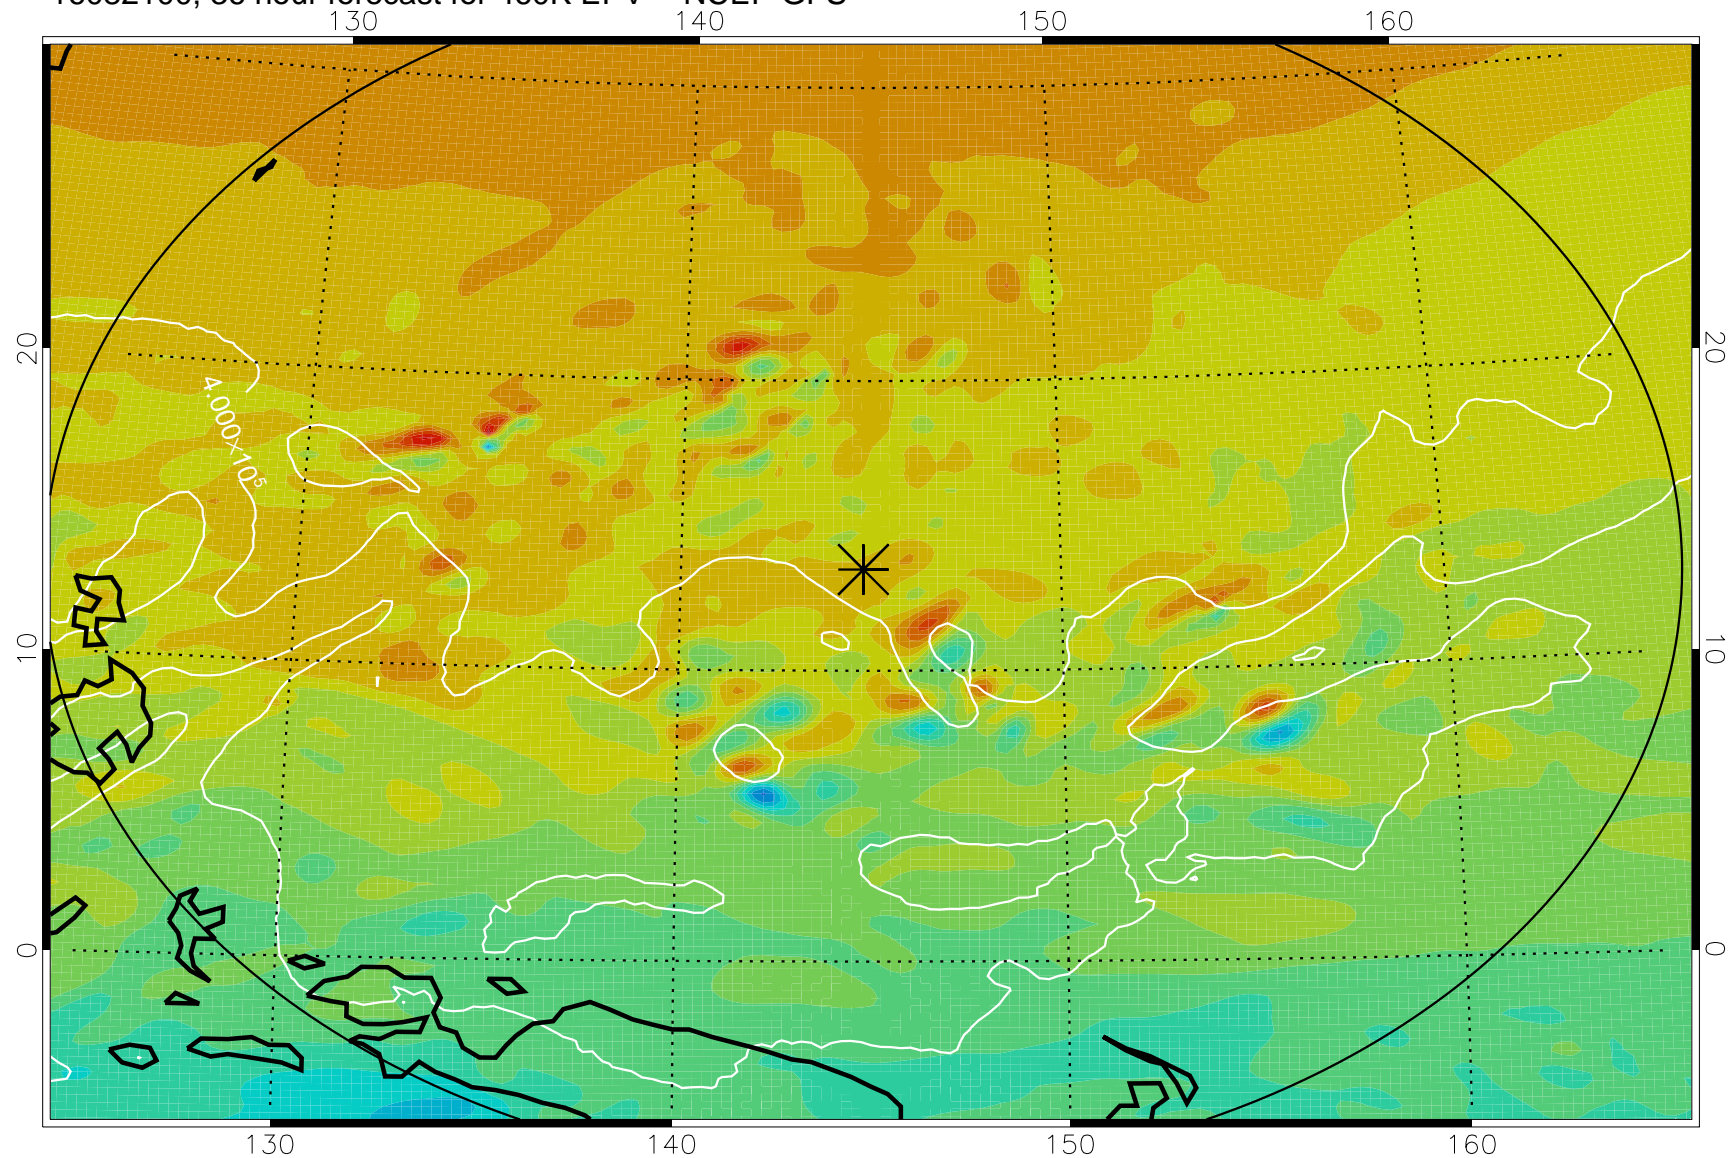

16082006, 18 hour forecast for 460K EPV -- NCEP GFS

460K Montgomery Streamfunction, white

Range ring of 2304 km

16082012, 24 hour forecast for 460K EPV -- NCEP GFS

460K Montgomery Streamfunction, white

Range ring of 2304 km

16082018, 30 hour forecast for 460K EPV -- NCEP GFS

460K Montgomery Streamfunction, white

Range ring of 2304 km

16082100, 36 hour forecast for 460K EPV -- NCEP GFS

460K Montgomery Streamfunction, white

Range ring of 2304 km

16082106, 42 hour forecast for 460K EPV -- NCEP GFS

460K Montgomery Streamfunction, white

Range ring of 2304 km

16082112, 48 hour forecast for 460K EPV -- NCEP GFS

460K Montgomery Streamfunction, white

Range ring of 2304 km

16082118, 54 hour forecast for 460K EPV -- NCEP GFS

460K Montgomery Streamfunction, white

Range ring of 2304 km

16082200, 60 hour forecast for 460K EPV -- NCEP GFS

460K Montgomery Streamfunction, white

Range ring of 2304 km