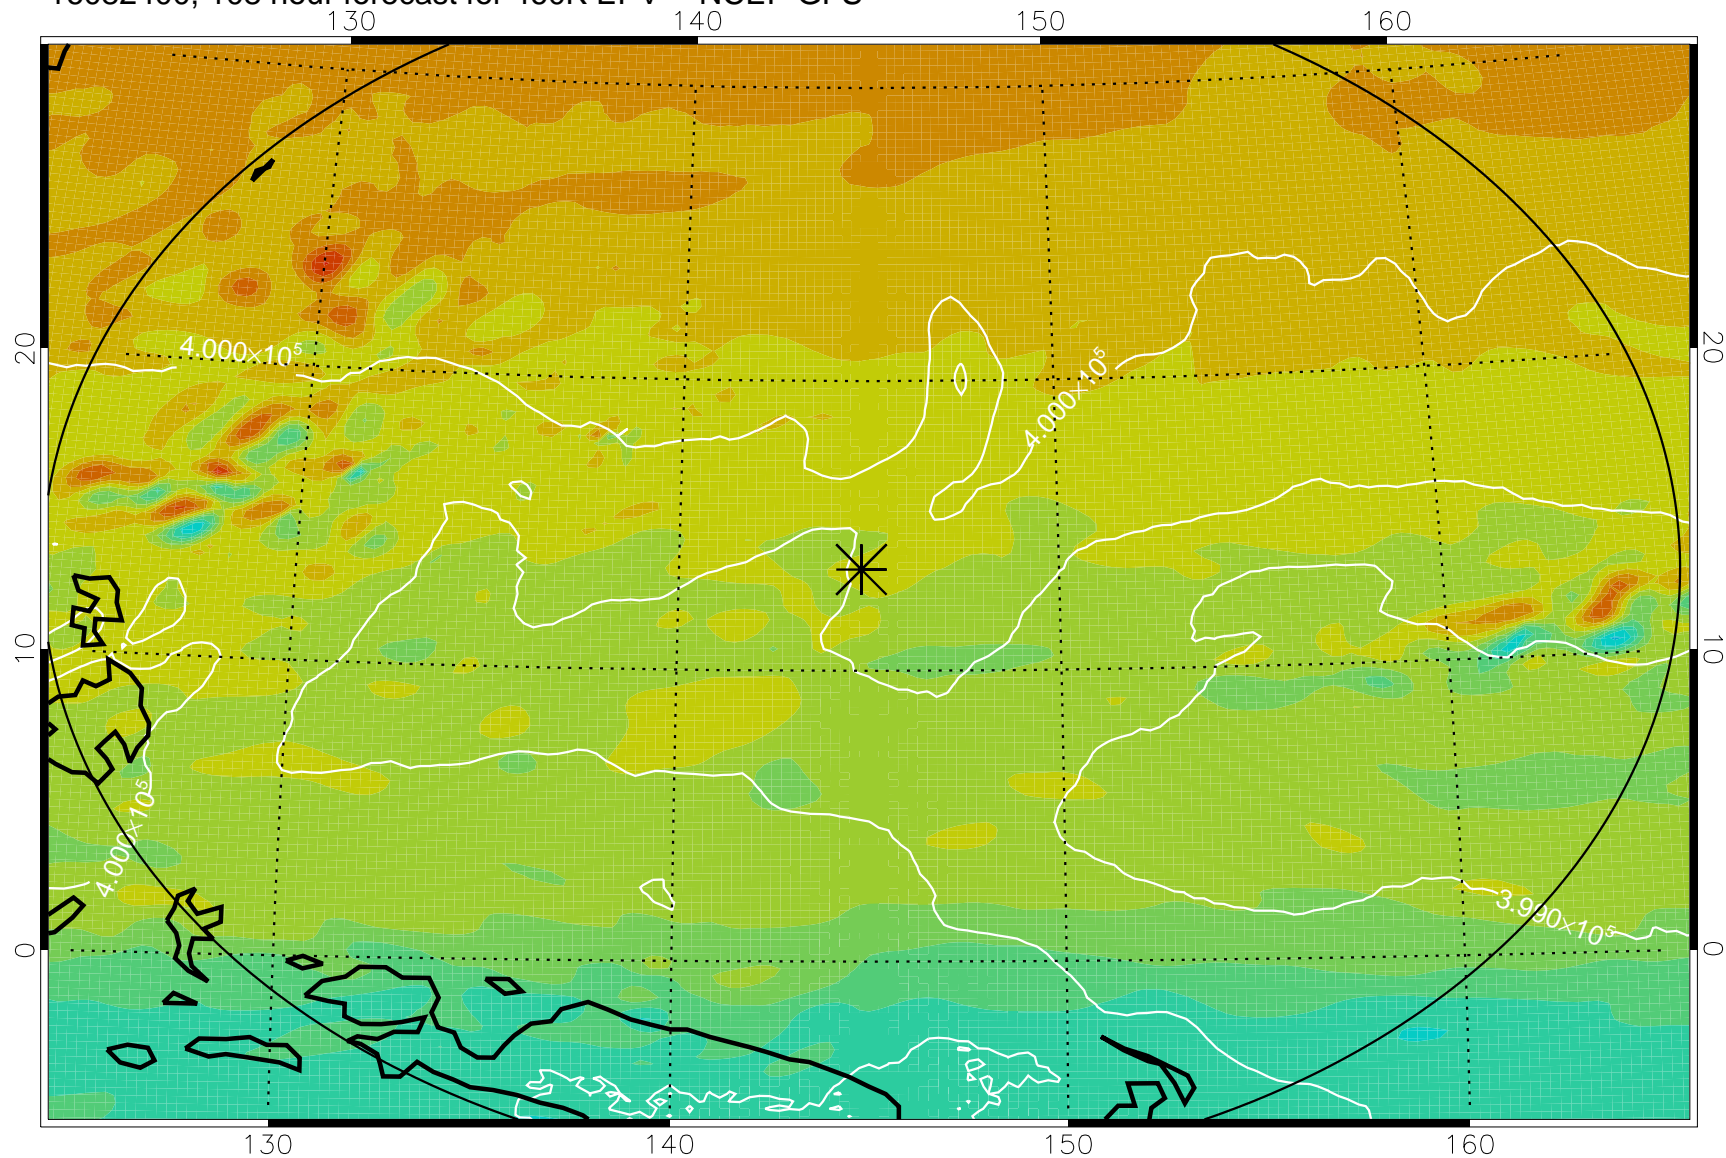

16082218, 78 hour forecast for 460K EPV -- NCEP GFS

460K Montgomery Streamfunction, white

Range ring of 2304 km

16082300, 84 hour forecast for 460K EPV -- NCEP GFS

460K Montgomery Streamfunction, white

Range ring of 2304 km

16082306, 90 hour forecast for 460K EPV -- NCEP GFS

460K Montgomery Streamfunction, white

Range ring of 2304 km

16082312, 96 hour forecast for 460K EPV -- NCEP GFS

460K Montgomery Streamfunction, white

Range ring of 2304 km

16082318, 102 hour forecast for 460K EPV -- NCEP GFS

460K Montgomery Streamfunction, white

Range ring of 2304 km

16082400, 108 hour forecast for 460K EPV -- NCEP GFS

460K Montgomery Streamfunction, white

Range ring of 2304 km

16082406, 114 hour forecast for 460K EPV -- NCEP GFS

460K Montgomery Streamfunction, white

Range ring of 2304 km

16082412, 120 hour forecast for 460K EPV -- NCEP GFS

460K Montgomery Streamfunction, white

Range ring of 2304 km