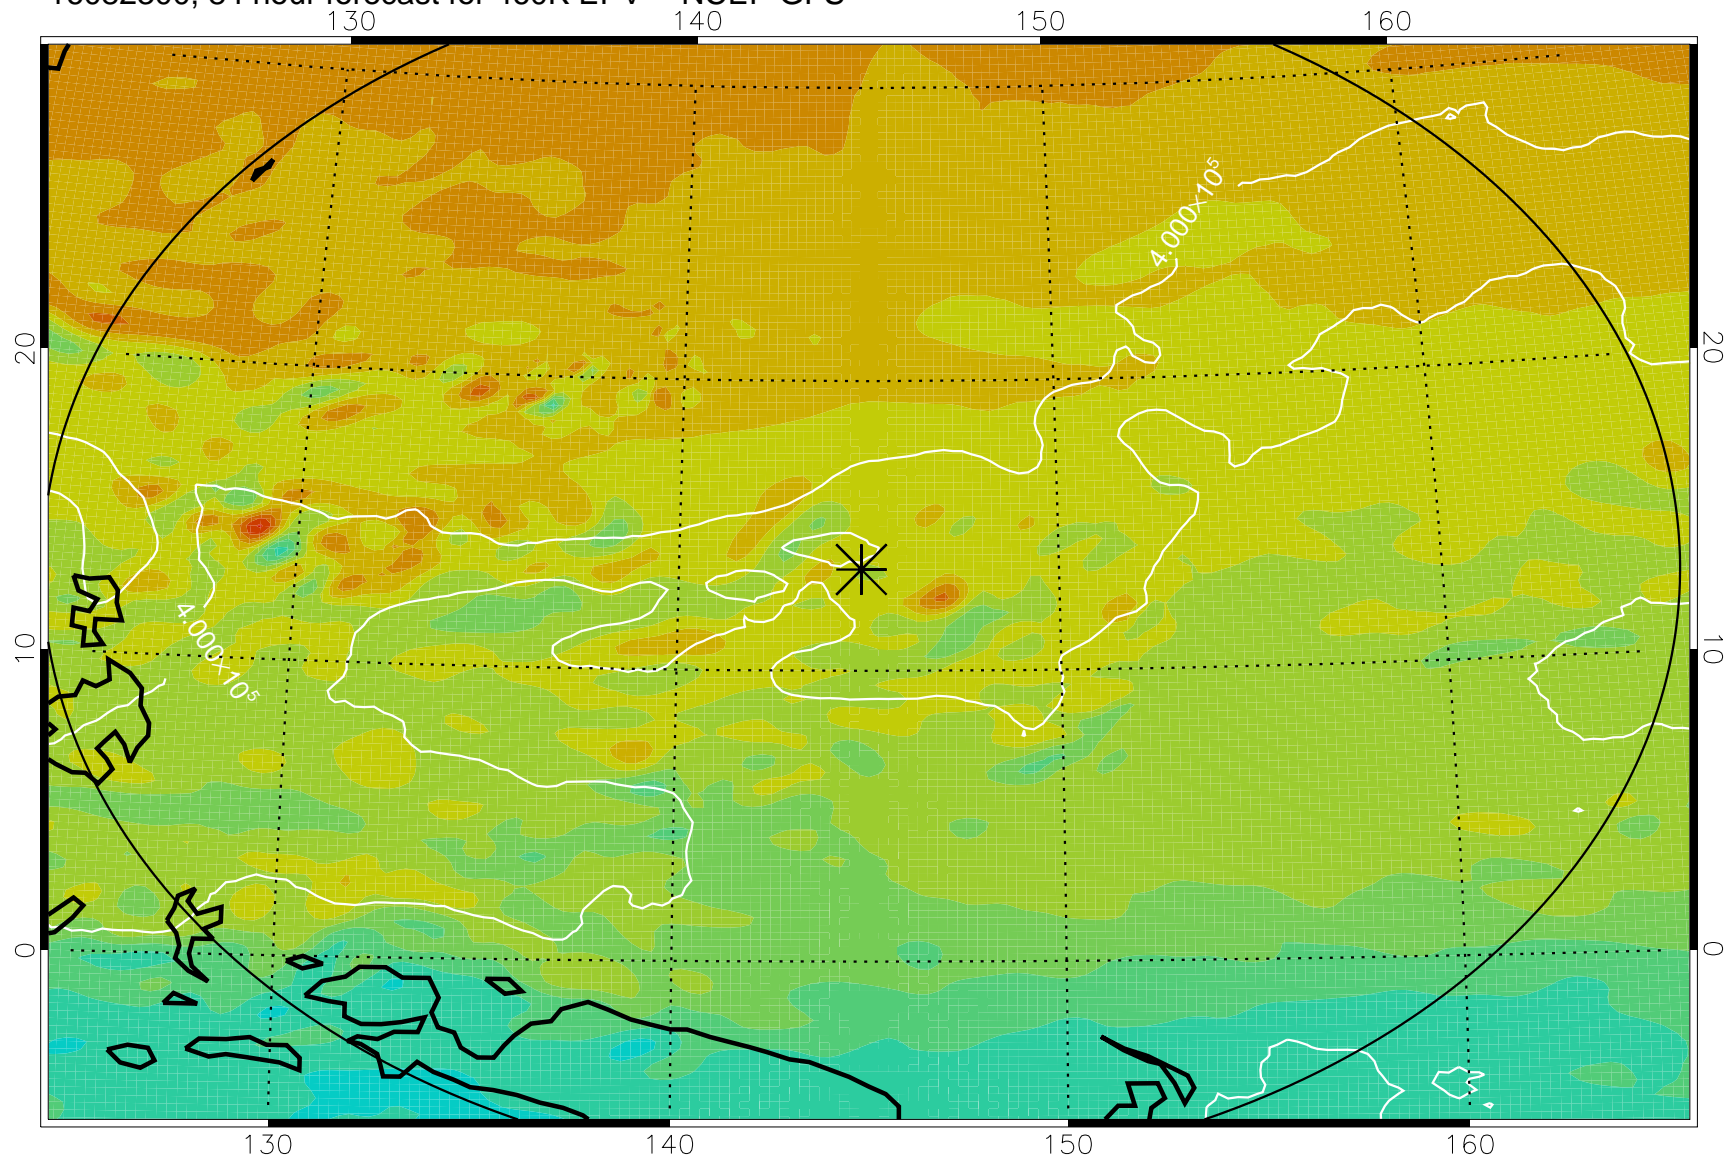

16082206, 66 hour forecast for 460K EPV -- NCEP GFS

460K Montgomery Streamfunction, white

Range ring of 2304 km

16082212, 72 hour forecast for 460K EPV -- NCEP GFS

460K Montgomery Streamfunction, white

Range ring of 2304 km

16082218, 78 hour forecast for 460K EPV -- NCEP GFS

460K Montgomery Streamfunction, white

Range ring of 2304 km

16082300, 84 hour forecast for 460K EPV -- NCEP GFS

460K Montgomery Streamfunction, white

Range ring of 2304 km

16082306, 90 hour forecast for 460K EPV -- NCEP GFS

460K Montgomery Streamfunction, white

Range ring of 2304 km

16082312, 96 hour forecast for 460K EPV -- NCEP GFS

460K Montgomery Streamfunction, white

Range ring of 2304 km

16082318, 102 hour forecast for 460K EPV -- NCEP GFS

460K Montgomery Streamfunction, white

Range ring of 2304 km

16082400, 108 hour forecast for 460K EPV -- NCEP GFS

460K Montgomery Streamfunction, white

Range ring of 2304 km