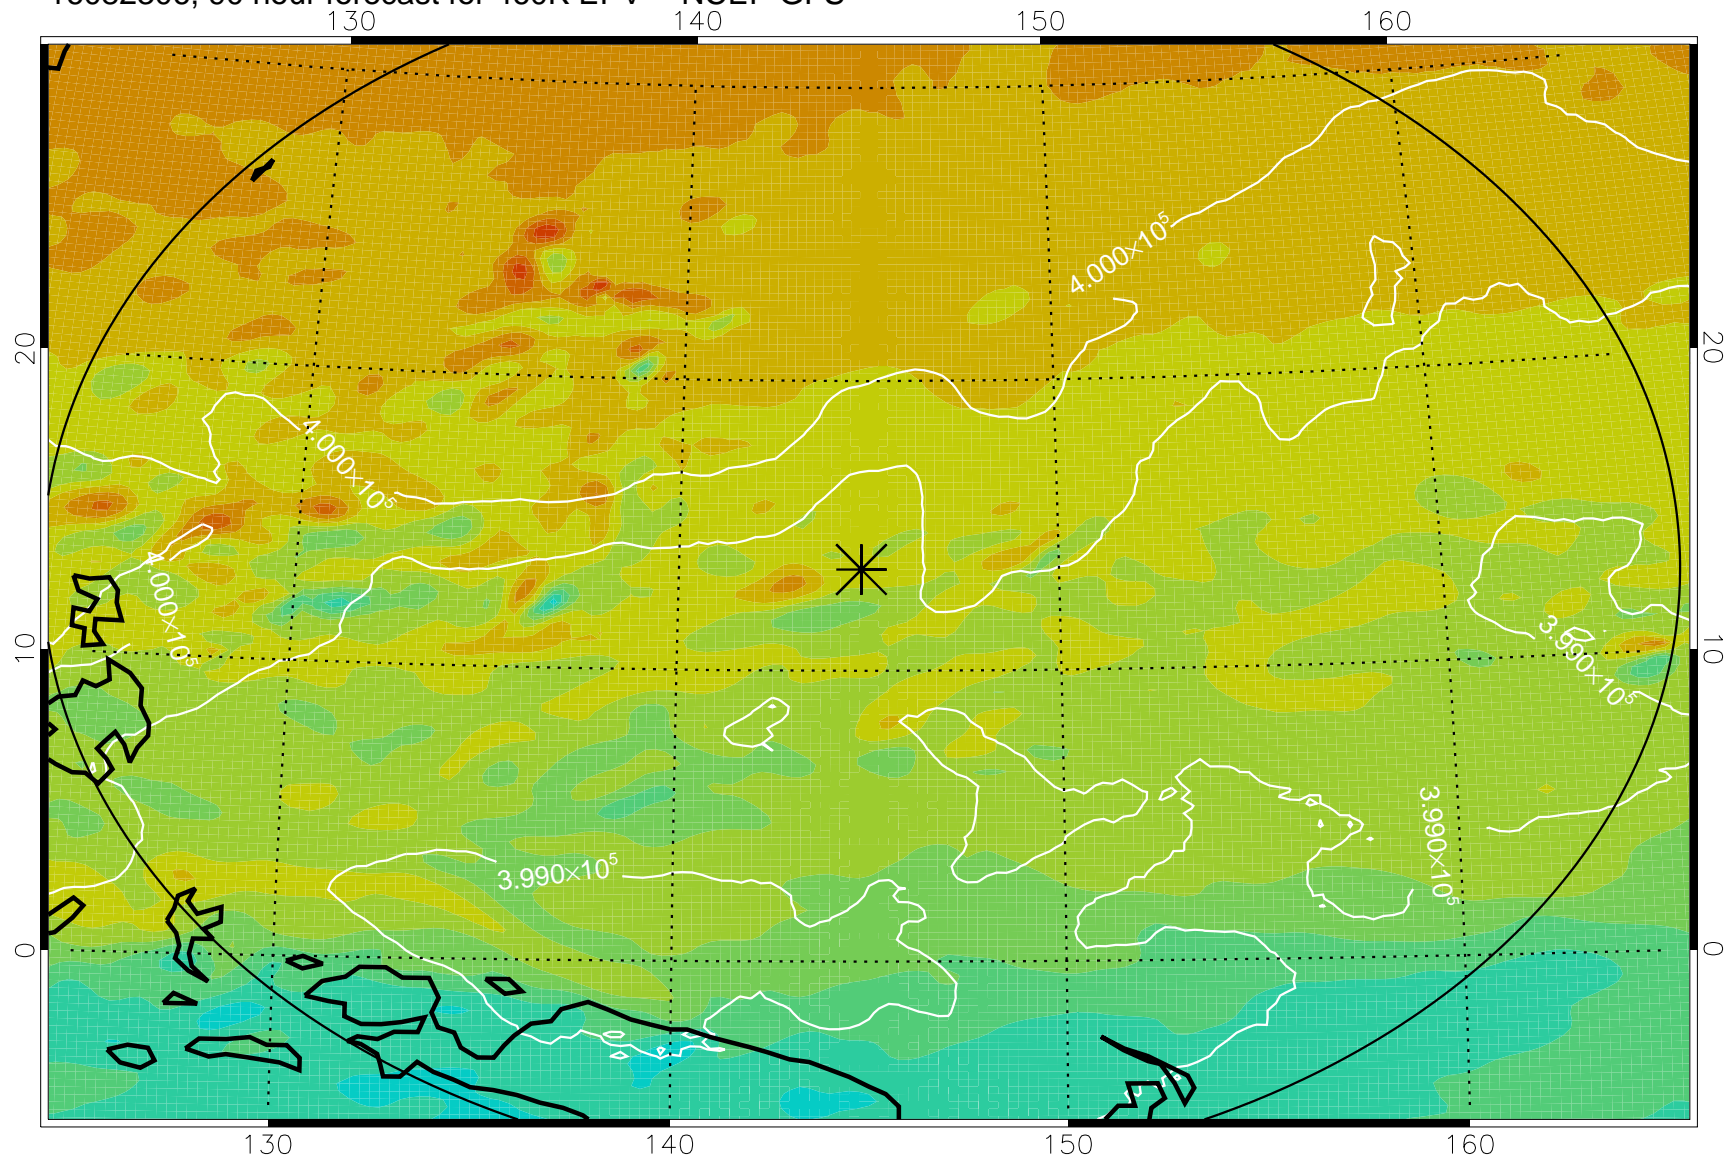

16082206, 66 hour forecast for 460K EPV -- NCEP GFS

460K Montgomery Streamfunction, white

Range ring of 2304 km

16082212, 72 hour forecast for 460K EPV -- NCEP GFS

460K Montgomery Streamfunction, white

Range ring of 2304 km

16082218, 78 hour forecast for 460K EPV -- NCEP GFS

460K Montgomery Streamfunction, white

Range ring of 2304 km

16082300, 84 hour forecast for 460K EPV -- NCEP GFS

460K Montgomery Streamfunction, white

Range ring of 2304 km

16082306, 90 hour forecast for 460K EPV -- NCEP GFS

460K Montgomery Streamfunction, white

Range ring of 2304 km

16082312, 96 hour forecast for 460K EPV -- NCEP GFS

460K Montgomery Streamfunction, white

Range ring of 2304 km

16082318, 102 hour forecast for 460K EPV -- NCEP GFS

460K Montgomery Streamfunction, white

Range ring of 2304 km

16082400, 108 hour forecast for 460K EPV -- NCEP GFS

460K Montgomery Streamfunction, white

Range ring of 2304 km