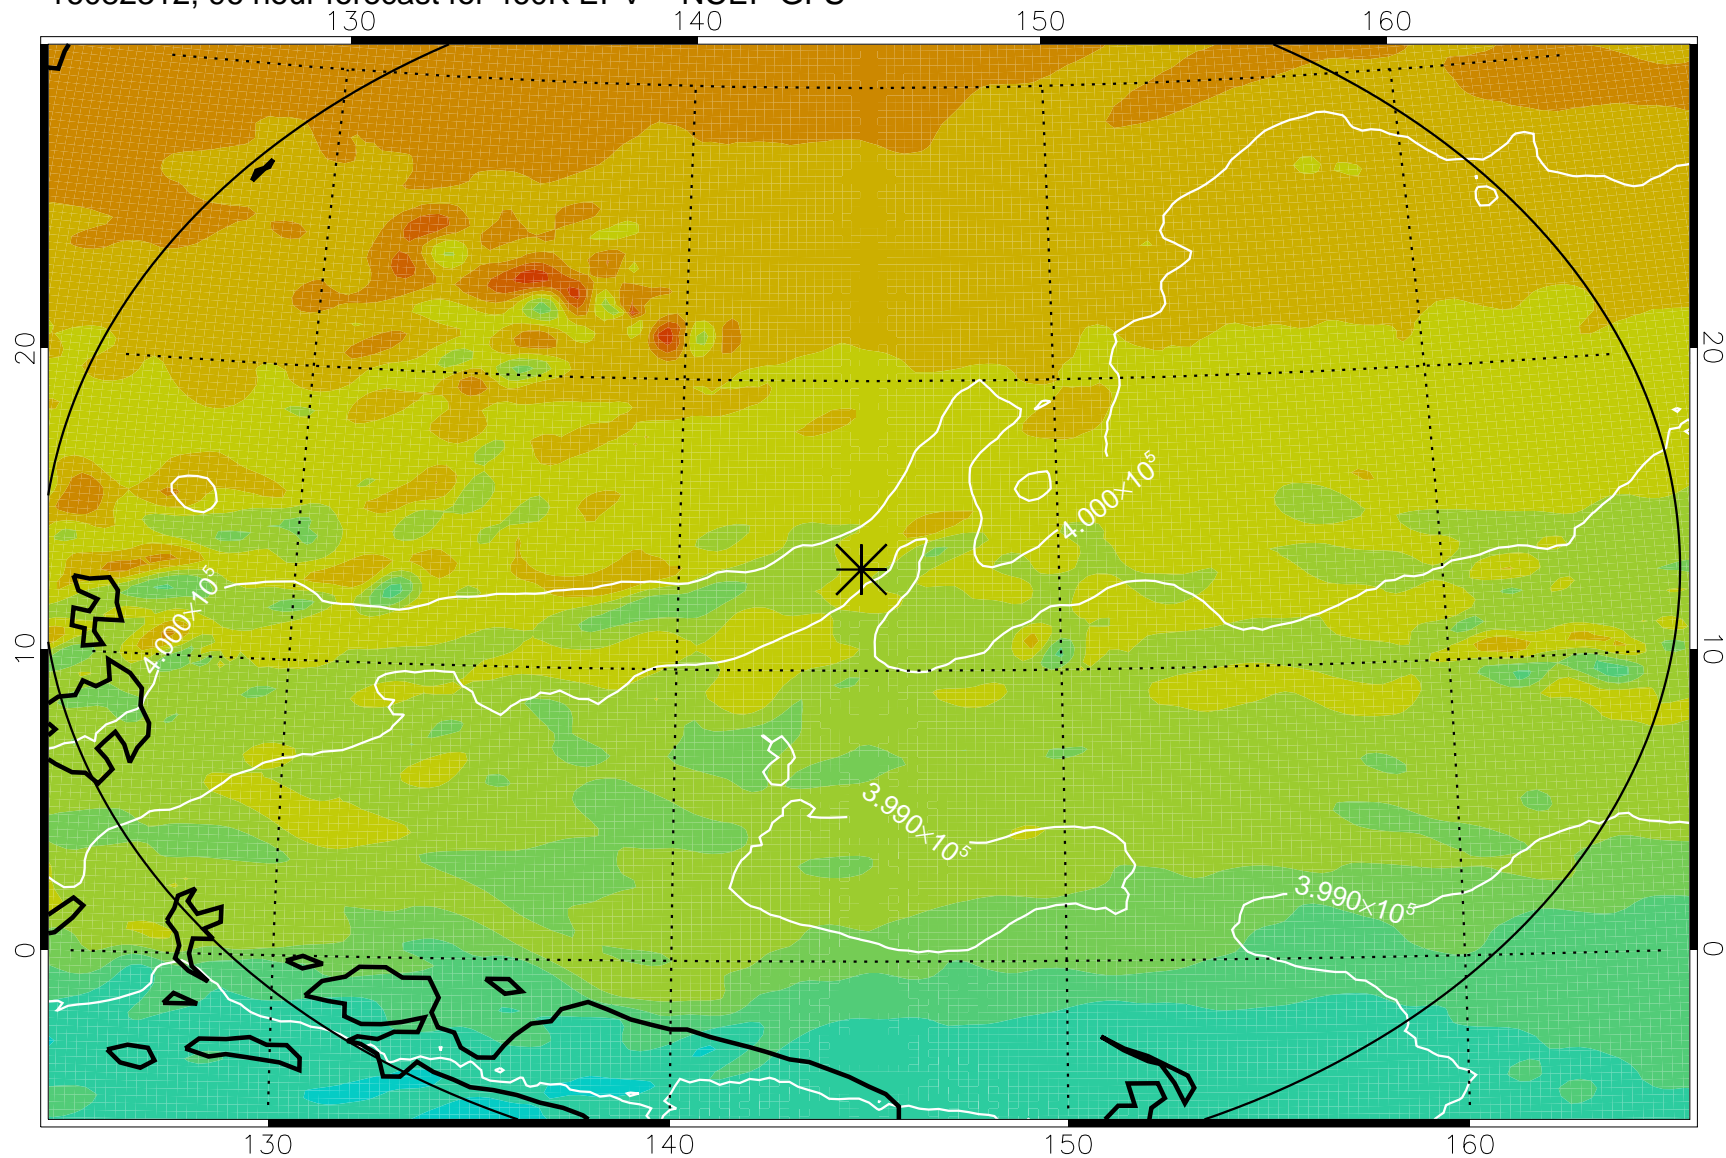

16082206, 66 hour forecast for 460K EPV -- NCEP GFS

460K Montgomery Streamfunction, white

Range ring of 2304 km

16082212, 72 hour forecast for 460K EPV -- NCEP GFS

460K Montgomery Streamfunction, white

Range ring of 2304 km

16082218, 78 hour forecast for 460K EPV -- NCEP GFS

460K Montgomery Streamfunction, white

Range ring of 2304 km

16082300, 84 hour forecast for 460K EPV -- NCEP GFS

460K Montgomery Streamfunction, white

Range ring of 2304 km

16082306, 90 hour forecast for 460K EPV -- NCEP GFS

460K Montgomery Streamfunction, white

Range ring of 2304 km

16082312, 96 hour forecast for 460K EPV -- NCEP GFS

460K Montgomery Streamfunction, white

Range ring of 2304 km

16082318, 102 hour forecast for 460K EPV -- NCEP GFS

460K Montgomery Streamfunction, white

Range ring of 2304 km

16082400, 108 hour forecast for 460K EPV -- NCEP GFS

460K Montgomery Streamfunction, white

Range ring of 2304 km