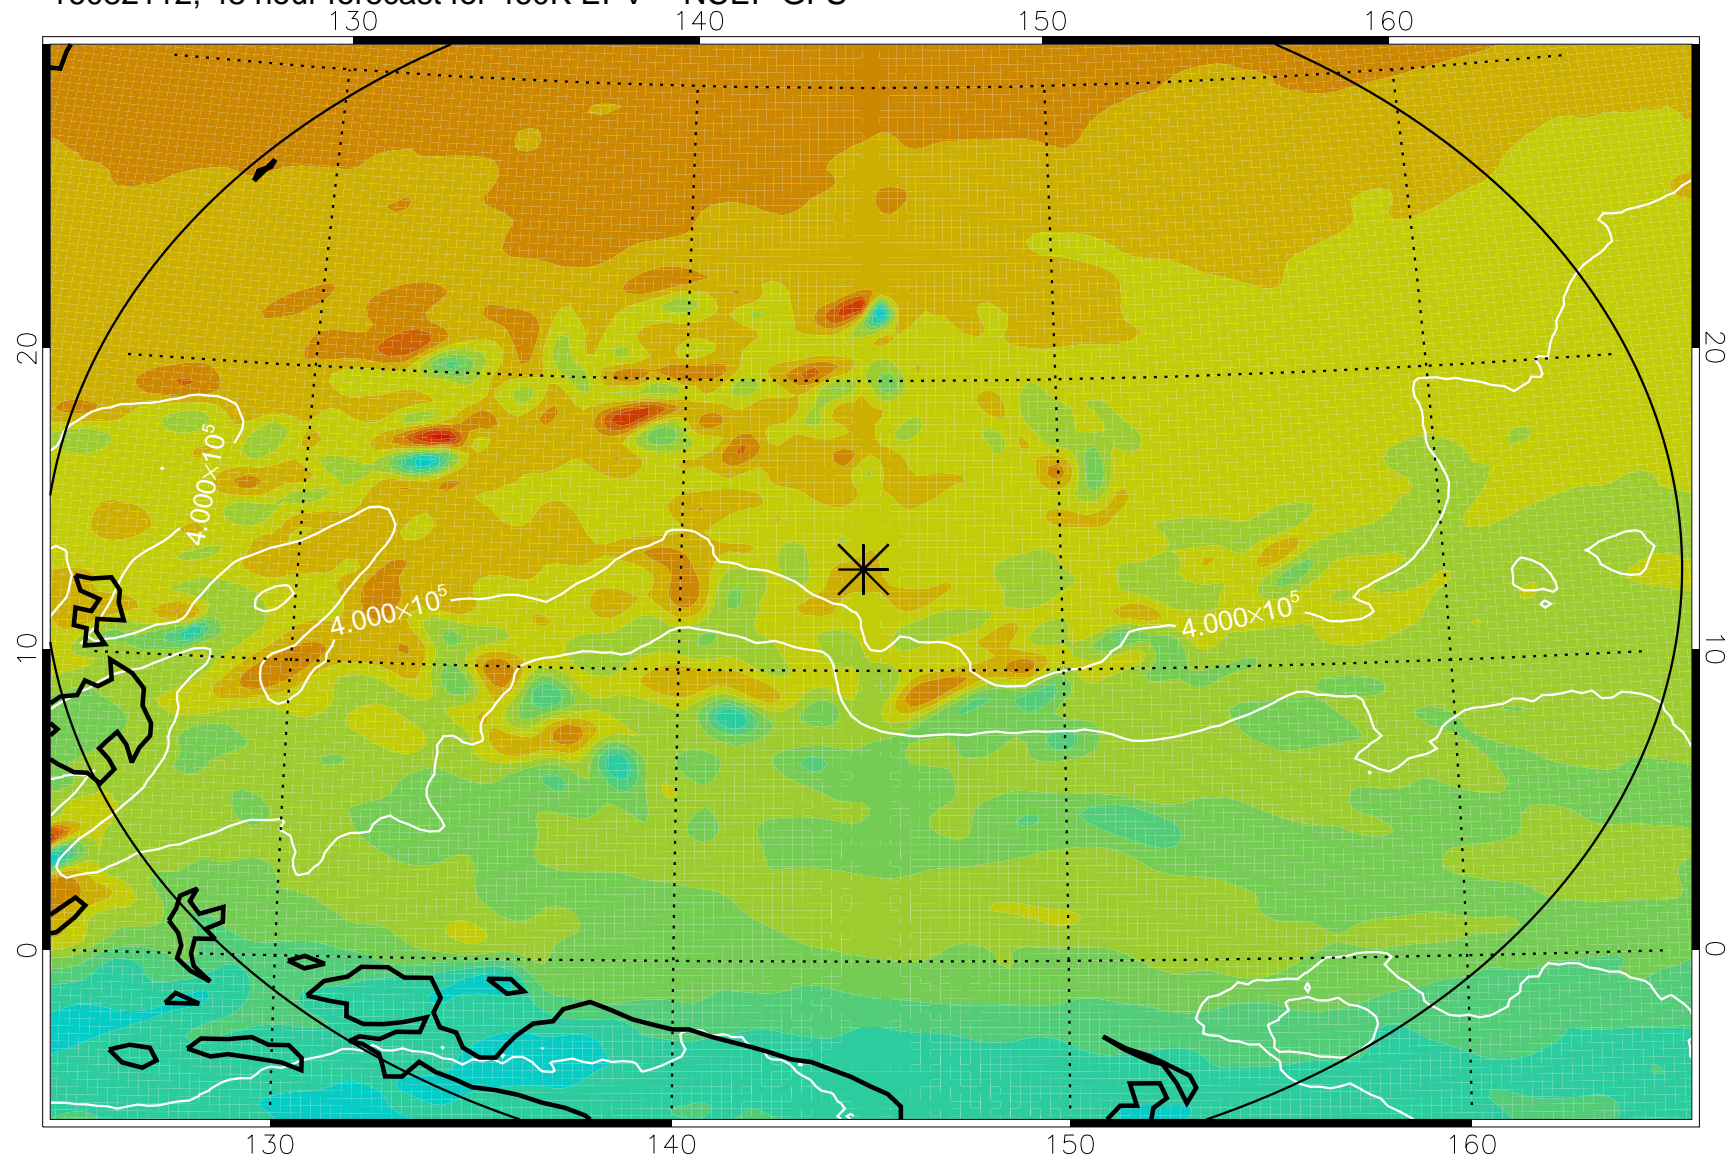

16082006, 18 hour forecast for 460K EPV -- NCEP GFS

460K Montgomery Streamfunction, white

Range ring of 2304 km

16082012, 24 hour forecast for 460K EPV -- NCEP GFS

460K Montgomery Streamfunction, white

Range ring of 2304 km

16082018, 30 hour forecast for 460K EPV -- NCEP GFS

460K Montgomery Streamfunction, white

Range ring of 2304 km

16082100, 36 hour forecast for 460K EPV -- NCEP GFS

460K Montgomery Streamfunction, white

Range ring of 2304 km

16082106, 42 hour forecast for 460K EPV -- NCEP GFS

460K Montgomery Streamfunction, white

Range ring of 2304 km

16082112, 48 hour forecast for 460K EPV -- NCEP GFS

460K Montgomery Streamfunction, white

Range ring of 2304 km

16082118, 54 hour forecast for 460K EPV -- NCEP GFS

460K Montgomery Streamfunction, white

Range ring of 2304 km

16082200, 60 hour forecast for 460K EPV -- NCEP GFS

460K Montgomery Streamfunction, white

Range ring of 2304 km