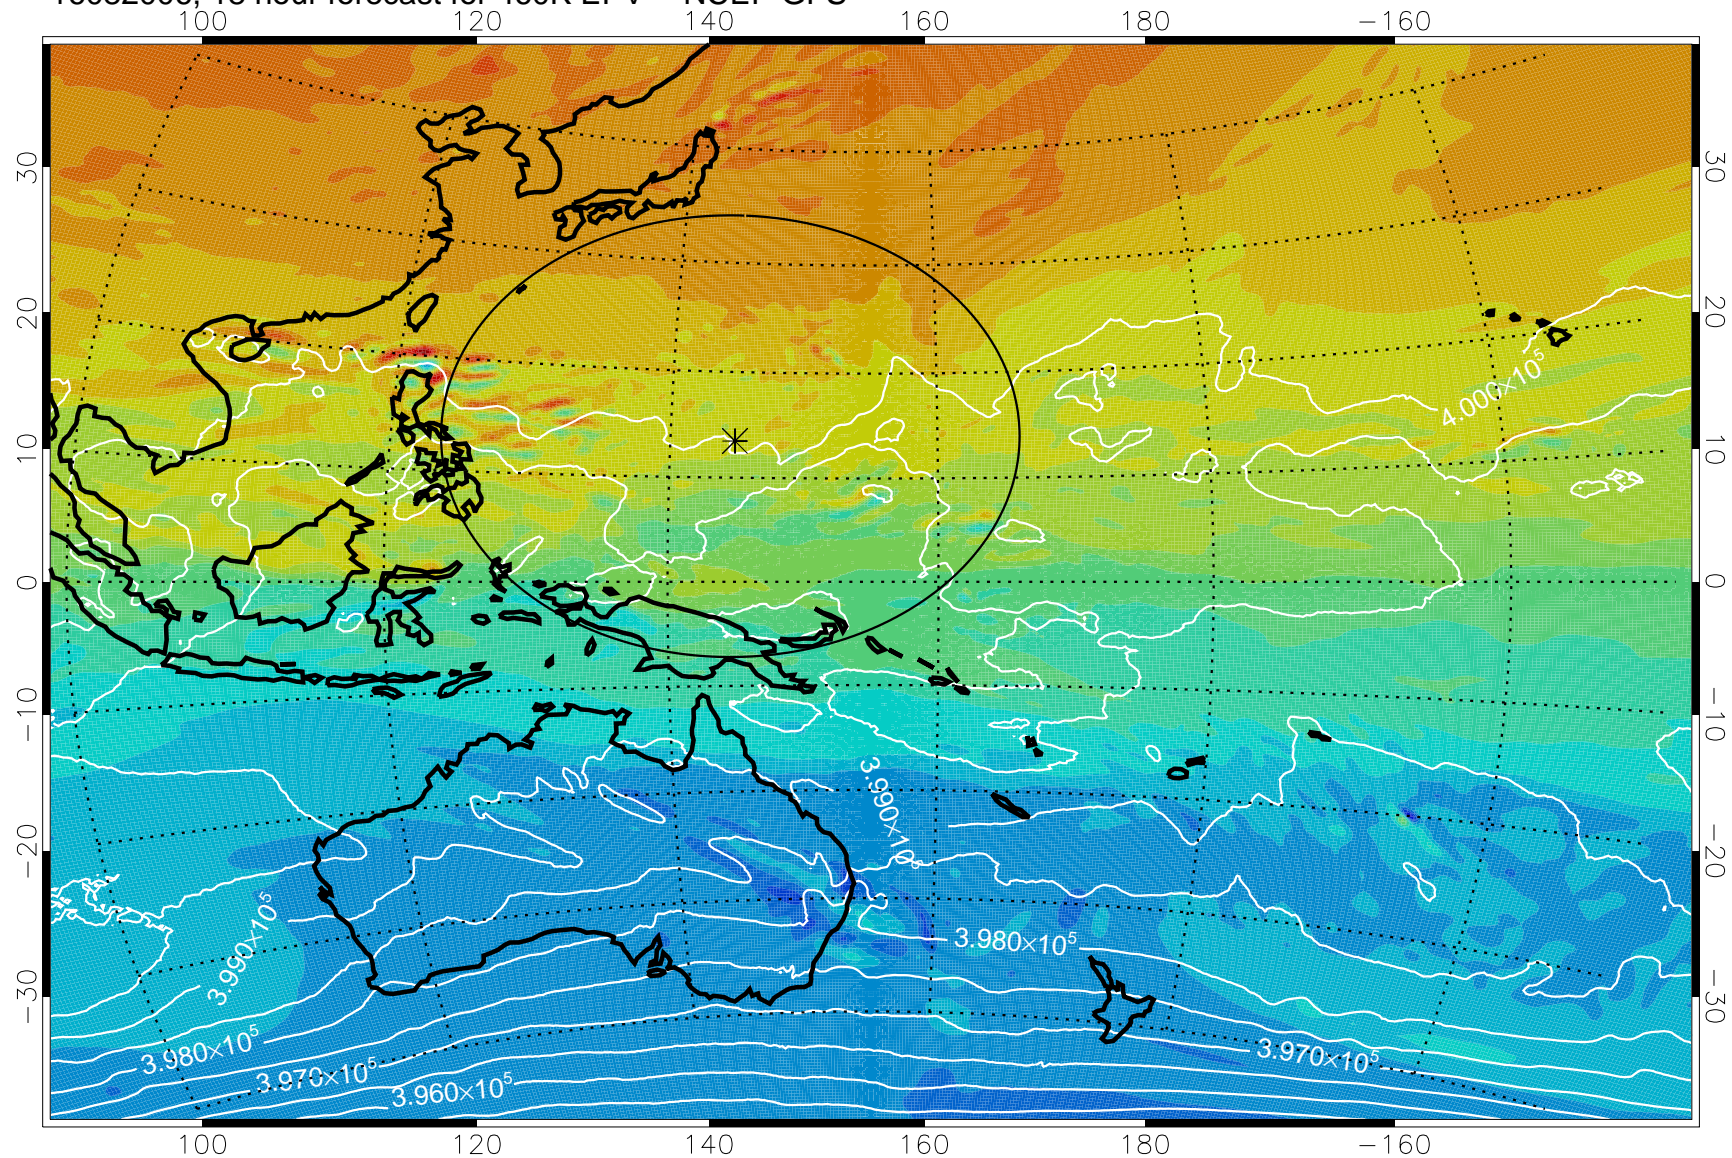

16081918, 6 hour forecast for 460K EPV -- NCEP GFS

460K Montgomery Streamfunction, white

Range ring of 2304 km

16082000, 12 hour forecast for 460K EPV -- NCEP GFS

460K Montgomery Streamfunction, white

Range ring of 2304 km

16082006, 18 hour forecast for 460K EPV -- NCEP GFS

460K Montgomery Streamfunction, white

Range ring of 2304 km

16082012, 24 hour forecast for 460K EPV -- NCEP GFS

460K Montgomery Streamfunction, white

Range ring of 2304 km

16082018, 30 hour forecast for 460K EPV -- NCEP GFS

460K Montgomery Streamfunction, white

Range ring of 2304 km

16082100, 36 hour forecast for 460K EPV -- NCEP GFS

460K Montgomery Streamfunction, white

Range ring of 2304 km

16082106, 42 hour forecast for 460K EPV -- NCEP GFS

460K Montgomery Streamfunction, white

Range ring of 2304 km

16082112, 48 hour forecast for 460K EPV -- NCEP GFS

460K Montgomery Streamfunction, white

Range ring of 2304 km