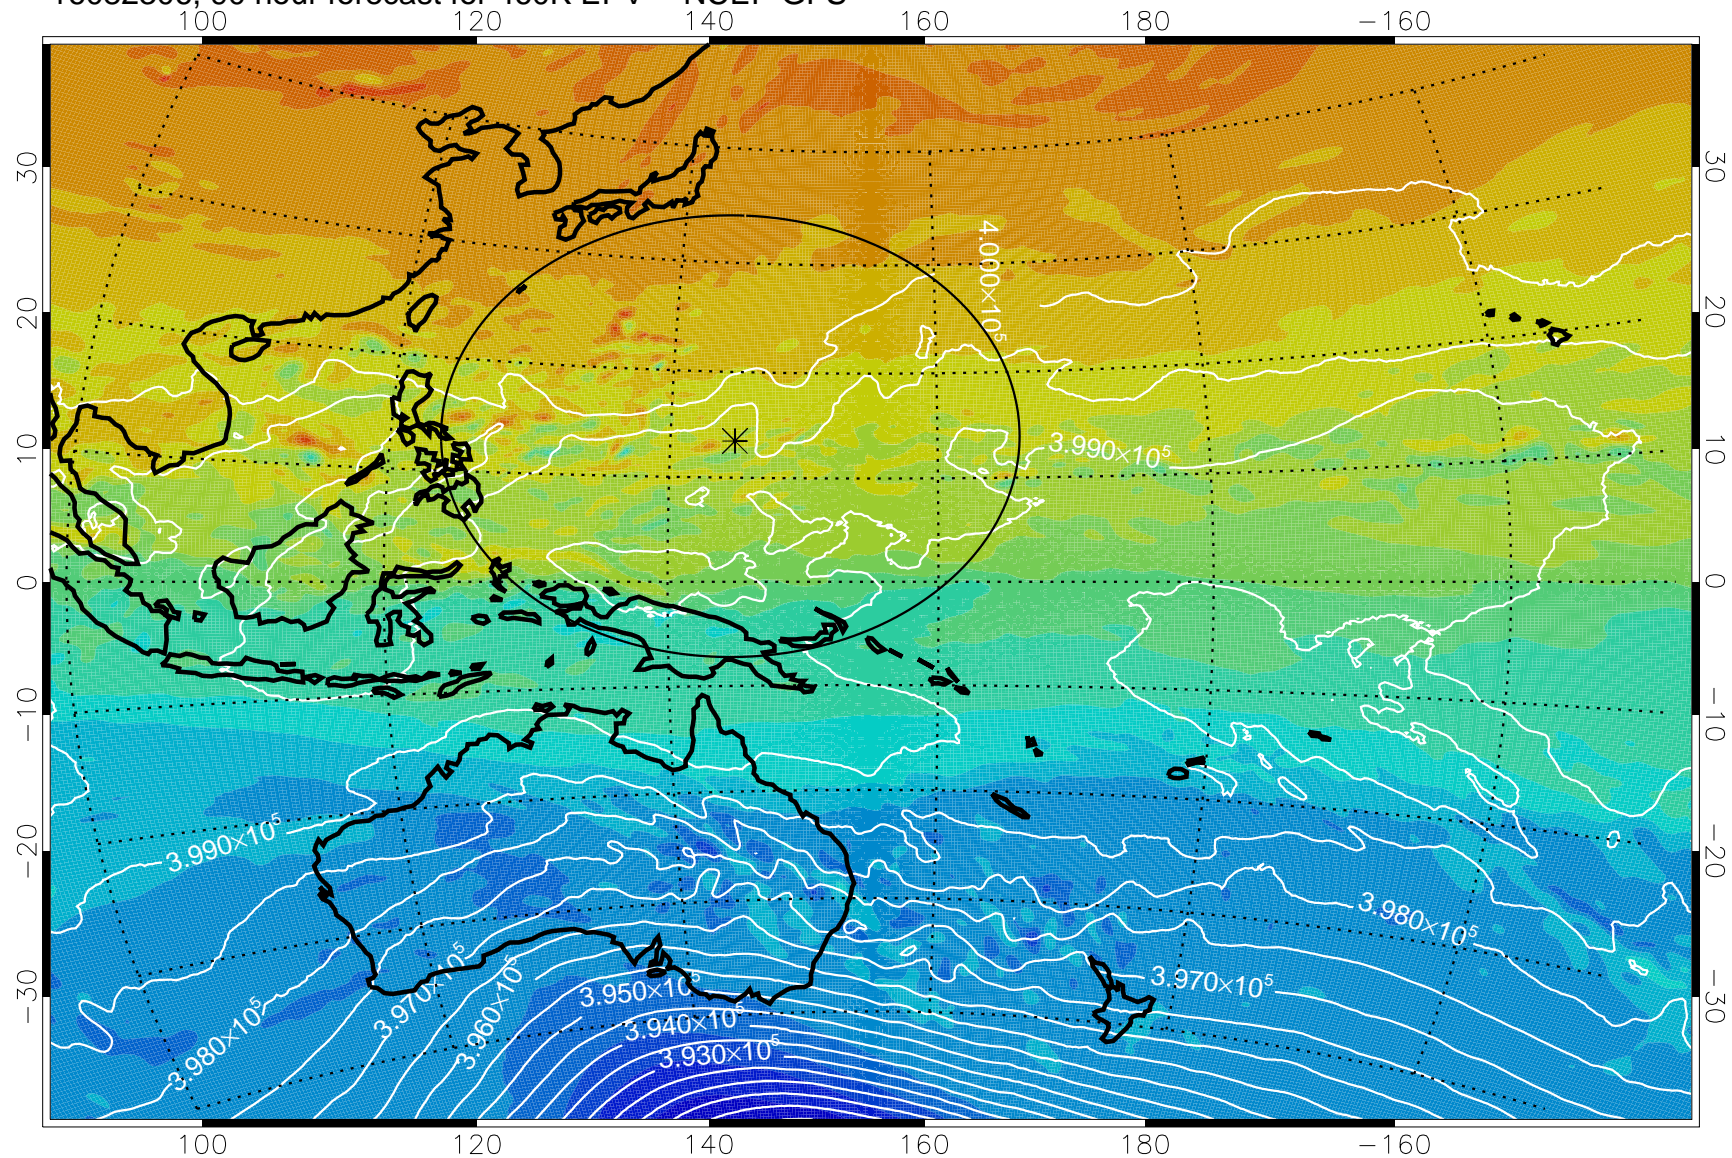

16082206, 66 hour forecast for 460K EPV -- NCEP GFS

16082212, 72 hour forecast for 460K EPV -- NCEP GFS

460K Montgomery Streamfunction, white

Range ring of 2304 km

16082218, 78 hour forecast for 460K EPV -- NCEP GFS

460K Montgomery Streamfunction, white

Range ring of 2304 km

16082300, 84 hour forecast for 460K EPV -- NCEP GFS

460K Montgomery Streamfunction, white

Range ring of 2304 km

16082306, 90 hour forecast for 460K EPV -- NCEP GFS

460K Montgomery Streamfunction, white

Range ring of 2304 km

16082312, 96 hour forecast for 460K EPV -- NCEP GFS

460K Montgomery Streamfunction, white

Range ring of 2304 km

16082318, 102 hour forecast for 460K EPV -- NCEP GFS

460K Montgomery Streamfunction, white

Range ring of 2304 km

16082400, 108 hour forecast for 460K EPV -- NCEP GFS

460K Montgomery Streamfunction, white

Range ring of 2304 km

16082406, 114 hour forecast for 460K EPV -- NCEP GFS