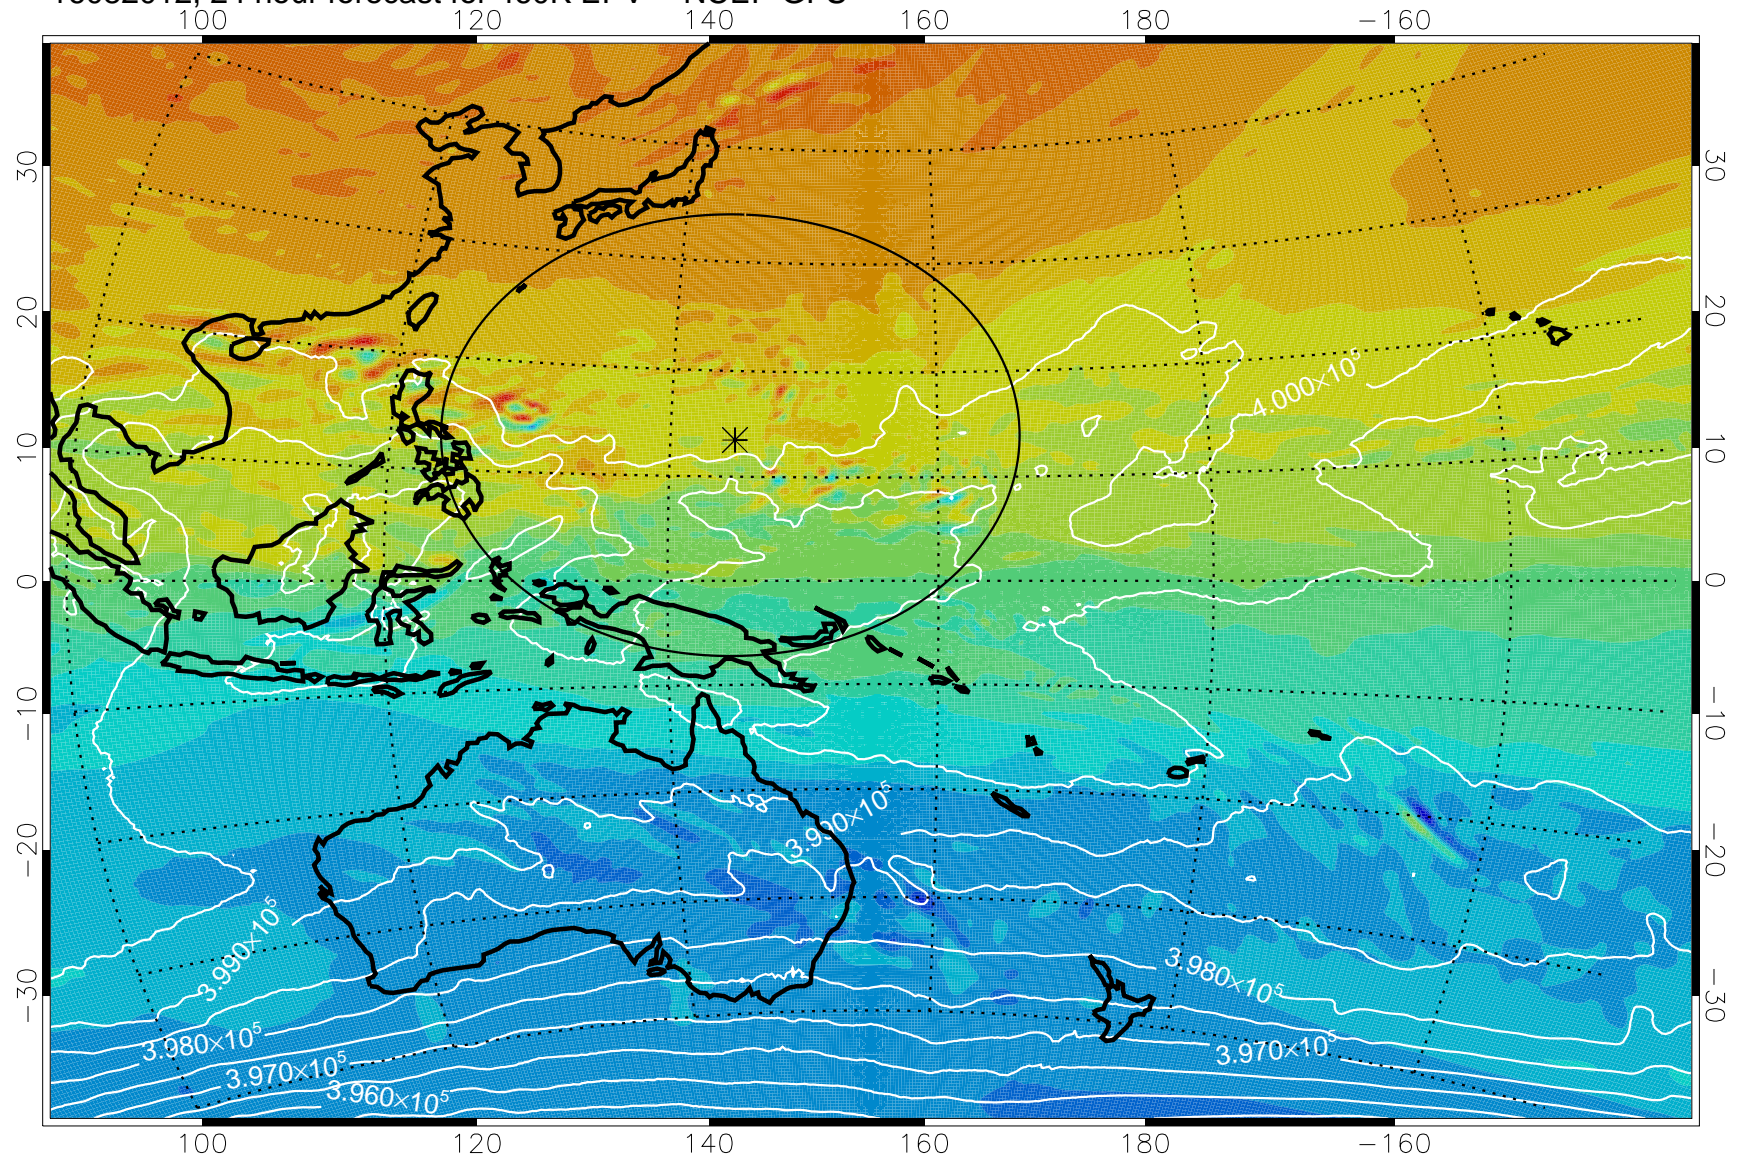

16082006, 18 hour forecast for 460K EPV -- NCEP GFS

460K Montgomery Streamfunction, white

Range ring of 2304 km

16082012, 24 hour forecast for 460K EPV -- NCEP GFS

460K Montgomery Streamfunction, white

Range ring of 2304 km

16082018, 30 hour forecast for 460K EPV -- NCEP GFS

460K Montgomery Streamfunction, white

Range ring of 2304 km

16082100, 36 hour forecast for 460K EPV -- NCEP GFS

460K Montgomery Streamfunction, white

Range ring of 2304 km

16082106, 42 hour forecast for 460K EPV -- NCEP GFS

460K Montgomery Streamfunction, white

Range ring of 2304 km

16082112, 48 hour forecast for 460K EPV -- NCEP GFS

460K Montgomery Streamfunction, white

Range ring of 2304 km

16082118, 54 hour forecast for 460K EPV -- NCEP GFS

460K Montgomery Streamfunction, white

Range ring of 2304 km

16082200, 60 hour forecast for 460K EPV -- NCEP GFS

460K Montgomery Streamfunction, white

Range ring of 2304 km