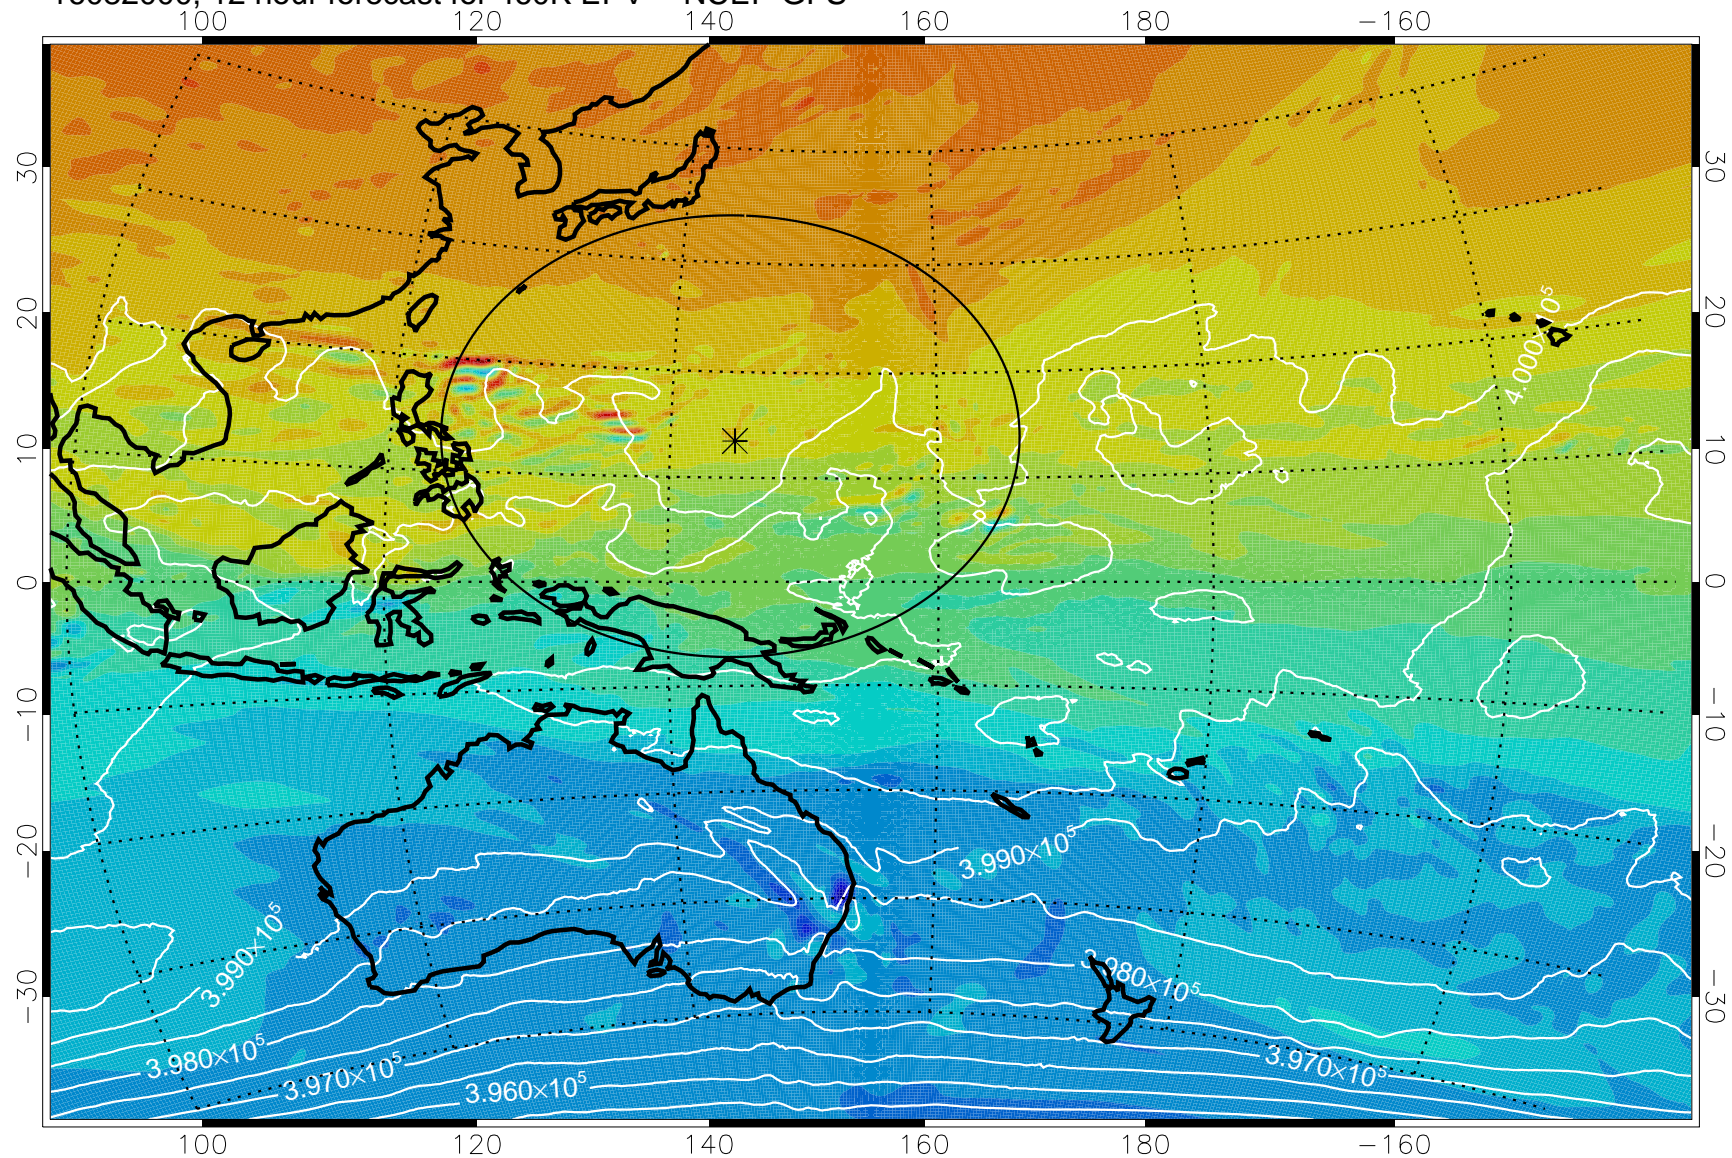

16081918, 6 hour forecast for 460K EPV -- NCEP GFS

460K Montgomery Streamfunction, white

Range ring of 2304 km

16082000, 12 hour forecast for 460K EPV -- NCEP GFS

460K Montgomery Streamfunction, white

Range ring of 2304 km

16082006, 18 hour forecast for 460K EPV -- NCEP GFS

460K Montgomery Streamfunction, white

Range ring of 2304 km

16082012, 24 hour forecast for 460K EPV -- NCEP GFS

460K Montgomery Streamfunction, white

Range ring of 2304 km

16082018, 30 hour forecast for 460K EPV -- NCEP GFS

460K Montgomery Streamfunction, white

Range ring of 2304 km

16082100, 36 hour forecast for 460K EPV -- NCEP GFS

460K Montgomery Streamfunction, white

Range ring of 2304 km

16082106, 42 hour forecast for 460K EPV -- NCEP GFS

460K Montgomery Streamfunction, white

Range ring of 2304 km

16082112, 48 hour forecast for 460K EPV -- NCEP GFS

460K Montgomery Streamfunction, white

Range ring of 2304 km