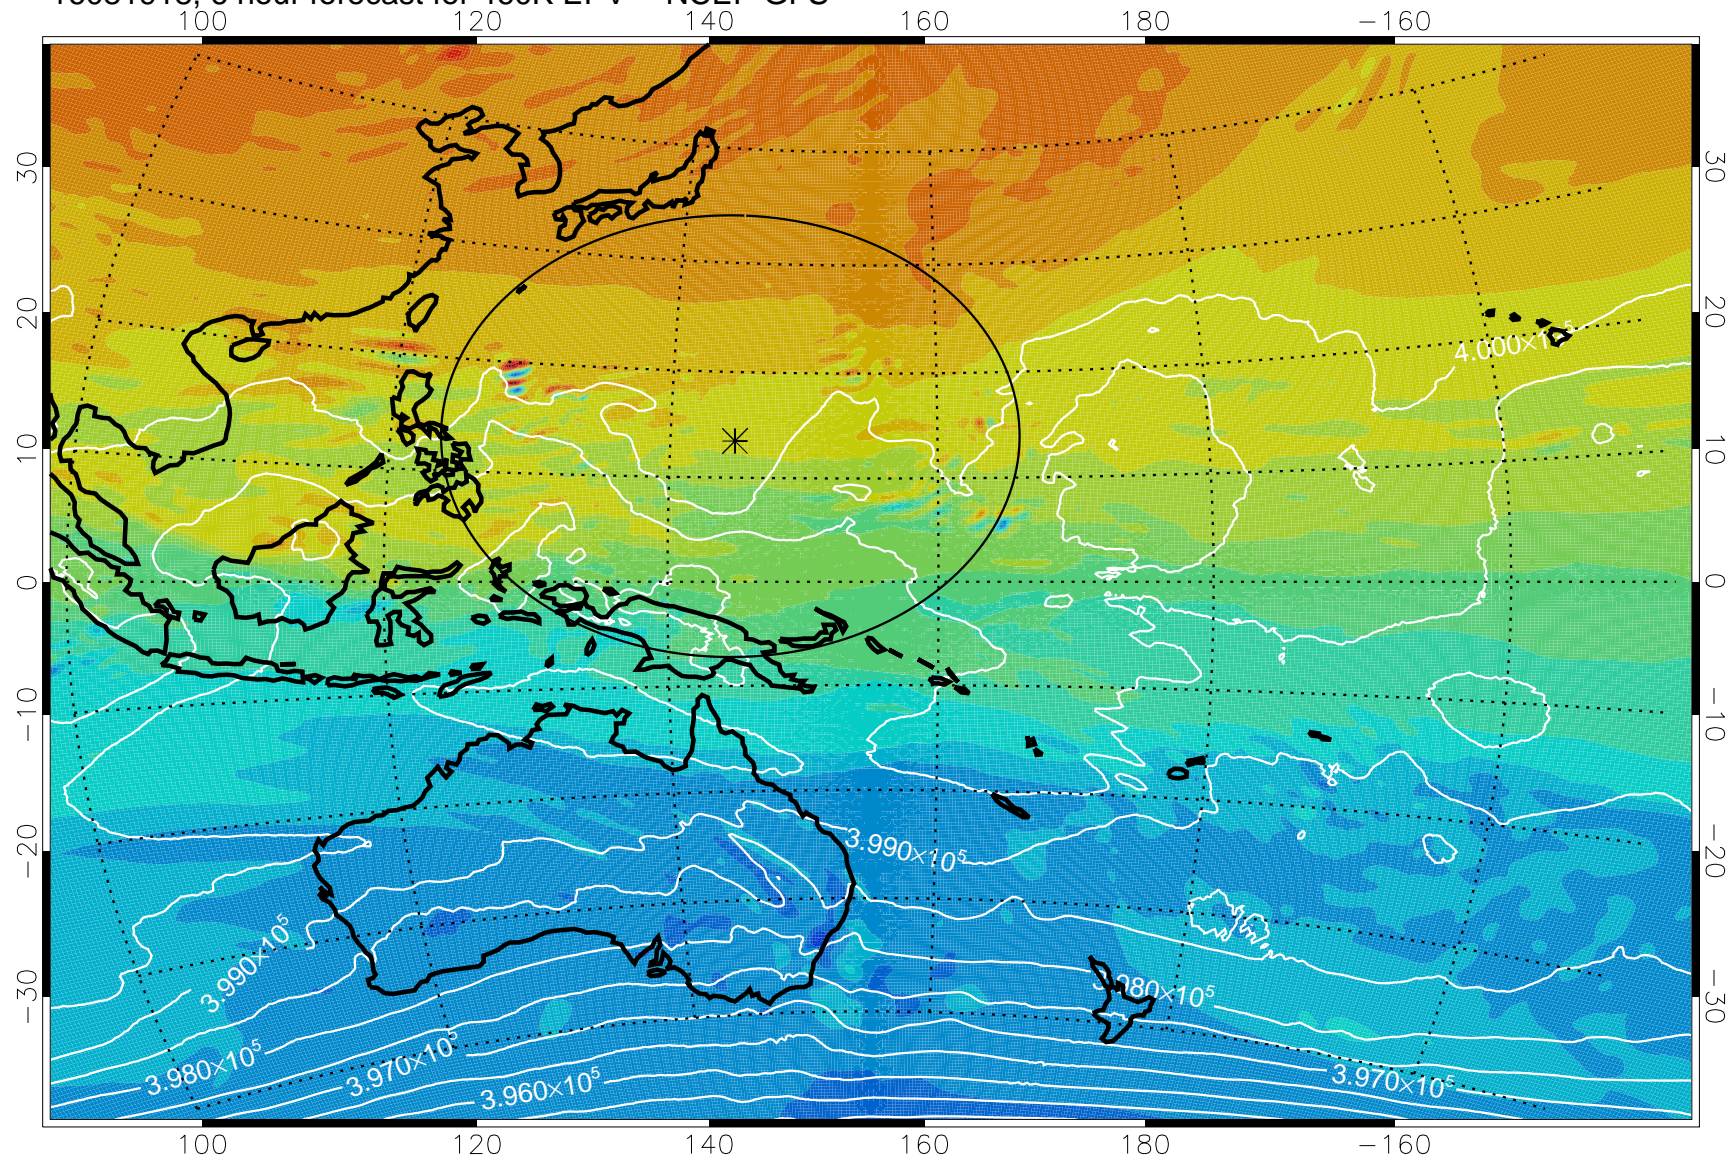

16081918, 6 hour forecast for 460K EPV -- NCEP GFS

460K Montgomery Streamfunction, white

Range ring of 2304 km

16082000, 12 hour forecast for 460K EPV -- NCEP GFS

460K Montgomery Streamfunction, white

Range ring of 2304 km

16082006, 18 hour forecast for 460K EPV -- NCEP GFS

460K Montgomery Streamfunction, white

Range ring of 2304 km

16082012, 24 hour forecast for 460K EPV -- NCEP GFS

460K Montgomery Streamfunction, white

Range ring of 2304 km

16082018, 30 hour forecast for 460K EPV -- NCEP GFS

460K Montgomery Streamfunction, white

Range ring of 2304 km

16082100, 36 hour forecast for 460K EPV -- NCEP GFS

460K Montgomery Streamfunction, white

Range ring of 2304 km

16082106, 42 hour forecast for 460K EPV -- NCEP GFS

460K Montgomery Streamfunction, white

Range ring of 2304 km

16082112, 48 hour forecast for 460K EPV -- NCEP GFS

460K Montgomery Streamfunction, white

Range ring of 2304 km