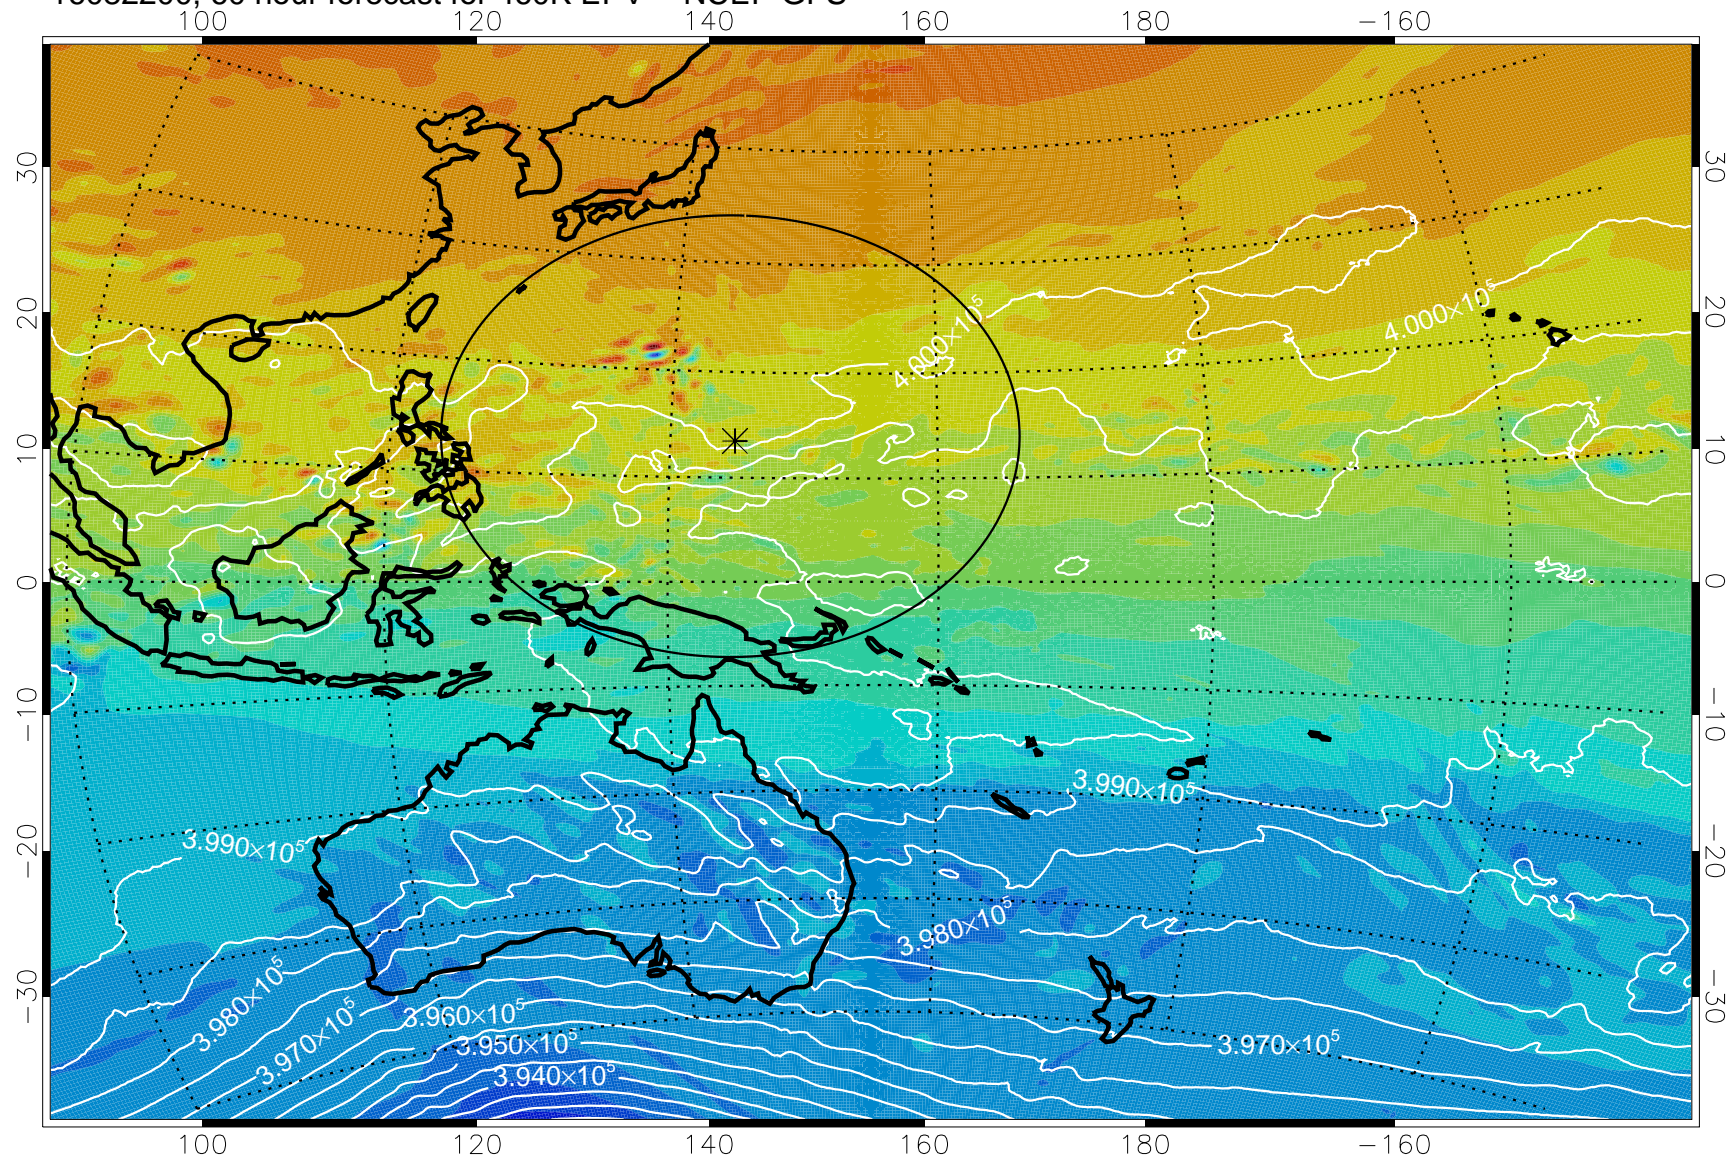

16082106, 42 hour forecast for 460K EPV -- NCEP GFS

460K Montgomery Streamfunction, white

Range ring of 2304 km

16082112, 48 hour forecast for 460K EPV -- NCEP GFS

460K Montgomery Streamfunction, white

Range ring of 2304 km

16082118, 54 hour forecast for 460K EPV -- NCEP GFS

460K Montgomery Streamfunction, white

Range ring of 2304 km

16082200, 60 hour forecast for 460K EPV -- NCEP GFS

460K Montgomery Streamfunction, white

Range ring of 2304 km

16082206, 66 hour forecast for 460K EPV -- NCEP GFS

16082212, 72 hour forecast for 460K EPV -- NCEP GFS

460K Montgomery Streamfunction, white

Range ring of 2304 km

16082218, 78 hour forecast for 460K EPV -- NCEP GFS

460K Montgomery Streamfunction, white

Range ring of 2304 km

16082300, 84 hour forecast for 460K EPV -- NCEP GFS

460K Montgomery Streamfunction, white

Range ring of 2304 km

16082306, 90 hour forecast for 460K EPV -- NCEP GFS