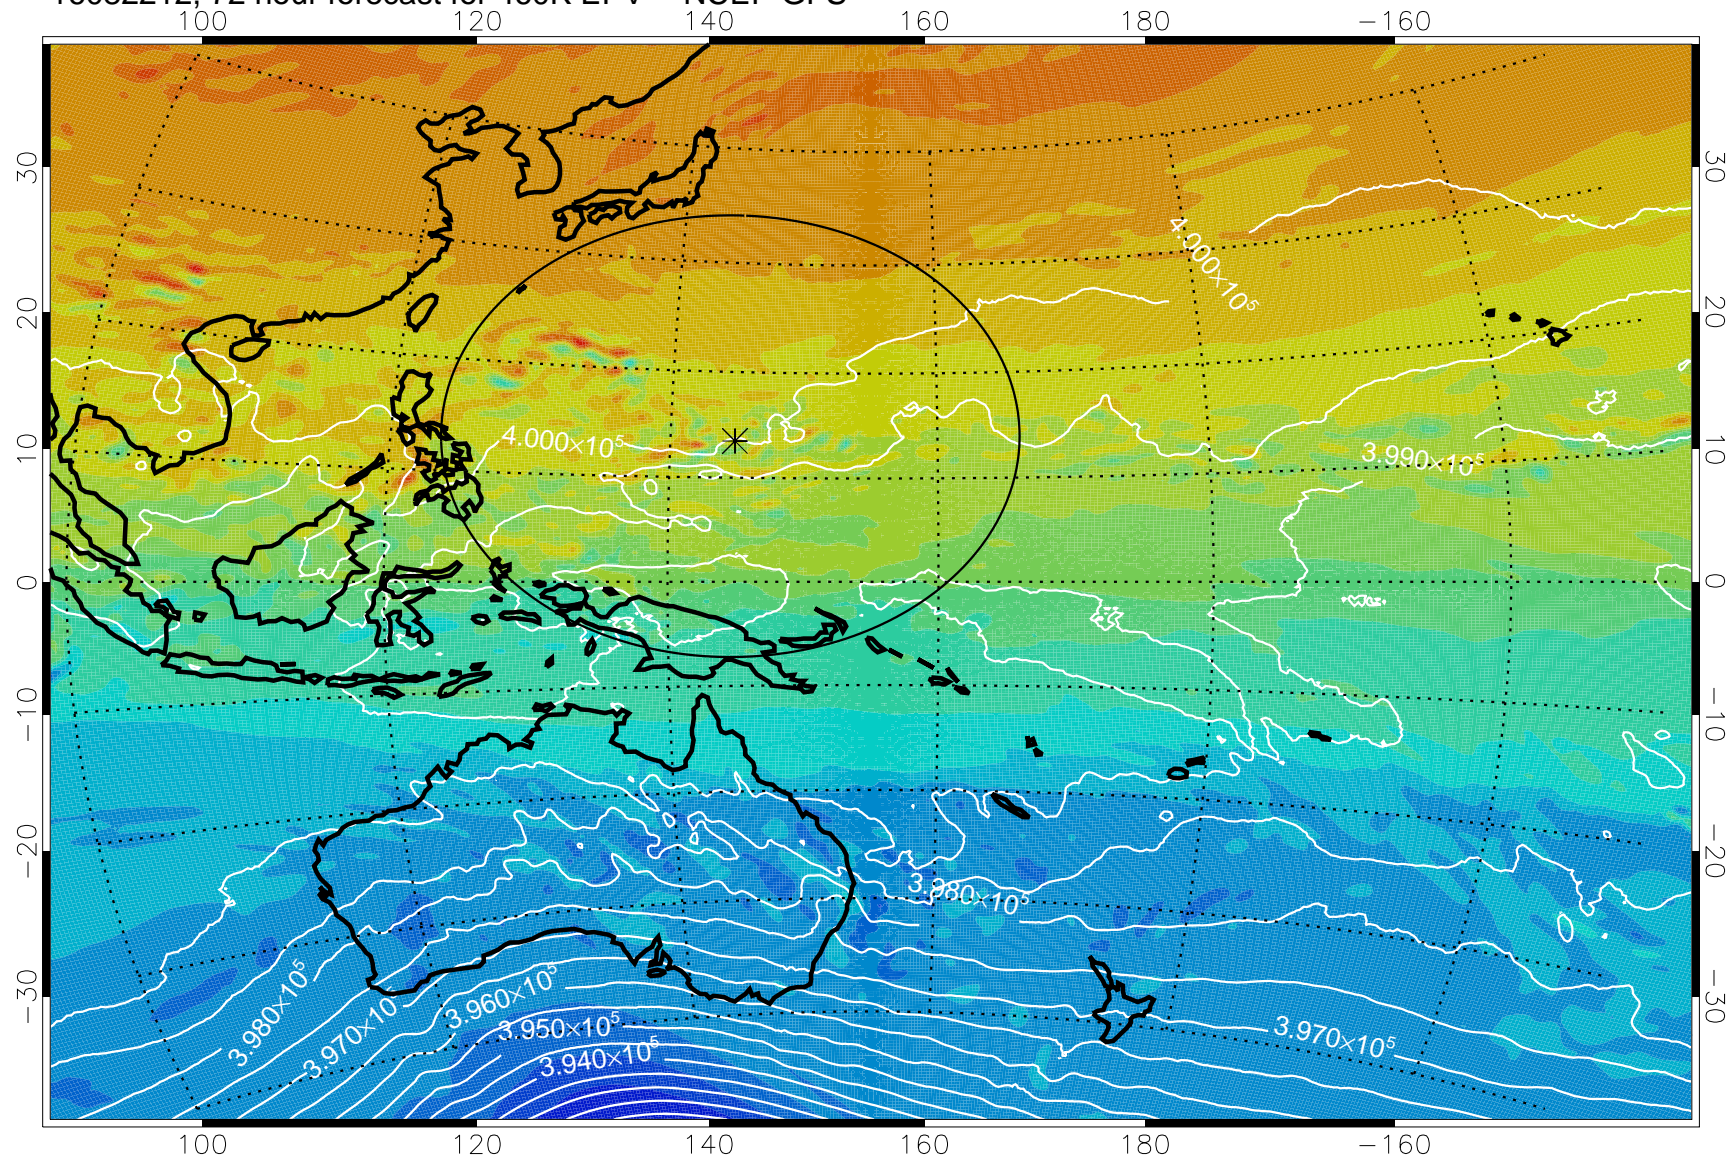

16082106, 42 hour forecast for 460K EPV -- NCEP GFS

460K Montgomery Streamfunction, white

Range ring of 2304 km

16082112, 48 hour forecast for 460K EPV -- NCEP GFS

460K Montgomery Streamfunction, white

Range ring of 2304 km

16082118, 54 hour forecast for 460K EPV -- NCEP GFS

460K Montgomery Streamfunction, white

Range ring of 2304 km

16082200, 60 hour forecast for 460K EPV -- NCEP GFS

460K Montgomery Streamfunction, white

Range ring of 2304 km

16082206, 66 hour forecast for 460K EPV -- NCEP GFS

16082212, 72 hour forecast for 460K EPV -- NCEP GFS

460K Montgomery Streamfunction, white

Range ring of 2304 km

16082218, 78 hour forecast for 460K EPV -- NCEP GFS

460K Montgomery Streamfunction, white

Range ring of 2304 km

16082300, 84 hour forecast for 460K EPV -- NCEP GFS

460K Montgomery Streamfunction, white

Range ring of 2304 km

16082306, 90 hour forecast for 460K EPV -- NCEP GFS