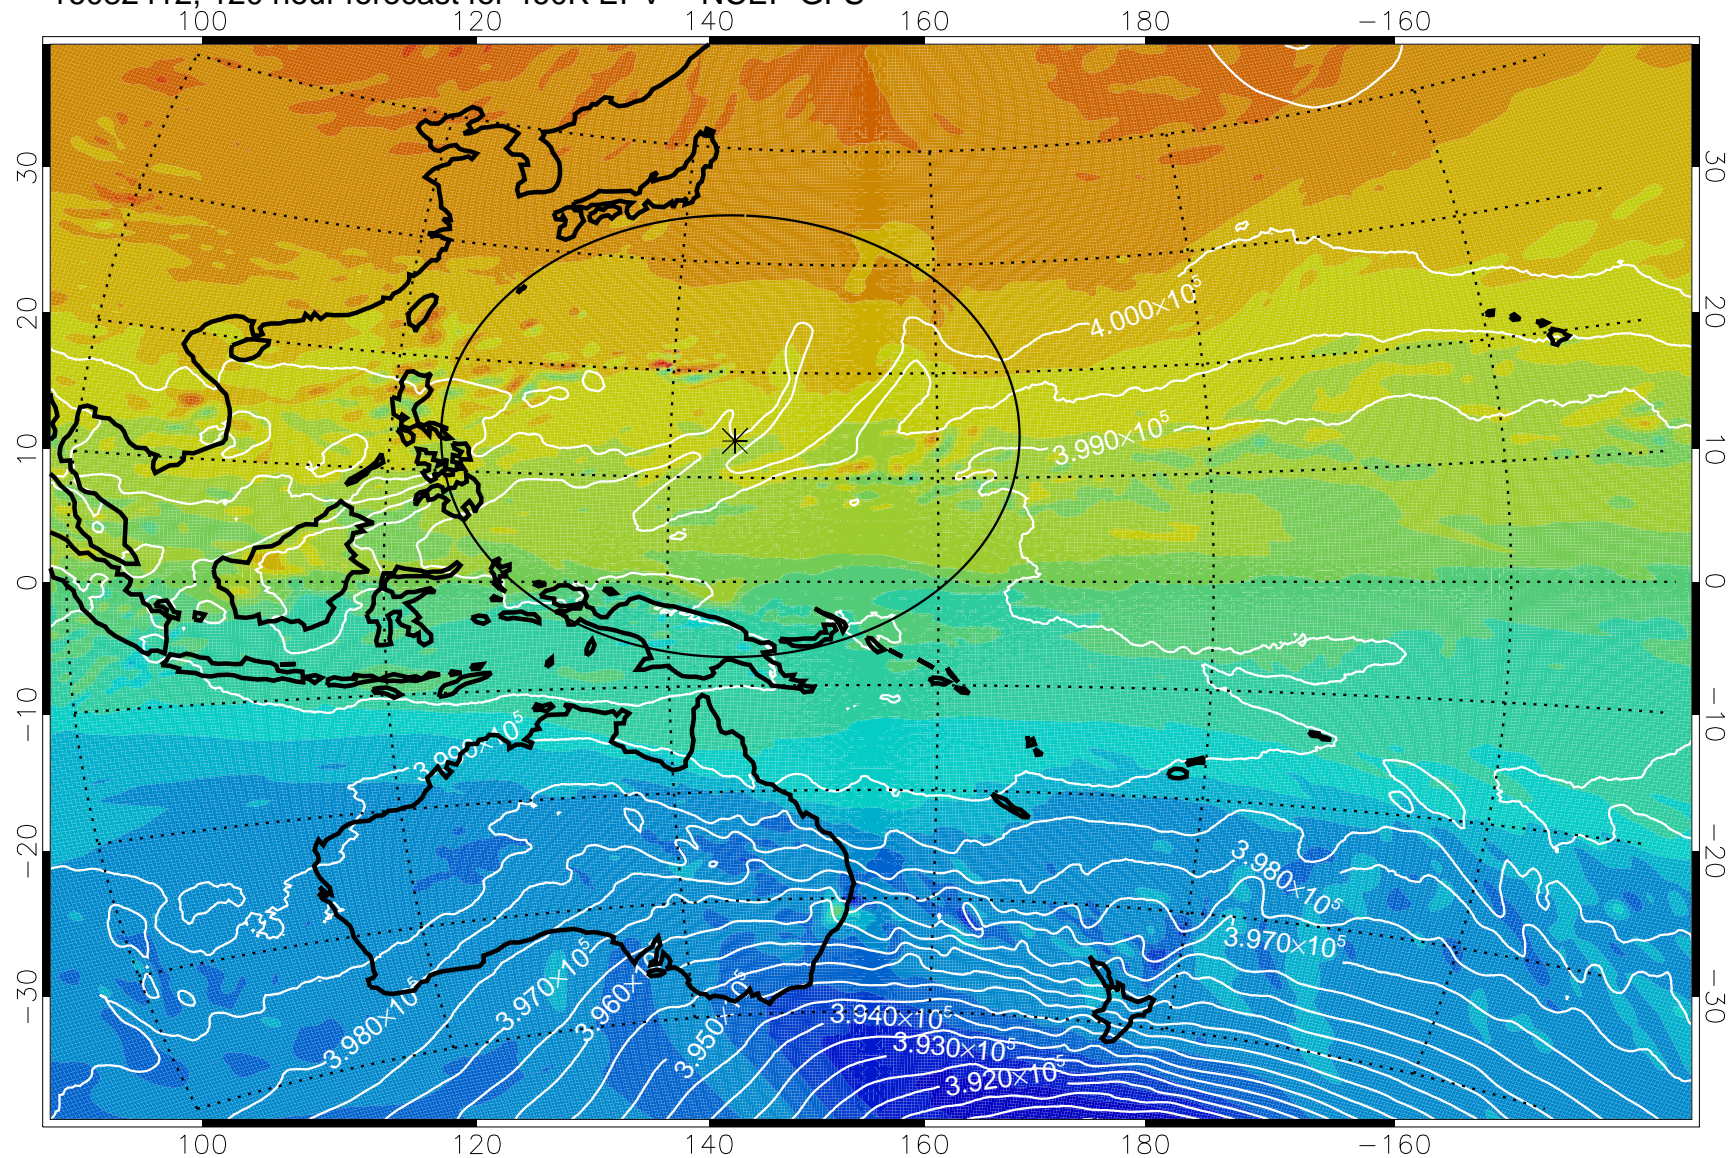

460K Montgomery Streamfunction, white

Range ring of 2304 km

16082312, 96 hour forecast for 460K EPV -- NCEP GFS

460K Montgomery Streamfunction, white

Range ring of 2304 km

16082318, 102 hour forecast for 460K EPV -- NCEP GFS

460K Montgomery Streamfunction, white

Range ring of 2304 km

16082400, 108 hour forecast for 460K EPV -- NCEP GFS

460K Montgomery Streamfunction, white

Range ring of 2304 km

16082406, 114 hour forecast for 460K EPV -- NCEP GFS

460K Montgomery Streamfunction, white

Range ring of 2304 km

16082412, 120 hour forecast for 460K EPV -- NCEP GFS

460K Montgomery Streamfunction, white

Range ring of 2304 km