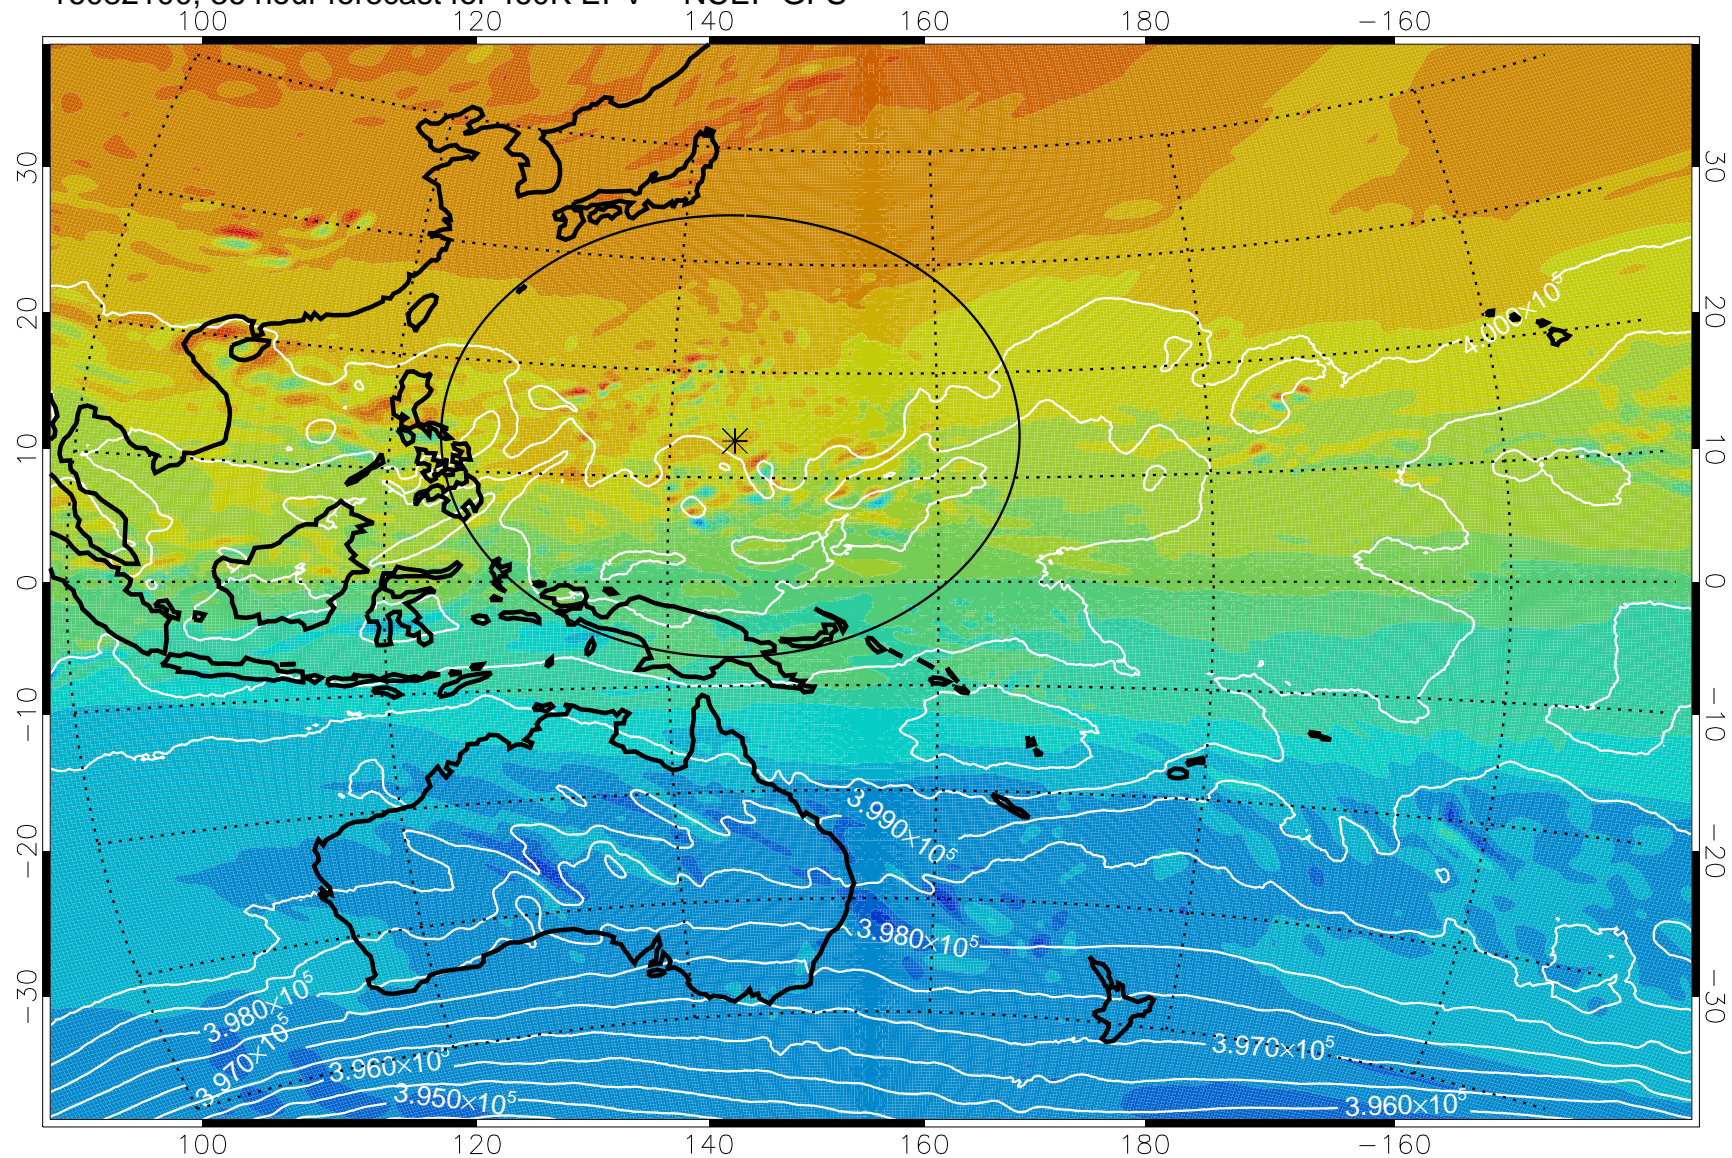

16082018, 30 hour forecast for 460K EPV -- NCEP GFS

460K Montgomery Streamfunction, white

Range ring of 2304 km

16082100, 36 hour forecast for 460K EPV -- NCEP GFS

460K Montgomery Streamfunction, white

Range ring of 2304 km

16082106, 42 hour forecast for 460K EPV -- NCEP GFS

460K Montgomery Streamfunction, white

Range ring of 2304 km

16082112, 48 hour forecast for 460K EPV -- NCEP GFS

460K Montgomery Streamfunction, white

Range ring of 2304 km

16082118, 54 hour forecast for 460K EPV -- NCEP GFS

460K Montgomery Streamfunction, white

Range ring of 2304 km

16082200, 60 hour forecast for 460K EPV -- NCEP GFS

460K Montgomery Streamfunction, white

Range ring of 2304 km

16082206, 66 hour forecast for 460K EPV -- NCEP GFS

16082212, 72 hour forecast for 460K EPV -- NCEP GFS

460K Montgomery Streamfunction, white

Range ring of 2304 km

16082218, 78 hour forecast for 460K EPV -- NCEP GFS