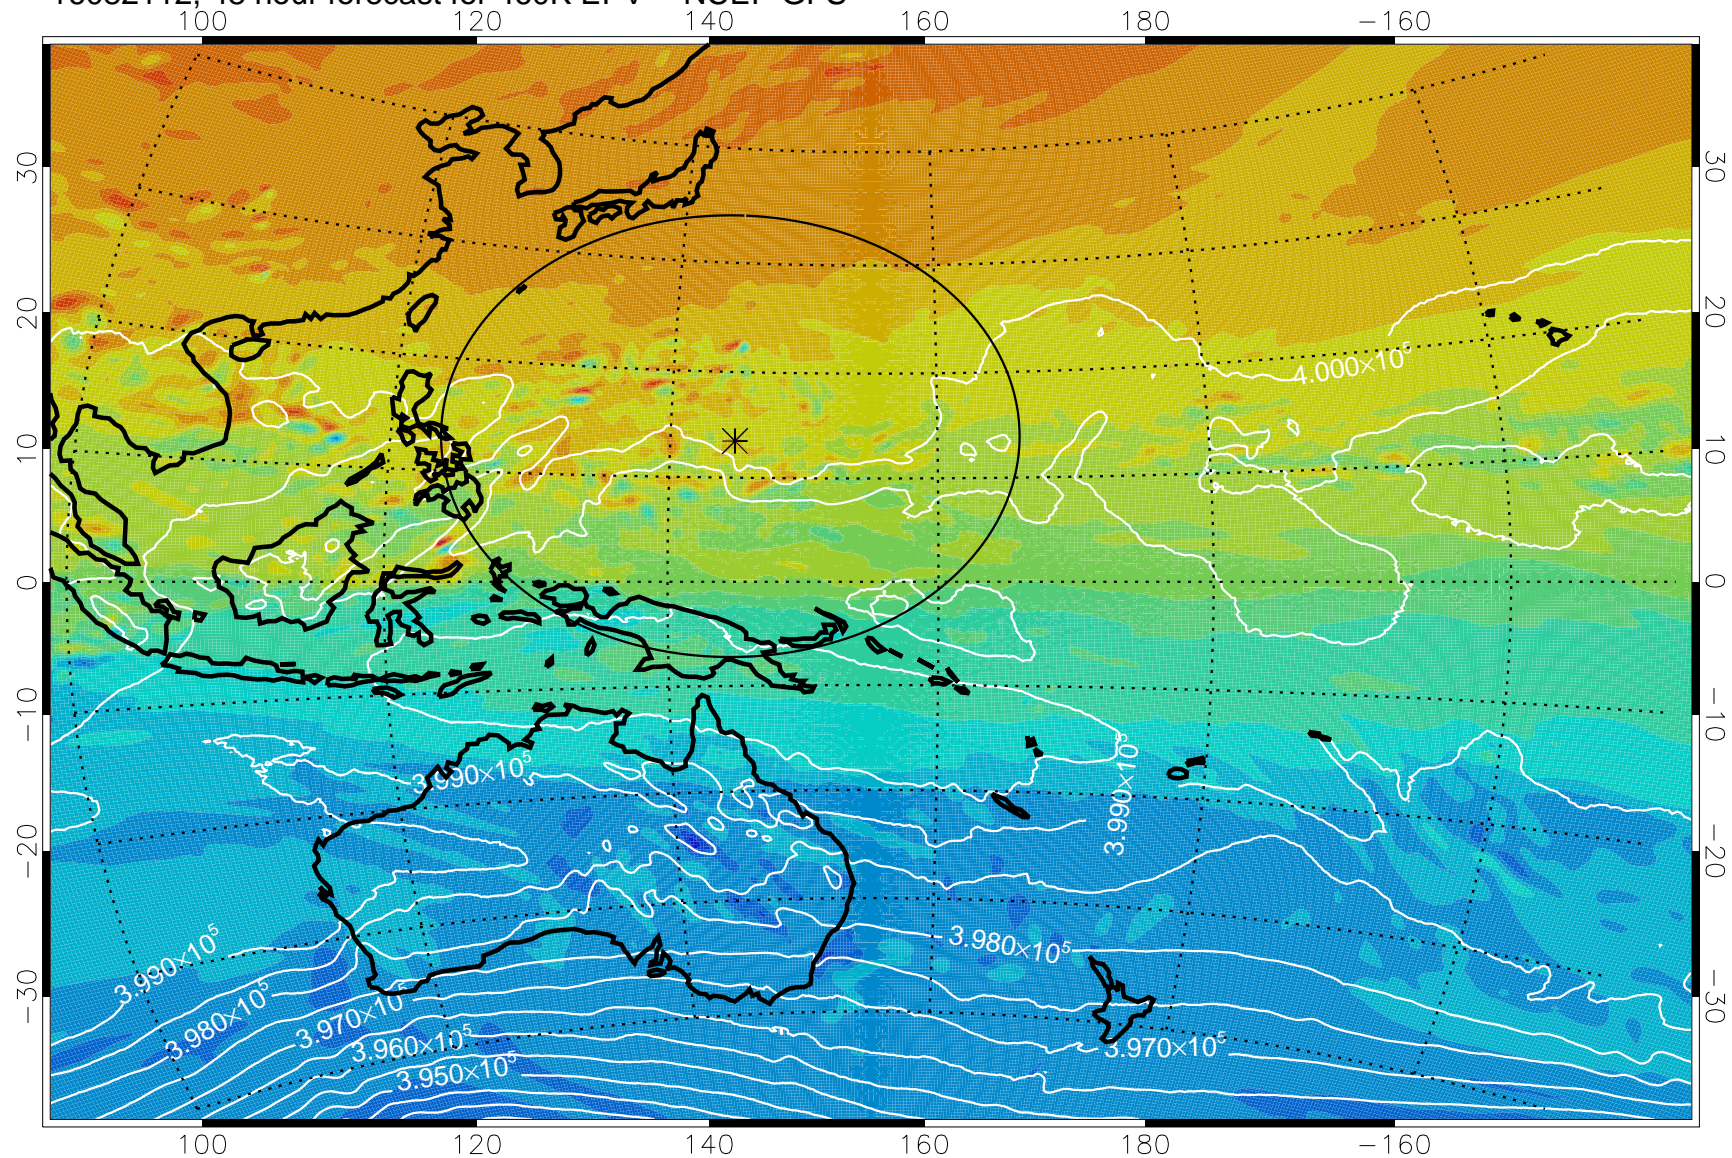

16082018, 30 hour forecast for 460K EPV -- NCEP GFS

460K Montgomery Streamfunction, white

Range ring of 2304 km

16082100, 36 hour forecast for 460K EPV -- NCEP GFS

460K Montgomery Streamfunction, white

Range ring of 2304 km

16082106, 42 hour forecast for 460K EPV -- NCEP GFS

460K Montgomery Streamfunction, white

Range ring of 2304 km

16082112, 48 hour forecast for 460K EPV -- NCEP GFS

460K Montgomery Streamfunction, white

Range ring of 2304 km

16082118, 54 hour forecast for 460K EPV -- NCEP GFS

460K Montgomery Streamfunction, white

Range ring of 2304 km

16082200, 60 hour forecast for 460K EPV -- NCEP GFS

460K Montgomery Streamfunction, white

Range ring of 2304 km

16082206, 66 hour forecast for 460K EPV -- NCEP GFS

16082212, 72 hour forecast for 460K EPV -- NCEP GFS

460K Montgomery Streamfunction, white

Range ring of 2304 km

16082218, 78 hour forecast for 460K EPV -- NCEP GFS