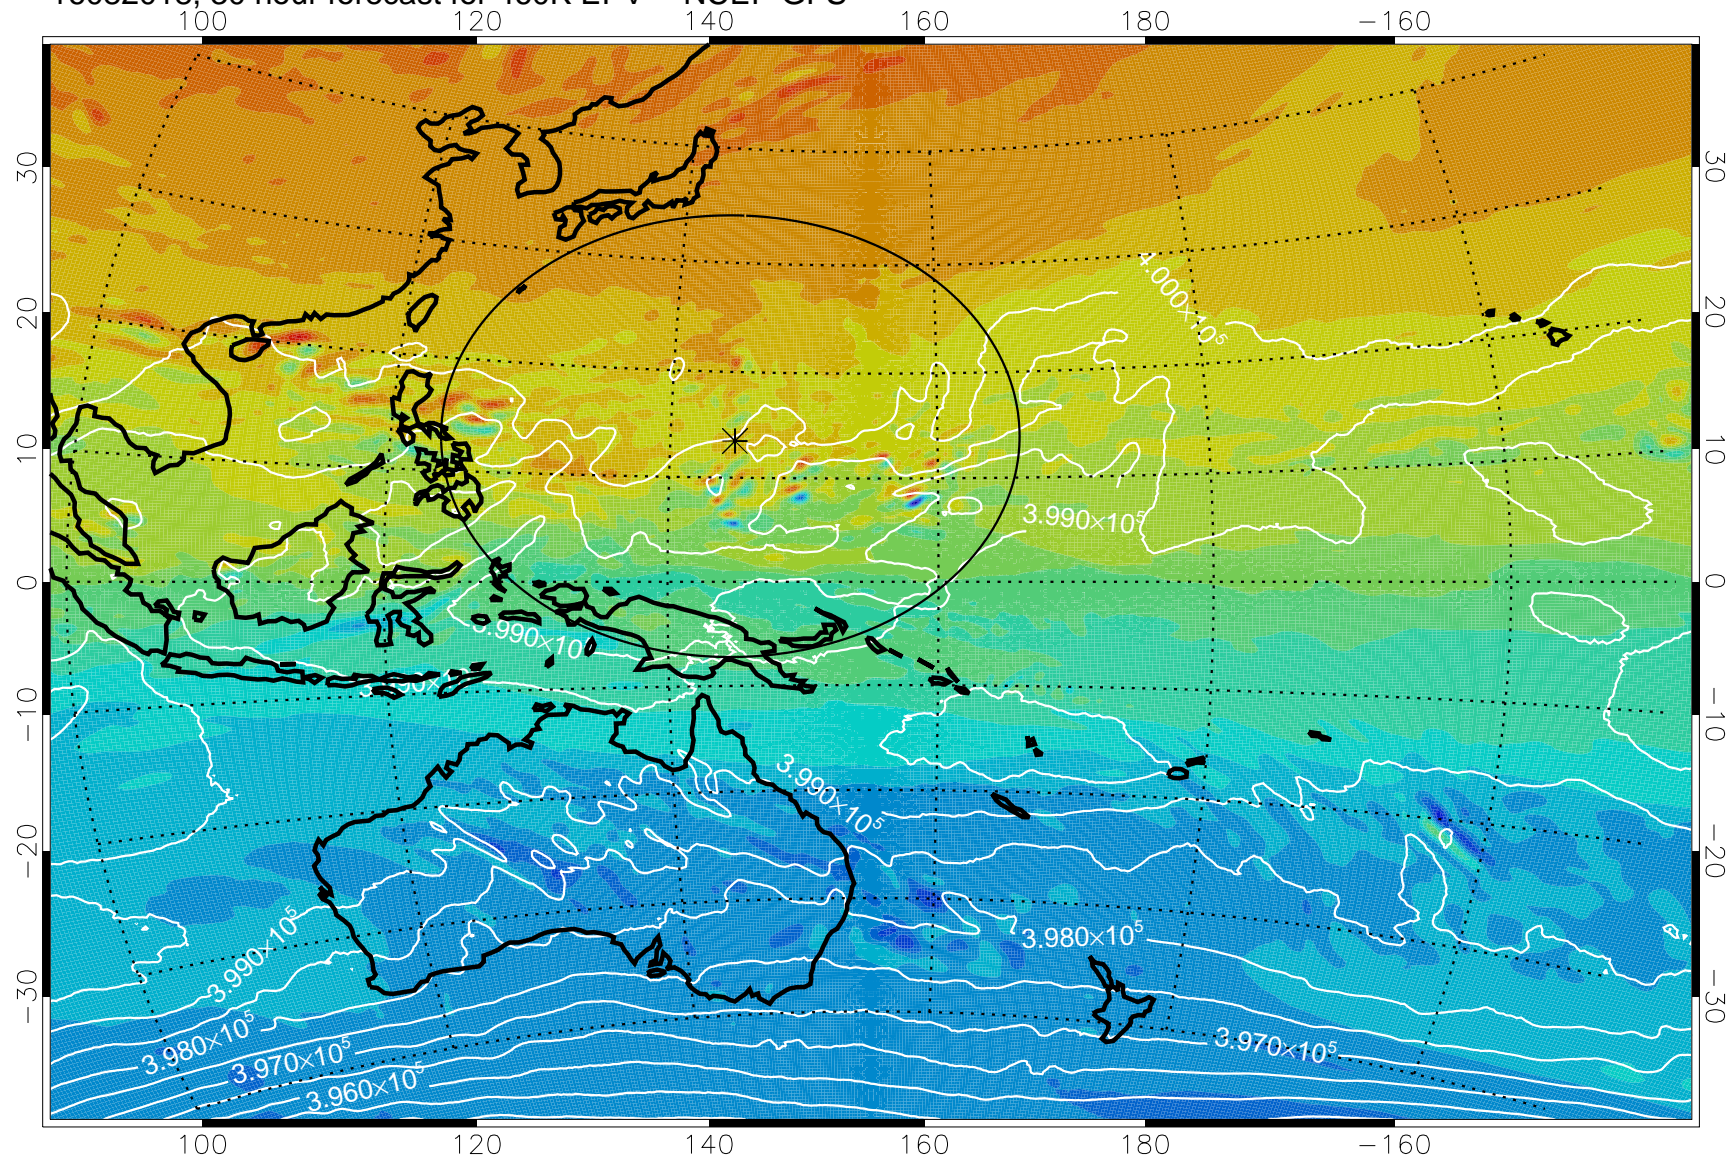

16082006, 18 hour forecast for 460K EPV -- NCEP GFS

460K Montgomery Streamfunction, white

Range ring of 2304 km

16082012, 24 hour forecast for 460K EPV -- NCEP GFS

460K Montgomery Streamfunction, white

Range ring of 2304 km

16082018, 30 hour forecast for 460K EPV -- NCEP GFS

460K Montgomery Streamfunction, white

Range ring of 2304 km

16082100, 36 hour forecast for 460K EPV -- NCEP GFS

460K Montgomery Streamfunction, white

Range ring of 2304 km

16082106, 42 hour forecast for 460K EPV -- NCEP GFS

460K Montgomery Streamfunction, white

Range ring of 2304 km

16082112, 48 hour forecast for 460K EPV -- NCEP GFS

460K Montgomery Streamfunction, white

Range ring of 2304 km

16082118, 54 hour forecast for 460K EPV -- NCEP GFS

460K Montgomery Streamfunction, white

Range ring of 2304 km

16082200, 60 hour forecast for 460K EPV -- NCEP GFS

460K Montgomery Streamfunction, white

Range ring of 2304 km