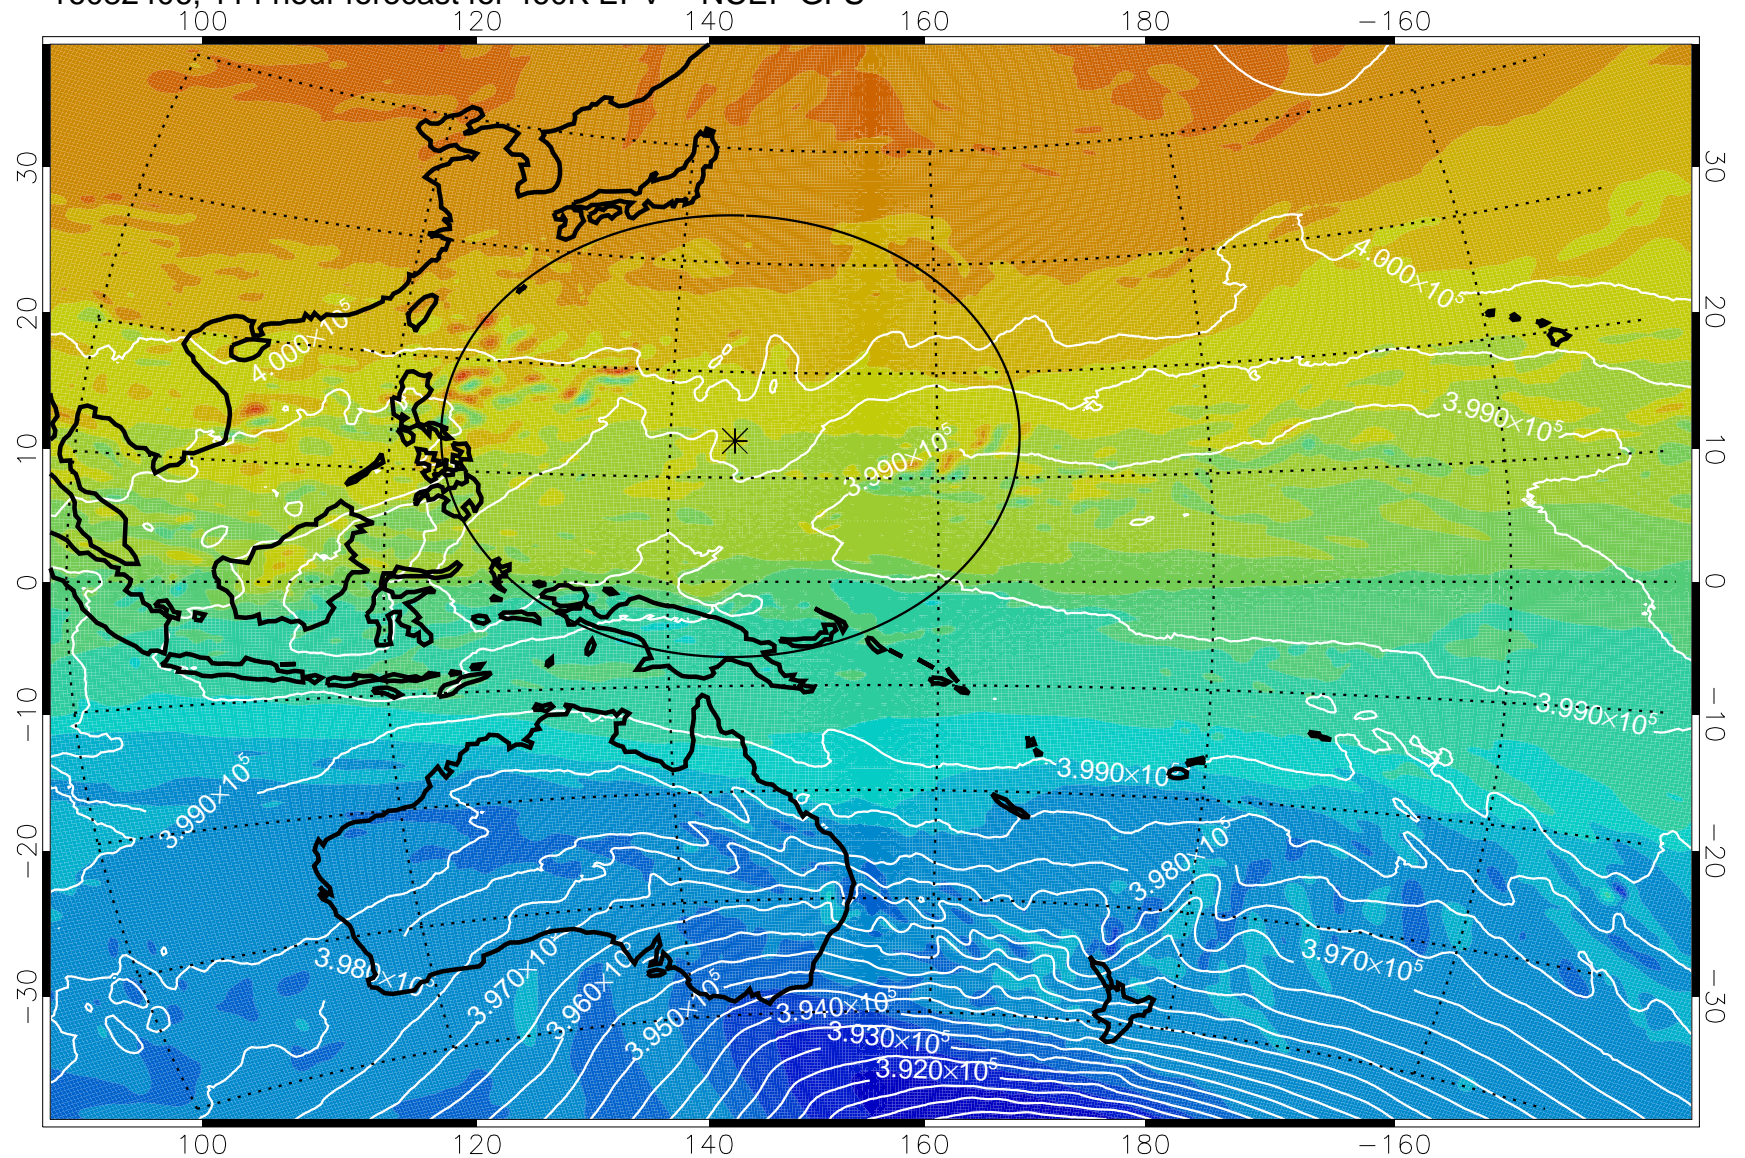

460K Montgomery Streamfunction, white

Range ring of 2304 km

16082312, 96 hour forecast for 460K EPV -- NCEP GFS

460K Montgomery Streamfunction, white

Range ring of 2304 km

16082318, 102 hour forecast for 460K EPV -- NCEP GFS

460K Montgomery Streamfunction, white

Range ring of 2304 km

16082400, 108 hour forecast for 460K EPV -- NCEP GFS

460K Montgomery Streamfunction, white

Range ring of 2304 km

16082406, 114 hour forecast for 460K EPV -- NCEP GFS

460K Montgomery Streamfunction, white

Range ring of 2304 km

16082412, 120 hour forecast for 460K EPV -- NCEP GFS

460K Montgomery Streamfunction, white

Range ring of 2304 km