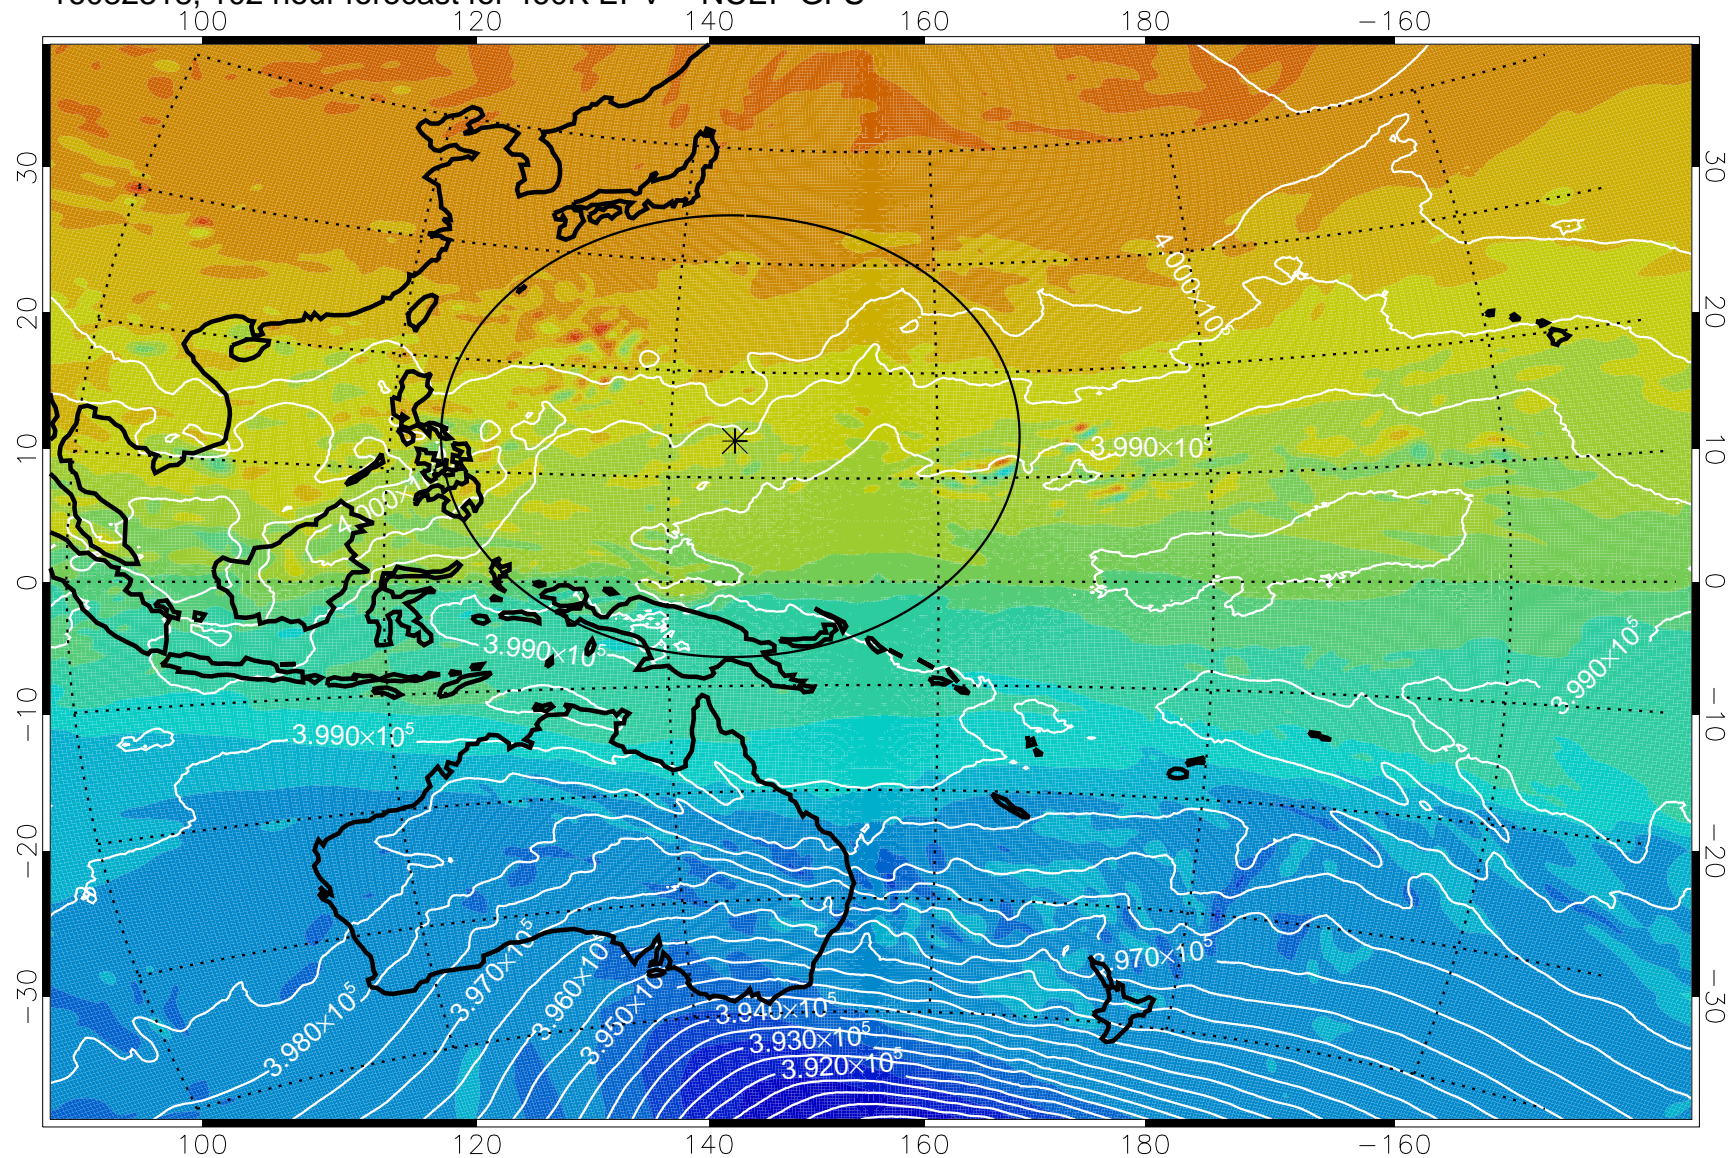

460K Montgomery Streamfunction, white

Range ring of 2304 km

16082300, 84 hour forecast for 460K EPV -- NCEP GFS

460K Montgomery Streamfunction, white

Range ring of 2304 km

16082306, 90 hour forecast for 460K EPV -- NCEP GFS

460K Montgomery Streamfunction, white

Range ring of 2304 km

16082312, 96 hour forecast for 460K EPV -- NCEP GFS

460K Montgomery Streamfunction, white

Range ring of 2304 km

16082318, 102 hour forecast for 460K EPV -- NCEP GFS

460K Montgomery Streamfunction, white

Range ring of 2304 km

16082400, 108 hour forecast for 460K EPV -- NCEP GFS

460K Montgomery Streamfunction, white

Range ring of 2304 km

16082406, 114 hour forecast for 460K EPV -- NCEP GFS

460K Montgomery Streamfunction, white

Range ring of 2304 km

16082412, 120 hour forecast for 460K EPV -- NCEP GFS

460K Montgomery Streamfunction, white

Range ring of 2304 km