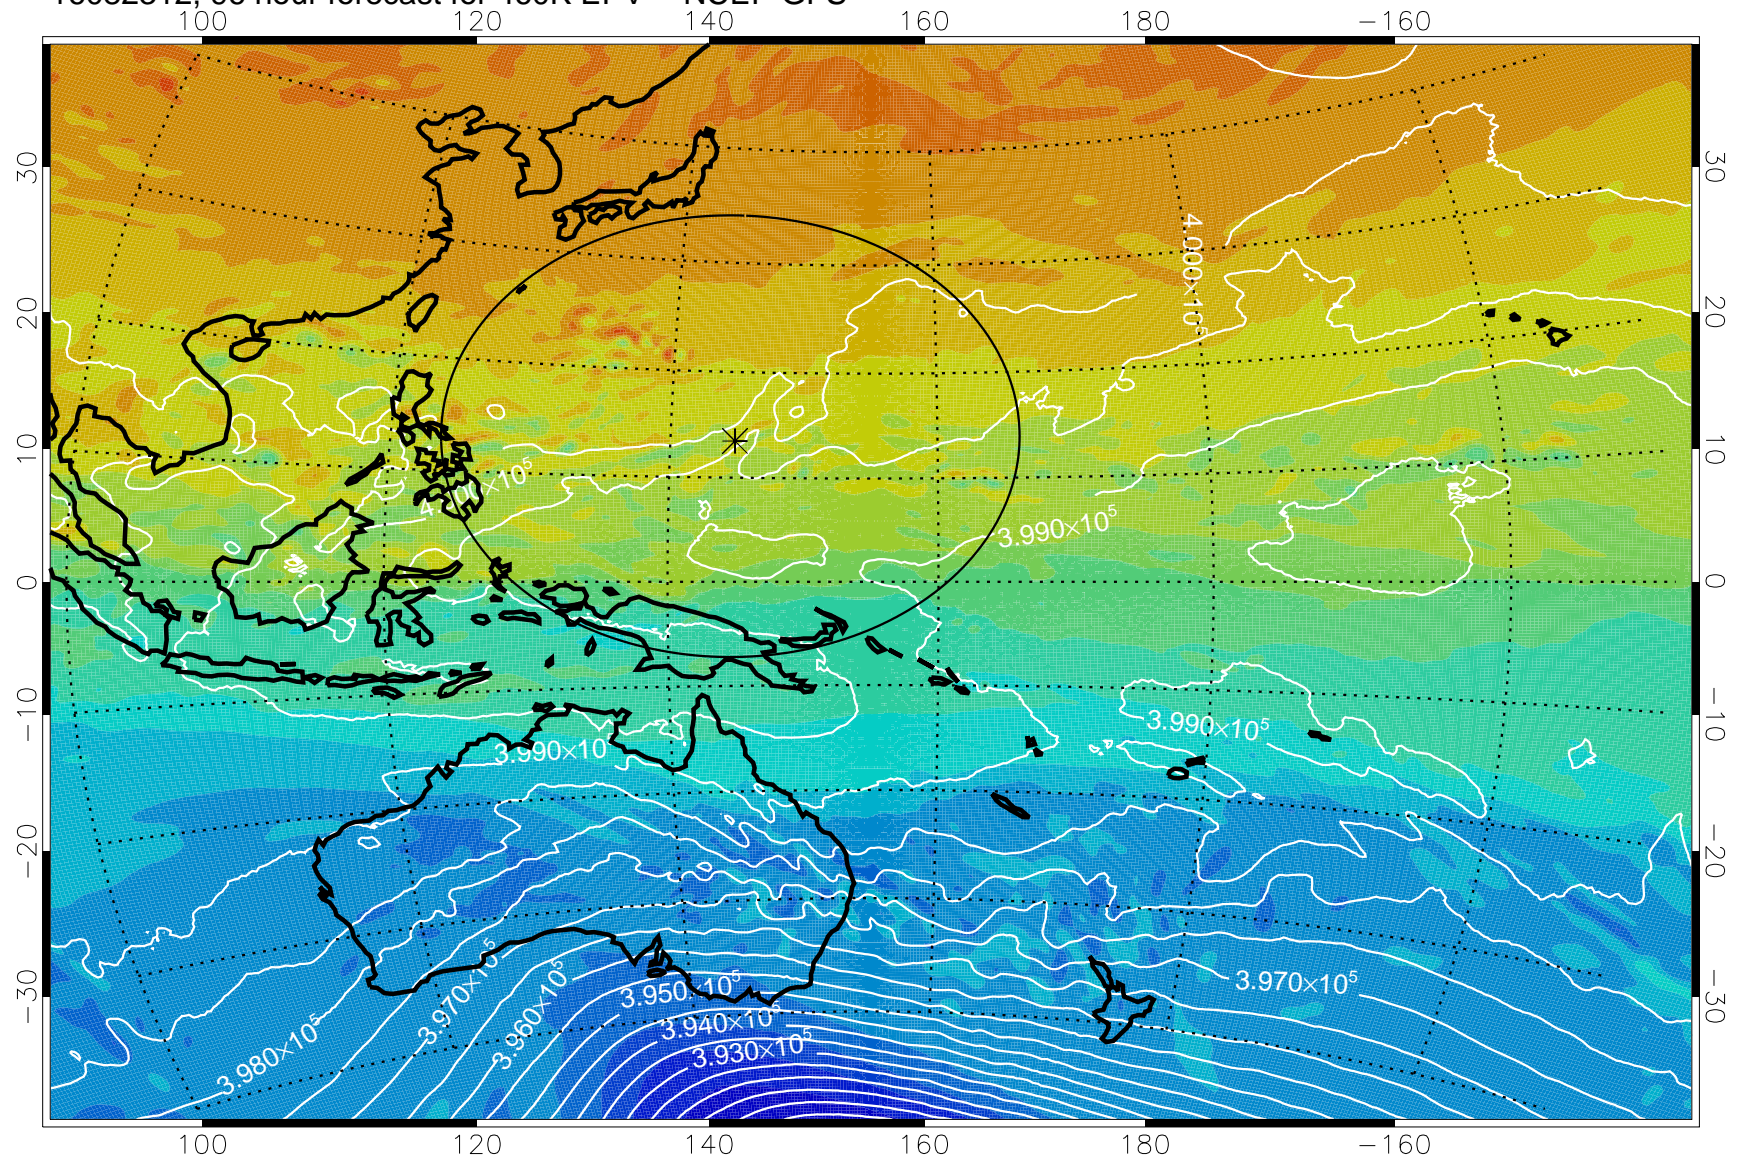

16082206, 66 hour forecast for 460K EPV -- NCEP GFS

16082212, 72 hour forecast for 460K EPV -- NCEP GFS

460K Montgomery Streamfunction, white

Range ring of 2304 km

16082218, 78 hour forecast for 460K EPV -- NCEP GFS

460K Montgomery Streamfunction, white

Range ring of 2304 km

16082300, 84 hour forecast for 460K EPV -- NCEP GFS

460K Montgomery Streamfunction, white

Range ring of 2304 km

16082306, 90 hour forecast for 460K EPV -- NCEP GFS

460K Montgomery Streamfunction, white

Range ring of 2304 km

16082312, 96 hour forecast for 460K EPV -- NCEP GFS

460K Montgomery Streamfunction, white

Range ring of 2304 km

16082318, 102 hour forecast for 460K EPV -- NCEP GFS

460K Montgomery Streamfunction, white

Range ring of 2304 km

16082400, 108 hour forecast for 460K EPV -- NCEP GFS

460K Montgomery Streamfunction, white

Range ring of 2304 km

16082406, 114 hour forecast for 460K EPV -- NCEP GFS