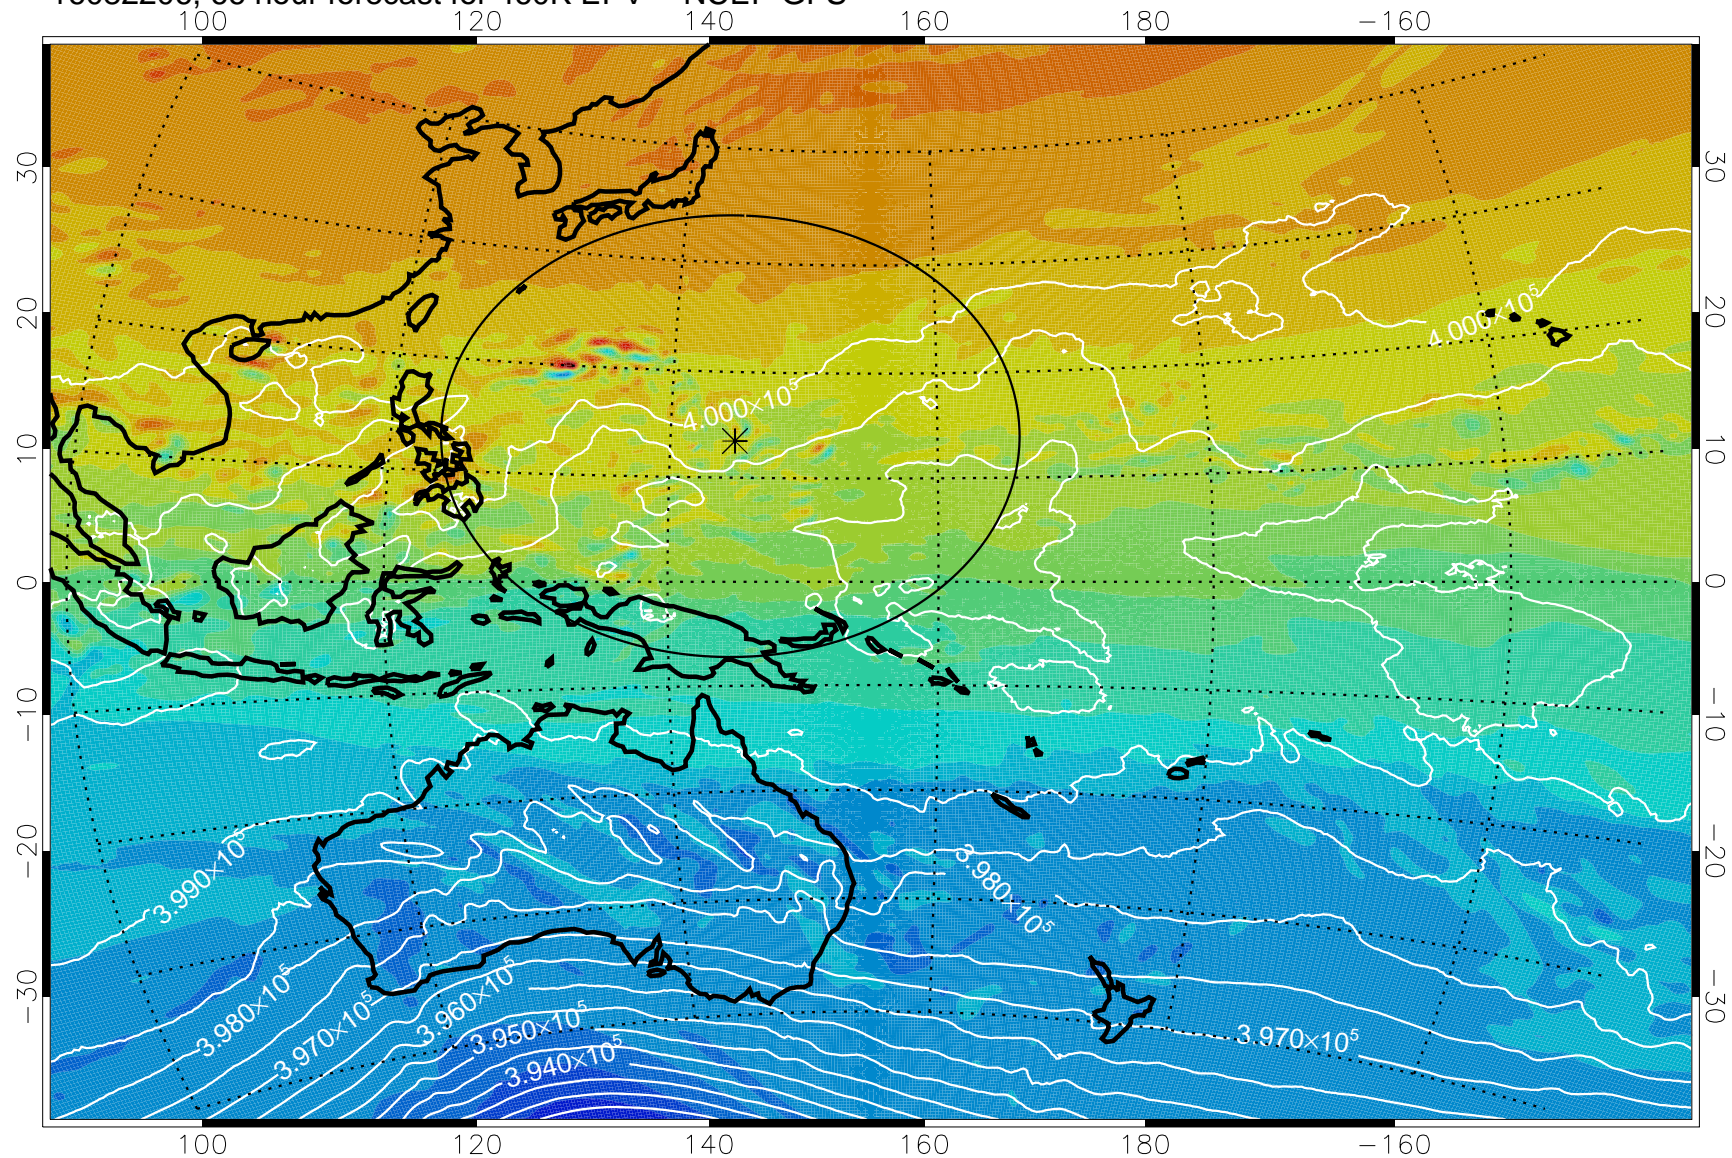

16082106, 42 hour forecast for 460K EPV -- NCEP GFS

460K Montgomery Streamfunction, white

Range ring of 2304 km

16082112, 48 hour forecast for 460K EPV -- NCEP GFS

460K Montgomery Streamfunction, white

Range ring of 2304 km

16082118, 54 hour forecast for 460K EPV -- NCEP GFS

460K Montgomery Streamfunction, white

Range ring of 2304 km

16082200, 60 hour forecast for 460K EPV -- NCEP GFS

460K Montgomery Streamfunction, white

Range ring of 2304 km

16082206, 66 hour forecast for 460K EPV -- NCEP GFS

16082212, 72 hour forecast for 460K EPV -- NCEP GFS

460K Montgomery Streamfunction, white

Range ring of 2304 km

16082218, 78 hour forecast for 460K EPV -- NCEP GFS

460K Montgomery Streamfunction, white

Range ring of 2304 km

16082300, 84 hour forecast for 460K EPV -- NCEP GFS

460K Montgomery Streamfunction, white

Range ring of 2304 km

16082306, 90 hour forecast for 460K EPV -- NCEP GFS