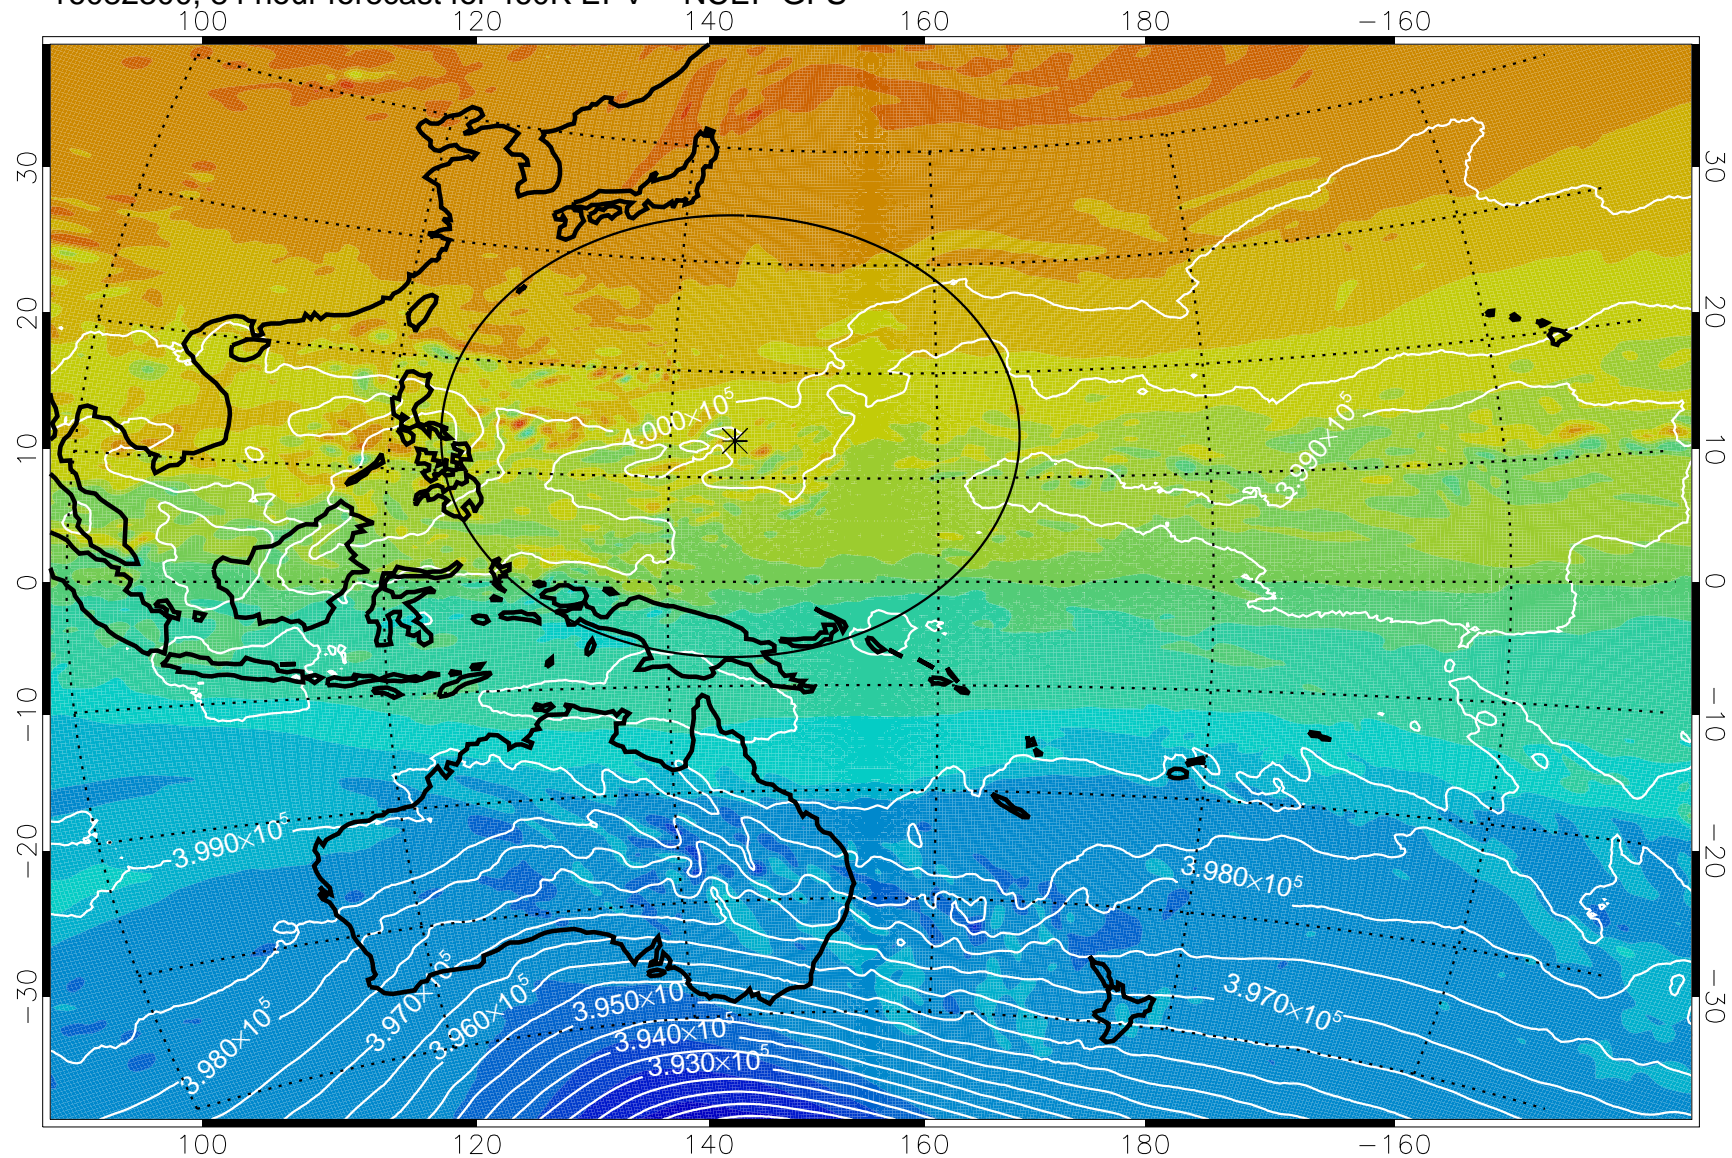

16082118, 54 hour forecast for 460K EPV -- NCEP GFS

460K Montgomery Streamfunction, white

Range ring of 2304 km

16082200, 60 hour forecast for 460K EPV -- NCEP GFS

460K Montgomery Streamfunction, white

Range ring of 2304 km

16082206, 66 hour forecast for 460K EPV -- NCEP GFS

16082212, 72 hour forecast for 460K EPV -- NCEP GFS

460K Montgomery Streamfunction, white

Range ring of 2304 km

16082218, 78 hour forecast for 460K EPV -- NCEP GFS

460K Montgomery Streamfunction, white

Range ring of 2304 km

16082300, 84 hour forecast for 460K EPV -- NCEP GFS

460K Montgomery Streamfunction, white

Range ring of 2304 km

16082306, 90 hour forecast for 460K EPV -- NCEP GFS

460K Montgomery Streamfunction, white

Range ring of 2304 km

16082312, 96 hour forecast for 460K EPV -- NCEP GFS

460K Montgomery Streamfunction, white

Range ring of 2304 km

16082318, 102 hour forecast for 460K EPV -- NCEP GFS