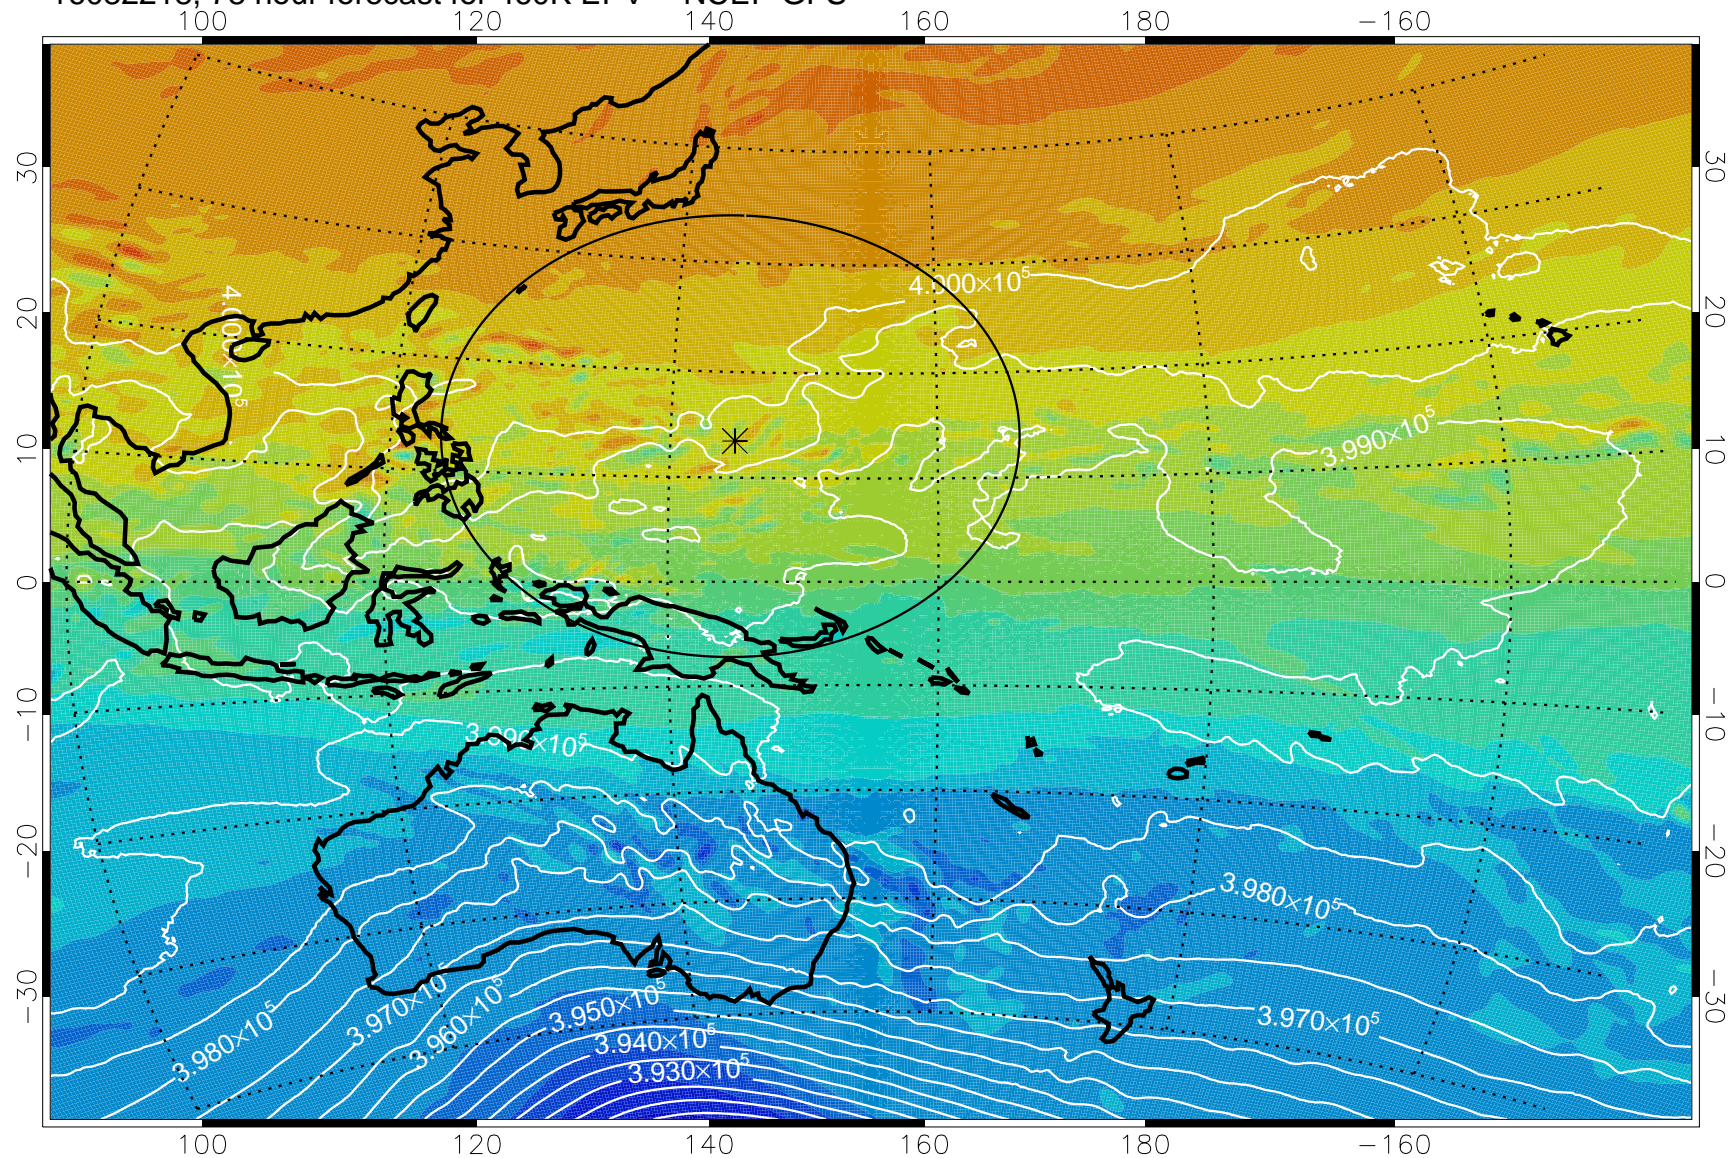

16082118, 54 hour forecast for 460K EPV -- NCEP GFS

460K Montgomery Streamfunction, white

Range ring of 2304 km

16082200, 60 hour forecast for 460K EPV -- NCEP GFS

460K Montgomery Streamfunction, white

Range ring of 2304 km

16082206, 66 hour forecast for 460K EPV -- NCEP GFS

16082212, 72 hour forecast for 460K EPV -- NCEP GFS

460K Montgomery Streamfunction, white

Range ring of 2304 km

16082218, 78 hour forecast for 460K EPV -- NCEP GFS

460K Montgomery Streamfunction, white

Range ring of 2304 km

16082300, 84 hour forecast for 460K EPV -- NCEP GFS

460K Montgomery Streamfunction, white

Range ring of 2304 km

16082306, 90 hour forecast for 460K EPV -- NCEP GFS

460K Montgomery Streamfunction, white

Range ring of 2304 km

16082312, 96 hour forecast for 460K EPV -- NCEP GFS

460K Montgomery Streamfunction, white

Range ring of 2304 km

16082318, 102 hour forecast for 460K EPV -- NCEP GFS