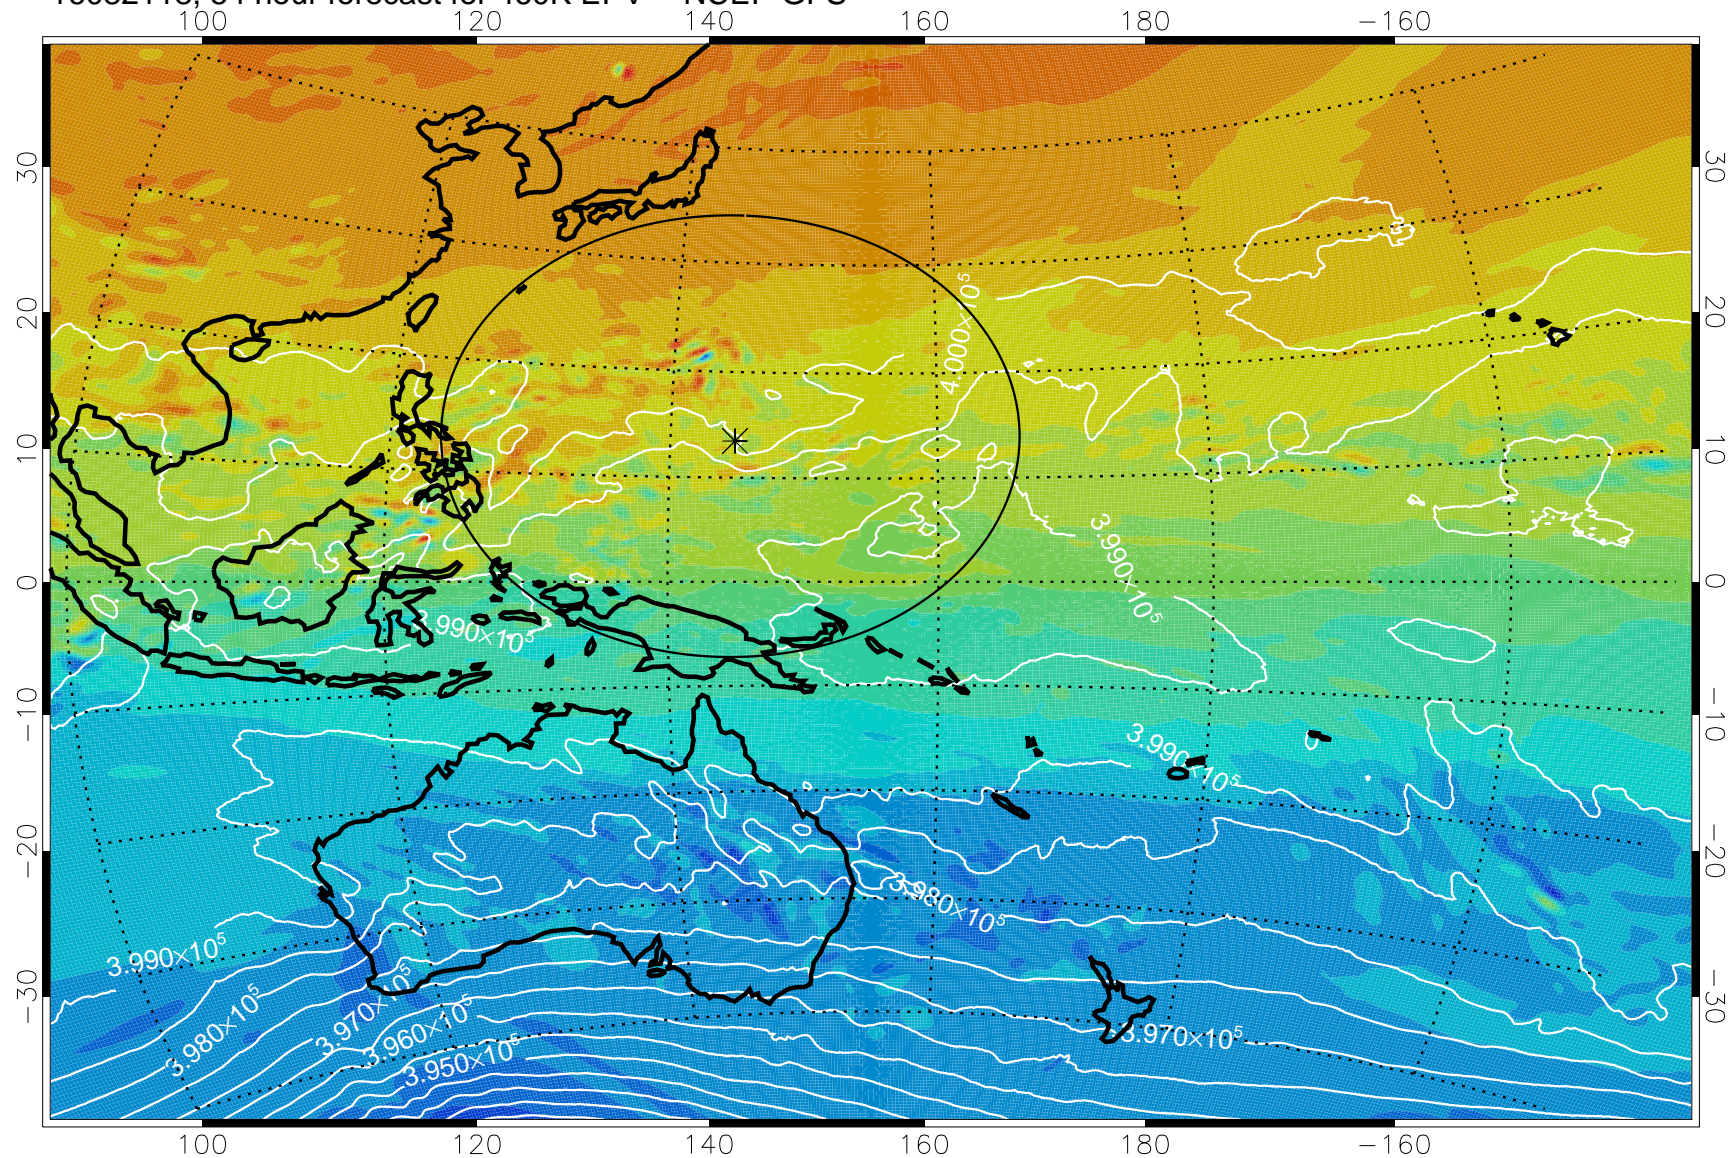

16082018, 30 hour forecast for 460K EPV -- NCEP GFS

460K Montgomery Streamfunction, white

Range ring of 2304 km

16082100, 36 hour forecast for 460K EPV -- NCEP GFS

460K Montgomery Streamfunction, white

Range ring of 2304 km

16082106, 42 hour forecast for 460K EPV -- NCEP GFS

460K Montgomery Streamfunction, white

Range ring of 2304 km

16082112, 48 hour forecast for 460K EPV -- NCEP GFS

460K Montgomery Streamfunction, white

Range ring of 2304 km

16082118, 54 hour forecast for 460K EPV -- NCEP GFS

460K Montgomery Streamfunction, white

Range ring of 2304 km

16082200, 60 hour forecast for 460K EPV -- NCEP GFS

460K Montgomery Streamfunction, white

Range ring of 2304 km

16082206, 66 hour forecast for 460K EPV -- NCEP GFS

16082212, 72 hour forecast for 460K EPV -- NCEP GFS

460K Montgomery Streamfunction, white

Range ring of 2304 km

16082218, 78 hour forecast for 460K EPV -- NCEP GFS