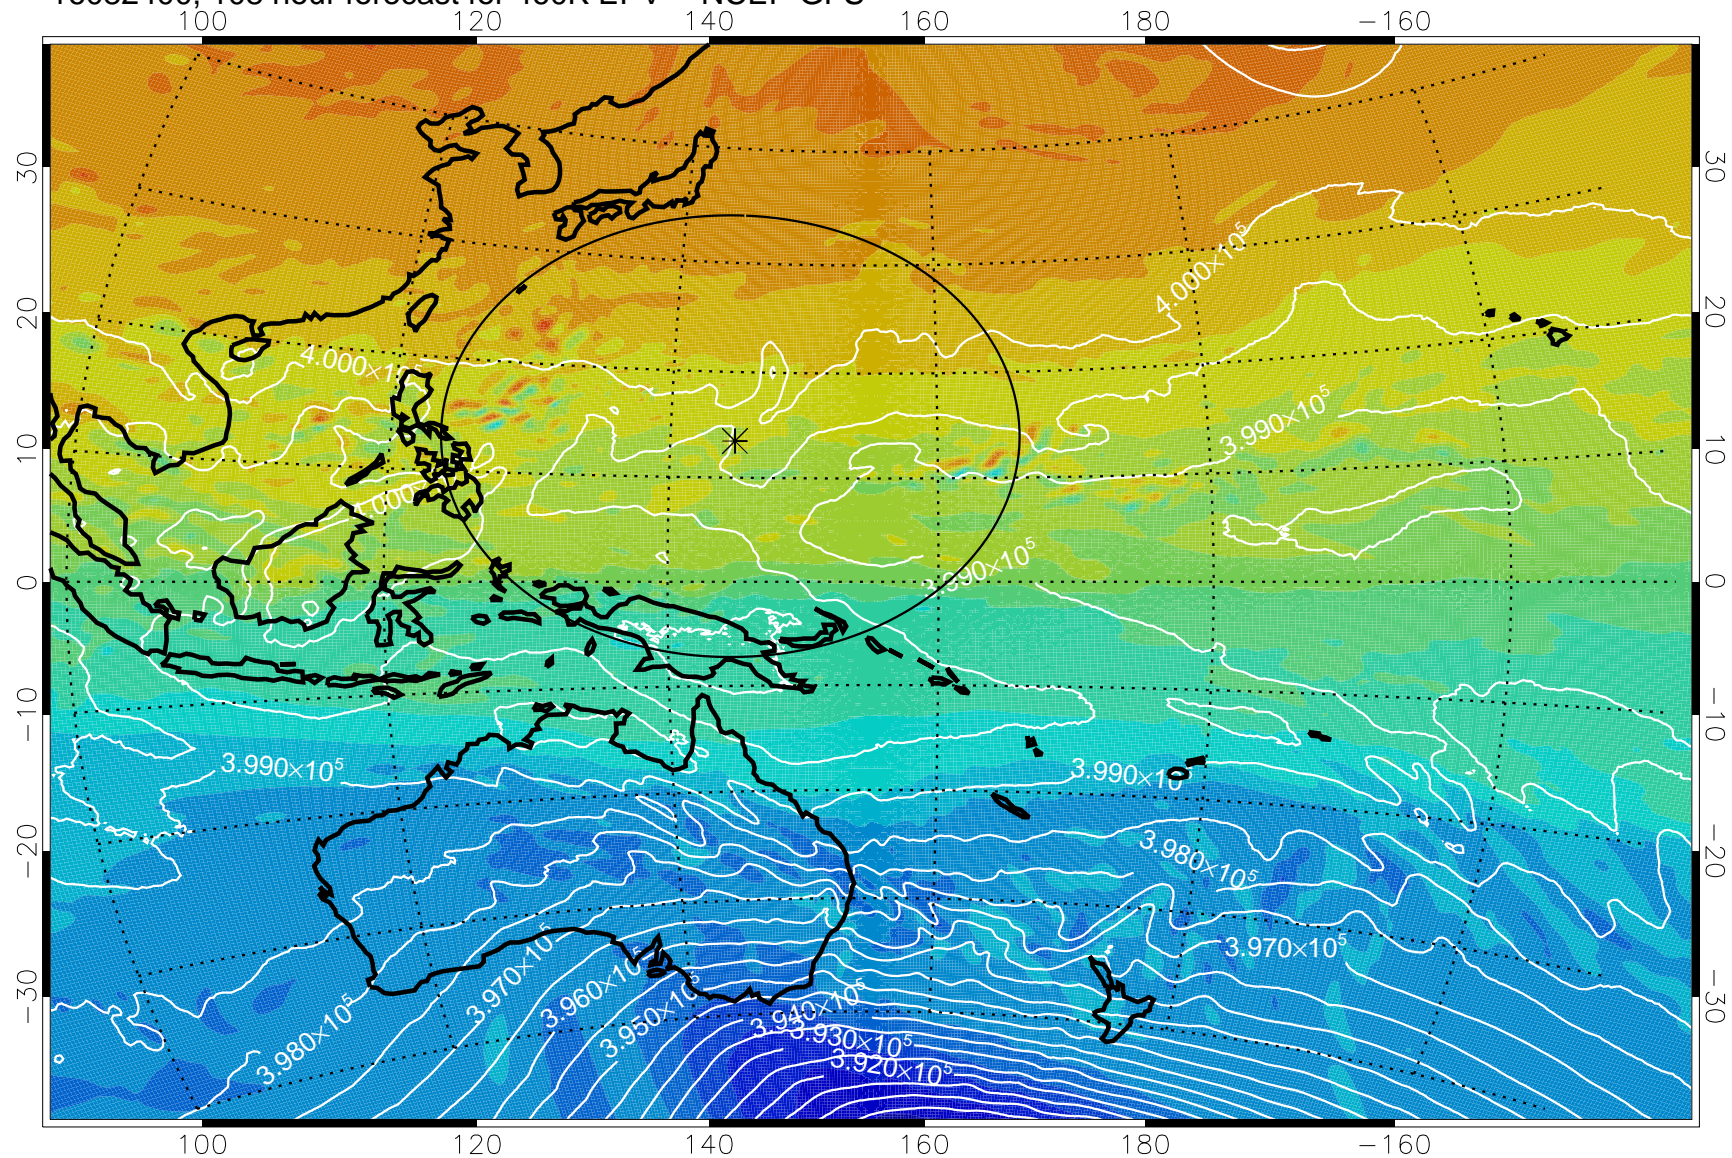

460K Montgomery Streamfunction, white

Range ring of 2304 km

16082300, 84 hour forecast for 460K EPV -- NCEP GFS

460K Montgomery Streamfunction, white

Range ring of 2304 km

16082306, 90 hour forecast for 460K EPV -- NCEP GFS

460K Montgomery Streamfunction, white

Range ring of 2304 km

16082312, 96 hour forecast for 460K EPV -- NCEP GFS

460K Montgomery Streamfunction, white

Range ring of 2304 km

16082318, 102 hour forecast for 460K EPV -- NCEP GFS

460K Montgomery Streamfunction, white

Range ring of 2304 km

16082400, 108 hour forecast for 460K EPV -- NCEP GFS

460K Montgomery Streamfunction, white

Range ring of 2304 km

16082406, 114 hour forecast for 460K EPV -- NCEP GFS

460K Montgomery Streamfunction, white

Range ring of 2304 km

16082412, 120 hour forecast for 460K EPV -- NCEP GFS

460K Montgomery Streamfunction, white

Range ring of 2304 km