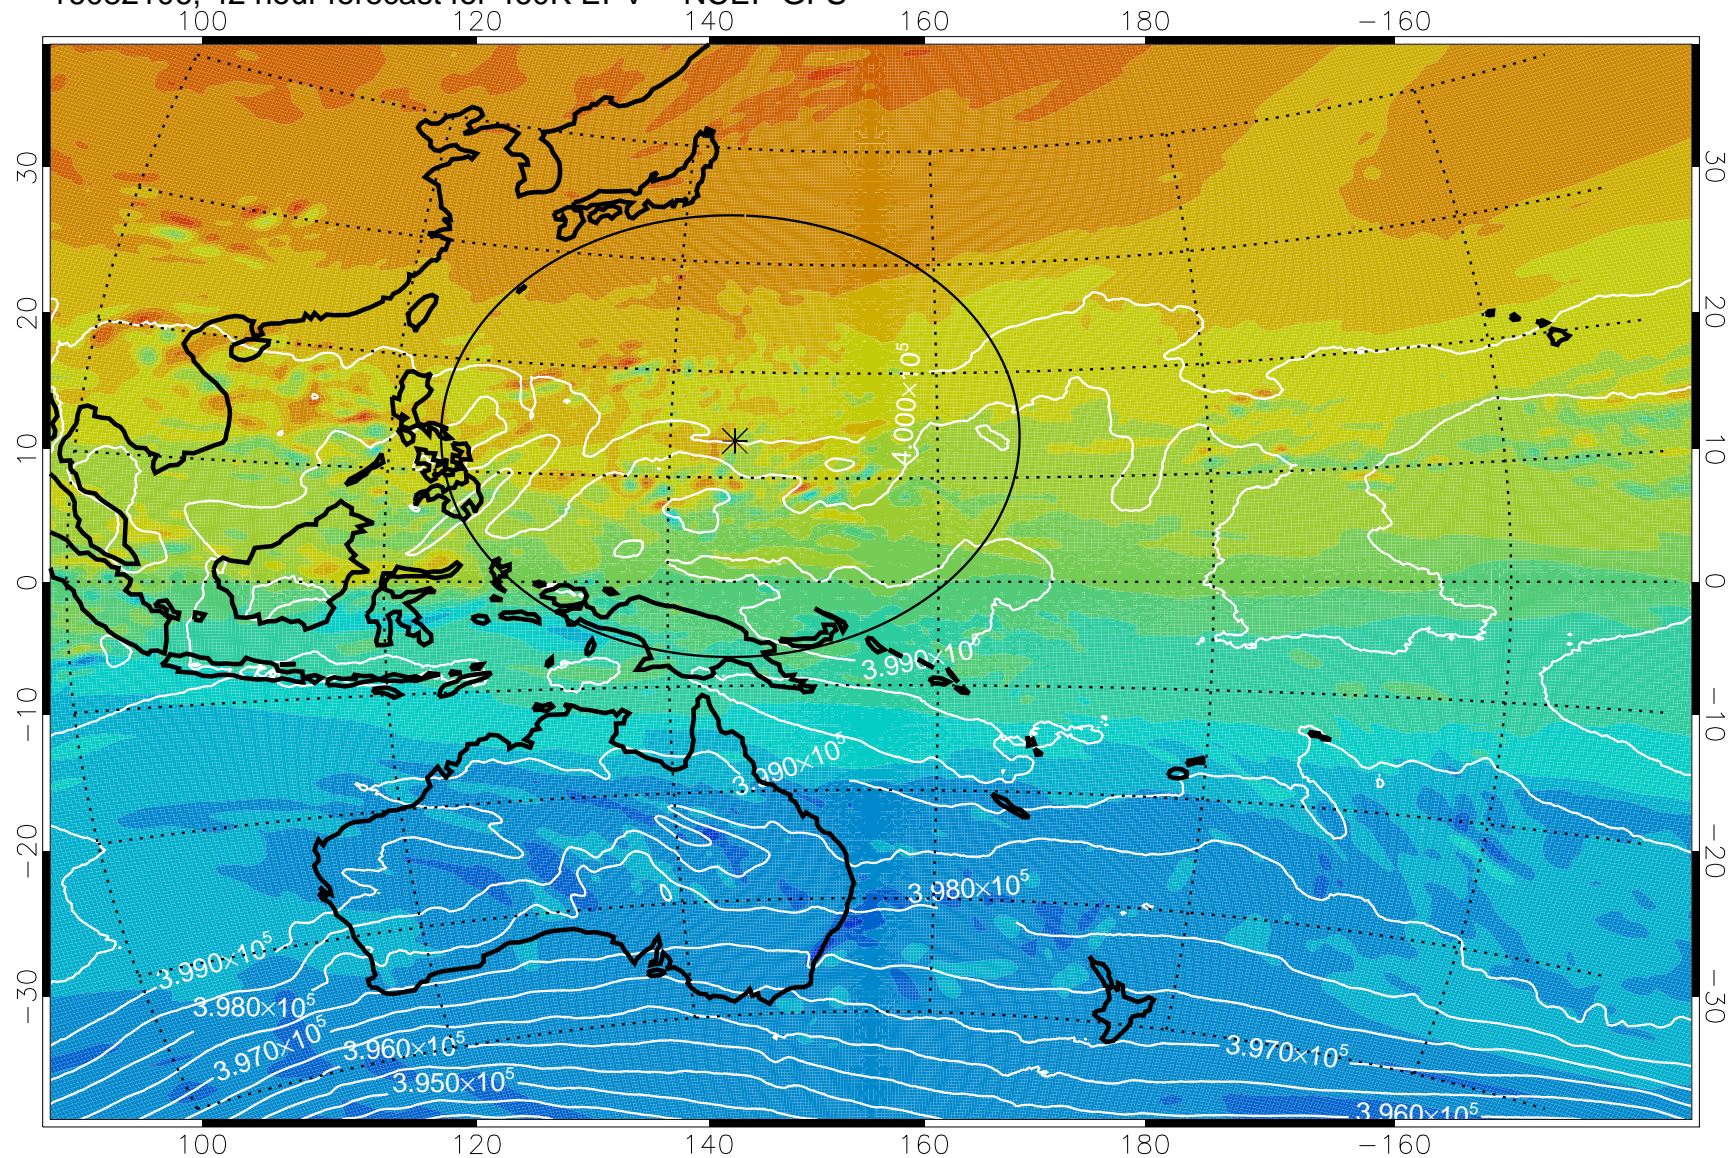

16082018, 30 hour forecast for 460K EPV -- NCEP GFS

460K Montgomery Streamfunction, white

Range ring of 2304 km

16082100, 36 hour forecast for 460K EPV -- NCEP GFS

460K Montgomery Streamfunction, white

Range ring of 2304 km

16082106, 42 hour forecast for 460K EPV -- NCEP GFS

460K Montgomery Streamfunction, white

Range ring of 2304 km

16082112, 48 hour forecast for 460K EPV -- NCEP GFS

460K Montgomery Streamfunction, white

Range ring of 2304 km

16082118, 54 hour forecast for 460K EPV -- NCEP GFS

460K Montgomery Streamfunction, white

Range ring of 2304 km

16082200, 60 hour forecast for 460K EPV -- NCEP GFS

460K Montgomery Streamfunction, white

Range ring of 2304 km

16082206, 66 hour forecast for 460K EPV -- NCEP GFS

16082212, 72 hour forecast for 460K EPV -- NCEP GFS

460K Montgomery Streamfunction, white

Range ring of 2304 km

16082218, 78 hour forecast for 460K EPV -- NCEP GFS