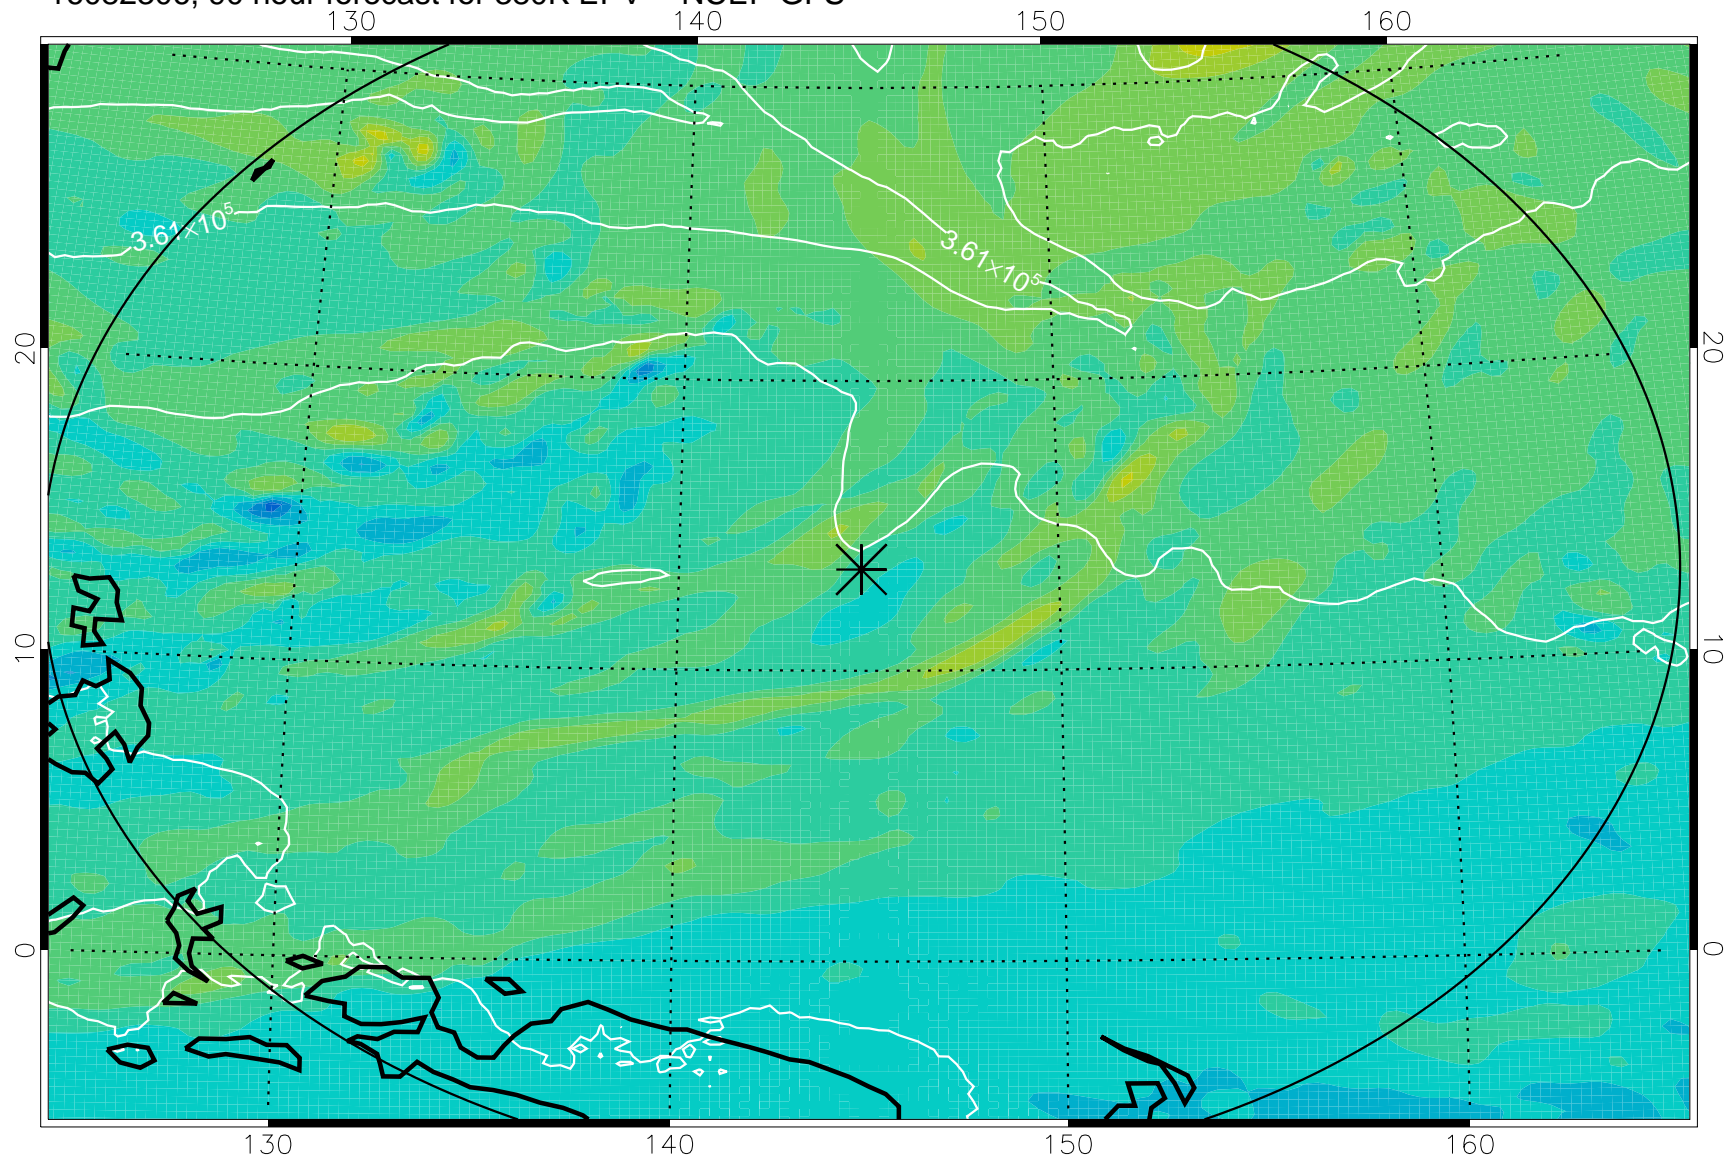

16082206, 66 hour forecast for 380K EPV -- NCEP GFS

380K Montgomery Streamfunction, white

Range ring of 2304 km

16082212, 72 hour forecast for 380K EPV -- NCEP GFS

380K Montgomery Streamfunction, white

Range ring of 2304 km

16082218, 78 hour forecast for 380K EPV -- NCEP GFS

380K Montgomery Streamfunction, white

Range ring of 2304 km

16082300, 84 hour forecast for 380K EPV -- NCEP GFS

380K Montgomery Streamfunction, white

Range ring of 2304 km

16082306, 90 hour forecast for 380K EPV -- NCEP GFS

380K Montgomery Streamfunction, white

Range ring of 2304 km

16082312, 96 hour forecast for 380K EPV -- NCEP GFS

380K Montgomery Streamfunction, white

Range ring of 2304 km

16082318, 102 hour forecast for 380K EPV -- NCEP GFS

380K Montgomery Streamfunction, white

Range ring of 2304 km

16082400, 108 hour forecast for 380K EPV -- NCEP GFS

380K Montgomery Streamfunction, white

Range ring of 2304 km