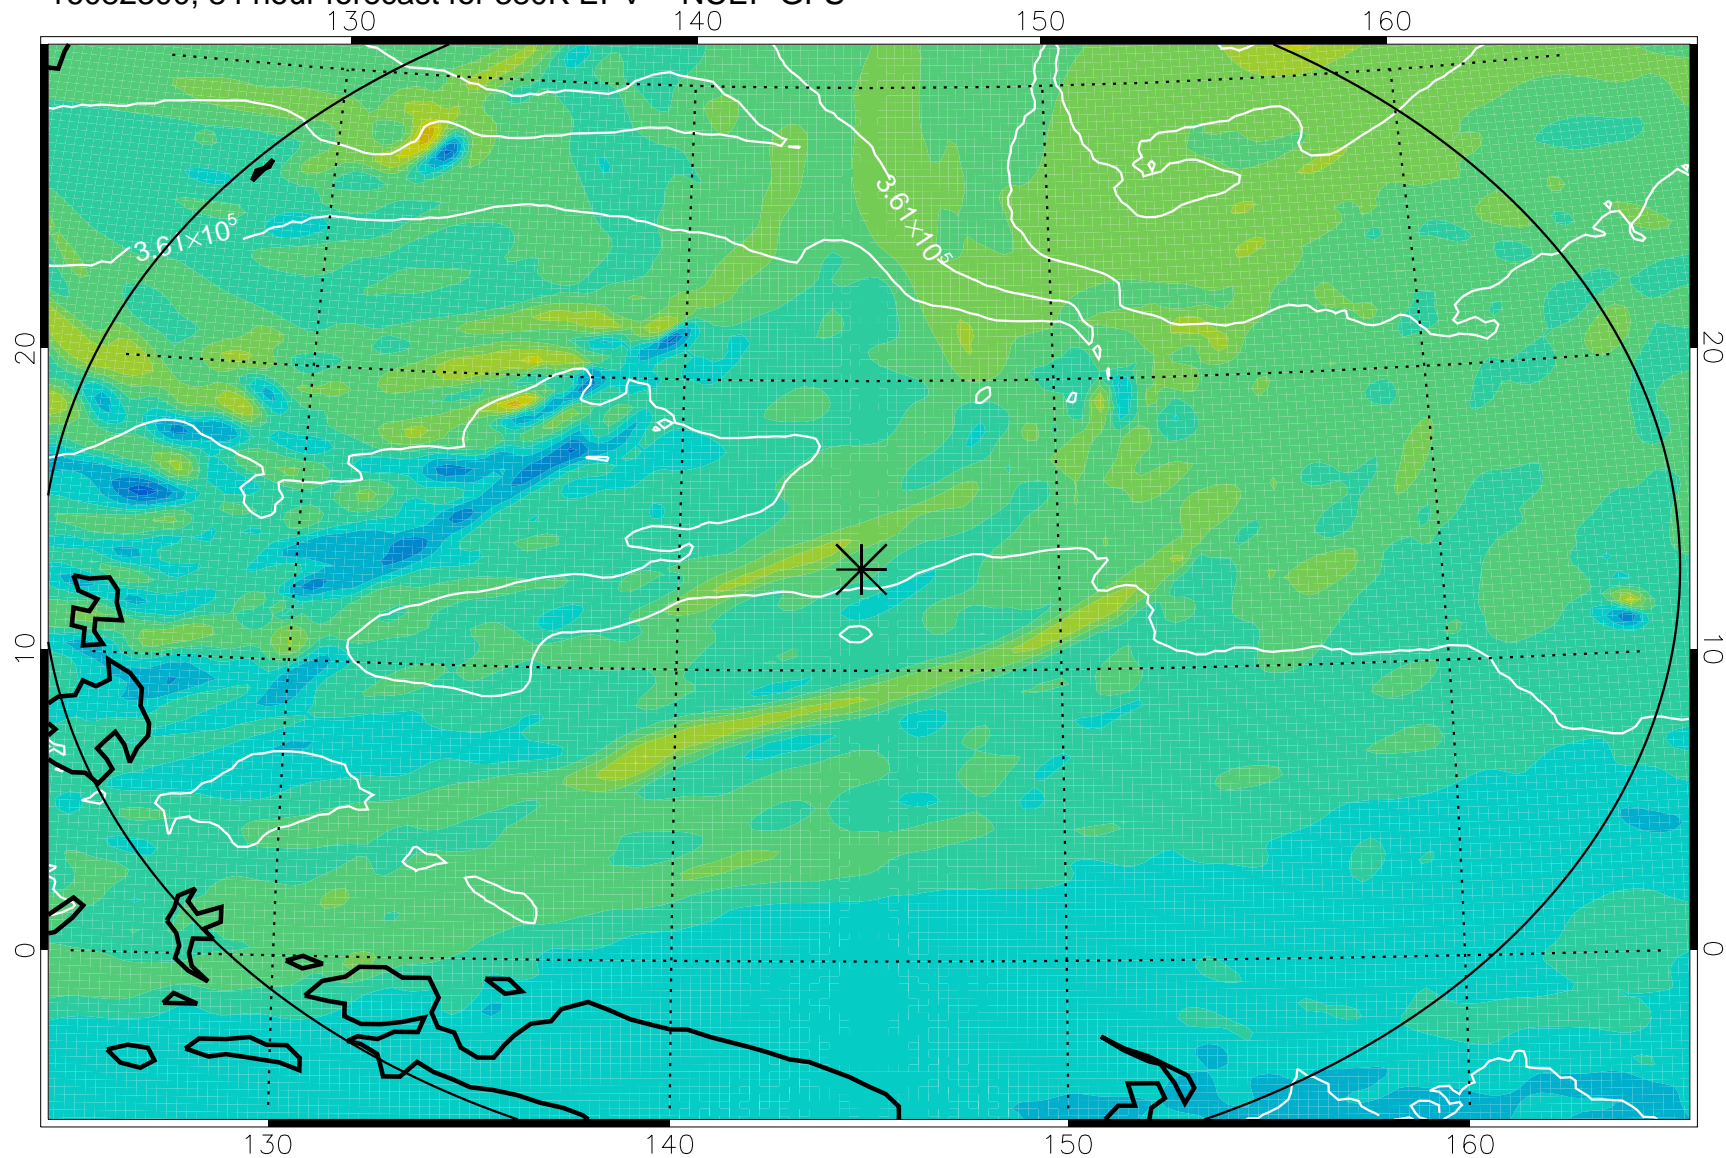

16082118, 54 hour forecast for 380K EPV -- NCEP GFS

380K Montgomery Streamfunction, white

Range ring of 2304 km

16082200, 60 hour forecast for 380K EPV -- NCEP GFS

380K Montgomery Streamfunction, white

Range ring of 2304 km

16082206, 66 hour forecast for 380K EPV -- NCEP GFS

380K Montgomery Streamfunction, white

Range ring of 2304 km

16082212, 72 hour forecast for 380K EPV -- NCEP GFS

380K Montgomery Streamfunction, white

Range ring of 2304 km

16082218, 78 hour forecast for 380K EPV -- NCEP GFS

380K Montgomery Streamfunction, white

Range ring of 2304 km

16082300, 84 hour forecast for 380K EPV -- NCEP GFS

380K Montgomery Streamfunction, white

Range ring of 2304 km

16082306, 90 hour forecast for 380K EPV -- NCEP GFS

380K Montgomery Streamfunction, white

Range ring of 2304 km

16082312, 96 hour forecast for 380K EPV -- NCEP GFS

380K Montgomery Streamfunction, white

Range ring of 2304 km