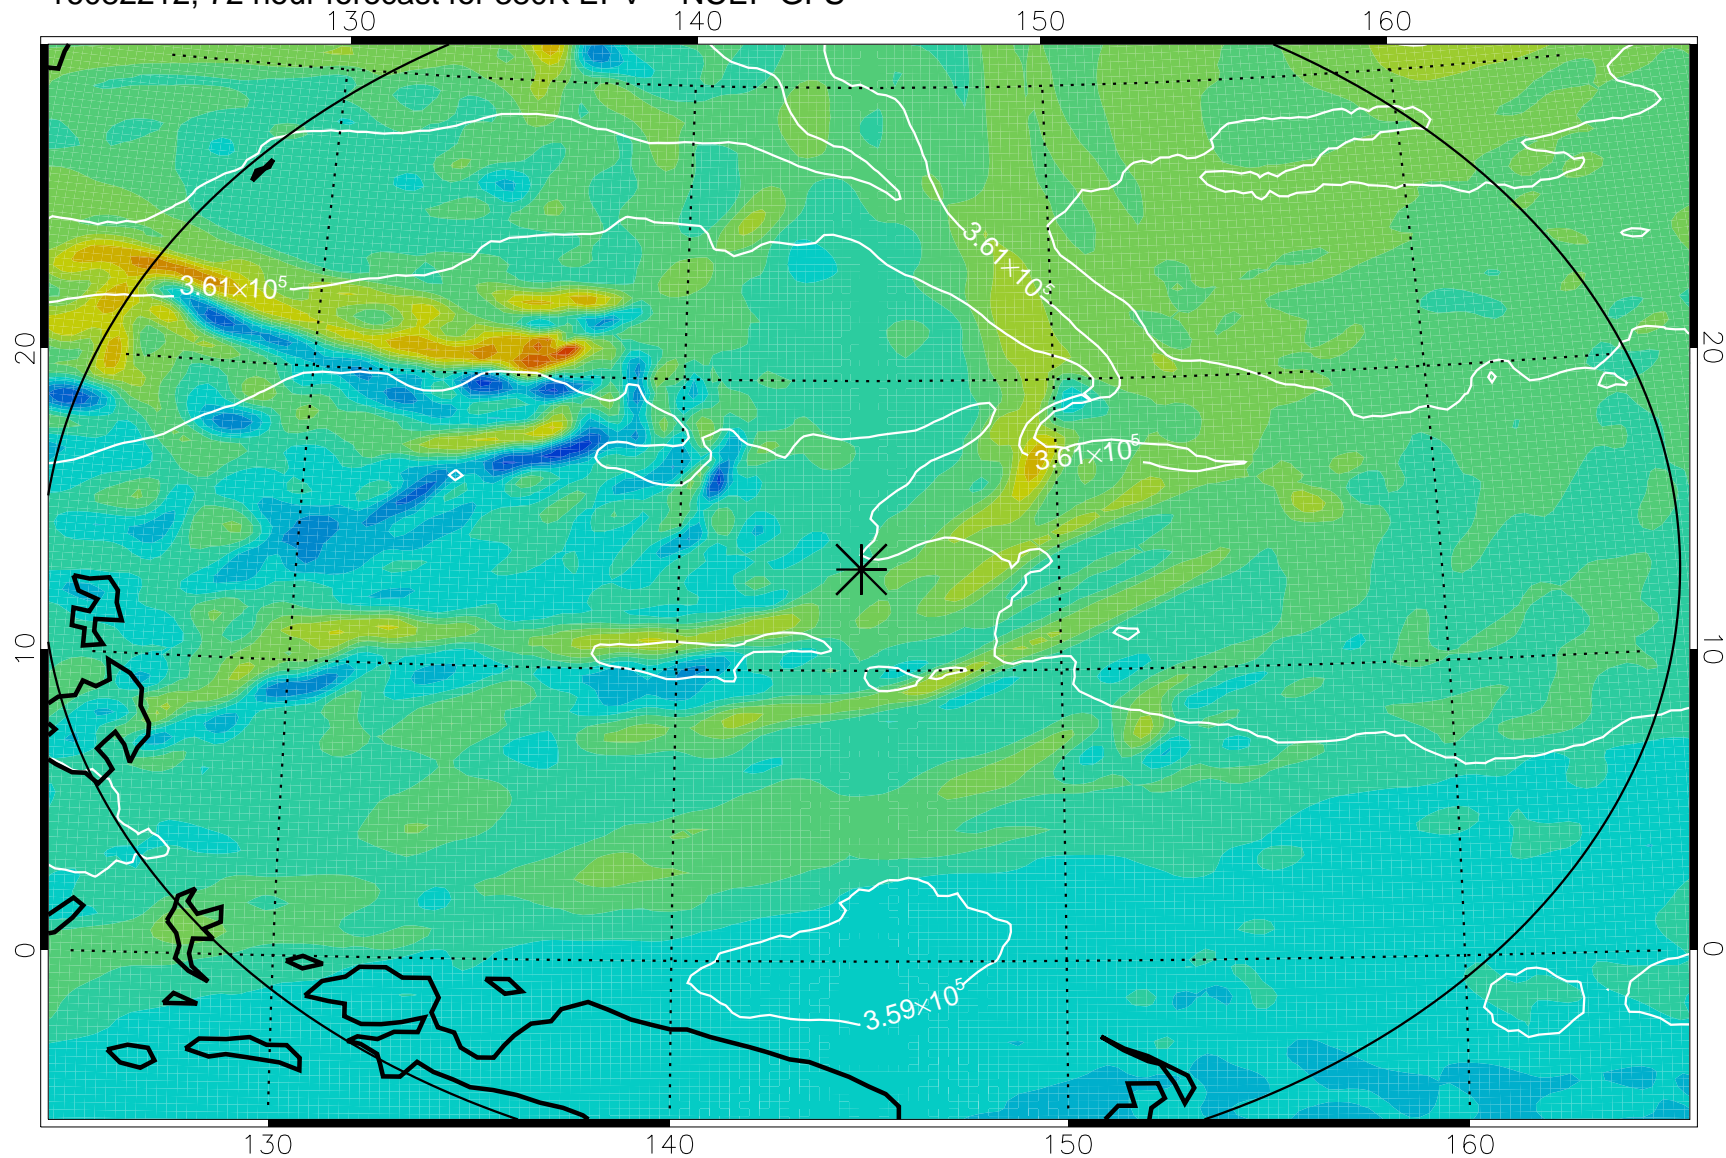

16082106, 42 hour forecast for 380K EPV -- NCEP GFS

380K Montgomery Streamfunction, white

Range ring of 2304 km

16082112, 48 hour forecast for 380K EPV -- NCEP GFS

380K Montgomery Streamfunction, white

Range ring of 2304 km

16082118, 54 hour forecast for 380K EPV -- NCEP GFS

380K Montgomery Streamfunction, white

Range ring of 2304 km

16082200, 60 hour forecast for 380K EPV -- NCEP GFS

380K Montgomery Streamfunction, white

Range ring of 2304 km

16082206, 66 hour forecast for 380K EPV -- NCEP GFS

380K Montgomery Streamfunction, white

Range ring of 2304 km

16082212, 72 hour forecast for 380K EPV -- NCEP GFS

380K Montgomery Streamfunction, white

Range ring of 2304 km

16082218, 78 hour forecast for 380K EPV -- NCEP GFS

380K Montgomery Streamfunction, white

Range ring of 2304 km

16082300, 84 hour forecast for 380K EPV -- NCEP GFS

380K Montgomery Streamfunction, white

Range ring of 2304 km