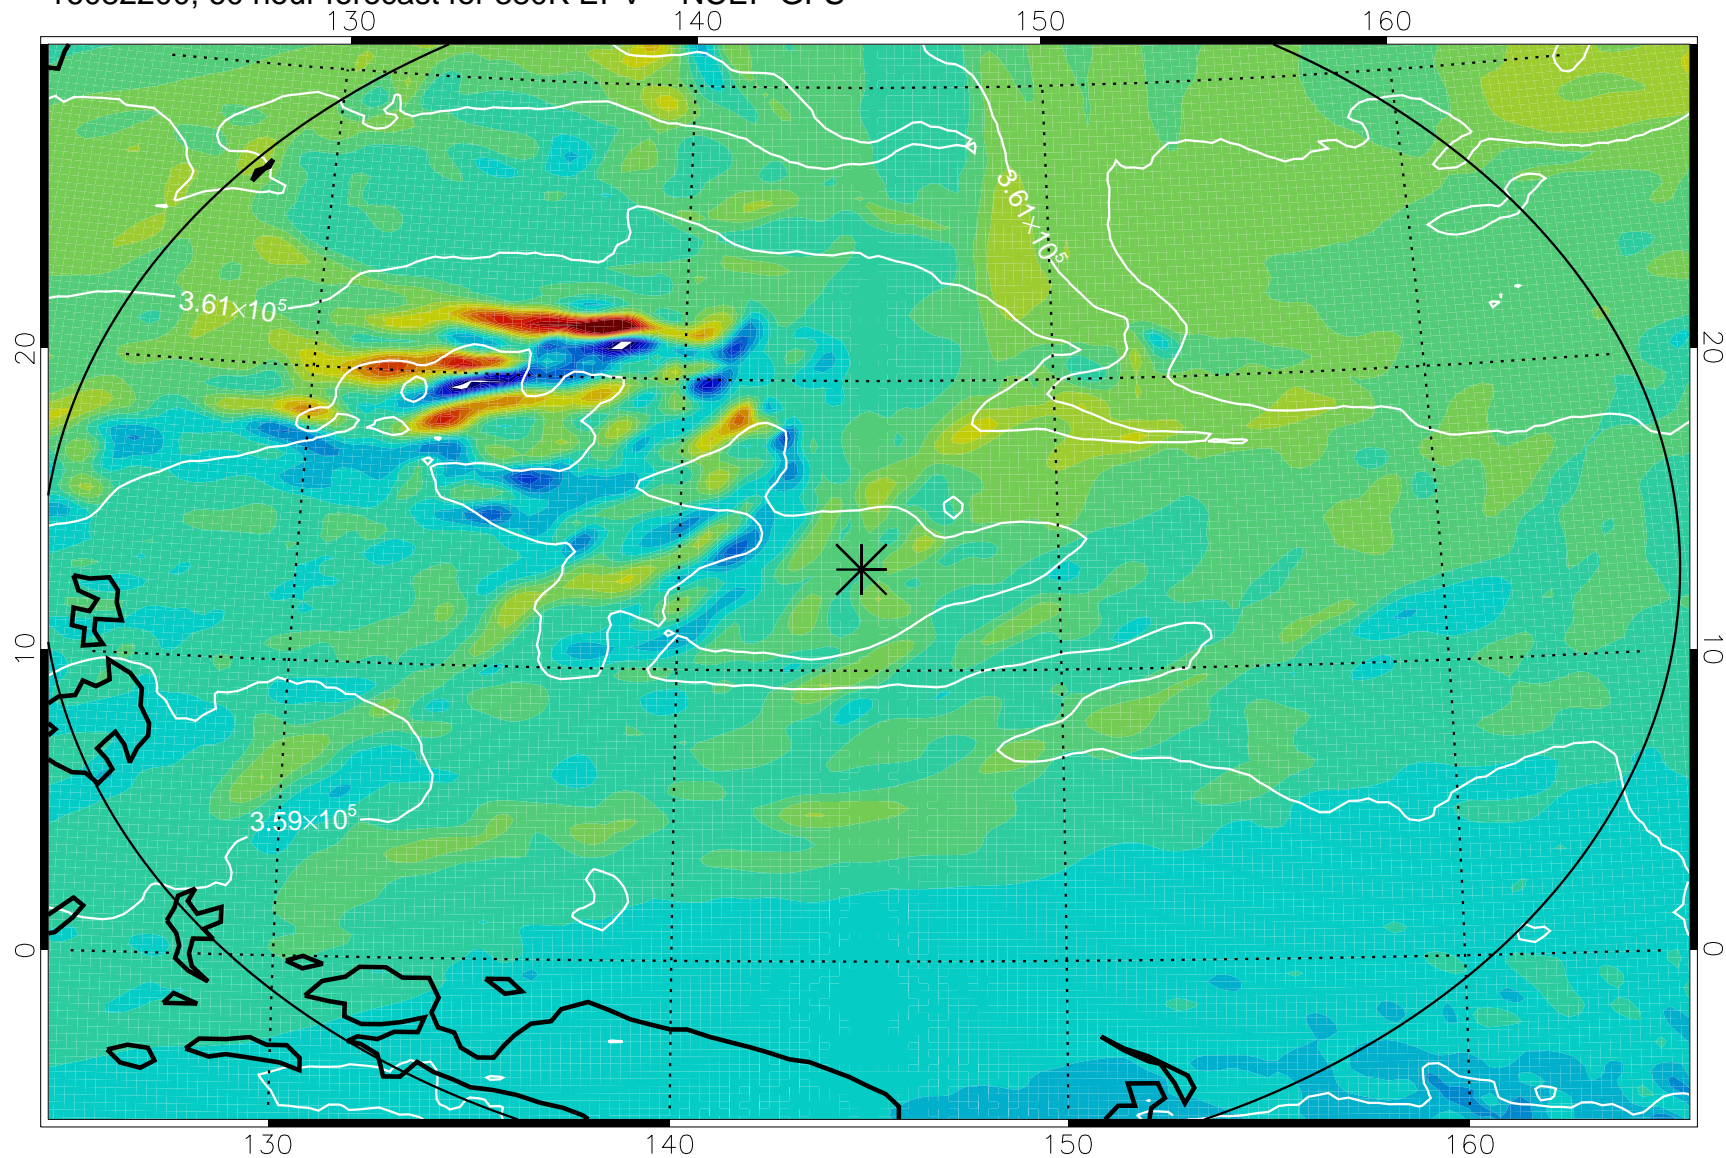

16082018, 30 hour forecast for 380K EPV -- NCEP GFS

380K Montgomery Streamfunction, white

Range ring of 2304 km

16082100, 36 hour forecast for 380K EPV -- NCEP GFS

380K Montgomery Streamfunction, white

Range ring of 2304 km

16082106, 42 hour forecast for 380K EPV -- NCEP GFS

380K Montgomery Streamfunction, white

Range ring of 2304 km

16082112, 48 hour forecast for 380K EPV -- NCEP GFS

380K Montgomery Streamfunction, white

Range ring of 2304 km

16082118, 54 hour forecast for 380K EPV -- NCEP GFS

380K Montgomery Streamfunction, white

Range ring of 2304 km

16082200, 60 hour forecast for 380K EPV -- NCEP GFS

380K Montgomery Streamfunction, white

Range ring of 2304 km

16082206, 66 hour forecast for 380K EPV -- NCEP GFS

380K Montgomery Streamfunction, white

Range ring of 2304 km

16082212, 72 hour forecast for 380K EPV -- NCEP GFS

380K Montgomery Streamfunction, white

Range ring of 2304 km