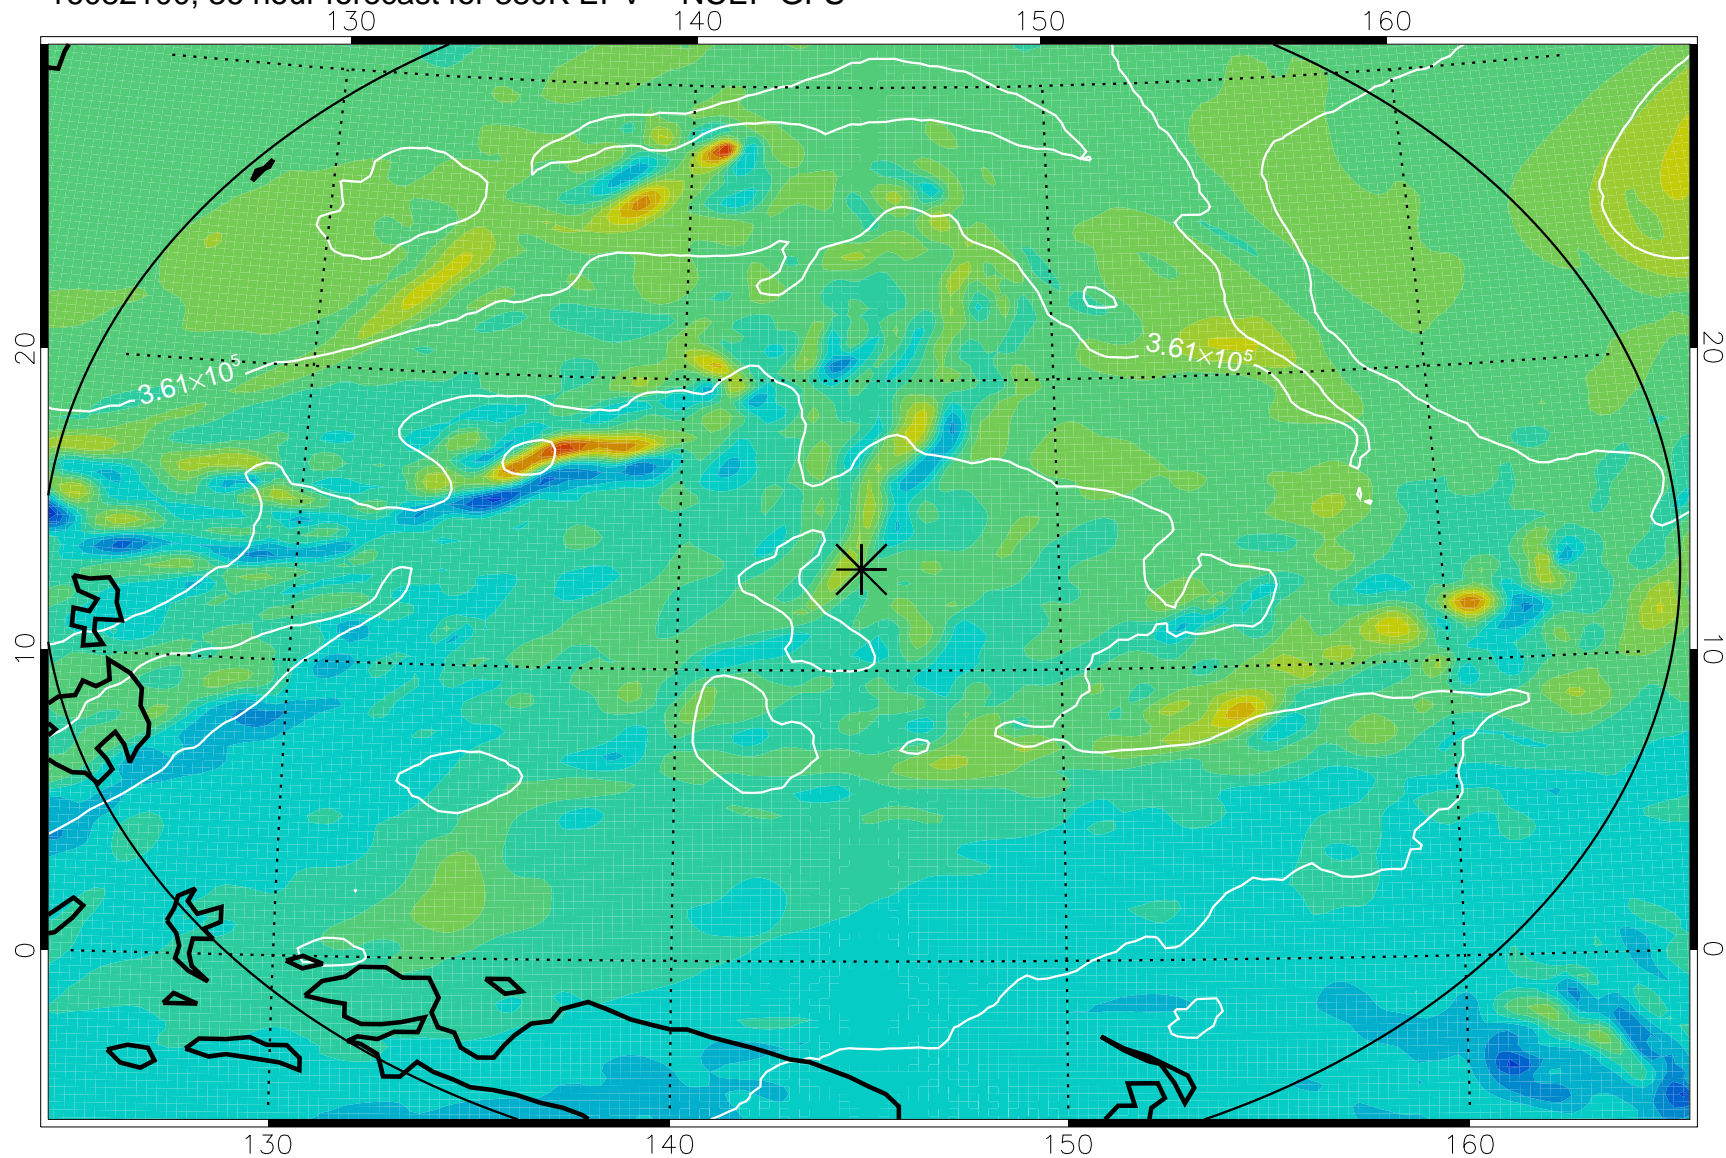

16082018, 30 hour forecast for 380K EPV -- NCEP GFS

380K Montgomery Streamfunction, white

Range ring of 2304 km

16082100, 36 hour forecast for 380K EPV -- NCEP GFS

380K Montgomery Streamfunction, white

Range ring of 2304 km

16082106, 42 hour forecast for 380K EPV -- NCEP GFS

380K Montgomery Streamfunction, white

Range ring of 2304 km

16082112, 48 hour forecast for 380K EPV -- NCEP GFS

380K Montgomery Streamfunction, white

Range ring of 2304 km

16082118, 54 hour forecast for 380K EPV -- NCEP GFS

380K Montgomery Streamfunction, white

Range ring of 2304 km

16082200, 60 hour forecast for 380K EPV -- NCEP GFS

380K Montgomery Streamfunction, white

Range ring of 2304 km

16082206, 66 hour forecast for 380K EPV -- NCEP GFS

380K Montgomery Streamfunction, white

Range ring of 2304 km

16082212, 72 hour forecast for 380K EPV -- NCEP GFS

380K Montgomery Streamfunction, white

Range ring of 2304 km