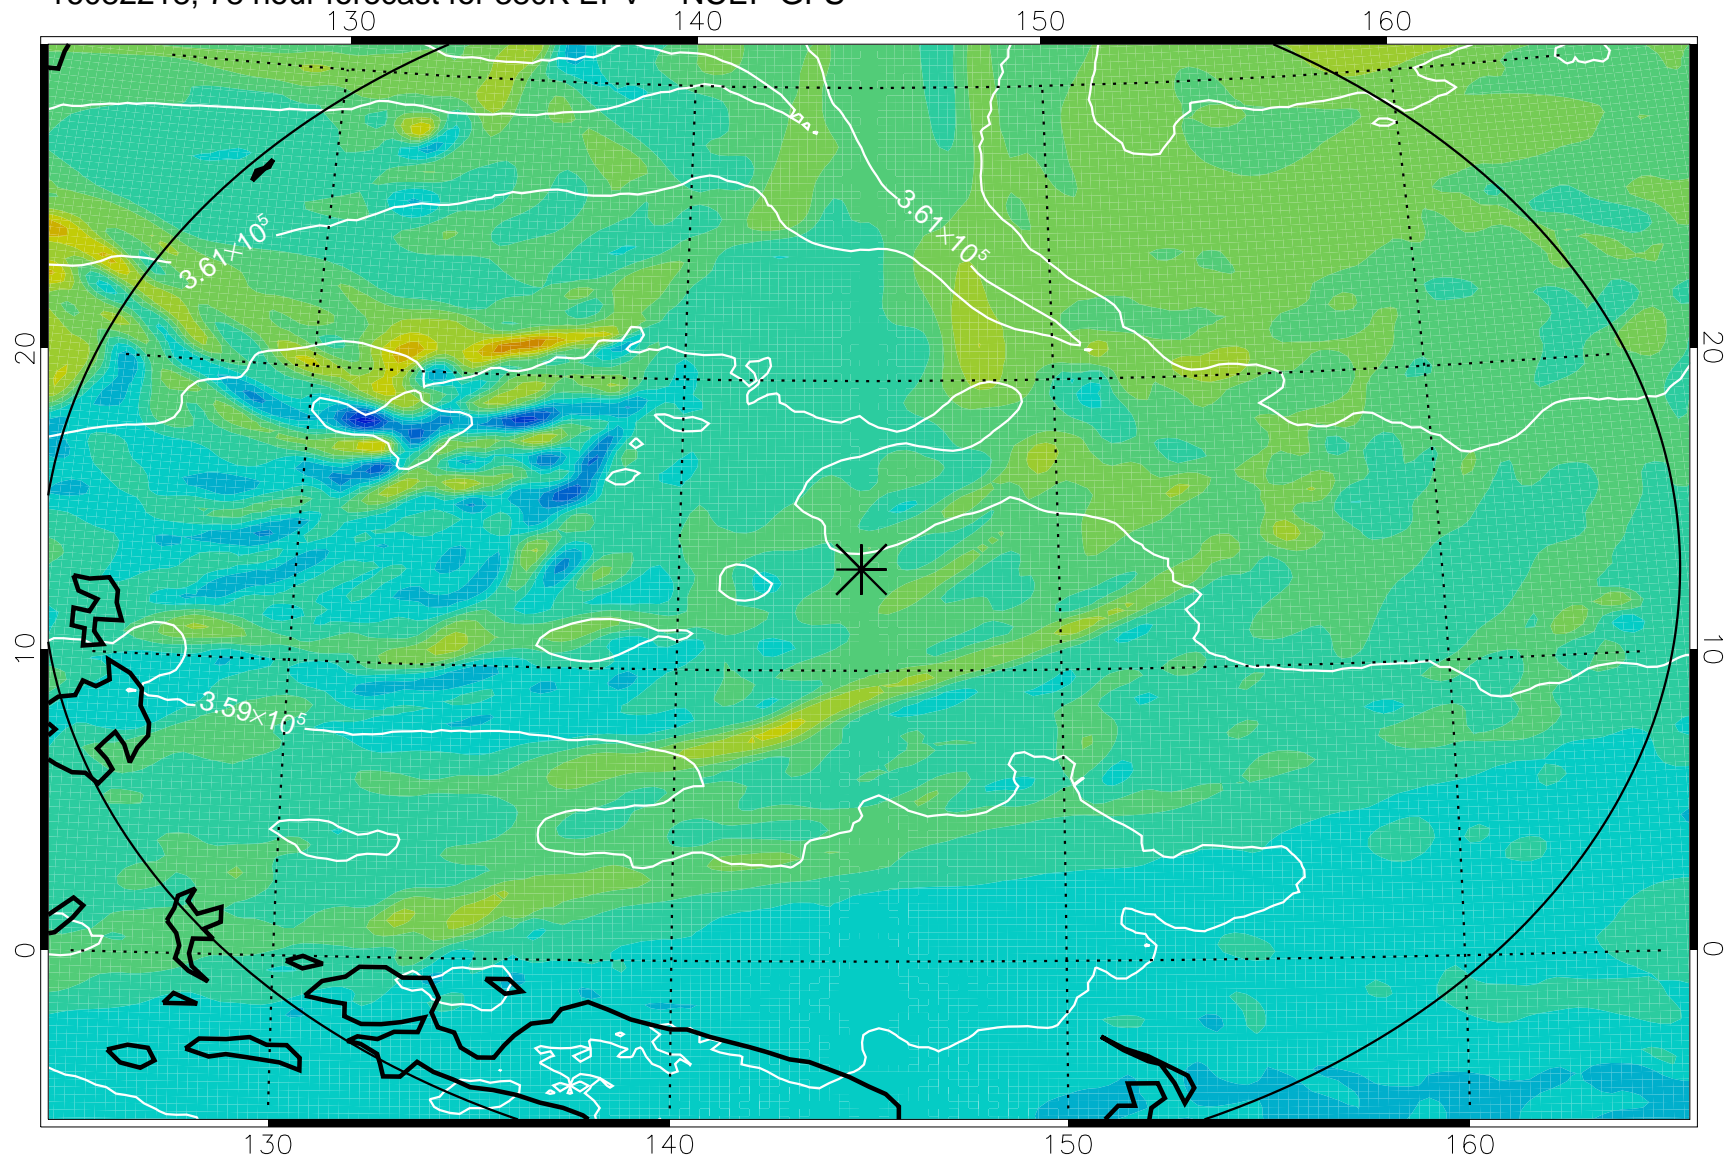

16082118, 54 hour forecast for 380K EPV -- NCEP GFS

380K Montgomery Streamfunction, white

Range ring of 2304 km

16082200, 60 hour forecast for 380K EPV -- NCEP GFS

380K Montgomery Streamfunction, white

Range ring of 2304 km

16082206, 66 hour forecast for 380K EPV -- NCEP GFS

380K Montgomery Streamfunction, white

Range ring of 2304 km

16082212, 72 hour forecast for 380K EPV -- NCEP GFS

380K Montgomery Streamfunction, white

Range ring of 2304 km

16082218, 78 hour forecast for 380K EPV -- NCEP GFS

380K Montgomery Streamfunction, white

Range ring of 2304 km

16082300, 84 hour forecast for 380K EPV -- NCEP GFS

380K Montgomery Streamfunction, white

Range ring of 2304 km

16082306, 90 hour forecast for 380K EPV -- NCEP GFS

380K Montgomery Streamfunction, white

Range ring of 2304 km

16082312, 96 hour forecast for 380K EPV -- NCEP GFS

380K Montgomery Streamfunction, white

Range ring of 2304 km