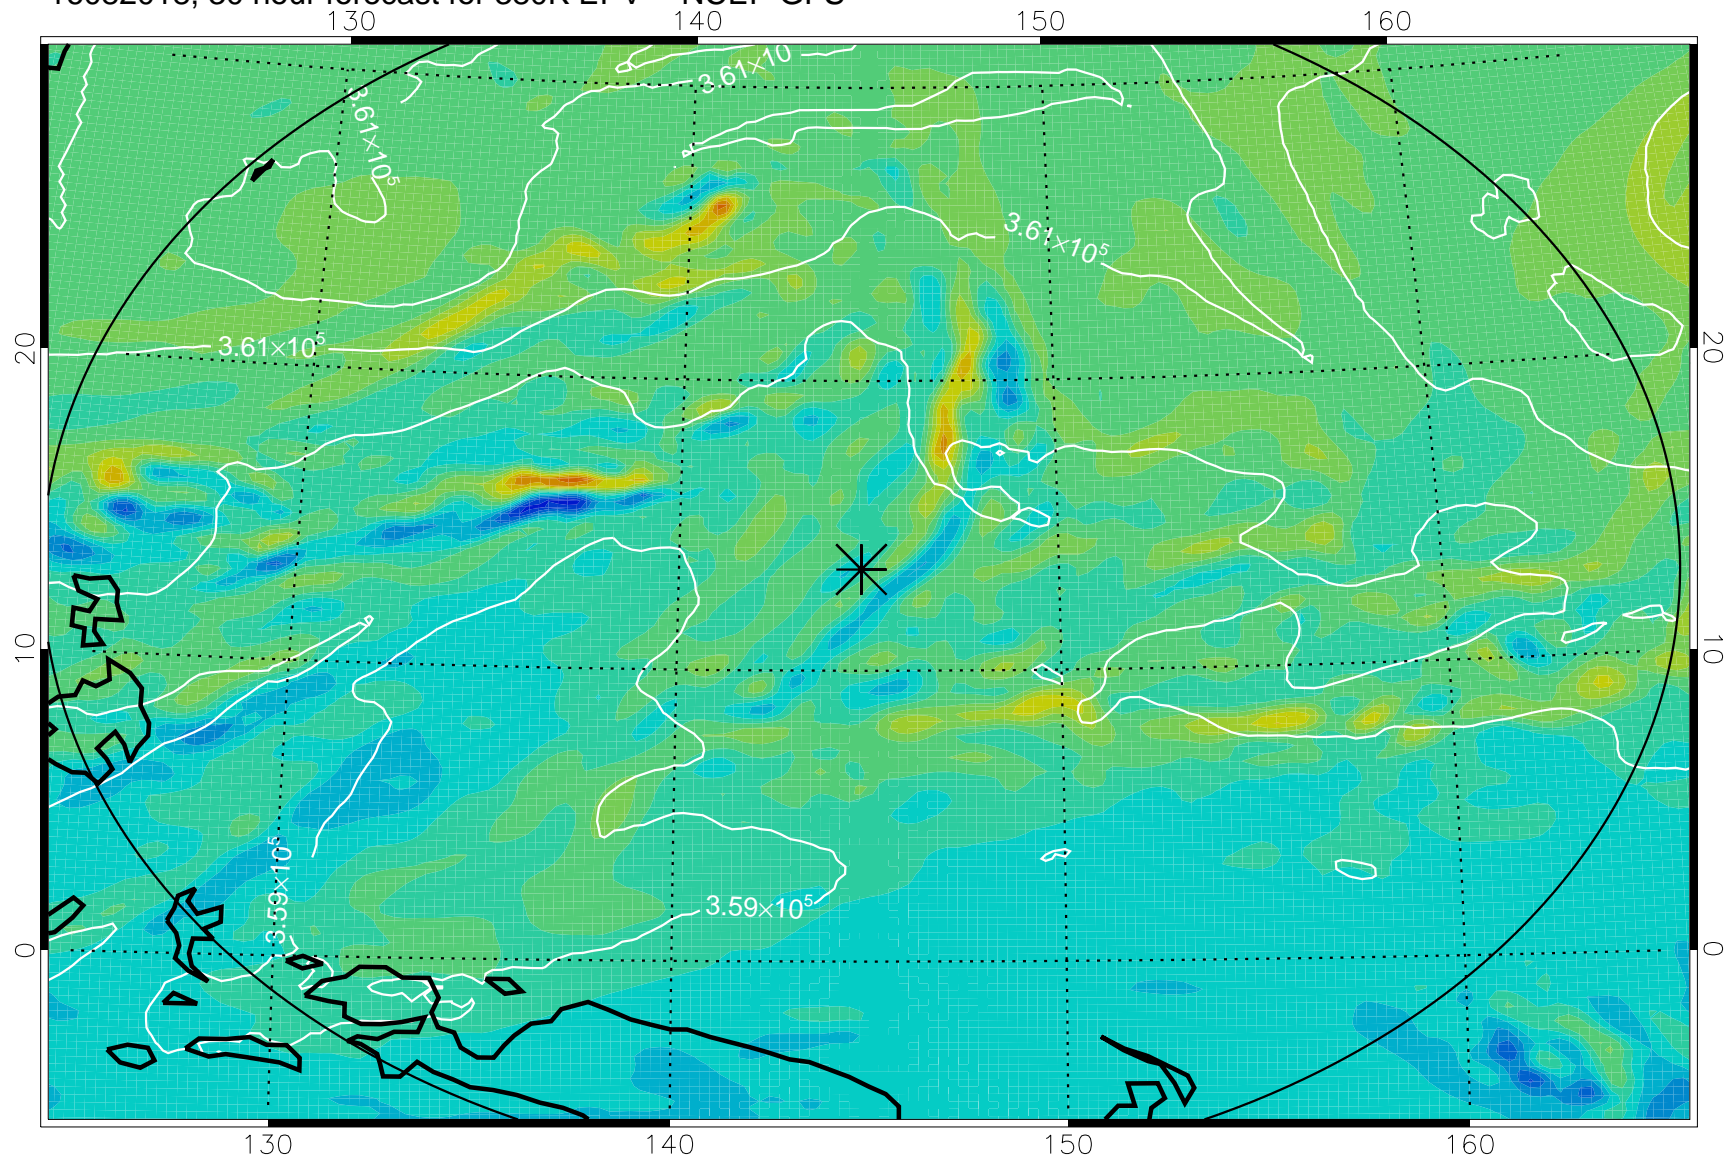

16082006, 18 hour forecast for 380K EPV -- NCEP GFS

380K Montgomery Streamfunction, white

Range ring of 2304 km

16082012, 24 hour forecast for 380K EPV -- NCEP GFS

380K Montgomery Streamfunction, white

Range ring of 2304 km

16082018, 30 hour forecast for 380K EPV -- NCEP GFS

380K Montgomery Streamfunction, white

Range ring of 2304 km

16082100, 36 hour forecast for 380K EPV -- NCEP GFS

380K Montgomery Streamfunction, white

Range ring of 2304 km

16082106, 42 hour forecast for 380K EPV -- NCEP GFS

380K Montgomery Streamfunction, white

Range ring of 2304 km

16082112, 48 hour forecast for 380K EPV -- NCEP GFS

380K Montgomery Streamfunction, white

Range ring of 2304 km

16082118, 54 hour forecast for 380K EPV -- NCEP GFS

380K Montgomery Streamfunction, white

Range ring of 2304 km

16082200, 60 hour forecast for 380K EPV -- NCEP GFS

380K Montgomery Streamfunction, white

Range ring of 2304 km