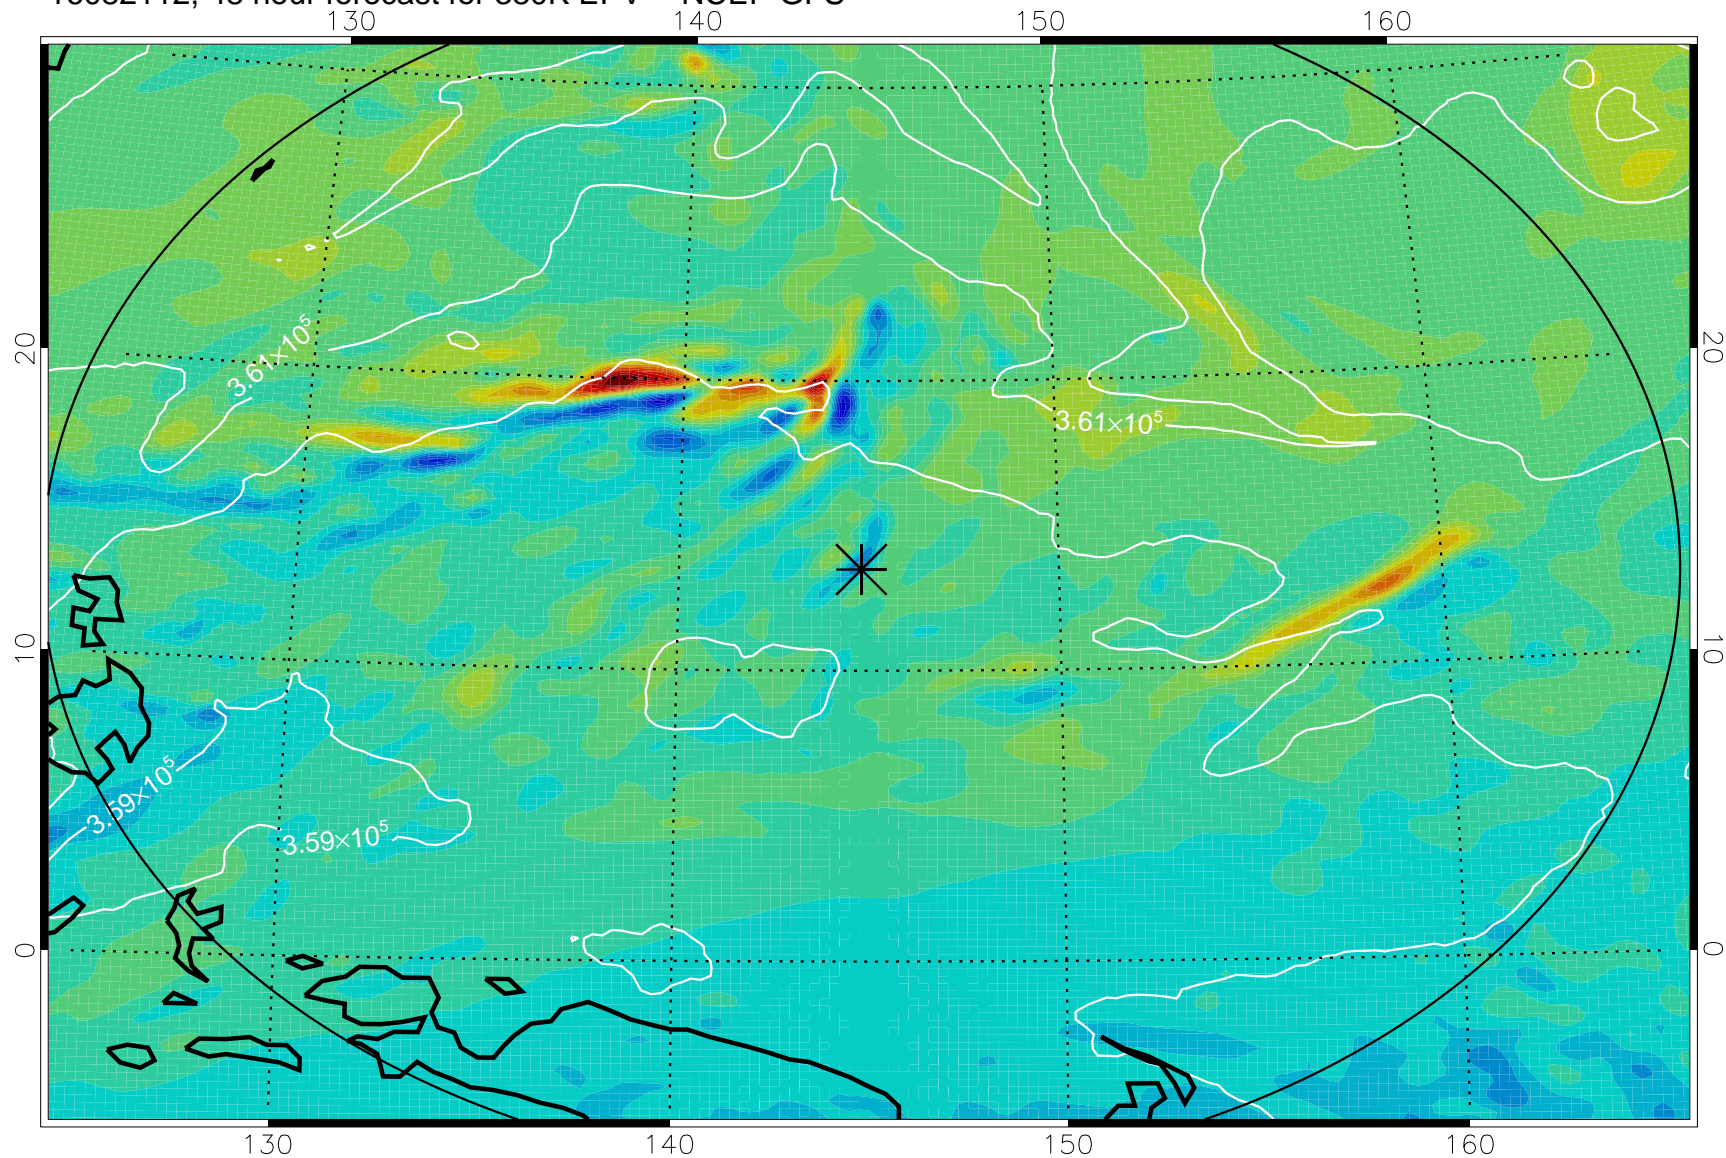

16082018, 30 hour forecast for 380K EPV -- NCEP GFS

380K Montgomery Streamfunction, white

Range ring of 2304 km

16082100, 36 hour forecast for 380K EPV -- NCEP GFS

380K Montgomery Streamfunction, white

Range ring of 2304 km

16082106, 42 hour forecast for 380K EPV -- NCEP GFS

380K Montgomery Streamfunction, white

Range ring of 2304 km

16082112, 48 hour forecast for 380K EPV -- NCEP GFS

380K Montgomery Streamfunction, white

Range ring of 2304 km

16082118, 54 hour forecast for 380K EPV -- NCEP GFS

380K Montgomery Streamfunction, white

Range ring of 2304 km

16082200, 60 hour forecast for 380K EPV -- NCEP GFS

380K Montgomery Streamfunction, white

Range ring of 2304 km

16082206, 66 hour forecast for 380K EPV -- NCEP GFS

380K Montgomery Streamfunction, white

Range ring of 2304 km

16082212, 72 hour forecast for 380K EPV -- NCEP GFS

380K Montgomery Streamfunction, white

Range ring of 2304 km