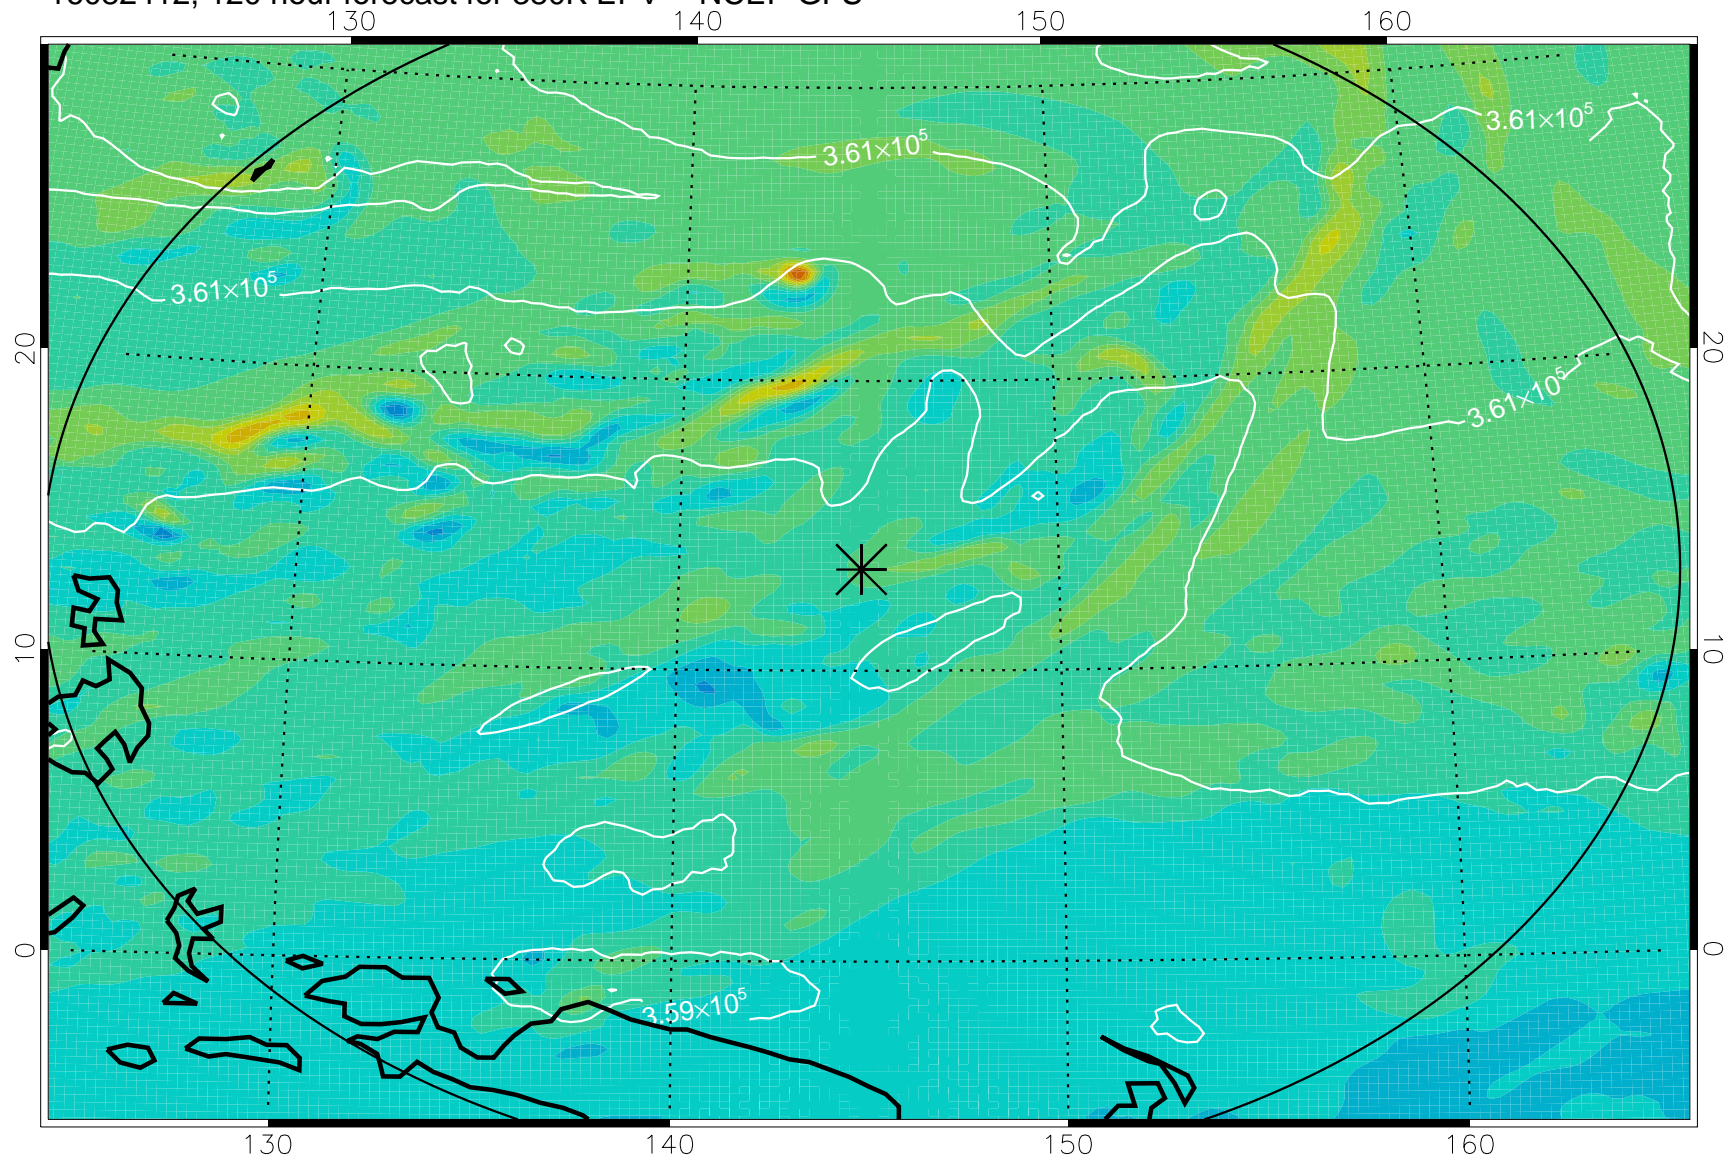

16082218, 78 hour forecast for 380K EPV -- NCEP GFS

380K Montgomery Streamfunction, white

Range ring of 2304 km

16082300, 84 hour forecast for 380K EPV -- NCEP GFS

380K Montgomery Streamfunction, white

Range ring of 2304 km

16082306, 90 hour forecast for 380K EPV -- NCEP GFS

380K Montgomery Streamfunction, white

Range ring of 2304 km

16082312, 96 hour forecast for 380K EPV -- NCEP GFS

380K Montgomery Streamfunction, white

Range ring of 2304 km

16082318, 102 hour forecast for 380K EPV -- NCEP GFS

380K Montgomery Streamfunction, white

Range ring of 2304 km

16082400, 108 hour forecast for 380K EPV -- NCEP GFS

380K Montgomery Streamfunction, white

Range ring of 2304 km

16082406, 114 hour forecast for 380K EPV -- NCEP GFS

380K Montgomery Streamfunction, white

Range ring of 2304 km

16082412, 120 hour forecast for 380K EPV -- NCEP GFS

380K Montgomery Streamfunction, white

Range ring of 2304 km