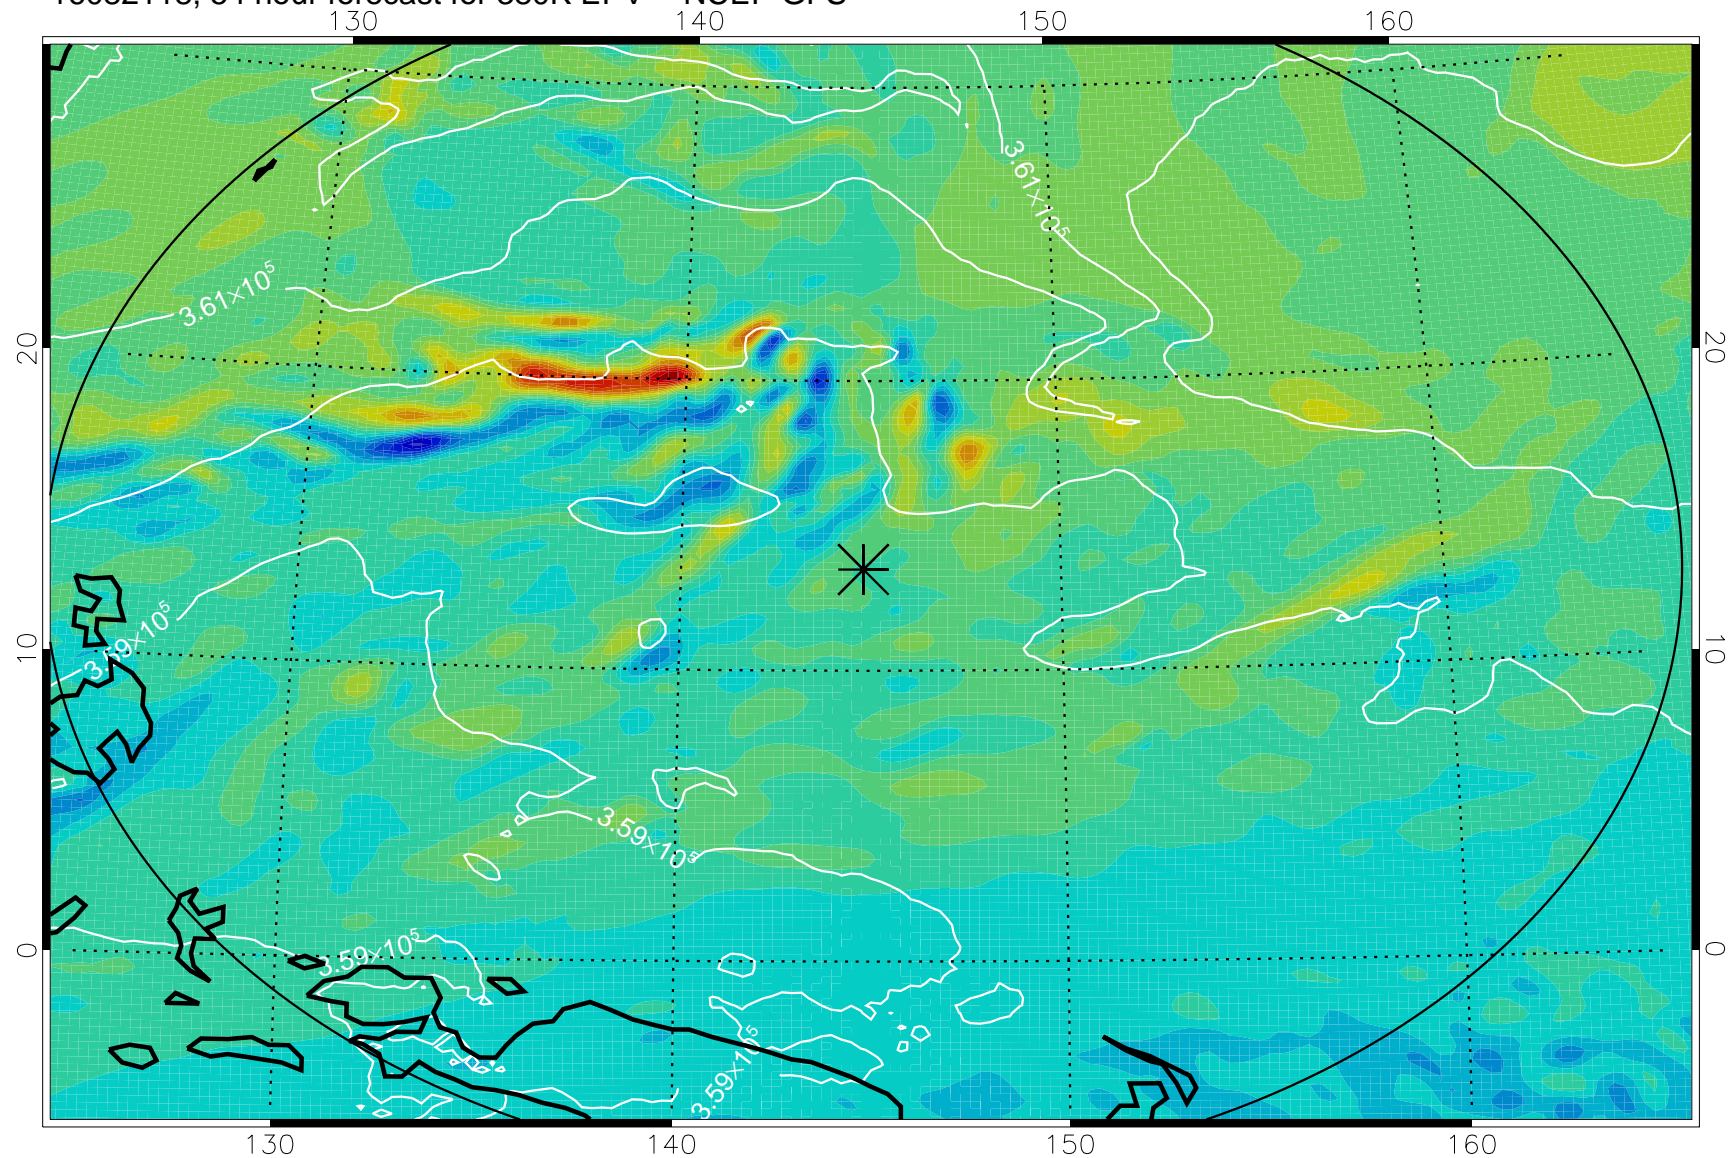

16082018, 30 hour forecast for 380K EPV -- NCEP GFS

380K Montgomery Streamfunction, white

Range ring of 2304 km

16082100, 36 hour forecast for 380K EPV -- NCEP GFS

380K Montgomery Streamfunction, white

Range ring of 2304 km

16082106, 42 hour forecast for 380K EPV -- NCEP GFS

380K Montgomery Streamfunction, white

Range ring of 2304 km

16082112, 48 hour forecast for 380K EPV -- NCEP GFS

380K Montgomery Streamfunction, white

Range ring of 2304 km

16082118, 54 hour forecast for 380K EPV -- NCEP GFS

380K Montgomery Streamfunction, white

Range ring of 2304 km

16082200, 60 hour forecast for 380K EPV -- NCEP GFS

380K Montgomery Streamfunction, white

Range ring of 2304 km

16082206, 66 hour forecast for 380K EPV -- NCEP GFS

380K Montgomery Streamfunction, white

Range ring of 2304 km

16082212, 72 hour forecast for 380K EPV -- NCEP GFS

380K Montgomery Streamfunction, white

Range ring of 2304 km