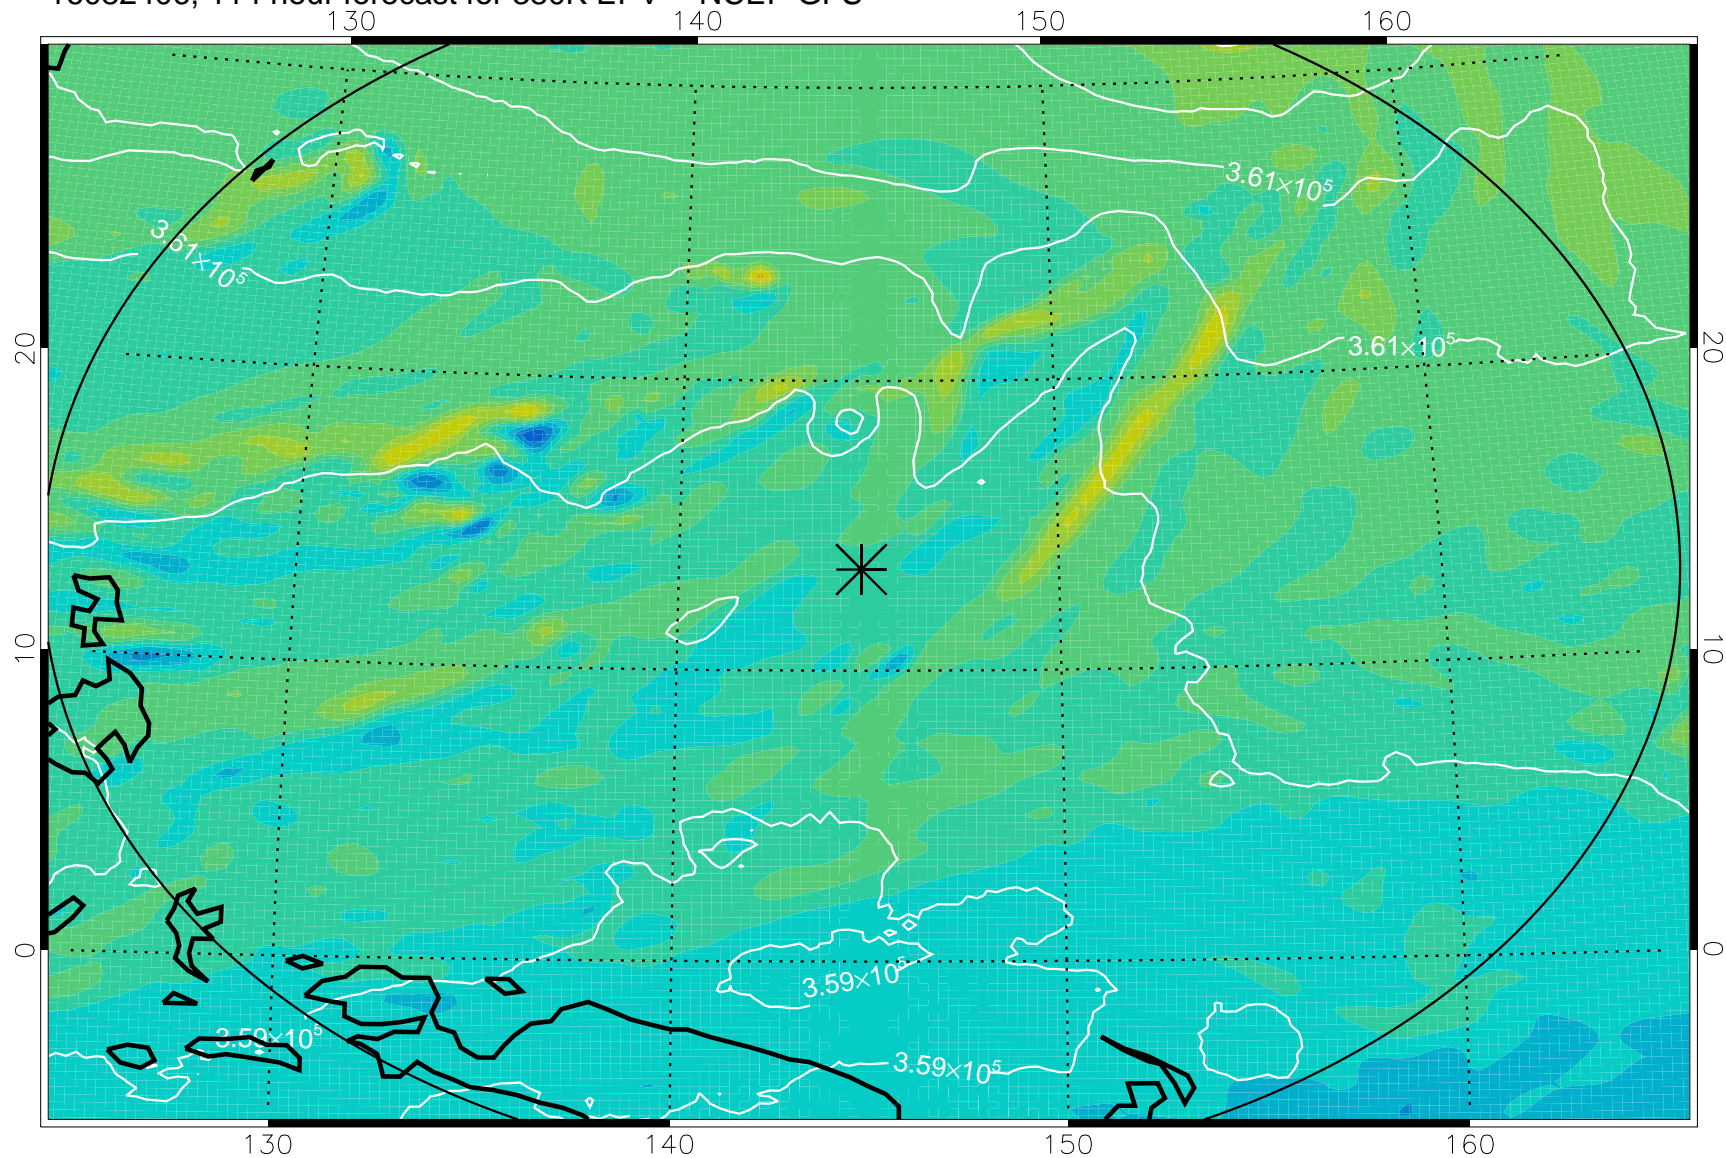

16082218, 78 hour forecast for 380K EPV -- NCEP GFS

380K Montgomery Streamfunction, white

Range ring of 2304 km

16082300, 84 hour forecast for 380K EPV -- NCEP GFS

380K Montgomery Streamfunction, white

Range ring of 2304 km

16082306, 90 hour forecast for 380K EPV -- NCEP GFS

380K Montgomery Streamfunction, white

Range ring of 2304 km

16082312, 96 hour forecast for 380K EPV -- NCEP GFS

380K Montgomery Streamfunction, white

Range ring of 2304 km

16082318, 102 hour forecast for 380K EPV -- NCEP GFS

380K Montgomery Streamfunction, white

Range ring of 2304 km

16082400, 108 hour forecast for 380K EPV -- NCEP GFS

380K Montgomery Streamfunction, white

Range ring of 2304 km

16082406, 114 hour forecast for 380K EPV -- NCEP GFS

380K Montgomery Streamfunction, white

Range ring of 2304 km

16082412, 120 hour forecast for 380K EPV -- NCEP GFS

380K Montgomery Streamfunction, white

Range ring of 2304 km