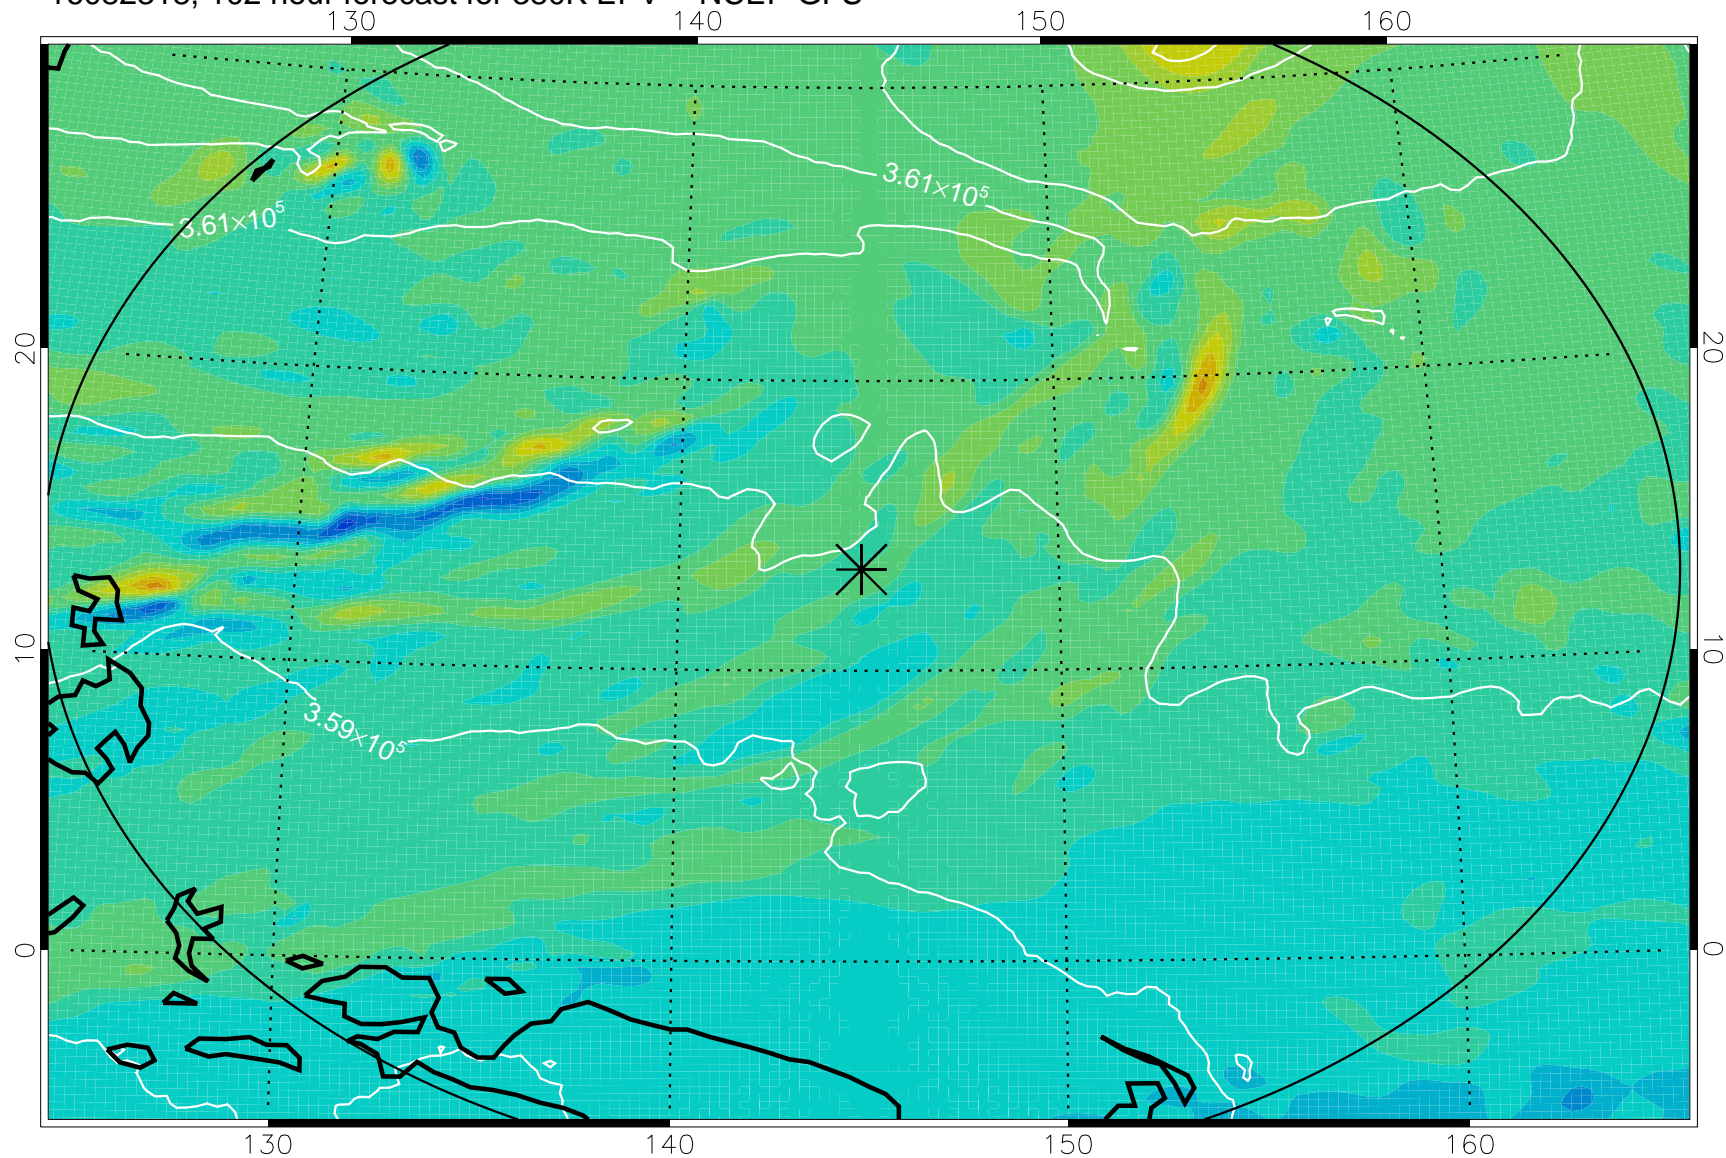

16082218, 78 hour forecast for 380K EPV -- NCEP GFS

380K Montgomery Streamfunction, white

Range ring of 2304 km

16082300, 84 hour forecast for 380K EPV -- NCEP GFS

380K Montgomery Streamfunction, white

Range ring of 2304 km

16082306, 90 hour forecast for 380K EPV -- NCEP GFS

380K Montgomery Streamfunction, white

Range ring of 2304 km

16082312, 96 hour forecast for 380K EPV -- NCEP GFS

380K Montgomery Streamfunction, white

Range ring of 2304 km

16082318, 102 hour forecast for 380K EPV -- NCEP GFS

380K Montgomery Streamfunction, white

Range ring of 2304 km

16082400, 108 hour forecast for 380K EPV -- NCEP GFS

380K Montgomery Streamfunction, white

Range ring of 2304 km

16082406, 114 hour forecast for 380K EPV -- NCEP GFS

380K Montgomery Streamfunction, white

Range ring of 2304 km

16082412, 120 hour forecast for 380K EPV -- NCEP GFS

380K Montgomery Streamfunction, white

Range ring of 2304 km