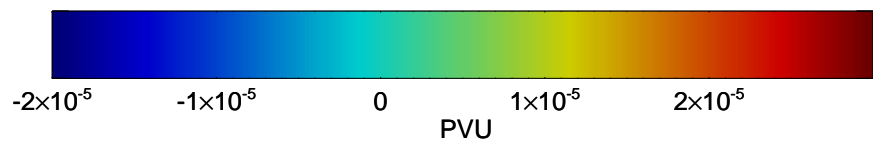

16082118, 54 hour forecast for 380K EPV -- NCEP GFS

380K Montgomery Streamfunction, white

Range ring of 2304 km

16082200, 60 hour forecast for 380K EPV -- NCEP GFS

380K Montgomery Streamfunction, white

Range ring of 2304 km