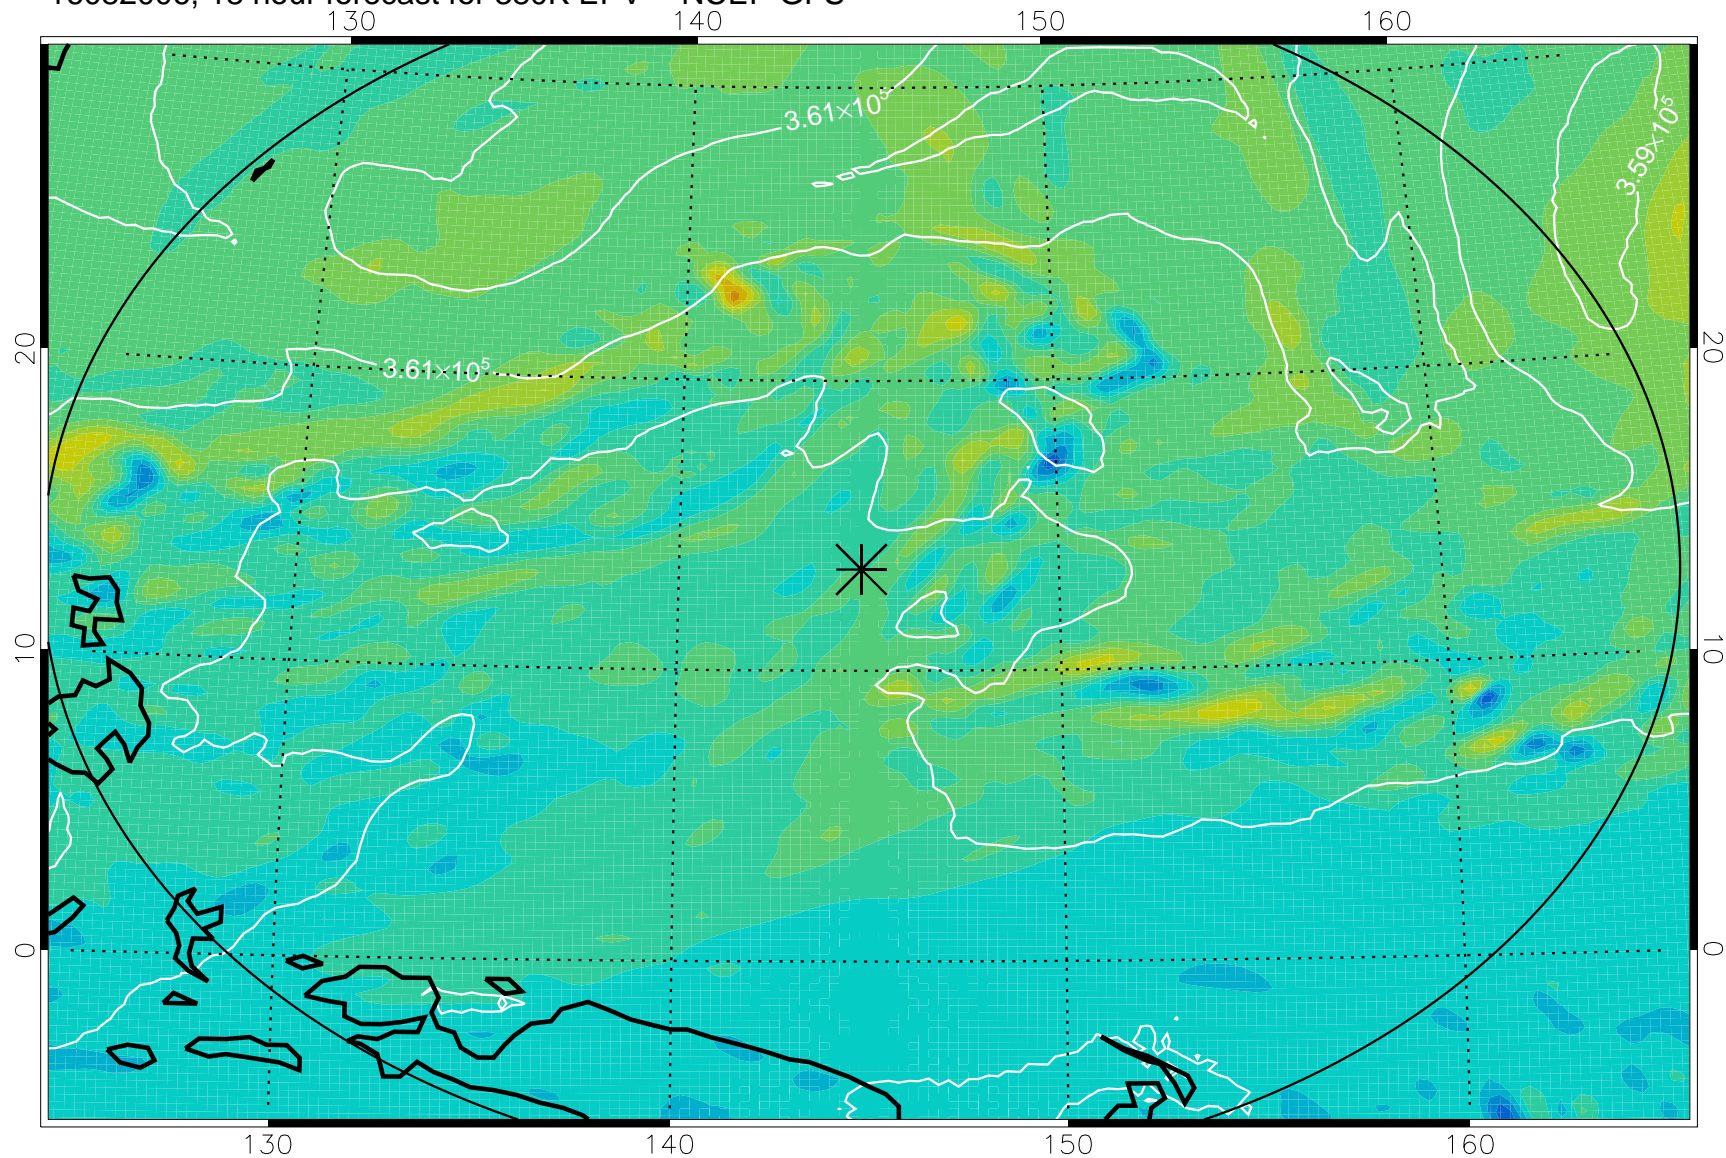

16081918, 6 hour forecast for 380K EPV -- NCEP GFS

380K Montgomery Streamfunction, white

Range ring of 2304 km

16082000, 12 hour forecast for 380K EPV -- NCEP GFS

380K Montgomery Streamfunction, white

Range ring of 2304 km

16082006, 18 hour forecast for 380K EPV -- NCEP GFS

380K Montgomery Streamfunction, white

Range ring of 2304 km

16082012, 24 hour forecast for 380K EPV -- NCEP GFS

380K Montgomery Streamfunction, white

Range ring of 2304 km

16082018, 30 hour forecast for 380K EPV -- NCEP GFS

380K Montgomery Streamfunction, white

Range ring of 2304 km

16082100, 36 hour forecast for 380K EPV -- NCEP GFS

380K Montgomery Streamfunction, white

Range ring of 2304 km

16082106, 42 hour forecast for 380K EPV -- NCEP GFS

380K Montgomery Streamfunction, white

Range ring of 2304 km

16082112, 48 hour forecast for 380K EPV -- NCEP GFS

380K Montgomery Streamfunction, white

Range ring of 2304 km