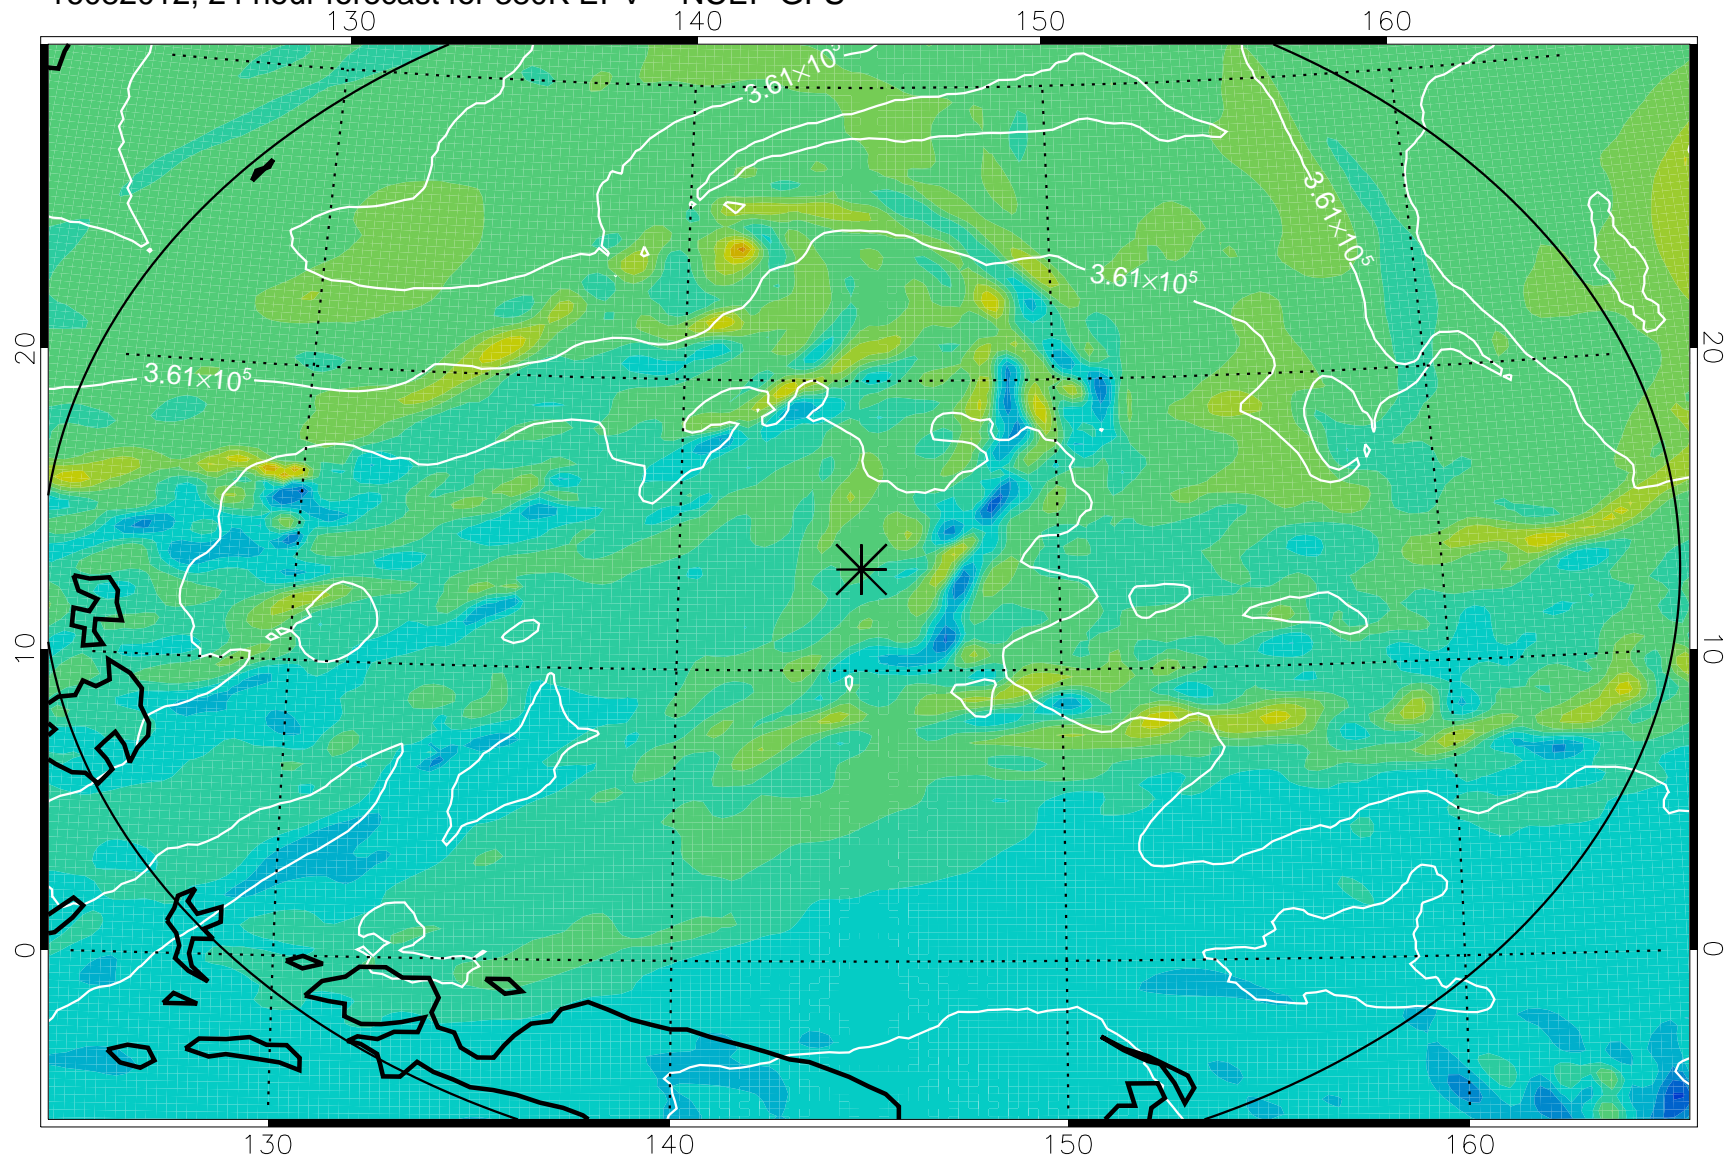

16081918, 6 hour forecast for 380K EPV -- NCEP GFS

380K Montgomery Streamfunction, white

Range ring of 2304 km

16082000, 12 hour forecast for 380K EPV -- NCEP GFS

380K Montgomery Streamfunction, white

Range ring of 2304 km

16082006, 18 hour forecast for 380K EPV -- NCEP GFS

380K Montgomery Streamfunction, white

Range ring of 2304 km

16082012, 24 hour forecast for 380K EPV -- NCEP GFS

380K Montgomery Streamfunction, white

Range ring of 2304 km

16082018, 30 hour forecast for 380K EPV -- NCEP GFS

380K Montgomery Streamfunction, white

Range ring of 2304 km

16082100, 36 hour forecast for 380K EPV -- NCEP GFS

380K Montgomery Streamfunction, white

Range ring of 2304 km

16082106, 42 hour forecast for 380K EPV -- NCEP GFS

380K Montgomery Streamfunction, white

Range ring of 2304 km

16082112, 48 hour forecast for 380K EPV -- NCEP GFS

380K Montgomery Streamfunction, white

Range ring of 2304 km