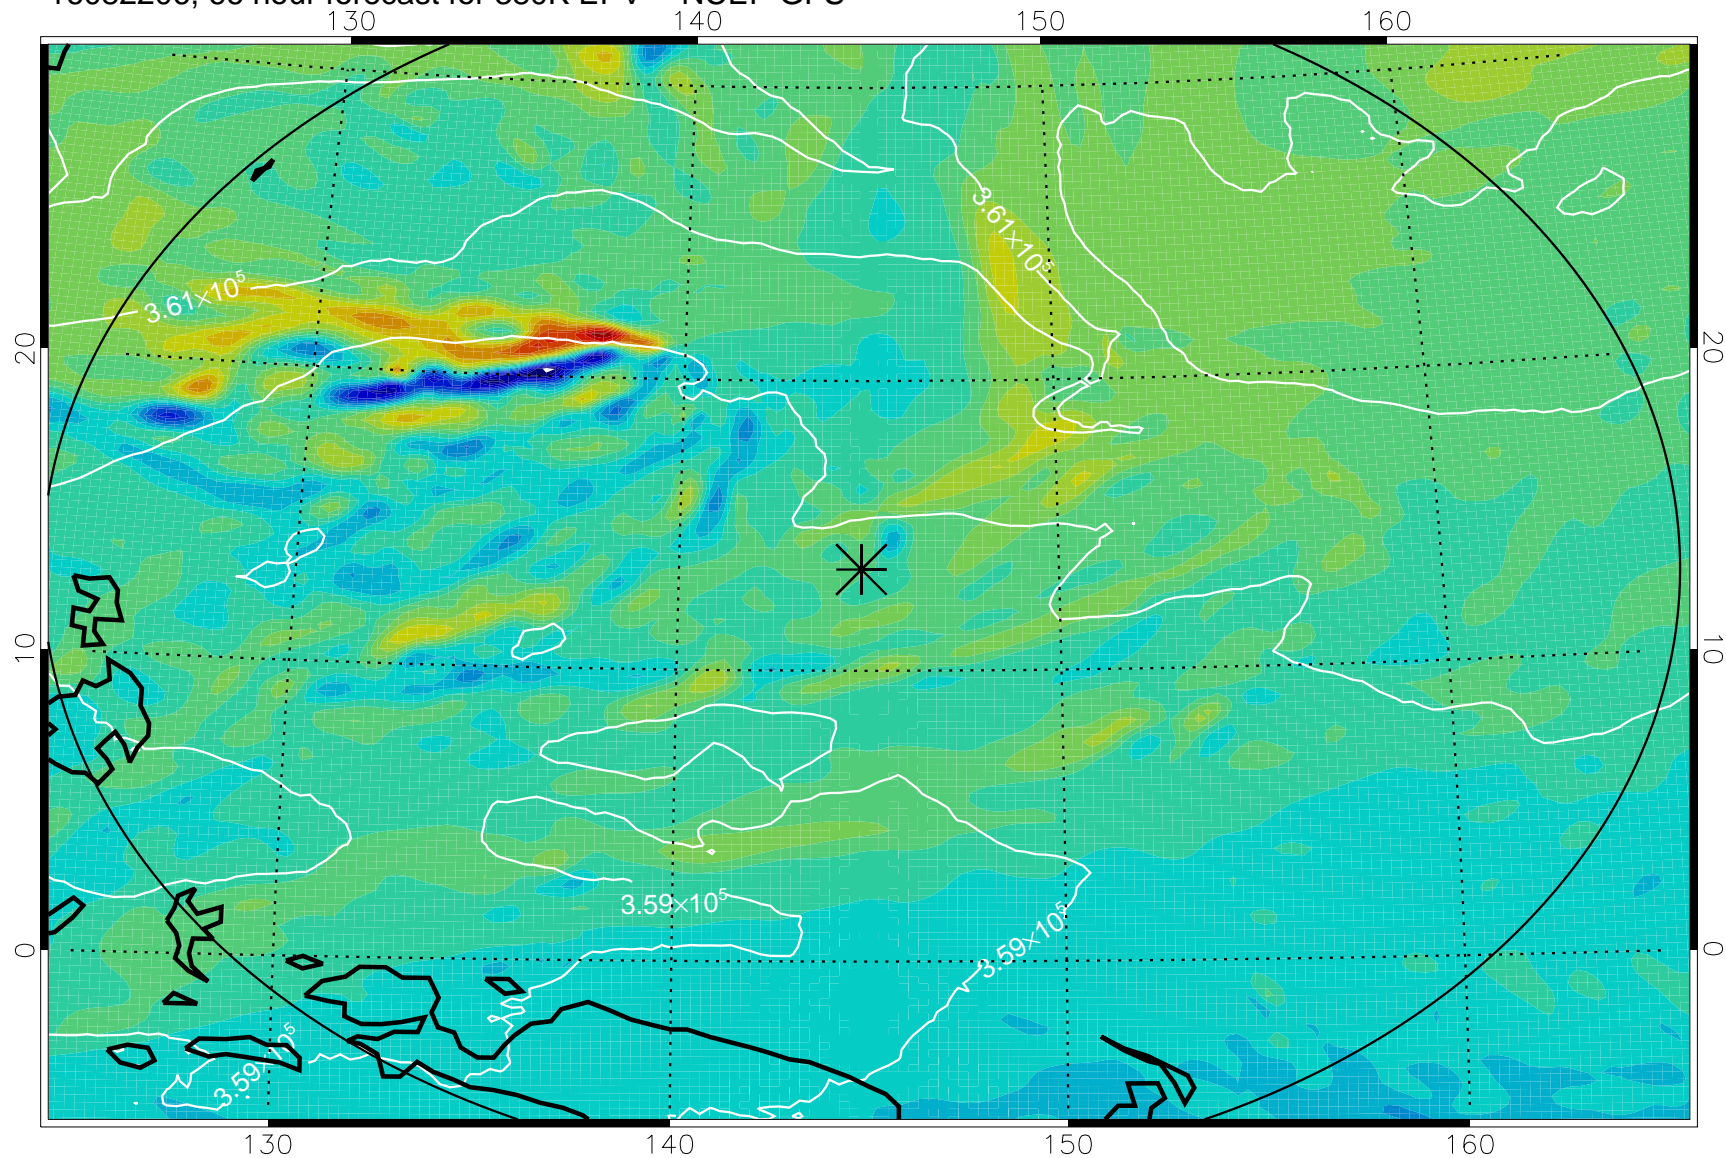

16082106, 42 hour forecast for 380K EPV -- NCEP GFS

380K Montgomery Streamfunction, white

Range ring of 2304 km

16082112, 48 hour forecast for 380K EPV -- NCEP GFS

380K Montgomery Streamfunction, white

Range ring of 2304 km

16082118, 54 hour forecast for 380K EPV -- NCEP GFS

380K Montgomery Streamfunction, white

Range ring of 2304 km

16082200, 60 hour forecast for 380K EPV -- NCEP GFS

380K Montgomery Streamfunction, white

Range ring of 2304 km

16082206, 66 hour forecast for 380K EPV -- NCEP GFS

380K Montgomery Streamfunction, white

Range ring of 2304 km

16082212, 72 hour forecast for 380K EPV -- NCEP GFS

380K Montgomery Streamfunction, white

Range ring of 2304 km

16082218, 78 hour forecast for 380K EPV -- NCEP GFS

380K Montgomery Streamfunction, white

Range ring of 2304 km

16082300, 84 hour forecast for 380K EPV -- NCEP GFS

380K Montgomery Streamfunction, white

Range ring of 2304 km