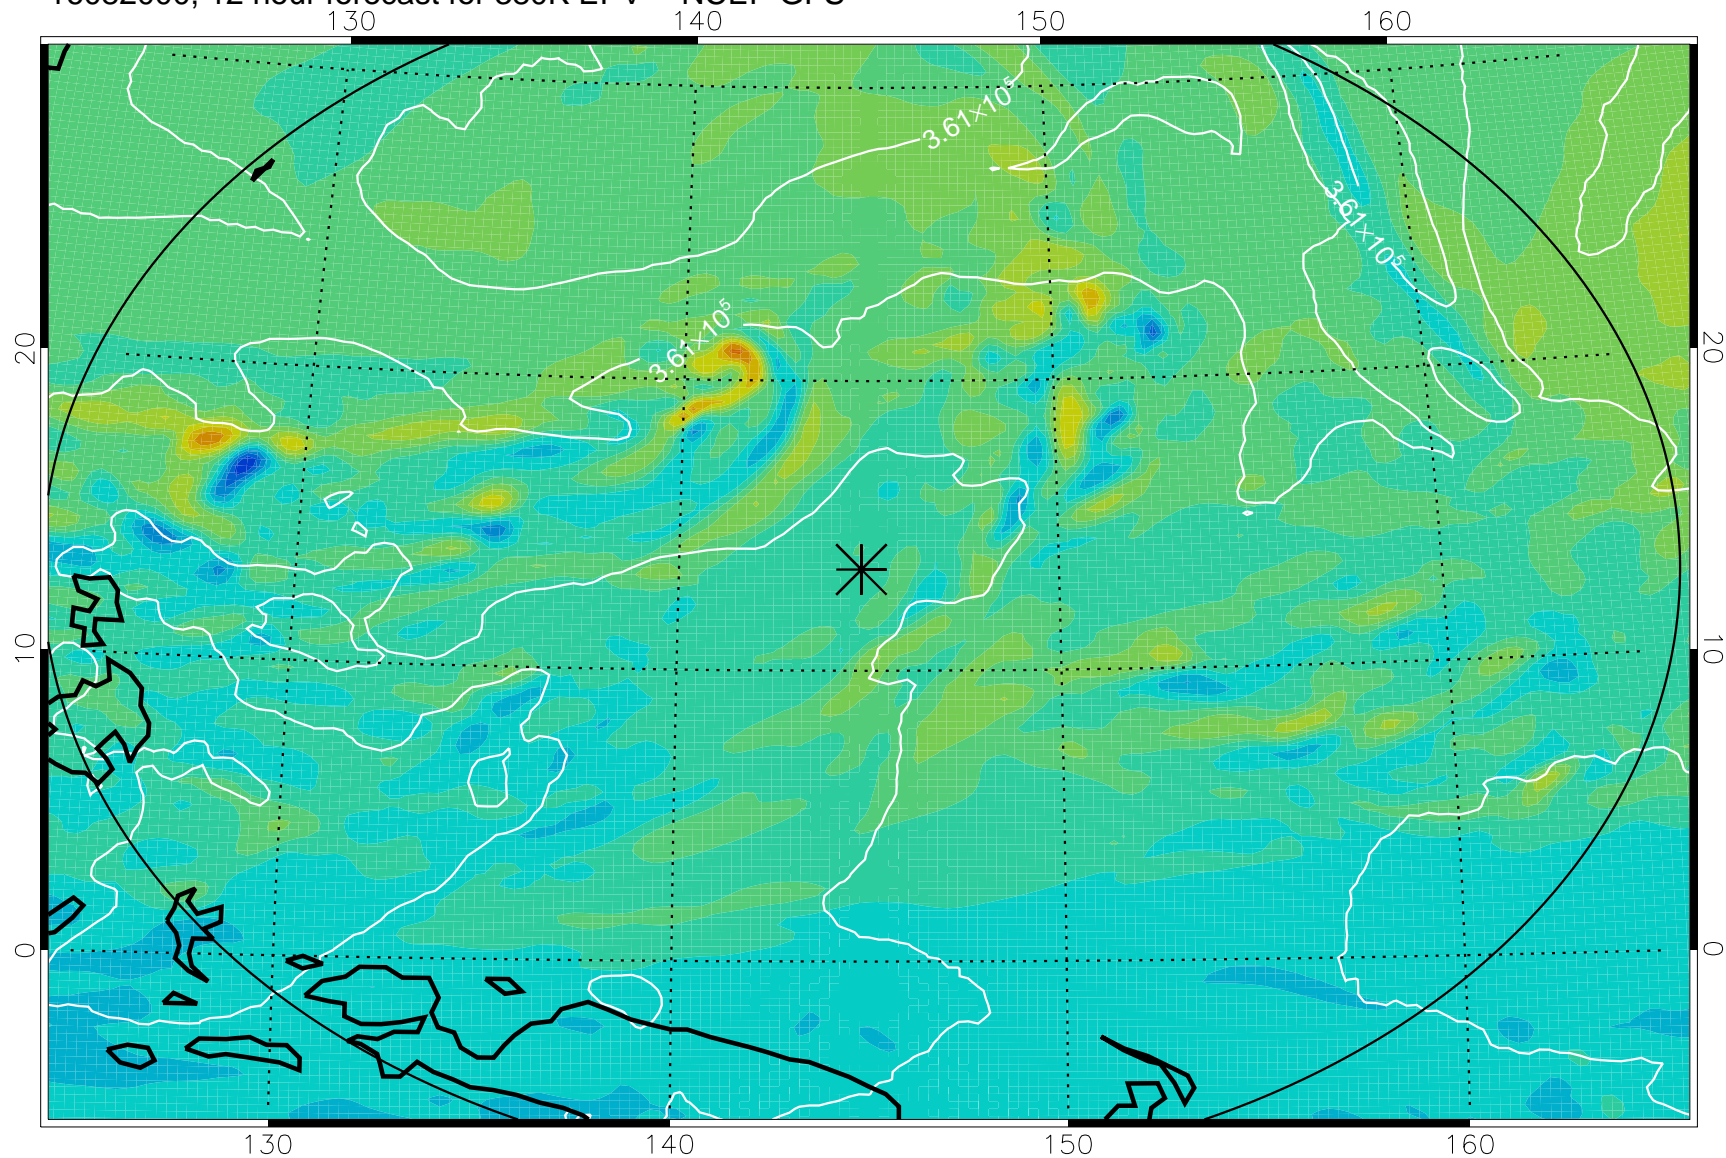

16081918, 6 hour forecast for 380K EPV -- NCEP GFS

380K Montgomery Streamfunction, white

Range ring of 2304 km

16082000, 12 hour forecast for 380K EPV -- NCEP GFS

380K Montgomery Streamfunction, white

Range ring of 2304 km

16082006, 18 hour forecast for 380K EPV -- NCEP GFS

380K Montgomery Streamfunction, white

Range ring of 2304 km

16082012, 24 hour forecast for 380K EPV -- NCEP GFS

380K Montgomery Streamfunction, white

Range ring of 2304 km

16082018, 30 hour forecast for 380K EPV -- NCEP GFS

380K Montgomery Streamfunction, white

Range ring of 2304 km

16082100, 36 hour forecast for 380K EPV -- NCEP GFS

380K Montgomery Streamfunction, white

Range ring of 2304 km

16082106, 42 hour forecast for 380K EPV -- NCEP GFS

380K Montgomery Streamfunction, white

Range ring of 2304 km

16082112, 48 hour forecast for 380K EPV -- NCEP GFS

380K Montgomery Streamfunction, white

Range ring of 2304 km