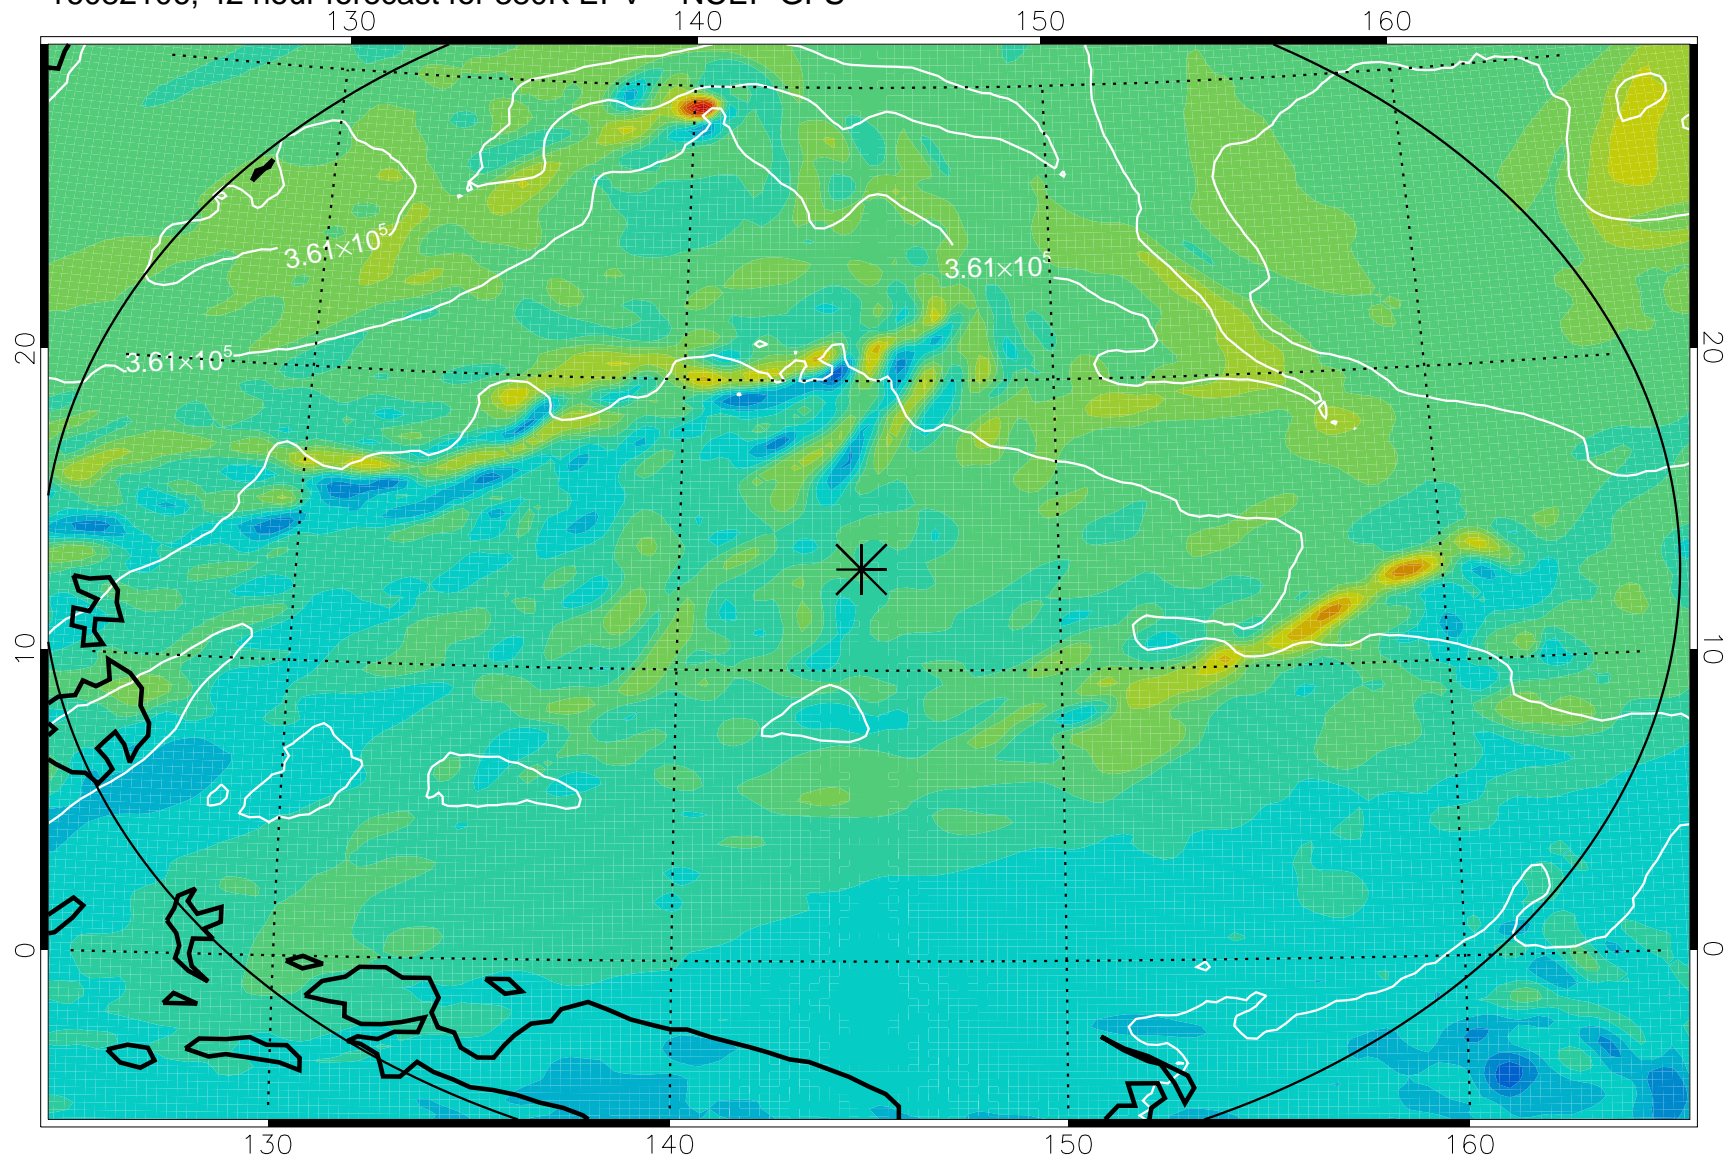

16082018, 30 hour forecast for 380K EPV -- NCEP GFS

380K Montgomery Streamfunction, white

Range ring of 2304 km

16082100, 36 hour forecast for 380K EPV -- NCEP GFS

380K Montgomery Streamfunction, white

Range ring of 2304 km

16082106, 42 hour forecast for 380K EPV -- NCEP GFS

380K Montgomery Streamfunction, white

Range ring of 2304 km

16082112, 48 hour forecast for 380K EPV -- NCEP GFS

380K Montgomery Streamfunction, white

Range ring of 2304 km

16082118, 54 hour forecast for 380K EPV -- NCEP GFS

380K Montgomery Streamfunction, white

Range ring of 2304 km

16082200, 60 hour forecast for 380K EPV -- NCEP GFS

380K Montgomery Streamfunction, white

Range ring of 2304 km

16082206, 66 hour forecast for 380K EPV -- NCEP GFS

380K Montgomery Streamfunction, white

Range ring of 2304 km

16082212, 72 hour forecast for 380K EPV -- NCEP GFS

380K Montgomery Streamfunction, white

Range ring of 2304 km