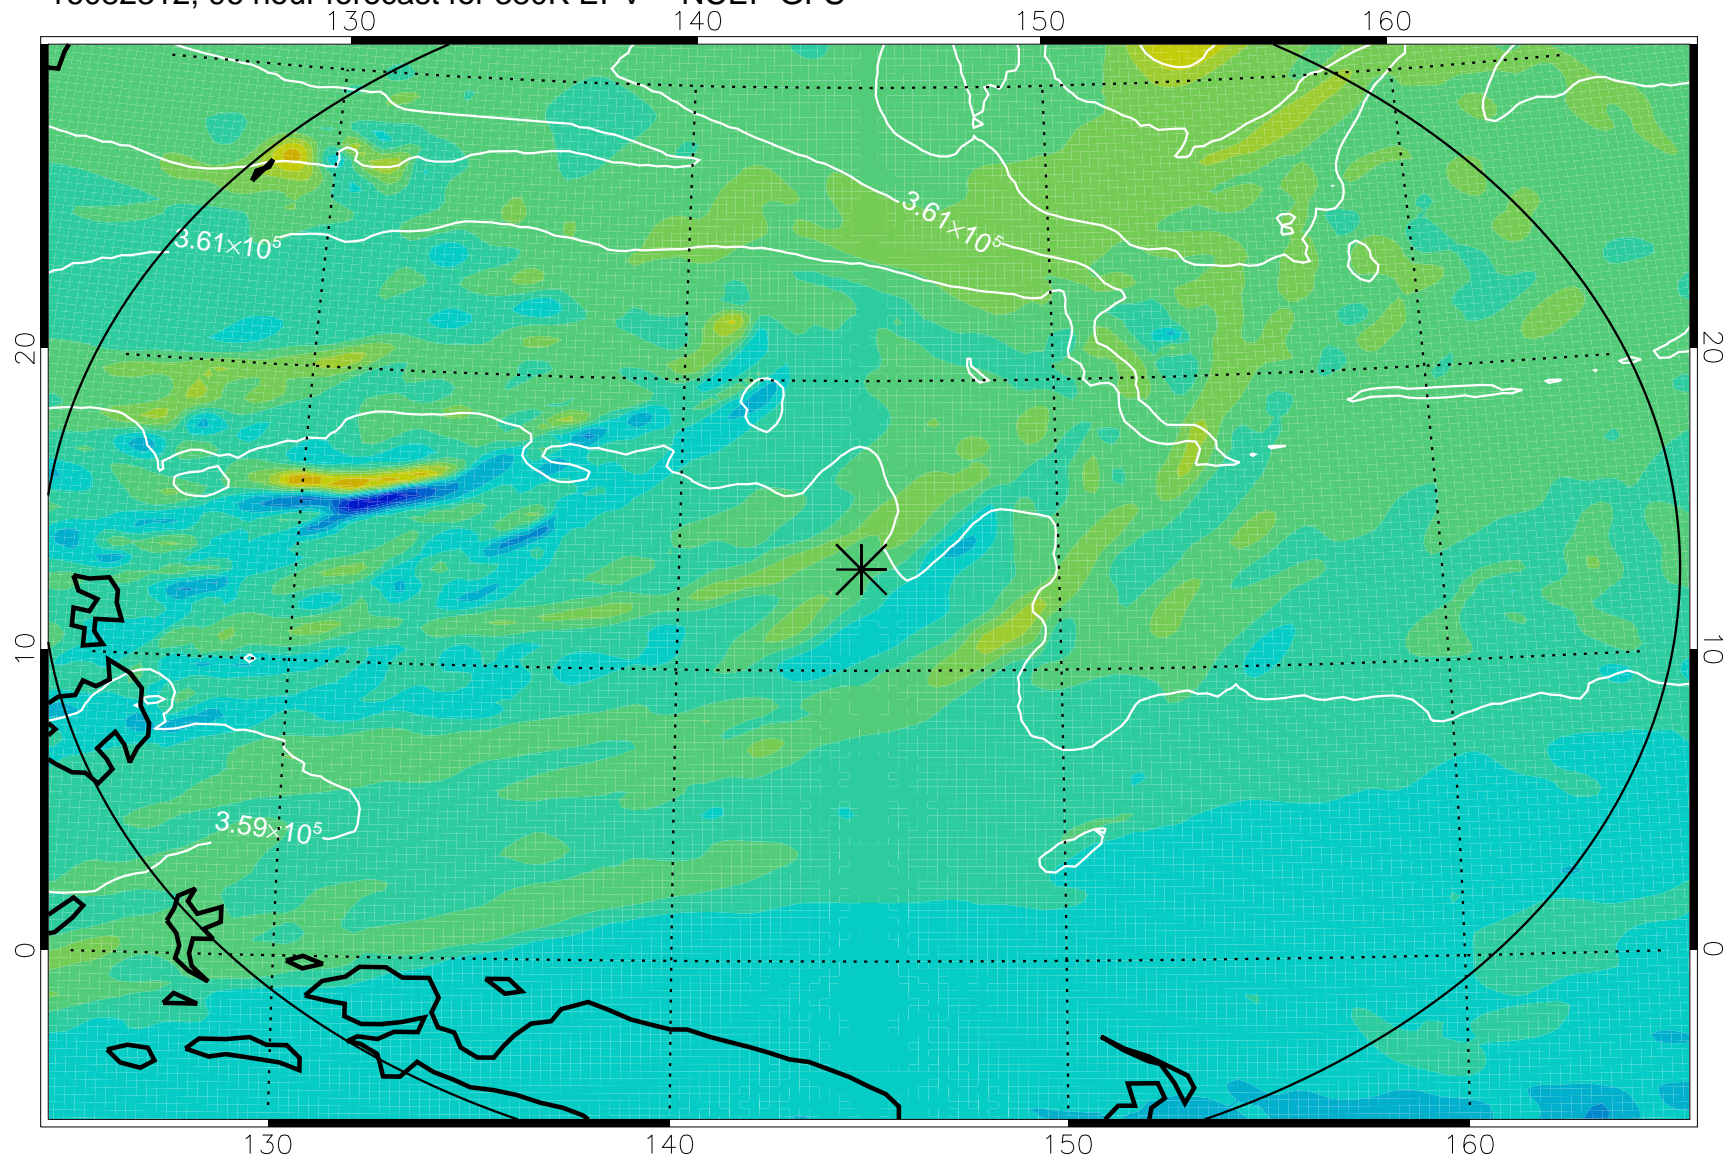

16082206, 66 hour forecast for 380K EPV -- NCEP GFS

380K Montgomery Streamfunction, white

Range ring of 2304 km

16082212, 72 hour forecast for 380K EPV -- NCEP GFS

380K Montgomery Streamfunction, white

Range ring of 2304 km

16082218, 78 hour forecast for 380K EPV -- NCEP GFS

380K Montgomery Streamfunction, white

Range ring of 2304 km

16082300, 84 hour forecast for 380K EPV -- NCEP GFS

380K Montgomery Streamfunction, white

Range ring of 2304 km

16082306, 90 hour forecast for 380K EPV -- NCEP GFS

380K Montgomery Streamfunction, white

Range ring of 2304 km

16082312, 96 hour forecast for 380K EPV -- NCEP GFS

380K Montgomery Streamfunction, white

Range ring of 2304 km

16082318, 102 hour forecast for 380K EPV -- NCEP GFS

380K Montgomery Streamfunction, white

Range ring of 2304 km

16082400, 108 hour forecast for 380K EPV -- NCEP GFS

380K Montgomery Streamfunction, white

Range ring of 2304 km