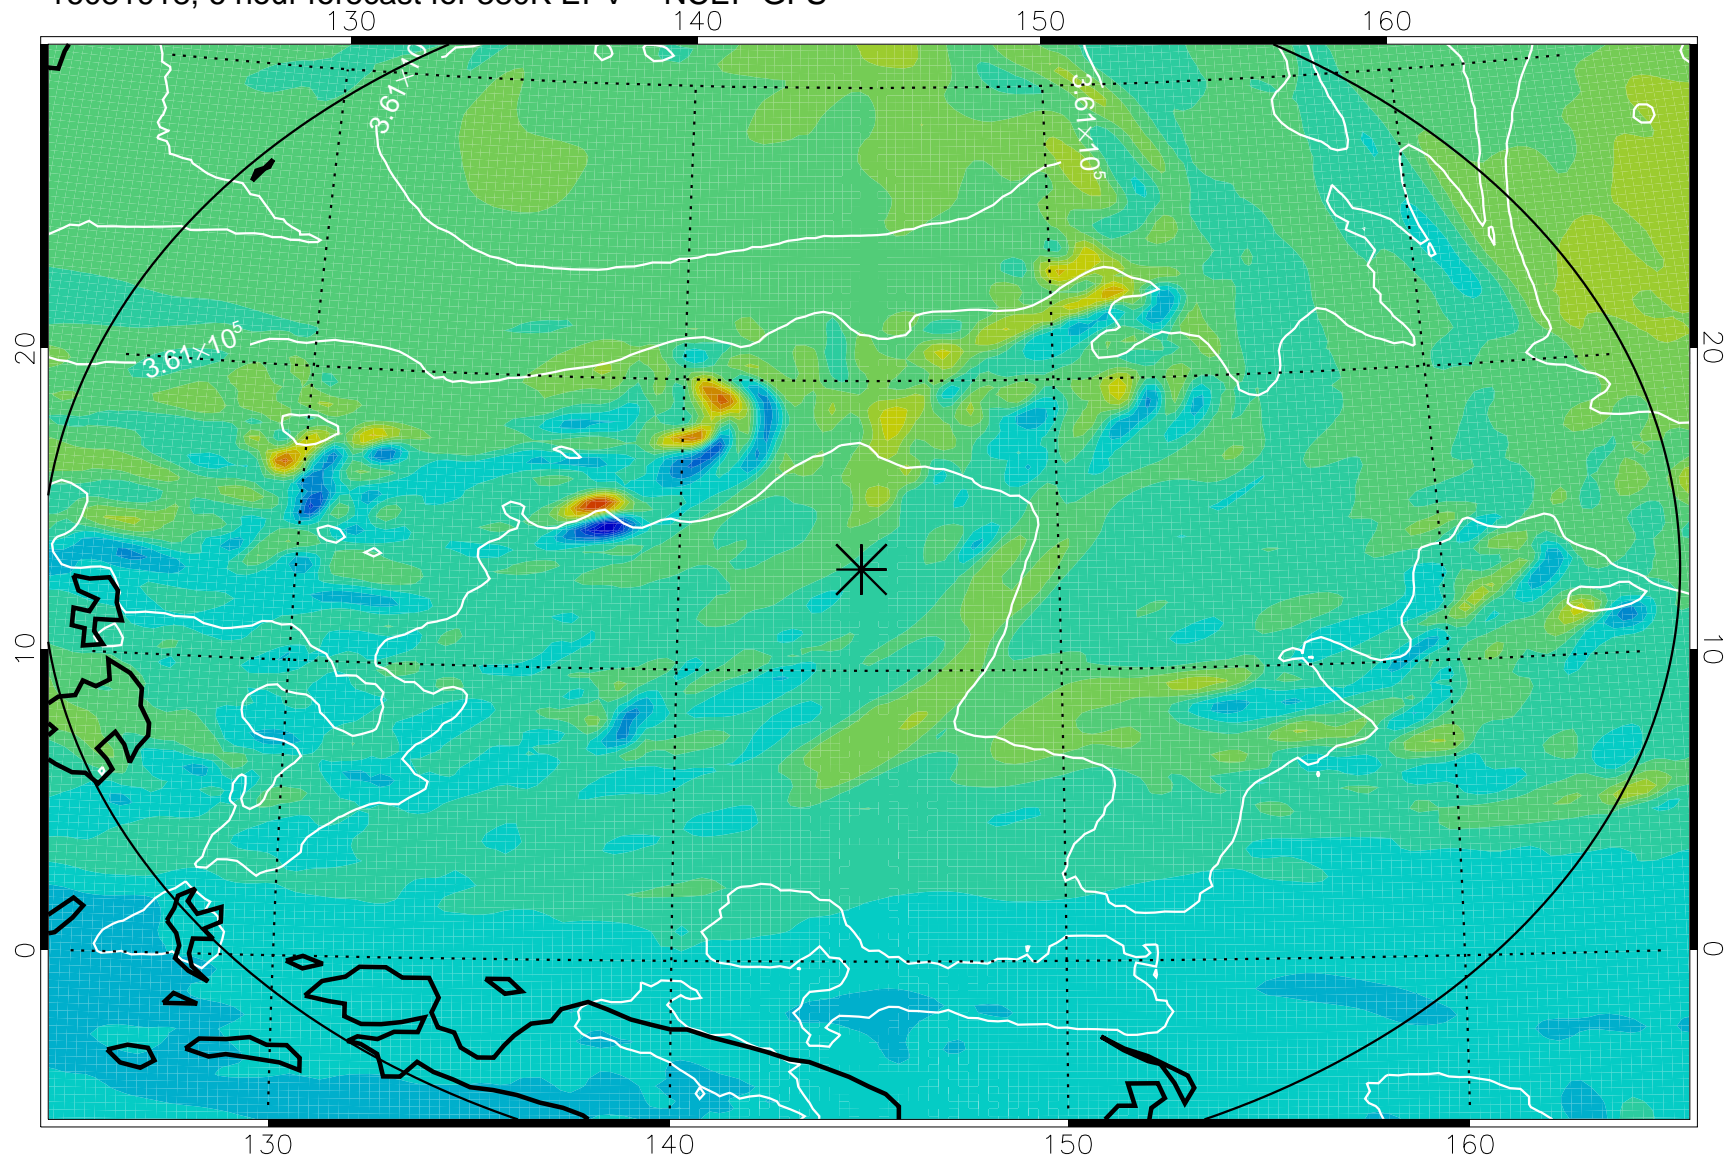

16081918, 6 hour forecast for 380K EPV -- NCEP GFS

380K Montgomery Streamfunction, white

Range ring of 2304 km

16082000, 12 hour forecast for 380K EPV -- NCEP GFS

380K Montgomery Streamfunction, white

Range ring of 2304 km

16082006, 18 hour forecast for 380K EPV -- NCEP GFS

380K Montgomery Streamfunction, white

Range ring of 2304 km

16082012, 24 hour forecast for 380K EPV -- NCEP GFS

380K Montgomery Streamfunction, white

Range ring of 2304 km

16082018, 30 hour forecast for 380K EPV -- NCEP GFS

380K Montgomery Streamfunction, white

Range ring of 2304 km

16082100, 36 hour forecast for 380K EPV -- NCEP GFS

380K Montgomery Streamfunction, white

Range ring of 2304 km

16082106, 42 hour forecast for 380K EPV -- NCEP GFS

380K Montgomery Streamfunction, white

Range ring of 2304 km

16082112, 48 hour forecast for 380K EPV -- NCEP GFS

380K Montgomery Streamfunction, white

Range ring of 2304 km