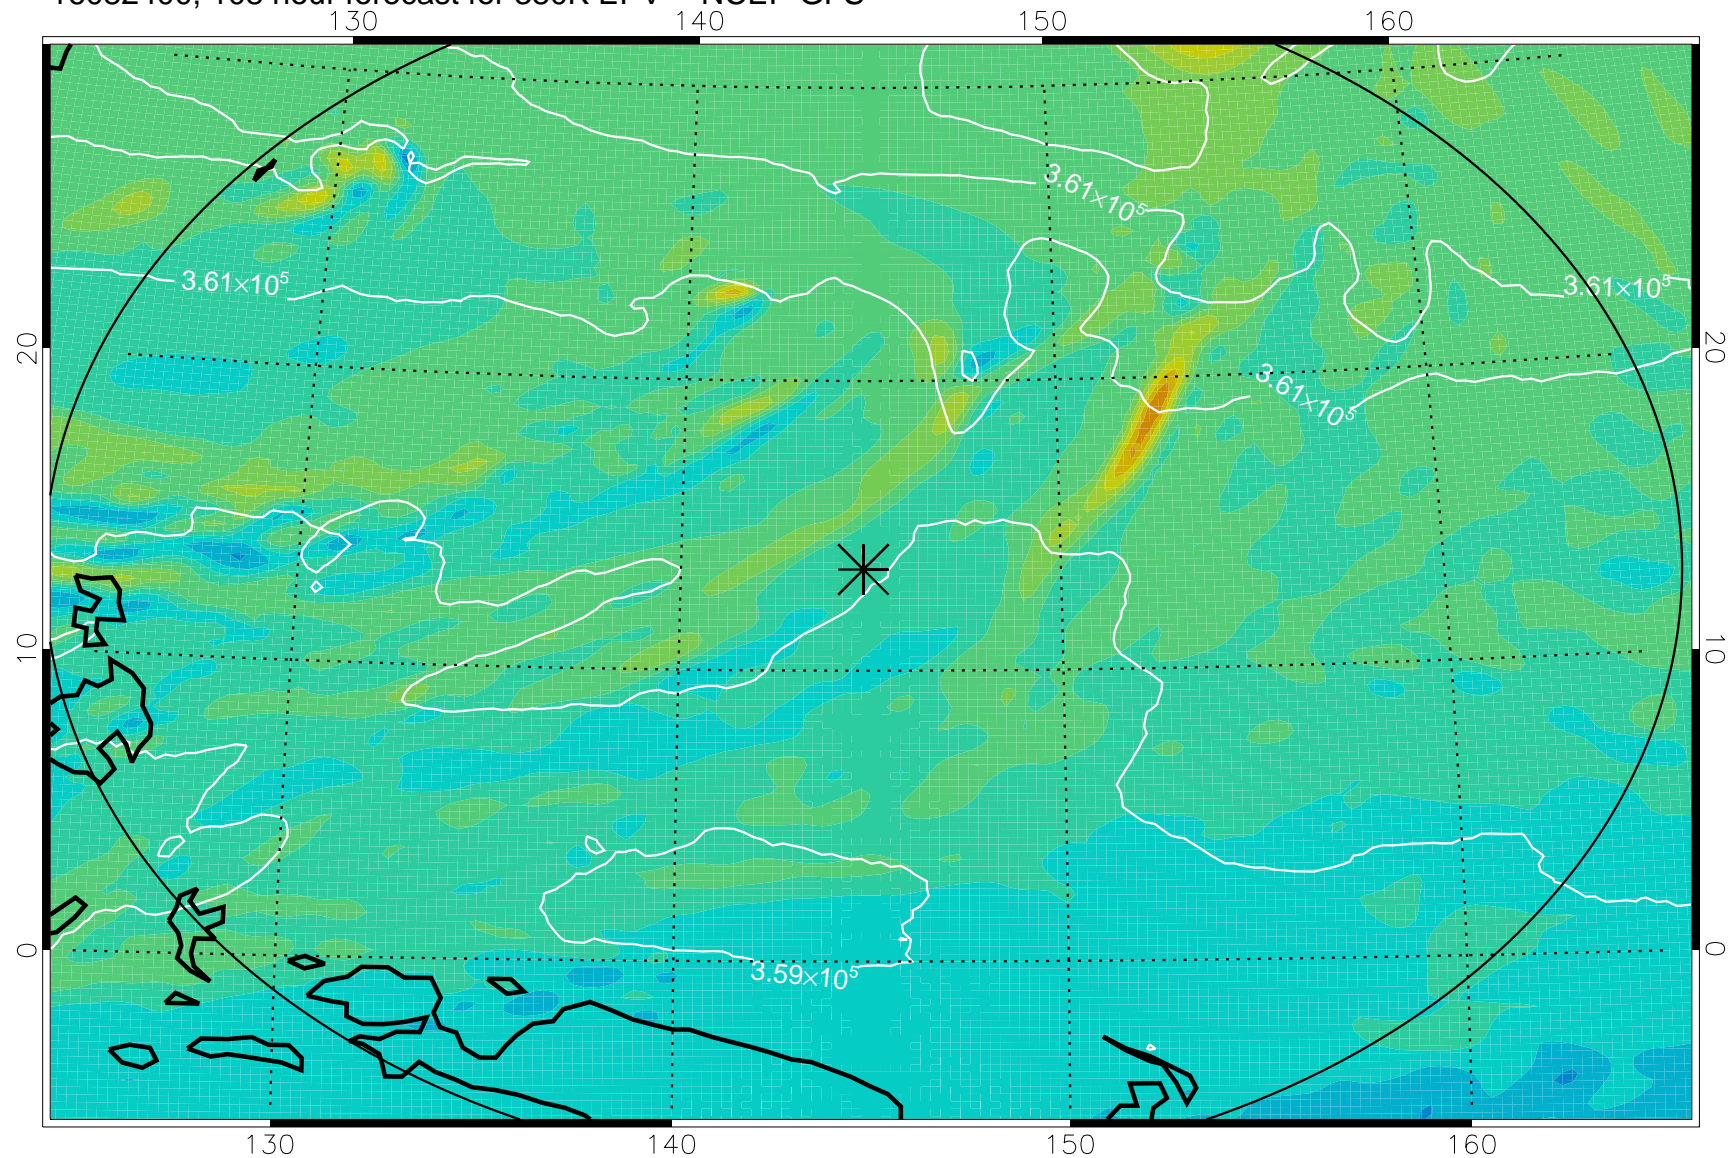

16082218, 78 hour forecast for 380K EPV -- NCEP GFS

380K Montgomery Streamfunction, white

Range ring of 2304 km

16082300, 84 hour forecast for 380K EPV -- NCEP GFS

380K Montgomery Streamfunction, white

Range ring of 2304 km

16082306, 90 hour forecast for 380K EPV -- NCEP GFS

380K Montgomery Streamfunction, white

Range ring of 2304 km

16082312, 96 hour forecast for 380K EPV -- NCEP GFS

380K Montgomery Streamfunction, white

Range ring of 2304 km

16082318, 102 hour forecast for 380K EPV -- NCEP GFS

380K Montgomery Streamfunction, white

Range ring of 2304 km

16082400, 108 hour forecast for 380K EPV -- NCEP GFS

380K Montgomery Streamfunction, white

Range ring of 2304 km

16082406, 114 hour forecast for 380K EPV -- NCEP GFS

380K Montgomery Streamfunction, white

Range ring of 2304 km

16082412, 120 hour forecast for 380K EPV -- NCEP GFS

380K Montgomery Streamfunction, white

Range ring of 2304 km