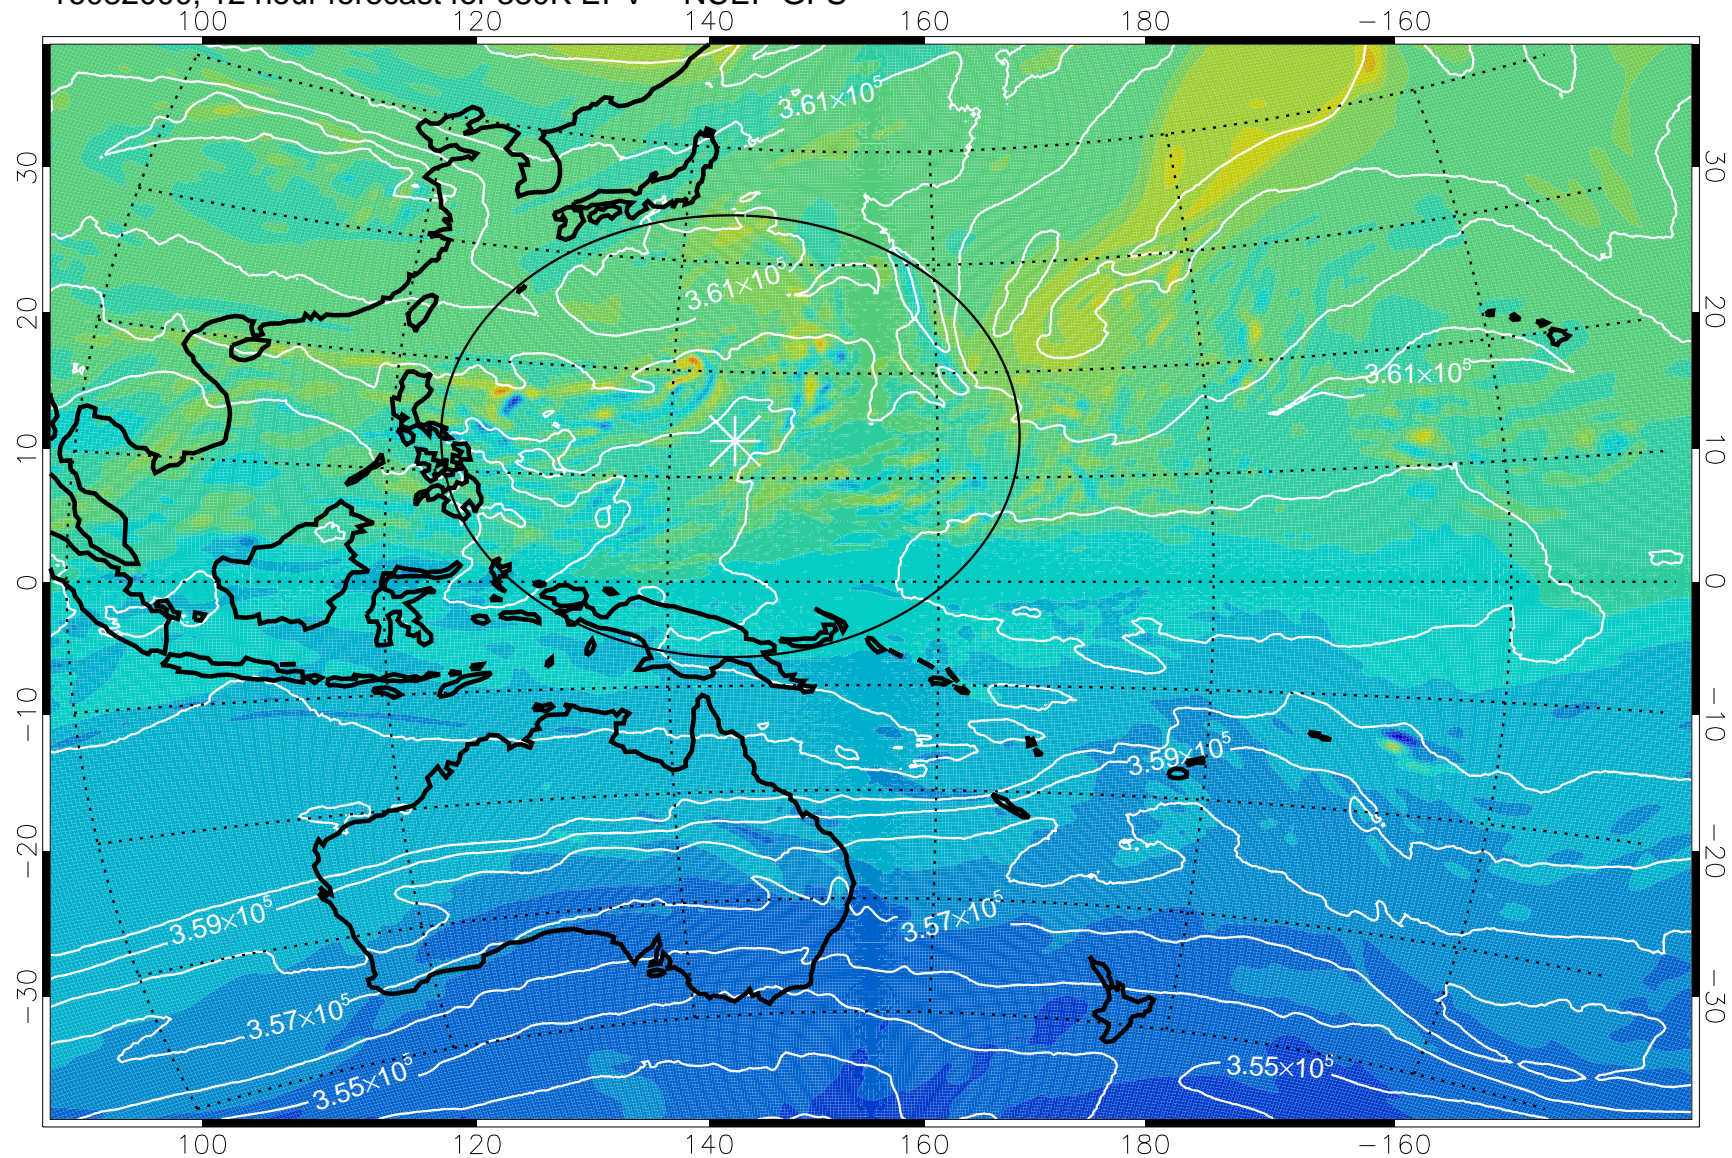

16081918, 6 hour forecast for 380K EPV -- NCEP GFS

380K Montgomery Streamfunction, white

Range ring of 2304 km

16082000, 12 hour forecast for 380K EPV -- NCEP GFS

380K Montgomery Streamfunction, white

Range ring of 2304 km

16082006, 18 hour forecast for 380K EPV -- NCEP GFS

380K Montgomery Streamfunction, white

Range ring of 2304 km

16082012, 24 hour forecast for 380K EPV -- NCEP GFS

380K Montgomery Streamfunction, white

Range ring of 2304 km

16082018, 30 hour forecast for 380K EPV -- NCEP GFS

-2×10^{-5} -1×10^{-5} 0 1×10^{-5} 2×10^{-5}
PVU

380K Montgomery Streamfunction, white

Range ring of 2304 km

16082100, 36 hour forecast for 380K EPV -- NCEP GFS

380K Montgomery Streamfunction, white

Range ring of 2304 km

16082106, 42 hour forecast for 380K EPV -- NCEP GFS

380K Montgomery Streamfunction, white

Range ring of 2304 km

16082112, 48 hour forecast for 380K EPV -- NCEP GFS