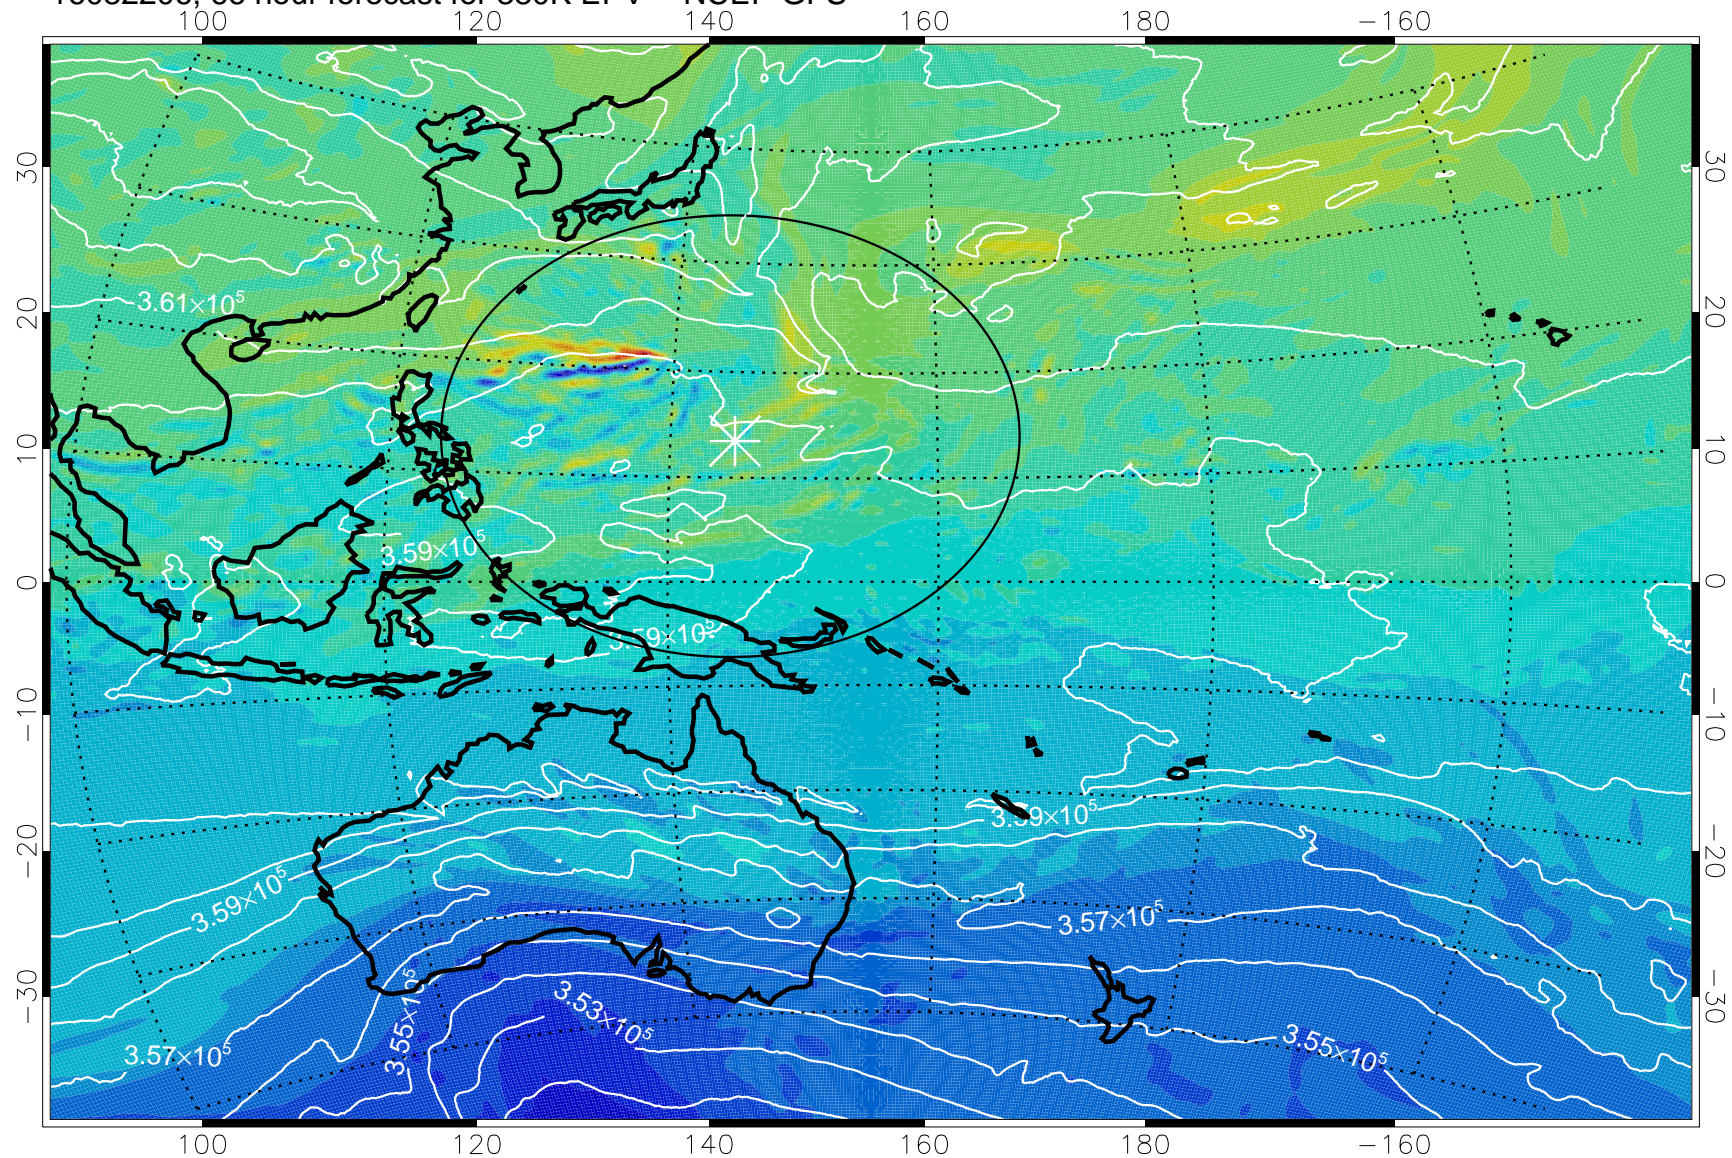

16082200, 60 hour forecast for 380K EPV -- NCEP GFS

380K Montgomery Streamfunction, white

Range ring of 2304 km

16082206, 66 hour forecast for 380K EPV -- NCEP GFS

380K Montgomery Streamfunction, white

Range ring of 2304 km

16082212, 72 hour forecast for 380K EPV -- NCEP GFS

380K Montgomery Streamfunction, white

Range ring of 2304 km

16082218, 78 hour forecast for 380K EPV -- NCEP GFS

380K Montgomery Streamfunction, white

Range ring of 2304 km

16082300, 84 hour forecast for 380K EPV -- NCEP GFS

16082306, 90 hour forecast for 380K EPV -- NCEP GFS

380K Montgomery Streamfunction, white

Range ring of 2304 km

16082312, 96 hour forecast for 380K EPV -- NCEP GFS