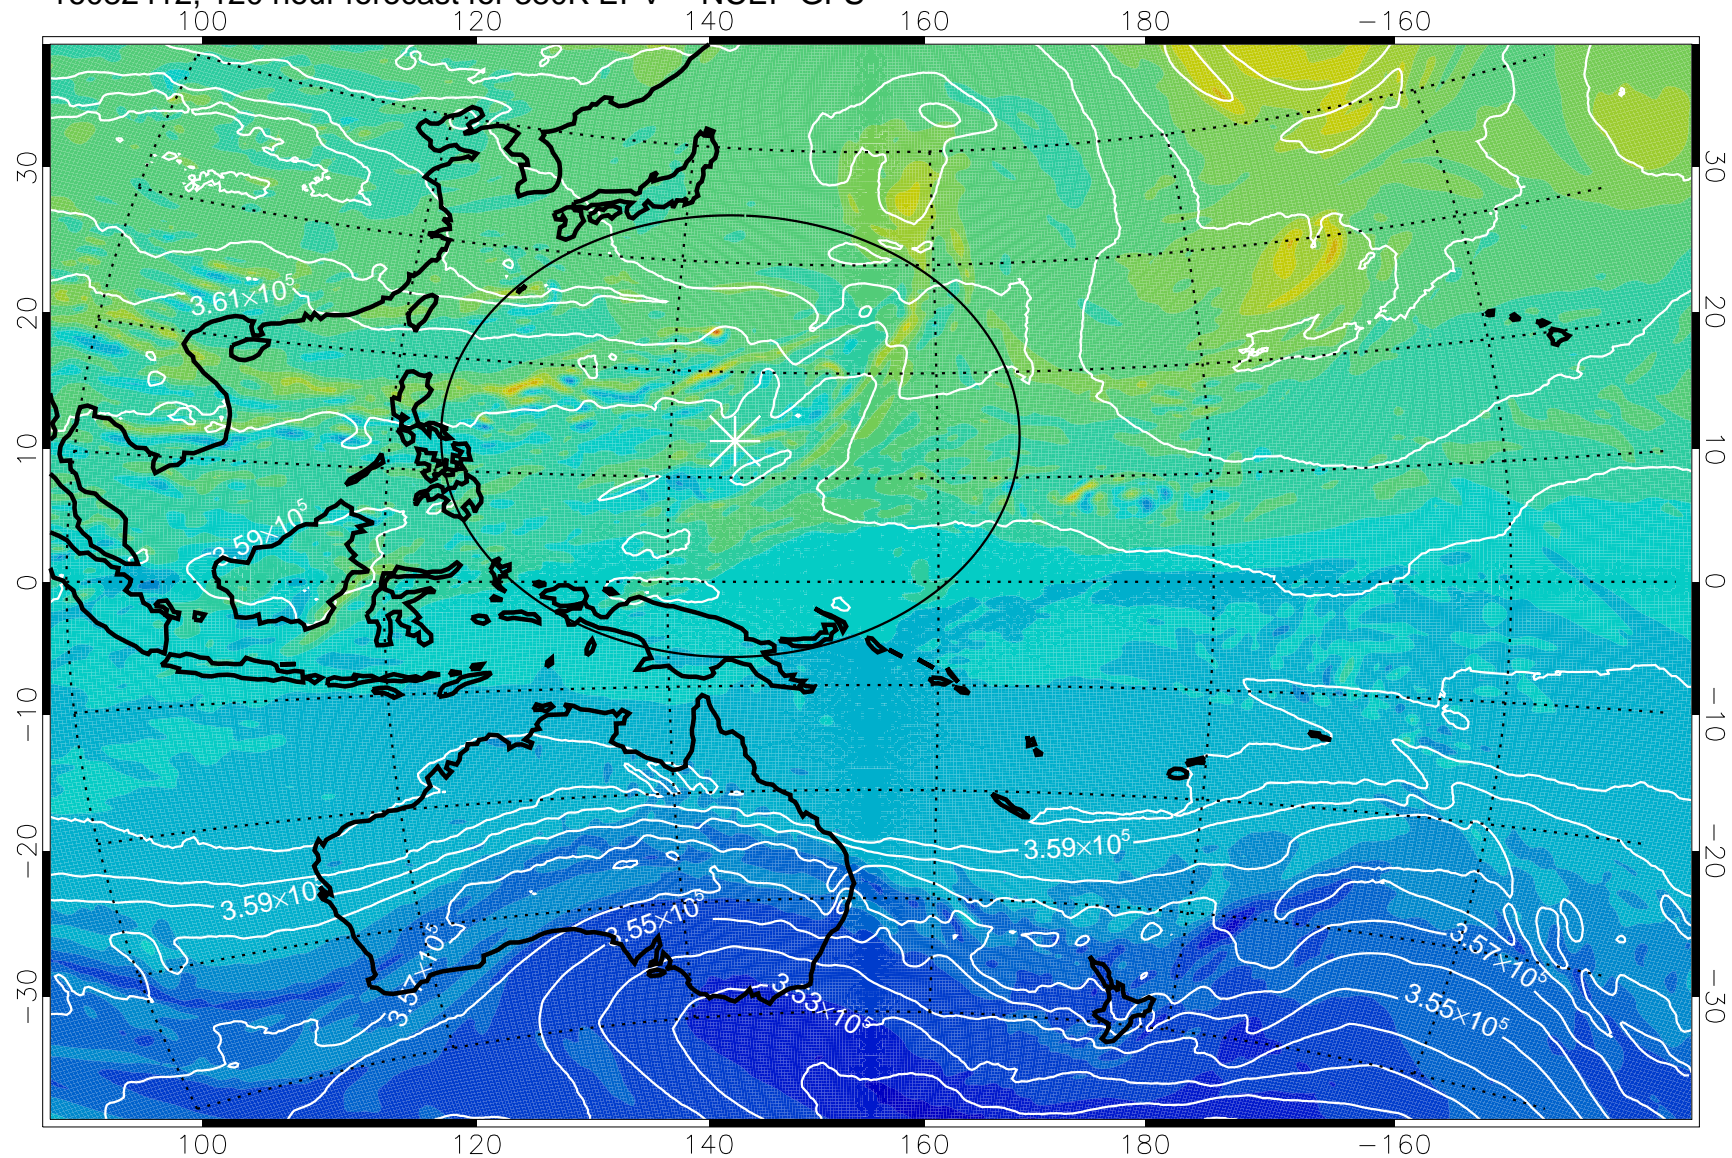

16082300, 84 hour forecast for 380K EPV -- NCEP GFS

16082306, 90 hour forecast for 380K EPV -- NCEP GFS

380K Montgomery Streamfunction, white

Range ring of 2304 km

16082312, 96 hour forecast for 380K EPV -- NCEP GFS

380K Montgomery Streamfunction, white

Range ring of 2304 km

16082318, 102 hour forecast for 380K EPV -- NCEP GFS

380K Montgomery Streamfunction, white

Range ring of 2304 km

16082406, 114 hour forecast for 380K EPV -- NCEP GFS

380K Montgomery Streamfunction, white

Range ring of 2304 km

16082412, 120 hour forecast for 380K EPV -- NCEP GFS

380K Montgomery Streamfunction, white

Range ring of 2304 km