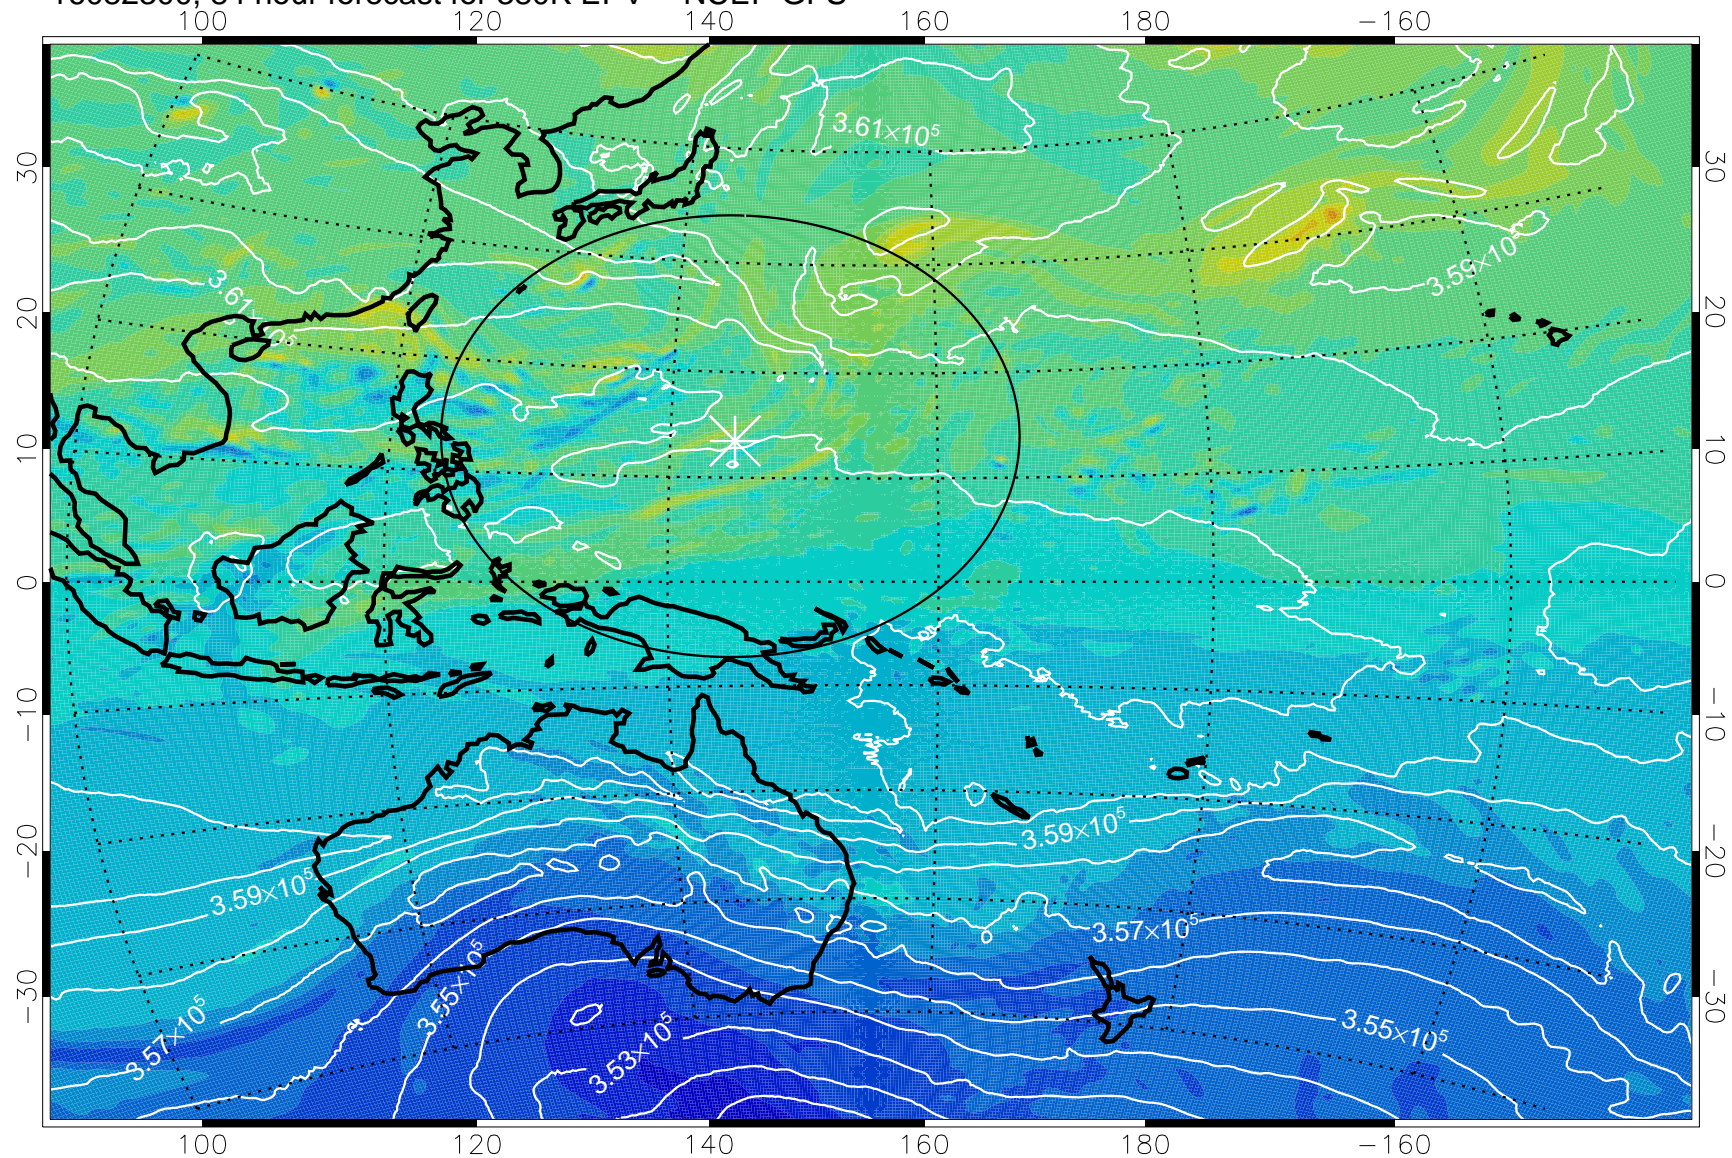

16082200, 60 hour forecast for 380K EPV -- NCEP GFS

380K Montgomery Streamfunction, white

Range ring of 2304 km

16082206, 66 hour forecast for 380K EPV -- NCEP GFS

380K Montgomery Streamfunction, white

Range ring of 2304 km

16082212, 72 hour forecast for 380K EPV -- NCEP GFS

380K Montgomery Streamfunction, white

Range ring of 2304 km

16082218, 78 hour forecast for 380K EPV -- NCEP GFS

380K Montgomery Streamfunction, white

Range ring of 2304 km

16082300, 84 hour forecast for 380K EPV -- NCEP GFS

16082306, 90 hour forecast for 380K EPV -- NCEP GFS

380K Montgomery Streamfunction, white

Range ring of 2304 km

16082312, 96 hour forecast for 380K EPV -- NCEP GFS

380K Montgomery Streamfunction, white

Range ring of 2304 km

16082318, 102 hour forecast for 380K EPV -- NCEP GFS

380K Montgomery Streamfunction, white

Range ring of 2304 km

16082406, 114 hour forecast for 380K EPV -- NCEP GFS