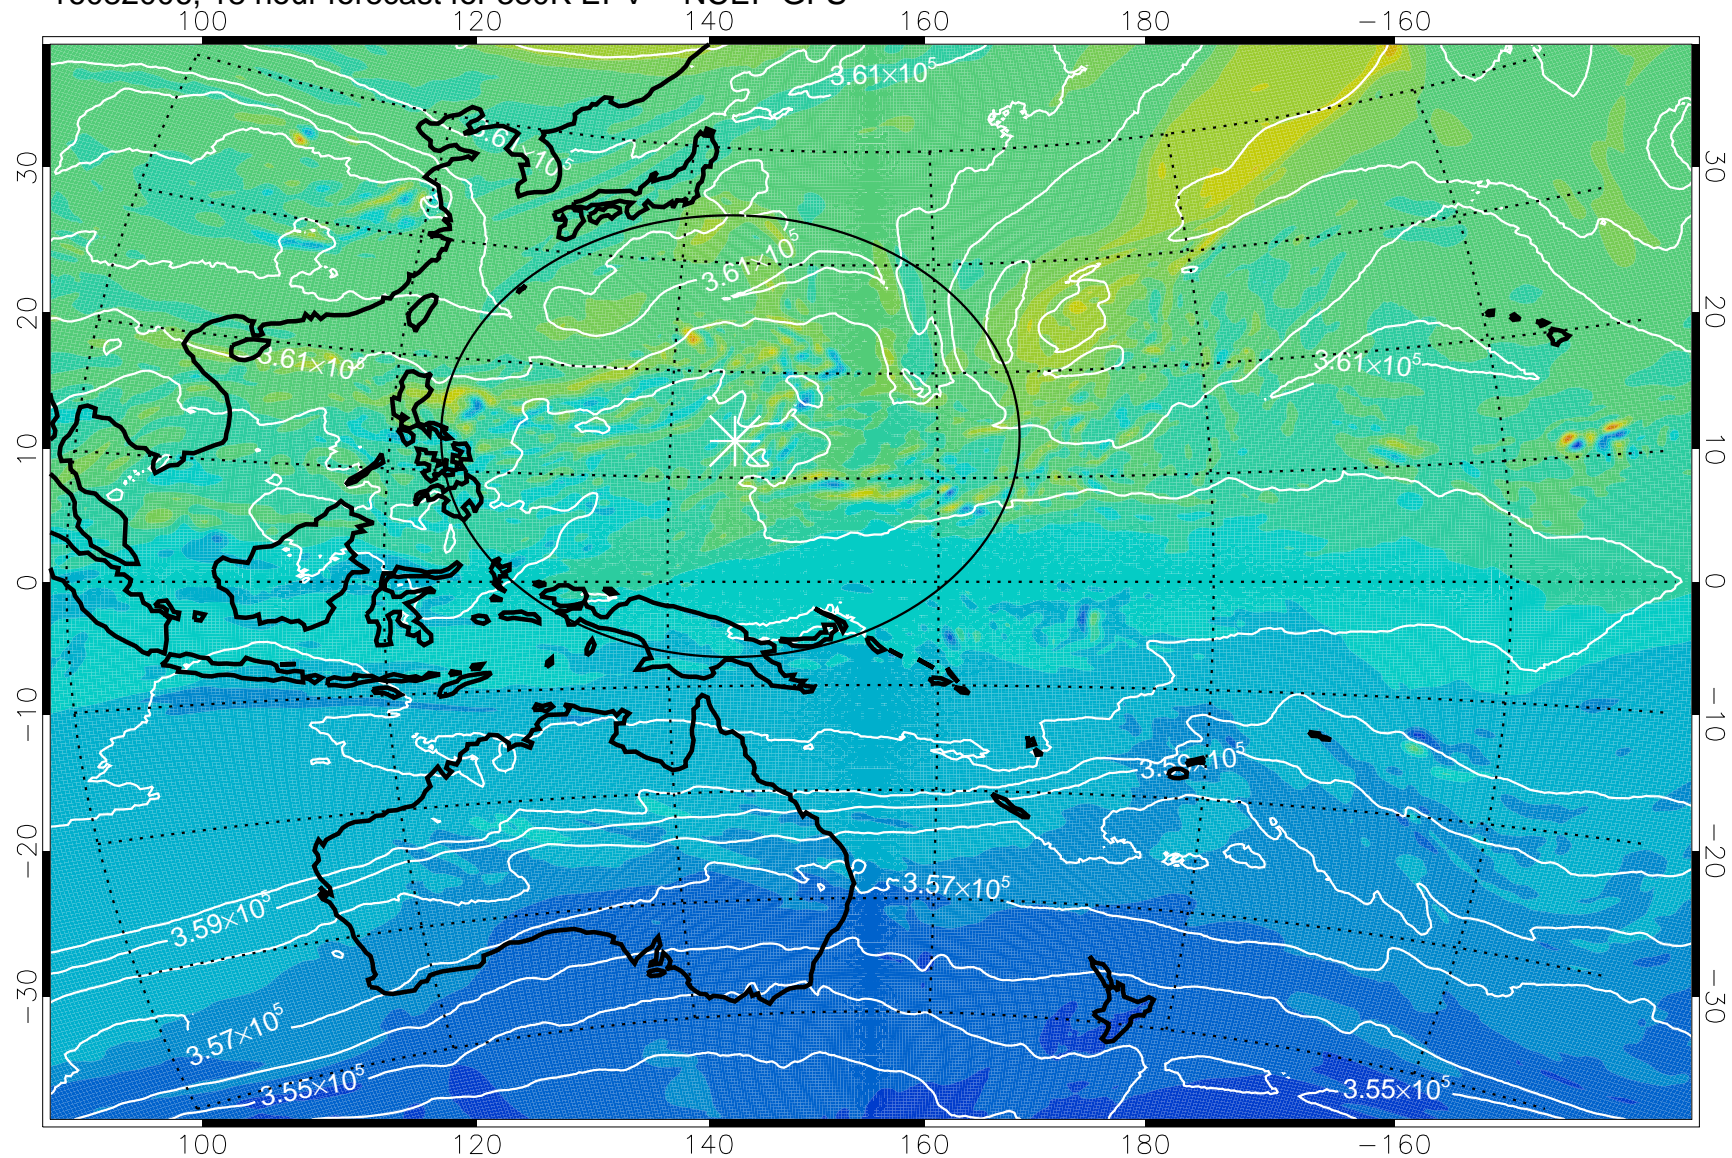

16081918, 6 hour forecast for 380K EPV -- NCEP GFS

380K Montgomery Streamfunction, white

Range ring of 2304 km

16082000, 12 hour forecast for 380K EPV -- NCEP GFS

380K Montgomery Streamfunction, white

Range ring of 2304 km

16082006, 18 hour forecast for 380K EPV -- NCEP GFS

380K Montgomery Streamfunction, white

Range ring of 2304 km

16082012, 24 hour forecast for 380K EPV -- NCEP GFS

380K Montgomery Streamfunction, white

Range ring of 2304 km

16082018, 30 hour forecast for 380K EPV -- NCEP GFS

-2×10^{-5} -1×10^{-5} 0 1×10^{-5} 2×10^{-5}
PVU

380K Montgomery Streamfunction, white

Range ring of 2304 km

16082100, 36 hour forecast for 380K EPV -- NCEP GFS

380K Montgomery Streamfunction, white

Range ring of 2304 km

16082106, 42 hour forecast for 380K EPV -- NCEP GFS

380K Montgomery Streamfunction, white

Range ring of 2304 km

16082112, 48 hour forecast for 380K EPV -- NCEP GFS