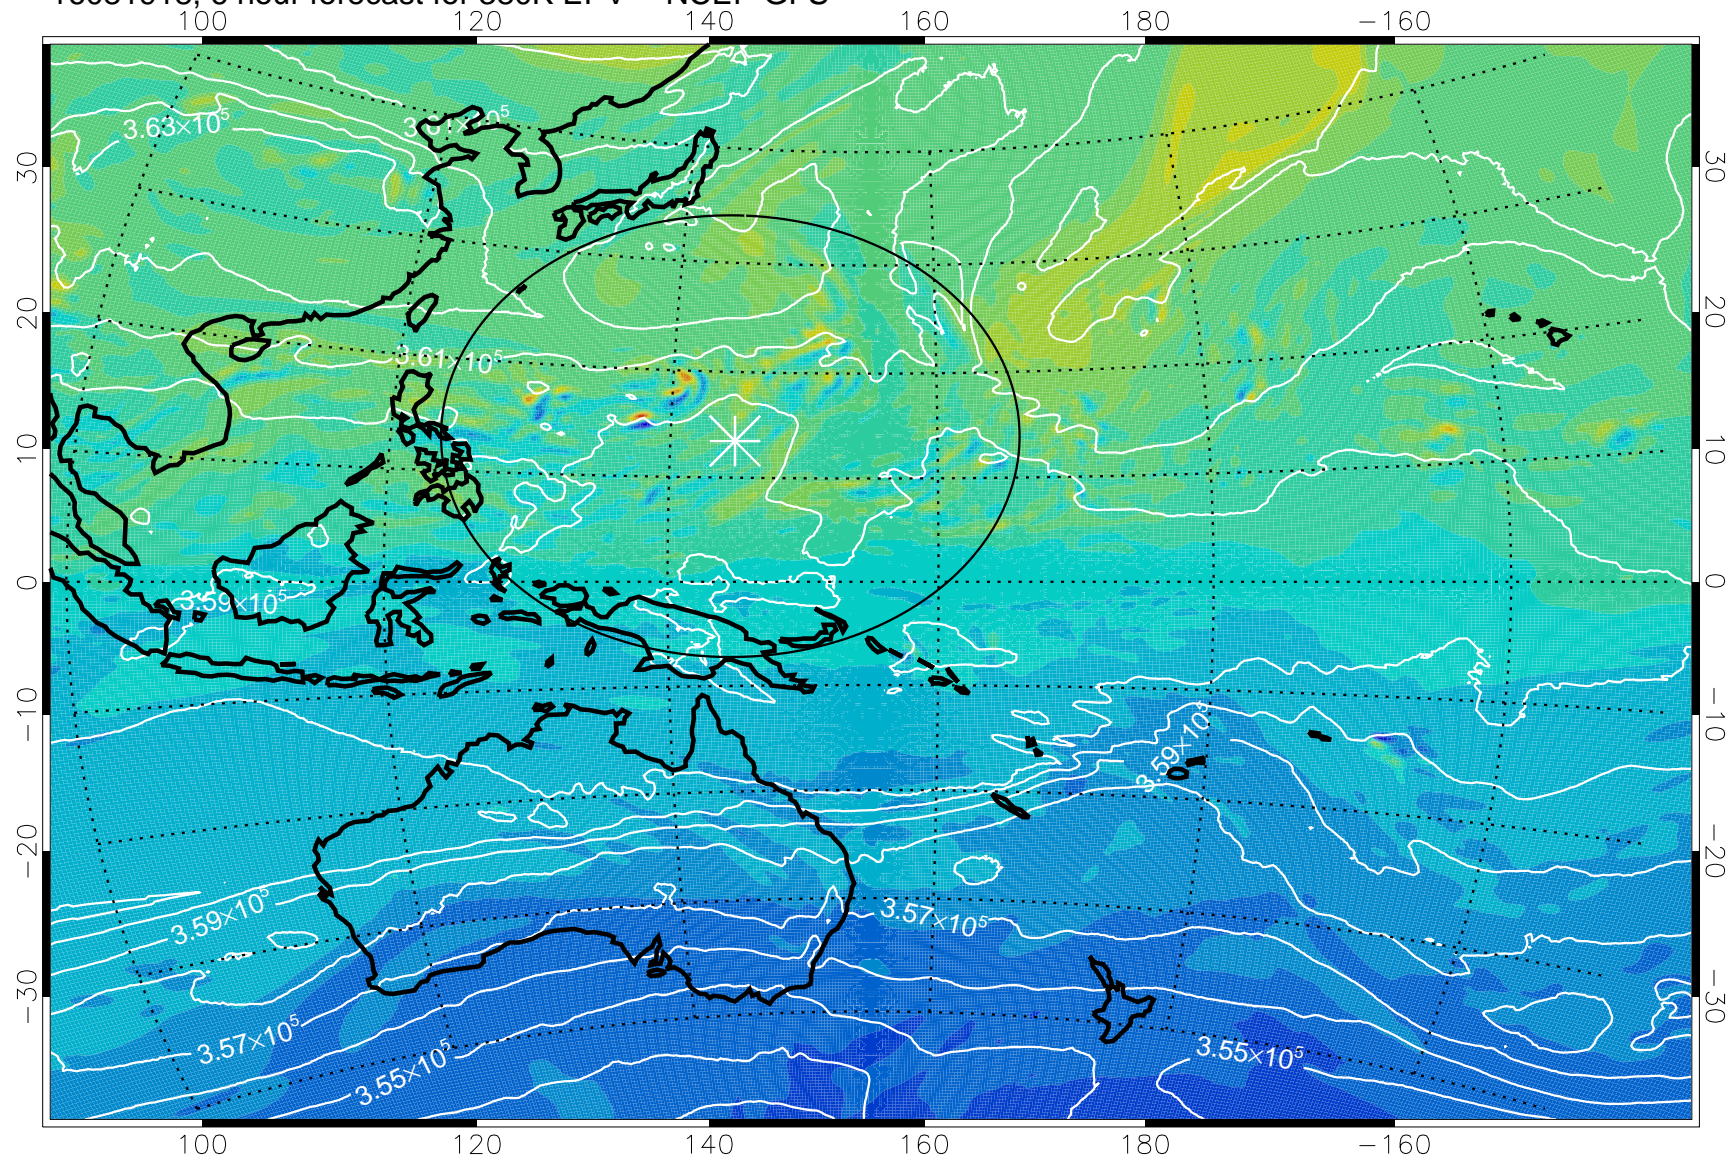

16081918, 6 hour forecast for 380K EPV -- NCEP GFS

380K Montgomery Streamfunction, white

Range ring of 2304 km

16082000, 12 hour forecast for 380K EPV -- NCEP GFS

380K Montgomery Streamfunction, white

Range ring of 2304 km

16082006, 18 hour forecast for 380K EPV -- NCEP GFS

380K Montgomery Streamfunction, white

Range ring of 2304 km

16082012, 24 hour forecast for 380K EPV -- NCEP GFS

380K Montgomery Streamfunction, white

Range ring of 2304 km

16082018, 30 hour forecast for 380K EPV -- NCEP GFS

-2×10^{-5} -1×10^{-5} 0 1×10^{-5} 2×10^{-5}
PVU

380K Montgomery Streamfunction, white

Range ring of 2304 km

16082100, 36 hour forecast for 380K EPV -- NCEP GFS

380K Montgomery Streamfunction, white

Range ring of 2304 km

16082106, 42 hour forecast for 380K EPV -- NCEP GFS

380K Montgomery Streamfunction, white

Range ring of 2304 km

16082112, 48 hour forecast for 380K EPV -- NCEP GFS