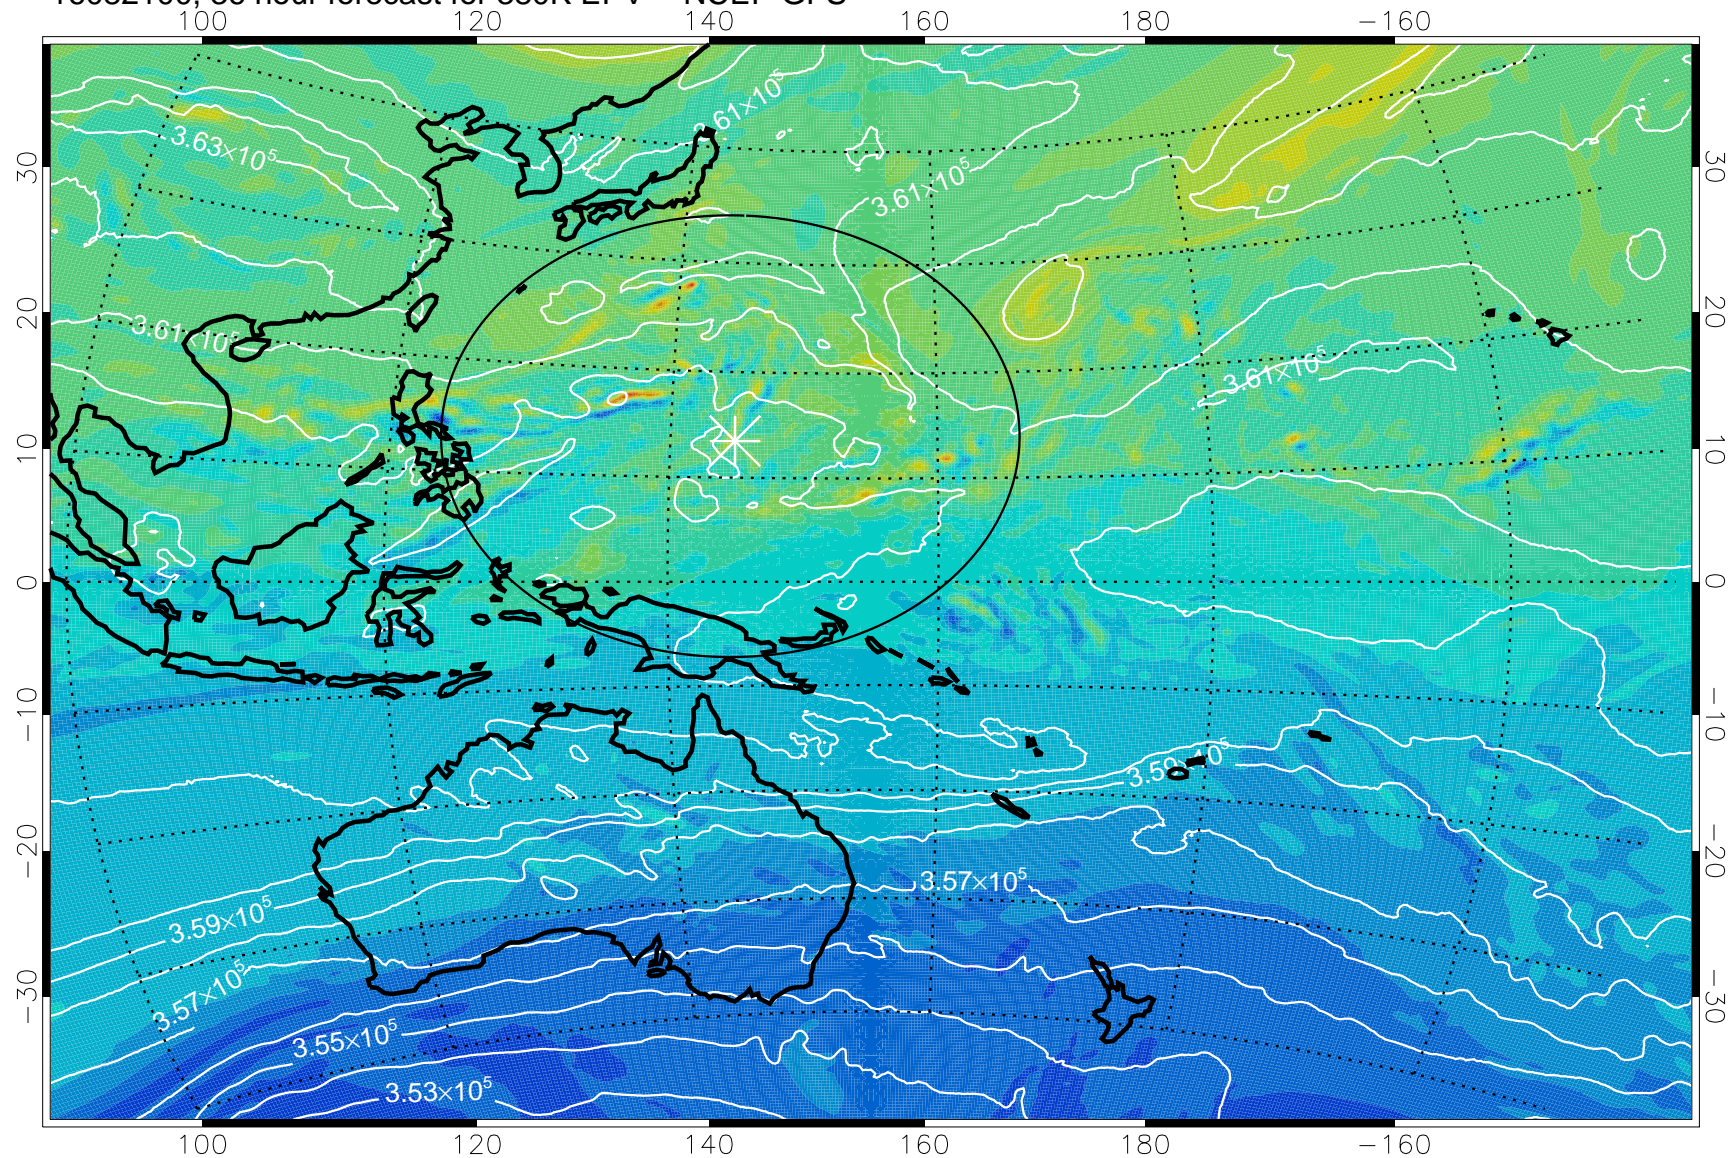

16082006, 18 hour forecast for 380K EPV -- NCEP GFS

380K Montgomery Streamfunction, white

Range ring of 2304 km

16082012, 24 hour forecast for 380K EPV -- NCEP GFS

380K Montgomery Streamfunction, white

Range ring of 2304 km

16082018, 30 hour forecast for 380K EPV -- NCEP GFS

-2×10^{-5} -1×10^{-5} 0 1×10^{-5} 2×10^{-5}
PVU

380K Montgomery Streamfunction, white

Range ring of 2304 km

16082100, 36 hour forecast for 380K EPV -- NCEP GFS

380K Montgomery Streamfunction, white

Range ring of 2304 km

16082106, 42 hour forecast for 380K EPV -- NCEP GFS

380K Montgomery Streamfunction, white

Range ring of 2304 km

16082112, 48 hour forecast for 380K EPV -- NCEP GFS

16082200, 60 hour forecast for 380K EPV -- NCEP GFS

380K Montgomery Streamfunction, white

Range ring of 2304 km

16082206, 66 hour forecast for 380K EPV -- NCEP GFS

380K Montgomery Streamfunction, white

Range ring of 2304 km