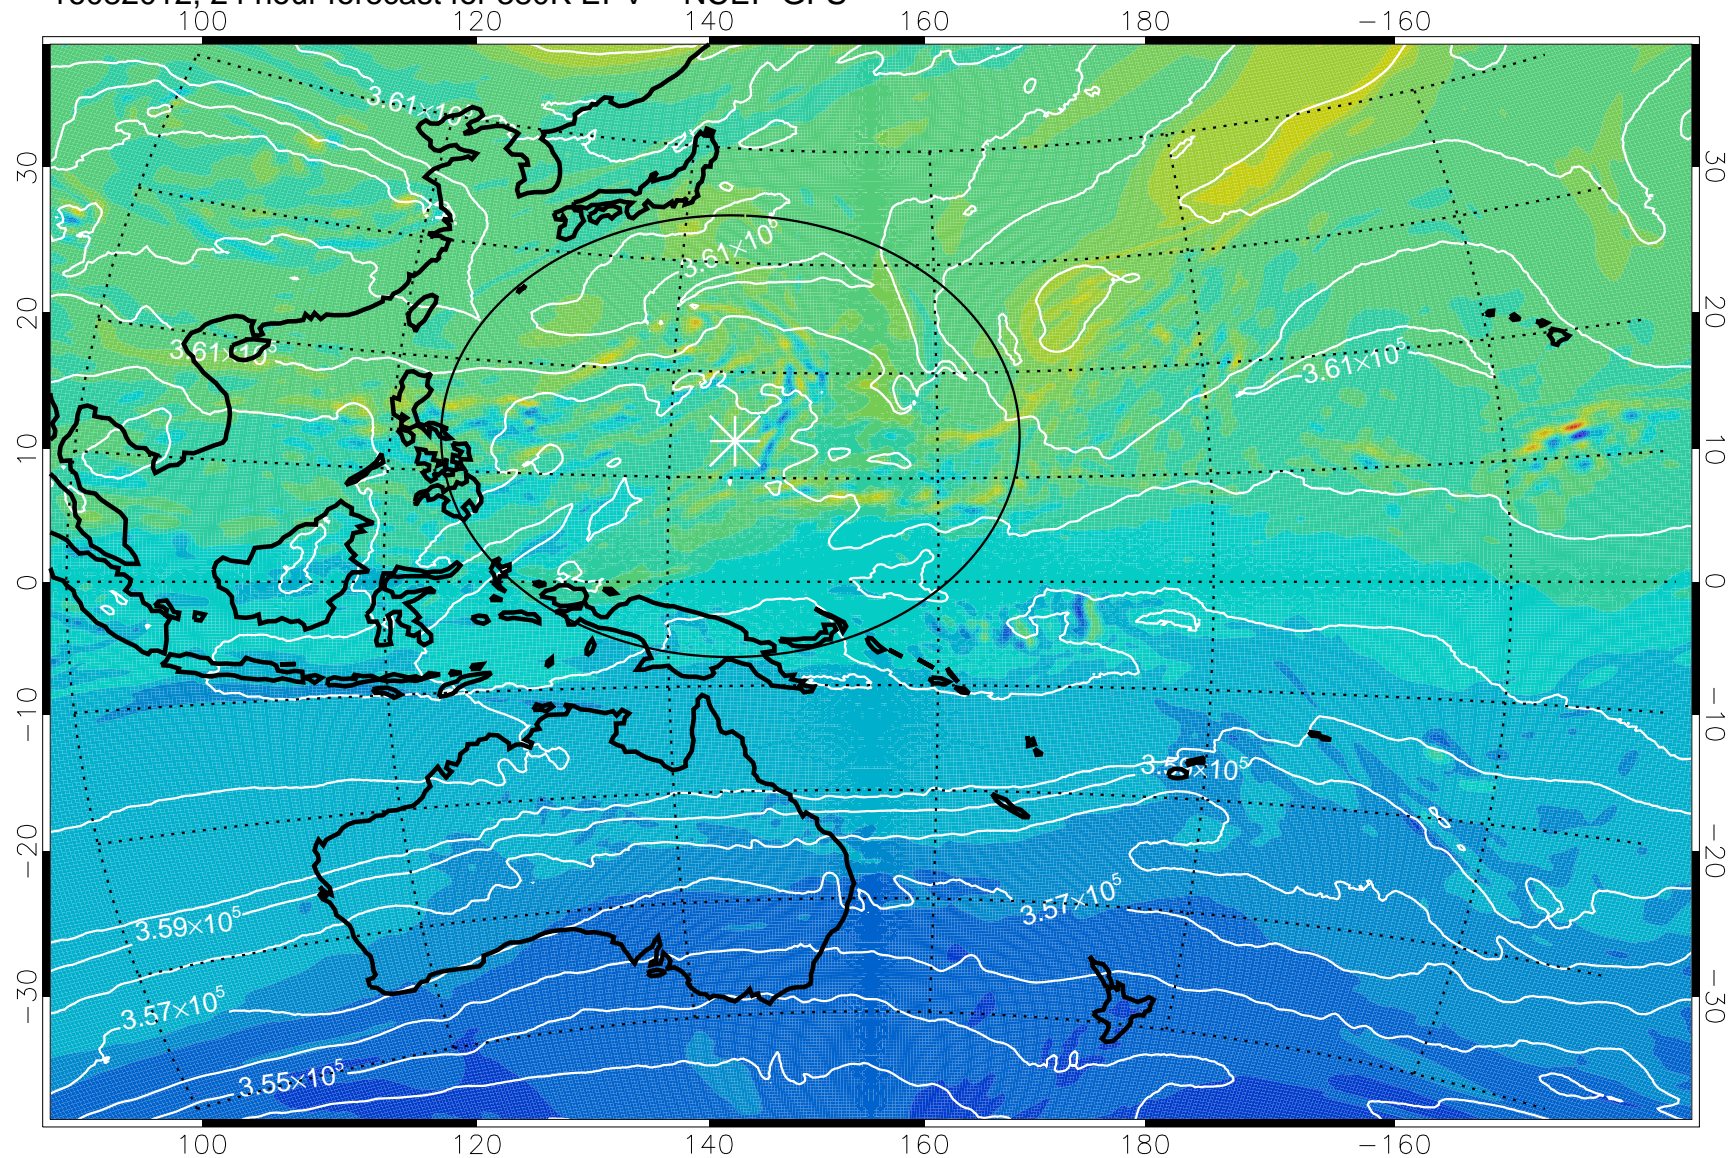

16081918, 6 hour forecast for 380K EPV -- NCEP GFS

380K Montgomery Streamfunction, white

Range ring of 2304 km

16082000, 12 hour forecast for 380K EPV -- NCEP GFS

380K Montgomery Streamfunction, white

Range ring of 2304 km

16082006, 18 hour forecast for 380K EPV -- NCEP GFS

380K Montgomery Streamfunction, white

Range ring of 2304 km

16082012, 24 hour forecast for 380K EPV -- NCEP GFS

380K Montgomery Streamfunction, white

Range ring of 2304 km

16082018, 30 hour forecast for 380K EPV -- NCEP GFS

-2×10^{-5} -1×10^{-5} 0 1×10^{-5} 2×10^{-5}
PVU

380K Montgomery Streamfunction, white

Range ring of 2304 km

16082100, 36 hour forecast for 380K EPV -- NCEP GFS

380K Montgomery Streamfunction, white

Range ring of 2304 km

16082106, 42 hour forecast for 380K EPV -- NCEP GFS

380K Montgomery Streamfunction, white

Range ring of 2304 km

16082112, 48 hour forecast for 380K EPV -- NCEP GFS