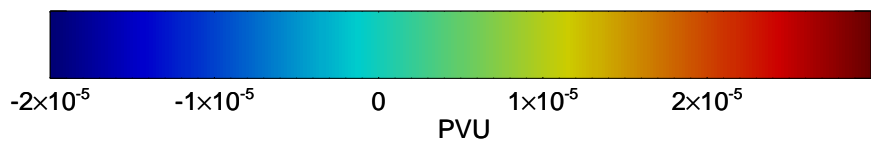

16082200, 60 hour forecast for 380K EPV -- NCEP GFS

380K Montgomery Streamfunction, white

Range ring of 2304 km

16082206, 66 hour forecast for 380K EPV -- NCEP GFS

380K Montgomery Streamfunction, white

Range ring of 2304 km