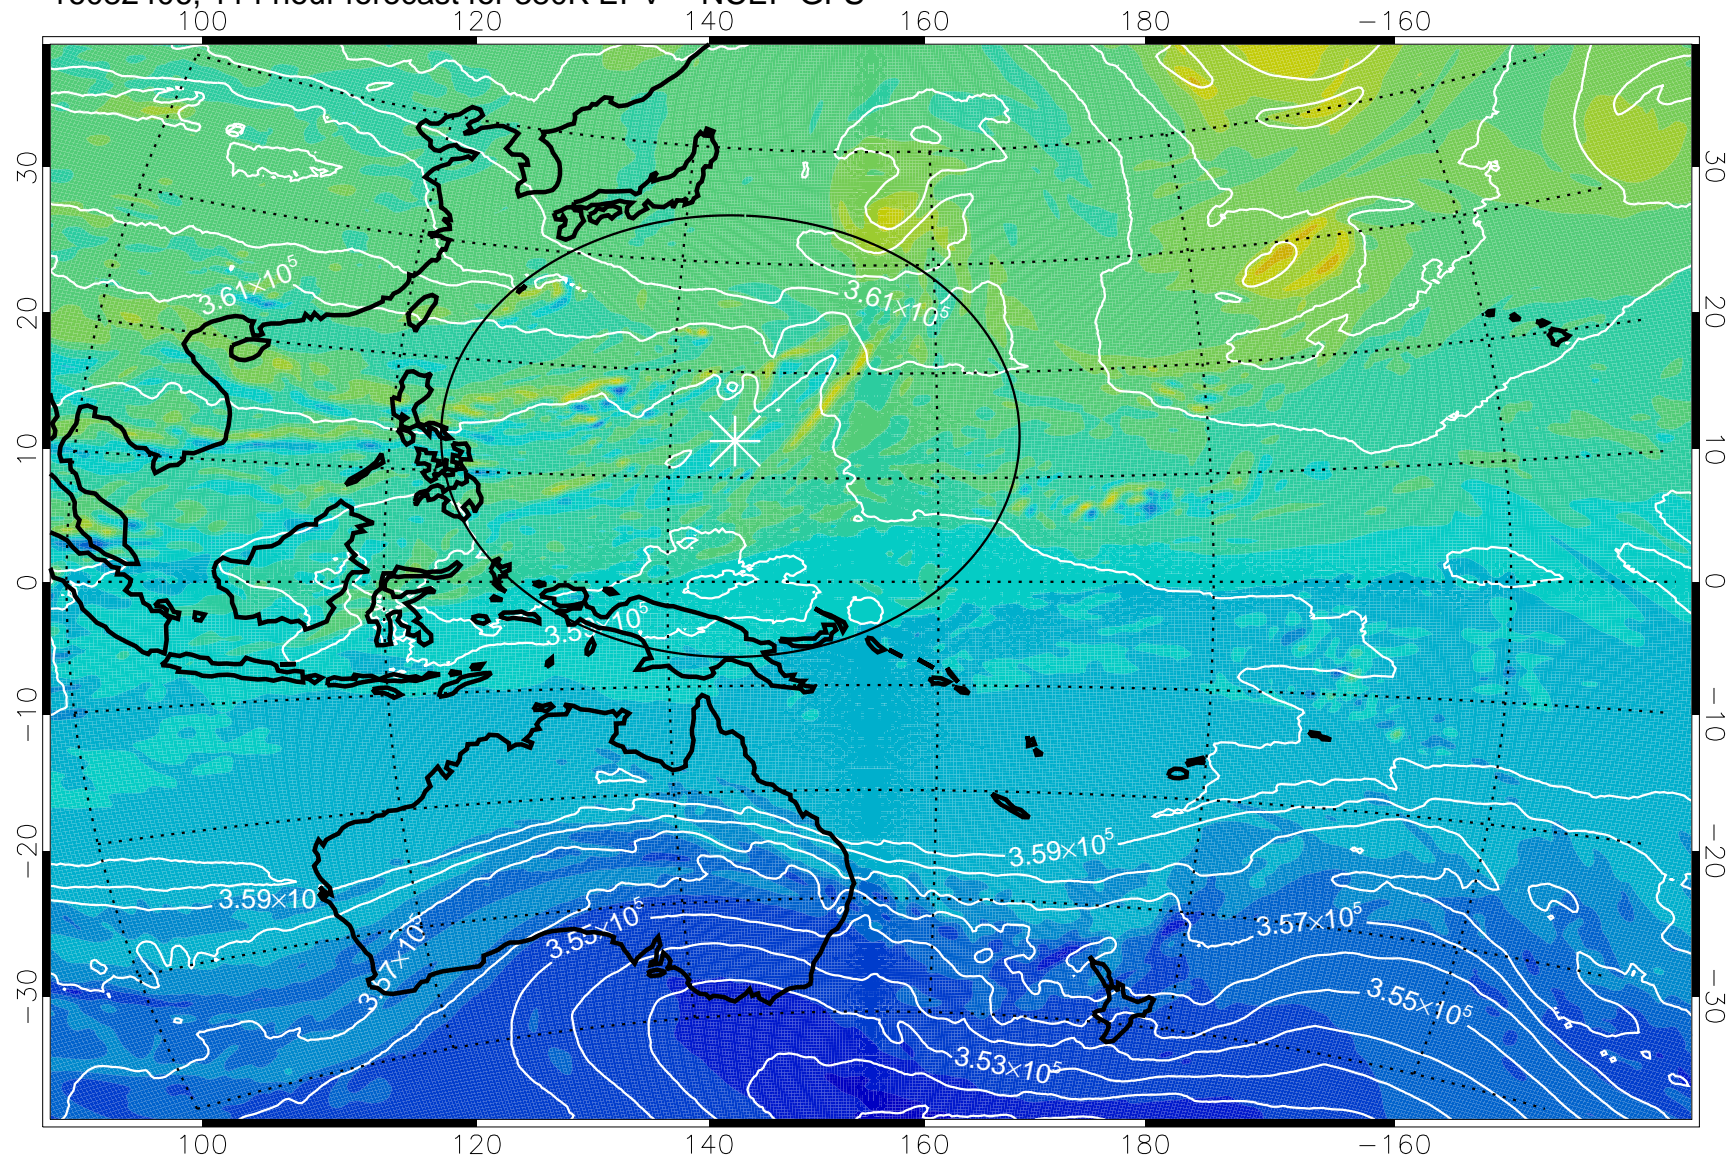

16082300, 84 hour forecast for 380K EPV -- NCEP GFS

16082306, 90 hour forecast for 380K EPV -- NCEP GFS

380K Montgomery Streamfunction, white

Range ring of 2304 km

16082312, 96 hour forecast for 380K EPV -- NCEP GFS

380K Montgomery Streamfunction, white

Range ring of 2304 km

16082318, 102 hour forecast for 380K EPV -- NCEP GFS

380K Montgomery Streamfunction, white

Range ring of 2304 km

16082406, 114 hour forecast for 380K EPV -- NCEP GFS

380K Montgomery Streamfunction, white

Range ring of 2304 km

16082412, 120 hour forecast for 380K EPV -- NCEP GFS

380K Montgomery Streamfunction, white

Range ring of 2304 km