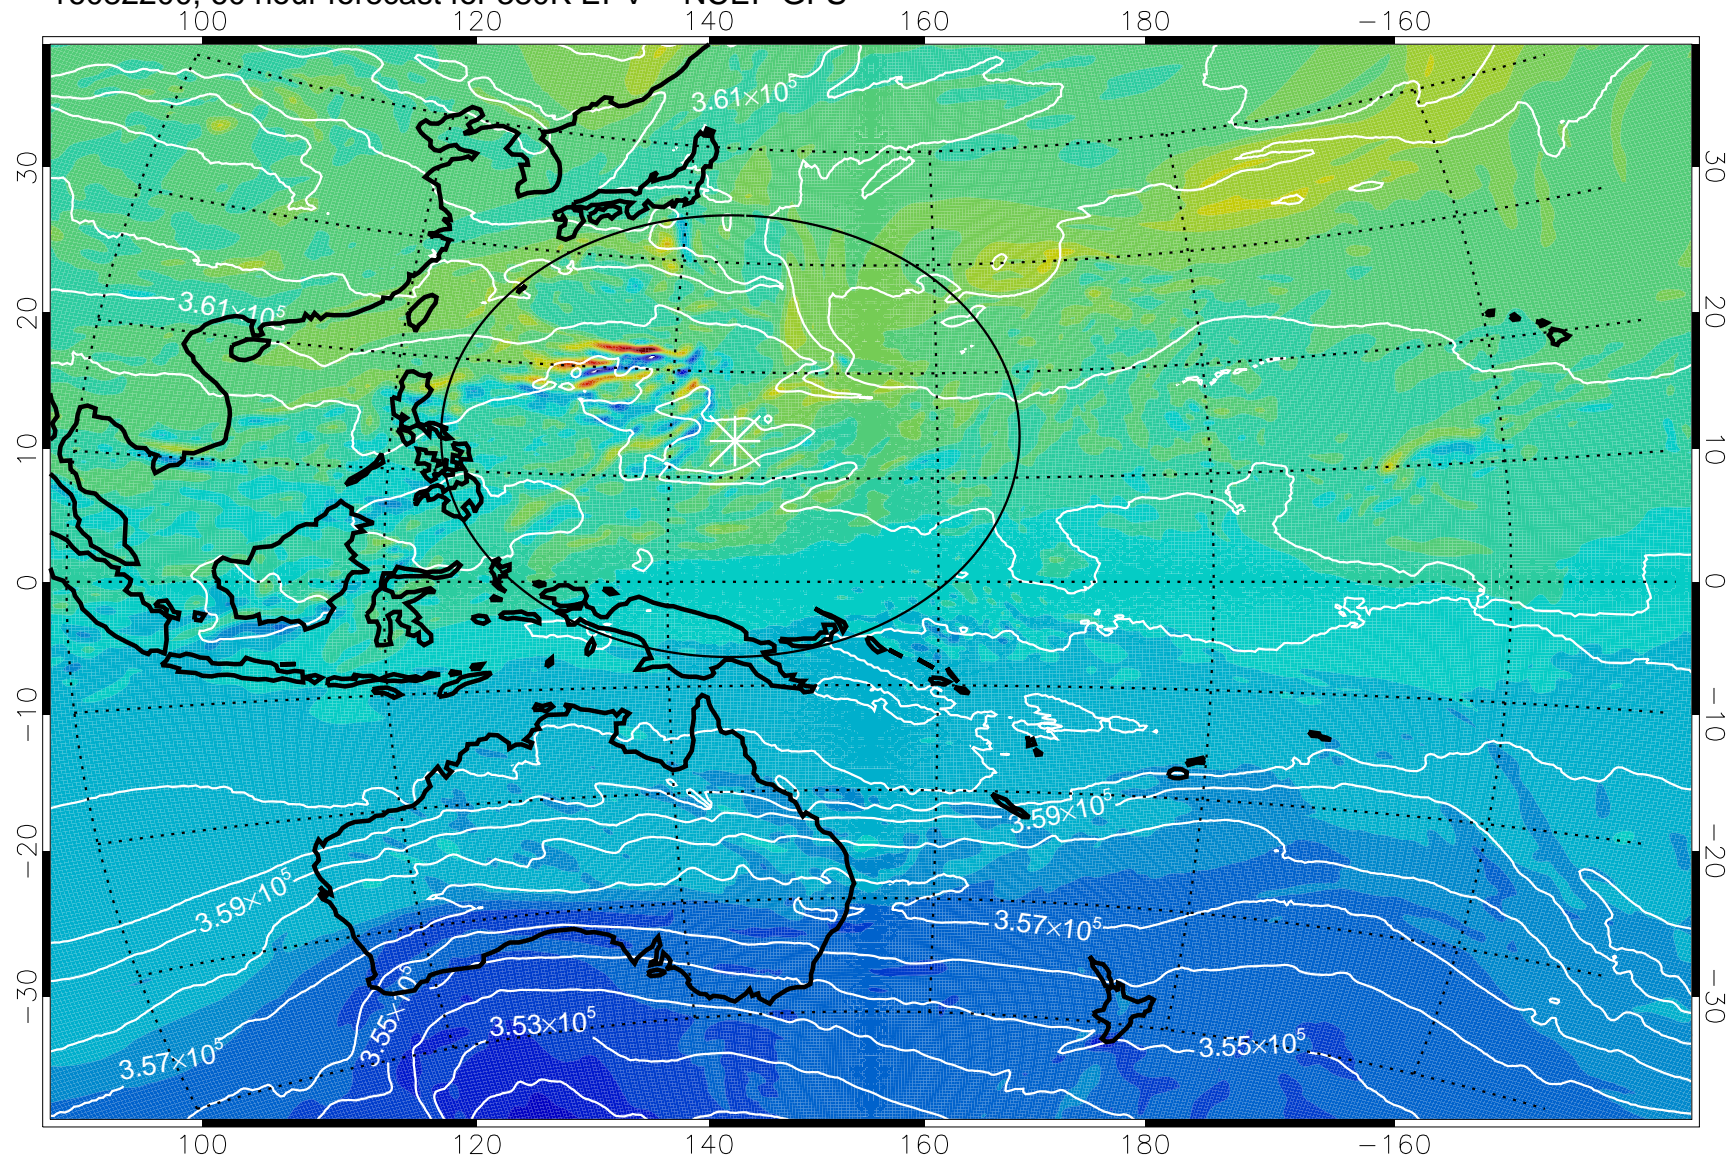

380K Montgomery Streamfunction, white

Range ring of 2304 km

16082106, 42 hour forecast for 380K EPV -- NCEP GFS

380K Montgomery Streamfunction, white

Range ring of 2304 km

16082112, 48 hour forecast for 380K EPV -- NCEP GFS

380K Montgomery Streamfunction, white

Range ring of 2304 km

16082118, 54 hour forecast for 380K EPV -- NCEP GFS

-2×10^{-5} -1×10^{-5} 0 1×10^{-5} 2×10^{-5}
PVU

380K Montgomery Streamfunction, white

Range ring of 2304 km

16082200, 60 hour forecast for 380K EPV -- NCEP GFS

380K Montgomery Streamfunction, white

Range ring of 2304 km

16082206, 66 hour forecast for 380K EPV -- NCEP GFS

380K Montgomery Streamfunction, white

Range ring of 2304 km

16082212, 72 hour forecast for 380K EPV -- NCEP GFS

380K Montgomery Streamfunction, white

Range ring of 2304 km

16082218, 78 hour forecast for 380K EPV -- NCEP GFS

380K Montgomery Streamfunction, white

Range ring of 2304 km