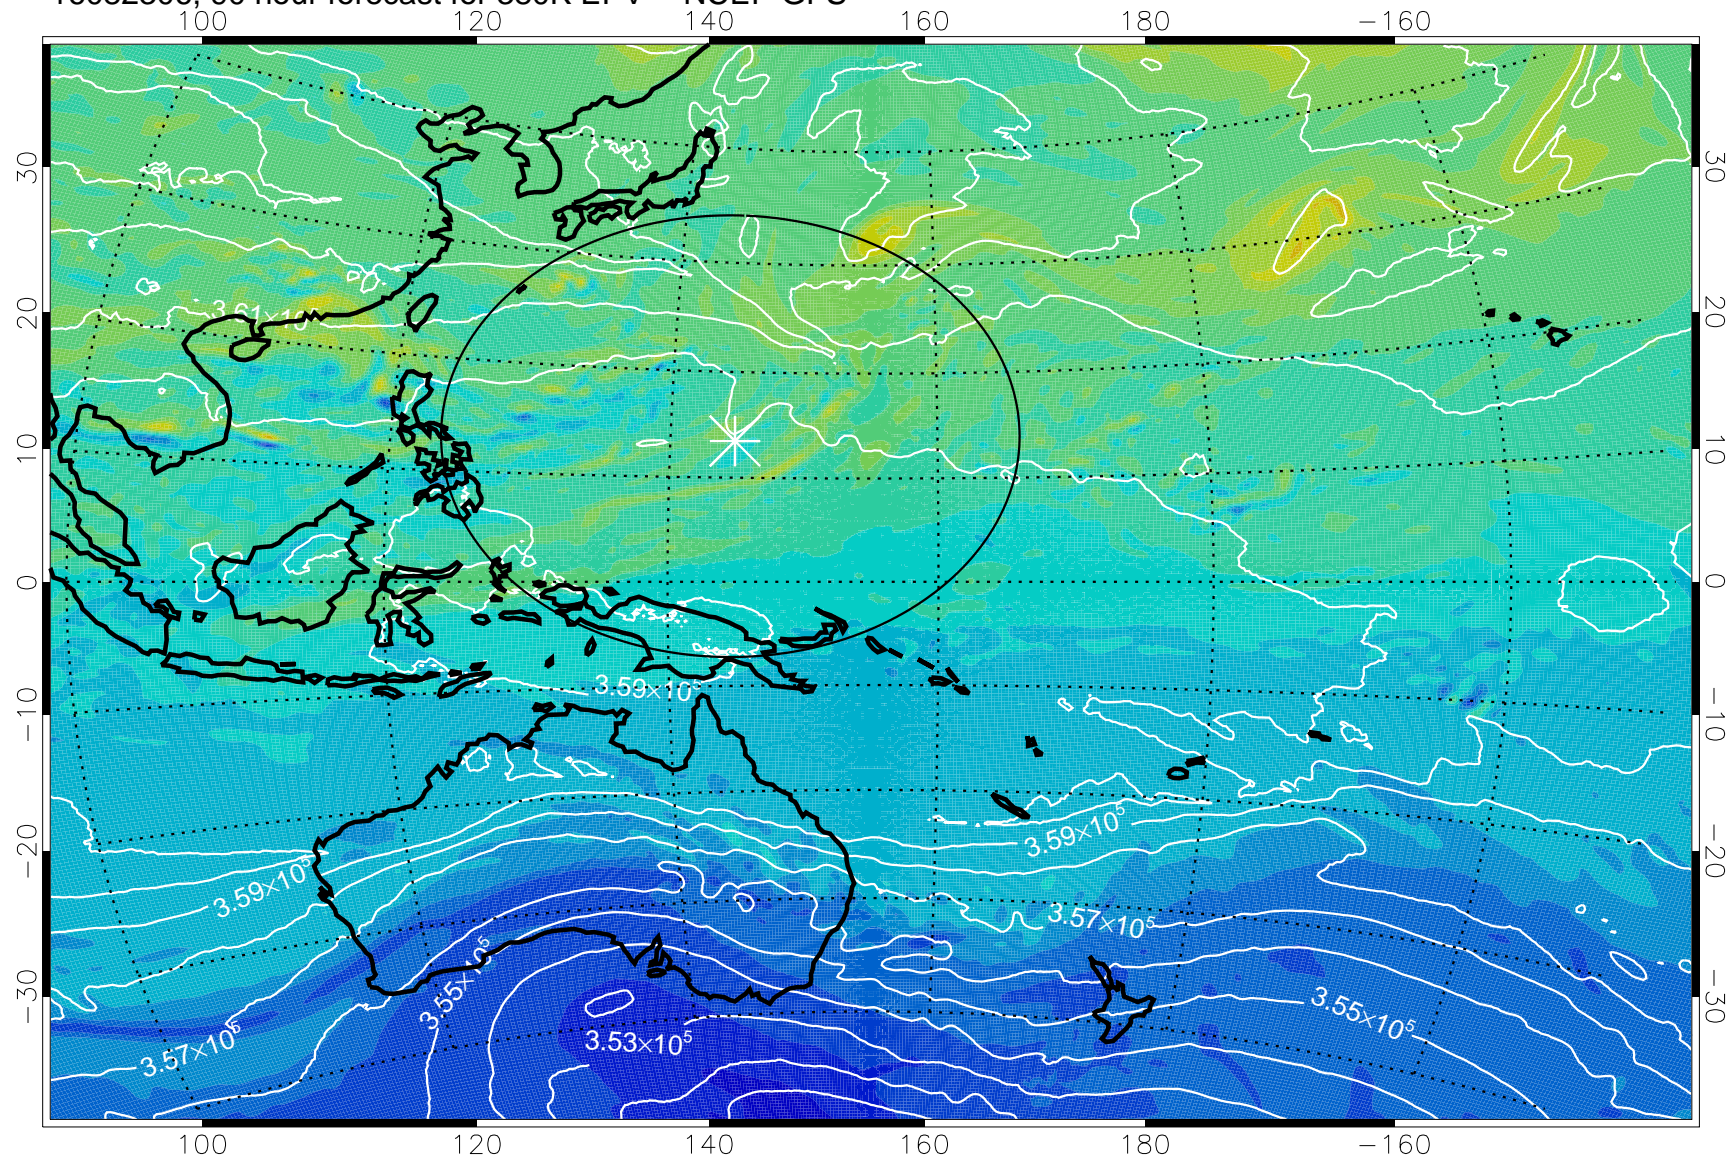

16082200, 60 hour forecast for 380K EPV -- NCEP GFS

380K Montgomery Streamfunction, white

Range ring of 2304 km

16082206, 66 hour forecast for 380K EPV -- NCEP GFS

380K Montgomery Streamfunction, white

Range ring of 2304 km

16082212, 72 hour forecast for 380K EPV -- NCEP GFS

380K Montgomery Streamfunction, white

Range ring of 2304 km

16082218, 78 hour forecast for 380K EPV -- NCEP GFS

380K Montgomery Streamfunction, white

Range ring of 2304 km

16082300, 84 hour forecast for 380K EPV -- NCEP GFS

16082306, 90 hour forecast for 380K EPV -- NCEP GFS

380K Montgomery Streamfunction, white

Range ring of 2304 km

16082312, 96 hour forecast for 380K EPV -- NCEP GFS

380K Montgomery Streamfunction, white

Range ring of 2304 km

16082318, 102 hour forecast for 380K EPV -- NCEP GFS

380K Montgomery Streamfunction, white

Range ring of 2304 km

16082406, 114 hour forecast for 380K EPV -- NCEP GFS