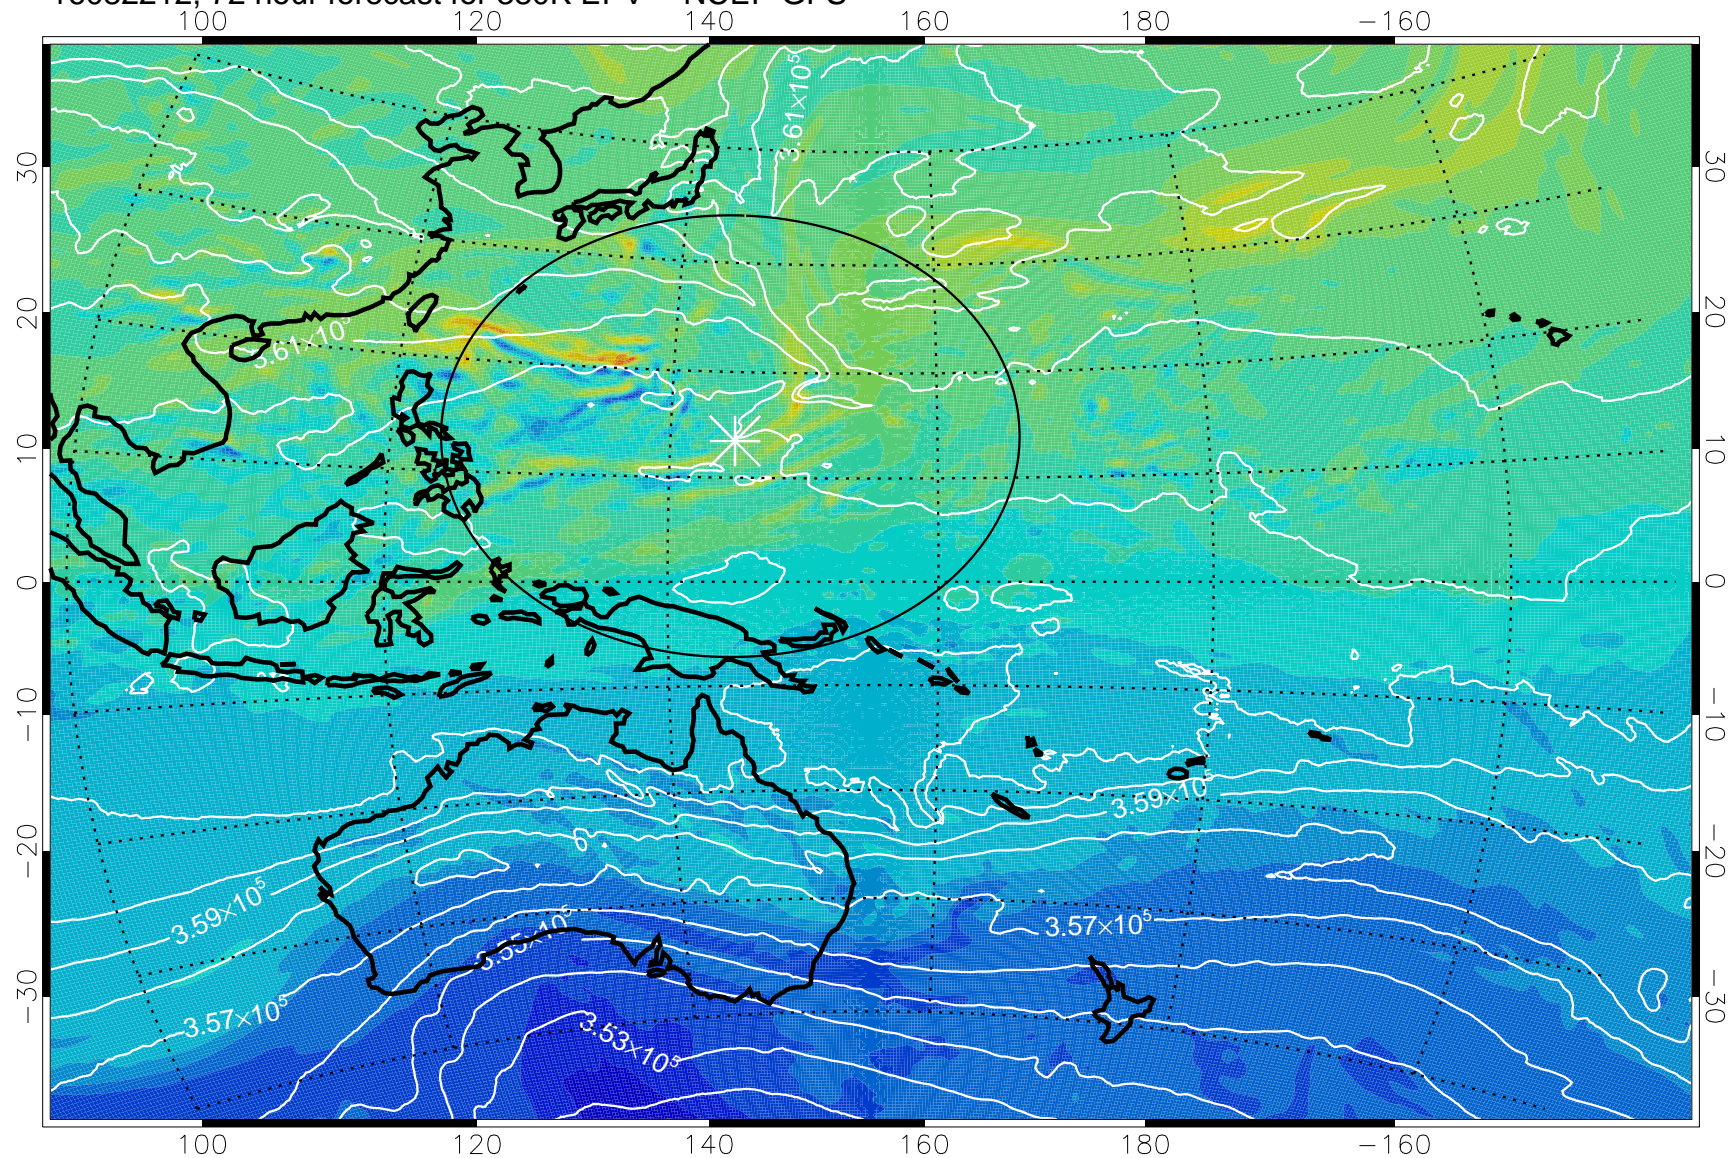

16082200, 60 hour forecast for 380K EPV -- NCEP GFS

380K Montgomery Streamfunction, white

Range ring of 2304 km

16082206, 66 hour forecast for 380K EPV -- NCEP GFS

380K Montgomery Streamfunction, white

Range ring of 2304 km

16082212, 72 hour forecast for 380K EPV -- NCEP GFS

380K Montgomery Streamfunction, white

Range ring of 2304 km

16082218, 78 hour forecast for 380K EPV -- NCEP GFS

380K Montgomery Streamfunction, white

Range ring of 2304 km

16082300, 84 hour forecast for 380K EPV -- NCEP GFS

16082306, 90 hour forecast for 380K EPV -- NCEP GFS

380K Montgomery Streamfunction, white

Range ring of 2304 km

16082312, 96 hour forecast for 380K EPV -- NCEP GFS