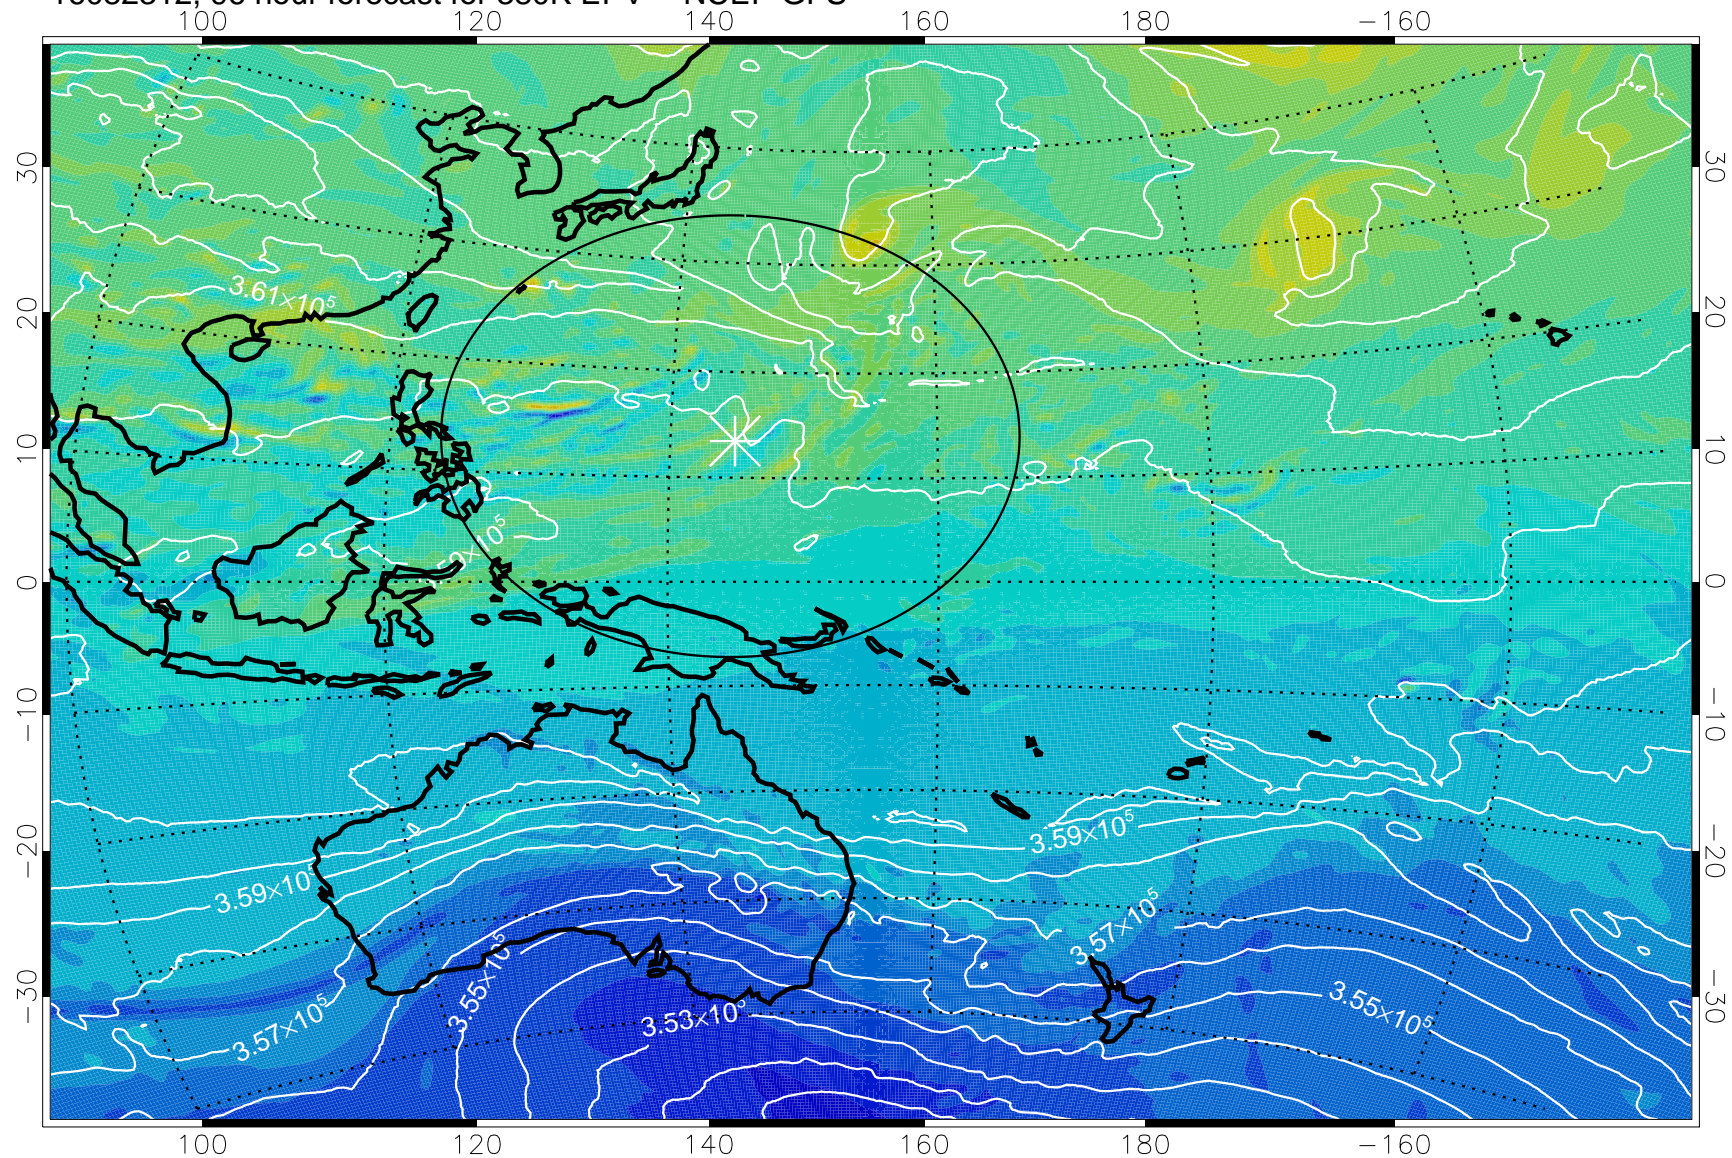

16082212, 72 hour forecast for 380K EPV -- NCEP GFS

380K Montgomery Streamfunction, white

Range ring of 2304 km

16082218, 78 hour forecast for 380K EPV -- NCEP GFS

380K Montgomery Streamfunction, white

Range ring of 2304 km

16082300, 84 hour forecast for 380K EPV -- NCEP GFS

16082306, 90 hour forecast for 380K EPV -- NCEP GFS

380K Montgomery Streamfunction, white

Range ring of 2304 km

16082312, 96 hour forecast for 380K EPV -- NCEP GFS

380K Montgomery Streamfunction, white

Range ring of 2304 km

16082318, 102 hour forecast for 380K EPV -- NCEP GFS

380K Montgomery Streamfunction, white

Range ring of 2304 km

16082406, 114 hour forecast for 380K EPV -- NCEP GFS