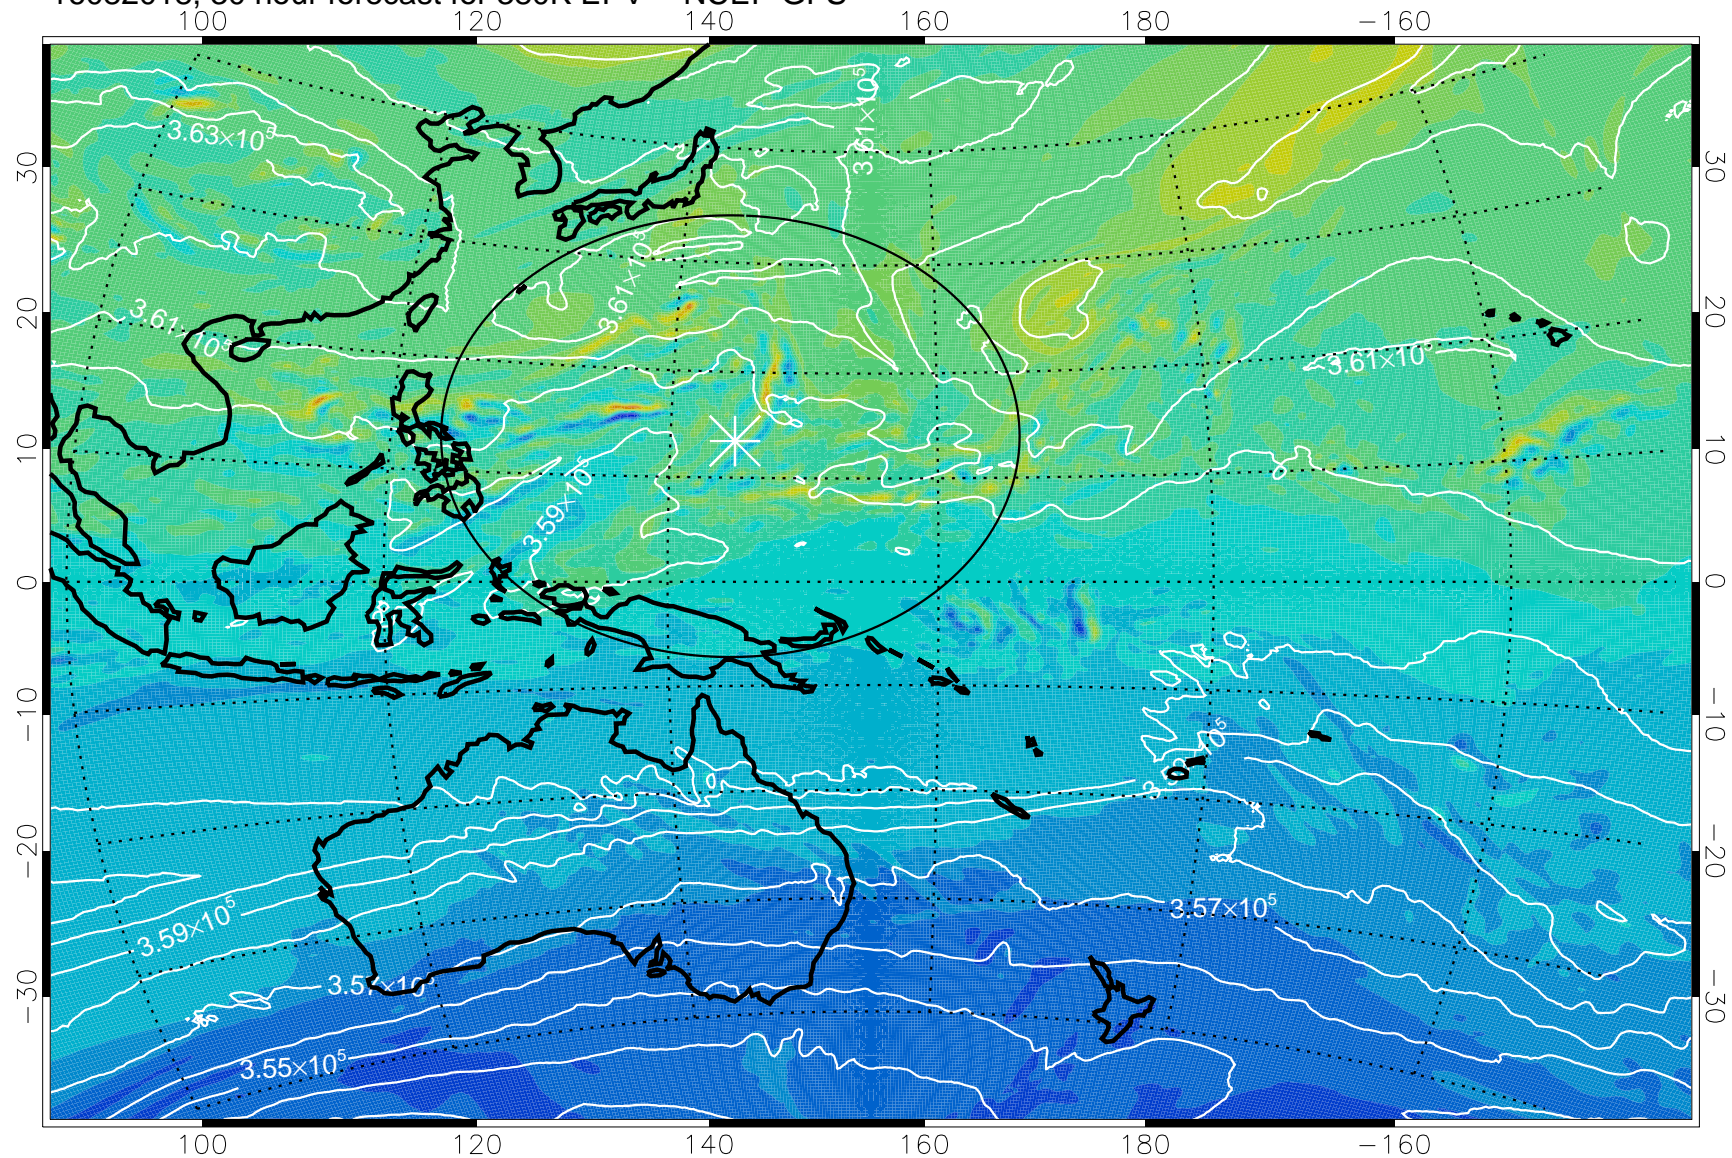

16081918, 6 hour forecast for 380K EPV -- NCEP GFS

380K Montgomery Streamfunction, white

Range ring of 2304 km

16082000, 12 hour forecast for 380K EPV -- NCEP GFS

380K Montgomery Streamfunction, white

Range ring of 2304 km

16082006, 18 hour forecast for 380K EPV -- NCEP GFS

380K Montgomery Streamfunction, white

Range ring of 2304 km

16082012, 24 hour forecast for 380K EPV -- NCEP GFS

380K Montgomery Streamfunction, white

Range ring of 2304 km

16082018, 30 hour forecast for 380K EPV -- NCEP GFS

-2×10^{-5} -1×10^{-5} 0 1×10^{-5} 2×10^{-5}
PVU

380K Montgomery Streamfunction, white

Range ring of 2304 km

16082100, 36 hour forecast for 380K EPV -- NCEP GFS

380K Montgomery Streamfunction, white

Range ring of 2304 km

16082106, 42 hour forecast for 380K EPV -- NCEP GFS

380K Montgomery Streamfunction, white

Range ring of 2304 km

16082112, 48 hour forecast for 380K EPV -- NCEP GFS