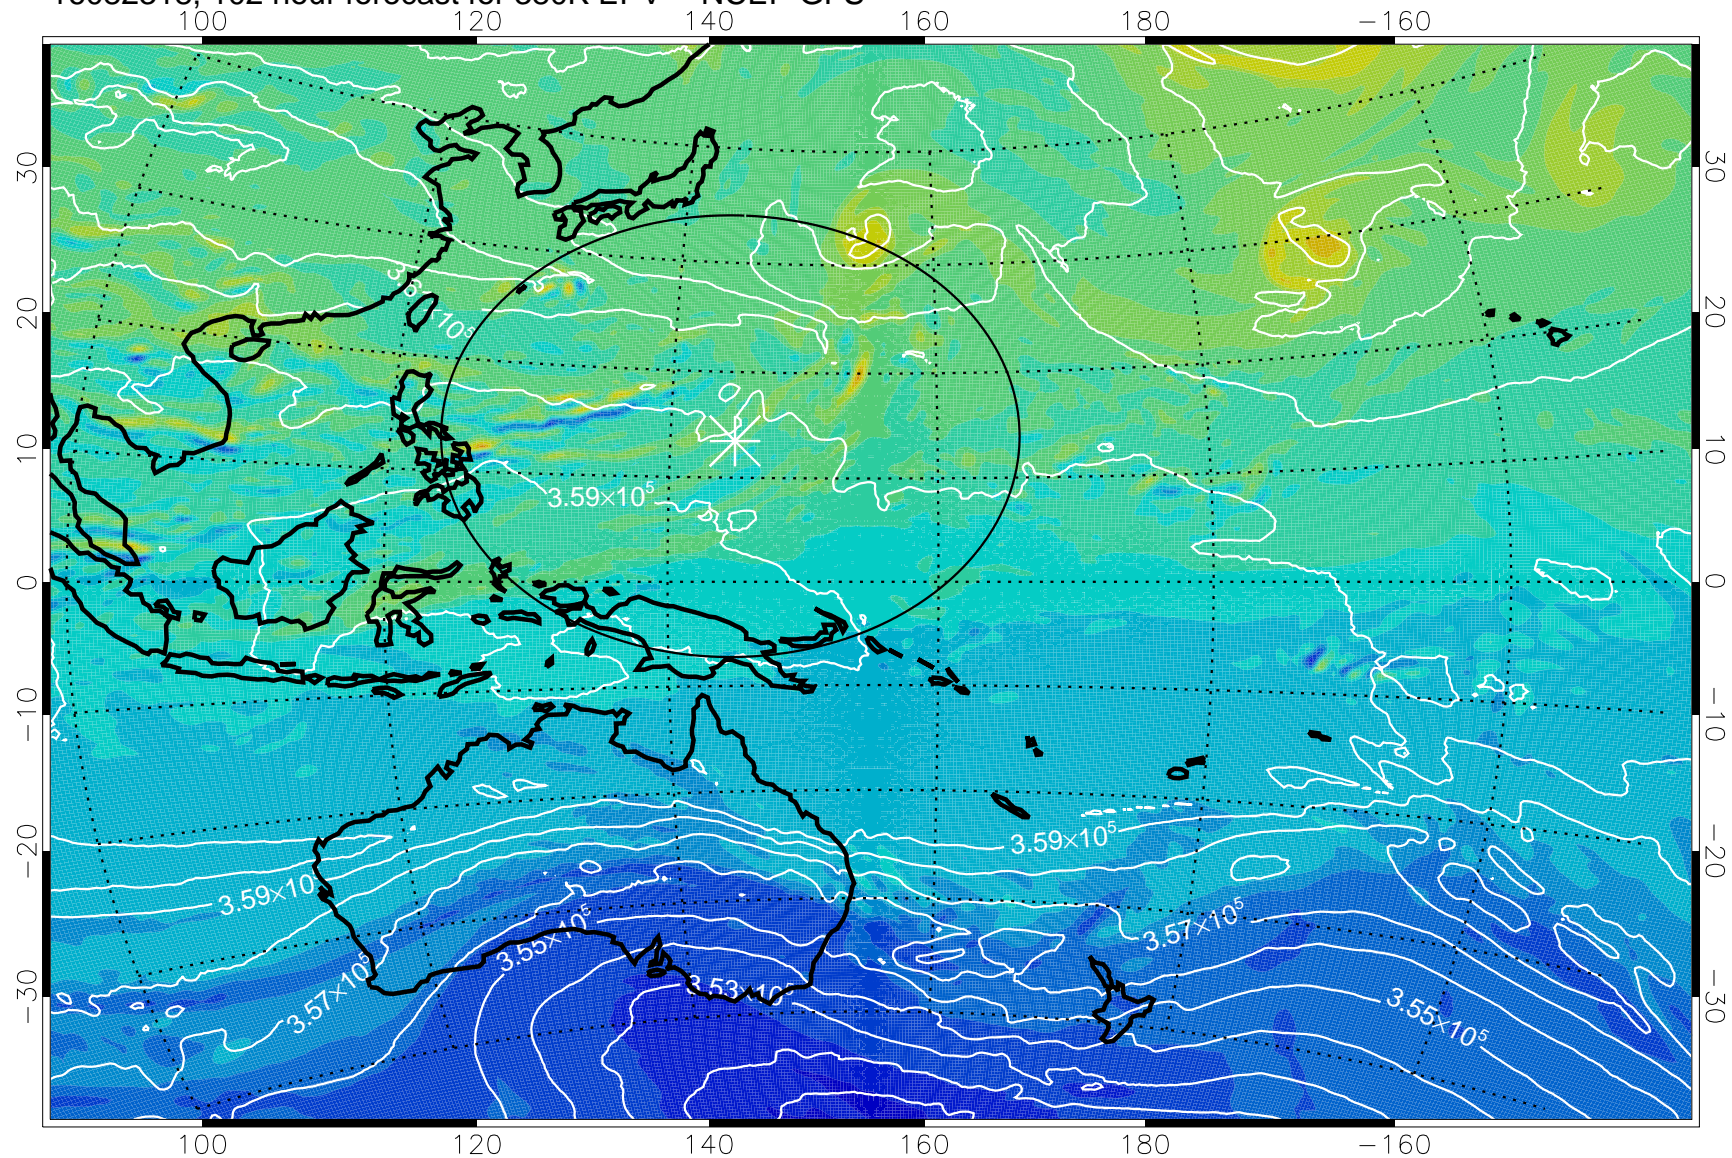

16082212, 72 hour forecast for 380K EPV -- NCEP GFS

380K Montgomery Streamfunction, white

Range ring of 2304 km

16082218, 78 hour forecast for 380K EPV -- NCEP GFS

380K Montgomery Streamfunction, white

Range ring of 2304 km

16082300, 84 hour forecast for 380K EPV -- NCEP GFS

16082306, 90 hour forecast for 380K EPV -- NCEP GFS

380K Montgomery Streamfunction, white

Range ring of 2304 km

16082312, 96 hour forecast for 380K EPV -- NCEP GFS

380K Montgomery Streamfunction, white

Range ring of 2304 km

16082318, 102 hour forecast for 380K EPV -- NCEP GFS

380K Montgomery Streamfunction, white

Range ring of 2304 km

16082406, 114 hour forecast for 380K EPV -- NCEP GFS