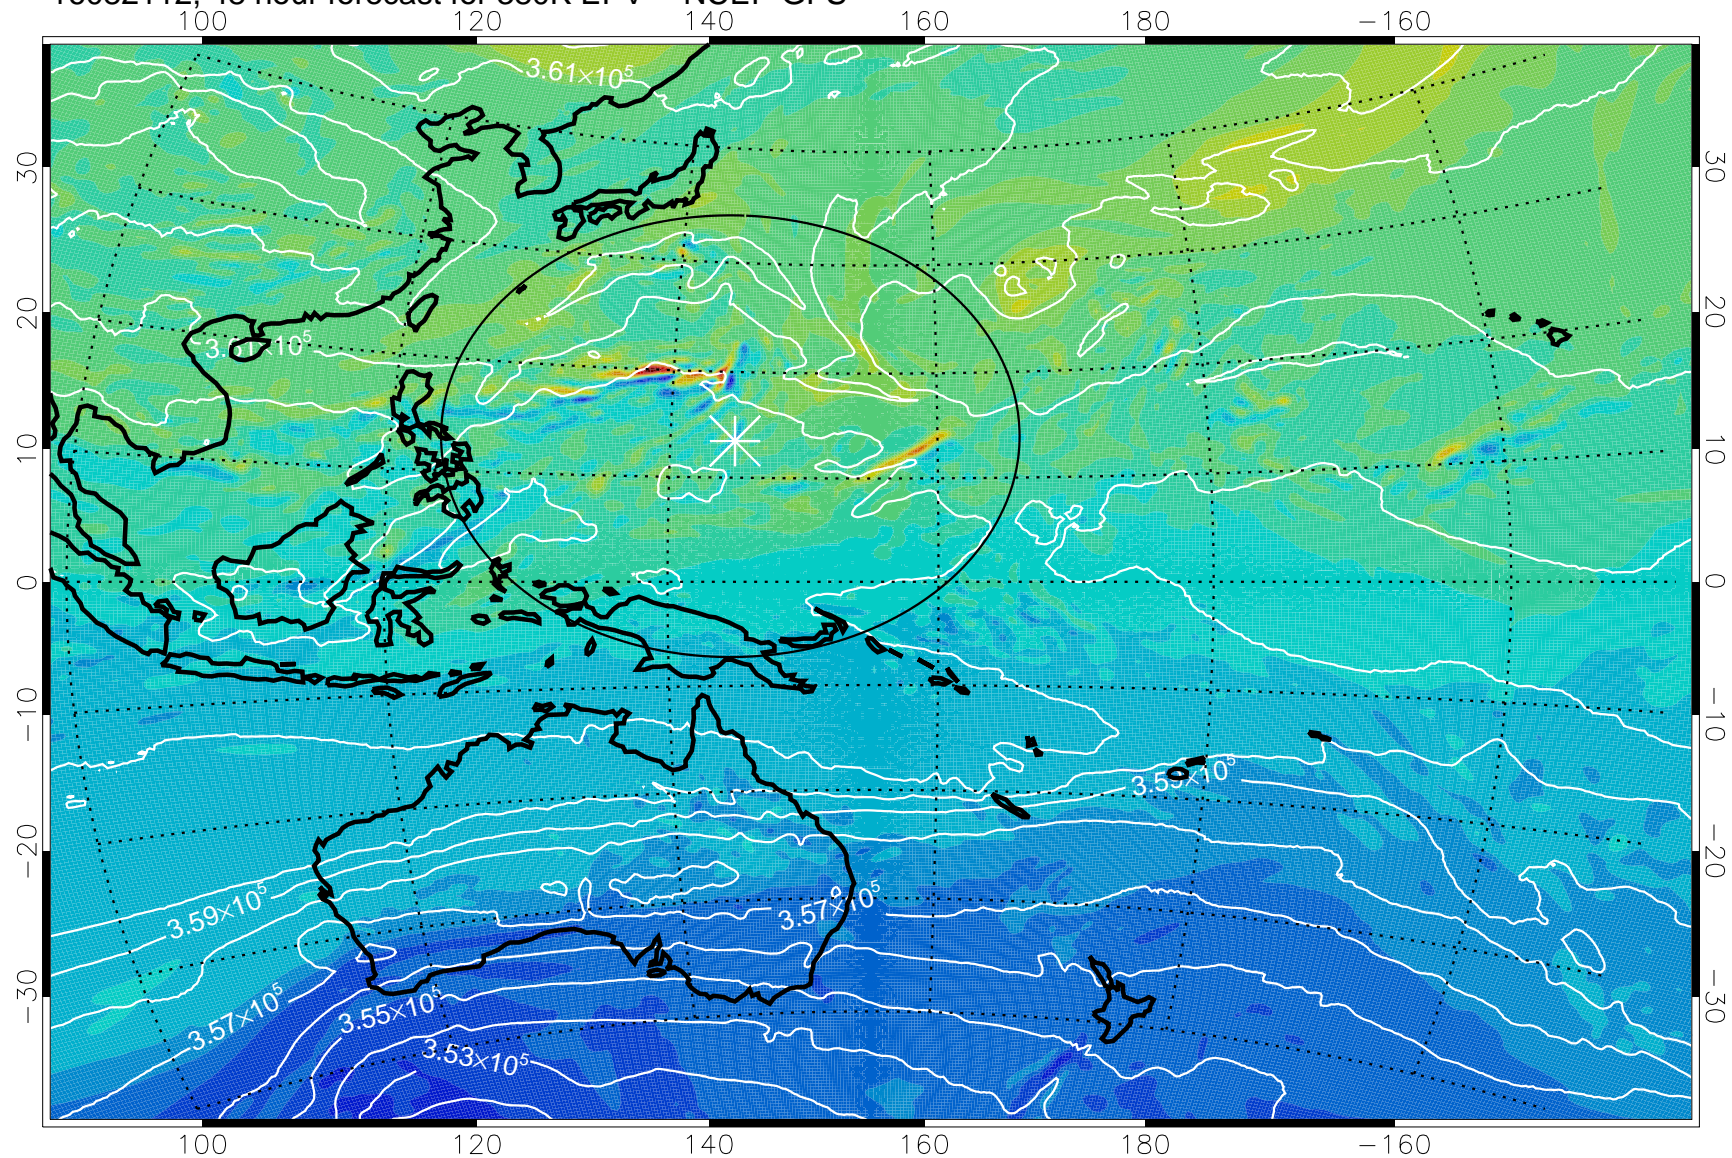

380K Montgomery Streamfunction, white

Range ring of 2304 km

16082106, 42 hour forecast for 380K EPV -- NCEP GFS

380K Montgomery Streamfunction, white

Range ring of 2304 km

16082112, 48 hour forecast for 380K EPV -- NCEP GFS

380K Montgomery Streamfunction, white

Range ring of 2304 km

16082118, 54 hour forecast for 380K EPV -- NCEP GFS

-2×10^{-5} -1×10^{-5} 0 1×10^{-5} 2×10^{-5}
PVU

380K Montgomery Streamfunction, white

Range ring of 2304 km

16082200, 60 hour forecast for 380K EPV -- NCEP GFS

380K Montgomery Streamfunction, white

Range ring of 2304 km

16082206, 66 hour forecast for 380K EPV -- NCEP GFS

380K Montgomery Streamfunction, white

Range ring of 2304 km

16082212, 72 hour forecast for 380K EPV -- NCEP GFS

380K Montgomery Streamfunction, white

Range ring of 2304 km

16082218, 78 hour forecast for 380K EPV -- NCEP GFS

380K Montgomery Streamfunction, white

Range ring of 2304 km