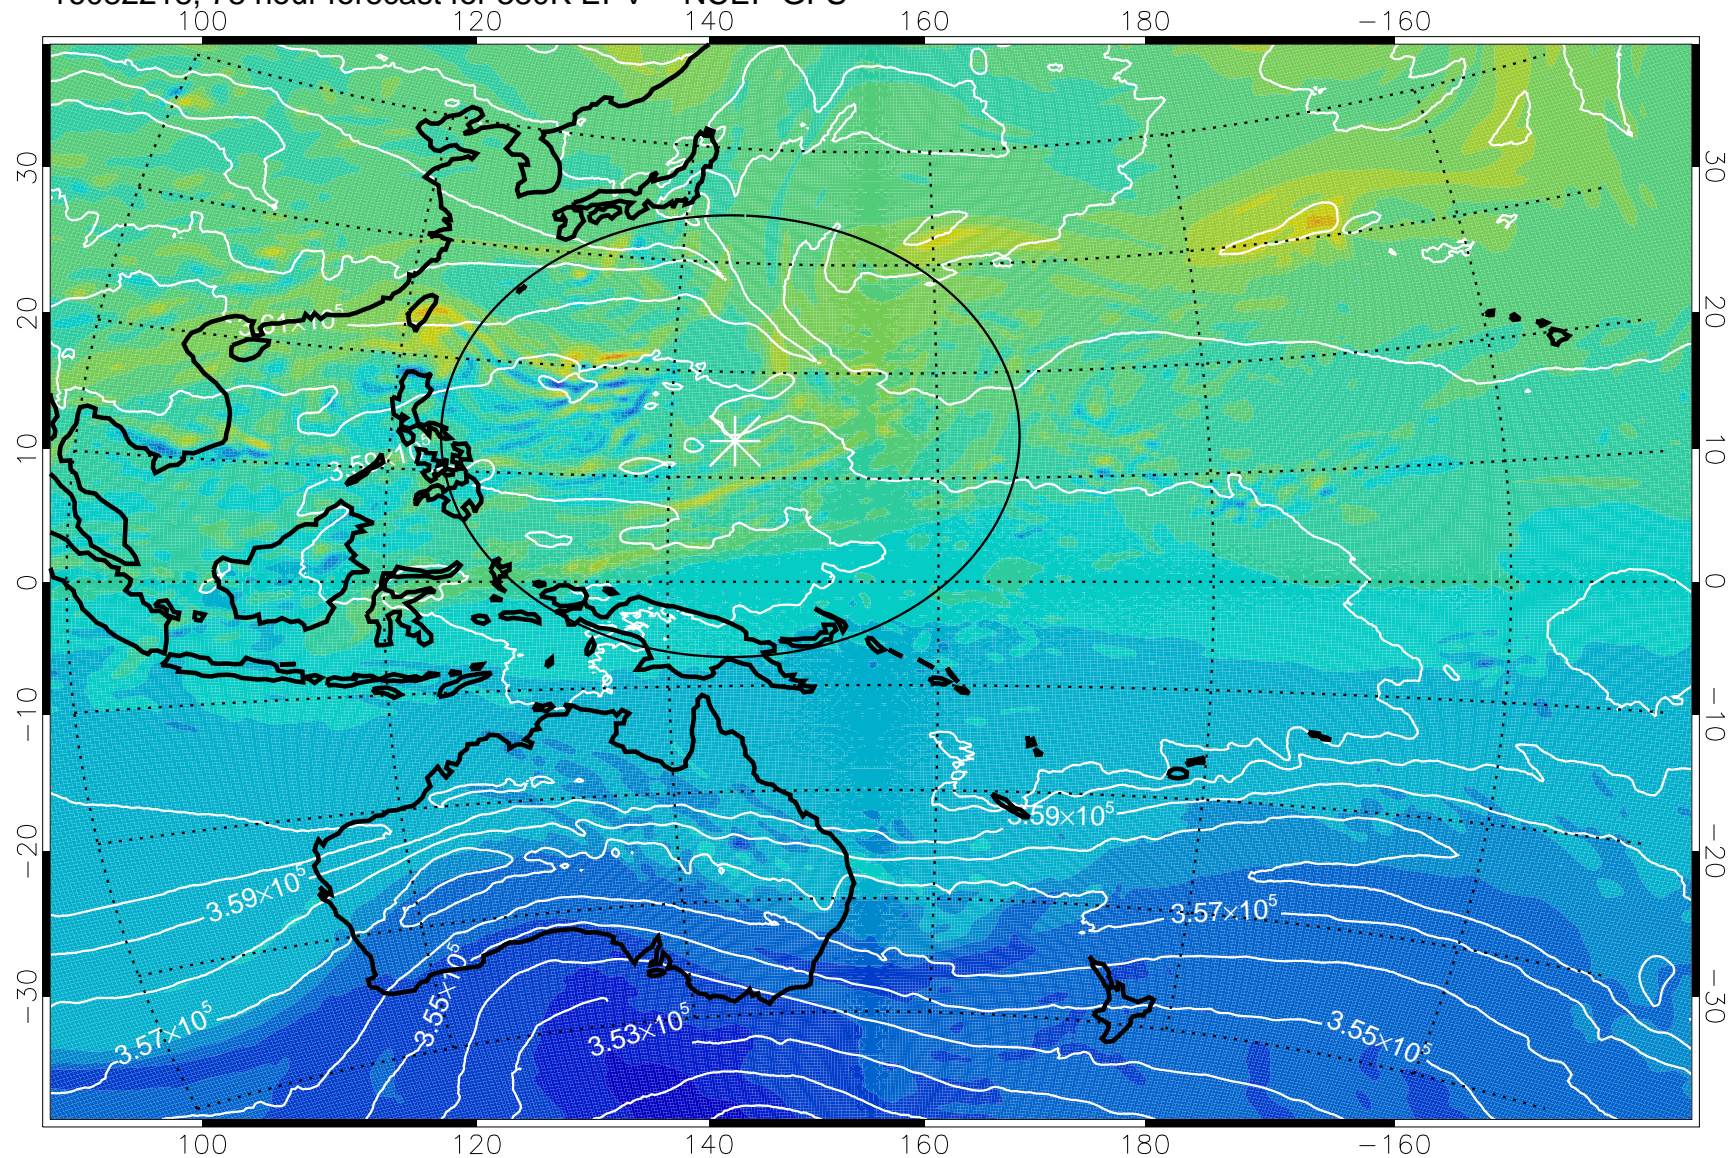

16082200, 60 hour forecast for 380K EPV -- NCEP GFS

380K Montgomery Streamfunction, white

Range ring of 2304 km

16082206, 66 hour forecast for 380K EPV -- NCEP GFS

380K Montgomery Streamfunction, white

Range ring of 2304 km

16082212, 72 hour forecast for 380K EPV -- NCEP GFS

380K Montgomery Streamfunction, white

Range ring of 2304 km

16082218, 78 hour forecast for 380K EPV -- NCEP GFS

380K Montgomery Streamfunction, white

Range ring of 2304 km

16082300, 84 hour forecast for 380K EPV -- NCEP GFS

16082306, 90 hour forecast for 380K EPV -- NCEP GFS

380K Montgomery Streamfunction, white

Range ring of 2304 km

16082312, 96 hour forecast for 380K EPV -- NCEP GFS