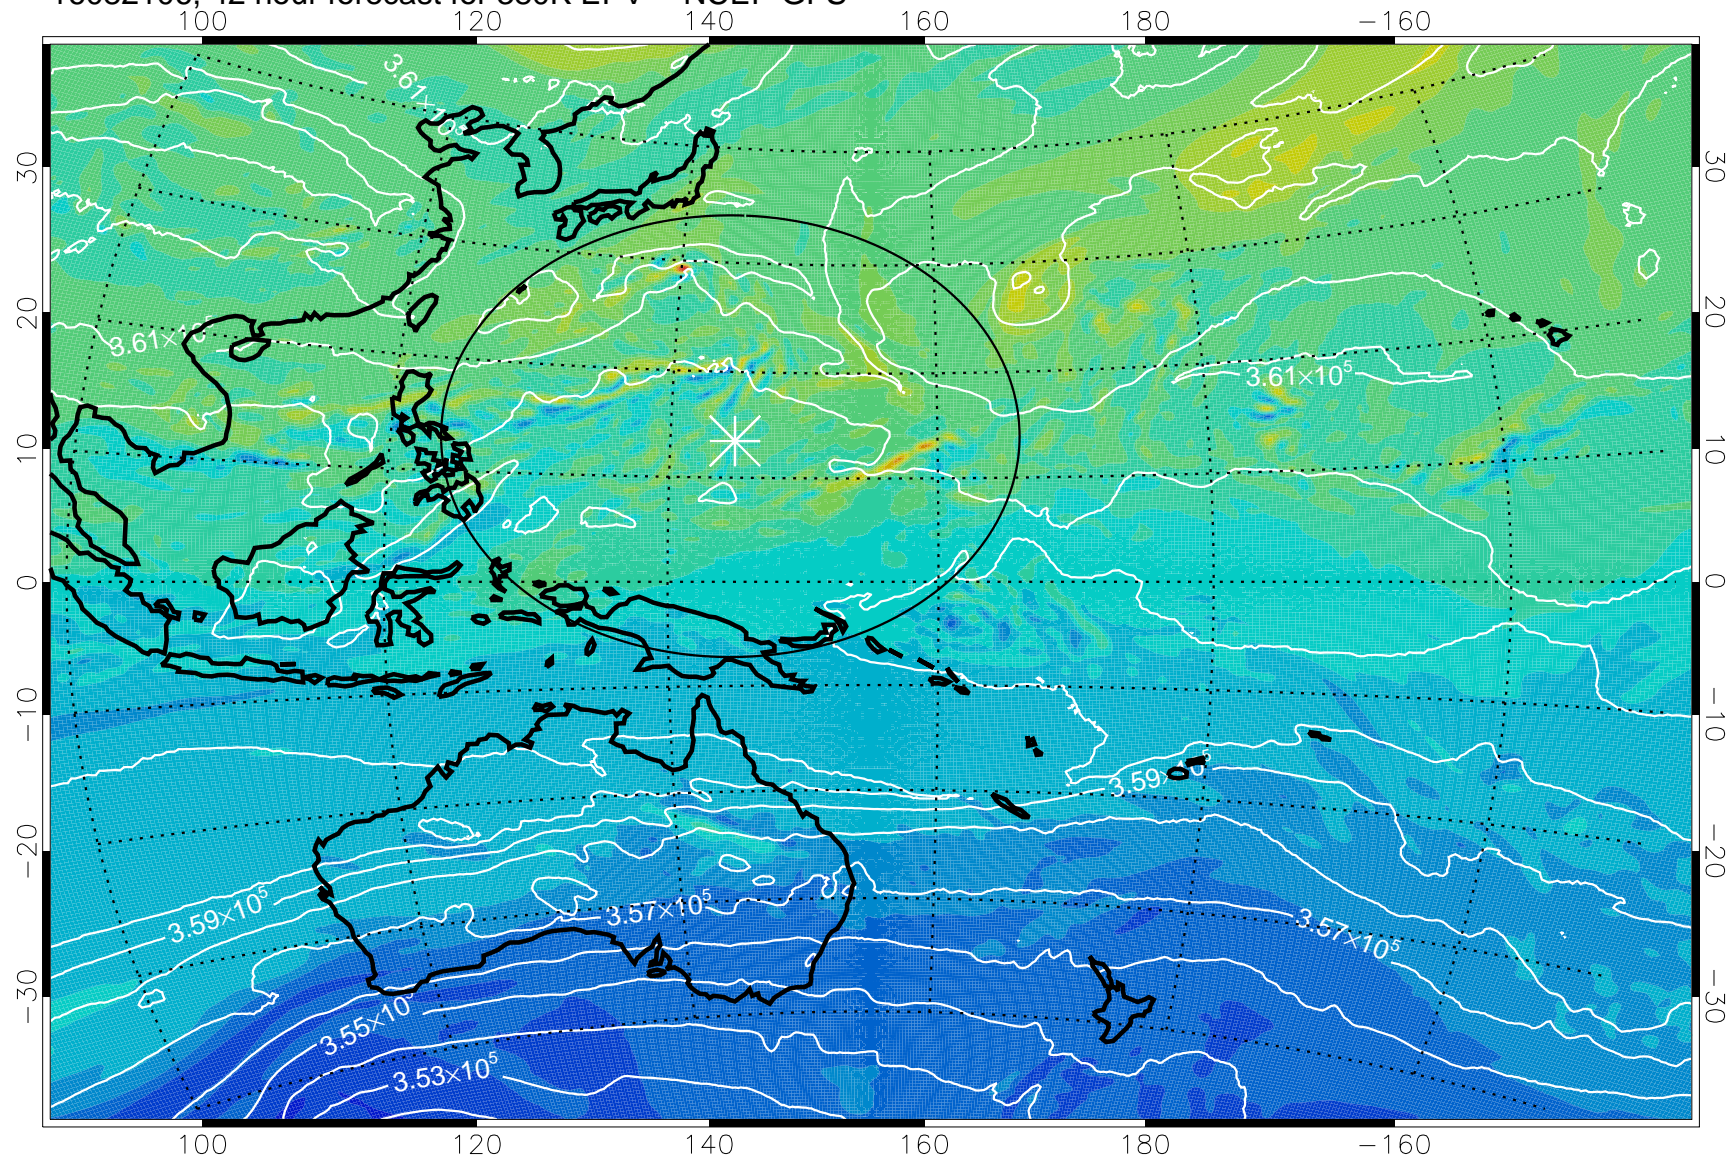

16082006, 18 hour forecast for 380K EPV -- NCEP GFS

380K Montgomery Streamfunction, white

Range ring of 2304 km

16082012, 24 hour forecast for 380K EPV -- NCEP GFS

380K Montgomery Streamfunction, white

Range ring of 2304 km

16082018, 30 hour forecast for 380K EPV -- NCEP GFS

-2×10^{-5} -1×10^{-5} 0 1×10^{-5} 2×10^{-5}
PVU

380K Montgomery Streamfunction, white

Range ring of 2304 km

16082100, 36 hour forecast for 380K EPV -- NCEP GFS

380K Montgomery Streamfunction, white

Range ring of 2304 km

16082106, 42 hour forecast for 380K EPV -- NCEP GFS

380K Montgomery Streamfunction, white

Range ring of 2304 km

16082112, 48 hour forecast for 380K EPV -- NCEP GFS

16082200, 60 hour forecast for 380K EPV -- NCEP GFS

380K Montgomery Streamfunction, white

Range ring of 2304 km

16082206, 66 hour forecast for 380K EPV -- NCEP GFS

380K Montgomery Streamfunction, white

Range ring of 2304 km