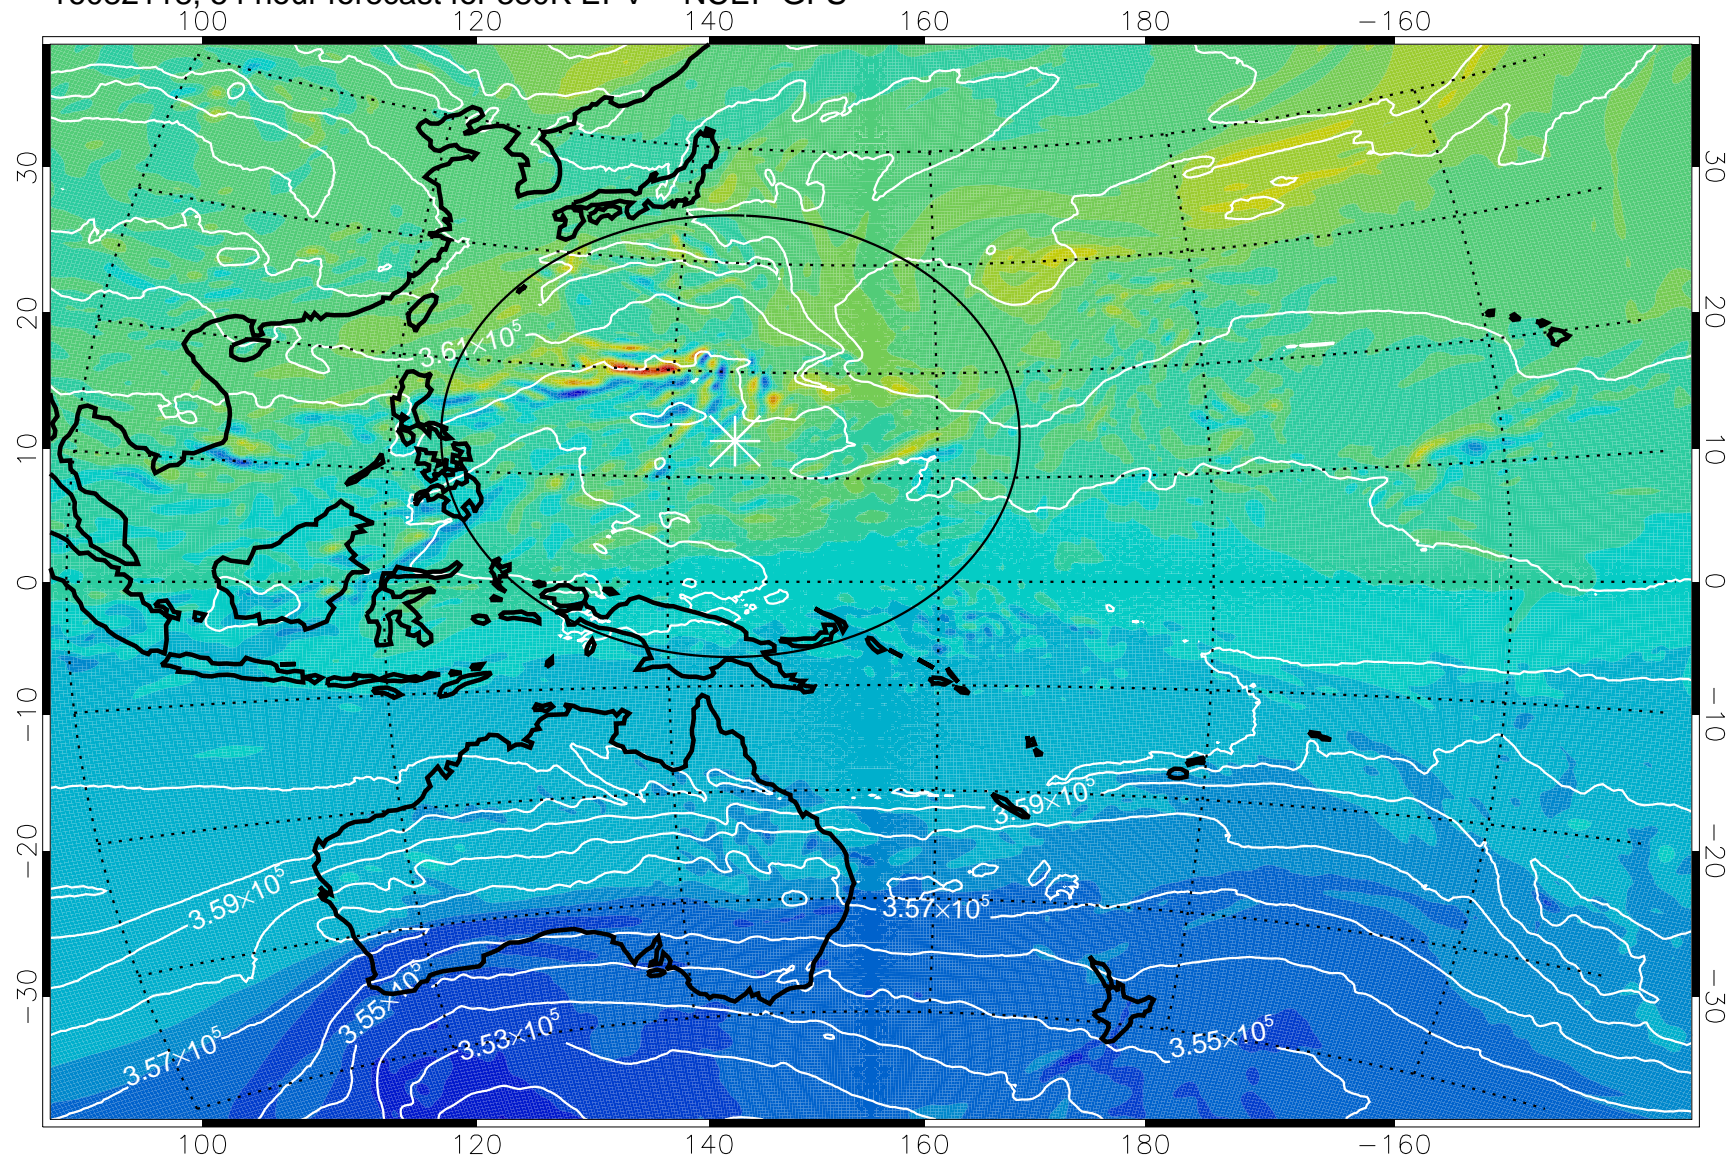

380K Montgomery Streamfunction, white

Range ring of 2304 km

16082106, 42 hour forecast for 380K EPV -- NCEP GFS

380K Montgomery Streamfunction, white

Range ring of 2304 km

16082112, 48 hour forecast for 380K EPV -- NCEP GFS

380K Montgomery Streamfunction, white

Range ring of 2304 km

16082118, 54 hour forecast for 380K EPV -- NCEP GFS

-2×10^{-5} -1×10^{-5} 0 1×10^{-5} 2×10^{-5}
PVU

380K Montgomery Streamfunction, white

Range ring of 2304 km

16082200, 60 hour forecast for 380K EPV -- NCEP GFS

380K Montgomery Streamfunction, white

Range ring of 2304 km

16082206, 66 hour forecast for 380K EPV -- NCEP GFS

380K Montgomery Streamfunction, white

Range ring of 2304 km

16082212, 72 hour forecast for 380K EPV -- NCEP GFS

380K Montgomery Streamfunction, white

Range ring of 2304 km

16082218, 78 hour forecast for 380K EPV -- NCEP GFS

380K Montgomery Streamfunction, white

Range ring of 2304 km