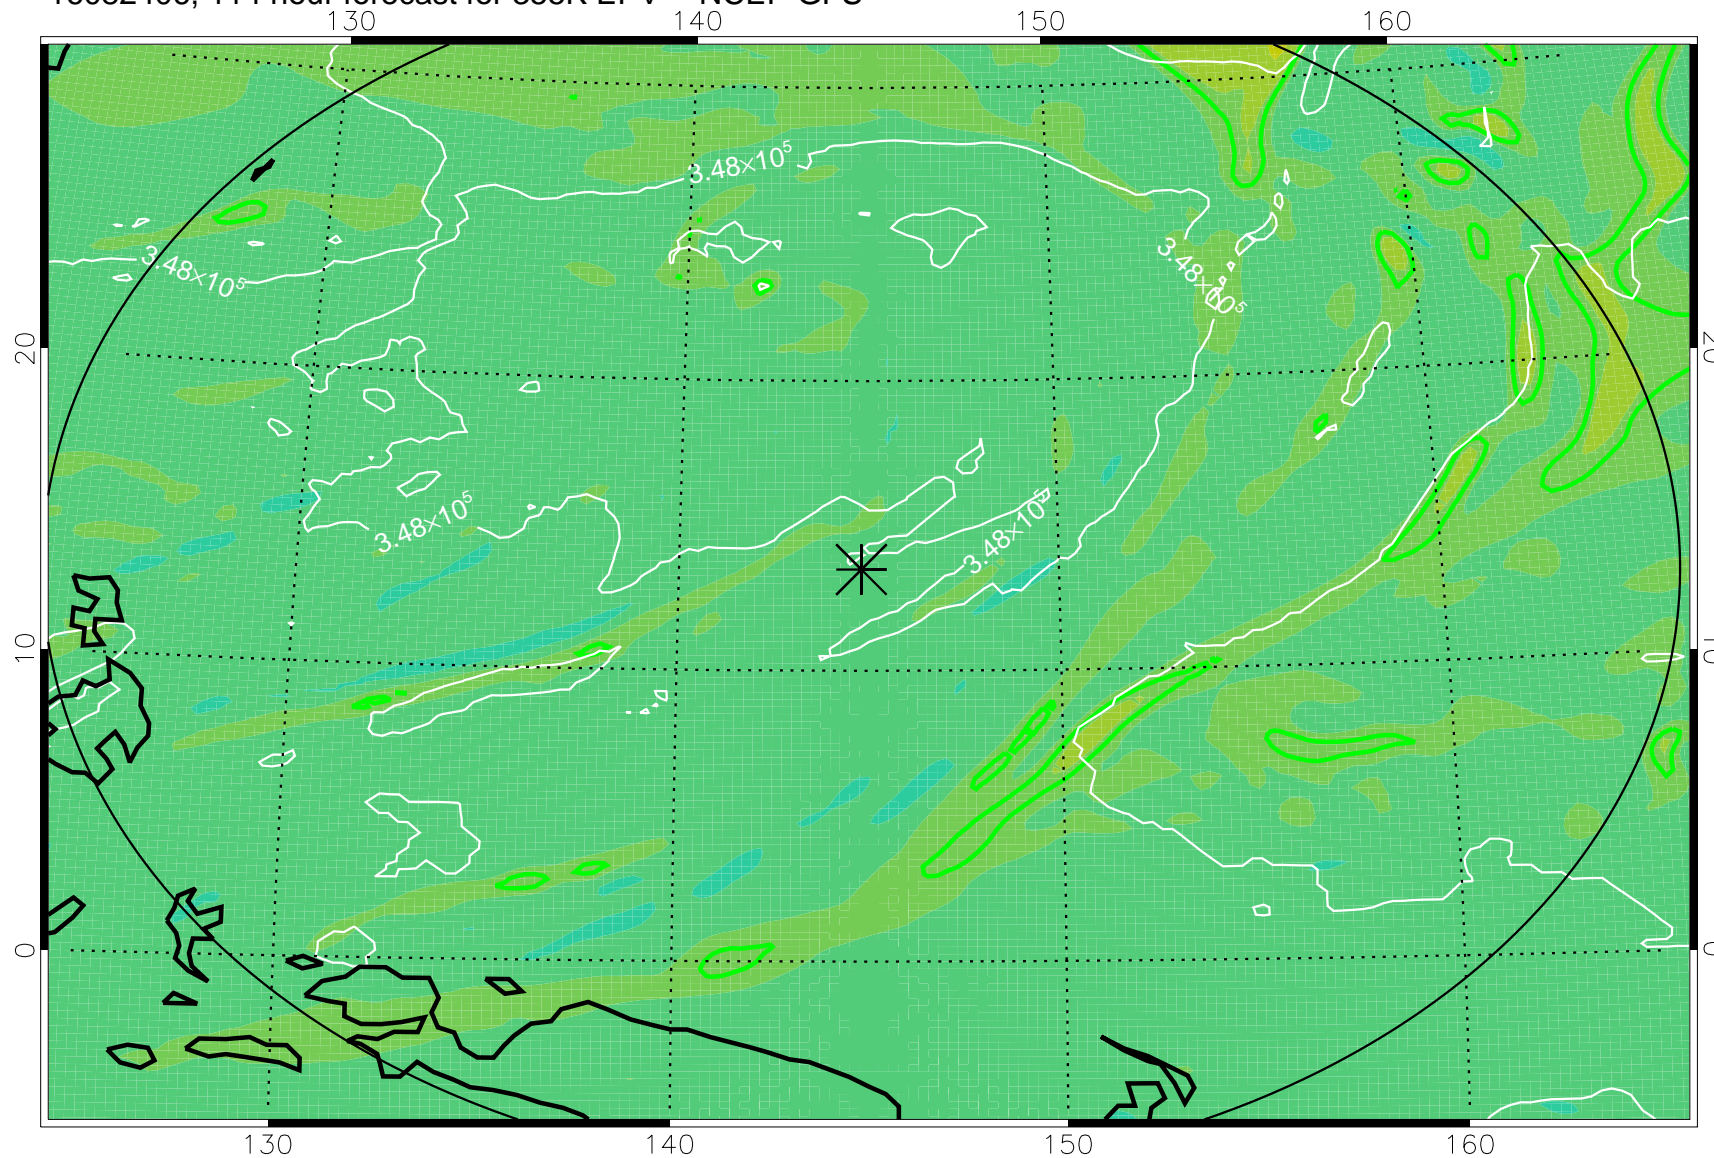

16082218, 78 hour forecast for 355K EPV -- NCEP GFS

355K Montgomery Streamfunction, white
EPV Tropopause (2 PVU) Position
Range ring of 2304 km

16082300, 84 hour forecast for 355K EPV -- NCEP GFS

355K Montgomery Streamfunction, white
EPV Tropopause (2 PVU) Position
Range ring of 2304 km

16082306, 90 hour forecast for 355K EPV -- NCEP GFS

355K Montgomery Streamfunction, white
EPV Tropopause (2 PVU) Position
Range ring of 2304 km

16082312, 96 hour forecast for 355K EPV -- NCEP GFS

355K Montgomery Streamfunction, white
EPV Tropopause (2 PVU) Position
Range ring of 2304 km

16082318, 102 hour forecast for 355K EPV -- NCEP GFS

355K Montgomery Streamfunction, white
EPV Tropopause (2 PVU) Position
Range ring of 2304 km

16082400, 108 hour forecast for 355K EPV -- NCEP GFS

355K Montgomery Streamfunction, white
EPV Tropopause (2 PVU) Position
Range ring of 2304 km

16082406, 114 hour forecast for 355K EPV -- NCEP GFS

355K Montgomery Streamfunction, white
EPV Tropopause (2 PVU) Position
Range ring of 2304 km

16082412, 120 hour forecast for 355K EPV -- NCEP GFS

355K Montgomery Streamfunction, white
EPV Tropopause (2 PVU) Position
Range ring of 2304 km