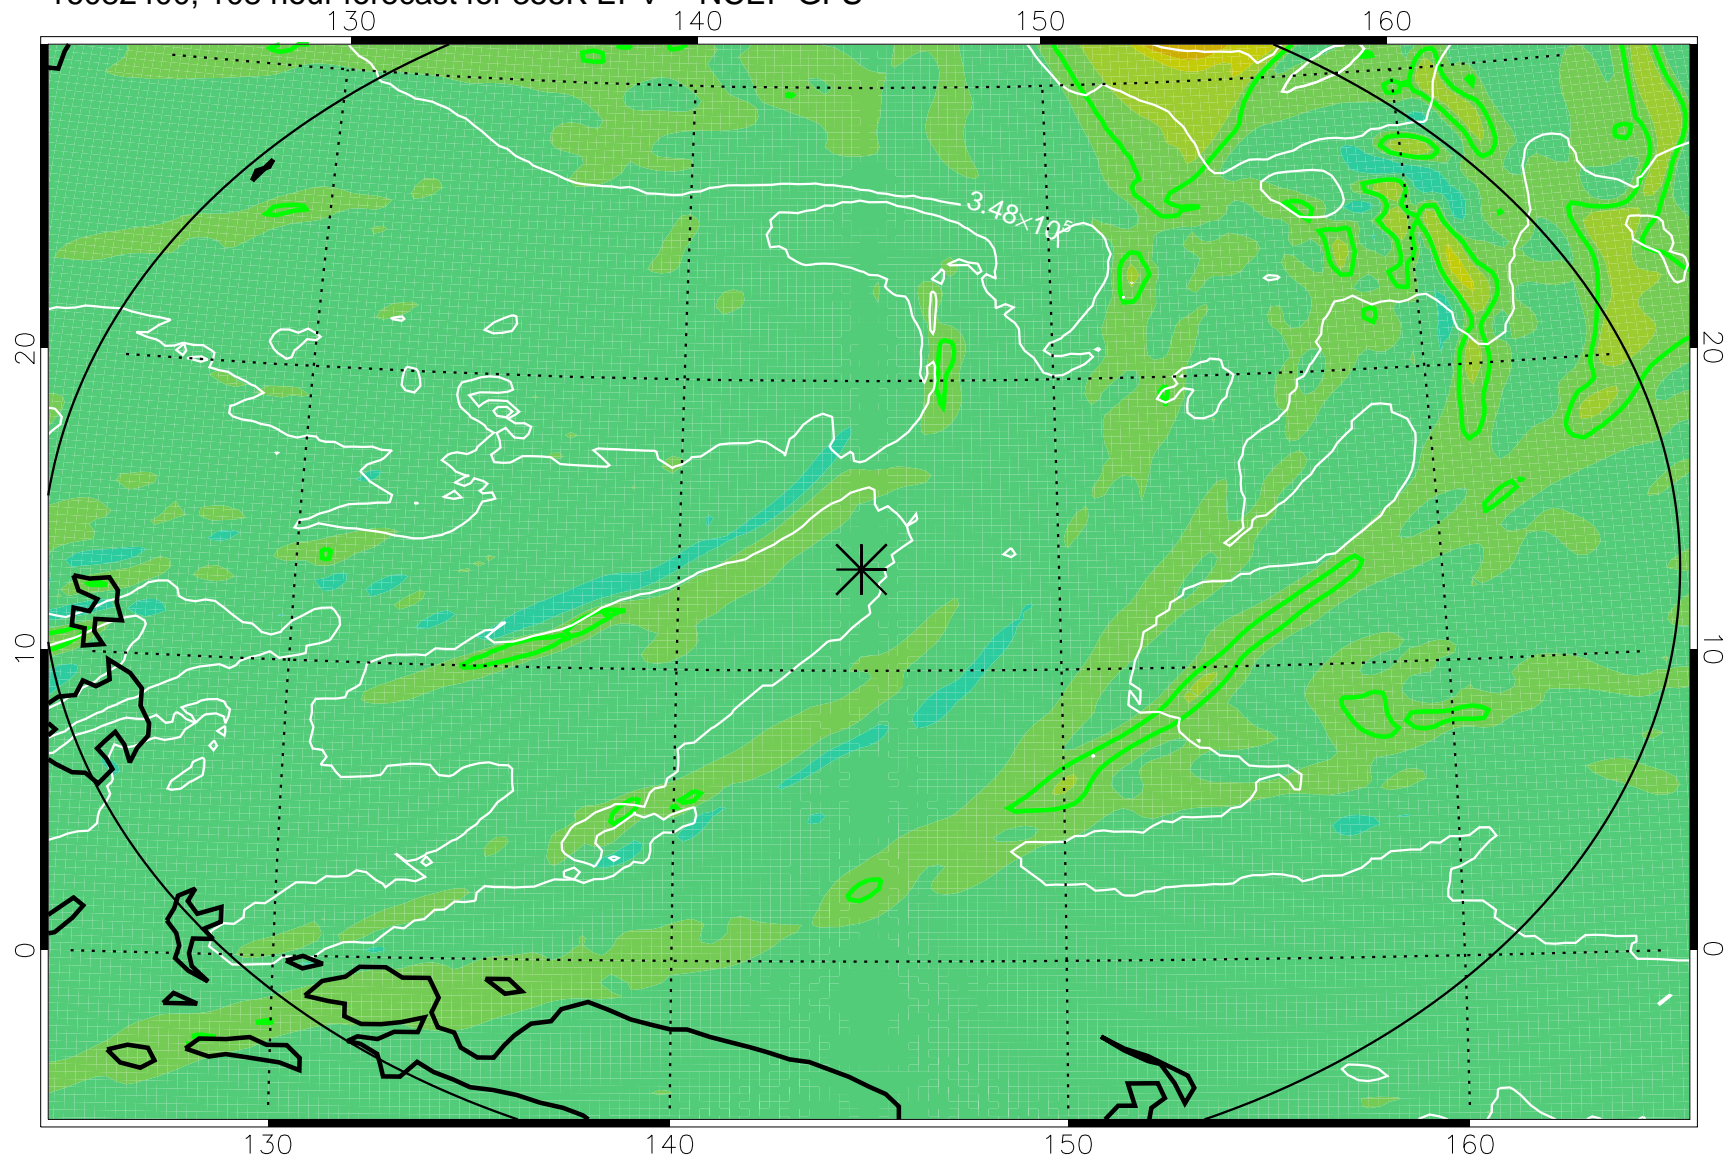

16082218, 78 hour forecast for 355K EPV -- NCEP GFS

355K Montgomery Streamfunction, white
EPV Tropopause (2 PVU) Position
Range ring of 2304 km

16082300, 84 hour forecast for 355K EPV -- NCEP GFS

355K Montgomery Streamfunction, white
EPV Tropopause (2 PVU) Position
Range ring of 2304 km

16082306, 90 hour forecast for 355K EPV -- NCEP GFS

355K Montgomery Streamfunction, white
EPV Tropopause (2 PVU) Position
Range ring of 2304 km

16082312, 96 hour forecast for 355K EPV -- NCEP GFS

355K Montgomery Streamfunction, white
EPV Tropopause (2 PVU) Position
Range ring of 2304 km

16082318, 102 hour forecast for 355K EPV -- NCEP GFS

355K Montgomery Streamfunction, white
EPV Tropopause (2 PVU) Position
Range ring of 2304 km

16082400, 108 hour forecast for 355K EPV -- NCEP GFS

355K Montgomery Streamfunction, white
EPV Tropopause (2 PVU) Position
Range ring of 2304 km

16082406, 114 hour forecast for 355K EPV -- NCEP GFS

355K Montgomery Streamfunction, white
EPV Tropopause (2 PVU) Position
Range ring of 2304 km

16082412, 120 hour forecast for 355K EPV -- NCEP GFS

355K Montgomery Streamfunction, white
EPV Tropopause (2 PVU) Position
Range ring of 2304 km