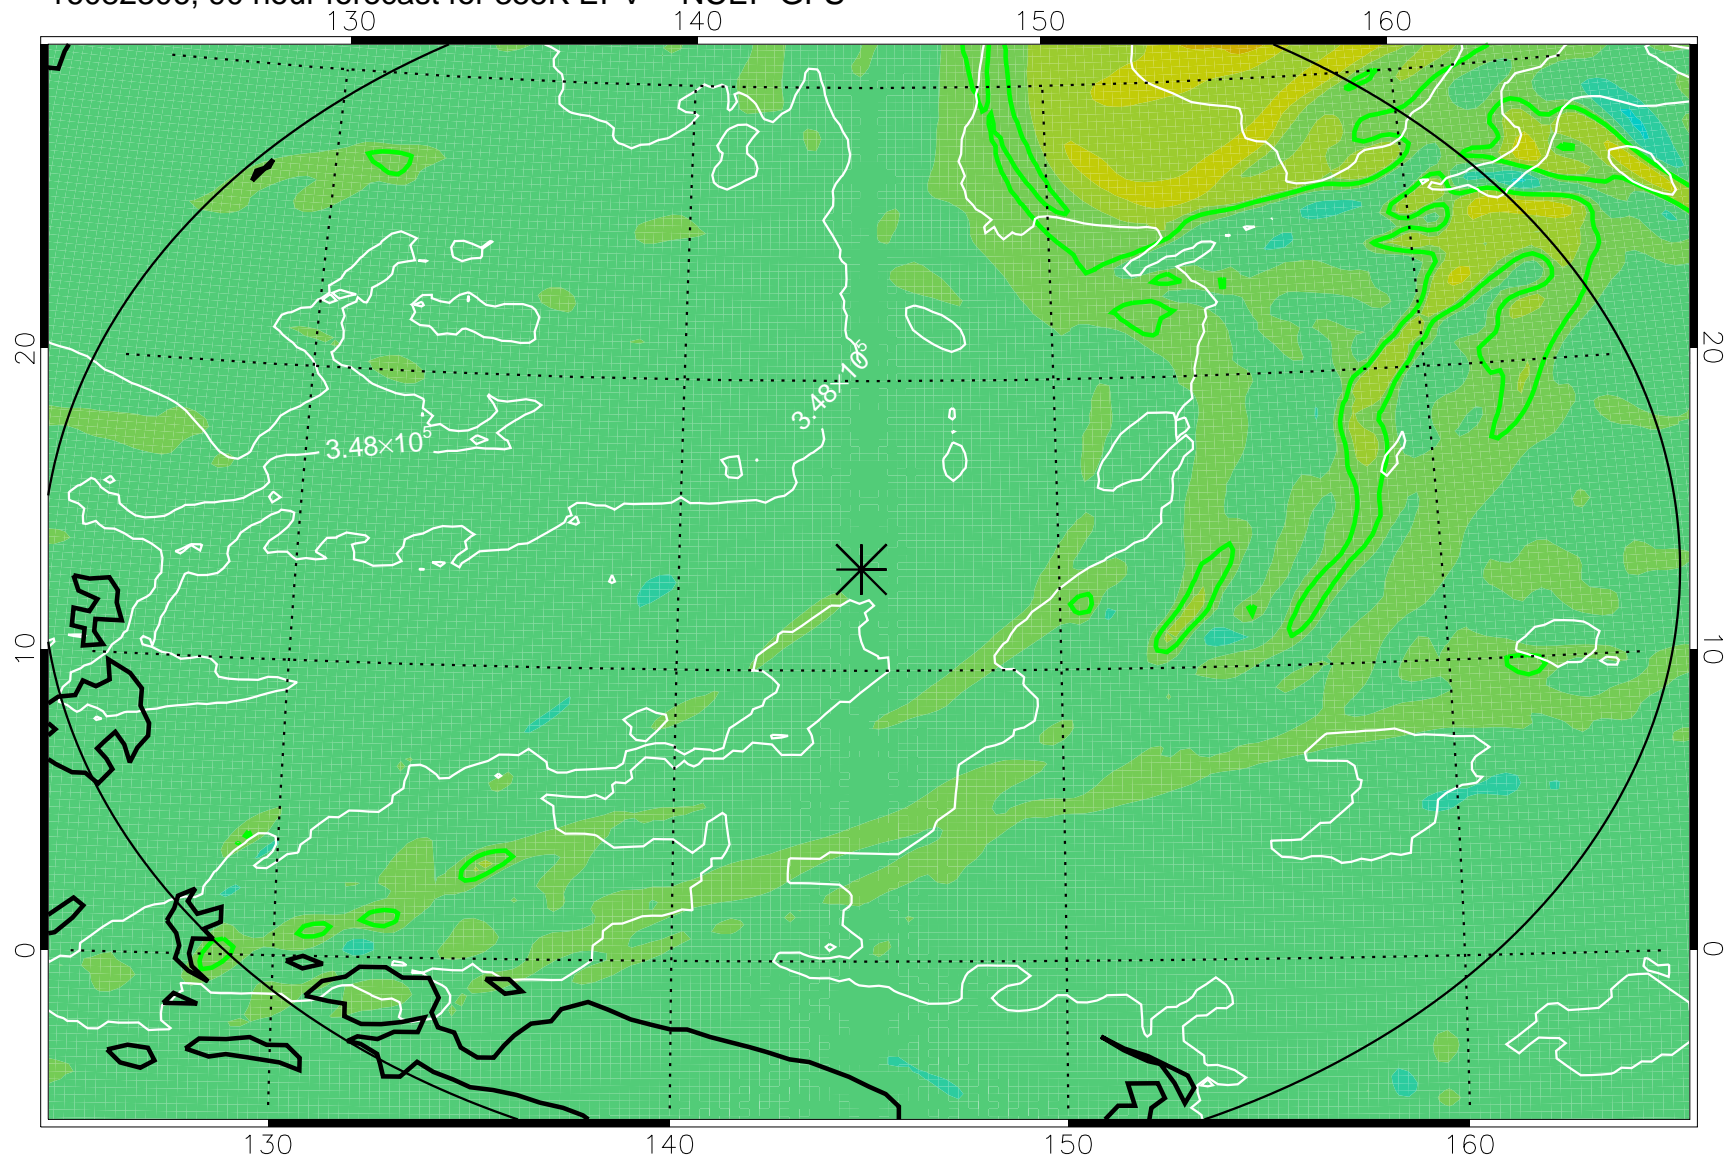

16082218, 78 hour forecast for 355K EPV -- NCEP GFS

355K Montgomery Streamfunction, white
EPV Tropopause (2 PVU) Position
Range ring of 2304 km

16082300, 84 hour forecast for 355K EPV -- NCEP GFS

355K Montgomery Streamfunction, white
EPV Tropopause (2 PVU) Position
Range ring of 2304 km

16082306, 90 hour forecast for 355K EPV -- NCEP GFS

355K Montgomery Streamfunction, white
EPV Tropopause (2 PVU) Position
Range ring of 2304 km

16082312, 96 hour forecast for 355K EPV -- NCEP GFS

355K Montgomery Streamfunction, white
EPV Tropopause (2 PVU) Position
Range ring of 2304 km

16082318, 102 hour forecast for 355K EPV -- NCEP GFS

355K Montgomery Streamfunction, white
EPV Tropopause (2 PVU) Position
Range ring of 2304 km

16082400, 108 hour forecast for 355K EPV -- NCEP GFS

355K Montgomery Streamfunction, white
EPV Tropopause (2 PVU) Position
Range ring of 2304 km

16082406, 114 hour forecast for 355K EPV -- NCEP GFS

355K Montgomery Streamfunction, white
EPV Tropopause (2 PVU) Position
Range ring of 2304 km

16082412, 120 hour forecast for 355K EPV -- NCEP GFS

355K Montgomery Streamfunction, white
EPV Tropopause (2 PVU) Position
Range ring of 2304 km