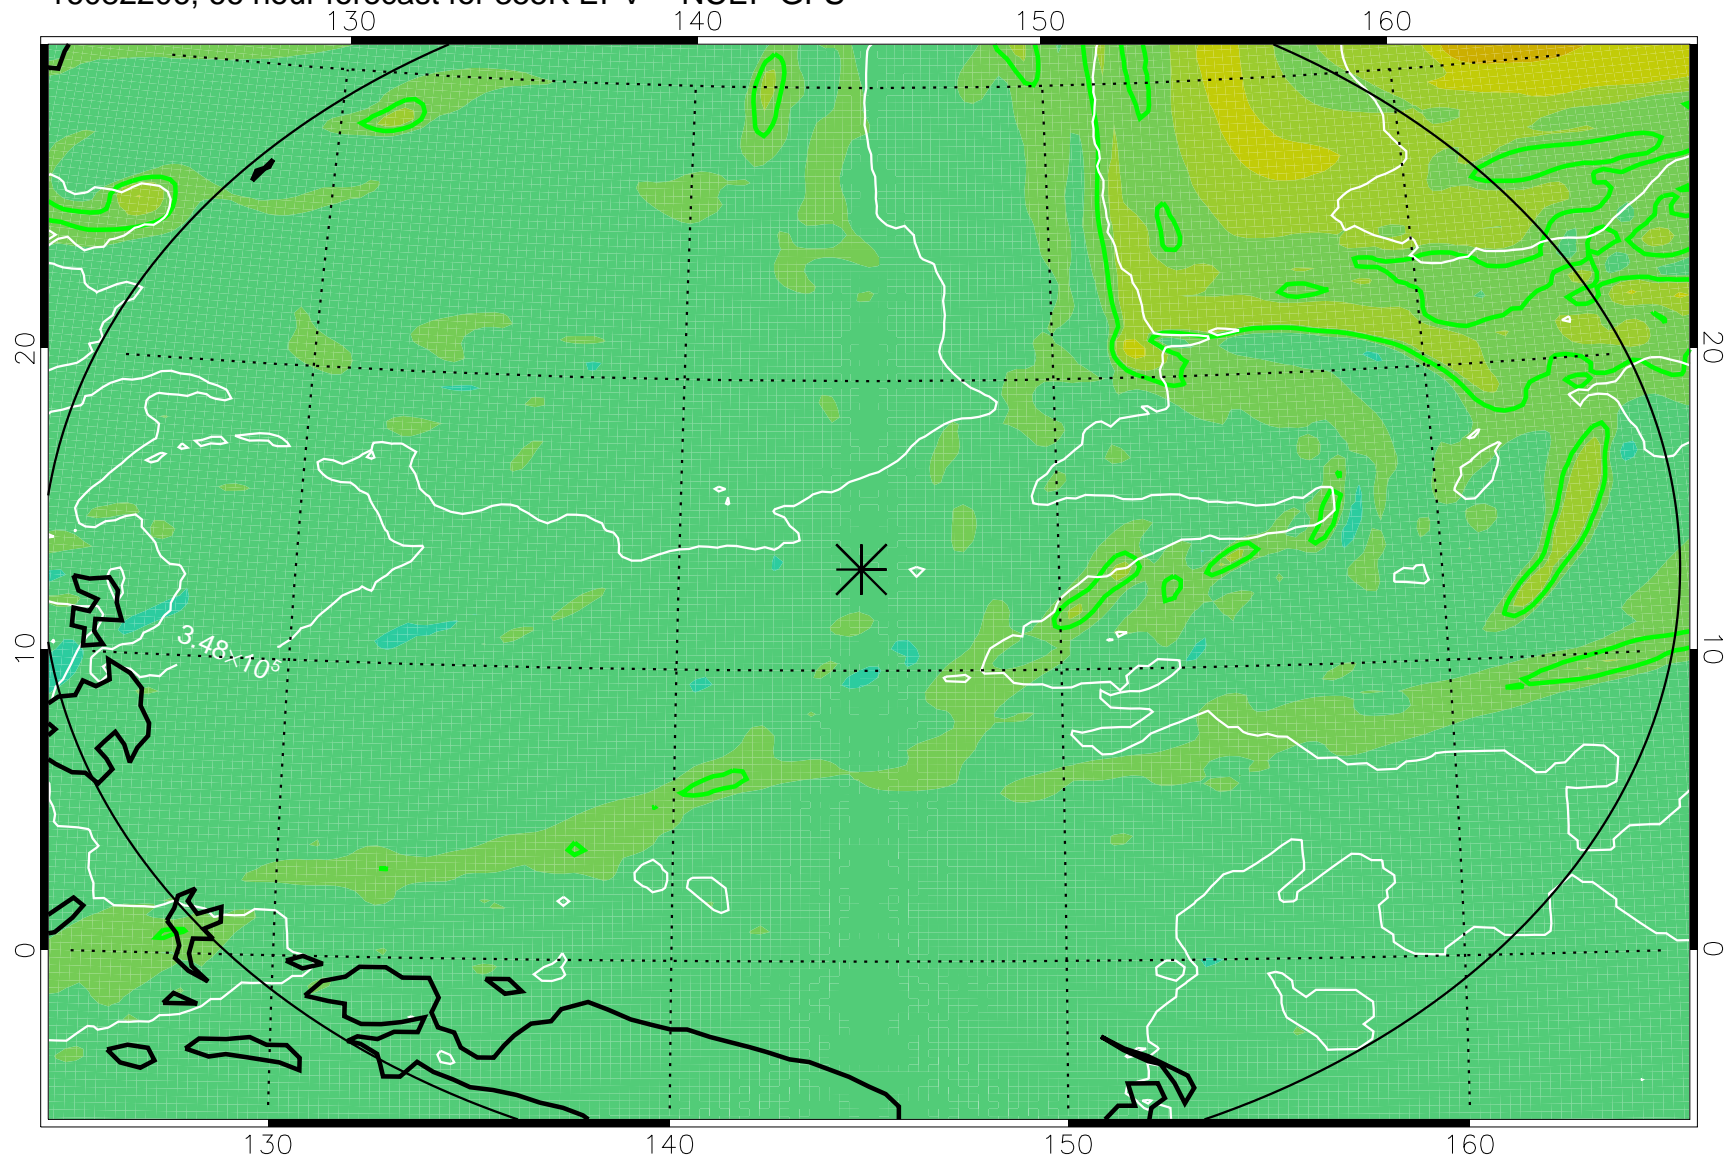

16082118, 54 hour forecast for 355K EPV -- NCEP GFS

355K Montgomery Streamfunction, white
EPV Tropopause (2 PVU) Position
Range ring of 2304 km

16082200, 60 hour forecast for 355K EPV -- NCEP GFS

355K Montgomery Streamfunction, white
EPV Tropopause (2 PVU) Position
Range ring of 2304 km

16082206, 66 hour forecast for 355K EPV -- NCEP GFS

355K Montgomery Streamfunction, white
EPV Tropopause (2 PVU) Position
Range ring of 2304 km

16082212, 72 hour forecast for 355K EPV -- NCEP GFS

355K Montgomery Streamfunction, white
EPV Tropopause (2 PVU) Position
Range ring of 2304 km

16082218, 78 hour forecast for 355K EPV -- NCEP GFS

355K Montgomery Streamfunction, white
EPV Tropopause (2 PVU) Position
Range ring of 2304 km

16082300, 84 hour forecast for 355K EPV -- NCEP GFS

355K Montgomery Streamfunction, white
EPV Tropopause (2 PVU) Position
Range ring of 2304 km

16082306, 90 hour forecast for 355K EPV -- NCEP GFS

355K Montgomery Streamfunction, white
EPV Tropopause (2 PVU) Position
Range ring of 2304 km

16082312, 96 hour forecast for 355K EPV -- NCEP GFS

355K Montgomery Streamfunction, white
EPV Tropopause (2 PVU) Position
Range ring of 2304 km