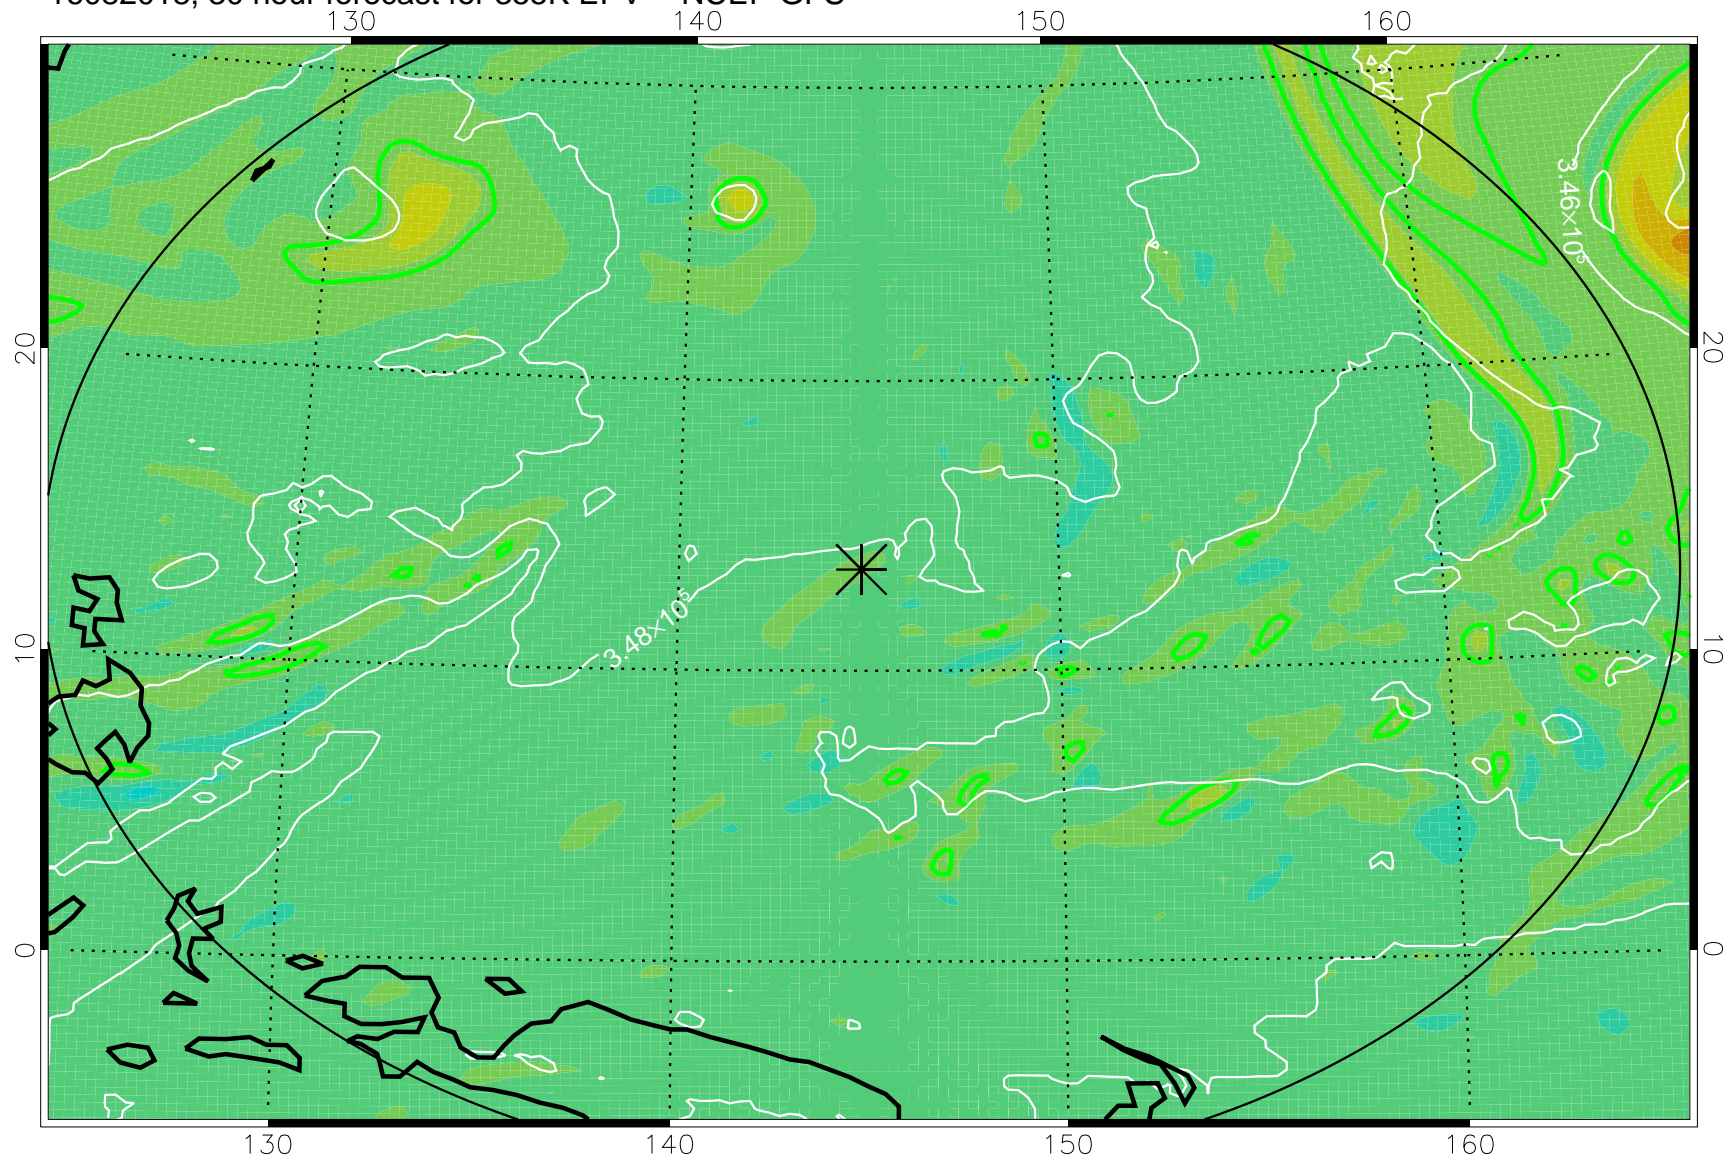

16082006, 18 hour forecast for 355K EPV -- NCEP GFS

355K Montgomery Streamfunction, white
EPV Tropopause (2 PVU) Position
Range ring of 2304 km

16082012, 24 hour forecast for 355K EPV -- NCEP GFS

355K Montgomery Streamfunction, white
EPV Tropopause (2 PVU) Position
Range ring of 2304 km

16082018, 30 hour forecast for 355K EPV -- NCEP GFS

355K Montgomery Streamfunction, white
EPV Tropopause (2 PVU) Position
Range ring of 2304 km

16082100, 36 hour forecast for 355K EPV -- NCEP GFS

355K Montgomery Streamfunction, white
EPV Tropopause (2 PVU) Position
Range ring of 2304 km

16082106, 42 hour forecast for 355K EPV -- NCEP GFS

355K Montgomery Streamfunction, white
EPV Tropopause (2 PVU) Position
Range ring of 2304 km

16082112, 48 hour forecast for 355K EPV -- NCEP GFS

355K Montgomery Streamfunction, white
EPV Tropopause (2 PVU) Position
Range ring of 2304 km

16082318, 102 hour forecast for 355K EPV -- NCEP GFS

355K Montgomery Streamfunction, white
EPV Tropopause (2 PVU) Position
Range ring of 2304 km

16082400, 108 hour forecast for 355K EPV -- NCEP GFS

355K Montgomery Streamfunction, white
EPV Tropopause (2 PVU) Position
Range ring of 2304 km