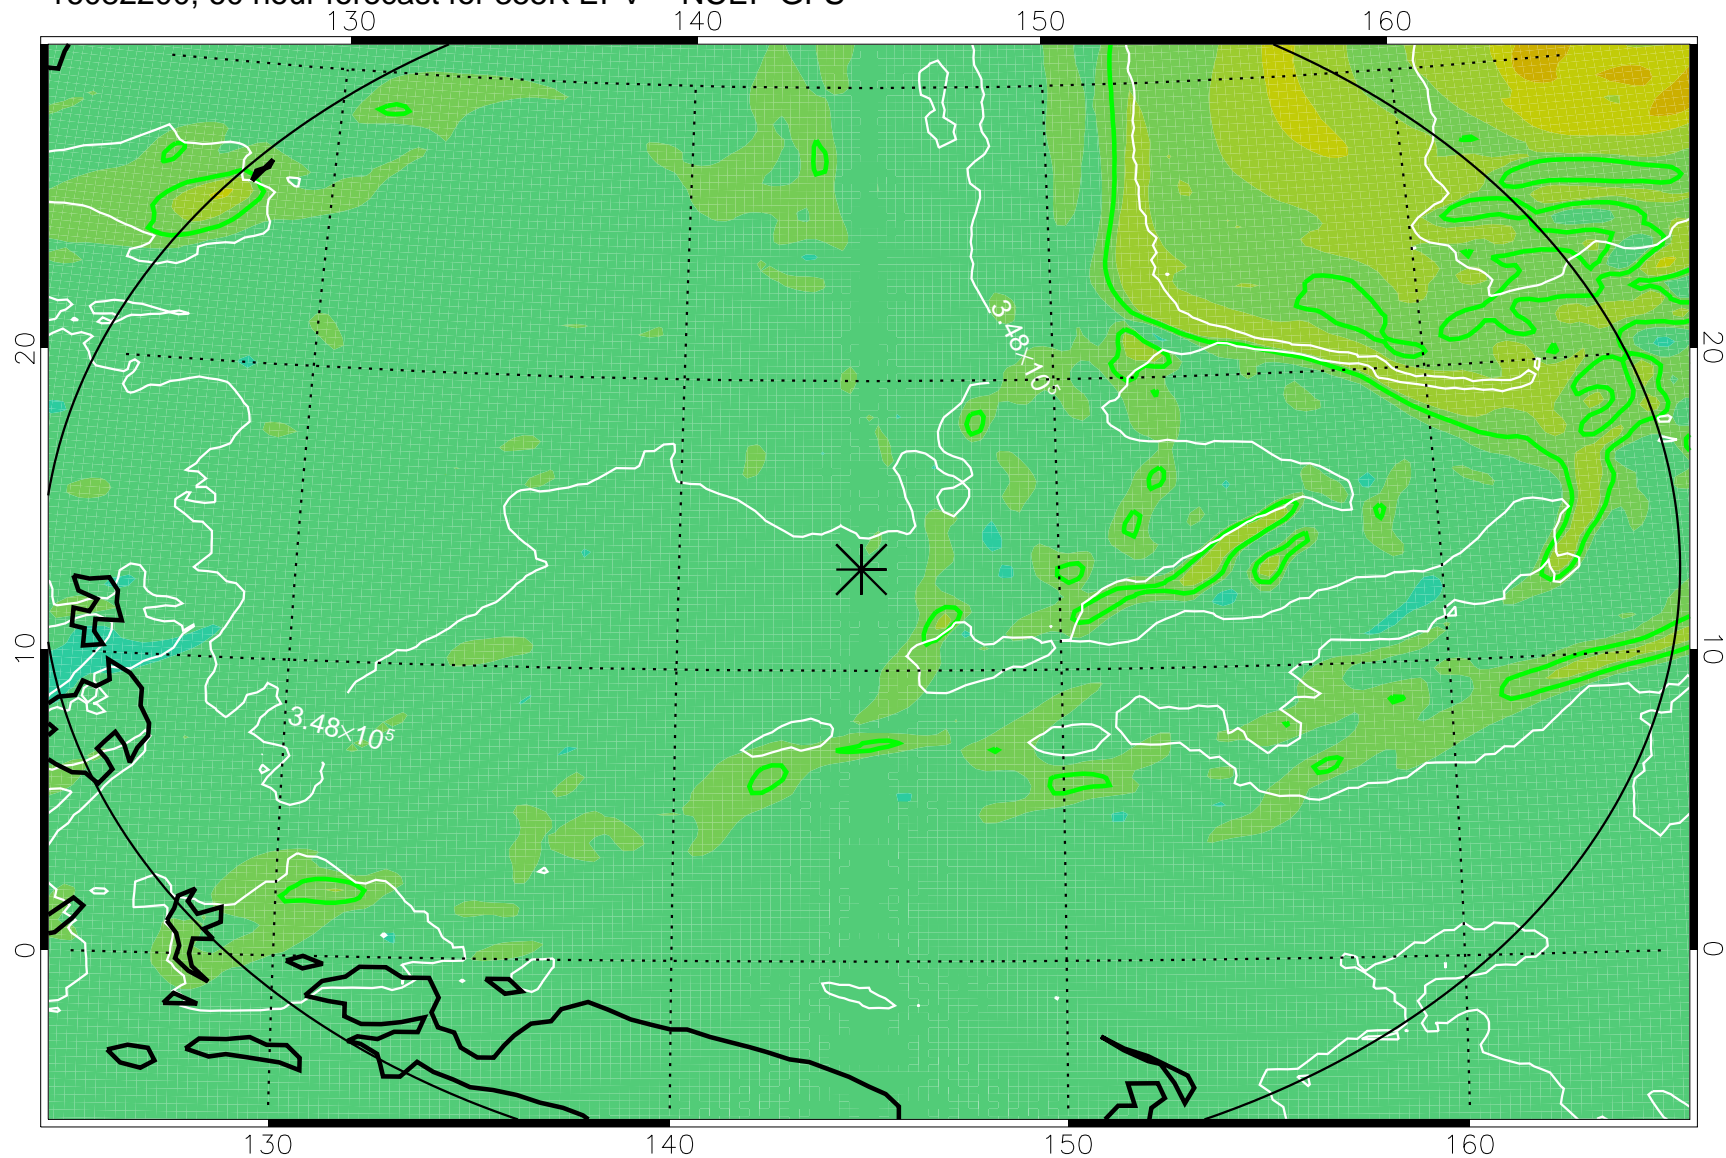

16082106, 42 hour forecast for 355K EPV -- NCEP GFS

355K Montgomery Streamfunction, white
EPV Tropopause (2 PVU) Position
Range ring of 2304 km

16082112, 48 hour forecast for 355K EPV -- NCEP GFS

355K Montgomery Streamfunction, white
EPV Tropopause (2 PVU) Position
Range ring of 2304 km

16082118, 54 hour forecast for 355K EPV -- NCEP GFS

355K Montgomery Streamfunction, white
EPV Tropopause (2 PVU) Position
Range ring of 2304 km

16082200, 60 hour forecast for 355K EPV -- NCEP GFS

355K Montgomery Streamfunction, white
EPV Tropopause (2 PVU) Position
Range ring of 2304 km

16082206, 66 hour forecast for 355K EPV -- NCEP GFS

355K Montgomery Streamfunction, white
EPV Tropopause (2 PVU) Position
Range ring of 2304 km

16082212, 72 hour forecast for 355K EPV -- NCEP GFS

355K Montgomery Streamfunction, white
EPV Tropopause (2 PVU) Position
Range ring of 2304 km

16082218, 78 hour forecast for 355K EPV -- NCEP GFS

355K Montgomery Streamfunction, white
EPV Tropopause (2 PVU) Position
Range ring of 2304 km

16082300, 84 hour forecast for 355K EPV -- NCEP GFS

355K Montgomery Streamfunction, white
EPV Tropopause (2 PVU) Position
Range ring of 2304 km