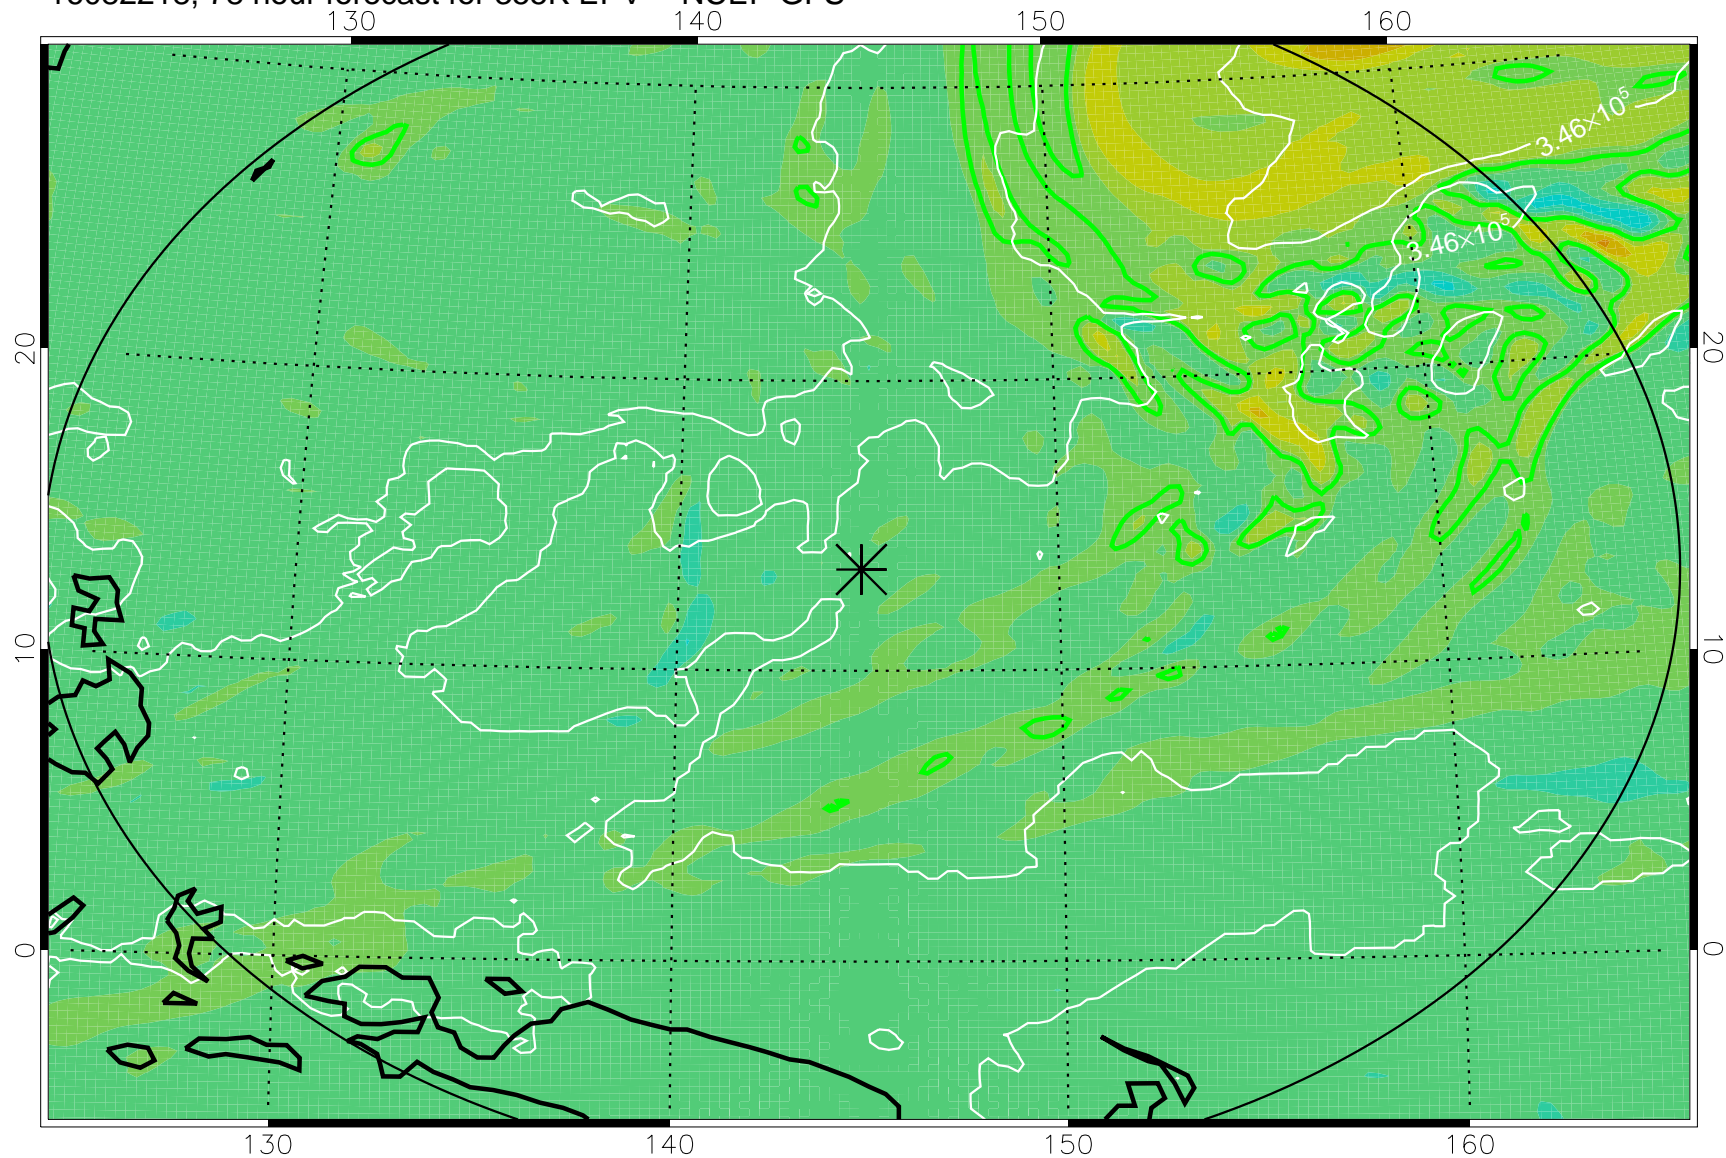

16082206, 66 hour forecast for 355K EPV -- NCEP GFS

355K Montgomery Streamfunction, white
EPV Tropopause (2 PVU) Position
Range ring of 2304 km

16082212, 72 hour forecast for 355K EPV -- NCEP GFS

355K Montgomery Streamfunction, white
EPV Tropopause (2 PVU) Position
Range ring of 2304 km

16082218, 78 hour forecast for 355K EPV -- NCEP GFS

355K Montgomery Streamfunction, white
EPV Tropopause (2 PVU) Position
Range ring of 2304 km

16082300, 84 hour forecast for 355K EPV -- NCEP GFS

355K Montgomery Streamfunction, white
EPV Tropopause (2 PVU) Position
Range ring of 2304 km

16082306, 90 hour forecast for 355K EPV -- NCEP GFS

355K Montgomery Streamfunction, white
EPV Tropopause (2 PVU) Position
Range ring of 2304 km

16082312, 96 hour forecast for 355K EPV -- NCEP GFS

355K Montgomery Streamfunction, white
EPV Tropopause (2 PVU) Position
Range ring of 2304 km

16082318, 102 hour forecast for 355K EPV -- NCEP GFS

355K Montgomery Streamfunction, white
EPV Tropopause (2 PVU) Position
Range ring of 2304 km

16082400, 108 hour forecast for 355K EPV -- NCEP GFS

355K Montgomery Streamfunction, white
EPV Tropopause (2 PVU) Position
Range ring of 2304 km