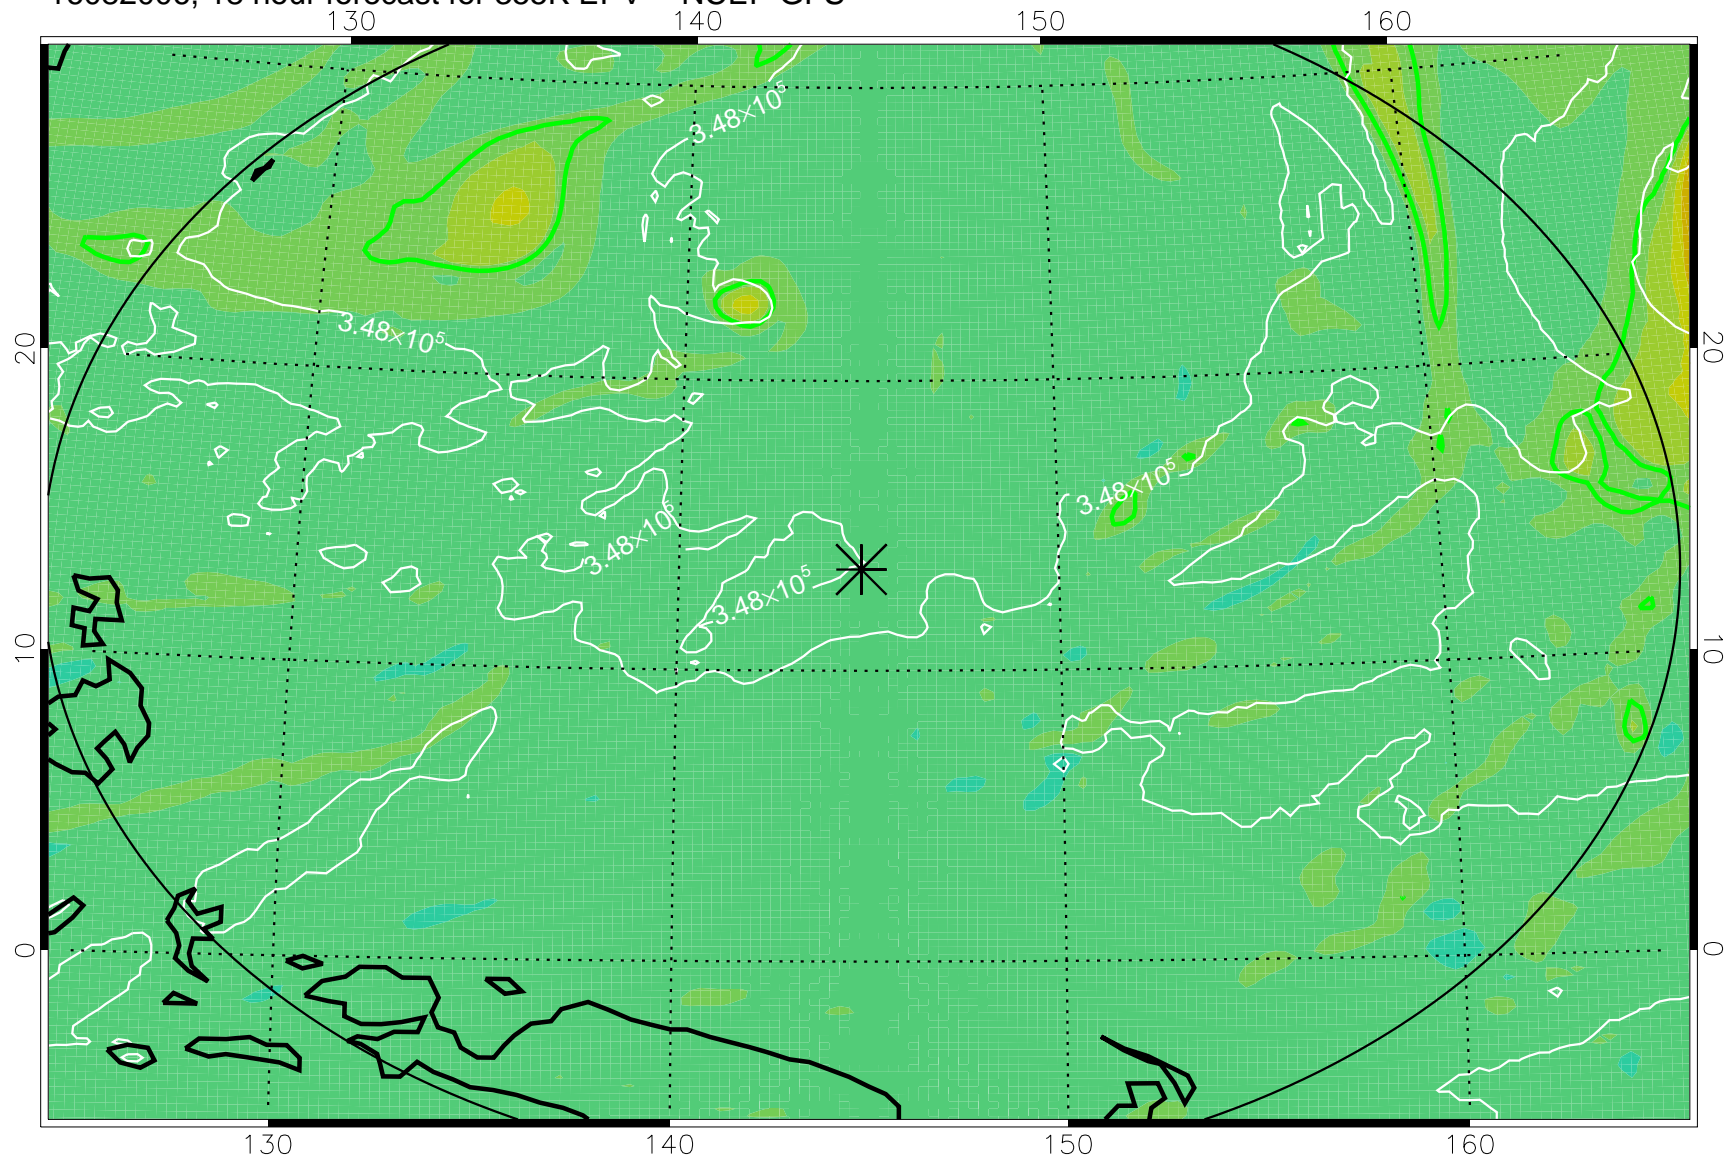

16081918, 6 hour forecast for 355K EPV -- NCEP GFS

355K Montgomery Streamfunction, white
EPV Tropopause (2 PVU) Position
Range ring of 2304 km

16082000, 12 hour forecast for 355K EPV -- NCEP GFS

355K Montgomery Streamfunction, white
EPV Tropopause (2 PVU) Position
Range ring of 2304 km

16082006, 18 hour forecast for 355K EPV -- NCEP GFS

355K Montgomery Streamfunction, white
EPV Tropopause (2 PVU) Position
Range ring of 2304 km

16082012, 24 hour forecast for 355K EPV -- NCEP GFS

355K Montgomery Streamfunction, white
EPV Tropopause (2 PVU) Position
Range ring of 2304 km

16082018, 30 hour forecast for 355K EPV -- NCEP GFS

355K Montgomery Streamfunction, white
EPV Tropopause (2 PVU) Position
Range ring of 2304 km

16082100, 36 hour forecast for 355K EPV -- NCEP GFS

355K Montgomery Streamfunction, white
EPV Tropopause (2 PVU) Position
Range ring of 2304 km

16082206, 66 hour forecast for 355K EPV -- NCEP GFS

355K Montgomery Streamfunction, white
EPV Tropopause (2 PVU) Position
Range ring of 2304 km

16082212, 72 hour forecast for 355K EPV -- NCEP GFS

355K Montgomery Streamfunction, white
EPV Tropopause (2 PVU) Position
Range ring of 2304 km