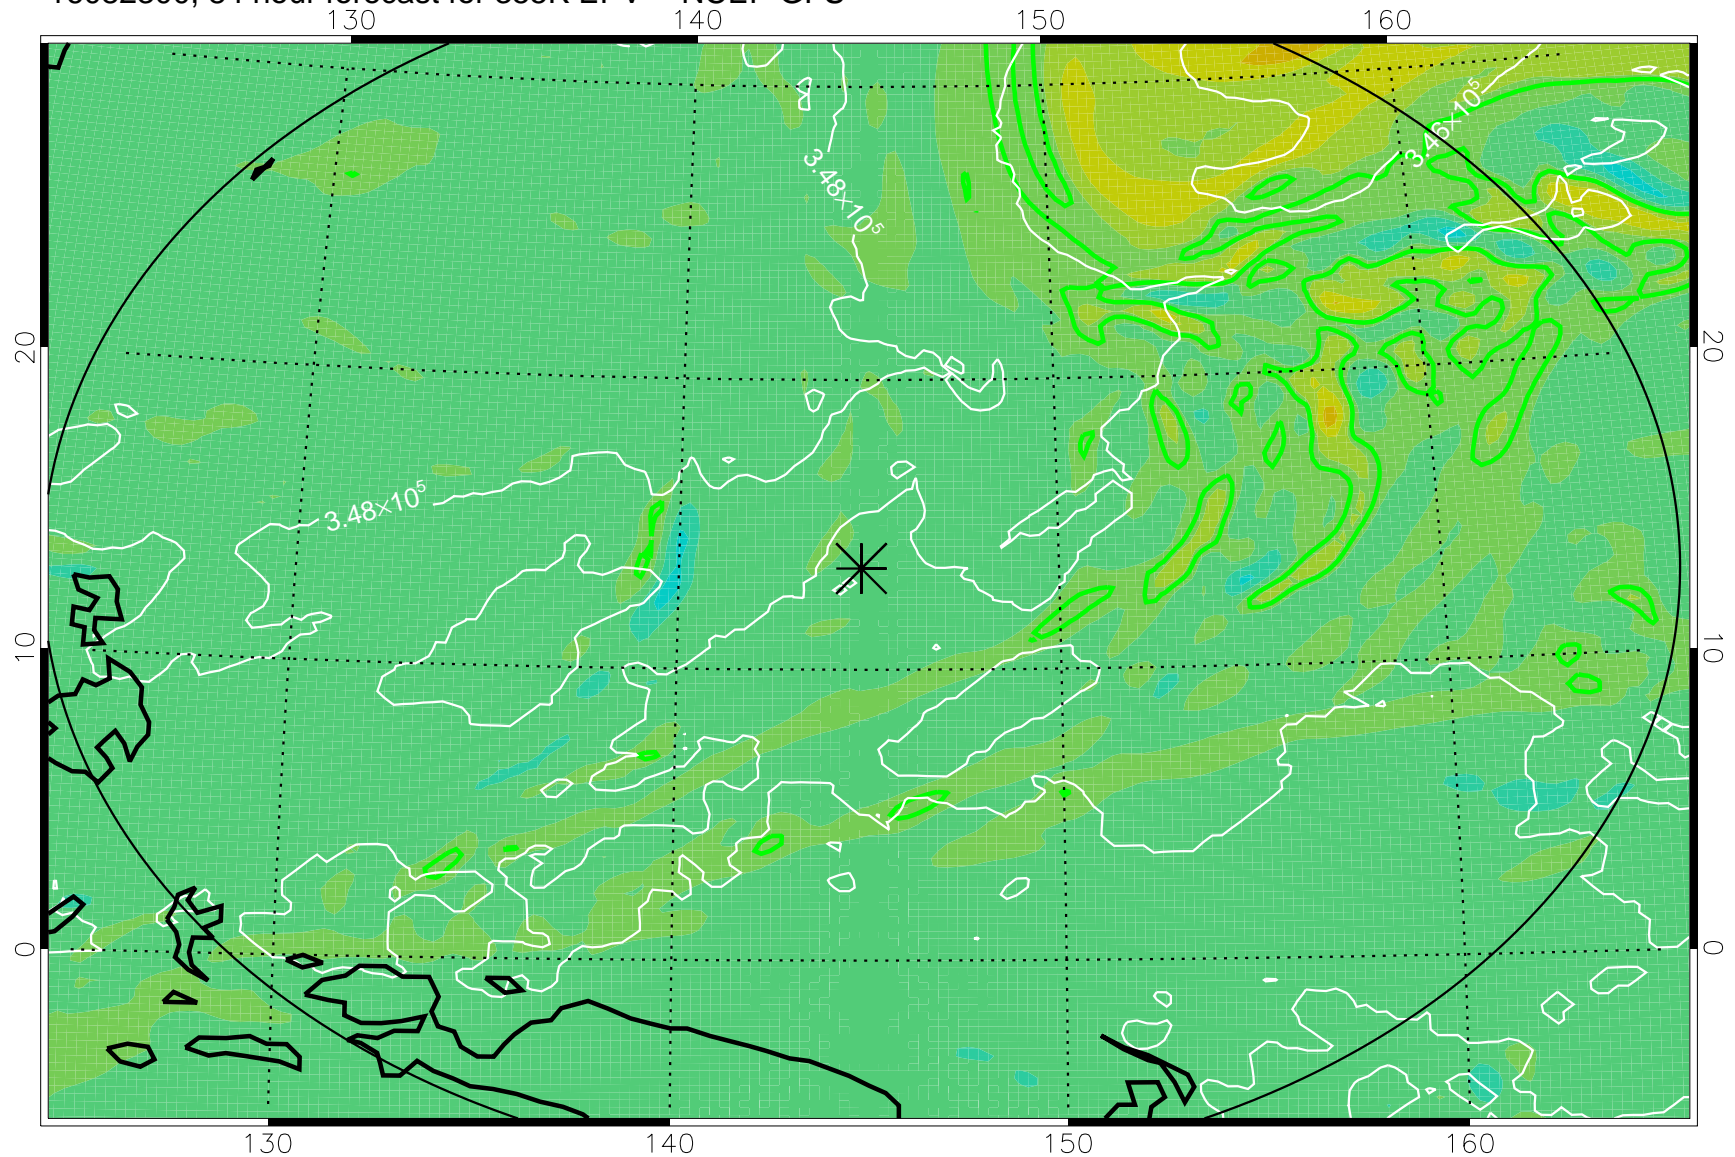

16082206, 66 hour forecast for 355K EPV -- NCEP GFS

355K Montgomery Streamfunction, white
EPV Tropopause (2 PVU) Position
Range ring of 2304 km

16082212, 72 hour forecast for 355K EPV -- NCEP GFS

355K Montgomery Streamfunction, white
EPV Tropopause (2 PVU) Position
Range ring of 2304 km

16082218, 78 hour forecast for 355K EPV -- NCEP GFS

355K Montgomery Streamfunction, white
EPV Tropopause (2 PVU) Position
Range ring of 2304 km

16082300, 84 hour forecast for 355K EPV -- NCEP GFS

355K Montgomery Streamfunction, white
EPV Tropopause (2 PVU) Position
Range ring of 2304 km

16082306, 90 hour forecast for 355K EPV -- NCEP GFS

355K Montgomery Streamfunction, white
EPV Tropopause (2 PVU) Position
Range ring of 2304 km

16082312, 96 hour forecast for 355K EPV -- NCEP GFS

355K Montgomery Streamfunction, white
EPV Tropopause (2 PVU) Position
Range ring of 2304 km

16082318, 102 hour forecast for 355K EPV -- NCEP GFS

355K Montgomery Streamfunction, white
EPV Tropopause (2 PVU) Position
Range ring of 2304 km

16082400, 108 hour forecast for 355K EPV -- NCEP GFS

355K Montgomery Streamfunction, white
EPV Tropopause (2 PVU) Position
Range ring of 2304 km