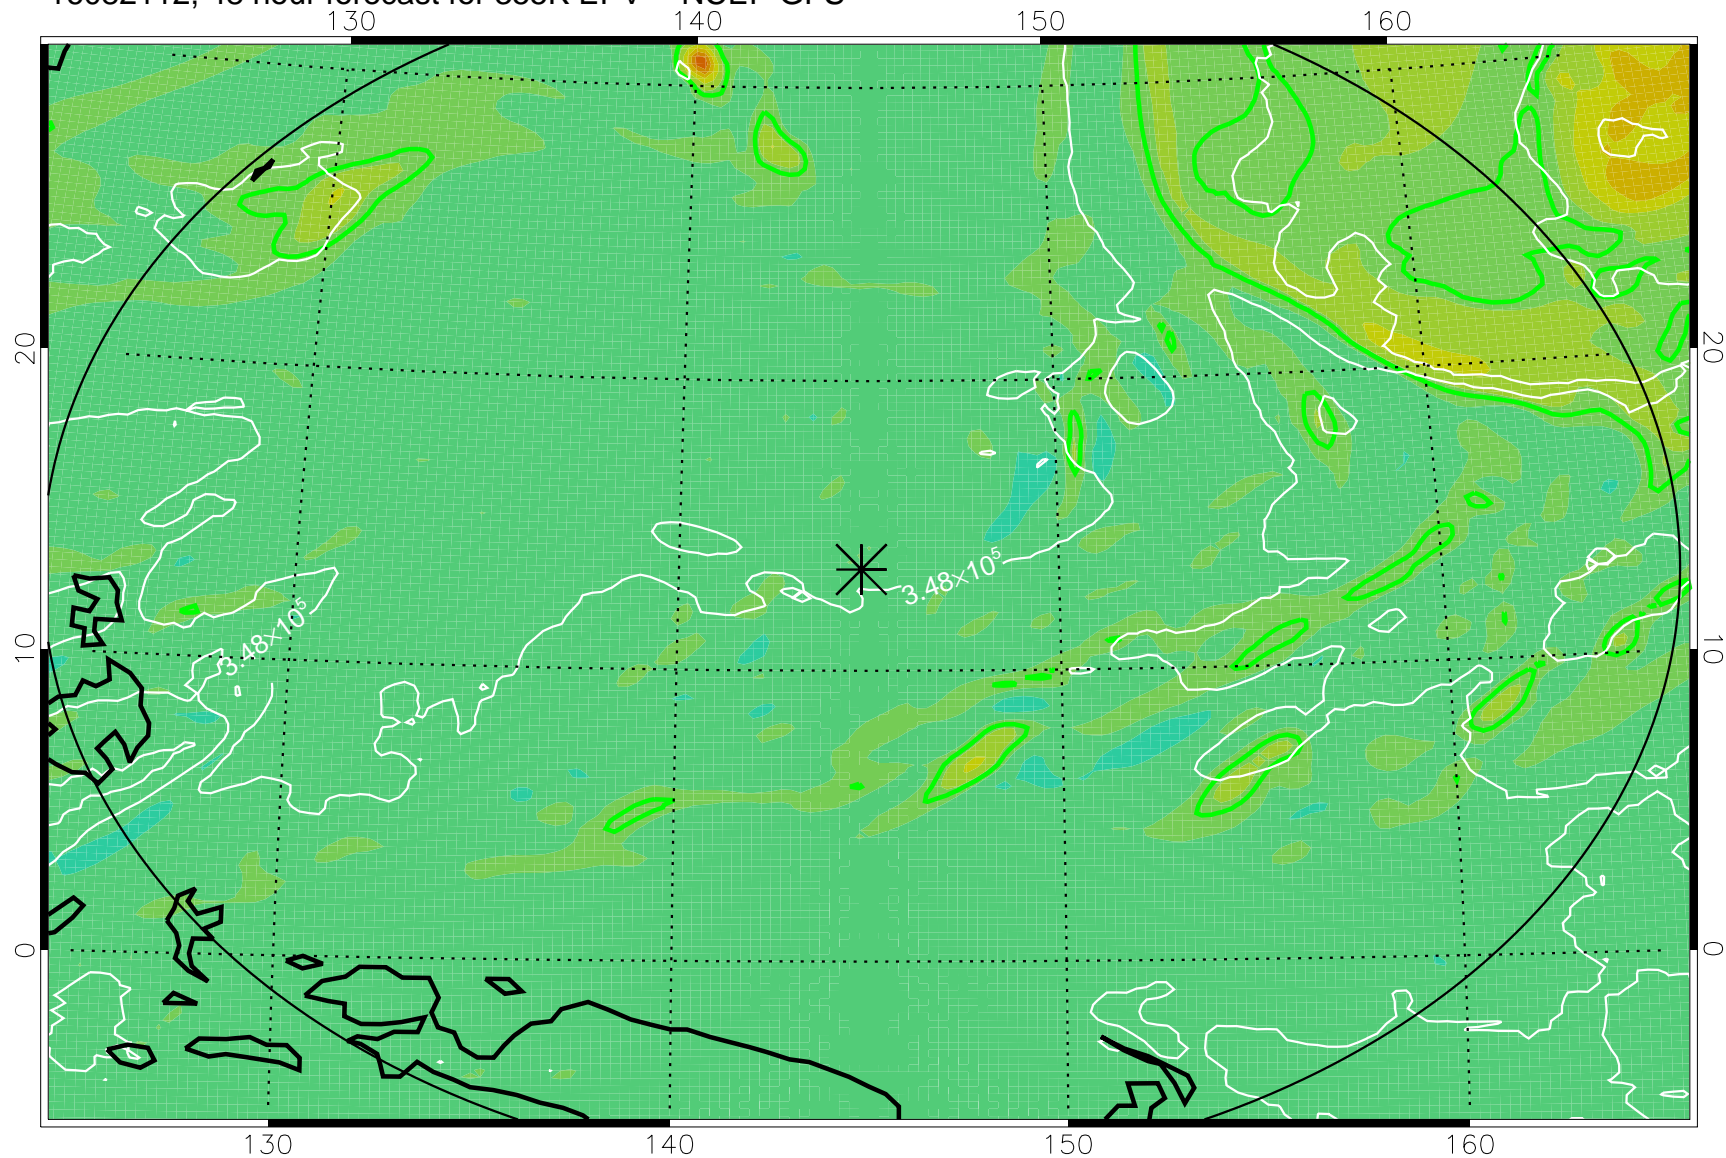

16082018, 30 hour forecast for 355K EPV -- NCEP GFS

355K Montgomery Streamfunction, white
EPV Tropopause (2 PVU) Position
Range ring of 2304 km

16082100, 36 hour forecast for 355K EPV -- NCEP GFS

355K Montgomery Streamfunction, white
EPV Tropopause (2 PVU) Position
Range ring of 2304 km

16082106, 42 hour forecast for 355K EPV -- NCEP GFS

355K Montgomery Streamfunction, white
EPV Tropopause (2 PVU) Position
Range ring of 2304 km

16082112, 48 hour forecast for 355K EPV -- NCEP GFS

355K Montgomery Streamfunction, white
EPV Tropopause (2 PVU) Position
Range ring of 2304 km

16082118, 54 hour forecast for 355K EPV -- NCEP GFS

355K Montgomery Streamfunction, white
EPV Tropopause (2 PVU) Position
Range ring of 2304 km

16082200, 60 hour forecast for 355K EPV -- NCEP GFS

355K Montgomery Streamfunction, white
EPV Tropopause (2 PVU) Position
Range ring of 2304 km

16082206, 66 hour forecast for 355K EPV -- NCEP GFS

355K Montgomery Streamfunction, white
EPV Tropopause (2 PVU) Position
Range ring of 2304 km

16082212, 72 hour forecast for 355K EPV -- NCEP GFS

355K Montgomery Streamfunction, white
EPV Tropopause (2 PVU) Position
Range ring of 2304 km