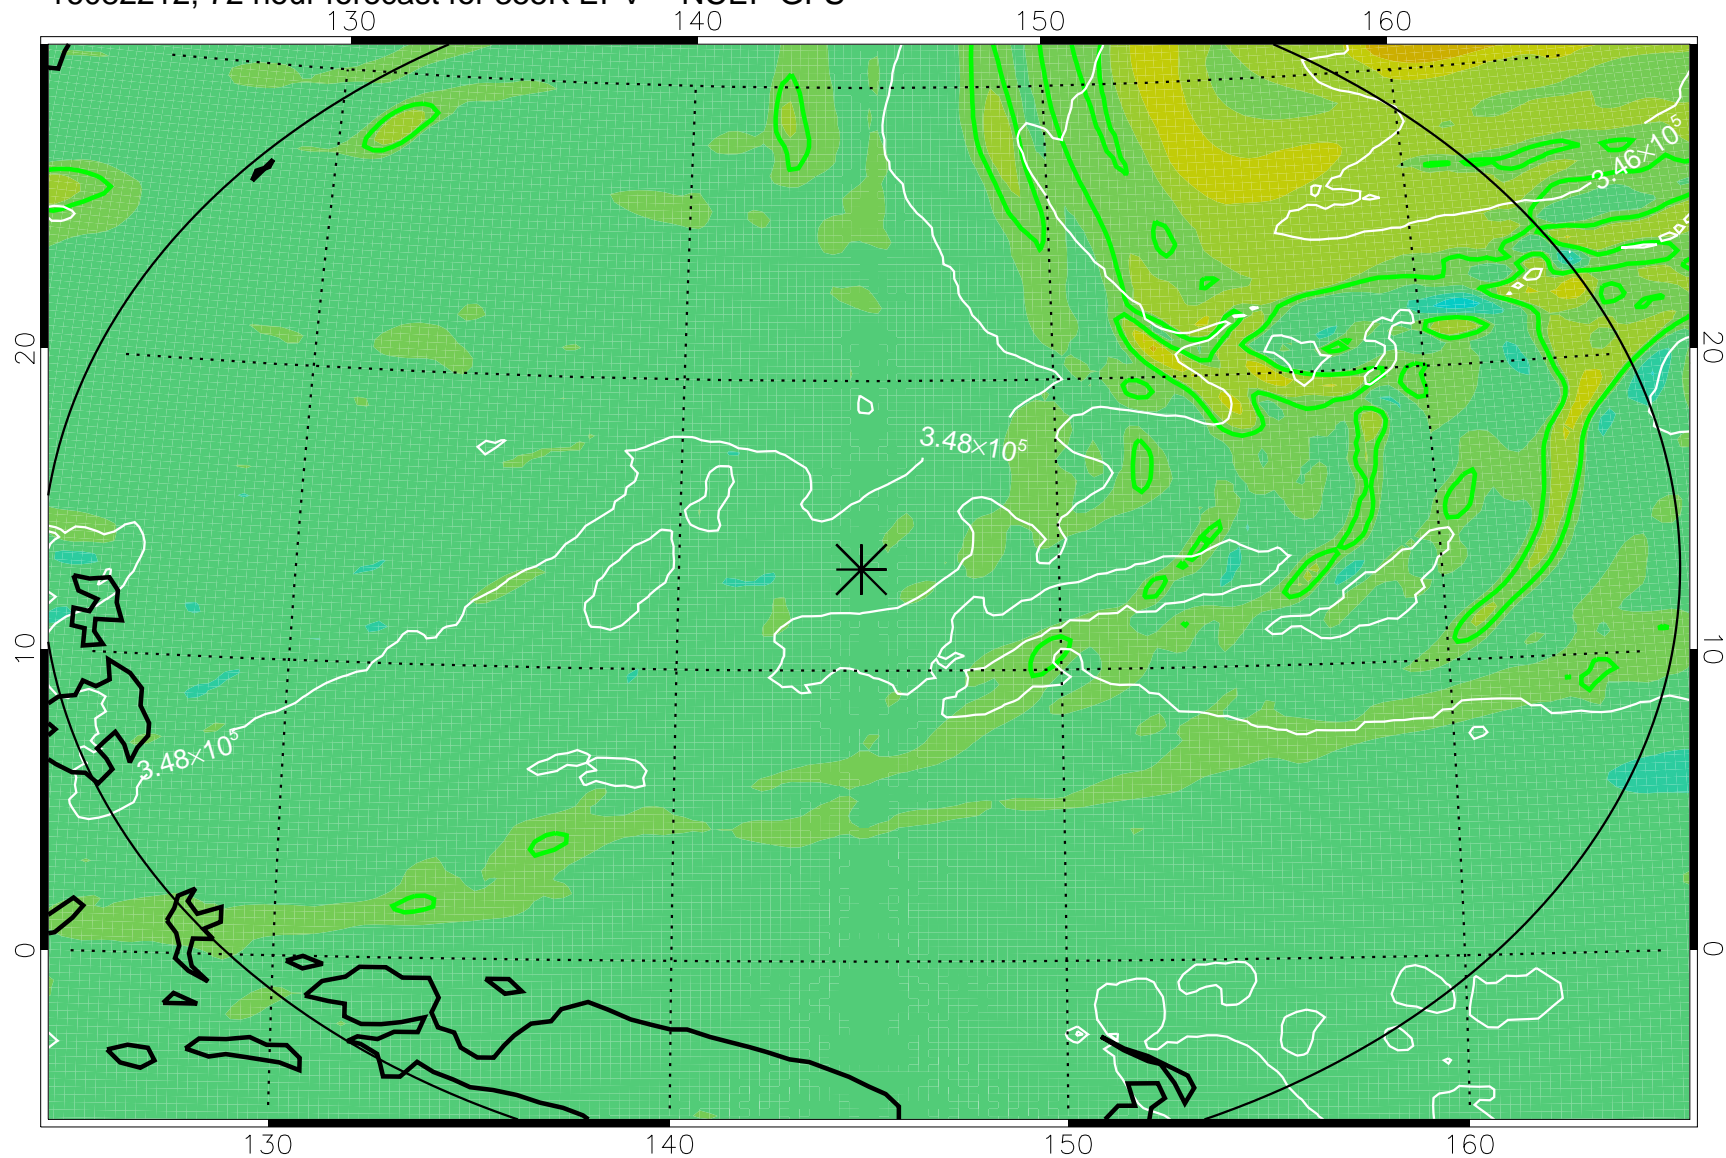

16082118, 54 hour forecast for 355K EPV -- NCEP GFS

355K Montgomery Streamfunction, white
EPV Tropopause (2 PVU) Position
Range ring of 2304 km

16082200, 60 hour forecast for 355K EPV -- NCEP GFS

355K Montgomery Streamfunction, white
EPV Tropopause (2 PVU) Position
Range ring of 2304 km

16082206, 66 hour forecast for 355K EPV -- NCEP GFS

355K Montgomery Streamfunction, white
EPV Tropopause (2 PVU) Position
Range ring of 2304 km

16082212, 72 hour forecast for 355K EPV -- NCEP GFS

355K Montgomery Streamfunction, white
EPV Tropopause (2 PVU) Position
Range ring of 2304 km

16082218, 78 hour forecast for 355K EPV -- NCEP GFS

355K Montgomery Streamfunction, white
EPV Tropopause (2 PVU) Position
Range ring of 2304 km

16082300, 84 hour forecast for 355K EPV -- NCEP GFS

355K Montgomery Streamfunction, white
EPV Tropopause (2 PVU) Position
Range ring of 2304 km

16082306, 90 hour forecast for 355K EPV -- NCEP GFS

355K Montgomery Streamfunction, white
EPV Tropopause (2 PVU) Position
Range ring of 2304 km

16082312, 96 hour forecast for 355K EPV -- NCEP GFS

355K Montgomery Streamfunction, white
EPV Tropopause (2 PVU) Position
Range ring of 2304 km