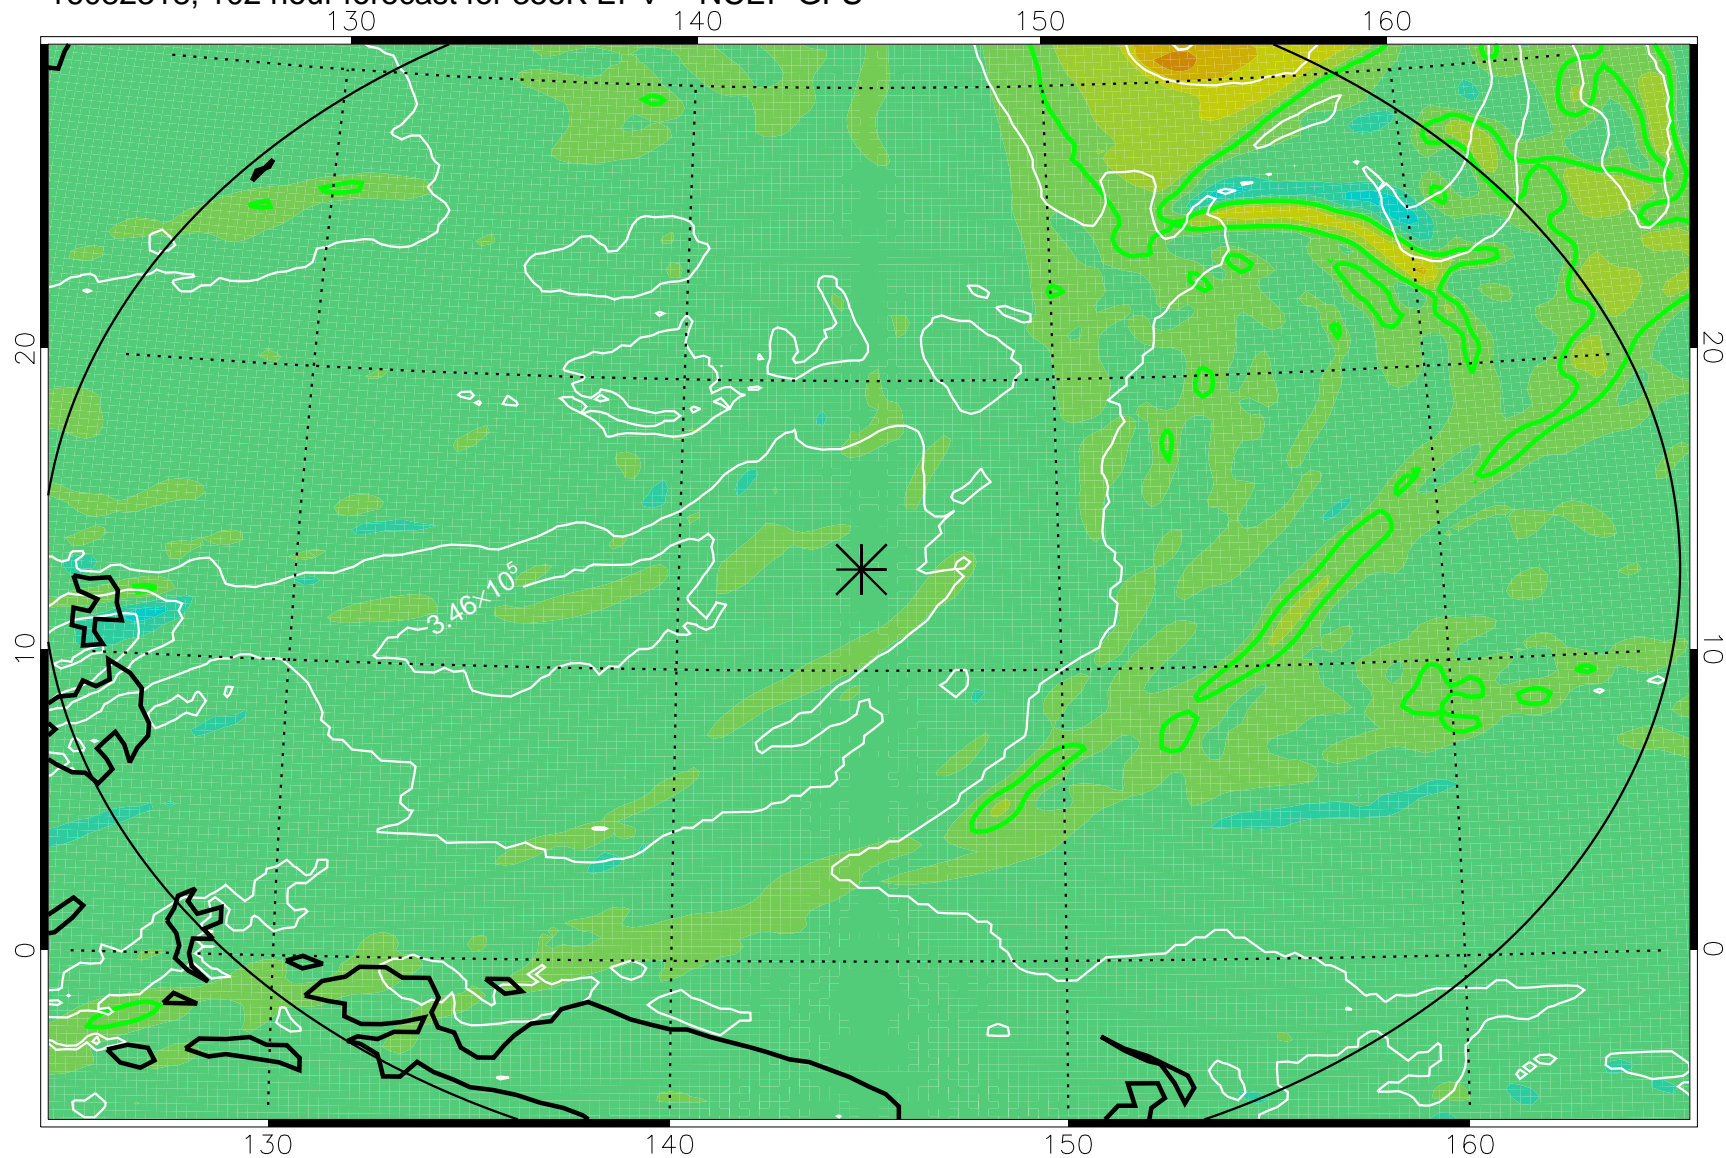

16082218, 78 hour forecast for 355K EPV -- NCEP GFS

355K Montgomery Streamfunction, white
EPV Tropopause (2 PVU) Position
Range ring of 2304 km

16082300, 84 hour forecast for 355K EPV -- NCEP GFS

355K Montgomery Streamfunction, white
EPV Tropopause (2 PVU) Position
Range ring of 2304 km

16082306, 90 hour forecast for 355K EPV -- NCEP GFS

355K Montgomery Streamfunction, white
EPV Tropopause (2 PVU) Position
Range ring of 2304 km

16082312, 96 hour forecast for 355K EPV -- NCEP GFS

355K Montgomery Streamfunction, white
EPV Tropopause (2 PVU) Position
Range ring of 2304 km

16082318, 102 hour forecast for 355K EPV -- NCEP GFS

355K Montgomery Streamfunction, white
EPV Tropopause (2 PVU) Position
Range ring of 2304 km

16082400, 108 hour forecast for 355K EPV -- NCEP GFS

355K Montgomery Streamfunction, white
EPV Tropopause (2 PVU) Position
Range ring of 2304 km

16082406, 114 hour forecast for 355K EPV -- NCEP GFS

355K Montgomery Streamfunction, white
EPV Tropopause (2 PVU) Position
Range ring of 2304 km

16082412, 120 hour forecast for 355K EPV -- NCEP GFS

355K Montgomery Streamfunction, white
EPV Tropopause (2 PVU) Position
Range ring of 2304 km