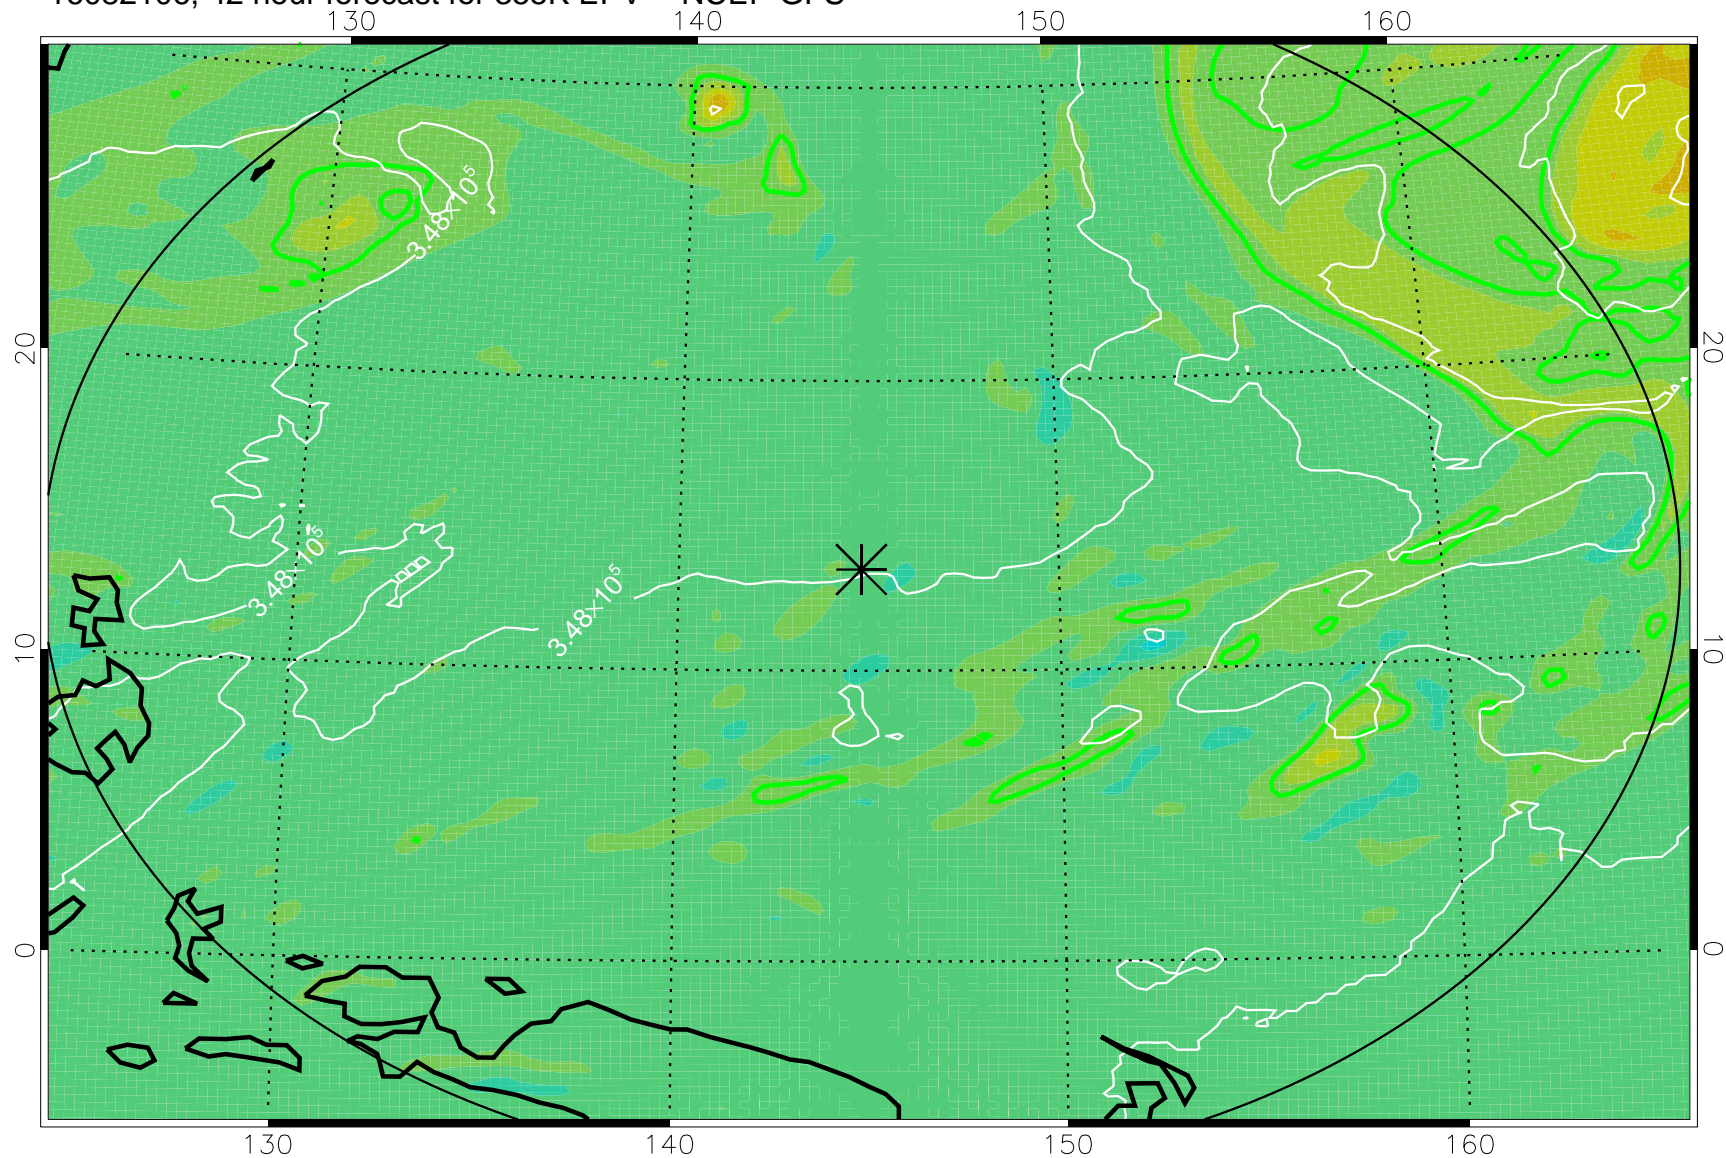

16082018, 30 hour forecast for 355K EPV -- NCEP GFS

355K Montgomery Streamfunction, white
EPV Tropopause (2 PVU) Position
Range ring of 2304 km

16082100, 36 hour forecast for 355K EPV -- NCEP GFS

355K Montgomery Streamfunction, white
EPV Tropopause (2 PVU) Position
Range ring of 2304 km

16082106, 42 hour forecast for 355K EPV -- NCEP GFS

355K Montgomery Streamfunction, white
EPV Tropopause (2 PVU) Position
Range ring of 2304 km

16082112, 48 hour forecast for 355K EPV -- NCEP GFS

355K Montgomery Streamfunction, white
EPV Tropopause (2 PVU) Position
Range ring of 2304 km

16082118, 54 hour forecast for 355K EPV -- NCEP GFS

355K Montgomery Streamfunction, white
EPV Tropopause (2 PVU) Position
Range ring of 2304 km

16082200, 60 hour forecast for 355K EPV -- NCEP GFS

355K Montgomery Streamfunction, white
EPV Tropopause (2 PVU) Position
Range ring of 2304 km

16082206, 66 hour forecast for 355K EPV -- NCEP GFS

355K Montgomery Streamfunction, white
EPV Tropopause (2 PVU) Position
Range ring of 2304 km

16082212, 72 hour forecast for 355K EPV -- NCEP GFS

355K Montgomery Streamfunction, white
EPV Tropopause (2 PVU) Position
Range ring of 2304 km