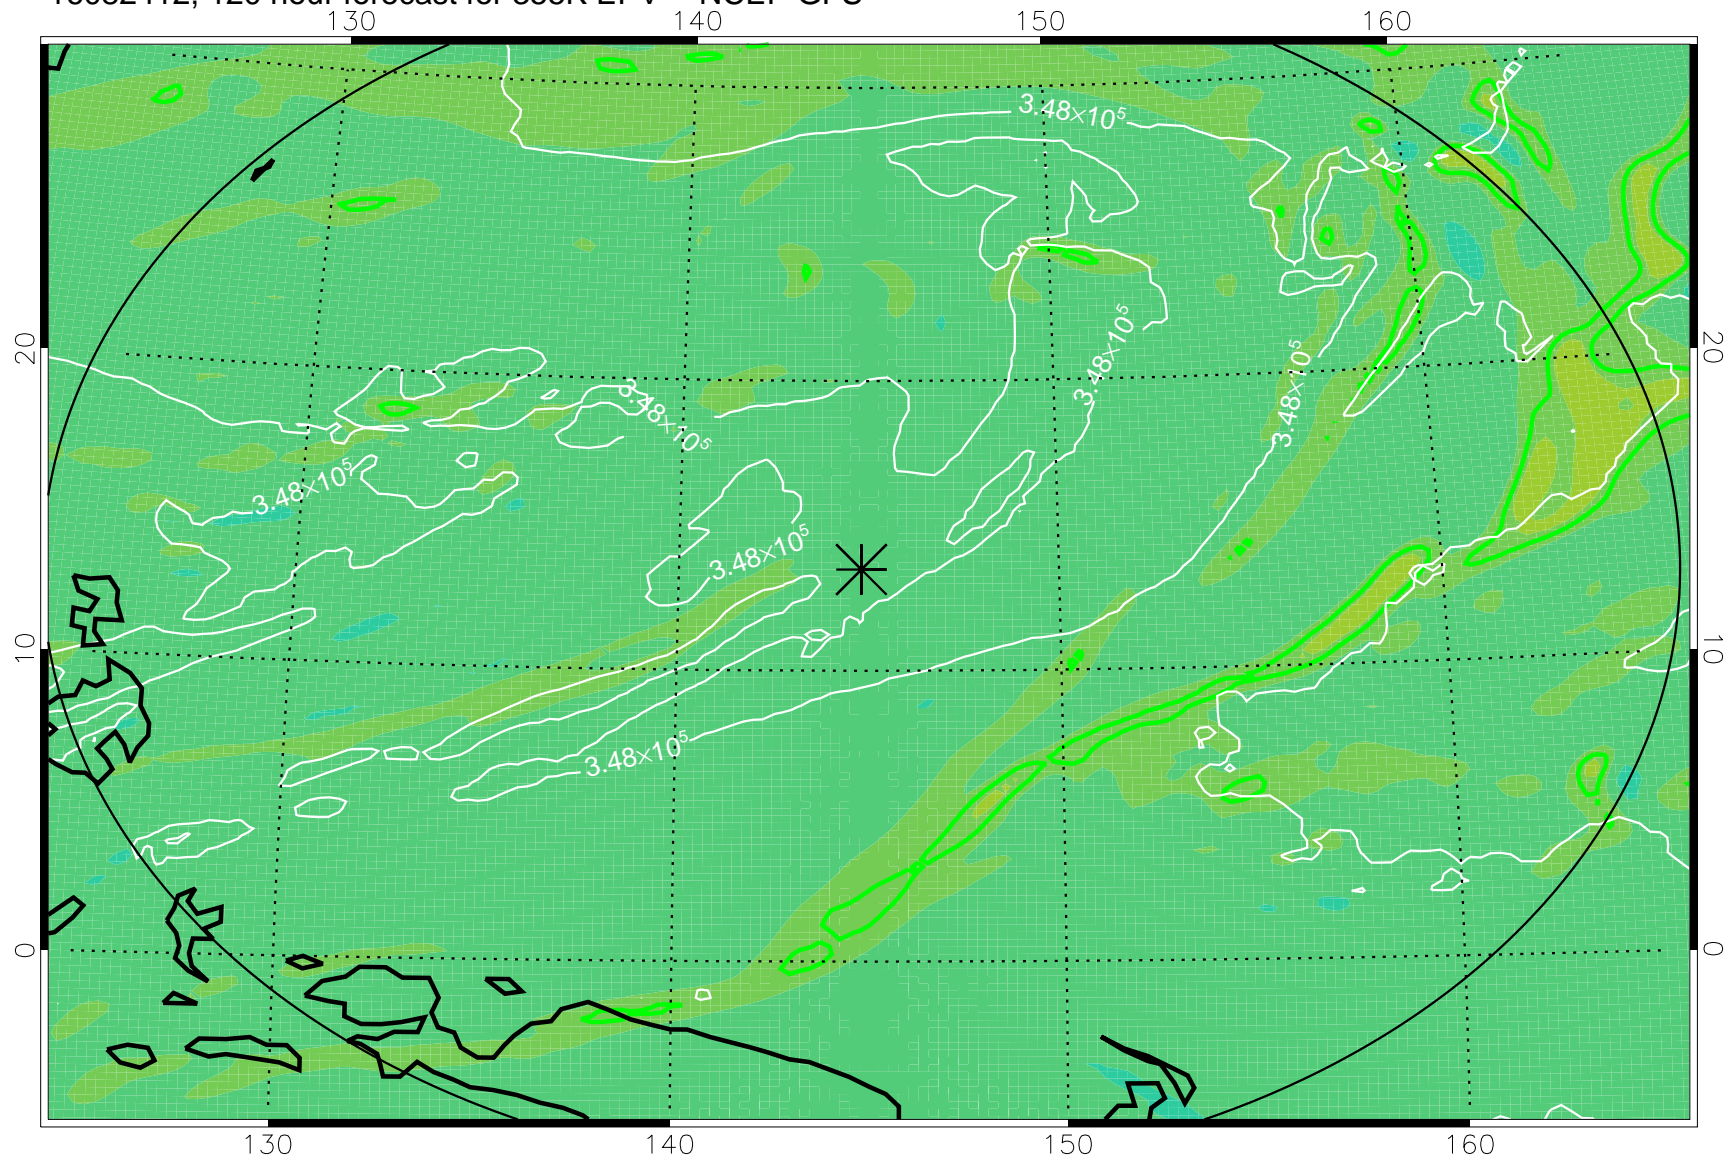

16082218, 78 hour forecast for 355K EPV -- NCEP GFS

355K Montgomery Streamfunction, white
EPV Tropopause (2 PVU) Position
Range ring of 2304 km

16082300, 84 hour forecast for 355K EPV -- NCEP GFS

355K Montgomery Streamfunction, white
EPV Tropopause (2 PVU) Position
Range ring of 2304 km

16082306, 90 hour forecast for 355K EPV -- NCEP GFS

355K Montgomery Streamfunction, white
EPV Tropopause (2 PVU) Position
Range ring of 2304 km

16082312, 96 hour forecast for 355K EPV -- NCEP GFS

355K Montgomery Streamfunction, white
EPV Tropopause (2 PVU) Position
Range ring of 2304 km

16082318, 102 hour forecast for 355K EPV -- NCEP GFS

355K Montgomery Streamfunction, white
EPV Tropopause (2 PVU) Position
Range ring of 2304 km

16082400, 108 hour forecast for 355K EPV -- NCEP GFS

355K Montgomery Streamfunction, white
EPV Tropopause (2 PVU) Position
Range ring of 2304 km

16082406, 114 hour forecast for 355K EPV -- NCEP GFS

355K Montgomery Streamfunction, white
EPV Tropopause (2 PVU) Position
Range ring of 2304 km

16082412, 120 hour forecast for 355K EPV -- NCEP GFS

355K Montgomery Streamfunction, white
EPV Tropopause (2 PVU) Position
Range ring of 2304 km