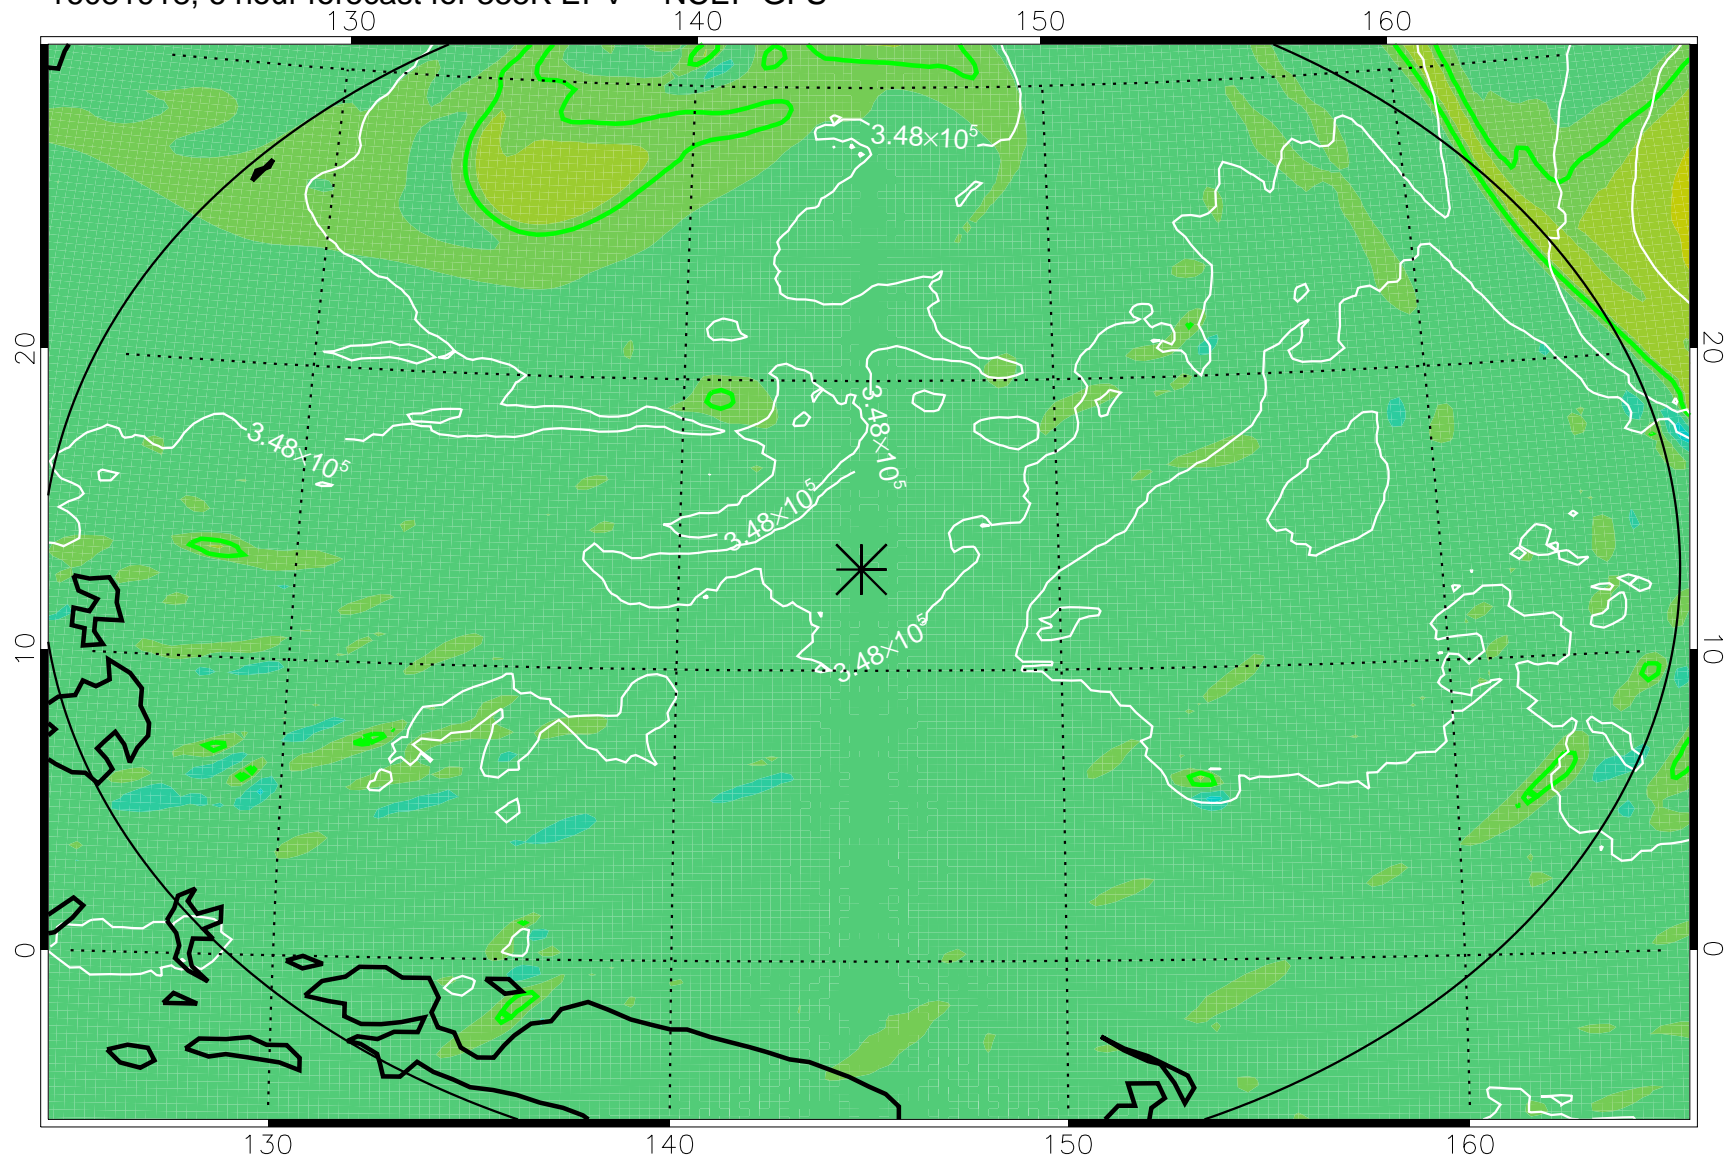

16081918, 6 hour forecast for 355K EPV -- NCEP GFS

355K Montgomery Streamfunction, white
EPV Tropopause (2 PVU) Position
Range ring of 2304 km

16082000, 12 hour forecast for 355K EPV -- NCEP GFS

355K Montgomery Streamfunction, white
EPV Tropopause (2 PVU) Position
Range ring of 2304 km

16082006, 18 hour forecast for 355K EPV -- NCEP GFS

355K Montgomery Streamfunction, white
EPV Tropopause (2 PVU) Position
Range ring of 2304 km

16082012, 24 hour forecast for 355K EPV -- NCEP GFS

355K Montgomery Streamfunction, white
EPV Tropopause (2 PVU) Position
Range ring of 2304 km

16082018, 30 hour forecast for 355K EPV -- NCEP GFS

355K Montgomery Streamfunction, white
EPV Tropopause (2 PVU) Position
Range ring of 2304 km

16082100, 36 hour forecast for 355K EPV -- NCEP GFS

355K Montgomery Streamfunction, white
EPV Tropopause (2 PVU) Position
Range ring of 2304 km

16082206, 66 hour forecast for 355K EPV -- NCEP GFS

355K Montgomery Streamfunction, white
EPV Tropopause (2 PVU) Position
Range ring of 2304 km

16082212, 72 hour forecast for 355K EPV -- NCEP GFS

355K Montgomery Streamfunction, white
EPV Tropopause (2 PVU) Position
Range ring of 2304 km