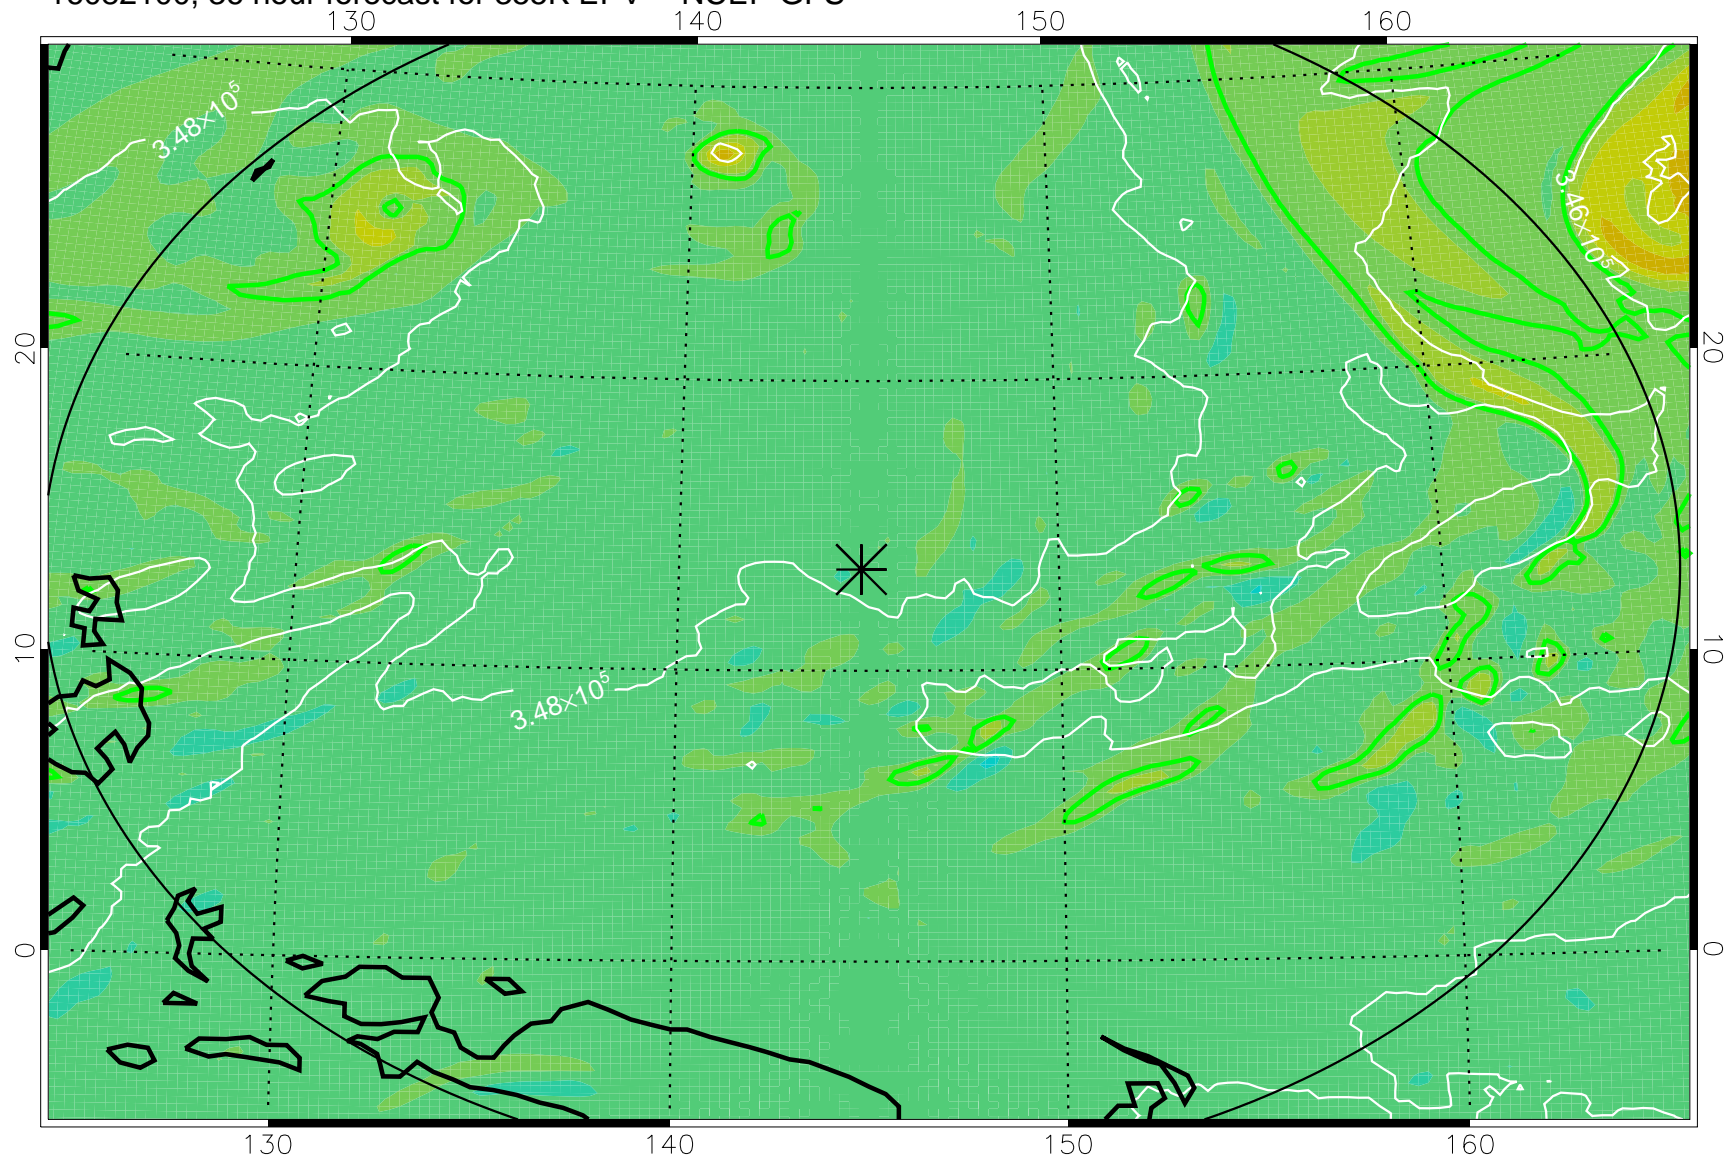

16082006, 18 hour forecast for 355K EPV -- NCEP GFS

355K Montgomery Streamfunction, white
EPV Tropopause (2 PVU) Position
Range ring of 2304 km

16082012, 24 hour forecast for 355K EPV -- NCEP GFS

355K Montgomery Streamfunction, white
EPV Tropopause (2 PVU) Position
Range ring of 2304 km

16082018, 30 hour forecast for 355K EPV -- NCEP GFS

355K Montgomery Streamfunction, white
EPV Tropopause (2 PVU) Position
Range ring of 2304 km

16082100, 36 hour forecast for 355K EPV -- NCEP GFS

355K Montgomery Streamfunction, white
EPV Tropopause (2 PVU) Position
Range ring of 2304 km

16082106, 42 hour forecast for 355K EPV -- NCEP GFS

355K Montgomery Streamfunction, white
EPV Tropopause (2 PVU) Position
Range ring of 2304 km

16082112, 48 hour forecast for 355K EPV -- NCEP GFS

355K Montgomery Streamfunction, white
EPV Tropopause (2 PVU) Position
Range ring of 2304 km

16082206, 66 hour forecast for 355K EPV -- NCEP GFS

355K Montgomery Streamfunction, white
EPV Tropopause (2 PVU) Position
Range ring of 2304 km

16082212, 72 hour forecast for 355K EPV -- NCEP GFS

355K Montgomery Streamfunction, white
EPV Tropopause (2 PVU) Position
Range ring of 2304 km