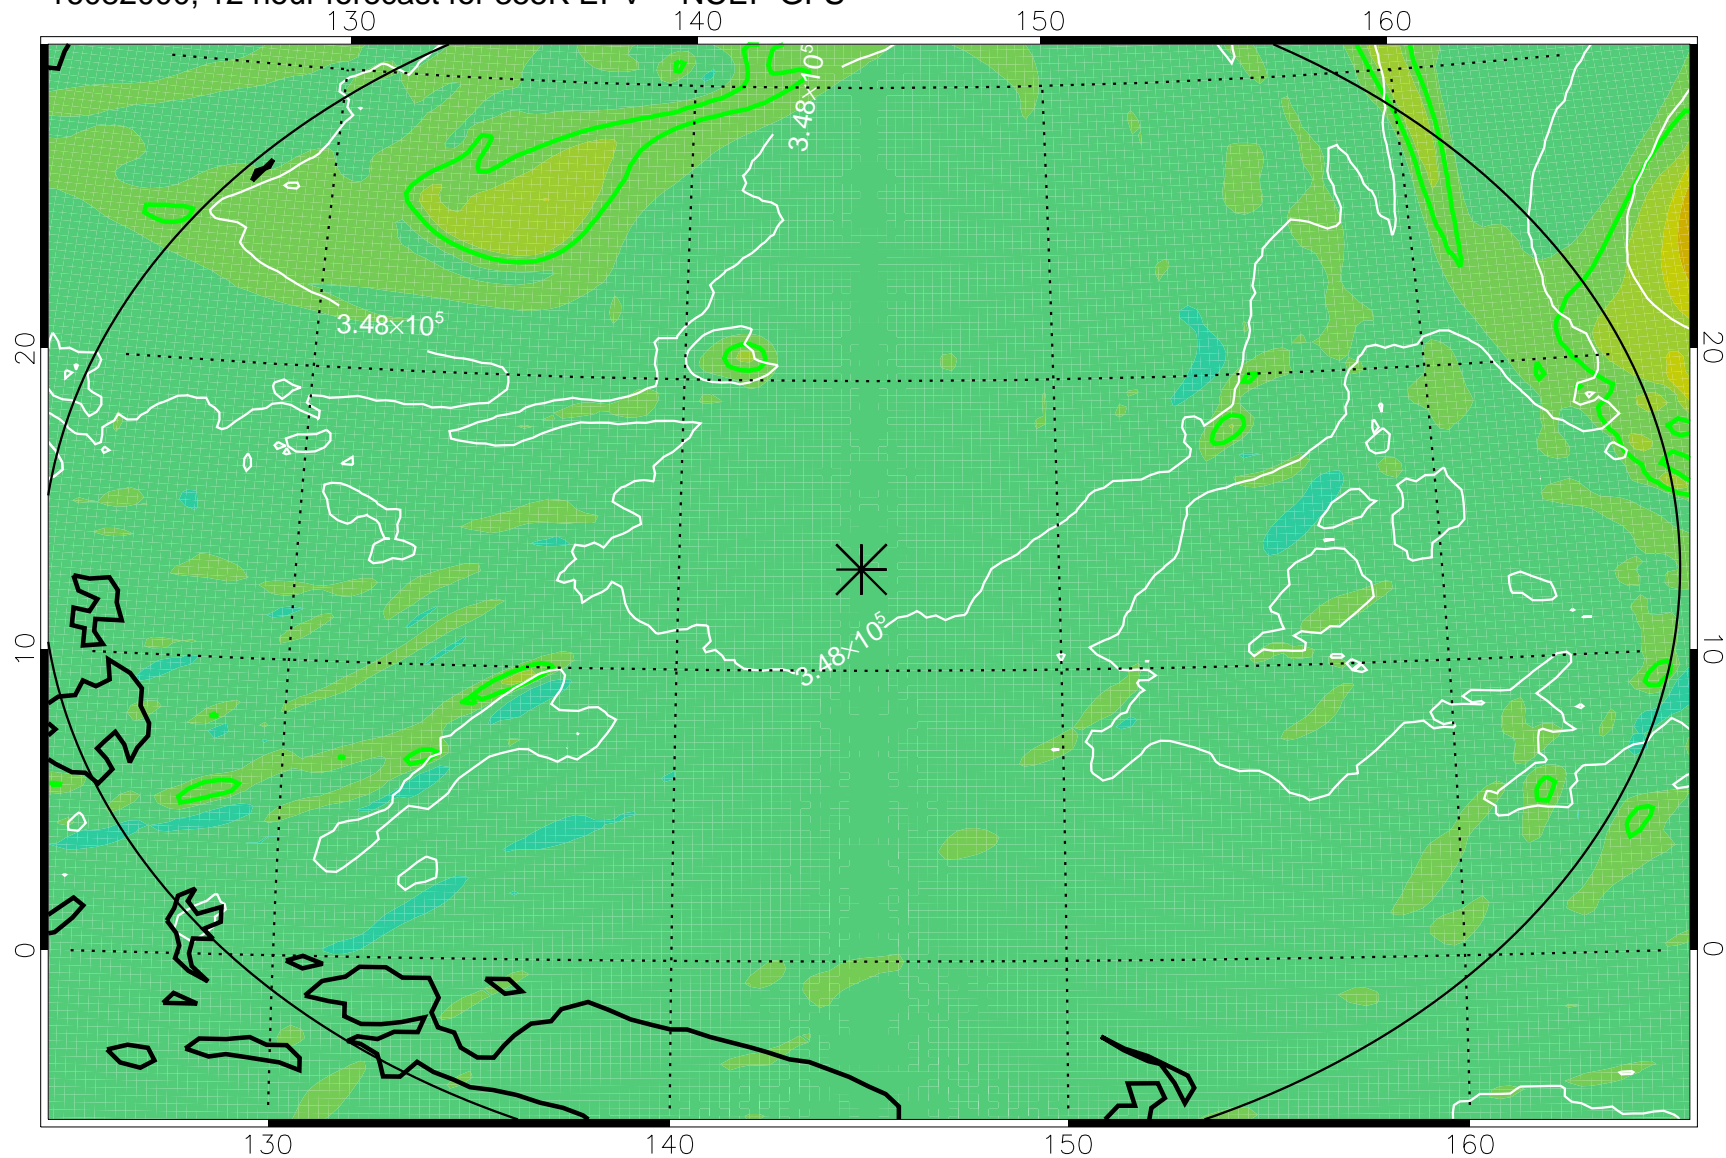

16081918, 6 hour forecast for 355K EPV -- NCEP GFS

355K Montgomery Streamfunction, white
EPV Tropopause (2 PVU) Position
Range ring of 2304 km

16082000, 12 hour forecast for 355K EPV -- NCEP GFS

355K Montgomery Streamfunction, white
EPV Tropopause (2 PVU) Position
Range ring of 2304 km

16082006, 18 hour forecast for 355K EPV -- NCEP GFS

355K Montgomery Streamfunction, white
EPV Tropopause (2 PVU) Position
Range ring of 2304 km

16082012, 24 hour forecast for 355K EPV -- NCEP GFS

355K Montgomery Streamfunction, white
EPV Tropopause (2 PVU) Position
Range ring of 2304 km

16082018, 30 hour forecast for 355K EPV -- NCEP GFS

355K Montgomery Streamfunction, white
EPV Tropopause (2 PVU) Position
Range ring of 2304 km

16082100, 36 hour forecast for 355K EPV -- NCEP GFS

355K Montgomery Streamfunction, white
EPV Tropopause (2 PVU) Position
Range ring of 2304 km

16082206, 66 hour forecast for 355K EPV -- NCEP GFS

355K Montgomery Streamfunction, white
EPV Tropopause (2 PVU) Position
Range ring of 2304 km

16082212, 72 hour forecast for 355K EPV -- NCEP GFS

355K Montgomery Streamfunction, white
EPV Tropopause (2 PVU) Position
Range ring of 2304 km