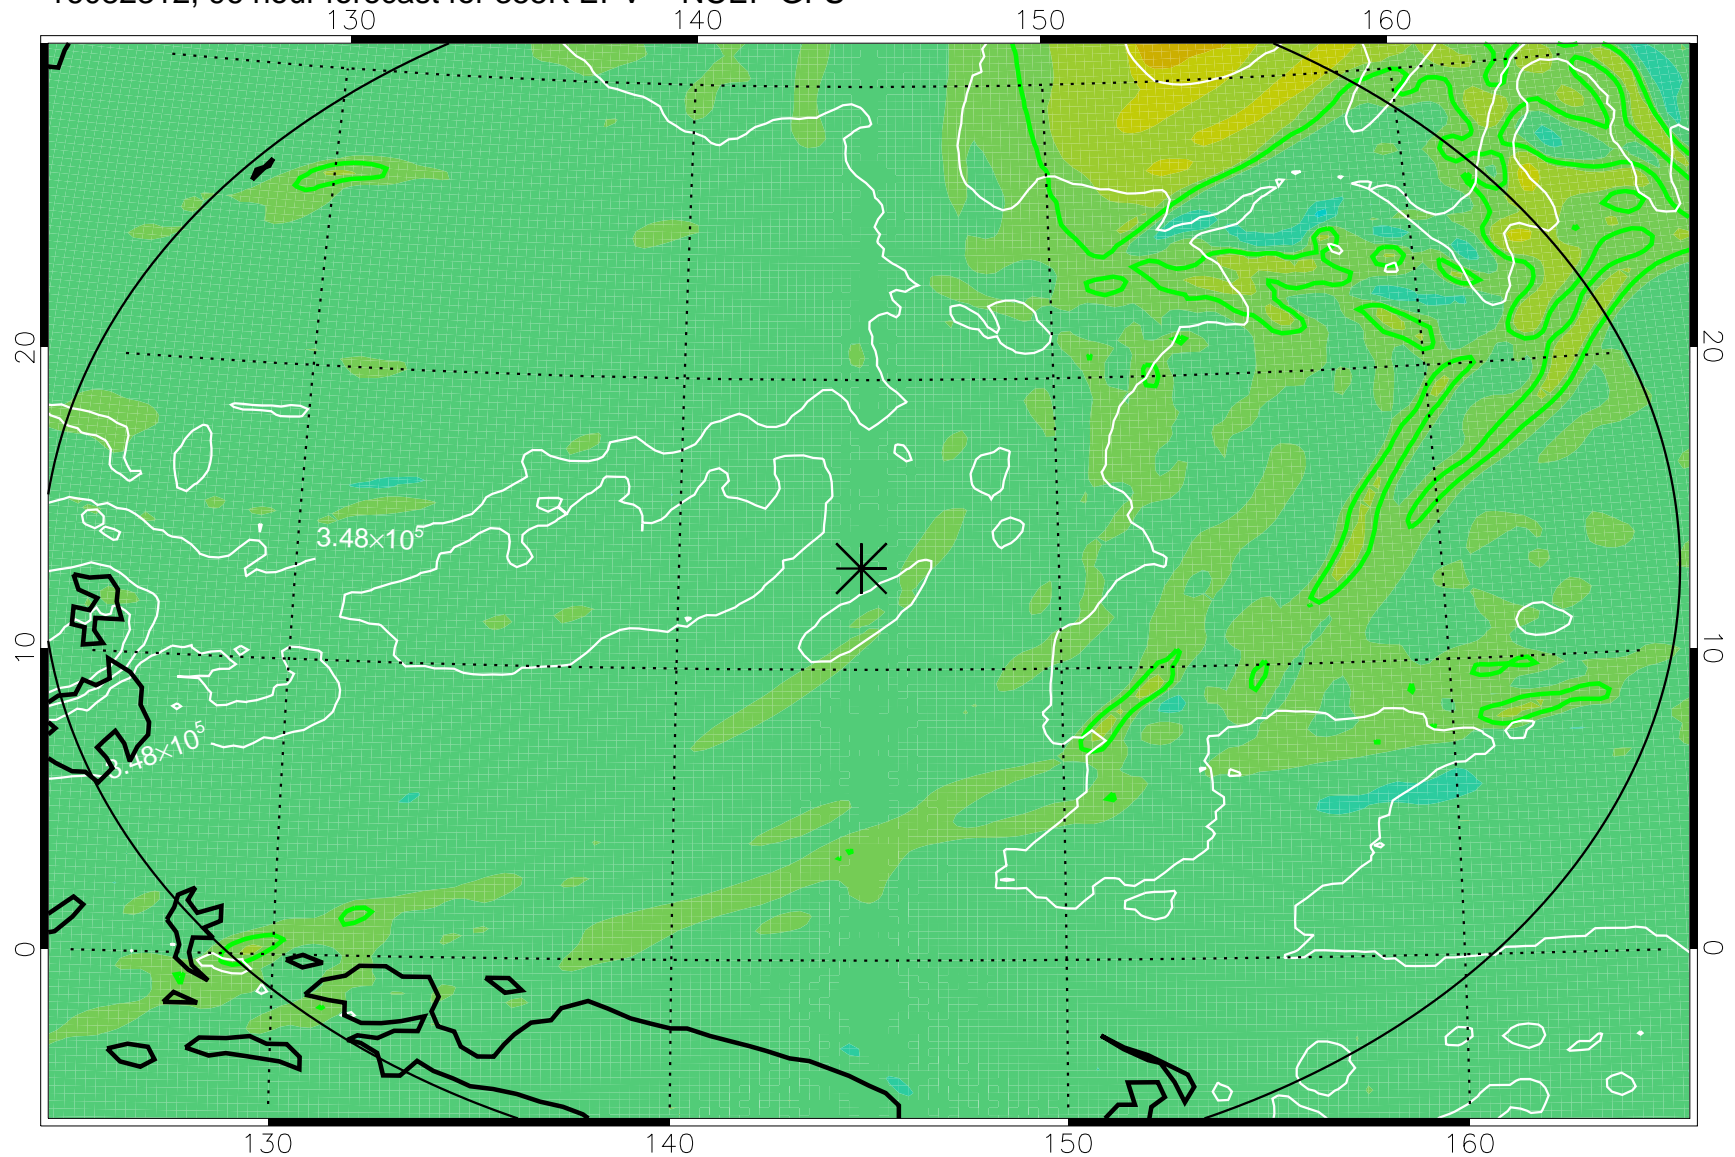

16082206, 66 hour forecast for 355K EPV -- NCEP GFS

355K Montgomery Streamfunction, white
EPV Tropopause (2 PVU) Position
Range ring of 2304 km

16082212, 72 hour forecast for 355K EPV -- NCEP GFS

355K Montgomery Streamfunction, white
EPV Tropopause (2 PVU) Position
Range ring of 2304 km

16082218, 78 hour forecast for 355K EPV -- NCEP GFS

355K Montgomery Streamfunction, white
EPV Tropopause (2 PVU) Position
Range ring of 2304 km

16082300, 84 hour forecast for 355K EPV -- NCEP GFS

355K Montgomery Streamfunction, white
EPV Tropopause (2 PVU) Position
Range ring of 2304 km

16082306, 90 hour forecast for 355K EPV -- NCEP GFS

355K Montgomery Streamfunction, white
EPV Tropopause (2 PVU) Position
Range ring of 2304 km

16082312, 96 hour forecast for 355K EPV -- NCEP GFS

355K Montgomery Streamfunction, white
EPV Tropopause (2 PVU) Position
Range ring of 2304 km

16082318, 102 hour forecast for 355K EPV -- NCEP GFS

355K Montgomery Streamfunction, white
EPV Tropopause (2 PVU) Position
Range ring of 2304 km

16082400, 108 hour forecast for 355K EPV -- NCEP GFS

355K Montgomery Streamfunction, white
EPV Tropopause (2 PVU) Position
Range ring of 2304 km