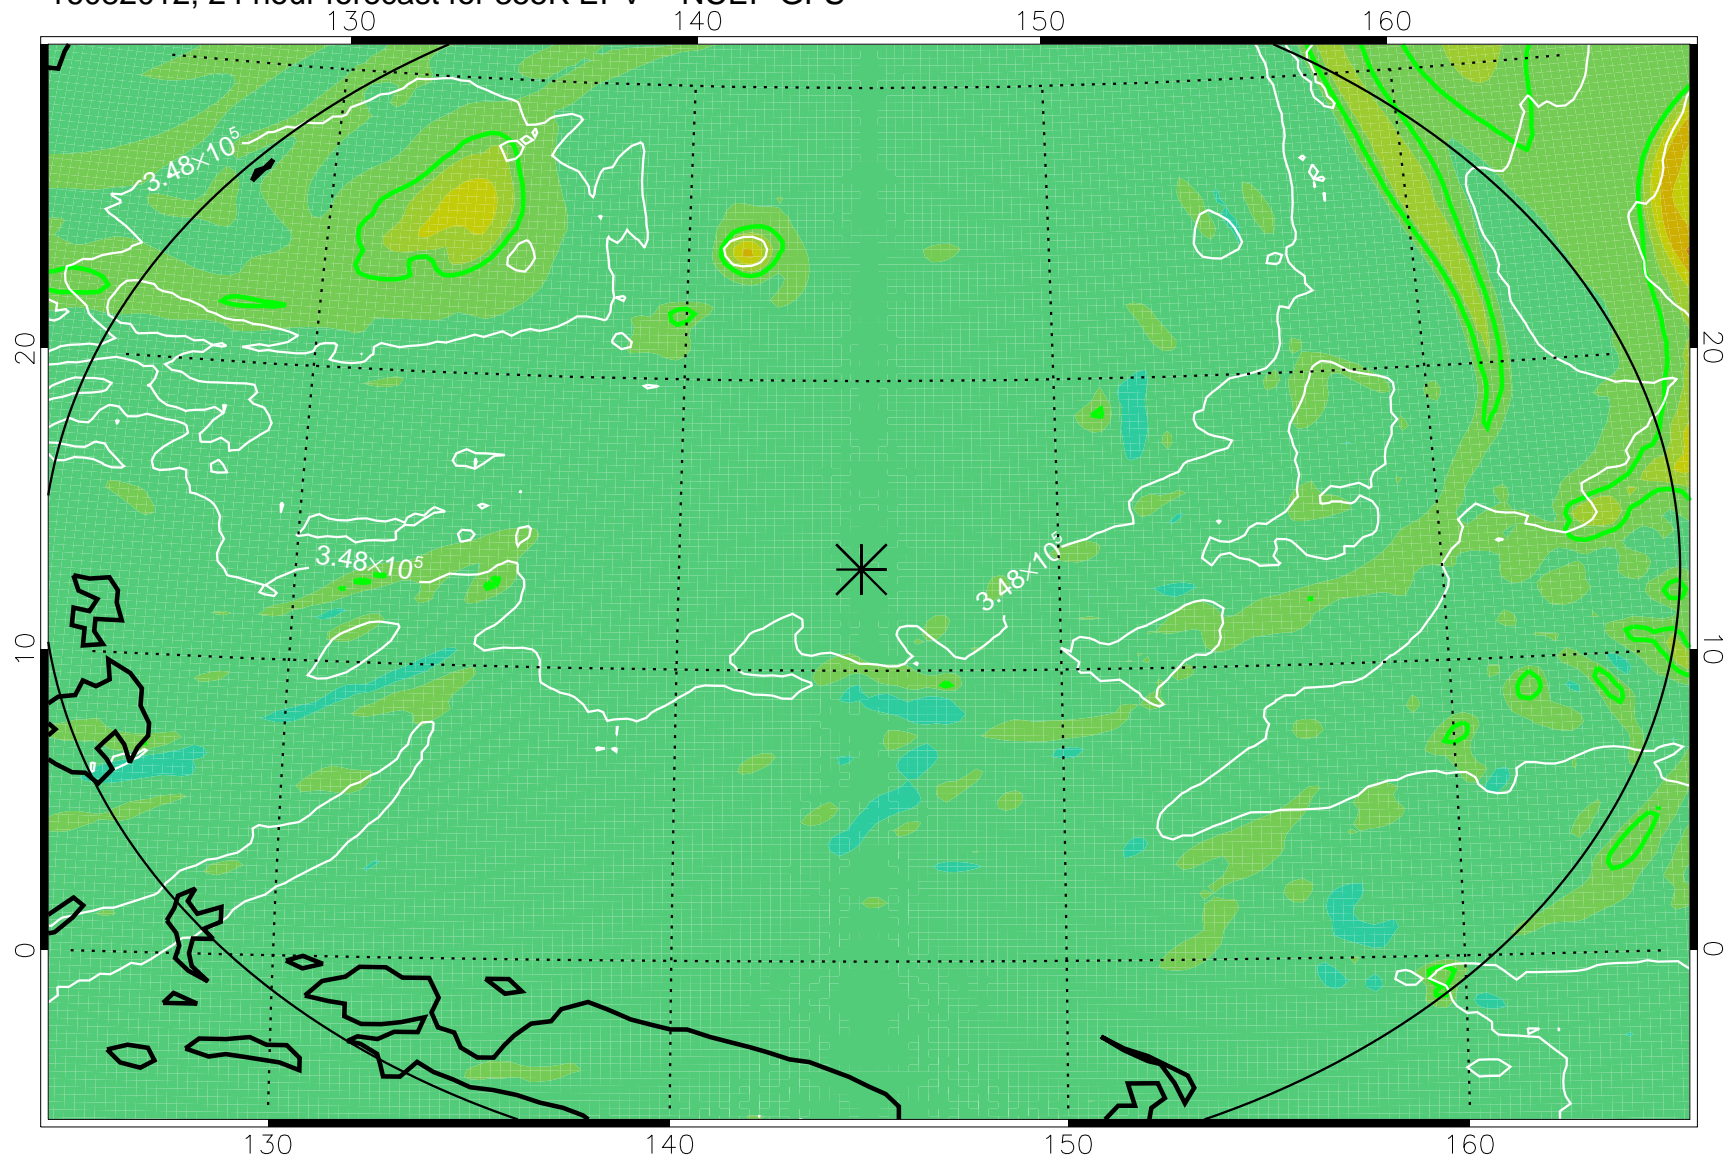

16081918, 6 hour forecast for 355K EPV -- NCEP GFS

355K Montgomery Streamfunction, white
EPV Tropopause (2 PVU) Position
Range ring of 2304 km

16082000, 12 hour forecast for 355K EPV -- NCEP GFS

355K Montgomery Streamfunction, white
EPV Tropopause (2 PVU) Position
Range ring of 2304 km

16082006, 18 hour forecast for 355K EPV -- NCEP GFS

355K Montgomery Streamfunction, white
EPV Tropopause (2 PVU) Position
Range ring of 2304 km

16082012, 24 hour forecast for 355K EPV -- NCEP GFS

355K Montgomery Streamfunction, white
EPV Tropopause (2 PVU) Position
Range ring of 2304 km

16082018, 30 hour forecast for 355K EPV -- NCEP GFS

355K Montgomery Streamfunction, white
EPV Tropopause (2 PVU) Position
Range ring of 2304 km

16082100, 36 hour forecast for 355K EPV -- NCEP GFS

355K Montgomery Streamfunction, white
EPV Tropopause (2 PVU) Position
Range ring of 2304 km

16082206, 66 hour forecast for 355K EPV -- NCEP GFS

355K Montgomery Streamfunction, white
EPV Tropopause (2 PVU) Position
Range ring of 2304 km

16082212, 72 hour forecast for 355K EPV -- NCEP GFS

355K Montgomery Streamfunction, white
EPV Tropopause (2 PVU) Position
Range ring of 2304 km