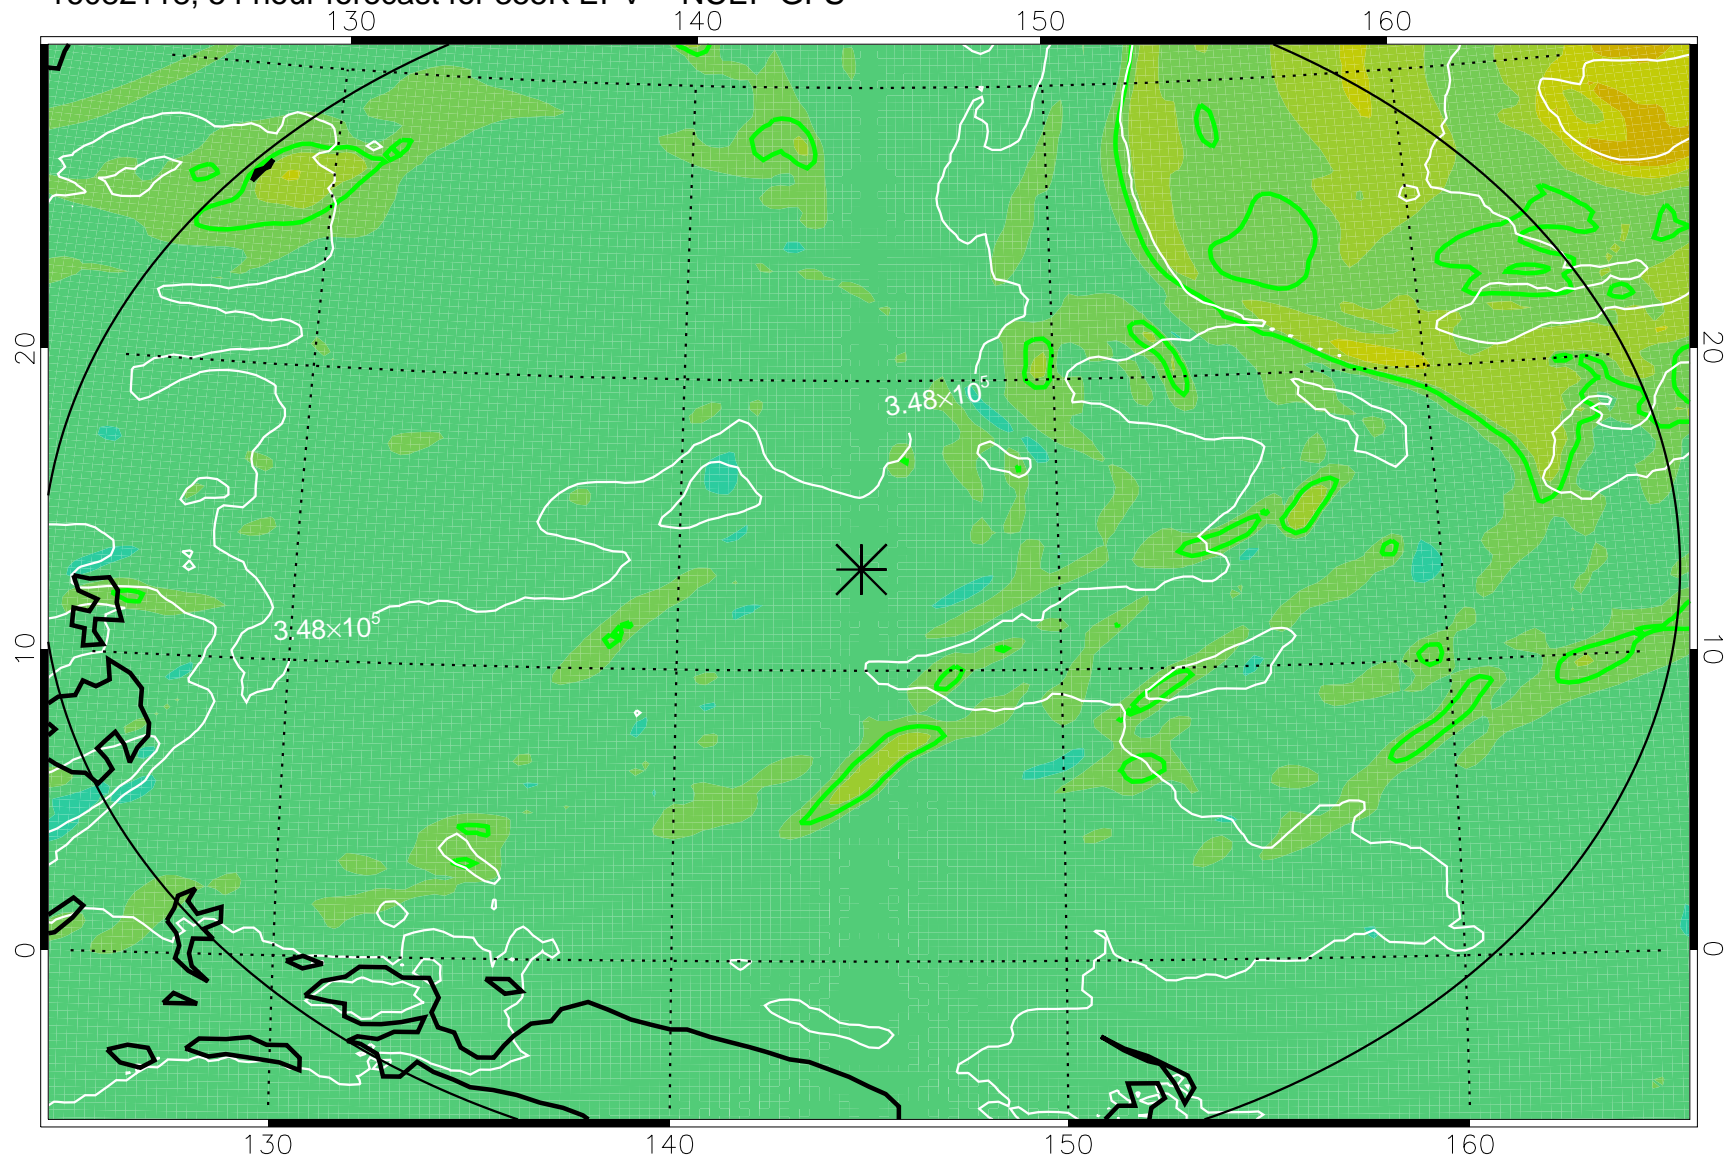

16082106, 42 hour forecast for 355K EPV -- NCEP GFS

355K Montgomery Streamfunction, white
EPV Tropopause (2 PVU) Position
Range ring of 2304 km

16082112, 48 hour forecast for 355K EPV -- NCEP GFS

355K Montgomery Streamfunction, white
EPV Tropopause (2 PVU) Position
Range ring of 2304 km

16082118, 54 hour forecast for 355K EPV -- NCEP GFS

355K Montgomery Streamfunction, white
EPV Tropopause (2 PVU) Position
Range ring of 2304 km

16082200, 60 hour forecast for 355K EPV -- NCEP GFS

355K Montgomery Streamfunction, white
EPV Tropopause (2 PVU) Position
Range ring of 2304 km

16082206, 66 hour forecast for 355K EPV -- NCEP GFS

355K Montgomery Streamfunction, white
EPV Tropopause (2 PVU) Position
Range ring of 2304 km

16082212, 72 hour forecast for 355K EPV -- NCEP GFS

355K Montgomery Streamfunction, white
EPV Tropopause (2 PVU) Position
Range ring of 2304 km

16082218, 78 hour forecast for 355K EPV -- NCEP GFS

355K Montgomery Streamfunction, white
EPV Tropopause (2 PVU) Position
Range ring of 2304 km

16082300, 84 hour forecast for 355K EPV -- NCEP GFS

355K Montgomery Streamfunction, white
EPV Tropopause (2 PVU) Position
Range ring of 2304 km