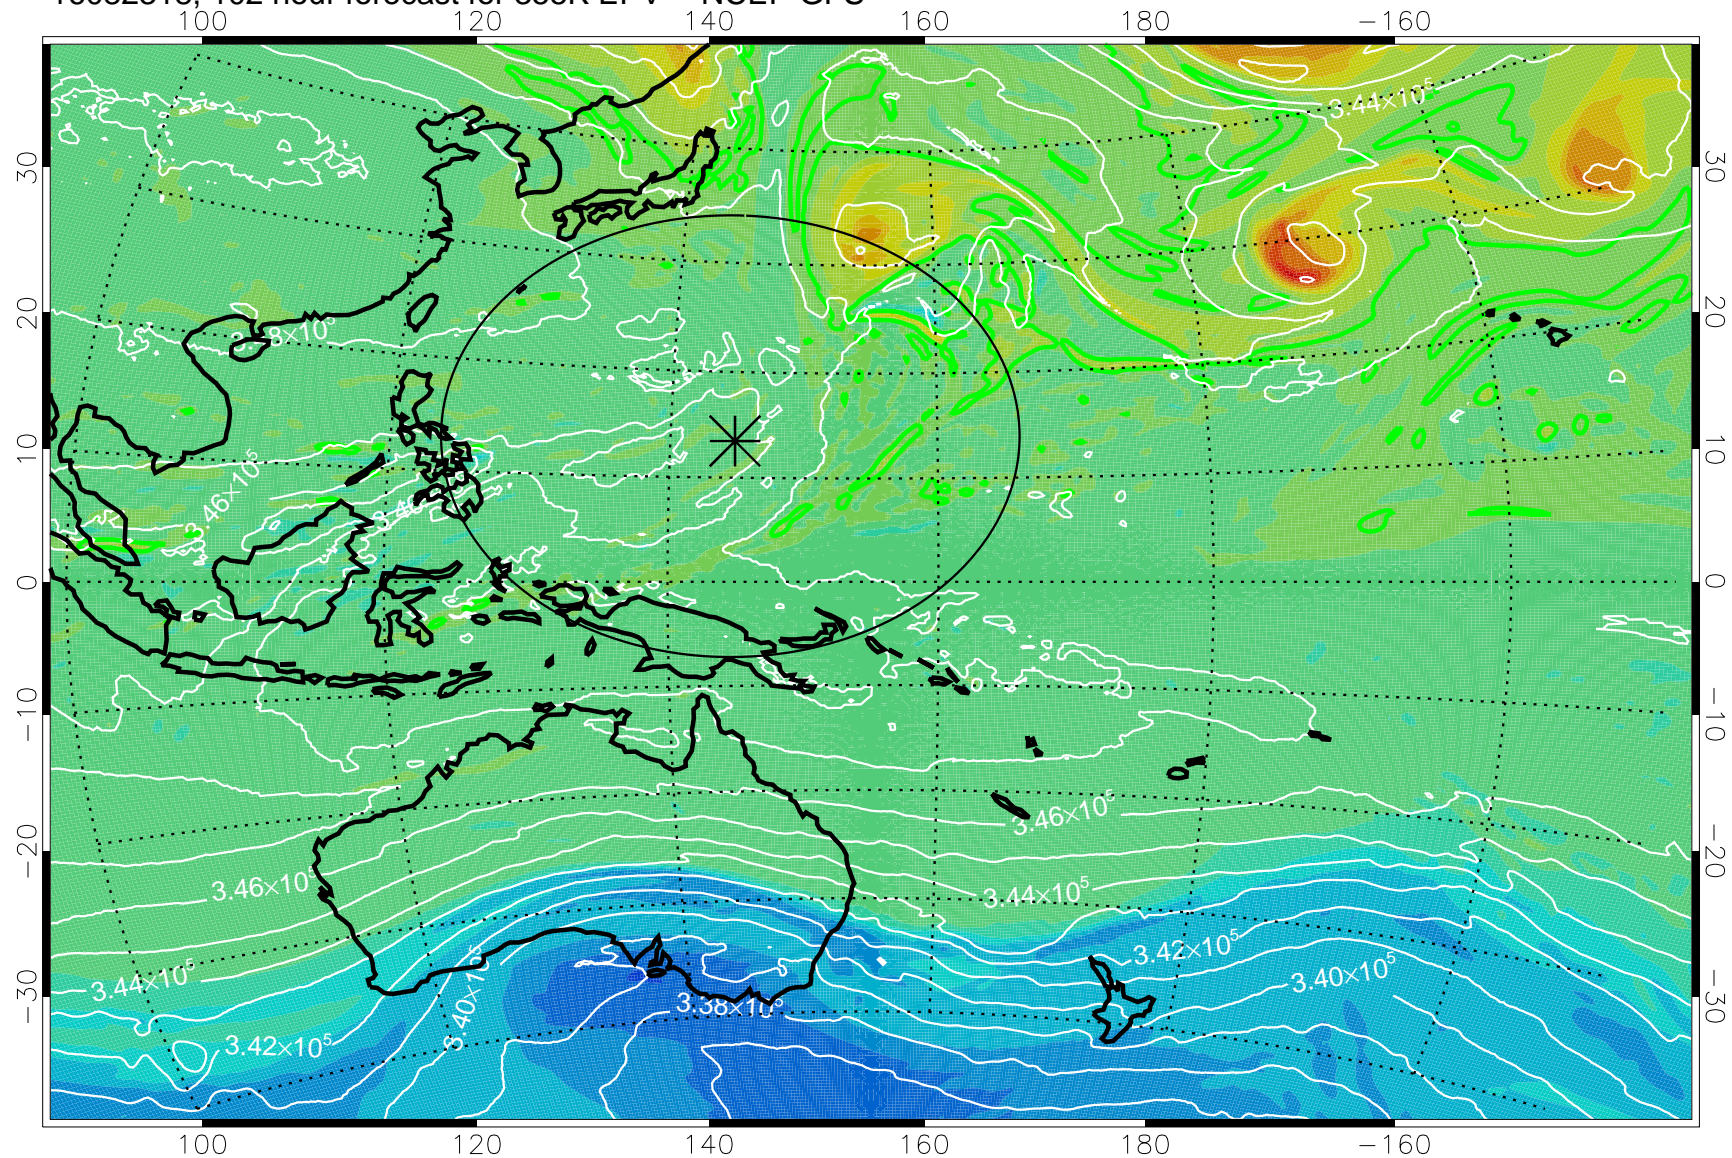

16082218, 78 hour forecast for 355K EPV -- NCEP GFS

355K Montgomery Streamfunction, white  
EPV Tropopause (2 PVU) Position  
Range ring of 2304 km

16082300, 84 hour forecast for 355K EPV -- NCEP GFS

355K Montgomery Streamfunction, white  
EPV Tropopause (2 PVU) Position  
Range ring of 2304 km

16082306, 90 hour forecast for 355K EPV -- NCEP GFS

355K Montgomery Streamfunction, white  
EPV Tropopause (2 PVU) Position  
Range ring of 2304 km

16082312, 96 hour forecast for 355K EPV -- NCEP GFS

355K Montgomery Streamfunction, white  
EPV Tropopause (2 PVU) Position  
Range ring of 2304 km

16082318, 102 hour forecast for 355K EPV -- NCEP GFS

355K Montgomery Streamfunction, white  
EPV Tropopause (2 PVU) Position  
Range ring of 2304 km

16082400, 108 hour forecast for 355K EPV -- NCEP GFS

355K Montgomery Streamfunction, white  
EPV Tropopause (2 PVU) Position  
Range ring of 2304 km

16082406, 114 hour forecast for 355K EPV -- NCEP GFS

355K Montgomery Streamfunction, white  
EPV Tropopause (2 PVU) Position  
Range ring of 2304 km

16082412, 120 hour forecast for 355K EPV -- NCEP GFS

355K Montgomery Streamfunction, white  
EPV Tropopause (2 PVU) Position  
Range ring of 2304 km