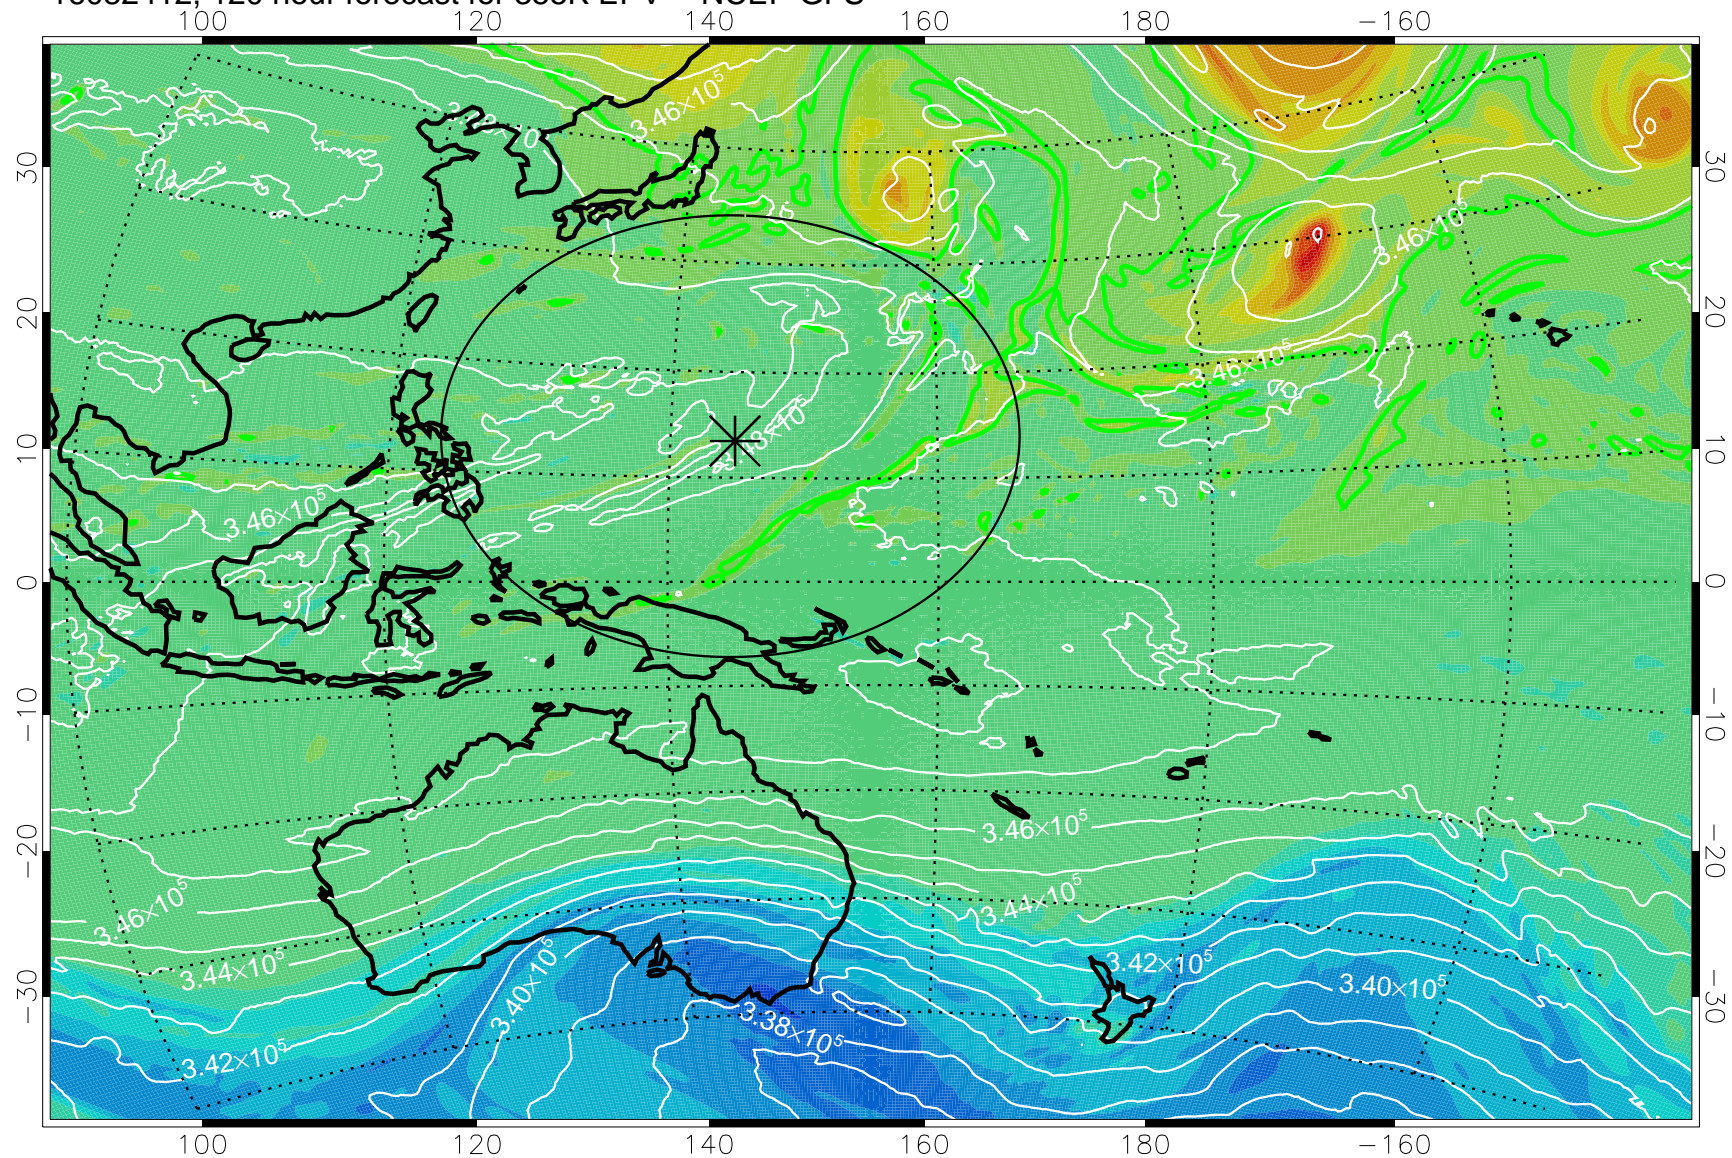

16082306, 90 hour forecast for 355K EPV -- NCEP GFS

355K Montgomery Streamfunction, white  
EPV Tropopause (2 PVU) Position  
Range ring of 2304 km

16082312, 96 hour forecast for 355K EPV -- NCEP GFS

355K Montgomery Streamfunction, white  
EPV Tropopause (2 PVU) Position  
Range ring of 2304 km

16082318, 102 hour forecast for 355K EPV -- NCEP GFS

355K Montgomery Streamfunction, white  
EPV Tropopause (2 PVU) Position  
Range ring of 2304 km

16082400, 108 hour forecast for 355K EPV -- NCEP GFS

355K Montgomery Streamfunction, white  
EPV Tropopause (2 PVU) Position  
Range ring of 2304 km

16082406, 114 hour forecast for 355K EPV -- NCEP GFS

355K Montgomery Streamfunction, white  
EPV Tropopause (2 PVU) Position  
Range ring of 2304 km

16082412, 120 hour forecast for 355K EPV -- NCEP GFS

355K Montgomery Streamfunction, white  
EPV Tropopause (2 PVU) Position  
Range ring of 2304 km