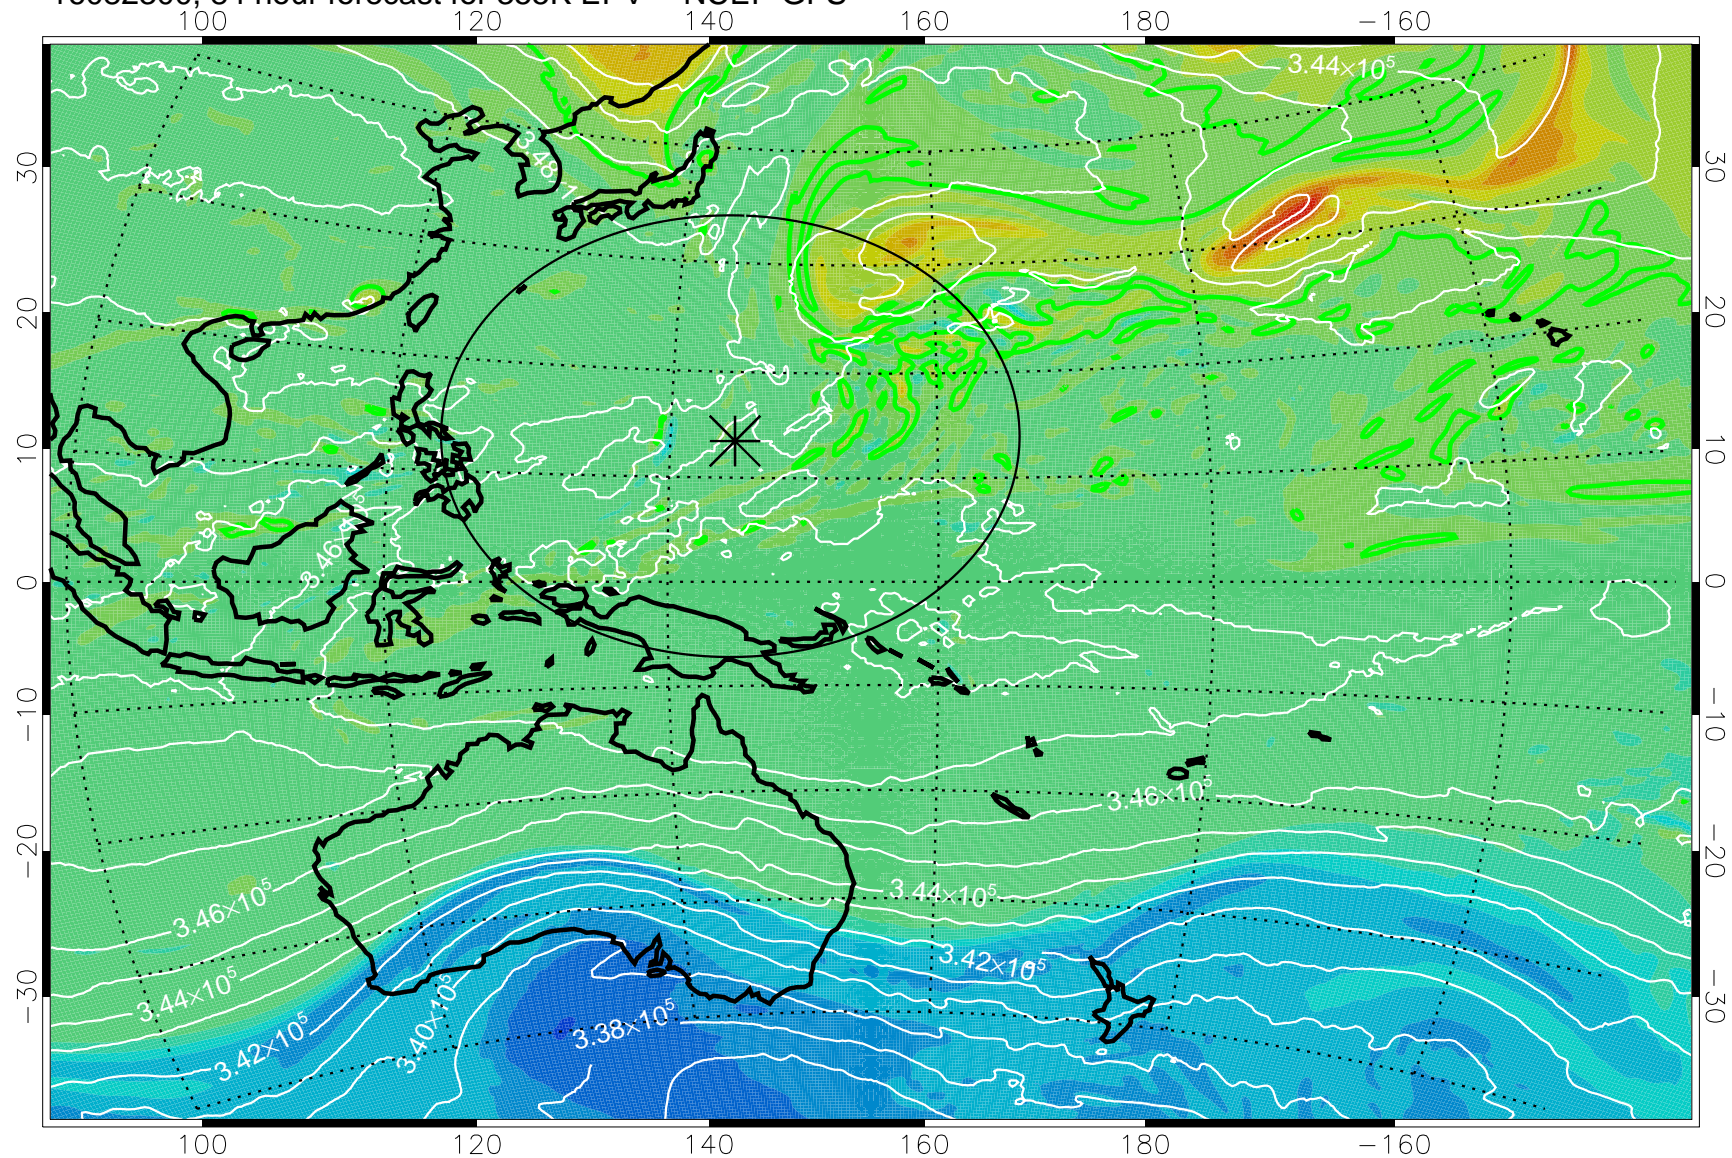

16082118, 54 hour forecast for 355K EPV -- NCEP GFS

355K Montgomery Streamfunction, white  
EPV Tropopause (2 PVU) Position  
Range ring of 2304 km

16082200, 60 hour forecast for 355K EPV -- NCEP GFS

355K Montgomery Streamfunction, white  
EPV Tropopause (2 PVU) Position  
Range ring of 2304 km

16082206, 66 hour forecast for 355K EPV -- NCEP GFS

355K Montgomery Streamfunction, white  
EPV Tropopause (2 PVU) Position  
Range ring of 2304 km

16082212, 72 hour forecast for 355K EPV -- NCEP GFS

355K Montgomery Streamfunction, white  
EPV Tropopause (2 PVU) Position  
Range ring of 2304 km

16082218, 78 hour forecast for 355K EPV -- NCEP GFS

355K Montgomery Streamfunction, white  
EPV Tropopause (2 PVU) Position  
Range ring of 2304 km

16082300, 84 hour forecast for 355K EPV -- NCEP GFS

355K Montgomery Streamfunction, white  
EPV Tropopause (2 PVU) Position  
Range ring of 2304 km

16082306, 90 hour forecast for 355K EPV -- NCEP GFS

355K Montgomery Streamfunction, white  
EPV Tropopause (2 PVU) Position  
Range ring of 2304 km

16082312, 96 hour forecast for 355K EPV -- NCEP GFS

355K Montgomery Streamfunction, white  
EPV Tropopause (2 PVU) Position  
Range ring of 2304 km