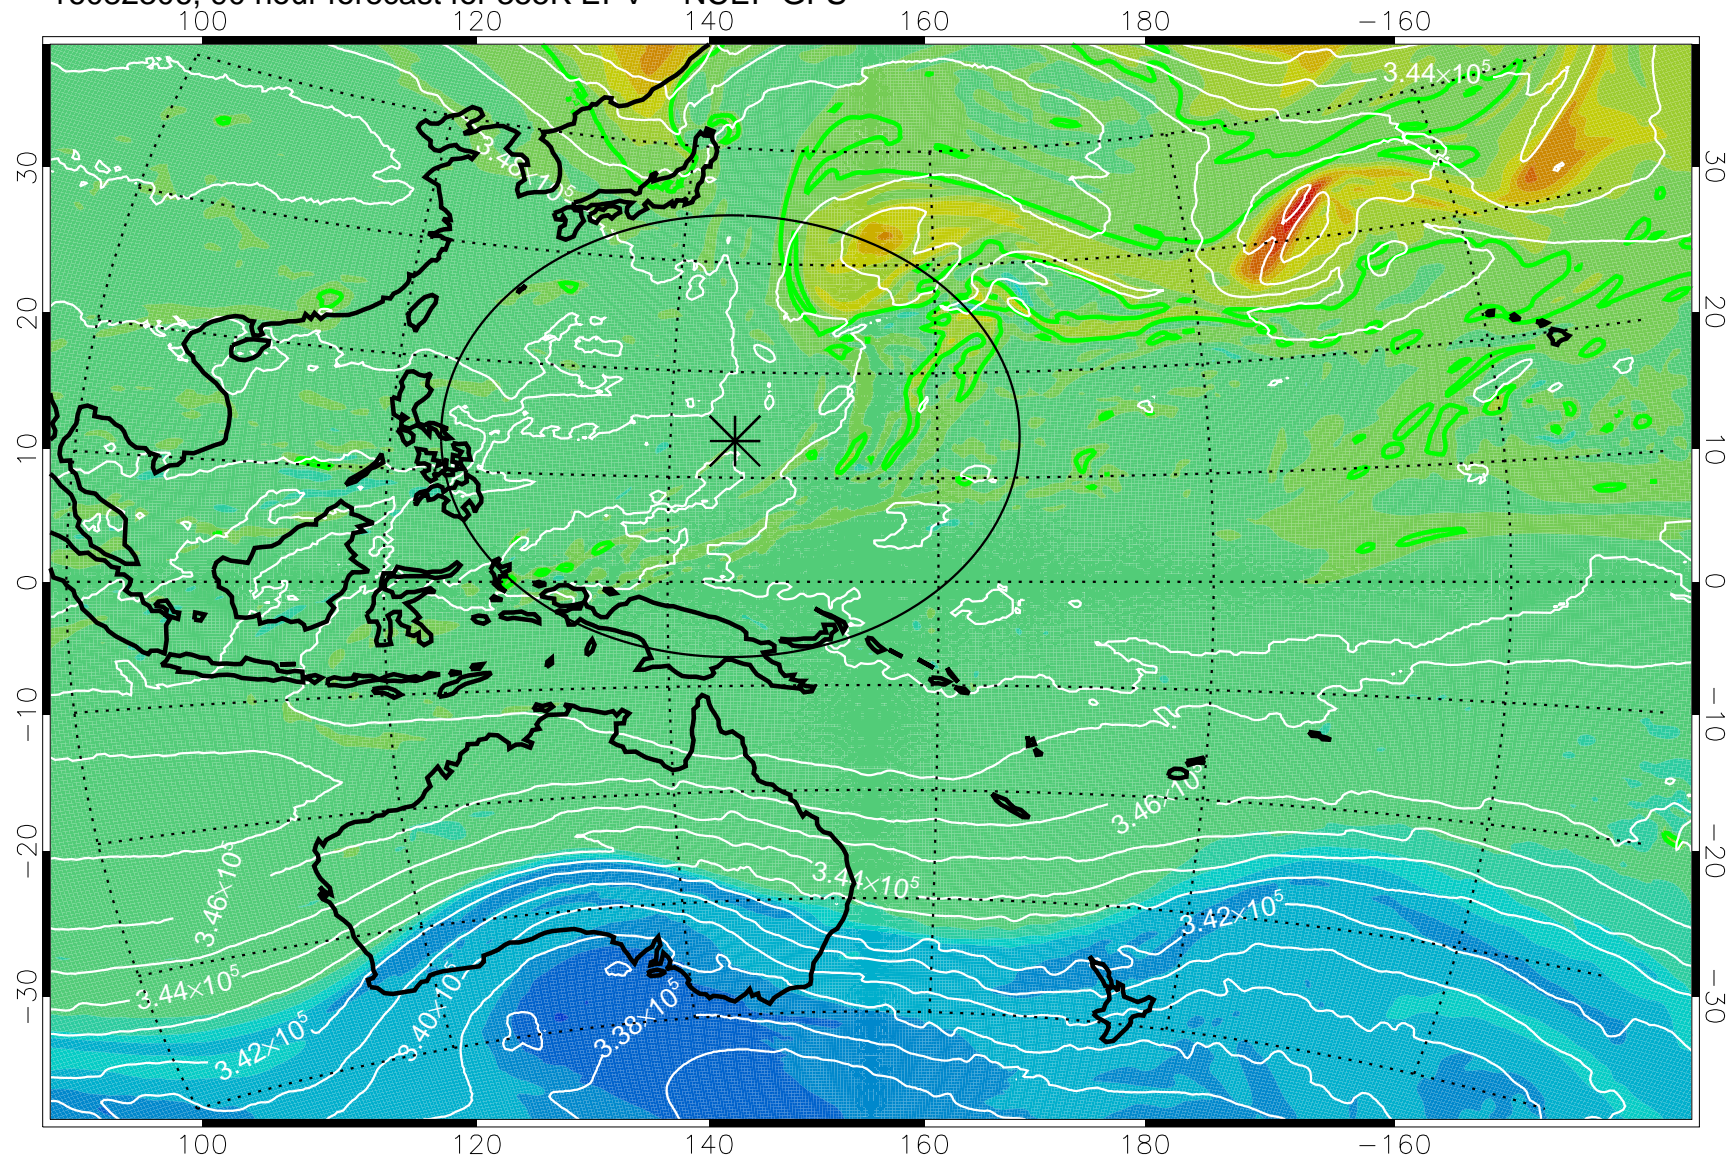

16082206, 66 hour forecast for 355K EPV -- NCEP GFS

355K Montgomery Streamfunction, white  
EPV Tropopause (2 PVU) Position  
Range ring of 2304 km

16082212, 72 hour forecast for 355K EPV -- NCEP GFS

355K Montgomery Streamfunction, white  
EPV Tropopause (2 PVU) Position  
Range ring of 2304 km

16082218, 78 hour forecast for 355K EPV -- NCEP GFS

355K Montgomery Streamfunction, white  
EPV Tropopause (2 PVU) Position  
Range ring of 2304 km

16082300, 84 hour forecast for 355K EPV -- NCEP GFS

355K Montgomery Streamfunction, white  
EPV Tropopause (2 PVU) Position  
Range ring of 2304 km

16082306, 90 hour forecast for 355K EPV -- NCEP GFS

355K Montgomery Streamfunction, white  
EPV Tropopause (2 PVU) Position  
Range ring of 2304 km

16082312, 96 hour forecast for 355K EPV -- NCEP GFS

355K Montgomery Streamfunction, white  
EPV Tropopause (2 PVU) Position  
Range ring of 2304 km

16082318, 102 hour forecast for 355K EPV -- NCEP GFS

355K Montgomery Streamfunction, white  
EPV Tropopause (2 PVU) Position  
Range ring of 2304 km

16082400, 108 hour forecast for 355K EPV -- NCEP GFS

355K Montgomery Streamfunction, white  
EPV Tropopause (2 PVU) Position  
Range ring of 2304 km