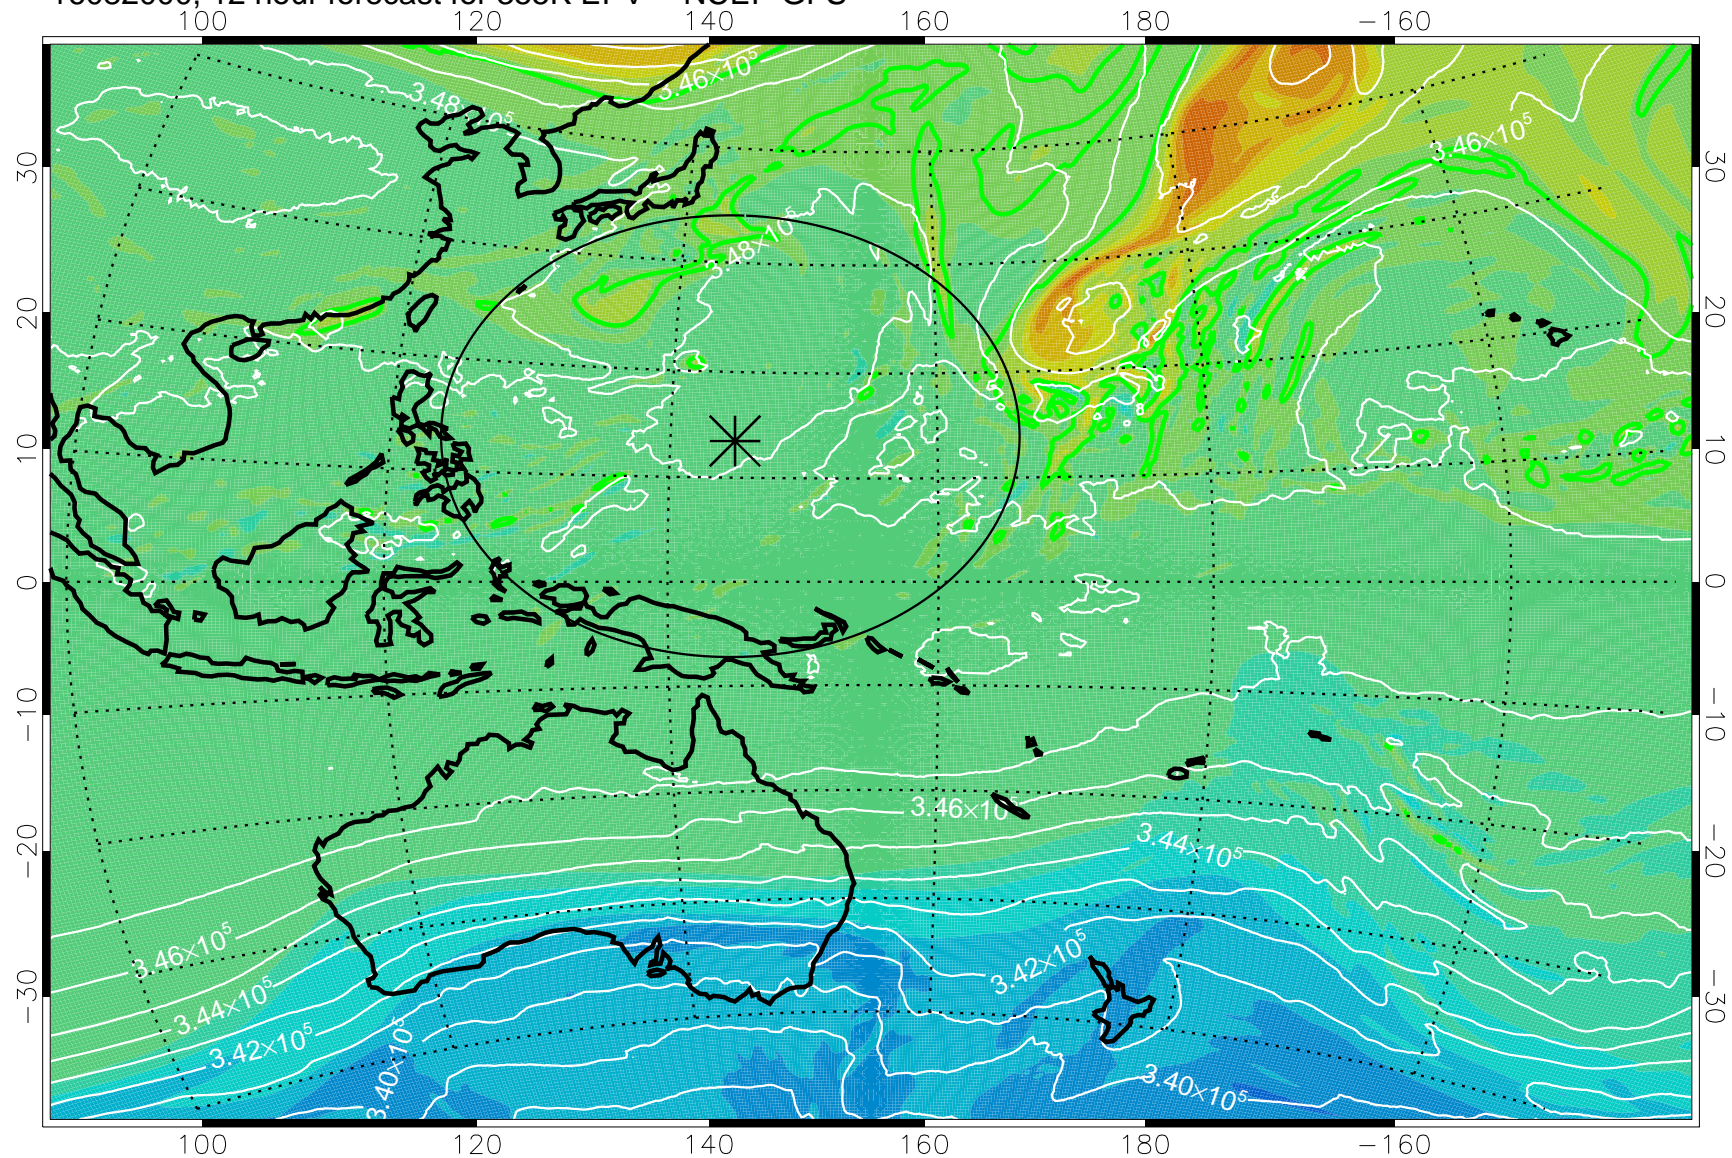

16081918, 6 hour forecast for 355K EPV -- NCEP GFS

355K Montgomery Streamfunction, white  
EPV Tropopause (2 PVU) Position  
Range ring of 2304 km

16082000, 12 hour forecast for 355K EPV -- NCEP GFS

355K Montgomery Streamfunction, white  
EPV Tropopause (2 PVU) Position  
Range ring of 2304 km

16082006, 18 hour forecast for 355K EPV -- NCEP GFS

355K Montgomery Streamfunction, white  
EPV Tropopause (2 PVU) Position  
Range ring of 2304 km

16082012, 24 hour forecast for 355K EPV -- NCEP GFS

355K Montgomery Streamfunction, white  
EPV Tropopause (2 PVU) Position  
Range ring of 2304 km

16082018, 30 hour forecast for 355K EPV -- NCEP GFS

355K Montgomery Streamfunction, white  
EPV Tropopause (2 PVU) Position  
Range ring of 2304 km

16082100, 36 hour forecast for 355K EPV -- NCEP GFS

355K Montgomery Streamfunction, white  
EPV Tropopause (2 PVU) Position  
Range ring of 2304 km

16082106, 42 hour forecast for 355K EPV -- NCEP GFS

355K Montgomery Streamfunction, white  
EPV Tropopause (2 PVU) Position  
Range ring of 2304 km

16082112, 48 hour forecast for 355K EPV -- NCEP GFS

355K Montgomery Streamfunction, white  
EPV Tropopause (2 PVU) Position  
Range ring of 2304 km