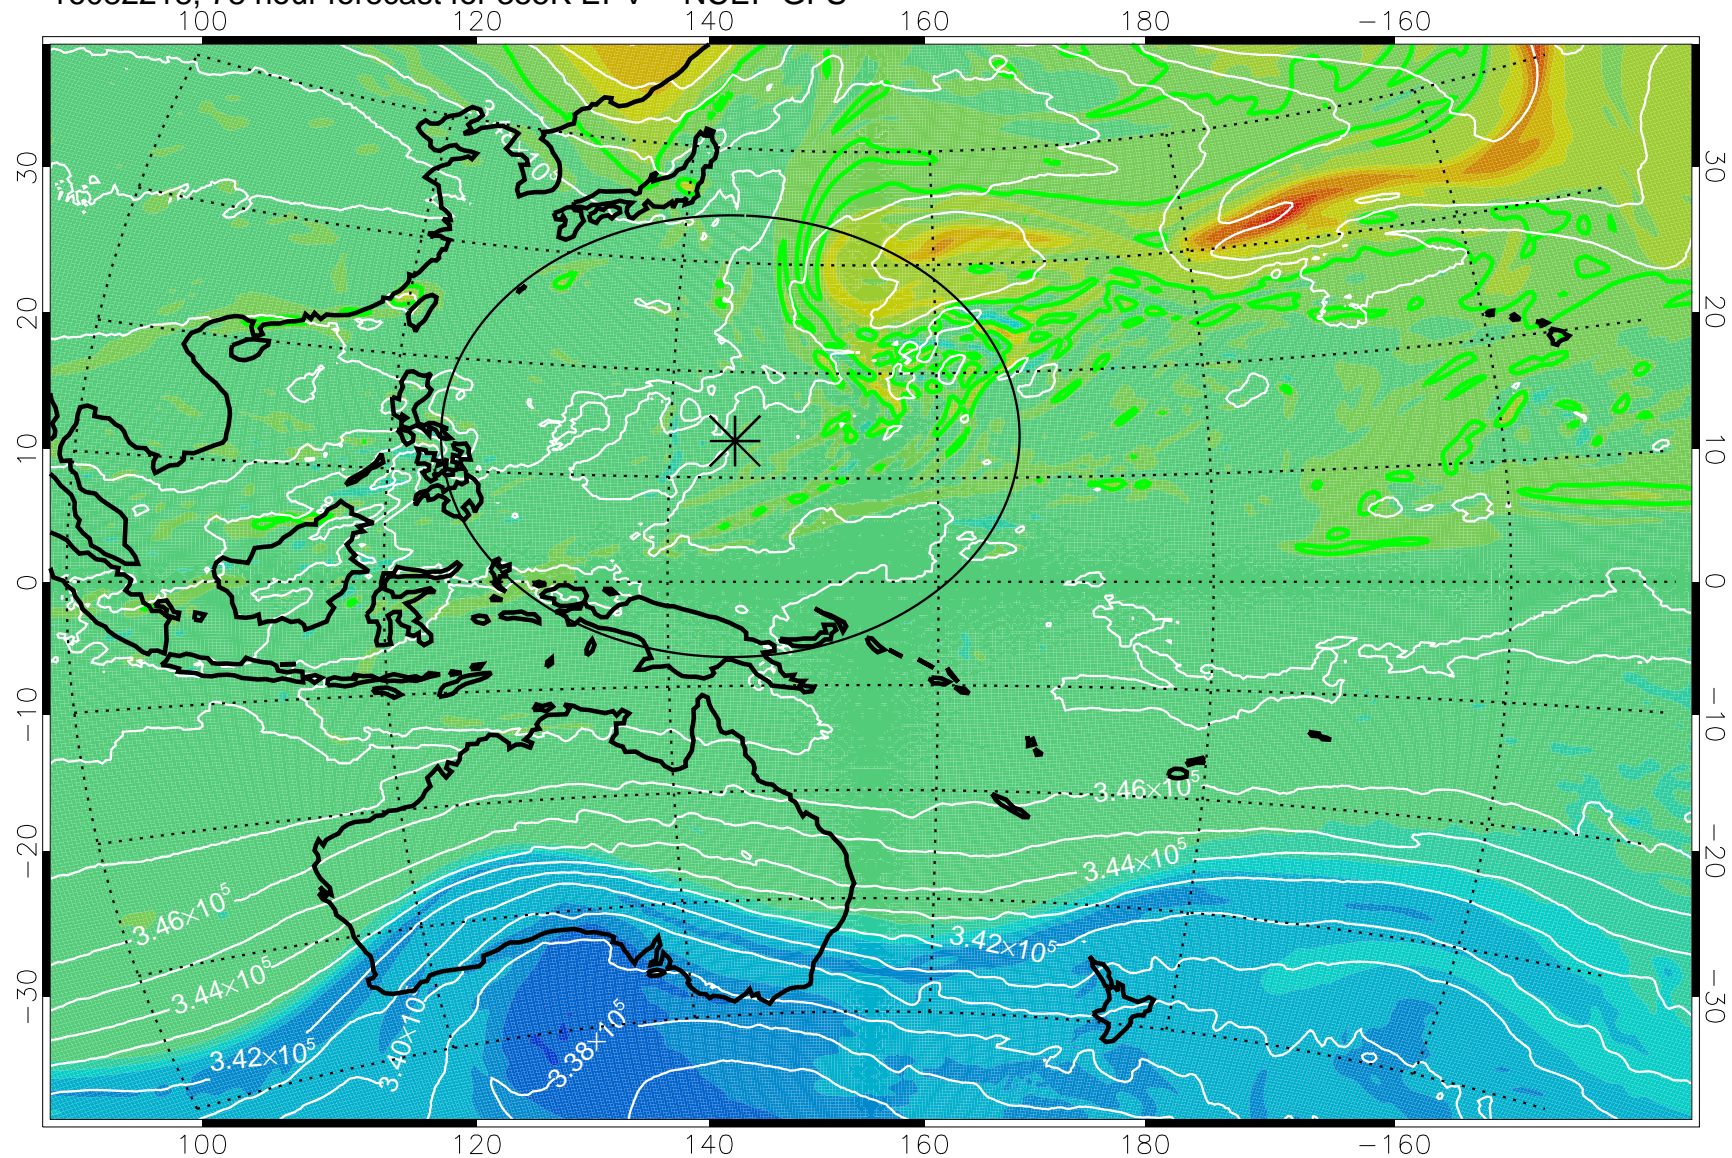

16082118, 54 hour forecast for 355K EPV -- NCEP GFS

355K Montgomery Streamfunction, white  
EPV Tropopause (2 PVU) Position  
Range ring of 2304 km

16082200, 60 hour forecast for 355K EPV -- NCEP GFS

355K Montgomery Streamfunction, white  
EPV Tropopause (2 PVU) Position  
Range ring of 2304 km

16082206, 66 hour forecast for 355K EPV -- NCEP GFS

355K Montgomery Streamfunction, white  
EPV Tropopause (2 PVU) Position  
Range ring of 2304 km

16082212, 72 hour forecast for 355K EPV -- NCEP GFS

355K Montgomery Streamfunction, white  
EPV Tropopause (2 PVU) Position  
Range ring of 2304 km

16082218, 78 hour forecast for 355K EPV -- NCEP GFS

355K Montgomery Streamfunction, white  
EPV Tropopause (2 PVU) Position  
Range ring of 2304 km

16082300, 84 hour forecast for 355K EPV -- NCEP GFS

355K Montgomery Streamfunction, white  
EPV Tropopause (2 PVU) Position  
Range ring of 2304 km

16082306, 90 hour forecast for 355K EPV -- NCEP GFS

355K Montgomery Streamfunction, white  
EPV Tropopause (2 PVU) Position  
Range ring of 2304 km

16082312, 96 hour forecast for 355K EPV -- NCEP GFS

355K Montgomery Streamfunction, white  
EPV Tropopause (2 PVU) Position  
Range ring of 2304 km