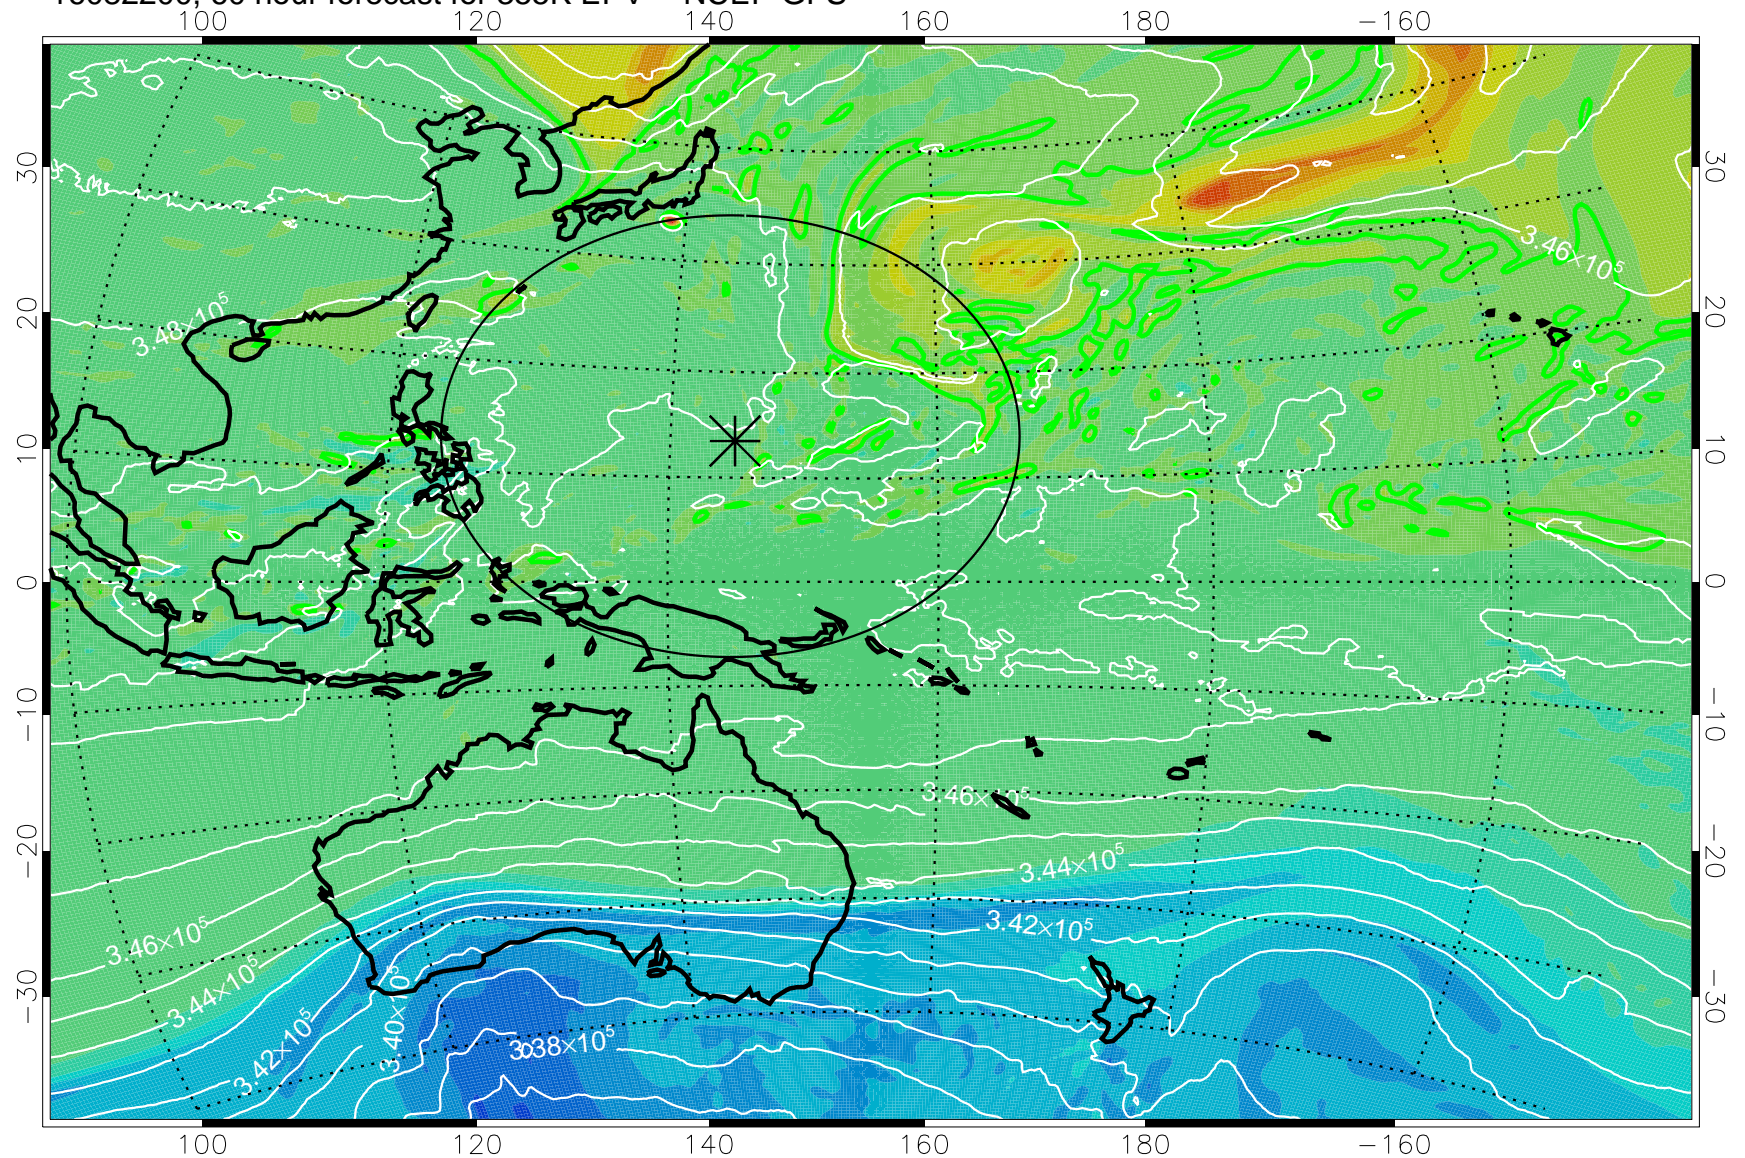

16082018, 30 hour forecast for 355K EPV -- NCEP GFS

355K Montgomery Streamfunction, white  
EPV Tropopause (2 PVU) Position  
Range ring of 2304 km

16082100, 36 hour forecast for 355K EPV -- NCEP GFS

355K Montgomery Streamfunction, white  
EPV Tropopause (2 PVU) Position  
Range ring of 2304 km

16082106, 42 hour forecast for 355K EPV -- NCEP GFS

355K Montgomery Streamfunction, white  
EPV Tropopause (2 PVU) Position  
Range ring of 2304 km

16082112, 48 hour forecast for 355K EPV -- NCEP GFS

355K Montgomery Streamfunction, white  
EPV Tropopause (2 PVU) Position  
Range ring of 2304 km

16082118, 54 hour forecast for 355K EPV -- NCEP GFS

355K Montgomery Streamfunction, white  
EPV Tropopause (2 PVU) Position  
Range ring of 2304 km

16082200, 60 hour forecast for 355K EPV -- NCEP GFS

355K Montgomery Streamfunction, white  
EPV Tropopause (2 PVU) Position  
Range ring of 2304 km

16082206, 66 hour forecast for 355K EPV -- NCEP GFS

355K Montgomery Streamfunction, white  
EPV Tropopause (2 PVU) Position  
Range ring of 2304 km

16082212, 72 hour forecast for 355K EPV -- NCEP GFS

355K Montgomery Streamfunction, white  
EPV Tropopause (2 PVU) Position  
Range ring of 2304 km