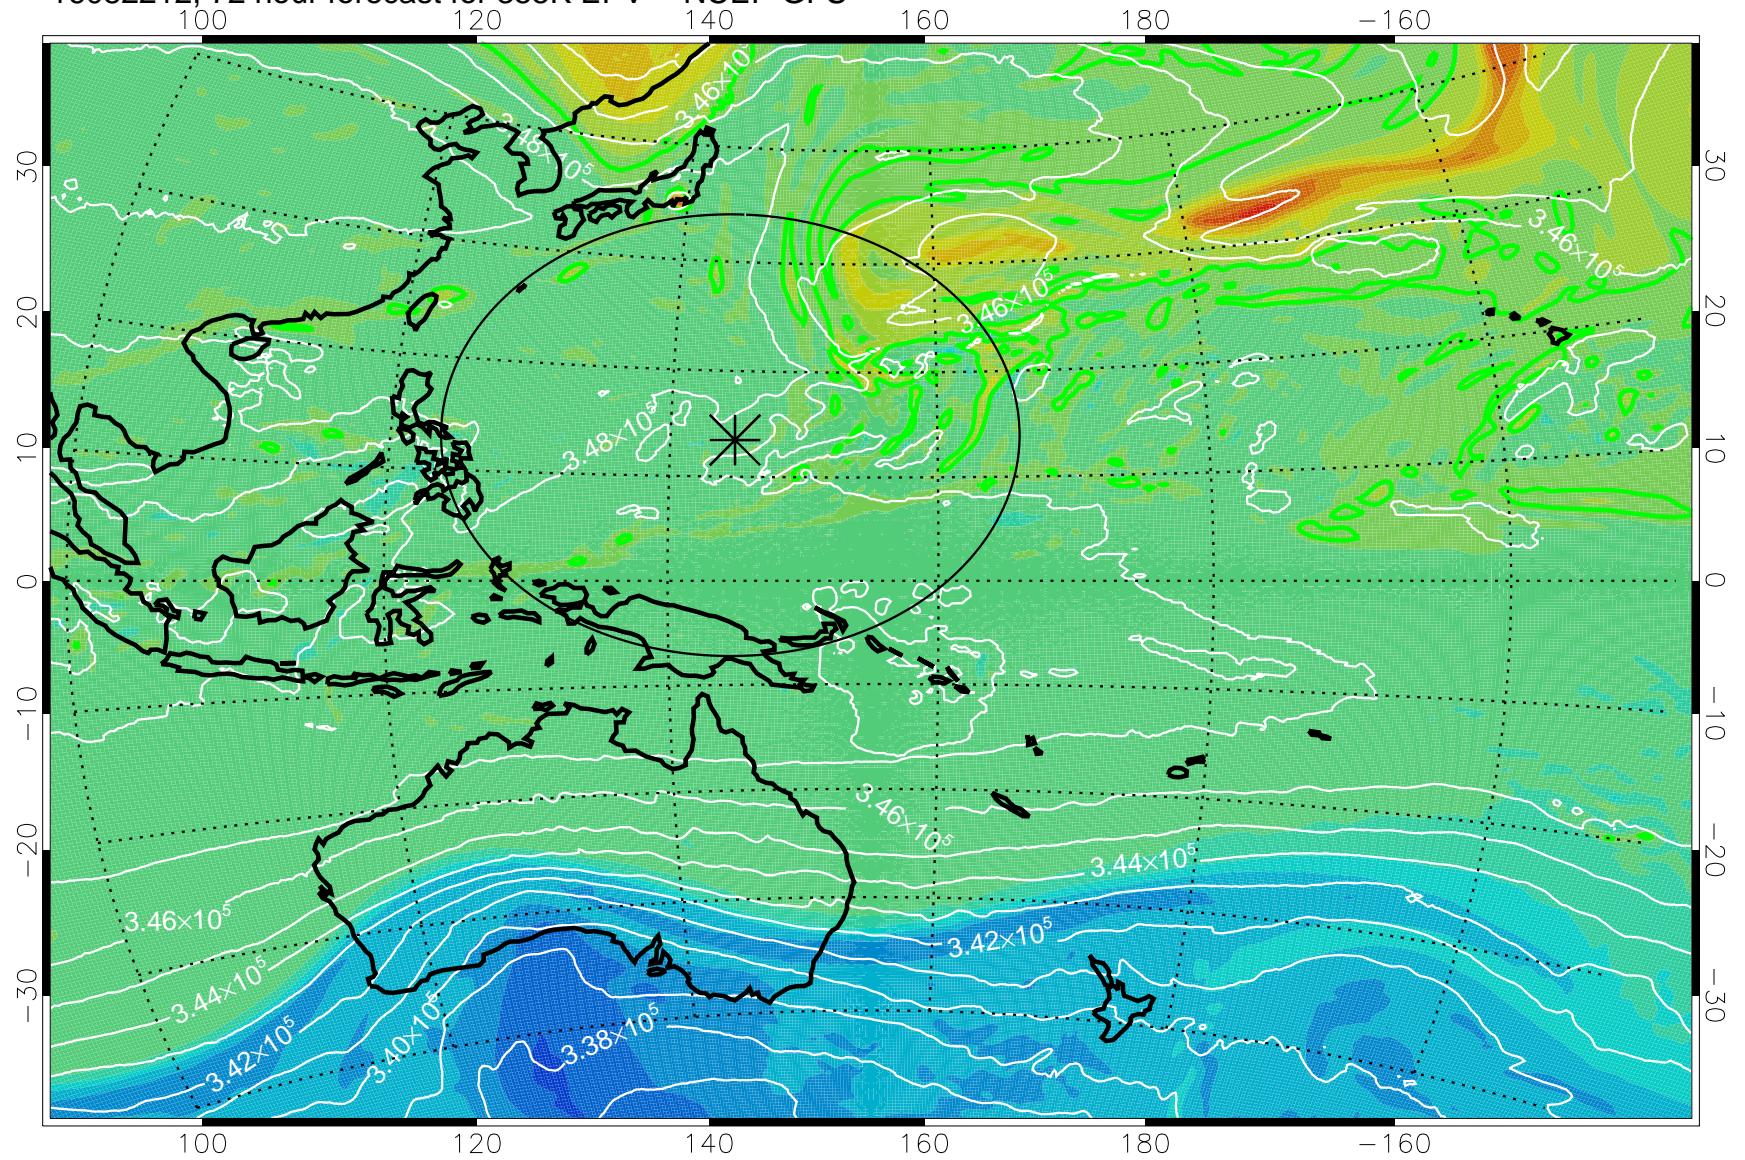

16082106, 42 hour forecast for 355K EPV -- NCEP GFS

355K Montgomery Streamfunction, white  
EPV Tropopause (2 PVU) Position  
Range ring of 2304 km

16082112, 48 hour forecast for 355K EPV -- NCEP GFS

355K Montgomery Streamfunction, white  
EPV Tropopause (2 PVU) Position  
Range ring of 2304 km

16082118, 54 hour forecast for 355K EPV -- NCEP GFS

355K Montgomery Streamfunction, white  
EPV Tropopause (2 PVU) Position  
Range ring of 2304 km

16082200, 60 hour forecast for 355K EPV -- NCEP GFS

355K Montgomery Streamfunction, white  
EPV Tropopause (2 PVU) Position  
Range ring of 2304 km

16082206, 66 hour forecast for 355K EPV -- NCEP GFS

355K Montgomery Streamfunction, white  
EPV Tropopause (2 PVU) Position  
Range ring of 2304 km

16082212, 72 hour forecast for 355K EPV -- NCEP GFS

355K Montgomery Streamfunction, white  
EPV Tropopause (2 PVU) Position  
Range ring of 2304 km

16082218, 78 hour forecast for 355K EPV -- NCEP GFS

355K Montgomery Streamfunction, white  
EPV Tropopause (2 PVU) Position  
Range ring of 2304 km

16082300, 84 hour forecast for 355K EPV -- NCEP GFS

355K Montgomery Streamfunction, white  
EPV Tropopause (2 PVU) Position  
Range ring of 2304 km