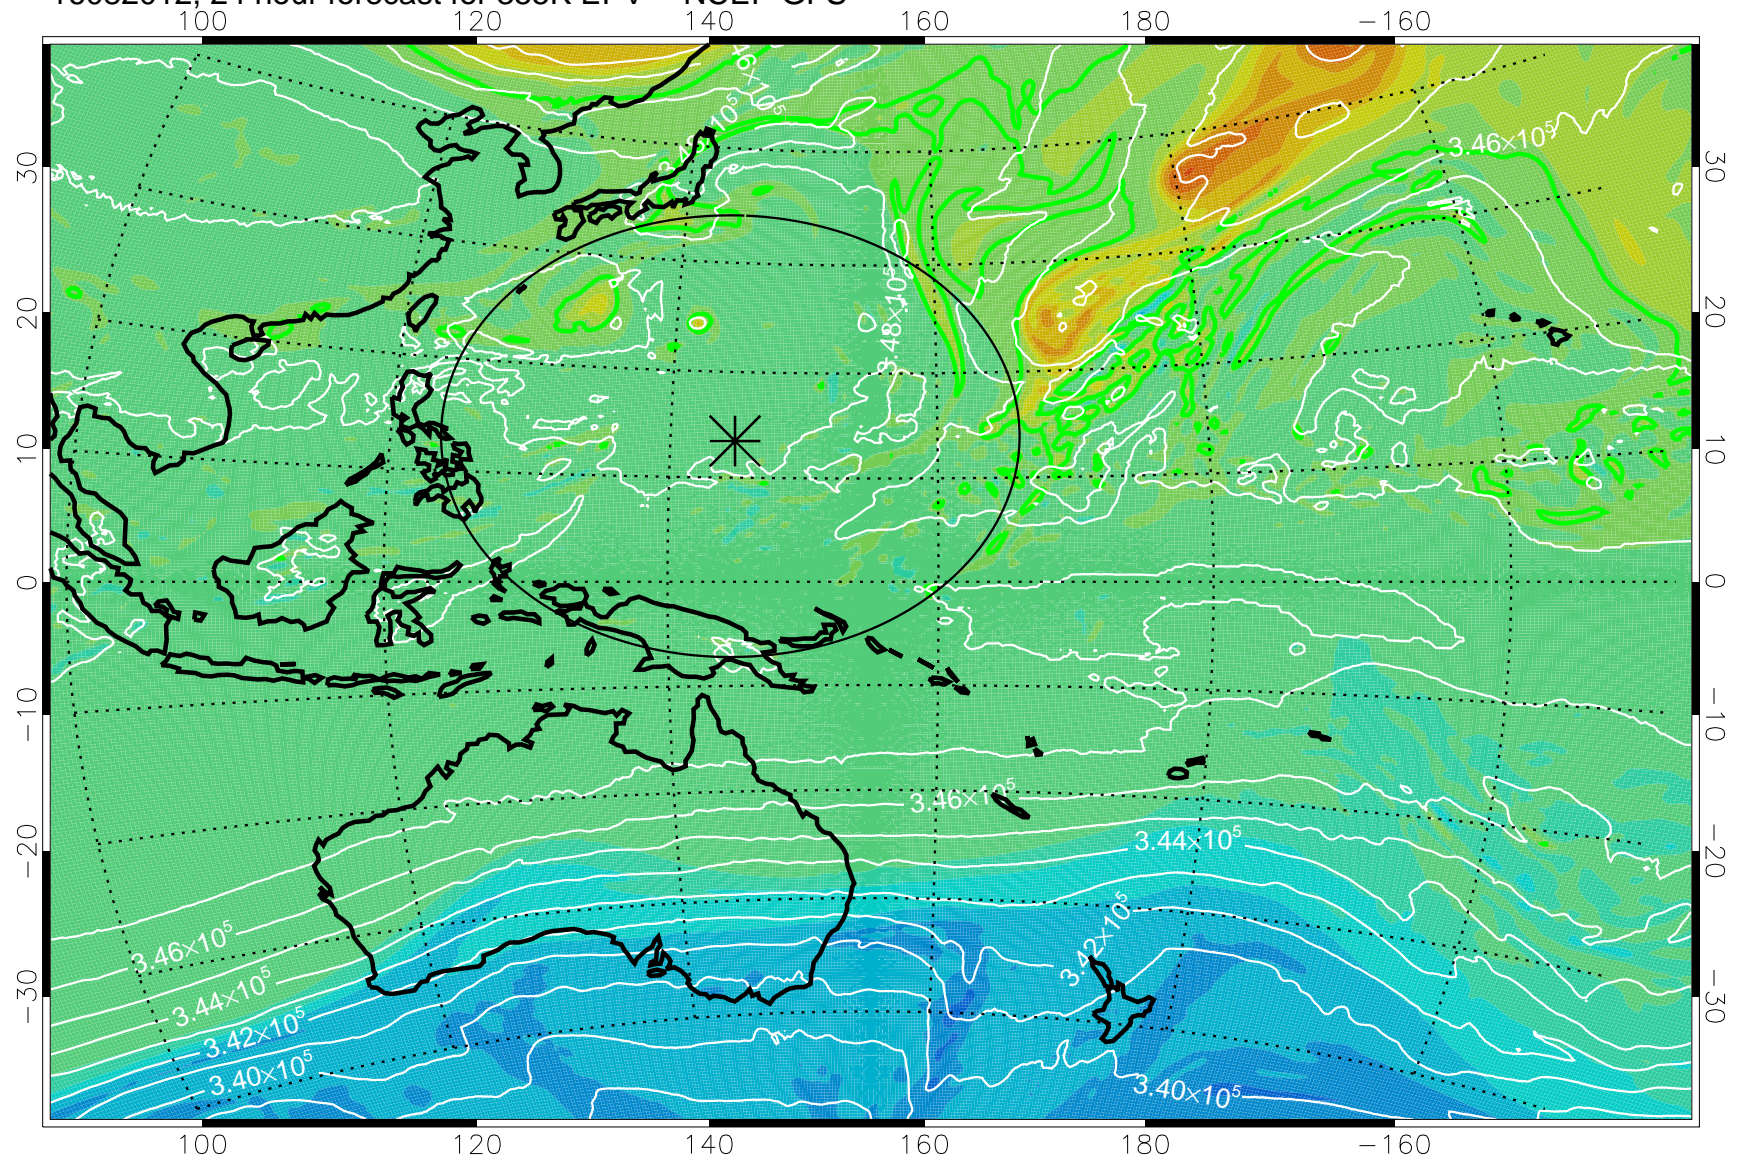

16081918, 6 hour forecast for 355K EPV -- NCEP GFS

355K Montgomery Streamfunction, white  
EPV Tropopause (2 PVU) Position  
Range ring of 2304 km

16082000, 12 hour forecast for 355K EPV -- NCEP GFS

355K Montgomery Streamfunction, white  
EPV Tropopause (2 PVU) Position  
Range ring of 2304 km

16082006, 18 hour forecast for 355K EPV -- NCEP GFS

355K Montgomery Streamfunction, white  
EPV Tropopause (2 PVU) Position  
Range ring of 2304 km

16082012, 24 hour forecast for 355K EPV -- NCEP GFS

355K Montgomery Streamfunction, white  
EPV Tropopause (2 PVU) Position  
Range ring of 2304 km

16082018, 30 hour forecast for 355K EPV -- NCEP GFS

355K Montgomery Streamfunction, white  
EPV Tropopause (2 PVU) Position  
Range ring of 2304 km

16082100, 36 hour forecast for 355K EPV -- NCEP GFS

355K Montgomery Streamfunction, white  
EPV Tropopause (2 PVU) Position  
Range ring of 2304 km

16082106, 42 hour forecast for 355K EPV -- NCEP GFS

355K Montgomery Streamfunction, white  
EPV Tropopause (2 PVU) Position  
Range ring of 2304 km

16082112, 48 hour forecast for 355K EPV -- NCEP GFS

355K Montgomery Streamfunction, white  
EPV Tropopause (2 PVU) Position  
Range ring of 2304 km