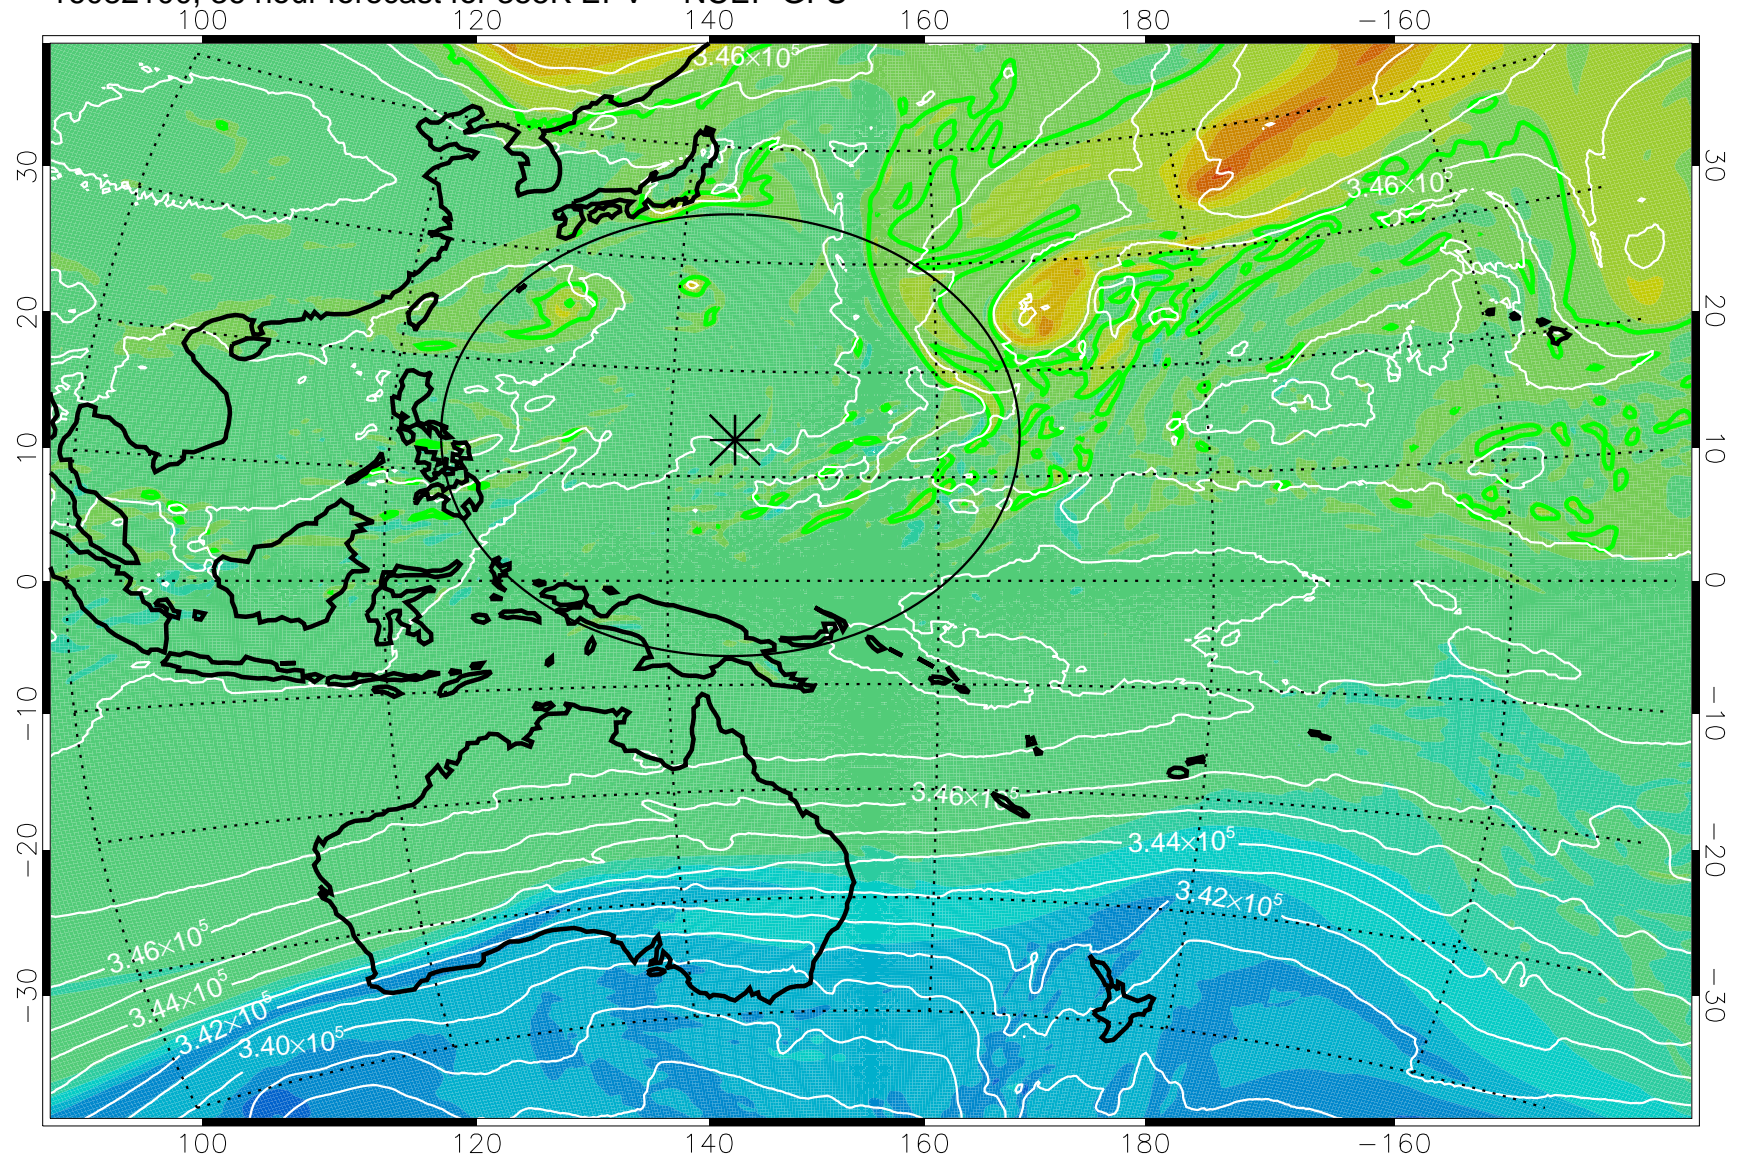

16082006, 18 hour forecast for 355K EPV -- NCEP GFS

355K Montgomery Streamfunction, white  
EPV Tropopause (2 PVU) Position  
Range ring of 2304 km

16082012, 24 hour forecast for 355K EPV -- NCEP GFS

355K Montgomery Streamfunction, white  
EPV Tropopause (2 PVU) Position  
Range ring of 2304 km

16082018, 30 hour forecast for 355K EPV -- NCEP GFS

355K Montgomery Streamfunction, white  
EPV Tropopause (2 PVU) Position  
Range ring of 2304 km

16082100, 36 hour forecast for 355K EPV -- NCEP GFS

355K Montgomery Streamfunction, white  
EPV Tropopause (2 PVU) Position  
Range ring of 2304 km

16082106, 42 hour forecast for 355K EPV -- NCEP GFS

355K Montgomery Streamfunction, white  
EPV Tropopause (2 PVU) Position  
Range ring of 2304 km

16082112, 48 hour forecast for 355K EPV -- NCEP GFS

355K Montgomery Streamfunction, white  
EPV Tropopause (2 PVU) Position  
Range ring of 2304 km

16082118, 54 hour forecast for 355K EPV -- NCEP GFS

355K Montgomery Streamfunction, white  
EPV Tropopause (2 PVU) Position  
Range ring of 2304 km

16082200, 60 hour forecast for 355K EPV -- NCEP GFS

355K Montgomery Streamfunction, white  
EPV Tropopause (2 PVU) Position  
Range ring of 2304 km