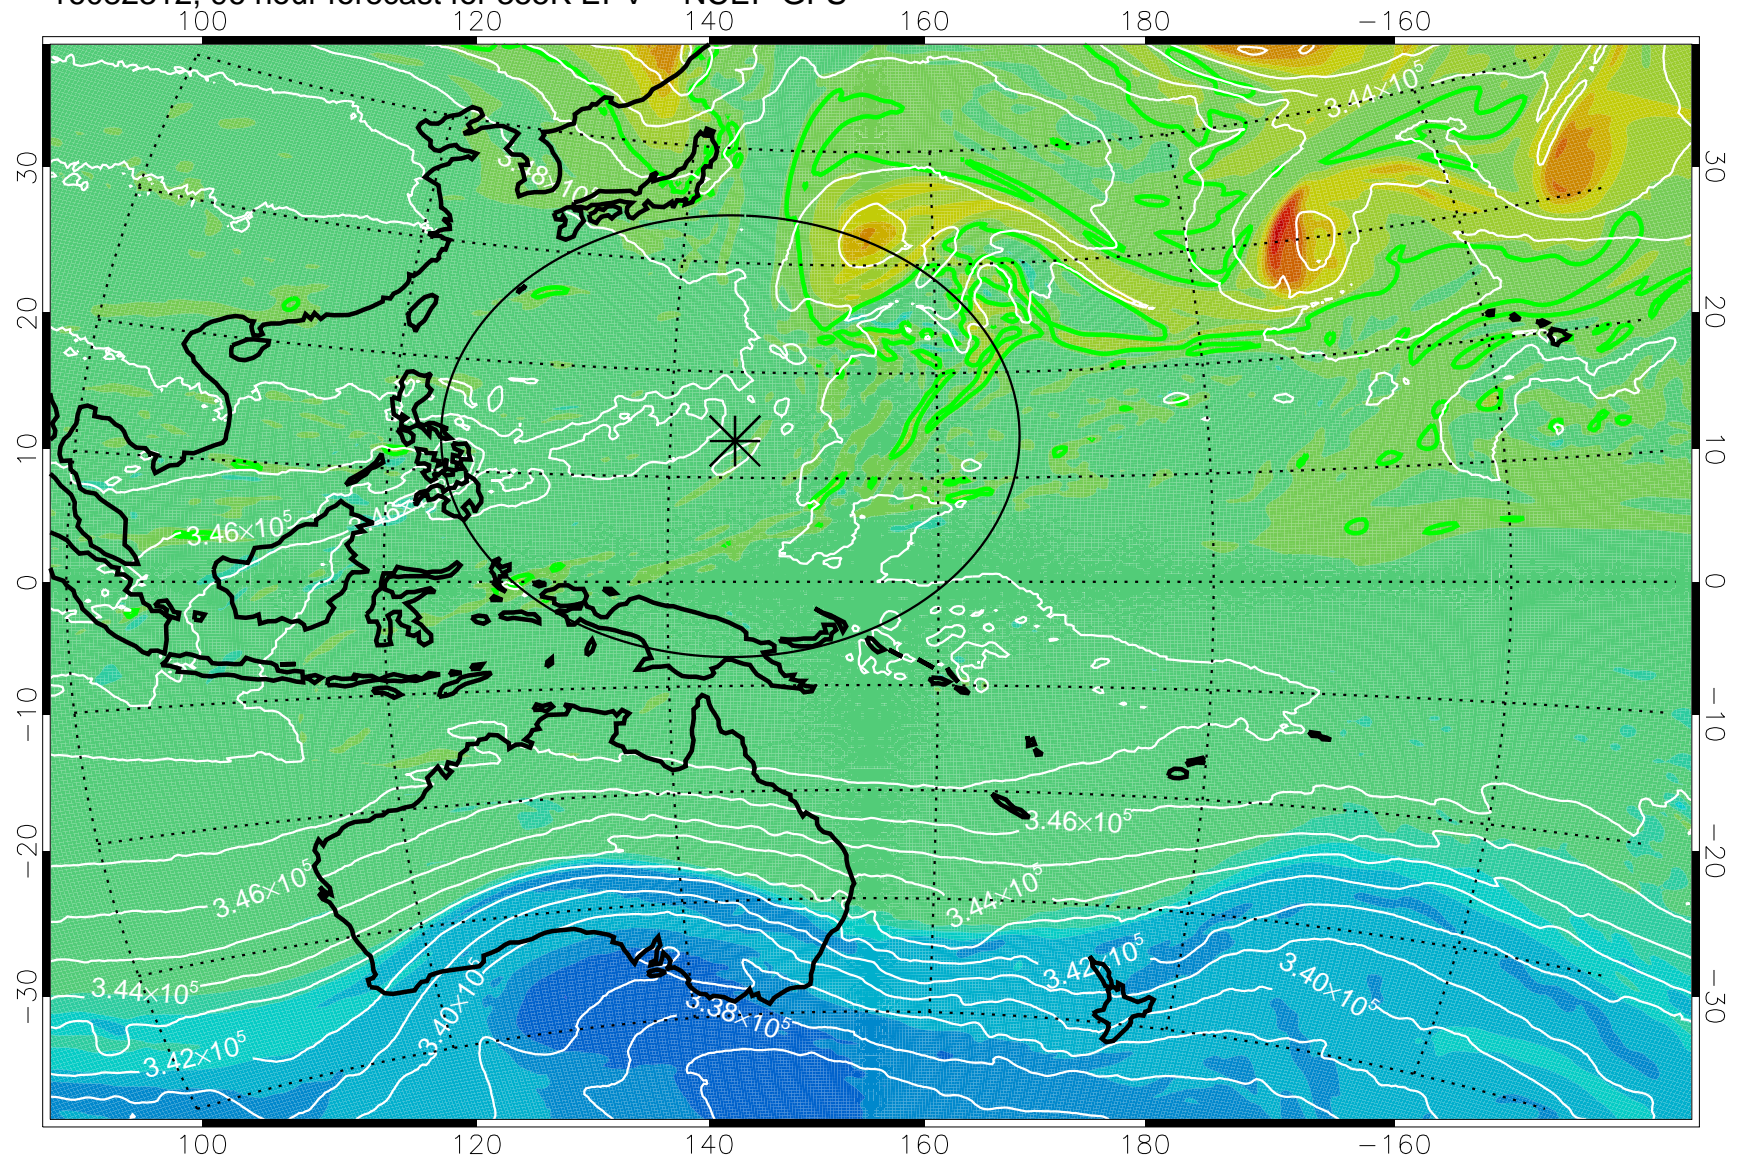

16082206, 66 hour forecast for 355K EPV -- NCEP GFS

355K Montgomery Streamfunction, white  
EPV Tropopause (2 PVU) Position  
Range ring of 2304 km

16082212, 72 hour forecast for 355K EPV -- NCEP GFS

355K Montgomery Streamfunction, white  
EPV Tropopause (2 PVU) Position  
Range ring of 2304 km

16082218, 78 hour forecast for 355K EPV -- NCEP GFS

355K Montgomery Streamfunction, white  
EPV Tropopause (2 PVU) Position  
Range ring of 2304 km

16082300, 84 hour forecast for 355K EPV -- NCEP GFS

355K Montgomery Streamfunction, white  
EPV Tropopause (2 PVU) Position  
Range ring of 2304 km

16082306, 90 hour forecast for 355K EPV -- NCEP GFS

355K Montgomery Streamfunction, white  
EPV Tropopause (2 PVU) Position  
Range ring of 2304 km

16082312, 96 hour forecast for 355K EPV -- NCEP GFS

355K Montgomery Streamfunction, white  
EPV Tropopause (2 PVU) Position  
Range ring of 2304 km

16082318, 102 hour forecast for 355K EPV -- NCEP GFS

355K Montgomery Streamfunction, white  
EPV Tropopause (2 PVU) Position  
Range ring of 2304 km

16082400, 108 hour forecast for 355K EPV -- NCEP GFS

355K Montgomery Streamfunction, white  
EPV Tropopause (2 PVU) Position  
Range ring of 2304 km