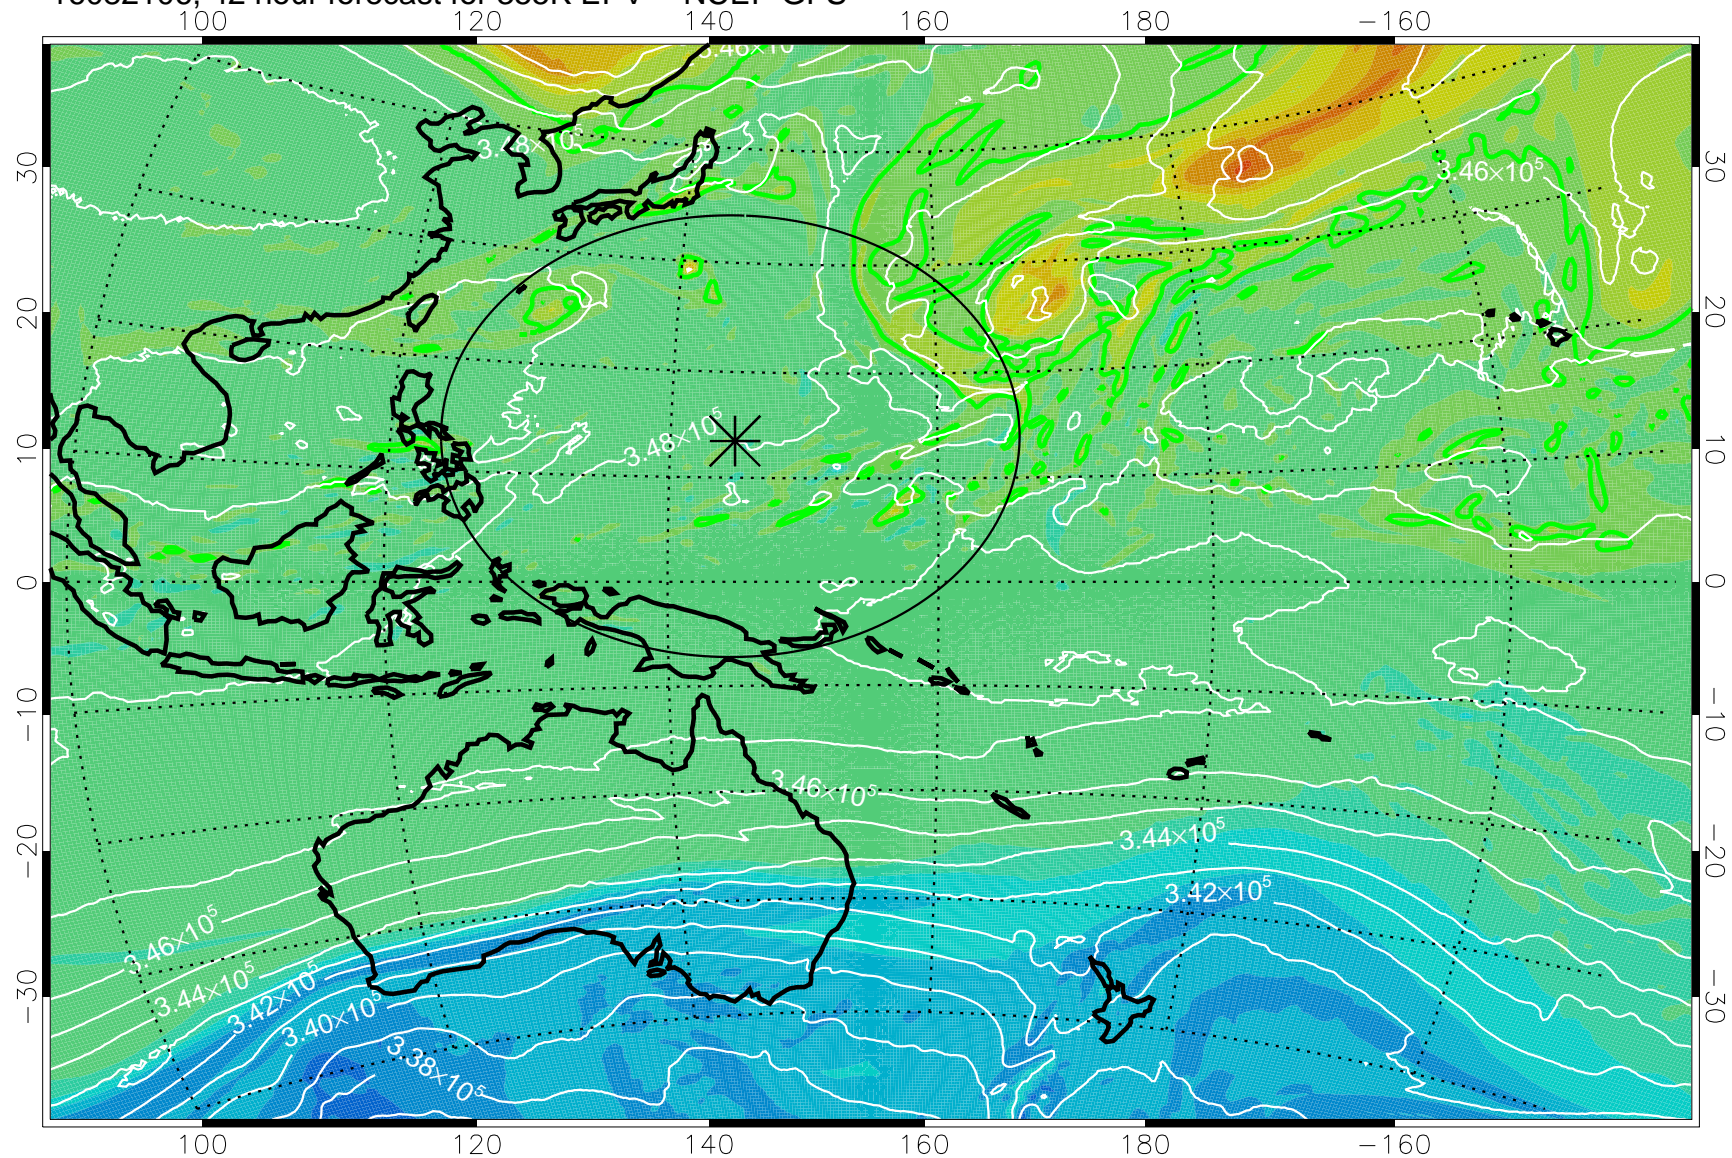

16082018, 30 hour forecast for 355K EPV -- NCEP GFS

355K Montgomery Streamfunction, white  
EPV Tropopause (2 PVU) Position  
Range ring of 2304 km

16082100, 36 hour forecast for 355K EPV -- NCEP GFS

355K Montgomery Streamfunction, white  
EPV Tropopause (2 PVU) Position  
Range ring of 2304 km

16082106, 42 hour forecast for 355K EPV -- NCEP GFS

355K Montgomery Streamfunction, white  
EPV Tropopause (2 PVU) Position  
Range ring of 2304 km

16082112, 48 hour forecast for 355K EPV -- NCEP GFS

355K Montgomery Streamfunction, white  
EPV Tropopause (2 PVU) Position  
Range ring of 2304 km

16082118, 54 hour forecast for 355K EPV -- NCEP GFS

355K Montgomery Streamfunction, white  
EPV Tropopause (2 PVU) Position  
Range ring of 2304 km

16082200, 60 hour forecast for 355K EPV -- NCEP GFS

355K Montgomery Streamfunction, white  
EPV Tropopause (2 PVU) Position  
Range ring of 2304 km

16082206, 66 hour forecast for 355K EPV -- NCEP GFS

355K Montgomery Streamfunction, white  
EPV Tropopause (2 PVU) Position  
Range ring of 2304 km

16082212, 72 hour forecast for 355K EPV -- NCEP GFS

355K Montgomery Streamfunction, white  
EPV Tropopause (2 PVU) Position  
Range ring of 2304 km