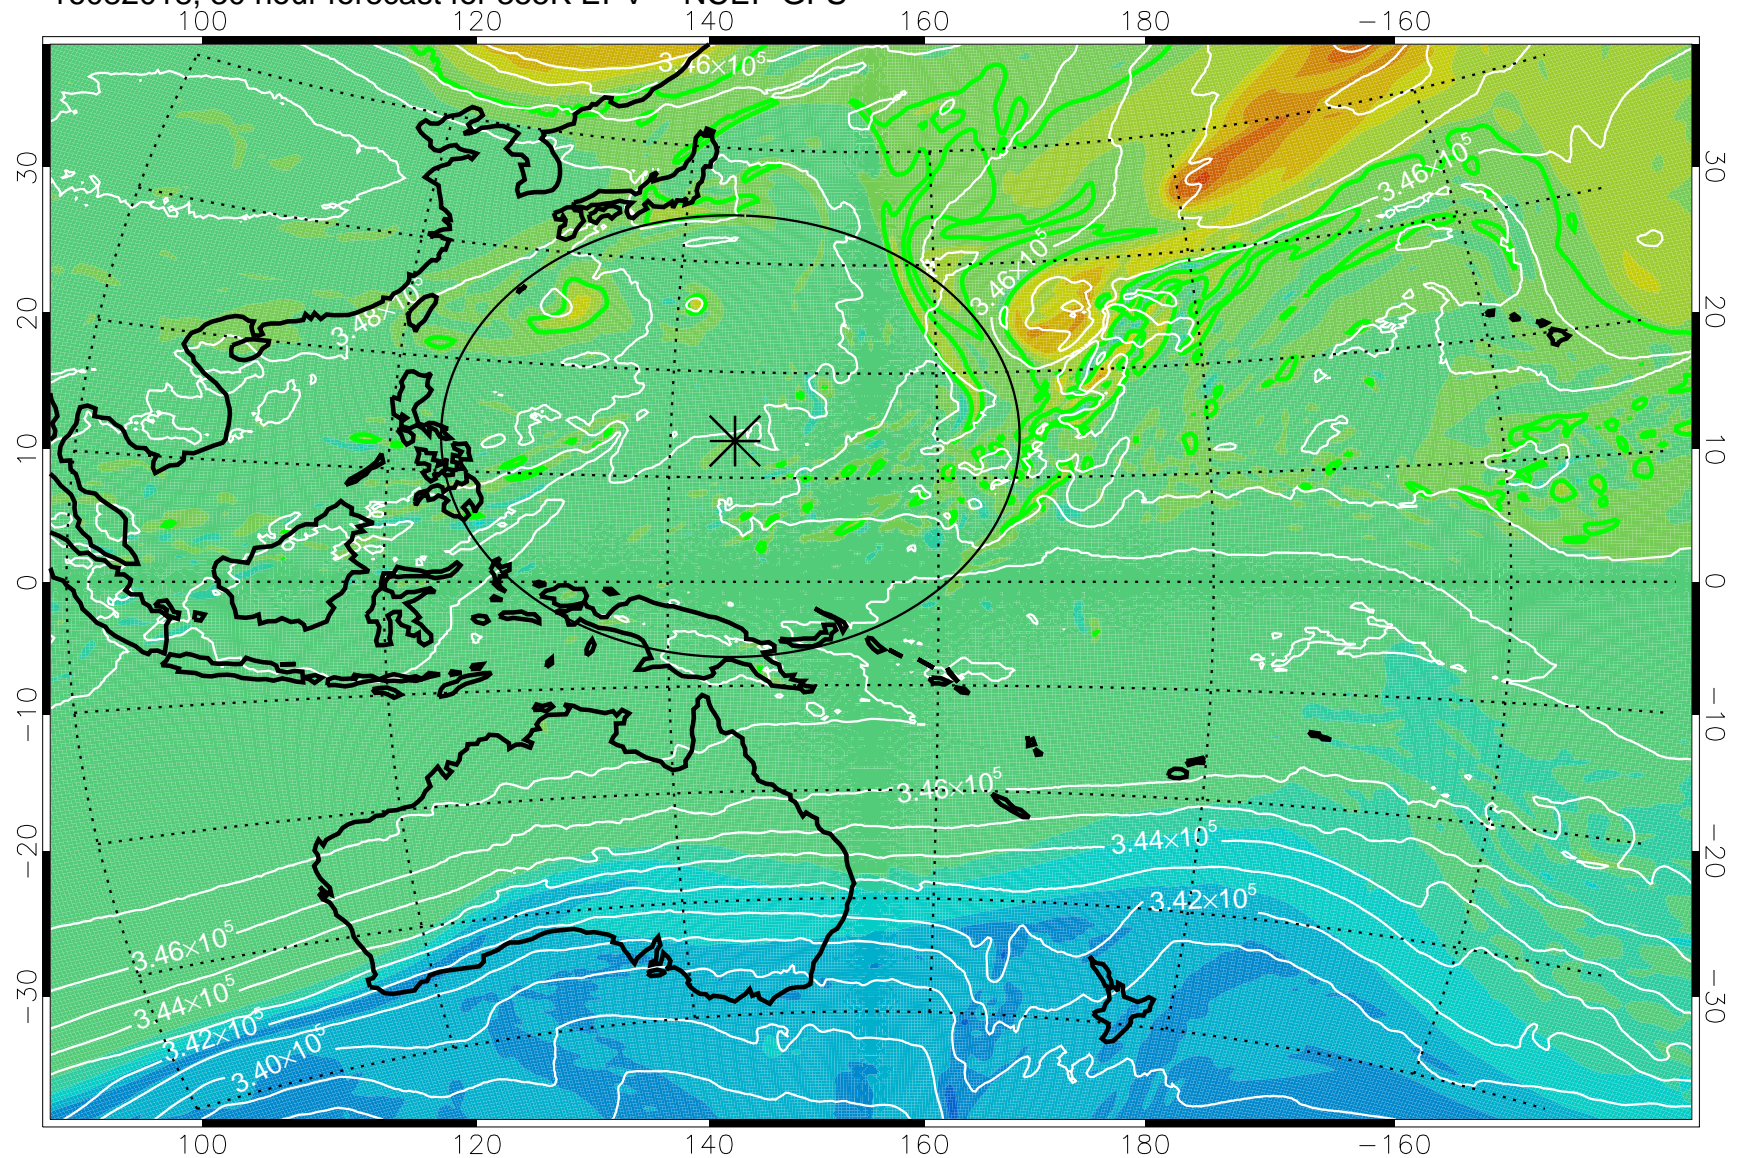

16082006, 18 hour forecast for 355K EPV -- NCEP GFS

355K Montgomery Streamfunction, white  
EPV Tropopause (2 PVU) Position  
Range ring of 2304 km

16082012, 24 hour forecast for 355K EPV -- NCEP GFS

355K Montgomery Streamfunction, white  
EPV Tropopause (2 PVU) Position  
Range ring of 2304 km

16082018, 30 hour forecast for 355K EPV -- NCEP GFS

355K Montgomery Streamfunction, white  
EPV Tropopause (2 PVU) Position  
Range ring of 2304 km

16082100, 36 hour forecast for 355K EPV -- NCEP GFS

355K Montgomery Streamfunction, white  
EPV Tropopause (2 PVU) Position  
Range ring of 2304 km

16082106, 42 hour forecast for 355K EPV -- NCEP GFS

355K Montgomery Streamfunction, white  
EPV Tropopause (2 PVU) Position  
Range ring of 2304 km

16082112, 48 hour forecast for 355K EPV -- NCEP GFS

355K Montgomery Streamfunction, white  
EPV Tropopause (2 PVU) Position  
Range ring of 2304 km

16082118, 54 hour forecast for 355K EPV -- NCEP GFS

355K Montgomery Streamfunction, white  
EPV Tropopause (2 PVU) Position  
Range ring of 2304 km

16082200, 60 hour forecast for 355K EPV -- NCEP GFS

355K Montgomery Streamfunction, white  
EPV Tropopause (2 PVU) Position  
Range ring of 2304 km