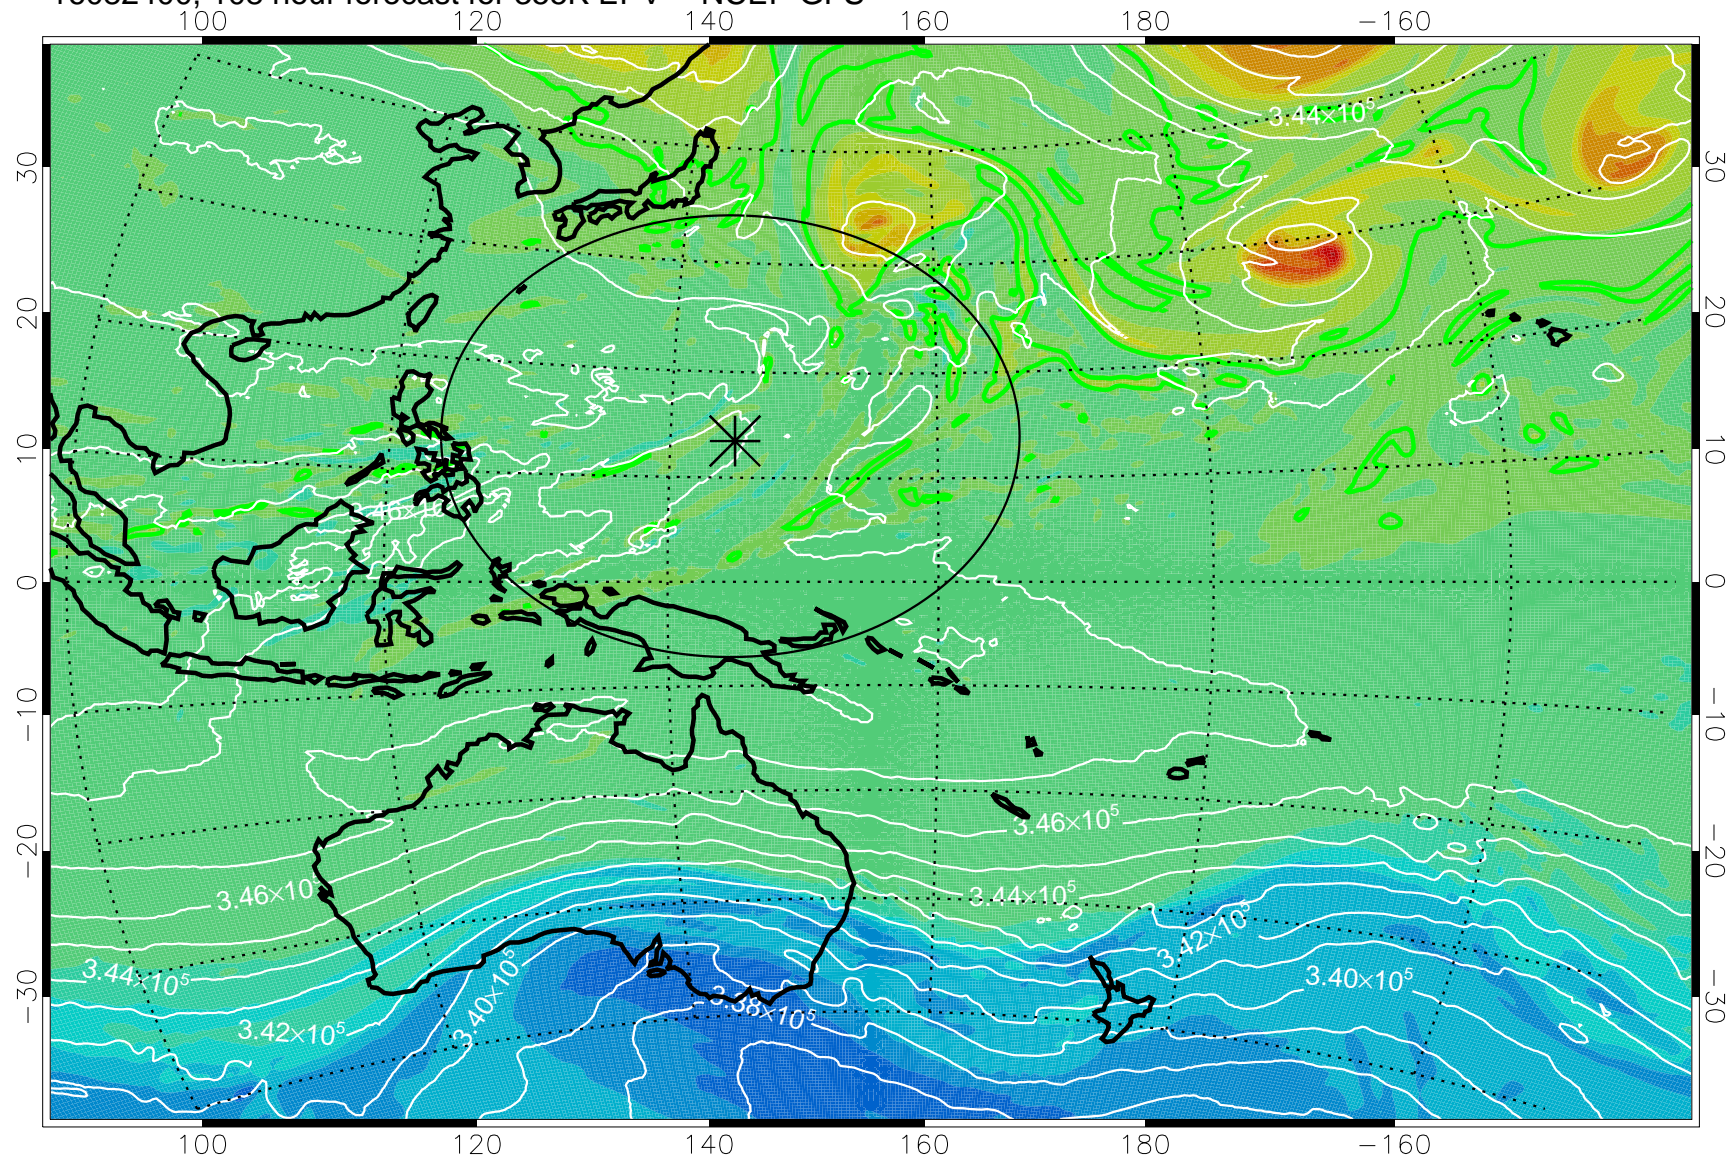

16082218, 78 hour forecast for 355K EPV -- NCEP GFS

355K Montgomery Streamfunction, white  
EPV Tropopause (2 PVU) Position  
Range ring of 2304 km

16082300, 84 hour forecast for 355K EPV -- NCEP GFS

355K Montgomery Streamfunction, white  
EPV Tropopause (2 PVU) Position  
Range ring of 2304 km

16082306, 90 hour forecast for 355K EPV -- NCEP GFS

355K Montgomery Streamfunction, white  
EPV Tropopause (2 PVU) Position  
Range ring of 2304 km

16082312, 96 hour forecast for 355K EPV -- NCEP GFS

355K Montgomery Streamfunction, white  
EPV Tropopause (2 PVU) Position  
Range ring of 2304 km

16082318, 102 hour forecast for 355K EPV -- NCEP GFS

355K Montgomery Streamfunction, white  
EPV Tropopause (2 PVU) Position  
Range ring of 2304 km

16082400, 108 hour forecast for 355K EPV -- NCEP GFS

355K Montgomery Streamfunction, white  
EPV Tropopause (2 PVU) Position  
Range ring of 2304 km

16082406, 114 hour forecast for 355K EPV -- NCEP GFS

355K Montgomery Streamfunction, white  
EPV Tropopause (2 PVU) Position  
Range ring of 2304 km

16082412, 120 hour forecast for 355K EPV -- NCEP GFS

355K Montgomery Streamfunction, white  
EPV Tropopause (2 PVU) Position  
Range ring of 2304 km