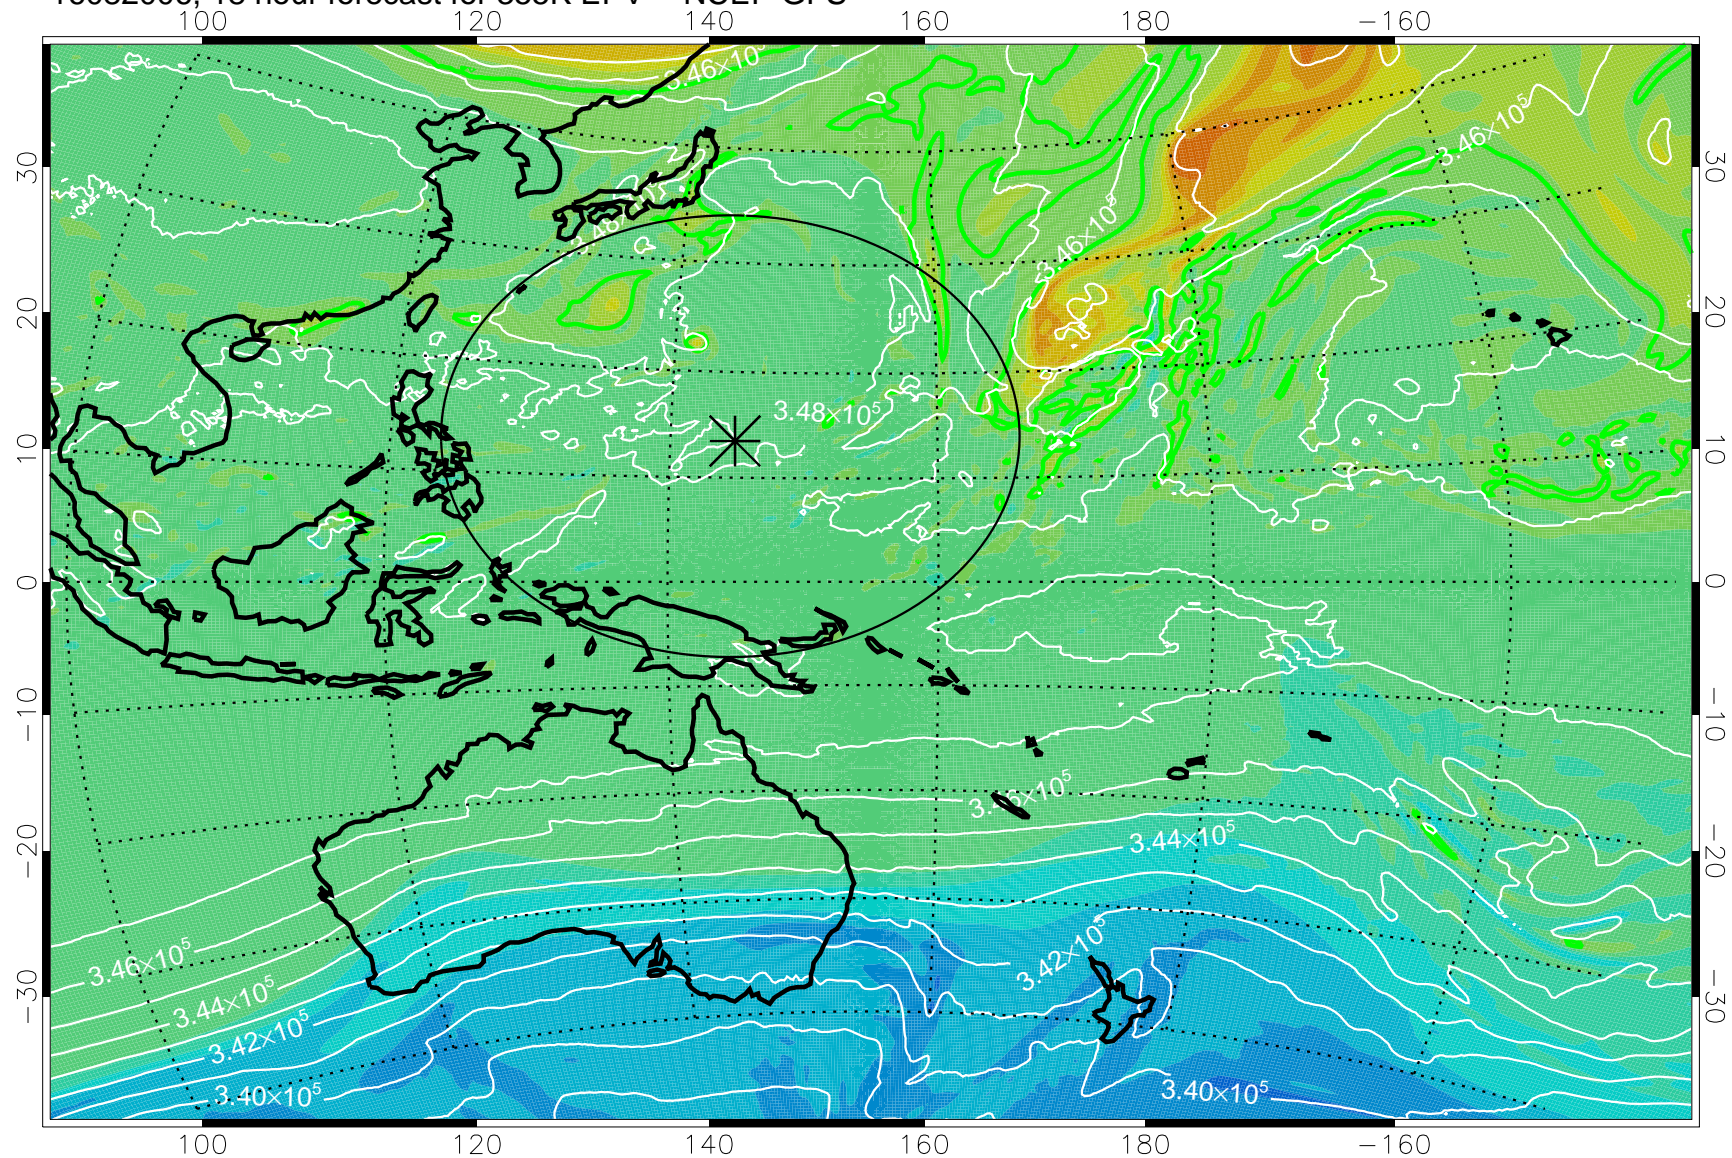

16081918, 6 hour forecast for 355K EPV -- NCEP GFS

355K Montgomery Streamfunction, white  
EPV Tropopause (2 PVU) Position  
Range ring of 2304 km

16082000, 12 hour forecast for 355K EPV -- NCEP GFS

355K Montgomery Streamfunction, white  
EPV Tropopause (2 PVU) Position  
Range ring of 2304 km

16082006, 18 hour forecast for 355K EPV -- NCEP GFS

355K Montgomery Streamfunction, white  
EPV Tropopause (2 PVU) Position  
Range ring of 2304 km

16082012, 24 hour forecast for 355K EPV -- NCEP GFS

355K Montgomery Streamfunction, white  
EPV Tropopause (2 PVU) Position  
Range ring of 2304 km

16082018, 30 hour forecast for 355K EPV -- NCEP GFS

355K Montgomery Streamfunction, white  
EPV Tropopause (2 PVU) Position  
Range ring of 2304 km

16082100, 36 hour forecast for 355K EPV -- NCEP GFS

355K Montgomery Streamfunction, white  
EPV Tropopause (2 PVU) Position  
Range ring of 2304 km

16082106, 42 hour forecast for 355K EPV -- NCEP GFS

355K Montgomery Streamfunction, white  
EPV Tropopause (2 PVU) Position  
Range ring of 2304 km

16082112, 48 hour forecast for 355K EPV -- NCEP GFS

355K Montgomery Streamfunction, white  
EPV Tropopause (2 PVU) Position  
Range ring of 2304 km