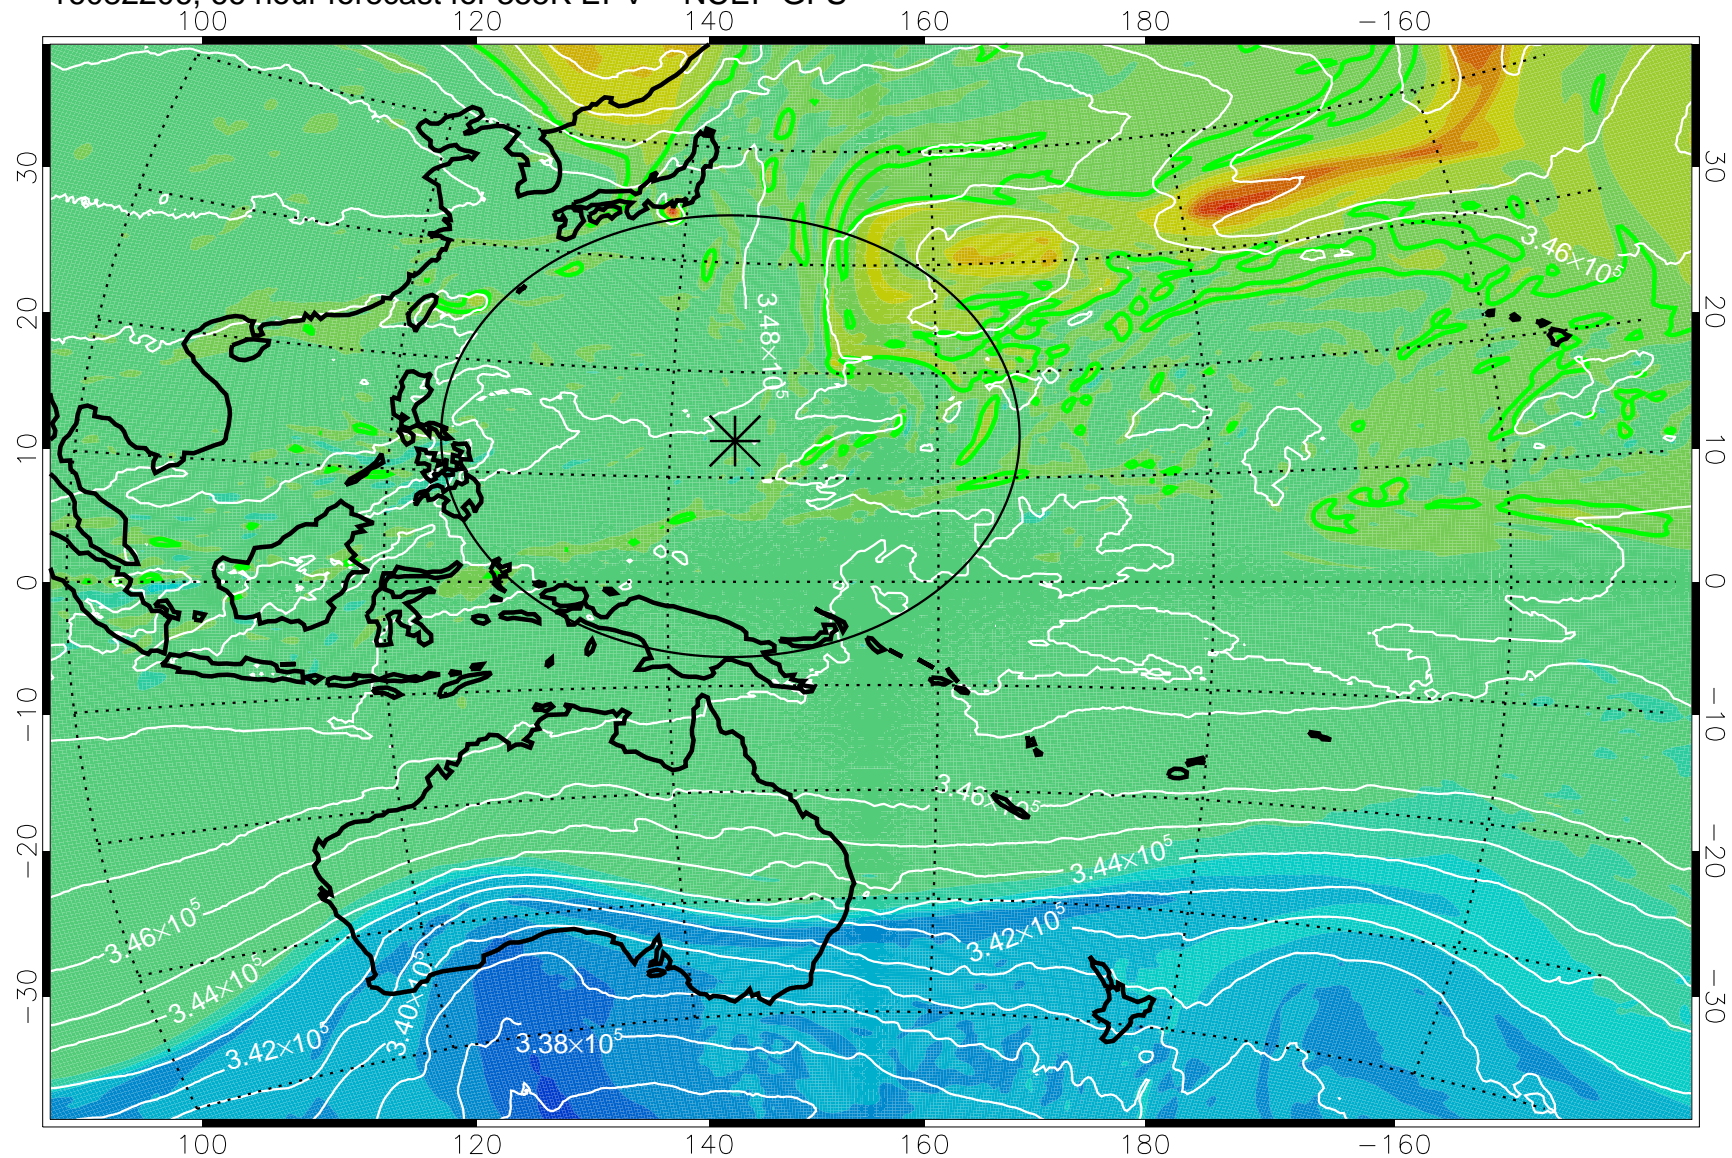

16082106, 42 hour forecast for 355K EPV -- NCEP GFS

355K Montgomery Streamfunction, white  
EPV Tropopause (2 PVU) Position  
Range ring of 2304 km

16082112, 48 hour forecast for 355K EPV -- NCEP GFS

355K Montgomery Streamfunction, white  
EPV Tropopause (2 PVU) Position  
Range ring of 2304 km

16082118, 54 hour forecast for 355K EPV -- NCEP GFS

355K Montgomery Streamfunction, white  
EPV Tropopause (2 PVU) Position  
Range ring of 2304 km

16082200, 60 hour forecast for 355K EPV -- NCEP GFS

355K Montgomery Streamfunction, white  
EPV Tropopause (2 PVU) Position  
Range ring of 2304 km

16082206, 66 hour forecast for 355K EPV -- NCEP GFS

355K Montgomery Streamfunction, white  
EPV Tropopause (2 PVU) Position  
Range ring of 2304 km

16082212, 72 hour forecast for 355K EPV -- NCEP GFS

355K Montgomery Streamfunction, white  
EPV Tropopause (2 PVU) Position  
Range ring of 2304 km

16082218, 78 hour forecast for 355K EPV -- NCEP GFS

355K Montgomery Streamfunction, white  
EPV Tropopause (2 PVU) Position  
Range ring of 2304 km

16082300, 84 hour forecast for 355K EPV -- NCEP GFS

355K Montgomery Streamfunction, white  
EPV Tropopause (2 PVU) Position  
Range ring of 2304 km