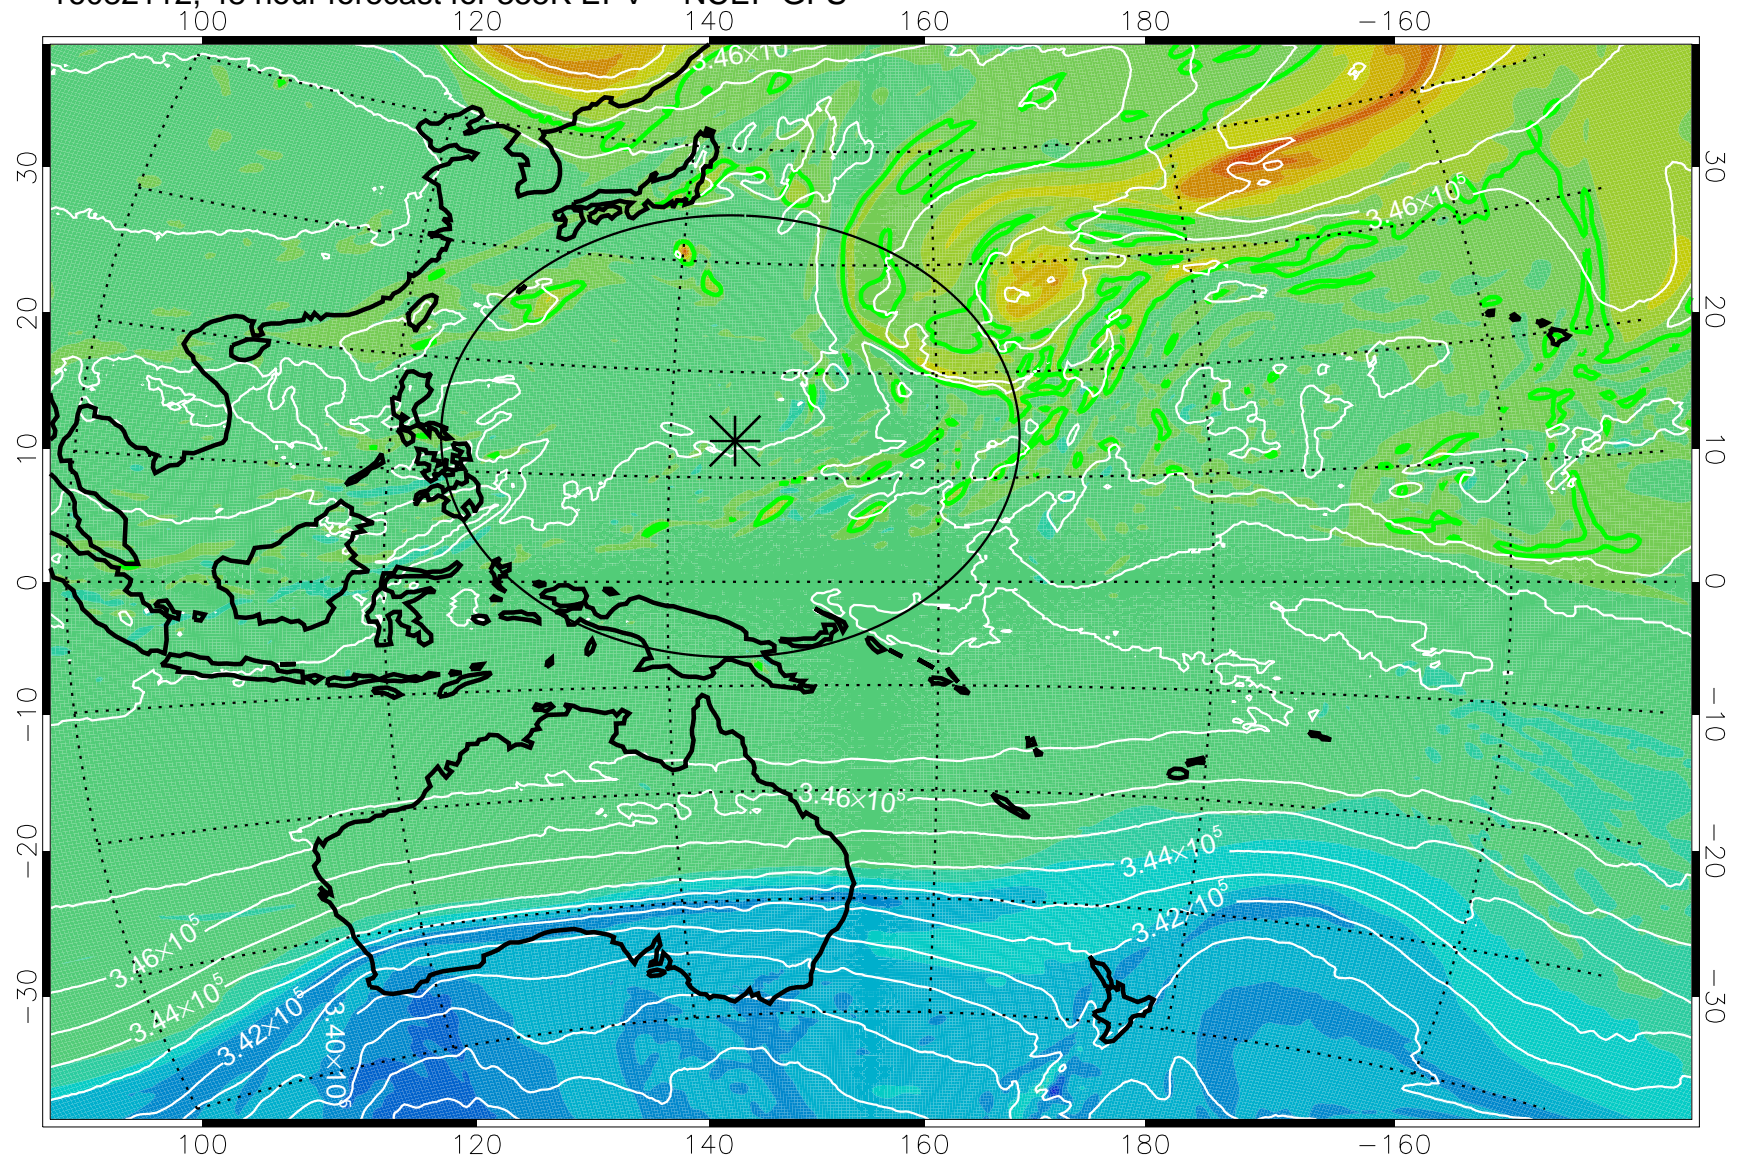

16082018, 30 hour forecast for 355K EPV -- NCEP GFS

355K Montgomery Streamfunction, white  
EPV Tropopause (2 PVU) Position  
Range ring of 2304 km

16082100, 36 hour forecast for 355K EPV -- NCEP GFS

355K Montgomery Streamfunction, white  
EPV Tropopause (2 PVU) Position  
Range ring of 2304 km

16082106, 42 hour forecast for 355K EPV -- NCEP GFS

355K Montgomery Streamfunction, white  
EPV Tropopause (2 PVU) Position  
Range ring of 2304 km

16082112, 48 hour forecast for 355K EPV -- NCEP GFS

355K Montgomery Streamfunction, white  
EPV Tropopause (2 PVU) Position  
Range ring of 2304 km

16082118, 54 hour forecast for 355K EPV -- NCEP GFS

355K Montgomery Streamfunction, white  
EPV Tropopause (2 PVU) Position  
Range ring of 2304 km

16082200, 60 hour forecast for 355K EPV -- NCEP GFS

355K Montgomery Streamfunction, white  
EPV Tropopause (2 PVU) Position  
Range ring of 2304 km

16082206, 66 hour forecast for 355K EPV -- NCEP GFS

355K Montgomery Streamfunction, white  
EPV Tropopause (2 PVU) Position  
Range ring of 2304 km

16082212, 72 hour forecast for 355K EPV -- NCEP GFS

355K Montgomery Streamfunction, white  
EPV Tropopause (2 PVU) Position  
Range ring of 2304 km