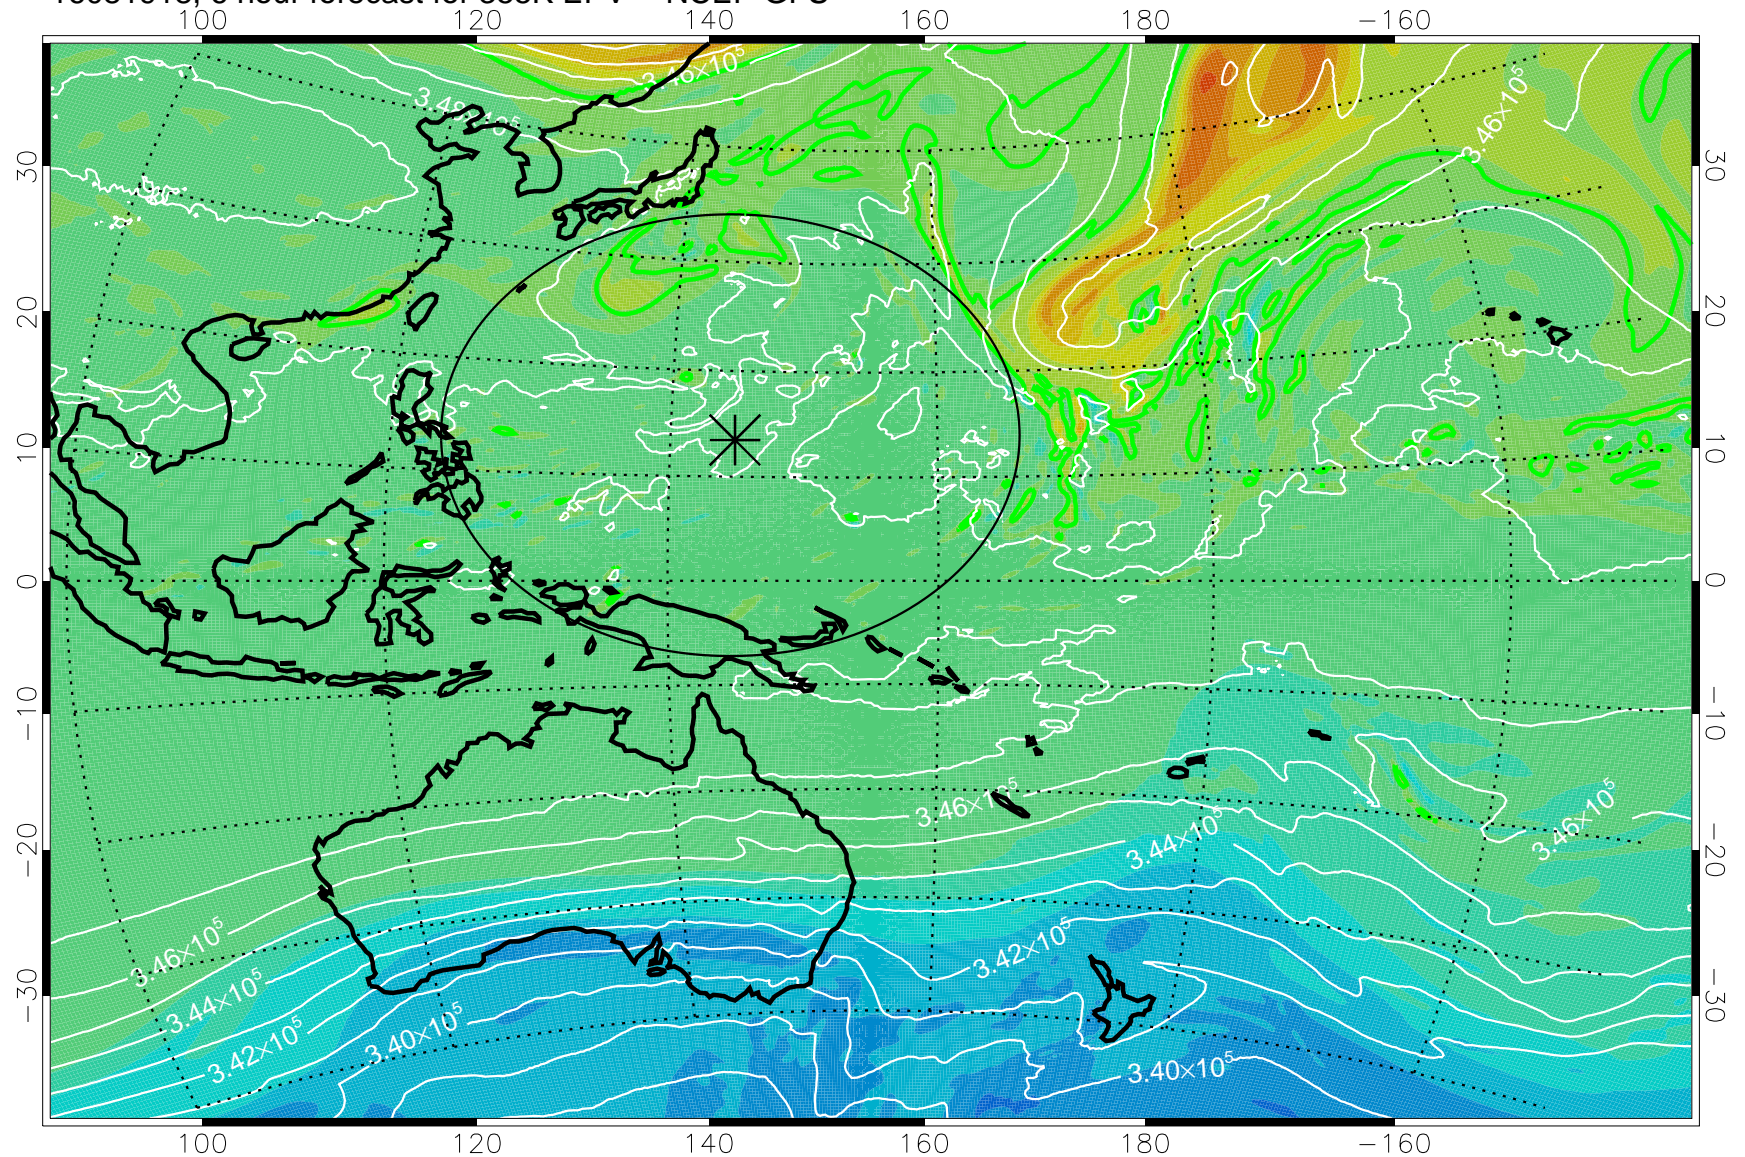

16081918, 6 hour forecast for 355K EPV -- NCEP GFS

355K Montgomery Streamfunction, white  
EPV Tropopause (2 PVU) Position  
Range ring of 2304 km

16082000, 12 hour forecast for 355K EPV -- NCEP GFS

355K Montgomery Streamfunction, white  
EPV Tropopause (2 PVU) Position  
Range ring of 2304 km

16082006, 18 hour forecast for 355K EPV -- NCEP GFS

355K Montgomery Streamfunction, white  
EPV Tropopause (2 PVU) Position  
Range ring of 2304 km

16082012, 24 hour forecast for 355K EPV -- NCEP GFS

355K Montgomery Streamfunction, white  
EPV Tropopause (2 PVU) Position  
Range ring of 2304 km

16082018, 30 hour forecast for 355K EPV -- NCEP GFS

355K Montgomery Streamfunction, white  
EPV Tropopause (2 PVU) Position  
Range ring of 2304 km

16082100, 36 hour forecast for 355K EPV -- NCEP GFS

355K Montgomery Streamfunction, white  
EPV Tropopause (2 PVU) Position  
Range ring of 2304 km

16082106, 42 hour forecast for 355K EPV -- NCEP GFS

355K Montgomery Streamfunction, white  
EPV Tropopause (2 PVU) Position  
Range ring of 2304 km

16082112, 48 hour forecast for 355K EPV -- NCEP GFS

355K Montgomery Streamfunction, white  
EPV Tropopause (2 PVU) Position  
Range ring of 2304 km