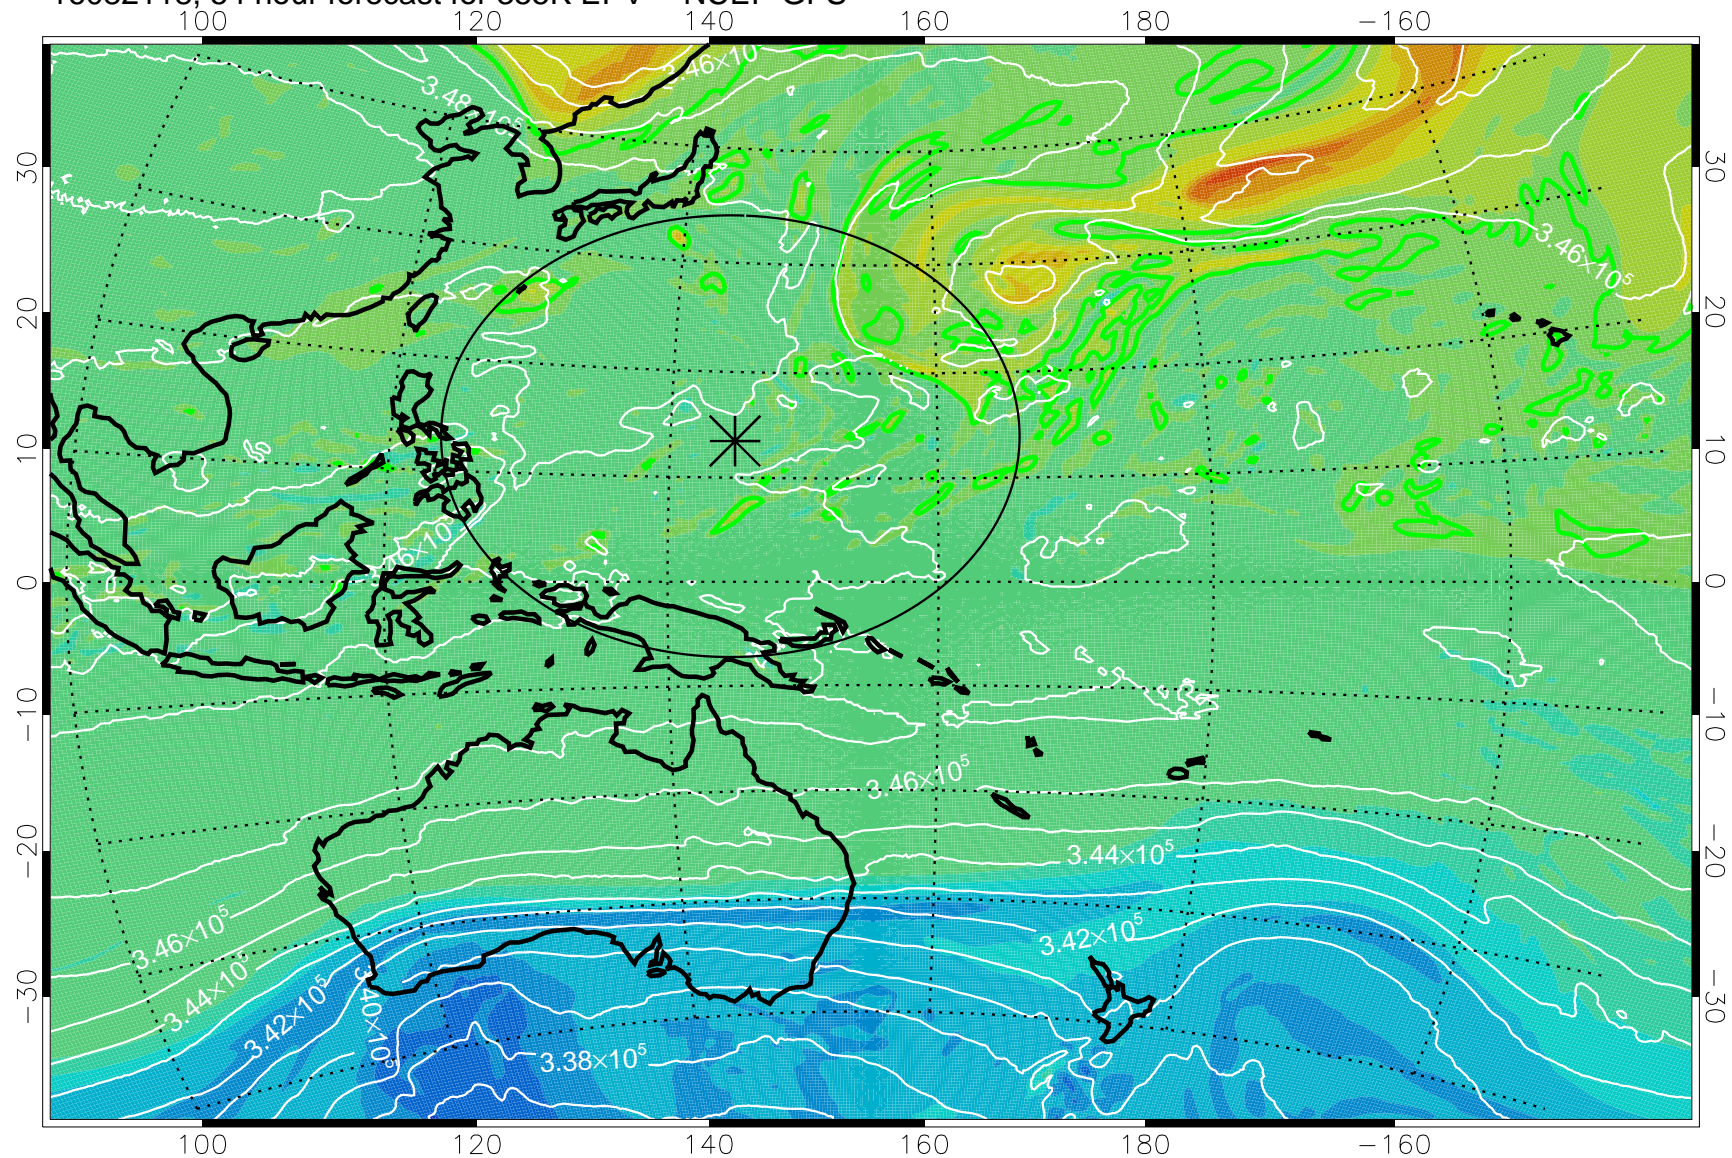

16082018, 30 hour forecast for 355K EPV -- NCEP GFS

355K Montgomery Streamfunction, white  
EPV Tropopause (2 PVU) Position  
Range ring of 2304 km

16082100, 36 hour forecast for 355K EPV -- NCEP GFS

355K Montgomery Streamfunction, white  
EPV Tropopause (2 PVU) Position  
Range ring of 2304 km

16082106, 42 hour forecast for 355K EPV -- NCEP GFS

355K Montgomery Streamfunction, white  
EPV Tropopause (2 PVU) Position  
Range ring of 2304 km

16082112, 48 hour forecast for 355K EPV -- NCEP GFS

355K Montgomery Streamfunction, white  
EPV Tropopause (2 PVU) Position  
Range ring of 2304 km

16082118, 54 hour forecast for 355K EPV -- NCEP GFS

355K Montgomery Streamfunction, white  
EPV Tropopause (2 PVU) Position  
Range ring of 2304 km

16082200, 60 hour forecast for 355K EPV -- NCEP GFS

355K Montgomery Streamfunction, white  
EPV Tropopause (2 PVU) Position  
Range ring of 2304 km

16082206, 66 hour forecast for 355K EPV -- NCEP GFS

355K Montgomery Streamfunction, white  
EPV Tropopause (2 PVU) Position  
Range ring of 2304 km

16082212, 72 hour forecast for 355K EPV -- NCEP GFS

355K Montgomery Streamfunction, white  
EPV Tropopause (2 PVU) Position  
Range ring of 2304 km