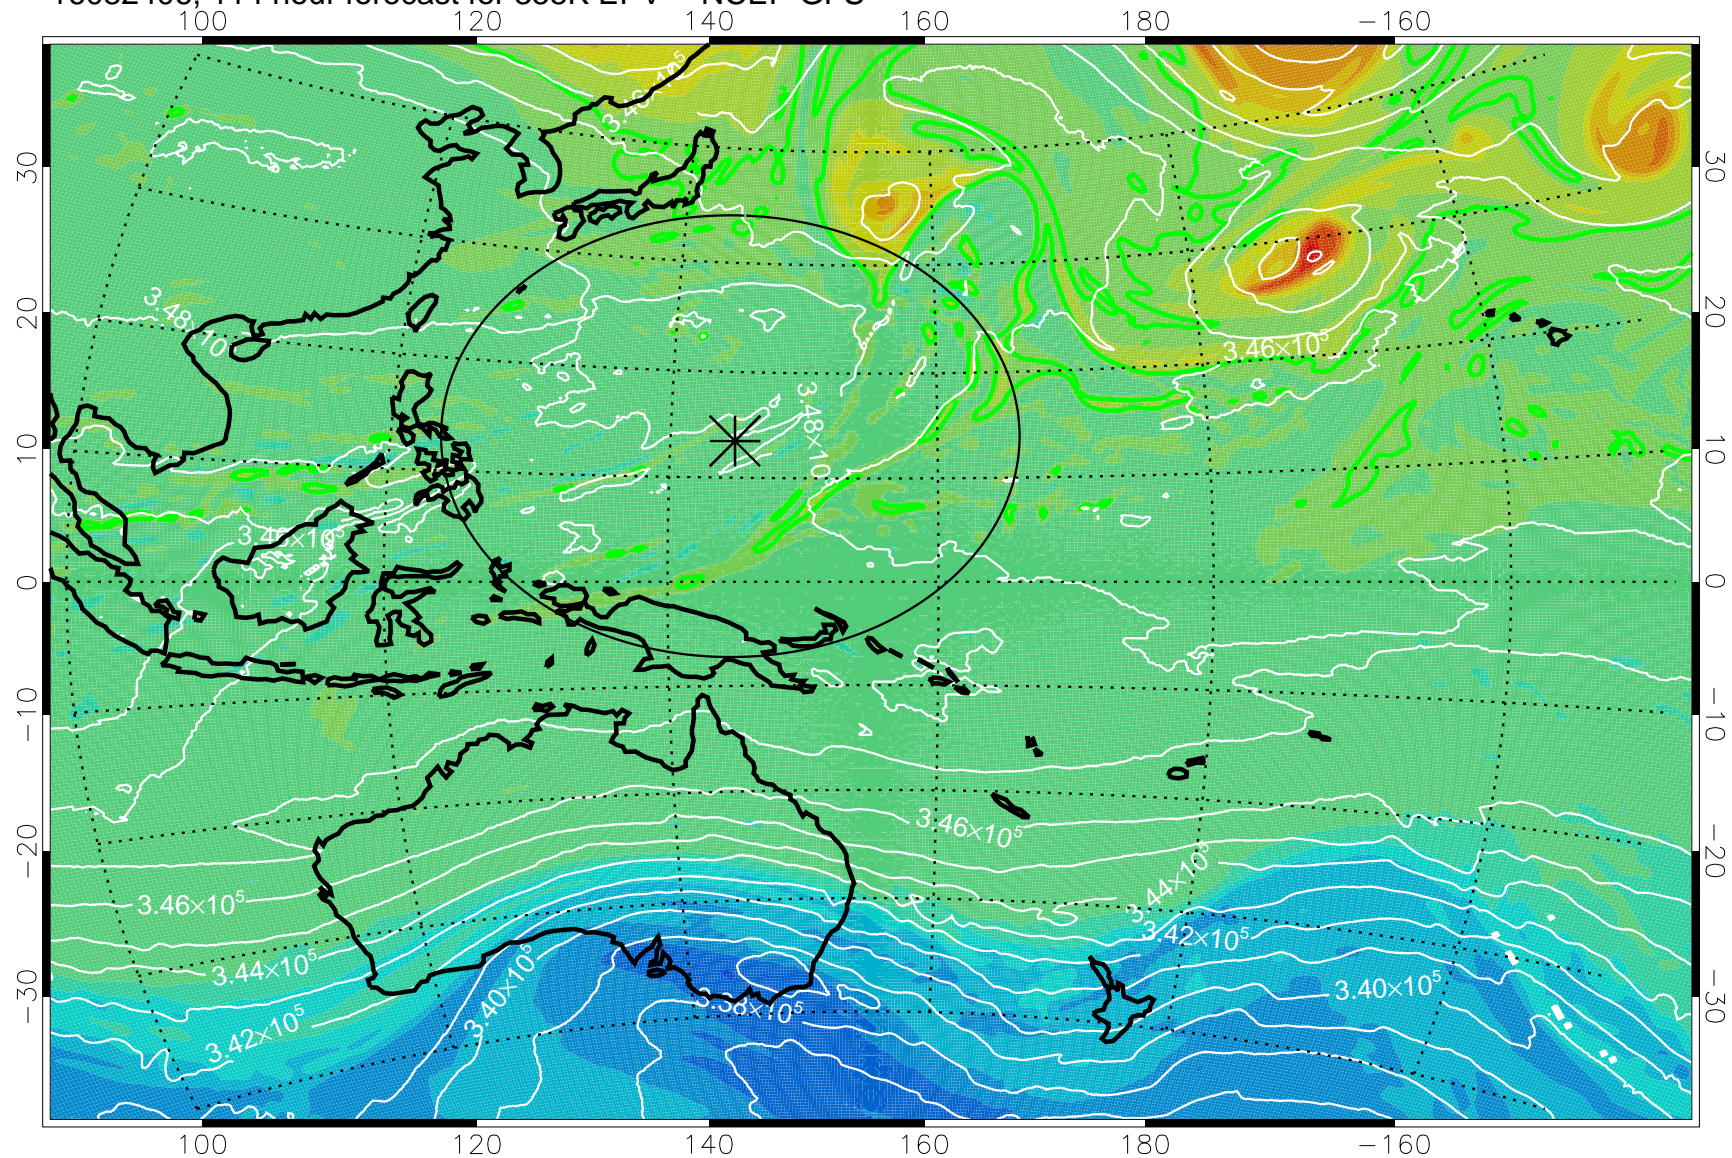

16082306, 90 hour forecast for 355K EPV -- NCEP GFS

355K Montgomery Streamfunction, white  
EPV Tropopause (2 PVU) Position  
Range ring of 2304 km

16082312, 96 hour forecast for 355K EPV -- NCEP GFS

355K Montgomery Streamfunction, white  
EPV Tropopause (2 PVU) Position  
Range ring of 2304 km

16082318, 102 hour forecast for 355K EPV -- NCEP GFS

355K Montgomery Streamfunction, white  
EPV Tropopause (2 PVU) Position  
Range ring of 2304 km

16082400, 108 hour forecast for 355K EPV -- NCEP GFS

355K Montgomery Streamfunction, white  
EPV Tropopause (2 PVU) Position  
Range ring of 2304 km

16082406, 114 hour forecast for 355K EPV -- NCEP GFS

355K Montgomery Streamfunction, white  
EPV Tropopause (2 PVU) Position  
Range ring of 2304 km

16082412, 120 hour forecast for 355K EPV -- NCEP GFS

355K Montgomery Streamfunction, white  
EPV Tropopause (2 PVU) Position  
Range ring of 2304 km