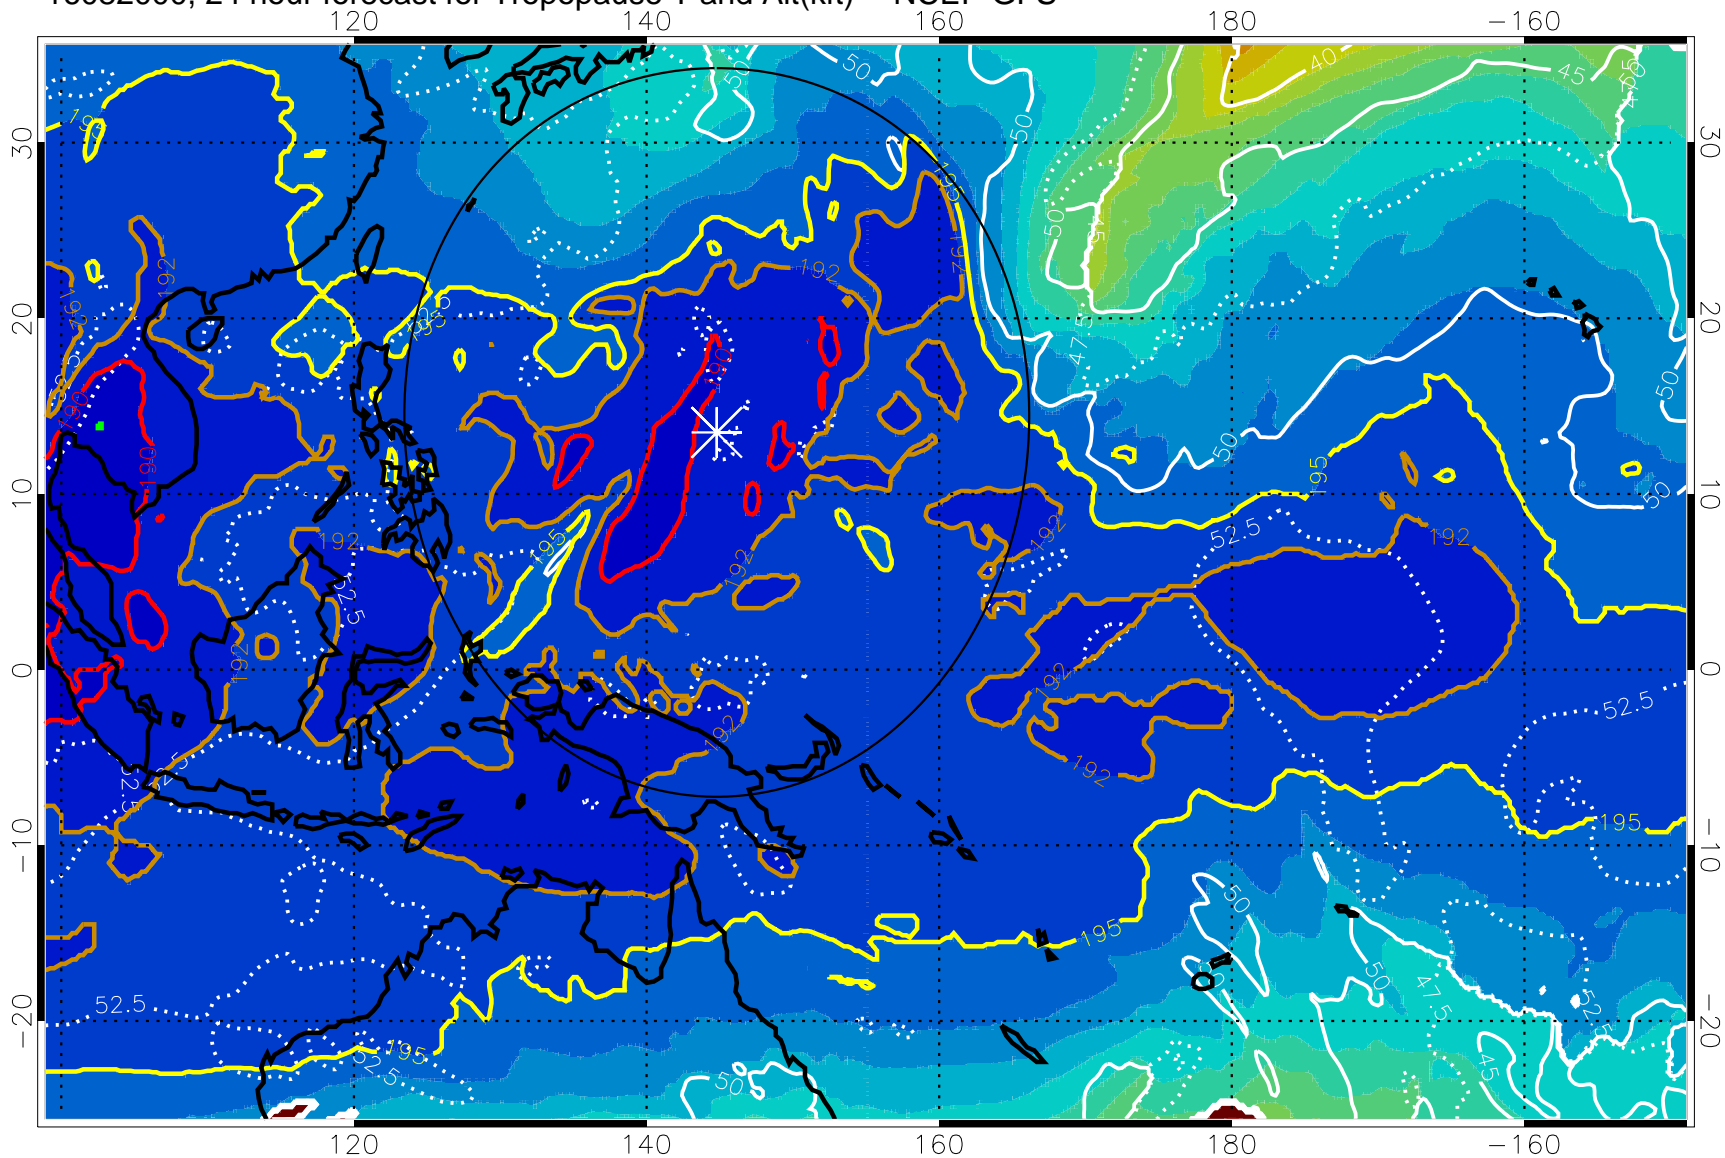

16082000, 24 hour forecast for Tropopause T and Alt(kft) -- NCEP GFS

190 200 210 220 230

Tropopause T, K

Tropopause Altitude in kft (white)

192.5K Isotherm 195K Isotherm
187.5K Isotherm 190K Isotherm

Range ring of 2304 km