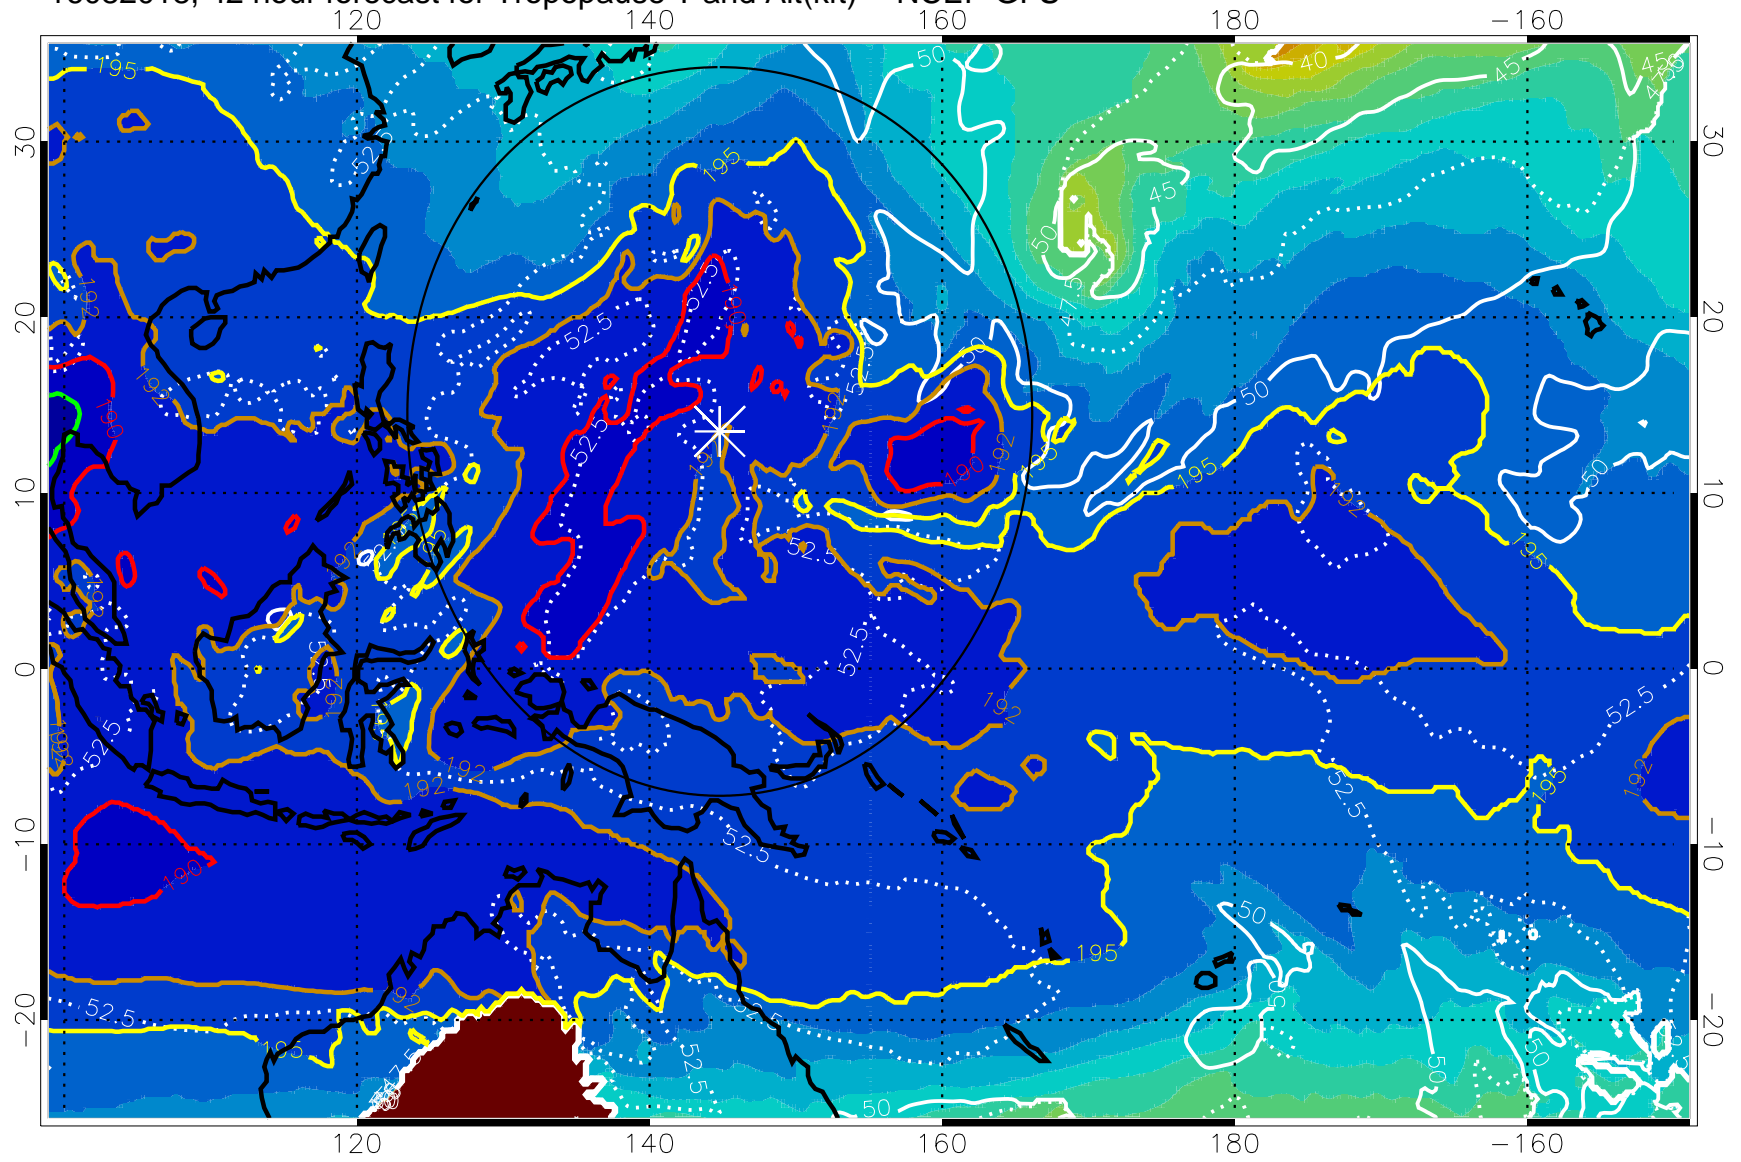

16082006, 30 hour forecast for Tropopause T and Alt(kft) -- NCEP GFS

190 200 210 220 230

Tropopause T, K

Tropopause Altitude in kft (white)

192.5K Isotherm 195K Isotherm
187.5K Isotherm 190K Isotherm

Range ring of 2304 km

16082018, 42 hour forecast for Tropopause T and Alt(kft) -- NCEP GFS

190 200 210 220 230
Tropopause T, K

Tropopause Altitude in kft (white)

192.5K Isotherm 195K Isotherm
187.5K Isotherm 190K Isotherm

Range ring of 2304 km