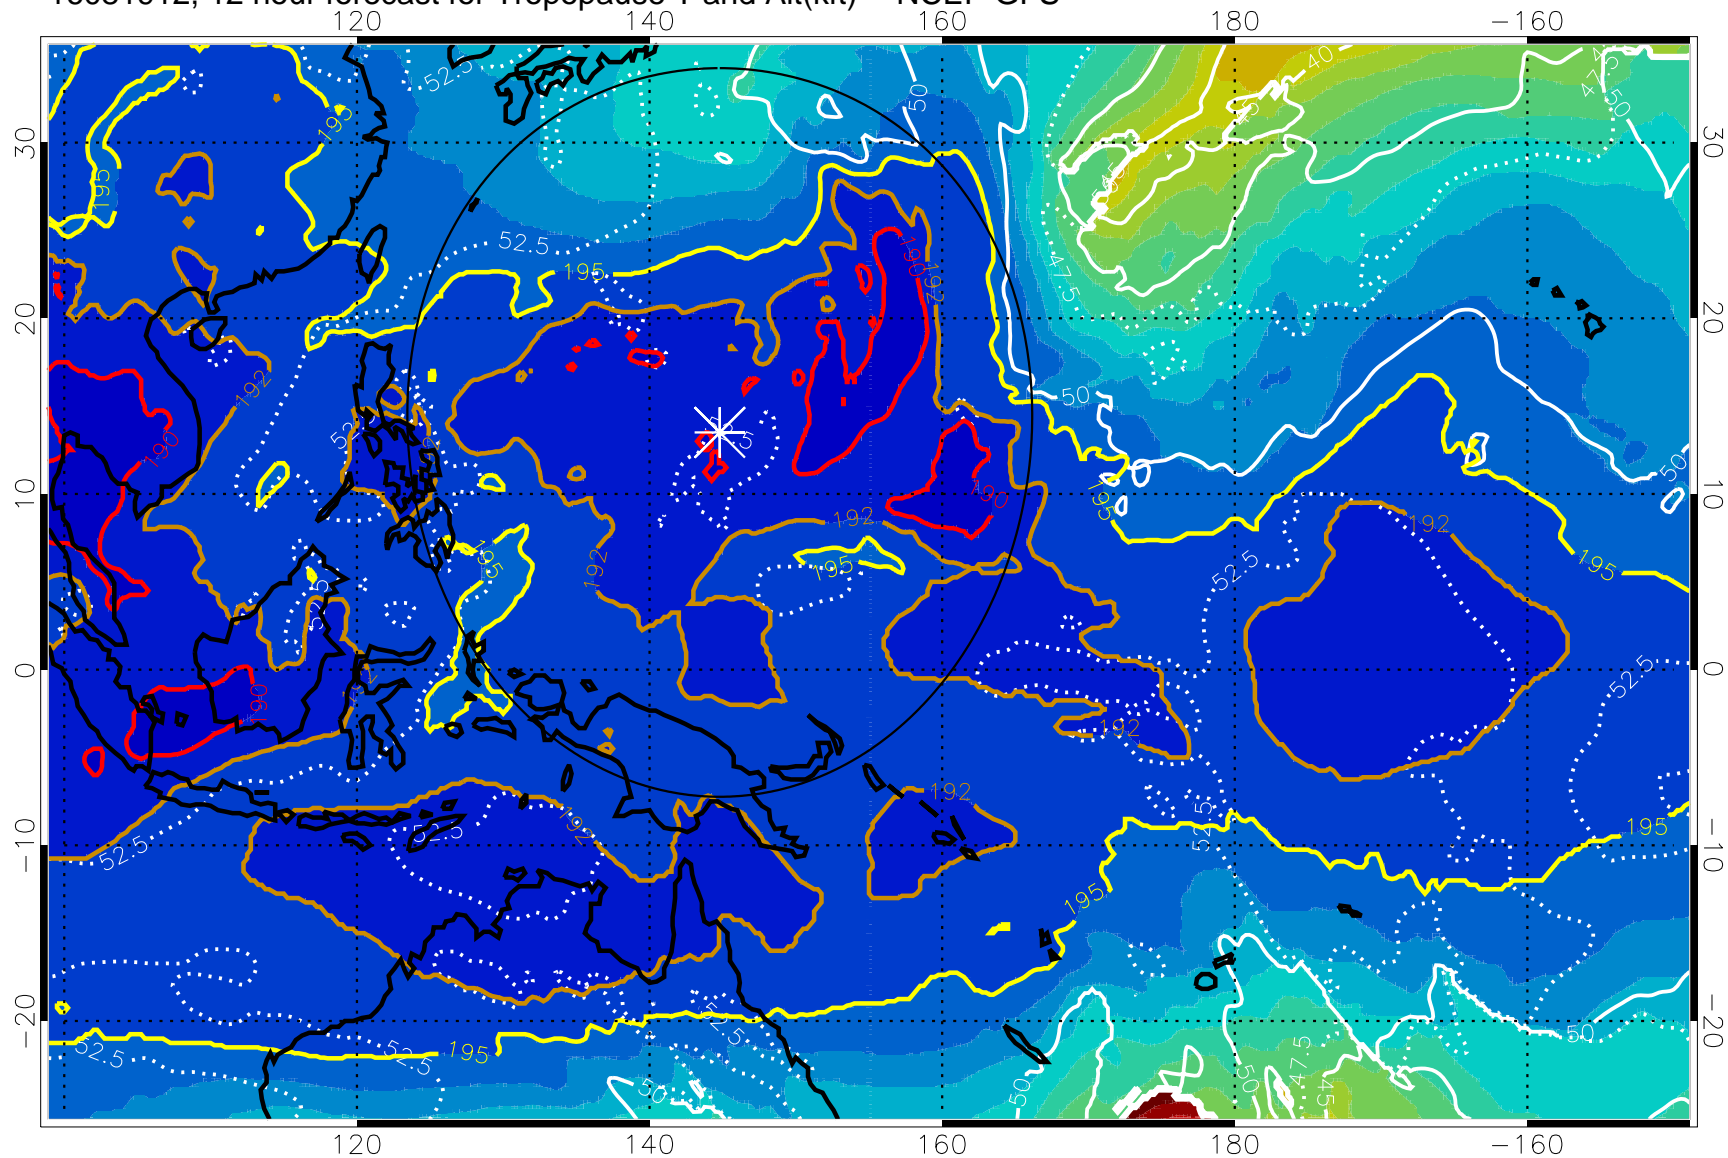

16081912, 12 hour forecast for Tropopause T and Alt(kft) -- NCEP GFS

190 200 210 220 230
Tropopause T, K

Tropopause Altitude in kft (white)

192.5K Isotherm 195K Isotherm
187.5K Isotherm 190K Isotherm

Range ring of 2304 km