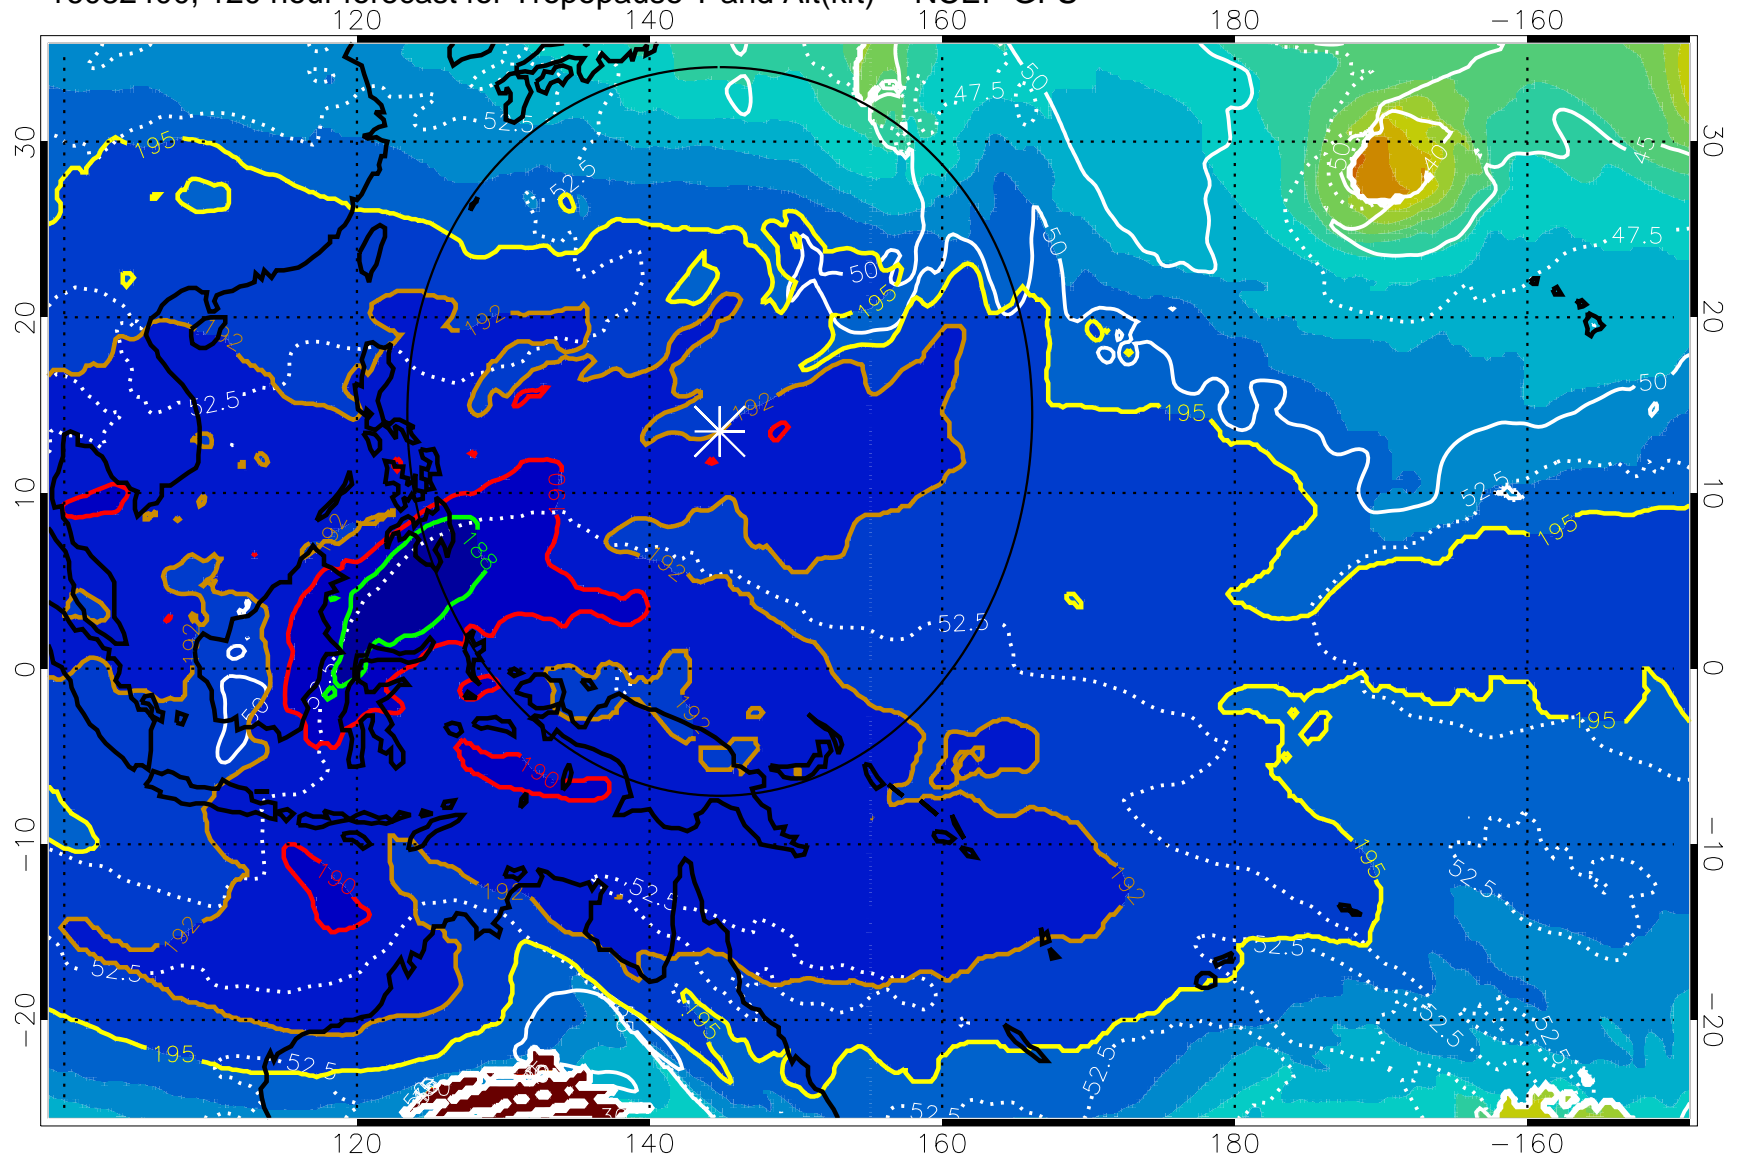

192.5K Isotherm 195K Isotherm
187.5K Isotherm 190K Isotherm

Range ring of 2304 km

16082318, 114 hour forecast for Tropopause T and Alt(kft) -- NCEP GFS

190 200 210 220 230

Tropopause T, K

Tropopause Altitude in kft (white)

192.5K Isotherm 195K Isotherm
187.5K Isotherm 190K Isotherm

Range ring of 2304 km

16082400, 120 hour forecast for Tropopause T and Alt(kft) -- NCEP GFS

190 200 210 220 230
Tropopause T, K

Tropopause Altitude in kft (white)

192.5K Isotherm 195K Isotherm
187.5K Isotherm 190K Isotherm

Range ring of 2304 km