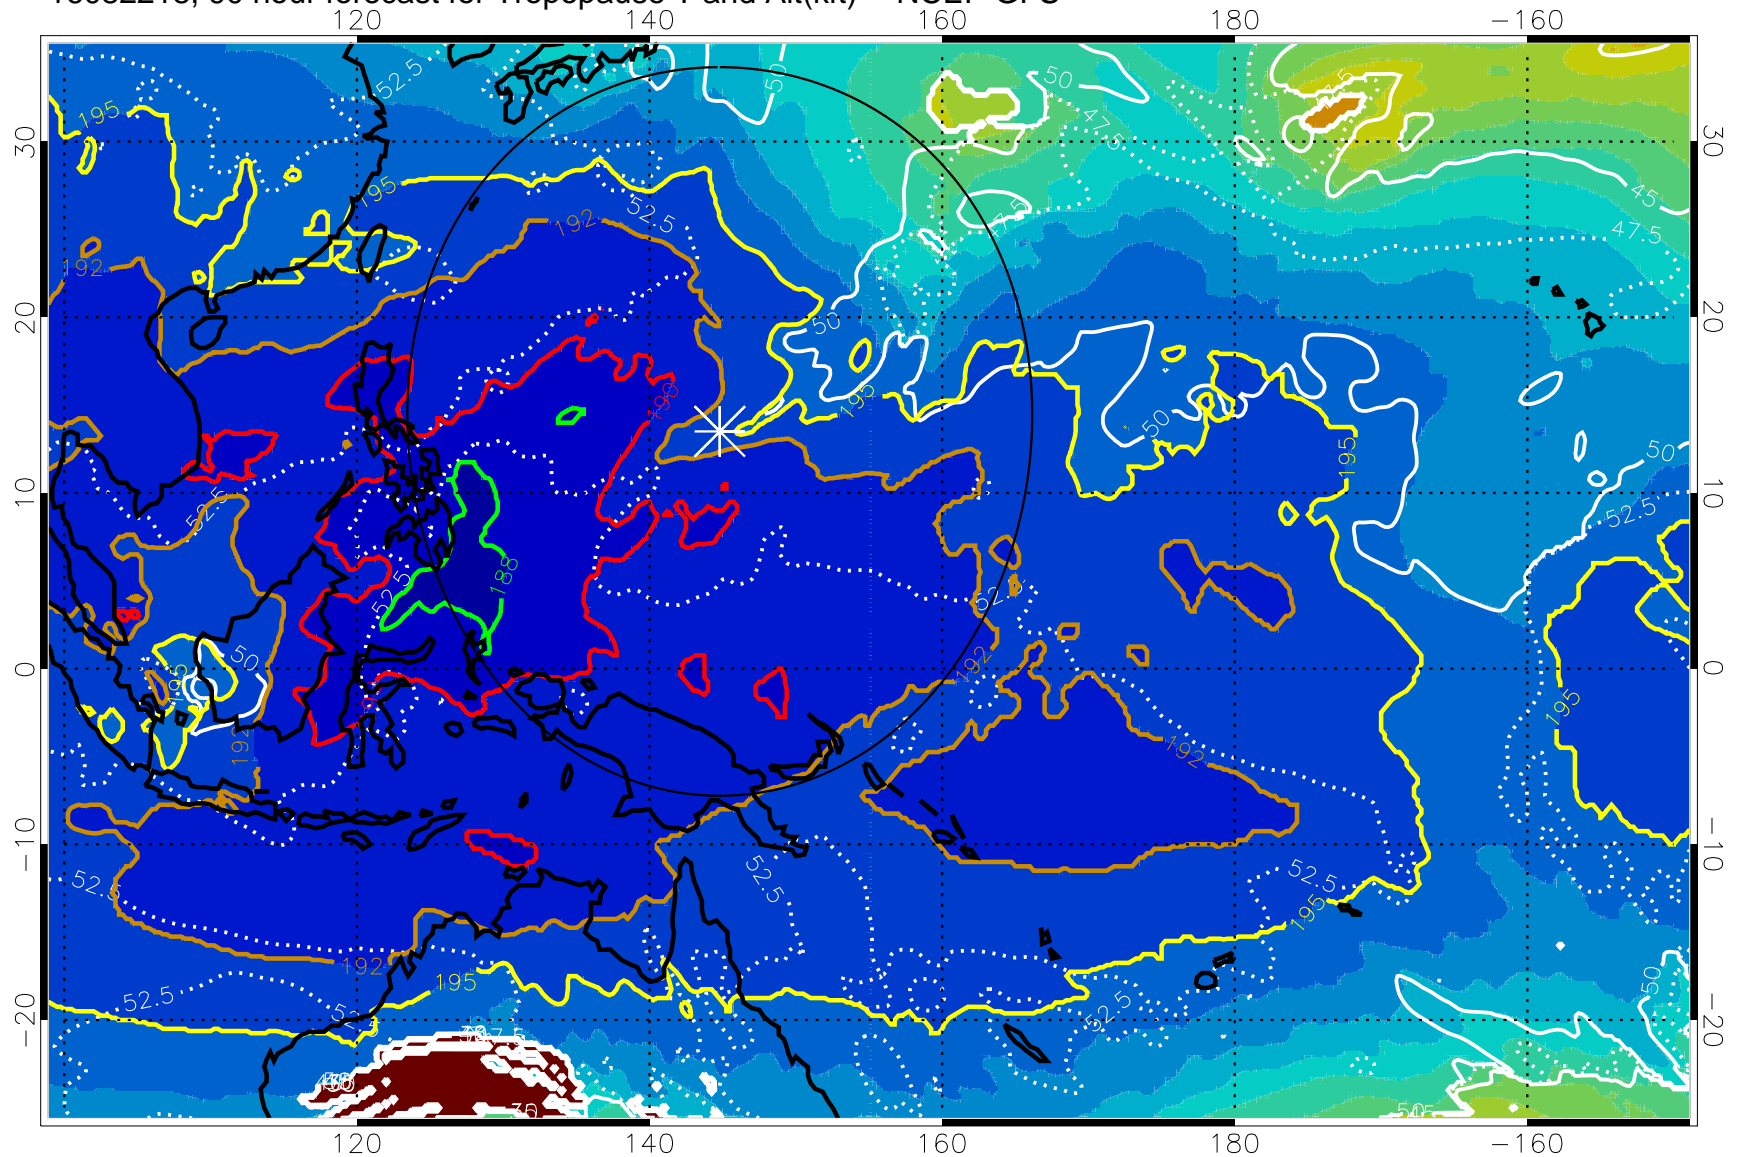

16082212, 84 hour forecast for Tropopause T and Alt(kft) -- NCEP GFS

190 200 210 220 230
Tropopause T, K

Tropopause Altitude in kft (white)

192.5K Isotherm 195K Isotherm
187.5K Isotherm 190K Isotherm

Range ring of 2304 km

16082218, 90 hour forecast for Tropopause T and Alt(kft) -- NCEP GFS

190 200 210 220 230
Tropopause T, K

Tropopause Altitude in kft (white)

192.5K Isotherm 195K Isotherm
187.5K Isotherm 190K Isotherm

Range ring of 2304 km