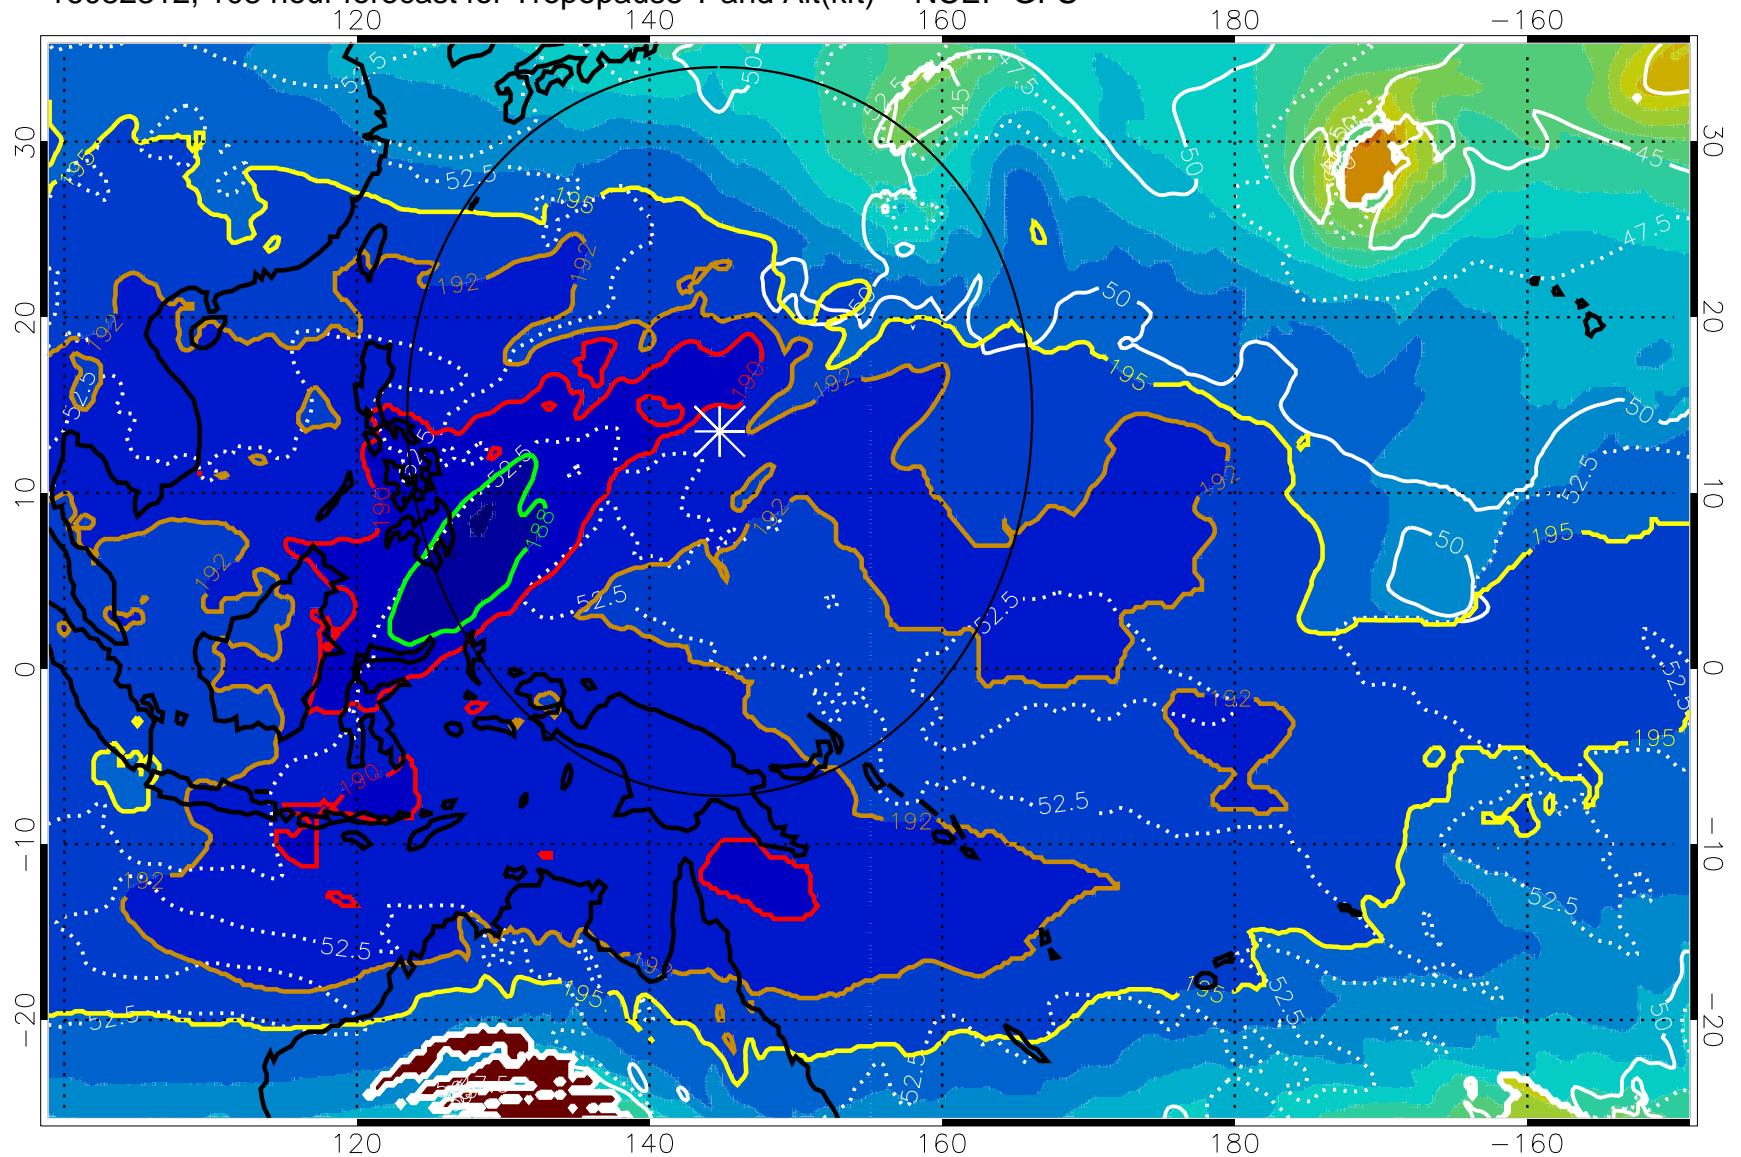

16082312, 108 hour forecast for Tropopause T and Alt(kft) -- NCEP GFS

190 200 210 220 230
Tropopause T, K

Tropopause Altitude in kft (white)

192.5K Isotherm 195K Isotherm
187.5K Isotherm 190K Isotherm

Range ring of 2304 km