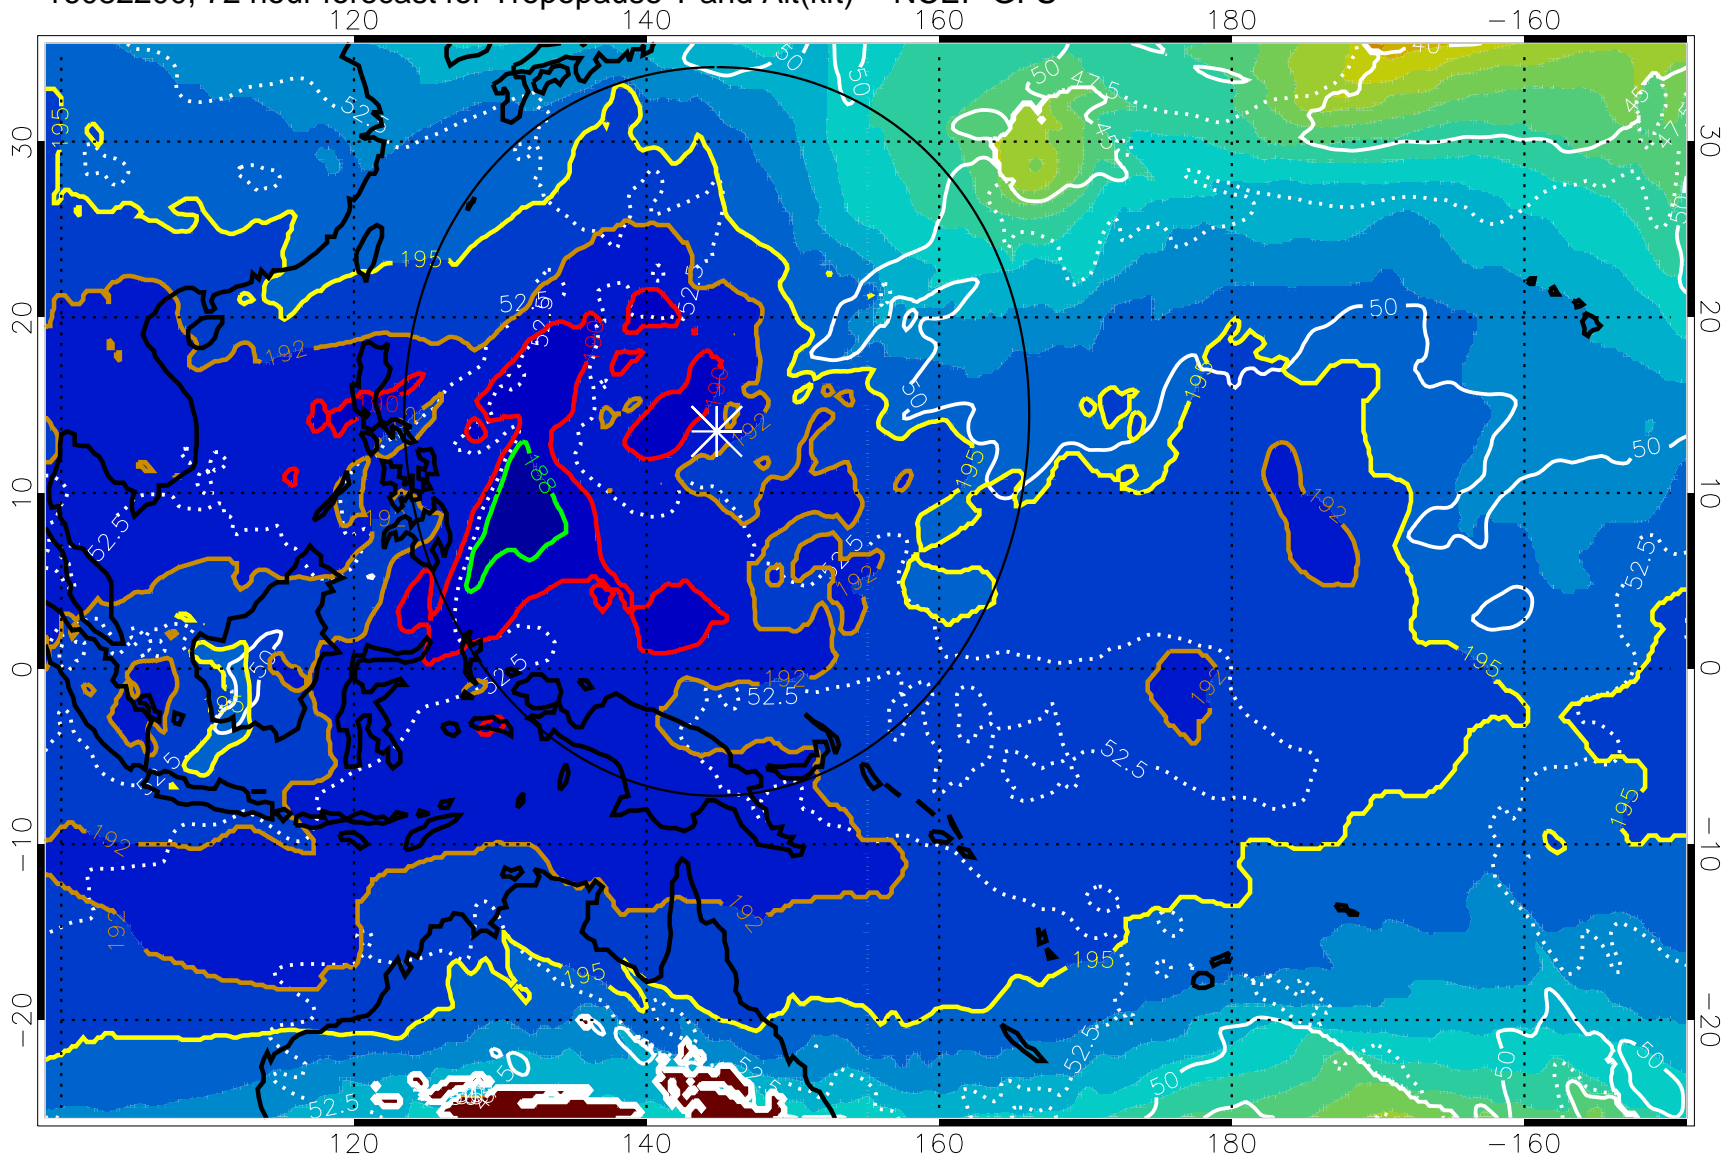

16082200, 72 hour forecast for Tropopause T and Alt(kft) -- NCEP GFS

190 200 210 220 230
Tropopause T, K

Tropopause Altitude in kft (white)

192.5K Isotherm 195K Isotherm
187.5K Isotherm 190K Isotherm

Range ring of 2304 km