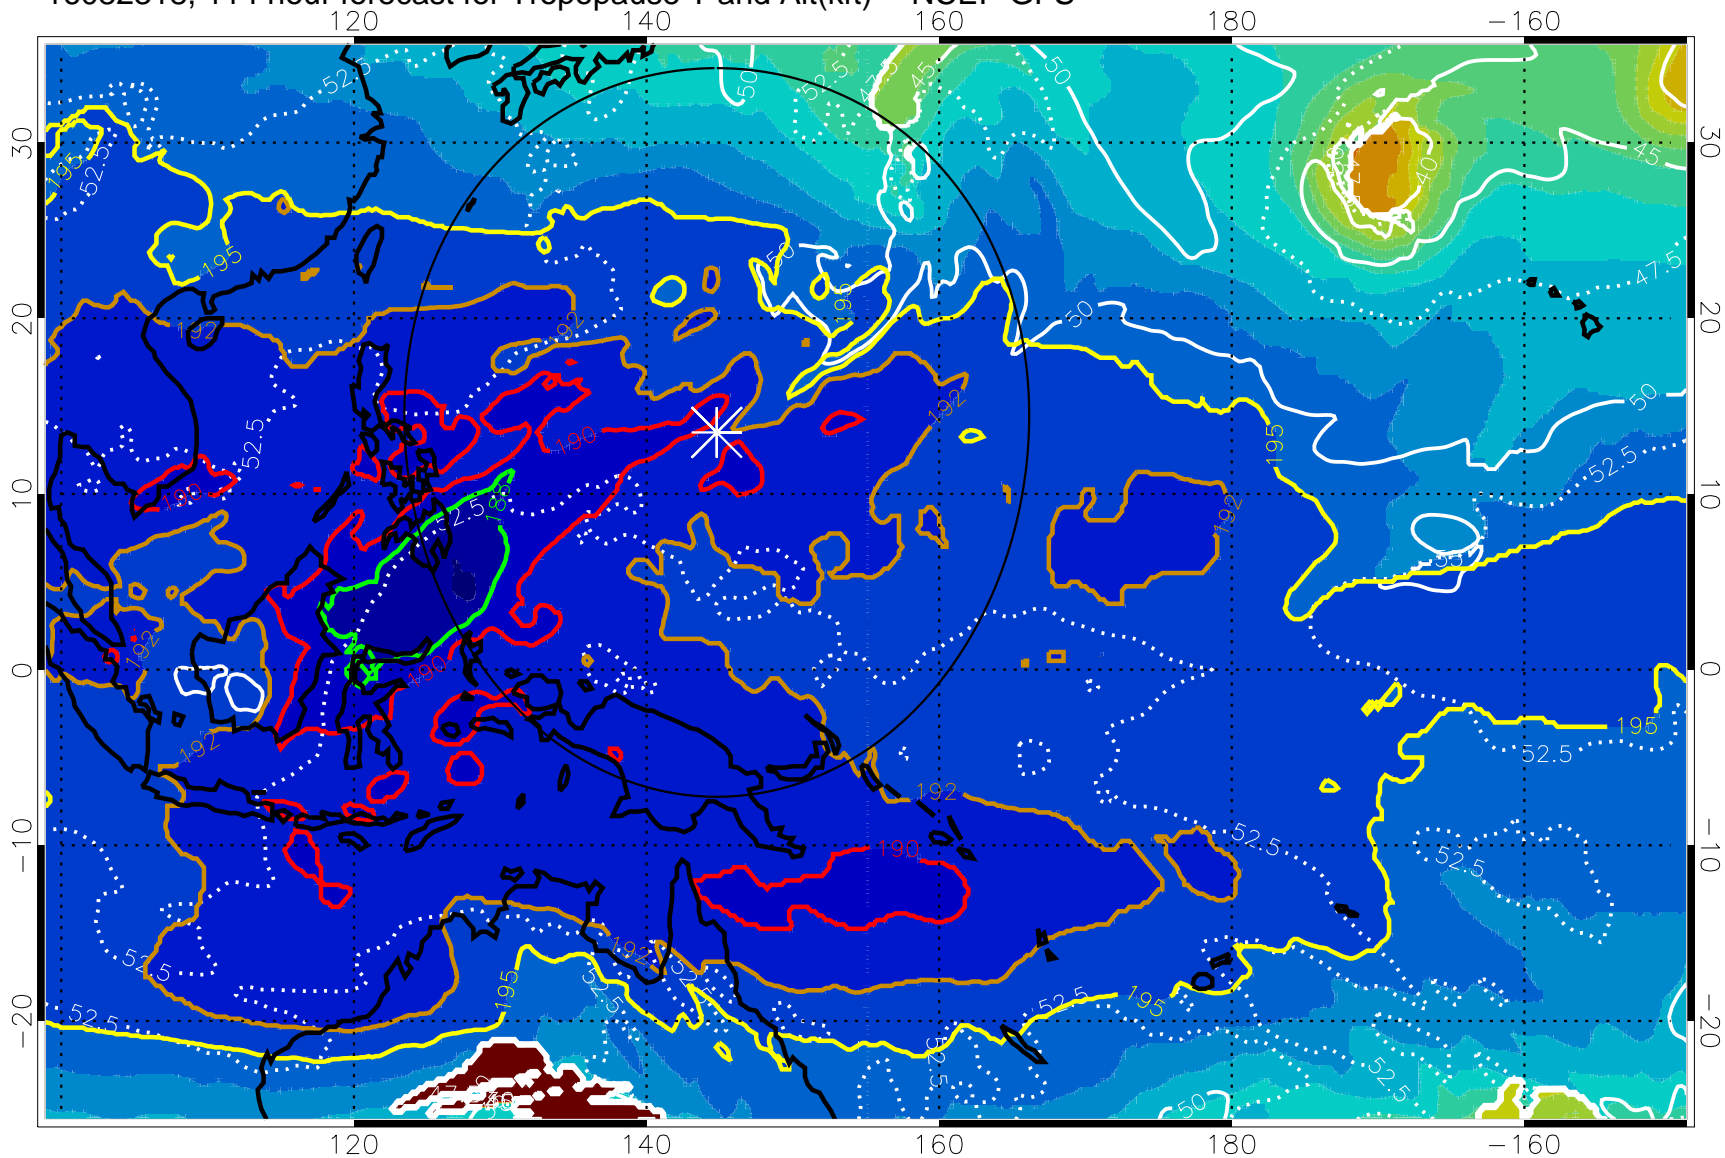

16082306, 102 hour forecast for Tropopause T and Alt(kft) -- NCEP GFS

16082312, 108 hour forecast for Tropopause T and Alt(kft) -- NCEP GFS

190 200 210 220 230
Tropopause T, K

Tropopause Altitude in kft (white)

192.5K Isotherm 195K Isotherm
187.5K Isotherm 190K Isotherm

Range ring of 2304 km

16082318, 114 hour forecast for Tropopause T and Alt(kft) -- NCEP GFS

190 200 210 220 230

Tropopause T, K

Tropopause Altitude in kft (white)

192.5K Isotherm 195K Isotherm
187.5K Isotherm 190K Isotherm

Range ring of 2304 km

16082400, 120 hour forecast for Tropopause T and Alt(kft) -- NCEP GFS

190 200 210 220 230
Tropopause T, K

Tropopause Altitude in kft (white)