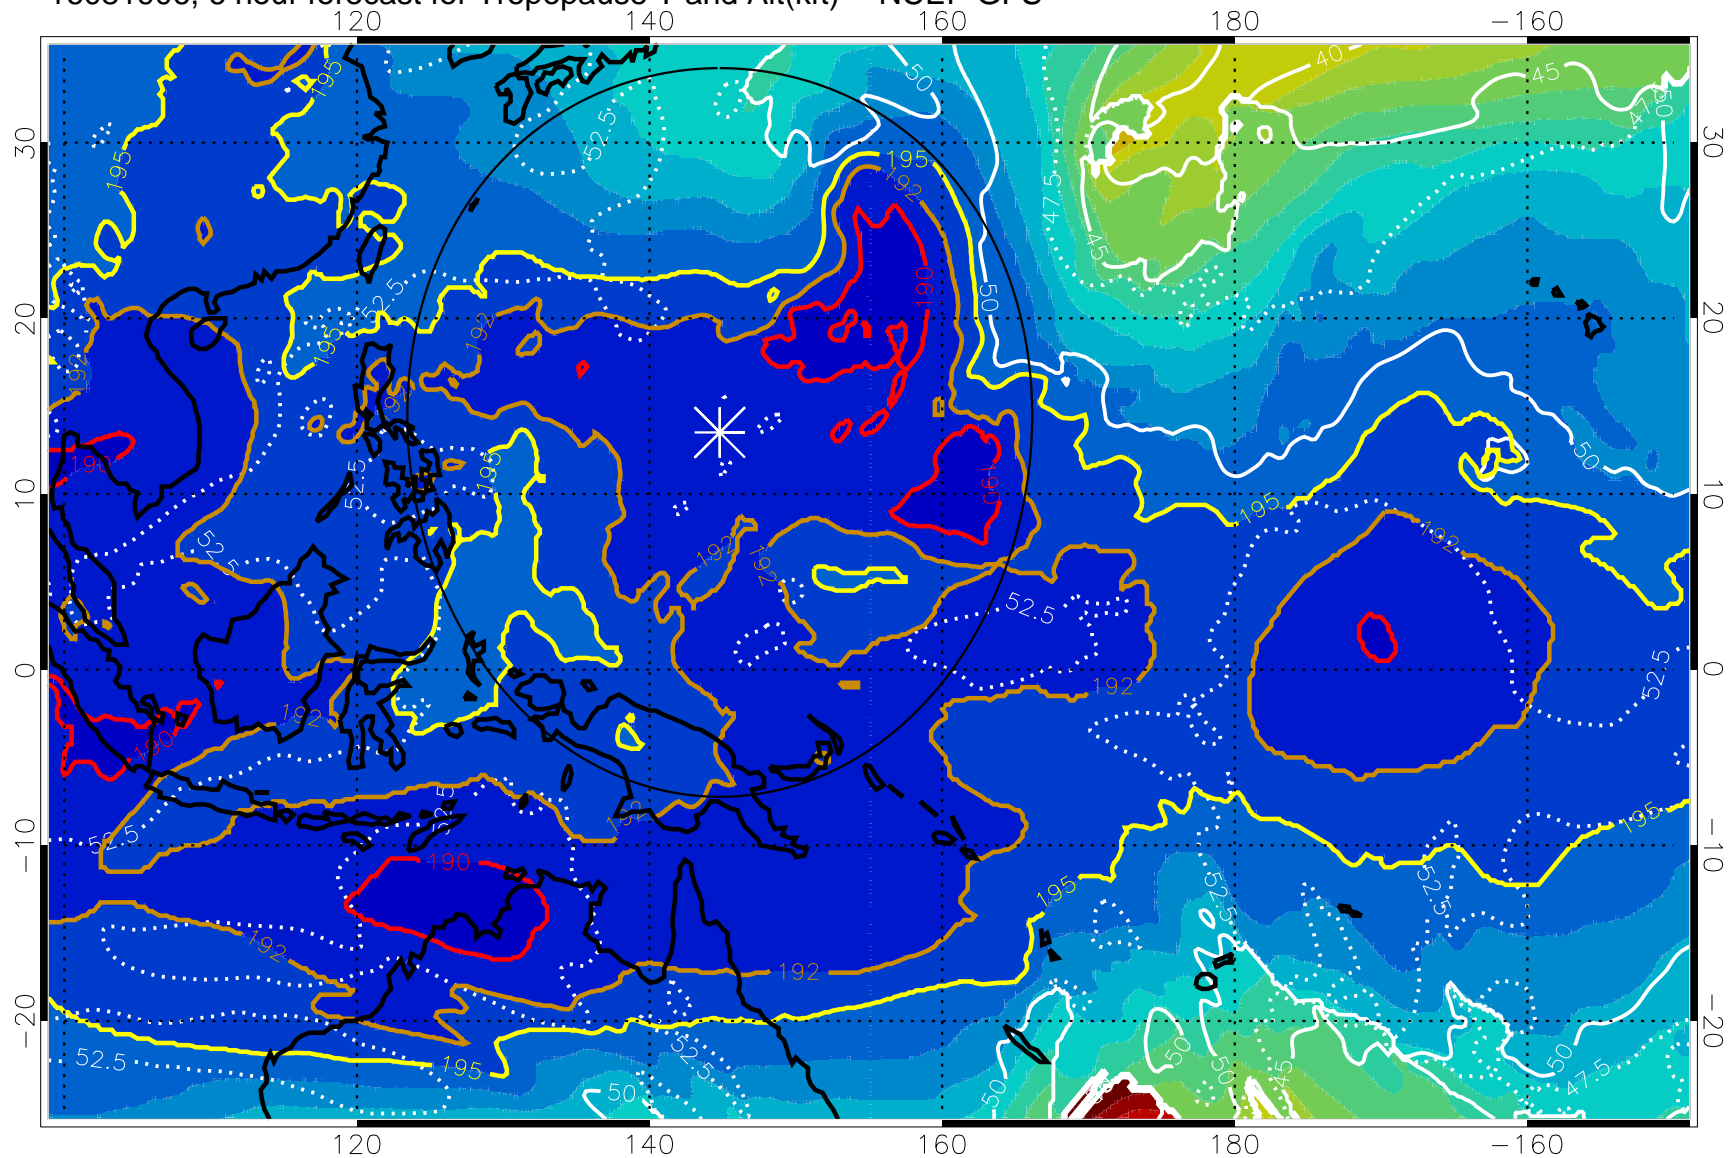

16081906, 6 hour forecast for Tropopause T and Alt(kft) -- NCEP GFS

190 200 210 220 230
Tropopause T, K

Tropopause Altitude in kft (white)

192.5K Isotherm 195K Isotherm
187.5K Isotherm 190K Isotherm

Range ring of 2304 km