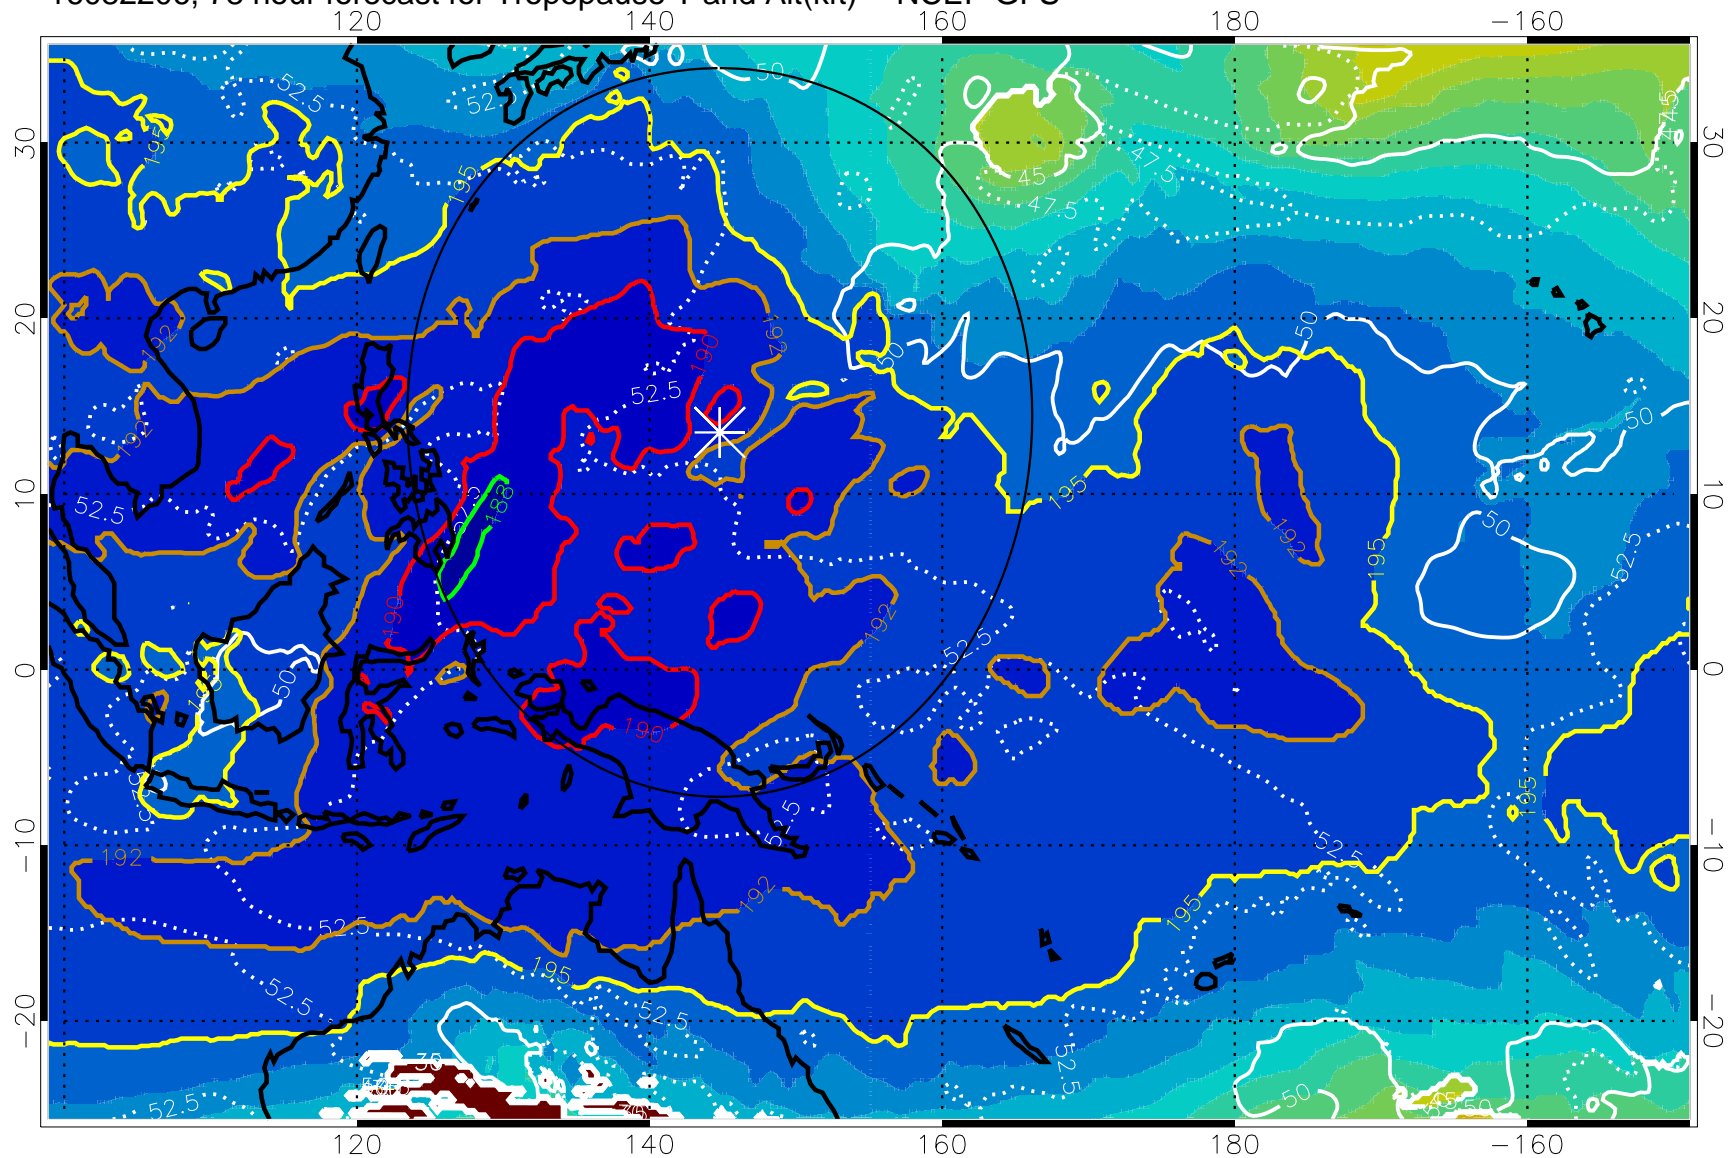

16082206, 78 hour forecast for Tropopause T and Alt(kft) -- NCEP GFS

190 200 210 220 230

Tropopause T, K

Tropopause Altitude in kft (white)

192.5K Isotherm 195K Isotherm
187.5K Isotherm 190K Isotherm

Range ring of 2304 km