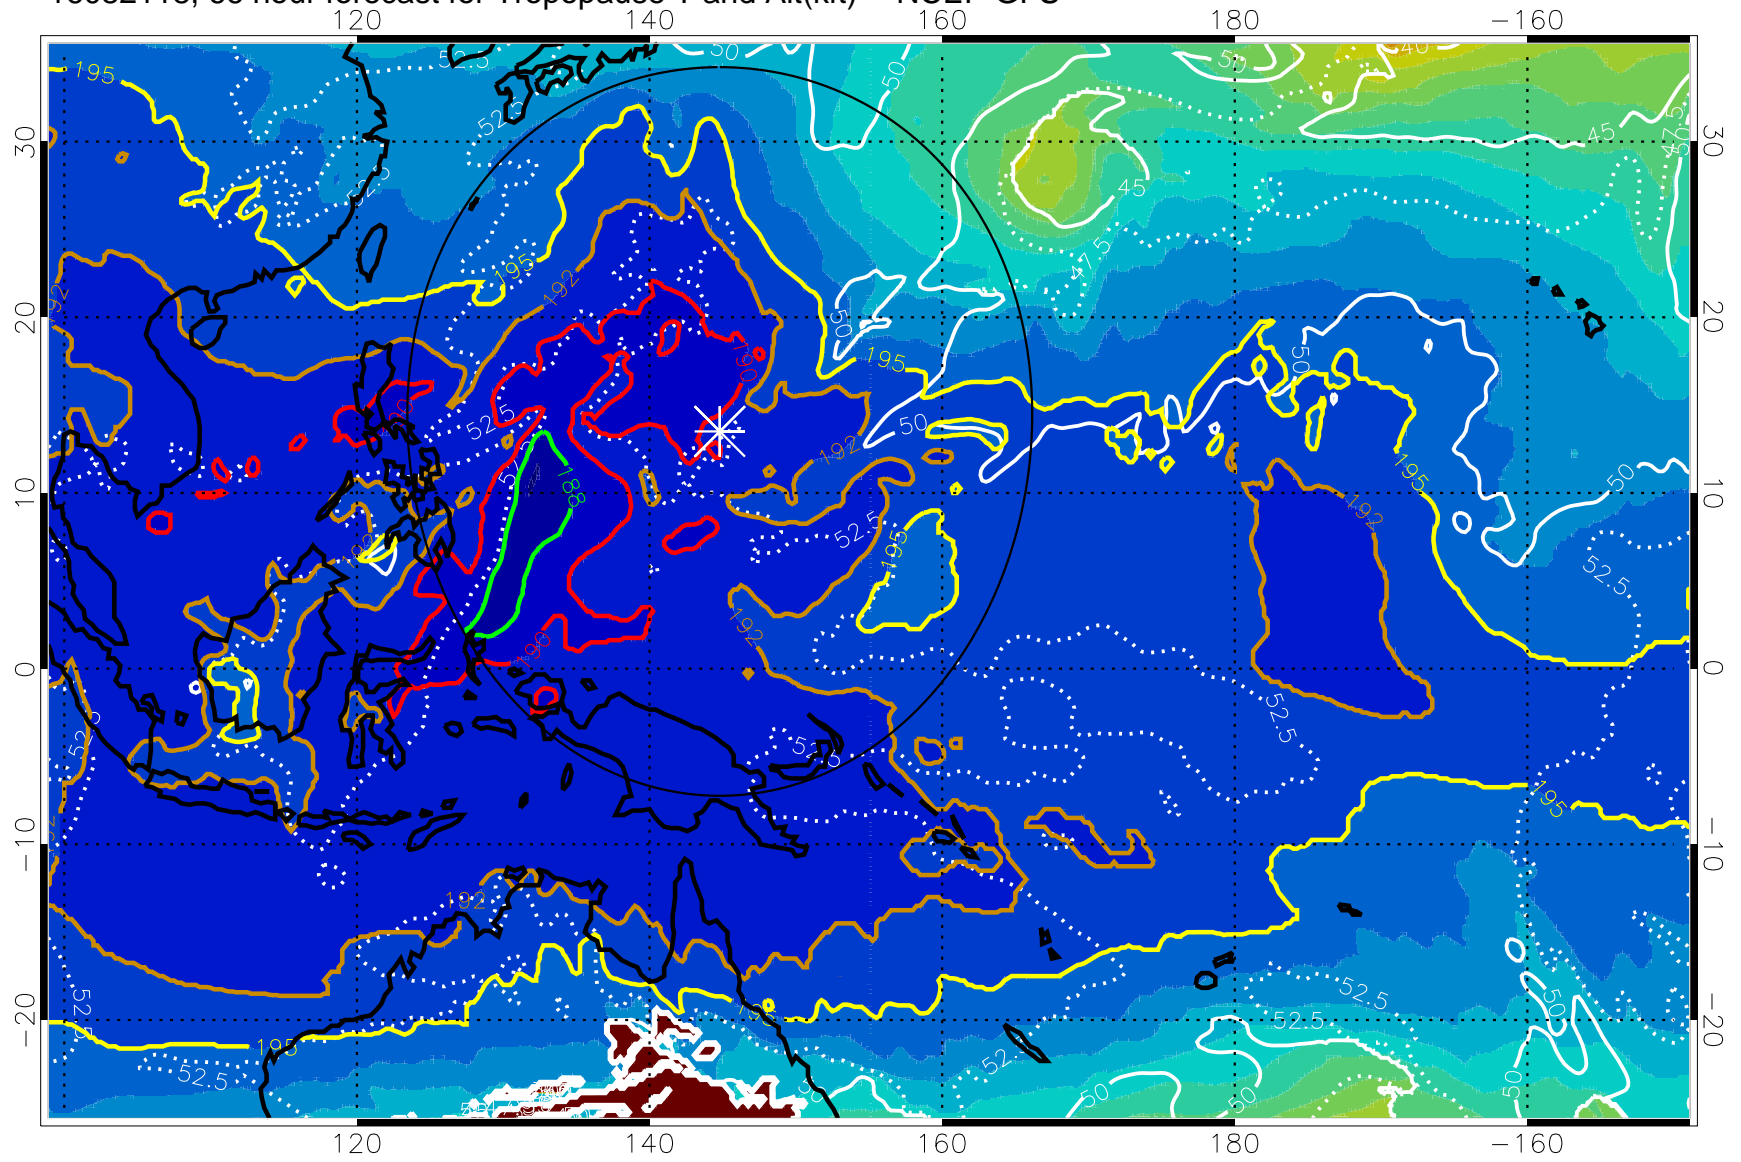

16082118, 66 hour forecast for Tropopause T and Alt(kft) -- NCEP GFS

190   200   210   220   230
Tropopause T, K

Tropopause Altitude in kft (white)

192.5K Isotherm   195K Isotherm
187.5K Isotherm   190K Isotherm

Range ring of 2304 km