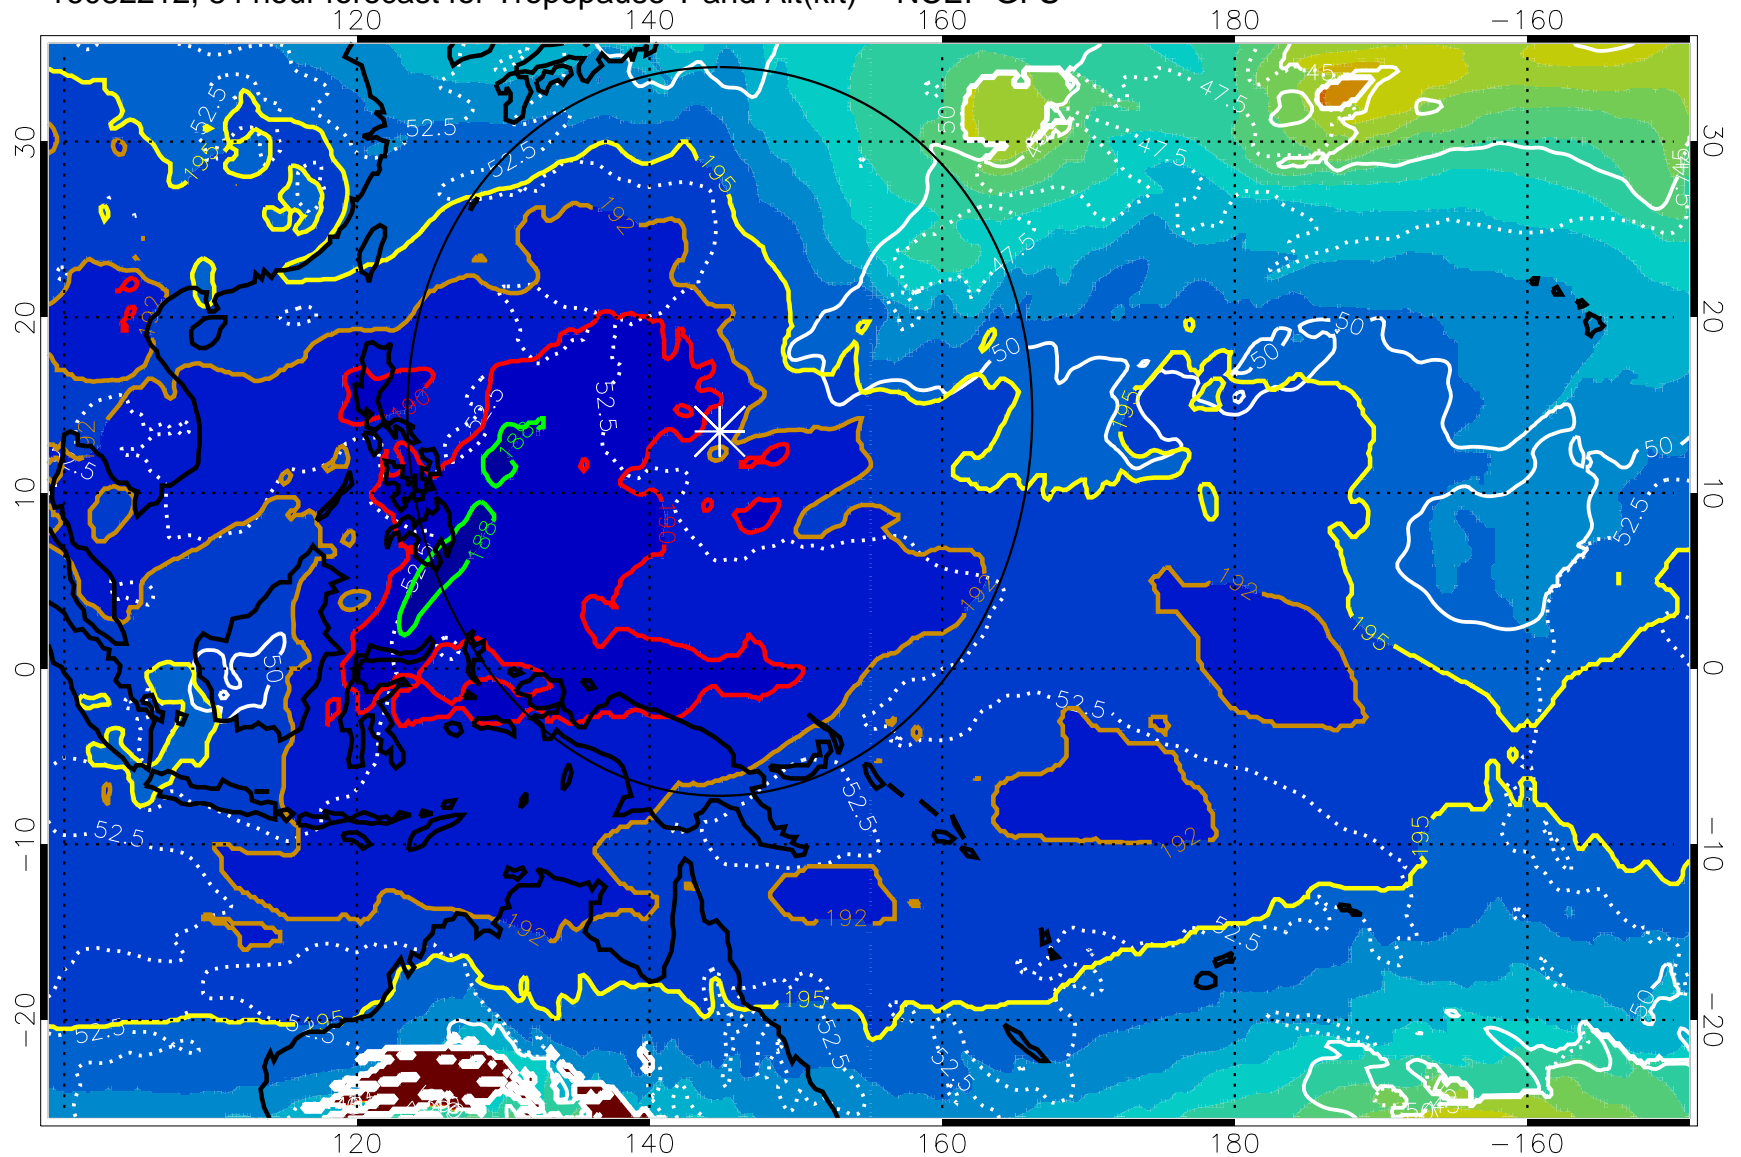

16082212, 84 hour forecast for Tropopause T and Alt(kft) -- NCEP GFS

190 200 210 220 230
Tropopause T, K

Tropopause Altitude in kft (white)

192.5K Isotherm 195K Isotherm
187.5K Isotherm 190K Isotherm

Range ring of 2304 km