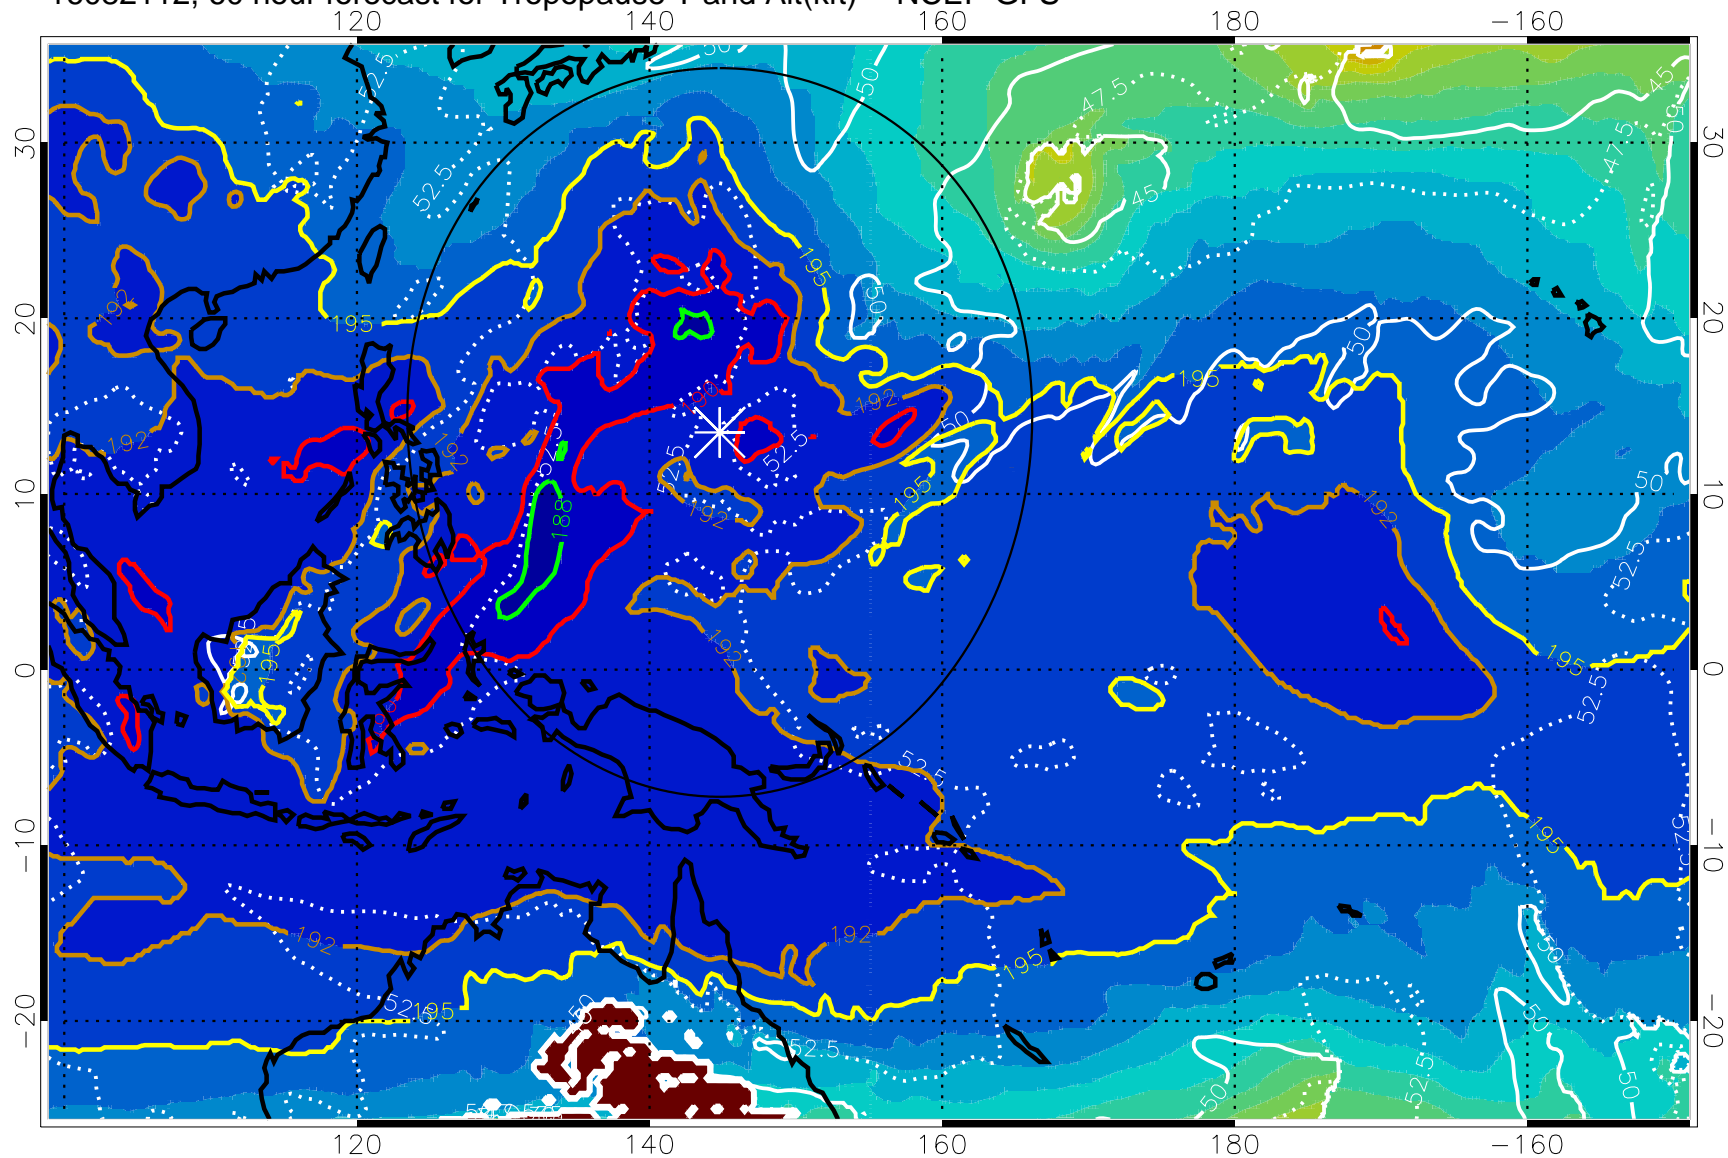

16082112, 60 hour forecast for Tropopause T and Alt(kft) -- NCEP GFS

190 200 210 220 230

Tropopause T, K

Tropopause Altitude in kft (white)

192.5K Isotherm 195K Isotherm
187.5K Isotherm 190K Isotherm

Range ring of 2304 km