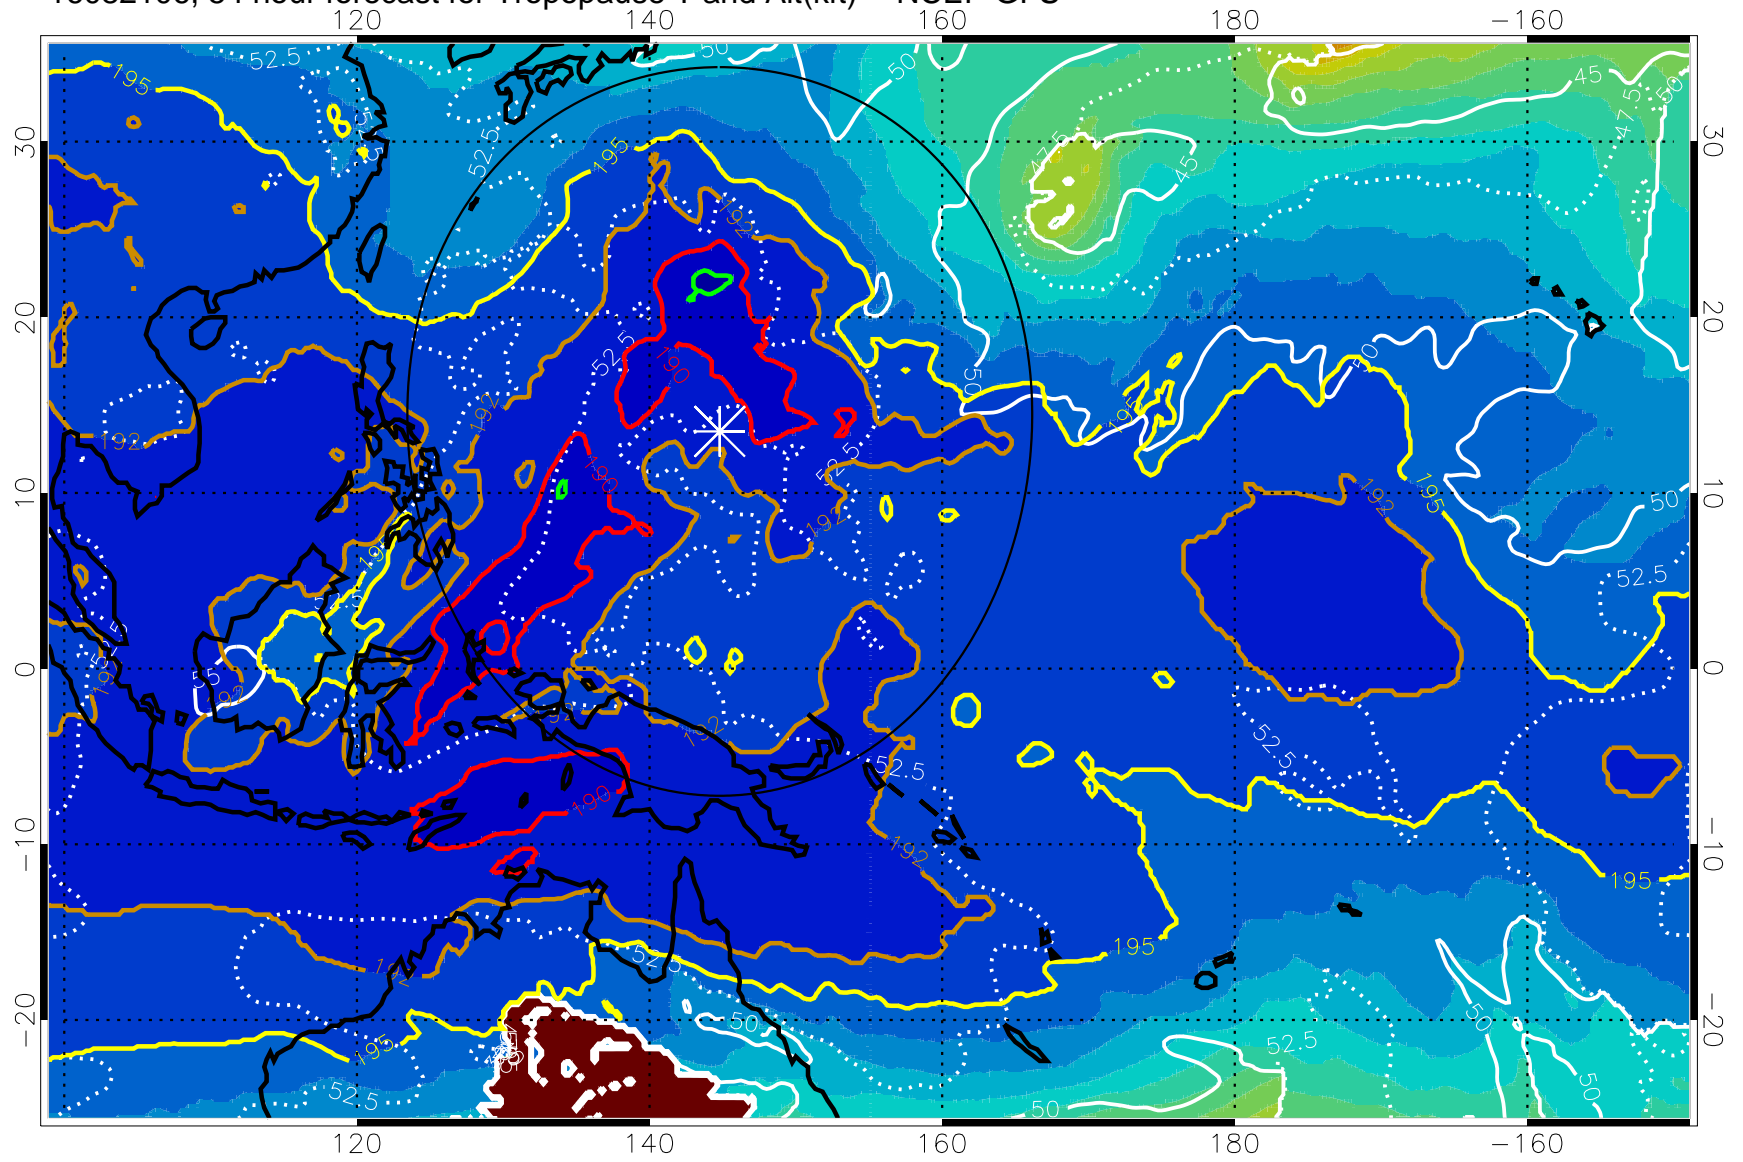

16082106, 54 hour forecast for Tropopause T and Alt(kft) -- NCEP GFS

190   200   210   220   230
Tropopause T, K

Tropopause Altitude in kft (white)

192.5K Isotherm   195K Isotherm
187.5K Isotherm   190K Isotherm

Range ring of 2304 km