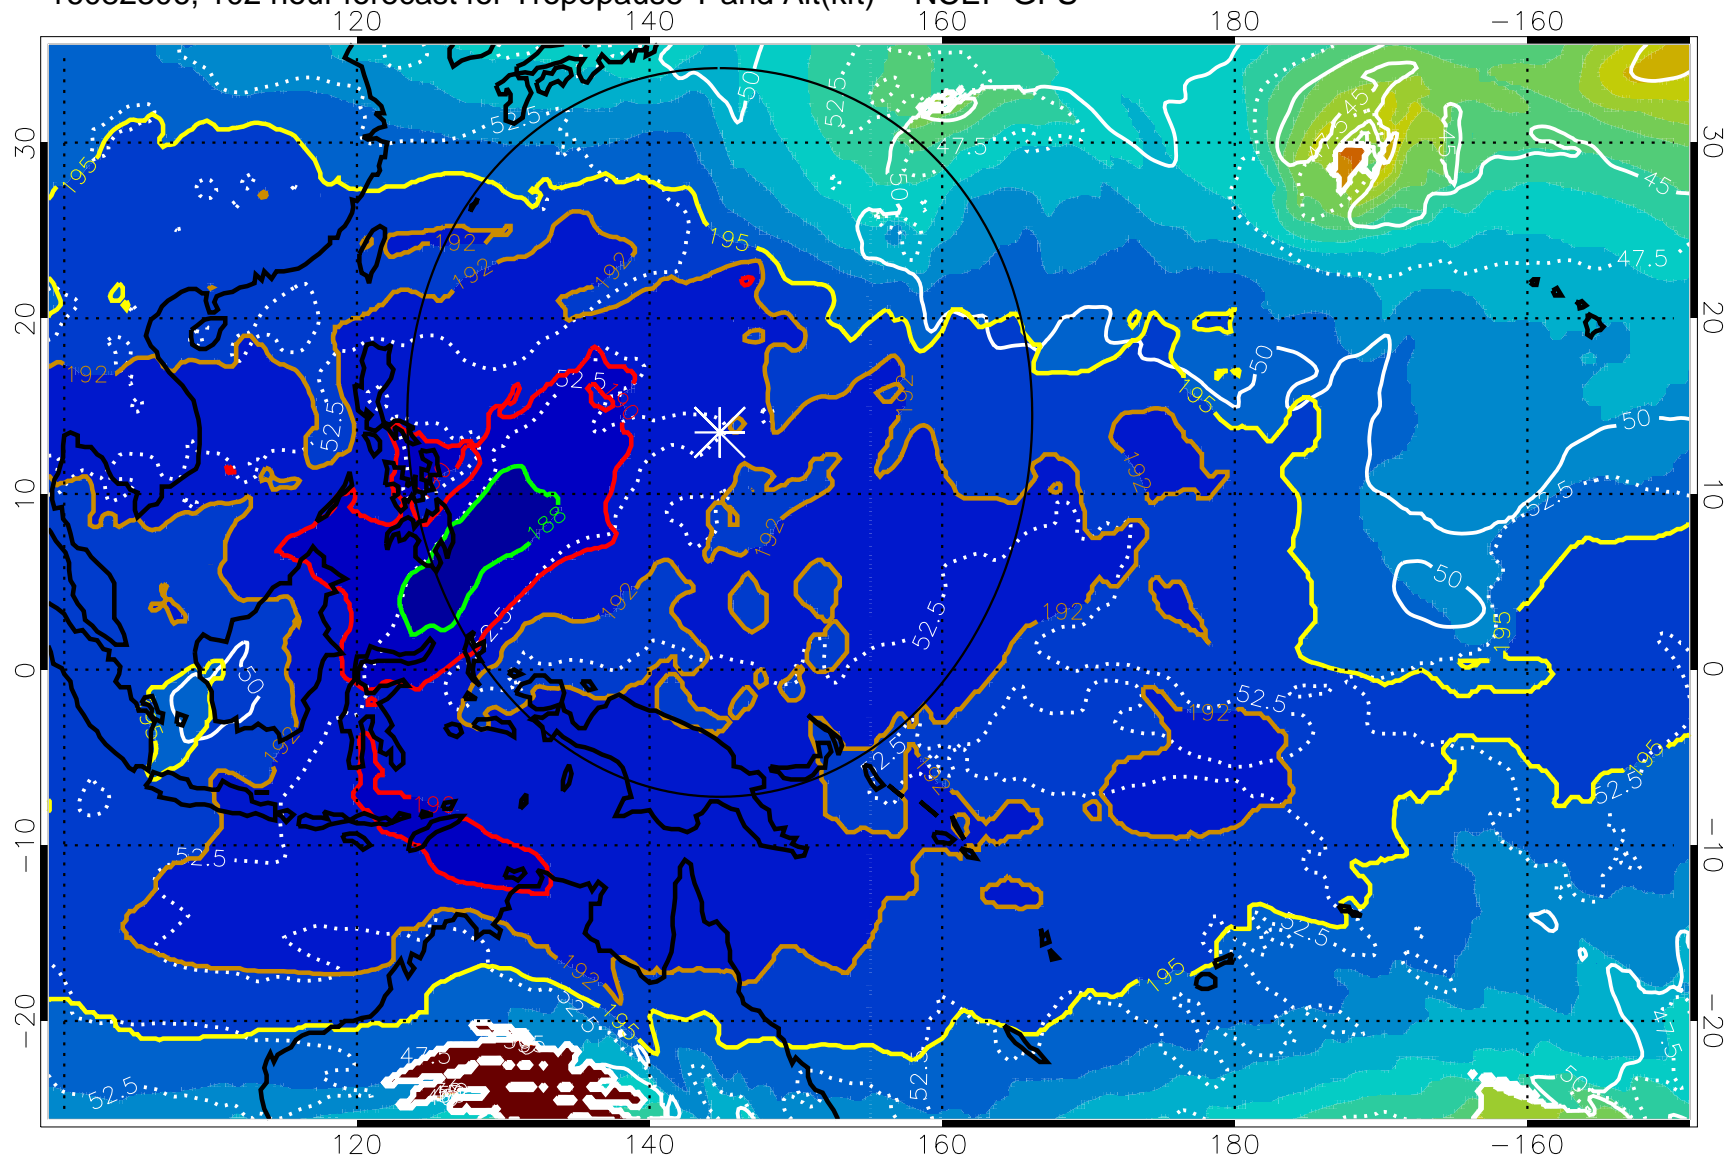

16082306, 102 hour forecast for Tropopause T and Alt(kft) -- NCEP GFS