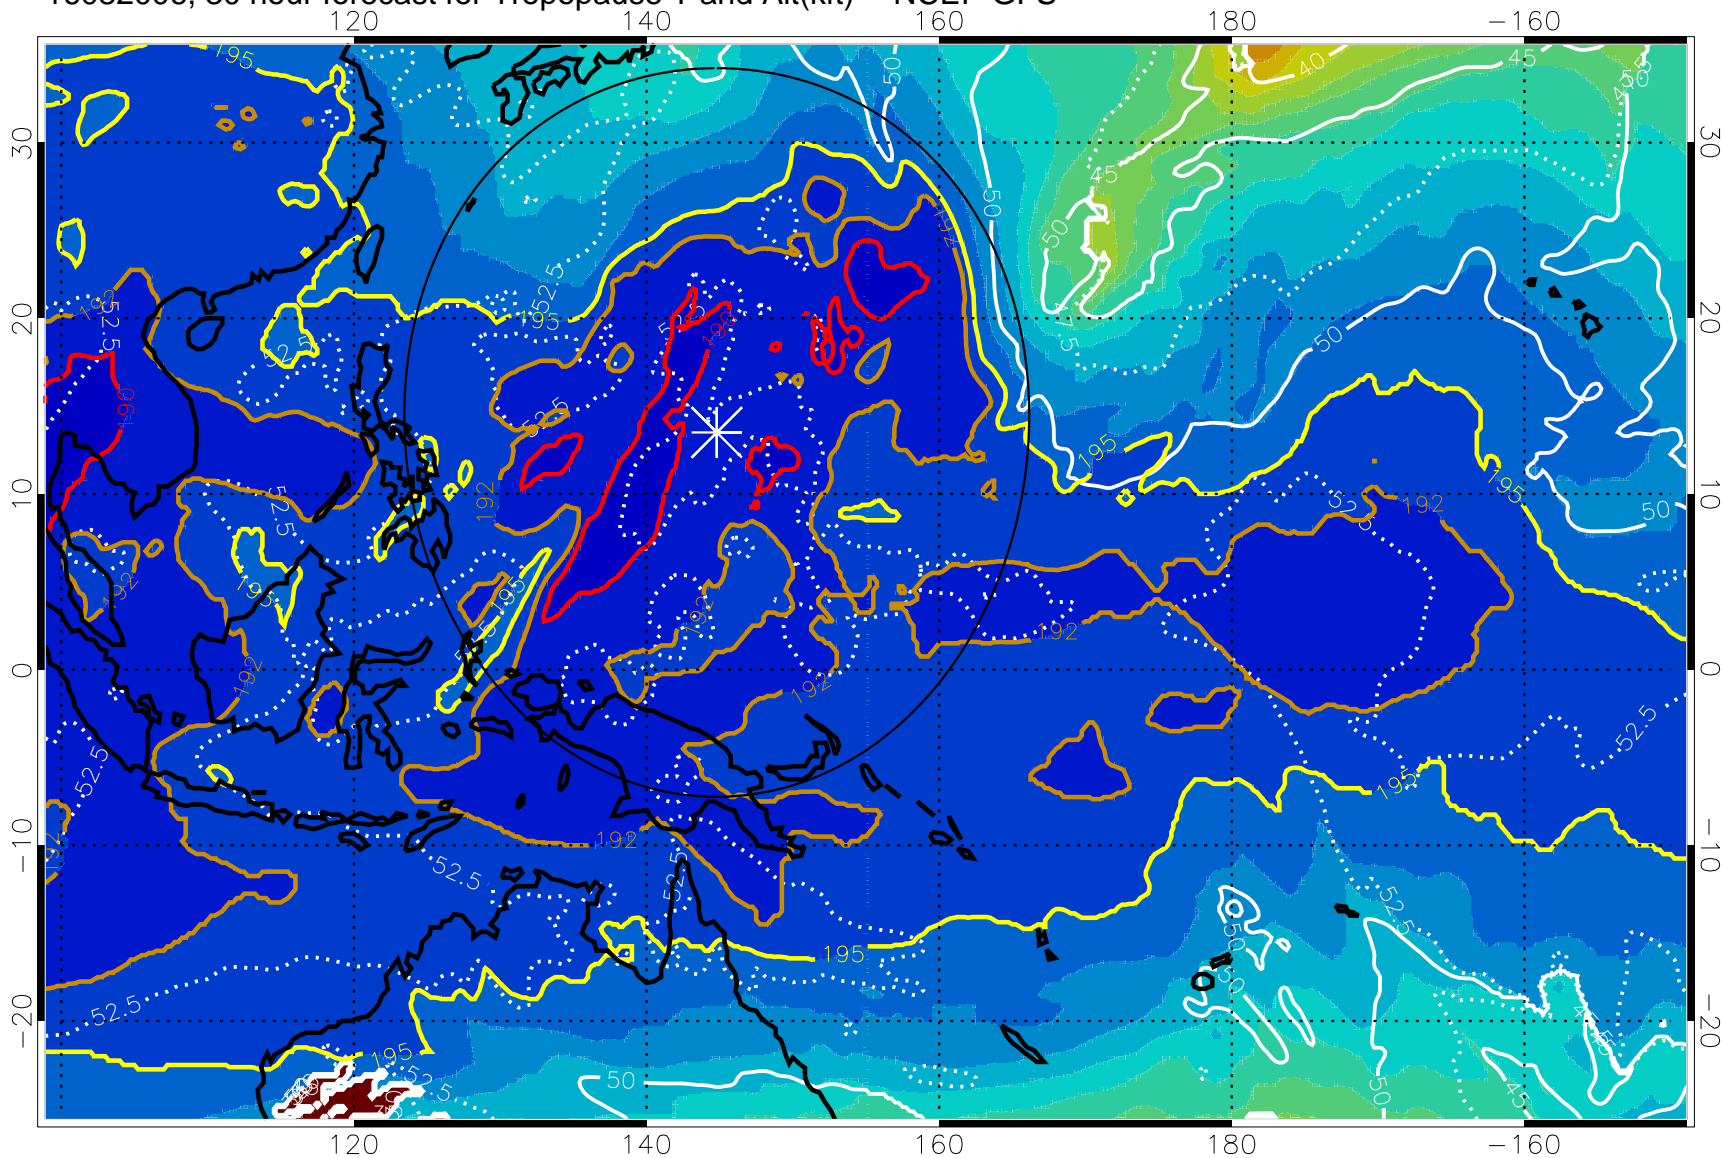

16082006, 30 hour forecast for Tropopause T and Alt(kft) -- NCEP GFS

190 200 210 220 230

Tropopause T, K

Tropopause Altitude in kft (white)

192.5K Isotherm 195K Isotherm
187.5K Isotherm 190K Isotherm

Range ring of 2304 km