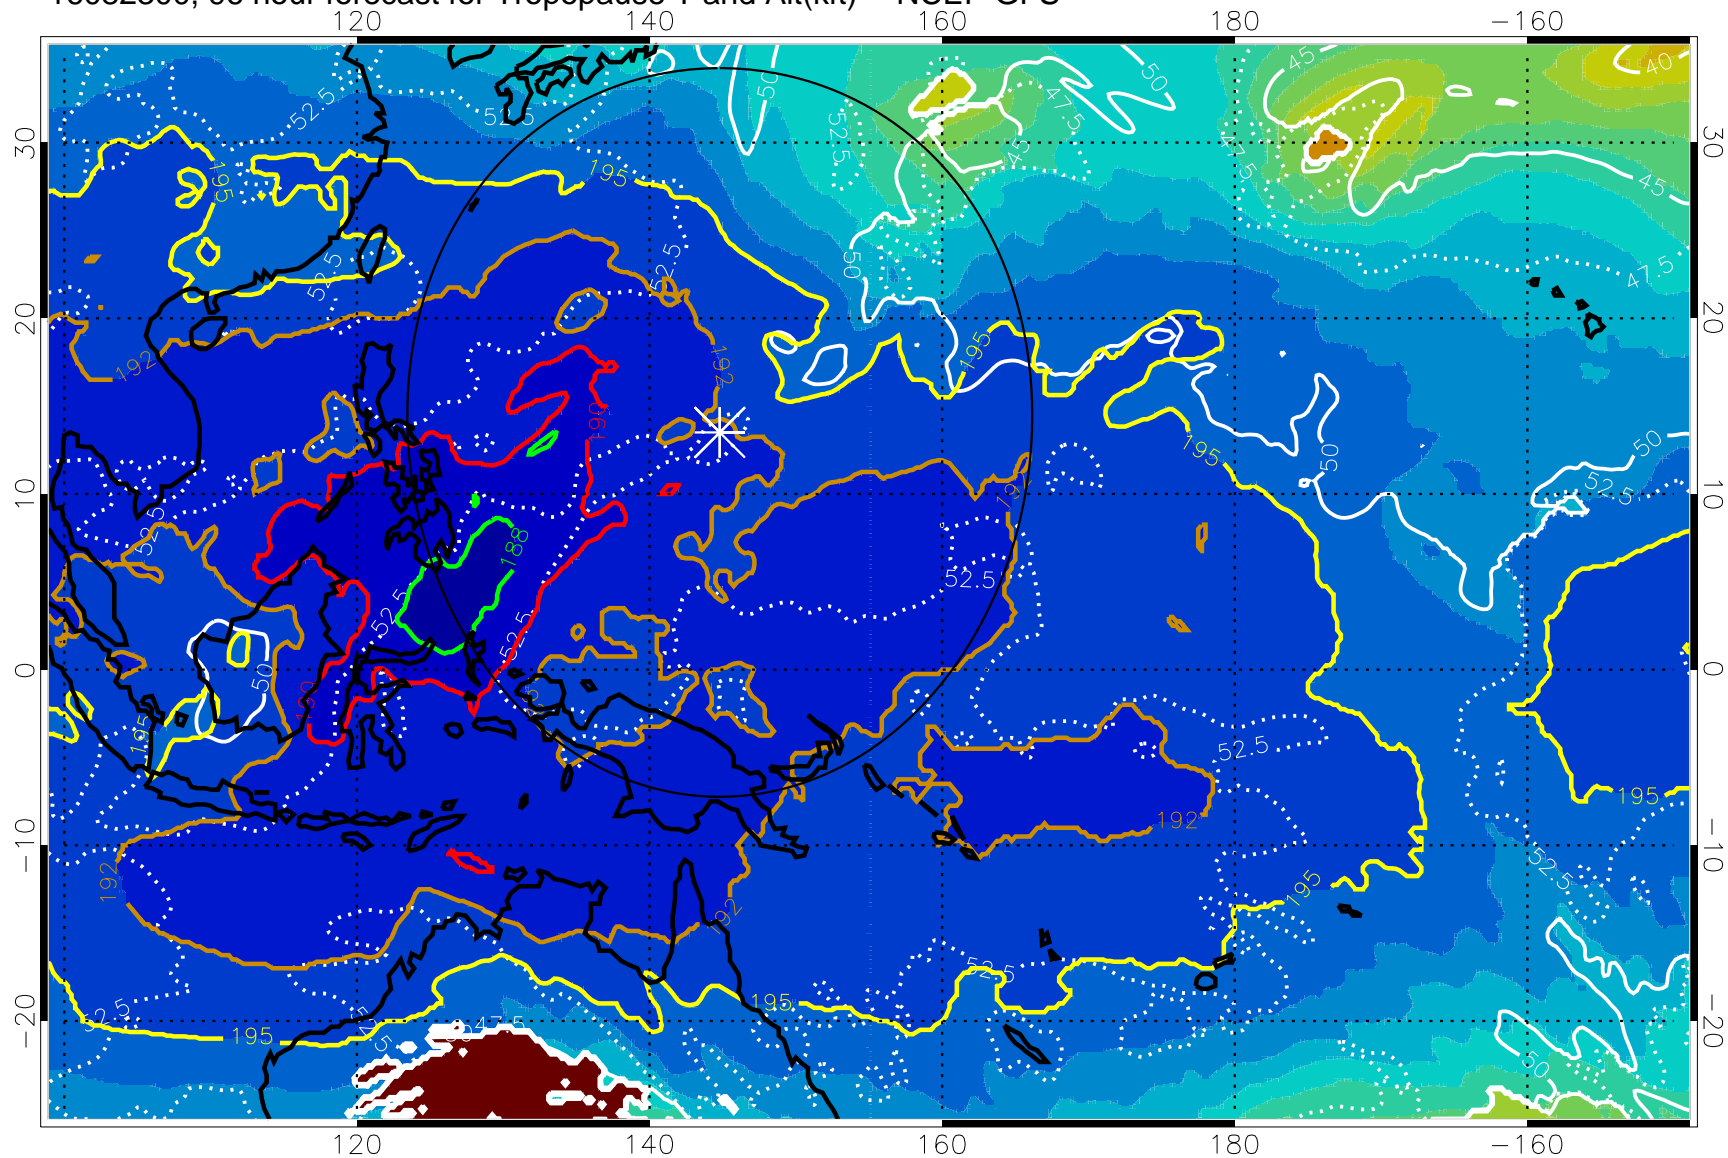

16082218, 90 hour forecast for Tropopause T and Alt(kft) -- NCEP GFS

190 200 210 220 230
Tropopause T, K

Tropopause Altitude in kft (white)

192.5K Isotherm 195K Isotherm
187.5K Isotherm 190K Isotherm

Range ring of 2304 km

16082300, 96 hour forecast for Tropopause T and Alt(kft) -- NCEP GFS

190 200 210 220 230

Tropopause T, K

Tropopause Altitude in kft (white)

192.5K Isotherm 195K Isotherm
187.5K Isotherm 190K Isotherm

Range ring of 2304 km