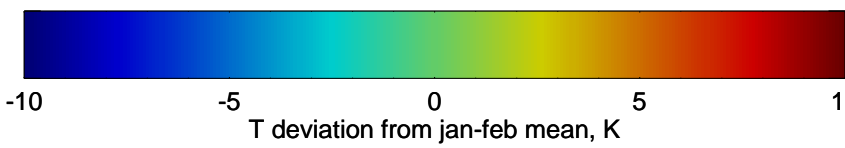

16082012, 36 hour forecast for 100mb Perturbaton T (K) and Z (m)-- NCEP GFS

Contours are 100 mbar Z perturbation (m)
Positive Z Contours
Negative Z Contours
Diamonds-mean pos. of anticyclones

Range ring of 2304 km