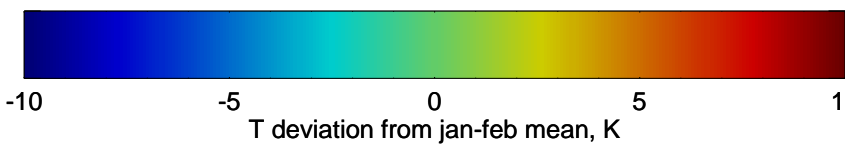

16082000, 24 hour forecast for 100mb Perturbaton T (K) and Z (m)-- NCEP GFS

Contours are 100 mbar Z perturbation (m)
Positive Z Contours
Negative Z Contours
Diamonds-mean pos. of anticyclones

Range ring of 2304 km