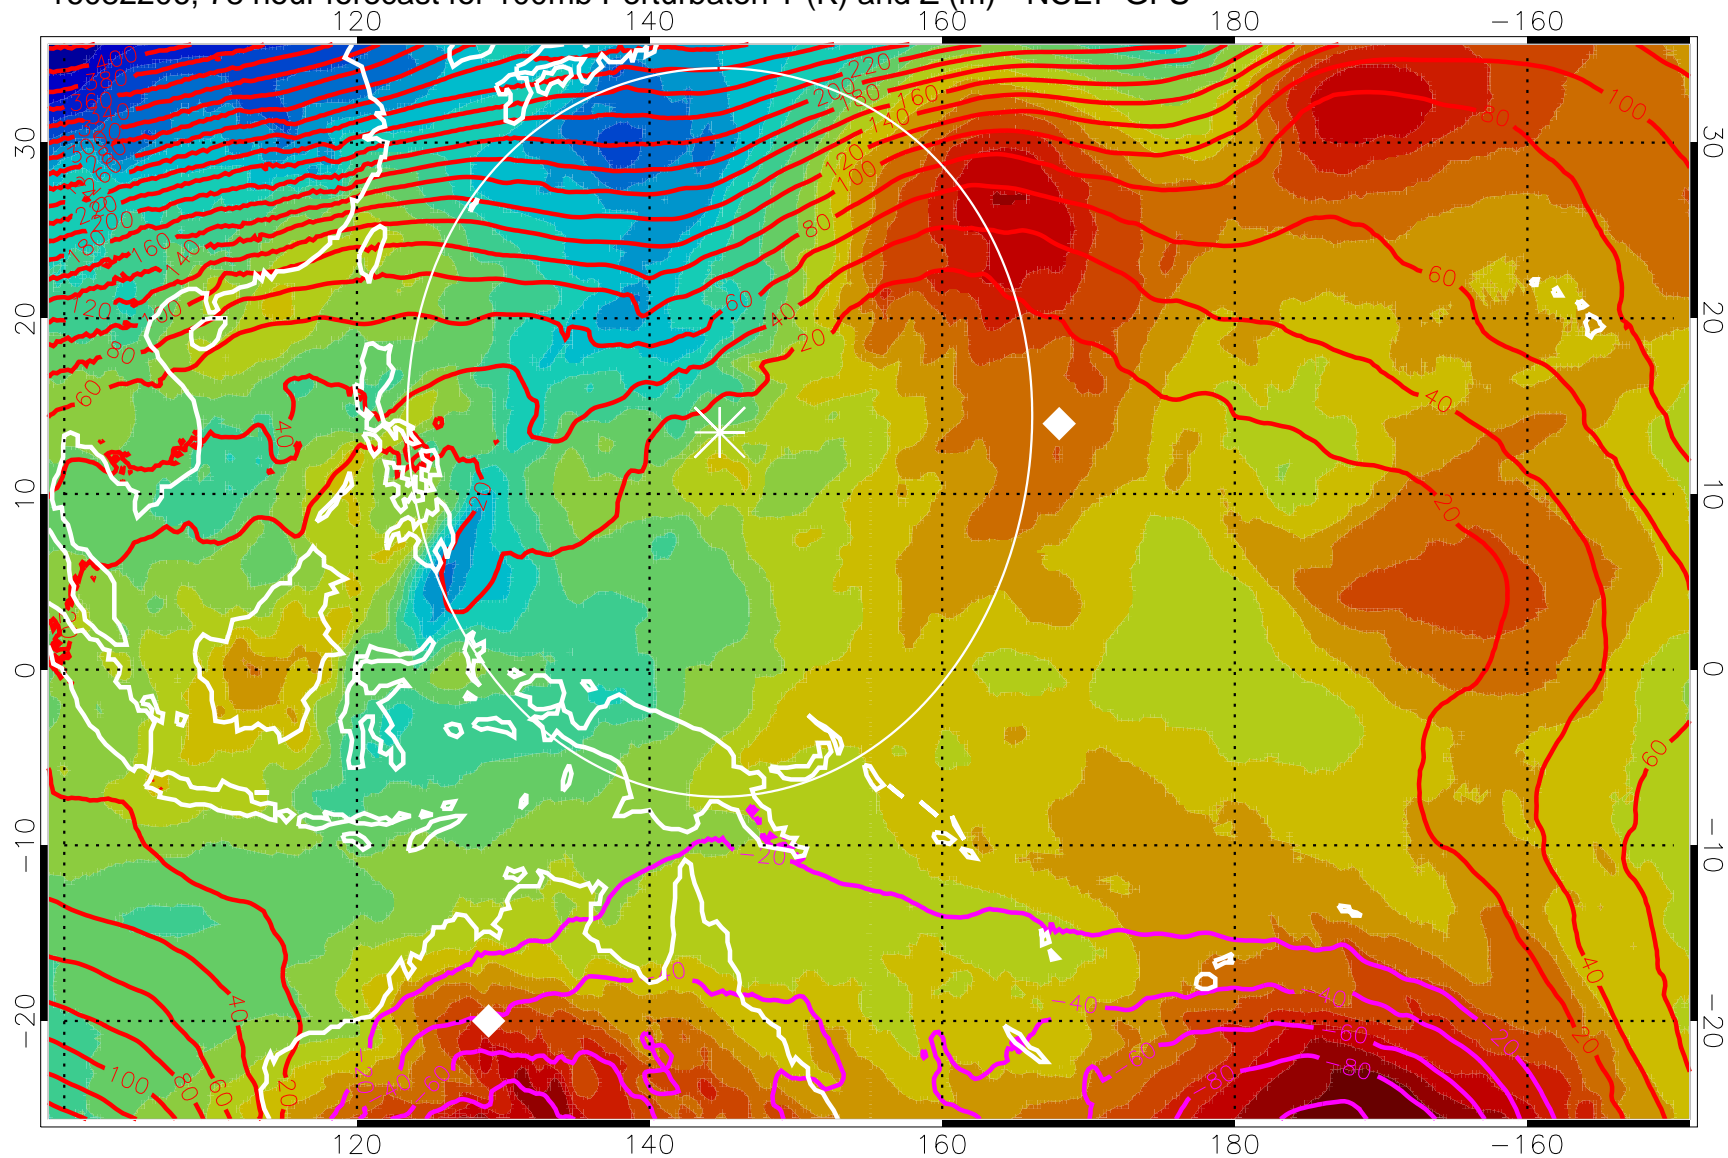

16082206, 78 hour forecast for 100mb Perturbaton T (K) and Z (m)-- NCEP GFS

Contours are 100 mbar Z perturbation (m)
Positive Z Contours
Negative Z Contours
Diamonds-mean pos. of anticyclones

Range ring of 2304 km