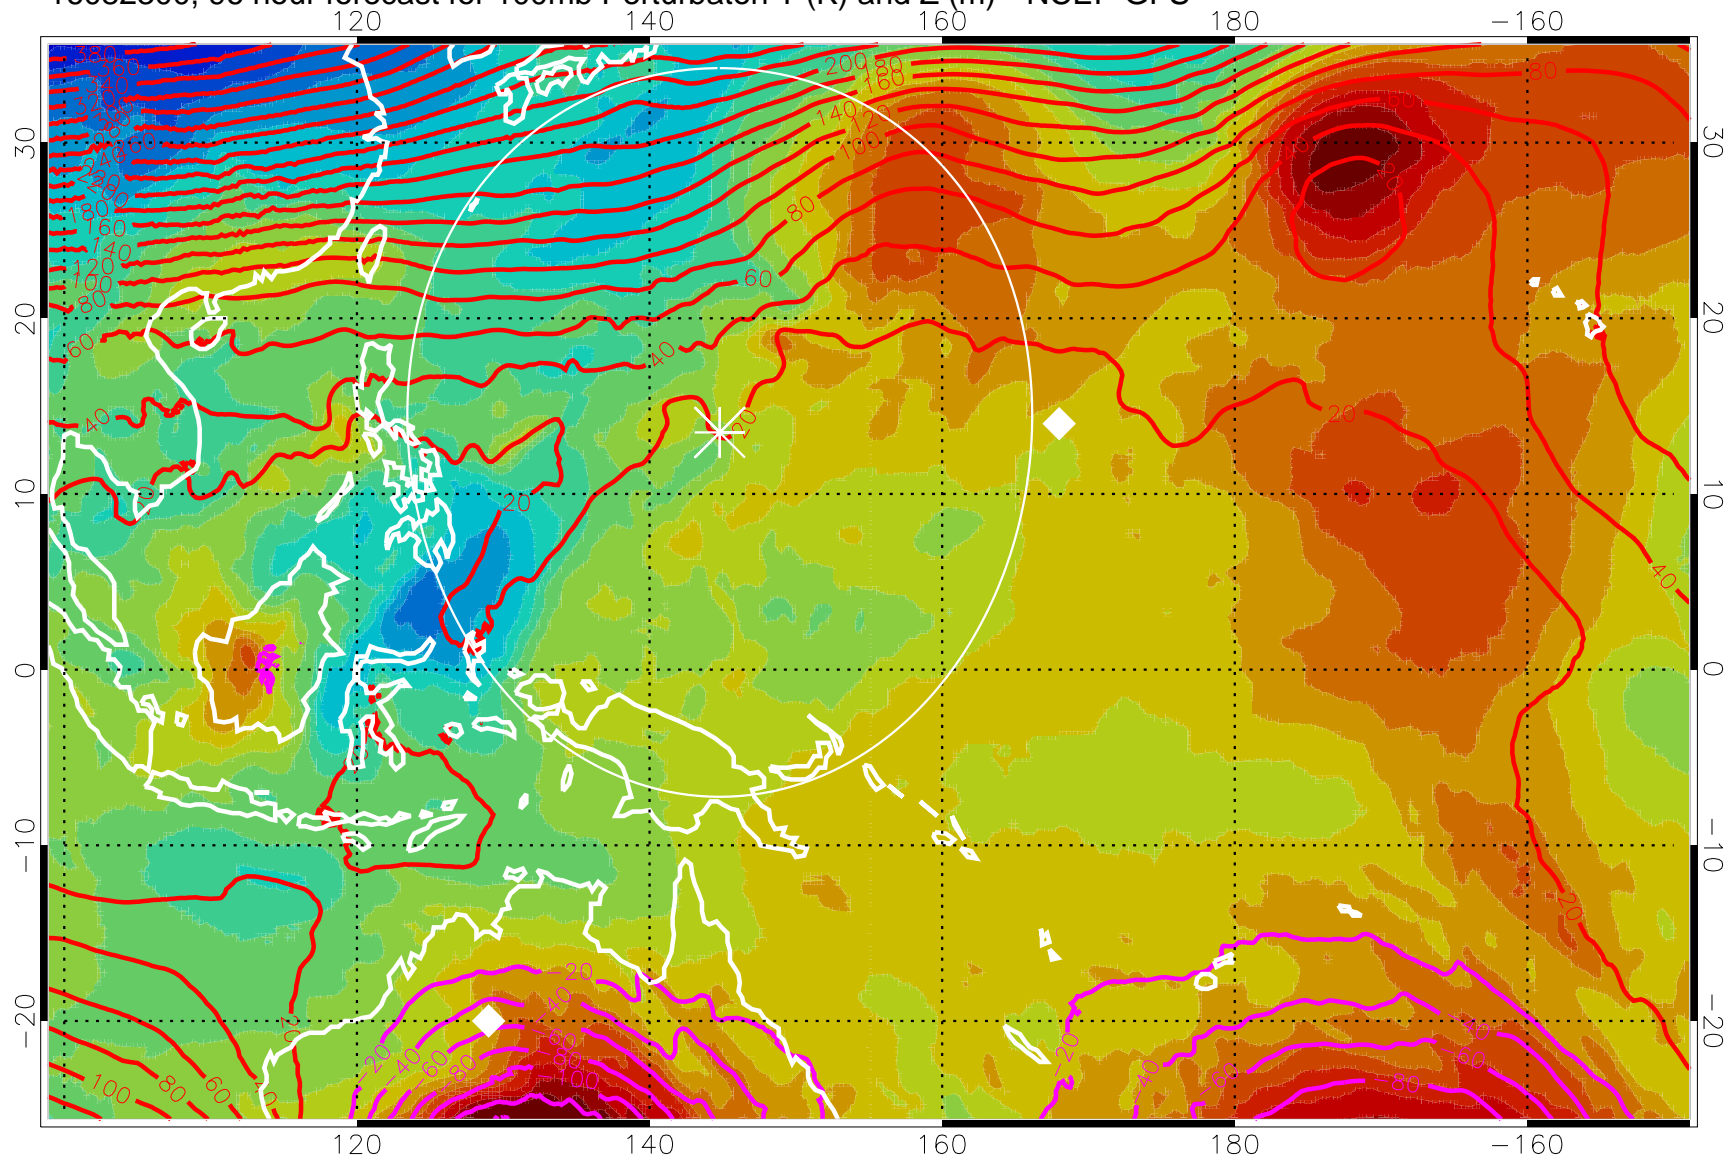

16082300, 96 hour forecast for 100mb Perturbaton T (K) and Z (m)-- NCEP GFS

Contours are 100 mbar Z perturbation (m)
Positive Z Contours
Negative Z Contours
Diamonds-mean pos. of anticyclones

Range ring of 2304 km