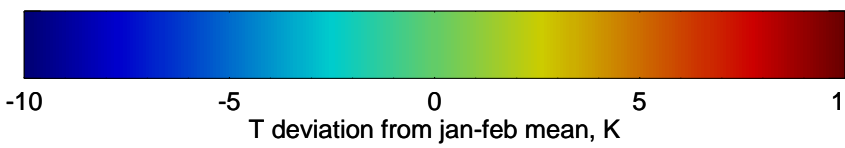

16082300, 96 hour forecast for 100mb Perturbaton T (K) and Z (m)-- NCEP GFS

Contours are 100 mbar Z perturbation (m)
Positive Z Contours
Negative Z Contours
Diamonds-mean pos. of anticyclones

Range ring of 2304 km