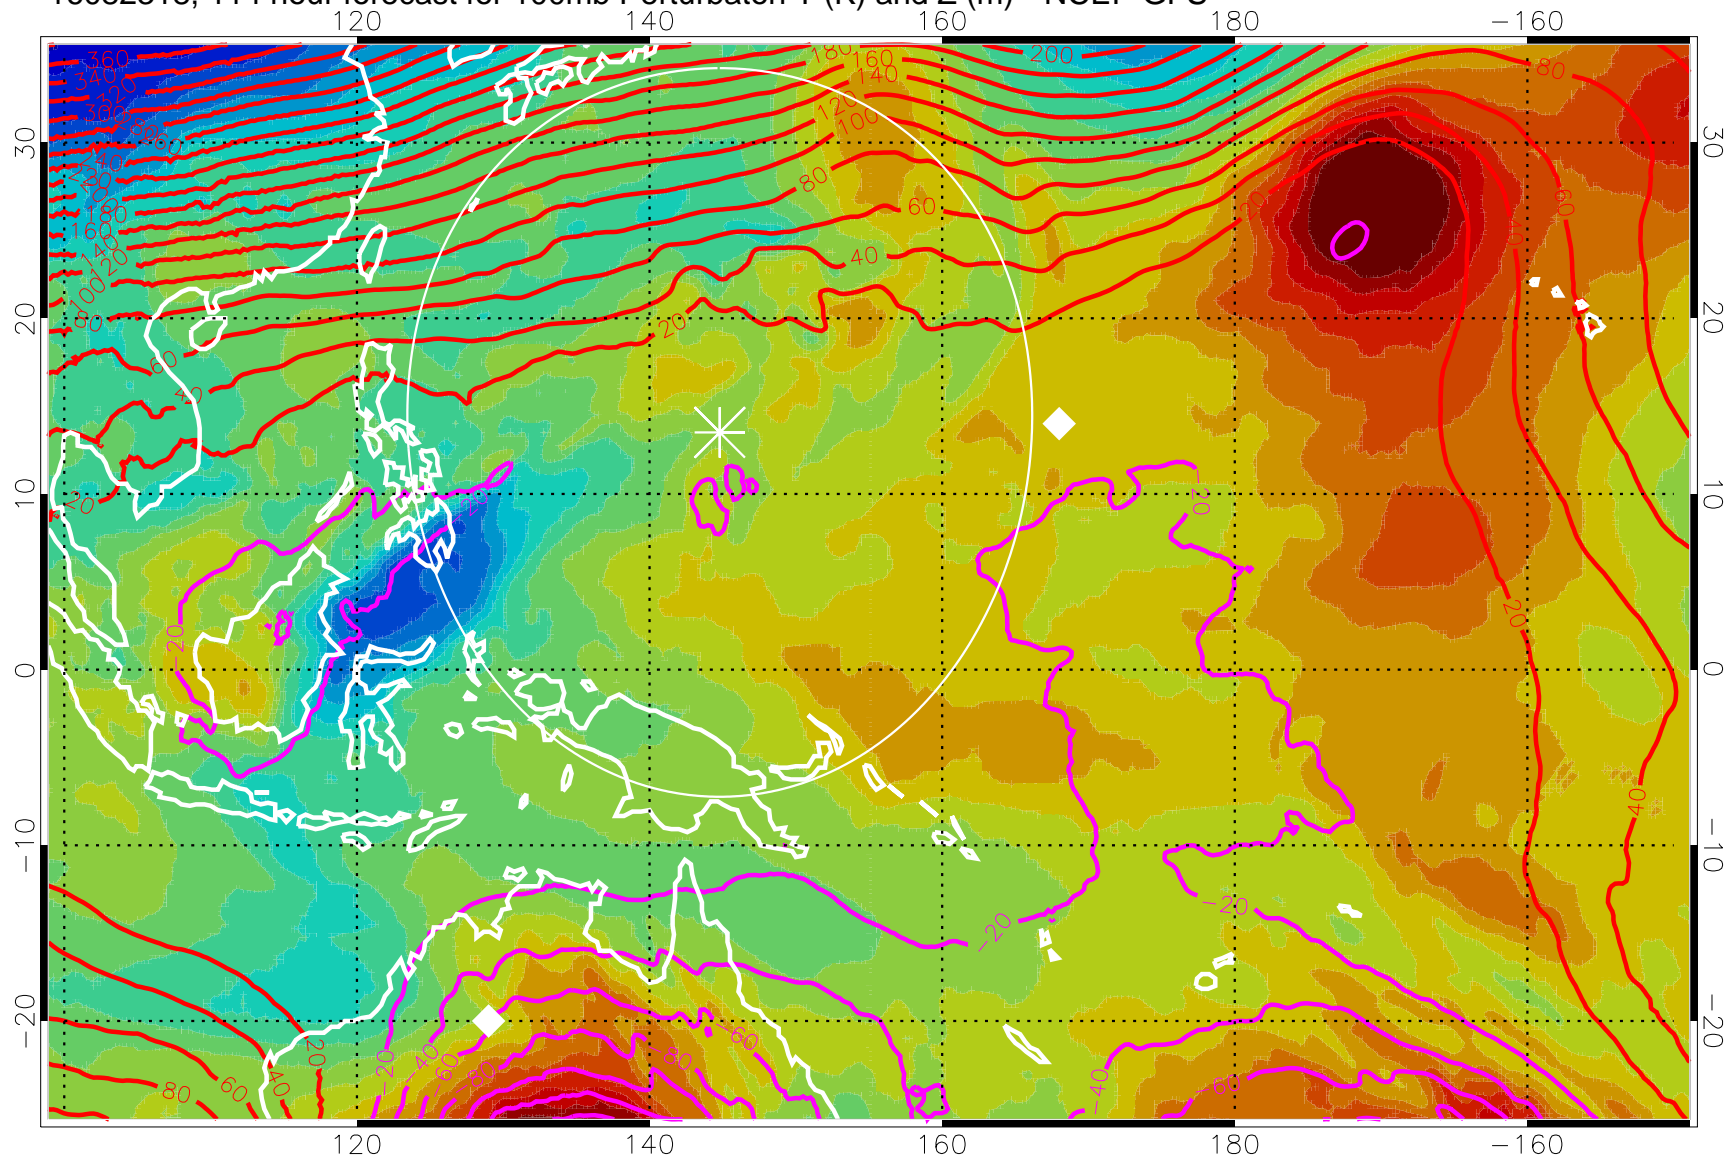

16082318, 114 hour forecast for 100mb Perturbaton T (K) and Z (m)-- NCEP GFS

Contours are 100 mbar Z perturbation (m)

Positive Z Contours

Negative Z Contours

Diamonds-mean pos. of anticyclones

Range ring of 2304 km