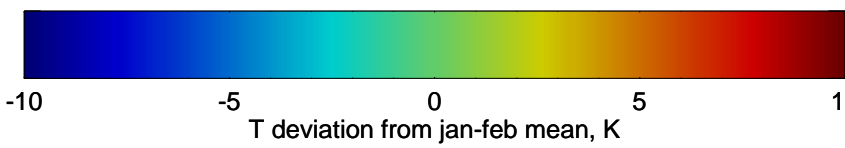

16082106, 54 hour forecast for 100mb Perturbaton T (K) and Z (m)-- NCEP GFS

Contours are 100 mbar Z perturbation (m)
Positive Z Contours
Negative Z Contours
Diamonds-mean pos. of anticyclones

Range ring of 2304 km