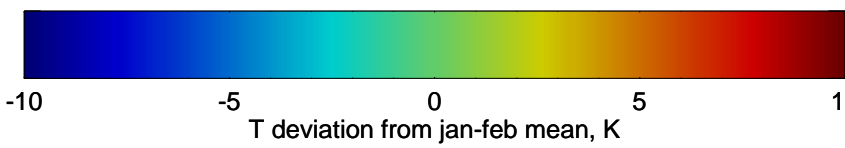

16081906, 6 hour forecast for 100mb Perturbaton T (K) and Z (m)-- NCEP GFS

Contours are 100 mbar Z perturbation (m)  
Positive Z Contours  
Negative Z Contours  
Diamonds-mean pos. of anticyclones

Range ring of 2304 km