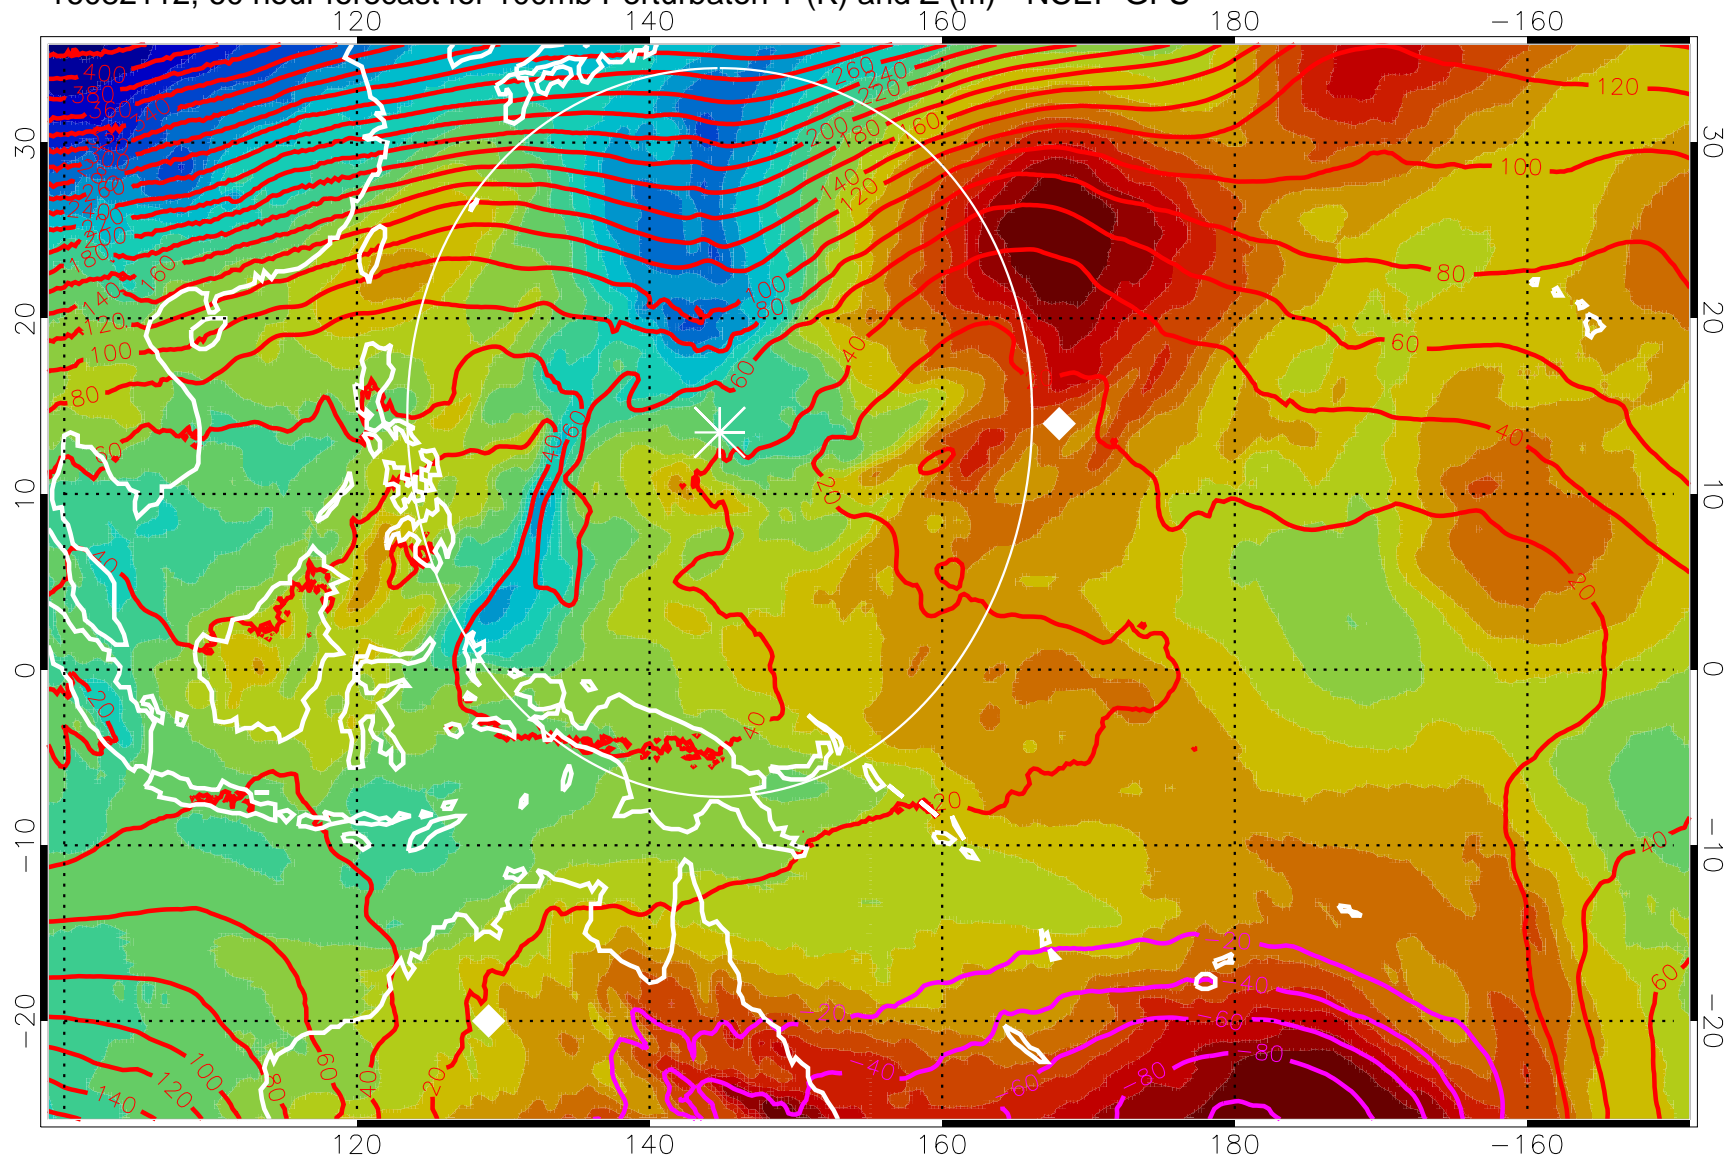

16082112, 60 hour forecast for 100mb Perturbaton T (K) and Z (m)-- NCEP GFS

Contours are 100 mbar Z perturbation (m)
Positive Z Contours
Negative Z Contours
Diamonds-mean pos. of anticyclones

Range ring of 2304 km