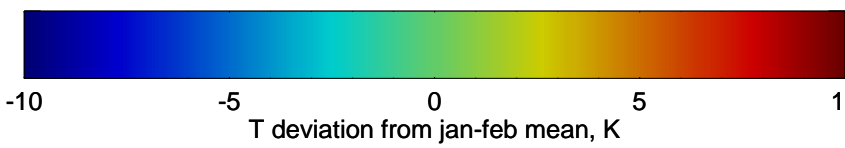

16082206, 78 hour forecast for 100mb Perturbaton T (K) and Z (m)-- NCEP GFS

Contours are 100 mbar Z perturbation (m)
Positive Z Contours
Negative Z Contours
Diamonds-mean pos. of anticyclones

Range ring of 2304 km