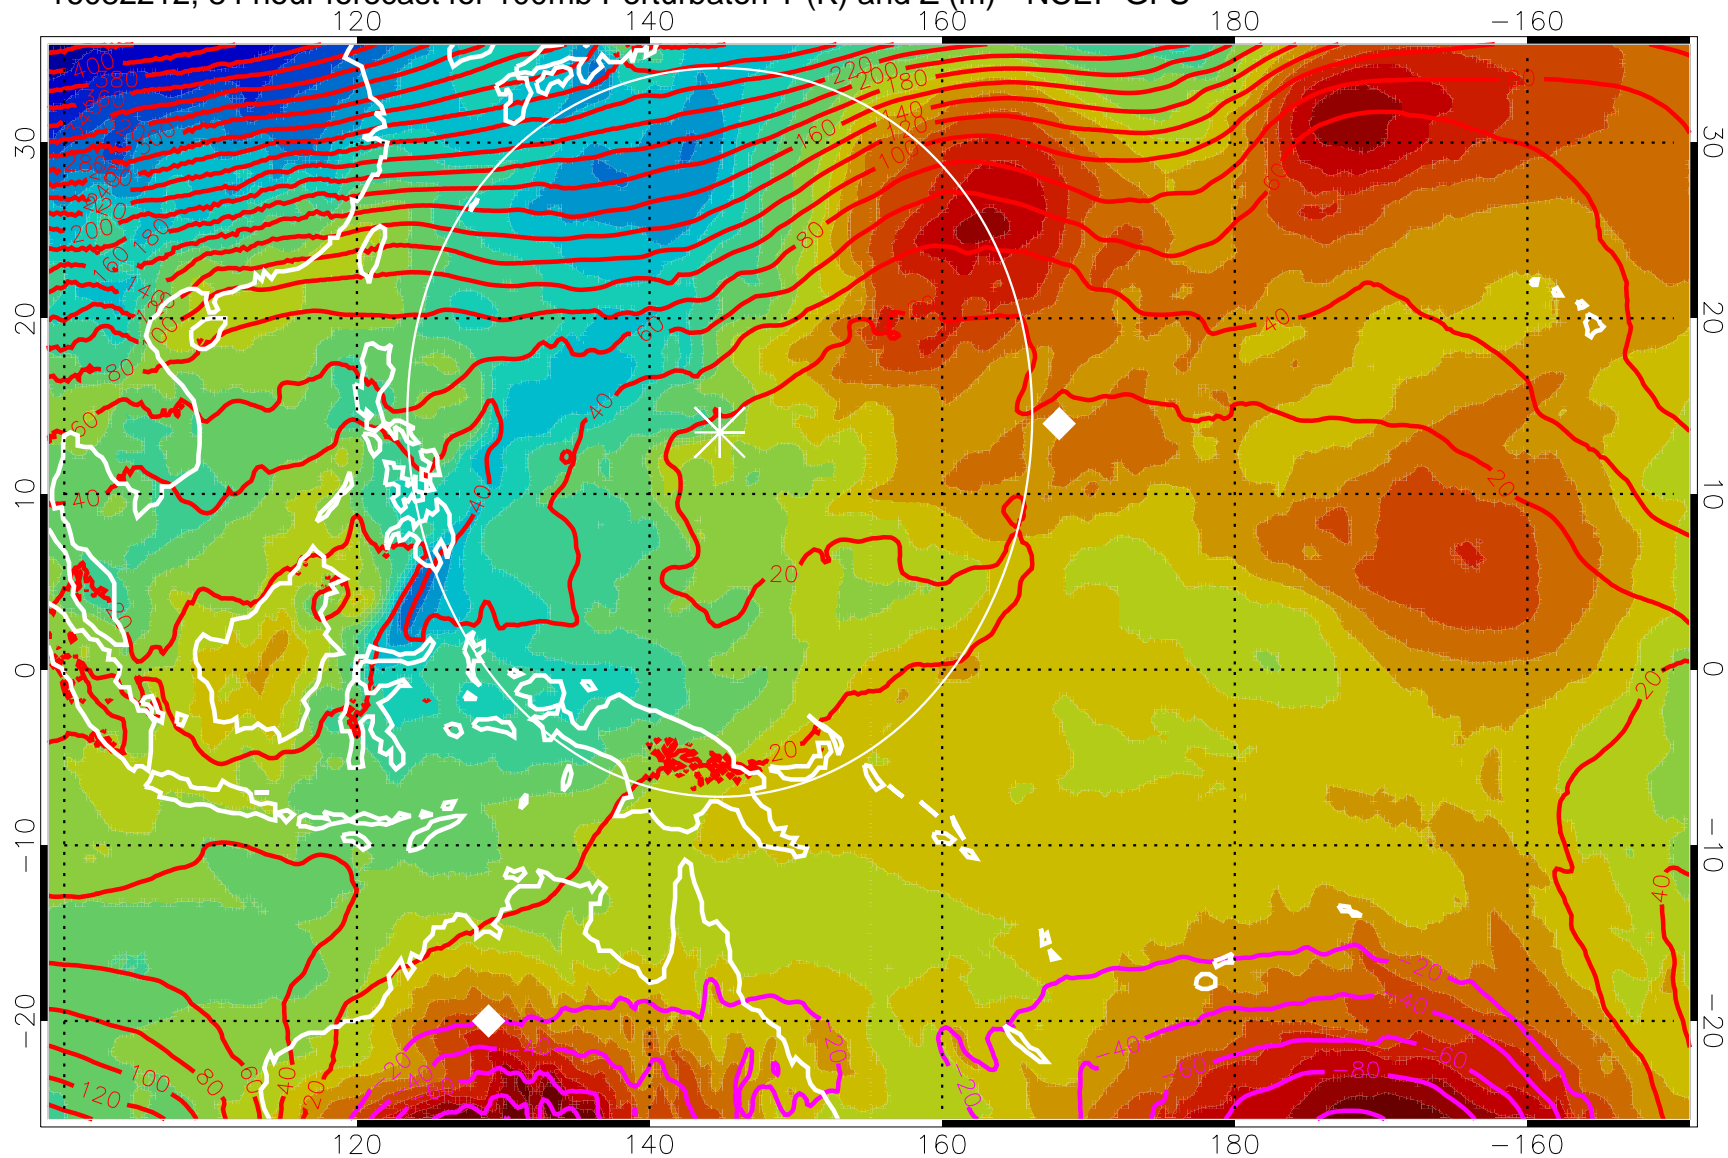

16082212, 84 hour forecast for 100mb Perturbaton T (K) and Z (m)-- NCEP GFS

Contours are 100 mbar Z perturbation (m)
Positive Z Contours
Negative Z Contours
Diamonds-mean pos. of anticyclones

Range ring of 2304 km