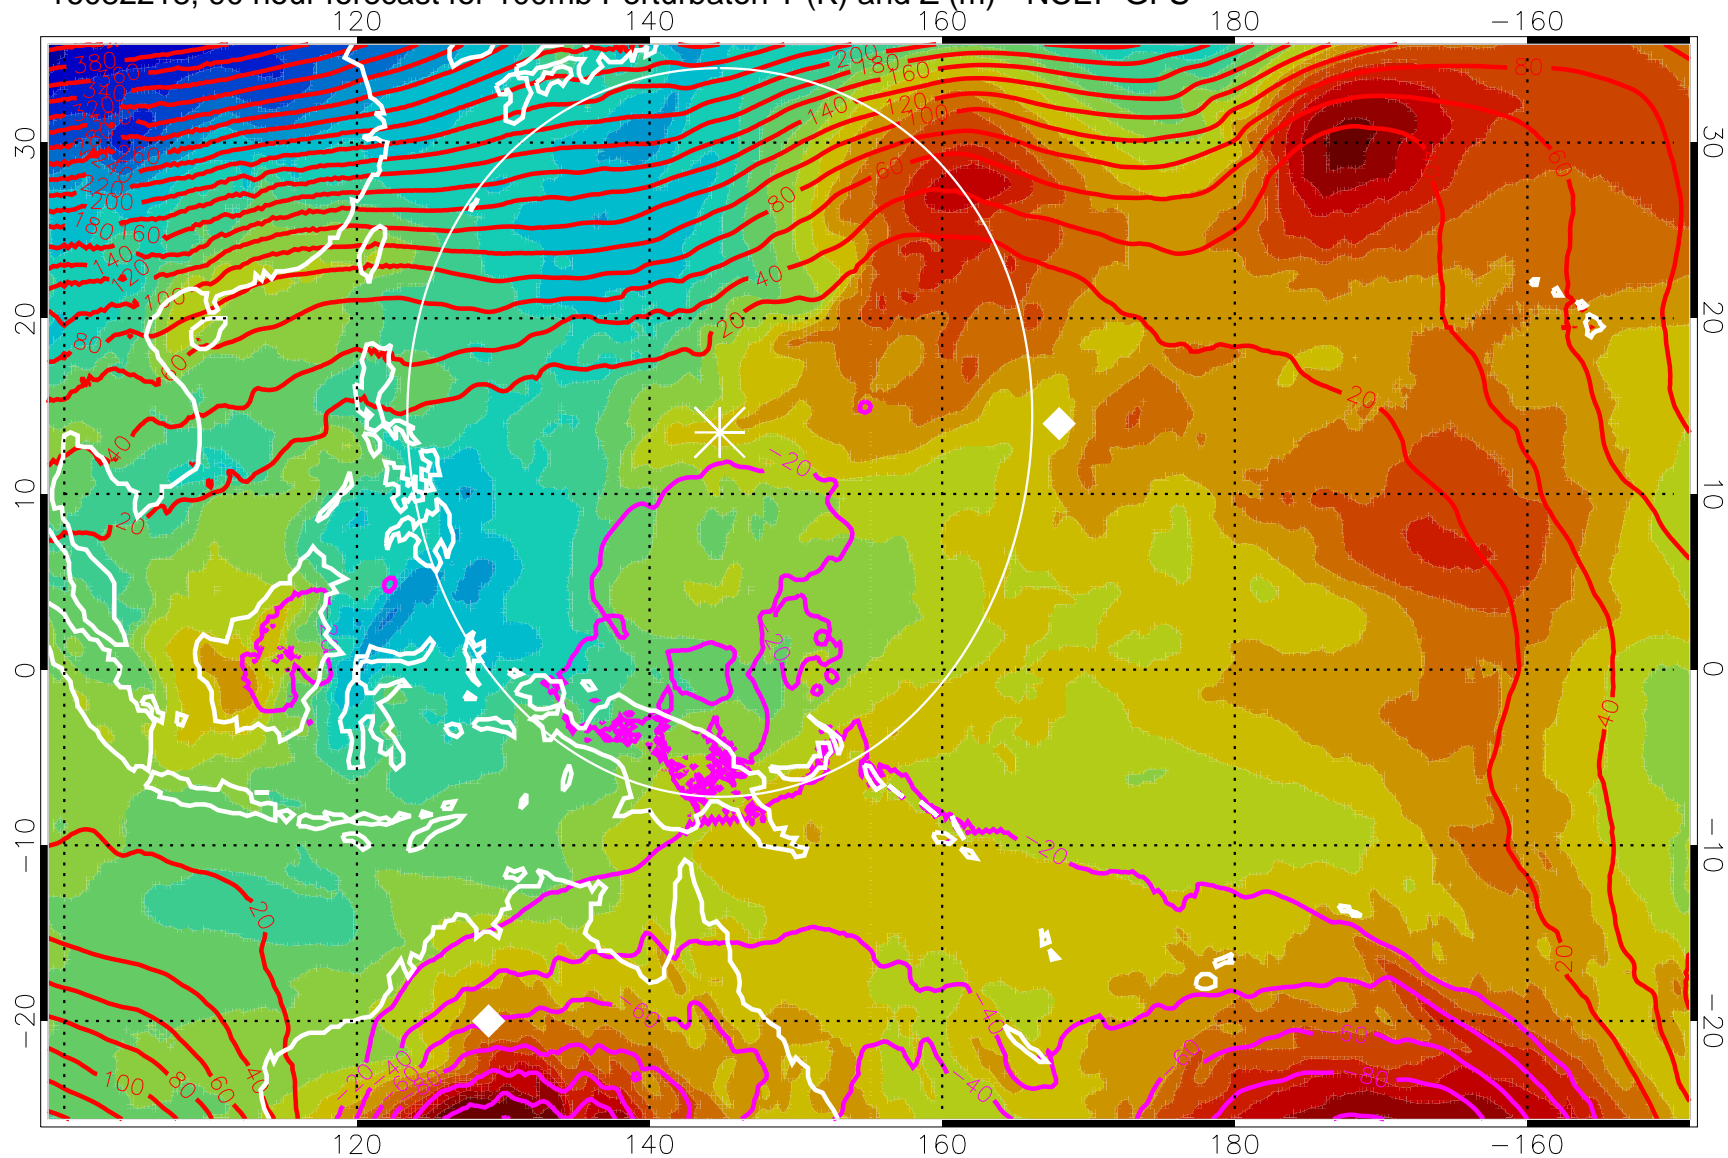

16082218, 90 hour forecast for 100mb Perturbation T (K) and Z (m)-- NCEP GFS

Contours are 100 mbar Z perturbation (m)
Positive Z Contours
Negative Z Contours
Diamonds-mean pos. of anticyclones

Range ring of 2304 km