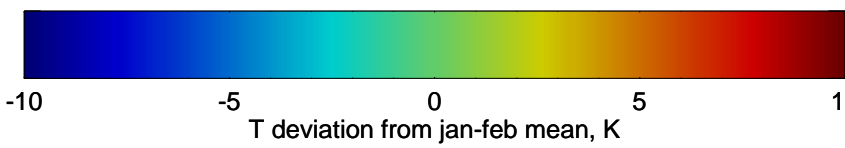

16082306, 102 hour forecast for 100mb Perturbaton T (K) and Z (m)-- NCEP GFS

Contours are 100 mbar Z perturbation (m)
Positive Z Contours
Negative Z Contours
Diamonds-mean pos. of anticyclones

Range ring of 2304 km