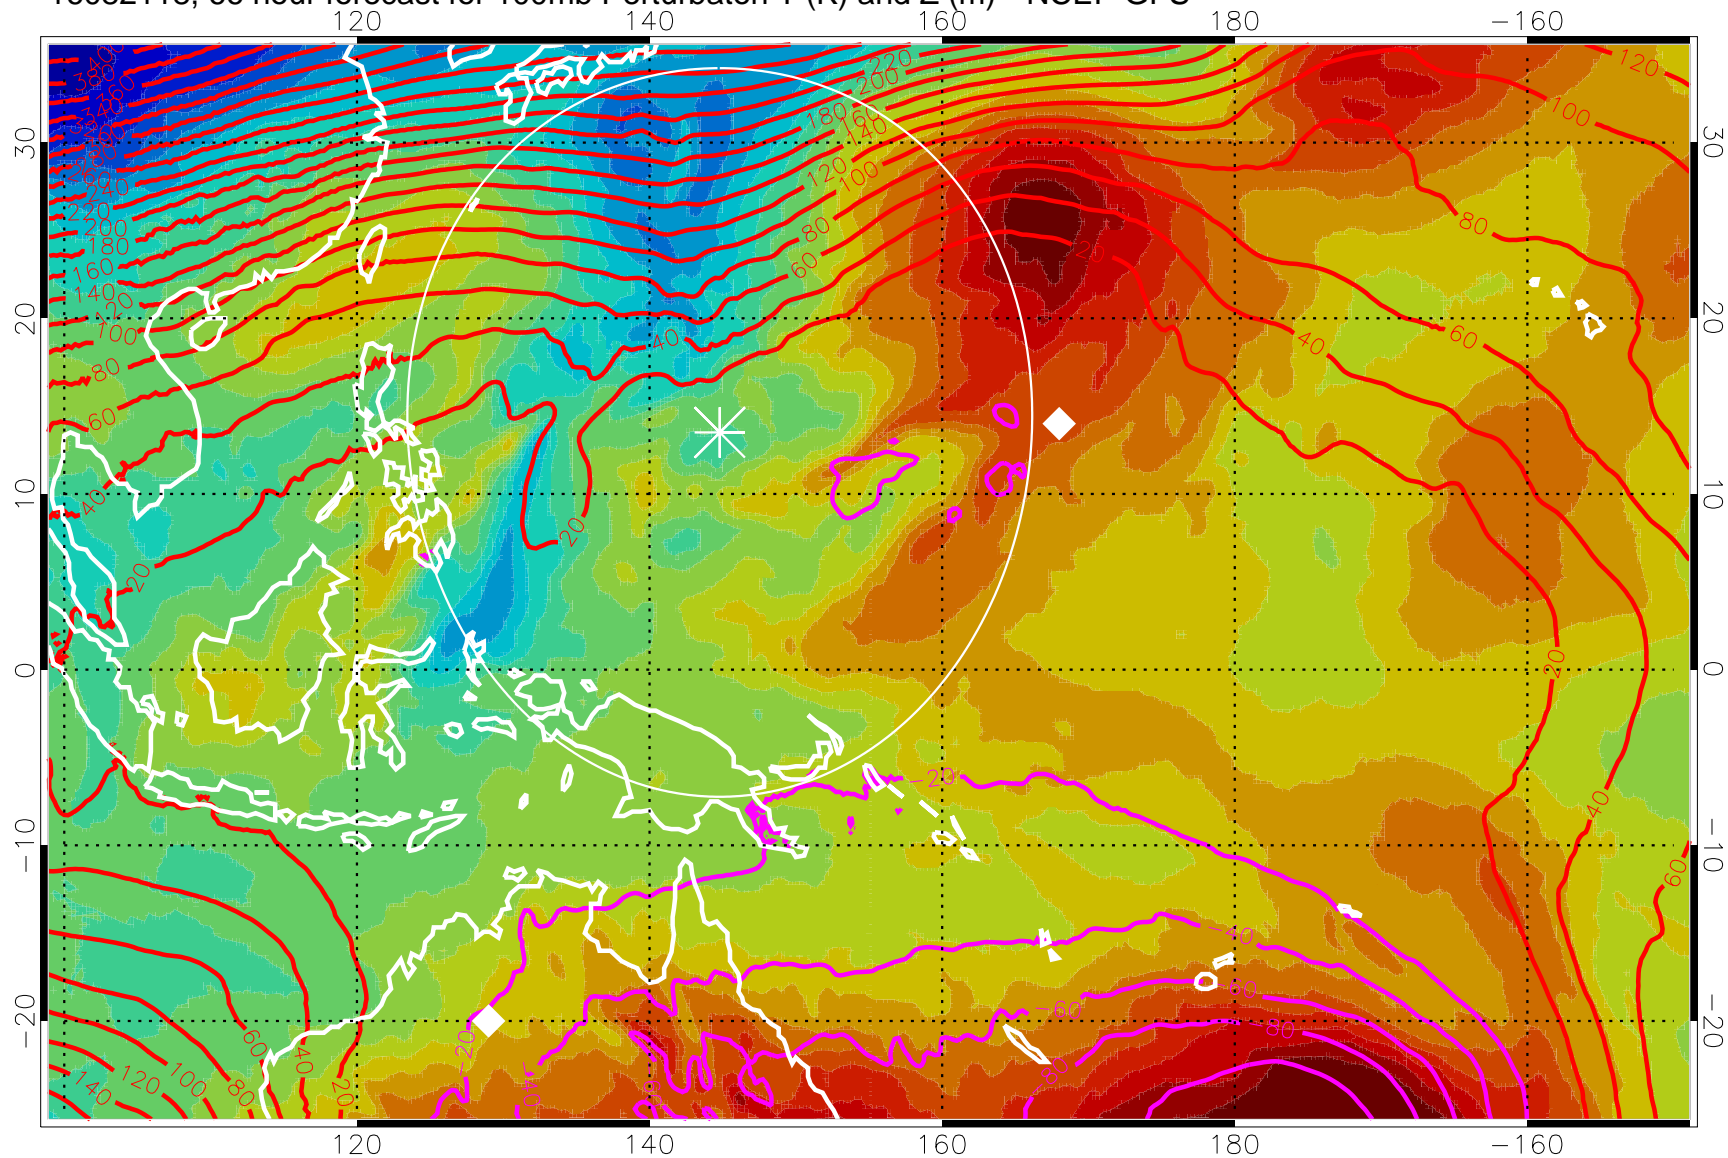

16082118, 66 hour forecast for 100mb Perturbaton T (K) and Z (m)-- NCEP GFS

Contours are 100 mbar Z perturbation (m)
Positive Z Contours
Negative Z Contours
Diamonds-mean pos. of anticyclones

Range ring of 2304 km