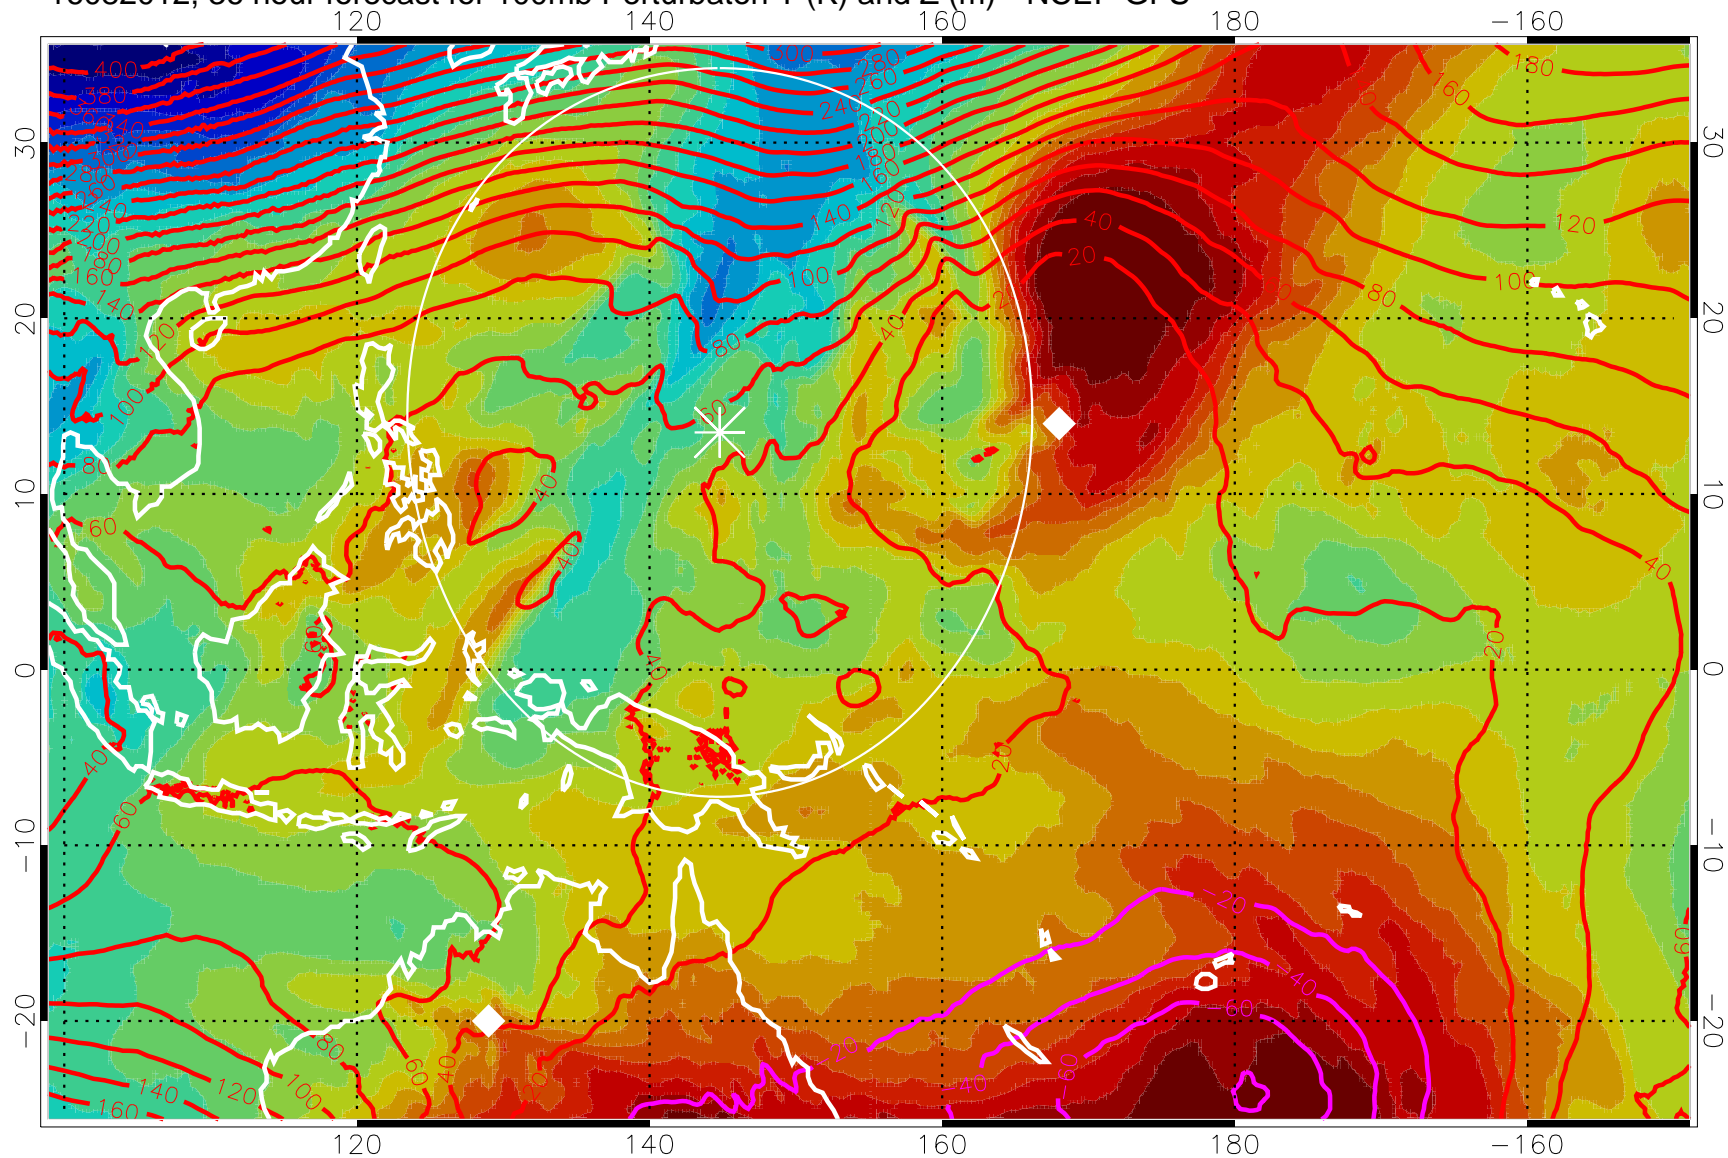

16082012, 36 hour forecast for 100mb Perturbaton T (K) and Z (m)-- NCEP GFS

Contours are 100 mbar Z perturbation (m)
Positive Z Contours
Negative Z Contours
Diamonds-mean pos. of anticyclones

Range ring of 2304 km