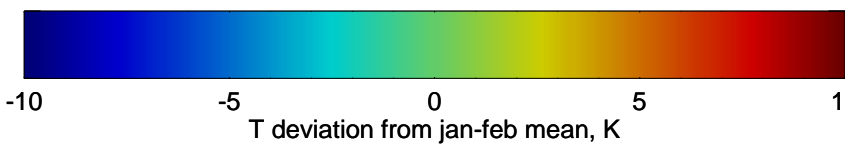

16082118, 66 hour forecast for 100mb Perturbaton T (K) and Z (m)-- NCEP GFS

Contours are 100 mbar Z perturbation (m)
Positive Z Contours
Negative Z Contours
Diamonds-mean pos. of anticyclones

Range ring of 2304 km