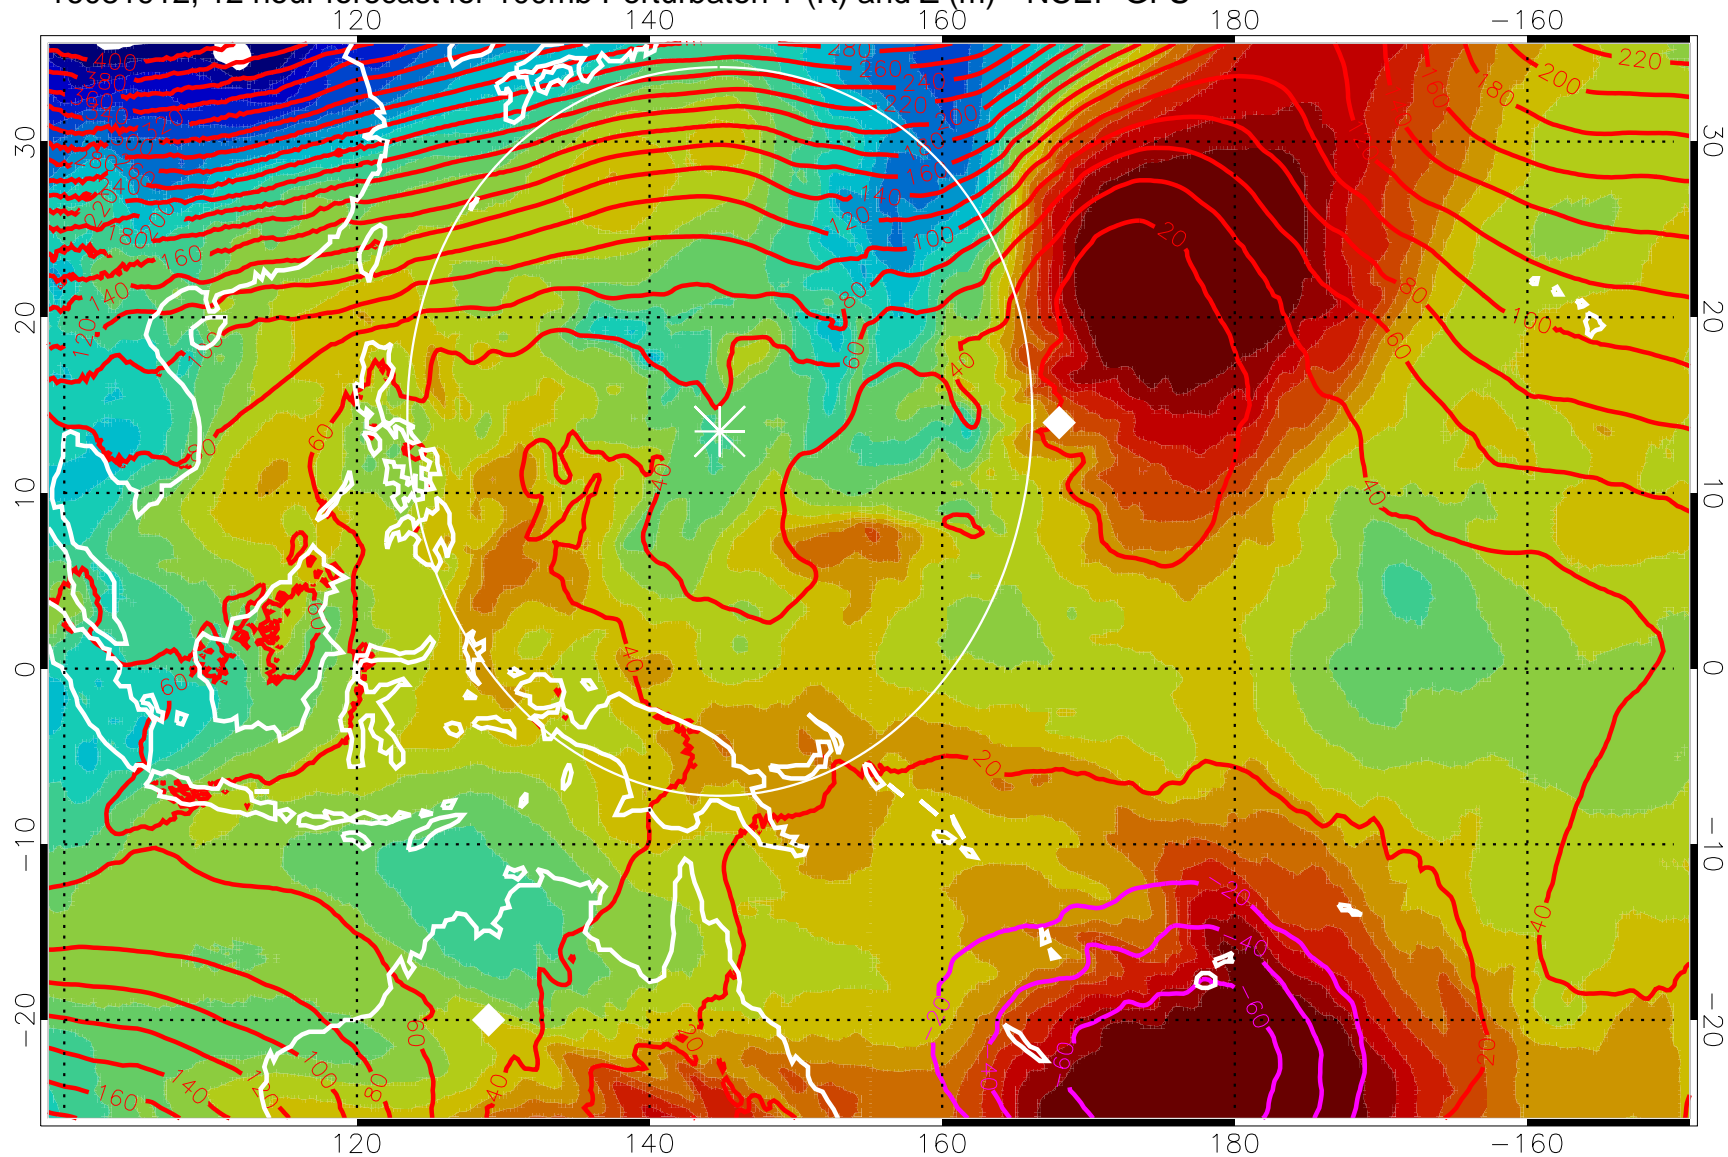

16081912, 12 hour forecast for 100mb Perturbaton T (K) and Z (m)-- NCEP GFS

Contours are 100 mbar Z perturbation (m)
Positive Z Contours
Negative Z Contours
Diamonds-mean pos. of anticyclones

Range ring of 2304 km