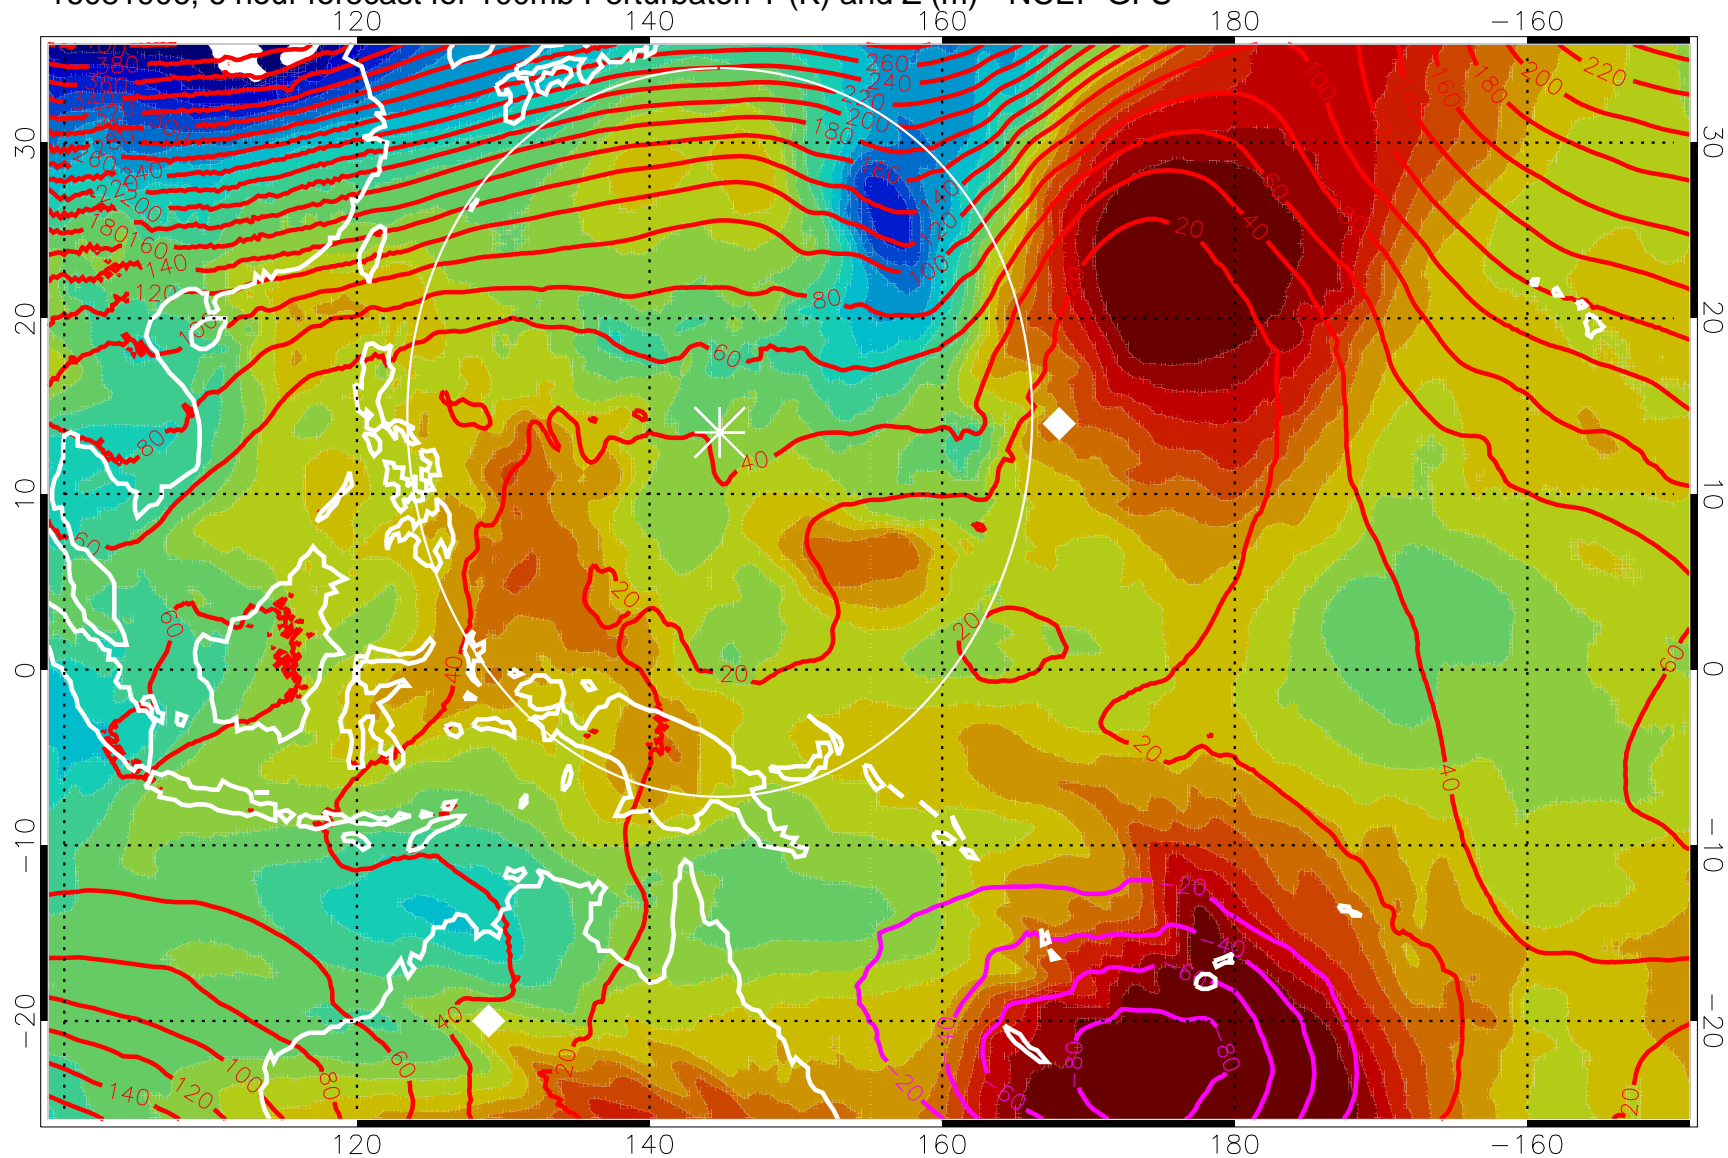

16081906, 6 hour forecast for 100mb Perturbaton T (K) and Z (m)-- NCEP GFS

Contours are 100 mbar Z perturbation (m)  
Positive Z Contours  
Negative Z Contours  
Diamonds-mean pos. of anticyclones

Range ring of 2304 km