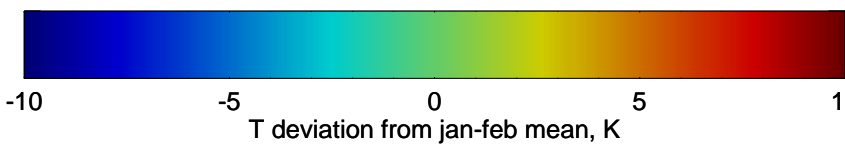

16082018, 42 hour forecast for 100mb Perturbaton T (K) and Z (m)-- NCEP GFS

Contours are 100 mbar Z perturbation (m)
Positive Z Contours
Negative Z Contours
Diamonds-mean pos. of anticyclones

Range ring of 2304 km