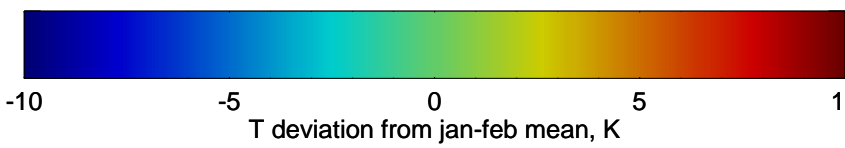

16082006, 30 hour forecast for 100mb Perturbaton T (K) and Z (m)-- NCEP GFS

Contours are 100 mbar Z perturbation (m)
Positive Z Contours
Negative Z Contours
Diamonds-mean pos. of anticyclones

Range ring of 2304 km