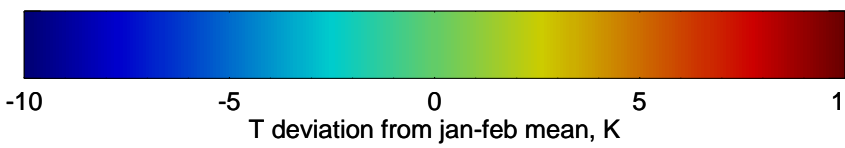

16082100, 48 hour forecast for 100mb Perturbaton T (K) and Z (m)-- NCEP GFS

Contours are 100 mbar Z perturbation (m)
Positive Z Contours
Negative Z Contours
Diamonds-mean pos. of anticyclones

Range ring of 2304 km