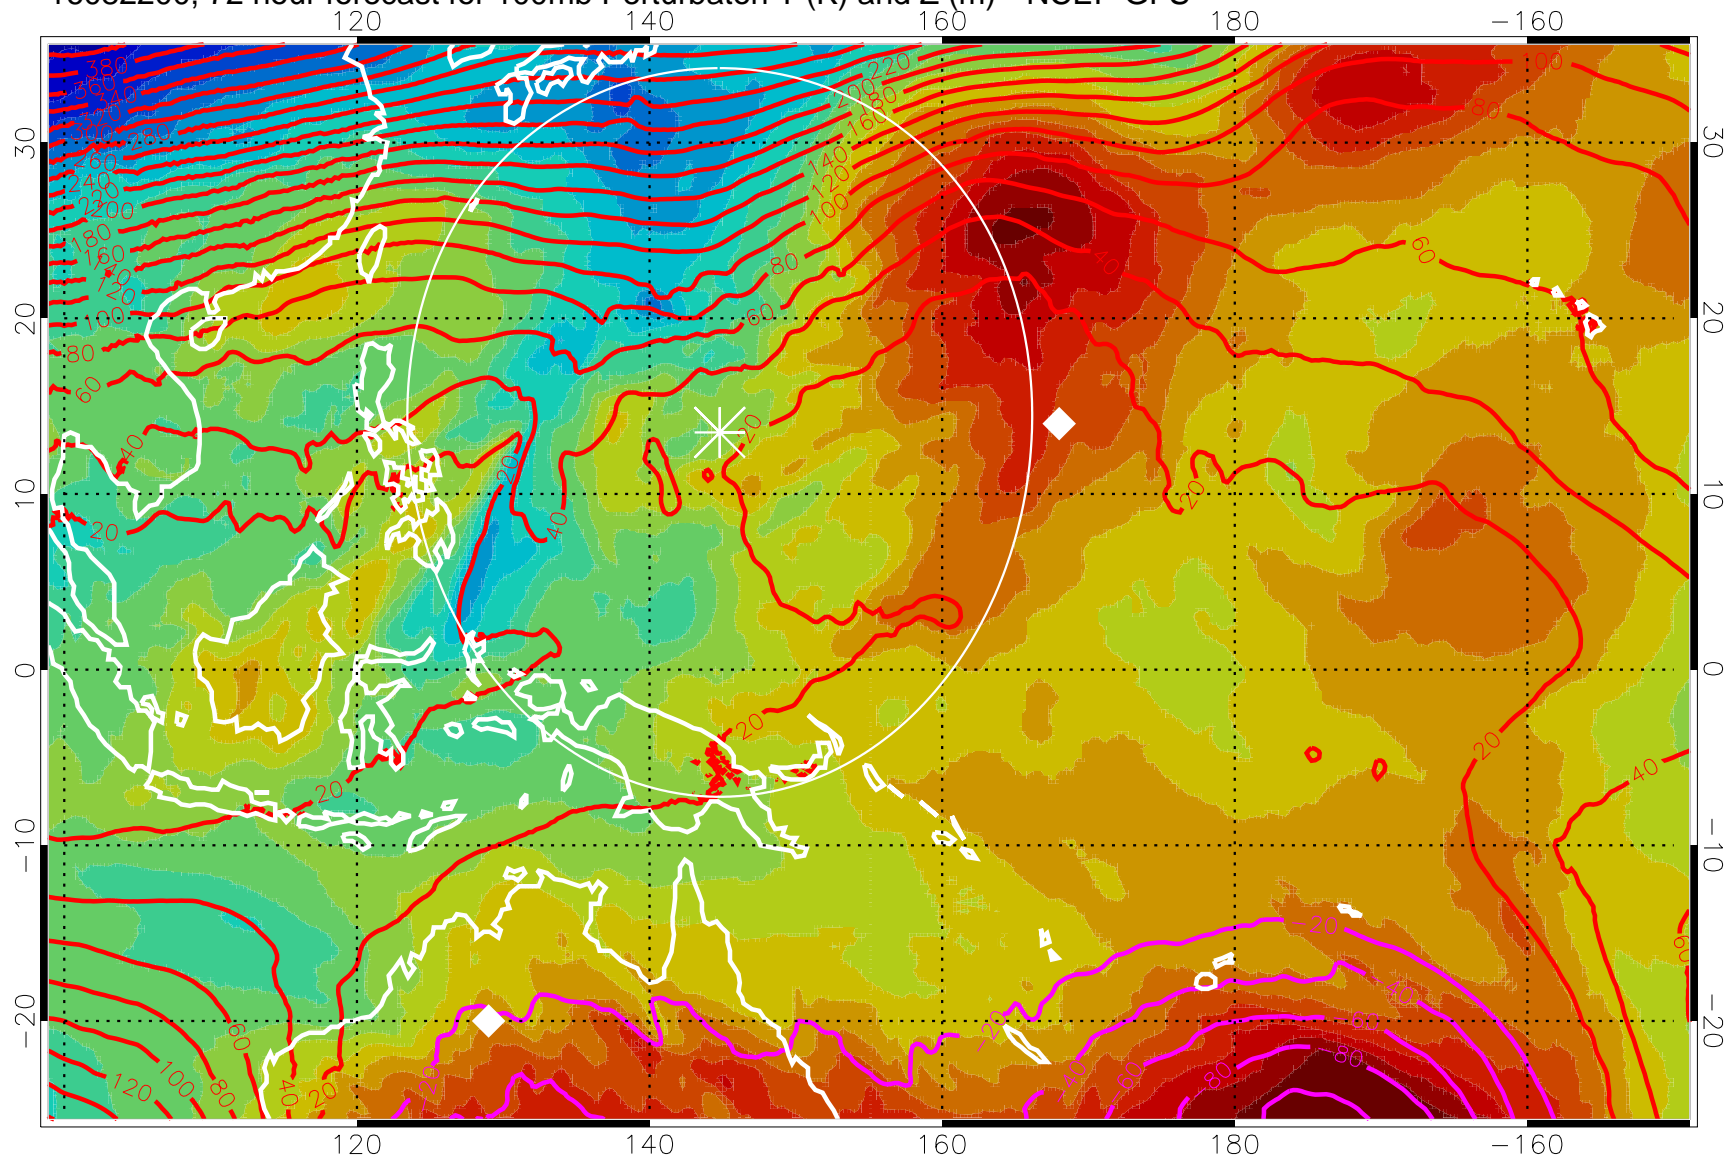

16082200, 72 hour forecast for 100mb Perturbaton T (K) and Z (m)-- NCEP GFS

Contours are 100 mbar Z perturbation (m)
Positive Z Contours
Negative Z Contours
Diamonds-mean pos. of anticyclones

Range ring of 2304 km