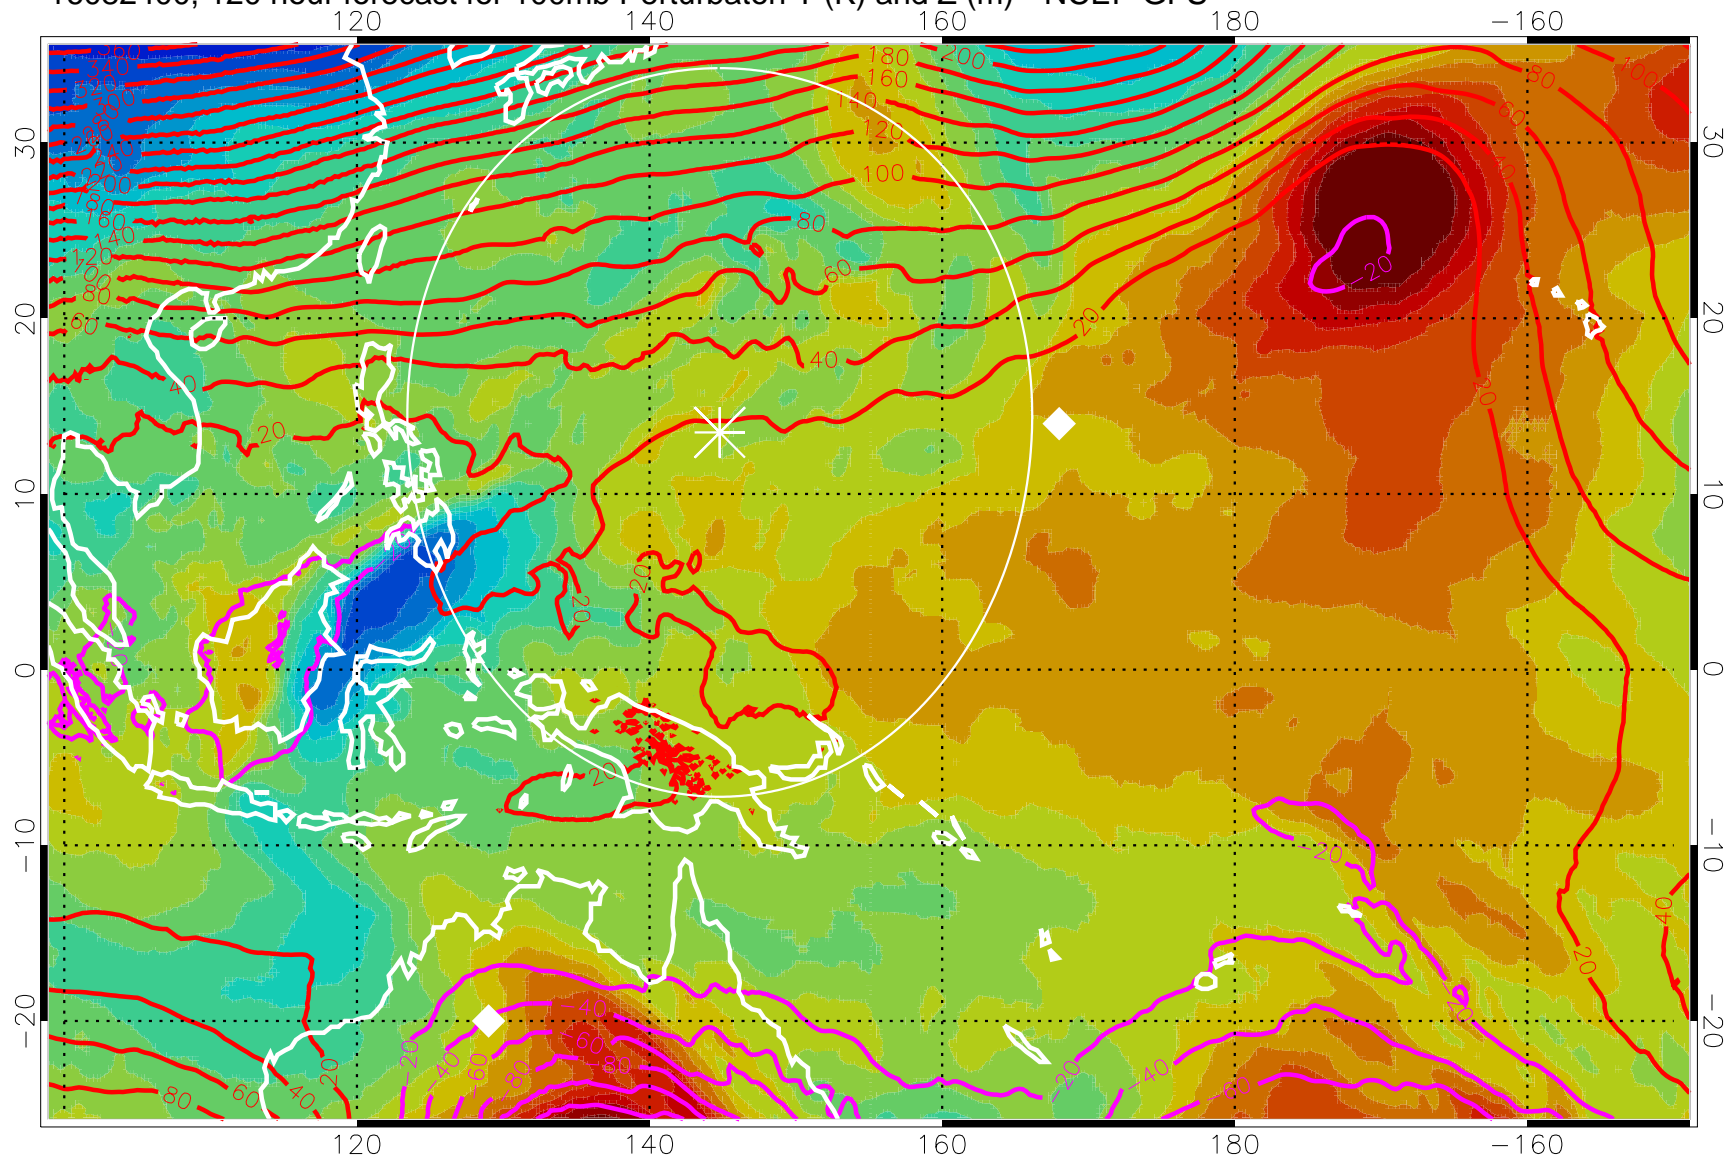

16082400, 120 hour forecast for 100mb Perturbaton T (K) and Z (m)-- NCEP GFS

Contours are 100 mbar Z perturbation (m)
Positive Z Contours
Negative Z Contours
Diamonds-mean pos. of anticyclones

Range ring of 2304 km