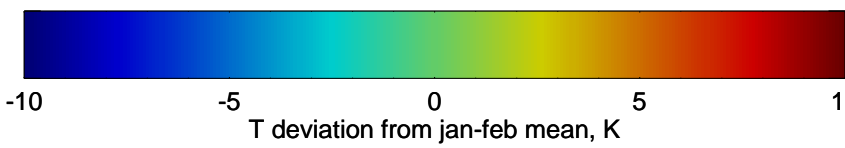

16082212, 84 hour forecast for 100mb Perturbaton T (K) and Z (m)-- NCEP GFS

Contours are 100 mbar Z perturbation (m)
Positive Z Contours
Negative Z Contours
Diamonds-mean pos. of anticyclones

Range ring of 2304 km