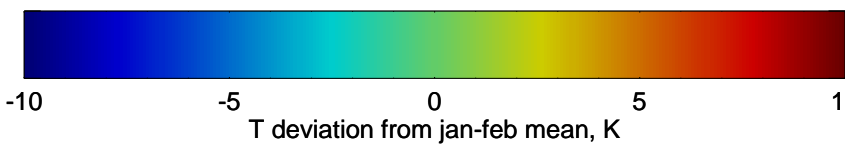

16082200, 72 hour forecast for 100mb Perturbaton T (K) and Z (m)-- NCEP GFS

Contours are 100 mbar Z perturbation (m)
Positive Z Contours
Negative Z Contours
Diamonds-mean pos. of anticyclones

Range ring of 2304 km