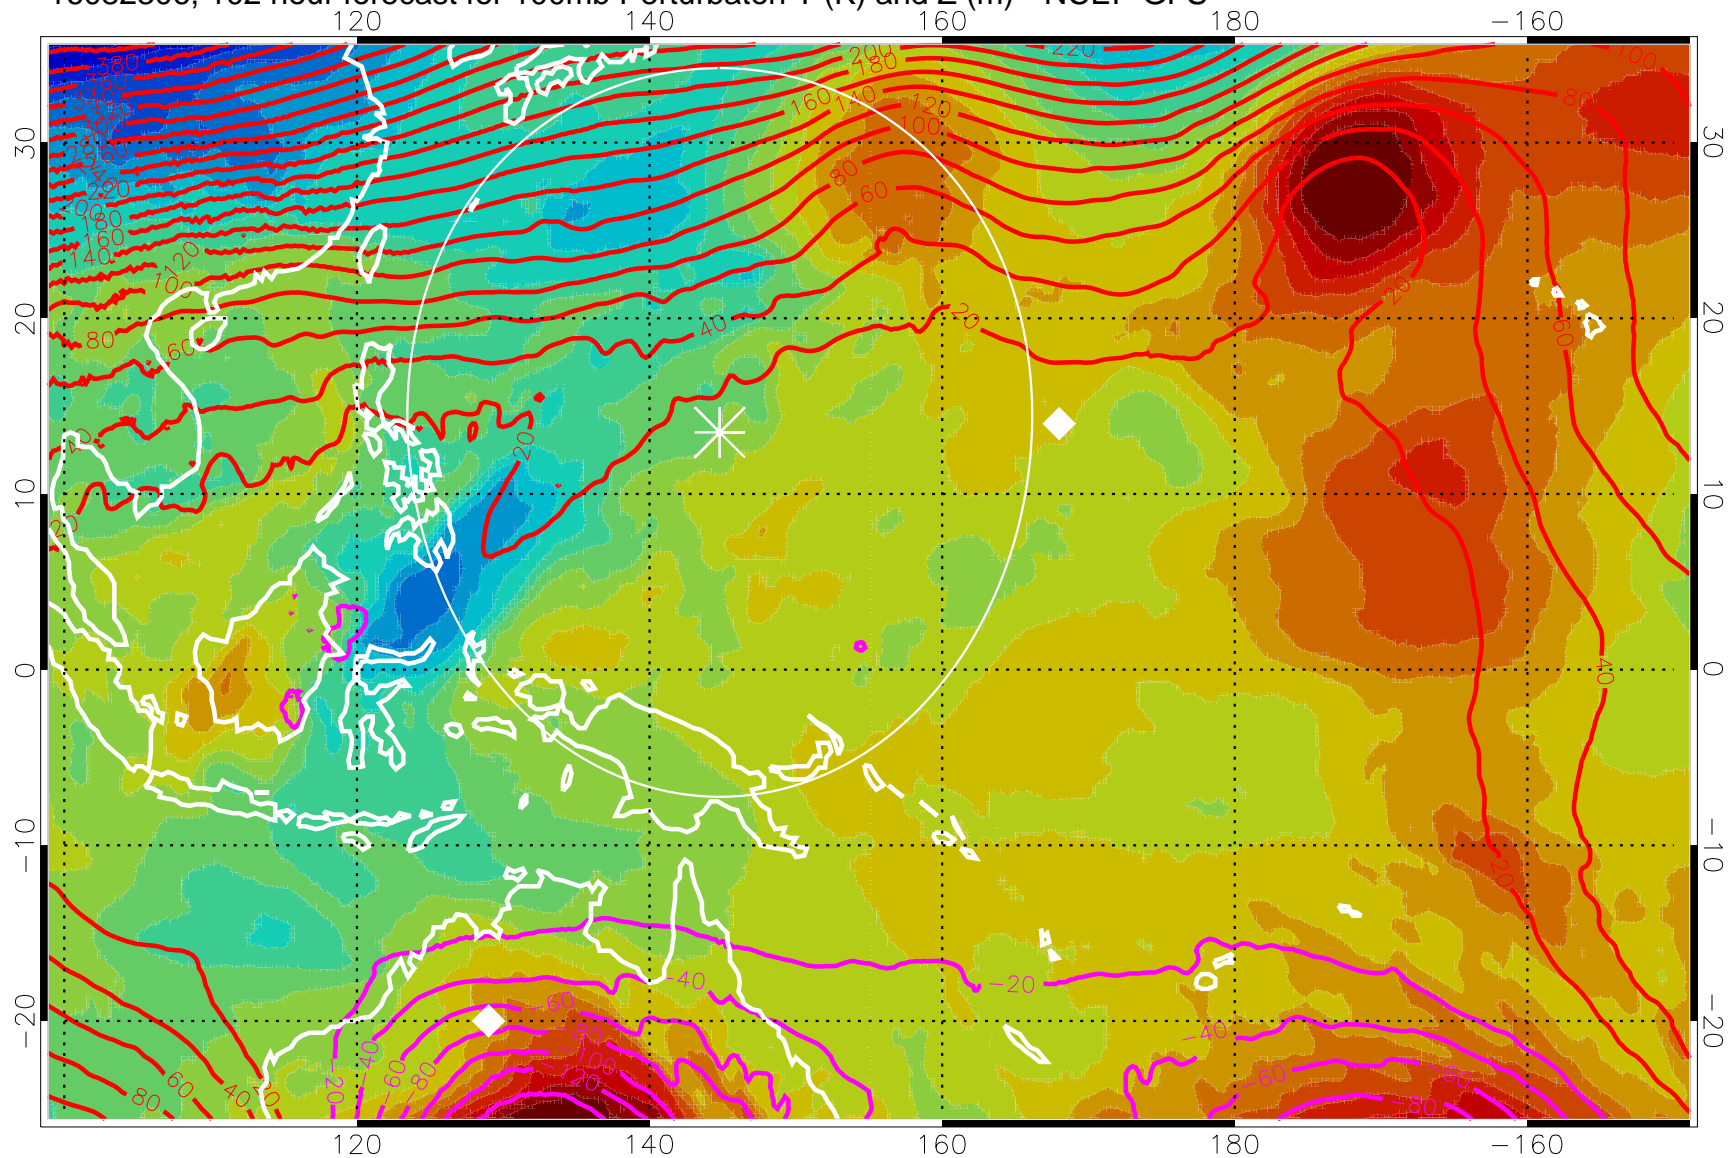

16082306, 102 hour forecast for 100mb Perturbaton T (K) and Z (m)-- NCEP GFS

Contours are 100 mbar Z perturbation (m)
Positive Z Contours
Negative Z Contours
Diamonds-mean pos. of anticyclones

Range ring of 2304 km