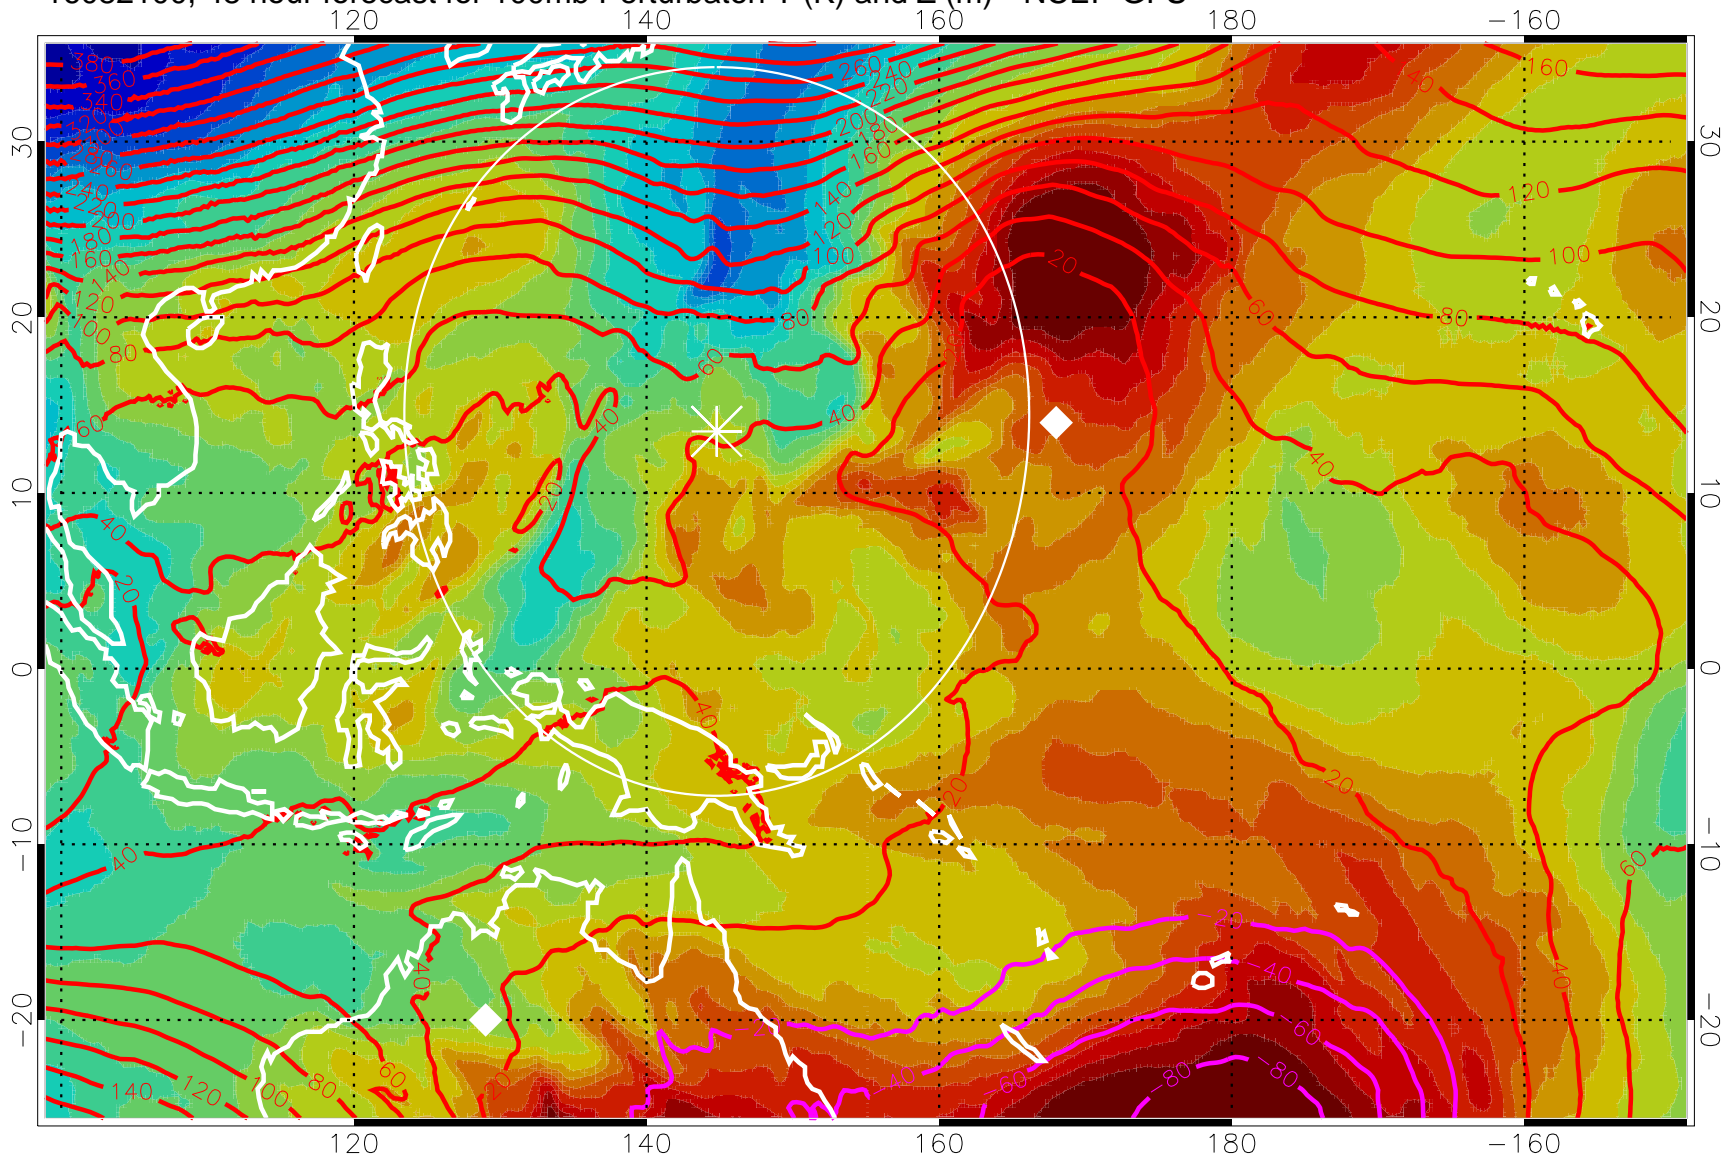

16082100, 48 hour forecast for 100mb Perturbaton T (K) and Z (m)-- NCEP GFS

Contours are 100 mbar Z perturbation (m)
Positive Z Contours
Negative Z Contours
Diamonds-mean pos. of anticyclones

Range ring of 2304 km