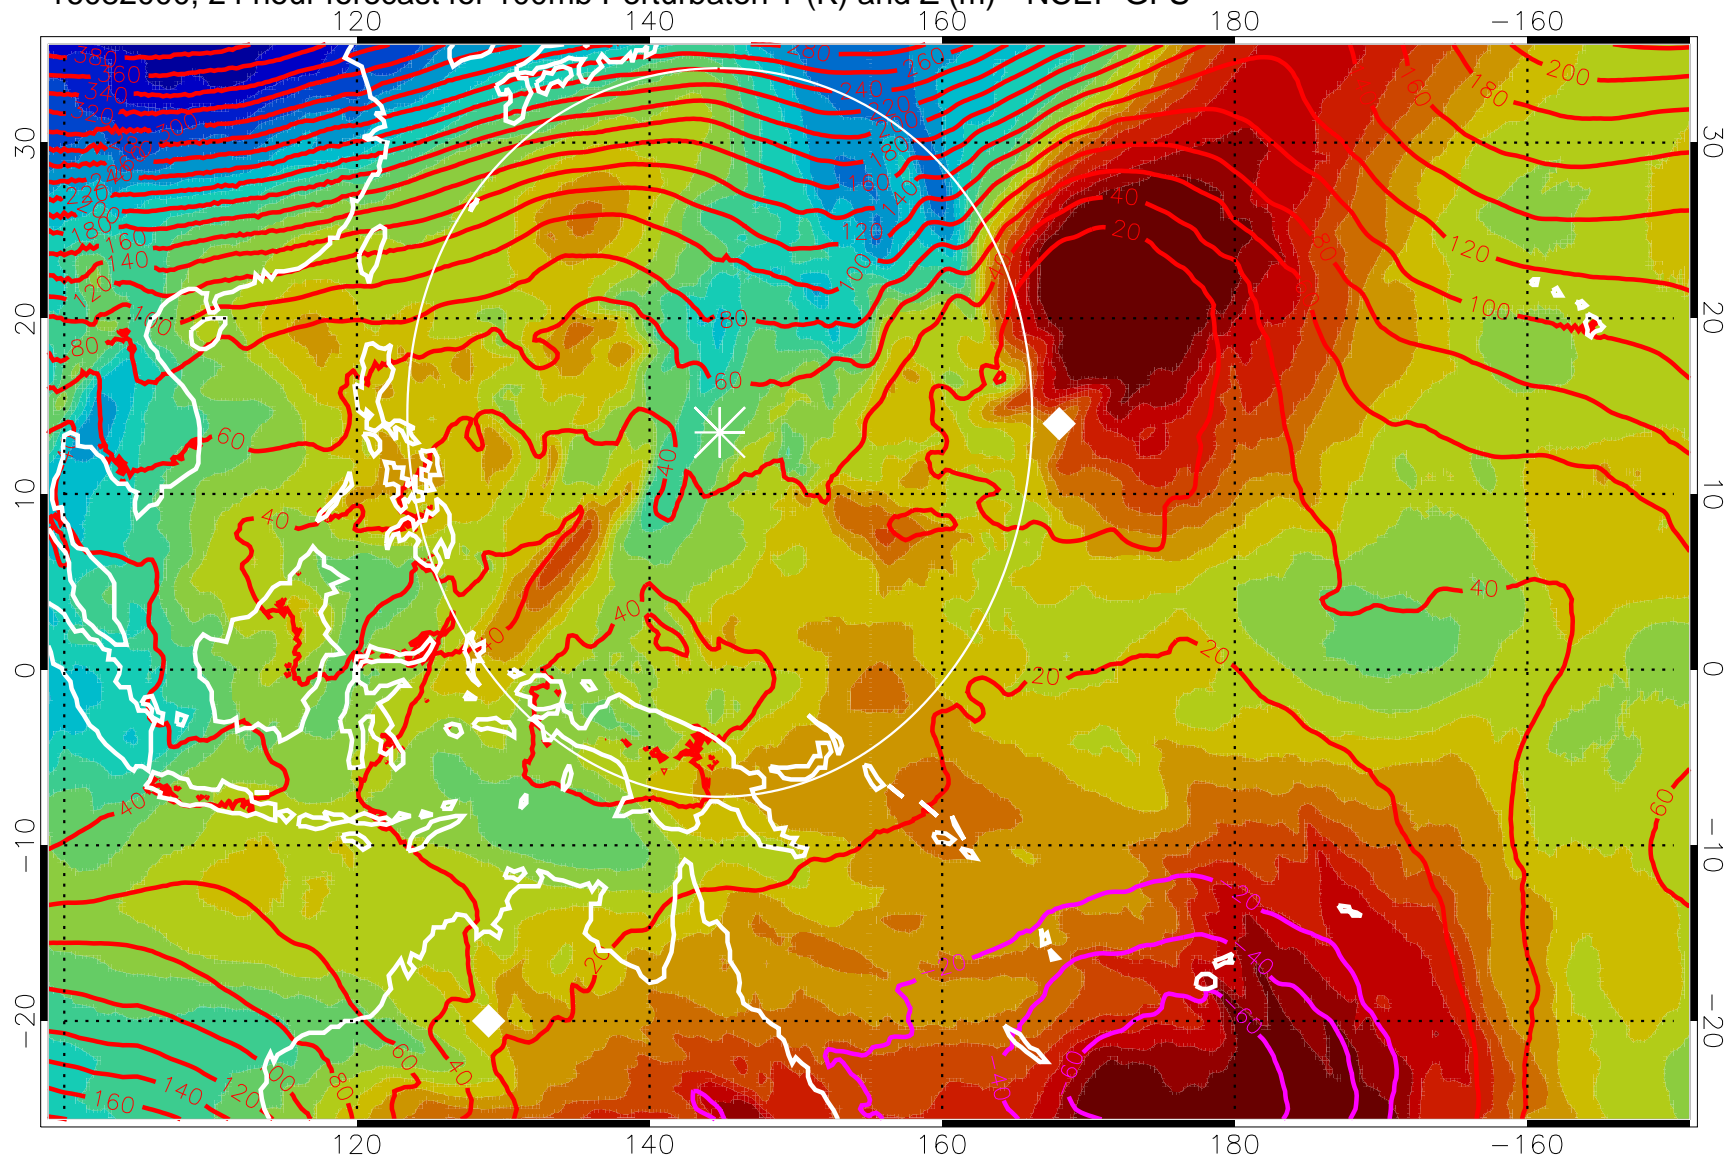

16082000, 24 hour forecast for 100mb Perturbaton T (K) and Z (m)-- NCEP GFS

Contours are 100 mbar Z perturbation (m)
Positive Z Contours
Negative Z Contours
Diamonds-mean pos. of anticyclones

Range ring of 2304 km