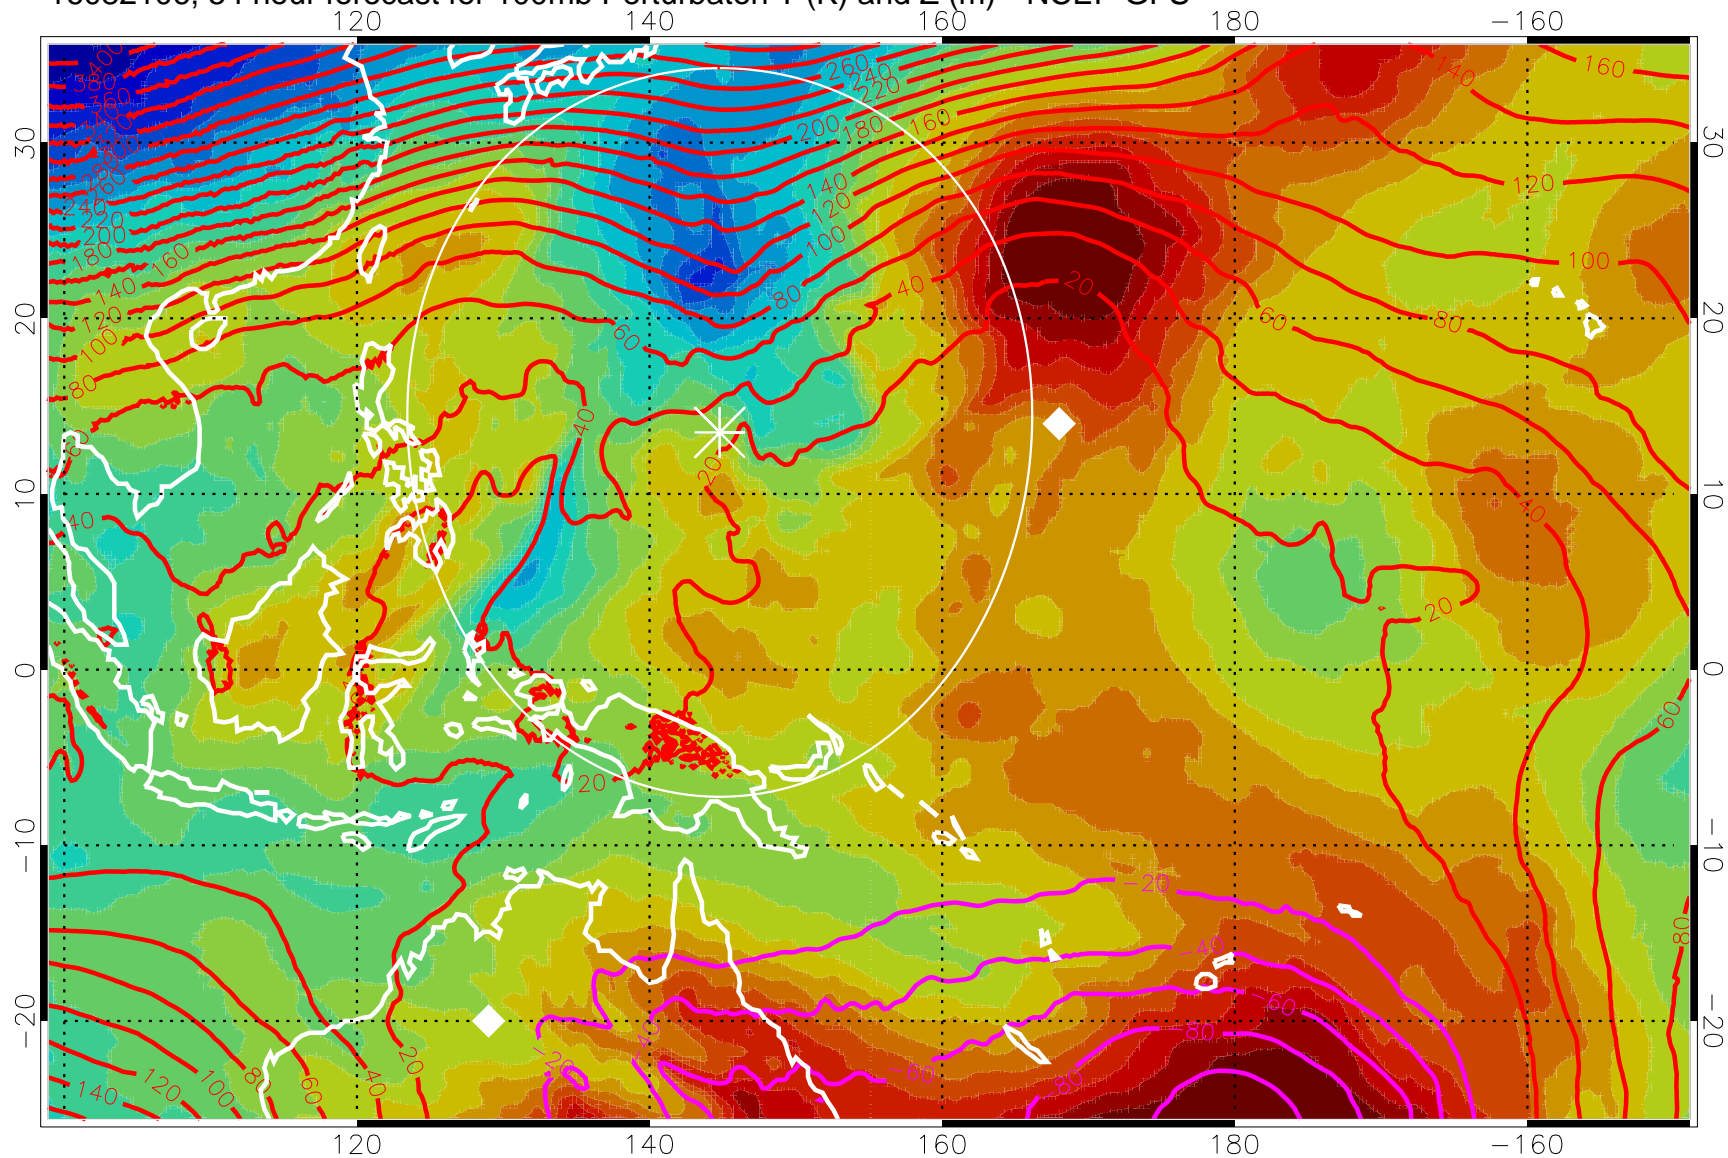

16082106, 54 hour forecast for 100mb Perturbaton T (K) and Z (m)-- NCEP GFS

Contours are 100 mbar Z perturbation (m)
Positive Z Contours
Negative Z Contours
Diamonds-mean pos. of anticyclones

Range ring of 2304 km