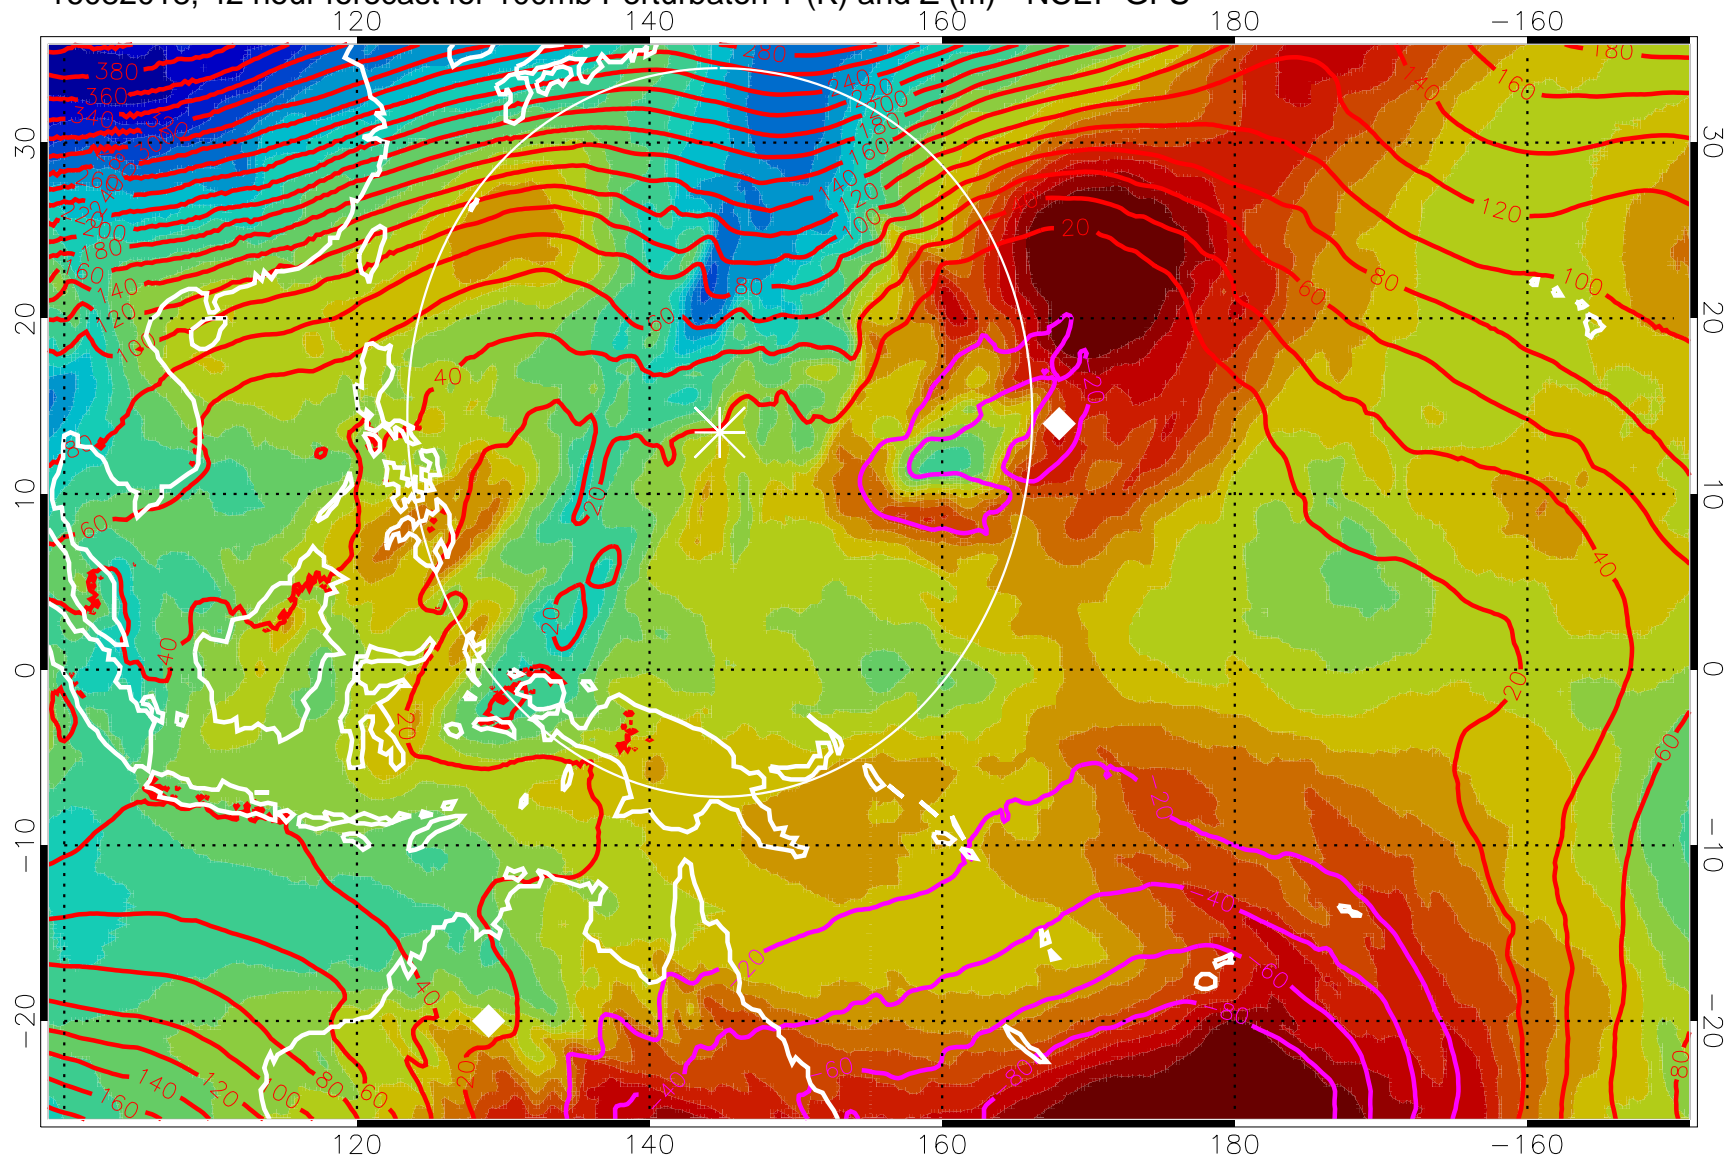

16082018, 42 hour forecast for 100mb Perturbaton T (K) and Z (m)-- NCEP GFS

Contours are 100 mbar Z perturbation (m)
Positive Z Contours
Negative Z Contours
Diamonds-mean pos. of anticyclones

Range ring of 2304 km