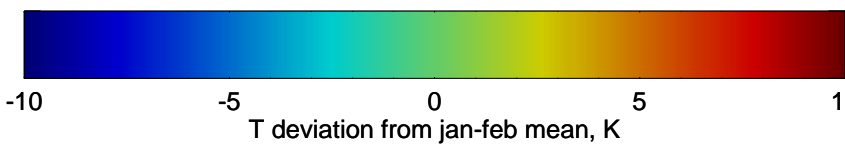

16082218, 90 hour forecast for 100mb Perturbation T (K) and Z (m)-- NCEP GFS

Contours are 100 mbar Z perturbation (m)
Positive Z Contours
Negative Z Contours
Diamonds-mean pos. of anticyclones

Range ring of 2304 km