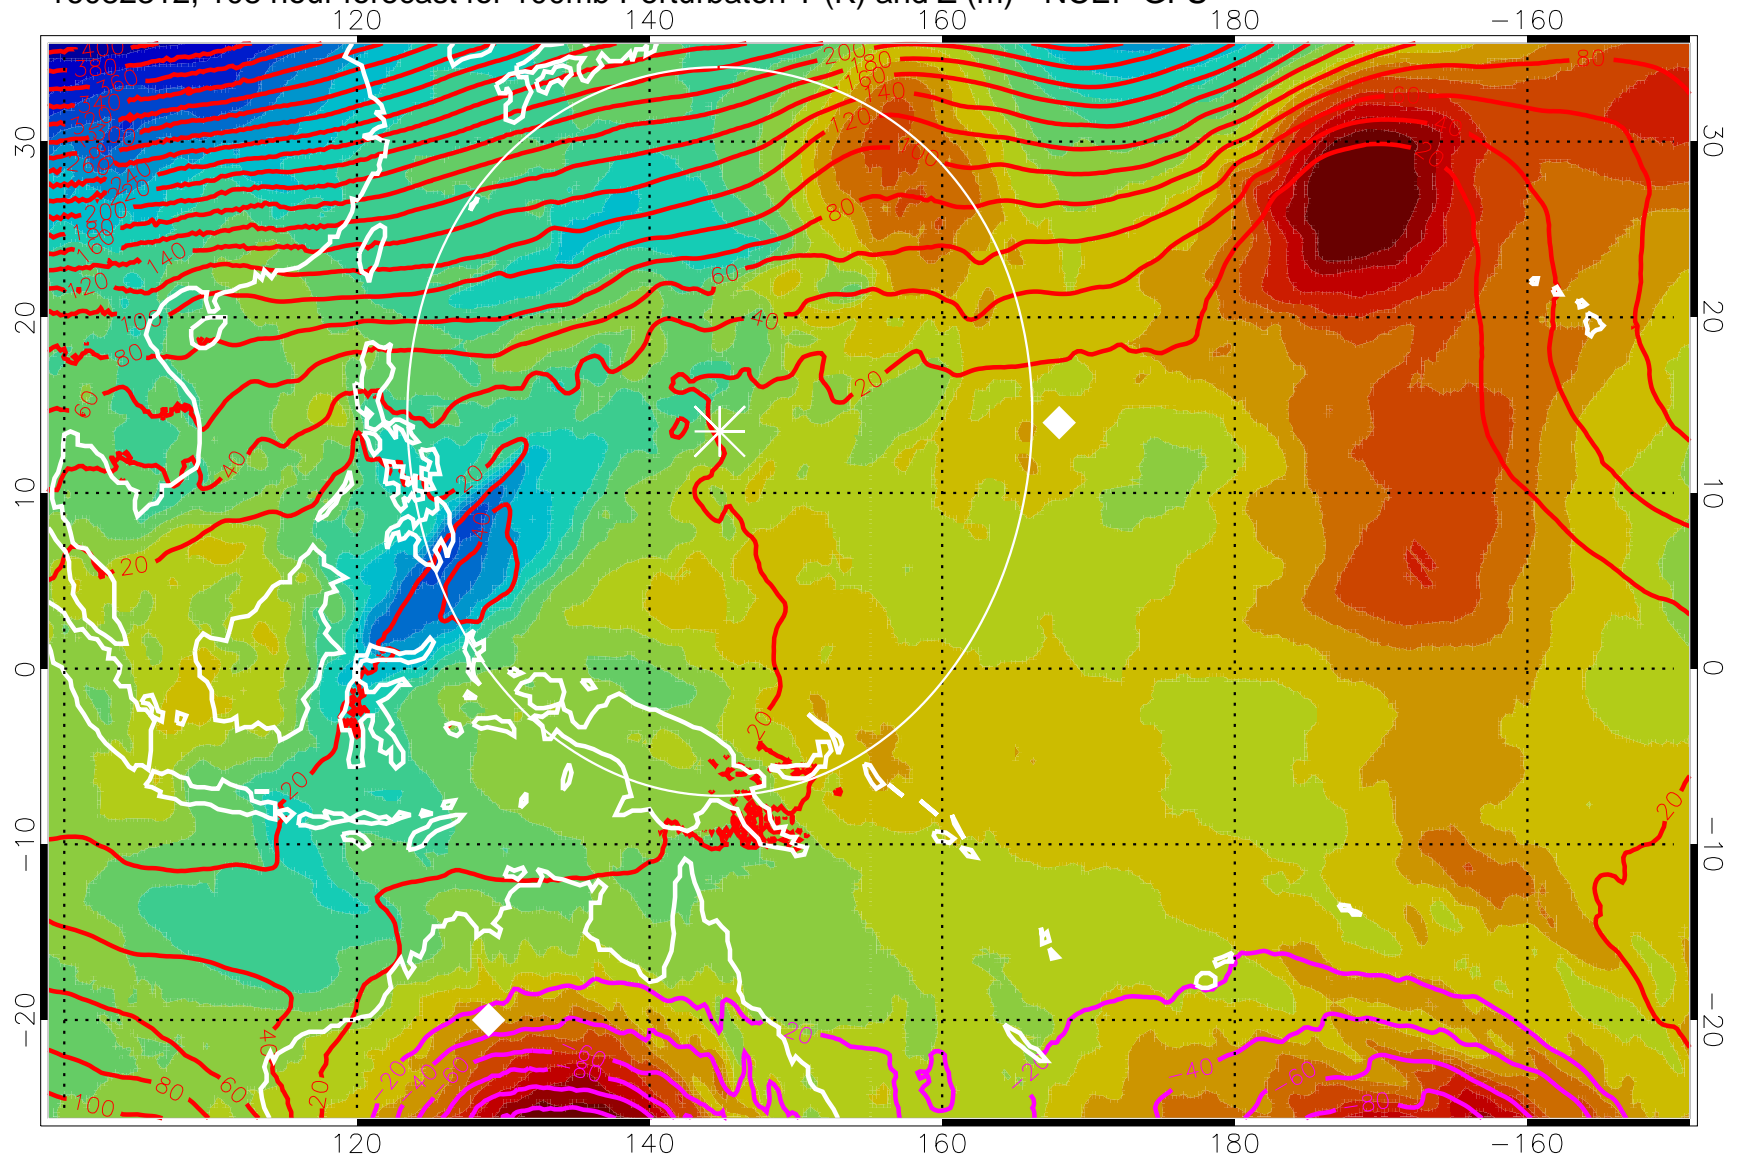

16082312, 108 hour forecast for 100mb Perturbaton T (K) and Z (m)-- NCEP GFS

Contours are 100 mbar Z perturbation (m)
Positive Z Contours
Negative Z Contours
Diamonds-mean pos. of anticyclones

Range ring of 2304 km