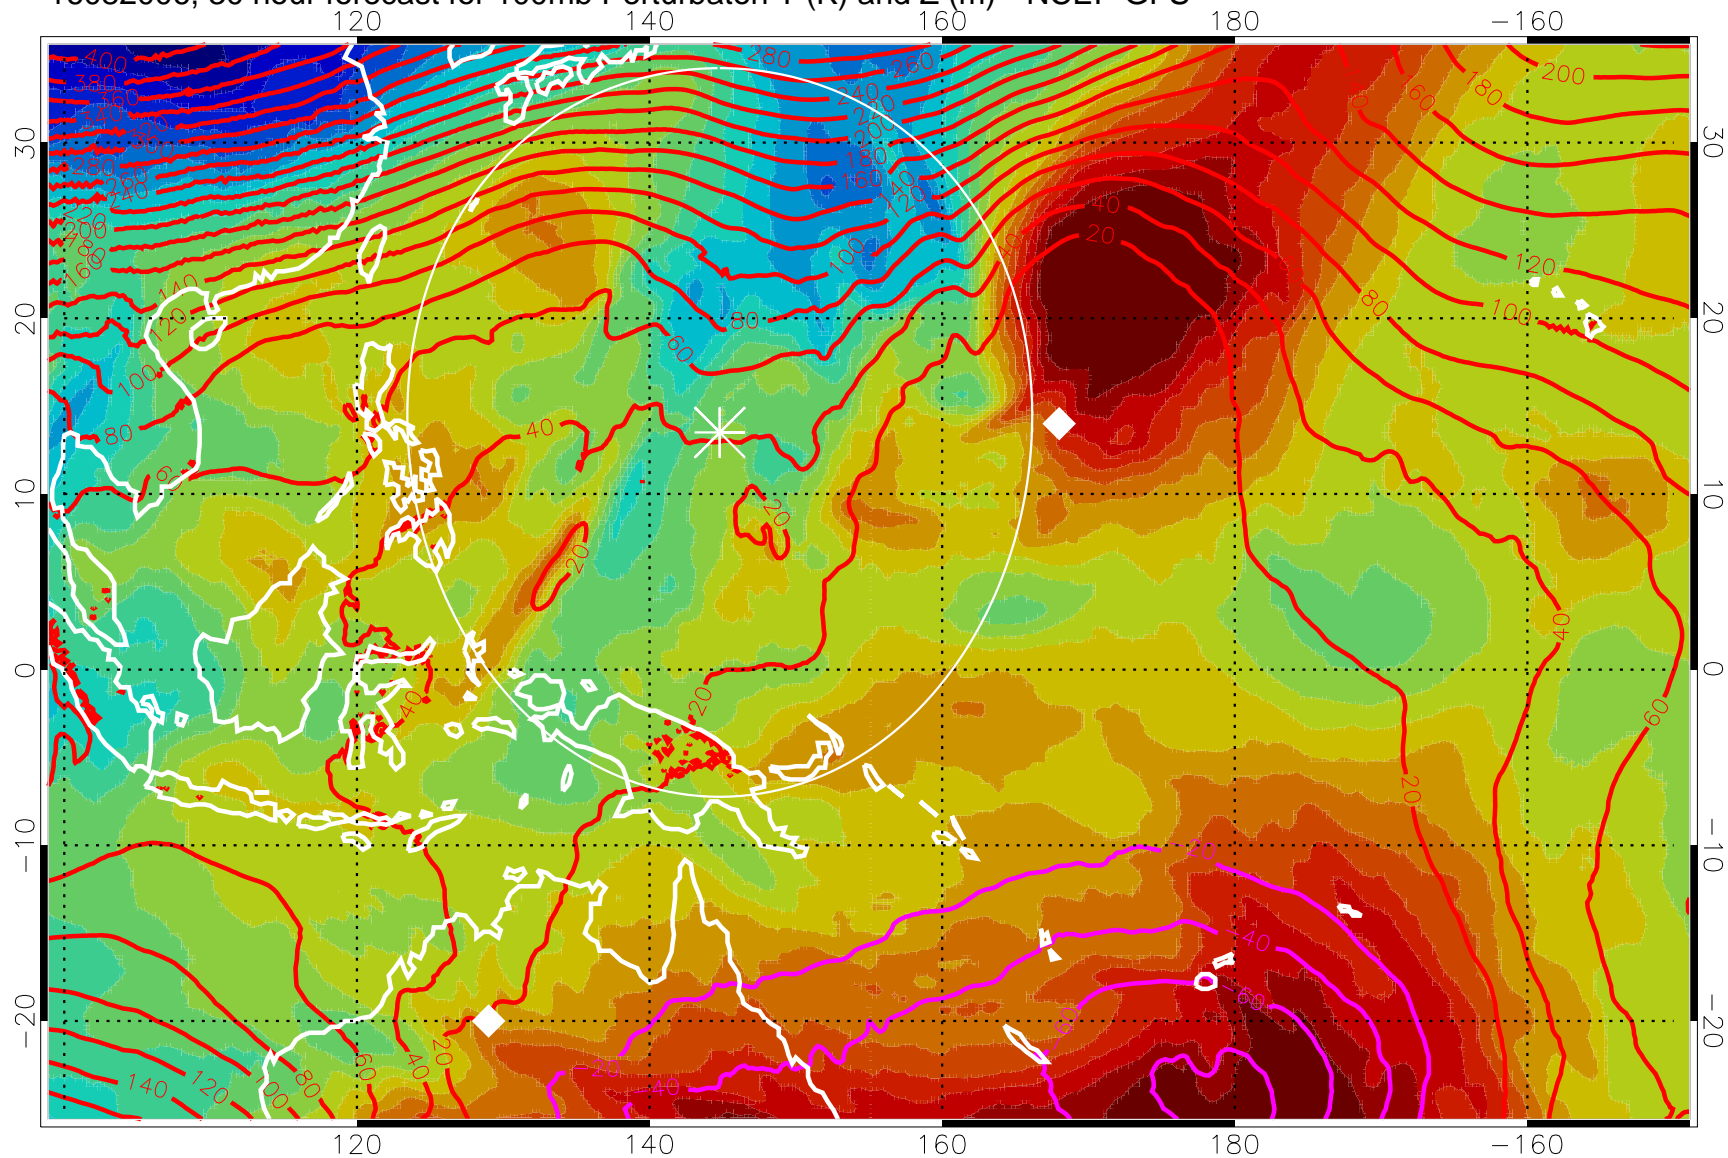

16082006, 30 hour forecast for 100mb Perturbaton T (K) and Z (m)-- NCEP GFS

Contours are 100 mbar Z perturbation (m)
Positive Z Contours
Negative Z Contours
Diamonds-mean pos. of anticyclones

Range ring of 2304 km