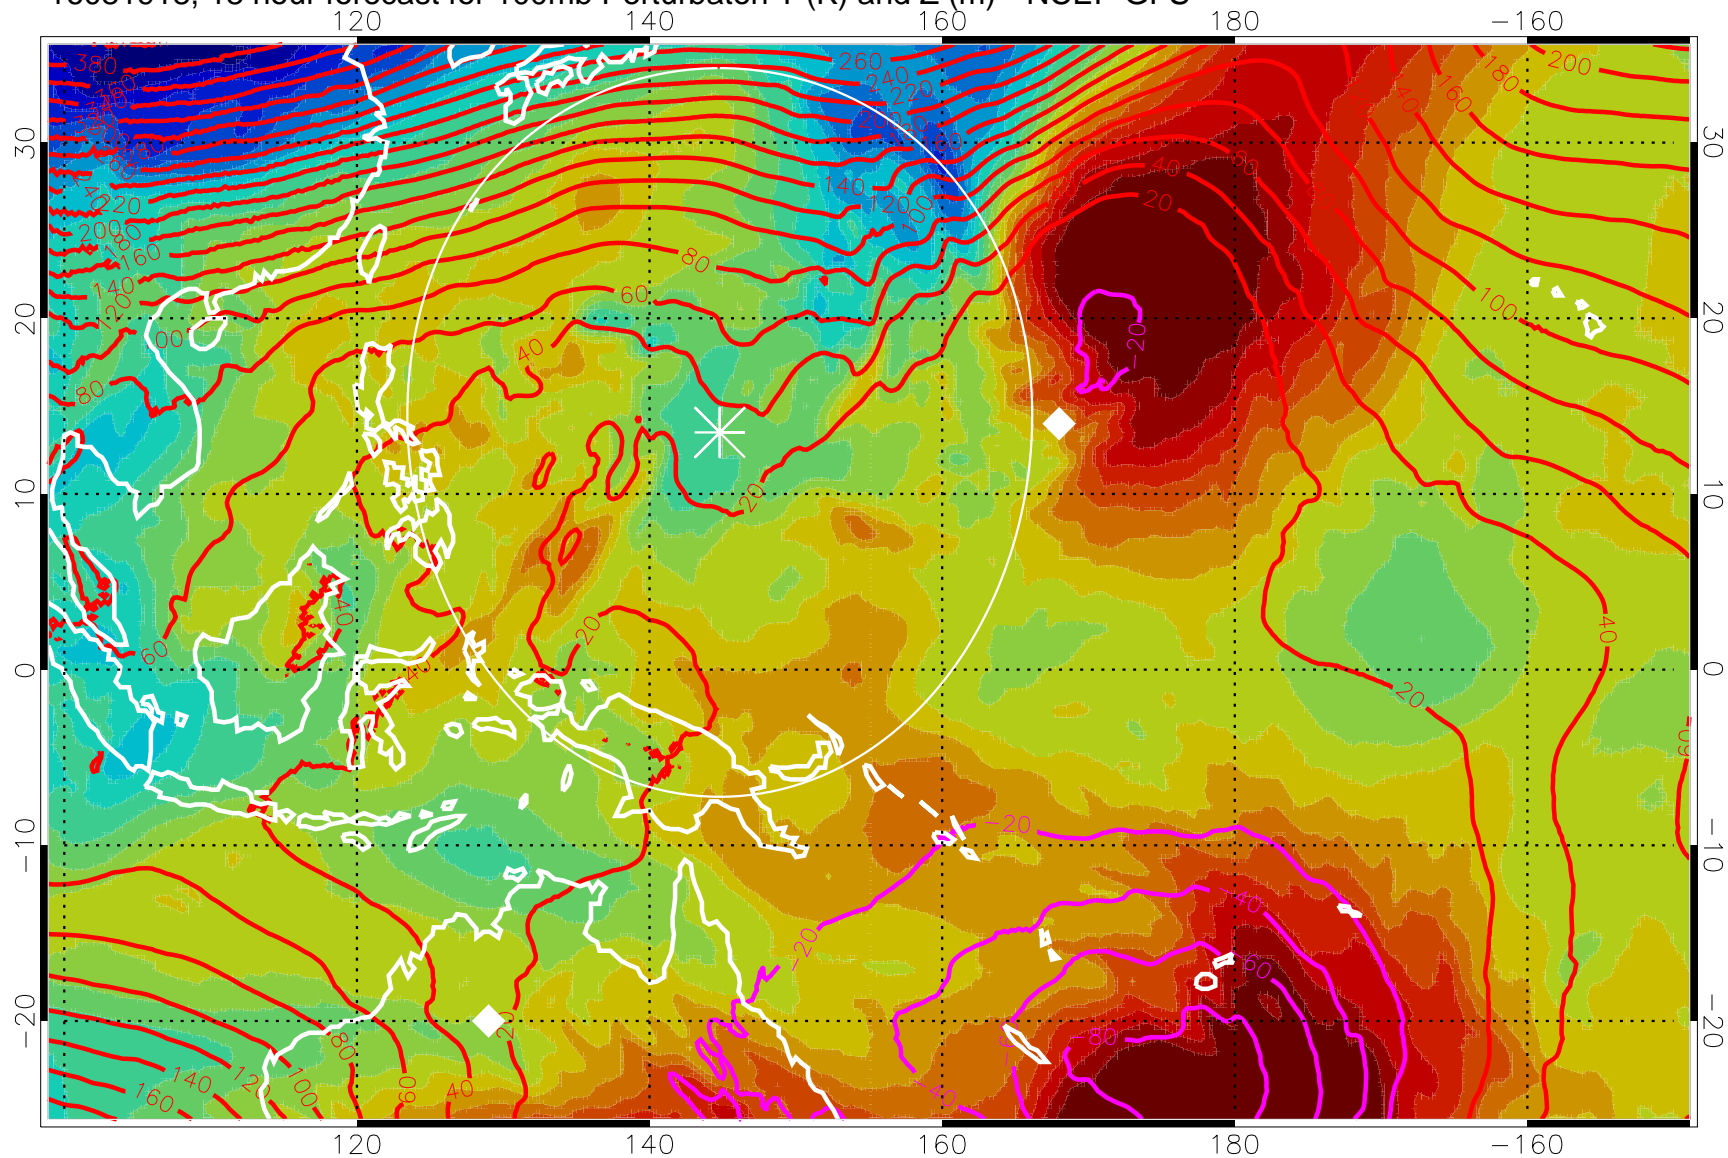

16081918, 18 hour forecast for 100mb Perturbaton T (K) and Z (m)-- NCEP GFS

Contours are 100 mbar Z perturbation (m)
Positive Z Contours
Negative Z Contours
Diamonds-mean pos. of anticyclones

Range ring of 2304 km