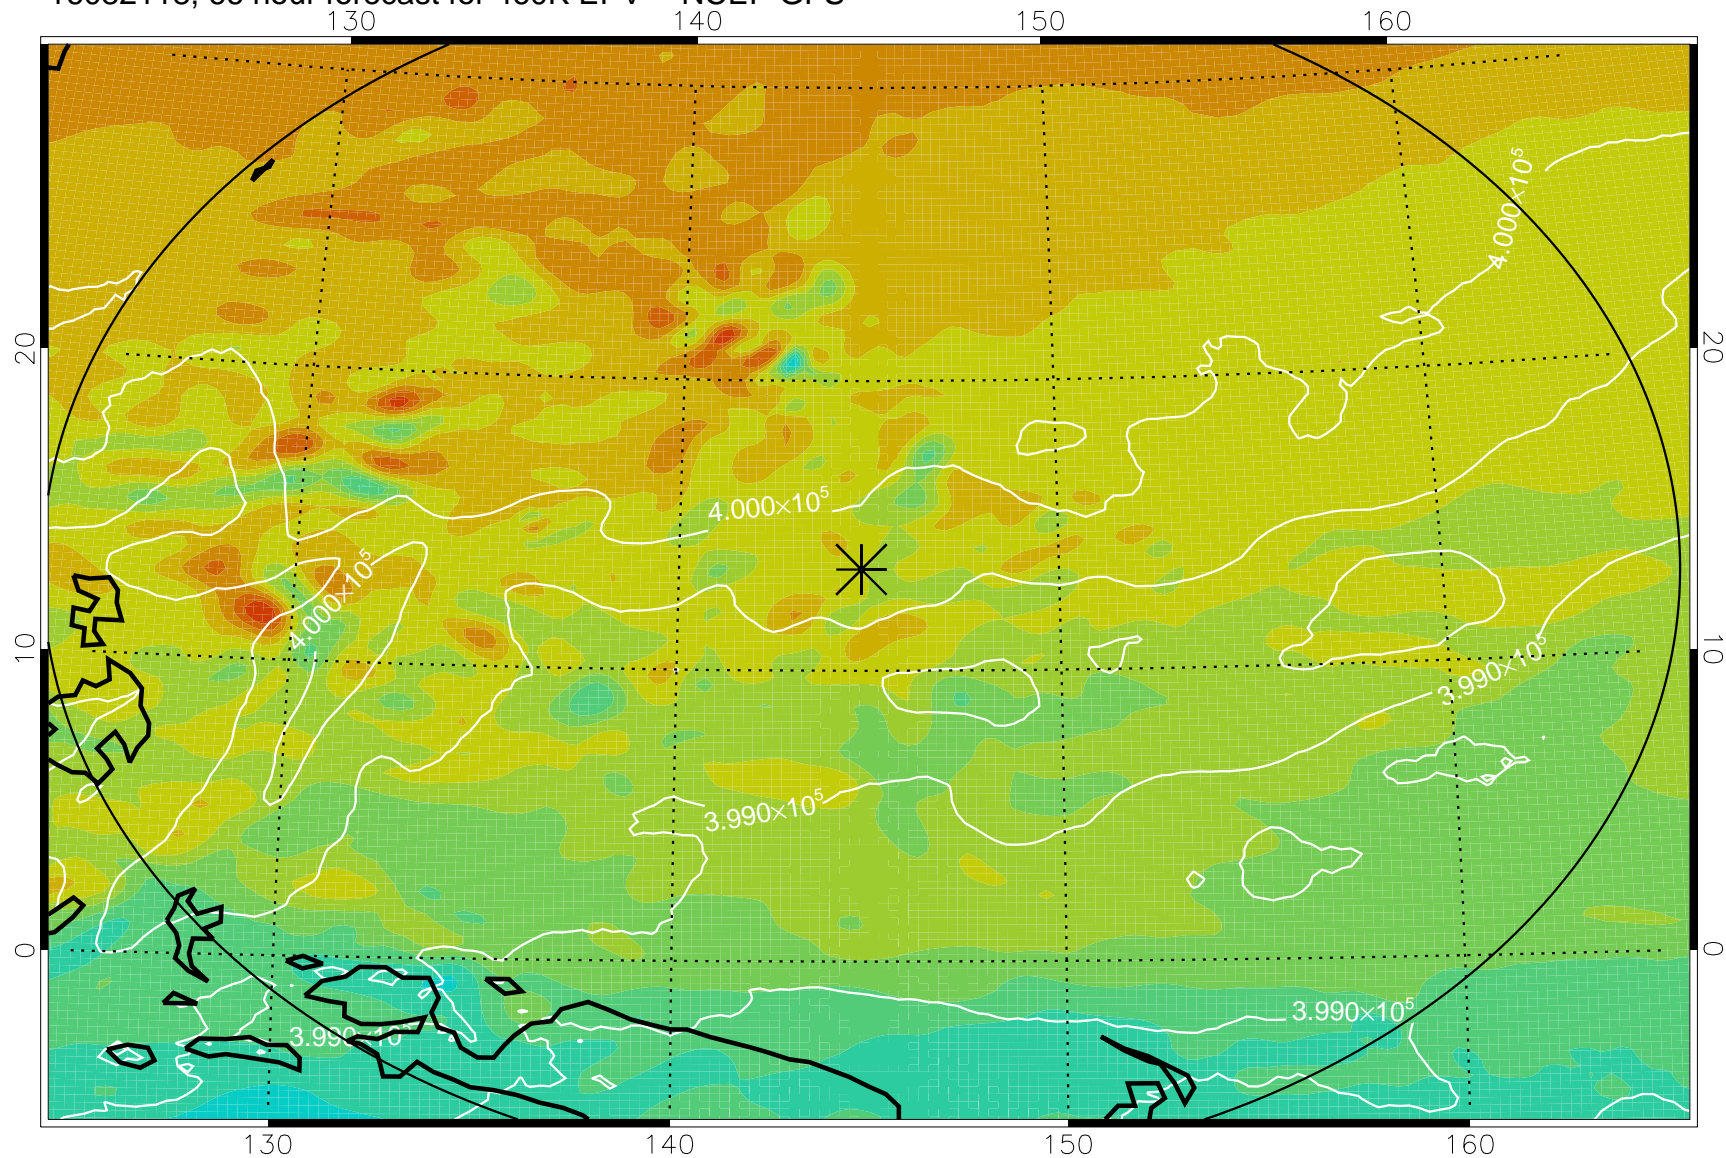

16082018, 42 hour forecast for 460K EPV -- NCEP GFS

460K Montgomery Streamfunction, white

Range ring of 2304 km

16082100, 48 hour forecast for 460K EPV -- NCEP GFS

460K Montgomery Streamfunction, white

Range ring of 2304 km

16082106, 54 hour forecast for 460K EPV -- NCEP GFS

460K Montgomery Streamfunction, white

Range ring of 2304 km

16082112, 60 hour forecast for 460K EPV -- NCEP GFS

460K Montgomery Streamfunction, white

Range ring of 2304 km

16082118, 66 hour forecast for 460K EPV -- NCEP GFS

460K Montgomery Streamfunction, white

Range ring of 2304 km

16082200, 72 hour forecast for 460K EPV -- NCEP GFS

460K Montgomery Streamfunction, white

Range ring of 2304 km

16082206, 78 hour forecast for 460K EPV -- NCEP GFS

460K Montgomery Streamfunction, white

Range ring of 2304 km

16082212, 84 hour forecast for 460K EPV -- NCEP GFS

460K Montgomery Streamfunction, white

Range ring of 2304 km