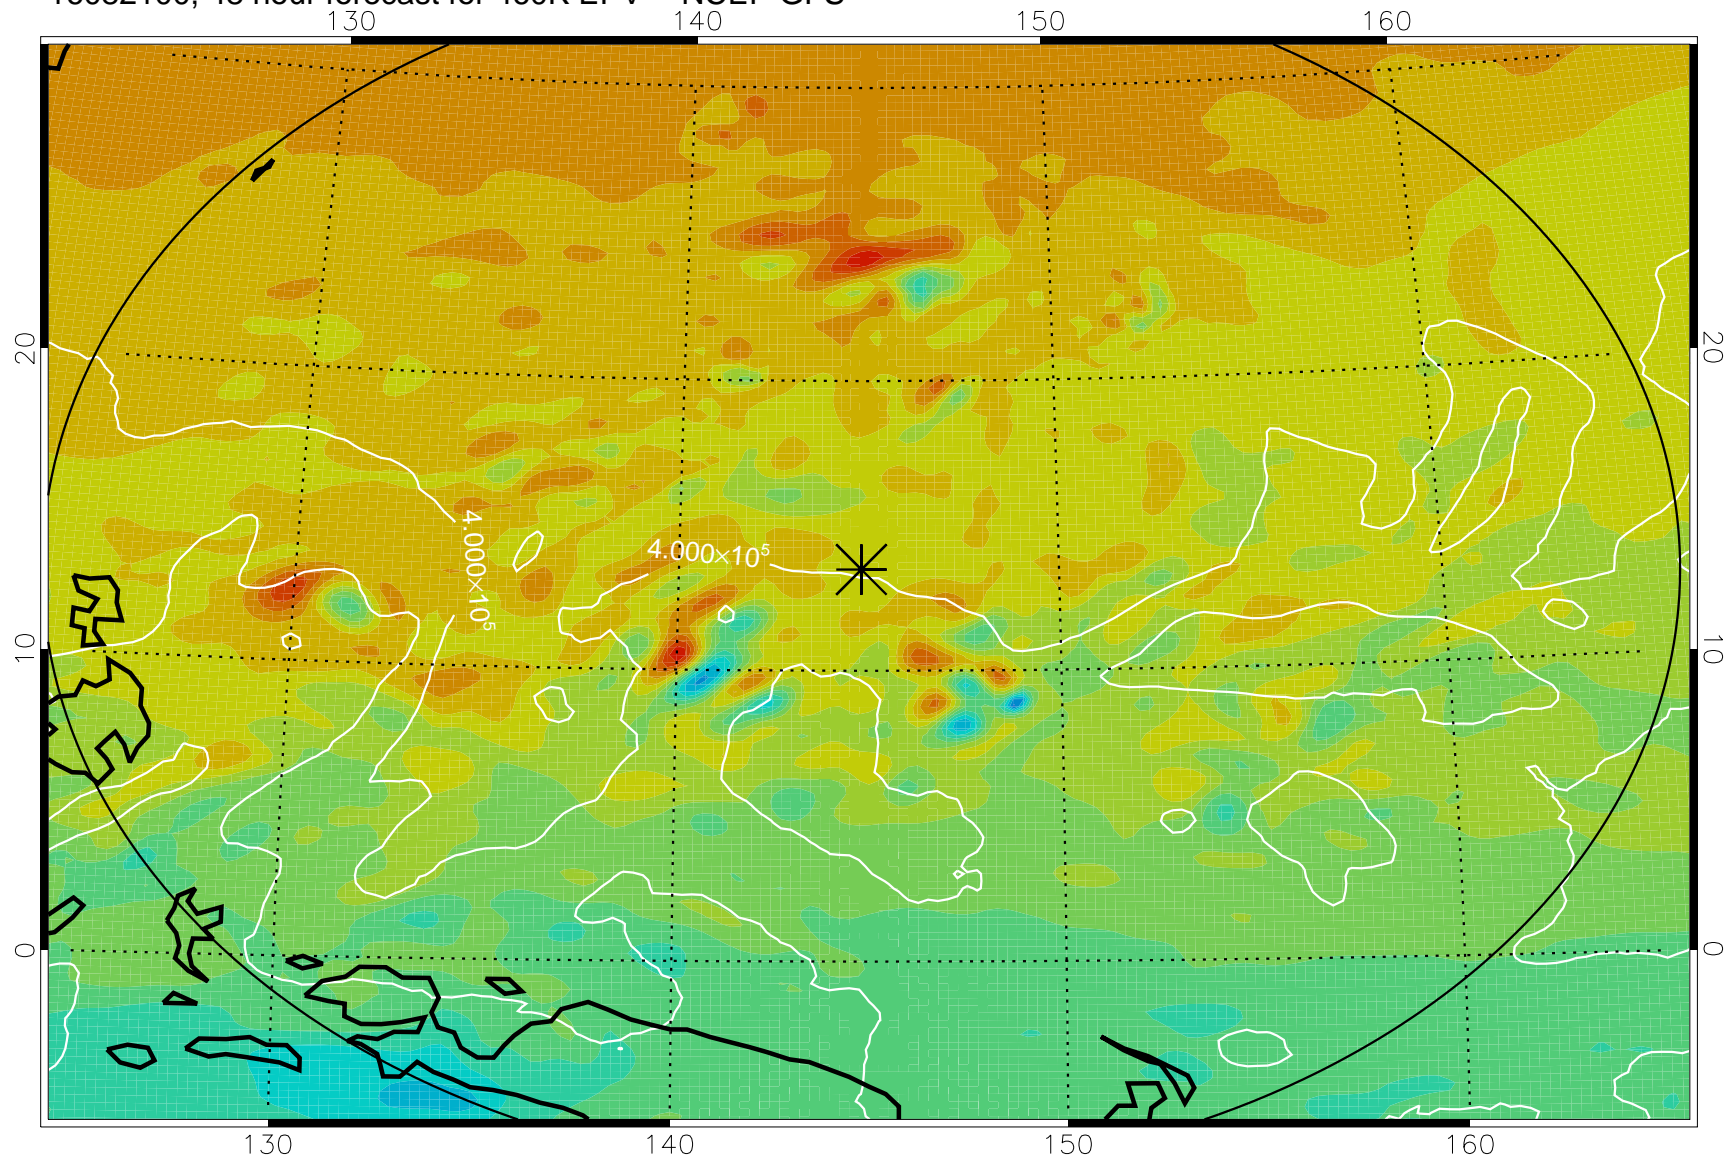

16082006, 30 hour forecast for 460K EPV -- NCEP GFS

460K Montgomery Streamfunction, white

Range ring of 2304 km

16082012, 36 hour forecast for 460K EPV -- NCEP GFS

460K Montgomery Streamfunction, white

Range ring of 2304 km

16082018, 42 hour forecast for 460K EPV -- NCEP GFS

460K Montgomery Streamfunction, white

Range ring of 2304 km

16082100, 48 hour forecast for 460K EPV -- NCEP GFS

460K Montgomery Streamfunction, white

Range ring of 2304 km

16082106, 54 hour forecast for 460K EPV -- NCEP GFS

460K Montgomery Streamfunction, white

Range ring of 2304 km

16082112, 60 hour forecast for 460K EPV -- NCEP GFS

460K Montgomery Streamfunction, white

Range ring of 2304 km

16082118, 66 hour forecast for 460K EPV -- NCEP GFS

460K Montgomery Streamfunction, white

Range ring of 2304 km

16082200, 72 hour forecast for 460K EPV -- NCEP GFS

460K Montgomery Streamfunction, white

Range ring of 2304 km