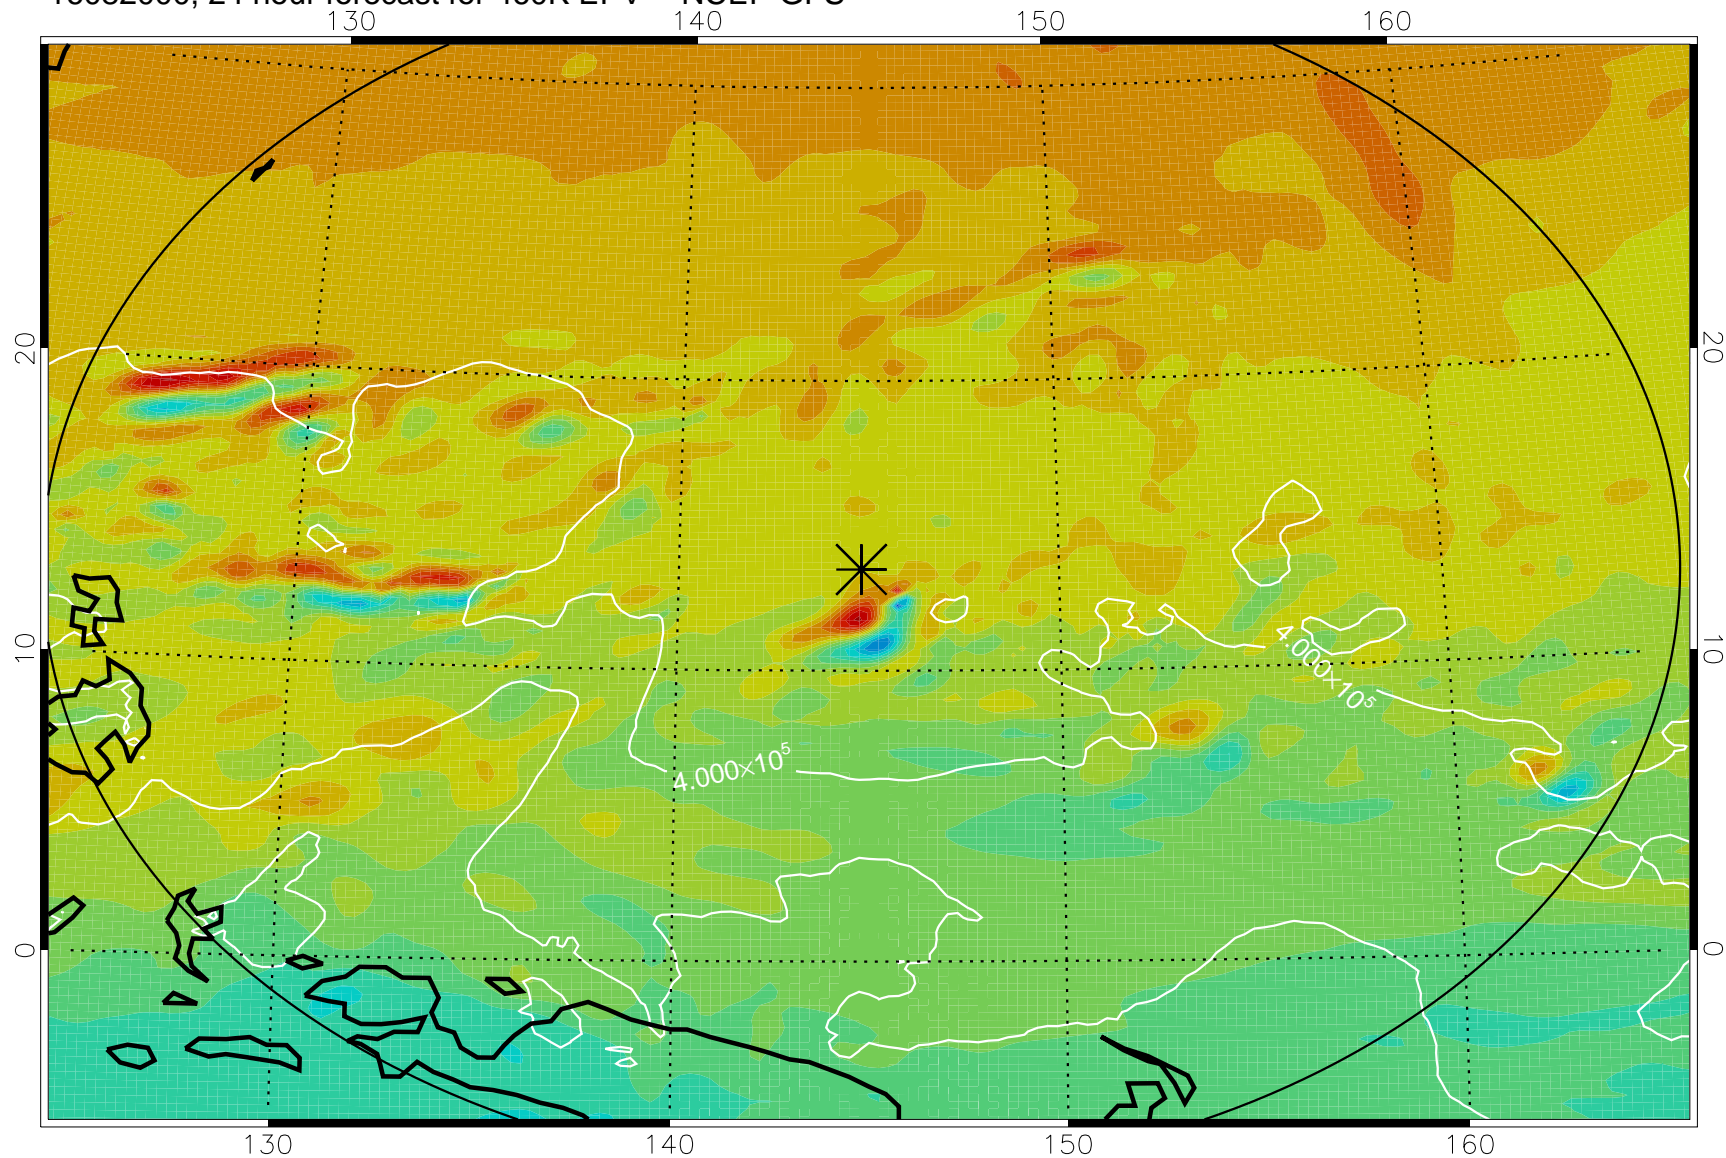

16081906, 6 hour forecast for 460K EPV -- NCEP GFS

460K Montgomery Streamfunction, white

Range ring of 2304 km

16081912, 12 hour forecast for 460K EPV -- NCEP GFS

460K Montgomery Streamfunction, white

Range ring of 2304 km

16081918, 18 hour forecast for 460K EPV -- NCEP GFS

460K Montgomery Streamfunction, white

Range ring of 2304 km

16082000, 24 hour forecast for 460K EPV -- NCEP GFS

460K Montgomery Streamfunction, white

Range ring of 2304 km

16082006, 30 hour forecast for 460K EPV -- NCEP GFS

460K Montgomery Streamfunction, white

Range ring of 2304 km

16082012, 36 hour forecast for 460K EPV -- NCEP GFS

460K Montgomery Streamfunction, white

Range ring of 2304 km

16082018, 42 hour forecast for 460K EPV -- NCEP GFS

460K Montgomery Streamfunction, white

Range ring of 2304 km

16082100, 48 hour forecast for 460K EPV -- NCEP GFS

460K Montgomery Streamfunction, white

Range ring of 2304 km