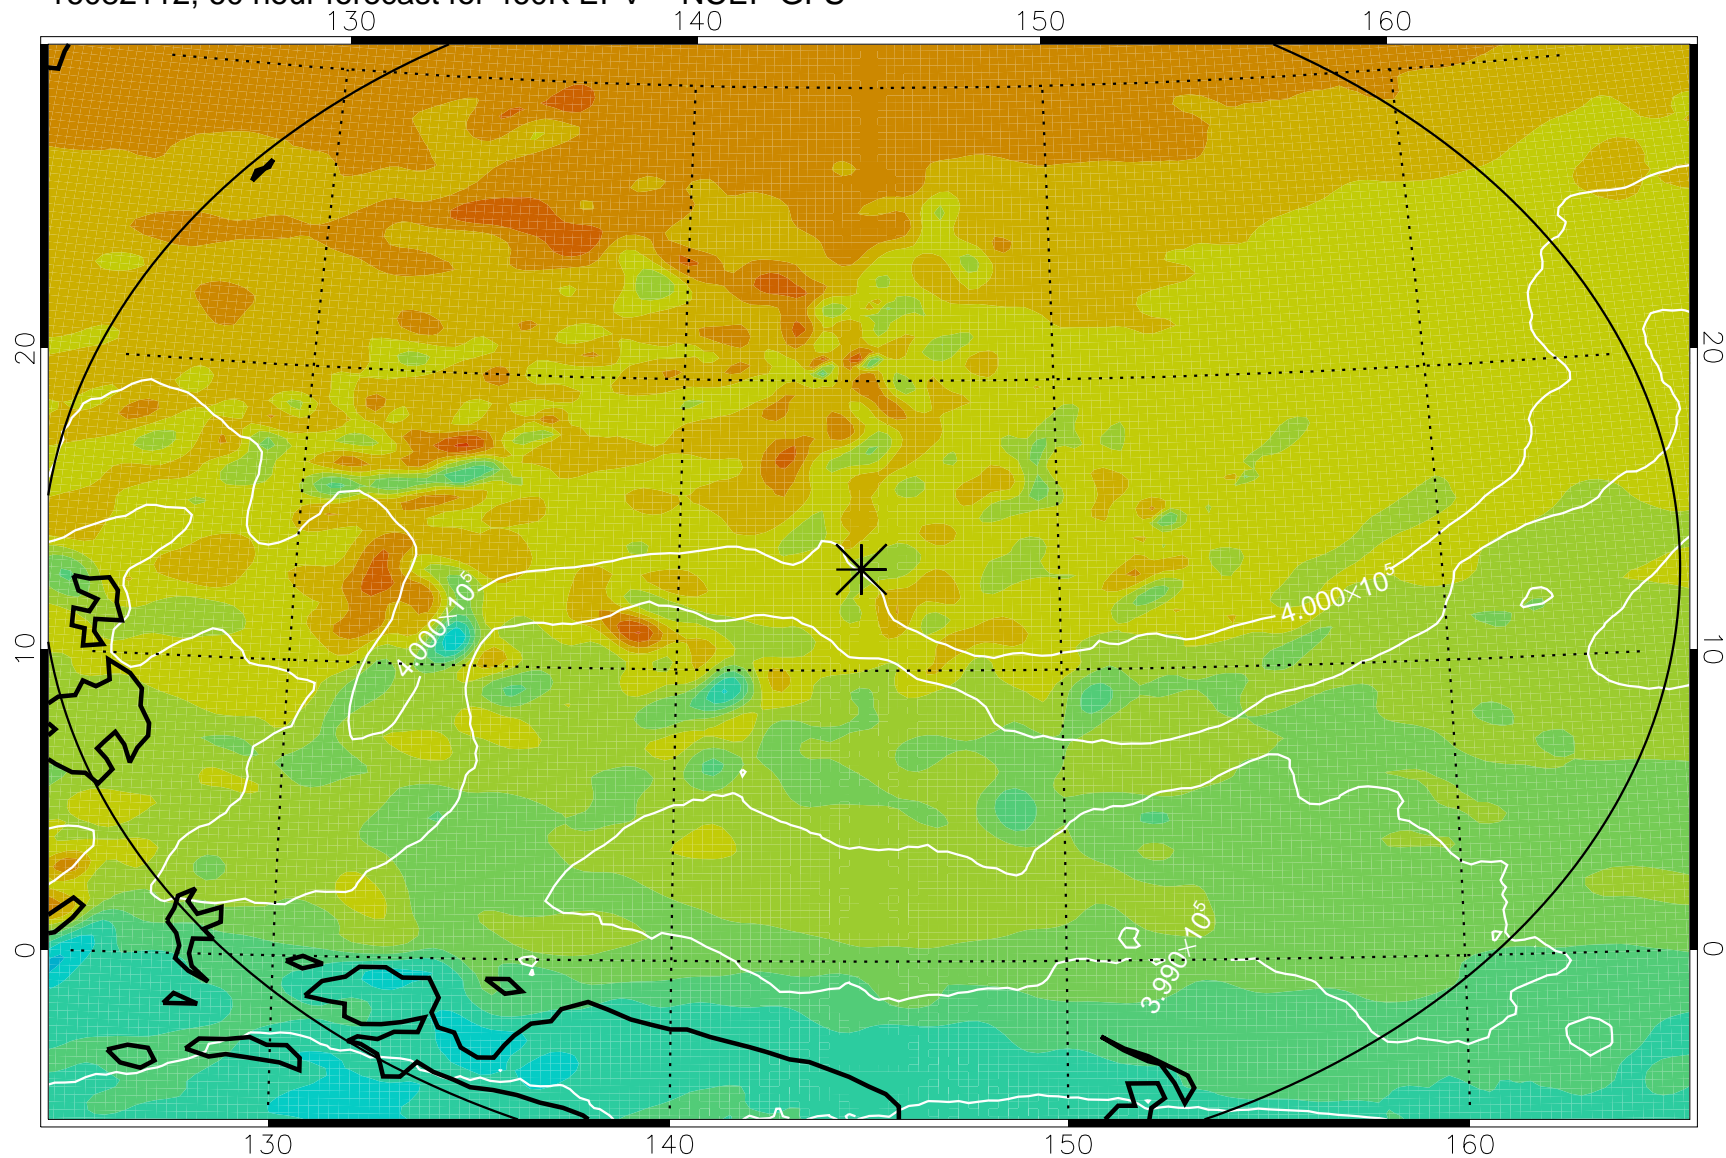

16082006, 30 hour forecast for 460K EPV -- NCEP GFS

460K Montgomery Streamfunction, white

Range ring of 2304 km

16082012, 36 hour forecast for 460K EPV -- NCEP GFS

460K Montgomery Streamfunction, white

Range ring of 2304 km

16082018, 42 hour forecast for 460K EPV -- NCEP GFS

460K Montgomery Streamfunction, white

Range ring of 2304 km

16082100, 48 hour forecast for 460K EPV -- NCEP GFS

460K Montgomery Streamfunction, white

Range ring of 2304 km

16082106, 54 hour forecast for 460K EPV -- NCEP GFS

460K Montgomery Streamfunction, white

Range ring of 2304 km

16082112, 60 hour forecast for 460K EPV -- NCEP GFS

460K Montgomery Streamfunction, white

Range ring of 2304 km

16082118, 66 hour forecast for 460K EPV -- NCEP GFS

460K Montgomery Streamfunction, white

Range ring of 2304 km

16082200, 72 hour forecast for 460K EPV -- NCEP GFS

460K Montgomery Streamfunction, white

Range ring of 2304 km