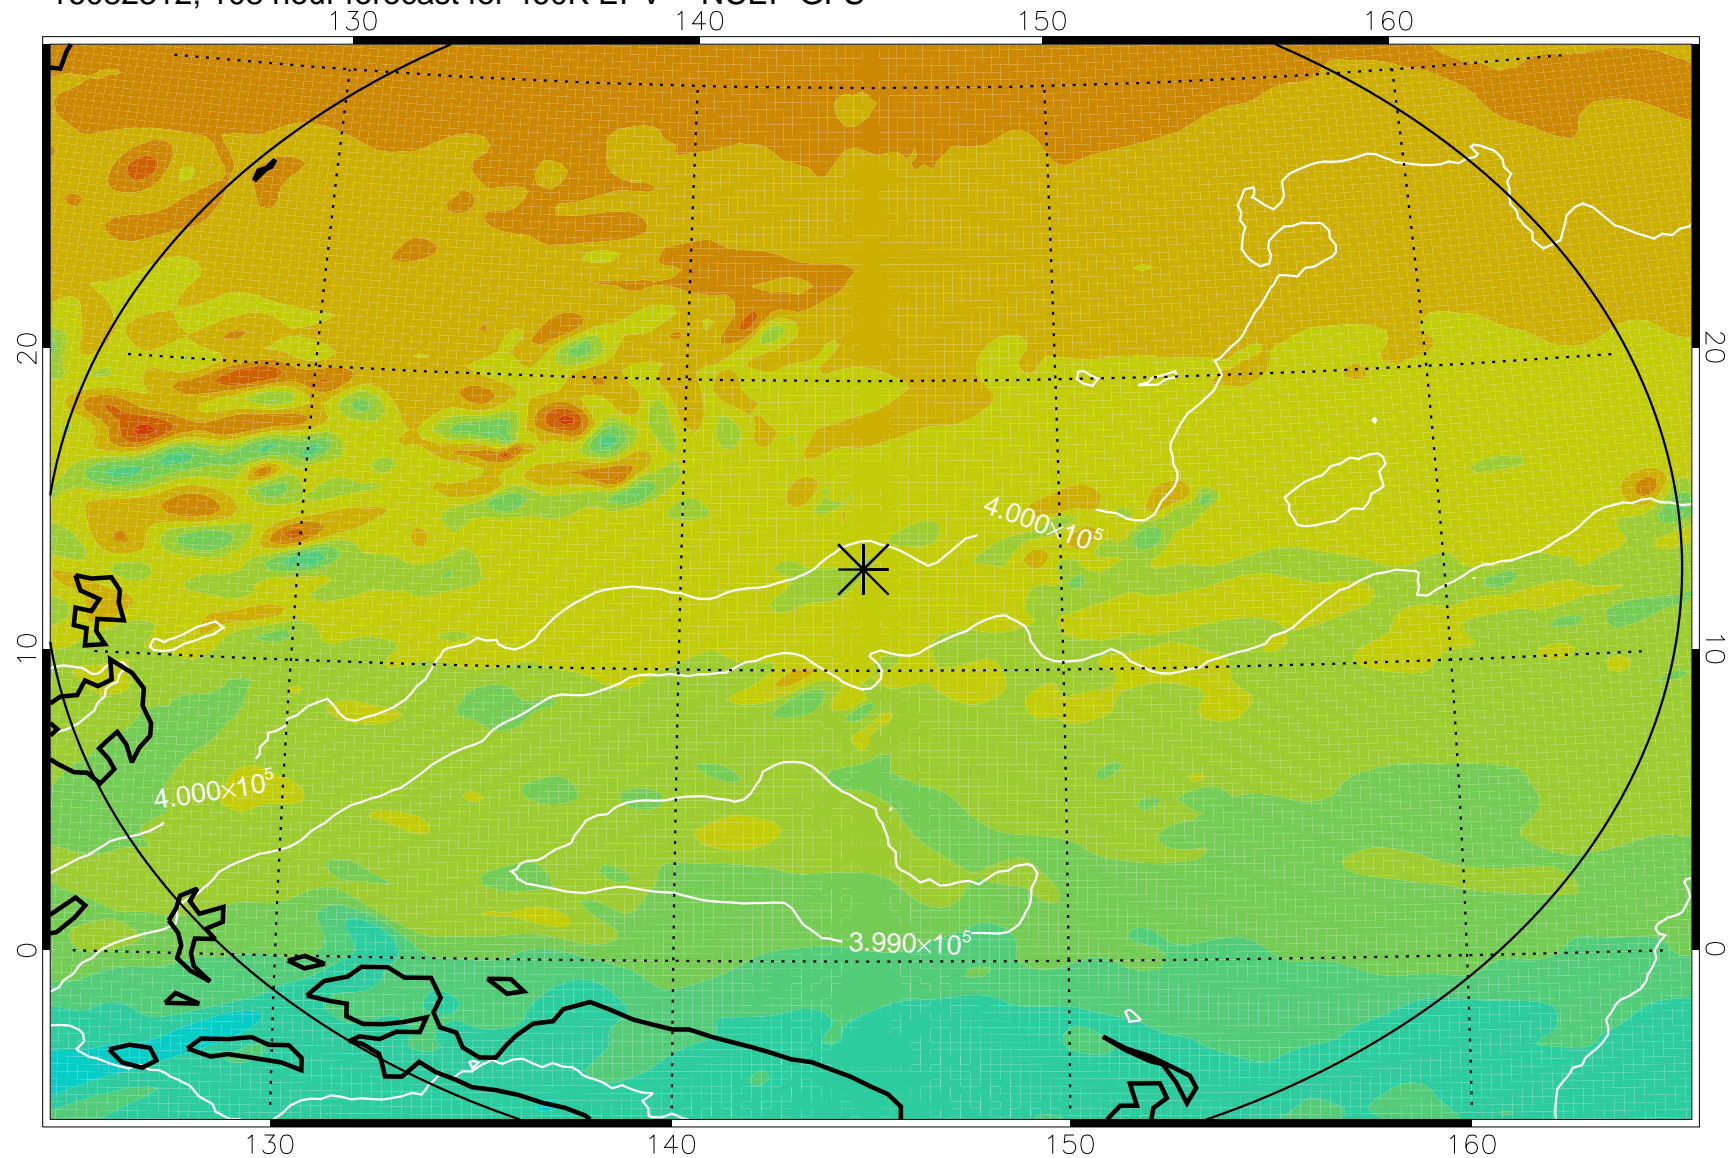

16082206, 78 hour forecast for 460K EPV -- NCEP GFS

460K Montgomery Streamfunction, white

Range ring of 2304 km

16082212, 84 hour forecast for 460K EPV -- NCEP GFS

460K Montgomery Streamfunction, white

Range ring of 2304 km

16082218, 90 hour forecast for 460K EPV -- NCEP GFS

460K Montgomery Streamfunction, white

Range ring of 2304 km

16082300, 96 hour forecast for 460K EPV -- NCEP GFS

460K Montgomery Streamfunction, white

Range ring of 2304 km

16082306, 102 hour forecast for 460K EPV -- NCEP GFS

460K Montgomery Streamfunction, white

Range ring of 2304 km

16082312, 108 hour forecast for 460K EPV -- NCEP GFS

460K Montgomery Streamfunction, white

Range ring of 2304 km

16082318, 114 hour forecast for 460K EPV -- NCEP GFS

460K Montgomery Streamfunction, white

Range ring of 2304 km

16082400, 120 hour forecast for 460K EPV -- NCEP GFS

460K Montgomery Streamfunction, white

Range ring of 2304 km