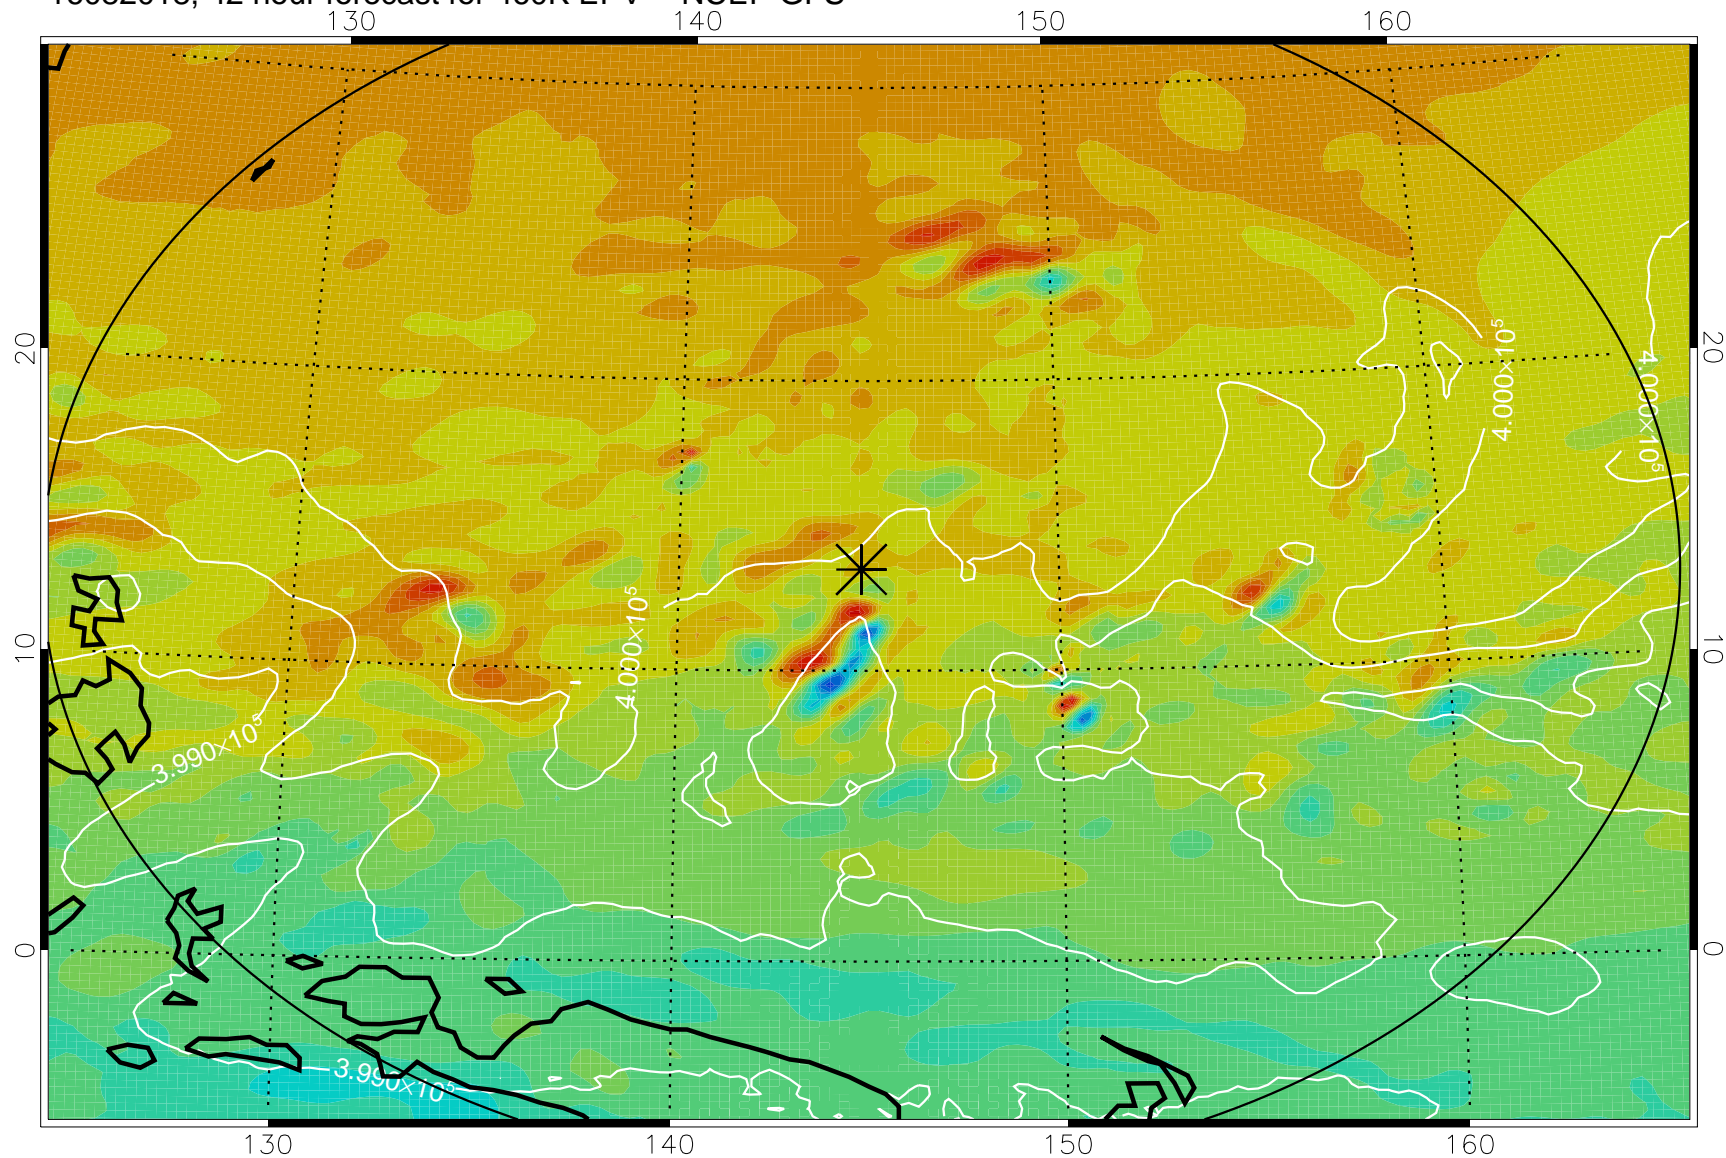

16082006, 30 hour forecast for 460K EPV -- NCEP GFS

460K Montgomery Streamfunction, white

Range ring of 2304 km

16082012, 36 hour forecast for 460K EPV -- NCEP GFS

460K Montgomery Streamfunction, white

Range ring of 2304 km

16082018, 42 hour forecast for 460K EPV -- NCEP GFS

460K Montgomery Streamfunction, white

Range ring of 2304 km

16082100, 48 hour forecast for 460K EPV -- NCEP GFS

460K Montgomery Streamfunction, white

Range ring of 2304 km

16082106, 54 hour forecast for 460K EPV -- NCEP GFS

460K Montgomery Streamfunction, white

Range ring of 2304 km

16082112, 60 hour forecast for 460K EPV -- NCEP GFS

460K Montgomery Streamfunction, white

Range ring of 2304 km

16082118, 66 hour forecast for 460K EPV -- NCEP GFS

460K Montgomery Streamfunction, white

Range ring of 2304 km

16082200, 72 hour forecast for 460K EPV -- NCEP GFS

460K Montgomery Streamfunction, white

Range ring of 2304 km