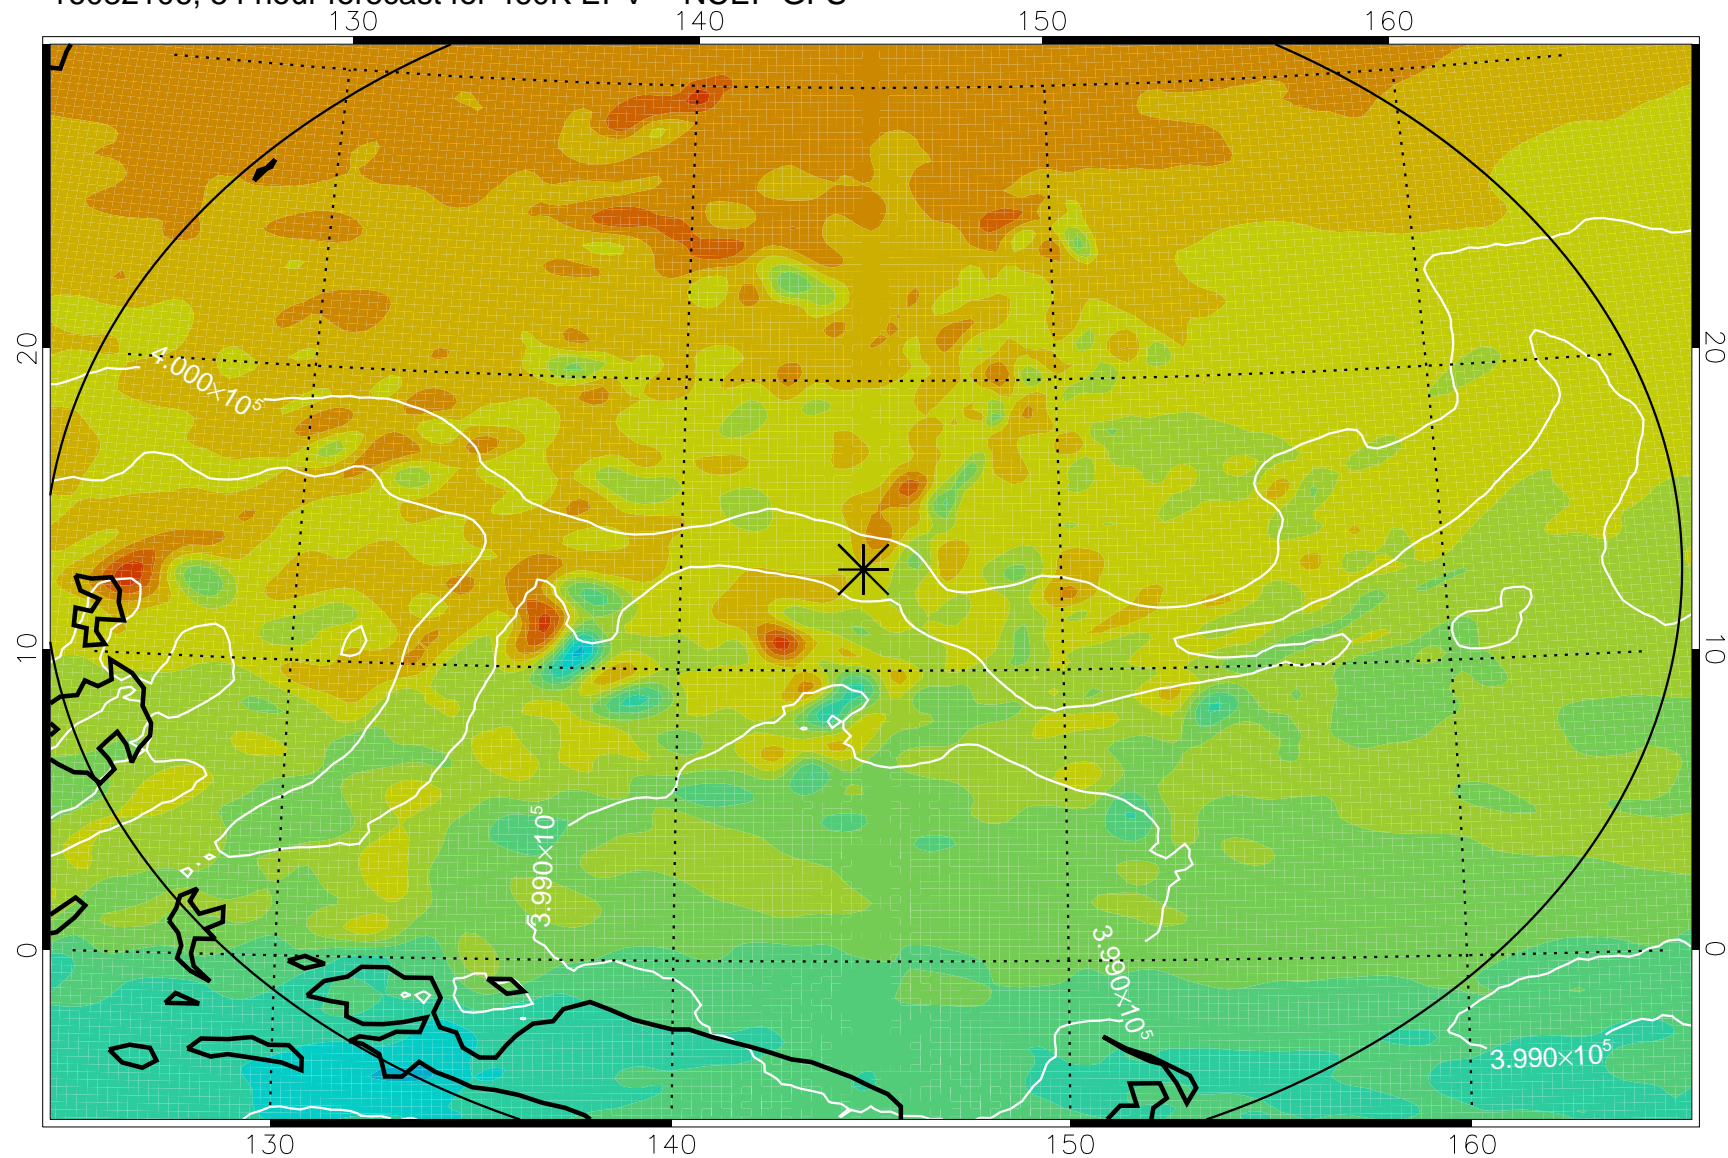

16082006, 30 hour forecast for 460K EPV -- NCEP GFS

460K Montgomery Streamfunction, white

Range ring of 2304 km

16082012, 36 hour forecast for 460K EPV -- NCEP GFS

460K Montgomery Streamfunction, white

Range ring of 2304 km

16082018, 42 hour forecast for 460K EPV -- NCEP GFS

460K Montgomery Streamfunction, white

Range ring of 2304 km

16082100, 48 hour forecast for 460K EPV -- NCEP GFS

460K Montgomery Streamfunction, white

Range ring of 2304 km

16082106, 54 hour forecast for 460K EPV -- NCEP GFS

460K Montgomery Streamfunction, white

Range ring of 2304 km

16082112, 60 hour forecast for 460K EPV -- NCEP GFS

460K Montgomery Streamfunction, white

Range ring of 2304 km

16082118, 66 hour forecast for 460K EPV -- NCEP GFS

460K Montgomery Streamfunction, white

Range ring of 2304 km

16082200, 72 hour forecast for 460K EPV -- NCEP GFS

460K Montgomery Streamfunction, white

Range ring of 2304 km