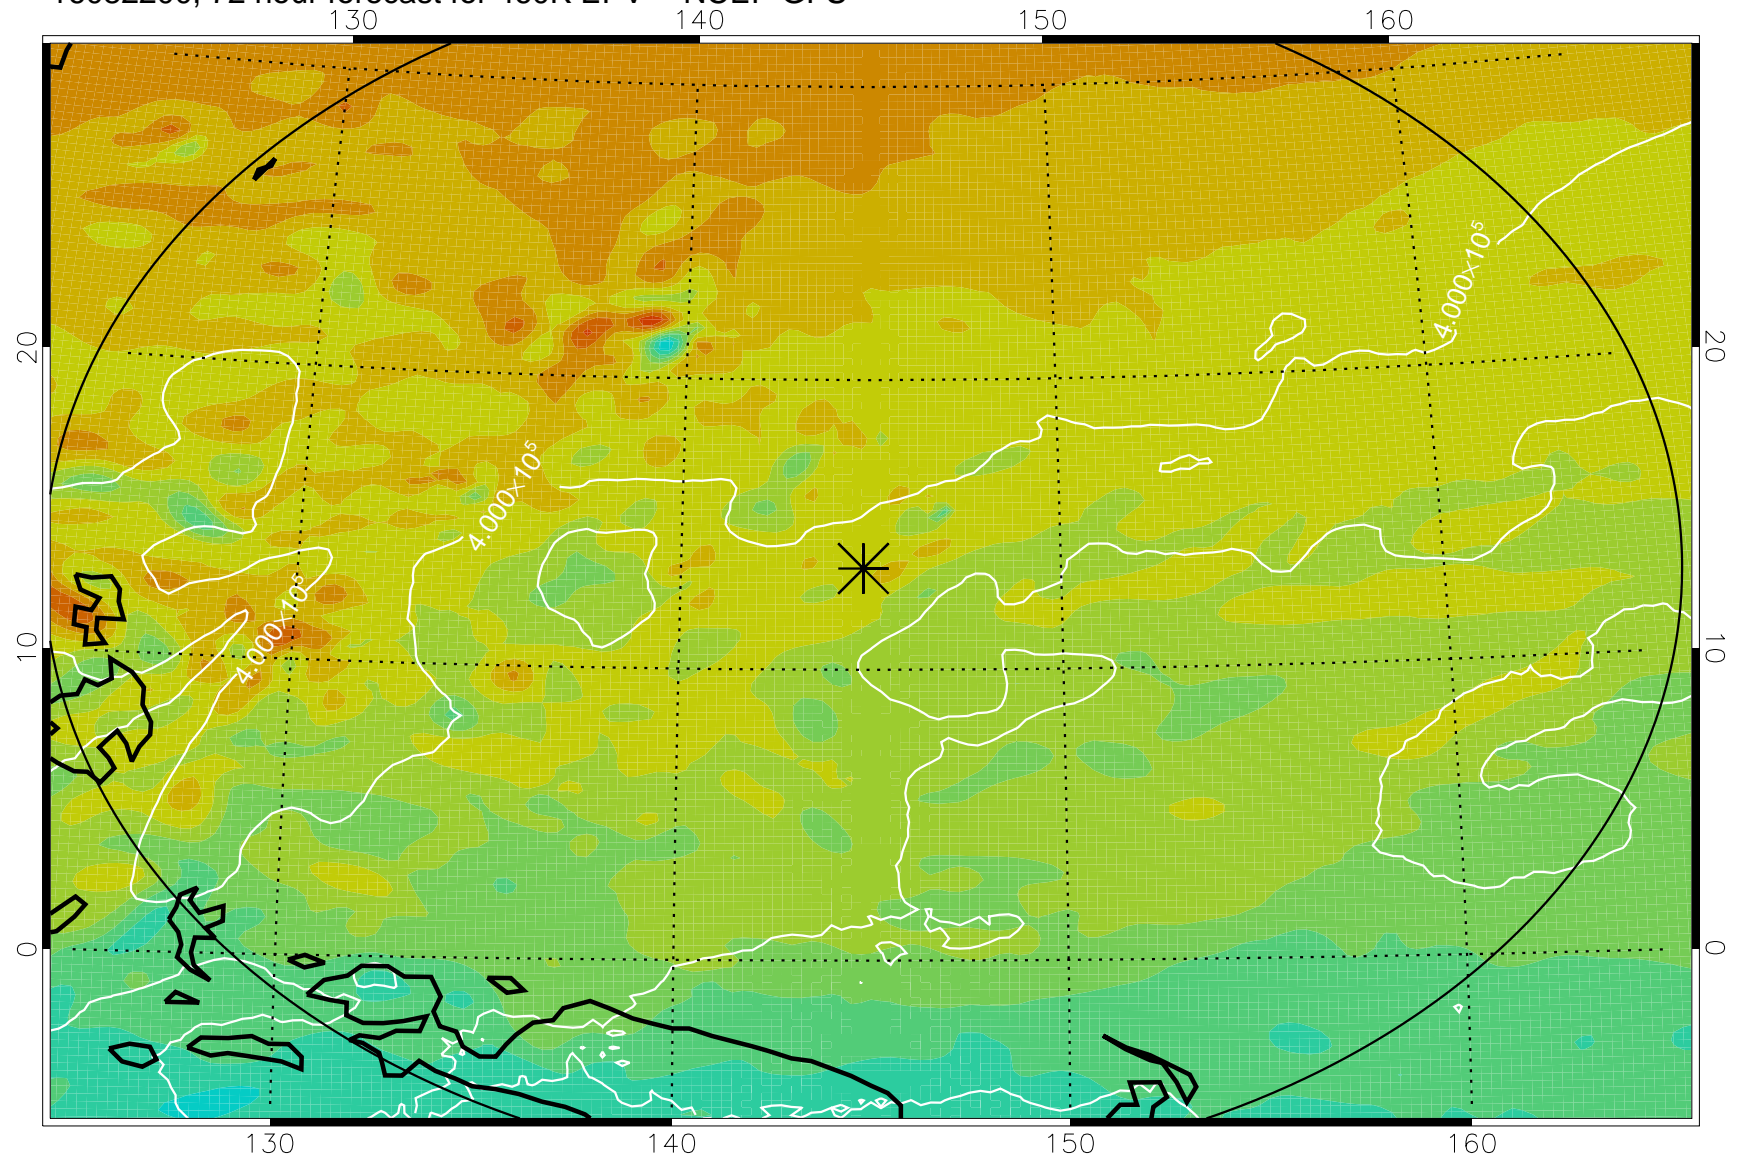

16082106, 54 hour forecast for 460K EPV -- NCEP GFS

460K Montgomery Streamfunction, white

Range ring of 2304 km

16082112, 60 hour forecast for 460K EPV -- NCEP GFS

460K Montgomery Streamfunction, white

Range ring of 2304 km

16082118, 66 hour forecast for 460K EPV -- NCEP GFS

460K Montgomery Streamfunction, white

Range ring of 2304 km

16082200, 72 hour forecast for 460K EPV -- NCEP GFS

460K Montgomery Streamfunction, white

Range ring of 2304 km

16082206, 78 hour forecast for 460K EPV -- NCEP GFS

460K Montgomery Streamfunction, white

Range ring of 2304 km

16082212, 84 hour forecast for 460K EPV -- NCEP GFS

460K Montgomery Streamfunction, white

Range ring of 2304 km

16082218, 90 hour forecast for 460K EPV -- NCEP GFS

460K Montgomery Streamfunction, white

Range ring of 2304 km

16082300, 96 hour forecast for 460K EPV -- NCEP GFS

460K Montgomery Streamfunction, white

Range ring of 2304 km