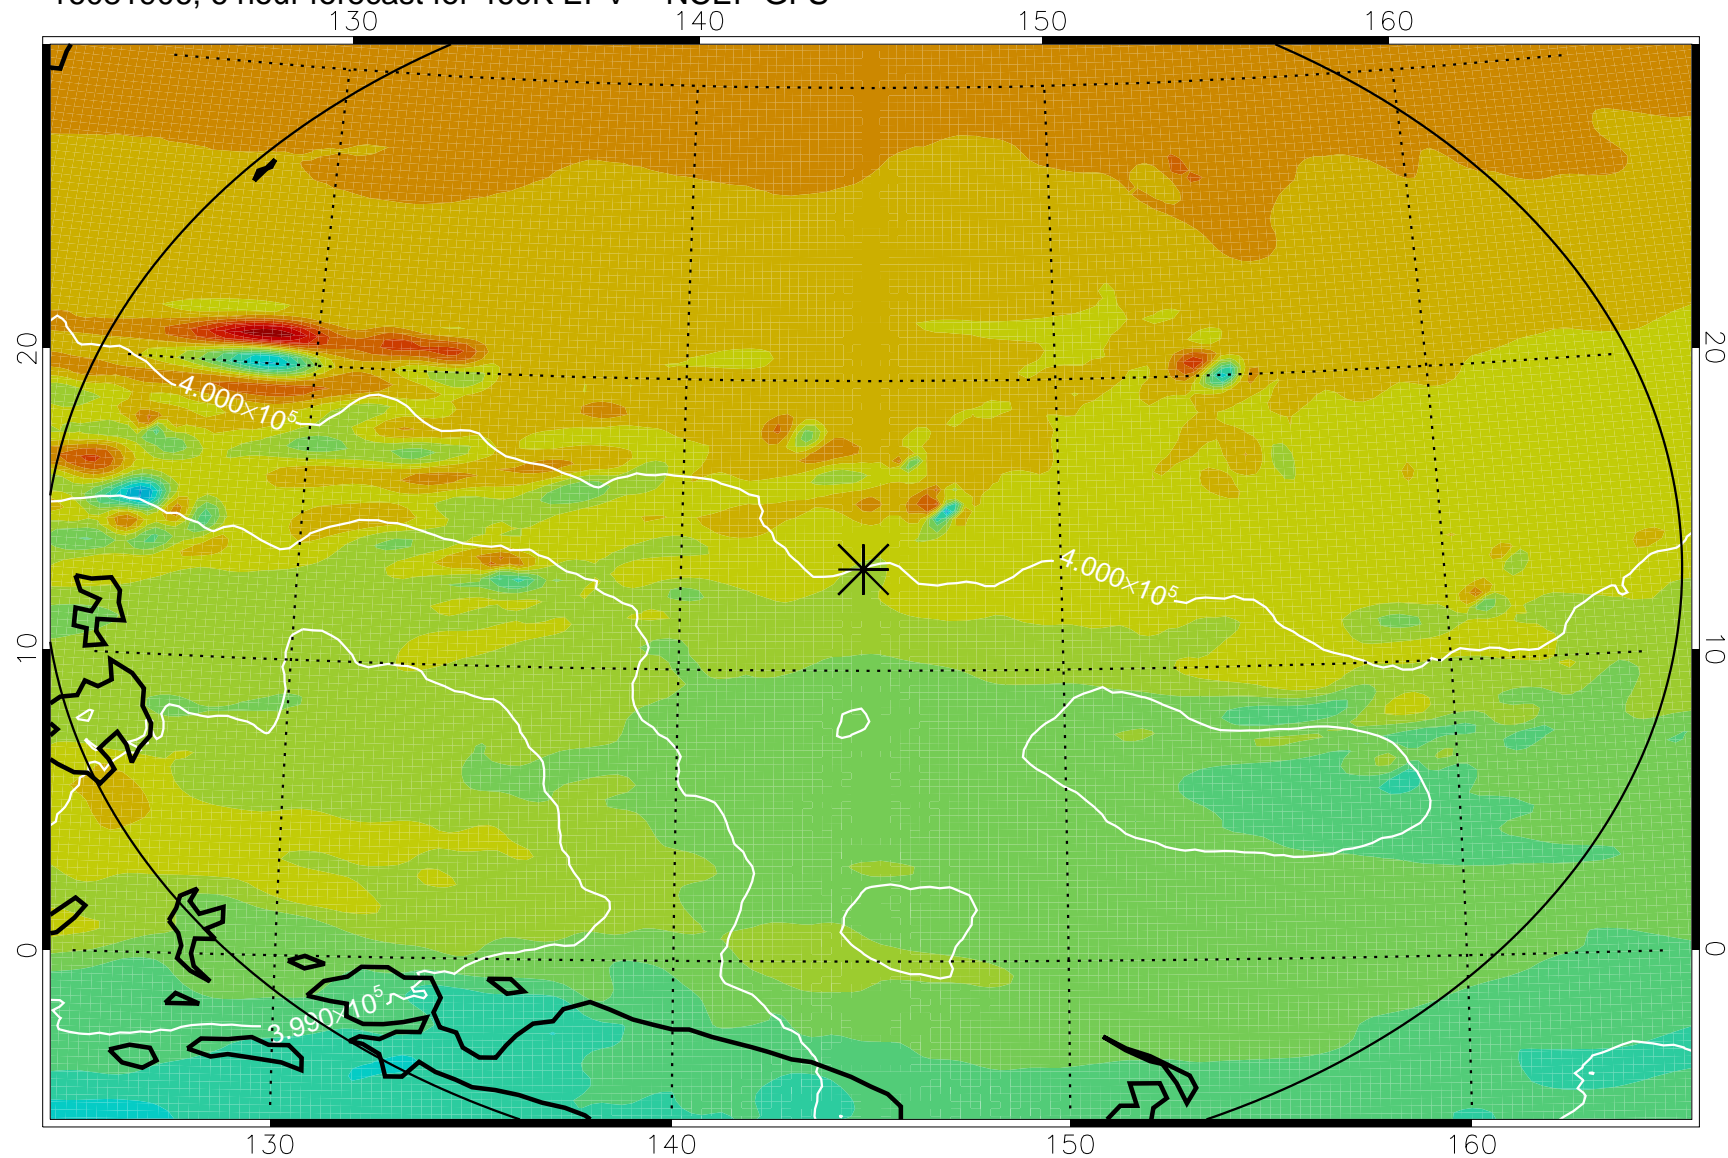

16081906, 6 hour forecast for 460K EPV -- NCEP GFS

460K Montgomery Streamfunction, white

Range ring of 2304 km

16081912, 12 hour forecast for 460K EPV -- NCEP GFS

460K Montgomery Streamfunction, white

Range ring of 2304 km

16081918, 18 hour forecast for 460K EPV -- NCEP GFS

460K Montgomery Streamfunction, white

Range ring of 2304 km

16082000, 24 hour forecast for 460K EPV -- NCEP GFS

460K Montgomery Streamfunction, white

Range ring of 2304 km

16082006, 30 hour forecast for 460K EPV -- NCEP GFS

460K Montgomery Streamfunction, white

Range ring of 2304 km

16082012, 36 hour forecast for 460K EPV -- NCEP GFS

460K Montgomery Streamfunction, white

Range ring of 2304 km

16082018, 42 hour forecast for 460K EPV -- NCEP GFS

460K Montgomery Streamfunction, white

Range ring of 2304 km

16082100, 48 hour forecast for 460K EPV -- NCEP GFS

460K Montgomery Streamfunction, white

Range ring of 2304 km