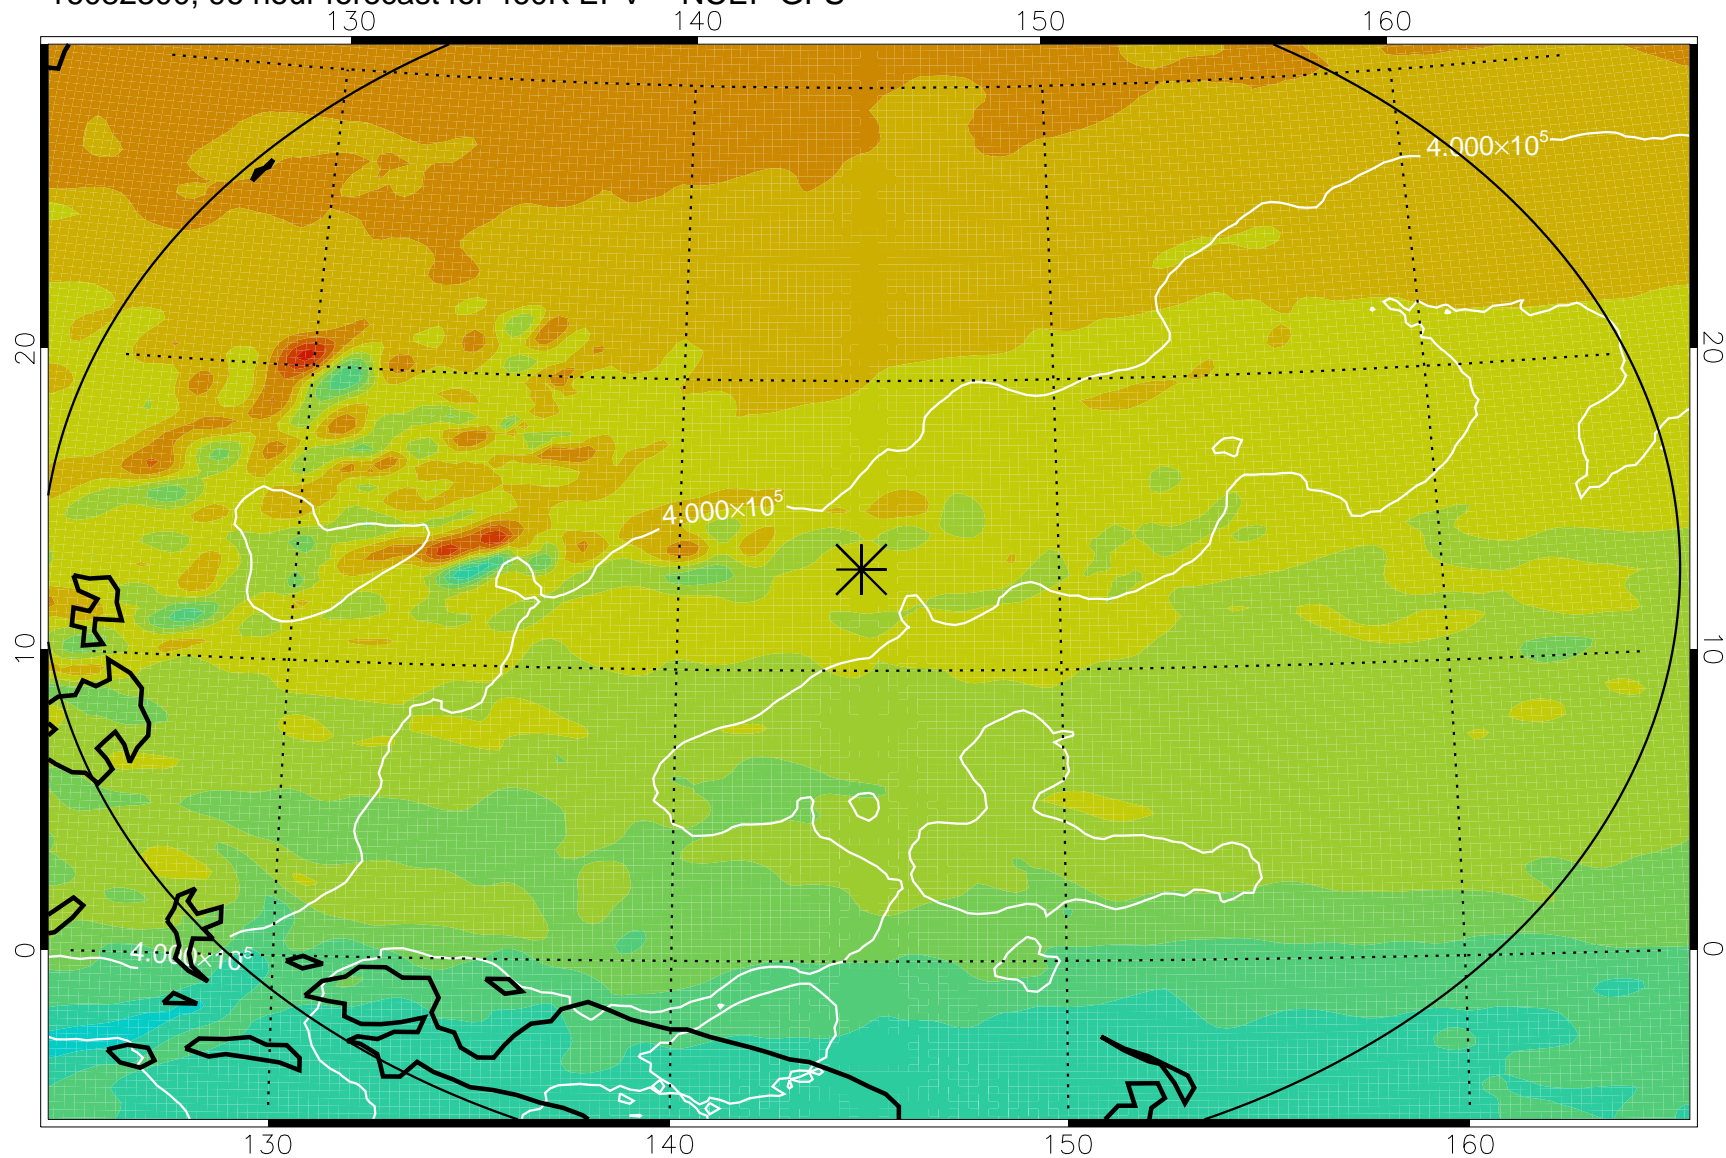

16082118, 66 hour forecast for 460K EPV -- NCEP GFS

460K Montgomery Streamfunction, white

Range ring of 2304 km

16082200, 72 hour forecast for 460K EPV -- NCEP GFS

460K Montgomery Streamfunction, white

Range ring of 2304 km

16082206, 78 hour forecast for 460K EPV -- NCEP GFS

460K Montgomery Streamfunction, white

Range ring of 2304 km

16082212, 84 hour forecast for 460K EPV -- NCEP GFS

460K Montgomery Streamfunction, white

Range ring of 2304 km

16082218, 90 hour forecast for 460K EPV -- NCEP GFS

460K Montgomery Streamfunction, white

Range ring of 2304 km

16082300, 96 hour forecast for 460K EPV -- NCEP GFS

460K Montgomery Streamfunction, white

Range ring of 2304 km

16082306, 102 hour forecast for 460K EPV -- NCEP GFS

460K Montgomery Streamfunction, white

Range ring of 2304 km

16082312, 108 hour forecast for 460K EPV -- NCEP GFS

460K Montgomery Streamfunction, white

Range ring of 2304 km