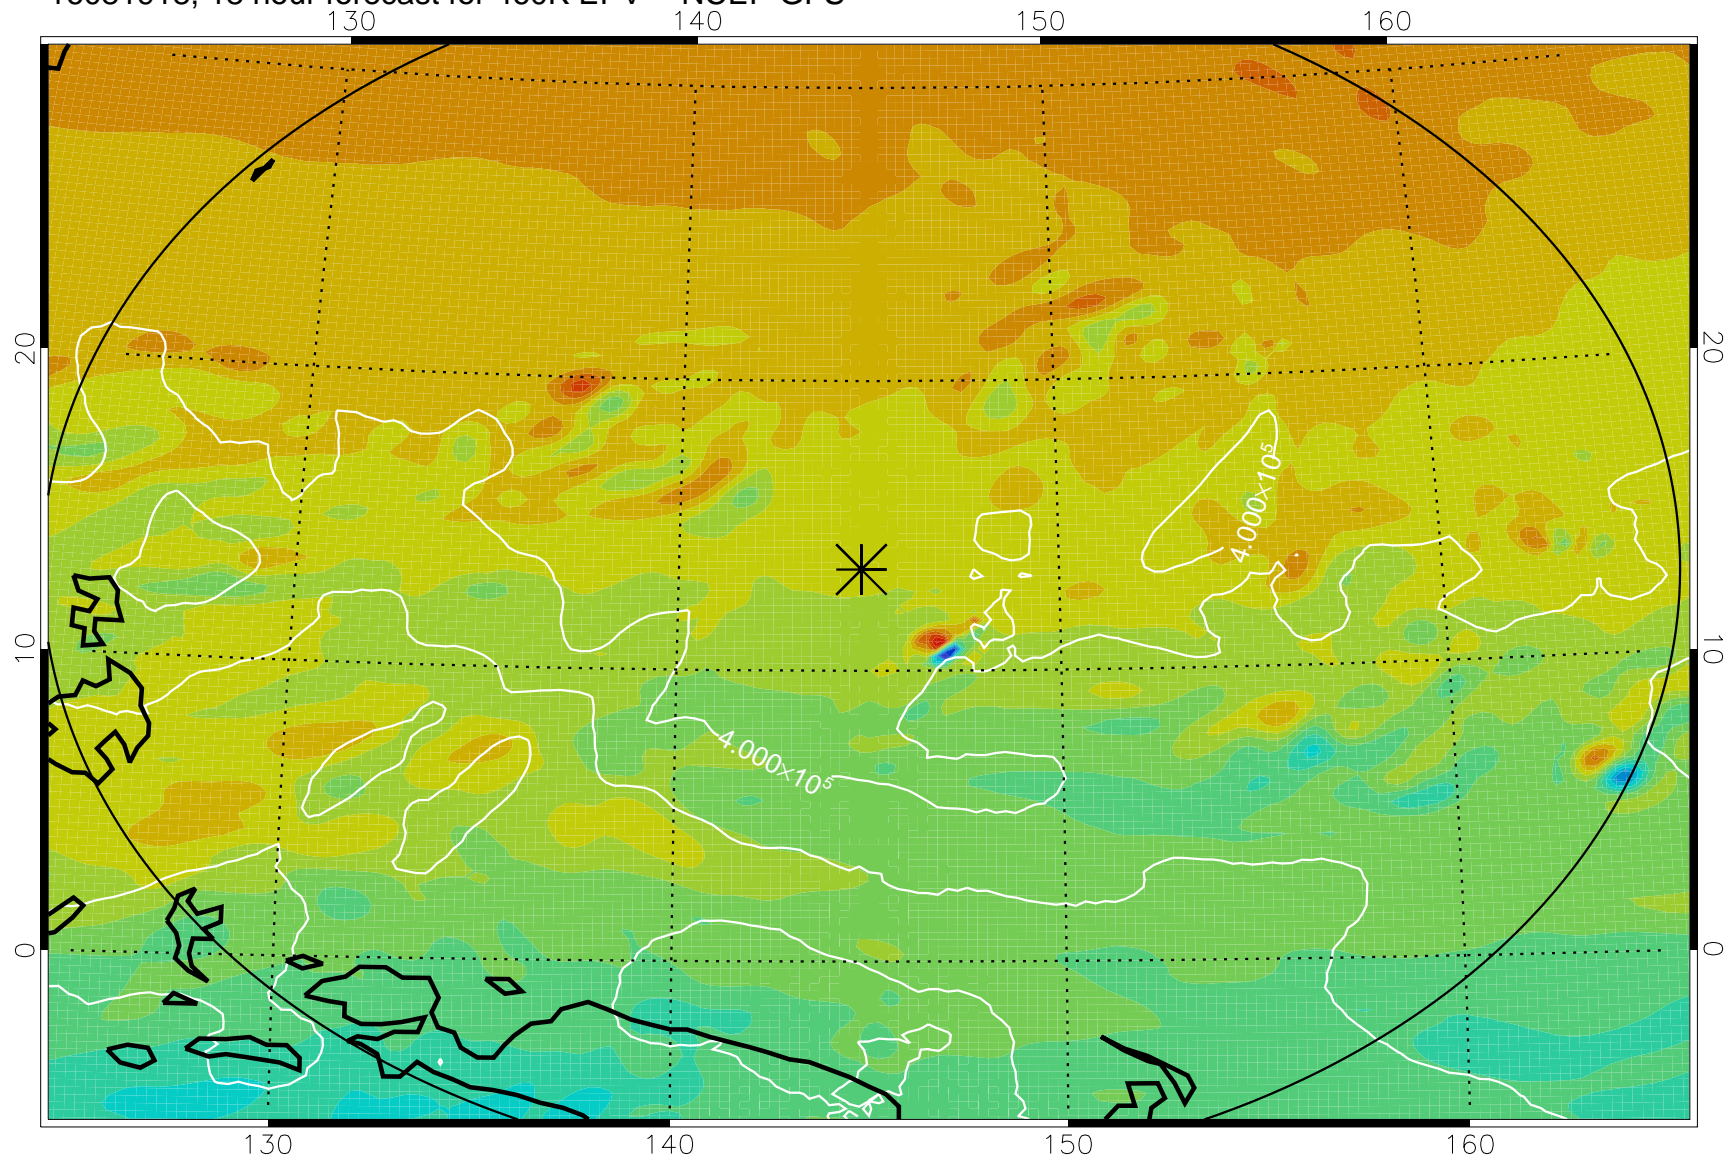

16081906, 6 hour forecast for 460K EPV -- NCEP GFS

460K Montgomery Streamfunction, white

Range ring of 2304 km

16081912, 12 hour forecast for 460K EPV -- NCEP GFS

460K Montgomery Streamfunction, white

Range ring of 2304 km

16081918, 18 hour forecast for 460K EPV -- NCEP GFS

460K Montgomery Streamfunction, white

Range ring of 2304 km

16082000, 24 hour forecast for 460K EPV -- NCEP GFS

460K Montgomery Streamfunction, white

Range ring of 2304 km

16082006, 30 hour forecast for 460K EPV -- NCEP GFS

460K Montgomery Streamfunction, white

Range ring of 2304 km

16082012, 36 hour forecast for 460K EPV -- NCEP GFS

460K Montgomery Streamfunction, white

Range ring of 2304 km

16082018, 42 hour forecast for 460K EPV -- NCEP GFS

460K Montgomery Streamfunction, white

Range ring of 2304 km

16082100, 48 hour forecast for 460K EPV -- NCEP GFS

460K Montgomery Streamfunction, white

Range ring of 2304 km