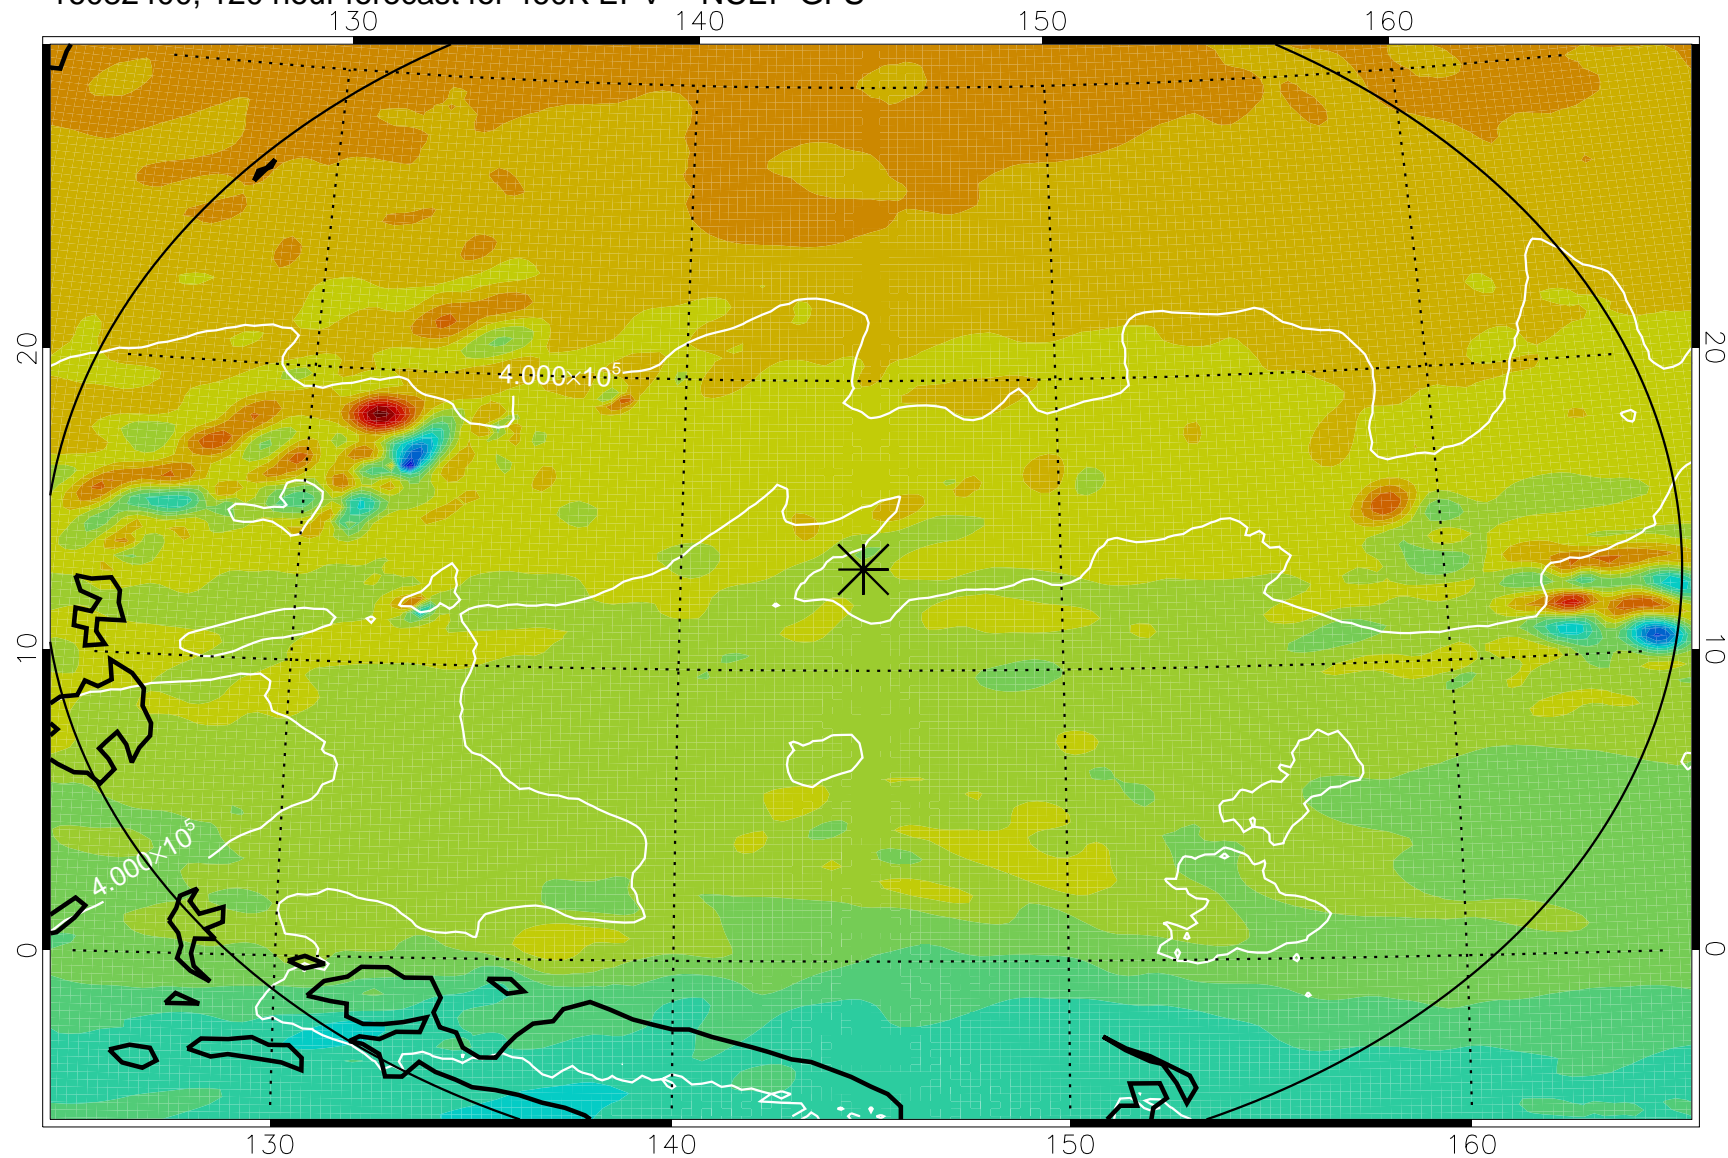

16082206, 78 hour forecast for 460K EPV -- NCEP GFS

460K Montgomery Streamfunction, white

Range ring of 2304 km

16082212, 84 hour forecast for 460K EPV -- NCEP GFS

460K Montgomery Streamfunction, white

Range ring of 2304 km

16082218, 90 hour forecast for 460K EPV -- NCEP GFS

460K Montgomery Streamfunction, white

Range ring of 2304 km

16082300, 96 hour forecast for 460K EPV -- NCEP GFS

460K Montgomery Streamfunction, white

Range ring of 2304 km

16082306, 102 hour forecast for 460K EPV -- NCEP GFS

460K Montgomery Streamfunction, white

Range ring of 2304 km

16082312, 108 hour forecast for 460K EPV -- NCEP GFS

460K Montgomery Streamfunction, white

Range ring of 2304 km

16082318, 114 hour forecast for 460K EPV -- NCEP GFS

460K Montgomery Streamfunction, white

Range ring of 2304 km

16082400, 120 hour forecast for 460K EPV -- NCEP GFS

460K Montgomery Streamfunction, white

Range ring of 2304 km