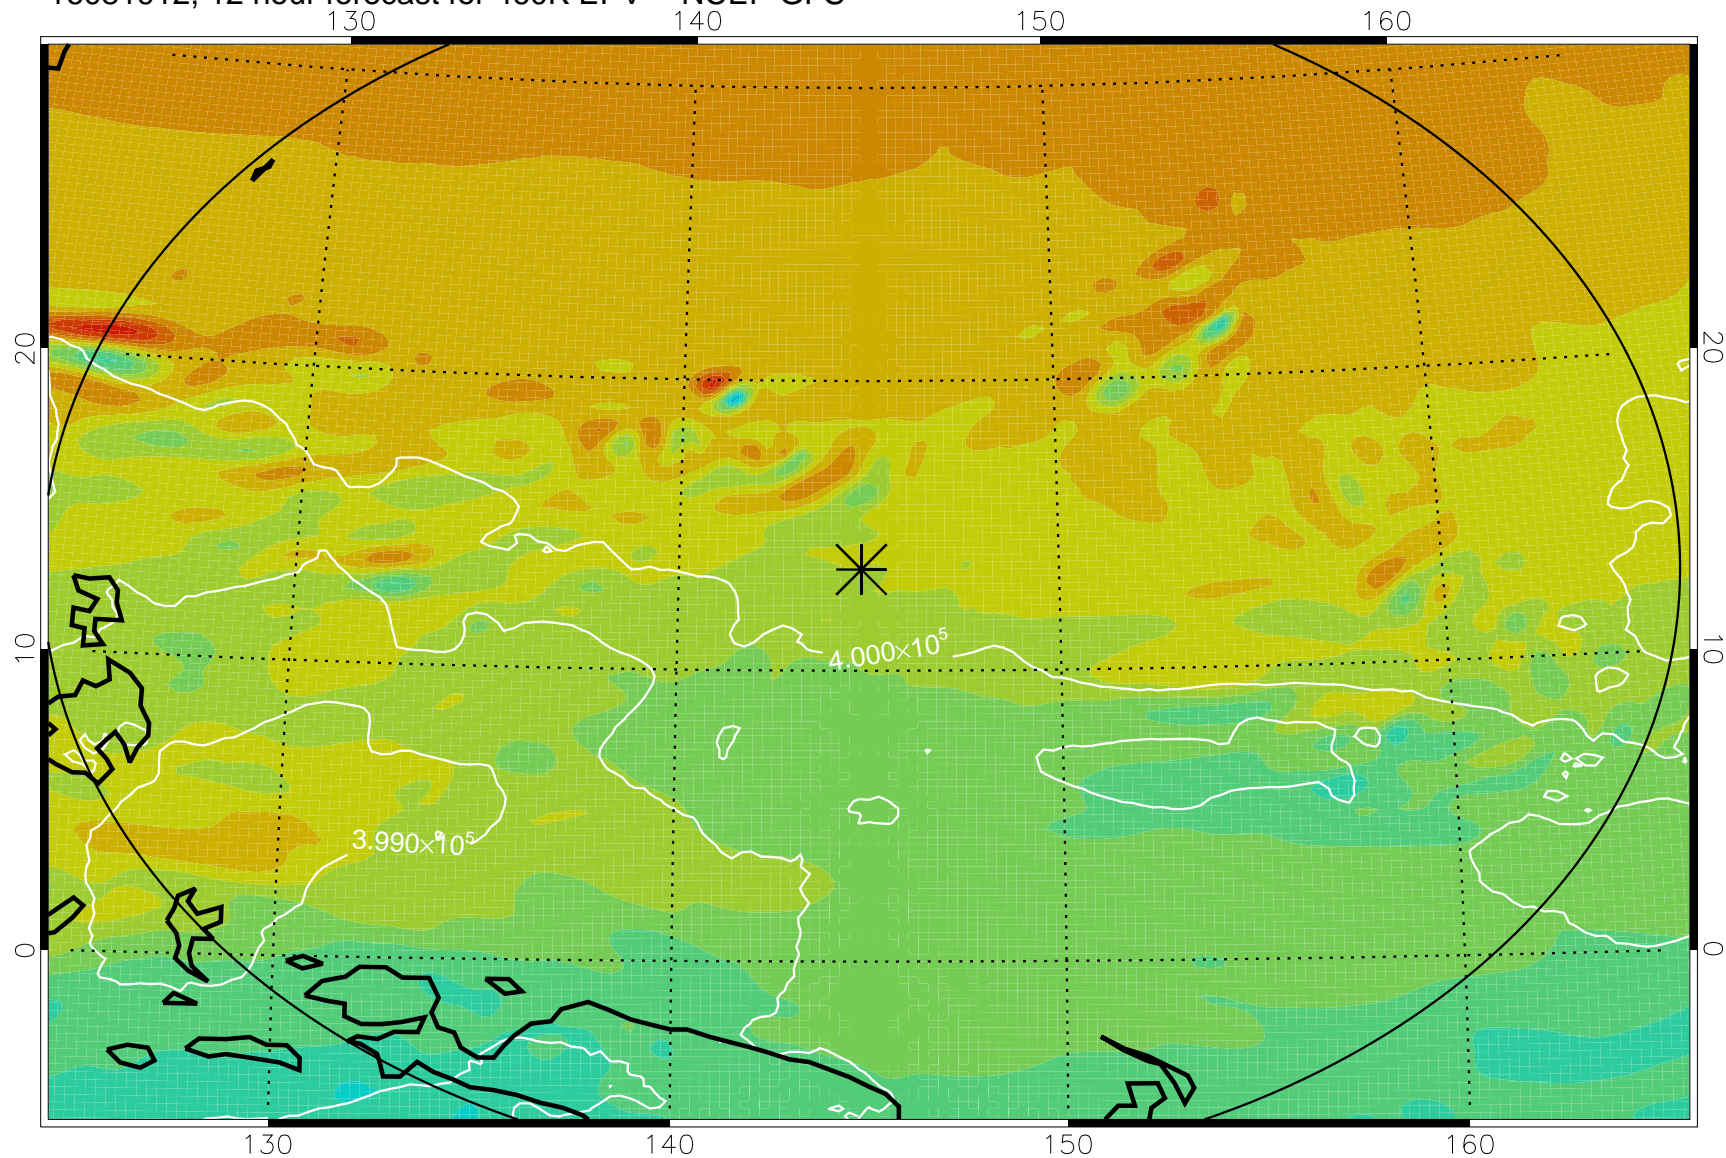

16081906, 6 hour forecast for 460K EPV -- NCEP GFS

460K Montgomery Streamfunction, white

Range ring of 2304 km

16081912, 12 hour forecast for 460K EPV -- NCEP GFS

460K Montgomery Streamfunction, white

Range ring of 2304 km

16081918, 18 hour forecast for 460K EPV -- NCEP GFS

460K Montgomery Streamfunction, white

Range ring of 2304 km

16082000, 24 hour forecast for 460K EPV -- NCEP GFS

460K Montgomery Streamfunction, white

Range ring of 2304 km

16082006, 30 hour forecast for 460K EPV -- NCEP GFS

460K Montgomery Streamfunction, white

Range ring of 2304 km

16082012, 36 hour forecast for 460K EPV -- NCEP GFS

460K Montgomery Streamfunction, white

Range ring of 2304 km

16082018, 42 hour forecast for 460K EPV -- NCEP GFS

460K Montgomery Streamfunction, white

Range ring of 2304 km

16082100, 48 hour forecast for 460K EPV -- NCEP GFS

460K Montgomery Streamfunction, white

Range ring of 2304 km