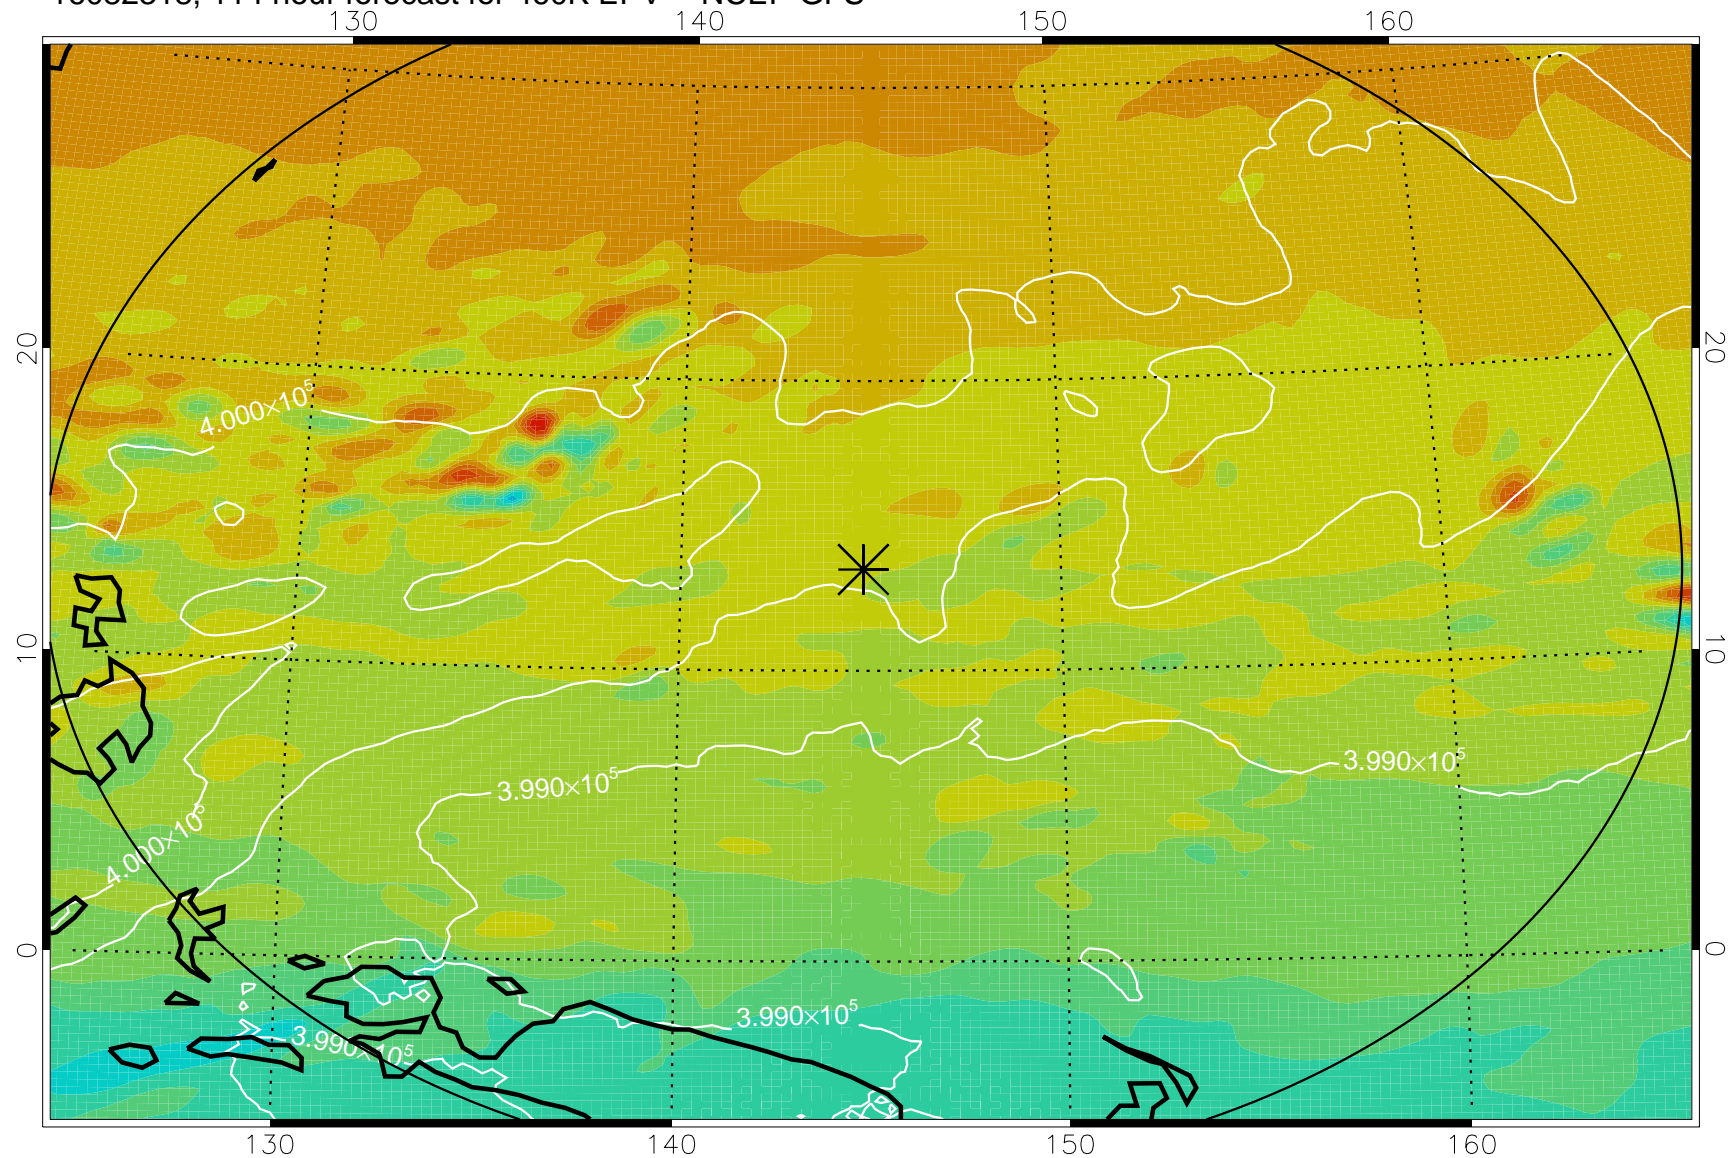

16082206, 78 hour forecast for 460K EPV -- NCEP GFS

460K Montgomery Streamfunction, white

Range ring of 2304 km

16082212, 84 hour forecast for 460K EPV -- NCEP GFS

460K Montgomery Streamfunction, white

Range ring of 2304 km

16082218, 90 hour forecast for 460K EPV -- NCEP GFS

460K Montgomery Streamfunction, white

Range ring of 2304 km

16082300, 96 hour forecast for 460K EPV -- NCEP GFS

460K Montgomery Streamfunction, white

Range ring of 2304 km

16082306, 102 hour forecast for 460K EPV -- NCEP GFS

460K Montgomery Streamfunction, white

Range ring of 2304 km

16082312, 108 hour forecast for 460K EPV -- NCEP GFS

460K Montgomery Streamfunction, white

Range ring of 2304 km

16082318, 114 hour forecast for 460K EPV -- NCEP GFS

460K Montgomery Streamfunction, white

Range ring of 2304 km

16082400, 120 hour forecast for 460K EPV -- NCEP GFS

460K Montgomery Streamfunction, white

Range ring of 2304 km