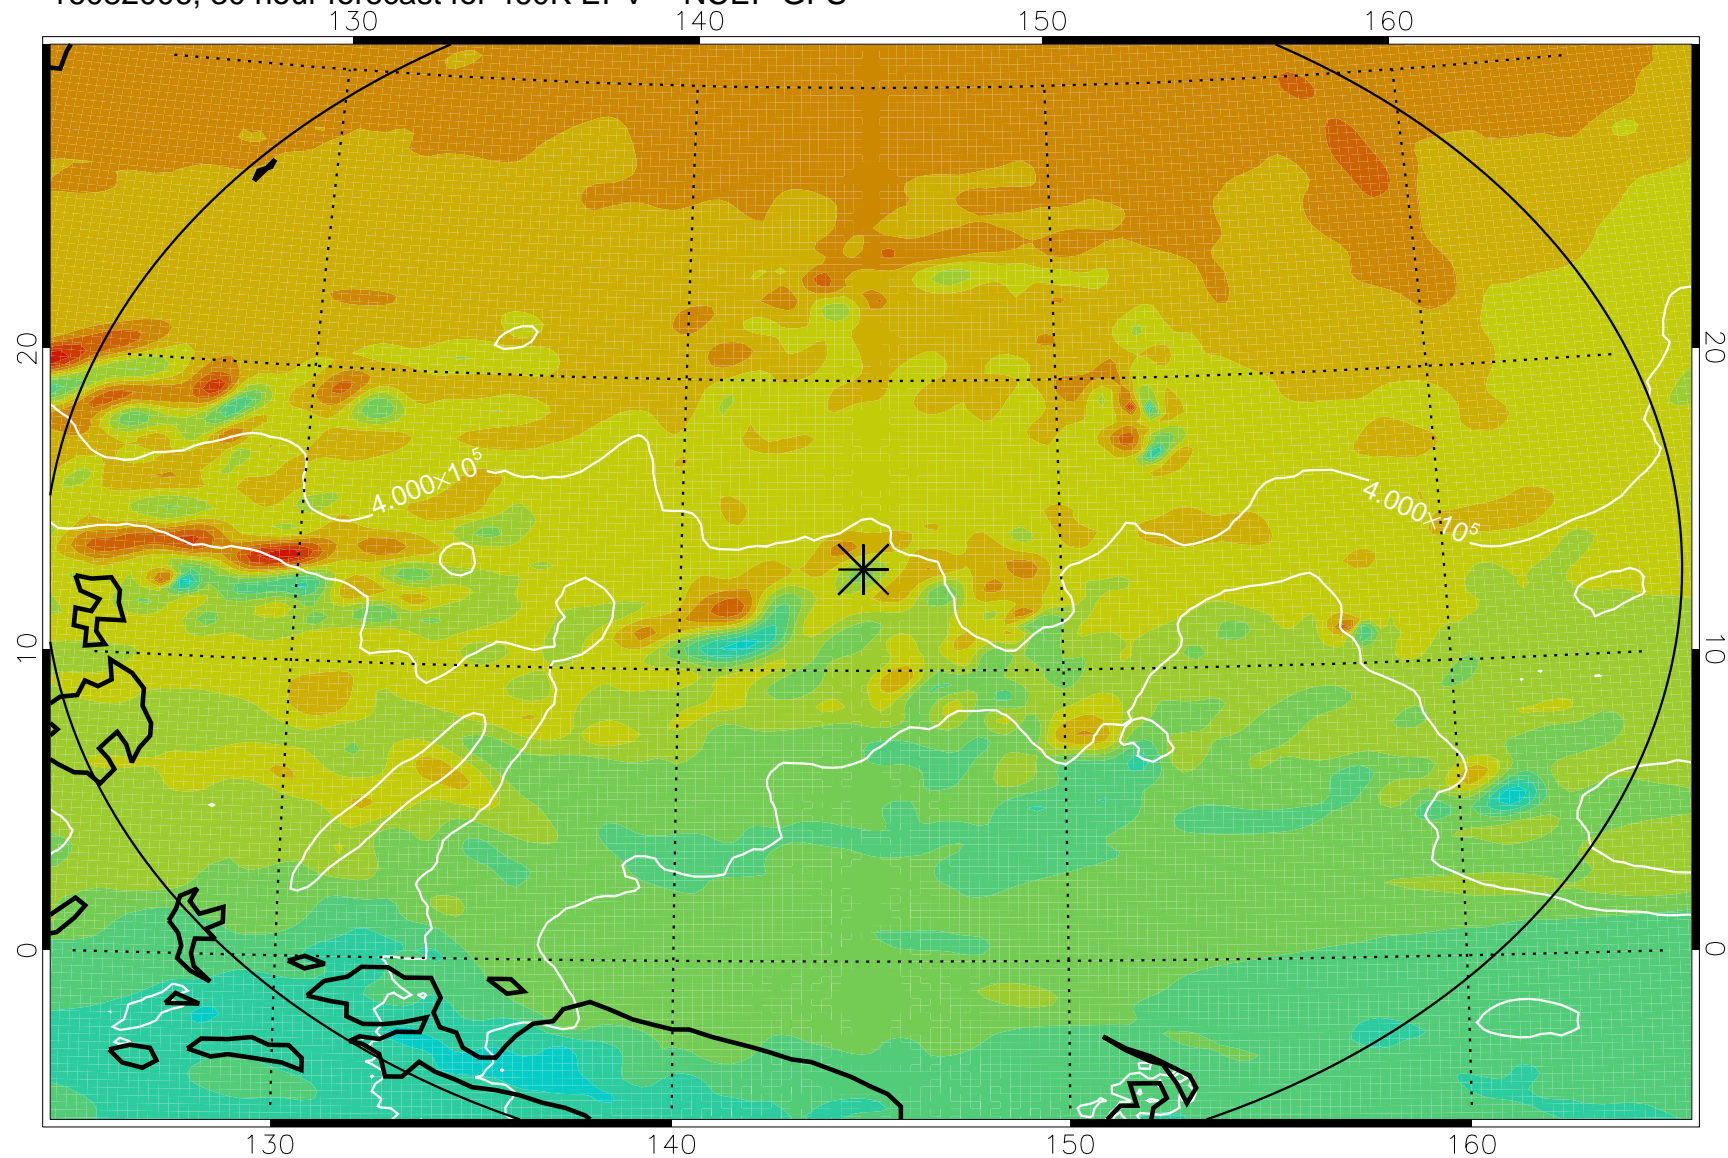

16081918, 18 hour forecast for 460K EPV -- NCEP GFS

460K Montgomery Streamfunction, white

Range ring of 2304 km

16082000, 24 hour forecast for 460K EPV -- NCEP GFS

460K Montgomery Streamfunction, white

Range ring of 2304 km

16082006, 30 hour forecast for 460K EPV -- NCEP GFS

460K Montgomery Streamfunction, white

Range ring of 2304 km

16082012, 36 hour forecast for 460K EPV -- NCEP GFS

460K Montgomery Streamfunction, white

Range ring of 2304 km

16082018, 42 hour forecast for 460K EPV -- NCEP GFS

460K Montgomery Streamfunction, white

Range ring of 2304 km

16082100, 48 hour forecast for 460K EPV -- NCEP GFS

460K Montgomery Streamfunction, white

Range ring of 2304 km

16082118, 66 hour forecast for 460K EPV -- NCEP GFS

460K Montgomery Streamfunction, white

Range ring of 2304 km

16082200, 72 hour forecast for 460K EPV -- NCEP GFS

460K Montgomery Streamfunction, white

Range ring of 2304 km