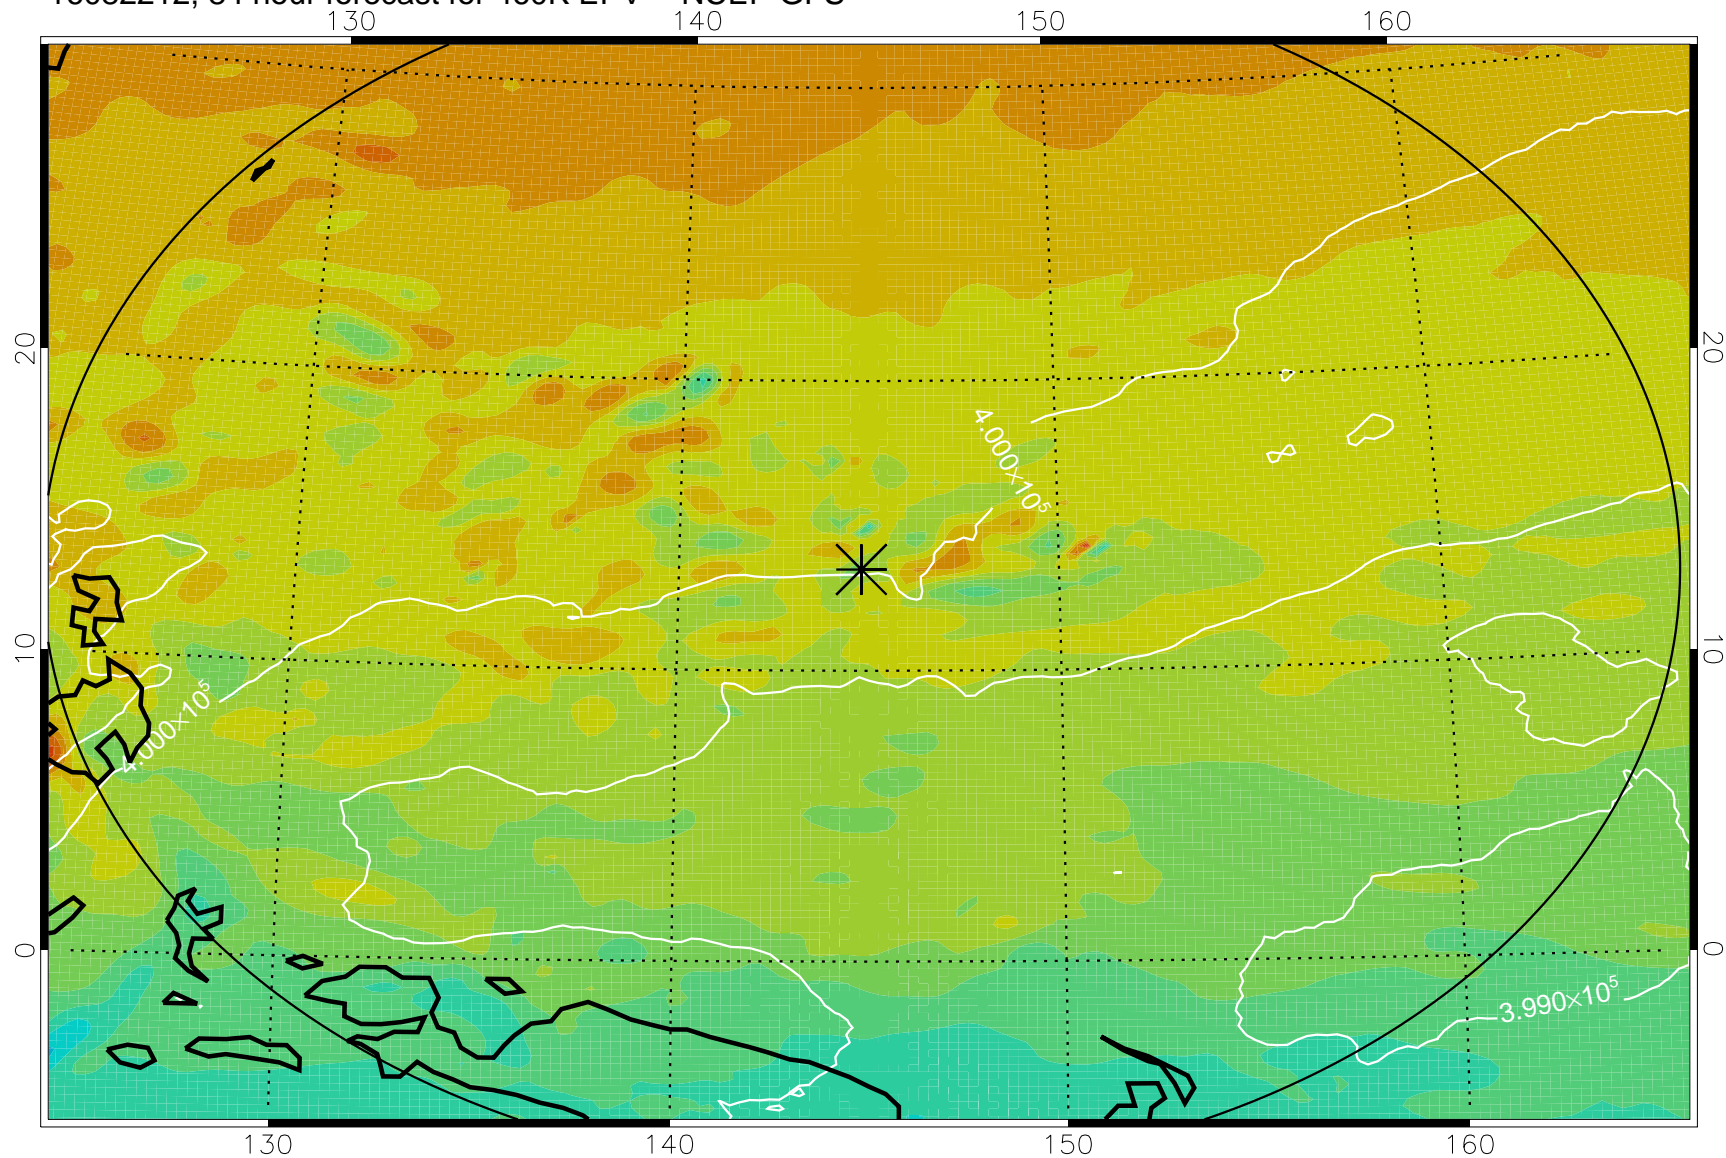

16082106, 54 hour forecast for 460K EPV -- NCEP GFS

460K Montgomery Streamfunction, white

Range ring of 2304 km

16082112, 60 hour forecast for 460K EPV -- NCEP GFS

460K Montgomery Streamfunction, white

Range ring of 2304 km

16082118, 66 hour forecast for 460K EPV -- NCEP GFS

460K Montgomery Streamfunction, white

Range ring of 2304 km

16082200, 72 hour forecast for 460K EPV -- NCEP GFS

460K Montgomery Streamfunction, white

Range ring of 2304 km

16082206, 78 hour forecast for 460K EPV -- NCEP GFS

460K Montgomery Streamfunction, white

Range ring of 2304 km

16082212, 84 hour forecast for 460K EPV -- NCEP GFS

460K Montgomery Streamfunction, white

Range ring of 2304 km

16082218, 90 hour forecast for 460K EPV -- NCEP GFS

460K Montgomery Streamfunction, white

Range ring of 2304 km

16082300, 96 hour forecast for 460K EPV -- NCEP GFS

460K Montgomery Streamfunction, white

Range ring of 2304 km