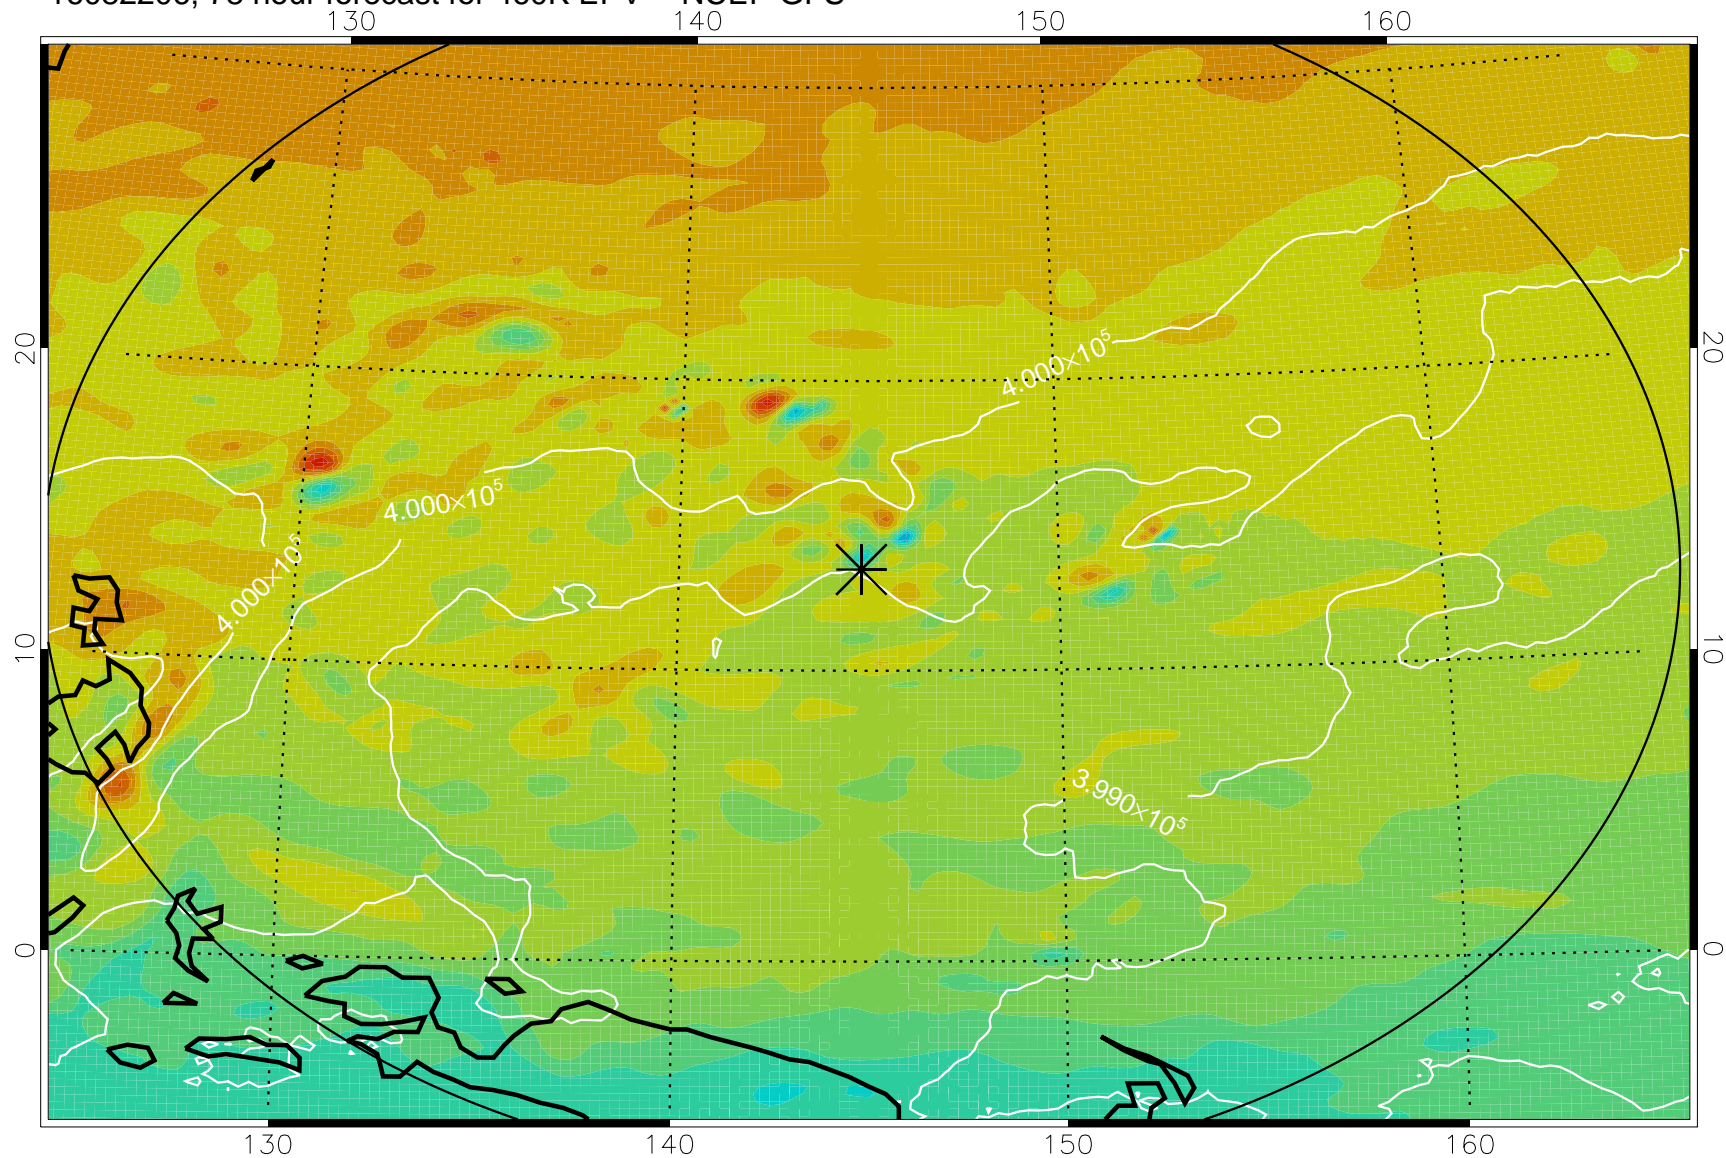

16082106, 54 hour forecast for 460K EPV -- NCEP GFS

460K Montgomery Streamfunction, white

Range ring of 2304 km

16082112, 60 hour forecast for 460K EPV -- NCEP GFS

460K Montgomery Streamfunction, white

Range ring of 2304 km

16082118, 66 hour forecast for 460K EPV -- NCEP GFS

460K Montgomery Streamfunction, white

Range ring of 2304 km

16082200, 72 hour forecast for 460K EPV -- NCEP GFS

460K Montgomery Streamfunction, white

Range ring of 2304 km

16082206, 78 hour forecast for 460K EPV -- NCEP GFS

460K Montgomery Streamfunction, white

Range ring of 2304 km

16082212, 84 hour forecast for 460K EPV -- NCEP GFS

460K Montgomery Streamfunction, white

Range ring of 2304 km

16082218, 90 hour forecast for 460K EPV -- NCEP GFS

460K Montgomery Streamfunction, white

Range ring of 2304 km

16082300, 96 hour forecast for 460K EPV -- NCEP GFS

460K Montgomery Streamfunction, white

Range ring of 2304 km