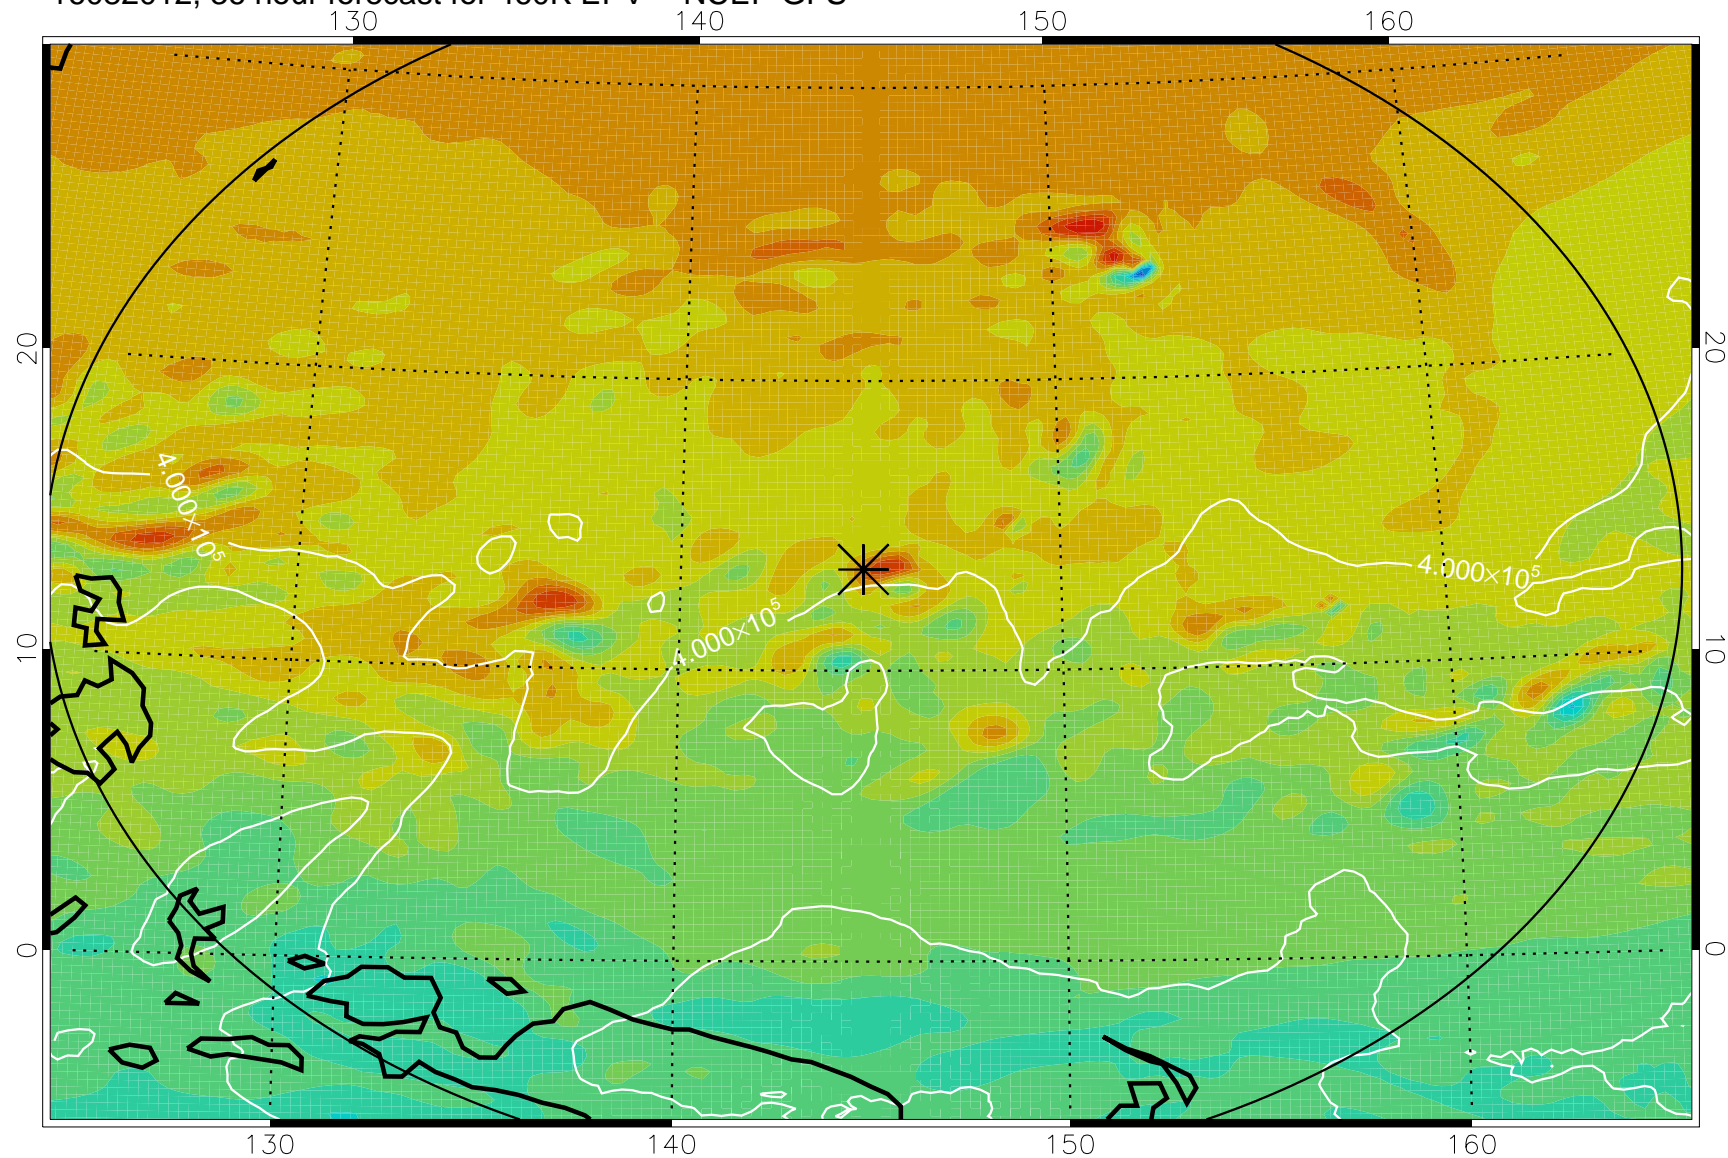

16081918, 18 hour forecast for 460K EPV -- NCEP GFS

460K Montgomery Streamfunction, white

Range ring of 2304 km

16082000, 24 hour forecast for 460K EPV -- NCEP GFS

460K Montgomery Streamfunction, white

Range ring of 2304 km

16082006, 30 hour forecast for 460K EPV -- NCEP GFS

460K Montgomery Streamfunction, white

Range ring of 2304 km

16082012, 36 hour forecast for 460K EPV -- NCEP GFS

460K Montgomery Streamfunction, white

Range ring of 2304 km

16082018, 42 hour forecast for 460K EPV -- NCEP GFS

460K Montgomery Streamfunction, white

Range ring of 2304 km

16082100, 48 hour forecast for 460K EPV -- NCEP GFS

460K Montgomery Streamfunction, white

Range ring of 2304 km

16082118, 66 hour forecast for 460K EPV -- NCEP GFS

460K Montgomery Streamfunction, white

Range ring of 2304 km

16082200, 72 hour forecast for 460K EPV -- NCEP GFS

460K Montgomery Streamfunction, white

Range ring of 2304 km