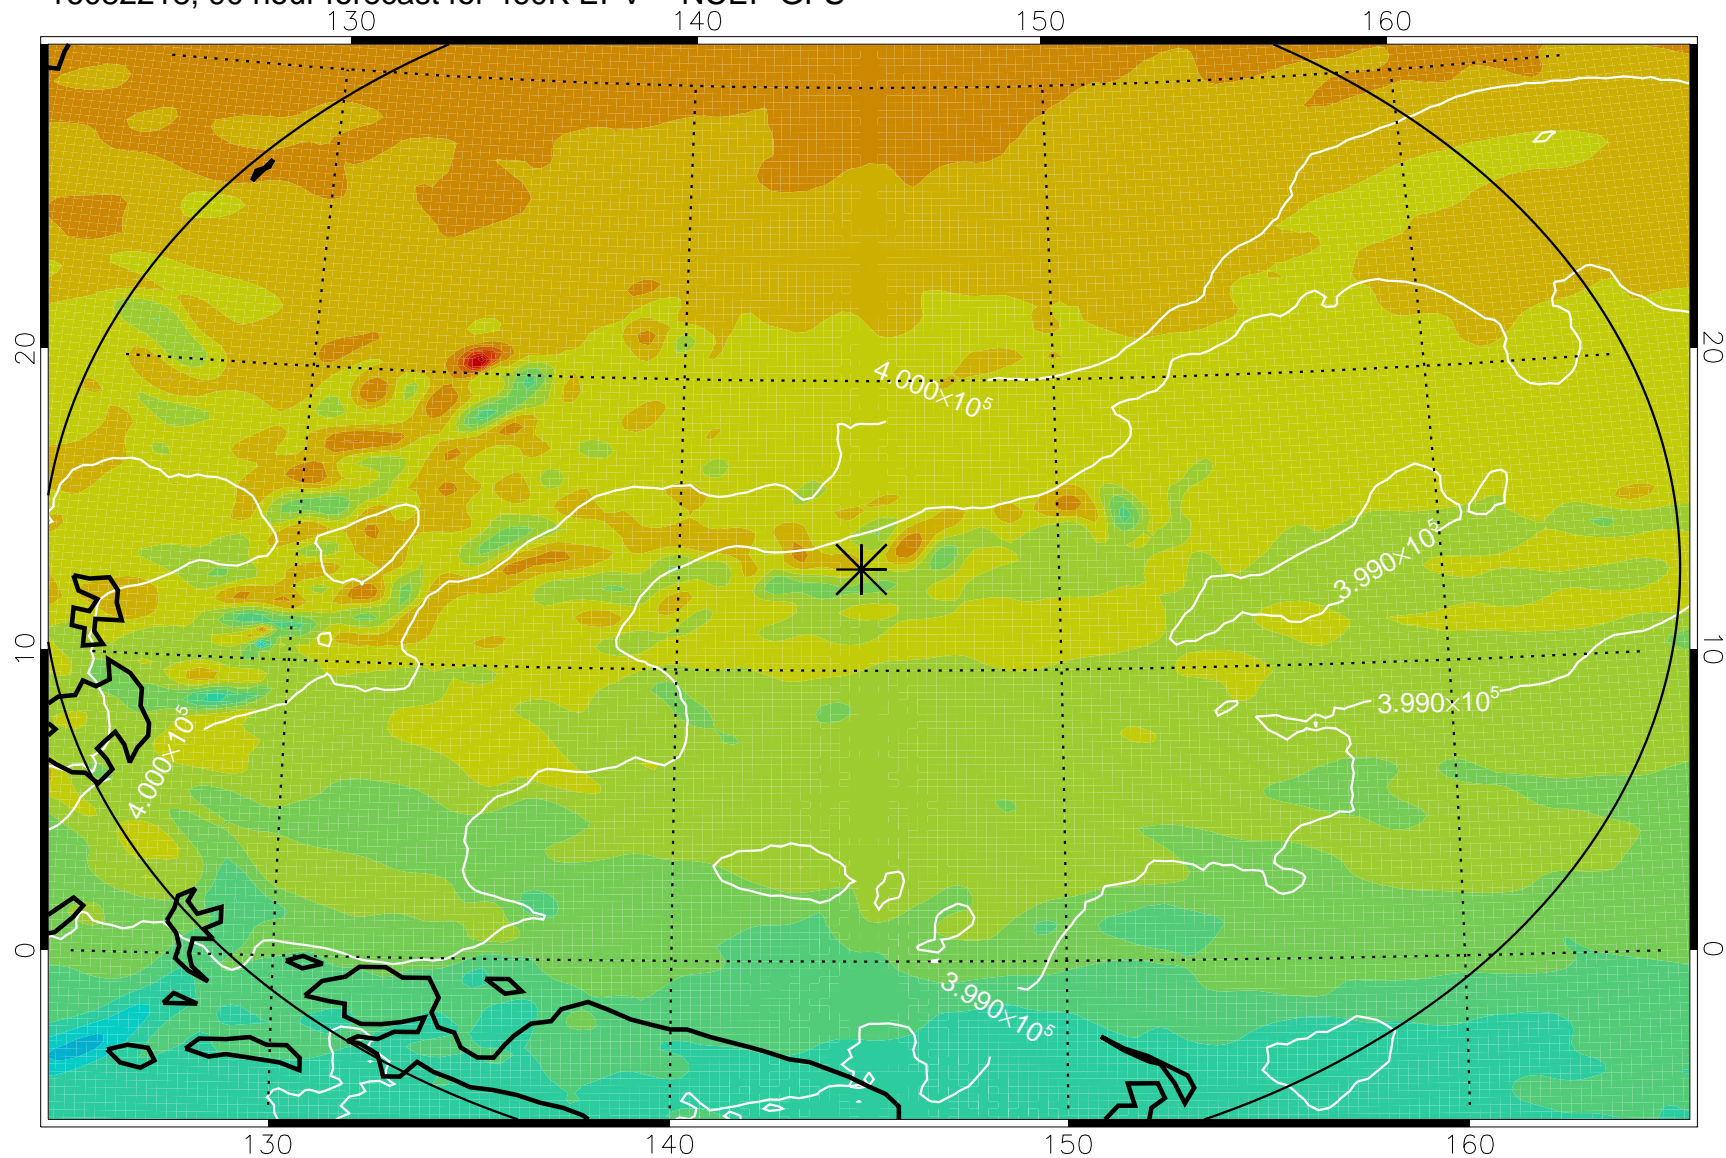

16082118, 66 hour forecast for 460K EPV -- NCEP GFS

460K Montgomery Streamfunction, white

Range ring of 2304 km

16082200, 72 hour forecast for 460K EPV -- NCEP GFS

460K Montgomery Streamfunction, white

Range ring of 2304 km

16082206, 78 hour forecast for 460K EPV -- NCEP GFS

460K Montgomery Streamfunction, white

Range ring of 2304 km

16082212, 84 hour forecast for 460K EPV -- NCEP GFS

460K Montgomery Streamfunction, white

Range ring of 2304 km

16082218, 90 hour forecast for 460K EPV -- NCEP GFS

460K Montgomery Streamfunction, white

Range ring of 2304 km

16082300, 96 hour forecast for 460K EPV -- NCEP GFS

460K Montgomery Streamfunction, white

Range ring of 2304 km

16082306, 102 hour forecast for 460K EPV -- NCEP GFS

460K Montgomery Streamfunction, white

Range ring of 2304 km

16082312, 108 hour forecast for 460K EPV -- NCEP GFS

460K Montgomery Streamfunction, white

Range ring of 2304 km