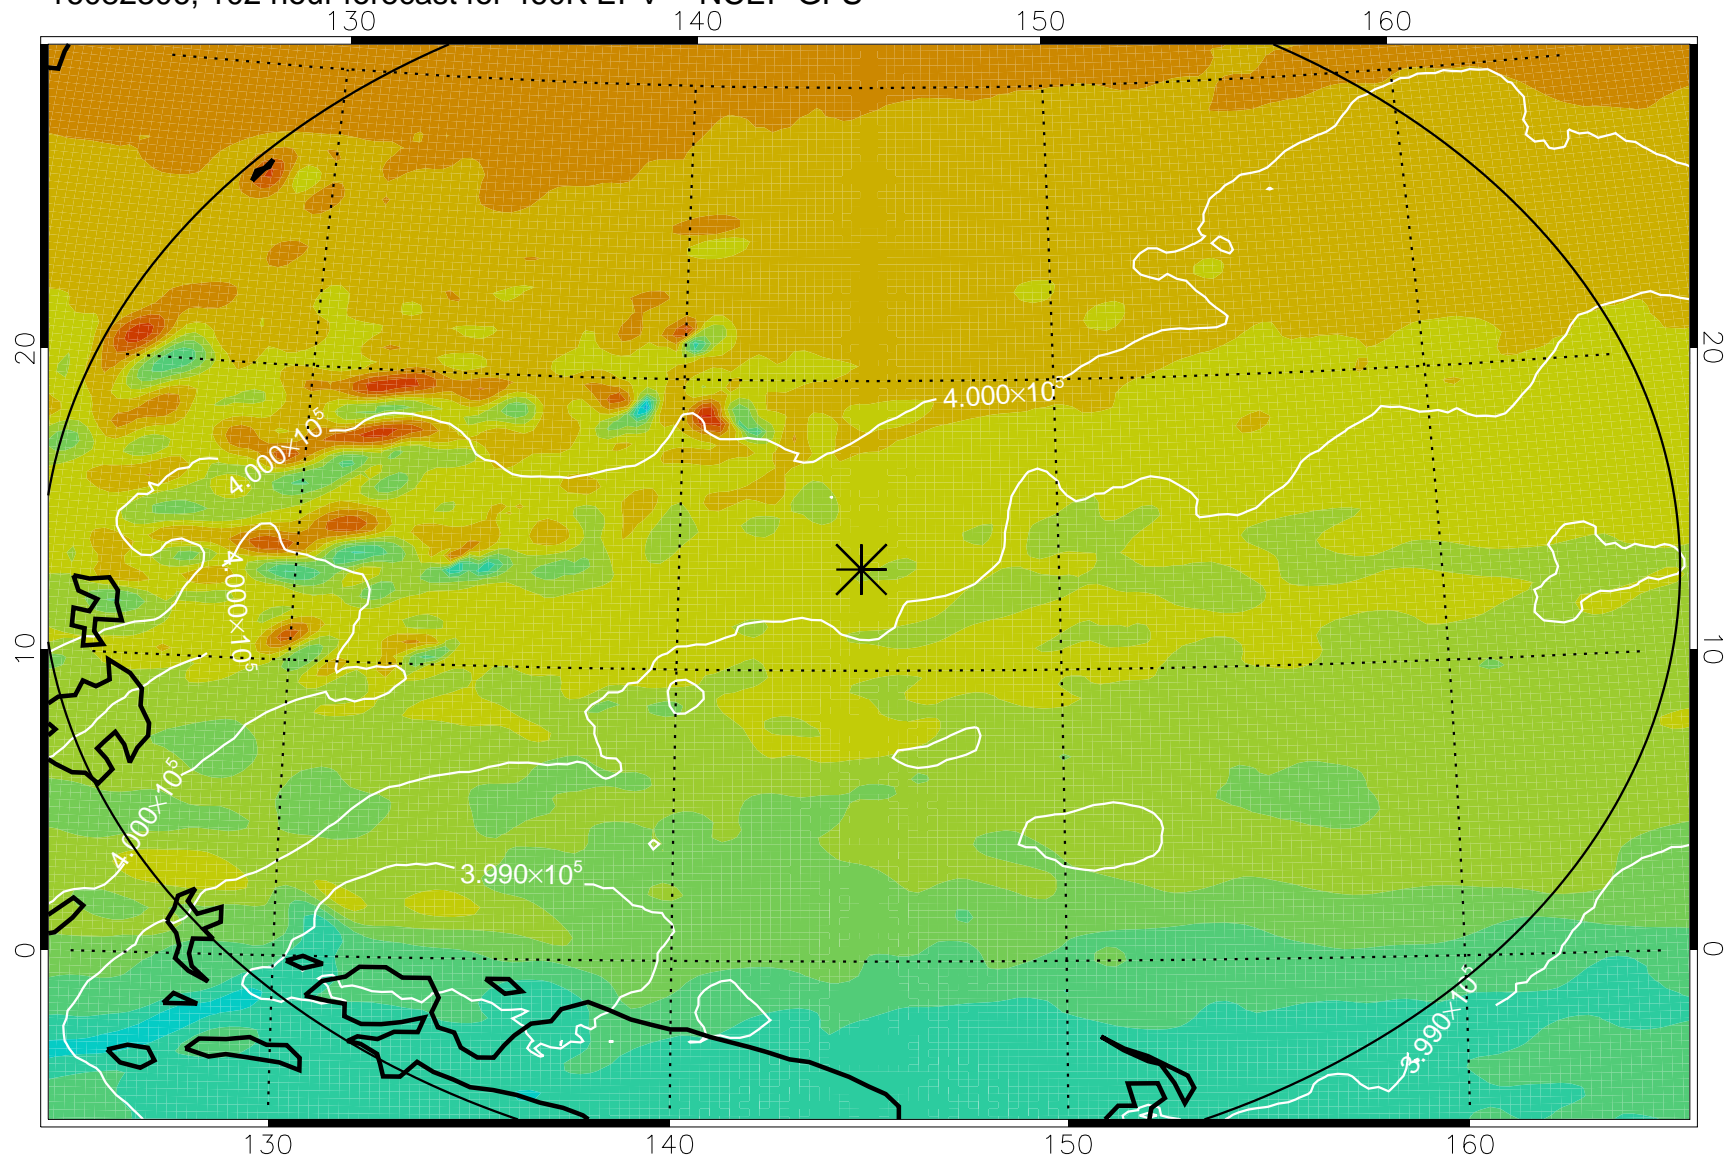

16082206, 78 hour forecast for 460K EPV -- NCEP GFS

460K Montgomery Streamfunction, white

Range ring of 2304 km

16082212, 84 hour forecast for 460K EPV -- NCEP GFS

460K Montgomery Streamfunction, white

Range ring of 2304 km

16082218, 90 hour forecast for 460K EPV -- NCEP GFS

460K Montgomery Streamfunction, white

Range ring of 2304 km

16082300, 96 hour forecast for 460K EPV -- NCEP GFS

460K Montgomery Streamfunction, white

Range ring of 2304 km

16082306, 102 hour forecast for 460K EPV -- NCEP GFS

460K Montgomery Streamfunction, white

Range ring of 2304 km

16082312, 108 hour forecast for 460K EPV -- NCEP GFS

460K Montgomery Streamfunction, white

Range ring of 2304 km

16082318, 114 hour forecast for 460K EPV -- NCEP GFS

460K Montgomery Streamfunction, white

Range ring of 2304 km

16082400, 120 hour forecast for 460K EPV -- NCEP GFS

460K Montgomery Streamfunction, white

Range ring of 2304 km