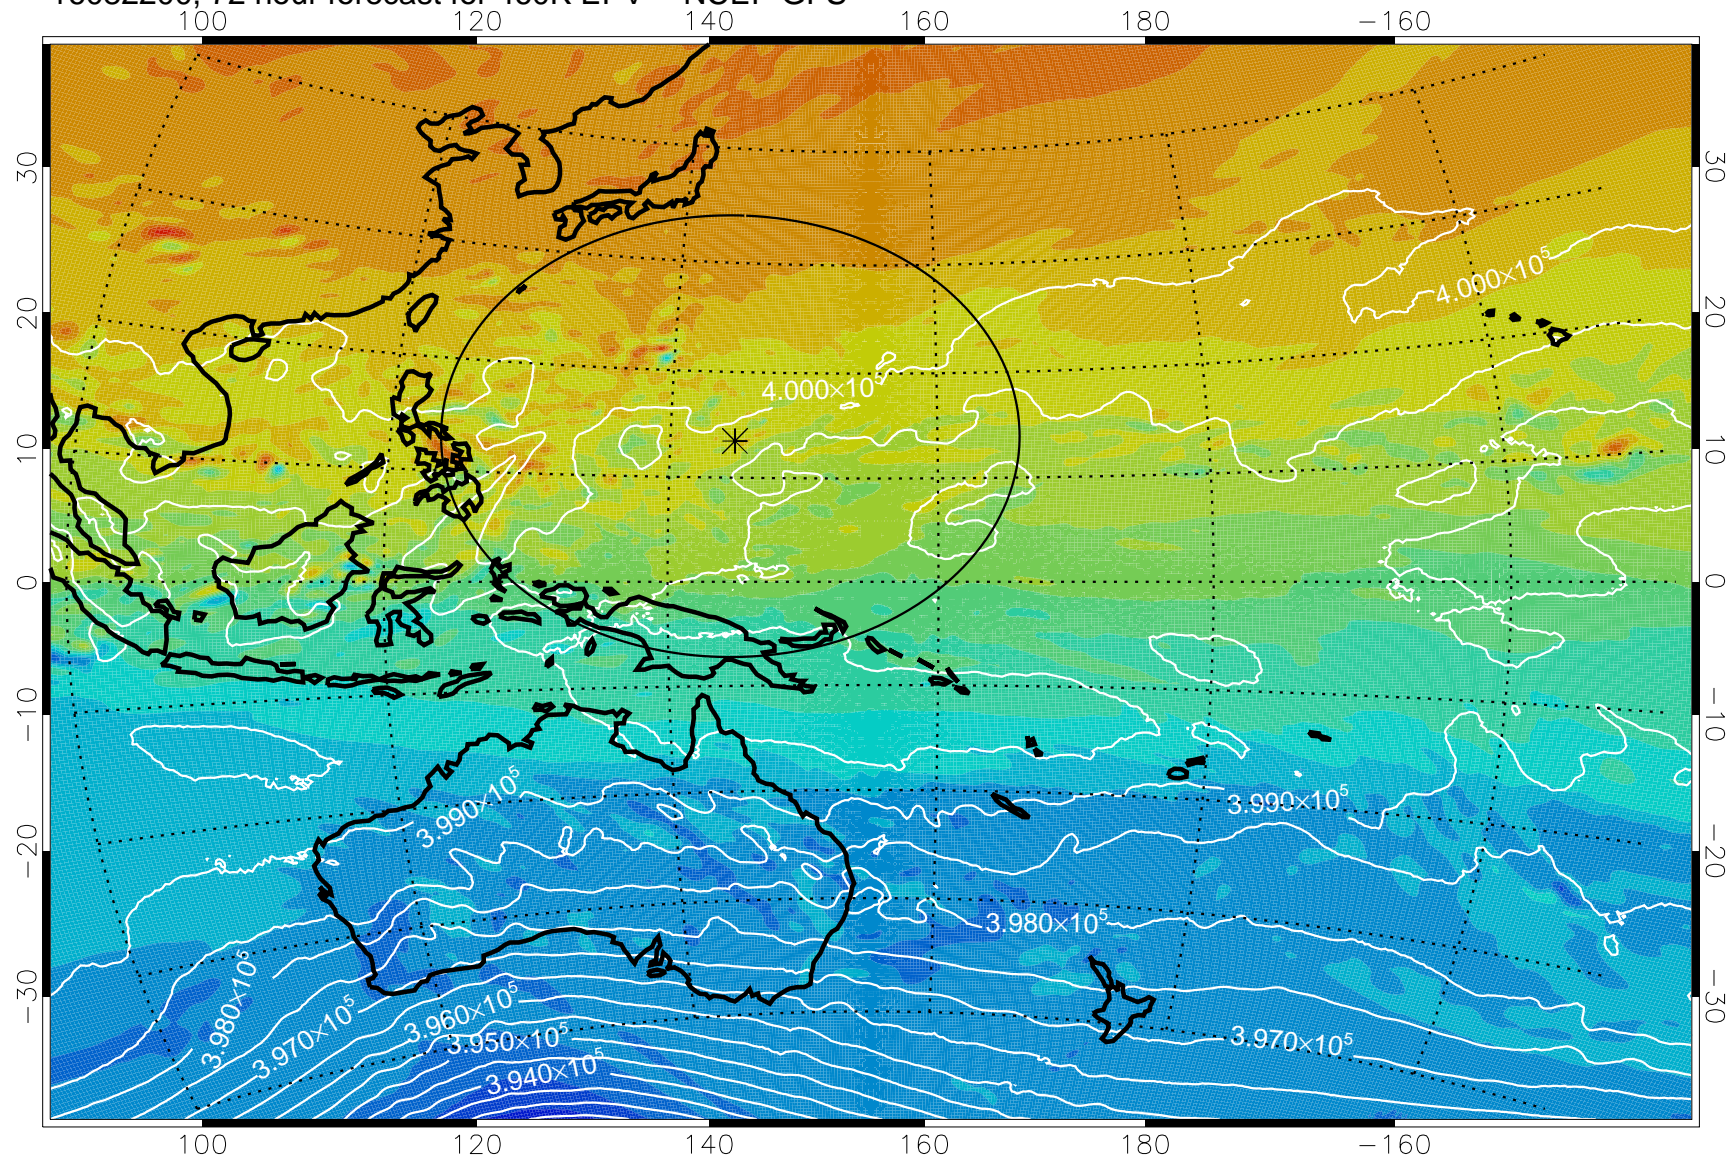

16082018, 42 hour forecast for 460K EPV -- NCEP GFS

460K Montgomery Streamfunction, white

Range ring of 2304 km

16082100, 48 hour forecast for 460K EPV -- NCEP GFS

460K Montgomery Streamfunction, white

Range ring of 2304 km

16082106, 54 hour forecast for 460K EPV -- NCEP GFS

460K Montgomery Streamfunction, white

Range ring of 2304 km

16082112, 60 hour forecast for 460K EPV -- NCEP GFS

460K Montgomery Streamfunction, white

Range ring of 2304 km

16082118, 66 hour forecast for 460K EPV -- NCEP GFS

460K Montgomery Streamfunction, white

Range ring of 2304 km

16082200, 72 hour forecast for 460K EPV -- NCEP GFS

460K Montgomery Streamfunction, white

Range ring of 2304 km

16082206, 78 hour forecast for 460K EPV -- NCEP GFS

460K Montgomery Streamfunction, white

Range ring of 2304 km

16082212, 84 hour forecast for 460K EPV -- NCEP GFS

460K Montgomery Streamfunction, white

Range ring of 2304 km