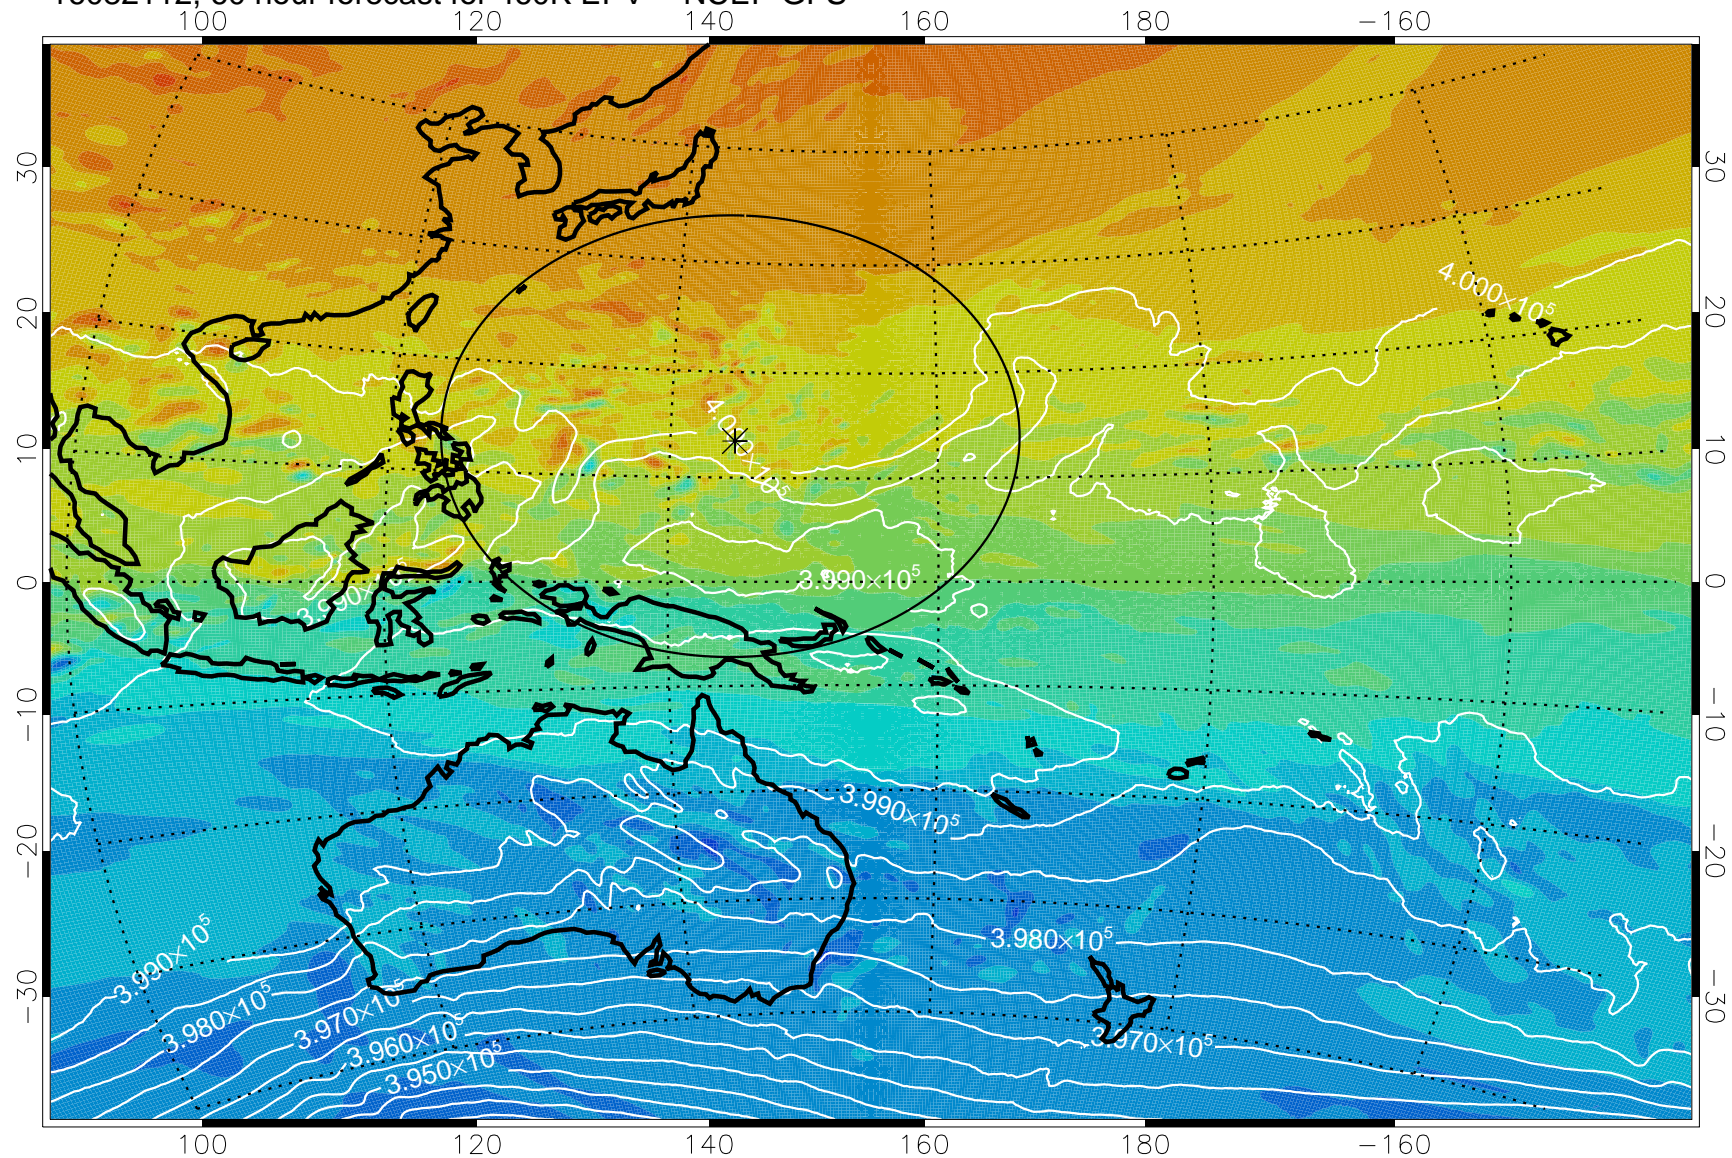

16082006, 30 hour forecast for 460K EPV -- NCEP GFS

460K Montgomery Streamfunction, white

Range ring of 2304 km

16082012, 36 hour forecast for 460K EPV -- NCEP GFS

460K Montgomery Streamfunction, white

Range ring of 2304 km

16082018, 42 hour forecast for 460K EPV -- NCEP GFS

460K Montgomery Streamfunction, white

Range ring of 2304 km

16082100, 48 hour forecast for 460K EPV -- NCEP GFS

460K Montgomery Streamfunction, white

Range ring of 2304 km

16082106, 54 hour forecast for 460K EPV -- NCEP GFS

460K Montgomery Streamfunction, white

Range ring of 2304 km

16082112, 60 hour forecast for 460K EPV -- NCEP GFS

460K Montgomery Streamfunction, white

Range ring of 2304 km

16082118, 66 hour forecast for 460K EPV -- NCEP GFS

460K Montgomery Streamfunction, white

Range ring of 2304 km

16082200, 72 hour forecast for 460K EPV -- NCEP GFS

460K Montgomery Streamfunction, white

Range ring of 2304 km