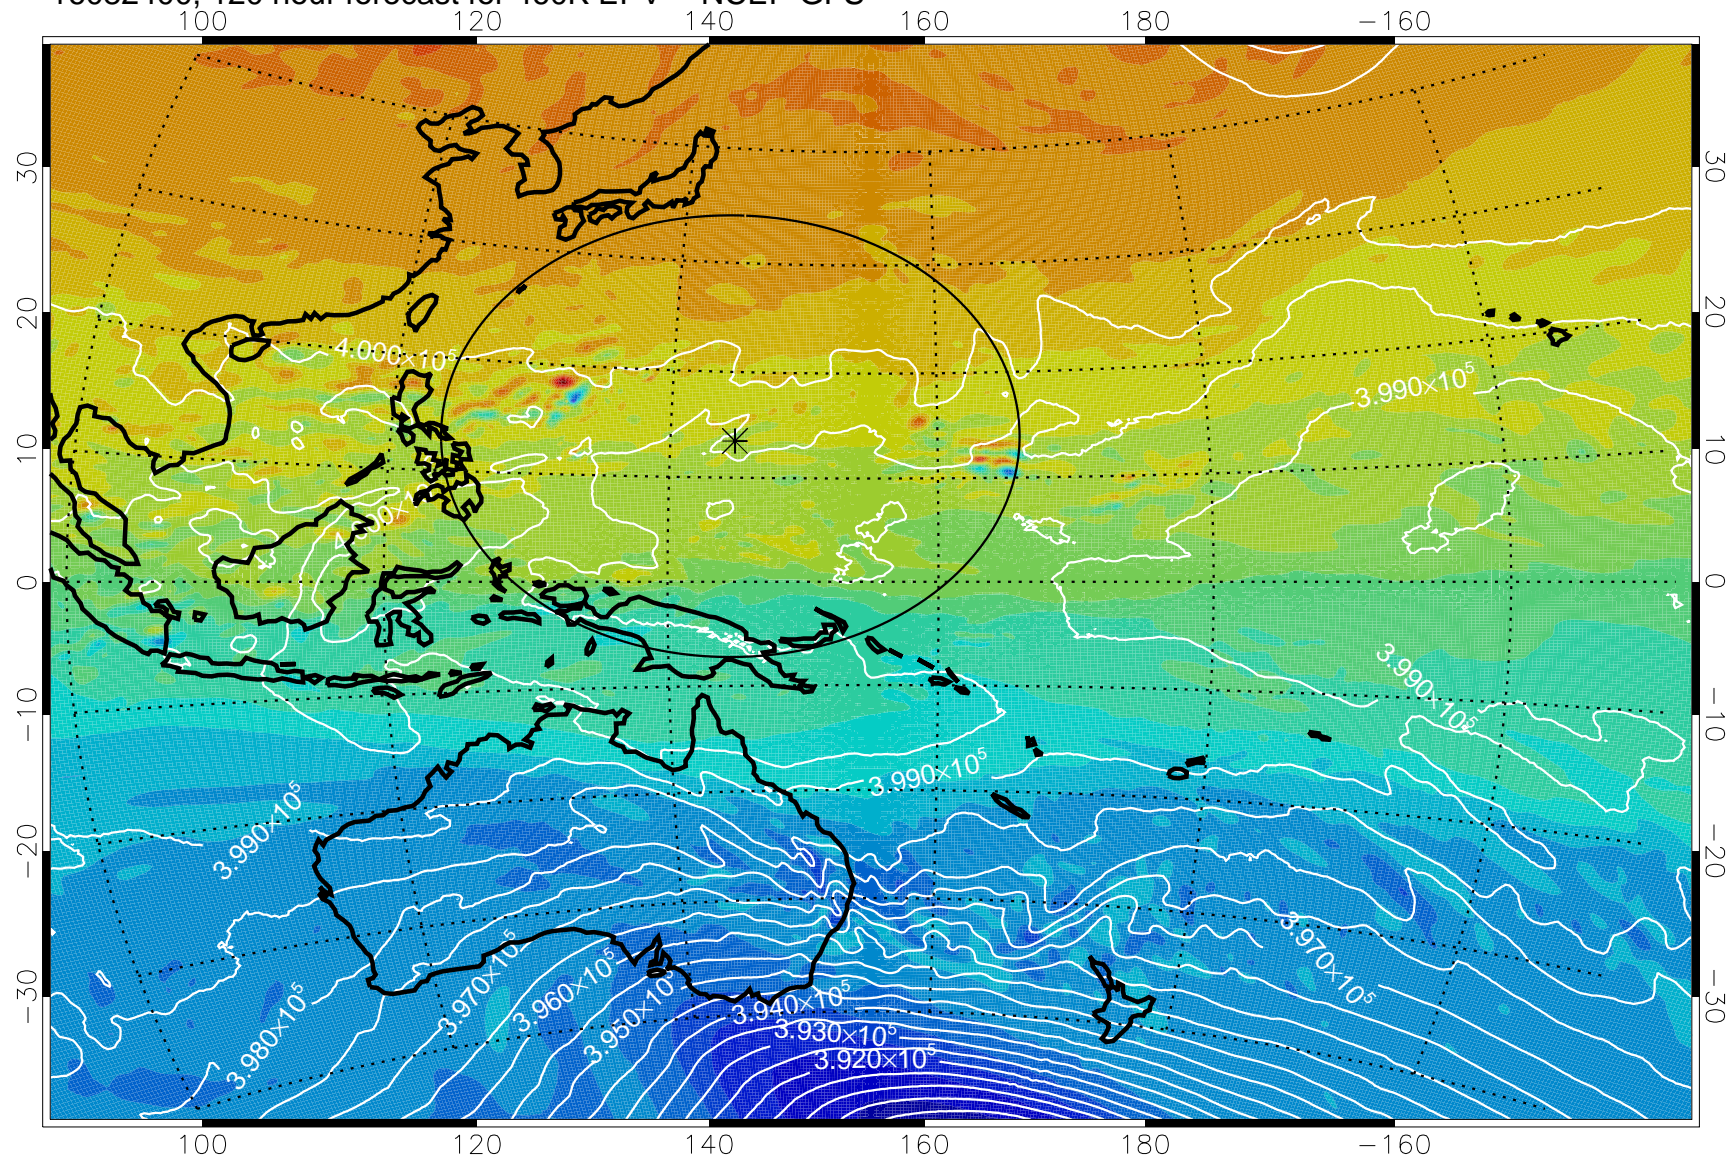

16082218, 90 hour forecast for 460K EPV -- NCEP GFS

460K Montgomery Streamfunction, white

Range ring of 2304 km

16082300, 96 hour forecast for 460K EPV -- NCEP GFS

460K Montgomery Streamfunction, white

Range ring of 2304 km

16082312, 108 hour forecast for 460K EPV -- NCEP GFS

460K Montgomery Streamfunction, white

Range ring of 2304 km

16082318, 114 hour forecast for 460K EPV -- NCEP GFS

460K Montgomery Streamfunction, white

Range ring of 2304 km

16082400, 120 hour forecast for 460K EPV -- NCEP GFS

460K Montgomery Streamfunction, white

Range ring of 2304 km