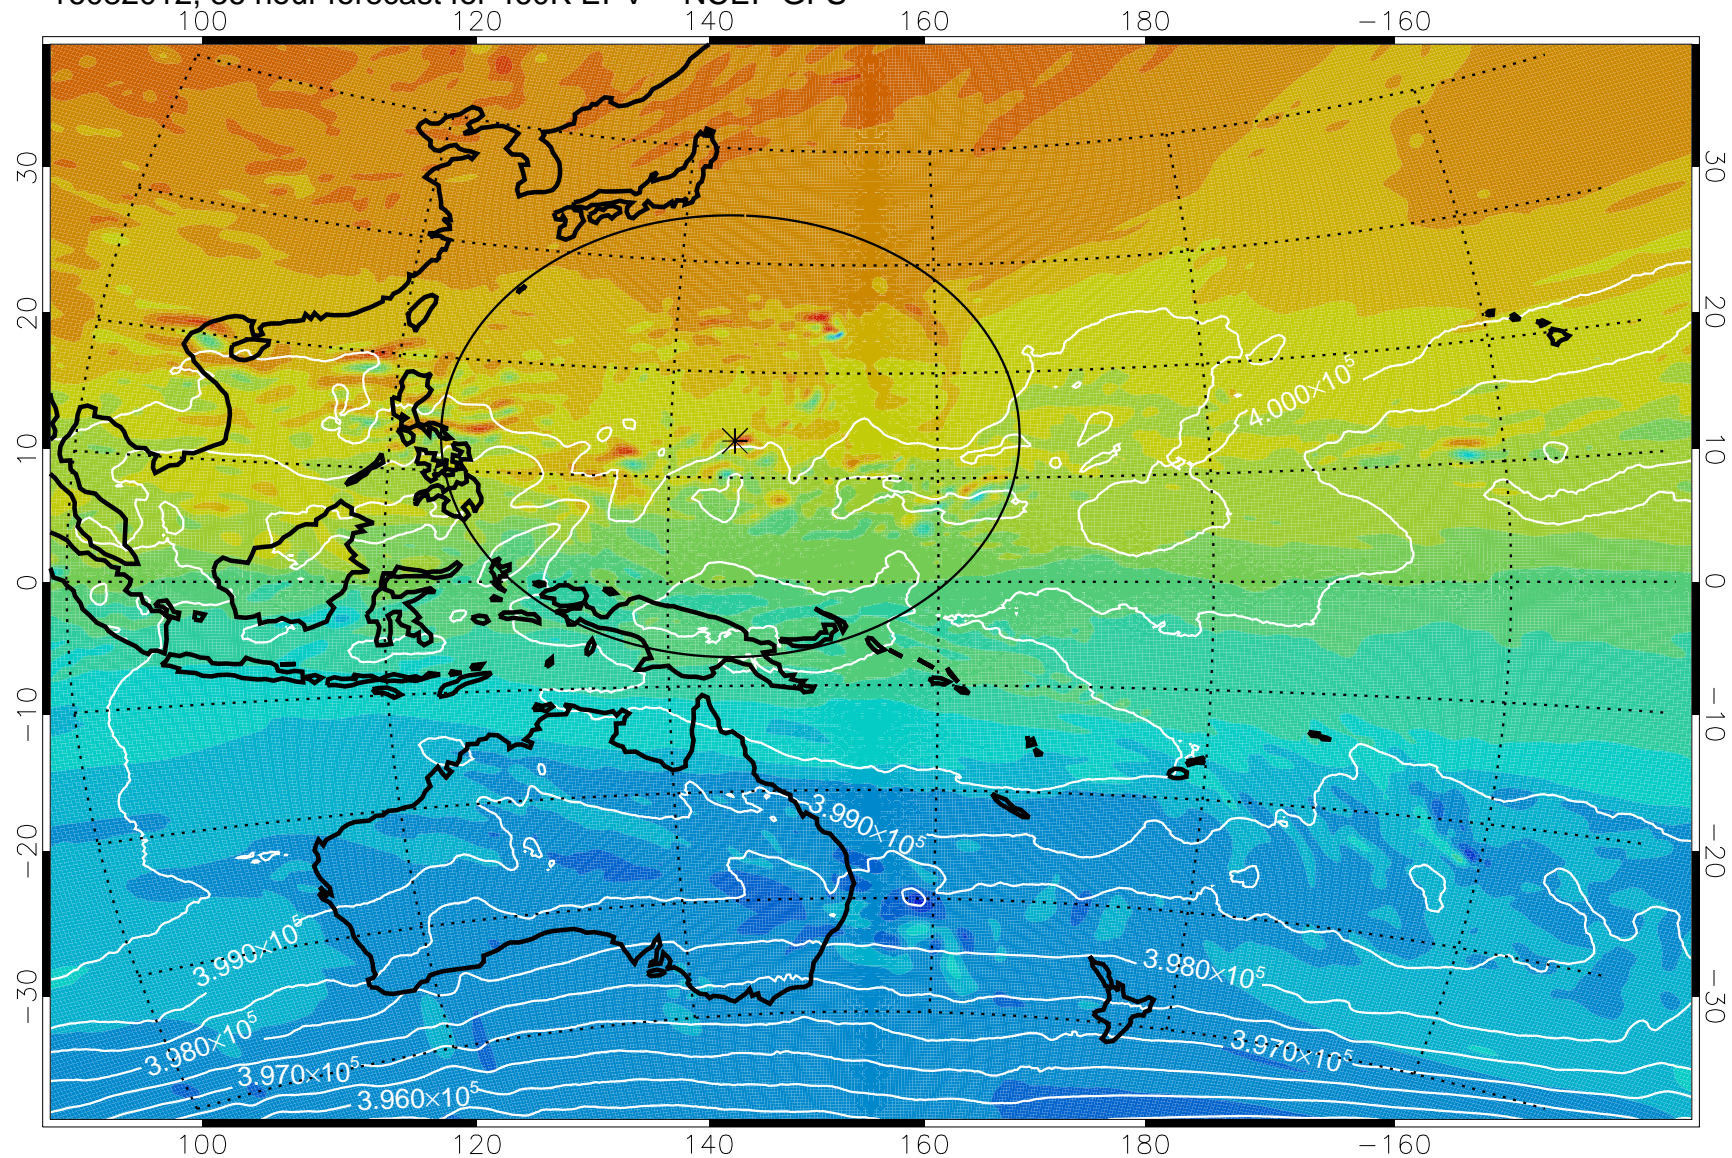

16081918, 18 hour forecast for 460K EPV -- NCEP GFS

460K Montgomery Streamfunction, white

Range ring of 2304 km

16082000, 24 hour forecast for 460K EPV -- NCEP GFS

460K Montgomery Streamfunction, white

Range ring of 2304 km

16082006, 30 hour forecast for 460K EPV -- NCEP GFS

460K Montgomery Streamfunction, white

Range ring of 2304 km

16082012, 36 hour forecast for 460K EPV -- NCEP GFS

460K Montgomery Streamfunction, white

Range ring of 2304 km

16082018, 42 hour forecast for 460K EPV -- NCEP GFS

460K Montgomery Streamfunction, white

Range ring of 2304 km

16082100, 48 hour forecast for 460K EPV -- NCEP GFS

460K Montgomery Streamfunction, white

Range ring of 2304 km

16082106, 54 hour forecast for 460K EPV -- NCEP GFS

460K Montgomery Streamfunction, white

Range ring of 2304 km

16082112, 60 hour forecast for 460K EPV -- NCEP GFS

460K Montgomery Streamfunction, white

Range ring of 2304 km