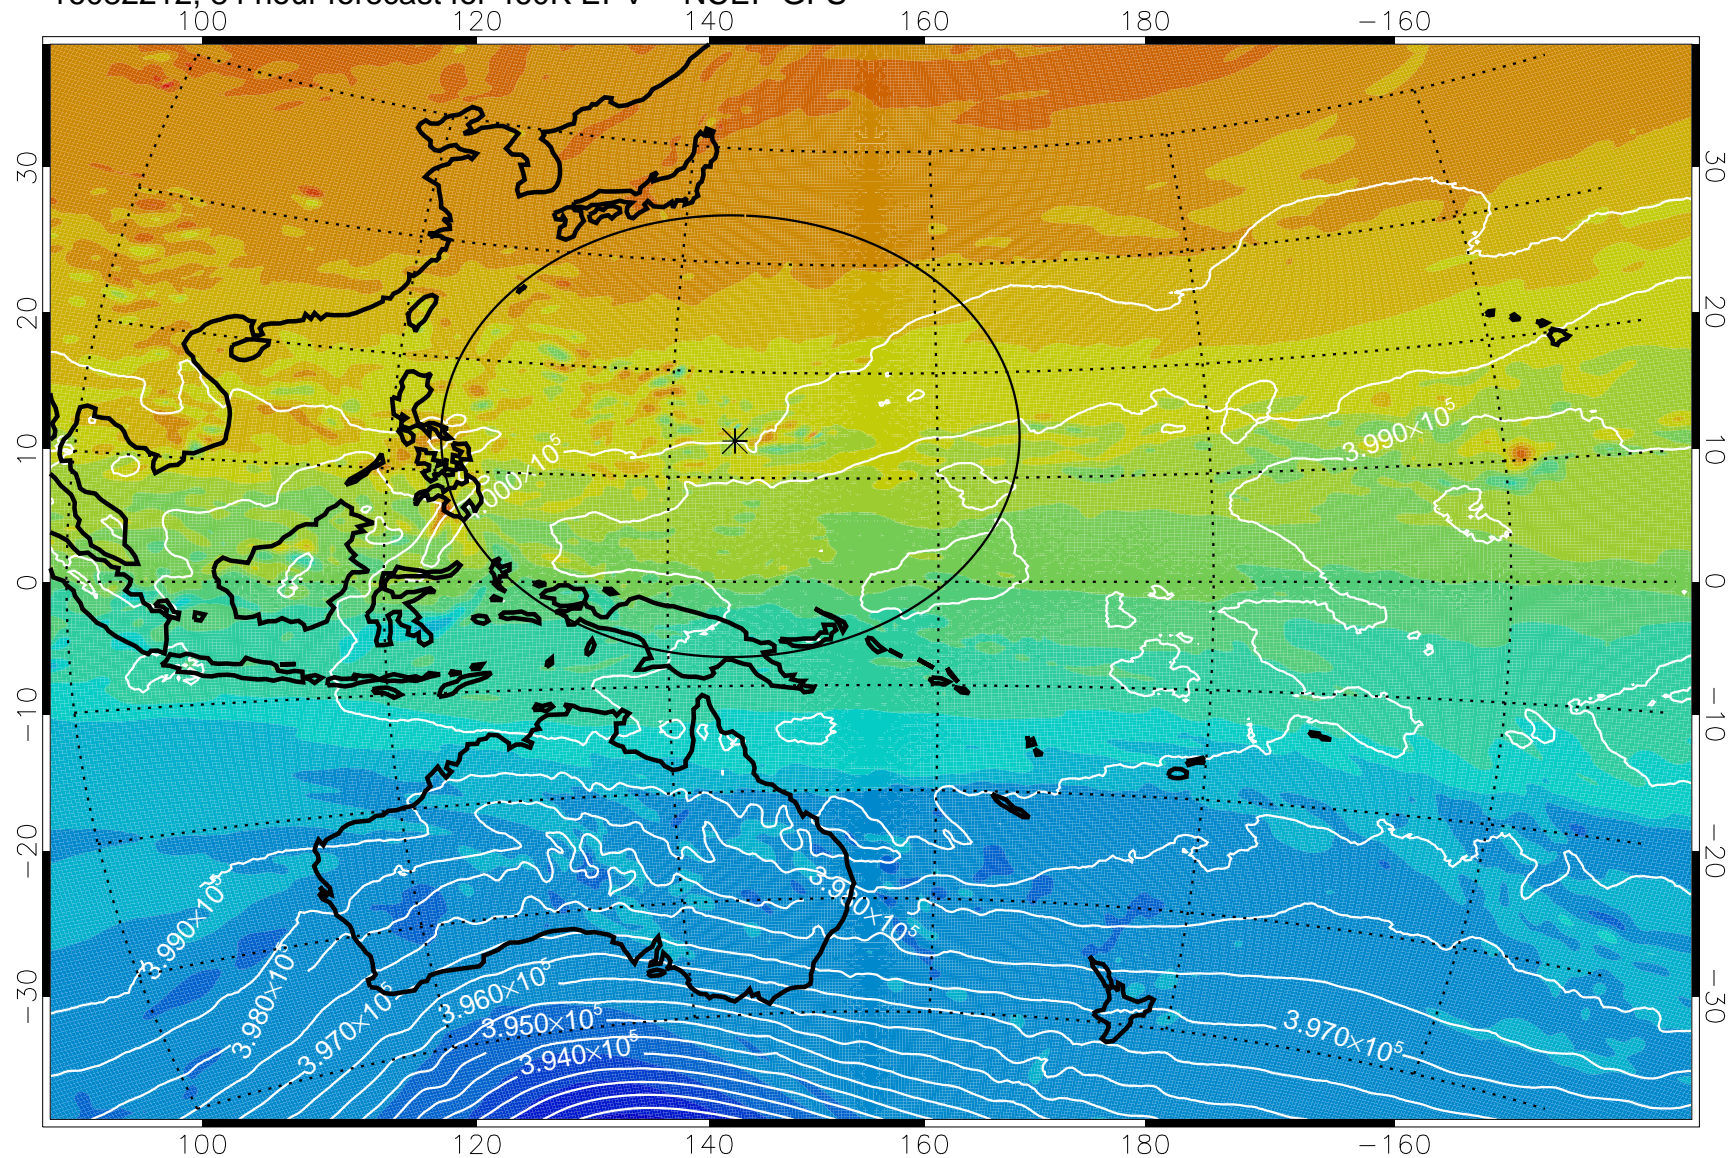

16082118, 66 hour forecast for 460K EPV -- NCEP GFS

460K Montgomery Streamfunction, white

Range ring of 2304 km

16082200, 72 hour forecast for 460K EPV -- NCEP GFS

460K Montgomery Streamfunction, white

Range ring of 2304 km

16082206, 78 hour forecast for 460K EPV -- NCEP GFS

460K Montgomery Streamfunction, white

Range ring of 2304 km

16082212, 84 hour forecast for 460K EPV -- NCEP GFS

460K Montgomery Streamfunction, white

Range ring of 2304 km

16082218, 90 hour forecast for 460K EPV -- NCEP GFS

460K Montgomery Streamfunction, white

Range ring of 2304 km

16082300, 96 hour forecast for 460K EPV -- NCEP GFS

460K Montgomery Streamfunction, white

Range ring of 2304 km

16082312, 108 hour forecast for 460K EPV -- NCEP GFS

460K Montgomery Streamfunction, white

Range ring of 2304 km

16082318, 114 hour forecast for 460K EPV -- NCEP GFS

460K Montgomery Streamfunction, white

Range ring of 2304 km