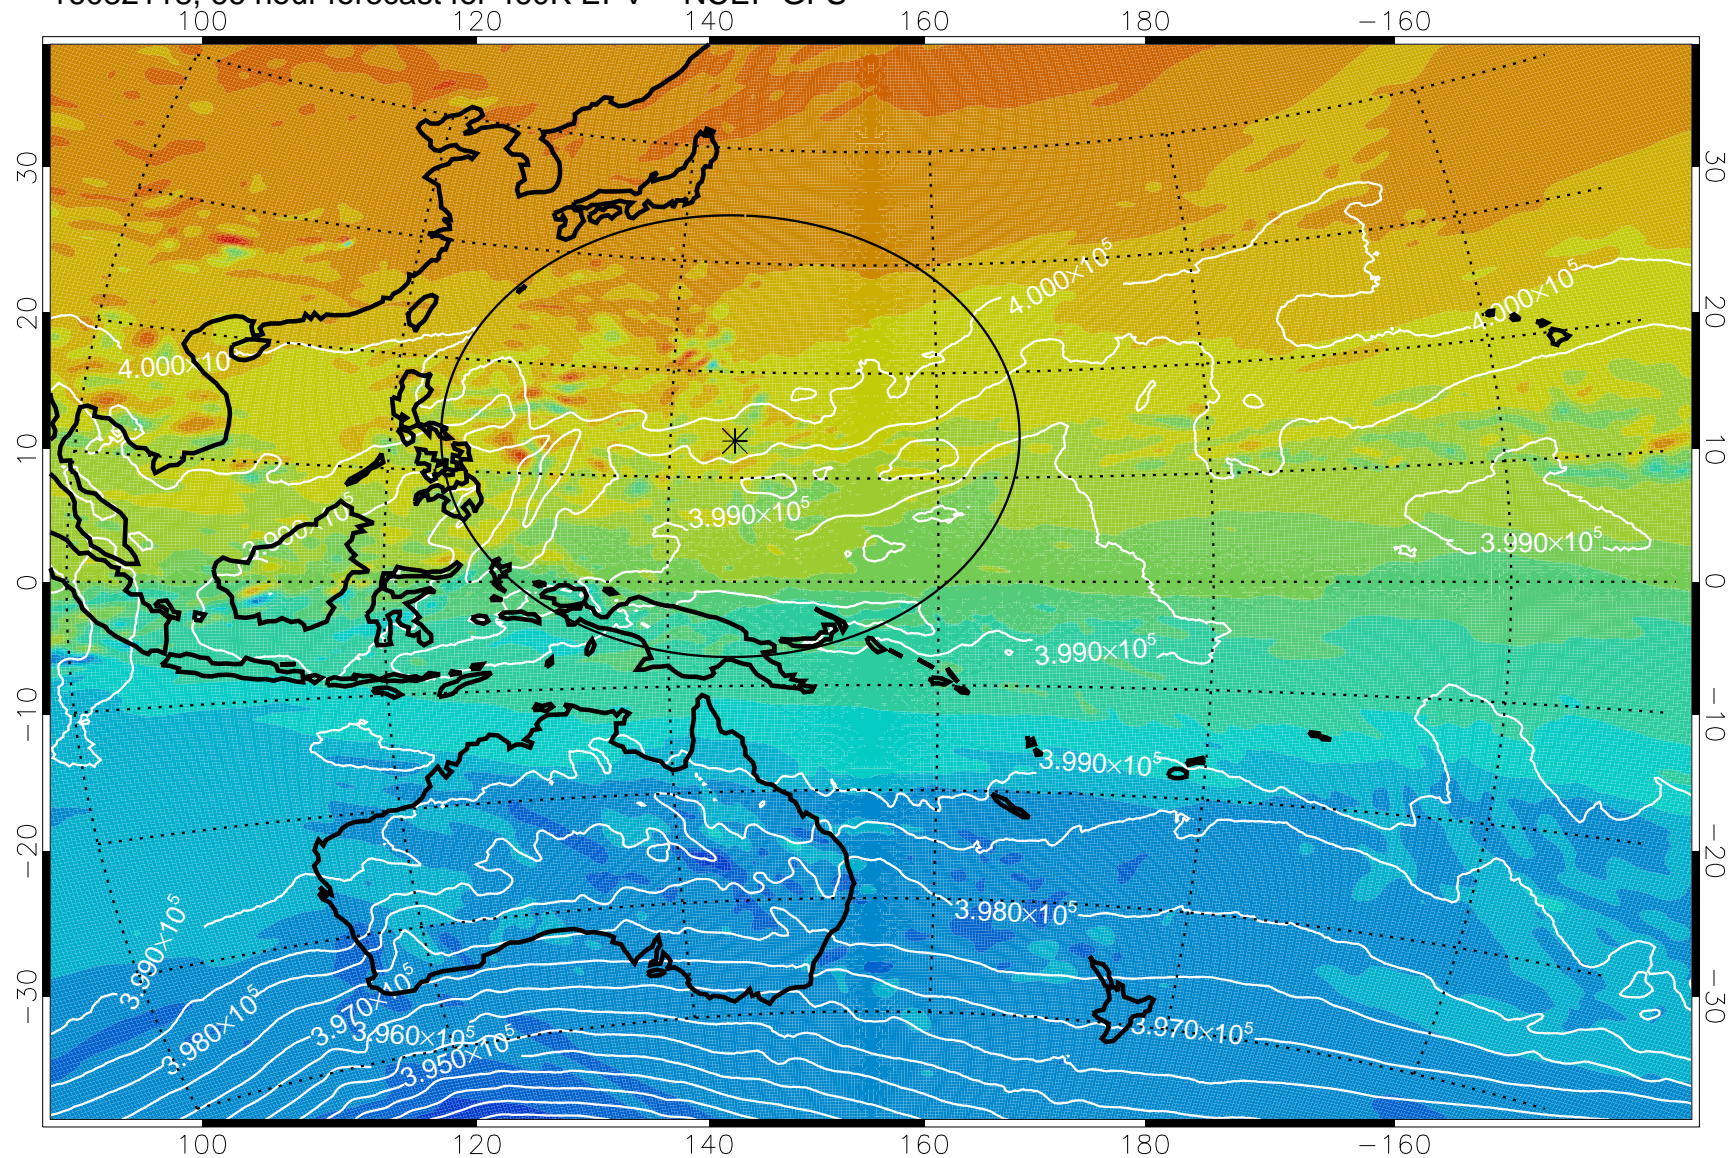

16082018, 42 hour forecast for 460K EPV -- NCEP GFS

460K Montgomery Streamfunction, white

Range ring of 2304 km

16082100, 48 hour forecast for 460K EPV -- NCEP GFS

460K Montgomery Streamfunction, white

Range ring of 2304 km

16082106, 54 hour forecast for 460K EPV -- NCEP GFS

460K Montgomery Streamfunction, white

Range ring of 2304 km

16082112, 60 hour forecast for 460K EPV -- NCEP GFS

460K Montgomery Streamfunction, white

Range ring of 2304 km

16082118, 66 hour forecast for 460K EPV -- NCEP GFS

460K Montgomery Streamfunction, white

Range ring of 2304 km

16082200, 72 hour forecast for 460K EPV -- NCEP GFS

460K Montgomery Streamfunction, white

Range ring of 2304 km

16082206, 78 hour forecast for 460K EPV -- NCEP GFS

460K Montgomery Streamfunction, white

Range ring of 2304 km

16082212, 84 hour forecast for 460K EPV -- NCEP GFS

460K Montgomery Streamfunction, white

Range ring of 2304 km