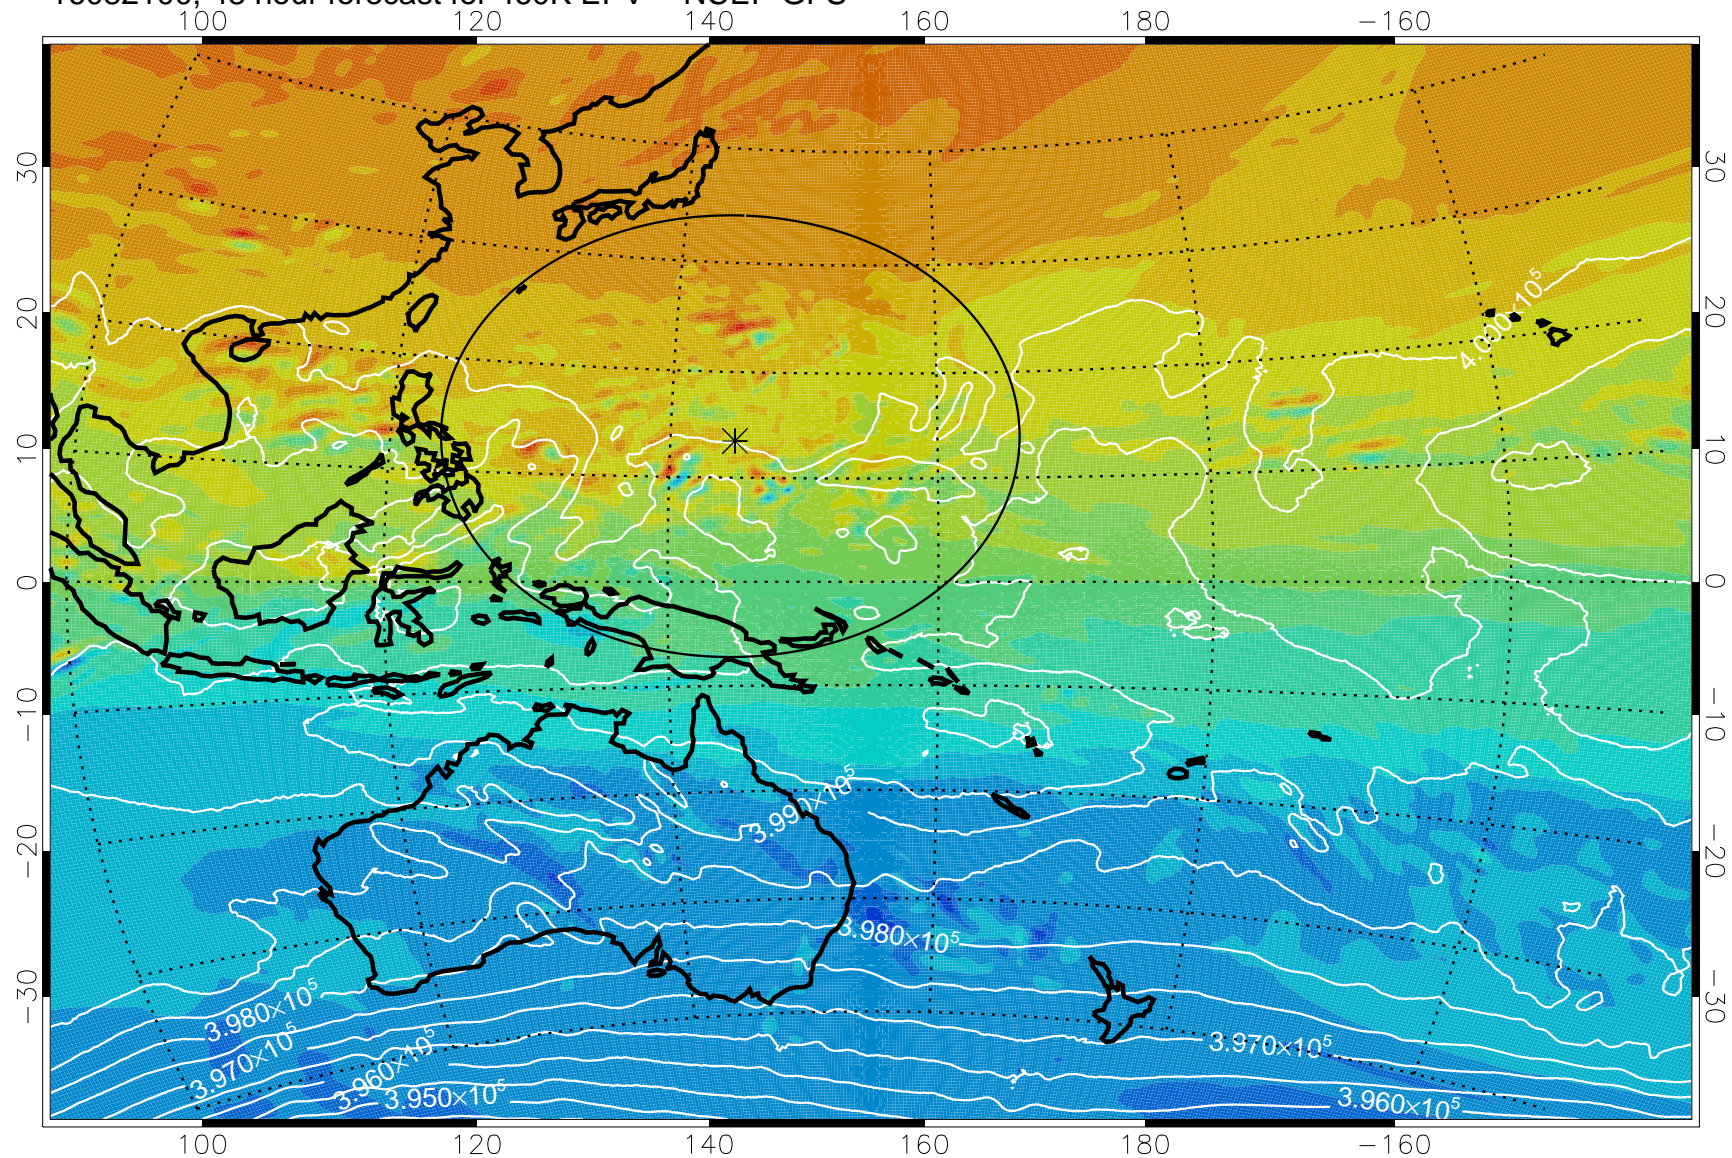

16082006, 30 hour forecast for 460K EPV -- NCEP GFS

460K Montgomery Streamfunction, white

Range ring of 2304 km

16082012, 36 hour forecast for 460K EPV -- NCEP GFS

460K Montgomery Streamfunction, white

Range ring of 2304 km

16082018, 42 hour forecast for 460K EPV -- NCEP GFS

460K Montgomery Streamfunction, white

Range ring of 2304 km

16082100, 48 hour forecast for 460K EPV -- NCEP GFS

460K Montgomery Streamfunction, white

Range ring of 2304 km

16082106, 54 hour forecast for 460K EPV -- NCEP GFS

460K Montgomery Streamfunction, white

Range ring of 2304 km

16082112, 60 hour forecast for 460K EPV -- NCEP GFS

460K Montgomery Streamfunction, white

Range ring of 2304 km

16082118, 66 hour forecast for 460K EPV -- NCEP GFS

460K Montgomery Streamfunction, white

Range ring of 2304 km

16082200, 72 hour forecast for 460K EPV -- NCEP GFS

460K Montgomery Streamfunction, white

Range ring of 2304 km