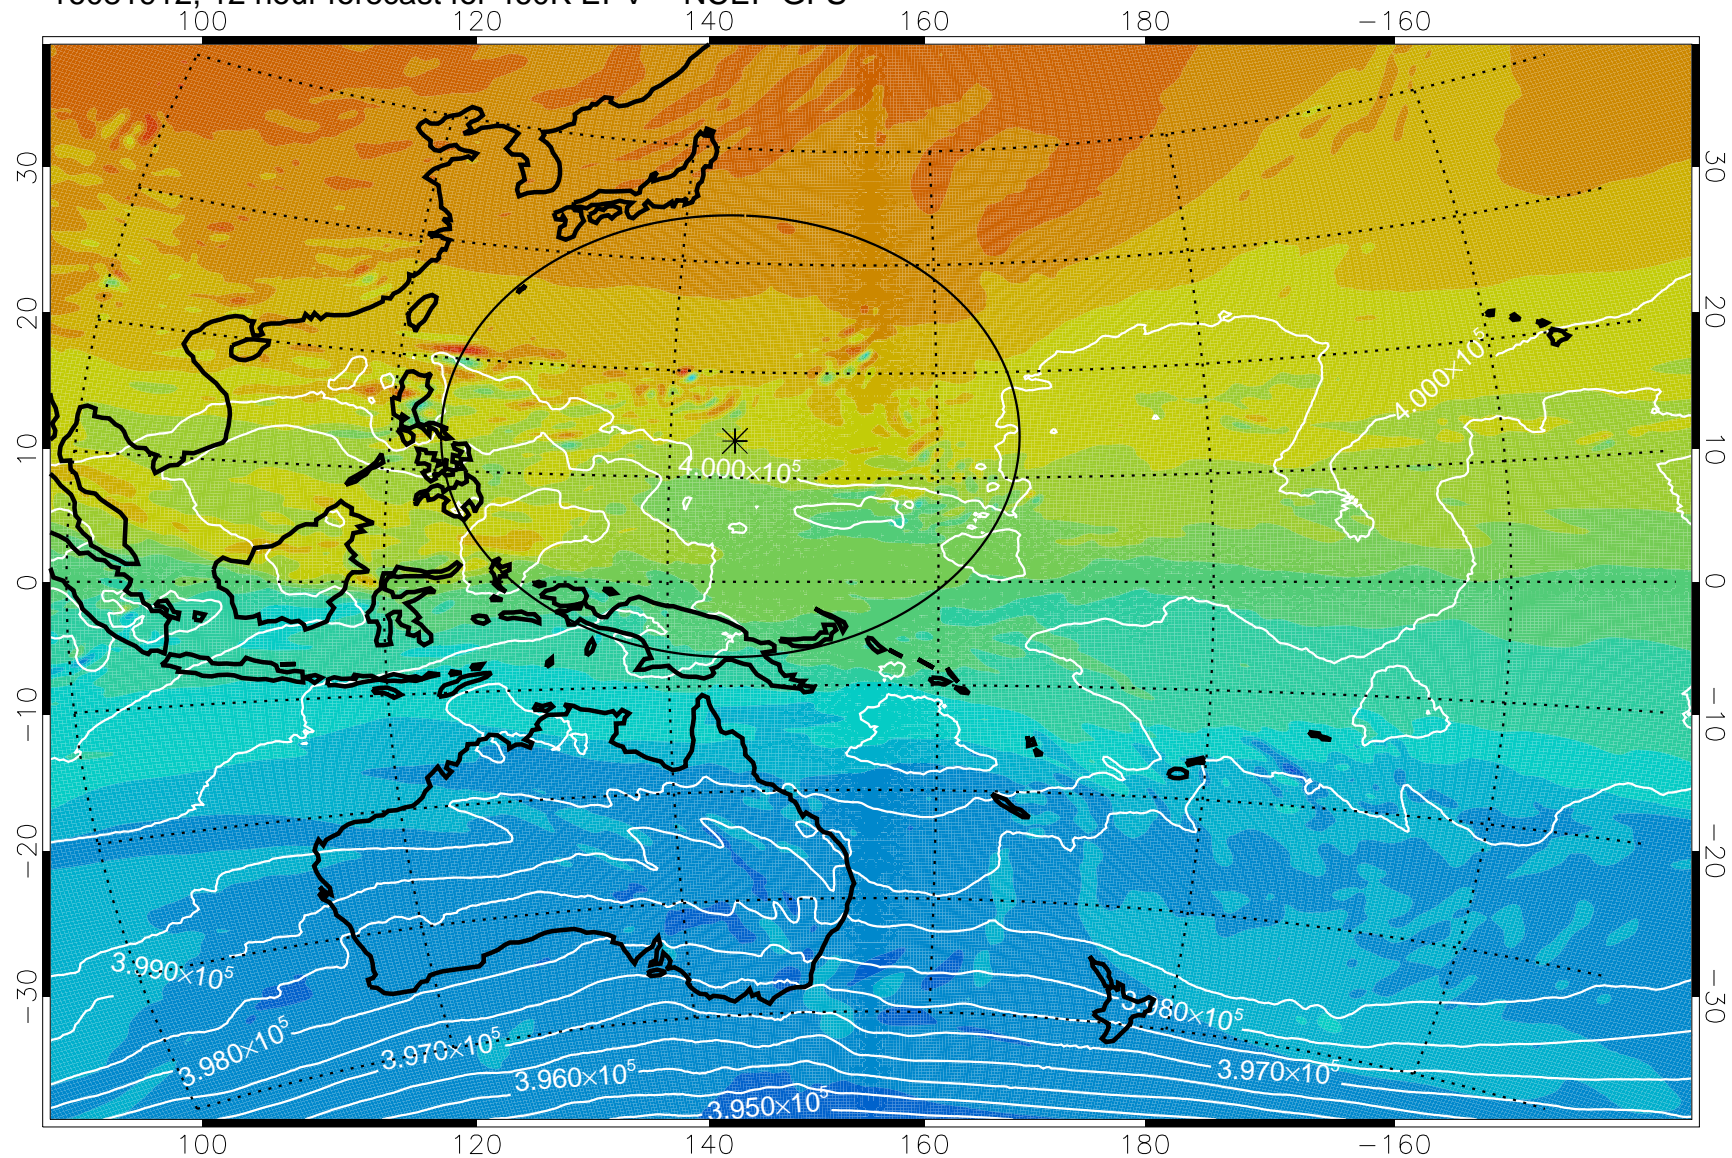

16081906, 6 hour forecast for 460K EPV -- NCEP GFS

460K Montgomery Streamfunction, white

Range ring of 2304 km

16081912, 12 hour forecast for 460K EPV -- NCEP GFS

460K Montgomery Streamfunction, white

Range ring of 2304 km

16081918, 18 hour forecast for 460K EPV -- NCEP GFS

460K Montgomery Streamfunction, white

Range ring of 2304 km

16082000, 24 hour forecast for 460K EPV -- NCEP GFS

460K Montgomery Streamfunction, white

Range ring of 2304 km

16082006, 30 hour forecast for 460K EPV -- NCEP GFS

460K Montgomery Streamfunction, white

Range ring of 2304 km

16082012, 36 hour forecast for 460K EPV -- NCEP GFS

460K Montgomery Streamfunction, white

Range ring of 2304 km

16082018, 42 hour forecast for 460K EPV -- NCEP GFS

460K Montgomery Streamfunction, white

Range ring of 2304 km

16082100, 48 hour forecast for 460K EPV -- NCEP GFS

460K Montgomery Streamfunction, white

Range ring of 2304 km