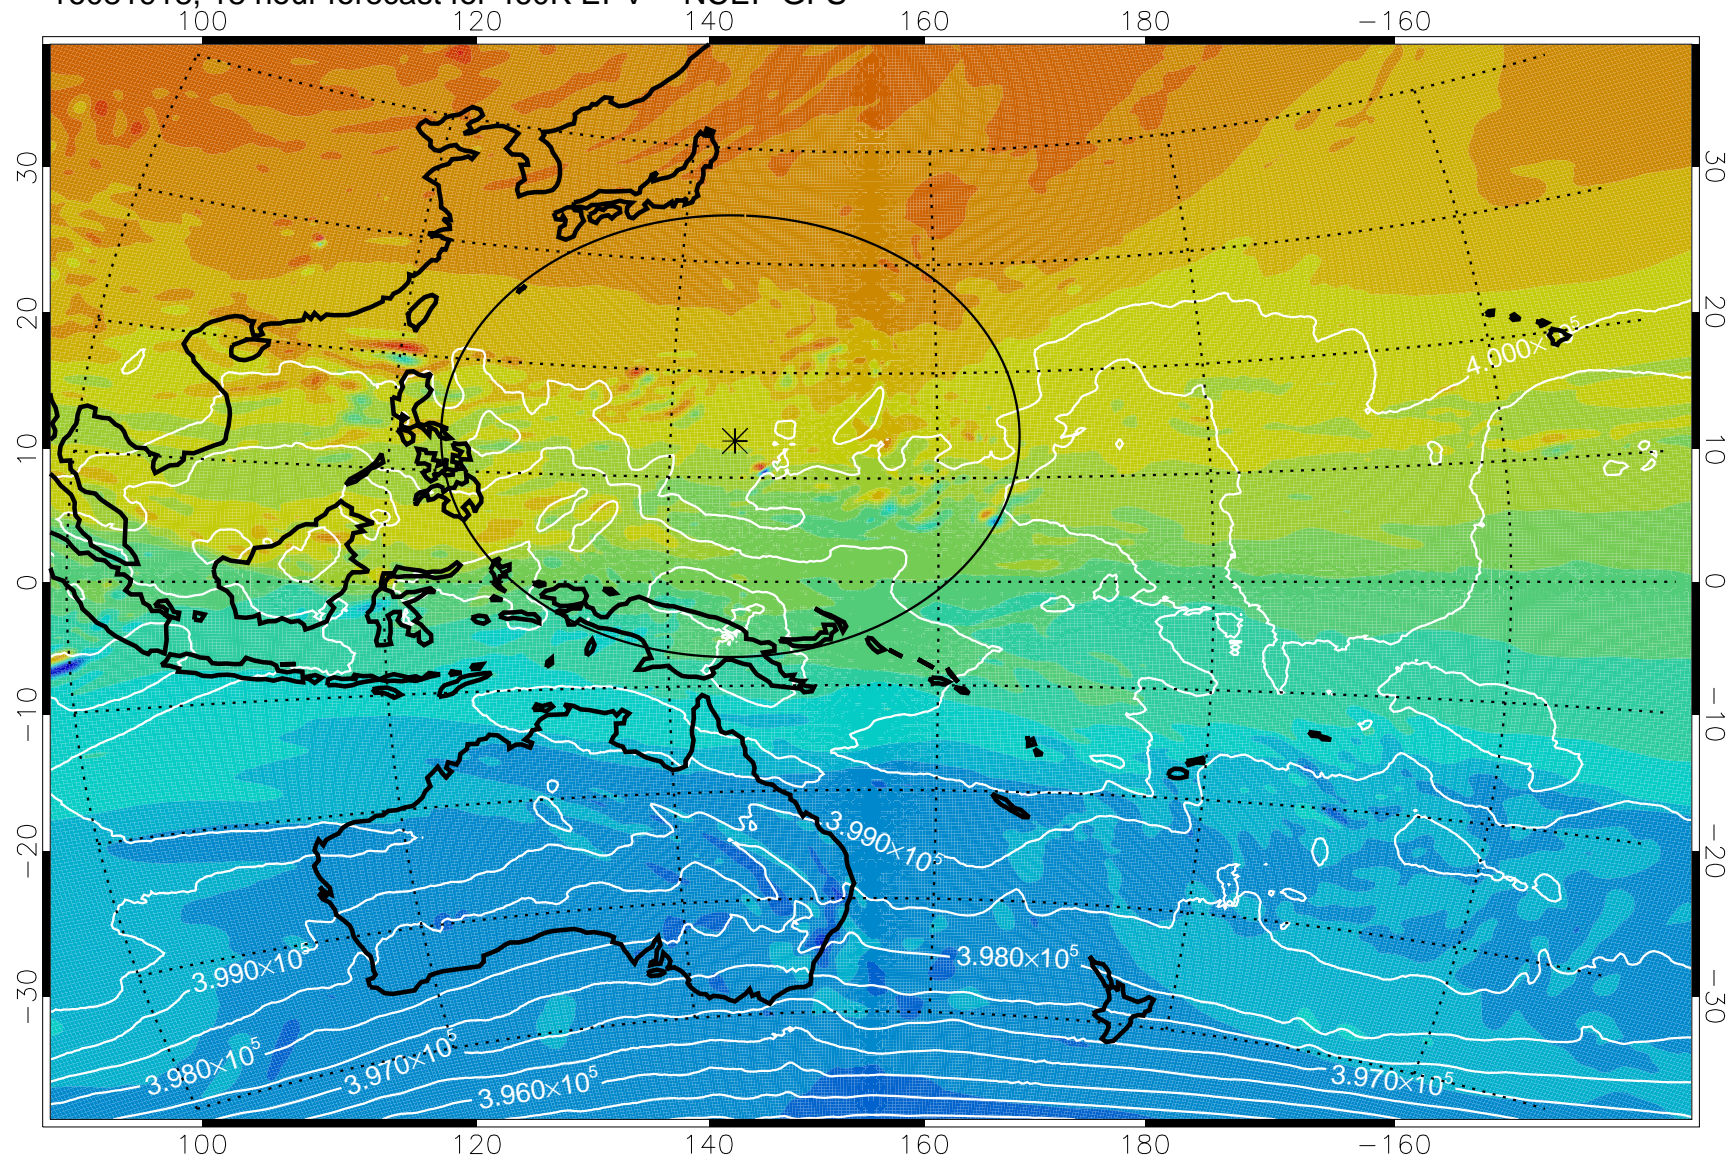

16081906, 6 hour forecast for 460K EPV -- NCEP GFS

460K Montgomery Streamfunction, white

Range ring of 2304 km

16081912, 12 hour forecast for 460K EPV -- NCEP GFS

460K Montgomery Streamfunction, white

Range ring of 2304 km

16081918, 18 hour forecast for 460K EPV -- NCEP GFS

460K Montgomery Streamfunction, white

Range ring of 2304 km

16082000, 24 hour forecast for 460K EPV -- NCEP GFS

460K Montgomery Streamfunction, white

Range ring of 2304 km

16082006, 30 hour forecast for 460K EPV -- NCEP GFS

460K Montgomery Streamfunction, white

Range ring of 2304 km

16082012, 36 hour forecast for 460K EPV -- NCEP GFS

460K Montgomery Streamfunction, white

Range ring of 2304 km

16082018, 42 hour forecast for 460K EPV -- NCEP GFS

460K Montgomery Streamfunction, white

Range ring of 2304 km

16082100, 48 hour forecast for 460K EPV -- NCEP GFS

460K Montgomery Streamfunction, white

Range ring of 2304 km