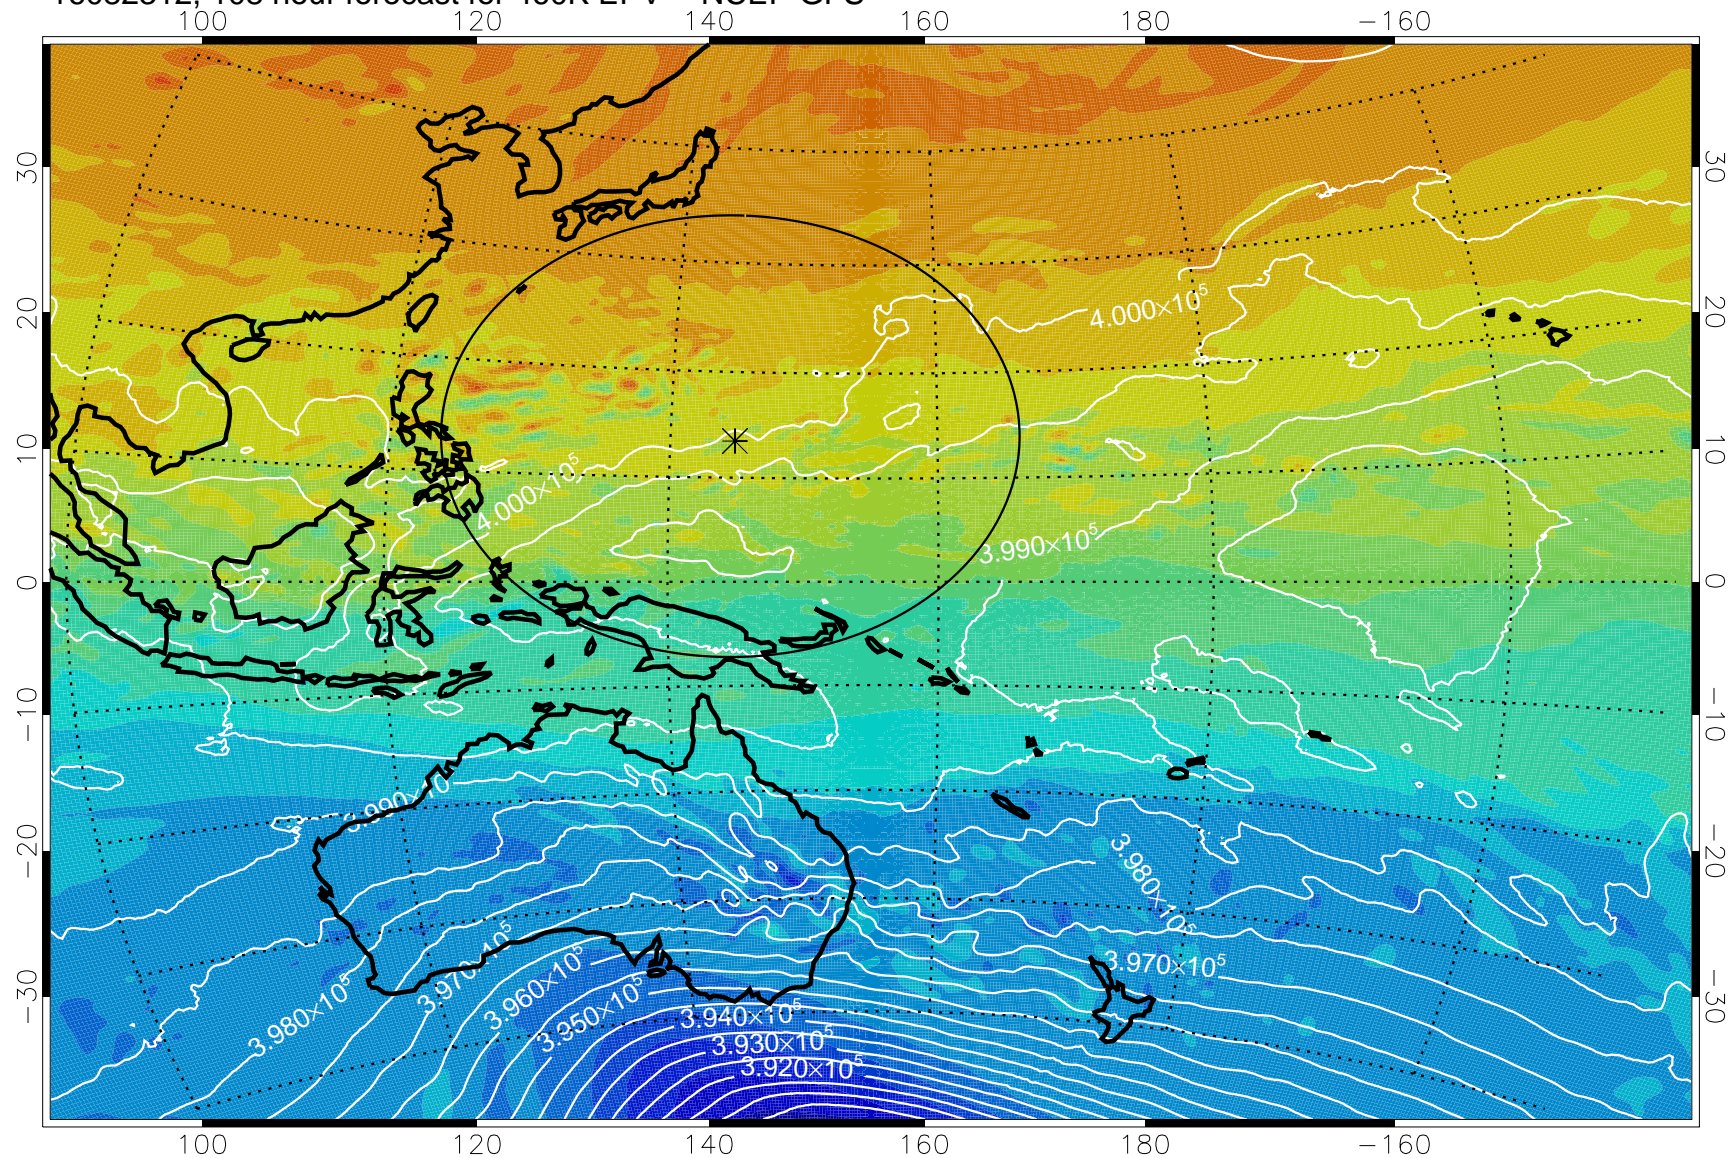

16082206, 78 hour forecast for 460K EPV -- NCEP GFS

460K Montgomery Streamfunction, white

Range ring of 2304 km

16082212, 84 hour forecast for 460K EPV -- NCEP GFS

460K Montgomery Streamfunction, white

Range ring of 2304 km

16082218, 90 hour forecast for 460K EPV -- NCEP GFS

460K Montgomery Streamfunction, white

Range ring of 2304 km

16082300, 96 hour forecast for 460K EPV -- NCEP GFS

460K Montgomery Streamfunction, white

Range ring of 2304 km

16082312, 108 hour forecast for 460K EPV -- NCEP GFS

460K Montgomery Streamfunction, white

Range ring of 2304 km

16082318, 114 hour forecast for 460K EPV -- NCEP GFS

460K Montgomery Streamfunction, white

Range ring of 2304 km

16082400, 120 hour forecast for 460K EPV -- NCEP GFS

460K Montgomery Streamfunction, white

Range ring of 2304 km