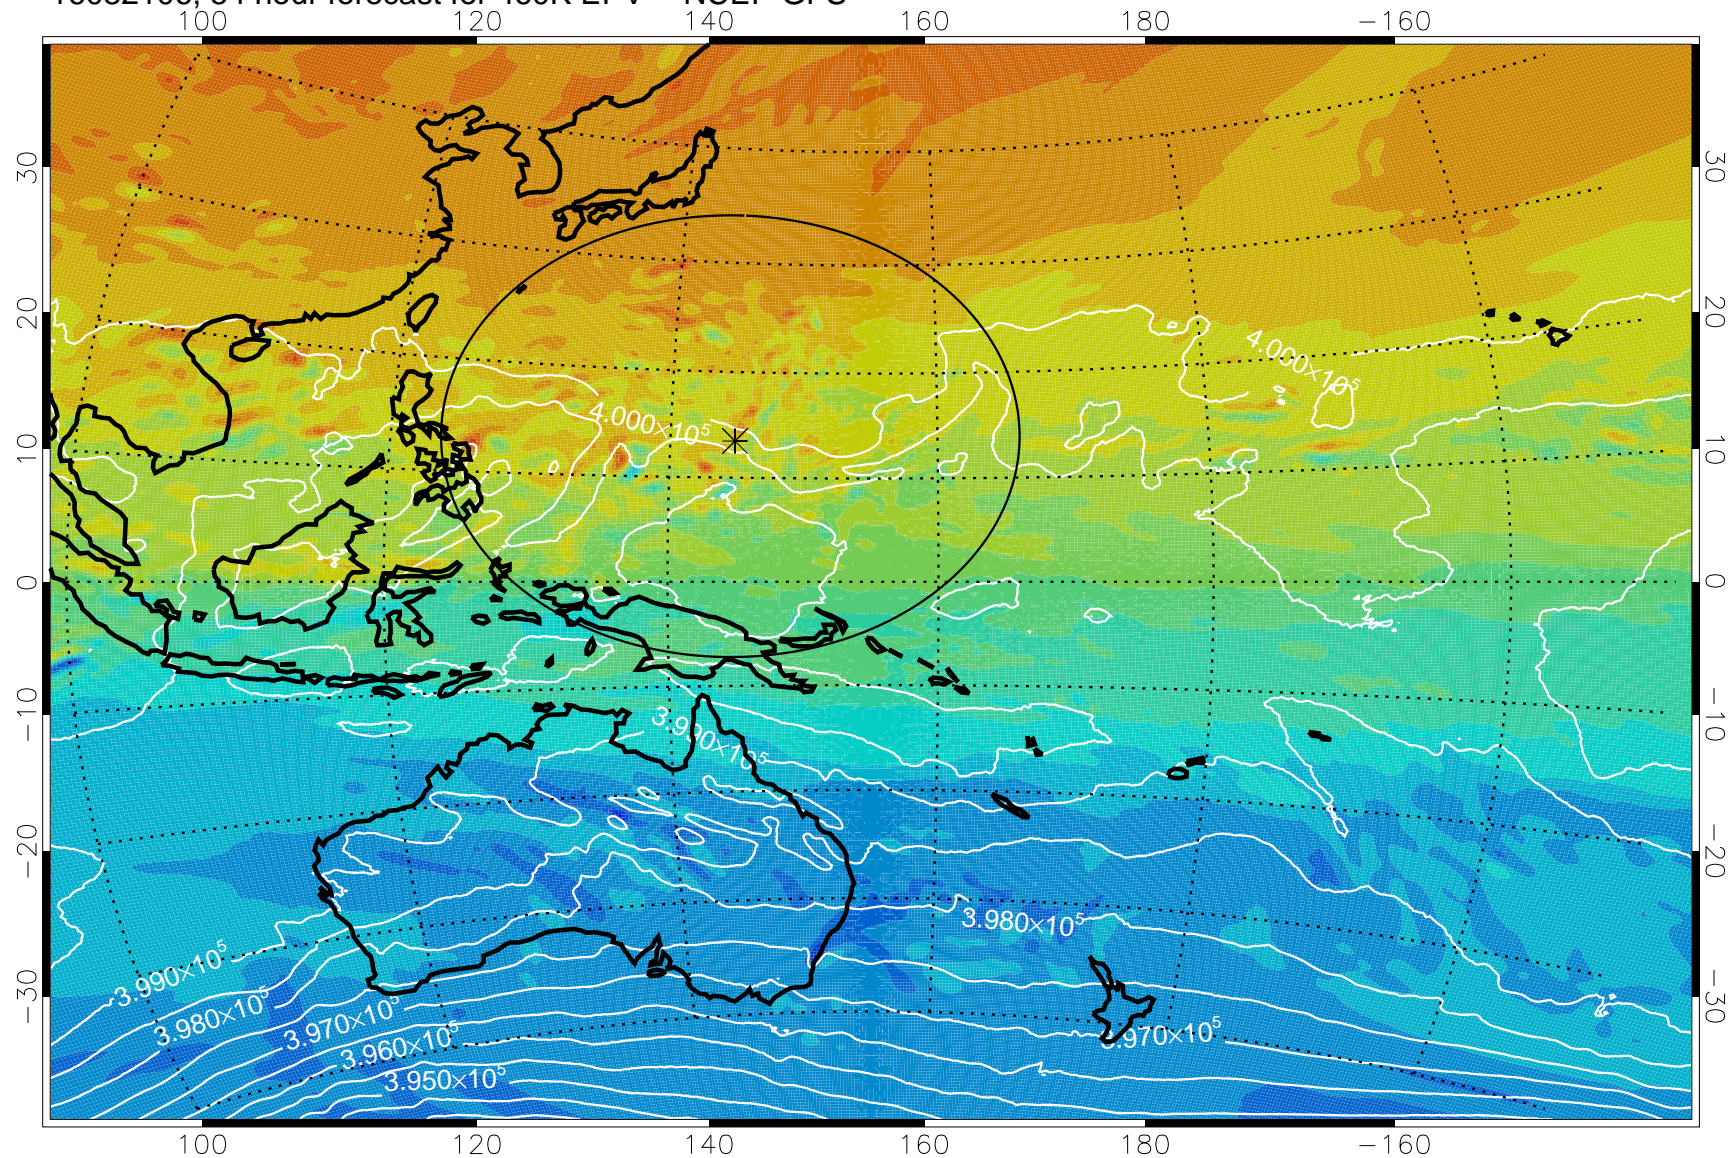

16082018, 42 hour forecast for 460K EPV -- NCEP GFS

460K Montgomery Streamfunction, white

Range ring of 2304 km

16082100, 48 hour forecast for 460K EPV -- NCEP GFS

460K Montgomery Streamfunction, white

Range ring of 2304 km

16082106, 54 hour forecast for 460K EPV -- NCEP GFS

460K Montgomery Streamfunction, white

Range ring of 2304 km

16082112, 60 hour forecast for 460K EPV -- NCEP GFS

460K Montgomery Streamfunction, white

Range ring of 2304 km

16082118, 66 hour forecast for 460K EPV -- NCEP GFS

460K Montgomery Streamfunction, white

Range ring of 2304 km

16082200, 72 hour forecast for 460K EPV -- NCEP GFS

460K Montgomery Streamfunction, white

Range ring of 2304 km

16082206, 78 hour forecast for 460K EPV -- NCEP GFS

460K Montgomery Streamfunction, white

Range ring of 2304 km

16082212, 84 hour forecast for 460K EPV -- NCEP GFS

460K Montgomery Streamfunction, white

Range ring of 2304 km