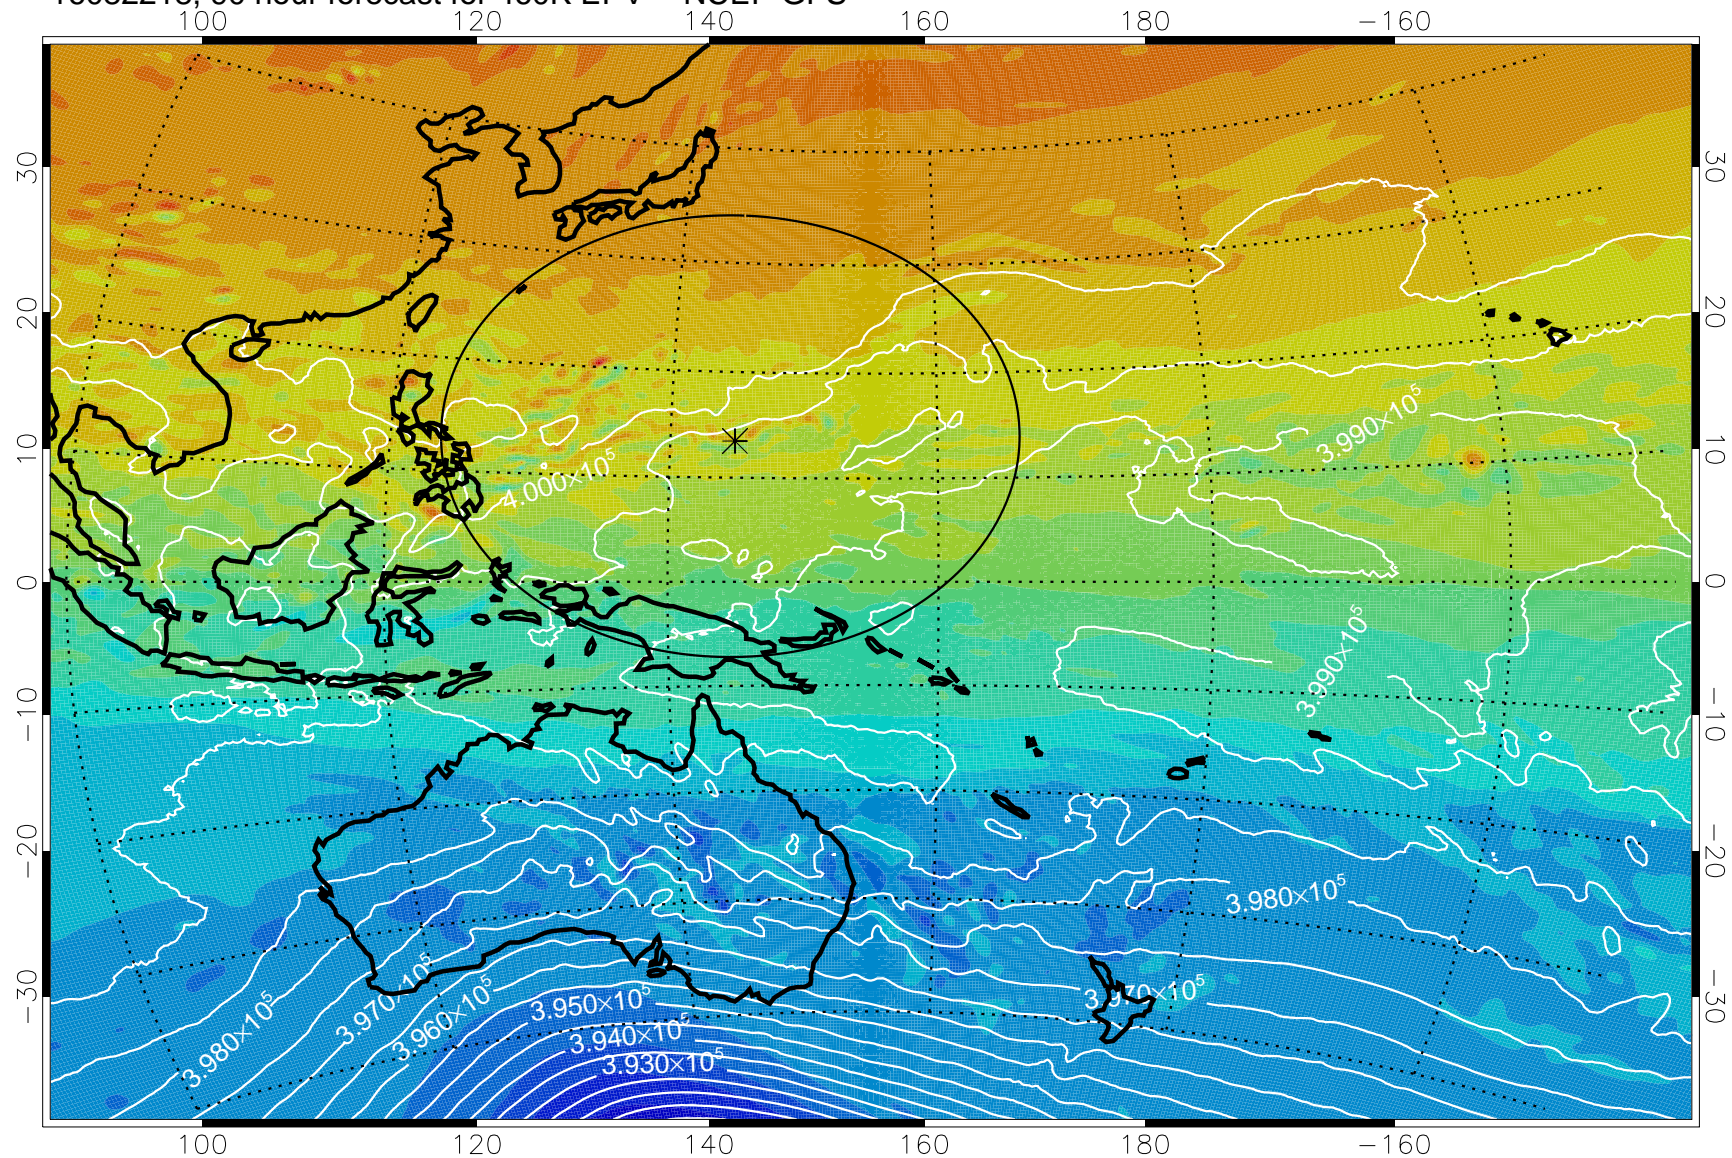

16082118, 66 hour forecast for 460K EPV -- NCEP GFS

460K Montgomery Streamfunction, white

Range ring of 2304 km

16082200, 72 hour forecast for 460K EPV -- NCEP GFS

460K Montgomery Streamfunction, white

Range ring of 2304 km

16082206, 78 hour forecast for 460K EPV -- NCEP GFS

460K Montgomery Streamfunction, white

Range ring of 2304 km

16082212, 84 hour forecast for 460K EPV -- NCEP GFS

460K Montgomery Streamfunction, white

Range ring of 2304 km

16082218, 90 hour forecast for 460K EPV -- NCEP GFS

460K Montgomery Streamfunction, white

Range ring of 2304 km

16082300, 96 hour forecast for 460K EPV -- NCEP GFS

460K Montgomery Streamfunction, white

Range ring of 2304 km

16082312, 108 hour forecast for 460K EPV -- NCEP GFS

460K Montgomery Streamfunction, white

Range ring of 2304 km

16082318, 114 hour forecast for 460K EPV -- NCEP GFS

460K Montgomery Streamfunction, white

Range ring of 2304 km