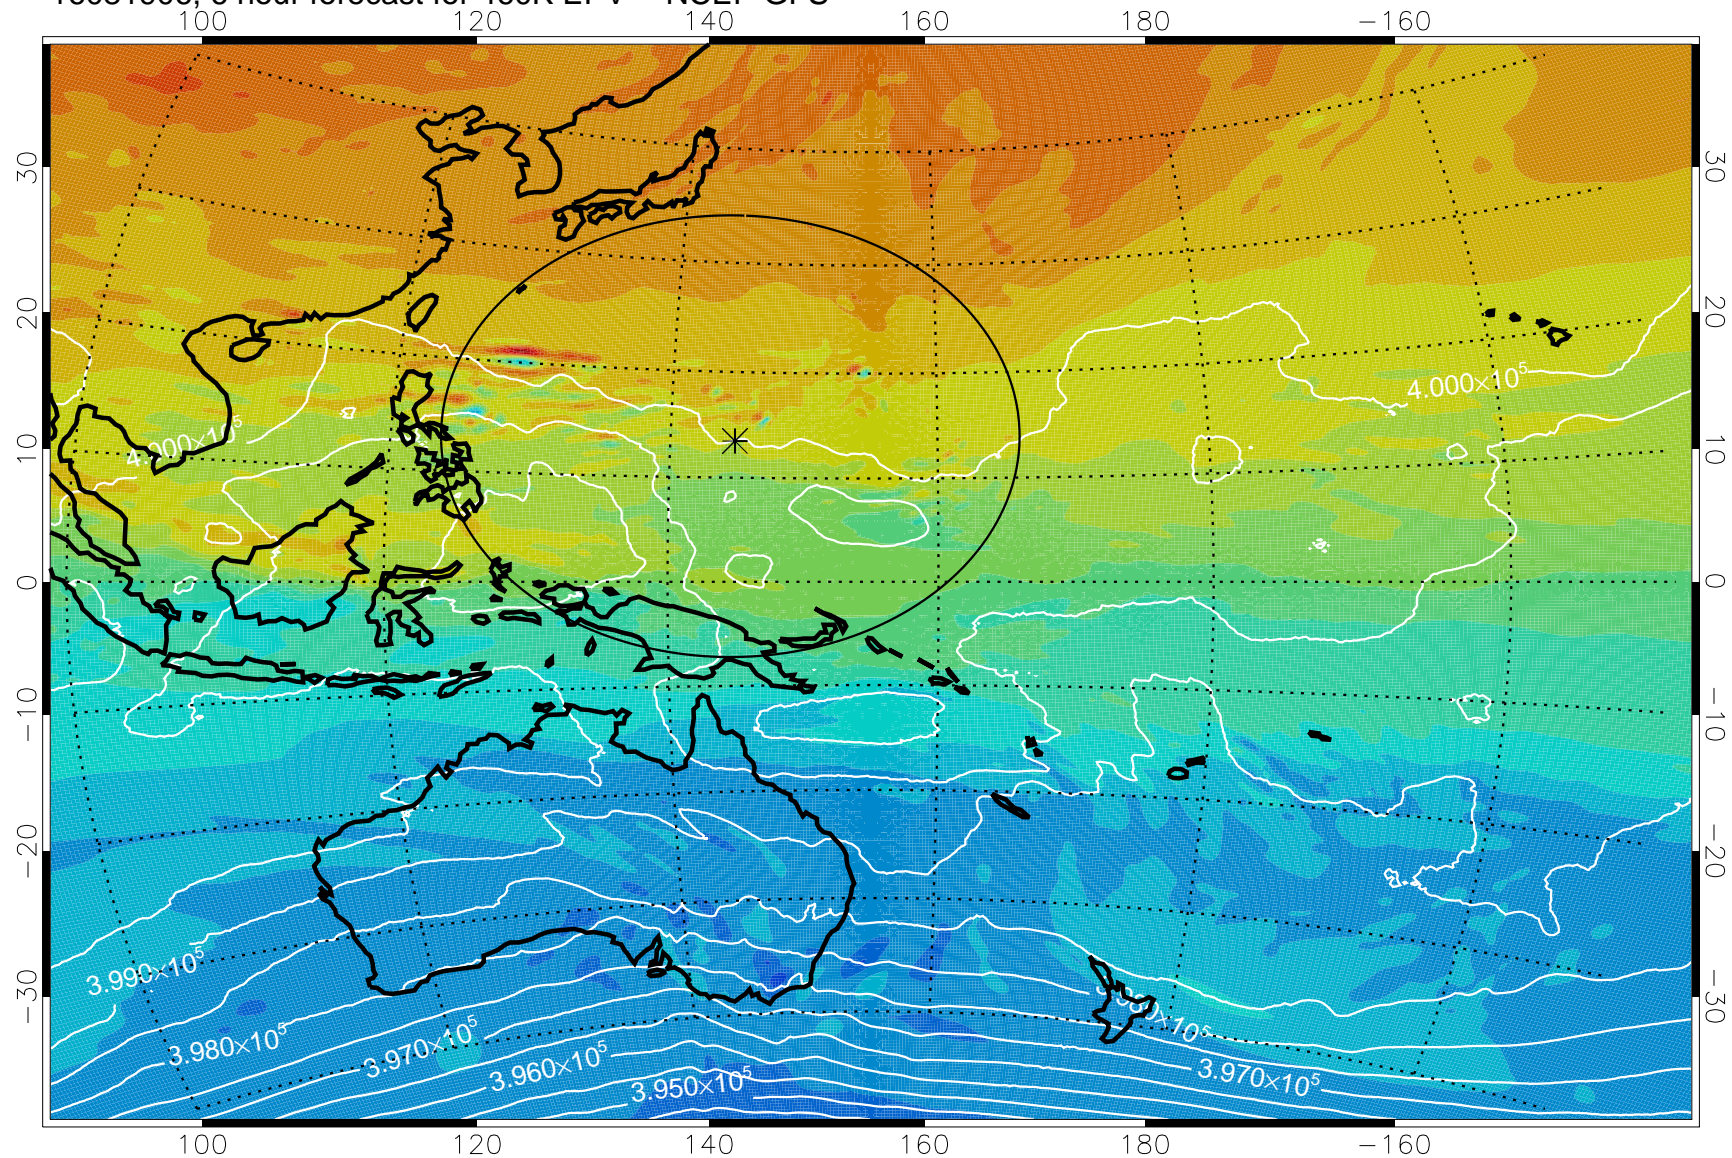

16081906, 6 hour forecast for 460K EPV -- NCEP GFS

460K Montgomery Streamfunction, white

Range ring of 2304 km

16081912, 12 hour forecast for 460K EPV -- NCEP GFS

460K Montgomery Streamfunction, white

Range ring of 2304 km

16081918, 18 hour forecast for 460K EPV -- NCEP GFS

460K Montgomery Streamfunction, white

Range ring of 2304 km

16082000, 24 hour forecast for 460K EPV -- NCEP GFS

460K Montgomery Streamfunction, white

Range ring of 2304 km

16082006, 30 hour forecast for 460K EPV -- NCEP GFS

460K Montgomery Streamfunction, white

Range ring of 2304 km

16082012, 36 hour forecast for 460K EPV -- NCEP GFS

460K Montgomery Streamfunction, white

Range ring of 2304 km

16082018, 42 hour forecast for 460K EPV -- NCEP GFS

460K Montgomery Streamfunction, white

Range ring of 2304 km

16082100, 48 hour forecast for 460K EPV -- NCEP GFS

460K Montgomery Streamfunction, white

Range ring of 2304 km