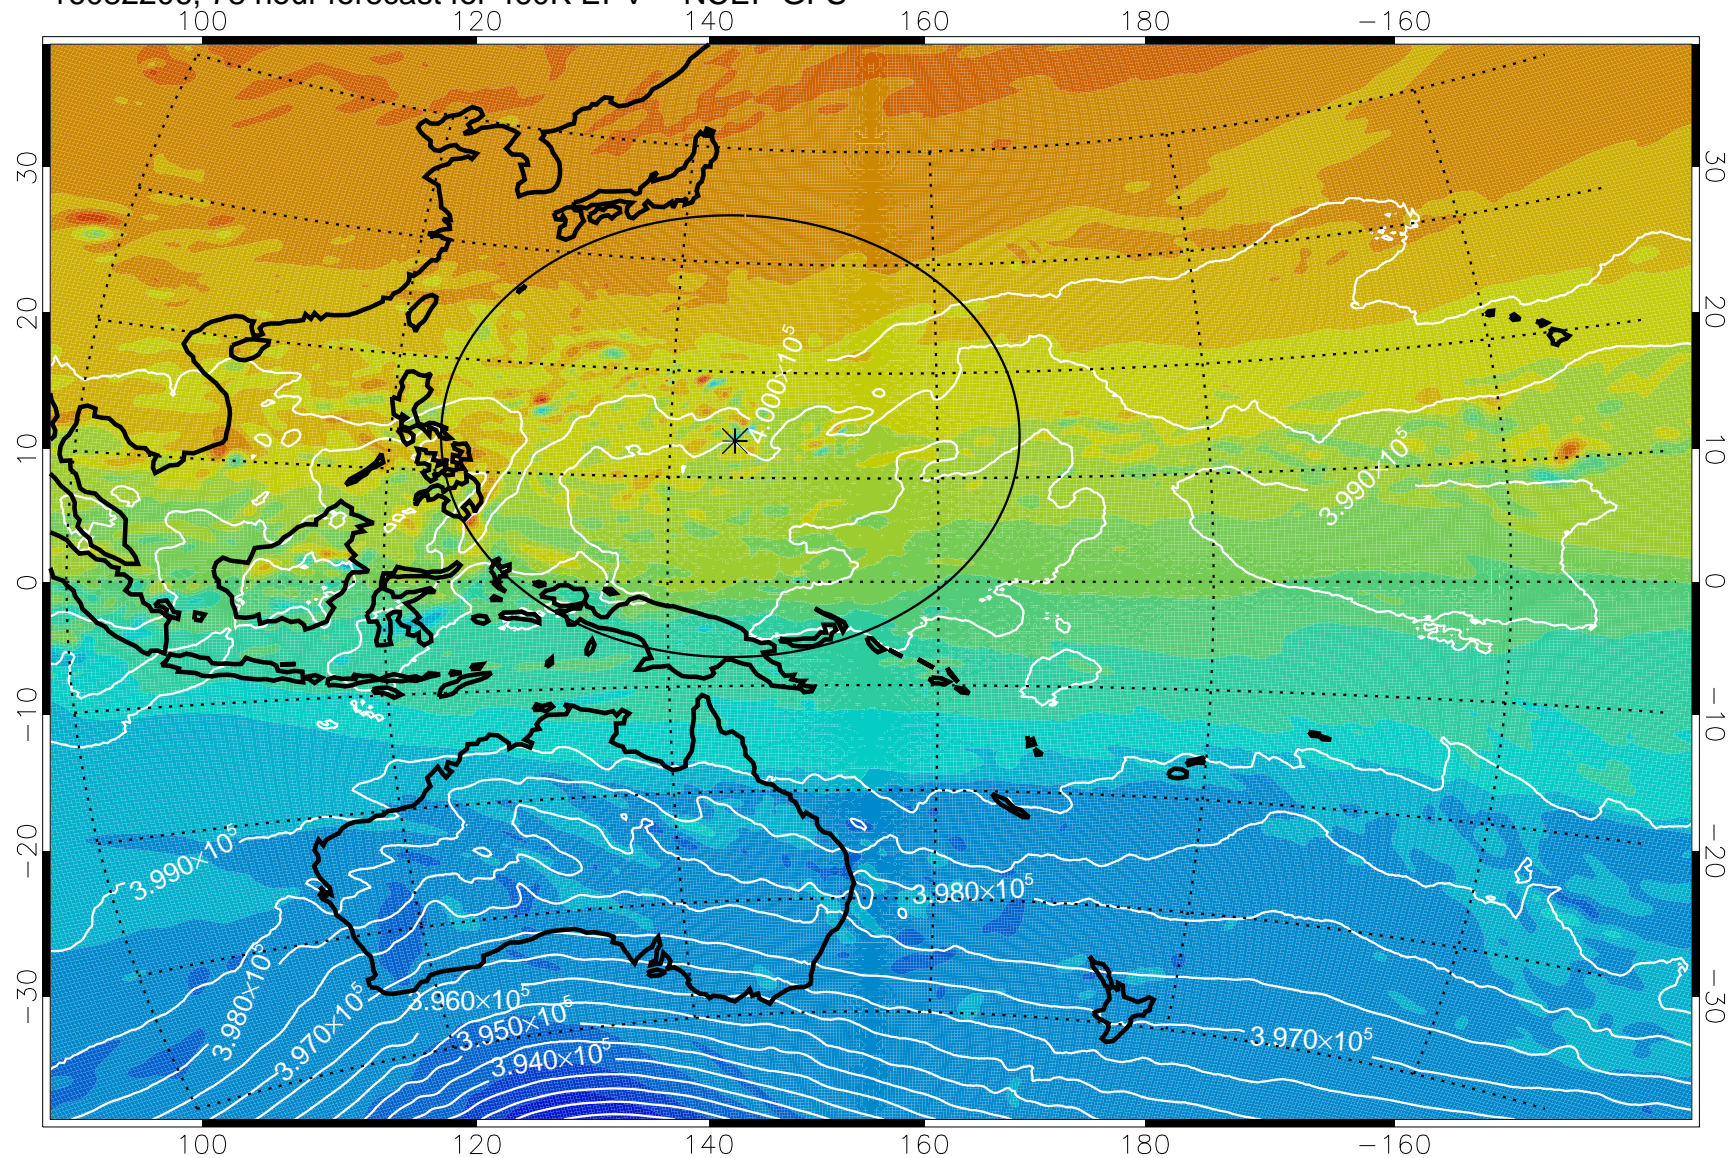

16082106, 54 hour forecast for 460K EPV -- NCEP GFS

460K Montgomery Streamfunction, white

Range ring of 2304 km

16082112, 60 hour forecast for 460K EPV -- NCEP GFS

460K Montgomery Streamfunction, white

Range ring of 2304 km

16082118, 66 hour forecast for 460K EPV -- NCEP GFS

460K Montgomery Streamfunction, white

Range ring of 2304 km

16082200, 72 hour forecast for 460K EPV -- NCEP GFS

460K Montgomery Streamfunction, white

Range ring of 2304 km

16082206, 78 hour forecast for 460K EPV -- NCEP GFS

460K Montgomery Streamfunction, white

Range ring of 2304 km

16082212, 84 hour forecast for 460K EPV -- NCEP GFS

460K Montgomery Streamfunction, white

Range ring of 2304 km

16082218, 90 hour forecast for 460K EPV -- NCEP GFS

460K Montgomery Streamfunction, white

Range ring of 2304 km

16082300, 96 hour forecast for 460K EPV -- NCEP GFS

460K Montgomery Streamfunction, white

Range ring of 2304 km