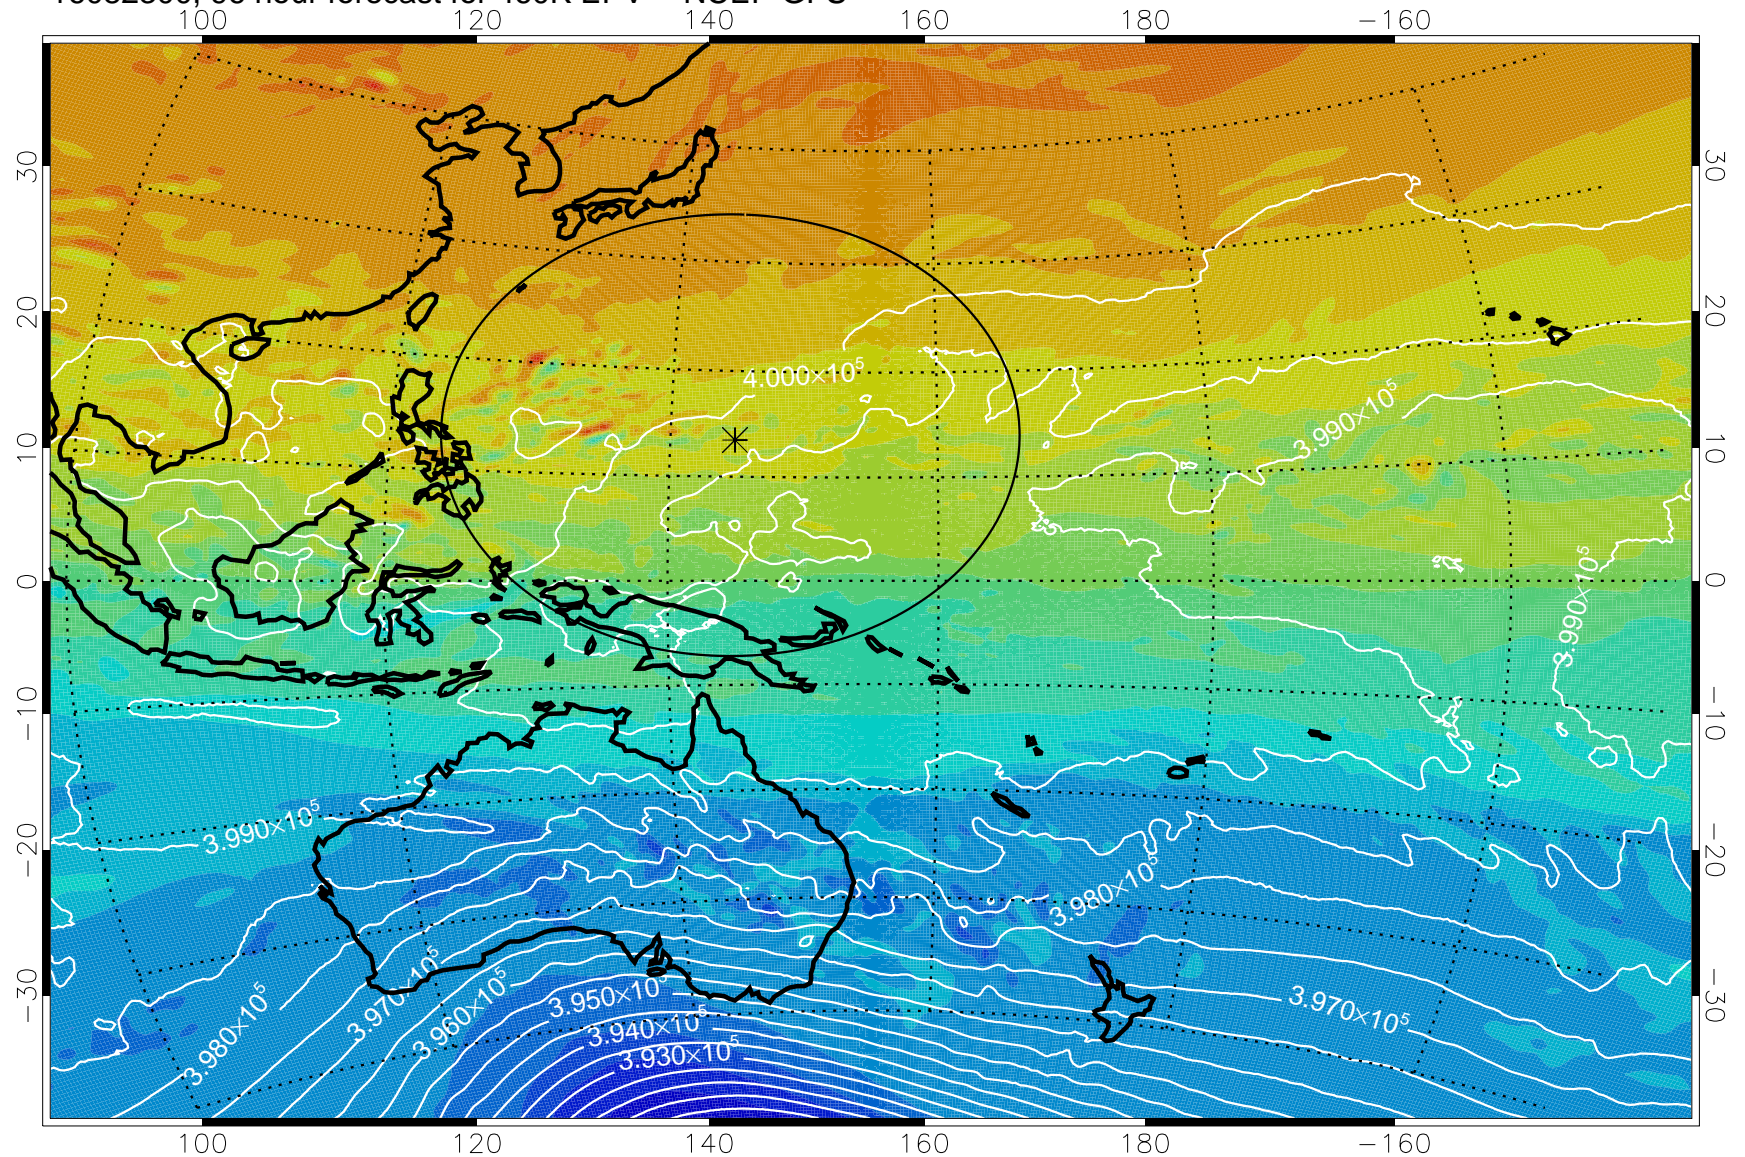

16082206, 78 hour forecast for 460K EPV -- NCEP GFS

460K Montgomery Streamfunction, white

Range ring of 2304 km

16082212, 84 hour forecast for 460K EPV -- NCEP GFS

460K Montgomery Streamfunction, white

Range ring of 2304 km

16082218, 90 hour forecast for 460K EPV -- NCEP GFS

460K Montgomery Streamfunction, white

Range ring of 2304 km

16082300, 96 hour forecast for 460K EPV -- NCEP GFS

460K Montgomery Streamfunction, white

Range ring of 2304 km

16082312, 108 hour forecast for 460K EPV -- NCEP GFS

460K Montgomery Streamfunction, white

Range ring of 2304 km

16082318, 114 hour forecast for 460K EPV -- NCEP GFS

460K Montgomery Streamfunction, white

Range ring of 2304 km

16082400, 120 hour forecast for 460K EPV -- NCEP GFS

460K Montgomery Streamfunction, white

Range ring of 2304 km