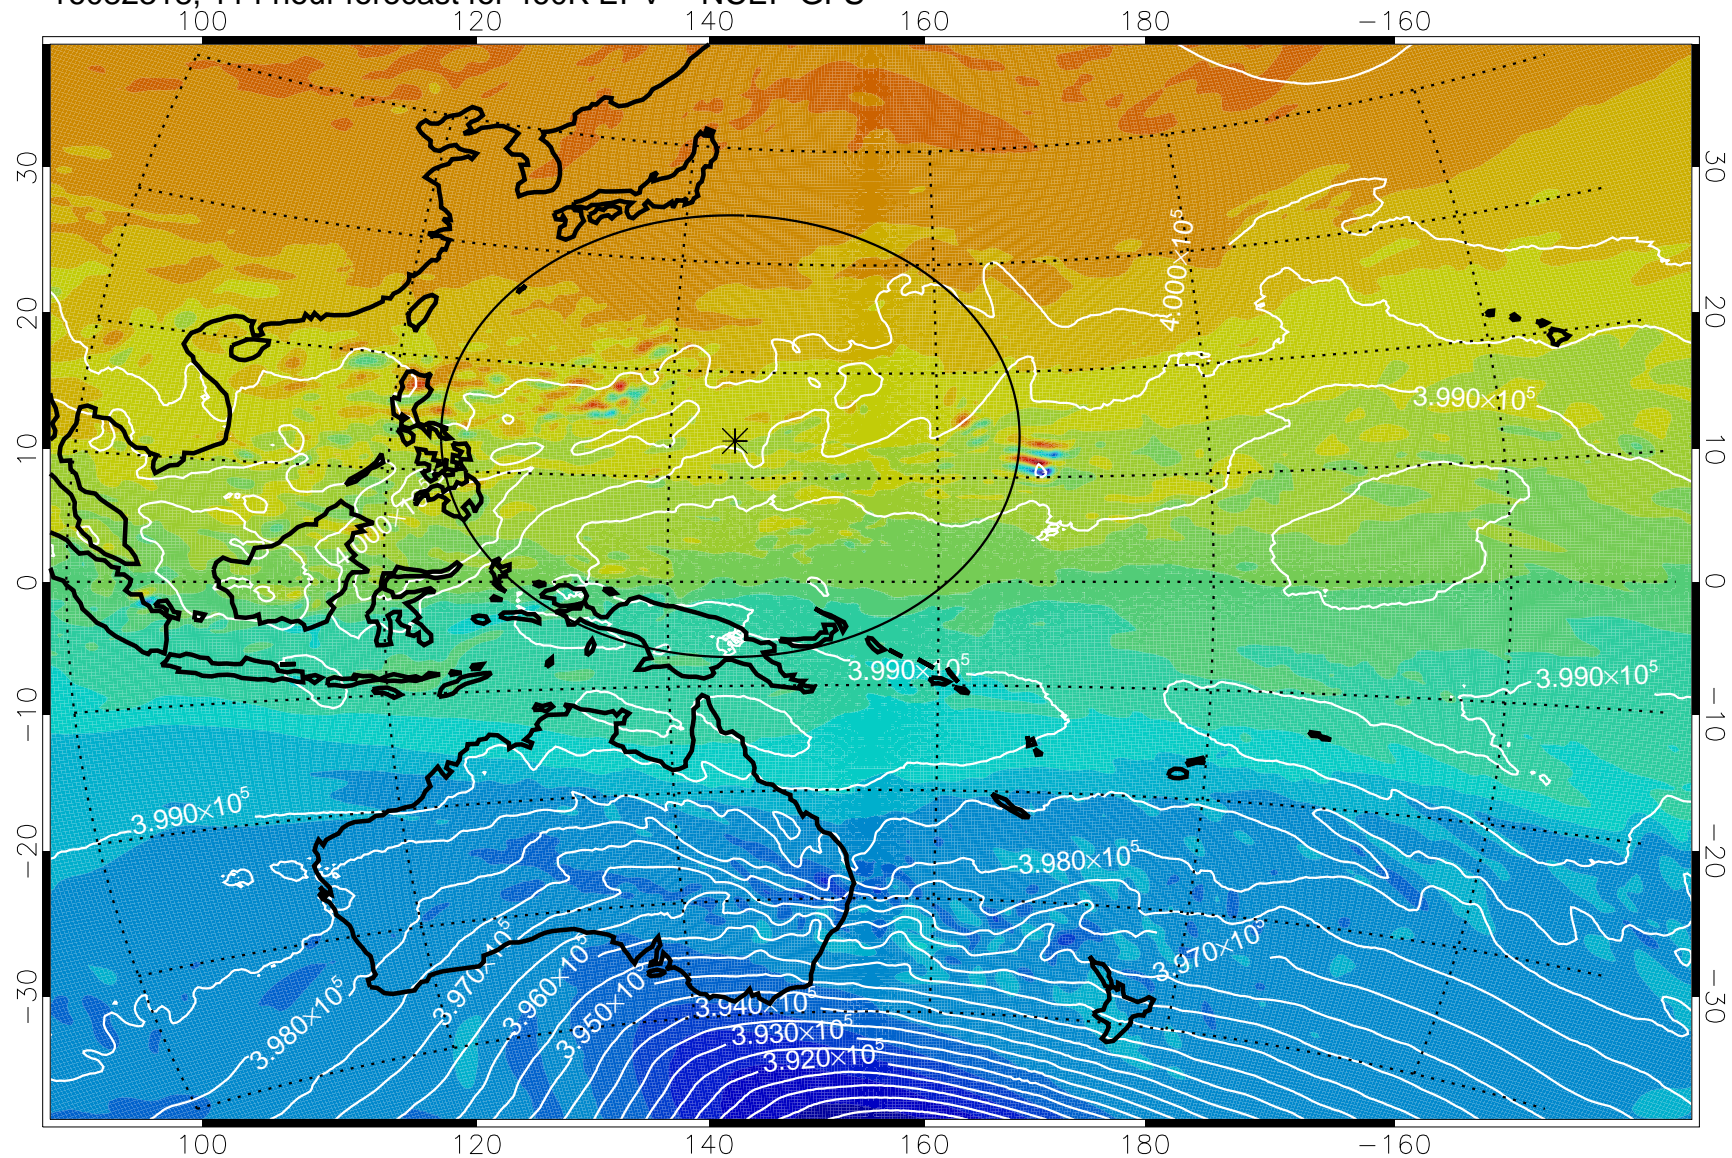

16082206, 78 hour forecast for 460K EPV -- NCEP GFS

460K Montgomery Streamfunction, white

Range ring of 2304 km

16082212, 84 hour forecast for 460K EPV -- NCEP GFS

460K Montgomery Streamfunction, white

Range ring of 2304 km

16082218, 90 hour forecast for 460K EPV -- NCEP GFS

460K Montgomery Streamfunction, white

Range ring of 2304 km

16082300, 96 hour forecast for 460K EPV -- NCEP GFS

460K Montgomery Streamfunction, white

Range ring of 2304 km

16082312, 108 hour forecast for 460K EPV -- NCEP GFS

460K Montgomery Streamfunction, white

Range ring of 2304 km

16082318, 114 hour forecast for 460K EPV -- NCEP GFS

460K Montgomery Streamfunction, white

Range ring of 2304 km

16082400, 120 hour forecast for 460K EPV -- NCEP GFS

460K Montgomery Streamfunction, white

Range ring of 2304 km