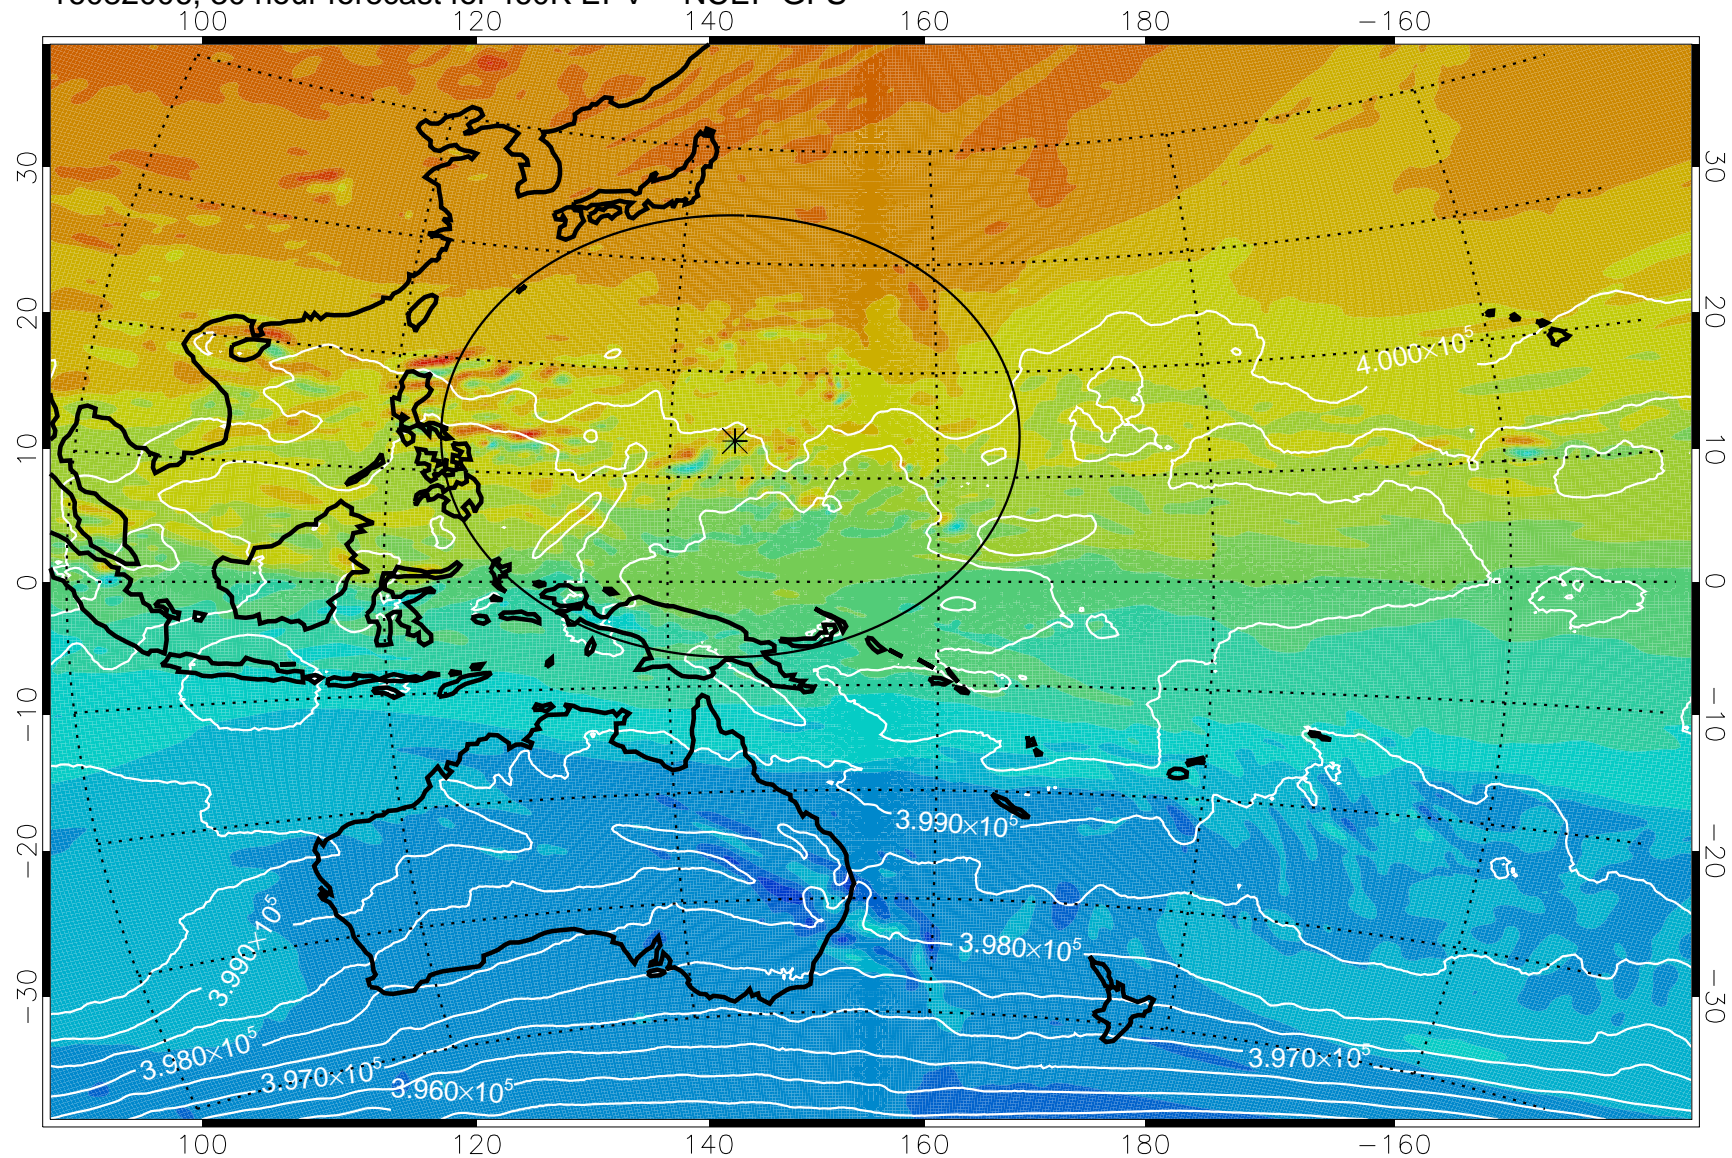

16081918, 18 hour forecast for 460K EPV -- NCEP GFS

460K Montgomery Streamfunction, white

Range ring of 2304 km

16082000, 24 hour forecast for 460K EPV -- NCEP GFS

460K Montgomery Streamfunction, white

Range ring of 2304 km

16082006, 30 hour forecast for 460K EPV -- NCEP GFS

460K Montgomery Streamfunction, white

Range ring of 2304 km

16082012, 36 hour forecast for 460K EPV -- NCEP GFS

460K Montgomery Streamfunction, white

Range ring of 2304 km

16082018, 42 hour forecast for 460K EPV -- NCEP GFS

460K Montgomery Streamfunction, white

Range ring of 2304 km

16082100, 48 hour forecast for 460K EPV -- NCEP GFS

460K Montgomery Streamfunction, white

Range ring of 2304 km

16082106, 54 hour forecast for 460K EPV -- NCEP GFS

460K Montgomery Streamfunction, white

Range ring of 2304 km

16082112, 60 hour forecast for 460K EPV -- NCEP GFS

460K Montgomery Streamfunction, white

Range ring of 2304 km