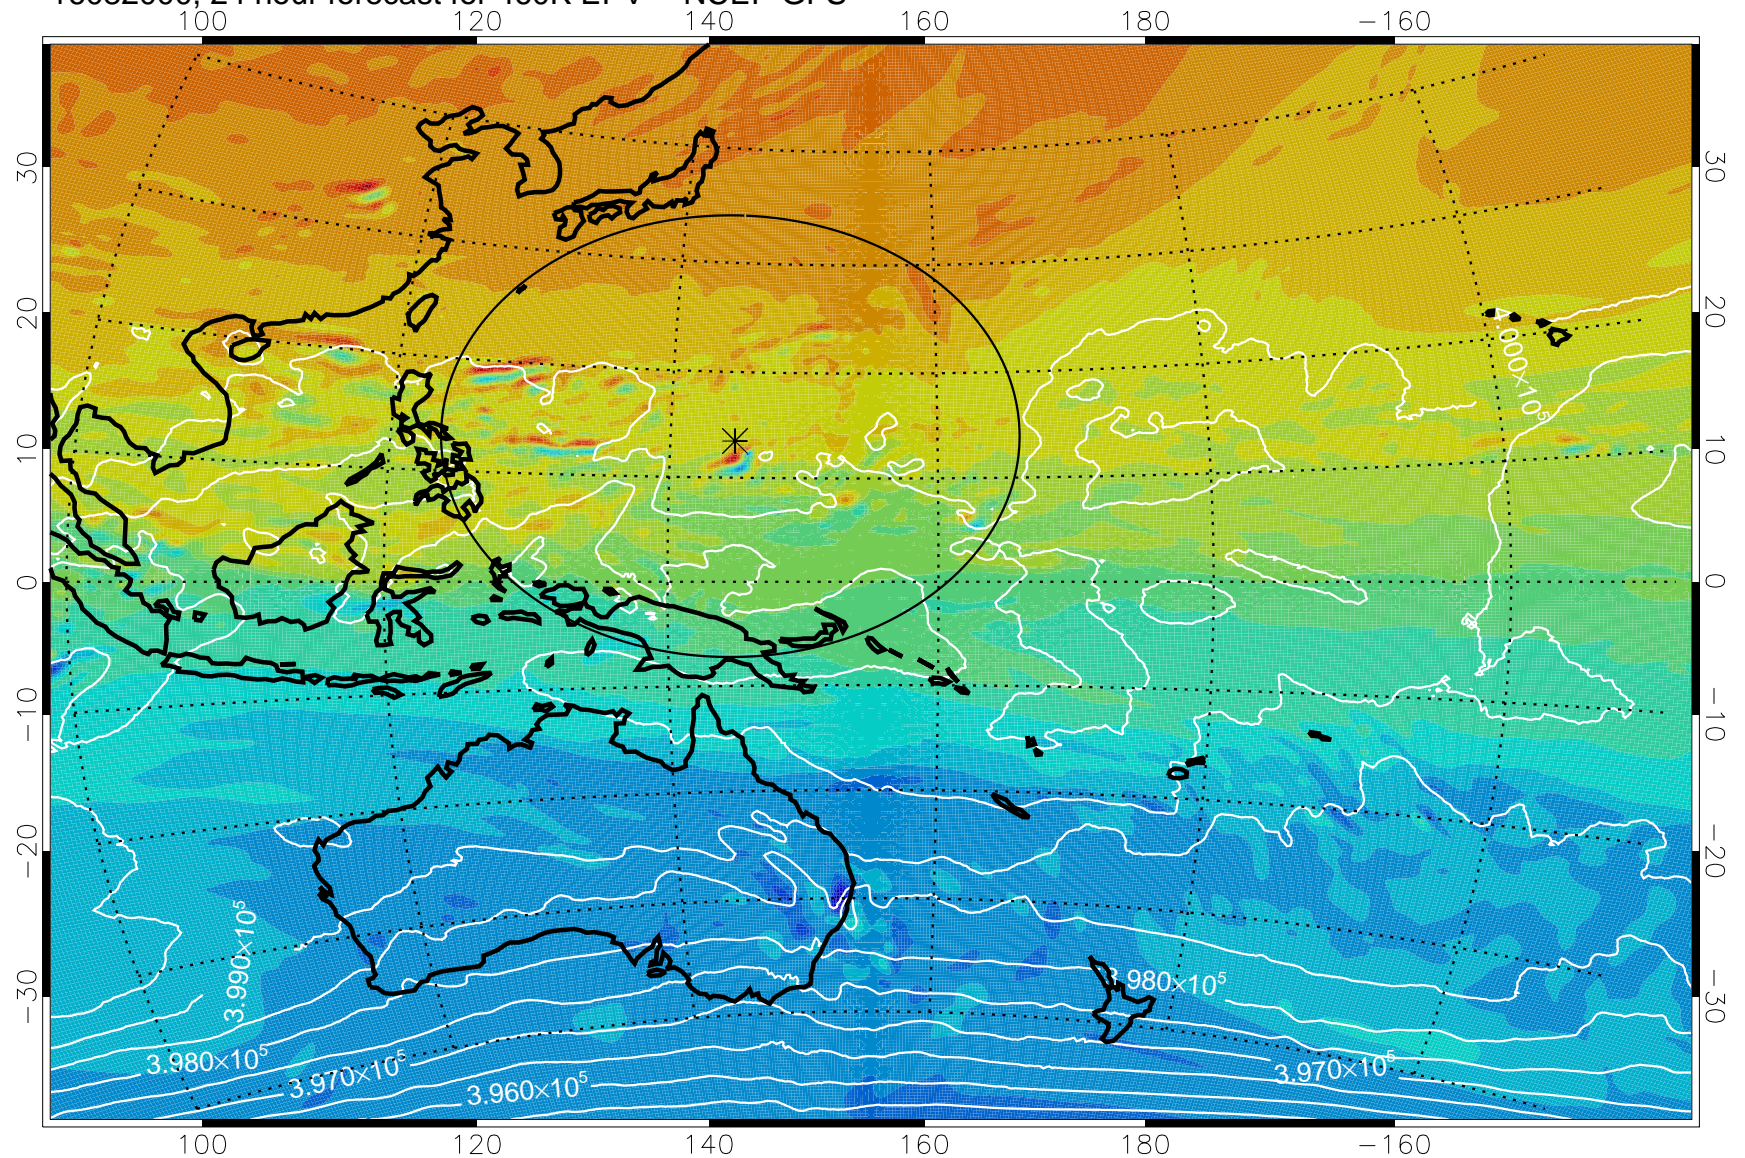

16081906, 6 hour forecast for 460K EPV -- NCEP GFS

460K Montgomery Streamfunction, white

Range ring of 2304 km

16081912, 12 hour forecast for 460K EPV -- NCEP GFS

460K Montgomery Streamfunction, white

Range ring of 2304 km

16081918, 18 hour forecast for 460K EPV -- NCEP GFS

460K Montgomery Streamfunction, white

Range ring of 2304 km

16082000, 24 hour forecast for 460K EPV -- NCEP GFS

460K Montgomery Streamfunction, white

Range ring of 2304 km

16082006, 30 hour forecast for 460K EPV -- NCEP GFS

460K Montgomery Streamfunction, white

Range ring of 2304 km

16082012, 36 hour forecast for 460K EPV -- NCEP GFS

460K Montgomery Streamfunction, white

Range ring of 2304 km

16082018, 42 hour forecast for 460K EPV -- NCEP GFS

460K Montgomery Streamfunction, white

Range ring of 2304 km

16082100, 48 hour forecast for 460K EPV -- NCEP GFS

460K Montgomery Streamfunction, white

Range ring of 2304 km