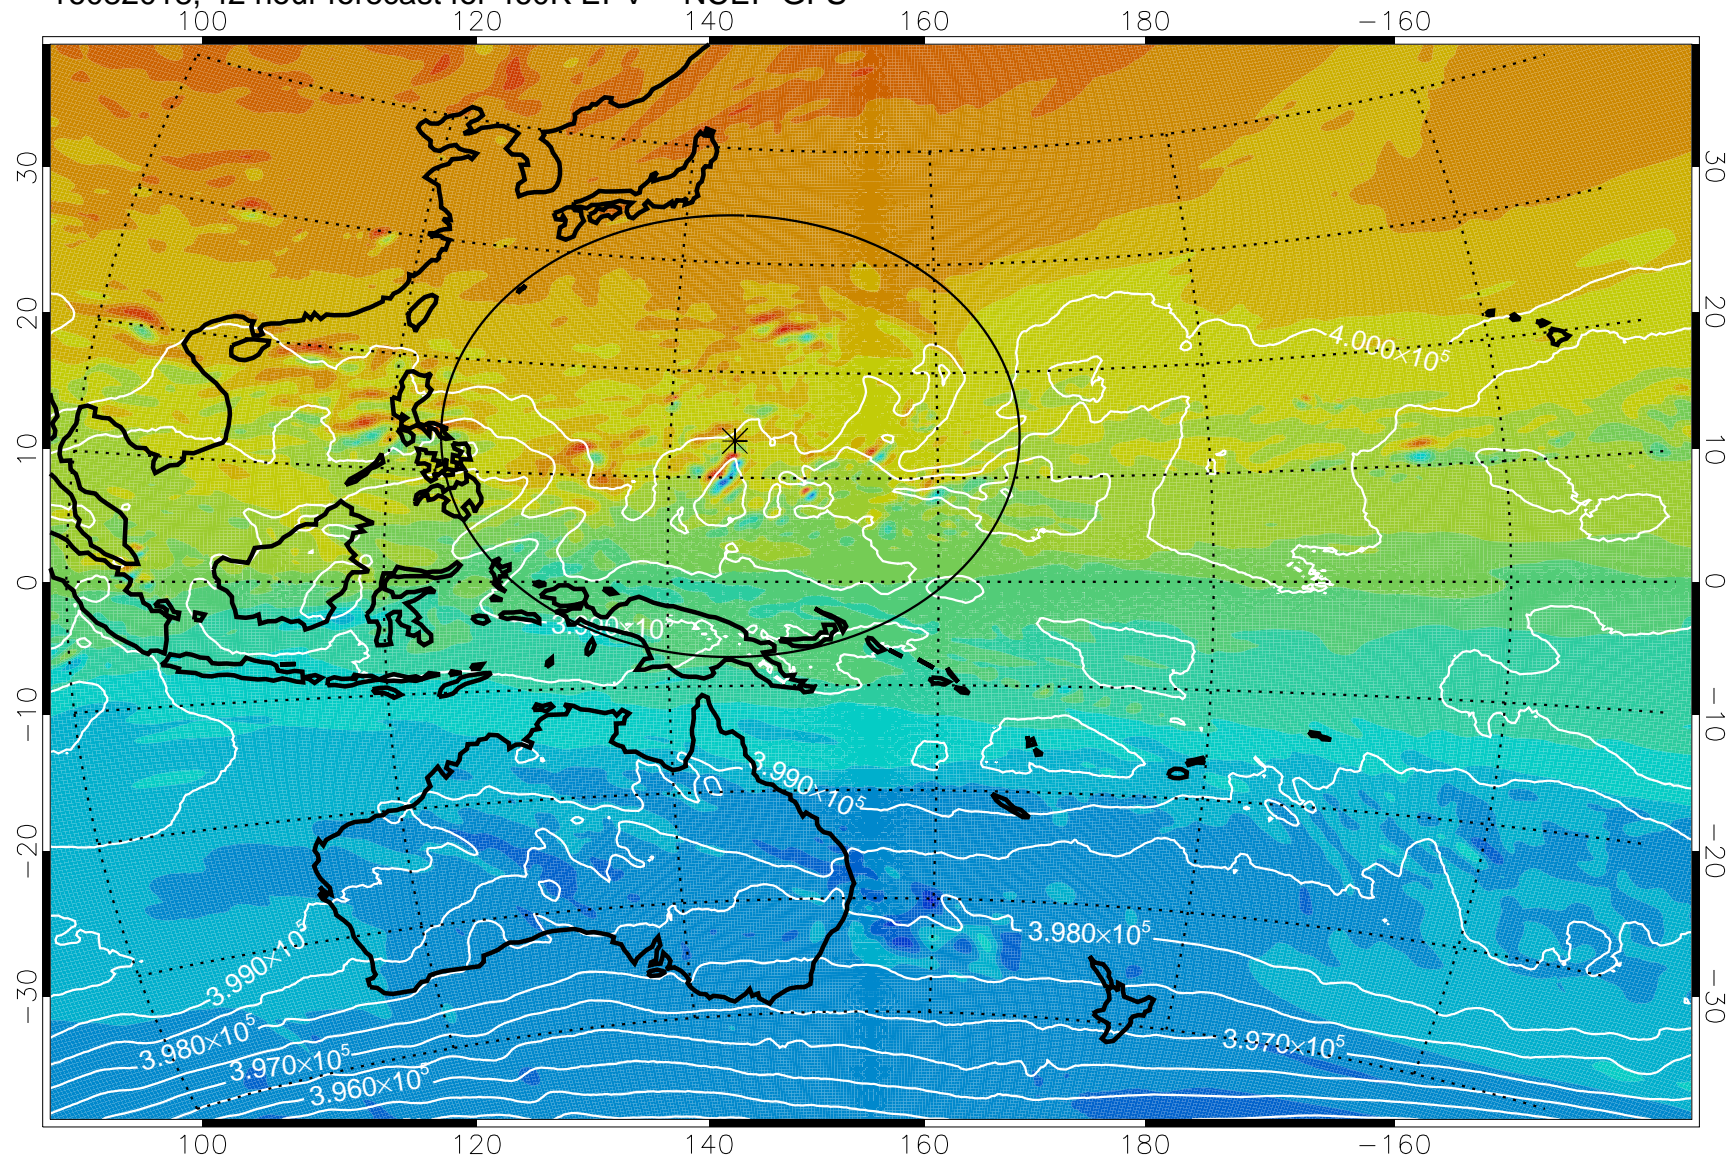

16082006, 30 hour forecast for 460K EPV -- NCEP GFS

460K Montgomery Streamfunction, white

Range ring of 2304 km

16082012, 36 hour forecast for 460K EPV -- NCEP GFS

460K Montgomery Streamfunction, white

Range ring of 2304 km

16082018, 42 hour forecast for 460K EPV -- NCEP GFS

460K Montgomery Streamfunction, white

Range ring of 2304 km

16082100, 48 hour forecast for 460K EPV -- NCEP GFS

460K Montgomery Streamfunction, white

Range ring of 2304 km

16082106, 54 hour forecast for 460K EPV -- NCEP GFS

460K Montgomery Streamfunction, white

Range ring of 2304 km

16082112, 60 hour forecast for 460K EPV -- NCEP GFS

460K Montgomery Streamfunction, white

Range ring of 2304 km

16082118, 66 hour forecast for 460K EPV -- NCEP GFS

460K Montgomery Streamfunction, white

Range ring of 2304 km

16082200, 72 hour forecast for 460K EPV -- NCEP GFS

460K Montgomery Streamfunction, white

Range ring of 2304 km