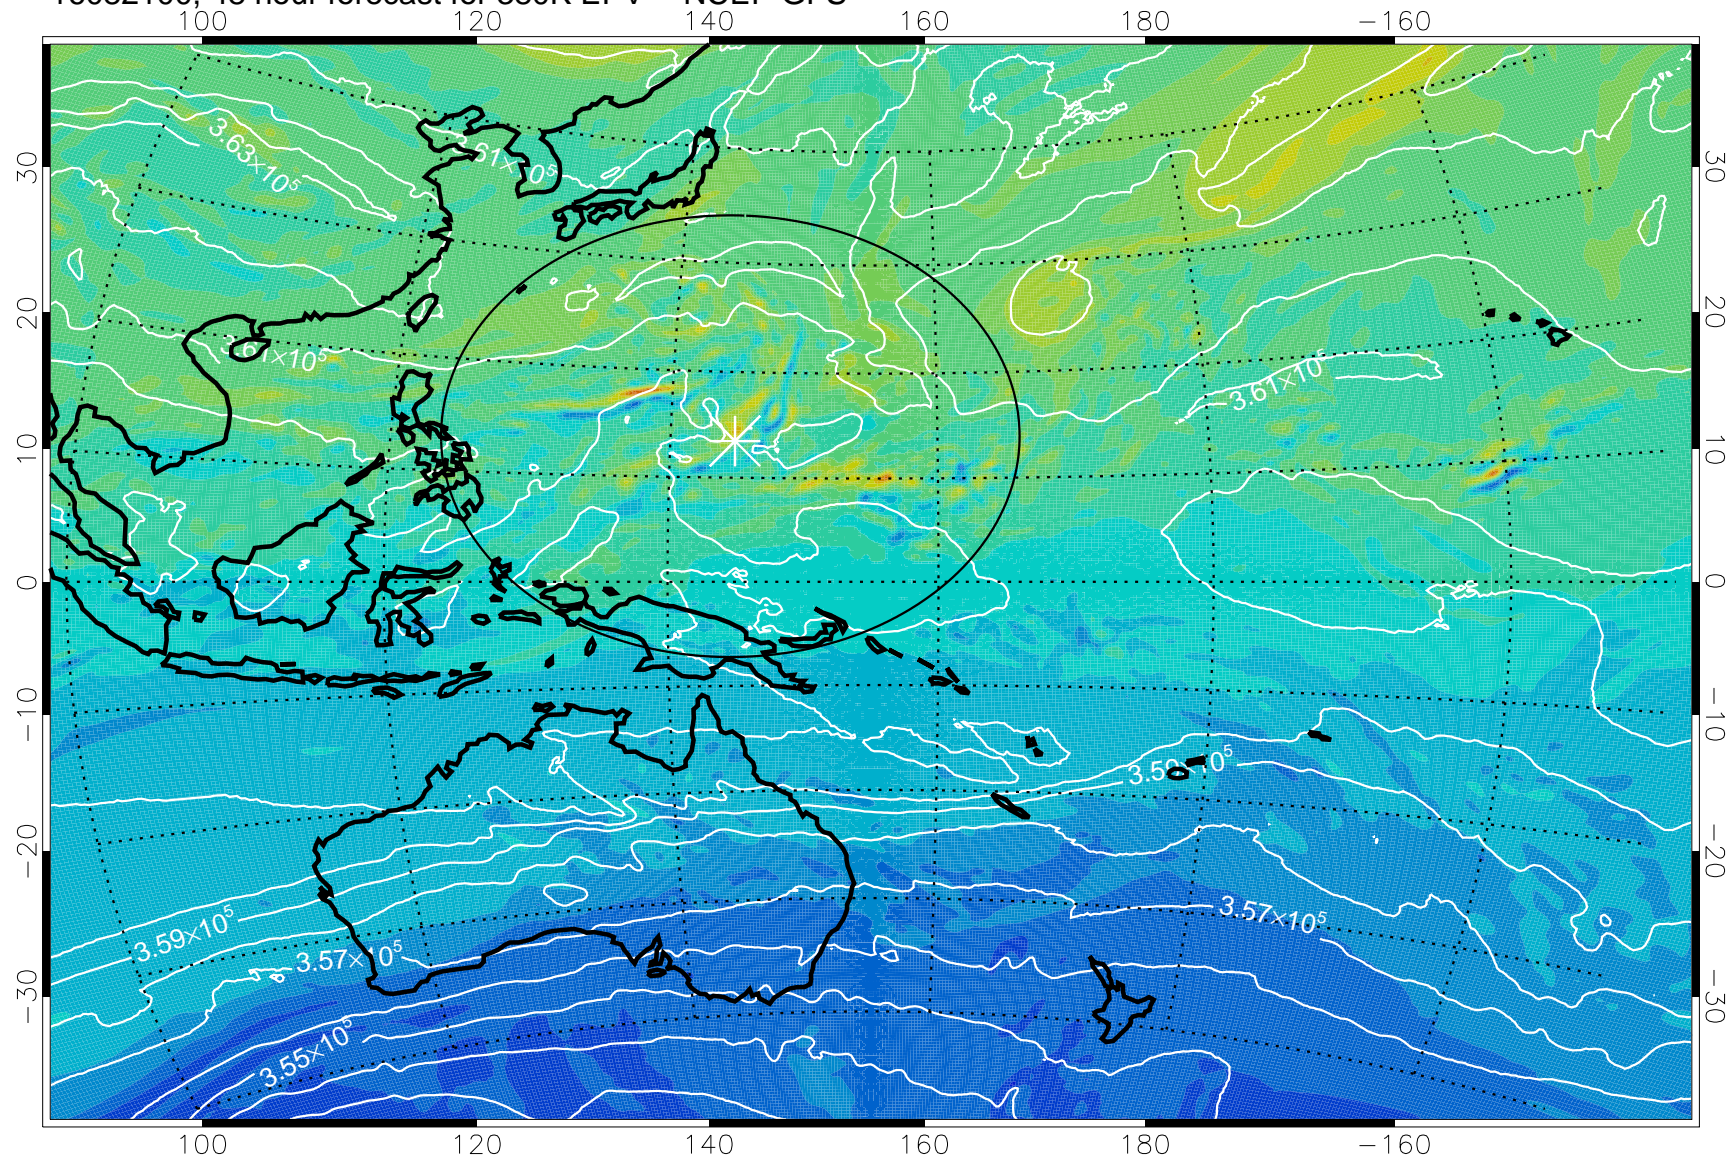

16082006, 30 hour forecast for 380K EPV -- NCEP GFS

380K Montgomery Streamfunction, white

Range ring of 2304 km

16082012, 36 hour forecast for 380K EPV -- NCEP GFS

380K Montgomery Streamfunction, white

Range ring of 2304 km

16082018, 42 hour forecast for 380K EPV -- NCEP GFS

380K Montgomery Streamfunction, white

Range ring of 2304 km

16082100, 48 hour forecast for 380K EPV -- NCEP GFS

380K Montgomery Streamfunction, white

Range ring of 2304 km

16082106, 54 hour forecast for 380K EPV -- NCEP GFS

380K Montgomery Streamfunction, white

Range ring of 2304 km

16082112, 60 hour forecast for 380K EPV -- NCEP GFS

380K Montgomery Streamfunction, white

Range ring of 2304 km

16082118, 66 hour forecast for 380K EPV -- NCEP GFS

380K Montgomery Streamfunction, white

Range ring of 2304 km

16082200, 72 hour forecast for 380K EPV -- NCEP GFS

380K Montgomery Streamfunction, white

Range ring of 2304 km