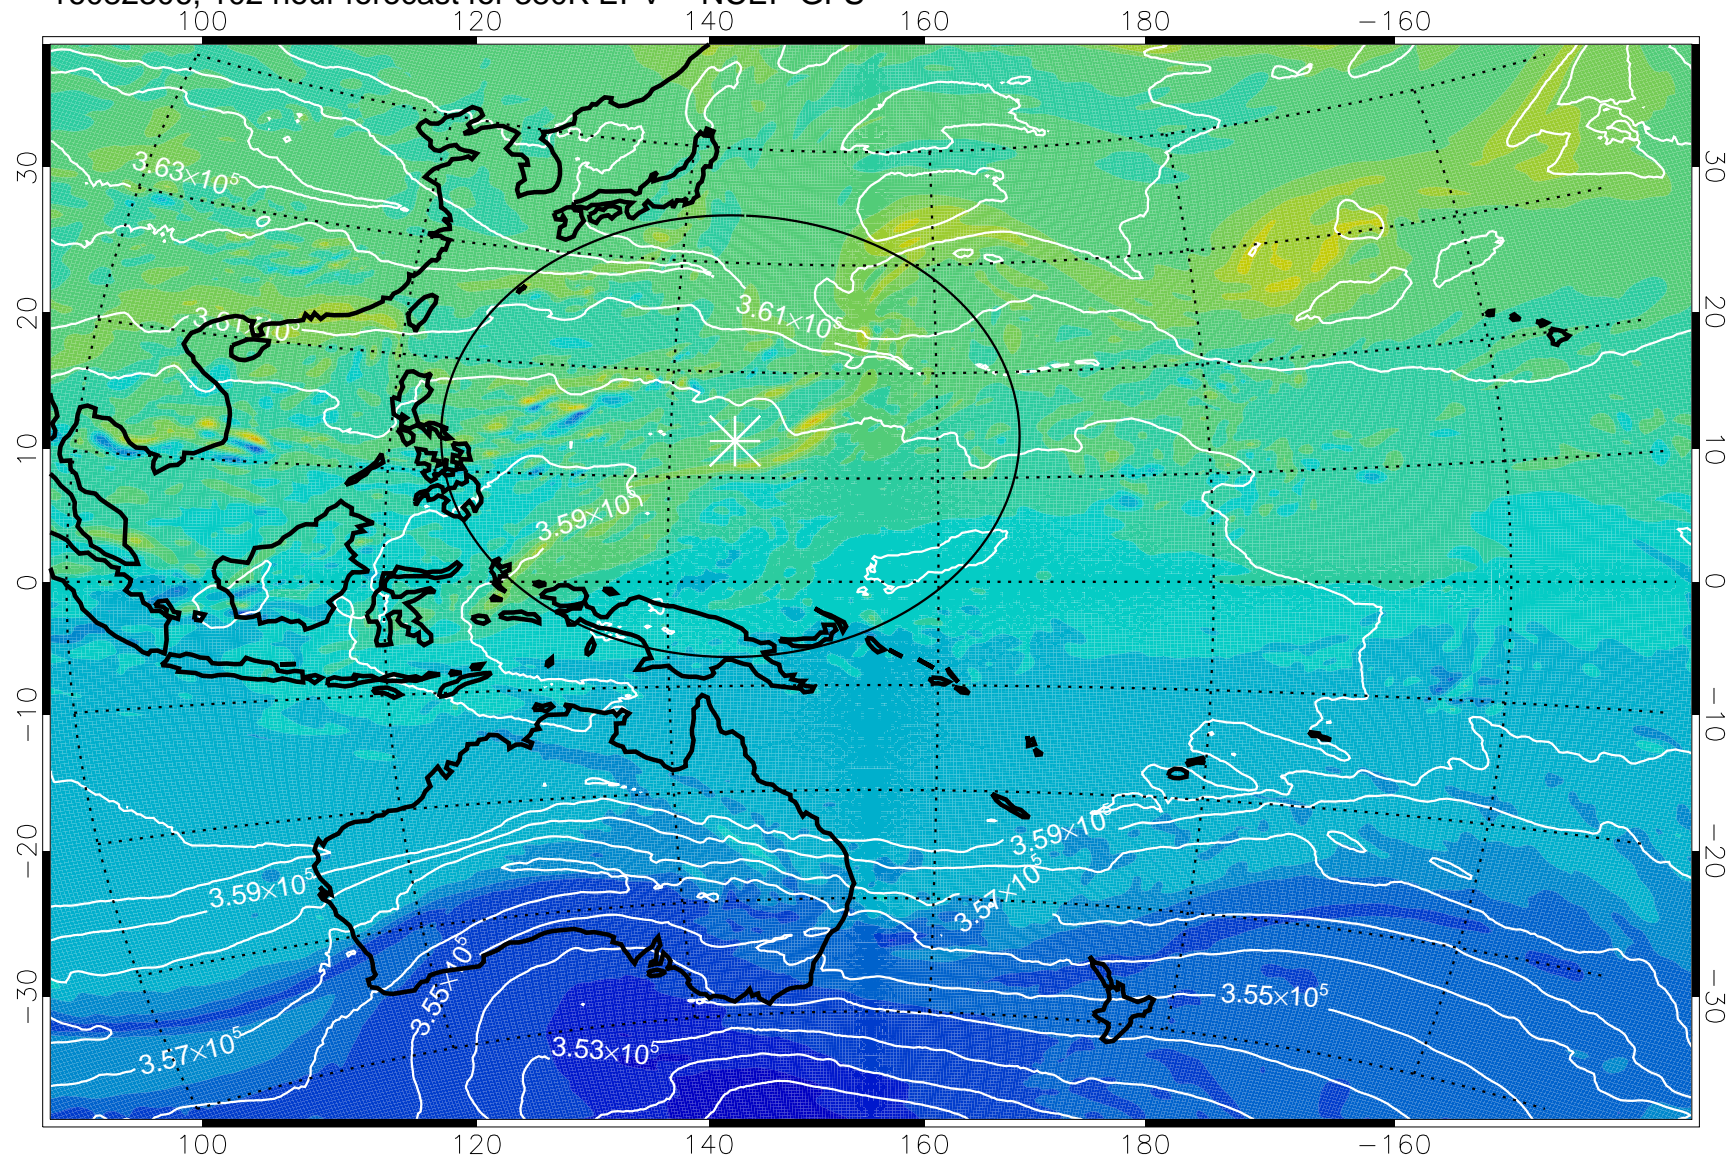

16082206, 78 hour forecast for 380K EPV -- NCEP GFS

380K Montgomery Streamfunction, white

Range ring of 2304 km

16082212, 84 hour forecast for 380K EPV -- NCEP GFS

380K Montgomery Streamfunction, white

Range ring of 2304 km

16082218, 90 hour forecast for 380K EPV -- NCEP GFS

380K Montgomery Streamfunction, white

Range ring of 2304 km

16082300, 96 hour forecast for 380K EPV -- NCEP GFS

380K Montgomery Streamfunction, white

Range ring of 2304 km

16082306, 102 hour forecast for 380K EPV -- NCEP GFS

380K Montgomery Streamfunction, white

Range ring of 2304 km

16082312, 108 hour forecast for 380K EPV -- NCEP GFS

380K Montgomery Streamfunction, white

Range ring of 2304 km

16082318, 114 hour forecast for 380K EPV -- NCEP GFS

380K Montgomery Streamfunction, white

Range ring of 2304 km

16082400, 120 hour forecast for 380K EPV -- NCEP GFS