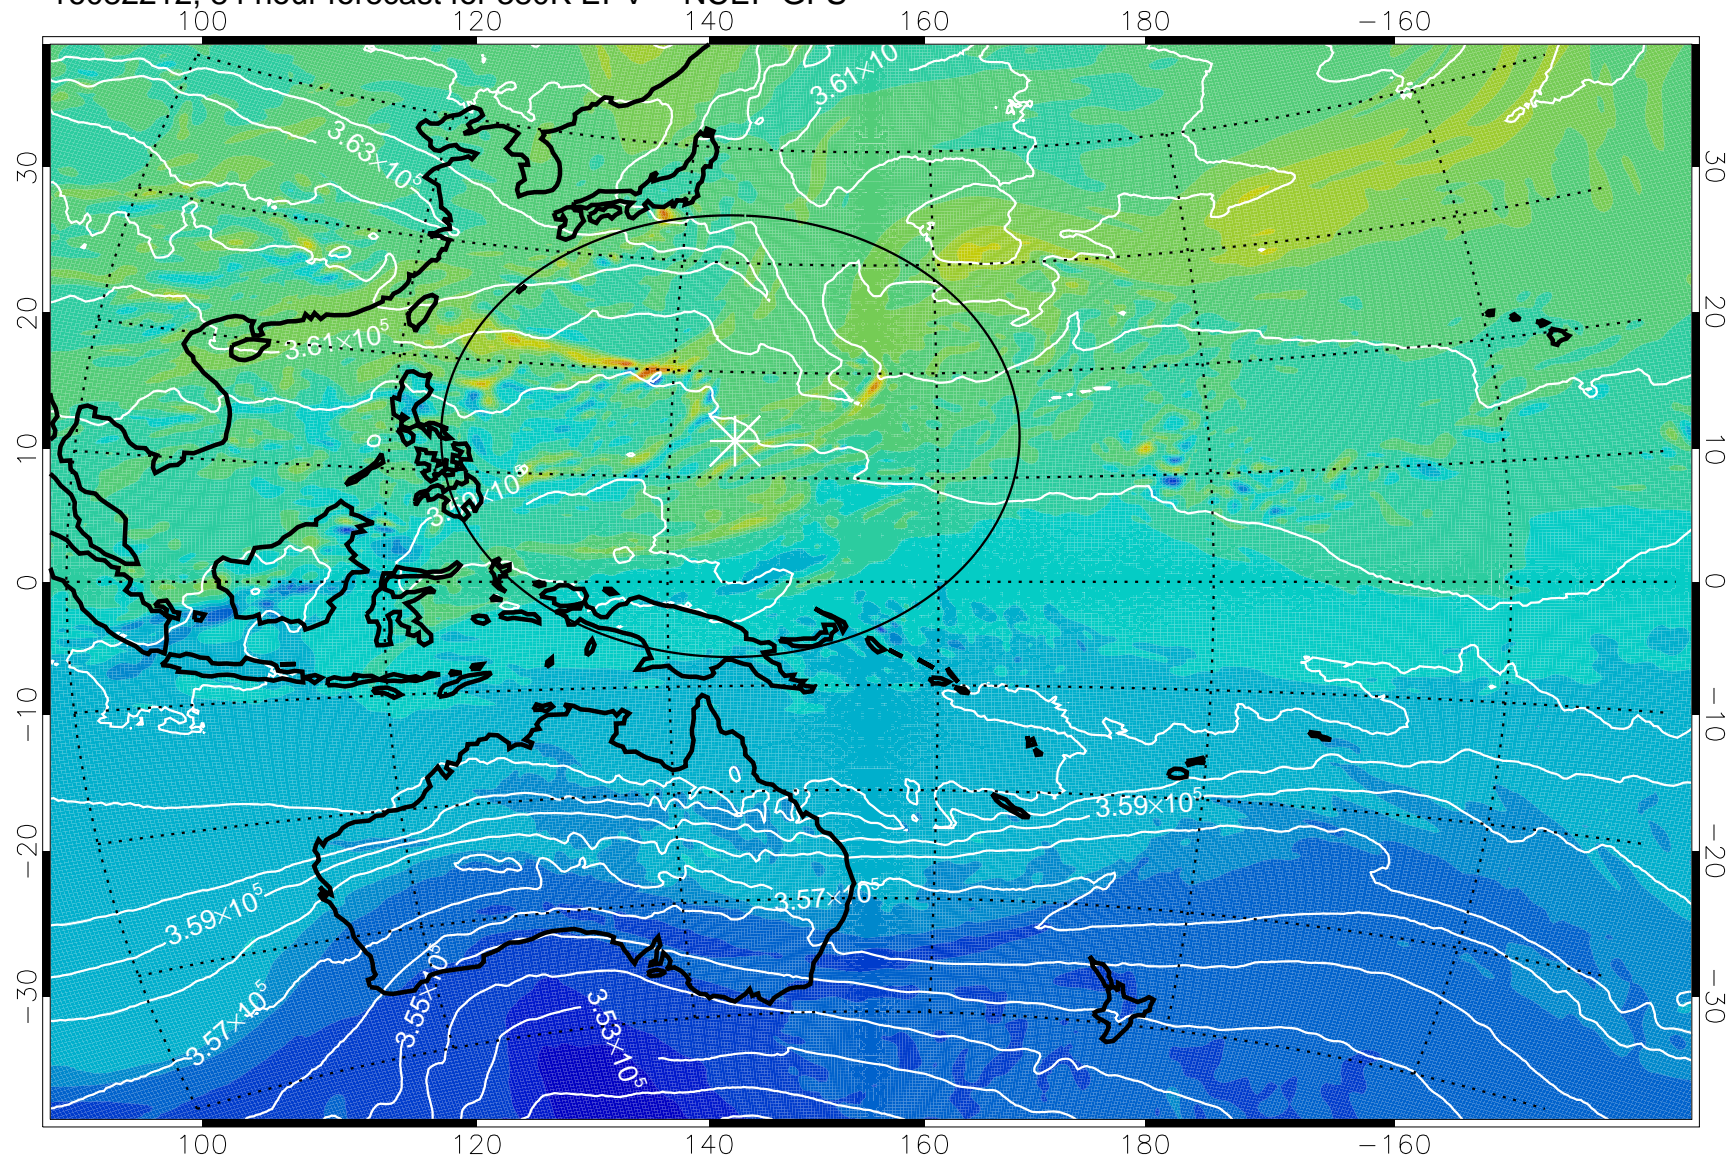

16082118, 66 hour forecast for 380K EPV -- NCEP GFS

380K Montgomery Streamfunction, white

Range ring of 2304 km

16082200, 72 hour forecast for 380K EPV -- NCEP GFS

380K Montgomery Streamfunction, white

Range ring of 2304 km

16082206, 78 hour forecast for 380K EPV -- NCEP GFS

380K Montgomery Streamfunction, white

Range ring of 2304 km

16082212, 84 hour forecast for 380K EPV -- NCEP GFS

380K Montgomery Streamfunction, white

Range ring of 2304 km

16082218, 90 hour forecast for 380K EPV -- NCEP GFS

380K Montgomery Streamfunction, white

Range ring of 2304 km

16082300, 96 hour forecast for 380K EPV -- NCEP GFS

380K Montgomery Streamfunction, white

Range ring of 2304 km

16082306, 102 hour forecast for 380K EPV -- NCEP GFS

380K Montgomery Streamfunction, white

Range ring of 2304 km

16082312, 108 hour forecast for 380K EPV -- NCEP GFS

380K Montgomery Streamfunction, white

Range ring of 2304 km