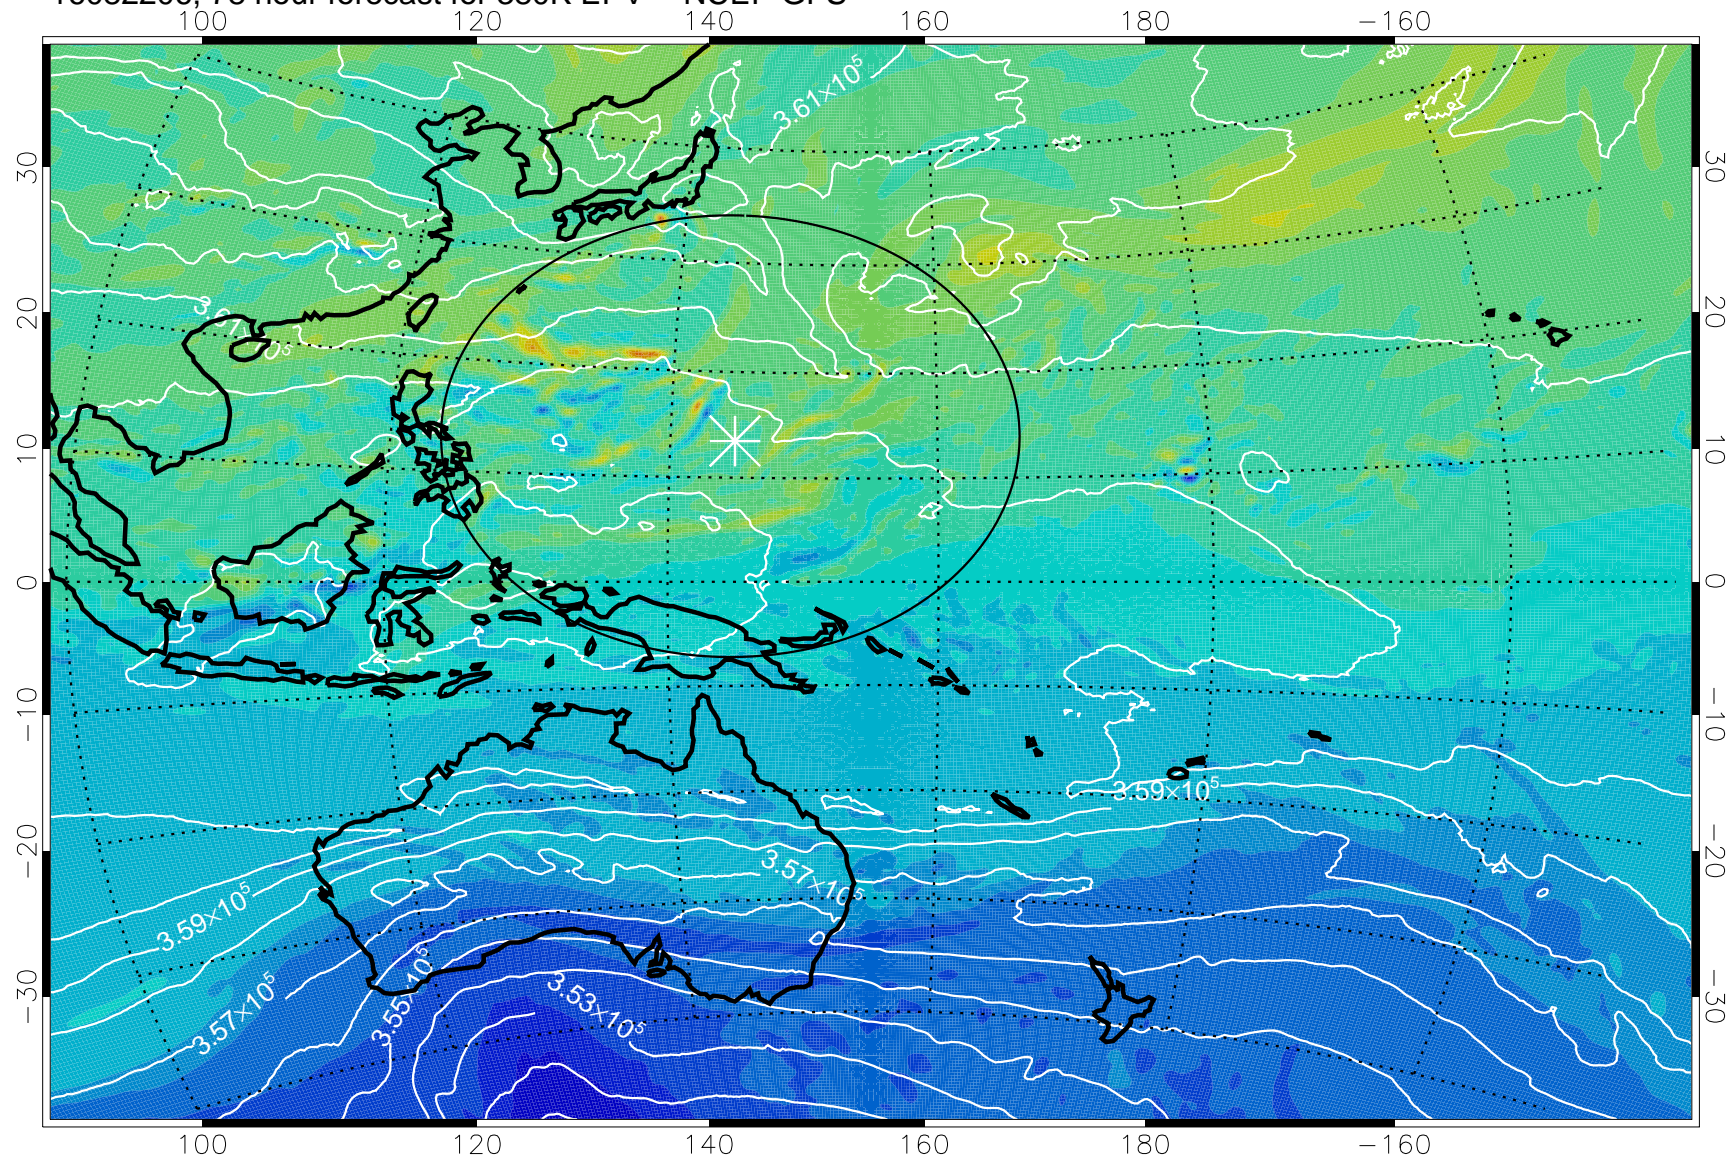

16082106, 54 hour forecast for 380K EPV -- NCEP GFS

380K Montgomery Streamfunction, white

Range ring of 2304 km

16082112, 60 hour forecast for 380K EPV -- NCEP GFS

380K Montgomery Streamfunction, white

Range ring of 2304 km

16082118, 66 hour forecast for 380K EPV -- NCEP GFS

380K Montgomery Streamfunction, white

Range ring of 2304 km

16082200, 72 hour forecast for 380K EPV -- NCEP GFS

380K Montgomery Streamfunction, white

Range ring of 2304 km

16082206, 78 hour forecast for 380K EPV -- NCEP GFS

380K Montgomery Streamfunction, white

Range ring of 2304 km

16082212, 84 hour forecast for 380K EPV -- NCEP GFS

380K Montgomery Streamfunction, white

Range ring of 2304 km

16082218, 90 hour forecast for 380K EPV -- NCEP GFS

380K Montgomery Streamfunction, white

Range ring of 2304 km

16082300, 96 hour forecast for 380K EPV -- NCEP GFS

380K Montgomery Streamfunction, white

Range ring of 2304 km