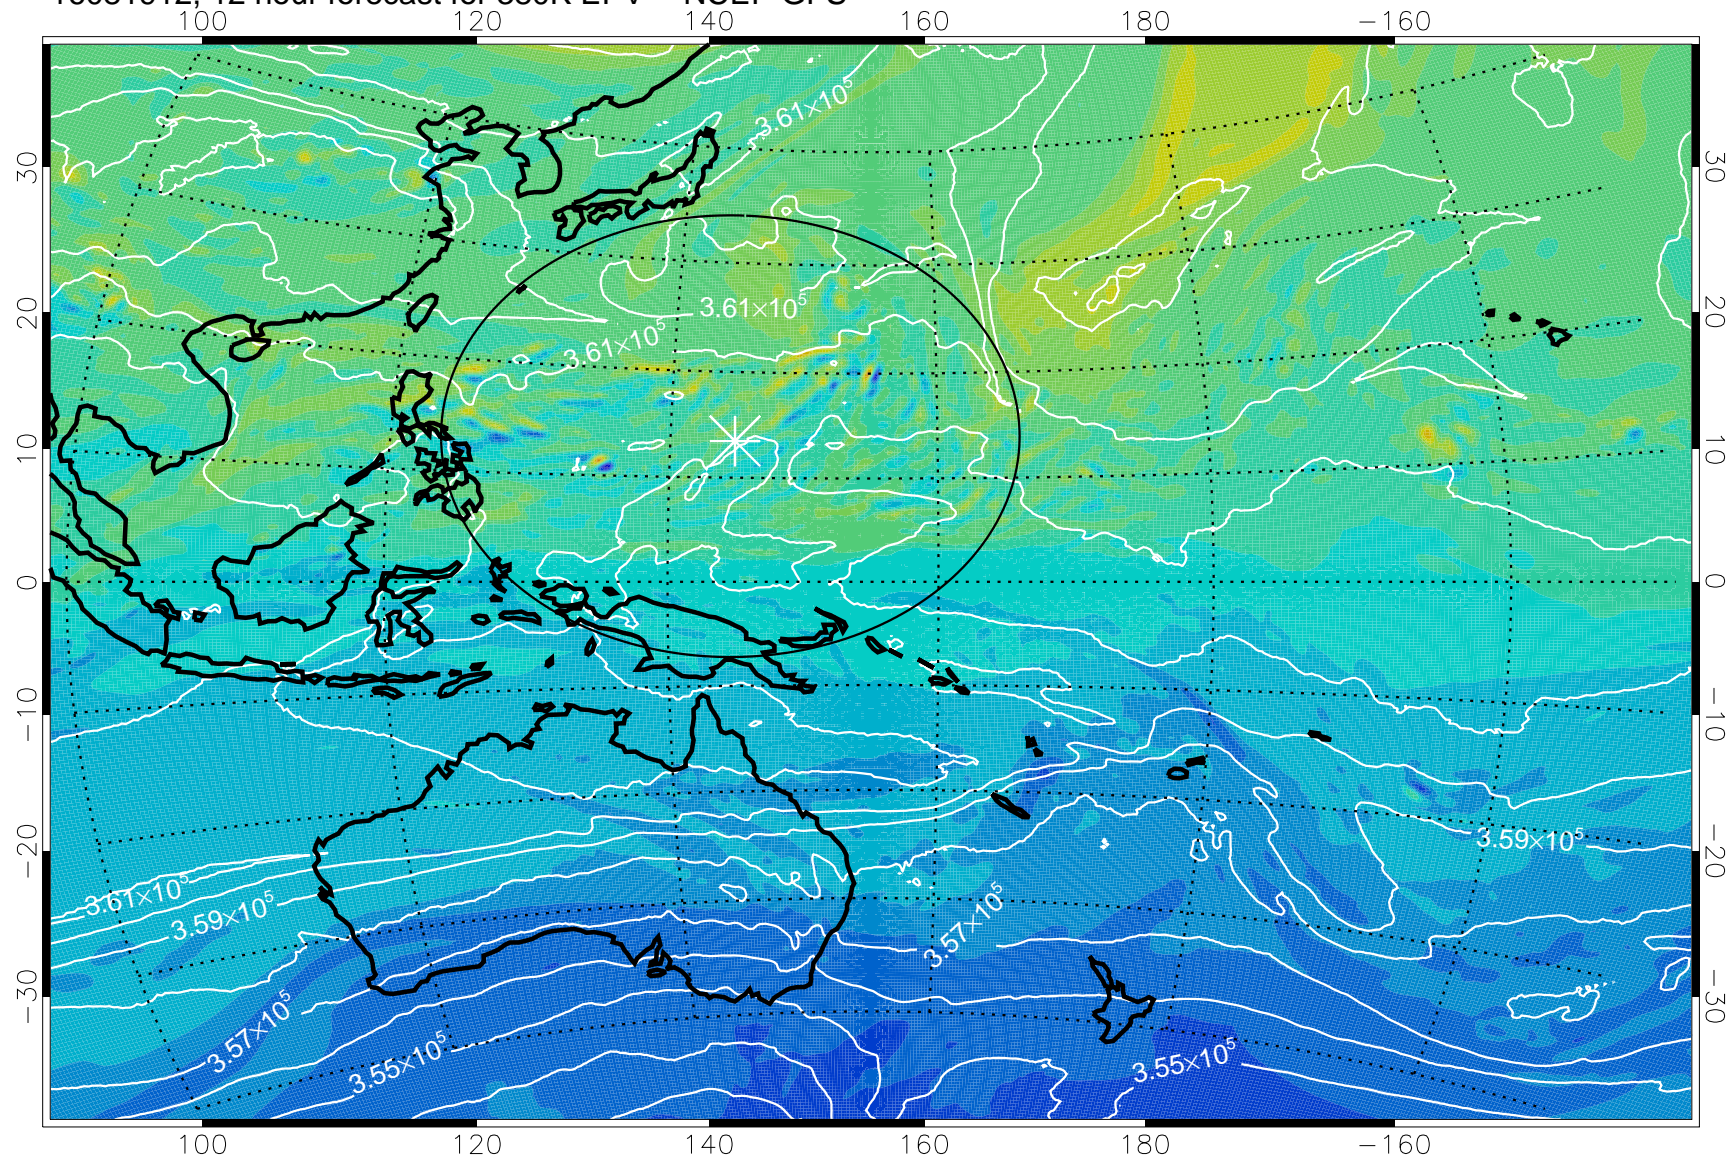

16081906, 6 hour forecast for 380K EPV -- NCEP GFS

380K Montgomery Streamfunction, white

Range ring of 2304 km

16081912, 12 hour forecast for 380K EPV -- NCEP GFS

380K Montgomery Streamfunction, white

Range ring of 2304 km

16081918, 18 hour forecast for 380K EPV -- NCEP GFS

380K Montgomery Streamfunction, white

Range ring of 2304 km

16082000, 24 hour forecast for 380K EPV -- NCEP GFS

380K Montgomery Streamfunction, white

Range ring of 2304 km

16082006, 30 hour forecast for 380K EPV -- NCEP GFS

380K Montgomery Streamfunction, white

Range ring of 2304 km

16082012, 36 hour forecast for 380K EPV -- NCEP GFS

380K Montgomery Streamfunction, white

Range ring of 2304 km

16082018, 42 hour forecast for 380K EPV -- NCEP GFS

380K Montgomery Streamfunction, white

Range ring of 2304 km

16082100, 48 hour forecast for 380K EPV -- NCEP GFS

380K Montgomery Streamfunction, white

Range ring of 2304 km