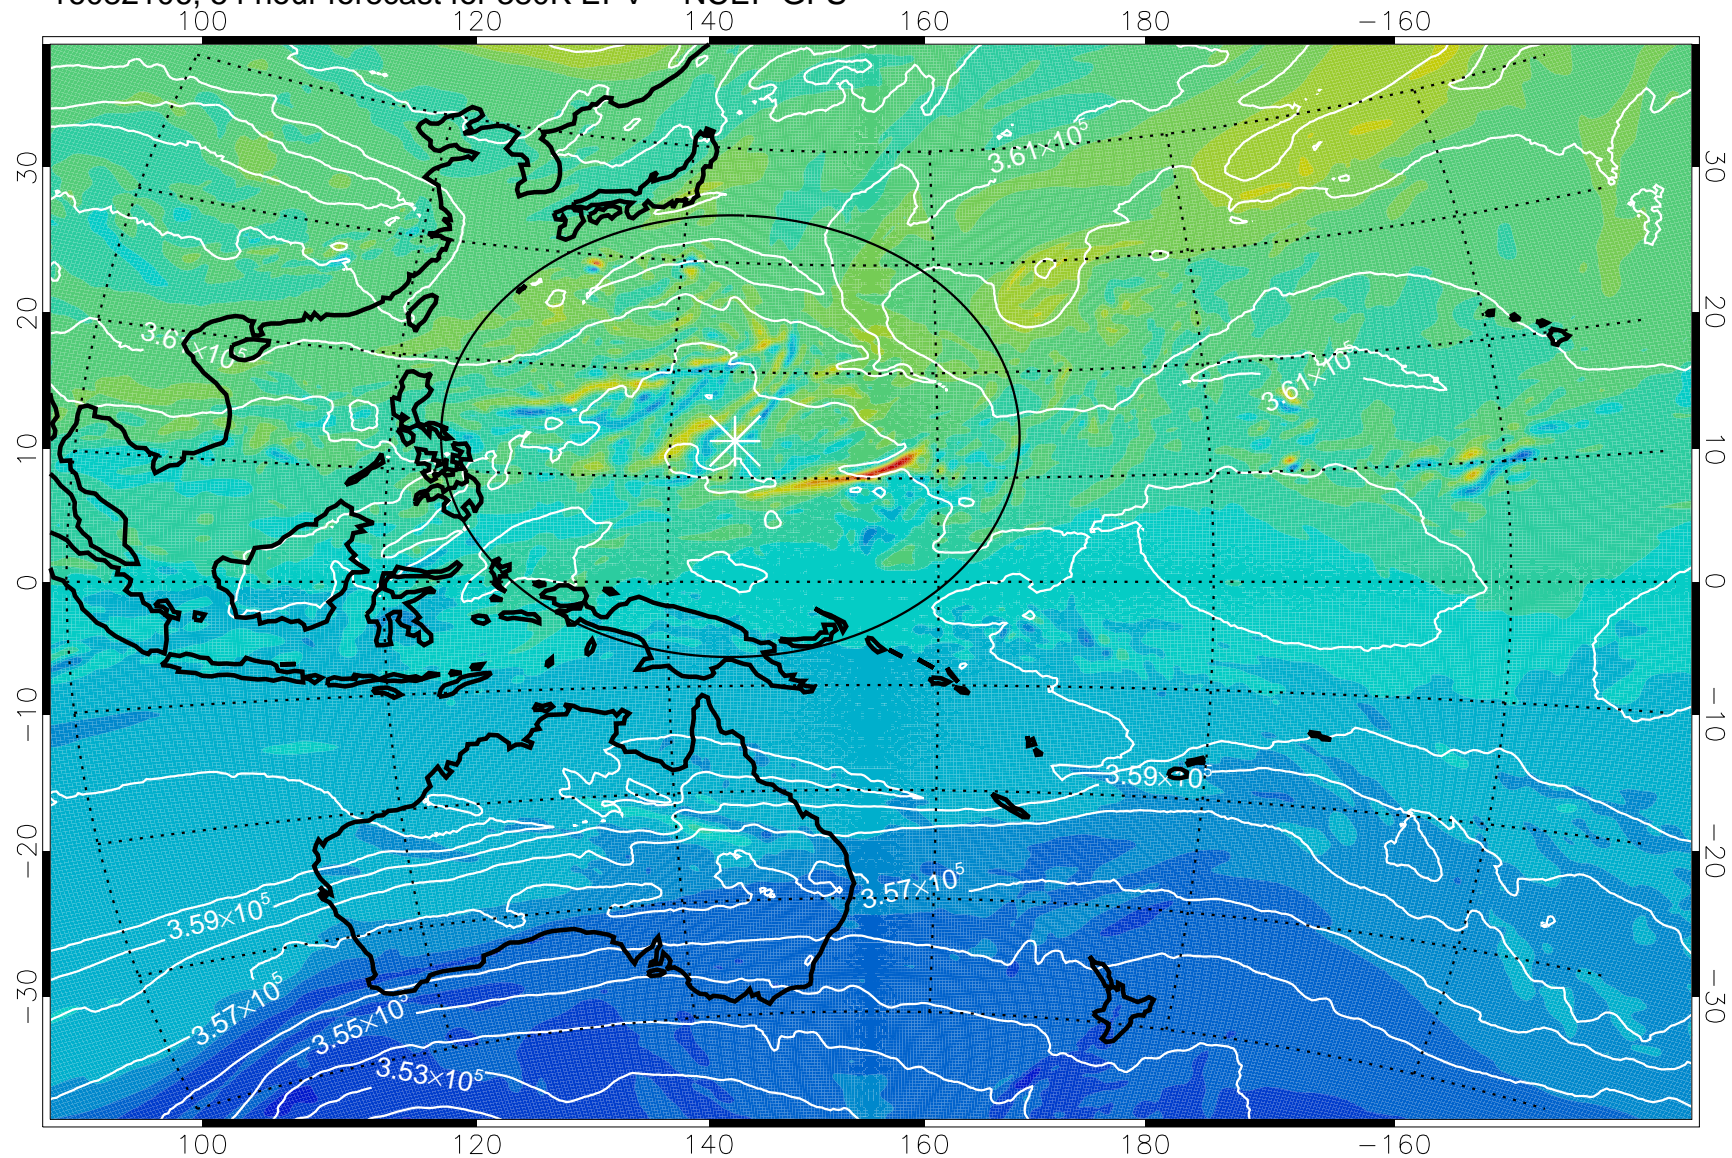

16082018, 42 hour forecast for 380K EPV -- NCEP GFS

380K Montgomery Streamfunction, white

Range ring of 2304 km

16082100, 48 hour forecast for 380K EPV -- NCEP GFS

380K Montgomery Streamfunction, white

Range ring of 2304 km

16082106, 54 hour forecast for 380K EPV -- NCEP GFS

380K Montgomery Streamfunction, white

Range ring of 2304 km

16082112, 60 hour forecast for 380K EPV -- NCEP GFS

380K Montgomery Streamfunction, white

Range ring of 2304 km

16082118, 66 hour forecast for 380K EPV -- NCEP GFS

380K Montgomery Streamfunction, white

Range ring of 2304 km

16082200, 72 hour forecast for 380K EPV -- NCEP GFS

380K Montgomery Streamfunction, white

Range ring of 2304 km

16082206, 78 hour forecast for 380K EPV -- NCEP GFS

380K Montgomery Streamfunction, white

Range ring of 2304 km

16082212, 84 hour forecast for 380K EPV -- NCEP GFS

380K Montgomery Streamfunction, white

Range ring of 2304 km