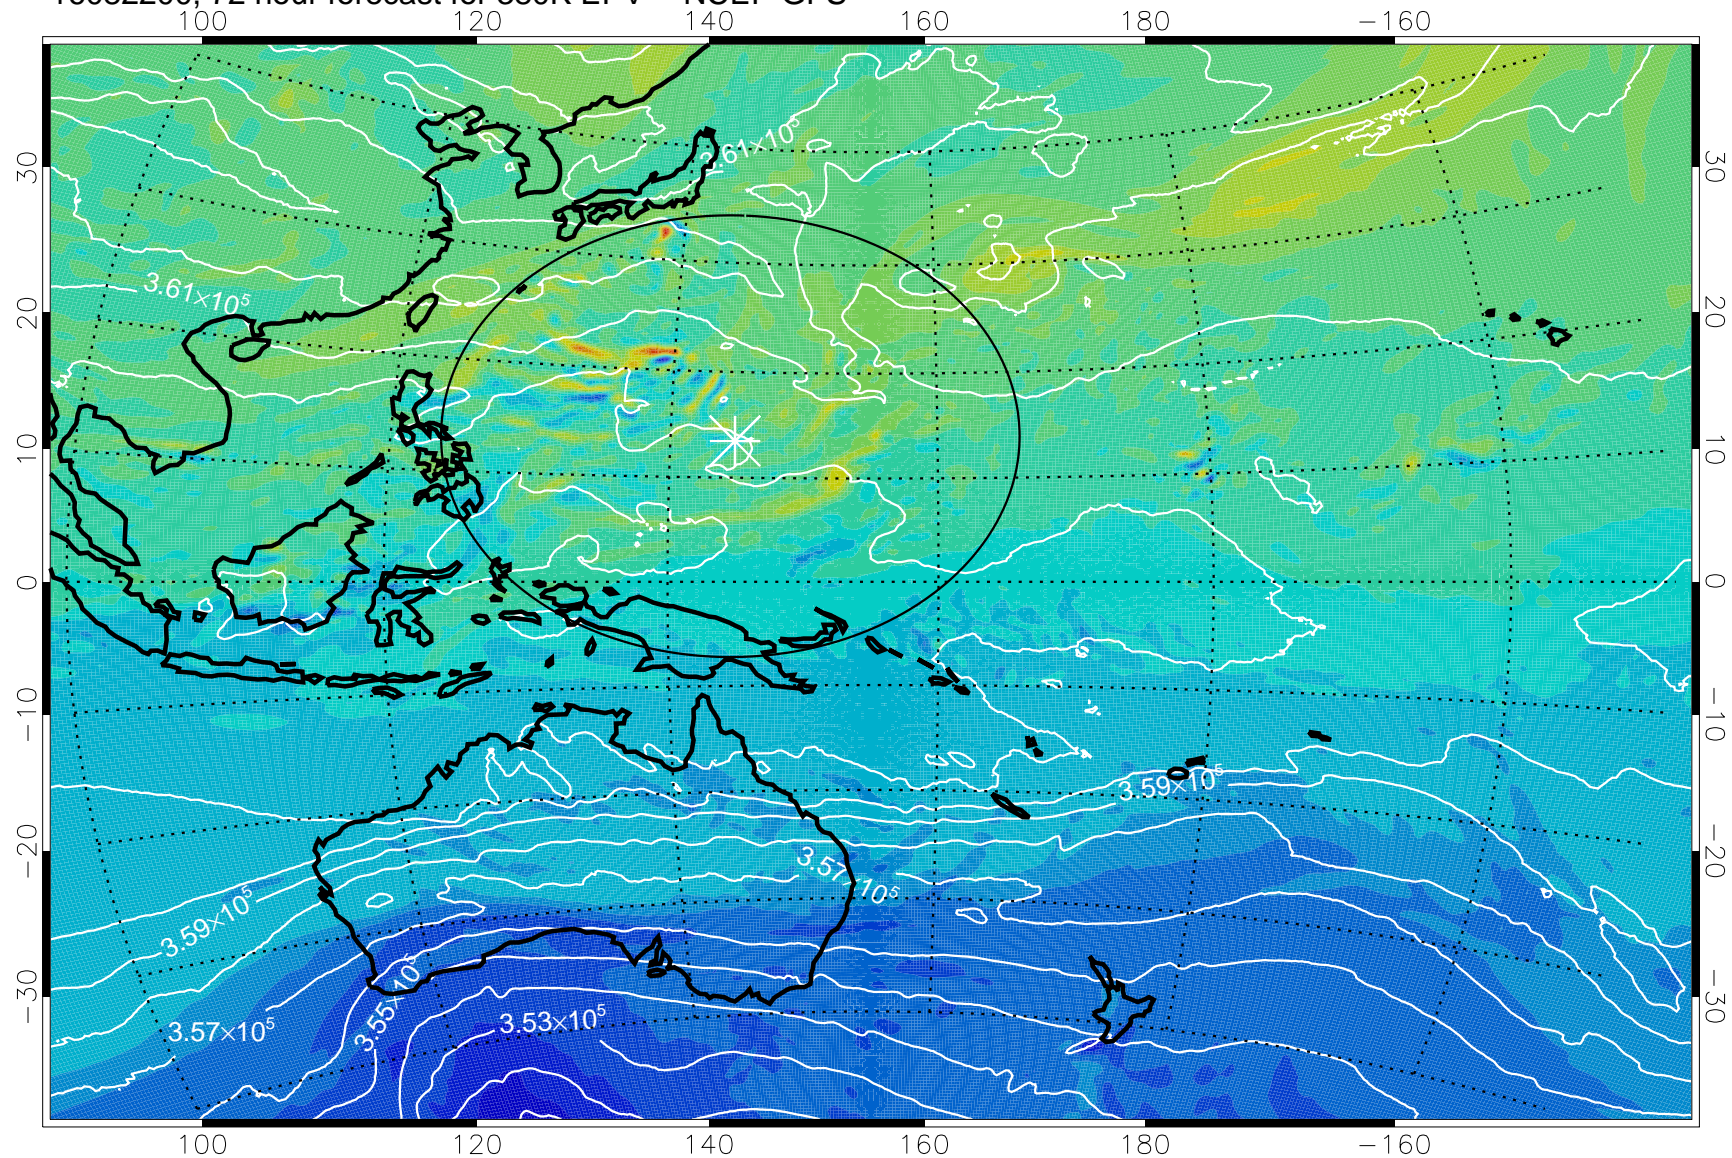

16082106, 54 hour forecast for 380K EPV -- NCEP GFS

380K Montgomery Streamfunction, white

Range ring of 2304 km

16082112, 60 hour forecast for 380K EPV -- NCEP GFS

380K Montgomery Streamfunction, white

Range ring of 2304 km

16082118, 66 hour forecast for 380K EPV -- NCEP GFS

380K Montgomery Streamfunction, white

Range ring of 2304 km

16082200, 72 hour forecast for 380K EPV -- NCEP GFS

380K Montgomery Streamfunction, white

Range ring of 2304 km

16082206, 78 hour forecast for 380K EPV -- NCEP GFS

380K Montgomery Streamfunction, white

Range ring of 2304 km

16082212, 84 hour forecast for 380K EPV -- NCEP GFS

380K Montgomery Streamfunction, white

Range ring of 2304 km

16082218, 90 hour forecast for 380K EPV -- NCEP GFS

380K Montgomery Streamfunction, white

Range ring of 2304 km

16082300, 96 hour forecast for 380K EPV -- NCEP GFS

380K Montgomery Streamfunction, white

Range ring of 2304 km