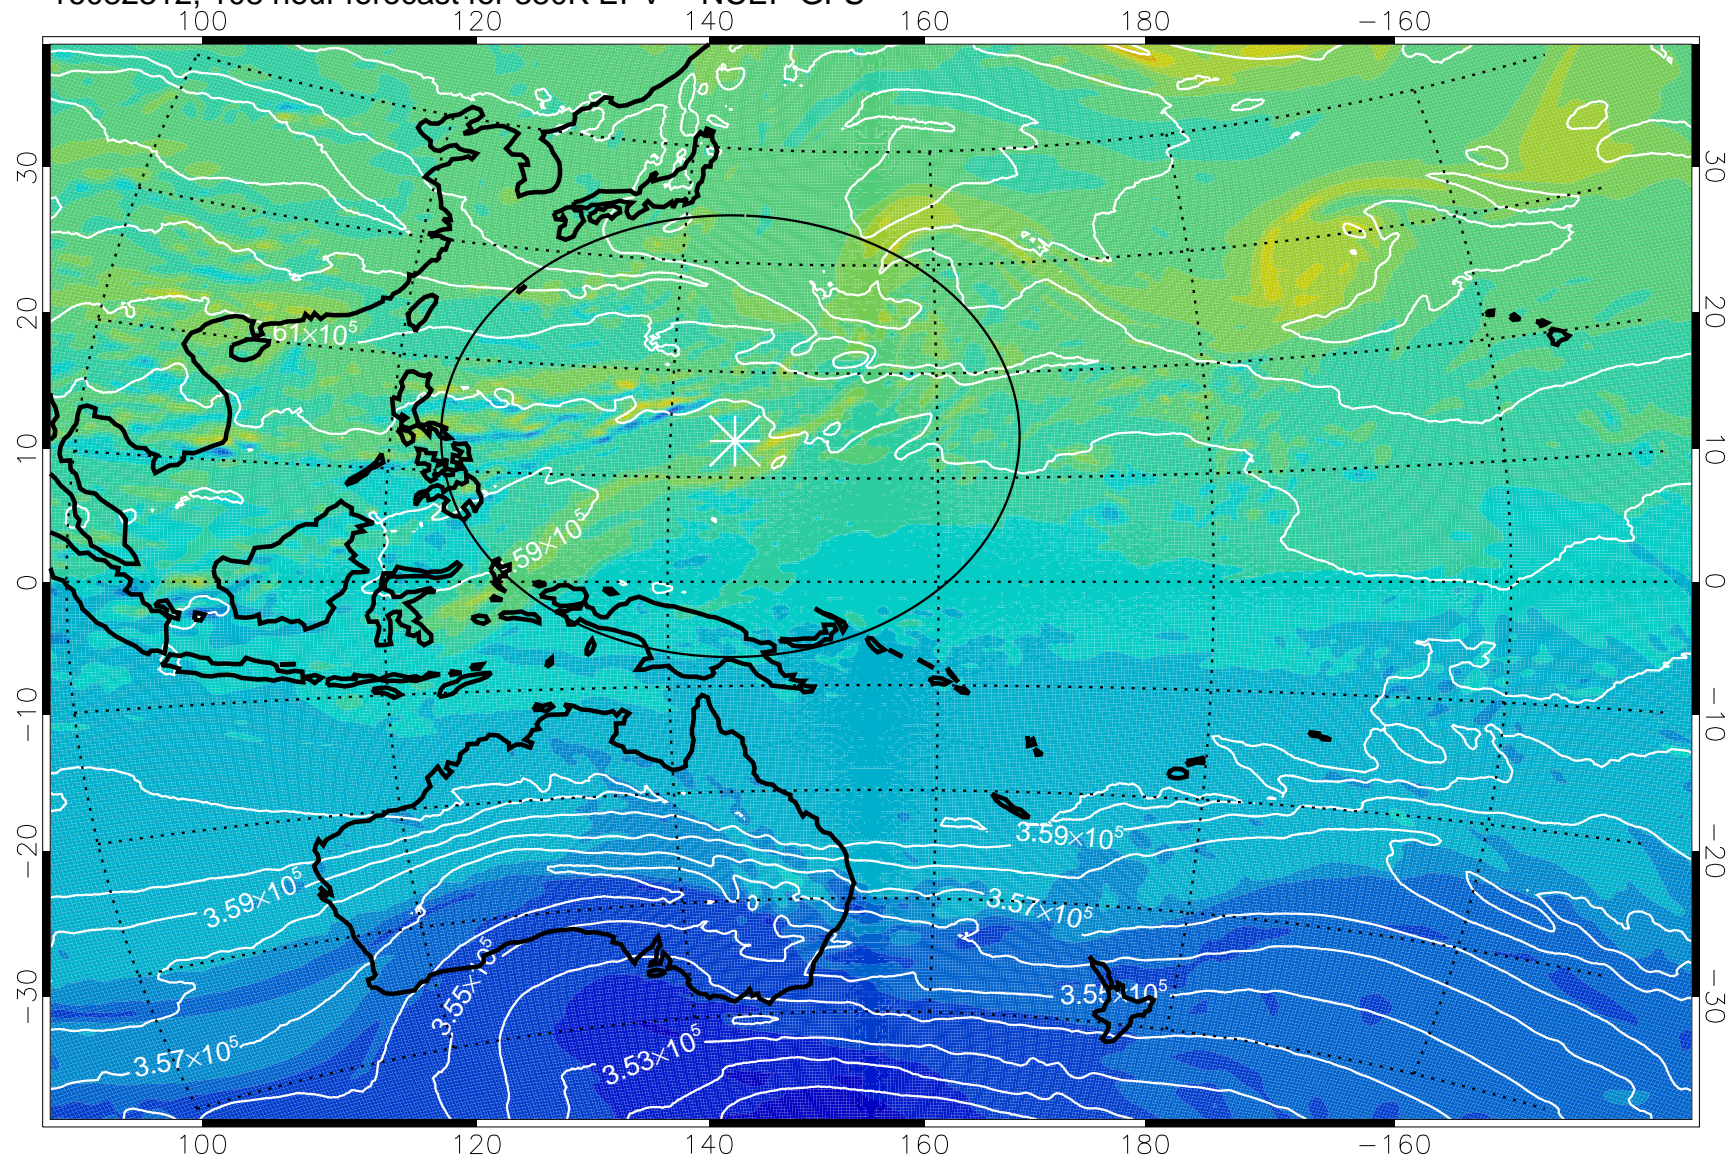

16082218, 90 hour forecast for 380K EPV -- NCEP GFS

380K Montgomery Streamfunction, white

Range ring of 2304 km

16082300, 96 hour forecast for 380K EPV -- NCEP GFS

380K Montgomery Streamfunction, white

Range ring of 2304 km

16082306, 102 hour forecast for 380K EPV -- NCEP GFS

380K Montgomery Streamfunction, white

Range ring of 2304 km

16082312, 108 hour forecast for 380K EPV -- NCEP GFS

380K Montgomery Streamfunction, white

Range ring of 2304 km

16082318, 114 hour forecast for 380K EPV -- NCEP GFS

380K Montgomery Streamfunction, white

Range ring of 2304 km

16082400, 120 hour forecast for 380K EPV -- NCEP GFS