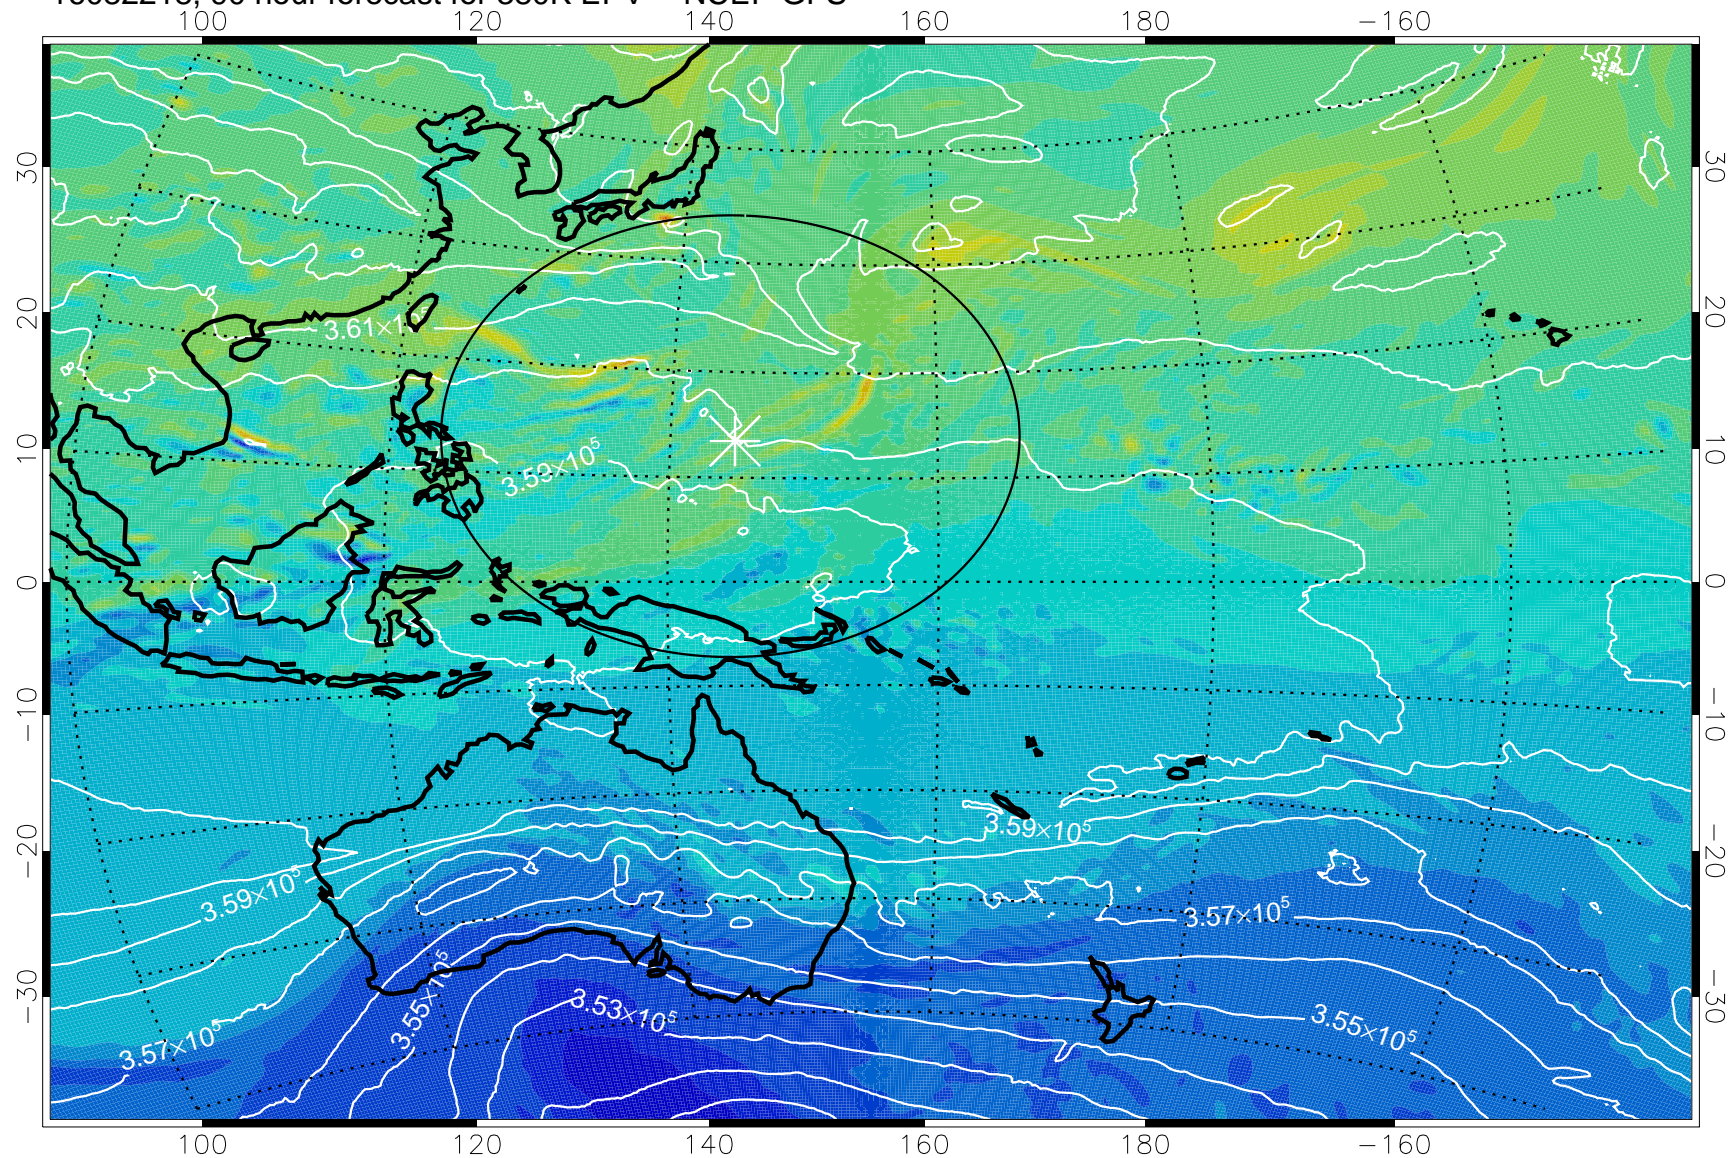

16082118, 66 hour forecast for 380K EPV -- NCEP GFS

380K Montgomery Streamfunction, white

Range ring of 2304 km

16082200, 72 hour forecast for 380K EPV -- NCEP GFS

380K Montgomery Streamfunction, white

Range ring of 2304 km

16082206, 78 hour forecast for 380K EPV -- NCEP GFS

380K Montgomery Streamfunction, white

Range ring of 2304 km

16082212, 84 hour forecast for 380K EPV -- NCEP GFS

380K Montgomery Streamfunction, white

Range ring of 2304 km

16082218, 90 hour forecast for 380K EPV -- NCEP GFS

380K Montgomery Streamfunction, white

Range ring of 2304 km

16082300, 96 hour forecast for 380K EPV -- NCEP GFS

380K Montgomery Streamfunction, white

Range ring of 2304 km

16082306, 102 hour forecast for 380K EPV -- NCEP GFS

380K Montgomery Streamfunction, white

Range ring of 2304 km

16082312, 108 hour forecast for 380K EPV -- NCEP GFS

380K Montgomery Streamfunction, white

Range ring of 2304 km