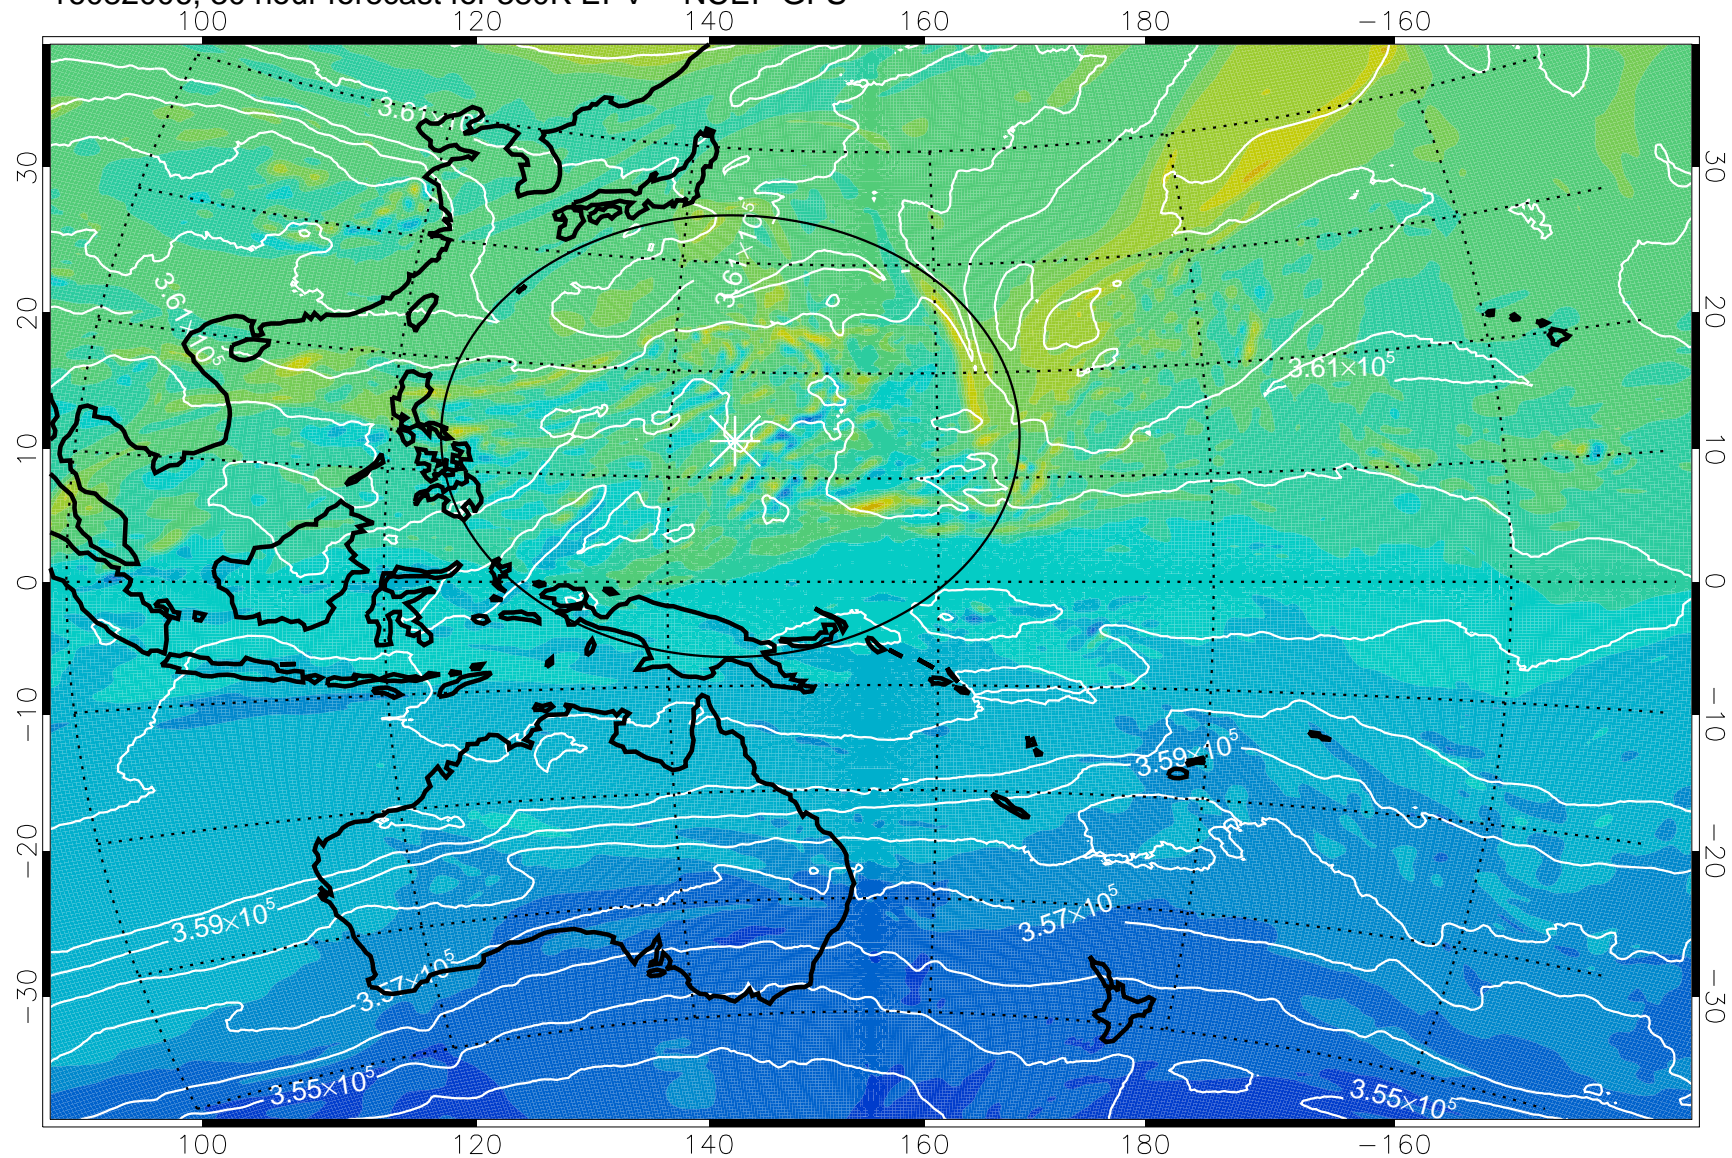

16081918, 18 hour forecast for 380K EPV -- NCEP GFS

380K Montgomery Streamfunction, white

Range ring of 2304 km

16082000, 24 hour forecast for 380K EPV -- NCEP GFS

380K Montgomery Streamfunction, white

Range ring of 2304 km

16082006, 30 hour forecast for 380K EPV -- NCEP GFS

380K Montgomery Streamfunction, white

Range ring of 2304 km

16082012, 36 hour forecast for 380K EPV -- NCEP GFS

380K Montgomery Streamfunction, white

Range ring of 2304 km

16082018, 42 hour forecast for 380K EPV -- NCEP GFS

380K Montgomery Streamfunction, white

Range ring of 2304 km

16082100, 48 hour forecast for 380K EPV -- NCEP GFS

380K Montgomery Streamfunction, white

Range ring of 2304 km

16082106, 54 hour forecast for 380K EPV -- NCEP GFS

380K Montgomery Streamfunction, white

Range ring of 2304 km

16082112, 60 hour forecast for 380K EPV -- NCEP GFS

380K Montgomery Streamfunction, white

Range ring of 2304 km