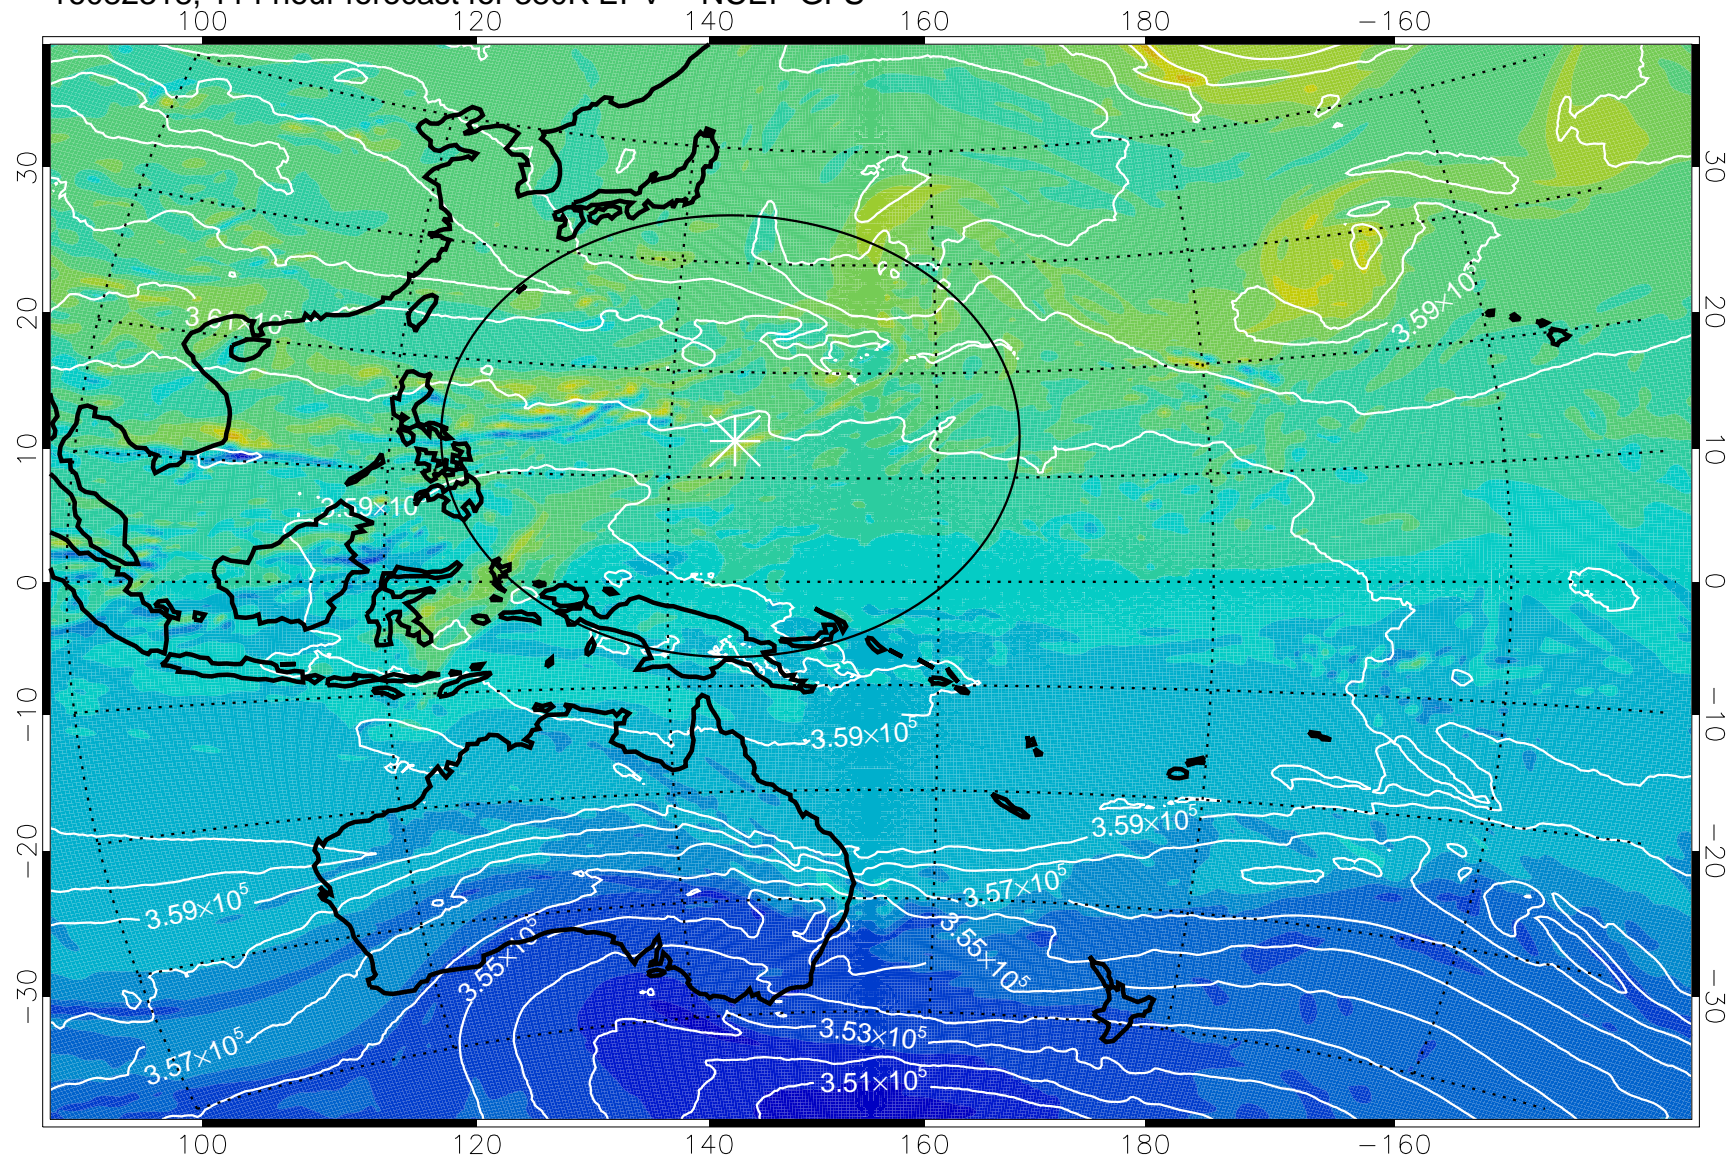

16082218, 90 hour forecast for 380K EPV -- NCEP GFS

380K Montgomery Streamfunction, white

Range ring of 2304 km

16082300, 96 hour forecast for 380K EPV -- NCEP GFS

380K Montgomery Streamfunction, white

Range ring of 2304 km

16082306, 102 hour forecast for 380K EPV -- NCEP GFS

380K Montgomery Streamfunction, white

Range ring of 2304 km

16082312, 108 hour forecast for 380K EPV -- NCEP GFS

380K Montgomery Streamfunction, white

Range ring of 2304 km

16082318, 114 hour forecast for 380K EPV -- NCEP GFS

380K Montgomery Streamfunction, white

Range ring of 2304 km

16082400, 120 hour forecast for 380K EPV -- NCEP GFS