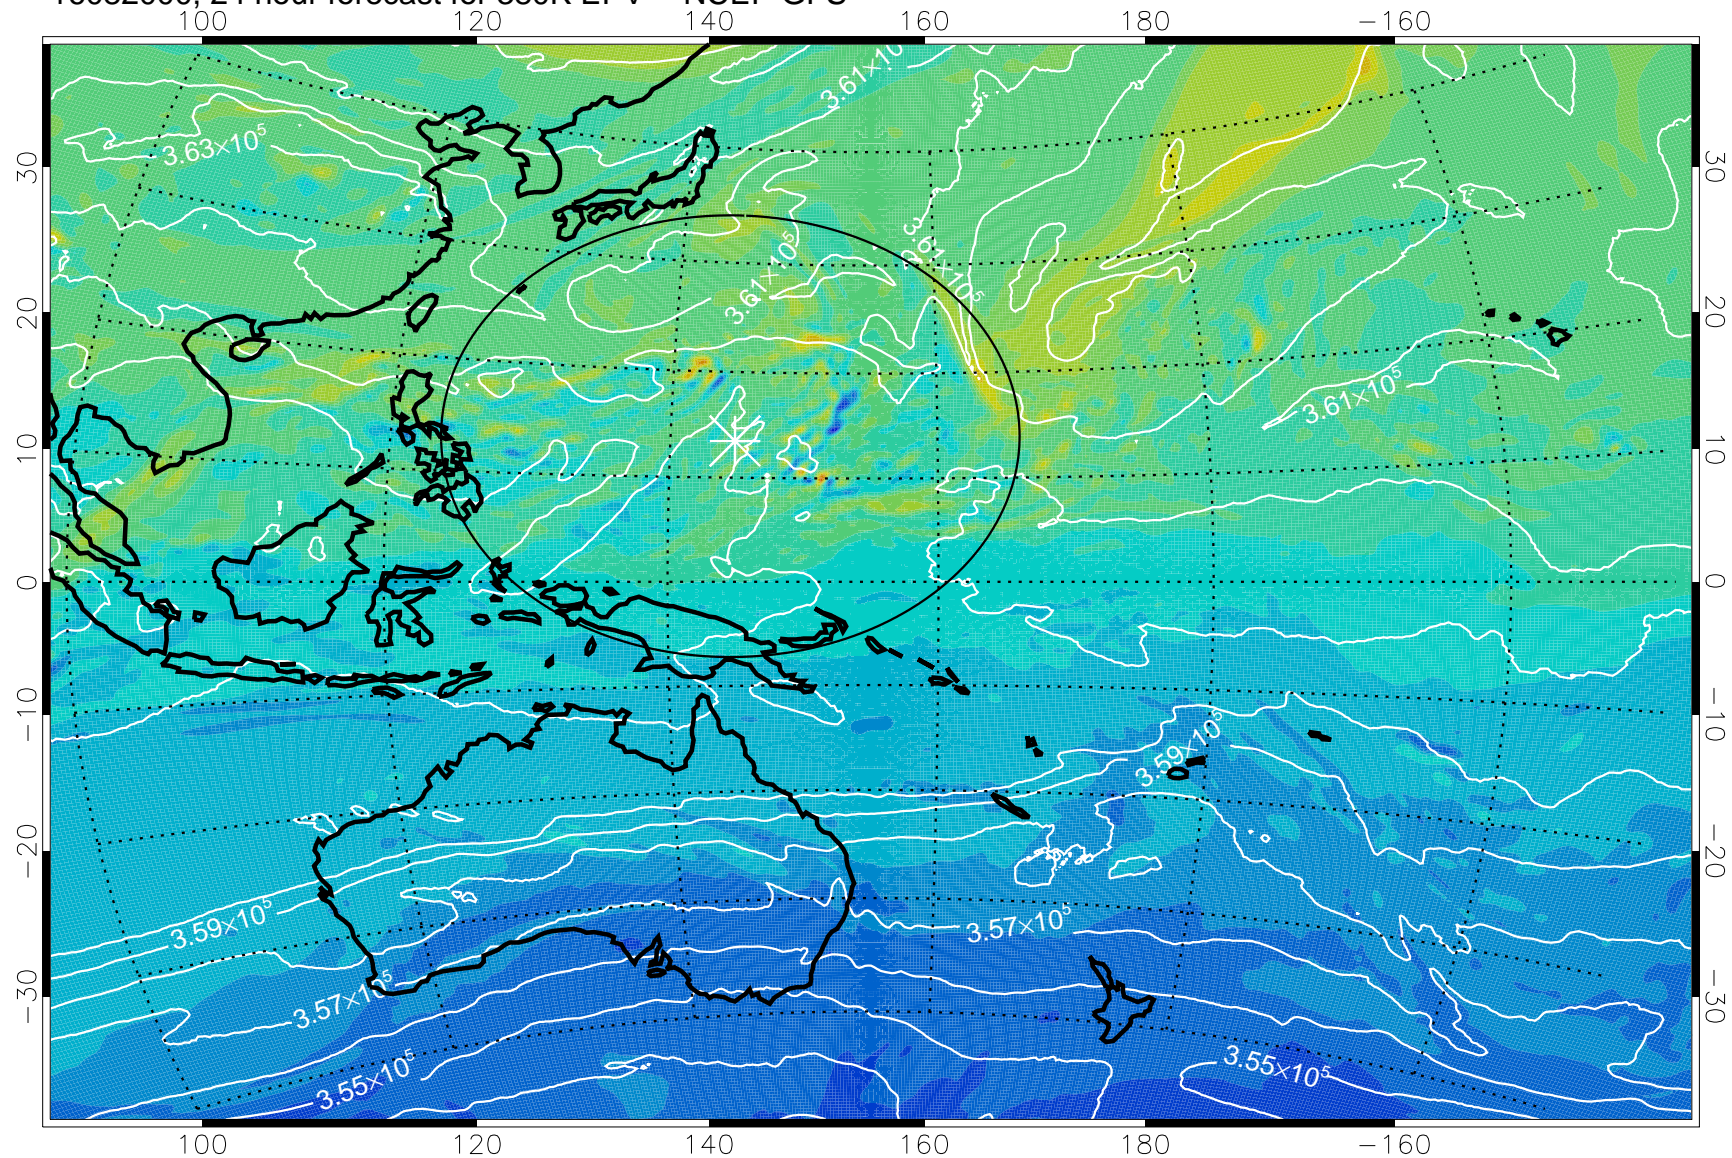

16081918, 18 hour forecast for 380K EPV -- NCEP GFS

380K Montgomery Streamfunction, white

Range ring of 2304 km

16082000, 24 hour forecast for 380K EPV -- NCEP GFS

380K Montgomery Streamfunction, white

Range ring of 2304 km

16082006, 30 hour forecast for 380K EPV -- NCEP GFS

380K Montgomery Streamfunction, white

Range ring of 2304 km

16082012, 36 hour forecast for 380K EPV -- NCEP GFS

380K Montgomery Streamfunction, white

Range ring of 2304 km

16082018, 42 hour forecast for 380K EPV -- NCEP GFS

380K Montgomery Streamfunction, white

Range ring of 2304 km

16082100, 48 hour forecast for 380K EPV -- NCEP GFS

380K Montgomery Streamfunction, white

Range ring of 2304 km

16082106, 54 hour forecast for 380K EPV -- NCEP GFS

380K Montgomery Streamfunction, white

Range ring of 2304 km

16082112, 60 hour forecast for 380K EPV -- NCEP GFS

380K Montgomery Streamfunction, white

Range ring of 2304 km