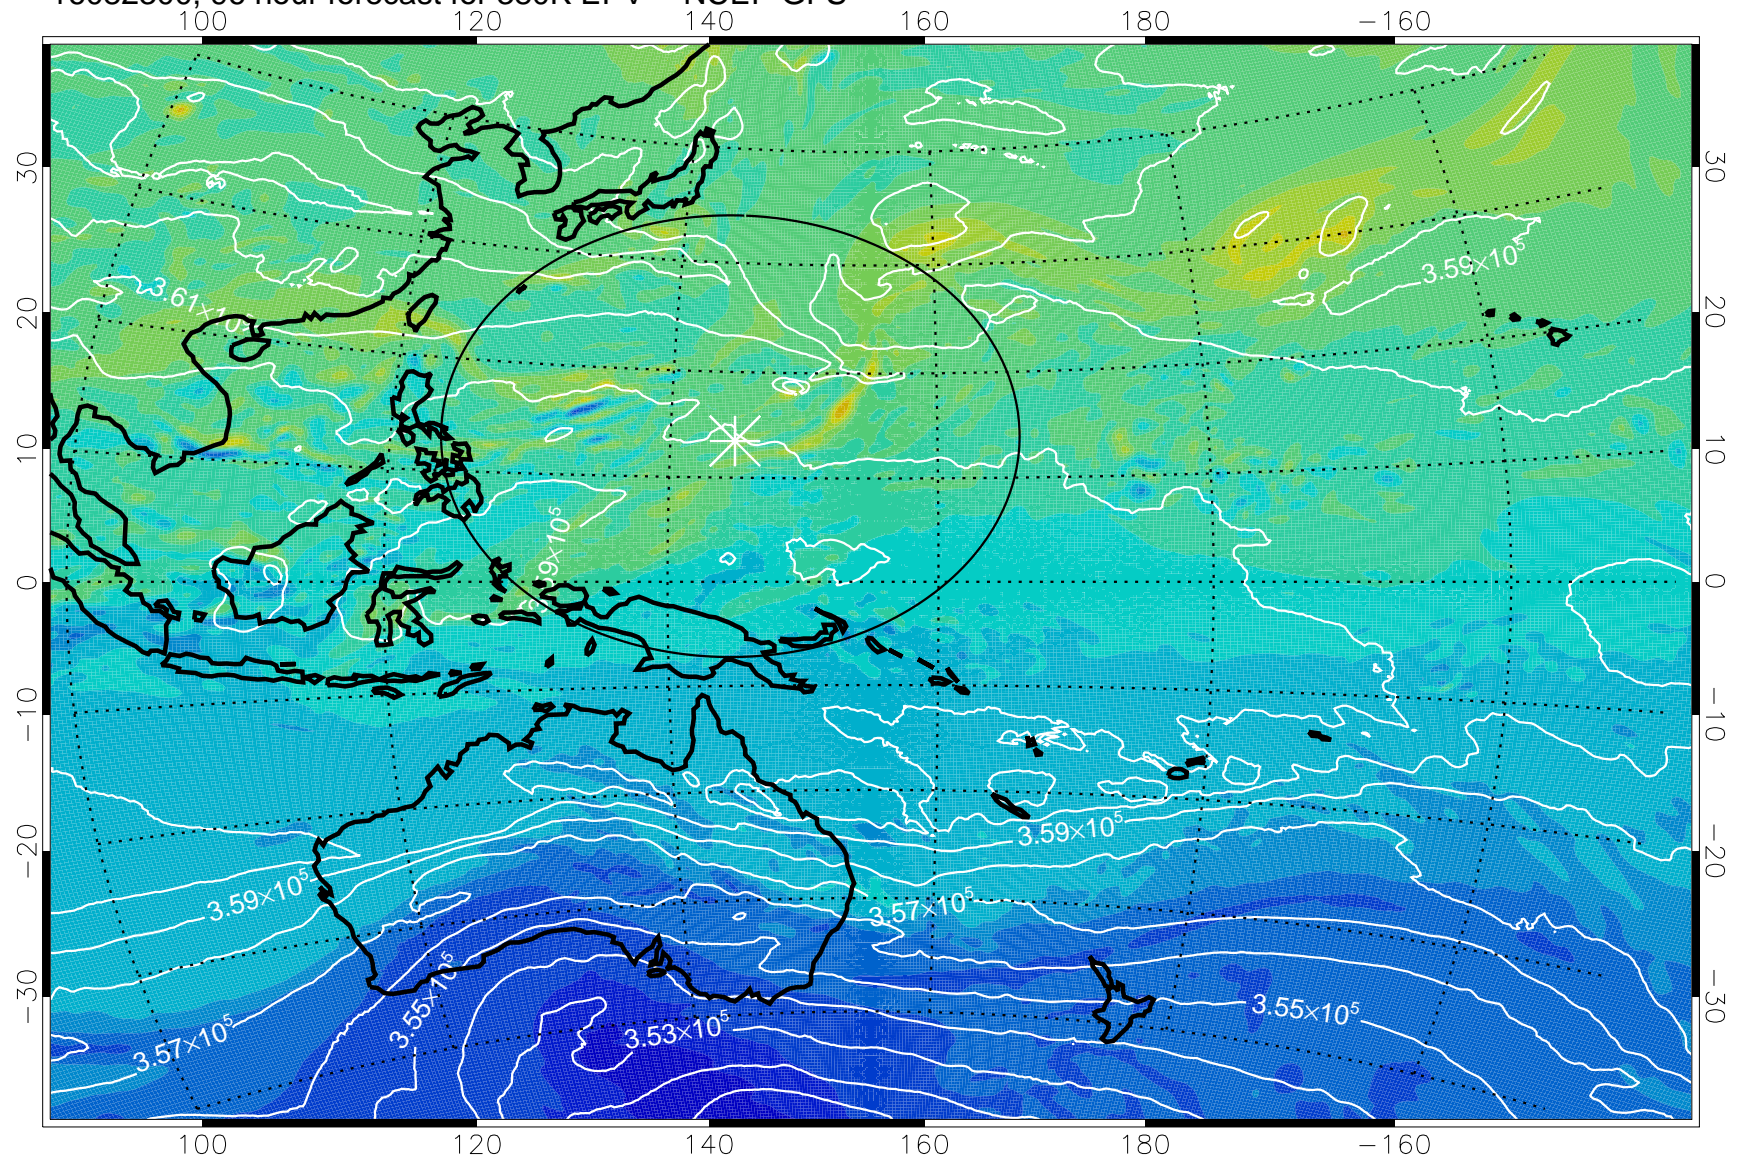

16082206, 78 hour forecast for 380K EPV -- NCEP GFS

380K Montgomery Streamfunction, white

Range ring of 2304 km

16082212, 84 hour forecast for 380K EPV -- NCEP GFS

380K Montgomery Streamfunction, white

Range ring of 2304 km

16082218, 90 hour forecast for 380K EPV -- NCEP GFS

380K Montgomery Streamfunction, white

Range ring of 2304 km

16082300, 96 hour forecast for 380K EPV -- NCEP GFS

380K Montgomery Streamfunction, white

Range ring of 2304 km

16082306, 102 hour forecast for 380K EPV -- NCEP GFS

380K Montgomery Streamfunction, white

Range ring of 2304 km

16082312, 108 hour forecast for 380K EPV -- NCEP GFS

380K Montgomery Streamfunction, white

Range ring of 2304 km

16082318, 114 hour forecast for 380K EPV -- NCEP GFS

380K Montgomery Streamfunction, white

Range ring of 2304 km

16082400, 120 hour forecast for 380K EPV -- NCEP GFS