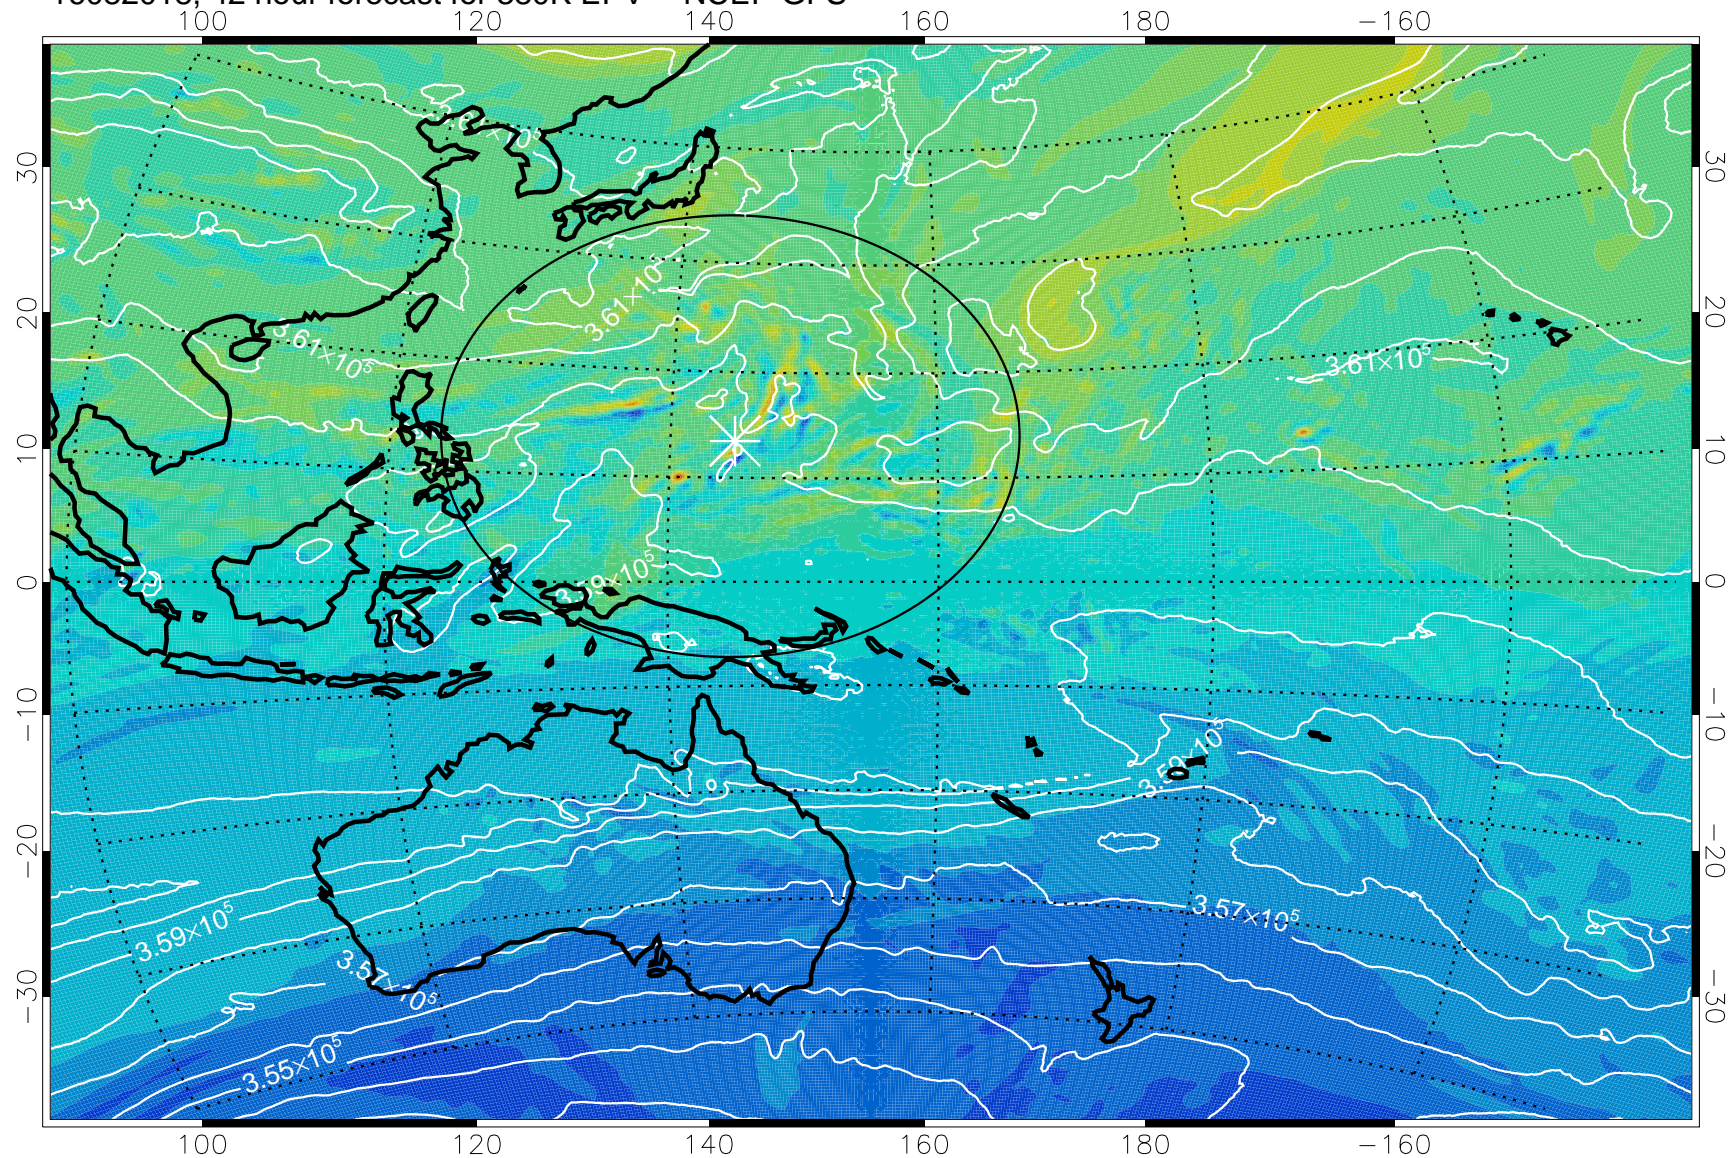

16082006, 30 hour forecast for 380K EPV -- NCEP GFS

380K Montgomery Streamfunction, white

Range ring of 2304 km

16082012, 36 hour forecast for 380K EPV -- NCEP GFS

380K Montgomery Streamfunction, white

Range ring of 2304 km

16082018, 42 hour forecast for 380K EPV -- NCEP GFS

380K Montgomery Streamfunction, white

Range ring of 2304 km

16082100, 48 hour forecast for 380K EPV -- NCEP GFS

380K Montgomery Streamfunction, white

Range ring of 2304 km

16082106, 54 hour forecast for 380K EPV -- NCEP GFS

380K Montgomery Streamfunction, white

Range ring of 2304 km

16082112, 60 hour forecast for 380K EPV -- NCEP GFS

380K Montgomery Streamfunction, white

Range ring of 2304 km

16082118, 66 hour forecast for 380K EPV -- NCEP GFS

380K Montgomery Streamfunction, white

Range ring of 2304 km

16082200, 72 hour forecast for 380K EPV -- NCEP GFS

380K Montgomery Streamfunction, white

Range ring of 2304 km