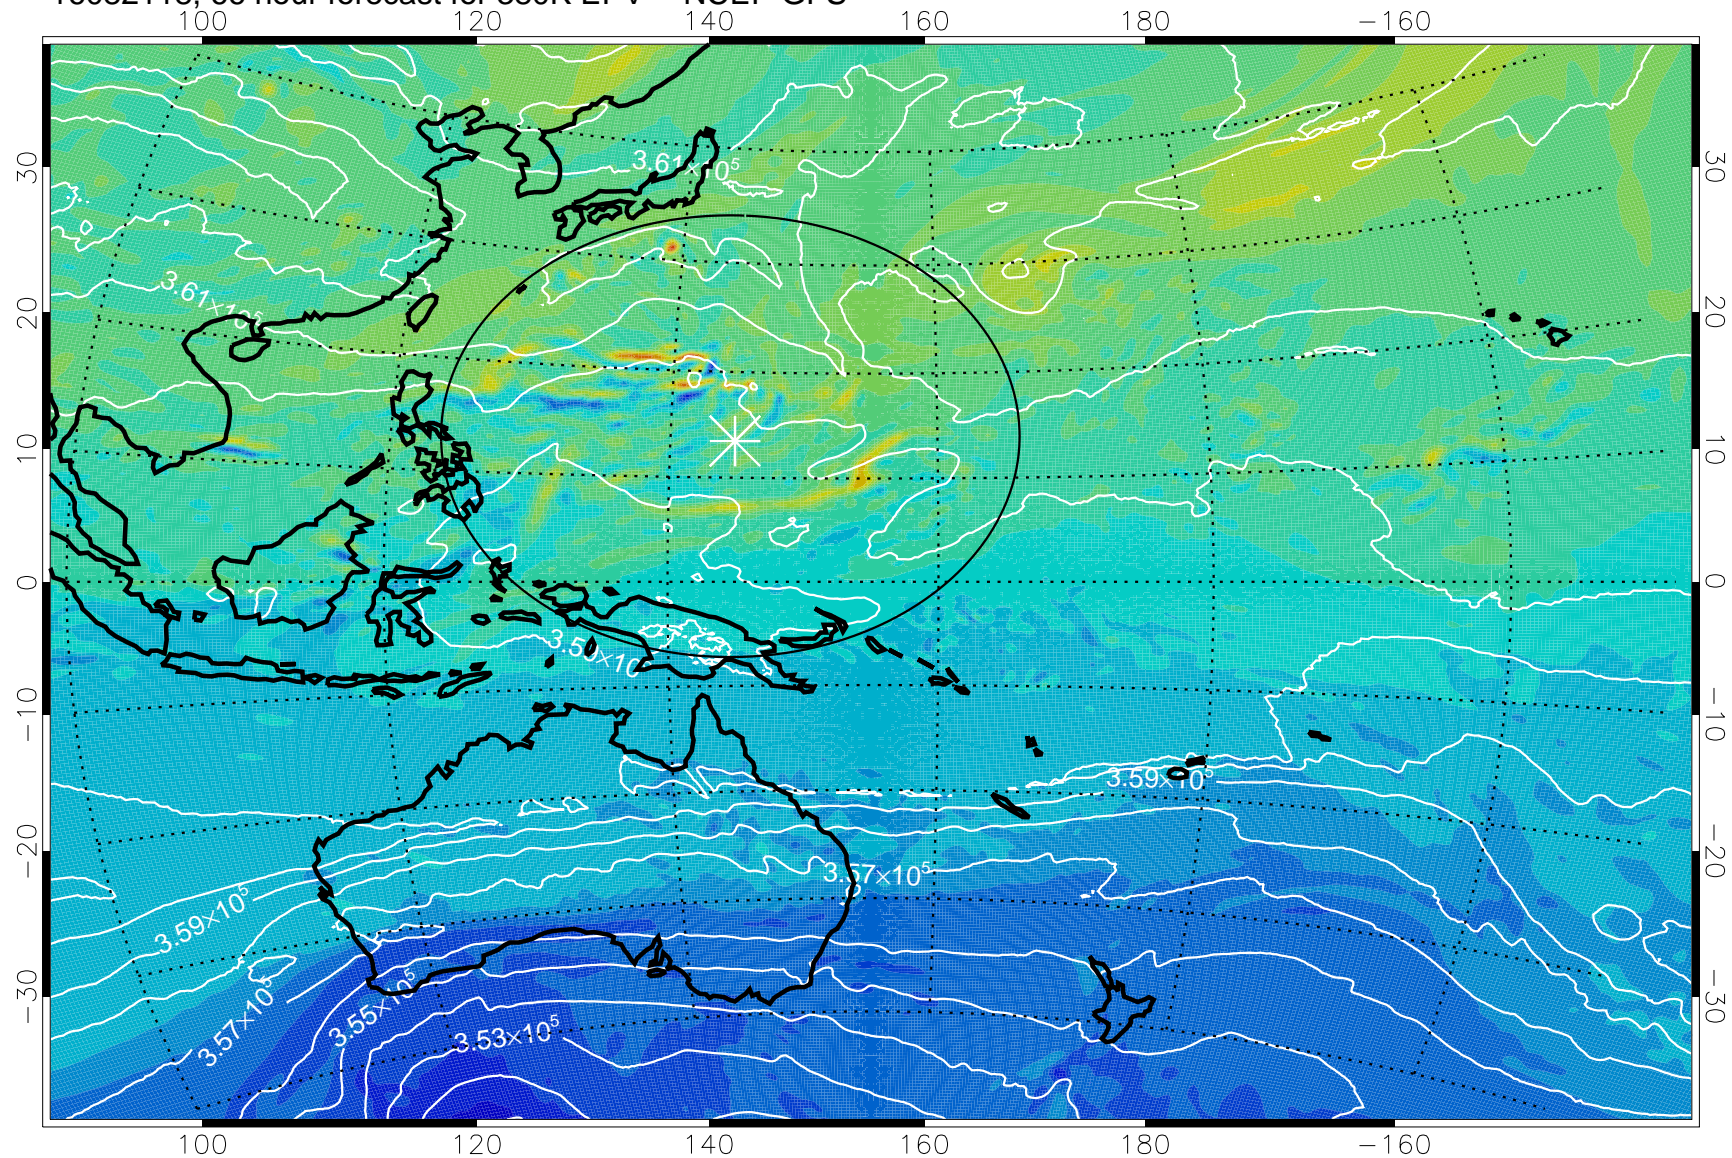

16082018, 42 hour forecast for 380K EPV -- NCEP GFS

380K Montgomery Streamfunction, white

Range ring of 2304 km

16082100, 48 hour forecast for 380K EPV -- NCEP GFS

380K Montgomery Streamfunction, white

Range ring of 2304 km

16082106, 54 hour forecast for 380K EPV -- NCEP GFS

380K Montgomery Streamfunction, white

Range ring of 2304 km

16082112, 60 hour forecast for 380K EPV -- NCEP GFS

380K Montgomery Streamfunction, white

Range ring of 2304 km

16082118, 66 hour forecast for 380K EPV -- NCEP GFS

380K Montgomery Streamfunction, white

Range ring of 2304 km

16082200, 72 hour forecast for 380K EPV -- NCEP GFS

380K Montgomery Streamfunction, white

Range ring of 2304 km

16082206, 78 hour forecast for 380K EPV -- NCEP GFS

380K Montgomery Streamfunction, white

Range ring of 2304 km

16082212, 84 hour forecast for 380K EPV -- NCEP GFS

380K Montgomery Streamfunction, white

Range ring of 2304 km