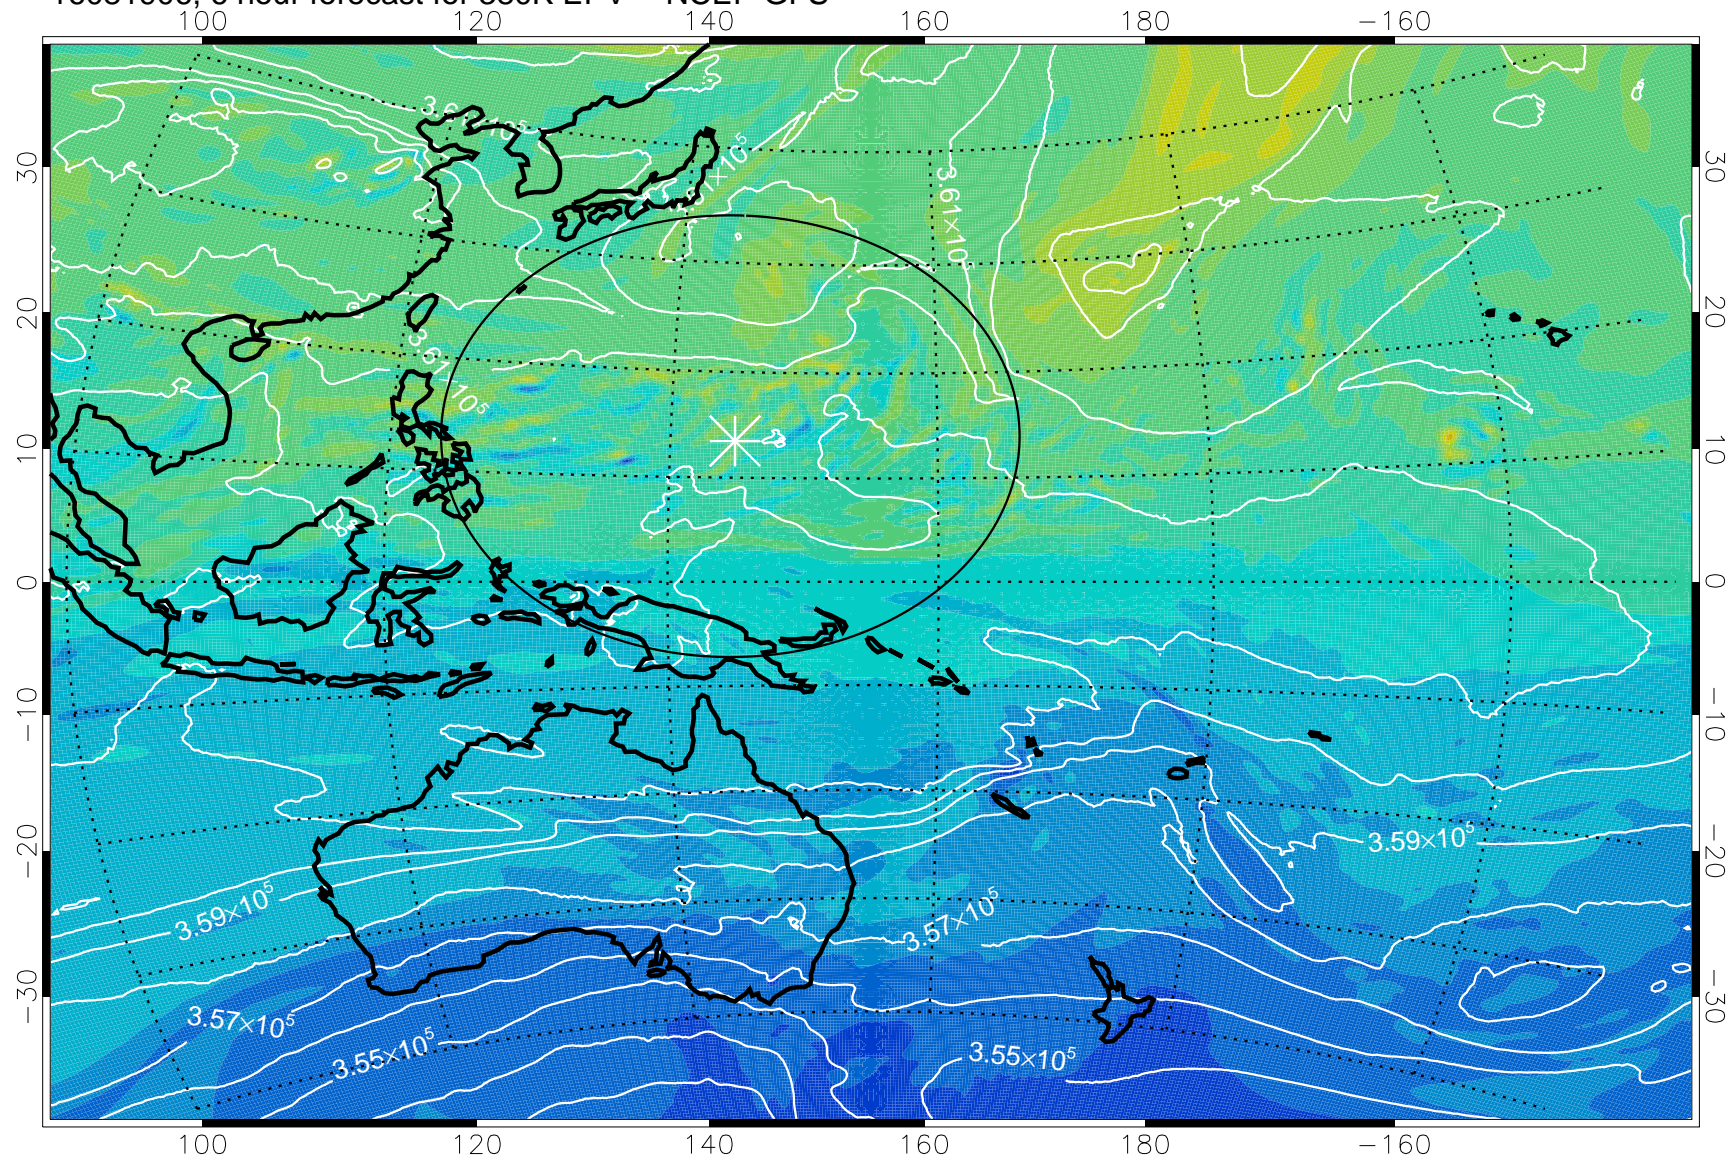

16081906, 6 hour forecast for 380K EPV -- NCEP GFS

380K Montgomery Streamfunction, white

Range ring of 2304 km

16081912, 12 hour forecast for 380K EPV -- NCEP GFS

380K Montgomery Streamfunction, white

Range ring of 2304 km

16081918, 18 hour forecast for 380K EPV -- NCEP GFS

380K Montgomery Streamfunction, white

Range ring of 2304 km

16082000, 24 hour forecast for 380K EPV -- NCEP GFS

380K Montgomery Streamfunction, white

Range ring of 2304 km

16082006, 30 hour forecast for 380K EPV -- NCEP GFS

380K Montgomery Streamfunction, white

Range ring of 2304 km

16082012, 36 hour forecast for 380K EPV -- NCEP GFS

380K Montgomery Streamfunction, white

Range ring of 2304 km

16082018, 42 hour forecast for 380K EPV -- NCEP GFS

380K Montgomery Streamfunction, white

Range ring of 2304 km

16082100, 48 hour forecast for 380K EPV -- NCEP GFS

380K Montgomery Streamfunction, white

Range ring of 2304 km