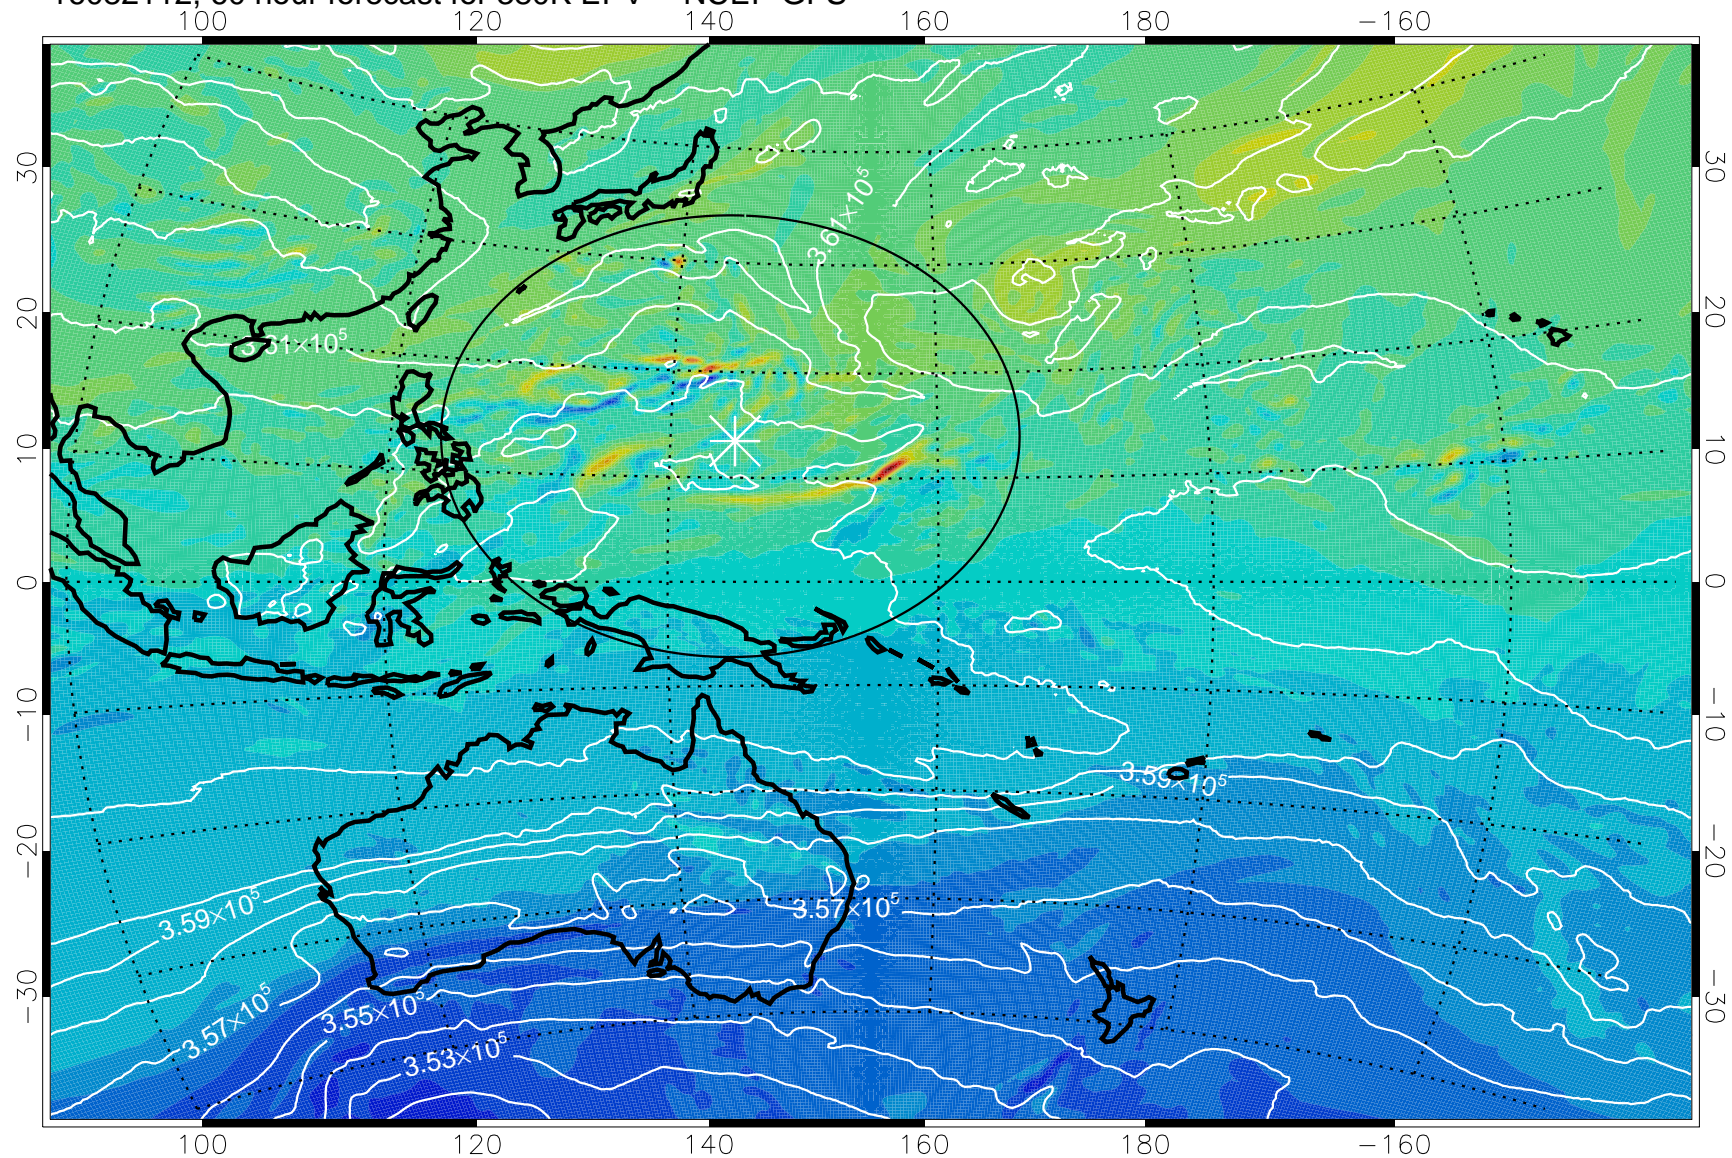

16082018, 42 hour forecast for 380K EPV -- NCEP GFS

380K Montgomery Streamfunction, white

Range ring of 2304 km

16082100, 48 hour forecast for 380K EPV -- NCEP GFS

380K Montgomery Streamfunction, white

Range ring of 2304 km

16082106, 54 hour forecast for 380K EPV -- NCEP GFS

380K Montgomery Streamfunction, white

Range ring of 2304 km

16082112, 60 hour forecast for 380K EPV -- NCEP GFS

380K Montgomery Streamfunction, white

Range ring of 2304 km

16082118, 66 hour forecast for 380K EPV -- NCEP GFS

380K Montgomery Streamfunction, white

Range ring of 2304 km

16082200, 72 hour forecast for 380K EPV -- NCEP GFS

380K Montgomery Streamfunction, white

Range ring of 2304 km

16082206, 78 hour forecast for 380K EPV -- NCEP GFS

380K Montgomery Streamfunction, white

Range ring of 2304 km

16082212, 84 hour forecast for 380K EPV -- NCEP GFS

380K Montgomery Streamfunction, white

Range ring of 2304 km