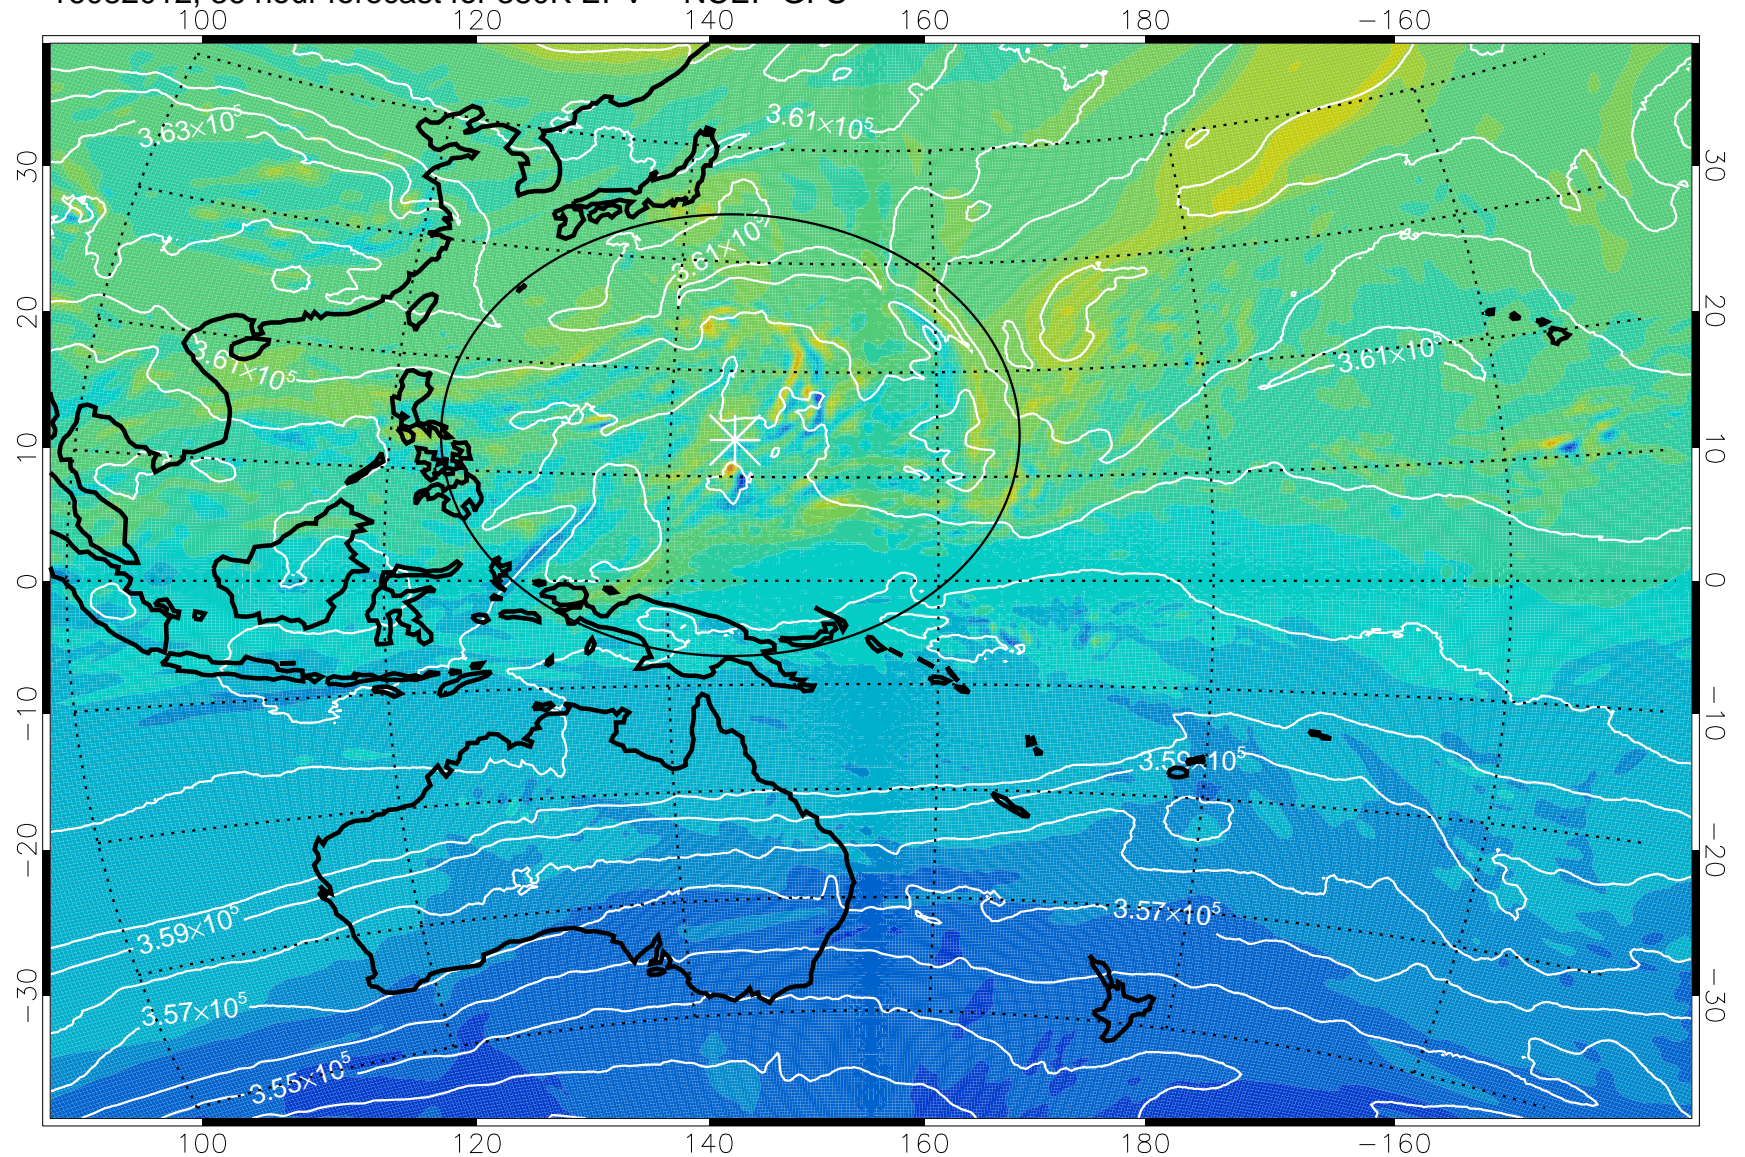

16082006, 30 hour forecast for 380K EPV -- NCEP GFS

380K Montgomery Streamfunction, white

Range ring of 2304 km

16082012, 36 hour forecast for 380K EPV -- NCEP GFS

380K Montgomery Streamfunction, white

Range ring of 2304 km

16082018, 42 hour forecast for 380K EPV -- NCEP GFS

380K Montgomery Streamfunction, white

Range ring of 2304 km

16082100, 48 hour forecast for 380K EPV -- NCEP GFS

380K Montgomery Streamfunction, white

Range ring of 2304 km

16082106, 54 hour forecast for 380K EPV -- NCEP GFS

380K Montgomery Streamfunction, white

Range ring of 2304 km

16082112, 60 hour forecast for 380K EPV -- NCEP GFS

380K Montgomery Streamfunction, white

Range ring of 2304 km

16082118, 66 hour forecast for 380K EPV -- NCEP GFS

380K Montgomery Streamfunction, white

Range ring of 2304 km

16082200, 72 hour forecast for 380K EPV -- NCEP GFS

380K Montgomery Streamfunction, white

Range ring of 2304 km