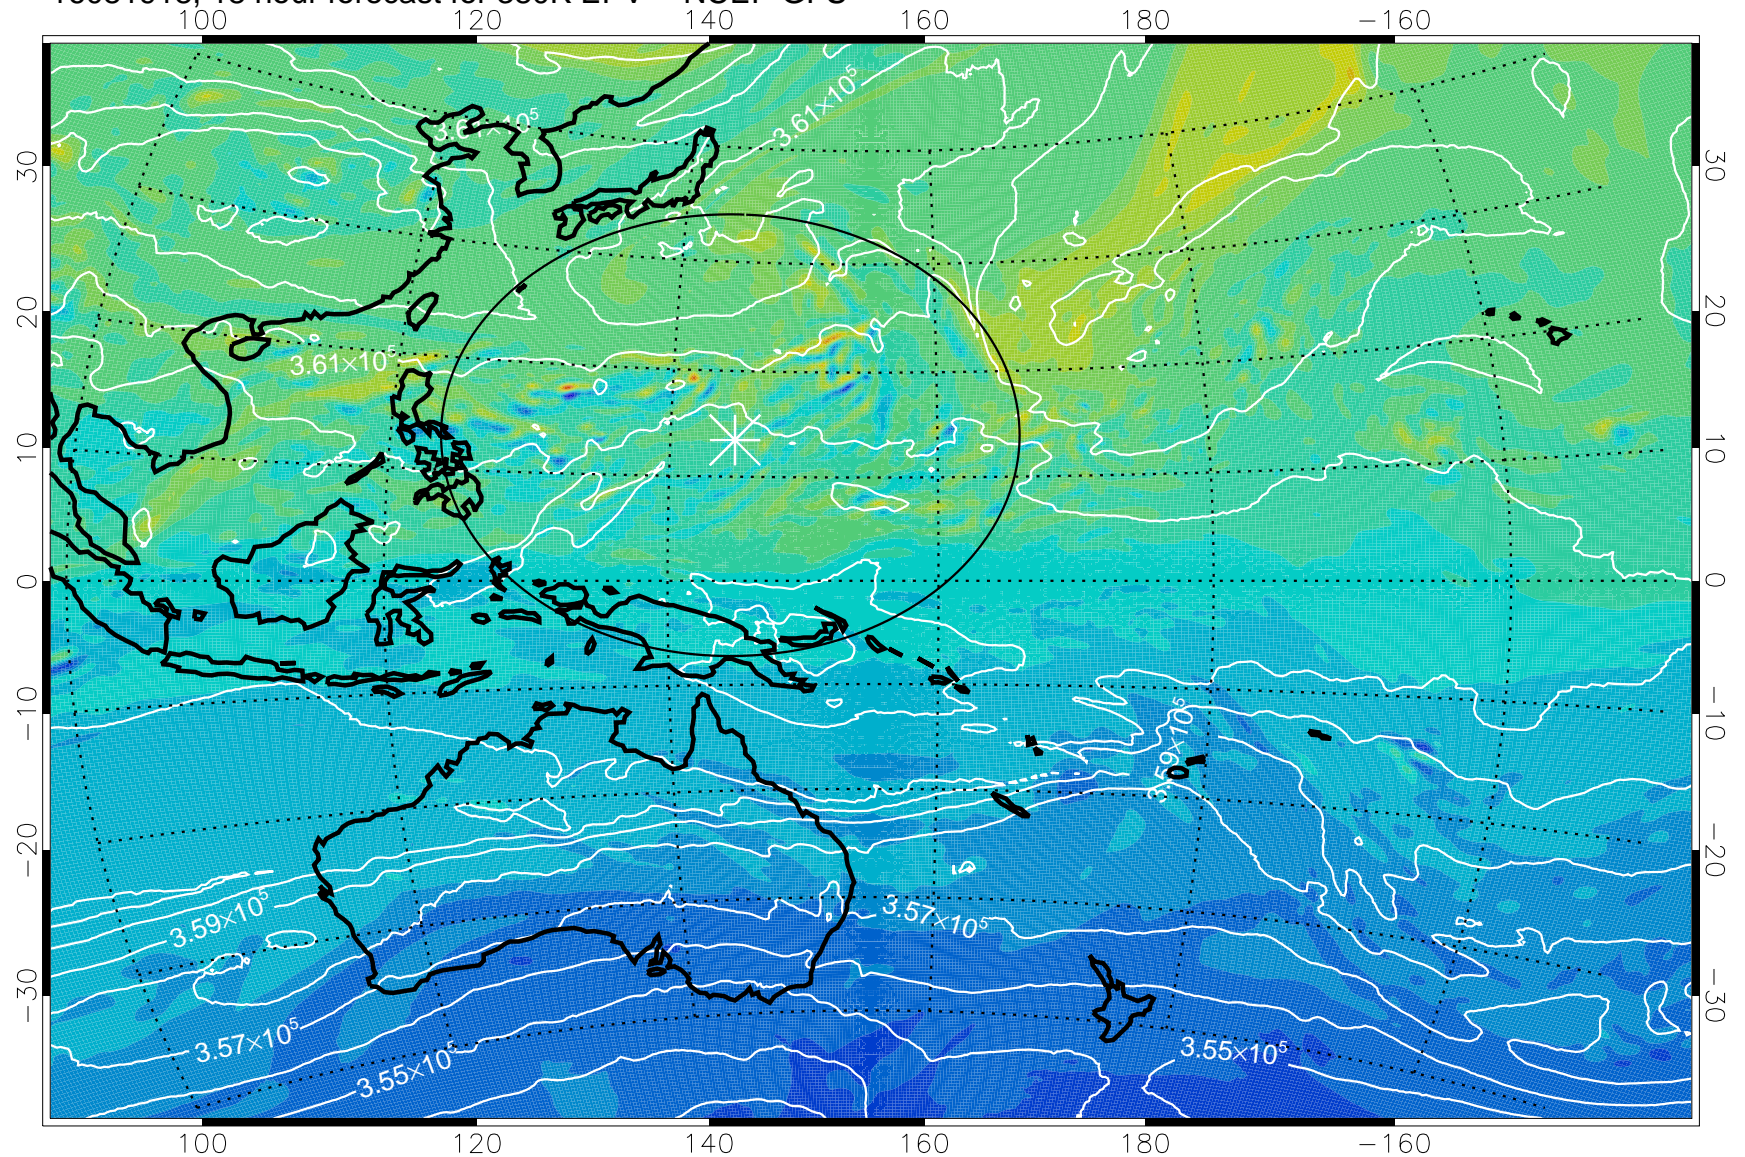

16081906, 6 hour forecast for 380K EPV -- NCEP GFS

380K Montgomery Streamfunction, white

Range ring of 2304 km

16081912, 12 hour forecast for 380K EPV -- NCEP GFS

380K Montgomery Streamfunction, white

Range ring of 2304 km

16081918, 18 hour forecast for 380K EPV -- NCEP GFS

380K Montgomery Streamfunction, white

Range ring of 2304 km

16082000, 24 hour forecast for 380K EPV -- NCEP GFS

380K Montgomery Streamfunction, white

Range ring of 2304 km

16082006, 30 hour forecast for 380K EPV -- NCEP GFS

380K Montgomery Streamfunction, white

Range ring of 2304 km

16082012, 36 hour forecast for 380K EPV -- NCEP GFS

380K Montgomery Streamfunction, white

Range ring of 2304 km

16082018, 42 hour forecast for 380K EPV -- NCEP GFS

380K Montgomery Streamfunction, white

Range ring of 2304 km

16082100, 48 hour forecast for 380K EPV -- NCEP GFS

380K Montgomery Streamfunction, white

Range ring of 2304 km