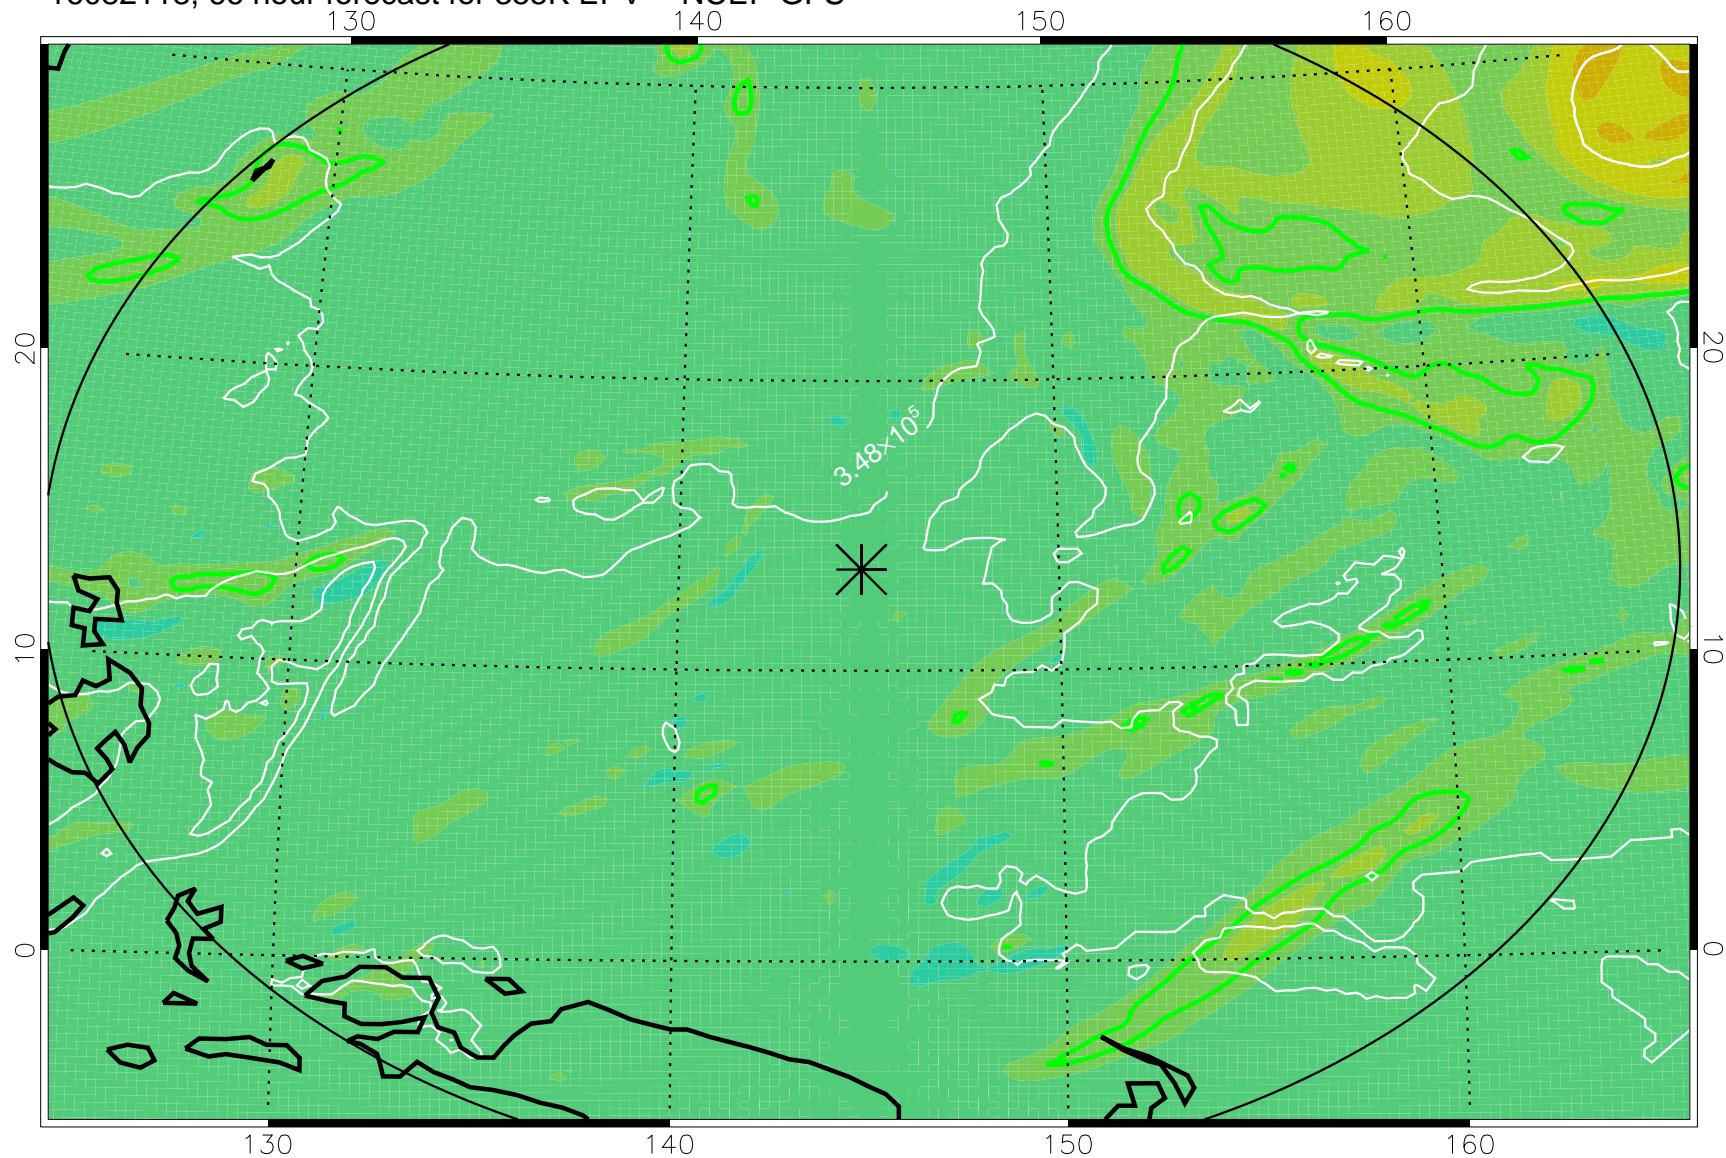

16082106, 54 hour forecast for 355K EPV -- NCEP GFS

355K Montgomery Streamfunction, white
EPV Tropopause (2 PVU) Position
Range ring of 2304 km

16082112, 60 hour forecast for 355K EPV -- NCEP GFS

355K Montgomery Streamfunction, white
EPV Tropopause (2 PVU) Position
Range ring of 2304 km

16082118, 66 hour forecast for 355K EPV -- NCEP GFS

355K Montgomery Streamfunction, white
EPV Tropopause (2 PVU) Position
Range ring of 2304 km

16082200, 72 hour forecast for 355K EPV -- NCEP GFS

355K Montgomery Streamfunction, white
EPV Tropopause (2 PVU) Position
Range ring of 2304 km

16082206, 78 hour forecast for 355K EPV -- NCEP GFS

355K Montgomery Streamfunction, white
EPV Tropopause (2 PVU) Position
Range ring of 2304 km

16082212, 84 hour forecast for 355K EPV -- NCEP GFS

355K Montgomery Streamfunction, white
EPV Tropopause (2 PVU) Position
Range ring of 2304 km

16082218, 90 hour forecast for 355K EPV -- NCEP GFS

355K Montgomery Streamfunction, white
EPV Tropopause (2 PVU) Position
Range ring of 2304 km

16082300, 96 hour forecast for 355K EPV -- NCEP GFS

355K Montgomery Streamfunction, white
EPV Tropopause (2 PVU) Position
Range ring of 2304 km