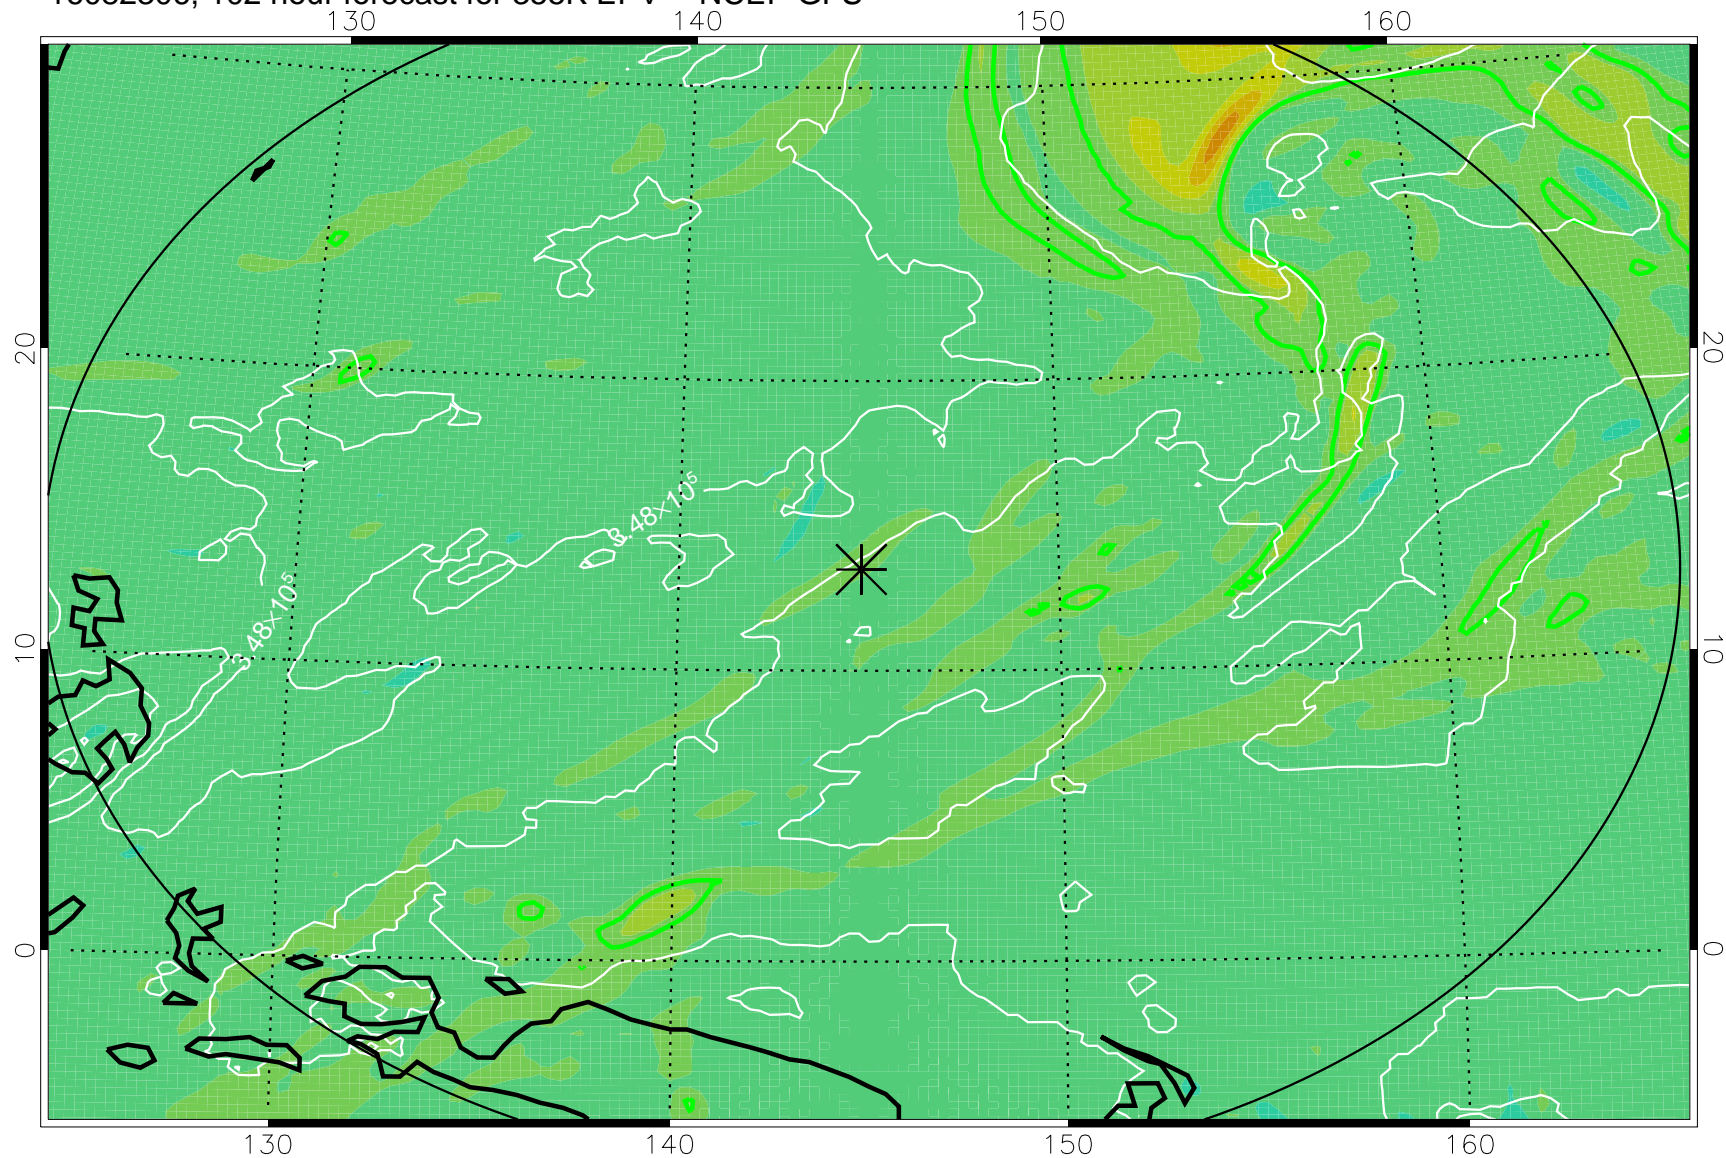

16082206, 78 hour forecast for 355K EPV -- NCEP GFS

355K Montgomery Streamfunction, white
EPV Tropopause (2 PVU) Position
Range ring of 2304 km

16082212, 84 hour forecast for 355K EPV -- NCEP GFS

355K Montgomery Streamfunction, white
EPV Tropopause (2 PVU) Position
Range ring of 2304 km

16082218, 90 hour forecast for 355K EPV -- NCEP GFS

355K Montgomery Streamfunction, white
EPV Tropopause (2 PVU) Position
Range ring of 2304 km

16082300, 96 hour forecast for 355K EPV -- NCEP GFS

355K Montgomery Streamfunction, white
EPV Tropopause (2 PVU) Position
Range ring of 2304 km

16082306, 102 hour forecast for 355K EPV -- NCEP GFS

355K Montgomery Streamfunction, white
EPV Tropopause (2 PVU) Position
Range ring of 2304 km

16082312, 108 hour forecast for 355K EPV -- NCEP GFS

355K Montgomery Streamfunction, white
EPV Tropopause (2 PVU) Position
Range ring of 2304 km

16082318, 114 hour forecast for 355K EPV -- NCEP GFS

355K Montgomery Streamfunction, white
EPV Tropopause (2 PVU) Position
Range ring of 2304 km

16082400, 120 hour forecast for 355K EPV -- NCEP GFS

355K Montgomery Streamfunction, white
EPV Tropopause (2 PVU) Position
Range ring of 2304 km