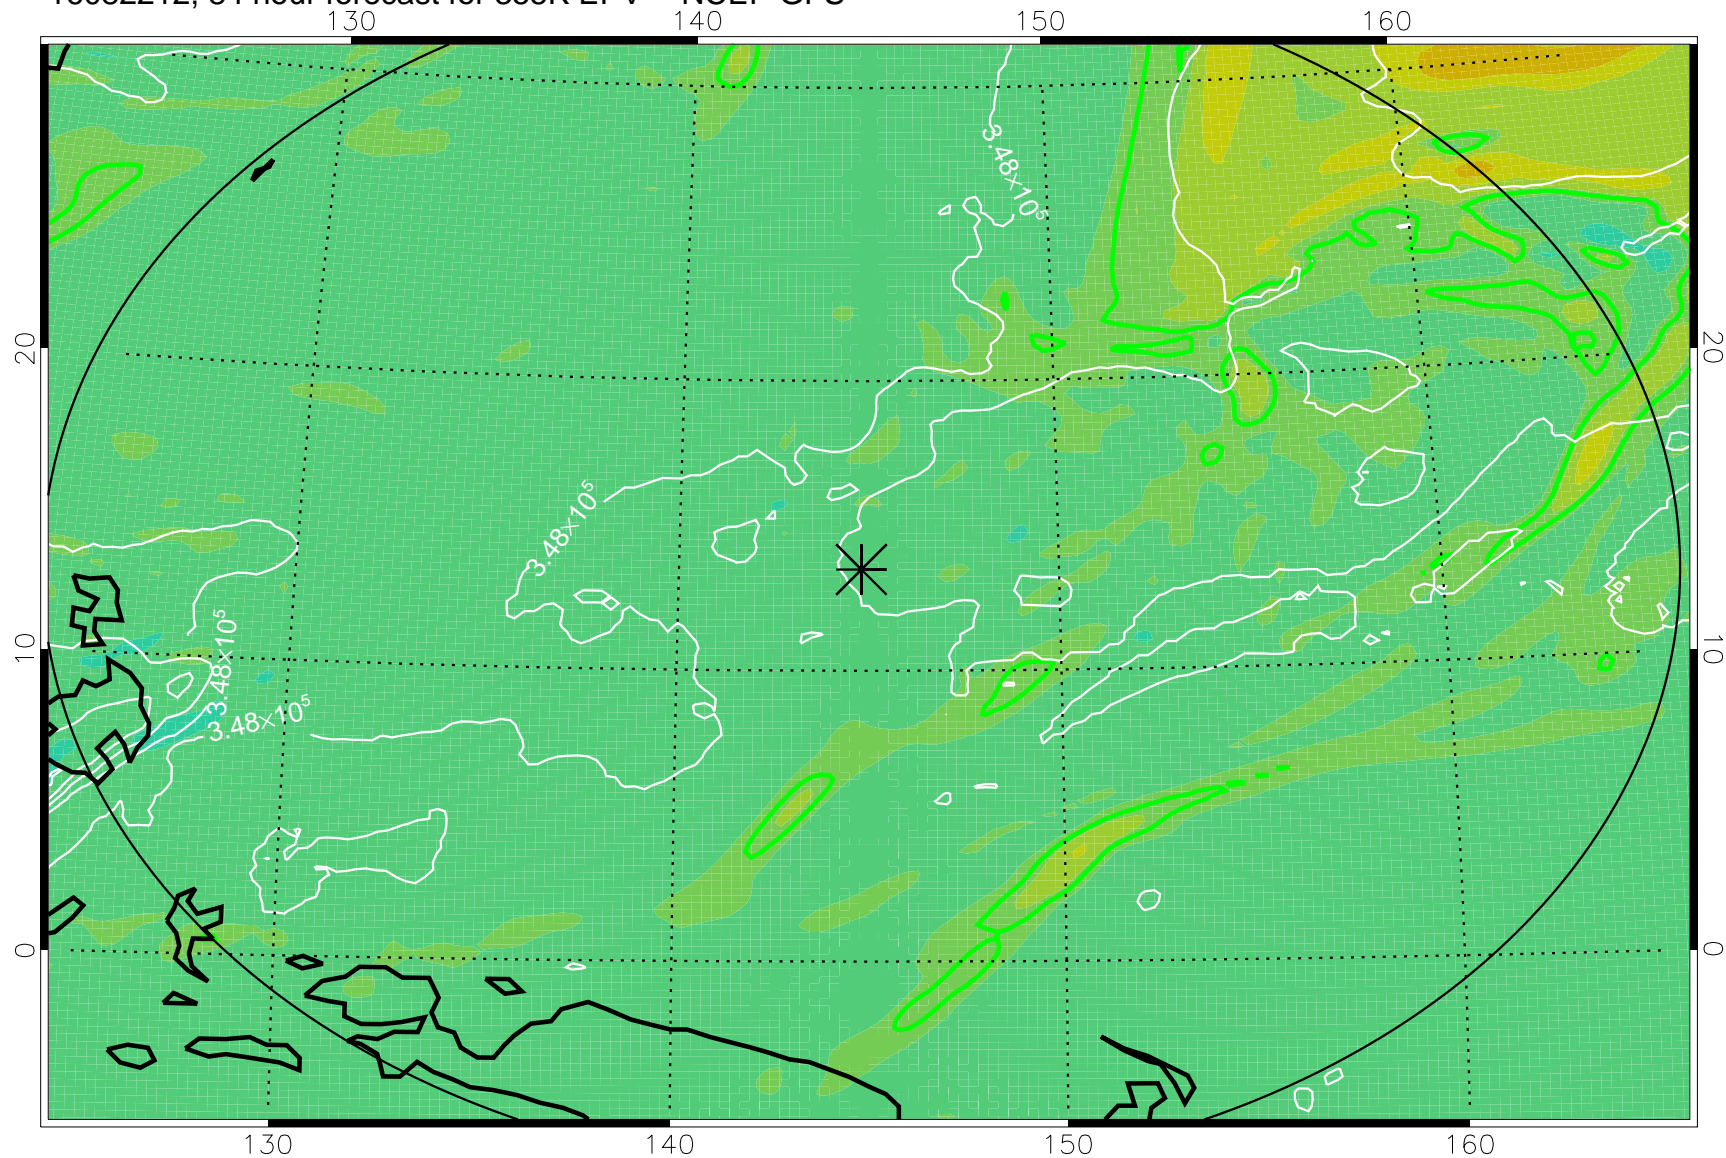

16082118, 66 hour forecast for 355K EPV -- NCEP GFS

355K Montgomery Streamfunction, white
EPV Tropopause (2 PVU) Position
Range ring of 2304 km

16082200, 72 hour forecast for 355K EPV -- NCEP GFS

355K Montgomery Streamfunction, white
EPV Tropopause (2 PVU) Position
Range ring of 2304 km

16082206, 78 hour forecast for 355K EPV -- NCEP GFS

355K Montgomery Streamfunction, white
EPV Tropopause (2 PVU) Position
Range ring of 2304 km

16082212, 84 hour forecast for 355K EPV -- NCEP GFS

355K Montgomery Streamfunction, white
EPV Tropopause (2 PVU) Position
Range ring of 2304 km

16082218, 90 hour forecast for 355K EPV -- NCEP GFS

355K Montgomery Streamfunction, white
EPV Tropopause (2 PVU) Position
Range ring of 2304 km

16082300, 96 hour forecast for 355K EPV -- NCEP GFS

355K Montgomery Streamfunction, white
EPV Tropopause (2 PVU) Position
Range ring of 2304 km

16082306, 102 hour forecast for 355K EPV -- NCEP GFS

355K Montgomery Streamfunction, white
EPV Tropopause (2 PVU) Position
Range ring of 2304 km

16082312, 108 hour forecast for 355K EPV -- NCEP GFS

355K Montgomery Streamfunction, white
EPV Tropopause (2 PVU) Position
Range ring of 2304 km