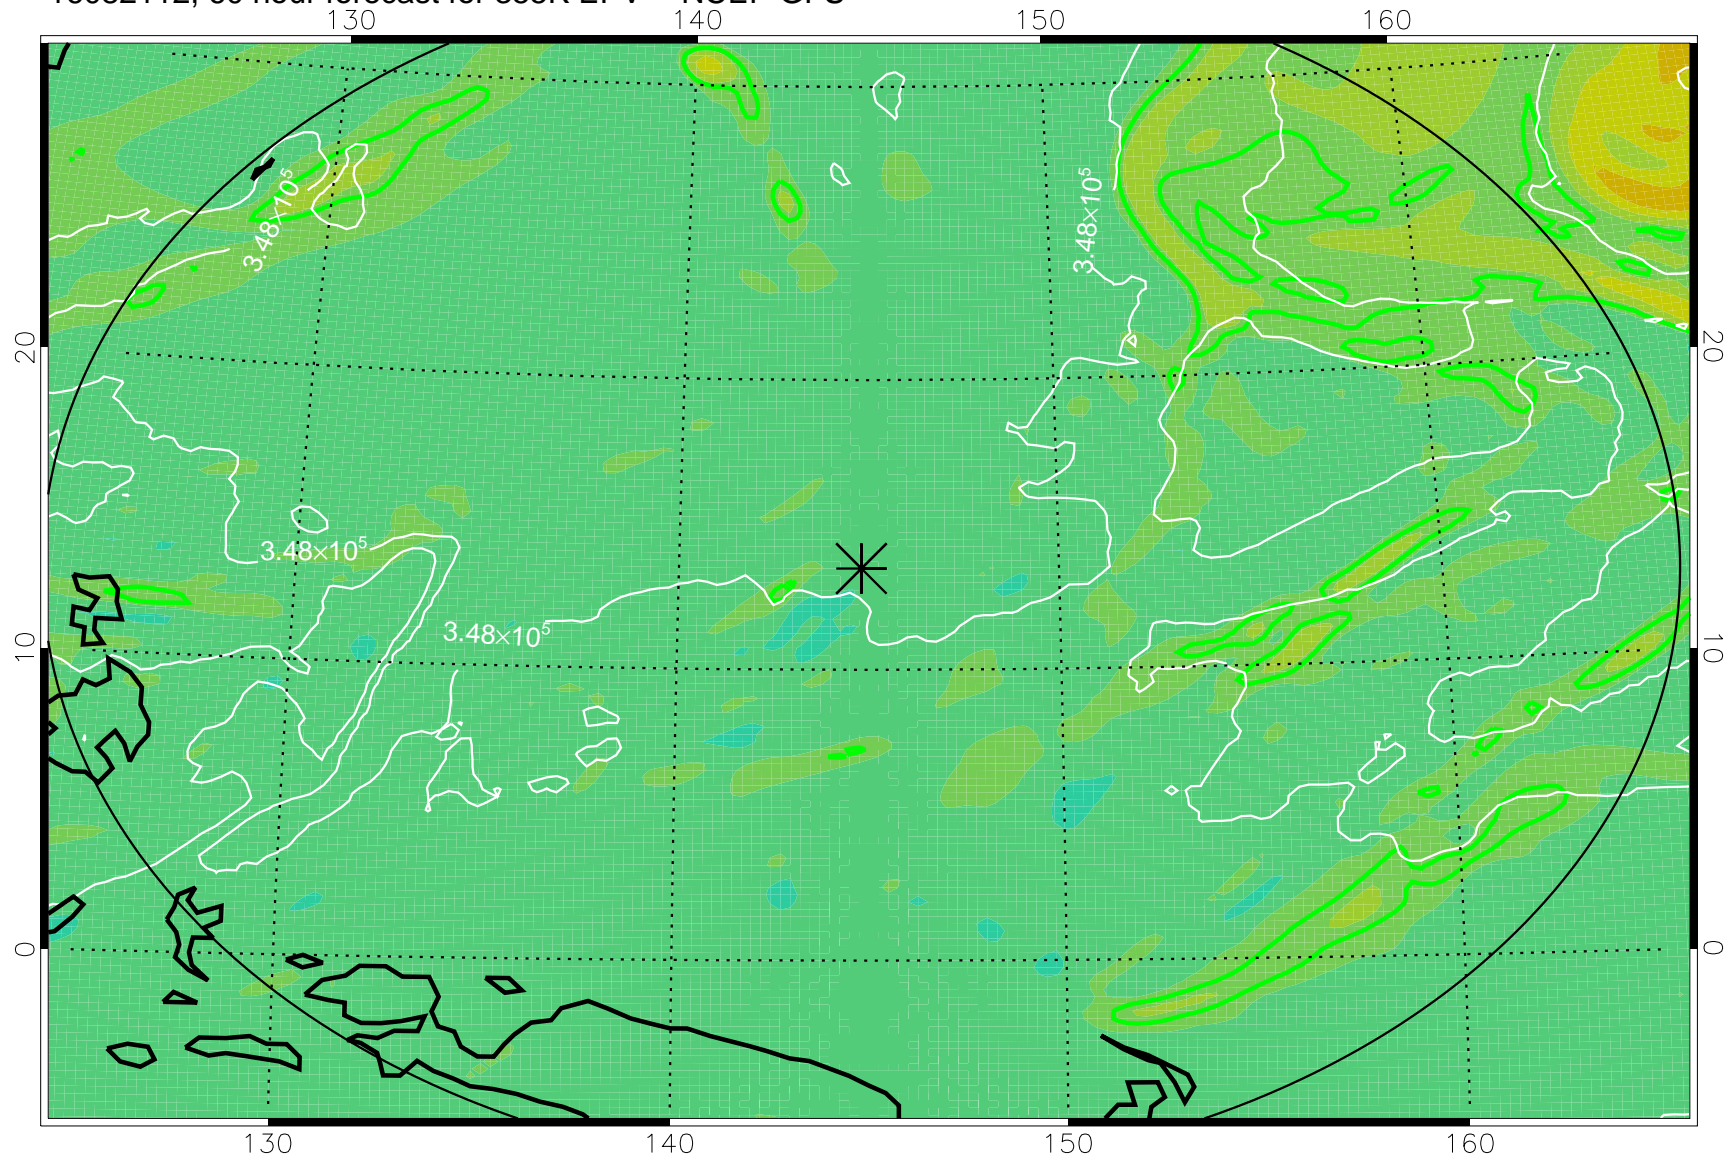

16082018, 42 hour forecast for 355K EPV -- NCEP GFS

355K Montgomery Streamfunction, white
EPV Tropopause (2 PVU) Position
Range ring of 2304 km

16082100, 48 hour forecast for 355K EPV -- NCEP GFS

355K Montgomery Streamfunction, white
EPV Tropopause (2 PVU) Position
Range ring of 2304 km

16082106, 54 hour forecast for 355K EPV -- NCEP GFS

355K Montgomery Streamfunction, white
EPV Tropopause (2 PVU) Position
Range ring of 2304 km

16082112, 60 hour forecast for 355K EPV -- NCEP GFS

355K Montgomery Streamfunction, white
EPV Tropopause (2 PVU) Position
Range ring of 2304 km

16082118, 66 hour forecast for 355K EPV -- NCEP GFS

355K Montgomery Streamfunction, white
EPV Tropopause (2 PVU) Position
Range ring of 2304 km

16082200, 72 hour forecast for 355K EPV -- NCEP GFS

355K Montgomery Streamfunction, white
EPV Tropopause (2 PVU) Position
Range ring of 2304 km

16082206, 78 hour forecast for 355K EPV -- NCEP GFS

355K Montgomery Streamfunction, white
EPV Tropopause (2 PVU) Position
Range ring of 2304 km

16082212, 84 hour forecast for 355K EPV -- NCEP GFS

355K Montgomery Streamfunction, white
EPV Tropopause (2 PVU) Position
Range ring of 2304 km