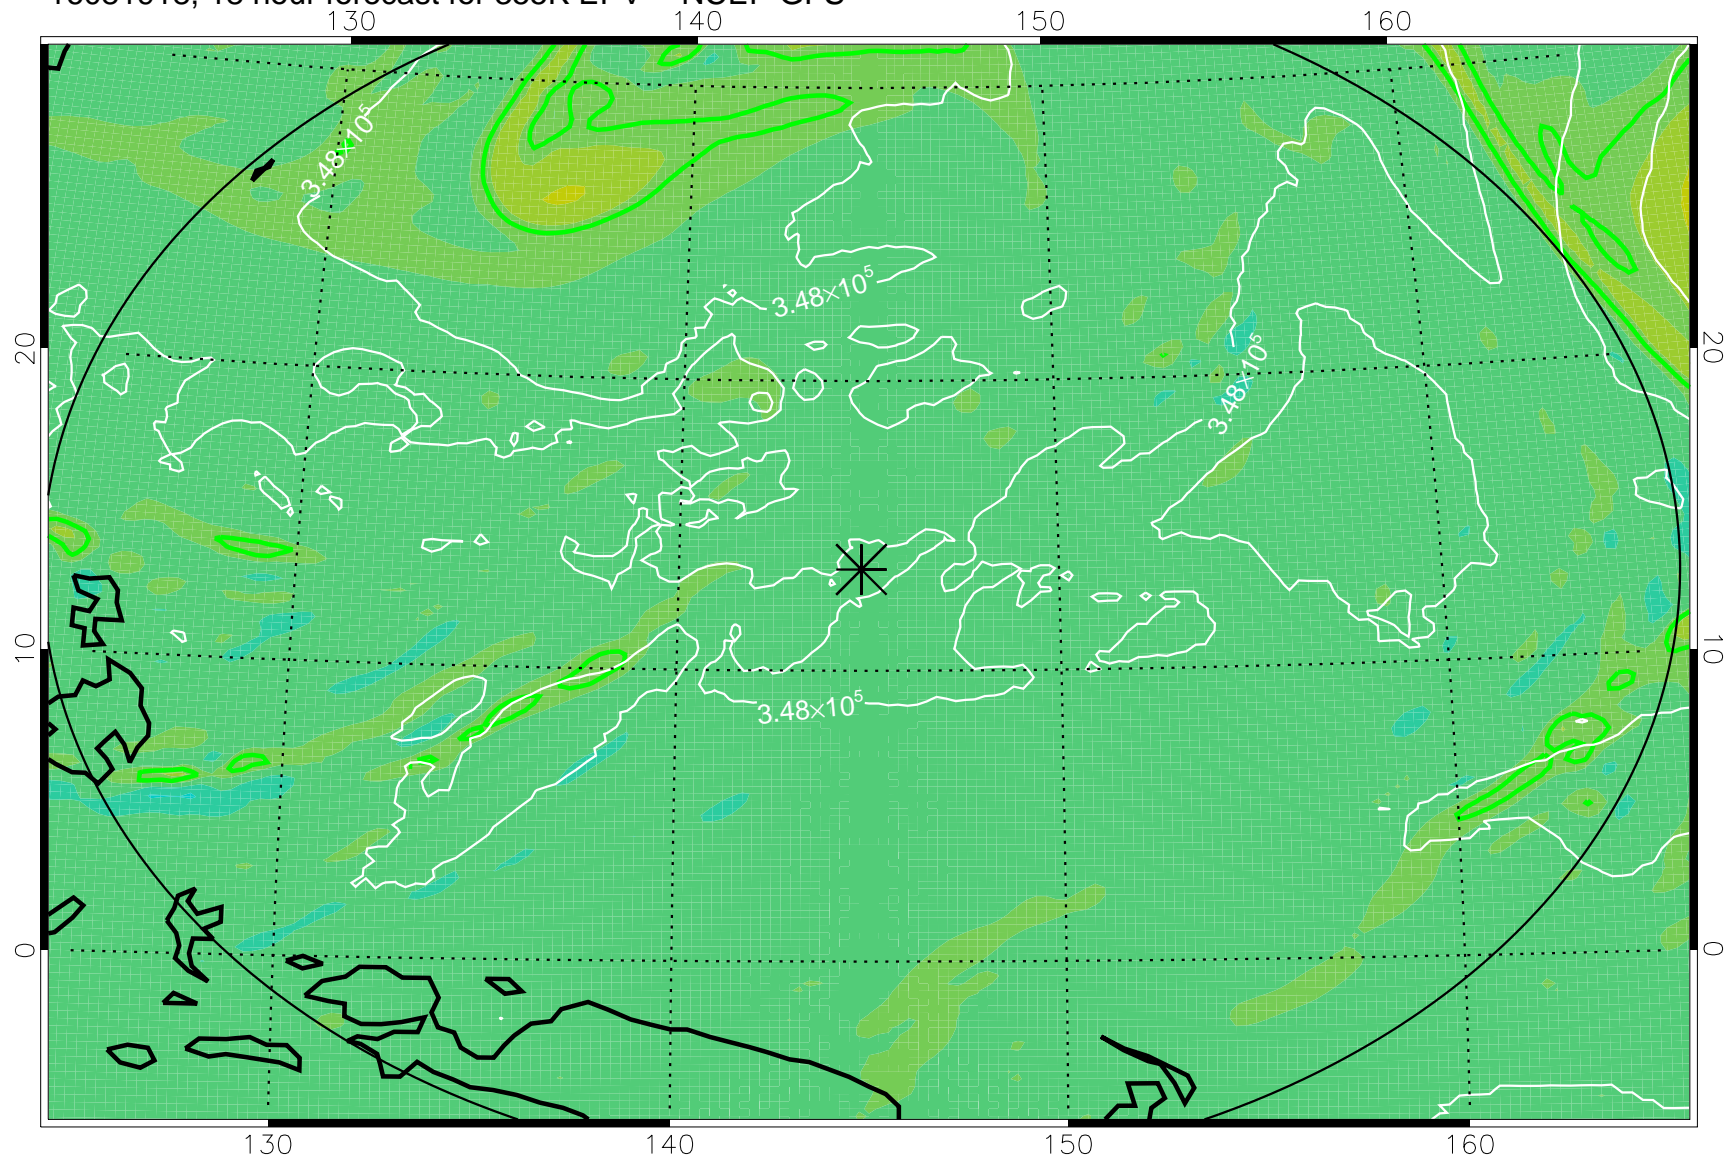

16081906, 6 hour forecast for 355K EPV -- NCEP GFS

355K Montgomery Streamfunction, white
EPV Tropopause (2 PVU) Position
Range ring of 2304 km

16081912, 12 hour forecast for 355K EPV -- NCEP GFS

355K Montgomery Streamfunction, white
EPV Tropopause (2 PVU) Position
Range ring of 2304 km

16081918, 18 hour forecast for 355K EPV -- NCEP GFS

355K Montgomery Streamfunction, white
EPV Tropopause (2 PVU) Position
Range ring of 2304 km

16082000, 24 hour forecast for 355K EPV -- NCEP GFS

355K Montgomery Streamfunction, white
EPV Tropopause (2 PVU) Position
Range ring of 2304 km

16082006, 30 hour forecast for 355K EPV -- NCEP GFS

355K Montgomery Streamfunction, white
EPV Tropopause (2 PVU) Position
Range ring of 2304 km

16082012, 36 hour forecast for 355K EPV -- NCEP GFS

355K Montgomery Streamfunction, white
EPV Tropopause (2 PVU) Position
Range ring of 2304 km

16082018, 42 hour forecast for 355K EPV -- NCEP GFS

355K Montgomery Streamfunction, white
EPV Tropopause (2 PVU) Position
Range ring of 2304 km

16082100, 48 hour forecast for 355K EPV -- NCEP GFS

355K Montgomery Streamfunction, white
EPV Tropopause (2 PVU) Position
Range ring of 2304 km