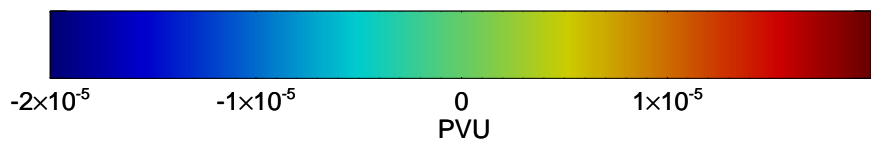

16082112, 60 hour forecast for 355K EPV -- NCEP GFS

355K Montgomery Streamfunction, white
EPV Tropopause (2 PVU) Position
Range ring of 2304 km