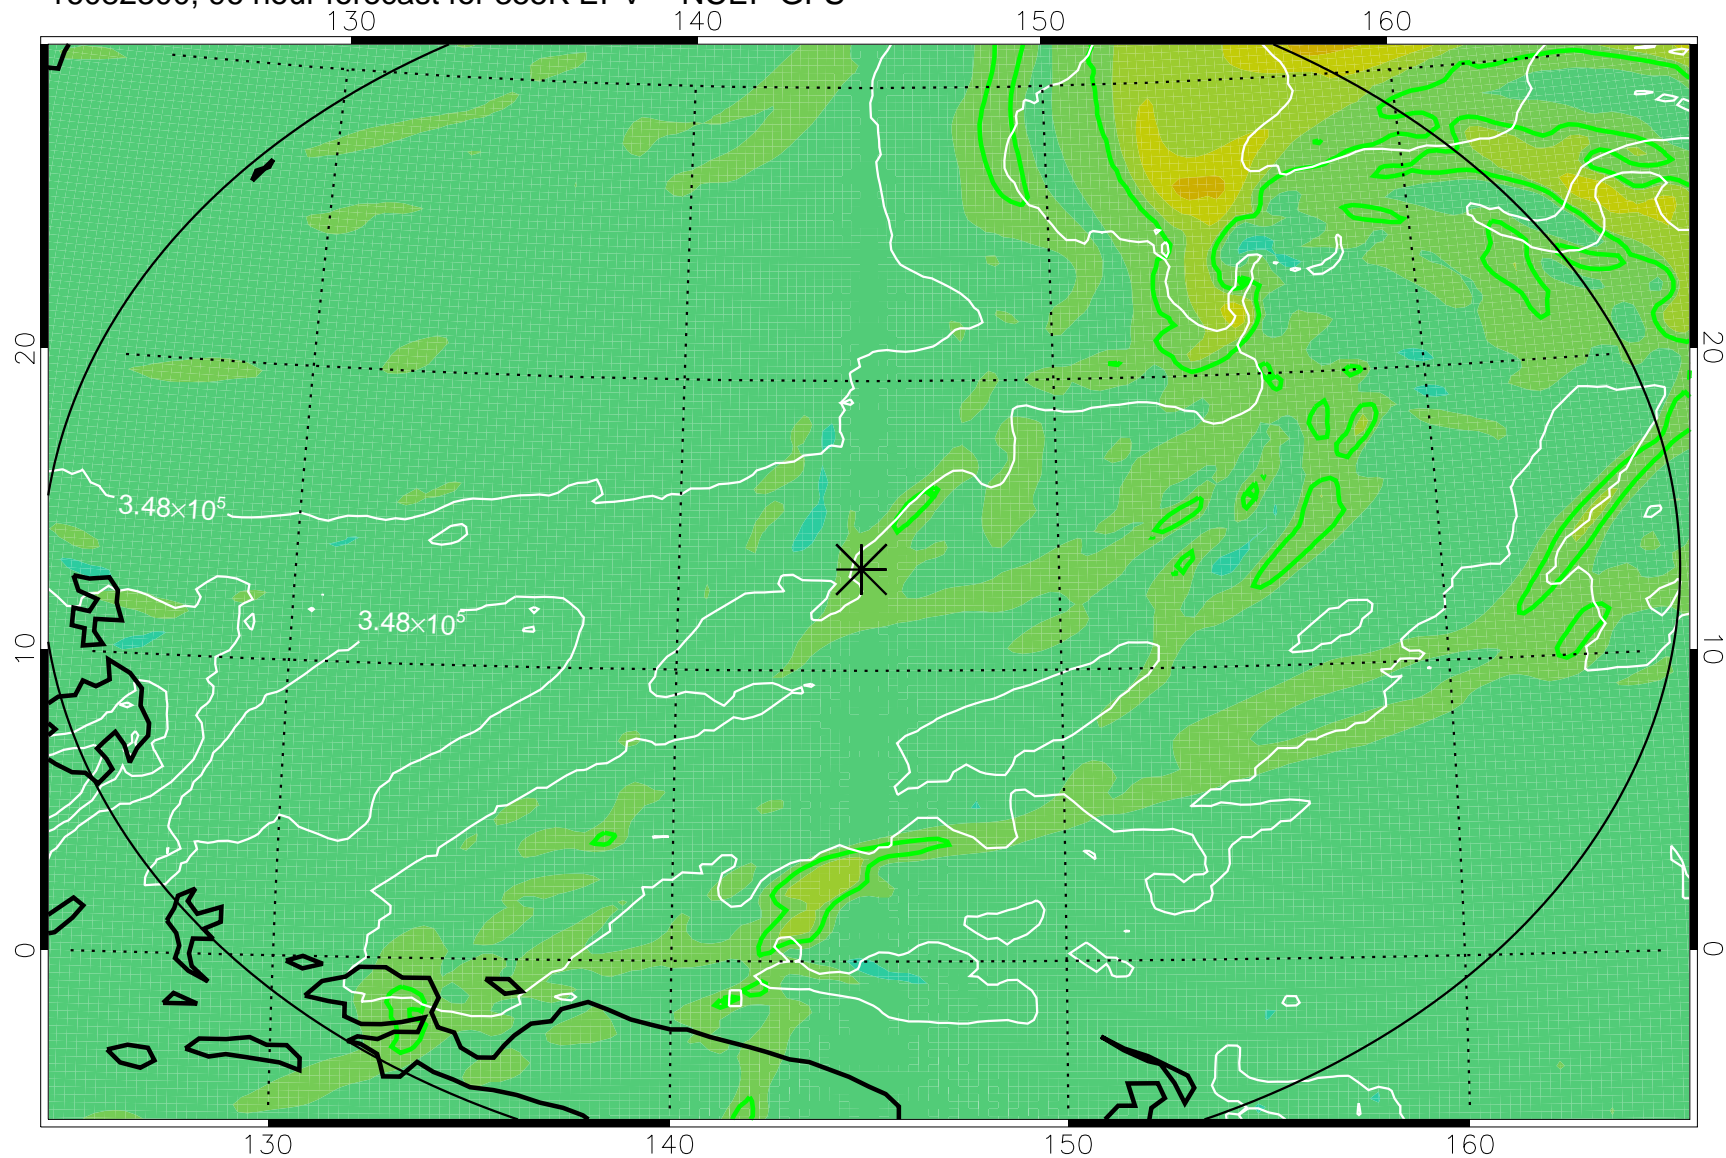

16082118, 66 hour forecast for 355K EPV -- NCEP GFS

355K Montgomery Streamfunction, white
EPV Tropopause (2 PVU) Position
Range ring of 2304 km

16082200, 72 hour forecast for 355K EPV -- NCEP GFS

355K Montgomery Streamfunction, white
EPV Tropopause (2 PVU) Position
Range ring of 2304 km

16082206, 78 hour forecast for 355K EPV -- NCEP GFS

355K Montgomery Streamfunction, white
EPV Tropopause (2 PVU) Position
Range ring of 2304 km

16082212, 84 hour forecast for 355K EPV -- NCEP GFS

355K Montgomery Streamfunction, white
EPV Tropopause (2 PVU) Position
Range ring of 2304 km

16082218, 90 hour forecast for 355K EPV -- NCEP GFS

355K Montgomery Streamfunction, white
EPV Tropopause (2 PVU) Position
Range ring of 2304 km

16082300, 96 hour forecast for 355K EPV -- NCEP GFS

355K Montgomery Streamfunction, white
EPV Tropopause (2 PVU) Position
Range ring of 2304 km

16082306, 102 hour forecast for 355K EPV -- NCEP GFS

355K Montgomery Streamfunction, white
EPV Tropopause (2 PVU) Position
Range ring of 2304 km

16082312, 108 hour forecast for 355K EPV -- NCEP GFS

355K Montgomery Streamfunction, white
EPV Tropopause (2 PVU) Position
Range ring of 2304 km