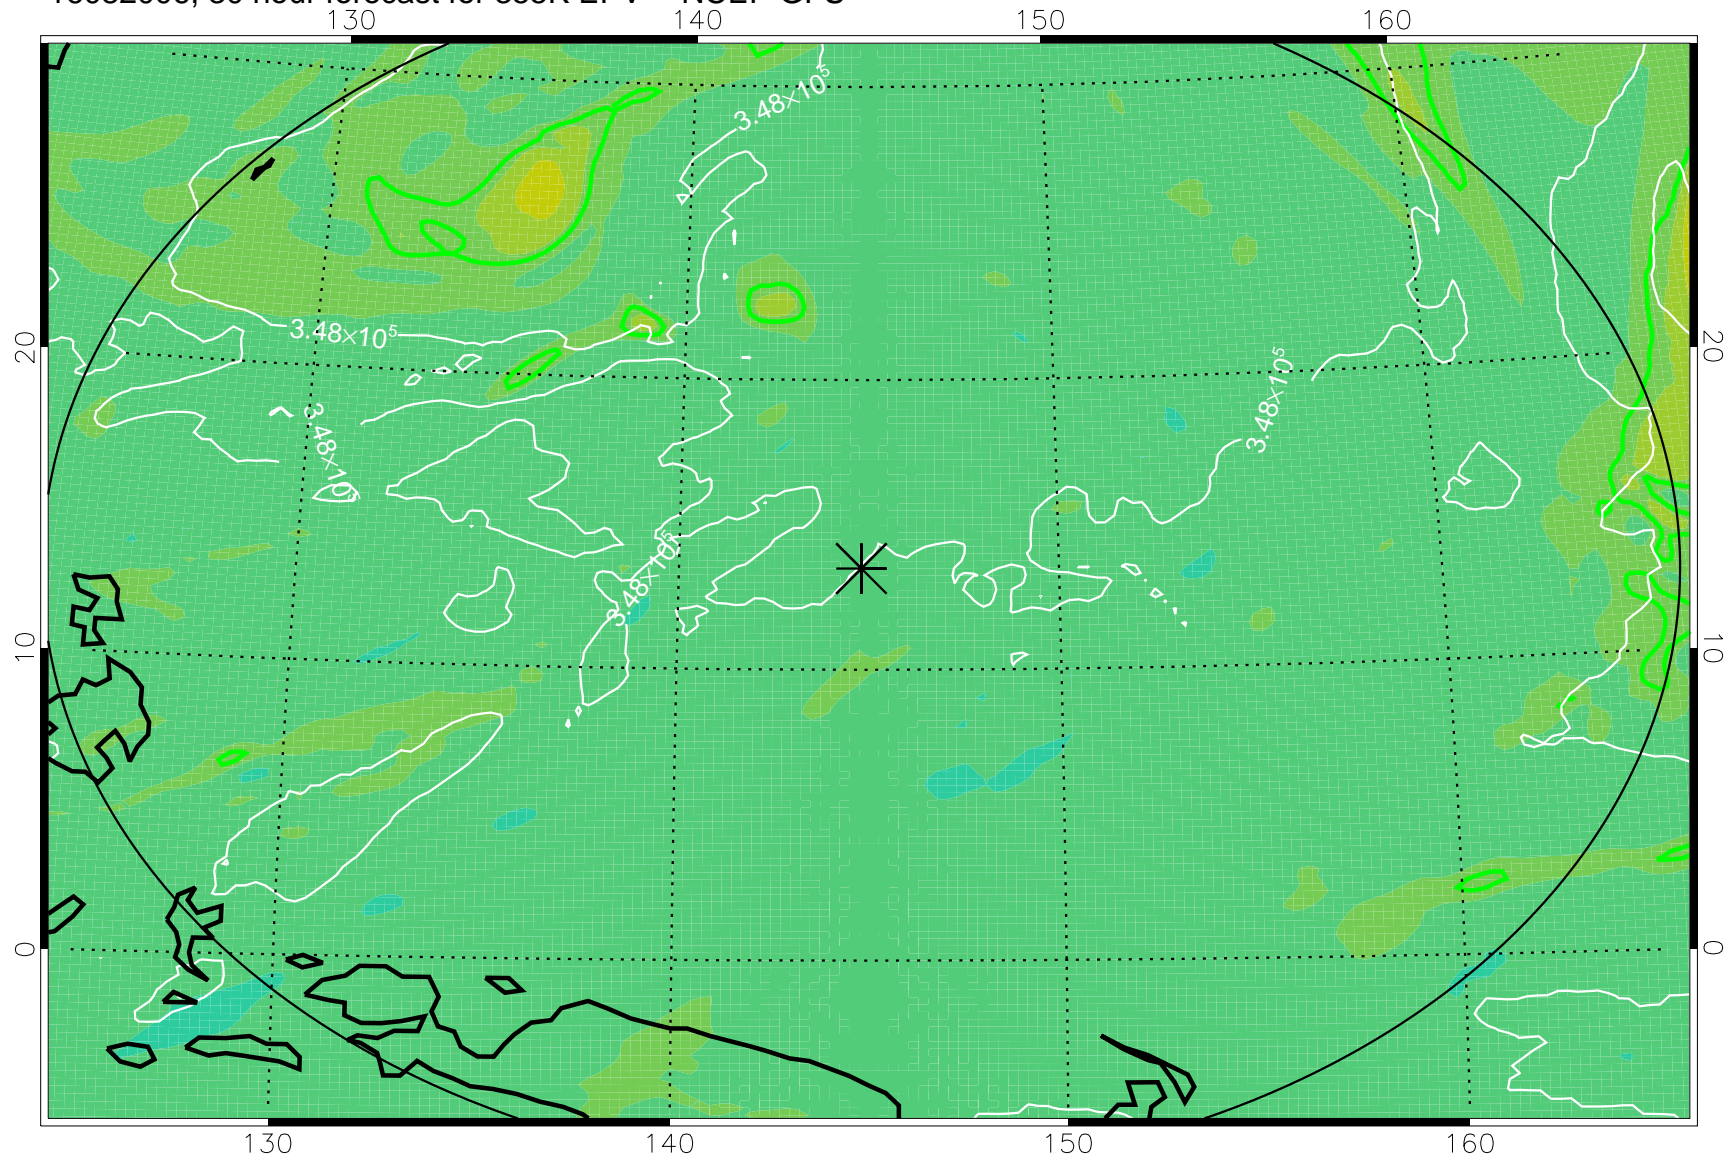

16081918, 18 hour forecast for 355K EPV -- NCEP GFS

355K Montgomery Streamfunction, white
EPV Tropopause (2 PVU) Position
Range ring of 2304 km

16082000, 24 hour forecast for 355K EPV -- NCEP GFS

355K Montgomery Streamfunction, white
EPV Tropopause (2 PVU) Position
Range ring of 2304 km

16082006, 30 hour forecast for 355K EPV -- NCEP GFS

355K Montgomery Streamfunction, white
EPV Tropopause (2 PVU) Position
Range ring of 2304 km

16082012, 36 hour forecast for 355K EPV -- NCEP GFS

355K Montgomery Streamfunction, white
EPV Tropopause (2 PVU) Position
Range ring of 2304 km

16082018, 42 hour forecast for 355K EPV -- NCEP GFS

355K Montgomery Streamfunction, white
EPV Tropopause (2 PVU) Position
Range ring of 2304 km

16082100, 48 hour forecast for 355K EPV -- NCEP GFS

355K Montgomery Streamfunction, white
EPV Tropopause (2 PVU) Position
Range ring of 2304 km

16082118, 66 hour forecast for 355K EPV -- NCEP GFS

355K Montgomery Streamfunction, white
EPV Tropopause (2 PVU) Position
Range ring of 2304 km

16082200, 72 hour forecast for 355K EPV -- NCEP GFS

355K Montgomery Streamfunction, white
EPV Tropopause (2 PVU) Position
Range ring of 2304 km