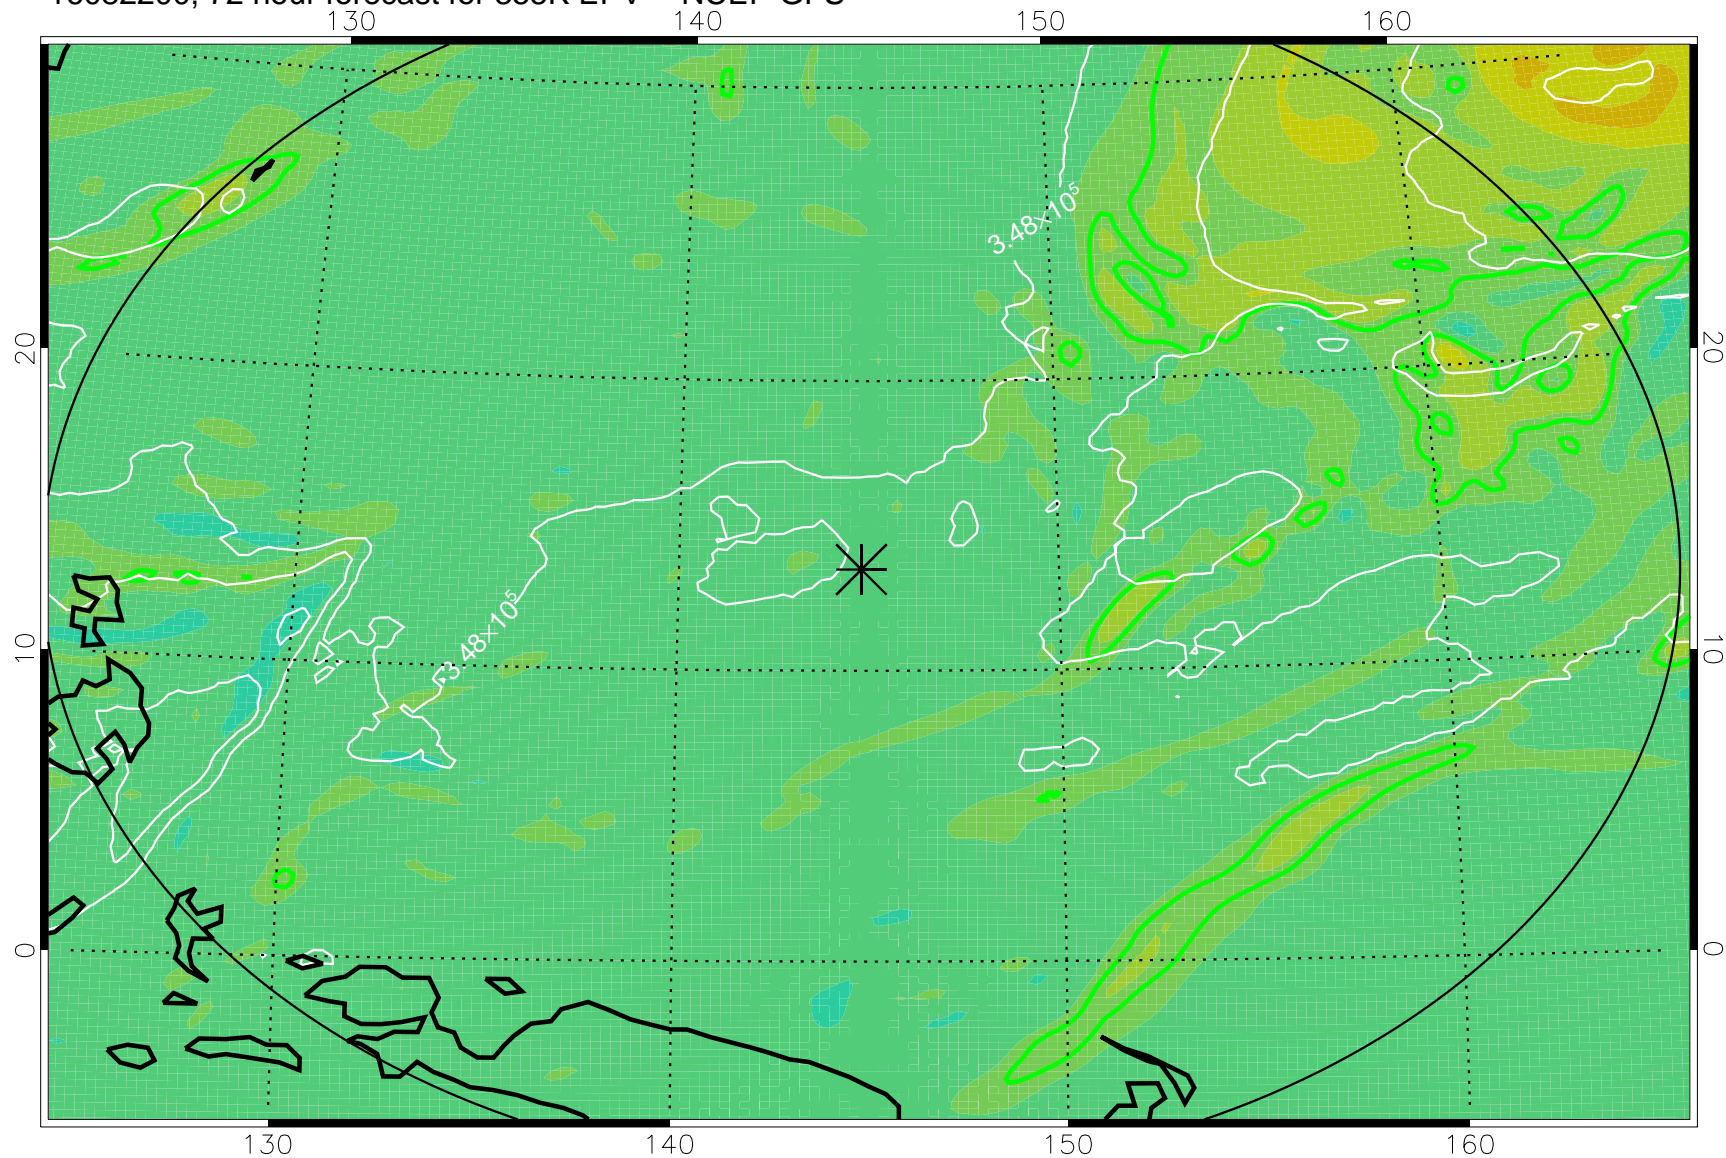

16082106, 54 hour forecast for 355K EPV -- NCEP GFS

355K Montgomery Streamfunction, white
EPV Tropopause (2 PVU) Position
Range ring of 2304 km

16082112, 60 hour forecast for 355K EPV -- NCEP GFS

355K Montgomery Streamfunction, white
EPV Tropopause (2 PVU) Position
Range ring of 2304 km

16082118, 66 hour forecast for 355K EPV -- NCEP GFS

355K Montgomery Streamfunction, white
EPV Tropopause (2 PVU) Position
Range ring of 2304 km

16082200, 72 hour forecast for 355K EPV -- NCEP GFS

355K Montgomery Streamfunction, white
EPV Tropopause (2 PVU) Position
Range ring of 2304 km

16082206, 78 hour forecast for 355K EPV -- NCEP GFS

355K Montgomery Streamfunction, white
EPV Tropopause (2 PVU) Position
Range ring of 2304 km

16082212, 84 hour forecast for 355K EPV -- NCEP GFS

355K Montgomery Streamfunction, white
EPV Tropopause (2 PVU) Position
Range ring of 2304 km

16082218, 90 hour forecast for 355K EPV -- NCEP GFS

355K Montgomery Streamfunction, white
EPV Tropopause (2 PVU) Position
Range ring of 2304 km

16082300, 96 hour forecast for 355K EPV -- NCEP GFS

355K Montgomery Streamfunction, white
EPV Tropopause (2 PVU) Position
Range ring of 2304 km