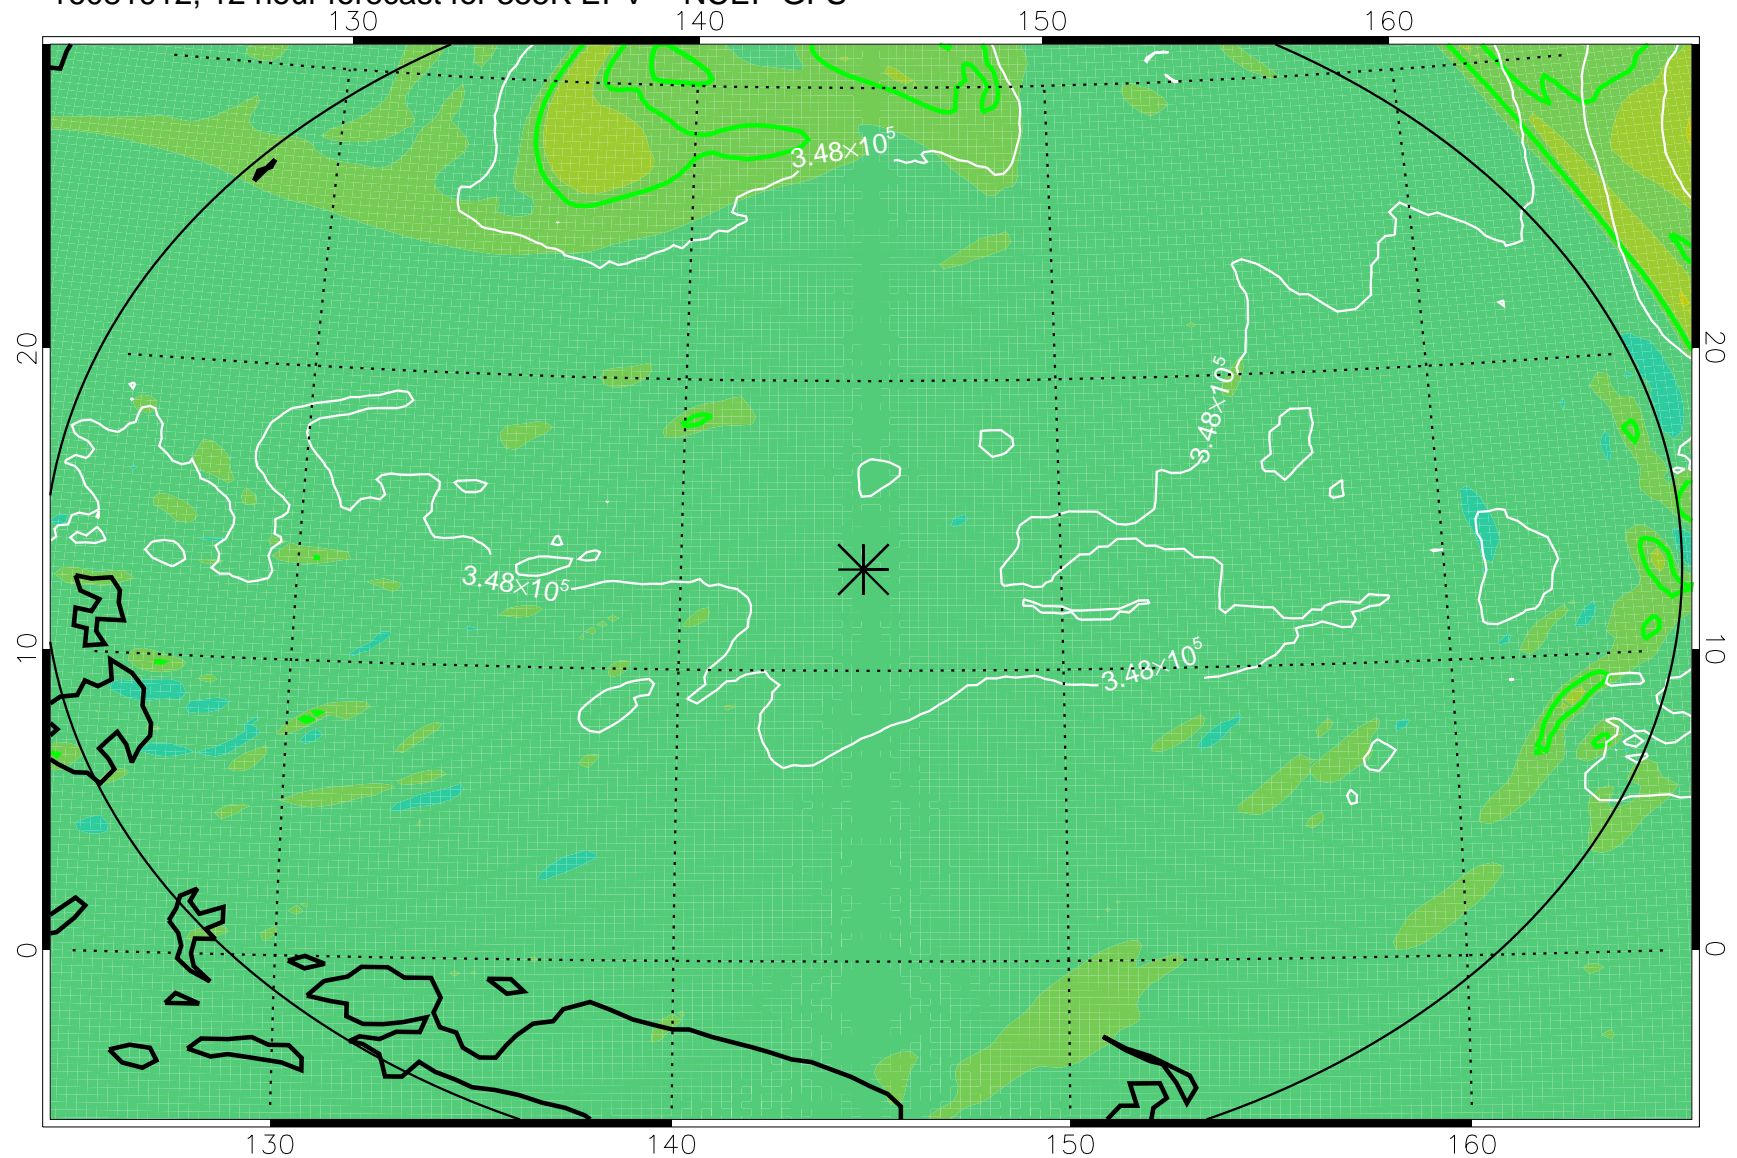

16081906, 6 hour forecast for 355K EPV -- NCEP GFS

355K Montgomery Streamfunction, white
EPV Tropopause (2 PVU) Position
Range ring of 2304 km

16081912, 12 hour forecast for 355K EPV -- NCEP GFS

355K Montgomery Streamfunction, white
EPV Tropopause (2 PVU) Position
Range ring of 2304 km

16081918, 18 hour forecast for 355K EPV -- NCEP GFS

355K Montgomery Streamfunction, white
EPV Tropopause (2 PVU) Position
Range ring of 2304 km

16082000, 24 hour forecast for 355K EPV -- NCEP GFS

355K Montgomery Streamfunction, white
EPV Tropopause (2 PVU) Position
Range ring of 2304 km

16082006, 30 hour forecast for 355K EPV -- NCEP GFS

355K Montgomery Streamfunction, white
EPV Tropopause (2 PVU) Position
Range ring of 2304 km

16082012, 36 hour forecast for 355K EPV -- NCEP GFS

355K Montgomery Streamfunction, white
EPV Tropopause (2 PVU) Position
Range ring of 2304 km

16082018, 42 hour forecast for 355K EPV -- NCEP GFS

355K Montgomery Streamfunction, white
EPV Tropopause (2 PVU) Position
Range ring of 2304 km

16082100, 48 hour forecast for 355K EPV -- NCEP GFS

355K Montgomery Streamfunction, white
EPV Tropopause (2 PVU) Position
Range ring of 2304 km