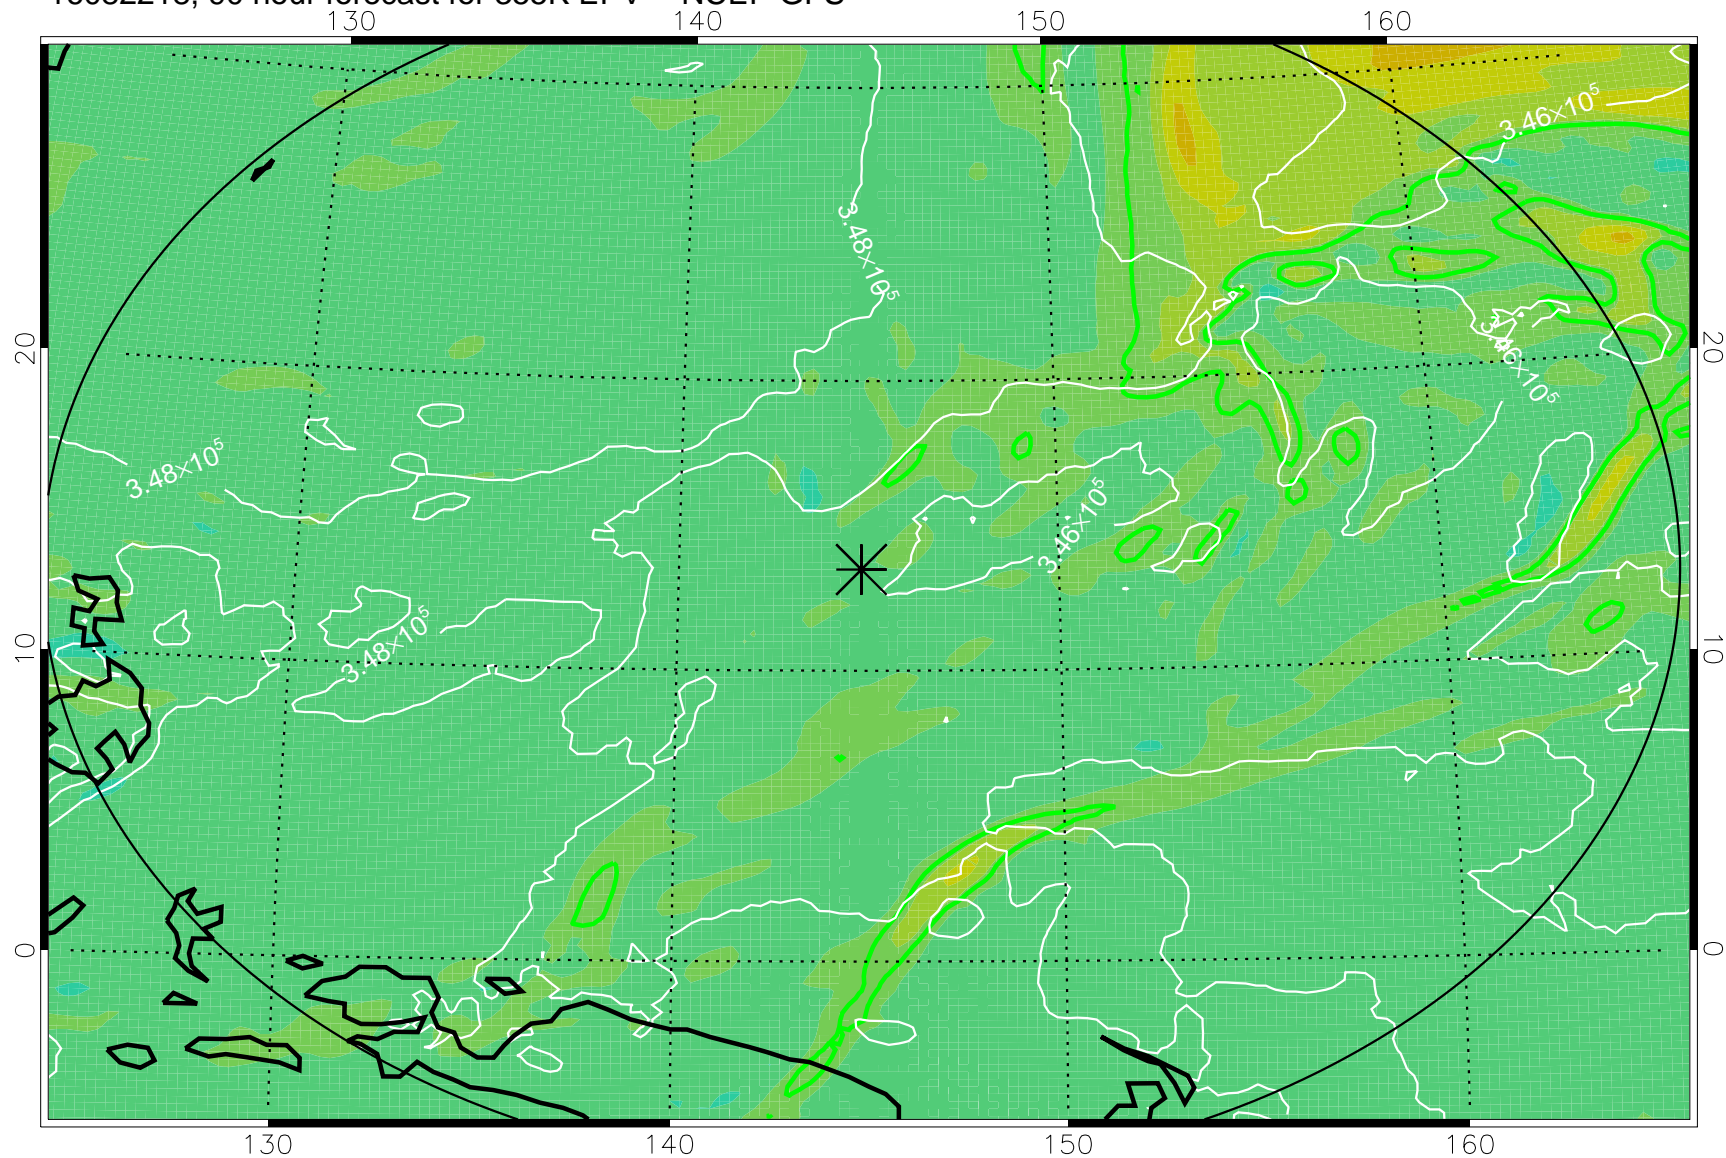

16082118, 66 hour forecast for 355K EPV -- NCEP GFS

355K Montgomery Streamfunction, white
EPV Tropopause (2 PVU) Position
Range ring of 2304 km

16082200, 72 hour forecast for 355K EPV -- NCEP GFS

355K Montgomery Streamfunction, white
EPV Tropopause (2 PVU) Position
Range ring of 2304 km

16082206, 78 hour forecast for 355K EPV -- NCEP GFS

355K Montgomery Streamfunction, white
EPV Tropopause (2 PVU) Position
Range ring of 2304 km

16082212, 84 hour forecast for 355K EPV -- NCEP GFS

355K Montgomery Streamfunction, white
EPV Tropopause (2 PVU) Position
Range ring of 2304 km

16082218, 90 hour forecast for 355K EPV -- NCEP GFS

355K Montgomery Streamfunction, white
EPV Tropopause (2 PVU) Position
Range ring of 2304 km

16082300, 96 hour forecast for 355K EPV -- NCEP GFS

355K Montgomery Streamfunction, white
EPV Tropopause (2 PVU) Position
Range ring of 2304 km

16082306, 102 hour forecast for 355K EPV -- NCEP GFS

355K Montgomery Streamfunction, white
EPV Tropopause (2 PVU) Position
Range ring of 2304 km

16082312, 108 hour forecast for 355K EPV -- NCEP GFS

355K Montgomery Streamfunction, white
EPV Tropopause (2 PVU) Position
Range ring of 2304 km