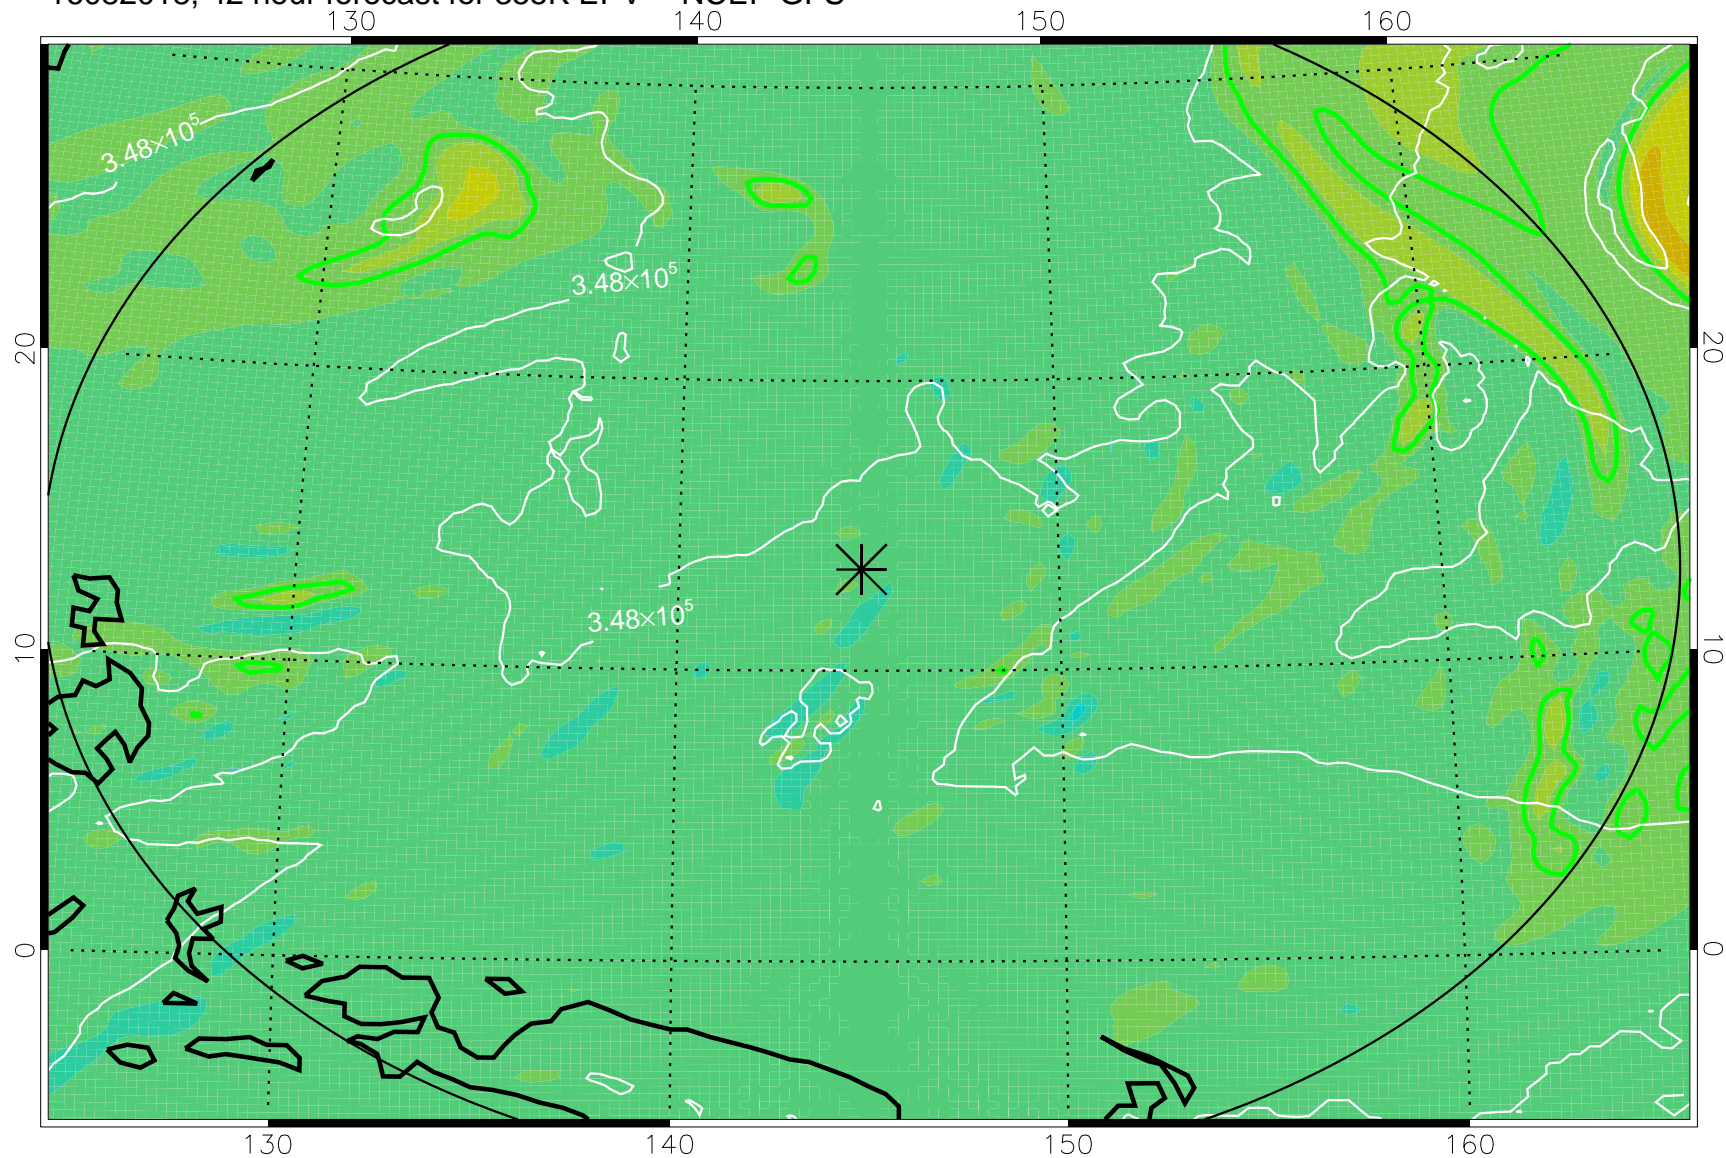

16082006, 30 hour forecast for 355K EPV -- NCEP GFS

355K Montgomery Streamfunction, white
EPV Tropopause (2 PVU) Position
Range ring of 2304 km

16082012, 36 hour forecast for 355K EPV -- NCEP GFS

355K Montgomery Streamfunction, white
EPV Tropopause (2 PVU) Position
Range ring of 2304 km

16082018, 42 hour forecast for 355K EPV -- NCEP GFS

355K Montgomery Streamfunction, white
EPV Tropopause (2 PVU) Position
Range ring of 2304 km

16082100, 48 hour forecast for 355K EPV -- NCEP GFS

355K Montgomery Streamfunction, white
EPV Tropopause (2 PVU) Position
Range ring of 2304 km

16082118, 66 hour forecast for 355K EPV -- NCEP GFS

355K Montgomery Streamfunction, white
EPV Tropopause (2 PVU) Position
Range ring of 2304 km

16082200, 72 hour forecast for 355K EPV -- NCEP GFS

355K Montgomery Streamfunction, white
EPV Tropopause (2 PVU) Position
Range ring of 2304 km

16082218, 90 hour forecast for 355K EPV -- NCEP GFS

355K Montgomery Streamfunction, white
EPV Tropopause (2 PVU) Position
Range ring of 2304 km

16082300, 96 hour forecast for 355K EPV -- NCEP GFS

355K Montgomery Streamfunction, white
EPV Tropopause (2 PVU) Position
Range ring of 2304 km