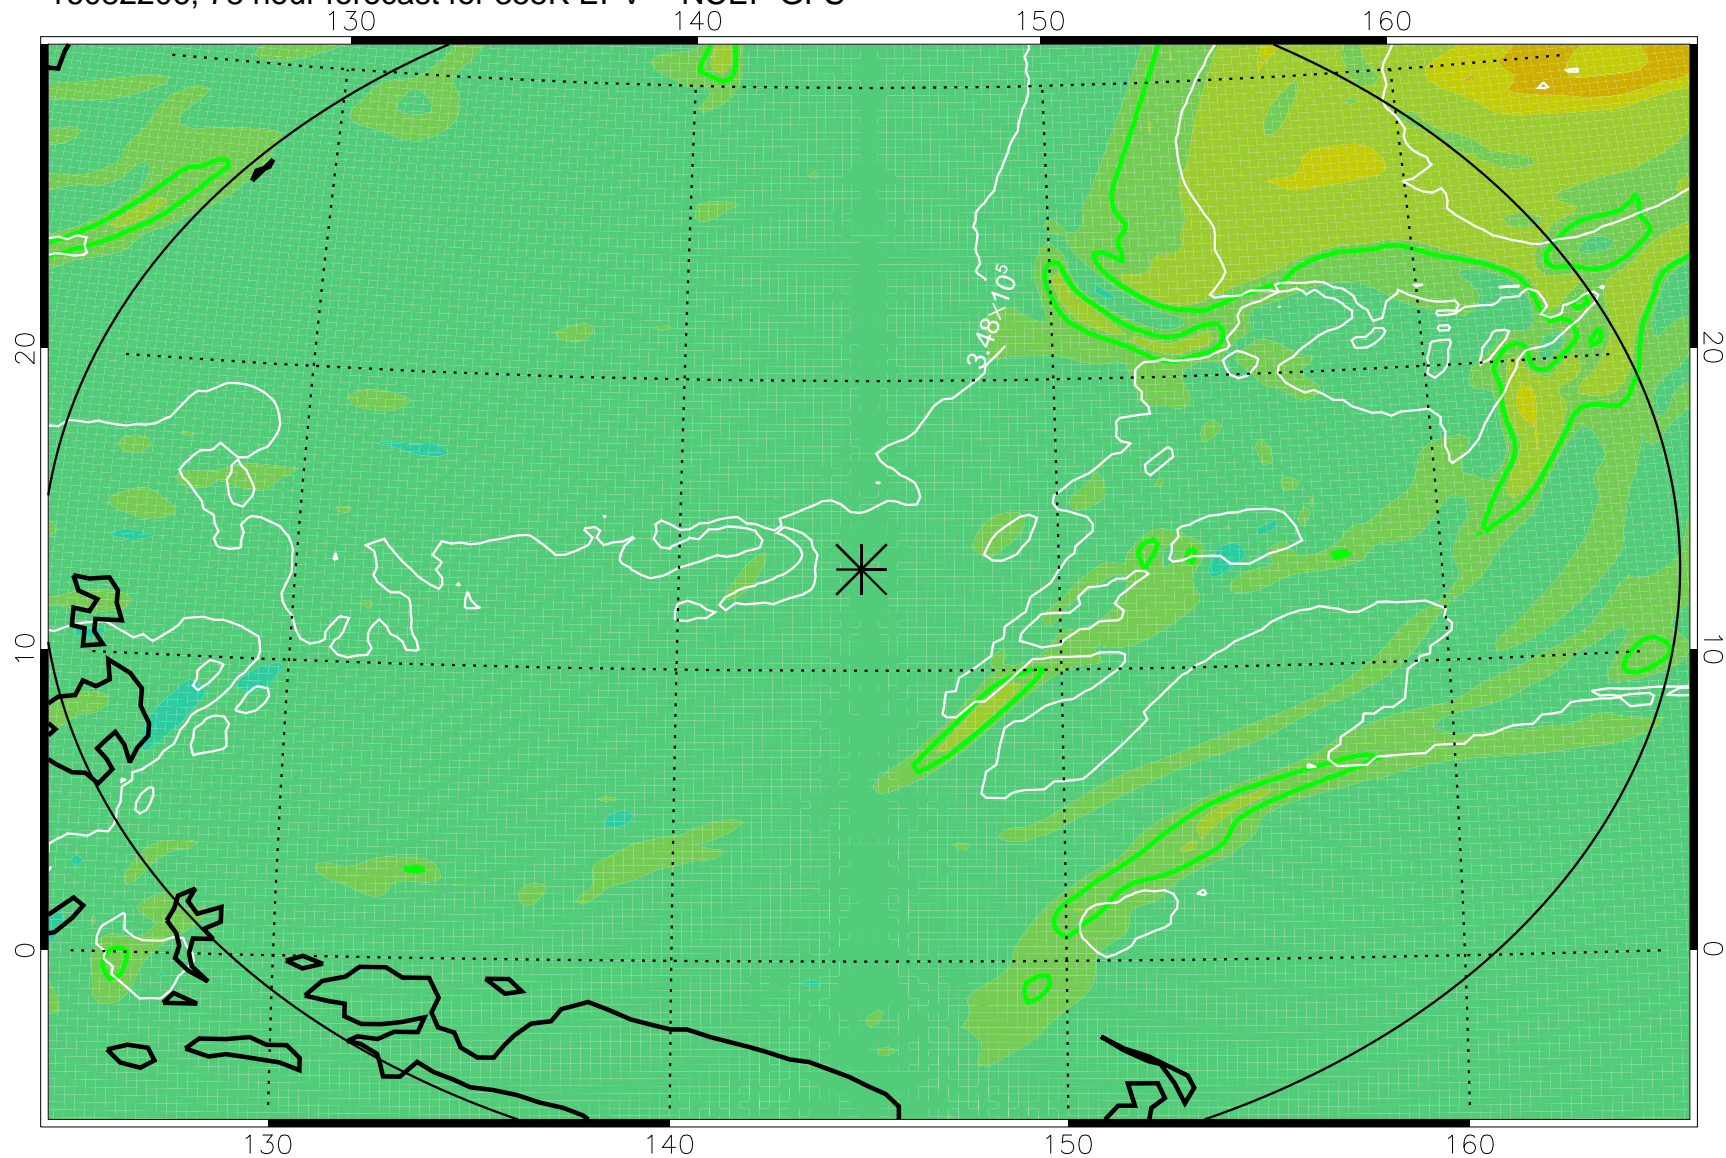

16082118, 66 hour forecast for 355K EPV -- NCEP GFS

355K Montgomery Streamfunction, white
EPV Tropopause (2 PVU) Position
Range ring of 2304 km

16082200, 72 hour forecast for 355K EPV -- NCEP GFS

355K Montgomery Streamfunction, white
EPV Tropopause (2 PVU) Position
Range ring of 2304 km

16082206, 78 hour forecast for 355K EPV -- NCEP GFS

355K Montgomery Streamfunction, white
EPV Tropopause (2 PVU) Position
Range ring of 2304 km

16082212, 84 hour forecast for 355K EPV -- NCEP GFS

355K Montgomery Streamfunction, white
EPV Tropopause (2 PVU) Position
Range ring of 2304 km

16082218, 90 hour forecast for 355K EPV -- NCEP GFS

355K Montgomery Streamfunction, white
EPV Tropopause (2 PVU) Position
Range ring of 2304 km

16082300, 96 hour forecast for 355K EPV -- NCEP GFS

355K Montgomery Streamfunction, white
EPV Tropopause (2 PVU) Position
Range ring of 2304 km

16082306, 102 hour forecast for 355K EPV -- NCEP GFS

355K Montgomery Streamfunction, white
EPV Tropopause (2 PVU) Position
Range ring of 2304 km

16082312, 108 hour forecast for 355K EPV -- NCEP GFS

355K Montgomery Streamfunction, white
EPV Tropopause (2 PVU) Position
Range ring of 2304 km