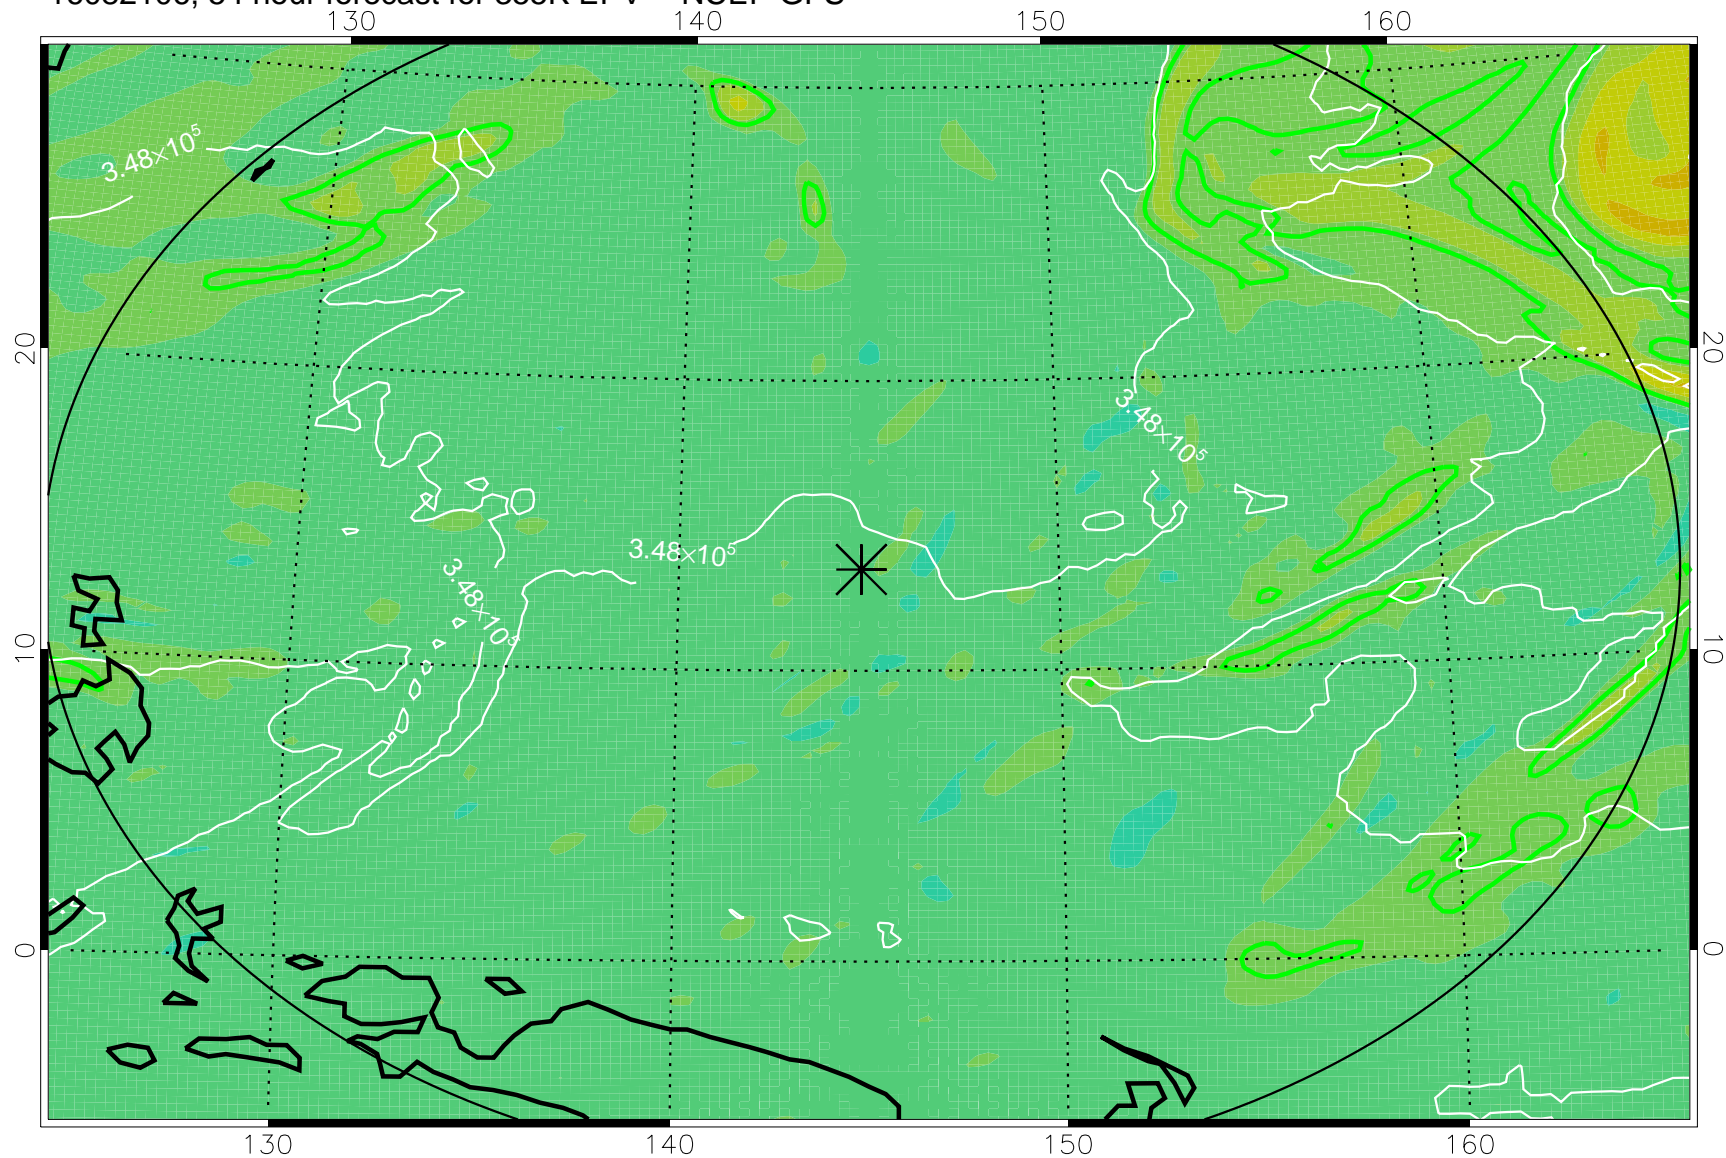

16082018, 42 hour forecast for 355K EPV -- NCEP GFS

355K Montgomery Streamfunction, white
EPV Tropopause (2 PVU) Position
Range ring of 2304 km

16082100, 48 hour forecast for 355K EPV -- NCEP GFS

355K Montgomery Streamfunction, white
EPV Tropopause (2 PVU) Position
Range ring of 2304 km

16082106, 54 hour forecast for 355K EPV -- NCEP GFS

355K Montgomery Streamfunction, white
EPV Tropopause (2 PVU) Position
Range ring of 2304 km

16082112, 60 hour forecast for 355K EPV -- NCEP GFS

355K Montgomery Streamfunction, white
EPV Tropopause (2 PVU) Position
Range ring of 2304 km

16082118, 66 hour forecast for 355K EPV -- NCEP GFS

355K Montgomery Streamfunction, white
EPV Tropopause (2 PVU) Position
Range ring of 2304 km

16082200, 72 hour forecast for 355K EPV -- NCEP GFS

355K Montgomery Streamfunction, white
EPV Tropopause (2 PVU) Position
Range ring of 2304 km

16082218, 90 hour forecast for 355K EPV -- NCEP GFS

355K Montgomery Streamfunction, white
EPV Tropopause (2 PVU) Position
Range ring of 2304 km

16082300, 96 hour forecast for 355K EPV -- NCEP GFS

355K Montgomery Streamfunction, white
EPV Tropopause (2 PVU) Position
Range ring of 2304 km