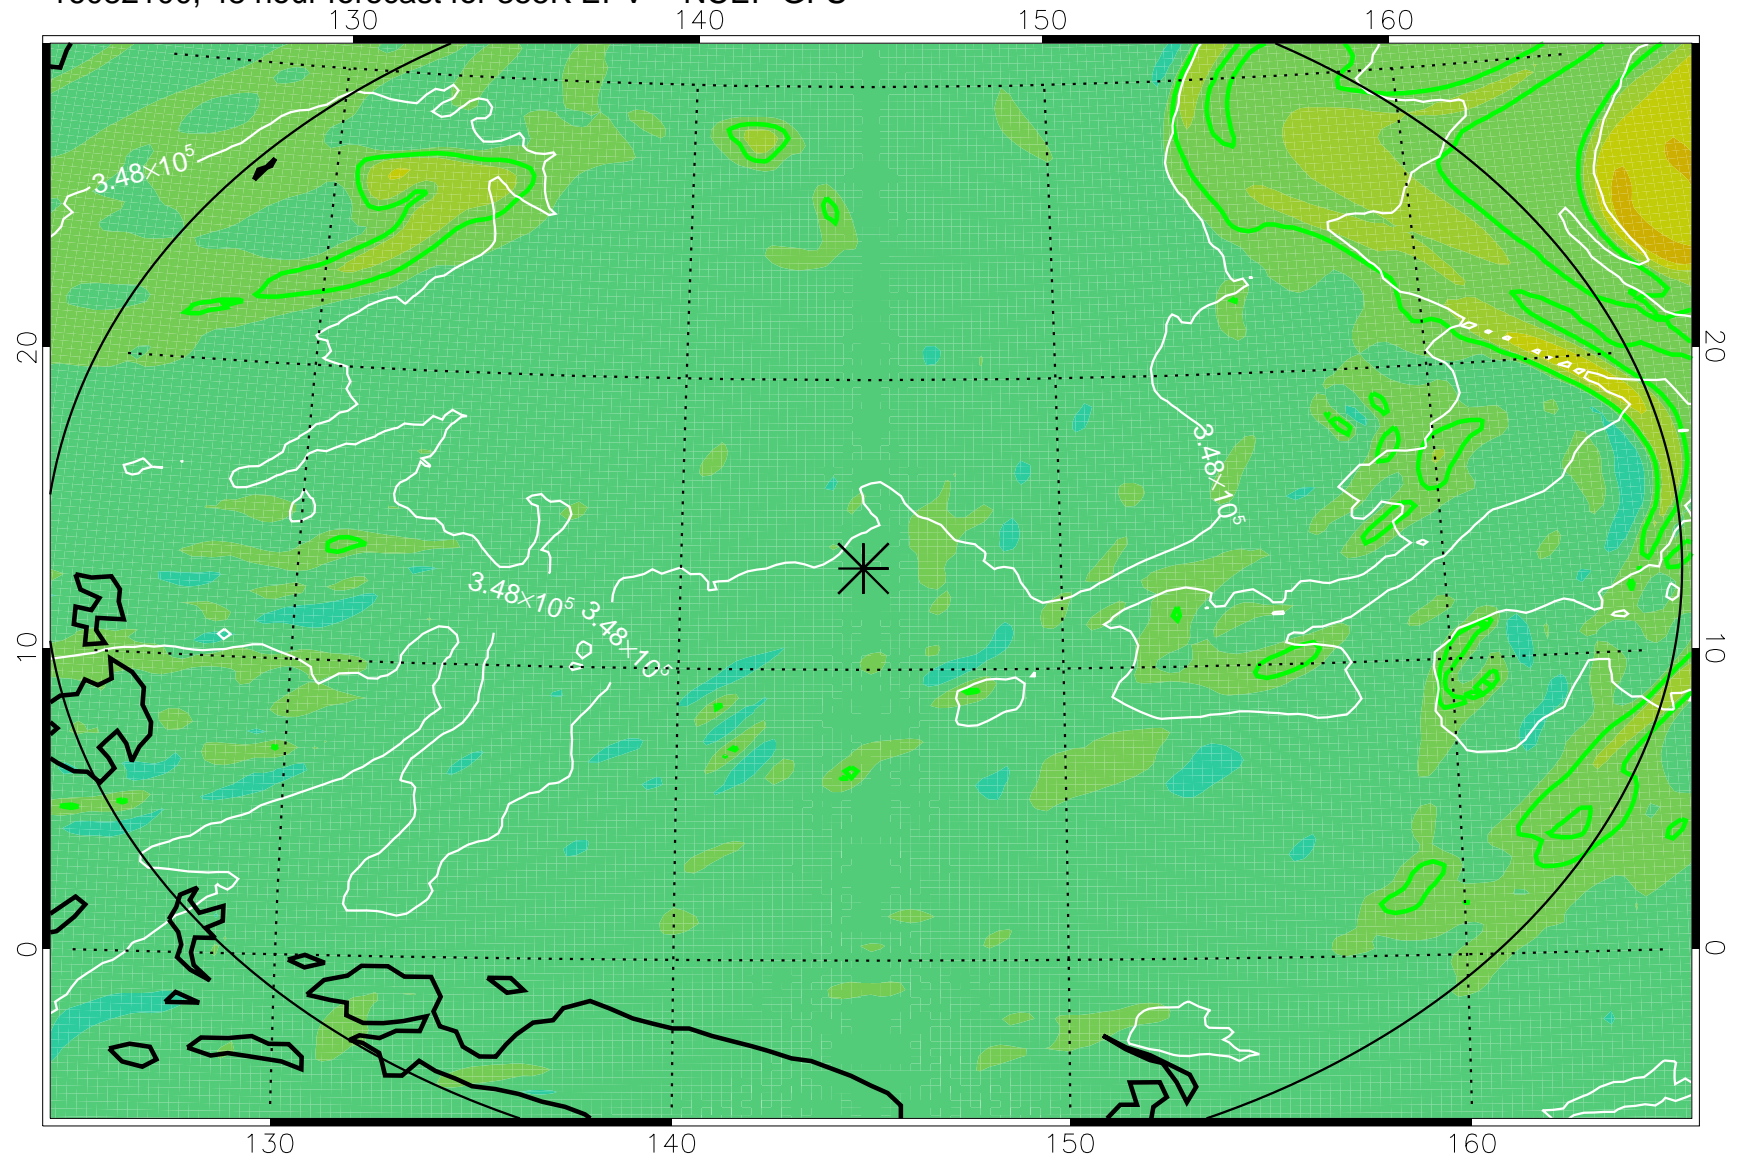

16082006, 30 hour forecast for 355K EPV -- NCEP GFS

355K Montgomery Streamfunction, white
EPV Tropopause (2 PVU) Position
Range ring of 2304 km

16082012, 36 hour forecast for 355K EPV -- NCEP GFS

355K Montgomery Streamfunction, white
EPV Tropopause (2 PVU) Position
Range ring of 2304 km

16082018, 42 hour forecast for 355K EPV -- NCEP GFS

355K Montgomery Streamfunction, white
EPV Tropopause (2 PVU) Position
Range ring of 2304 km

16082100, 48 hour forecast for 355K EPV -- NCEP GFS

355K Montgomery Streamfunction, white
EPV Tropopause (2 PVU) Position
Range ring of 2304 km

16082106, 54 hour forecast for 355K EPV -- NCEP GFS

355K Montgomery Streamfunction, white
EPV Tropopause (2 PVU) Position
Range ring of 2304 km

16082112, 60 hour forecast for 355K EPV -- NCEP GFS

355K Montgomery Streamfunction, white
EPV Tropopause (2 PVU) Position
Range ring of 2304 km

16082118, 66 hour forecast for 355K EPV -- NCEP GFS

355K Montgomery Streamfunction, white
EPV Tropopause (2 PVU) Position
Range ring of 2304 km

16082200, 72 hour forecast for 355K EPV -- NCEP GFS

355K Montgomery Streamfunction, white
EPV Tropopause (2 PVU) Position
Range ring of 2304 km