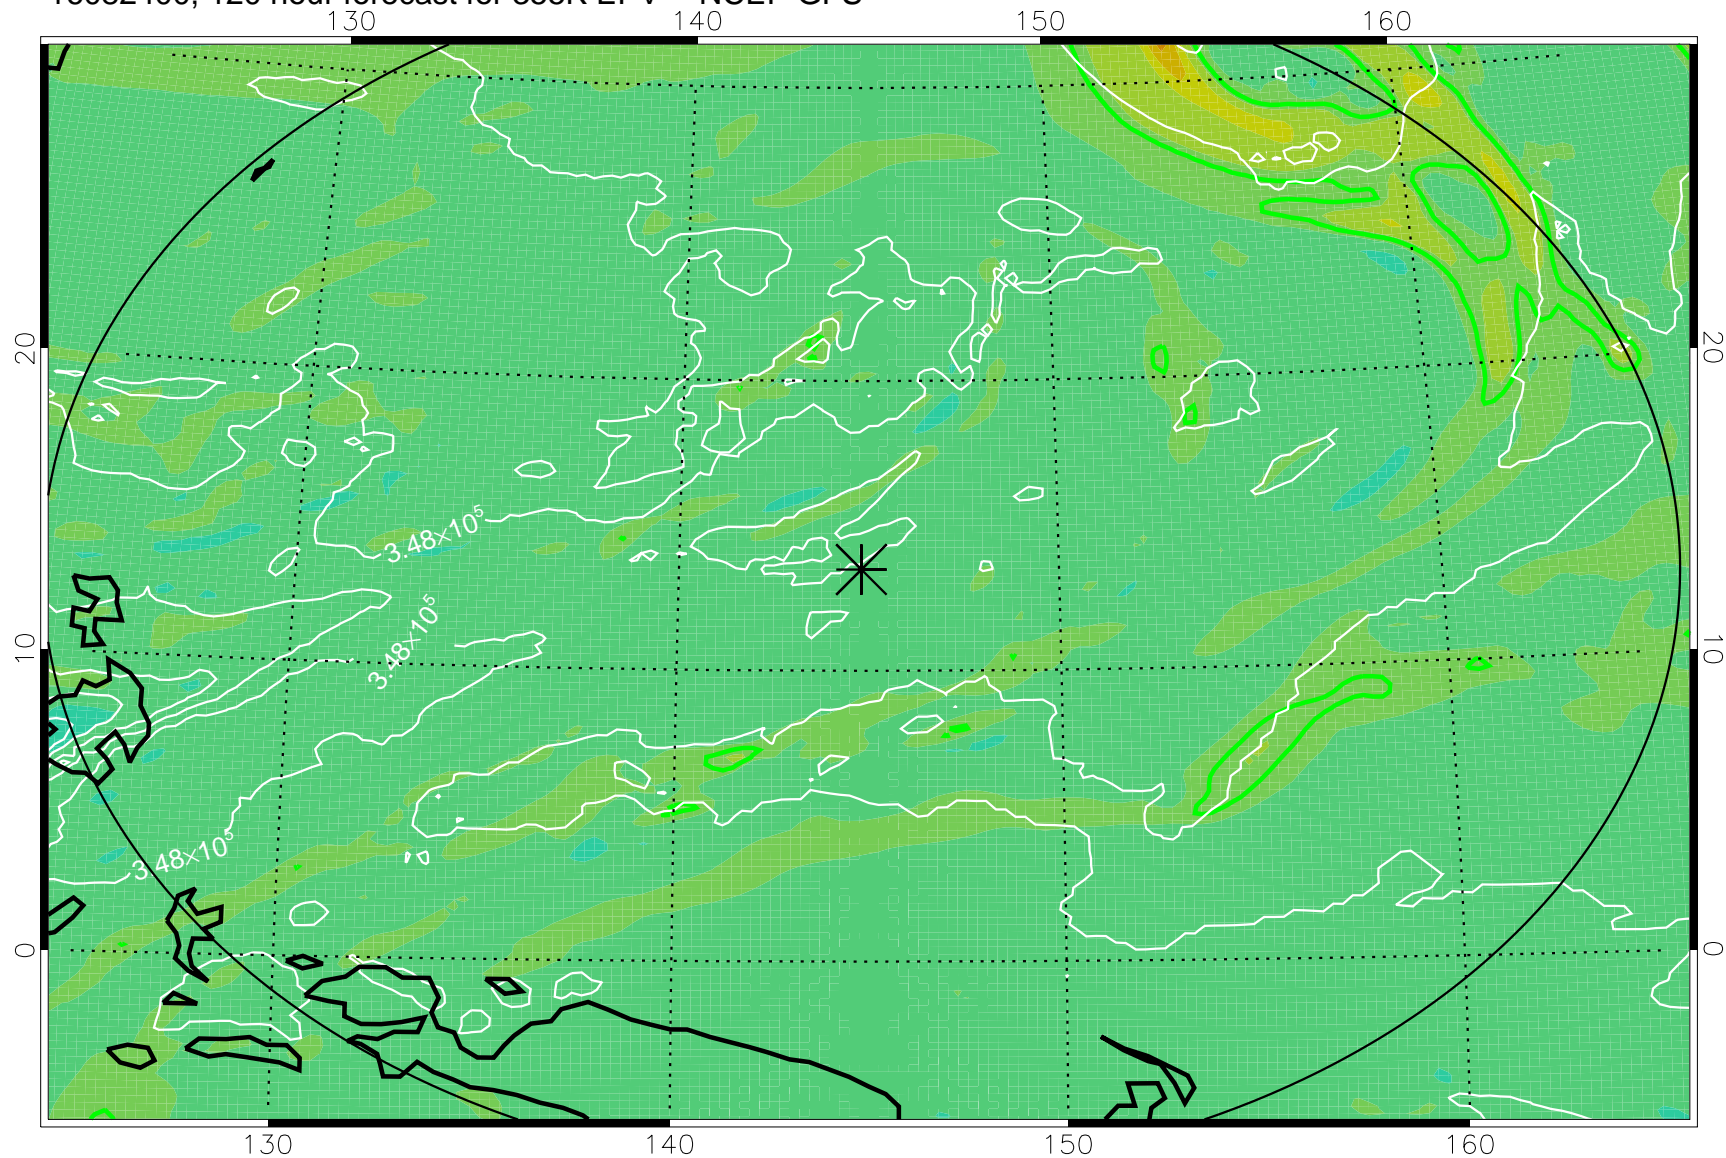

16082206, 78 hour forecast for 355K EPV -- NCEP GFS

355K Montgomery Streamfunction, white
EPV Tropopause (2 PVU) Position
Range ring of 2304 km

16082212, 84 hour forecast for 355K EPV -- NCEP GFS

355K Montgomery Streamfunction, white
EPV Tropopause (2 PVU) Position
Range ring of 2304 km

16082218, 90 hour forecast for 355K EPV -- NCEP GFS

355K Montgomery Streamfunction, white
EPV Tropopause (2 PVU) Position
Range ring of 2304 km

16082300, 96 hour forecast for 355K EPV -- NCEP GFS

355K Montgomery Streamfunction, white
EPV Tropopause (2 PVU) Position
Range ring of 2304 km

16082306, 102 hour forecast for 355K EPV -- NCEP GFS

355K Montgomery Streamfunction, white
EPV Tropopause (2 PVU) Position
Range ring of 2304 km

16082312, 108 hour forecast for 355K EPV -- NCEP GFS

355K Montgomery Streamfunction, white
EPV Tropopause (2 PVU) Position
Range ring of 2304 km

16082318, 114 hour forecast for 355K EPV -- NCEP GFS

355K Montgomery Streamfunction, white
EPV Tropopause (2 PVU) Position
Range ring of 2304 km

16082400, 120 hour forecast for 355K EPV -- NCEP GFS

355K Montgomery Streamfunction, white
EPV Tropopause (2 PVU) Position
Range ring of 2304 km