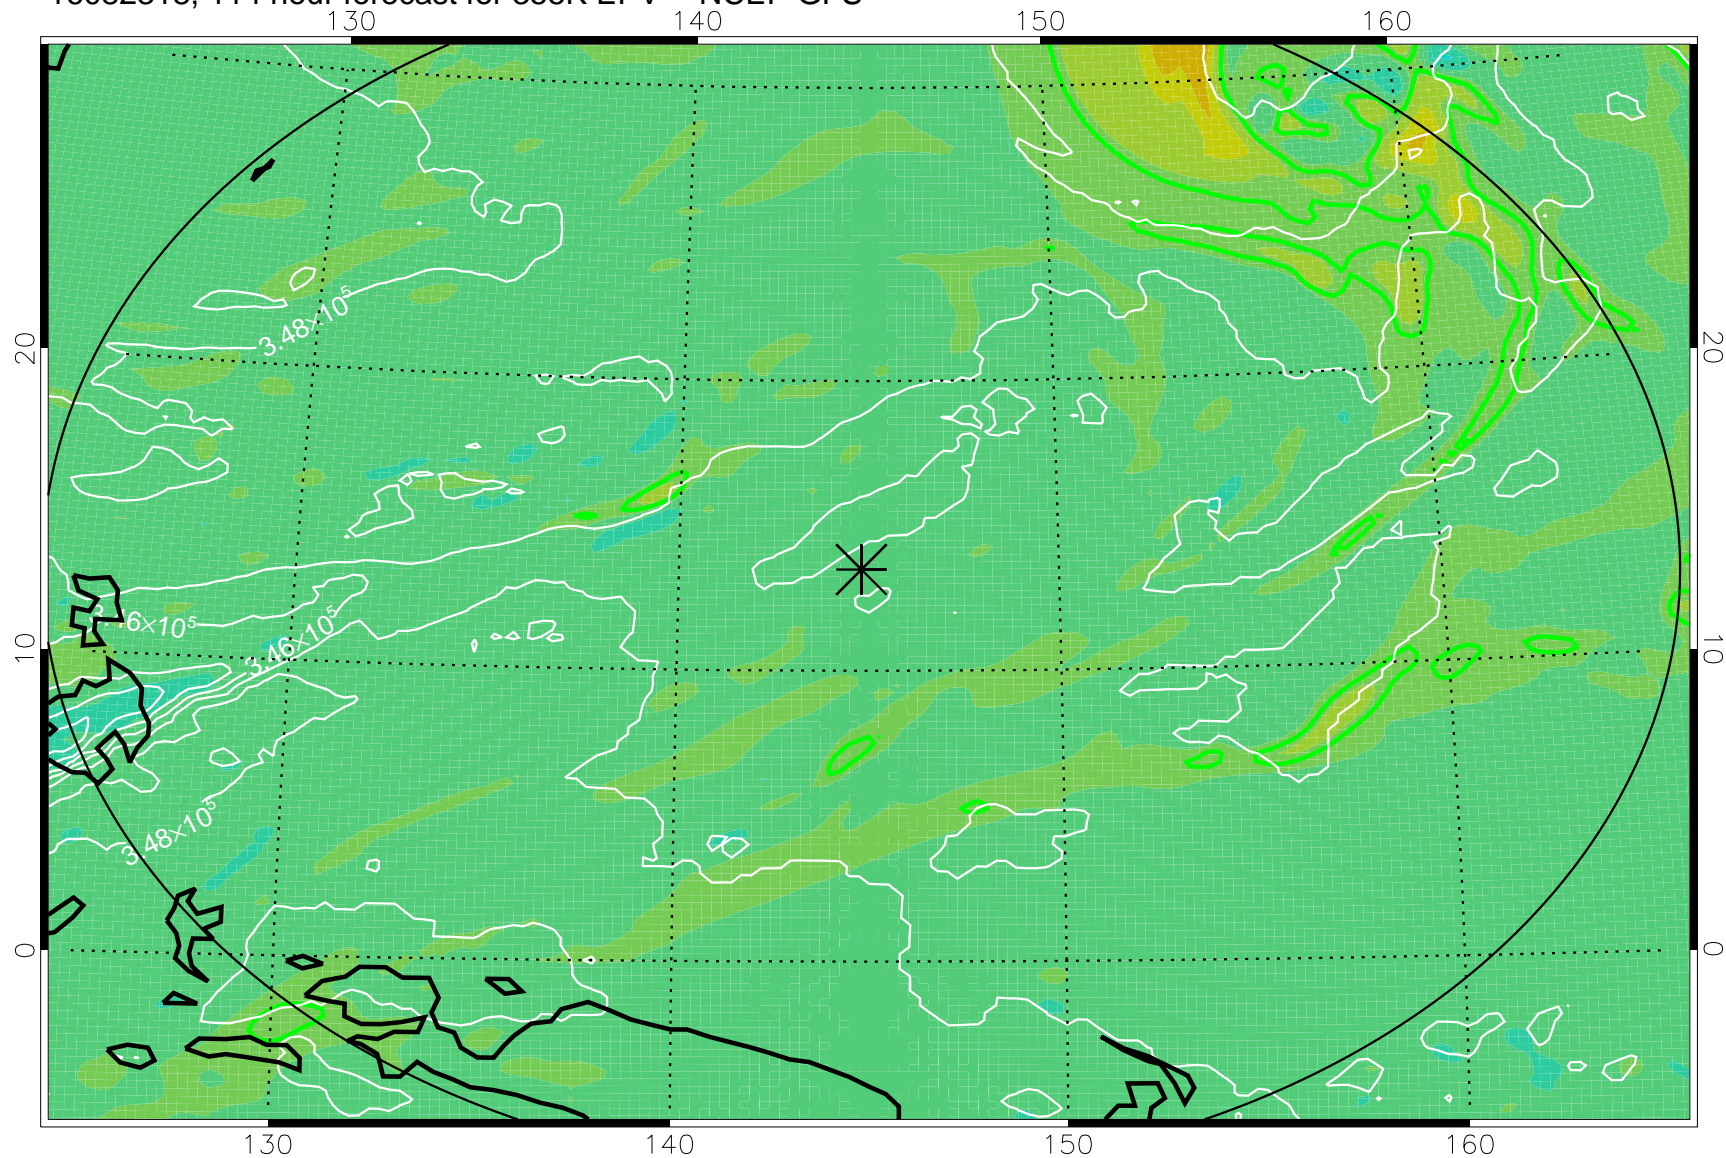

16082206, 78 hour forecast for 355K EPV -- NCEP GFS

355K Montgomery Streamfunction, white
EPV Tropopause (2 PVU) Position
Range ring of 2304 km

16082212, 84 hour forecast for 355K EPV -- NCEP GFS

355K Montgomery Streamfunction, white
EPV Tropopause (2 PVU) Position
Range ring of 2304 km

16082218, 90 hour forecast for 355K EPV -- NCEP GFS

355K Montgomery Streamfunction, white
EPV Tropopause (2 PVU) Position
Range ring of 2304 km

16082300, 96 hour forecast for 355K EPV -- NCEP GFS

355K Montgomery Streamfunction, white
EPV Tropopause (2 PVU) Position
Range ring of 2304 km

16082306, 102 hour forecast for 355K EPV -- NCEP GFS

355K Montgomery Streamfunction, white
EPV Tropopause (2 PVU) Position
Range ring of 2304 km

16082312, 108 hour forecast for 355K EPV -- NCEP GFS

355K Montgomery Streamfunction, white
EPV Tropopause (2 PVU) Position
Range ring of 2304 km

16082318, 114 hour forecast for 355K EPV -- NCEP GFS

355K Montgomery Streamfunction, white
EPV Tropopause (2 PVU) Position
Range ring of 2304 km

16082400, 120 hour forecast for 355K EPV -- NCEP GFS

355K Montgomery Streamfunction, white
EPV Tropopause (2 PVU) Position
Range ring of 2304 km