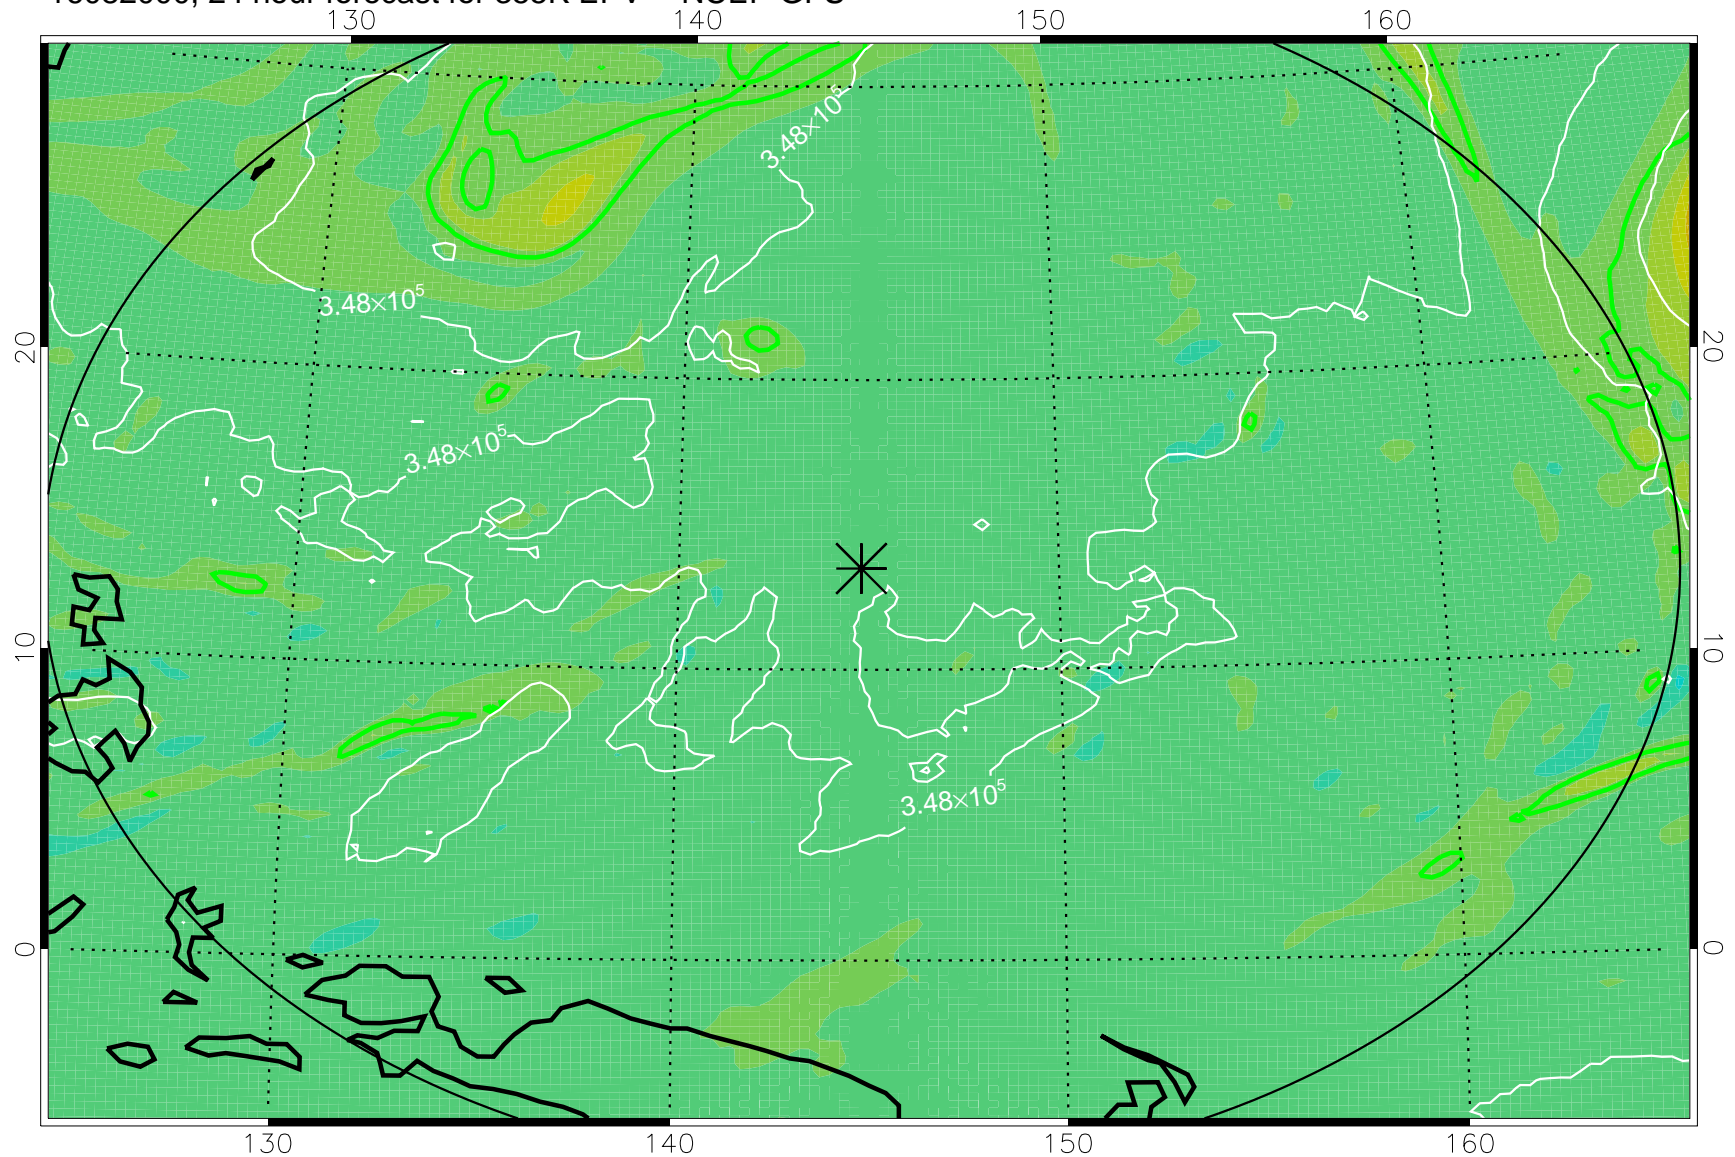

16081906, 6 hour forecast for 355K EPV -- NCEP GFS

355K Montgomery Streamfunction, white
EPV Tropopause (2 PVU) Position
Range ring of 2304 km

16081912, 12 hour forecast for 355K EPV -- NCEP GFS

355K Montgomery Streamfunction, white
EPV Tropopause (2 PVU) Position
Range ring of 2304 km

16081918, 18 hour forecast for 355K EPV -- NCEP GFS

355K Montgomery Streamfunction, white
EPV Tropopause (2 PVU) Position
Range ring of 2304 km

16082000, 24 hour forecast for 355K EPV -- NCEP GFS

355K Montgomery Streamfunction, white
EPV Tropopause (2 PVU) Position
Range ring of 2304 km

16082006, 30 hour forecast for 355K EPV -- NCEP GFS

355K Montgomery Streamfunction, white
EPV Tropopause (2 PVU) Position
Range ring of 2304 km

16082012, 36 hour forecast for 355K EPV -- NCEP GFS

355K Montgomery Streamfunction, white
EPV Tropopause (2 PVU) Position
Range ring of 2304 km

16082018, 42 hour forecast for 355K EPV -- NCEP GFS

355K Montgomery Streamfunction, white
EPV Tropopause (2 PVU) Position
Range ring of 2304 km

16082100, 48 hour forecast for 355K EPV -- NCEP GFS

355K Montgomery Streamfunction, white
EPV Tropopause (2 PVU) Position
Range ring of 2304 km