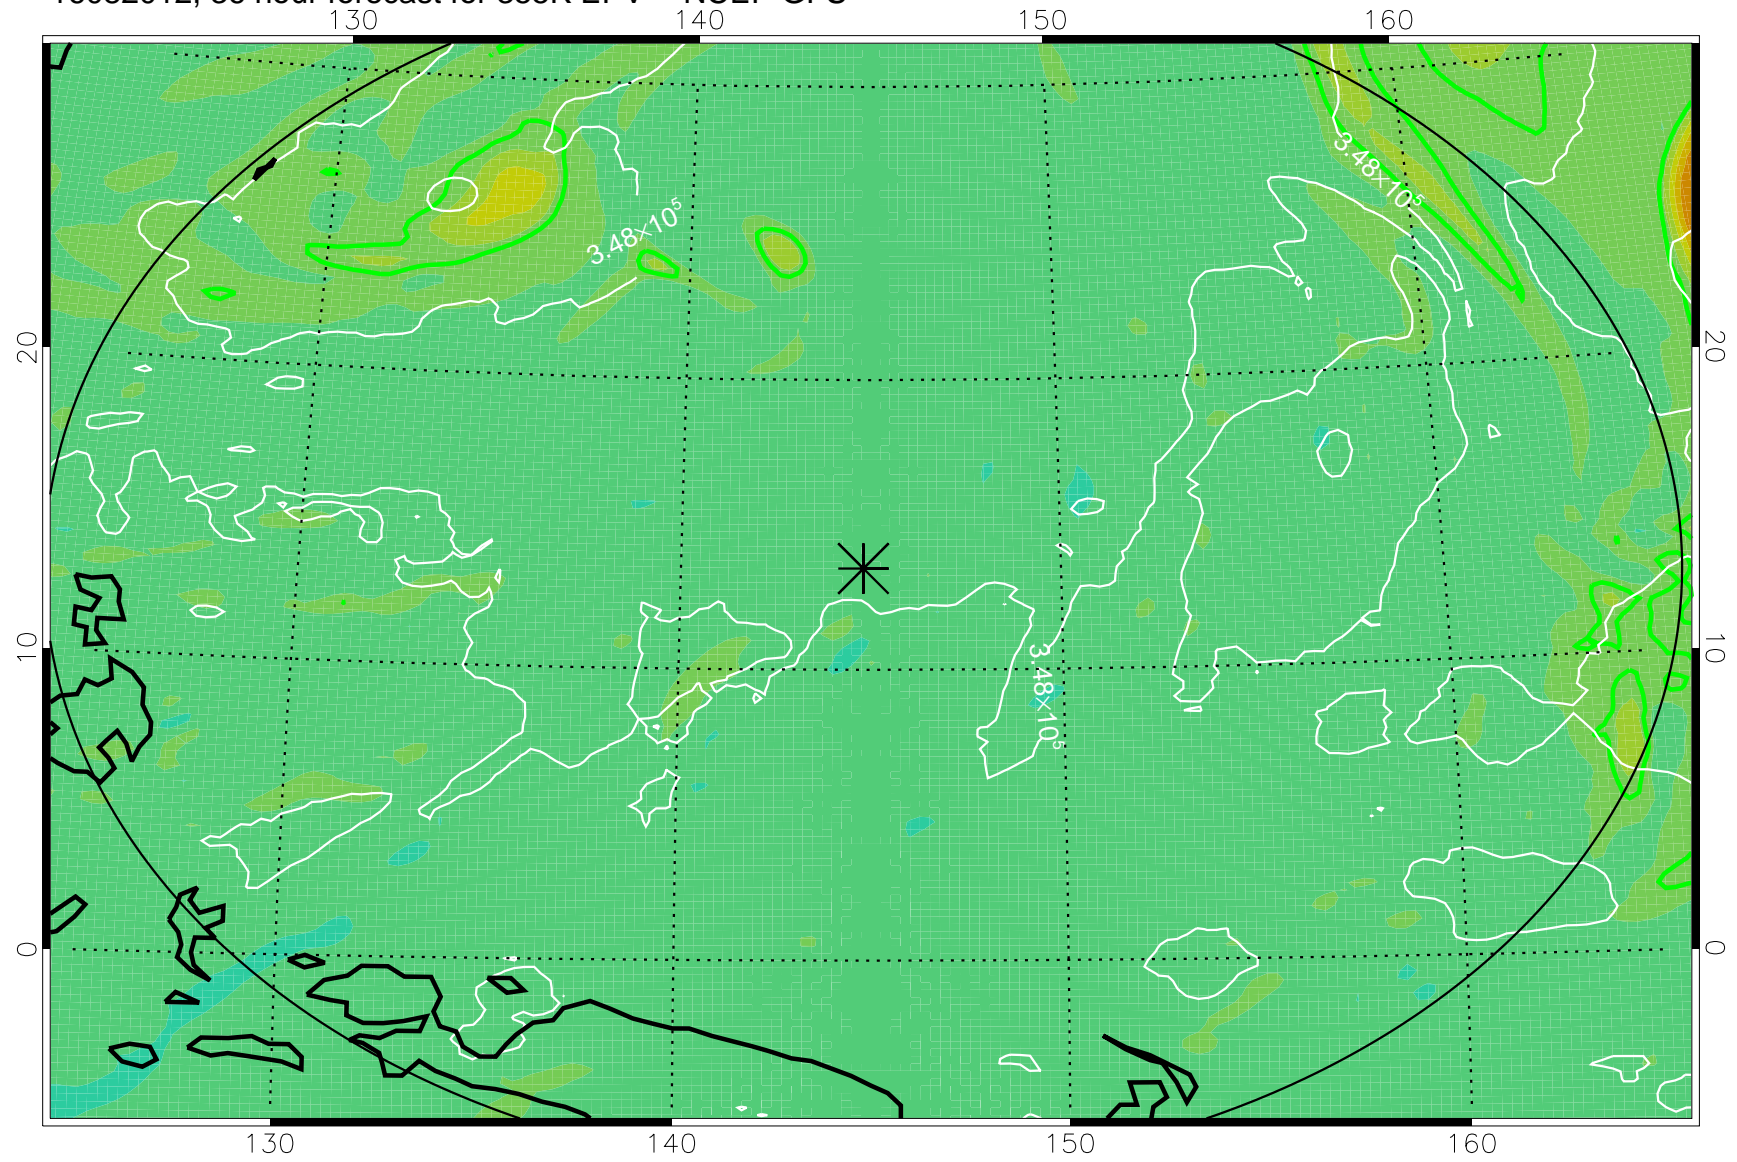

16081918, 18 hour forecast for 355K EPV -- NCEP GFS

355K Montgomery Streamfunction, white
EPV Tropopause (2 PVU) Position
Range ring of 2304 km

16082000, 24 hour forecast for 355K EPV -- NCEP GFS

355K Montgomery Streamfunction, white
EPV Tropopause (2 PVU) Position
Range ring of 2304 km

16082006, 30 hour forecast for 355K EPV -- NCEP GFS

355K Montgomery Streamfunction, white
EPV Tropopause (2 PVU) Position
Range ring of 2304 km

16082012, 36 hour forecast for 355K EPV -- NCEP GFS

355K Montgomery Streamfunction, white
EPV Tropopause (2 PVU) Position
Range ring of 2304 km

16082018, 42 hour forecast for 355K EPV -- NCEP GFS

355K Montgomery Streamfunction, white
EPV Tropopause (2 PVU) Position
Range ring of 2304 km

16082100, 48 hour forecast for 355K EPV -- NCEP GFS

355K Montgomery Streamfunction, white
EPV Tropopause (2 PVU) Position
Range ring of 2304 km

16082118, 66 hour forecast for 355K EPV -- NCEP GFS

355K Montgomery Streamfunction, white
EPV Tropopause (2 PVU) Position
Range ring of 2304 km

16082200, 72 hour forecast for 355K EPV -- NCEP GFS

355K Montgomery Streamfunction, white
EPV Tropopause (2 PVU) Position
Range ring of 2304 km