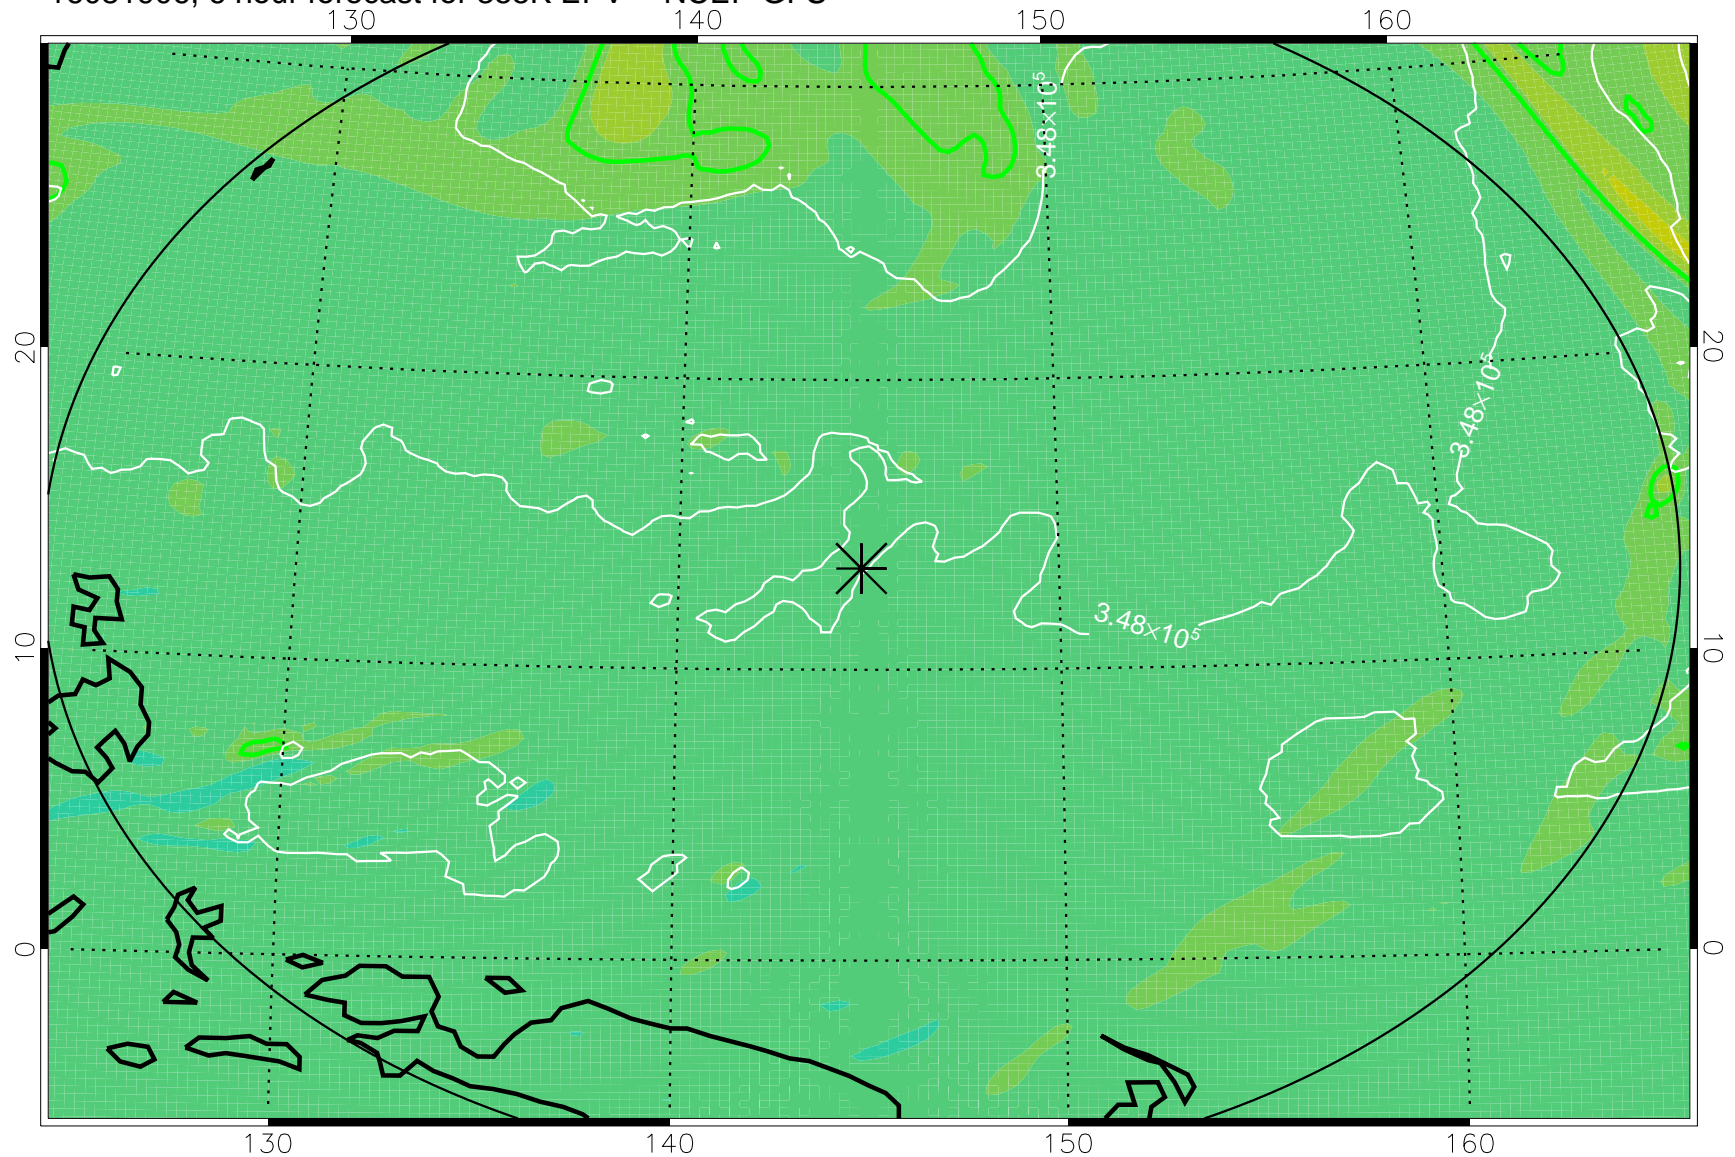

16081906, 6 hour forecast for 355K EPV -- NCEP GFS

355K Montgomery Streamfunction, white
EPV Tropopause (2 PVU) Position
Range ring of 2304 km

16081912, 12 hour forecast for 355K EPV -- NCEP GFS

355K Montgomery Streamfunction, white
EPV Tropopause (2 PVU) Position
Range ring of 2304 km

16081918, 18 hour forecast for 355K EPV -- NCEP GFS

355K Montgomery Streamfunction, white
EPV Tropopause (2 PVU) Position
Range ring of 2304 km

16082000, 24 hour forecast for 355K EPV -- NCEP GFS

355K Montgomery Streamfunction, white
EPV Tropopause (2 PVU) Position
Range ring of 2304 km

16082006, 30 hour forecast for 355K EPV -- NCEP GFS

355K Montgomery Streamfunction, white
EPV Tropopause (2 PVU) Position
Range ring of 2304 km

16082012, 36 hour forecast for 355K EPV -- NCEP GFS

355K Montgomery Streamfunction, white
EPV Tropopause (2 PVU) Position
Range ring of 2304 km

16082018, 42 hour forecast for 355K EPV -- NCEP GFS

355K Montgomery Streamfunction, white
EPV Tropopause (2 PVU) Position
Range ring of 2304 km

16082100, 48 hour forecast for 355K EPV -- NCEP GFS

355K Montgomery Streamfunction, white
EPV Tropopause (2 PVU) Position
Range ring of 2304 km