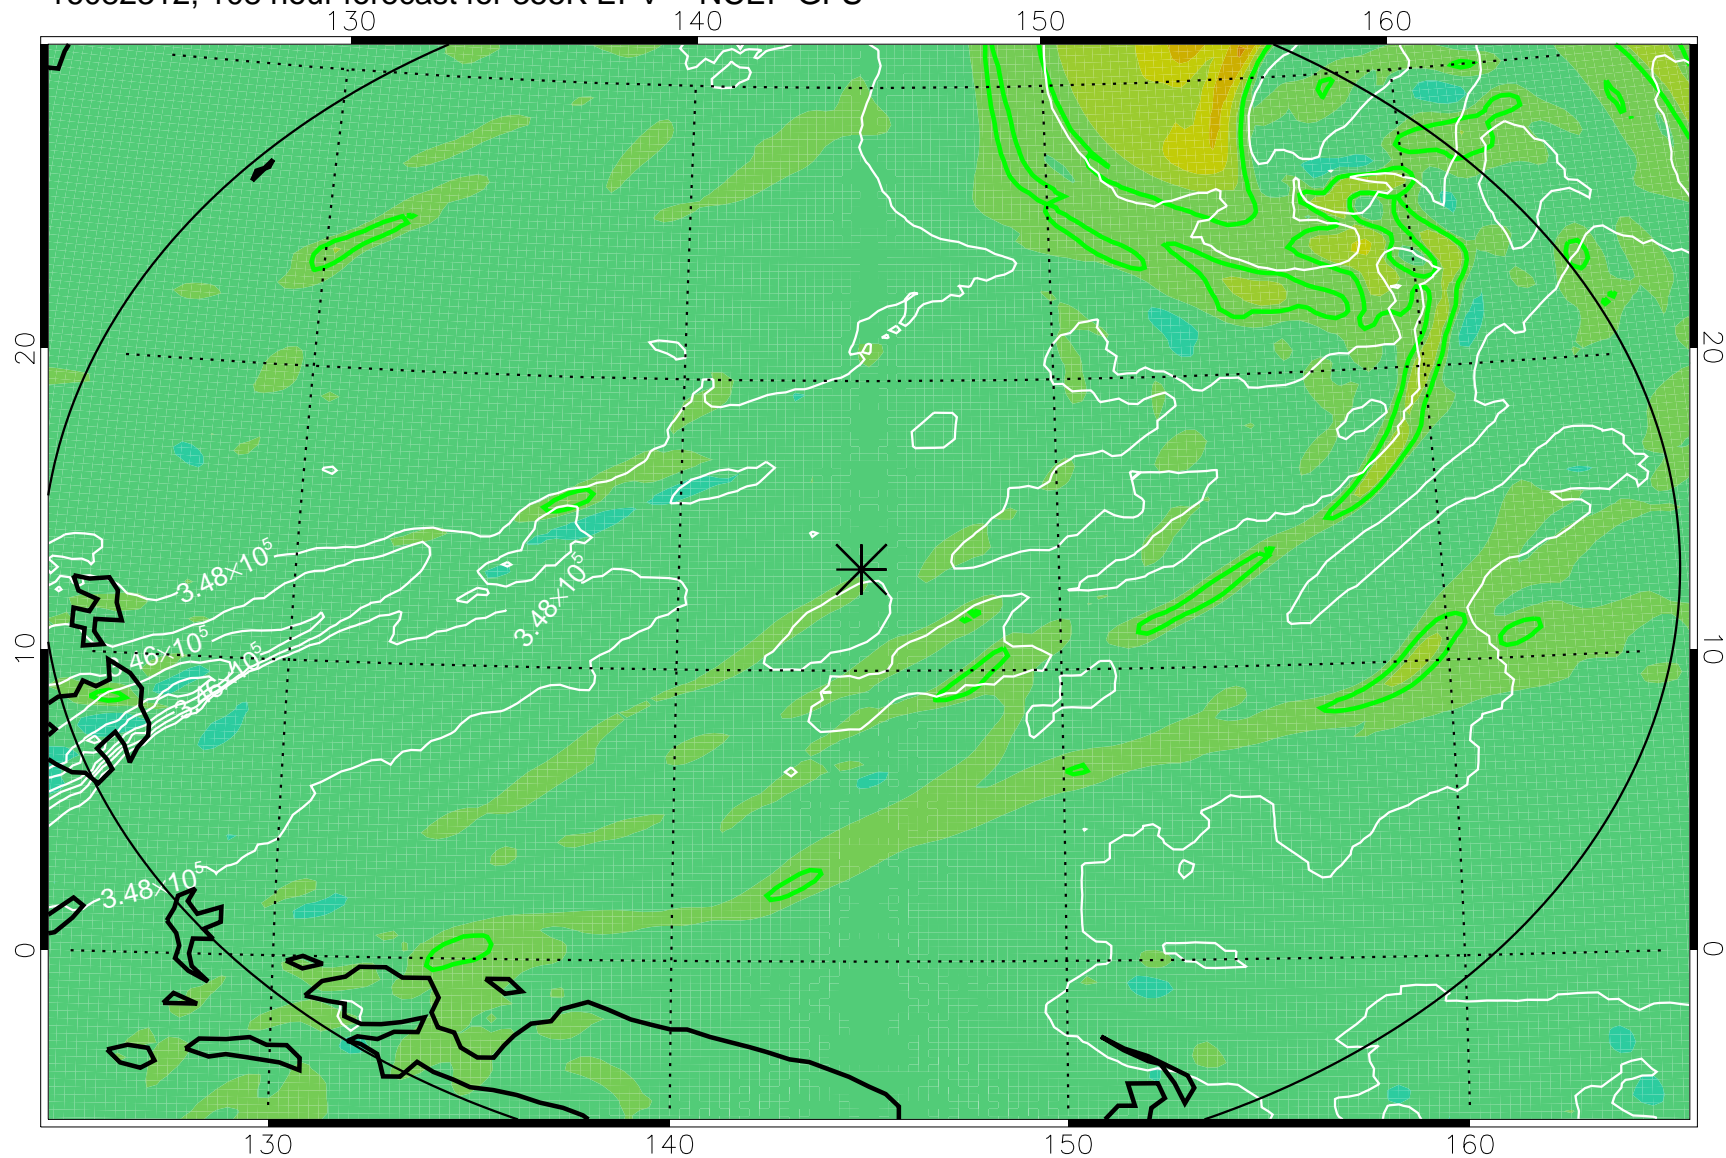

16082206, 78 hour forecast for 355K EPV -- NCEP GFS

355K Montgomery Streamfunction, white
EPV Tropopause (2 PVU) Position
Range ring of 2304 km

16082212, 84 hour forecast for 355K EPV -- NCEP GFS

355K Montgomery Streamfunction, white
EPV Tropopause (2 PVU) Position
Range ring of 2304 km

16082218, 90 hour forecast for 355K EPV -- NCEP GFS

355K Montgomery Streamfunction, white
EPV Tropopause (2 PVU) Position
Range ring of 2304 km

16082300, 96 hour forecast for 355K EPV -- NCEP GFS

355K Montgomery Streamfunction, white
EPV Tropopause (2 PVU) Position
Range ring of 2304 km

16082306, 102 hour forecast for 355K EPV -- NCEP GFS

355K Montgomery Streamfunction, white
EPV Tropopause (2 PVU) Position
Range ring of 2304 km

16082312, 108 hour forecast for 355K EPV -- NCEP GFS

355K Montgomery Streamfunction, white
EPV Tropopause (2 PVU) Position
Range ring of 2304 km

16082318, 114 hour forecast for 355K EPV -- NCEP GFS

355K Montgomery Streamfunction, white
EPV Tropopause (2 PVU) Position
Range ring of 2304 km

16082400, 120 hour forecast for 355K EPV -- NCEP GFS

355K Montgomery Streamfunction, white
EPV Tropopause (2 PVU) Position
Range ring of 2304 km