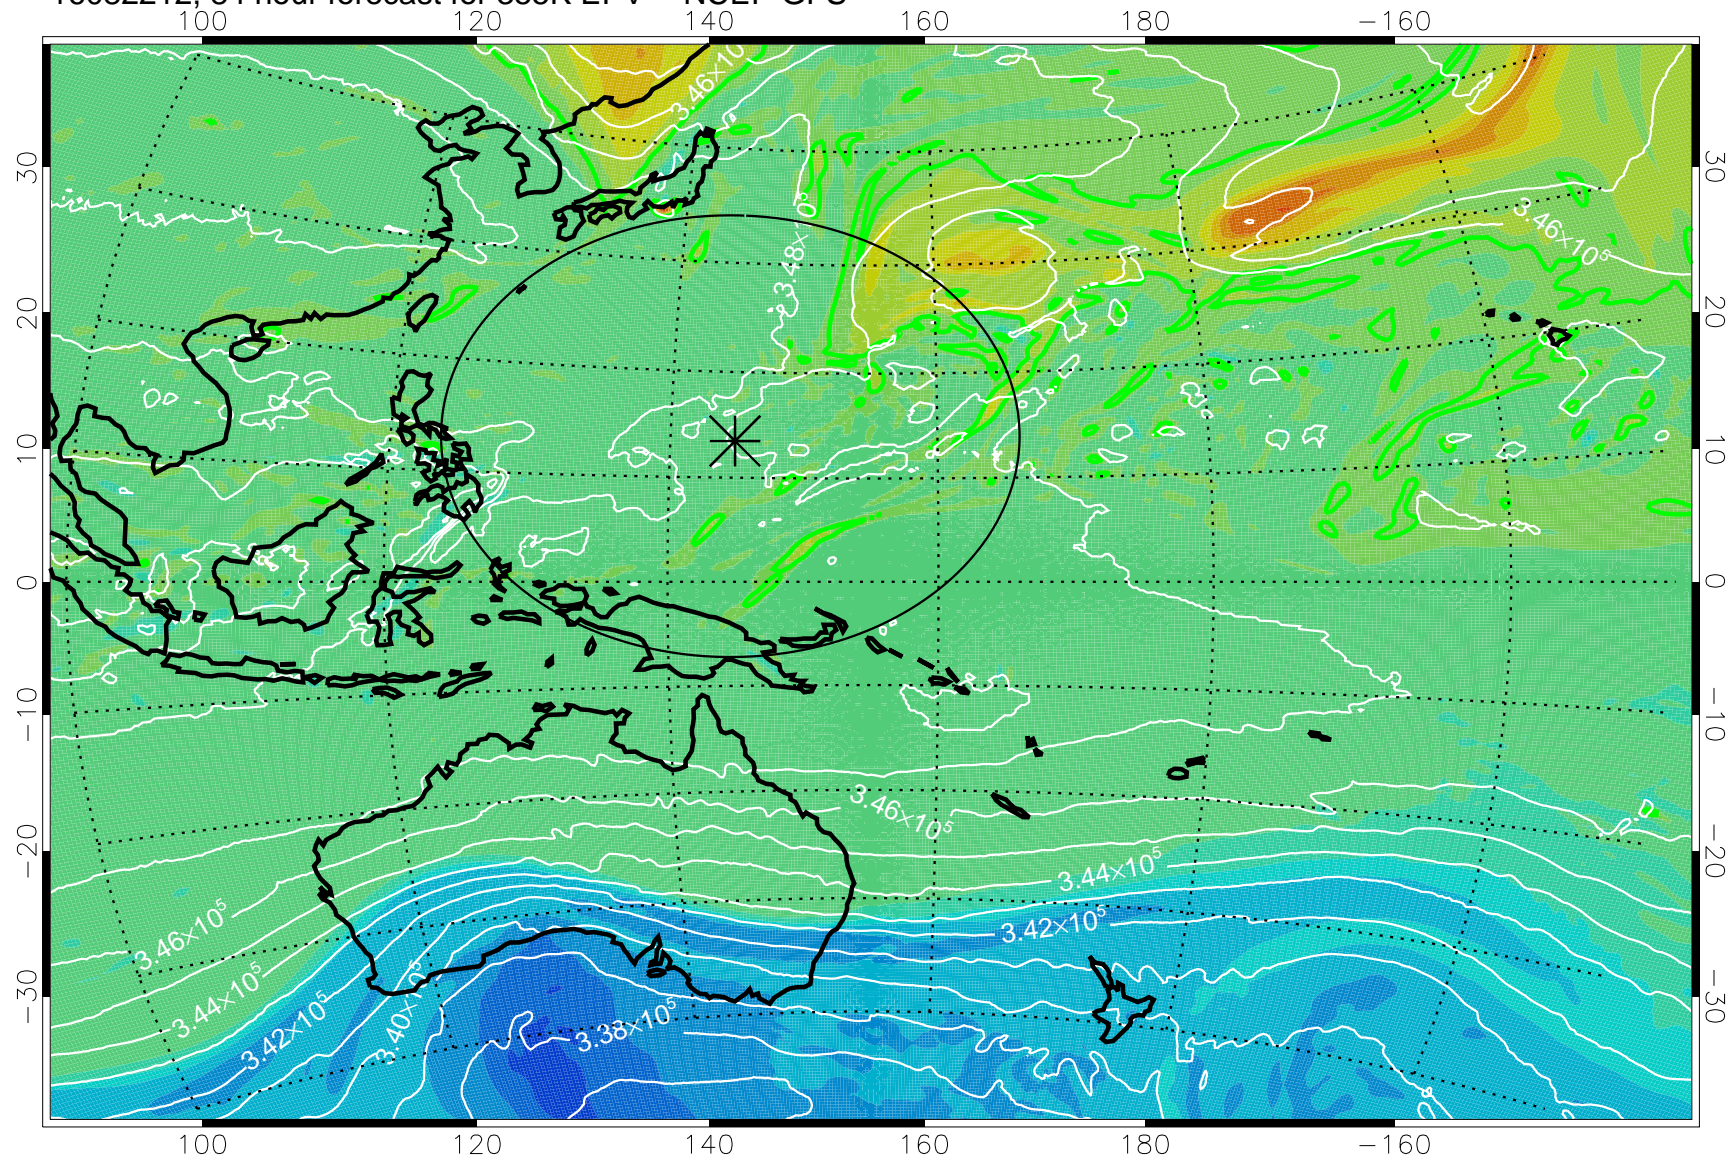

16082106, 54 hour forecast for 355K EPV -- NCEP GFS

355K Montgomery Streamfunction, white
EPV Tropopause (2 PVU) Position
Range ring of 2304 km

16082112, 60 hour forecast for 355K EPV -- NCEP GFS

355K Montgomery Streamfunction, white
EPV Tropopause (2 PVU) Position
Range ring of 2304 km

16082118, 66 hour forecast for 355K EPV -- NCEP GFS

355K Montgomery Streamfunction, white
EPV Tropopause (2 PVU) Position
Range ring of 2304 km

16082200, 72 hour forecast for 355K EPV -- NCEP GFS

355K Montgomery Streamfunction, white
EPV Tropopause (2 PVU) Position
Range ring of 2304 km

16082206, 78 hour forecast for 355K EPV -- NCEP GFS

355K Montgomery Streamfunction, white
EPV Tropopause (2 PVU) Position
Range ring of 2304 km

16082212, 84 hour forecast for 355K EPV -- NCEP GFS

355K Montgomery Streamfunction, white
EPV Tropopause (2 PVU) Position
Range ring of 2304 km

16082218, 90 hour forecast for 355K EPV -- NCEP GFS

355K Montgomery Streamfunction, white
EPV Tropopause (2 PVU) Position
Range ring of 2304 km

16082300, 96 hour forecast for 355K EPV -- NCEP GFS

355K Montgomery Streamfunction, white
EPV Tropopause (2 PVU) Position
Range ring of 2304 km