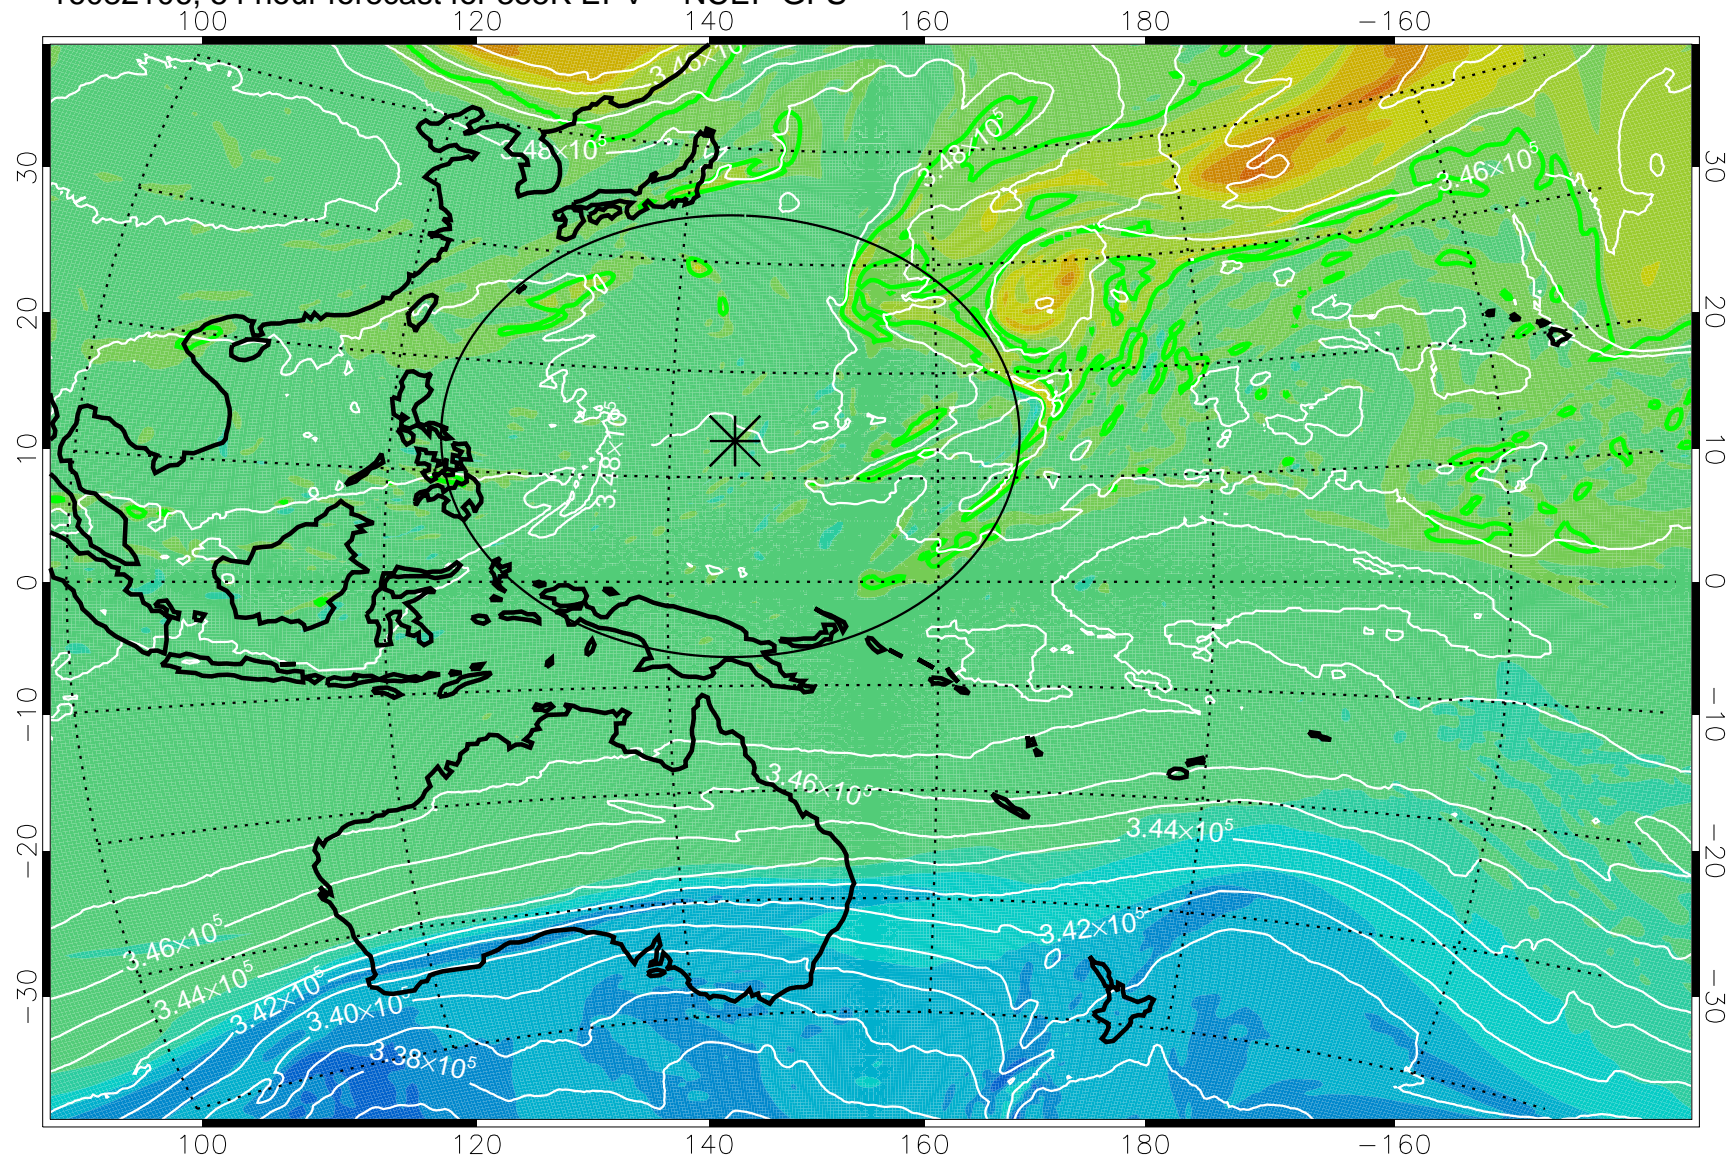

16082006, 30 hour forecast for 355K EPV -- NCEP GFS

355K Montgomery Streamfunction, white
EPV Tropopause (2 PVU) Position
Range ring of 2304 km

16082012, 36 hour forecast for 355K EPV -- NCEP GFS

355K Montgomery Streamfunction, white
EPV Tropopause (2 PVU) Position
Range ring of 2304 km

16082018, 42 hour forecast for 355K EPV -- NCEP GFS

355K Montgomery Streamfunction, white
EPV Tropopause (2 PVU) Position
Range ring of 2304 km

16082100, 48 hour forecast for 355K EPV -- NCEP GFS

355K Montgomery Streamfunction, white
EPV Tropopause (2 PVU) Position
Range ring of 2304 km

16082106, 54 hour forecast for 355K EPV -- NCEP GFS

355K Montgomery Streamfunction, white
EPV Tropopause (2 PVU) Position
Range ring of 2304 km

16082112, 60 hour forecast for 355K EPV -- NCEP GFS

355K Montgomery Streamfunction, white
EPV Tropopause (2 PVU) Position
Range ring of 2304 km

16082118, 66 hour forecast for 355K EPV -- NCEP GFS

355K Montgomery Streamfunction, white
EPV Tropopause (2 PVU) Position
Range ring of 2304 km

16082200, 72 hour forecast for 355K EPV -- NCEP GFS

355K Montgomery Streamfunction, white
EPV Tropopause (2 PVU) Position
Range ring of 2304 km