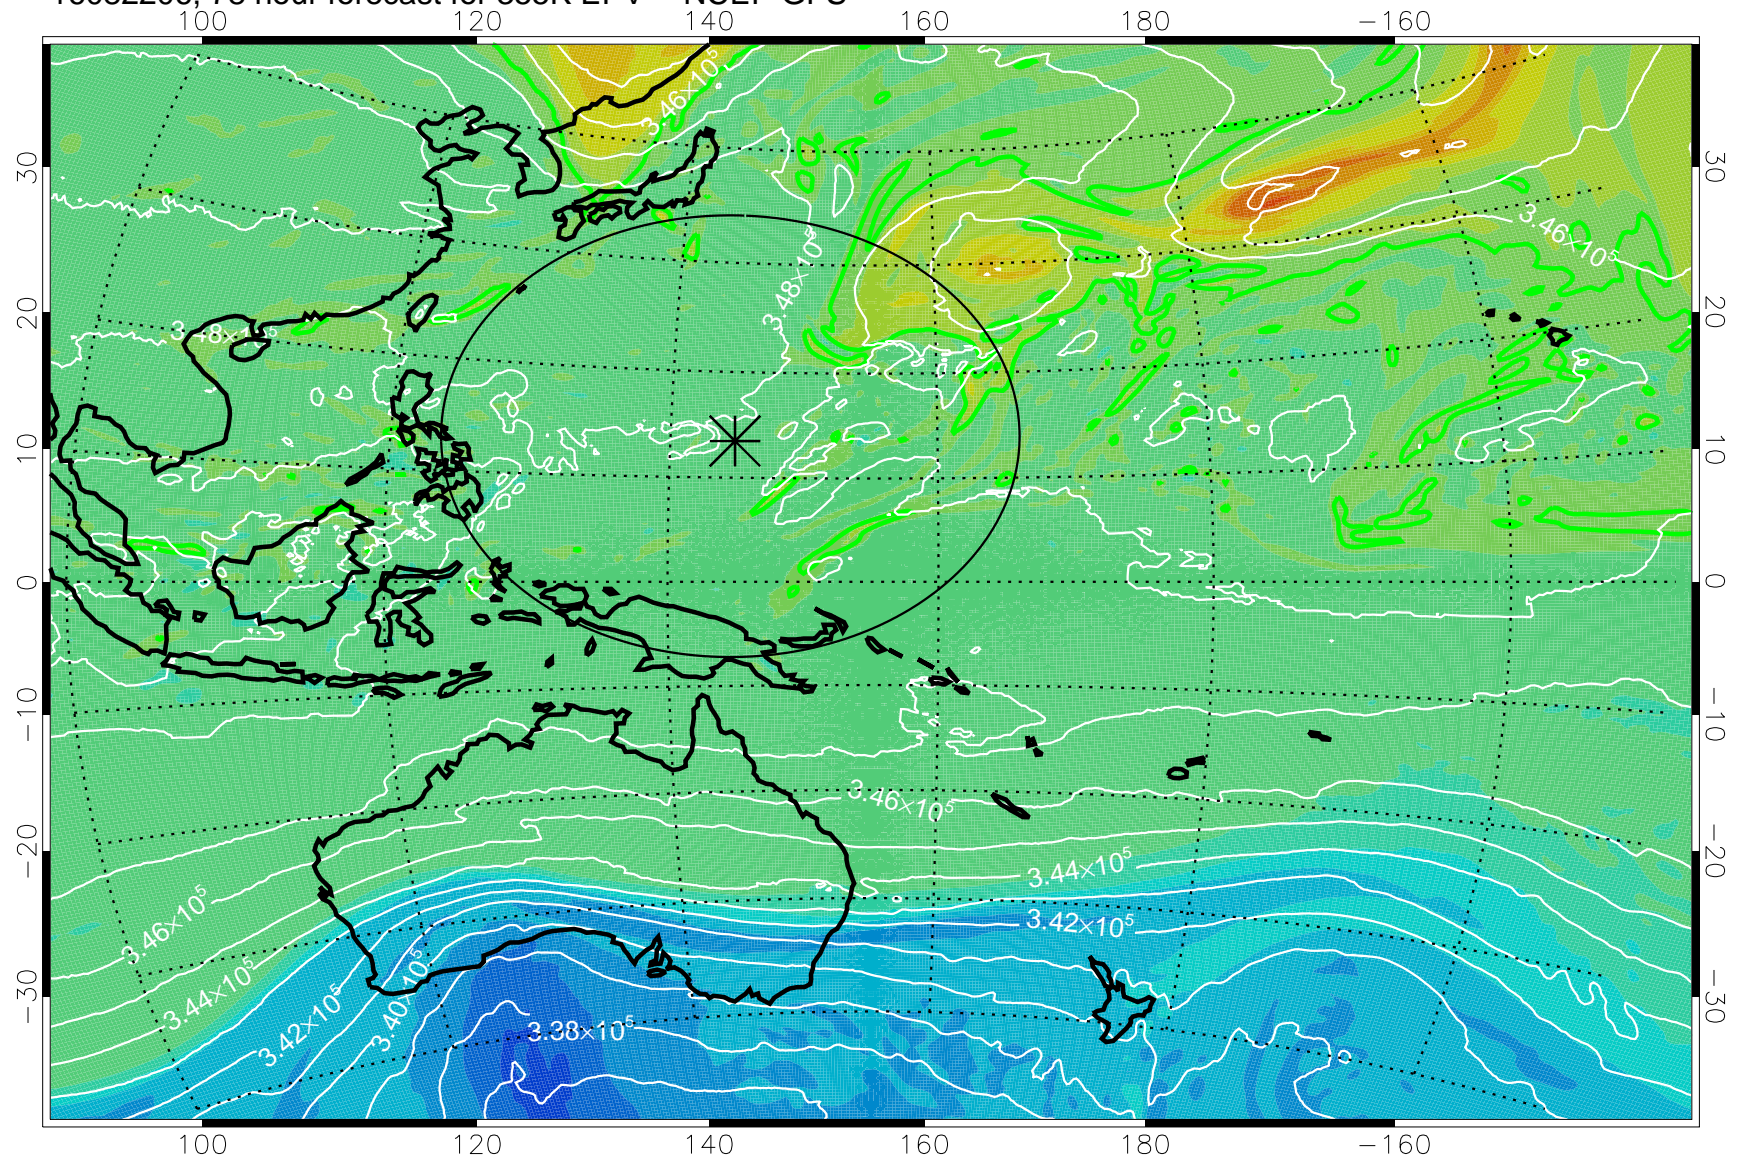

16082106, 54 hour forecast for 355K EPV -- NCEP GFS

355K Montgomery Streamfunction, white
EPV Tropopause (2 PVU) Position
Range ring of 2304 km

16082112, 60 hour forecast for 355K EPV -- NCEP GFS

355K Montgomery Streamfunction, white
EPV Tropopause (2 PVU) Position
Range ring of 2304 km

16082118, 66 hour forecast for 355K EPV -- NCEP GFS

355K Montgomery Streamfunction, white
EPV Tropopause (2 PVU) Position
Range ring of 2304 km

16082200, 72 hour forecast for 355K EPV -- NCEP GFS

355K Montgomery Streamfunction, white
EPV Tropopause (2 PVU) Position
Range ring of 2304 km

16082206, 78 hour forecast for 355K EPV -- NCEP GFS

355K Montgomery Streamfunction, white
EPV Tropopause (2 PVU) Position
Range ring of 2304 km

16082212, 84 hour forecast for 355K EPV -- NCEP GFS

355K Montgomery Streamfunction, white
EPV Tropopause (2 PVU) Position
Range ring of 2304 km

16082218, 90 hour forecast for 355K EPV -- NCEP GFS

355K Montgomery Streamfunction, white
EPV Tropopause (2 PVU) Position
Range ring of 2304 km

16082300, 96 hour forecast for 355K EPV -- NCEP GFS

355K Montgomery Streamfunction, white
EPV Tropopause (2 PVU) Position
Range ring of 2304 km