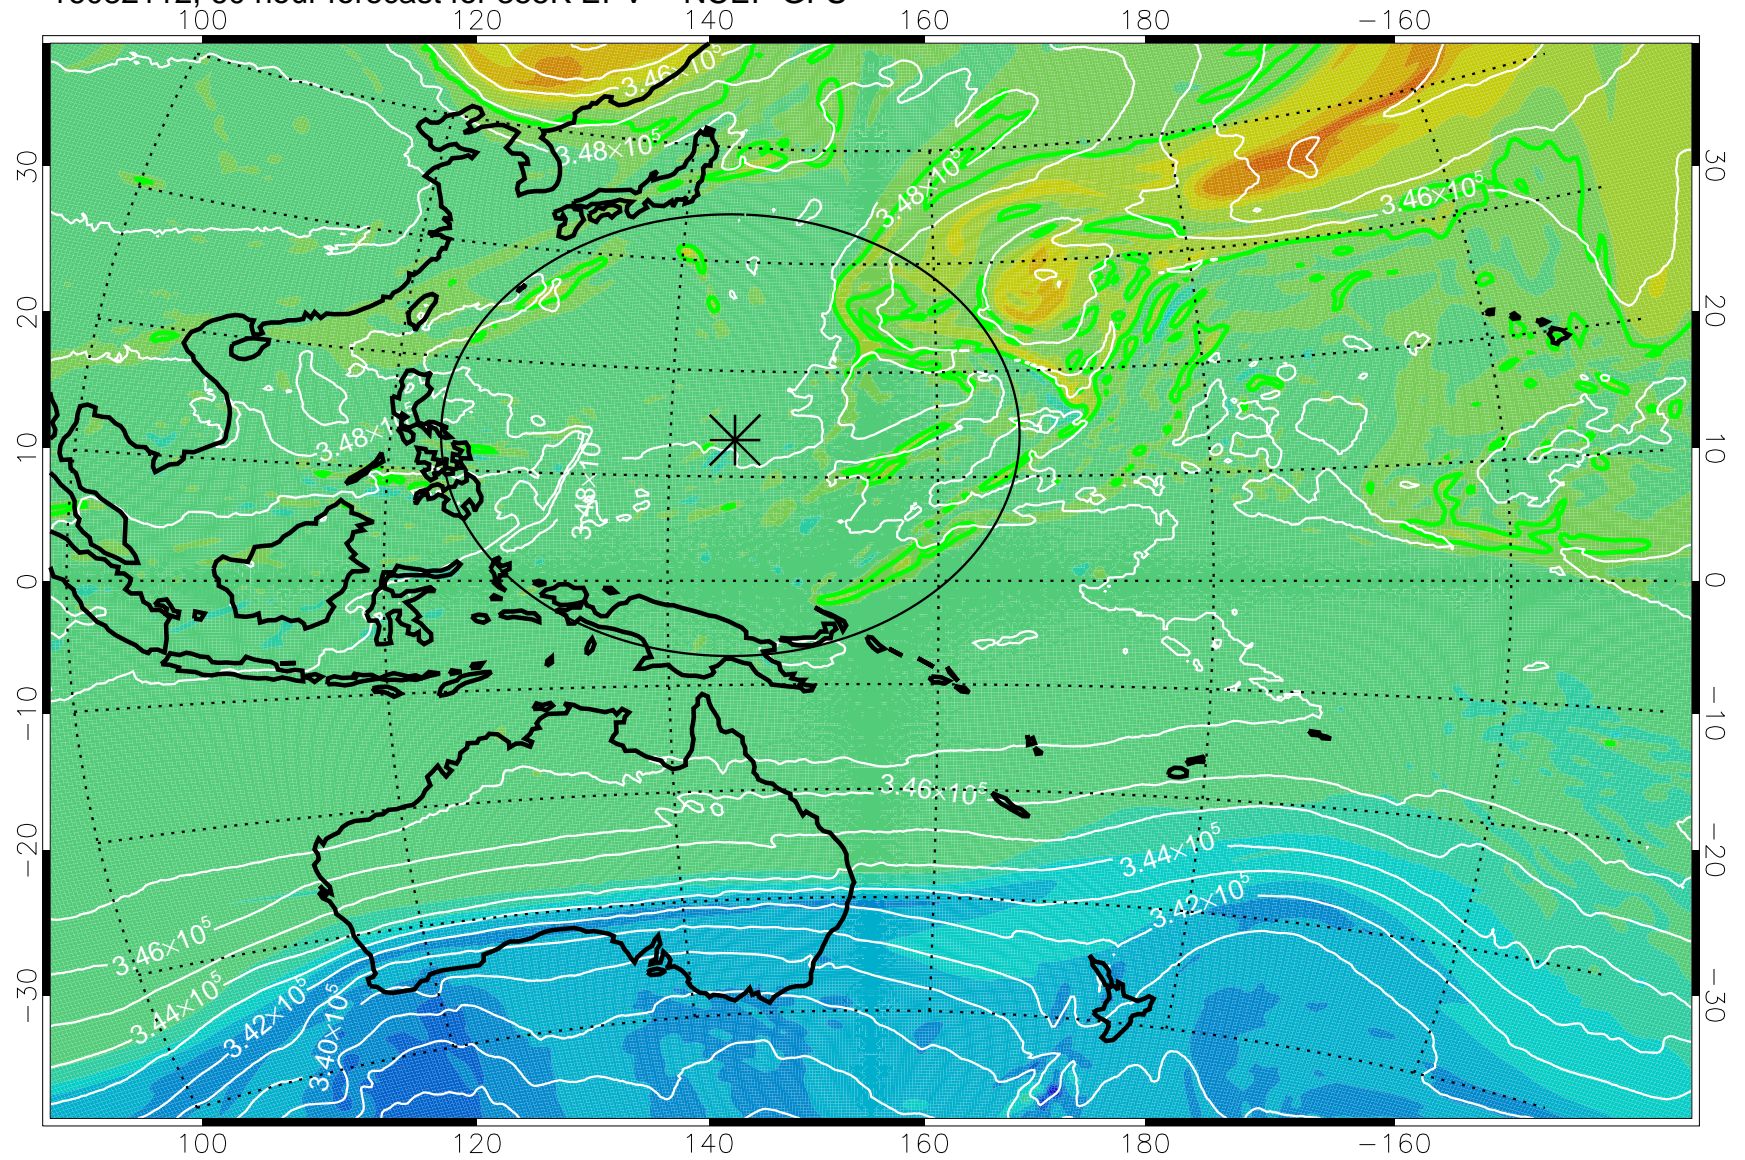

16082006, 30 hour forecast for 355K EPV -- NCEP GFS

355K Montgomery Streamfunction, white
EPV Tropopause (2 PVU) Position
Range ring of 2304 km

16082012, 36 hour forecast for 355K EPV -- NCEP GFS

355K Montgomery Streamfunction, white
EPV Tropopause (2 PVU) Position
Range ring of 2304 km

16082018, 42 hour forecast for 355K EPV -- NCEP GFS

355K Montgomery Streamfunction, white
EPV Tropopause (2 PVU) Position
Range ring of 2304 km

16082100, 48 hour forecast for 355K EPV -- NCEP GFS

355K Montgomery Streamfunction, white
EPV Tropopause (2 PVU) Position
Range ring of 2304 km

16082106, 54 hour forecast for 355K EPV -- NCEP GFS

355K Montgomery Streamfunction, white
EPV Tropopause (2 PVU) Position
Range ring of 2304 km

16082112, 60 hour forecast for 355K EPV -- NCEP GFS

355K Montgomery Streamfunction, white
EPV Tropopause (2 PVU) Position
Range ring of 2304 km

16082118, 66 hour forecast for 355K EPV -- NCEP GFS

355K Montgomery Streamfunction, white
EPV Tropopause (2 PVU) Position
Range ring of 2304 km

16082200, 72 hour forecast for 355K EPV -- NCEP GFS

355K Montgomery Streamfunction, white
EPV Tropopause (2 PVU) Position
Range ring of 2304 km