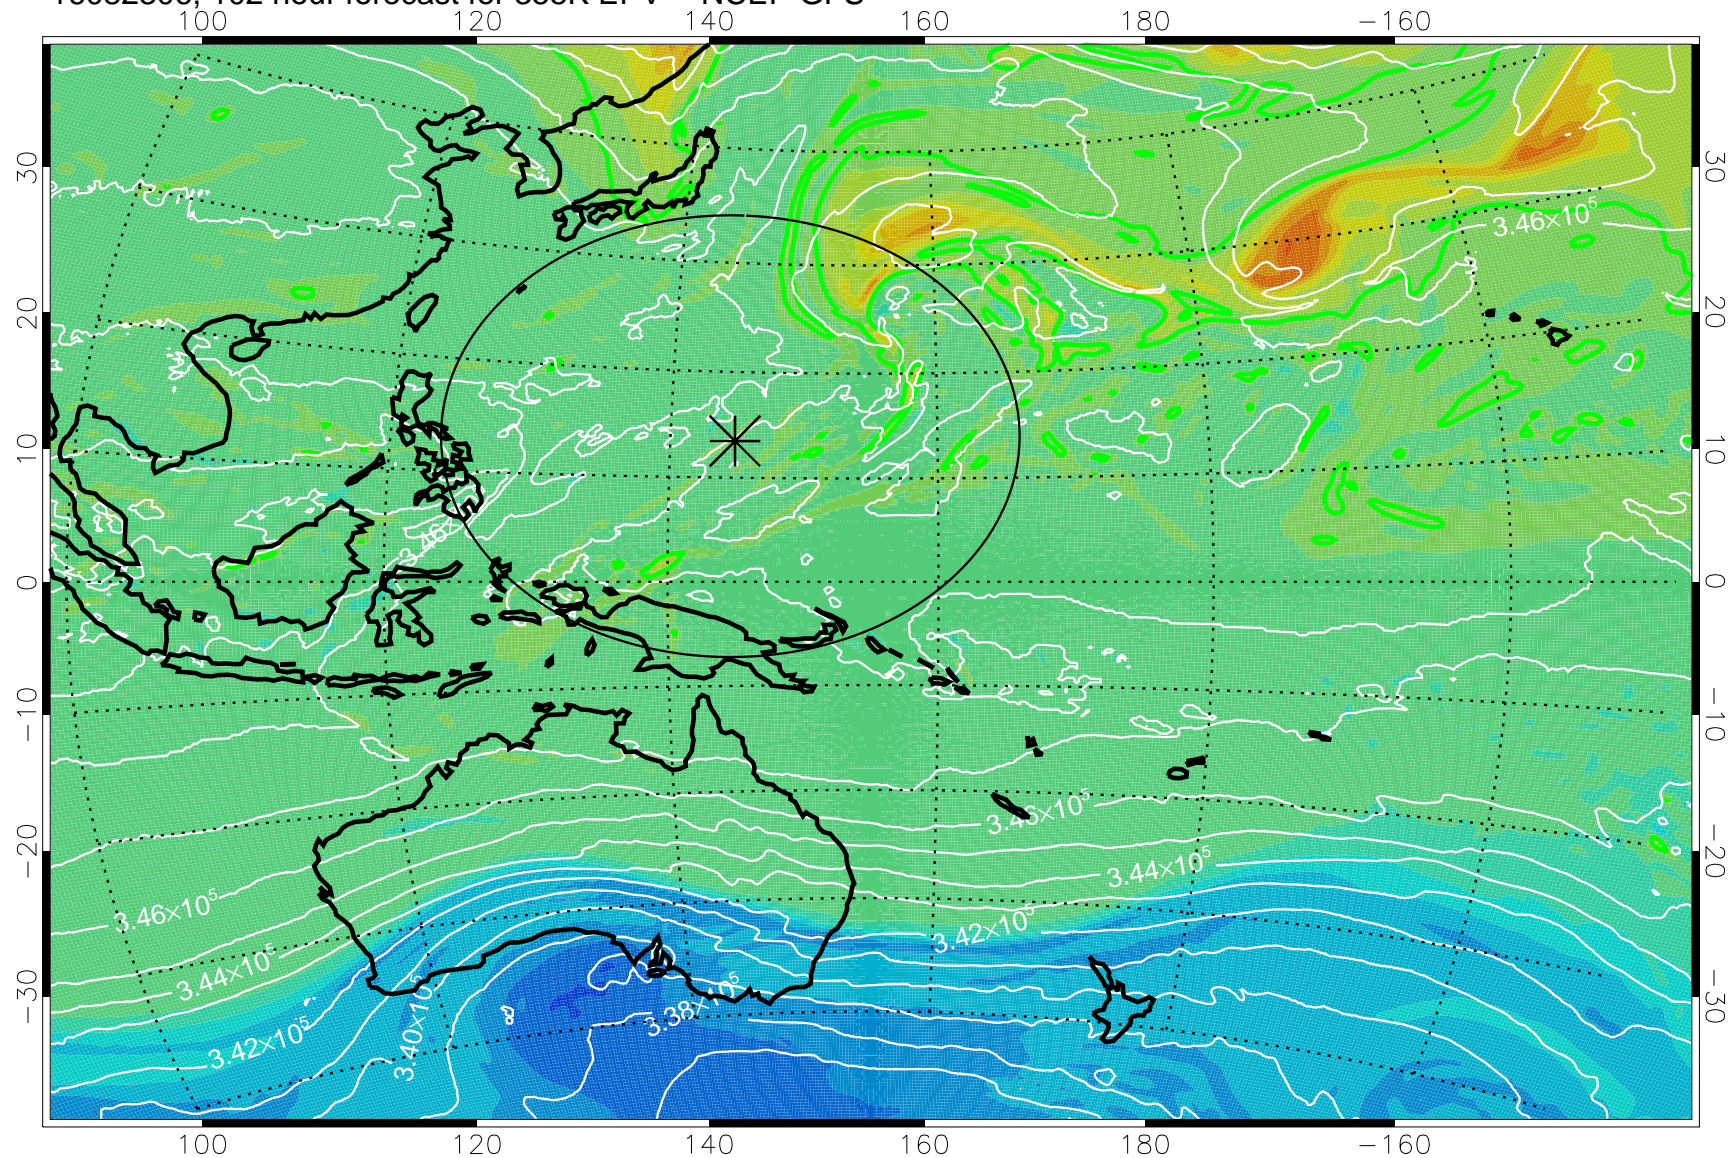

16082206, 78 hour forecast for 355K EPV -- NCEP GFS

355K Montgomery Streamfunction, white
EPV Tropopause (2 PVU) Position
Range ring of 2304 km

16082212, 84 hour forecast for 355K EPV -- NCEP GFS

355K Montgomery Streamfunction, white
EPV Tropopause (2 PVU) Position
Range ring of 2304 km

16082218, 90 hour forecast for 355K EPV -- NCEP GFS

355K Montgomery Streamfunction, white
EPV Tropopause (2 PVU) Position
Range ring of 2304 km

16082300, 96 hour forecast for 355K EPV -- NCEP GFS

355K Montgomery Streamfunction, white
EPV Tropopause (2 PVU) Position
Range ring of 2304 km

16082306, 102 hour forecast for 355K EPV -- NCEP GFS

355K Montgomery Streamfunction, white
EPV Tropopause (2 PVU) Position
Range ring of 2304 km

16082312, 108 hour forecast for 355K EPV -- NCEP GFS

355K Montgomery Streamfunction, white
EPV Tropopause (2 PVU) Position
Range ring of 2304 km

16082318, 114 hour forecast for 355K EPV -- NCEP GFS

355K Montgomery Streamfunction, white
EPV Tropopause (2 PVU) Position
Range ring of 2304 km