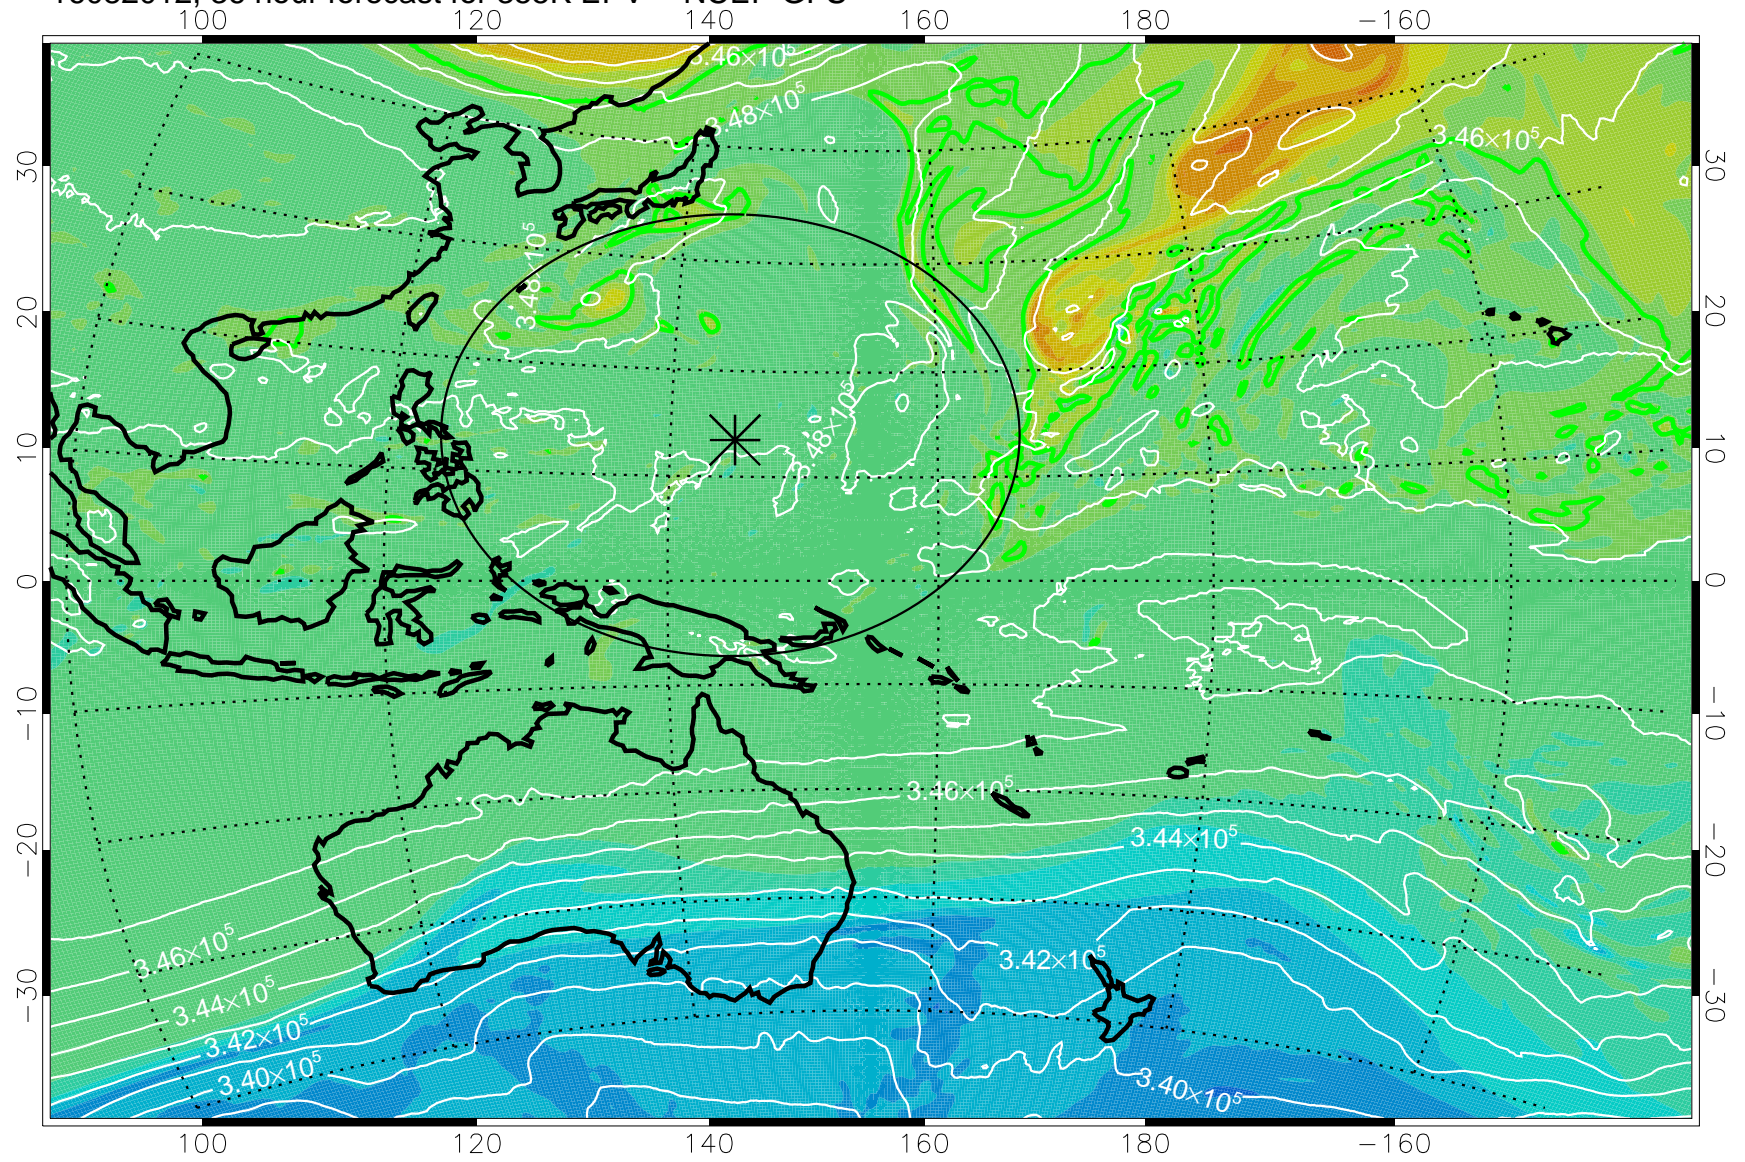

16081918, 18 hour forecast for 355K EPV -- NCEP GFS

355K Montgomery Streamfunction, white
EPV Tropopause (2 PVU) Position
Range ring of 2304 km

16082000, 24 hour forecast for 355K EPV -- NCEP GFS

355K Montgomery Streamfunction, white
EPV Tropopause (2 PVU) Position
Range ring of 2304 km

16082006, 30 hour forecast for 355K EPV -- NCEP GFS

355K Montgomery Streamfunction, white
EPV Tropopause (2 PVU) Position
Range ring of 2304 km

16082012, 36 hour forecast for 355K EPV -- NCEP GFS

355K Montgomery Streamfunction, white
EPV Tropopause (2 PVU) Position
Range ring of 2304 km

16082018, 42 hour forecast for 355K EPV -- NCEP GFS

355K Montgomery Streamfunction, white
EPV Tropopause (2 PVU) Position
Range ring of 2304 km

16082100, 48 hour forecast for 355K EPV -- NCEP GFS

355K Montgomery Streamfunction, white
EPV Tropopause (2 PVU) Position
Range ring of 2304 km

16082106, 54 hour forecast for 355K EPV -- NCEP GFS

355K Montgomery Streamfunction, white
EPV Tropopause (2 PVU) Position
Range ring of 2304 km

16082112, 60 hour forecast for 355K EPV -- NCEP GFS

355K Montgomery Streamfunction, white
EPV Tropopause (2 PVU) Position
Range ring of 2304 km