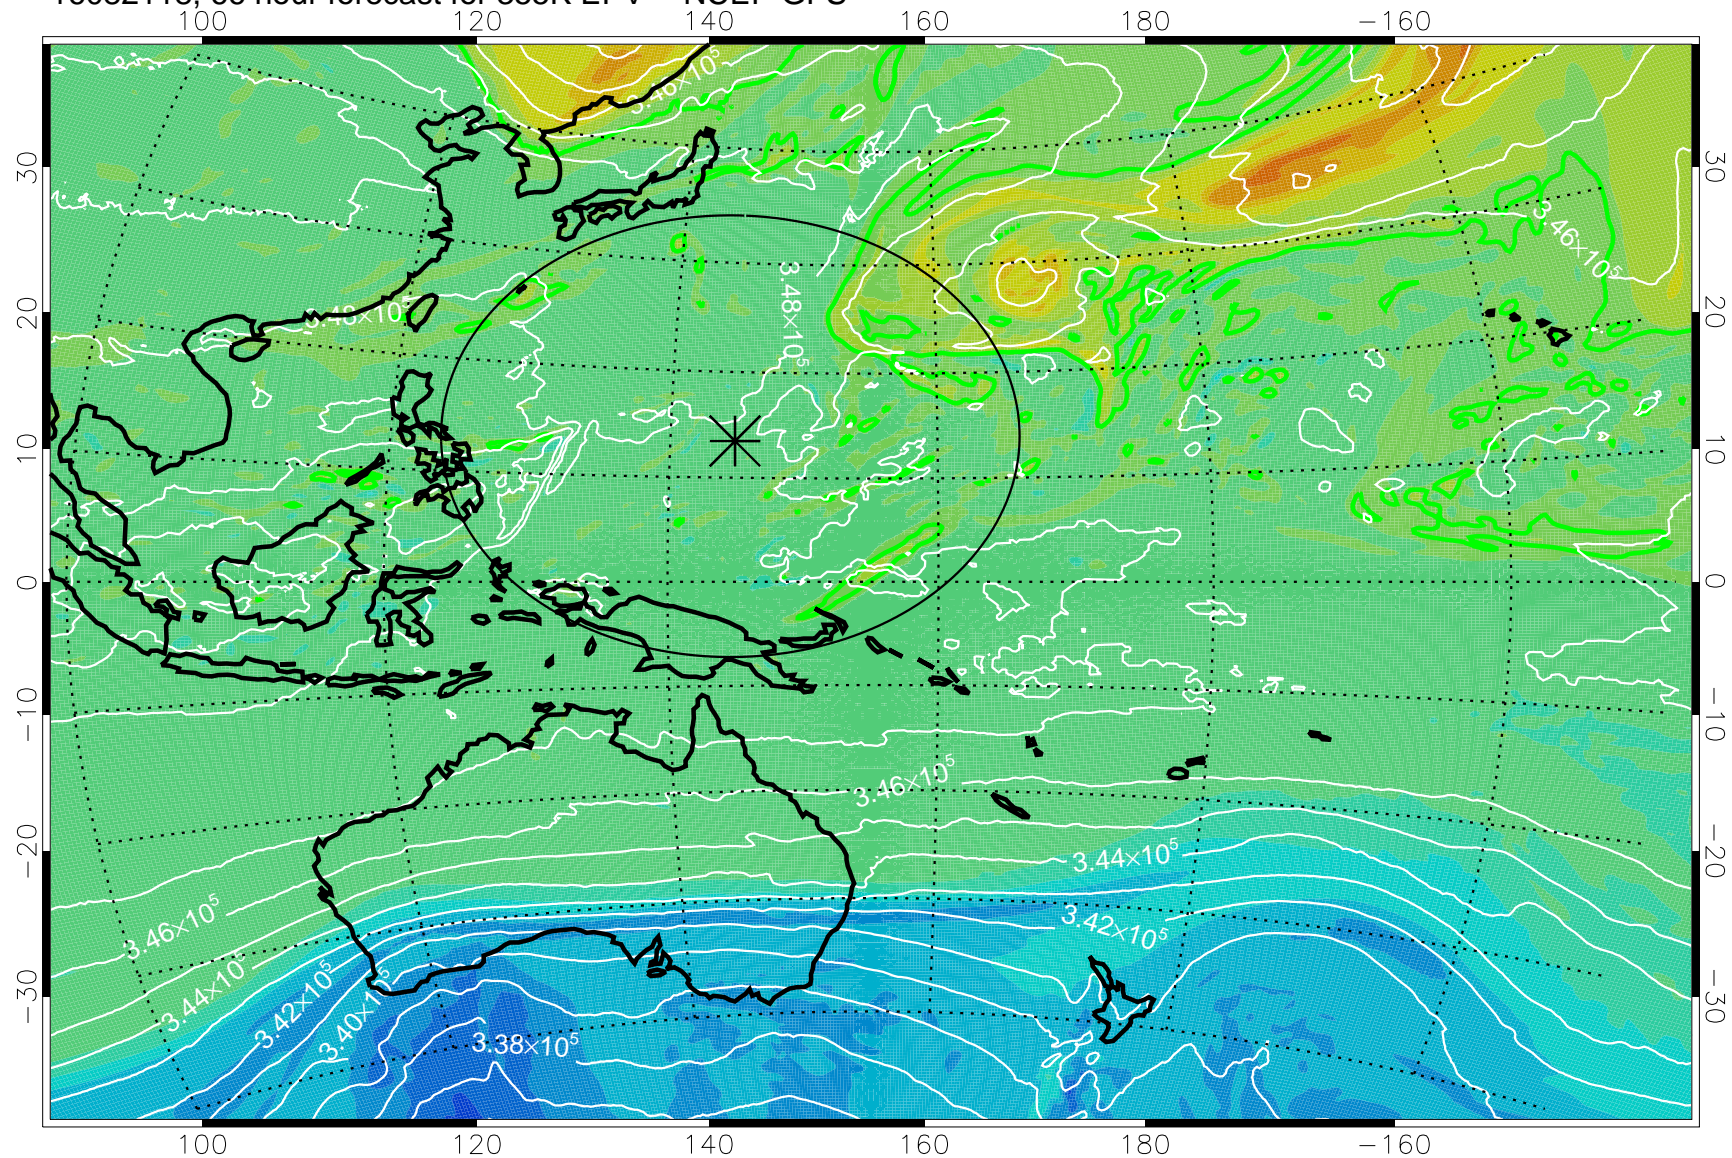

16082018, 42 hour forecast for 355K EPV -- NCEP GFS

355K Montgomery Streamfunction, white
EPV Tropopause (2 PVU) Position
Range ring of 2304 km

16082100, 48 hour forecast for 355K EPV -- NCEP GFS

355K Montgomery Streamfunction, white
EPV Tropopause (2 PVU) Position
Range ring of 2304 km

16082106, 54 hour forecast for 355K EPV -- NCEP GFS

355K Montgomery Streamfunction, white
EPV Tropopause (2 PVU) Position
Range ring of 2304 km

16082112, 60 hour forecast for 355K EPV -- NCEP GFS

355K Montgomery Streamfunction, white
EPV Tropopause (2 PVU) Position
Range ring of 2304 km

16082118, 66 hour forecast for 355K EPV -- NCEP GFS

355K Montgomery Streamfunction, white
EPV Tropopause (2 PVU) Position
Range ring of 2304 km

16082200, 72 hour forecast for 355K EPV -- NCEP GFS

355K Montgomery Streamfunction, white
EPV Tropopause (2 PVU) Position
Range ring of 2304 km

16082206, 78 hour forecast for 355K EPV -- NCEP GFS

355K Montgomery Streamfunction, white
EPV Tropopause (2 PVU) Position
Range ring of 2304 km

16082212, 84 hour forecast for 355K EPV -- NCEP GFS

355K Montgomery Streamfunction, white
EPV Tropopause (2 PVU) Position
Range ring of 2304 km