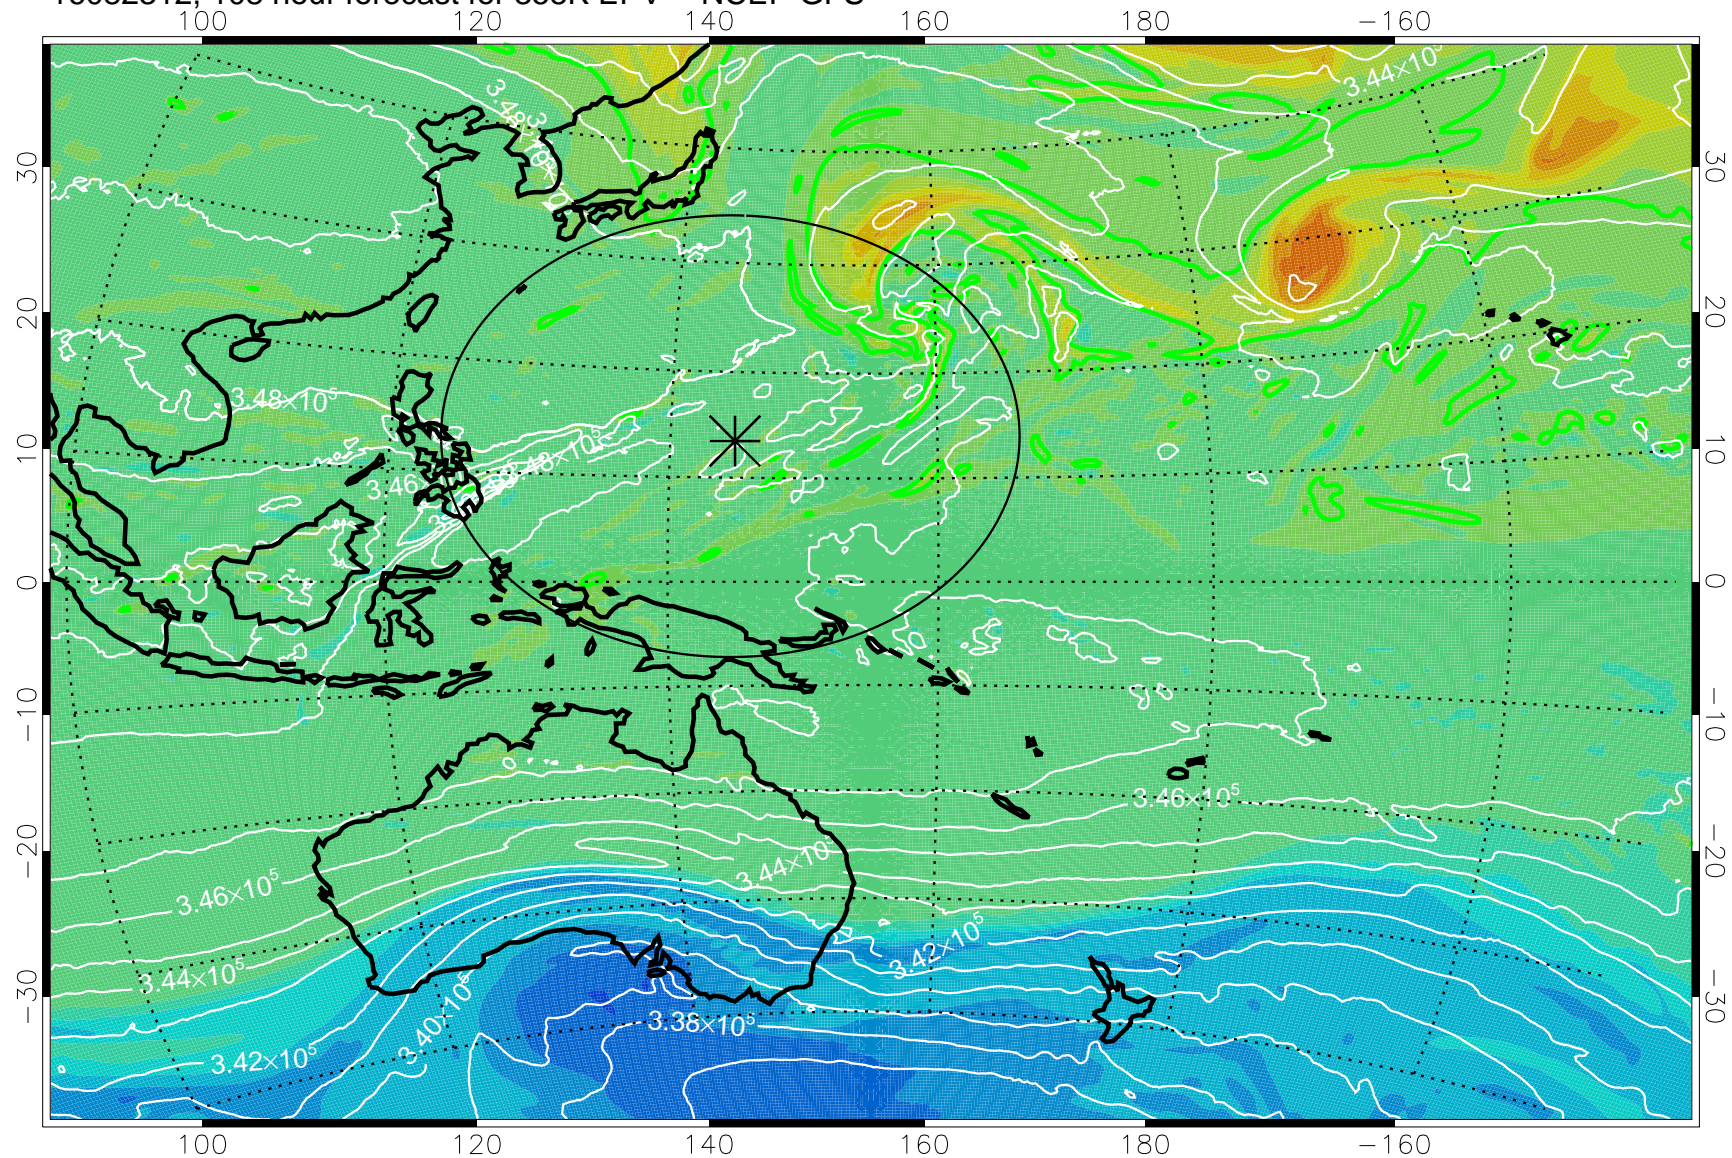

16082206, 78 hour forecast for 355K EPV -- NCEP GFS

355K Montgomery Streamfunction, white
EPV Tropopause (2 PVU) Position
Range ring of 2304 km

16082212, 84 hour forecast for 355K EPV -- NCEP GFS

355K Montgomery Streamfunction, white
EPV Tropopause (2 PVU) Position
Range ring of 2304 km

16082218, 90 hour forecast for 355K EPV -- NCEP GFS

355K Montgomery Streamfunction, white
EPV Tropopause (2 PVU) Position
Range ring of 2304 km

16082300, 96 hour forecast for 355K EPV -- NCEP GFS

355K Montgomery Streamfunction, white
EPV Tropopause (2 PVU) Position
Range ring of 2304 km

16082306, 102 hour forecast for 355K EPV -- NCEP GFS

355K Montgomery Streamfunction, white
EPV Tropopause (2 PVU) Position
Range ring of 2304 km

16082312, 108 hour forecast for 355K EPV -- NCEP GFS

355K Montgomery Streamfunction, white
EPV Tropopause (2 PVU) Position
Range ring of 2304 km

16082318, 114 hour forecast for 355K EPV -- NCEP GFS

355K Montgomery Streamfunction, white
EPV Tropopause (2 PVU) Position
Range ring of 2304 km