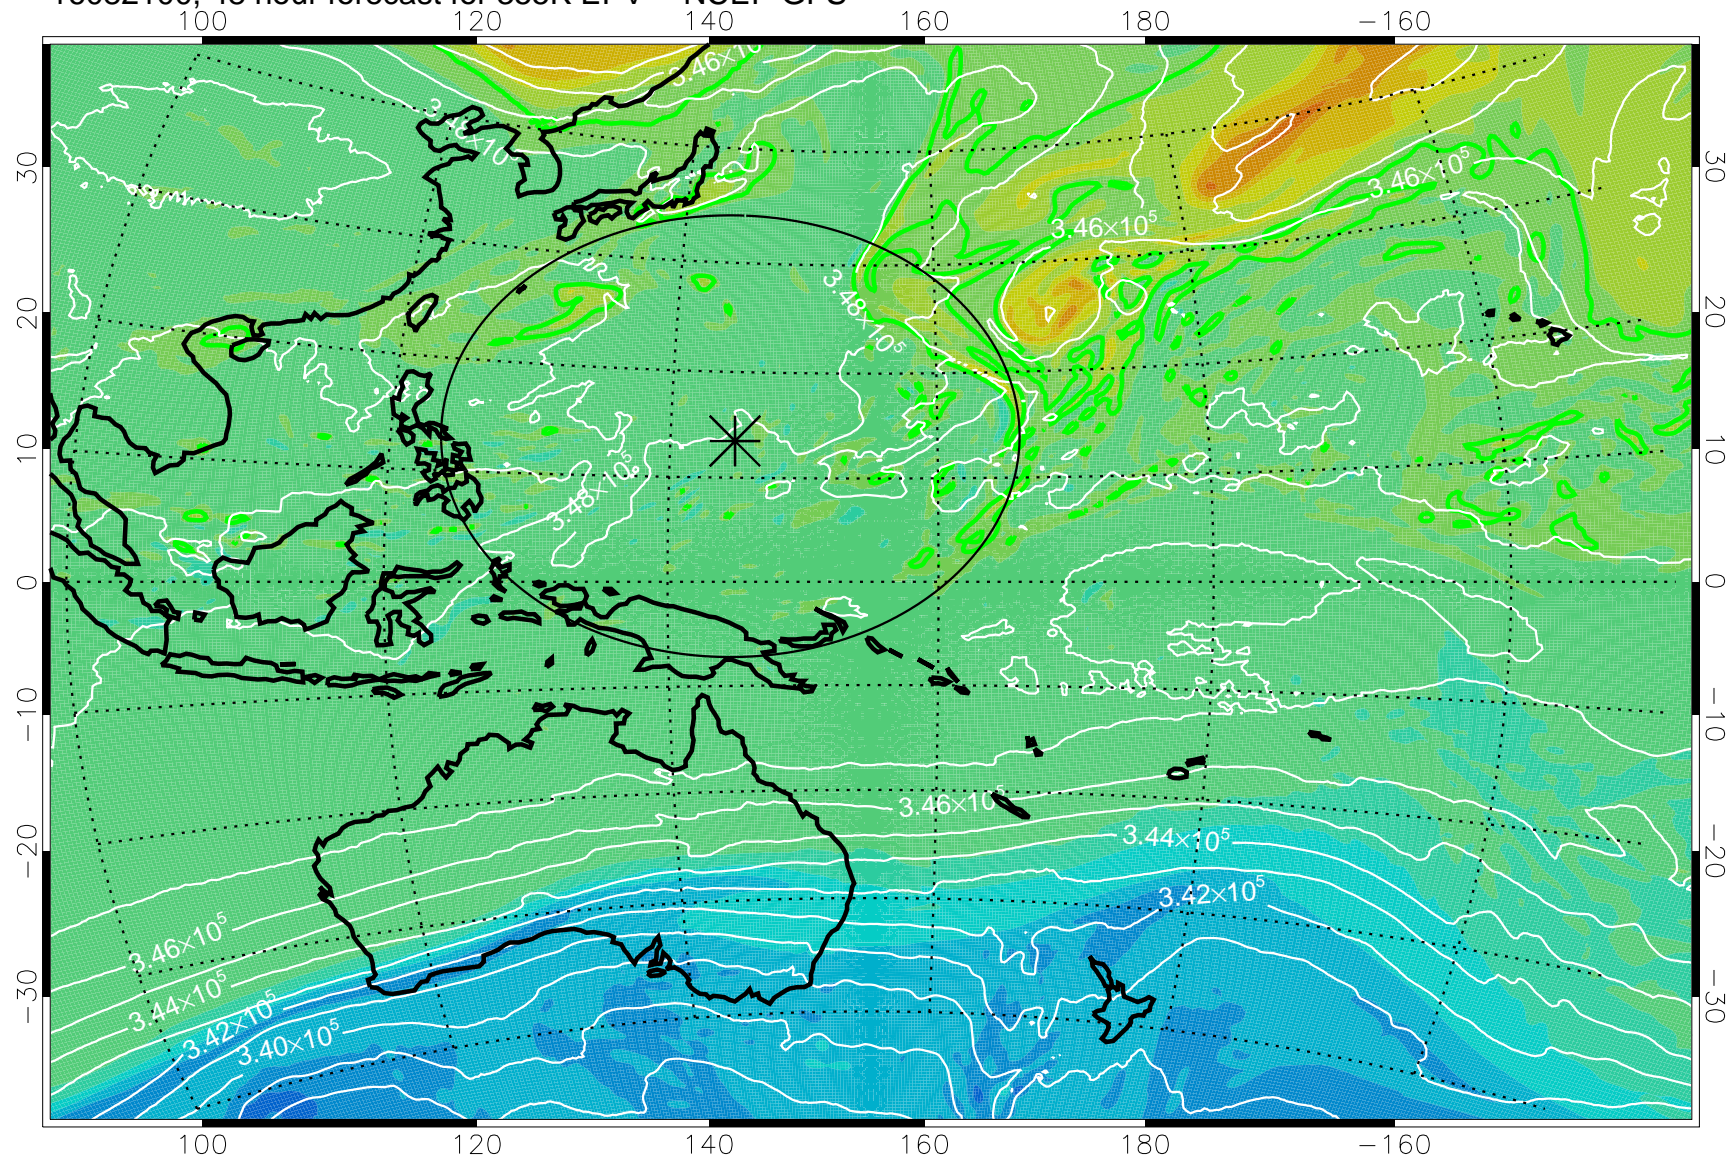

16082006, 30 hour forecast for 355K EPV -- NCEP GFS

355K Montgomery Streamfunction, white
EPV Tropopause (2 PVU) Position
Range ring of 2304 km

16082012, 36 hour forecast for 355K EPV -- NCEP GFS

355K Montgomery Streamfunction, white
EPV Tropopause (2 PVU) Position
Range ring of 2304 km

16082018, 42 hour forecast for 355K EPV -- NCEP GFS

355K Montgomery Streamfunction, white
EPV Tropopause (2 PVU) Position
Range ring of 2304 km

16082100, 48 hour forecast for 355K EPV -- NCEP GFS

355K Montgomery Streamfunction, white
EPV Tropopause (2 PVU) Position
Range ring of 2304 km

16082106, 54 hour forecast for 355K EPV -- NCEP GFS

355K Montgomery Streamfunction, white
EPV Tropopause (2 PVU) Position
Range ring of 2304 km

16082112, 60 hour forecast for 355K EPV -- NCEP GFS

355K Montgomery Streamfunction, white
EPV Tropopause (2 PVU) Position
Range ring of 2304 km

16082118, 66 hour forecast for 355K EPV -- NCEP GFS

355K Montgomery Streamfunction, white
EPV Tropopause (2 PVU) Position
Range ring of 2304 km

16082200, 72 hour forecast for 355K EPV -- NCEP GFS

355K Montgomery Streamfunction, white
EPV Tropopause (2 PVU) Position
Range ring of 2304 km