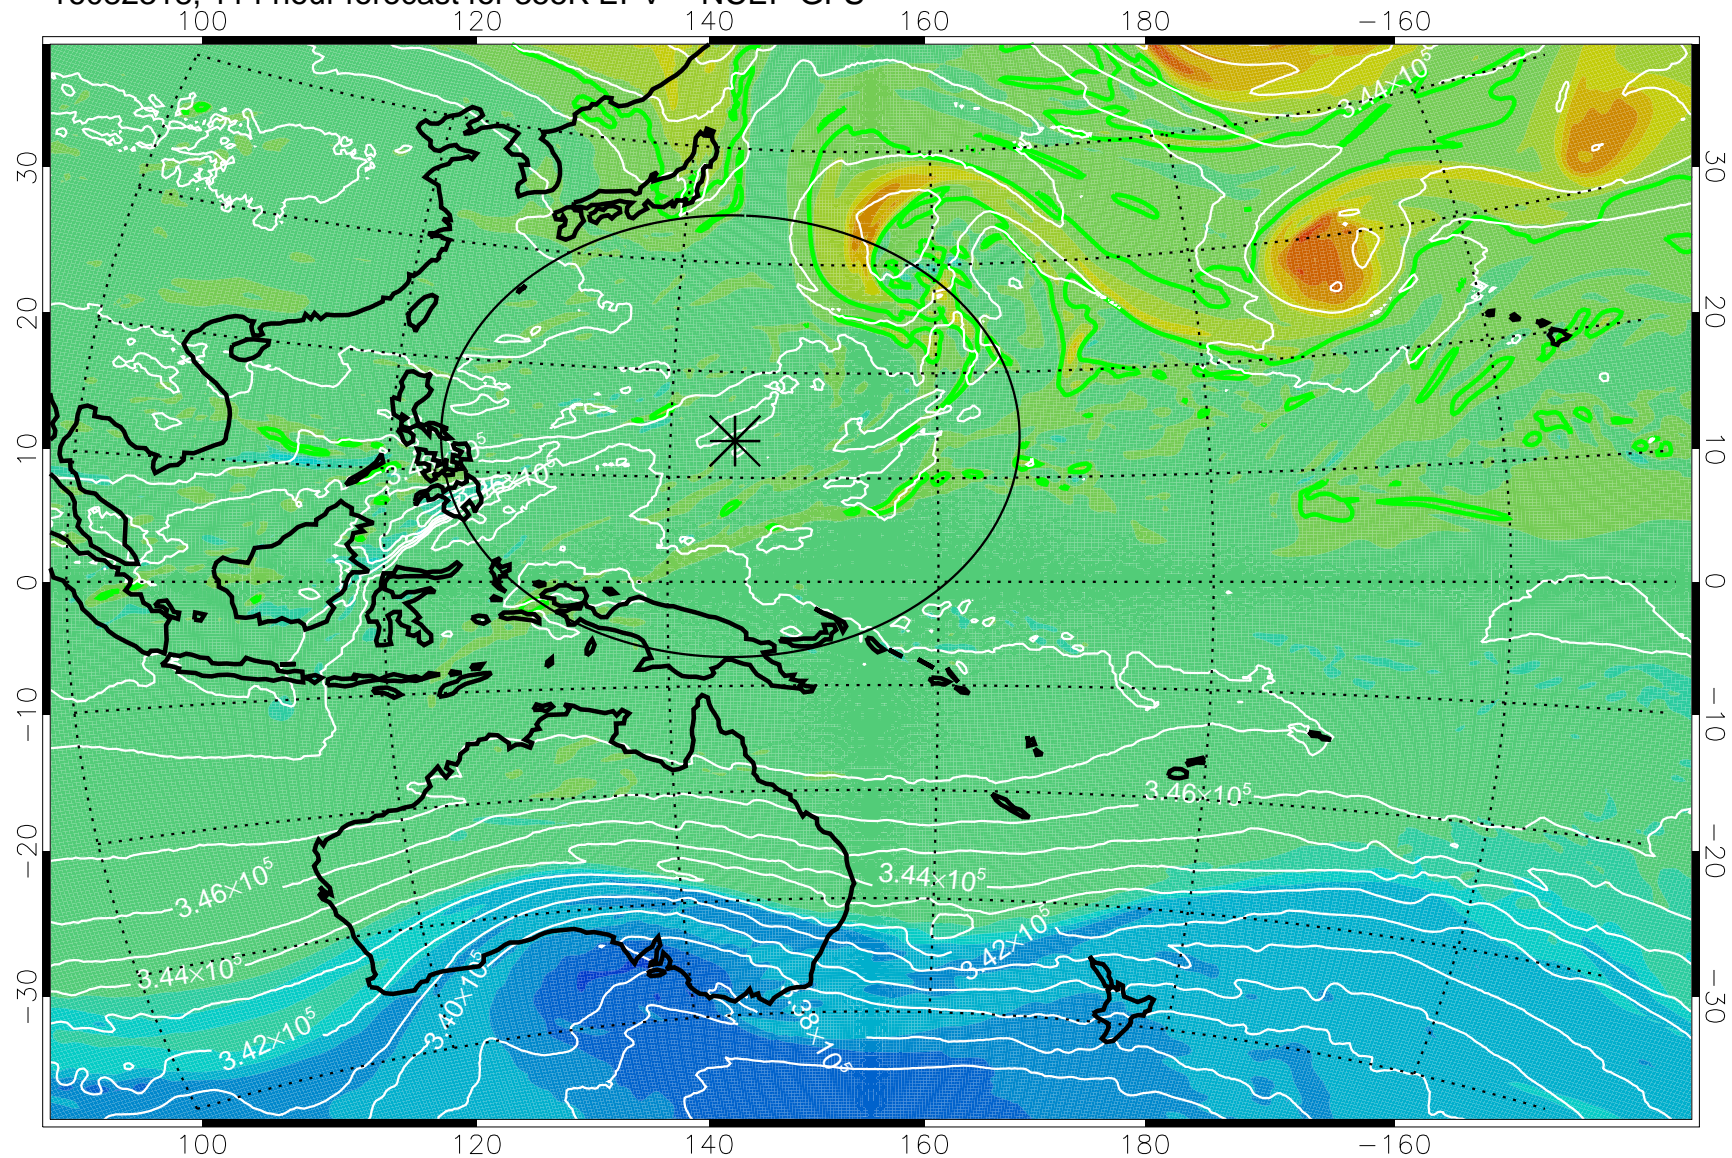

16082218, 90 hour forecast for 355K EPV -- NCEP GFS

355K Montgomery Streamfunction, white
EPV Tropopause (2 PVU) Position
Range ring of 2304 km

16082300, 96 hour forecast for 355K EPV -- NCEP GFS

355K Montgomery Streamfunction, white
EPV Tropopause (2 PVU) Position
Range ring of 2304 km

16082306, 102 hour forecast for 355K EPV -- NCEP GFS

355K Montgomery Streamfunction, white
EPV Tropopause (2 PVU) Position
Range ring of 2304 km

16082312, 108 hour forecast for 355K EPV -- NCEP GFS

355K Montgomery Streamfunction, white
EPV Tropopause (2 PVU) Position
Range ring of 2304 km

16082318, 114 hour forecast for 355K EPV -- NCEP GFS

355K Montgomery Streamfunction, white
EPV Tropopause (2 PVU) Position
Range ring of 2304 km