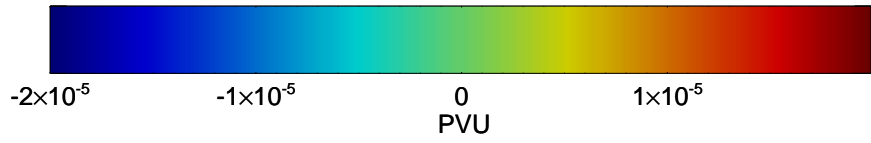

16082112, 60 hour forecast for 355K EPV -- NCEP GFS

355K Montgomery Streamfunction, white
EPV Tropopause (2 PVU) Position
Range ring of 2304 km