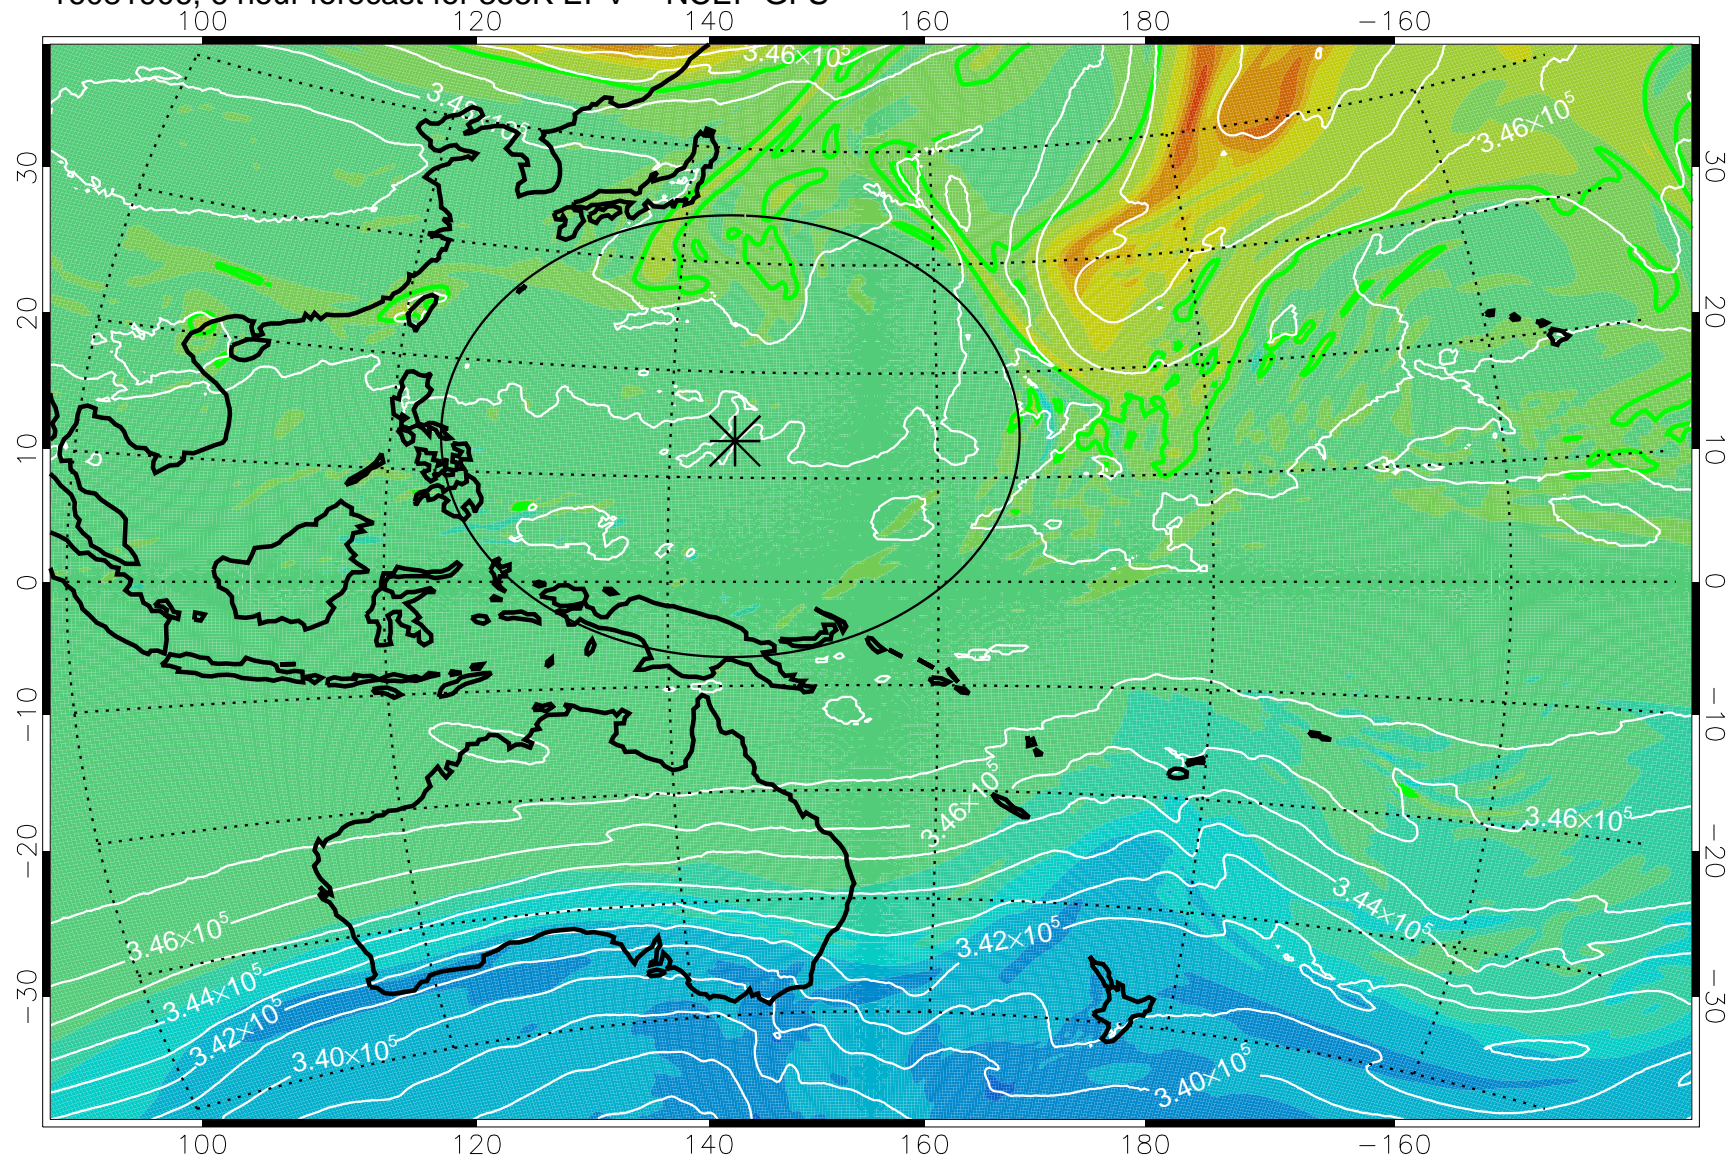

16081906, 6 hour forecast for 355K EPV -- NCEP GFS

355K Montgomery Streamfunction, white
EPV Tropopause (2 PVU) Position
Range ring of 2304 km

16081912, 12 hour forecast for 355K EPV -- NCEP GFS

355K Montgomery Streamfunction, white
EPV Tropopause (2 PVU) Position
Range ring of 2304 km

16081918, 18 hour forecast for 355K EPV -- NCEP GFS

355K Montgomery Streamfunction, white
EPV Tropopause (2 PVU) Position
Range ring of 2304 km

16082000, 24 hour forecast for 355K EPV -- NCEP GFS

355K Montgomery Streamfunction, white
EPV Tropopause (2 PVU) Position
Range ring of 2304 km

16082006, 30 hour forecast for 355K EPV -- NCEP GFS

355K Montgomery Streamfunction, white
EPV Tropopause (2 PVU) Position
Range ring of 2304 km

16082012, 36 hour forecast for 355K EPV -- NCEP GFS

355K Montgomery Streamfunction, white
EPV Tropopause (2 PVU) Position
Range ring of 2304 km

16082018, 42 hour forecast for 355K EPV -- NCEP GFS

355K Montgomery Streamfunction, white
EPV Tropopause (2 PVU) Position
Range ring of 2304 km

16082100, 48 hour forecast for 355K EPV -- NCEP GFS

355K Montgomery Streamfunction, white
EPV Tropopause (2 PVU) Position
Range ring of 2304 km