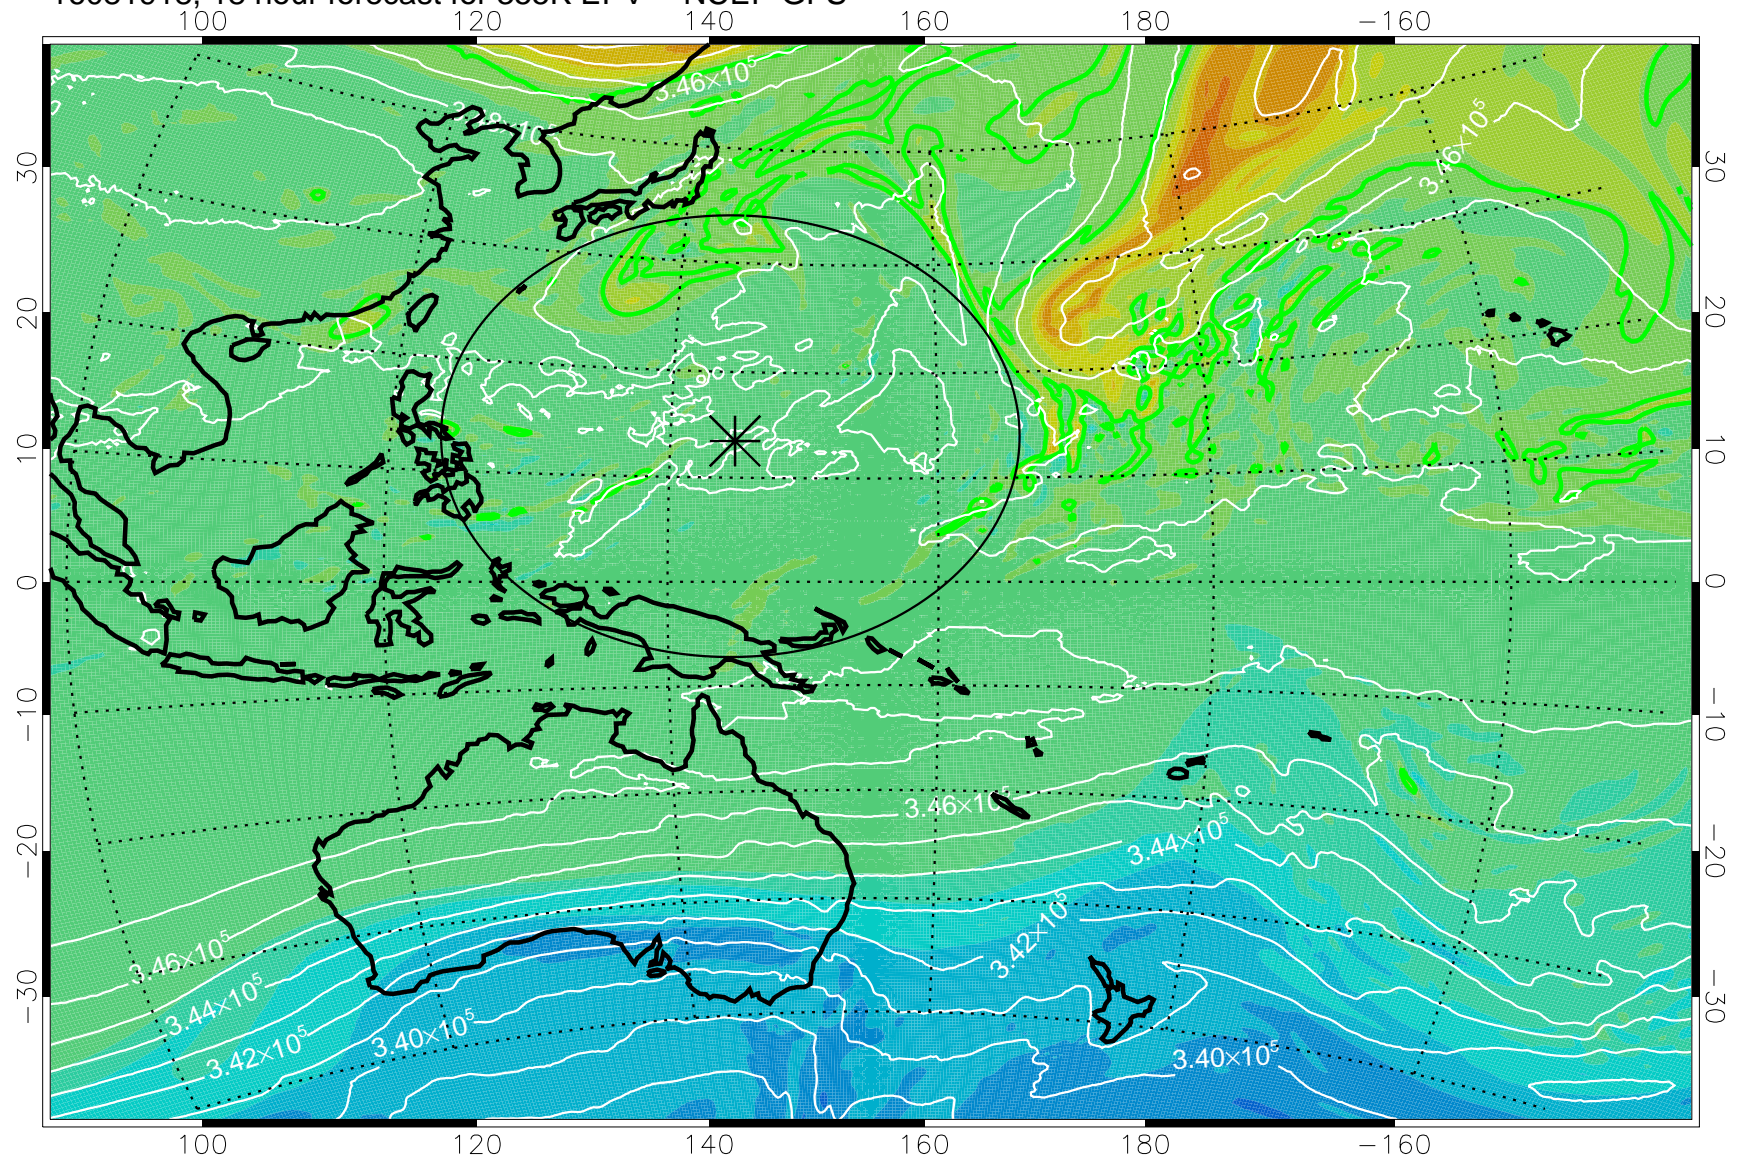

16081906, 6 hour forecast for 355K EPV -- NCEP GFS

355K Montgomery Streamfunction, white
EPV Tropopause (2 PVU) Position
Range ring of 2304 km

16081912, 12 hour forecast for 355K EPV -- NCEP GFS

355K Montgomery Streamfunction, white
EPV Tropopause (2 PVU) Position
Range ring of 2304 km

16081918, 18 hour forecast for 355K EPV -- NCEP GFS

355K Montgomery Streamfunction, white
EPV Tropopause (2 PVU) Position
Range ring of 2304 km

16082000, 24 hour forecast for 355K EPV -- NCEP GFS

355K Montgomery Streamfunction, white
EPV Tropopause (2 PVU) Position
Range ring of 2304 km

16082006, 30 hour forecast for 355K EPV -- NCEP GFS

355K Montgomery Streamfunction, white
EPV Tropopause (2 PVU) Position
Range ring of 2304 km

16082012, 36 hour forecast for 355K EPV -- NCEP GFS

355K Montgomery Streamfunction, white
EPV Tropopause (2 PVU) Position
Range ring of 2304 km

16082018, 42 hour forecast for 355K EPV -- NCEP GFS

355K Montgomery Streamfunction, white
EPV Tropopause (2 PVU) Position
Range ring of 2304 km

16082100, 48 hour forecast for 355K EPV -- NCEP GFS

355K Montgomery Streamfunction, white
EPV Tropopause (2 PVU) Position
Range ring of 2304 km