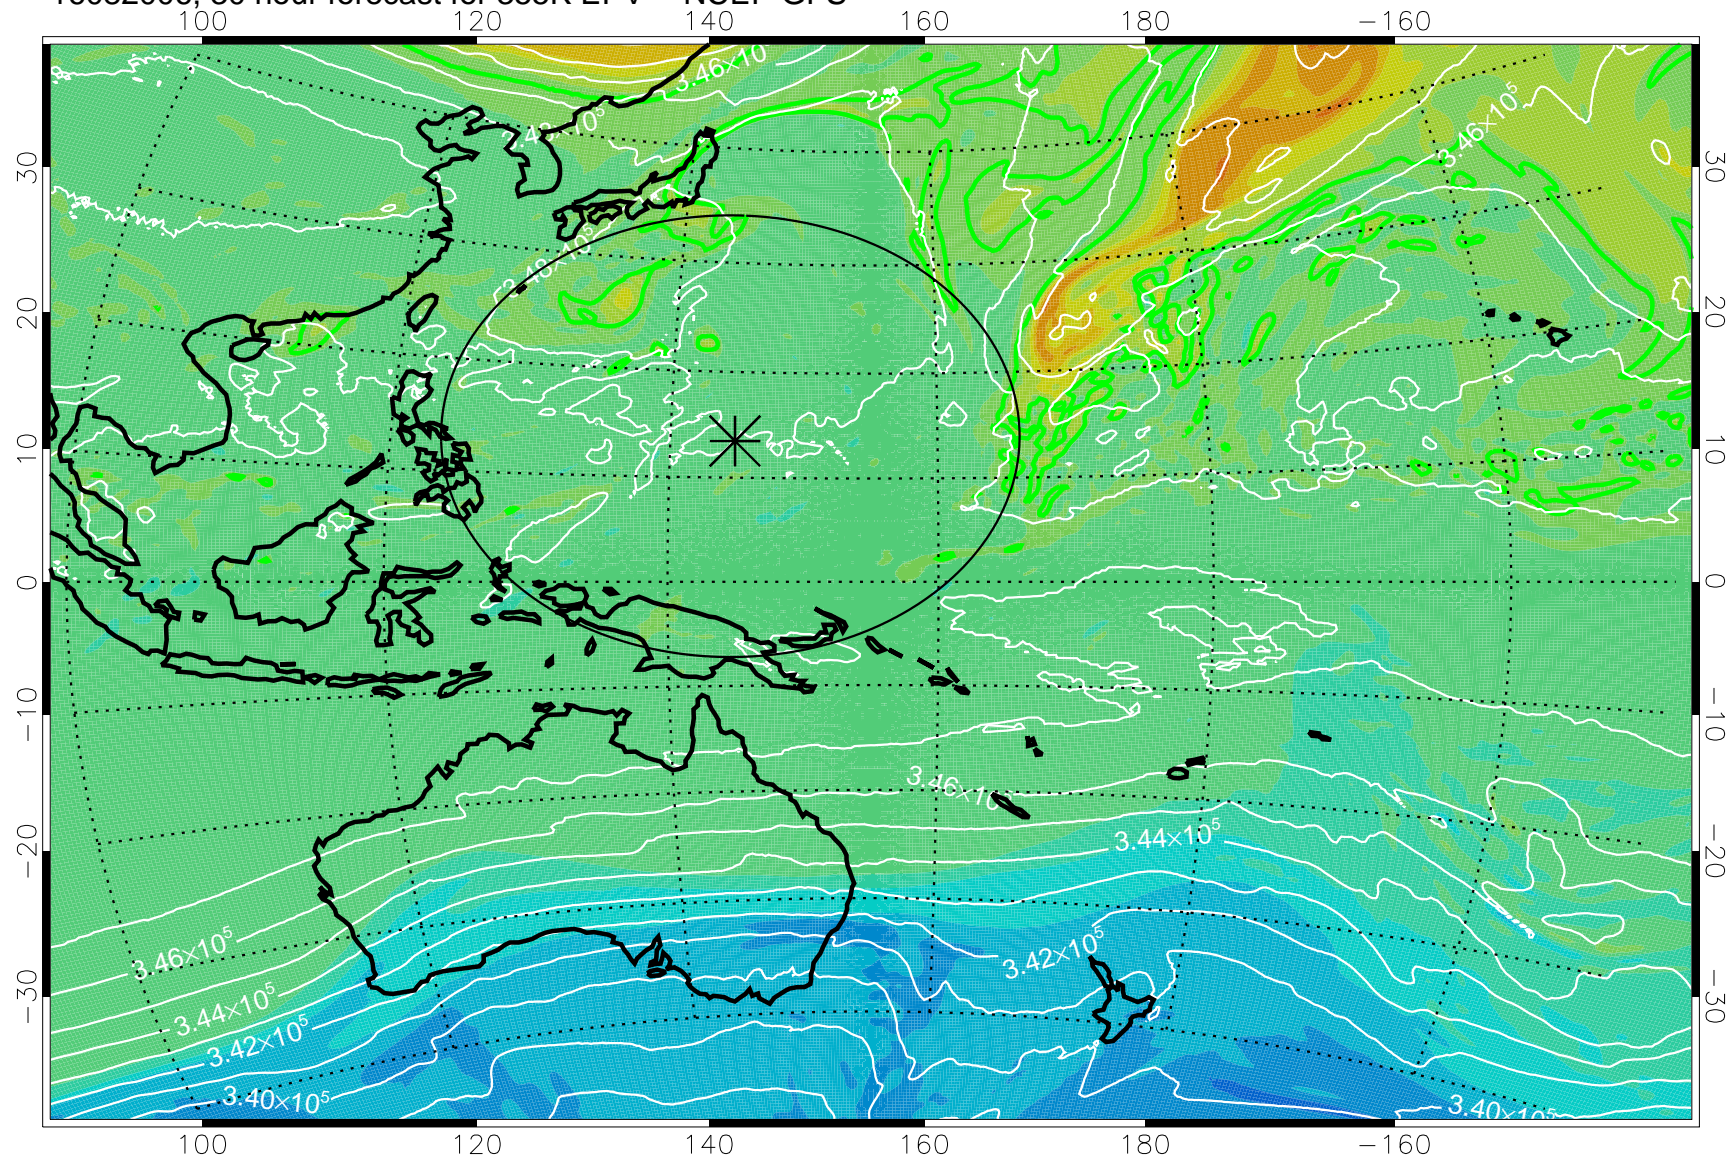

16081918, 18 hour forecast for 355K EPV -- NCEP GFS

355K Montgomery Streamfunction, white
EPV Tropopause (2 PVU) Position
Range ring of 2304 km

16082000, 24 hour forecast for 355K EPV -- NCEP GFS

355K Montgomery Streamfunction, white
EPV Tropopause (2 PVU) Position
Range ring of 2304 km

16082006, 30 hour forecast for 355K EPV -- NCEP GFS

355K Montgomery Streamfunction, white
EPV Tropopause (2 PVU) Position
Range ring of 2304 km

16082012, 36 hour forecast for 355K EPV -- NCEP GFS

355K Montgomery Streamfunction, white
EPV Tropopause (2 PVU) Position
Range ring of 2304 km

16082018, 42 hour forecast for 355K EPV -- NCEP GFS

355K Montgomery Streamfunction, white
EPV Tropopause (2 PVU) Position
Range ring of 2304 km

16082100, 48 hour forecast for 355K EPV -- NCEP GFS

355K Montgomery Streamfunction, white
EPV Tropopause (2 PVU) Position
Range ring of 2304 km

16082106, 54 hour forecast for 355K EPV -- NCEP GFS

355K Montgomery Streamfunction, white
EPV Tropopause (2 PVU) Position
Range ring of 2304 km

16082112, 60 hour forecast for 355K EPV -- NCEP GFS

355K Montgomery Streamfunction, white
EPV Tropopause (2 PVU) Position
Range ring of 2304 km