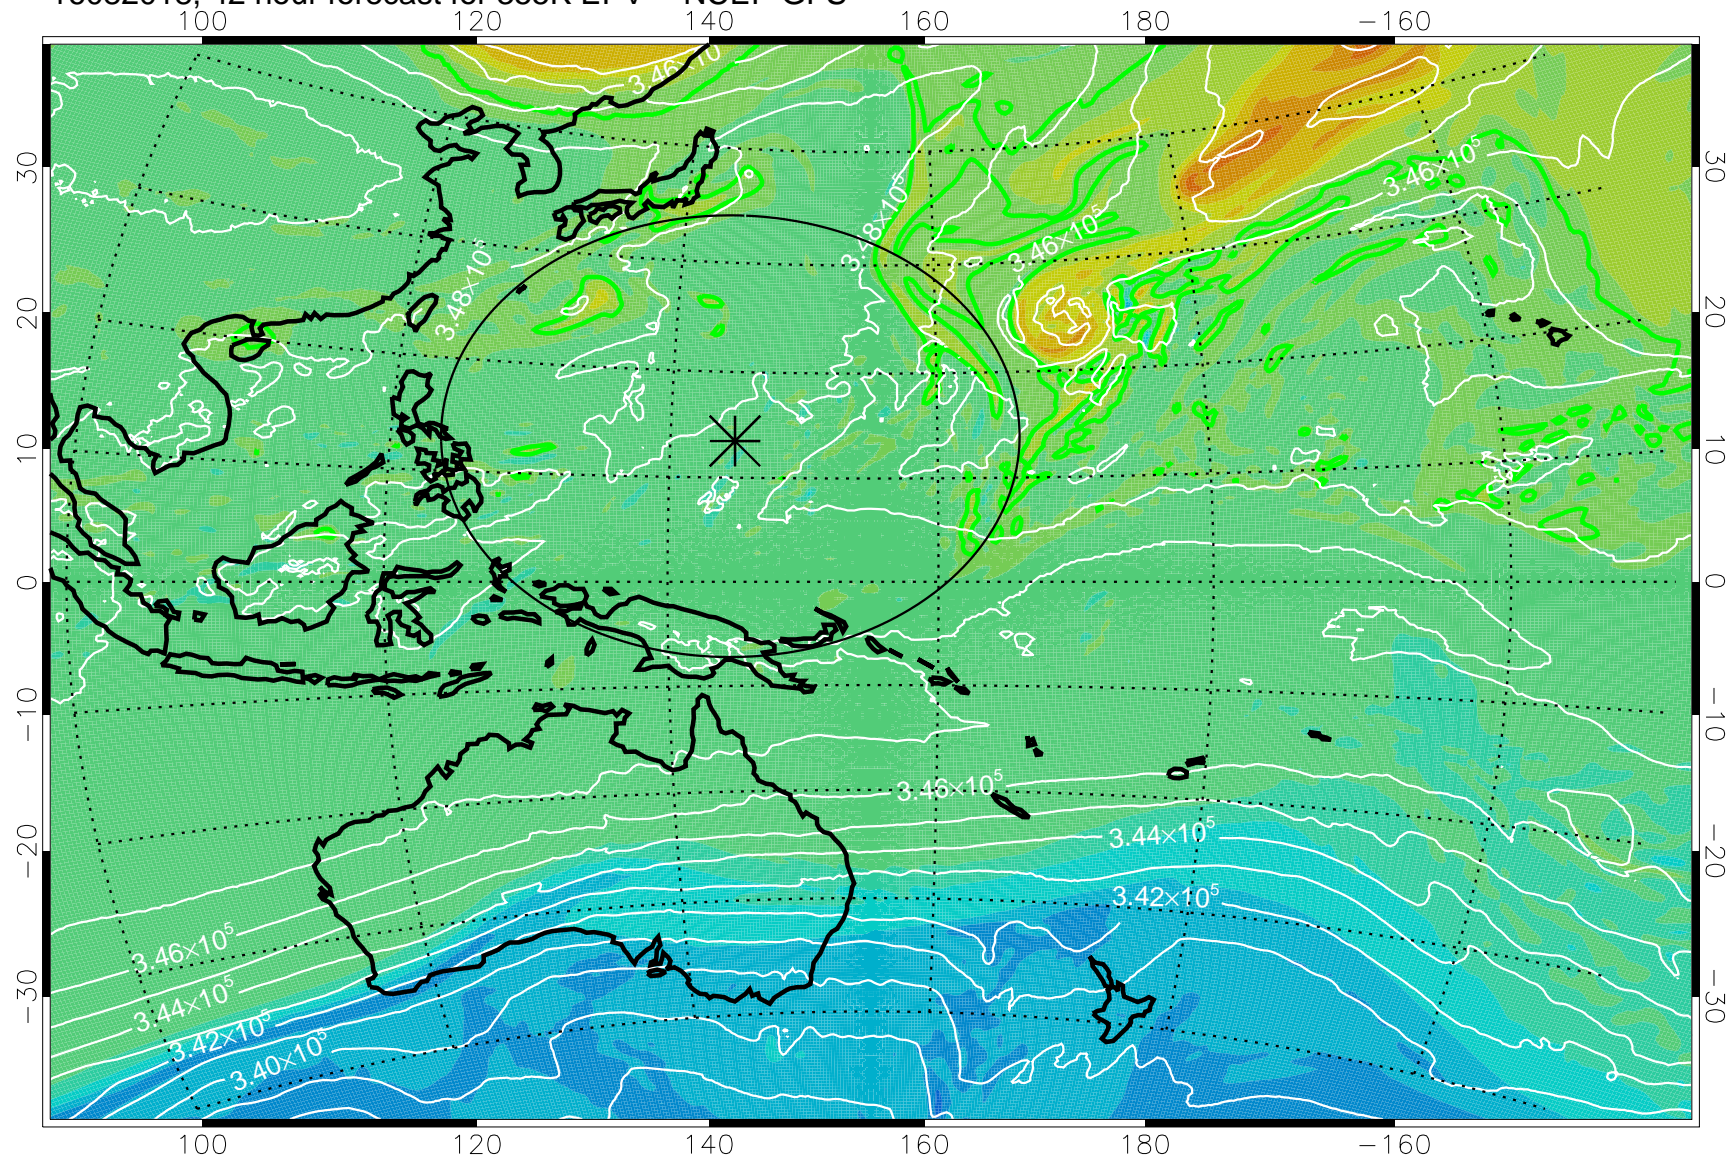

16081918, 18 hour forecast for 355K EPV -- NCEP GFS

355K Montgomery Streamfunction, white
EPV Tropopause (2 PVU) Position
Range ring of 2304 km

16082000, 24 hour forecast for 355K EPV -- NCEP GFS

355K Montgomery Streamfunction, white
EPV Tropopause (2 PVU) Position
Range ring of 2304 km

16082006, 30 hour forecast for 355K EPV -- NCEP GFS

355K Montgomery Streamfunction, white
EPV Tropopause (2 PVU) Position
Range ring of 2304 km

16082012, 36 hour forecast for 355K EPV -- NCEP GFS

355K Montgomery Streamfunction, white
EPV Tropopause (2 PVU) Position
Range ring of 2304 km

16082018, 42 hour forecast for 355K EPV -- NCEP GFS

355K Montgomery Streamfunction, white
EPV Tropopause (2 PVU) Position
Range ring of 2304 km

16082100, 48 hour forecast for 355K EPV -- NCEP GFS

355K Montgomery Streamfunction, white
EPV Tropopause (2 PVU) Position
Range ring of 2304 km

16082106, 54 hour forecast for 355K EPV -- NCEP GFS

355K Montgomery Streamfunction, white
EPV Tropopause (2 PVU) Position
Range ring of 2304 km

16082112, 60 hour forecast for 355K EPV -- NCEP GFS

355K Montgomery Streamfunction, white
EPV Tropopause (2 PVU) Position
Range ring of 2304 km