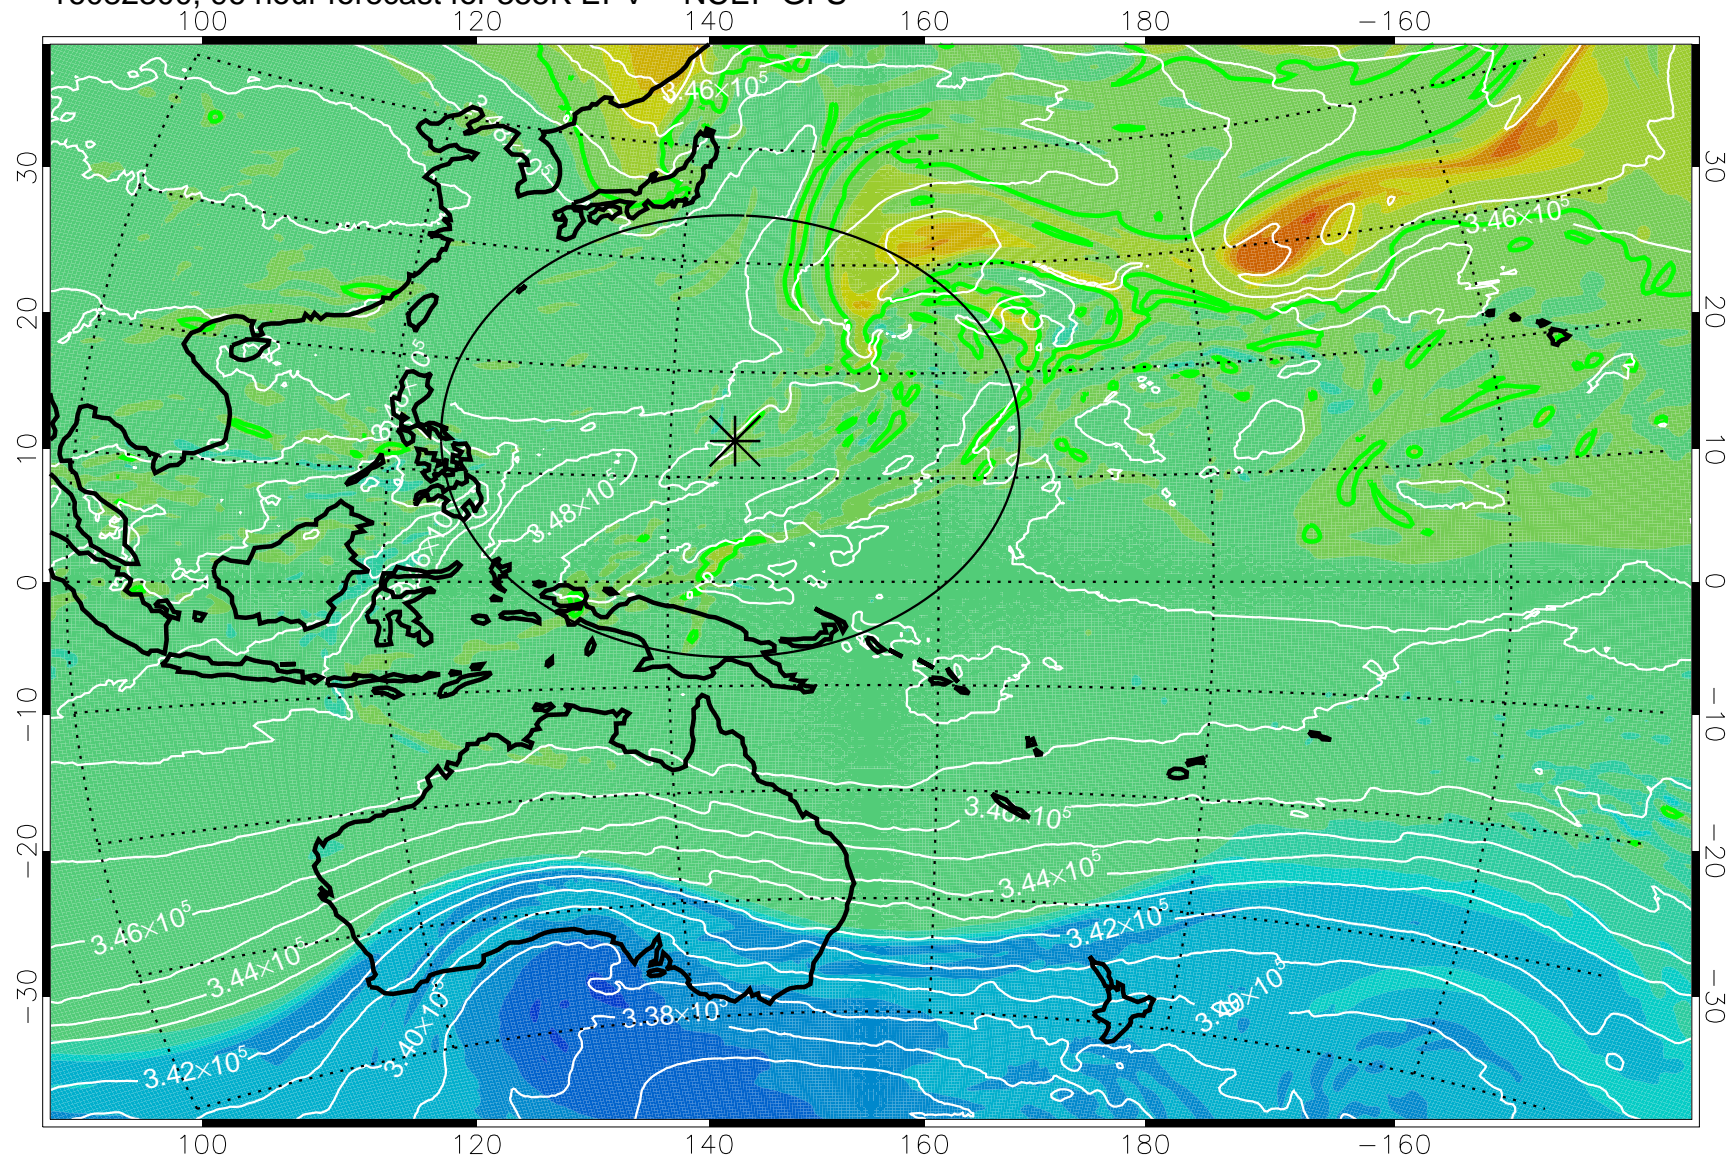

16082118, 66 hour forecast for 355K EPV -- NCEP GFS

355K Montgomery Streamfunction, white
EPV Tropopause (2 PVU) Position
Range ring of 2304 km

16082200, 72 hour forecast for 355K EPV -- NCEP GFS

355K Montgomery Streamfunction, white
EPV Tropopause (2 PVU) Position
Range ring of 2304 km

16082206, 78 hour forecast for 355K EPV -- NCEP GFS

355K Montgomery Streamfunction, white
EPV Tropopause (2 PVU) Position
Range ring of 2304 km

16082212, 84 hour forecast for 355K EPV -- NCEP GFS

355K Montgomery Streamfunction, white
EPV Tropopause (2 PVU) Position
Range ring of 2304 km

16082218, 90 hour forecast for 355K EPV -- NCEP GFS

355K Montgomery Streamfunction, white
EPV Tropopause (2 PVU) Position
Range ring of 2304 km

16082300, 96 hour forecast for 355K EPV -- NCEP GFS

355K Montgomery Streamfunction, white
EPV Tropopause (2 PVU) Position
Range ring of 2304 km

16082306, 102 hour forecast for 355K EPV -- NCEP GFS

355K Montgomery Streamfunction, white
EPV Tropopause (2 PVU) Position
Range ring of 2304 km

16082312, 108 hour forecast for 355K EPV -- NCEP GFS

355K Montgomery Streamfunction, white
EPV Tropopause (2 PVU) Position
Range ring of 2304 km