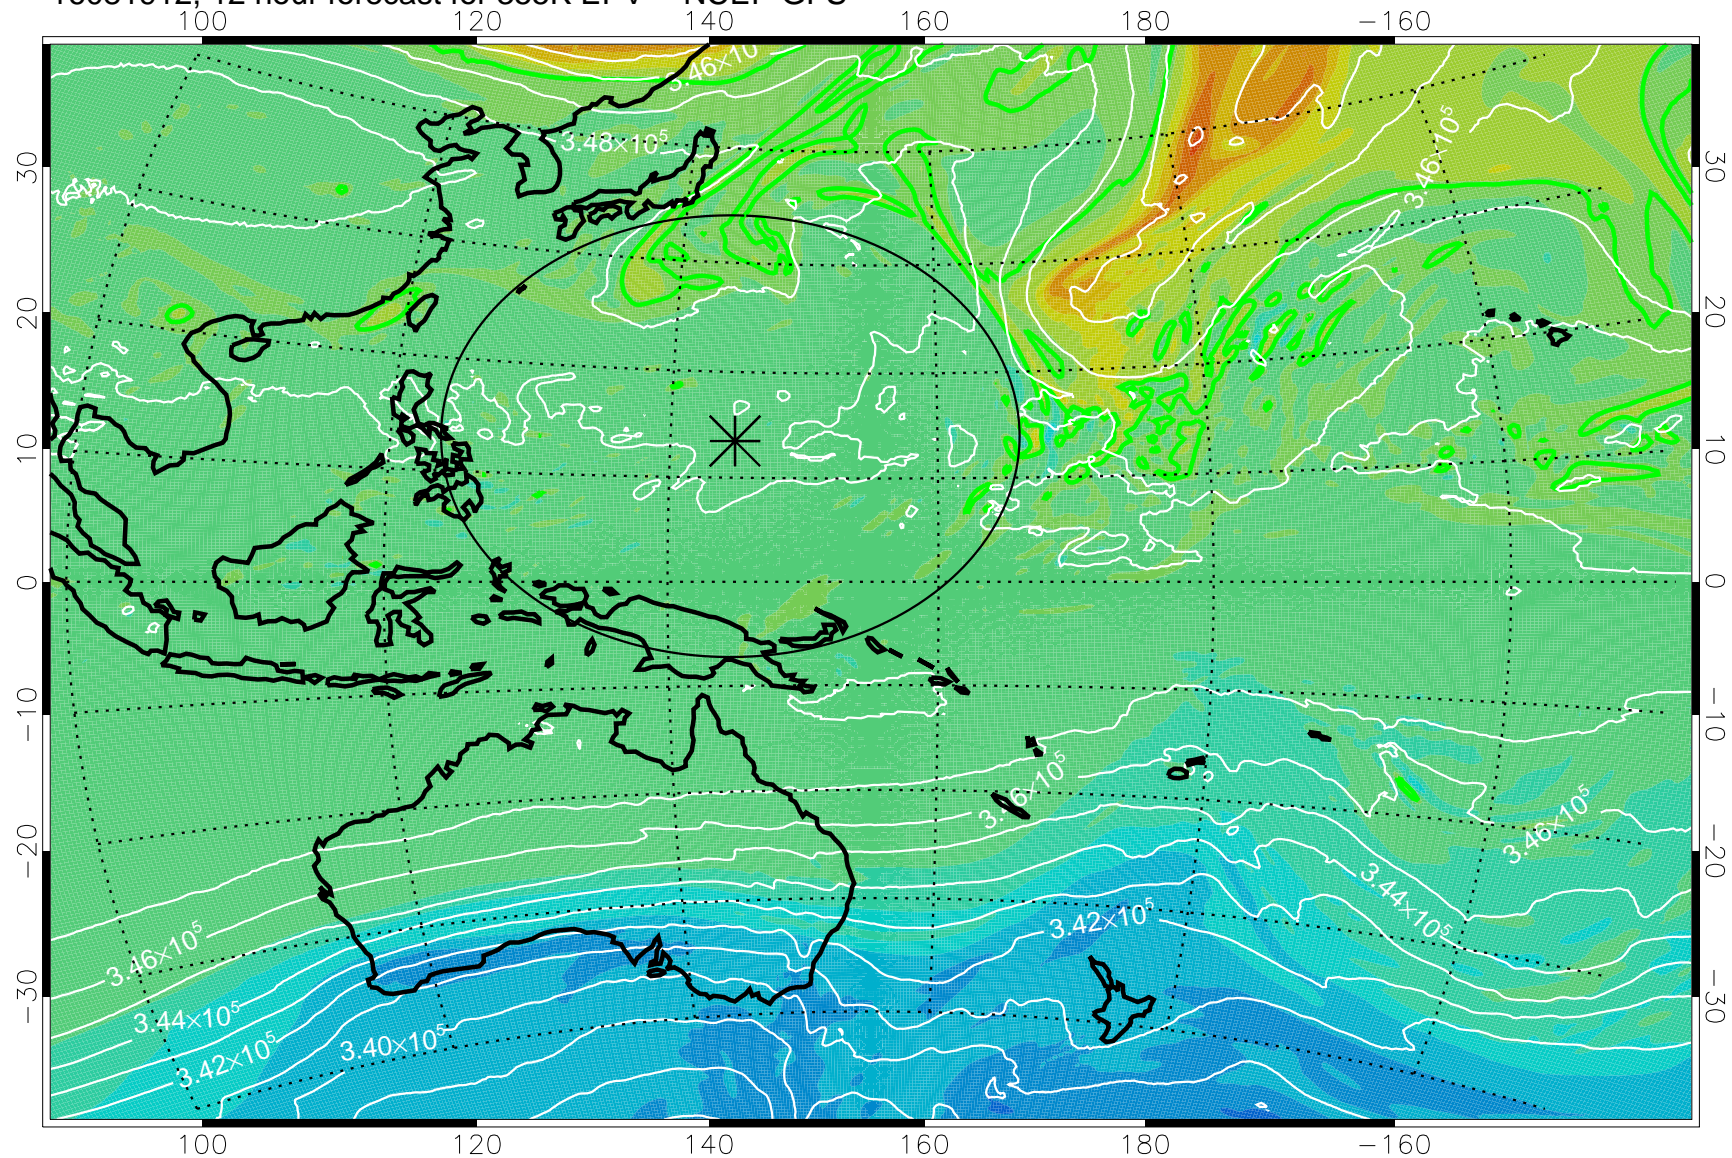

16081906, 6 hour forecast for 355K EPV -- NCEP GFS

355K Montgomery Streamfunction, white
EPV Tropopause (2 PVU) Position
Range ring of 2304 km

16081912, 12 hour forecast for 355K EPV -- NCEP GFS

355K Montgomery Streamfunction, white
EPV Tropopause (2 PVU) Position
Range ring of 2304 km

16081918, 18 hour forecast for 355K EPV -- NCEP GFS

355K Montgomery Streamfunction, white
EPV Tropopause (2 PVU) Position
Range ring of 2304 km

16082000, 24 hour forecast for 355K EPV -- NCEP GFS

355K Montgomery Streamfunction, white
EPV Tropopause (2 PVU) Position
Range ring of 2304 km

16082006, 30 hour forecast for 355K EPV -- NCEP GFS

355K Montgomery Streamfunction, white
EPV Tropopause (2 PVU) Position
Range ring of 2304 km

16082012, 36 hour forecast for 355K EPV -- NCEP GFS

355K Montgomery Streamfunction, white
EPV Tropopause (2 PVU) Position
Range ring of 2304 km

16082018, 42 hour forecast for 355K EPV -- NCEP GFS

355K Montgomery Streamfunction, white
EPV Tropopause (2 PVU) Position
Range ring of 2304 km

16082100, 48 hour forecast for 355K EPV -- NCEP GFS

355K Montgomery Streamfunction, white
EPV Tropopause (2 PVU) Position
Range ring of 2304 km