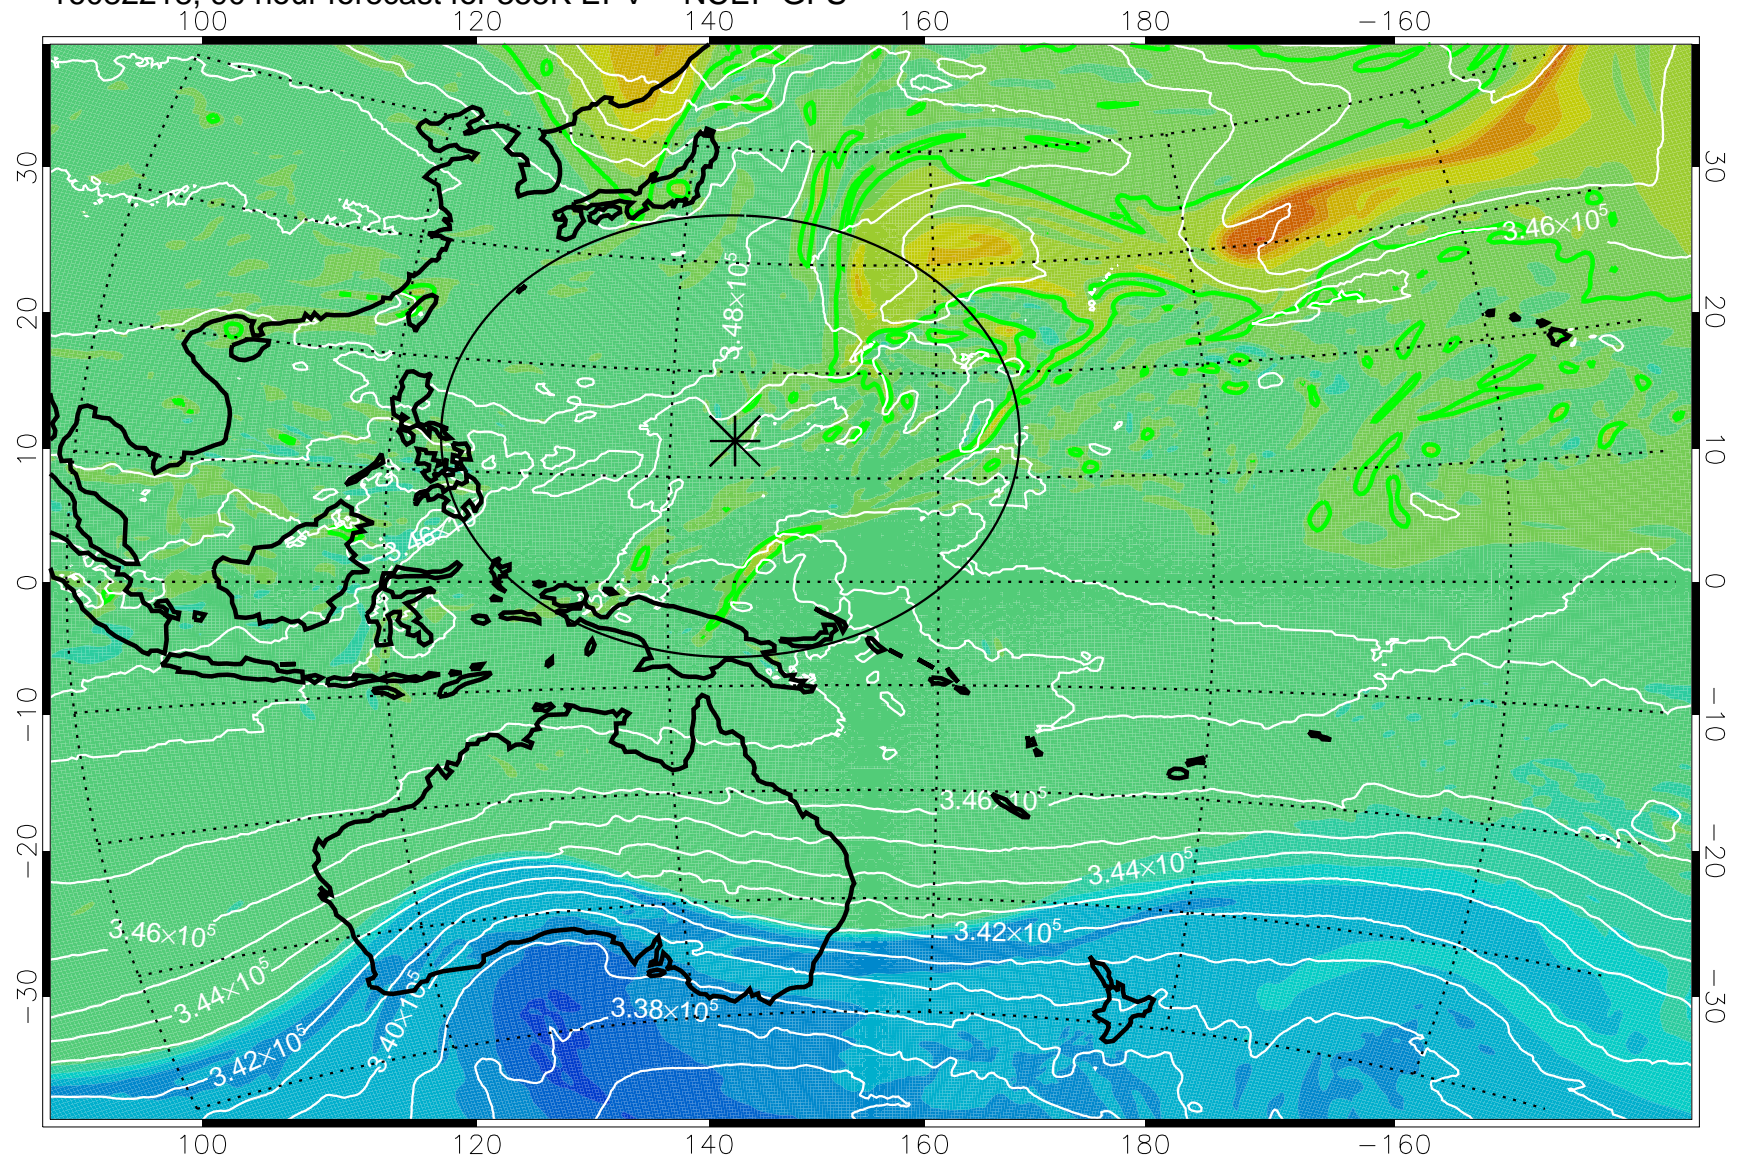

16082118, 66 hour forecast for 355K EPV -- NCEP GFS

355K Montgomery Streamfunction, white
EPV Tropopause (2 PVU) Position
Range ring of 2304 km

16082200, 72 hour forecast for 355K EPV -- NCEP GFS

355K Montgomery Streamfunction, white
EPV Tropopause (2 PVU) Position
Range ring of 2304 km

16082206, 78 hour forecast for 355K EPV -- NCEP GFS

355K Montgomery Streamfunction, white
EPV Tropopause (2 PVU) Position
Range ring of 2304 km

16082212, 84 hour forecast for 355K EPV -- NCEP GFS

355K Montgomery Streamfunction, white
EPV Tropopause (2 PVU) Position
Range ring of 2304 km

16082218, 90 hour forecast for 355K EPV -- NCEP GFS

355K Montgomery Streamfunction, white
EPV Tropopause (2 PVU) Position
Range ring of 2304 km

16082300, 96 hour forecast for 355K EPV -- NCEP GFS

355K Montgomery Streamfunction, white
EPV Tropopause (2 PVU) Position
Range ring of 2304 km

16082306, 102 hour forecast for 355K EPV -- NCEP GFS

355K Montgomery Streamfunction, white
EPV Tropopause (2 PVU) Position
Range ring of 2304 km

16082312, 108 hour forecast for 355K EPV -- NCEP GFS

355K Montgomery Streamfunction, white
EPV Tropopause (2 PVU) Position
Range ring of 2304 km