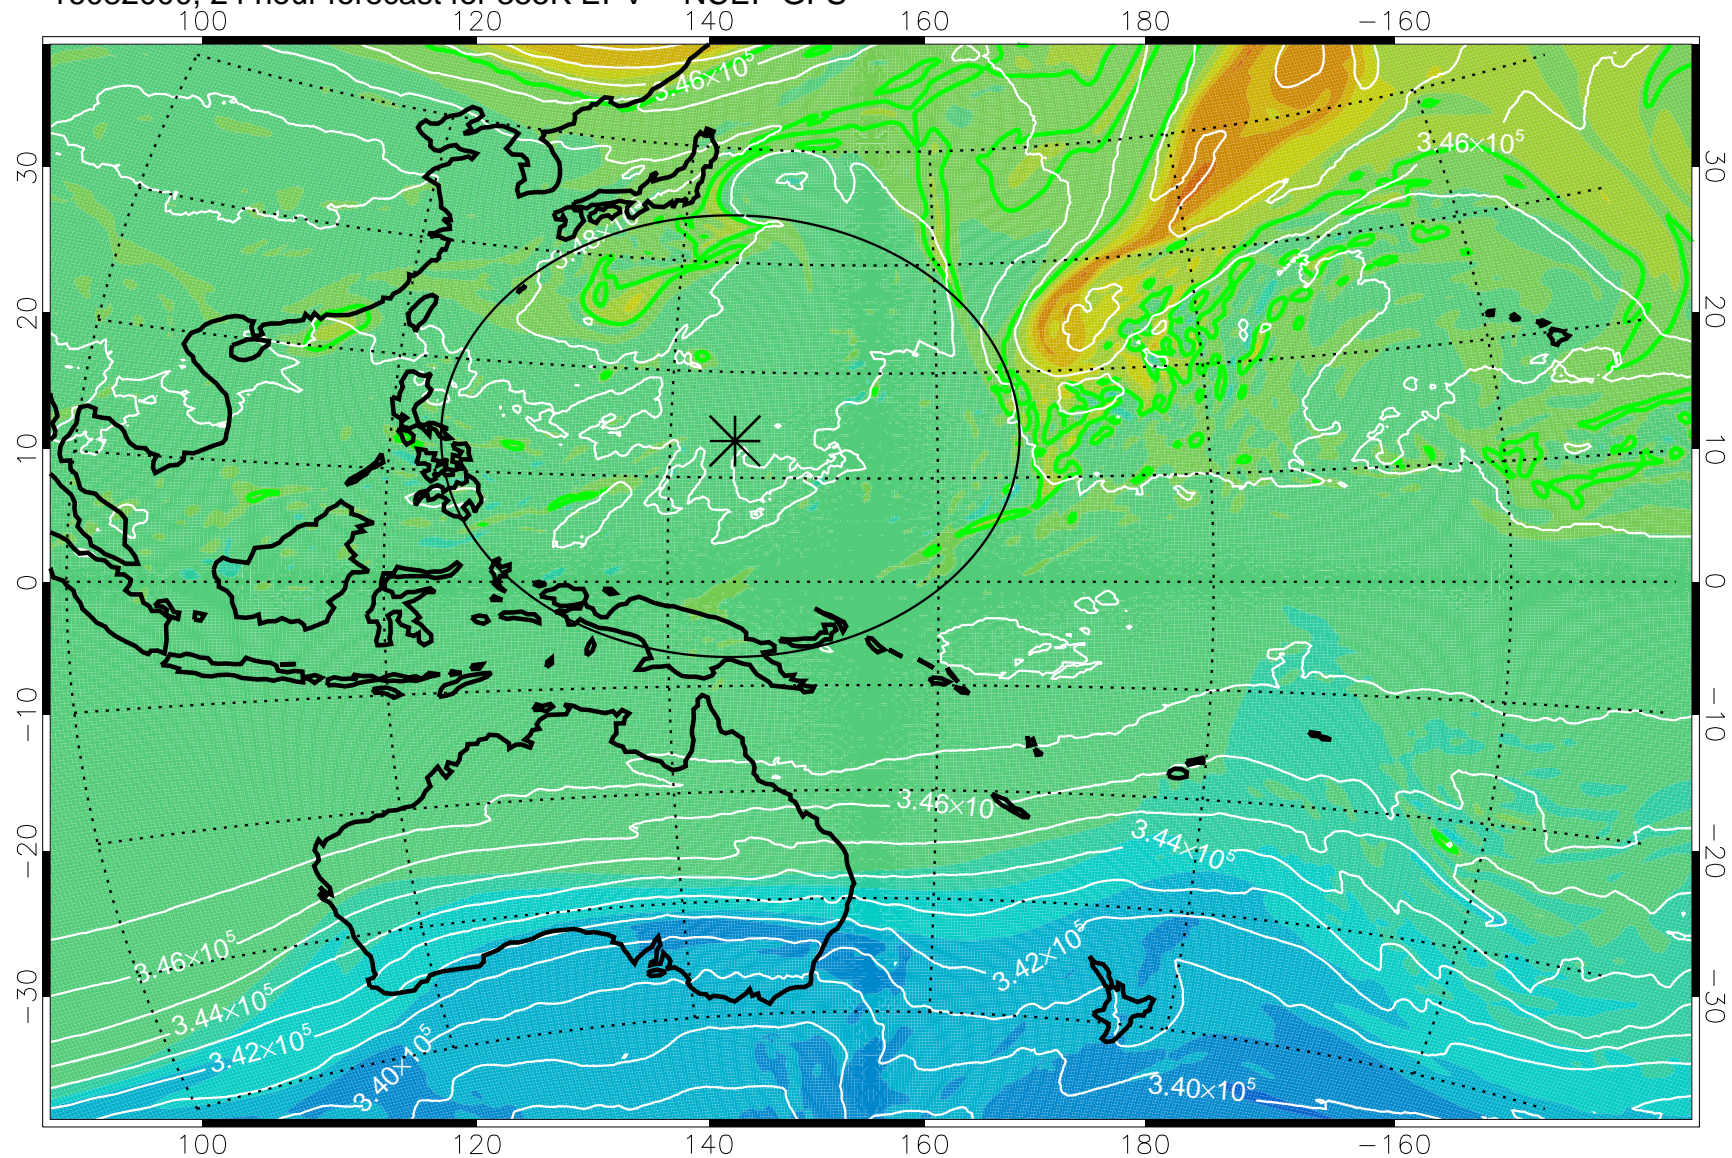

16081906, 6 hour forecast for 355K EPV -- NCEP GFS

355K Montgomery Streamfunction, white
EPV Tropopause (2 PVU) Position
Range ring of 2304 km

16081912, 12 hour forecast for 355K EPV -- NCEP GFS

355K Montgomery Streamfunction, white
EPV Tropopause (2 PVU) Position
Range ring of 2304 km

16081918, 18 hour forecast for 355K EPV -- NCEP GFS

355K Montgomery Streamfunction, white
EPV Tropopause (2 PVU) Position
Range ring of 2304 km

16082000, 24 hour forecast for 355K EPV -- NCEP GFS

355K Montgomery Streamfunction, white
EPV Tropopause (2 PVU) Position
Range ring of 2304 km

16082006, 30 hour forecast for 355K EPV -- NCEP GFS

355K Montgomery Streamfunction, white
EPV Tropopause (2 PVU) Position
Range ring of 2304 km

16082012, 36 hour forecast for 355K EPV -- NCEP GFS

355K Montgomery Streamfunction, white
EPV Tropopause (2 PVU) Position
Range ring of 2304 km

16082018, 42 hour forecast for 355K EPV -- NCEP GFS

355K Montgomery Streamfunction, white
EPV Tropopause (2 PVU) Position
Range ring of 2304 km

16082100, 48 hour forecast for 355K EPV -- NCEP GFS

355K Montgomery Streamfunction, white
EPV Tropopause (2 PVU) Position
Range ring of 2304 km