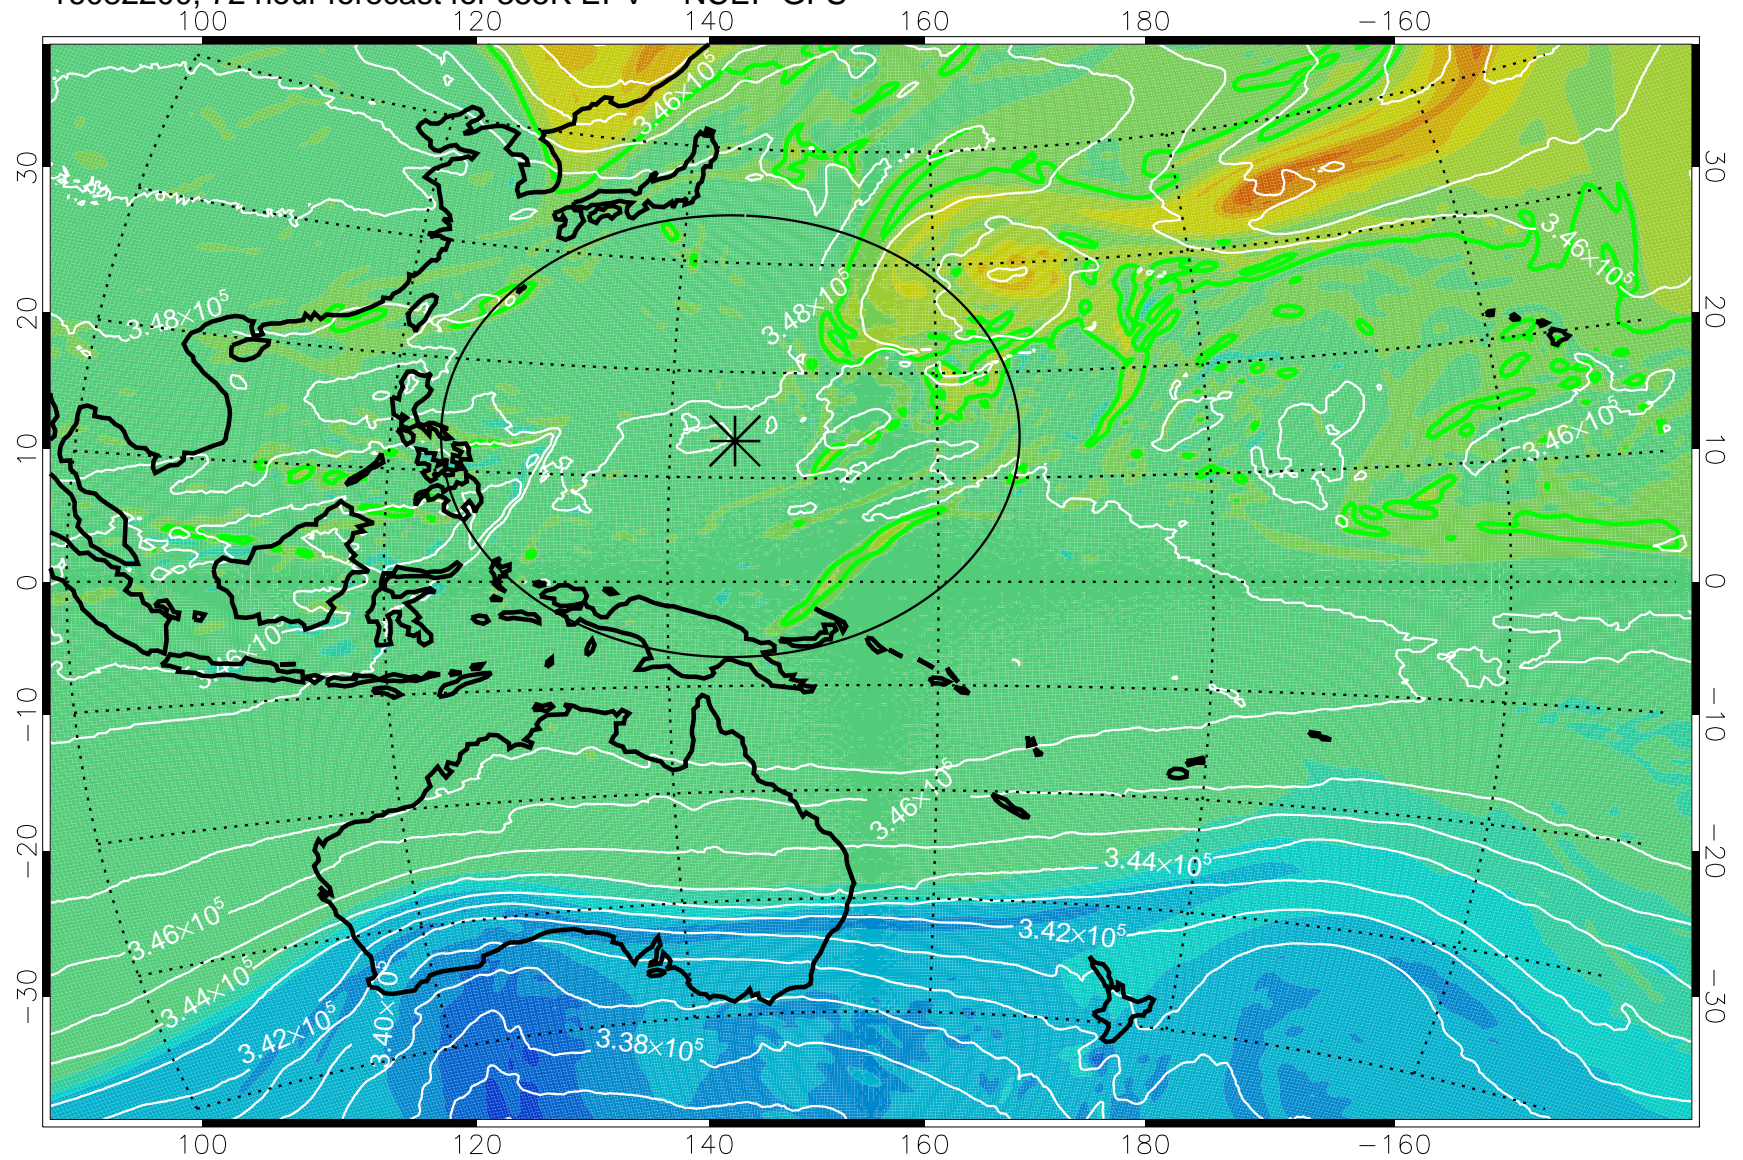

16082018, 42 hour forecast for 355K EPV -- NCEP GFS

355K Montgomery Streamfunction, white
EPV Tropopause (2 PVU) Position
Range ring of 2304 km

16082100, 48 hour forecast for 355K EPV -- NCEP GFS

355K Montgomery Streamfunction, white
EPV Tropopause (2 PVU) Position
Range ring of 2304 km

16082106, 54 hour forecast for 355K EPV -- NCEP GFS

355K Montgomery Streamfunction, white
EPV Tropopause (2 PVU) Position
Range ring of 2304 km

16082112, 60 hour forecast for 355K EPV -- NCEP GFS

355K Montgomery Streamfunction, white
EPV Tropopause (2 PVU) Position
Range ring of 2304 km

16082118, 66 hour forecast for 355K EPV -- NCEP GFS

355K Montgomery Streamfunction, white
EPV Tropopause (2 PVU) Position
Range ring of 2304 km

16082200, 72 hour forecast for 355K EPV -- NCEP GFS

355K Montgomery Streamfunction, white
EPV Tropopause (2 PVU) Position
Range ring of 2304 km

16082206, 78 hour forecast for 355K EPV -- NCEP GFS

355K Montgomery Streamfunction, white
EPV Tropopause (2 PVU) Position
Range ring of 2304 km

16082212, 84 hour forecast for 355K EPV -- NCEP GFS

355K Montgomery Streamfunction, white
EPV Tropopause (2 PVU) Position
Range ring of 2304 km