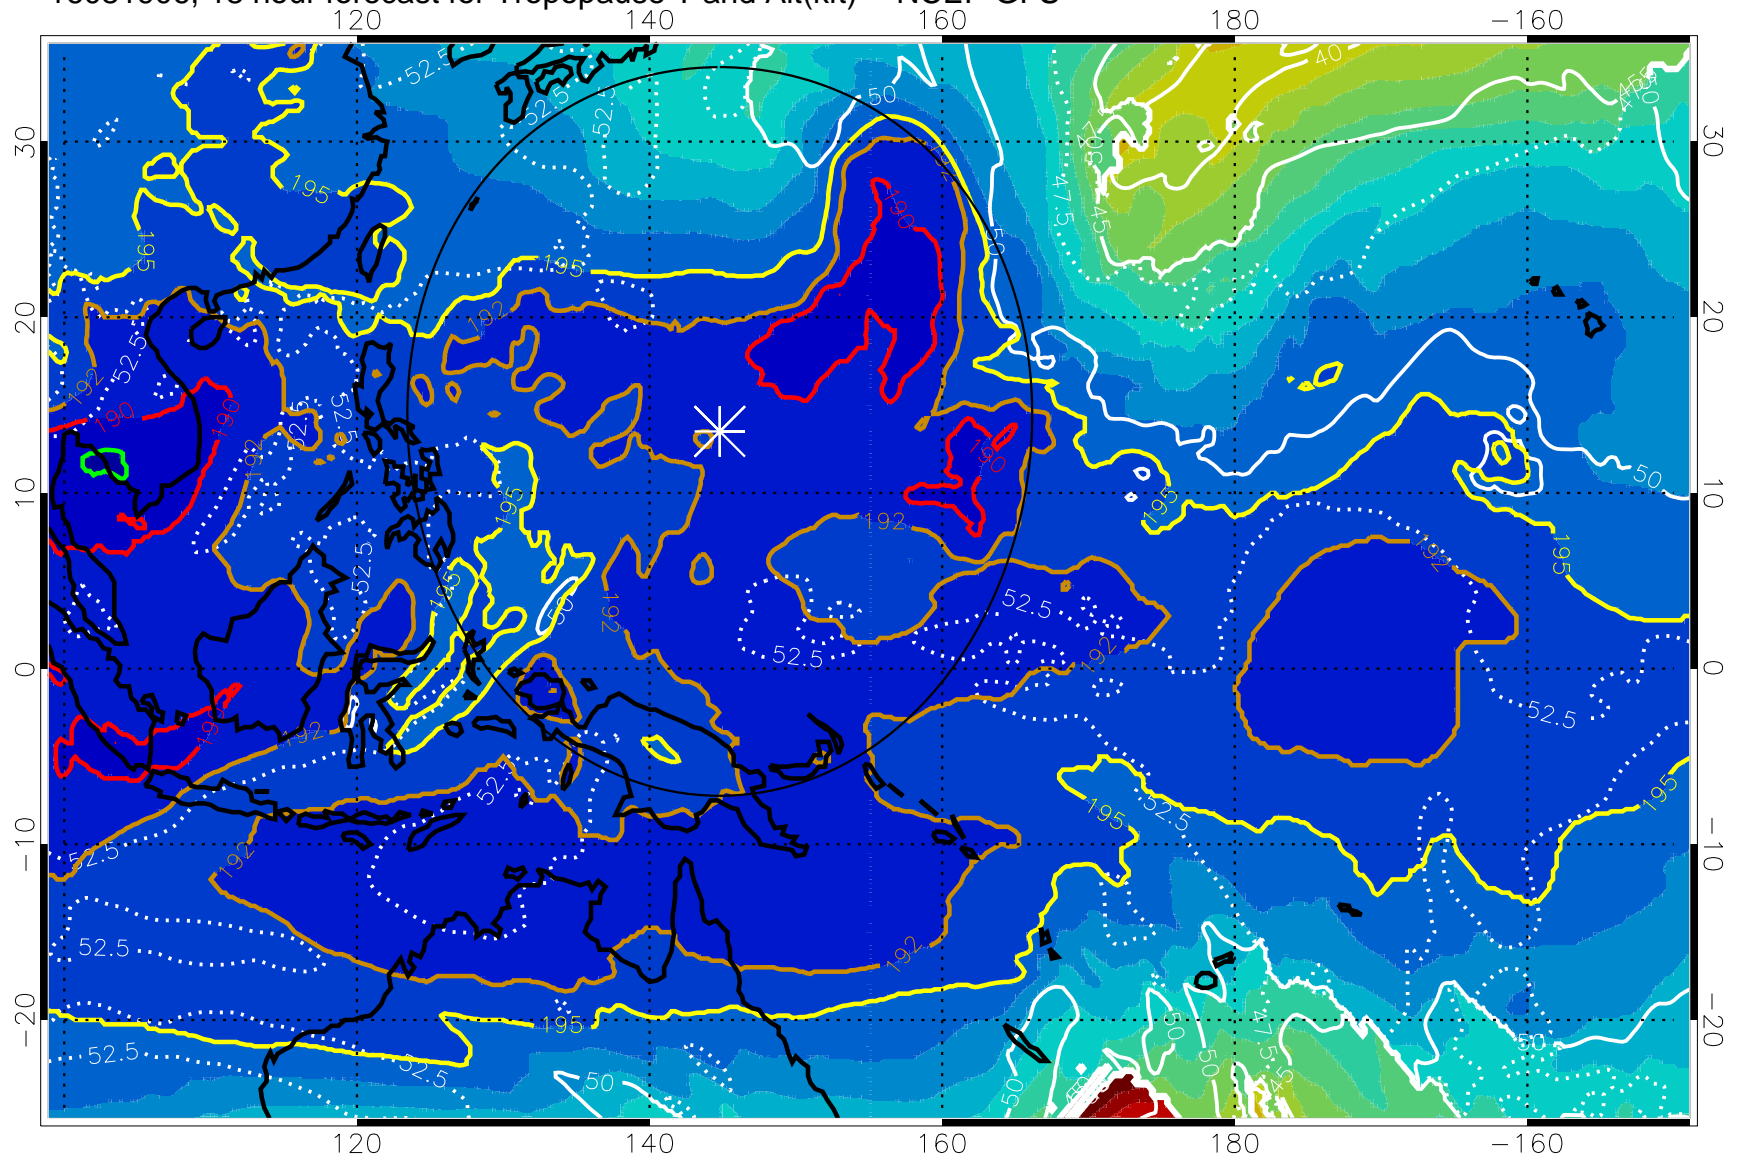

16081818, 6 hour forecast for Tropopause T and Alt(kft) -- NCEP GFS

16081900, 12 hour forecast for Tropopause T and Alt(kft) -- NCEP GFS

190 200 210 220 230

Tropopause T, K

Tropopause Altitude in kft (white)

192.5K Isotherm 195K Isotherm
187.5K Isotherm 190K Isotherm

Range ring of 2304 km

16081906, 18 hour forecast for Tropopause T and Alt(kft) -- NCEP GFS

190 200 210 220 230
Tropopause T, K

Tropopause Altitude in kft (white)