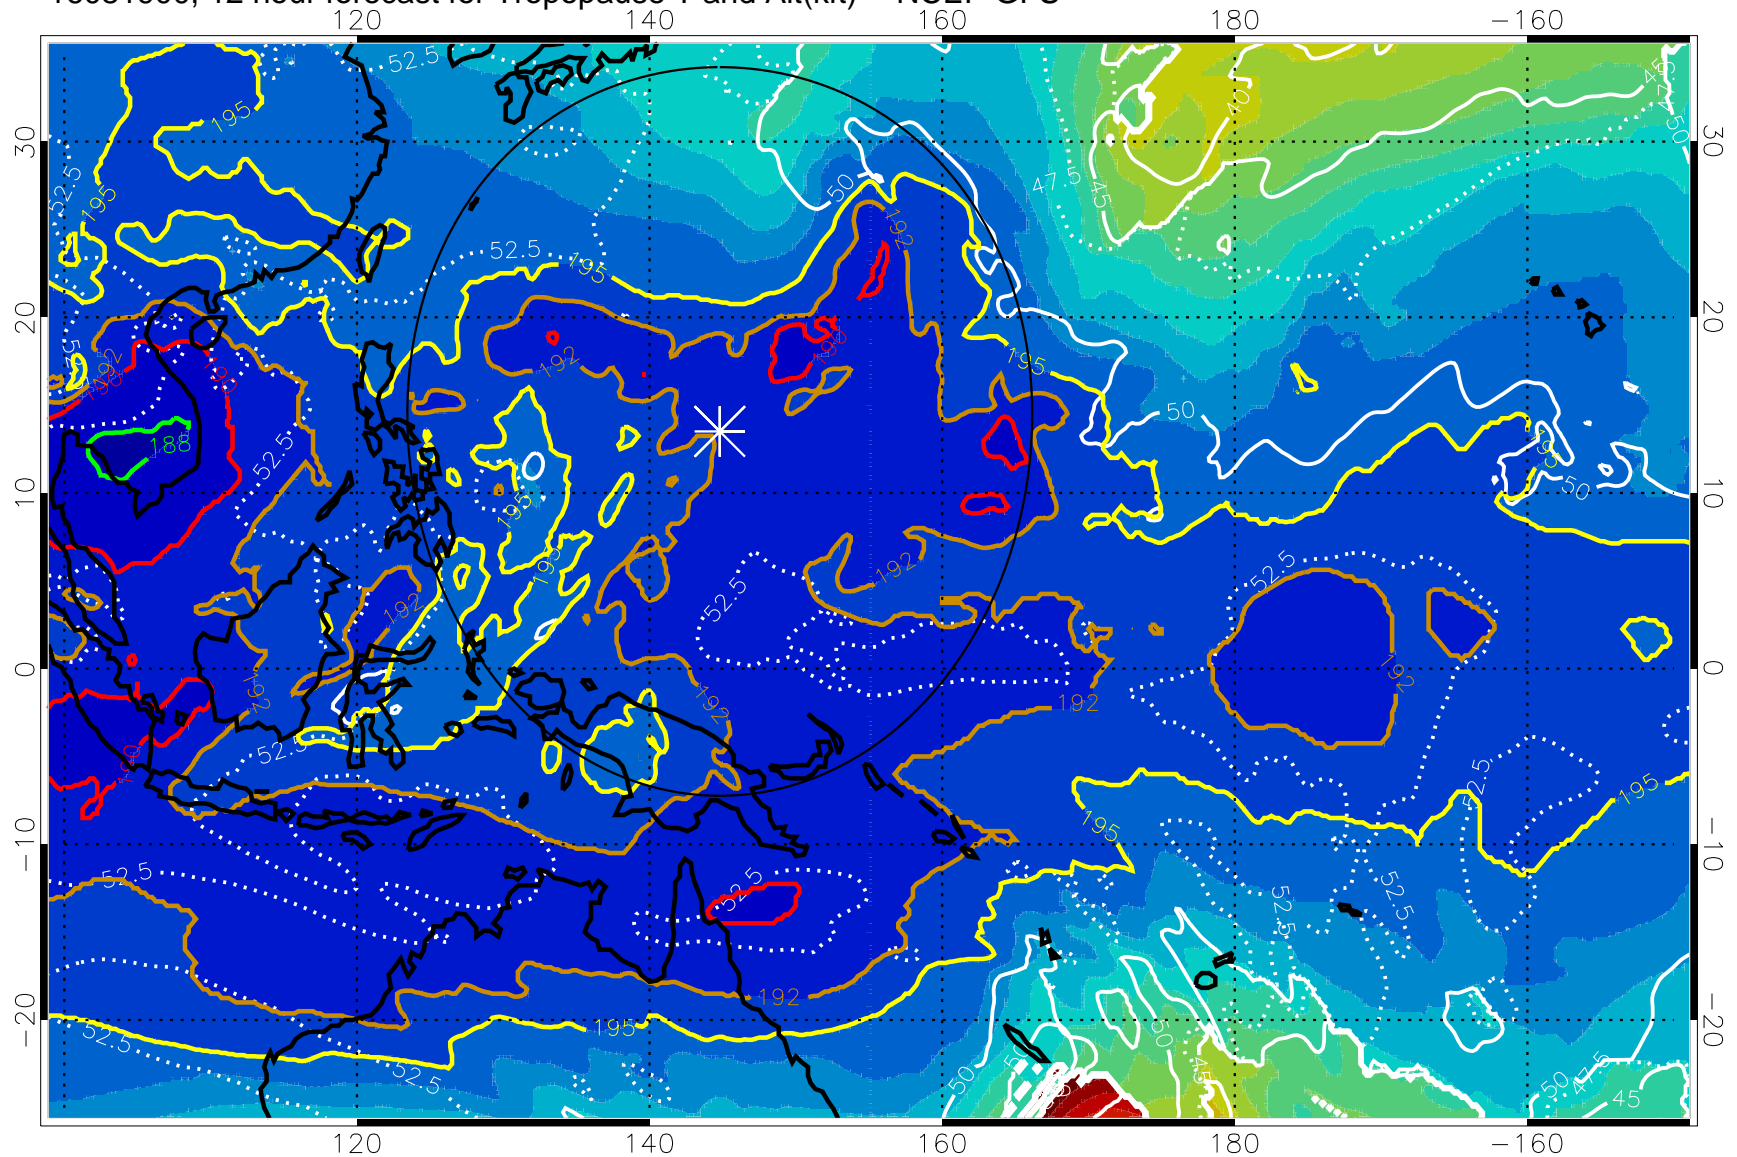

16081818, 6 hour forecast for Tropopause T and Alt(kft) -- NCEP GFS

16081900, 12 hour forecast for Tropopause T and Alt(kft) -- NCEP GFS

190 200 210 220 230

Tropopause T, K

Tropopause Altitude in kft (white)

192.5K Isotherm 195K Isotherm
187.5K Isotherm 190K Isotherm

Range ring of 2304 km

16081906, 18 hour forecast for Tropopause T and Alt(kft) -- NCEP GFS

190 200 210 220 230
Tropopause T, K

Tropopause Altitude in kft (white)