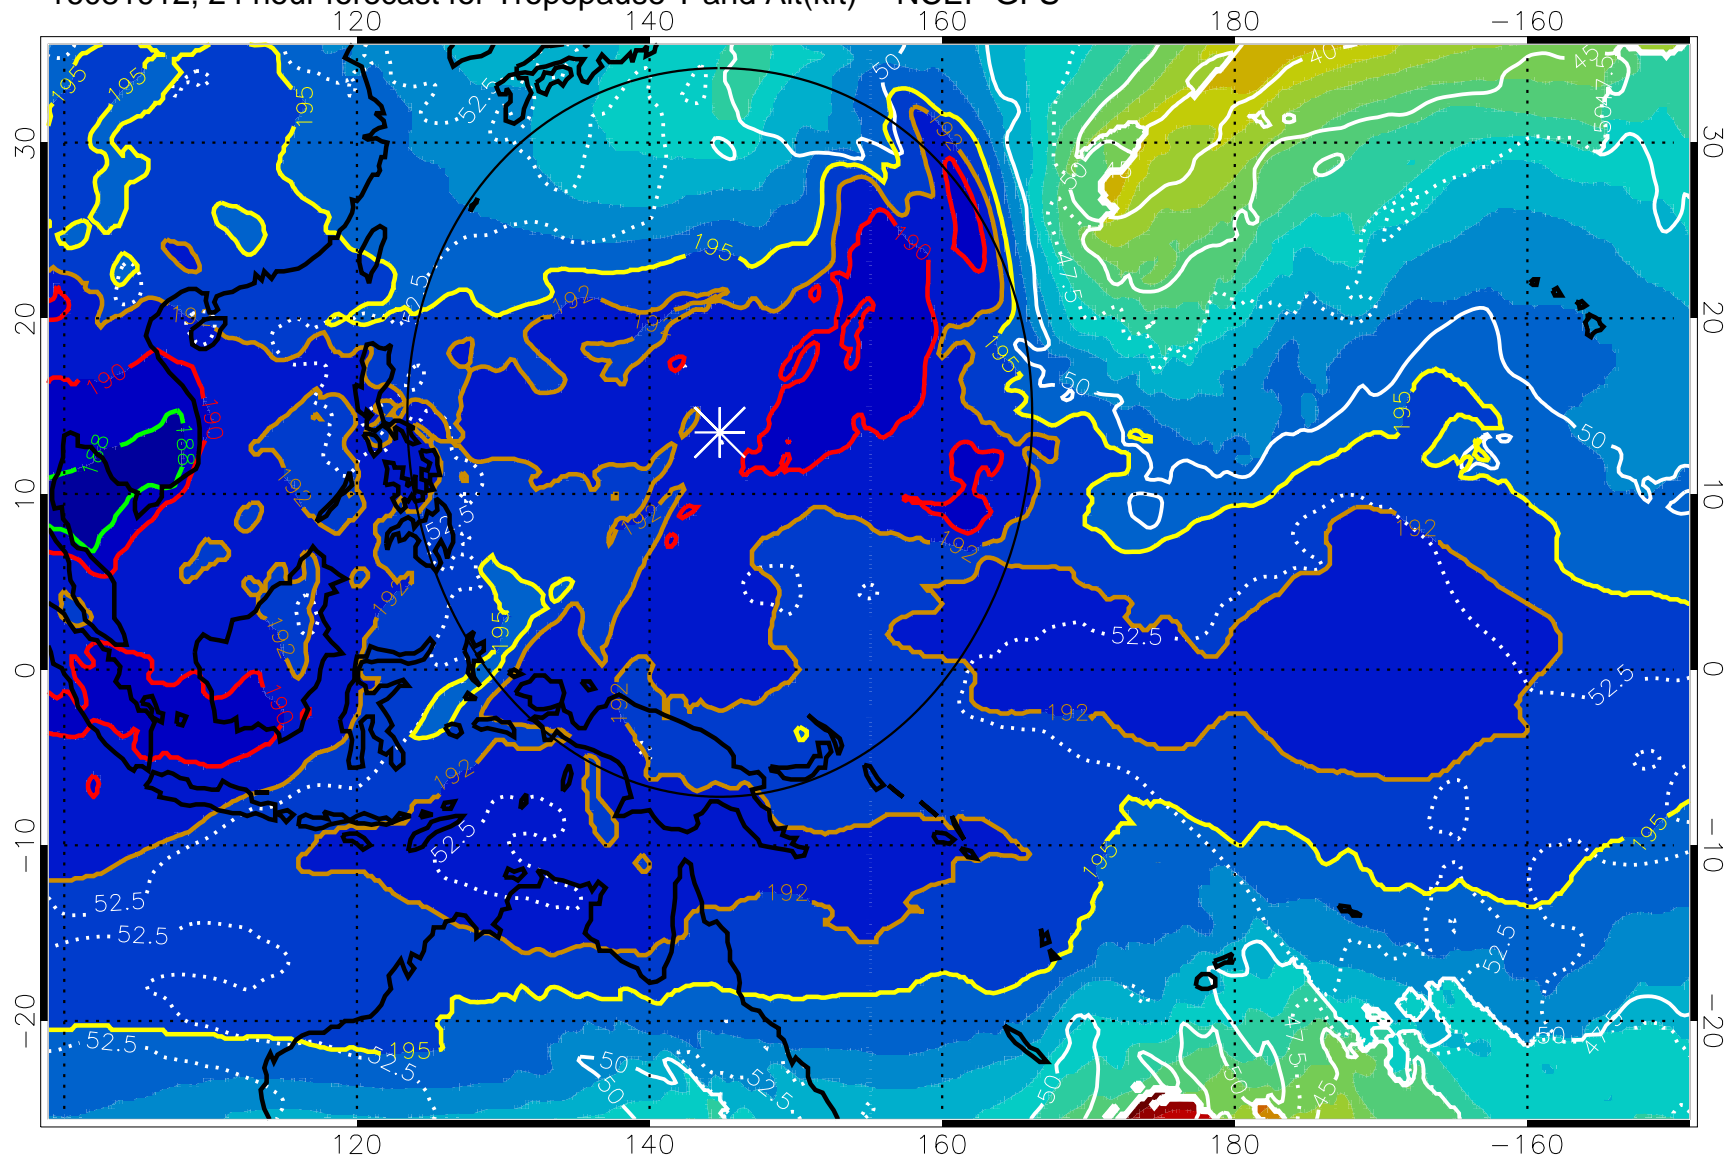

16081912, 24 hour forecast for Tropopause T and Alt(kft) -- NCEP GFS