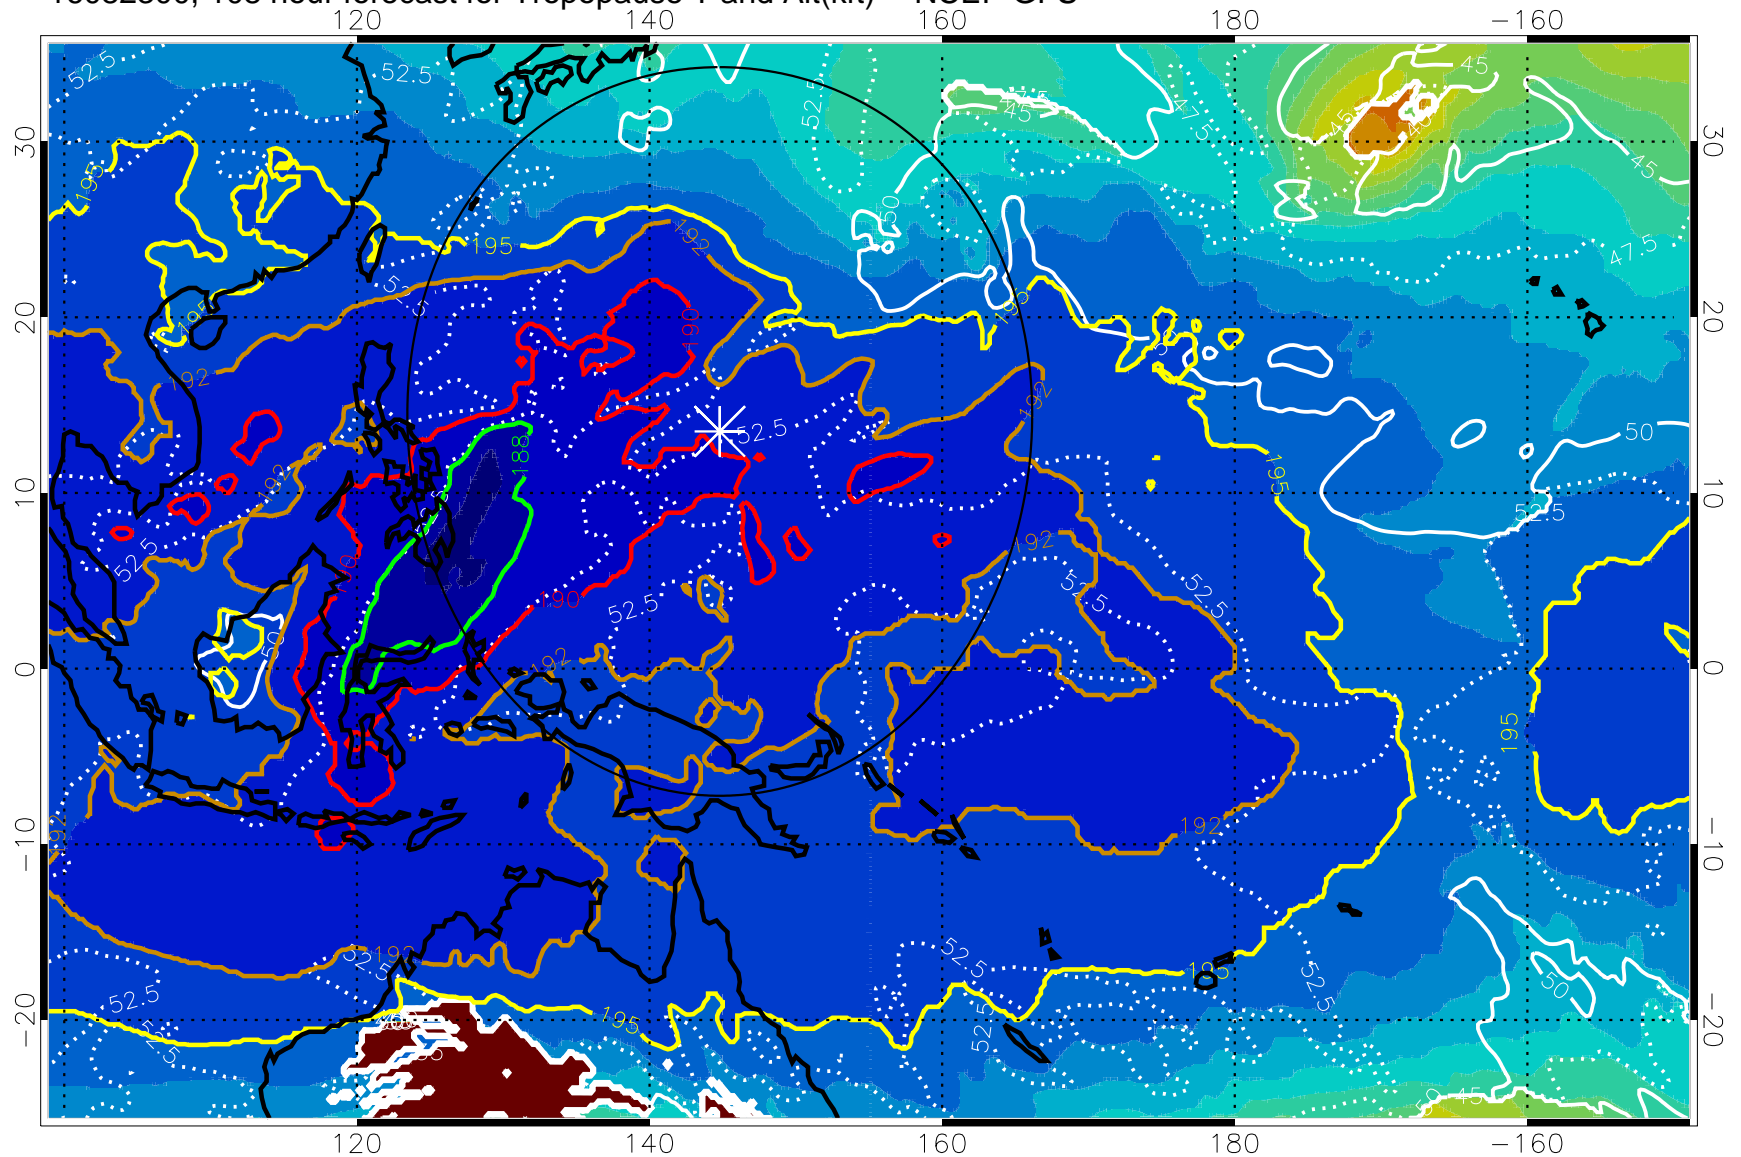

190 200 210 220 230
Tropopause T, K

Tropopause Altitude in kft (white)

192.5K Isotherm 195K Isotherm
187.5K Isotherm 190K Isotherm

Range ring of 2304 km

16082218, 102 hour forecast for Tropopause T and Alt(kft) -- NCEP GFS

190 200 210 220 230
Tropopause T, K

Tropopause Altitude in kft (white)

192.5K Isotherm 195K Isotherm
187.5K Isotherm 190K Isotherm

Range ring of 2304 km

16082300, 108 hour forecast for Tropopause T and Alt(kft) -- NCEP GFS