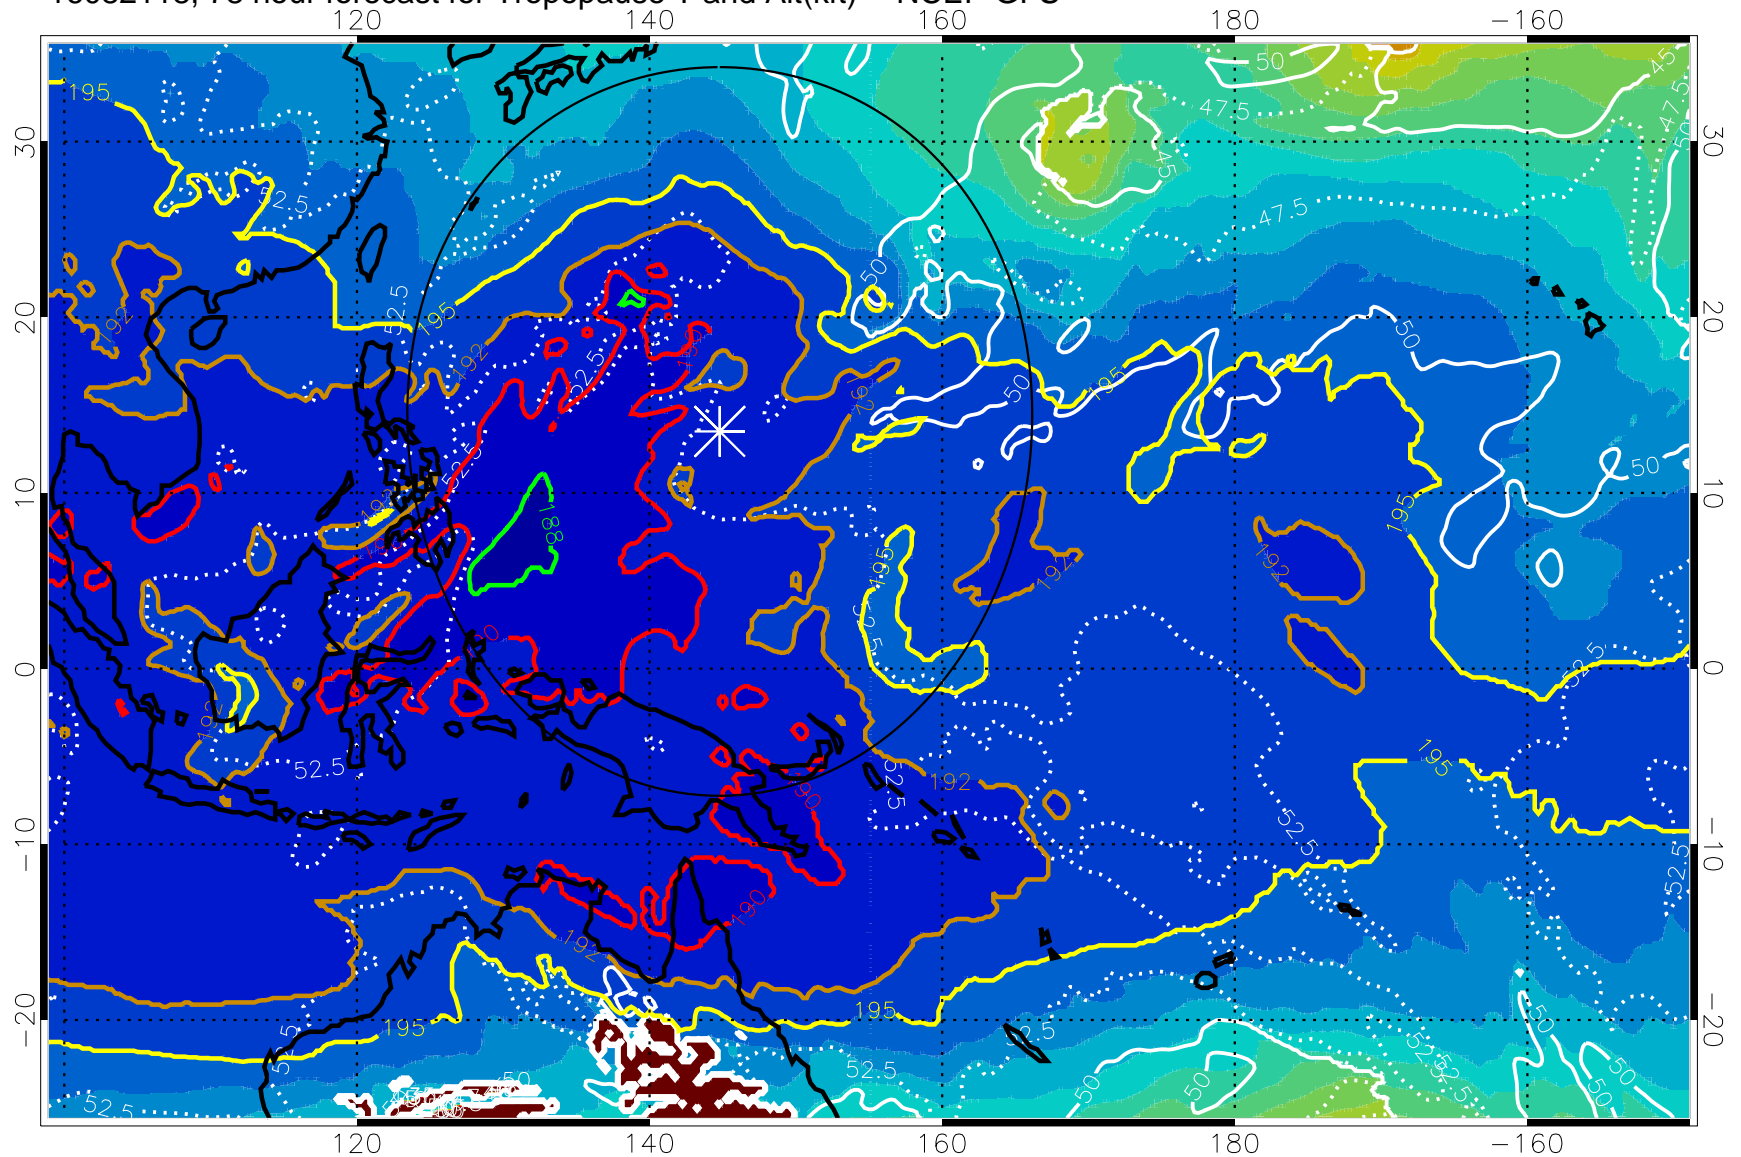

16082118, 78 hour forecast for Tropopause T and Alt(kft) -- NCEP GFS

190 200 210 220 230
Tropopause T, K

Tropopause Altitude in kft (white)

192.5K Isotherm 195K Isotherm
187.5K Isotherm 190K Isotherm

Range ring of 2304 km