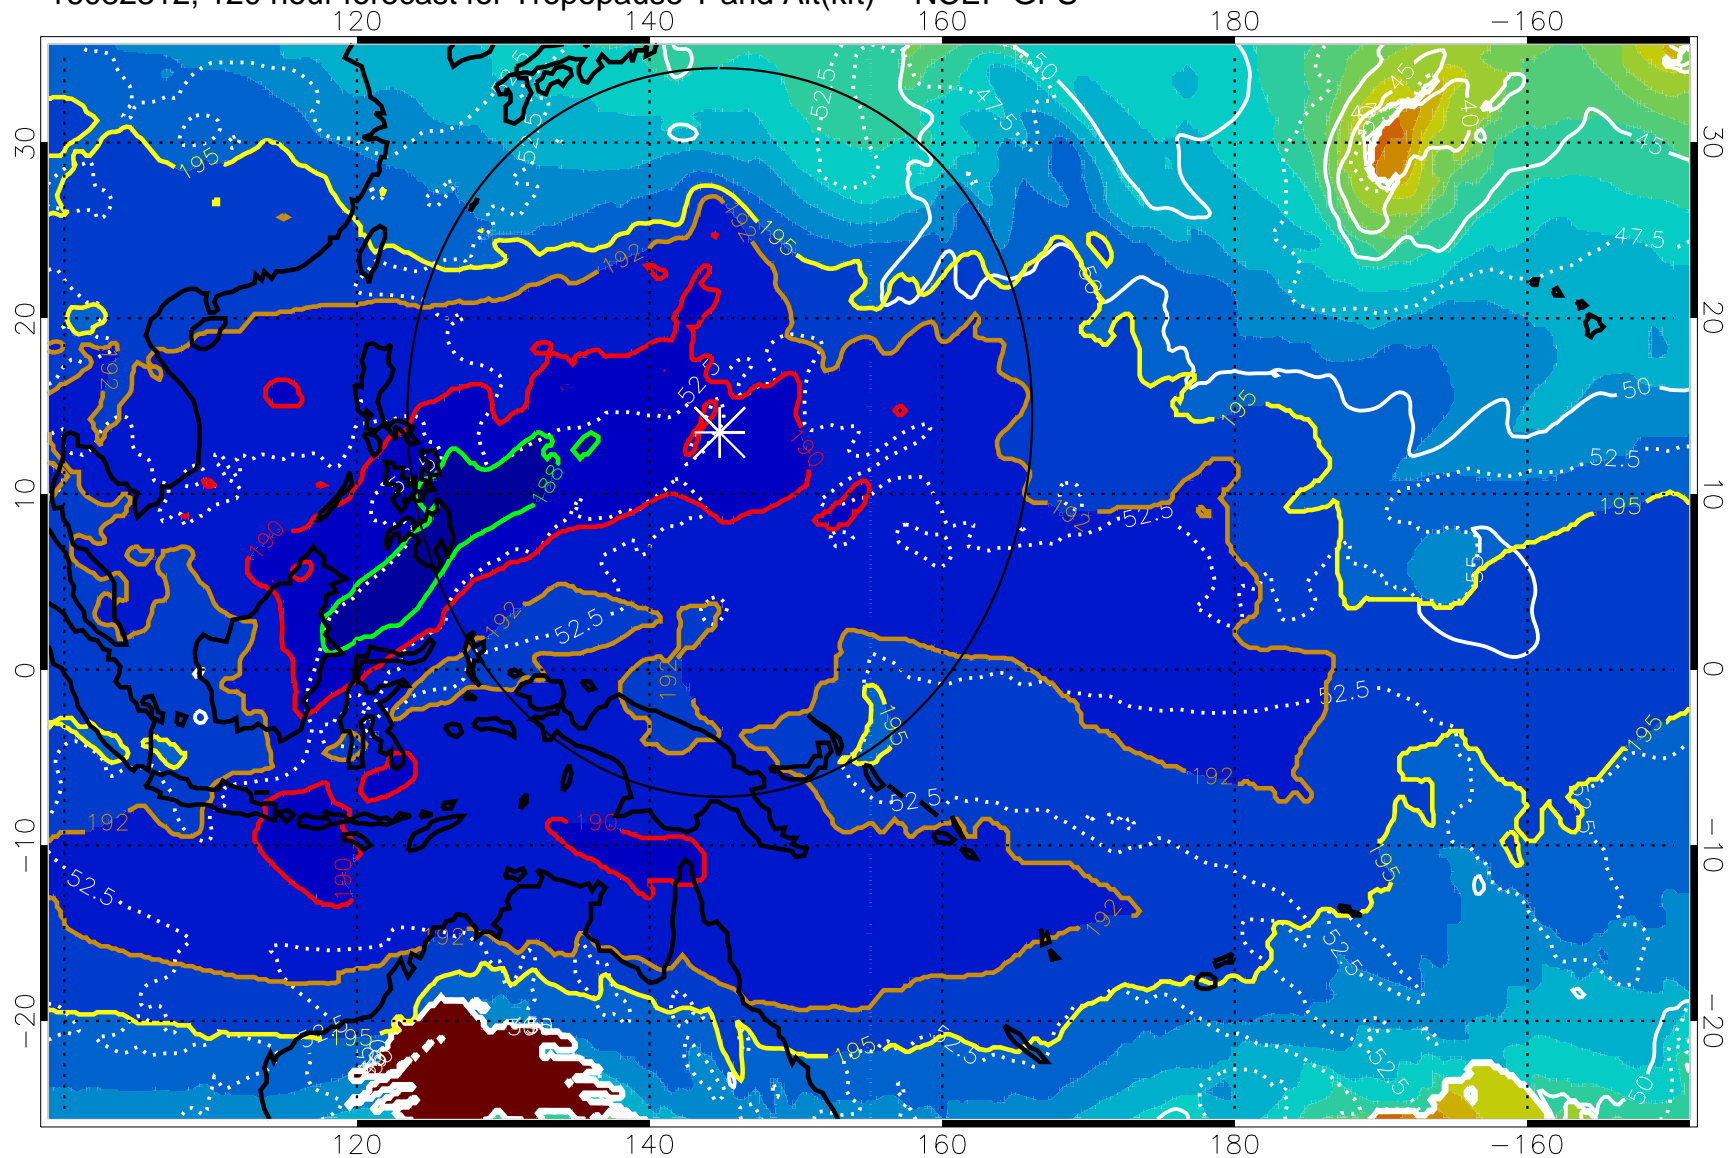

190 200 210 220 230

Tropopause T, K

Tropopause Altitude in kft (white)

192.5K Isotherm 195K Isotherm

187.5K Isotherm 190K Isotherm

Range ring of 2304 km

16082312, 120 hour forecast for Tropopause T and Alt(kft) -- NCEP GFS

190 200 210 220 230
Tropopause T, K

Tropopause Altitude in kft (white)

192.5K Isotherm 195K Isotherm
187.5K Isotherm 190K Isotherm

Range ring of 2304 km