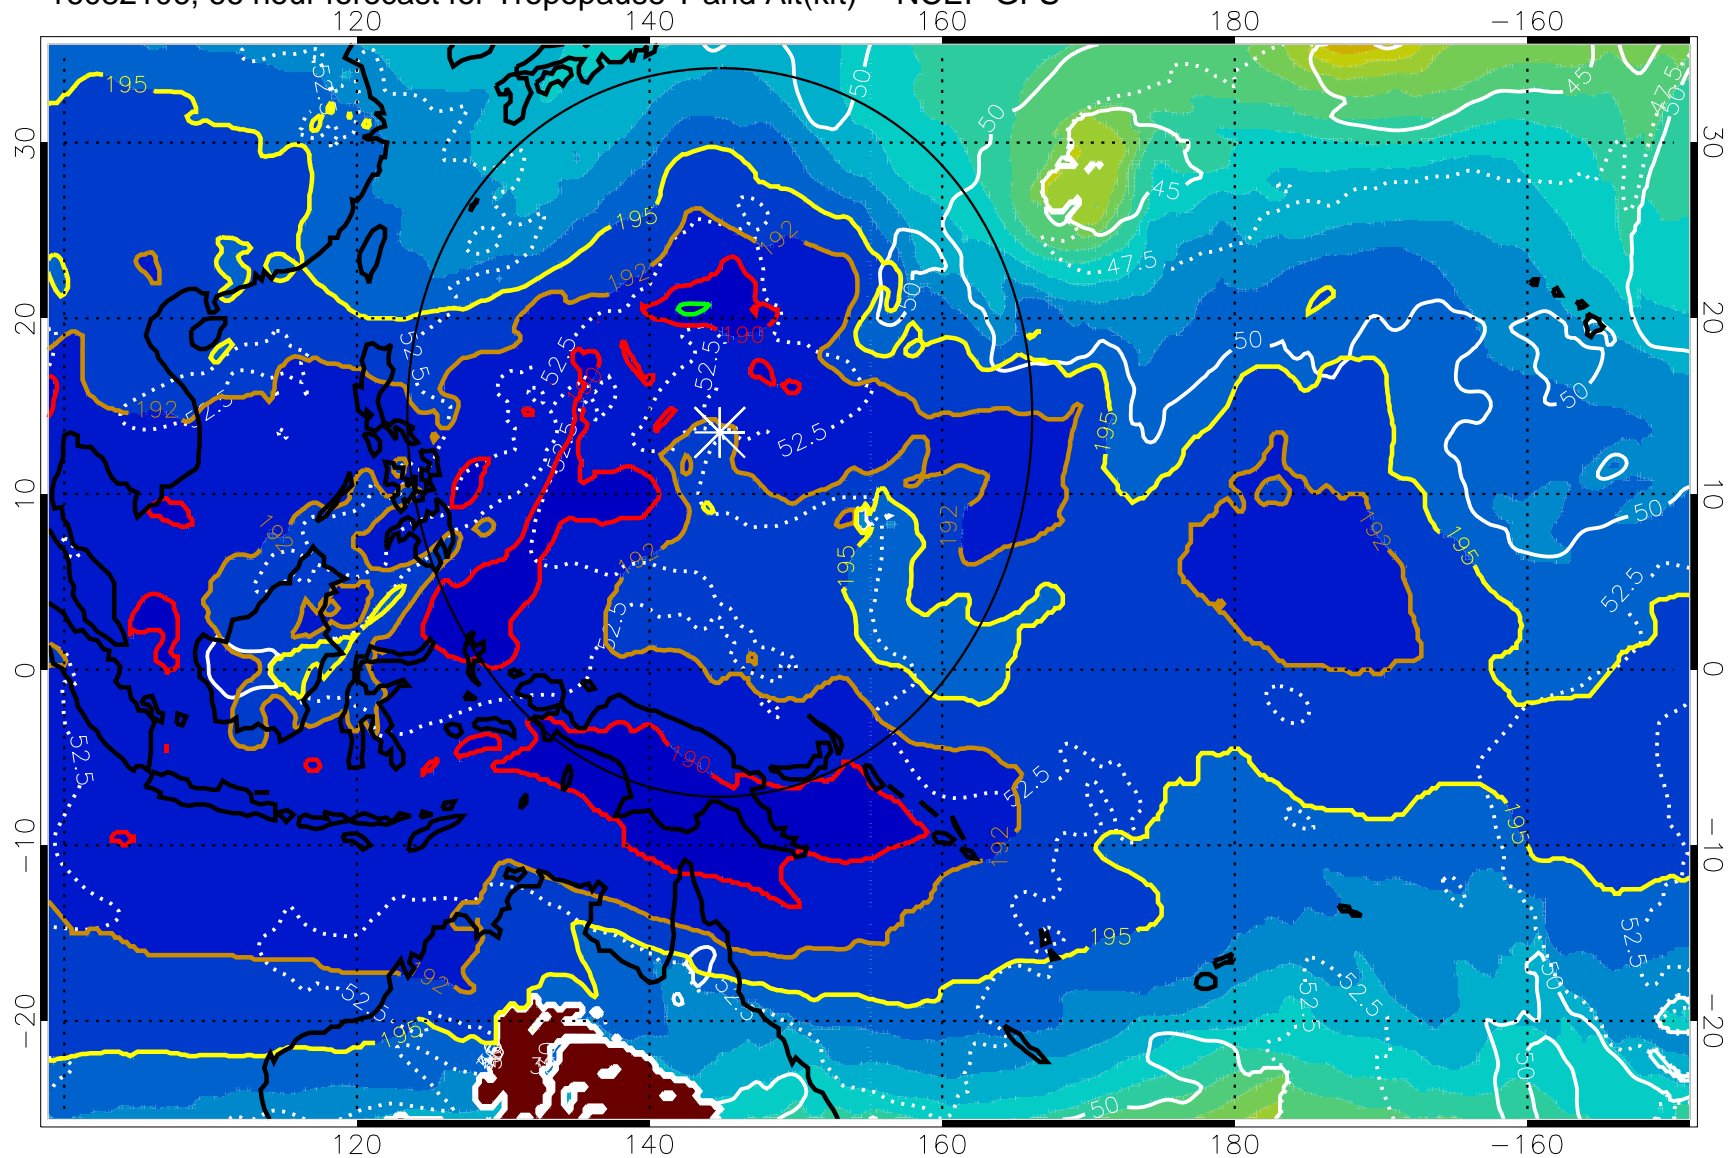

190 200 210 220 230

Tropopause T, K

Tropopause Altitude in kft (white)

192.5K Isotherm 195K Isotherm

187.5K Isotherm 190K Isotherm

Range ring of 2304 km

16082106, 66 hour forecast for Tropopause T and Alt(kft) -- NCEP GFS