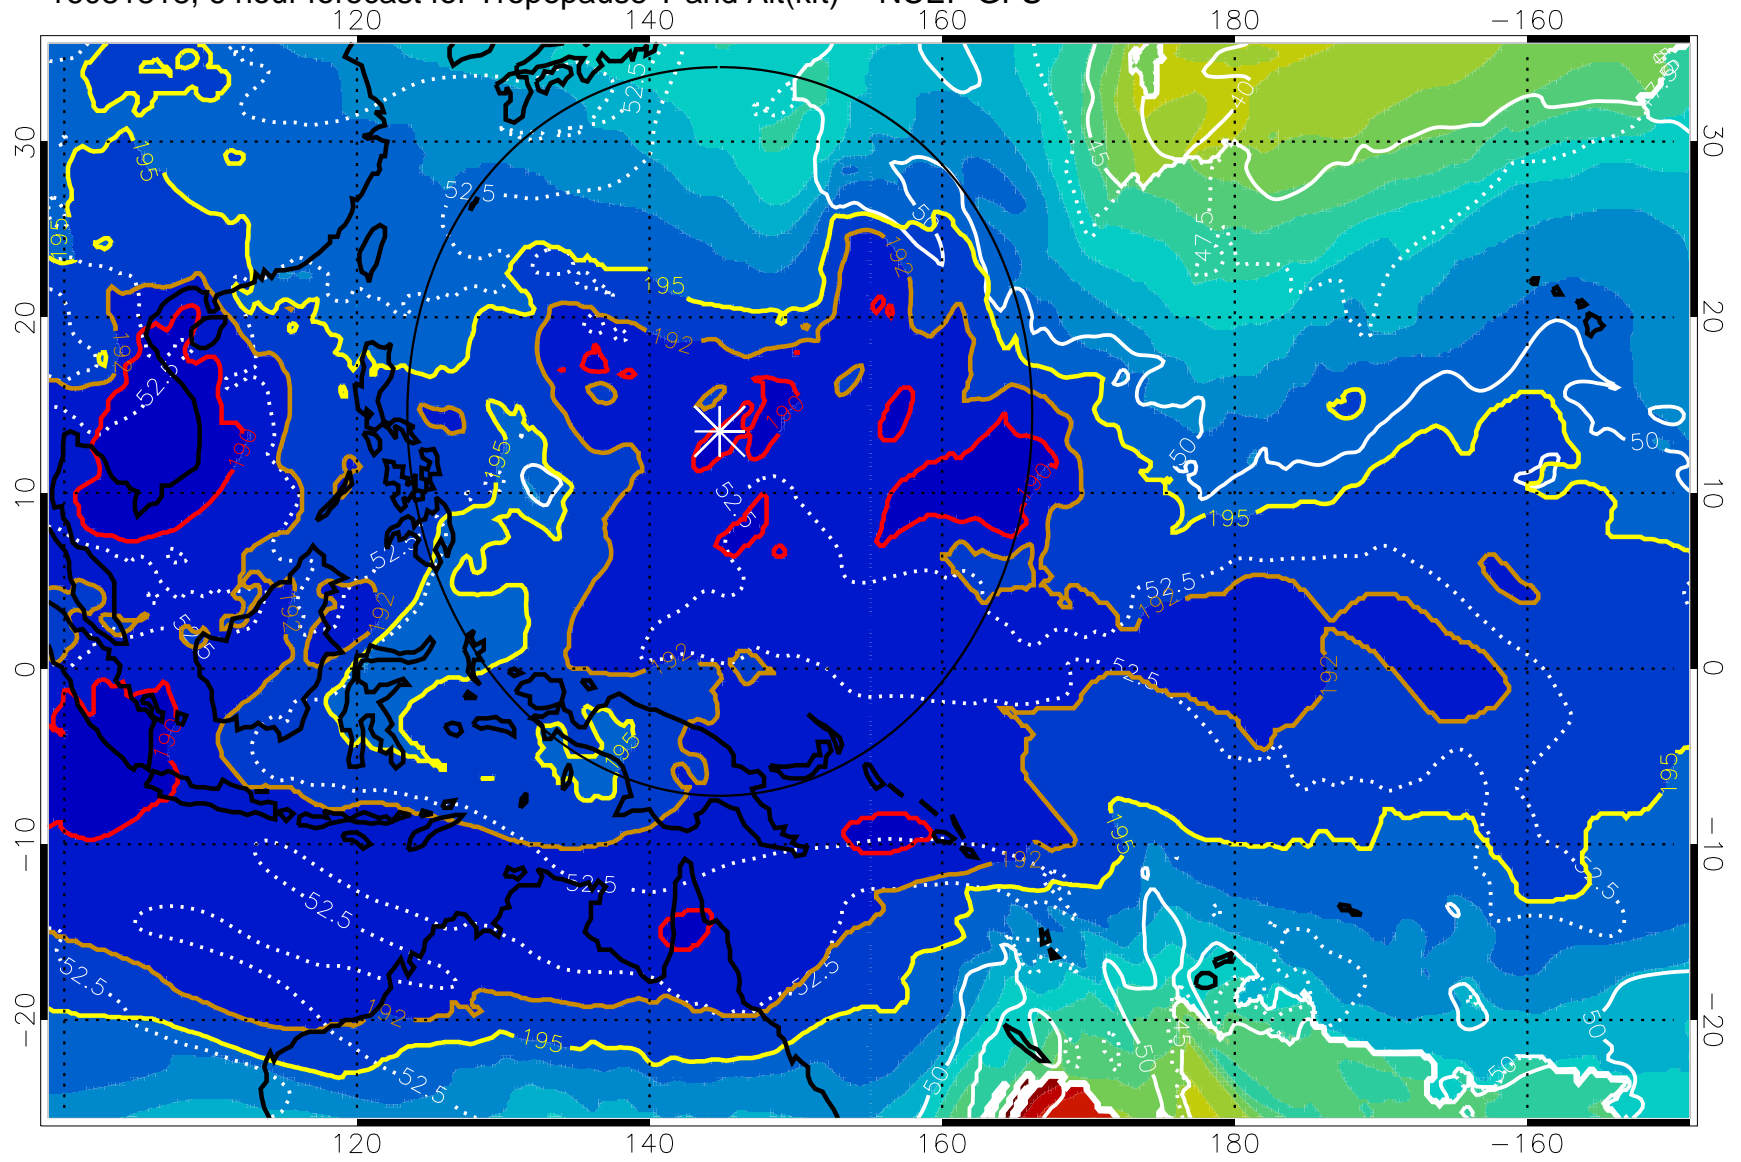

16081818, 6 hour forecast for Tropopause T and Alt(kft) -- NCEP GFS

16081900, 12 hour forecast for Tropopause T and Alt(kft) -- NCEP GFS

190 200 210 220 230

Tropopause T, K

Tropopause Altitude in kft (white)

192.5K Isotherm 195K Isotherm
187.5K Isotherm 190K Isotherm

Range ring of 2304 km

16081906, 18 hour forecast for Tropopause T and Alt(kft) -- NCEP GFS

190 200 210 220 230
Tropopause T, K

Tropopause Altitude in kft (white)