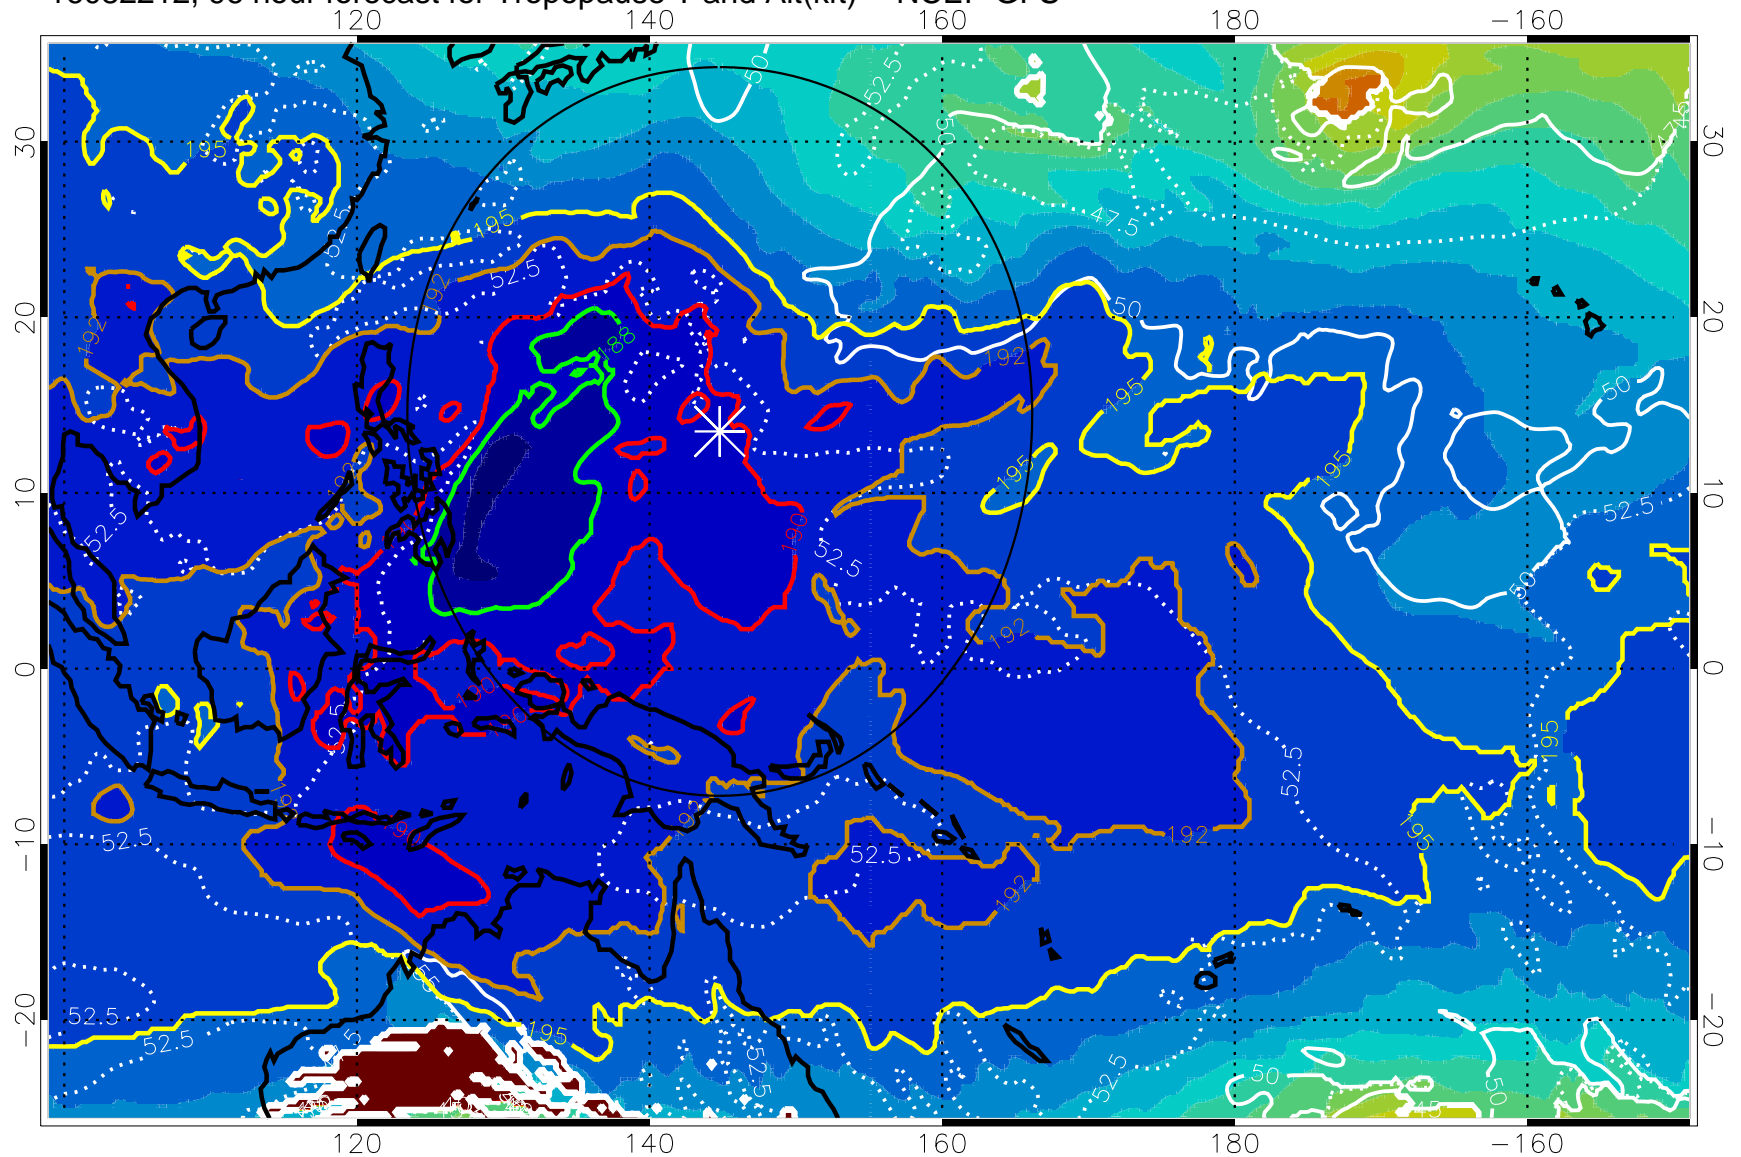

190 200 210 220 230
Tropopause T, K

Tropopause Altitude in kft (white)

192.5K Isotherm 195K Isotherm
187.5K Isotherm 190K Isotherm

Range ring of 2304 km

16082206, 90 hour forecast for Tropopause T and Alt(kft) -- NCEP GFS

190 200 210 220 230
Tropopause T, K

Tropopause Altitude in kft (white)

192.5K Isotherm 195K Isotherm
187.5K Isotherm 190K Isotherm

Range ring of 2304 km

16082212, 96 hour forecast for Tropopause T and Alt(kft) -- NCEP GFS