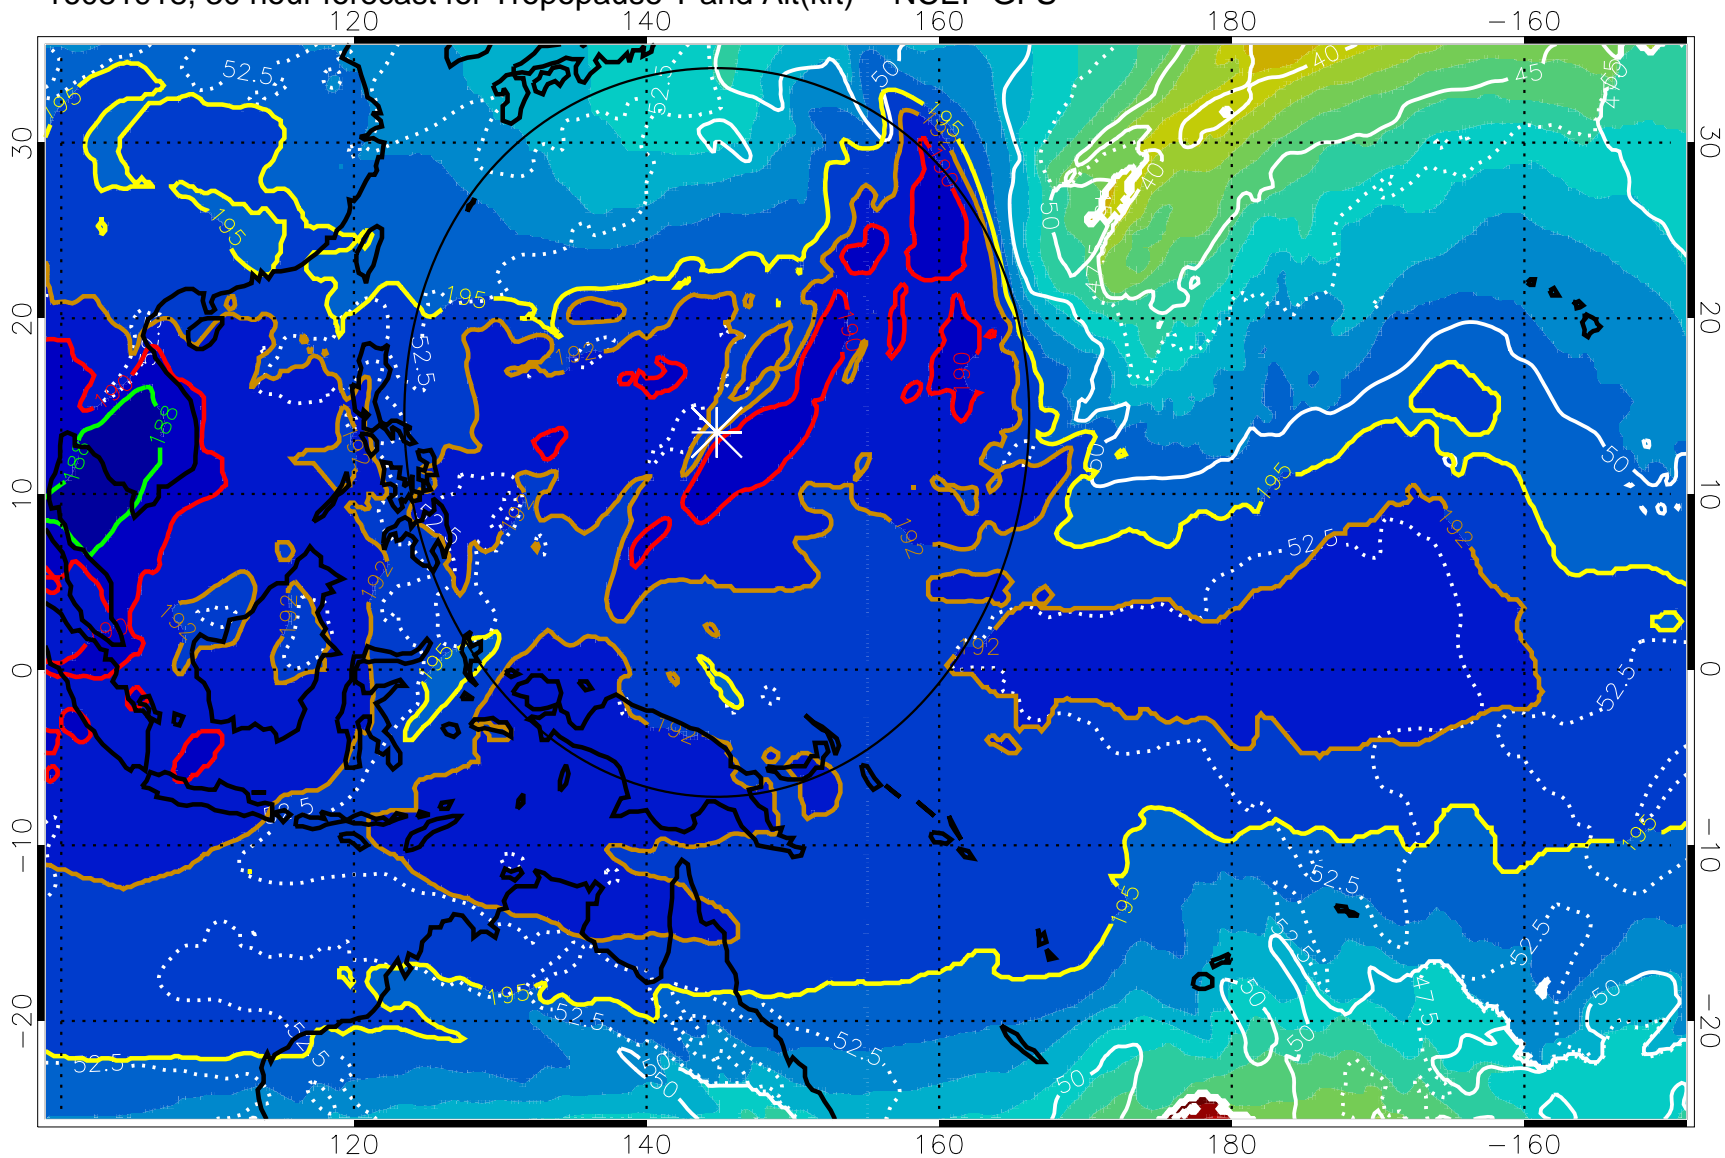

192.5K Isotherm 195K Isotherm
187.5K Isotherm 190K Isotherm

Range ring of 2304 km

16081906, 18 hour forecast for Tropopause T and Alt(kft) -- NCEP GFS

190 200 210 220 230
Tropopause T, K

Tropopause Altitude in kft (white)

192.5K Isotherm 195K Isotherm
187.5K Isotherm 190K Isotherm

Range ring of 2304 km

16081912, 24 hour forecast for Tropopause T and Alt(kft) -- NCEP GFS

16081918, 30 hour forecast for Tropopause T and Alt(kft) -- NCEP GFS