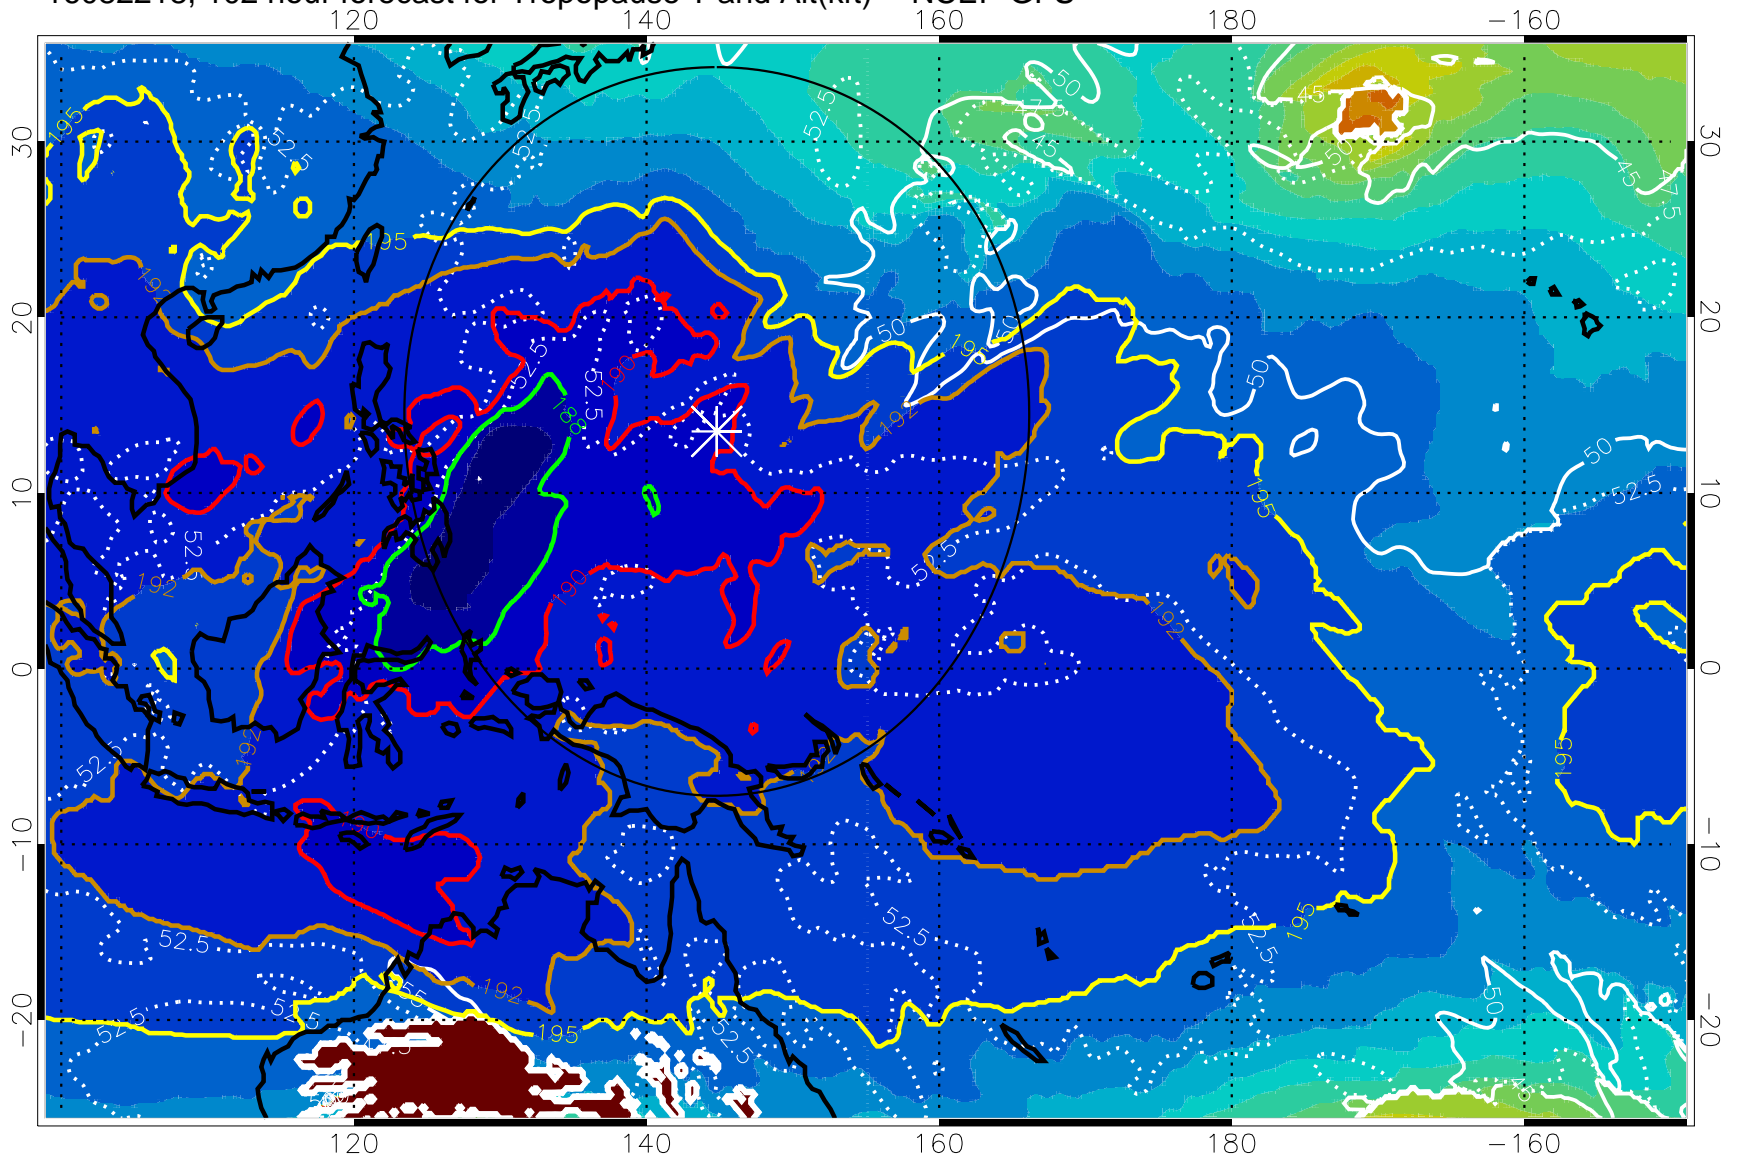

190 200 210 220 230
Tropopause T, K

Tropopause Altitude in kft (white)

192.5K Isotherm 195K Isotherm
187.5K Isotherm 190K Isotherm

Range ring of 2304 km

16082212, 96 hour forecast for Tropopause T and Alt(kft) -- NCEP GFS

190 200 210 220 230
Tropopause T, K

Tropopause Altitude in kft (white)

192.5K Isotherm 195K Isotherm
187.5K Isotherm 190K Isotherm

Range ring of 2304 km

16082218, 102 hour forecast for Tropopause T and Alt(kft) -- NCEP GFS