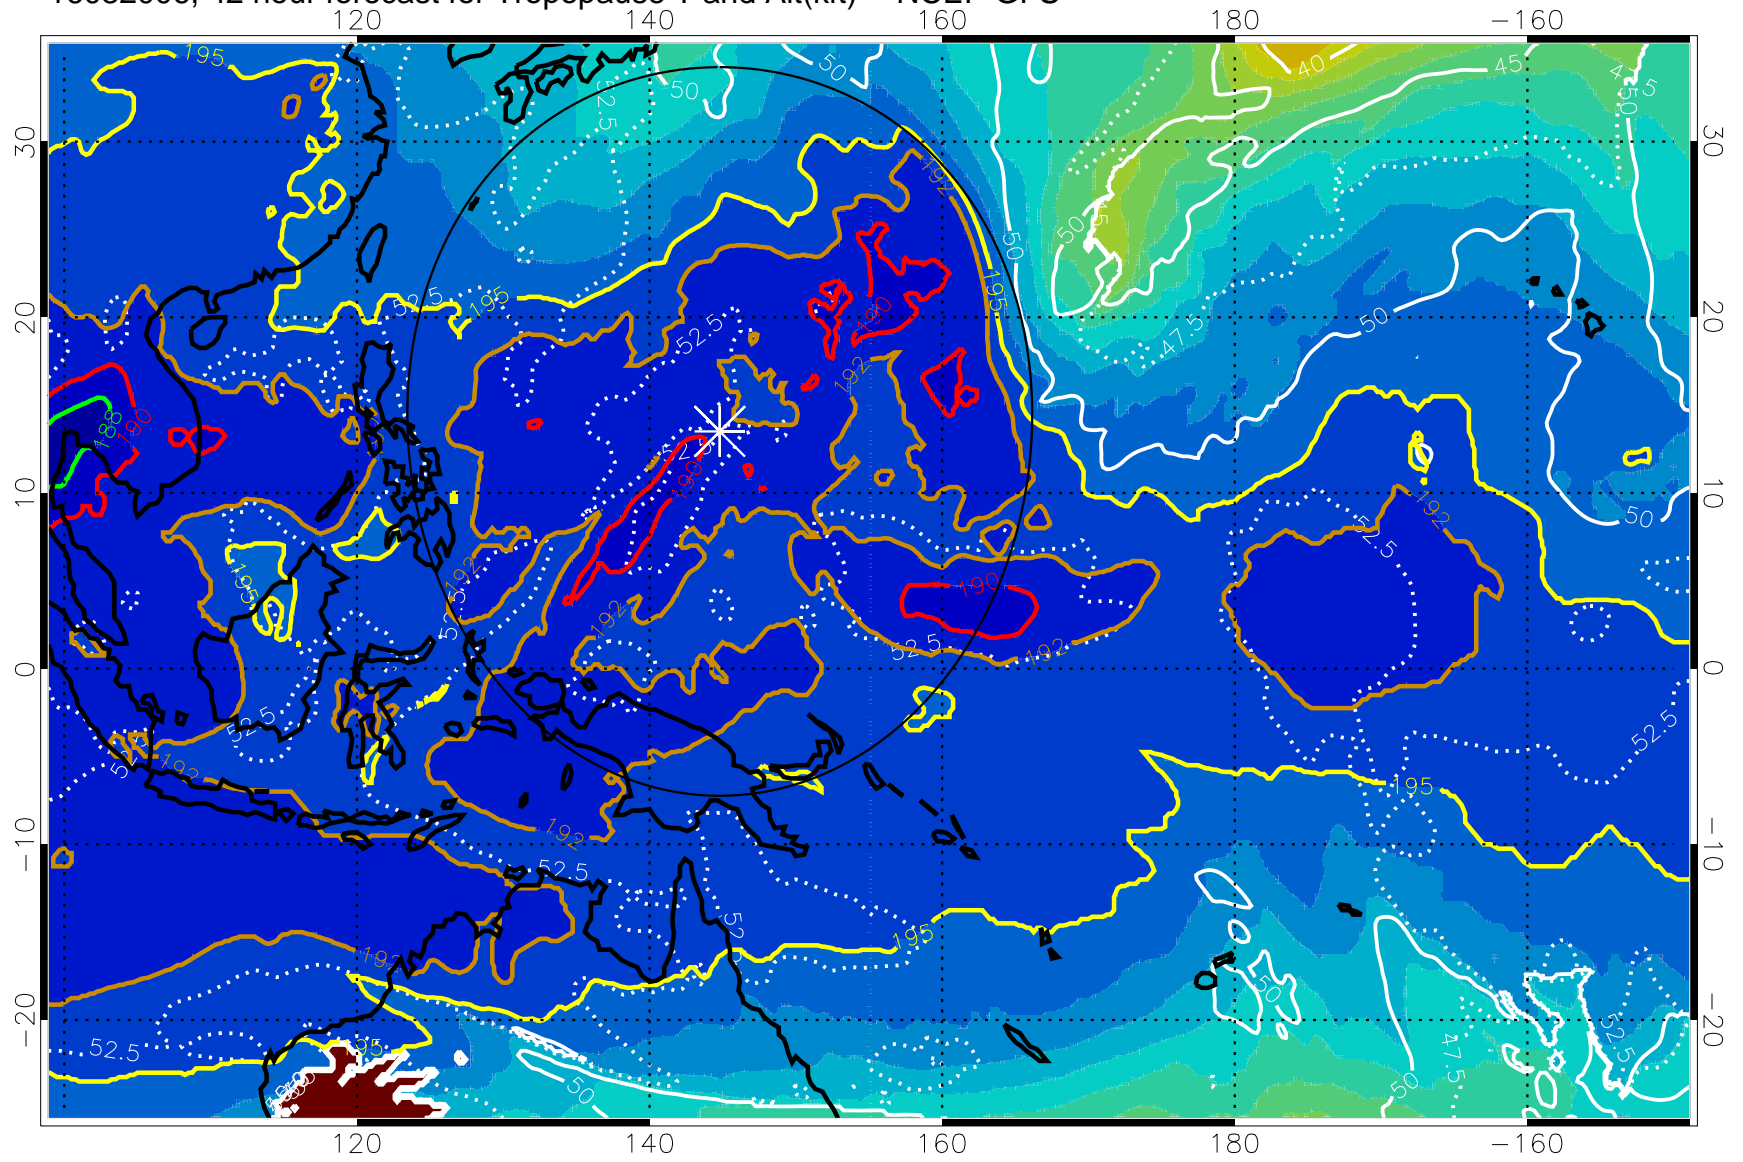

192.5K Isotherm 195K Isotherm
187.5K Isotherm 190K Isotherm

Range ring of 2304 km

16081912, 24 hour forecast for Tropopause T and Alt(kft) -- NCEP GFS

16081918, 30 hour forecast for Tropopause T and Alt(kft) -- NCEP GFS

190 200 210 220 230

Tropopause T, K

Tropopause Altitude in kft (white)

192.5K Isotherm 195K Isotherm
187.5K Isotherm 190K Isotherm

Range ring of 2304 km

16082006, 42 hour forecast for Tropopause T and Alt(kft) -- NCEP GFS

190 200 210 220 230
Tropopause T, K

Tropopause Altitude in kft (white)

192.5K Isotherm 195K Isotherm
187.5K Isotherm 190K Isotherm

Range ring of 2304 km

16082018, 54 hour forecast for Tropopause T and Alt(kft) -- NCEP GFS