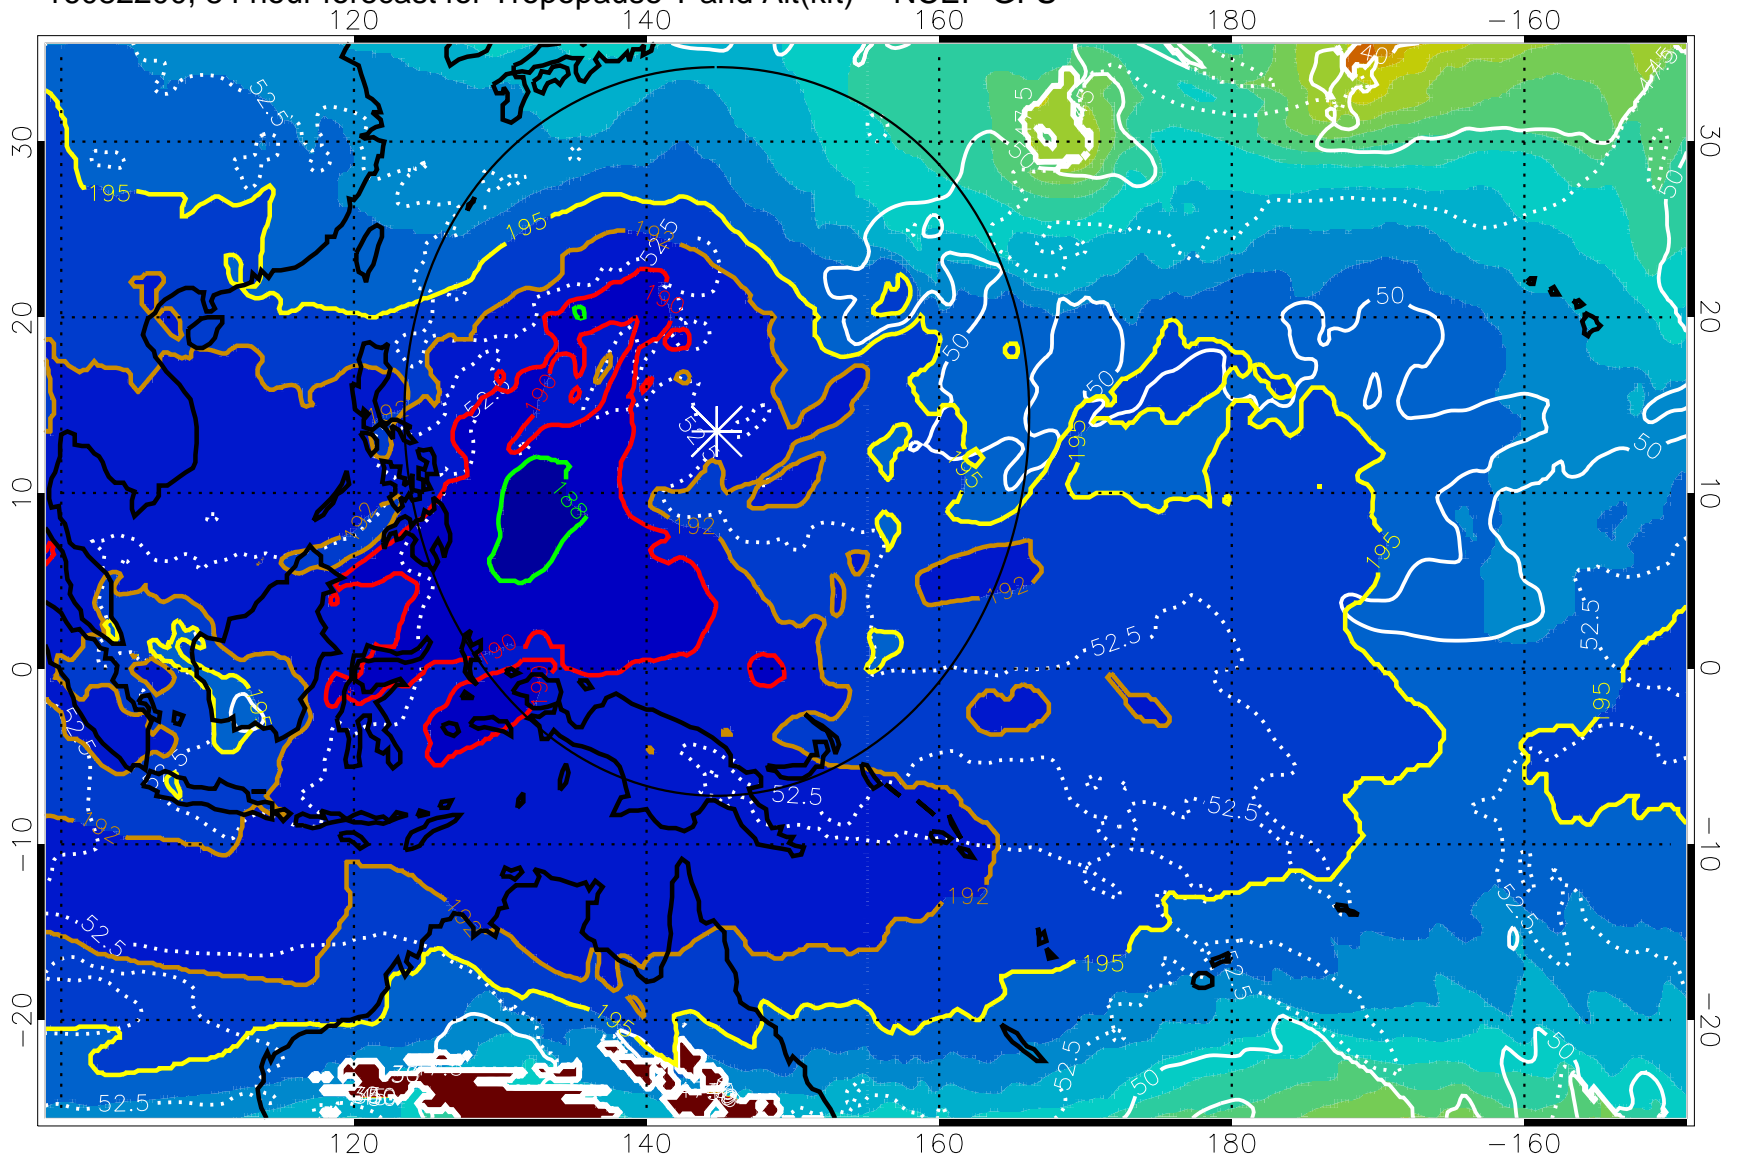

16082200, 84 hour forecast for Tropopause T and Alt(kft) -- NCEP GFS

190 200 210 220 230
Tropopause T, K

Tropopause Altitude in kft (white)

192.5K Isotherm 195K Isotherm
187.5K Isotherm 190K Isotherm

Range ring of 2304 km