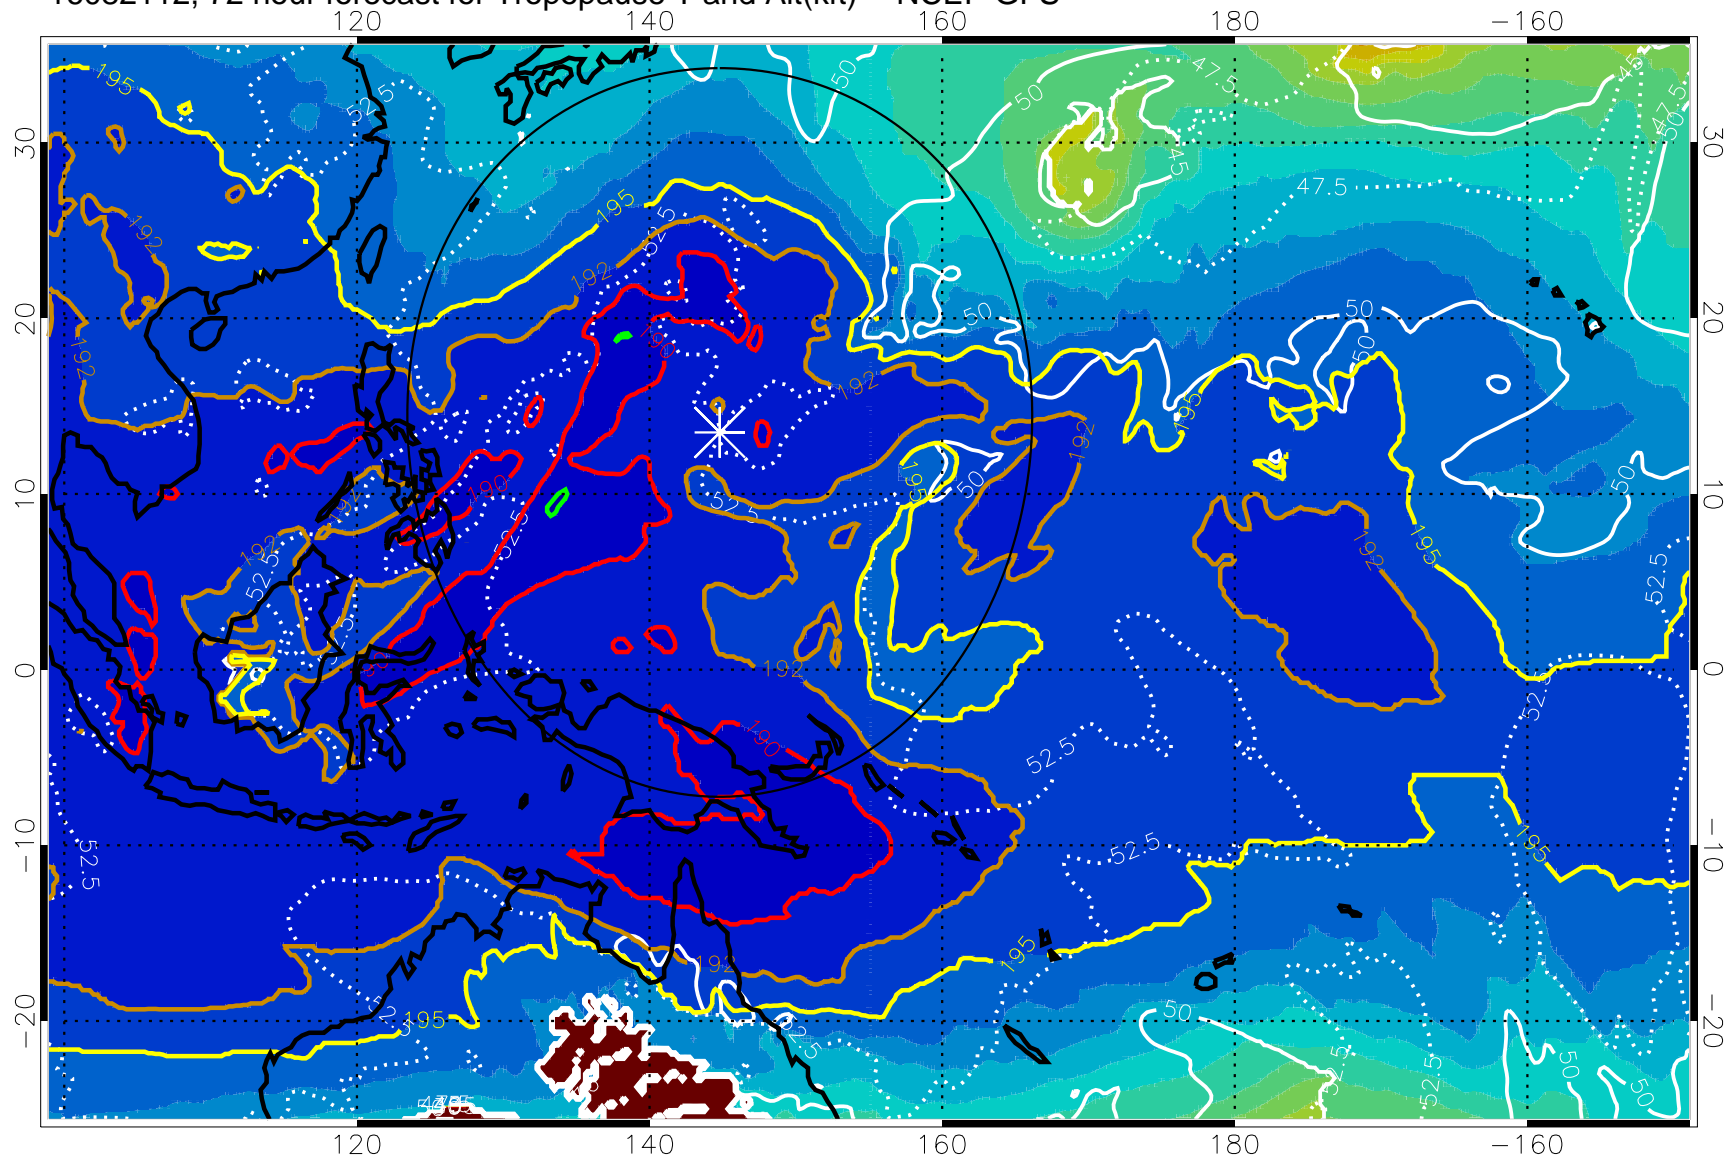

16082112, 72 hour forecast for Tropopause T and Alt(kft) -- NCEP GFS

190 200 210 220 230
Tropopause T, K

Tropopause Altitude in kft (white)

192.5K Isotherm 195K Isotherm
187.5K Isotherm 190K Isotherm

Range ring of 2304 km