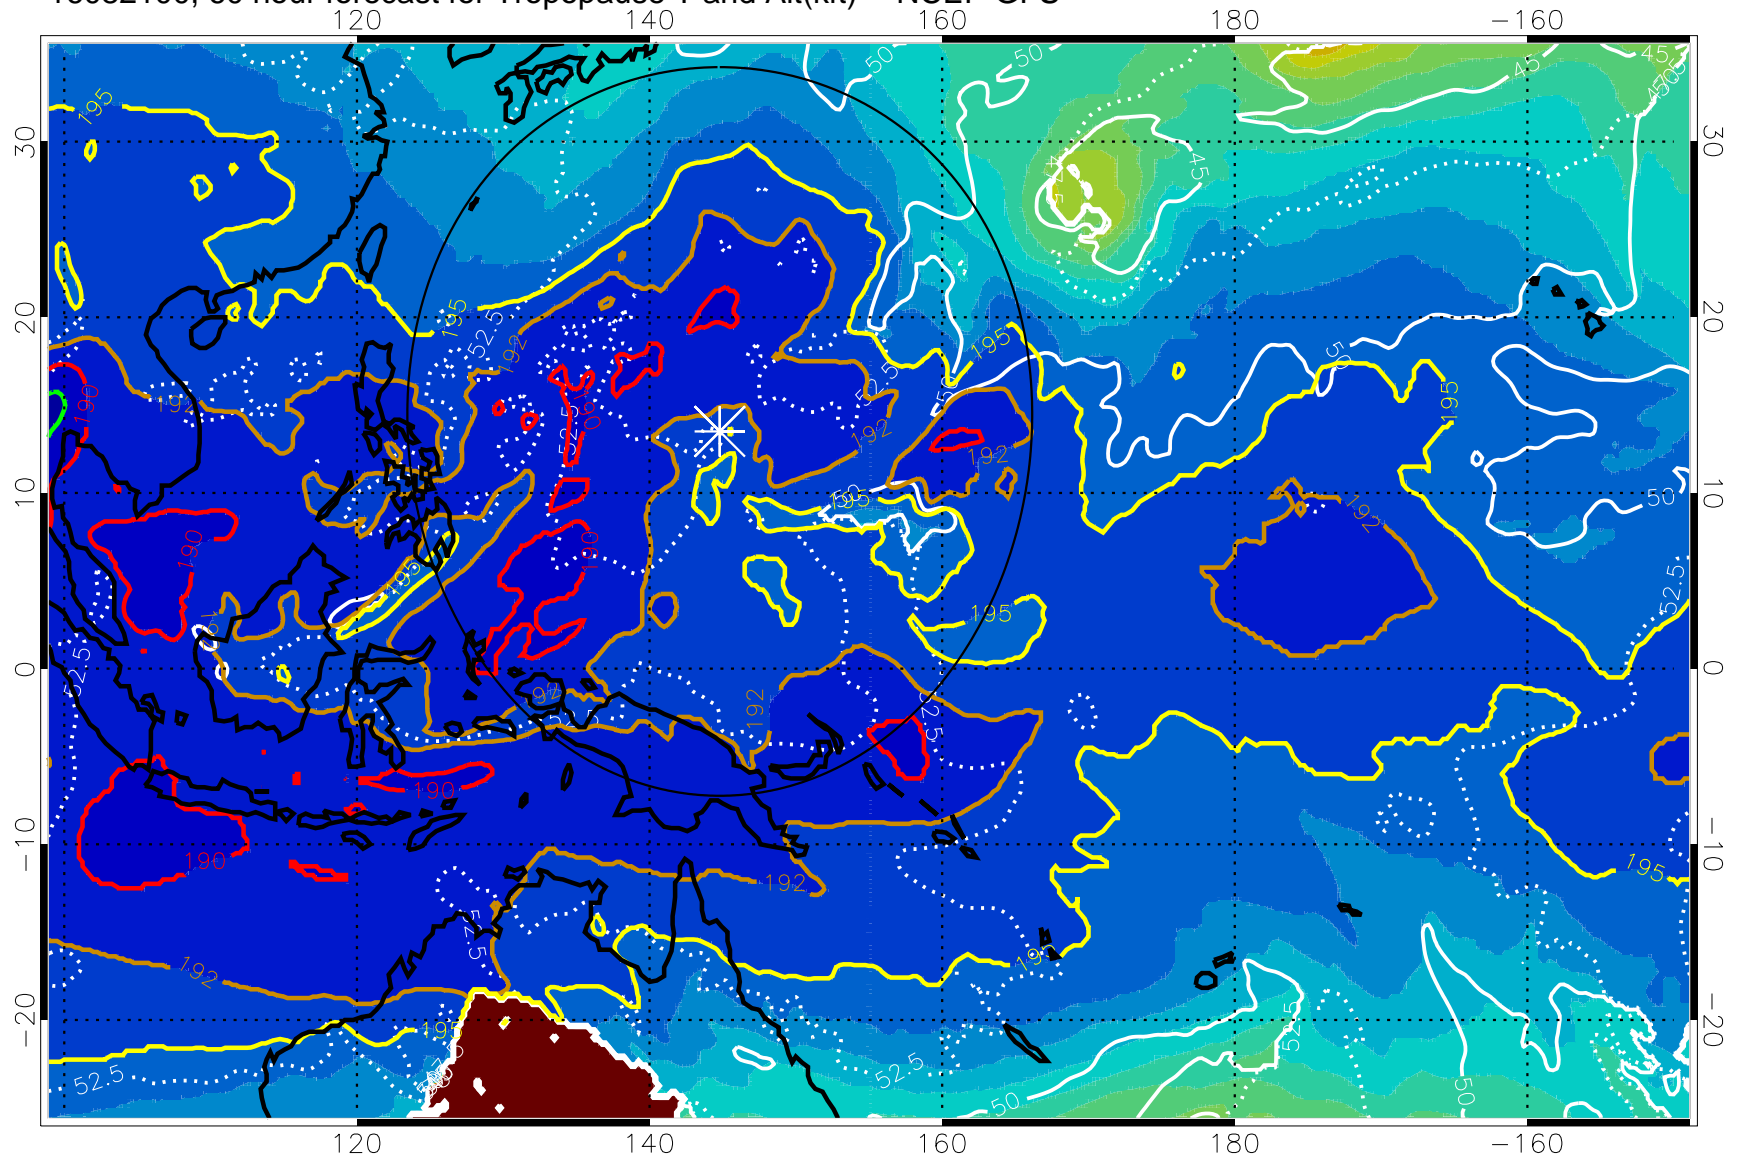

16082100, 60 hour forecast for Tropopause T and Alt(kft) -- NCEP GFS

190 200 210 220 230

Tropopause T, K

Tropopause Altitude in kft (white)

192.5K Isotherm 195K Isotherm

187.5K Isotherm 190K Isotherm

Range ring of 2304 km