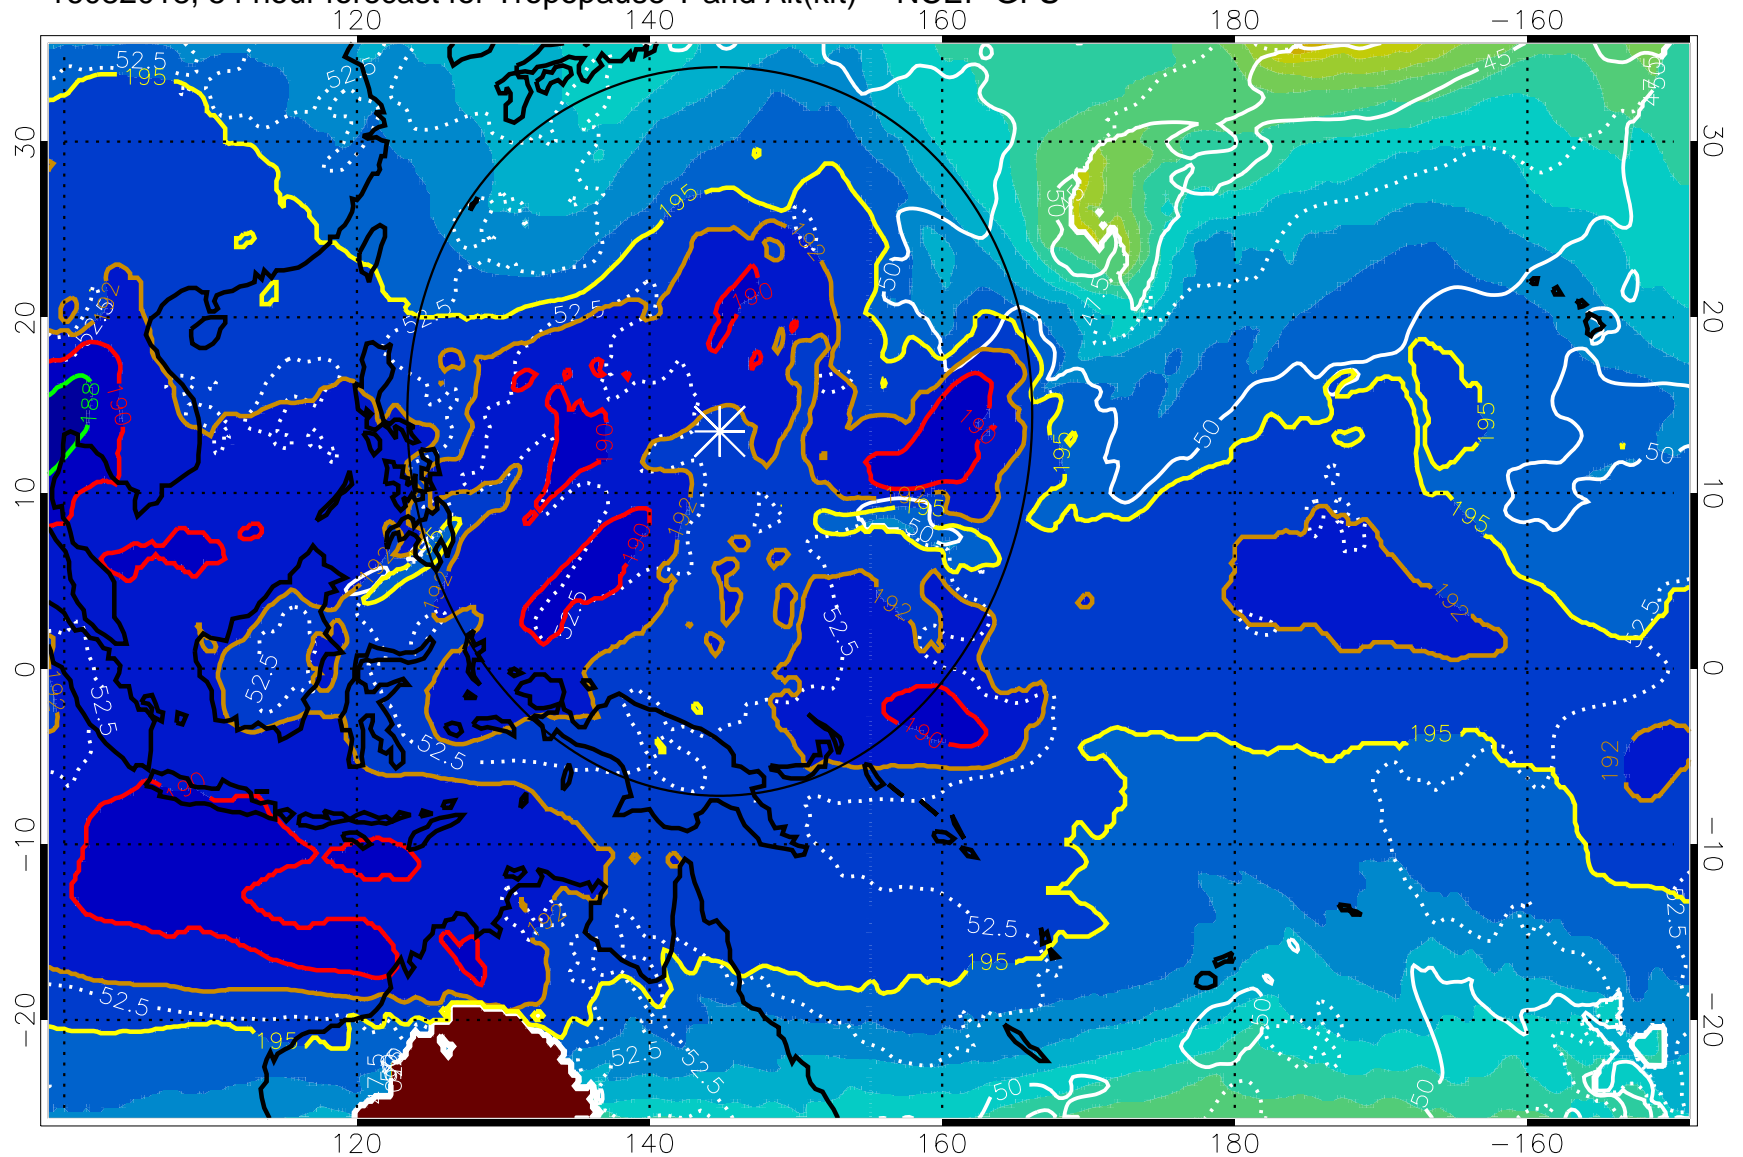

190 200 210 220 230

Tropopause T, K

Tropopause Altitude in kft (white)

192.5K Isotherm 195K Isotherm
187.5K Isotherm 190K Isotherm

Range ring of 2304 km

16082006, 42 hour forecast for Tropopause T and Alt(kft) -- NCEP GFS

190 200 210 220 230
Tropopause T, K

Tropopause Altitude in kft (white)

192.5K Isotherm 195K Isotherm
187.5K Isotherm 190K Isotherm

Range ring of 2304 km

16082018, 54 hour forecast for Tropopause T and Alt(kft) -- NCEP GFS