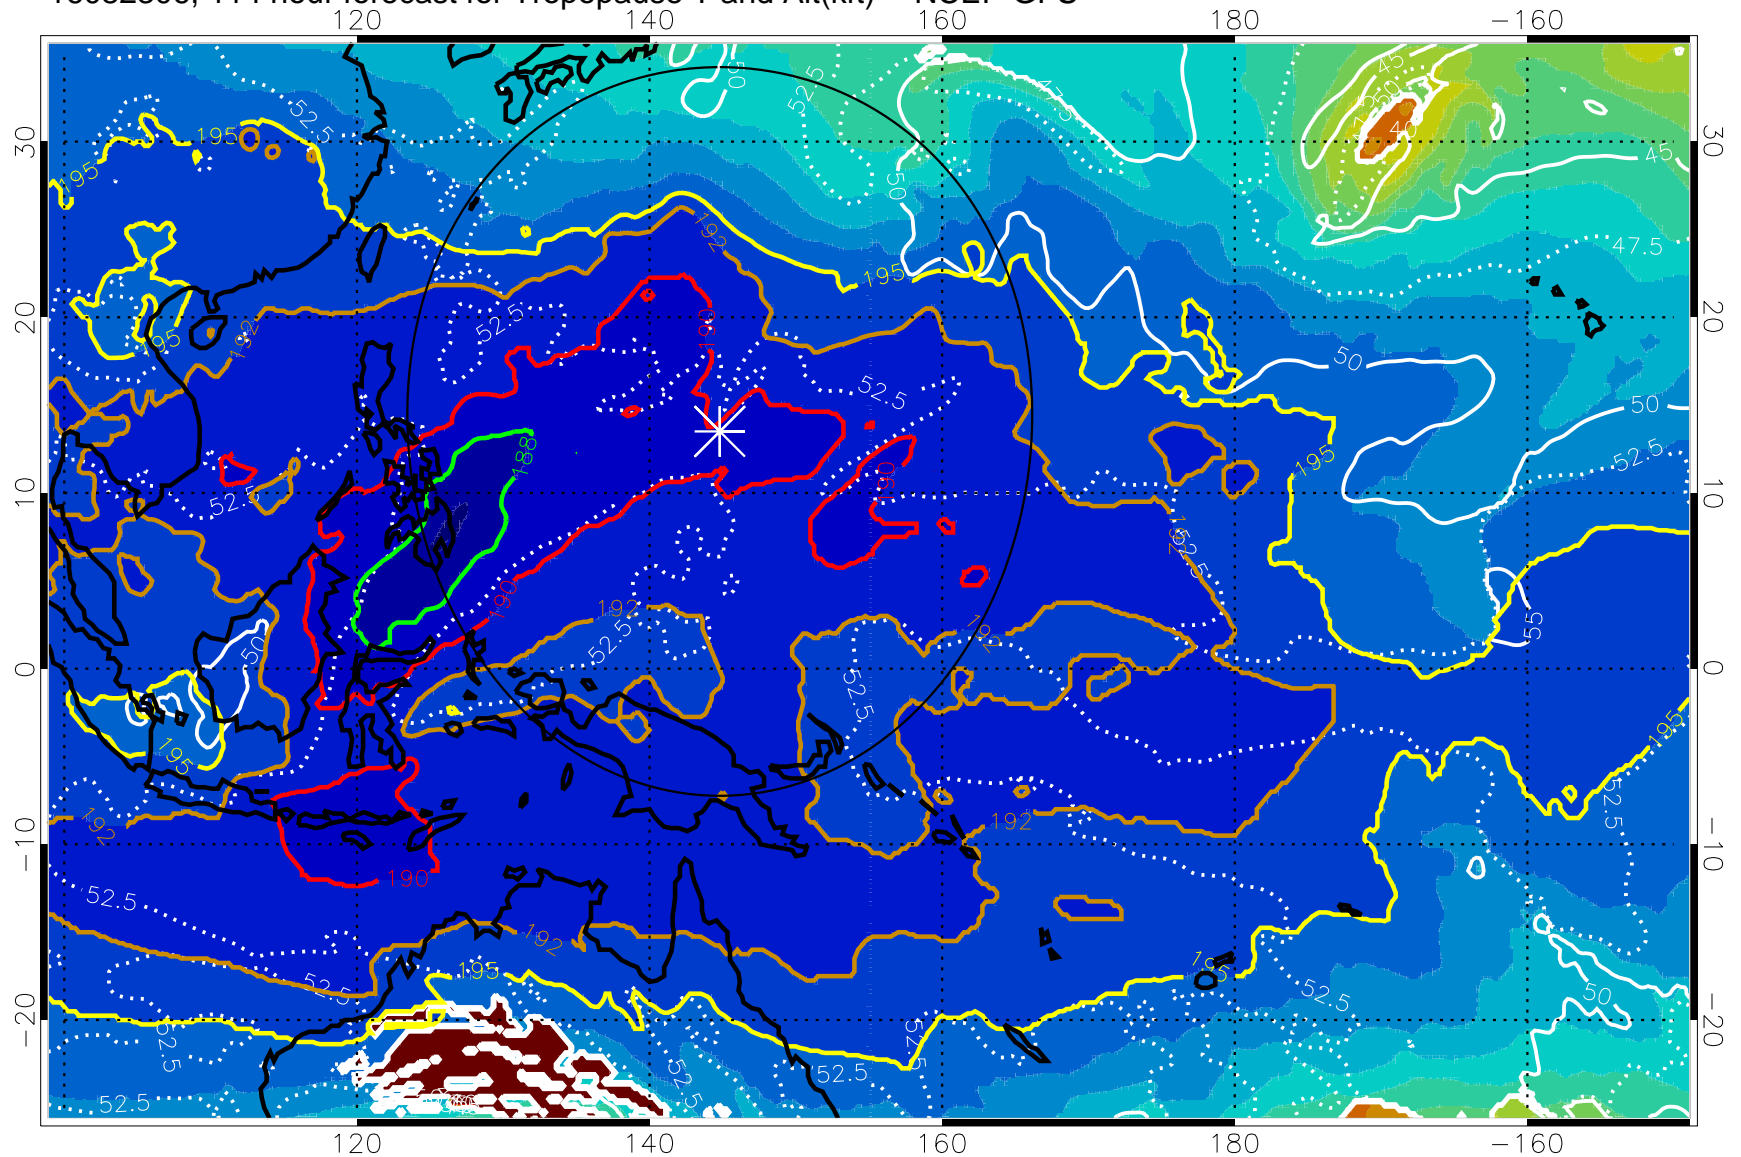

190 200 210 220 230
Tropopause T, K

Tropopause Altitude in kft (white)

192.5K Isotherm 195K Isotherm
187.5K Isotherm 190K Isotherm

Range ring of 2304 km

16082300, 108 hour forecast for Tropopause T and Alt(kft) -- NCEP GFS

190 200 210 220 230
Tropopause T, K

Tropopause Altitude in kft (white)

192.5K Isotherm 195K Isotherm
187.5K Isotherm 190K Isotherm

Range ring of 2304 km

16082306, 114 hour forecast for Tropopause T and Alt(kft) -- NCEP GFS