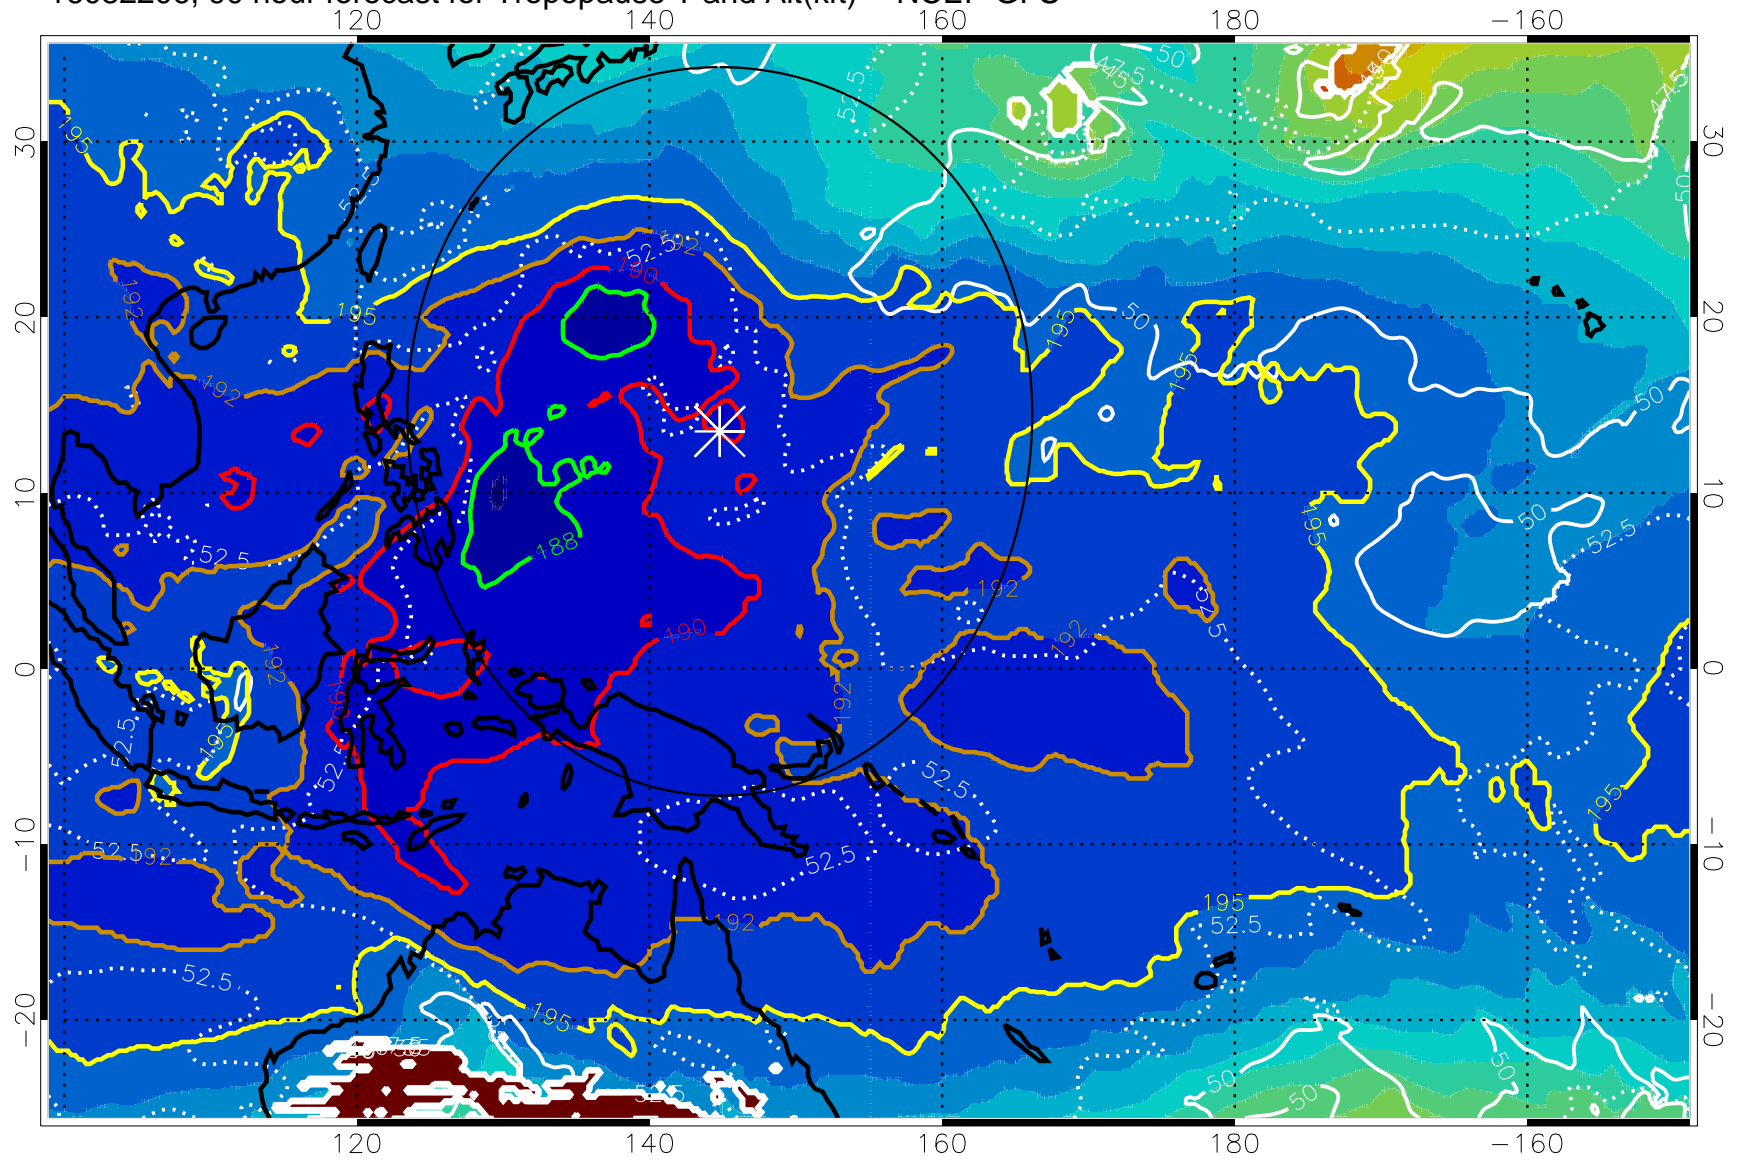

16082206, 90 hour forecast for Tropopause T and Alt(kft) -- NCEP GFS

190 200 210 220 230
Tropopause T, K

Tropopause Altitude in kft (white)

192.5K Isotherm 195K Isotherm
187.5K Isotherm 190K Isotherm

Range ring of 2304 km