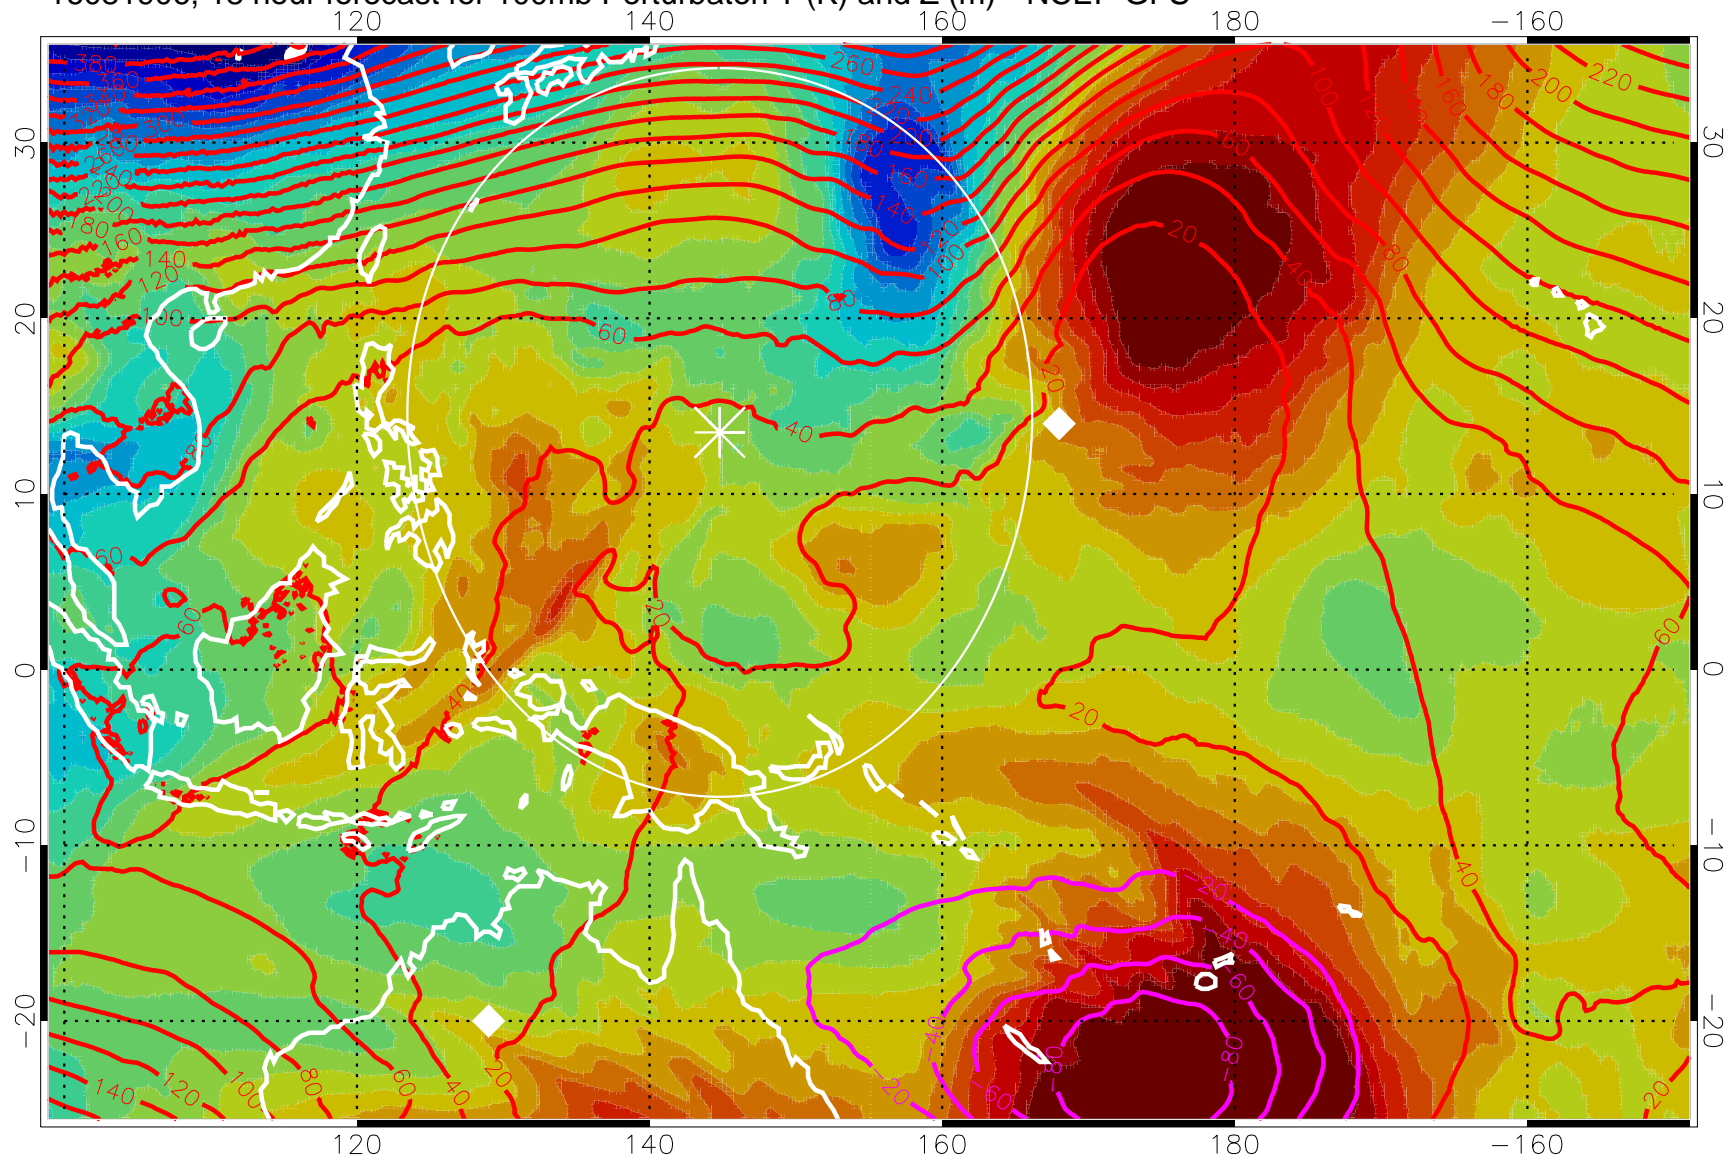

16081906, 18 hour forecast for 100mb Perturbaton T (K) and Z (m)-- NCEP GFS

Contours are 100 mbar Z perturbation (m)

Positive Z Contours

Negative Z Contours

Diamonds-mean pos. of anticyclones

Range ring of 2304 km