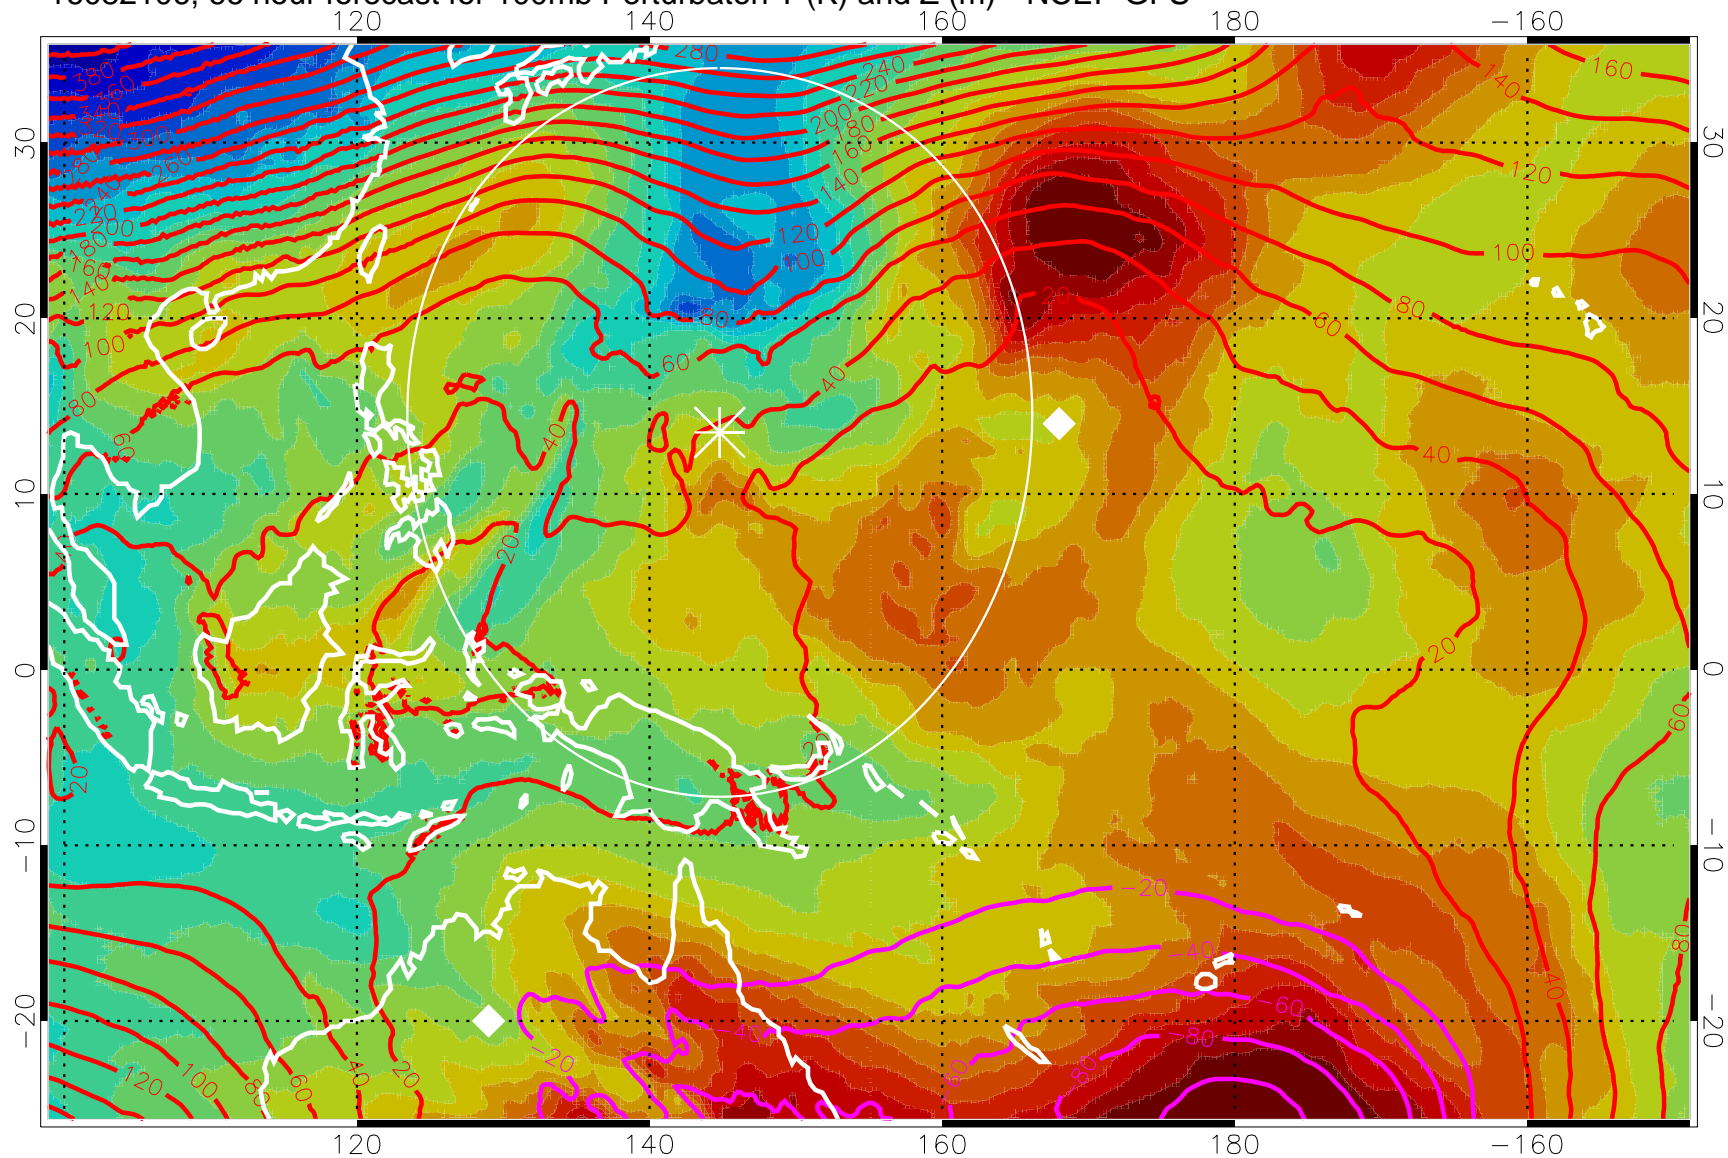

16082106, 66 hour forecast for 100mb Perturbaton T (K) and Z (m)-- NCEP GFS

Contours are 100 mbar Z perturbation (m)
Positive Z Contours
Negative Z Contours
Diamonds-mean pos. of anticyclones

Range ring of 2304 km