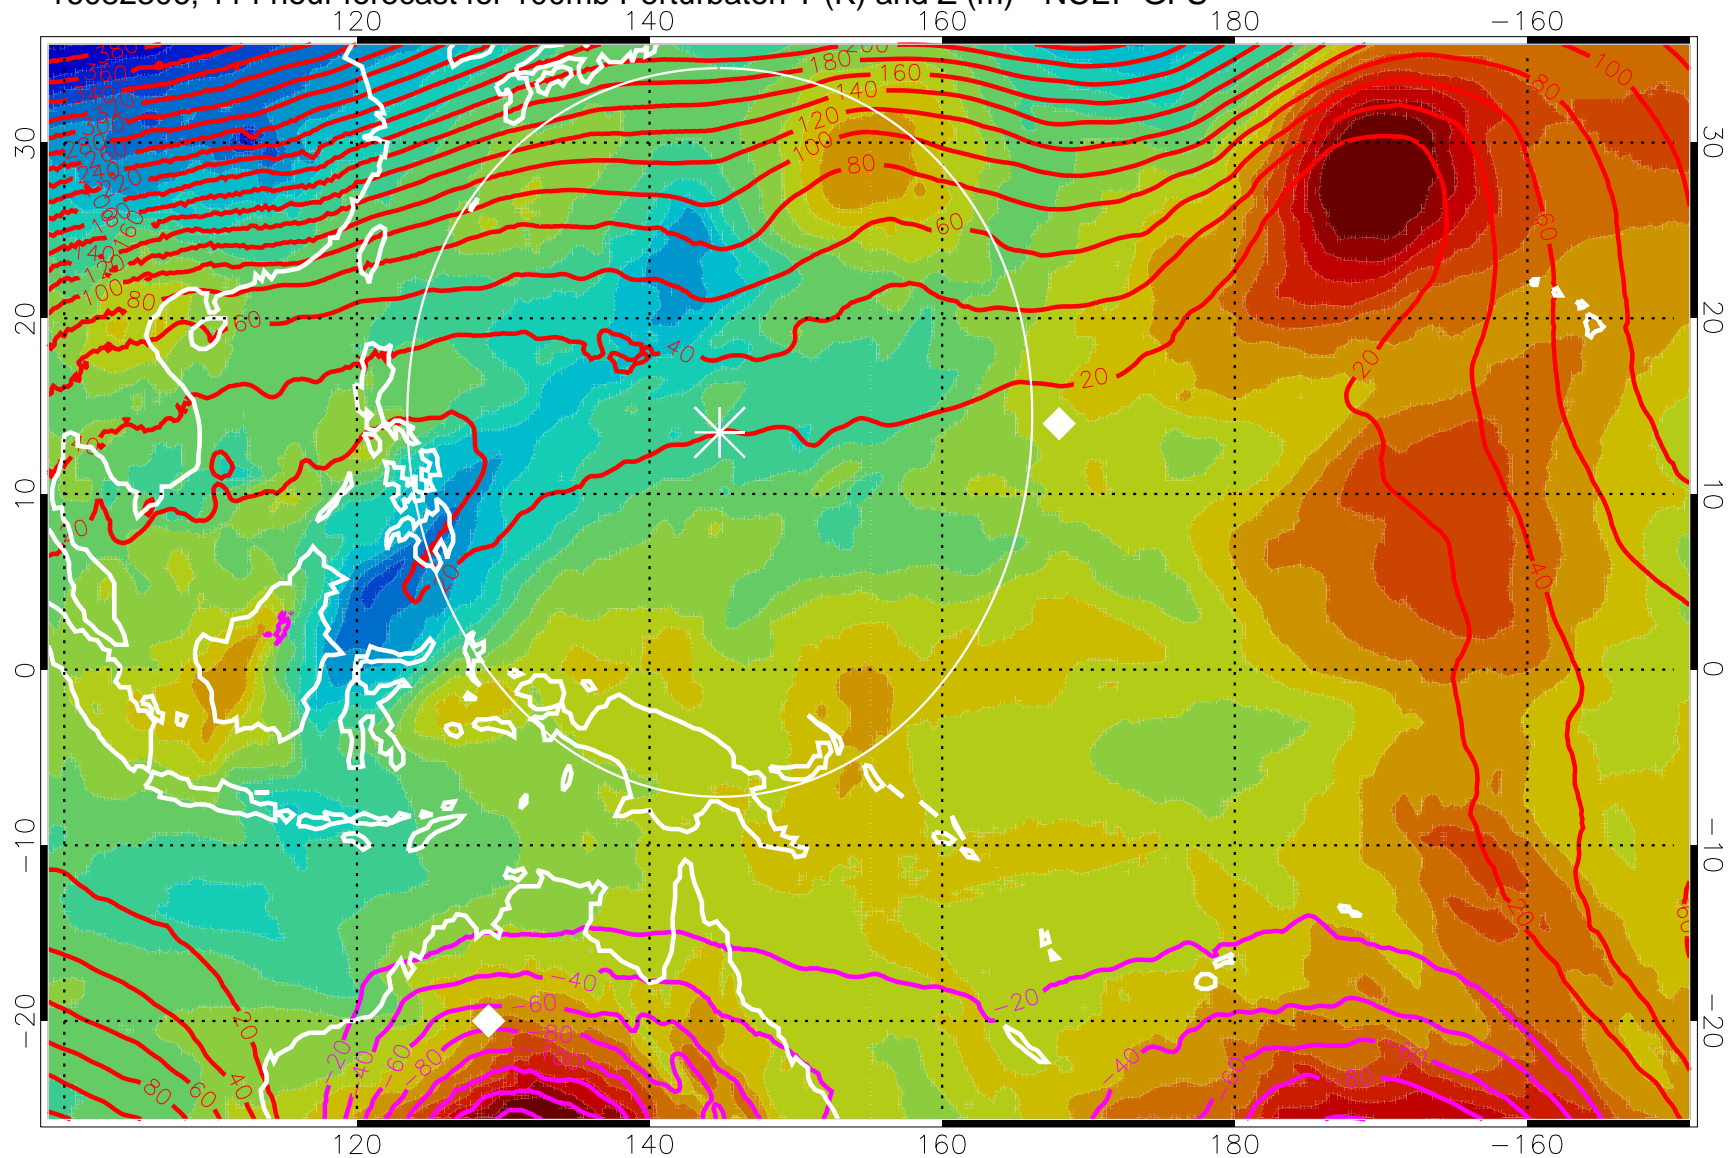

16082306, 114 hour forecast for 100mb Perturbaton T (K) and Z (m)-- NCEP GFS

Contours are 100 mbar Z perturbation (m)
Positive Z Contours
Negative Z Contours
Diamonds-mean pos. of anticyclones

Range ring of 2304 km