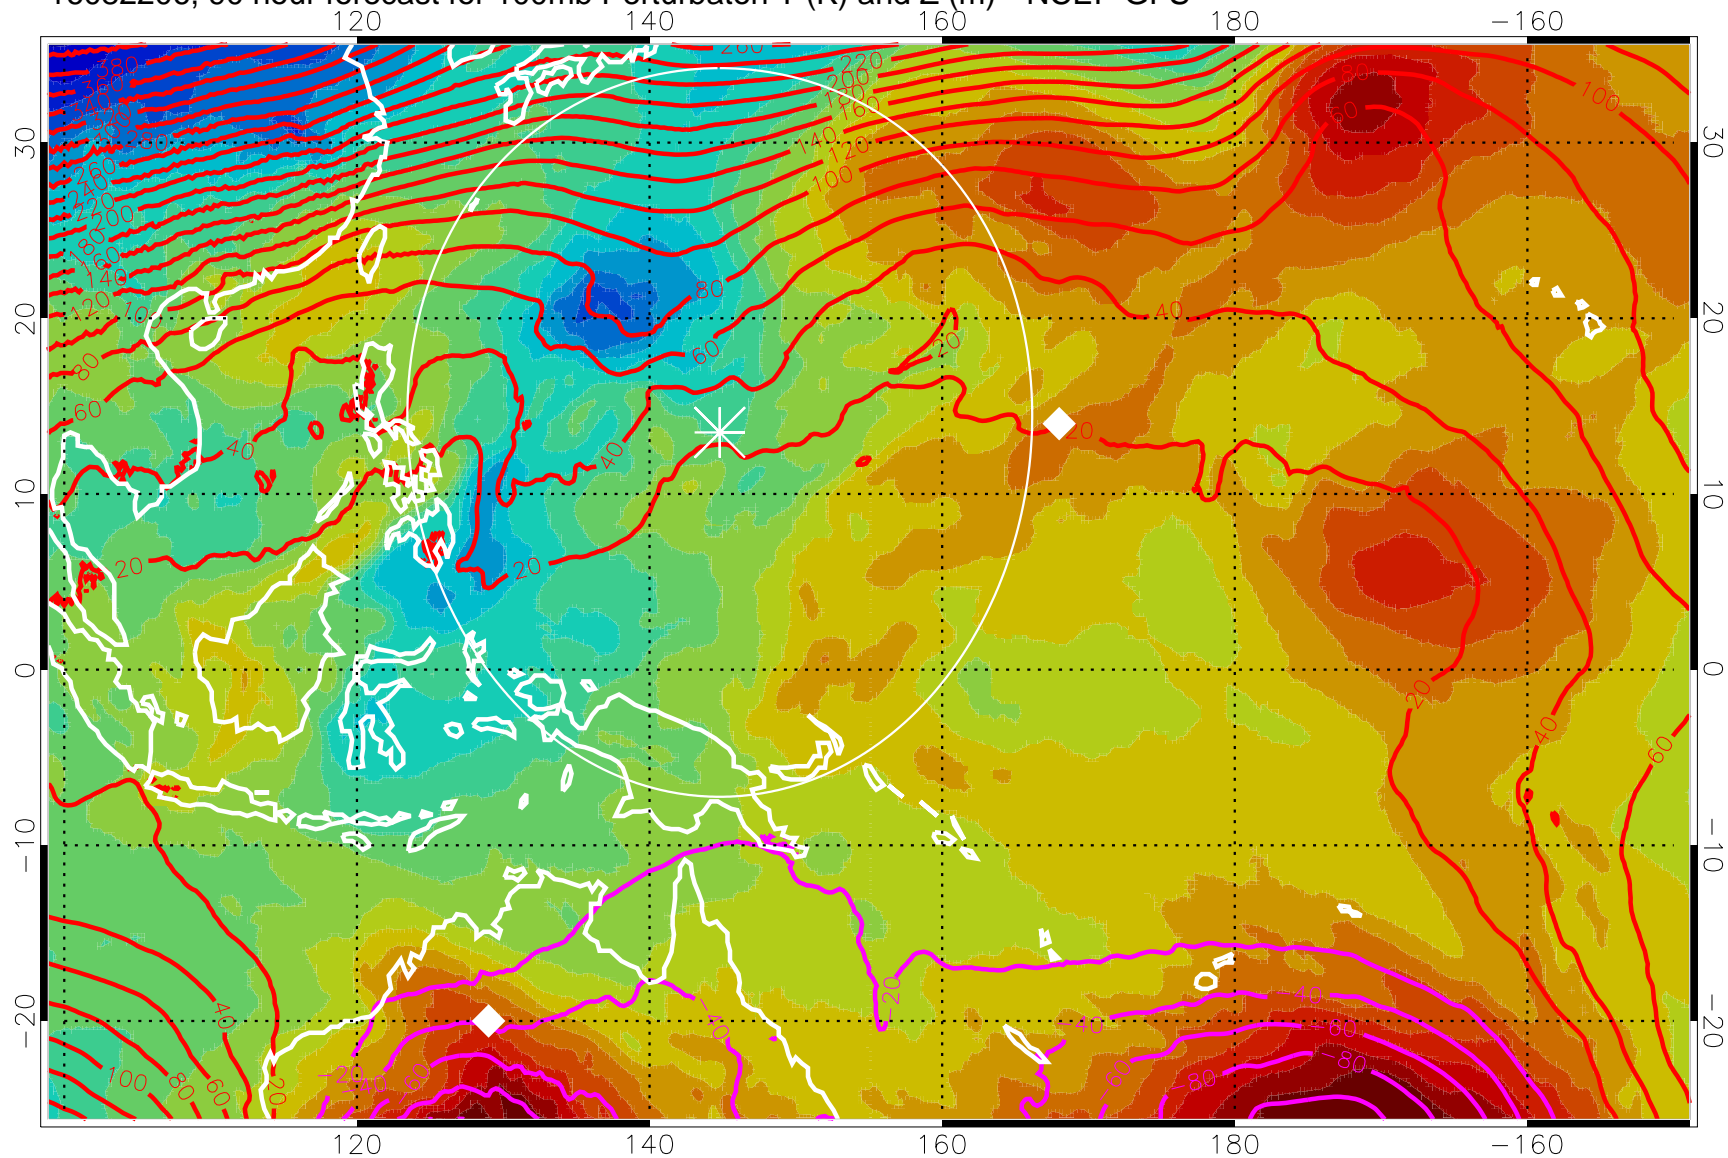

16082206, 90 hour forecast for 100mb Perturbaton T (K) and Z (m)-- NCEP GFS

T deviation from jan-feb mean, K

Contours are 100 mbar Z perturbation (m)
Positive Z Contours
Negative Z Contours
Diamonds-mean pos. of anticyclones

Range ring of 2304 km