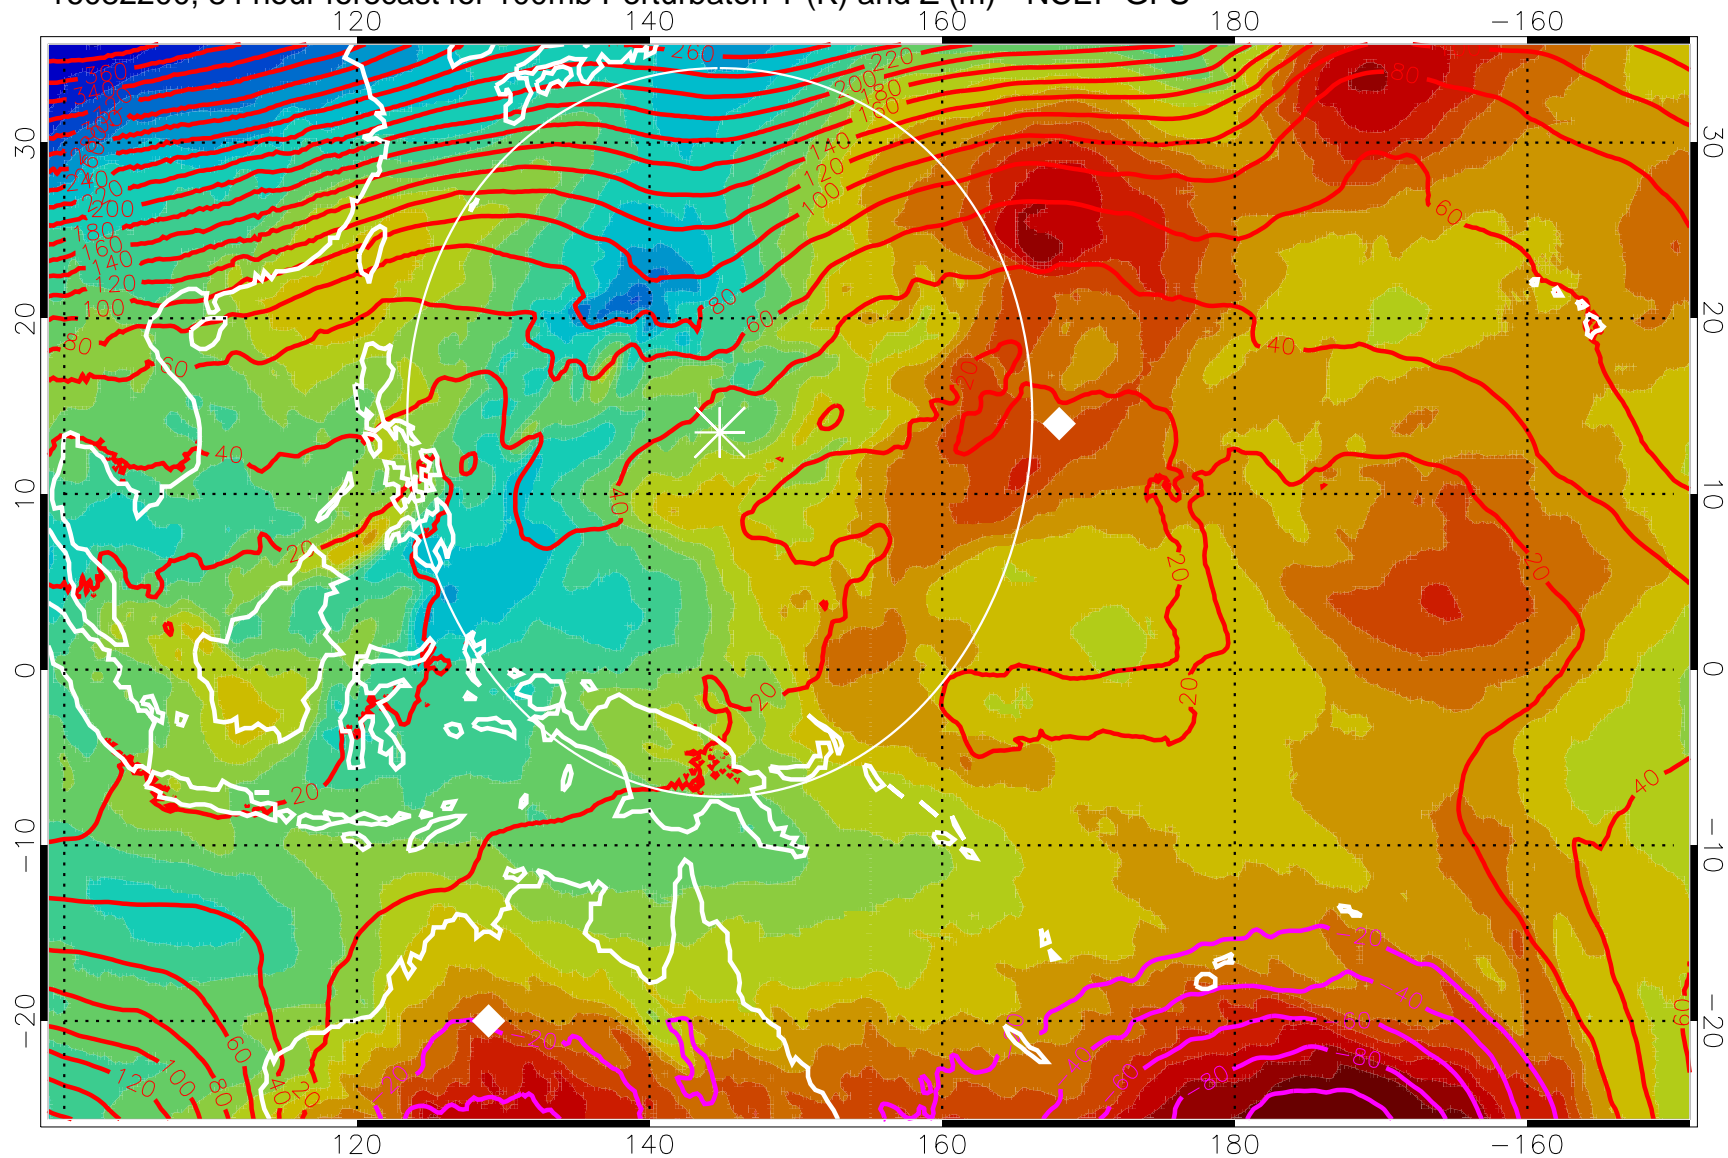

16082200, 84 hour forecast for 100mb Perturbaton T (K) and Z (m)-- NCEP GFS

Contours are 100 mbar Z perturbation (m)
Positive Z Contours
Negative Z Contours
Diamonds-mean pos. of anticyclones

Range ring of 2304 km