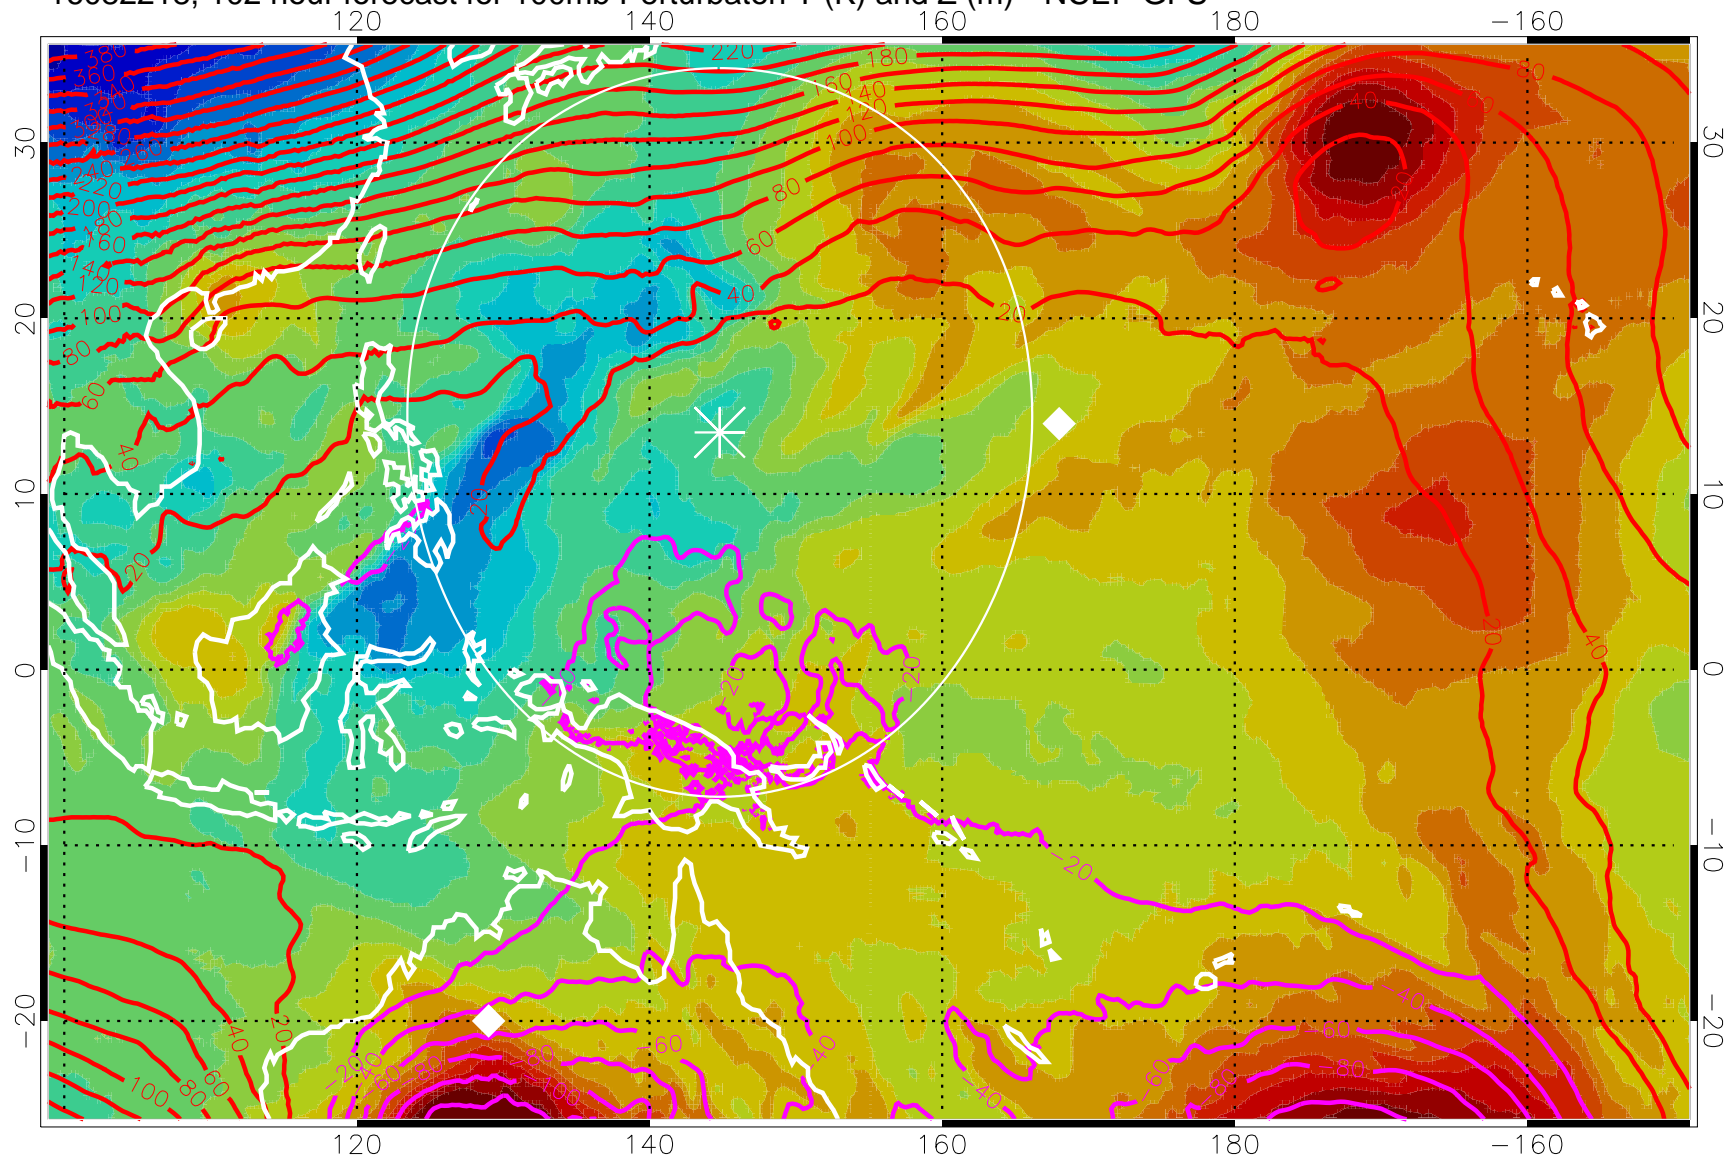

16082218, 102 hour forecast for 100mb Perturbaton T (K) and Z (m)-- NCEP GFS

Contours are 100 mbar Z perturbation (m)
Positive Z Contours
Negative Z Contours
Diamonds-mean pos. of anticyclones

Range ring of 2304 km