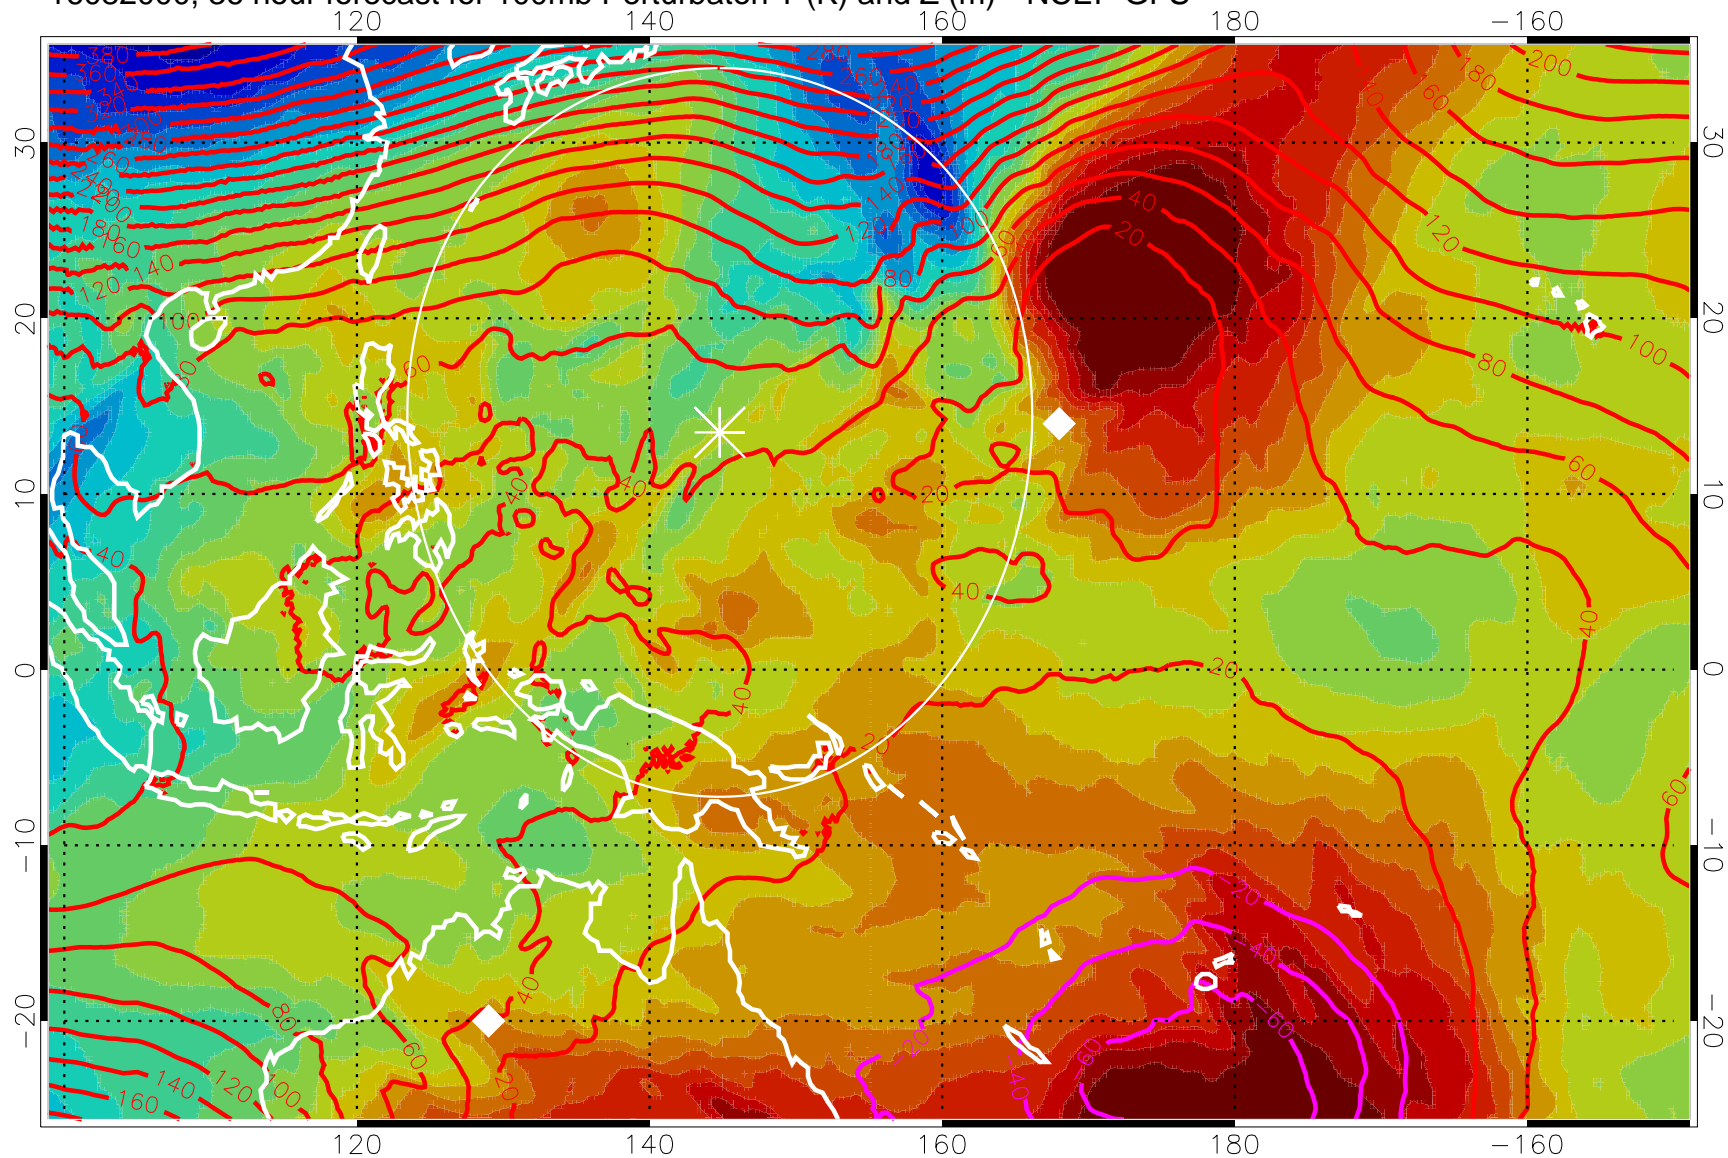

16082000, 36 hour forecast for 100mb Perturbaton T (K) and Z (m)-- NCEP GFS

Contours are 100 mbar Z perturbation (m)
Positive Z Contours
Negative Z Contours
Diamonds-mean pos. of anticyclones

Range ring of 2304 km