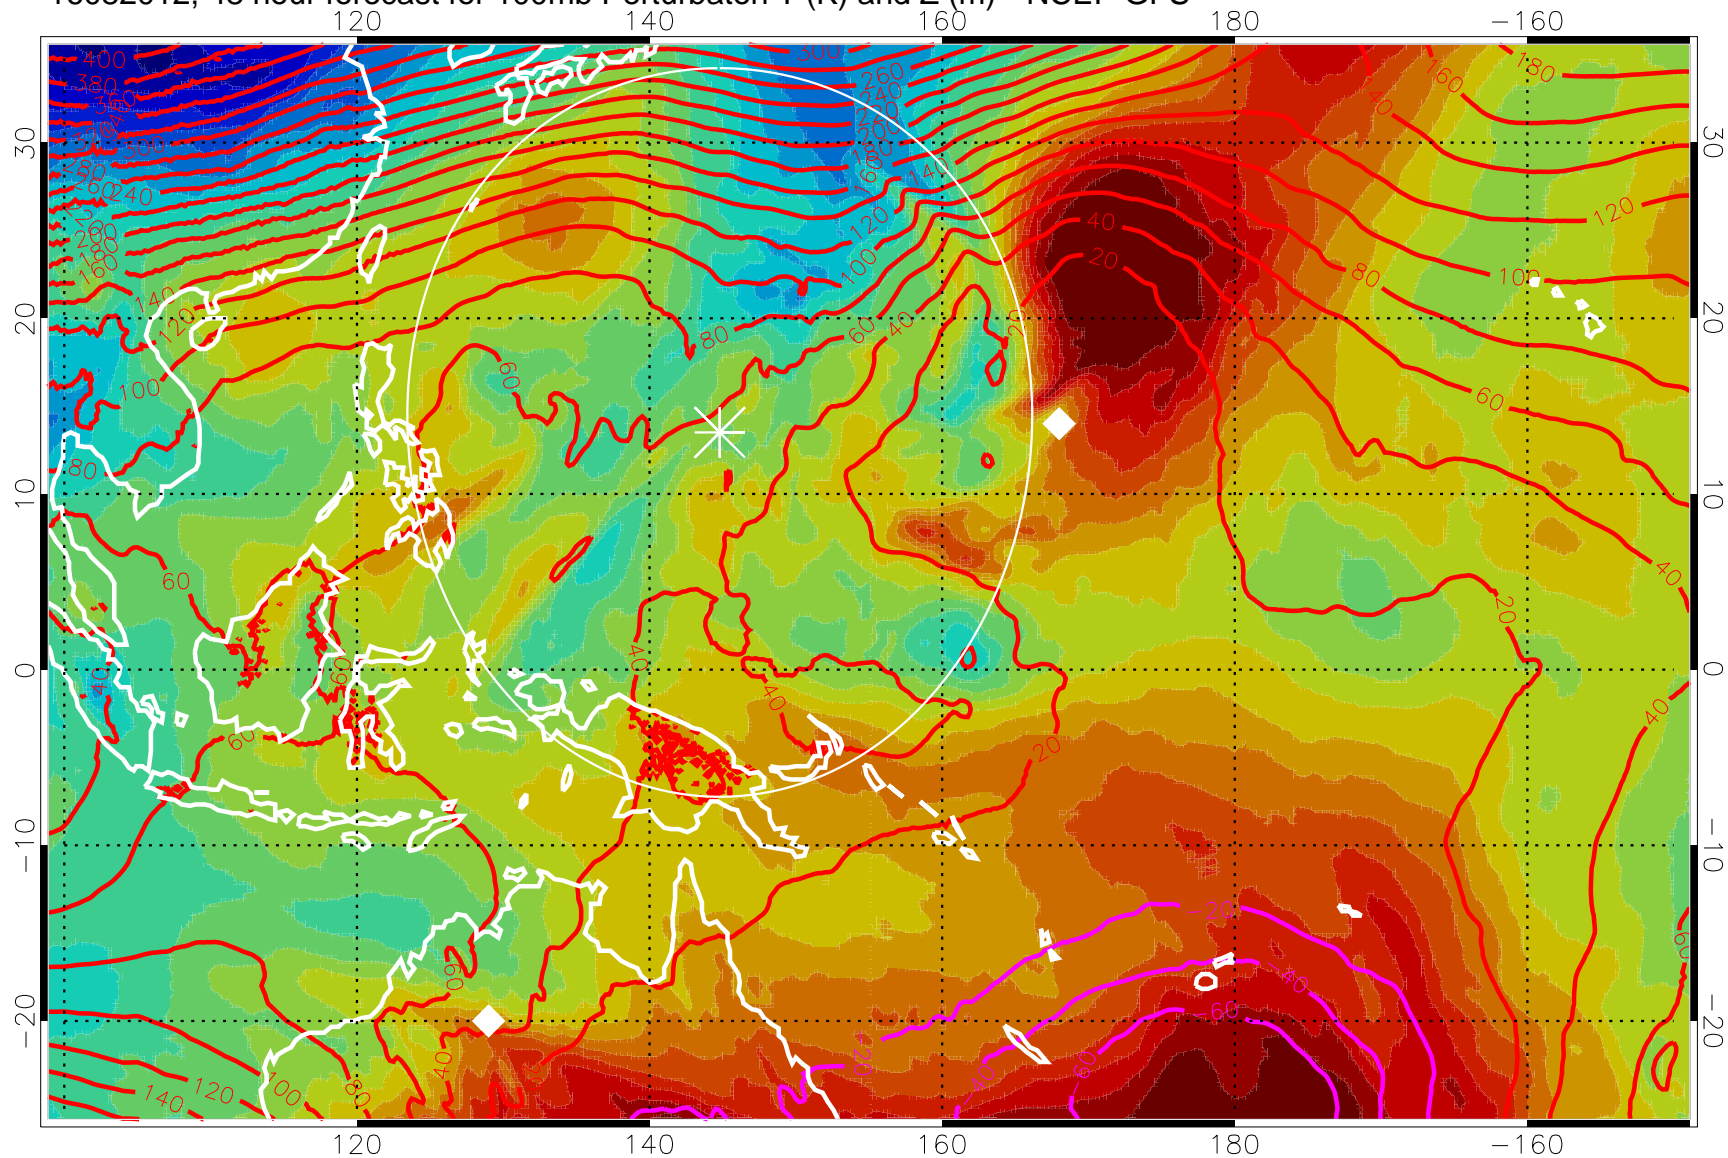

16082012, 48 hour forecast for 100mb Perturbaton T (K) and Z (m)-- NCEP GFS

Contours are 100 mbar Z perturbation (m)
Positive Z Contours
Negative Z Contours
Diamonds-mean pos. of anticyclones

Range ring of 2304 km