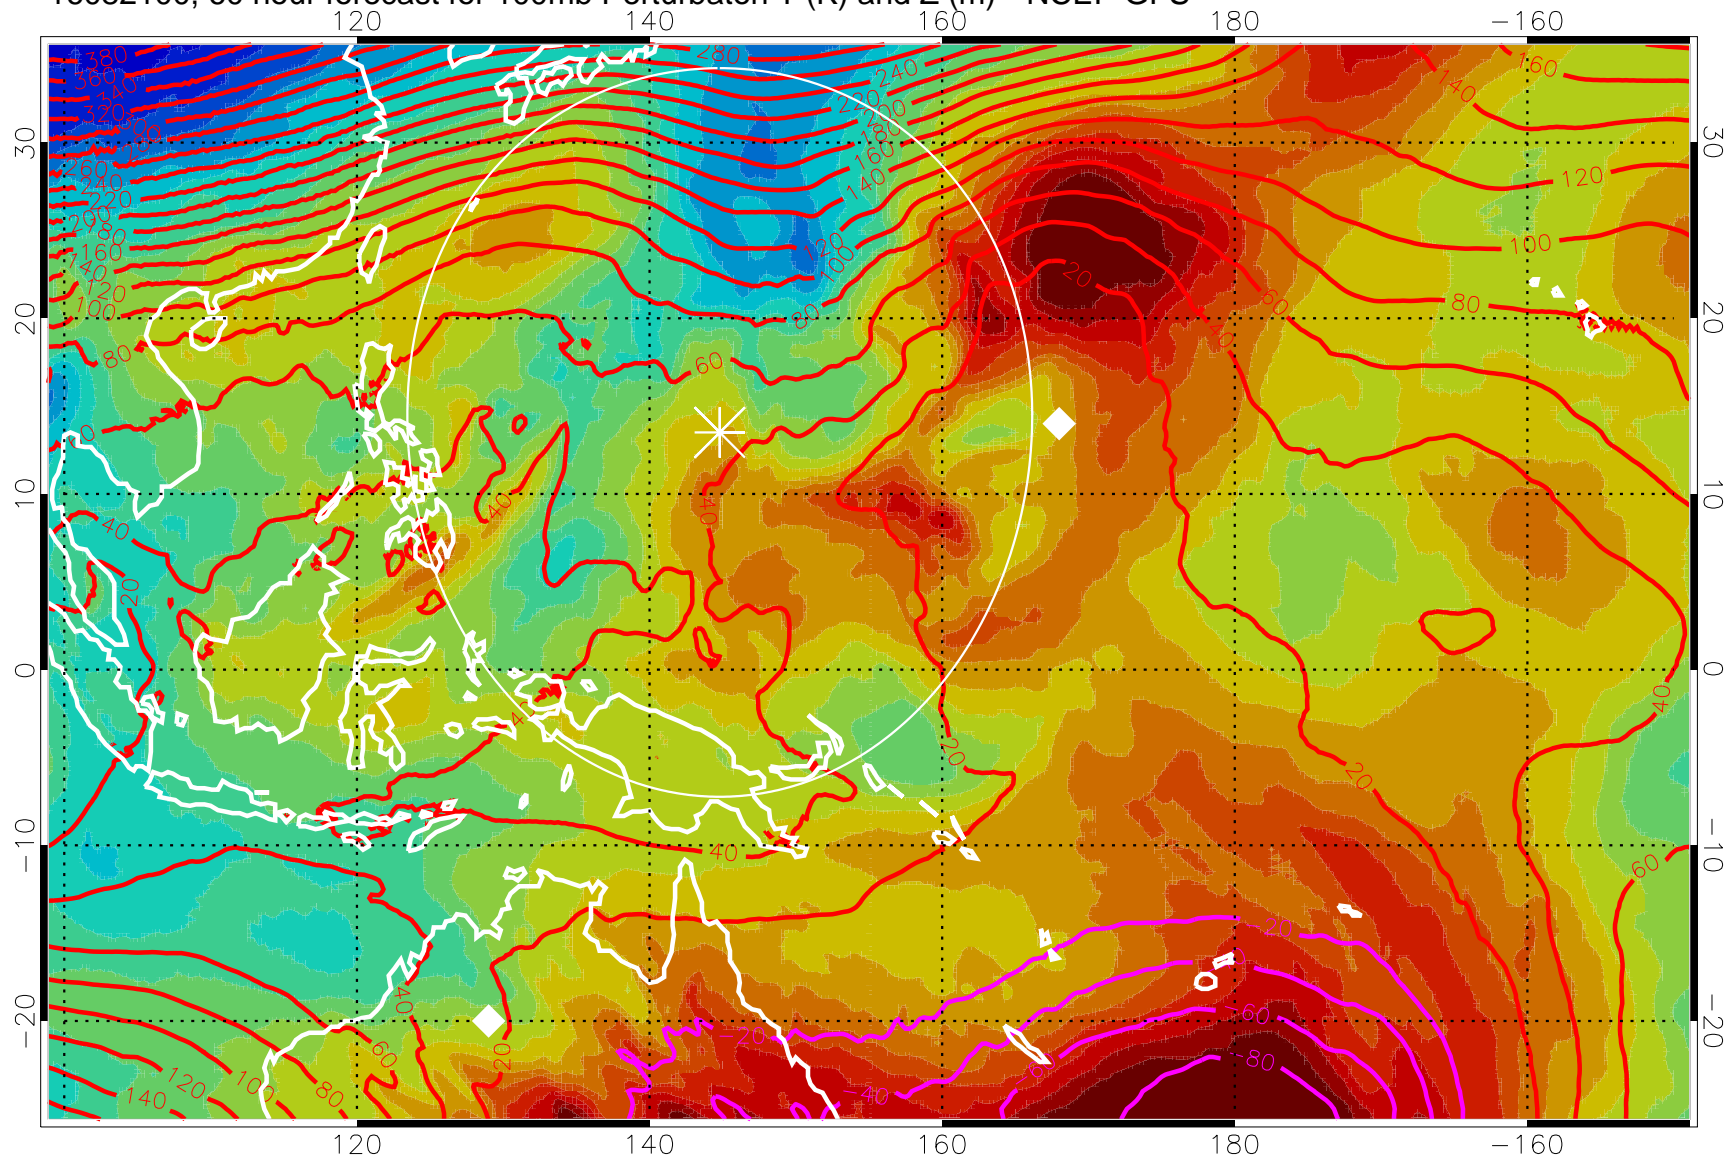

16082100, 60 hour forecast for 100mb Perturbaton T (K) and Z (m)-- NCEP GFS

Contours are 100 mbar Z perturbation (m)
Positive Z Contours
Negative Z Contours
Diamonds-mean pos. of anticyclones

Range ring of 2304 km