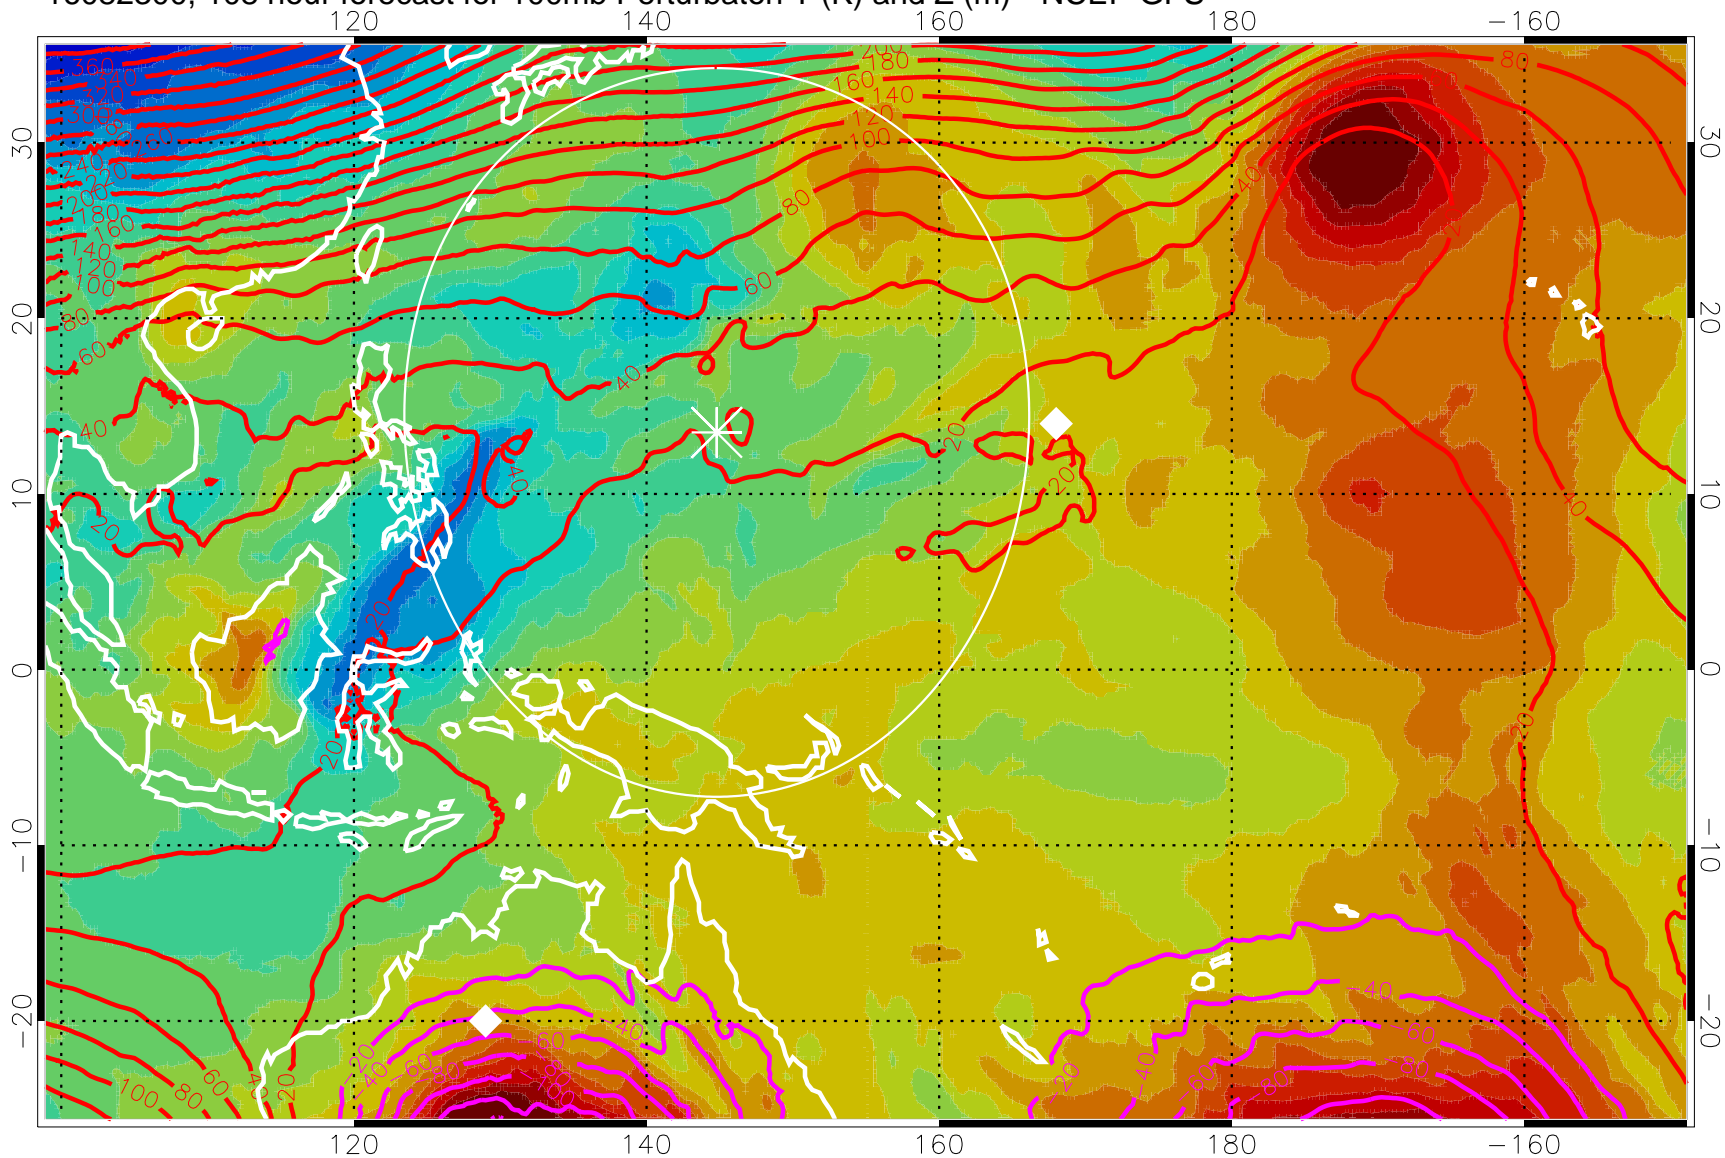

16082300, 108 hour forecast for 100mb Perturbaton T (K) and Z (m)-- NCEP GFS

Contours are 100 mbar Z perturbation (m)
Positive Z Contours
Negative Z Contours
Diamonds-mean pos. of anticyclones

Range ring of 2304 km