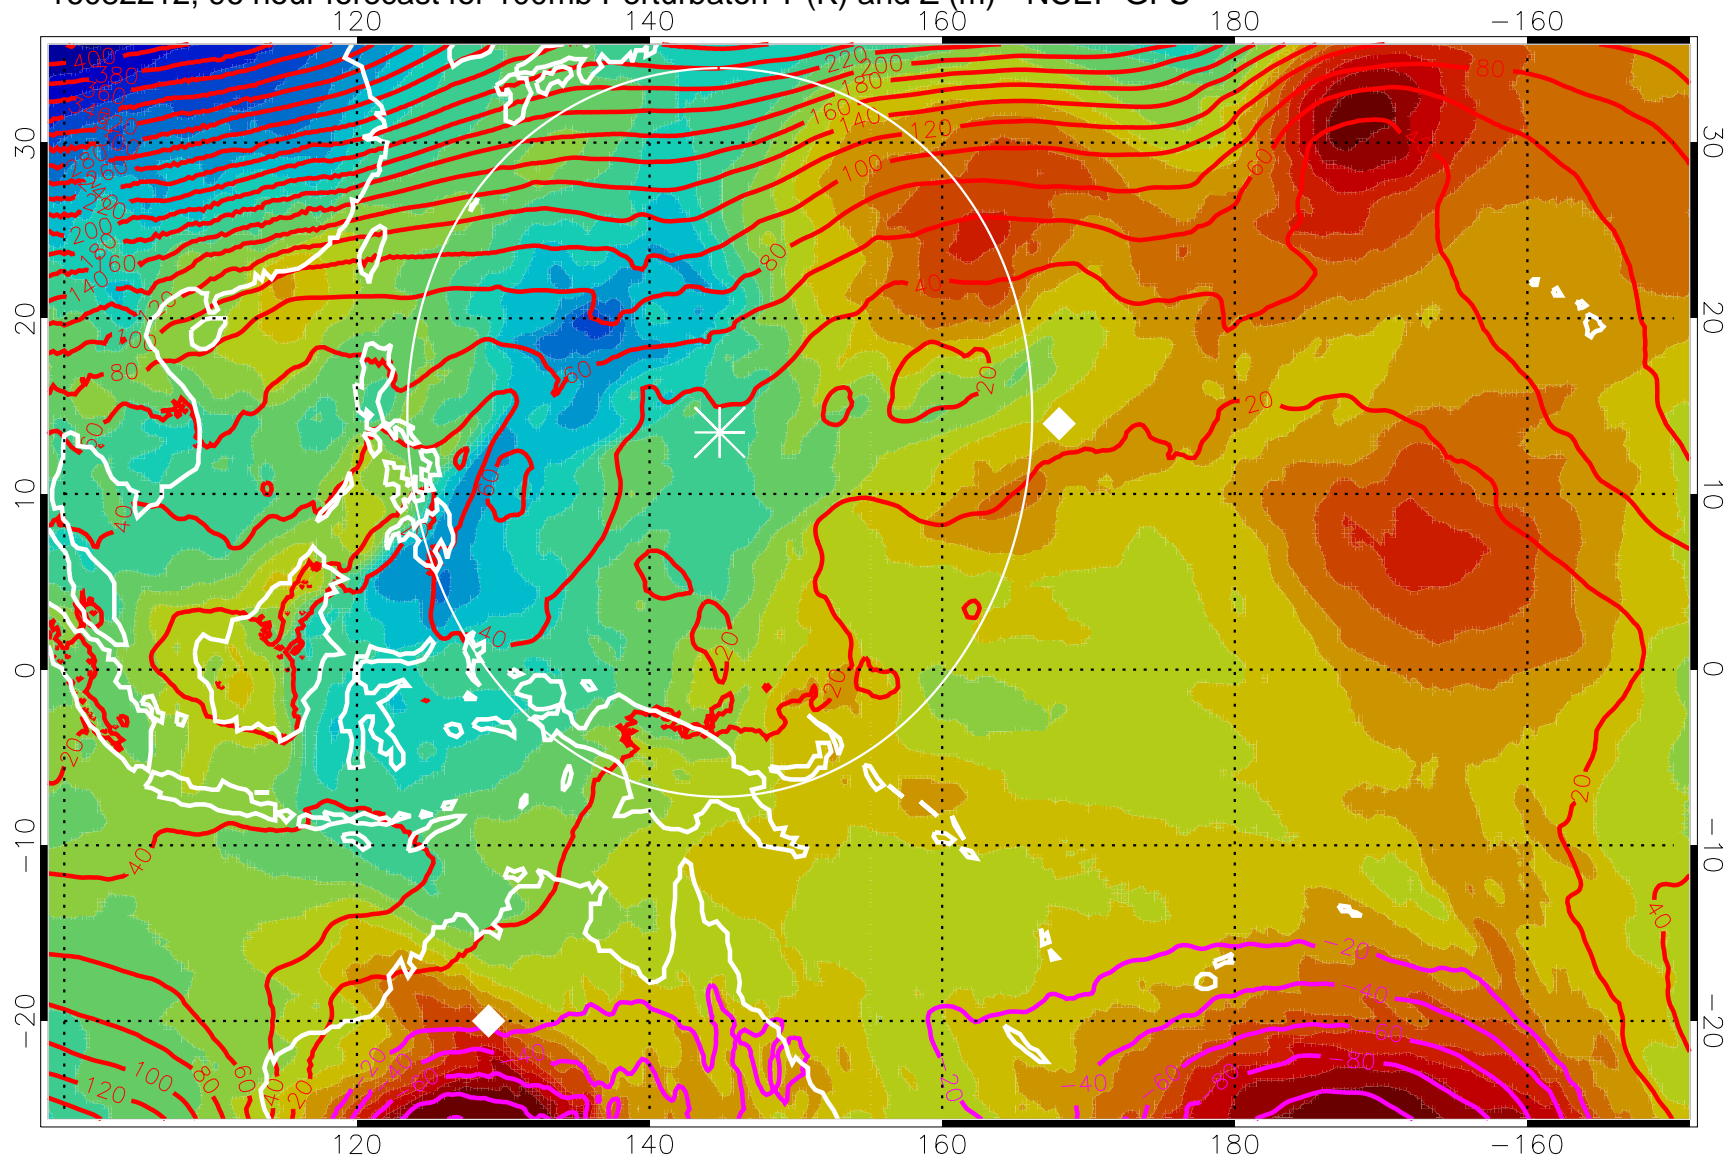

16082212, 96 hour forecast for 100mb Perturbaton T (K) and Z (m)-- NCEP GFS

Contours are 100 mbar Z perturbation (m)
Positive Z Contours
Negative Z Contours
Diamonds-mean pos. of anticyclones

Range ring of 2304 km