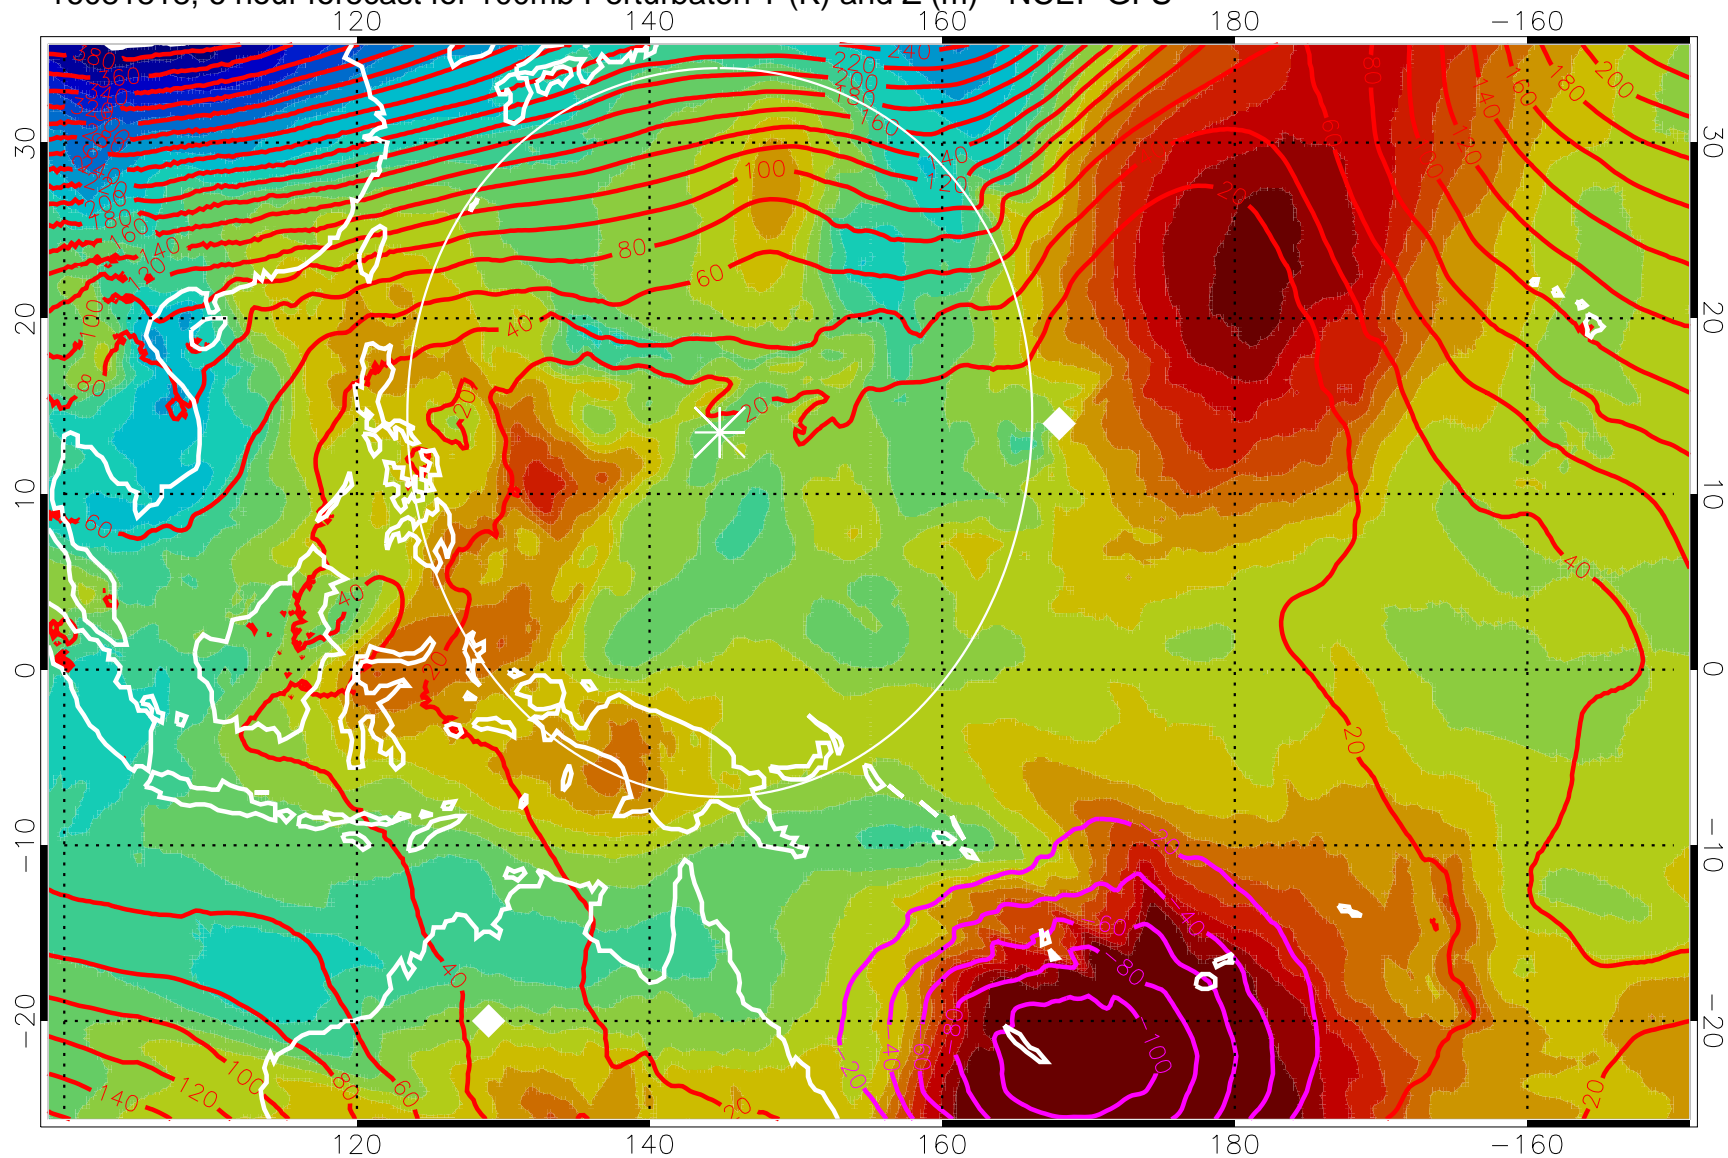

16081818, 6 hour forecast for 100mb Perturbaton T (K) and Z (m)-- NCEP GFS

Contours are 100 mbar Z perturbation (m)
Positive Z Contours
Negative Z Contours
Diamonds-mean pos. of anticyclones

Range ring of 2304 km