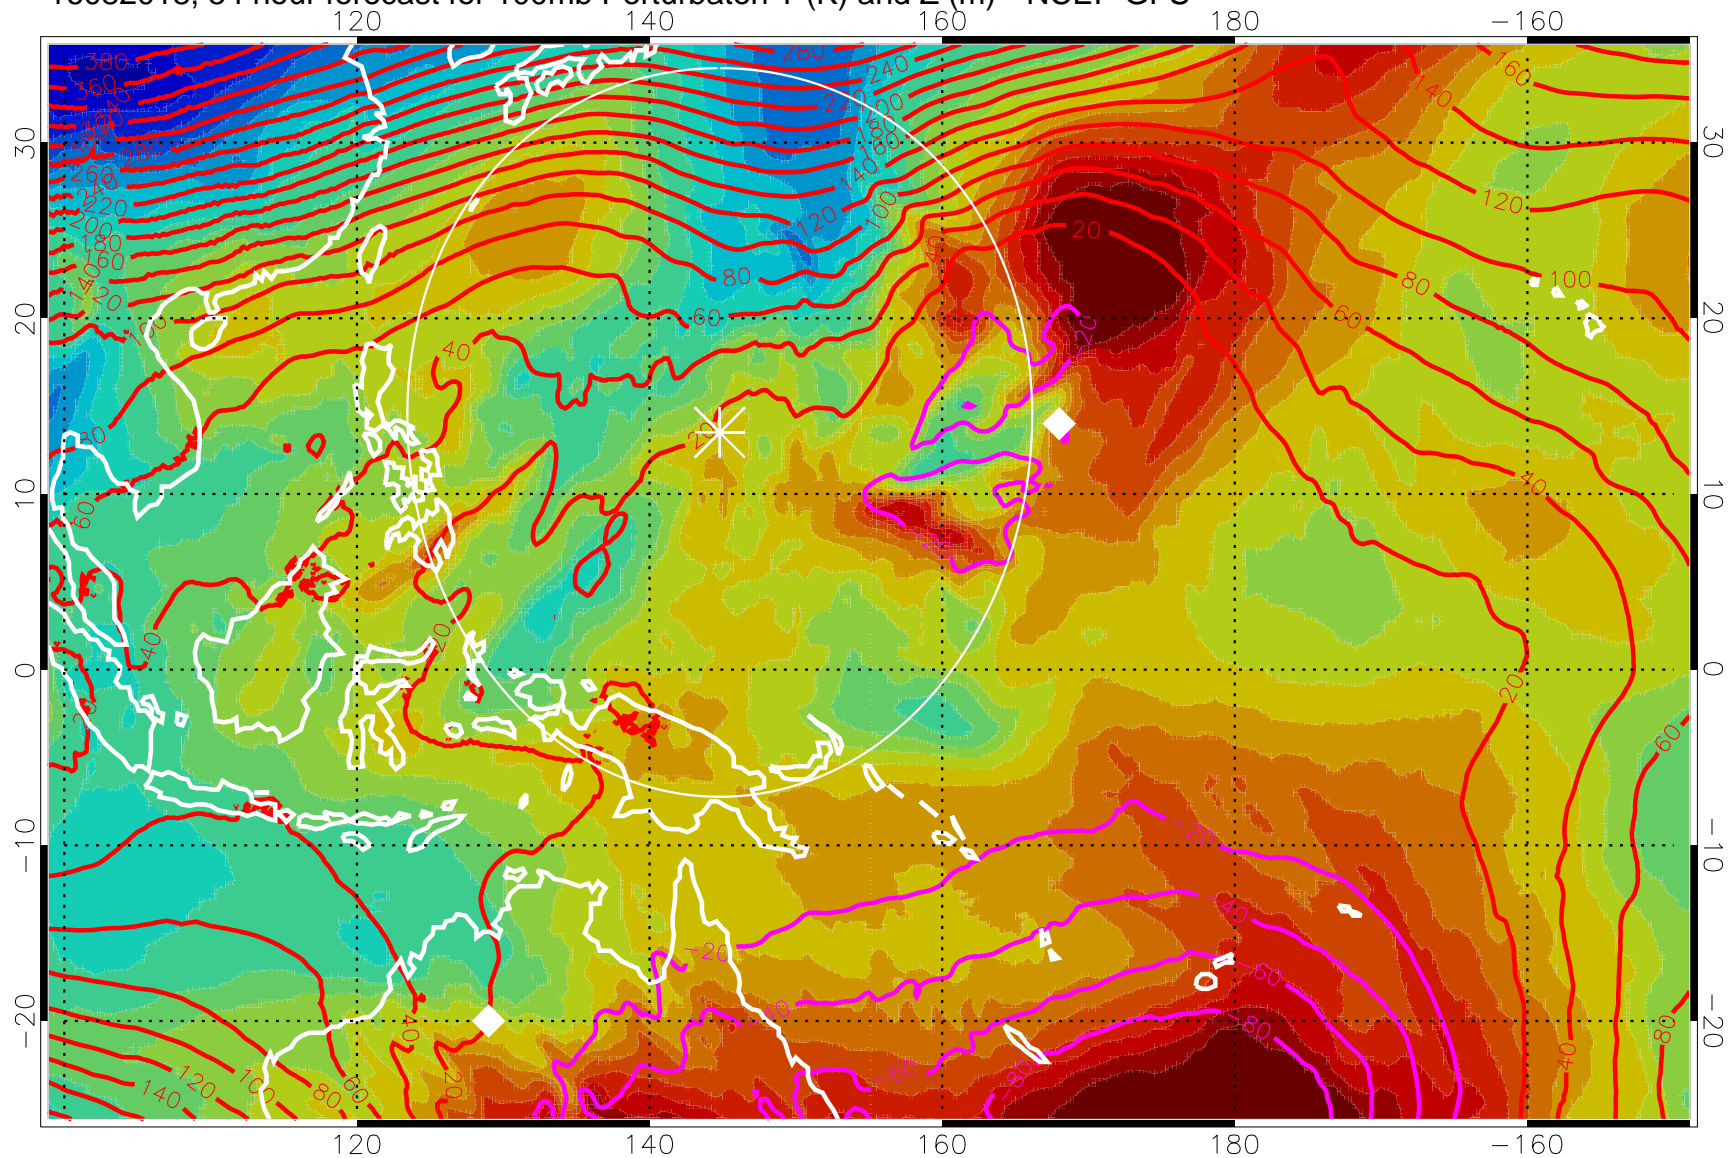

16082018, 54 hour forecast for 100mb Perturbaton T (K) and Z (m)-- NCEP GFS

Contours are 100 mbar Z perturbation (m)
Positive Z Contours
Negative Z Contours
Diamonds-mean pos. of anticyclones

Range ring of 2304 km