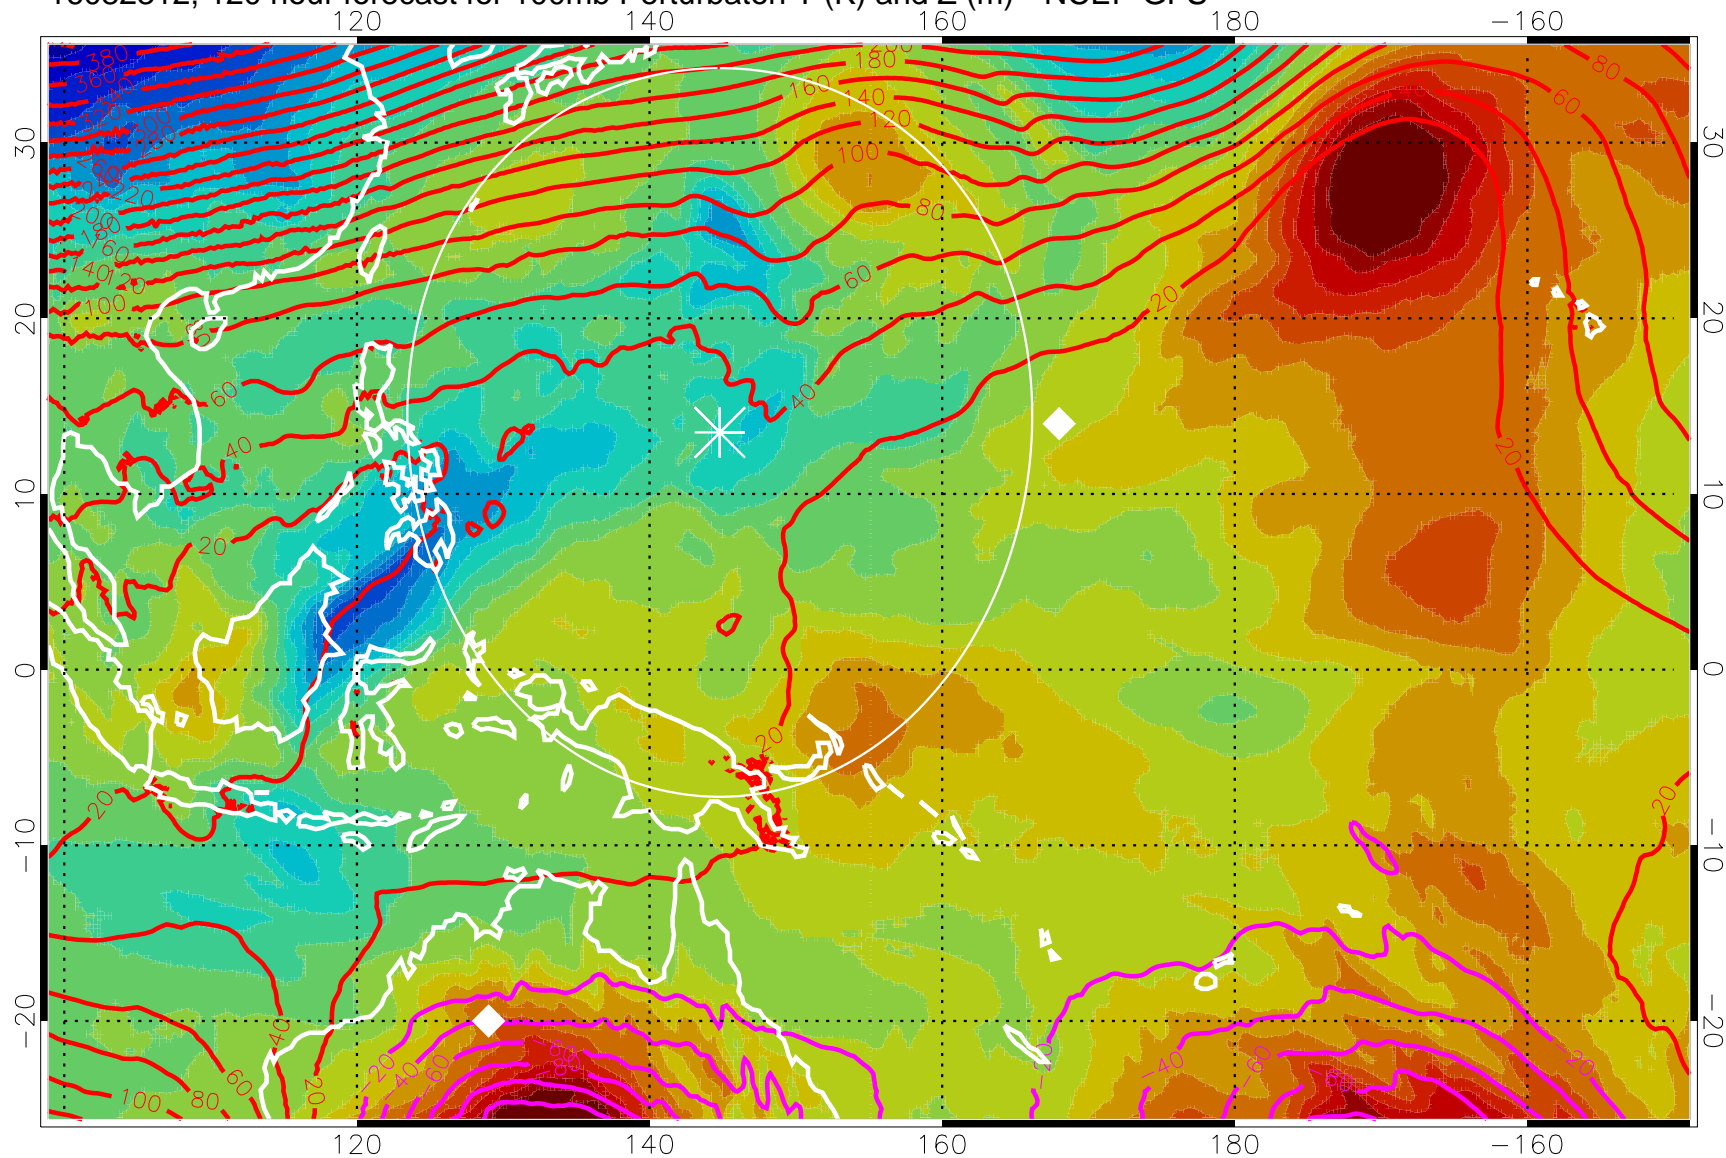

16082312, 120 hour forecast for 100mb Perturbaton T (K) and Z (m)-- NCEP GFS

Contours are 100 mbar Z perturbation (m)
Positive Z Contours
Negative Z Contours
Diamonds-mean pos. of anticyclones

Range ring of 2304 km