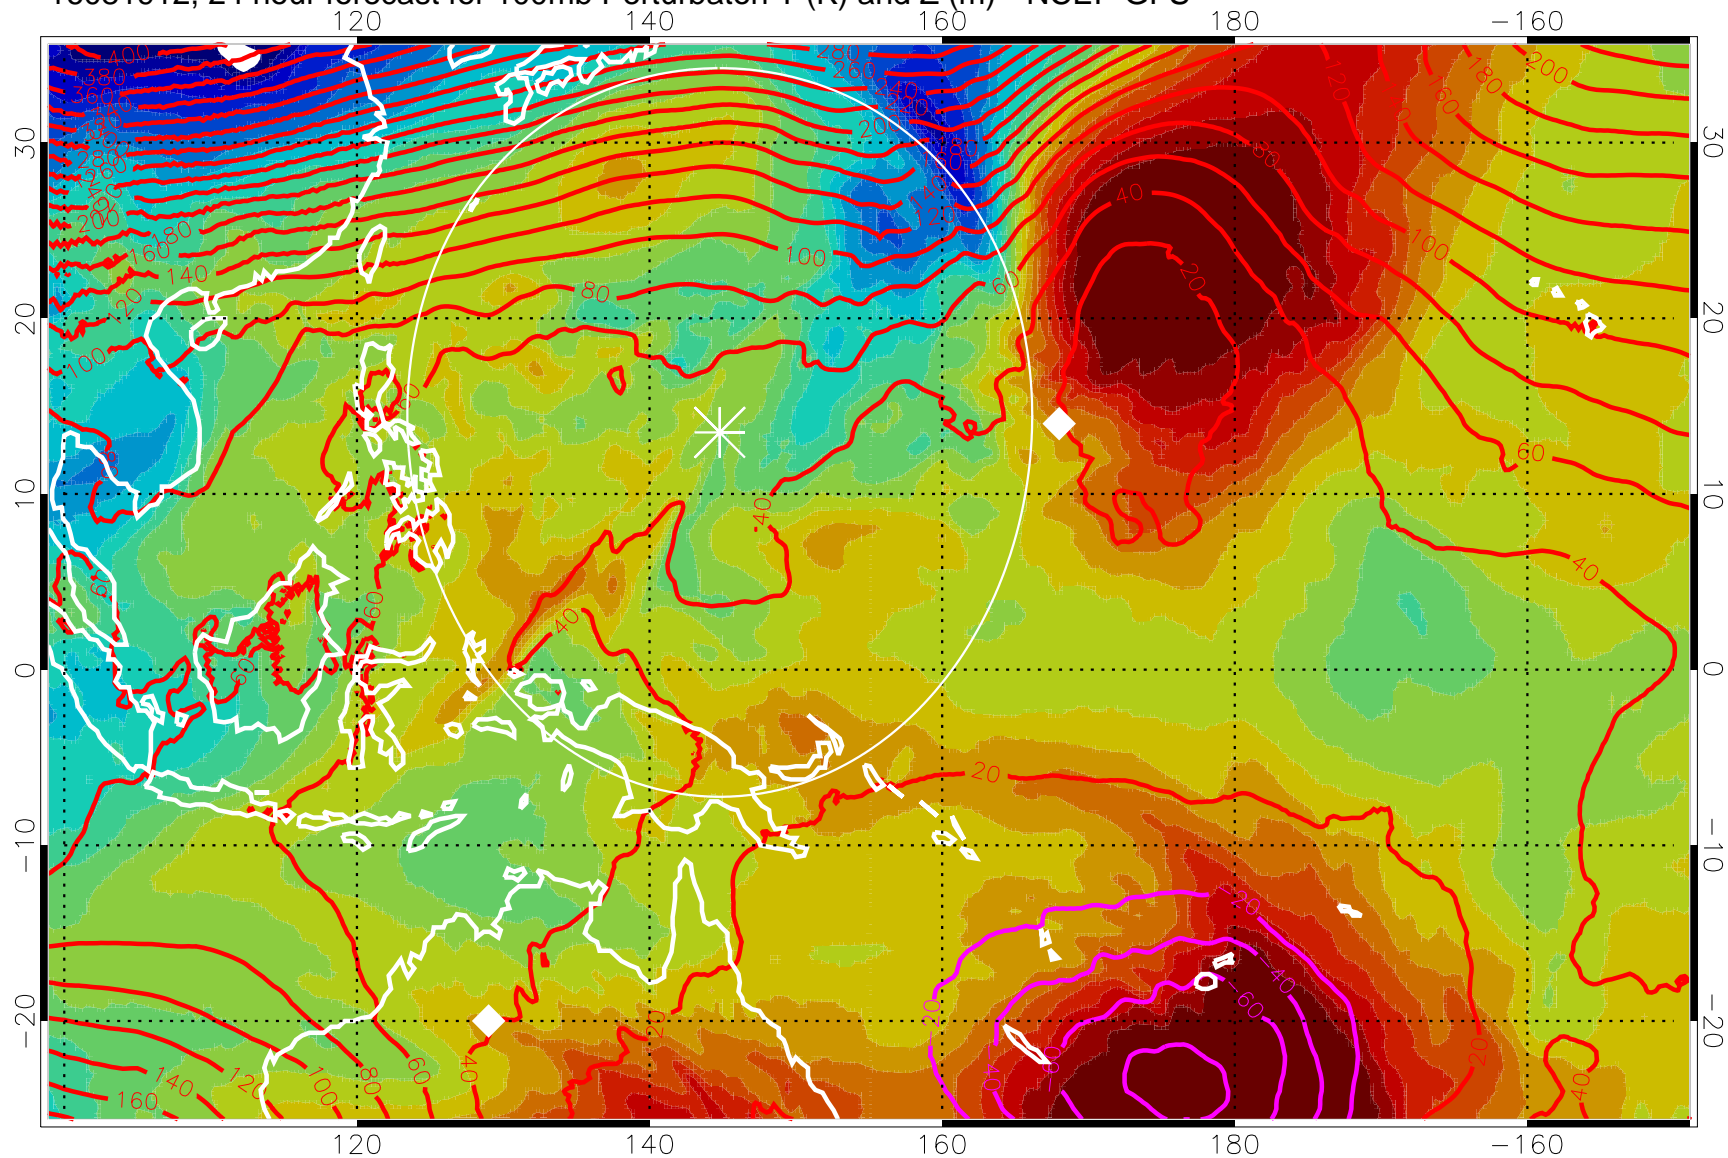

16081912, 24 hour forecast for 100mb Perturbaton T (K) and Z (m)-- NCEP GFS

Contours are 100 mbar Z perturbation (m)
Positive Z Contours
Negative Z Contours
Diamonds-mean pos. of anticyclones

Range ring of 2304 km