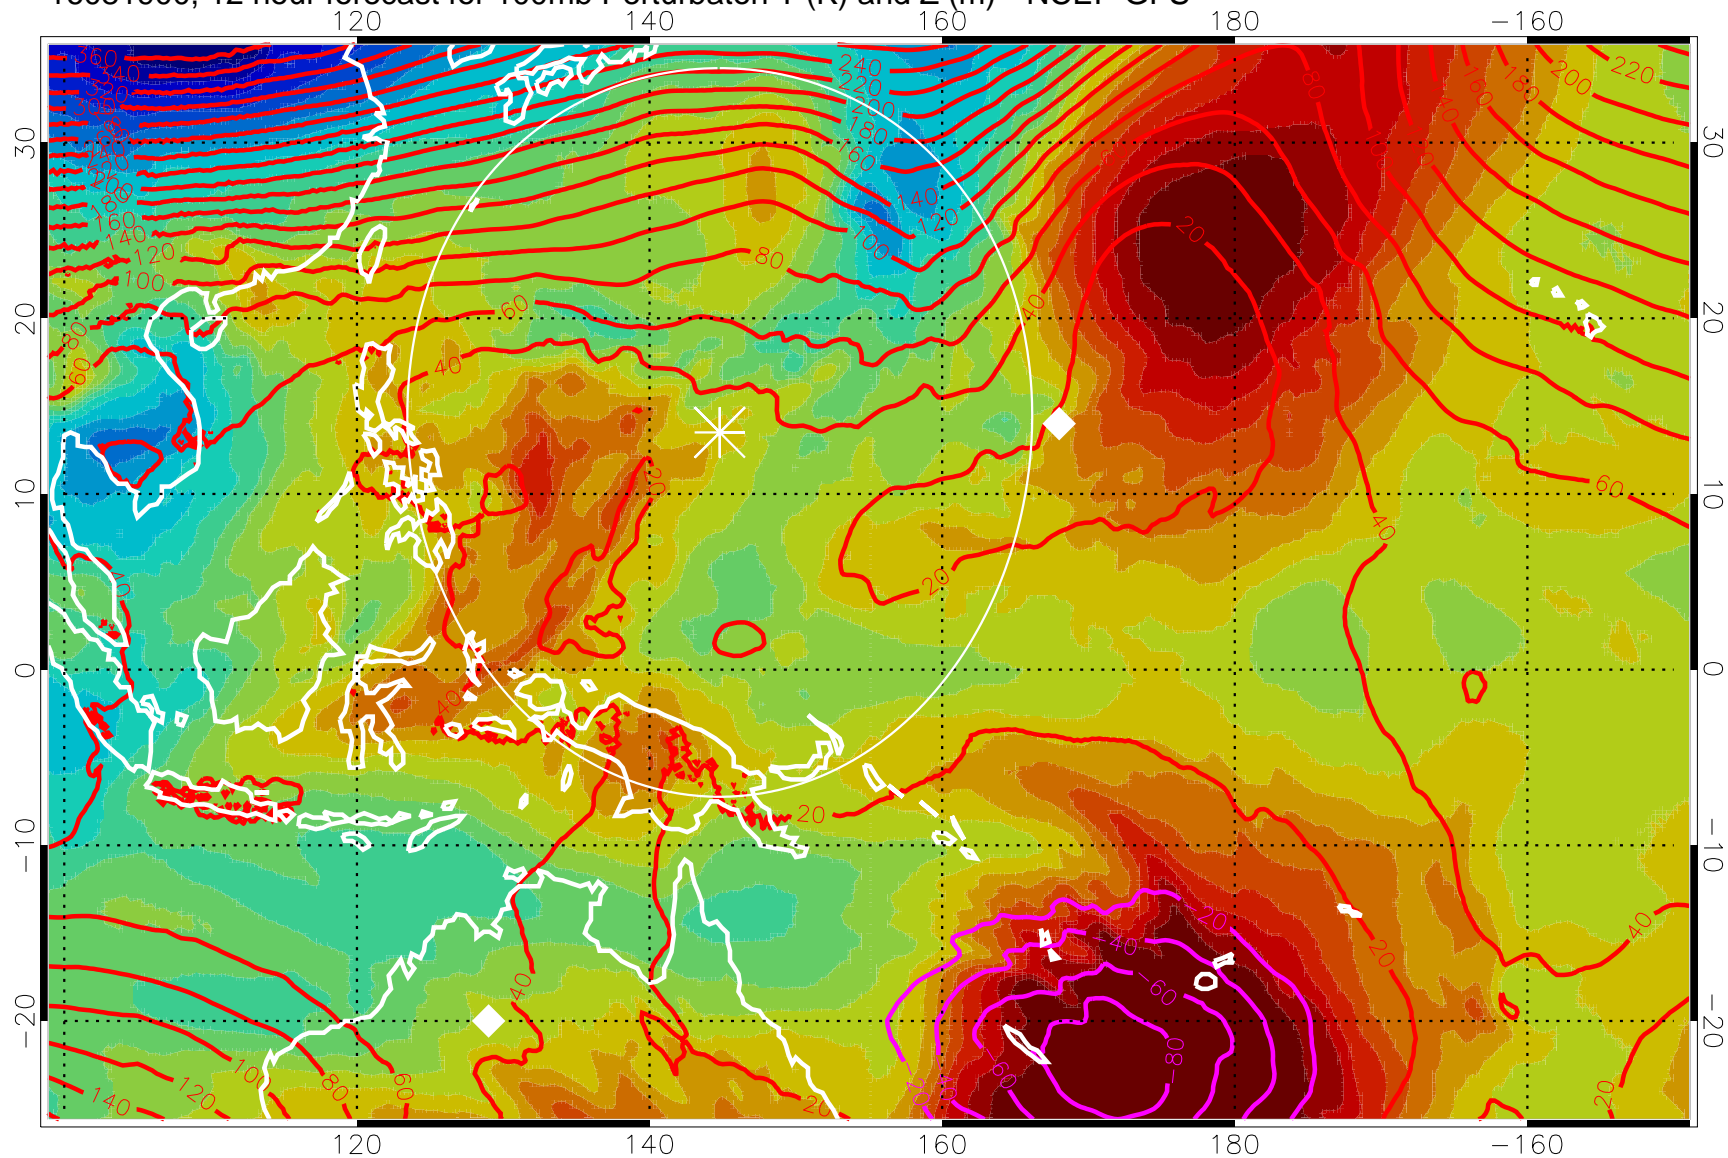

16081900, 12 hour forecast for 100mb Perturbaton T (K) and Z (m)-- NCEP GFS

Contours are 100 mbar Z perturbation (m)
Positive Z Contours
Negative Z Contours
Diamonds-mean pos. of anticyclones

Range ring of 2304 km