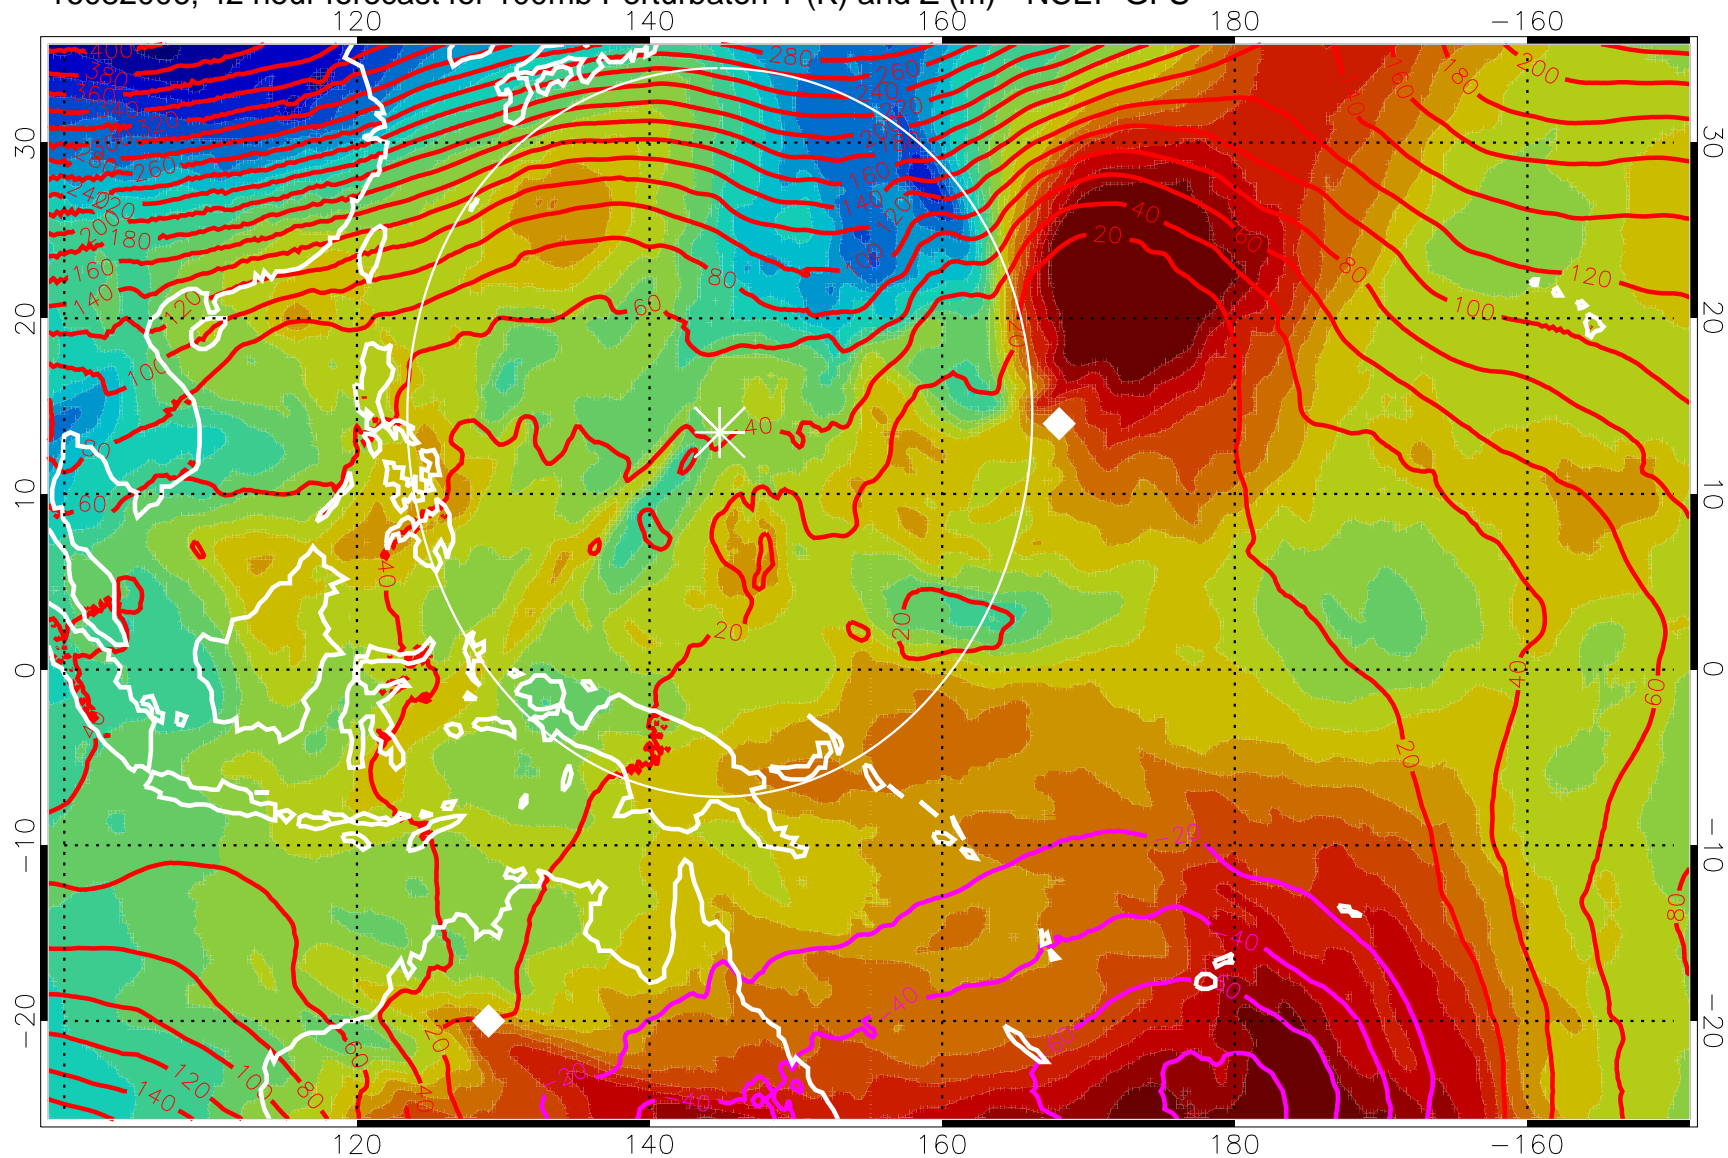

16082006, 42 hour forecast for 100mb Perturbaton T (K) and Z (m)-- NCEP GFS

Contours are 100 mbar Z perturbation (m)
Positive Z Contours
Negative Z Contours
Diamonds-mean pos. of anticyclones

Range ring of 2304 km