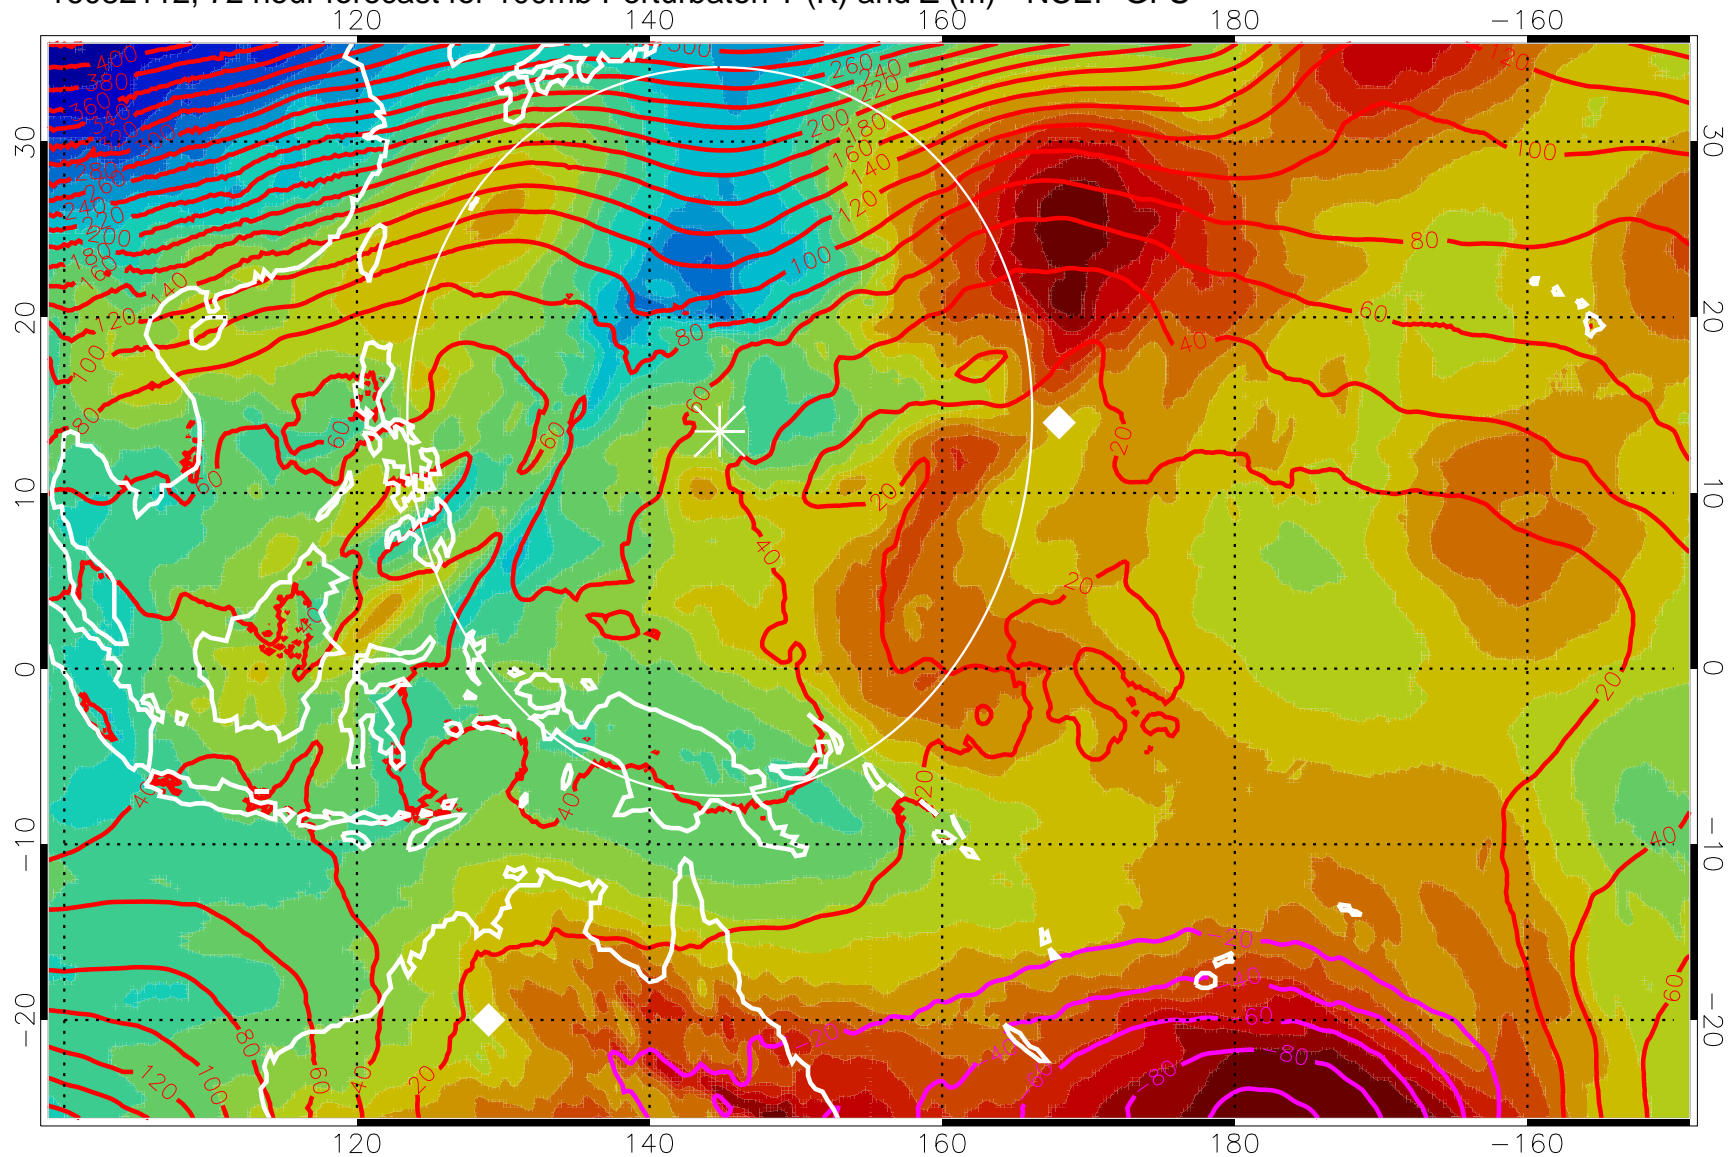

16082112, 72 hour forecast for 100mb Perturbaton T (K) and Z (m)-- NCEP GFS

Contours are 100 mbar Z perturbation (m)
Positive Z Contours
Negative Z Contours
Diamonds-mean pos. of anticyclones

Range ring of 2304 km