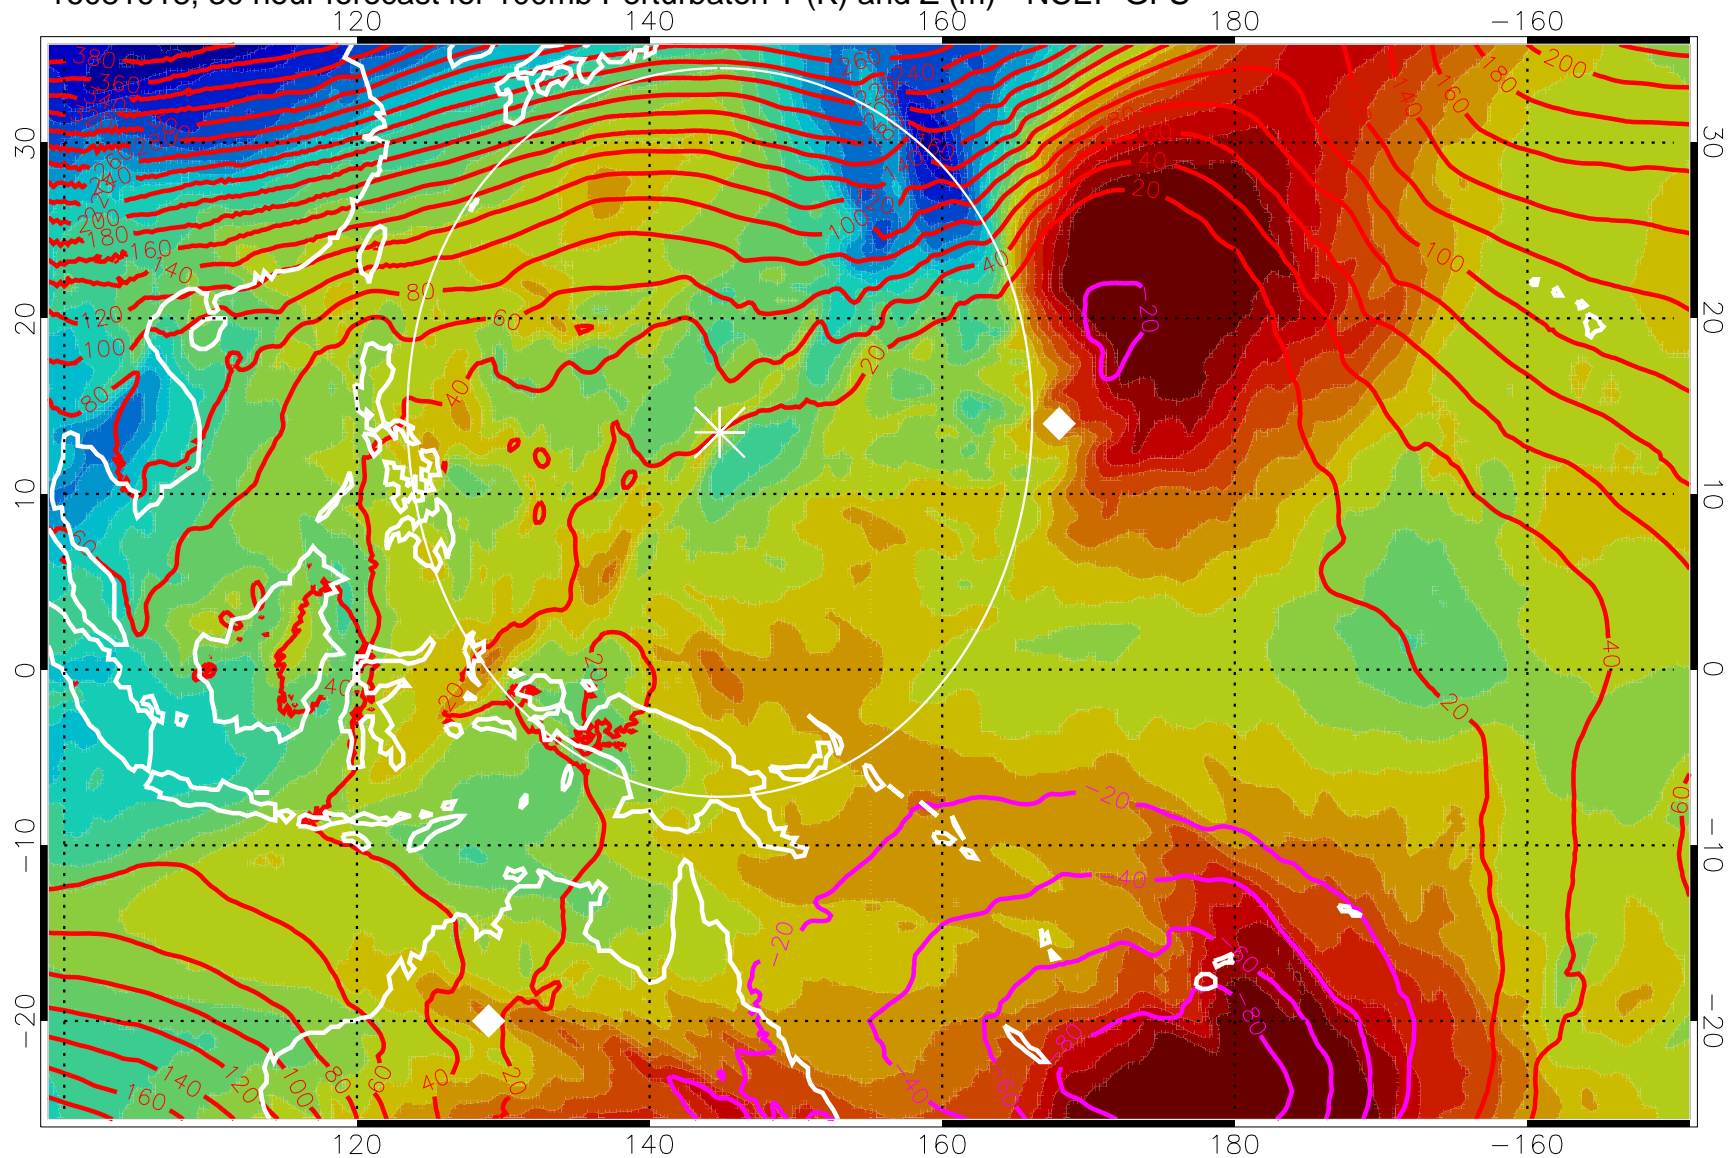

16081918, 30 hour forecast for 100mb Perturbaton T (K) and Z (m)-- NCEP GFS

Contours are 100 mbar Z perturbation (m)
Positive Z Contours
Negative Z Contours
Diamonds-mean pos. of anticyclones

Range ring of 2304 km