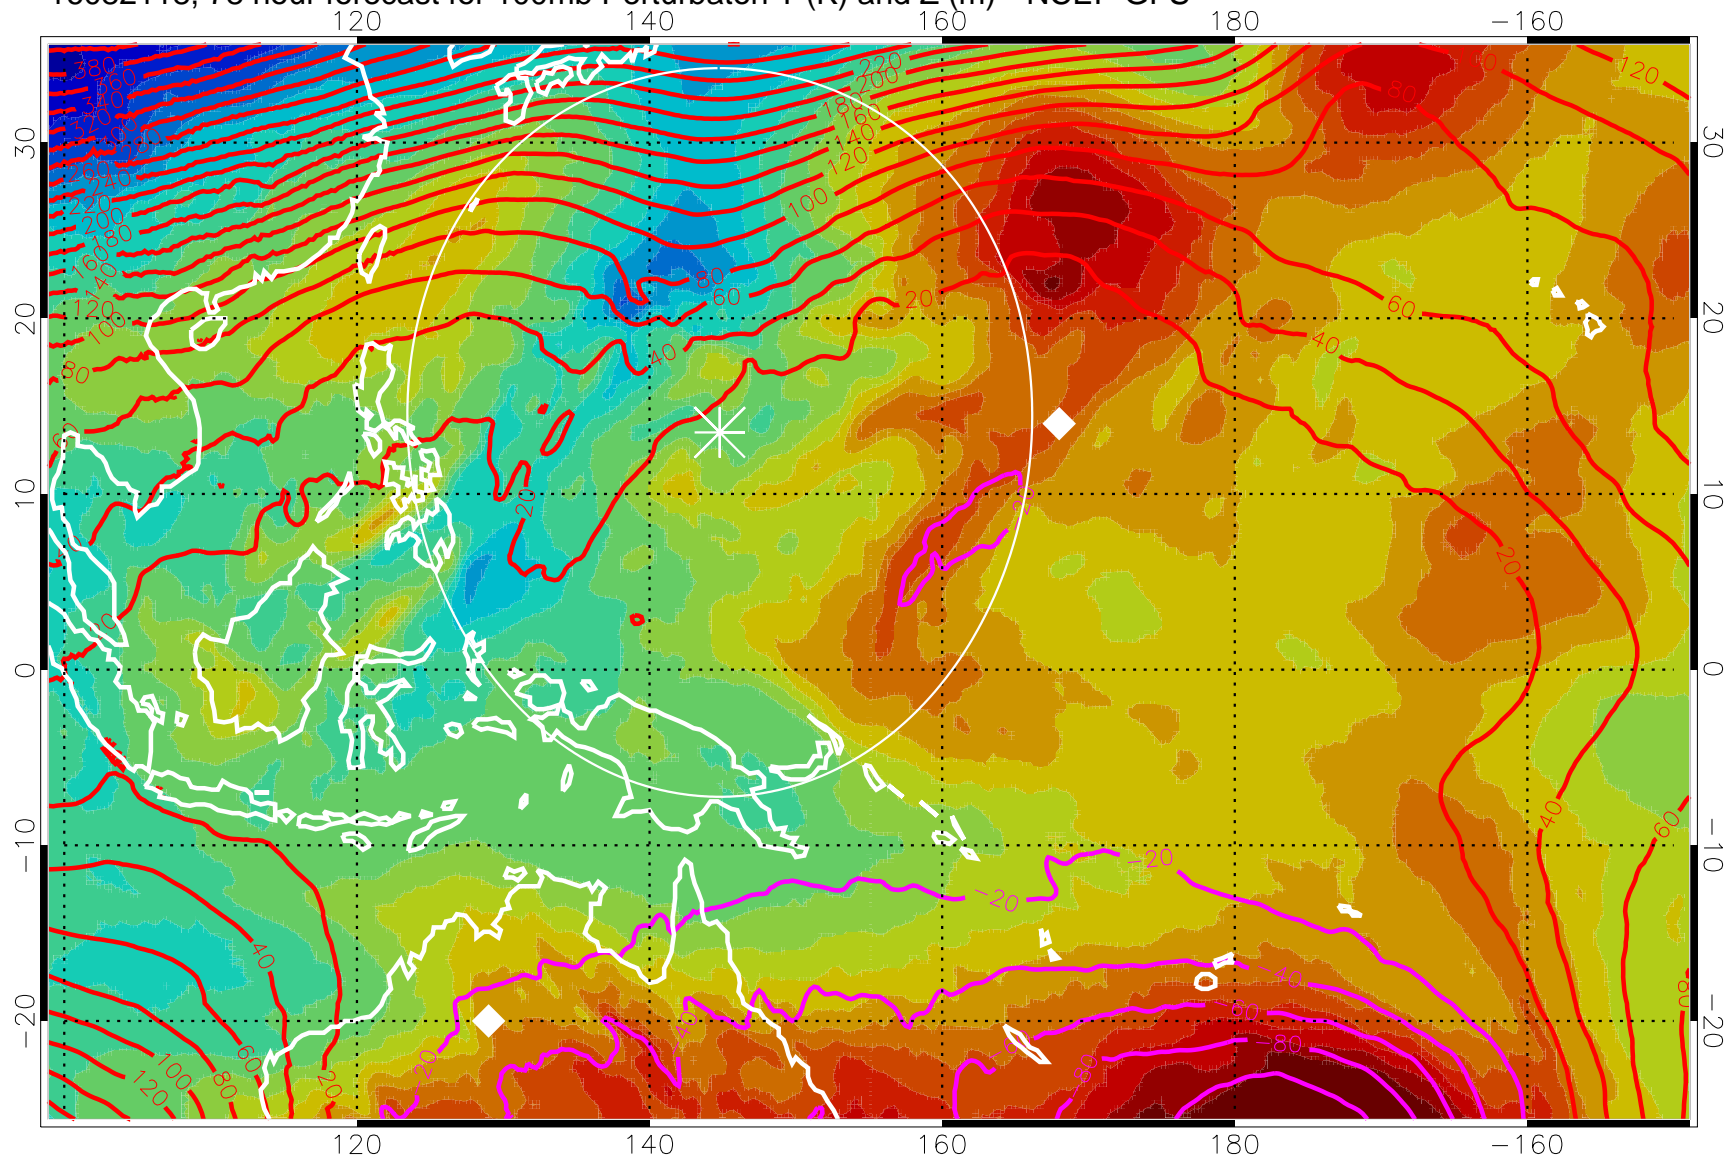

16082118, 78 hour forecast for 100mb Perturbaton T (K) and Z (m)-- NCEP GFS

Contours are 100 mbar Z perturbation (m)
Positive Z Contours
Negative Z Contours
Diamonds-mean pos. of anticyclones

Range ring of 2304 km