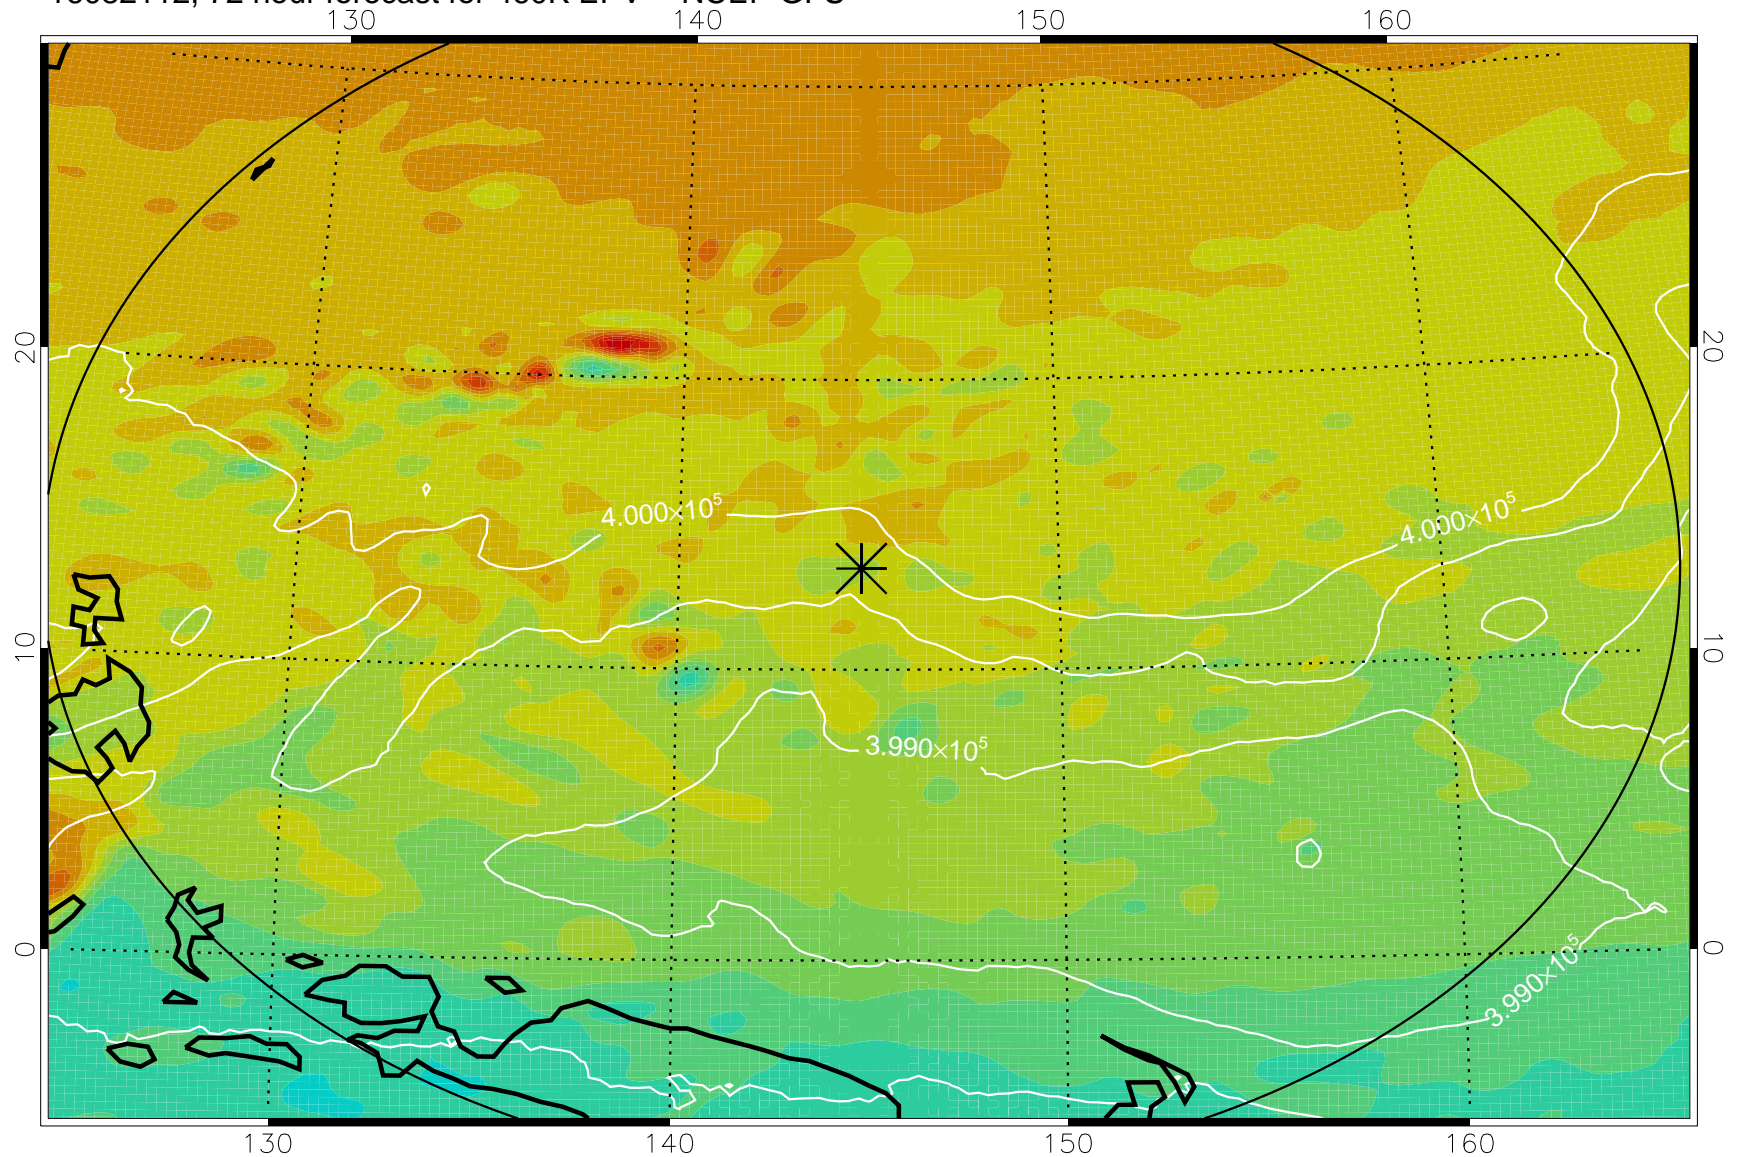

16082018, 54 hour forecast for 460K EPV -- NCEP GFS

460K Montgomery Streamfunction, white

Range ring of 2304 km

16082100, 60 hour forecast for 460K EPV -- NCEP GFS

460K Montgomery Streamfunction, white

Range ring of 2304 km

16082106, 66 hour forecast for 460K EPV -- NCEP GFS

460K Montgomery Streamfunction, white

Range ring of 2304 km

16082112, 72 hour forecast for 460K EPV -- NCEP GFS

460K Montgomery Streamfunction, white

Range ring of 2304 km

16082118, 78 hour forecast for 460K EPV -- NCEP GFS

460K Montgomery Streamfunction, white

Range ring of 2304 km

16082200, 84 hour forecast for 460K EPV -- NCEP GFS

460K Montgomery Streamfunction, white

Range ring of 2304 km

16082206, 90 hour forecast for 460K EPV -- NCEP GFS

460K Montgomery Streamfunction, white

Range ring of 2304 km

16082212, 96 hour forecast for 460K EPV -- NCEP GFS

460K Montgomery Streamfunction, white

Range ring of 2304 km