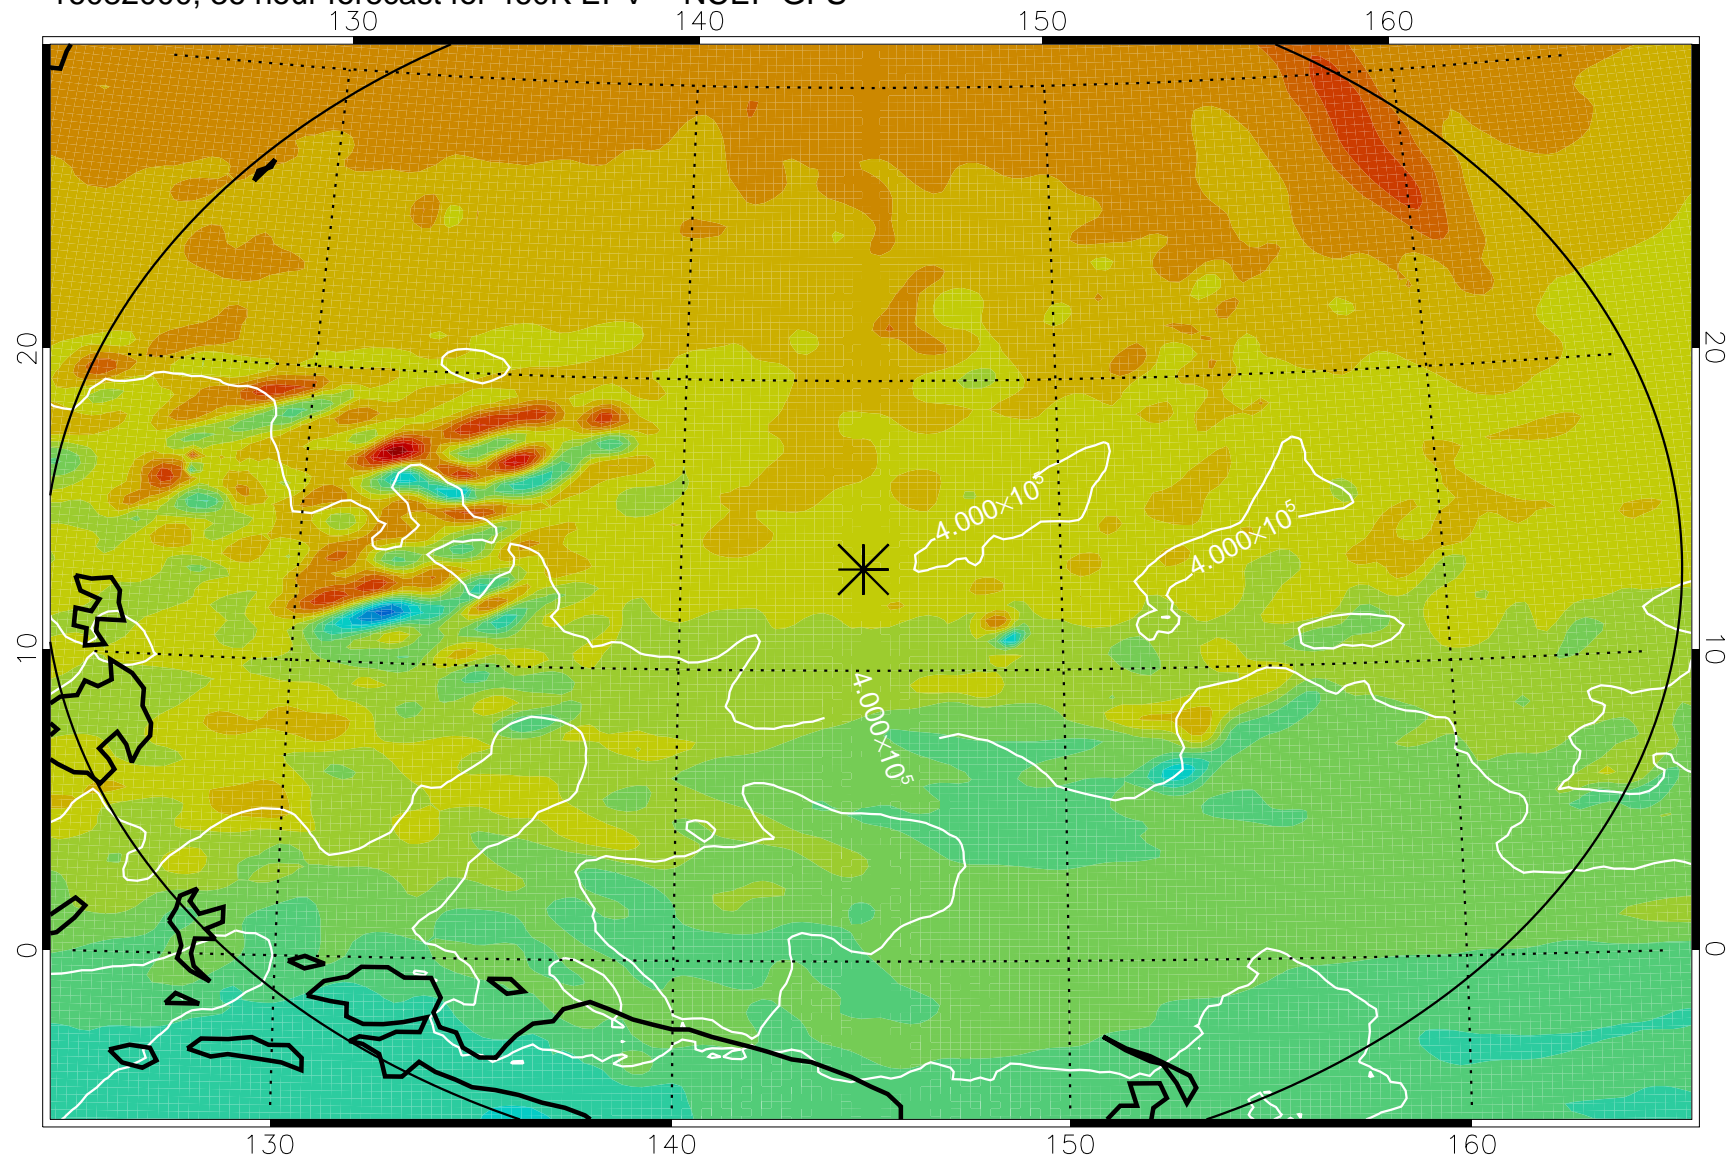

16081906, 18 hour forecast for 460K EPV -- NCEP GFS

460K Montgomery Streamfunction, white

Range ring of 2304 km

16081912, 24 hour forecast for 460K EPV -- NCEP GFS

460K Montgomery Streamfunction, white

Range ring of 2304 km

16081918, 30 hour forecast for 460K EPV -- NCEP GFS

460K Montgomery Streamfunction, white

Range ring of 2304 km

16082000, 36 hour forecast for 460K EPV -- NCEP GFS

460K Montgomery Streamfunction, white

Range ring of 2304 km

16082006, 42 hour forecast for 460K EPV -- NCEP GFS

460K Montgomery Streamfunction, white

Range ring of 2304 km

16082012, 48 hour forecast for 460K EPV -- NCEP GFS

460K Montgomery Streamfunction, white

Range ring of 2304 km

16082018, 54 hour forecast for 460K EPV -- NCEP GFS

460K Montgomery Streamfunction, white

Range ring of 2304 km

16082100, 60 hour forecast for 460K EPV -- NCEP GFS

460K Montgomery Streamfunction, white

Range ring of 2304 km