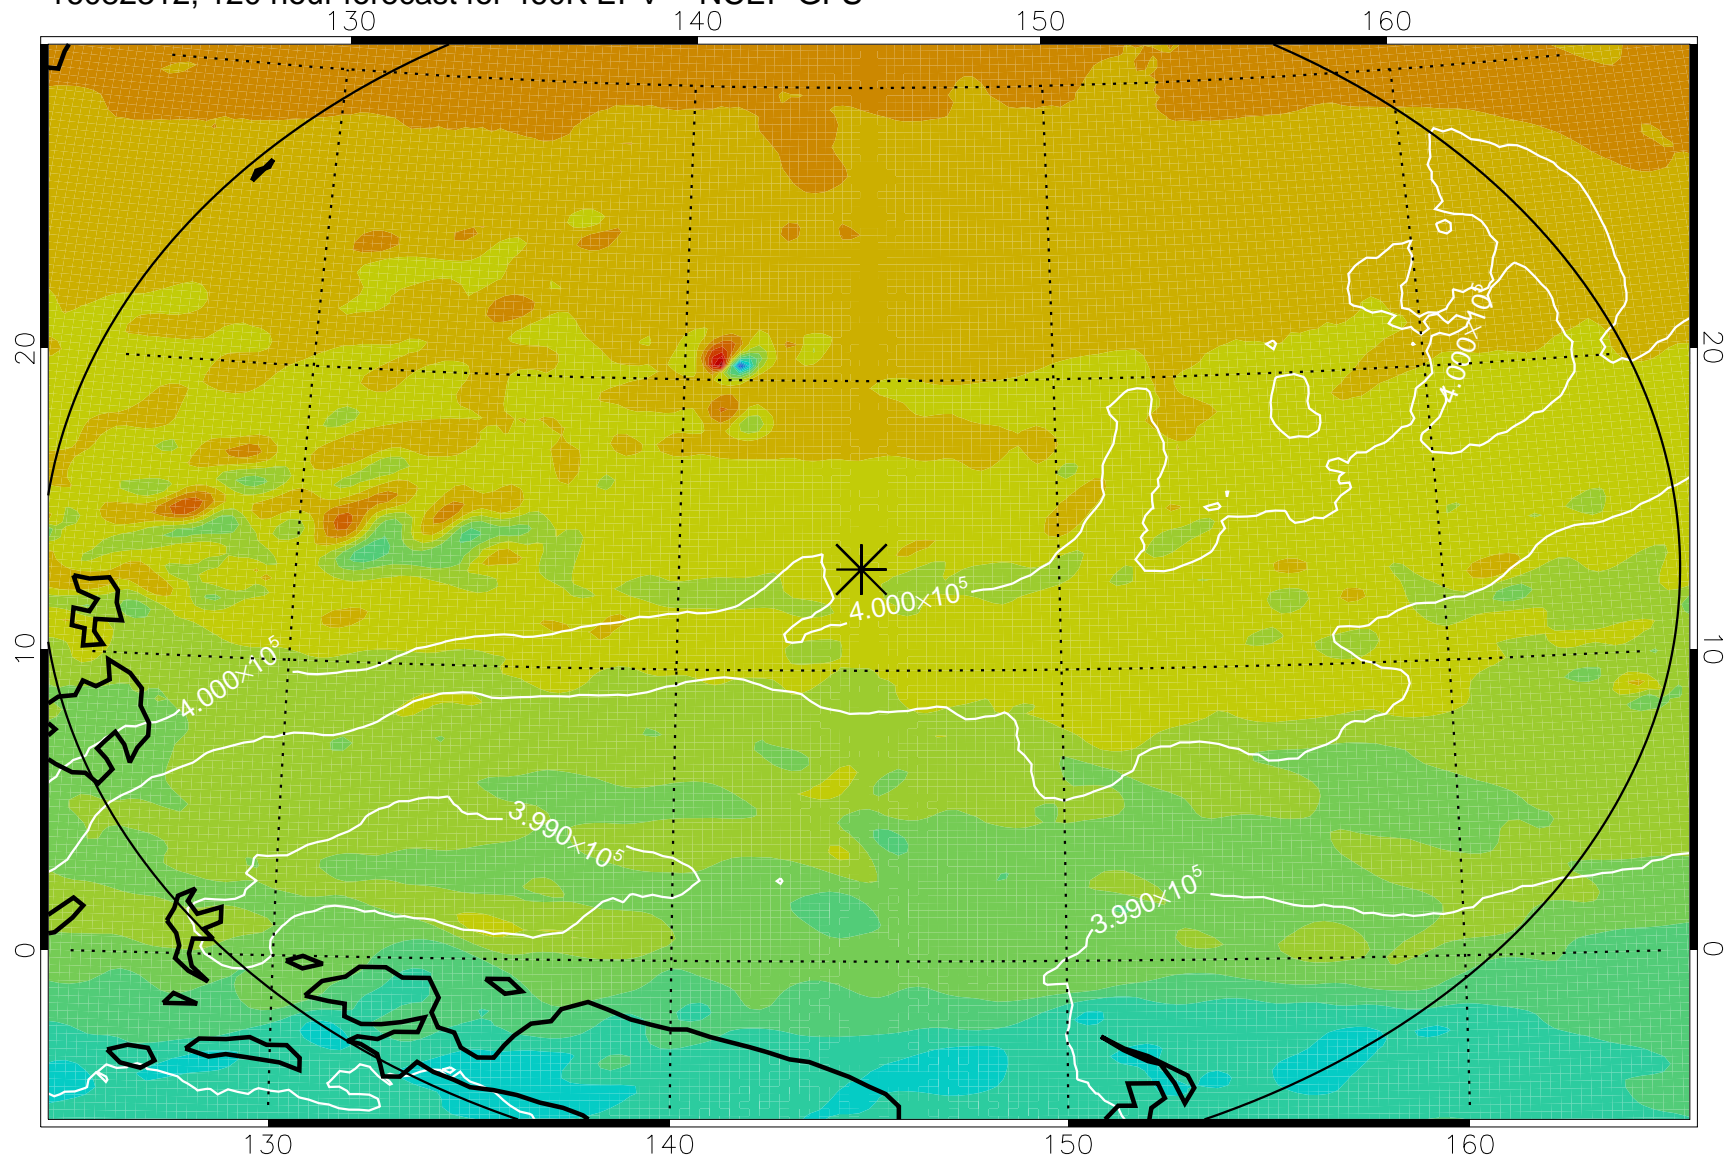

16082118, 78 hour forecast for 460K EPV -- NCEP GFS

460K Montgomery Streamfunction, white

Range ring of 2304 km

16082200, 84 hour forecast for 460K EPV -- NCEP GFS

460K Montgomery Streamfunction, white

Range ring of 2304 km

16082206, 90 hour forecast for 460K EPV -- NCEP GFS

460K Montgomery Streamfunction, white

Range ring of 2304 km

16082212, 96 hour forecast for 460K EPV -- NCEP GFS

460K Montgomery Streamfunction, white

Range ring of 2304 km

16082218, 102 hour forecast for 460K EPV -- NCEP GFS

460K Montgomery Streamfunction, white

Range ring of 2304 km

16082300, 108 hour forecast for 460K EPV -- NCEP GFS

460K Montgomery Streamfunction, white

Range ring of 2304 km

16082306, 114 hour forecast for 460K EPV -- NCEP GFS

460K Montgomery Streamfunction, white

Range ring of 2304 km

16082312, 120 hour forecast for 460K EPV -- NCEP GFS

460K Montgomery Streamfunction, white

Range ring of 2304 km