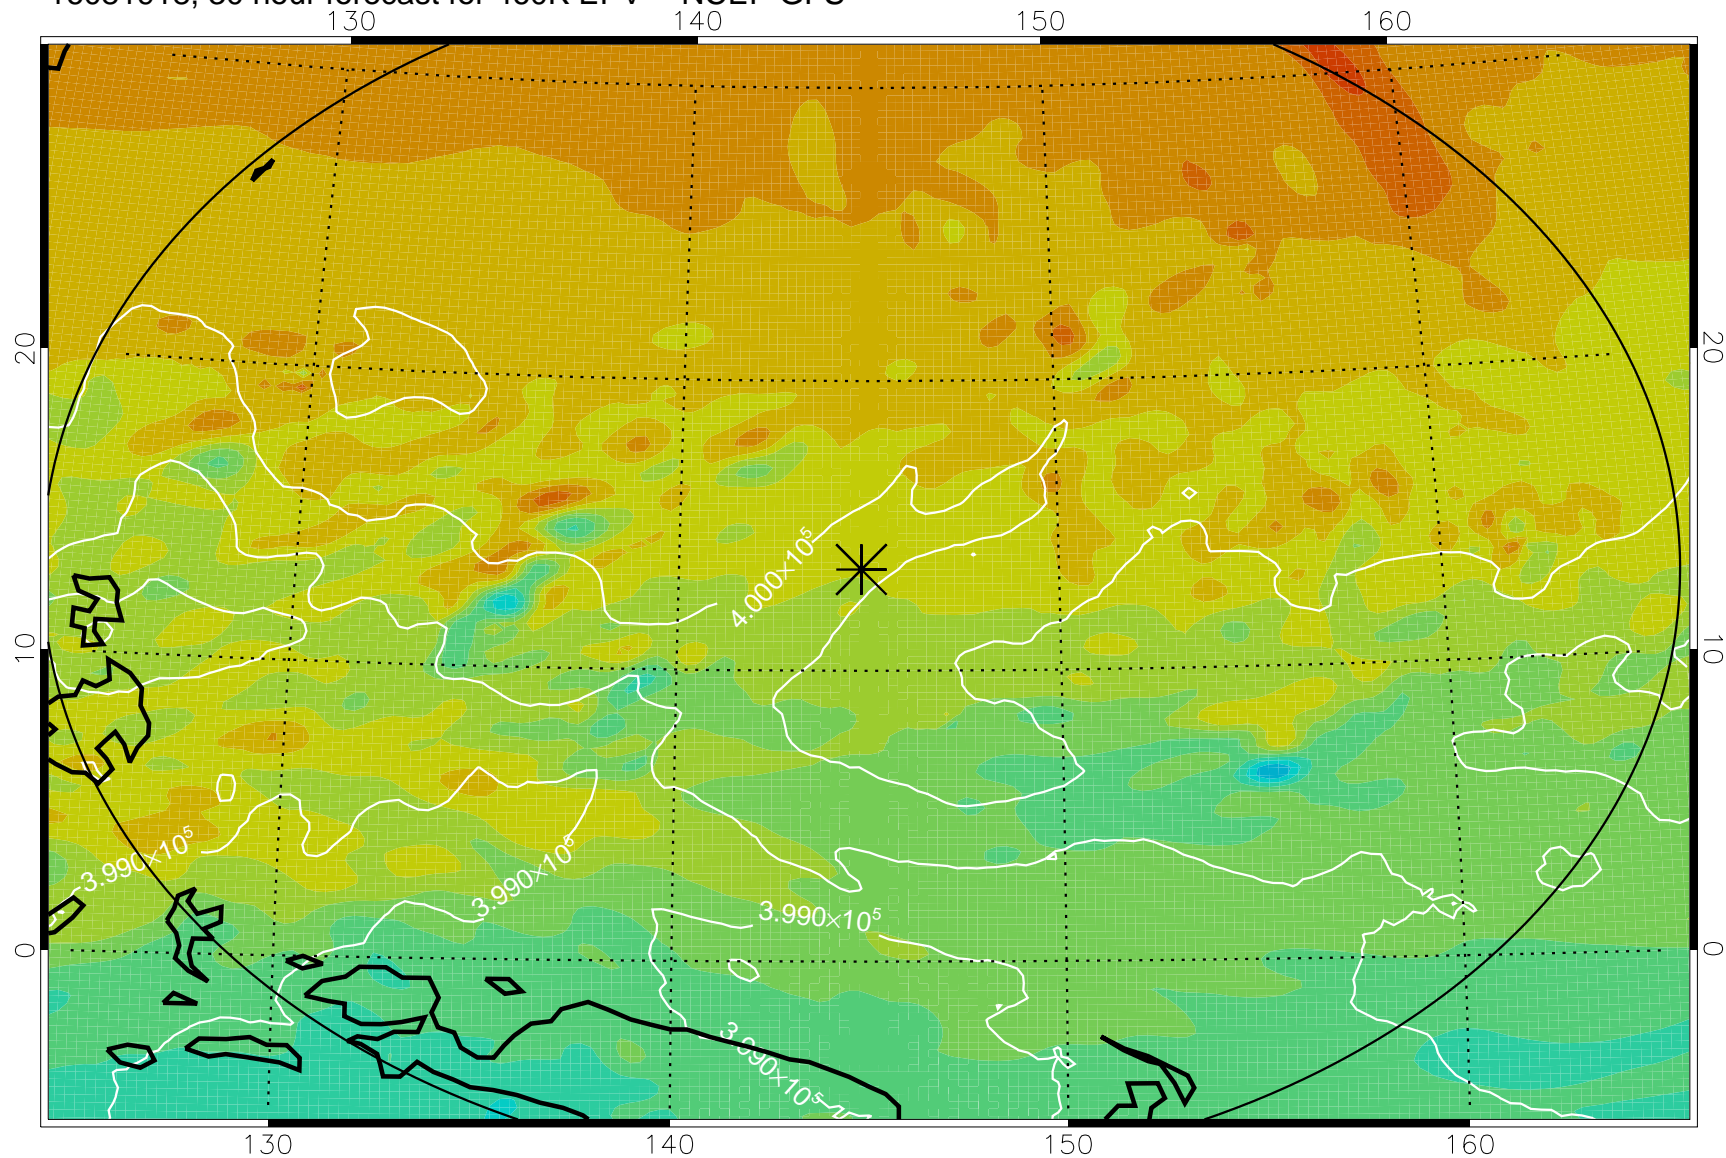

16081906, 18 hour forecast for 460K EPV -- NCEP GFS

460K Montgomery Streamfunction, white

Range ring of 2304 km

16081912, 24 hour forecast for 460K EPV -- NCEP GFS

460K Montgomery Streamfunction, white

Range ring of 2304 km

16081918, 30 hour forecast for 460K EPV -- NCEP GFS

460K Montgomery Streamfunction, white

Range ring of 2304 km

16082000, 36 hour forecast for 460K EPV -- NCEP GFS

460K Montgomery Streamfunction, white

Range ring of 2304 km

16082006, 42 hour forecast for 460K EPV -- NCEP GFS

460K Montgomery Streamfunction, white

Range ring of 2304 km

16082012, 48 hour forecast for 460K EPV -- NCEP GFS

460K Montgomery Streamfunction, white

Range ring of 2304 km

16082018, 54 hour forecast for 460K EPV -- NCEP GFS

460K Montgomery Streamfunction, white

Range ring of 2304 km

16082100, 60 hour forecast for 460K EPV -- NCEP GFS

460K Montgomery Streamfunction, white

Range ring of 2304 km