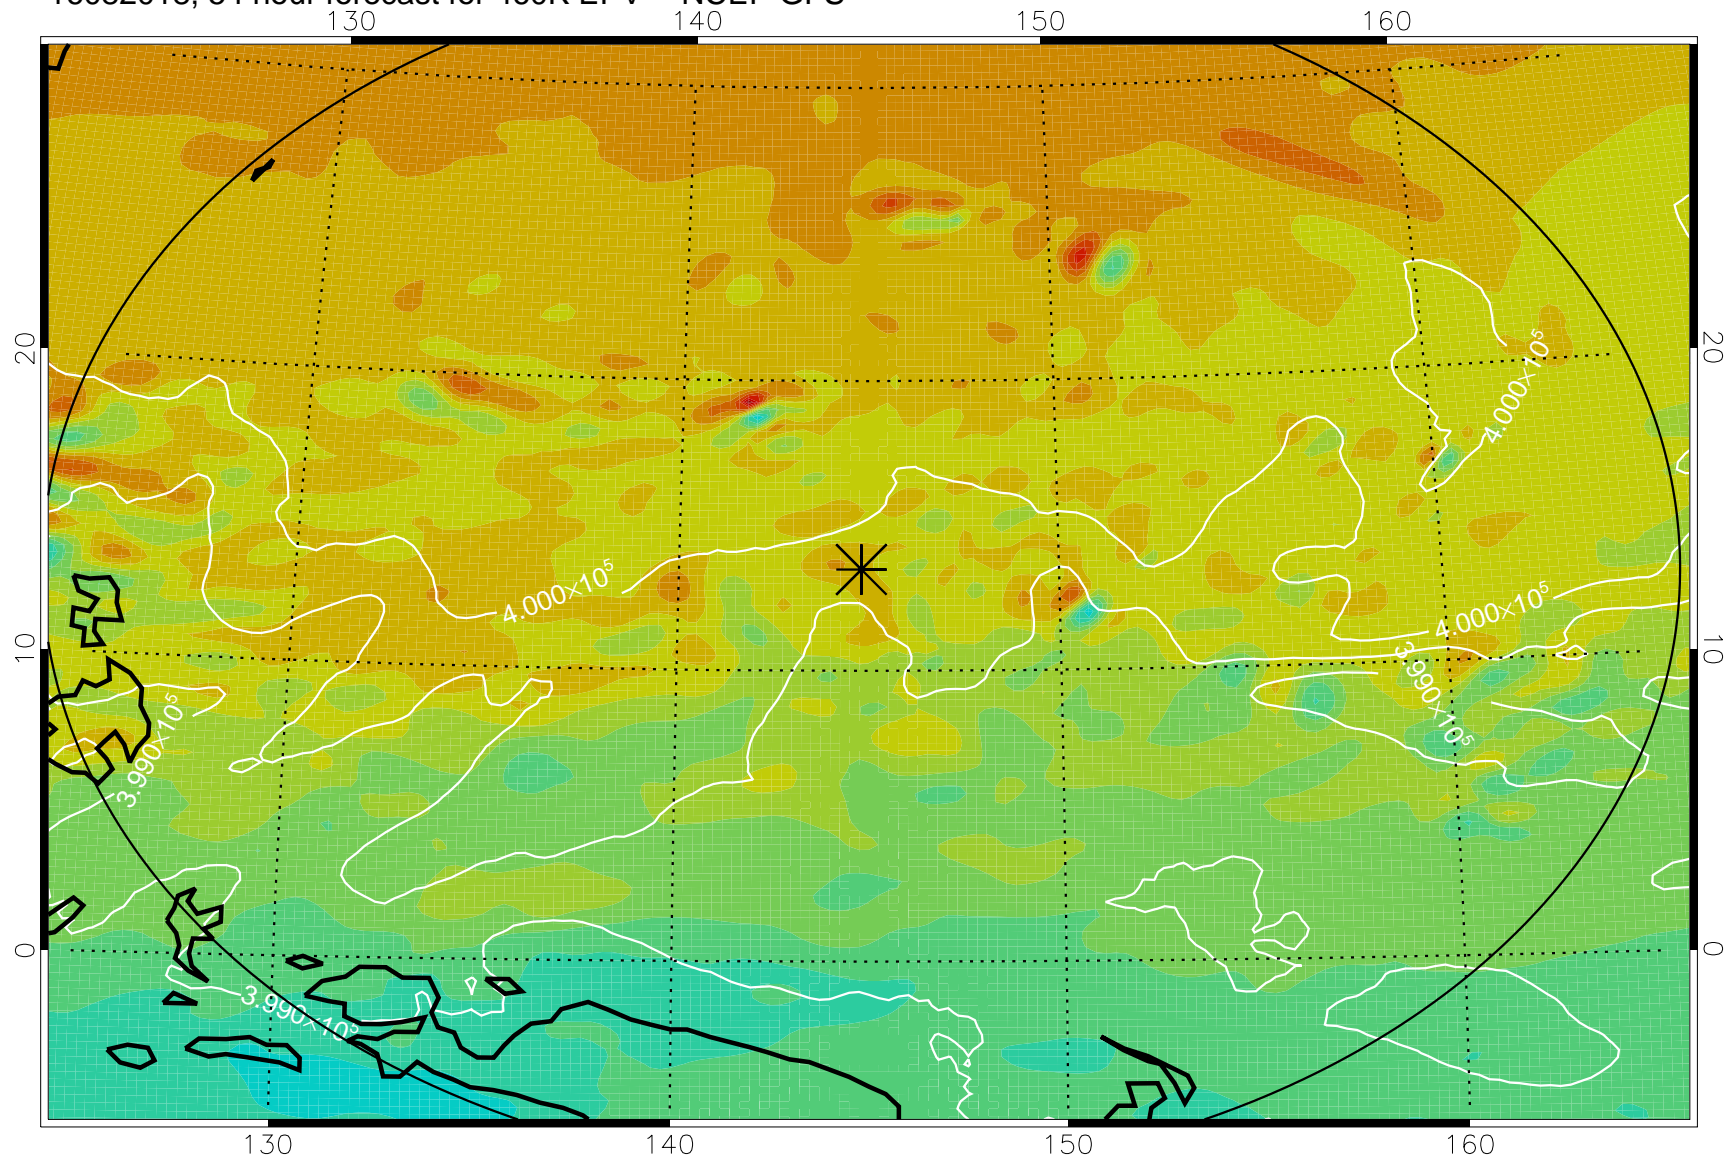

16082006, 42 hour forecast for 460K EPV -- NCEP GFS

460K Montgomery Streamfunction, white

Range ring of 2304 km

16082012, 48 hour forecast for 460K EPV -- NCEP GFS

460K Montgomery Streamfunction, white

Range ring of 2304 km

16082018, 54 hour forecast for 460K EPV -- NCEP GFS

460K Montgomery Streamfunction, white

Range ring of 2304 km

16082100, 60 hour forecast for 460K EPV -- NCEP GFS

460K Montgomery Streamfunction, white

Range ring of 2304 km

16082106, 66 hour forecast for 460K EPV -- NCEP GFS

460K Montgomery Streamfunction, white

Range ring of 2304 km

16082112, 72 hour forecast for 460K EPV -- NCEP GFS

460K Montgomery Streamfunction, white

Range ring of 2304 km

16082118, 78 hour forecast for 460K EPV -- NCEP GFS

460K Montgomery Streamfunction, white

Range ring of 2304 km

16082200, 84 hour forecast for 460K EPV -- NCEP GFS

460K Montgomery Streamfunction, white

Range ring of 2304 km