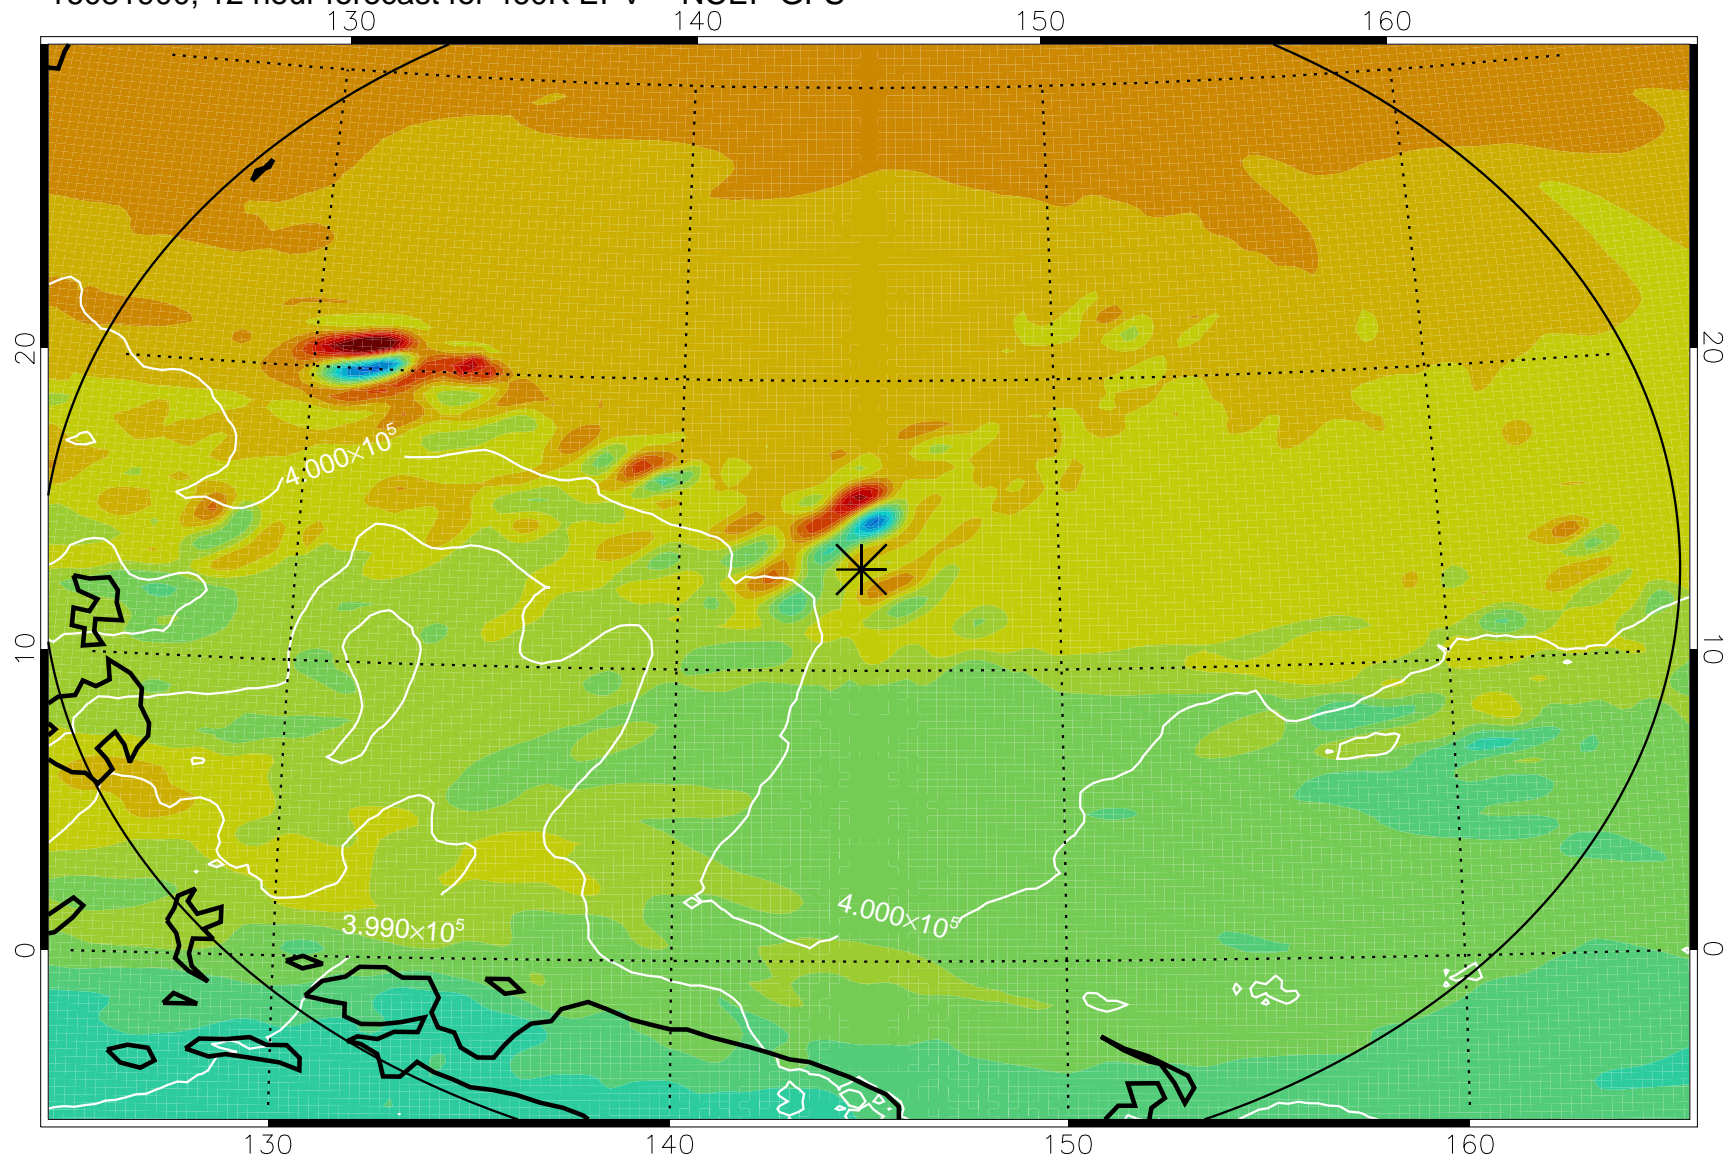

16081818, 6 hour forecast for 460K EPV -- NCEP GFS

460K Montgomery Streamfunction, white

Range ring of 2304 km

16081900, 12 hour forecast for 460K EPV -- NCEP GFS

460K Montgomery Streamfunction, white

Range ring of 2304 km

16081906, 18 hour forecast for 460K EPV -- NCEP GFS

460K Montgomery Streamfunction, white

Range ring of 2304 km

16081912, 24 hour forecast for 460K EPV -- NCEP GFS

460K Montgomery Streamfunction, white

Range ring of 2304 km

16081918, 30 hour forecast for 460K EPV -- NCEP GFS

460K Montgomery Streamfunction, white

Range ring of 2304 km

16082000, 36 hour forecast for 460K EPV -- NCEP GFS

460K Montgomery Streamfunction, white

Range ring of 2304 km

16082006, 42 hour forecast for 460K EPV -- NCEP GFS

460K Montgomery Streamfunction, white

Range ring of 2304 km

16082012, 48 hour forecast for 460K EPV -- NCEP GFS

460K Montgomery Streamfunction, white

Range ring of 2304 km