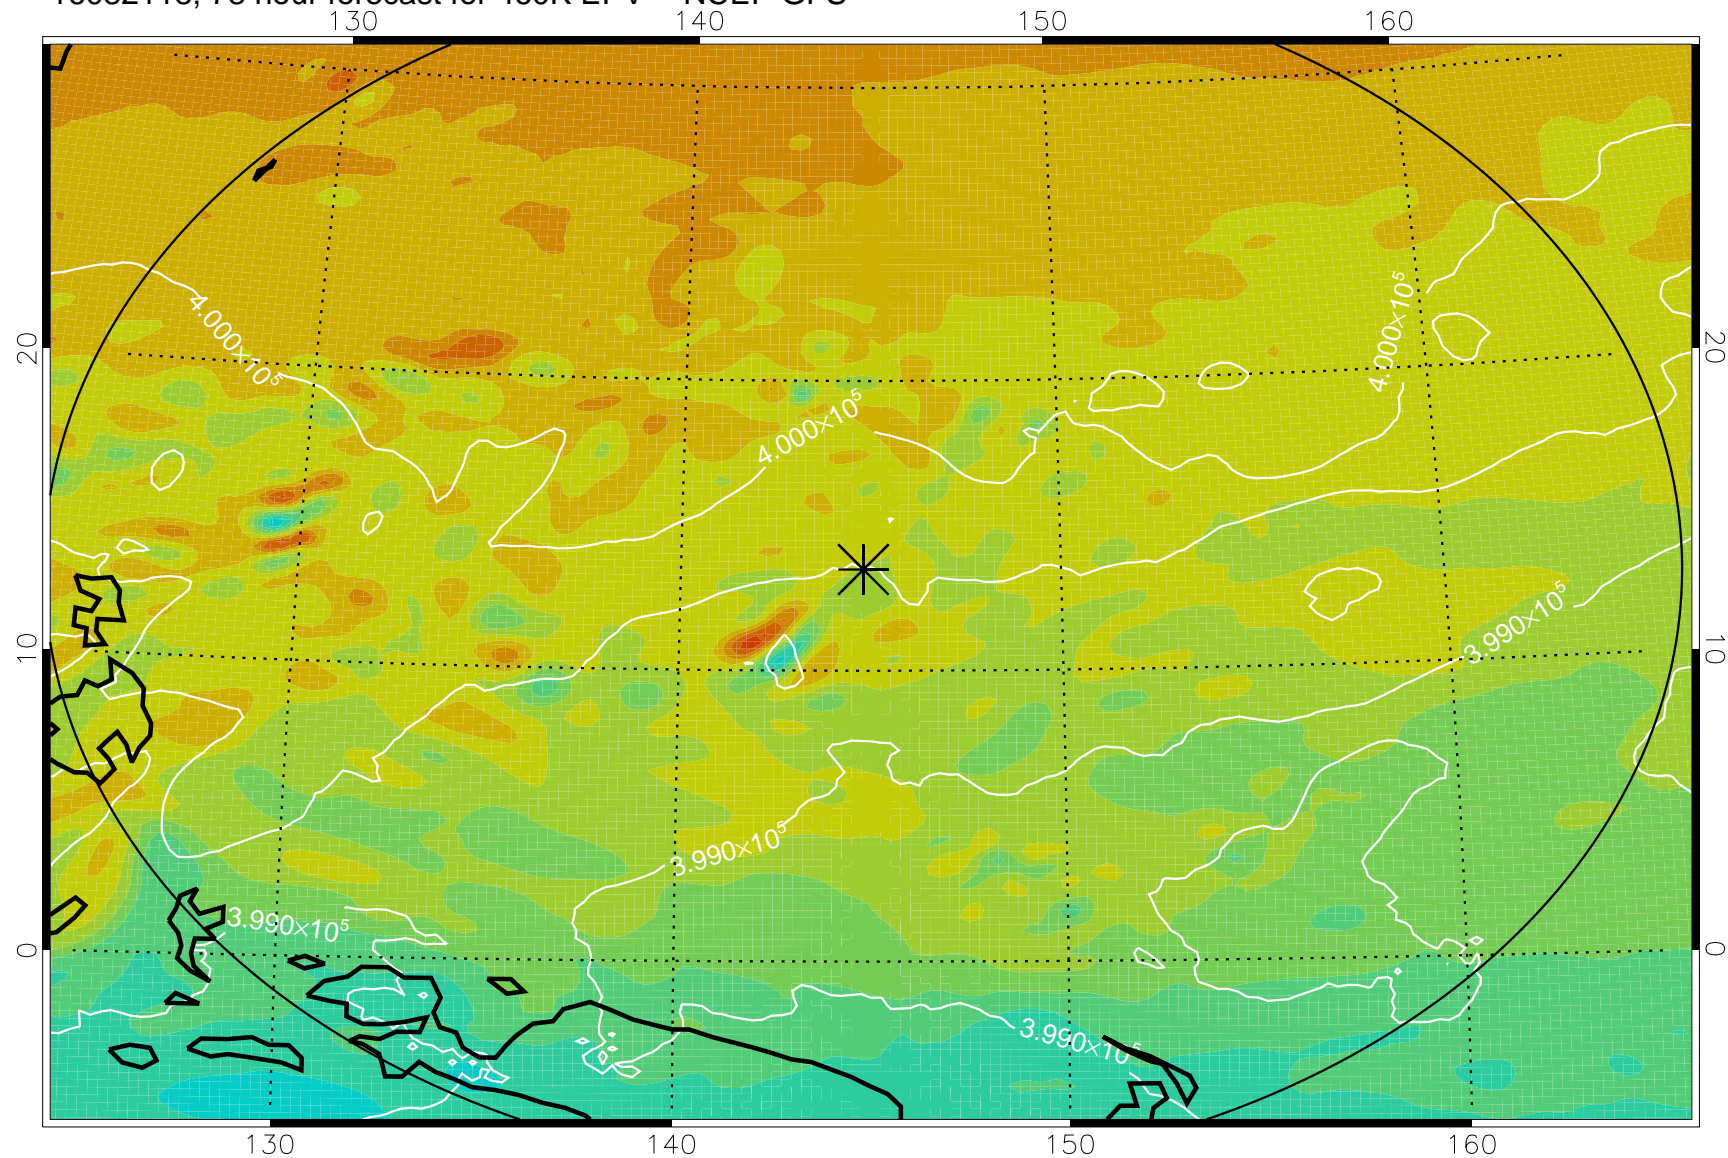

16082018, 54 hour forecast for 460K EPV -- NCEP GFS

460K Montgomery Streamfunction, white

Range ring of 2304 km

16082100, 60 hour forecast for 460K EPV -- NCEP GFS

460K Montgomery Streamfunction, white

Range ring of 2304 km

16082106, 66 hour forecast for 460K EPV -- NCEP GFS

460K Montgomery Streamfunction, white

Range ring of 2304 km

16082112, 72 hour forecast for 460K EPV -- NCEP GFS

460K Montgomery Streamfunction, white

Range ring of 2304 km

16082118, 78 hour forecast for 460K EPV -- NCEP GFS

460K Montgomery Streamfunction, white

Range ring of 2304 km

16082200, 84 hour forecast for 460K EPV -- NCEP GFS

460K Montgomery Streamfunction, white

Range ring of 2304 km

16082206, 90 hour forecast for 460K EPV -- NCEP GFS

460K Montgomery Streamfunction, white

Range ring of 2304 km

16082212, 96 hour forecast for 460K EPV -- NCEP GFS

460K Montgomery Streamfunction, white

Range ring of 2304 km