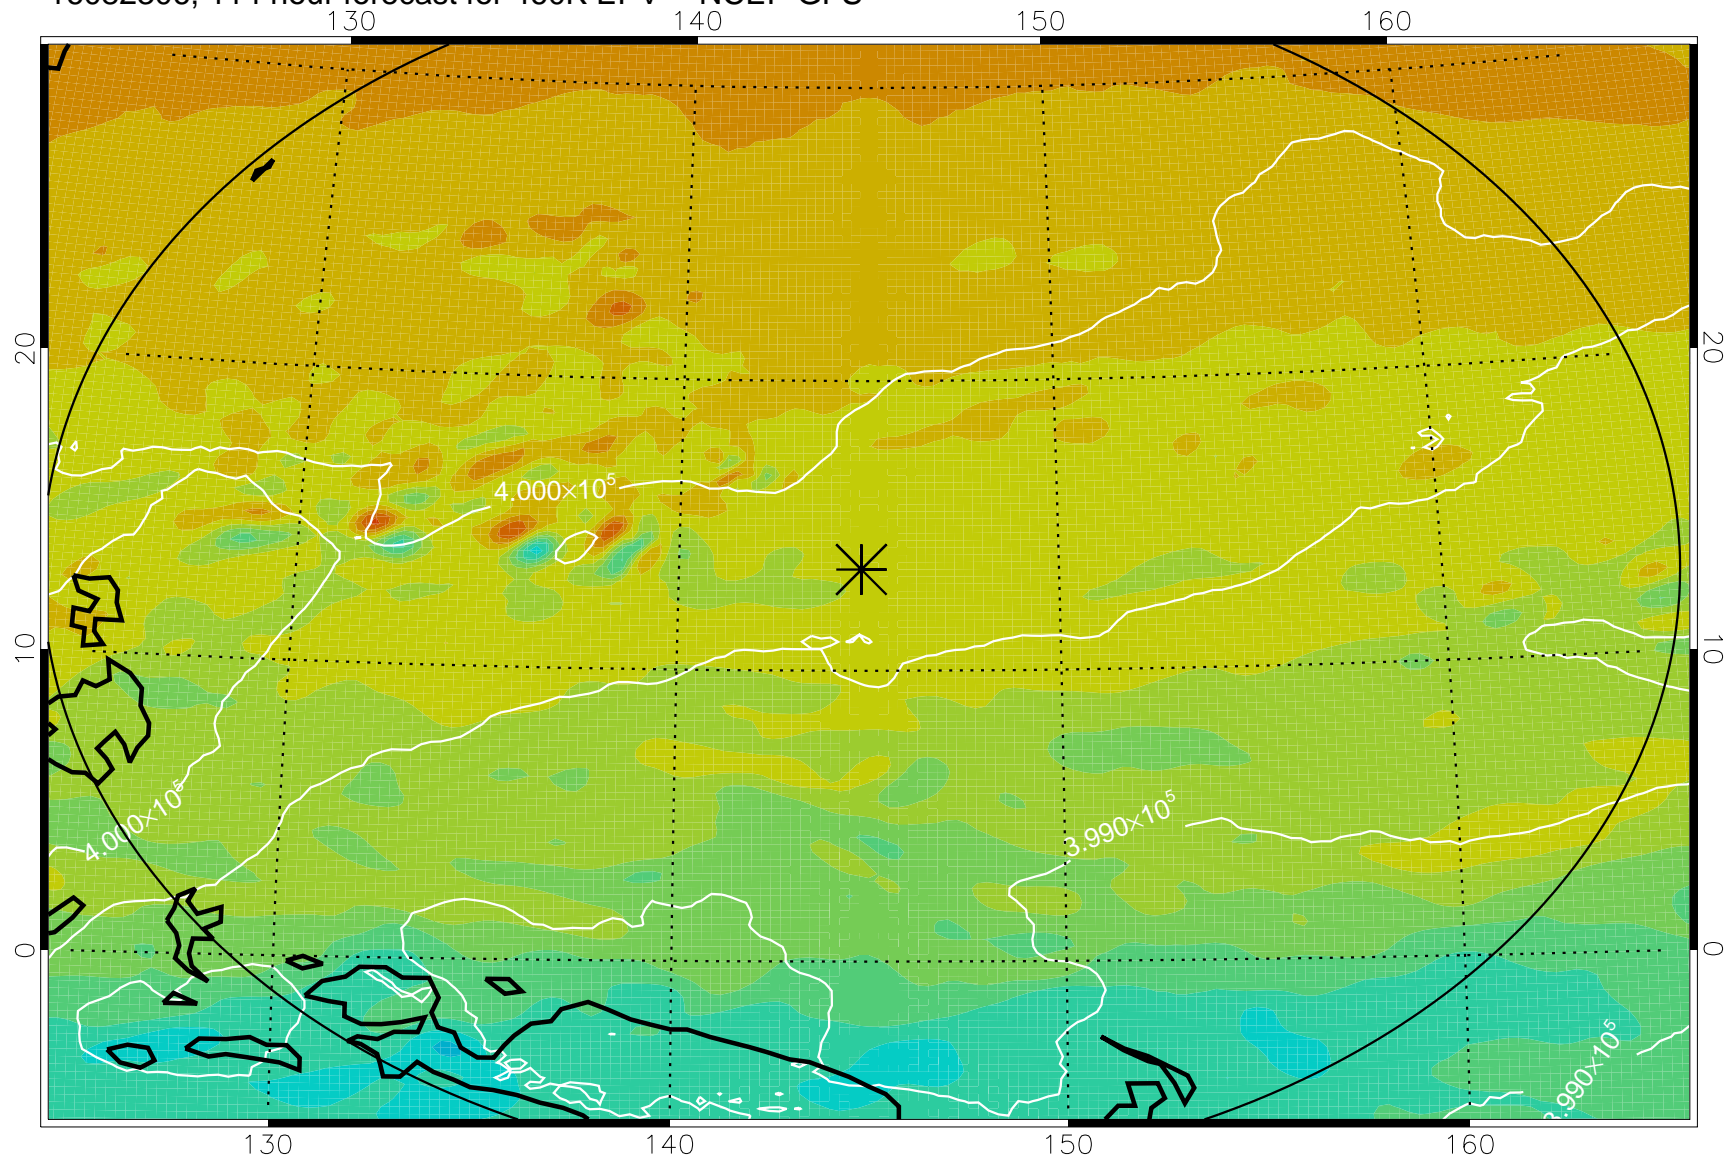

16082118, 78 hour forecast for 460K EPV -- NCEP GFS

460K Montgomery Streamfunction, white

Range ring of 2304 km

16082200, 84 hour forecast for 460K EPV -- NCEP GFS

460K Montgomery Streamfunction, white

Range ring of 2304 km

16082206, 90 hour forecast for 460K EPV -- NCEP GFS

460K Montgomery Streamfunction, white

Range ring of 2304 km

16082212, 96 hour forecast for 460K EPV -- NCEP GFS

460K Montgomery Streamfunction, white

Range ring of 2304 km

16082218, 102 hour forecast for 460K EPV -- NCEP GFS

460K Montgomery Streamfunction, white

Range ring of 2304 km

16082300, 108 hour forecast for 460K EPV -- NCEP GFS

460K Montgomery Streamfunction, white

Range ring of 2304 km

16082306, 114 hour forecast for 460K EPV -- NCEP GFS

460K Montgomery Streamfunction, white

Range ring of 2304 km

16082312, 120 hour forecast for 460K EPV -- NCEP GFS

460K Montgomery Streamfunction, white

Range ring of 2304 km