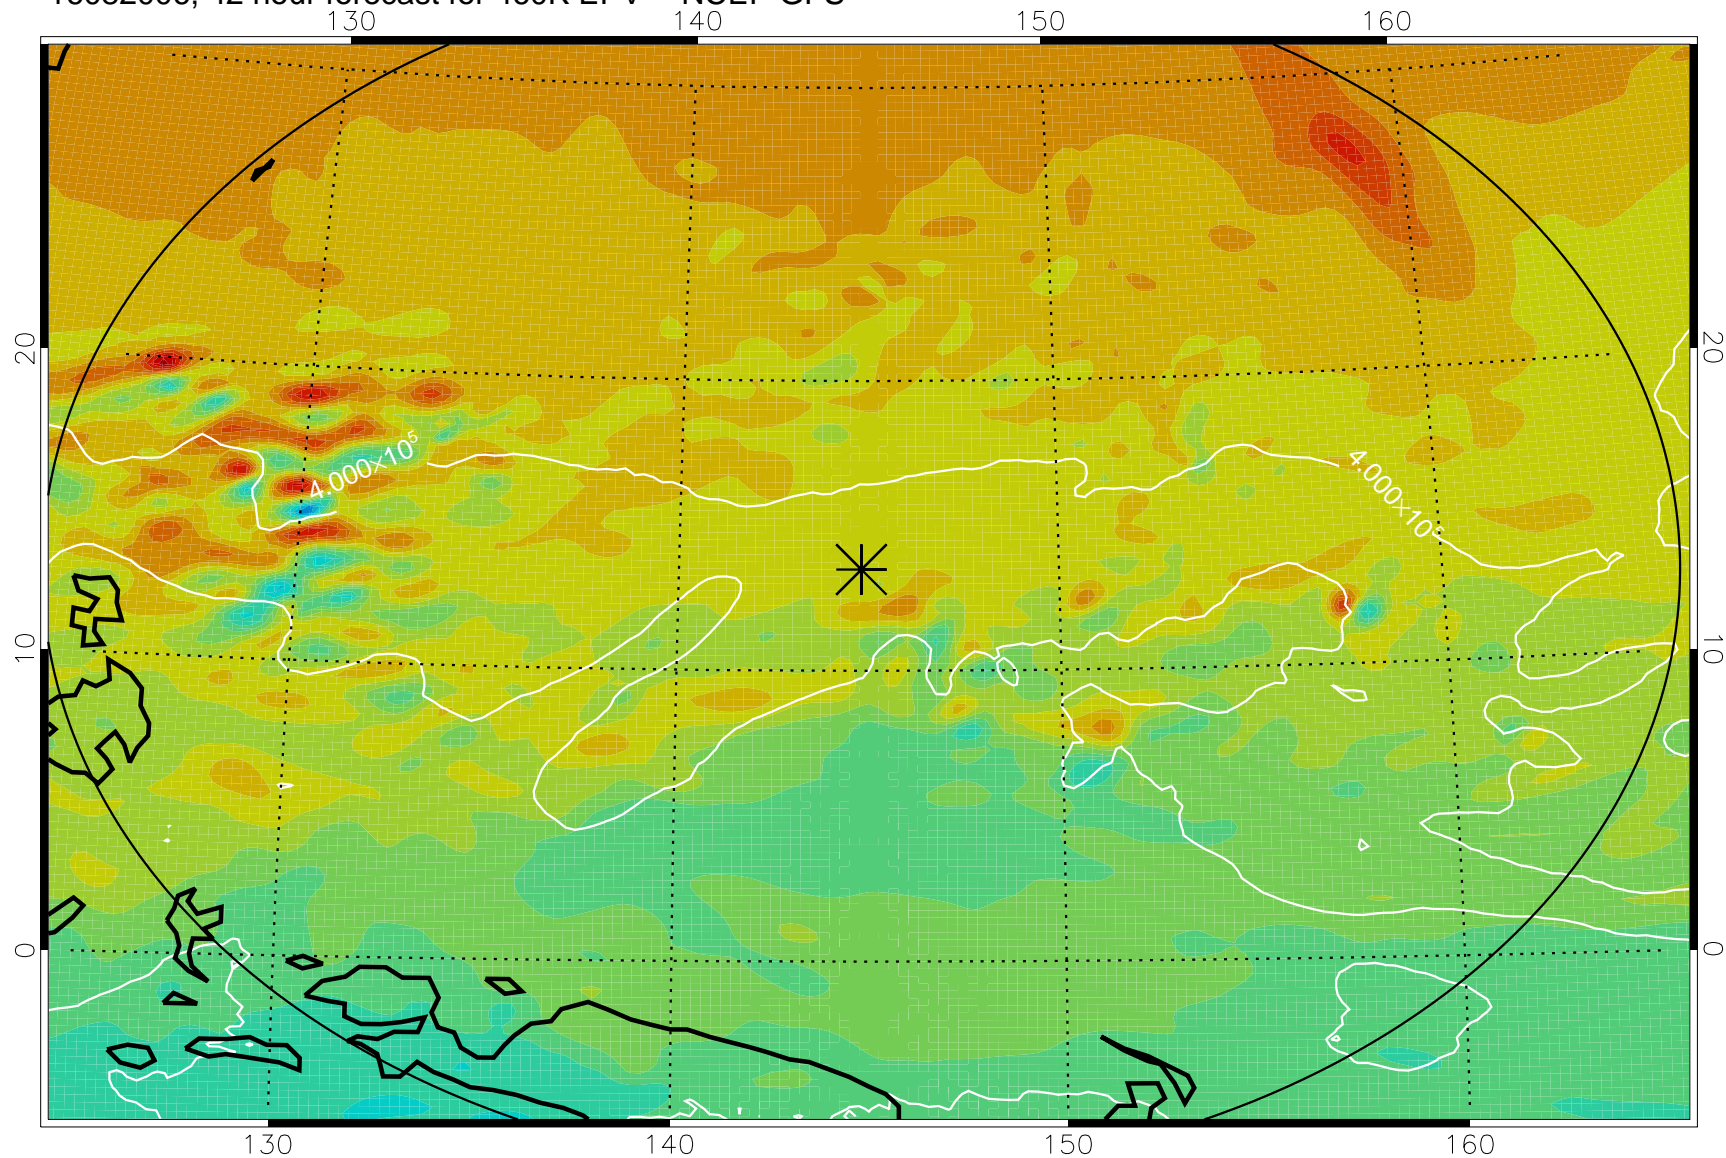

16081918, 30 hour forecast for 460K EPV -- NCEP GFS

460K Montgomery Streamfunction, white

Range ring of 2304 km

16082000, 36 hour forecast for 460K EPV -- NCEP GFS

460K Montgomery Streamfunction, white

Range ring of 2304 km

16082006, 42 hour forecast for 460K EPV -- NCEP GFS

460K Montgomery Streamfunction, white

Range ring of 2304 km

16082012, 48 hour forecast for 460K EPV -- NCEP GFS

460K Montgomery Streamfunction, white

Range ring of 2304 km

16082018, 54 hour forecast for 460K EPV -- NCEP GFS

460K Montgomery Streamfunction, white

Range ring of 2304 km

16082100, 60 hour forecast for 460K EPV -- NCEP GFS

460K Montgomery Streamfunction, white

Range ring of 2304 km

16082106, 66 hour forecast for 460K EPV -- NCEP GFS

460K Montgomery Streamfunction, white

Range ring of 2304 km

16082112, 72 hour forecast for 460K EPV -- NCEP GFS

460K Montgomery Streamfunction, white

Range ring of 2304 km