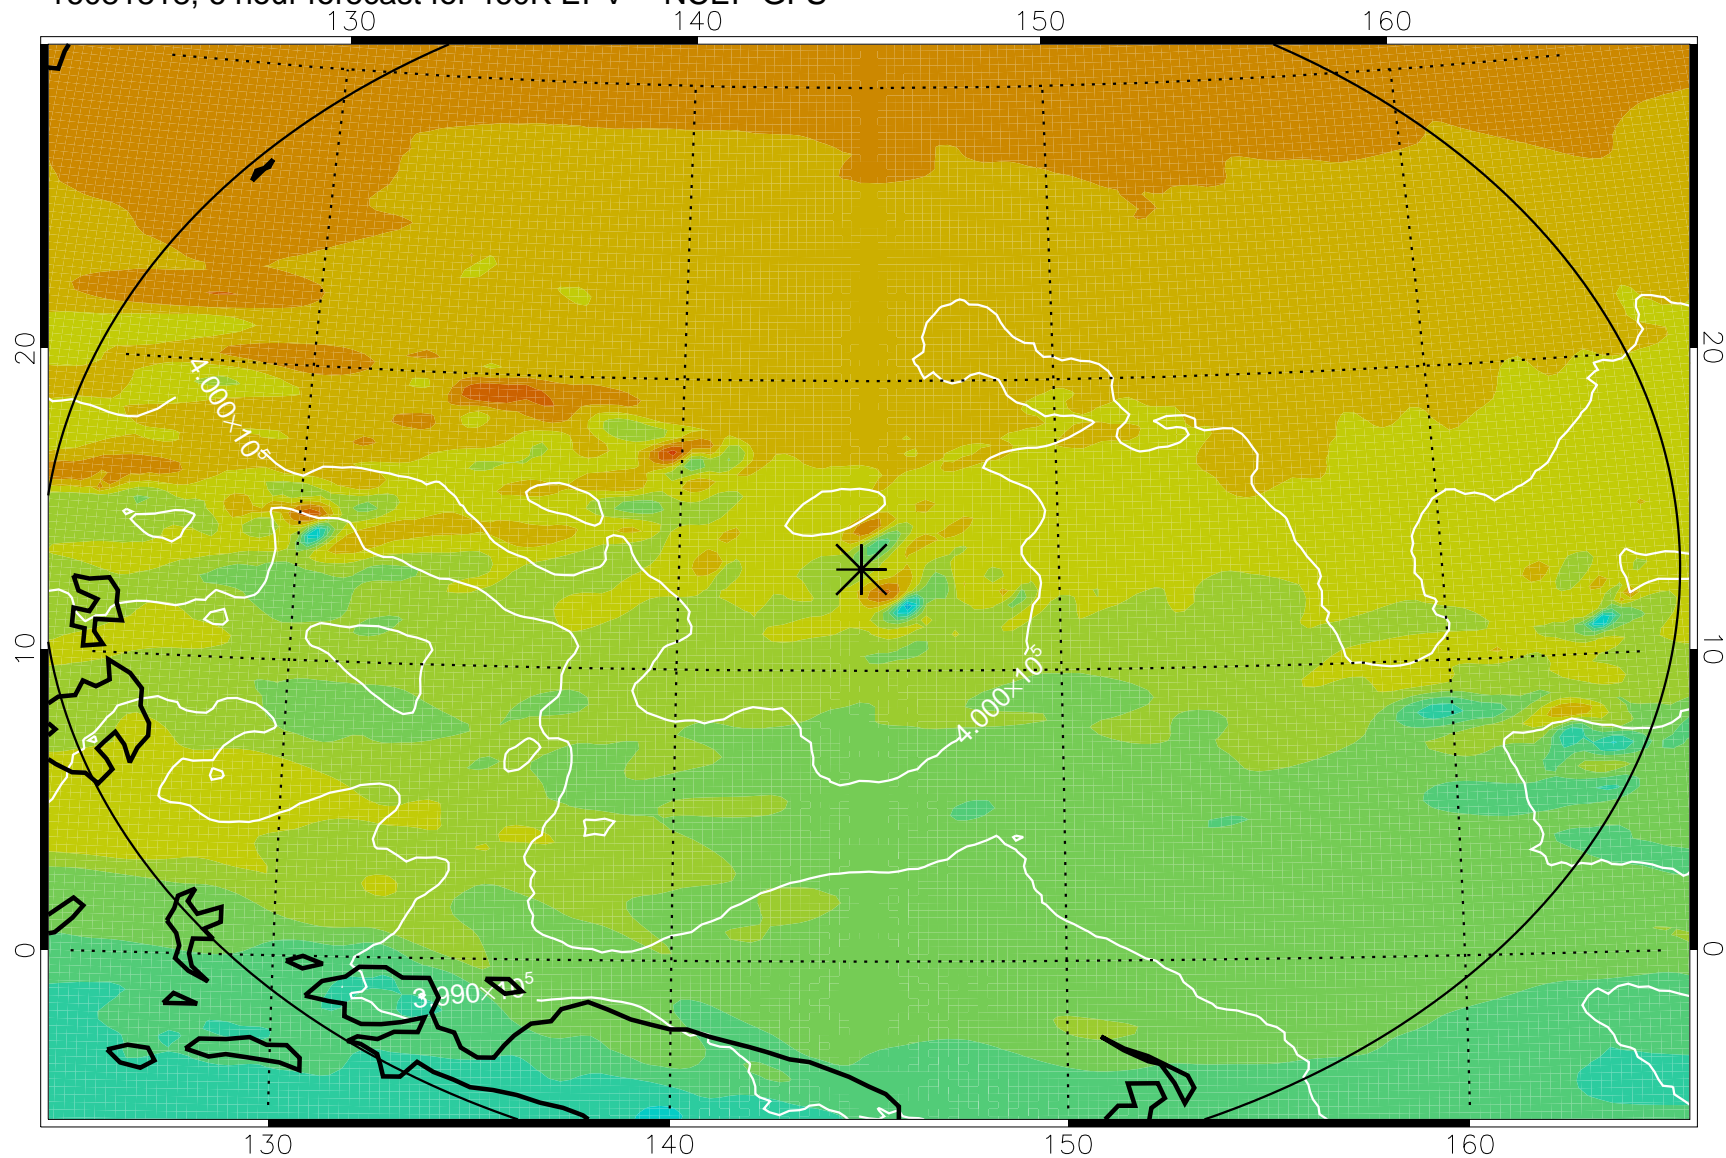

16081818, 6 hour forecast for 460K EPV -- NCEP GFS

460K Montgomery Streamfunction, white

Range ring of 2304 km

16081900, 12 hour forecast for 460K EPV -- NCEP GFS

460K Montgomery Streamfunction, white

Range ring of 2304 km

16081906, 18 hour forecast for 460K EPV -- NCEP GFS

460K Montgomery Streamfunction, white

Range ring of 2304 km

16081912, 24 hour forecast for 460K EPV -- NCEP GFS

460K Montgomery Streamfunction, white

Range ring of 2304 km

16081918, 30 hour forecast for 460K EPV -- NCEP GFS

460K Montgomery Streamfunction, white

Range ring of 2304 km

16082000, 36 hour forecast for 460K EPV -- NCEP GFS

460K Montgomery Streamfunction, white

Range ring of 2304 km

16082018, 54 hour forecast for 460K EPV -- NCEP GFS

460K Montgomery Streamfunction, white

Range ring of 2304 km

16082100, 60 hour forecast for 460K EPV -- NCEP GFS

460K Montgomery Streamfunction, white

Range ring of 2304 km