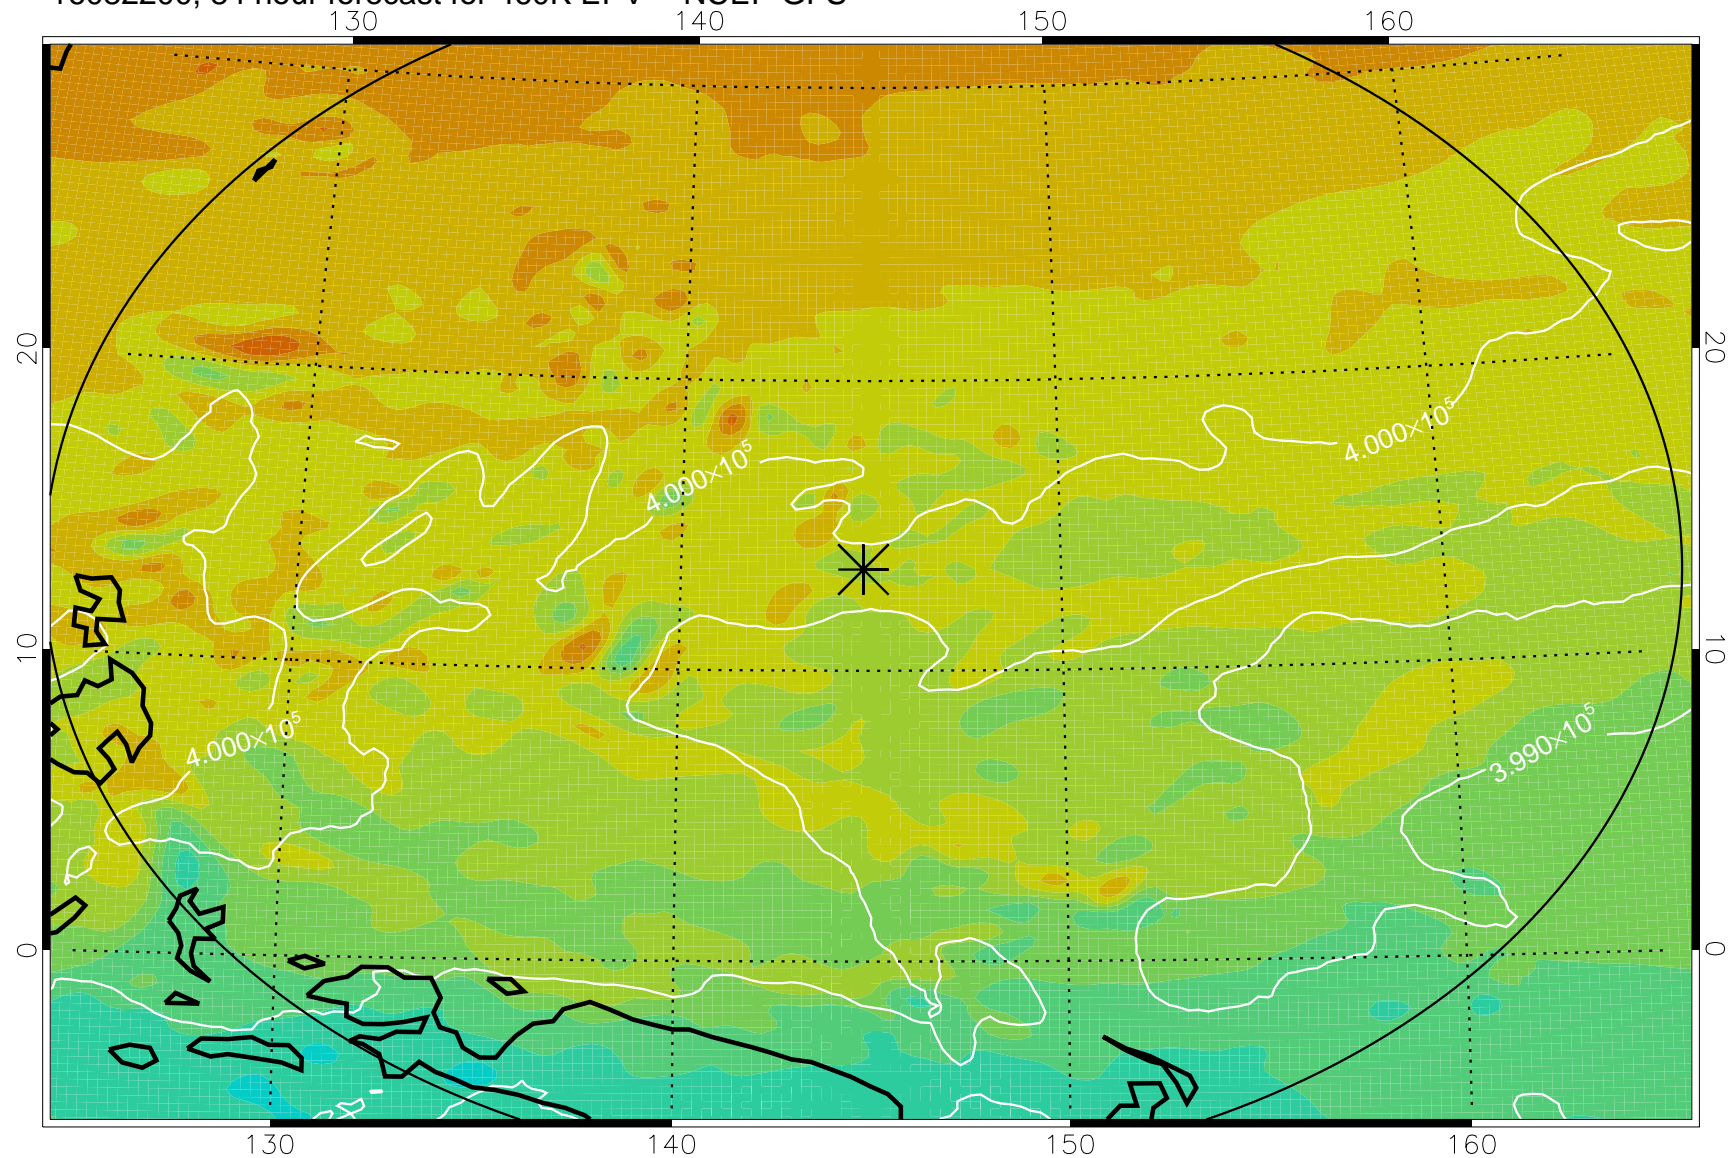

16082106, 66 hour forecast for 460K EPV -- NCEP GFS

460K Montgomery Streamfunction, white

Range ring of 2304 km

16082112, 72 hour forecast for 460K EPV -- NCEP GFS

460K Montgomery Streamfunction, white

Range ring of 2304 km

16082118, 78 hour forecast for 460K EPV -- NCEP GFS

460K Montgomery Streamfunction, white

Range ring of 2304 km

16082200, 84 hour forecast for 460K EPV -- NCEP GFS

460K Montgomery Streamfunction, white

Range ring of 2304 km

16082206, 90 hour forecast for 460K EPV -- NCEP GFS

460K Montgomery Streamfunction, white

Range ring of 2304 km

16082212, 96 hour forecast for 460K EPV -- NCEP GFS

460K Montgomery Streamfunction, white

Range ring of 2304 km

16082218, 102 hour forecast for 460K EPV -- NCEP GFS

460K Montgomery Streamfunction, white

Range ring of 2304 km

16082300, 108 hour forecast for 460K EPV -- NCEP GFS

460K Montgomery Streamfunction, white

Range ring of 2304 km