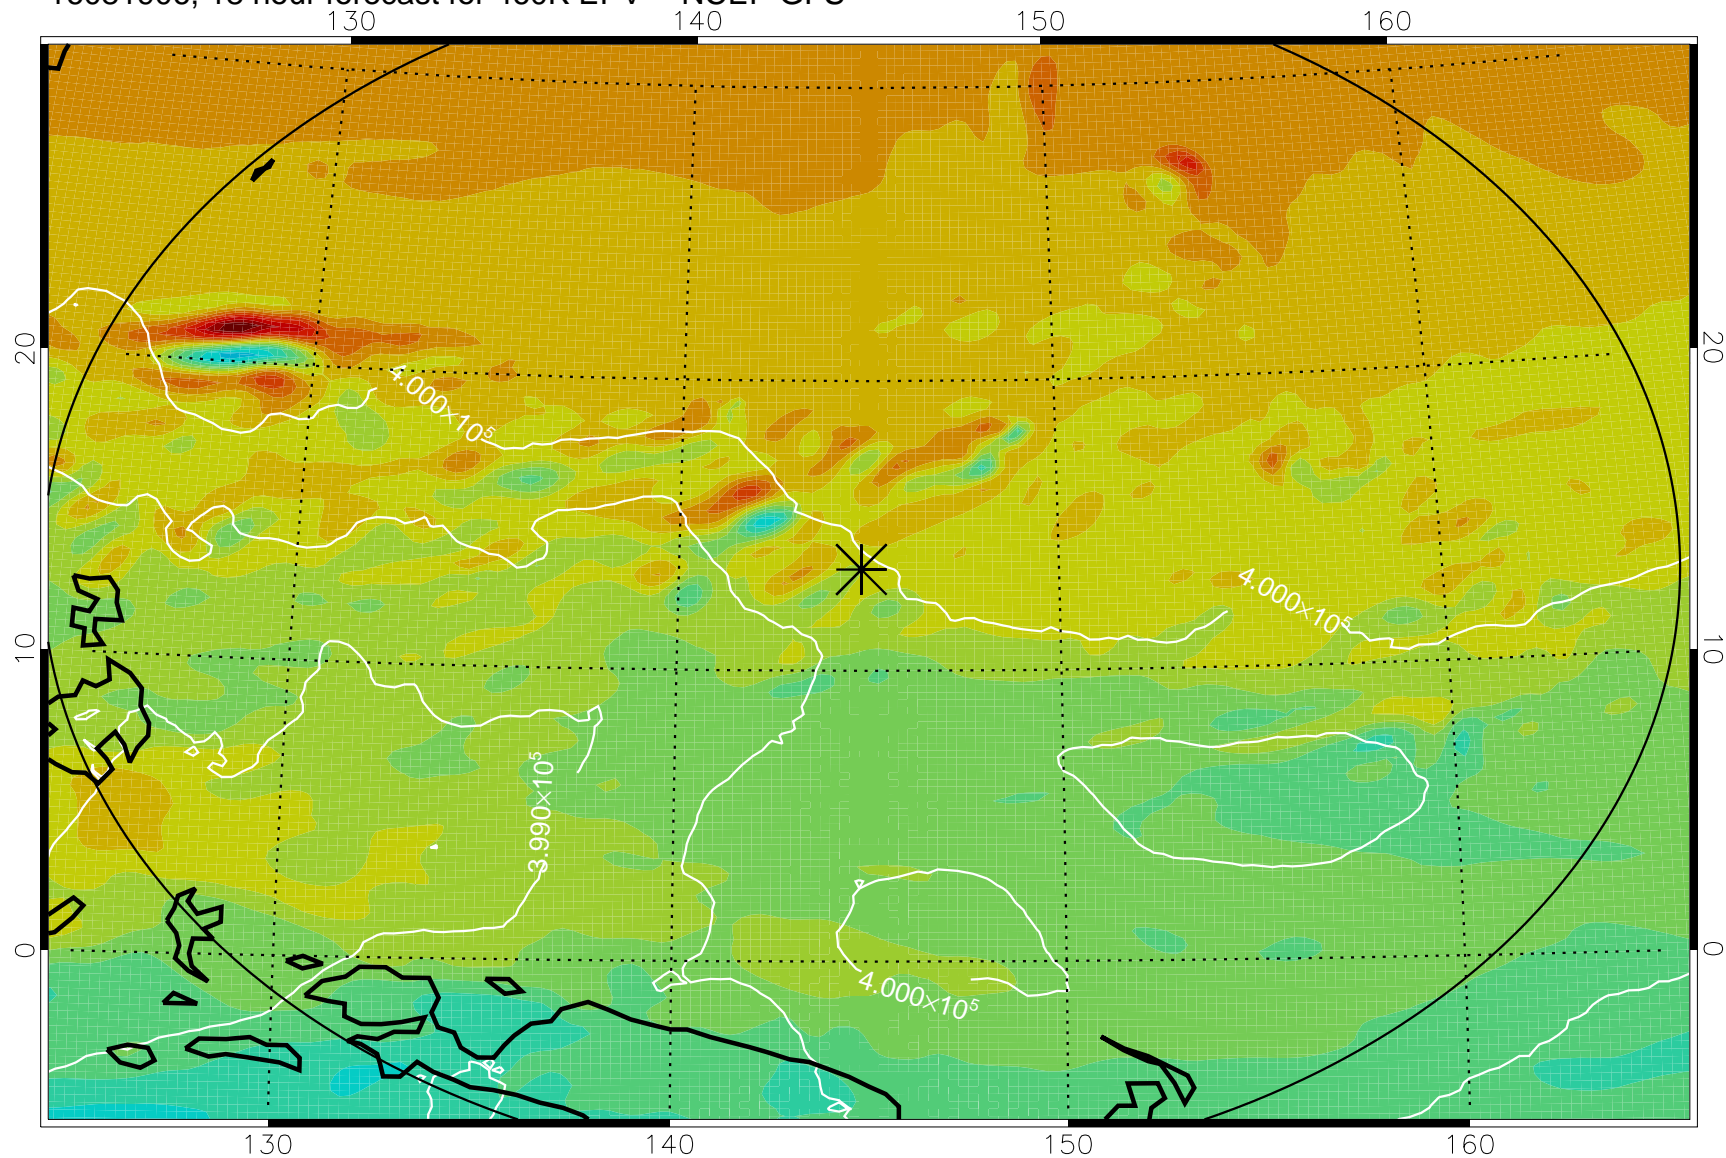

16081818, 6 hour forecast for 460K EPV -- NCEP GFS

460K Montgomery Streamfunction, white

Range ring of 2304 km

16081900, 12 hour forecast for 460K EPV -- NCEP GFS

460K Montgomery Streamfunction, white

Range ring of 2304 km

16081906, 18 hour forecast for 460K EPV -- NCEP GFS

460K Montgomery Streamfunction, white

Range ring of 2304 km

16081912, 24 hour forecast for 460K EPV -- NCEP GFS

460K Montgomery Streamfunction, white

Range ring of 2304 km

16081918, 30 hour forecast for 460K EPV -- NCEP GFS

460K Montgomery Streamfunction, white

Range ring of 2304 km

16082000, 36 hour forecast for 460K EPV -- NCEP GFS

460K Montgomery Streamfunction, white

Range ring of 2304 km

16082118, 78 hour forecast for 460K EPV -- NCEP GFS

460K Montgomery Streamfunction, white

Range ring of 2304 km

16082200, 84 hour forecast for 460K EPV -- NCEP GFS

460K Montgomery Streamfunction, white

Range ring of 2304 km