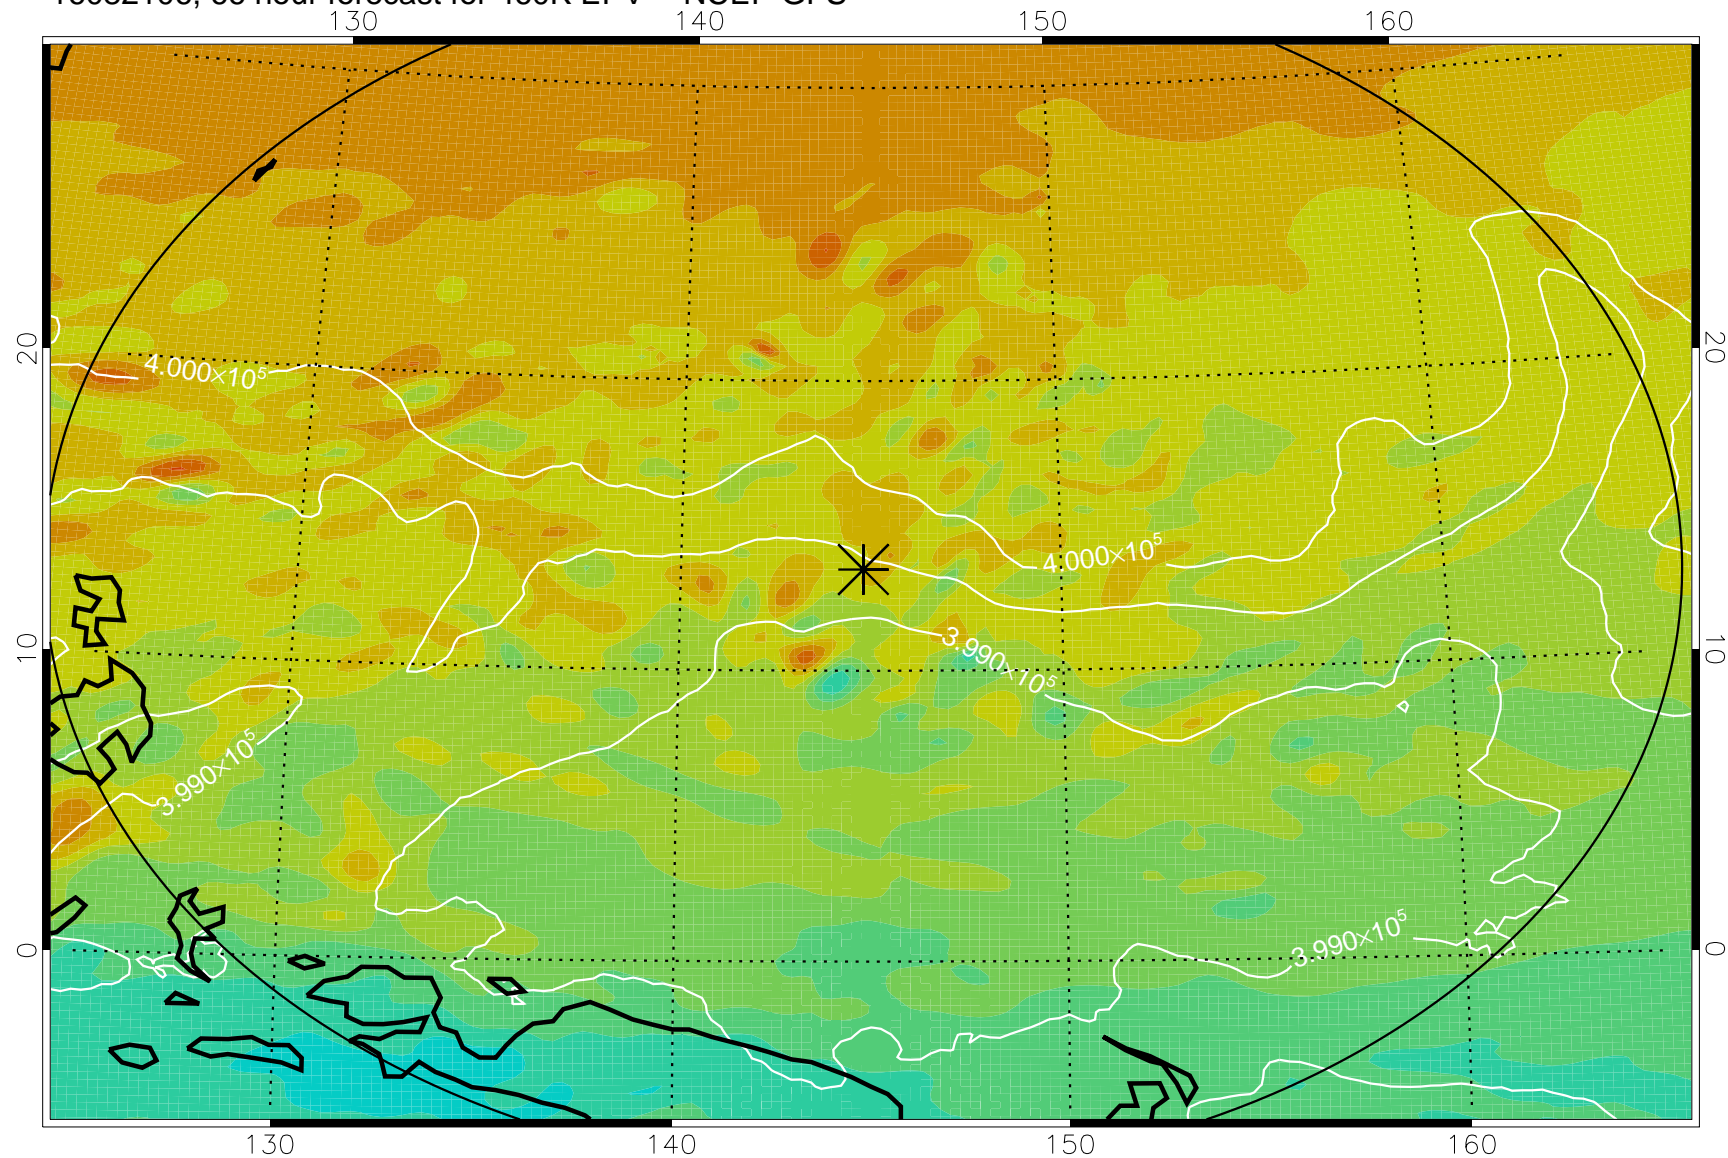

16082006, 42 hour forecast for 460K EPV -- NCEP GFS

460K Montgomery Streamfunction, white

Range ring of 2304 km

16082012, 48 hour forecast for 460K EPV -- NCEP GFS

460K Montgomery Streamfunction, white

Range ring of 2304 km

16082018, 54 hour forecast for 460K EPV -- NCEP GFS

460K Montgomery Streamfunction, white

Range ring of 2304 km

16082100, 60 hour forecast for 460K EPV -- NCEP GFS

460K Montgomery Streamfunction, white

Range ring of 2304 km

16082106, 66 hour forecast for 460K EPV -- NCEP GFS

460K Montgomery Streamfunction, white

Range ring of 2304 km

16082112, 72 hour forecast for 460K EPV -- NCEP GFS

460K Montgomery Streamfunction, white

Range ring of 2304 km

16082118, 78 hour forecast for 460K EPV -- NCEP GFS

460K Montgomery Streamfunction, white

Range ring of 2304 km

16082200, 84 hour forecast for 460K EPV -- NCEP GFS

460K Montgomery Streamfunction, white

Range ring of 2304 km