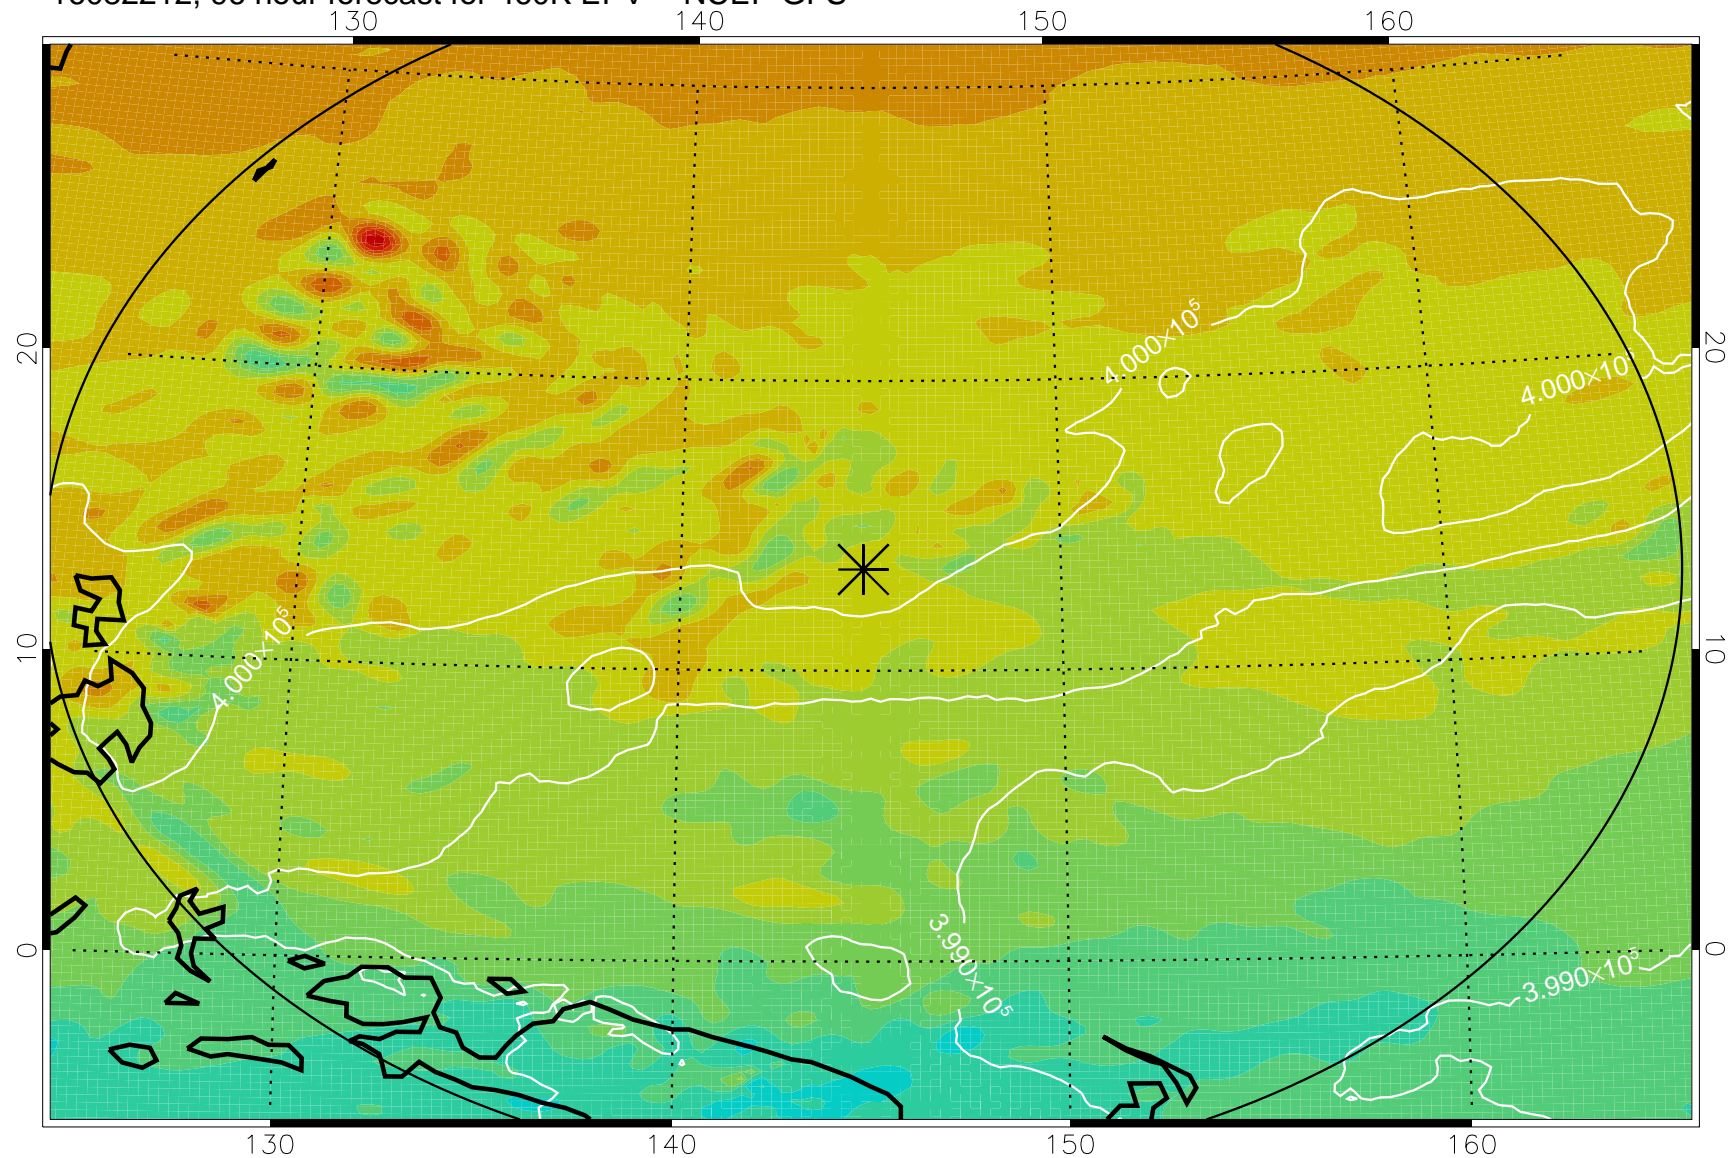

16082106, 66 hour forecast for 460K EPV -- NCEP GFS

460K Montgomery Streamfunction, white

Range ring of 2304 km

16082112, 72 hour forecast for 460K EPV -- NCEP GFS

460K Montgomery Streamfunction, white

Range ring of 2304 km

16082118, 78 hour forecast for 460K EPV -- NCEP GFS

460K Montgomery Streamfunction, white

Range ring of 2304 km

16082200, 84 hour forecast for 460K EPV -- NCEP GFS

460K Montgomery Streamfunction, white

Range ring of 2304 km

16082206, 90 hour forecast for 460K EPV -- NCEP GFS

460K Montgomery Streamfunction, white

Range ring of 2304 km

16082212, 96 hour forecast for 460K EPV -- NCEP GFS

460K Montgomery Streamfunction, white

Range ring of 2304 km

16082218, 102 hour forecast for 460K EPV -- NCEP GFS

460K Montgomery Streamfunction, white

Range ring of 2304 km

16082300, 108 hour forecast for 460K EPV -- NCEP GFS

460K Montgomery Streamfunction, white

Range ring of 2304 km