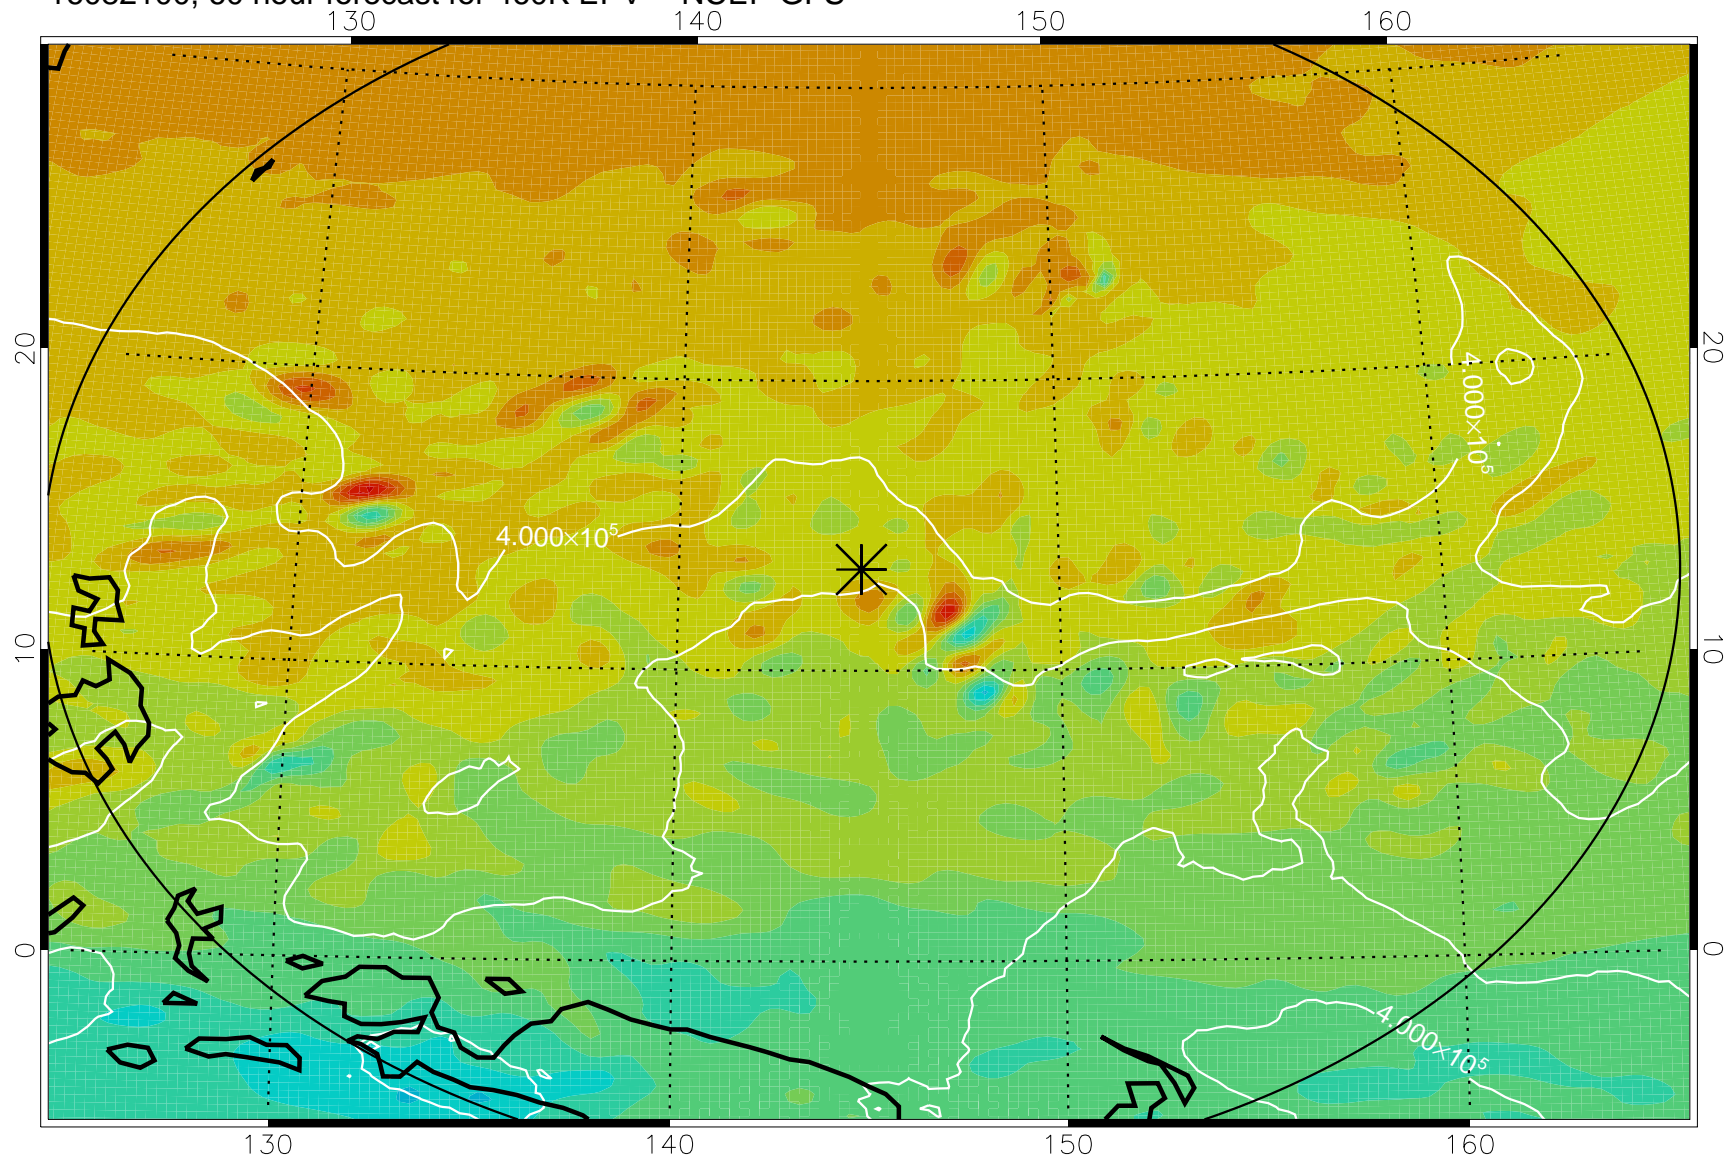

16082018, 54 hour forecast for 460K EPV -- NCEP GFS

460K Montgomery Streamfunction, white

Range ring of 2304 km

16082100, 60 hour forecast for 460K EPV -- NCEP GFS

460K Montgomery Streamfunction, white

Range ring of 2304 km

16082106, 66 hour forecast for 460K EPV -- NCEP GFS

460K Montgomery Streamfunction, white

Range ring of 2304 km

16082112, 72 hour forecast for 460K EPV -- NCEP GFS

460K Montgomery Streamfunction, white

Range ring of 2304 km

16082118, 78 hour forecast for 460K EPV -- NCEP GFS

460K Montgomery Streamfunction, white

Range ring of 2304 km

16082200, 84 hour forecast for 460K EPV -- NCEP GFS

460K Montgomery Streamfunction, white

Range ring of 2304 km

16082206, 90 hour forecast for 460K EPV -- NCEP GFS

460K Montgomery Streamfunction, white

Range ring of 2304 km

16082212, 96 hour forecast for 460K EPV -- NCEP GFS

460K Montgomery Streamfunction, white

Range ring of 2304 km