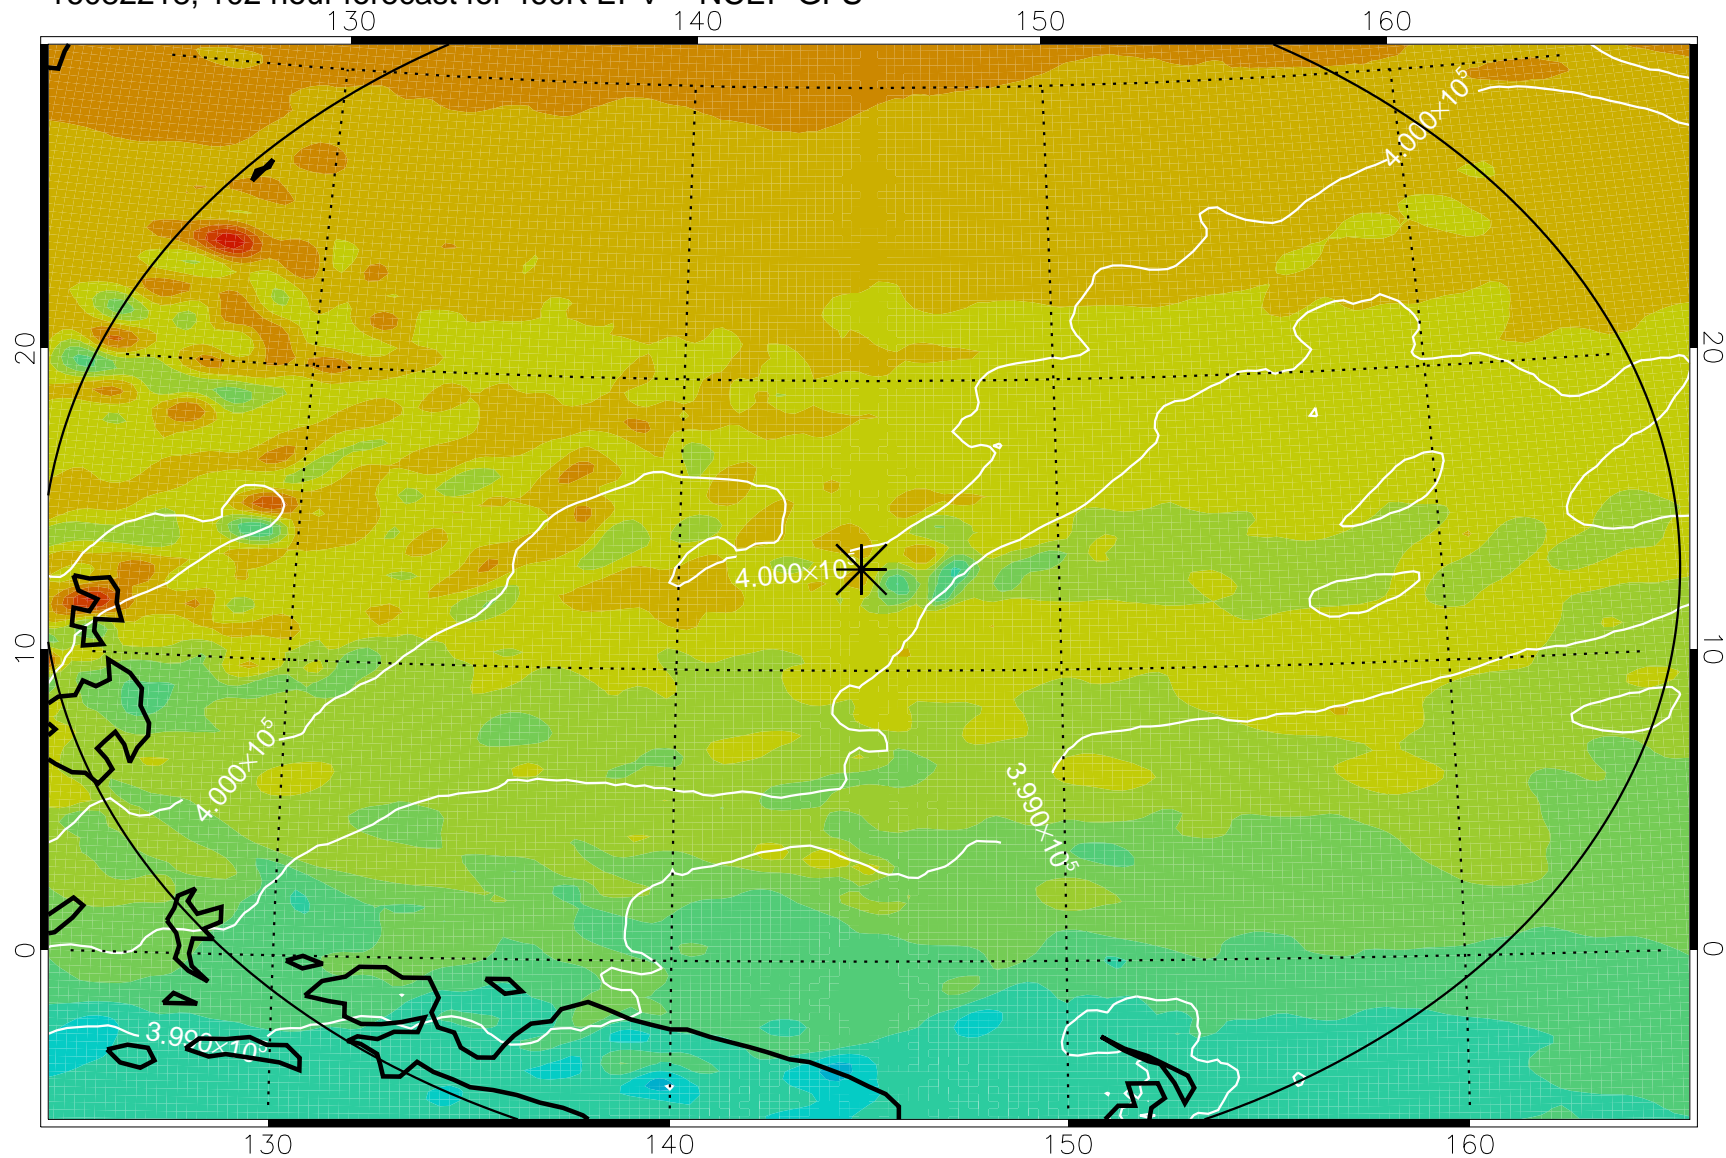

16082118, 78 hour forecast for 460K EPV -- NCEP GFS

460K Montgomery Streamfunction, white

Range ring of 2304 km

16082200, 84 hour forecast for 460K EPV -- NCEP GFS

460K Montgomery Streamfunction, white

Range ring of 2304 km

16082206, 90 hour forecast for 460K EPV -- NCEP GFS

460K Montgomery Streamfunction, white

Range ring of 2304 km

16082212, 96 hour forecast for 460K EPV -- NCEP GFS

460K Montgomery Streamfunction, white

Range ring of 2304 km

16082218, 102 hour forecast for 460K EPV -- NCEP GFS

460K Montgomery Streamfunction, white

Range ring of 2304 km

16082300, 108 hour forecast for 460K EPV -- NCEP GFS

460K Montgomery Streamfunction, white

Range ring of 2304 km

16082306, 114 hour forecast for 460K EPV -- NCEP GFS

460K Montgomery Streamfunction, white

Range ring of 2304 km

16082312, 120 hour forecast for 460K EPV -- NCEP GFS

460K Montgomery Streamfunction, white

Range ring of 2304 km