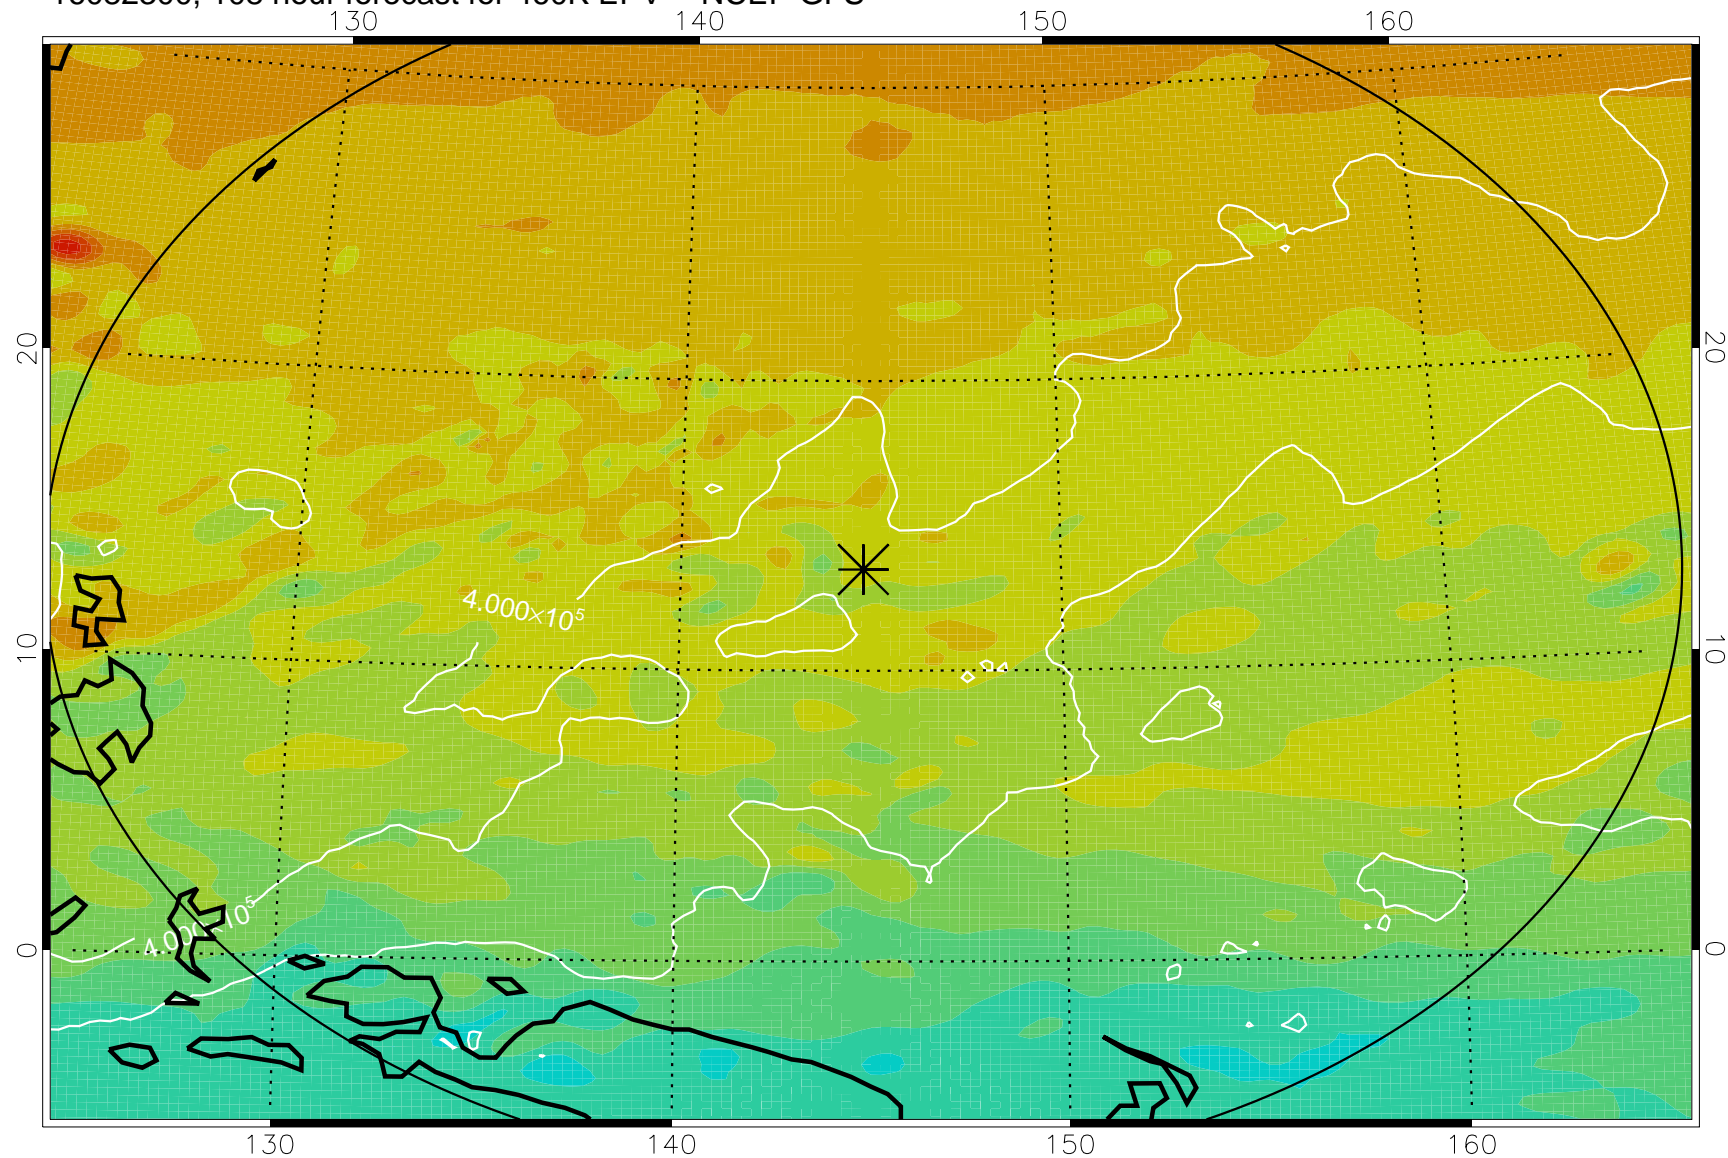

16082118, 78 hour forecast for 460K EPV -- NCEP GFS

460K Montgomery Streamfunction, white

Range ring of 2304 km

16082200, 84 hour forecast for 460K EPV -- NCEP GFS

460K Montgomery Streamfunction, white

Range ring of 2304 km

16082206, 90 hour forecast for 460K EPV -- NCEP GFS

460K Montgomery Streamfunction, white

Range ring of 2304 km

16082212, 96 hour forecast for 460K EPV -- NCEP GFS

460K Montgomery Streamfunction, white

Range ring of 2304 km

16082218, 102 hour forecast for 460K EPV -- NCEP GFS

460K Montgomery Streamfunction, white

Range ring of 2304 km

16082300, 108 hour forecast for 460K EPV -- NCEP GFS

460K Montgomery Streamfunction, white

Range ring of 2304 km

16082306, 114 hour forecast for 460K EPV -- NCEP GFS

460K Montgomery Streamfunction, white

Range ring of 2304 km

16082312, 120 hour forecast for 460K EPV -- NCEP GFS

460K Montgomery Streamfunction, white

Range ring of 2304 km