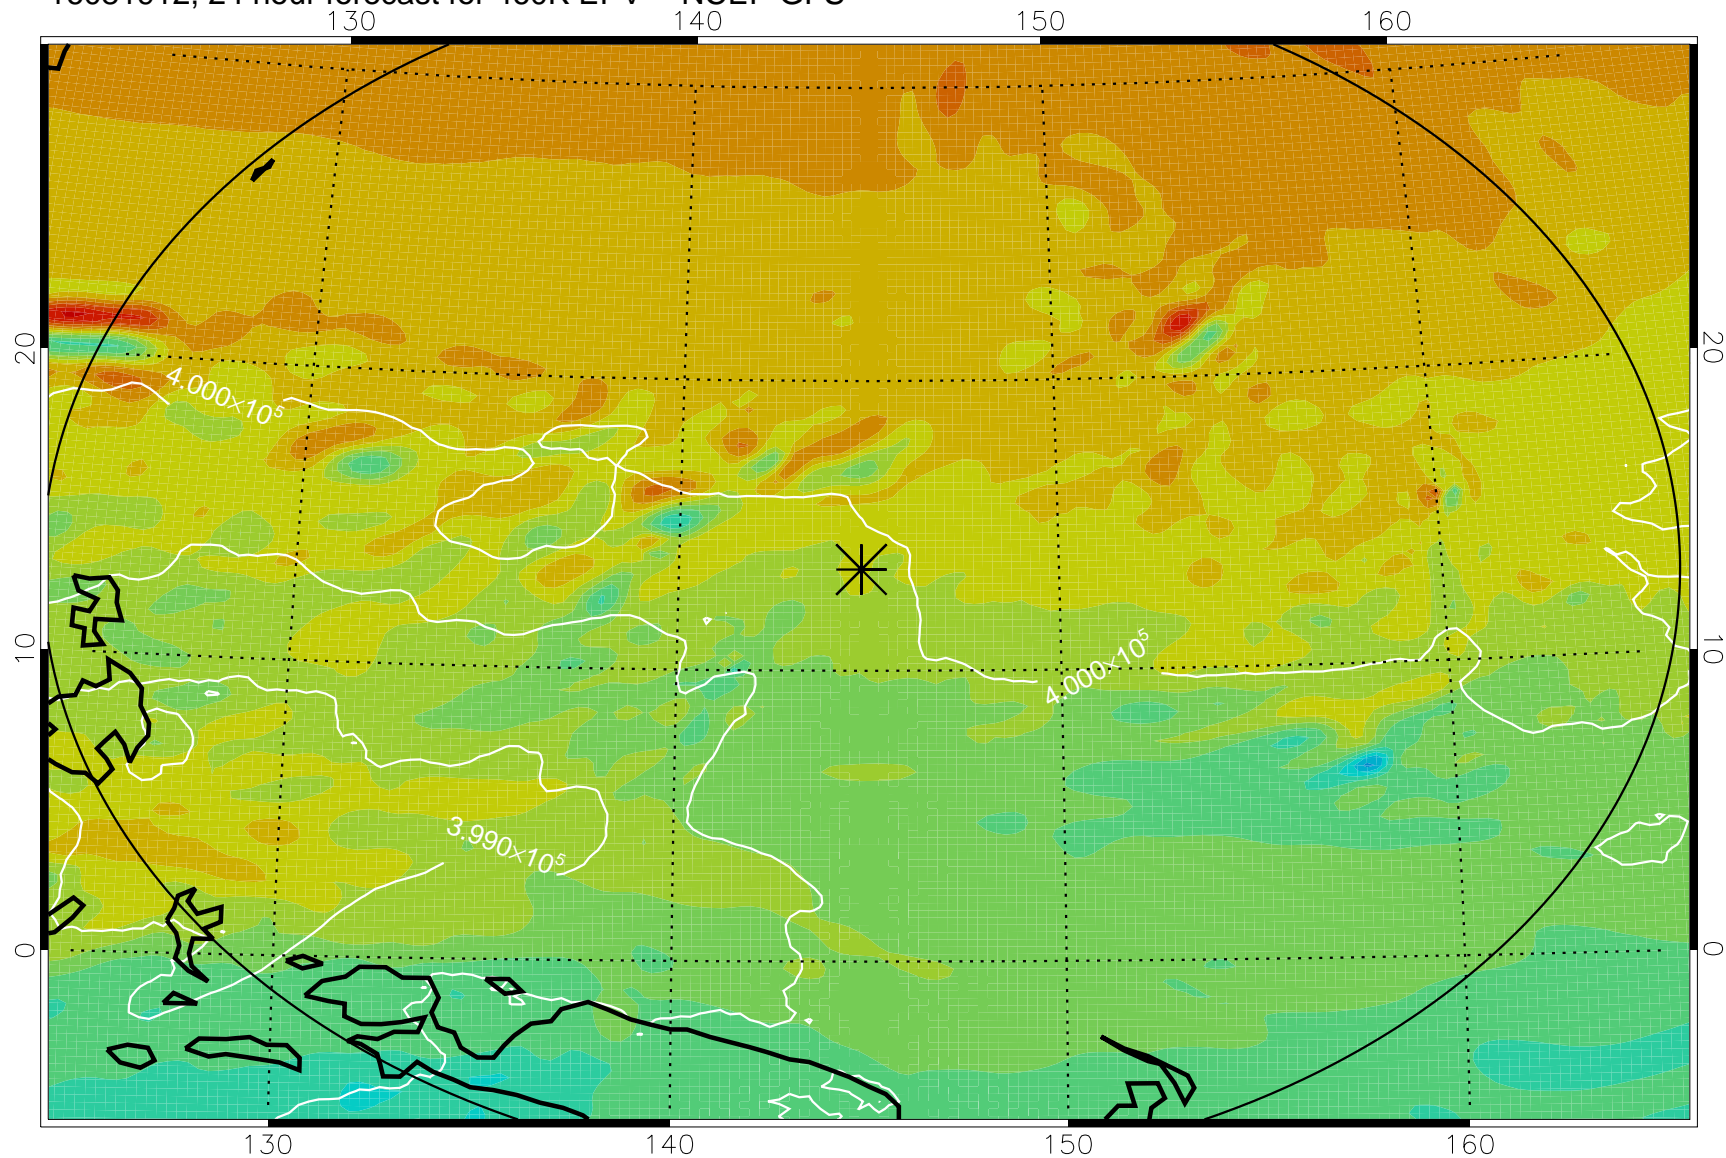

16081818, 6 hour forecast for 460K EPV -- NCEP GFS

460K Montgomery Streamfunction, white

Range ring of 2304 km

16081900, 12 hour forecast for 460K EPV -- NCEP GFS

460K Montgomery Streamfunction, white

Range ring of 2304 km

16081906, 18 hour forecast for 460K EPV -- NCEP GFS

460K Montgomery Streamfunction, white

Range ring of 2304 km

16081912, 24 hour forecast for 460K EPV -- NCEP GFS

460K Montgomery Streamfunction, white

Range ring of 2304 km

16081918, 30 hour forecast for 460K EPV -- NCEP GFS

460K Montgomery Streamfunction, white

Range ring of 2304 km

16082000, 36 hour forecast for 460K EPV -- NCEP GFS

460K Montgomery Streamfunction, white

Range ring of 2304 km

16082006, 42 hour forecast for 460K EPV -- NCEP GFS

460K Montgomery Streamfunction, white

Range ring of 2304 km

16082012, 48 hour forecast for 460K EPV -- NCEP GFS

460K Montgomery Streamfunction, white

Range ring of 2304 km