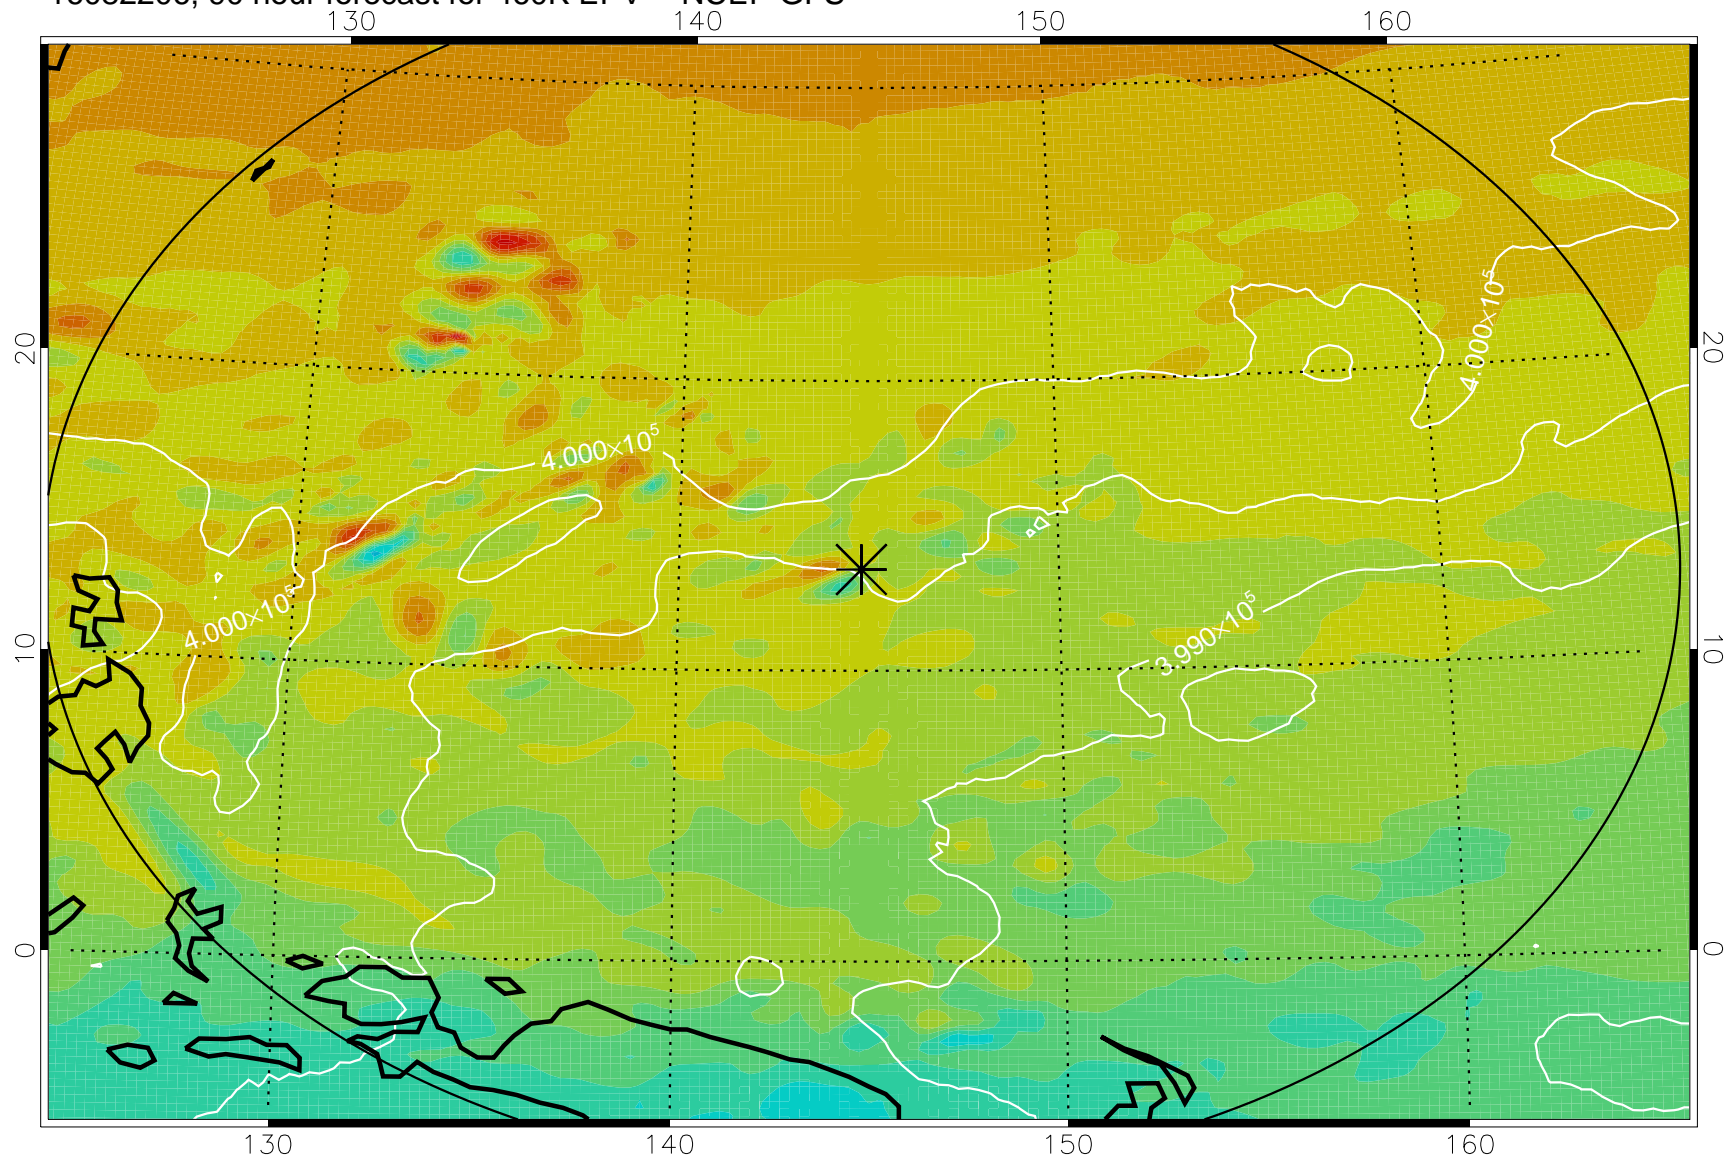

16082106, 66 hour forecast for 460K EPV -- NCEP GFS

460K Montgomery Streamfunction, white

Range ring of 2304 km

16082112, 72 hour forecast for 460K EPV -- NCEP GFS

460K Montgomery Streamfunction, white

Range ring of 2304 km

16082118, 78 hour forecast for 460K EPV -- NCEP GFS

460K Montgomery Streamfunction, white

Range ring of 2304 km

16082200, 84 hour forecast for 460K EPV -- NCEP GFS

460K Montgomery Streamfunction, white

Range ring of 2304 km

16082206, 90 hour forecast for 460K EPV -- NCEP GFS

460K Montgomery Streamfunction, white

Range ring of 2304 km

16082212, 96 hour forecast for 460K EPV -- NCEP GFS

460K Montgomery Streamfunction, white

Range ring of 2304 km

16082218, 102 hour forecast for 460K EPV -- NCEP GFS

460K Montgomery Streamfunction, white

Range ring of 2304 km

16082300, 108 hour forecast for 460K EPV -- NCEP GFS

460K Montgomery Streamfunction, white

Range ring of 2304 km