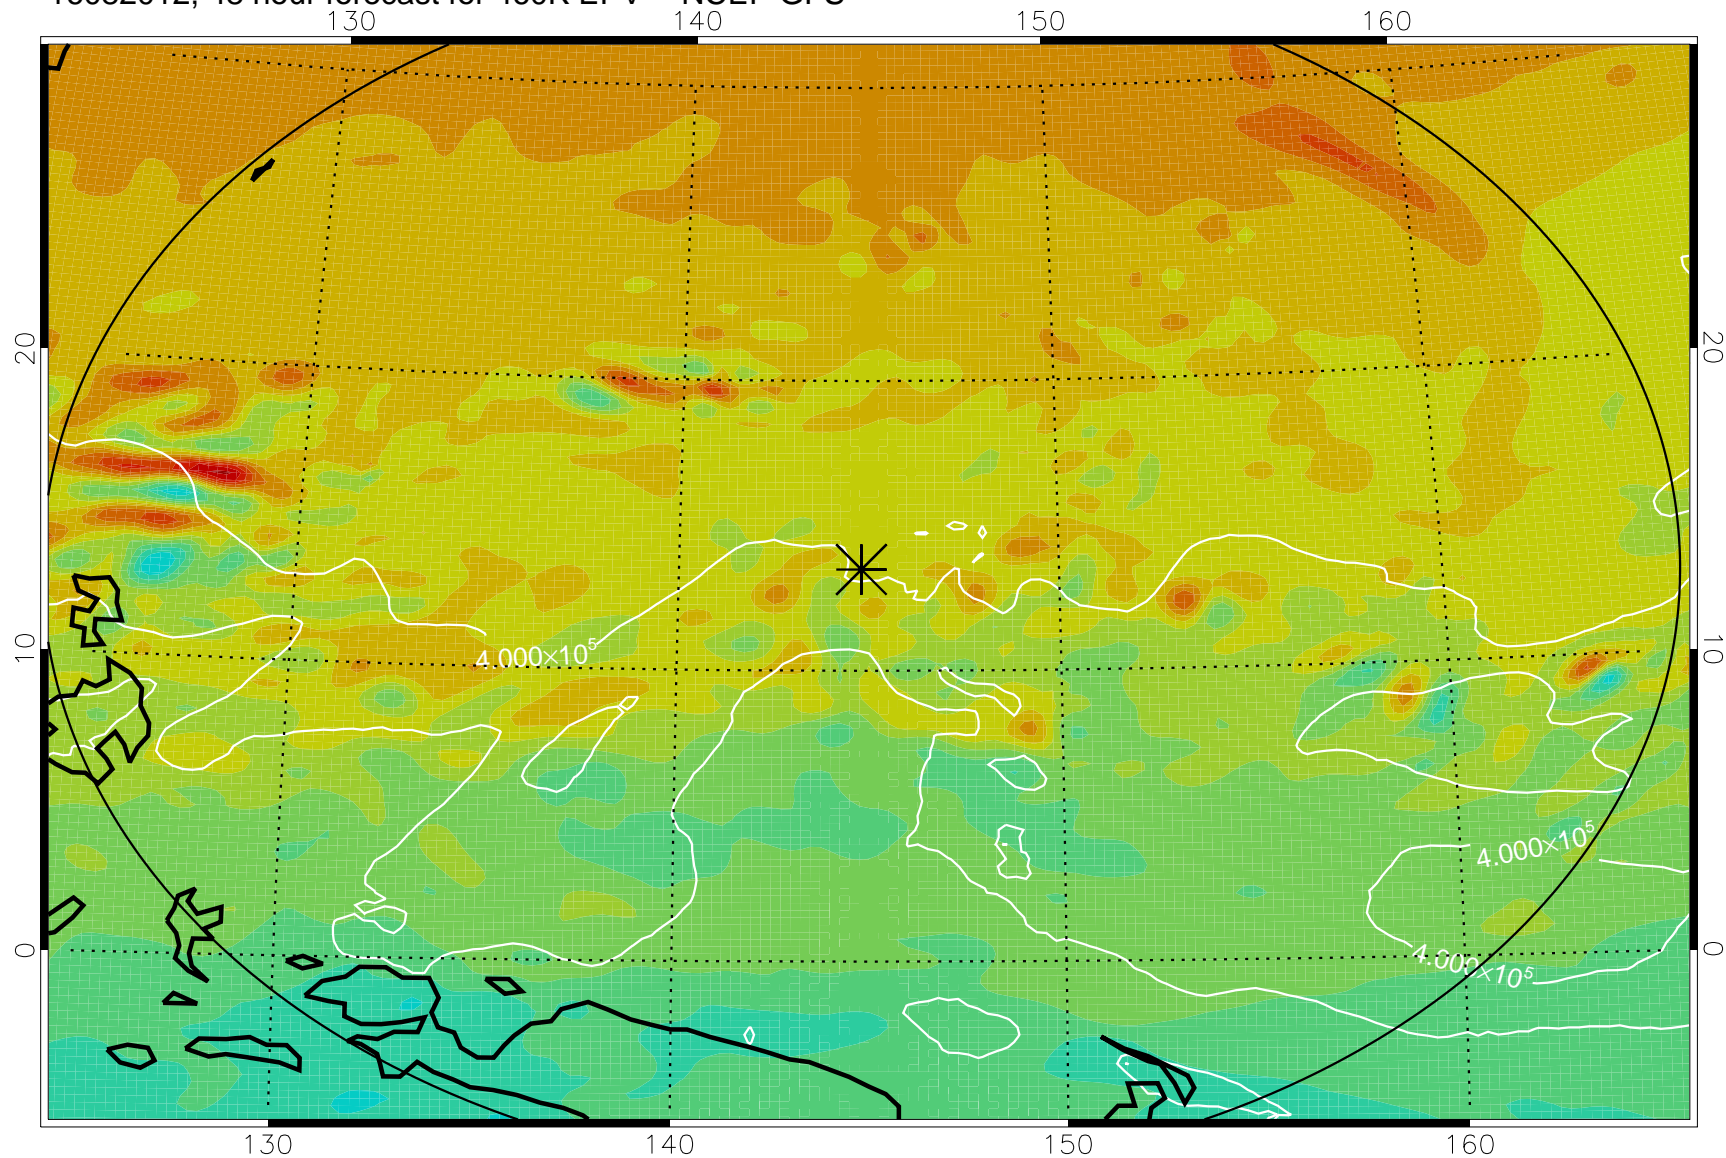

16081918, 30 hour forecast for 460K EPV -- NCEP GFS

460K Montgomery Streamfunction, white

Range ring of 2304 km

16082000, 36 hour forecast for 460K EPV -- NCEP GFS

460K Montgomery Streamfunction, white

Range ring of 2304 km

16082006, 42 hour forecast for 460K EPV -- NCEP GFS

460K Montgomery Streamfunction, white

Range ring of 2304 km

16082012, 48 hour forecast for 460K EPV -- NCEP GFS

460K Montgomery Streamfunction, white

Range ring of 2304 km

16082018, 54 hour forecast for 460K EPV -- NCEP GFS

460K Montgomery Streamfunction, white

Range ring of 2304 km

16082100, 60 hour forecast for 460K EPV -- NCEP GFS

460K Montgomery Streamfunction, white

Range ring of 2304 km

16082106, 66 hour forecast for 460K EPV -- NCEP GFS

460K Montgomery Streamfunction, white

Range ring of 2304 km

16082112, 72 hour forecast for 460K EPV -- NCEP GFS

460K Montgomery Streamfunction, white

Range ring of 2304 km