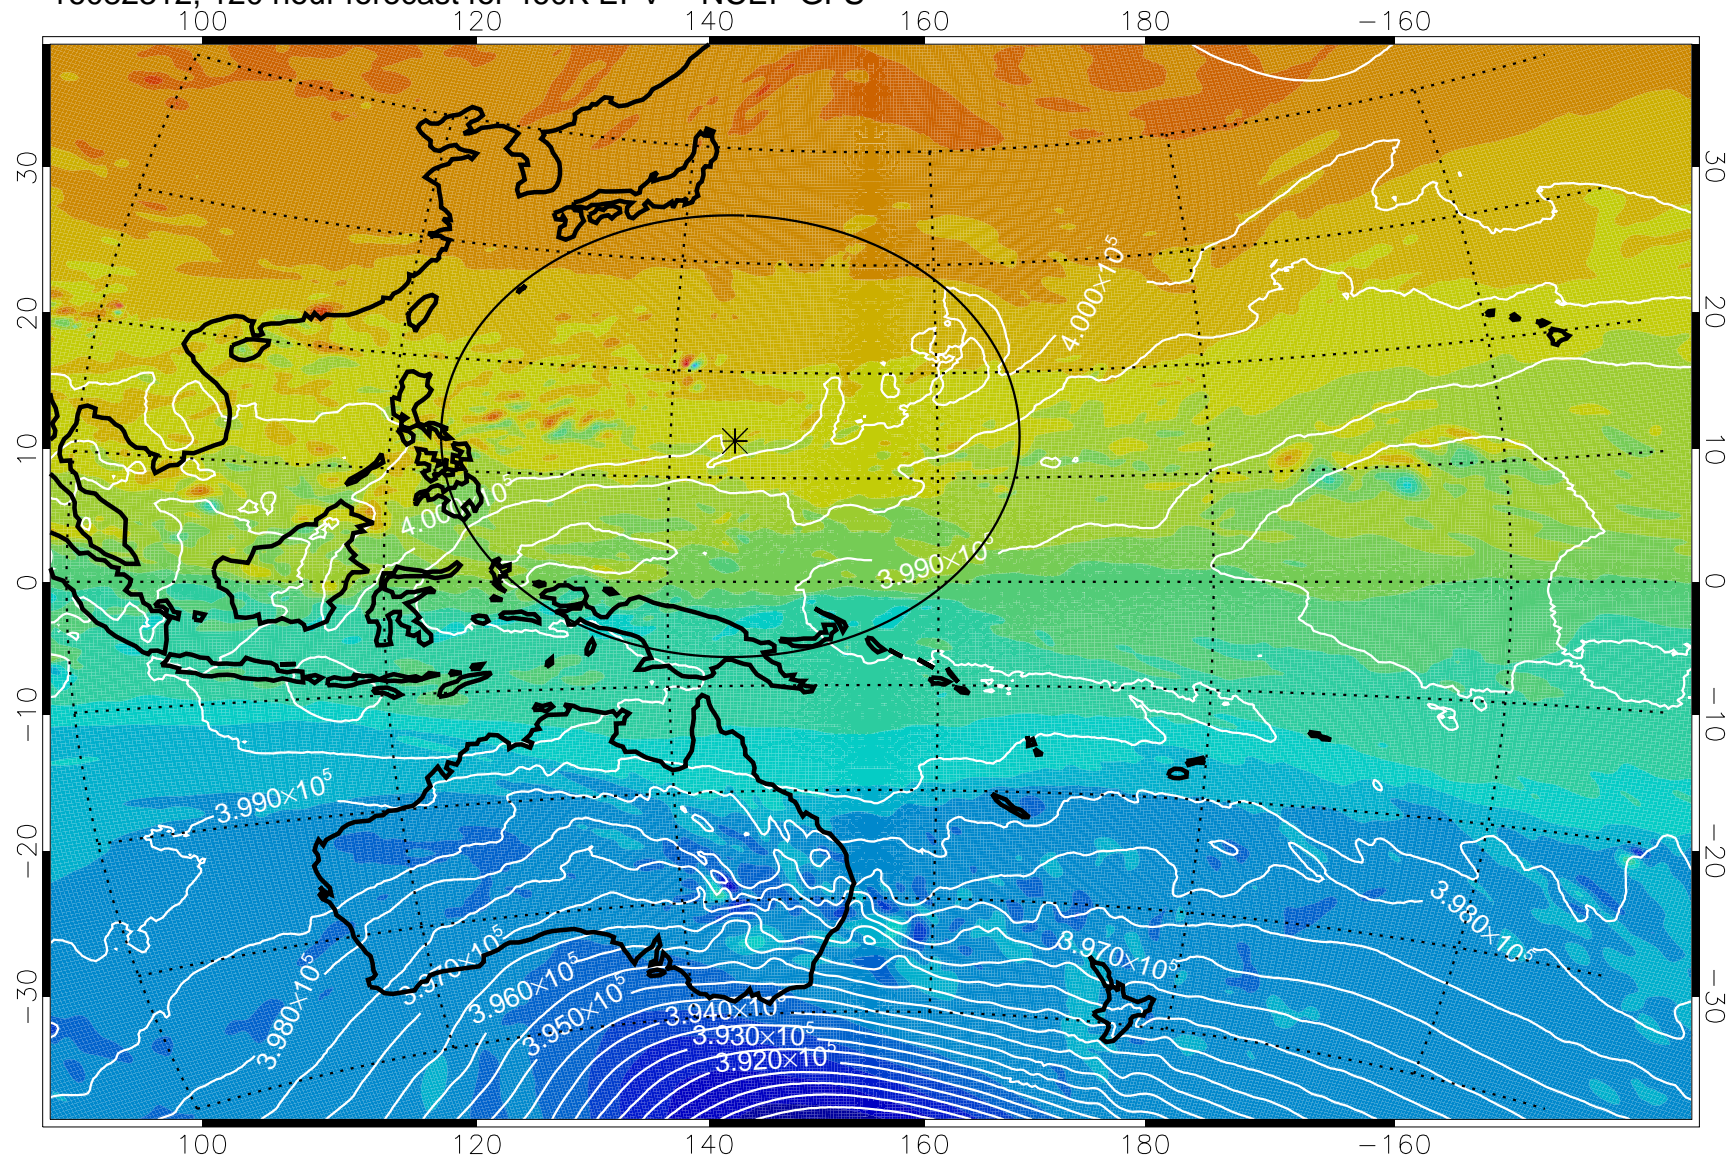

16082206, 90 hour forecast for 460K EPV -- NCEP GFS

460K Montgomery Streamfunction, white

Range ring of 2304 km

16082212, 96 hour forecast for 460K EPV -- NCEP GFS

460K Montgomery Streamfunction, white

Range ring of 2304 km

16082218, 102 hour forecast for 460K EPV -- NCEP GFS

460K Montgomery Streamfunction, white

Range ring of 2304 km

16082300, 108 hour forecast for 460K EPV -- NCEP GFS

460K Montgomery Streamfunction, white

Range ring of 2304 km

16082306, 114 hour forecast for 460K EPV -- NCEP GFS

460K Montgomery Streamfunction, white

Range ring of 2304 km

16082312, 120 hour forecast for 460K EPV -- NCEP GFS

460K Montgomery Streamfunction, white

Range ring of 2304 km