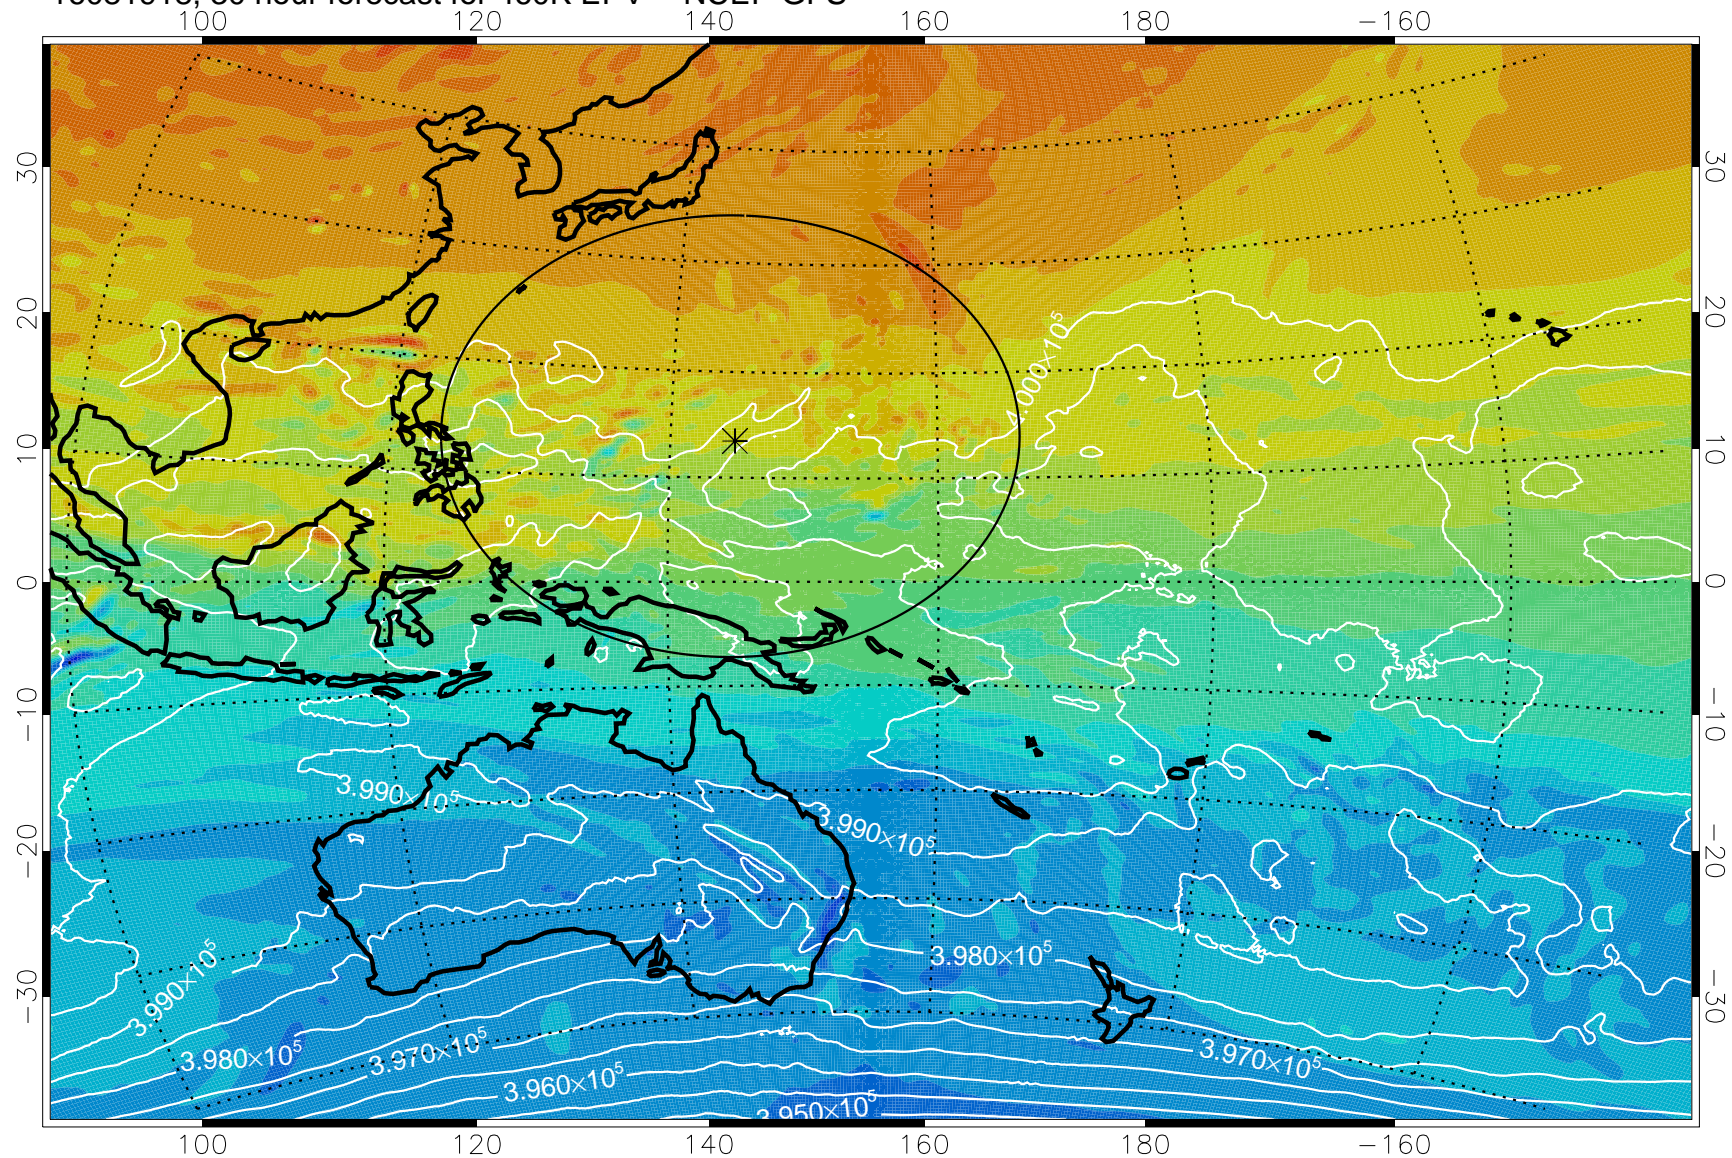

16081906, 18 hour forecast for 460K EPV -- NCEP GFS

460K Montgomery Streamfunction, white

Range ring of 2304 km

16081912, 24 hour forecast for 460K EPV -- NCEP GFS

460K Montgomery Streamfunction, white

Range ring of 2304 km

16081918, 30 hour forecast for 460K EPV -- NCEP GFS

460K Montgomery Streamfunction, white

Range ring of 2304 km

16082000, 36 hour forecast for 460K EPV -- NCEP GFS

460K Montgomery Streamfunction, white

Range ring of 2304 km

16082006, 42 hour forecast for 460K EPV -- NCEP GFS

460K Montgomery Streamfunction, white

Range ring of 2304 km

16082012, 48 hour forecast for 460K EPV -- NCEP GFS

460K Montgomery Streamfunction, white

Range ring of 2304 km

16082018, 54 hour forecast for 460K EPV -- NCEP GFS

460K Montgomery Streamfunction, white

Range ring of 2304 km

16082100, 60 hour forecast for 460K EPV -- NCEP GFS

460K Montgomery Streamfunction, white

Range ring of 2304 km