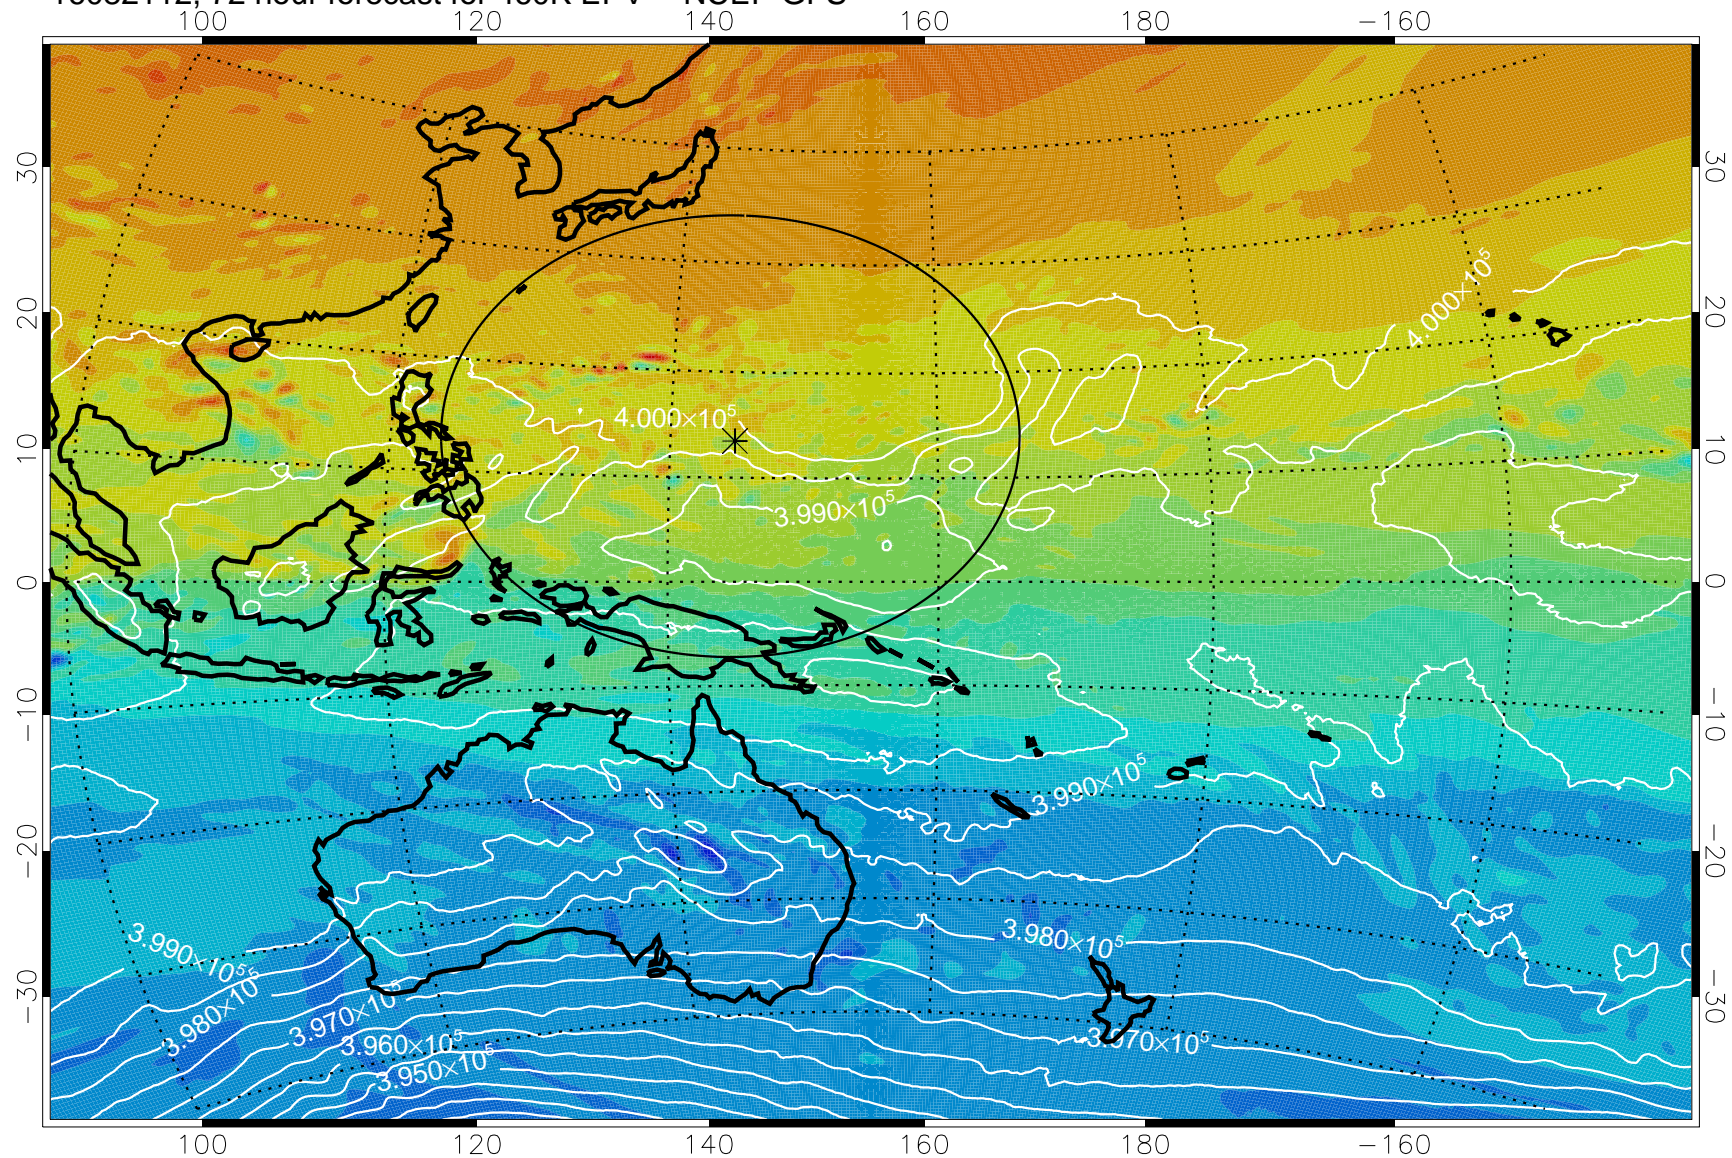

16082018, 54 hour forecast for 460K EPV -- NCEP GFS

460K Montgomery Streamfunction, white

Range ring of 2304 km

16082100, 60 hour forecast for 460K EPV -- NCEP GFS

460K Montgomery Streamfunction, white

Range ring of 2304 km

16082106, 66 hour forecast for 460K EPV -- NCEP GFS

460K Montgomery Streamfunction, white

Range ring of 2304 km

16082112, 72 hour forecast for 460K EPV -- NCEP GFS

460K Montgomery Streamfunction, white

Range ring of 2304 km

16082118, 78 hour forecast for 460K EPV -- NCEP GFS

460K Montgomery Streamfunction, white

Range ring of 2304 km

16082200, 84 hour forecast for 460K EPV -- NCEP GFS

460K Montgomery Streamfunction, white

Range ring of 2304 km

16082206, 90 hour forecast for 460K EPV -- NCEP GFS

460K Montgomery Streamfunction, white

Range ring of 2304 km

16082212, 96 hour forecast for 460K EPV -- NCEP GFS

460K Montgomery Streamfunction, white

Range ring of 2304 km