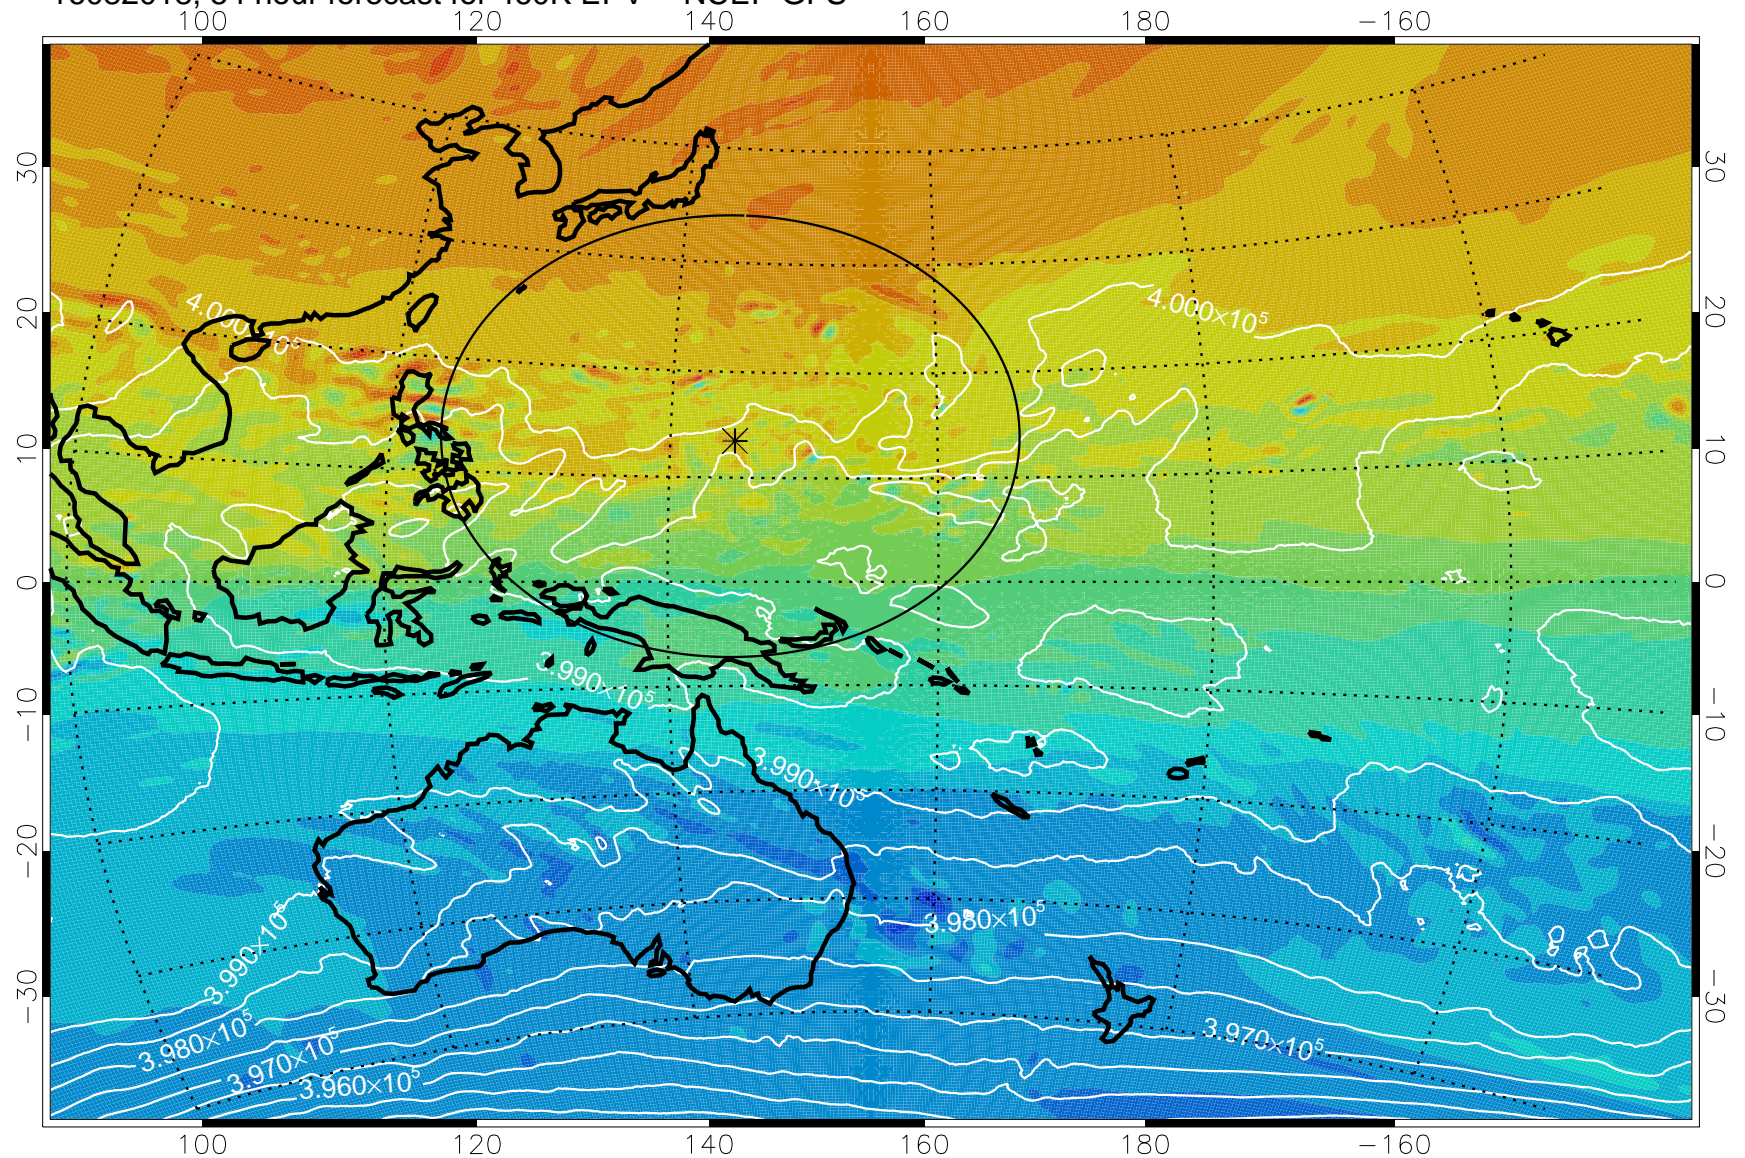

16081918, 30 hour forecast for 460K EPV -- NCEP GFS

460K Montgomery Streamfunction, white

Range ring of 2304 km

16082000, 36 hour forecast for 460K EPV -- NCEP GFS

460K Montgomery Streamfunction, white

Range ring of 2304 km

16082006, 42 hour forecast for 460K EPV -- NCEP GFS

460K Montgomery Streamfunction, white

Range ring of 2304 km

16082012, 48 hour forecast for 460K EPV -- NCEP GFS

460K Montgomery Streamfunction, white

Range ring of 2304 km

16082018, 54 hour forecast for 460K EPV -- NCEP GFS

460K Montgomery Streamfunction, white

Range ring of 2304 km

16082100, 60 hour forecast for 460K EPV -- NCEP GFS

460K Montgomery Streamfunction, white

Range ring of 2304 km

16082106, 66 hour forecast for 460K EPV -- NCEP GFS

460K Montgomery Streamfunction, white

Range ring of 2304 km

16082112, 72 hour forecast for 460K EPV -- NCEP GFS

460K Montgomery Streamfunction, white

Range ring of 2304 km