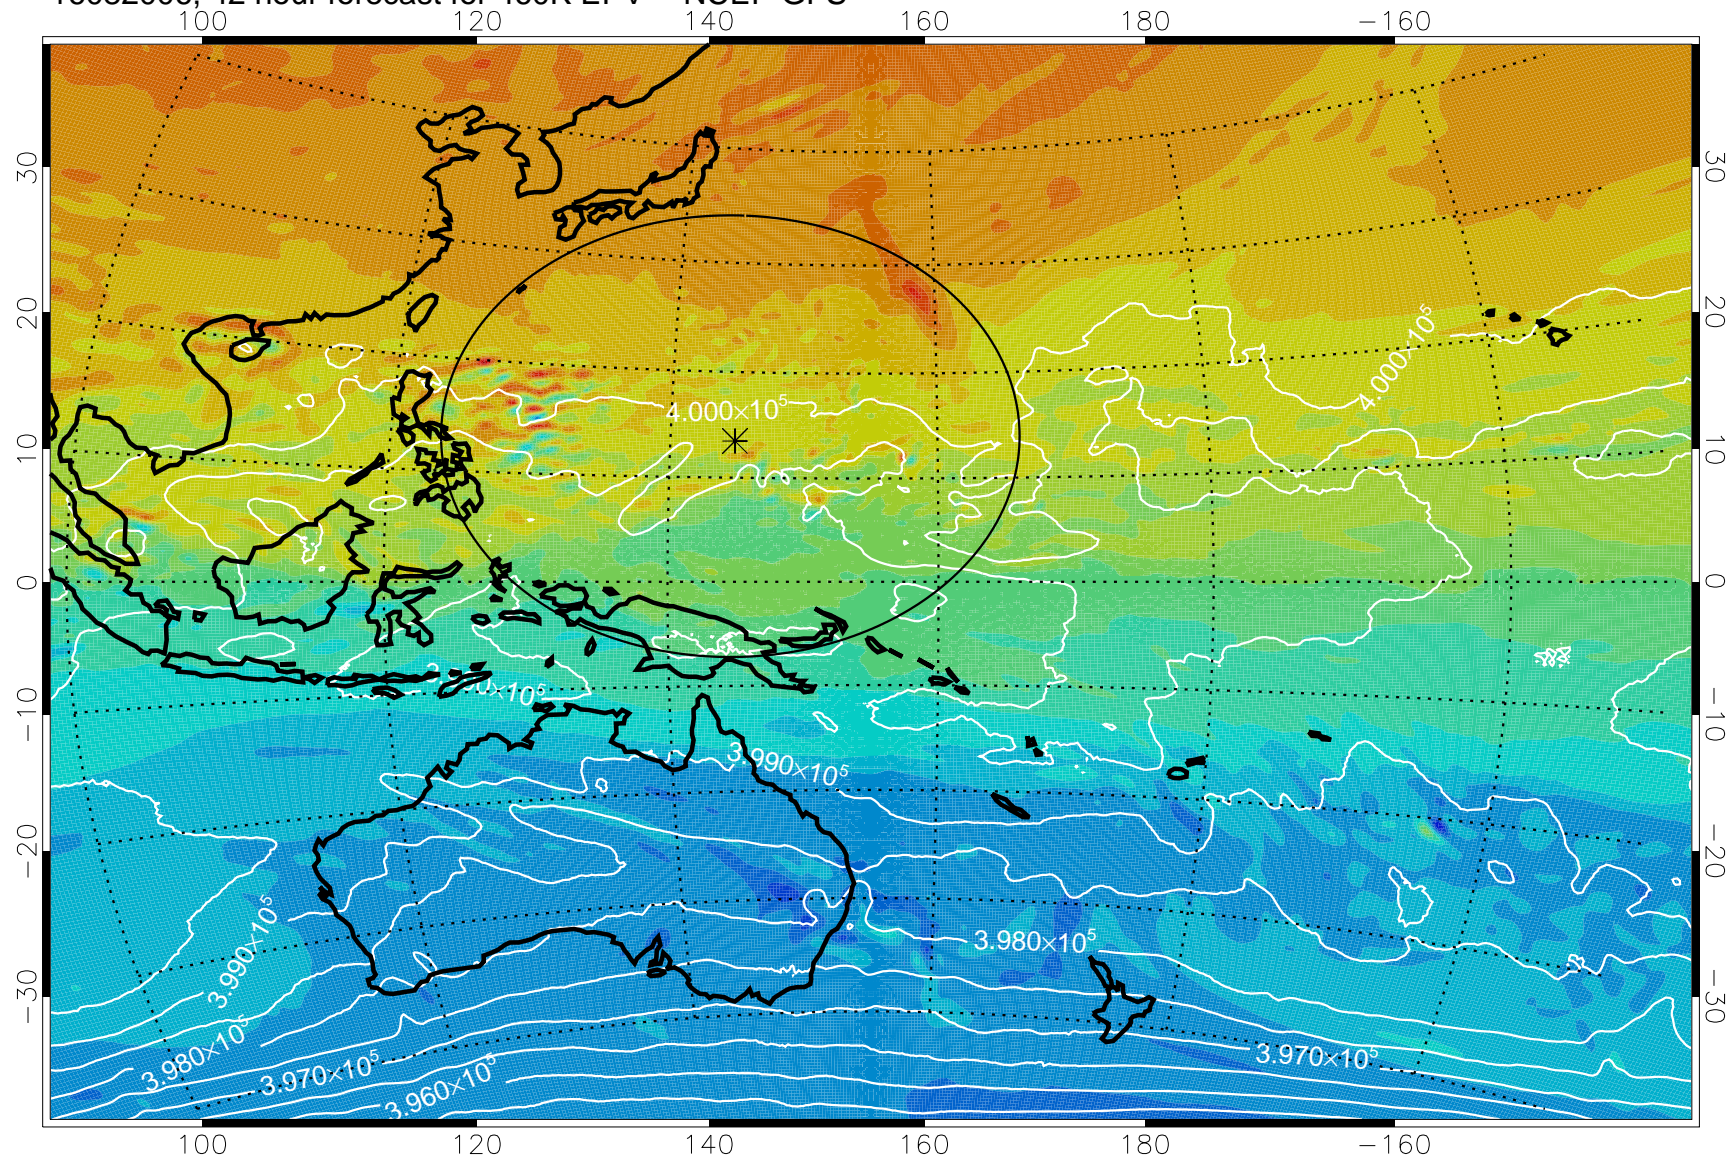

16081918, 30 hour forecast for 460K EPV -- NCEP GFS

460K Montgomery Streamfunction, white

Range ring of 2304 km

16082000, 36 hour forecast for 460K EPV -- NCEP GFS

460K Montgomery Streamfunction, white

Range ring of 2304 km

16082006, 42 hour forecast for 460K EPV -- NCEP GFS

460K Montgomery Streamfunction, white

Range ring of 2304 km

16082012, 48 hour forecast for 460K EPV -- NCEP GFS

460K Montgomery Streamfunction, white

Range ring of 2304 km

16082018, 54 hour forecast for 460K EPV -- NCEP GFS

460K Montgomery Streamfunction, white

Range ring of 2304 km

16082100, 60 hour forecast for 460K EPV -- NCEP GFS

460K Montgomery Streamfunction, white

Range ring of 2304 km

16082106, 66 hour forecast for 460K EPV -- NCEP GFS

460K Montgomery Streamfunction, white

Range ring of 2304 km

16082112, 72 hour forecast for 460K EPV -- NCEP GFS

460K Montgomery Streamfunction, white

Range ring of 2304 km