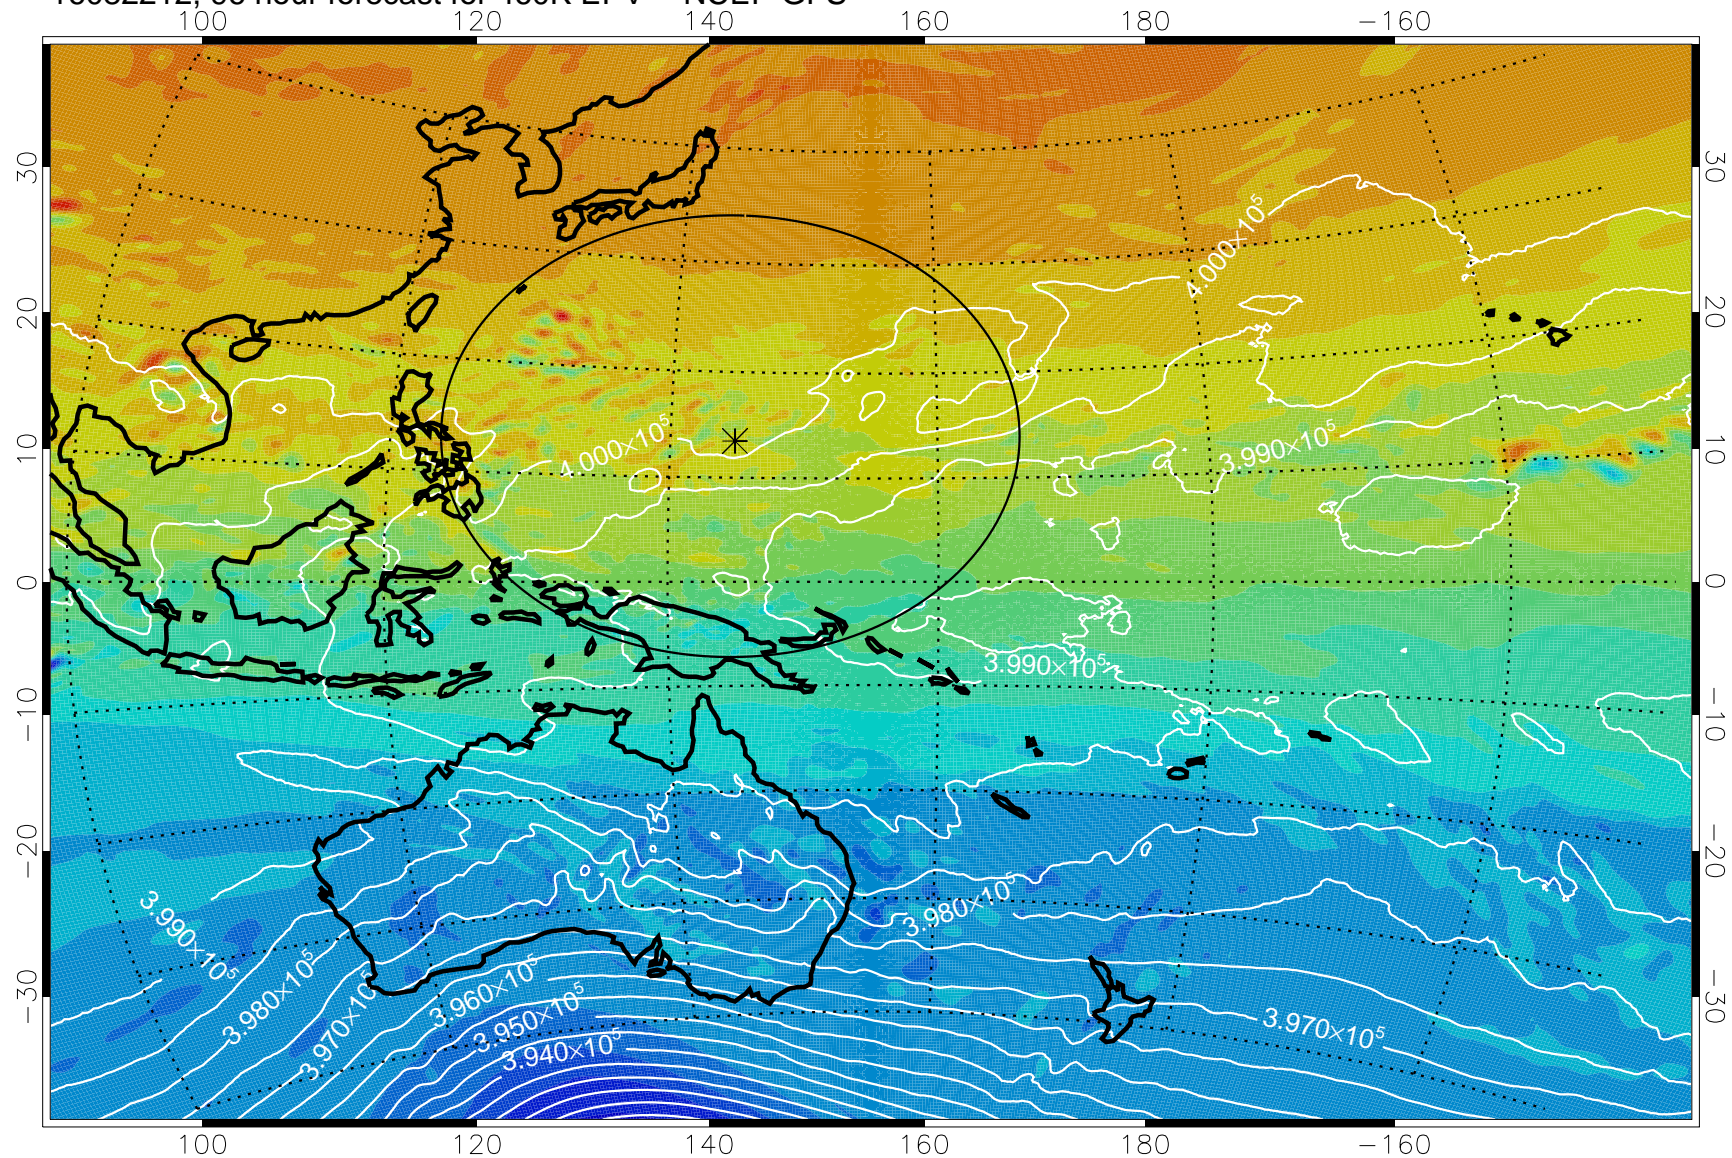

16082118, 78 hour forecast for 460K EPV -- NCEP GFS

460K Montgomery Streamfunction, white

Range ring of 2304 km

16082200, 84 hour forecast for 460K EPV -- NCEP GFS

460K Montgomery Streamfunction, white

Range ring of 2304 km

16082206, 90 hour forecast for 460K EPV -- NCEP GFS

460K Montgomery Streamfunction, white

Range ring of 2304 km

16082212, 96 hour forecast for 460K EPV -- NCEP GFS

460K Montgomery Streamfunction, white

Range ring of 2304 km

16082218, 102 hour forecast for 460K EPV -- NCEP GFS

460K Montgomery Streamfunction, white

Range ring of 2304 km

16082300, 108 hour forecast for 460K EPV -- NCEP GFS

460K Montgomery Streamfunction, white

Range ring of 2304 km

16082306, 114 hour forecast for 460K EPV -- NCEP GFS

460K Montgomery Streamfunction, white

Range ring of 2304 km

16082312, 120 hour forecast for 460K EPV -- NCEP GFS

460K Montgomery Streamfunction, white

Range ring of 2304 km