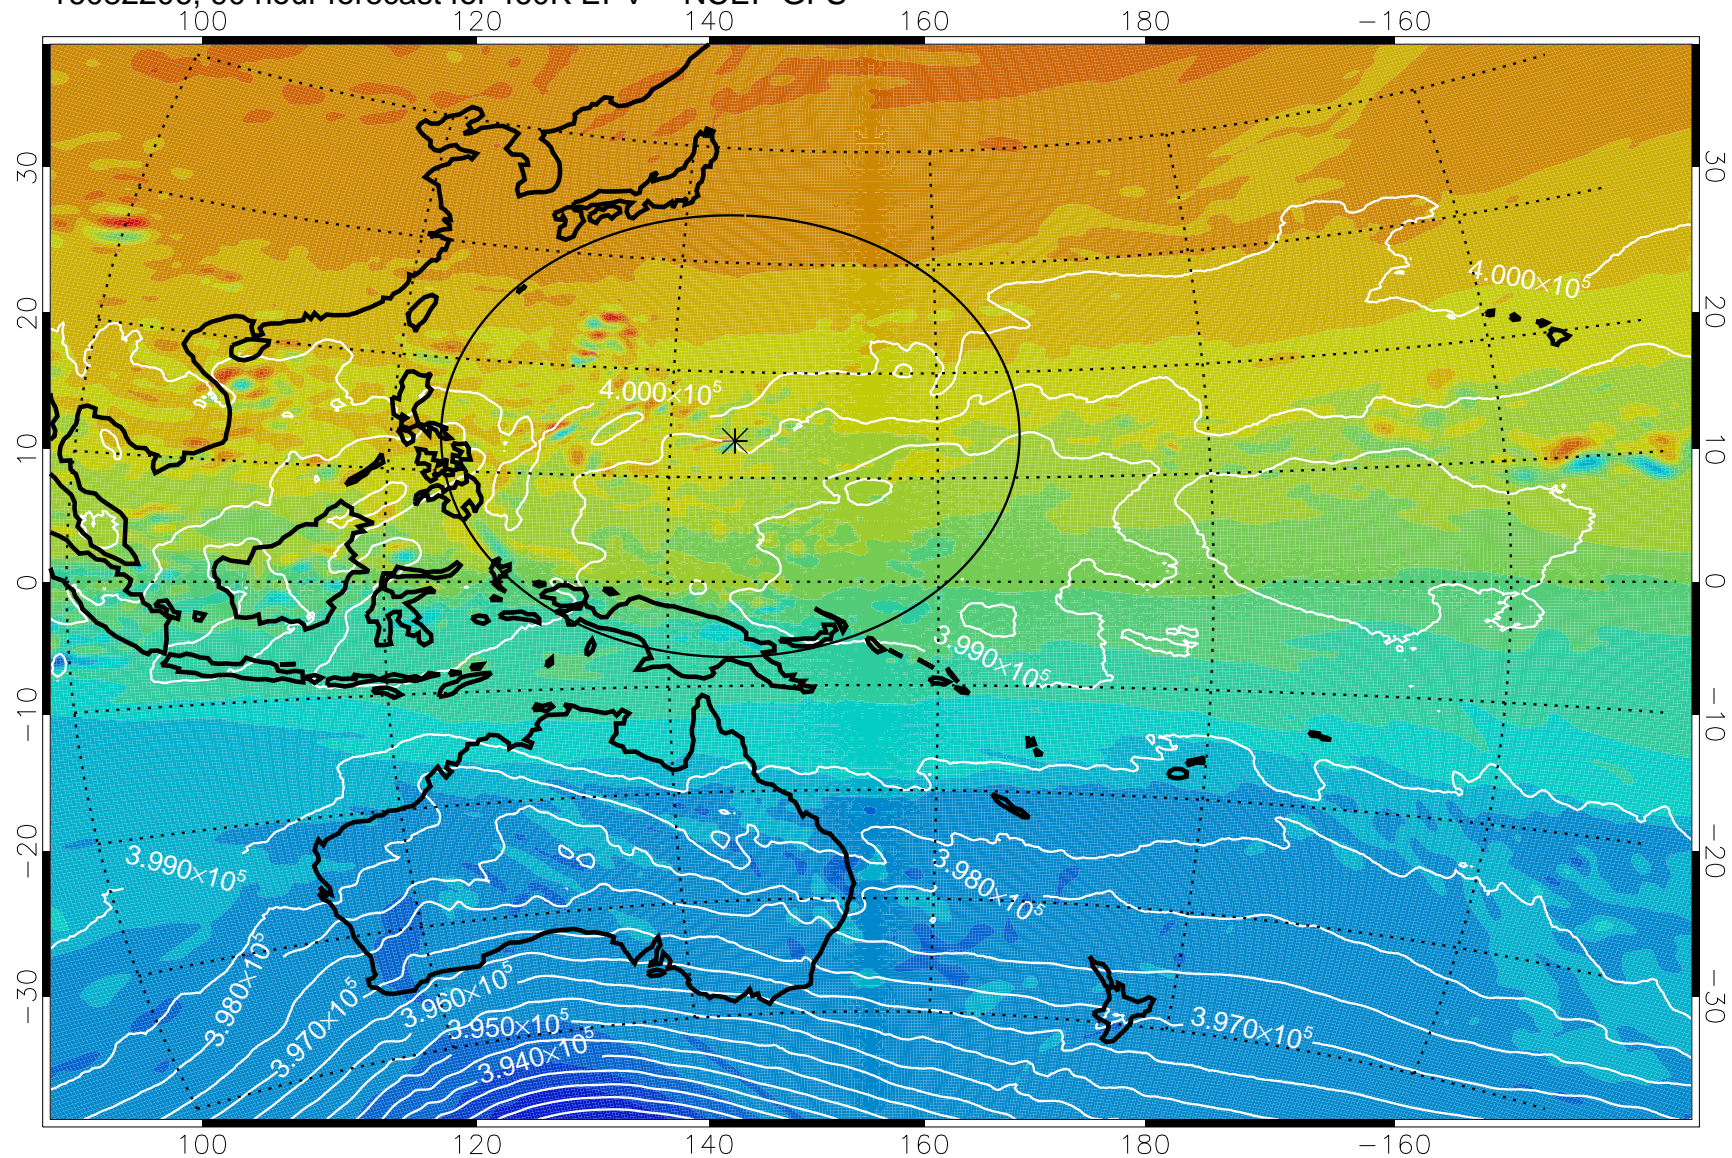

16082106, 66 hour forecast for 460K EPV -- NCEP GFS

460K Montgomery Streamfunction, white

Range ring of 2304 km

16082112, 72 hour forecast for 460K EPV -- NCEP GFS

460K Montgomery Streamfunction, white

Range ring of 2304 km

16082118, 78 hour forecast for 460K EPV -- NCEP GFS

460K Montgomery Streamfunction, white

Range ring of 2304 km

16082200, 84 hour forecast for 460K EPV -- NCEP GFS

460K Montgomery Streamfunction, white

Range ring of 2304 km

16082206, 90 hour forecast for 460K EPV -- NCEP GFS

460K Montgomery Streamfunction, white

Range ring of 2304 km

16082212, 96 hour forecast for 460K EPV -- NCEP GFS

460K Montgomery Streamfunction, white

Range ring of 2304 km

16082218, 102 hour forecast for 460K EPV -- NCEP GFS

460K Montgomery Streamfunction, white

Range ring of 2304 km

16082300, 108 hour forecast for 460K EPV -- NCEP GFS

460K Montgomery Streamfunction, white

Range ring of 2304 km