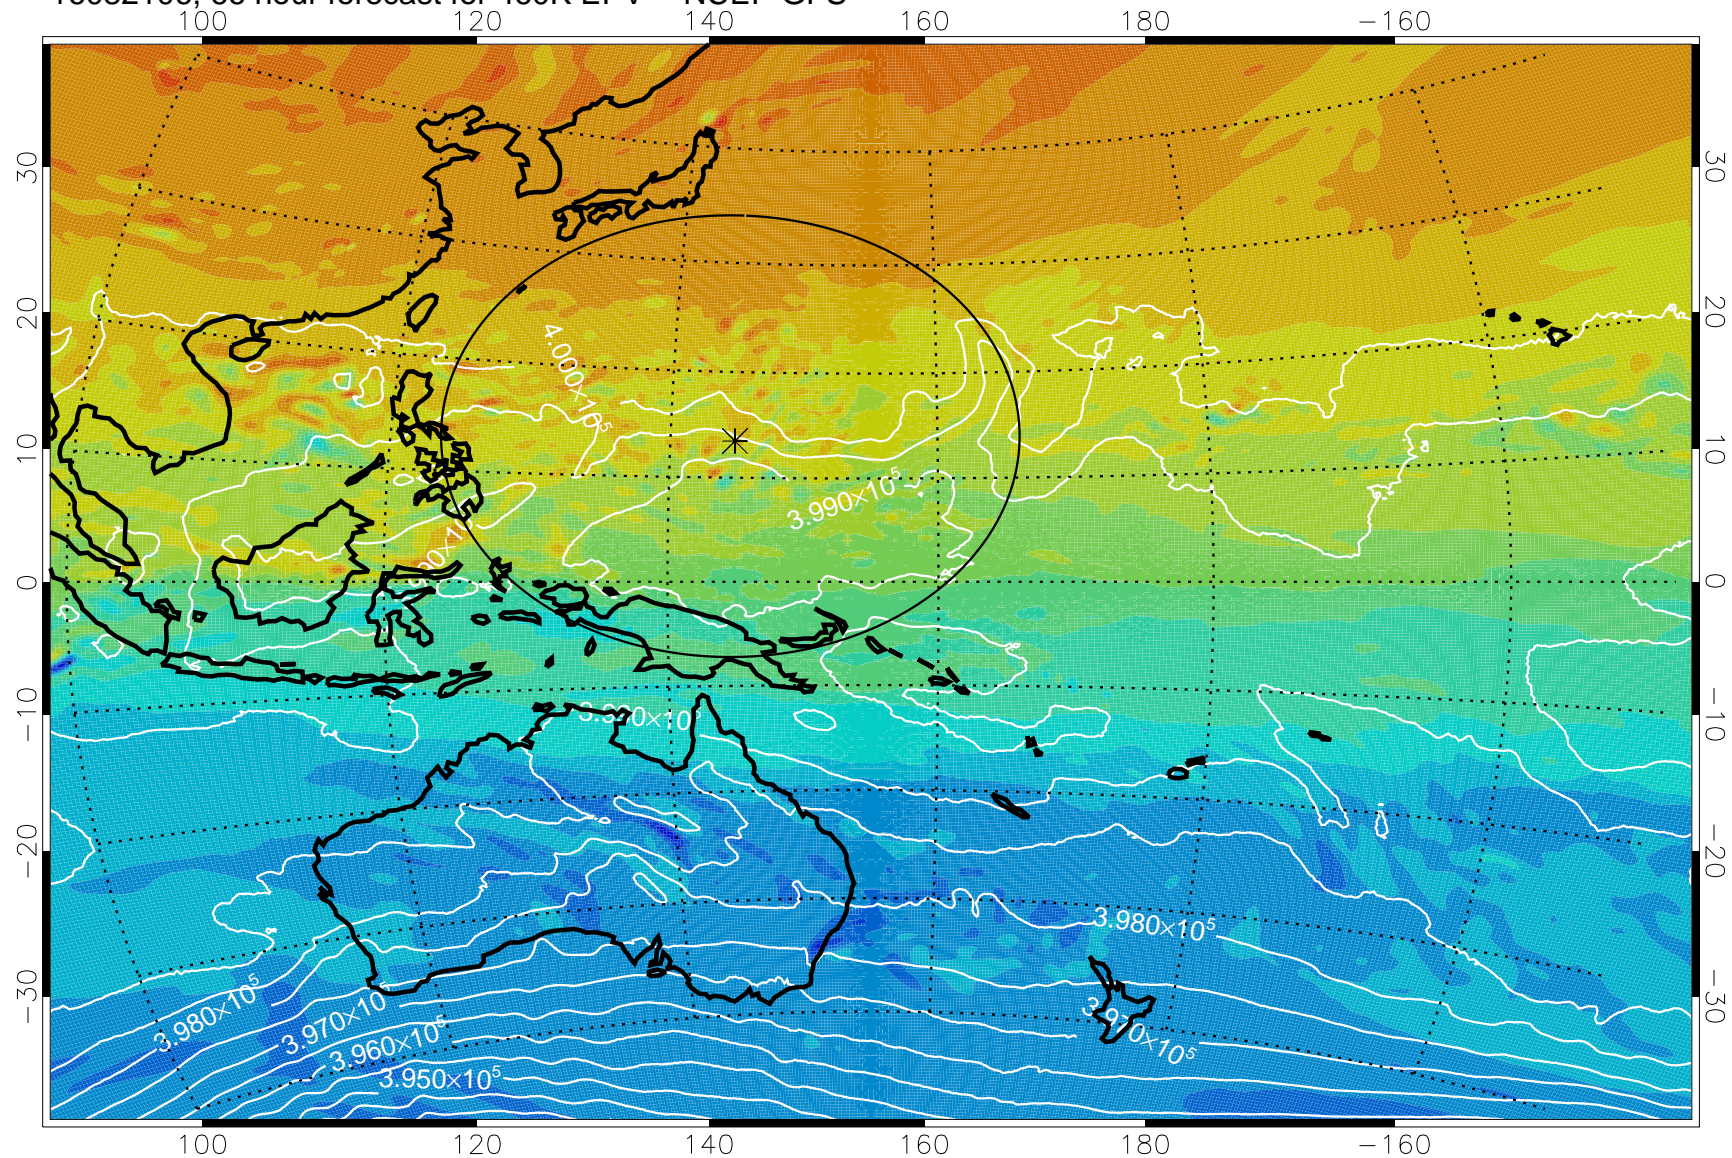

16082006, 42 hour forecast for 460K EPV -- NCEP GFS

460K Montgomery Streamfunction, white

Range ring of 2304 km

16082012, 48 hour forecast for 460K EPV -- NCEP GFS

460K Montgomery Streamfunction, white

Range ring of 2304 km

16082018, 54 hour forecast for 460K EPV -- NCEP GFS

460K Montgomery Streamfunction, white

Range ring of 2304 km

16082100, 60 hour forecast for 460K EPV -- NCEP GFS

460K Montgomery Streamfunction, white

Range ring of 2304 km

16082106, 66 hour forecast for 460K EPV -- NCEP GFS

460K Montgomery Streamfunction, white

Range ring of 2304 km

16082112, 72 hour forecast for 460K EPV -- NCEP GFS

460K Montgomery Streamfunction, white

Range ring of 2304 km

16082118, 78 hour forecast for 460K EPV -- NCEP GFS

460K Montgomery Streamfunction, white

Range ring of 2304 km

16082200, 84 hour forecast for 460K EPV -- NCEP GFS

460K Montgomery Streamfunction, white

Range ring of 2304 km