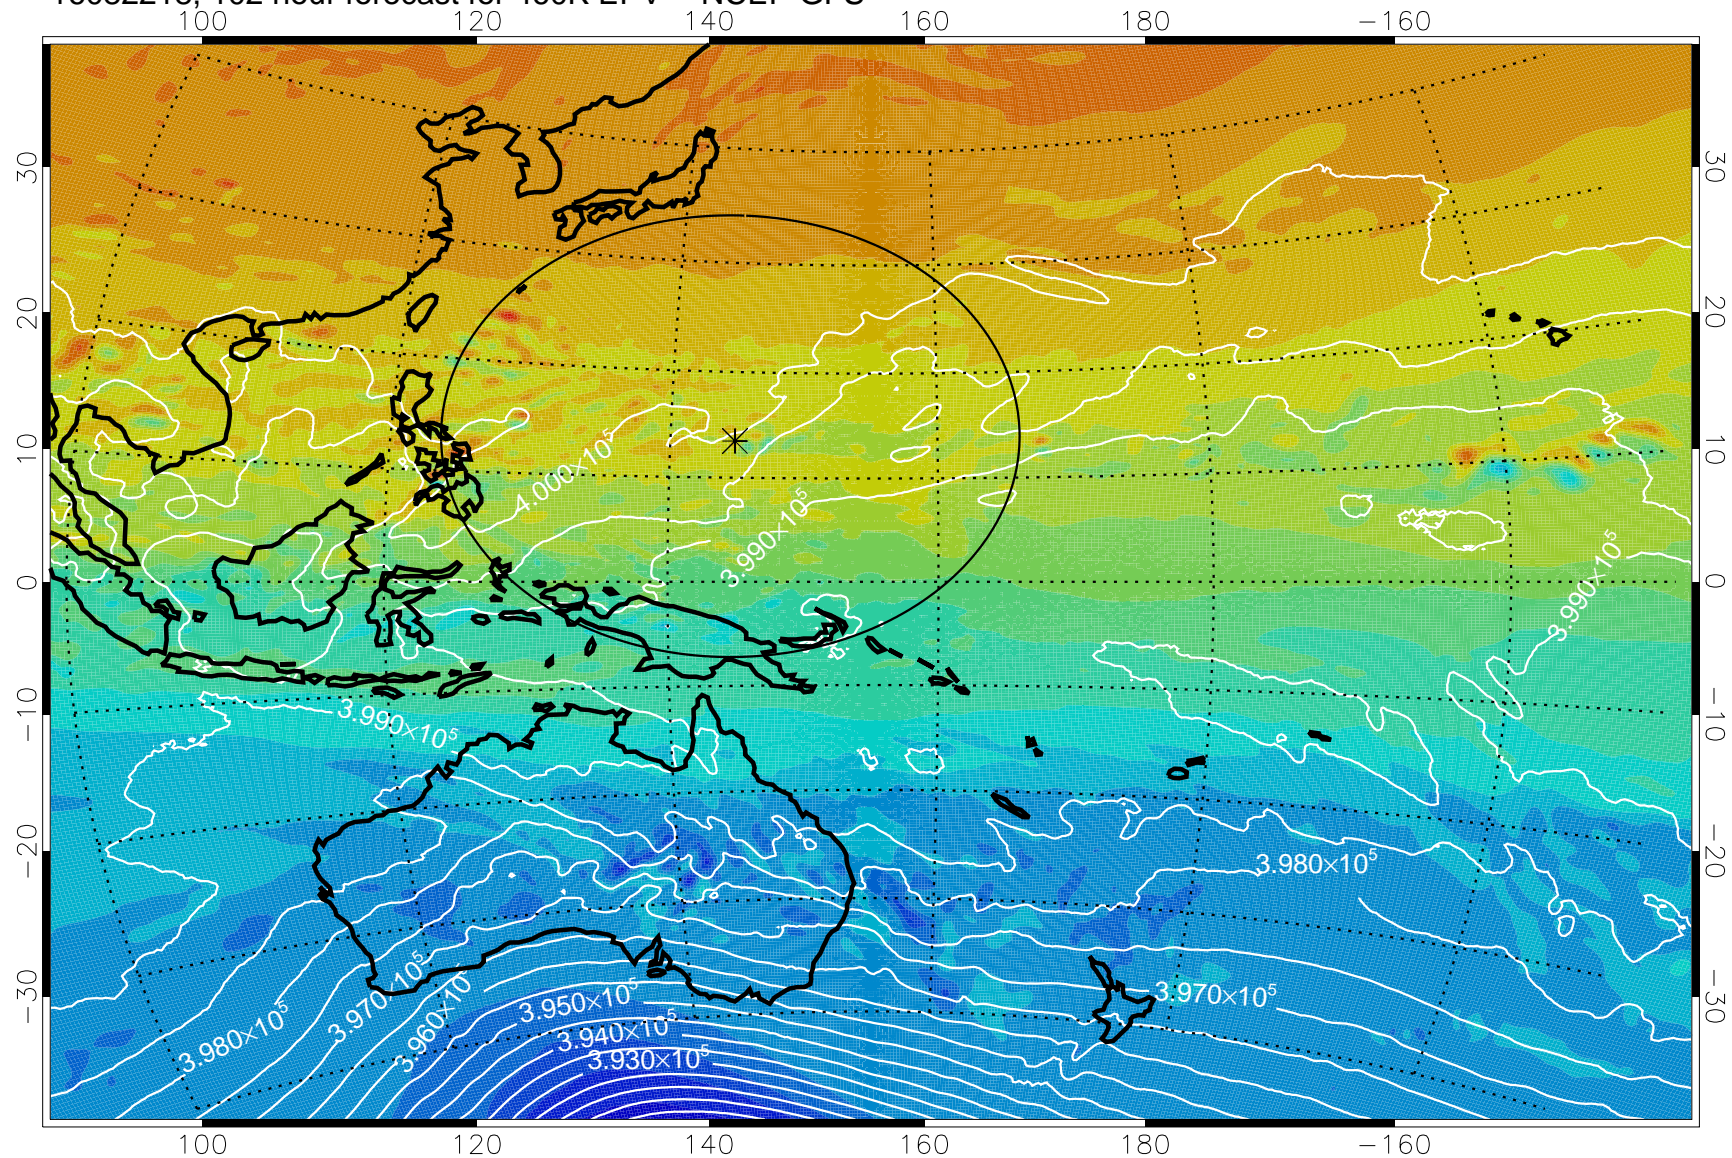

16082118, 78 hour forecast for 460K EPV -- NCEP GFS

460K Montgomery Streamfunction, white

Range ring of 2304 km

16082200, 84 hour forecast for 460K EPV -- NCEP GFS

460K Montgomery Streamfunction, white

Range ring of 2304 km

16082206, 90 hour forecast for 460K EPV -- NCEP GFS

460K Montgomery Streamfunction, white

Range ring of 2304 km

16082212, 96 hour forecast for 460K EPV -- NCEP GFS

460K Montgomery Streamfunction, white

Range ring of 2304 km

16082218, 102 hour forecast for 460K EPV -- NCEP GFS

460K Montgomery Streamfunction, white

Range ring of 2304 km

16082300, 108 hour forecast for 460K EPV -- NCEP GFS

460K Montgomery Streamfunction, white

Range ring of 2304 km

16082306, 114 hour forecast for 460K EPV -- NCEP GFS

460K Montgomery Streamfunction, white

Range ring of 2304 km

16082312, 120 hour forecast for 460K EPV -- NCEP GFS

460K Montgomery Streamfunction, white

Range ring of 2304 km