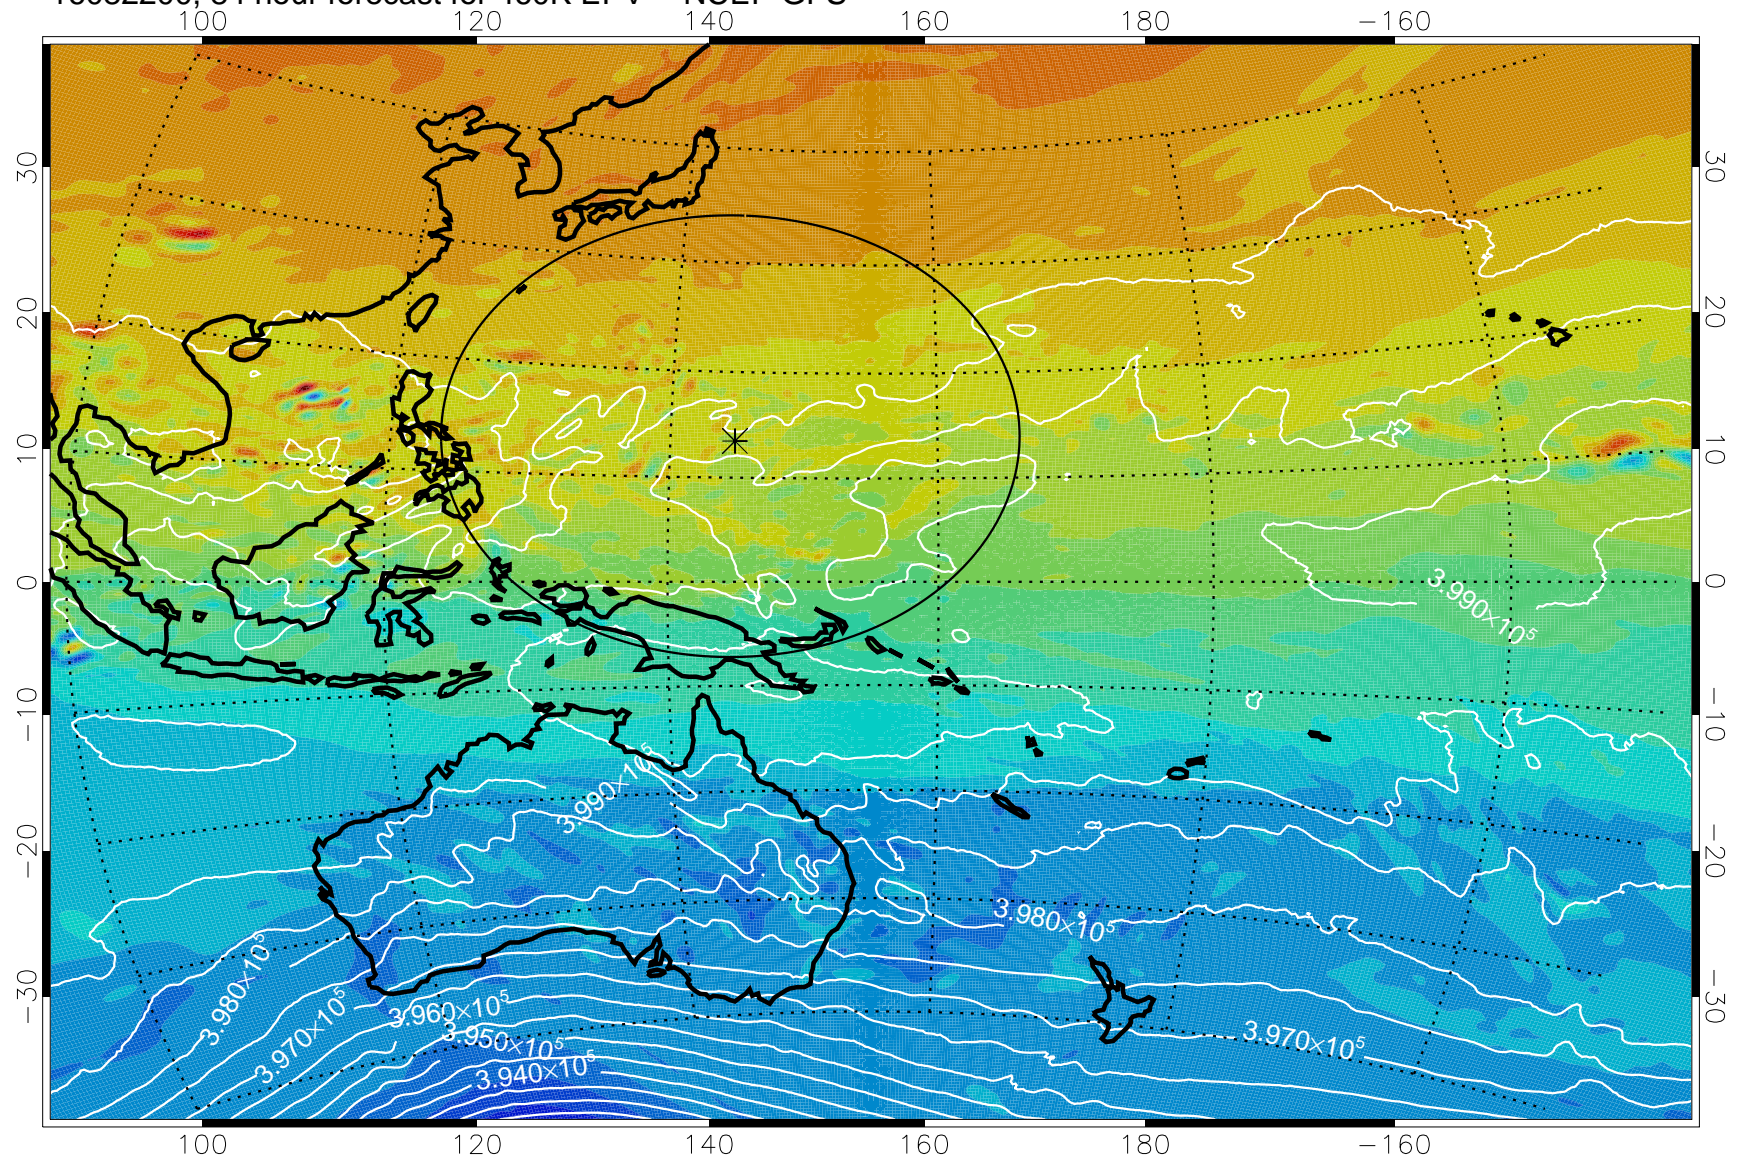

16082106, 66 hour forecast for 460K EPV -- NCEP GFS

460K Montgomery Streamfunction, white

Range ring of 2304 km

16082112, 72 hour forecast for 460K EPV -- NCEP GFS

460K Montgomery Streamfunction, white

Range ring of 2304 km

16082118, 78 hour forecast for 460K EPV -- NCEP GFS

460K Montgomery Streamfunction, white

Range ring of 2304 km

16082200, 84 hour forecast for 460K EPV -- NCEP GFS

460K Montgomery Streamfunction, white

Range ring of 2304 km

16082206, 90 hour forecast for 460K EPV -- NCEP GFS

460K Montgomery Streamfunction, white

Range ring of 2304 km

16082212, 96 hour forecast for 460K EPV -- NCEP GFS

460K Montgomery Streamfunction, white

Range ring of 2304 km

16082218, 102 hour forecast for 460K EPV -- NCEP GFS

460K Montgomery Streamfunction, white

Range ring of 2304 km

16082300, 108 hour forecast for 460K EPV -- NCEP GFS

460K Montgomery Streamfunction, white

Range ring of 2304 km