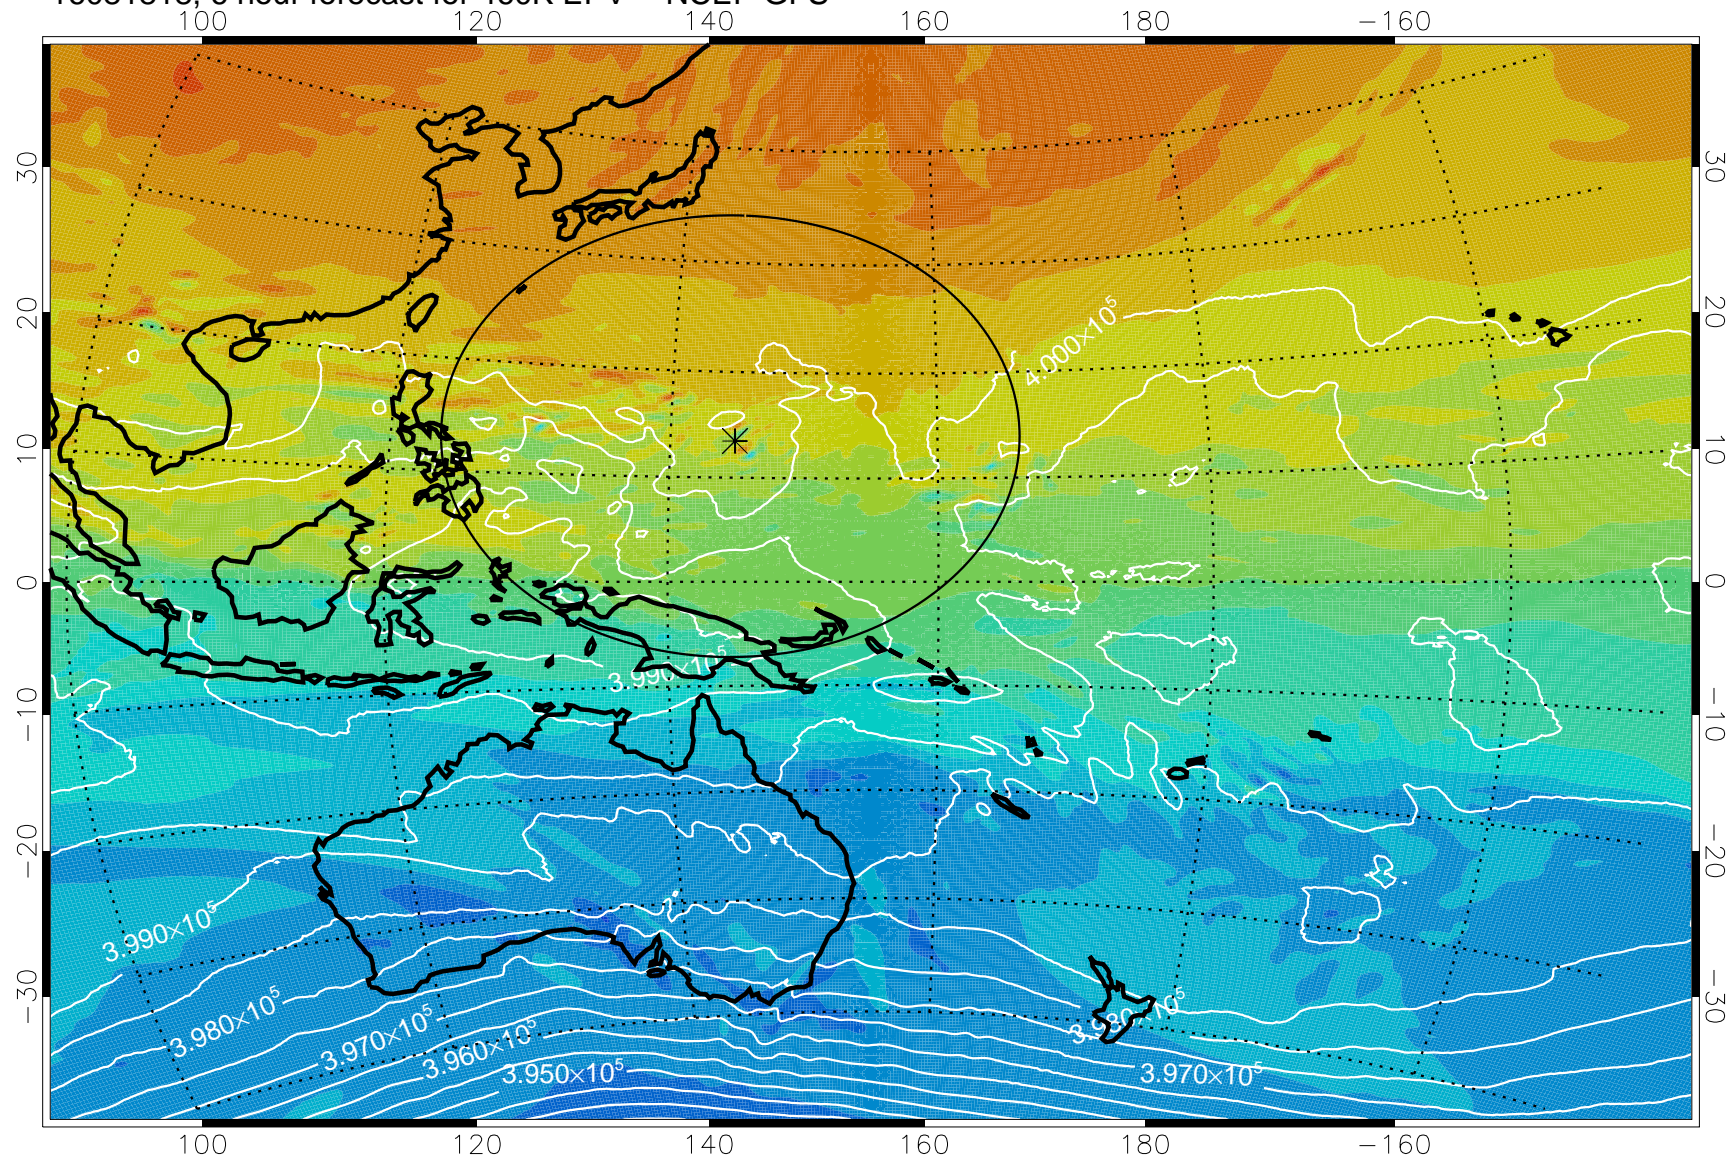

16081818, 6 hour forecast for 460K EPV -- NCEP GFS

460K Montgomery Streamfunction, white

Range ring of 2304 km

16081900, 12 hour forecast for 460K EPV -- NCEP GFS

460K Montgomery Streamfunction, white

Range ring of 2304 km

16081906, 18 hour forecast for 460K EPV -- NCEP GFS

460K Montgomery Streamfunction, white

Range ring of 2304 km

16081912, 24 hour forecast for 460K EPV -- NCEP GFS

460K Montgomery Streamfunction, white

Range ring of 2304 km

16081918, 30 hour forecast for 460K EPV -- NCEP GFS

460K Montgomery Streamfunction, white

Range ring of 2304 km

16082000, 36 hour forecast for 460K EPV -- NCEP GFS

460K Montgomery Streamfunction, white

Range ring of 2304 km

16082018, 54 hour forecast for 460K EPV -- NCEP GFS

460K Montgomery Streamfunction, white

Range ring of 2304 km

16082100, 60 hour forecast for 460K EPV -- NCEP GFS

460K Montgomery Streamfunction, white

Range ring of 2304 km