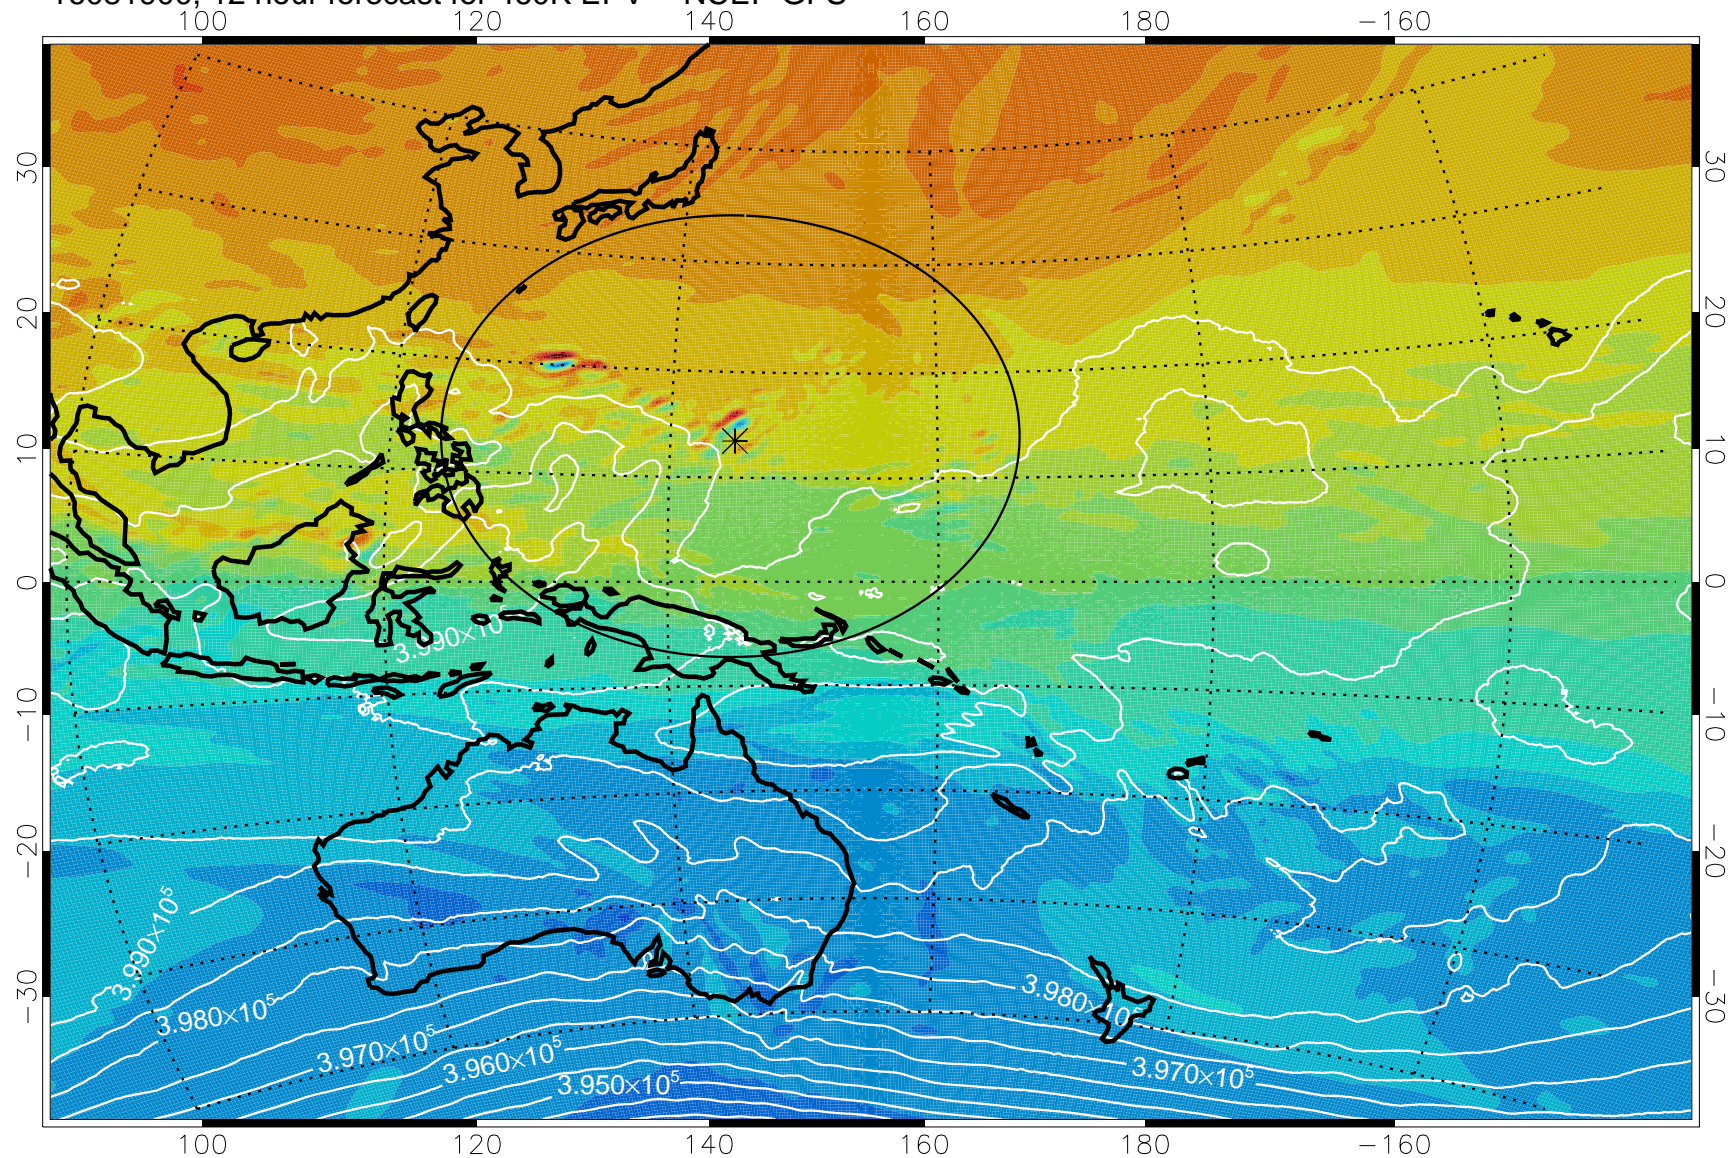

16081818, 6 hour forecast for 460K EPV -- NCEP GFS

460K Montgomery Streamfunction, white

Range ring of 2304 km

16081900, 12 hour forecast for 460K EPV -- NCEP GFS

460K Montgomery Streamfunction, white

Range ring of 2304 km

16081906, 18 hour forecast for 460K EPV -- NCEP GFS

460K Montgomery Streamfunction, white

Range ring of 2304 km

16081912, 24 hour forecast for 460K EPV -- NCEP GFS

460K Montgomery Streamfunction, white

Range ring of 2304 km

16081918, 30 hour forecast for 460K EPV -- NCEP GFS

460K Montgomery Streamfunction, white

Range ring of 2304 km

16082000, 36 hour forecast for 460K EPV -- NCEP GFS

460K Montgomery Streamfunction, white

Range ring of 2304 km

16082018, 54 hour forecast for 460K EPV -- NCEP GFS

460K Montgomery Streamfunction, white

Range ring of 2304 km

16082100, 60 hour forecast for 460K EPV -- NCEP GFS

460K Montgomery Streamfunction, white

Range ring of 2304 km