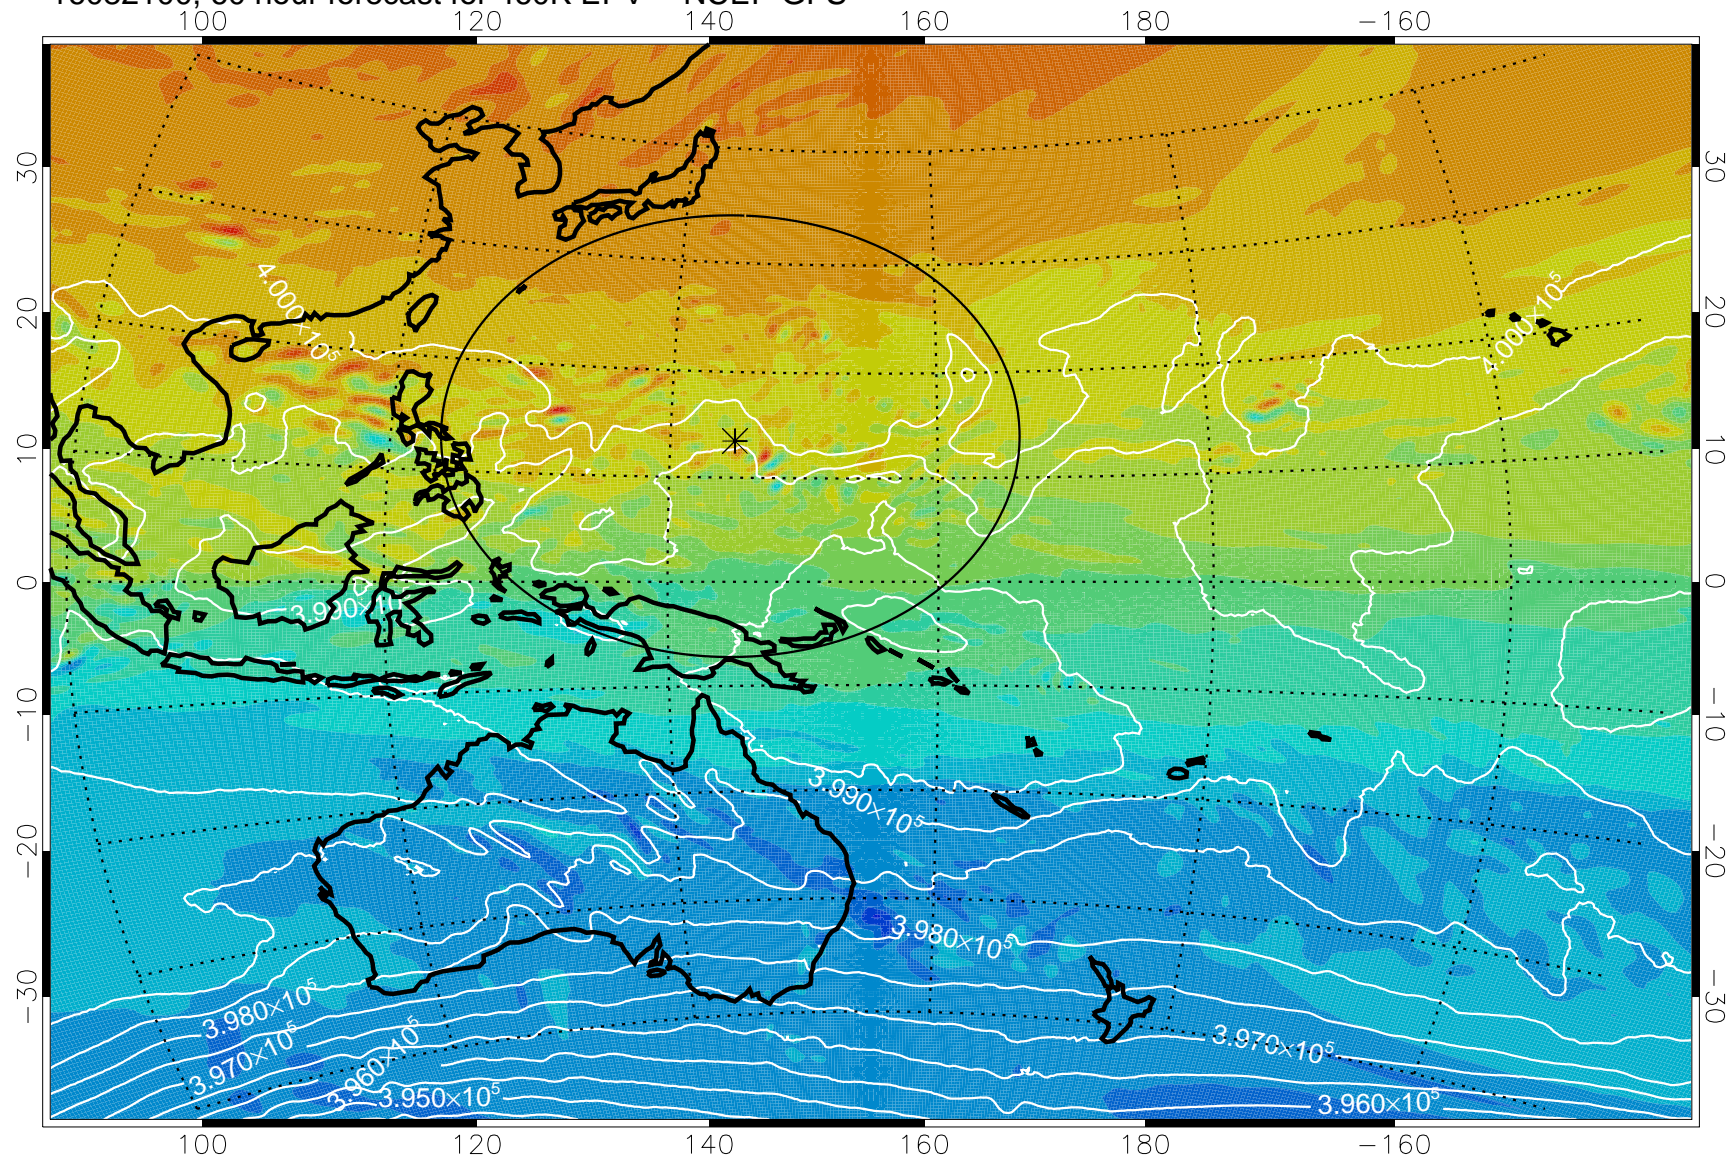

16082006, 42 hour forecast for 460K EPV -- NCEP GFS

460K Montgomery Streamfunction, white

Range ring of 2304 km

16082012, 48 hour forecast for 460K EPV -- NCEP GFS

460K Montgomery Streamfunction, white

Range ring of 2304 km

16082018, 54 hour forecast for 460K EPV -- NCEP GFS

460K Montgomery Streamfunction, white

Range ring of 2304 km

16082100, 60 hour forecast for 460K EPV -- NCEP GFS

460K Montgomery Streamfunction, white

Range ring of 2304 km

16082106, 66 hour forecast for 460K EPV -- NCEP GFS

460K Montgomery Streamfunction, white

Range ring of 2304 km

16082112, 72 hour forecast for 460K EPV -- NCEP GFS

460K Montgomery Streamfunction, white

Range ring of 2304 km

16082118, 78 hour forecast for 460K EPV -- NCEP GFS

460K Montgomery Streamfunction, white

Range ring of 2304 km

16082200, 84 hour forecast for 460K EPV -- NCEP GFS

460K Montgomery Streamfunction, white

Range ring of 2304 km