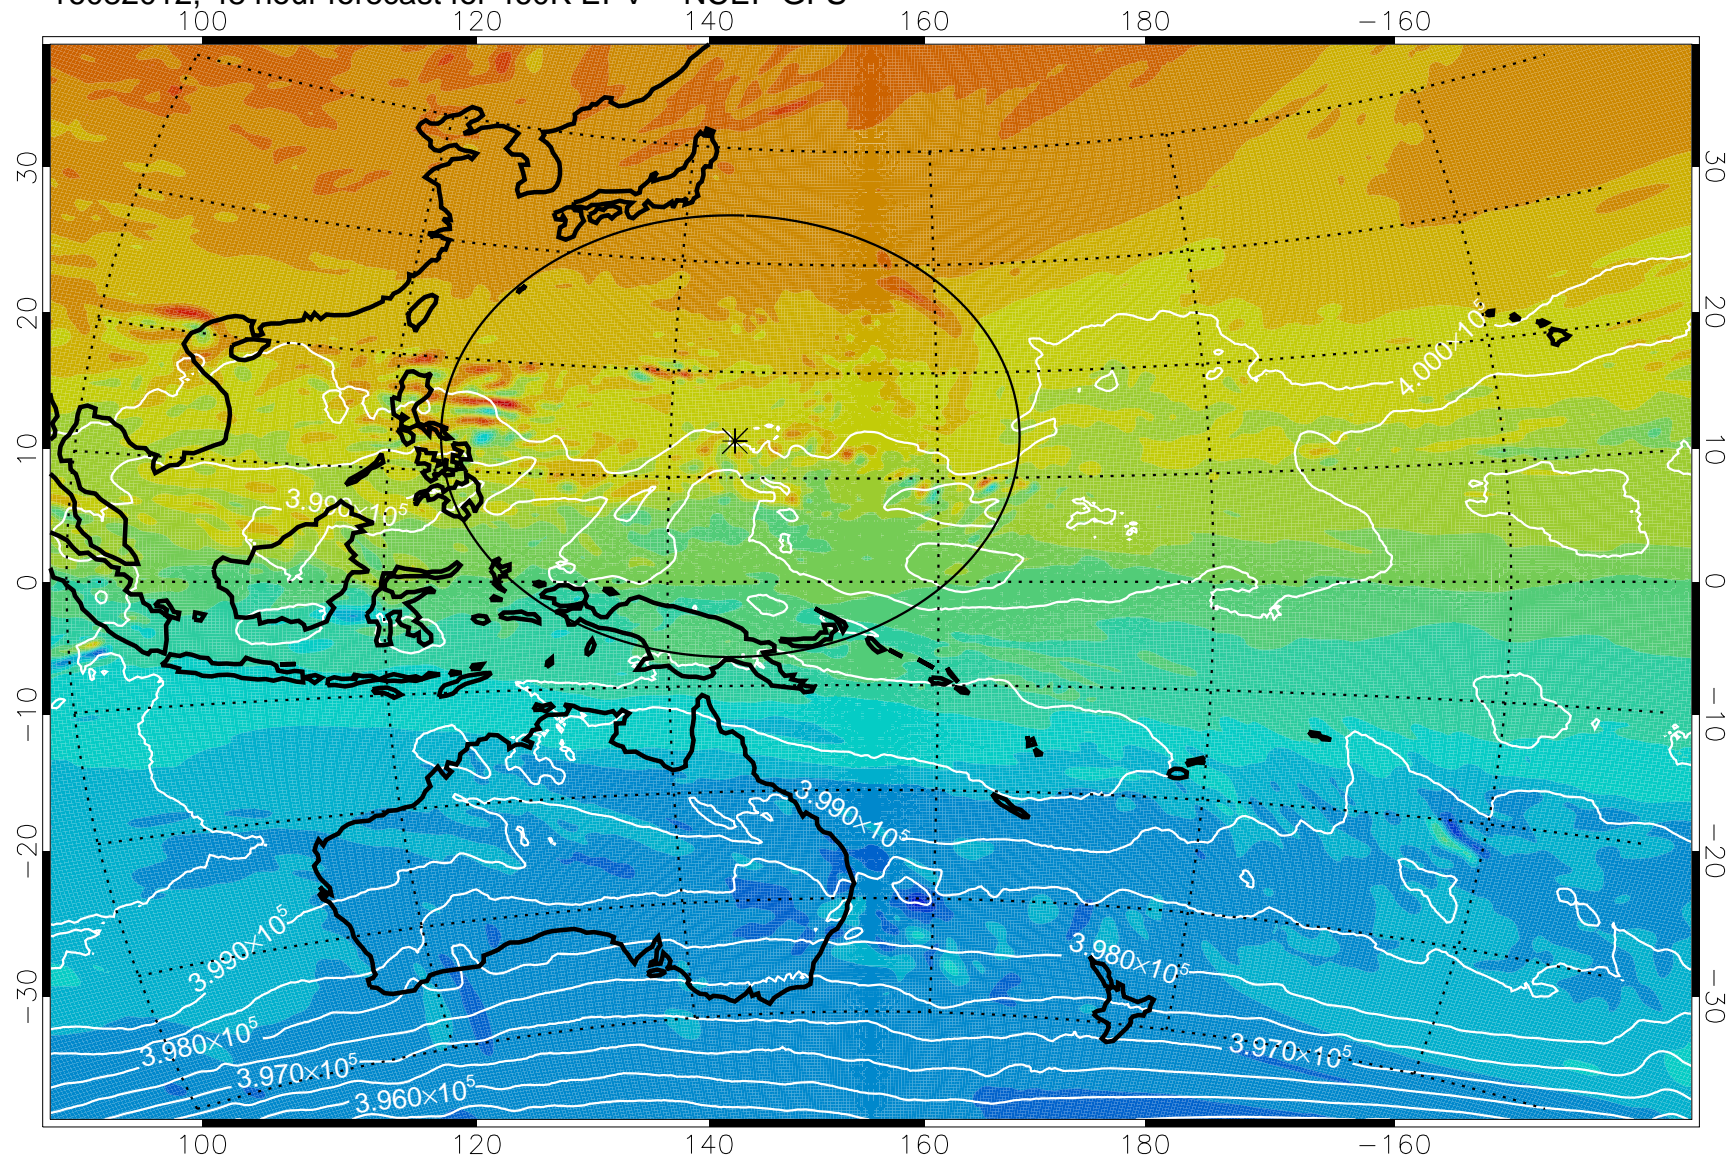

16081918, 30 hour forecast for 460K EPV -- NCEP GFS

460K Montgomery Streamfunction, white

Range ring of 2304 km

16082000, 36 hour forecast for 460K EPV -- NCEP GFS

460K Montgomery Streamfunction, white

Range ring of 2304 km

16082006, 42 hour forecast for 460K EPV -- NCEP GFS

460K Montgomery Streamfunction, white

Range ring of 2304 km

16082012, 48 hour forecast for 460K EPV -- NCEP GFS

460K Montgomery Streamfunction, white

Range ring of 2304 km

16082018, 54 hour forecast for 460K EPV -- NCEP GFS

460K Montgomery Streamfunction, white

Range ring of 2304 km

16082100, 60 hour forecast for 460K EPV -- NCEP GFS

460K Montgomery Streamfunction, white

Range ring of 2304 km

16082106, 66 hour forecast for 460K EPV -- NCEP GFS

460K Montgomery Streamfunction, white

Range ring of 2304 km

16082112, 72 hour forecast for 460K EPV -- NCEP GFS

460K Montgomery Streamfunction, white

Range ring of 2304 km