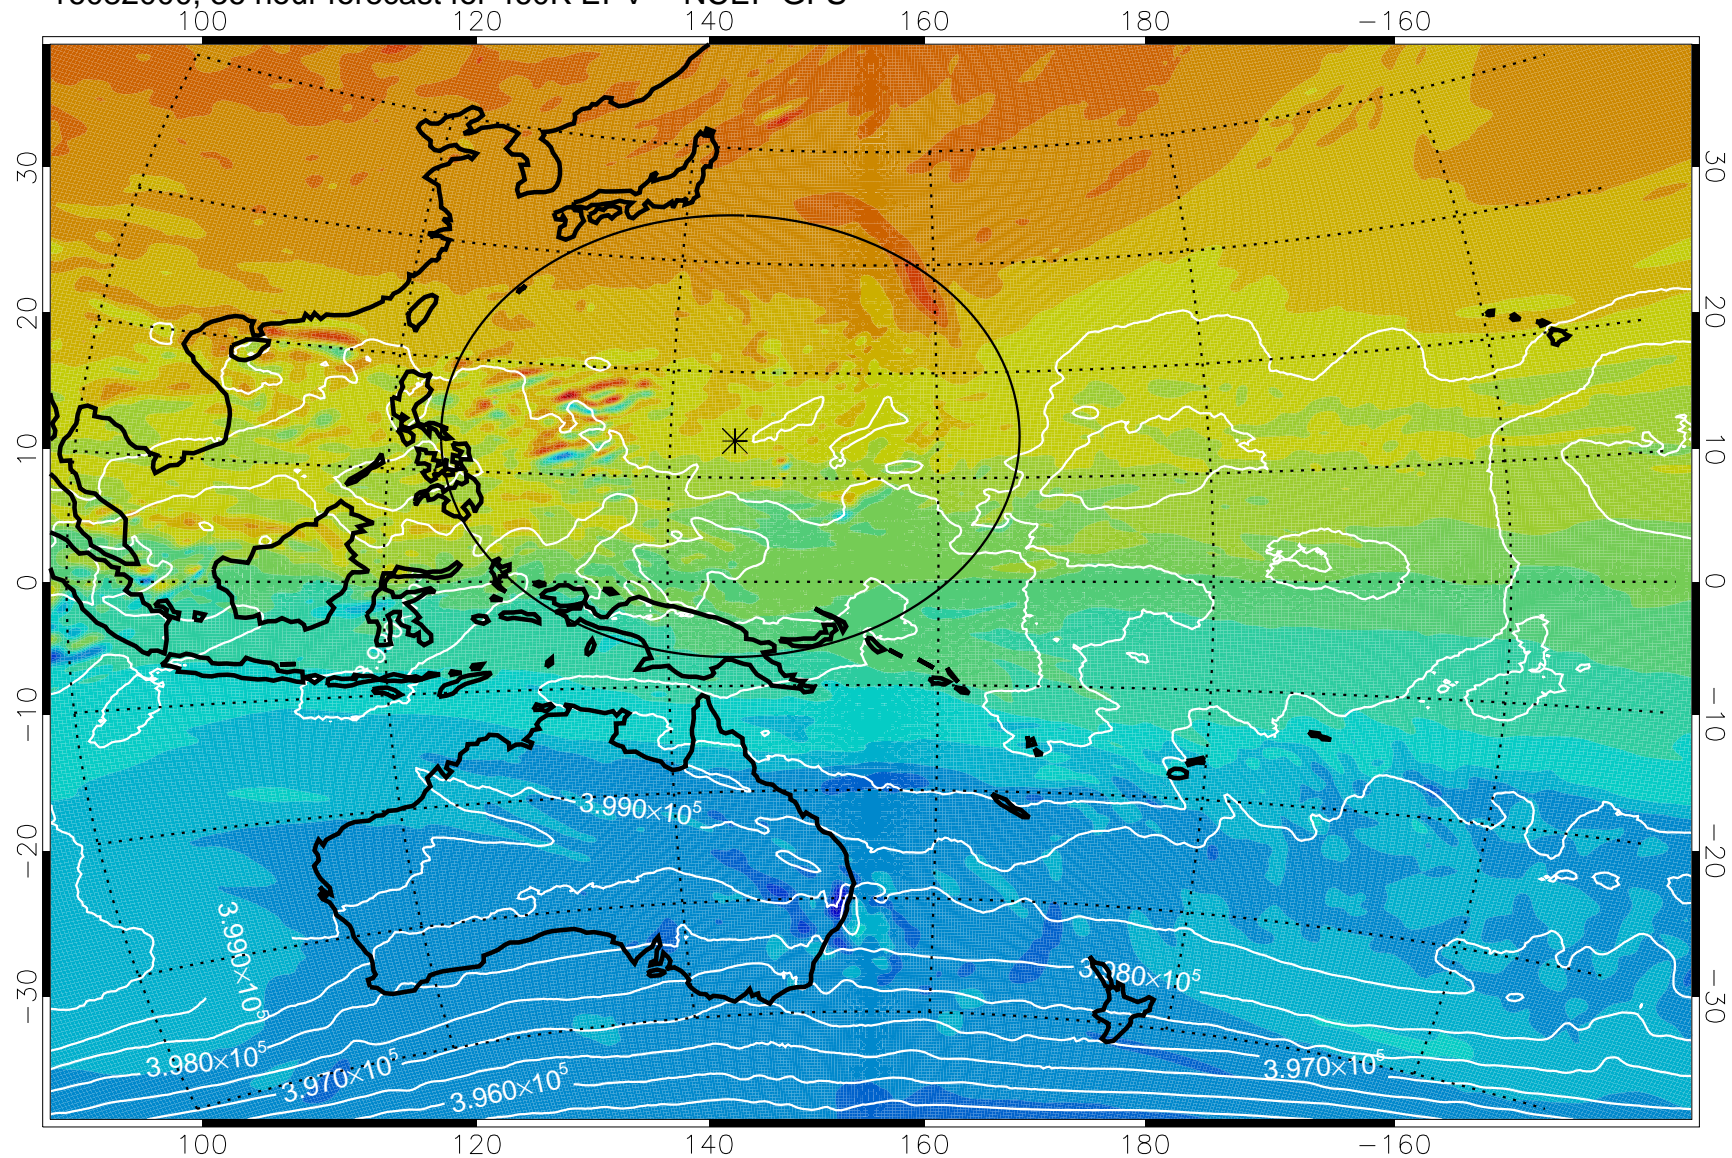

16081918, 30 hour forecast for 460K EPV -- NCEP GFS

460K Montgomery Streamfunction, white

Range ring of 2304 km

16082000, 36 hour forecast for 460K EPV -- NCEP GFS

460K Montgomery Streamfunction, white

Range ring of 2304 km

16082006, 42 hour forecast for 460K EPV -- NCEP GFS

460K Montgomery Streamfunction, white

Range ring of 2304 km

16082012, 48 hour forecast for 460K EPV -- NCEP GFS

460K Montgomery Streamfunction, white

Range ring of 2304 km

16082018, 54 hour forecast for 460K EPV -- NCEP GFS

460K Montgomery Streamfunction, white

Range ring of 2304 km

16082100, 60 hour forecast for 460K EPV -- NCEP GFS

460K Montgomery Streamfunction, white

Range ring of 2304 km

16082106, 66 hour forecast for 460K EPV -- NCEP GFS

460K Montgomery Streamfunction, white

Range ring of 2304 km

16082112, 72 hour forecast for 460K EPV -- NCEP GFS

460K Montgomery Streamfunction, white

Range ring of 2304 km