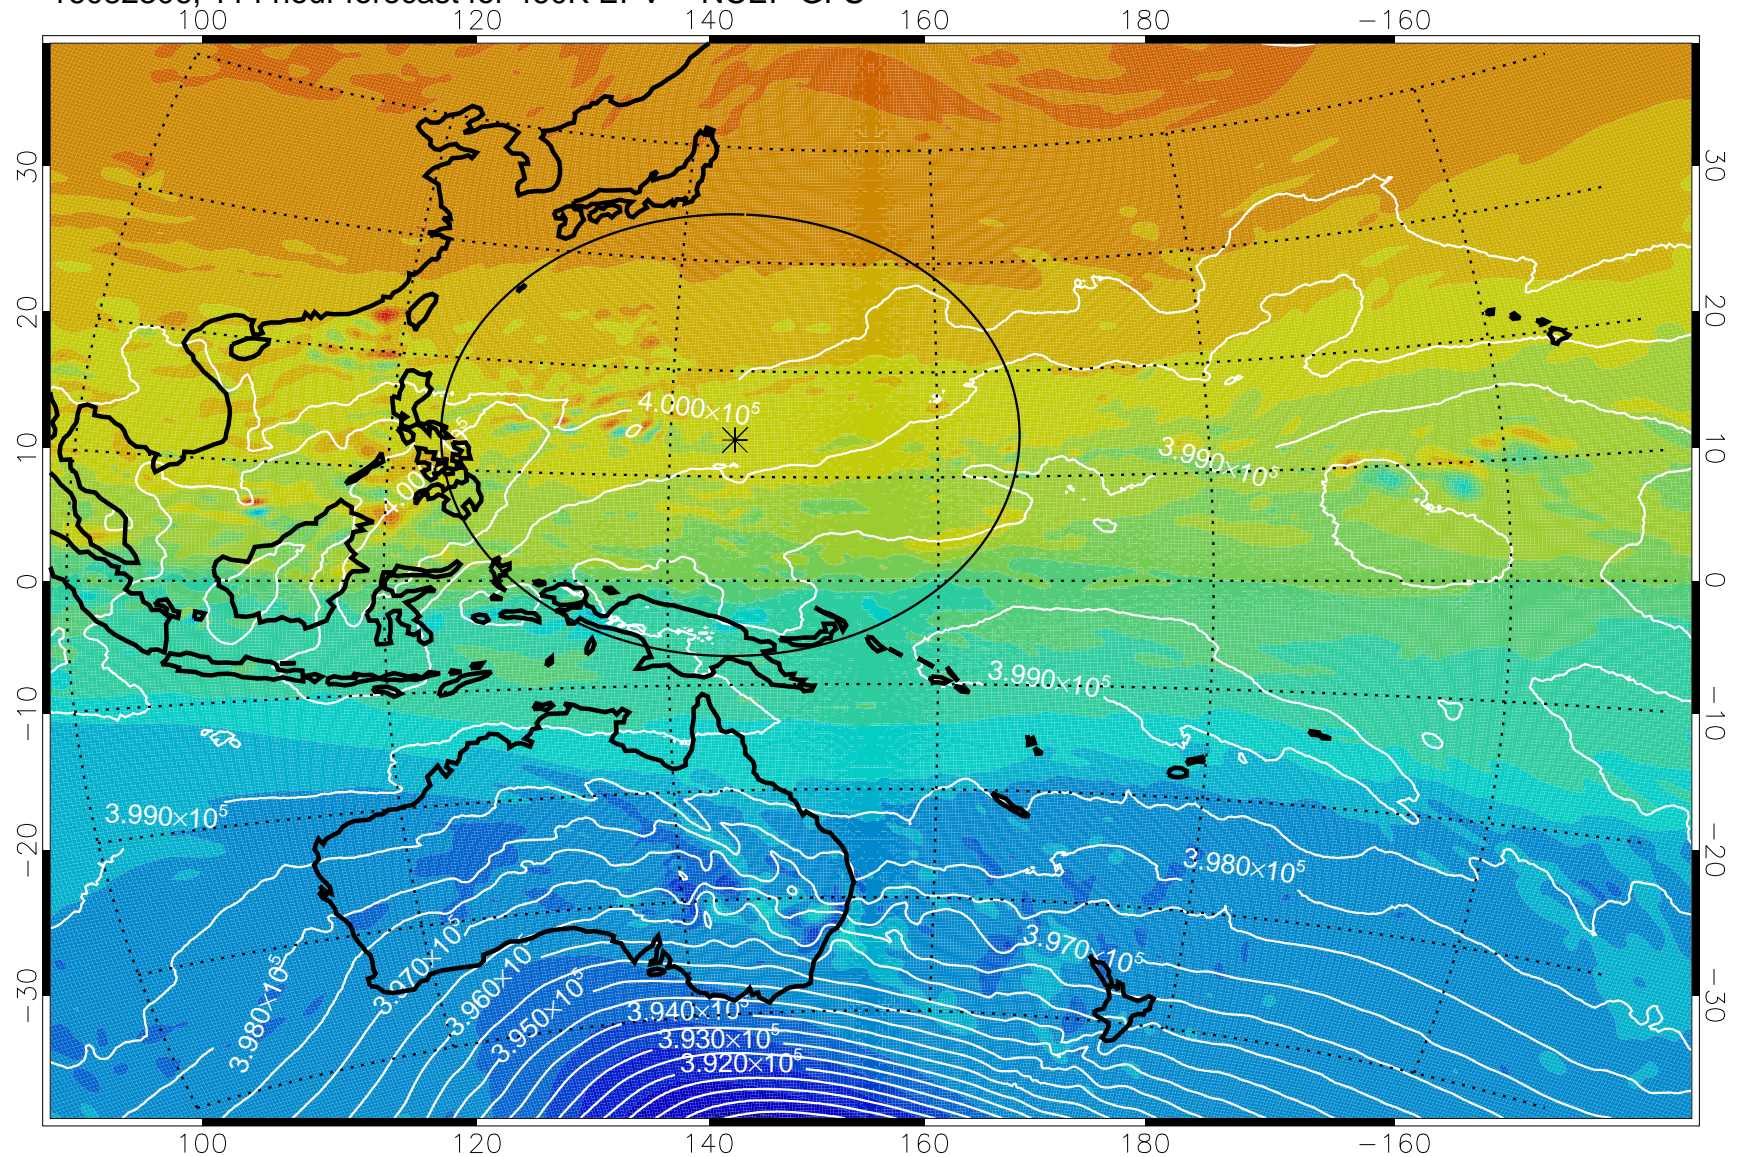

16082118, 78 hour forecast for 460K EPV -- NCEP GFS

460K Montgomery Streamfunction, white

Range ring of 2304 km

16082200, 84 hour forecast for 460K EPV -- NCEP GFS

460K Montgomery Streamfunction, white

Range ring of 2304 km

16082206, 90 hour forecast for 460K EPV -- NCEP GFS

460K Montgomery Streamfunction, white

Range ring of 2304 km

16082212, 96 hour forecast for 460K EPV -- NCEP GFS

460K Montgomery Streamfunction, white

Range ring of 2304 km

16082218, 102 hour forecast for 460K EPV -- NCEP GFS

460K Montgomery Streamfunction, white

Range ring of 2304 km

16082300, 108 hour forecast for 460K EPV -- NCEP GFS

460K Montgomery Streamfunction, white

Range ring of 2304 km

16082306, 114 hour forecast for 460K EPV -- NCEP GFS

460K Montgomery Streamfunction, white

Range ring of 2304 km

16082312, 120 hour forecast for 460K EPV -- NCEP GFS

460K Montgomery Streamfunction, white

Range ring of 2304 km