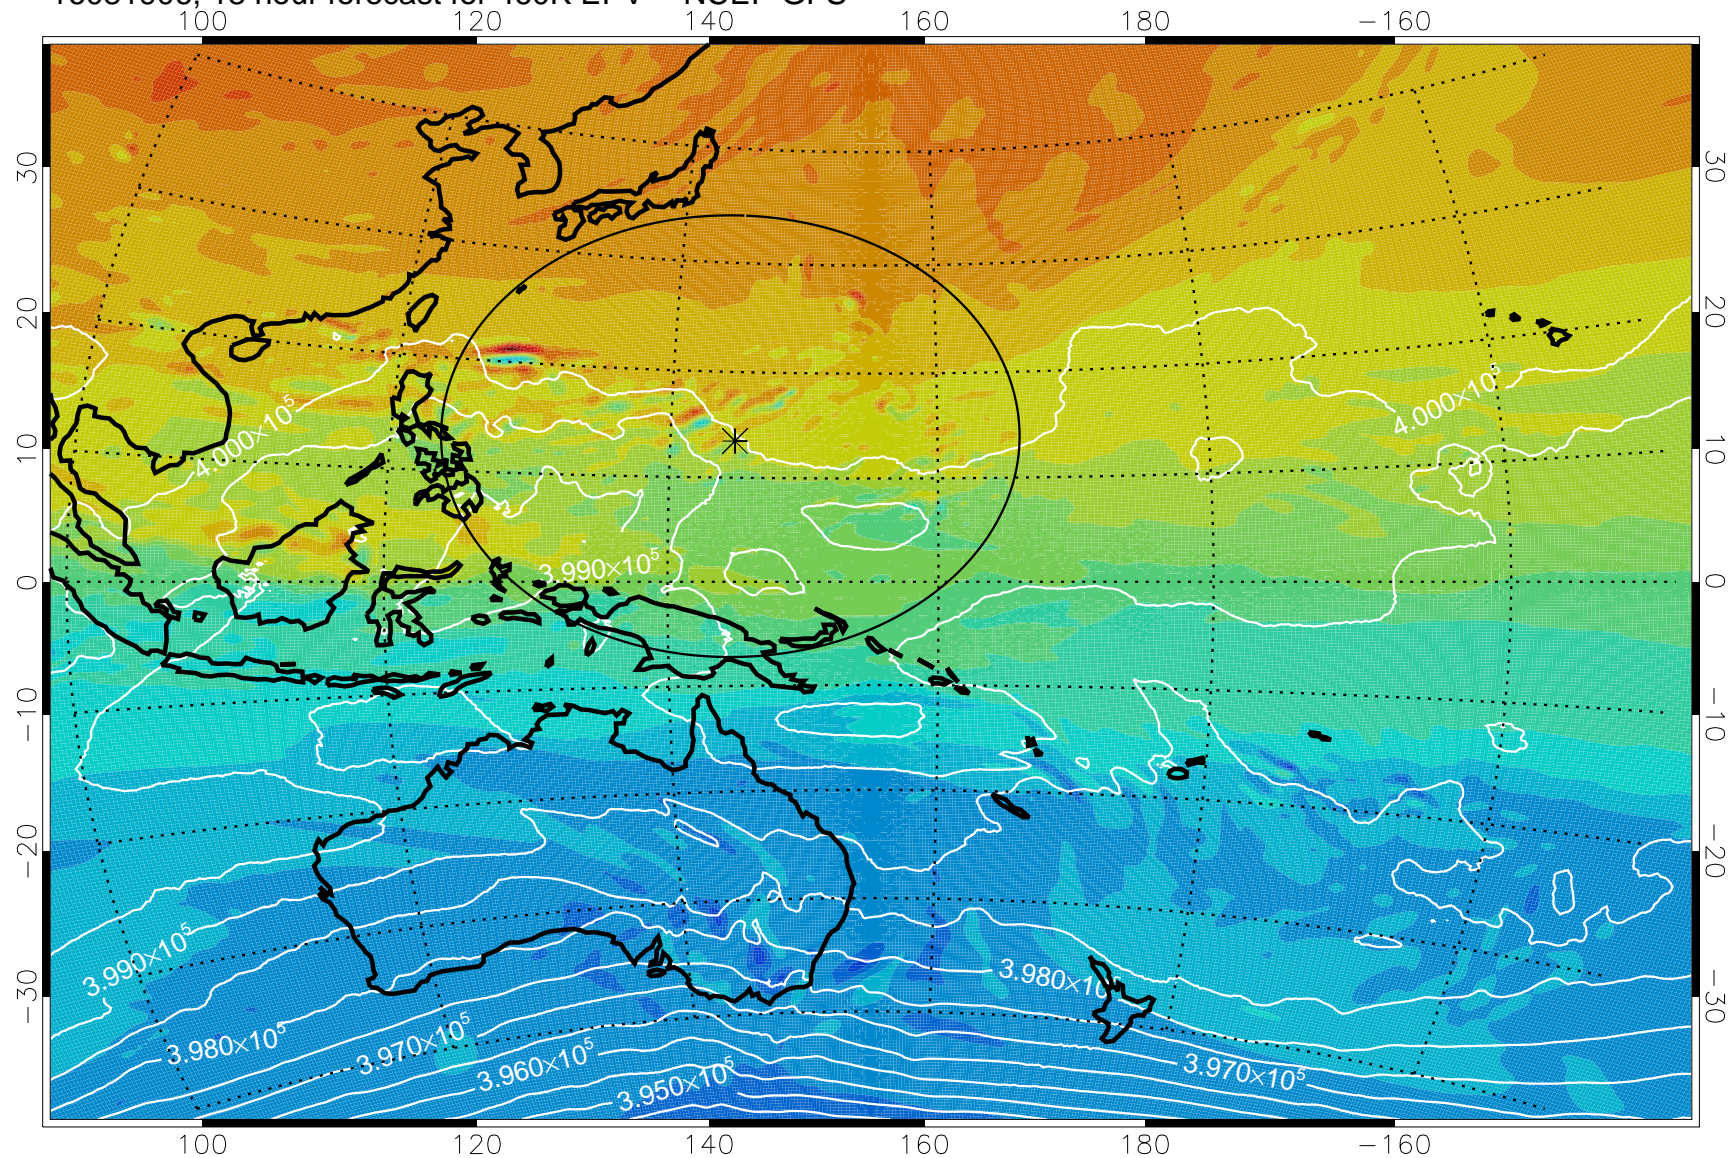

16081818, 6 hour forecast for 460K EPV -- NCEP GFS

460K Montgomery Streamfunction, white

Range ring of 2304 km

16081900, 12 hour forecast for 460K EPV -- NCEP GFS

460K Montgomery Streamfunction, white

Range ring of 2304 km

16081906, 18 hour forecast for 460K EPV -- NCEP GFS

460K Montgomery Streamfunction, white

Range ring of 2304 km

16081912, 24 hour forecast for 460K EPV -- NCEP GFS

460K Montgomery Streamfunction, white

Range ring of 2304 km

16081918, 30 hour forecast for 460K EPV -- NCEP GFS

460K Montgomery Streamfunction, white

Range ring of 2304 km

16082000, 36 hour forecast for 460K EPV -- NCEP GFS

460K Montgomery Streamfunction, white

Range ring of 2304 km

16082018, 54 hour forecast for 460K EPV -- NCEP GFS

460K Montgomery Streamfunction, white

Range ring of 2304 km

16082100, 60 hour forecast for 460K EPV -- NCEP GFS

460K Montgomery Streamfunction, white

Range ring of 2304 km