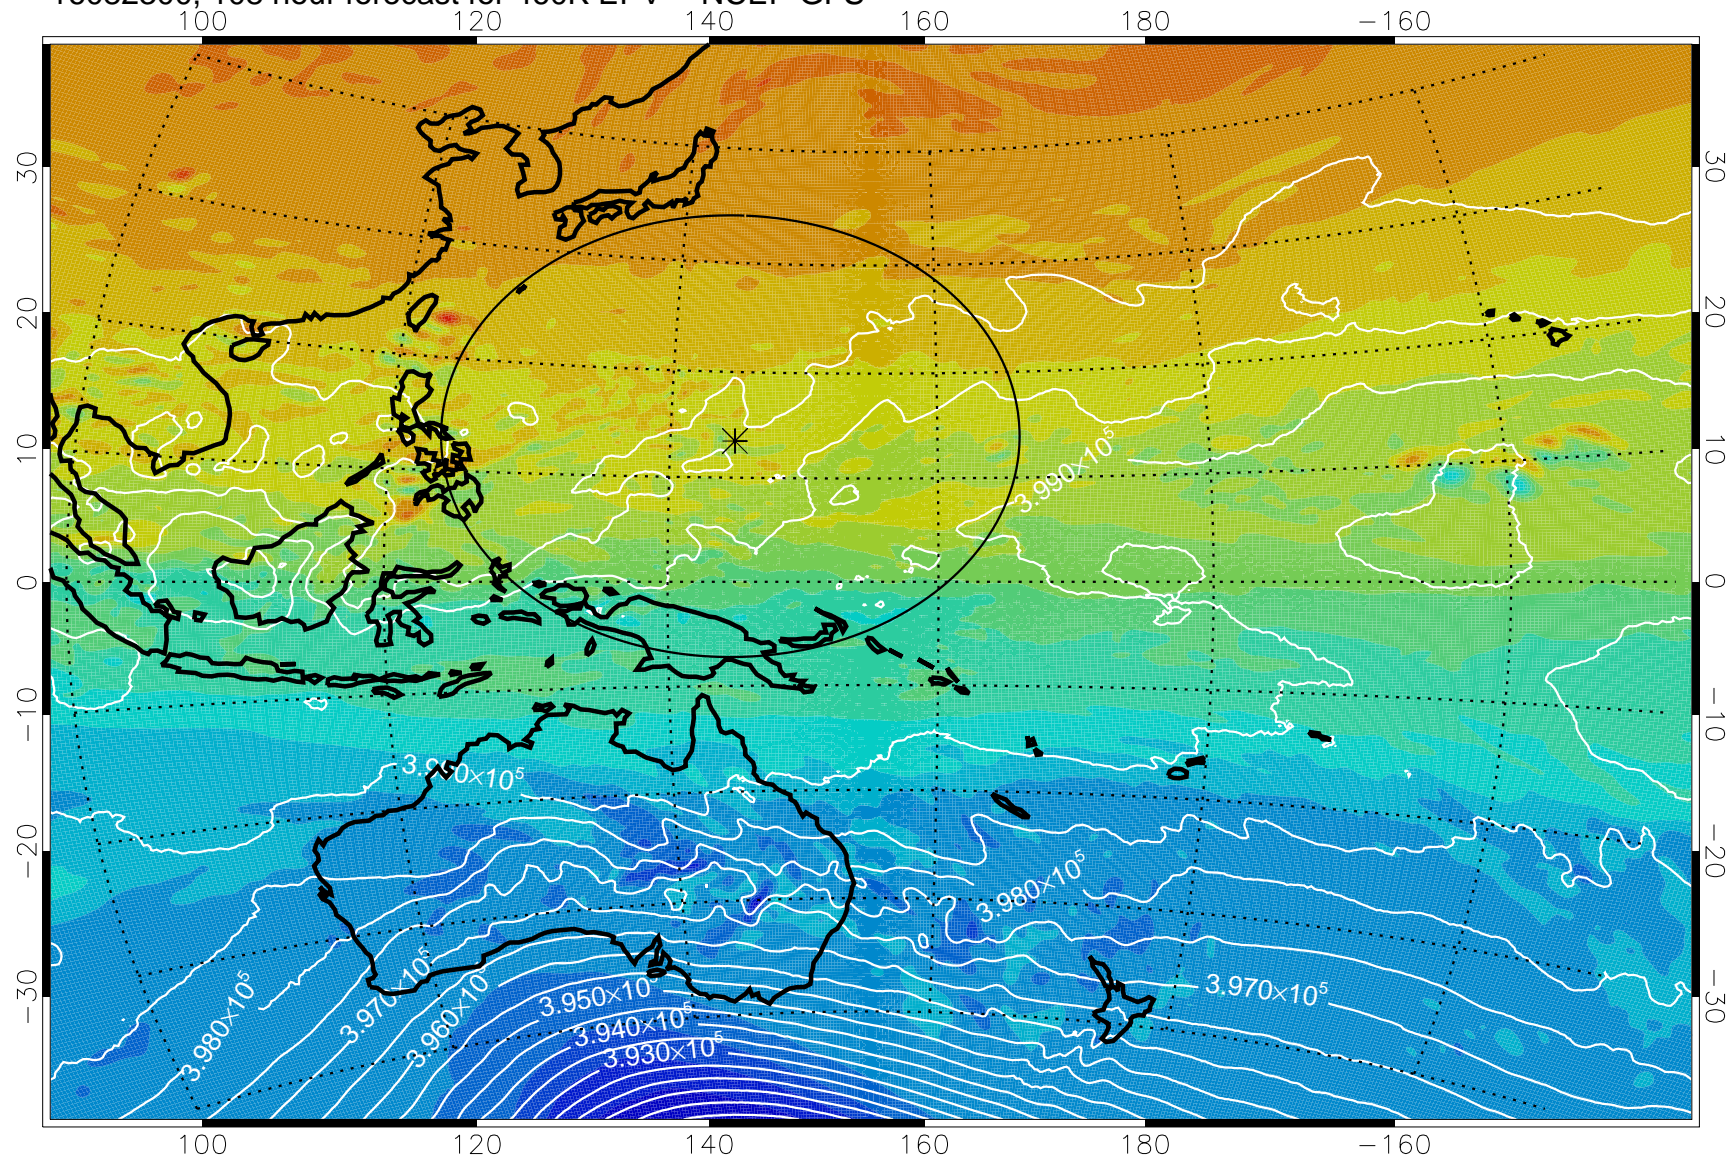

16082118, 78 hour forecast for 460K EPV -- NCEP GFS

460K Montgomery Streamfunction, white

Range ring of 2304 km

16082200, 84 hour forecast for 460K EPV -- NCEP GFS

460K Montgomery Streamfunction, white

Range ring of 2304 km

16082206, 90 hour forecast for 460K EPV -- NCEP GFS

460K Montgomery Streamfunction, white

Range ring of 2304 km

16082212, 96 hour forecast for 460K EPV -- NCEP GFS

460K Montgomery Streamfunction, white

Range ring of 2304 km

16082218, 102 hour forecast for 460K EPV -- NCEP GFS

460K Montgomery Streamfunction, white

Range ring of 2304 km

16082300, 108 hour forecast for 460K EPV -- NCEP GFS

460K Montgomery Streamfunction, white

Range ring of 2304 km

16082306, 114 hour forecast for 460K EPV -- NCEP GFS

460K Montgomery Streamfunction, white

Range ring of 2304 km

16082312, 120 hour forecast for 460K EPV -- NCEP GFS

460K Montgomery Streamfunction, white

Range ring of 2304 km