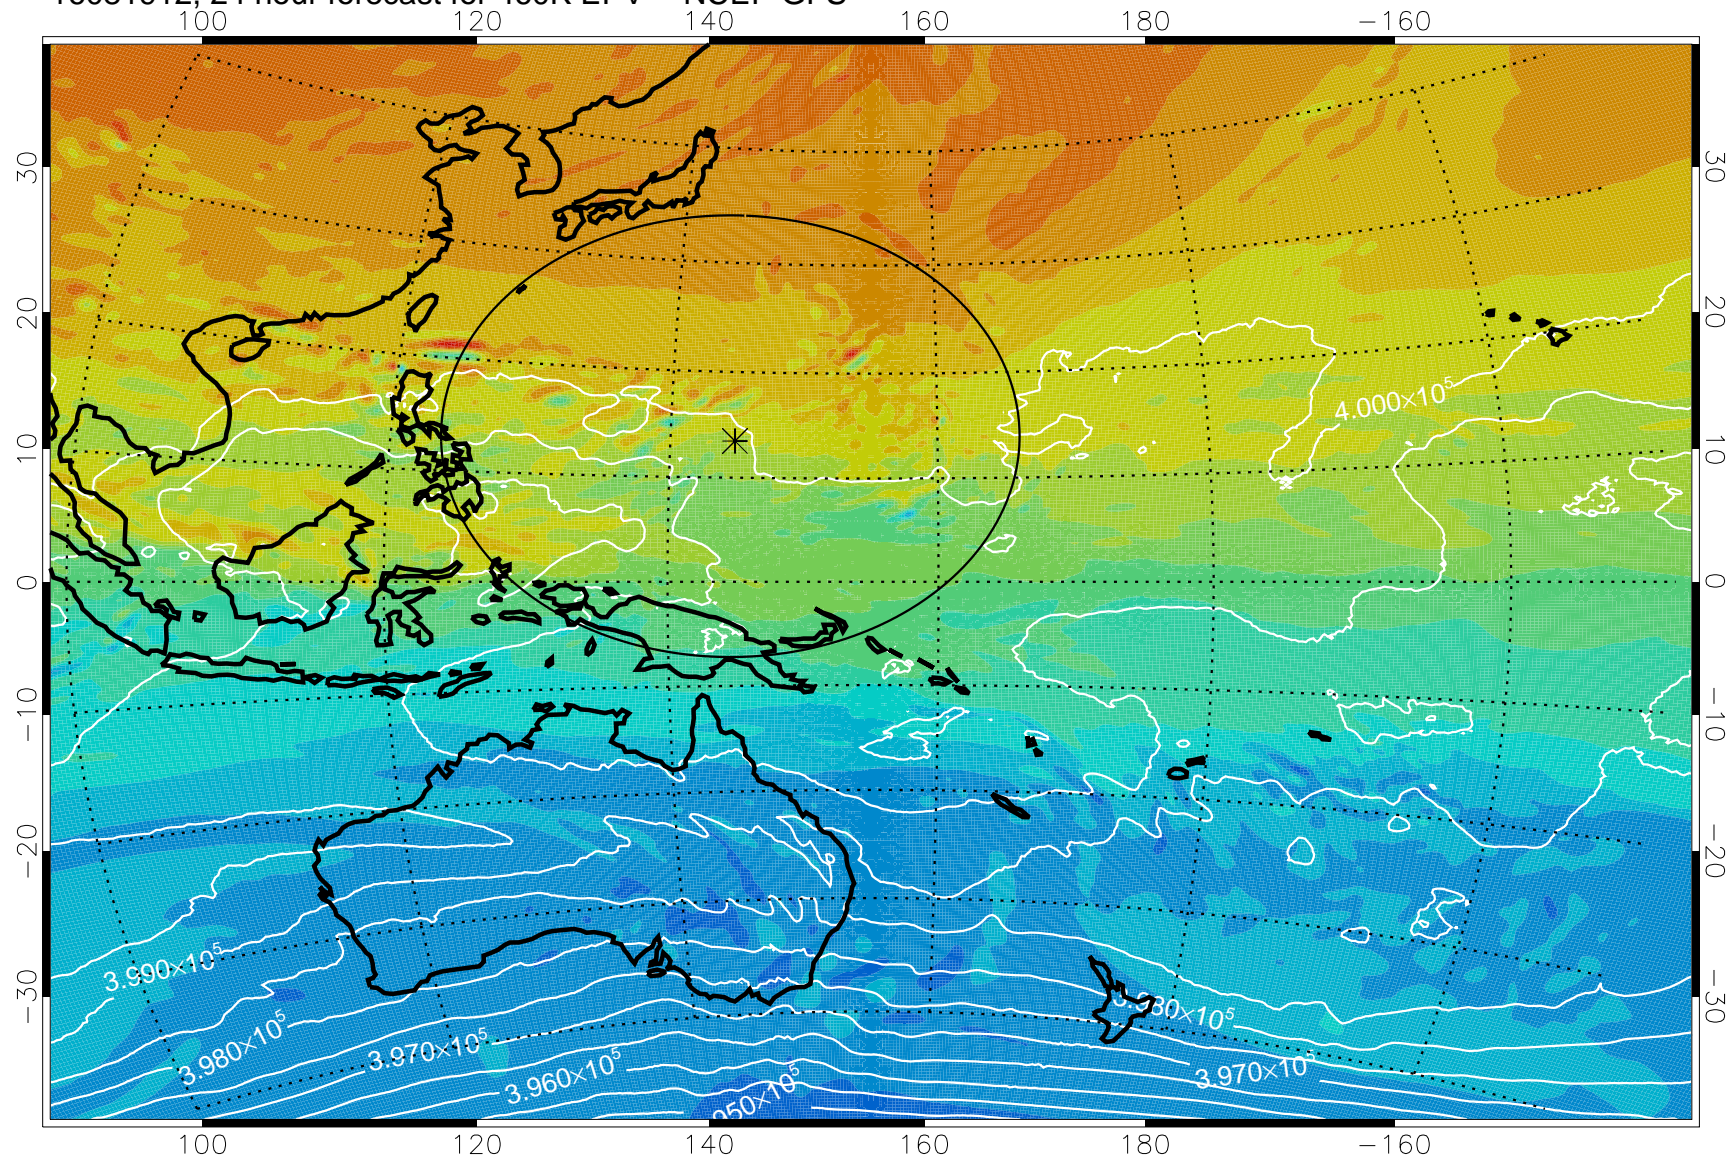

16081906, 18 hour forecast for 460K EPV -- NCEP GFS

460K Montgomery Streamfunction, white

Range ring of 2304 km

16081912, 24 hour forecast for 460K EPV -- NCEP GFS

460K Montgomery Streamfunction, white

Range ring of 2304 km

16081918, 30 hour forecast for 460K EPV -- NCEP GFS

460K Montgomery Streamfunction, white

Range ring of 2304 km

16082000, 36 hour forecast for 460K EPV -- NCEP GFS

460K Montgomery Streamfunction, white

Range ring of 2304 km

16082006, 42 hour forecast for 460K EPV -- NCEP GFS

460K Montgomery Streamfunction, white

Range ring of 2304 km

16082012, 48 hour forecast for 460K EPV -- NCEP GFS

460K Montgomery Streamfunction, white

Range ring of 2304 km

16082018, 54 hour forecast for 460K EPV -- NCEP GFS

460K Montgomery Streamfunction, white

Range ring of 2304 km

16082100, 60 hour forecast for 460K EPV -- NCEP GFS

460K Montgomery Streamfunction, white

Range ring of 2304 km