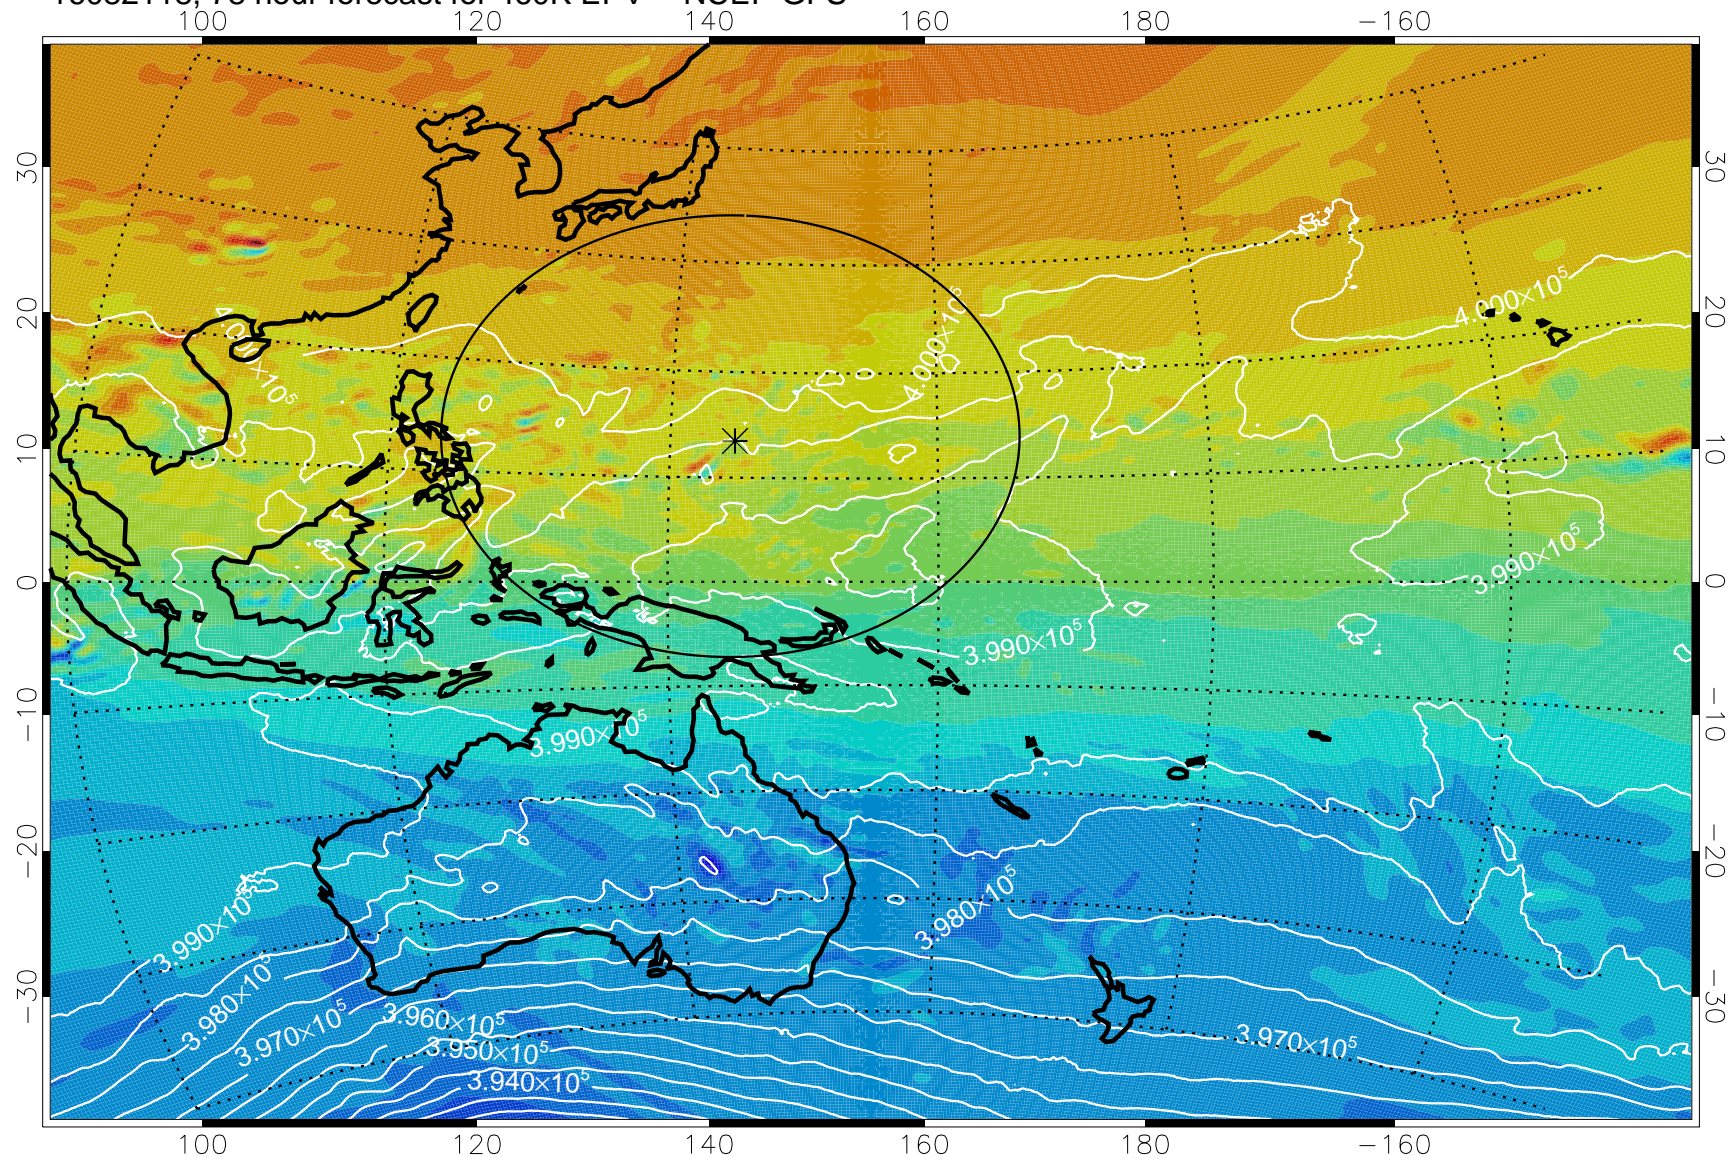

16082018, 54 hour forecast for 460K EPV -- NCEP GFS

460K Montgomery Streamfunction, white

Range ring of 2304 km

16082100, 60 hour forecast for 460K EPV -- NCEP GFS

460K Montgomery Streamfunction, white

Range ring of 2304 km

16082106, 66 hour forecast for 460K EPV -- NCEP GFS

460K Montgomery Streamfunction, white

Range ring of 2304 km

16082112, 72 hour forecast for 460K EPV -- NCEP GFS

460K Montgomery Streamfunction, white

Range ring of 2304 km

16082118, 78 hour forecast for 460K EPV -- NCEP GFS

460K Montgomery Streamfunction, white

Range ring of 2304 km

16082200, 84 hour forecast for 460K EPV -- NCEP GFS

460K Montgomery Streamfunction, white

Range ring of 2304 km

16082206, 90 hour forecast for 460K EPV -- NCEP GFS

460K Montgomery Streamfunction, white

Range ring of 2304 km

16082212, 96 hour forecast for 460K EPV -- NCEP GFS

460K Montgomery Streamfunction, white

Range ring of 2304 km