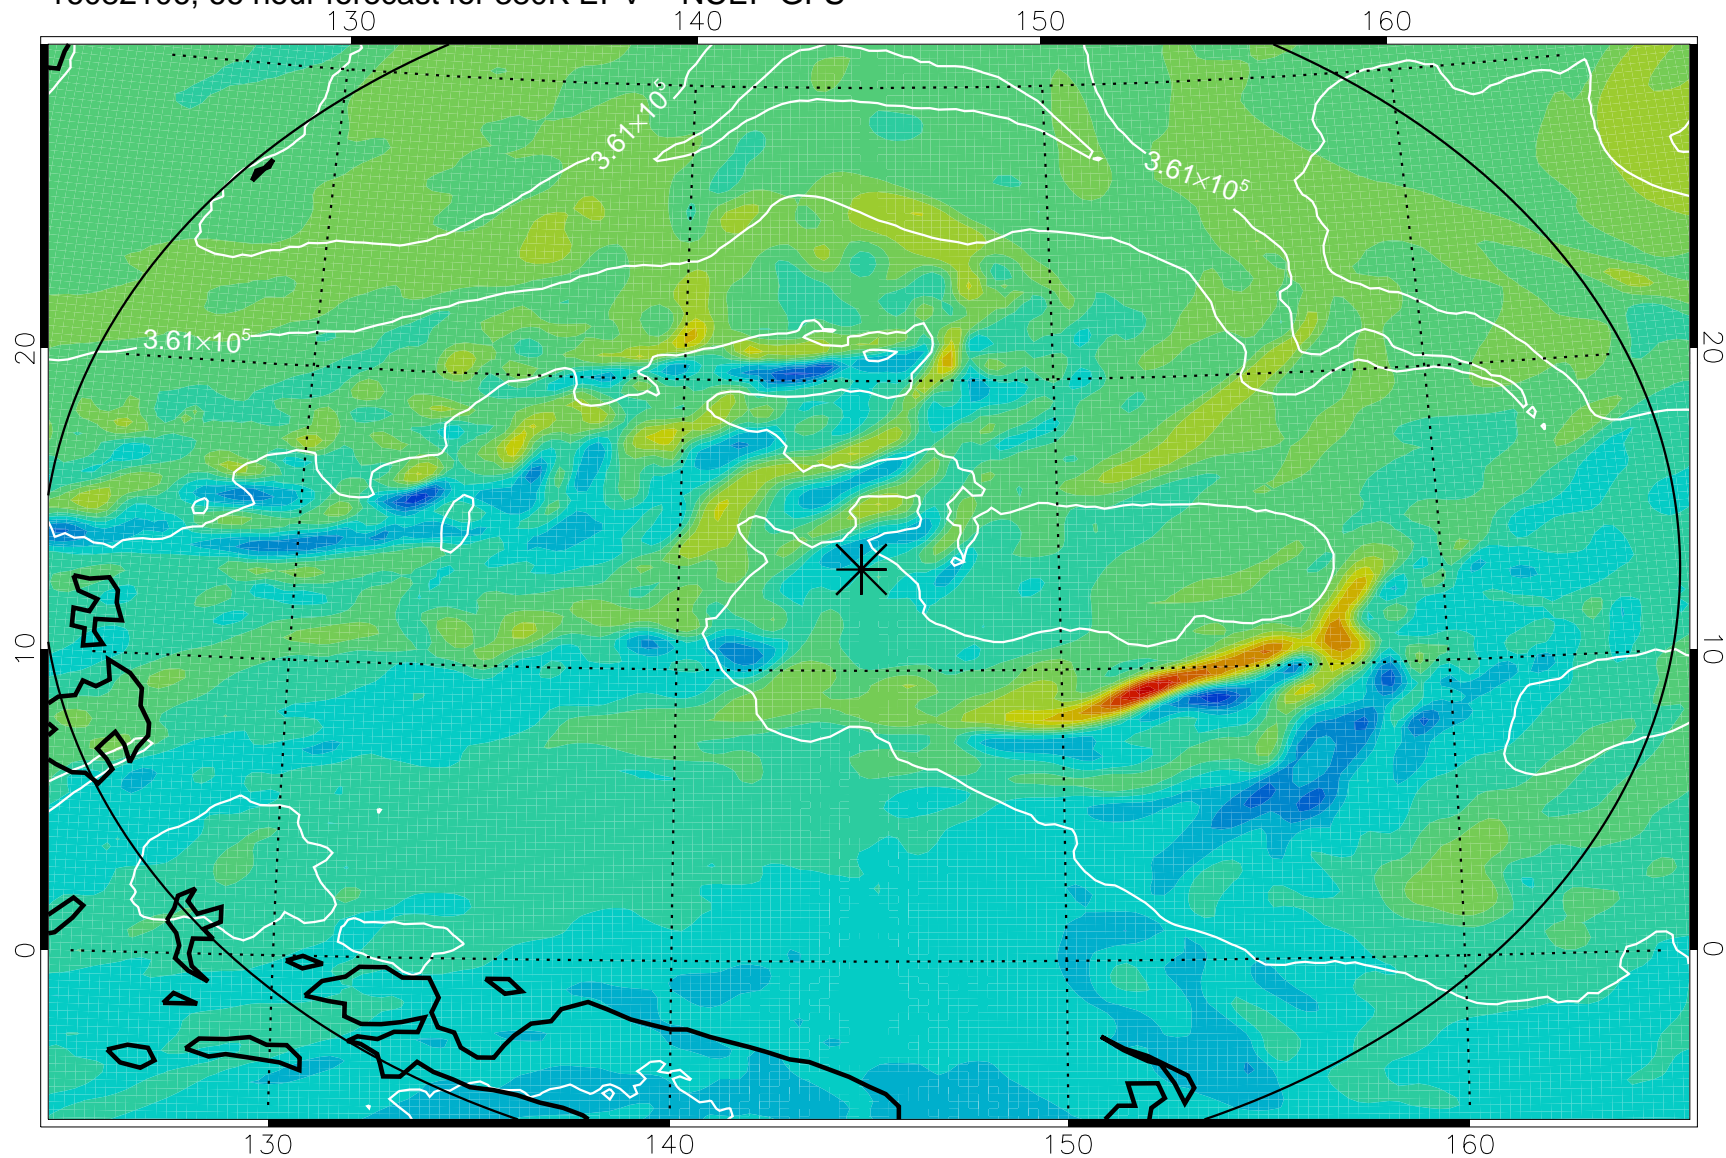

16082006, 42 hour forecast for 380K EPV -- NCEP GFS

380K Montgomery Streamfunction, white

Range ring of 2304 km

16082012, 48 hour forecast for 380K EPV -- NCEP GFS

380K Montgomery Streamfunction, white

Range ring of 2304 km

16082018, 54 hour forecast for 380K EPV -- NCEP GFS

380K Montgomery Streamfunction, white

Range ring of 2304 km

16082100, 60 hour forecast for 380K EPV -- NCEP GFS

380K Montgomery Streamfunction, white

Range ring of 2304 km

16082106, 66 hour forecast for 380K EPV -- NCEP GFS

380K Montgomery Streamfunction, white

Range ring of 2304 km

16082112, 72 hour forecast for 380K EPV -- NCEP GFS

380K Montgomery Streamfunction, white

Range ring of 2304 km

16082118, 78 hour forecast for 380K EPV -- NCEP GFS

380K Montgomery Streamfunction, white

Range ring of 2304 km

16082200, 84 hour forecast for 380K EPV -- NCEP GFS

380K Montgomery Streamfunction, white

Range ring of 2304 km