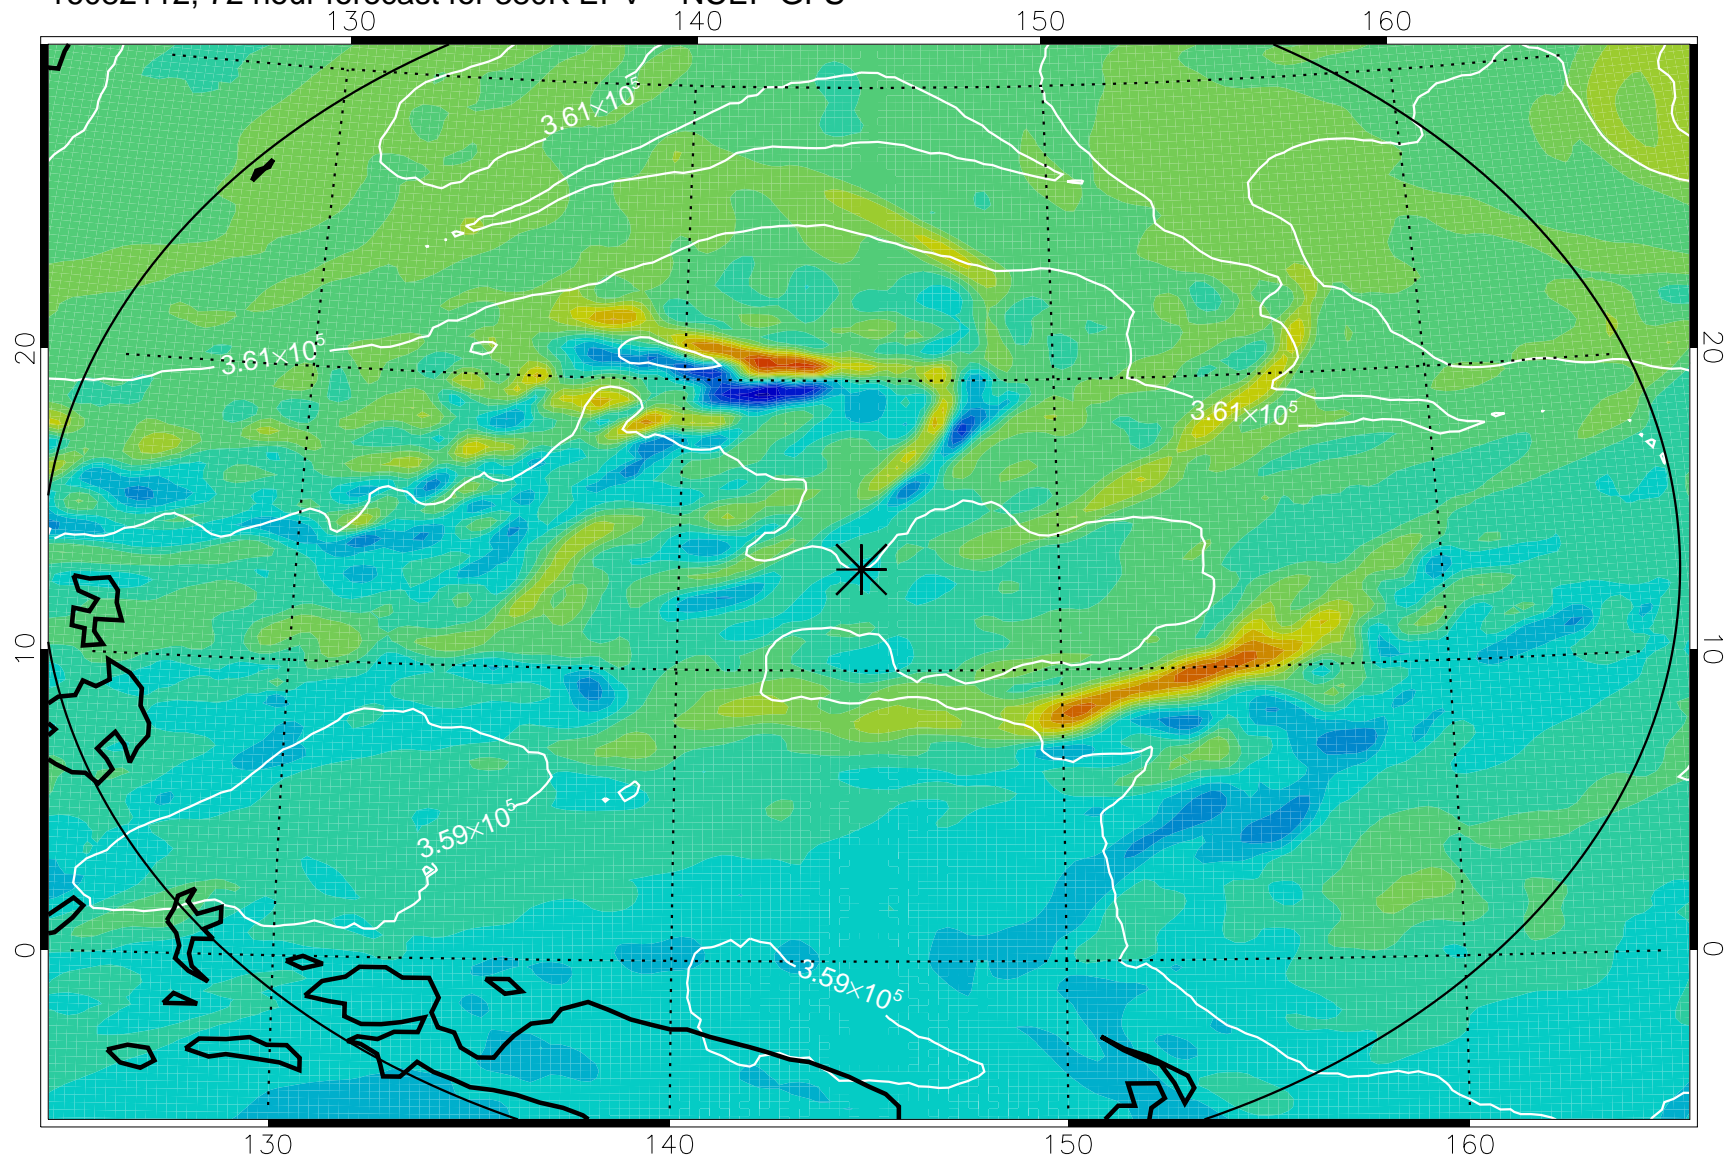

16082018, 54 hour forecast for 380K EPV -- NCEP GFS

380K Montgomery Streamfunction, white

Range ring of 2304 km

16082100, 60 hour forecast for 380K EPV -- NCEP GFS

380K Montgomery Streamfunction, white

Range ring of 2304 km

16082106, 66 hour forecast for 380K EPV -- NCEP GFS

380K Montgomery Streamfunction, white

Range ring of 2304 km

16082112, 72 hour forecast for 380K EPV -- NCEP GFS

380K Montgomery Streamfunction, white

Range ring of 2304 km

16082118, 78 hour forecast for 380K EPV -- NCEP GFS

380K Montgomery Streamfunction, white

Range ring of 2304 km

16082200, 84 hour forecast for 380K EPV -- NCEP GFS

380K Montgomery Streamfunction, white

Range ring of 2304 km

16082206, 90 hour forecast for 380K EPV -- NCEP GFS

380K Montgomery Streamfunction, white

Range ring of 2304 km

16082212, 96 hour forecast for 380K EPV -- NCEP GFS

380K Montgomery Streamfunction, white

Range ring of 2304 km