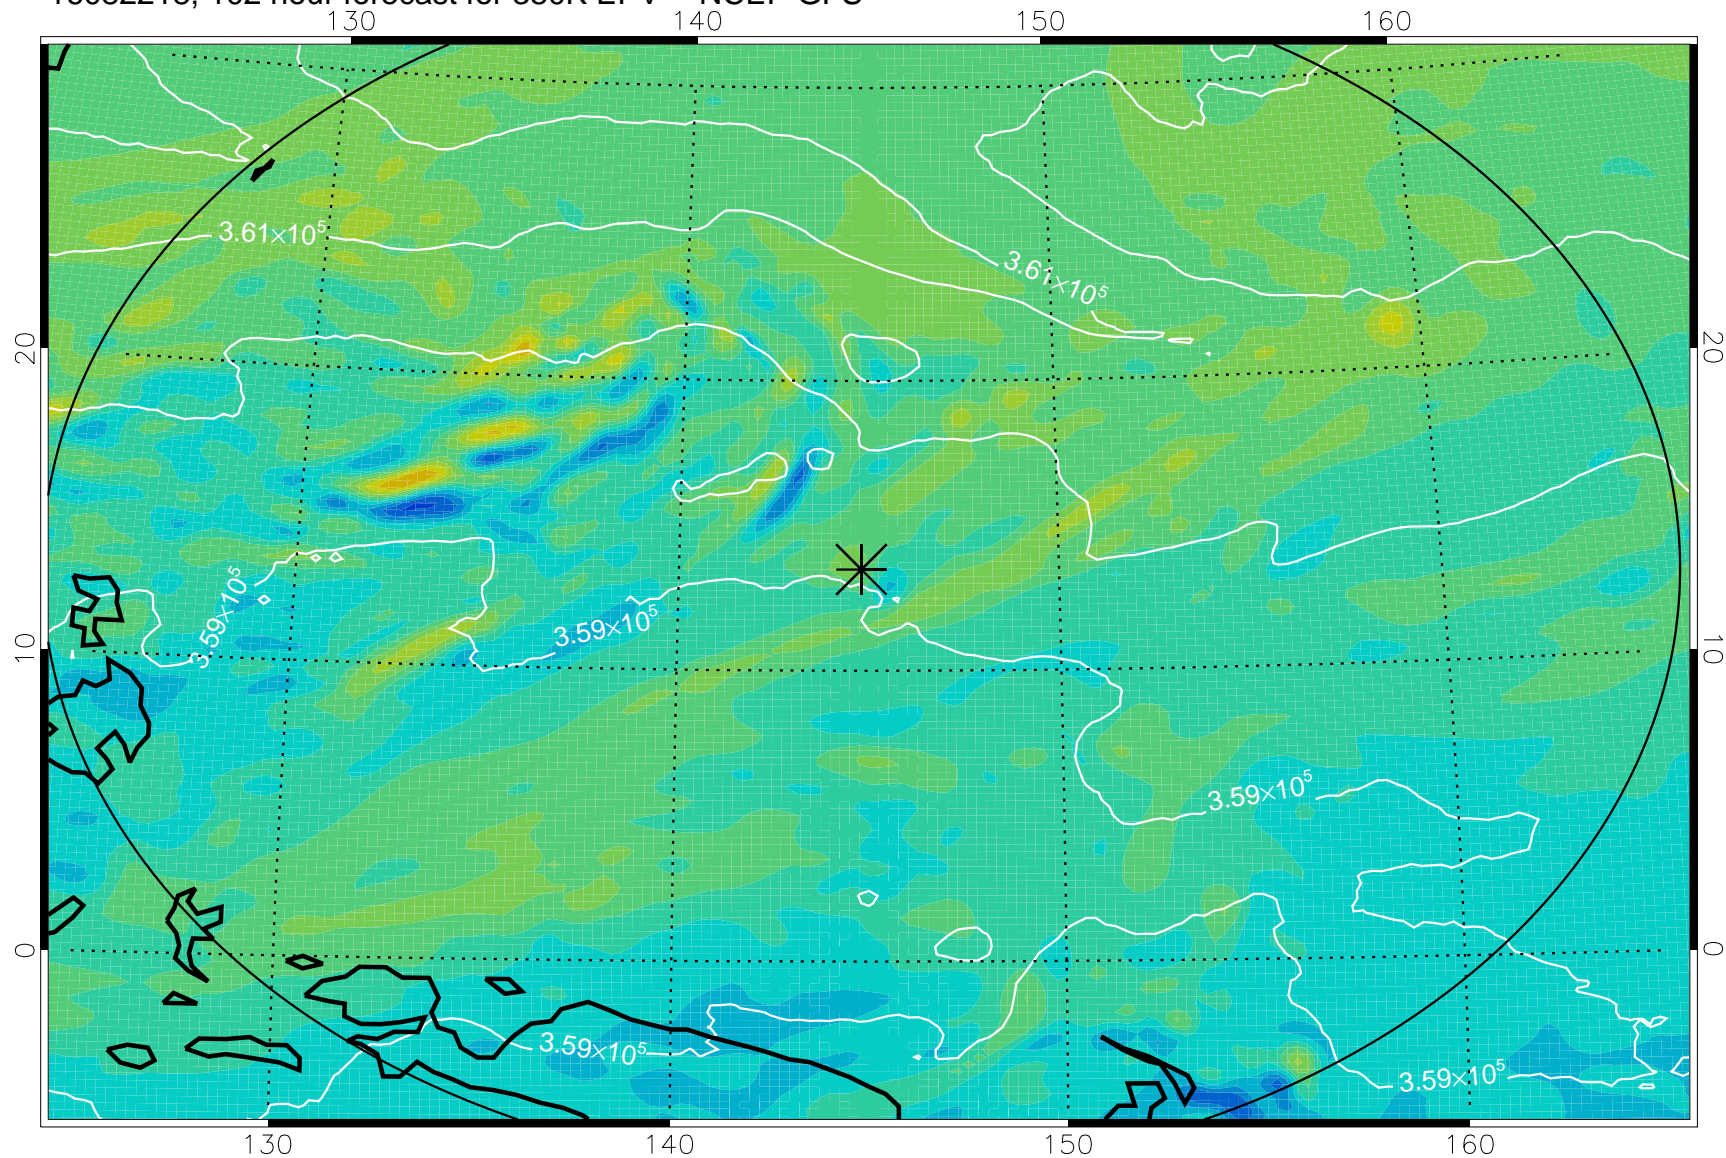

16082118, 78 hour forecast for 380K EPV -- NCEP GFS

380K Montgomery Streamfunction, white

Range ring of 2304 km

16082200, 84 hour forecast for 380K EPV -- NCEP GFS

380K Montgomery Streamfunction, white

Range ring of 2304 km

16082206, 90 hour forecast for 380K EPV -- NCEP GFS

380K Montgomery Streamfunction, white

Range ring of 2304 km

16082212, 96 hour forecast for 380K EPV -- NCEP GFS

380K Montgomery Streamfunction, white

Range ring of 2304 km

16082218, 102 hour forecast for 380K EPV -- NCEP GFS

380K Montgomery Streamfunction, white

Range ring of 2304 km

16082300, 108 hour forecast for 380K EPV -- NCEP GFS

380K Montgomery Streamfunction, white

Range ring of 2304 km

16082306, 114 hour forecast for 380K EPV -- NCEP GFS

380K Montgomery Streamfunction, white

Range ring of 2304 km

16082312, 120 hour forecast for 380K EPV -- NCEP GFS

380K Montgomery Streamfunction, white

Range ring of 2304 km