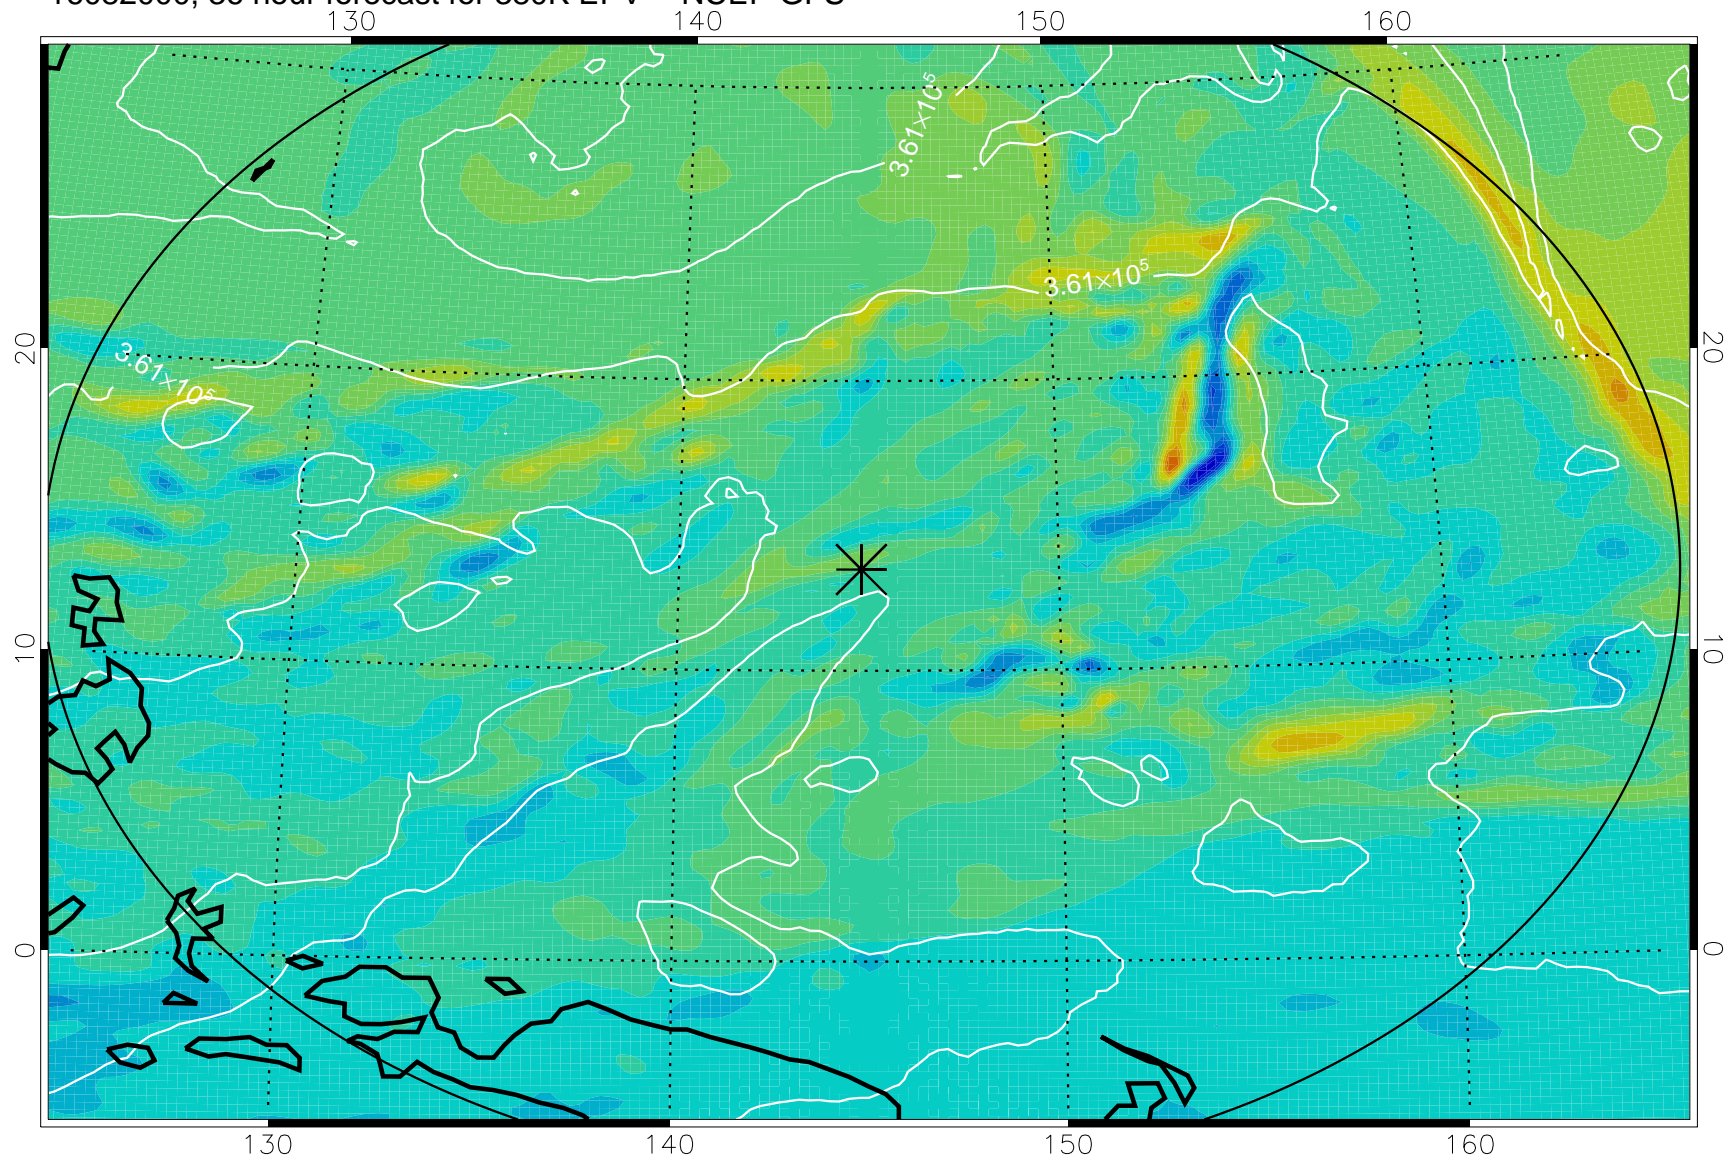

16081906, 18 hour forecast for 380K EPV -- NCEP GFS

380K Montgomery Streamfunction, white

Range ring of 2304 km

16081912, 24 hour forecast for 380K EPV -- NCEP GFS

380K Montgomery Streamfunction, white

Range ring of 2304 km

16081918, 30 hour forecast for 380K EPV -- NCEP GFS

380K Montgomery Streamfunction, white

Range ring of 2304 km

16082000, 36 hour forecast for 380K EPV -- NCEP GFS

380K Montgomery Streamfunction, white

Range ring of 2304 km

16082006, 42 hour forecast for 380K EPV -- NCEP GFS

380K Montgomery Streamfunction, white

Range ring of 2304 km

16082012, 48 hour forecast for 380K EPV -- NCEP GFS

380K Montgomery Streamfunction, white

Range ring of 2304 km

16082018, 54 hour forecast for 380K EPV -- NCEP GFS

380K Montgomery Streamfunction, white

Range ring of 2304 km

16082100, 60 hour forecast for 380K EPV -- NCEP GFS

380K Montgomery Streamfunction, white

Range ring of 2304 km