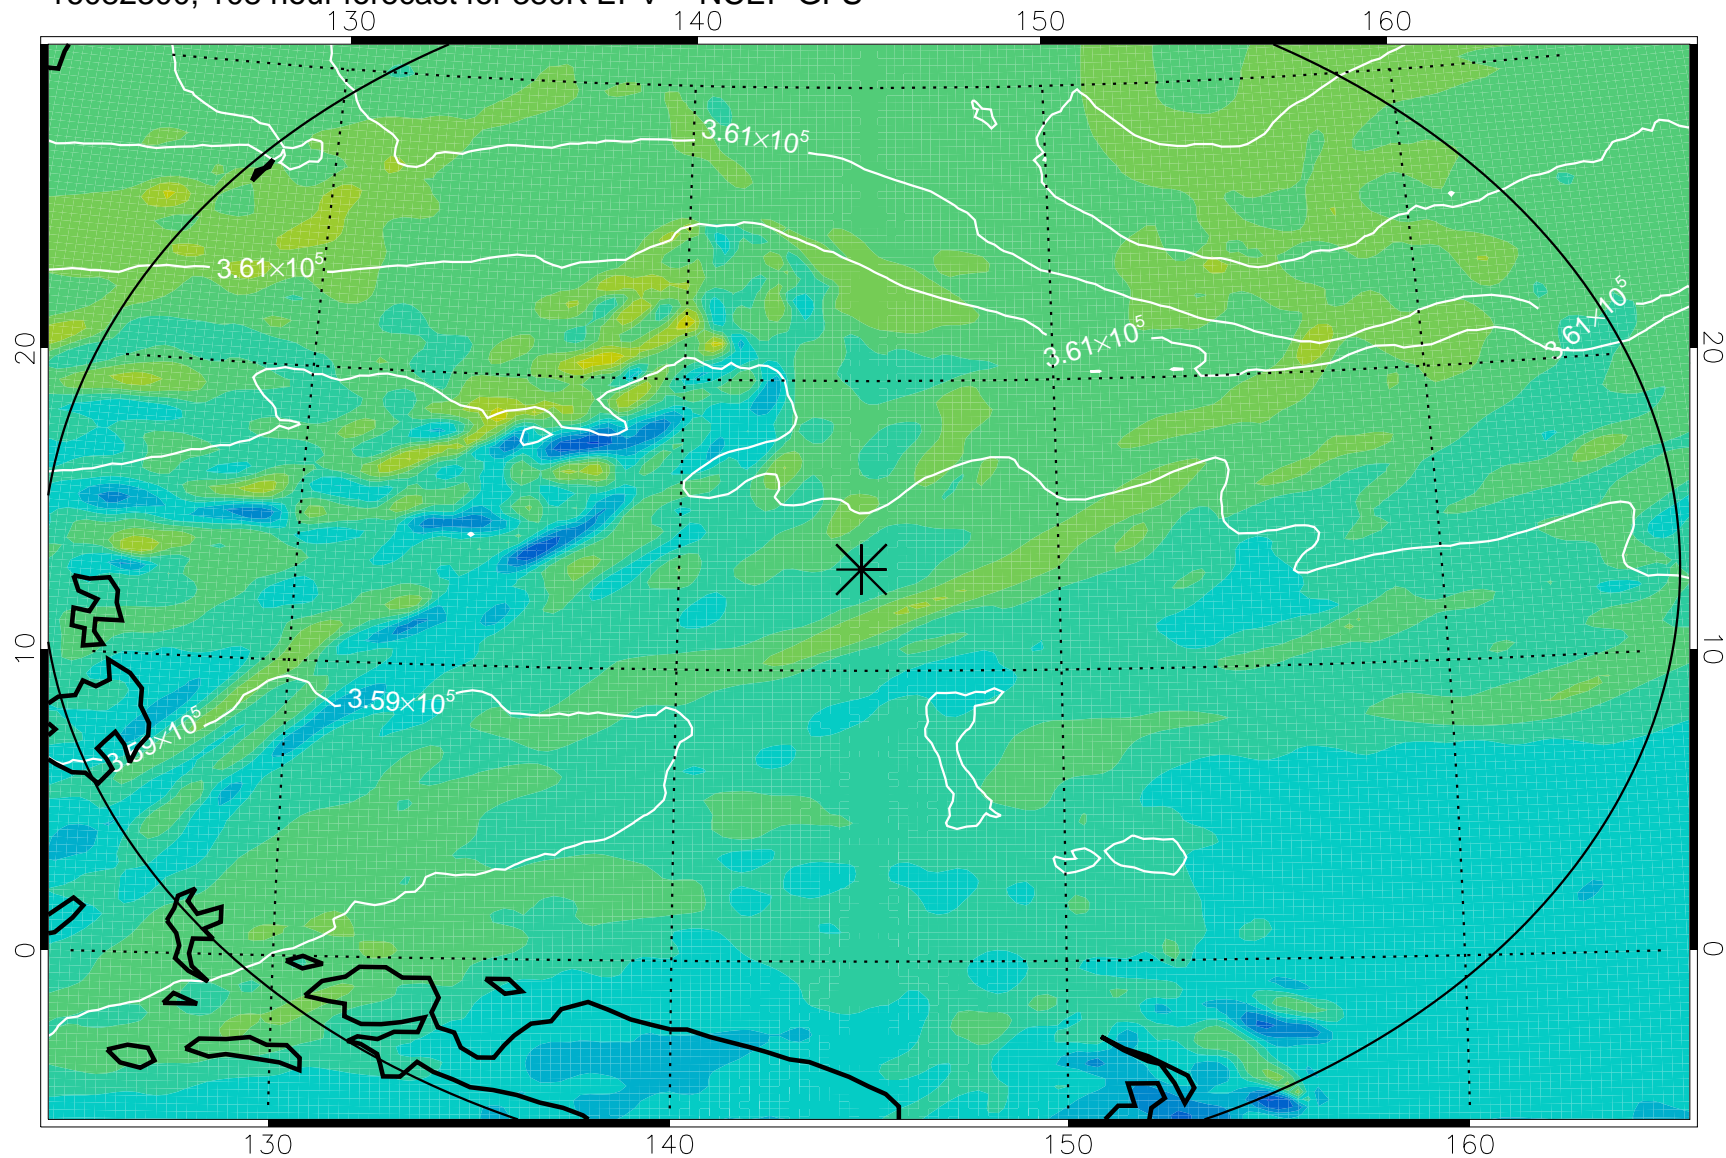

16082118, 78 hour forecast for 380K EPV -- NCEP GFS

380K Montgomery Streamfunction, white

Range ring of 2304 km

16082200, 84 hour forecast for 380K EPV -- NCEP GFS

380K Montgomery Streamfunction, white

Range ring of 2304 km

16082206, 90 hour forecast for 380K EPV -- NCEP GFS

380K Montgomery Streamfunction, white

Range ring of 2304 km

16082212, 96 hour forecast for 380K EPV -- NCEP GFS

380K Montgomery Streamfunction, white

Range ring of 2304 km

16082218, 102 hour forecast for 380K EPV -- NCEP GFS

380K Montgomery Streamfunction, white

Range ring of 2304 km

16082300, 108 hour forecast for 380K EPV -- NCEP GFS

380K Montgomery Streamfunction, white

Range ring of 2304 km

16082306, 114 hour forecast for 380K EPV -- NCEP GFS

380K Montgomery Streamfunction, white

Range ring of 2304 km

16082312, 120 hour forecast for 380K EPV -- NCEP GFS

380K Montgomery Streamfunction, white

Range ring of 2304 km