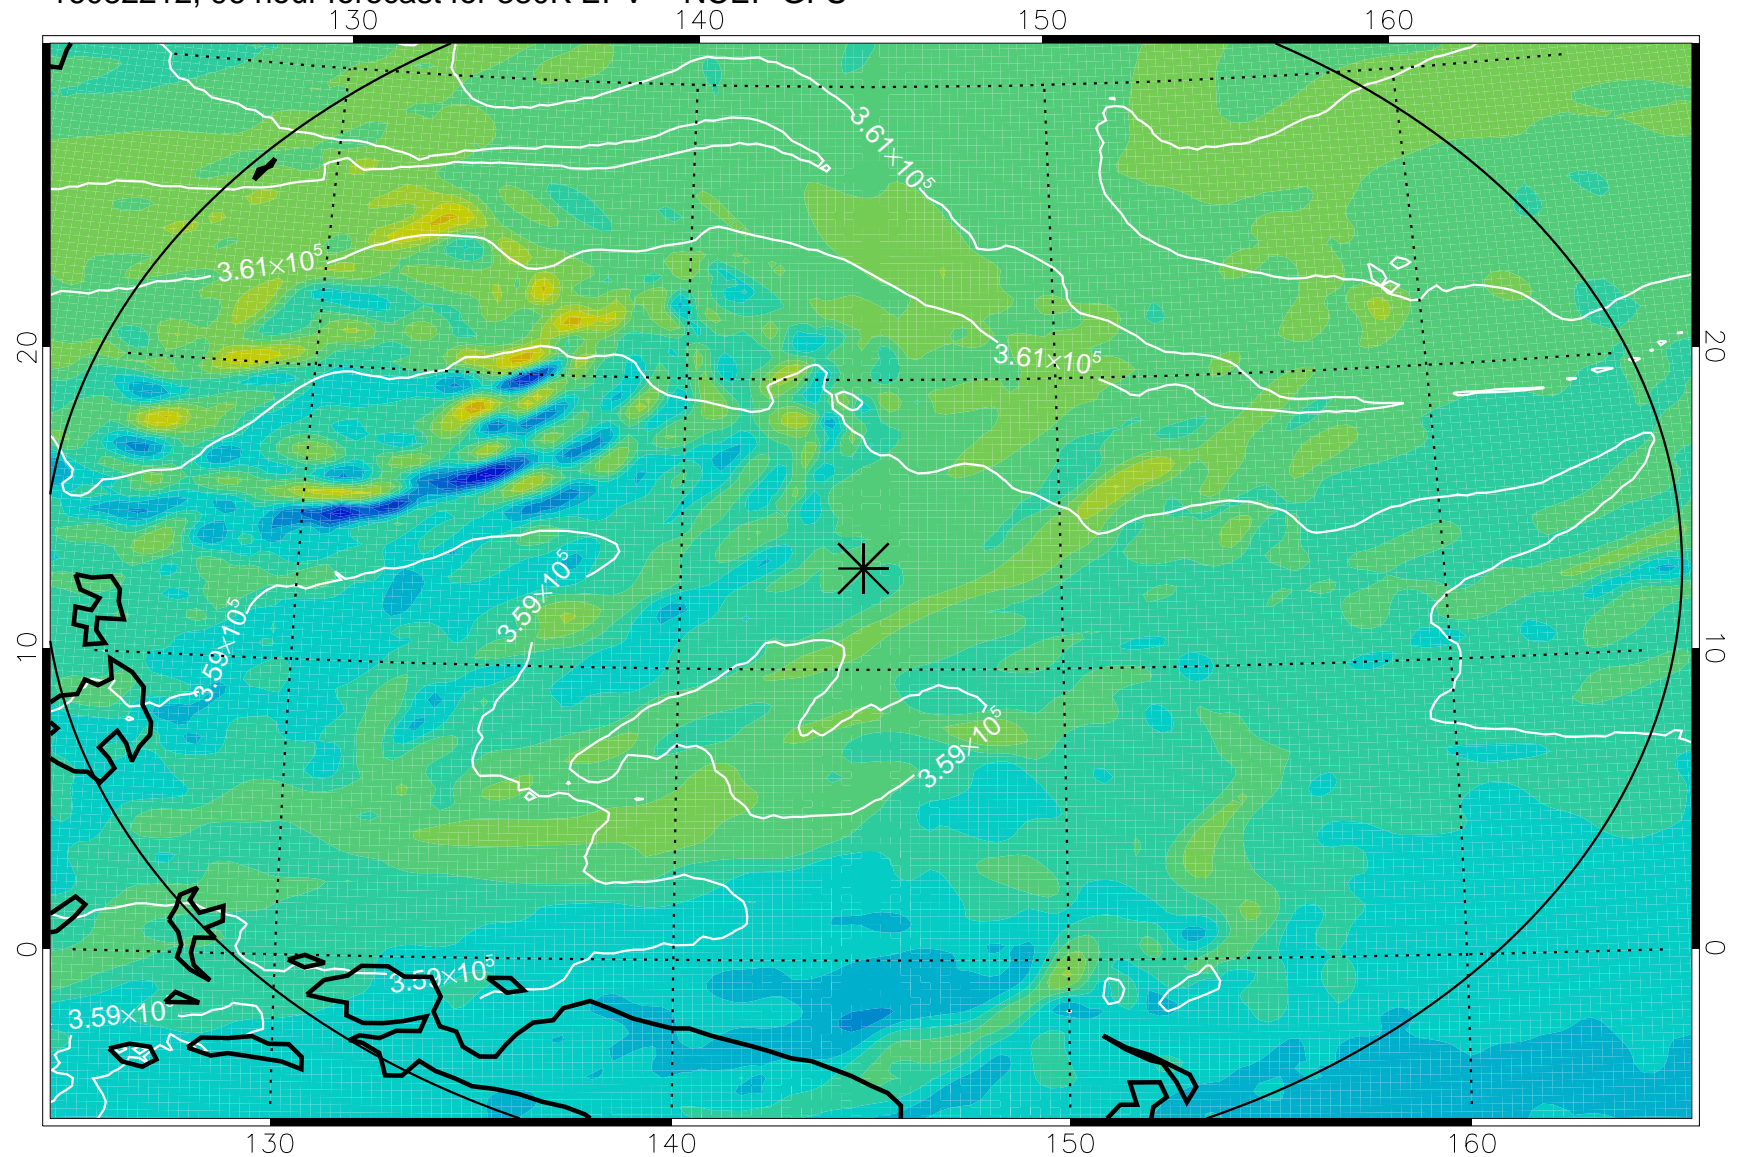

16082106, 66 hour forecast for 380K EPV -- NCEP GFS

380K Montgomery Streamfunction, white

Range ring of 2304 km

16082112, 72 hour forecast for 380K EPV -- NCEP GFS

380K Montgomery Streamfunction, white

Range ring of 2304 km

16082118, 78 hour forecast for 380K EPV -- NCEP GFS

380K Montgomery Streamfunction, white

Range ring of 2304 km

16082200, 84 hour forecast for 380K EPV -- NCEP GFS

380K Montgomery Streamfunction, white

Range ring of 2304 km

16082206, 90 hour forecast for 380K EPV -- NCEP GFS

380K Montgomery Streamfunction, white

Range ring of 2304 km

16082212, 96 hour forecast for 380K EPV -- NCEP GFS

380K Montgomery Streamfunction, white

Range ring of 2304 km

16082218, 102 hour forecast for 380K EPV -- NCEP GFS

380K Montgomery Streamfunction, white

Range ring of 2304 km

16082300, 108 hour forecast for 380K EPV -- NCEP GFS

380K Montgomery Streamfunction, white

Range ring of 2304 km