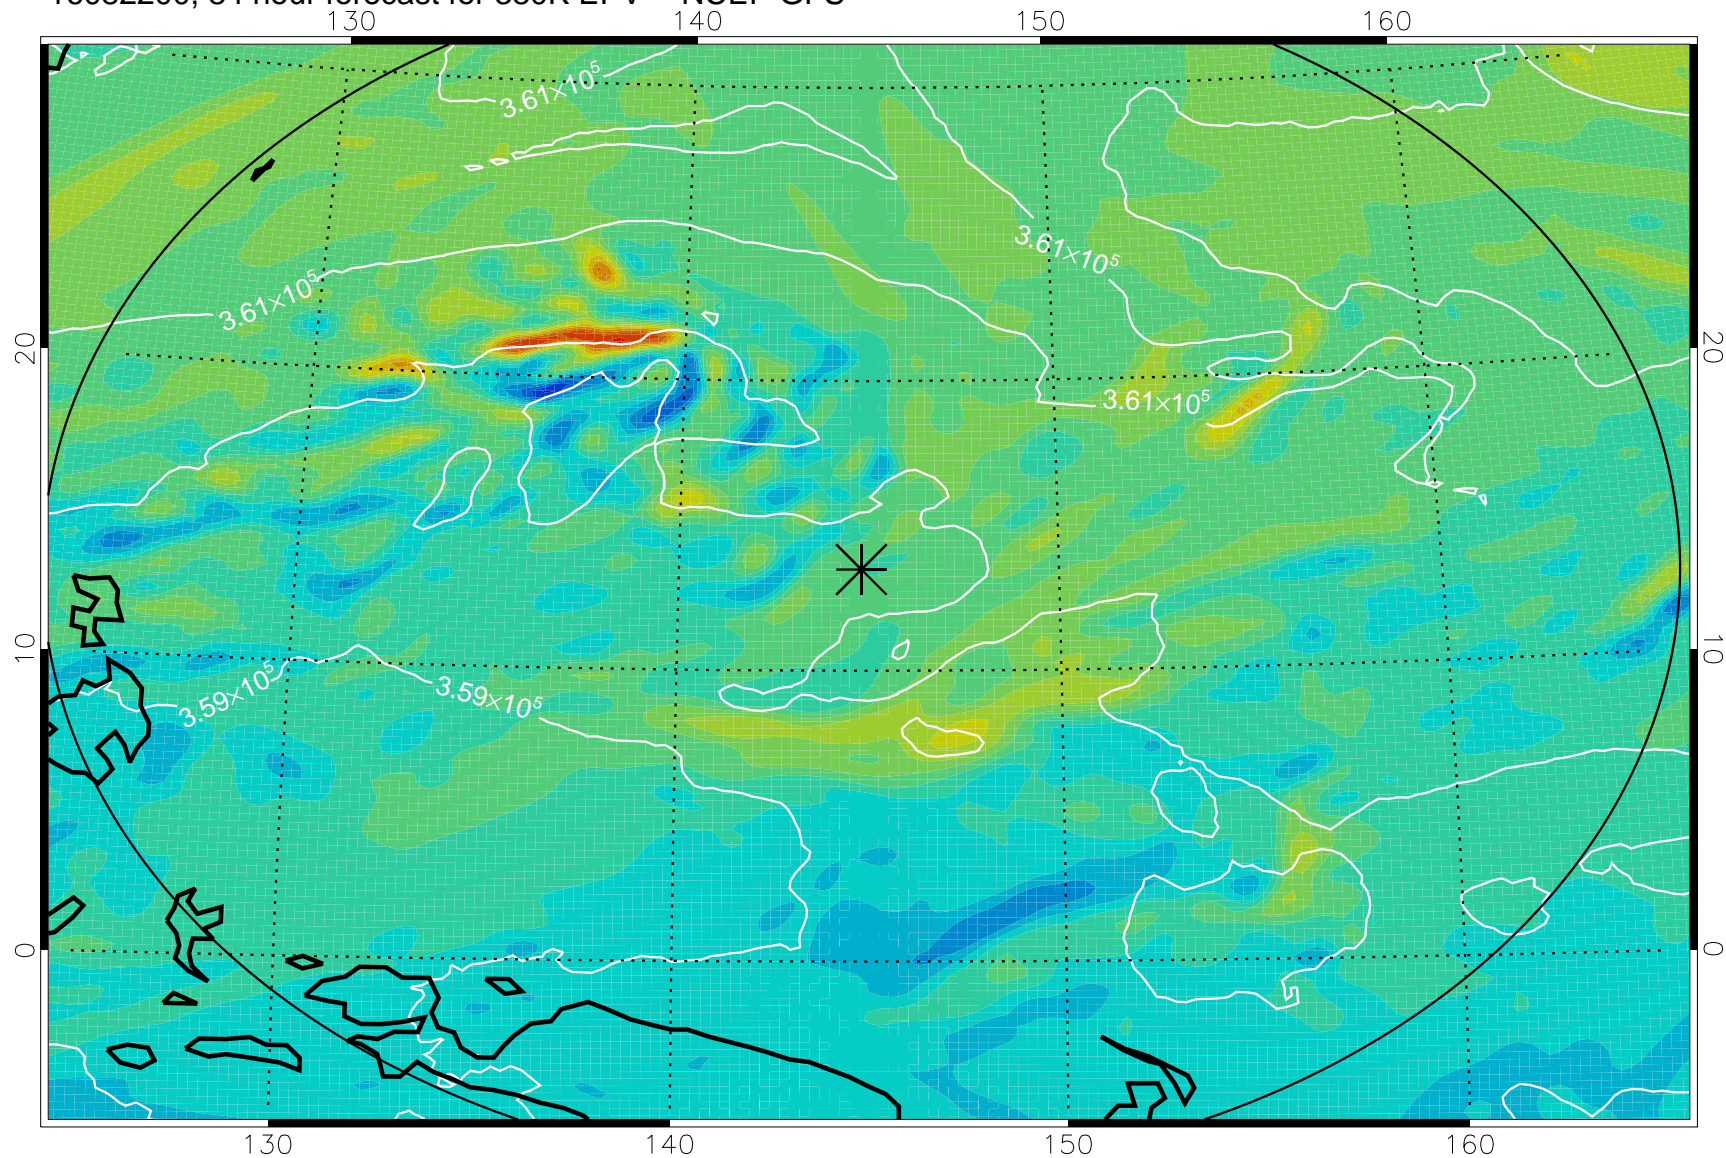

16082018, 54 hour forecast for 380K EPV -- NCEP GFS

380K Montgomery Streamfunction, white

Range ring of 2304 km

16082100, 60 hour forecast for 380K EPV -- NCEP GFS

380K Montgomery Streamfunction, white

Range ring of 2304 km

16082106, 66 hour forecast for 380K EPV -- NCEP GFS

380K Montgomery Streamfunction, white

Range ring of 2304 km

16082112, 72 hour forecast for 380K EPV -- NCEP GFS

380K Montgomery Streamfunction, white

Range ring of 2304 km

16082118, 78 hour forecast for 380K EPV -- NCEP GFS

380K Montgomery Streamfunction, white

Range ring of 2304 km

16082200, 84 hour forecast for 380K EPV -- NCEP GFS

380K Montgomery Streamfunction, white

Range ring of 2304 km

16082206, 90 hour forecast for 380K EPV -- NCEP GFS

380K Montgomery Streamfunction, white

Range ring of 2304 km

16082212, 96 hour forecast for 380K EPV -- NCEP GFS

380K Montgomery Streamfunction, white

Range ring of 2304 km