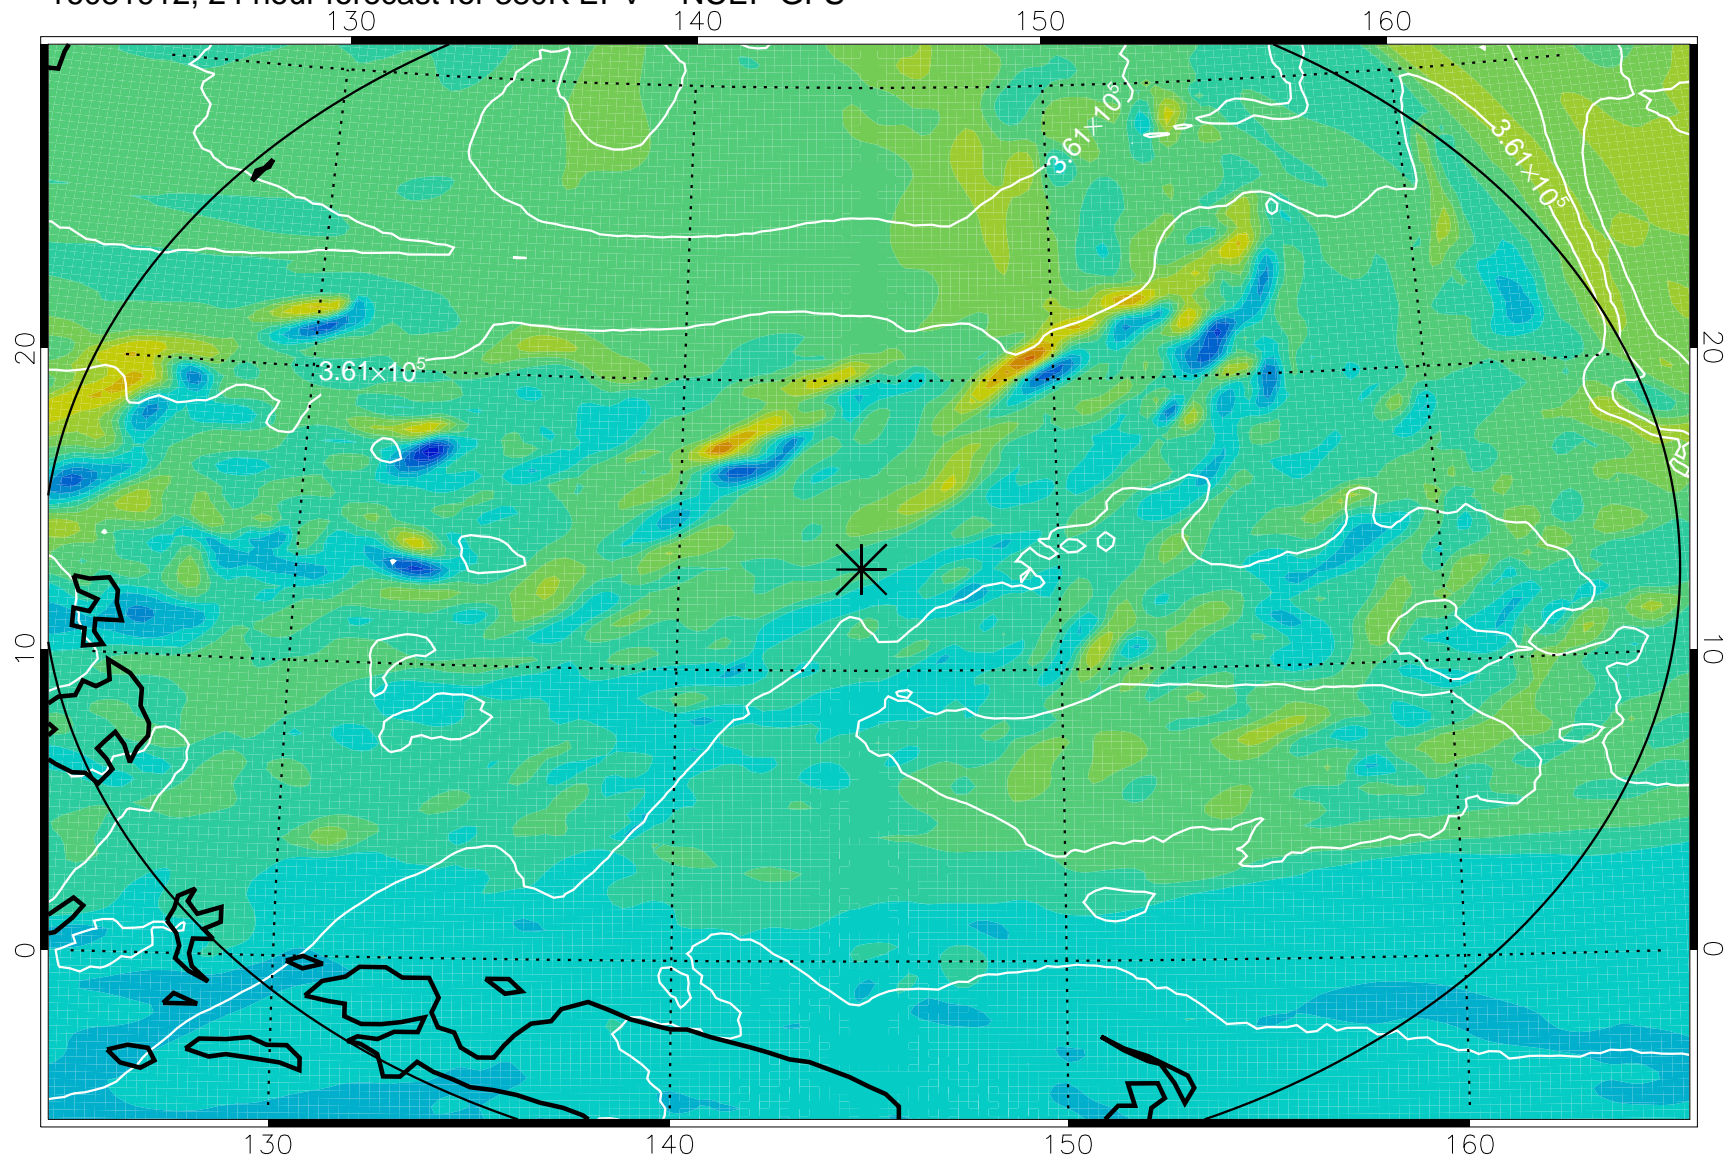

16081818, 6 hour forecast for 380K EPV -- NCEP GFS

380K Montgomery Streamfunction, white

Range ring of 2304 km

16081900, 12 hour forecast for 380K EPV -- NCEP GFS

380K Montgomery Streamfunction, white

Range ring of 2304 km

16081906, 18 hour forecast for 380K EPV -- NCEP GFS

380K Montgomery Streamfunction, white

Range ring of 2304 km

16081912, 24 hour forecast for 380K EPV -- NCEP GFS

380K Montgomery Streamfunction, white

Range ring of 2304 km

16081918, 30 hour forecast for 380K EPV -- NCEP GFS

380K Montgomery Streamfunction, white

Range ring of 2304 km

16082000, 36 hour forecast for 380K EPV -- NCEP GFS

380K Montgomery Streamfunction, white

Range ring of 2304 km

16082018, 54 hour forecast for 380K EPV -- NCEP GFS

380K Montgomery Streamfunction, white

Range ring of 2304 km

16082100, 60 hour forecast for 380K EPV -- NCEP GFS

380K Montgomery Streamfunction, white

Range ring of 2304 km