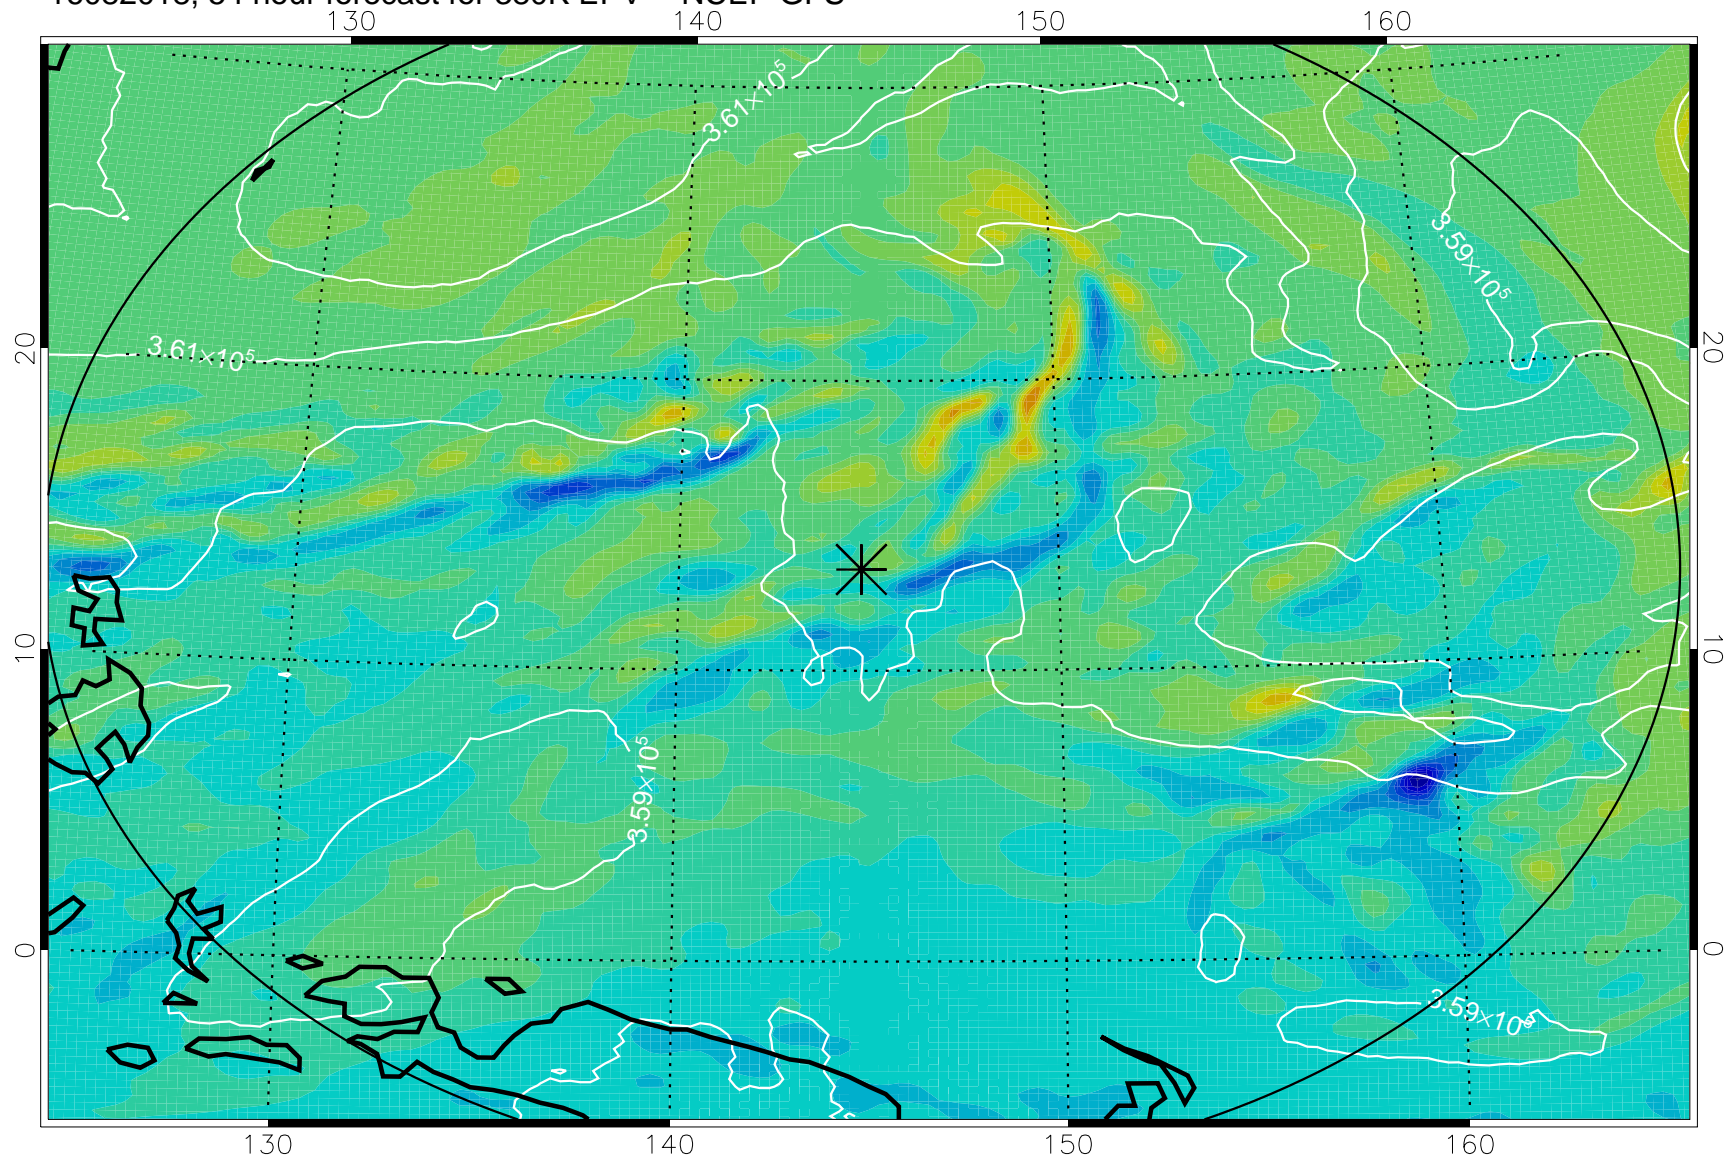

16081918, 30 hour forecast for 380K EPV -- NCEP GFS

380K Montgomery Streamfunction, white

Range ring of 2304 km

16082000, 36 hour forecast for 380K EPV -- NCEP GFS

380K Montgomery Streamfunction, white

Range ring of 2304 km

16082006, 42 hour forecast for 380K EPV -- NCEP GFS

380K Montgomery Streamfunction, white

Range ring of 2304 km

16082012, 48 hour forecast for 380K EPV -- NCEP GFS

380K Montgomery Streamfunction, white

Range ring of 2304 km

16082018, 54 hour forecast for 380K EPV -- NCEP GFS

380K Montgomery Streamfunction, white

Range ring of 2304 km

16082100, 60 hour forecast for 380K EPV -- NCEP GFS

380K Montgomery Streamfunction, white

Range ring of 2304 km

16082106, 66 hour forecast for 380K EPV -- NCEP GFS

380K Montgomery Streamfunction, white

Range ring of 2304 km

16082112, 72 hour forecast for 380K EPV -- NCEP GFS

380K Montgomery Streamfunction, white

Range ring of 2304 km