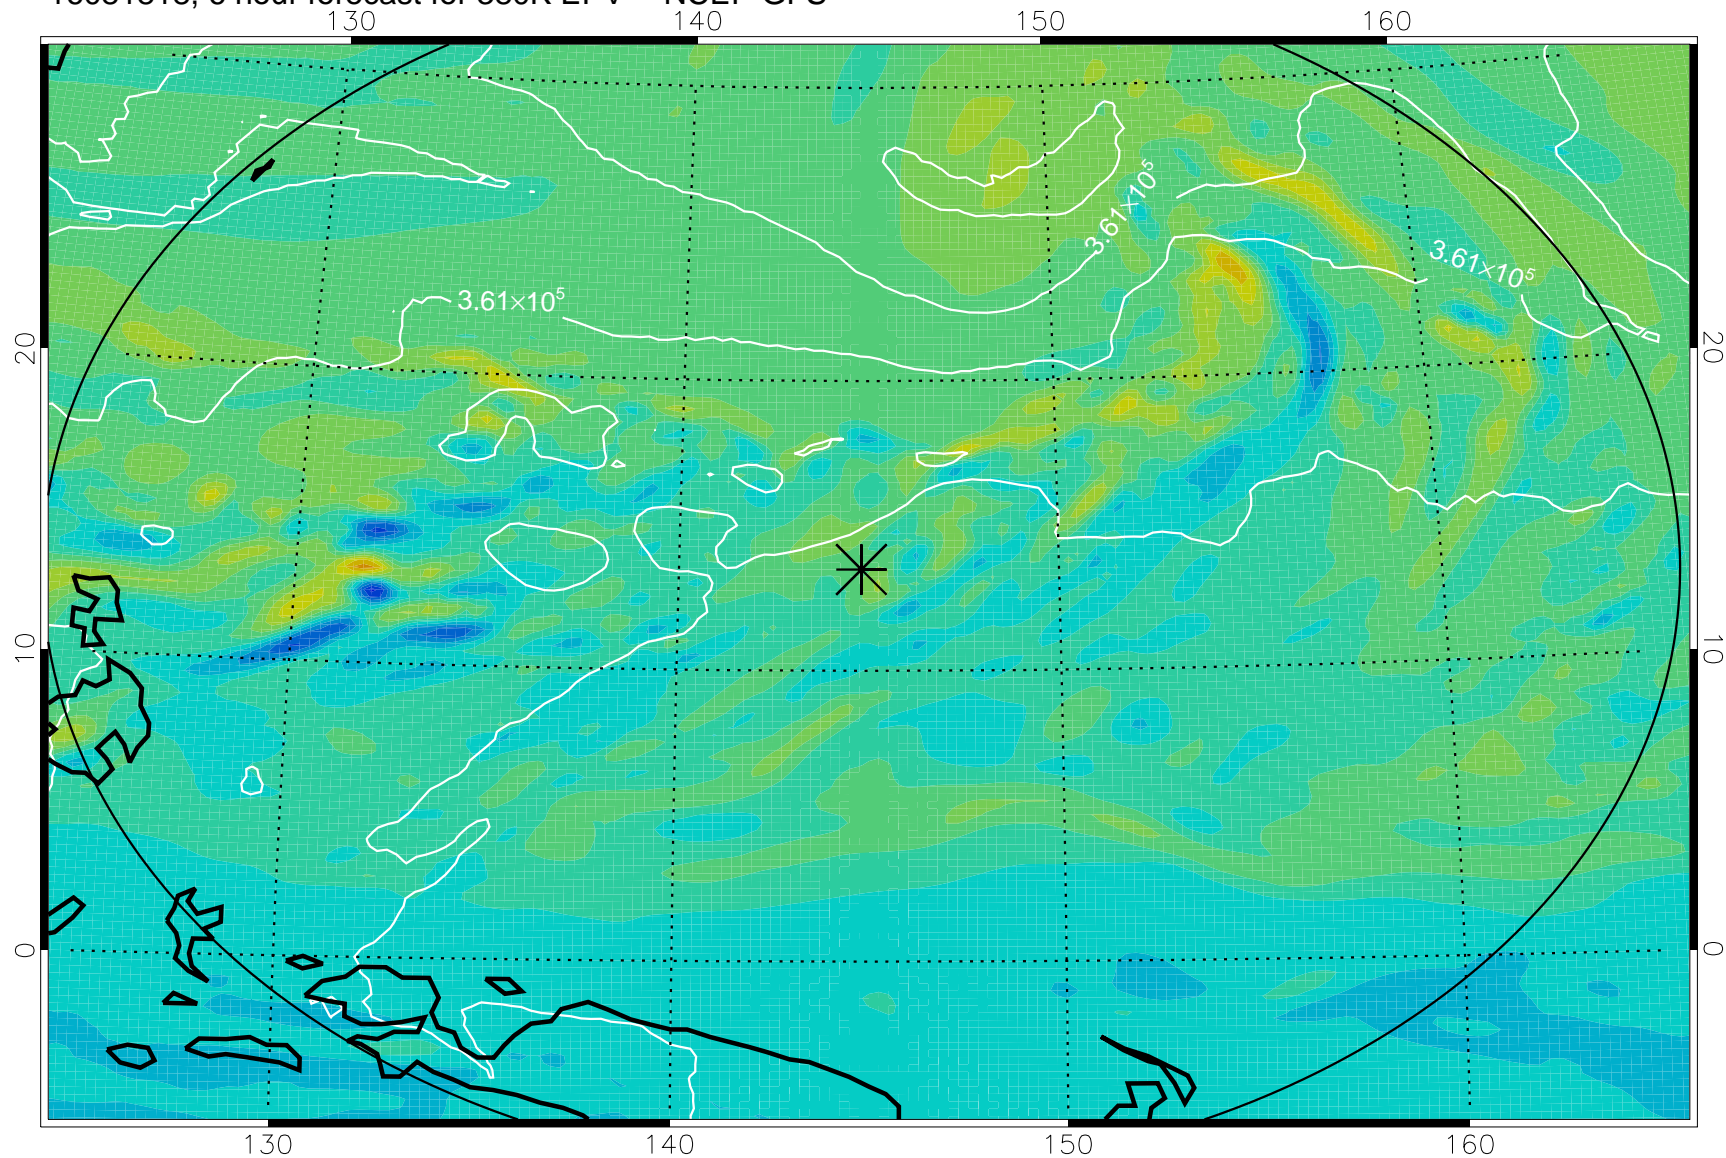

16081818, 6 hour forecast for 380K EPV -- NCEP GFS

380K Montgomery Streamfunction, white

Range ring of 2304 km

16081900, 12 hour forecast for 380K EPV -- NCEP GFS

380K Montgomery Streamfunction, white

Range ring of 2304 km

16081906, 18 hour forecast for 380K EPV -- NCEP GFS

380K Montgomery Streamfunction, white

Range ring of 2304 km

16081912, 24 hour forecast for 380K EPV -- NCEP GFS

380K Montgomery Streamfunction, white

Range ring of 2304 km

16081918, 30 hour forecast for 380K EPV -- NCEP GFS

380K Montgomery Streamfunction, white

Range ring of 2304 km

16082000, 36 hour forecast for 380K EPV -- NCEP GFS

380K Montgomery Streamfunction, white

Range ring of 2304 km

16082018, 54 hour forecast for 380K EPV -- NCEP GFS

380K Montgomery Streamfunction, white

Range ring of 2304 km

16082100, 60 hour forecast for 380K EPV -- NCEP GFS

380K Montgomery Streamfunction, white

Range ring of 2304 km