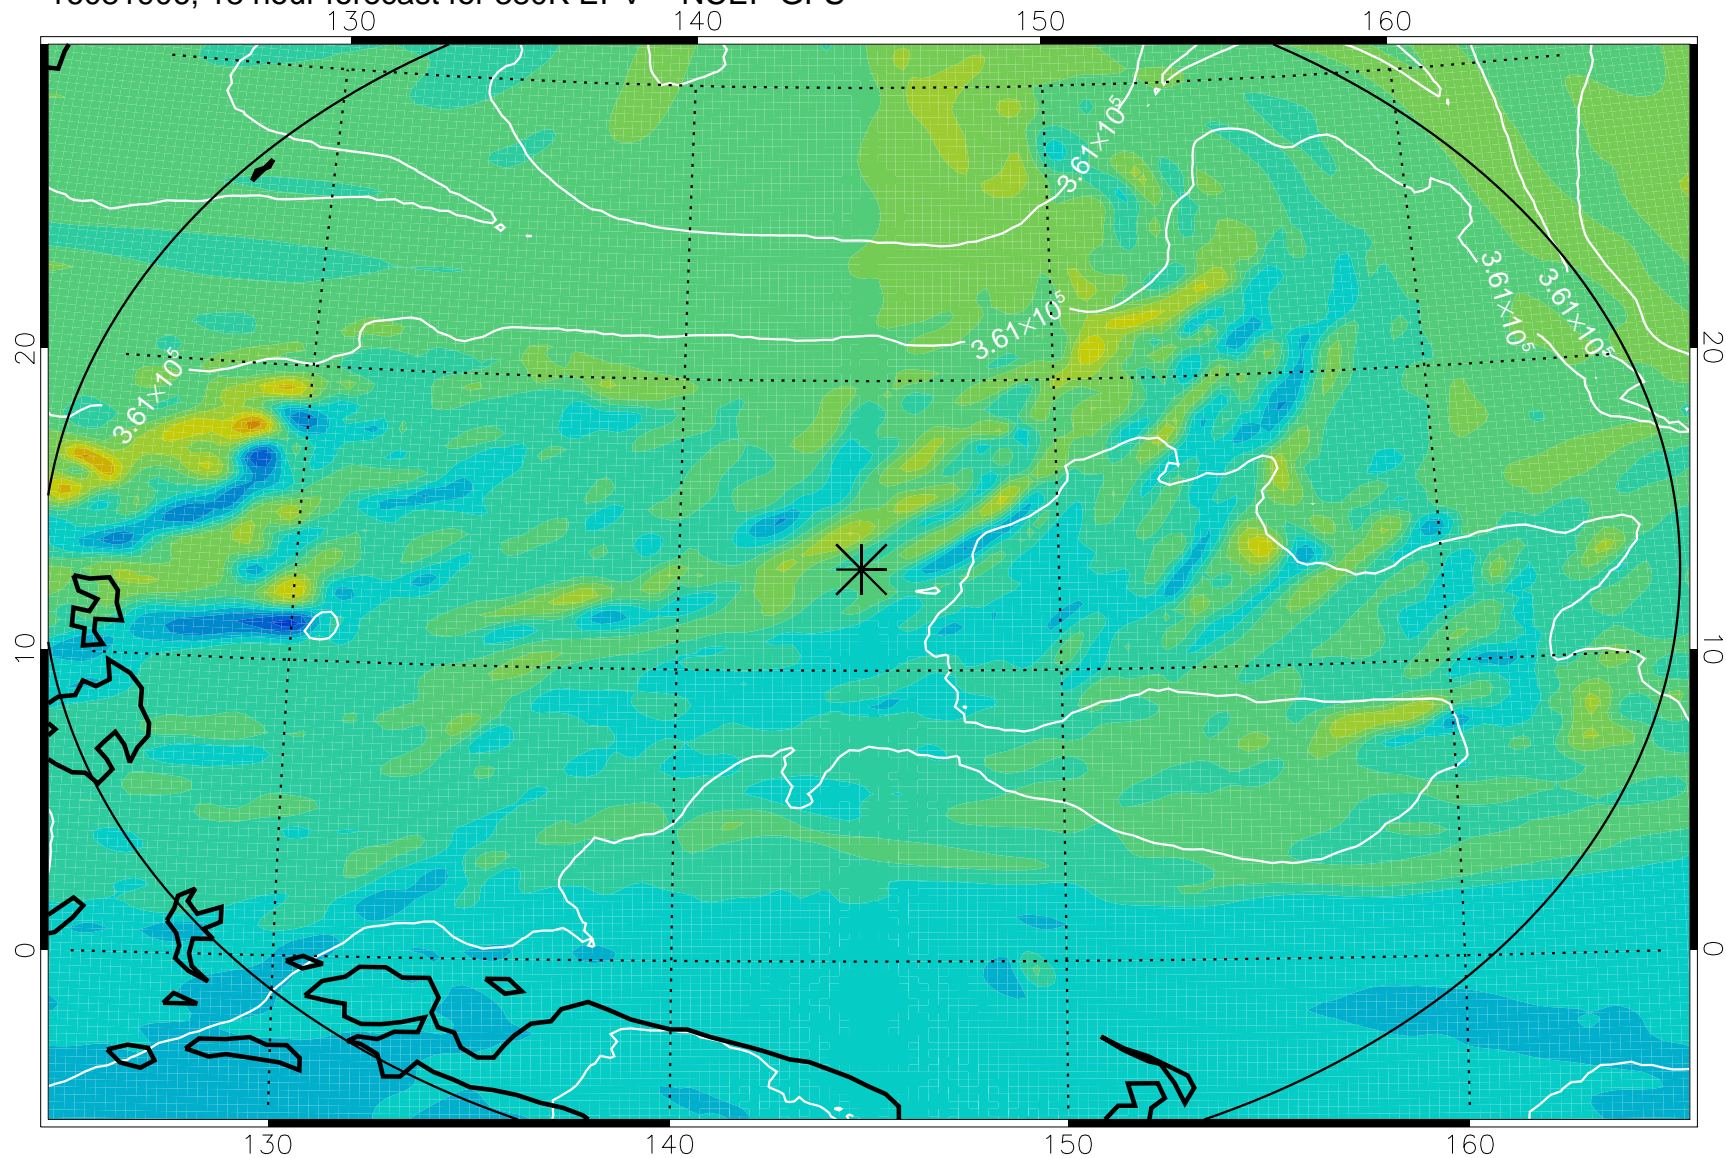

16081818, 6 hour forecast for 380K EPV -- NCEP GFS

380K Montgomery Streamfunction, white

Range ring of 2304 km

16081900, 12 hour forecast for 380K EPV -- NCEP GFS

380K Montgomery Streamfunction, white

Range ring of 2304 km

16081906, 18 hour forecast for 380K EPV -- NCEP GFS

380K Montgomery Streamfunction, white

Range ring of 2304 km

16081912, 24 hour forecast for 380K EPV -- NCEP GFS

380K Montgomery Streamfunction, white

Range ring of 2304 km

16081918, 30 hour forecast for 380K EPV -- NCEP GFS

380K Montgomery Streamfunction, white

Range ring of 2304 km

16082000, 36 hour forecast for 380K EPV -- NCEP GFS

380K Montgomery Streamfunction, white

Range ring of 2304 km

16082018, 54 hour forecast for 380K EPV -- NCEP GFS

380K Montgomery Streamfunction, white

Range ring of 2304 km

16082100, 60 hour forecast for 380K EPV -- NCEP GFS

380K Montgomery Streamfunction, white

Range ring of 2304 km