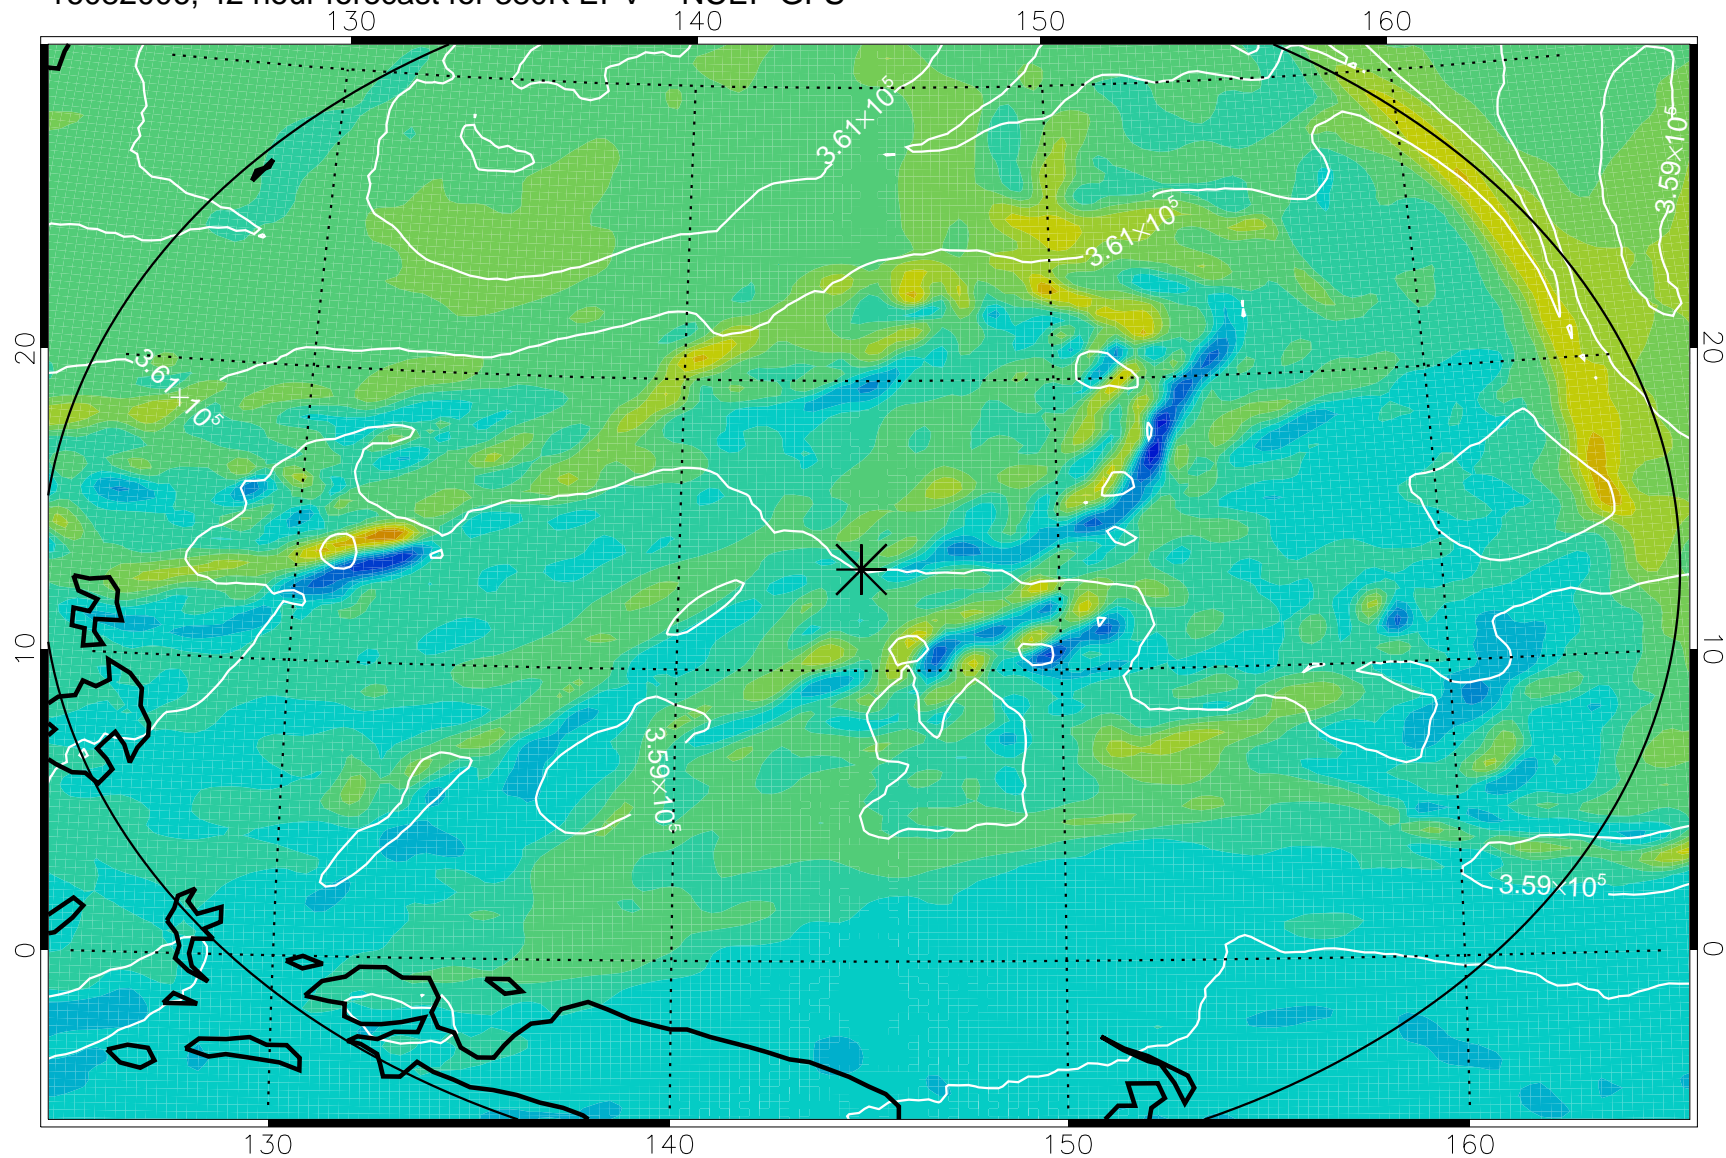

16081918, 30 hour forecast for 380K EPV -- NCEP GFS

380K Montgomery Streamfunction, white

Range ring of 2304 km

16082000, 36 hour forecast for 380K EPV -- NCEP GFS

380K Montgomery Streamfunction, white

Range ring of 2304 km

16082006, 42 hour forecast for 380K EPV -- NCEP GFS

380K Montgomery Streamfunction, white

Range ring of 2304 km

16082012, 48 hour forecast for 380K EPV -- NCEP GFS

380K Montgomery Streamfunction, white

Range ring of 2304 km

16082018, 54 hour forecast for 380K EPV -- NCEP GFS

380K Montgomery Streamfunction, white

Range ring of 2304 km

16082100, 60 hour forecast for 380K EPV -- NCEP GFS

380K Montgomery Streamfunction, white

Range ring of 2304 km

16082106, 66 hour forecast for 380K EPV -- NCEP GFS

380K Montgomery Streamfunction, white

Range ring of 2304 km

16082112, 72 hour forecast for 380K EPV -- NCEP GFS

380K Montgomery Streamfunction, white

Range ring of 2304 km