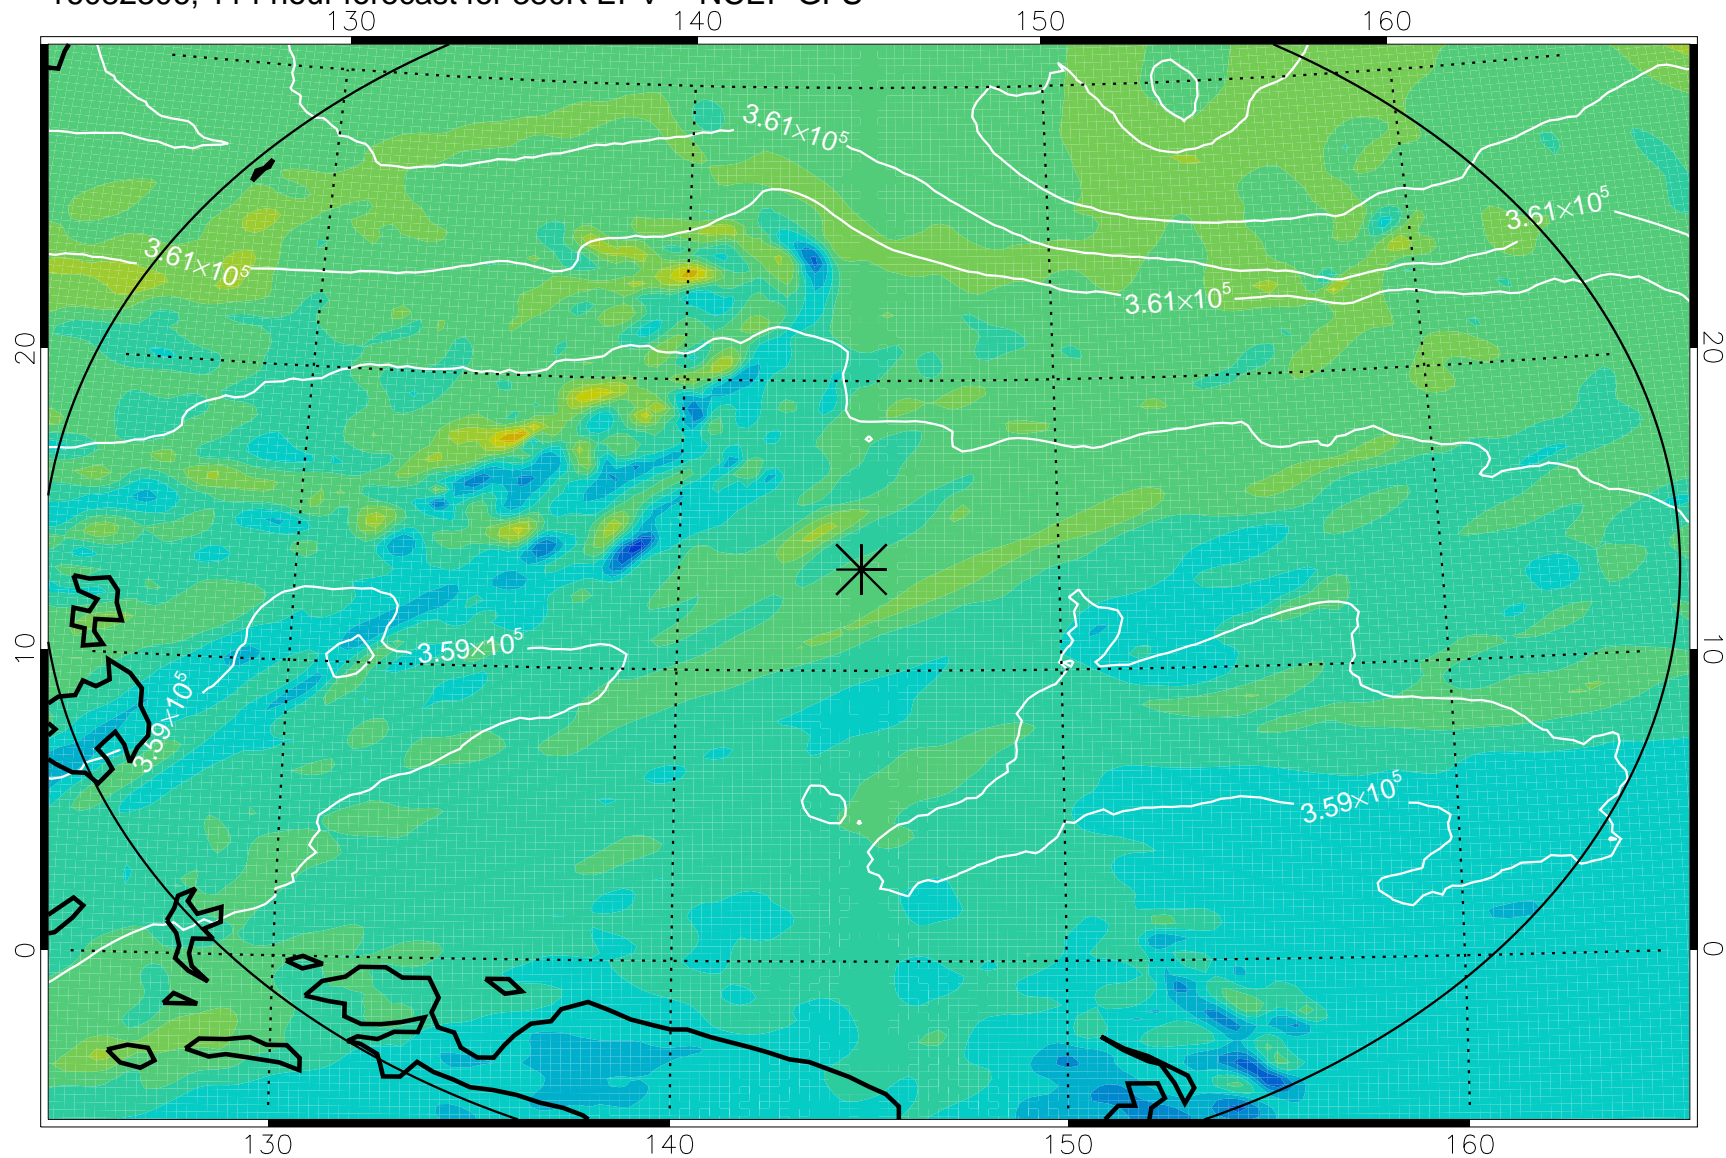

16082118, 78 hour forecast for 380K EPV -- NCEP GFS

380K Montgomery Streamfunction, white

Range ring of 2304 km

16082200, 84 hour forecast for 380K EPV -- NCEP GFS

380K Montgomery Streamfunction, white

Range ring of 2304 km

16082206, 90 hour forecast for 380K EPV -- NCEP GFS

380K Montgomery Streamfunction, white

Range ring of 2304 km

16082212, 96 hour forecast for 380K EPV -- NCEP GFS

380K Montgomery Streamfunction, white

Range ring of 2304 km

16082218, 102 hour forecast for 380K EPV -- NCEP GFS

380K Montgomery Streamfunction, white

Range ring of 2304 km

16082300, 108 hour forecast for 380K EPV -- NCEP GFS

380K Montgomery Streamfunction, white

Range ring of 2304 km

16082306, 114 hour forecast for 380K EPV -- NCEP GFS

380K Montgomery Streamfunction, white

Range ring of 2304 km

16082312, 120 hour forecast for 380K EPV -- NCEP GFS

380K Montgomery Streamfunction, white

Range ring of 2304 km