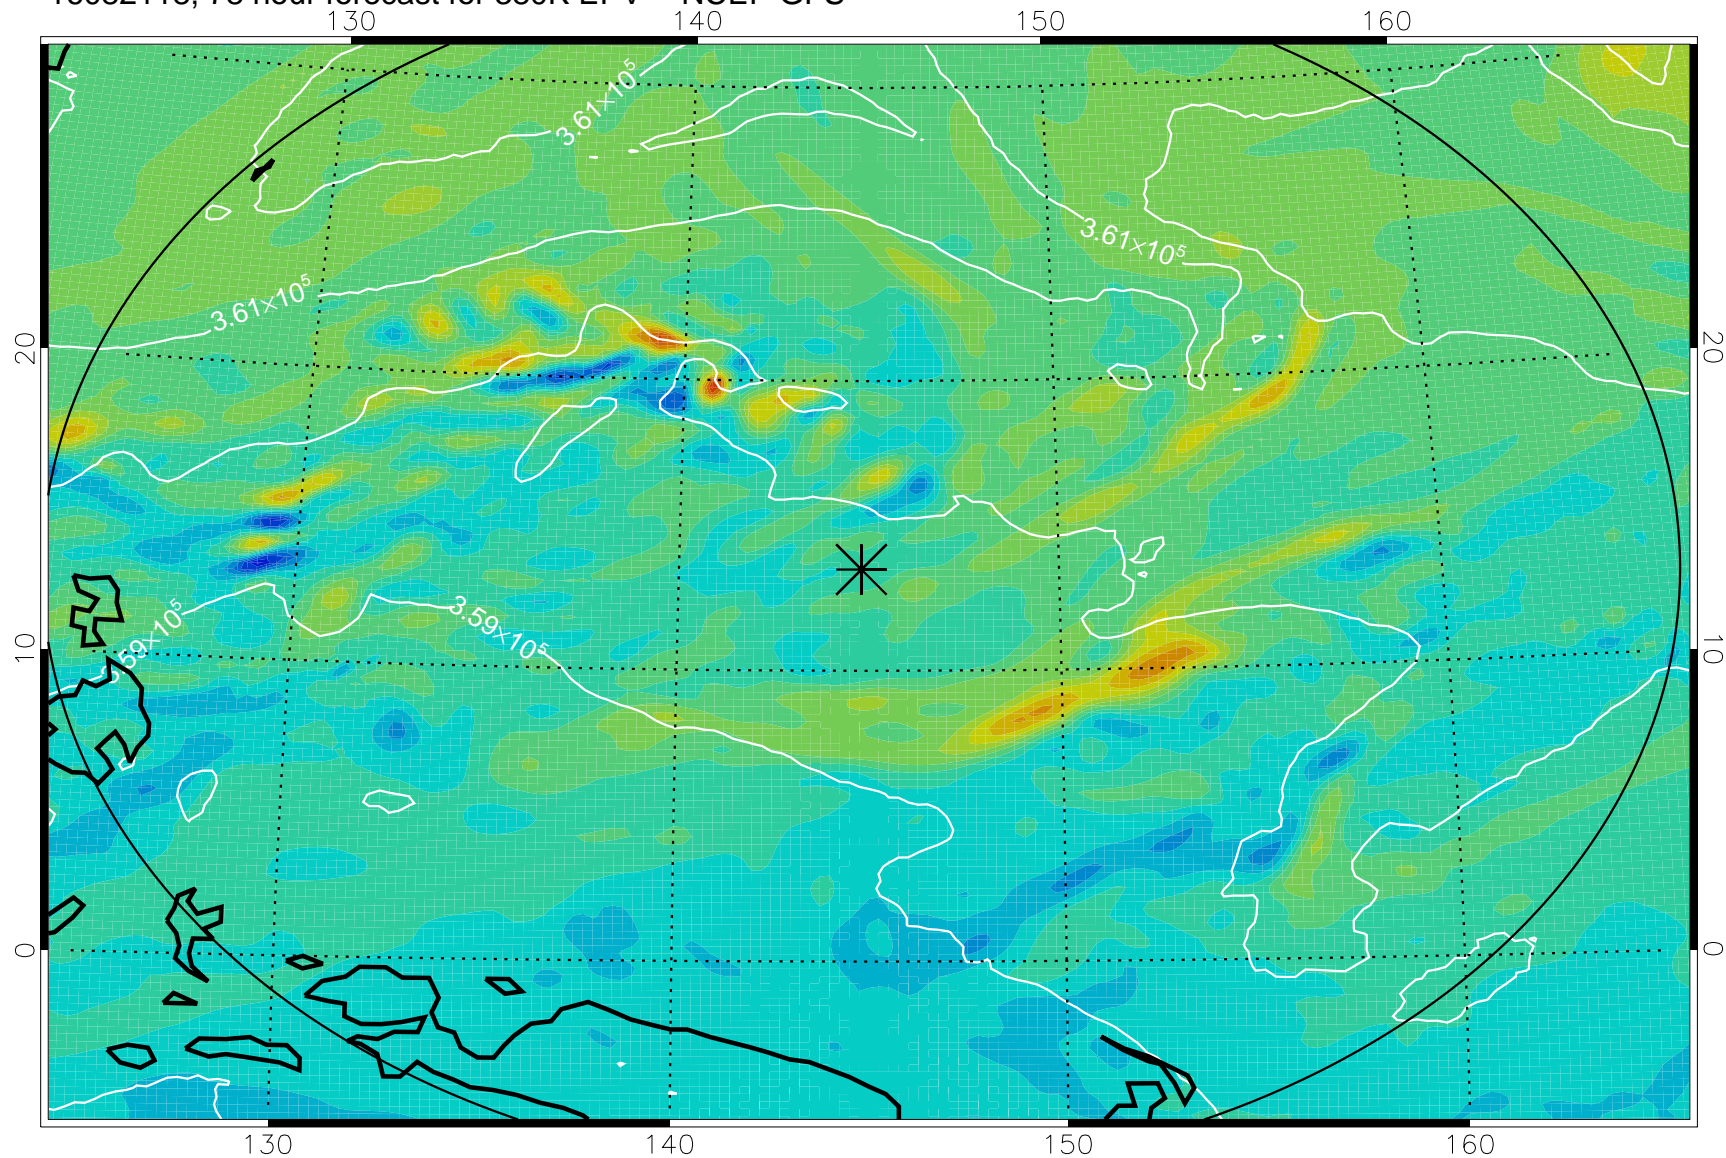

16082018, 54 hour forecast for 380K EPV -- NCEP GFS

380K Montgomery Streamfunction, white

Range ring of 2304 km

16082100, 60 hour forecast for 380K EPV -- NCEP GFS

380K Montgomery Streamfunction, white

Range ring of 2304 km

16082106, 66 hour forecast for 380K EPV -- NCEP GFS

380K Montgomery Streamfunction, white

Range ring of 2304 km

16082112, 72 hour forecast for 380K EPV -- NCEP GFS

380K Montgomery Streamfunction, white

Range ring of 2304 km

16082118, 78 hour forecast for 380K EPV -- NCEP GFS

380K Montgomery Streamfunction, white

Range ring of 2304 km

16082200, 84 hour forecast for 380K EPV -- NCEP GFS

380K Montgomery Streamfunction, white

Range ring of 2304 km

16082206, 90 hour forecast for 380K EPV -- NCEP GFS

380K Montgomery Streamfunction, white

Range ring of 2304 km

16082212, 96 hour forecast for 380K EPV -- NCEP GFS

380K Montgomery Streamfunction, white

Range ring of 2304 km