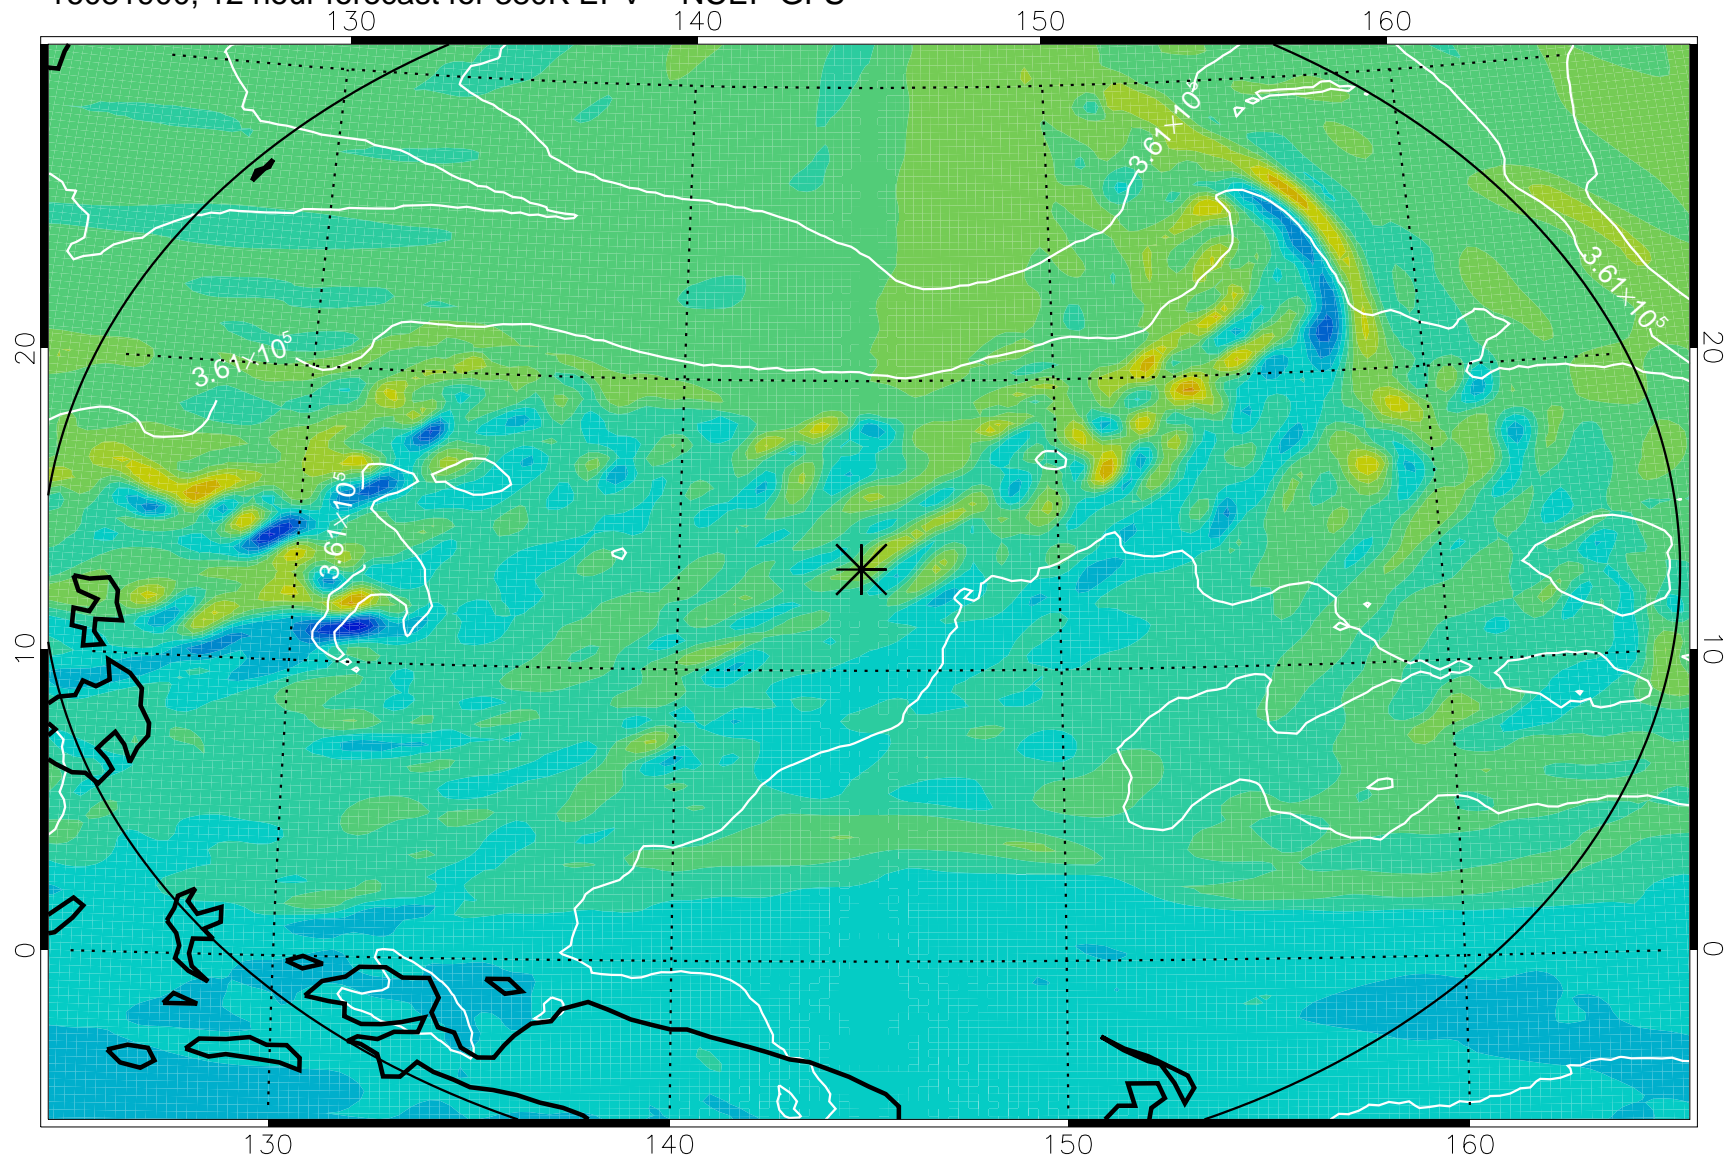

16081818, 6 hour forecast for 380K EPV -- NCEP GFS

380K Montgomery Streamfunction, white

Range ring of 2304 km

16081900, 12 hour forecast for 380K EPV -- NCEP GFS

380K Montgomery Streamfunction, white

Range ring of 2304 km

16081906, 18 hour forecast for 380K EPV -- NCEP GFS

380K Montgomery Streamfunction, white

Range ring of 2304 km

16081912, 24 hour forecast for 380K EPV -- NCEP GFS

380K Montgomery Streamfunction, white

Range ring of 2304 km

16081918, 30 hour forecast for 380K EPV -- NCEP GFS

380K Montgomery Streamfunction, white

Range ring of 2304 km

16082000, 36 hour forecast for 380K EPV -- NCEP GFS

380K Montgomery Streamfunction, white

Range ring of 2304 km

16082018, 54 hour forecast for 380K EPV -- NCEP GFS

380K Montgomery Streamfunction, white

Range ring of 2304 km

16082100, 60 hour forecast for 380K EPV -- NCEP GFS

380K Montgomery Streamfunction, white

Range ring of 2304 km