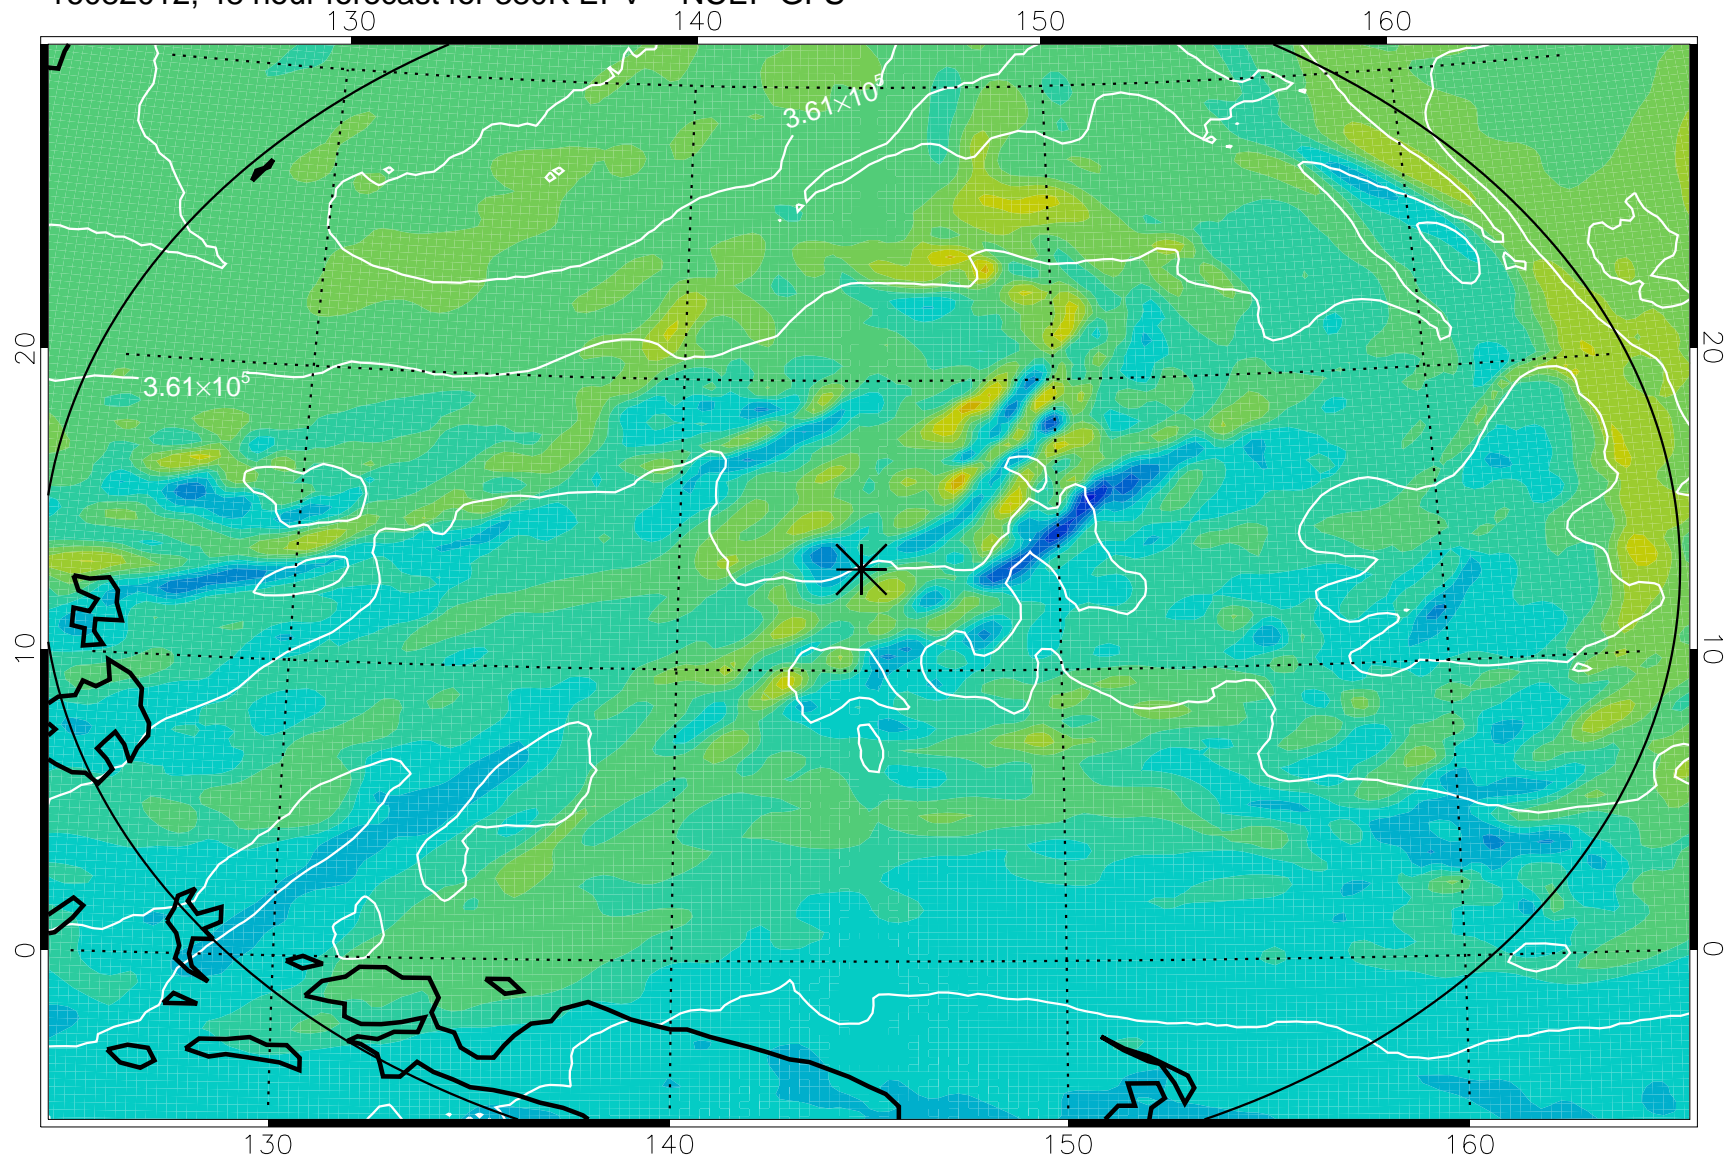

16081918, 30 hour forecast for 380K EPV -- NCEP GFS

380K Montgomery Streamfunction, white

Range ring of 2304 km

16082000, 36 hour forecast for 380K EPV -- NCEP GFS

380K Montgomery Streamfunction, white

Range ring of 2304 km

16082006, 42 hour forecast for 380K EPV -- NCEP GFS

380K Montgomery Streamfunction, white

Range ring of 2304 km

16082012, 48 hour forecast for 380K EPV -- NCEP GFS

380K Montgomery Streamfunction, white

Range ring of 2304 km

16082018, 54 hour forecast for 380K EPV -- NCEP GFS

380K Montgomery Streamfunction, white

Range ring of 2304 km

16082100, 60 hour forecast for 380K EPV -- NCEP GFS

380K Montgomery Streamfunction, white

Range ring of 2304 km

16082118, 78 hour forecast for 380K EPV -- NCEP GFS

380K Montgomery Streamfunction, white

Range ring of 2304 km

16082200, 84 hour forecast for 380K EPV -- NCEP GFS

380K Montgomery Streamfunction, white

Range ring of 2304 km