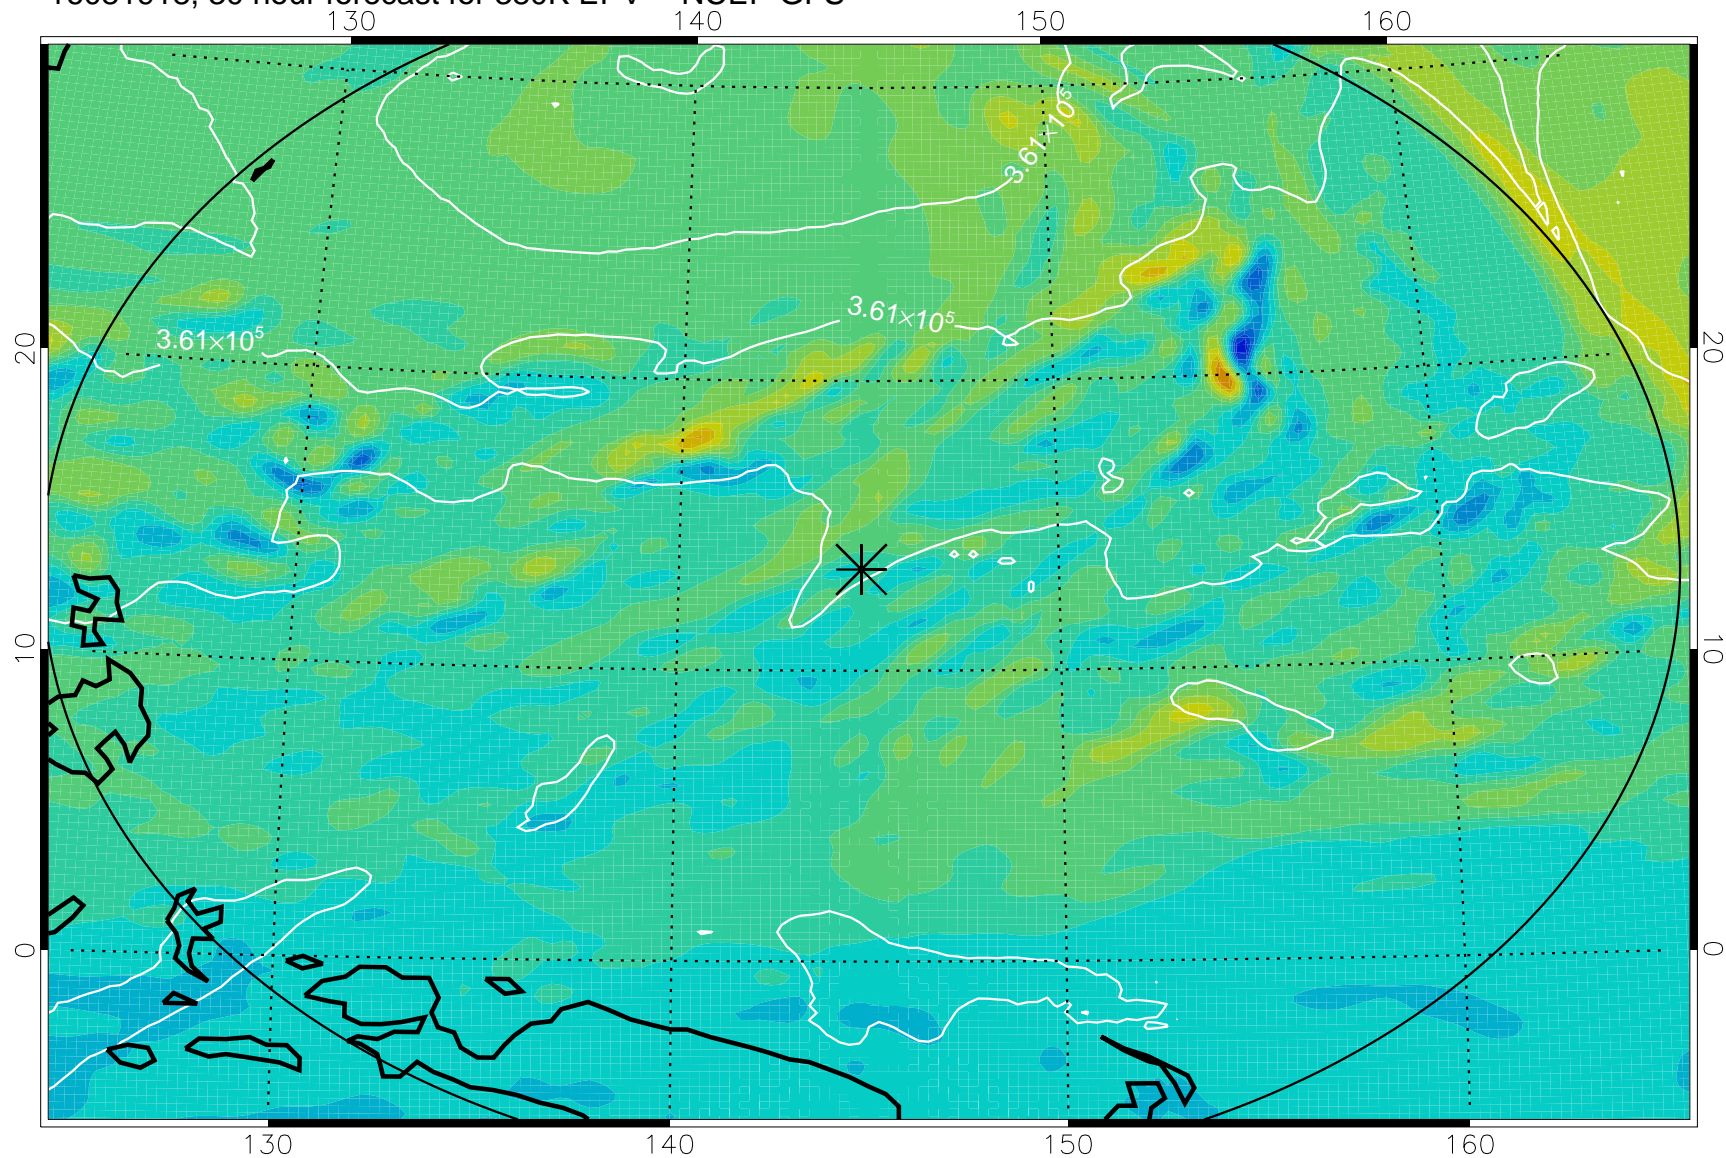

16081906, 18 hour forecast for 380K EPV -- NCEP GFS

380K Montgomery Streamfunction, white

Range ring of 2304 km

16081912, 24 hour forecast for 380K EPV -- NCEP GFS

380K Montgomery Streamfunction, white

Range ring of 2304 km

16081918, 30 hour forecast for 380K EPV -- NCEP GFS

380K Montgomery Streamfunction, white

Range ring of 2304 km

16082000, 36 hour forecast for 380K EPV -- NCEP GFS

380K Montgomery Streamfunction, white

Range ring of 2304 km

16082006, 42 hour forecast for 380K EPV -- NCEP GFS

380K Montgomery Streamfunction, white

Range ring of 2304 km

16082012, 48 hour forecast for 380K EPV -- NCEP GFS

380K Montgomery Streamfunction, white

Range ring of 2304 km

16082018, 54 hour forecast for 380K EPV -- NCEP GFS

380K Montgomery Streamfunction, white

Range ring of 2304 km

16082100, 60 hour forecast for 380K EPV -- NCEP GFS

380K Montgomery Streamfunction, white

Range ring of 2304 km