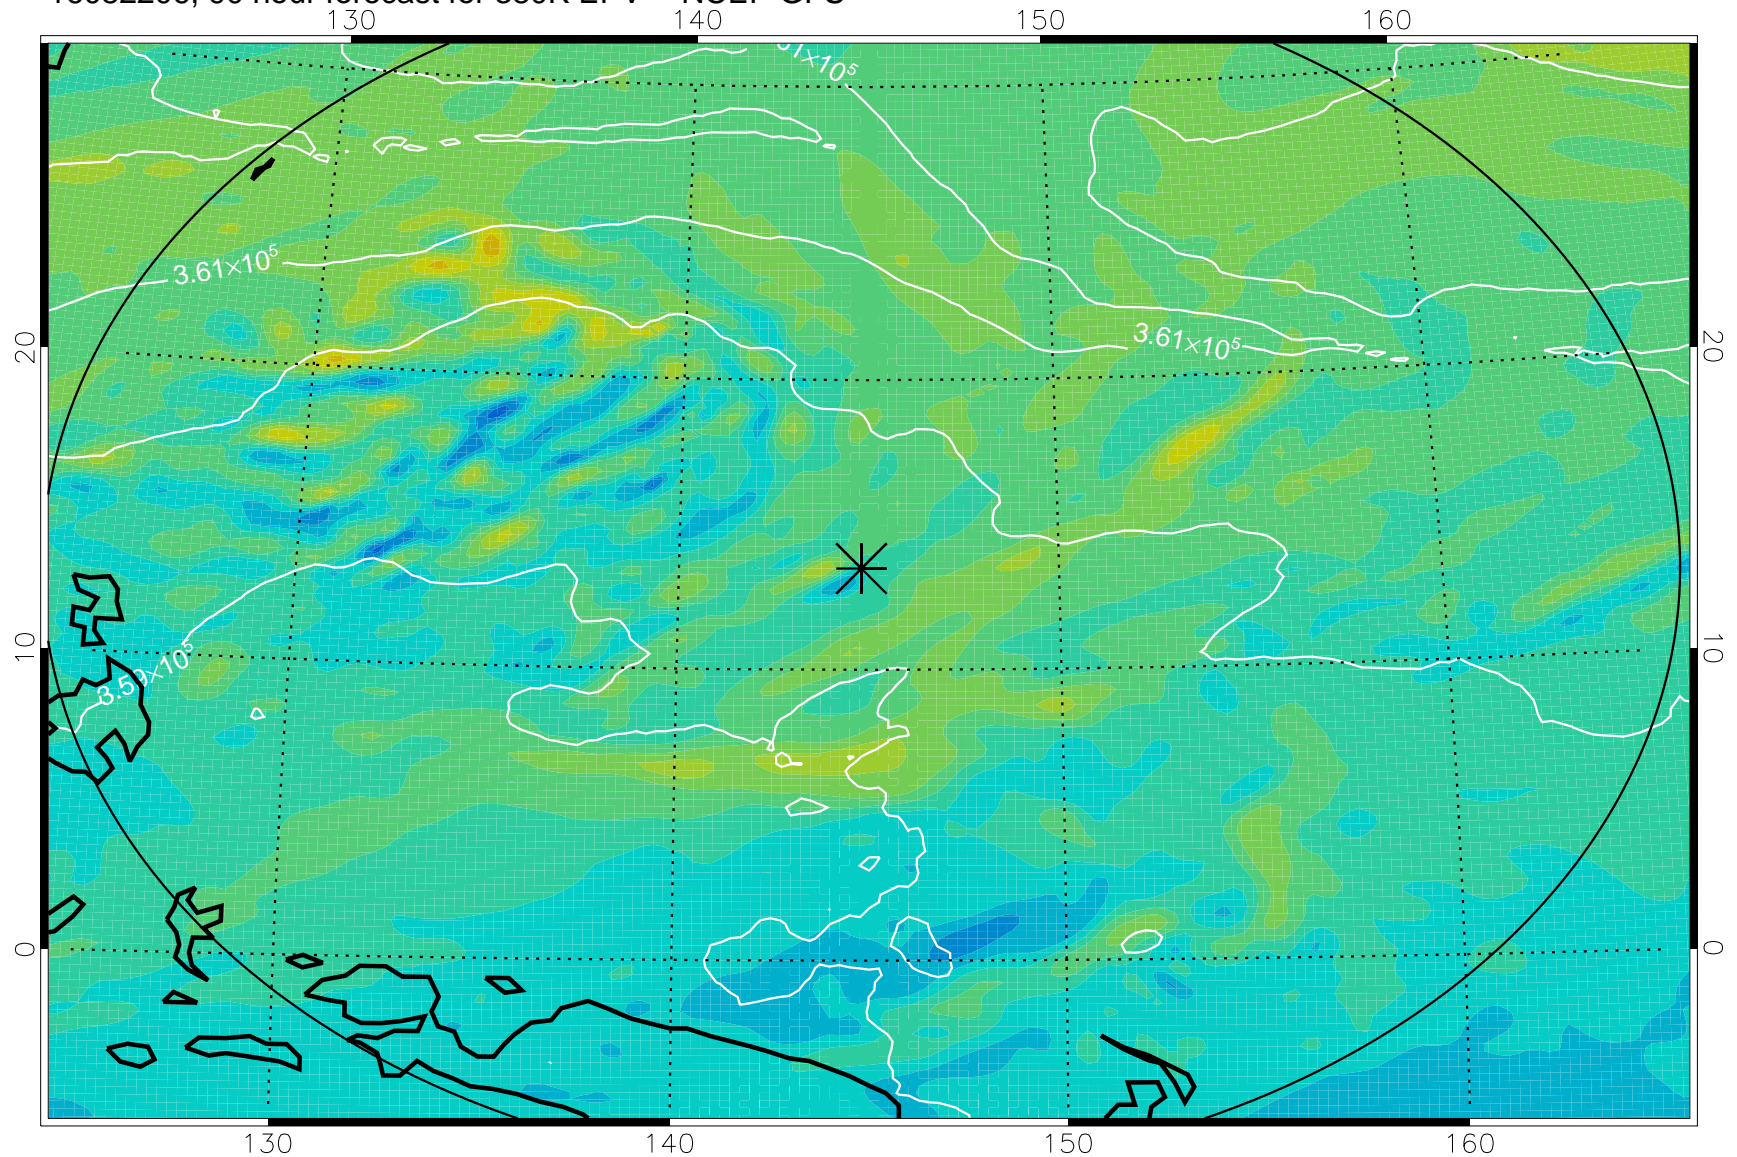

16082106, 66 hour forecast for 380K EPV -- NCEP GFS

380K Montgomery Streamfunction, white

Range ring of 2304 km

16082112, 72 hour forecast for 380K EPV -- NCEP GFS

380K Montgomery Streamfunction, white

Range ring of 2304 km

16082118, 78 hour forecast for 380K EPV -- NCEP GFS

380K Montgomery Streamfunction, white

Range ring of 2304 km

16082200, 84 hour forecast for 380K EPV -- NCEP GFS

380K Montgomery Streamfunction, white

Range ring of 2304 km

16082206, 90 hour forecast for 380K EPV -- NCEP GFS

380K Montgomery Streamfunction, white

Range ring of 2304 km

16082212, 96 hour forecast for 380K EPV -- NCEP GFS

380K Montgomery Streamfunction, white

Range ring of 2304 km

16082218, 102 hour forecast for 380K EPV -- NCEP GFS

380K Montgomery Streamfunction, white

Range ring of 2304 km

16082300, 108 hour forecast for 380K EPV -- NCEP GFS

380K Montgomery Streamfunction, white

Range ring of 2304 km