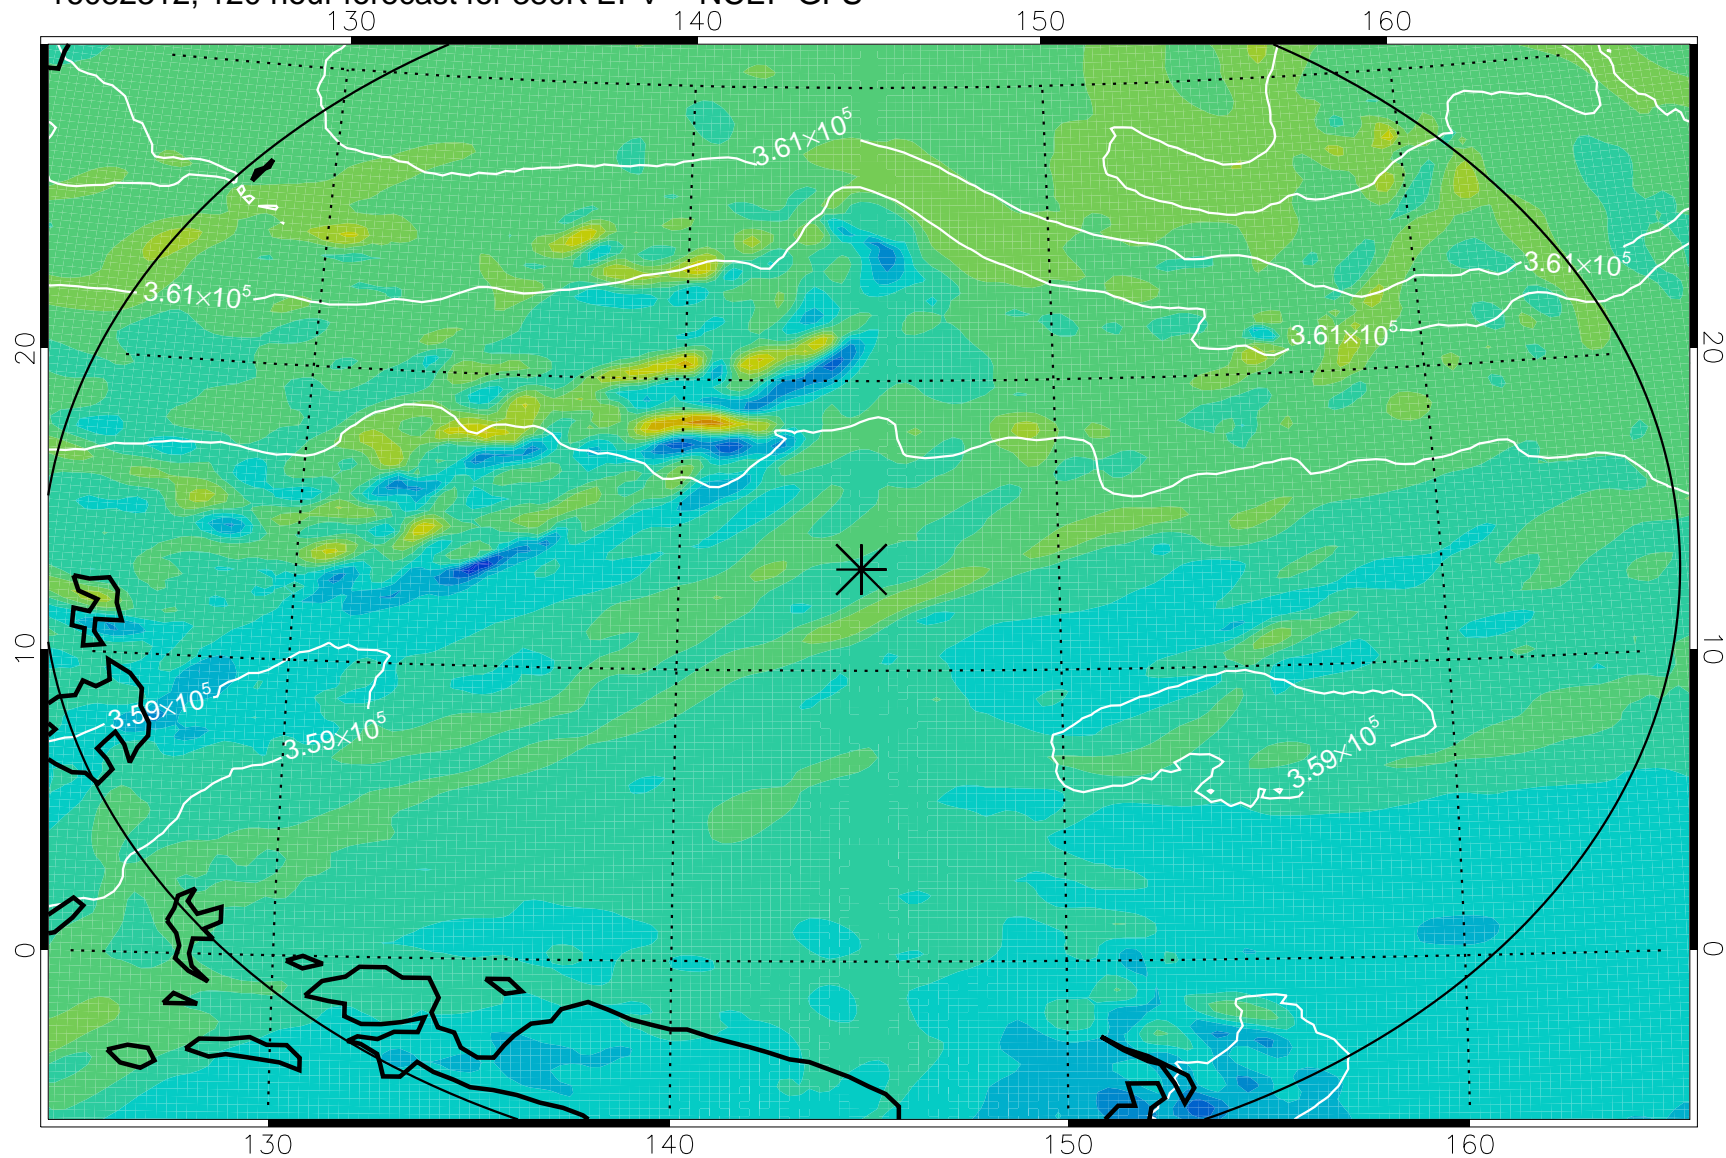

16082118, 78 hour forecast for 380K EPV -- NCEP GFS

380K Montgomery Streamfunction, white

Range ring of 2304 km

16082200, 84 hour forecast for 380K EPV -- NCEP GFS

380K Montgomery Streamfunction, white

Range ring of 2304 km

16082206, 90 hour forecast for 380K EPV -- NCEP GFS

380K Montgomery Streamfunction, white

Range ring of 2304 km

16082212, 96 hour forecast for 380K EPV -- NCEP GFS

380K Montgomery Streamfunction, white

Range ring of 2304 km

16082218, 102 hour forecast for 380K EPV -- NCEP GFS

380K Montgomery Streamfunction, white

Range ring of 2304 km

16082300, 108 hour forecast for 380K EPV -- NCEP GFS

380K Montgomery Streamfunction, white

Range ring of 2304 km

16082306, 114 hour forecast for 380K EPV -- NCEP GFS

380K Montgomery Streamfunction, white

Range ring of 2304 km

16082312, 120 hour forecast for 380K EPV -- NCEP GFS

380K Montgomery Streamfunction, white

Range ring of 2304 km