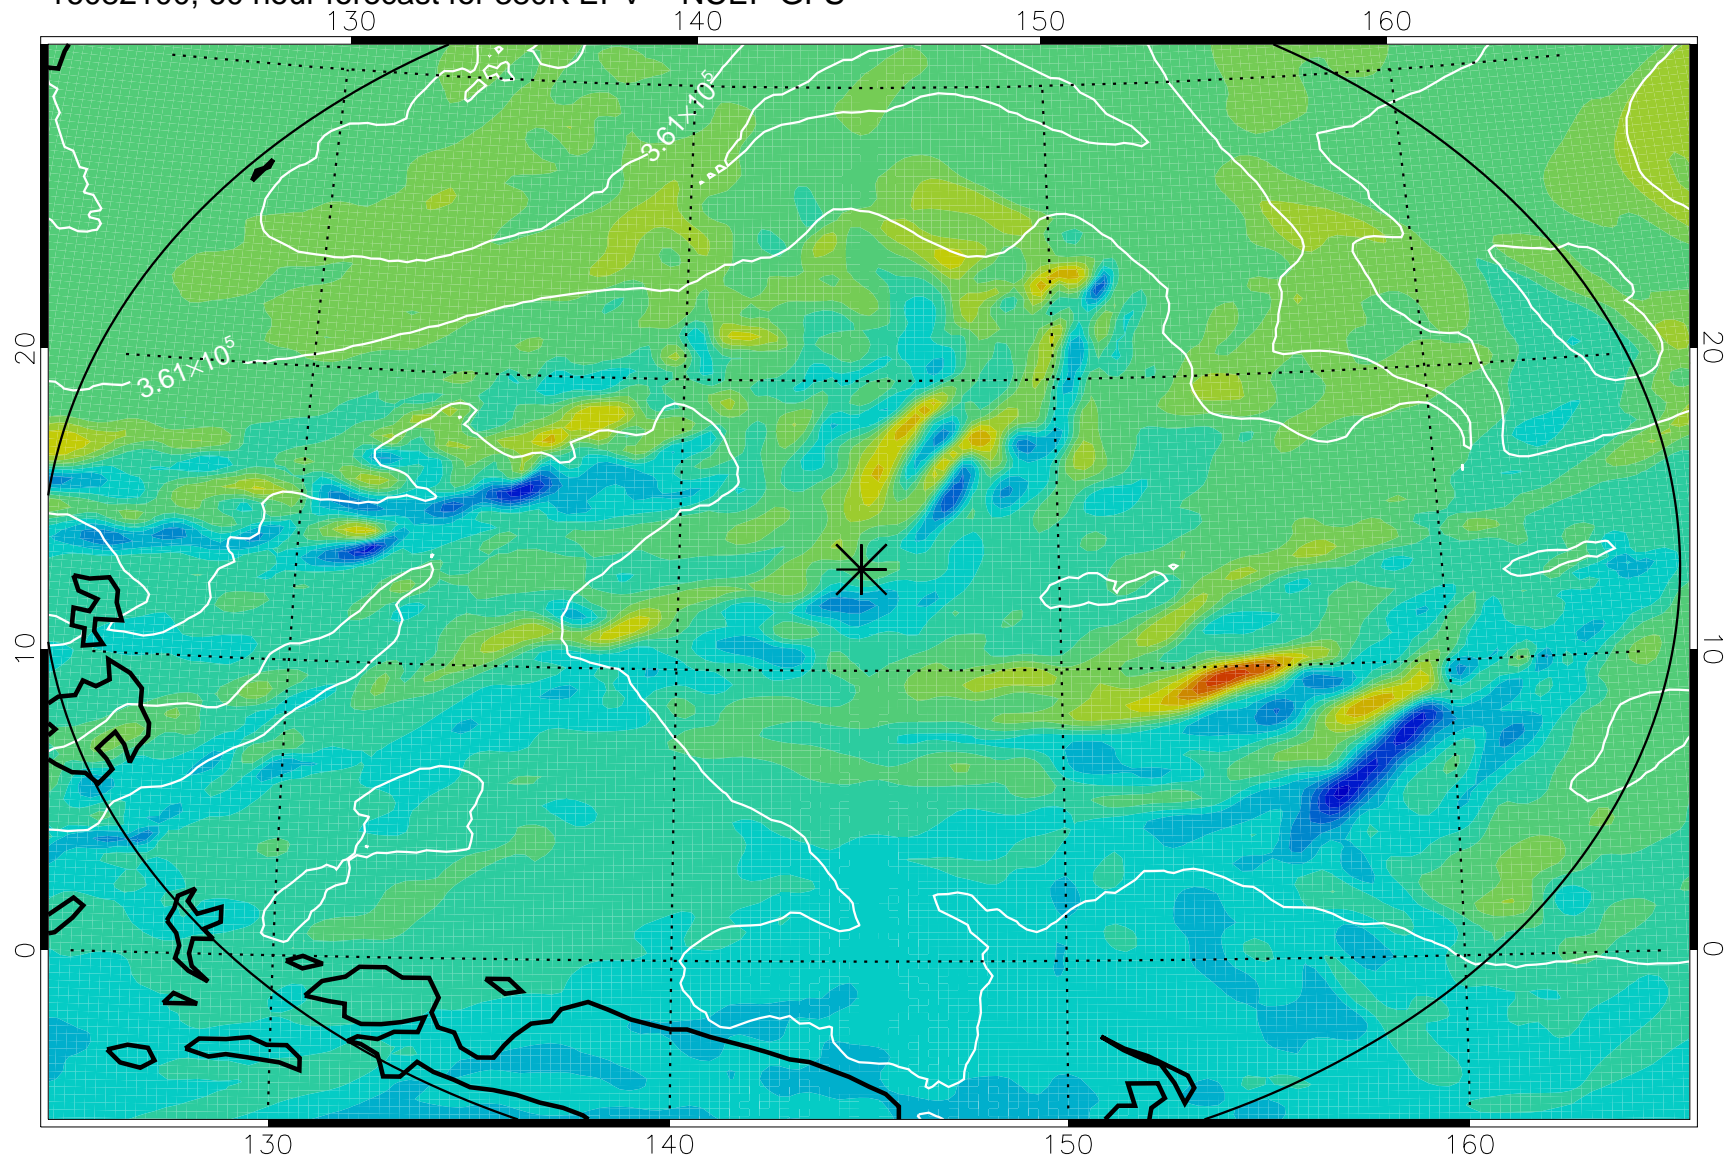

16081918, 30 hour forecast for 380K EPV -- NCEP GFS

380K Montgomery Streamfunction, white

Range ring of 2304 km

16082000, 36 hour forecast for 380K EPV -- NCEP GFS

380K Montgomery Streamfunction, white

Range ring of 2304 km

16082006, 42 hour forecast for 380K EPV -- NCEP GFS

380K Montgomery Streamfunction, white

Range ring of 2304 km

16082012, 48 hour forecast for 380K EPV -- NCEP GFS

380K Montgomery Streamfunction, white

Range ring of 2304 km

16082018, 54 hour forecast for 380K EPV -- NCEP GFS

380K Montgomery Streamfunction, white

Range ring of 2304 km

16082100, 60 hour forecast for 380K EPV -- NCEP GFS

380K Montgomery Streamfunction, white

Range ring of 2304 km

16082106, 66 hour forecast for 380K EPV -- NCEP GFS

380K Montgomery Streamfunction, white

Range ring of 2304 km

16082112, 72 hour forecast for 380K EPV -- NCEP GFS

380K Montgomery Streamfunction, white

Range ring of 2304 km