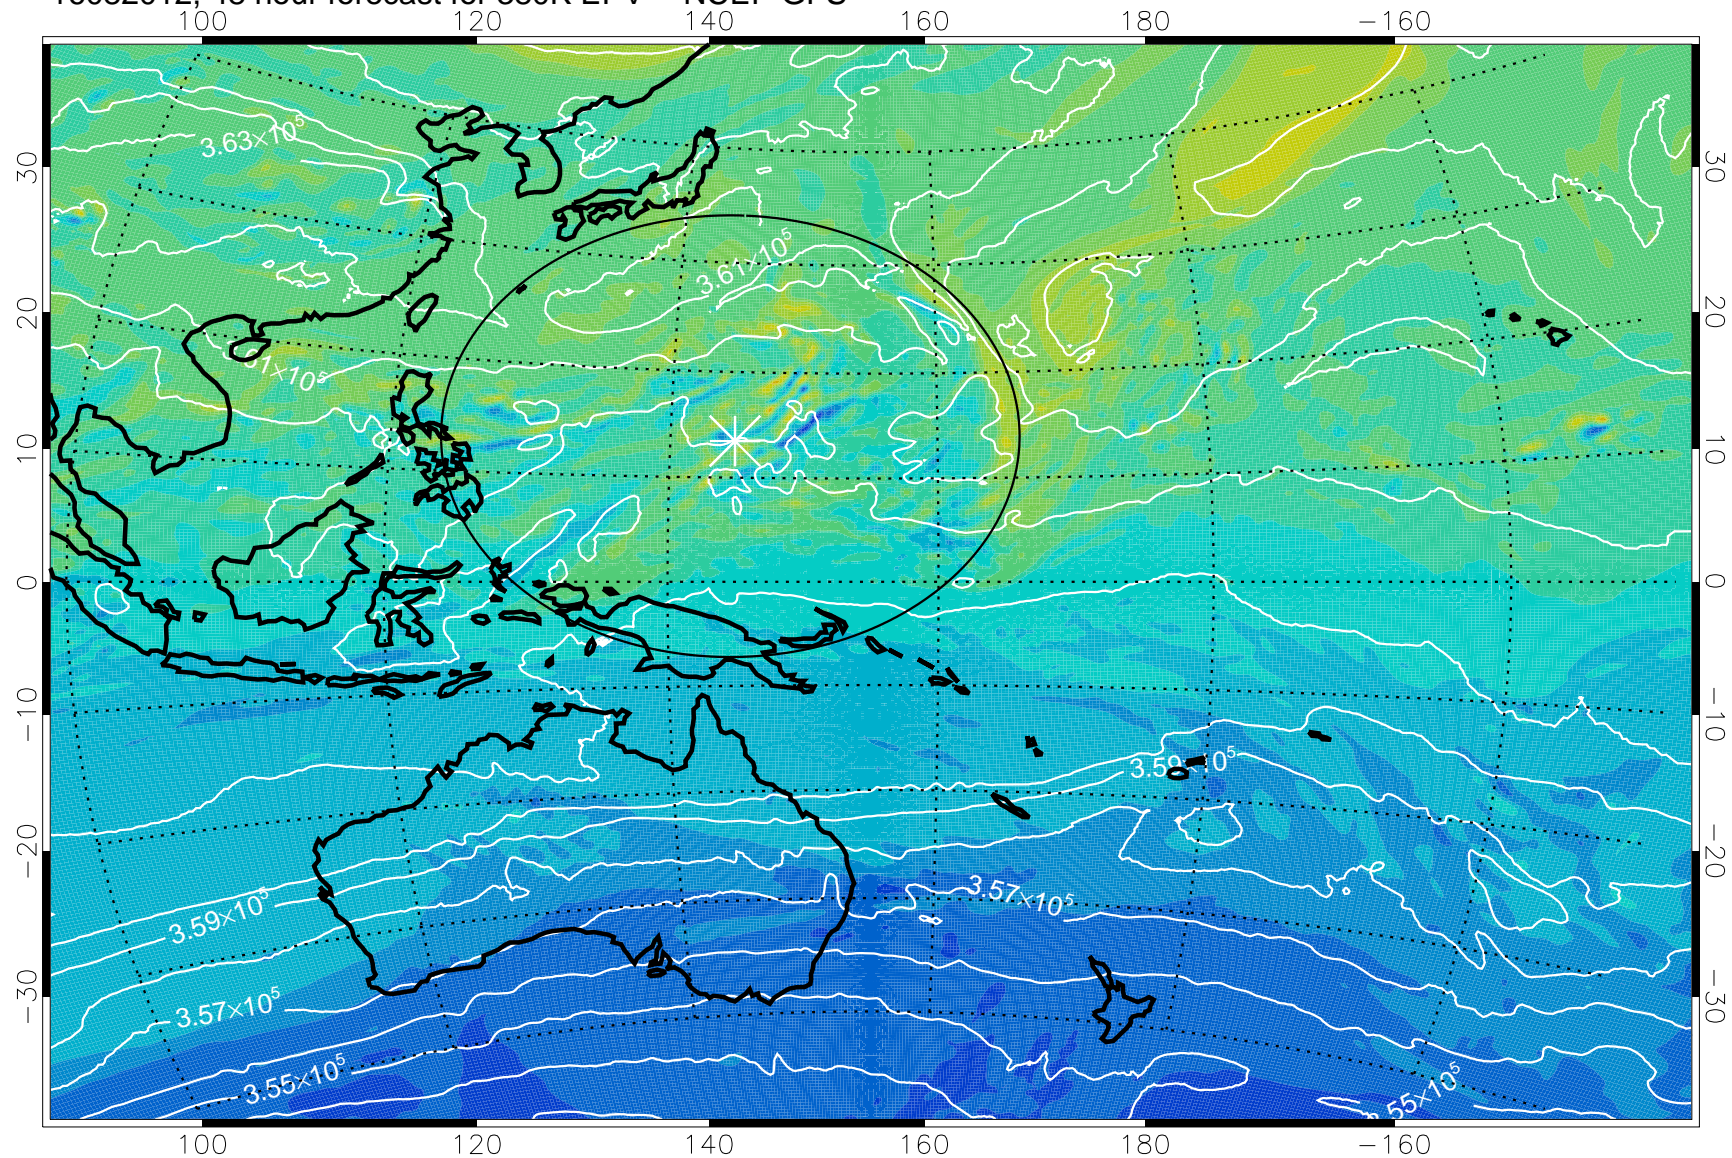

16081918, 30 hour forecast for 380K EPV -- NCEP GFS

380K Montgomery Streamfunction, white

Range ring of 2304 km

16082000, 36 hour forecast for 380K EPV -- NCEP GFS

380K Montgomery Streamfunction, white

Range ring of 2304 km

16082006, 42 hour forecast for 380K EPV -- NCEP GFS

380K Montgomery Streamfunction, white

Range ring of 2304 km

16082012, 48 hour forecast for 380K EPV -- NCEP GFS

380K Montgomery Streamfunction, white

Range ring of 2304 km

16082018, 54 hour forecast for 380K EPV -- NCEP GFS

380K Montgomery Streamfunction, white

Range ring of 2304 km

16082100, 60 hour forecast for 380K EPV -- NCEP GFS

380K Montgomery Streamfunction, white

Range ring of 2304 km

16082106, 66 hour forecast for 380K EPV -- NCEP GFS

380K Montgomery Streamfunction, white

Range ring of 2304 km

16082112, 72 hour forecast for 380K EPV -- NCEP GFS

380K Montgomery Streamfunction, white

Range ring of 2304 km