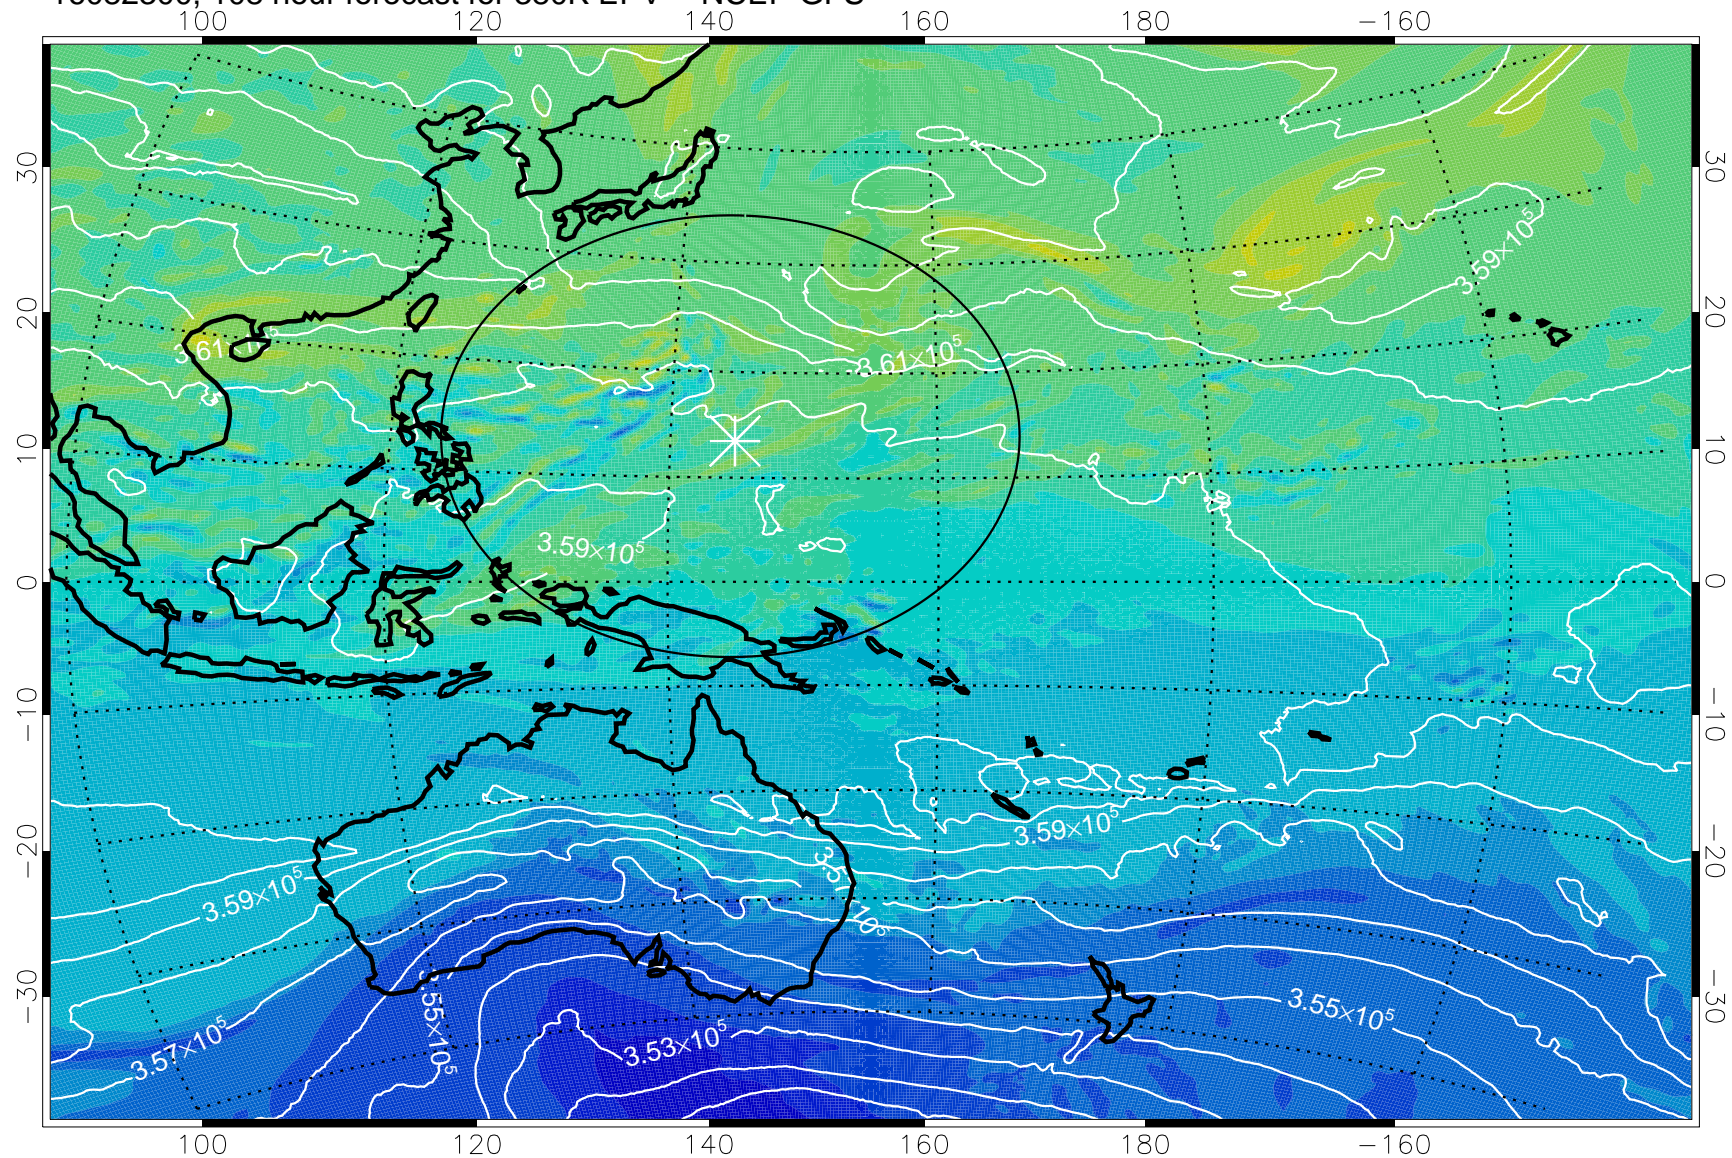

16082206, 90 hour forecast for 380K EPV -- NCEP GFS

380K Montgomery Streamfunction, white

Range ring of 2304 km

16082212, 96 hour forecast for 380K EPV -- NCEP GFS

380K Montgomery Streamfunction, white

Range ring of 2304 km

16082218, 102 hour forecast for 380K EPV -- NCEP GFS

380K Montgomery Streamfunction, white

Range ring of 2304 km

16082300, 108 hour forecast for 380K EPV -- NCEP GFS

380K Montgomery Streamfunction, white

Range ring of 2304 km

16082306, 114 hour forecast for 380K EPV -- NCEP GFS

380K Montgomery Streamfunction, white

Range ring of 2304 km

16082312, 120 hour forecast for 380K EPV -- NCEP GFS

380K Montgomery Streamfunction, white

Range ring of 2304 km