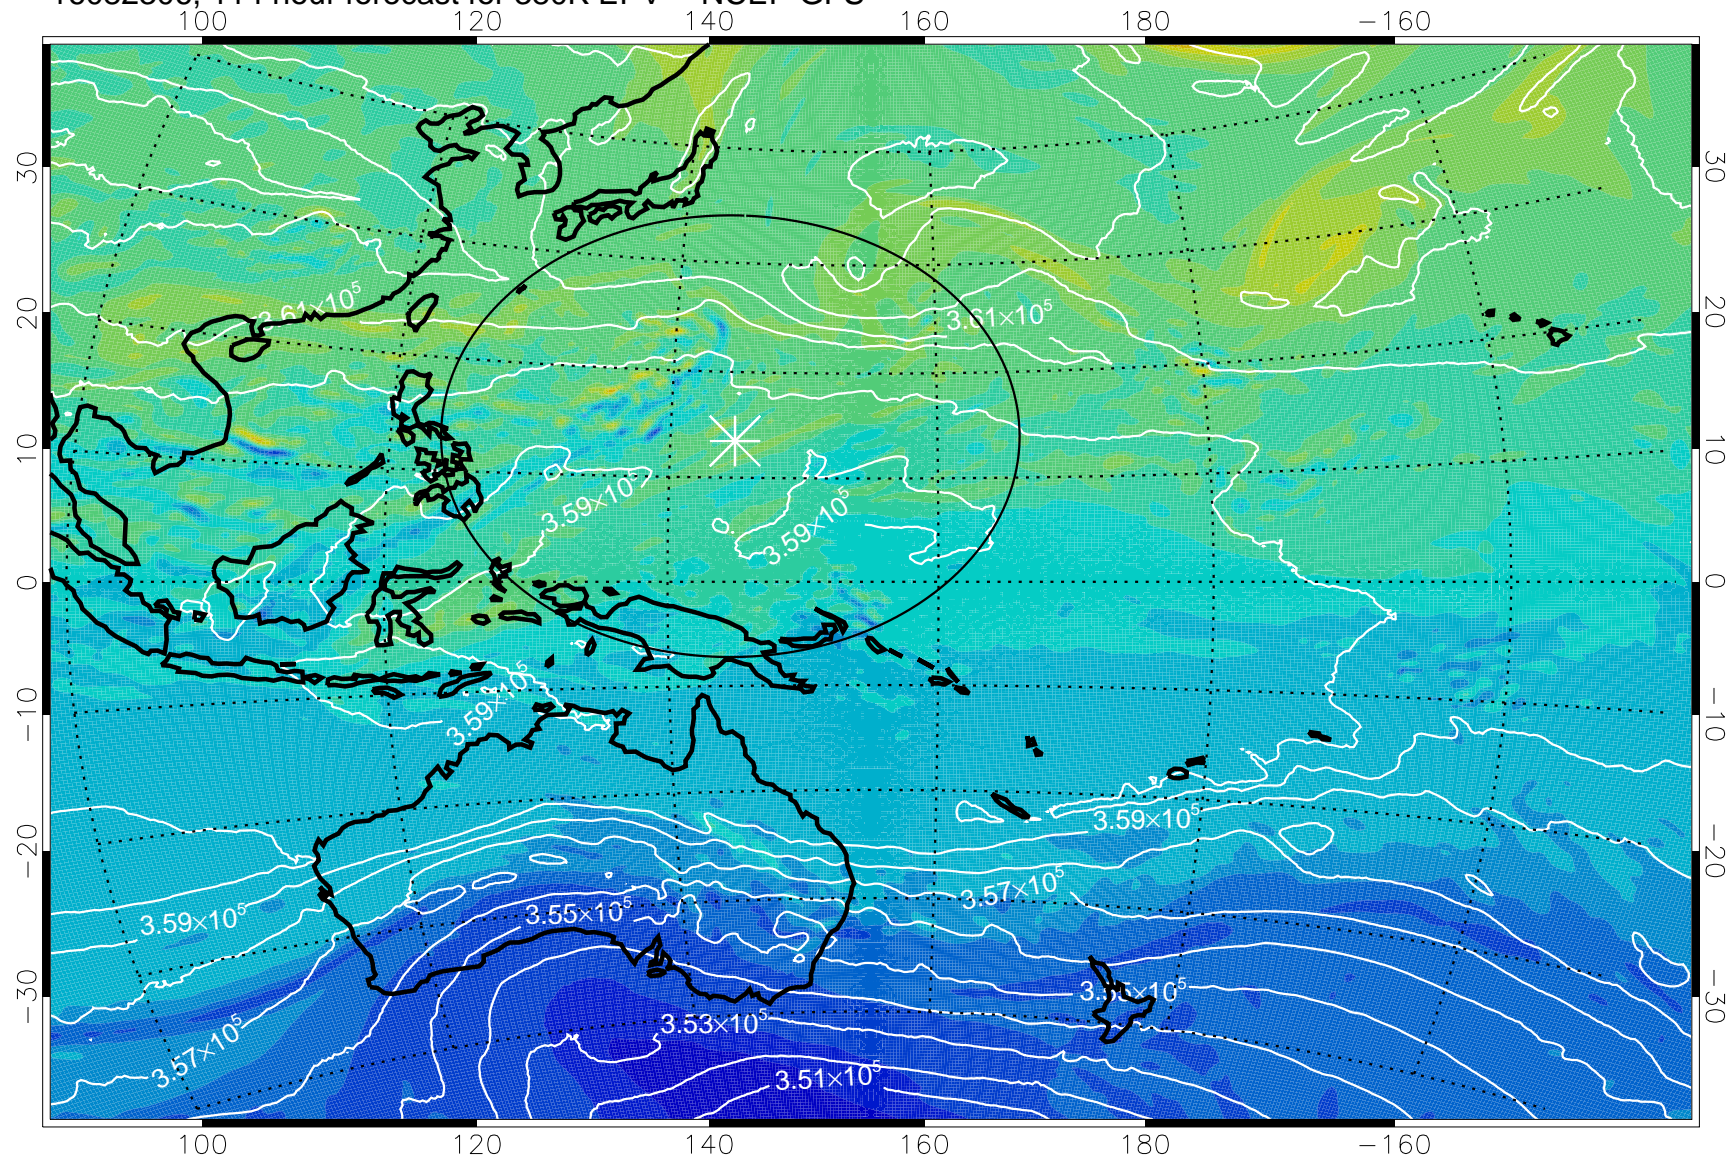

16082206, 90 hour forecast for 380K EPV -- NCEP GFS

380K Montgomery Streamfunction, white

Range ring of 2304 km

16082212, 96 hour forecast for 380K EPV -- NCEP GFS

380K Montgomery Streamfunction, white

Range ring of 2304 km

16082218, 102 hour forecast for 380K EPV -- NCEP GFS

380K Montgomery Streamfunction, white

Range ring of 2304 km

16082300, 108 hour forecast for 380K EPV -- NCEP GFS

380K Montgomery Streamfunction, white

Range ring of 2304 km

16082306, 114 hour forecast for 380K EPV -- NCEP GFS

380K Montgomery Streamfunction, white

Range ring of 2304 km

16082312, 120 hour forecast for 380K EPV -- NCEP GFS

380K Montgomery Streamfunction, white

Range ring of 2304 km