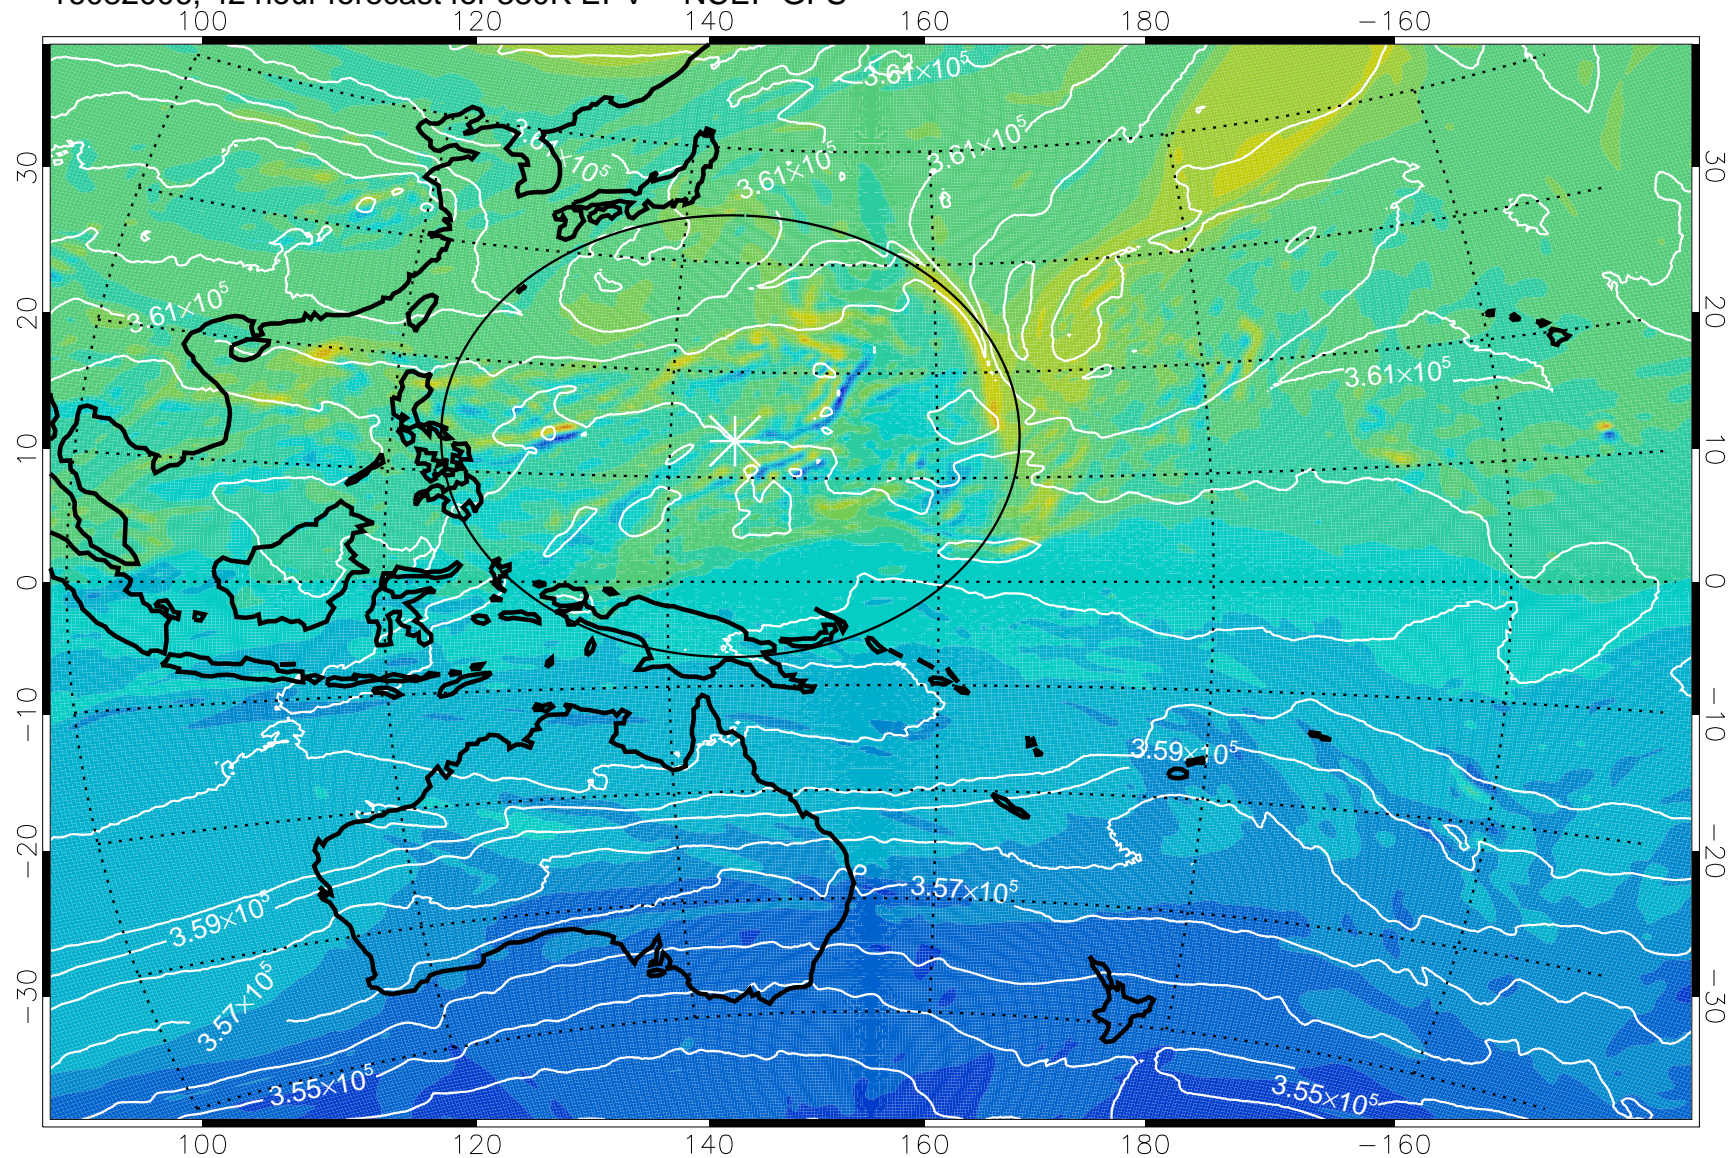

16081918, 30 hour forecast for 380K EPV -- NCEP GFS

380K Montgomery Streamfunction, white

Range ring of 2304 km

16082000, 36 hour forecast for 380K EPV -- NCEP GFS

380K Montgomery Streamfunction, white

Range ring of 2304 km

16082006, 42 hour forecast for 380K EPV -- NCEP GFS

380K Montgomery Streamfunction, white

Range ring of 2304 km

16082012, 48 hour forecast for 380K EPV -- NCEP GFS

380K Montgomery Streamfunction, white

Range ring of 2304 km

16082018, 54 hour forecast for 380K EPV -- NCEP GFS

380K Montgomery Streamfunction, white

Range ring of 2304 km

16082100, 60 hour forecast for 380K EPV -- NCEP GFS

380K Montgomery Streamfunction, white

Range ring of 2304 km

16082106, 66 hour forecast for 380K EPV -- NCEP GFS

380K Montgomery Streamfunction, white

Range ring of 2304 km

16082112, 72 hour forecast for 380K EPV -- NCEP GFS

380K Montgomery Streamfunction, white

Range ring of 2304 km