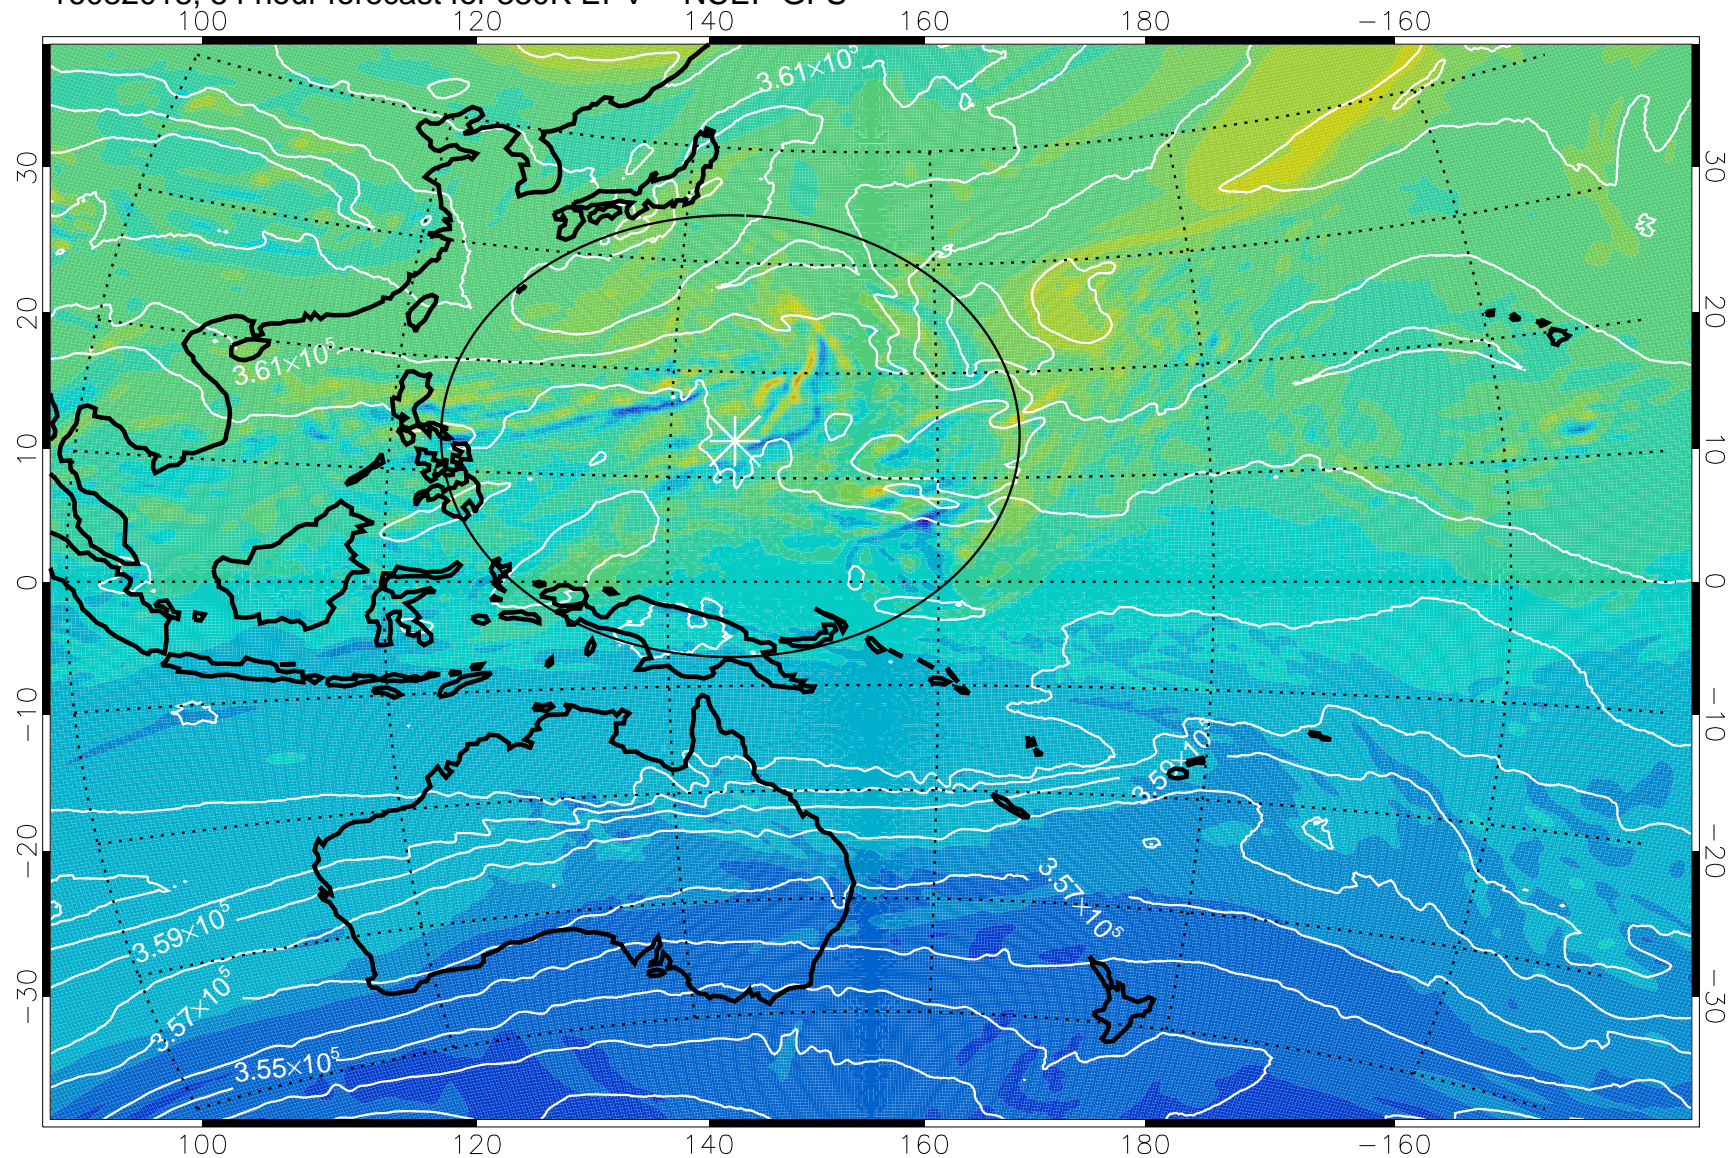

16081918, 30 hour forecast for 380K EPV -- NCEP GFS

380K Montgomery Streamfunction, white

Range ring of 2304 km

16082000, 36 hour forecast for 380K EPV -- NCEP GFS

380K Montgomery Streamfunction, white

Range ring of 2304 km

16082006, 42 hour forecast for 380K EPV -- NCEP GFS

380K Montgomery Streamfunction, white

Range ring of 2304 km

16082012, 48 hour forecast for 380K EPV -- NCEP GFS

380K Montgomery Streamfunction, white

Range ring of 2304 km

16082018, 54 hour forecast for 380K EPV -- NCEP GFS

380K Montgomery Streamfunction, white

Range ring of 2304 km

16082100, 60 hour forecast for 380K EPV -- NCEP GFS

380K Montgomery Streamfunction, white

Range ring of 2304 km

16082106, 66 hour forecast for 380K EPV -- NCEP GFS

380K Montgomery Streamfunction, white

Range ring of 2304 km

16082112, 72 hour forecast for 380K EPV -- NCEP GFS

380K Montgomery Streamfunction, white

Range ring of 2304 km