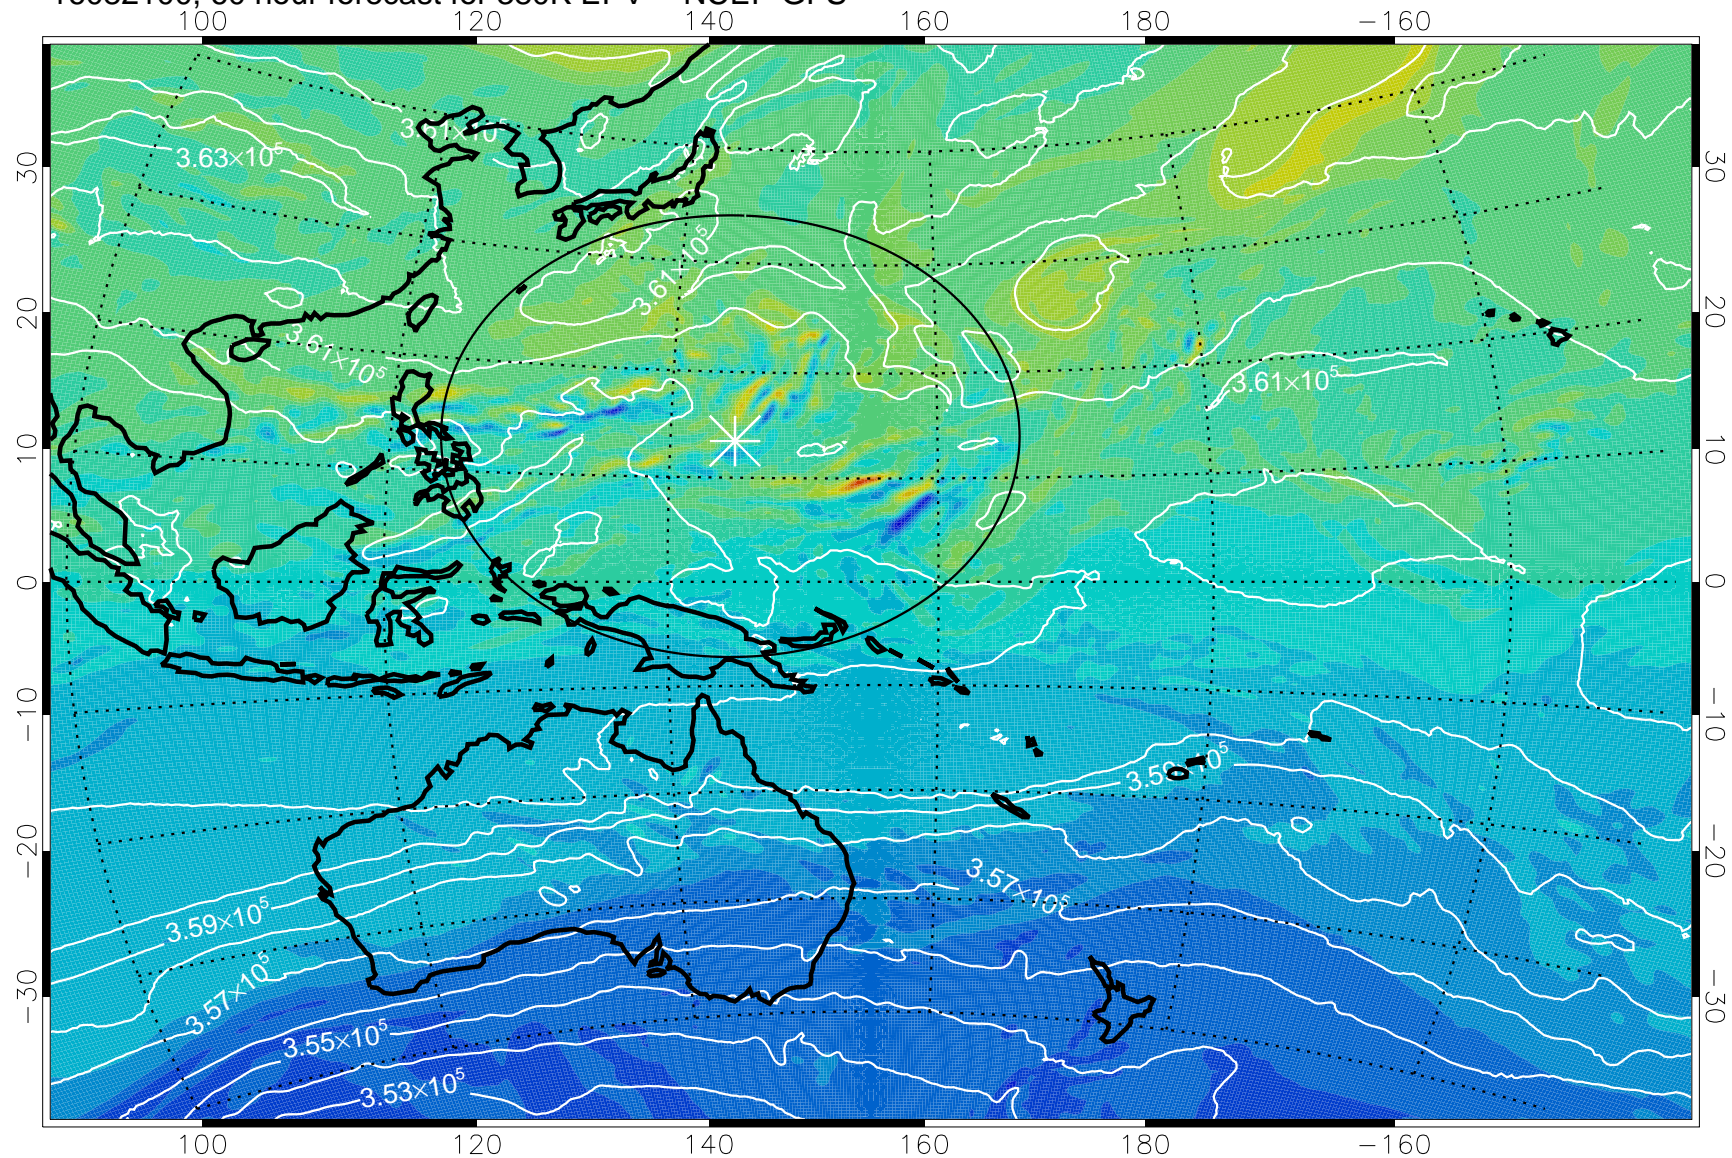

16082006, 42 hour forecast for 380K EPV -- NCEP GFS

380K Montgomery Streamfunction, white

Range ring of 2304 km

16082012, 48 hour forecast for 380K EPV -- NCEP GFS

380K Montgomery Streamfunction, white

Range ring of 2304 km

16082018, 54 hour forecast for 380K EPV -- NCEP GFS

380K Montgomery Streamfunction, white

Range ring of 2304 km

16082100, 60 hour forecast for 380K EPV -- NCEP GFS

380K Montgomery Streamfunction, white

Range ring of 2304 km

16082106, 66 hour forecast for 380K EPV -- NCEP GFS

380K Montgomery Streamfunction, white

Range ring of 2304 km

16082112, 72 hour forecast for 380K EPV -- NCEP GFS

380K Montgomery Streamfunction, white

Range ring of 2304 km

16082118, 78 hour forecast for 380K EPV -- NCEP GFS

380K Montgomery Streamfunction, white

Range ring of 2304 km

16082200, 84 hour forecast for 380K EPV -- NCEP GFS

380K Montgomery Streamfunction, white

Range ring of 2304 km