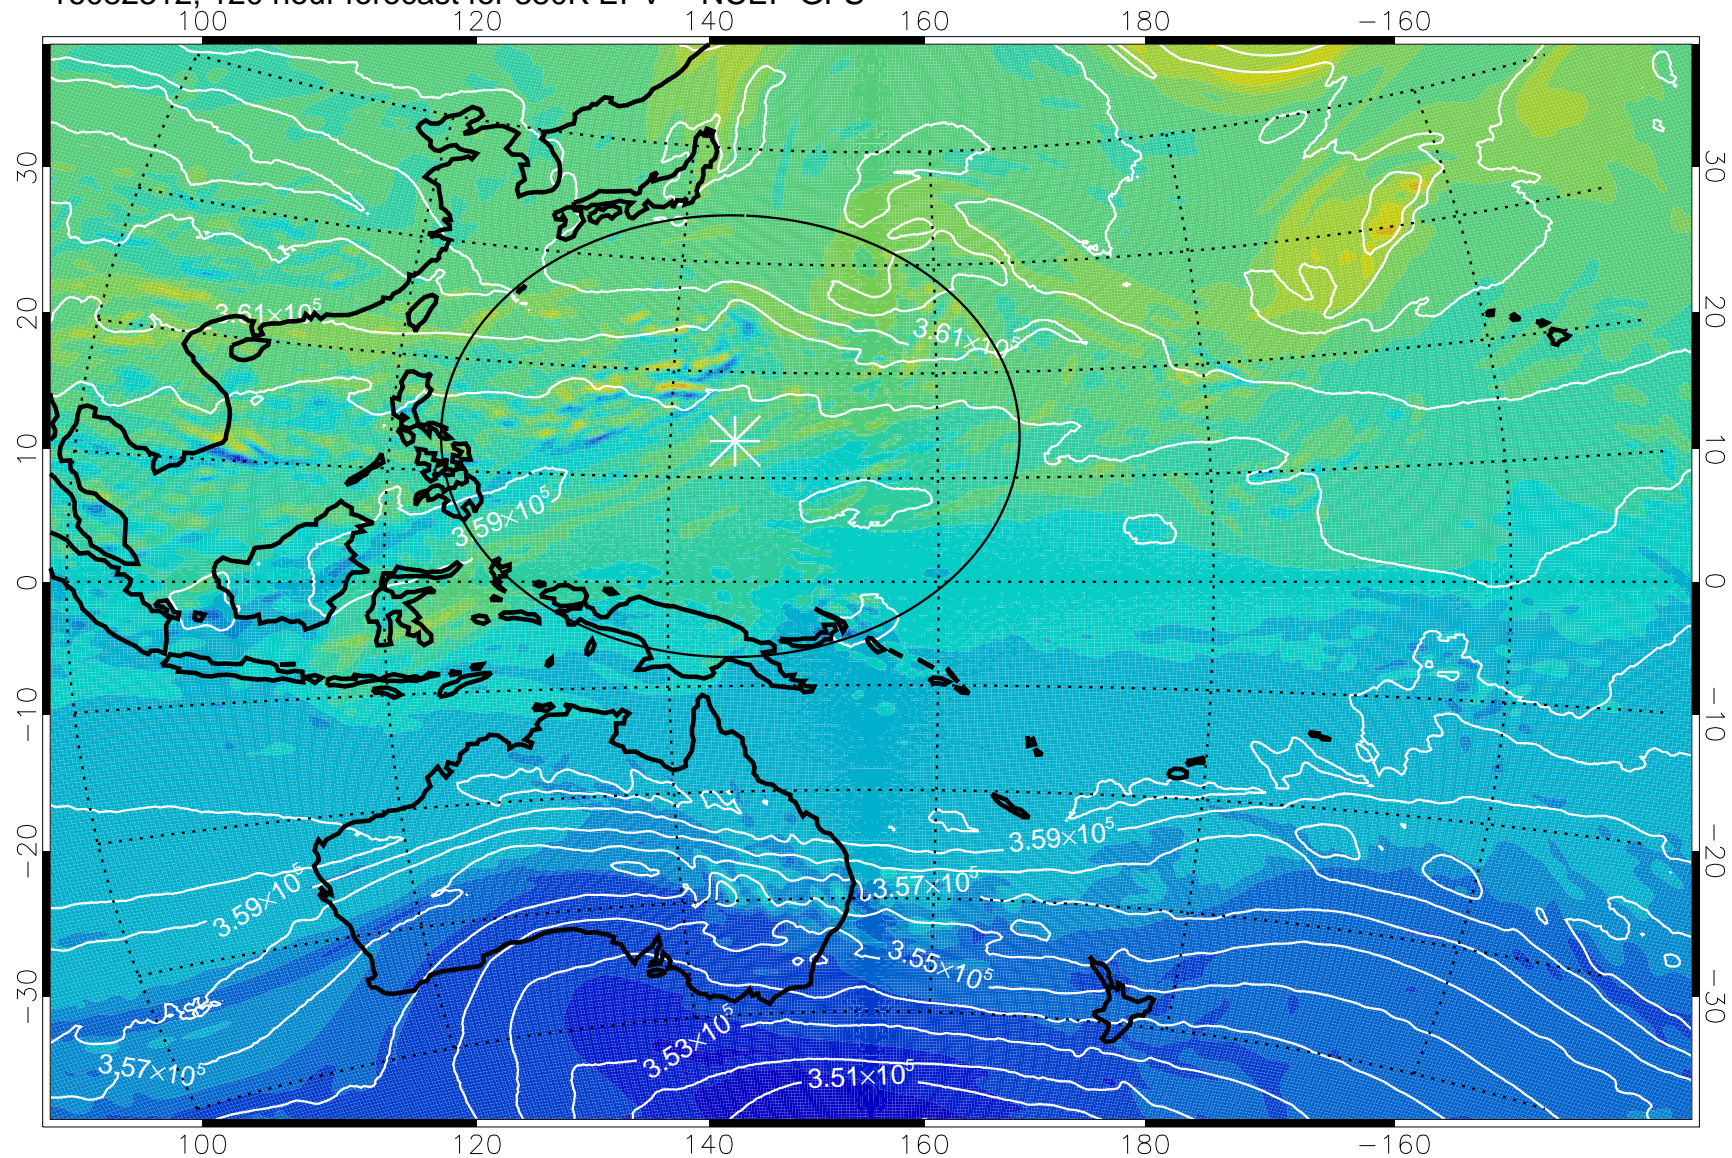

16082218, 102 hour forecast for 380K EPV -- NCEP GFS

380K Montgomery Streamfunction, white

Range ring of 2304 km

16082300, 108 hour forecast for 380K EPV -- NCEP GFS

380K Montgomery Streamfunction, white

Range ring of 2304 km

16082306, 114 hour forecast for 380K EPV -- NCEP GFS

380K Montgomery Streamfunction, white

Range ring of 2304 km

16082312, 120 hour forecast for 380K EPV -- NCEP GFS

380K Montgomery Streamfunction, white

Range ring of 2304 km