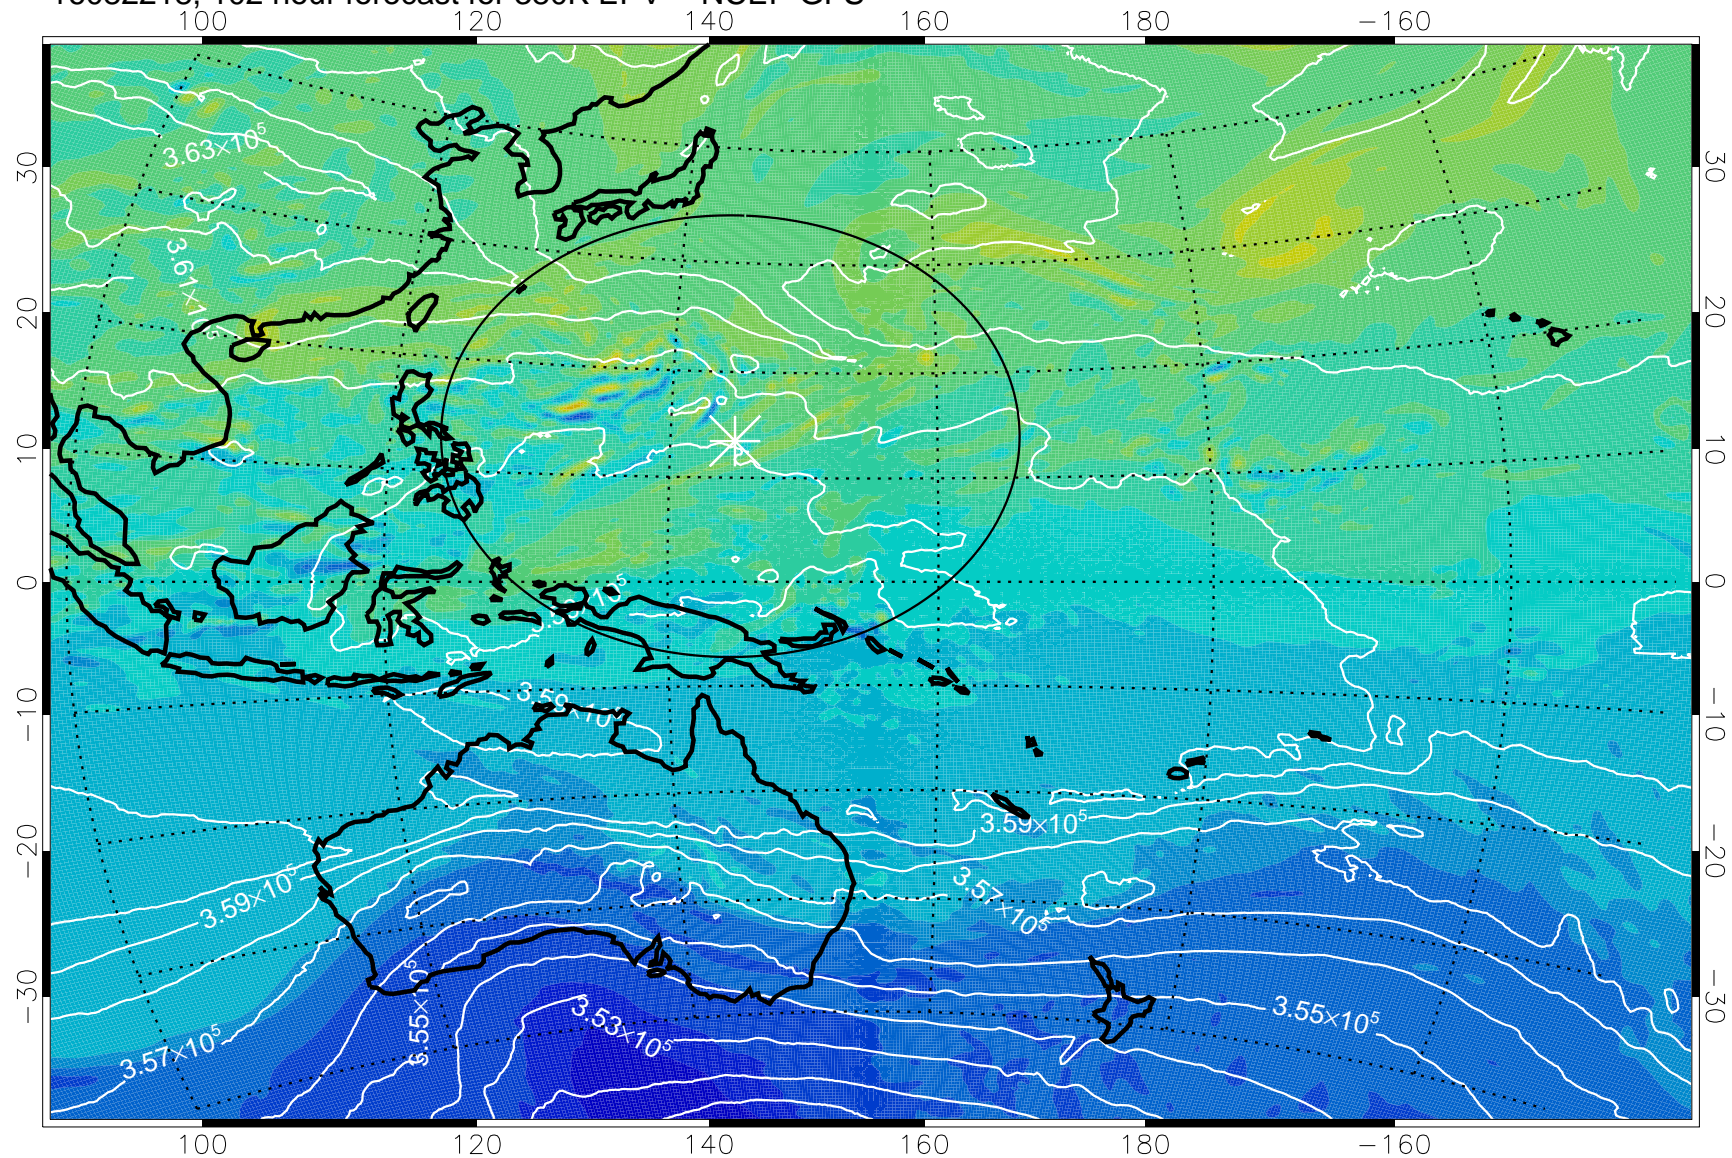

16082118, 78 hour forecast for 380K EPV -- NCEP GFS

380K Montgomery Streamfunction, white

Range ring of 2304 km

16082200, 84 hour forecast for 380K EPV -- NCEP GFS

380K Montgomery Streamfunction, white

Range ring of 2304 km

16082206, 90 hour forecast for 380K EPV -- NCEP GFS

380K Montgomery Streamfunction, white

Range ring of 2304 km

16082212, 96 hour forecast for 380K EPV -- NCEP GFS

380K Montgomery Streamfunction, white

Range ring of 2304 km

16082218, 102 hour forecast for 380K EPV -- NCEP GFS

380K Montgomery Streamfunction, white

Range ring of 2304 km

16082300, 108 hour forecast for 380K EPV -- NCEP GFS

380K Montgomery Streamfunction, white

Range ring of 2304 km

16082306, 114 hour forecast for 380K EPV -- NCEP GFS

380K Montgomery Streamfunction, white

Range ring of 2304 km

16082312, 120 hour forecast for 380K EPV -- NCEP GFS

380K Montgomery Streamfunction, white

Range ring of 2304 km