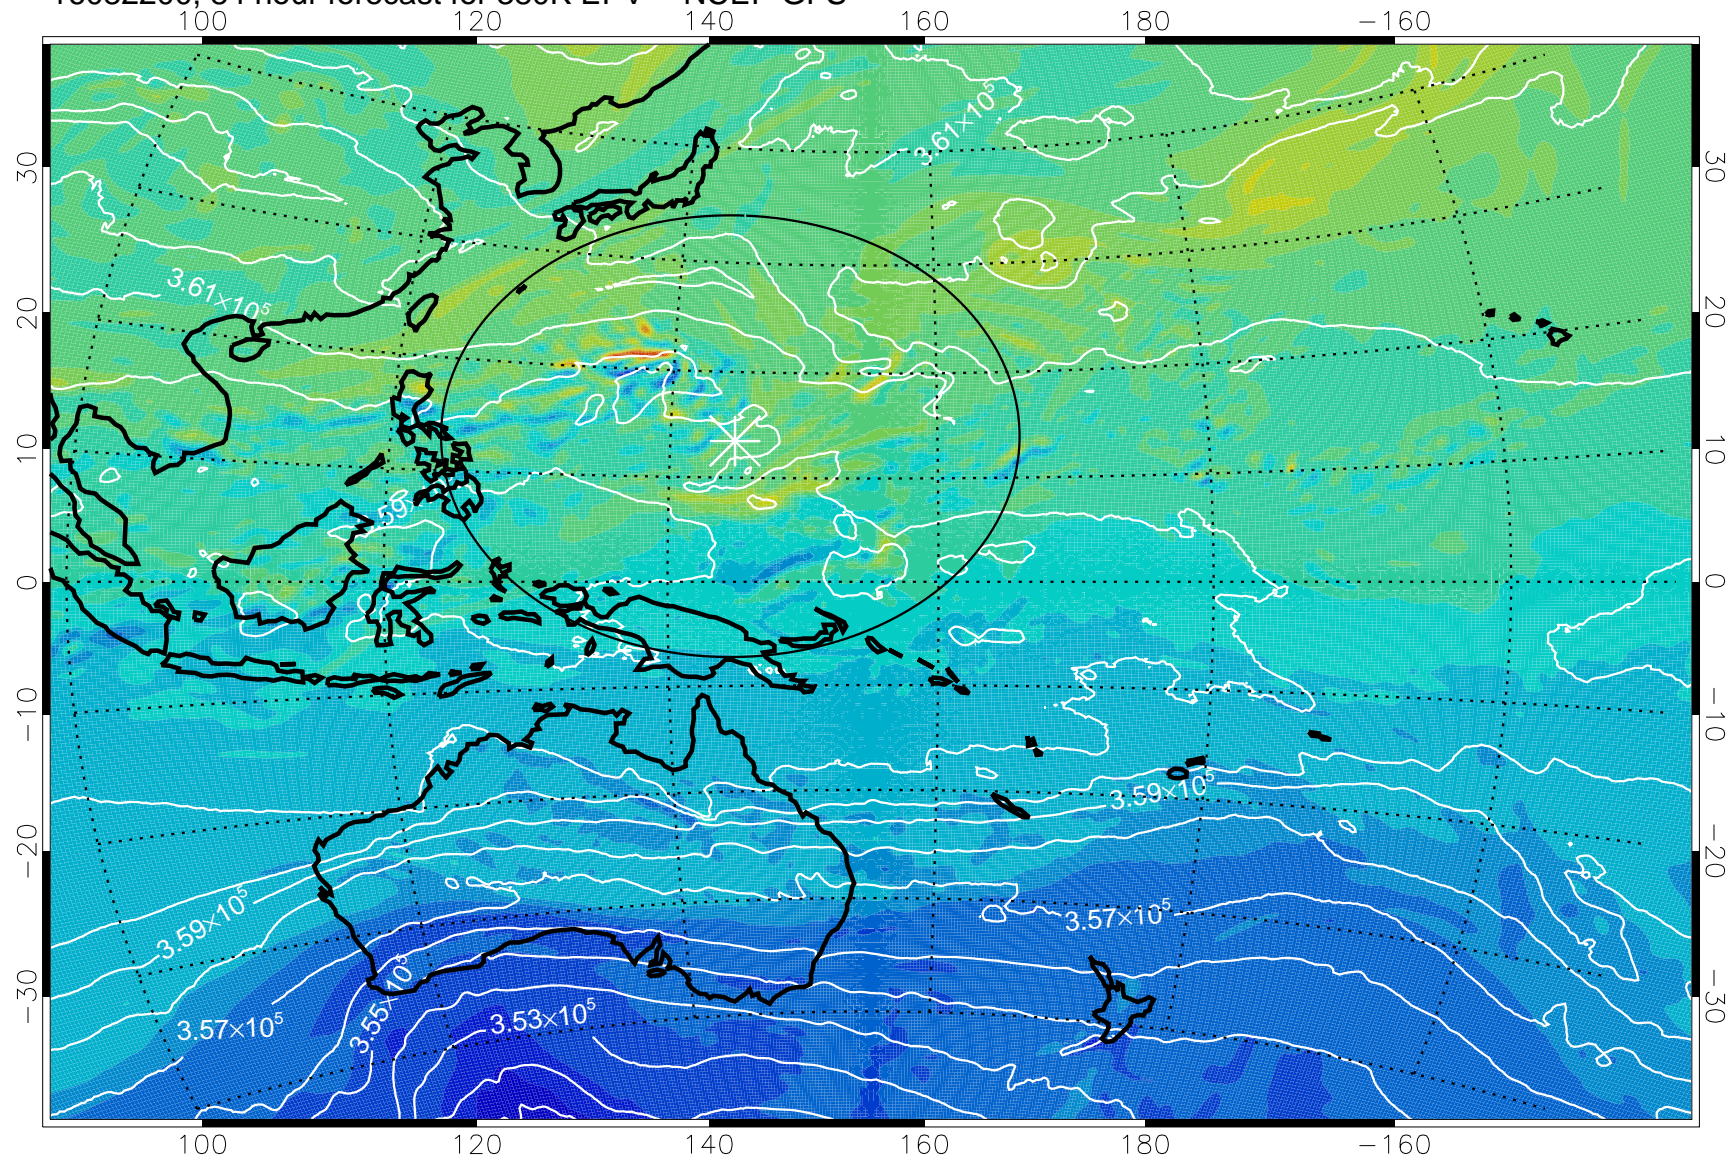

16082106, 66 hour forecast for 380K EPV -- NCEP GFS

380K Montgomery Streamfunction, white

Range ring of 2304 km

16082112, 72 hour forecast for 380K EPV -- NCEP GFS

380K Montgomery Streamfunction, white

Range ring of 2304 km

16082118, 78 hour forecast for 380K EPV -- NCEP GFS

380K Montgomery Streamfunction, white

Range ring of 2304 km

16082200, 84 hour forecast for 380K EPV -- NCEP GFS

380K Montgomery Streamfunction, white

Range ring of 2304 km

16082206, 90 hour forecast for 380K EPV -- NCEP GFS

380K Montgomery Streamfunction, white

Range ring of 2304 km

16082212, 96 hour forecast for 380K EPV -- NCEP GFS

380K Montgomery Streamfunction, white

Range ring of 2304 km

16082218, 102 hour forecast for 380K EPV -- NCEP GFS

380K Montgomery Streamfunction, white

Range ring of 2304 km

16082300, 108 hour forecast for 380K EPV -- NCEP GFS

380K Montgomery Streamfunction, white

Range ring of 2304 km