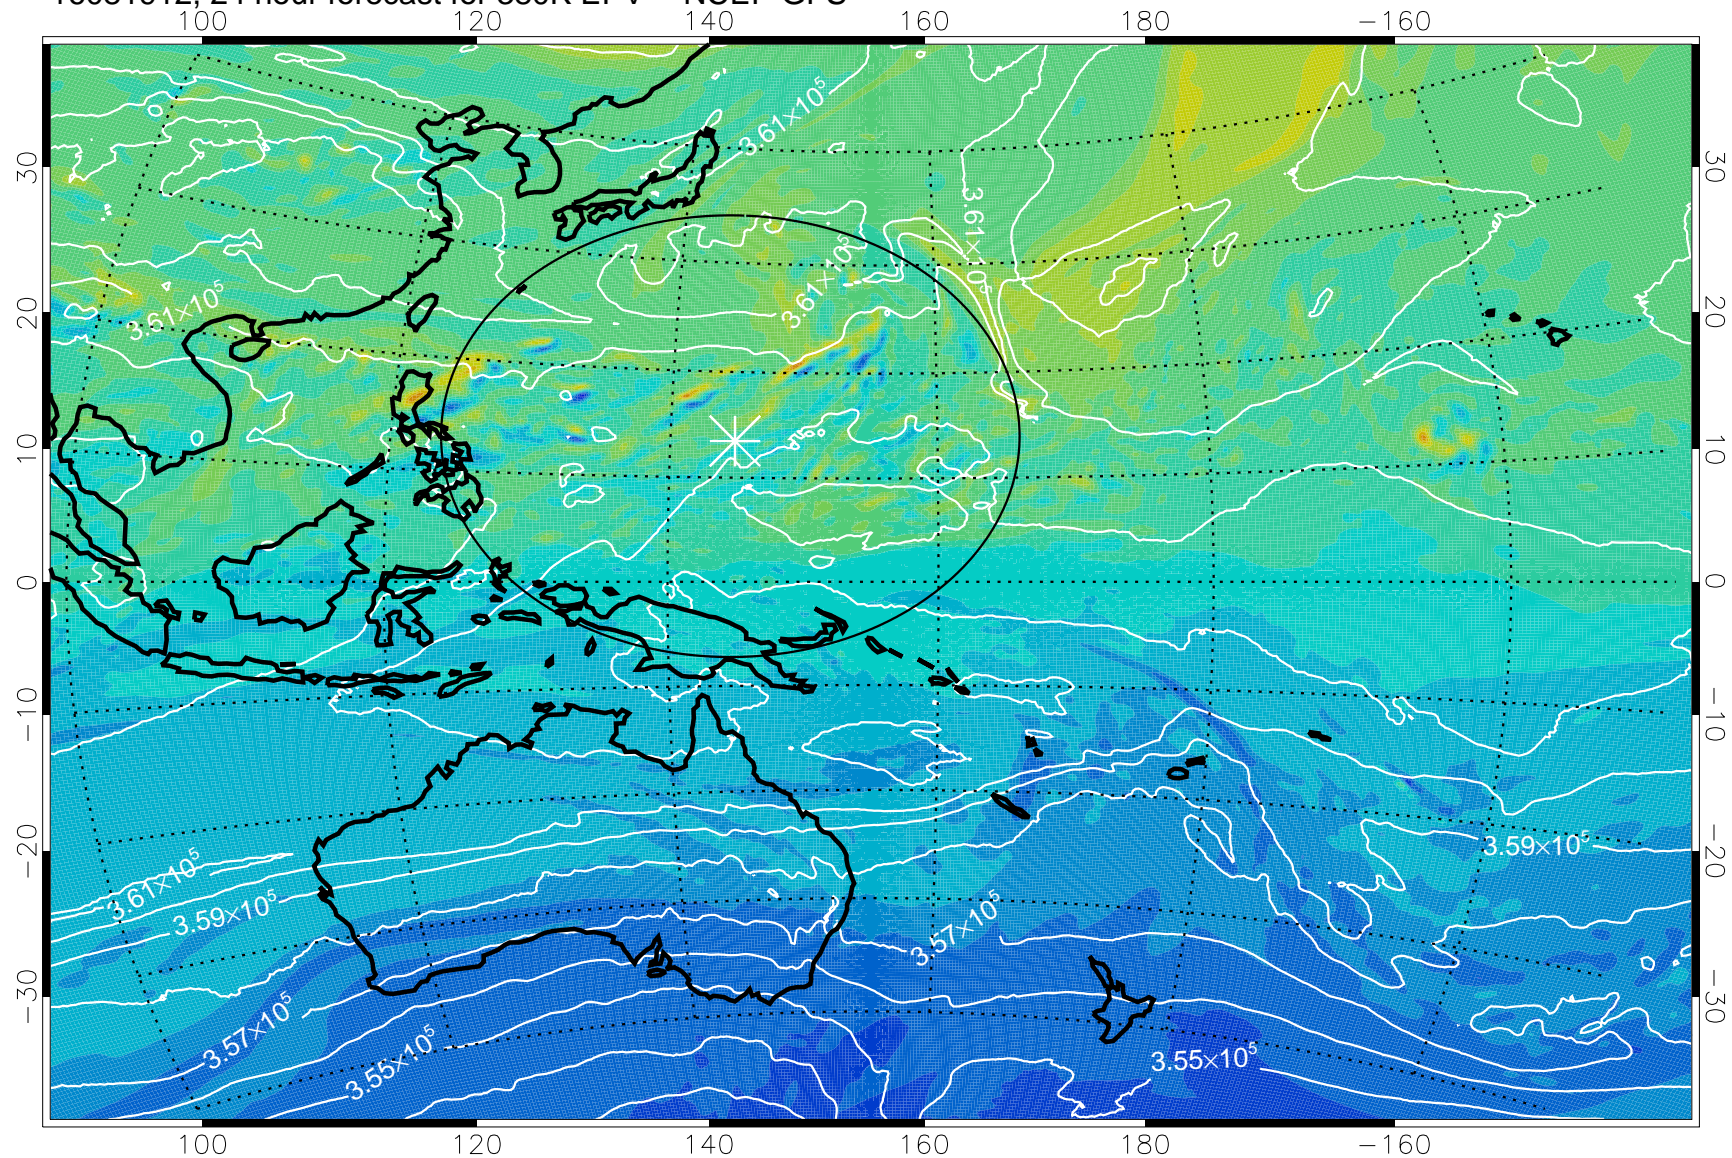

16081906, 18 hour forecast for 380K EPV -- NCEP GFS

380K Montgomery Streamfunction, white

Range ring of 2304 km

16081912, 24 hour forecast for 380K EPV -- NCEP GFS

380K Montgomery Streamfunction, white

Range ring of 2304 km

16081918, 30 hour forecast for 380K EPV -- NCEP GFS

380K Montgomery Streamfunction, white

Range ring of 2304 km

16082000, 36 hour forecast for 380K EPV -- NCEP GFS

380K Montgomery Streamfunction, white

Range ring of 2304 km

16082006, 42 hour forecast for 380K EPV -- NCEP GFS

380K Montgomery Streamfunction, white

Range ring of 2304 km

16082012, 48 hour forecast for 380K EPV -- NCEP GFS

380K Montgomery Streamfunction, white

Range ring of 2304 km

16082018, 54 hour forecast for 380K EPV -- NCEP GFS

380K Montgomery Streamfunction, white

Range ring of 2304 km

16082100, 60 hour forecast for 380K EPV -- NCEP GFS

380K Montgomery Streamfunction, white

Range ring of 2304 km