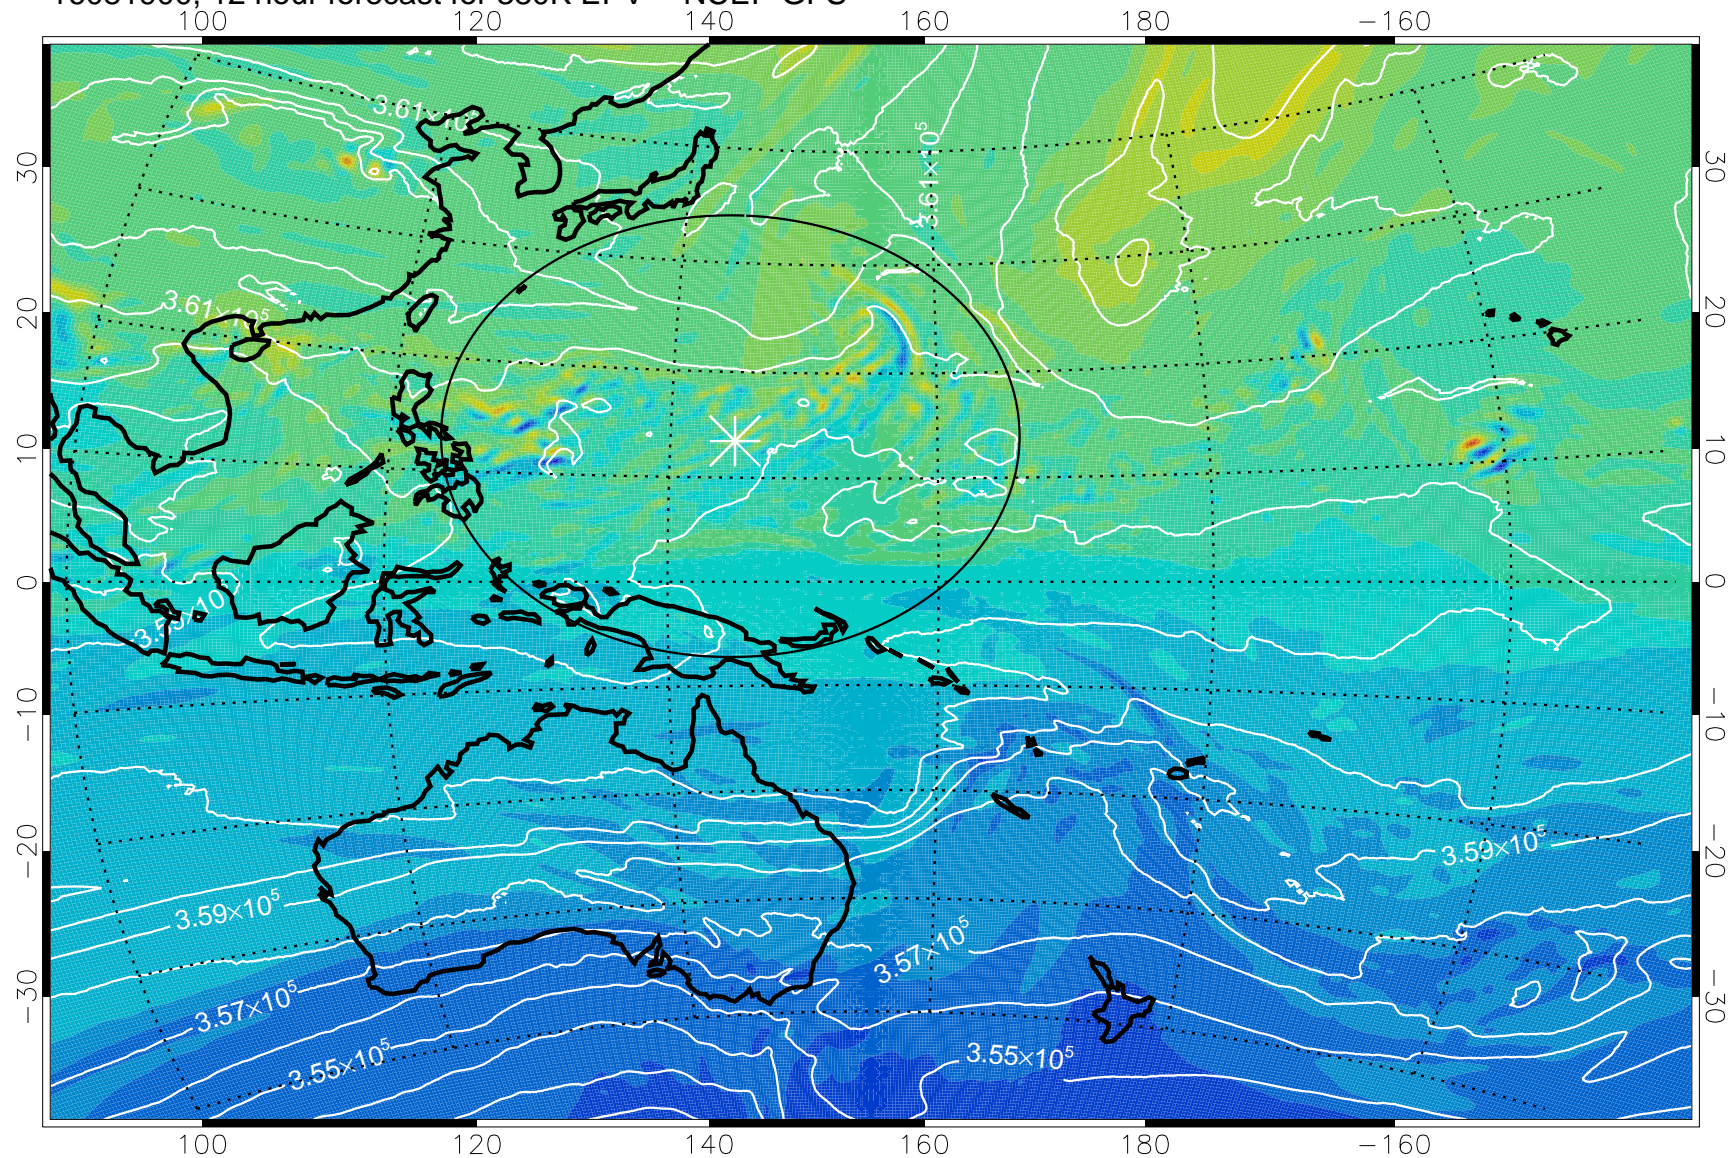

16081818, 6 hour forecast for 380K EPV -- NCEP GFS

380K Montgomery Streamfunction, white

Range ring of 2304 km

16081900, 12 hour forecast for 380K EPV -- NCEP GFS

380K Montgomery Streamfunction, white

Range ring of 2304 km

16081906, 18 hour forecast for 380K EPV -- NCEP GFS

380K Montgomery Streamfunction, white

Range ring of 2304 km

16081912, 24 hour forecast for 380K EPV -- NCEP GFS

380K Montgomery Streamfunction, white

Range ring of 2304 km

16081918, 30 hour forecast for 380K EPV -- NCEP GFS

380K Montgomery Streamfunction, white

Range ring of 2304 km

16082000, 36 hour forecast for 380K EPV -- NCEP GFS

380K Montgomery Streamfunction, white

Range ring of 2304 km

16082018, 54 hour forecast for 380K EPV -- NCEP GFS

380K Montgomery Streamfunction, white

Range ring of 2304 km

16082100, 60 hour forecast for 380K EPV -- NCEP GFS

380K Montgomery Streamfunction, white

Range ring of 2304 km