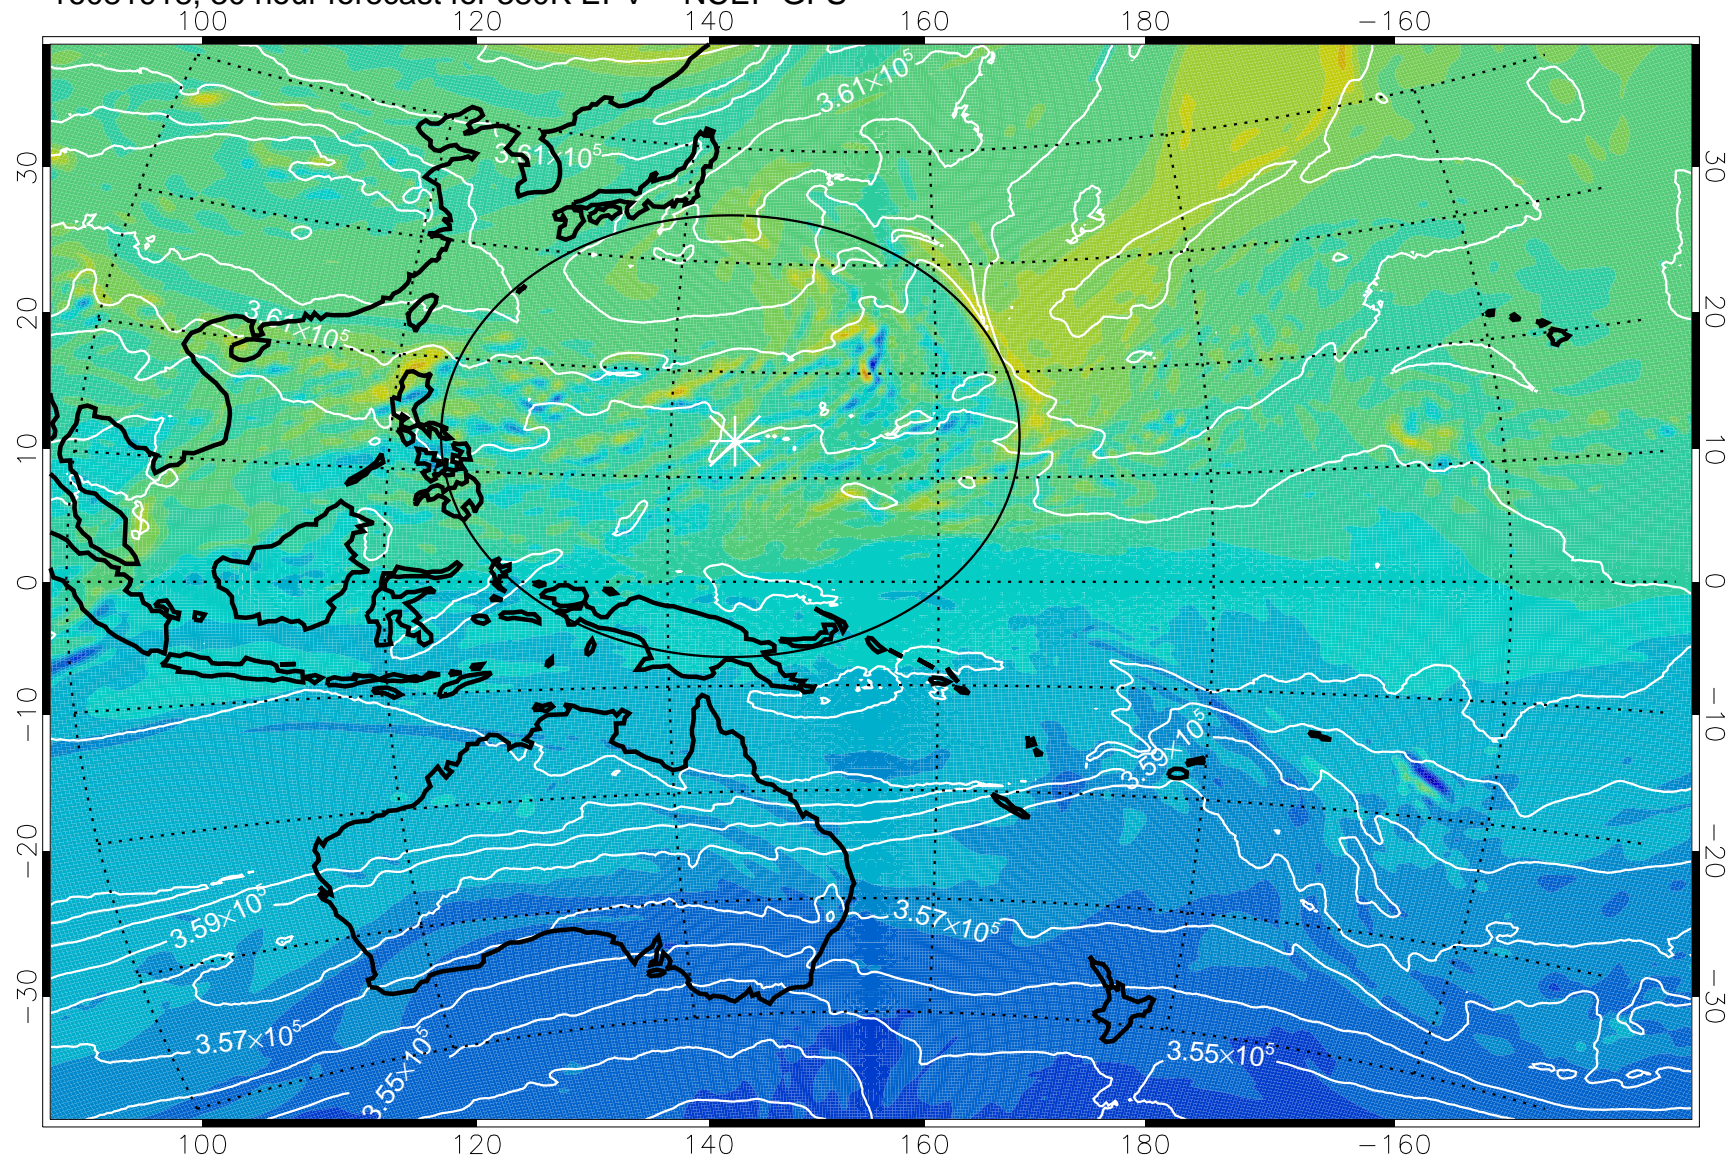

16081906, 18 hour forecast for 380K EPV -- NCEP GFS

380K Montgomery Streamfunction, white

Range ring of 2304 km

16081912, 24 hour forecast for 380K EPV -- NCEP GFS

380K Montgomery Streamfunction, white

Range ring of 2304 km

16081918, 30 hour forecast for 380K EPV -- NCEP GFS

380K Montgomery Streamfunction, white

Range ring of 2304 km

16082000, 36 hour forecast for 380K EPV -- NCEP GFS

380K Montgomery Streamfunction, white

Range ring of 2304 km

16082006, 42 hour forecast for 380K EPV -- NCEP GFS

380K Montgomery Streamfunction, white

Range ring of 2304 km

16082012, 48 hour forecast for 380K EPV -- NCEP GFS

380K Montgomery Streamfunction, white

Range ring of 2304 km

16082018, 54 hour forecast for 380K EPV -- NCEP GFS

380K Montgomery Streamfunction, white

Range ring of 2304 km

16082100, 60 hour forecast for 380K EPV -- NCEP GFS

380K Montgomery Streamfunction, white

Range ring of 2304 km