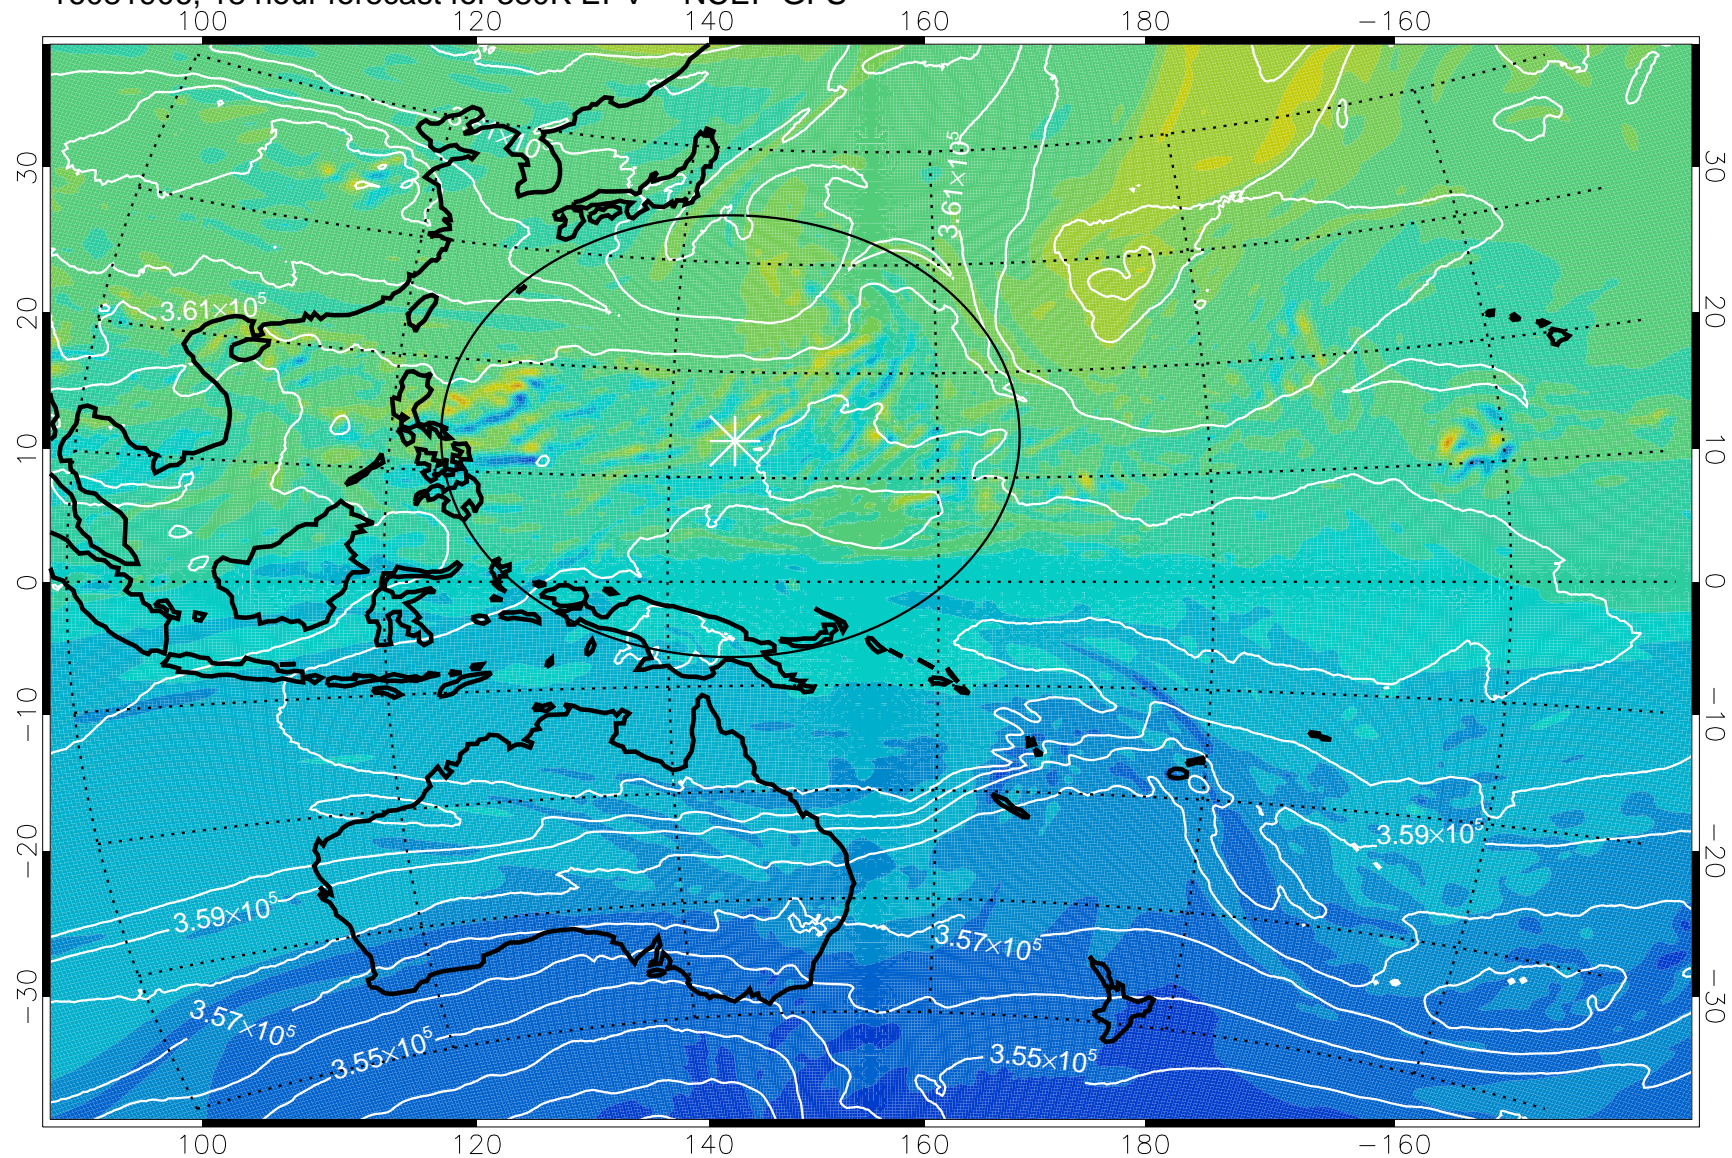

16081818, 6 hour forecast for 380K EPV -- NCEP GFS

380K Montgomery Streamfunction, white

Range ring of 2304 km

16081900, 12 hour forecast for 380K EPV -- NCEP GFS

380K Montgomery Streamfunction, white

Range ring of 2304 km

16081906, 18 hour forecast for 380K EPV -- NCEP GFS

380K Montgomery Streamfunction, white

Range ring of 2304 km

16081912, 24 hour forecast for 380K EPV -- NCEP GFS

380K Montgomery Streamfunction, white

Range ring of 2304 km

16081918, 30 hour forecast for 380K EPV -- NCEP GFS

380K Montgomery Streamfunction, white

Range ring of 2304 km

16082000, 36 hour forecast for 380K EPV -- NCEP GFS

380K Montgomery Streamfunction, white

Range ring of 2304 km

16082018, 54 hour forecast for 380K EPV -- NCEP GFS

380K Montgomery Streamfunction, white

Range ring of 2304 km

16082100, 60 hour forecast for 380K EPV -- NCEP GFS

380K Montgomery Streamfunction, white

Range ring of 2304 km