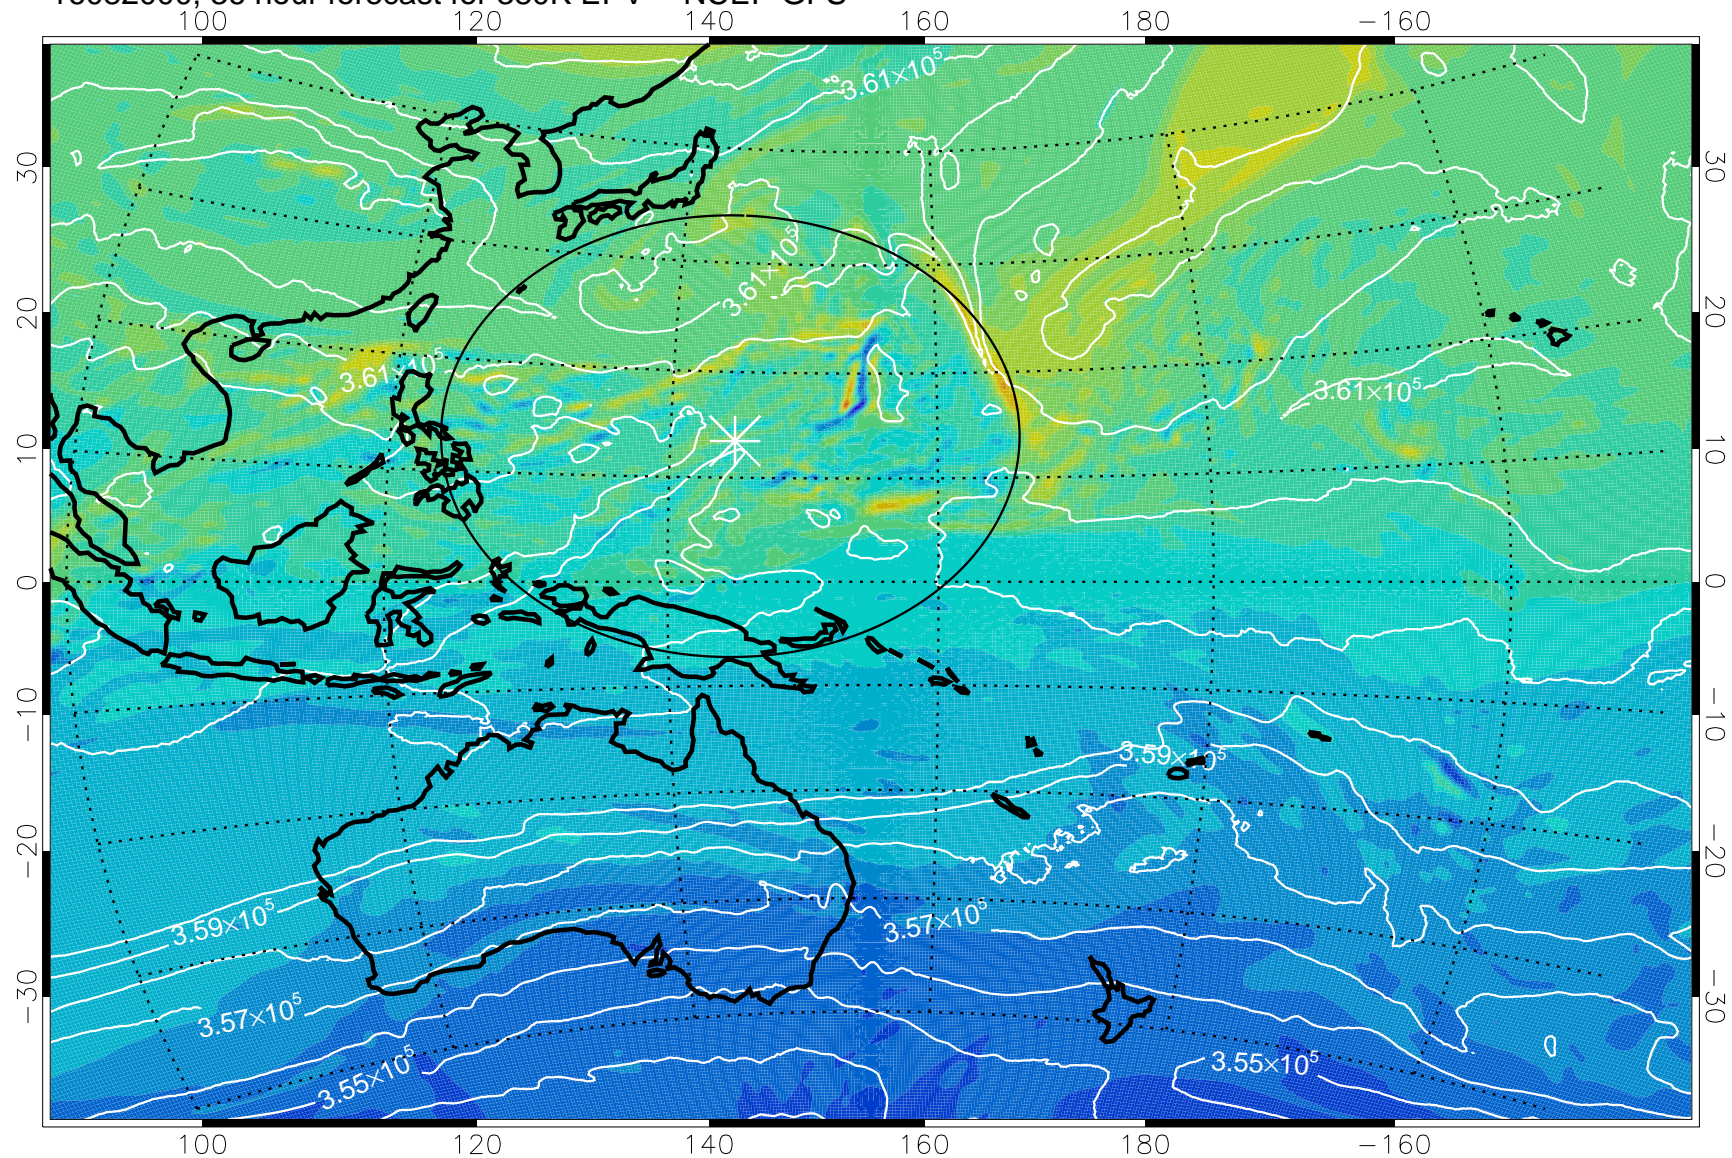

16081918, 30 hour forecast for 380K EPV -- NCEP GFS

380K Montgomery Streamfunction, white

Range ring of 2304 km

16082000, 36 hour forecast for 380K EPV -- NCEP GFS

380K Montgomery Streamfunction, white

Range ring of 2304 km

16082006, 42 hour forecast for 380K EPV -- NCEP GFS

380K Montgomery Streamfunction, white

Range ring of 2304 km

16082012, 48 hour forecast for 380K EPV -- NCEP GFS

380K Montgomery Streamfunction, white

Range ring of 2304 km

16082018, 54 hour forecast for 380K EPV -- NCEP GFS

380K Montgomery Streamfunction, white

Range ring of 2304 km

16082100, 60 hour forecast for 380K EPV -- NCEP GFS

380K Montgomery Streamfunction, white

Range ring of 2304 km

16082106, 66 hour forecast for 380K EPV -- NCEP GFS

380K Montgomery Streamfunction, white

Range ring of 2304 km

16082112, 72 hour forecast for 380K EPV -- NCEP GFS

380K Montgomery Streamfunction, white

Range ring of 2304 km