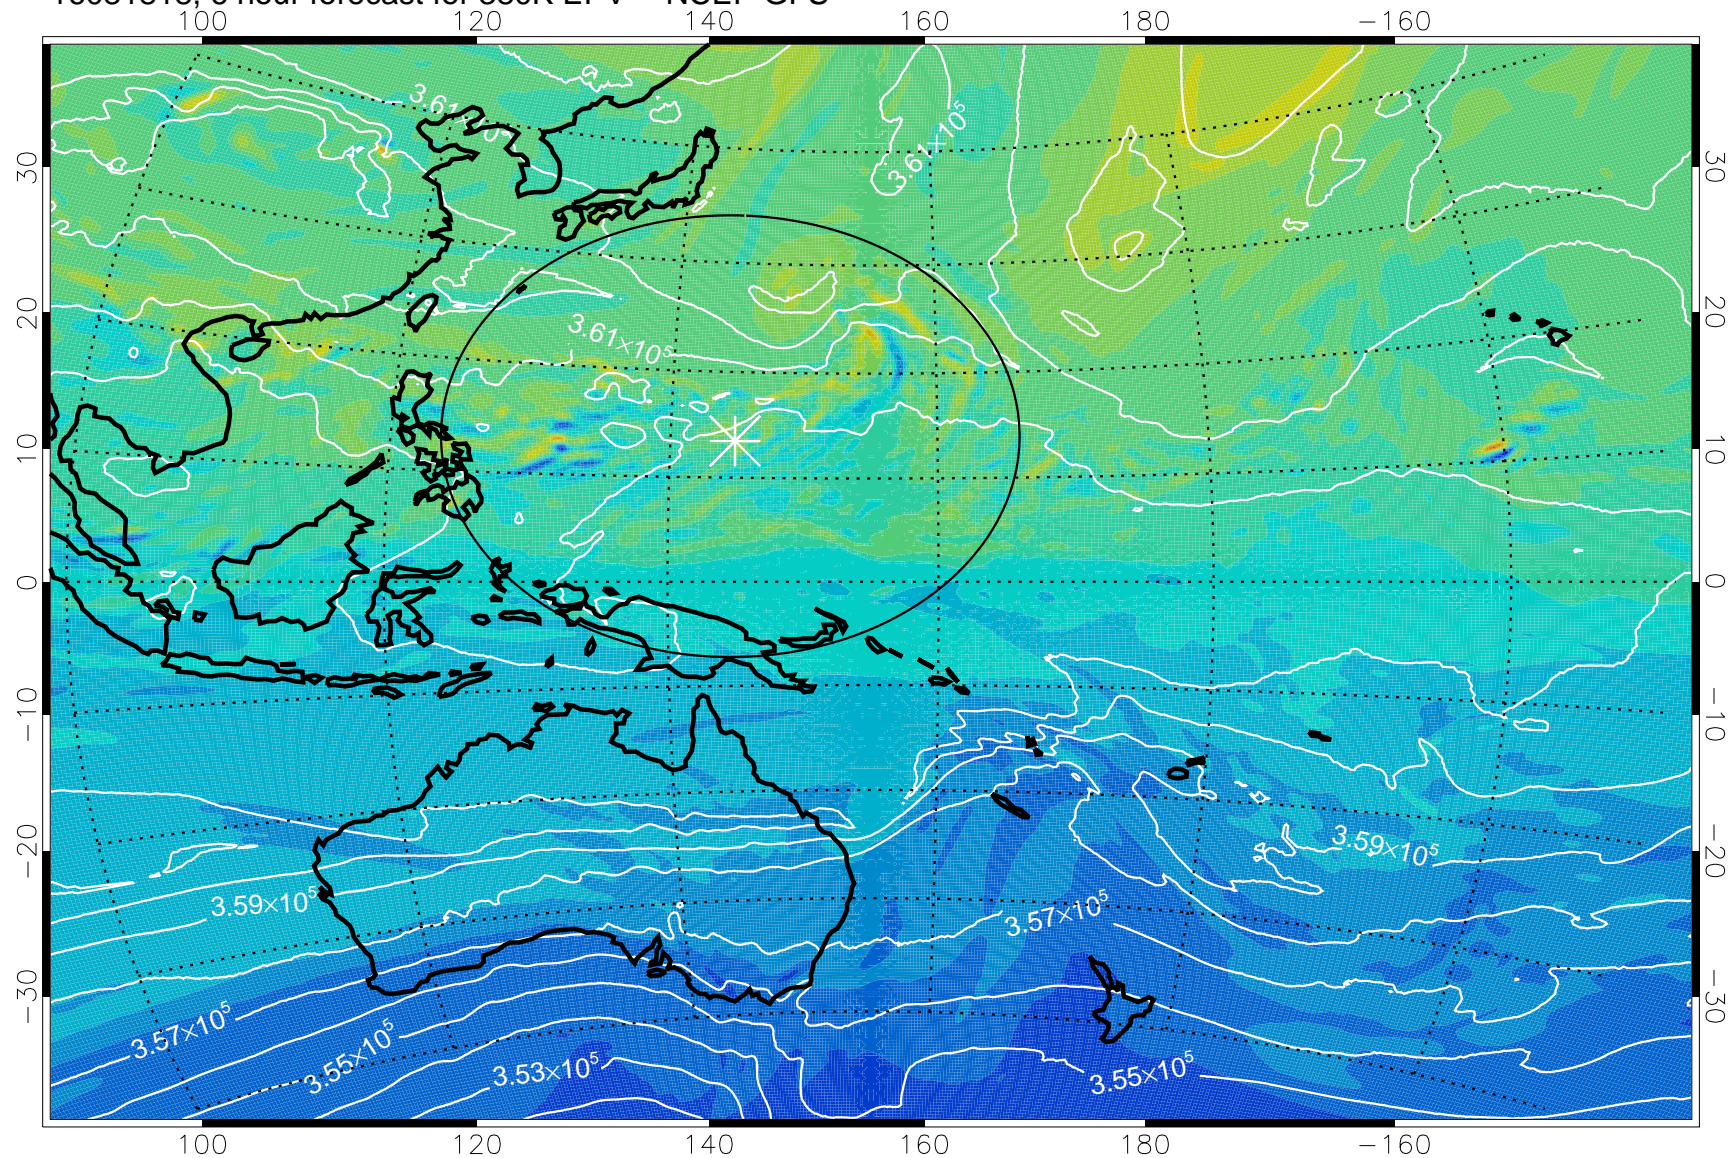

16081818, 6 hour forecast for 380K EPV -- NCEP GFS

380K Montgomery Streamfunction, white

Range ring of 2304 km

16081900, 12 hour forecast for 380K EPV -- NCEP GFS

380K Montgomery Streamfunction, white

Range ring of 2304 km

16081906, 18 hour forecast for 380K EPV -- NCEP GFS

380K Montgomery Streamfunction, white

Range ring of 2304 km

16081912, 24 hour forecast for 380K EPV -- NCEP GFS

380K Montgomery Streamfunction, white

Range ring of 2304 km

16081918, 30 hour forecast for 380K EPV -- NCEP GFS

380K Montgomery Streamfunction, white

Range ring of 2304 km

16082000, 36 hour forecast for 380K EPV -- NCEP GFS

380K Montgomery Streamfunction, white

Range ring of 2304 km

16082018, 54 hour forecast for 380K EPV -- NCEP GFS

380K Montgomery Streamfunction, white

Range ring of 2304 km

16082100, 60 hour forecast for 380K EPV -- NCEP GFS

380K Montgomery Streamfunction, white

Range ring of 2304 km