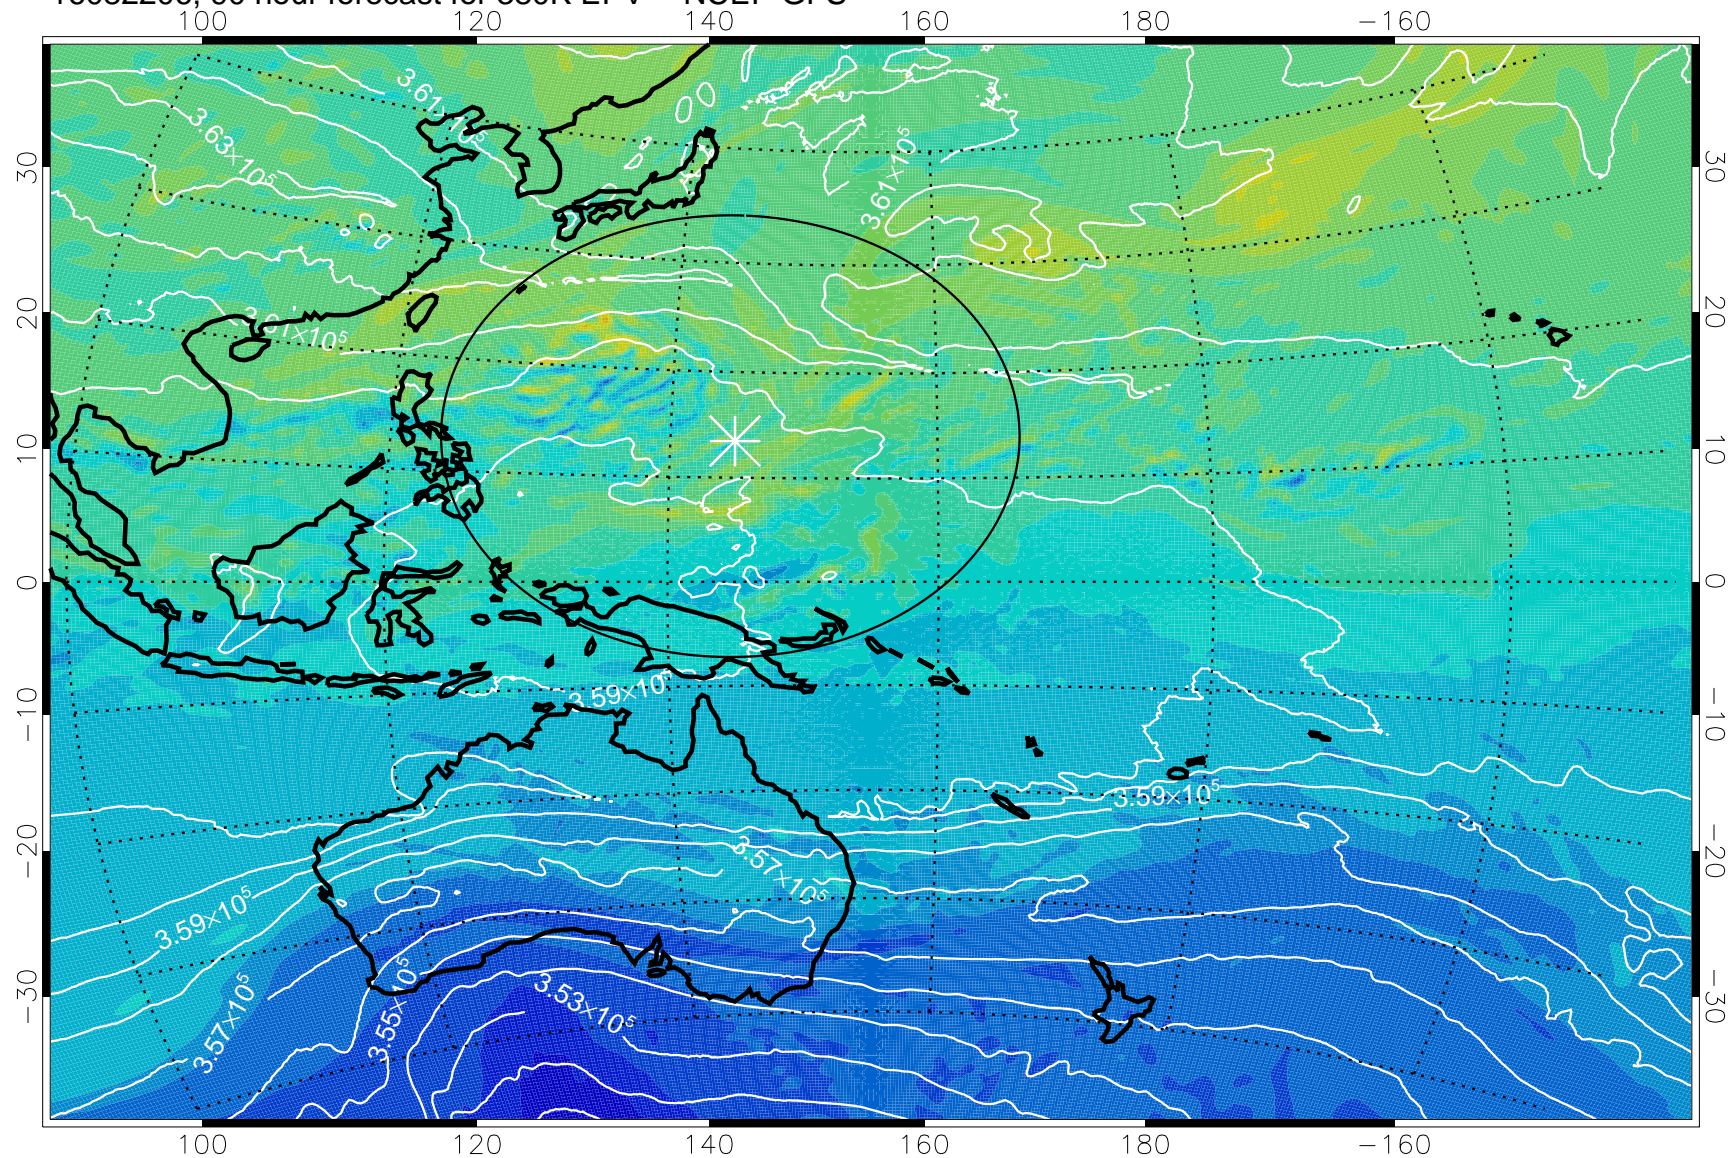

16082106, 66 hour forecast for 380K EPV -- NCEP GFS

380K Montgomery Streamfunction, white

Range ring of 2304 km

16082112, 72 hour forecast for 380K EPV -- NCEP GFS

380K Montgomery Streamfunction, white

Range ring of 2304 km

16082118, 78 hour forecast for 380K EPV -- NCEP GFS

380K Montgomery Streamfunction, white

Range ring of 2304 km

16082200, 84 hour forecast for 380K EPV -- NCEP GFS

380K Montgomery Streamfunction, white

Range ring of 2304 km

16082206, 90 hour forecast for 380K EPV -- NCEP GFS

380K Montgomery Streamfunction, white

Range ring of 2304 km

16082212, 96 hour forecast for 380K EPV -- NCEP GFS

380K Montgomery Streamfunction, white

Range ring of 2304 km

16082218, 102 hour forecast for 380K EPV -- NCEP GFS

380K Montgomery Streamfunction, white

Range ring of 2304 km

16082300, 108 hour forecast for 380K EPV -- NCEP GFS

380K Montgomery Streamfunction, white

Range ring of 2304 km