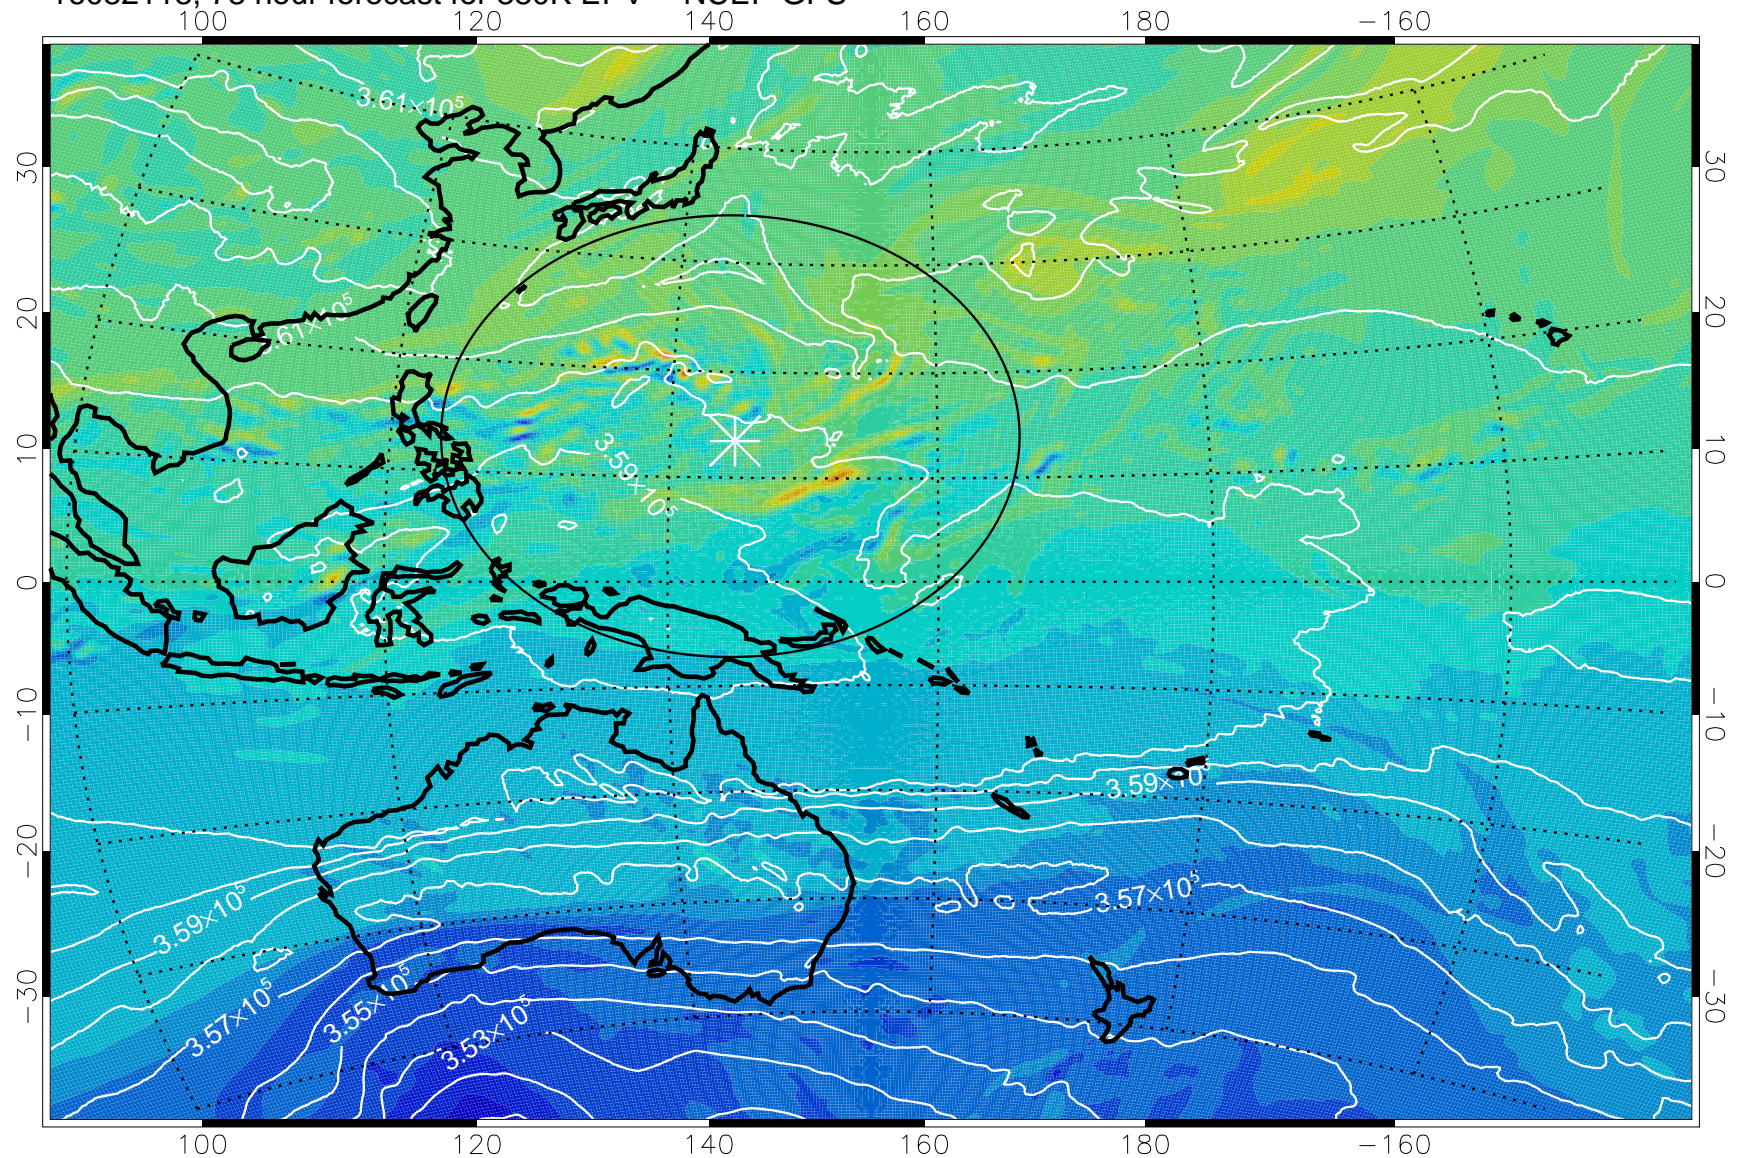

16082018, 54 hour forecast for 380K EPV -- NCEP GFS

380K Montgomery Streamfunction, white

Range ring of 2304 km

16082100, 60 hour forecast for 380K EPV -- NCEP GFS

380K Montgomery Streamfunction, white

Range ring of 2304 km

16082106, 66 hour forecast for 380K EPV -- NCEP GFS

380K Montgomery Streamfunction, white

Range ring of 2304 km

16082112, 72 hour forecast for 380K EPV -- NCEP GFS

380K Montgomery Streamfunction, white

Range ring of 2304 km

16082118, 78 hour forecast for 380K EPV -- NCEP GFS

380K Montgomery Streamfunction, white

Range ring of 2304 km

16082200, 84 hour forecast for 380K EPV -- NCEP GFS

380K Montgomery Streamfunction, white

Range ring of 2304 km

16082206, 90 hour forecast for 380K EPV -- NCEP GFS

380K Montgomery Streamfunction, white

Range ring of 2304 km

16082212, 96 hour forecast for 380K EPV -- NCEP GFS

380K Montgomery Streamfunction, white

Range ring of 2304 km