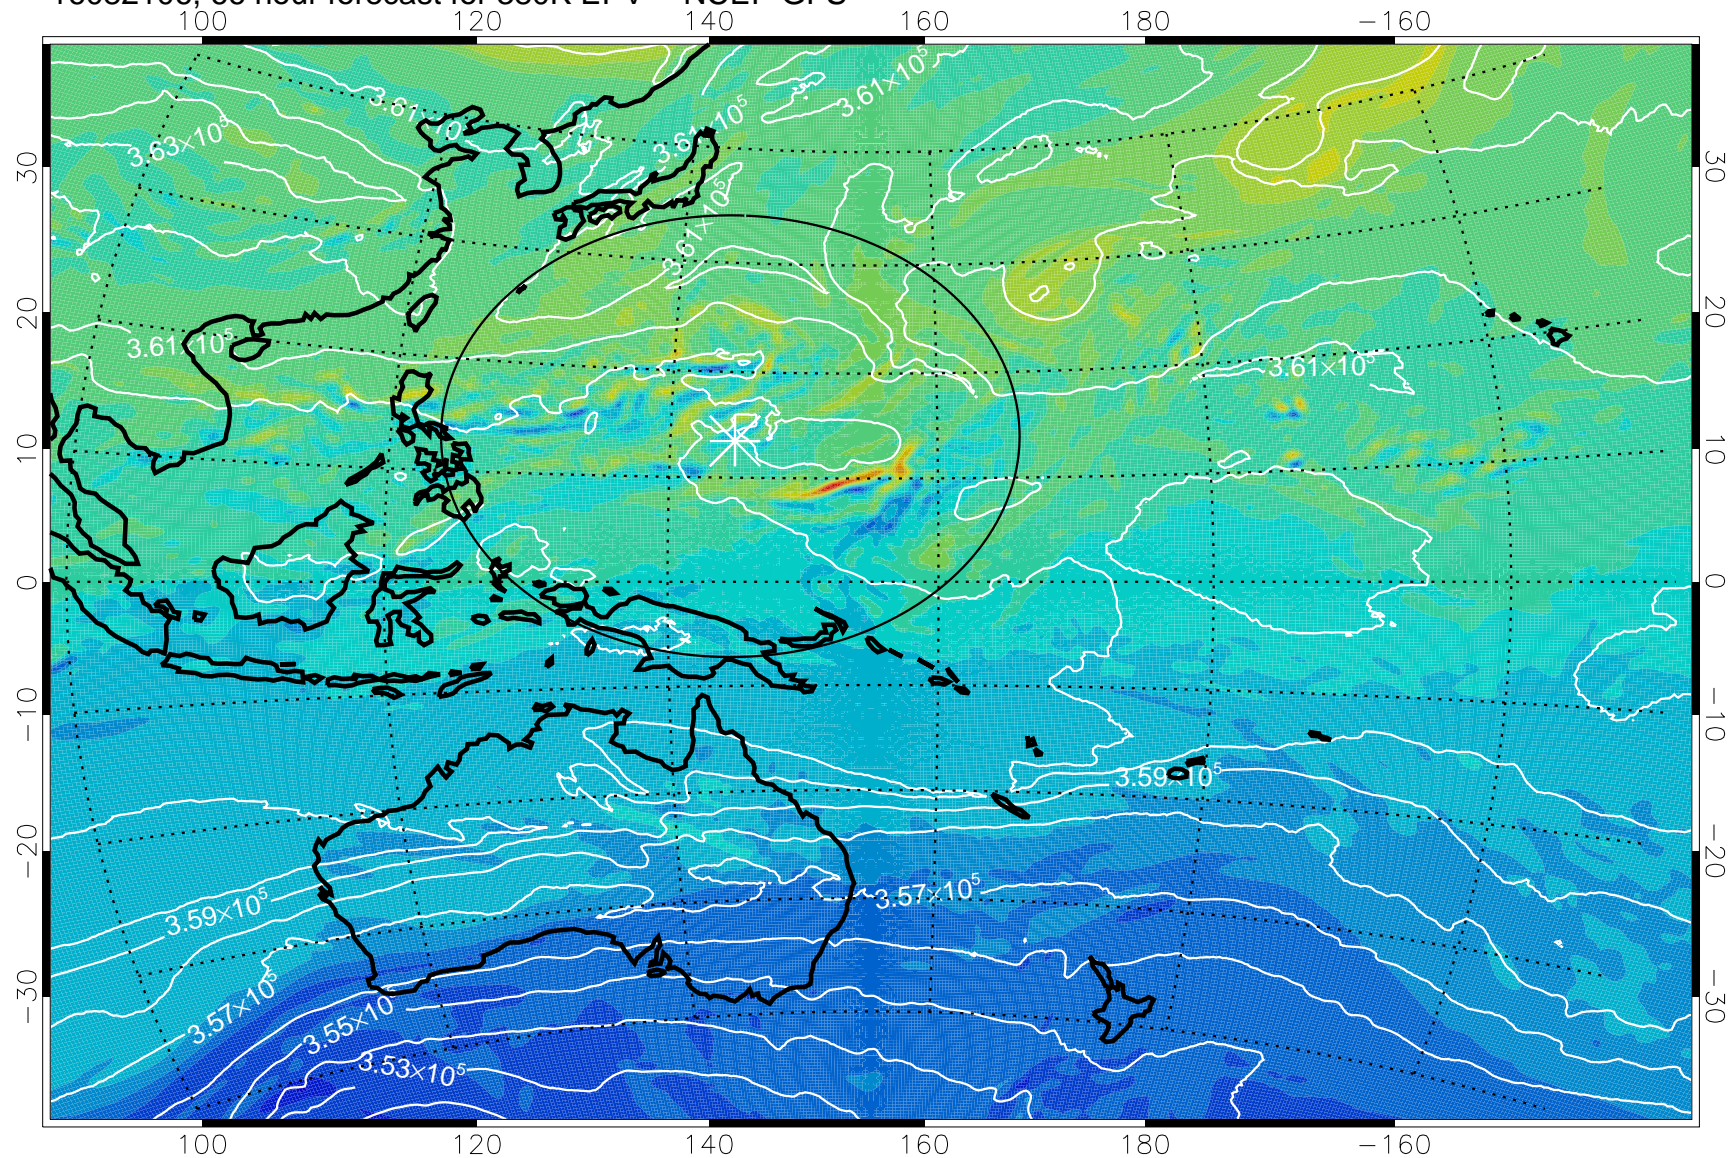

16082006, 42 hour forecast for 380K EPV -- NCEP GFS

380K Montgomery Streamfunction, white

Range ring of 2304 km

16082012, 48 hour forecast for 380K EPV -- NCEP GFS

380K Montgomery Streamfunction, white

Range ring of 2304 km

16082018, 54 hour forecast for 380K EPV -- NCEP GFS

380K Montgomery Streamfunction, white

Range ring of 2304 km

16082100, 60 hour forecast for 380K EPV -- NCEP GFS

380K Montgomery Streamfunction, white

Range ring of 2304 km

16082106, 66 hour forecast for 380K EPV -- NCEP GFS

380K Montgomery Streamfunction, white

Range ring of 2304 km

16082112, 72 hour forecast for 380K EPV -- NCEP GFS

380K Montgomery Streamfunction, white

Range ring of 2304 km

16082118, 78 hour forecast for 380K EPV -- NCEP GFS

380K Montgomery Streamfunction, white

Range ring of 2304 km

16082200, 84 hour forecast for 380K EPV -- NCEP GFS

380K Montgomery Streamfunction, white

Range ring of 2304 km