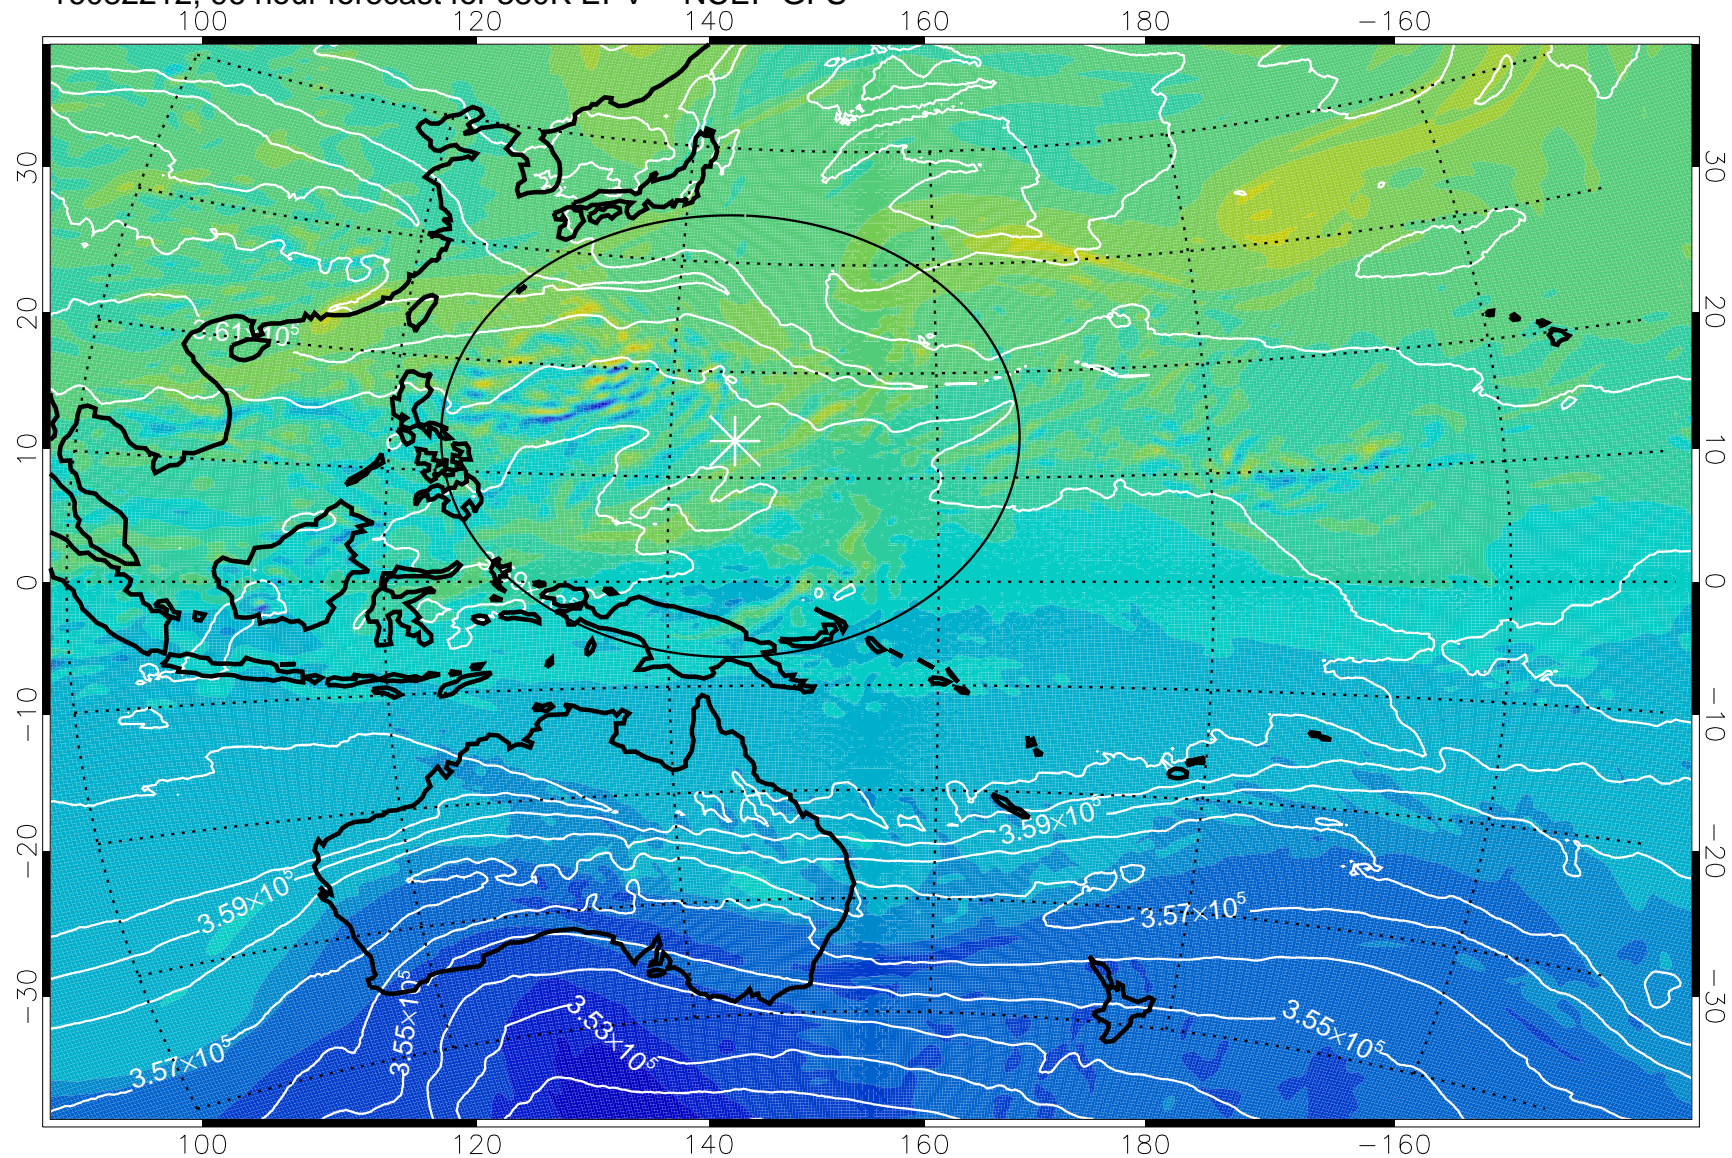

16082118, 78 hour forecast for 380K EPV -- NCEP GFS

380K Montgomery Streamfunction, white

Range ring of 2304 km

16082200, 84 hour forecast for 380K EPV -- NCEP GFS

380K Montgomery Streamfunction, white

Range ring of 2304 km

16082206, 90 hour forecast for 380K EPV -- NCEP GFS

380K Montgomery Streamfunction, white

Range ring of 2304 km

16082212, 96 hour forecast for 380K EPV -- NCEP GFS

380K Montgomery Streamfunction, white

Range ring of 2304 km

16082218, 102 hour forecast for 380K EPV -- NCEP GFS

380K Montgomery Streamfunction, white

Range ring of 2304 km

16082300, 108 hour forecast for 380K EPV -- NCEP GFS

380K Montgomery Streamfunction, white

Range ring of 2304 km

16082306, 114 hour forecast for 380K EPV -- NCEP GFS

380K Montgomery Streamfunction, white

Range ring of 2304 km

16082312, 120 hour forecast for 380K EPV -- NCEP GFS

380K Montgomery Streamfunction, white

Range ring of 2304 km