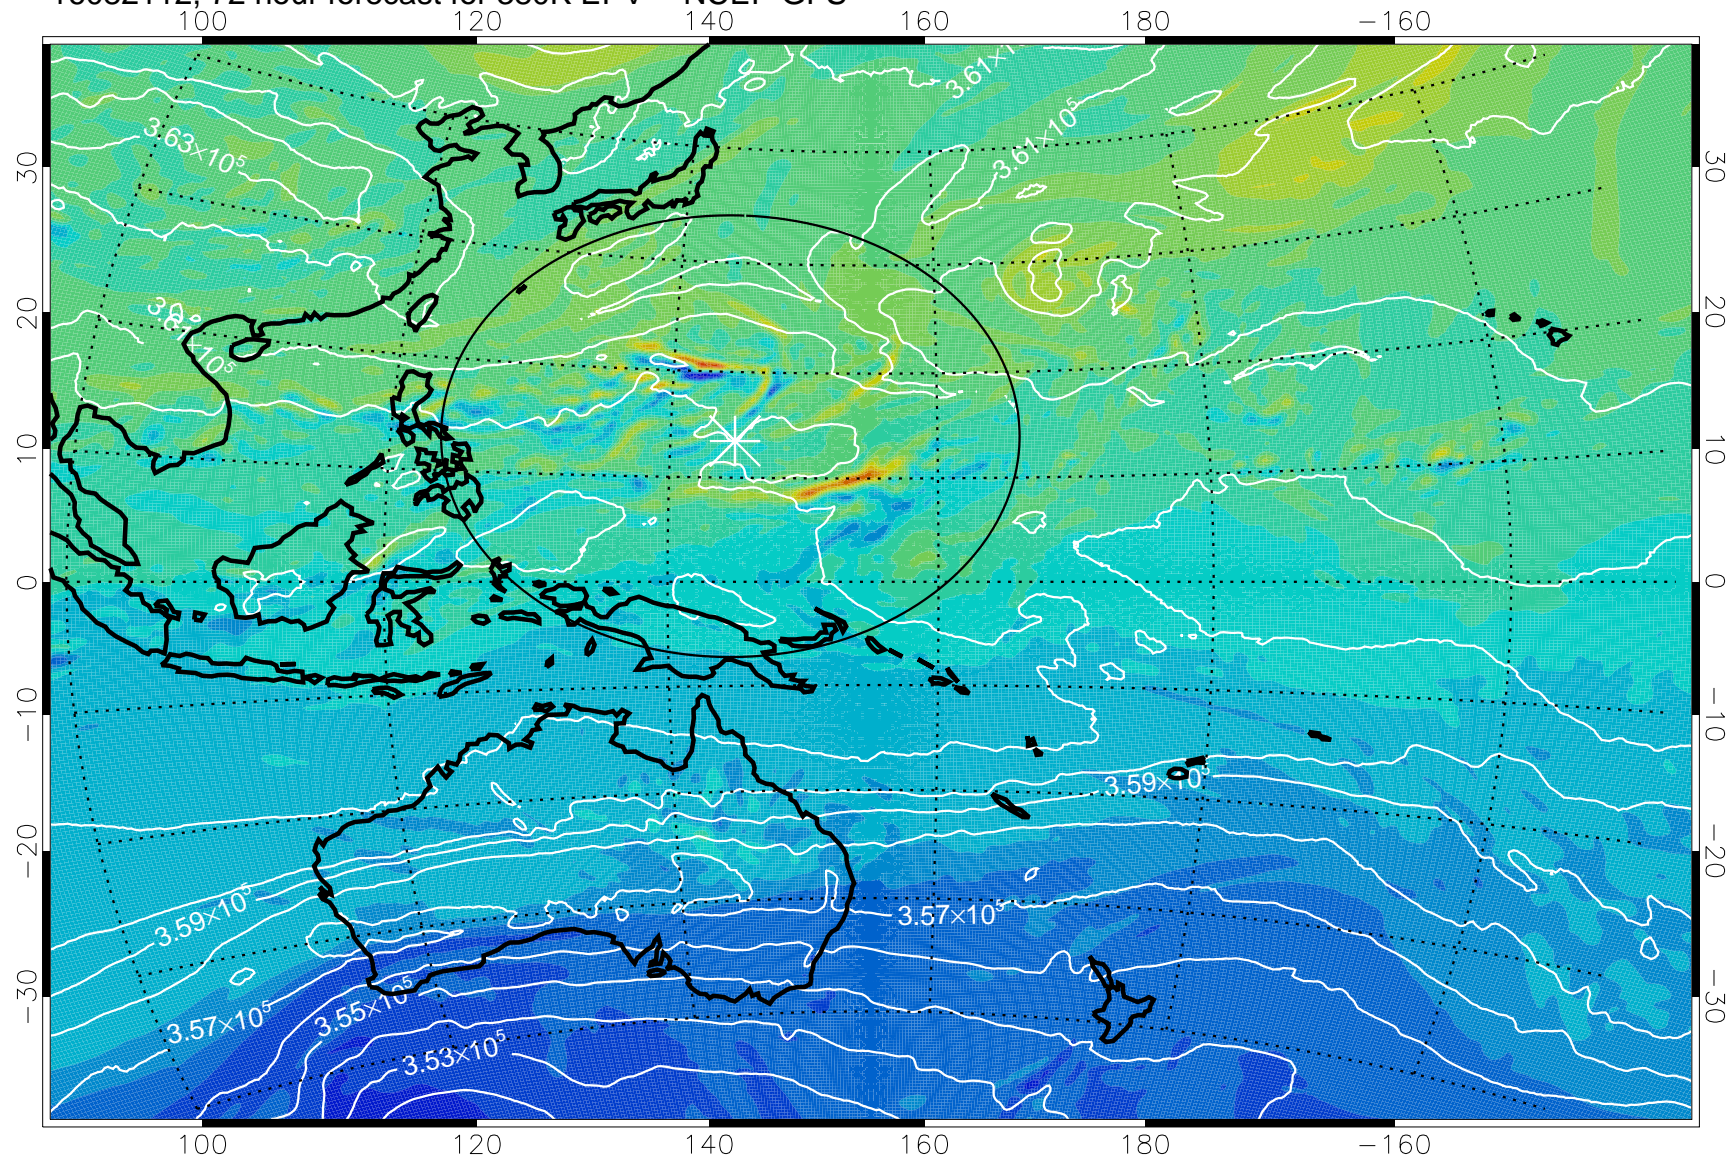

16082018, 54 hour forecast for 380K EPV -- NCEP GFS

380K Montgomery Streamfunction, white

Range ring of 2304 km

16082100, 60 hour forecast for 380K EPV -- NCEP GFS

380K Montgomery Streamfunction, white

Range ring of 2304 km

16082106, 66 hour forecast for 380K EPV -- NCEP GFS

380K Montgomery Streamfunction, white

Range ring of 2304 km

16082112, 72 hour forecast for 380K EPV -- NCEP GFS

380K Montgomery Streamfunction, white

Range ring of 2304 km

16082118, 78 hour forecast for 380K EPV -- NCEP GFS

380K Montgomery Streamfunction, white

Range ring of 2304 km

16082200, 84 hour forecast for 380K EPV -- NCEP GFS

380K Montgomery Streamfunction, white

Range ring of 2304 km

16082206, 90 hour forecast for 380K EPV -- NCEP GFS

380K Montgomery Streamfunction, white

Range ring of 2304 km

16082212, 96 hour forecast for 380K EPV -- NCEP GFS

380K Montgomery Streamfunction, white

Range ring of 2304 km