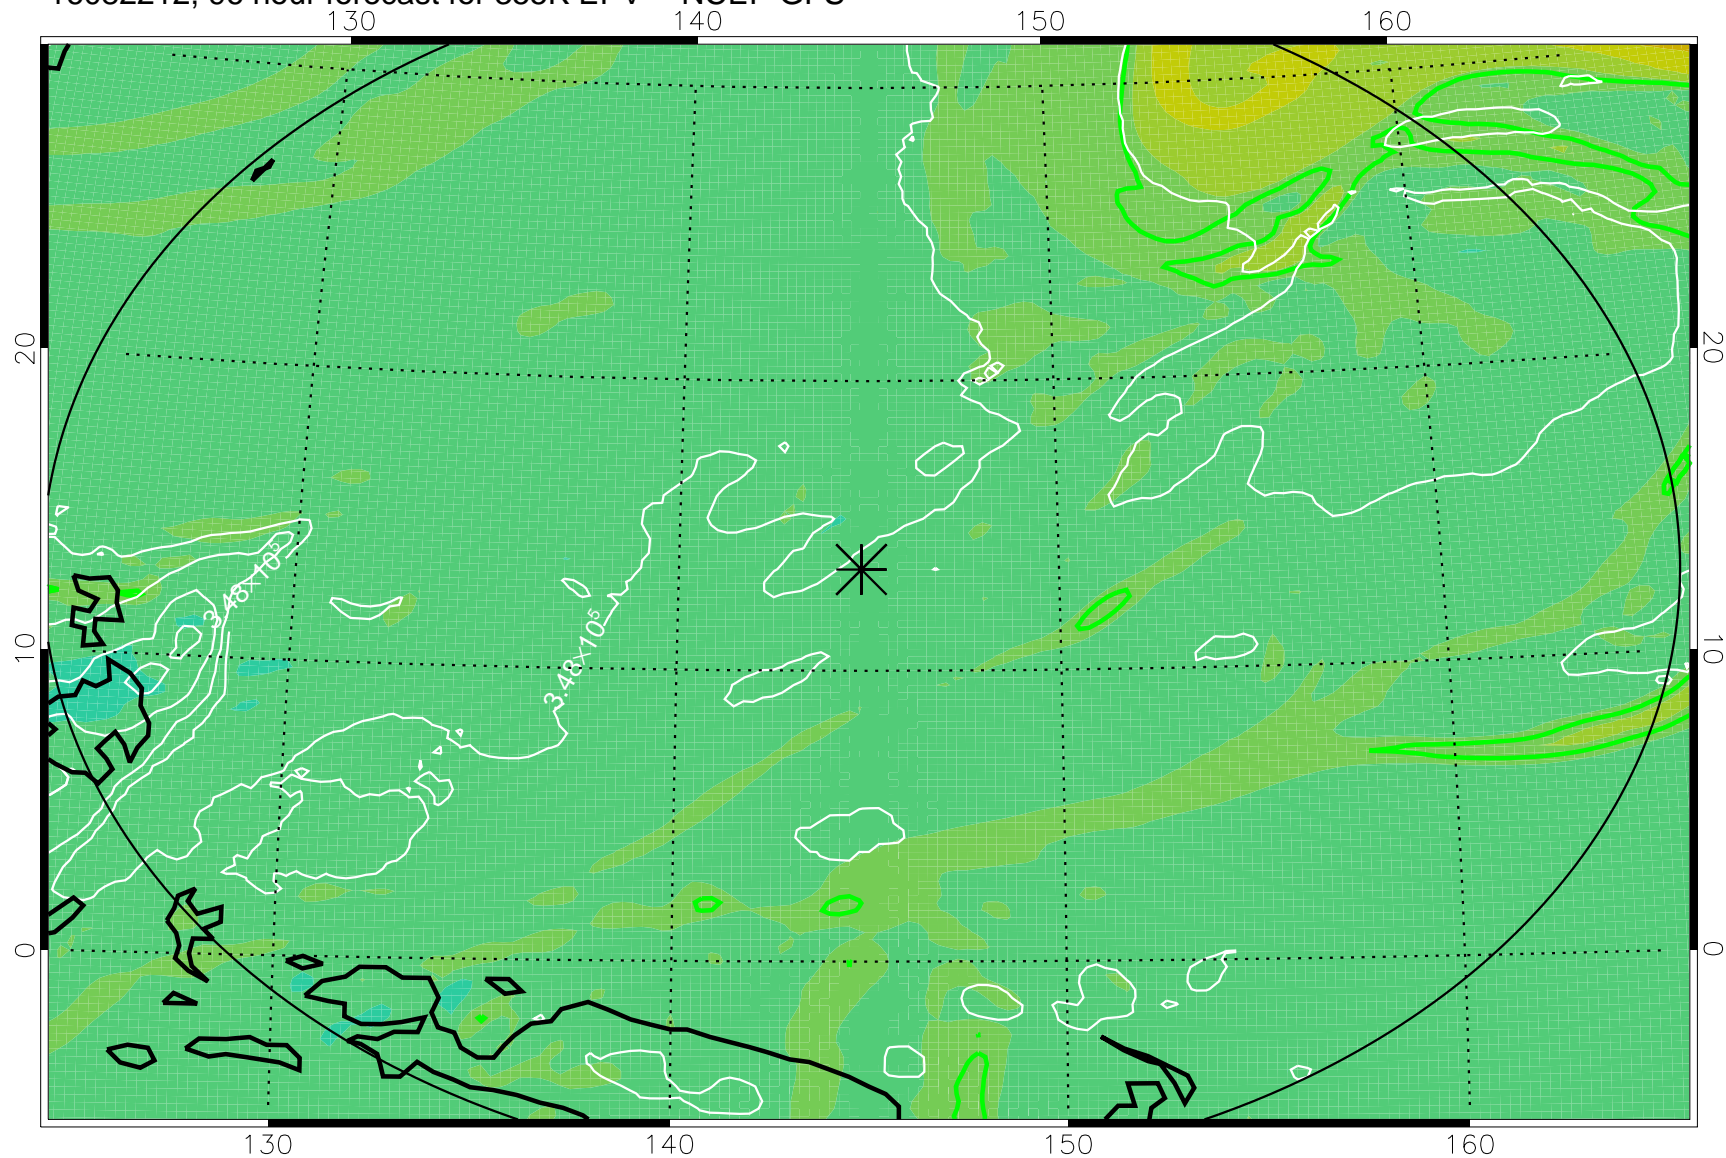

16082106, 66 hour forecast for 355K EPV -- NCEP GFS

355K Montgomery Streamfunction, white
EPV Tropopause (2 PVU) Position
Range ring of 2304 km

16082112, 72 hour forecast for 355K EPV -- NCEP GFS

355K Montgomery Streamfunction, white
EPV Tropopause (2 PVU) Position
Range ring of 2304 km

16082118, 78 hour forecast for 355K EPV -- NCEP GFS

355K Montgomery Streamfunction, white
EPV Tropopause (2 PVU) Position
Range ring of 2304 km

16082200, 84 hour forecast for 355K EPV -- NCEP GFS

355K Montgomery Streamfunction, white
EPV Tropopause (2 PVU) Position
Range ring of 2304 km

16082206, 90 hour forecast for 355K EPV -- NCEP GFS

355K Montgomery Streamfunction, white
EPV Tropopause (2 PVU) Position
Range ring of 2304 km

16082212, 96 hour forecast for 355K EPV -- NCEP GFS

355K Montgomery Streamfunction, white
EPV Tropopause (2 PVU) Position
Range ring of 2304 km

16082218, 102 hour forecast for 355K EPV -- NCEP GFS

355K Montgomery Streamfunction, white
EPV Tropopause (2 PVU) Position
Range ring of 2304 km

16082300, 108 hour forecast for 355K EPV -- NCEP GFS

355K Montgomery Streamfunction, white
EPV Tropopause (2 PVU) Position
Range ring of 2304 km