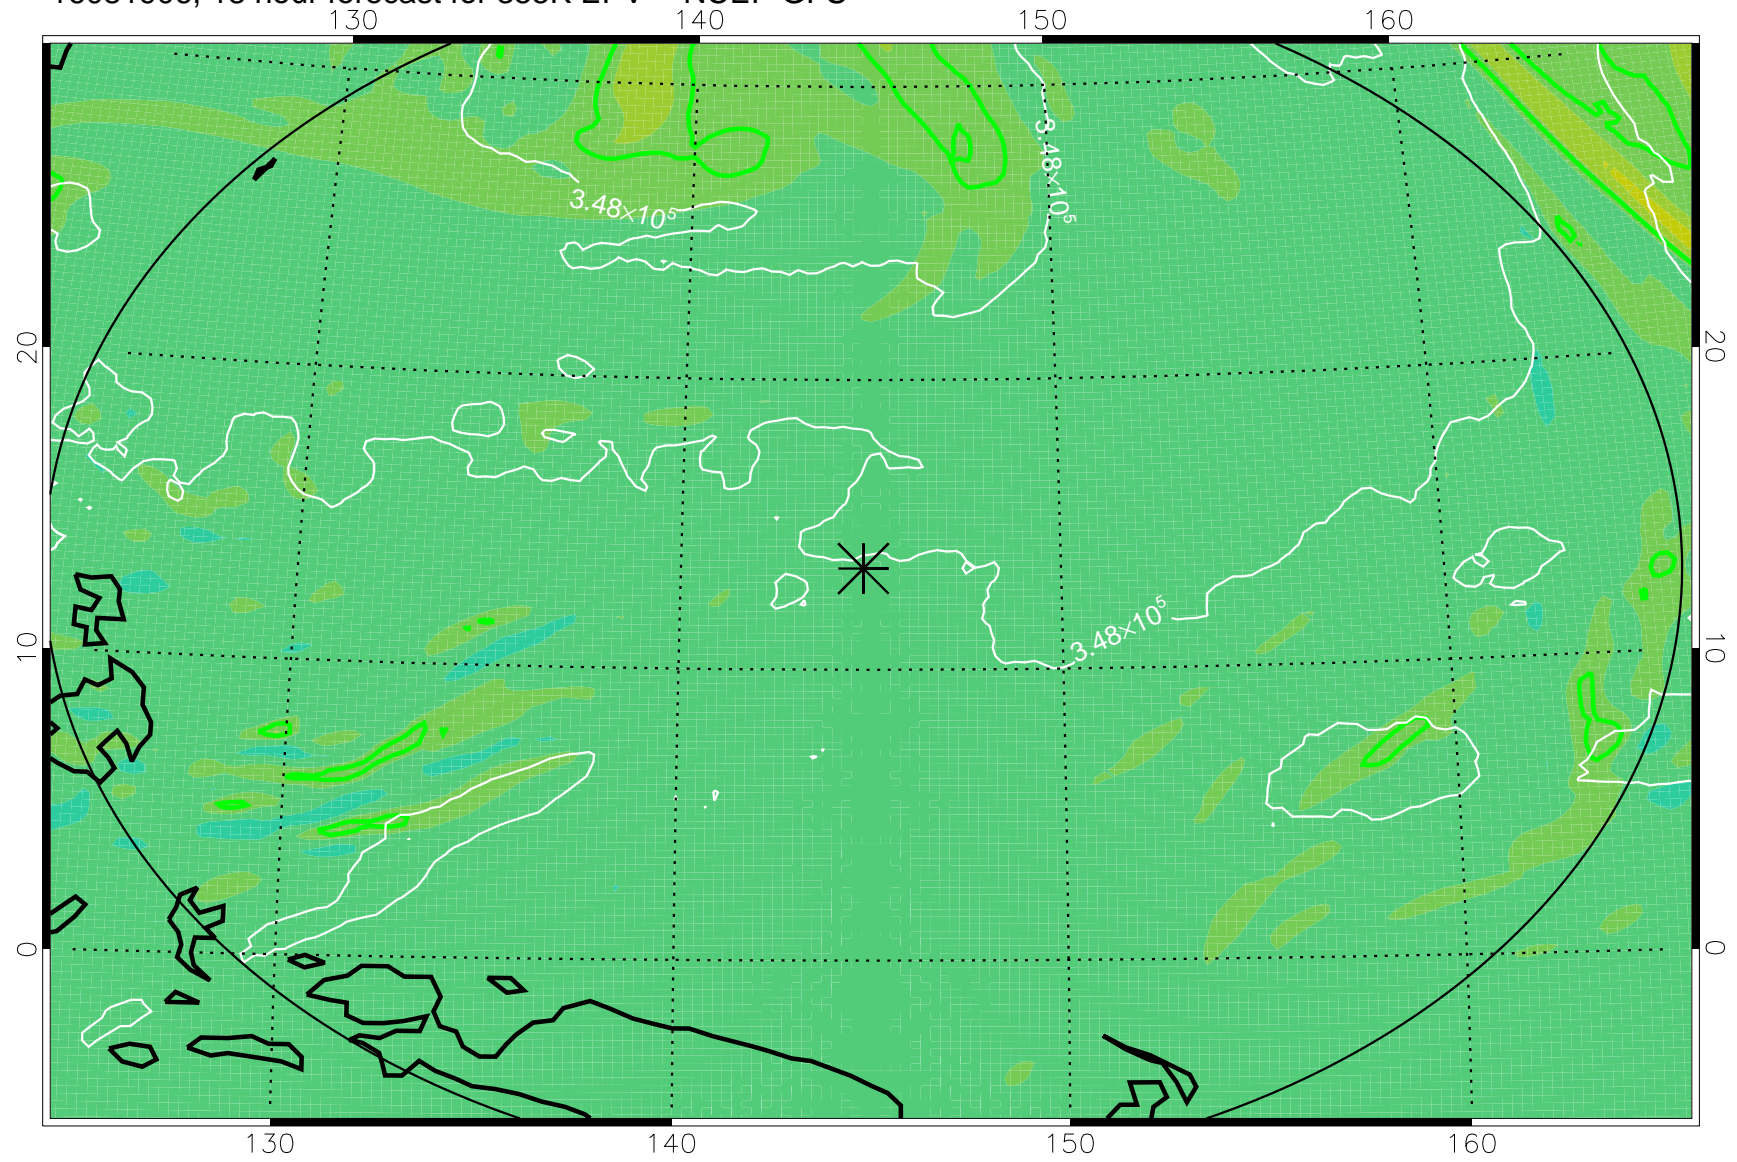

16081818, 6 hour forecast for 355K EPV -- NCEP GFS

355K Montgomery Streamfunction, white
EPV Tropopause (2 PVU) Position
Range ring of 2304 km

16081900, 12 hour forecast for 355K EPV -- NCEP GFS

355K Montgomery Streamfunction, white
EPV Tropopause (2 PVU) Position
Range ring of 2304 km

16081906, 18 hour forecast for 355K EPV -- NCEP GFS

355K Montgomery Streamfunction, white
EPV Tropopause (2 PVU) Position
Range ring of 2304 km

16081912, 24 hour forecast for 355K EPV -- NCEP GFS

355K Montgomery Streamfunction, white
EPV Tropopause (2 PVU) Position
Range ring of 2304 km

16081918, 30 hour forecast for 355K EPV -- NCEP GFS

355K Montgomery Streamfunction, white
EPV Tropopause (2 PVU) Position
Range ring of 2304 km

16082000, 36 hour forecast for 355K EPV -- NCEP GFS

355K Montgomery Streamfunction, white
EPV Tropopause (2 PVU) Position
Range ring of 2304 km

16082018, 54 hour forecast for 355K EPV -- NCEP GFS

355K Montgomery Streamfunction, white
EPV Tropopause (2 PVU) Position
Range ring of 2304 km

16082100, 60 hour forecast for 355K EPV -- NCEP GFS

355K Montgomery Streamfunction, white
EPV Tropopause (2 PVU) Position
Range ring of 2304 km