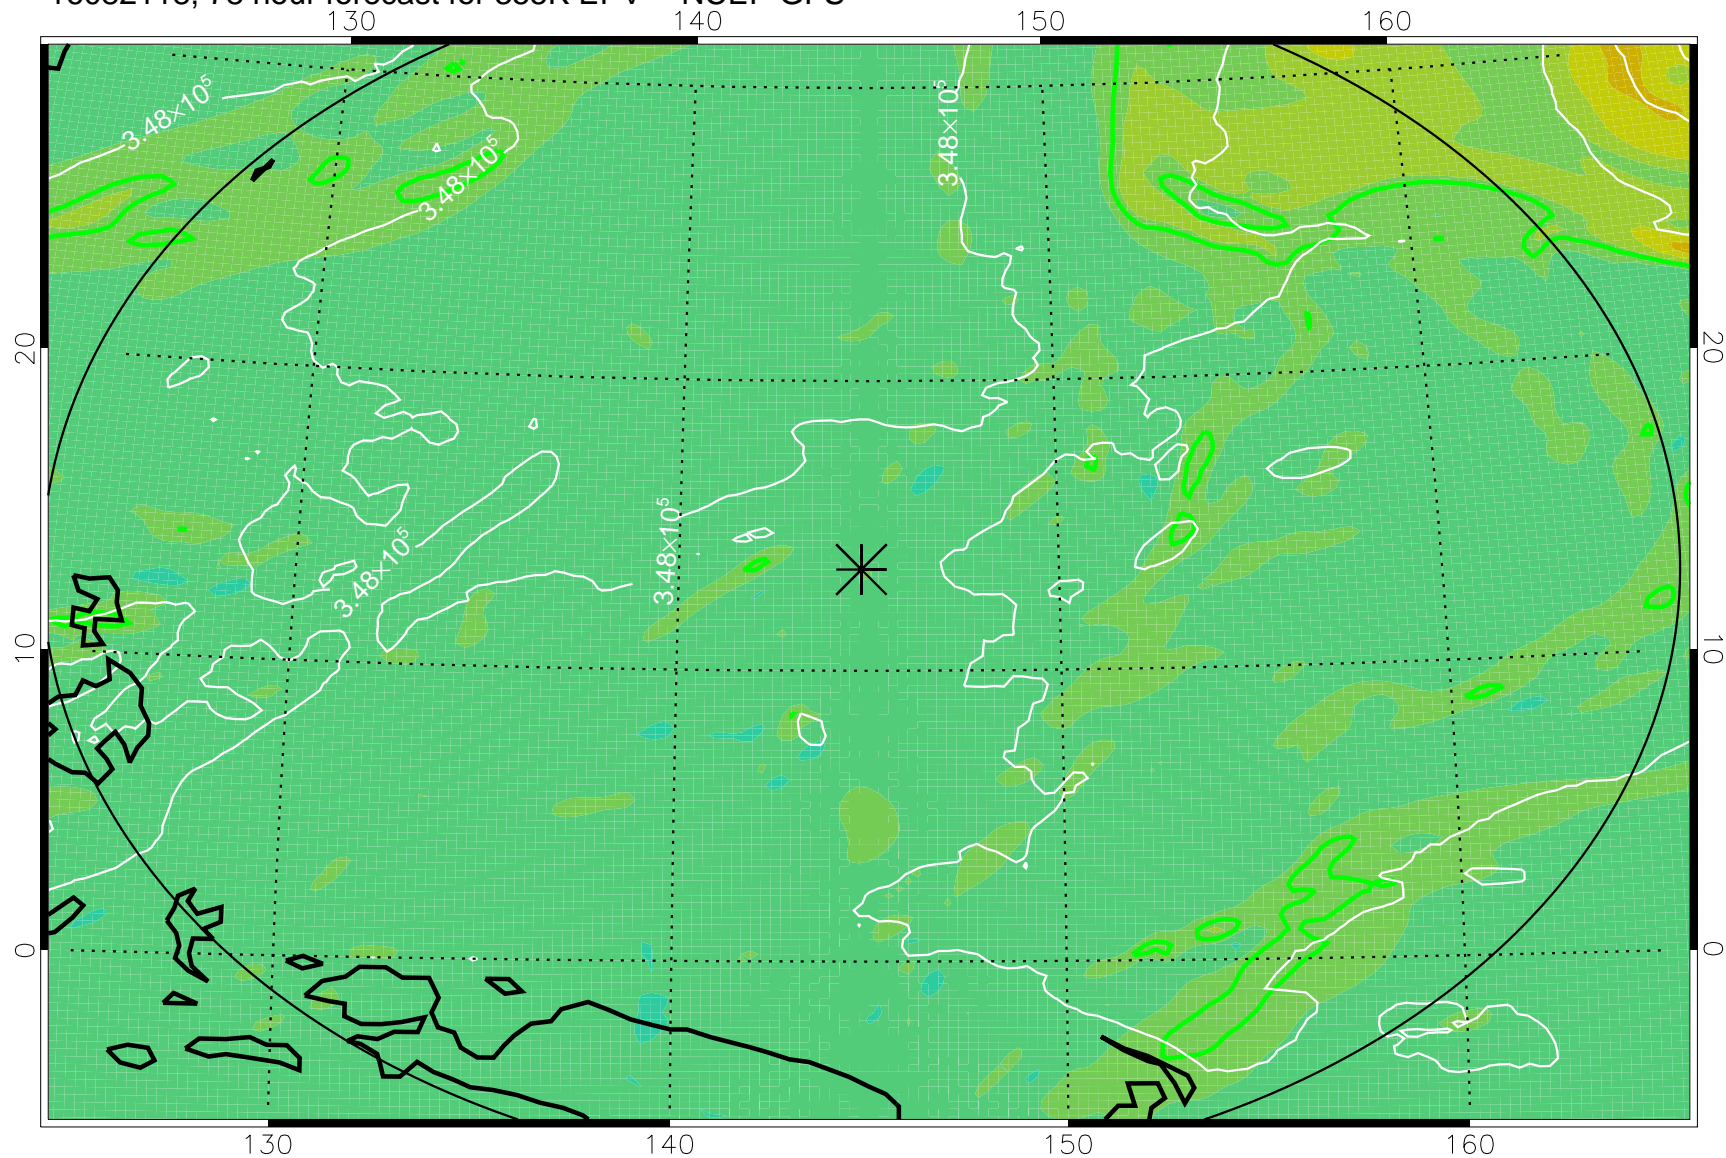

16082018, 54 hour forecast for 355K EPV -- NCEP GFS

355K Montgomery Streamfunction, white
EPV Tropopause (2 PVU) Position
Range ring of 2304 km

16082100, 60 hour forecast for 355K EPV -- NCEP GFS

355K Montgomery Streamfunction, white
EPV Tropopause (2 PVU) Position
Range ring of 2304 km

16082106, 66 hour forecast for 355K EPV -- NCEP GFS

355K Montgomery Streamfunction, white
EPV Tropopause (2 PVU) Position
Range ring of 2304 km

16082112, 72 hour forecast for 355K EPV -- NCEP GFS

355K Montgomery Streamfunction, white
EPV Tropopause (2 PVU) Position
Range ring of 2304 km

16082118, 78 hour forecast for 355K EPV -- NCEP GFS

355K Montgomery Streamfunction, white
EPV Tropopause (2 PVU) Position
Range ring of 2304 km

16082200, 84 hour forecast for 355K EPV -- NCEP GFS

355K Montgomery Streamfunction, white
EPV Tropopause (2 PVU) Position
Range ring of 2304 km

16082206, 90 hour forecast for 355K EPV -- NCEP GFS

355K Montgomery Streamfunction, white
EPV Tropopause (2 PVU) Position
Range ring of 2304 km

16082212, 96 hour forecast for 355K EPV -- NCEP GFS

355K Montgomery Streamfunction, white
EPV Tropopause (2 PVU) Position
Range ring of 2304 km