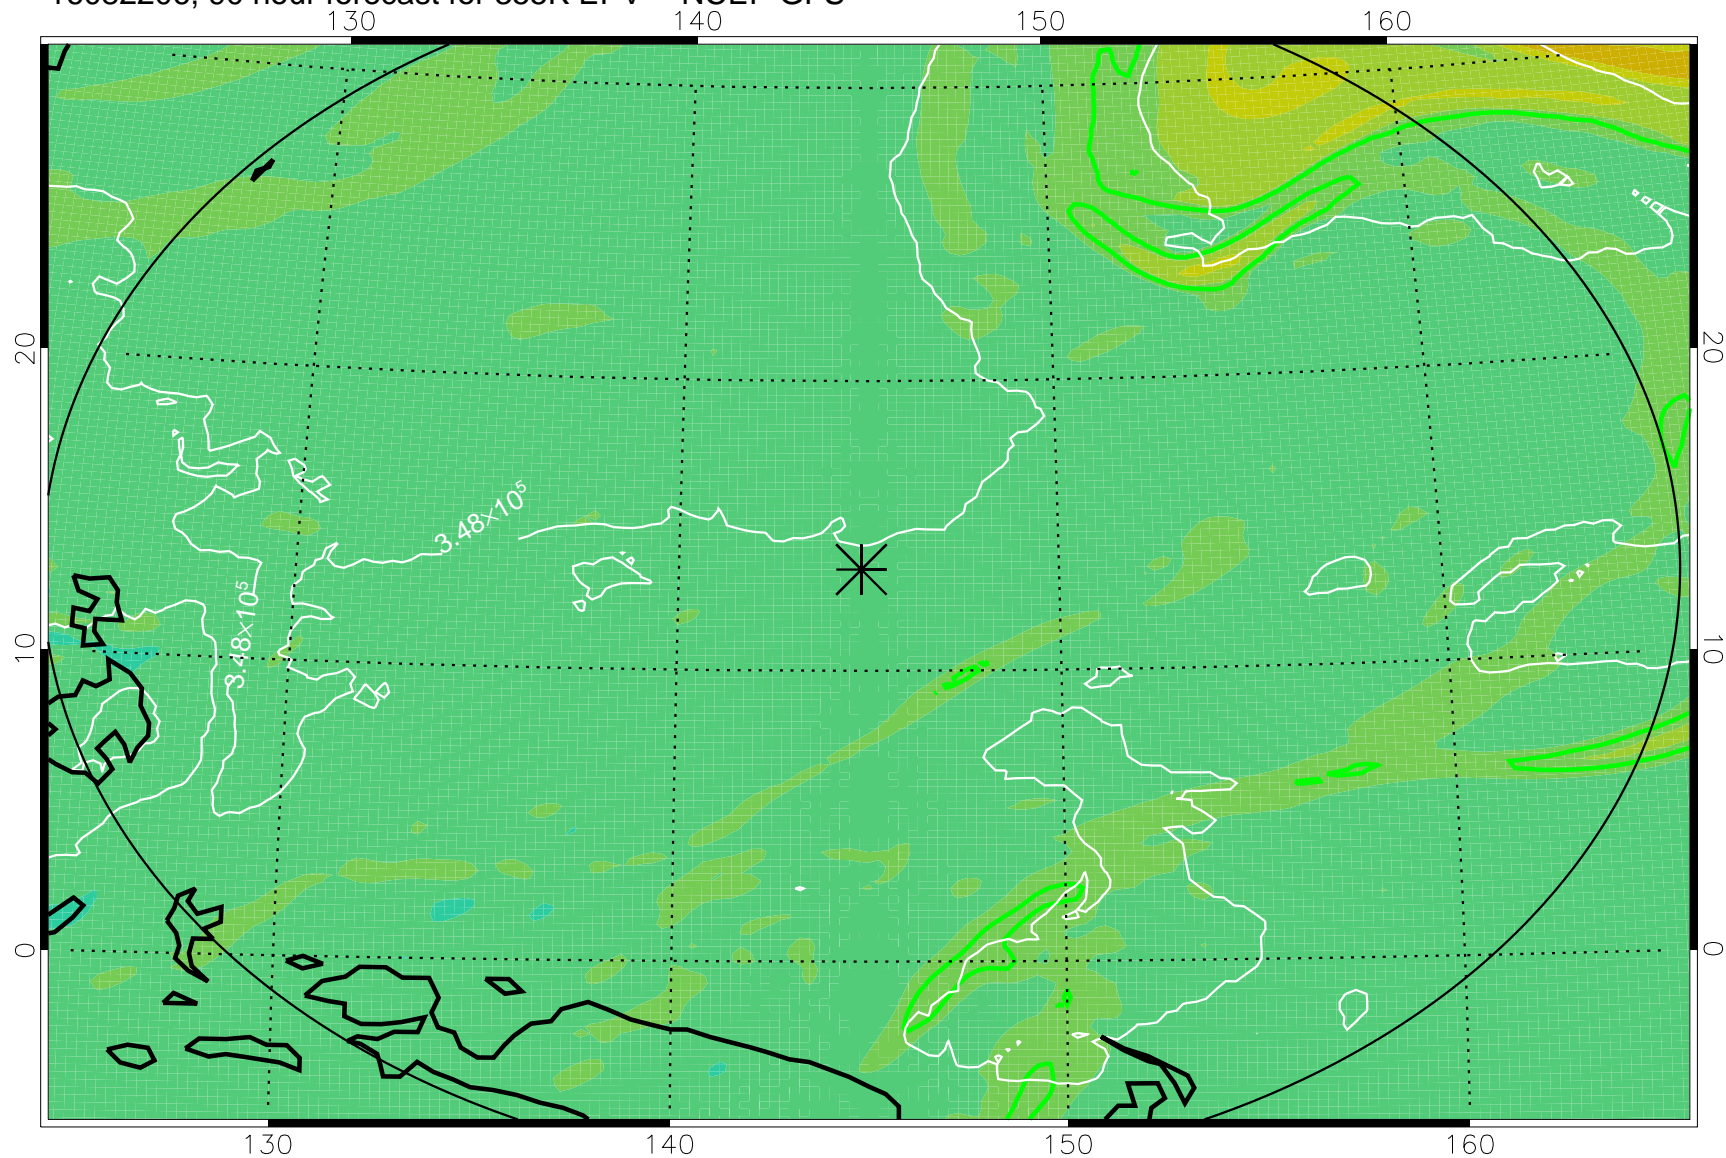

16082106, 66 hour forecast for 355K EPV -- NCEP GFS

355K Montgomery Streamfunction, white
EPV Tropopause (2 PVU) Position
Range ring of 2304 km

16082112, 72 hour forecast for 355K EPV -- NCEP GFS

355K Montgomery Streamfunction, white
EPV Tropopause (2 PVU) Position
Range ring of 2304 km

16082118, 78 hour forecast for 355K EPV -- NCEP GFS

355K Montgomery Streamfunction, white
EPV Tropopause (2 PVU) Position
Range ring of 2304 km

16082200, 84 hour forecast for 355K EPV -- NCEP GFS

355K Montgomery Streamfunction, white
EPV Tropopause (2 PVU) Position
Range ring of 2304 km

16082206, 90 hour forecast for 355K EPV -- NCEP GFS

355K Montgomery Streamfunction, white
EPV Tropopause (2 PVU) Position
Range ring of 2304 km

16082212, 96 hour forecast for 355K EPV -- NCEP GFS

355K Montgomery Streamfunction, white
EPV Tropopause (2 PVU) Position
Range ring of 2304 km

16082218, 102 hour forecast for 355K EPV -- NCEP GFS

355K Montgomery Streamfunction, white
EPV Tropopause (2 PVU) Position
Range ring of 2304 km

16082300, 108 hour forecast for 355K EPV -- NCEP GFS

355K Montgomery Streamfunction, white
EPV Tropopause (2 PVU) Position
Range ring of 2304 km