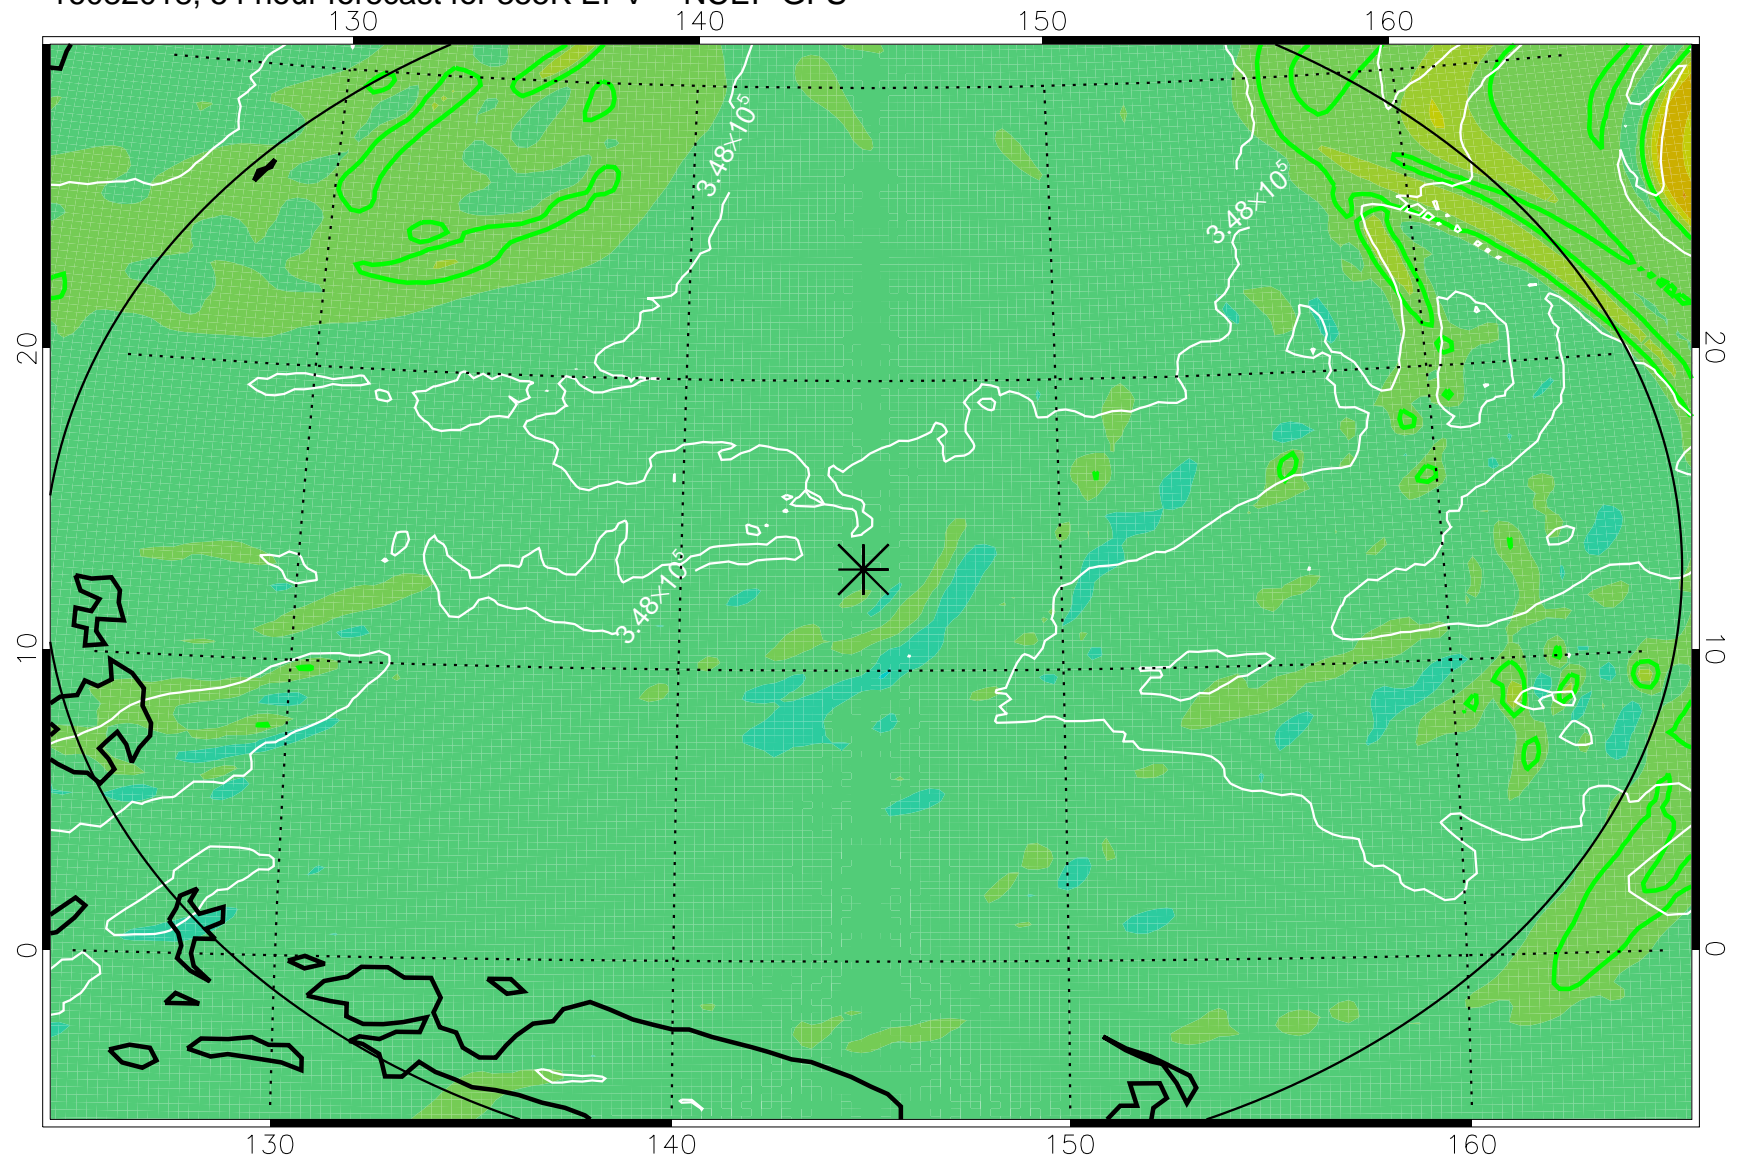

16082006, 42 hour forecast for 355K EPV -- NCEP GFS

355K Montgomery Streamfunction, white
EPV Tropopause (2 PVU) Position
Range ring of 2304 km

16082012, 48 hour forecast for 355K EPV -- NCEP GFS

355K Montgomery Streamfunction, white
EPV Tropopause (2 PVU) Position
Range ring of 2304 km

16082018, 54 hour forecast for 355K EPV -- NCEP GFS

355K Montgomery Streamfunction, white
EPV Tropopause (2 PVU) Position
Range ring of 2304 km

16082100, 60 hour forecast for 355K EPV -- NCEP GFS

355K Montgomery Streamfunction, white
EPV Tropopause (2 PVU) Position
Range ring of 2304 km

16082106, 66 hour forecast for 355K EPV -- NCEP GFS

355K Montgomery Streamfunction, white
EPV Tropopause (2 PVU) Position
Range ring of 2304 km

16082112, 72 hour forecast for 355K EPV -- NCEP GFS

355K Montgomery Streamfunction, white
EPV Tropopause (2 PVU) Position
Range ring of 2304 km

16082118, 78 hour forecast for 355K EPV -- NCEP GFS

355K Montgomery Streamfunction, white
EPV Tropopause (2 PVU) Position
Range ring of 2304 km

16082200, 84 hour forecast for 355K EPV -- NCEP GFS

355K Montgomery Streamfunction, white
EPV Tropopause (2 PVU) Position
Range ring of 2304 km