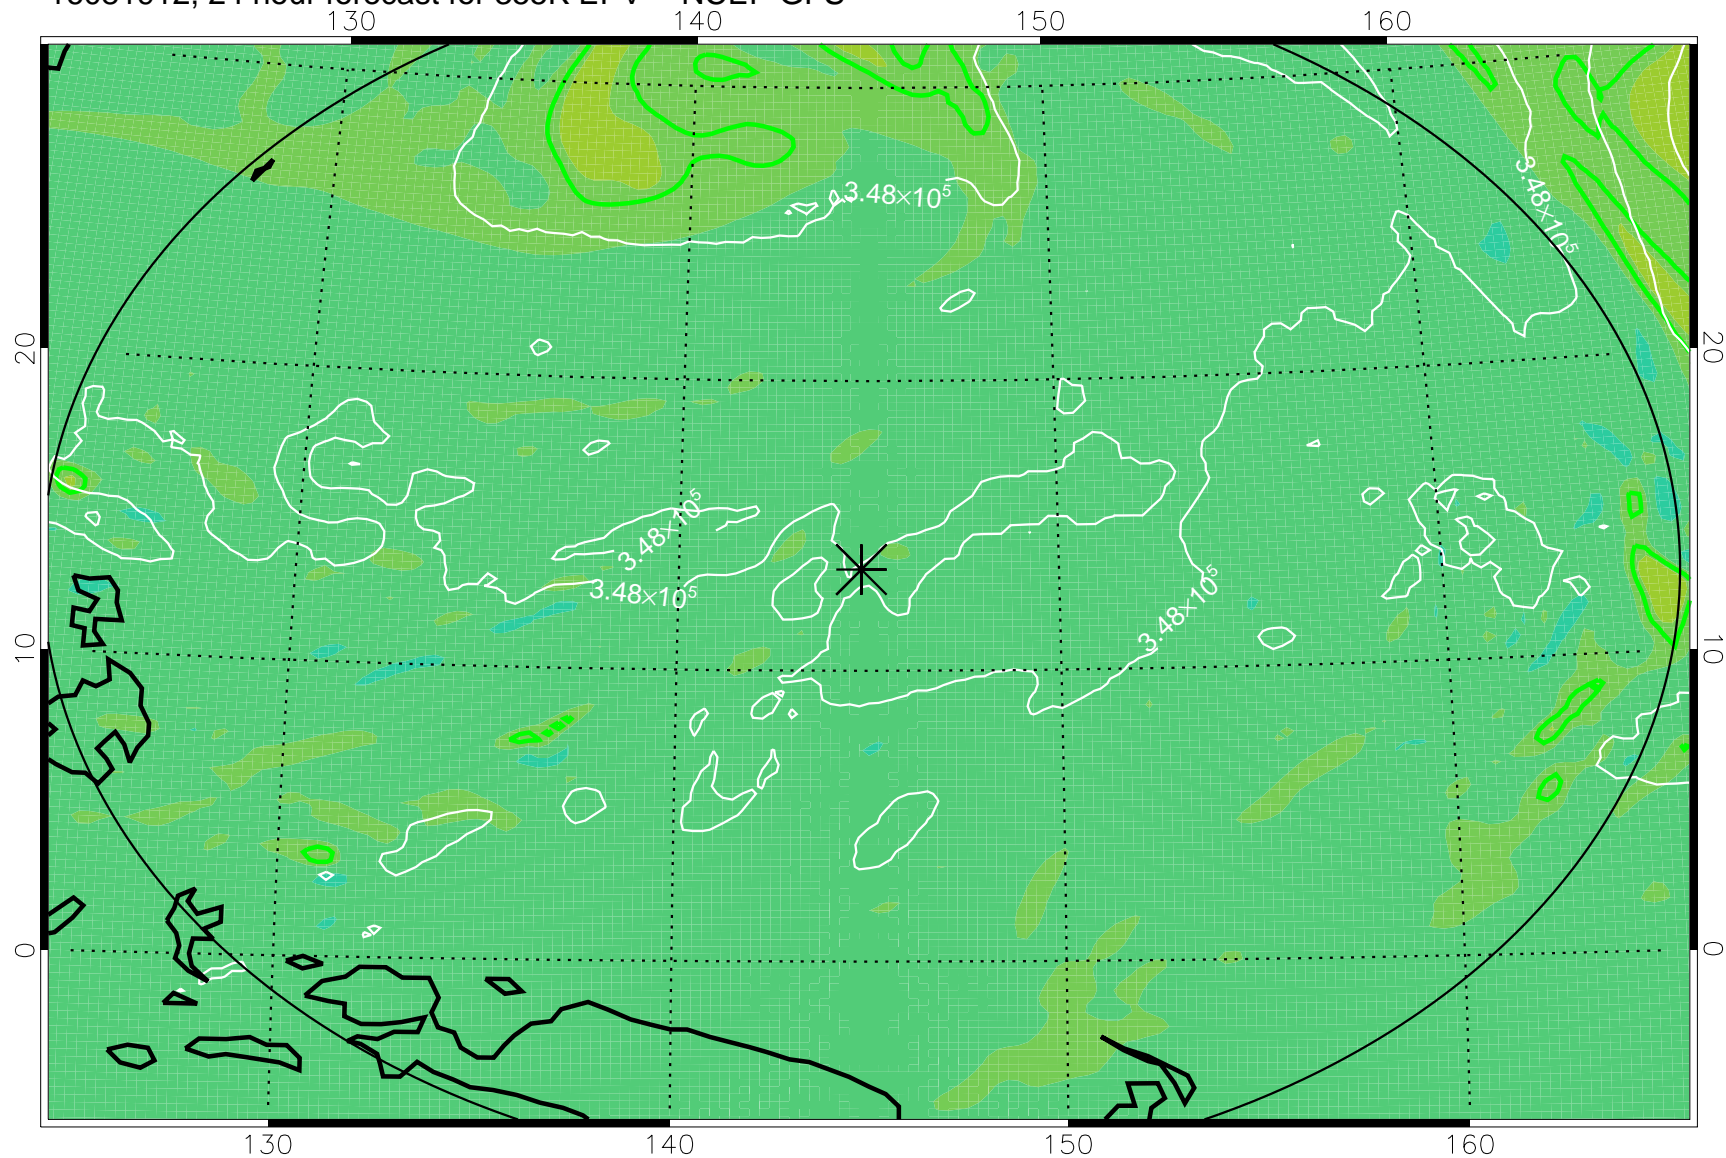

16081818, 6 hour forecast for 355K EPV -- NCEP GFS

355K Montgomery Streamfunction, white
EPV Tropopause (2 PVU) Position
Range ring of 2304 km

16081900, 12 hour forecast for 355K EPV -- NCEP GFS

355K Montgomery Streamfunction, white
EPV Tropopause (2 PVU) Position
Range ring of 2304 km

16081906, 18 hour forecast for 355K EPV -- NCEP GFS

355K Montgomery Streamfunction, white
EPV Tropopause (2 PVU) Position
Range ring of 2304 km

16081912, 24 hour forecast for 355K EPV -- NCEP GFS

355K Montgomery Streamfunction, white
EPV Tropopause (2 PVU) Position
Range ring of 2304 km

16081918, 30 hour forecast for 355K EPV -- NCEP GFS

355K Montgomery Streamfunction, white
EPV Tropopause (2 PVU) Position
Range ring of 2304 km

16082000, 36 hour forecast for 355K EPV -- NCEP GFS

355K Montgomery Streamfunction, white
EPV Tropopause (2 PVU) Position
Range ring of 2304 km

16082018, 54 hour forecast for 355K EPV -- NCEP GFS

355K Montgomery Streamfunction, white
EPV Tropopause (2 PVU) Position
Range ring of 2304 km

16082100, 60 hour forecast for 355K EPV -- NCEP GFS

355K Montgomery Streamfunction, white
EPV Tropopause (2 PVU) Position
Range ring of 2304 km