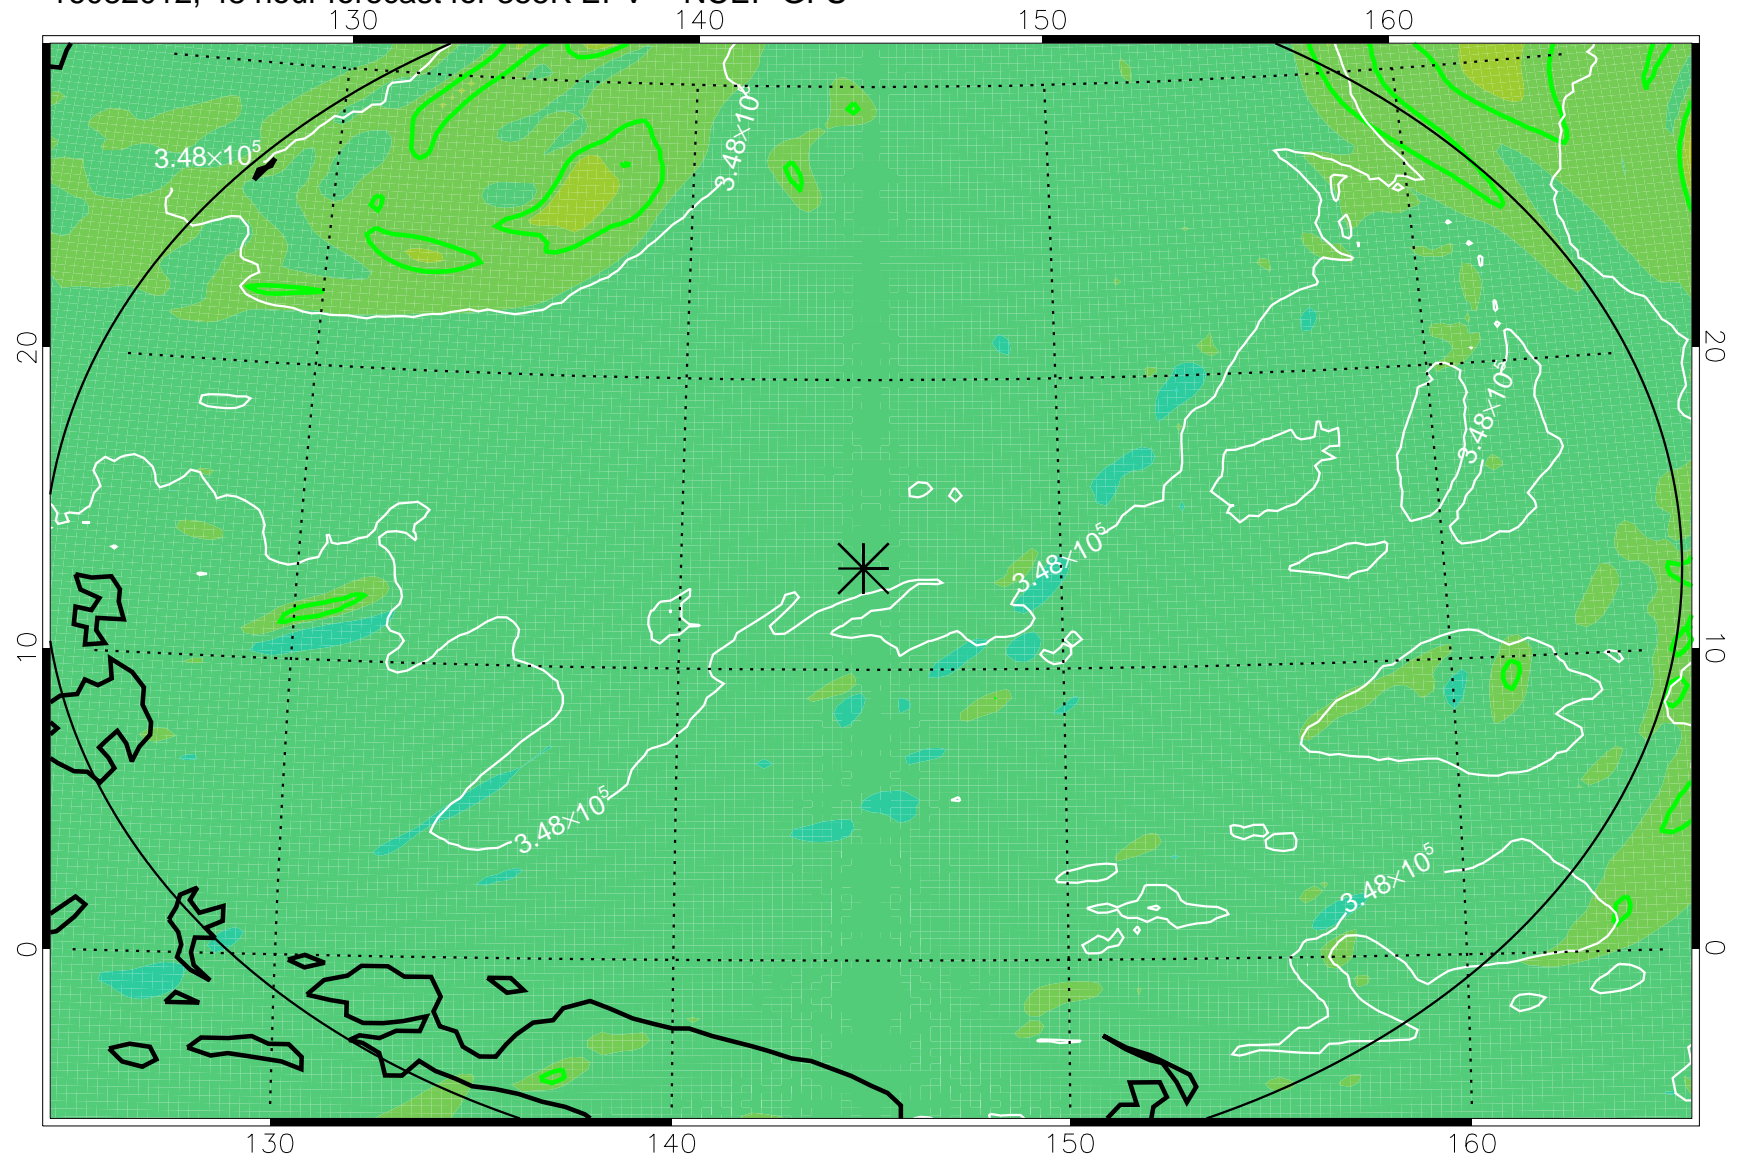

16081918, 30 hour forecast for 355K EPV -- NCEP GFS

355K Montgomery Streamfunction, white
EPV Tropopause (2 PVU) Position
Range ring of 2304 km

16082000, 36 hour forecast for 355K EPV -- NCEP GFS

355K Montgomery Streamfunction, white
EPV Tropopause (2 PVU) Position
Range ring of 2304 km

16082006, 42 hour forecast for 355K EPV -- NCEP GFS

355K Montgomery Streamfunction, white
EPV Tropopause (2 PVU) Position
Range ring of 2304 km

16082012, 48 hour forecast for 355K EPV -- NCEP GFS

355K Montgomery Streamfunction, white
EPV Tropopause (2 PVU) Position
Range ring of 2304 km

16082018, 54 hour forecast for 355K EPV -- NCEP GFS

355K Montgomery Streamfunction, white
EPV Tropopause (2 PVU) Position
Range ring of 2304 km

16082100, 60 hour forecast for 355K EPV -- NCEP GFS

355K Montgomery Streamfunction, white
EPV Tropopause (2 PVU) Position
Range ring of 2304 km

16082206, 90 hour forecast for 355K EPV -- NCEP GFS

355K Montgomery Streamfunction, white
EPV Tropopause (2 PVU) Position
Range ring of 2304 km

16082212, 96 hour forecast for 355K EPV -- NCEP GFS

355K Montgomery Streamfunction, white
EPV Tropopause (2 PVU) Position
Range ring of 2304 km