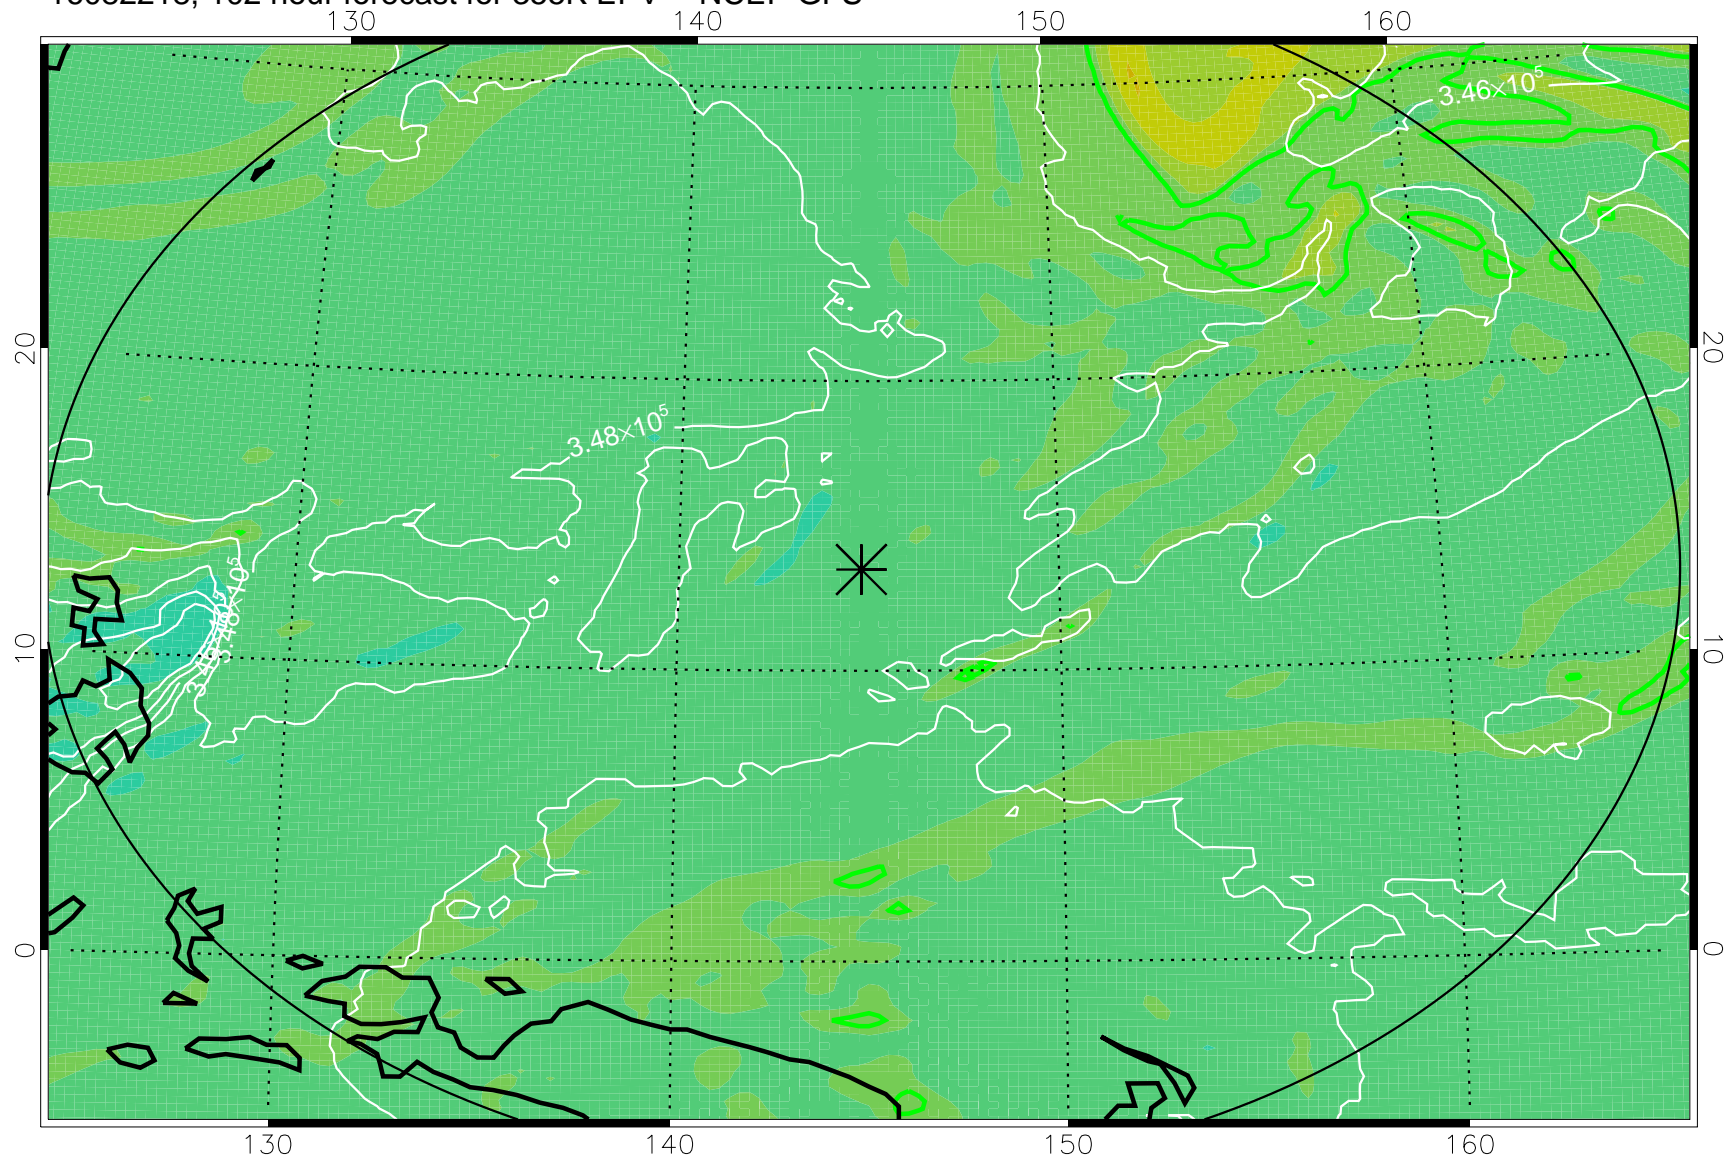

16082118, 78 hour forecast for 355K EPV -- NCEP GFS

355K Montgomery Streamfunction, white
EPV Tropopause (2 PVU) Position
Range ring of 2304 km

16082200, 84 hour forecast for 355K EPV -- NCEP GFS

355K Montgomery Streamfunction, white
EPV Tropopause (2 PVU) Position
Range ring of 2304 km

16082206, 90 hour forecast for 355K EPV -- NCEP GFS

355K Montgomery Streamfunction, white
EPV Tropopause (2 PVU) Position
Range ring of 2304 km

16082212, 96 hour forecast for 355K EPV -- NCEP GFS

355K Montgomery Streamfunction, white
EPV Tropopause (2 PVU) Position
Range ring of 2304 km

16082218, 102 hour forecast for 355K EPV -- NCEP GFS

355K Montgomery Streamfunction, white
EPV Tropopause (2 PVU) Position
Range ring of 2304 km

16082300, 108 hour forecast for 355K EPV -- NCEP GFS

355K Montgomery Streamfunction, white
EPV Tropopause (2 PVU) Position
Range ring of 2304 km

16082306, 114 hour forecast for 355K EPV -- NCEP GFS

355K Montgomery Streamfunction, white
EPV Tropopause (2 PVU) Position
Range ring of 2304 km

16082312, 120 hour forecast for 355K EPV -- NCEP GFS

355K Montgomery Streamfunction, white
EPV Tropopause (2 PVU) Position
Range ring of 2304 km