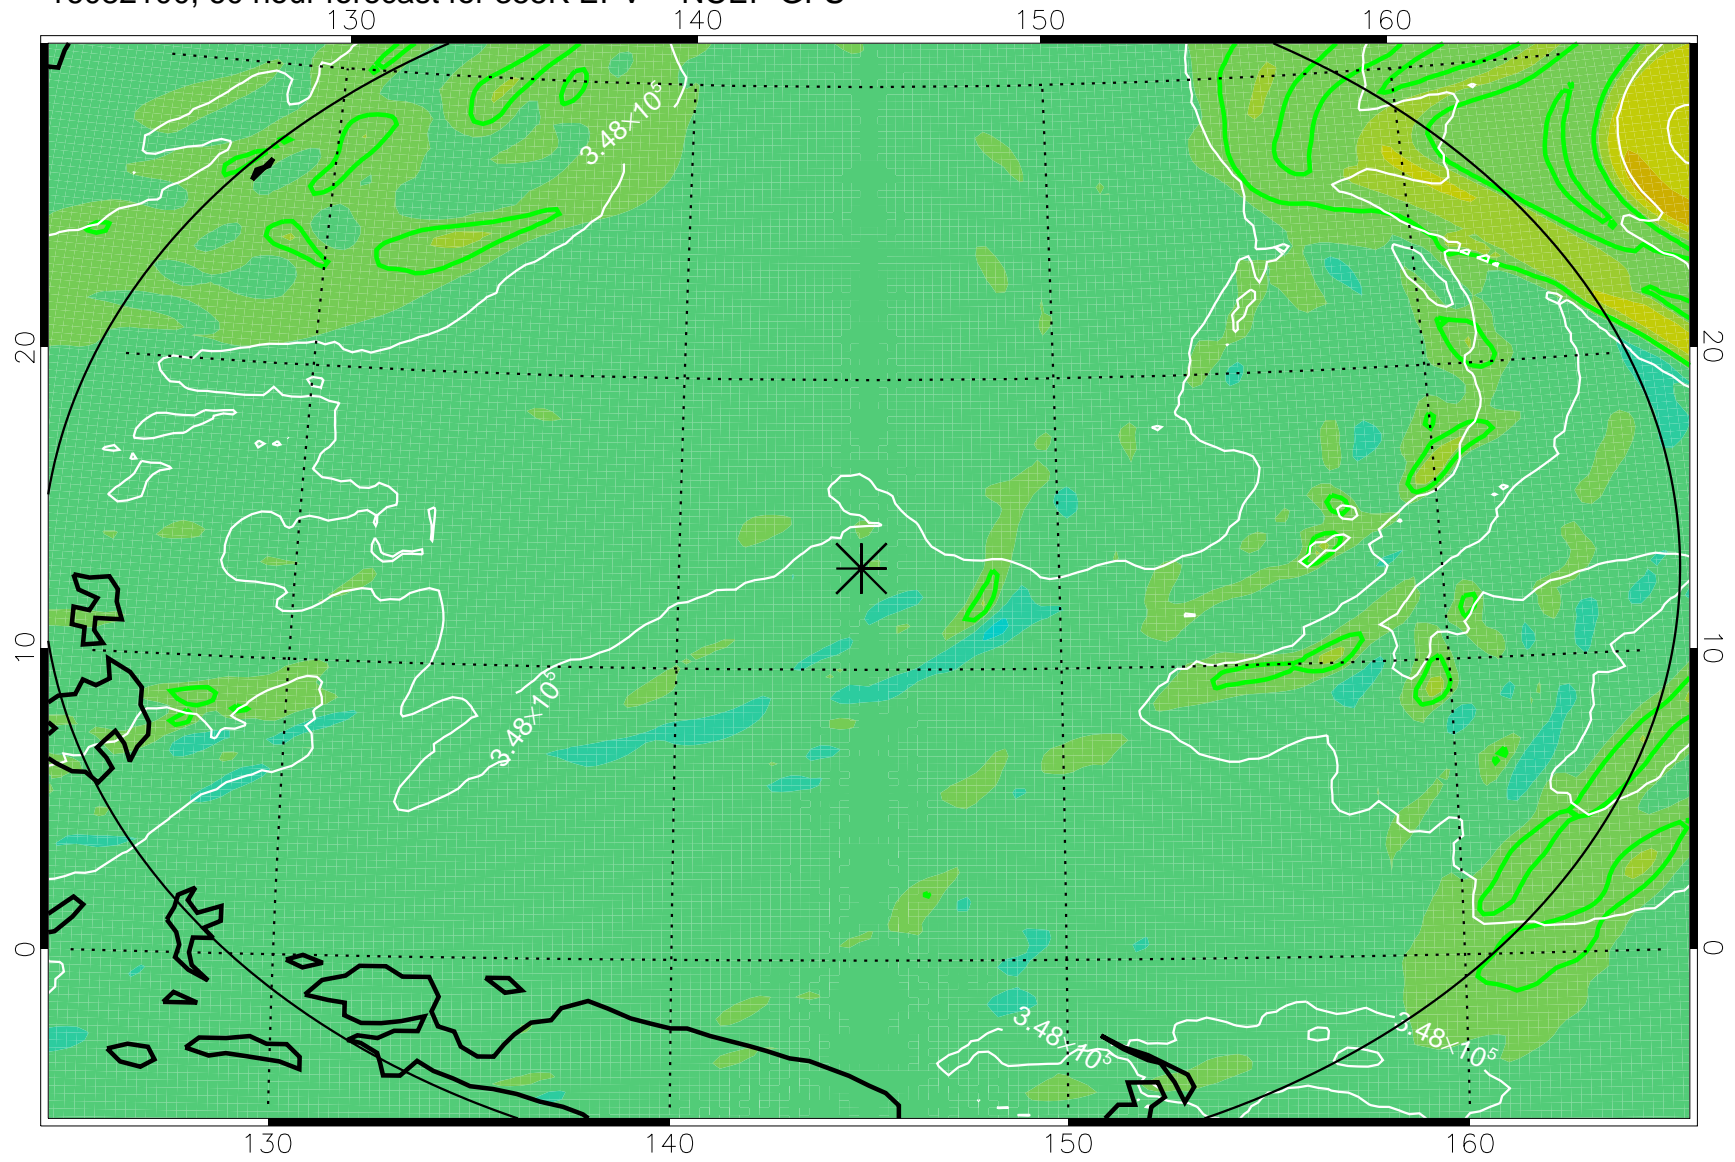

16082006, 42 hour forecast for 355K EPV -- NCEP GFS

355K Montgomery Streamfunction, white
EPV Tropopause (2 PVU) Position
Range ring of 2304 km

16082012, 48 hour forecast for 355K EPV -- NCEP GFS

355K Montgomery Streamfunction, white
EPV Tropopause (2 PVU) Position
Range ring of 2304 km

16082018, 54 hour forecast for 355K EPV -- NCEP GFS

355K Montgomery Streamfunction, white
EPV Tropopause (2 PVU) Position
Range ring of 2304 km

16082100, 60 hour forecast for 355K EPV -- NCEP GFS

355K Montgomery Streamfunction, white
EPV Tropopause (2 PVU) Position
Range ring of 2304 km

16082106, 66 hour forecast for 355K EPV -- NCEP GFS

355K Montgomery Streamfunction, white
EPV Tropopause (2 PVU) Position
Range ring of 2304 km

16082112, 72 hour forecast for 355K EPV -- NCEP GFS

355K Montgomery Streamfunction, white
EPV Tropopause (2 PVU) Position
Range ring of 2304 km

16082118, 78 hour forecast for 355K EPV -- NCEP GFS

355K Montgomery Streamfunction, white
EPV Tropopause (2 PVU) Position
Range ring of 2304 km

16082200, 84 hour forecast for 355K EPV -- NCEP GFS

355K Montgomery Streamfunction, white
EPV Tropopause (2 PVU) Position
Range ring of 2304 km