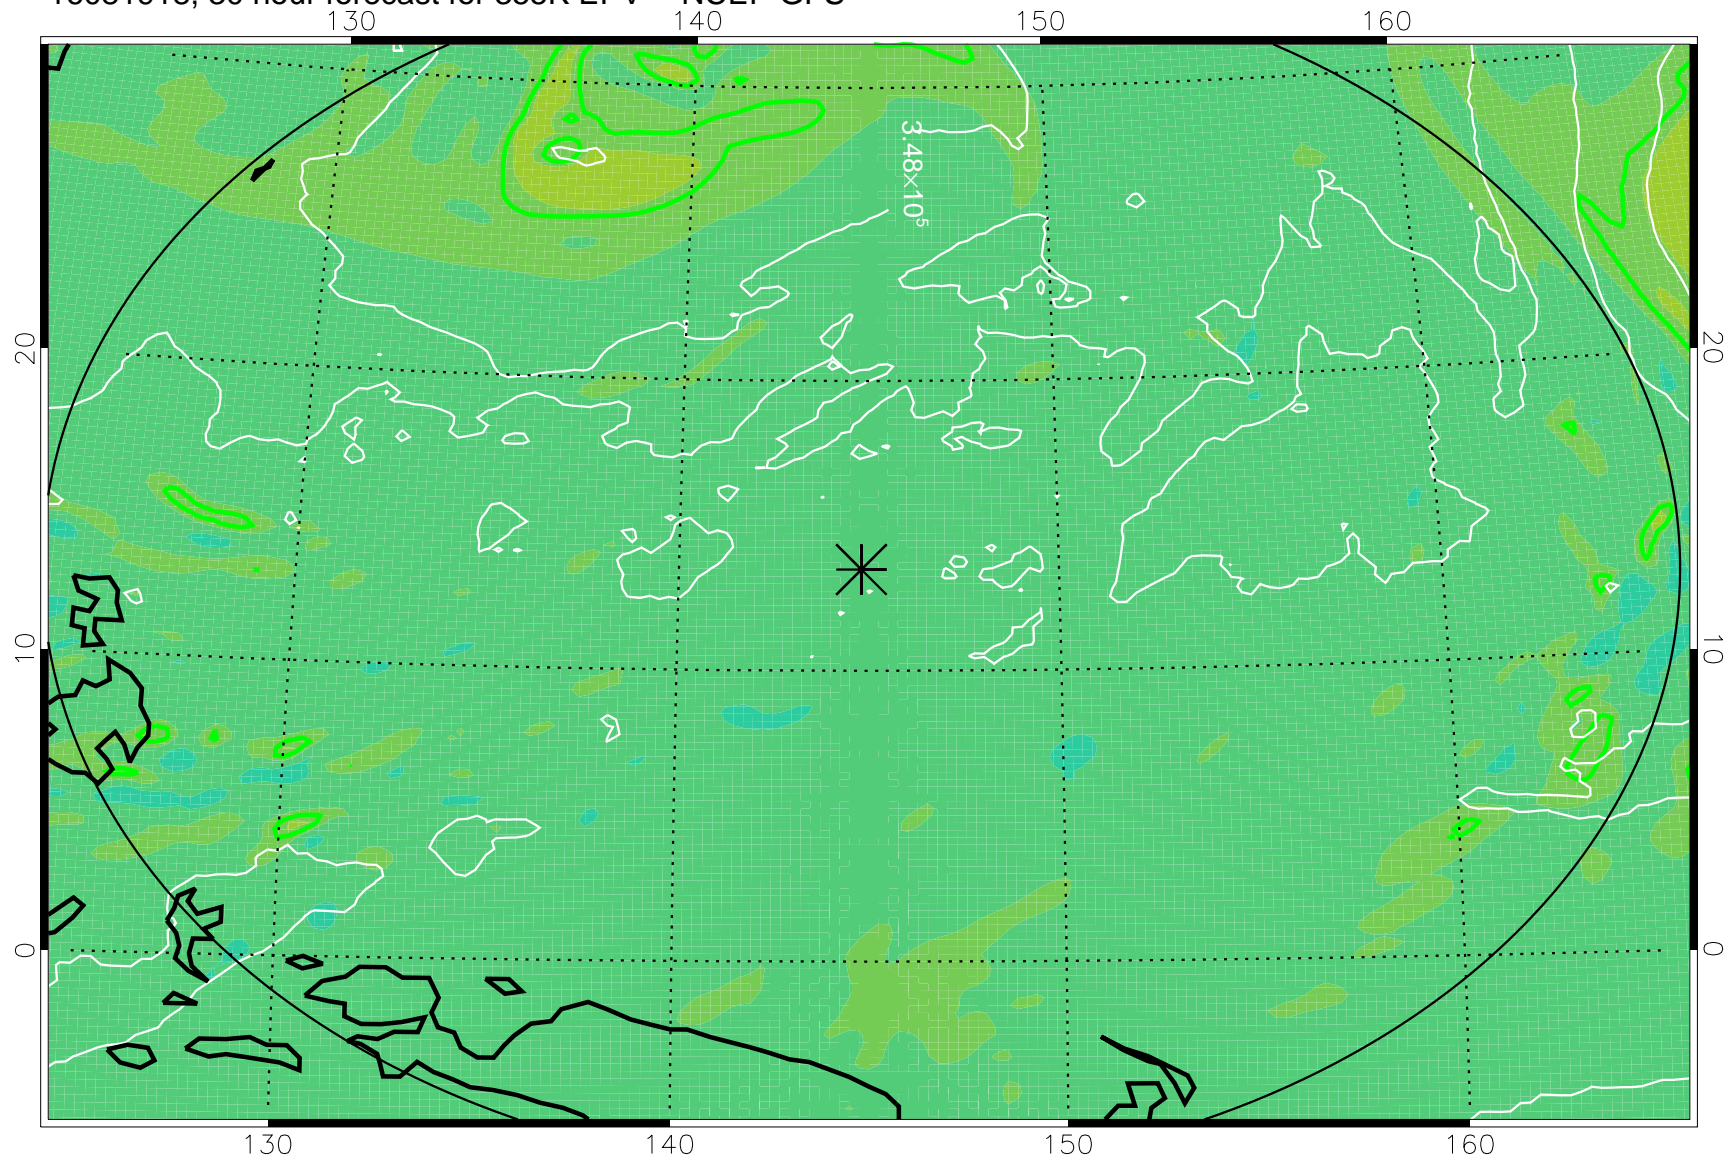

16081906, 18 hour forecast for 355K EPV -- NCEP GFS

355K Montgomery Streamfunction, white
EPV Tropopause (2 PVU) Position
Range ring of 2304 km

16081912, 24 hour forecast for 355K EPV -- NCEP GFS

355K Montgomery Streamfunction, white
EPV Tropopause (2 PVU) Position
Range ring of 2304 km

16081918, 30 hour forecast for 355K EPV -- NCEP GFS

355K Montgomery Streamfunction, white
EPV Tropopause (2 PVU) Position
Range ring of 2304 km

16082000, 36 hour forecast for 355K EPV -- NCEP GFS

355K Montgomery Streamfunction, white
EPV Tropopause (2 PVU) Position
Range ring of 2304 km

16082006, 42 hour forecast for 355K EPV -- NCEP GFS

355K Montgomery Streamfunction, white
EPV Tropopause (2 PVU) Position
Range ring of 2304 km

16082012, 48 hour forecast for 355K EPV -- NCEP GFS

355K Montgomery Streamfunction, white
EPV Tropopause (2 PVU) Position
Range ring of 2304 km

16082018, 54 hour forecast for 355K EPV -- NCEP GFS

355K Montgomery Streamfunction, white
EPV Tropopause (2 PVU) Position
Range ring of 2304 km

16082100, 60 hour forecast for 355K EPV -- NCEP GFS

355K Montgomery Streamfunction, white
EPV Tropopause (2 PVU) Position
Range ring of 2304 km