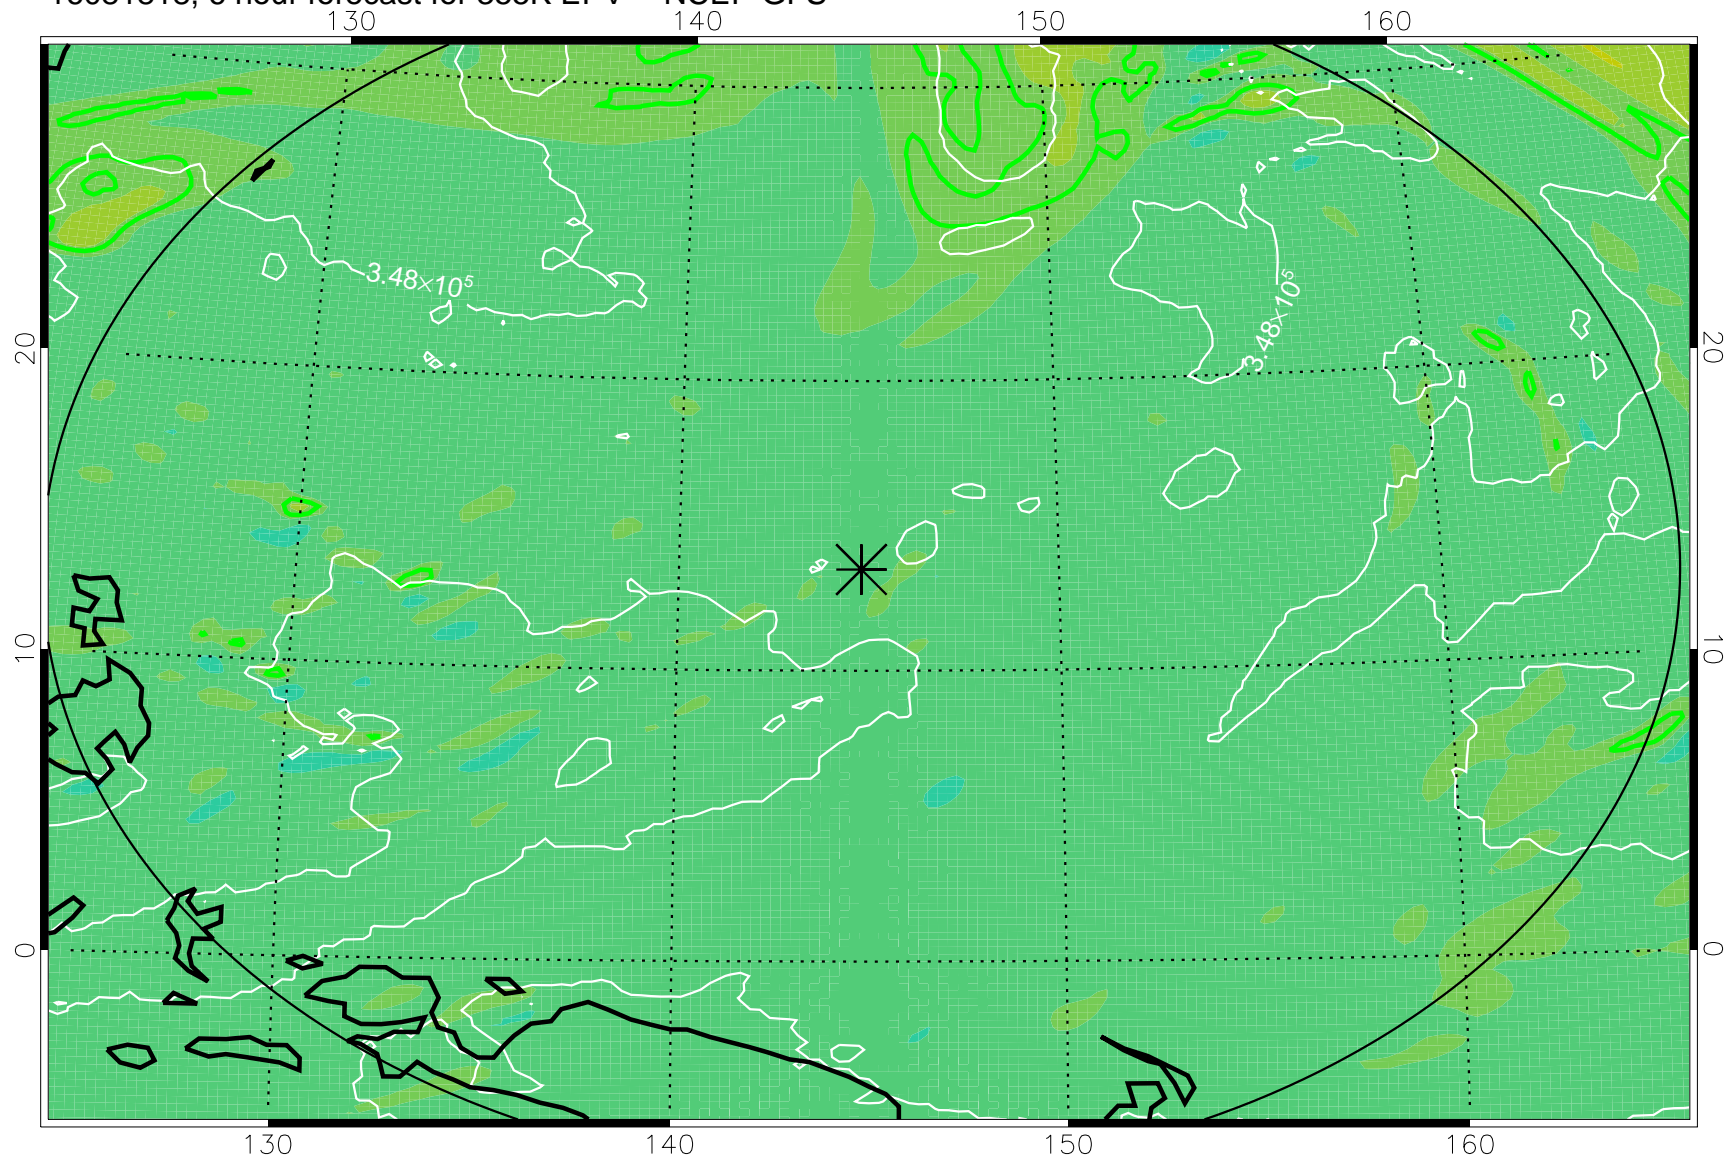

16081818, 6 hour forecast for 355K EPV -- NCEP GFS

355K Montgomery Streamfunction, white
EPV Tropopause (2 PVU) Position
Range ring of 2304 km

16081900, 12 hour forecast for 355K EPV -- NCEP GFS

355K Montgomery Streamfunction, white
EPV Tropopause (2 PVU) Position
Range ring of 2304 km

16081906, 18 hour forecast for 355K EPV -- NCEP GFS

355K Montgomery Streamfunction, white
EPV Tropopause (2 PVU) Position
Range ring of 2304 km

16081912, 24 hour forecast for 355K EPV -- NCEP GFS

355K Montgomery Streamfunction, white
EPV Tropopause (2 PVU) Position
Range ring of 2304 km

16081918, 30 hour forecast for 355K EPV -- NCEP GFS

355K Montgomery Streamfunction, white
EPV Tropopause (2 PVU) Position
Range ring of 2304 km

16082000, 36 hour forecast for 355K EPV -- NCEP GFS

355K Montgomery Streamfunction, white
EPV Tropopause (2 PVU) Position
Range ring of 2304 km

16082018, 54 hour forecast for 355K EPV -- NCEP GFS

355K Montgomery Streamfunction, white
EPV Tropopause (2 PVU) Position
Range ring of 2304 km

16082100, 60 hour forecast for 355K EPV -- NCEP GFS

355K Montgomery Streamfunction, white
EPV Tropopause (2 PVU) Position
Range ring of 2304 km