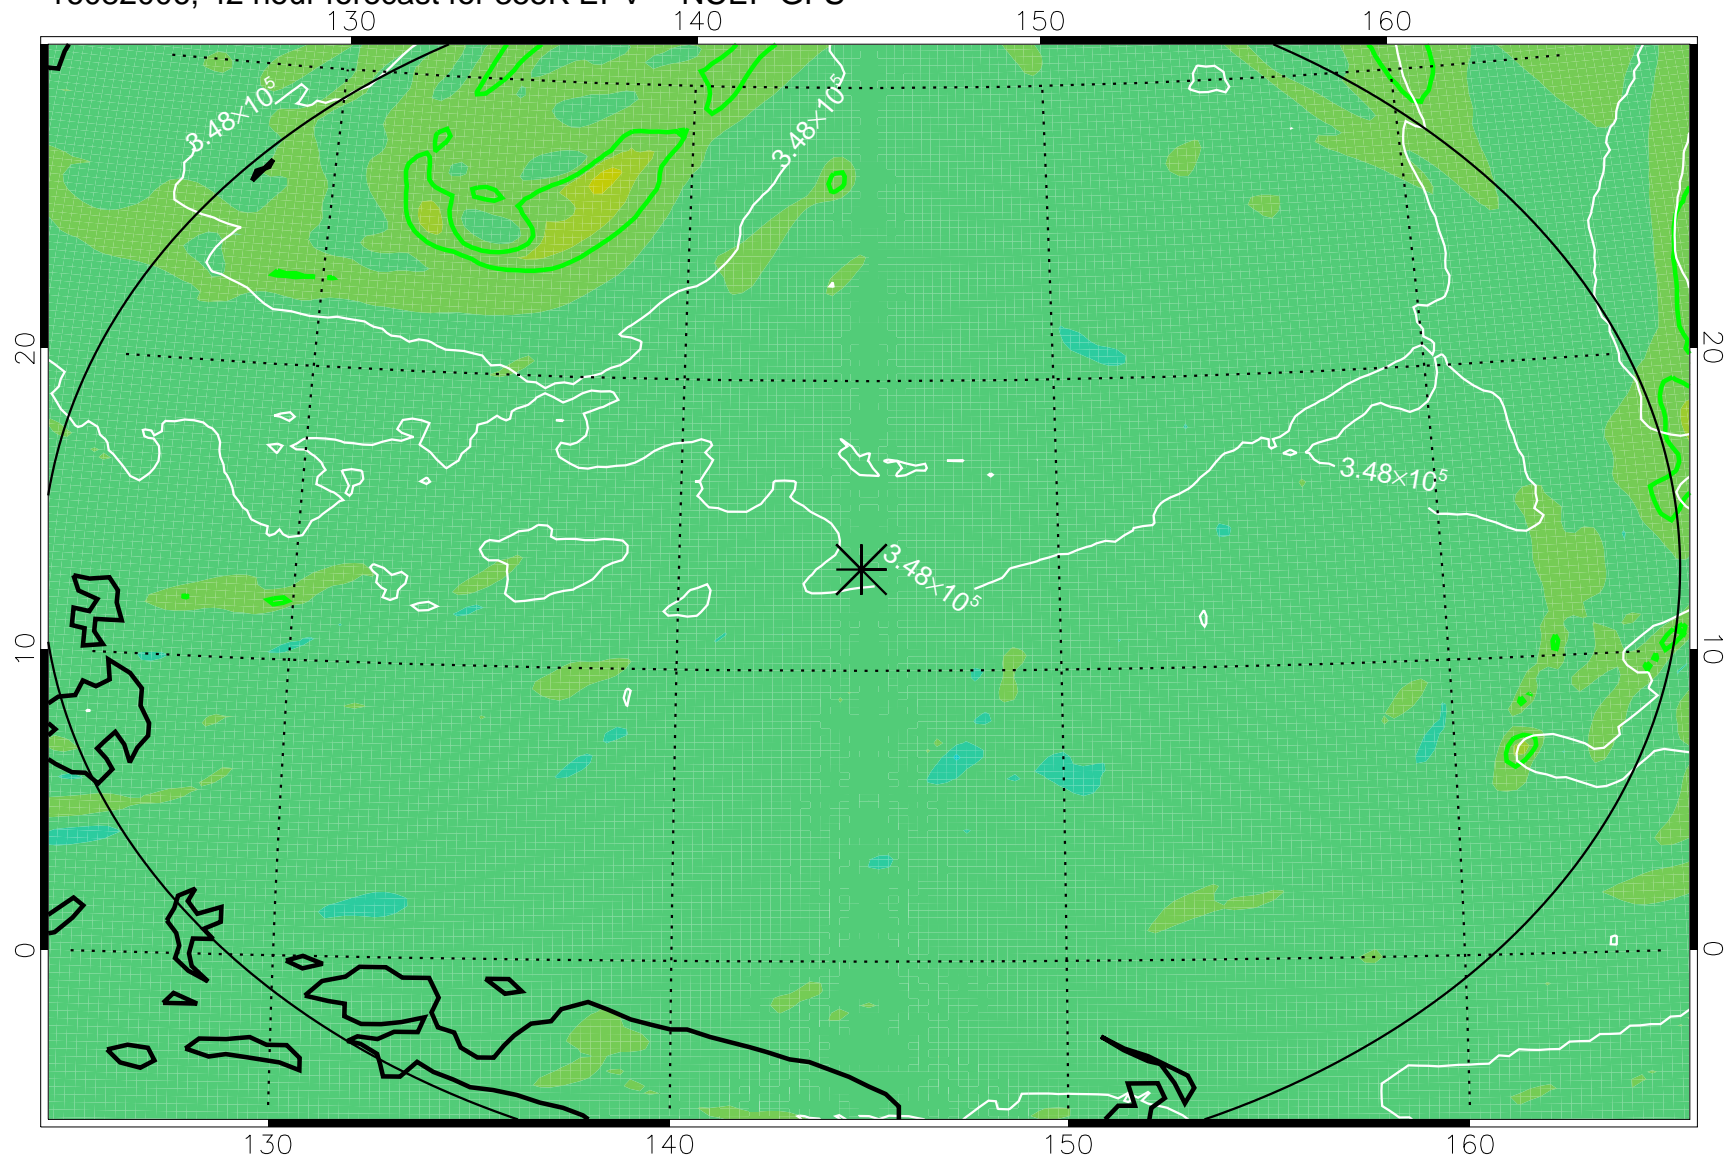

16081918, 30 hour forecast for 355K EPV -- NCEP GFS

355K Montgomery Streamfunction, white
EPV Tropopause (2 PVU) Position
Range ring of 2304 km

16082000, 36 hour forecast for 355K EPV -- NCEP GFS

355K Montgomery Streamfunction, white
EPV Tropopause (2 PVU) Position
Range ring of 2304 km

16082006, 42 hour forecast for 355K EPV -- NCEP GFS

355K Montgomery Streamfunction, white
EPV Tropopause (2 PVU) Position
Range ring of 2304 km

16082012, 48 hour forecast for 355K EPV -- NCEP GFS

355K Montgomery Streamfunction, white
EPV Tropopause (2 PVU) Position
Range ring of 2304 km

16082018, 54 hour forecast for 355K EPV -- NCEP GFS

355K Montgomery Streamfunction, white
EPV Tropopause (2 PVU) Position
Range ring of 2304 km

16082100, 60 hour forecast for 355K EPV -- NCEP GFS

355K Montgomery Streamfunction, white
EPV Tropopause (2 PVU) Position
Range ring of 2304 km

16082106, 66 hour forecast for 355K EPV -- NCEP GFS

355K Montgomery Streamfunction, white
EPV Tropopause (2 PVU) Position
Range ring of 2304 km

16082112, 72 hour forecast for 355K EPV -- NCEP GFS

355K Montgomery Streamfunction, white
EPV Tropopause (2 PVU) Position
Range ring of 2304 km