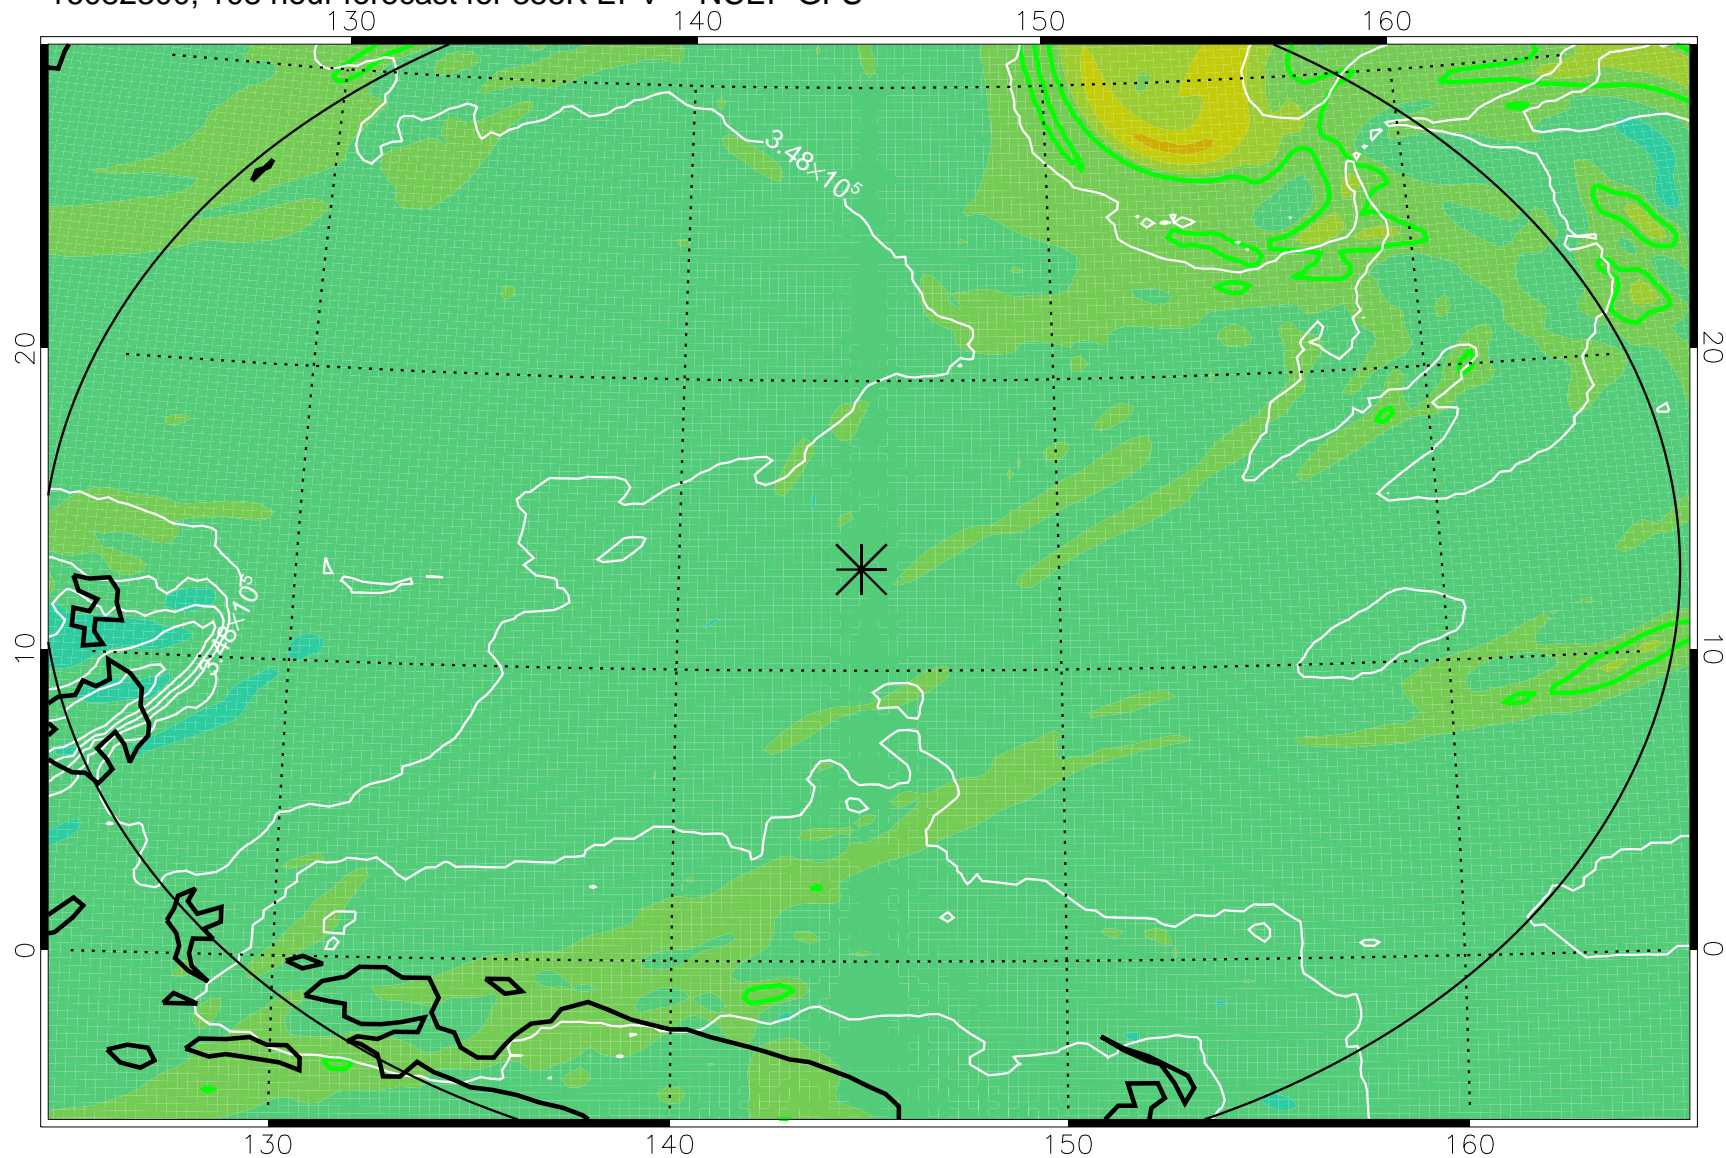

16082118, 78 hour forecast for 355K EPV -- NCEP GFS

355K Montgomery Streamfunction, white
EPV Tropopause (2 PVU) Position
Range ring of 2304 km

16082200, 84 hour forecast for 355K EPV -- NCEP GFS

355K Montgomery Streamfunction, white
EPV Tropopause (2 PVU) Position
Range ring of 2304 km

16082206, 90 hour forecast for 355K EPV -- NCEP GFS

355K Montgomery Streamfunction, white
EPV Tropopause (2 PVU) Position
Range ring of 2304 km

16082212, 96 hour forecast for 355K EPV -- NCEP GFS

355K Montgomery Streamfunction, white
EPV Tropopause (2 PVU) Position
Range ring of 2304 km

16082218, 102 hour forecast for 355K EPV -- NCEP GFS

355K Montgomery Streamfunction, white
EPV Tropopause (2 PVU) Position
Range ring of 2304 km

16082300, 108 hour forecast for 355K EPV -- NCEP GFS

355K Montgomery Streamfunction, white
EPV Tropopause (2 PVU) Position
Range ring of 2304 km

16082306, 114 hour forecast for 355K EPV -- NCEP GFS

355K Montgomery Streamfunction, white
EPV Tropopause (2 PVU) Position
Range ring of 2304 km

16082312, 120 hour forecast for 355K EPV -- NCEP GFS

355K Montgomery Streamfunction, white
EPV Tropopause (2 PVU) Position
Range ring of 2304 km