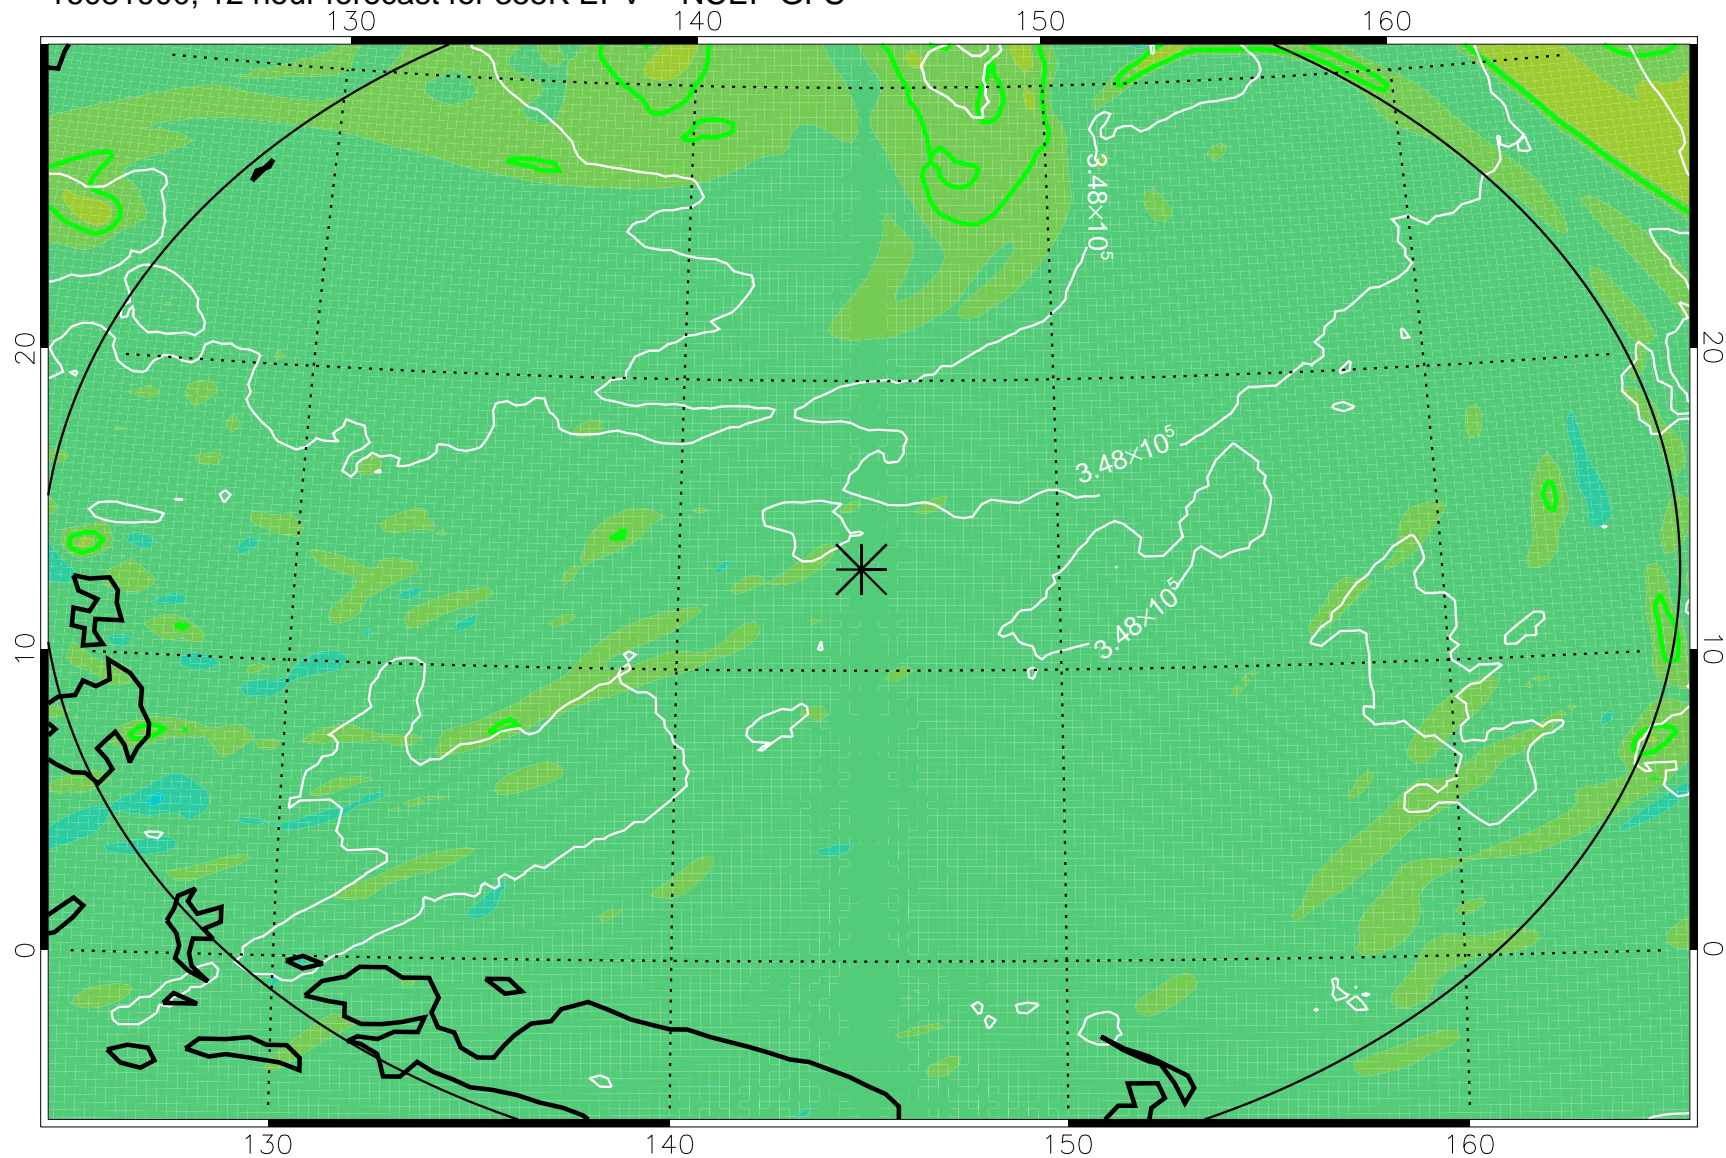

16081818, 6 hour forecast for 355K EPV -- NCEP GFS

355K Montgomery Streamfunction, white
EPV Tropopause (2 PVU) Position
Range ring of 2304 km

16081900, 12 hour forecast for 355K EPV -- NCEP GFS

355K Montgomery Streamfunction, white
EPV Tropopause (2 PVU) Position
Range ring of 2304 km

16081906, 18 hour forecast for 355K EPV -- NCEP GFS

355K Montgomery Streamfunction, white
EPV Tropopause (2 PVU) Position
Range ring of 2304 km

16081912, 24 hour forecast for 355K EPV -- NCEP GFS

355K Montgomery Streamfunction, white
EPV Tropopause (2 PVU) Position
Range ring of 2304 km

16081918, 30 hour forecast for 355K EPV -- NCEP GFS

355K Montgomery Streamfunction, white
EPV Tropopause (2 PVU) Position
Range ring of 2304 km

16082000, 36 hour forecast for 355K EPV -- NCEP GFS

355K Montgomery Streamfunction, white
EPV Tropopause (2 PVU) Position
Range ring of 2304 km

16082018, 54 hour forecast for 355K EPV -- NCEP GFS

355K Montgomery Streamfunction, white
EPV Tropopause (2 PVU) Position
Range ring of 2304 km

16082100, 60 hour forecast for 355K EPV -- NCEP GFS

355K Montgomery Streamfunction, white
EPV Tropopause (2 PVU) Position
Range ring of 2304 km