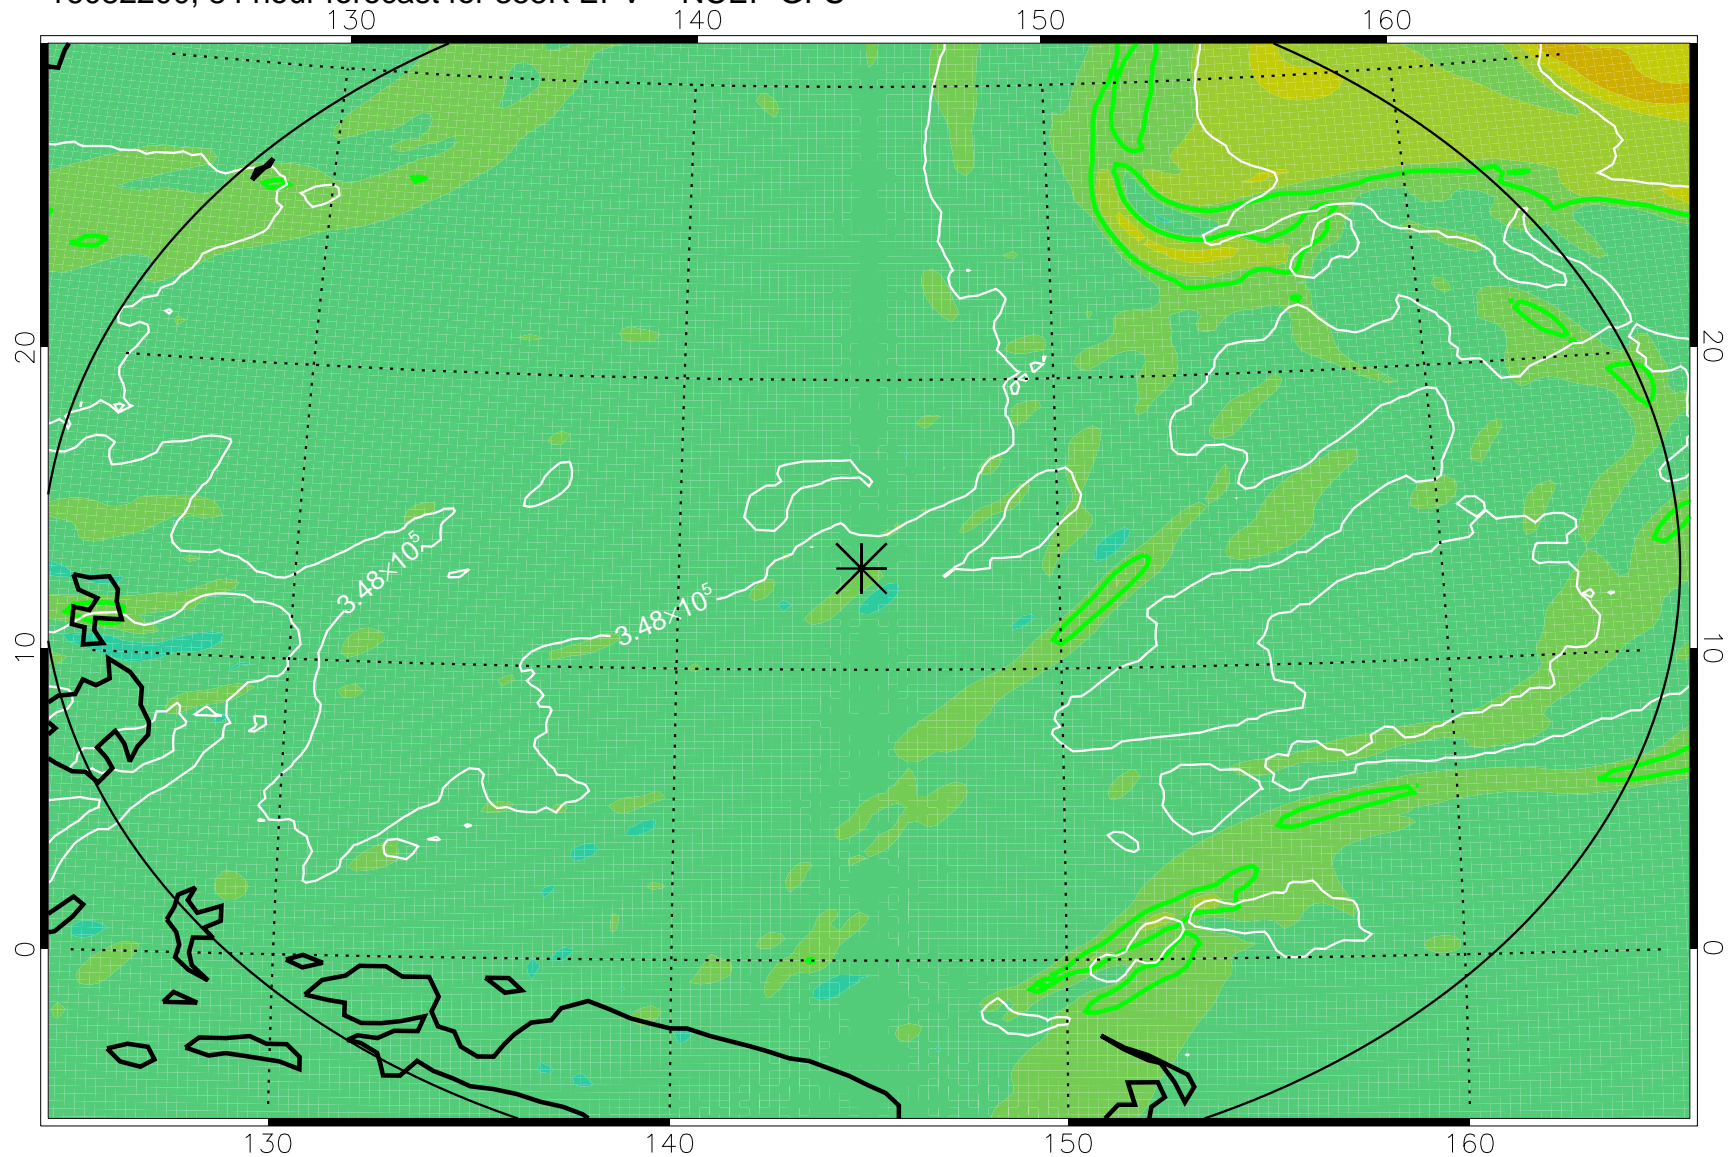

16082106, 66 hour forecast for 355K EPV -- NCEP GFS

355K Montgomery Streamfunction, white
EPV Tropopause (2 PVU) Position
Range ring of 2304 km

16082112, 72 hour forecast for 355K EPV -- NCEP GFS

355K Montgomery Streamfunction, white
EPV Tropopause (2 PVU) Position
Range ring of 2304 km

16082118, 78 hour forecast for 355K EPV -- NCEP GFS

355K Montgomery Streamfunction, white
EPV Tropopause (2 PVU) Position
Range ring of 2304 km

16082200, 84 hour forecast for 355K EPV -- NCEP GFS

355K Montgomery Streamfunction, white
EPV Tropopause (2 PVU) Position
Range ring of 2304 km

16082206, 90 hour forecast for 355K EPV -- NCEP GFS

355K Montgomery Streamfunction, white
EPV Tropopause (2 PVU) Position
Range ring of 2304 km

16082212, 96 hour forecast for 355K EPV -- NCEP GFS

355K Montgomery Streamfunction, white
EPV Tropopause (2 PVU) Position
Range ring of 2304 km

16082218, 102 hour forecast for 355K EPV -- NCEP GFS

355K Montgomery Streamfunction, white
EPV Tropopause (2 PVU) Position
Range ring of 2304 km

16082300, 108 hour forecast for 355K EPV -- NCEP GFS

355K Montgomery Streamfunction, white
EPV Tropopause (2 PVU) Position
Range ring of 2304 km