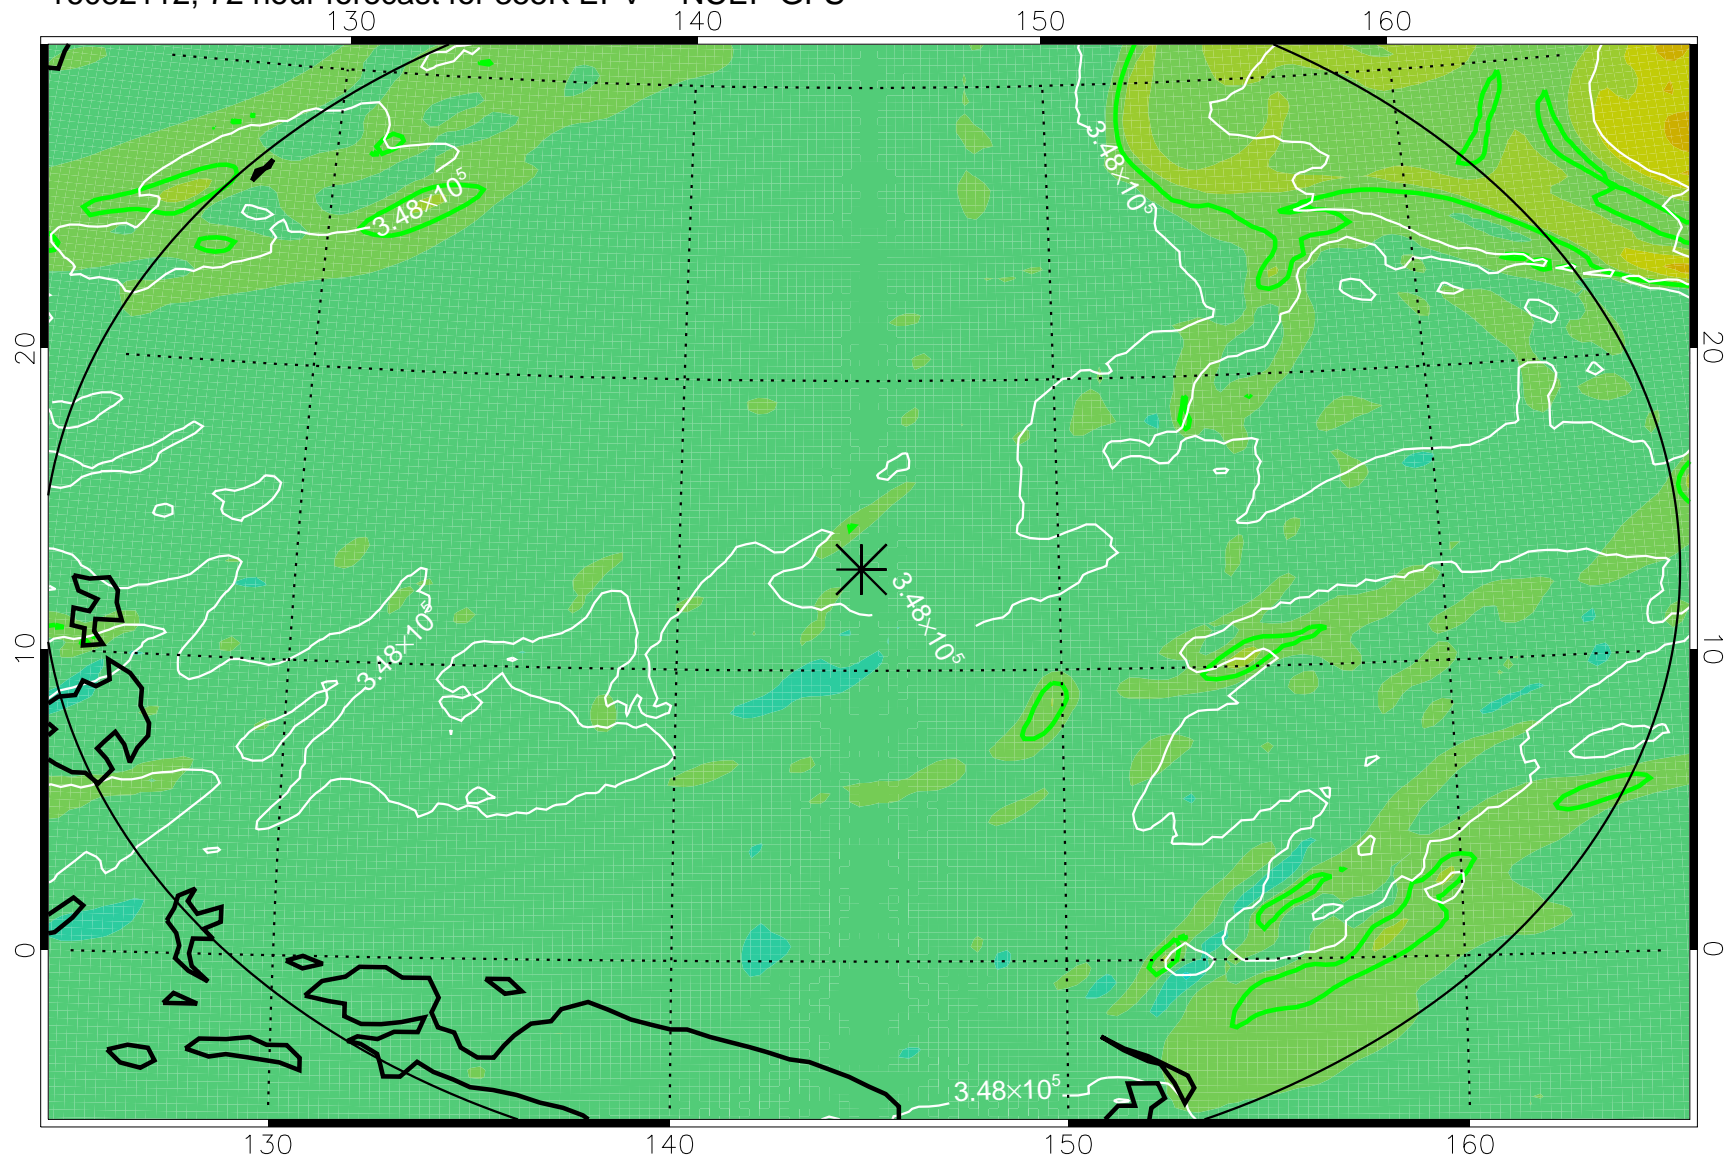

16082018, 54 hour forecast for 355K EPV -- NCEP GFS

355K Montgomery Streamfunction, white
EPV Tropopause (2 PVU) Position
Range ring of 2304 km

16082100, 60 hour forecast for 355K EPV -- NCEP GFS

355K Montgomery Streamfunction, white
EPV Tropopause (2 PVU) Position
Range ring of 2304 km

16082106, 66 hour forecast for 355K EPV -- NCEP GFS

355K Montgomery Streamfunction, white
EPV Tropopause (2 PVU) Position
Range ring of 2304 km

16082112, 72 hour forecast for 355K EPV -- NCEP GFS

355K Montgomery Streamfunction, white
EPV Tropopause (2 PVU) Position
Range ring of 2304 km

16082118, 78 hour forecast for 355K EPV -- NCEP GFS

355K Montgomery Streamfunction, white
EPV Tropopause (2 PVU) Position
Range ring of 2304 km

16082200, 84 hour forecast for 355K EPV -- NCEP GFS

355K Montgomery Streamfunction, white
EPV Tropopause (2 PVU) Position
Range ring of 2304 km

16082206, 90 hour forecast for 355K EPV -- NCEP GFS

355K Montgomery Streamfunction, white
EPV Tropopause (2 PVU) Position
Range ring of 2304 km

16082212, 96 hour forecast for 355K EPV -- NCEP GFS

355K Montgomery Streamfunction, white
EPV Tropopause (2 PVU) Position
Range ring of 2304 km