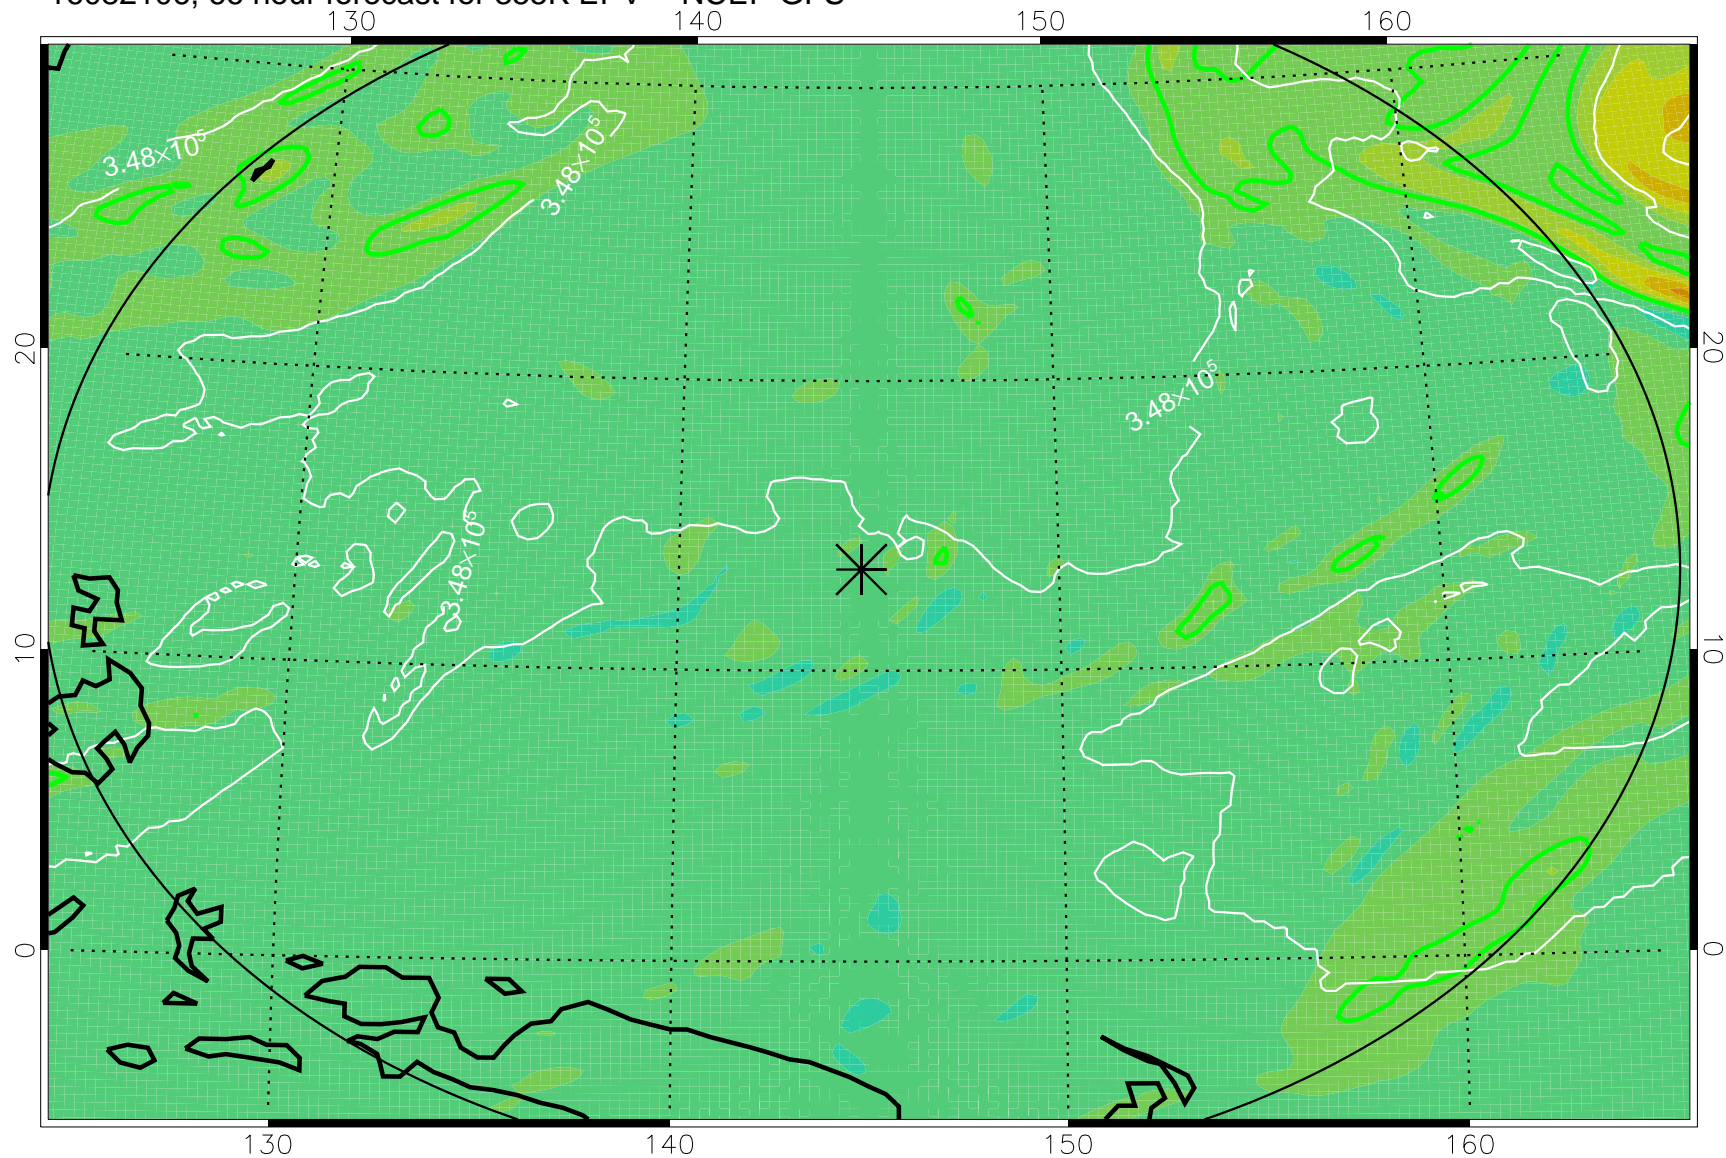

16082018, 54 hour forecast for 355K EPV -- NCEP GFS

355K Montgomery Streamfunction, white
EPV Tropopause (2 PVU) Position
Range ring of 2304 km

16082100, 60 hour forecast for 355K EPV -- NCEP GFS

355K Montgomery Streamfunction, white
EPV Tropopause (2 PVU) Position
Range ring of 2304 km

16082106, 66 hour forecast for 355K EPV -- NCEP GFS

355K Montgomery Streamfunction, white
EPV Tropopause (2 PVU) Position
Range ring of 2304 km

16082112, 72 hour forecast for 355K EPV -- NCEP GFS

355K Montgomery Streamfunction, white
EPV Tropopause (2 PVU) Position
Range ring of 2304 km

16082118, 78 hour forecast for 355K EPV -- NCEP GFS

355K Montgomery Streamfunction, white
EPV Tropopause (2 PVU) Position
Range ring of 2304 km

16082200, 84 hour forecast for 355K EPV -- NCEP GFS

355K Montgomery Streamfunction, white
EPV Tropopause (2 PVU) Position
Range ring of 2304 km

16082206, 90 hour forecast for 355K EPV -- NCEP GFS

355K Montgomery Streamfunction, white
EPV Tropopause (2 PVU) Position
Range ring of 2304 km

16082212, 96 hour forecast for 355K EPV -- NCEP GFS

355K Montgomery Streamfunction, white
EPV Tropopause (2 PVU) Position
Range ring of 2304 km