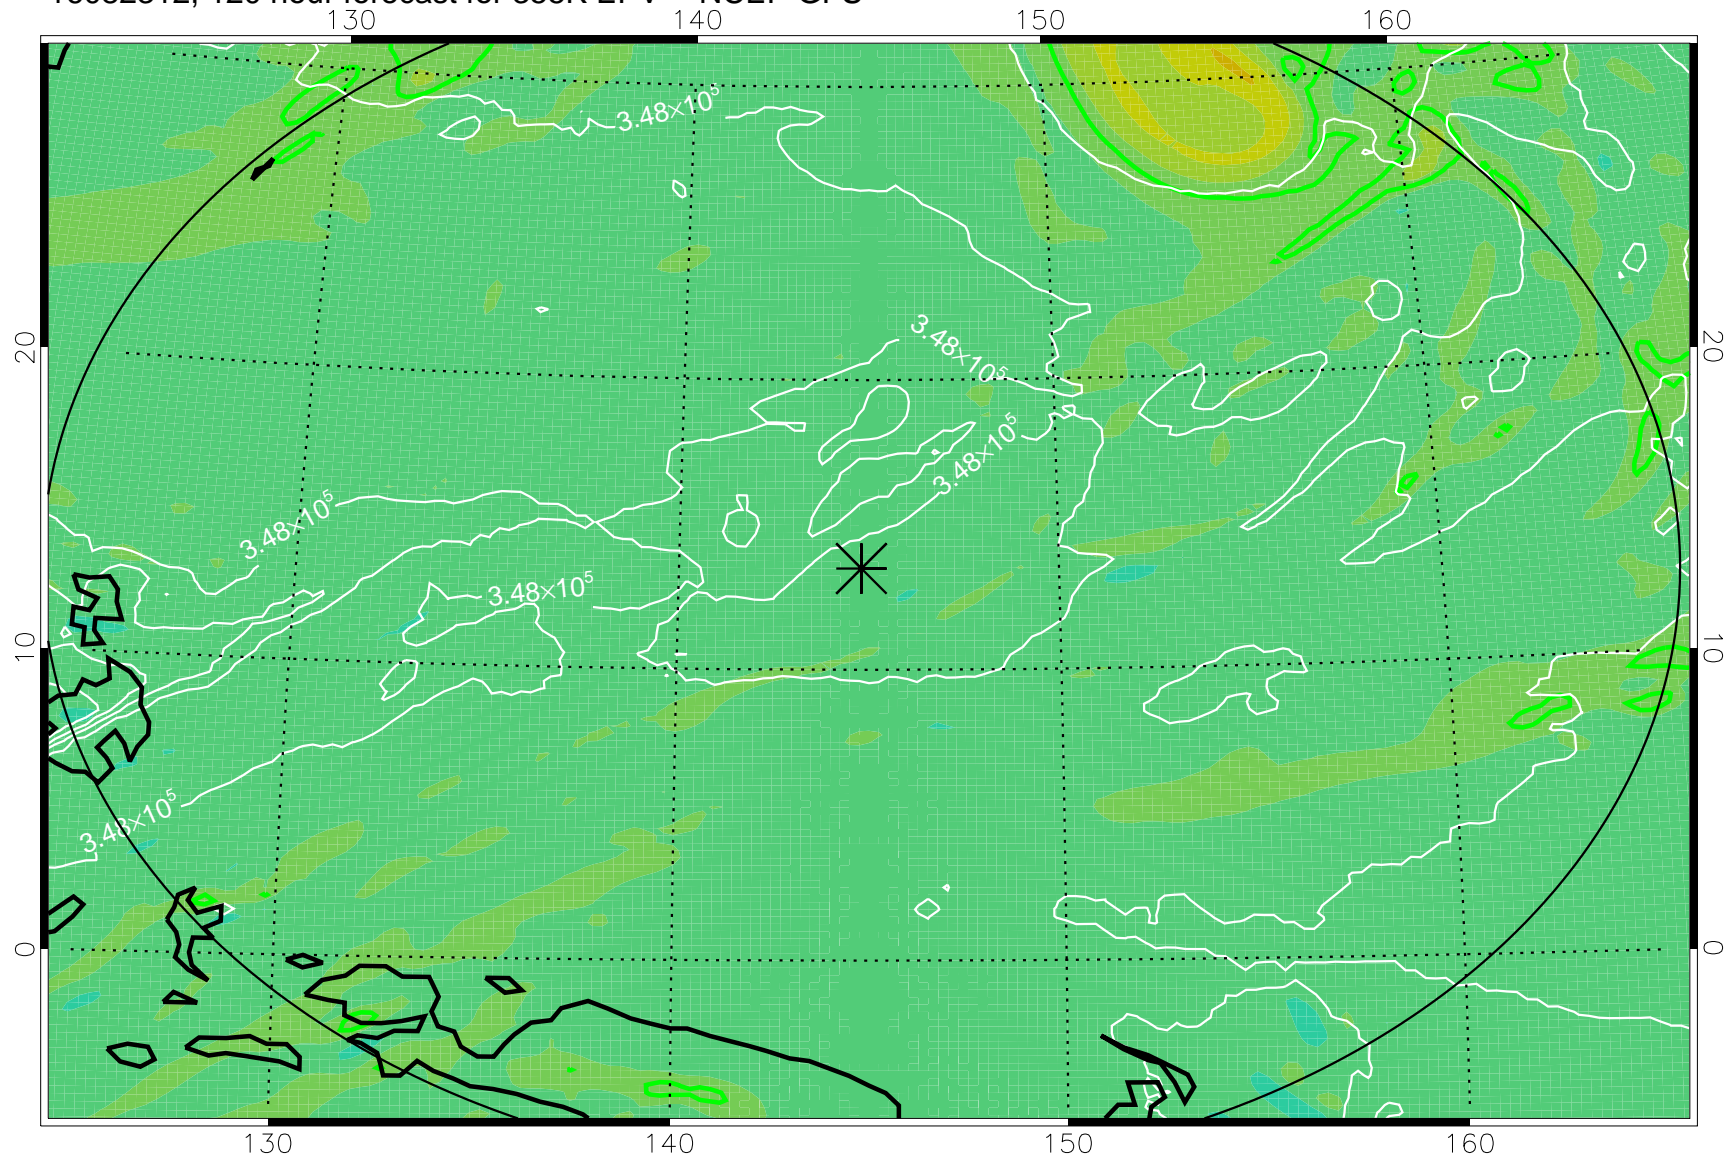

16082118, 78 hour forecast for 355K EPV -- NCEP GFS

355K Montgomery Streamfunction, white
EPV Tropopause (2 PVU) Position
Range ring of 2304 km

16082200, 84 hour forecast for 355K EPV -- NCEP GFS

355K Montgomery Streamfunction, white
EPV Tropopause (2 PVU) Position
Range ring of 2304 km

16082206, 90 hour forecast for 355K EPV -- NCEP GFS

355K Montgomery Streamfunction, white
EPV Tropopause (2 PVU) Position
Range ring of 2304 km

16082212, 96 hour forecast for 355K EPV -- NCEP GFS

355K Montgomery Streamfunction, white
EPV Tropopause (2 PVU) Position
Range ring of 2304 km

16082218, 102 hour forecast for 355K EPV -- NCEP GFS

355K Montgomery Streamfunction, white
EPV Tropopause (2 PVU) Position
Range ring of 2304 km

16082300, 108 hour forecast for 355K EPV -- NCEP GFS

355K Montgomery Streamfunction, white
EPV Tropopause (2 PVU) Position
Range ring of 2304 km

16082306, 114 hour forecast for 355K EPV -- NCEP GFS

355K Montgomery Streamfunction, white
EPV Tropopause (2 PVU) Position
Range ring of 2304 km

16082312, 120 hour forecast for 355K EPV -- NCEP GFS

355K Montgomery Streamfunction, white
EPV Tropopause (2 PVU) Position
Range ring of 2304 km