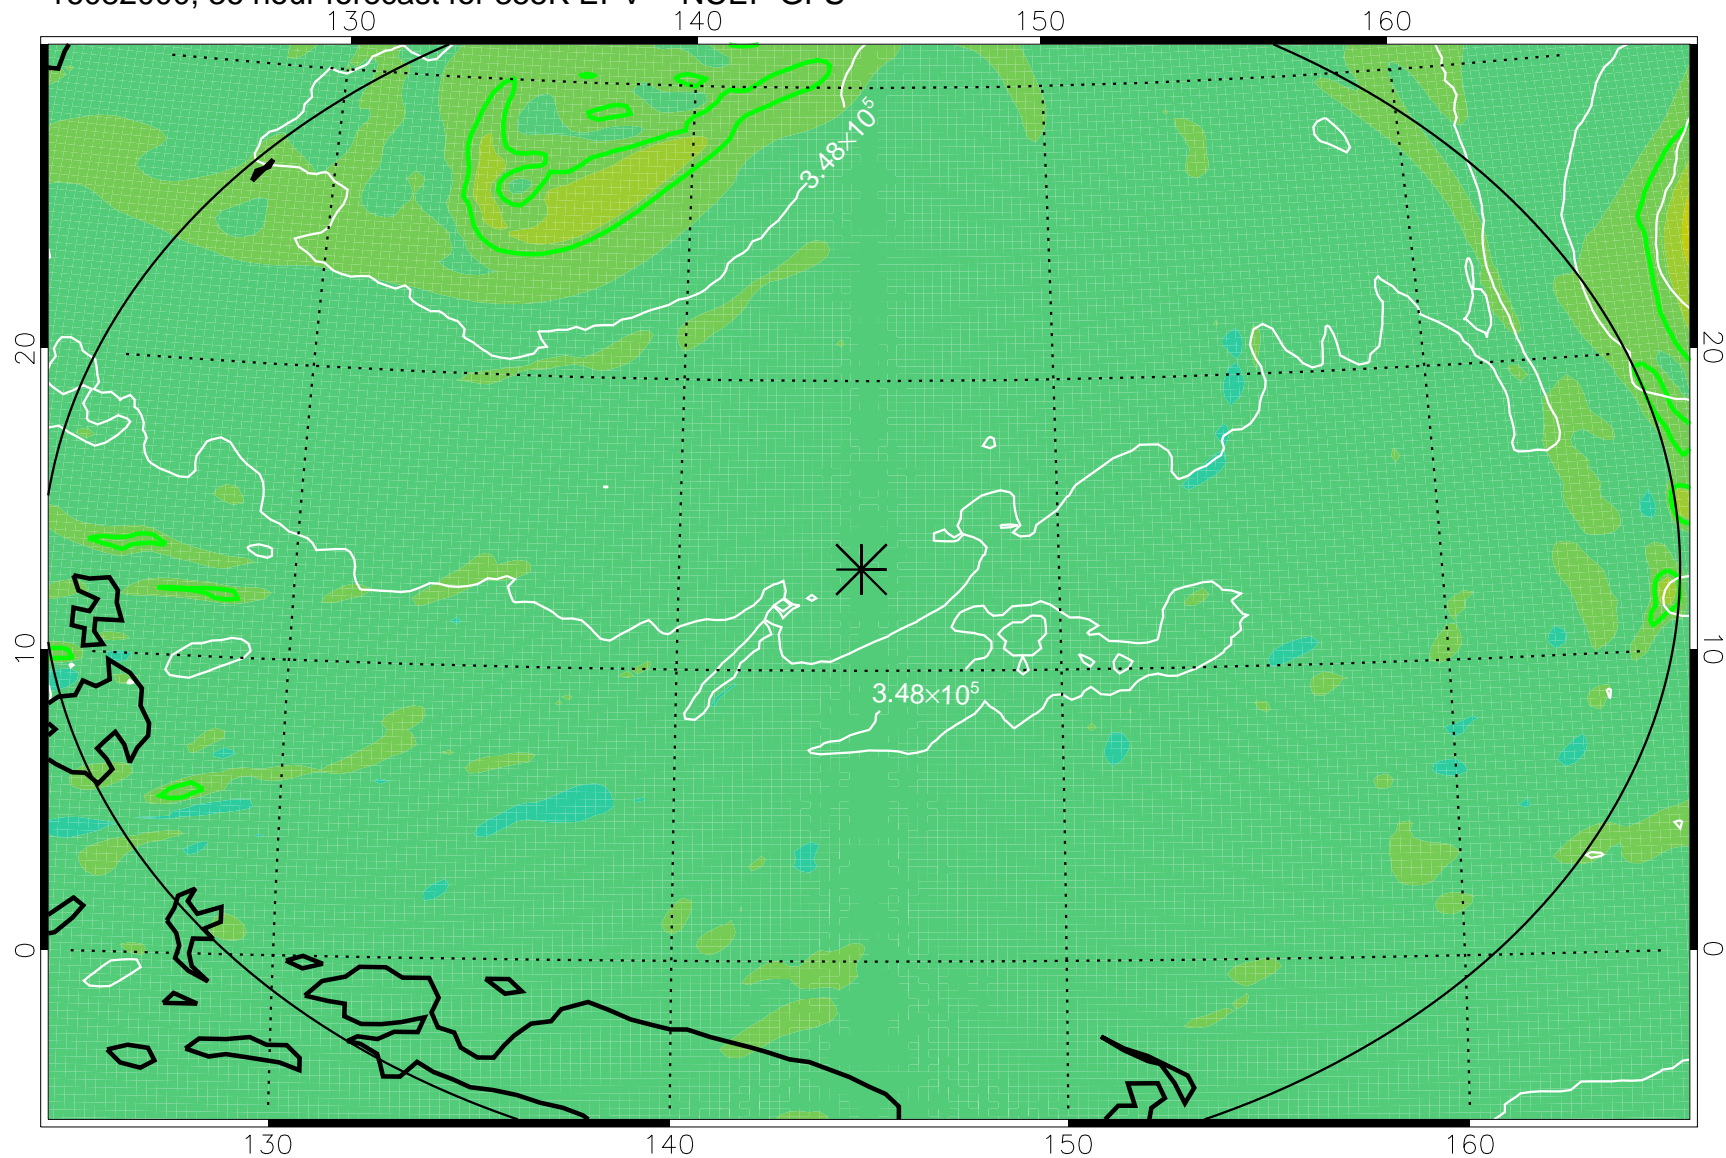

16081906, 18 hour forecast for 355K EPV -- NCEP GFS

355K Montgomery Streamfunction, white
EPV Tropopause (2 PVU) Position
Range ring of 2304 km

16081912, 24 hour forecast for 355K EPV -- NCEP GFS

355K Montgomery Streamfunction, white
EPV Tropopause (2 PVU) Position
Range ring of 2304 km

16081918, 30 hour forecast for 355K EPV -- NCEP GFS

355K Montgomery Streamfunction, white
EPV Tropopause (2 PVU) Position
Range ring of 2304 km

16082000, 36 hour forecast for 355K EPV -- NCEP GFS

355K Montgomery Streamfunction, white
EPV Tropopause (2 PVU) Position
Range ring of 2304 km

16082006, 42 hour forecast for 355K EPV -- NCEP GFS

355K Montgomery Streamfunction, white
EPV Tropopause (2 PVU) Position
Range ring of 2304 km

16082012, 48 hour forecast for 355K EPV -- NCEP GFS

355K Montgomery Streamfunction, white
EPV Tropopause (2 PVU) Position
Range ring of 2304 km

16082018, 54 hour forecast for 355K EPV -- NCEP GFS

355K Montgomery Streamfunction, white
EPV Tropopause (2 PVU) Position
Range ring of 2304 km

16082100, 60 hour forecast for 355K EPV -- NCEP GFS

355K Montgomery Streamfunction, white
EPV Tropopause (2 PVU) Position
Range ring of 2304 km