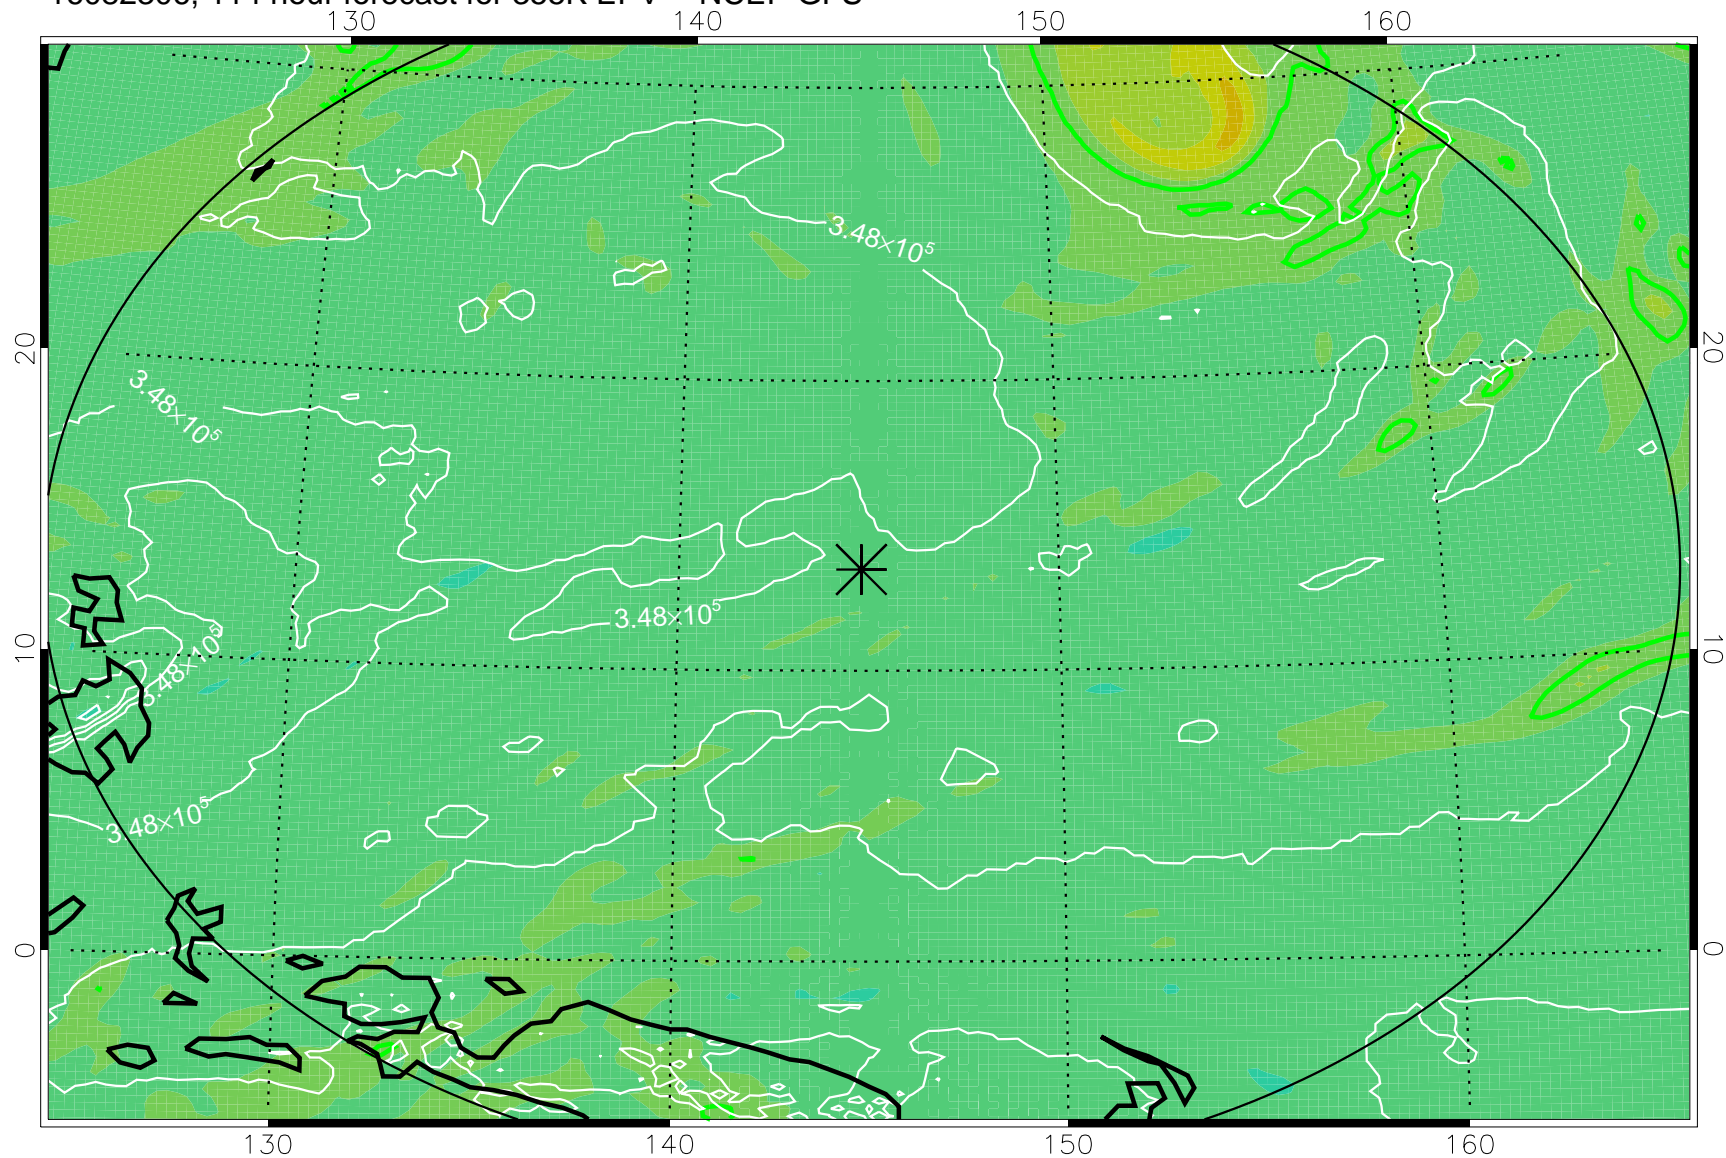

16082118, 78 hour forecast for 355K EPV -- NCEP GFS

355K Montgomery Streamfunction, white
EPV Tropopause (2 PVU) Position
Range ring of 2304 km

16082200, 84 hour forecast for 355K EPV -- NCEP GFS

355K Montgomery Streamfunction, white
EPV Tropopause (2 PVU) Position
Range ring of 2304 km

16082206, 90 hour forecast for 355K EPV -- NCEP GFS

355K Montgomery Streamfunction, white
EPV Tropopause (2 PVU) Position
Range ring of 2304 km

16082212, 96 hour forecast for 355K EPV -- NCEP GFS

355K Montgomery Streamfunction, white
EPV Tropopause (2 PVU) Position
Range ring of 2304 km

16082218, 102 hour forecast for 355K EPV -- NCEP GFS

355K Montgomery Streamfunction, white
EPV Tropopause (2 PVU) Position
Range ring of 2304 km

16082300, 108 hour forecast for 355K EPV -- NCEP GFS

355K Montgomery Streamfunction, white
EPV Tropopause (2 PVU) Position
Range ring of 2304 km

16082306, 114 hour forecast for 355K EPV -- NCEP GFS

355K Montgomery Streamfunction, white
EPV Tropopause (2 PVU) Position
Range ring of 2304 km

16082312, 120 hour forecast for 355K EPV -- NCEP GFS

355K Montgomery Streamfunction, white
EPV Tropopause (2 PVU) Position
Range ring of 2304 km