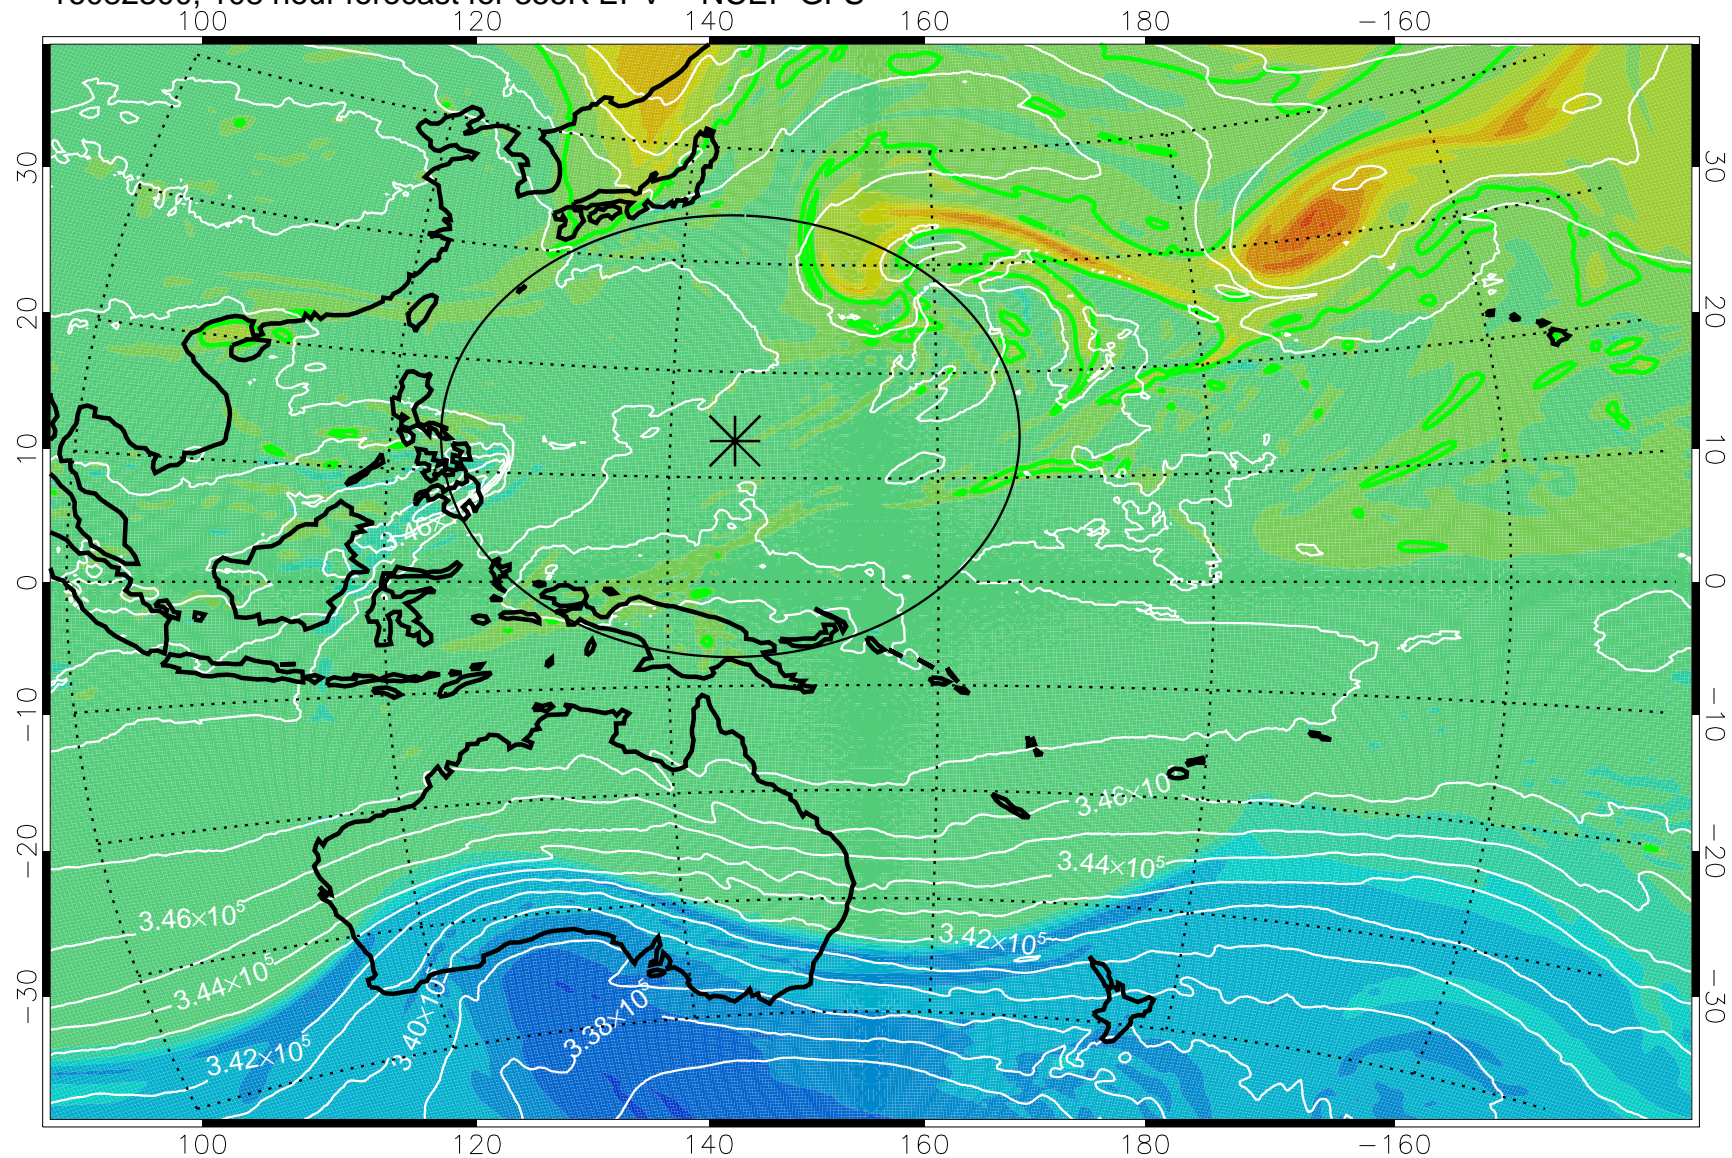

16082118, 78 hour forecast for 355K EPV -- NCEP GFS

355K Montgomery Streamfunction, white  
EPV Tropopause (2 PVU) Position  
Range ring of 2304 km

16082200, 84 hour forecast for 355K EPV -- NCEP GFS

355K Montgomery Streamfunction, white  
EPV Tropopause (2 PVU) Position  
Range ring of 2304 km

16082206, 90 hour forecast for 355K EPV -- NCEP GFS

355K Montgomery Streamfunction, white  
EPV Tropopause (2 PVU) Position  
Range ring of 2304 km

16082212, 96 hour forecast for 355K EPV -- NCEP GFS

355K Montgomery Streamfunction, white  
EPV Tropopause (2 PVU) Position  
Range ring of 2304 km

16082218, 102 hour forecast for 355K EPV -- NCEP GFS

355K Montgomery Streamfunction, white  
EPV Tropopause (2 PVU) Position  
Range ring of 2304 km

16082300, 108 hour forecast for 355K EPV -- NCEP GFS

355K Montgomery Streamfunction, white  
EPV Tropopause (2 PVU) Position  
Range ring of 2304 km

16082306, 114 hour forecast for 355K EPV -- NCEP GFS

355K Montgomery Streamfunction, white  
EPV Tropopause (2 PVU) Position  
Range ring of 2304 km

16082312, 120 hour forecast for 355K EPV -- NCEP GFS

355K Montgomery Streamfunction, white  
EPV Tropopause (2 PVU) Position  
Range ring of 2304 km