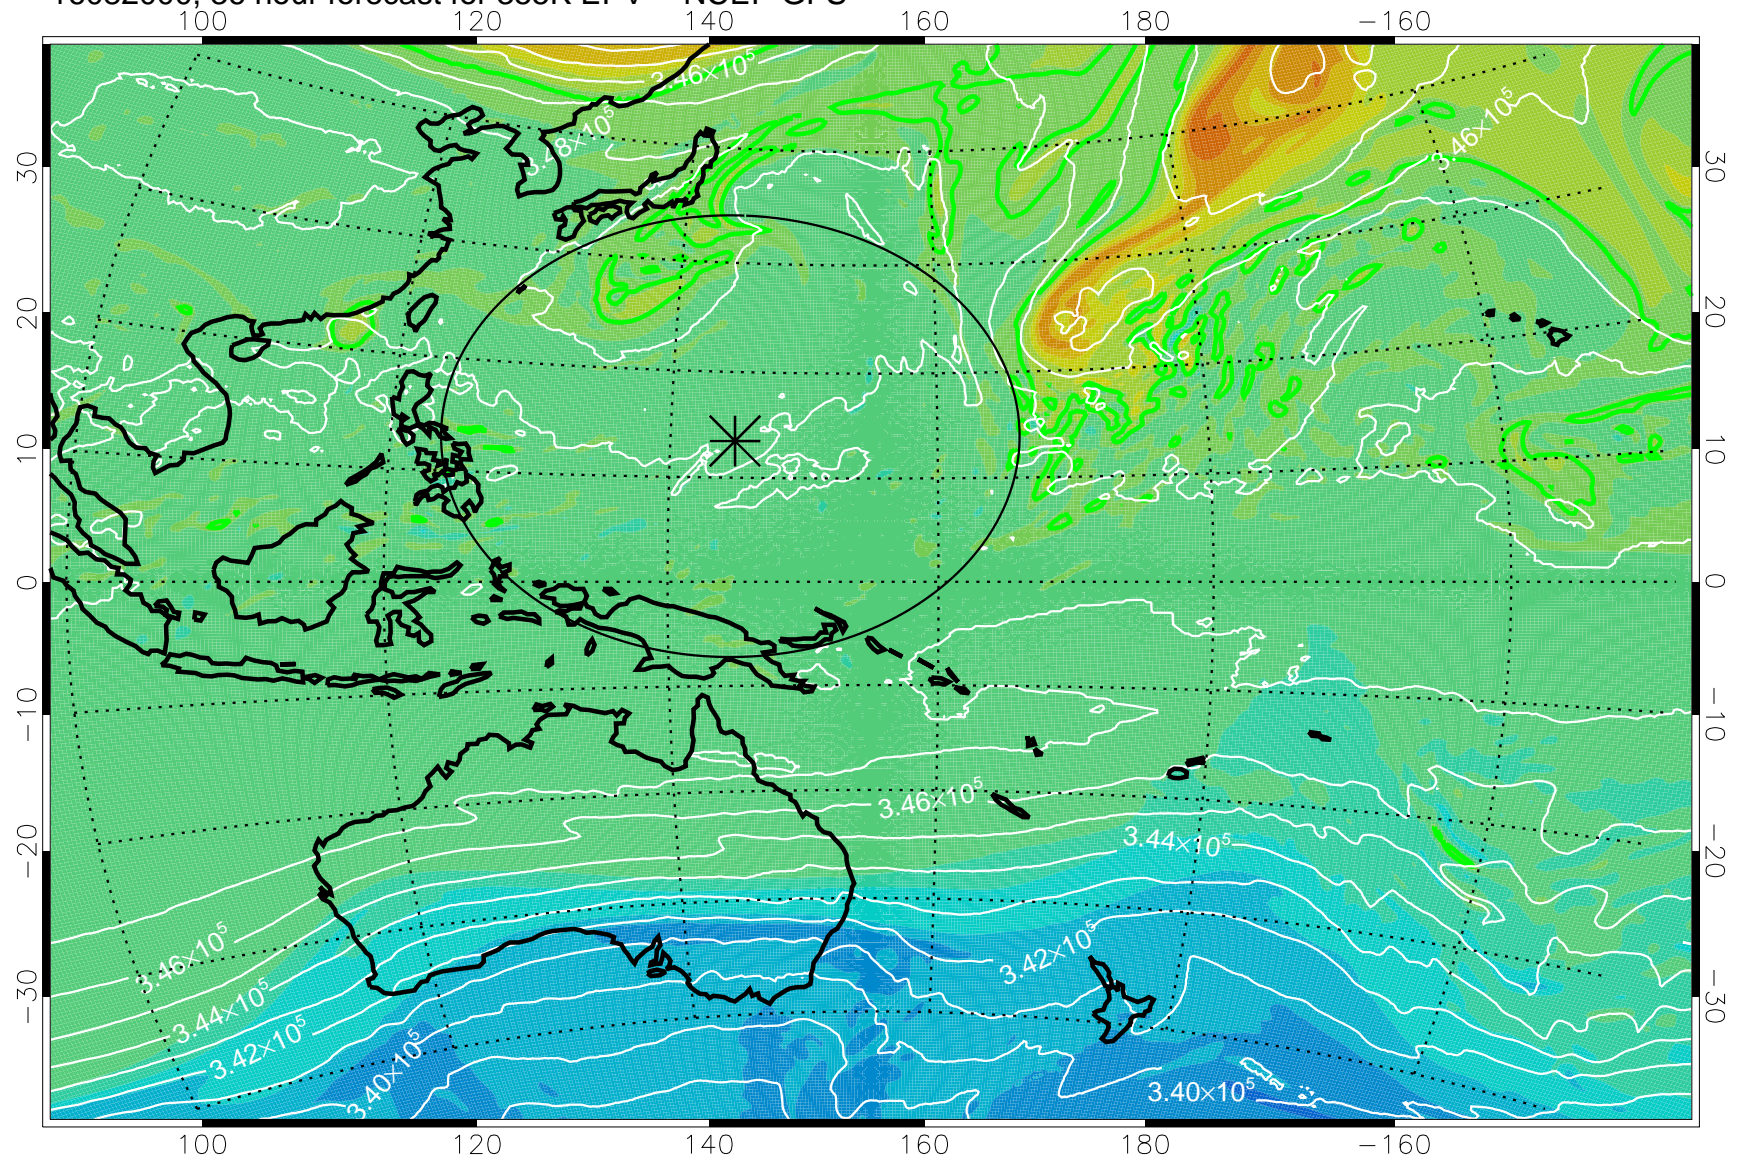

16081906, 18 hour forecast for 355K EPV -- NCEP GFS

355K Montgomery Streamfunction, white  
EPV Tropopause (2 PVU) Position  
Range ring of 2304 km

16081912, 24 hour forecast for 355K EPV -- NCEP GFS

355K Montgomery Streamfunction, white  
EPV Tropopause (2 PVU) Position  
Range ring of 2304 km

16081918, 30 hour forecast for 355K EPV -- NCEP GFS

355K Montgomery Streamfunction, white  
EPV Tropopause (2 PVU) Position  
Range ring of 2304 km

16082000, 36 hour forecast for 355K EPV -- NCEP GFS

355K Montgomery Streamfunction, white  
EPV Tropopause (2 PVU) Position  
Range ring of 2304 km

16082006, 42 hour forecast for 355K EPV -- NCEP GFS

355K Montgomery Streamfunction, white  
EPV Tropopause (2 PVU) Position  
Range ring of 2304 km

16082012, 48 hour forecast for 355K EPV -- NCEP GFS

355K Montgomery Streamfunction, white  
EPV Tropopause (2 PVU) Position  
Range ring of 2304 km

16082018, 54 hour forecast for 355K EPV -- NCEP GFS

355K Montgomery Streamfunction, white  
EPV Tropopause (2 PVU) Position  
Range ring of 2304 km

16082100, 60 hour forecast for 355K EPV -- NCEP GFS

355K Montgomery Streamfunction, white  
EPV Tropopause (2 PVU) Position  
Range ring of 2304 km