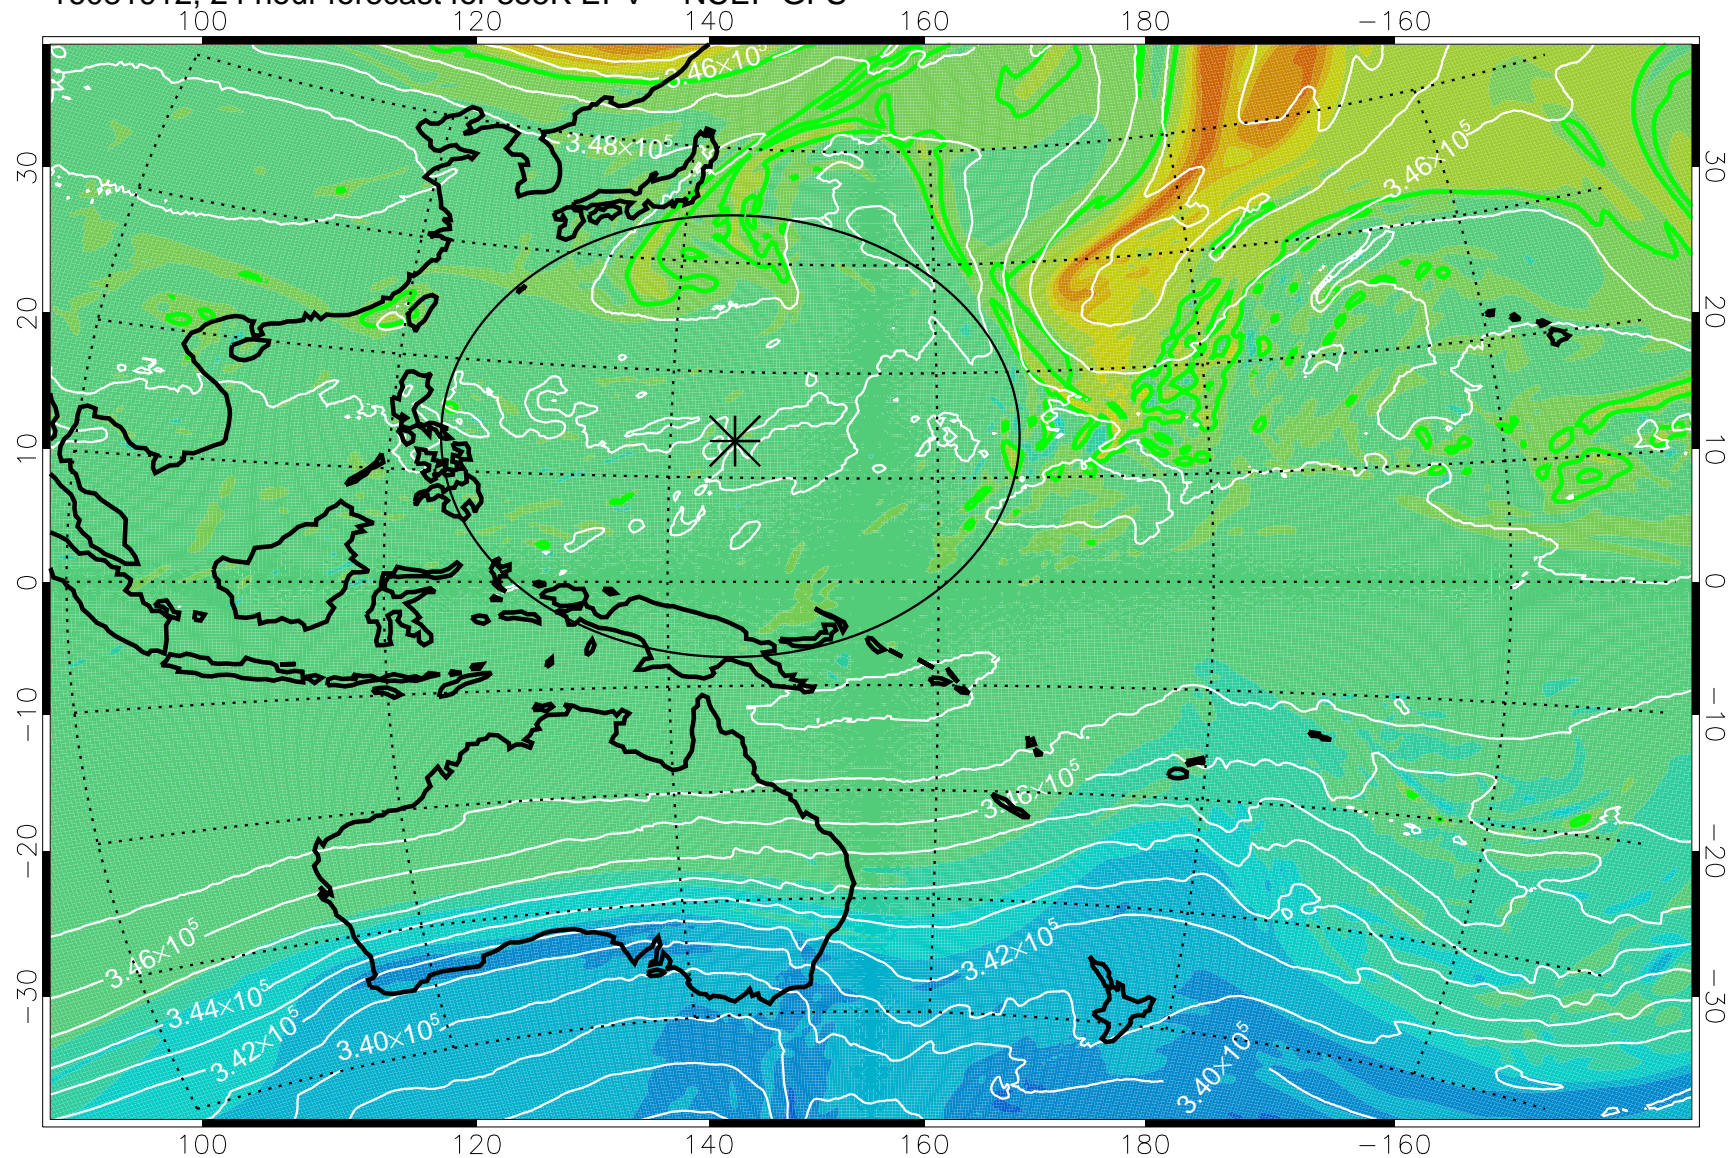

16081818, 6 hour forecast for 355K EPV -- NCEP GFS

355K Montgomery Streamfunction, white  
EPV Tropopause (2 PVU) Position  
Range ring of 2304 km

16081900, 12 hour forecast for 355K EPV -- NCEP GFS

355K Montgomery Streamfunction, white  
EPV Tropopause (2 PVU) Position  
Range ring of 2304 km

16081906, 18 hour forecast for 355K EPV -- NCEP GFS

355K Montgomery Streamfunction, white  
EPV Tropopause (2 PVU) Position  
Range ring of 2304 km

16081912, 24 hour forecast for 355K EPV -- NCEP GFS

355K Montgomery Streamfunction, white  
EPV Tropopause (2 PVU) Position  
Range ring of 2304 km

16081918, 30 hour forecast for 355K EPV -- NCEP GFS

355K Montgomery Streamfunction, white  
EPV Tropopause (2 PVU) Position  
Range ring of 2304 km

16082000, 36 hour forecast for 355K EPV -- NCEP GFS

355K Montgomery Streamfunction, white  
EPV Tropopause (2 PVU) Position  
Range ring of 2304 km

16082018, 54 hour forecast for 355K EPV -- NCEP GFS

355K Montgomery Streamfunction, white  
EPV Tropopause (2 PVU) Position  
Range ring of 2304 km

16082100, 60 hour forecast for 355K EPV -- NCEP GFS

355K Montgomery Streamfunction, white  
EPV Tropopause (2 PVU) Position  
Range ring of 2304 km