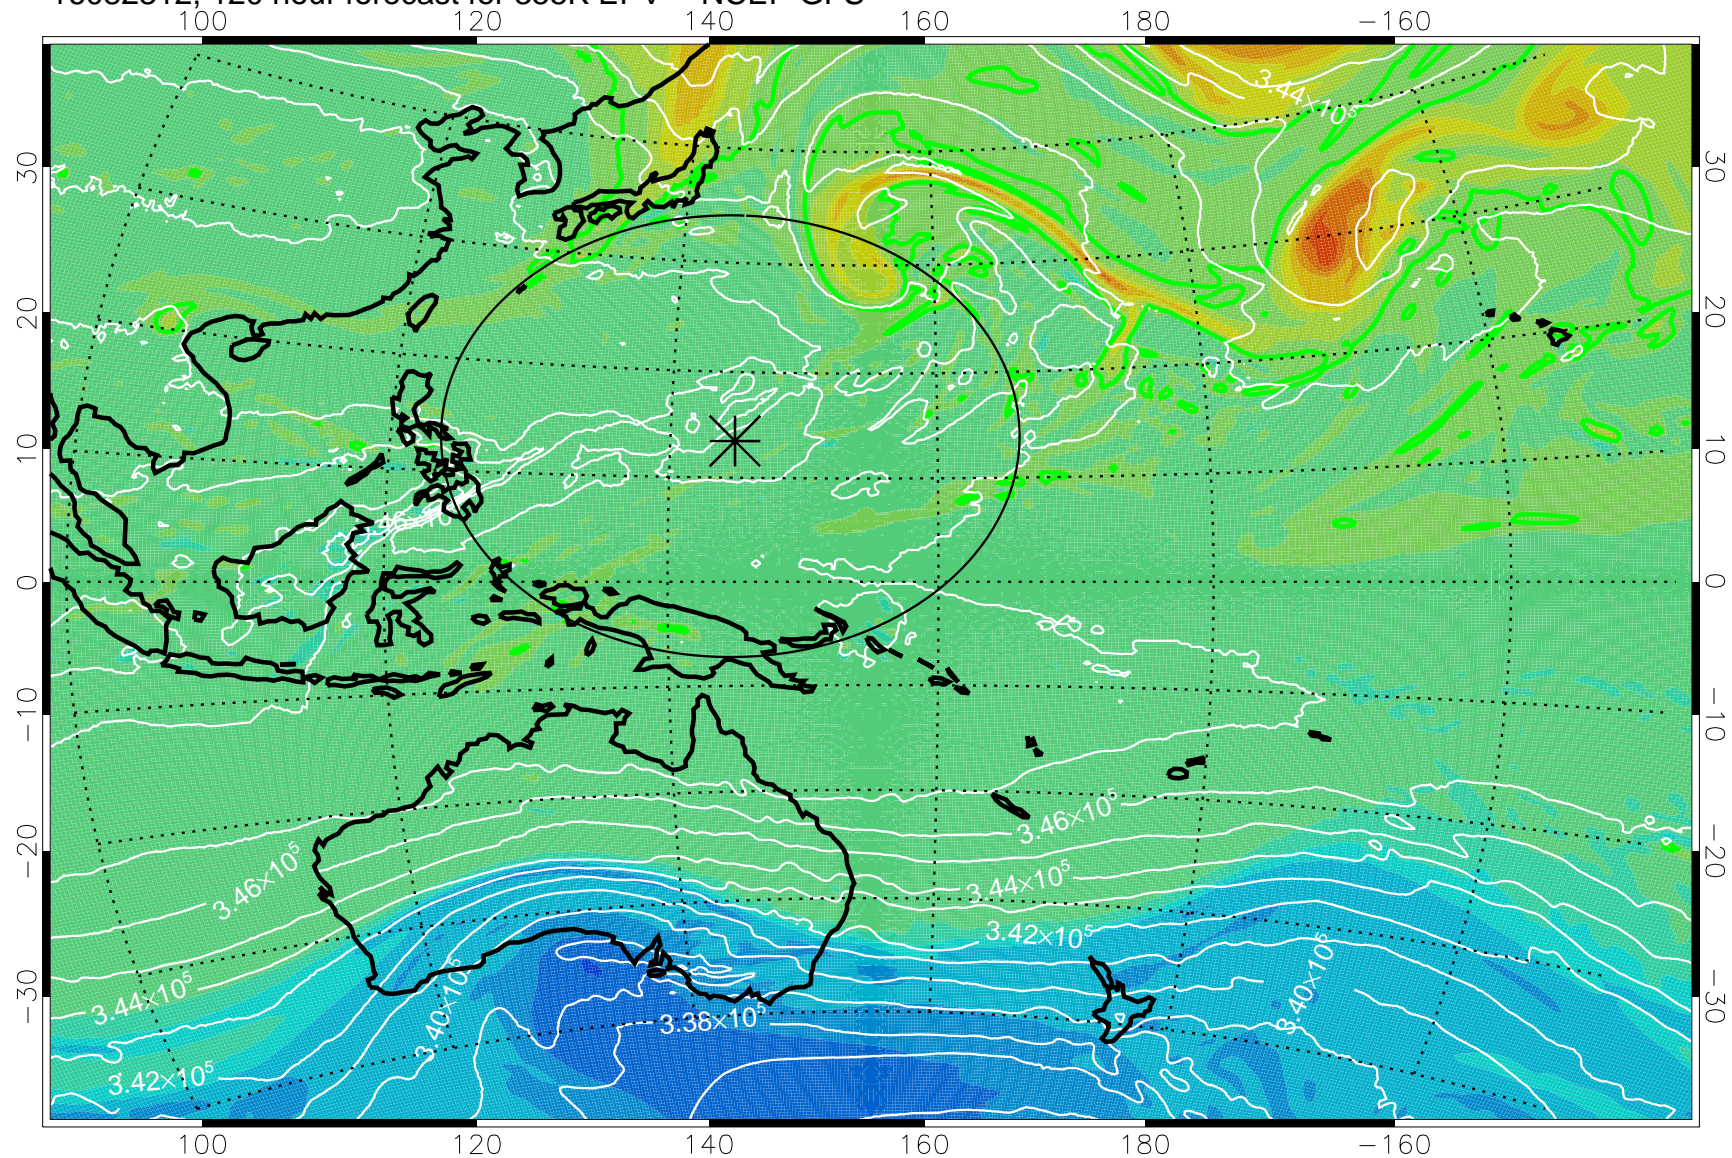

16082206, 90 hour forecast for 355K EPV -- NCEP GFS

355K Montgomery Streamfunction, white  
EPV Tropopause (2 PVU) Position  
Range ring of 2304 km

16082212, 96 hour forecast for 355K EPV -- NCEP GFS

355K Montgomery Streamfunction, white  
EPV Tropopause (2 PVU) Position  
Range ring of 2304 km

16082218, 102 hour forecast for 355K EPV -- NCEP GFS

355K Montgomery Streamfunction, white  
EPV Tropopause (2 PVU) Position  
Range ring of 2304 km

16082300, 108 hour forecast for 355K EPV -- NCEP GFS

355K Montgomery Streamfunction, white  
EPV Tropopause (2 PVU) Position  
Range ring of 2304 km

16082306, 114 hour forecast for 355K EPV -- NCEP GFS

355K Montgomery Streamfunction, white  
EPV Tropopause (2 PVU) Position  
Range ring of 2304 km

16082312, 120 hour forecast for 355K EPV -- NCEP GFS

355K Montgomery Streamfunction, white  
EPV Tropopause (2 PVU) Position  
Range ring of 2304 km