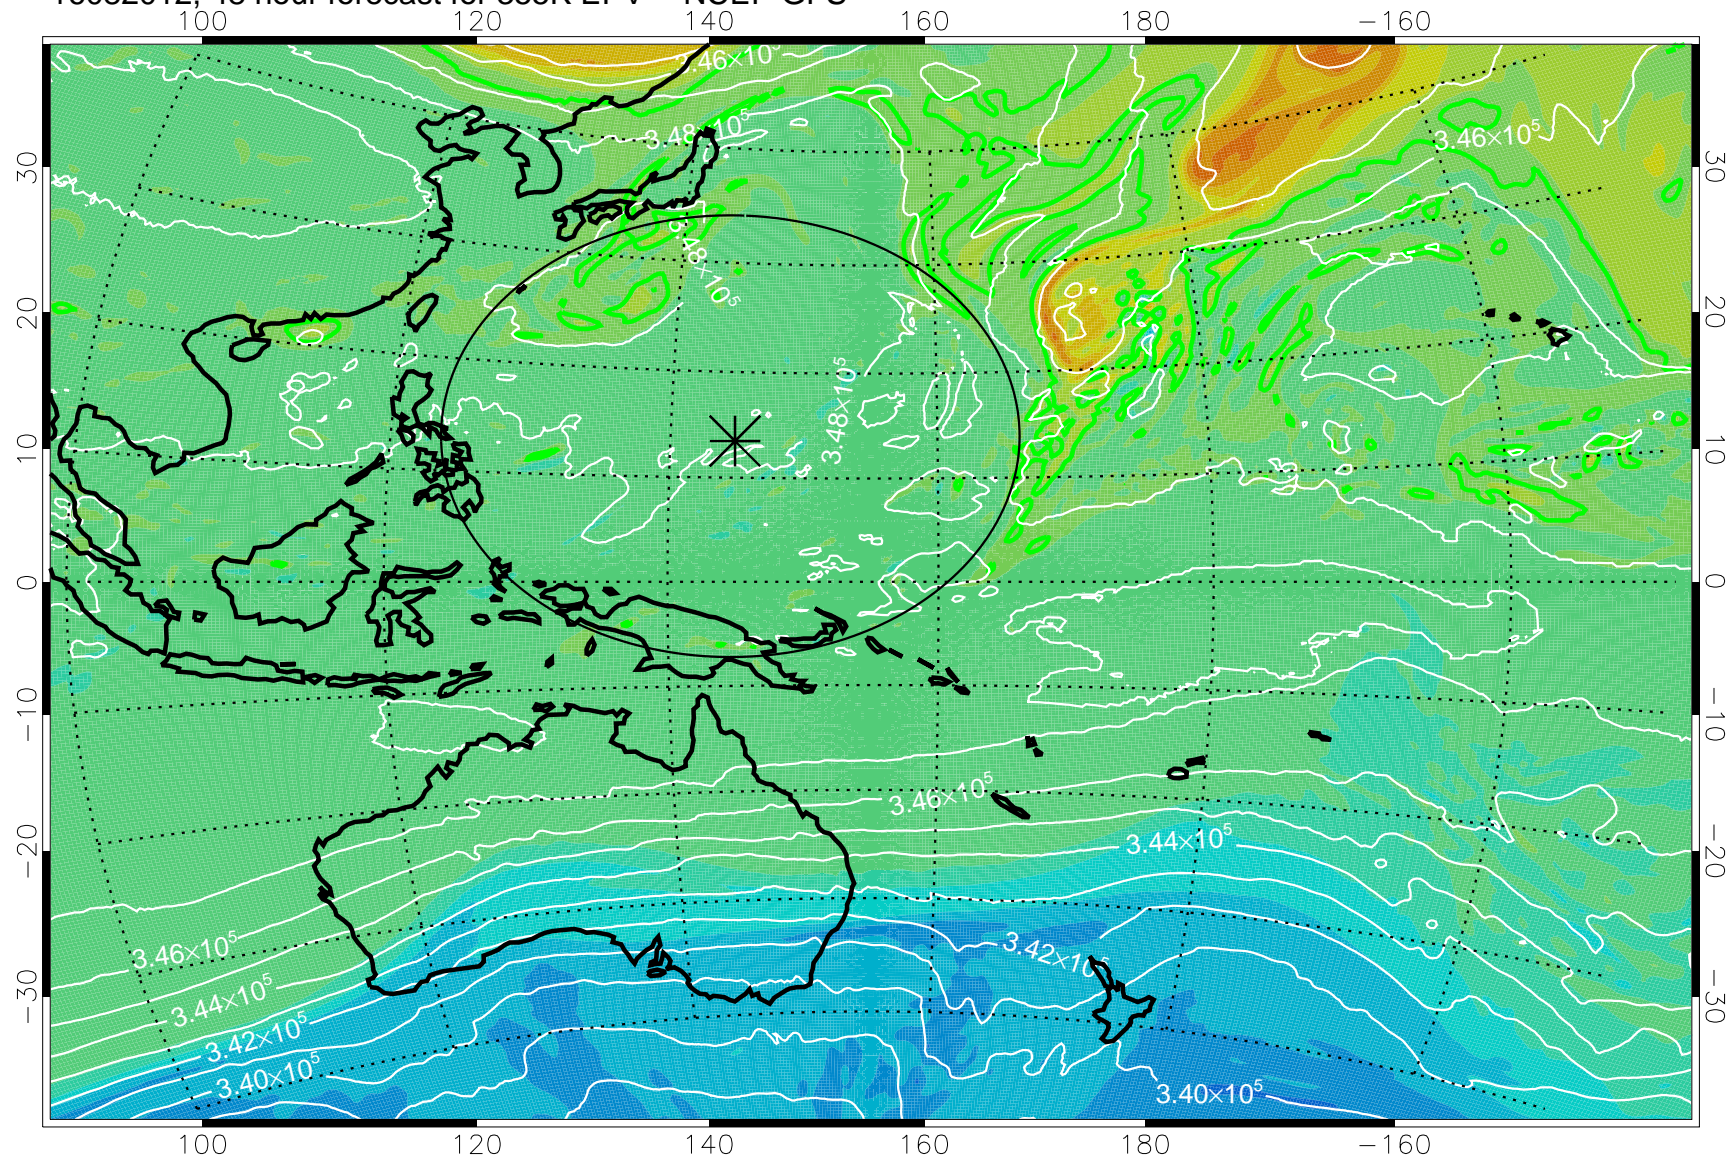

16081918, 30 hour forecast for 355K EPV -- NCEP GFS

355K Montgomery Streamfunction, white  
EPV Tropopause (2 PVU) Position  
Range ring of 2304 km

16082000, 36 hour forecast for 355K EPV -- NCEP GFS

355K Montgomery Streamfunction, white  
EPV Tropopause (2 PVU) Position  
Range ring of 2304 km

16082006, 42 hour forecast for 355K EPV -- NCEP GFS

355K Montgomery Streamfunction, white  
EPV Tropopause (2 PVU) Position  
Range ring of 2304 km

16082012, 48 hour forecast for 355K EPV -- NCEP GFS

355K Montgomery Streamfunction, white  
EPV Tropopause (2 PVU) Position  
Range ring of 2304 km

16082018, 54 hour forecast for 355K EPV -- NCEP GFS

355K Montgomery Streamfunction, white  
EPV Tropopause (2 PVU) Position  
Range ring of 2304 km

16082100, 60 hour forecast for 355K EPV -- NCEP GFS

355K Montgomery Streamfunction, white  
EPV Tropopause (2 PVU) Position  
Range ring of 2304 km

16082106, 66 hour forecast for 355K EPV -- NCEP GFS

355K Montgomery Streamfunction, white  
EPV Tropopause (2 PVU) Position  
Range ring of 2304 km

16082112, 72 hour forecast for 355K EPV -- NCEP GFS

355K Montgomery Streamfunction, white  
EPV Tropopause (2 PVU) Position  
Range ring of 2304 km