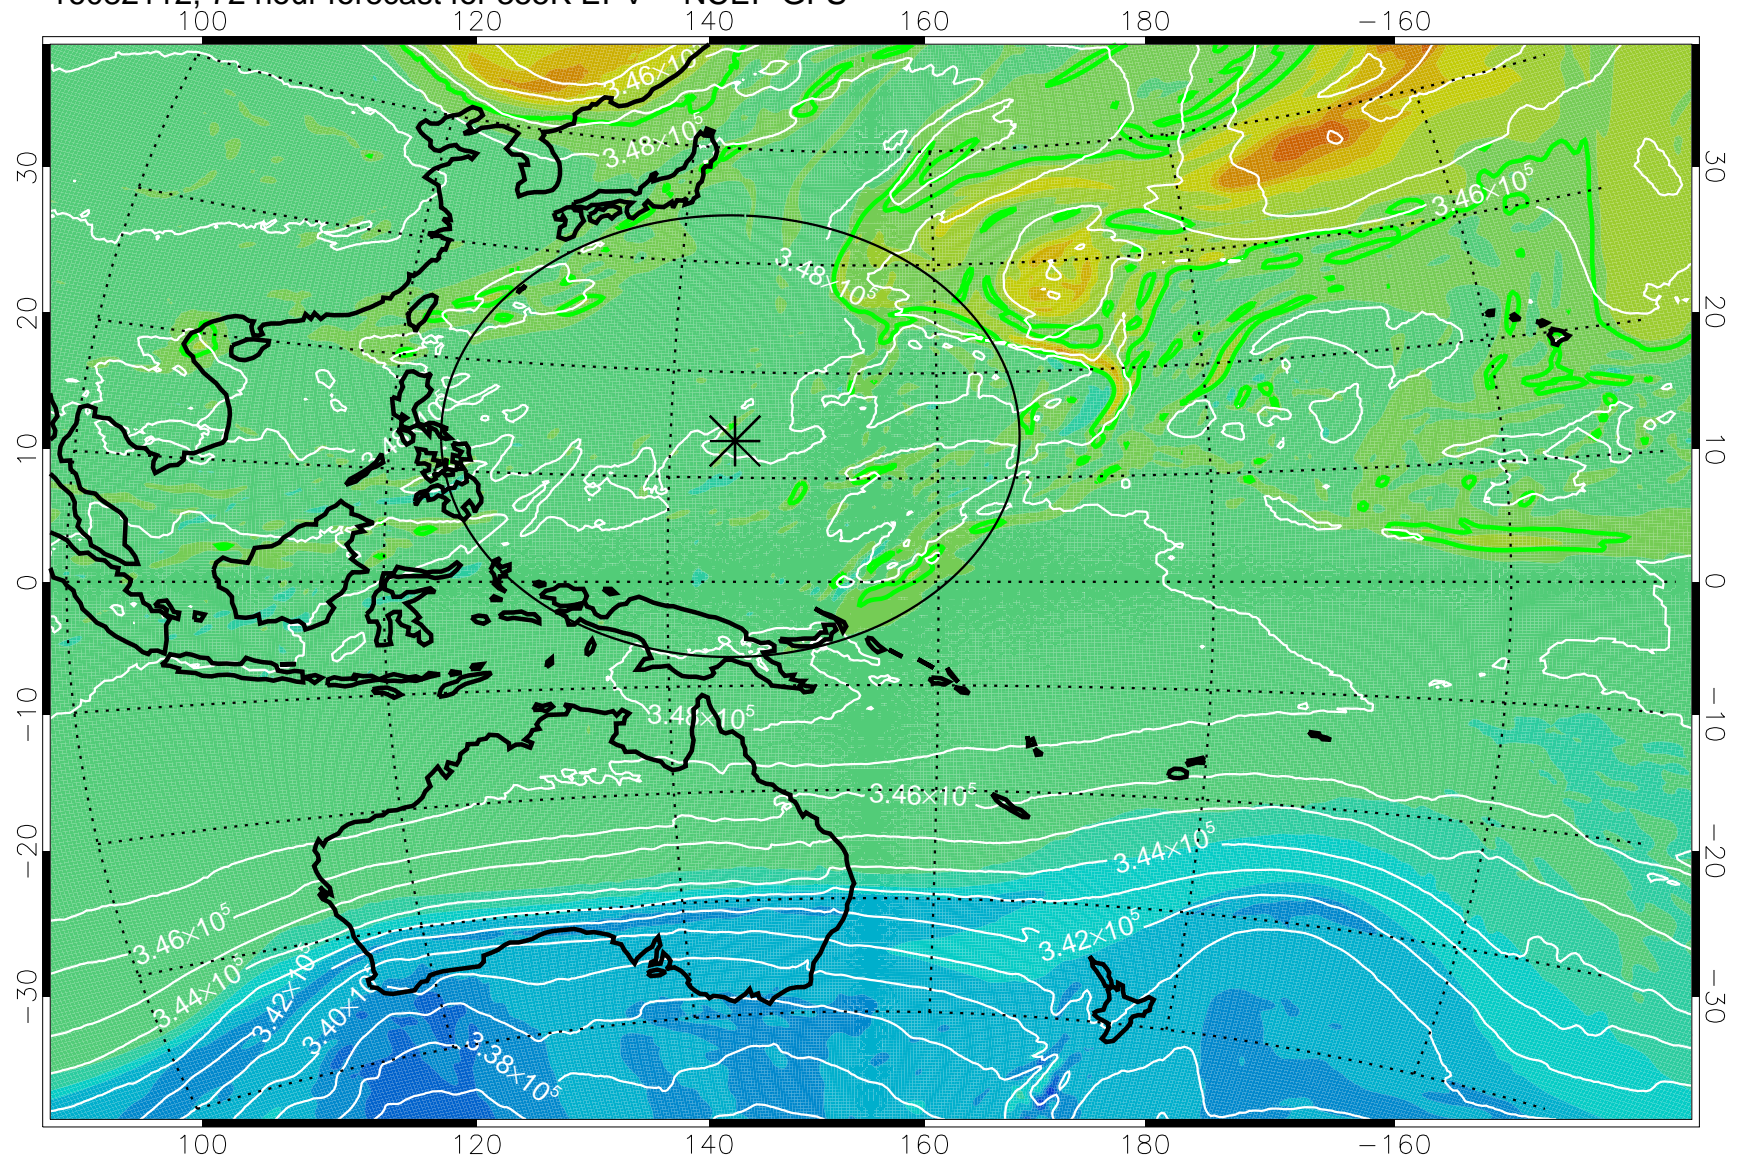

16082006, 42 hour forecast for 355K EPV -- NCEP GFS

355K Montgomery Streamfunction, white  
EPV Tropopause (2 PVU) Position  
Range ring of 2304 km

16082012, 48 hour forecast for 355K EPV -- NCEP GFS

355K Montgomery Streamfunction, white  
EPV Tropopause (2 PVU) Position  
Range ring of 2304 km

16082018, 54 hour forecast for 355K EPV -- NCEP GFS

355K Montgomery Streamfunction, white  
EPV Tropopause (2 PVU) Position  
Range ring of 2304 km

16082100, 60 hour forecast for 355K EPV -- NCEP GFS

355K Montgomery Streamfunction, white  
EPV Tropopause (2 PVU) Position  
Range ring of 2304 km

16082106, 66 hour forecast for 355K EPV -- NCEP GFS

355K Montgomery Streamfunction, white  
EPV Tropopause (2 PVU) Position  
Range ring of 2304 km

16082112, 72 hour forecast for 355K EPV -- NCEP GFS

355K Montgomery Streamfunction, white  
EPV Tropopause (2 PVU) Position  
Range ring of 2304 km

16082118, 78 hour forecast for 355K EPV -- NCEP GFS

355K Montgomery Streamfunction, white  
EPV Tropopause (2 PVU) Position  
Range ring of 2304 km

16082200, 84 hour forecast for 355K EPV -- NCEP GFS

355K Montgomery Streamfunction, white  
EPV Tropopause (2 PVU) Position  
Range ring of 2304 km