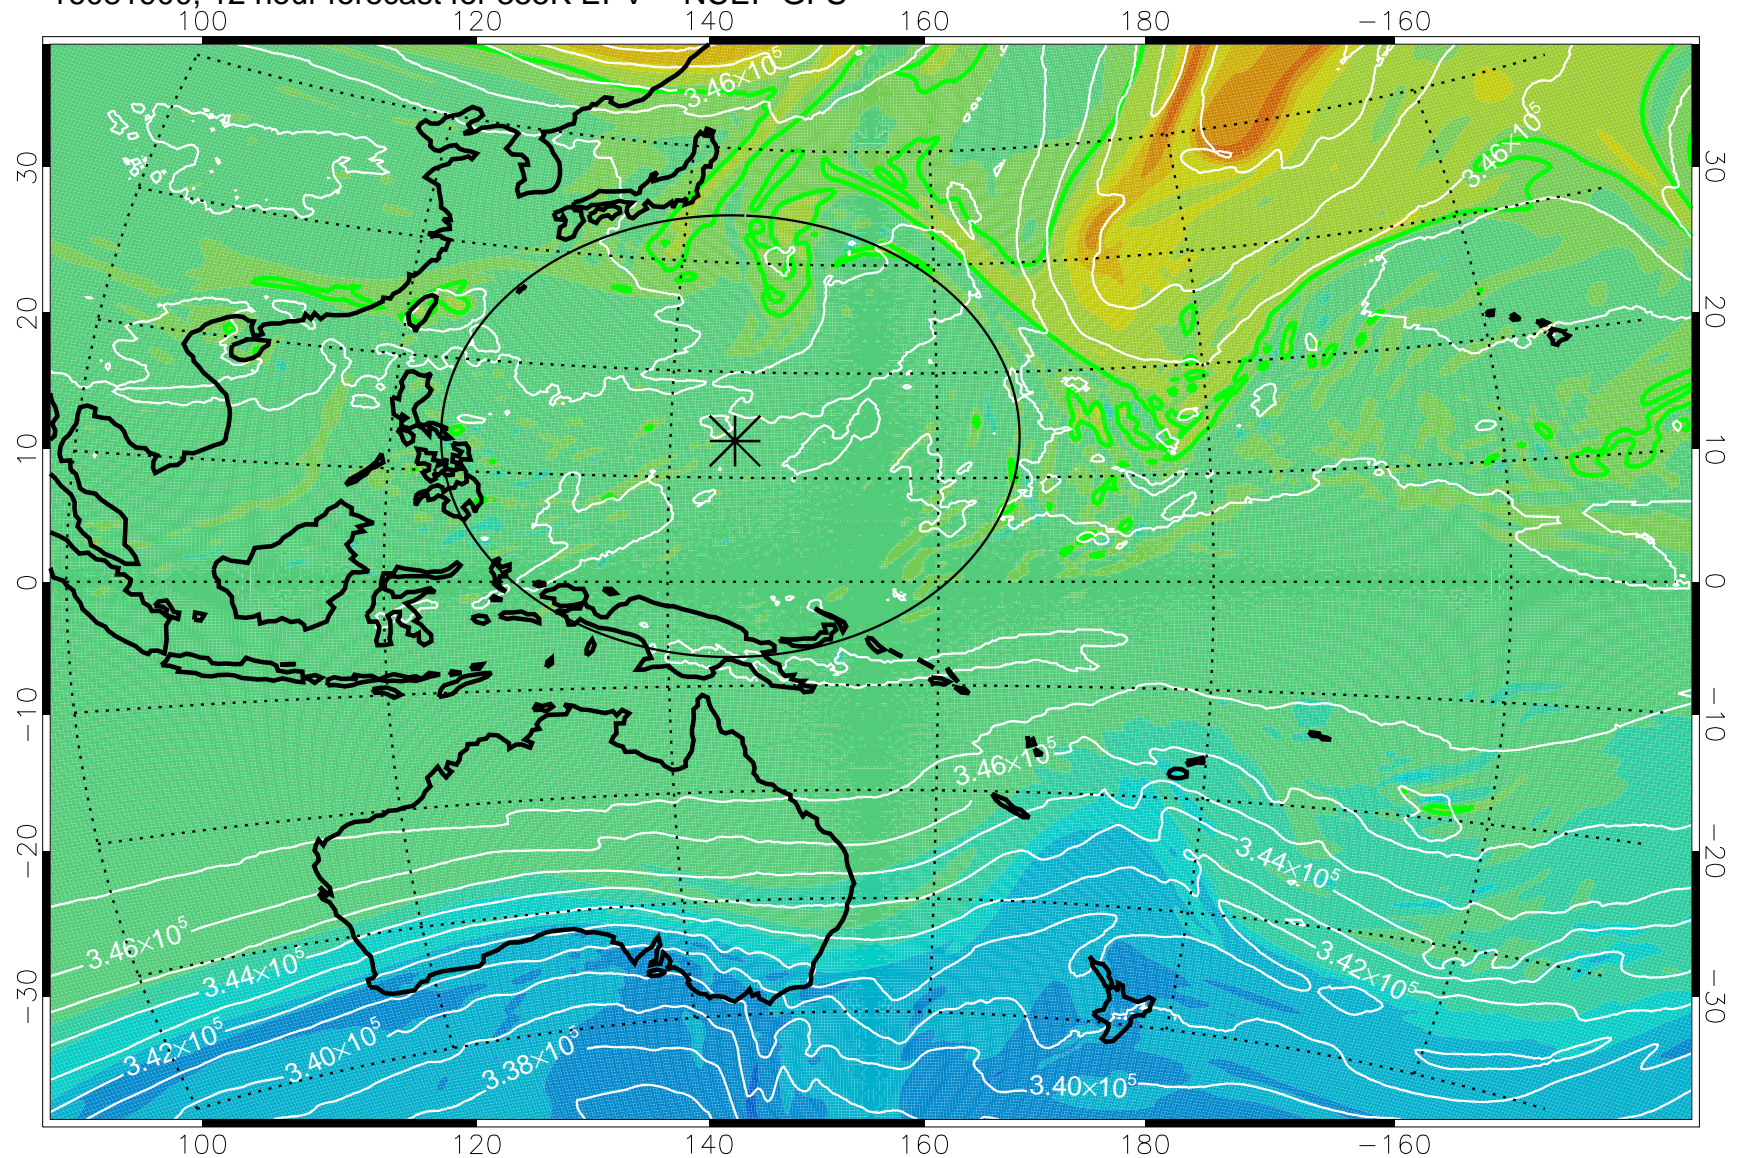

16081818, 6 hour forecast for 355K EPV -- NCEP GFS

355K Montgomery Streamfunction, white  
EPV Tropopause (2 PVU) Position  
Range ring of 2304 km

16081900, 12 hour forecast for 355K EPV -- NCEP GFS

355K Montgomery Streamfunction, white  
EPV Tropopause (2 PVU) Position  
Range ring of 2304 km

16081906, 18 hour forecast for 355K EPV -- NCEP GFS

355K Montgomery Streamfunction, white  
EPV Tropopause (2 PVU) Position  
Range ring of 2304 km

16081912, 24 hour forecast for 355K EPV -- NCEP GFS

355K Montgomery Streamfunction, white  
EPV Tropopause (2 PVU) Position  
Range ring of 2304 km

16081918, 30 hour forecast for 355K EPV -- NCEP GFS

355K Montgomery Streamfunction, white  
EPV Tropopause (2 PVU) Position  
Range ring of 2304 km

16082000, 36 hour forecast for 355K EPV -- NCEP GFS

355K Montgomery Streamfunction, white  
EPV Tropopause (2 PVU) Position  
Range ring of 2304 km

16082018, 54 hour forecast for 355K EPV -- NCEP GFS

355K Montgomery Streamfunction, white  
EPV Tropopause (2 PVU) Position  
Range ring of 2304 km

16082100, 60 hour forecast for 355K EPV -- NCEP GFS

355K Montgomery Streamfunction, white  
EPV Tropopause (2 PVU) Position  
Range ring of 2304 km