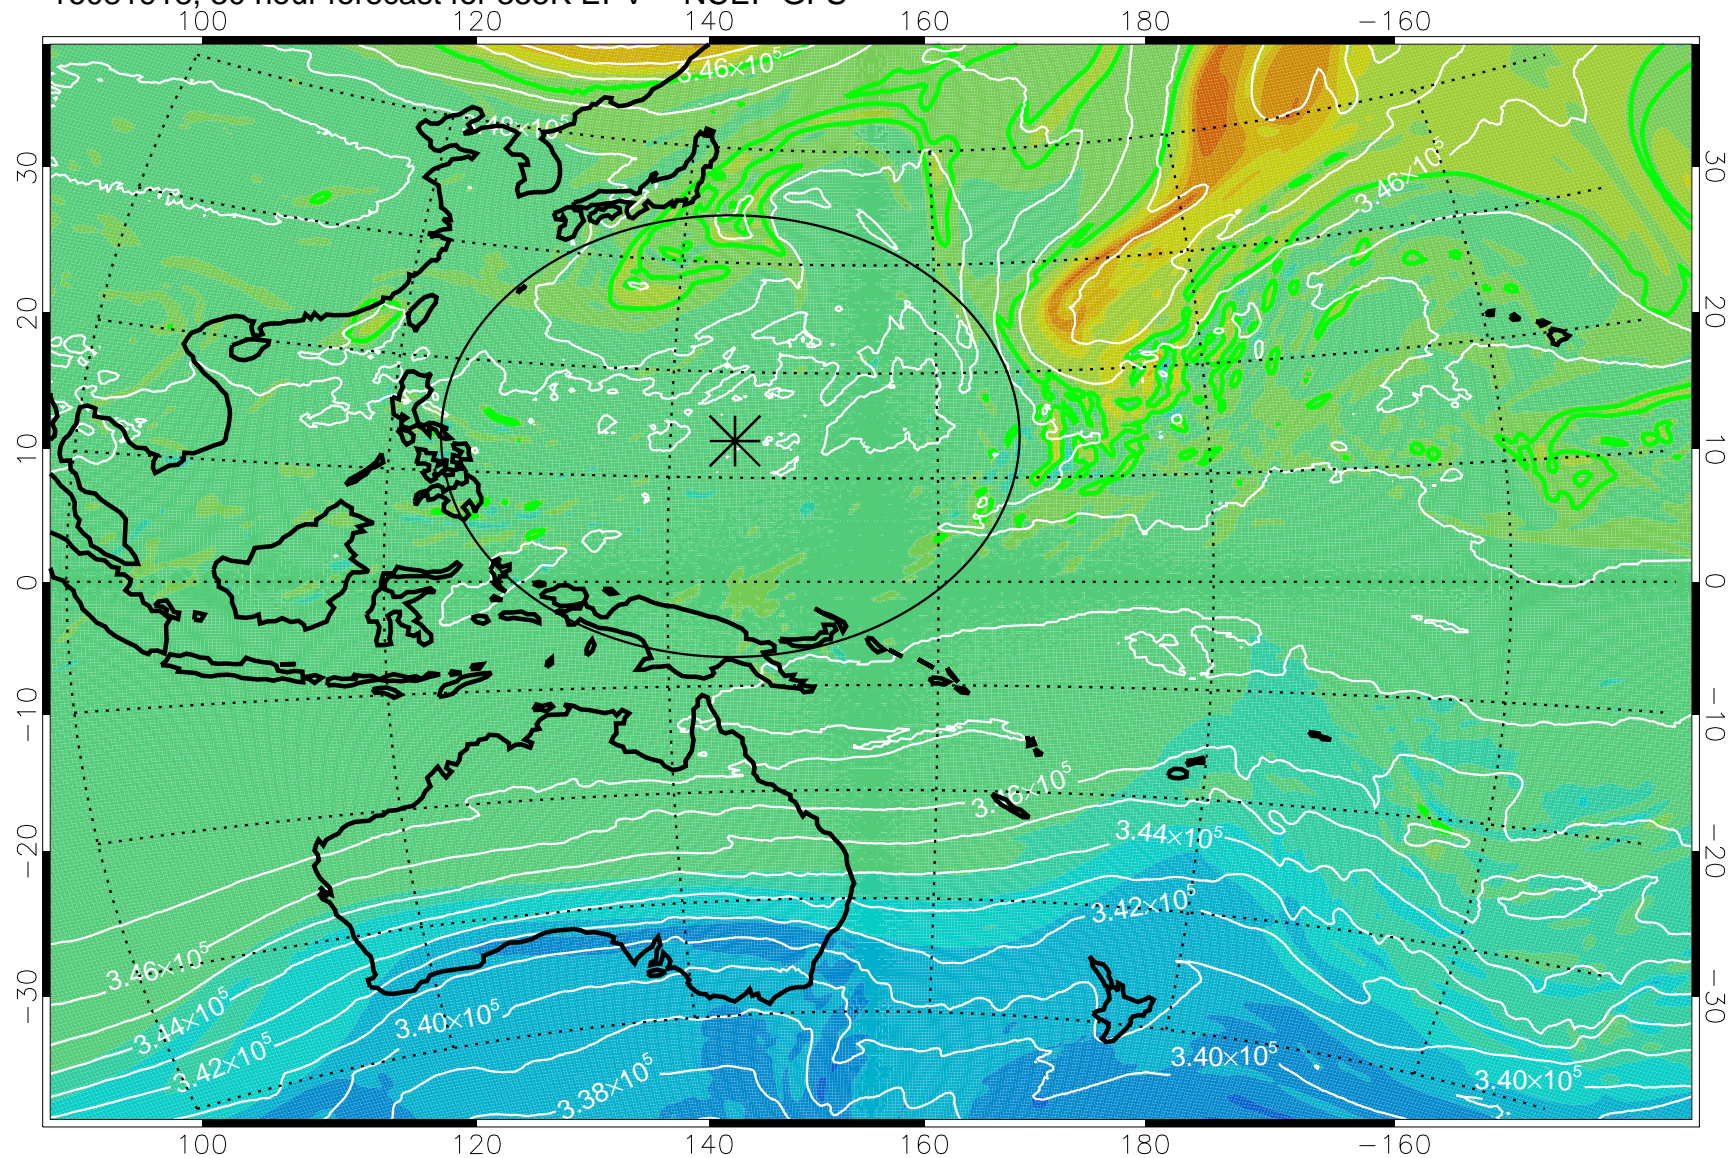

16081906, 18 hour forecast for 355K EPV -- NCEP GFS

355K Montgomery Streamfunction, white  
EPV Tropopause (2 PVU) Position  
Range ring of 2304 km

16081912, 24 hour forecast for 355K EPV -- NCEP GFS

355K Montgomery Streamfunction, white  
EPV Tropopause (2 PVU) Position  
Range ring of 2304 km

16081918, 30 hour forecast for 355K EPV -- NCEP GFS

355K Montgomery Streamfunction, white  
EPV Tropopause (2 PVU) Position  
Range ring of 2304 km

16082000, 36 hour forecast for 355K EPV -- NCEP GFS

355K Montgomery Streamfunction, white  
EPV Tropopause (2 PVU) Position  
Range ring of 2304 km

16082006, 42 hour forecast for 355K EPV -- NCEP GFS

355K Montgomery Streamfunction, white  
EPV Tropopause (2 PVU) Position  
Range ring of 2304 km

16082012, 48 hour forecast for 355K EPV -- NCEP GFS

355K Montgomery Streamfunction, white  
EPV Tropopause (2 PVU) Position  
Range ring of 2304 km

16082018, 54 hour forecast for 355K EPV -- NCEP GFS

355K Montgomery Streamfunction, white  
EPV Tropopause (2 PVU) Position  
Range ring of 2304 km

16082100, 60 hour forecast for 355K EPV -- NCEP GFS

355K Montgomery Streamfunction, white  
EPV Tropopause (2 PVU) Position  
Range ring of 2304 km