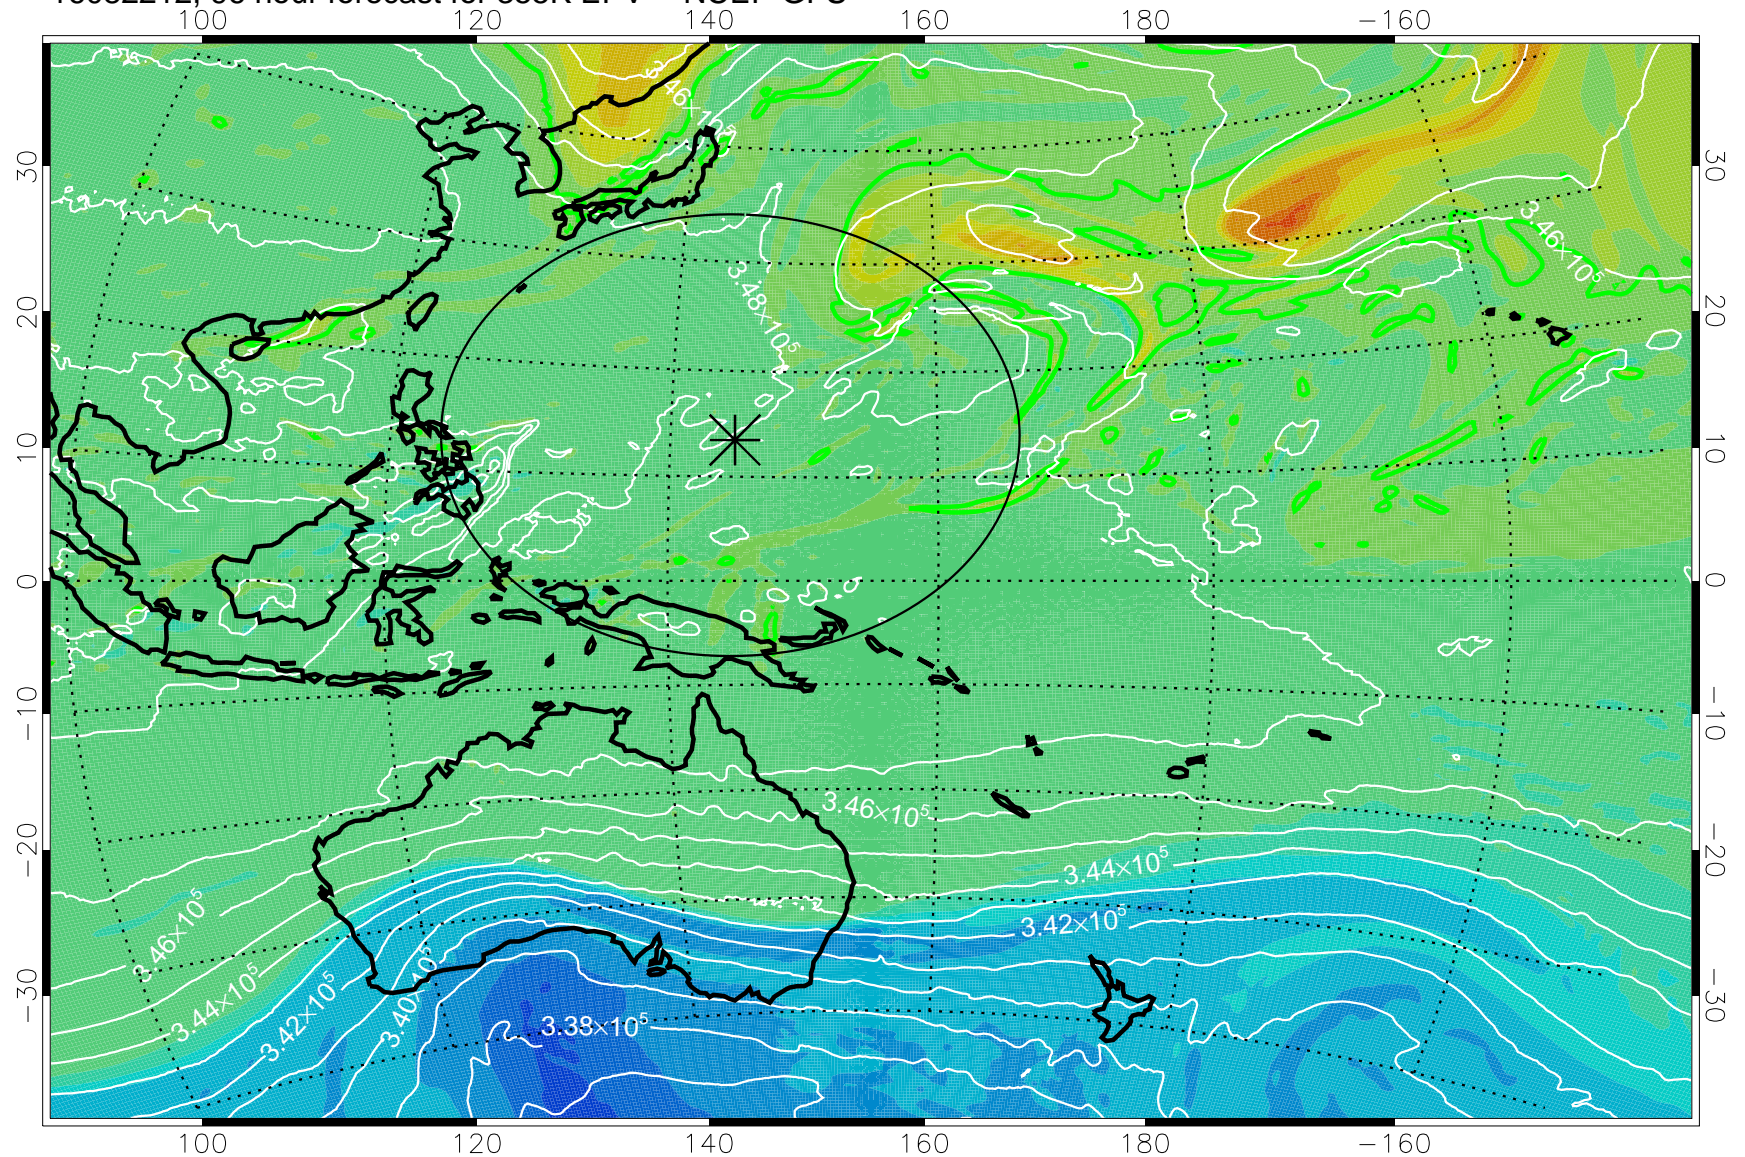

16082106, 66 hour forecast for 355K EPV -- NCEP GFS

355K Montgomery Streamfunction, white  
EPV Tropopause (2 PVU) Position  
Range ring of 2304 km

16082112, 72 hour forecast for 355K EPV -- NCEP GFS

355K Montgomery Streamfunction, white  
EPV Tropopause (2 PVU) Position  
Range ring of 2304 km

16082118, 78 hour forecast for 355K EPV -- NCEP GFS

355K Montgomery Streamfunction, white  
EPV Tropopause (2 PVU) Position  
Range ring of 2304 km

16082200, 84 hour forecast for 355K EPV -- NCEP GFS

355K Montgomery Streamfunction, white  
EPV Tropopause (2 PVU) Position  
Range ring of 2304 km

16082206, 90 hour forecast for 355K EPV -- NCEP GFS

355K Montgomery Streamfunction, white  
EPV Tropopause (2 PVU) Position  
Range ring of 2304 km

16082212, 96 hour forecast for 355K EPV -- NCEP GFS

355K Montgomery Streamfunction, white  
EPV Tropopause (2 PVU) Position  
Range ring of 2304 km

16082218, 102 hour forecast for 355K EPV -- NCEP GFS

355K Montgomery Streamfunction, white  
EPV Tropopause (2 PVU) Position  
Range ring of 2304 km

16082300, 108 hour forecast for 355K EPV -- NCEP GFS

355K Montgomery Streamfunction, white  
EPV Tropopause (2 PVU) Position  
Range ring of 2304 km