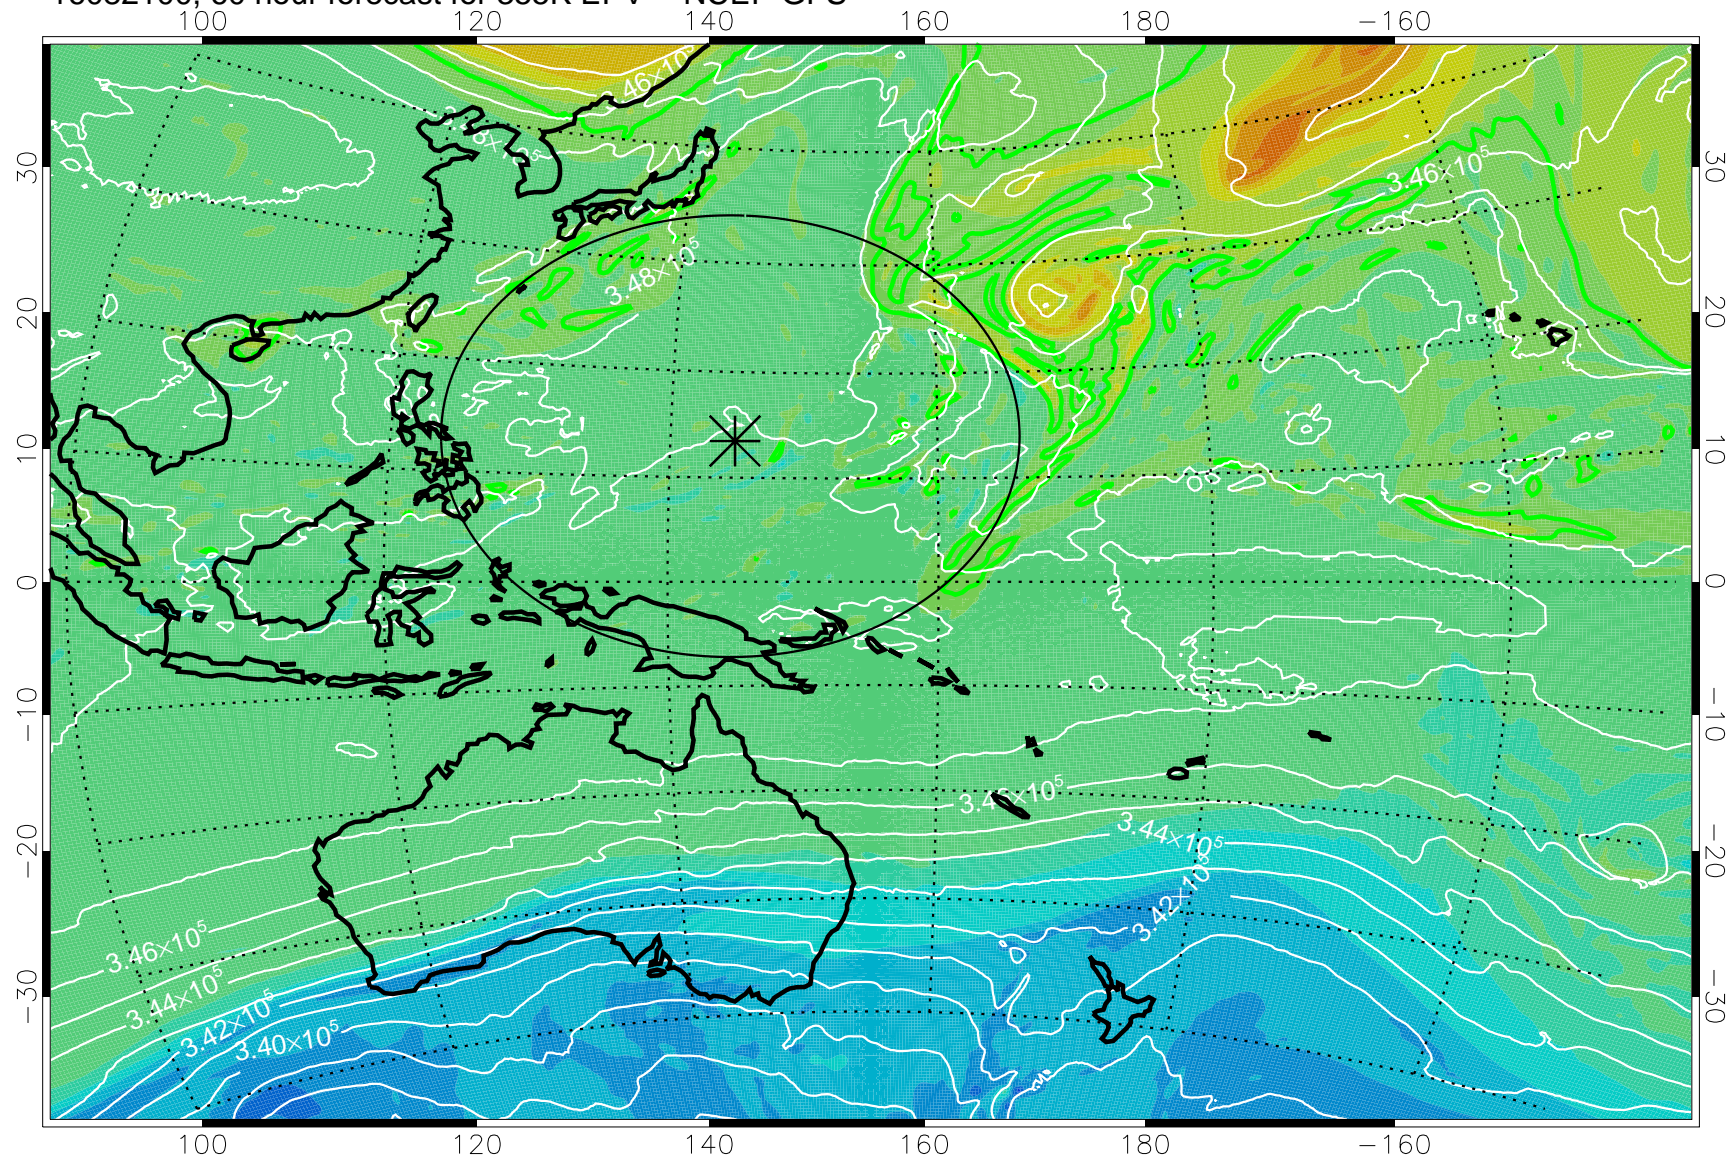

16081918, 30 hour forecast for 355K EPV -- NCEP GFS

355K Montgomery Streamfunction, white  
EPV Tropopause (2 PVU) Position  
Range ring of 2304 km

16082000, 36 hour forecast for 355K EPV -- NCEP GFS

355K Montgomery Streamfunction, white  
EPV Tropopause (2 PVU) Position  
Range ring of 2304 km

16082006, 42 hour forecast for 355K EPV -- NCEP GFS

355K Montgomery Streamfunction, white  
EPV Tropopause (2 PVU) Position  
Range ring of 2304 km

16082012, 48 hour forecast for 355K EPV -- NCEP GFS

355K Montgomery Streamfunction, white  
EPV Tropopause (2 PVU) Position  
Range ring of 2304 km

16082018, 54 hour forecast for 355K EPV -- NCEP GFS

355K Montgomery Streamfunction, white  
EPV Tropopause (2 PVU) Position  
Range ring of 2304 km

16082100, 60 hour forecast for 355K EPV -- NCEP GFS

355K Montgomery Streamfunction, white  
EPV Tropopause (2 PVU) Position  
Range ring of 2304 km

16082106, 66 hour forecast for 355K EPV -- NCEP GFS

355K Montgomery Streamfunction, white  
EPV Tropopause (2 PVU) Position  
Range ring of 2304 km

16082112, 72 hour forecast for 355K EPV -- NCEP GFS

355K Montgomery Streamfunction, white  
EPV Tropopause (2 PVU) Position  
Range ring of 2304 km