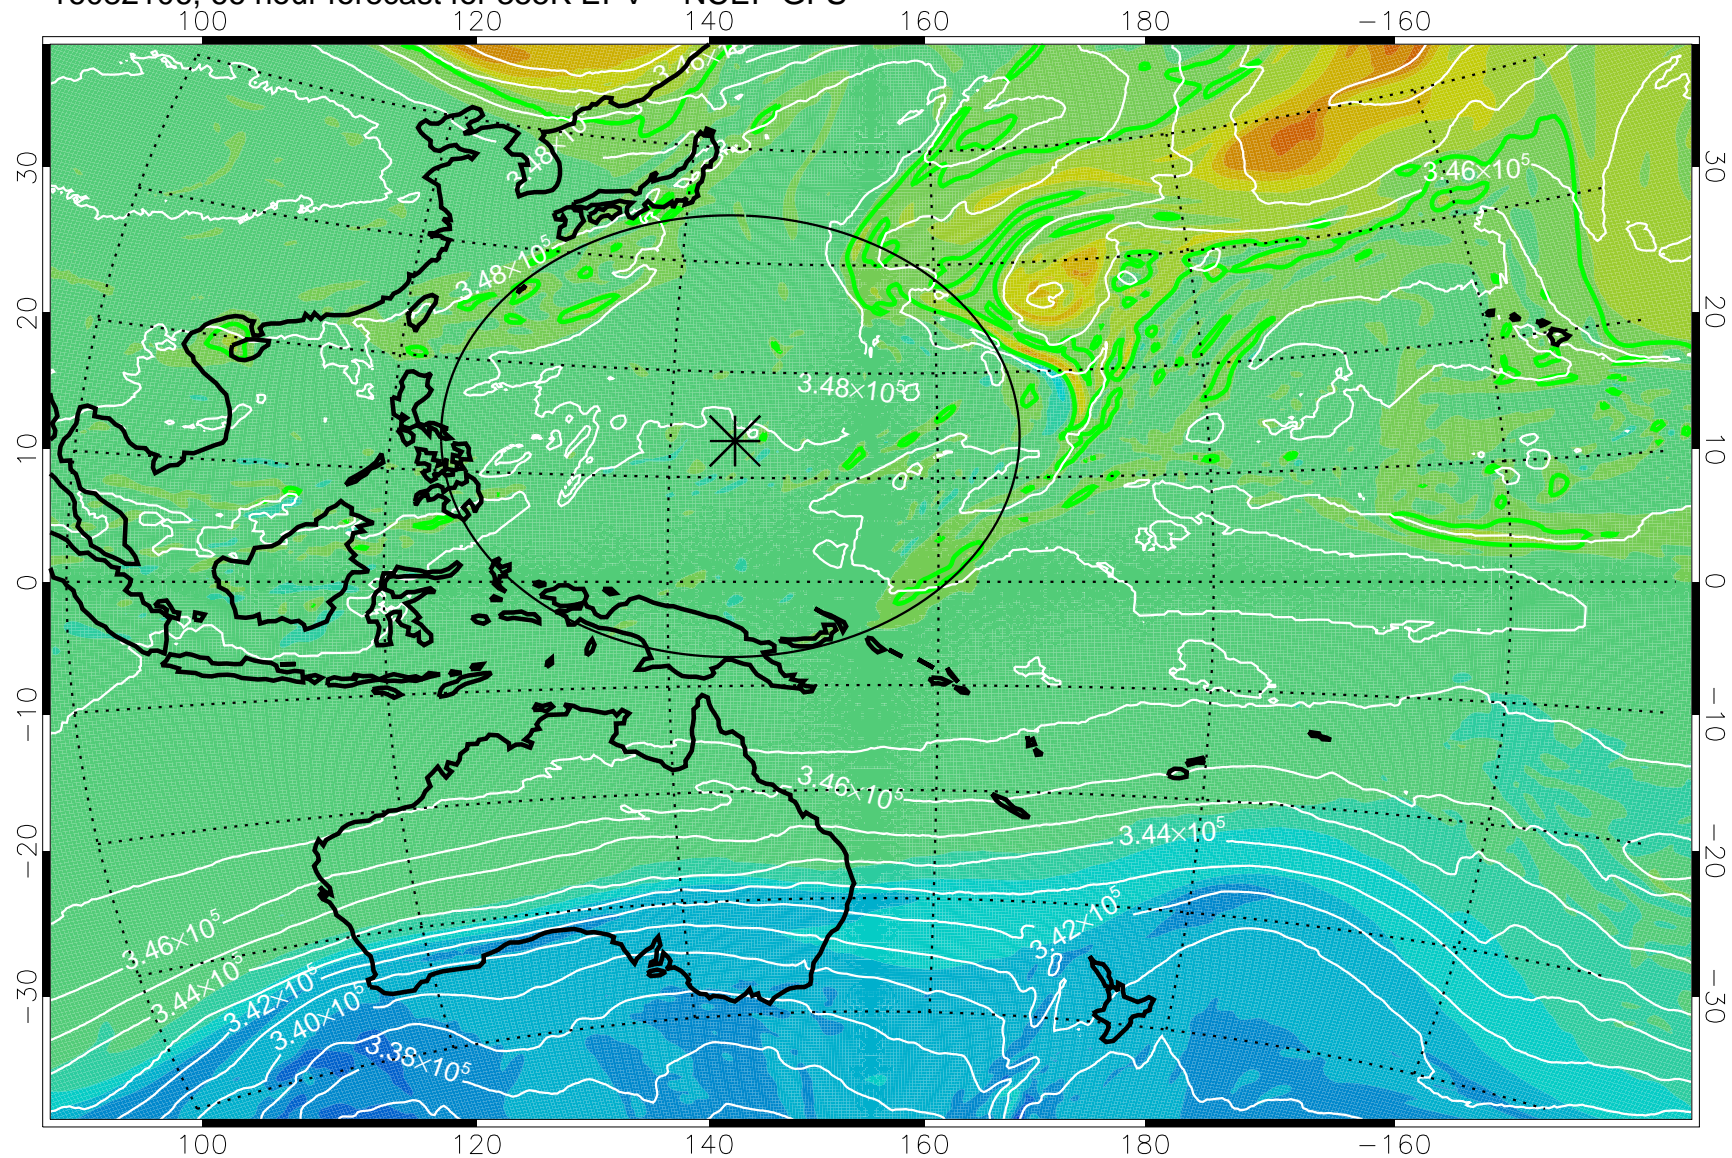

16082006, 42 hour forecast for 355K EPV -- NCEP GFS

355K Montgomery Streamfunction, white  
EPV Tropopause (2 PVU) Position  
Range ring of 2304 km

16082012, 48 hour forecast for 355K EPV -- NCEP GFS

355K Montgomery Streamfunction, white  
EPV Tropopause (2 PVU) Position  
Range ring of 2304 km

16082018, 54 hour forecast for 355K EPV -- NCEP GFS

355K Montgomery Streamfunction, white  
EPV Tropopause (2 PVU) Position  
Range ring of 2304 km

16082100, 60 hour forecast for 355K EPV -- NCEP GFS

355K Montgomery Streamfunction, white  
EPV Tropopause (2 PVU) Position  
Range ring of 2304 km

16082106, 66 hour forecast for 355K EPV -- NCEP GFS

355K Montgomery Streamfunction, white  
EPV Tropopause (2 PVU) Position  
Range ring of 2304 km

16082112, 72 hour forecast for 355K EPV -- NCEP GFS

355K Montgomery Streamfunction, white  
EPV Tropopause (2 PVU) Position  
Range ring of 2304 km

16082118, 78 hour forecast for 355K EPV -- NCEP GFS

355K Montgomery Streamfunction, white  
EPV Tropopause (2 PVU) Position  
Range ring of 2304 km

16082200, 84 hour forecast for 355K EPV -- NCEP GFS

355K Montgomery Streamfunction, white  
EPV Tropopause (2 PVU) Position  
Range ring of 2304 km