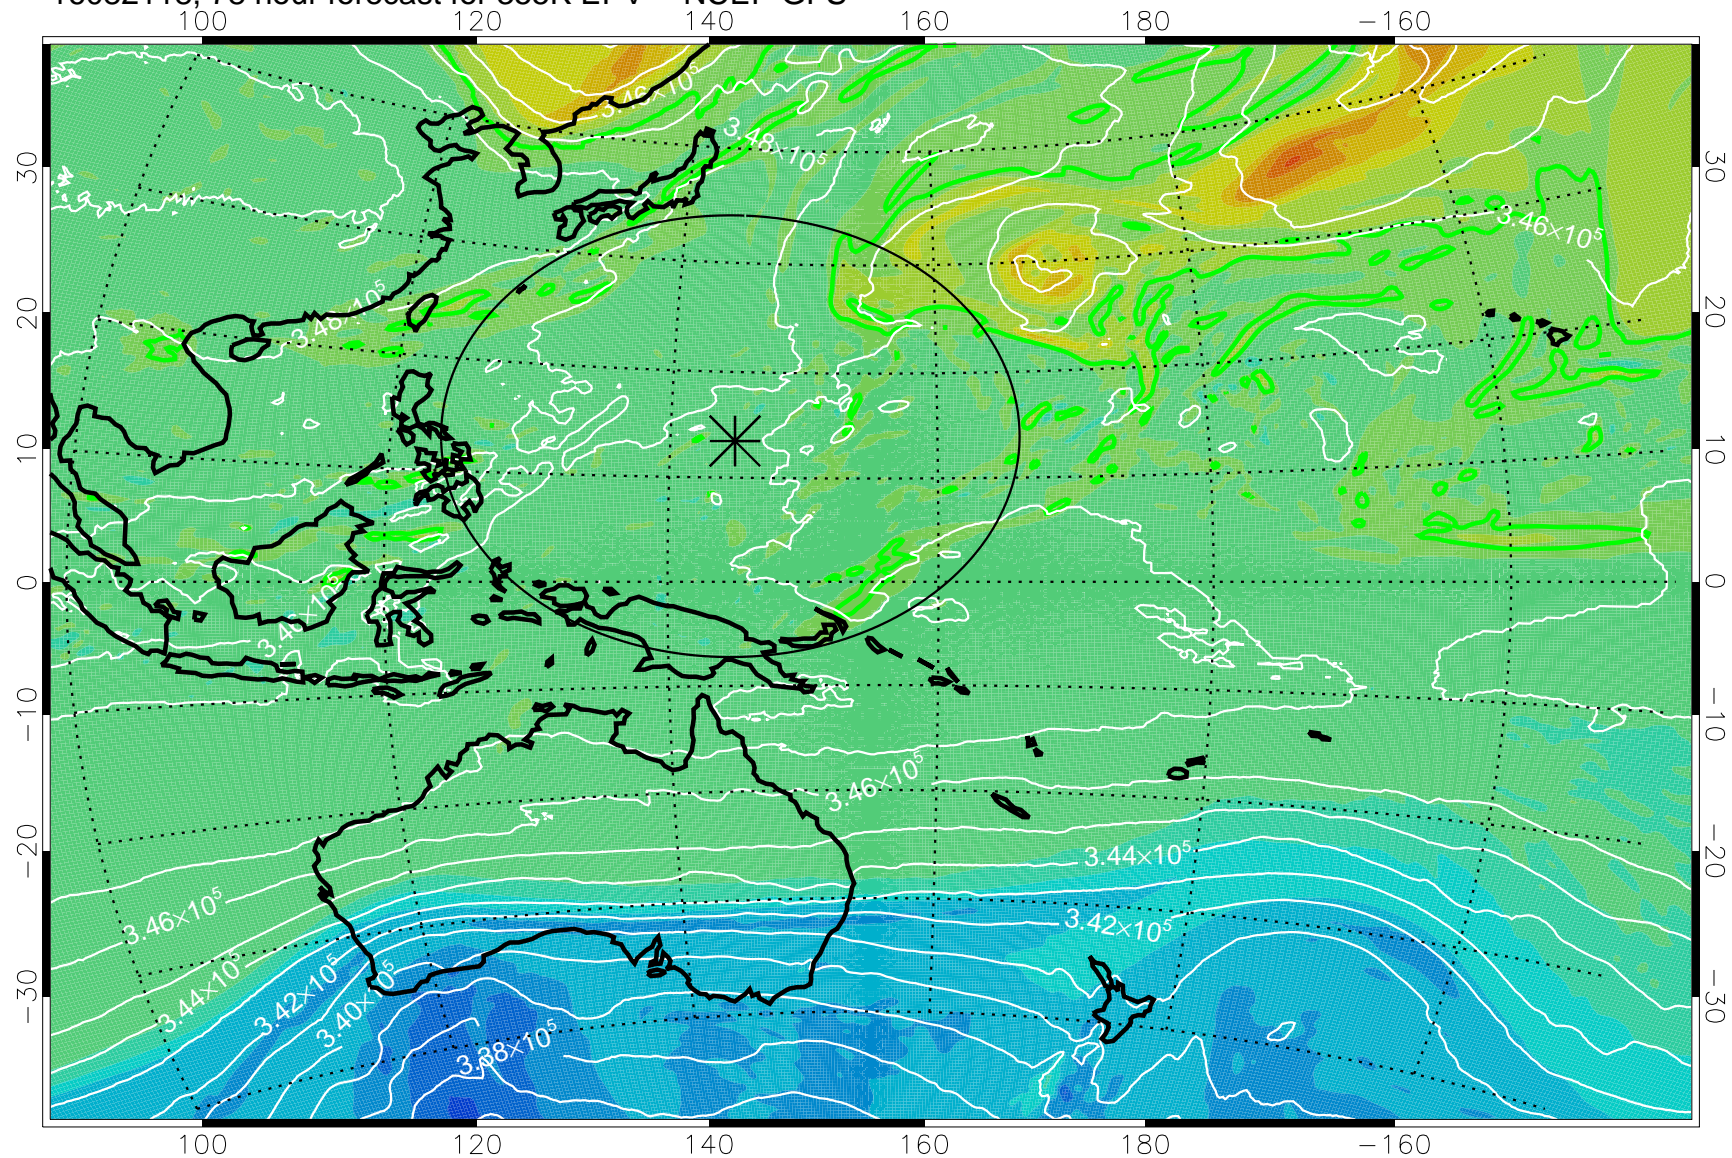

16082018, 54 hour forecast for 355K EPV -- NCEP GFS

355K Montgomery Streamfunction, white  
EPV Tropopause (2 PVU) Position  
Range ring of 2304 km

16082100, 60 hour forecast for 355K EPV -- NCEP GFS

355K Montgomery Streamfunction, white  
EPV Tropopause (2 PVU) Position  
Range ring of 2304 km

16082106, 66 hour forecast for 355K EPV -- NCEP GFS

355K Montgomery Streamfunction, white  
EPV Tropopause (2 PVU) Position  
Range ring of 2304 km

16082112, 72 hour forecast for 355K EPV -- NCEP GFS

355K Montgomery Streamfunction, white  
EPV Tropopause (2 PVU) Position  
Range ring of 2304 km

16082118, 78 hour forecast for 355K EPV -- NCEP GFS

355K Montgomery Streamfunction, white  
EPV Tropopause (2 PVU) Position  
Range ring of 2304 km

16082200, 84 hour forecast for 355K EPV -- NCEP GFS

355K Montgomery Streamfunction, white  
EPV Tropopause (2 PVU) Position  
Range ring of 2304 km

16082206, 90 hour forecast for 355K EPV -- NCEP GFS

355K Montgomery Streamfunction, white  
EPV Tropopause (2 PVU) Position  
Range ring of 2304 km

16082212, 96 hour forecast for 355K EPV -- NCEP GFS

355K Montgomery Streamfunction, white  
EPV Tropopause (2 PVU) Position  
Range ring of 2304 km