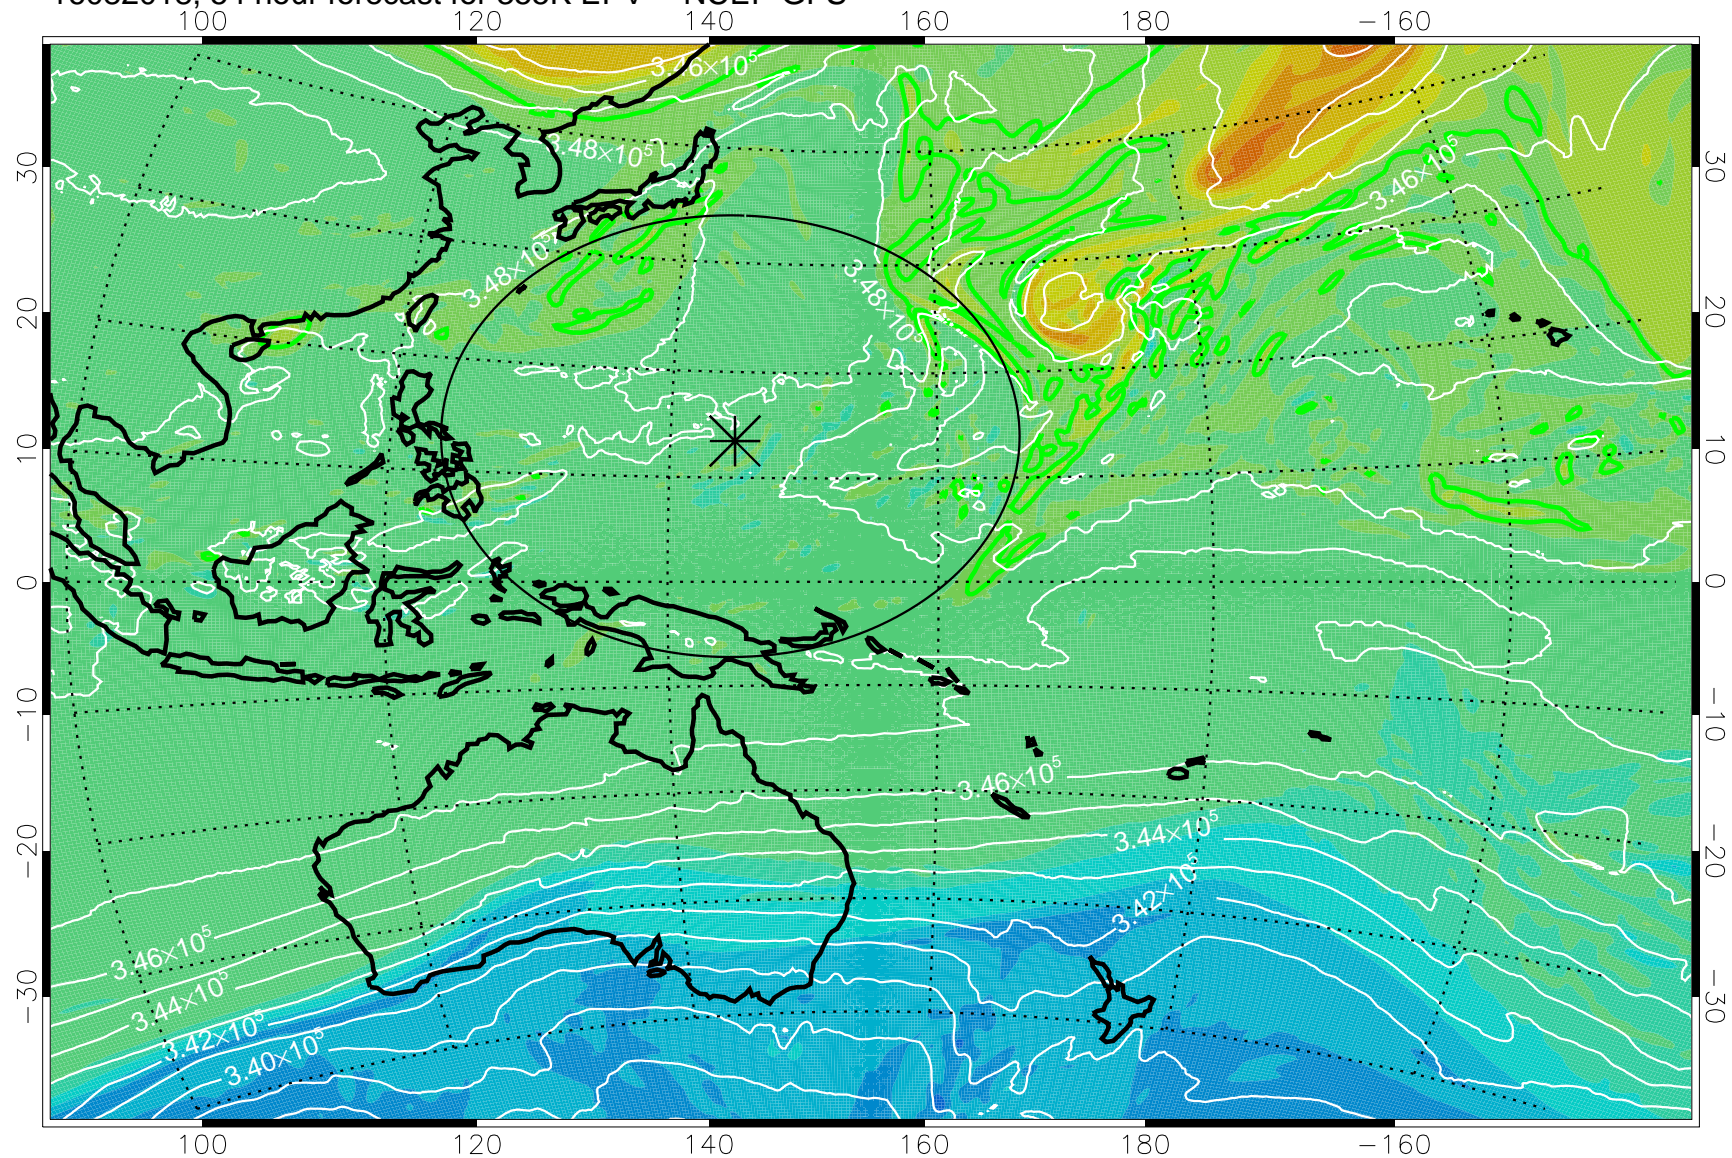

16081918, 30 hour forecast for 355K EPV -- NCEP GFS

355K Montgomery Streamfunction, white  
EPV Tropopause (2 PVU) Position  
Range ring of 2304 km

16082000, 36 hour forecast for 355K EPV -- NCEP GFS

355K Montgomery Streamfunction, white  
EPV Tropopause (2 PVU) Position  
Range ring of 2304 km

16082006, 42 hour forecast for 355K EPV -- NCEP GFS

355K Montgomery Streamfunction, white  
EPV Tropopause (2 PVU) Position  
Range ring of 2304 km

16082012, 48 hour forecast for 355K EPV -- NCEP GFS

355K Montgomery Streamfunction, white  
EPV Tropopause (2 PVU) Position  
Range ring of 2304 km

16082018, 54 hour forecast for 355K EPV -- NCEP GFS

355K Montgomery Streamfunction, white  
EPV Tropopause (2 PVU) Position  
Range ring of 2304 km

16082100, 60 hour forecast for 355K EPV -- NCEP GFS

355K Montgomery Streamfunction, white  
EPV Tropopause (2 PVU) Position  
Range ring of 2304 km

16082106, 66 hour forecast for 355K EPV -- NCEP GFS

355K Montgomery Streamfunction, white  
EPV Tropopause (2 PVU) Position  
Range ring of 2304 km

16082112, 72 hour forecast for 355K EPV -- NCEP GFS

355K Montgomery Streamfunction, white  
EPV Tropopause (2 PVU) Position  
Range ring of 2304 km