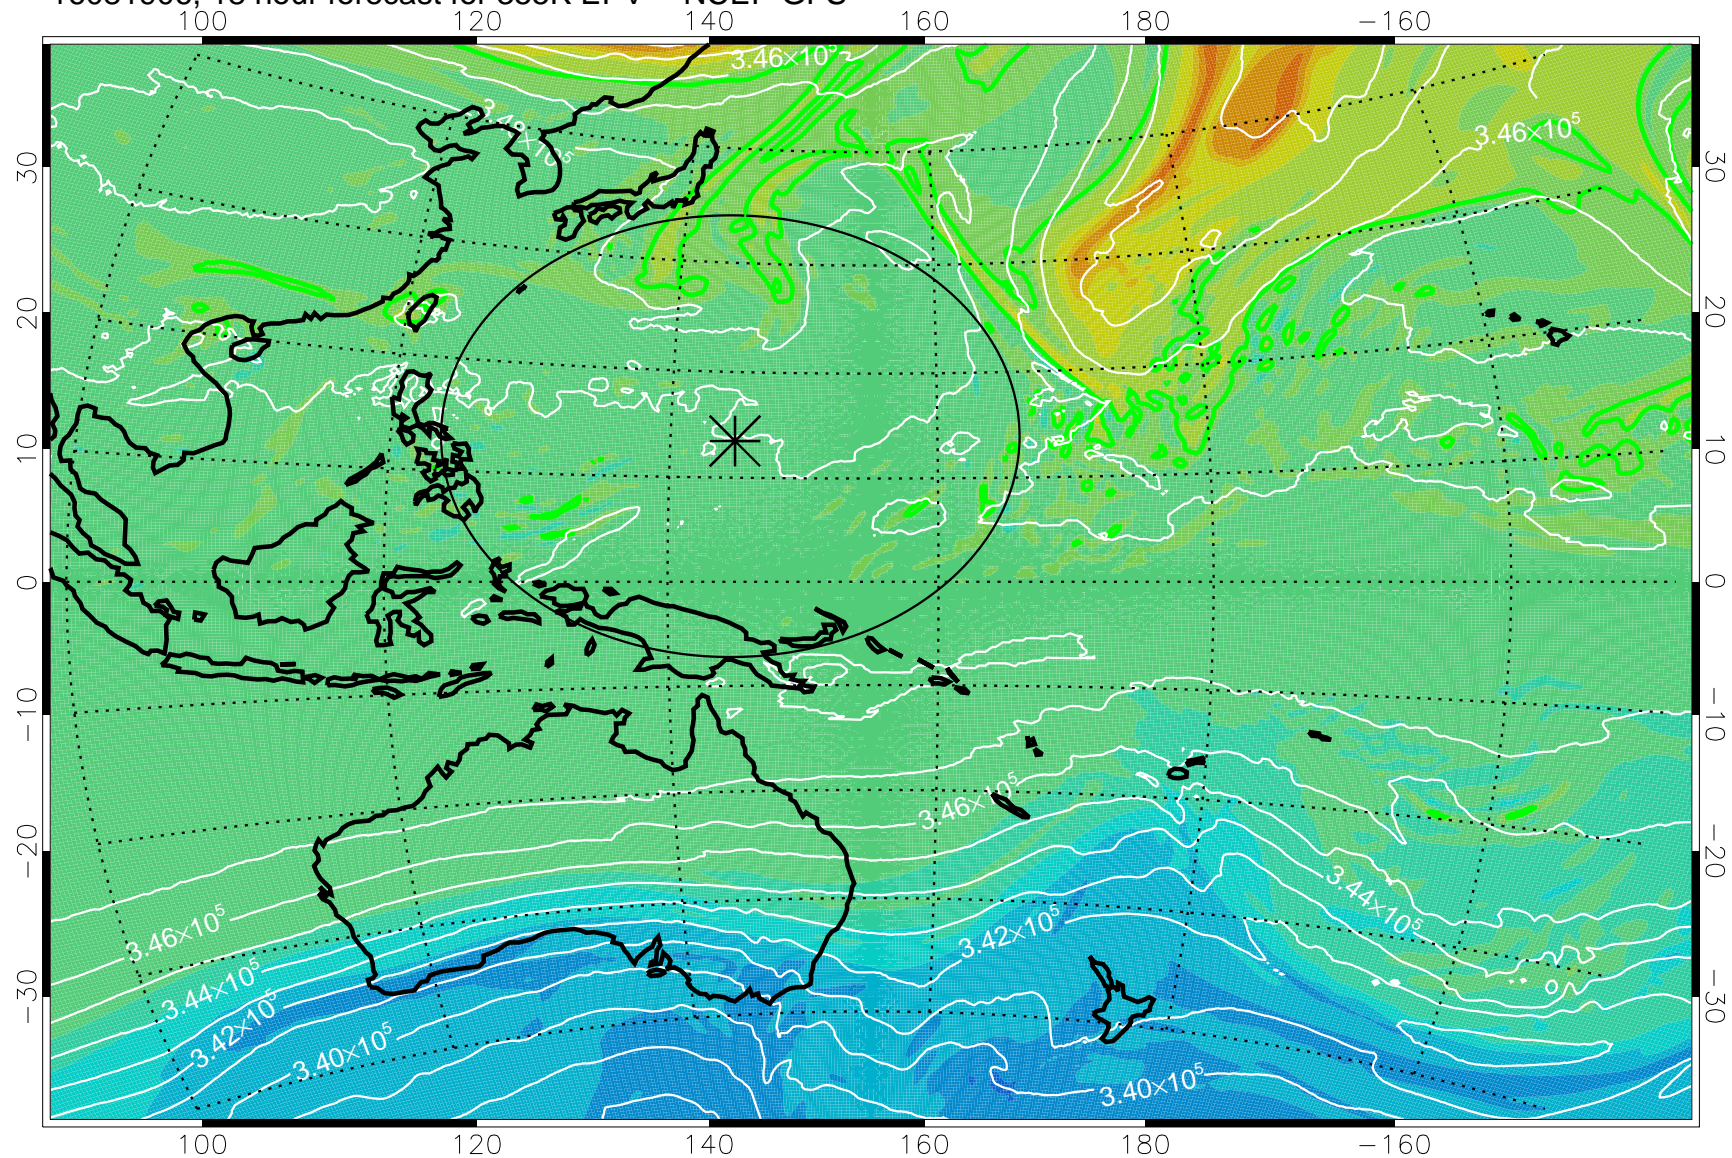

16081818, 6 hour forecast for 355K EPV -- NCEP GFS

355K Montgomery Streamfunction, white  
EPV Tropopause (2 PVU) Position  
Range ring of 2304 km

16081900, 12 hour forecast for 355K EPV -- NCEP GFS

355K Montgomery Streamfunction, white  
EPV Tropopause (2 PVU) Position  
Range ring of 2304 km

16081906, 18 hour forecast for 355K EPV -- NCEP GFS

355K Montgomery Streamfunction, white  
EPV Tropopause (2 PVU) Position  
Range ring of 2304 km

16081912, 24 hour forecast for 355K EPV -- NCEP GFS

355K Montgomery Streamfunction, white  
EPV Tropopause (2 PVU) Position  
Range ring of 2304 km

16081918, 30 hour forecast for 355K EPV -- NCEP GFS

355K Montgomery Streamfunction, white  
EPV Tropopause (2 PVU) Position  
Range ring of 2304 km

16082000, 36 hour forecast for 355K EPV -- NCEP GFS

355K Montgomery Streamfunction, white  
EPV Tropopause (2 PVU) Position  
Range ring of 2304 km

16082018, 54 hour forecast for 355K EPV -- NCEP GFS

355K Montgomery Streamfunction, white  
EPV Tropopause (2 PVU) Position  
Range ring of 2304 km

16082100, 60 hour forecast for 355K EPV -- NCEP GFS

355K Montgomery Streamfunction, white  
EPV Tropopause (2 PVU) Position  
Range ring of 2304 km