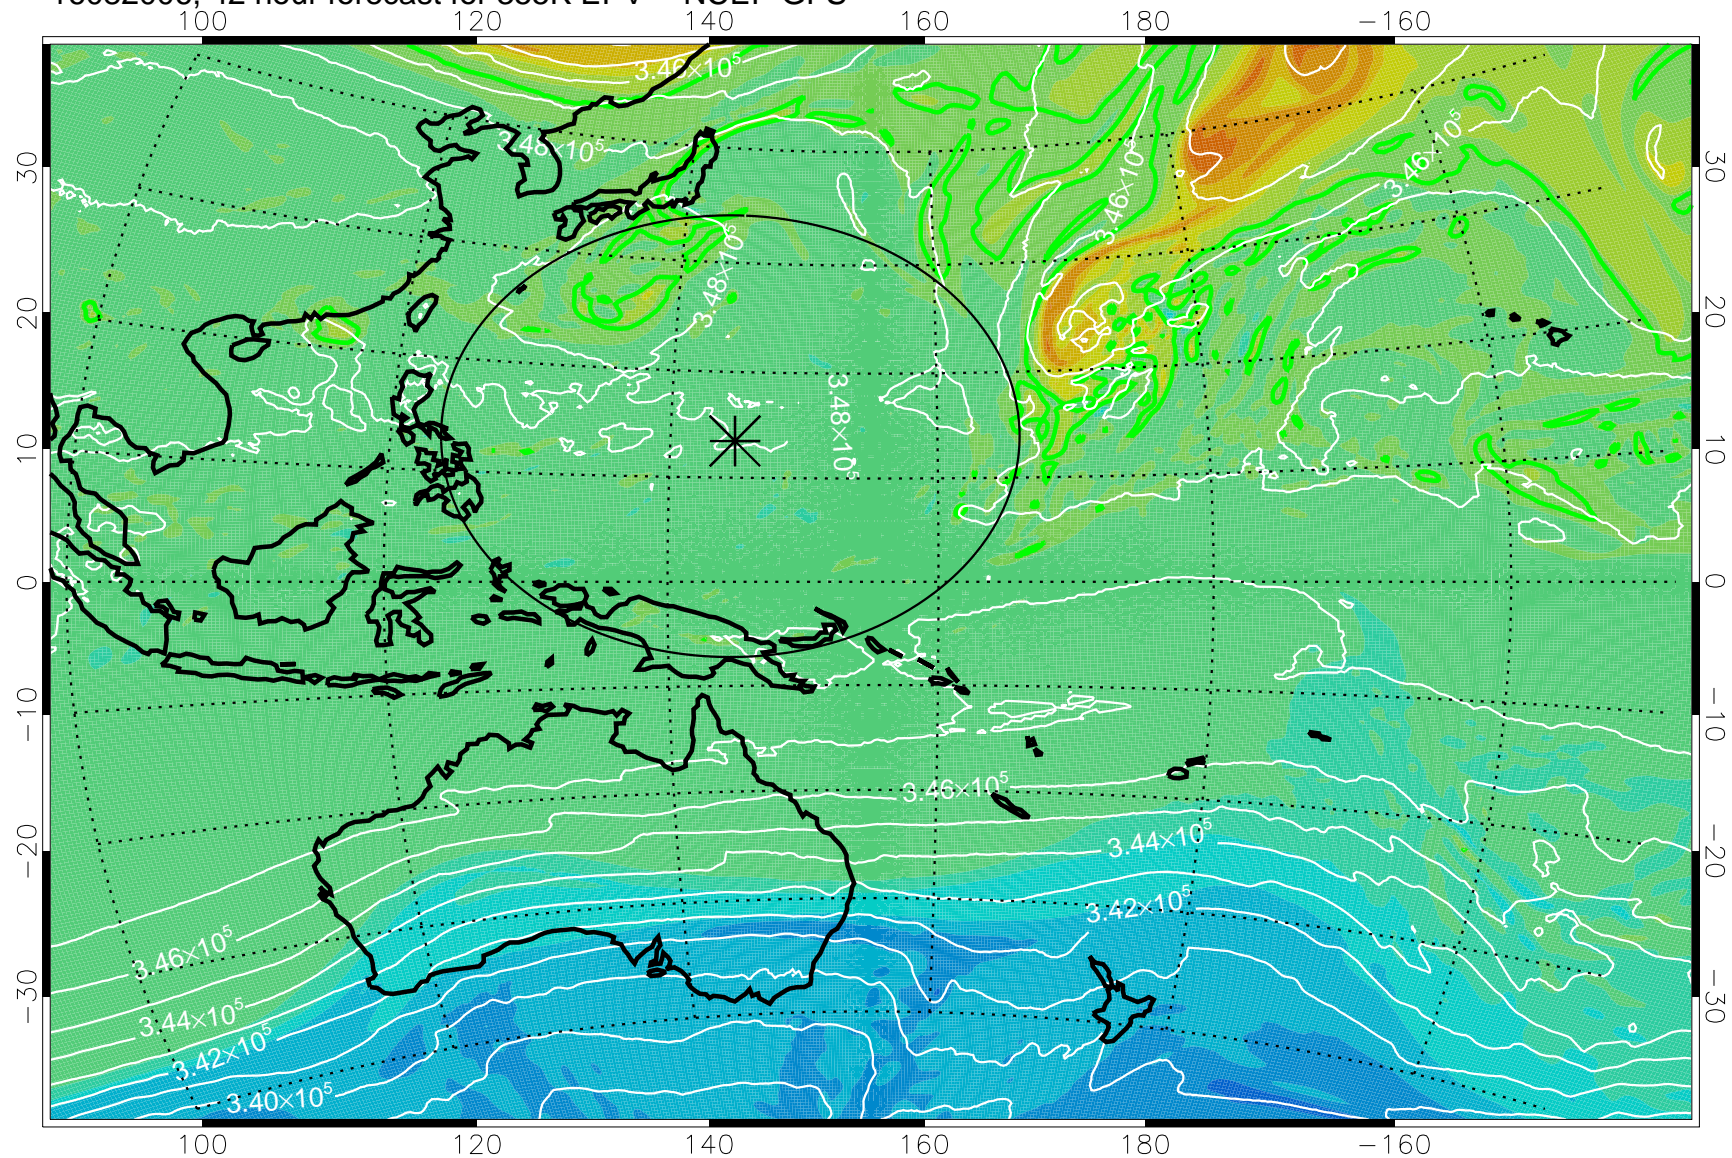

16081906, 18 hour forecast for 355K EPV -- NCEP GFS

355K Montgomery Streamfunction, white  
EPV Tropopause (2 PVU) Position  
Range ring of 2304 km

16081912, 24 hour forecast for 355K EPV -- NCEP GFS

355K Montgomery Streamfunction, white  
EPV Tropopause (2 PVU) Position  
Range ring of 2304 km

16081918, 30 hour forecast for 355K EPV -- NCEP GFS

355K Montgomery Streamfunction, white  
EPV Tropopause (2 PVU) Position  
Range ring of 2304 km

16082000, 36 hour forecast for 355K EPV -- NCEP GFS

355K Montgomery Streamfunction, white  
EPV Tropopause (2 PVU) Position  
Range ring of 2304 km

16082006, 42 hour forecast for 355K EPV -- NCEP GFS

355K Montgomery Streamfunction, white  
EPV Tropopause (2 PVU) Position  
Range ring of 2304 km

16082012, 48 hour forecast for 355K EPV -- NCEP GFS

355K Montgomery Streamfunction, white  
EPV Tropopause (2 PVU) Position  
Range ring of 2304 km

16082018, 54 hour forecast for 355K EPV -- NCEP GFS

355K Montgomery Streamfunction, white  
EPV Tropopause (2 PVU) Position  
Range ring of 2304 km

16082100, 60 hour forecast for 355K EPV -- NCEP GFS

355K Montgomery Streamfunction, white  
EPV Tropopause (2 PVU) Position  
Range ring of 2304 km