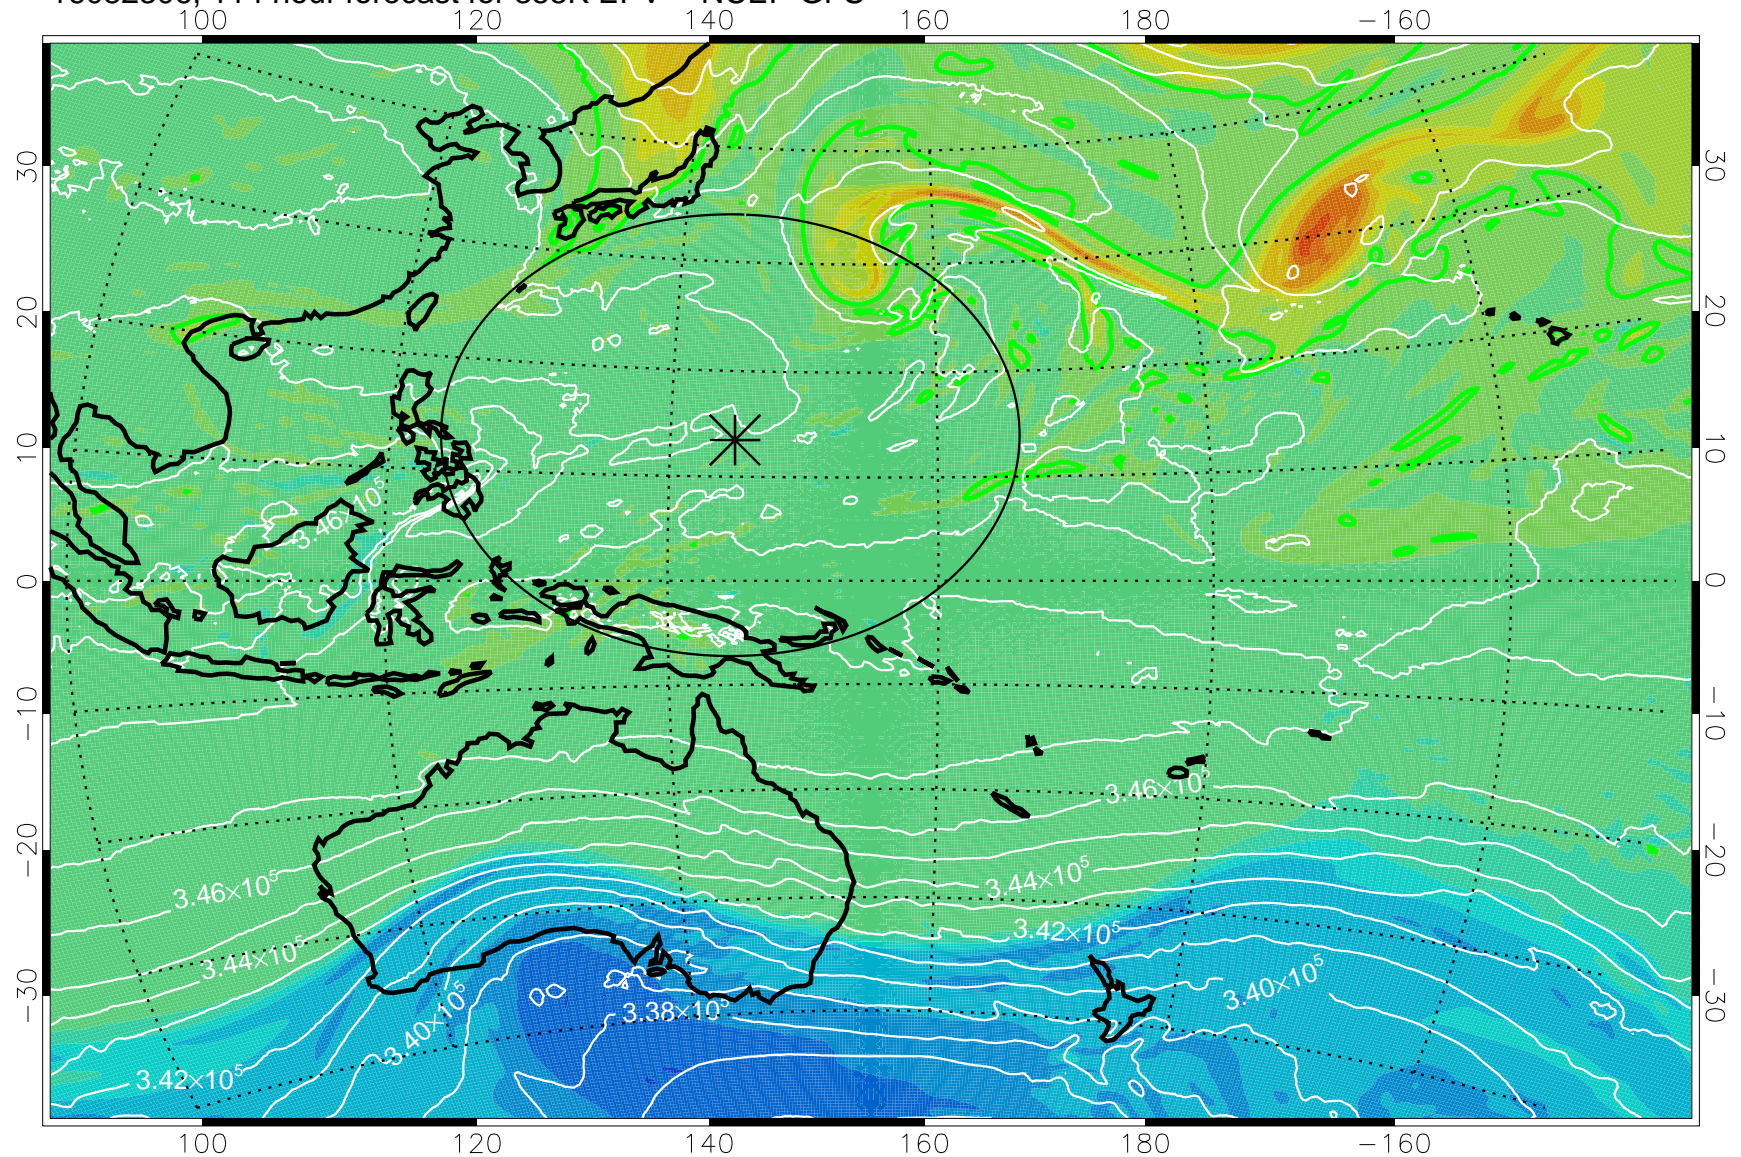

16082206, 90 hour forecast for 355K EPV -- NCEP GFS

355K Montgomery Streamfunction, white  
EPV Tropopause (2 PVU) Position  
Range ring of 2304 km

16082212, 96 hour forecast for 355K EPV -- NCEP GFS

355K Montgomery Streamfunction, white  
EPV Tropopause (2 PVU) Position  
Range ring of 2304 km

16082218, 102 hour forecast for 355K EPV -- NCEP GFS

355K Montgomery Streamfunction, white  
EPV Tropopause (2 PVU) Position  
Range ring of 2304 km

16082300, 108 hour forecast for 355K EPV -- NCEP GFS

355K Montgomery Streamfunction, white  
EPV Tropopause (2 PVU) Position  
Range ring of 2304 km

16082306, 114 hour forecast for 355K EPV -- NCEP GFS

355K Montgomery Streamfunction, white  
EPV Tropopause (2 PVU) Position  
Range ring of 2304 km

16082312, 120 hour forecast for 355K EPV -- NCEP GFS

355K Montgomery Streamfunction, white  
EPV Tropopause (2 PVU) Position  
Range ring of 2304 km