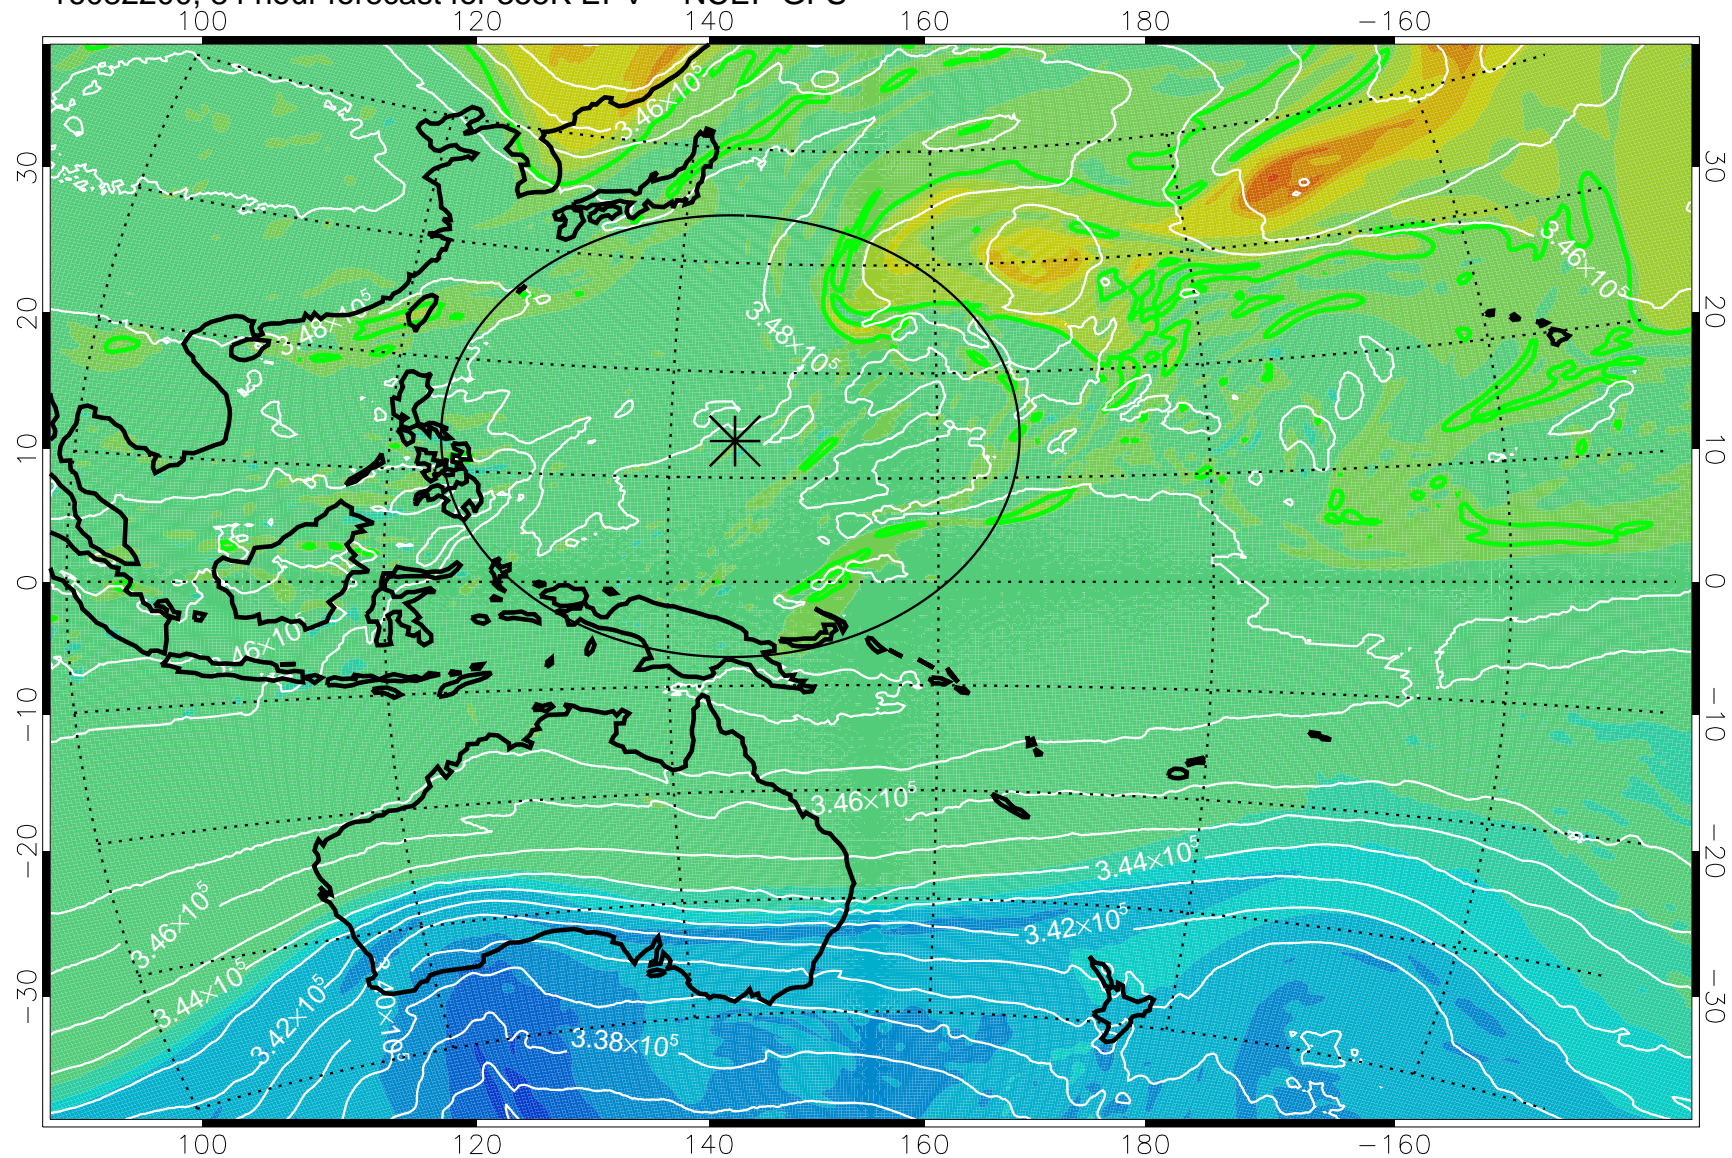

16082018, 54 hour forecast for 355K EPV -- NCEP GFS

355K Montgomery Streamfunction, white  
EPV Tropopause (2 PVU) Position  
Range ring of 2304 km

16082100, 60 hour forecast for 355K EPV -- NCEP GFS

355K Montgomery Streamfunction, white  
EPV Tropopause (2 PVU) Position  
Range ring of 2304 km

16082106, 66 hour forecast for 355K EPV -- NCEP GFS

355K Montgomery Streamfunction, white  
EPV Tropopause (2 PVU) Position  
Range ring of 2304 km

16082112, 72 hour forecast for 355K EPV -- NCEP GFS

355K Montgomery Streamfunction, white  
EPV Tropopause (2 PVU) Position  
Range ring of 2304 km

16082118, 78 hour forecast for 355K EPV -- NCEP GFS

355K Montgomery Streamfunction, white  
EPV Tropopause (2 PVU) Position  
Range ring of 2304 km

16082200, 84 hour forecast for 355K EPV -- NCEP GFS

355K Montgomery Streamfunction, white  
EPV Tropopause (2 PVU) Position  
Range ring of 2304 km

16082206, 90 hour forecast for 355K EPV -- NCEP GFS

355K Montgomery Streamfunction, white  
EPV Tropopause (2 PVU) Position  
Range ring of 2304 km

16082212, 96 hour forecast for 355K EPV -- NCEP GFS

355K Montgomery Streamfunction, white  
EPV Tropopause (2 PVU) Position  
Range ring of 2304 km