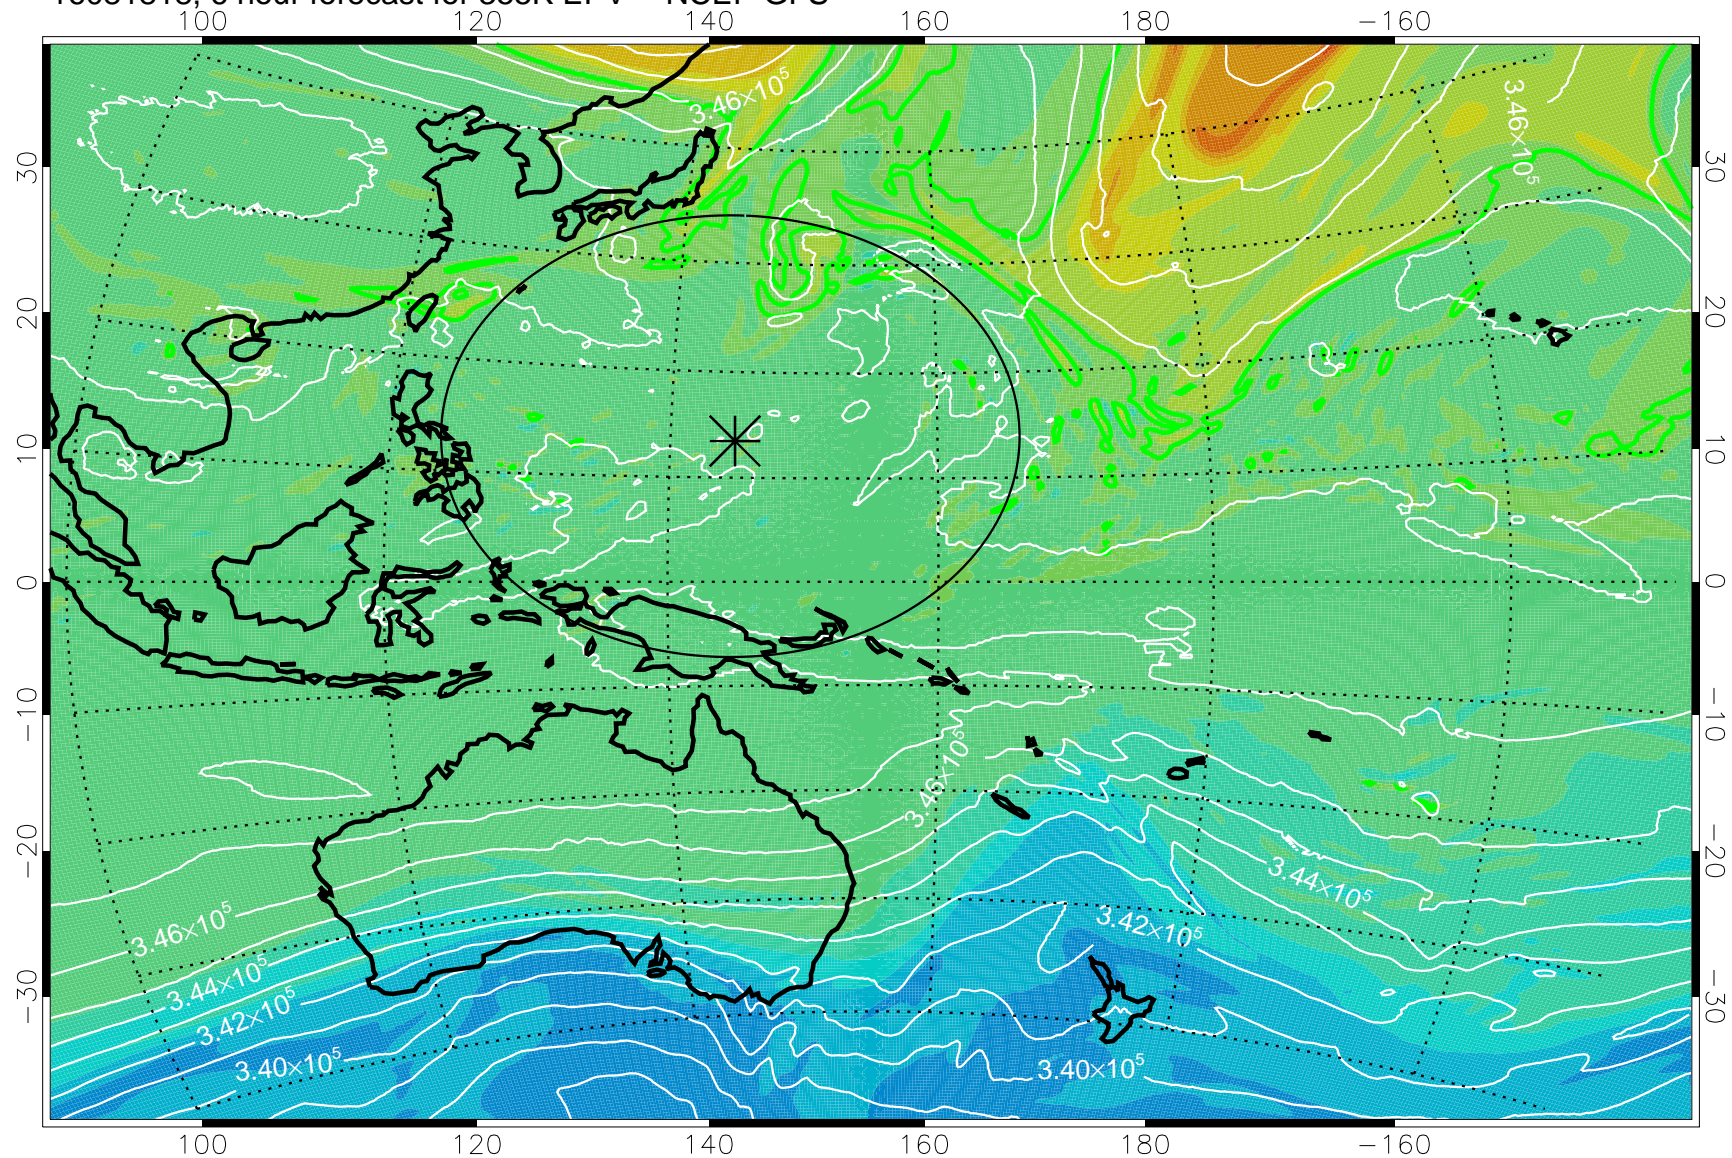

16081818, 6 hour forecast for 355K EPV -- NCEP GFS

355K Montgomery Streamfunction, white  
EPV Tropopause (2 PVU) Position  
Range ring of 2304 km

16081900, 12 hour forecast for 355K EPV -- NCEP GFS

355K Montgomery Streamfunction, white  
EPV Tropopause (2 PVU) Position  
Range ring of 2304 km

16081906, 18 hour forecast for 355K EPV -- NCEP GFS

355K Montgomery Streamfunction, white  
EPV Tropopause (2 PVU) Position  
Range ring of 2304 km

16081912, 24 hour forecast for 355K EPV -- NCEP GFS

355K Montgomery Streamfunction, white  
EPV Tropopause (2 PVU) Position  
Range ring of 2304 km

16081918, 30 hour forecast for 355K EPV -- NCEP GFS

355K Montgomery Streamfunction, white  
EPV Tropopause (2 PVU) Position  
Range ring of 2304 km

16082000, 36 hour forecast for 355K EPV -- NCEP GFS

355K Montgomery Streamfunction, white  
EPV Tropopause (2 PVU) Position  
Range ring of 2304 km

16082018, 54 hour forecast for 355K EPV -- NCEP GFS

355K Montgomery Streamfunction, white  
EPV Tropopause (2 PVU) Position  
Range ring of 2304 km

16082100, 60 hour forecast for 355K EPV -- NCEP GFS

355K Montgomery Streamfunction, white  
EPV Tropopause (2 PVU) Position  
Range ring of 2304 km