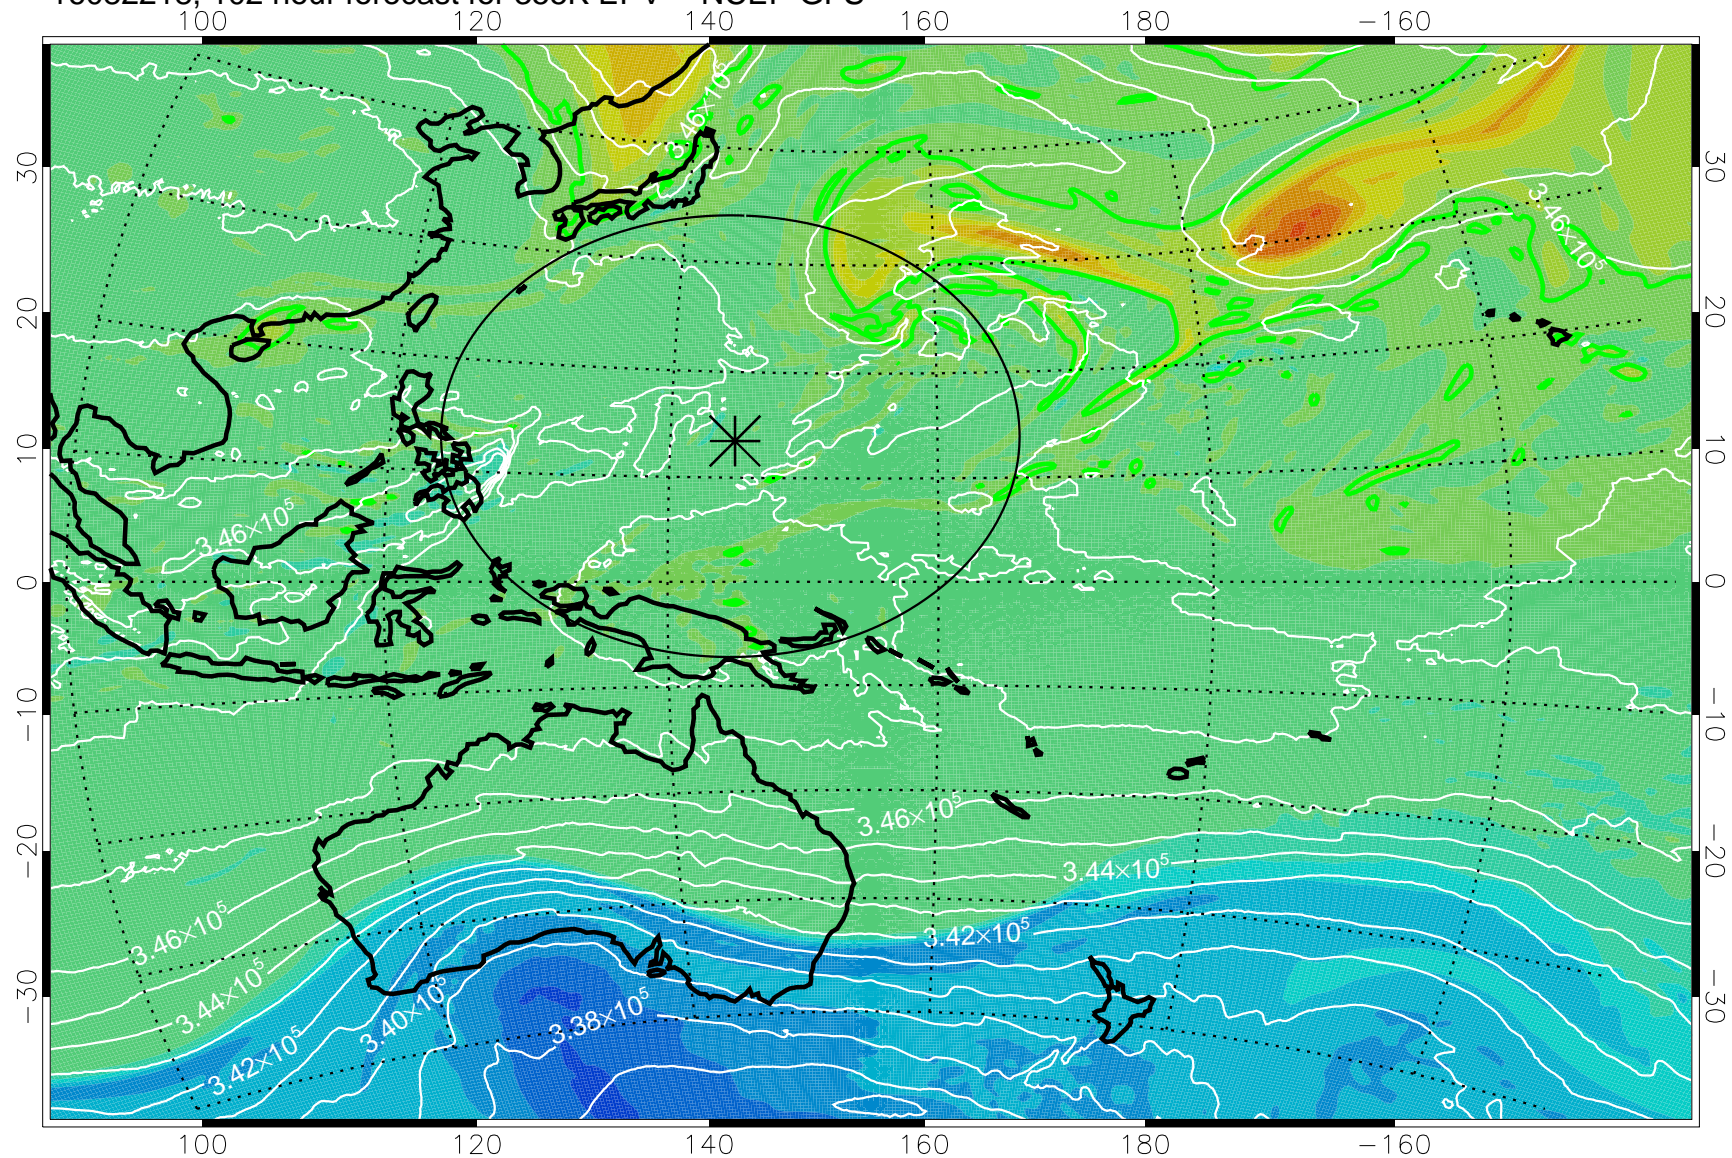

16082118, 78 hour forecast for 355K EPV -- NCEP GFS

355K Montgomery Streamfunction, white  
EPV Tropopause (2 PVU) Position  
Range ring of 2304 km

16082200, 84 hour forecast for 355K EPV -- NCEP GFS

355K Montgomery Streamfunction, white  
EPV Tropopause (2 PVU) Position  
Range ring of 2304 km

16082206, 90 hour forecast for 355K EPV -- NCEP GFS

355K Montgomery Streamfunction, white  
EPV Tropopause (2 PVU) Position  
Range ring of 2304 km

16082212, 96 hour forecast for 355K EPV -- NCEP GFS

355K Montgomery Streamfunction, white  
EPV Tropopause (2 PVU) Position  
Range ring of 2304 km

16082218, 102 hour forecast for 355K EPV -- NCEP GFS

355K Montgomery Streamfunction, white  
EPV Tropopause (2 PVU) Position  
Range ring of 2304 km

16082300, 108 hour forecast for 355K EPV -- NCEP GFS

355K Montgomery Streamfunction, white  
EPV Tropopause (2 PVU) Position  
Range ring of 2304 km

16082306, 114 hour forecast for 355K EPV -- NCEP GFS

355K Montgomery Streamfunction, white  
EPV Tropopause (2 PVU) Position  
Range ring of 2304 km

16082312, 120 hour forecast for 355K EPV -- NCEP GFS

355K Montgomery Streamfunction, white  
EPV Tropopause (2 PVU) Position  
Range ring of 2304 km