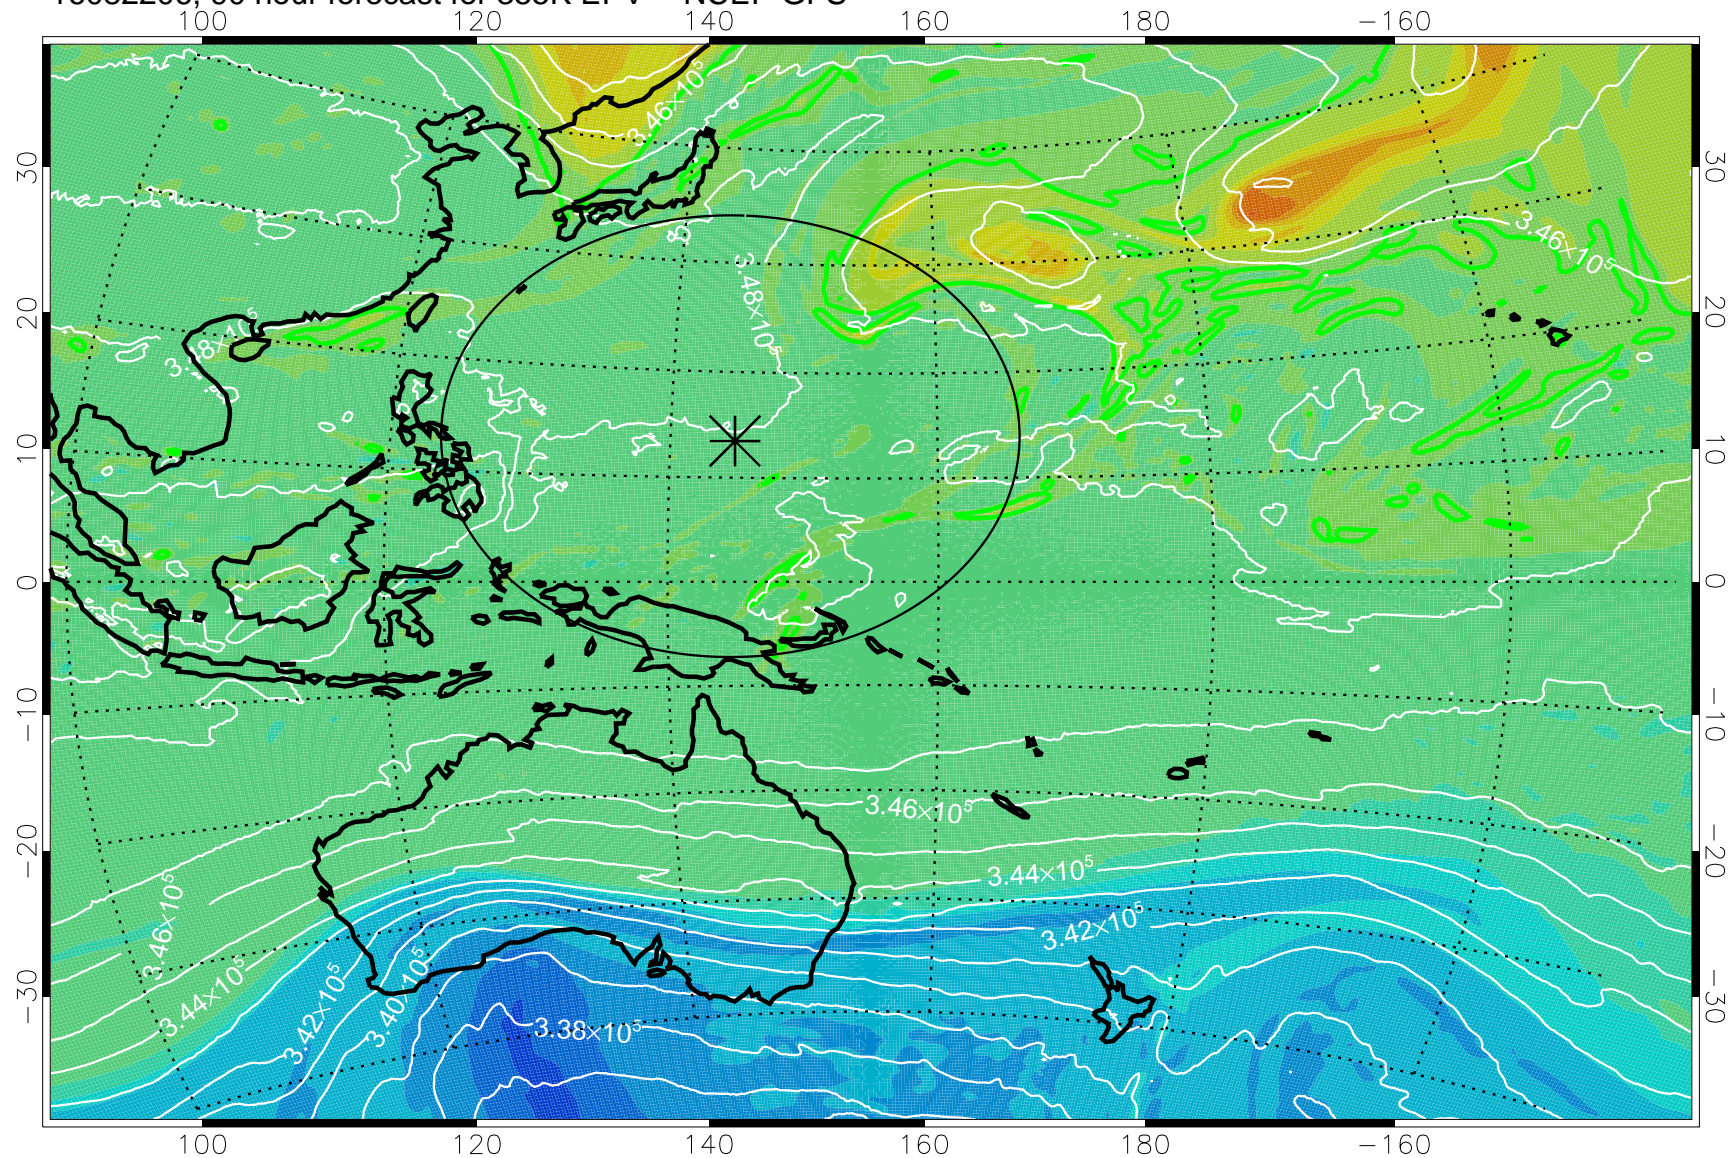

16082106, 66 hour forecast for 355K EPV -- NCEP GFS

355K Montgomery Streamfunction, white  
EPV Tropopause (2 PVU) Position  
Range ring of 2304 km

16082112, 72 hour forecast for 355K EPV -- NCEP GFS

355K Montgomery Streamfunction, white  
EPV Tropopause (2 PVU) Position  
Range ring of 2304 km

16082118, 78 hour forecast for 355K EPV -- NCEP GFS

355K Montgomery Streamfunction, white  
EPV Tropopause (2 PVU) Position  
Range ring of 2304 km

16082200, 84 hour forecast for 355K EPV -- NCEP GFS

355K Montgomery Streamfunction, white  
EPV Tropopause (2 PVU) Position  
Range ring of 2304 km

16082206, 90 hour forecast for 355K EPV -- NCEP GFS

355K Montgomery Streamfunction, white  
EPV Tropopause (2 PVU) Position  
Range ring of 2304 km

16082212, 96 hour forecast for 355K EPV -- NCEP GFS

355K Montgomery Streamfunction, white  
EPV Tropopause (2 PVU) Position  
Range ring of 2304 km

16082218, 102 hour forecast for 355K EPV -- NCEP GFS

355K Montgomery Streamfunction, white  
EPV Tropopause (2 PVU) Position  
Range ring of 2304 km

16082300, 108 hour forecast for 355K EPV -- NCEP GFS

355K Montgomery Streamfunction, white  
EPV Tropopause (2 PVU) Position  
Range ring of 2304 km