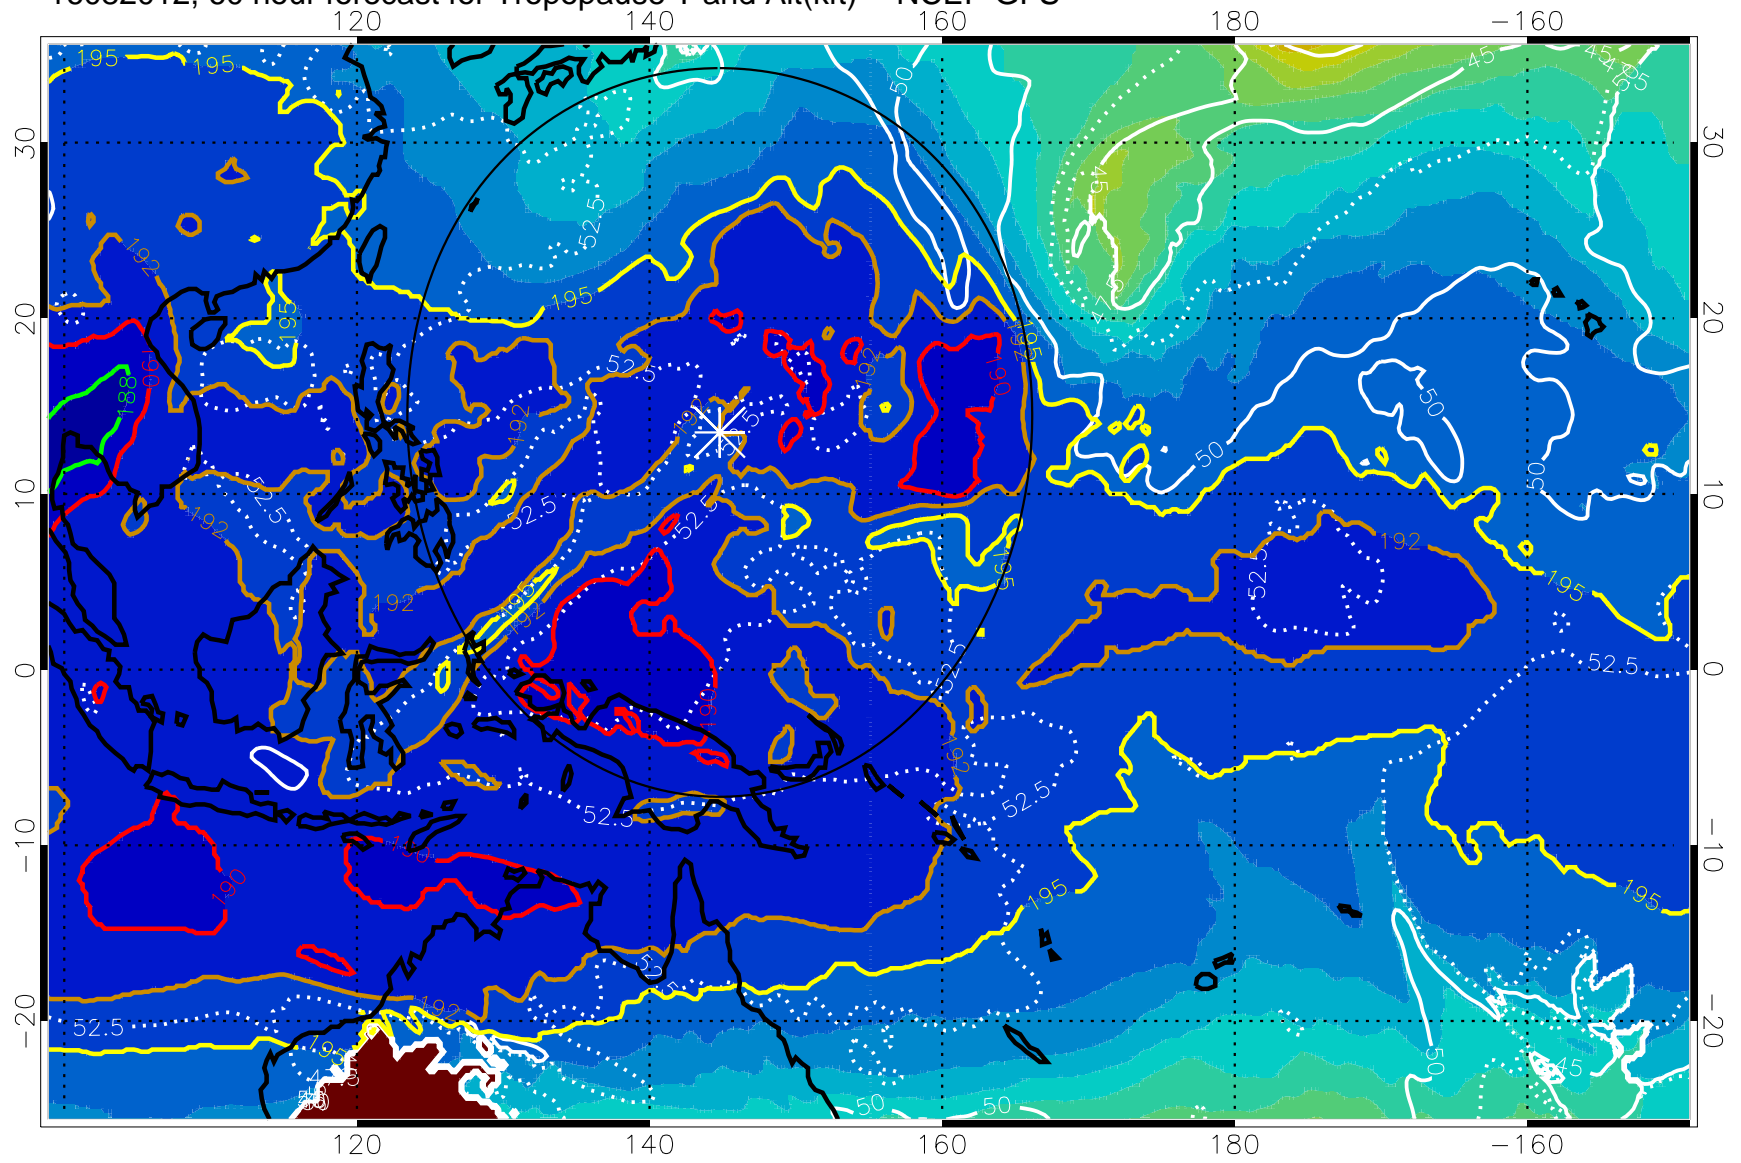

16082012, 60 hour forecast for Tropopause T and Alt(kft) -- NCEP GFS

190 200 210 220 230
Tropopause T, K

Tropopause Altitude in kft (white)

192.5K Isotherm 195K Isotherm
187.5K Isotherm 190K Isotherm

Range ring of 2304 km