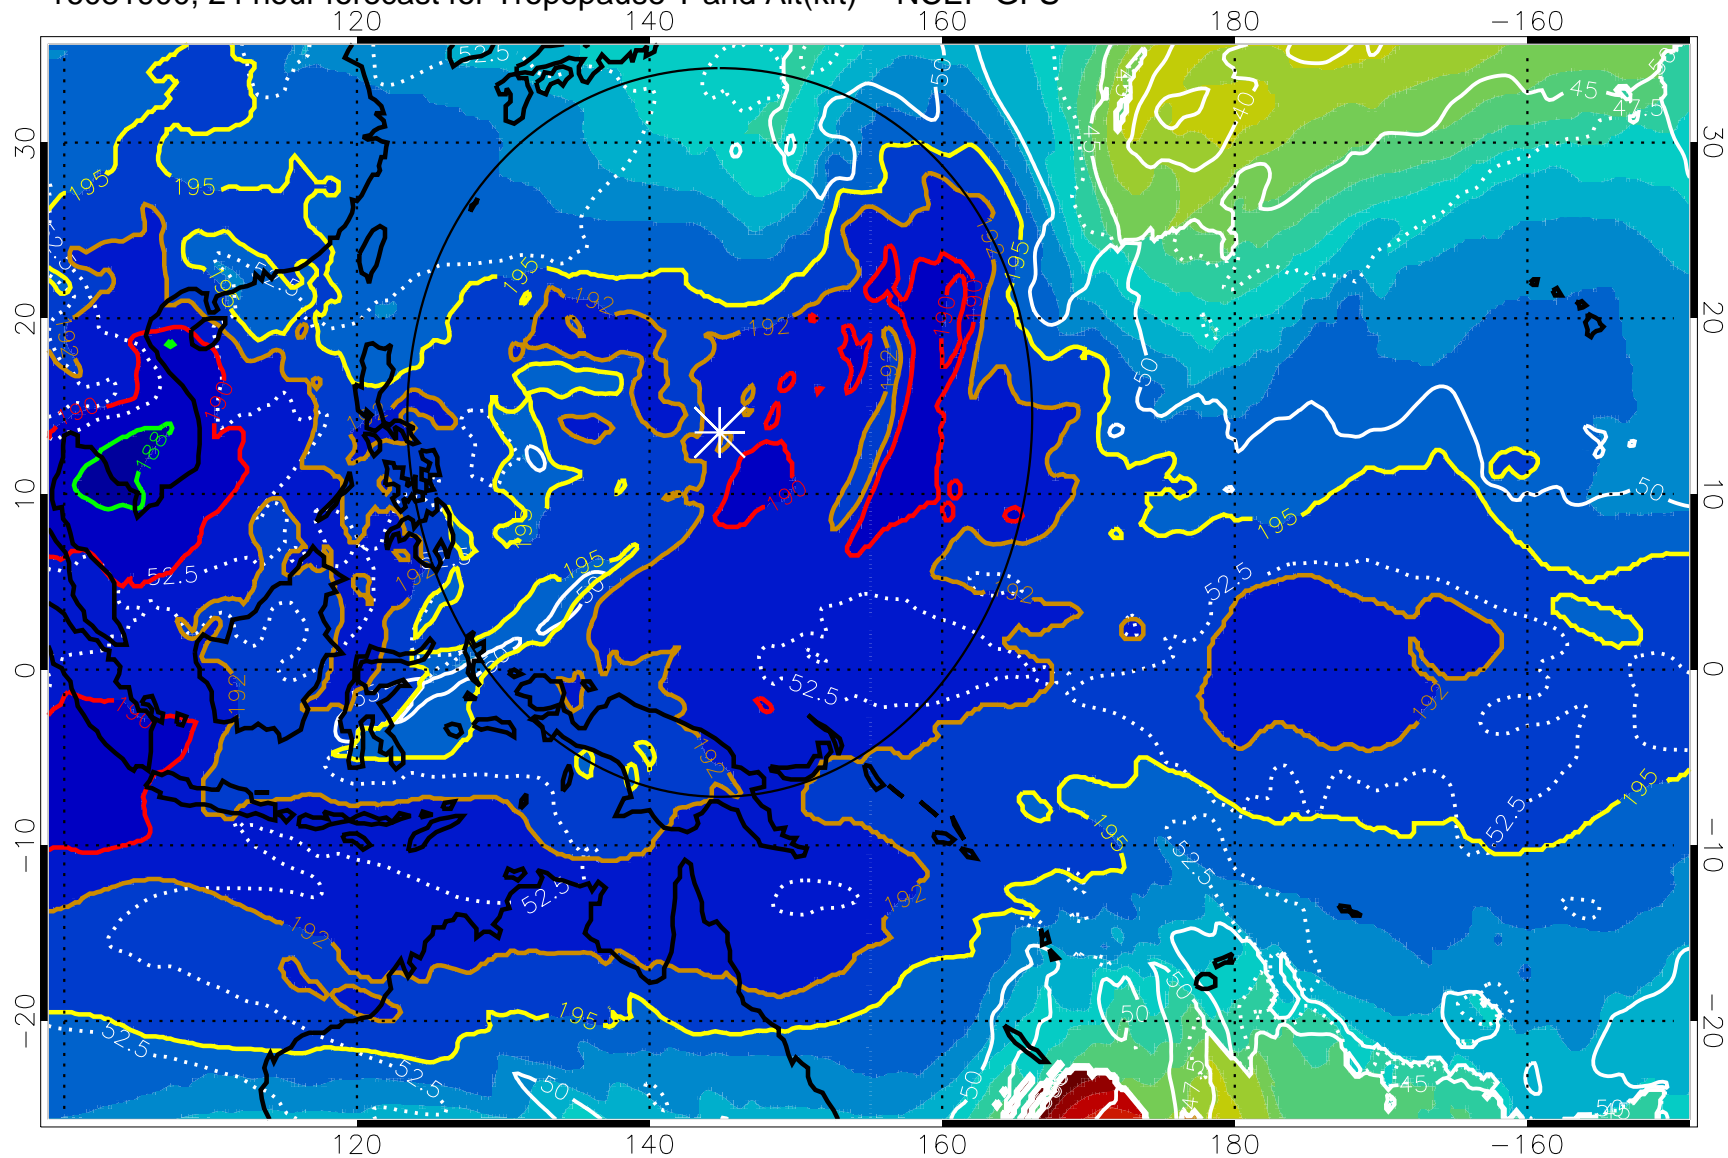

16081900, 24 hour forecast for Tropopause T and Alt(kft) -- NCEP GFS

190 200 210 220 230

Tropopause T, K

Tropopause Altitude in kft (white)

192.5K Isotherm 195K Isotherm
187.5K Isotherm 190K Isotherm

Range ring of 2304 km