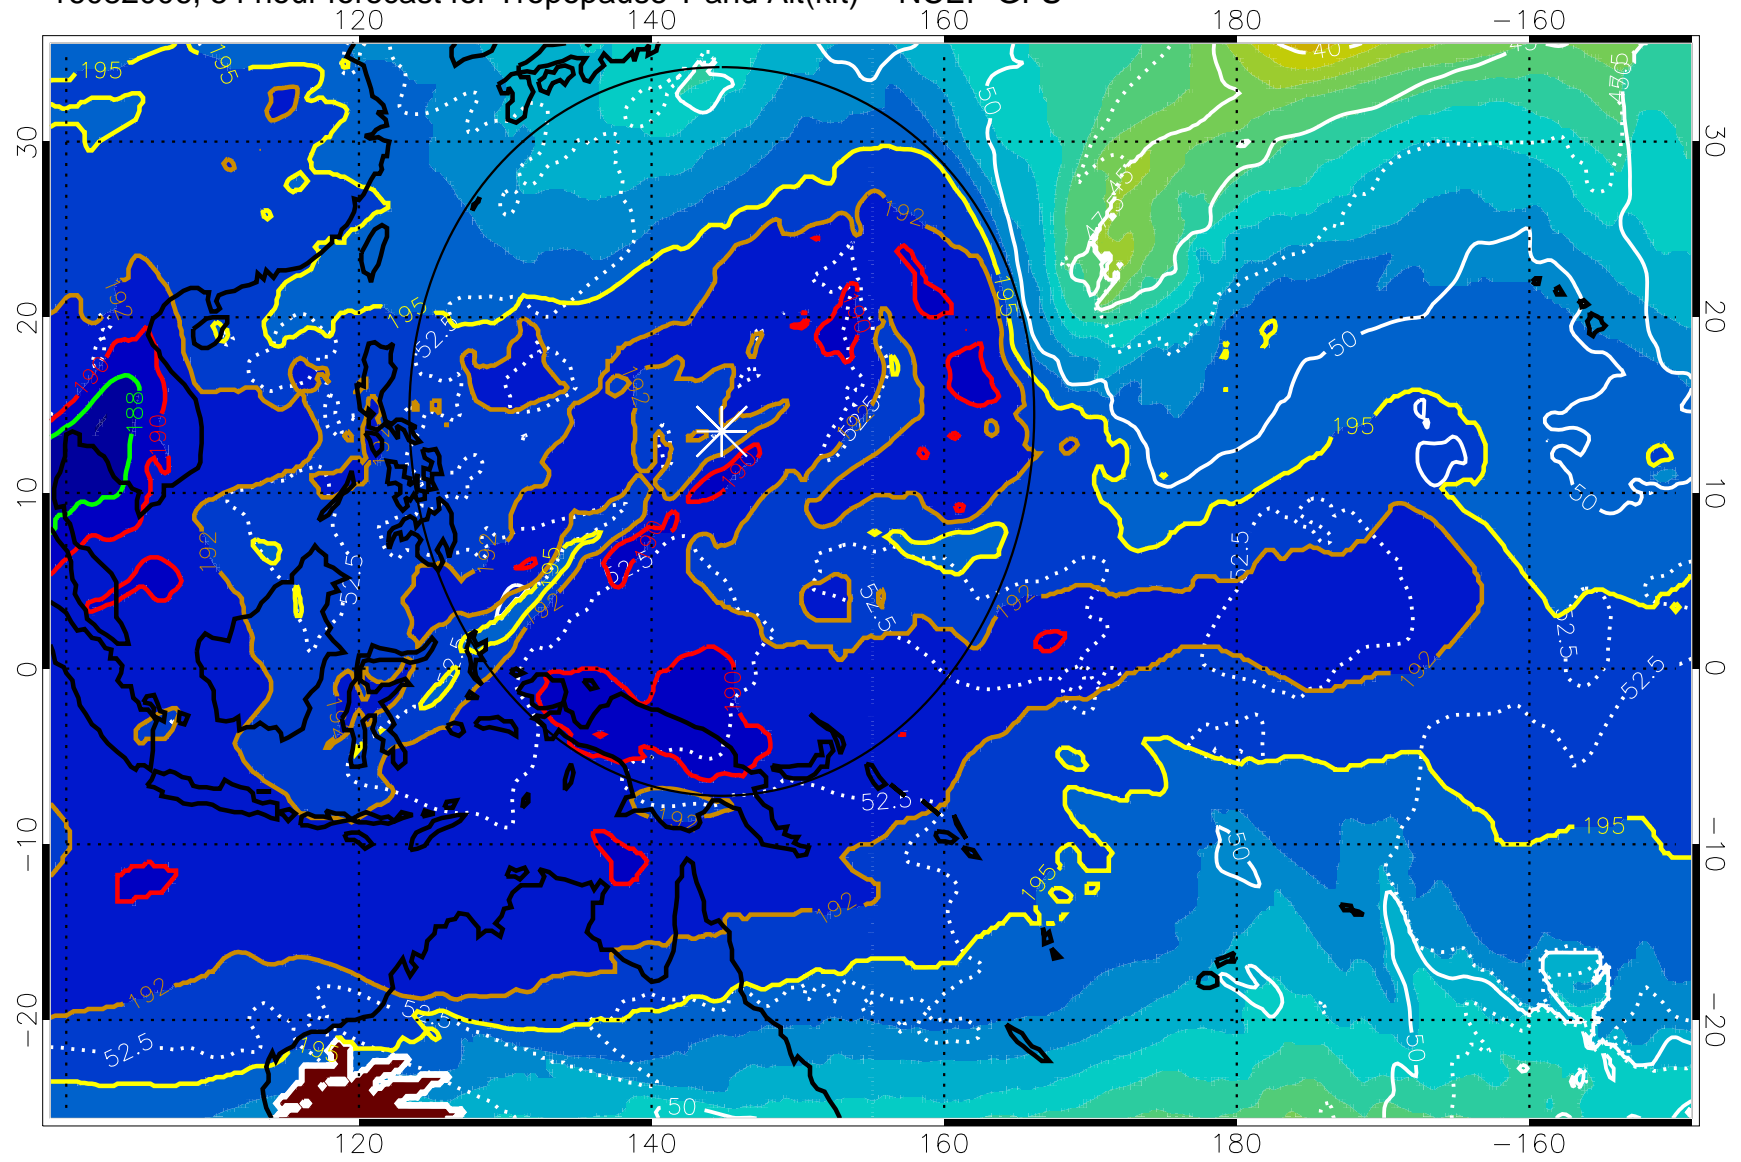

16082006, 54 hour forecast for Tropopause T and Alt(kft) -- NCEP GFS

190   200   210   220   230
Tropopause T, K

Tropopause Altitude in kft (white)

192.5K Isotherm   195K Isotherm
187.5K Isotherm   190K Isotherm

Range ring of 2304 km