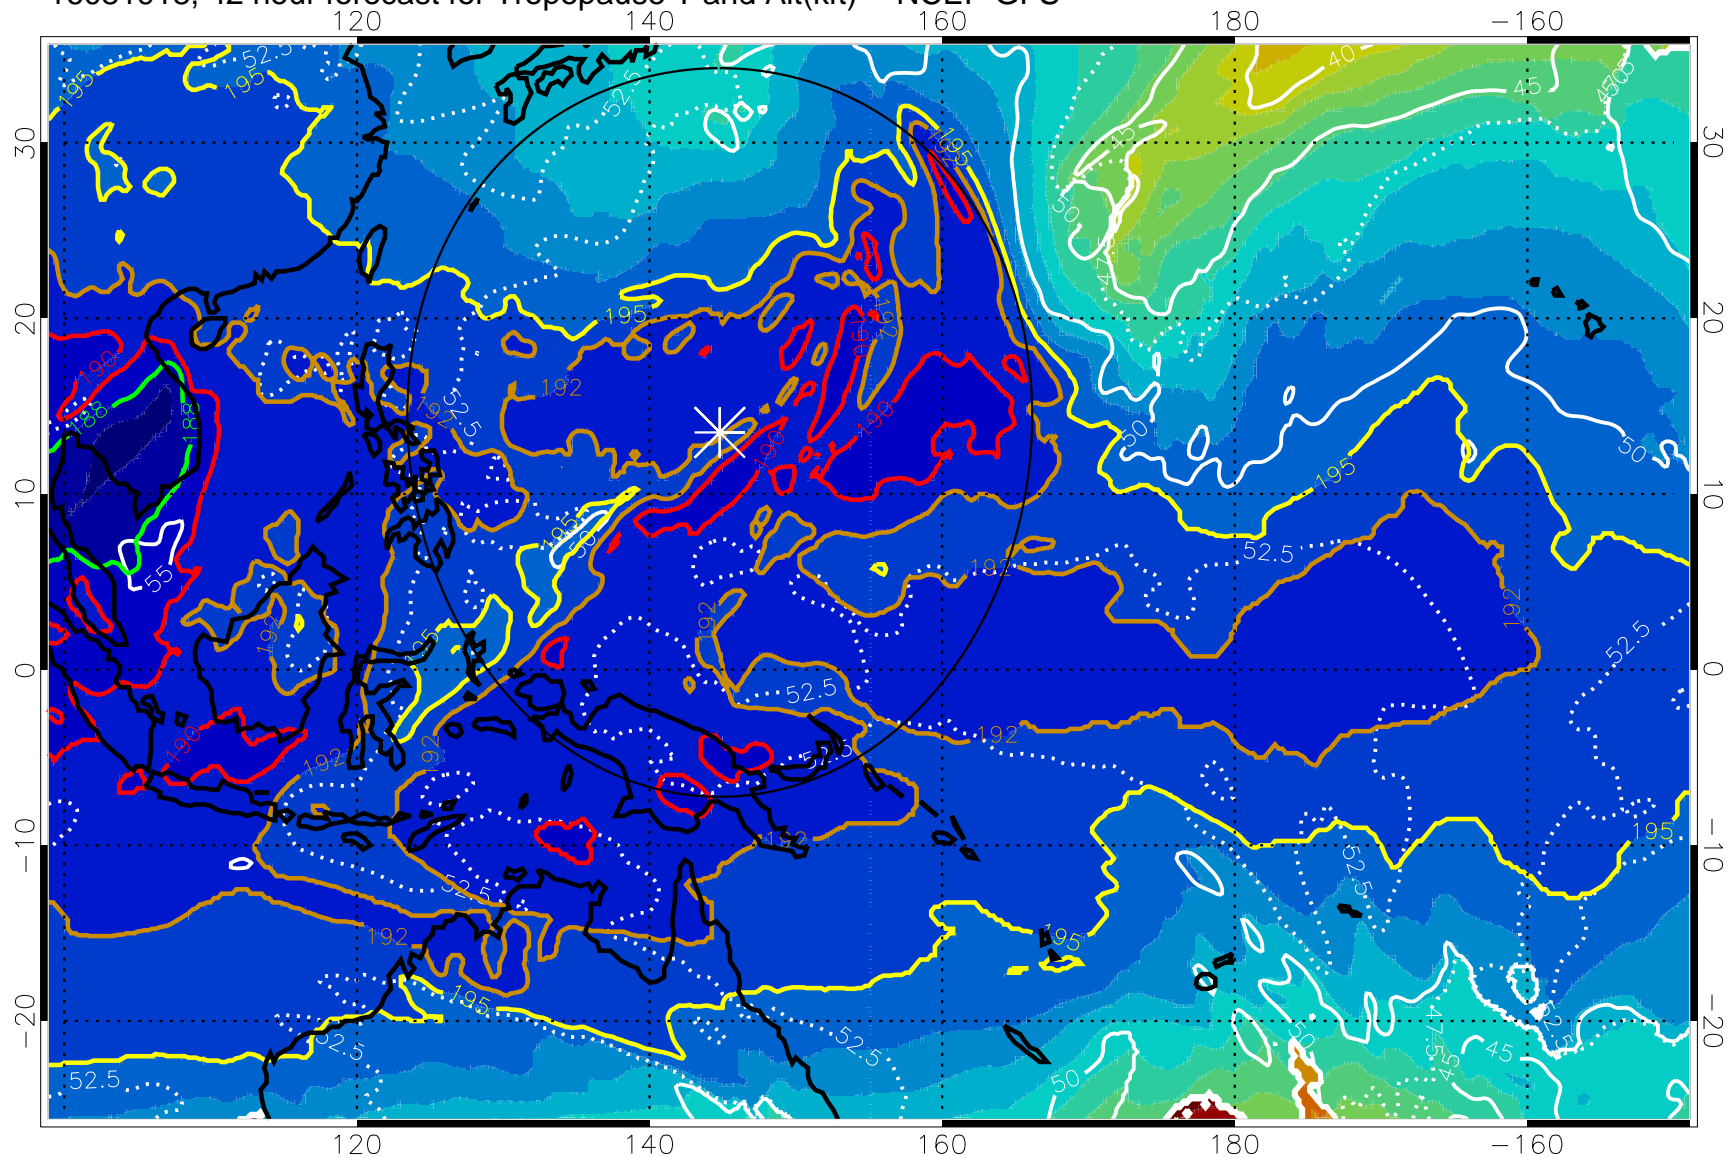

16081918, 42 hour forecast for Tropopause T and Alt(kft) -- NCEP GFS

190   200   210   220   230
Tropopause T, K

Tropopause Altitude in kft (white)

192.5K Isotherm   195K Isotherm
187.5K Isotherm   190K Isotherm

Range ring of 2304 km