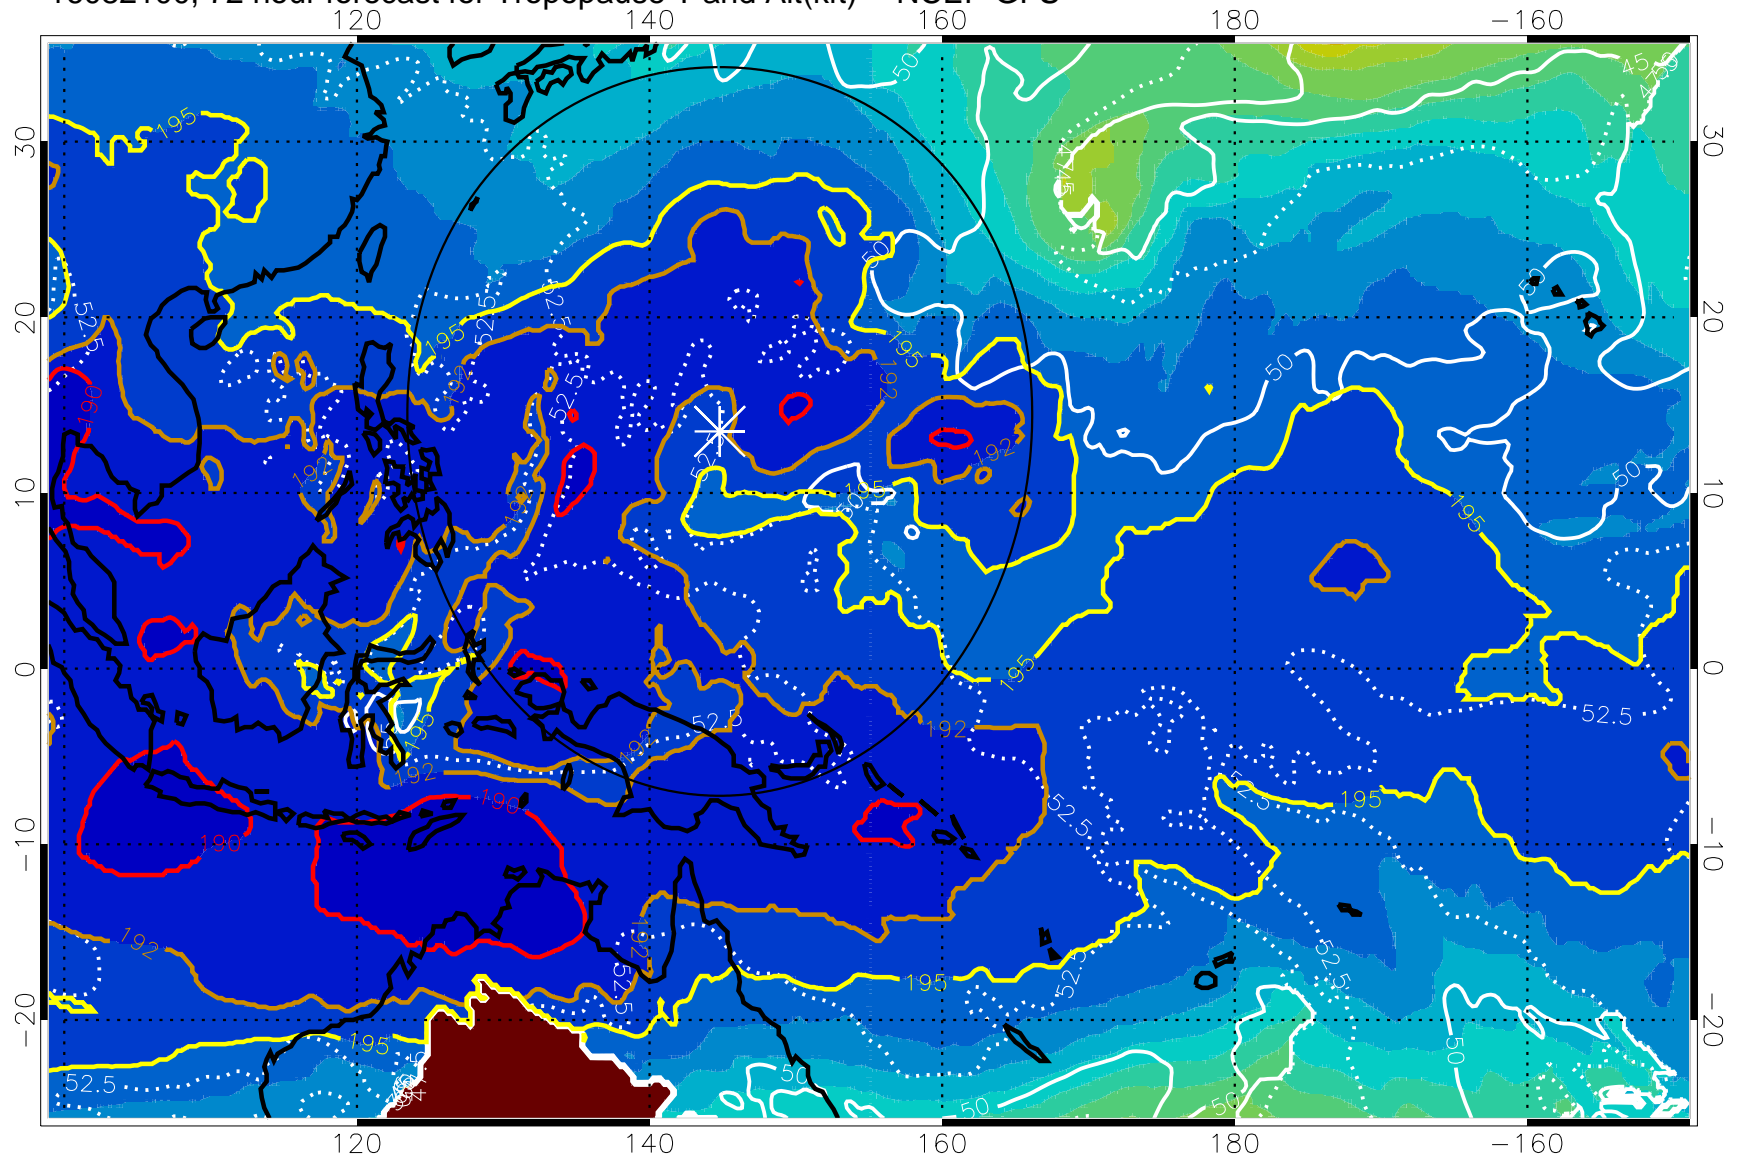

16082100, 72 hour forecast for Tropopause T and Alt(kft) -- NCEP GFS

190 200 210 220 230

Tropopause T, K

Tropopause Altitude in kft (white)

192.5K Isotherm 195K Isotherm

187.5K Isotherm 190K Isotherm

Range ring of 2304 km