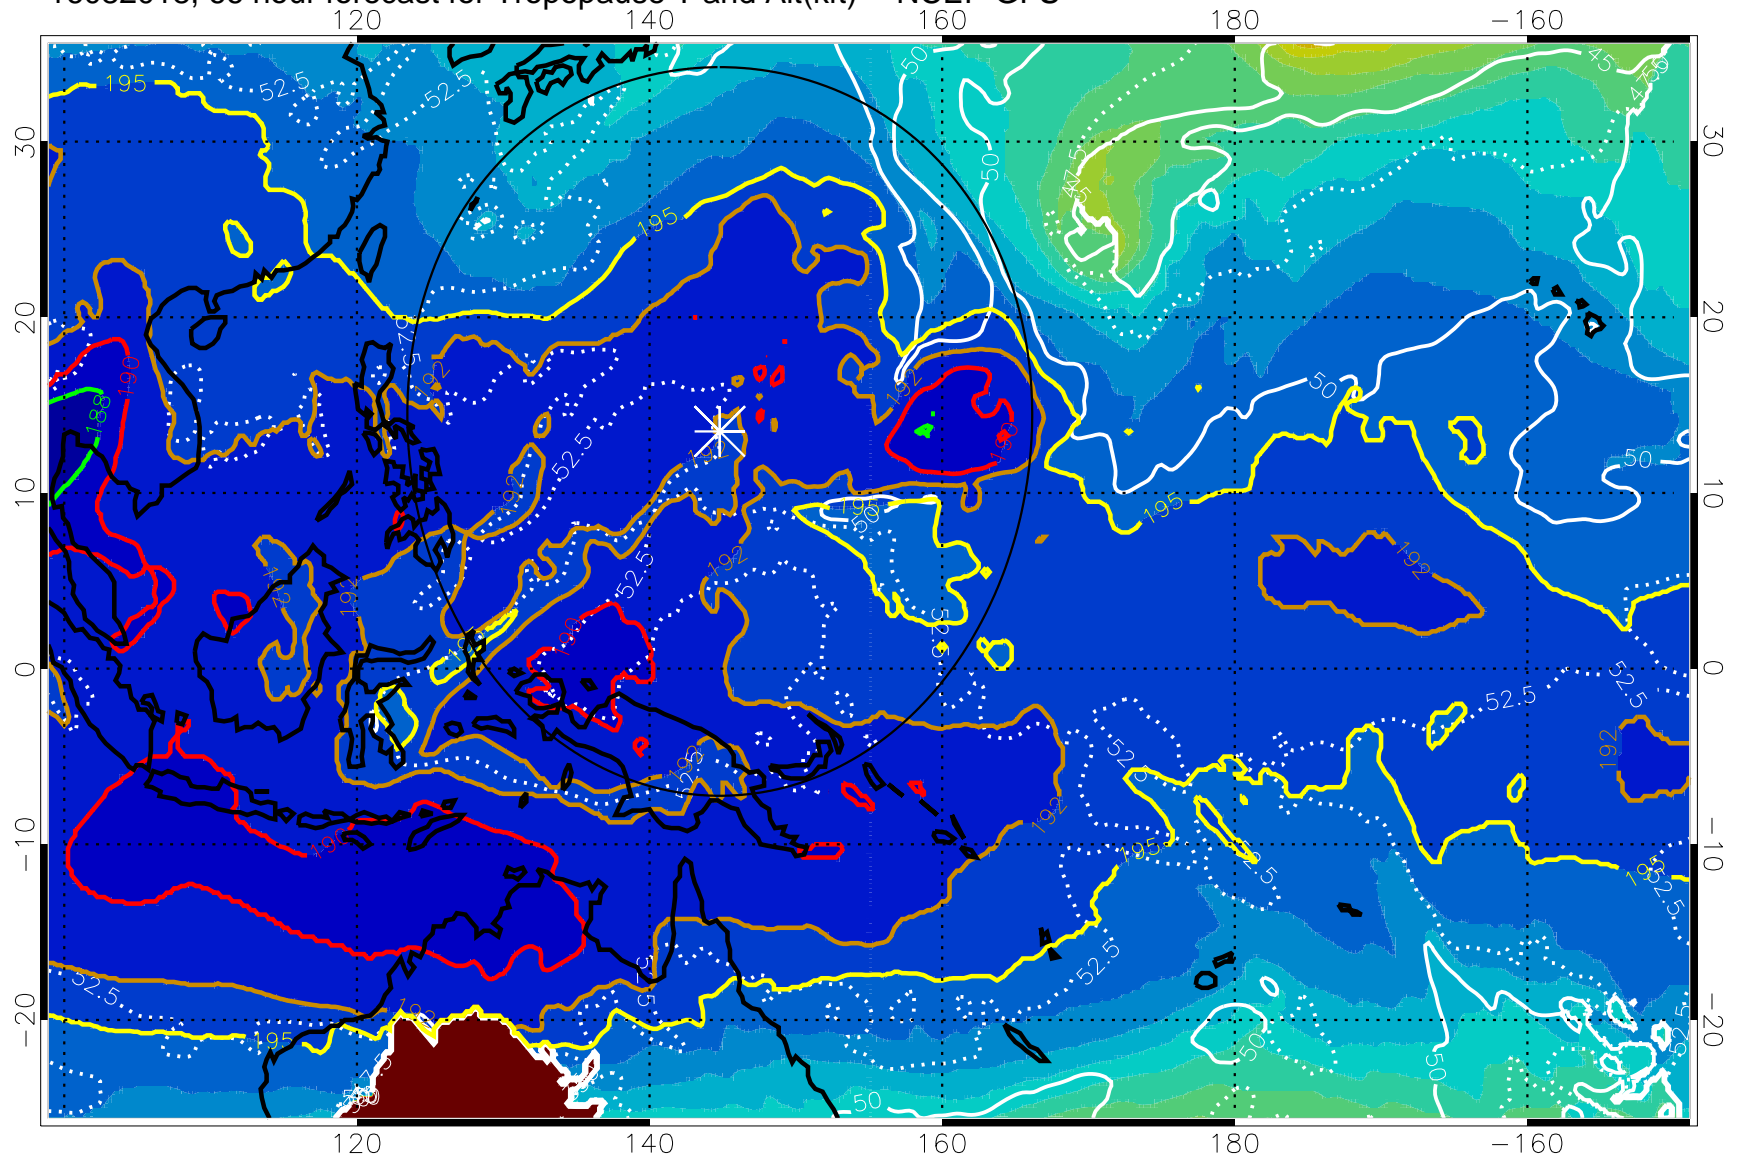

16082018, 66 hour forecast for Tropopause T and Alt(kft) -- NCEP GFS

190   200   210   220   230
Tropopause T, K

Tropopause Altitude in kft (white)

192.5K Isotherm   195K Isotherm
187.5K Isotherm   190K Isotherm

Range ring of 2304 km