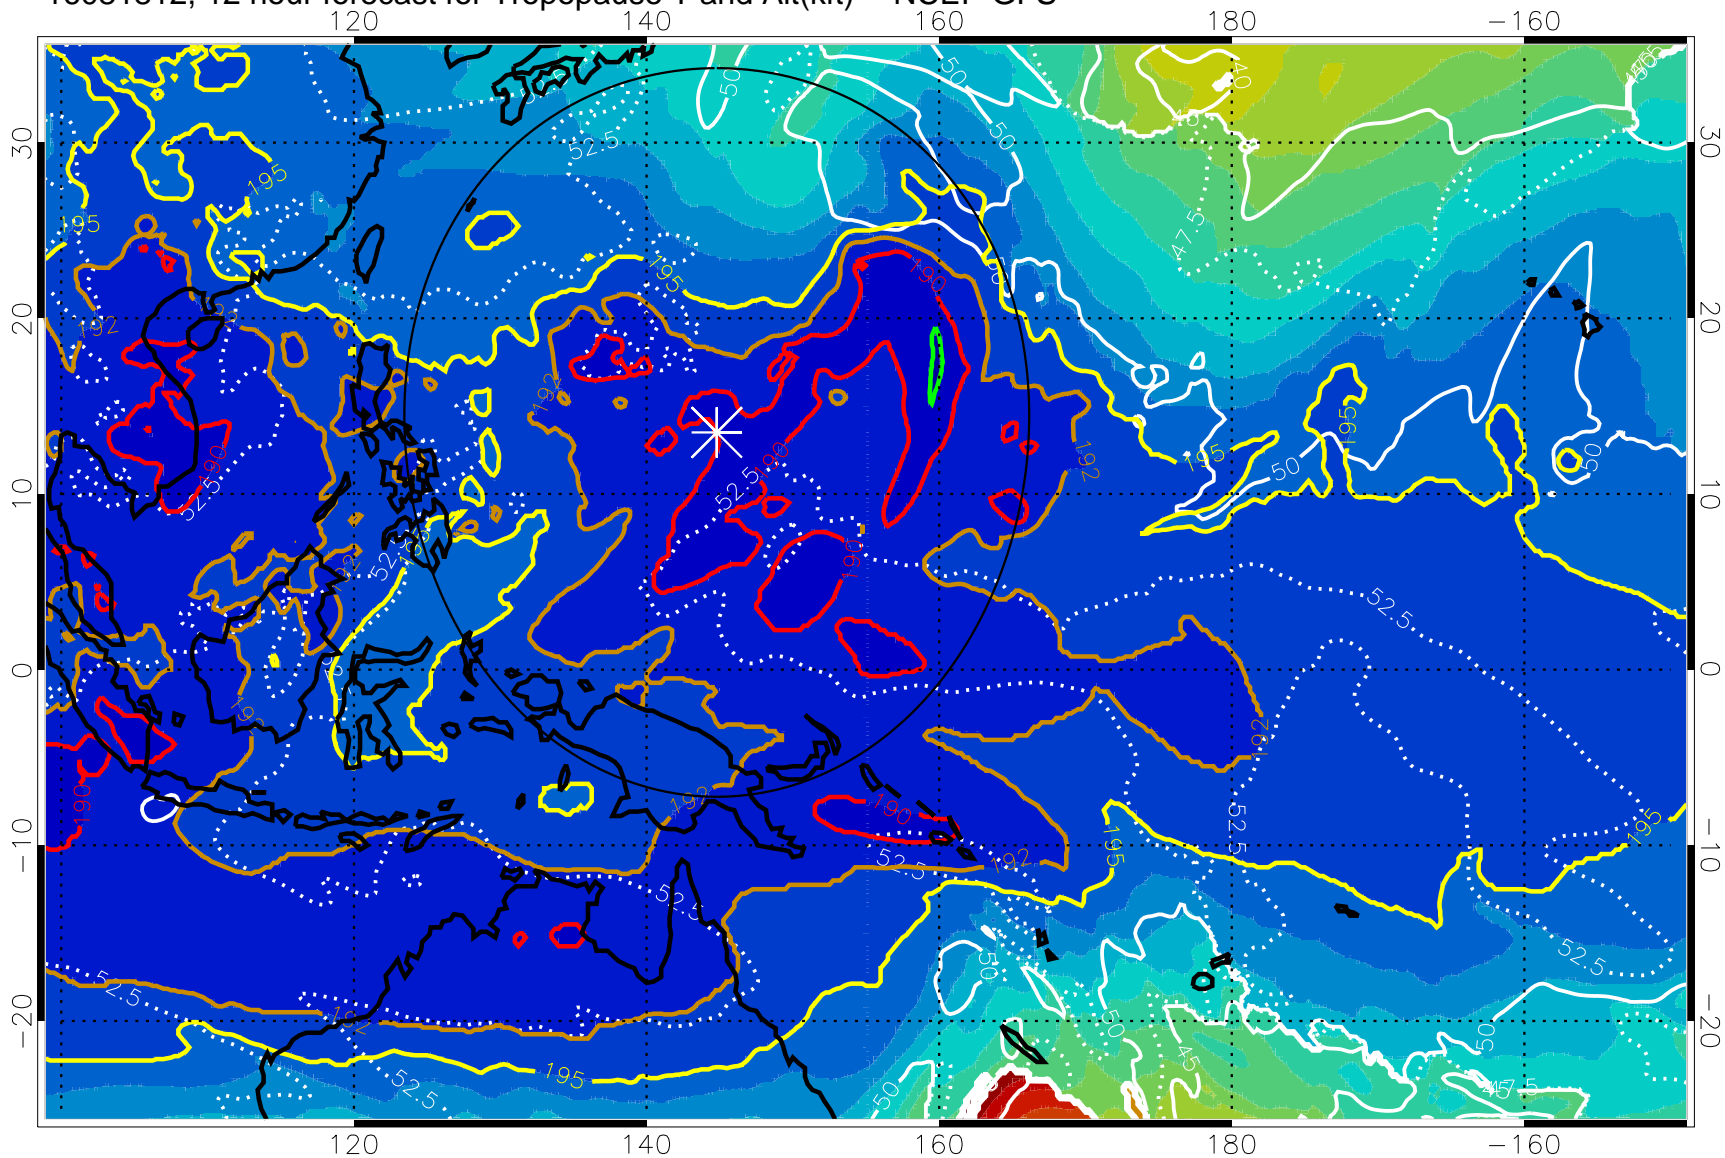

16081812, 12 hour forecast for Tropopause T and Alt(kft) -- NCEP GFS

190   200   210   220   230
Tropopause T, K

Tropopause Altitude in kft (white)

192.5K Isotherm   195K Isotherm
187.5K Isotherm   190K Isotherm

Range ring of 2304 km