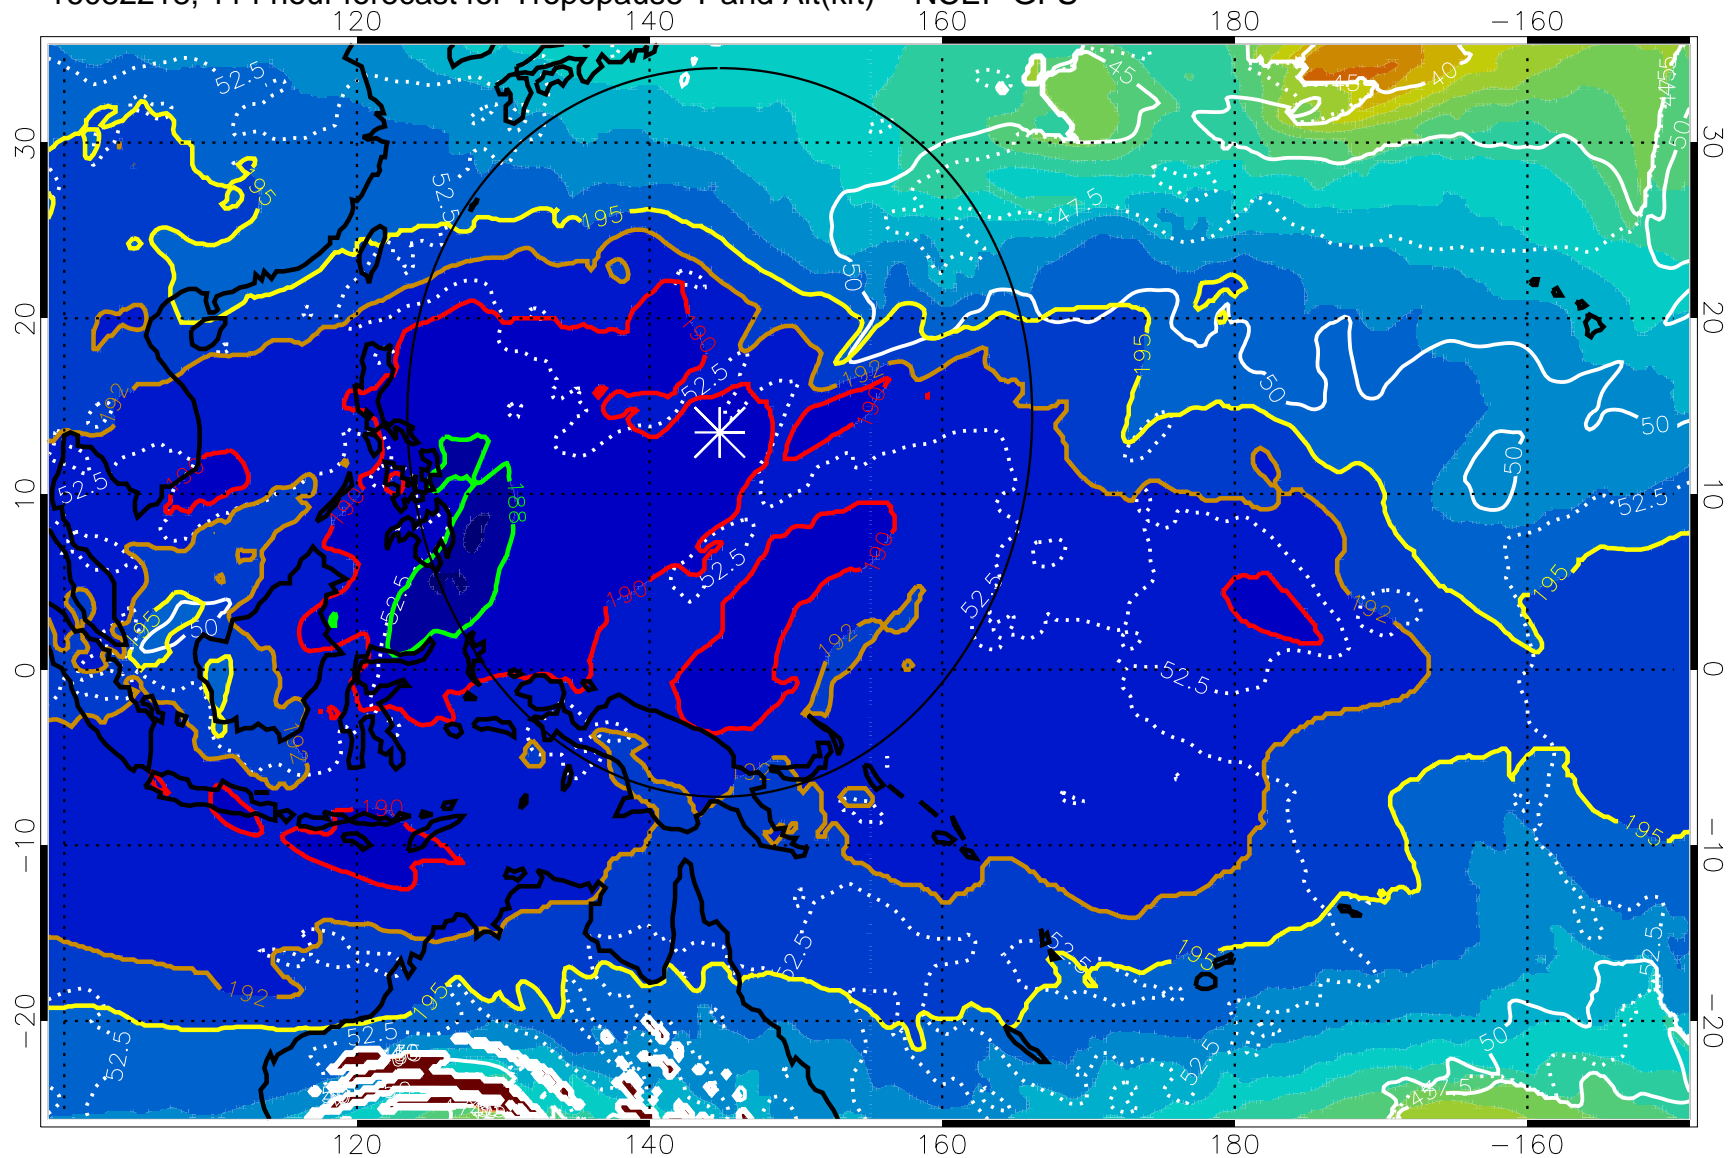

16082218, 114 hour forecast for Tropopause T and Alt(kft) -- NCEP GFS

190   200   210   220   230
Tropopause T, K

Tropopause Altitude in kft (white)

192.5K Isotherm   195K Isotherm
187.5K Isotherm   190K Isotherm

Range ring of 2304 km