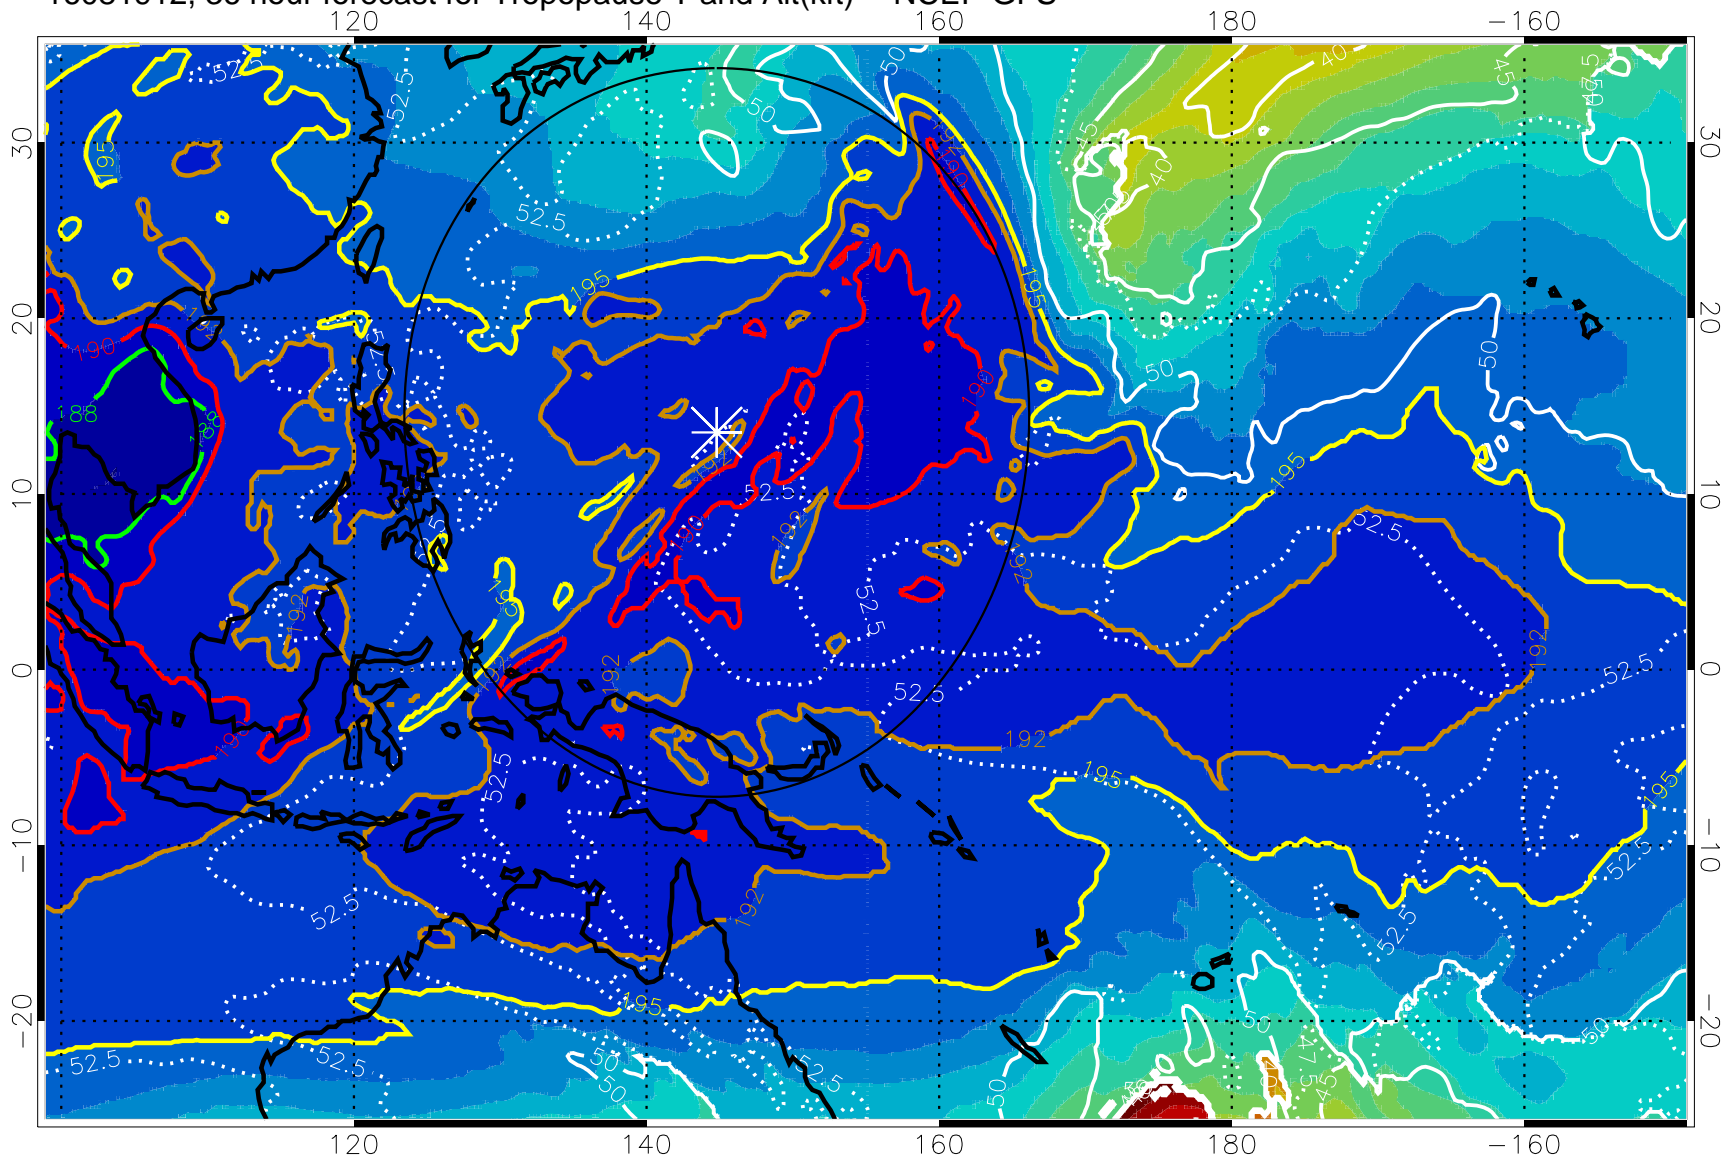

16081912, 36 hour forecast for Tropopause T and Alt(kft) -- NCEP GFS

190 200 210 220 230

Tropopause T, K

Tropopause Altitude in kft (white)

192.5K Isotherm 195K Isotherm
187.5K Isotherm 190K Isotherm

Range ring of 2304 km