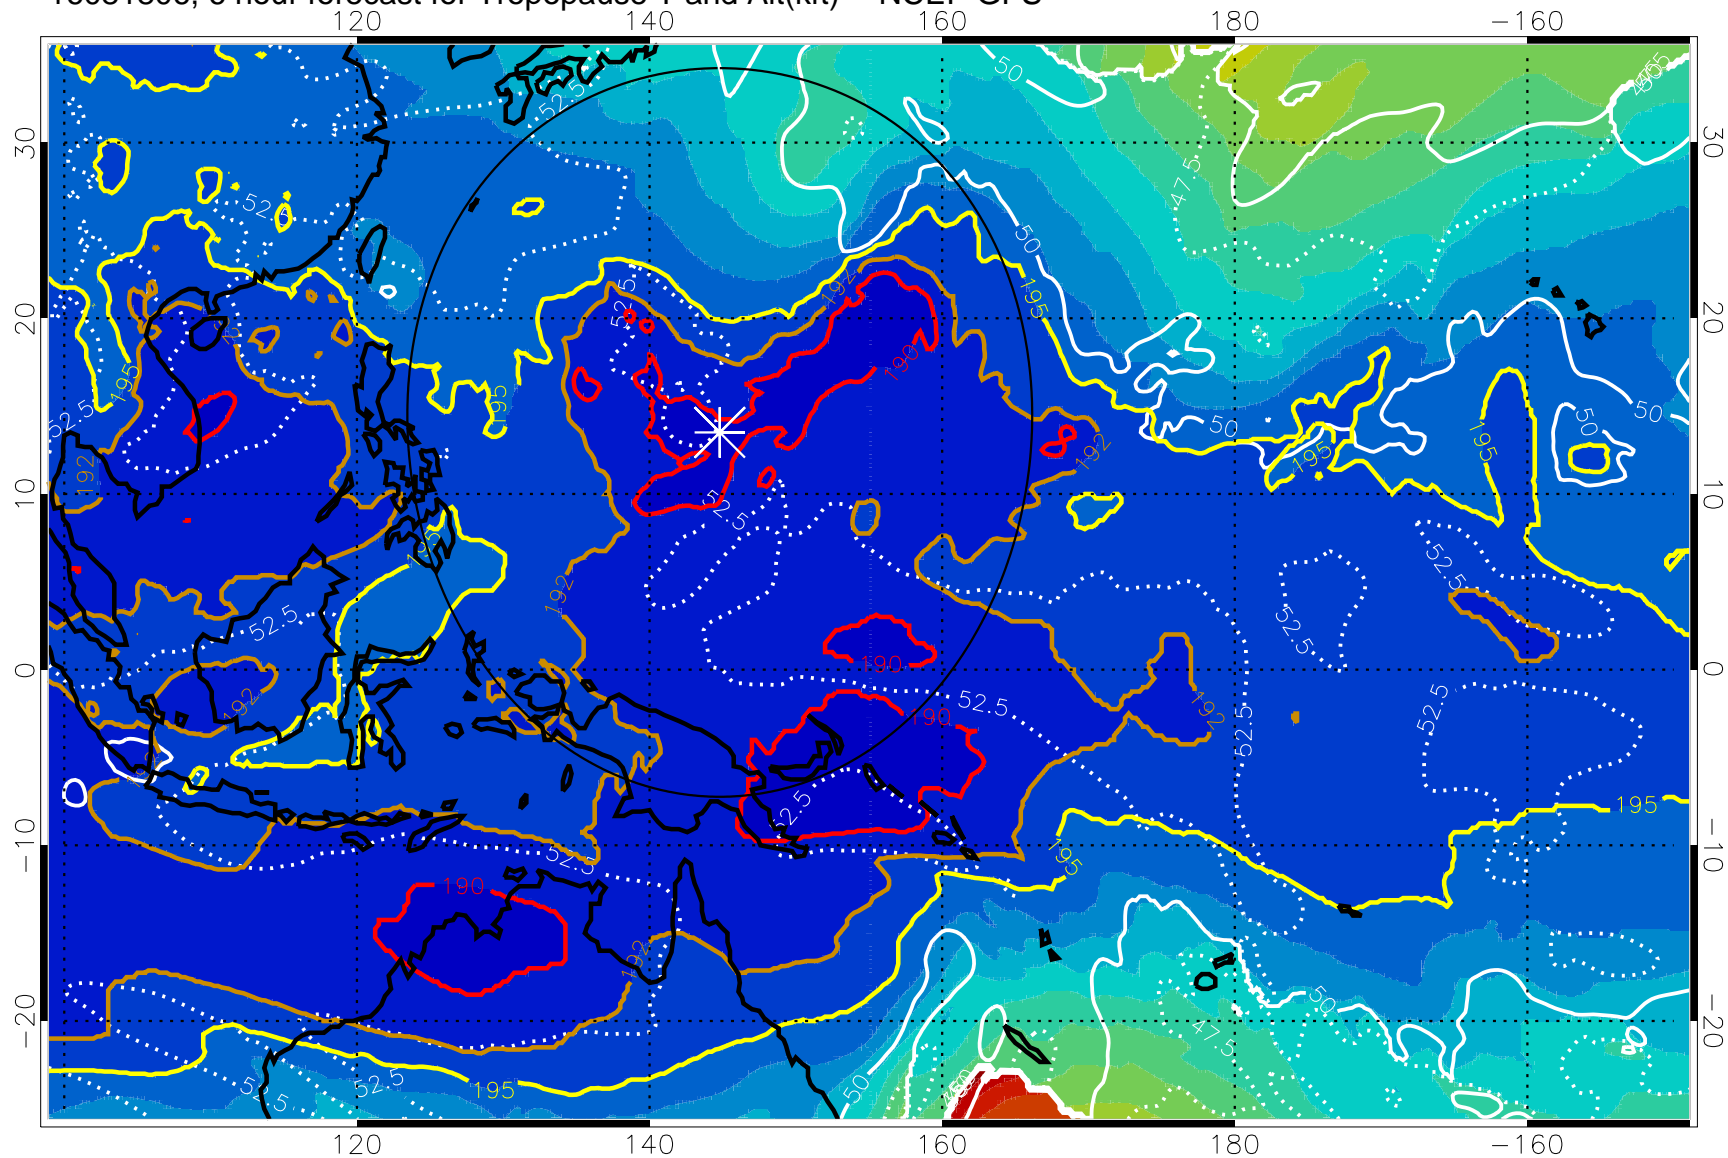

16081806, 6 hour forecast for Tropopause T and Alt(kft) -- NCEP GFS

190 200 210 220 230
Tropopause T, K

Tropopause Altitude in kft (white)

192.5K Isotherm 195K Isotherm
187.5K Isotherm 190K Isotherm

Range ring of 2304 km