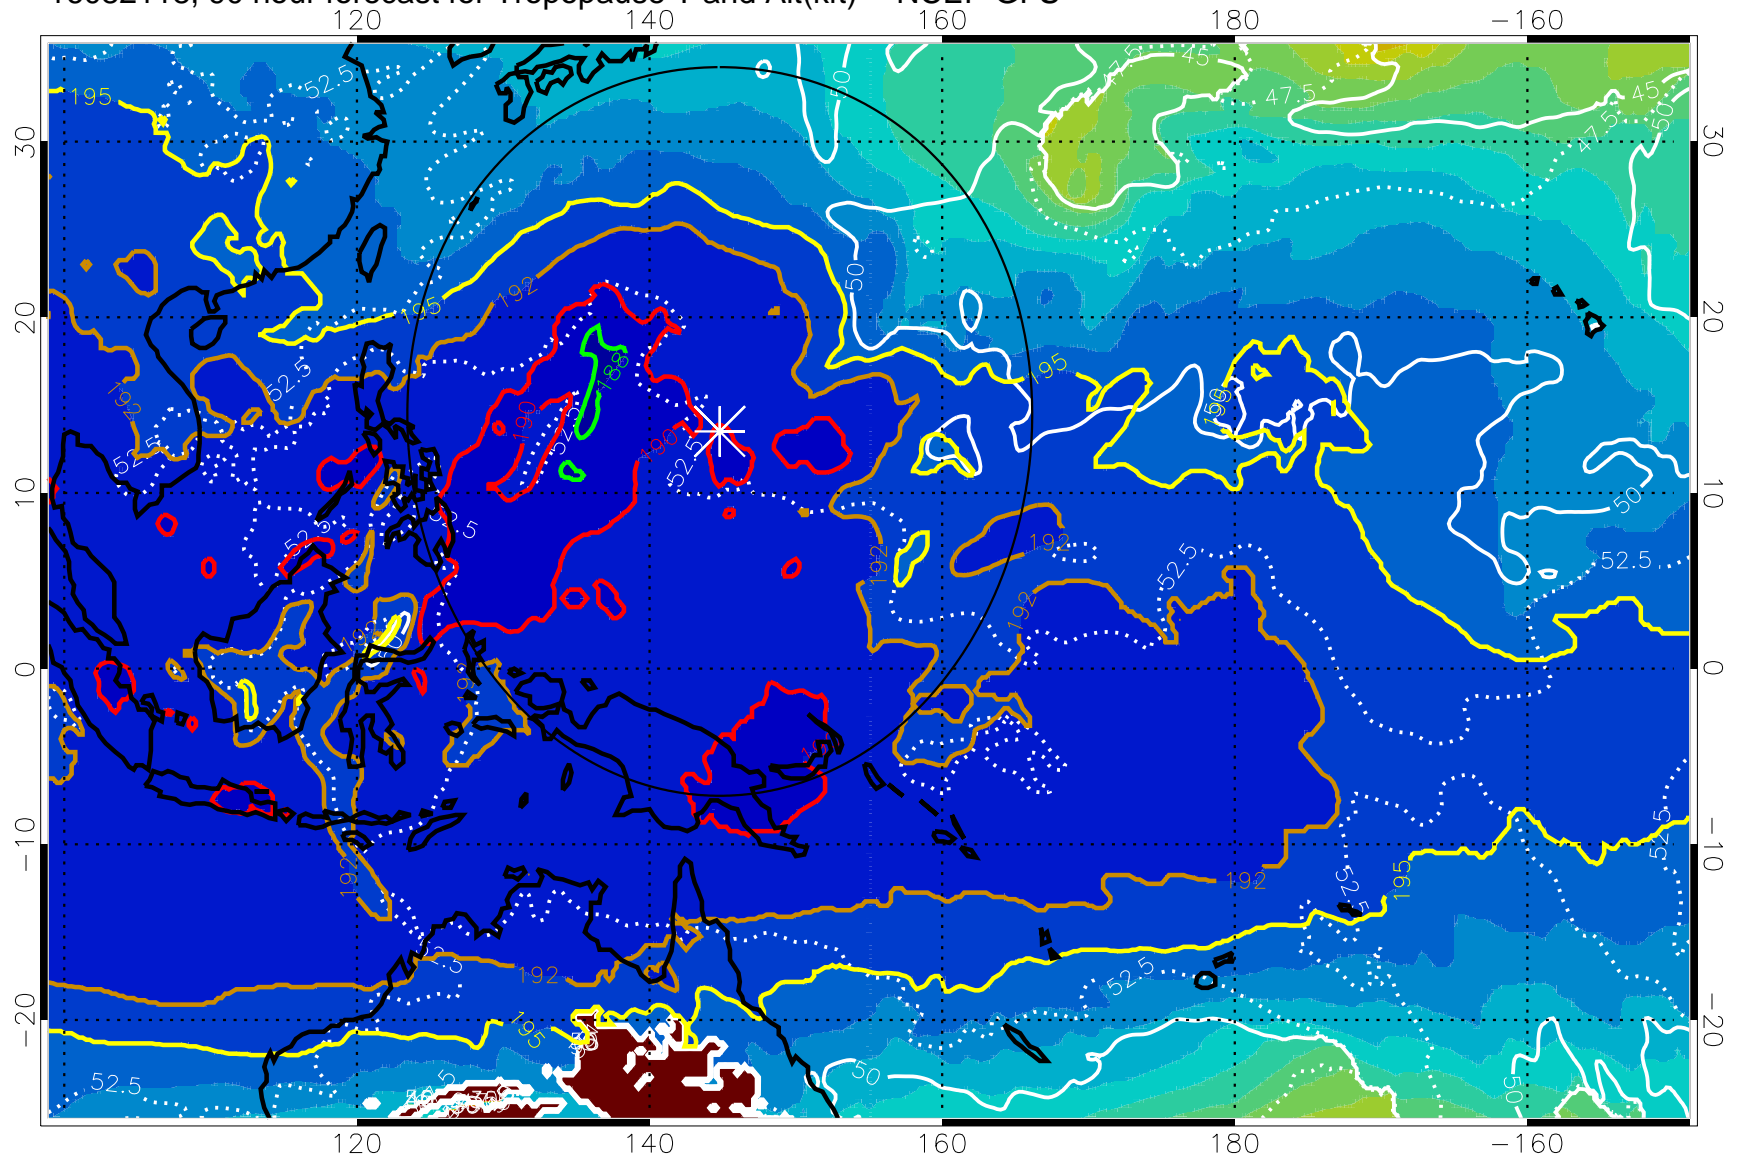

16082118, 90 hour forecast for Tropopause T and Alt(kft) -- NCEP GFS

190   200   210   220   230
Tropopause T, K

Tropopause Altitude in kft (white)

192.5K Isotherm   195K Isotherm
187.5K Isotherm   190K Isotherm

Range ring of 2304 km