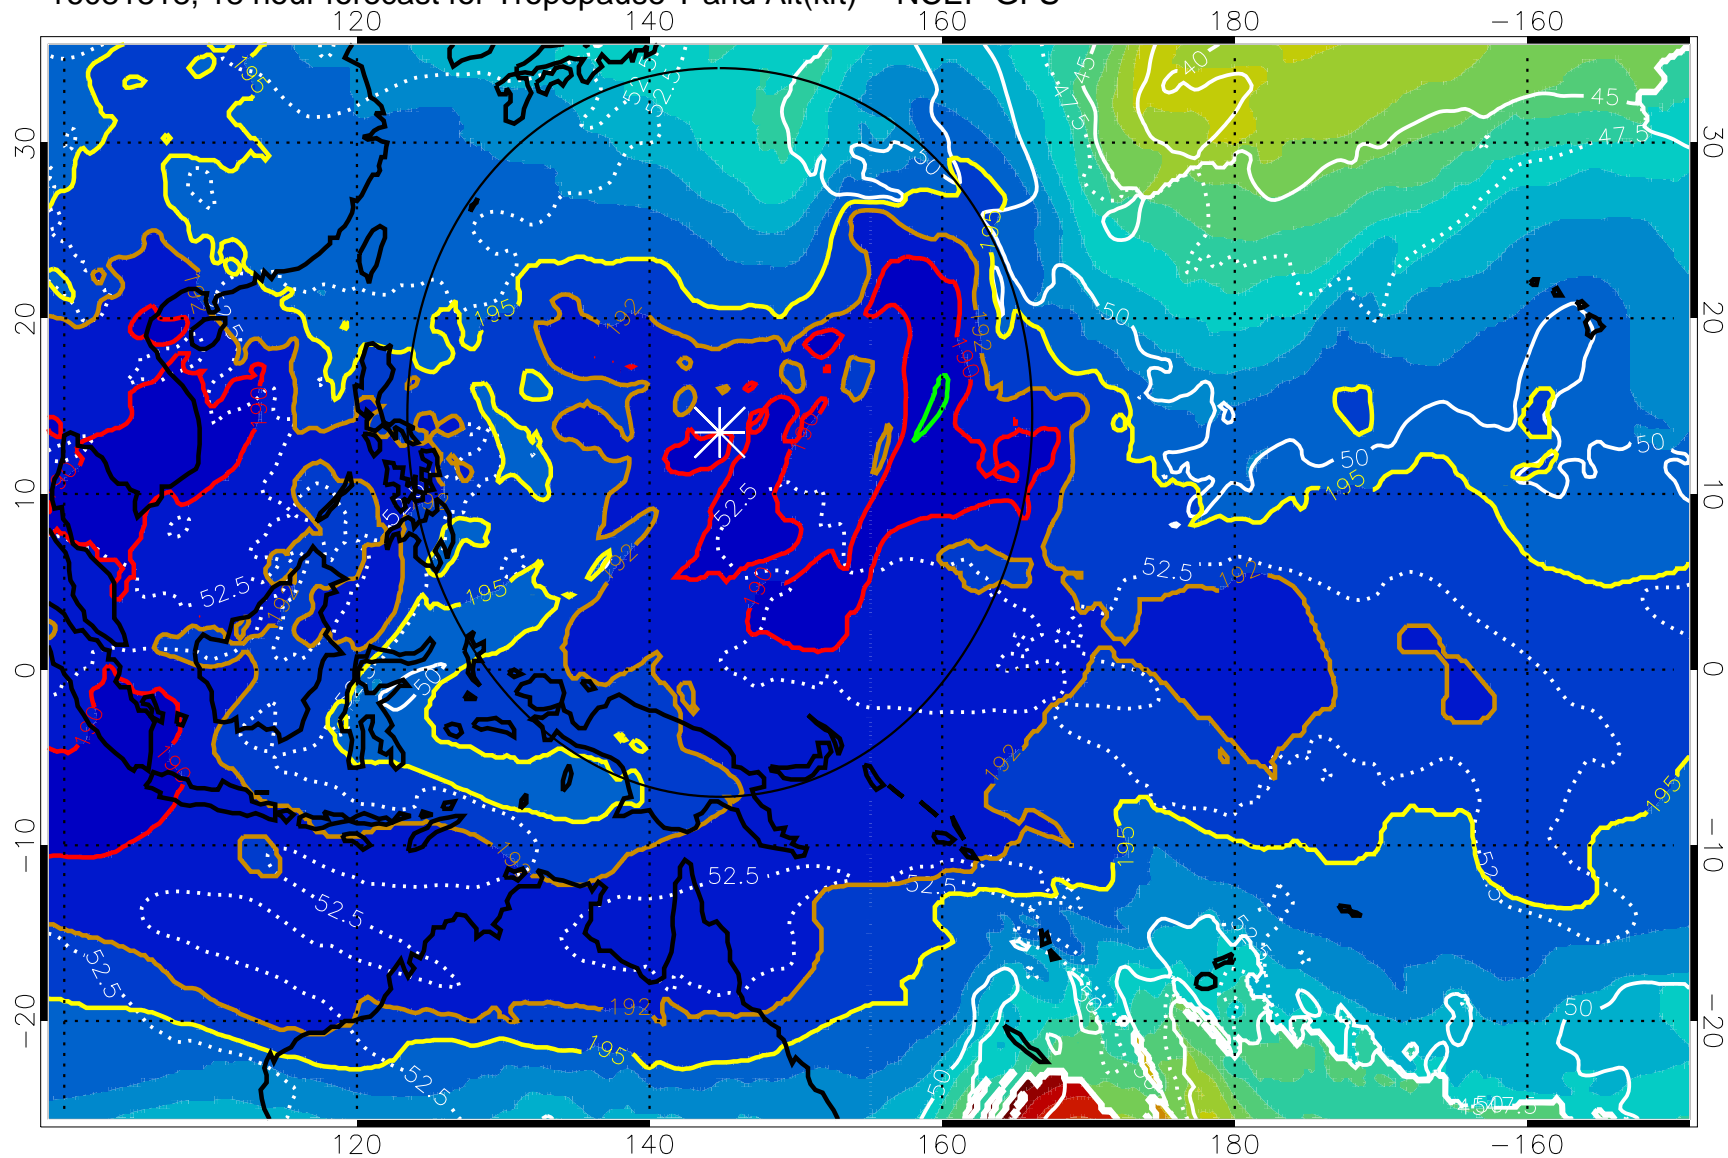

16081818, 18 hour forecast for Tropopause T and Alt(kft) -- NCEP GFS

190 200 210 220 230

Tropopause T, K

Tropopause Altitude in kft (white)

192.5K Isotherm 195K Isotherm
187.5K Isotherm 190K Isotherm

Range ring of 2304 km