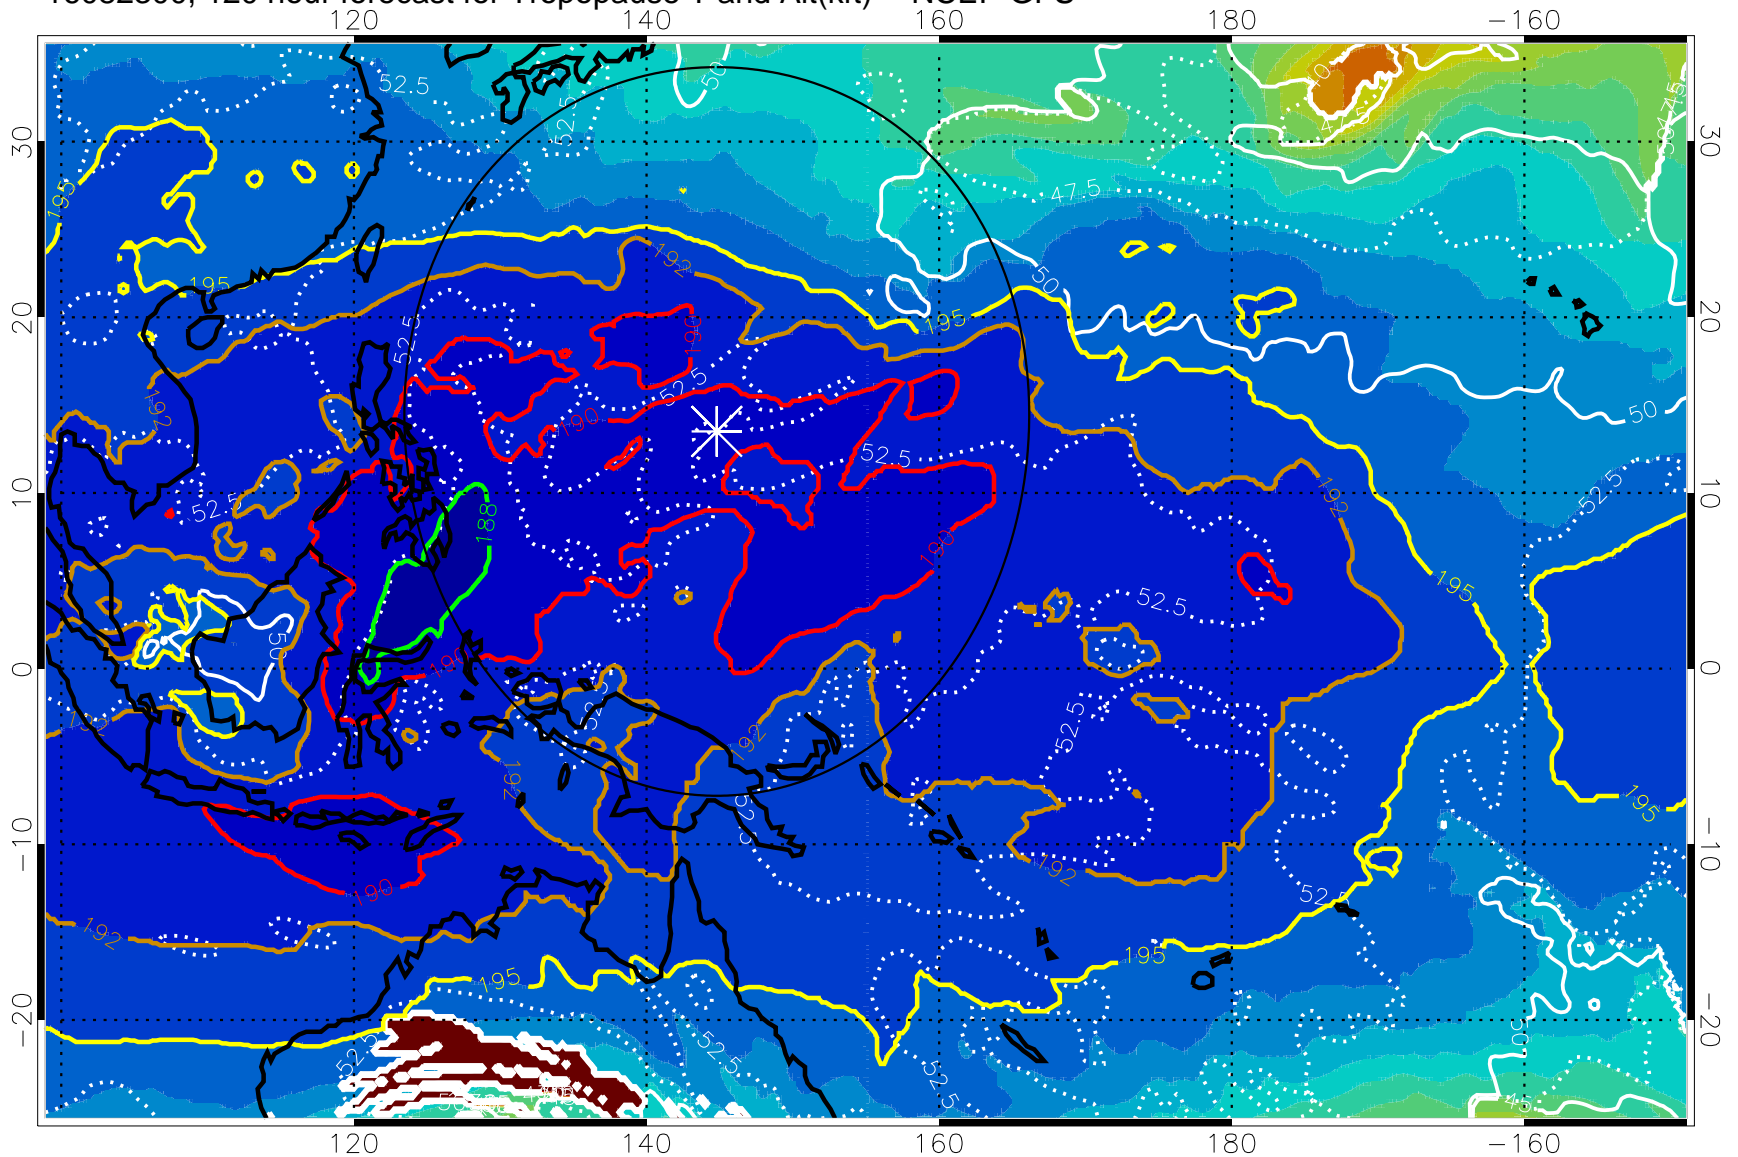

16082300, 120 hour forecast for Tropopause T and Alt(kft) -- NCEP GFS

190 200 210 220 230
Tropopause T, K

Tropopause Altitude in kft (white)

192.5K Isotherm 195K Isotherm
187.5K Isotherm 190K Isotherm

Range ring of 2304 km