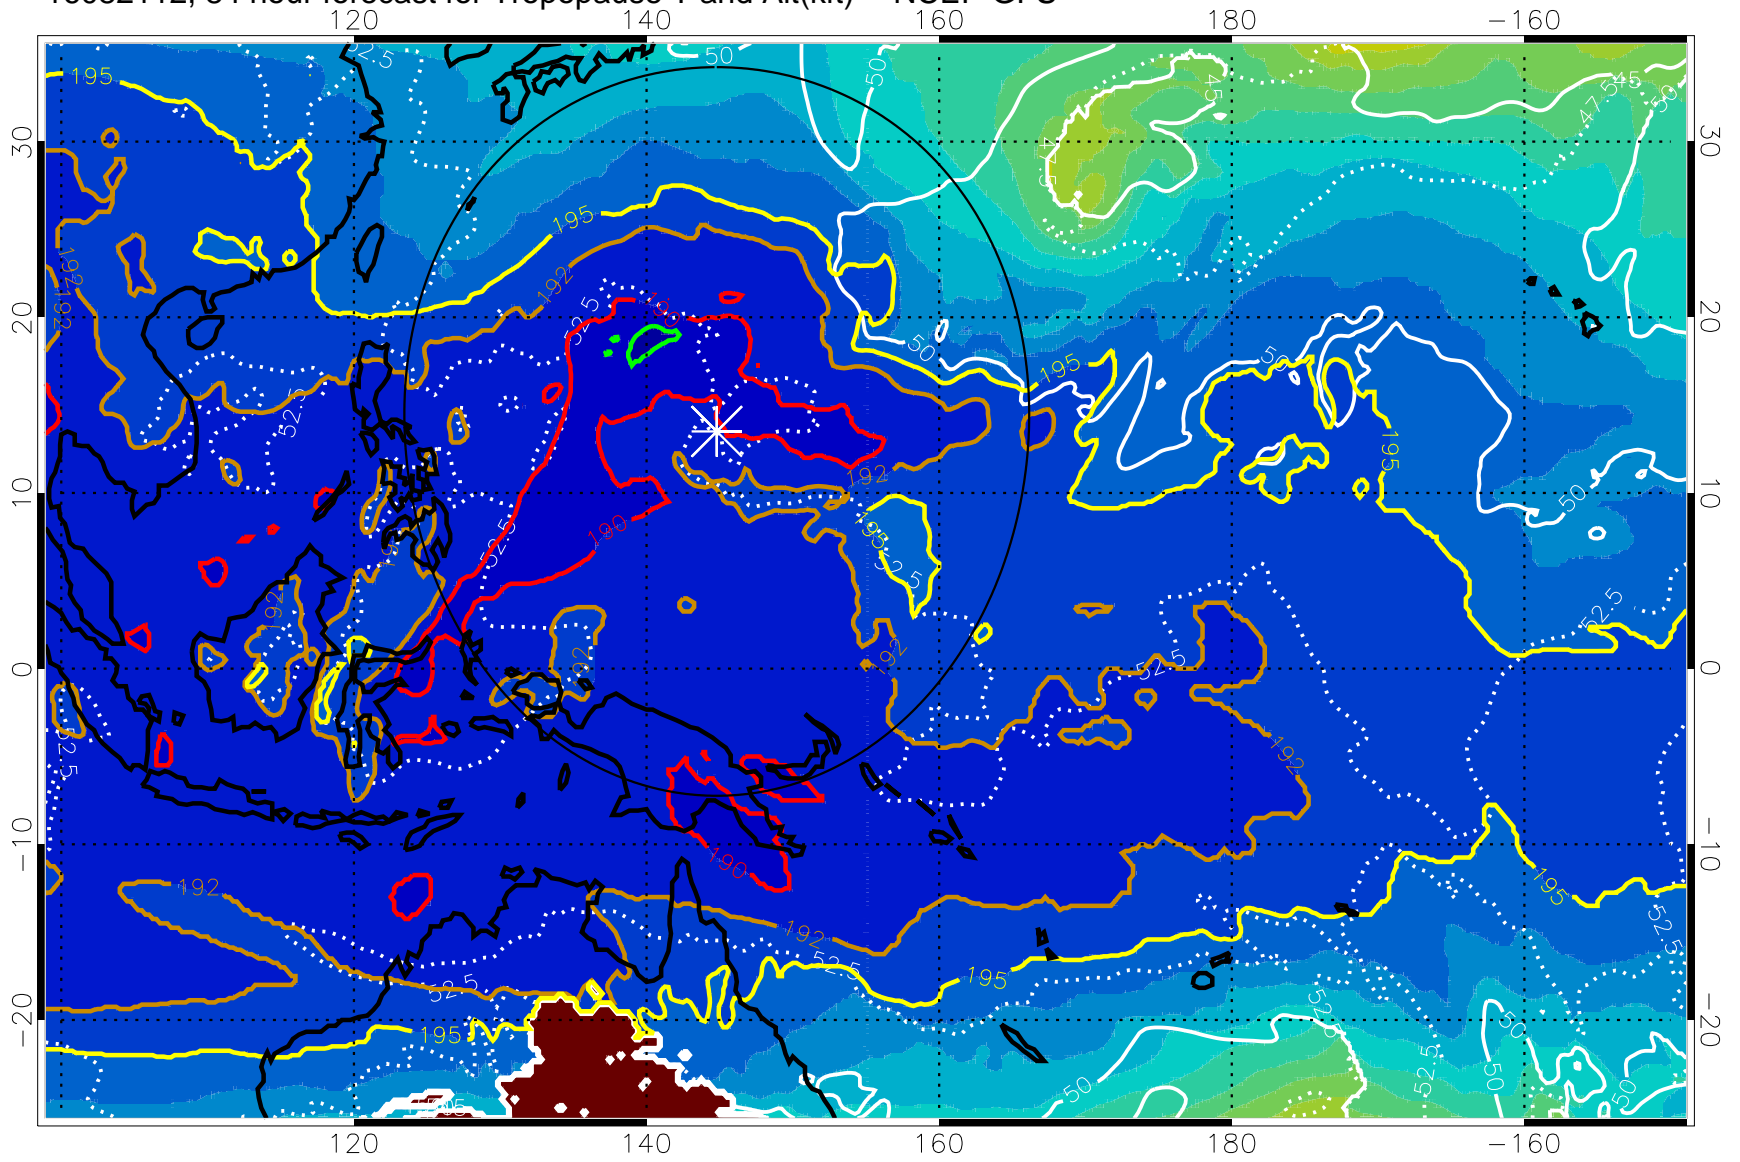

16082112, 84 hour forecast for Tropopause T and Alt(kft) -- NCEP GFS

190   200   210   220   230
Tropopause T, K

Tropopause Altitude in kft (white)

192.5K Isotherm   195K Isotherm
187.5K Isotherm   190K Isotherm

Range ring of 2304 km