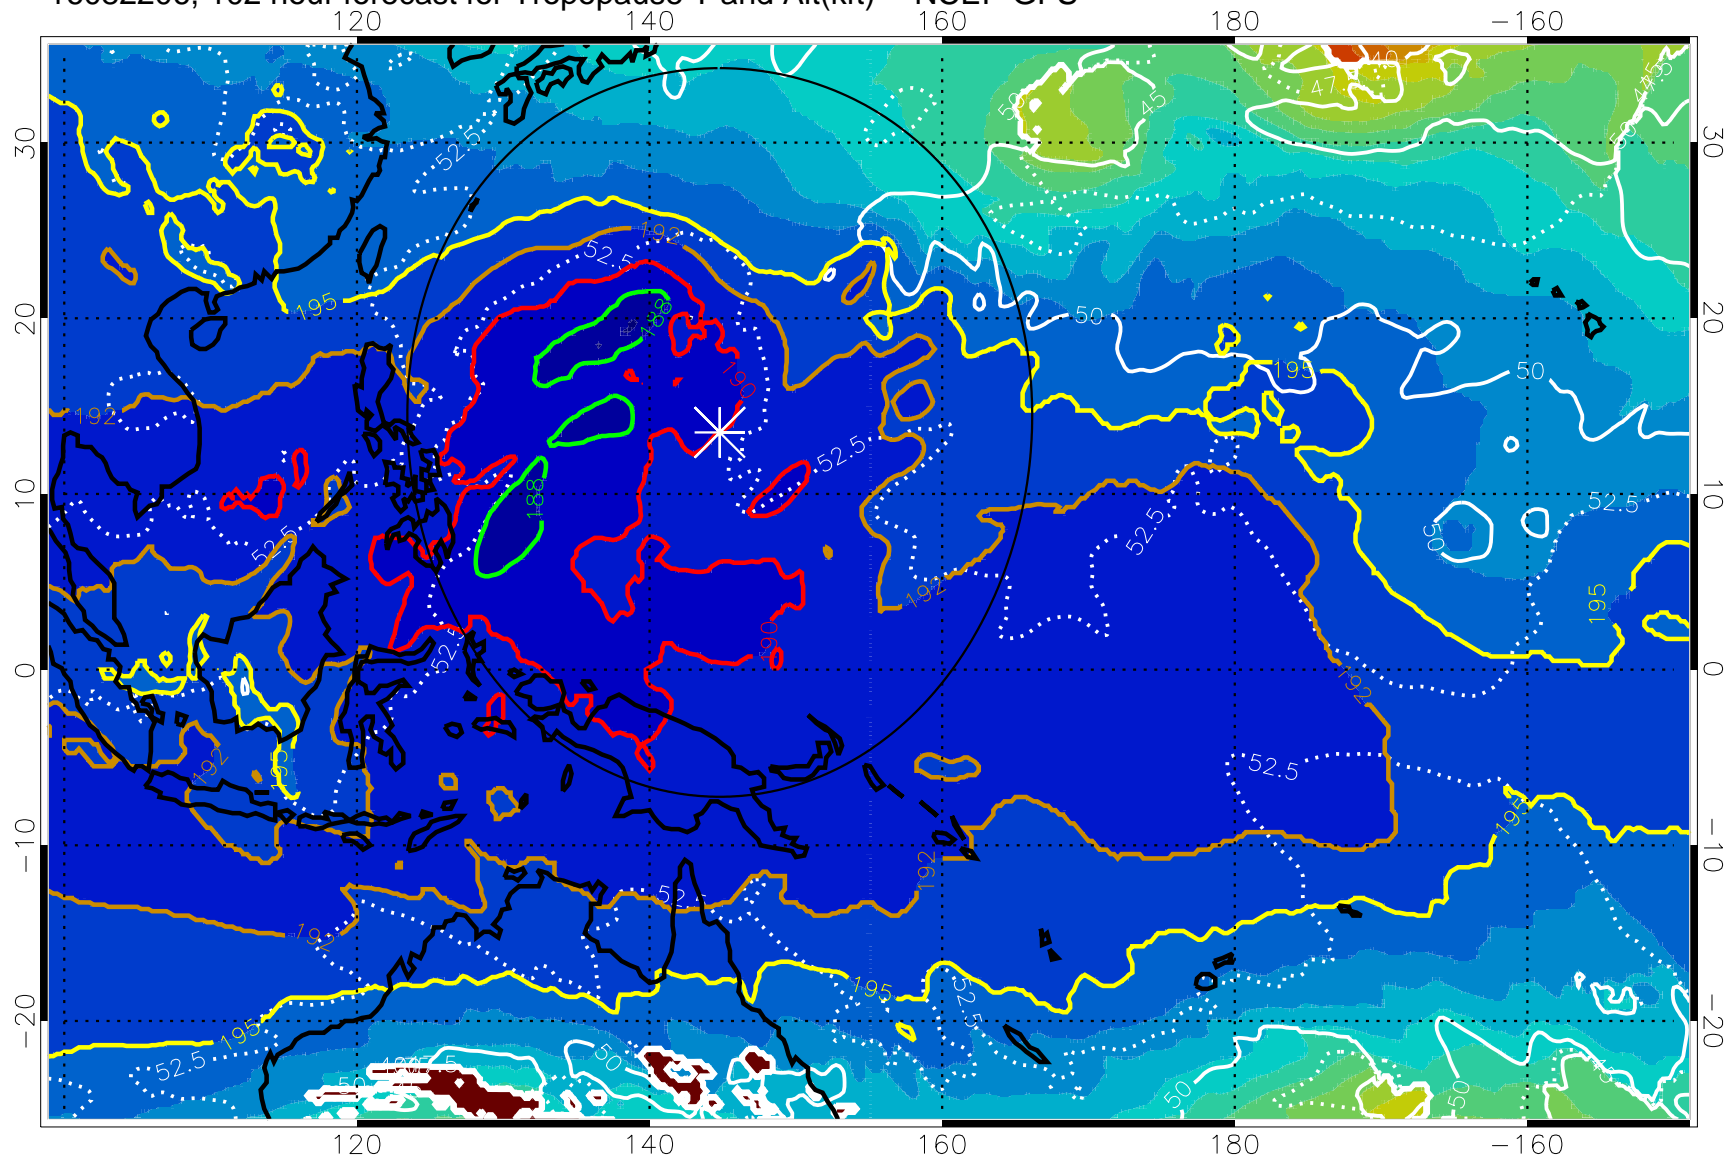

16082206, 102 hour forecast for Tropopause T and Alt(kft) -- NCEP GFS

190 200 210 220 230
Tropopause T, K

Tropopause Altitude in kft (white)

192.5K Isotherm 195K Isotherm
187.5K Isotherm 190K Isotherm

Range ring of 2304 km