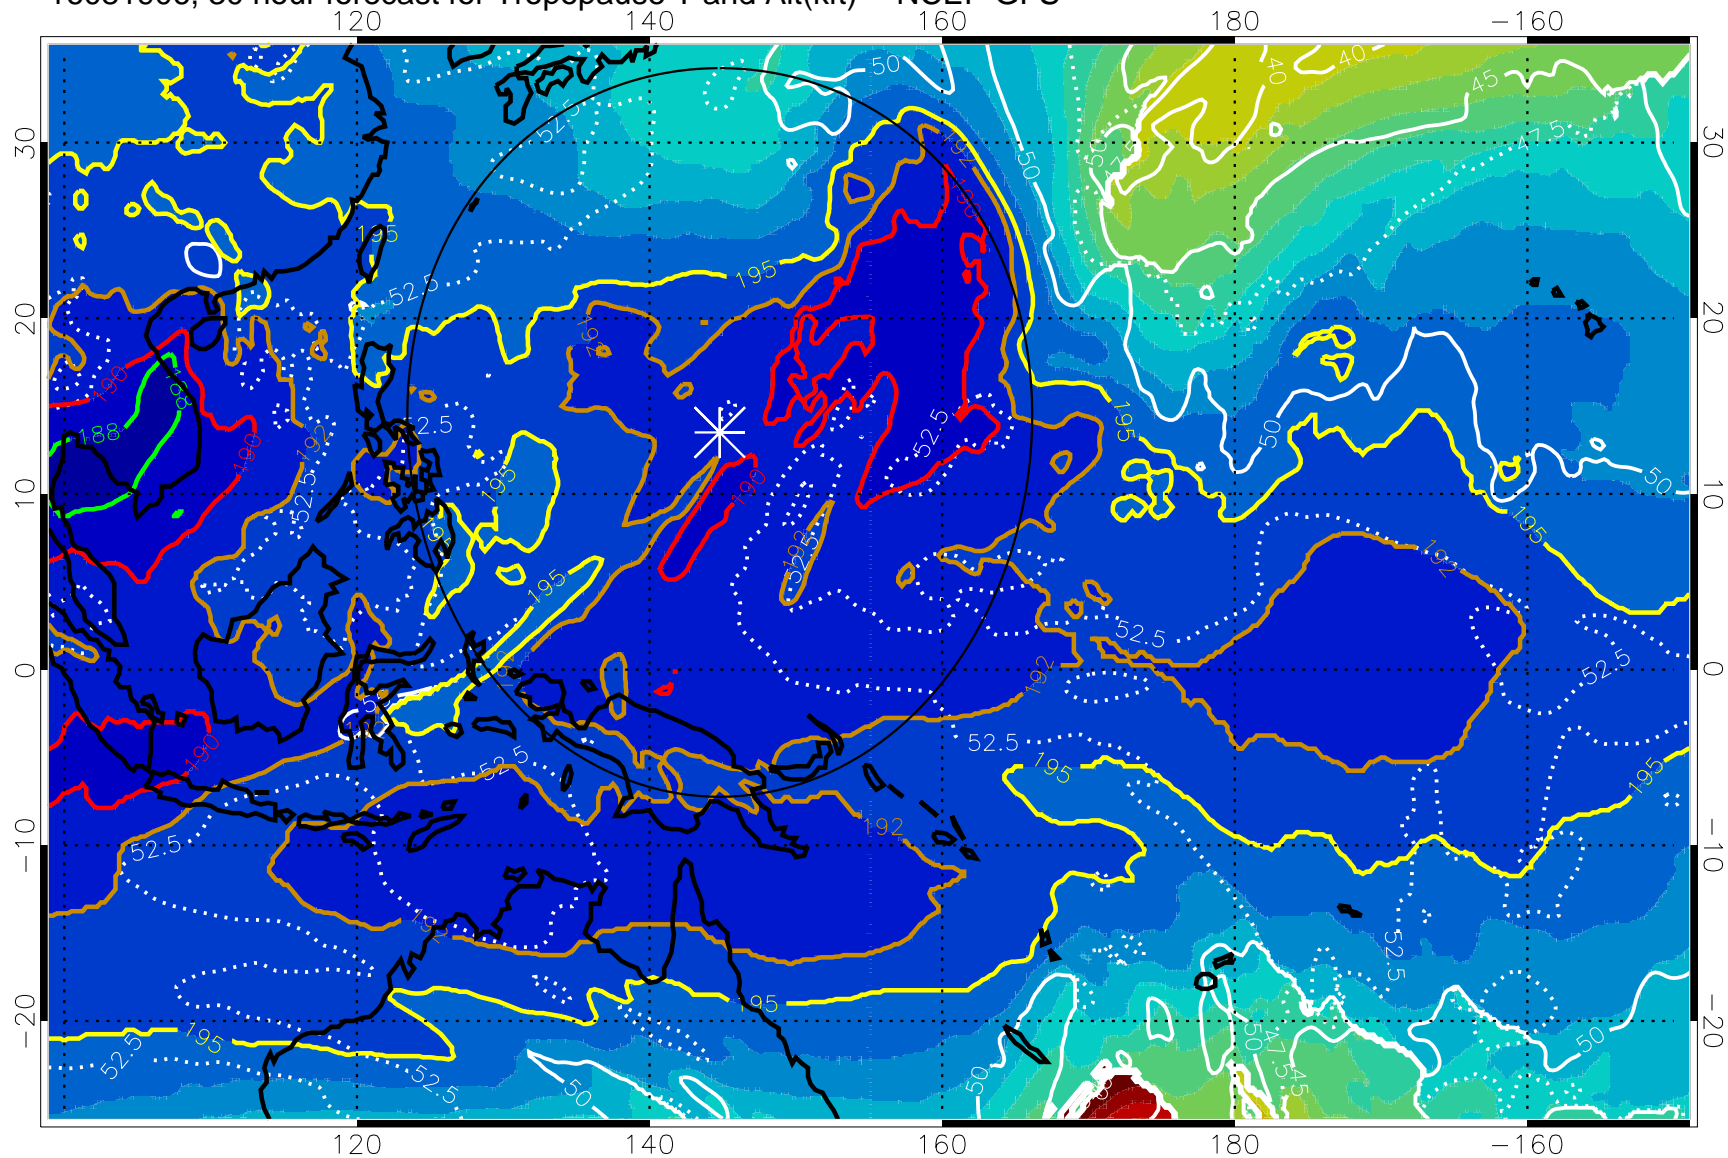

16081906, 30 hour forecast for Tropopause T and Alt(kft) -- NCEP GFS

190 200 210 220 230
Tropopause T, K

Tropopause Altitude in kft (white)

192.5K Isotherm 195K Isotherm
187.5K Isotherm 190K Isotherm

Range ring of 2304 km