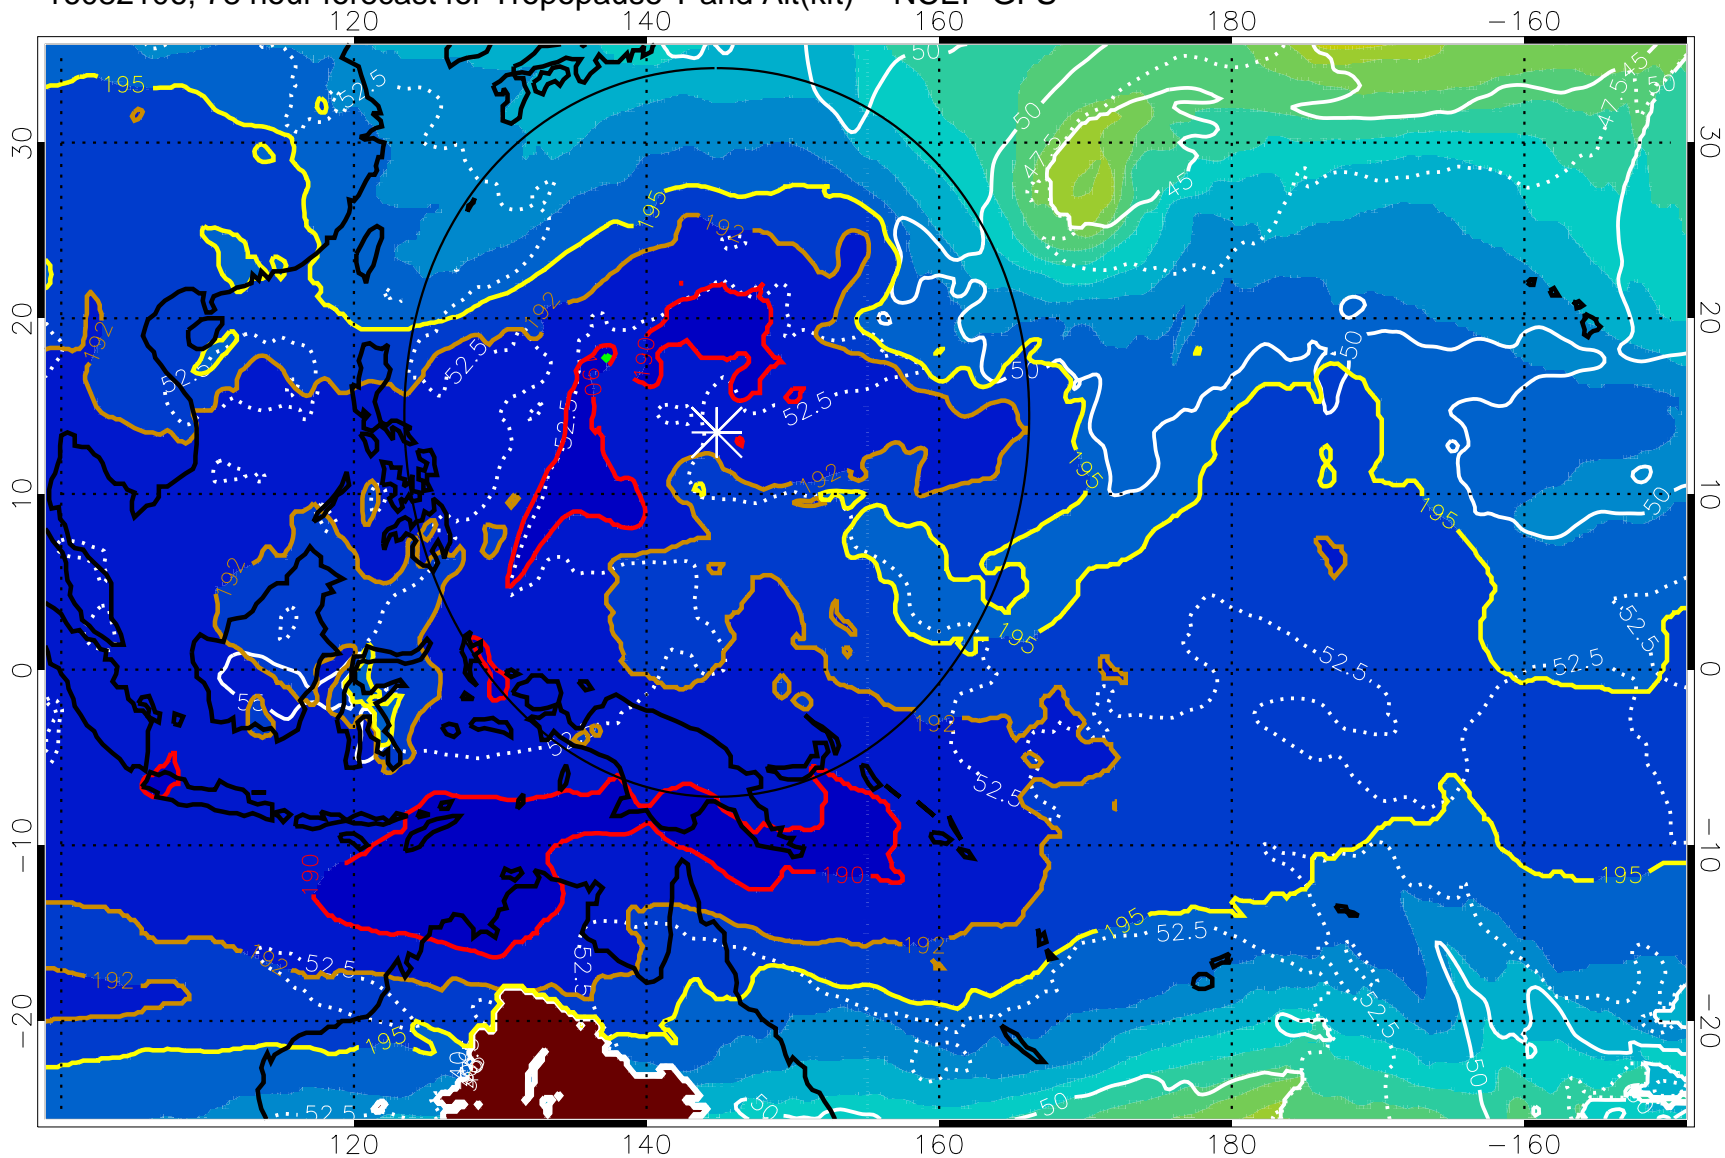

16082106, 78 hour forecast for Tropopause T and Alt(kft) -- NCEP GFS

190 200 210 220 230

Tropopause T, K

Tropopause Altitude in kft (white)

192.5K Isotherm 195K Isotherm
187.5K Isotherm 190K Isotherm

Range ring of 2304 km