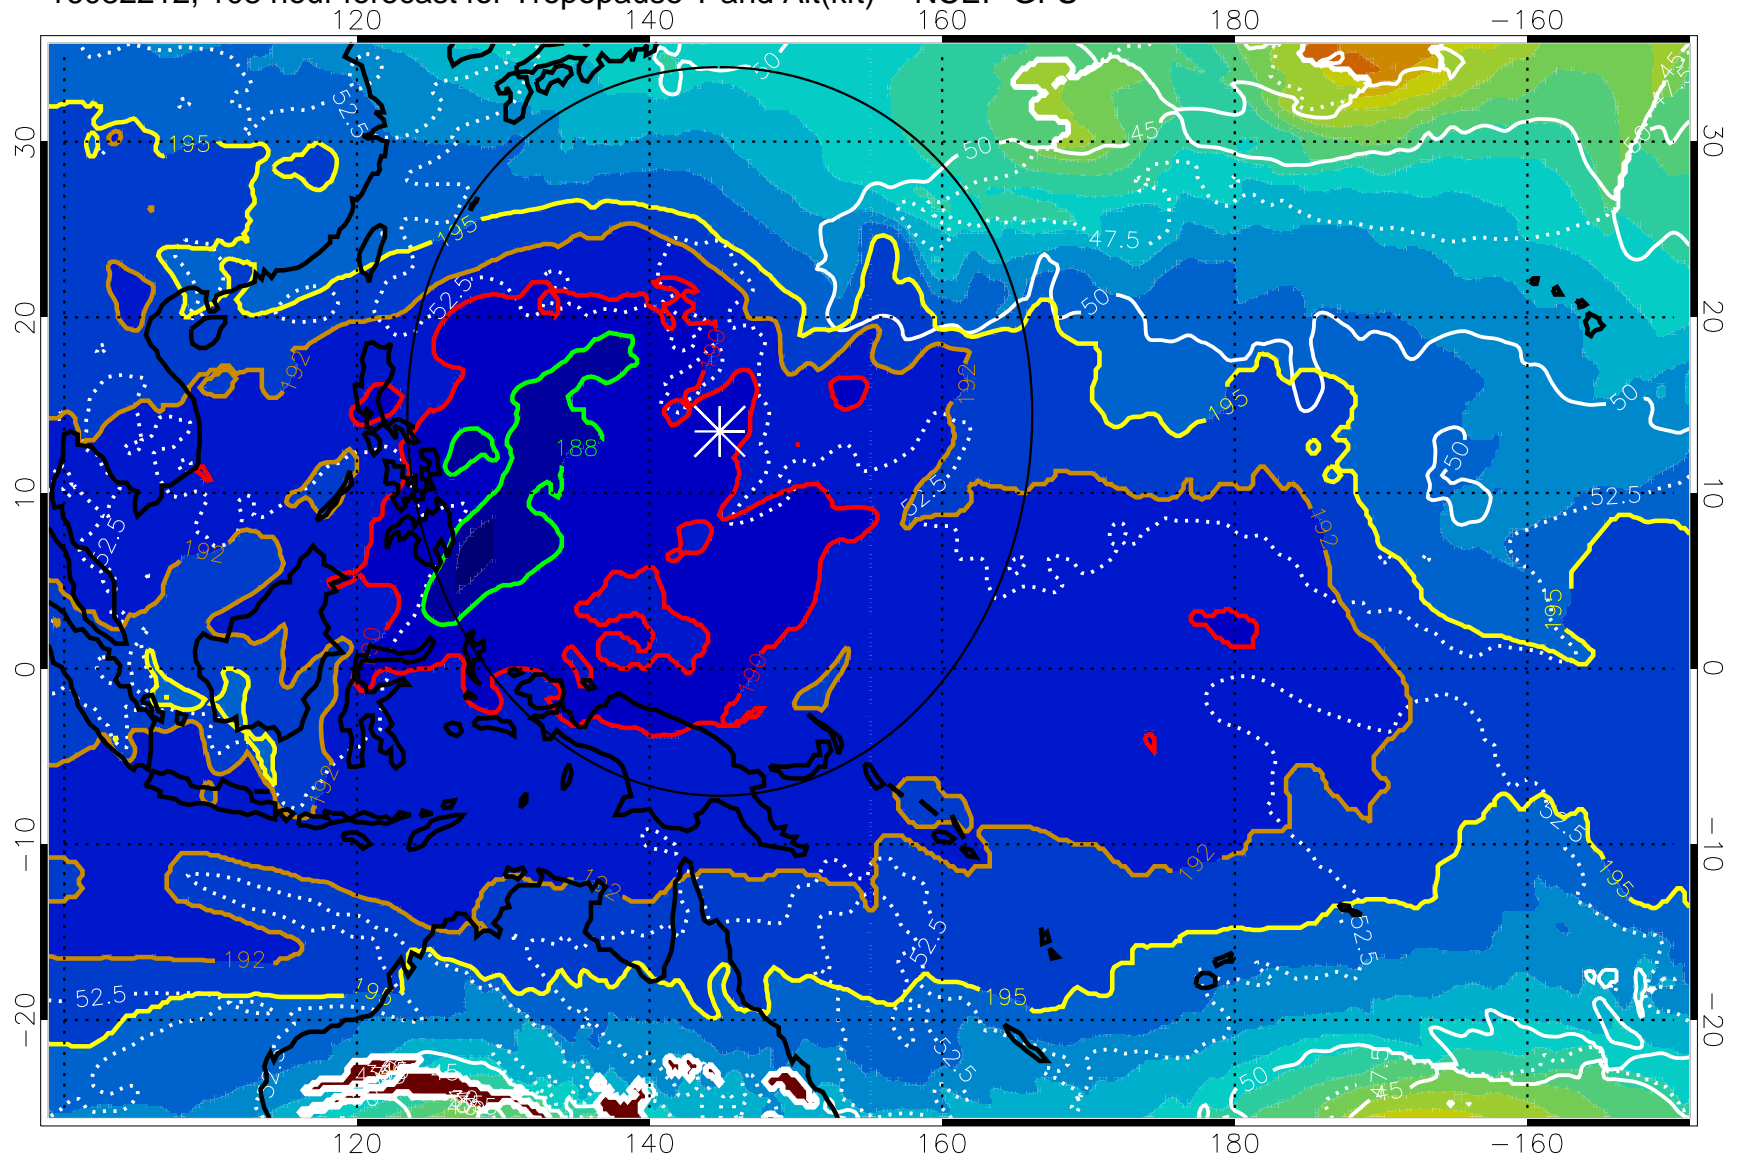

16082206, 102 hour forecast for Tropopause T and Alt(kft) -- NCEP GFS

190 200 210 220 230
Tropopause T, K

Tropopause Altitude in kft (white)

192.5K Isotherm 195K Isotherm
187.5K Isotherm 190K Isotherm

Range ring of 2304 km

16082212, 108 hour forecast for Tropopause T and Alt(kft) -- NCEP GFS

190 200 210 220 230
Tropopause T, K

Tropopause Altitude in kft (white)

192.5K Isotherm 195K Isotherm
187.5K Isotherm 190K Isotherm

Range ring of 2304 km