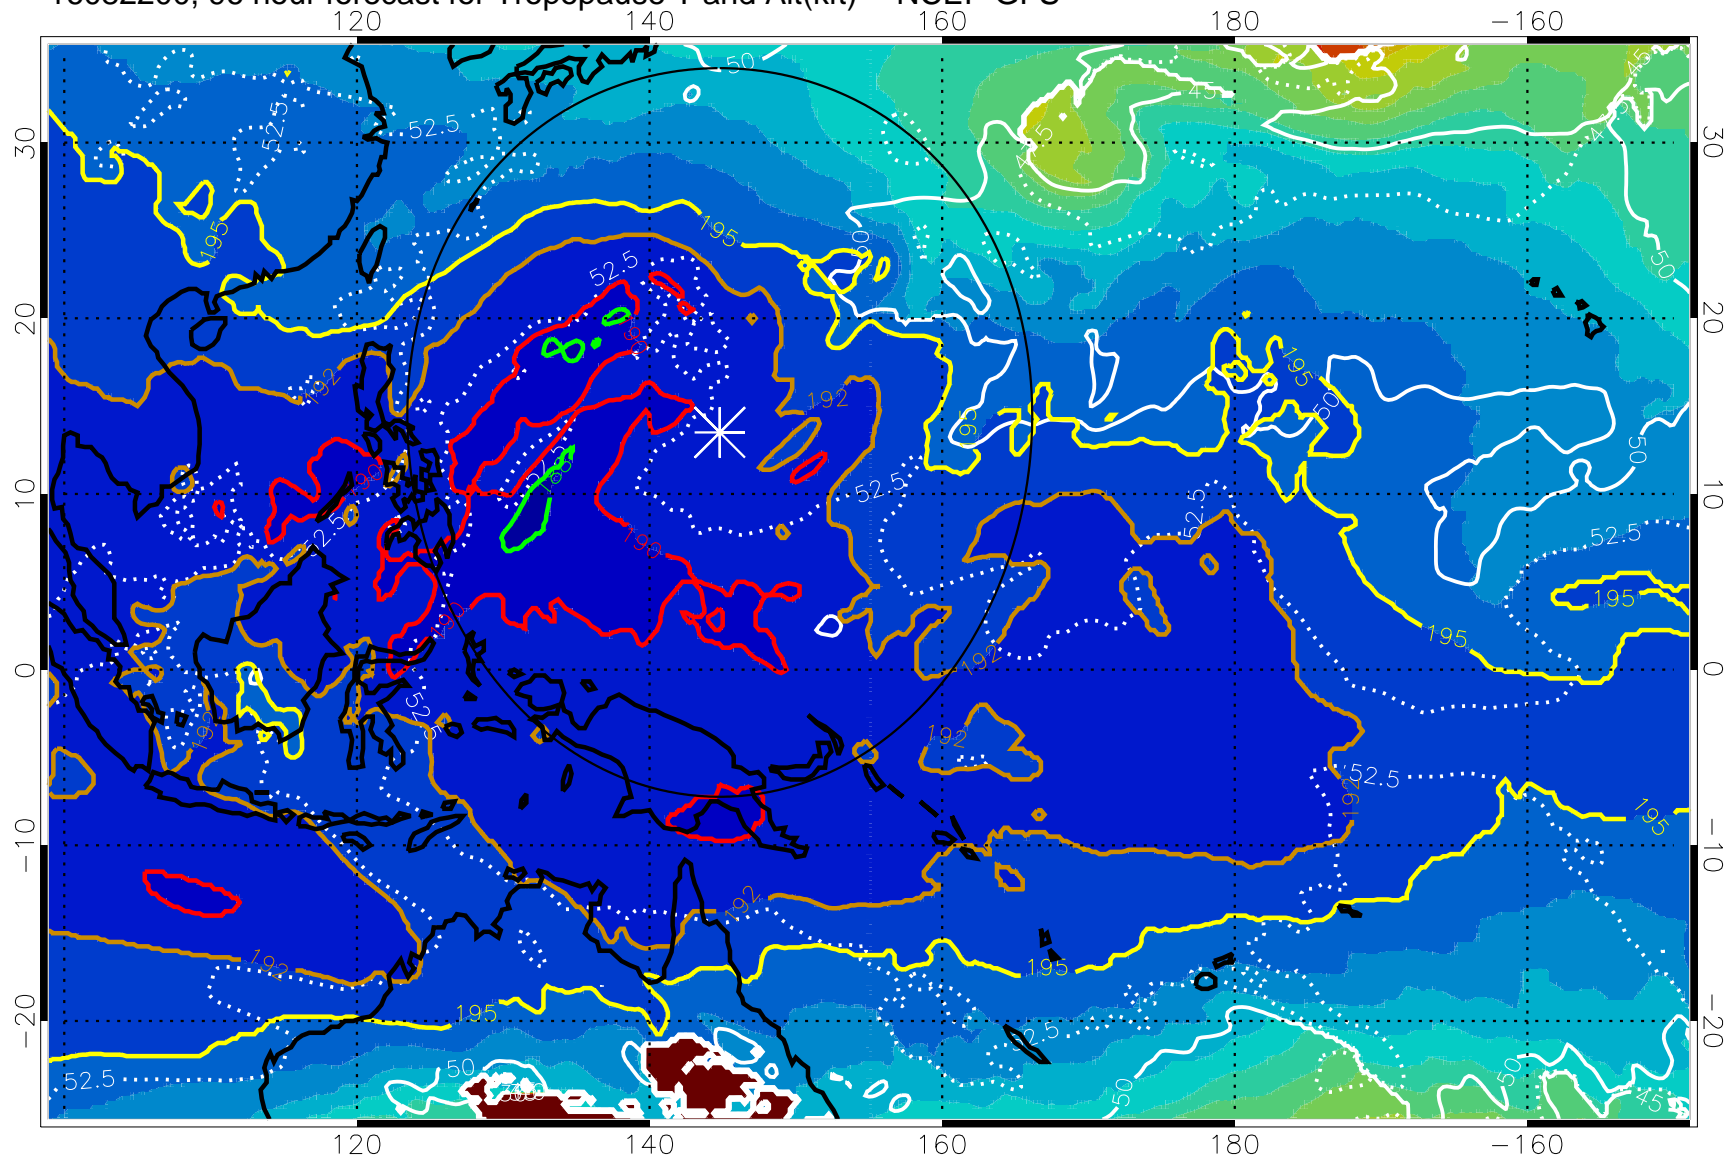

16082200, 96 hour forecast for Tropopause T and Alt(kft) -- NCEP GFS

190 200 210 220 230
Tropopause T, K

Tropopause Altitude in kft (white)

192.5K Isotherm 195K Isotherm
187.5K Isotherm 190K Isotherm

Range ring of 2304 km