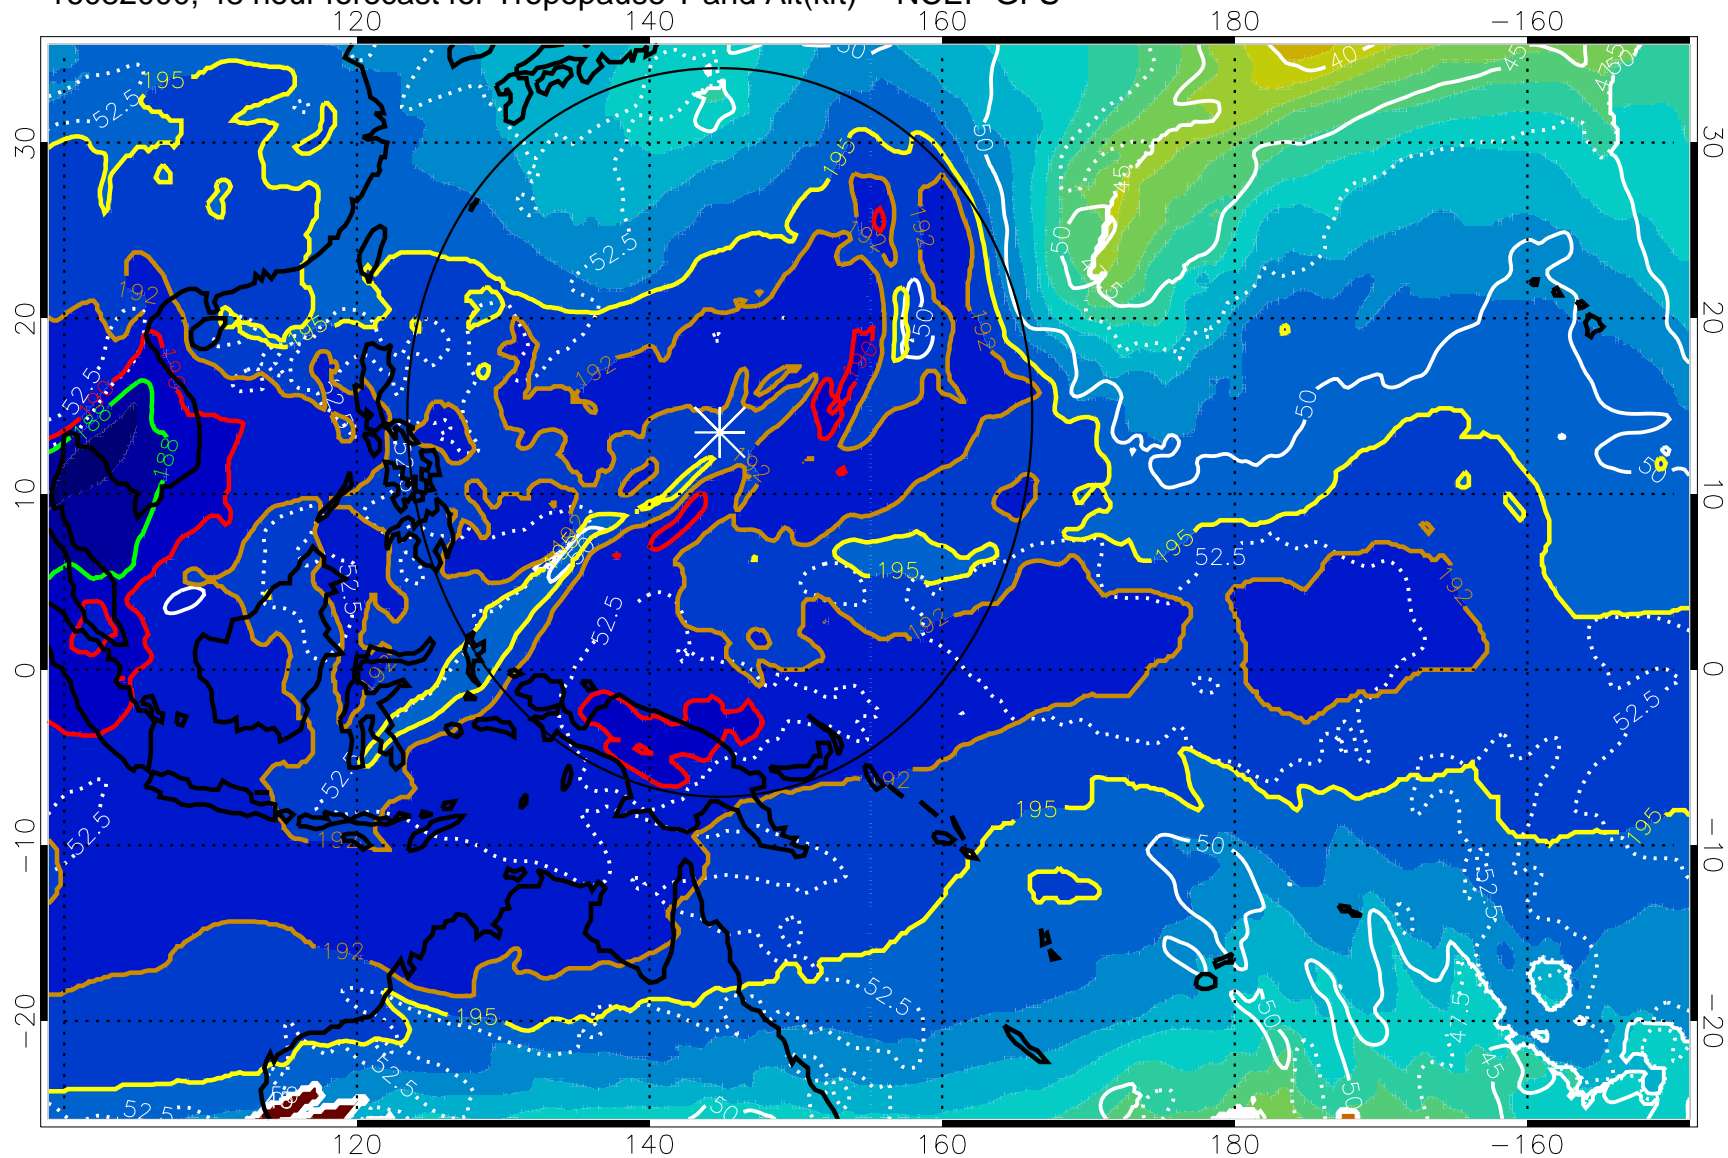

16082000, 48 hour forecast for Tropopause T and Alt(kft) -- NCEP GFS

190 200 210 220 230
Tropopause T, K

Tropopause Altitude in kft (white)

192.5K Isotherm 195K Isotherm
187.5K Isotherm 190K Isotherm

Range ring of 2304 km