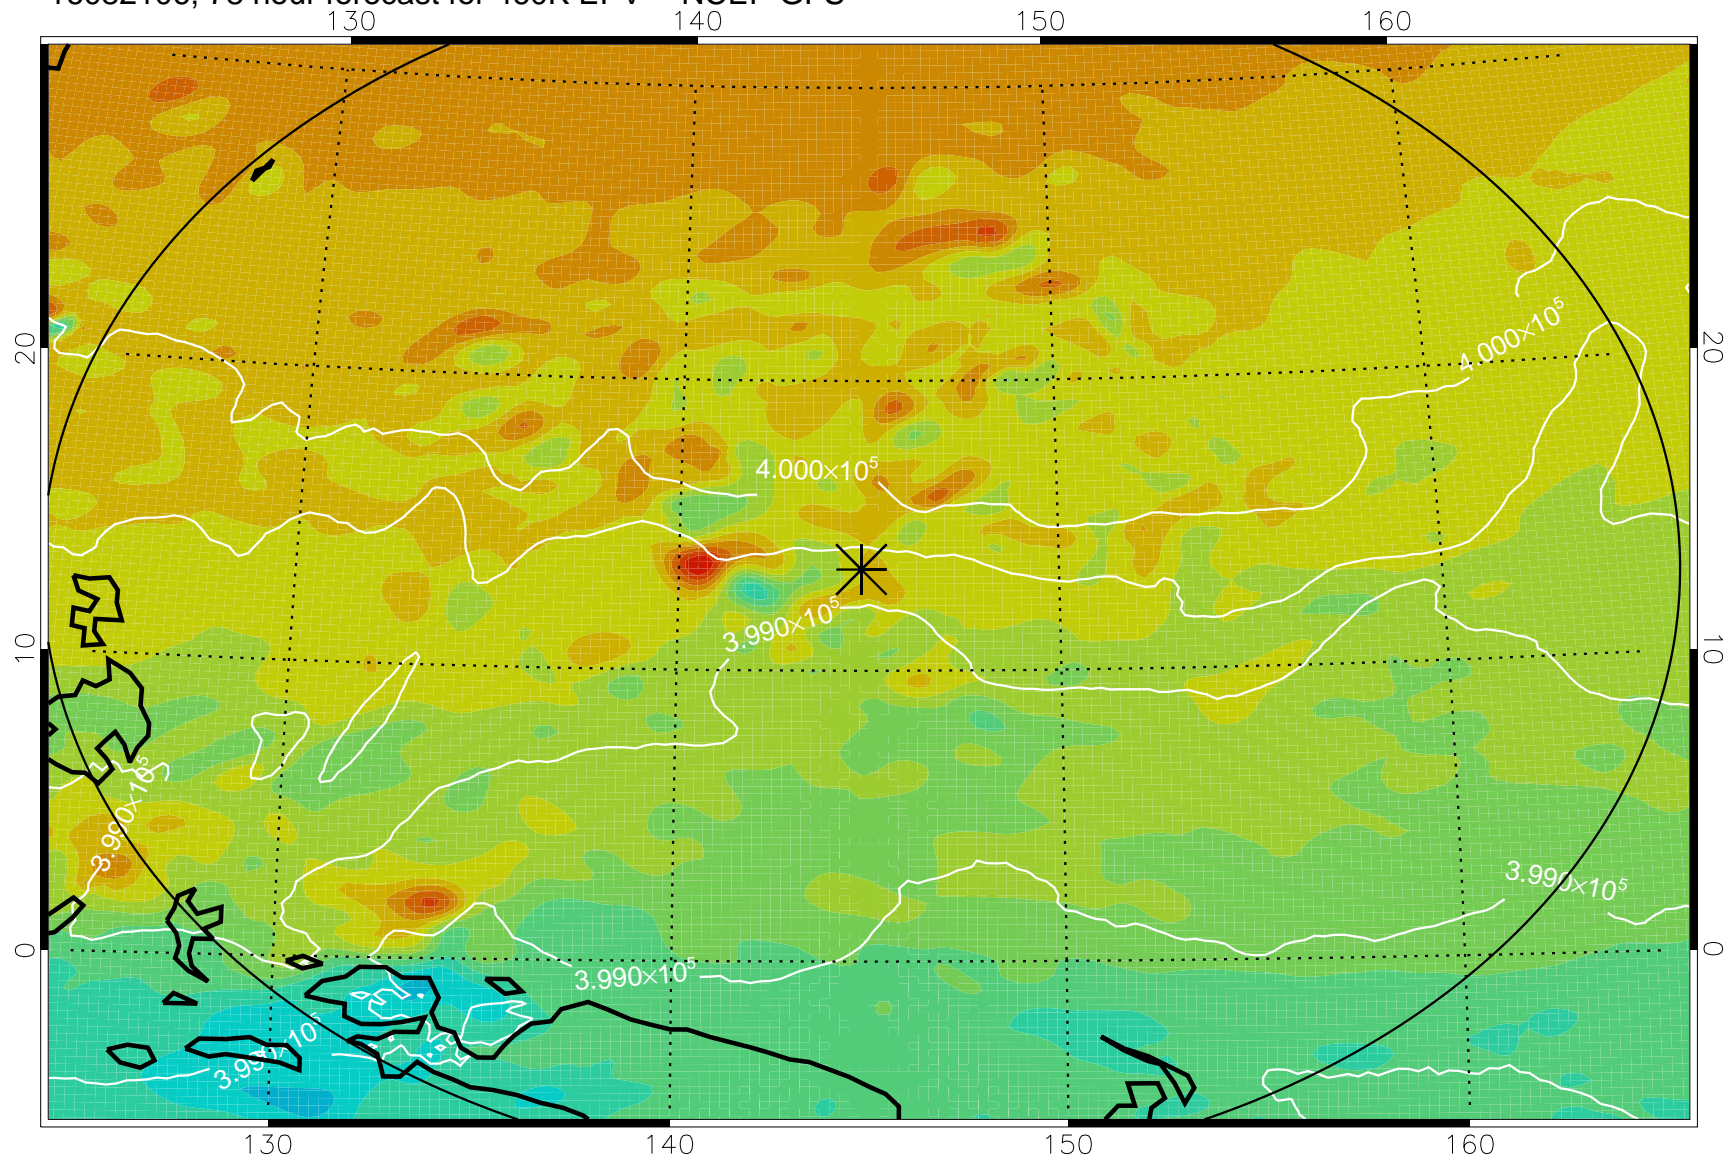

16082006, 54 hour forecast for 460K EPV -- NCEP GFS

460K Montgomery Streamfunction, white

Range ring of 2304 km

16082012, 60 hour forecast for 460K EPV -- NCEP GFS

460K Montgomery Streamfunction, white

Range ring of 2304 km

16082018, 66 hour forecast for 460K EPV -- NCEP GFS

460K Montgomery Streamfunction, white

Range ring of 2304 km

16082100, 72 hour forecast for 460K EPV -- NCEP GFS

460K Montgomery Streamfunction, white

Range ring of 2304 km

16082106, 78 hour forecast for 460K EPV -- NCEP GFS

460K Montgomery Streamfunction, white

Range ring of 2304 km

16082112, 84 hour forecast for 460K EPV -- NCEP GFS

460K Montgomery Streamfunction, white

Range ring of 2304 km

16082118, 90 hour forecast for 460K EPV -- NCEP GFS

460K Montgomery Streamfunction, white

Range ring of 2304 km

16082200, 96 hour forecast for 460K EPV -- NCEP GFS

460K Montgomery Streamfunction, white

Range ring of 2304 km