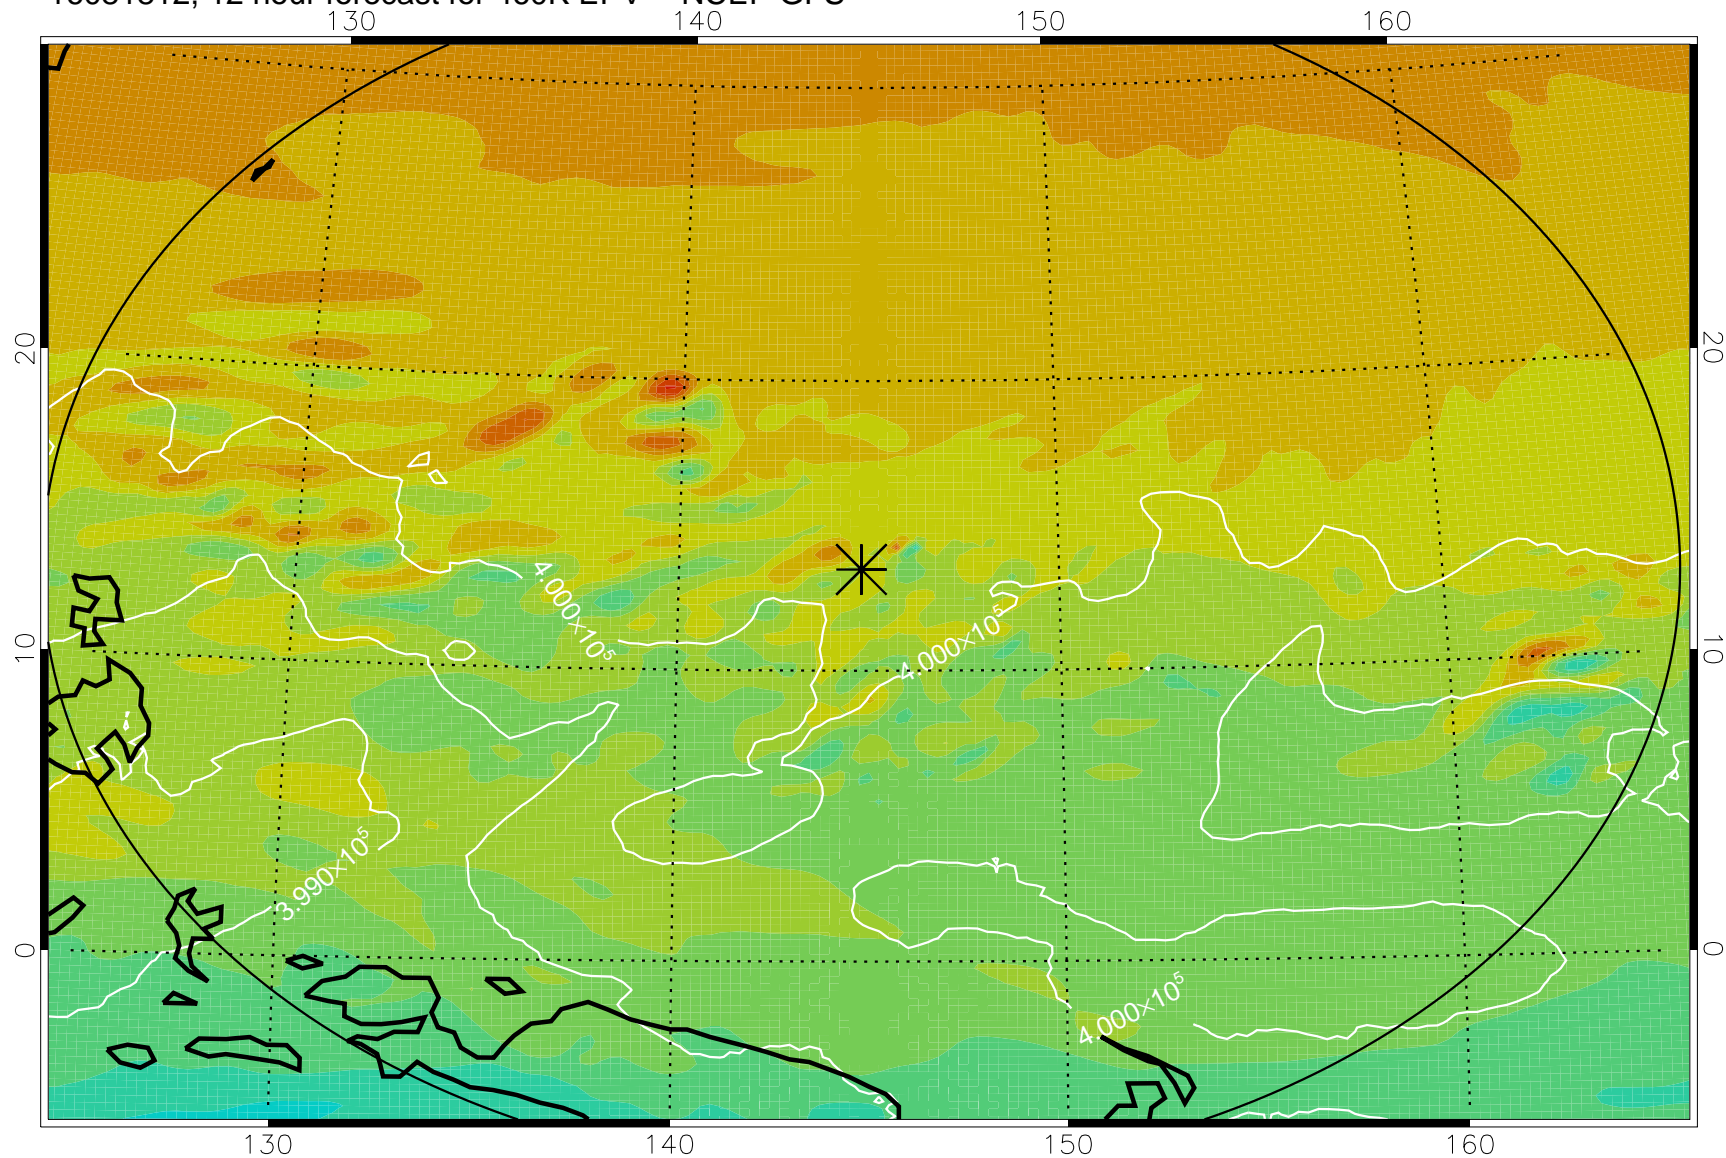

16081806, 6 hour forecast for 460K EPV -- NCEP GFS

460K Montgomery Streamfunction, white

Range ring of 2304 km

16081812, 12 hour forecast for 460K EPV -- NCEP GFS

460K Montgomery Streamfunction, white

Range ring of 2304 km

16081818, 18 hour forecast for 460K EPV -- NCEP GFS

460K Montgomery Streamfunction, white

Range ring of 2304 km

16081900, 24 hour forecast for 460K EPV -- NCEP GFS

460K Montgomery Streamfunction, white

Range ring of 2304 km

16081906, 30 hour forecast for 460K EPV -- NCEP GFS

460K Montgomery Streamfunction, white

Range ring of 2304 km

16081912, 36 hour forecast for 460K EPV -- NCEP GFS

460K Montgomery Streamfunction, white

Range ring of 2304 km

16081918, 42 hour forecast for 460K EPV -- NCEP GFS

460K Montgomery Streamfunction, white

Range ring of 2304 km

16082000, 48 hour forecast for 460K EPV -- NCEP GFS

460K Montgomery Streamfunction, white

Range ring of 2304 km