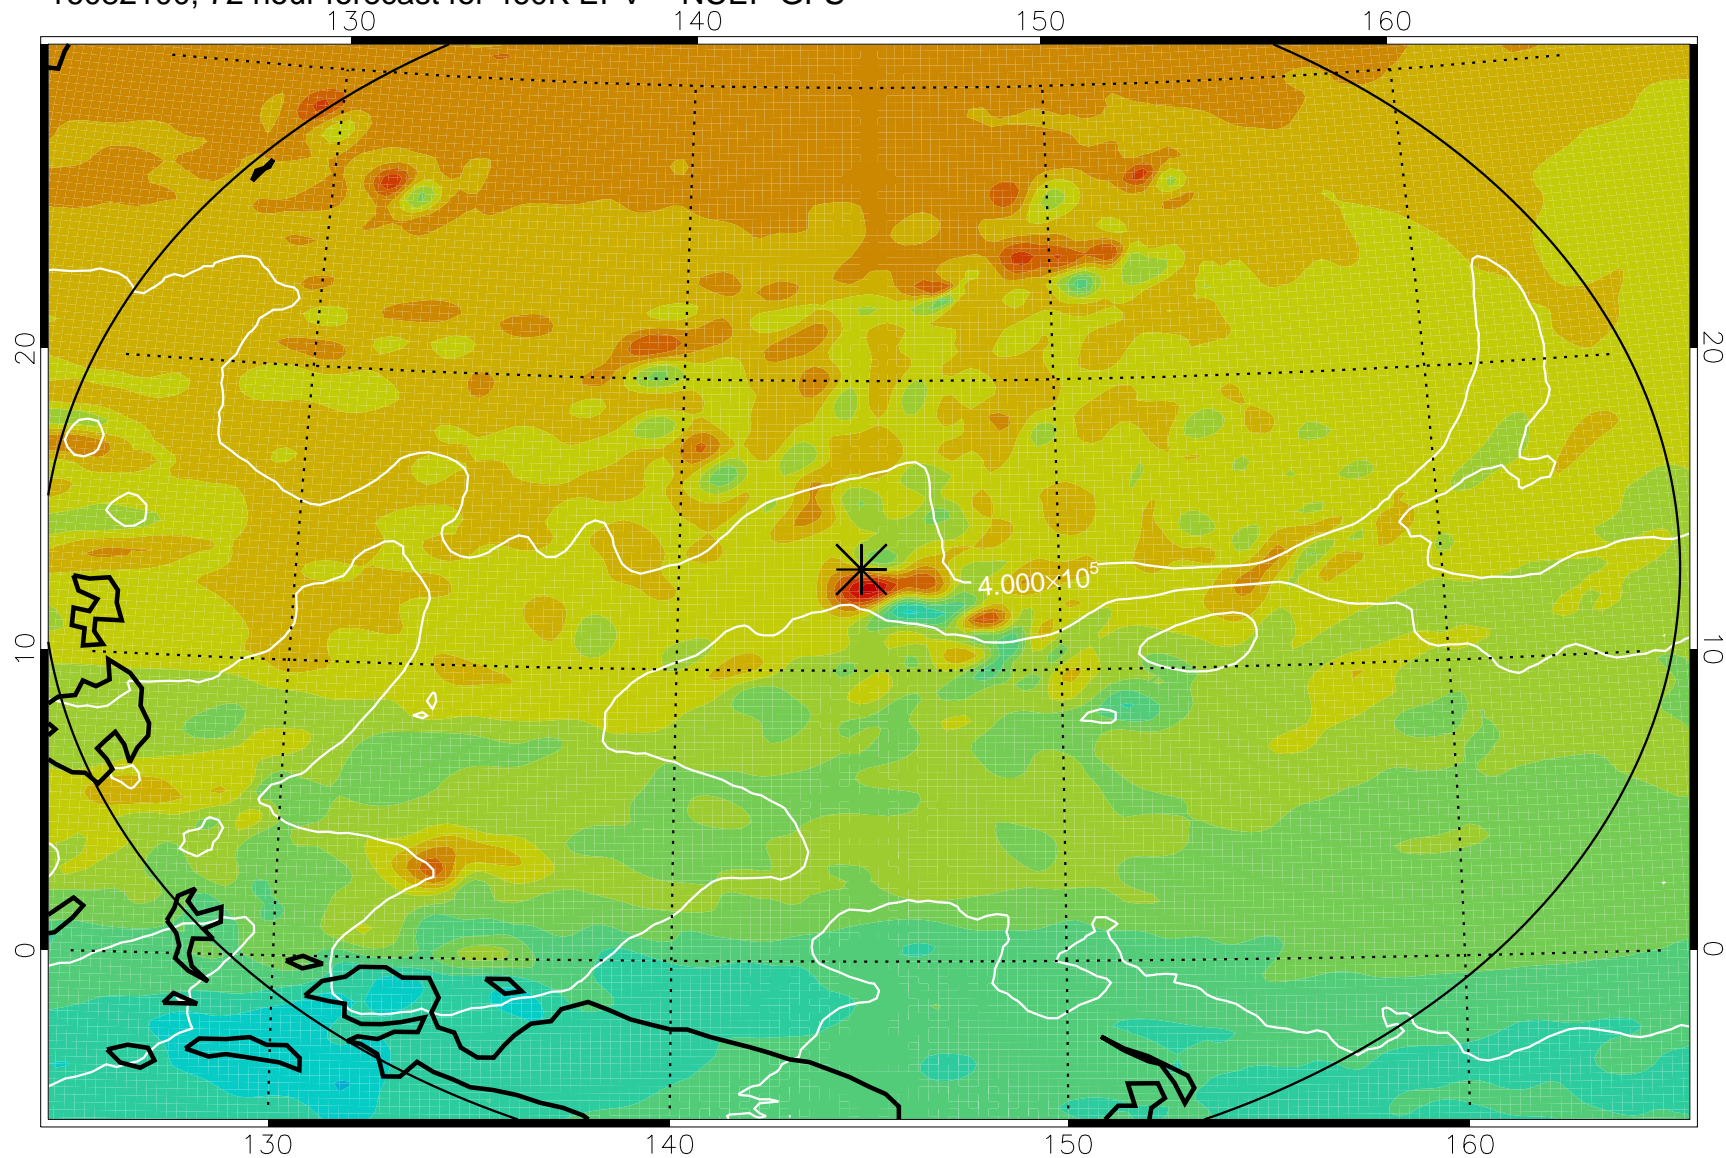

16081918, 42 hour forecast for 460K EPV -- NCEP GFS

460K Montgomery Streamfunction, white

Range ring of 2304 km

16082000, 48 hour forecast for 460K EPV -- NCEP GFS

460K Montgomery Streamfunction, white

Range ring of 2304 km

16082006, 54 hour forecast for 460K EPV -- NCEP GFS

460K Montgomery Streamfunction, white

Range ring of 2304 km

16082012, 60 hour forecast for 460K EPV -- NCEP GFS

460K Montgomery Streamfunction, white

Range ring of 2304 km

16082018, 66 hour forecast for 460K EPV -- NCEP GFS

460K Montgomery Streamfunction, white

Range ring of 2304 km

16082100, 72 hour forecast for 460K EPV -- NCEP GFS

460K Montgomery Streamfunction, white

Range ring of 2304 km

16082106, 78 hour forecast for 460K EPV -- NCEP GFS

460K Montgomery Streamfunction, white

Range ring of 2304 km

16082112, 84 hour forecast for 460K EPV -- NCEP GFS

460K Montgomery Streamfunction, white

Range ring of 2304 km