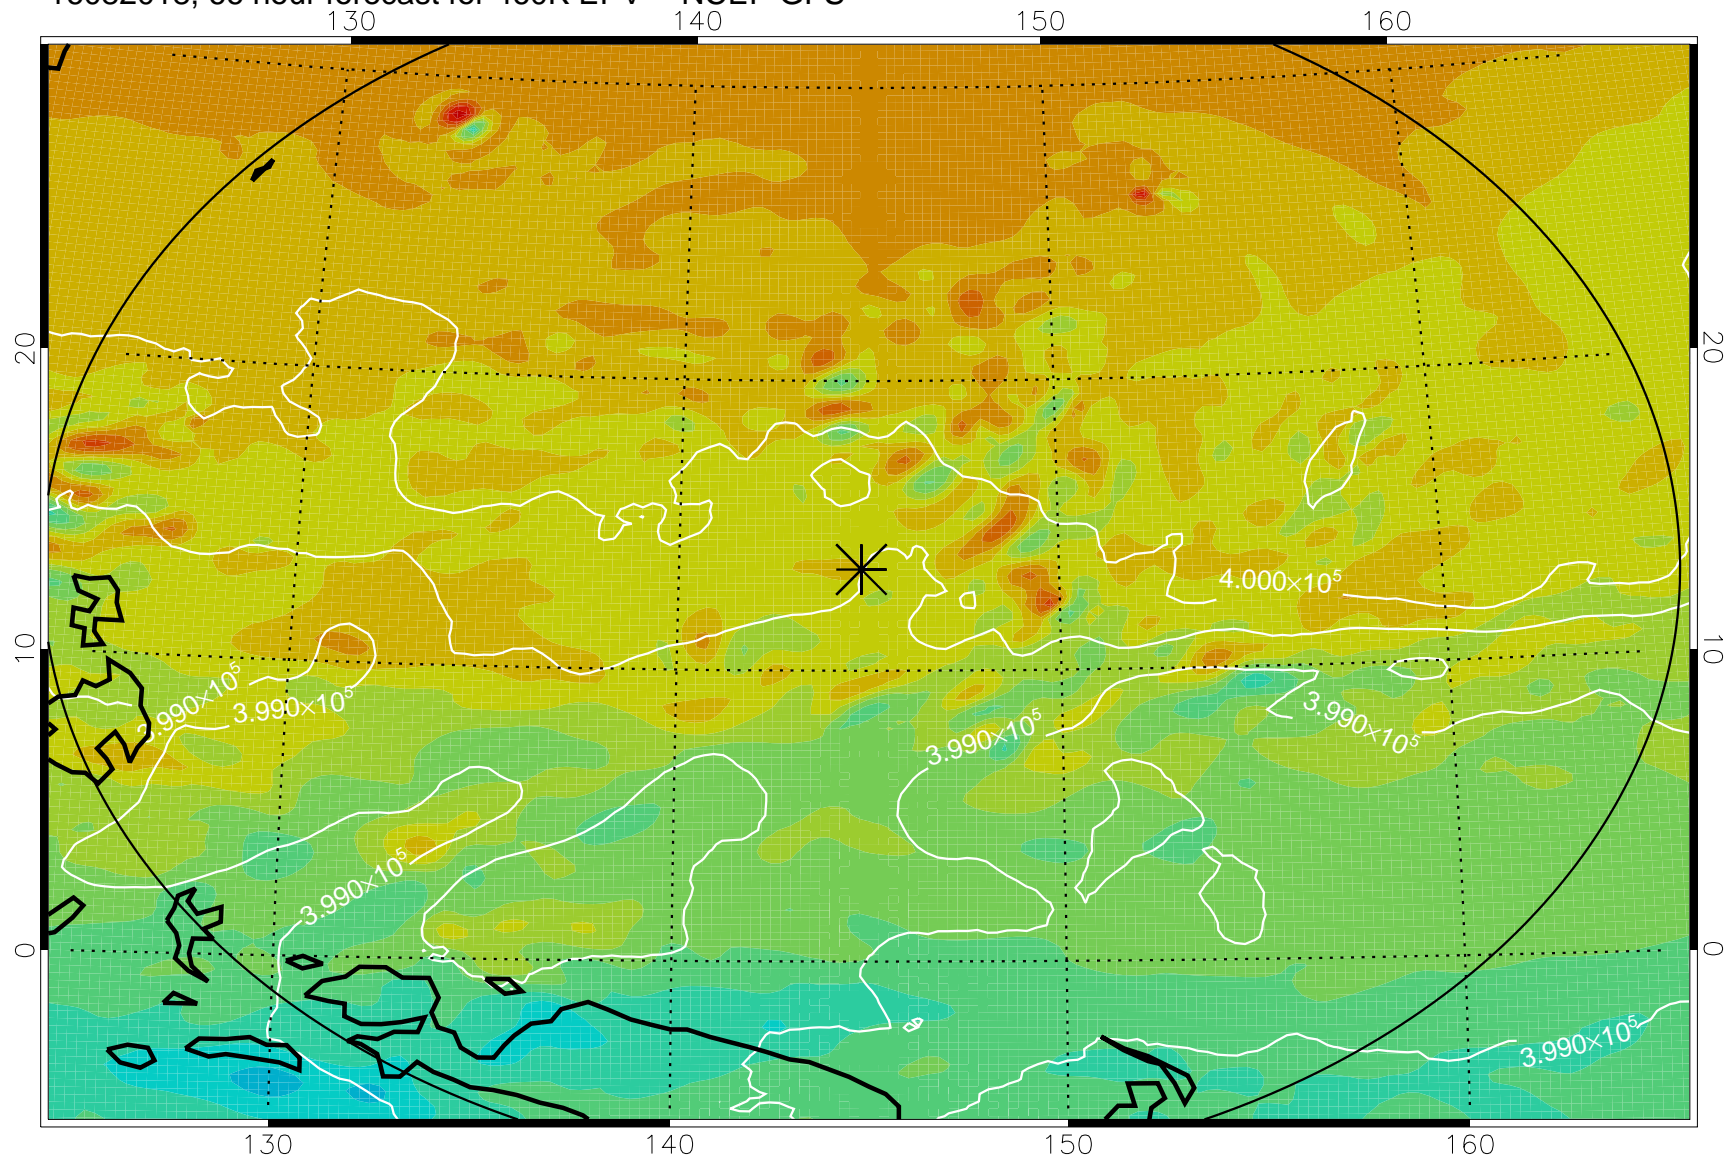

16081918, 42 hour forecast for 460K EPV -- NCEP GFS

460K Montgomery Streamfunction, white

Range ring of 2304 km

16082000, 48 hour forecast for 460K EPV -- NCEP GFS

460K Montgomery Streamfunction, white

Range ring of 2304 km

16082006, 54 hour forecast for 460K EPV -- NCEP GFS

460K Montgomery Streamfunction, white

Range ring of 2304 km

16082012, 60 hour forecast for 460K EPV -- NCEP GFS

460K Montgomery Streamfunction, white

Range ring of 2304 km

16082018, 66 hour forecast for 460K EPV -- NCEP GFS

460K Montgomery Streamfunction, white

Range ring of 2304 km

16082100, 72 hour forecast for 460K EPV -- NCEP GFS

460K Montgomery Streamfunction, white

Range ring of 2304 km

16082106, 78 hour forecast for 460K EPV -- NCEP GFS

460K Montgomery Streamfunction, white

Range ring of 2304 km

16082112, 84 hour forecast for 460K EPV -- NCEP GFS

460K Montgomery Streamfunction, white

Range ring of 2304 km