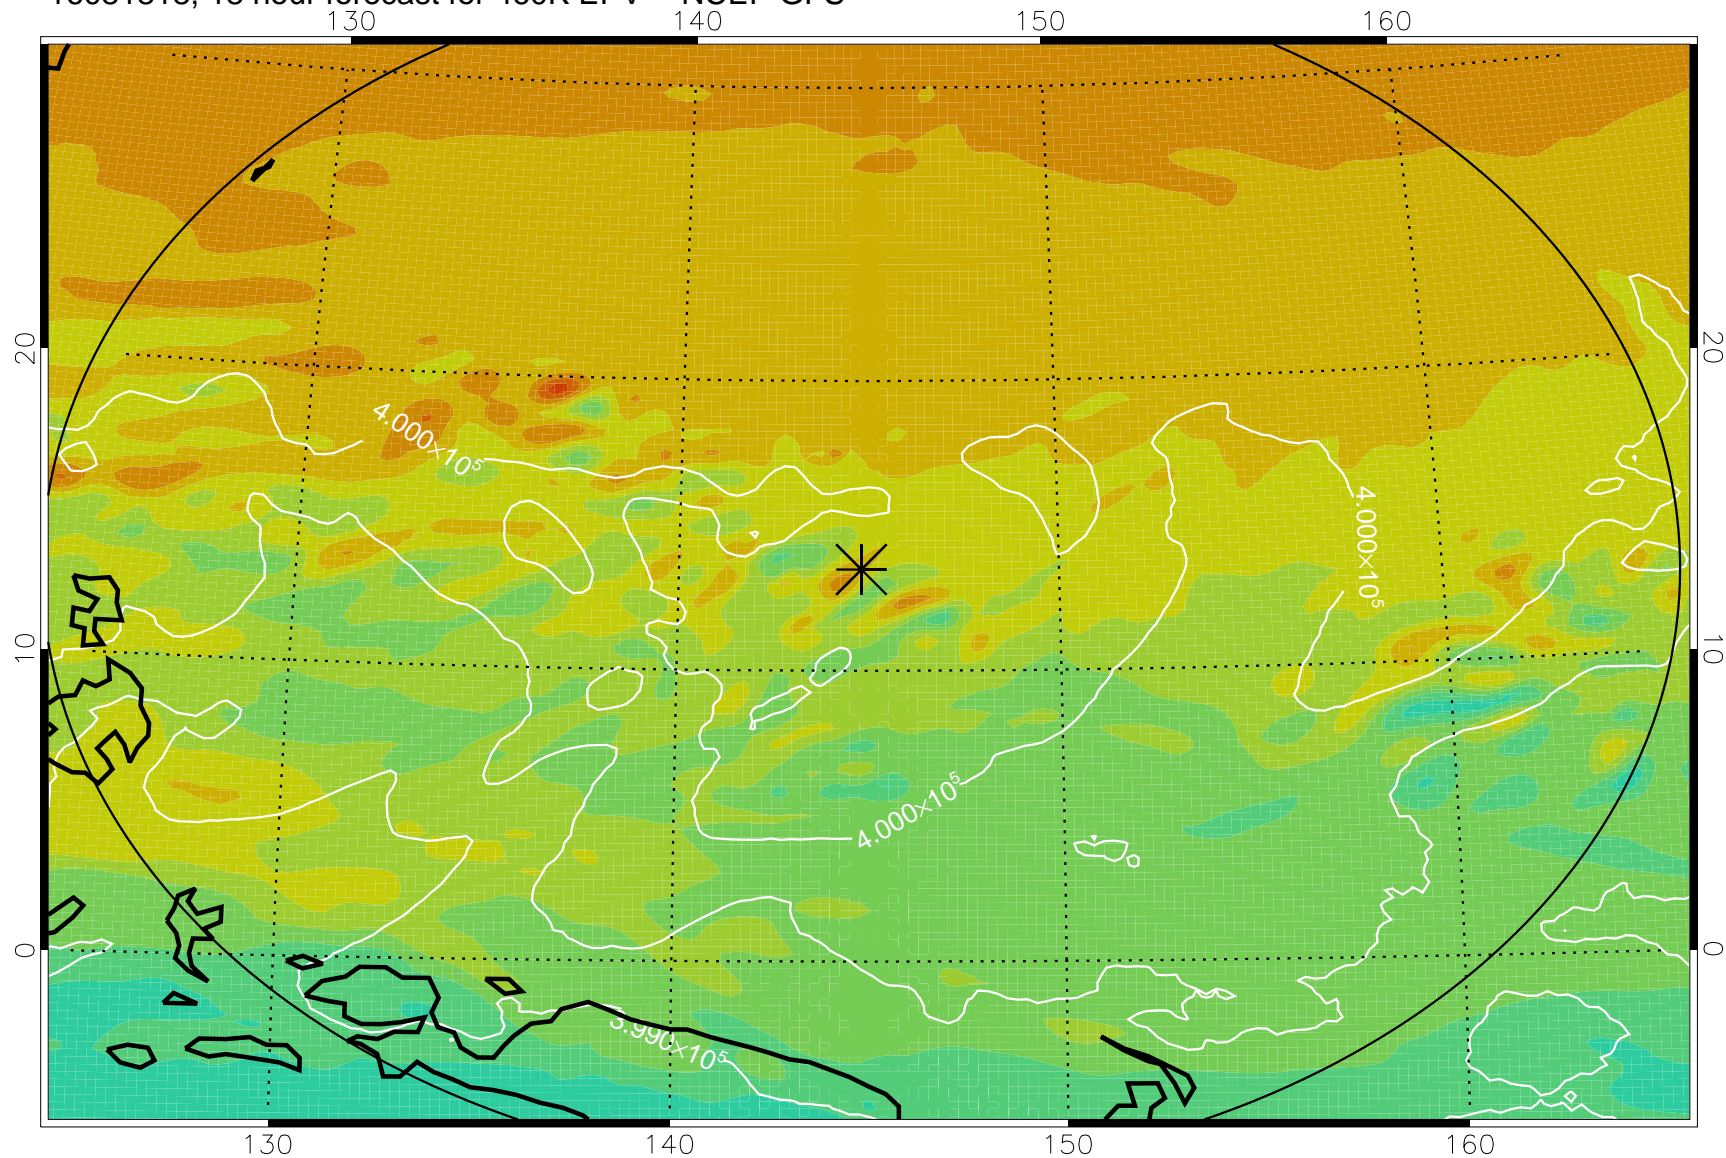

16081806, 6 hour forecast for 460K EPV -- NCEP GFS

460K Montgomery Streamfunction, white

Range ring of 2304 km

16081812, 12 hour forecast for 460K EPV -- NCEP GFS

460K Montgomery Streamfunction, white

Range ring of 2304 km

16081818, 18 hour forecast for 460K EPV -- NCEP GFS

460K Montgomery Streamfunction, white

Range ring of 2304 km

16081900, 24 hour forecast for 460K EPV -- NCEP GFS

460K Montgomery Streamfunction, white

Range ring of 2304 km

16081918, 42 hour forecast for 460K EPV -- NCEP GFS

460K Montgomery Streamfunction, white

Range ring of 2304 km

16082000, 48 hour forecast for 460K EPV -- NCEP GFS

460K Montgomery Streamfunction, white

Range ring of 2304 km

16082018, 66 hour forecast for 460K EPV -- NCEP GFS

460K Montgomery Streamfunction, white

Range ring of 2304 km

16082100, 72 hour forecast for 460K EPV -- NCEP GFS

460K Montgomery Streamfunction, white

Range ring of 2304 km