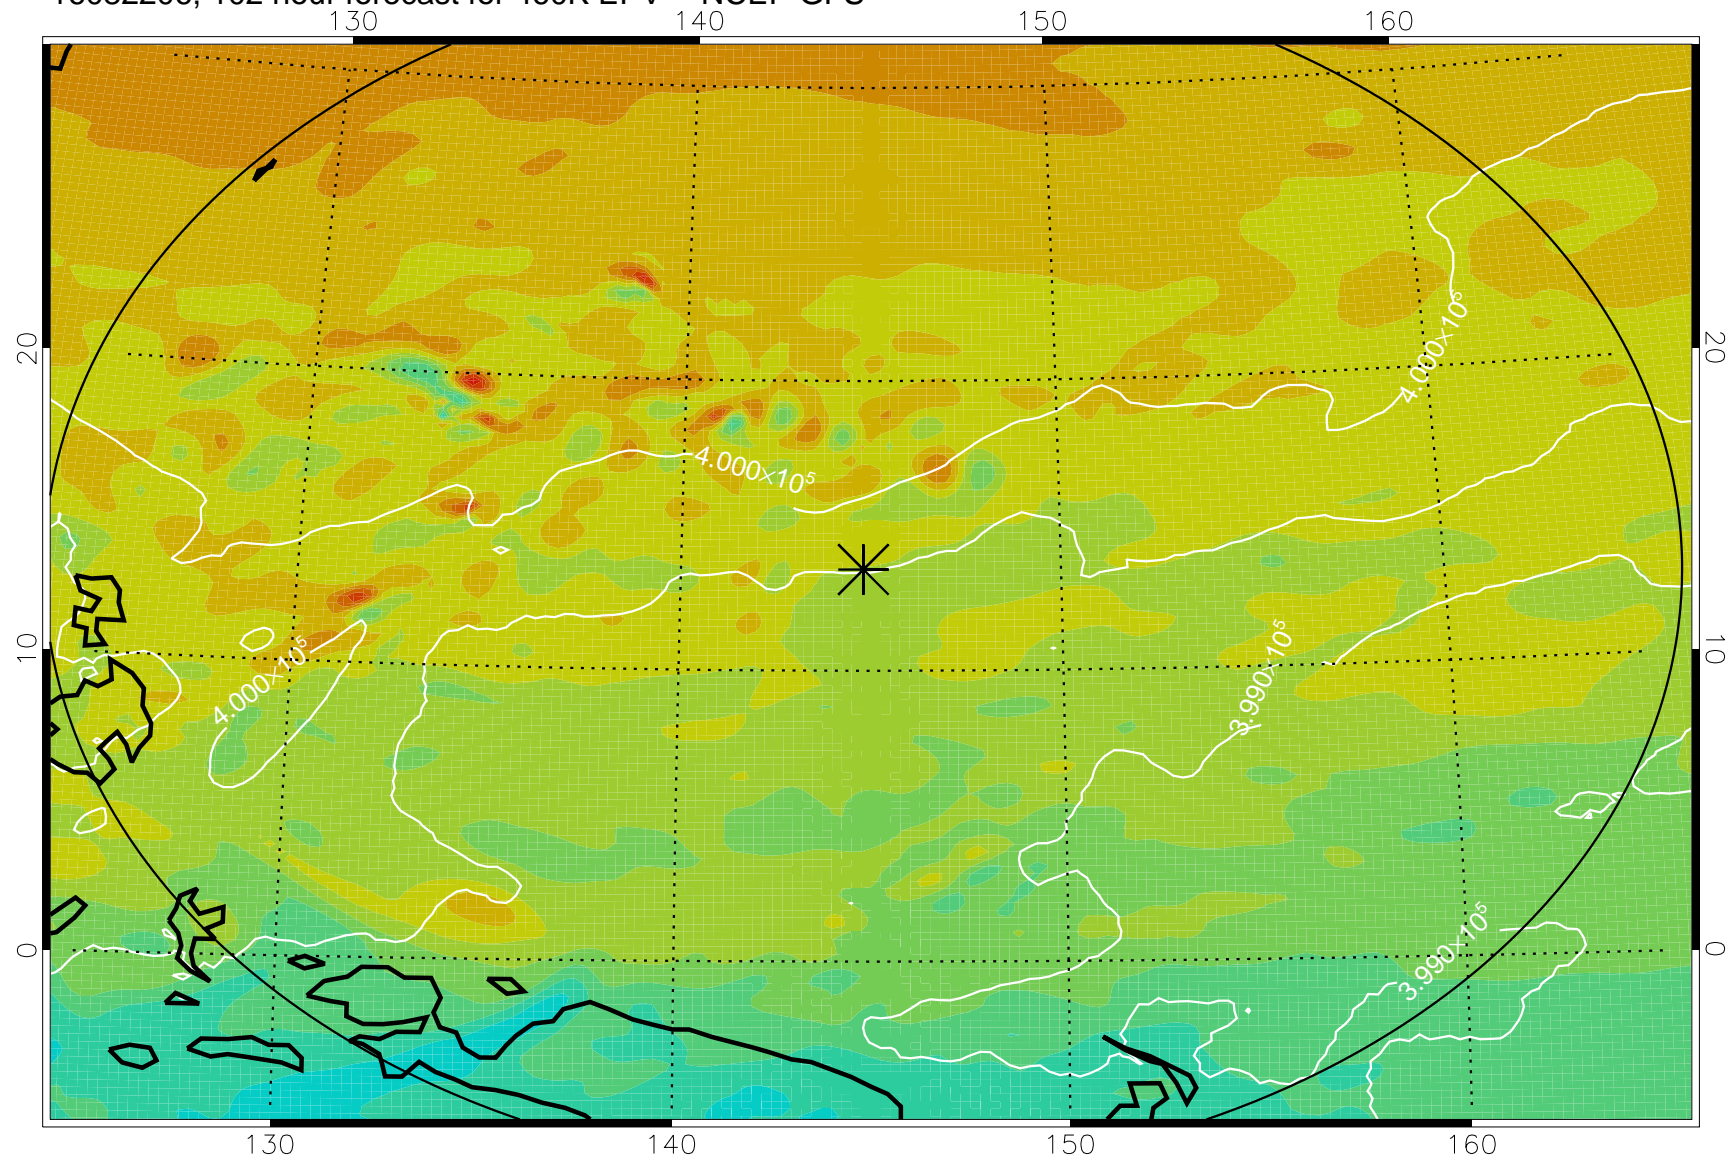

16082106, 78 hour forecast for 460K EPV -- NCEP GFS

460K Montgomery Streamfunction, white

Range ring of 2304 km

16082112, 84 hour forecast for 460K EPV -- NCEP GFS

460K Montgomery Streamfunction, white

Range ring of 2304 km

16082118, 90 hour forecast for 460K EPV -- NCEP GFS

460K Montgomery Streamfunction, white

Range ring of 2304 km

16082200, 96 hour forecast for 460K EPV -- NCEP GFS

460K Montgomery Streamfunction, white

Range ring of 2304 km

16082206, 102 hour forecast for 460K EPV -- NCEP GFS

460K Montgomery Streamfunction, white

Range ring of 2304 km

16082212, 108 hour forecast for 460K EPV -- NCEP GFS

460K Montgomery Streamfunction, white

Range ring of 2304 km

16082218, 114 hour forecast for 460K EPV -- NCEP GFS

460K Montgomery Streamfunction, white

Range ring of 2304 km

16082300, 120 hour forecast for 460K EPV -- NCEP GFS

460K Montgomery Streamfunction, white

Range ring of 2304 km