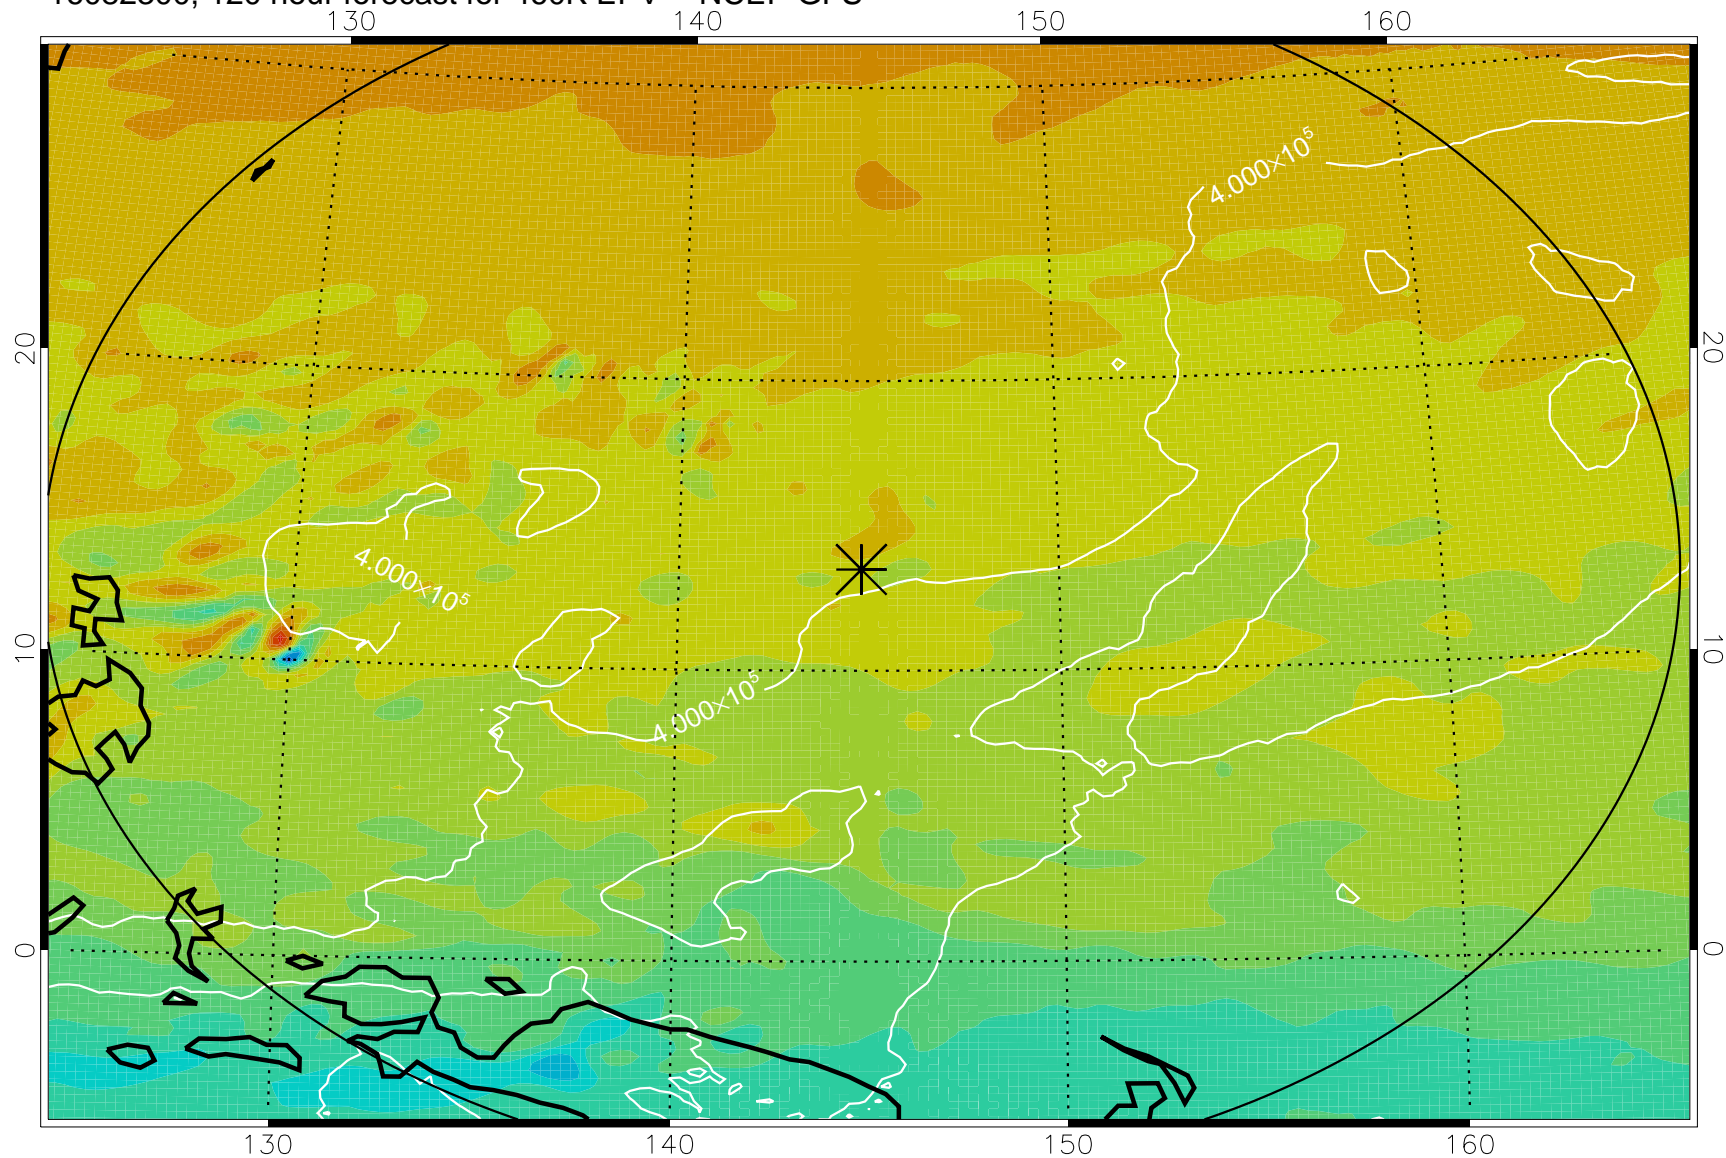

16082106, 78 hour forecast for 460K EPV -- NCEP GFS

460K Montgomery Streamfunction, white

Range ring of 2304 km

16082112, 84 hour forecast for 460K EPV -- NCEP GFS

460K Montgomery Streamfunction, white

Range ring of 2304 km

16082118, 90 hour forecast for 460K EPV -- NCEP GFS

460K Montgomery Streamfunction, white

Range ring of 2304 km

16082200, 96 hour forecast for 460K EPV -- NCEP GFS

460K Montgomery Streamfunction, white

Range ring of 2304 km

16082206, 102 hour forecast for 460K EPV -- NCEP GFS

460K Montgomery Streamfunction, white

Range ring of 2304 km

16082212, 108 hour forecast for 460K EPV -- NCEP GFS

460K Montgomery Streamfunction, white

Range ring of 2304 km

16082218, 114 hour forecast for 460K EPV -- NCEP GFS

460K Montgomery Streamfunction, white

Range ring of 2304 km

16082300, 120 hour forecast for 460K EPV -- NCEP GFS

460K Montgomery Streamfunction, white

Range ring of 2304 km