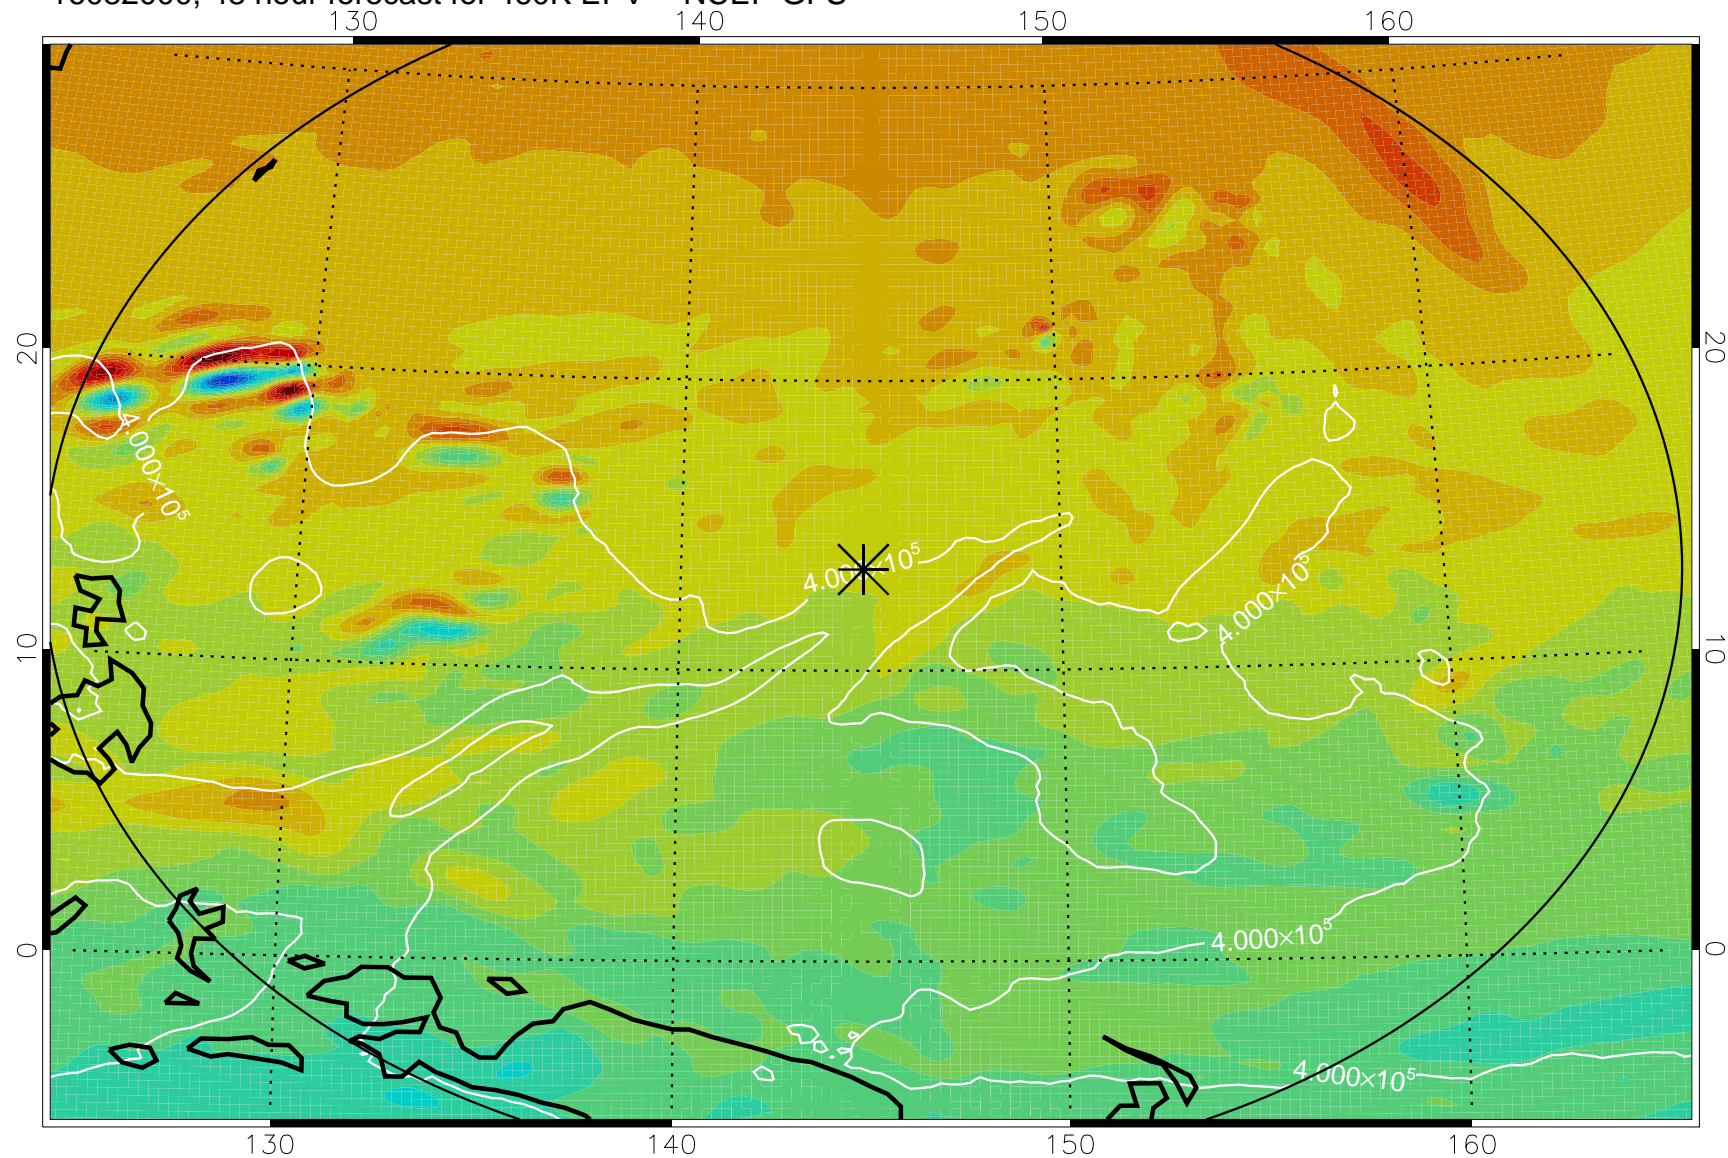

16081918, 42 hour forecast for 460K EPV -- NCEP GFS

460K Montgomery Streamfunction, white

Range ring of 2304 km

16082000, 48 hour forecast for 460K EPV -- NCEP GFS

460K Montgomery Streamfunction, white

Range ring of 2304 km

16082006, 54 hour forecast for 460K EPV -- NCEP GFS

460K Montgomery Streamfunction, white

Range ring of 2304 km

16082012, 60 hour forecast for 460K EPV -- NCEP GFS

460K Montgomery Streamfunction, white

Range ring of 2304 km

16082018, 66 hour forecast for 460K EPV -- NCEP GFS

460K Montgomery Streamfunction, white

Range ring of 2304 km

16082100, 72 hour forecast for 460K EPV -- NCEP GFS

460K Montgomery Streamfunction, white

Range ring of 2304 km

16082106, 78 hour forecast for 460K EPV -- NCEP GFS

460K Montgomery Streamfunction, white

Range ring of 2304 km

16082112, 84 hour forecast for 460K EPV -- NCEP GFS

460K Montgomery Streamfunction, white

Range ring of 2304 km