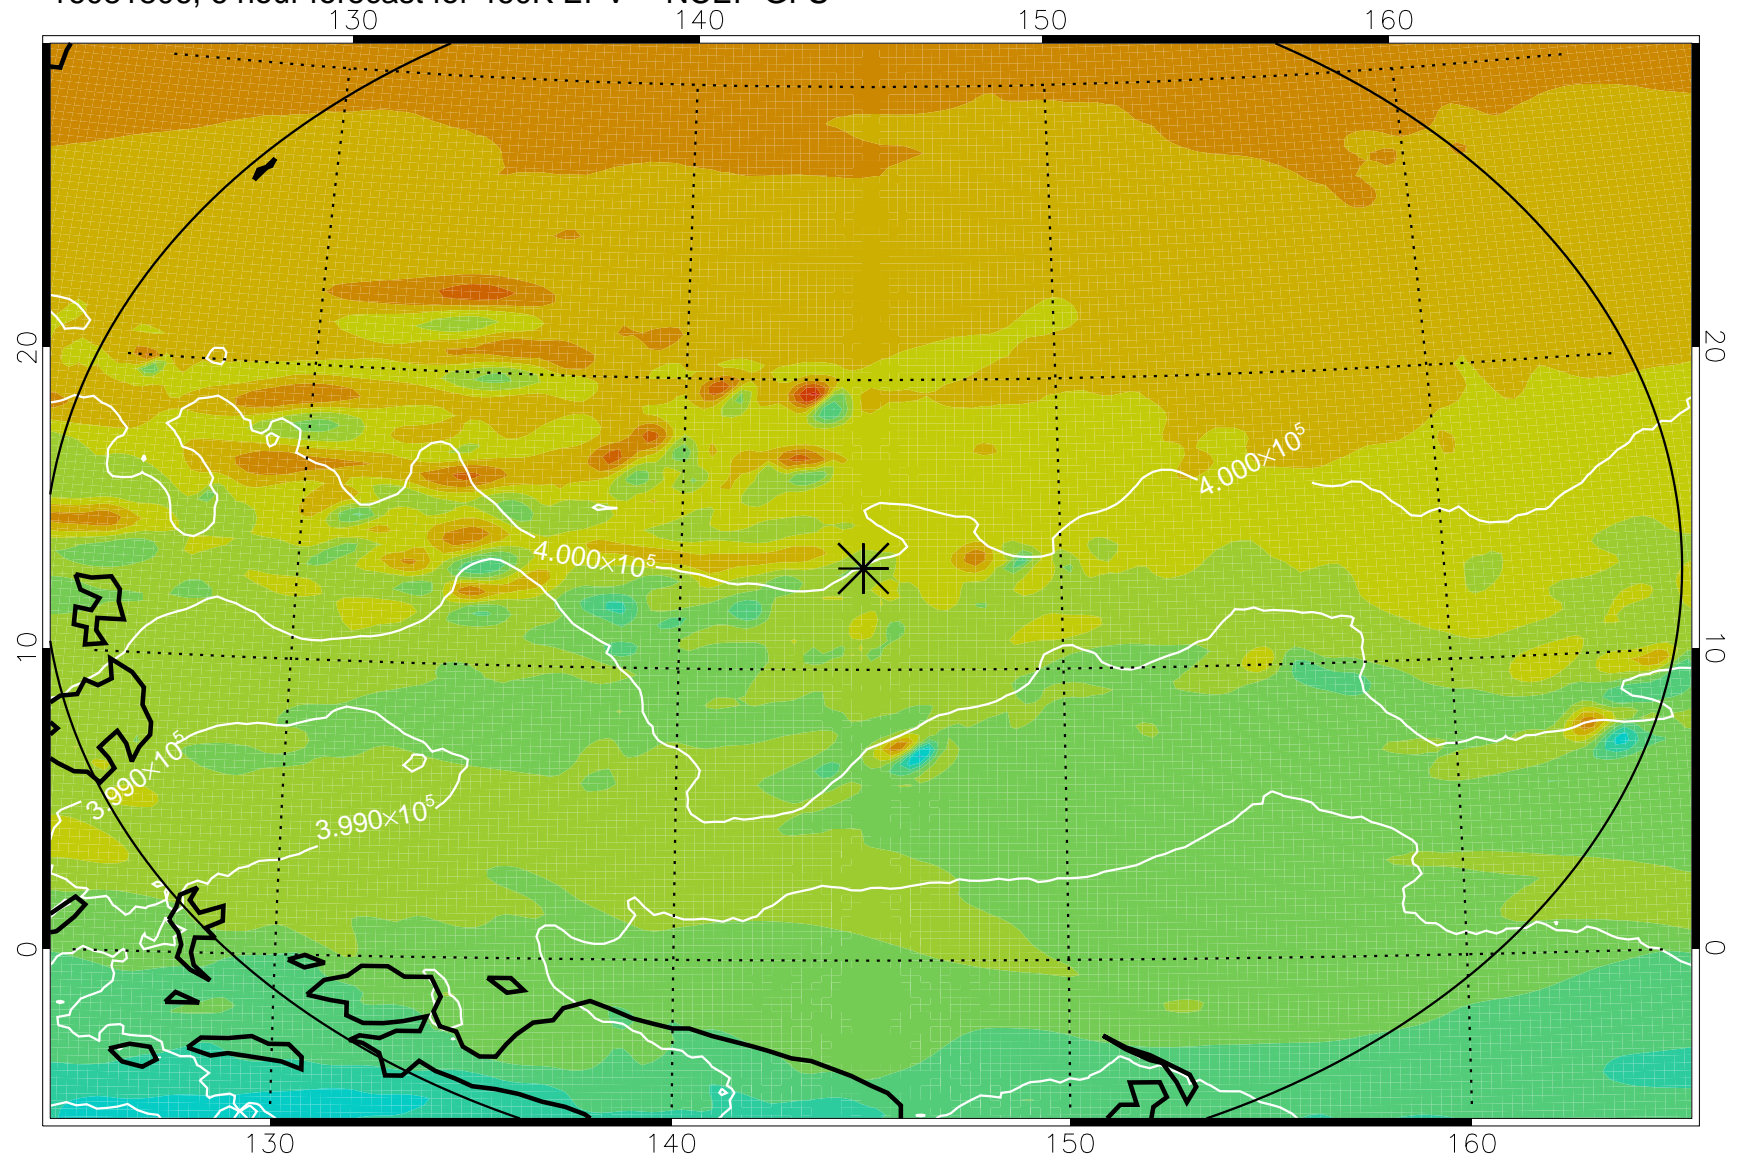

16081806, 6 hour forecast for 460K EPV -- NCEP GFS

460K Montgomery Streamfunction, white

Range ring of 2304 km

16081812, 12 hour forecast for 460K EPV -- NCEP GFS

460K Montgomery Streamfunction, white

Range ring of 2304 km

16081818, 18 hour forecast for 460K EPV -- NCEP GFS

460K Montgomery Streamfunction, white

Range ring of 2304 km

16081900, 24 hour forecast for 460K EPV -- NCEP GFS

460K Montgomery Streamfunction, white

Range ring of 2304 km

16081918, 42 hour forecast for 460K EPV -- NCEP GFS

460K Montgomery Streamfunction, white

Range ring of 2304 km

16082000, 48 hour forecast for 460K EPV -- NCEP GFS

460K Montgomery Streamfunction, white

Range ring of 2304 km

16082018, 66 hour forecast for 460K EPV -- NCEP GFS

460K Montgomery Streamfunction, white

Range ring of 2304 km

16082100, 72 hour forecast for 460K EPV -- NCEP GFS

460K Montgomery Streamfunction, white

Range ring of 2304 km