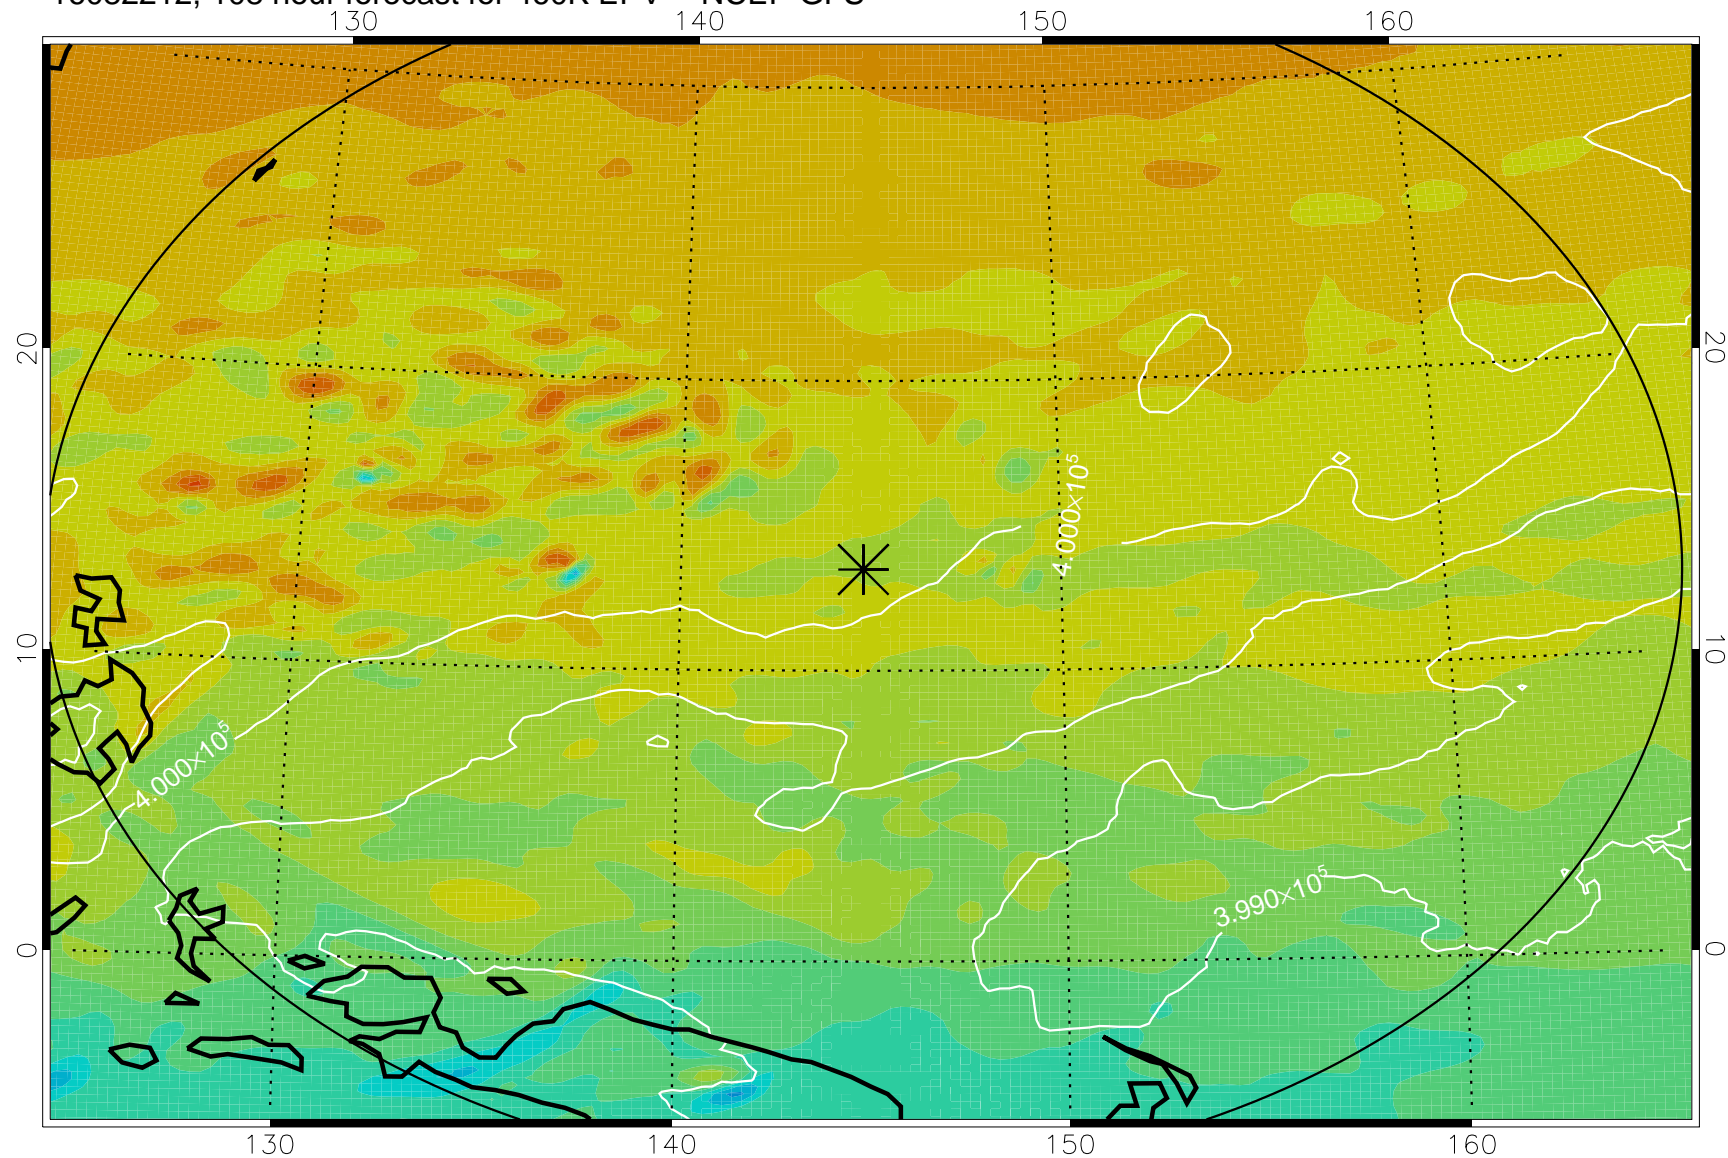

16082106, 78 hour forecast for 460K EPV -- NCEP GFS

460K Montgomery Streamfunction, white

Range ring of 2304 km

16082112, 84 hour forecast for 460K EPV -- NCEP GFS

460K Montgomery Streamfunction, white

Range ring of 2304 km

16082118, 90 hour forecast for 460K EPV -- NCEP GFS

460K Montgomery Streamfunction, white

Range ring of 2304 km

16082200, 96 hour forecast for 460K EPV -- NCEP GFS

460K Montgomery Streamfunction, white

Range ring of 2304 km

16082206, 102 hour forecast for 460K EPV -- NCEP GFS

460K Montgomery Streamfunction, white

Range ring of 2304 km

16082212, 108 hour forecast for 460K EPV -- NCEP GFS

460K Montgomery Streamfunction, white

Range ring of 2304 km

16082218, 114 hour forecast for 460K EPV -- NCEP GFS

460K Montgomery Streamfunction, white

Range ring of 2304 km

16082300, 120 hour forecast for 460K EPV -- NCEP GFS

460K Montgomery Streamfunction, white

Range ring of 2304 km