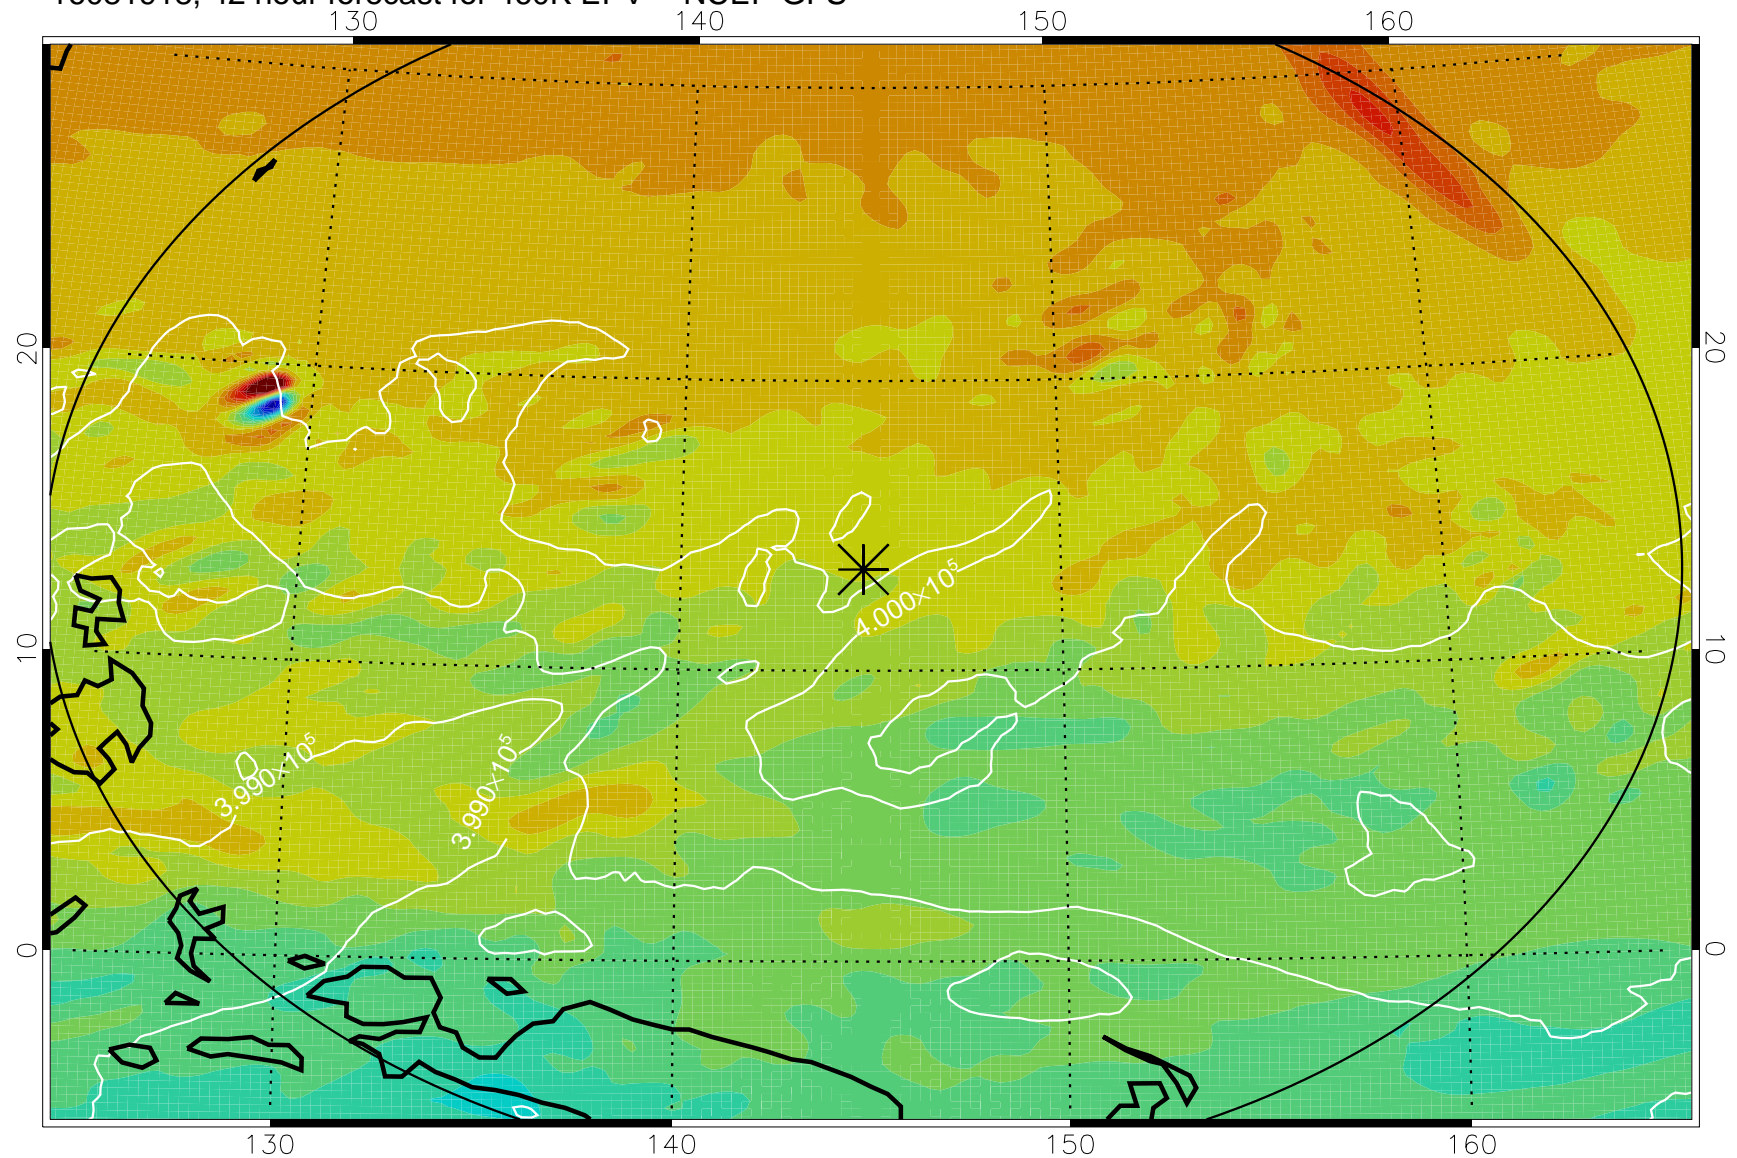

16081906, 30 hour forecast for 460K EPV -- NCEP GFS

460K Montgomery Streamfunction, white

Range ring of 2304 km

16081912, 36 hour forecast for 460K EPV -- NCEP GFS

460K Montgomery Streamfunction, white

Range ring of 2304 km

16081918, 42 hour forecast for 460K EPV -- NCEP GFS

460K Montgomery Streamfunction, white

Range ring of 2304 km

16082000, 48 hour forecast for 460K EPV -- NCEP GFS

460K Montgomery Streamfunction, white

Range ring of 2304 km

16082006, 54 hour forecast for 460K EPV -- NCEP GFS

460K Montgomery Streamfunction, white

Range ring of 2304 km

16082012, 60 hour forecast for 460K EPV -- NCEP GFS

460K Montgomery Streamfunction, white

Range ring of 2304 km

16082018, 66 hour forecast for 460K EPV -- NCEP GFS

460K Montgomery Streamfunction, white

Range ring of 2304 km

16082100, 72 hour forecast for 460K EPV -- NCEP GFS

460K Montgomery Streamfunction, white

Range ring of 2304 km