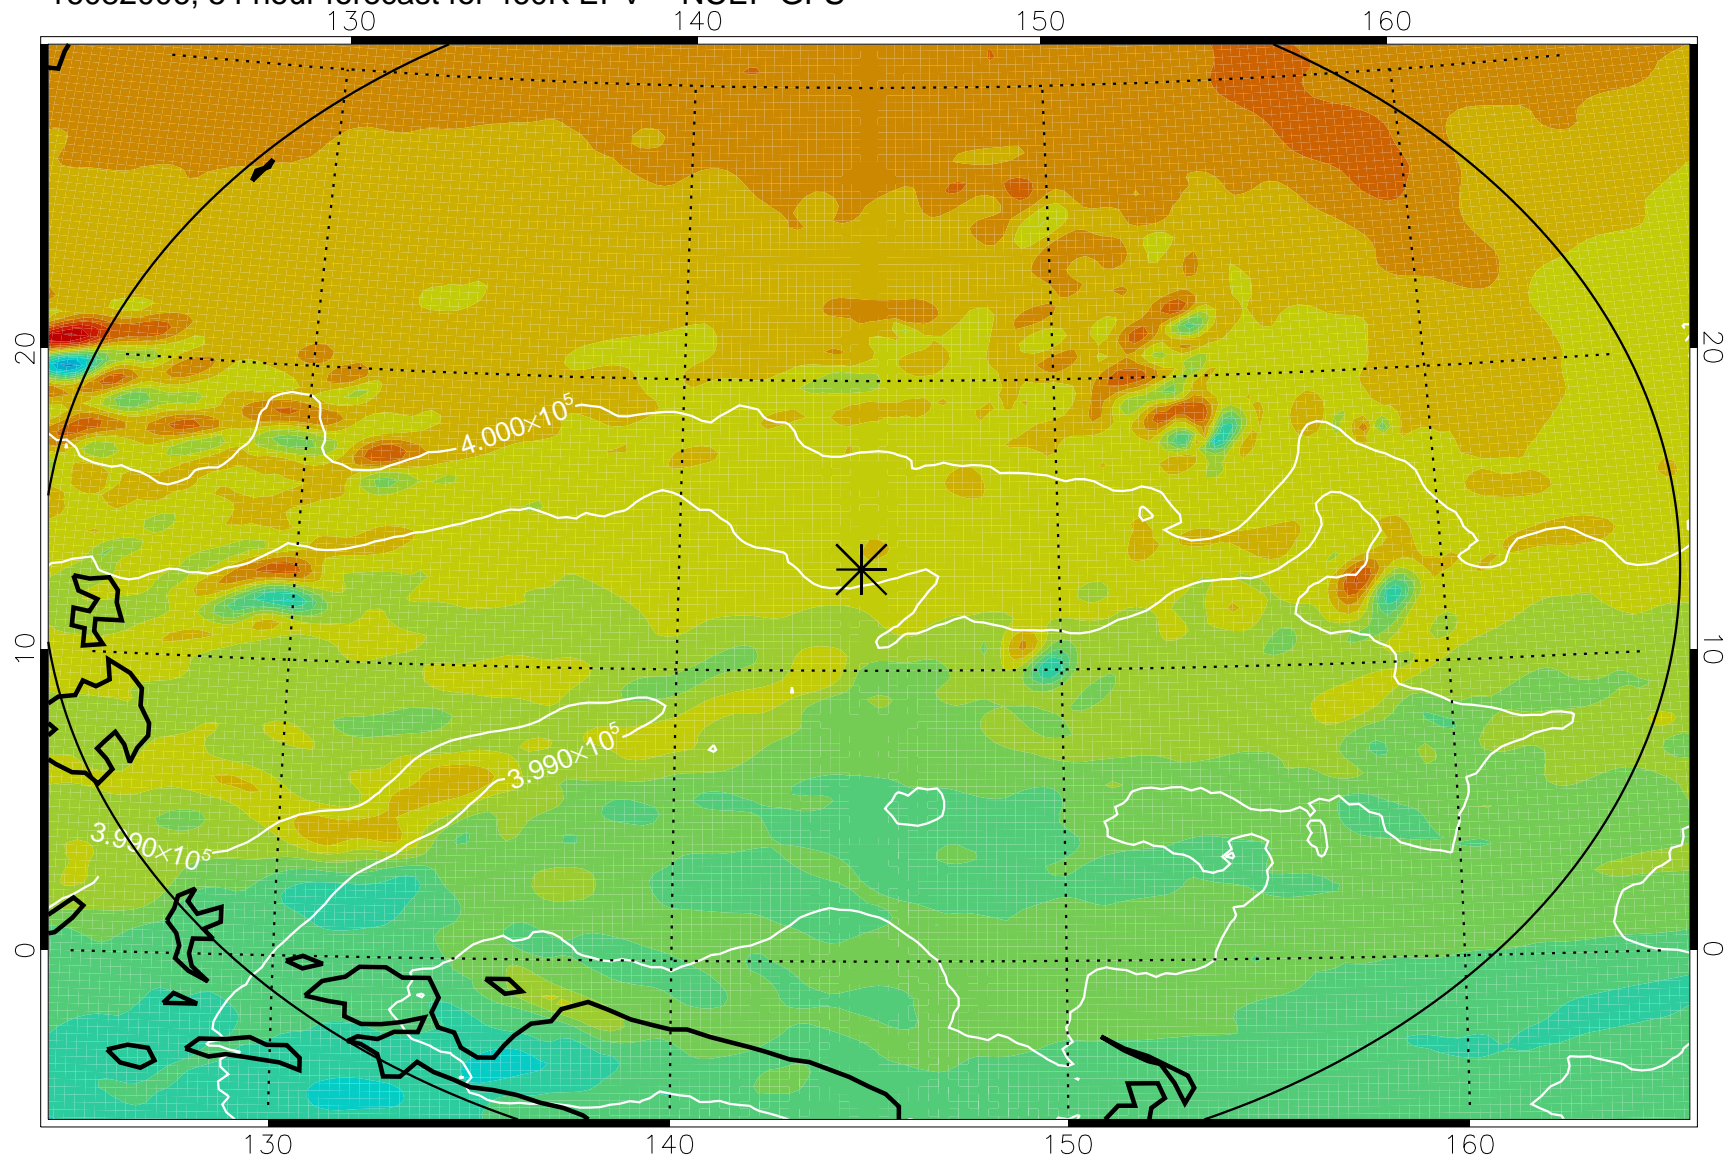

16081918, 42 hour forecast for 460K EPV -- NCEP GFS

460K Montgomery Streamfunction, white

Range ring of 2304 km

16082000, 48 hour forecast for 460K EPV -- NCEP GFS

460K Montgomery Streamfunction, white

Range ring of 2304 km

16082006, 54 hour forecast for 460K EPV -- NCEP GFS

460K Montgomery Streamfunction, white

Range ring of 2304 km

16082012, 60 hour forecast for 460K EPV -- NCEP GFS

460K Montgomery Streamfunction, white

Range ring of 2304 km

16082018, 66 hour forecast for 460K EPV -- NCEP GFS

460K Montgomery Streamfunction, white

Range ring of 2304 km

16082100, 72 hour forecast for 460K EPV -- NCEP GFS

460K Montgomery Streamfunction, white

Range ring of 2304 km

16082106, 78 hour forecast for 460K EPV -- NCEP GFS

460K Montgomery Streamfunction, white

Range ring of 2304 km

16082112, 84 hour forecast for 460K EPV -- NCEP GFS

460K Montgomery Streamfunction, white

Range ring of 2304 km