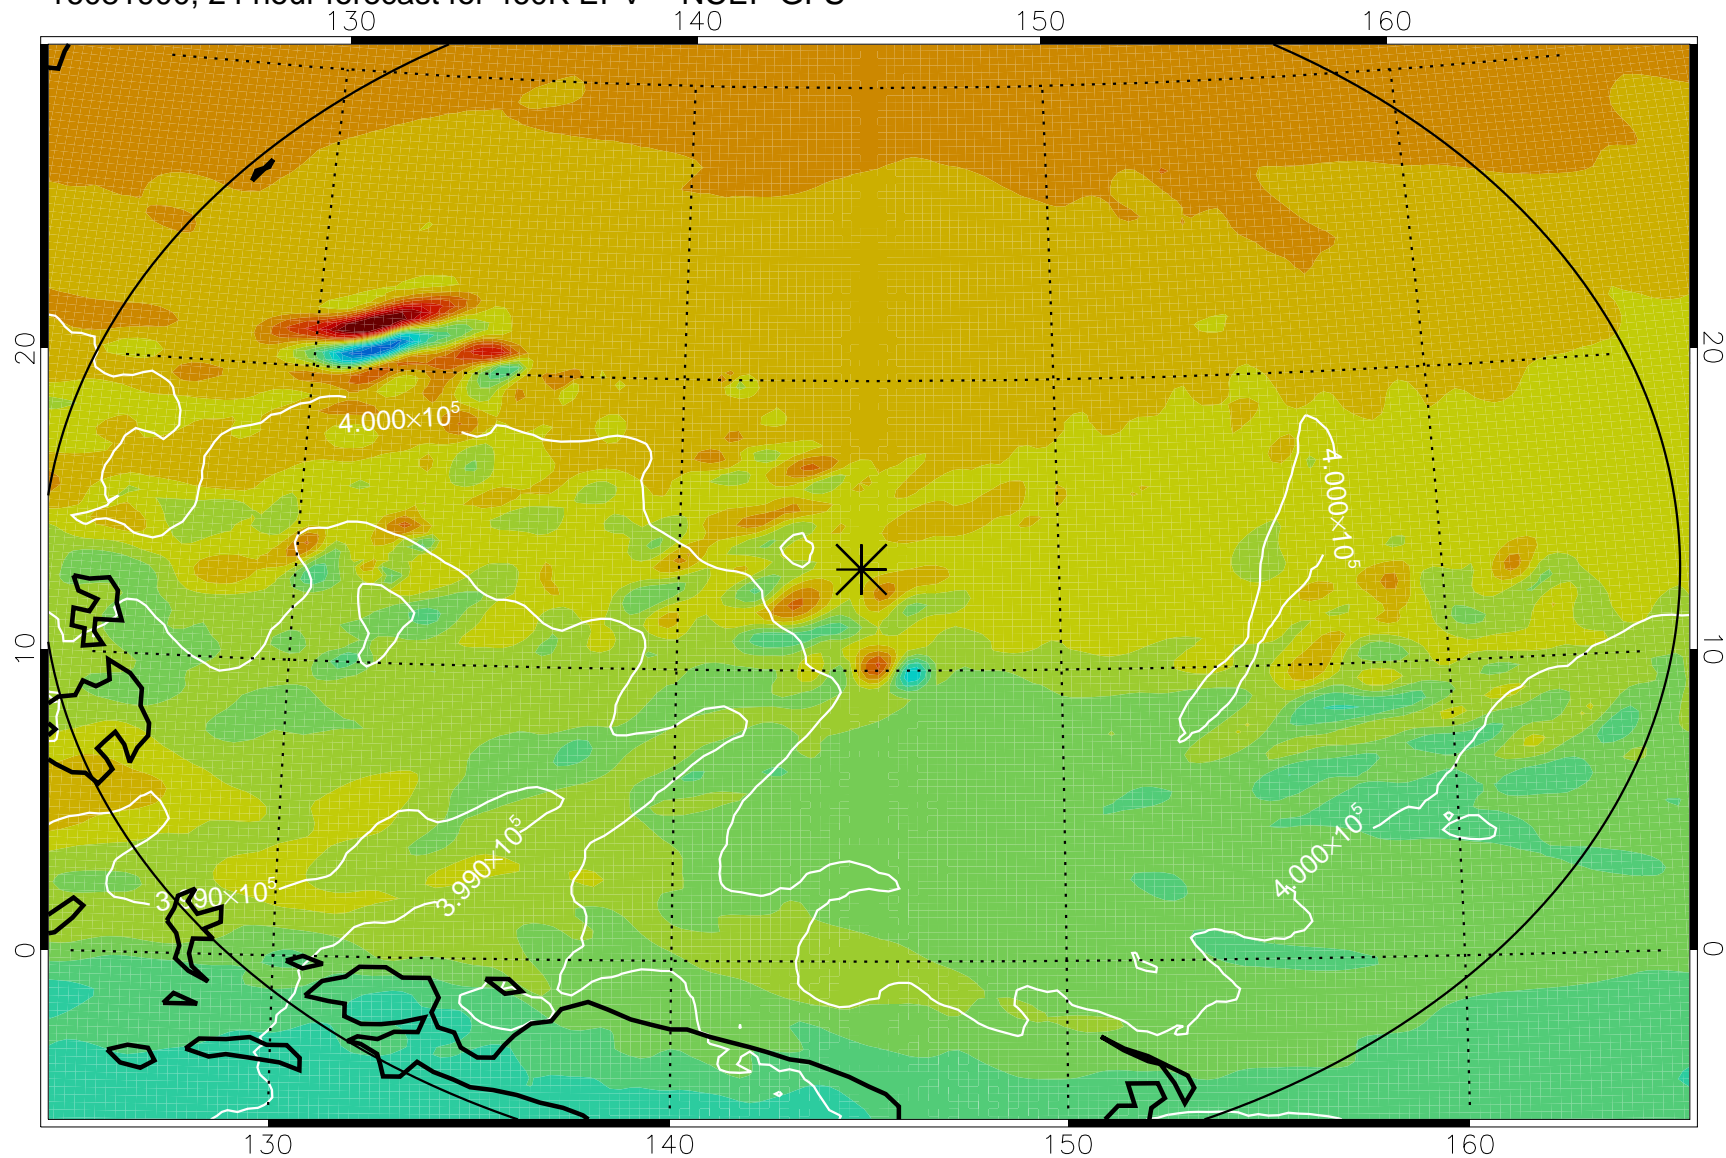

16081818, 18 hour forecast for 460K EPV -- NCEP GFS

460K Montgomery Streamfunction, white

Range ring of 2304 km

16081900, 24 hour forecast for 460K EPV -- NCEP GFS

460K Montgomery Streamfunction, white

Range ring of 2304 km

16081906, 30 hour forecast for 460K EPV -- NCEP GFS

460K Montgomery Streamfunction, white

Range ring of 2304 km

16081912, 36 hour forecast for 460K EPV -- NCEP GFS

460K Montgomery Streamfunction, white

Range ring of 2304 km

16081918, 42 hour forecast for 460K EPV -- NCEP GFS

460K Montgomery Streamfunction, white

Range ring of 2304 km

16082000, 48 hour forecast for 460K EPV -- NCEP GFS

460K Montgomery Streamfunction, white

Range ring of 2304 km

16082018, 66 hour forecast for 460K EPV -- NCEP GFS

460K Montgomery Streamfunction, white

Range ring of 2304 km

16082100, 72 hour forecast for 460K EPV -- NCEP GFS

460K Montgomery Streamfunction, white

Range ring of 2304 km