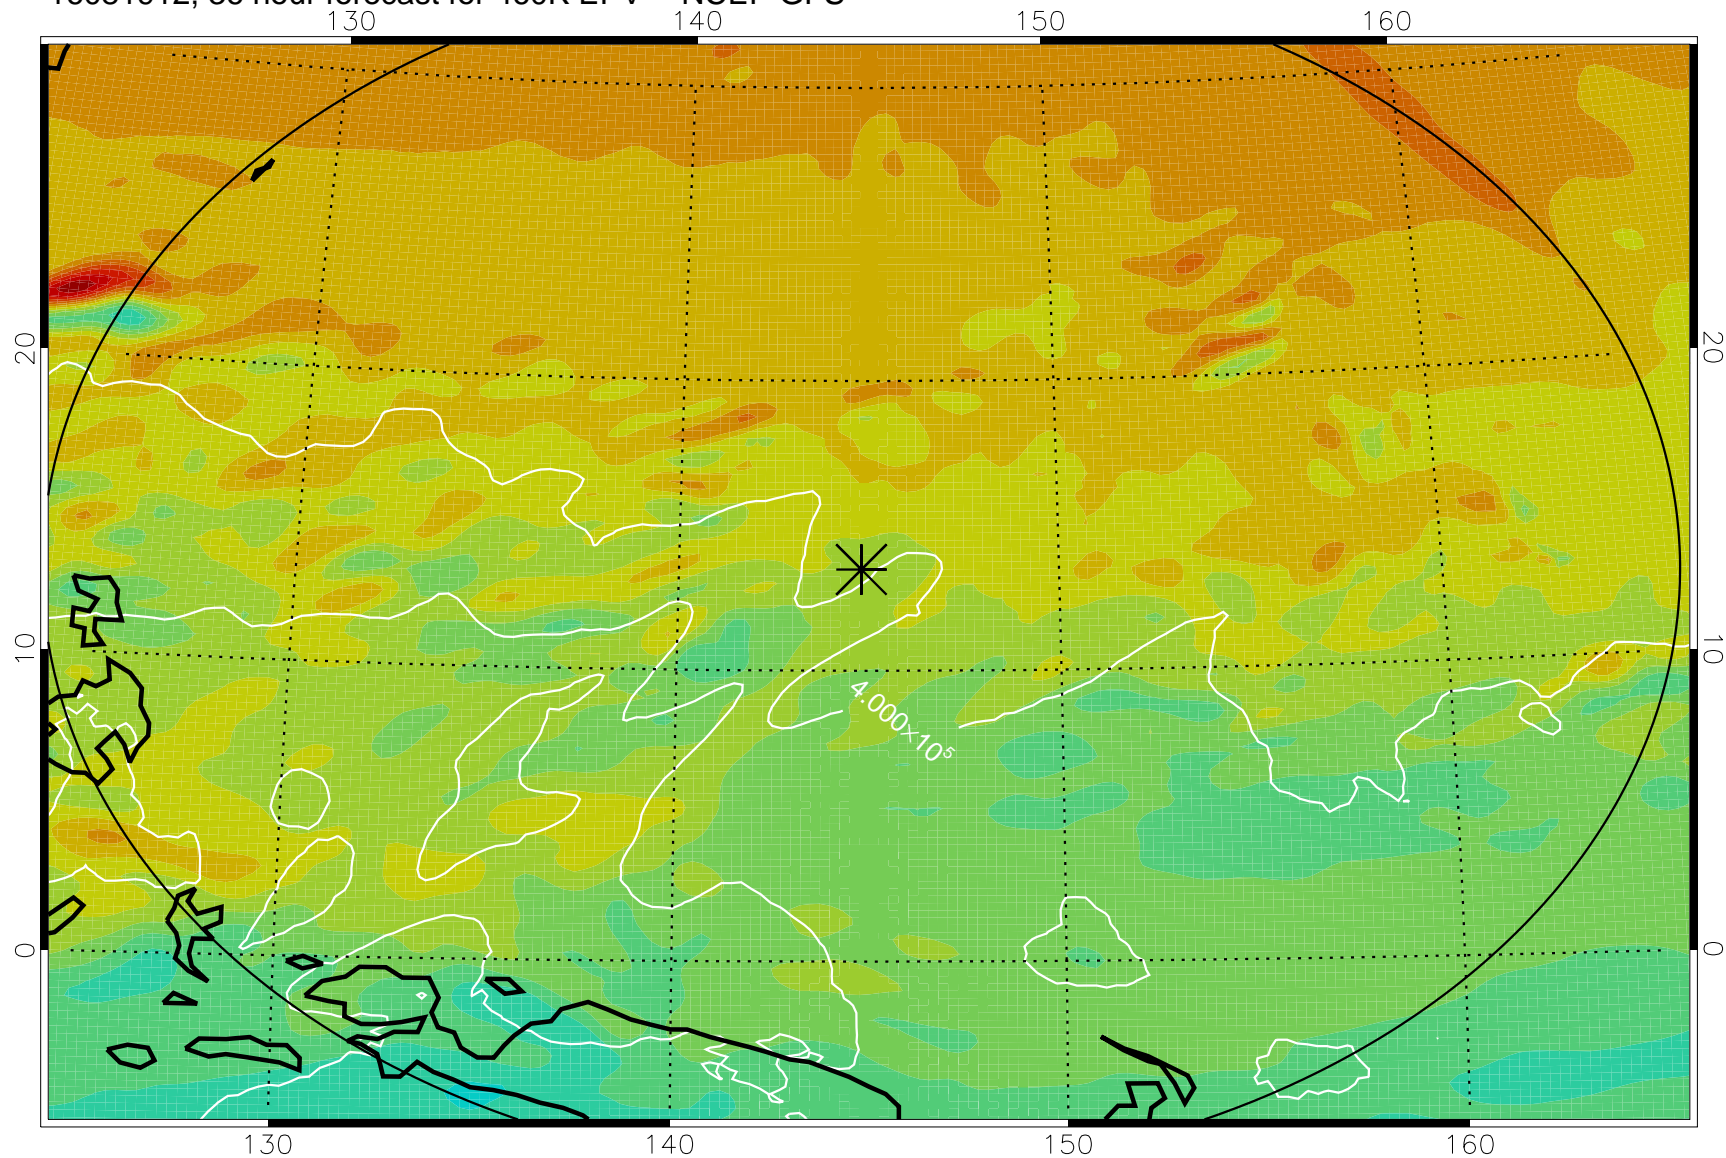

16081906, 30 hour forecast for 460K EPV -- NCEP GFS

460K Montgomery Streamfunction, white

Range ring of 2304 km

16081912, 36 hour forecast for 460K EPV -- NCEP GFS

460K Montgomery Streamfunction, white

Range ring of 2304 km

16081918, 42 hour forecast for 460K EPV -- NCEP GFS

460K Montgomery Streamfunction, white

Range ring of 2304 km

16082000, 48 hour forecast for 460K EPV -- NCEP GFS

460K Montgomery Streamfunction, white

Range ring of 2304 km

16082006, 54 hour forecast for 460K EPV -- NCEP GFS

460K Montgomery Streamfunction, white

Range ring of 2304 km

16082012, 60 hour forecast for 460K EPV -- NCEP GFS

460K Montgomery Streamfunction, white

Range ring of 2304 km

16082018, 66 hour forecast for 460K EPV -- NCEP GFS

460K Montgomery Streamfunction, white

Range ring of 2304 km

16082100, 72 hour forecast for 460K EPV -- NCEP GFS

460K Montgomery Streamfunction, white

Range ring of 2304 km