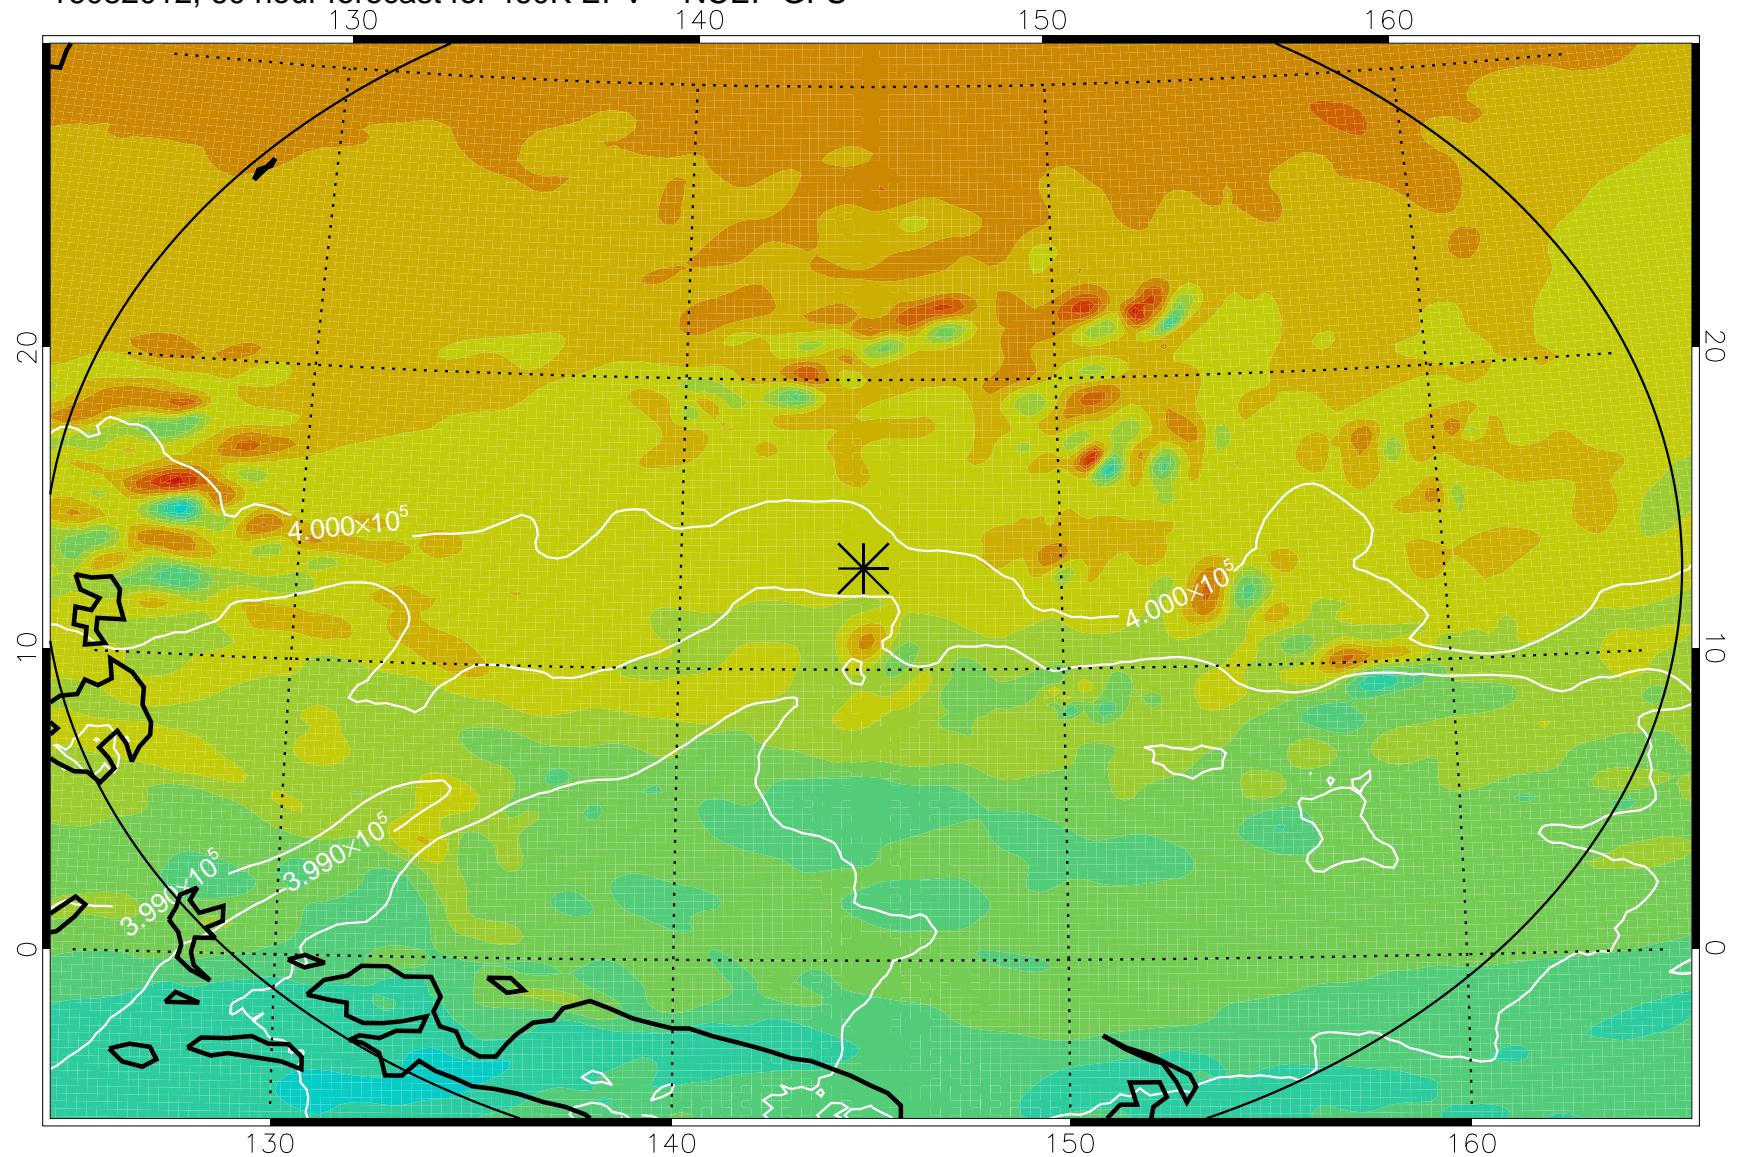

16081918, 42 hour forecast for 460K EPV -- NCEP GFS

460K Montgomery Streamfunction, white

Range ring of 2304 km

16082000, 48 hour forecast for 460K EPV -- NCEP GFS

460K Montgomery Streamfunction, white

Range ring of 2304 km

16082006, 54 hour forecast for 460K EPV -- NCEP GFS

460K Montgomery Streamfunction, white

Range ring of 2304 km

16082012, 60 hour forecast for 460K EPV -- NCEP GFS

460K Montgomery Streamfunction, white

Range ring of 2304 km

16082018, 66 hour forecast for 460K EPV -- NCEP GFS

460K Montgomery Streamfunction, white

Range ring of 2304 km

16082100, 72 hour forecast for 460K EPV -- NCEP GFS

460K Montgomery Streamfunction, white

Range ring of 2304 km

16082106, 78 hour forecast for 460K EPV -- NCEP GFS

460K Montgomery Streamfunction, white

Range ring of 2304 km

16082112, 84 hour forecast for 460K EPV -- NCEP GFS

460K Montgomery Streamfunction, white

Range ring of 2304 km