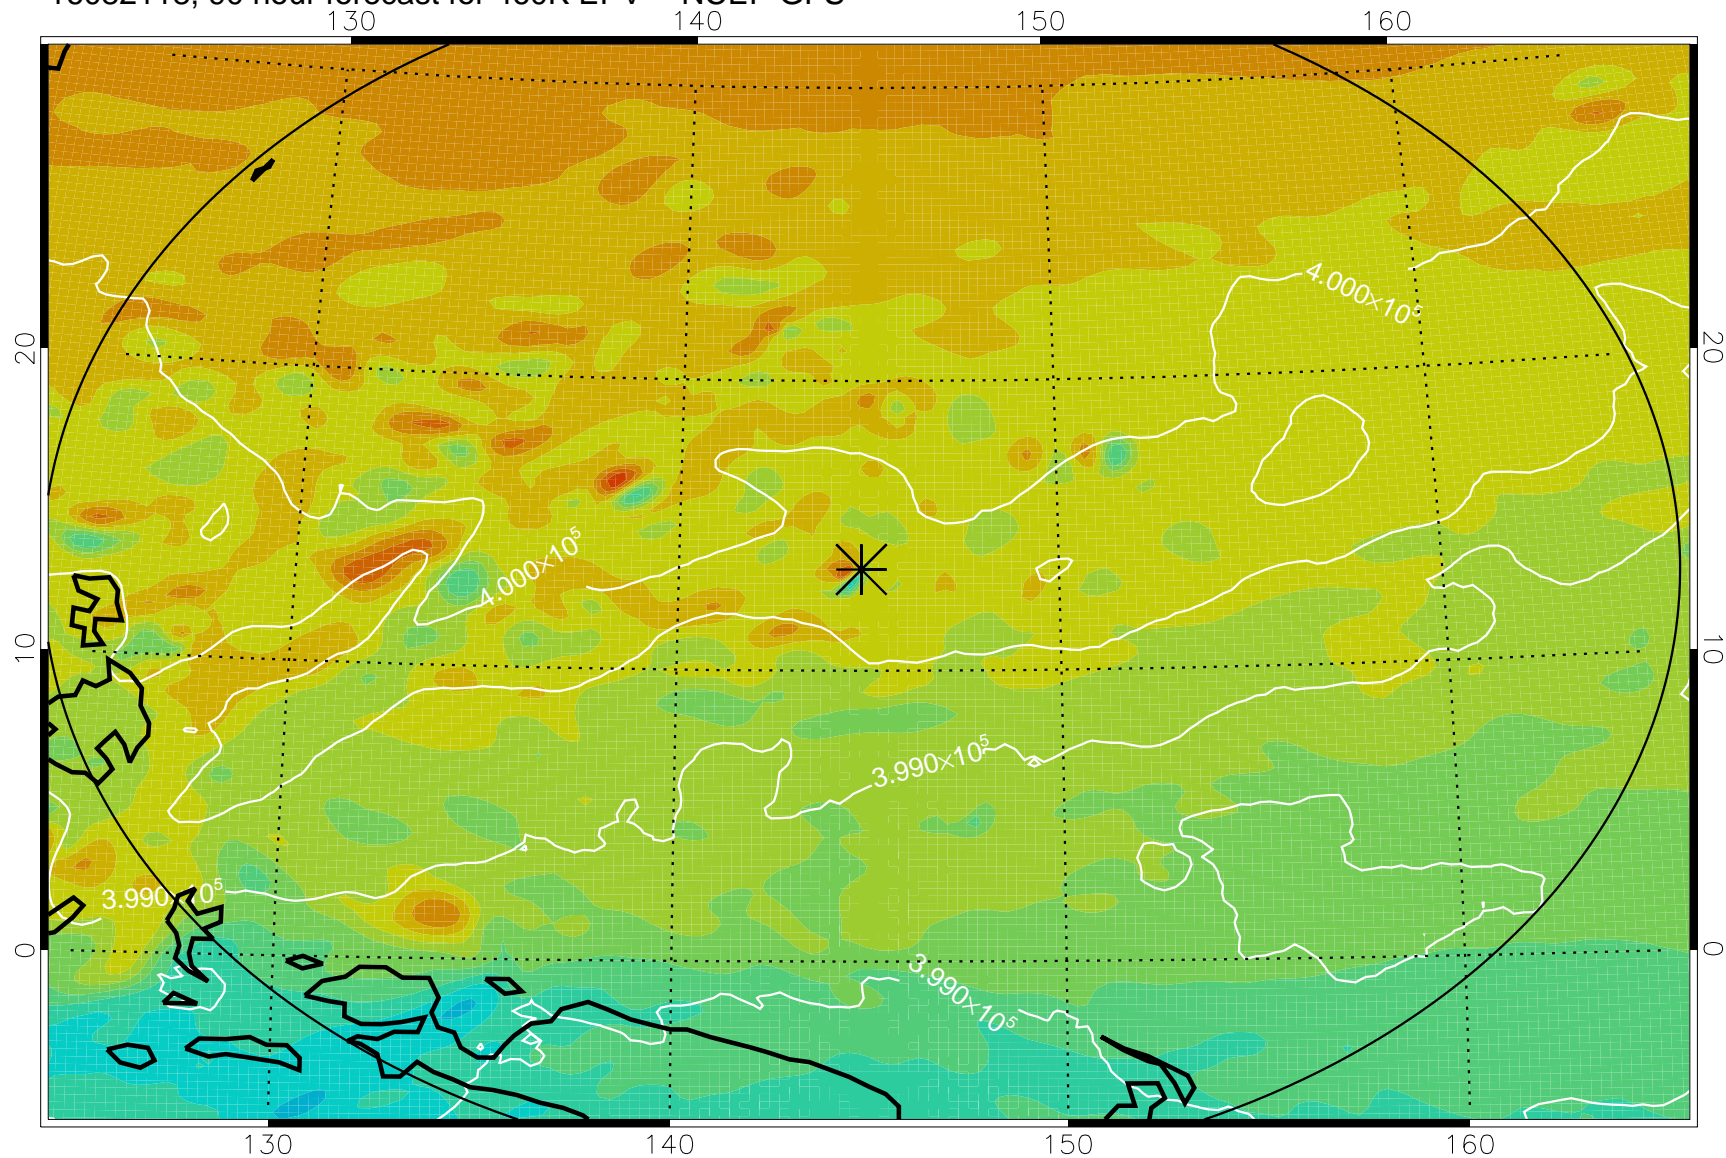

16082018, 66 hour forecast for 460K EPV -- NCEP GFS

460K Montgomery Streamfunction, white

Range ring of 2304 km

16082100, 72 hour forecast for 460K EPV -- NCEP GFS

460K Montgomery Streamfunction, white

Range ring of 2304 km

16082106, 78 hour forecast for 460K EPV -- NCEP GFS

460K Montgomery Streamfunction, white

Range ring of 2304 km

16082112, 84 hour forecast for 460K EPV -- NCEP GFS

460K Montgomery Streamfunction, white

Range ring of 2304 km

16082118, 90 hour forecast for 460K EPV -- NCEP GFS

460K Montgomery Streamfunction, white

Range ring of 2304 km

16082200, 96 hour forecast for 460K EPV -- NCEP GFS

460K Montgomery Streamfunction, white

Range ring of 2304 km

16082206, 102 hour forecast for 460K EPV -- NCEP GFS

460K Montgomery Streamfunction, white

Range ring of 2304 km

16082212, 108 hour forecast for 460K EPV -- NCEP GFS

460K Montgomery Streamfunction, white

Range ring of 2304 km