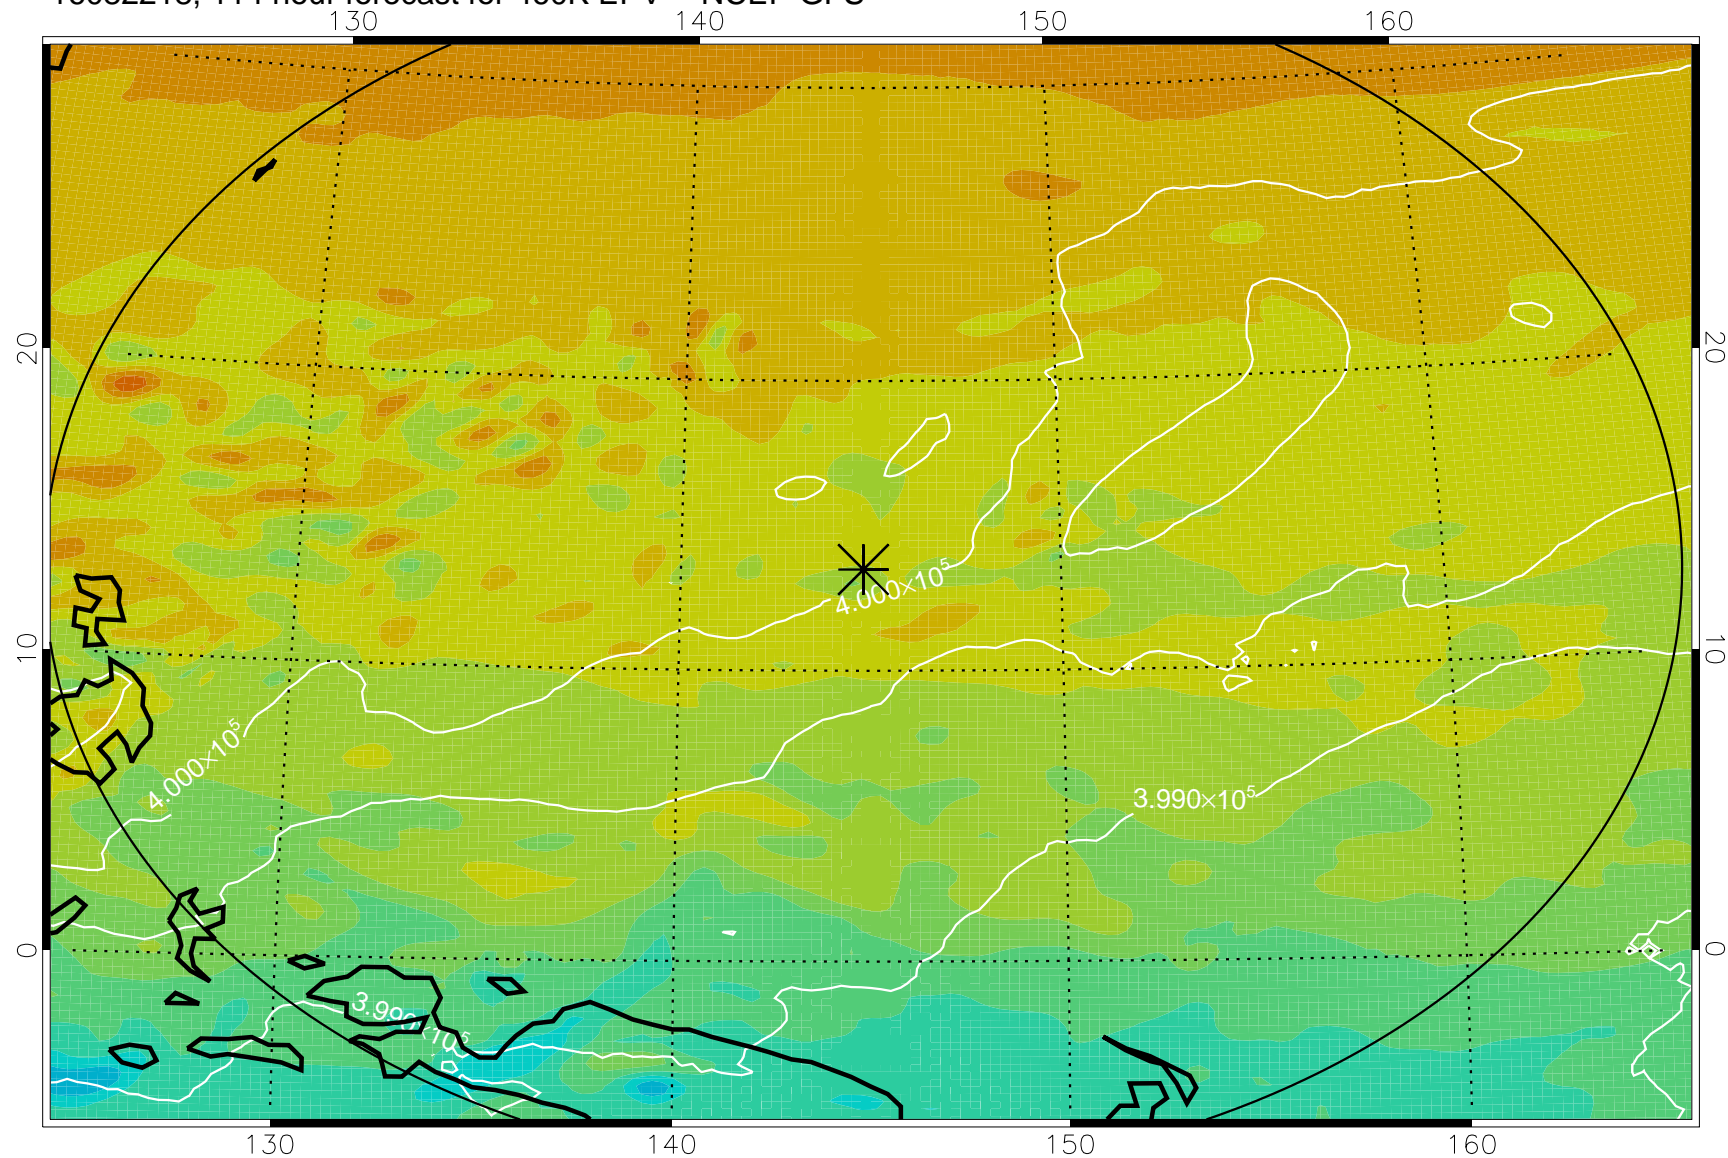

16082106, 78 hour forecast for 460K EPV -- NCEP GFS

460K Montgomery Streamfunction, white

Range ring of 2304 km

16082112, 84 hour forecast for 460K EPV -- NCEP GFS

460K Montgomery Streamfunction, white

Range ring of 2304 km

16082118, 90 hour forecast for 460K EPV -- NCEP GFS

460K Montgomery Streamfunction, white

Range ring of 2304 km

16082200, 96 hour forecast for 460K EPV -- NCEP GFS

460K Montgomery Streamfunction, white

Range ring of 2304 km

16082206, 102 hour forecast for 460K EPV -- NCEP GFS

460K Montgomery Streamfunction, white

Range ring of 2304 km

16082212, 108 hour forecast for 460K EPV -- NCEP GFS

460K Montgomery Streamfunction, white

Range ring of 2304 km

16082218, 114 hour forecast for 460K EPV -- NCEP GFS

460K Montgomery Streamfunction, white

Range ring of 2304 km

16082300, 120 hour forecast for 460K EPV -- NCEP GFS

460K Montgomery Streamfunction, white

Range ring of 2304 km