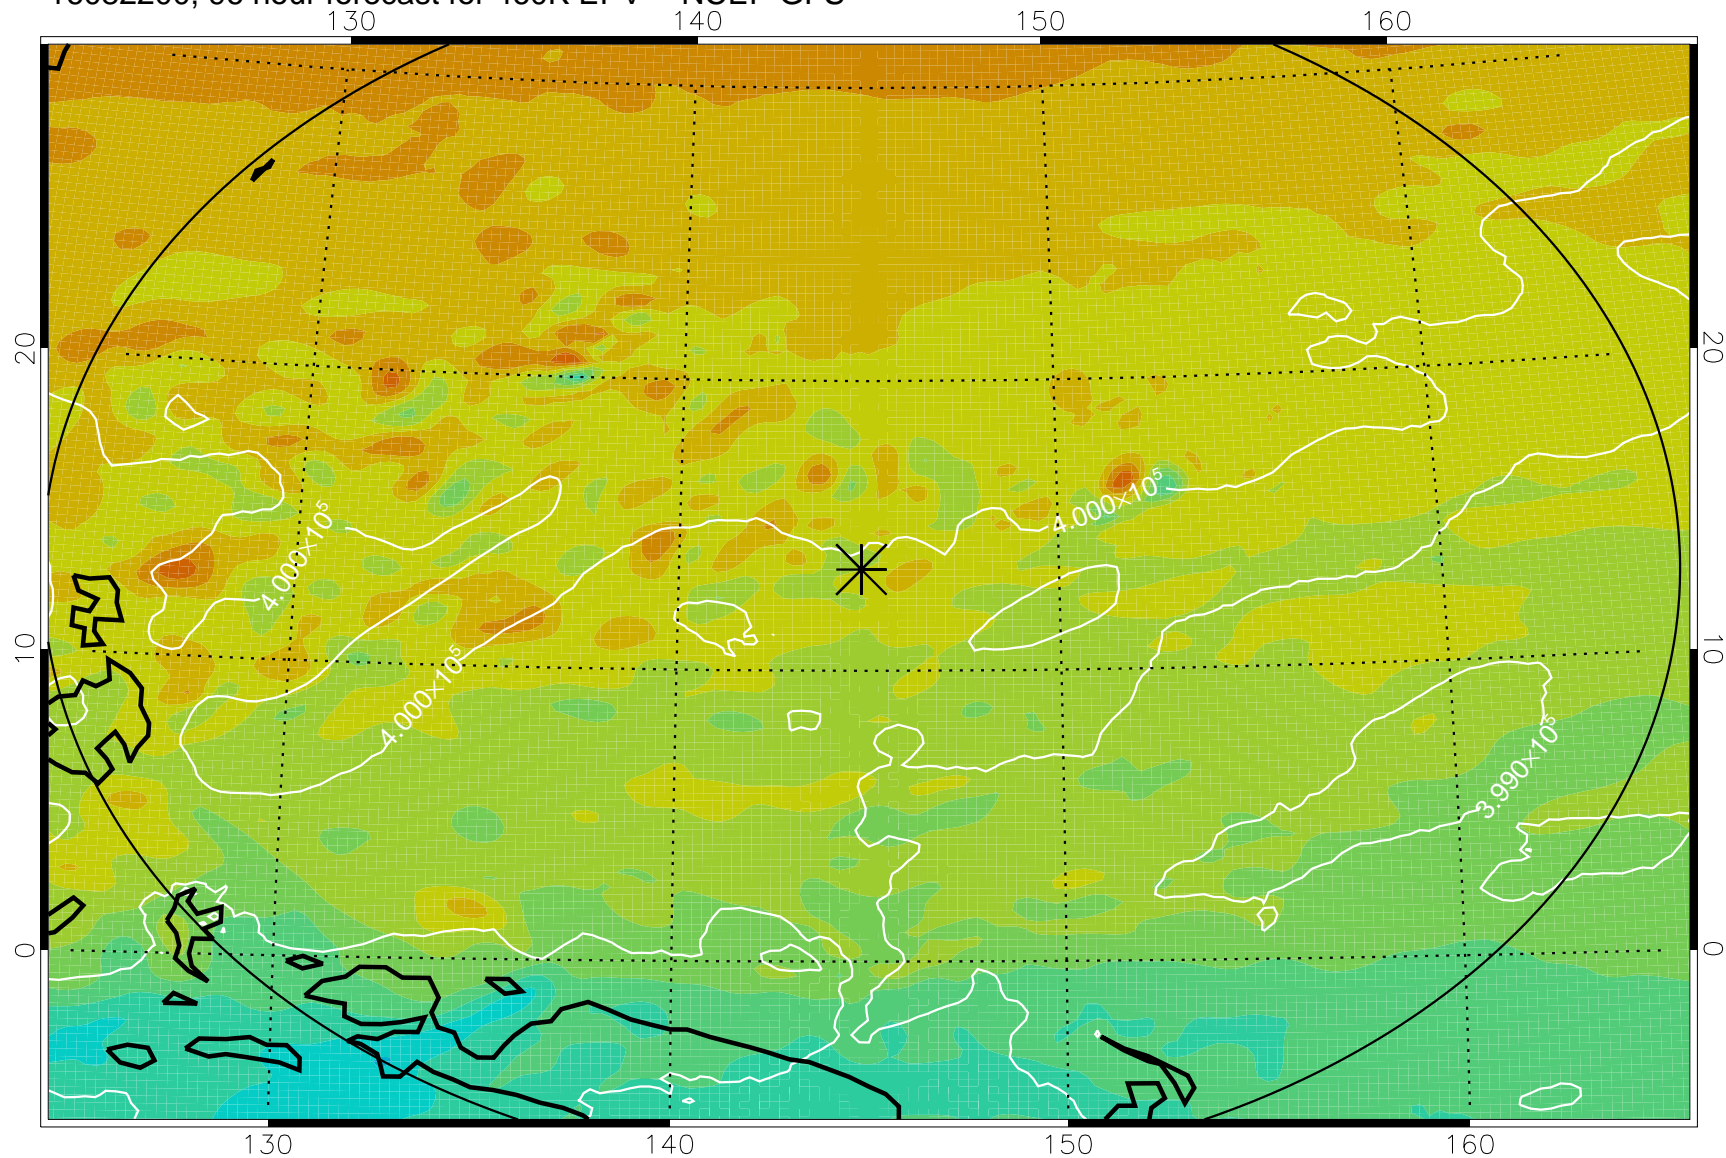

16082018, 66 hour forecast for 460K EPV -- NCEP GFS

460K Montgomery Streamfunction, white

Range ring of 2304 km

16082100, 72 hour forecast for 460K EPV -- NCEP GFS

460K Montgomery Streamfunction, white

Range ring of 2304 km

16082106, 78 hour forecast for 460K EPV -- NCEP GFS

460K Montgomery Streamfunction, white

Range ring of 2304 km

16082112, 84 hour forecast for 460K EPV -- NCEP GFS

460K Montgomery Streamfunction, white

Range ring of 2304 km

16082118, 90 hour forecast for 460K EPV -- NCEP GFS

460K Montgomery Streamfunction, white

Range ring of 2304 km

16082200, 96 hour forecast for 460K EPV -- NCEP GFS

460K Montgomery Streamfunction, white

Range ring of 2304 km

16082206, 102 hour forecast for 460K EPV -- NCEP GFS

460K Montgomery Streamfunction, white

Range ring of 2304 km

16082212, 108 hour forecast for 460K EPV -- NCEP GFS

460K Montgomery Streamfunction, white

Range ring of 2304 km