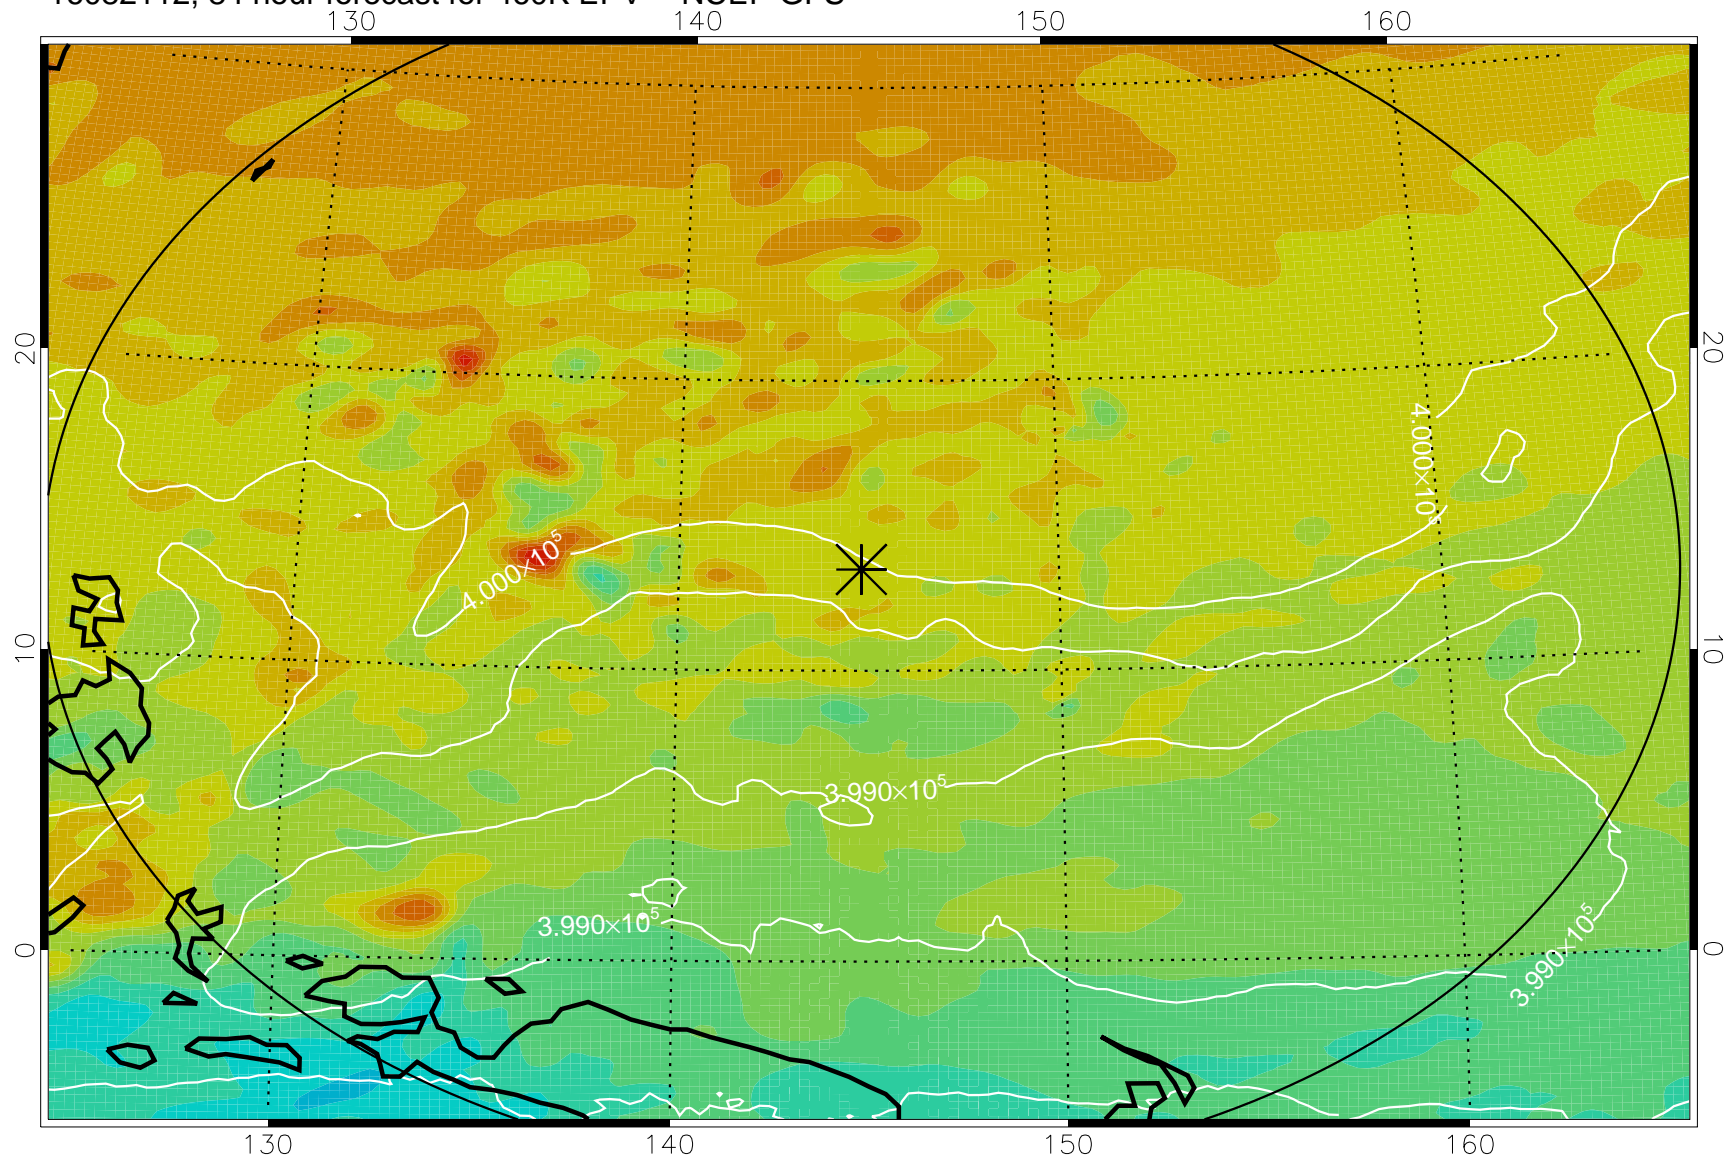

16082018, 66 hour forecast for 460K EPV -- NCEP GFS

460K Montgomery Streamfunction, white

Range ring of 2304 km

16082100, 72 hour forecast for 460K EPV -- NCEP GFS

460K Montgomery Streamfunction, white

Range ring of 2304 km

16082106, 78 hour forecast for 460K EPV -- NCEP GFS

460K Montgomery Streamfunction, white

Range ring of 2304 km

16082112, 84 hour forecast for 460K EPV -- NCEP GFS

460K Montgomery Streamfunction, white

Range ring of 2304 km

16082118, 90 hour forecast for 460K EPV -- NCEP GFS

460K Montgomery Streamfunction, white

Range ring of 2304 km

16082200, 96 hour forecast for 460K EPV -- NCEP GFS

460K Montgomery Streamfunction, white

Range ring of 2304 km

16082206, 102 hour forecast for 460K EPV -- NCEP GFS

460K Montgomery Streamfunction, white

Range ring of 2304 km

16082212, 108 hour forecast for 460K EPV -- NCEP GFS

460K Montgomery Streamfunction, white

Range ring of 2304 km