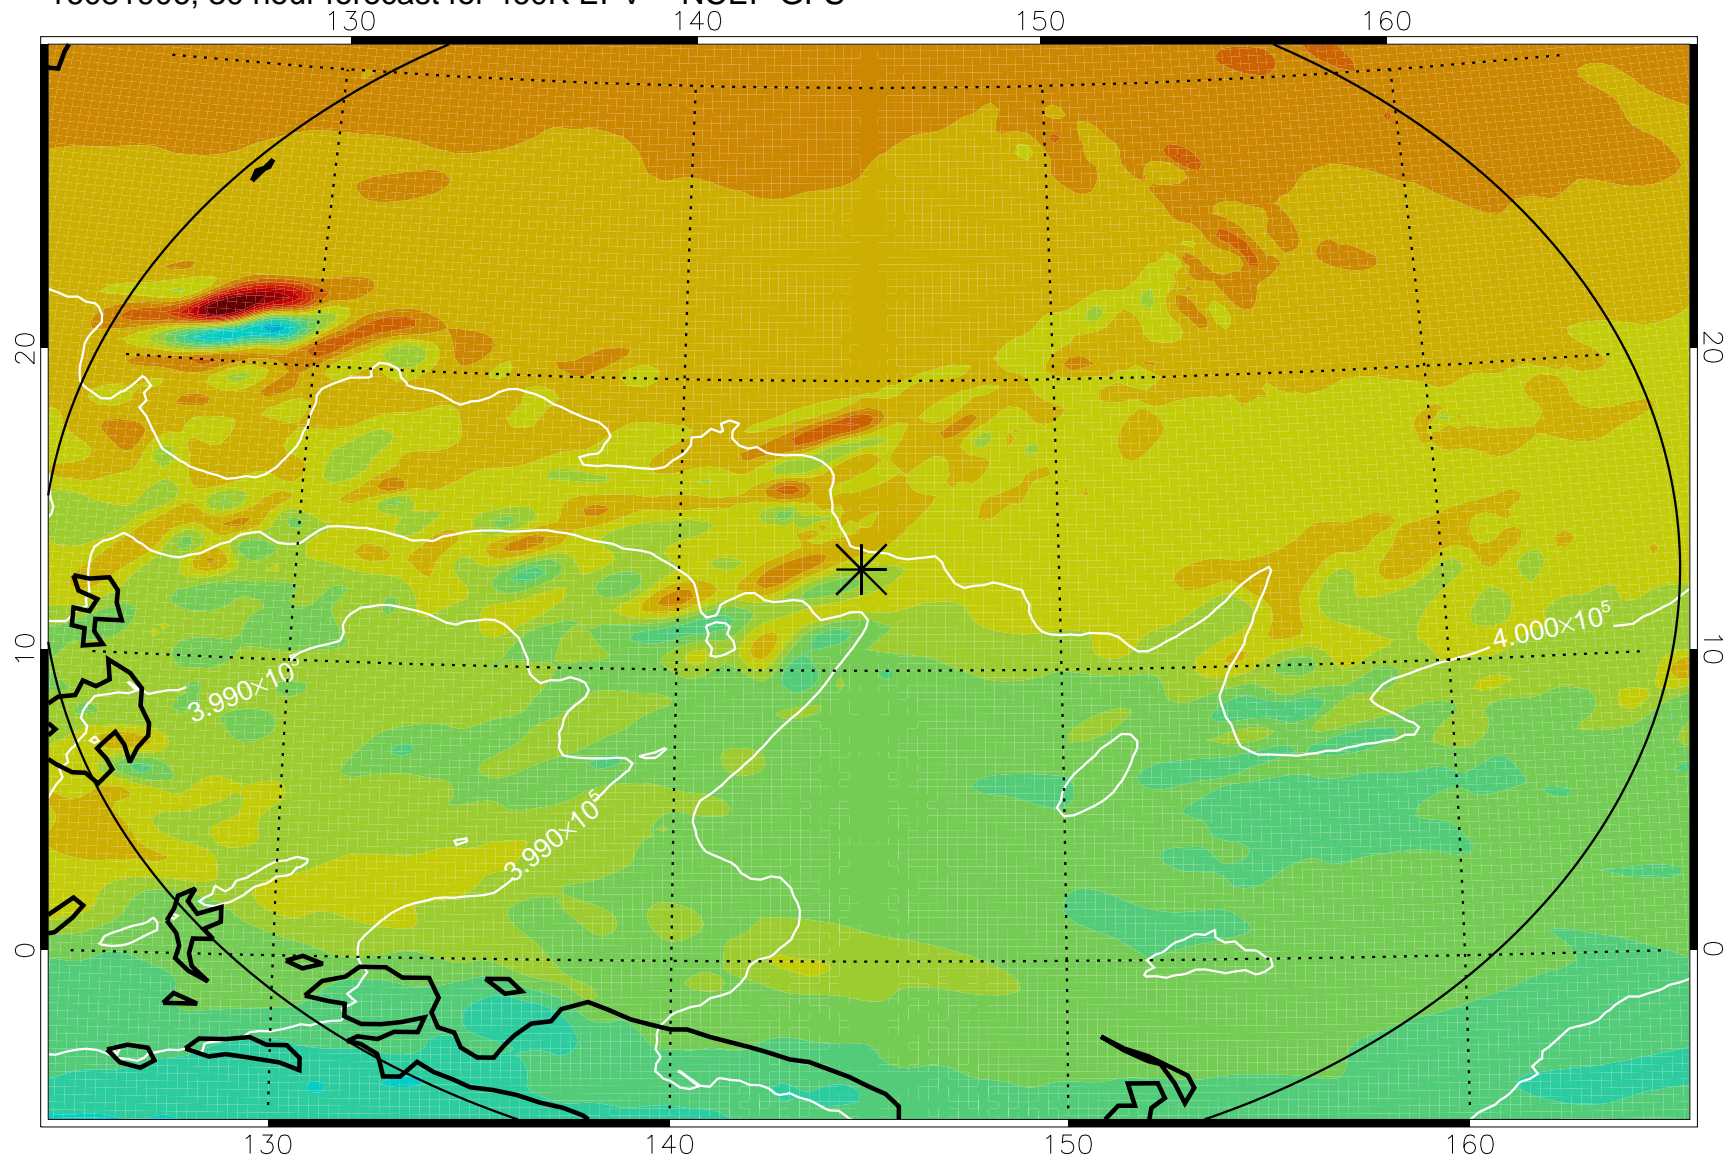

16081818, 18 hour forecast for 460K EPV -- NCEP GFS

460K Montgomery Streamfunction, white

Range ring of 2304 km

16081900, 24 hour forecast for 460K EPV -- NCEP GFS

460K Montgomery Streamfunction, white

Range ring of 2304 km

16081906, 30 hour forecast for 460K EPV -- NCEP GFS

460K Montgomery Streamfunction, white

Range ring of 2304 km

16081912, 36 hour forecast for 460K EPV -- NCEP GFS

460K Montgomery Streamfunction, white

Range ring of 2304 km

16081918, 42 hour forecast for 460K EPV -- NCEP GFS

460K Montgomery Streamfunction, white

Range ring of 2304 km

16082000, 48 hour forecast for 460K EPV -- NCEP GFS

460K Montgomery Streamfunction, white

Range ring of 2304 km

16082018, 66 hour forecast for 460K EPV -- NCEP GFS

460K Montgomery Streamfunction, white

Range ring of 2304 km

16082100, 72 hour forecast for 460K EPV -- NCEP GFS

460K Montgomery Streamfunction, white

Range ring of 2304 km