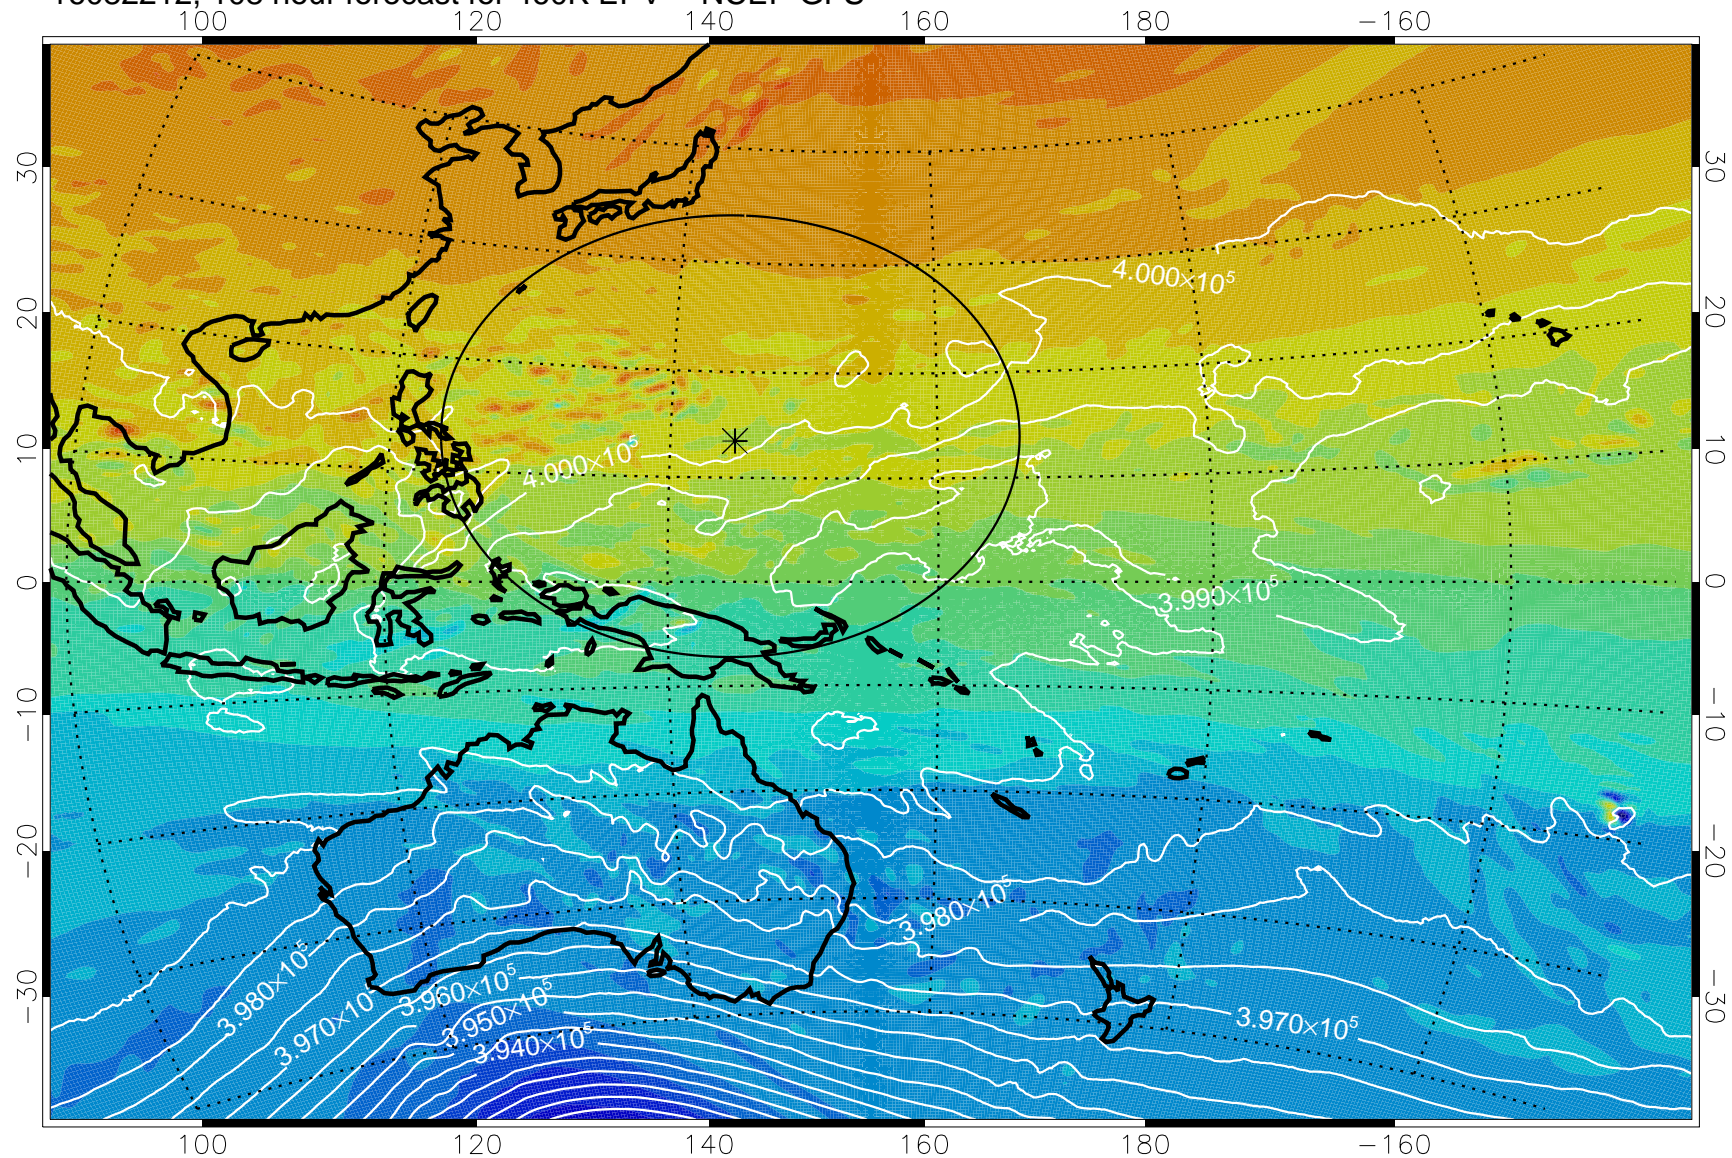

16082106, 78 hour forecast for 460K EPV -- NCEP GFS

460K Montgomery Streamfunction, white

Range ring of 2304 km

16082112, 84 hour forecast for 460K EPV -- NCEP GFS

460K Montgomery Streamfunction, white

Range ring of 2304 km

16082118, 90 hour forecast for 460K EPV -- NCEP GFS

460K Montgomery Streamfunction, white

Range ring of 2304 km

16082200, 96 hour forecast for 460K EPV -- NCEP GFS

460K Montgomery Streamfunction, white

Range ring of 2304 km

16082206, 102 hour forecast for 460K EPV -- NCEP GFS

460K Montgomery Streamfunction, white

Range ring of 2304 km

16082212, 108 hour forecast for 460K EPV -- NCEP GFS

460K Montgomery Streamfunction, white

Range ring of 2304 km

16082218, 114 hour forecast for 460K EPV -- NCEP GFS

460K Montgomery Streamfunction, white

Range ring of 2304 km

16082300, 120 hour forecast for 460K EPV -- NCEP GFS

460K Montgomery Streamfunction, white

Range ring of 2304 km