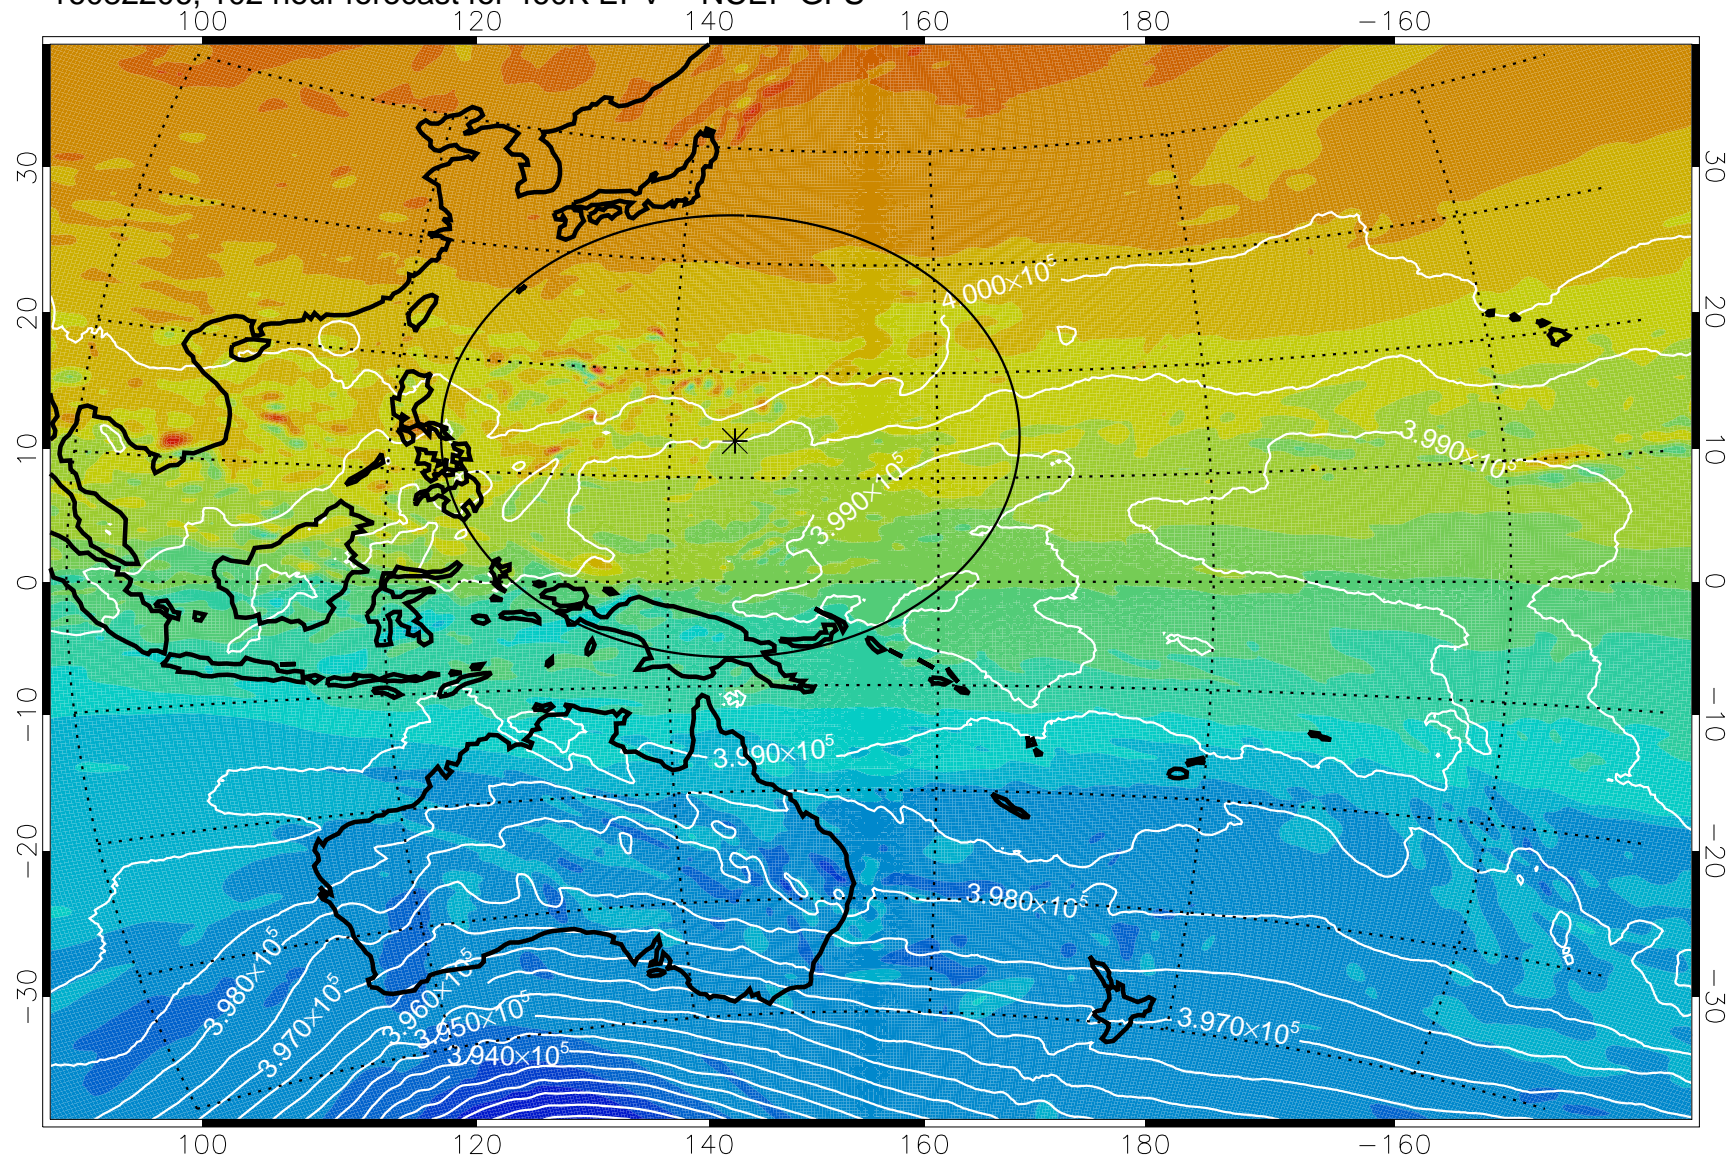

16082106, 78 hour forecast for 460K EPV -- NCEP GFS

460K Montgomery Streamfunction, white

Range ring of 2304 km

16082112, 84 hour forecast for 460K EPV -- NCEP GFS

460K Montgomery Streamfunction, white

Range ring of 2304 km

16082118, 90 hour forecast for 460K EPV -- NCEP GFS

460K Montgomery Streamfunction, white

Range ring of 2304 km

16082200, 96 hour forecast for 460K EPV -- NCEP GFS

460K Montgomery Streamfunction, white

Range ring of 2304 km

16082206, 102 hour forecast for 460K EPV -- NCEP GFS

460K Montgomery Streamfunction, white

Range ring of 2304 km

16082212, 108 hour forecast for 460K EPV -- NCEP GFS

460K Montgomery Streamfunction, white

Range ring of 2304 km

16082218, 114 hour forecast for 460K EPV -- NCEP GFS

460K Montgomery Streamfunction, white

Range ring of 2304 km

16082300, 120 hour forecast for 460K EPV -- NCEP GFS

460K Montgomery Streamfunction, white

Range ring of 2304 km