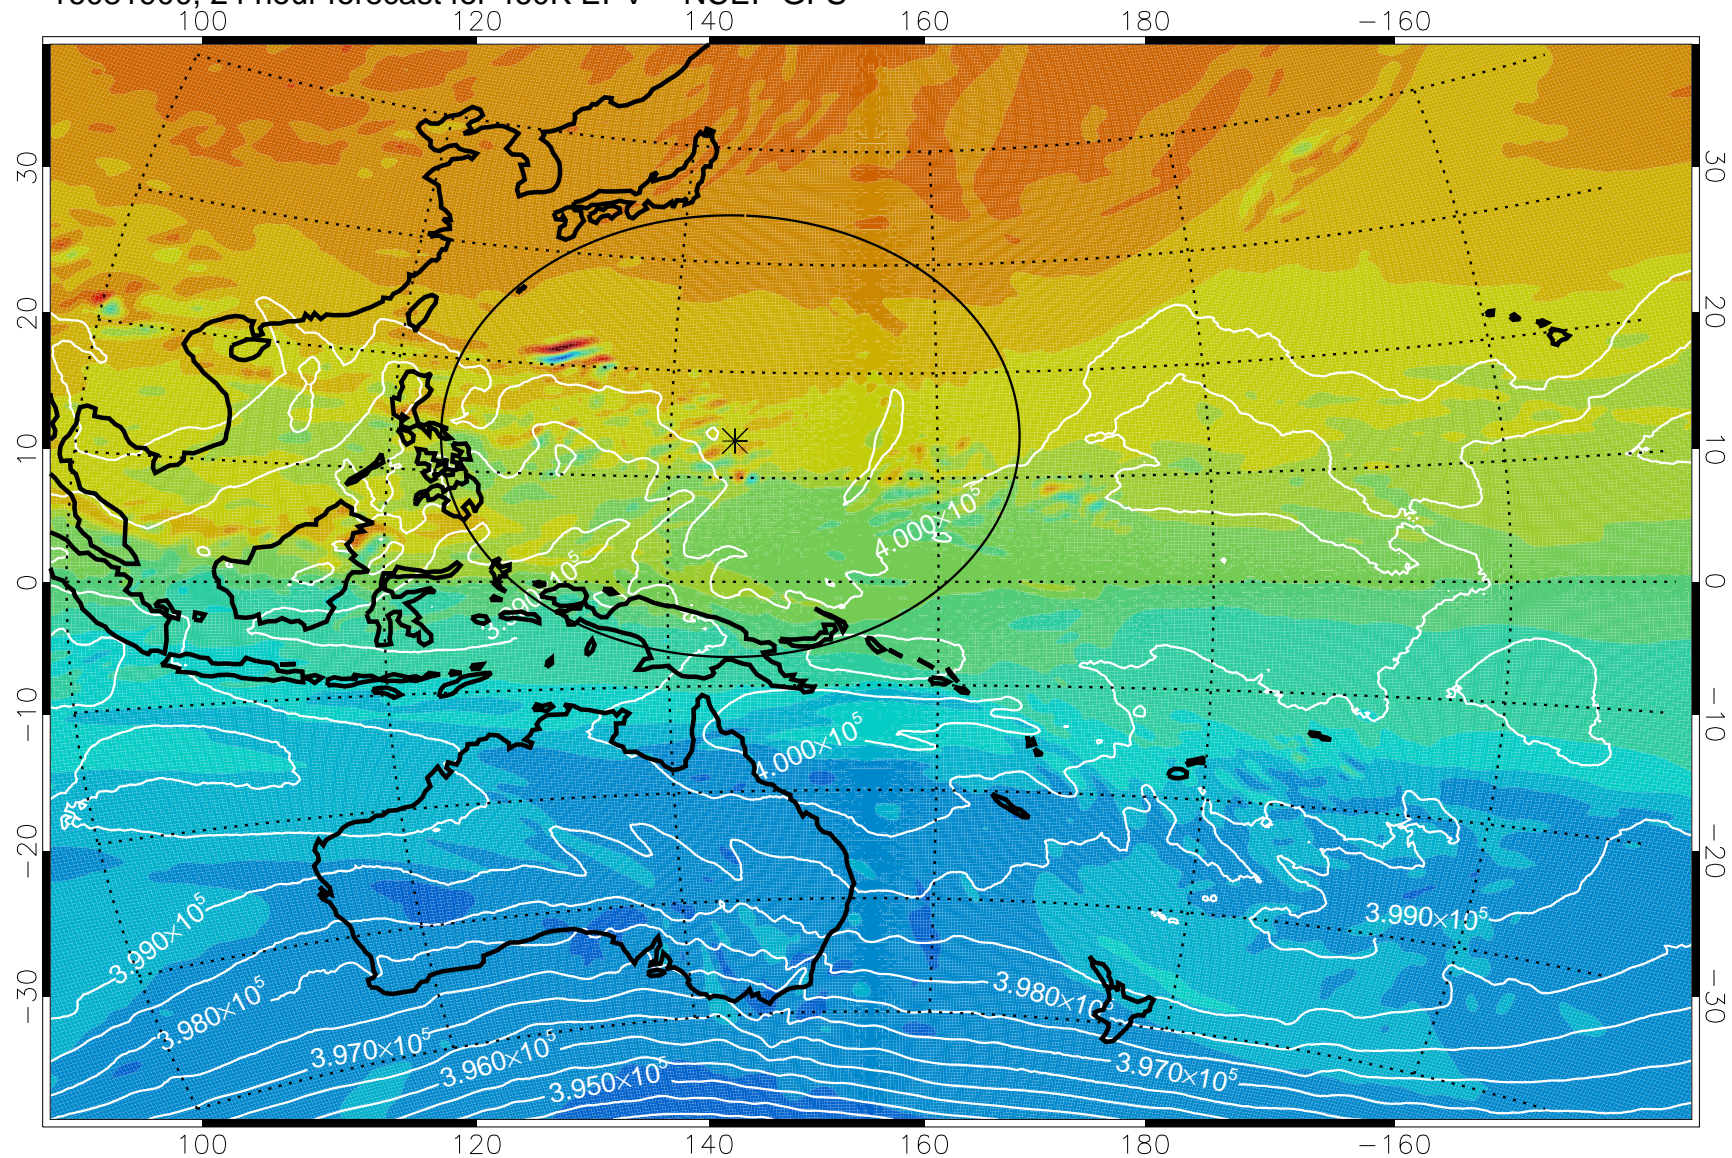

16081806, 6 hour forecast for 460K EPV -- NCEP GFS

460K Montgomery Streamfunction, white

Range ring of 2304 km

16081812, 12 hour forecast for 460K EPV -- NCEP GFS

460K Montgomery Streamfunction, white

Range ring of 2304 km

16081818, 18 hour forecast for 460K EPV -- NCEP GFS

460K Montgomery Streamfunction, white

Range ring of 2304 km

16081900, 24 hour forecast for 460K EPV -- NCEP GFS

460K Montgomery Streamfunction, white

Range ring of 2304 km

16081906, 30 hour forecast for 460K EPV -- NCEP GFS

460K Montgomery Streamfunction, white

Range ring of 2304 km

16081912, 36 hour forecast for 460K EPV -- NCEP GFS

460K Montgomery Streamfunction, white

Range ring of 2304 km

16081918, 42 hour forecast for 460K EPV -- NCEP GFS

460K Montgomery Streamfunction, white

Range ring of 2304 km

16082000, 48 hour forecast for 460K EPV -- NCEP GFS

460K Montgomery Streamfunction, white

Range ring of 2304 km