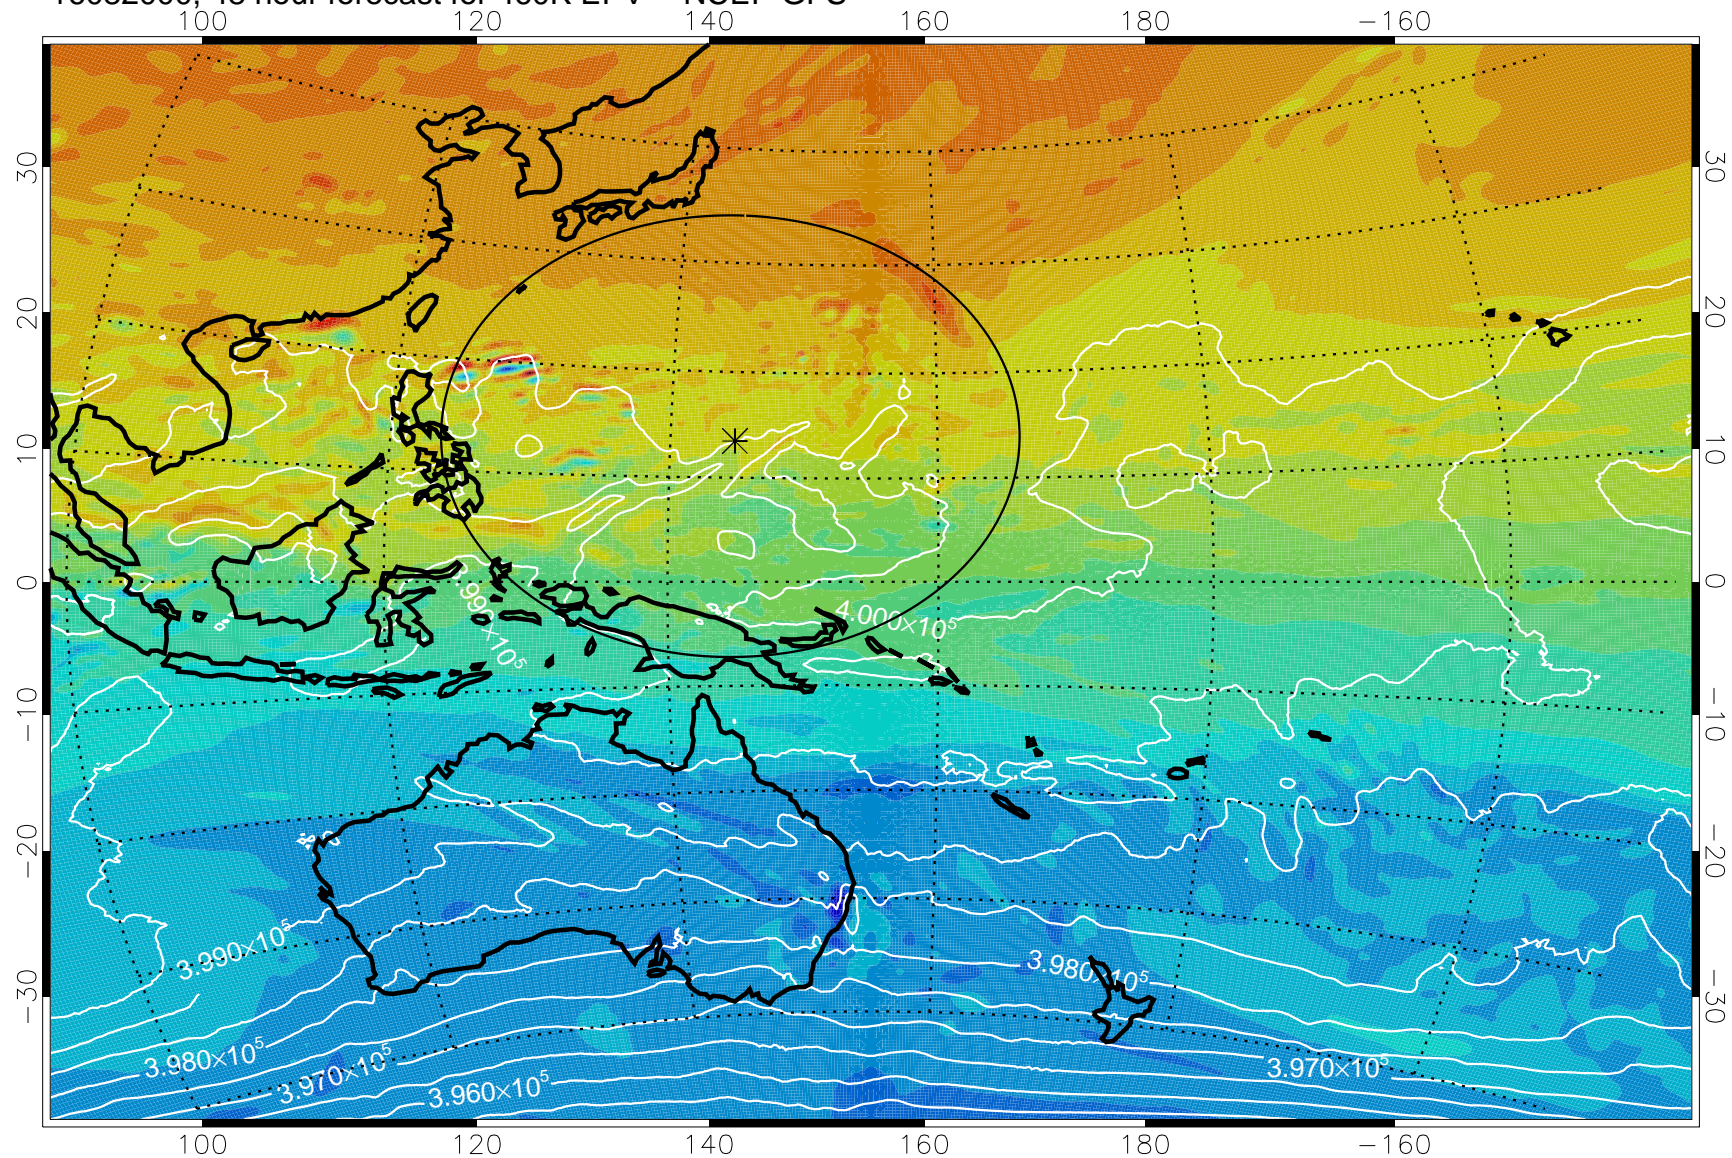

16081906, 30 hour forecast for 460K EPV -- NCEP GFS

460K Montgomery Streamfunction, white

Range ring of 2304 km

16081912, 36 hour forecast for 460K EPV -- NCEP GFS

460K Montgomery Streamfunction, white

Range ring of 2304 km

16081918, 42 hour forecast for 460K EPV -- NCEP GFS

460K Montgomery Streamfunction, white

Range ring of 2304 km

16082000, 48 hour forecast for 460K EPV -- NCEP GFS

460K Montgomery Streamfunction, white

Range ring of 2304 km

16082006, 54 hour forecast for 460K EPV -- NCEP GFS

460K Montgomery Streamfunction, white

Range ring of 2304 km

16082012, 60 hour forecast for 460K EPV -- NCEP GFS

460K Montgomery Streamfunction, white

Range ring of 2304 km

16082018, 66 hour forecast for 460K EPV -- NCEP GFS

460K Montgomery Streamfunction, white

Range ring of 2304 km

16082100, 72 hour forecast for 460K EPV -- NCEP GFS

460K Montgomery Streamfunction, white

Range ring of 2304 km