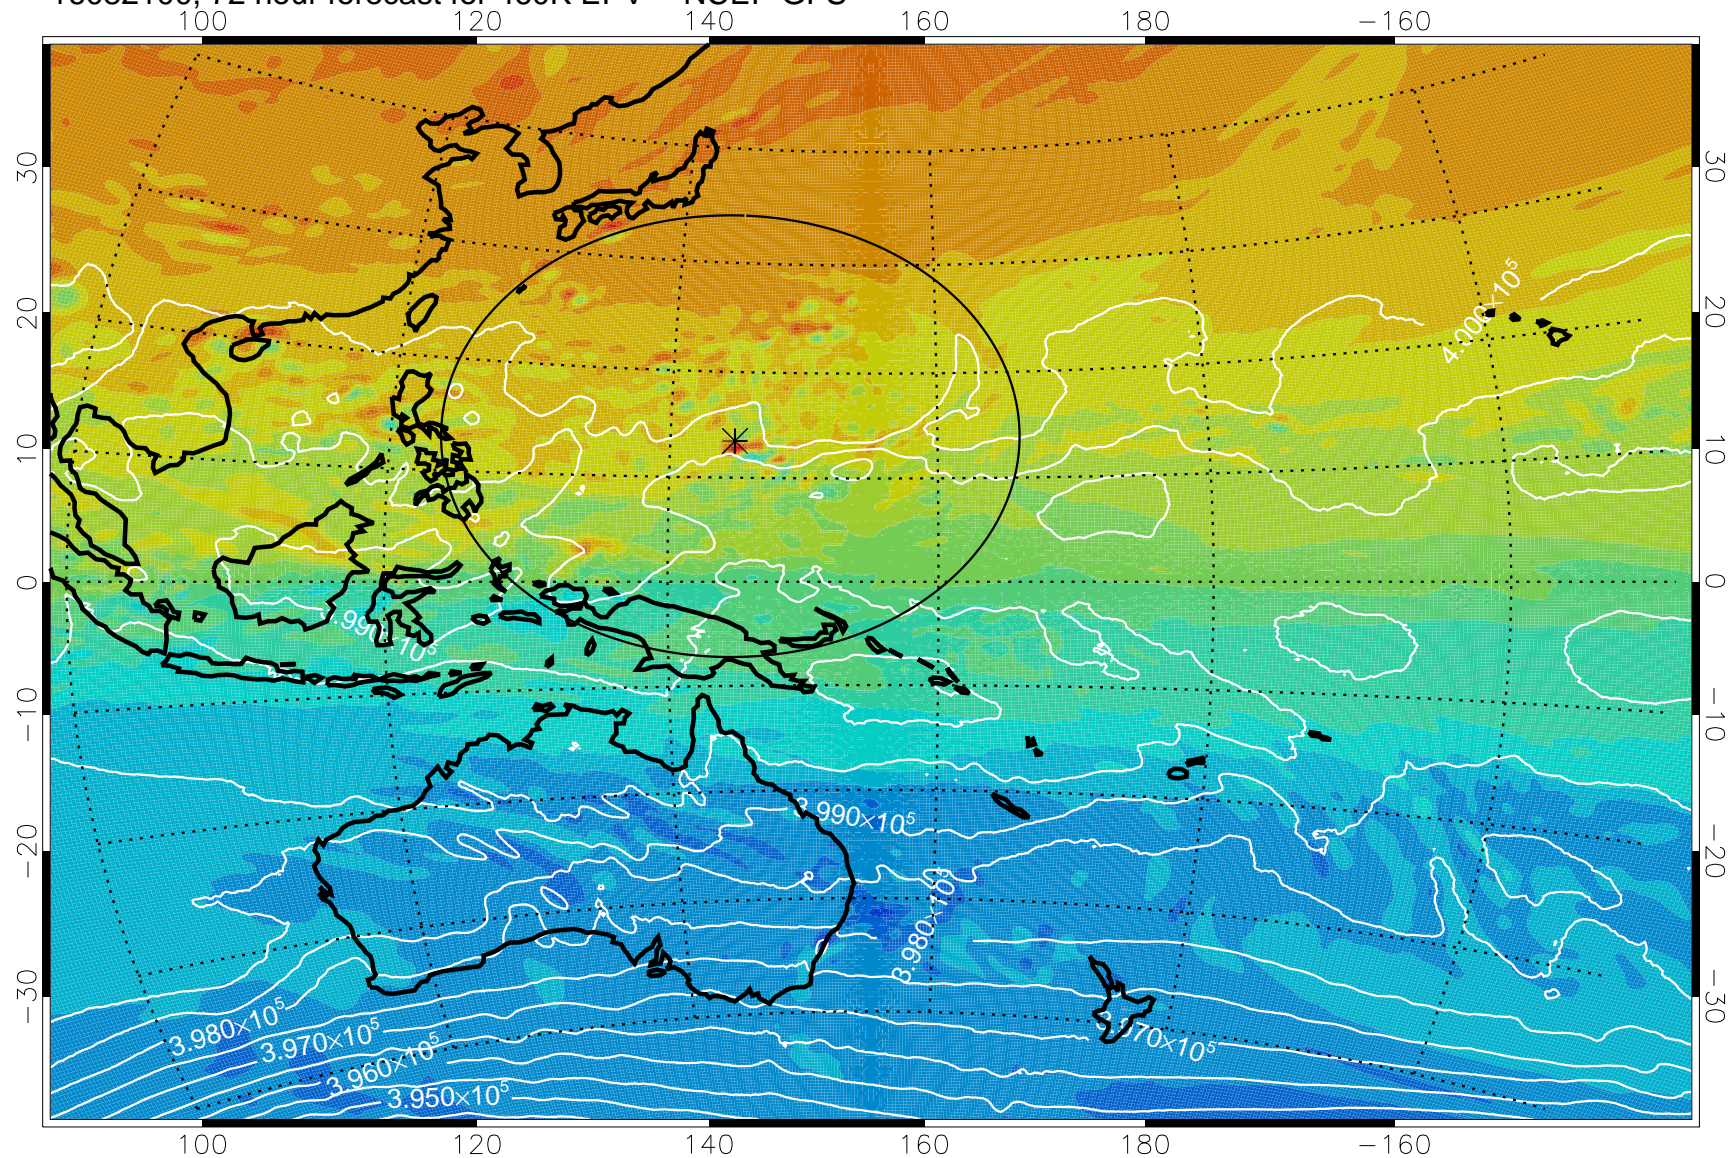

16081918, 42 hour forecast for 460K EPV -- NCEP GFS

460K Montgomery Streamfunction, white

Range ring of 2304 km

16082000, 48 hour forecast for 460K EPV -- NCEP GFS

460K Montgomery Streamfunction, white

Range ring of 2304 km

16082006, 54 hour forecast for 460K EPV -- NCEP GFS

460K Montgomery Streamfunction, white

Range ring of 2304 km

16082012, 60 hour forecast for 460K EPV -- NCEP GFS

460K Montgomery Streamfunction, white

Range ring of 2304 km

16082018, 66 hour forecast for 460K EPV -- NCEP GFS

460K Montgomery Streamfunction, white

Range ring of 2304 km

16082100, 72 hour forecast for 460K EPV -- NCEP GFS

460K Montgomery Streamfunction, white

Range ring of 2304 km

16082106, 78 hour forecast for 460K EPV -- NCEP GFS

460K Montgomery Streamfunction, white

Range ring of 2304 km

16082112, 84 hour forecast for 460K EPV -- NCEP GFS

460K Montgomery Streamfunction, white

Range ring of 2304 km