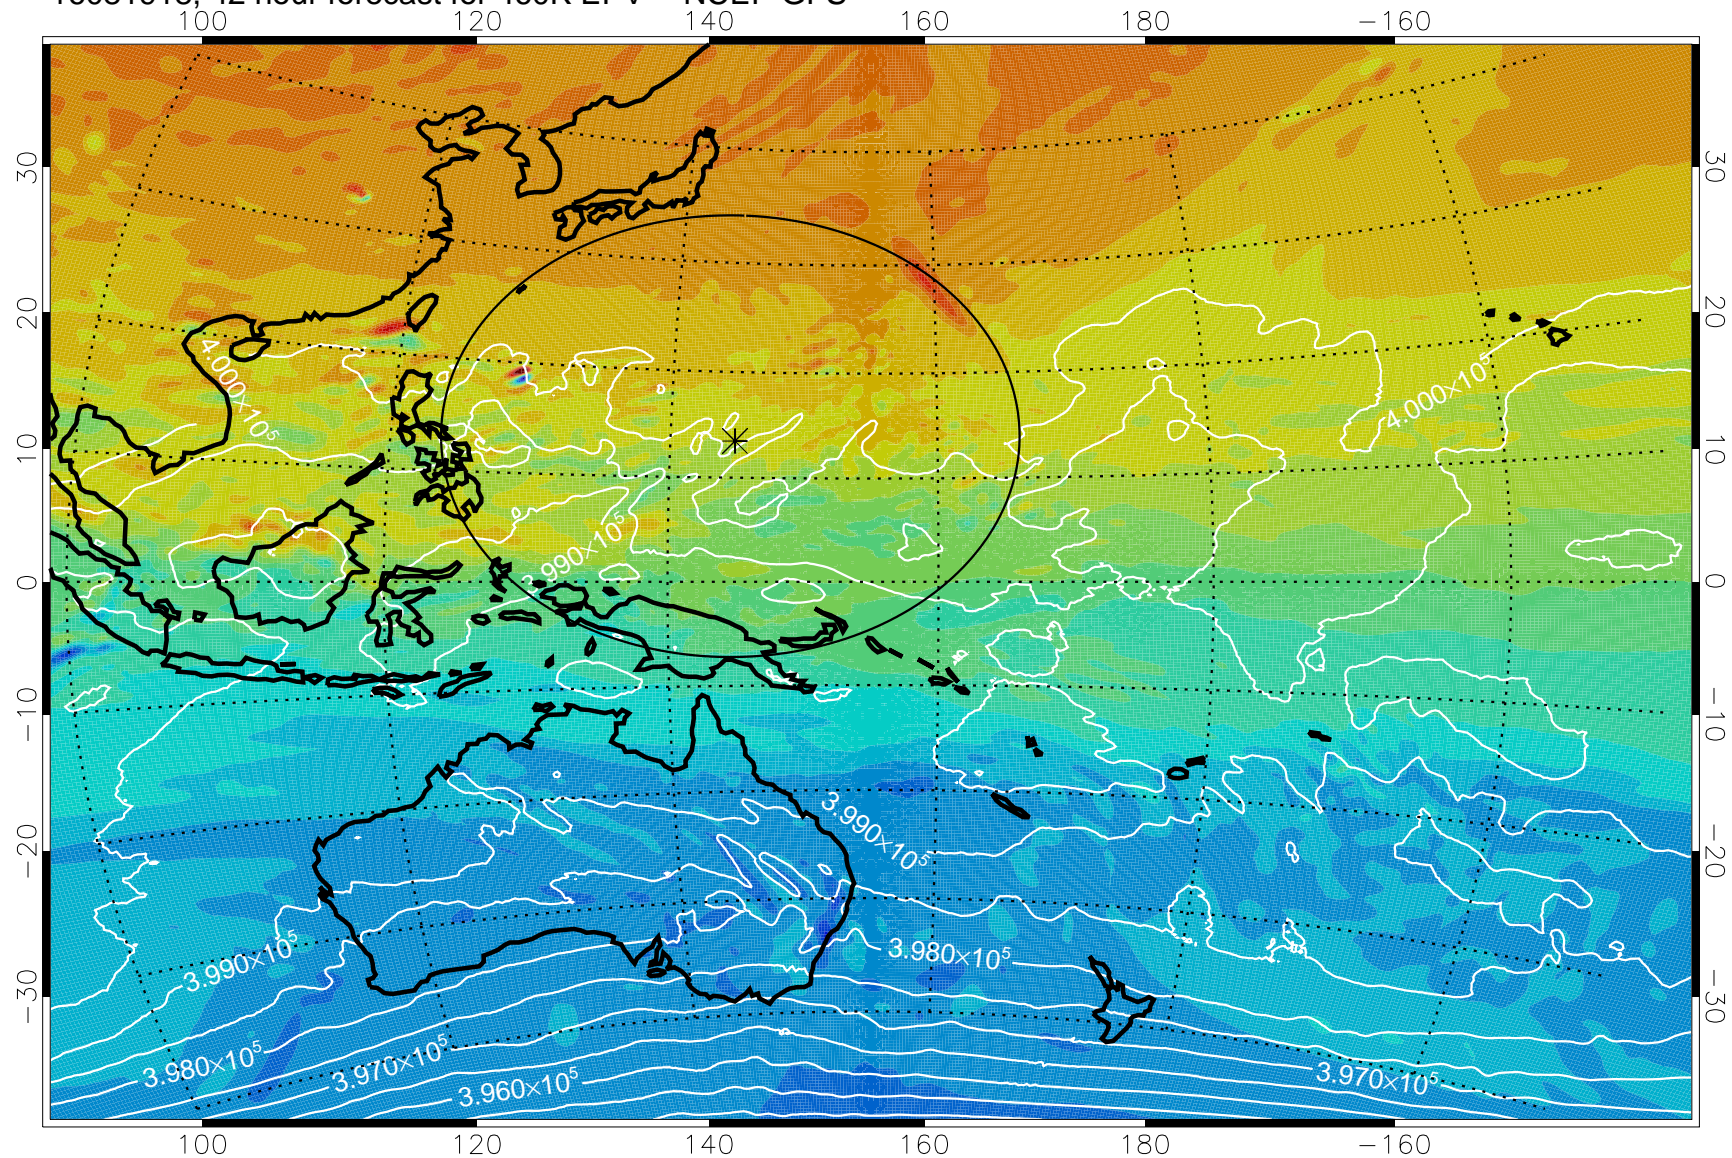

16081906, 30 hour forecast for 460K EPV -- NCEP GFS

460K Montgomery Streamfunction, white

Range ring of 2304 km

16081912, 36 hour forecast for 460K EPV -- NCEP GFS

460K Montgomery Streamfunction, white

Range ring of 2304 km

16081918, 42 hour forecast for 460K EPV -- NCEP GFS

460K Montgomery Streamfunction, white

Range ring of 2304 km

16082000, 48 hour forecast for 460K EPV -- NCEP GFS

460K Montgomery Streamfunction, white

Range ring of 2304 km

16082006, 54 hour forecast for 460K EPV -- NCEP GFS

460K Montgomery Streamfunction, white

Range ring of 2304 km

16082012, 60 hour forecast for 460K EPV -- NCEP GFS

460K Montgomery Streamfunction, white

Range ring of 2304 km

16082018, 66 hour forecast for 460K EPV -- NCEP GFS

460K Montgomery Streamfunction, white

Range ring of 2304 km

16082100, 72 hour forecast for 460K EPV -- NCEP GFS

460K Montgomery Streamfunction, white

Range ring of 2304 km