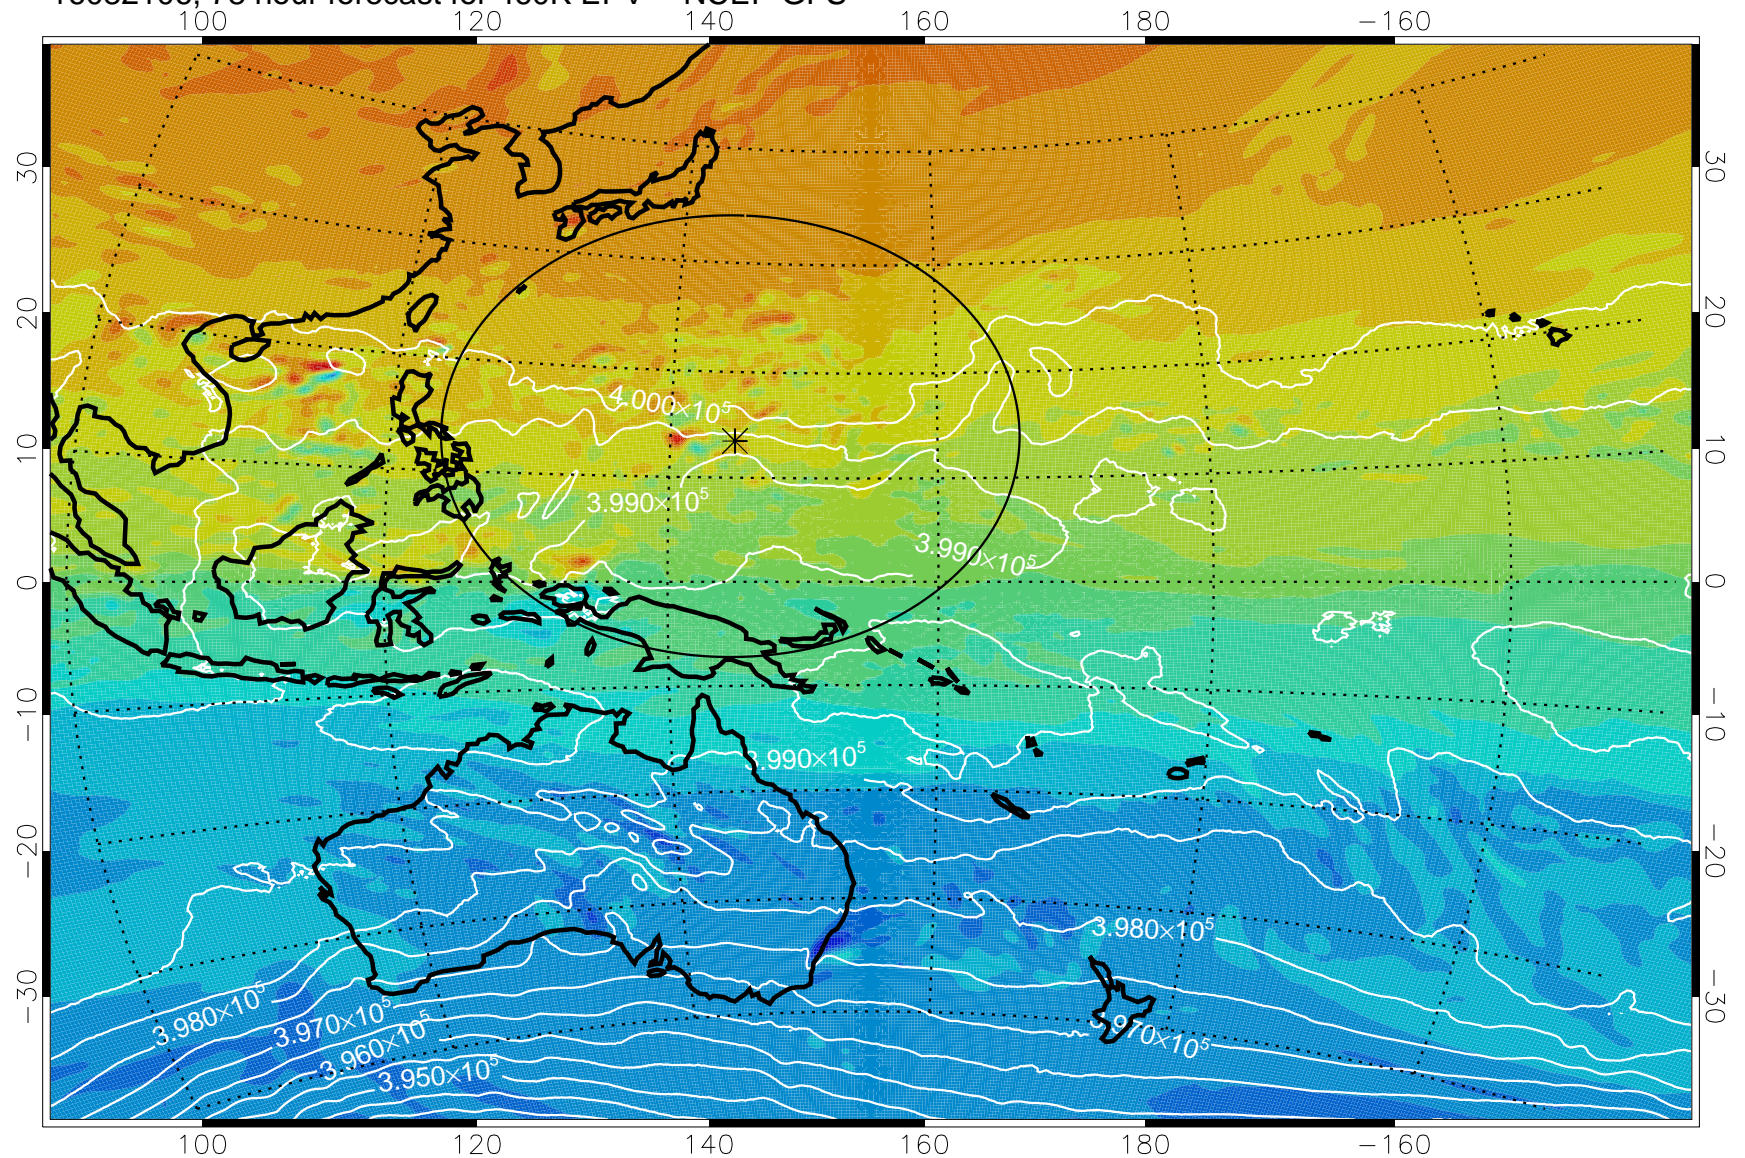

16082006, 54 hour forecast for 460K EPV -- NCEP GFS

460K Montgomery Streamfunction, white

Range ring of 2304 km

16082012, 60 hour forecast for 460K EPV -- NCEP GFS

460K Montgomery Streamfunction, white

Range ring of 2304 km

16082018, 66 hour forecast for 460K EPV -- NCEP GFS

460K Montgomery Streamfunction, white

Range ring of 2304 km

16082100, 72 hour forecast for 460K EPV -- NCEP GFS

460K Montgomery Streamfunction, white

Range ring of 2304 km

16082106, 78 hour forecast for 460K EPV -- NCEP GFS

460K Montgomery Streamfunction, white

Range ring of 2304 km

16082112, 84 hour forecast for 460K EPV -- NCEP GFS

460K Montgomery Streamfunction, white

Range ring of 2304 km

16082118, 90 hour forecast for 460K EPV -- NCEP GFS

460K Montgomery Streamfunction, white

Range ring of 2304 km

16082200, 96 hour forecast for 460K EPV -- NCEP GFS

460K Montgomery Streamfunction, white

Range ring of 2304 km