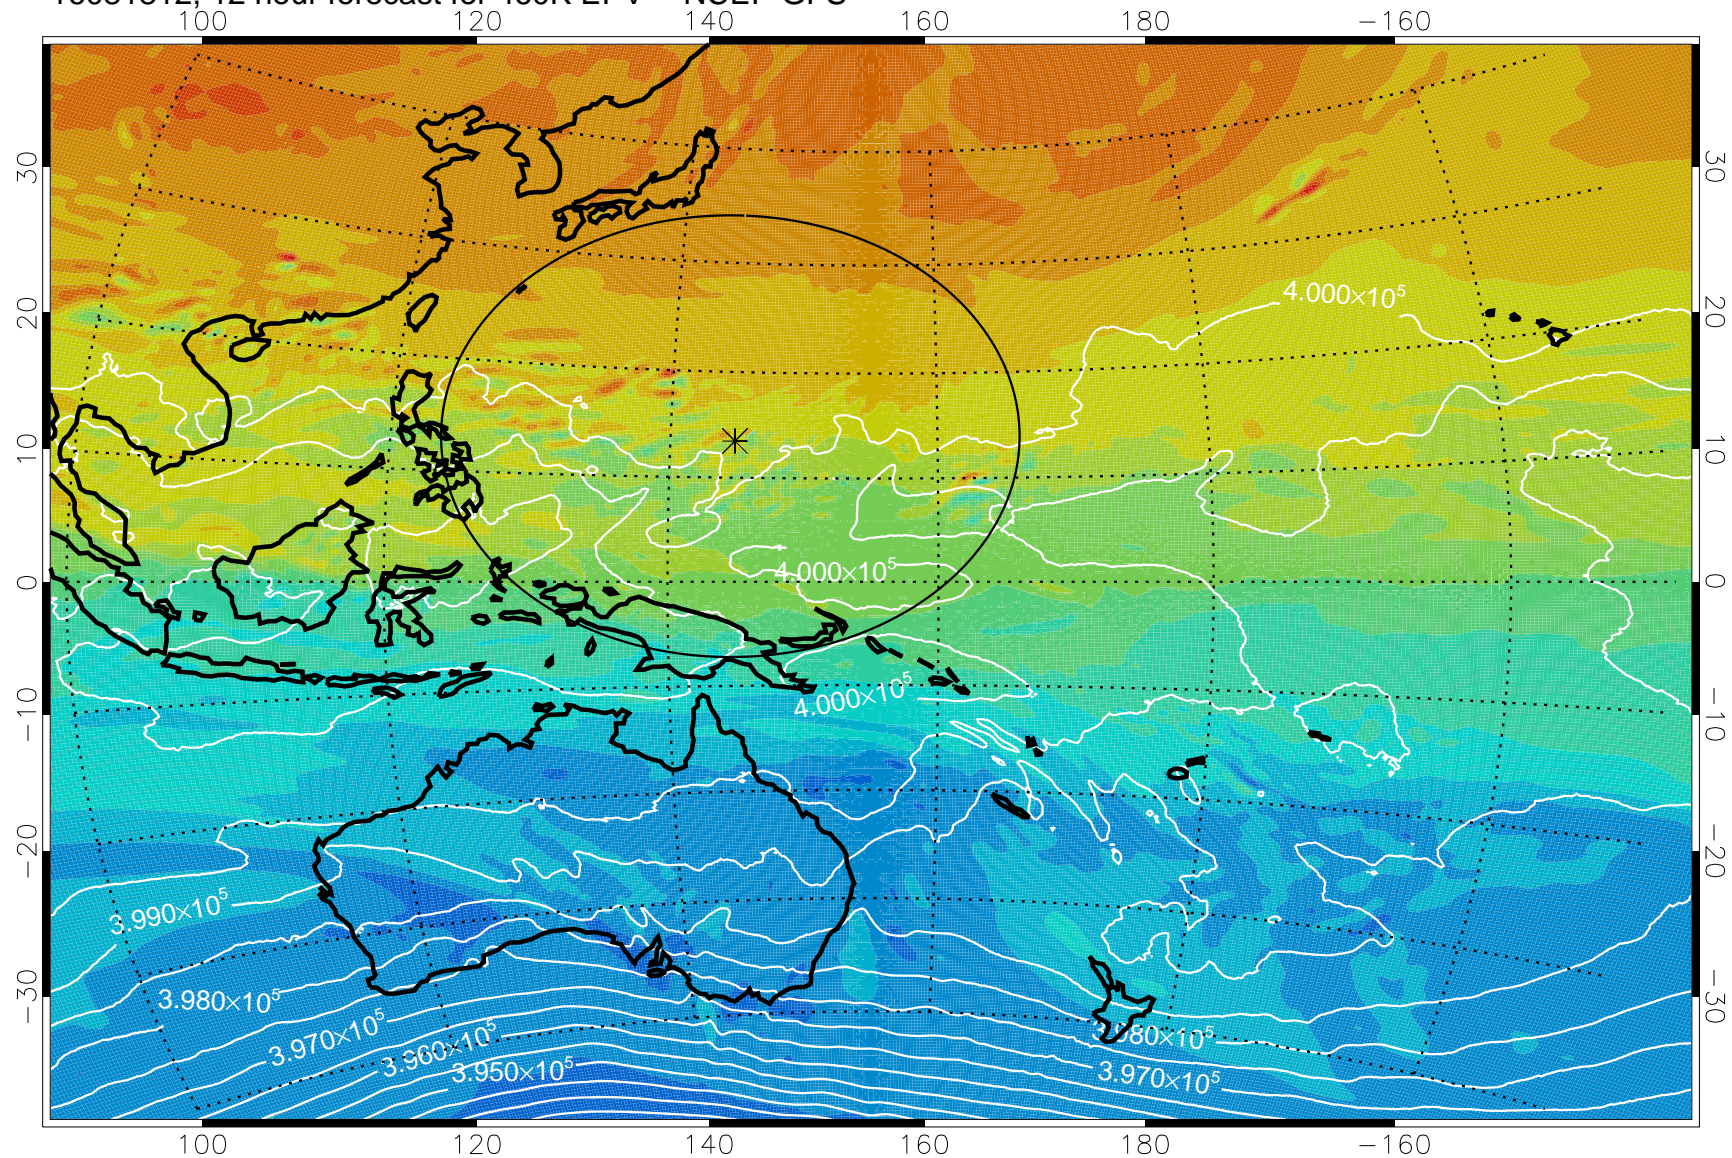

16081806, 6 hour forecast for 460K EPV -- NCEP GFS

460K Montgomery Streamfunction, white

Range ring of 2304 km

16081812, 12 hour forecast for 460K EPV -- NCEP GFS

460K Montgomery Streamfunction, white

Range ring of 2304 km

16081818, 18 hour forecast for 460K EPV -- NCEP GFS

460K Montgomery Streamfunction, white

Range ring of 2304 km

16081900, 24 hour forecast for 460K EPV -- NCEP GFS

460K Montgomery Streamfunction, white

Range ring of 2304 km

16081906, 30 hour forecast for 460K EPV -- NCEP GFS

460K Montgomery Streamfunction, white

Range ring of 2304 km

16081912, 36 hour forecast for 460K EPV -- NCEP GFS

460K Montgomery Streamfunction, white

Range ring of 2304 km

16081918, 42 hour forecast for 460K EPV -- NCEP GFS

460K Montgomery Streamfunction, white

Range ring of 2304 km

16082000, 48 hour forecast for 460K EPV -- NCEP GFS

460K Montgomery Streamfunction, white

Range ring of 2304 km