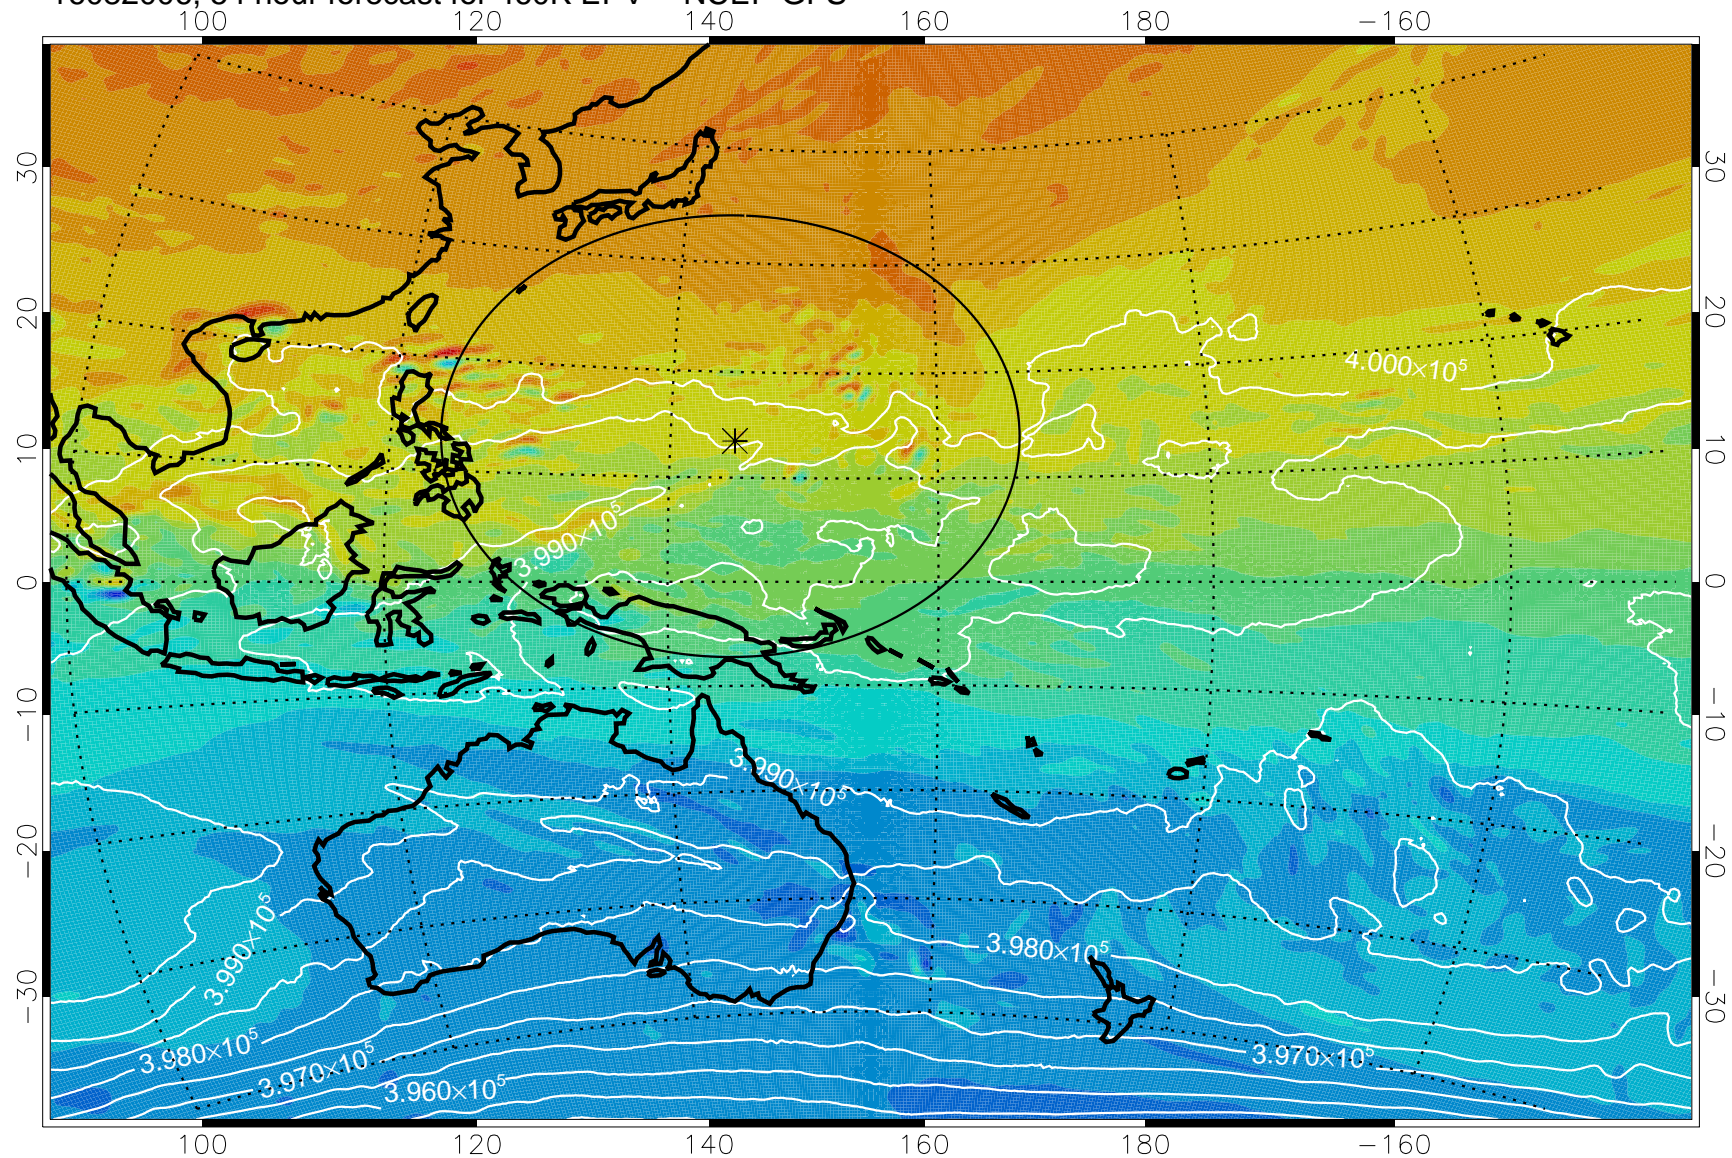

16081918, 42 hour forecast for 460K EPV -- NCEP GFS

460K Montgomery Streamfunction, white

Range ring of 2304 km

16082000, 48 hour forecast for 460K EPV -- NCEP GFS

460K Montgomery Streamfunction, white

Range ring of 2304 km

16082006, 54 hour forecast for 460K EPV -- NCEP GFS

460K Montgomery Streamfunction, white

Range ring of 2304 km

16082012, 60 hour forecast for 460K EPV -- NCEP GFS

460K Montgomery Streamfunction, white

Range ring of 2304 km

16082018, 66 hour forecast for 460K EPV -- NCEP GFS

460K Montgomery Streamfunction, white

Range ring of 2304 km

16082100, 72 hour forecast for 460K EPV -- NCEP GFS

460K Montgomery Streamfunction, white

Range ring of 2304 km

16082106, 78 hour forecast for 460K EPV -- NCEP GFS

460K Montgomery Streamfunction, white

Range ring of 2304 km

16082112, 84 hour forecast for 460K EPV -- NCEP GFS

460K Montgomery Streamfunction, white

Range ring of 2304 km