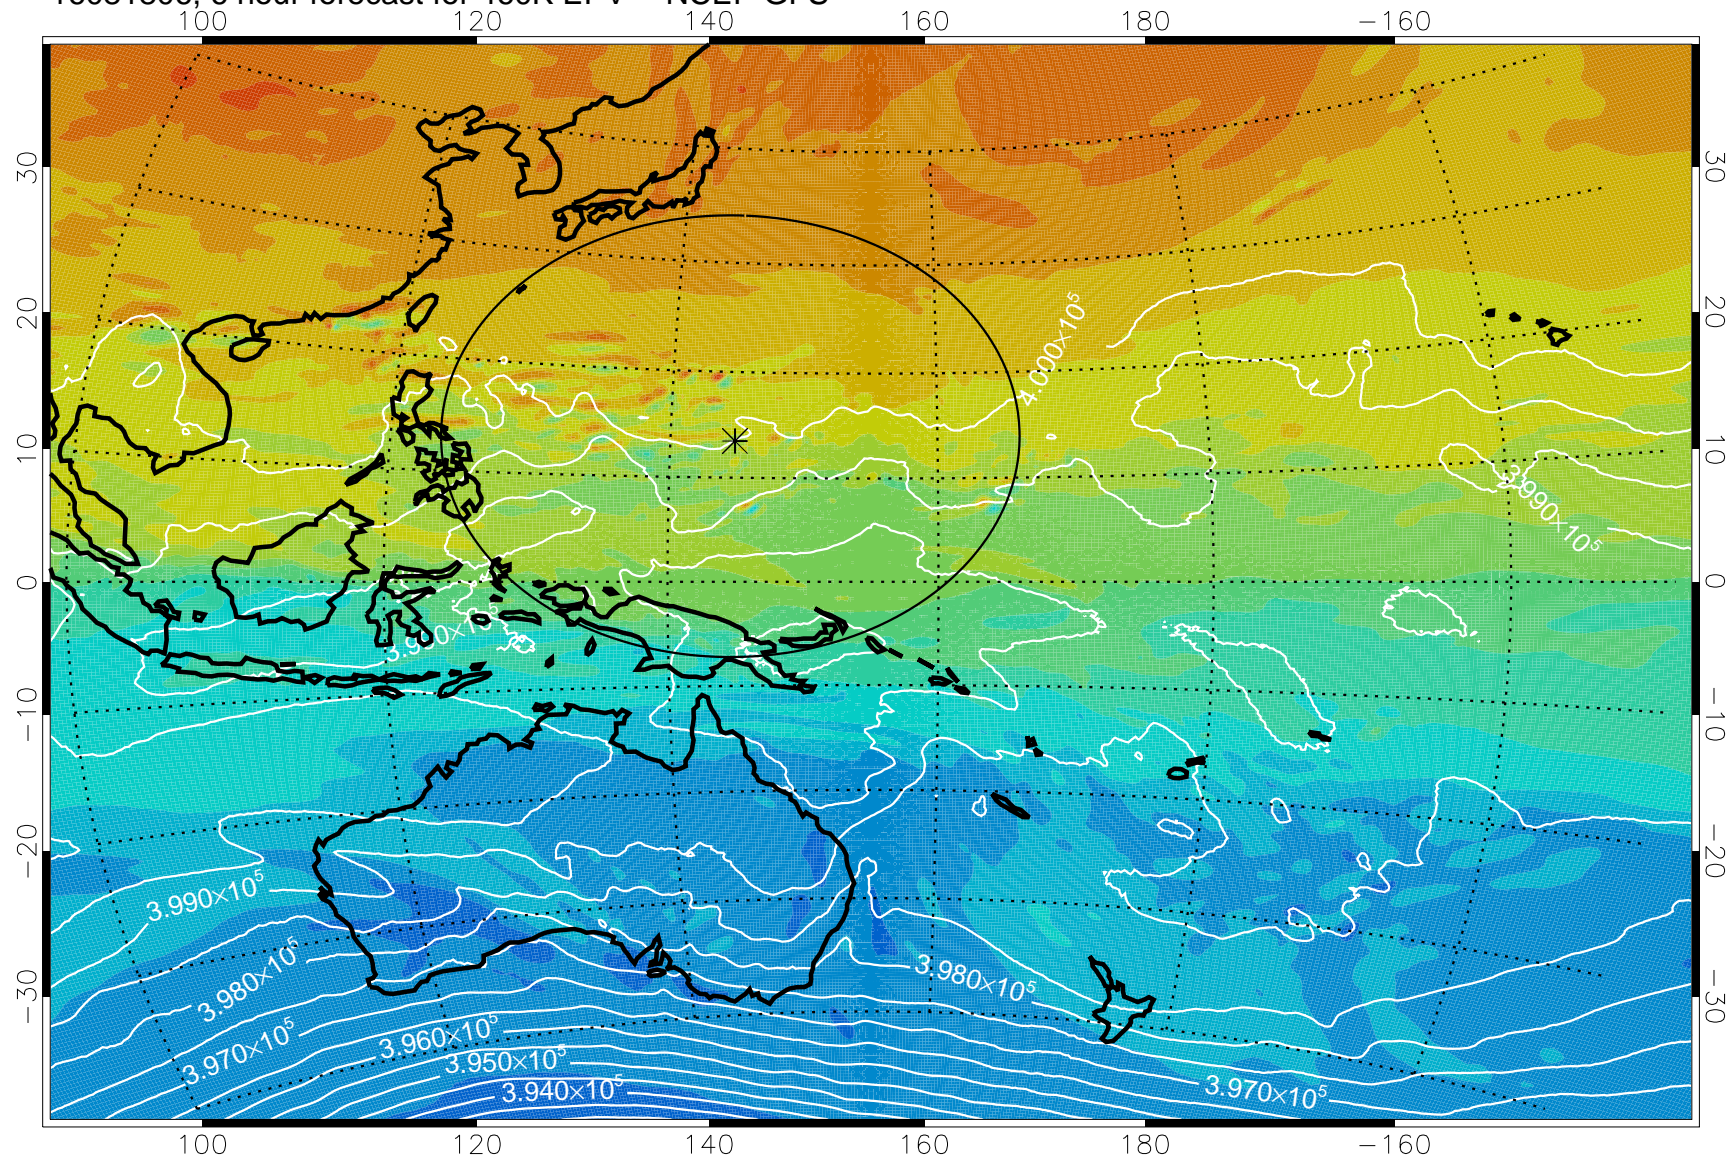

16081806, 6 hour forecast for 460K EPV -- NCEP GFS

460K Montgomery Streamfunction, white

Range ring of 2304 km

16081812, 12 hour forecast for 460K EPV -- NCEP GFS

460K Montgomery Streamfunction, white

Range ring of 2304 km

16081818, 18 hour forecast for 460K EPV -- NCEP GFS

460K Montgomery Streamfunction, white

Range ring of 2304 km

16081900, 24 hour forecast for 460K EPV -- NCEP GFS

460K Montgomery Streamfunction, white

Range ring of 2304 km

16081906, 30 hour forecast for 460K EPV -- NCEP GFS

460K Montgomery Streamfunction, white

Range ring of 2304 km

16081912, 36 hour forecast for 460K EPV -- NCEP GFS

460K Montgomery Streamfunction, white

Range ring of 2304 km

16081918, 42 hour forecast for 460K EPV -- NCEP GFS

460K Montgomery Streamfunction, white

Range ring of 2304 km

16082000, 48 hour forecast for 460K EPV -- NCEP GFS

460K Montgomery Streamfunction, white

Range ring of 2304 km