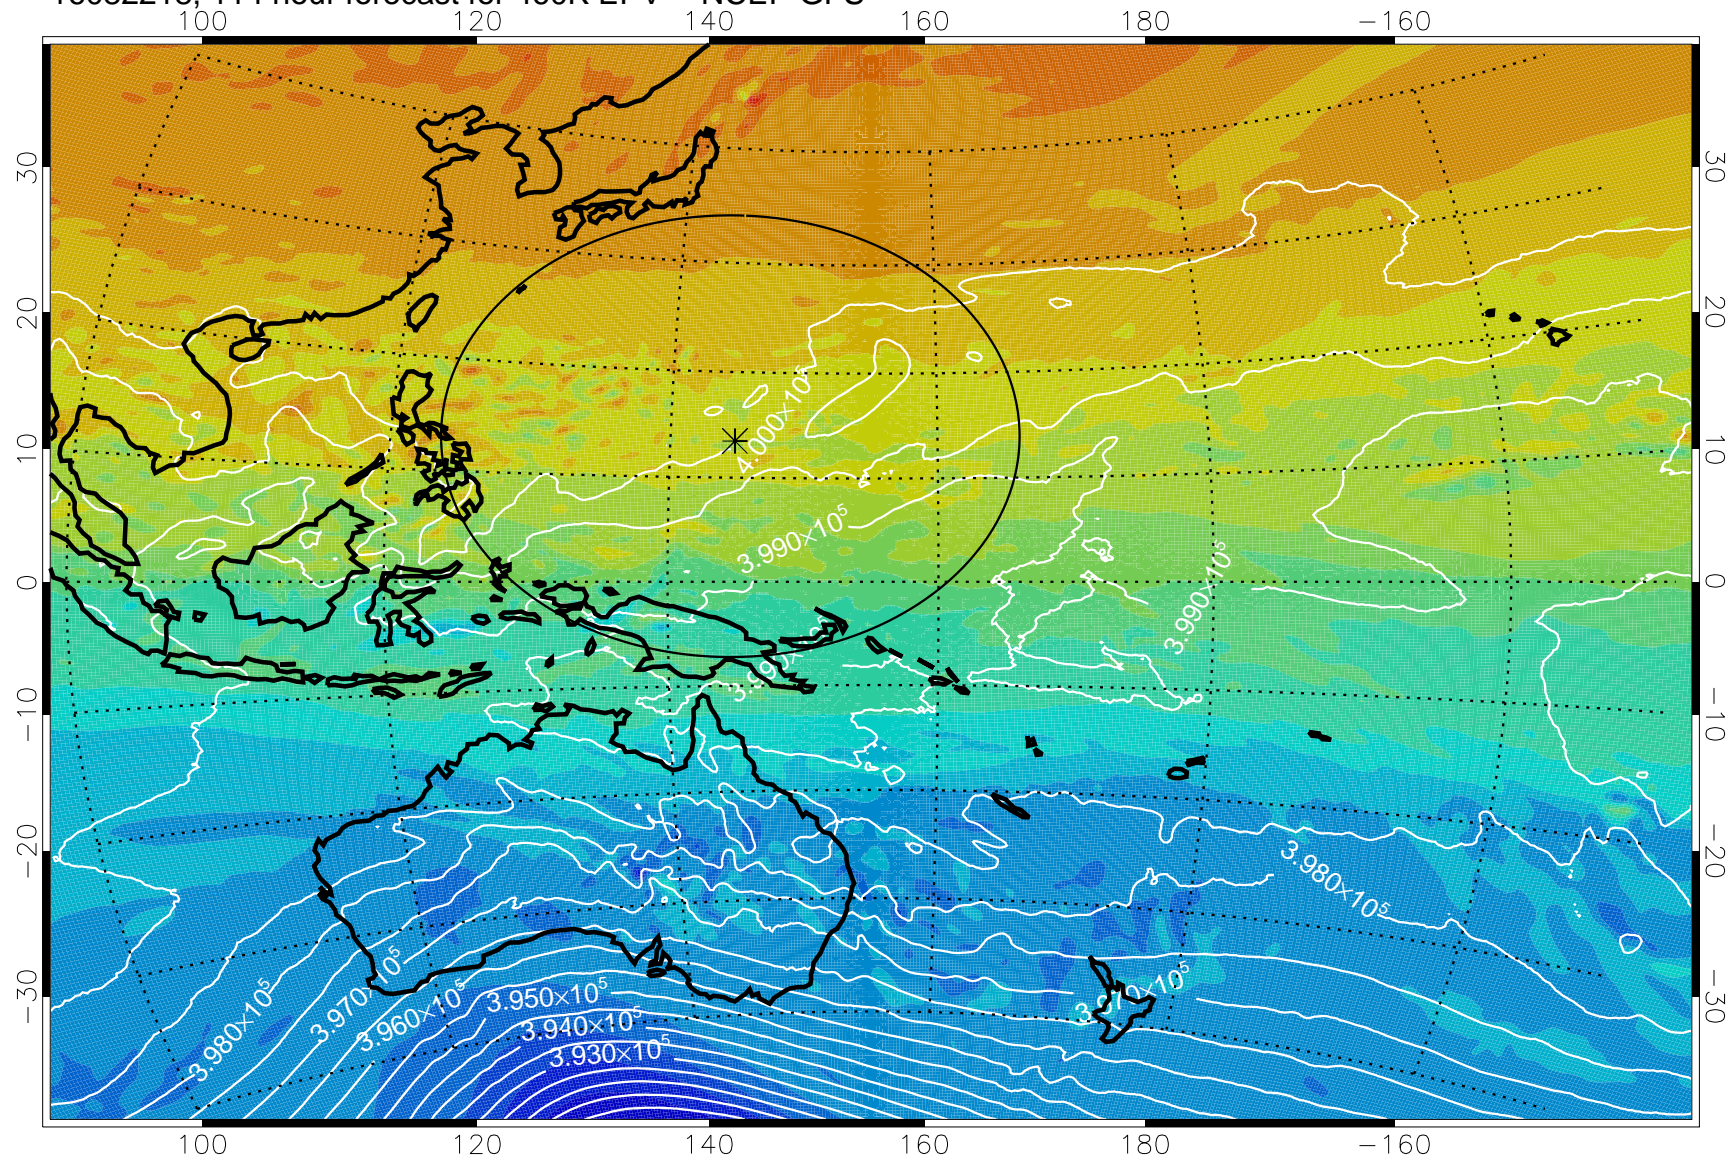

16082118, 90 hour forecast for 460K EPV -- NCEP GFS

460K Montgomery Streamfunction, white

Range ring of 2304 km

16082200, 96 hour forecast for 460K EPV -- NCEP GFS

460K Montgomery Streamfunction, white

Range ring of 2304 km

16082206, 102 hour forecast for 460K EPV -- NCEP GFS

460K Montgomery Streamfunction, white

Range ring of 2304 km

16082212, 108 hour forecast for 460K EPV -- NCEP GFS

460K Montgomery Streamfunction, white

Range ring of 2304 km

16082218, 114 hour forecast for 460K EPV -- NCEP GFS

460K Montgomery Streamfunction, white

Range ring of 2304 km

16082300, 120 hour forecast for 460K EPV -- NCEP GFS

460K Montgomery Streamfunction, white

Range ring of 2304 km