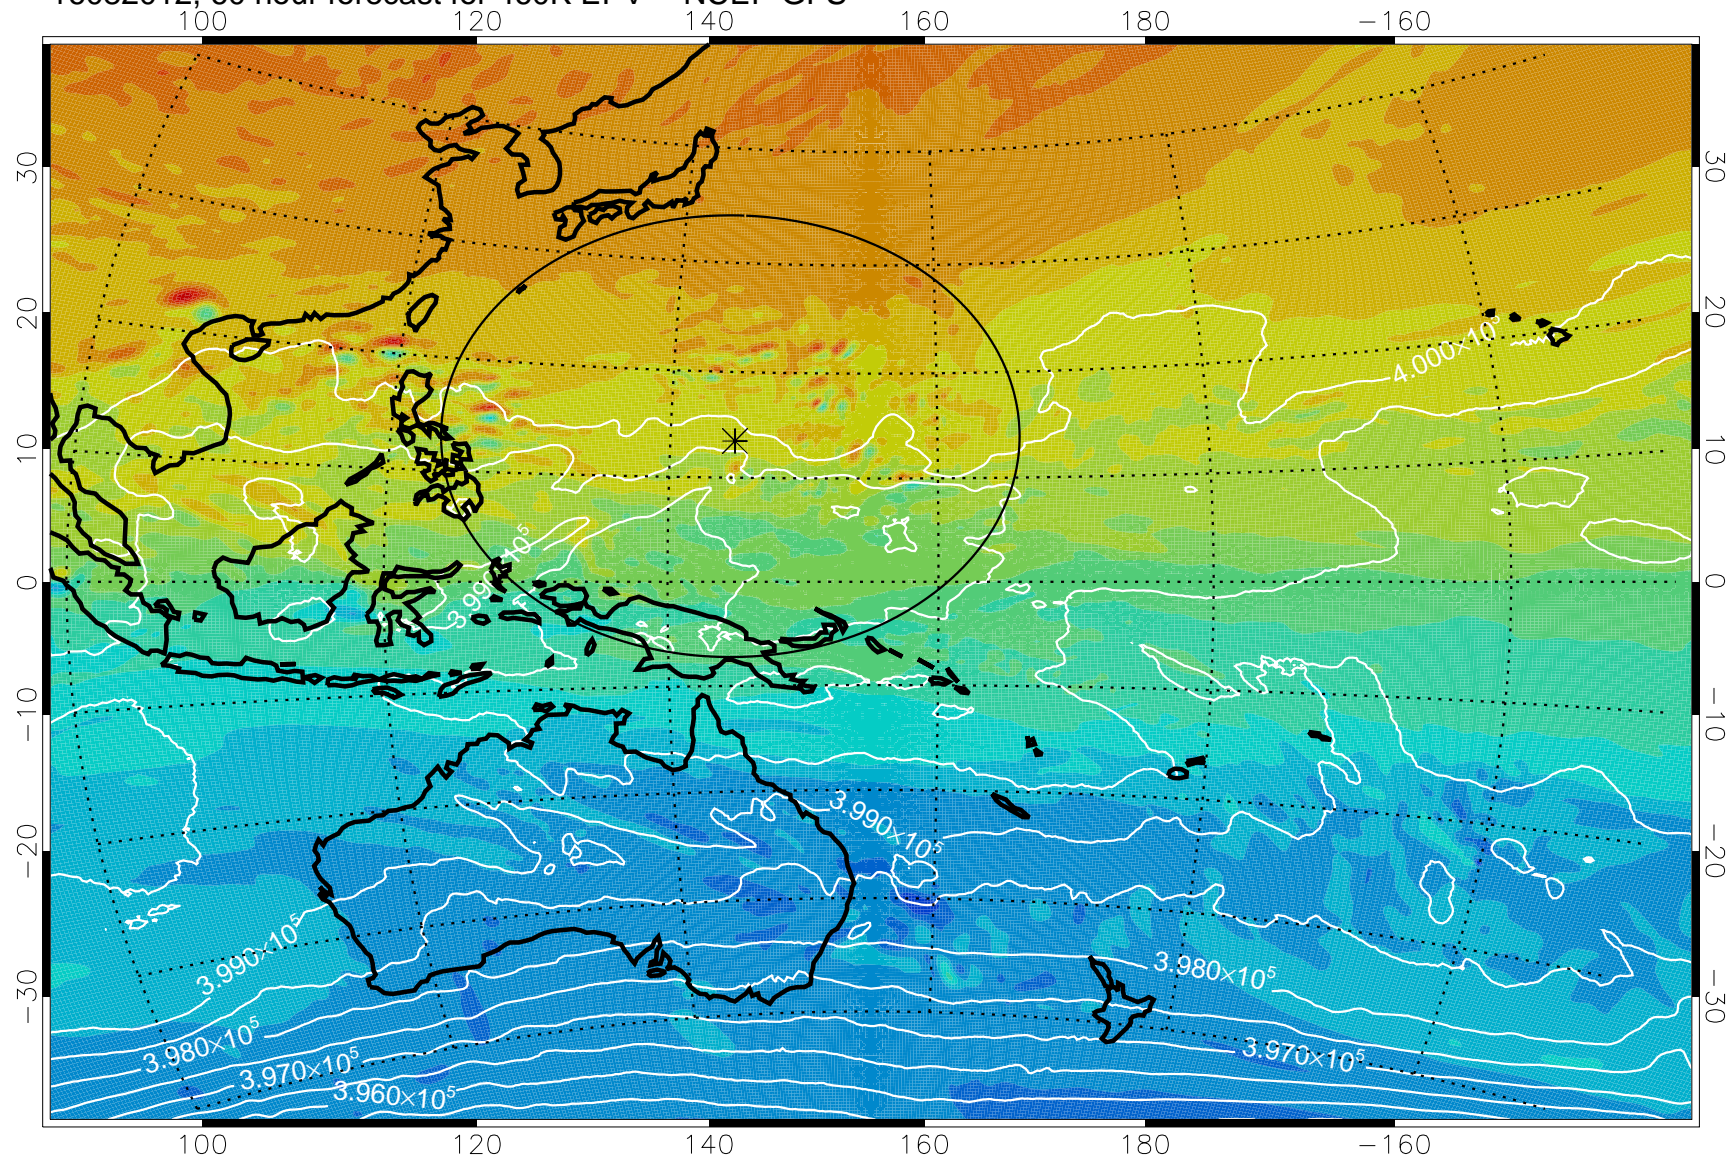

16081918, 42 hour forecast for 460K EPV -- NCEP GFS

460K Montgomery Streamfunction, white

Range ring of 2304 km

16082000, 48 hour forecast for 460K EPV -- NCEP GFS

460K Montgomery Streamfunction, white

Range ring of 2304 km

16082006, 54 hour forecast for 460K EPV -- NCEP GFS

460K Montgomery Streamfunction, white

Range ring of 2304 km

16082012, 60 hour forecast for 460K EPV -- NCEP GFS

460K Montgomery Streamfunction, white

Range ring of 2304 km

16082018, 66 hour forecast for 460K EPV -- NCEP GFS

460K Montgomery Streamfunction, white

Range ring of 2304 km

16082100, 72 hour forecast for 460K EPV -- NCEP GFS

460K Montgomery Streamfunction, white

Range ring of 2304 km

16082106, 78 hour forecast for 460K EPV -- NCEP GFS

460K Montgomery Streamfunction, white

Range ring of 2304 km

16082112, 84 hour forecast for 460K EPV -- NCEP GFS

460K Montgomery Streamfunction, white

Range ring of 2304 km