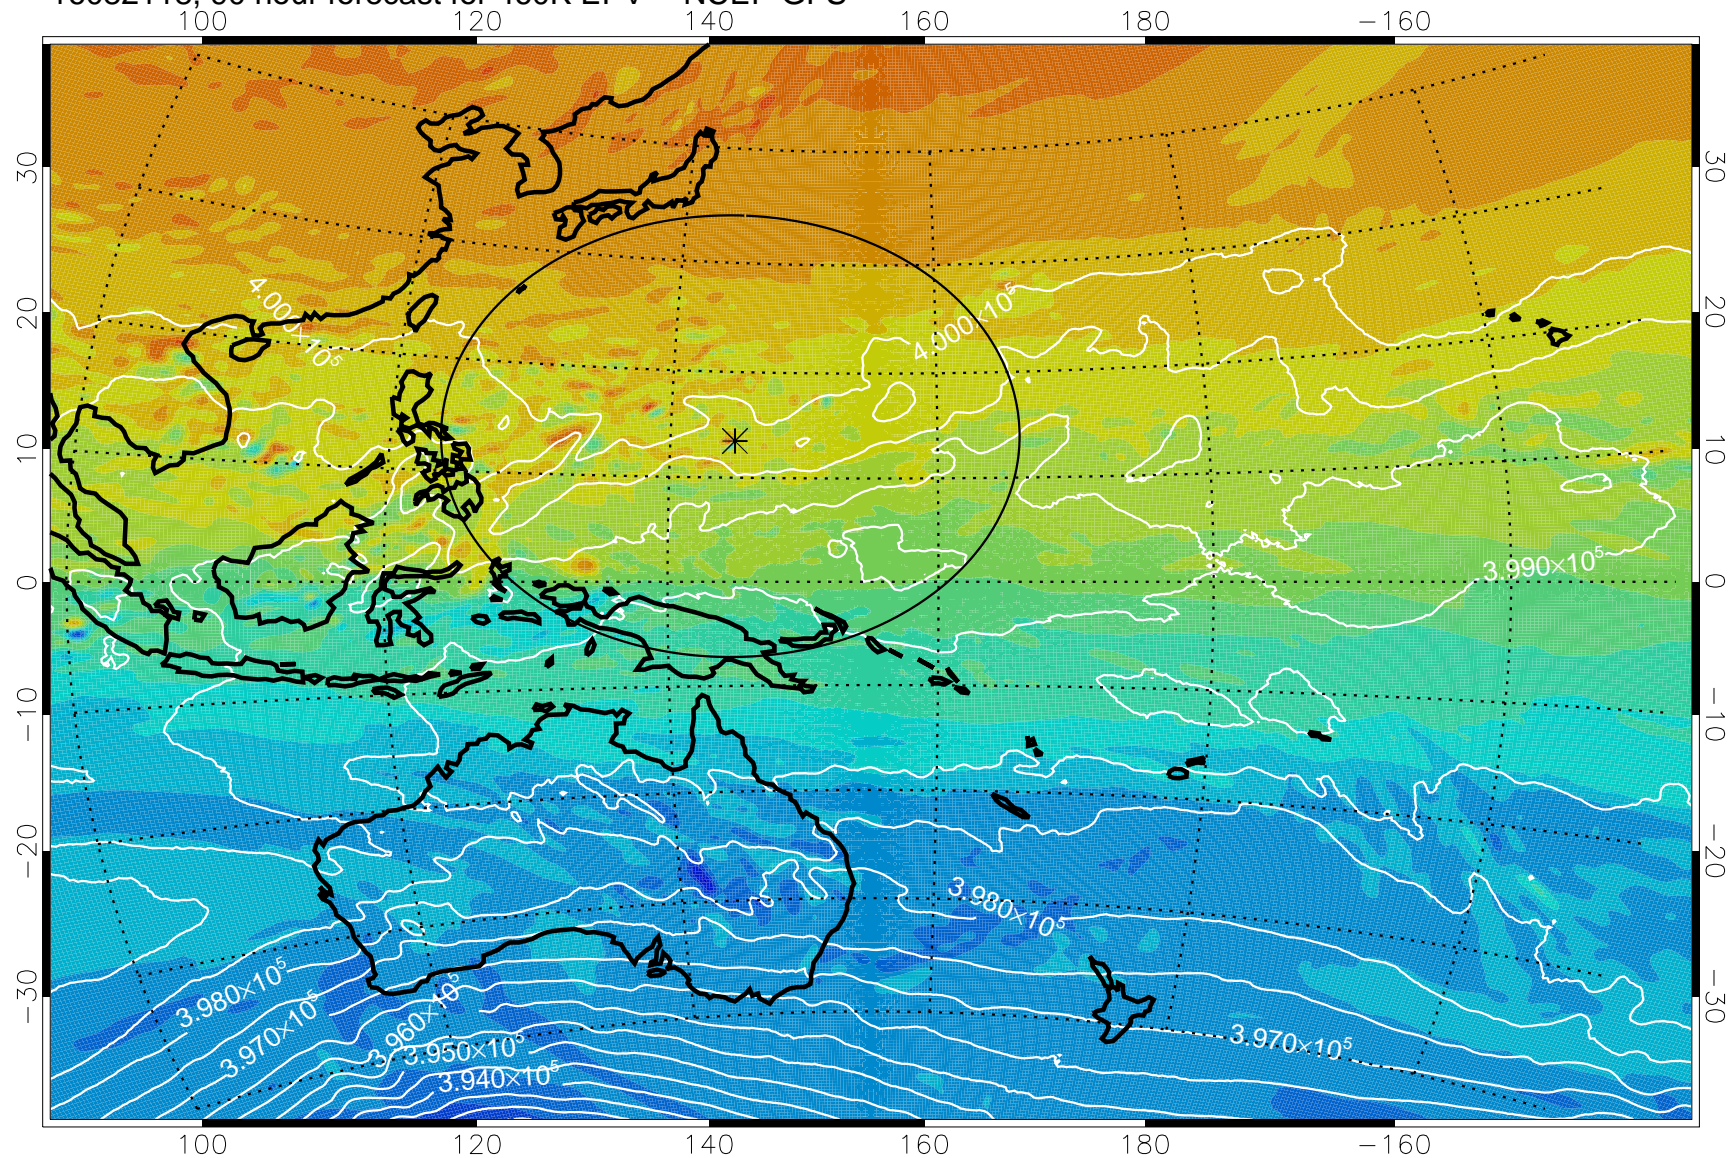

16082018, 66 hour forecast for 460K EPV -- NCEP GFS

460K Montgomery Streamfunction, white

Range ring of 2304 km

16082100, 72 hour forecast for 460K EPV -- NCEP GFS

460K Montgomery Streamfunction, white

Range ring of 2304 km

16082106, 78 hour forecast for 460K EPV -- NCEP GFS

460K Montgomery Streamfunction, white

Range ring of 2304 km

16082112, 84 hour forecast for 460K EPV -- NCEP GFS

460K Montgomery Streamfunction, white

Range ring of 2304 km

16082118, 90 hour forecast for 460K EPV -- NCEP GFS

460K Montgomery Streamfunction, white

Range ring of 2304 km

16082200, 96 hour forecast for 460K EPV -- NCEP GFS

460K Montgomery Streamfunction, white

Range ring of 2304 km

16082206, 102 hour forecast for 460K EPV -- NCEP GFS

460K Montgomery Streamfunction, white

Range ring of 2304 km

16082212, 108 hour forecast for 460K EPV -- NCEP GFS

460K Montgomery Streamfunction, white

Range ring of 2304 km