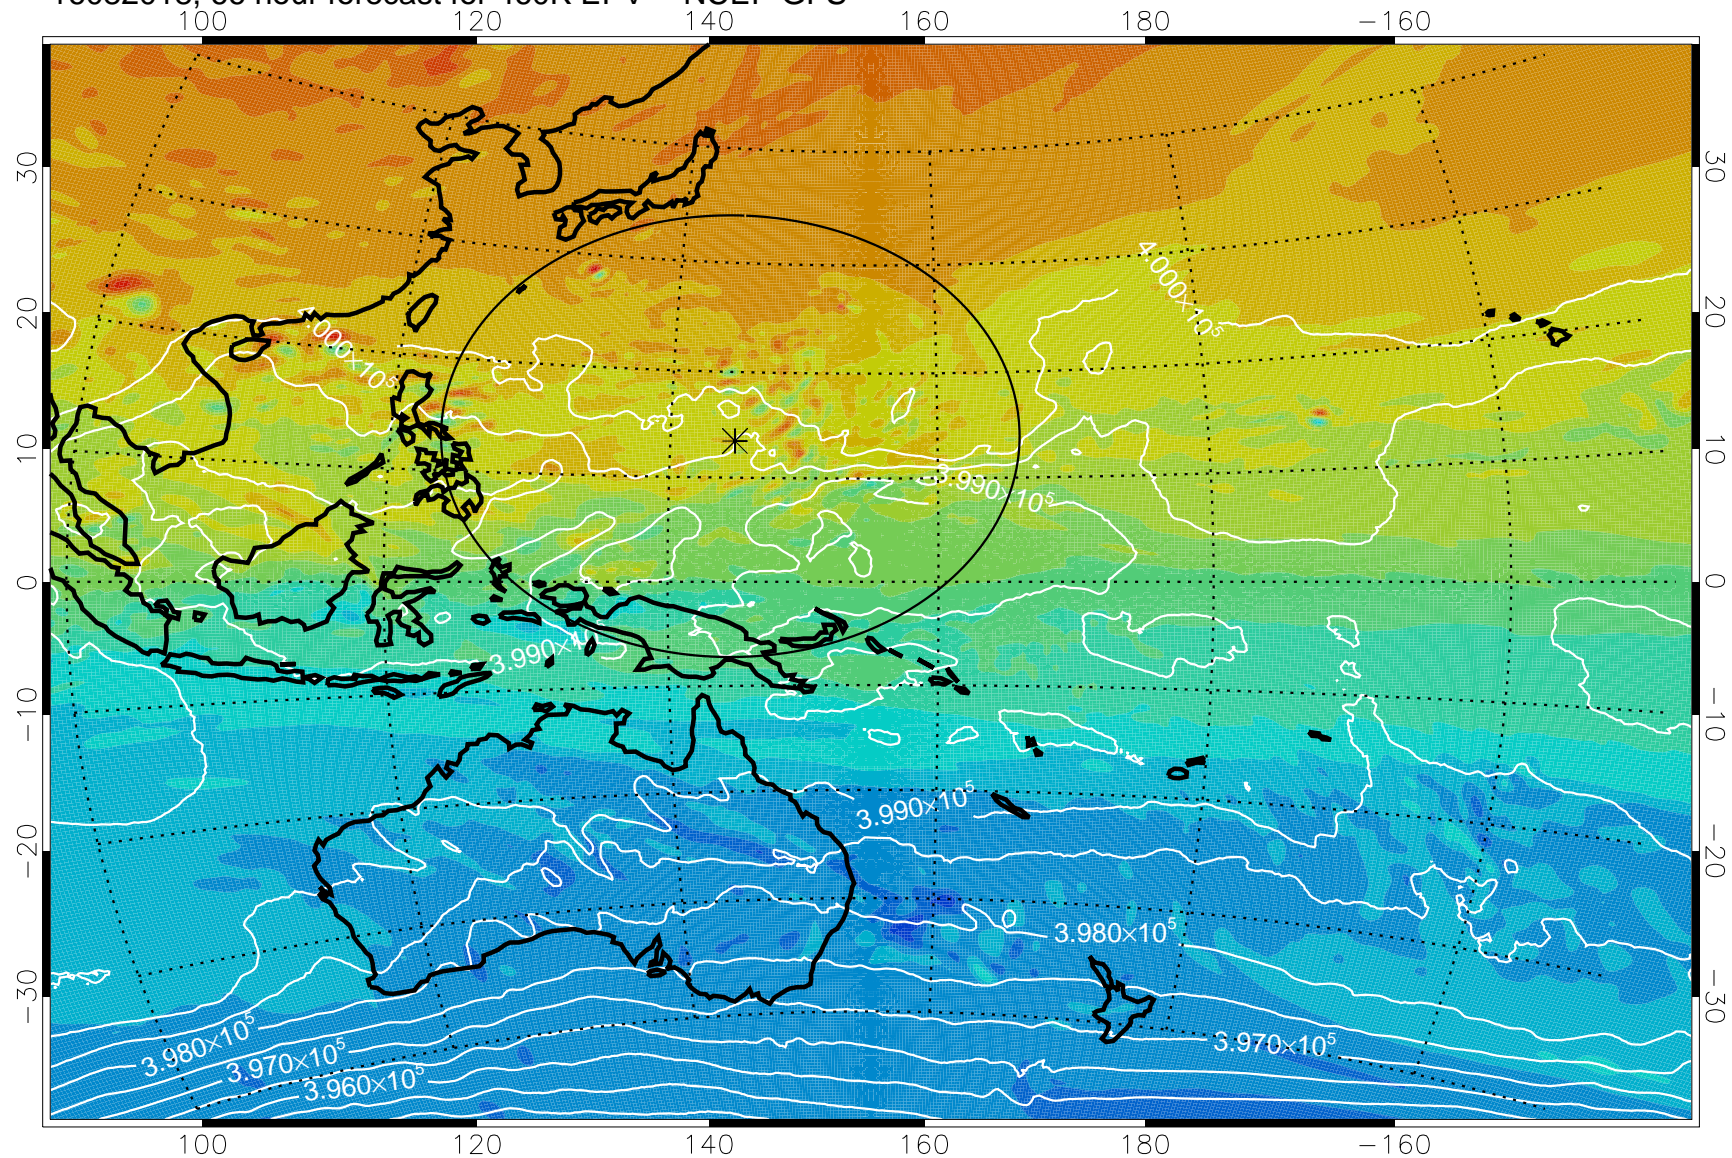

16081918, 42 hour forecast for 460K EPV -- NCEP GFS

460K Montgomery Streamfunction, white

Range ring of 2304 km

16082000, 48 hour forecast for 460K EPV -- NCEP GFS

460K Montgomery Streamfunction, white

Range ring of 2304 km

16082006, 54 hour forecast for 460K EPV -- NCEP GFS

460K Montgomery Streamfunction, white

Range ring of 2304 km

16082012, 60 hour forecast for 460K EPV -- NCEP GFS

460K Montgomery Streamfunction, white

Range ring of 2304 km

16082018, 66 hour forecast for 460K EPV -- NCEP GFS

460K Montgomery Streamfunction, white

Range ring of 2304 km

16082100, 72 hour forecast for 460K EPV -- NCEP GFS

460K Montgomery Streamfunction, white

Range ring of 2304 km

16082106, 78 hour forecast for 460K EPV -- NCEP GFS

460K Montgomery Streamfunction, white

Range ring of 2304 km

16082112, 84 hour forecast for 460K EPV -- NCEP GFS

460K Montgomery Streamfunction, white

Range ring of 2304 km