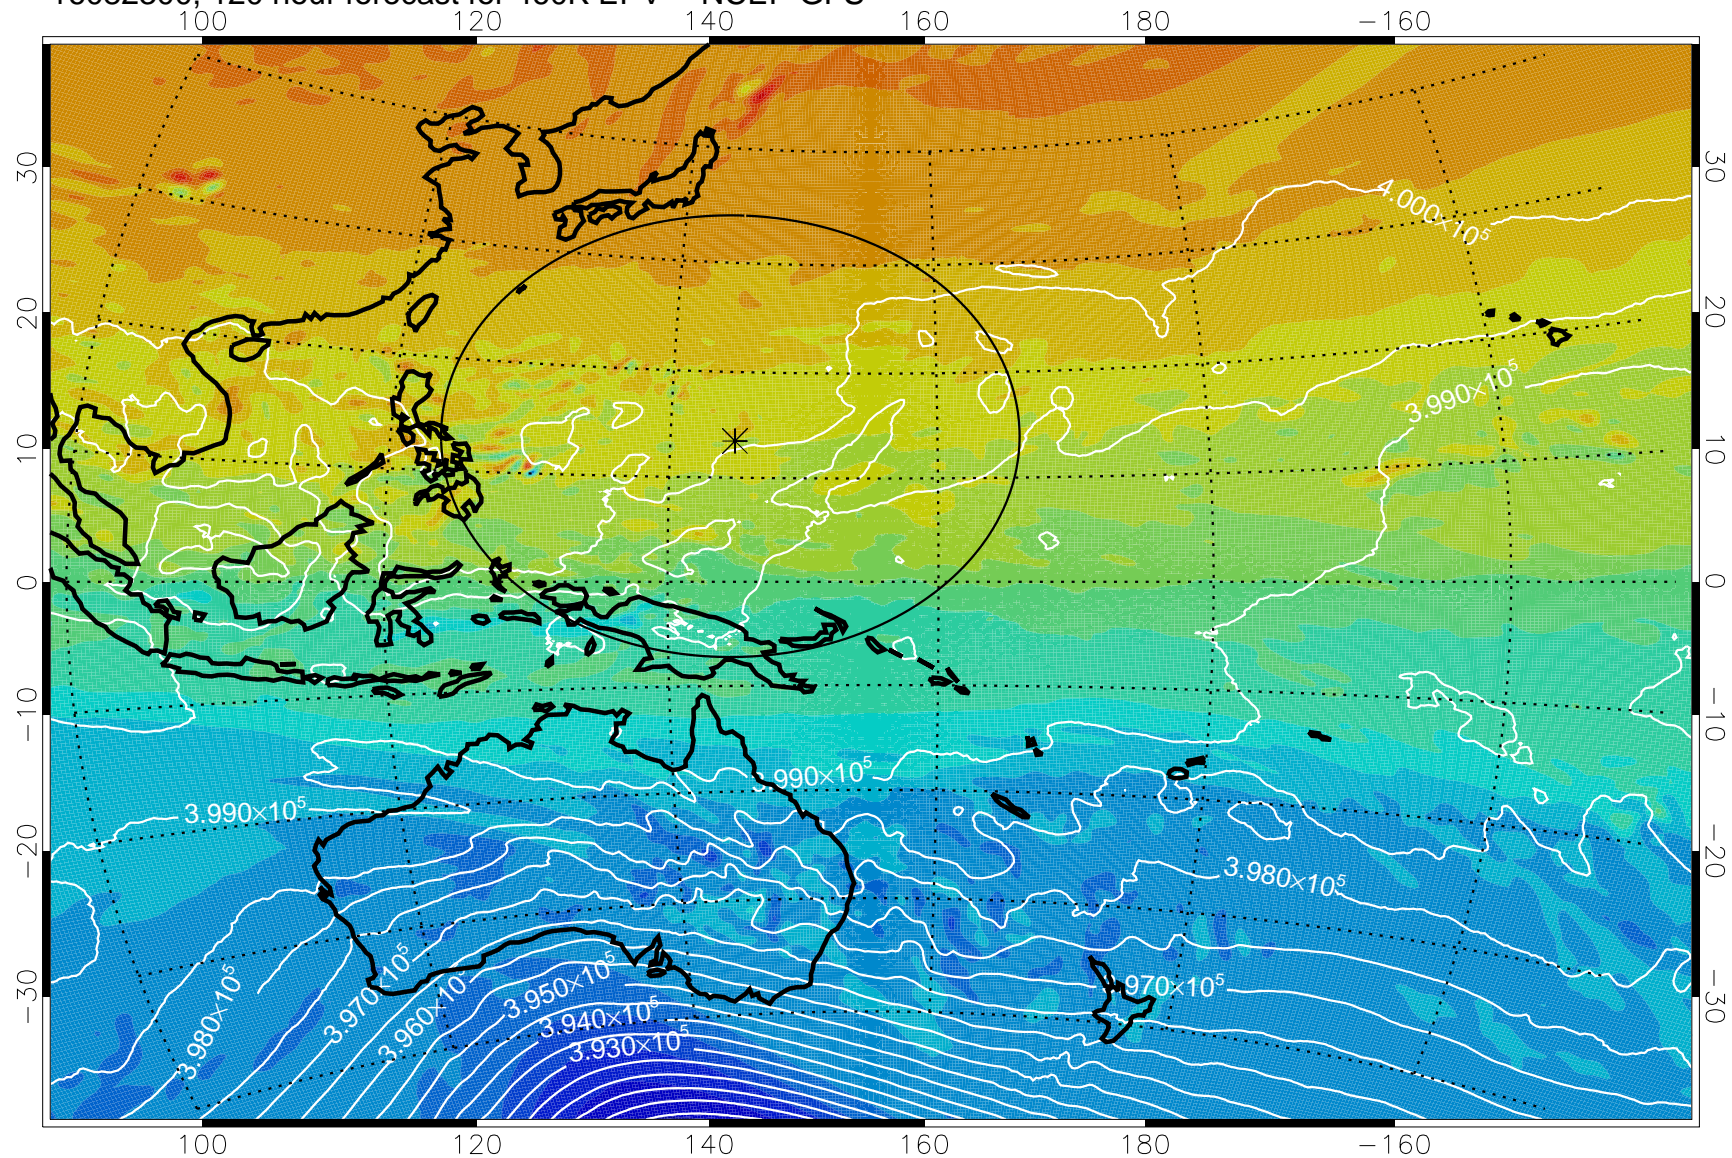

16082106, 78 hour forecast for 460K EPV -- NCEP GFS

460K Montgomery Streamfunction, white

Range ring of 2304 km

16082112, 84 hour forecast for 460K EPV -- NCEP GFS

460K Montgomery Streamfunction, white

Range ring of 2304 km

16082118, 90 hour forecast for 460K EPV -- NCEP GFS

460K Montgomery Streamfunction, white

Range ring of 2304 km

16082200, 96 hour forecast for 460K EPV -- NCEP GFS

460K Montgomery Streamfunction, white

Range ring of 2304 km

16082206, 102 hour forecast for 460K EPV -- NCEP GFS

460K Montgomery Streamfunction, white

Range ring of 2304 km

16082212, 108 hour forecast for 460K EPV -- NCEP GFS

460K Montgomery Streamfunction, white

Range ring of 2304 km

16082218, 114 hour forecast for 460K EPV -- NCEP GFS

460K Montgomery Streamfunction, white

Range ring of 2304 km

16082300, 120 hour forecast for 460K EPV -- NCEP GFS

460K Montgomery Streamfunction, white

Range ring of 2304 km