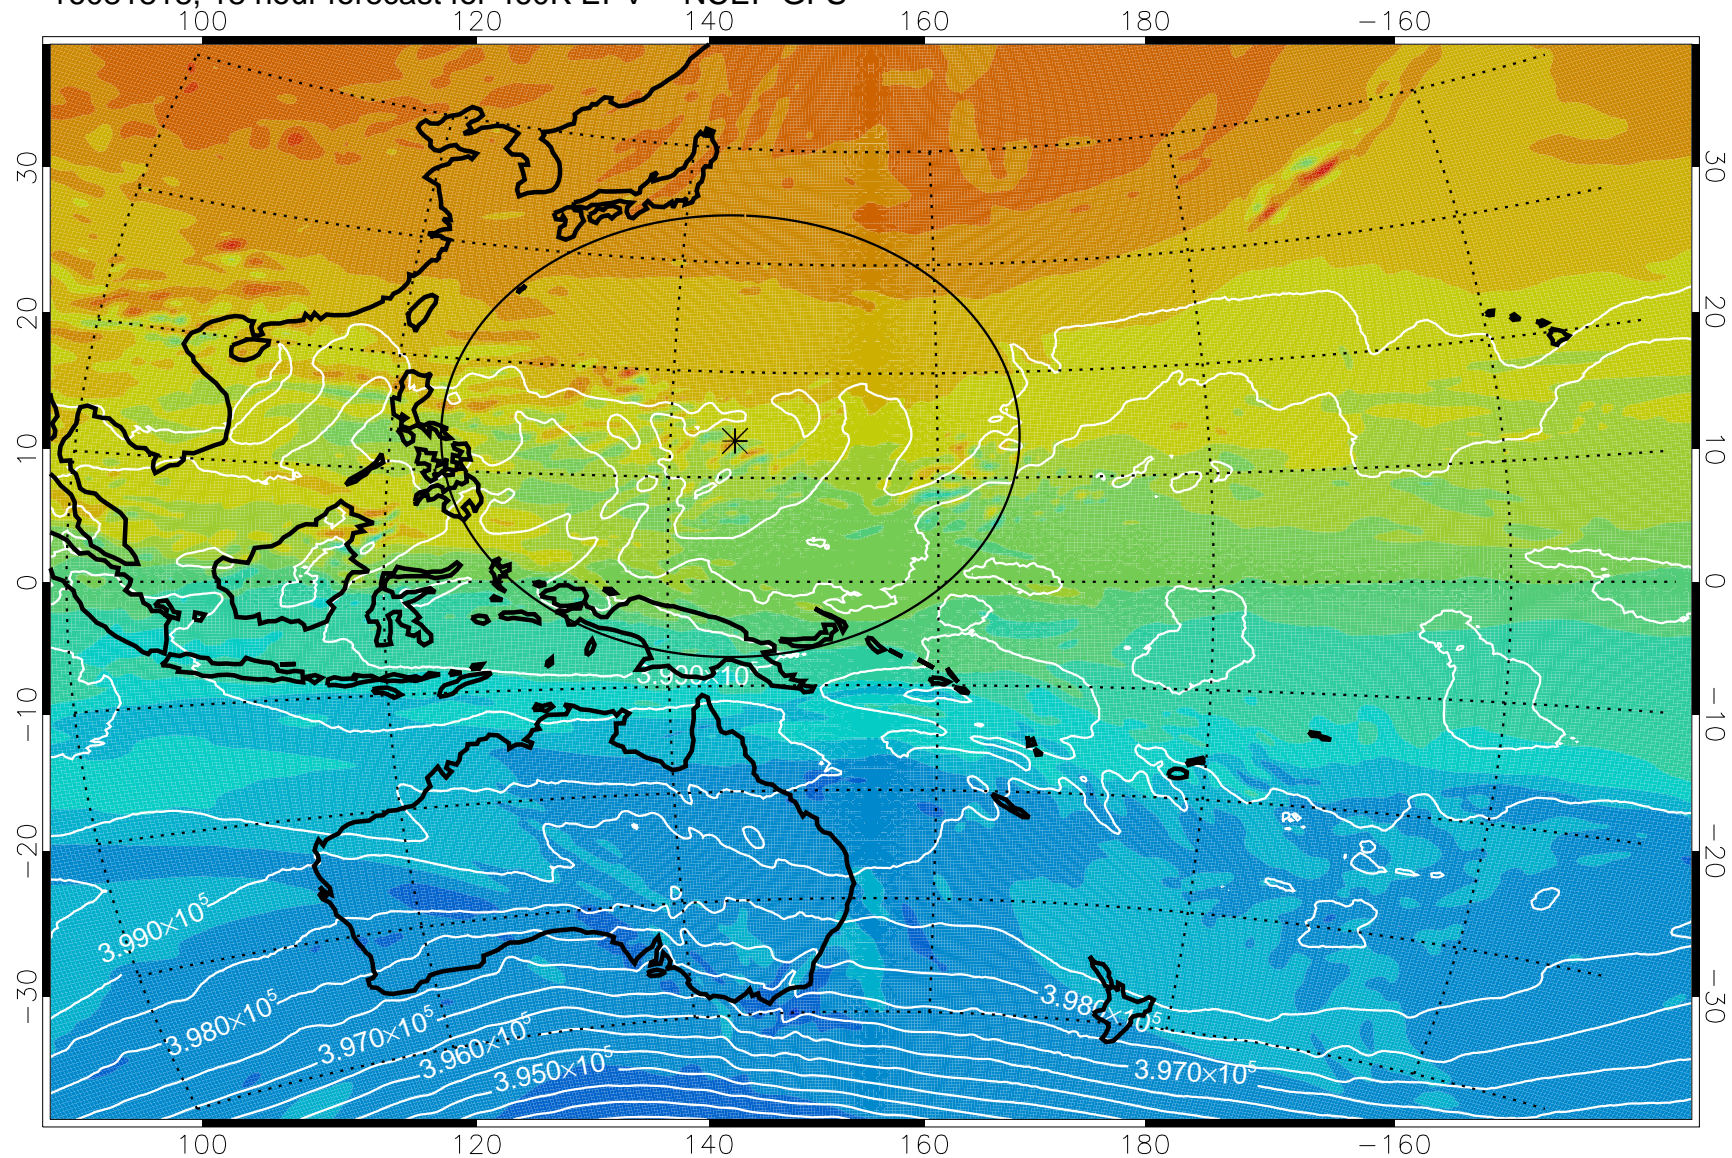

16081806, 6 hour forecast for 460K EPV -- NCEP GFS

460K Montgomery Streamfunction, white

Range ring of 2304 km

16081812, 12 hour forecast for 460K EPV -- NCEP GFS

460K Montgomery Streamfunction, white

Range ring of 2304 km

16081818, 18 hour forecast for 460K EPV -- NCEP GFS

460K Montgomery Streamfunction, white

Range ring of 2304 km

16081900, 24 hour forecast for 460K EPV -- NCEP GFS

460K Montgomery Streamfunction, white

Range ring of 2304 km

16081906, 30 hour forecast for 460K EPV -- NCEP GFS

460K Montgomery Streamfunction, white

Range ring of 2304 km

16081912, 36 hour forecast for 460K EPV -- NCEP GFS

460K Montgomery Streamfunction, white

Range ring of 2304 km

16081918, 42 hour forecast for 460K EPV -- NCEP GFS

460K Montgomery Streamfunction, white

Range ring of 2304 km

16082000, 48 hour forecast for 460K EPV -- NCEP GFS

460K Montgomery Streamfunction, white

Range ring of 2304 km