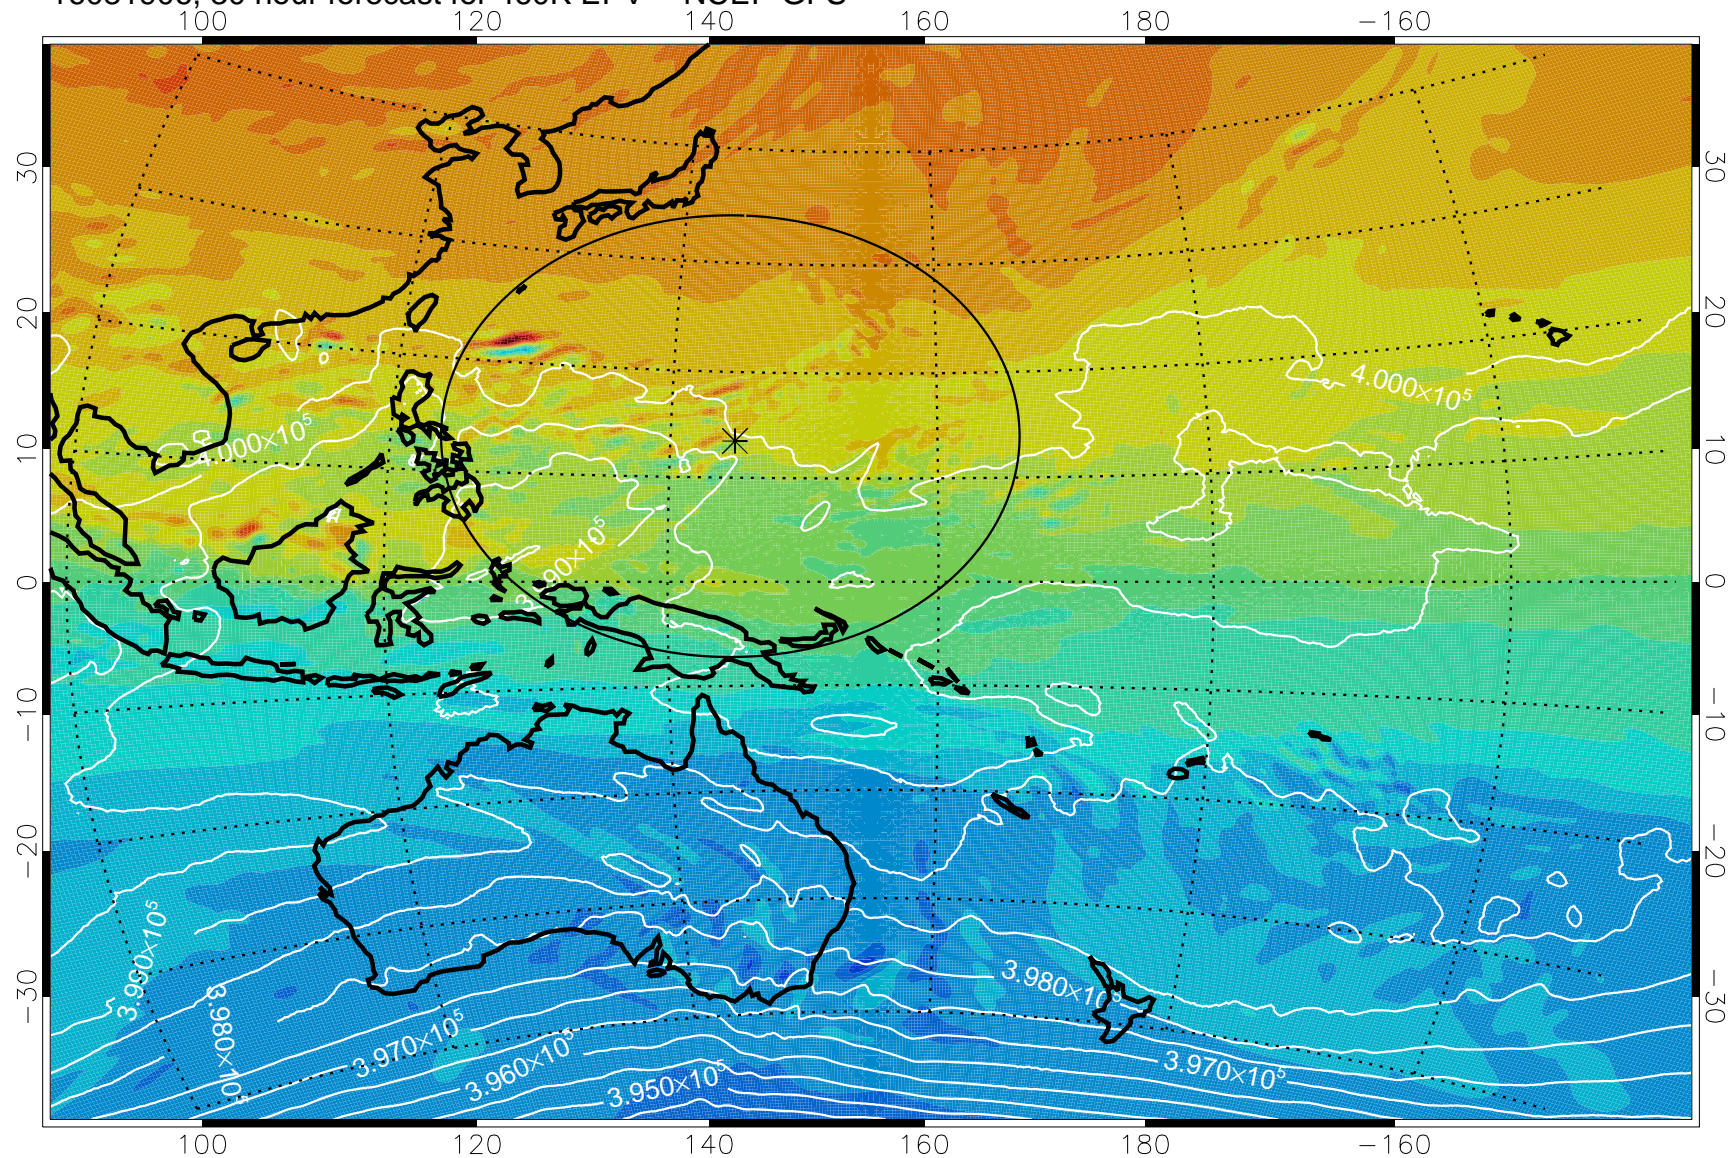

16081818, 18 hour forecast for 460K EPV -- NCEP GFS

460K Montgomery Streamfunction, white

Range ring of 2304 km

16081900, 24 hour forecast for 460K EPV -- NCEP GFS

460K Montgomery Streamfunction, white

Range ring of 2304 km

16081906, 30 hour forecast for 460K EPV -- NCEP GFS

460K Montgomery Streamfunction, white

Range ring of 2304 km

16081912, 36 hour forecast for 460K EPV -- NCEP GFS

460K Montgomery Streamfunction, white

Range ring of 2304 km

16081918, 42 hour forecast for 460K EPV -- NCEP GFS

460K Montgomery Streamfunction, white

Range ring of 2304 km

16082000, 48 hour forecast for 460K EPV -- NCEP GFS

460K Montgomery Streamfunction, white

Range ring of 2304 km

16082018, 66 hour forecast for 460K EPV -- NCEP GFS

460K Montgomery Streamfunction, white

Range ring of 2304 km

16082100, 72 hour forecast for 460K EPV -- NCEP GFS

460K Montgomery Streamfunction, white

Range ring of 2304 km