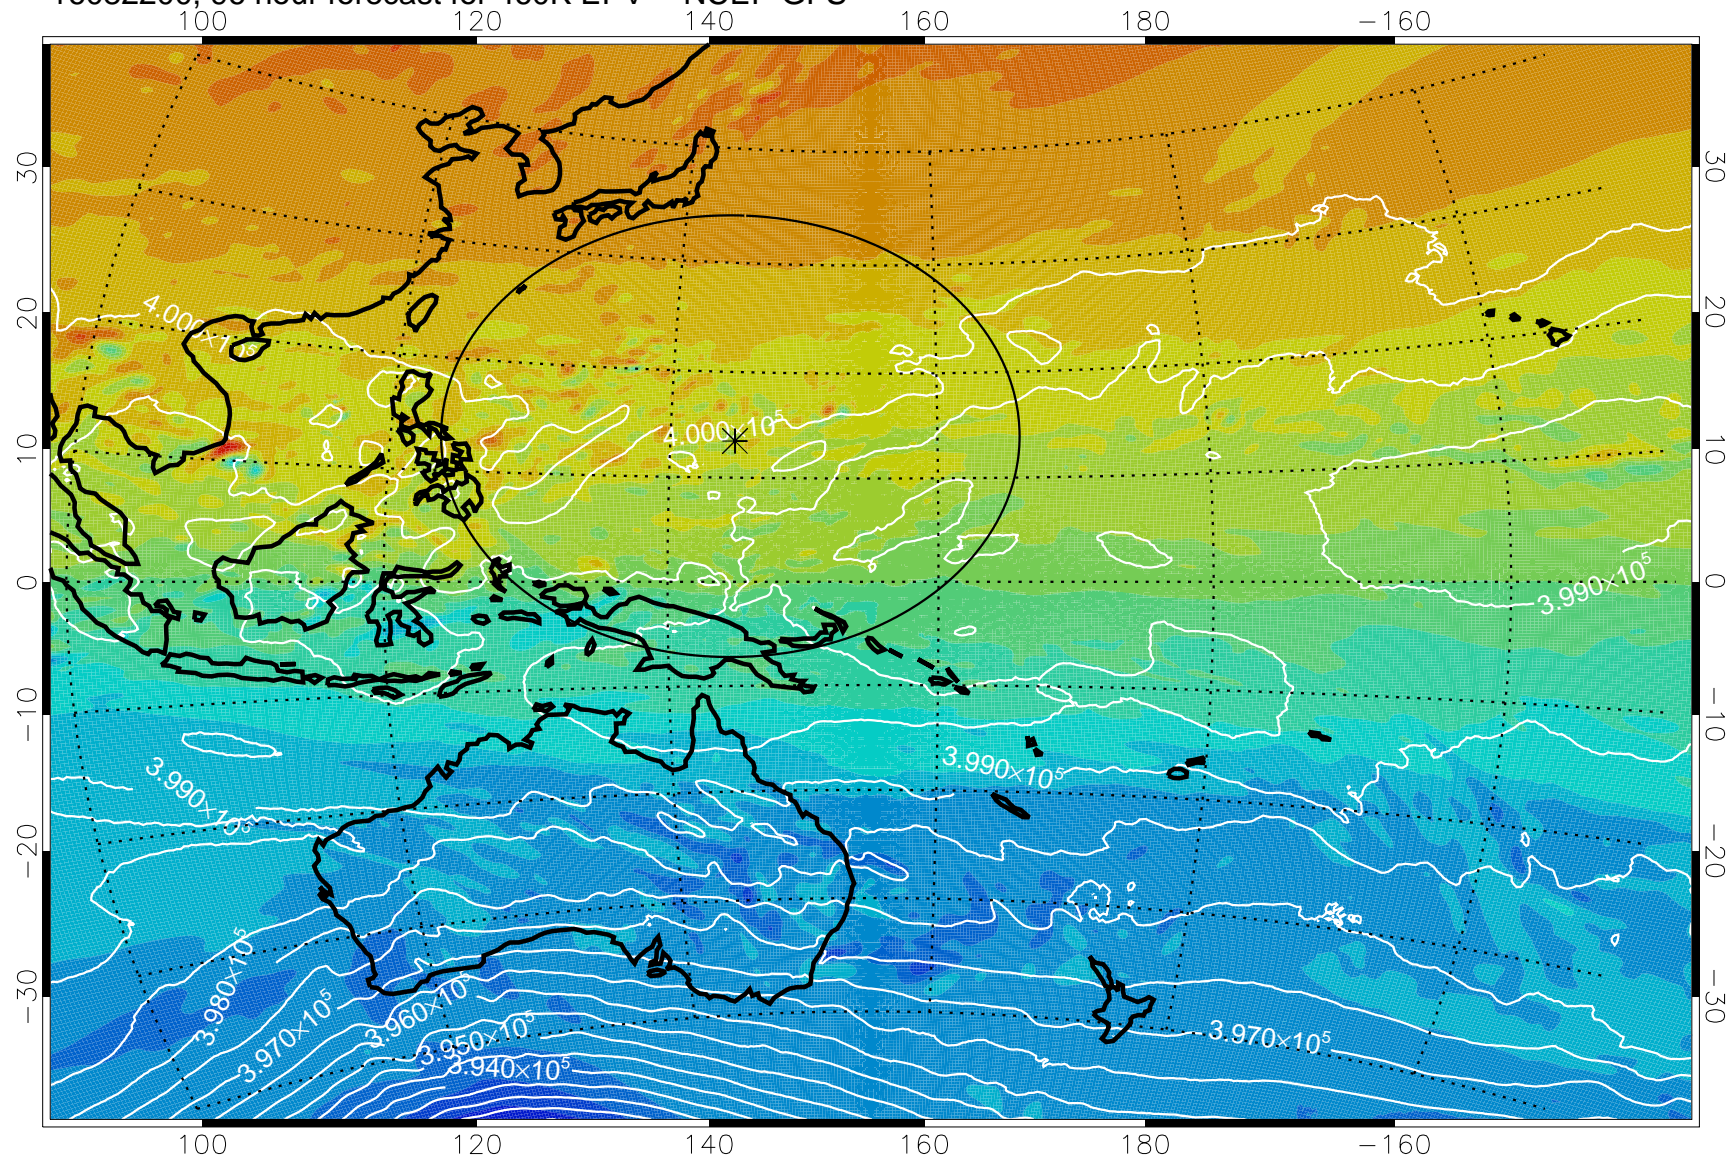

16082018, 66 hour forecast for 460K EPV -- NCEP GFS

460K Montgomery Streamfunction, white

Range ring of 2304 km

16082100, 72 hour forecast for 460K EPV -- NCEP GFS

460K Montgomery Streamfunction, white

Range ring of 2304 km

16082106, 78 hour forecast for 460K EPV -- NCEP GFS

460K Montgomery Streamfunction, white

Range ring of 2304 km

16082112, 84 hour forecast for 460K EPV -- NCEP GFS

460K Montgomery Streamfunction, white

Range ring of 2304 km

16082118, 90 hour forecast for 460K EPV -- NCEP GFS

460K Montgomery Streamfunction, white

Range ring of 2304 km

16082200, 96 hour forecast for 460K EPV -- NCEP GFS

460K Montgomery Streamfunction, white

Range ring of 2304 km

16082206, 102 hour forecast for 460K EPV -- NCEP GFS

460K Montgomery Streamfunction, white

Range ring of 2304 km

16082212, 108 hour forecast for 460K EPV -- NCEP GFS

460K Montgomery Streamfunction, white

Range ring of 2304 km