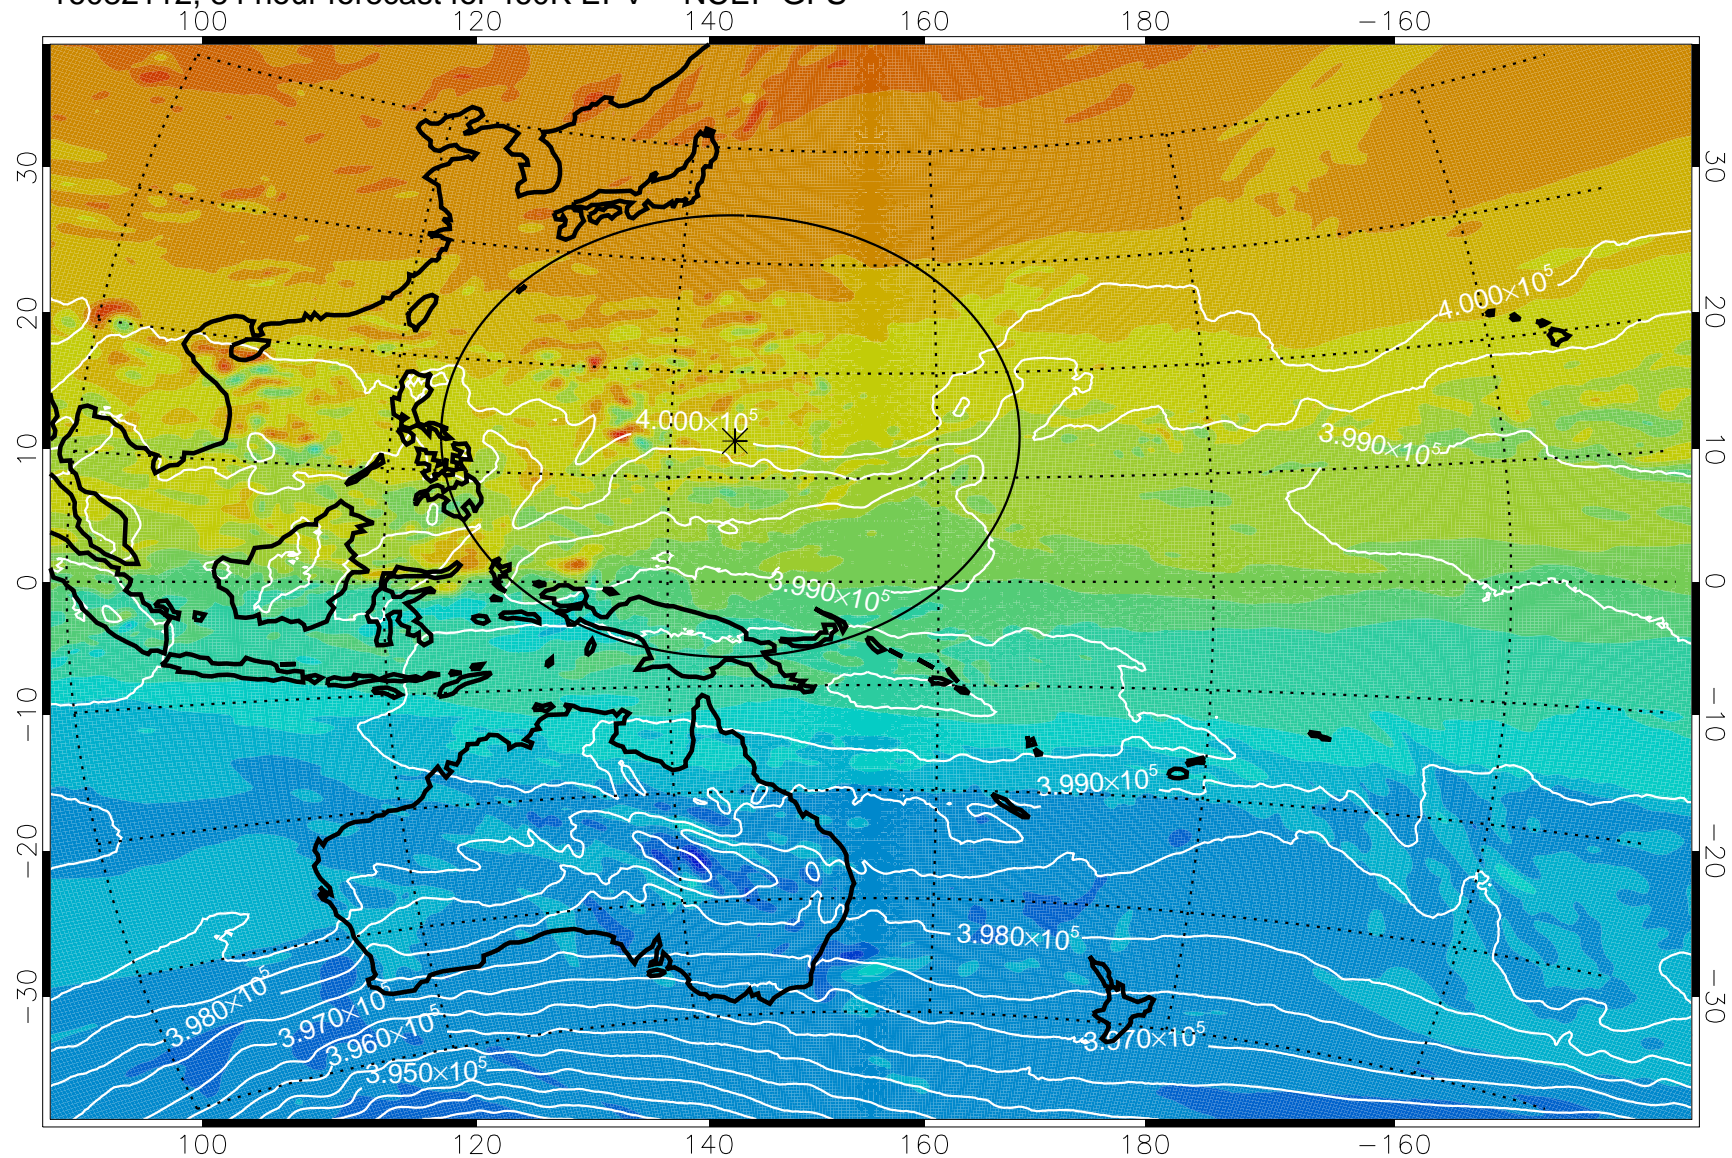

16082006, 54 hour forecast for 460K EPV -- NCEP GFS

460K Montgomery Streamfunction, white

Range ring of 2304 km

16082012, 60 hour forecast for 460K EPV -- NCEP GFS

460K Montgomery Streamfunction, white

Range ring of 2304 km

16082018, 66 hour forecast for 460K EPV -- NCEP GFS

460K Montgomery Streamfunction, white

Range ring of 2304 km

16082100, 72 hour forecast for 460K EPV -- NCEP GFS

460K Montgomery Streamfunction, white

Range ring of 2304 km

16082106, 78 hour forecast for 460K EPV -- NCEP GFS

460K Montgomery Streamfunction, white

Range ring of 2304 km

16082112, 84 hour forecast for 460K EPV -- NCEP GFS

460K Montgomery Streamfunction, white

Range ring of 2304 km

16082118, 90 hour forecast for 460K EPV -- NCEP GFS

460K Montgomery Streamfunction, white

Range ring of 2304 km

16082200, 96 hour forecast for 460K EPV -- NCEP GFS

460K Montgomery Streamfunction, white

Range ring of 2304 km