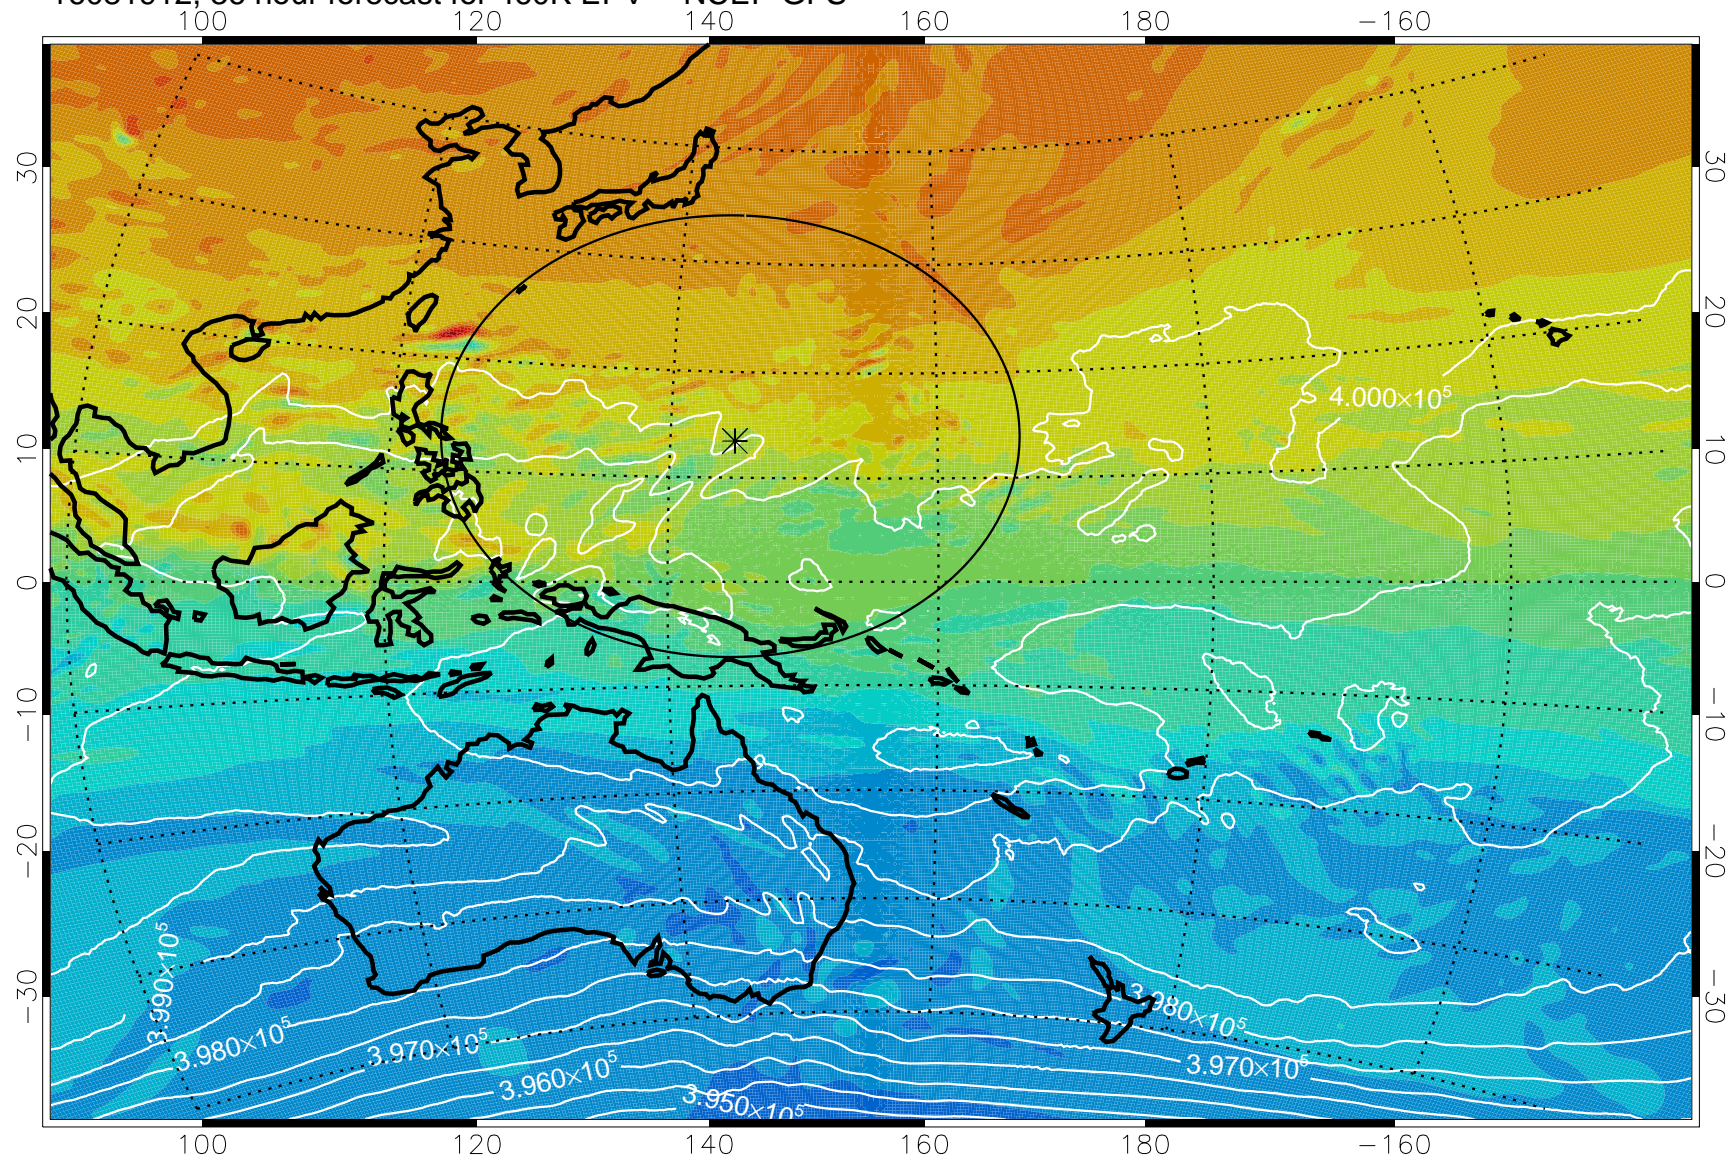

16081818, 18 hour forecast for 460K EPV -- NCEP GFS

460K Montgomery Streamfunction, white

Range ring of 2304 km

16081900, 24 hour forecast for 460K EPV -- NCEP GFS

460K Montgomery Streamfunction, white

Range ring of 2304 km

16081906, 30 hour forecast for 460K EPV -- NCEP GFS

460K Montgomery Streamfunction, white

Range ring of 2304 km

16081912, 36 hour forecast for 460K EPV -- NCEP GFS

460K Montgomery Streamfunction, white

Range ring of 2304 km

16081918, 42 hour forecast for 460K EPV -- NCEP GFS

460K Montgomery Streamfunction, white

Range ring of 2304 km

16082000, 48 hour forecast for 460K EPV -- NCEP GFS

460K Montgomery Streamfunction, white

Range ring of 2304 km

16082018, 66 hour forecast for 460K EPV -- NCEP GFS

460K Montgomery Streamfunction, white

Range ring of 2304 km

16082100, 72 hour forecast for 460K EPV -- NCEP GFS

460K Montgomery Streamfunction, white

Range ring of 2304 km