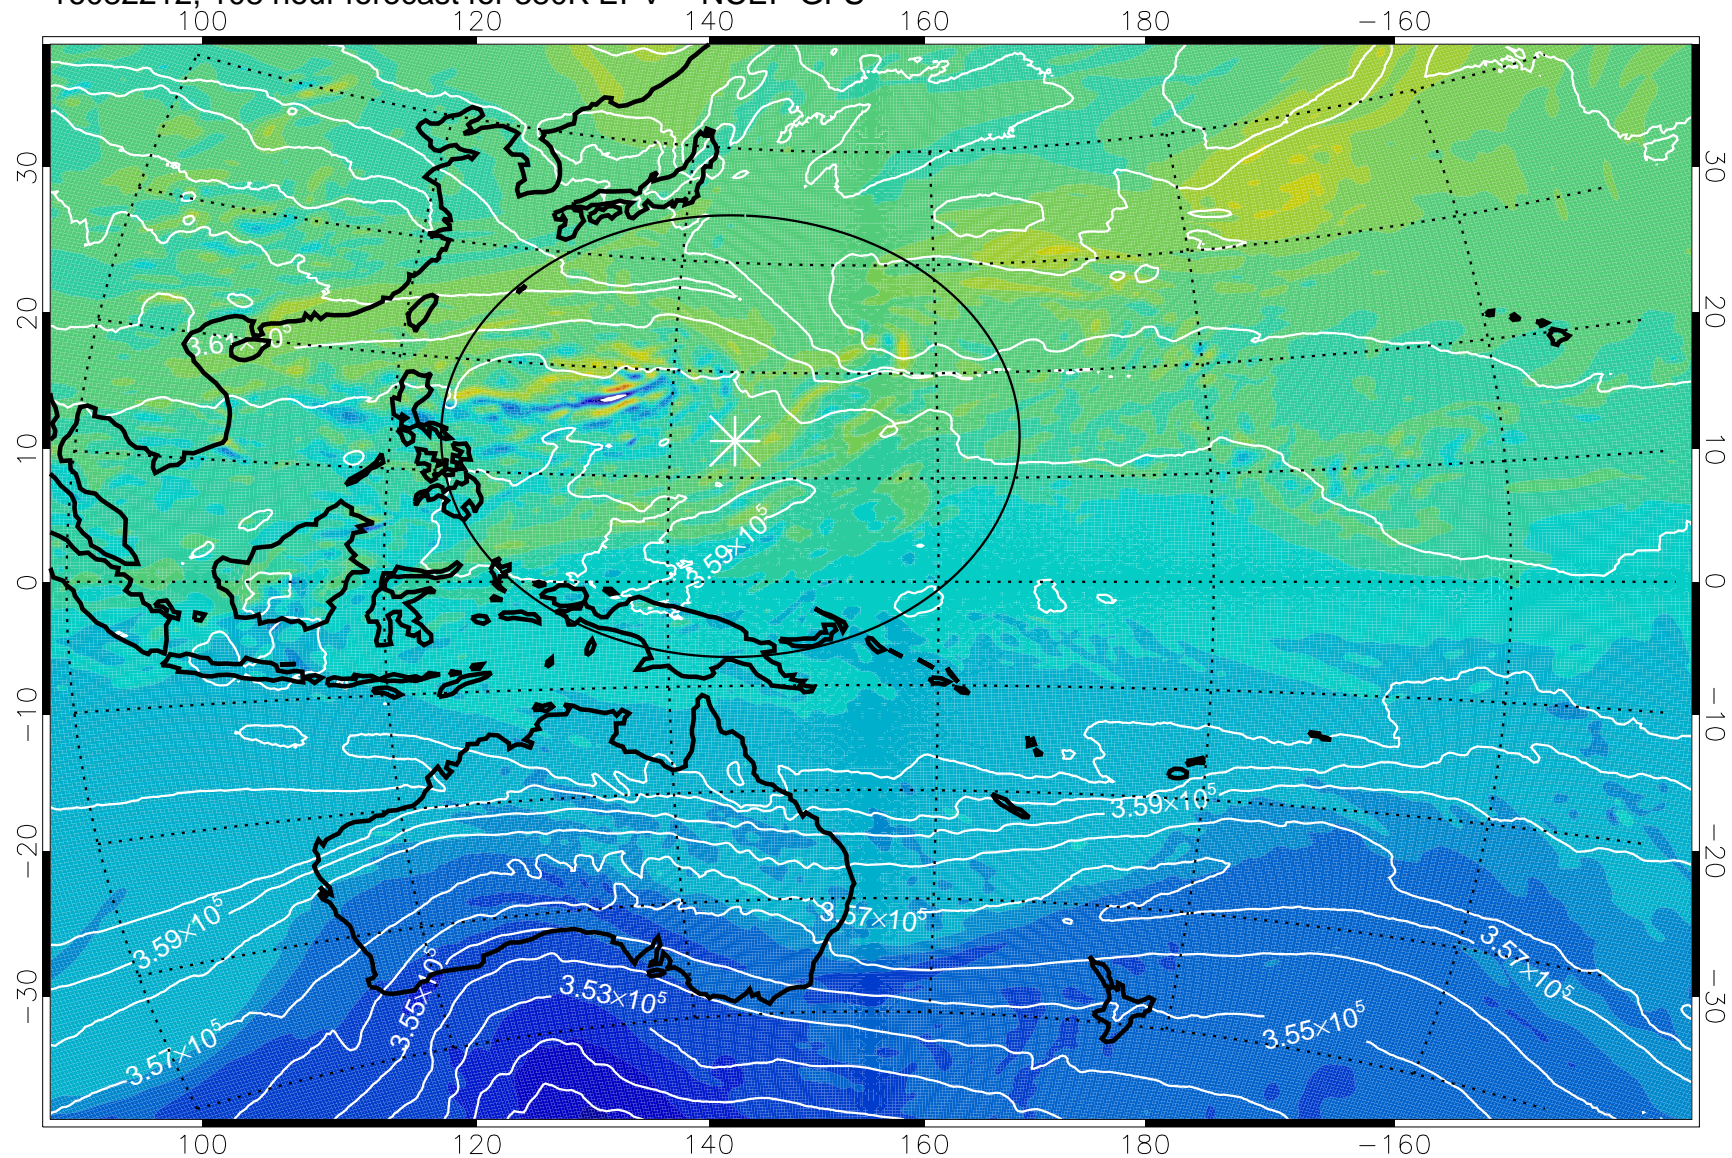

380K Montgomery Streamfunction, white

Range ring of 2304 km

16082112, 84 hour forecast for 380K EPV -- NCEP GFS

380K Montgomery Streamfunction, white

Range ring of 2304 km

16082118, 90 hour forecast for 380K EPV -- NCEP GFS

380K Montgomery Streamfunction, white

Range ring of 2304 km

16082200, 96 hour forecast for 380K EPV -- NCEP GFS

380K Montgomery Streamfunction, white

Range ring of 2304 km

16082206, 102 hour forecast for 380K EPV -- NCEP GFS

380K Montgomery Streamfunction, white

Range ring of 2304 km

16082212, 108 hour forecast for 380K EPV -- NCEP GFS

380K Montgomery Streamfunction, white

Range ring of 2304 km

16082218, 114 hour forecast for 380K EPV -- NCEP GFS