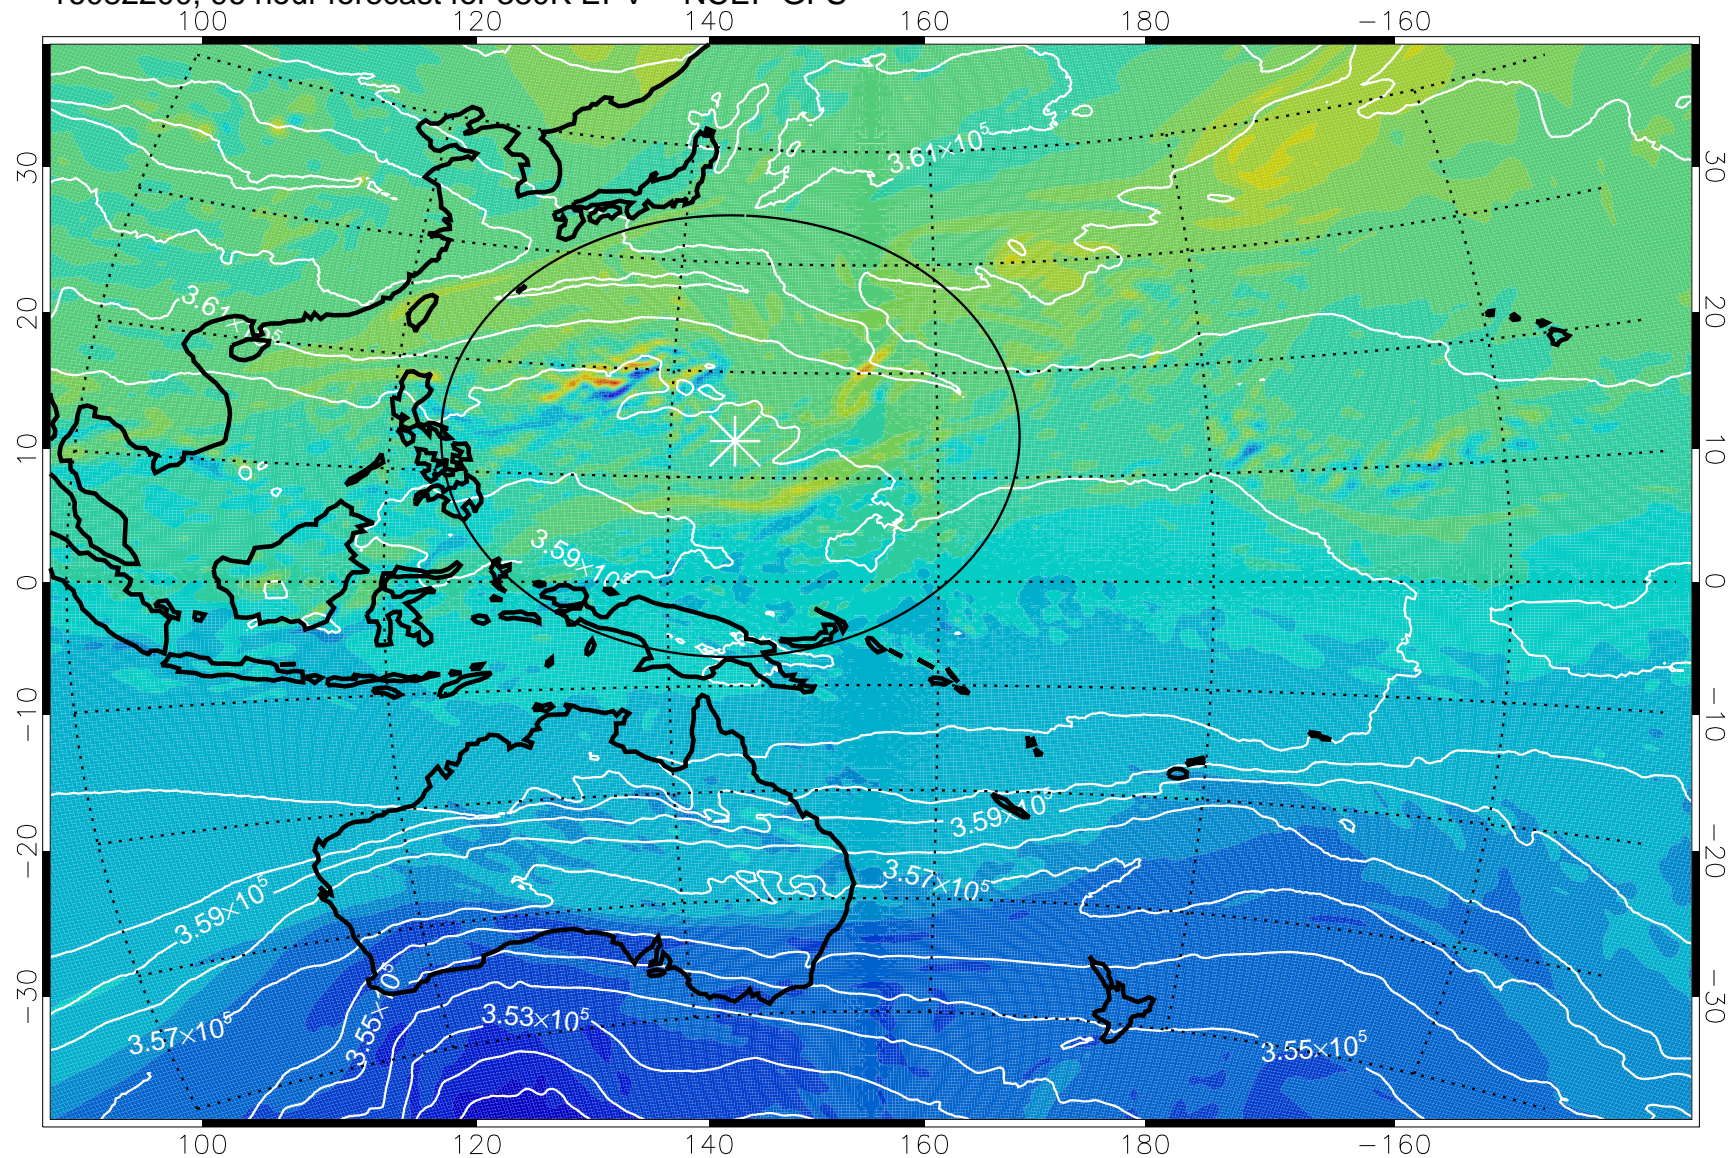

380K Montgomery Streamfunction, white

Range ring of 2304 km

16082100, 72 hour forecast for 380K EPV -- NCEP GFS

380K Montgomery Streamfunction, white

Range ring of 2304 km

16082106, 78 hour forecast for 380K EPV -- NCEP GFS

380K Montgomery Streamfunction, white

Range ring of 2304 km

16082112, 84 hour forecast for 380K EPV -- NCEP GFS

380K Montgomery Streamfunction, white

Range ring of 2304 km

16082118, 90 hour forecast for 380K EPV -- NCEP GFS

380K Montgomery Streamfunction, white

Range ring of 2304 km

16082200, 96 hour forecast for 380K EPV -- NCEP GFS

380K Montgomery Streamfunction, white

Range ring of 2304 km

16082206, 102 hour forecast for 380K EPV -- NCEP GFS

380K Montgomery Streamfunction, white

Range ring of 2304 km

16082212, 108 hour forecast for 380K EPV -- NCEP GFS

380K Montgomery Streamfunction, white

Range ring of 2304 km

16082218, 114 hour forecast for 380K EPV -- NCEP GFS