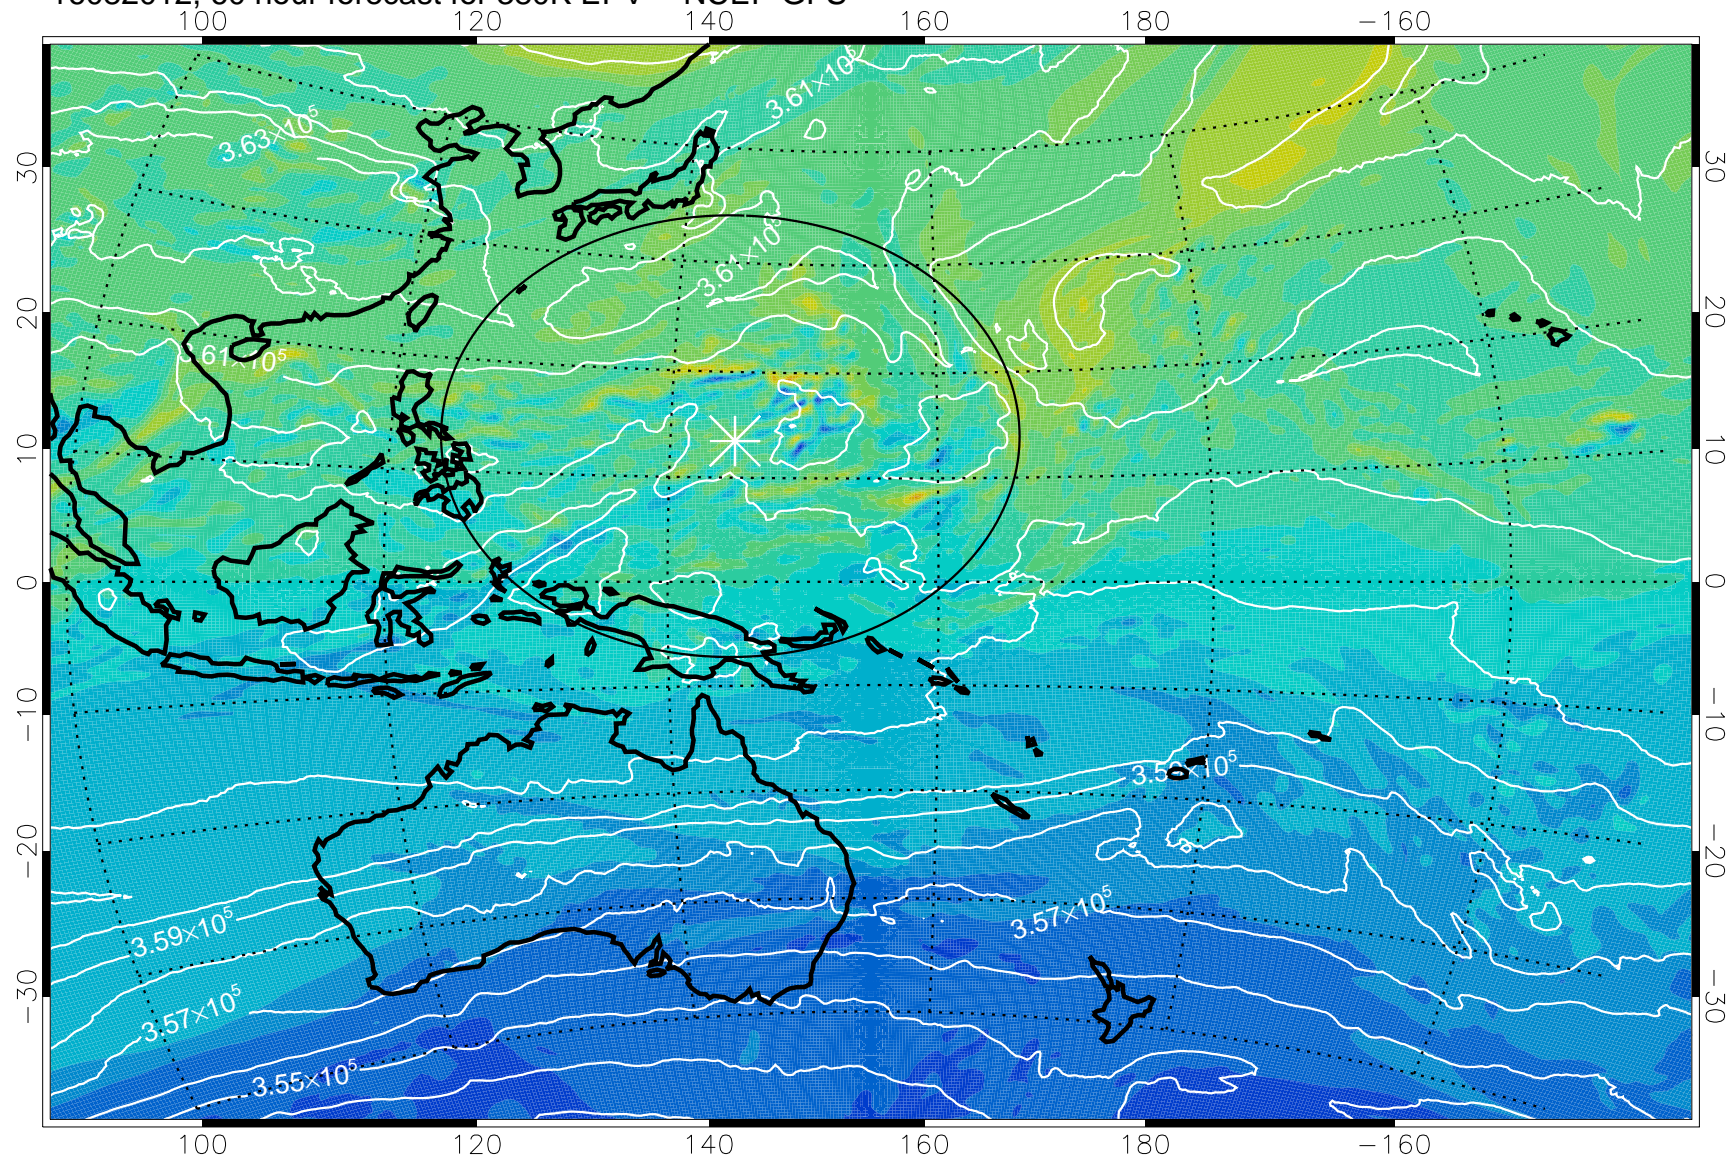

380K Montgomery Streamfunction, white

Range ring of 2304 km

16081912, 36 hour forecast for 380K EPV -- NCEP GFS

380K Montgomery Streamfunction, white

Range ring of 2304 km

16081918, 42 hour forecast for 380K EPV -- NCEP GFS

380K Montgomery Streamfunction, white

Range ring of 2304 km

16082000, 48 hour forecast for 380K EPV -- NCEP GFS

380K Montgomery Streamfunction, white

Range ring of 2304 km

16082006, 54 hour forecast for 380K EPV -- NCEP GFS

380K Montgomery Streamfunction, white

Range ring of 2304 km

16082012, 60 hour forecast for 380K EPV -- NCEP GFS

380K Montgomery Streamfunction, white

Range ring of 2304 km

16082018, 66 hour forecast for 380K EPV -- NCEP GFS

380K Montgomery Streamfunction, white

Range ring of 2304 km

16082100, 72 hour forecast for 380K EPV -- NCEP GFS

380K Montgomery Streamfunction, white

Range ring of 2304 km

16082106, 78 hour forecast for 380K EPV -- NCEP GFS