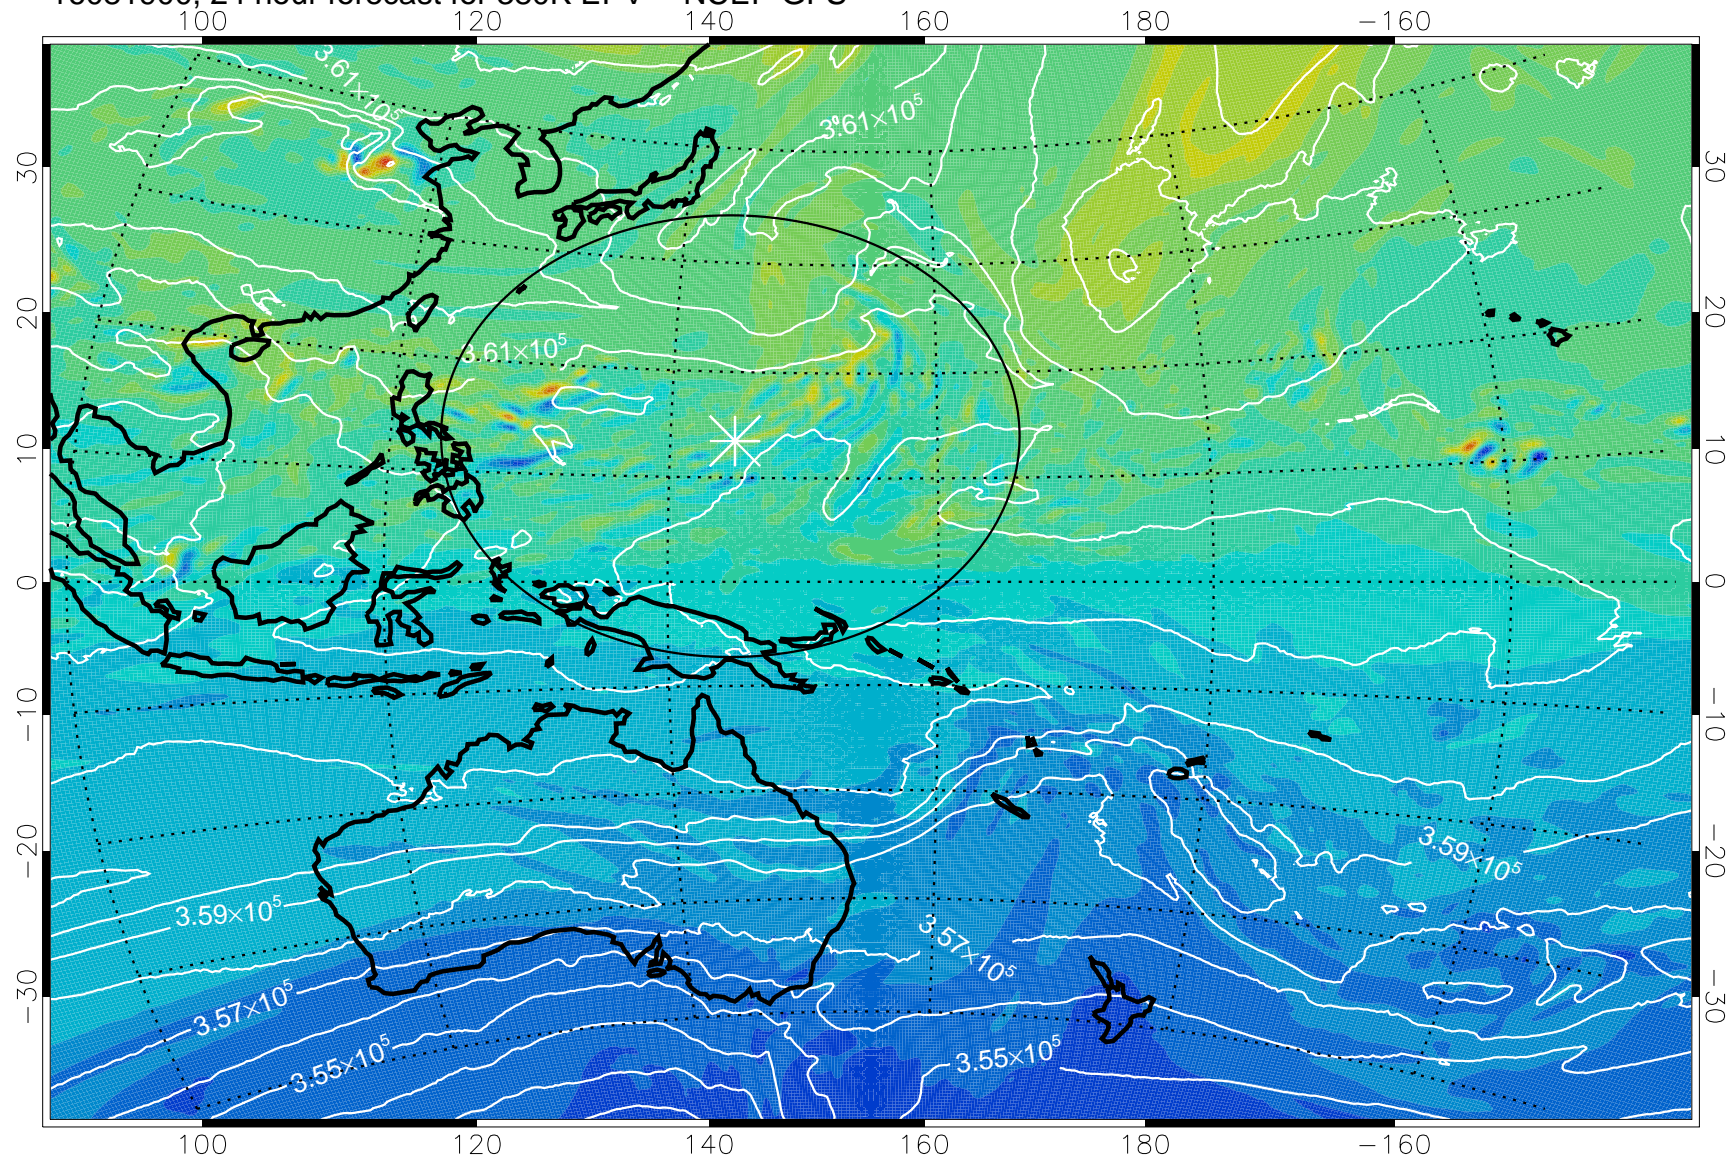

16081806, 6 hour forecast for 380K EPV -- NCEP GFS

16081812, 12 hour forecast for 380K EPV -- NCEP GFS

380K Montgomery Streamfunction, white

Range ring of 2304 km

16081818, 18 hour forecast for 380K EPV -- NCEP GFS

380K Montgomery Streamfunction, white

Range ring of 2304 km

16081900, 24 hour forecast for 380K EPV -- NCEP GFS

380K Montgomery Streamfunction, white

Range ring of 2304 km

16081906, 30 hour forecast for 380K EPV -- NCEP GFS

380K Montgomery Streamfunction, white

Range ring of 2304 km

16081912, 36 hour forecast for 380K EPV -- NCEP GFS

380K Montgomery Streamfunction, white

Range ring of 2304 km

16081918, 42 hour forecast for 380K EPV -- NCEP GFS

380K Montgomery Streamfunction, white

Range ring of 2304 km

16082000, 48 hour forecast for 380K EPV -- NCEP GFS

380K Montgomery Streamfunction, white

Range ring of 2304 km

16082006, 54 hour forecast for 380K EPV -- NCEP GFS