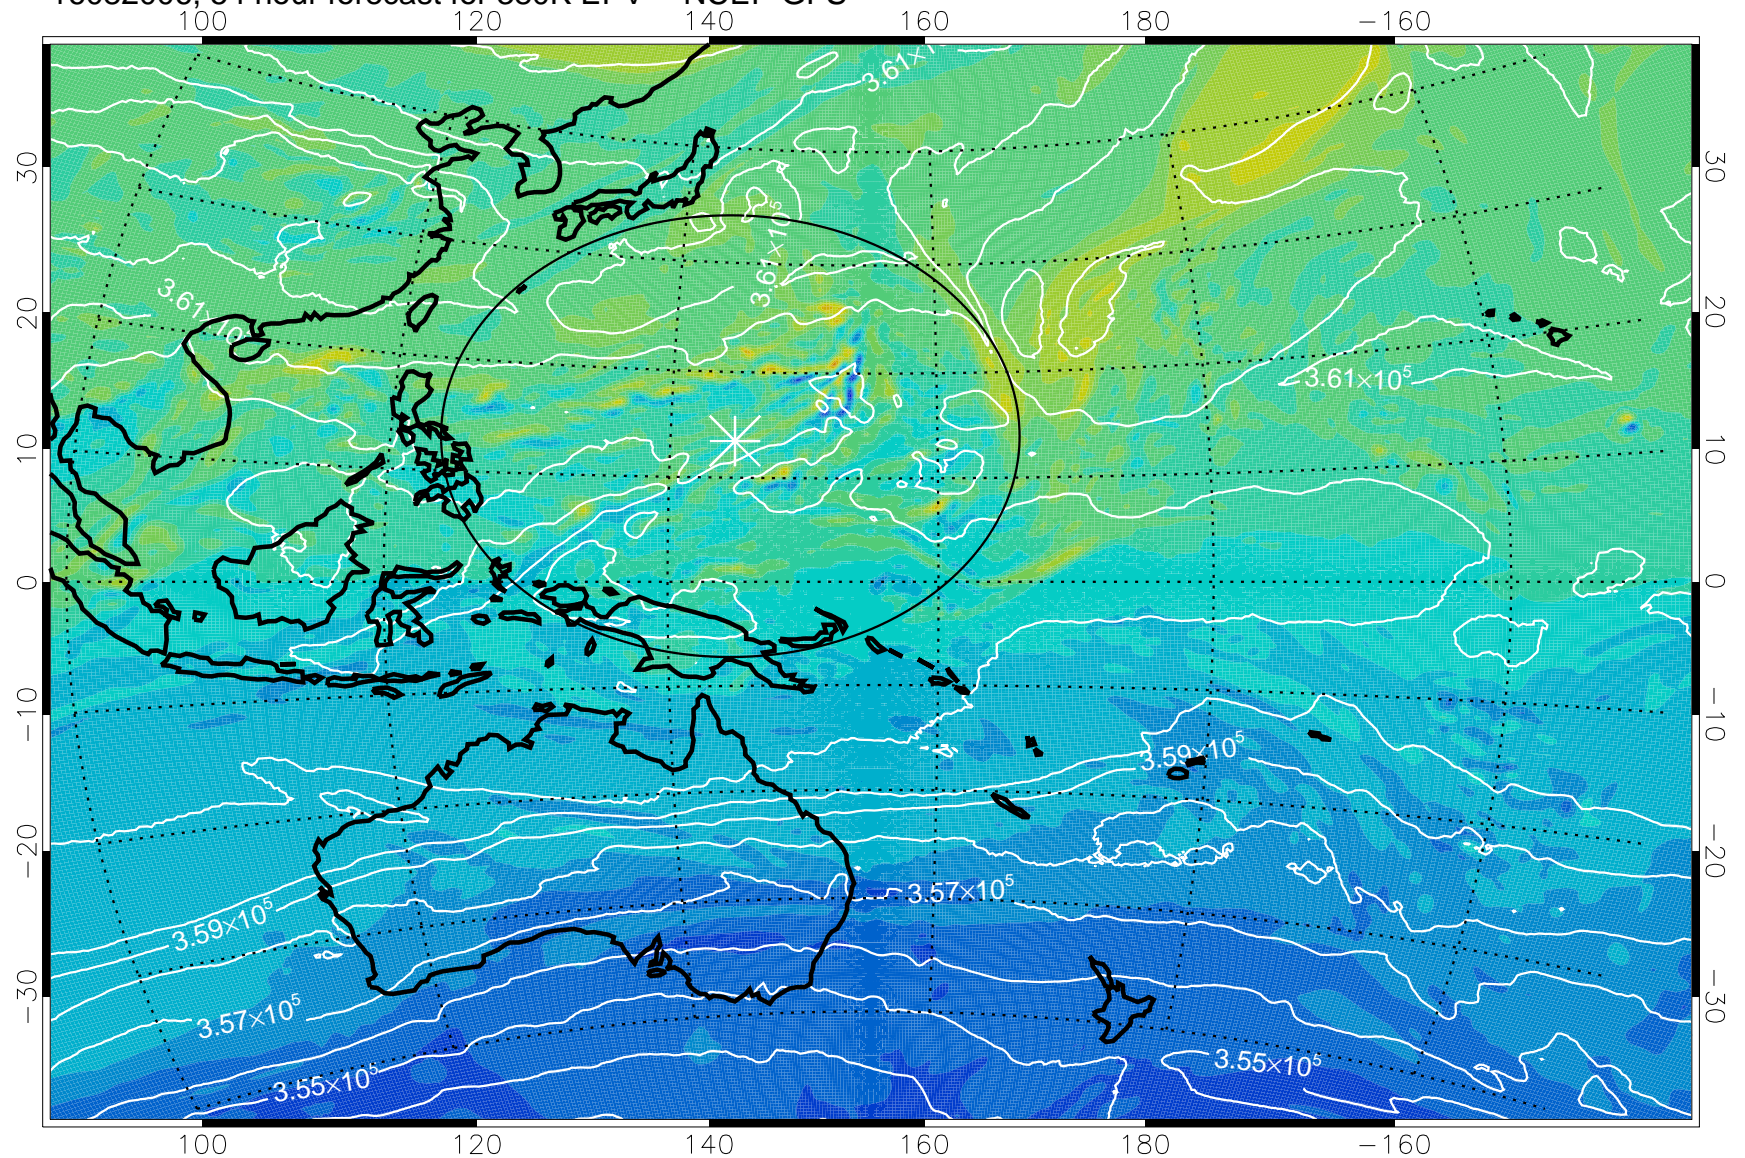

380K Montgomery Streamfunction, white

Range ring of 2304 km

16081912, 36 hour forecast for 380K EPV -- NCEP GFS

380K Montgomery Streamfunction, white

Range ring of 2304 km

16081918, 42 hour forecast for 380K EPV -- NCEP GFS

380K Montgomery Streamfunction, white

Range ring of 2304 km

16082000, 48 hour forecast for 380K EPV -- NCEP GFS

380K Montgomery Streamfunction, white

Range ring of 2304 km

16082006, 54 hour forecast for 380K EPV -- NCEP GFS

380K Montgomery Streamfunction, white

Range ring of 2304 km

16082012, 60 hour forecast for 380K EPV -- NCEP GFS

380K Montgomery Streamfunction, white

Range ring of 2304 km

16082018, 66 hour forecast for 380K EPV -- NCEP GFS

380K Montgomery Streamfunction, white

Range ring of 2304 km

16082100, 72 hour forecast for 380K EPV -- NCEP GFS

380K Montgomery Streamfunction, white

Range ring of 2304 km

16082106, 78 hour forecast for 380K EPV -- NCEP GFS