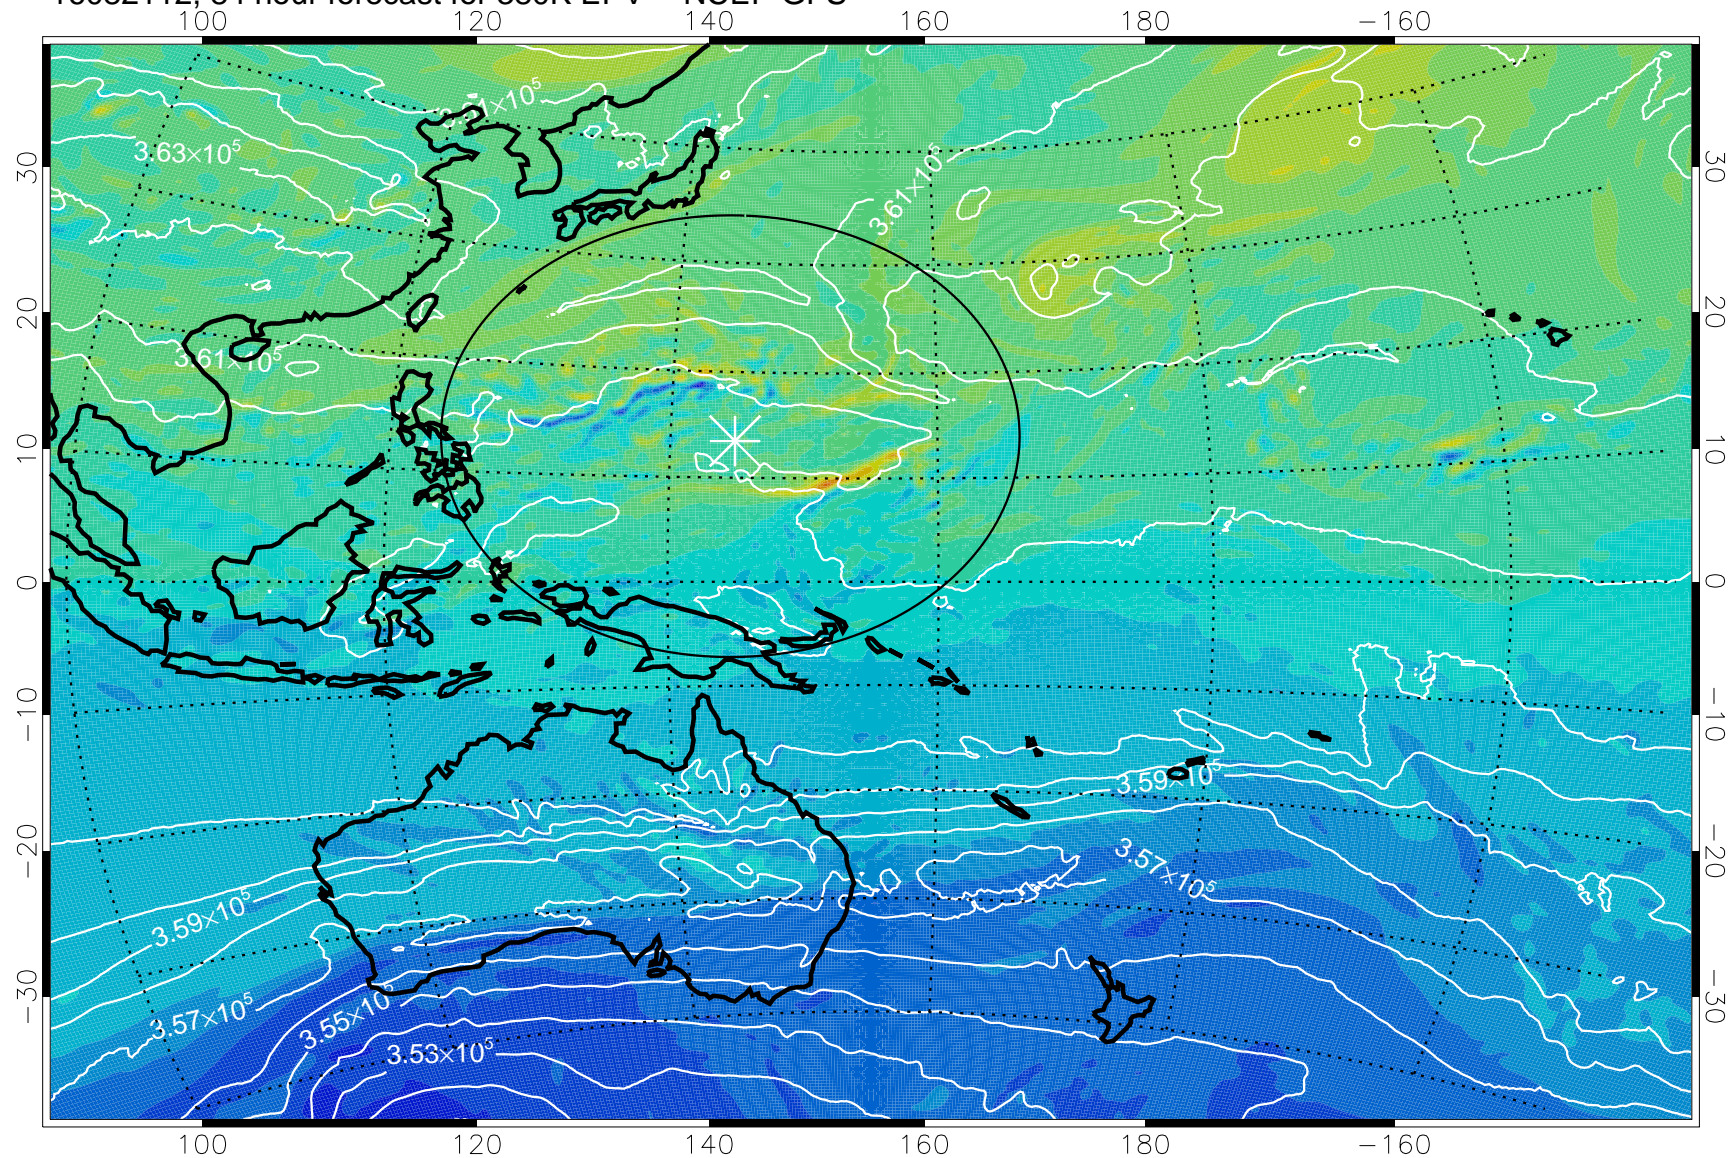

380K Montgomery Streamfunction, white

Range ring of 2304 km

16082012, 60 hour forecast for 380K EPV -- NCEP GFS

380K Montgomery Streamfunction, white

Range ring of 2304 km

16082018, 66 hour forecast for 380K EPV -- NCEP GFS

380K Montgomery Streamfunction, white

Range ring of 2304 km

16082100, 72 hour forecast for 380K EPV -- NCEP GFS

380K Montgomery Streamfunction, white

Range ring of 2304 km

16082106, 78 hour forecast for 380K EPV -- NCEP GFS

380K Montgomery Streamfunction, white

Range ring of 2304 km

16082112, 84 hour forecast for 380K EPV -- NCEP GFS

380K Montgomery Streamfunction, white

Range ring of 2304 km

16082118, 90 hour forecast for 380K EPV -- NCEP GFS

380K Montgomery Streamfunction, white

Range ring of 2304 km

16082200, 96 hour forecast for 380K EPV -- NCEP GFS

380K Montgomery Streamfunction, white

Range ring of 2304 km

16082206, 102 hour forecast for 380K EPV -- NCEP GFS