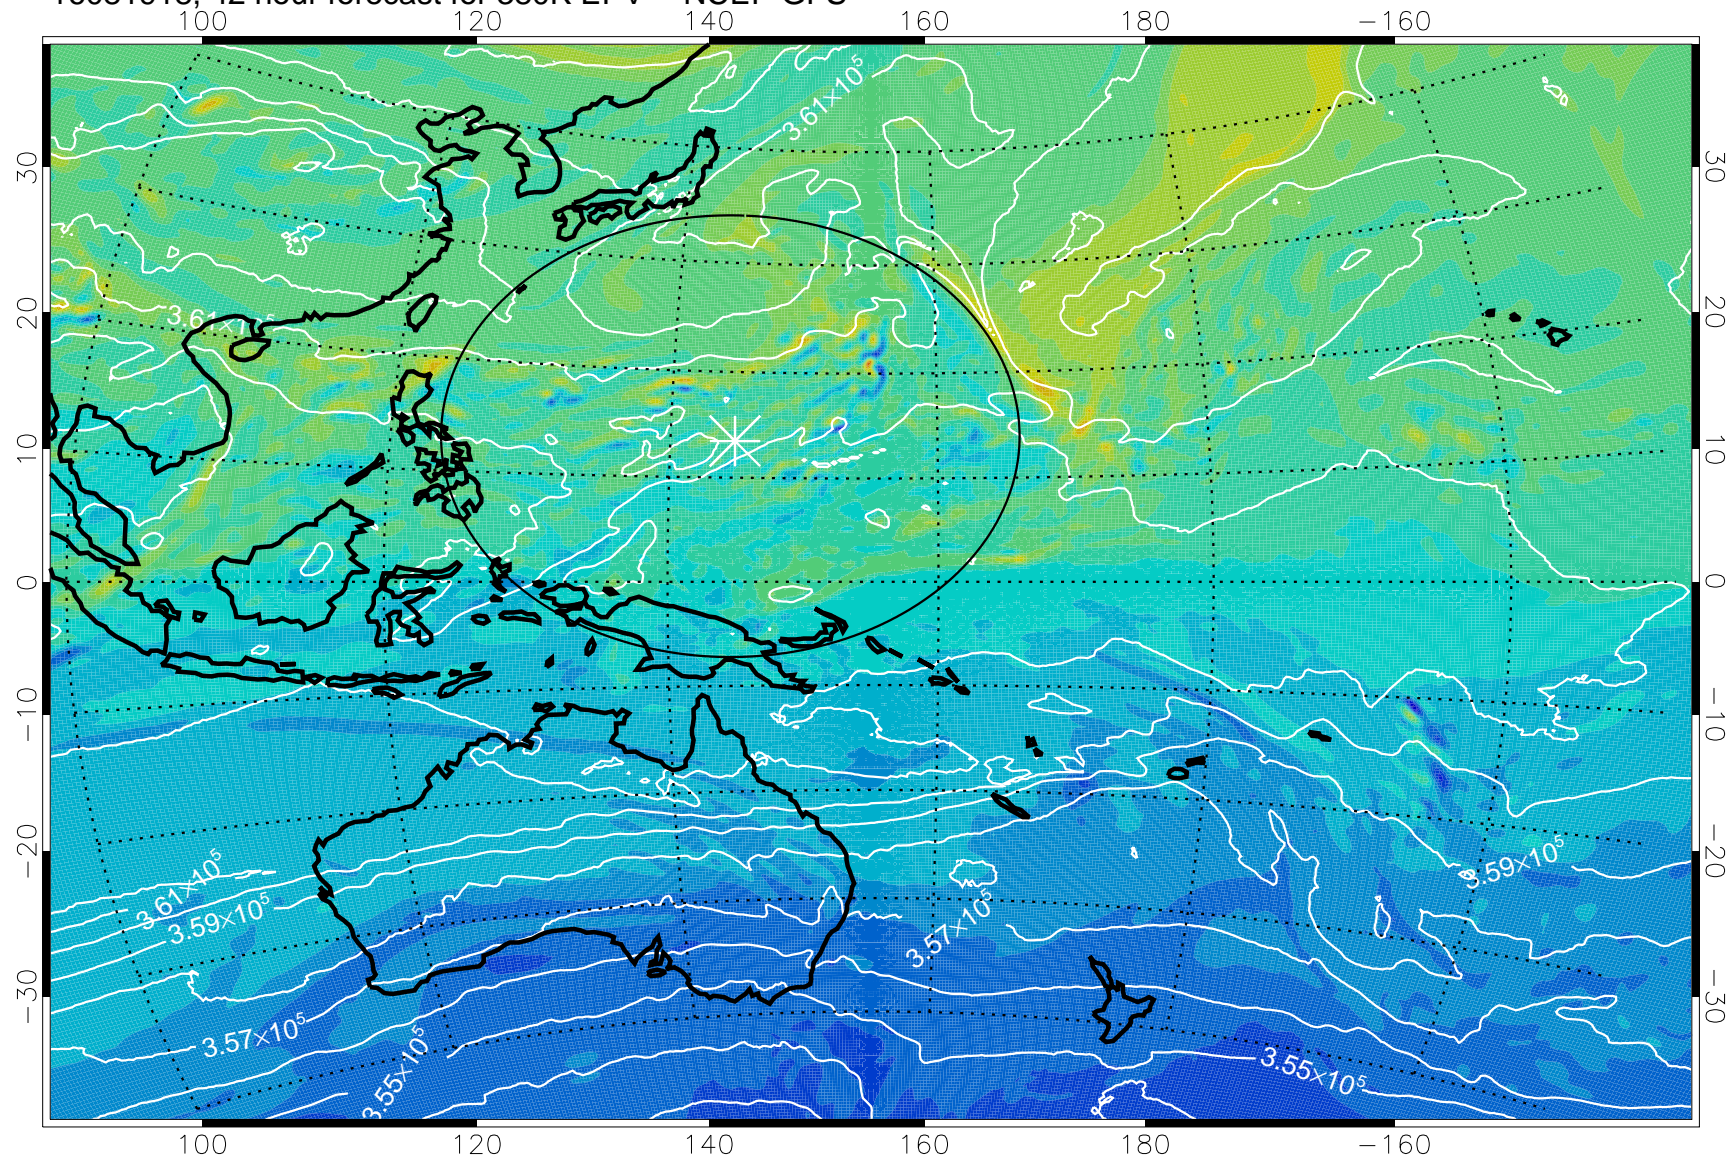

380K Montgomery Streamfunction, white

Range ring of 2304 km

16081900, 24 hour forecast for 380K EPV -- NCEP GFS

380K Montgomery Streamfunction, white

Range ring of 2304 km

16081906, 30 hour forecast for 380K EPV -- NCEP GFS

380K Montgomery Streamfunction, white

Range ring of 2304 km

16081912, 36 hour forecast for 380K EPV -- NCEP GFS

380K Montgomery Streamfunction, white

Range ring of 2304 km

16081918, 42 hour forecast for 380K EPV -- NCEP GFS

380K Montgomery Streamfunction, white

Range ring of 2304 km

16082000, 48 hour forecast for 380K EPV -- NCEP GFS

380K Montgomery Streamfunction, white

Range ring of 2304 km

16082006, 54 hour forecast for 380K EPV -- NCEP GFS

380K Montgomery Streamfunction, white

Range ring of 2304 km

16082012, 60 hour forecast for 380K EPV -- NCEP GFS

380K Montgomery Streamfunction, white

Range ring of 2304 km

16082018, 66 hour forecast for 380K EPV -- NCEP GFS