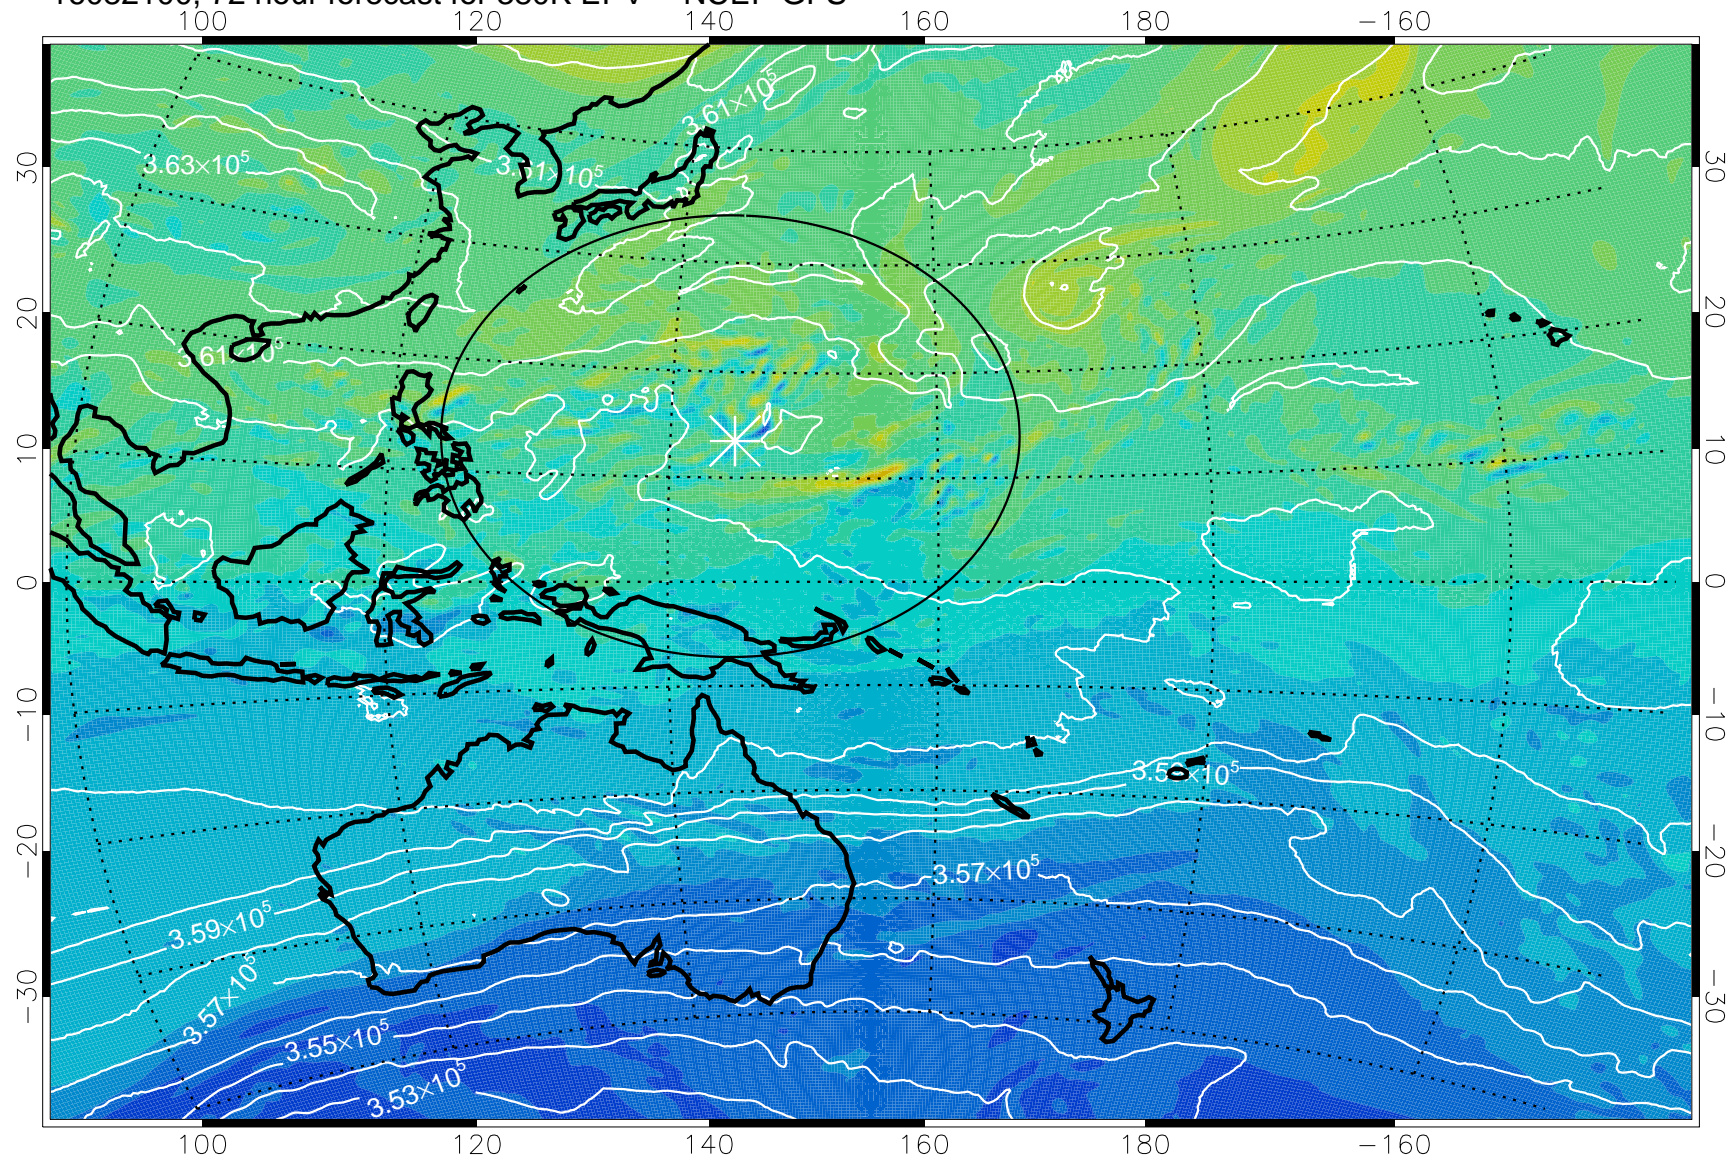

380K Montgomery Streamfunction, white

Range ring of 2304 km

16082000, 48 hour forecast for 380K EPV -- NCEP GFS

380K Montgomery Streamfunction, white

Range ring of 2304 km

16082006, 54 hour forecast for 380K EPV -- NCEP GFS

380K Montgomery Streamfunction, white

Range ring of 2304 km

16082012, 60 hour forecast for 380K EPV -- NCEP GFS

380K Montgomery Streamfunction, white

Range ring of 2304 km

16082018, 66 hour forecast for 380K EPV -- NCEP GFS

380K Montgomery Streamfunction, white

Range ring of 2304 km

16082100, 72 hour forecast for 380K EPV -- NCEP GFS

380K Montgomery Streamfunction, white

Range ring of 2304 km

16082106, 78 hour forecast for 380K EPV -- NCEP GFS

380K Montgomery Streamfunction, white

Range ring of 2304 km

16082112, 84 hour forecast for 380K EPV -- NCEP GFS

380K Montgomery Streamfunction, white

Range ring of 2304 km

16082118, 90 hour forecast for 380K EPV -- NCEP GFS