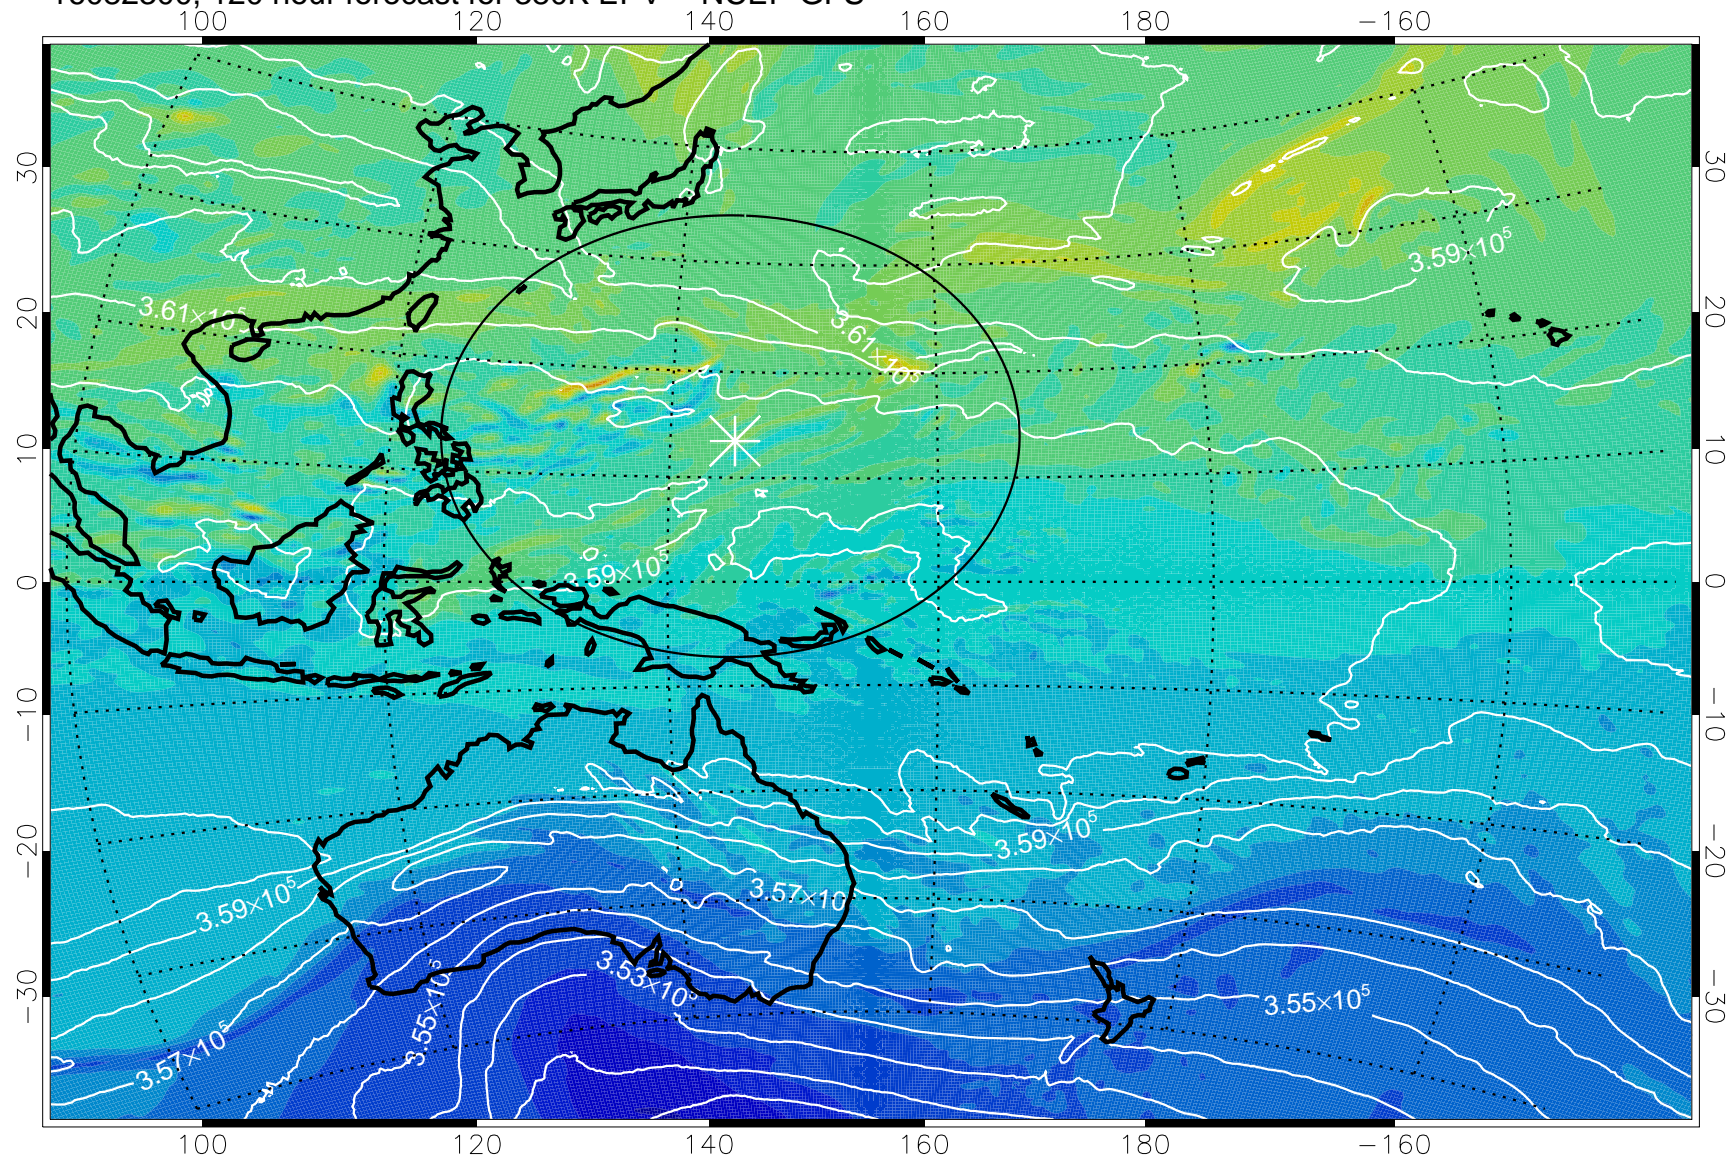

380K Montgomery Streamfunction, white

Range ring of 2304 km

16082200, 96 hour forecast for 380K EPV -- NCEP GFS

380K Montgomery Streamfunction, white

Range ring of 2304 km

16082206, 102 hour forecast for 380K EPV -- NCEP GFS

380K Montgomery Streamfunction, white

Range ring of 2304 km

16082212, 108 hour forecast for 380K EPV -- NCEP GFS

380K Montgomery Streamfunction, white

Range ring of 2304 km

16082218, 114 hour forecast for 380K EPV -- NCEP GFS

380K Montgomery Streamfunction, white

Range ring of 2304 km

16082300, 120 hour forecast for 380K EPV -- NCEP GFS

380K Montgomery Streamfunction, white

Range ring of 2304 km