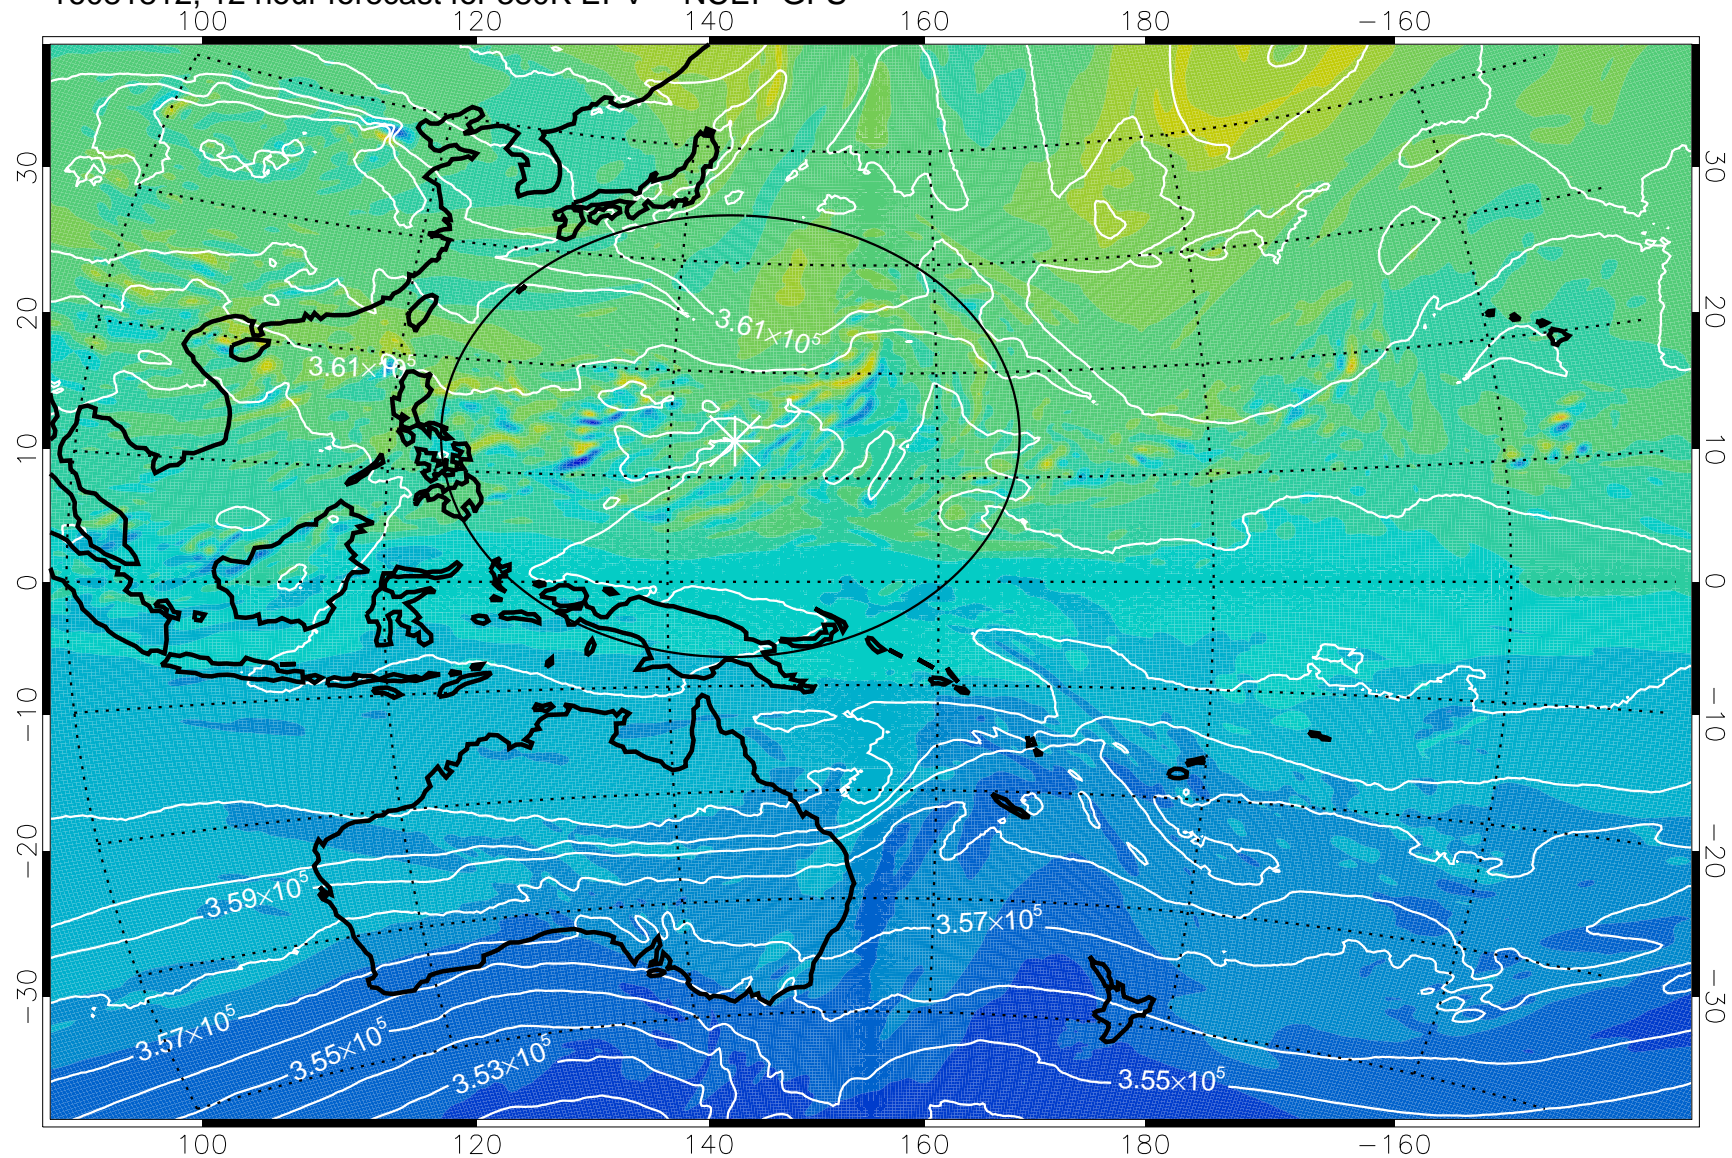

16081806, 6 hour forecast for 380K EPV -- NCEP GFS

16081812, 12 hour forecast for 380K EPV -- NCEP GFS

380K Montgomery Streamfunction, white

Range ring of 2304 km

16081818, 18 hour forecast for 380K EPV -- NCEP GFS

380K Montgomery Streamfunction, white

Range ring of 2304 km

16081900, 24 hour forecast for 380K EPV -- NCEP GFS

380K Montgomery Streamfunction, white

Range ring of 2304 km

16081906, 30 hour forecast for 380K EPV -- NCEP GFS

380K Montgomery Streamfunction, white

Range ring of 2304 km

16081912, 36 hour forecast for 380K EPV -- NCEP GFS

380K Montgomery Streamfunction, white

Range ring of 2304 km

16081918, 42 hour forecast for 380K EPV -- NCEP GFS

380K Montgomery Streamfunction, white

Range ring of 2304 km

16082000, 48 hour forecast for 380K EPV -- NCEP GFS

380K Montgomery Streamfunction, white

Range ring of 2304 km

16082006, 54 hour forecast for 380K EPV -- NCEP GFS