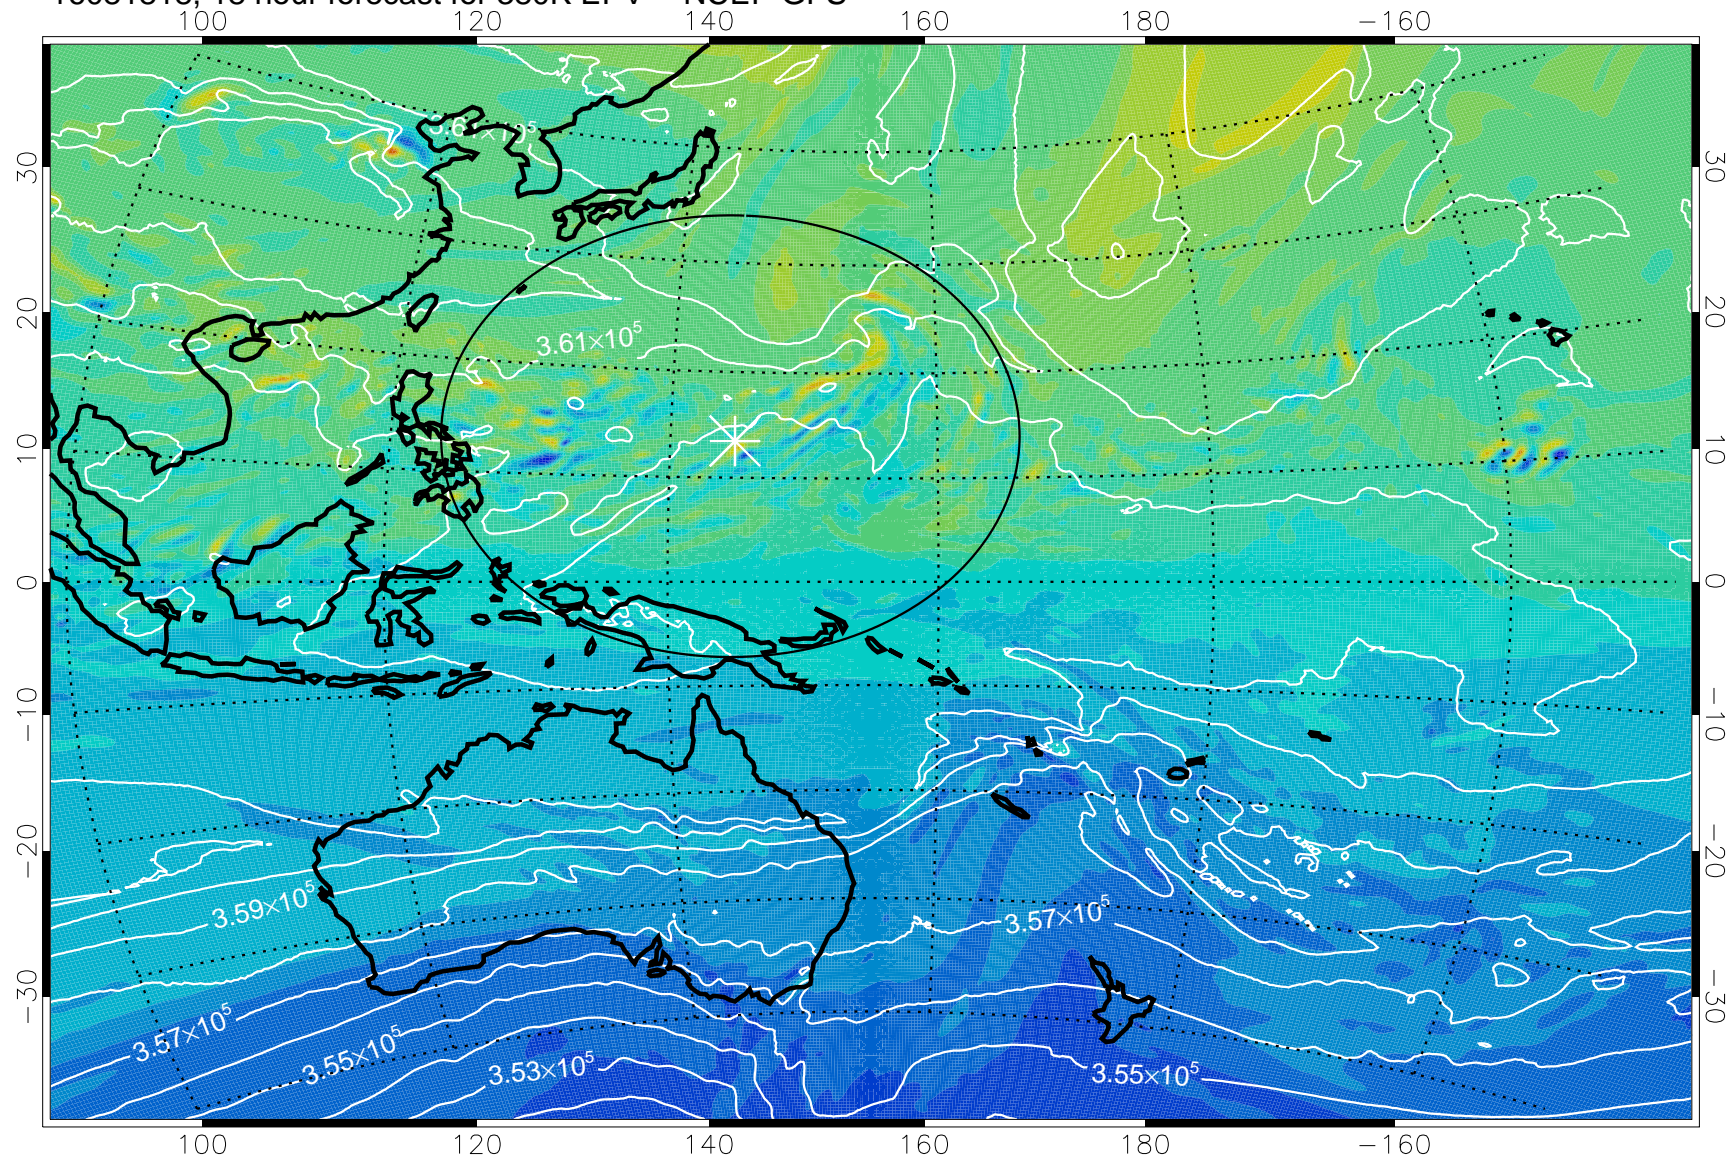

16081806, 6 hour forecast for 380K EPV -- NCEP GFS

16081812, 12 hour forecast for 380K EPV -- NCEP GFS

380K Montgomery Streamfunction, white

Range ring of 2304 km

16081818, 18 hour forecast for 380K EPV -- NCEP GFS

380K Montgomery Streamfunction, white

Range ring of 2304 km

16081900, 24 hour forecast for 380K EPV -- NCEP GFS

380K Montgomery Streamfunction, white

Range ring of 2304 km

16081906, 30 hour forecast for 380K EPV -- NCEP GFS

380K Montgomery Streamfunction, white

Range ring of 2304 km

16081912, 36 hour forecast for 380K EPV -- NCEP GFS

380K Montgomery Streamfunction, white

Range ring of 2304 km

16081918, 42 hour forecast for 380K EPV -- NCEP GFS

380K Montgomery Streamfunction, white

Range ring of 2304 km

16082000, 48 hour forecast for 380K EPV -- NCEP GFS

380K Montgomery Streamfunction, white

Range ring of 2304 km

16082006, 54 hour forecast for 380K EPV -- NCEP GFS