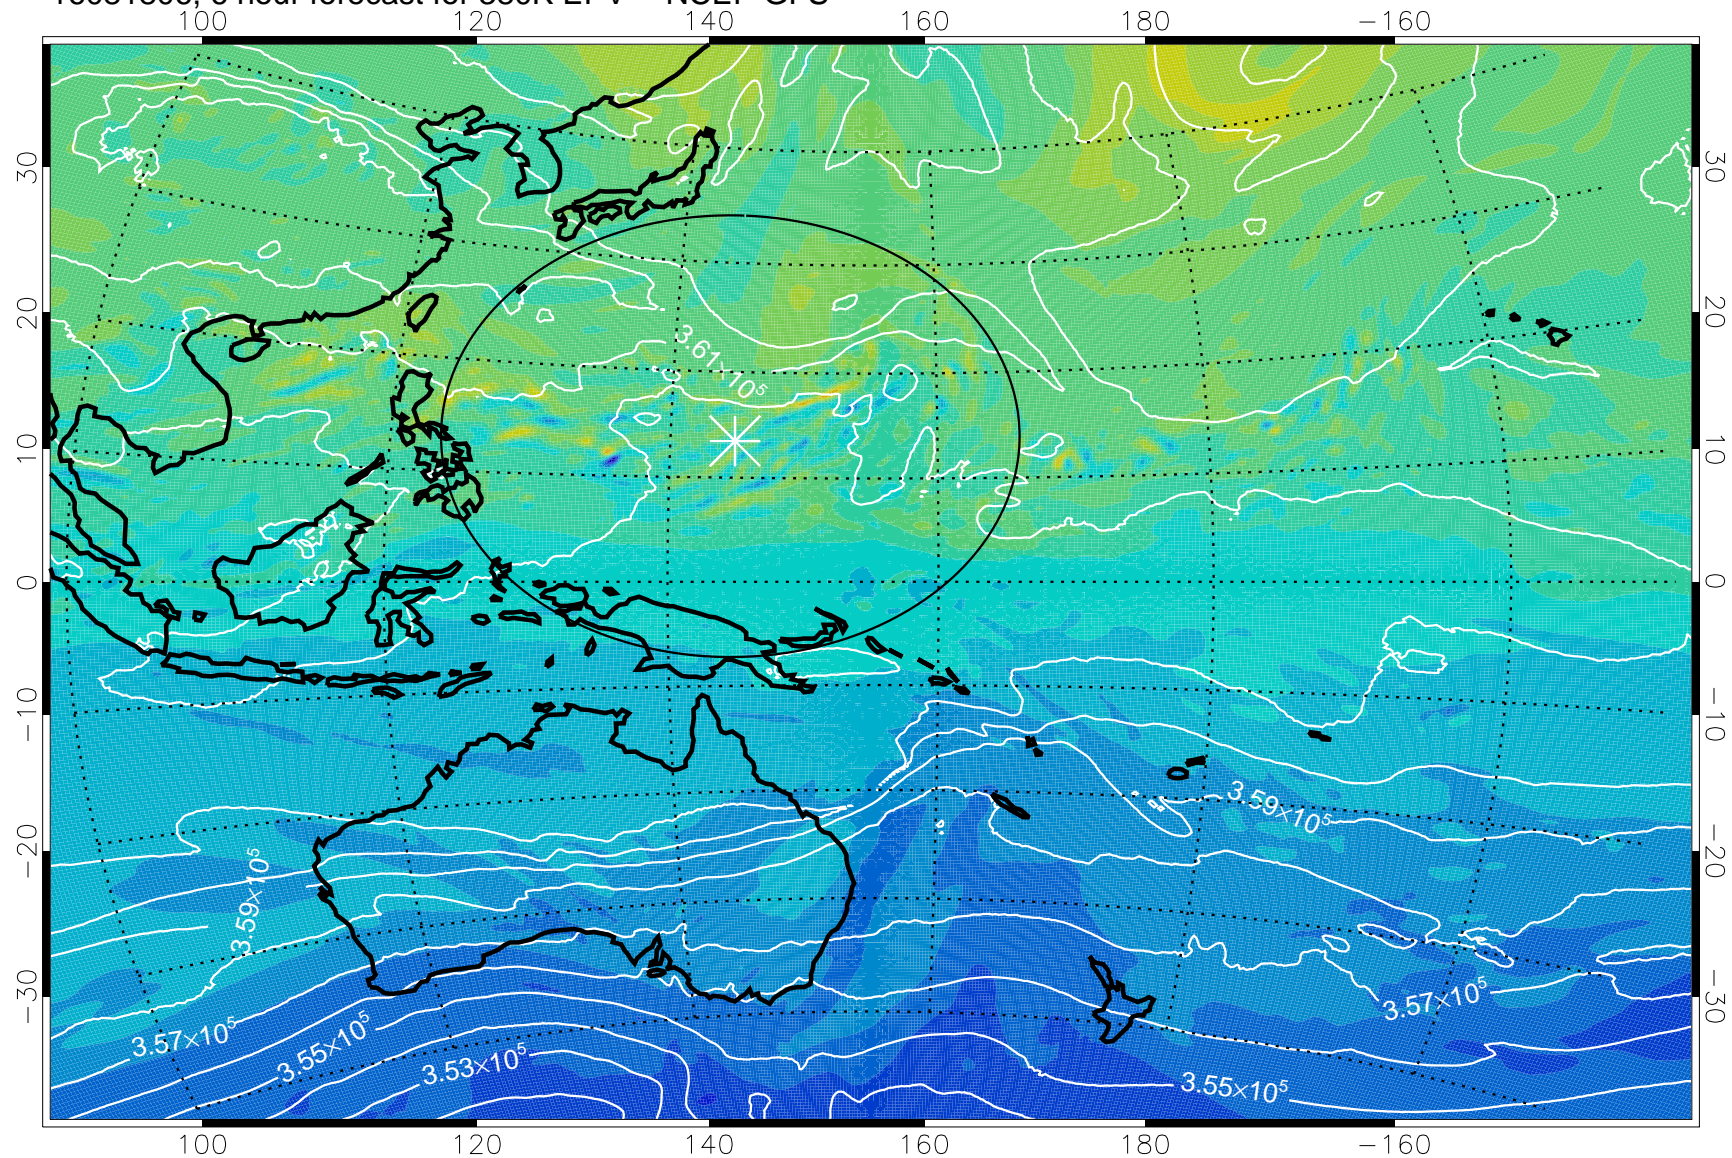

16081806, 6 hour forecast for 380K EPV -- NCEP GFS

16081812, 12 hour forecast for 380K EPV -- NCEP GFS

380K Montgomery Streamfunction, white

Range ring of 2304 km

16081818, 18 hour forecast for 380K EPV -- NCEP GFS

380K Montgomery Streamfunction, white

Range ring of 2304 km

16081900, 24 hour forecast for 380K EPV -- NCEP GFS

380K Montgomery Streamfunction, white

Range ring of 2304 km

16081906, 30 hour forecast for 380K EPV -- NCEP GFS

380K Montgomery Streamfunction, white

Range ring of 2304 km

16081912, 36 hour forecast for 380K EPV -- NCEP GFS

380K Montgomery Streamfunction, white

Range ring of 2304 km

16081918, 42 hour forecast for 380K EPV -- NCEP GFS

380K Montgomery Streamfunction, white

Range ring of 2304 km

16082000, 48 hour forecast for 380K EPV -- NCEP GFS

380K Montgomery Streamfunction, white

Range ring of 2304 km

16082006, 54 hour forecast for 380K EPV -- NCEP GFS