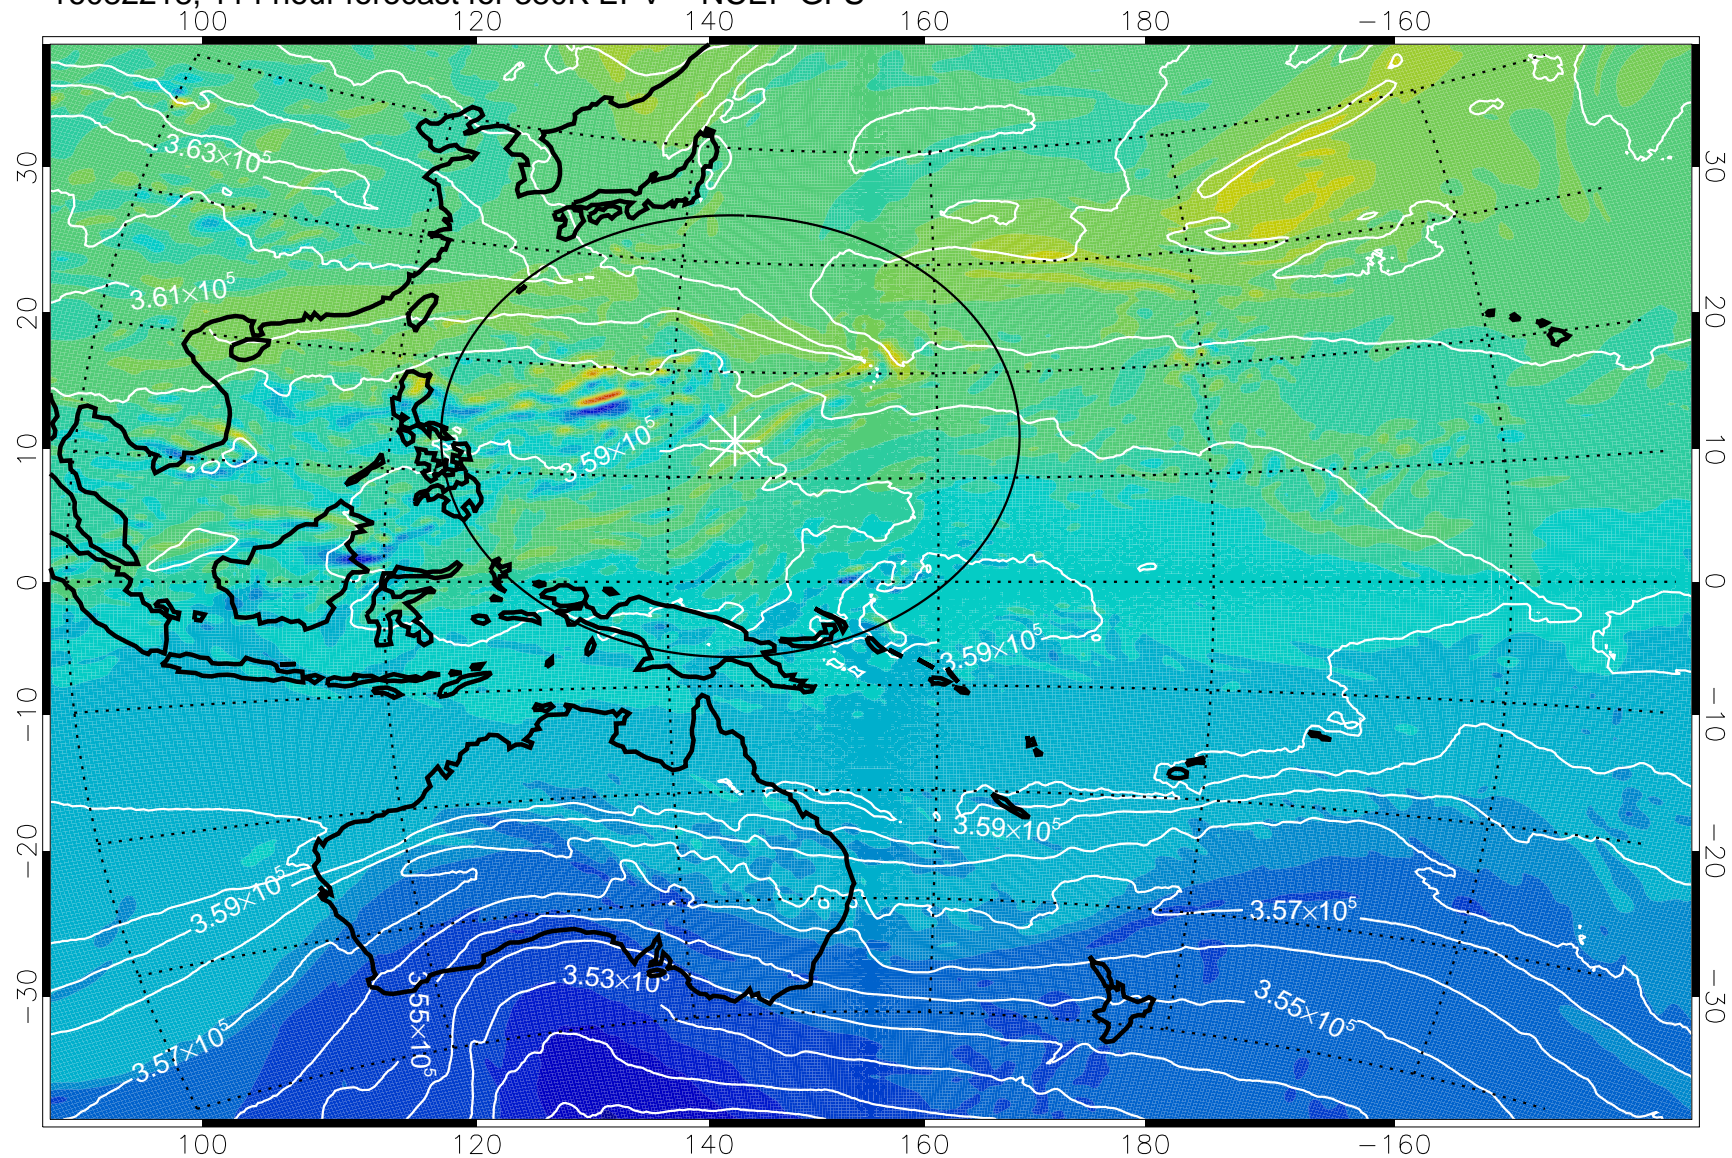

380K Montgomery Streamfunction, white

Range ring of 2304 km

16082200, 96 hour forecast for 380K EPV -- NCEP GFS

380K Montgomery Streamfunction, white

Range ring of 2304 km

16082206, 102 hour forecast for 380K EPV -- NCEP GFS

380K Montgomery Streamfunction, white

Range ring of 2304 km

16082212, 108 hour forecast for 380K EPV -- NCEP GFS

380K Montgomery Streamfunction, white

Range ring of 2304 km

16082218, 114 hour forecast for 380K EPV -- NCEP GFS

380K Montgomery Streamfunction, white

Range ring of 2304 km

16082300, 120 hour forecast for 380K EPV -- NCEP GFS

380K Montgomery Streamfunction, white

Range ring of 2304 km