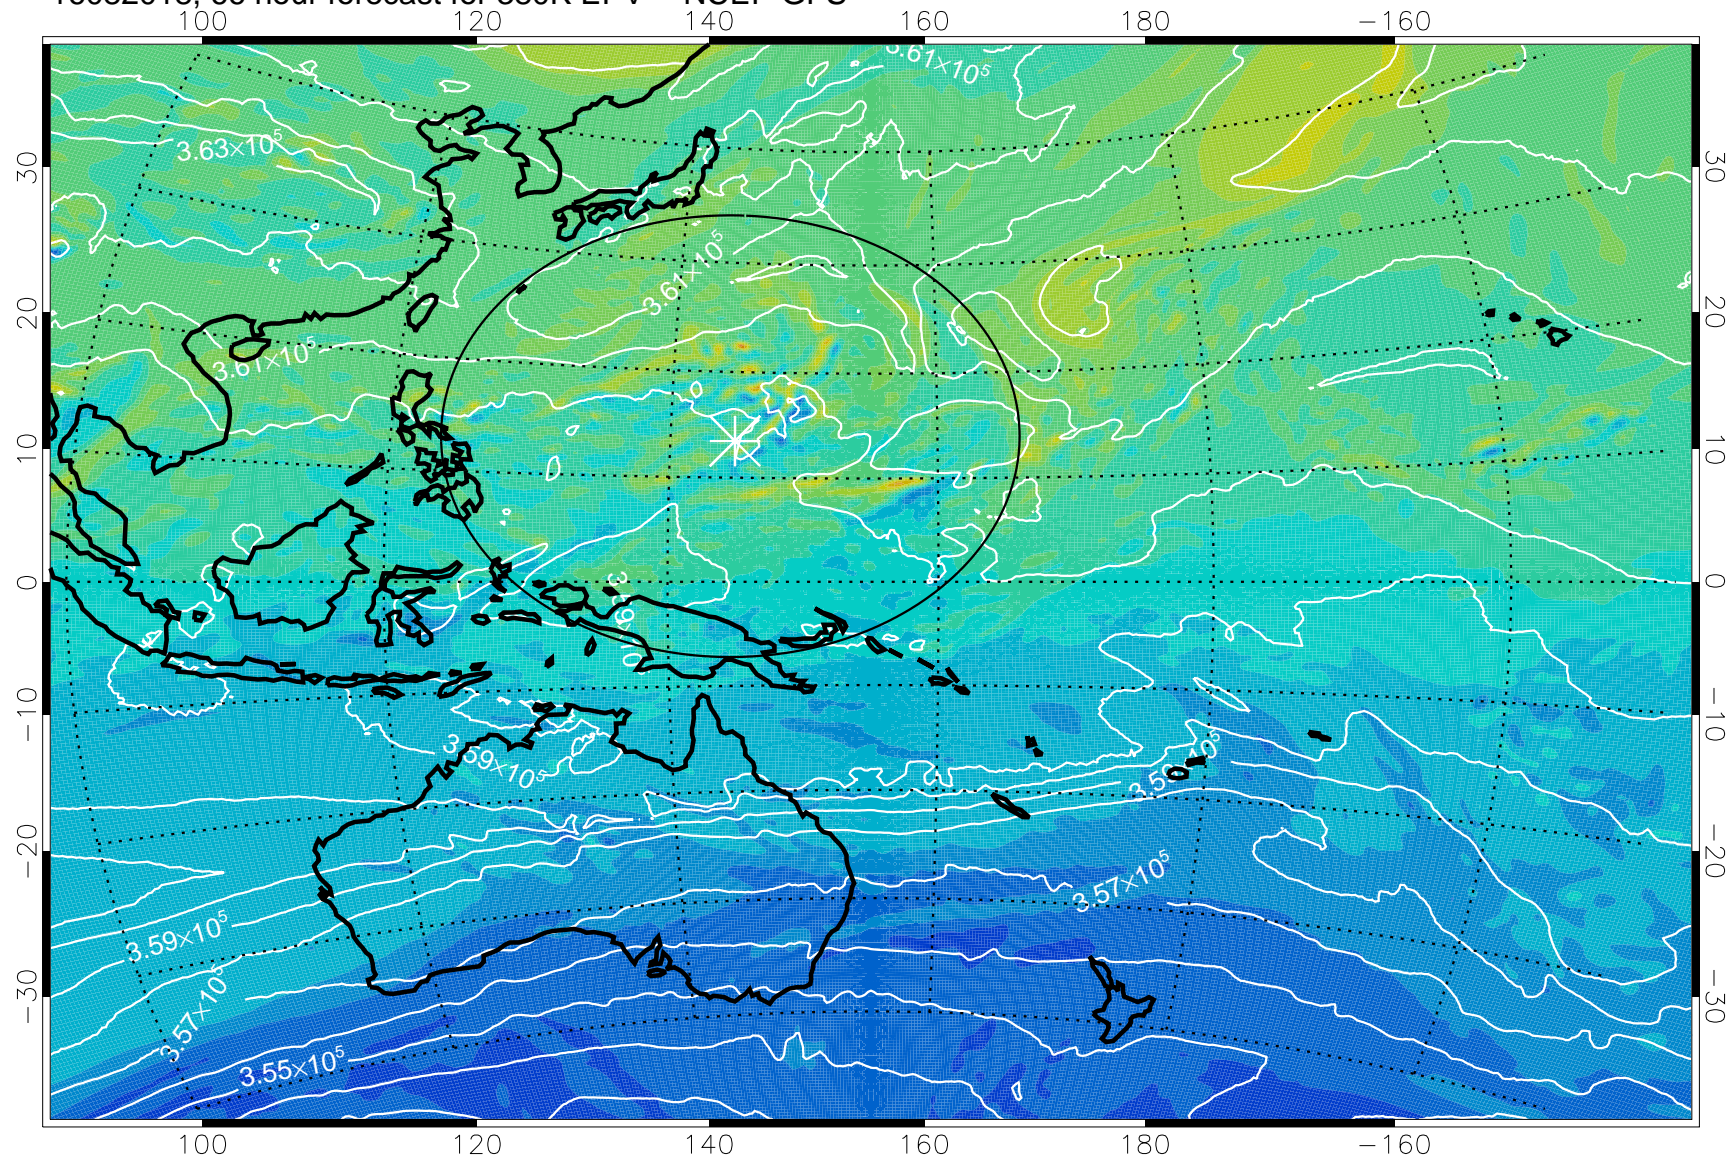

380K Montgomery Streamfunction, white

Range ring of 2304 km

16082000, 48 hour forecast for 380K EPV -- NCEP GFS

380K Montgomery Streamfunction, white

Range ring of 2304 km

16082006, 54 hour forecast for 380K EPV -- NCEP GFS

380K Montgomery Streamfunction, white

Range ring of 2304 km

16082012, 60 hour forecast for 380K EPV -- NCEP GFS

380K Montgomery Streamfunction, white

Range ring of 2304 km

16082018, 66 hour forecast for 380K EPV -- NCEP GFS

380K Montgomery Streamfunction, white

Range ring of 2304 km

16082100, 72 hour forecast for 380K EPV -- NCEP GFS

380K Montgomery Streamfunction, white

Range ring of 2304 km

16082106, 78 hour forecast for 380K EPV -- NCEP GFS

380K Montgomery Streamfunction, white

Range ring of 2304 km

16082112, 84 hour forecast for 380K EPV -- NCEP GFS

380K Montgomery Streamfunction, white

Range ring of 2304 km

16082118, 90 hour forecast for 380K EPV -- NCEP GFS