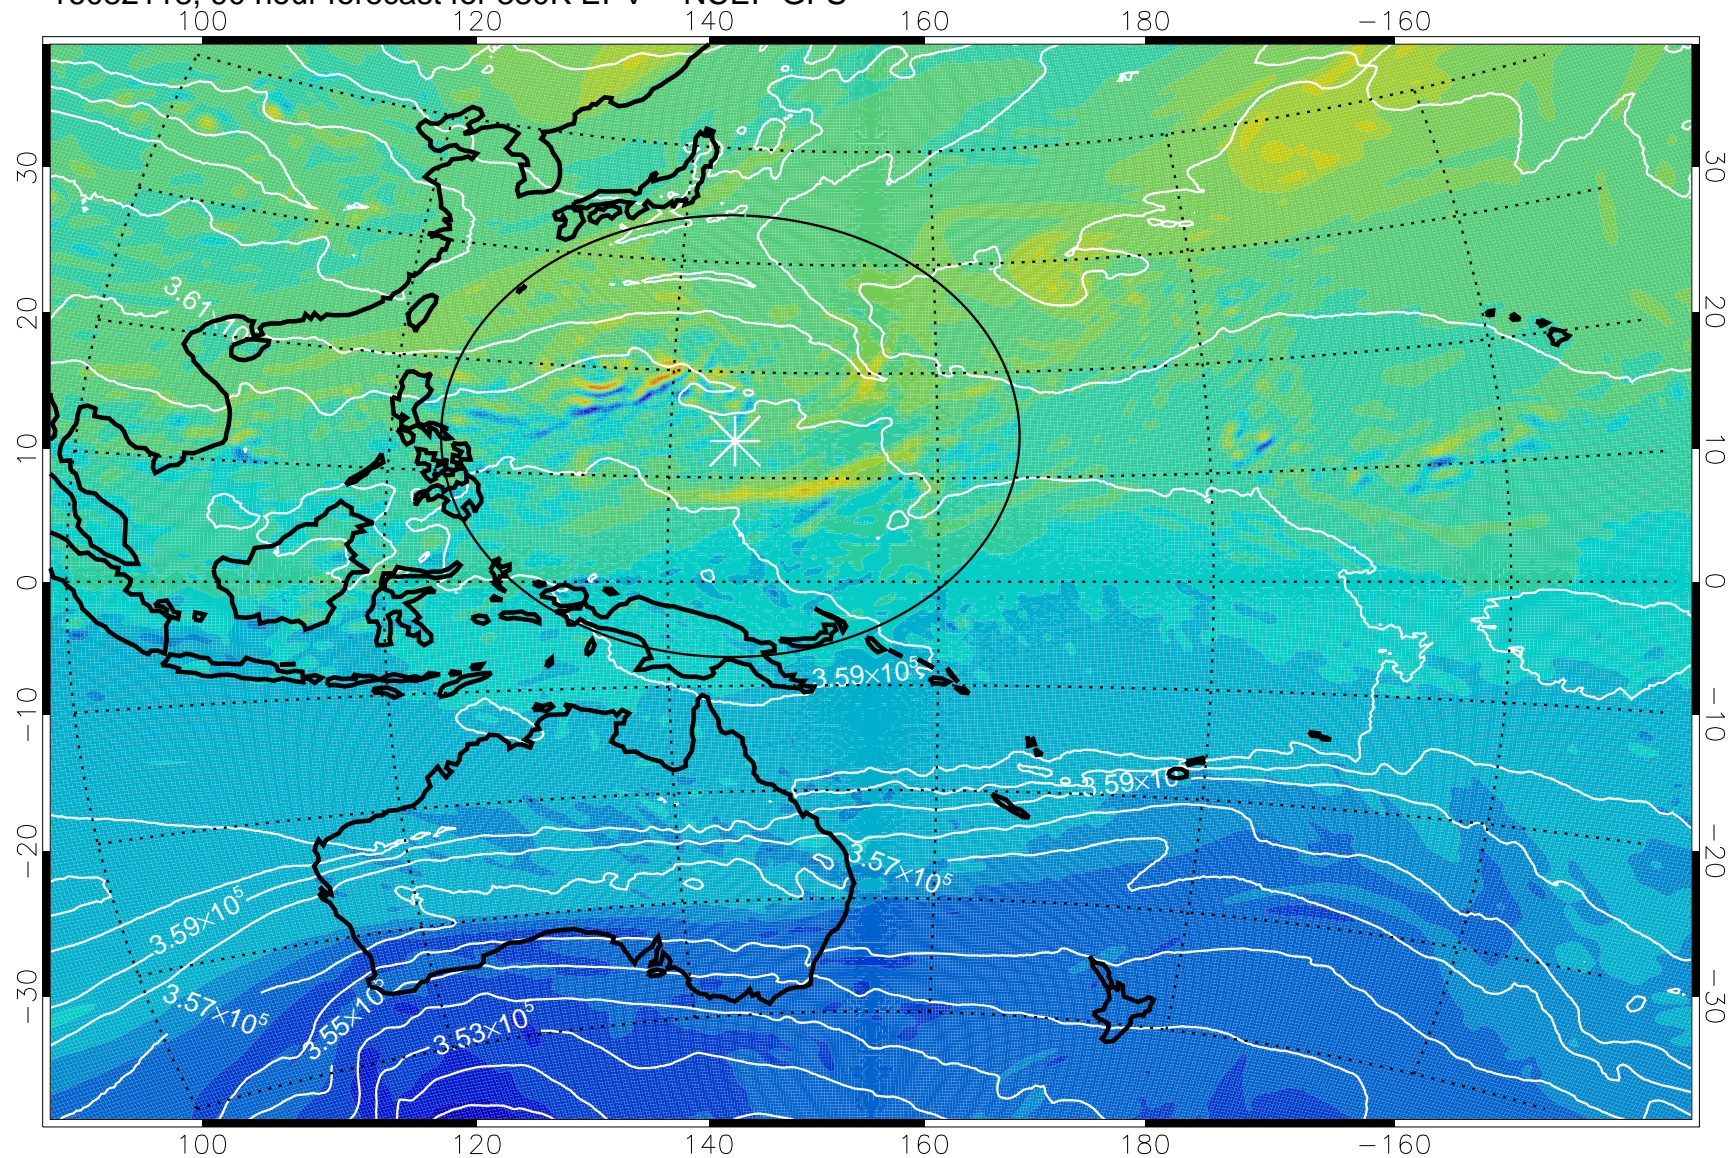

380K Montgomery Streamfunction, white

Range ring of 2304 km

16082100, 72 hour forecast for 380K EPV -- NCEP GFS

380K Montgomery Streamfunction, white

Range ring of 2304 km

16082106, 78 hour forecast for 380K EPV -- NCEP GFS

380K Montgomery Streamfunction, white

Range ring of 2304 km

16082112, 84 hour forecast for 380K EPV -- NCEP GFS

380K Montgomery Streamfunction, white

Range ring of 2304 km

16082118, 90 hour forecast for 380K EPV -- NCEP GFS

380K Montgomery Streamfunction, white

Range ring of 2304 km

16082200, 96 hour forecast for 380K EPV -- NCEP GFS

380K Montgomery Streamfunction, white

Range ring of 2304 km

16082206, 102 hour forecast for 380K EPV -- NCEP GFS

380K Montgomery Streamfunction, white

Range ring of 2304 km

16082212, 108 hour forecast for 380K EPV -- NCEP GFS

380K Montgomery Streamfunction, white

Range ring of 2304 km

16082218, 114 hour forecast for 380K EPV -- NCEP GFS