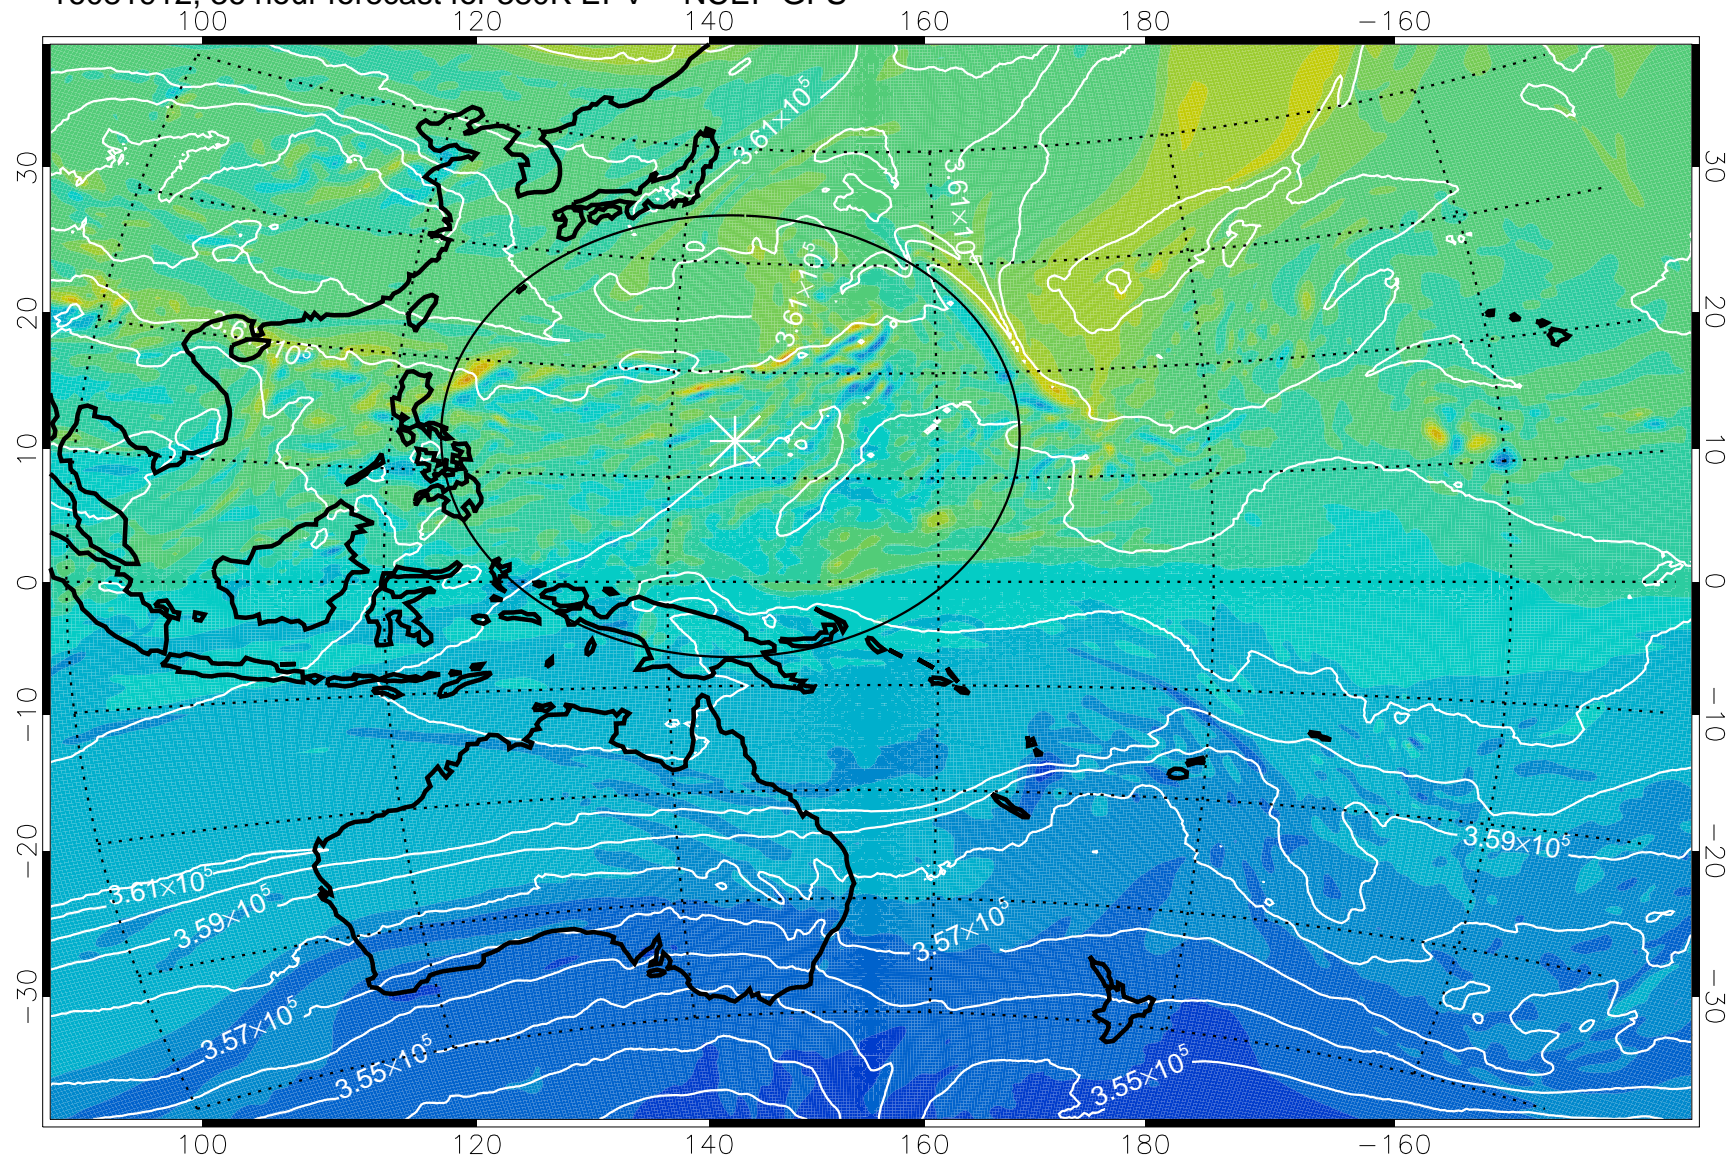

380K Montgomery Streamfunction, white

Range ring of 2304 km

16081900, 24 hour forecast for 380K EPV -- NCEP GFS

380K Montgomery Streamfunction, white

Range ring of 2304 km

16081906, 30 hour forecast for 380K EPV -- NCEP GFS

380K Montgomery Streamfunction, white

Range ring of 2304 km

16081912, 36 hour forecast for 380K EPV -- NCEP GFS

380K Montgomery Streamfunction, white

Range ring of 2304 km

16081918, 42 hour forecast for 380K EPV -- NCEP GFS

380K Montgomery Streamfunction, white

Range ring of 2304 km

16082000, 48 hour forecast for 380K EPV -- NCEP GFS

380K Montgomery Streamfunction, white

Range ring of 2304 km

16082006, 54 hour forecast for 380K EPV -- NCEP GFS

380K Montgomery Streamfunction, white

Range ring of 2304 km

16082012, 60 hour forecast for 380K EPV -- NCEP GFS

380K Montgomery Streamfunction, white

Range ring of 2304 km

16082018, 66 hour forecast for 380K EPV -- NCEP GFS