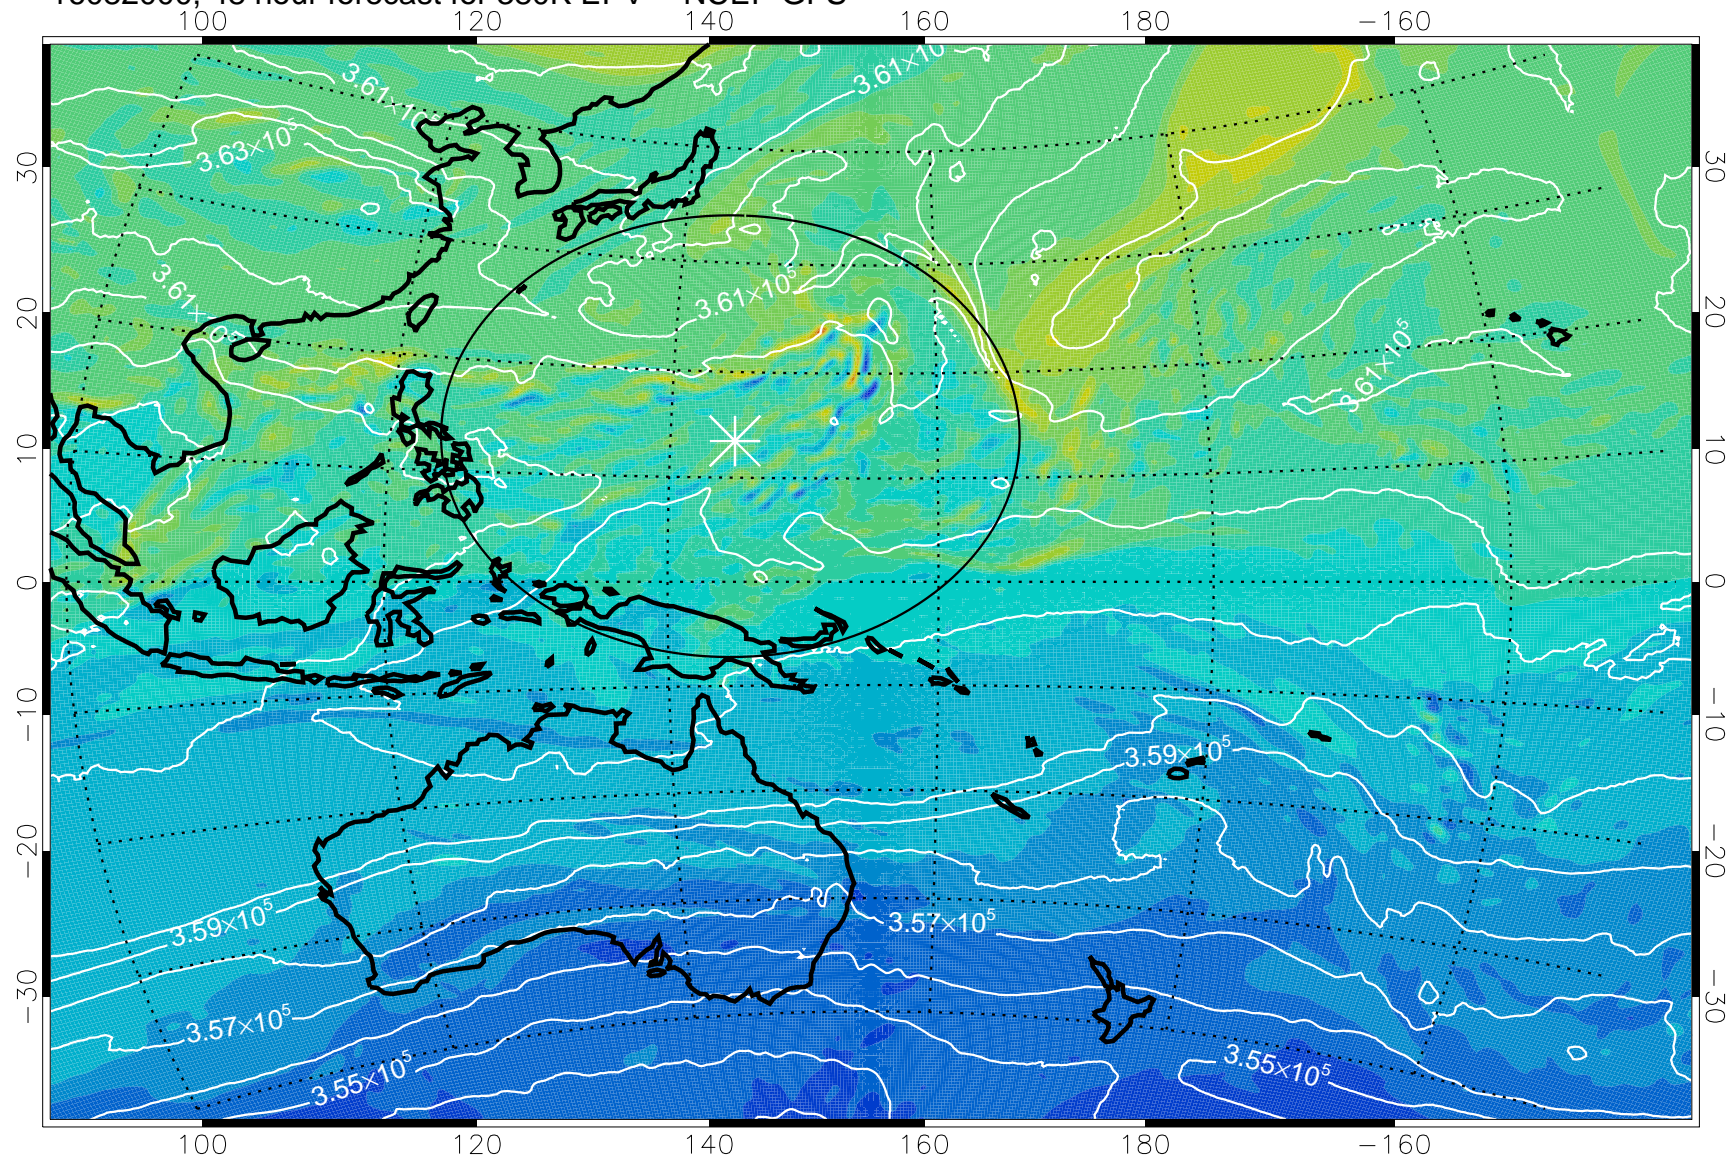

380K Montgomery Streamfunction, white

Range ring of 2304 km

16081900, 24 hour forecast for 380K EPV -- NCEP GFS

380K Montgomery Streamfunction, white

Range ring of 2304 km

16081906, 30 hour forecast for 380K EPV -- NCEP GFS

380K Montgomery Streamfunction, white

Range ring of 2304 km

16081912, 36 hour forecast for 380K EPV -- NCEP GFS

380K Montgomery Streamfunction, white

Range ring of 2304 km

16081918, 42 hour forecast for 380K EPV -- NCEP GFS

380K Montgomery Streamfunction, white

Range ring of 2304 km

16082000, 48 hour forecast for 380K EPV -- NCEP GFS

380K Montgomery Streamfunction, white

Range ring of 2304 km

16082006, 54 hour forecast for 380K EPV -- NCEP GFS

380K Montgomery Streamfunction, white

Range ring of 2304 km

16082012, 60 hour forecast for 380K EPV -- NCEP GFS

380K Montgomery Streamfunction, white

Range ring of 2304 km

16082018, 66 hour forecast for 380K EPV -- NCEP GFS