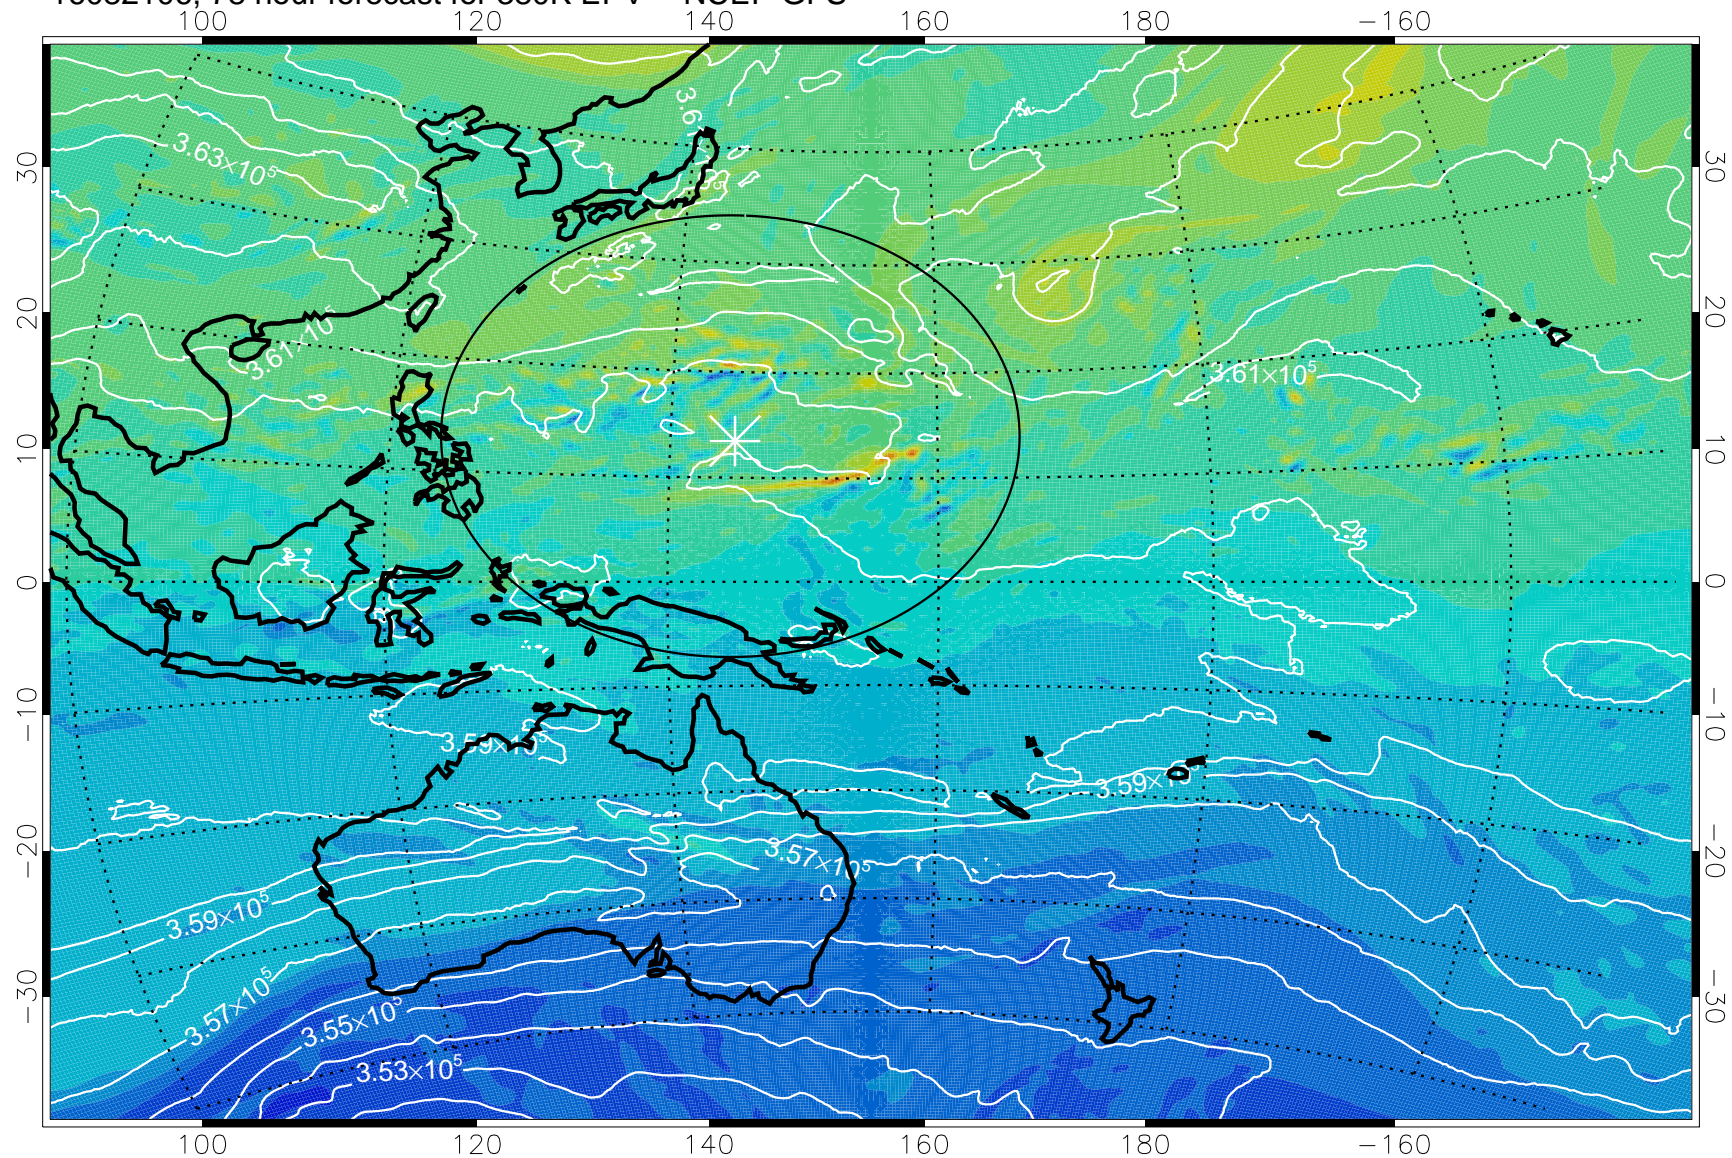

380K Montgomery Streamfunction, white

Range ring of 2304 km

16082012, 60 hour forecast for 380K EPV -- NCEP GFS

380K Montgomery Streamfunction, white

Range ring of 2304 km

16082018, 66 hour forecast for 380K EPV -- NCEP GFS

380K Montgomery Streamfunction, white

Range ring of 2304 km

16082100, 72 hour forecast for 380K EPV -- NCEP GFS

380K Montgomery Streamfunction, white

Range ring of 2304 km

16082106, 78 hour forecast for 380K EPV -- NCEP GFS

380K Montgomery Streamfunction, white

Range ring of 2304 km

16082112, 84 hour forecast for 380K EPV -- NCEP GFS

380K Montgomery Streamfunction, white

Range ring of 2304 km

16082118, 90 hour forecast for 380K EPV -- NCEP GFS

380K Montgomery Streamfunction, white

Range ring of 2304 km

16082200, 96 hour forecast for 380K EPV -- NCEP GFS

380K Montgomery Streamfunction, white

Range ring of 2304 km

16082206, 102 hour forecast for 380K EPV -- NCEP GFS