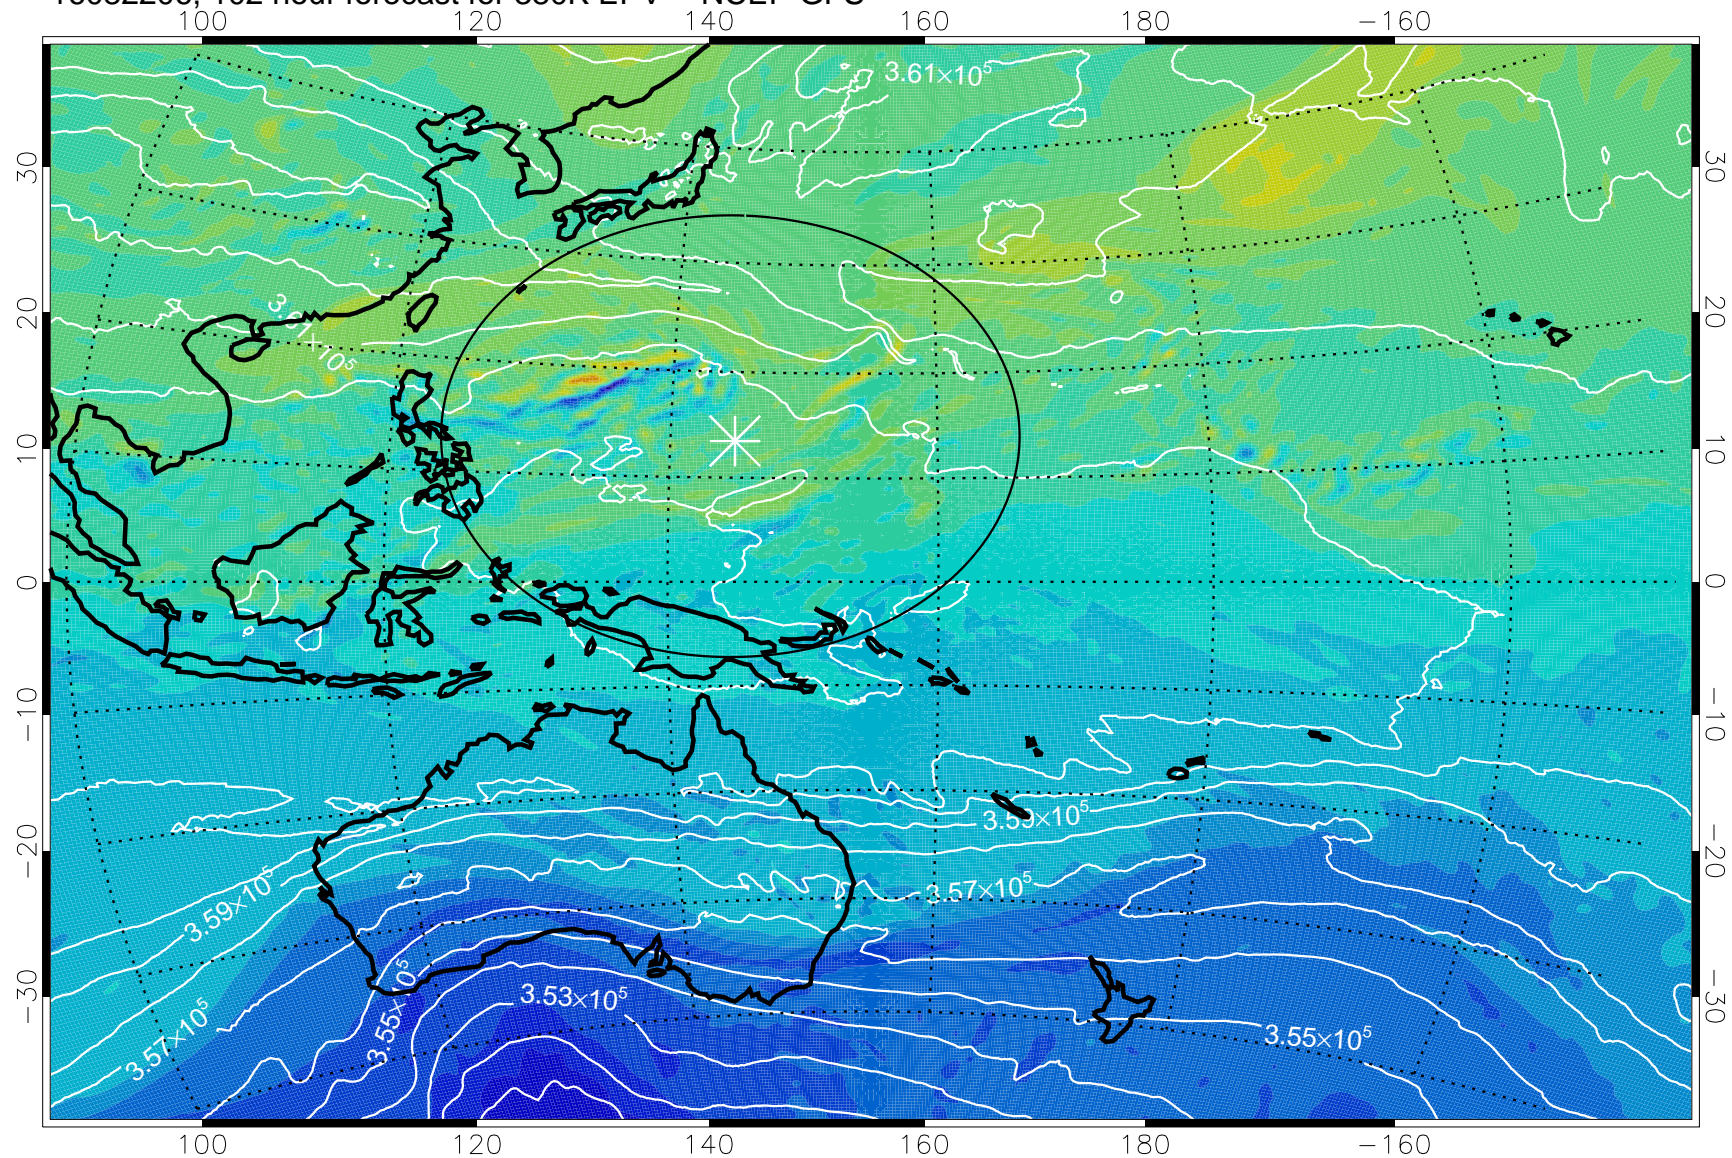

380K Montgomery Streamfunction, white

Range ring of 2304 km

16082112, 84 hour forecast for 380K EPV -- NCEP GFS

380K Montgomery Streamfunction, white

Range ring of 2304 km

16082118, 90 hour forecast for 380K EPV -- NCEP GFS

380K Montgomery Streamfunction, white

Range ring of 2304 km

16082200, 96 hour forecast for 380K EPV -- NCEP GFS

380K Montgomery Streamfunction, white

Range ring of 2304 km

16082206, 102 hour forecast for 380K EPV -- NCEP GFS

380K Montgomery Streamfunction, white

Range ring of 2304 km

16082212, 108 hour forecast for 380K EPV -- NCEP GFS

380K Montgomery Streamfunction, white

Range ring of 2304 km

16082218, 114 hour forecast for 380K EPV -- NCEP GFS