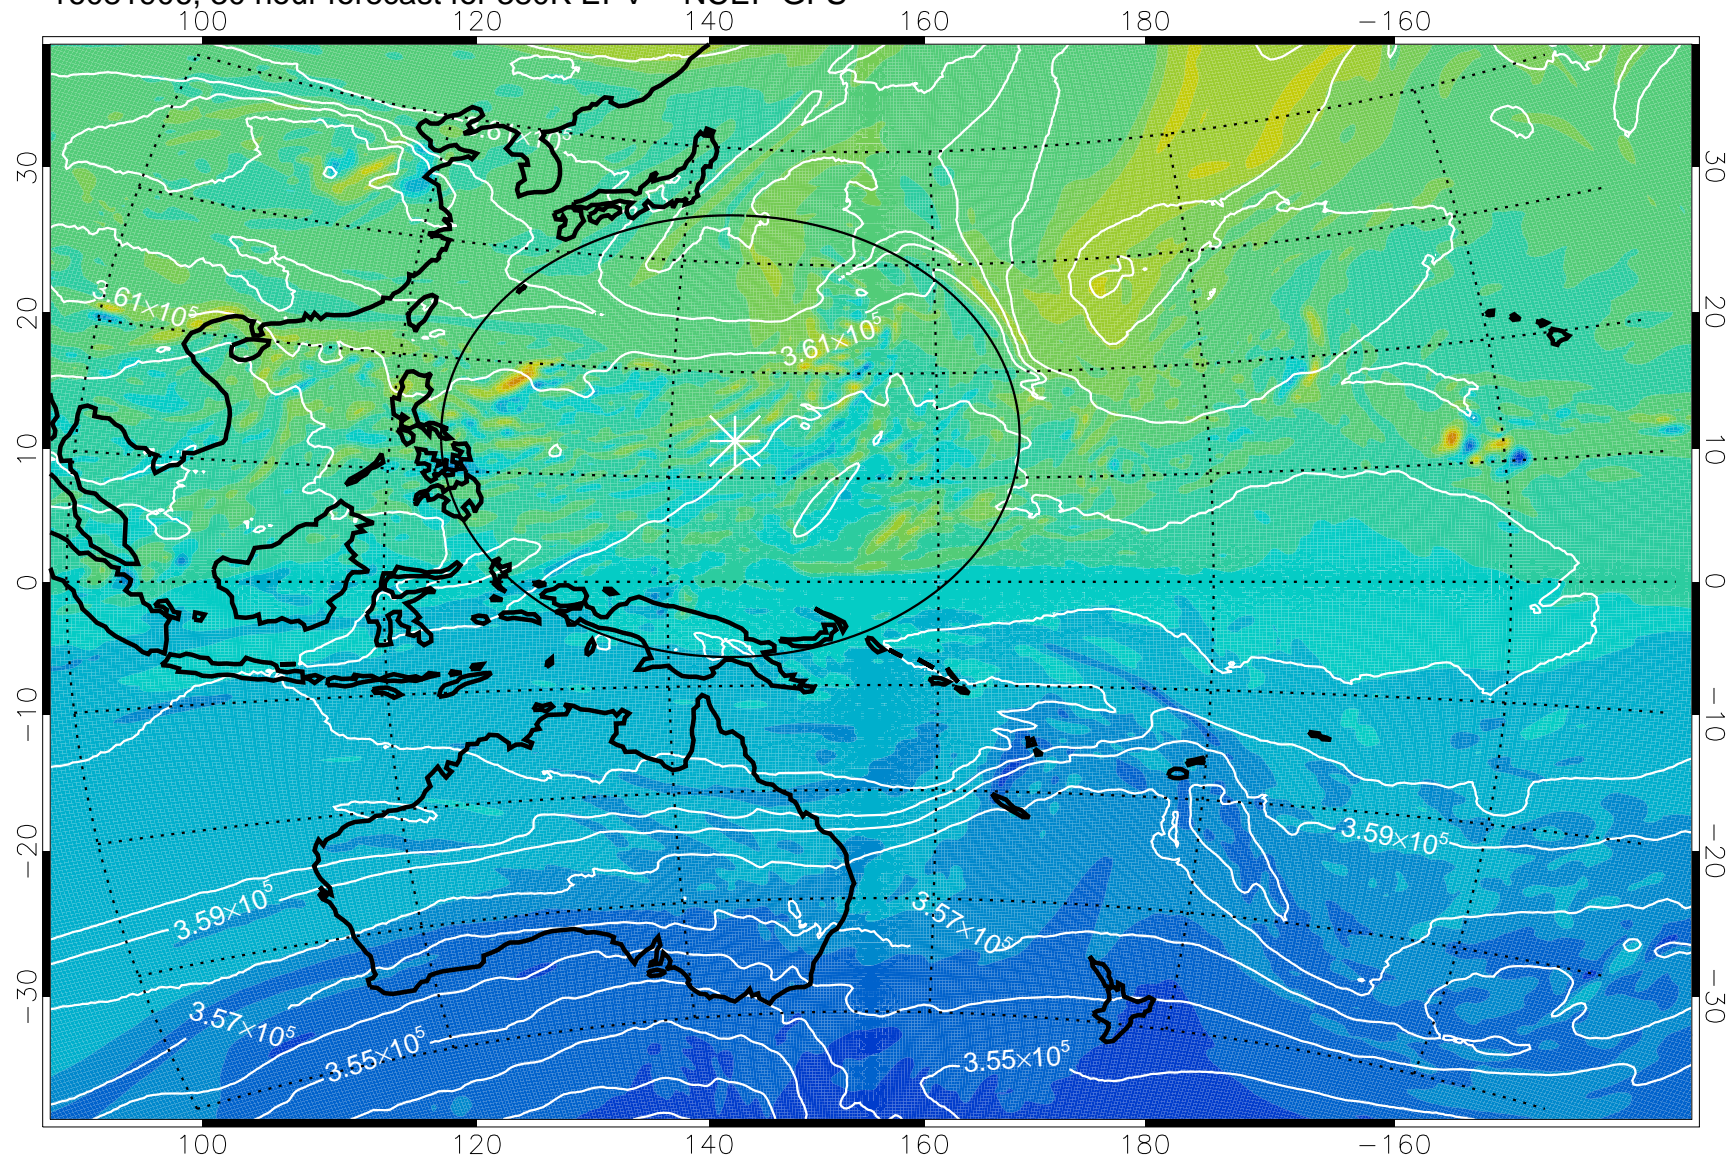

380K Montgomery Streamfunction, white

Range ring of 2304 km

16081900, 24 hour forecast for 380K EPV -- NCEP GFS

380K Montgomery Streamfunction, white

Range ring of 2304 km

16081906, 30 hour forecast for 380K EPV -- NCEP GFS

380K Montgomery Streamfunction, white

Range ring of 2304 km

16081912, 36 hour forecast for 380K EPV -- NCEP GFS

380K Montgomery Streamfunction, white

Range ring of 2304 km

16081918, 42 hour forecast for 380K EPV -- NCEP GFS

380K Montgomery Streamfunction, white

Range ring of 2304 km

16082000, 48 hour forecast for 380K EPV -- NCEP GFS

380K Montgomery Streamfunction, white

Range ring of 2304 km

16082006, 54 hour forecast for 380K EPV -- NCEP GFS

380K Montgomery Streamfunction, white

Range ring of 2304 km

16082012, 60 hour forecast for 380K EPV -- NCEP GFS

380K Montgomery Streamfunction, white

Range ring of 2304 km

16082018, 66 hour forecast for 380K EPV -- NCEP GFS