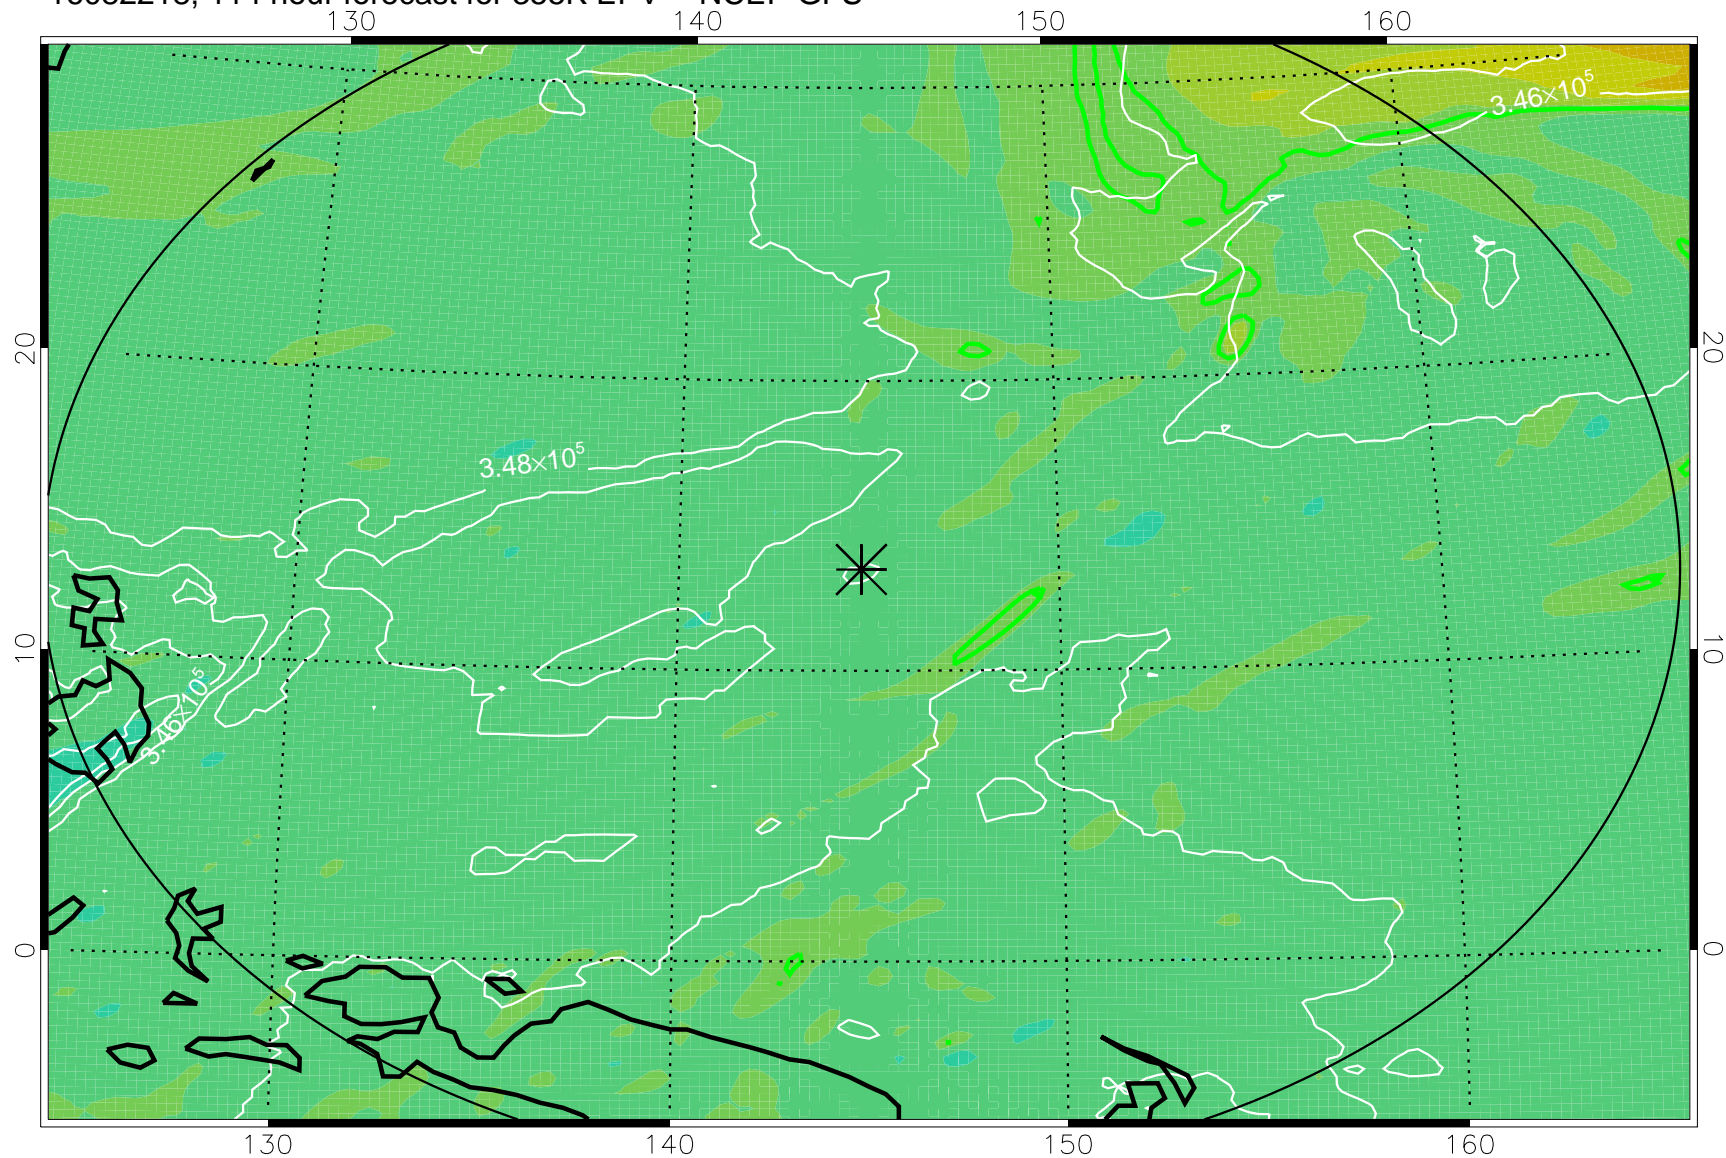

16082106, 78 hour forecast for 355K EPV -- NCEP GFS

355K Montgomery Streamfunction, white
EPV Tropopause (2 PVU) Position
Range ring of 2304 km

16082112, 84 hour forecast for 355K EPV -- NCEP GFS

355K Montgomery Streamfunction, white
EPV Tropopause (2 PVU) Position
Range ring of 2304 km

16082118, 90 hour forecast for 355K EPV -- NCEP GFS

355K Montgomery Streamfunction, white
EPV Tropopause (2 PVU) Position
Range ring of 2304 km

16082200, 96 hour forecast for 355K EPV -- NCEP GFS

355K Montgomery Streamfunction, white
EPV Tropopause (2 PVU) Position
Range ring of 2304 km

16082206, 102 hour forecast for 355K EPV -- NCEP GFS

355K Montgomery Streamfunction, white
EPV Tropopause (2 PVU) Position
Range ring of 2304 km

16082212, 108 hour forecast for 355K EPV -- NCEP GFS

355K Montgomery Streamfunction, white
EPV Tropopause (2 PVU) Position
Range ring of 2304 km

16082218, 114 hour forecast for 355K EPV -- NCEP GFS

355K Montgomery Streamfunction, white
EPV Tropopause (2 PVU) Position
Range ring of 2304 km

16082300, 120 hour forecast for 355K EPV -- NCEP GFS

355K Montgomery Streamfunction, white
EPV Tropopause (2 PVU) Position
Range ring of 2304 km