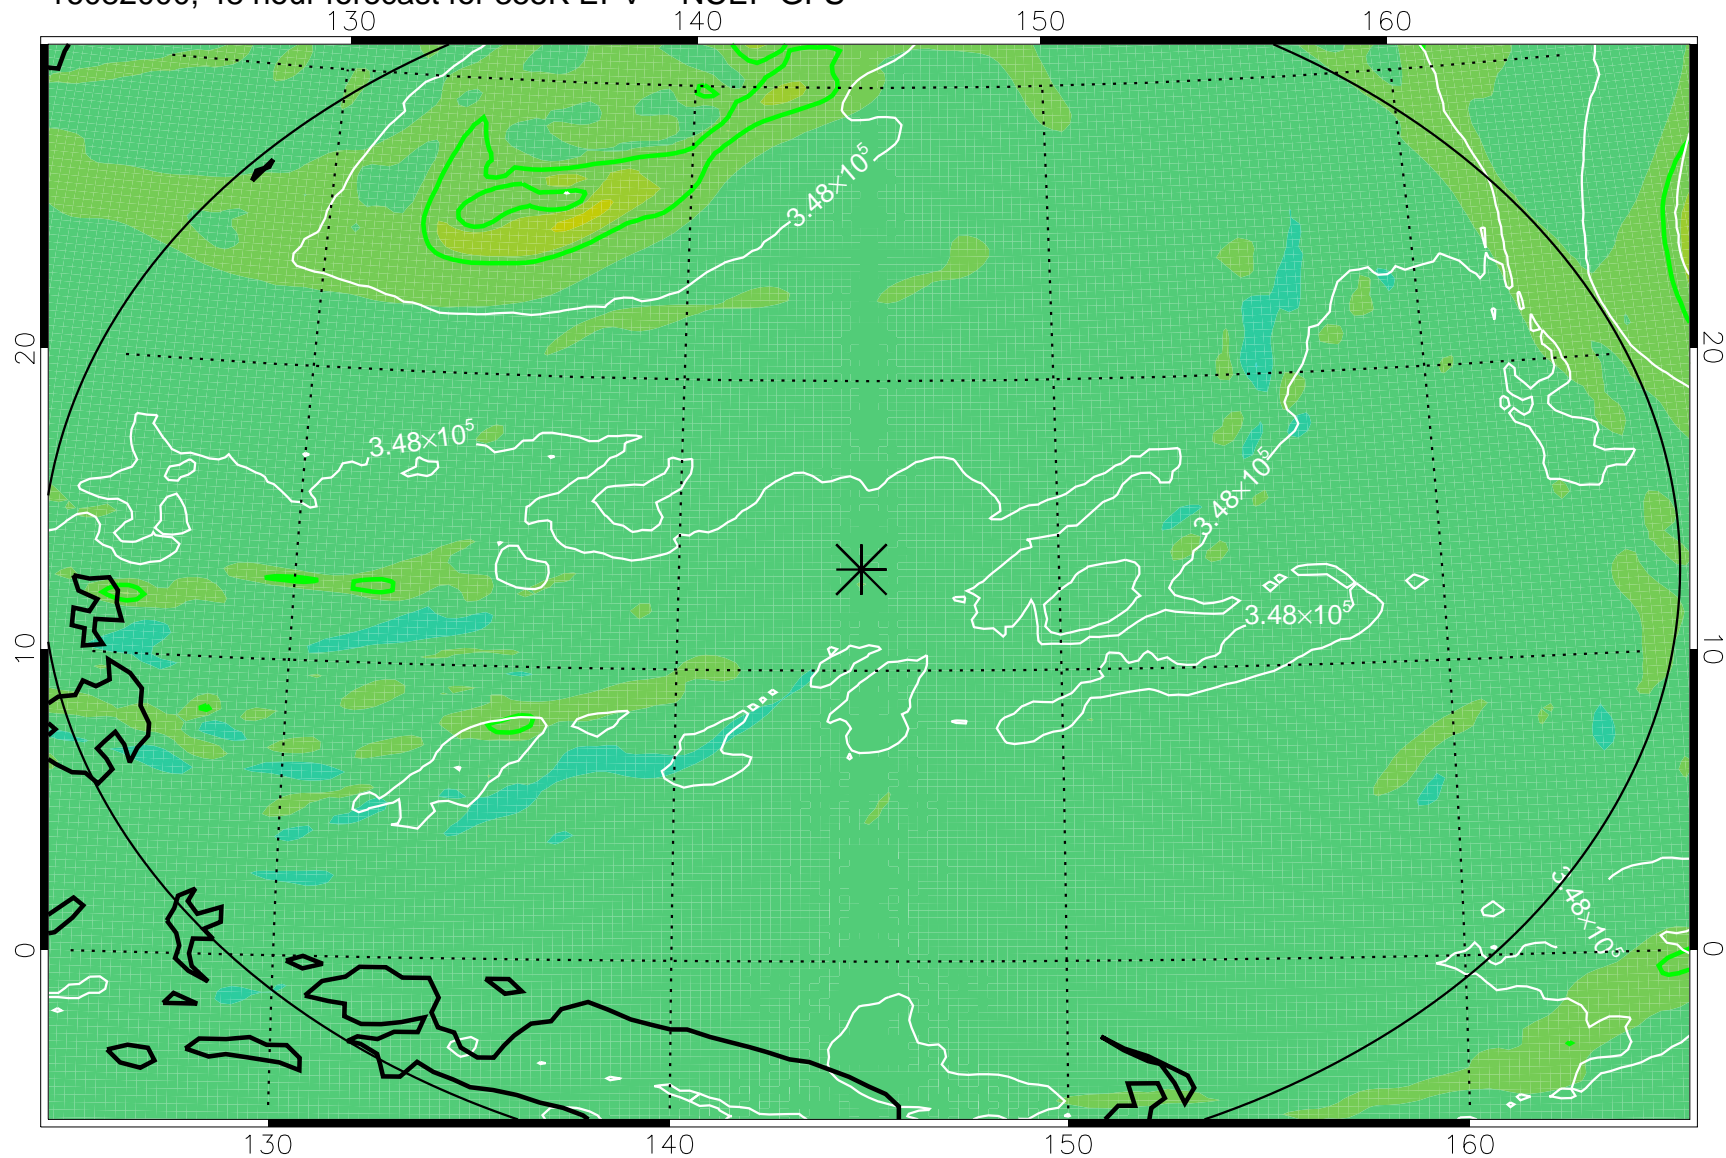

16081906, 30 hour forecast for 355K EPV -- NCEP GFS

355K Montgomery Streamfunction, white
EPV Tropopause (2 PVU) Position
Range ring of 2304 km

16081912, 36 hour forecast for 355K EPV -- NCEP GFS

355K Montgomery Streamfunction, white
EPV Tropopause (2 PVU) Position
Range ring of 2304 km

16081918, 42 hour forecast for 355K EPV -- NCEP GFS

355K Montgomery Streamfunction, white
EPV Tropopause (2 PVU) Position
Range ring of 2304 km

16082000, 48 hour forecast for 355K EPV -- NCEP GFS

355K Montgomery Streamfunction, white
EPV Tropopause (2 PVU) Position
Range ring of 2304 km

16082006, 54 hour forecast for 355K EPV -- NCEP GFS

355K Montgomery Streamfunction, white
EPV Tropopause (2 PVU) Position
Range ring of 2304 km

16082012, 60 hour forecast for 355K EPV -- NCEP GFS

355K Montgomery Streamfunction, white
EPV Tropopause (2 PVU) Position
Range ring of 2304 km

16082018, 66 hour forecast for 355K EPV -- NCEP GFS

355K Montgomery Streamfunction, white
EPV Tropopause (2 PVU) Position
Range ring of 2304 km

16082100, 72 hour forecast for 355K EPV -- NCEP GFS

355K Montgomery Streamfunction, white
EPV Tropopause (2 PVU) Position
Range ring of 2304 km