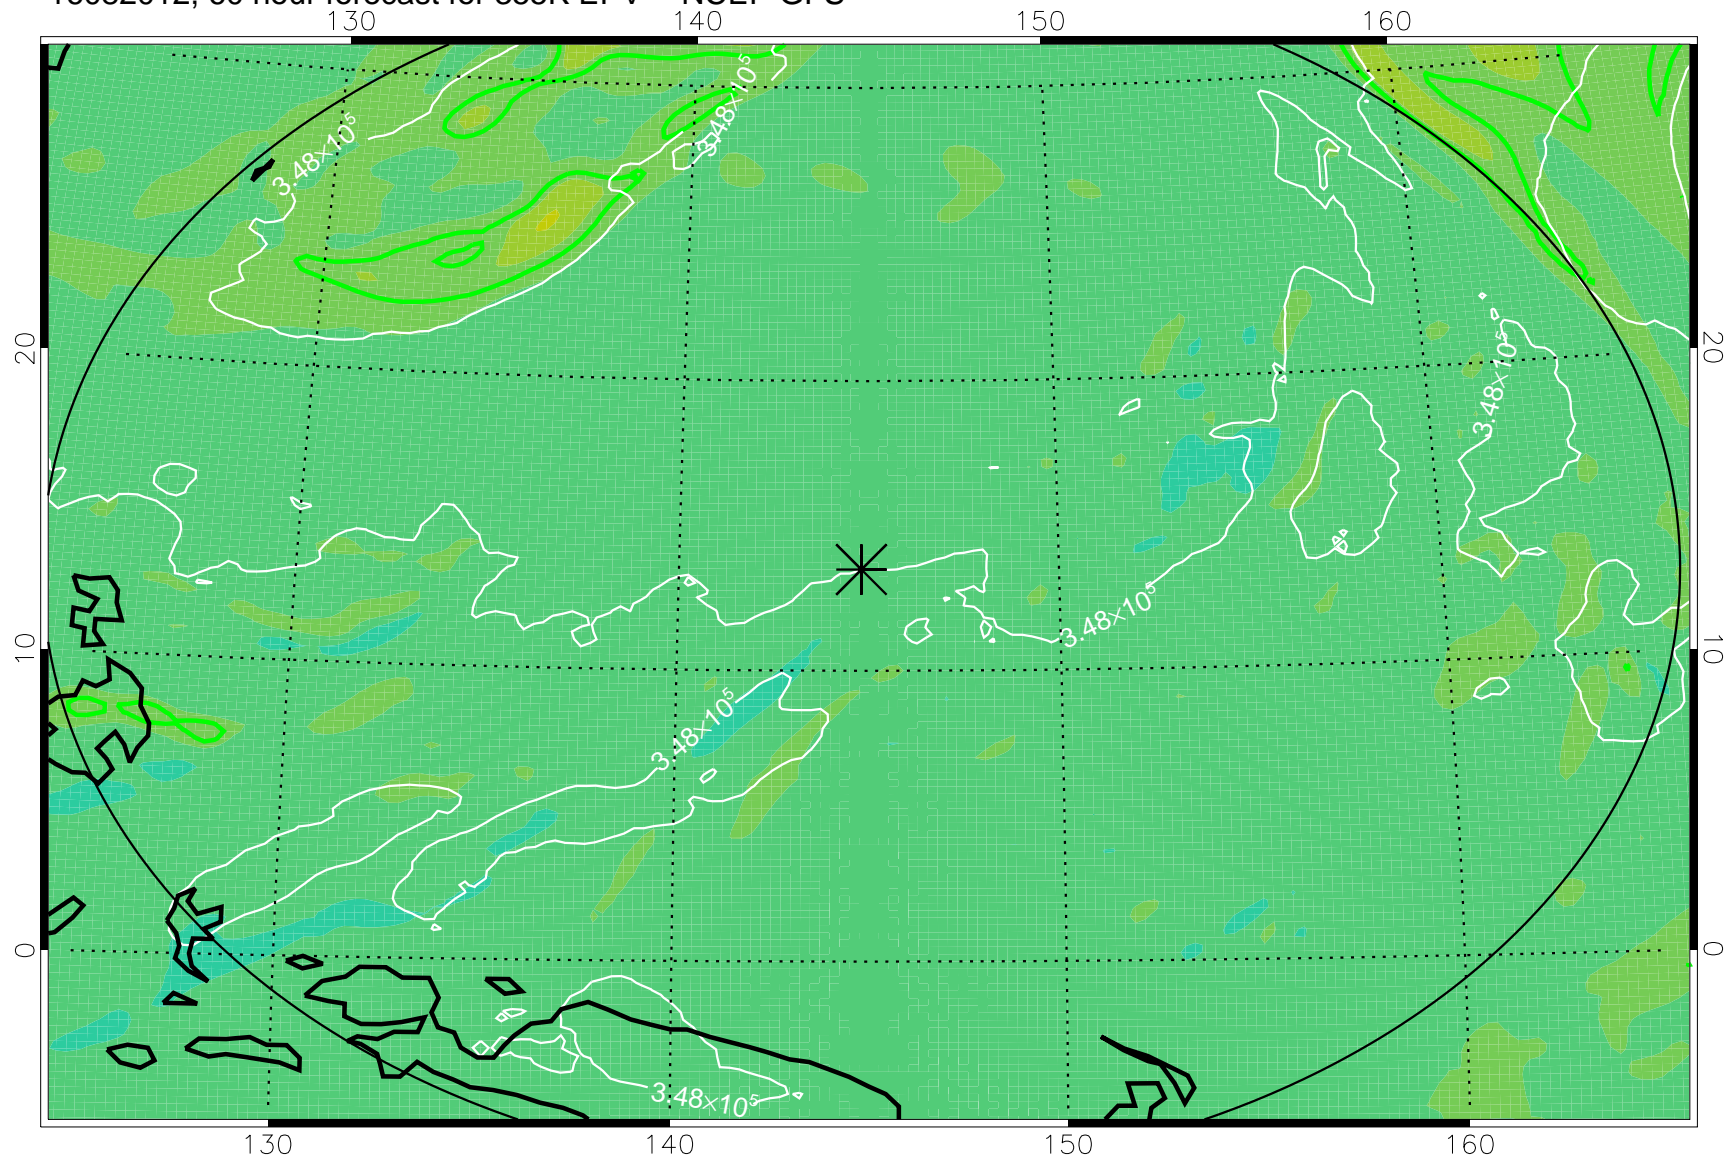

16081918, 42 hour forecast for 355K EPV -- NCEP GFS

355K Montgomery Streamfunction, white
EPV Tropopause (2 PVU) Position
Range ring of 2304 km

16082000, 48 hour forecast for 355K EPV -- NCEP GFS

355K Montgomery Streamfunction, white
EPV Tropopause (2 PVU) Position
Range ring of 2304 km

16082006, 54 hour forecast for 355K EPV -- NCEP GFS

355K Montgomery Streamfunction, white
EPV Tropopause (2 PVU) Position
Range ring of 2304 km

16082012, 60 hour forecast for 355K EPV -- NCEP GFS

355K Montgomery Streamfunction, white
EPV Tropopause (2 PVU) Position
Range ring of 2304 km

16082018, 66 hour forecast for 355K EPV -- NCEP GFS

355K Montgomery Streamfunction, white
EPV Tropopause (2 PVU) Position
Range ring of 2304 km

16082100, 72 hour forecast for 355K EPV -- NCEP GFS

355K Montgomery Streamfunction, white
EPV Tropopause (2 PVU) Position
Range ring of 2304 km

16082118, 90 hour forecast for 355K EPV -- NCEP GFS

355K Montgomery Streamfunction, white
EPV Tropopause (2 PVU) Position
Range ring of 2304 km

16082200, 96 hour forecast for 355K EPV -- NCEP GFS

355K Montgomery Streamfunction, white
EPV Tropopause (2 PVU) Position
Range ring of 2304 km