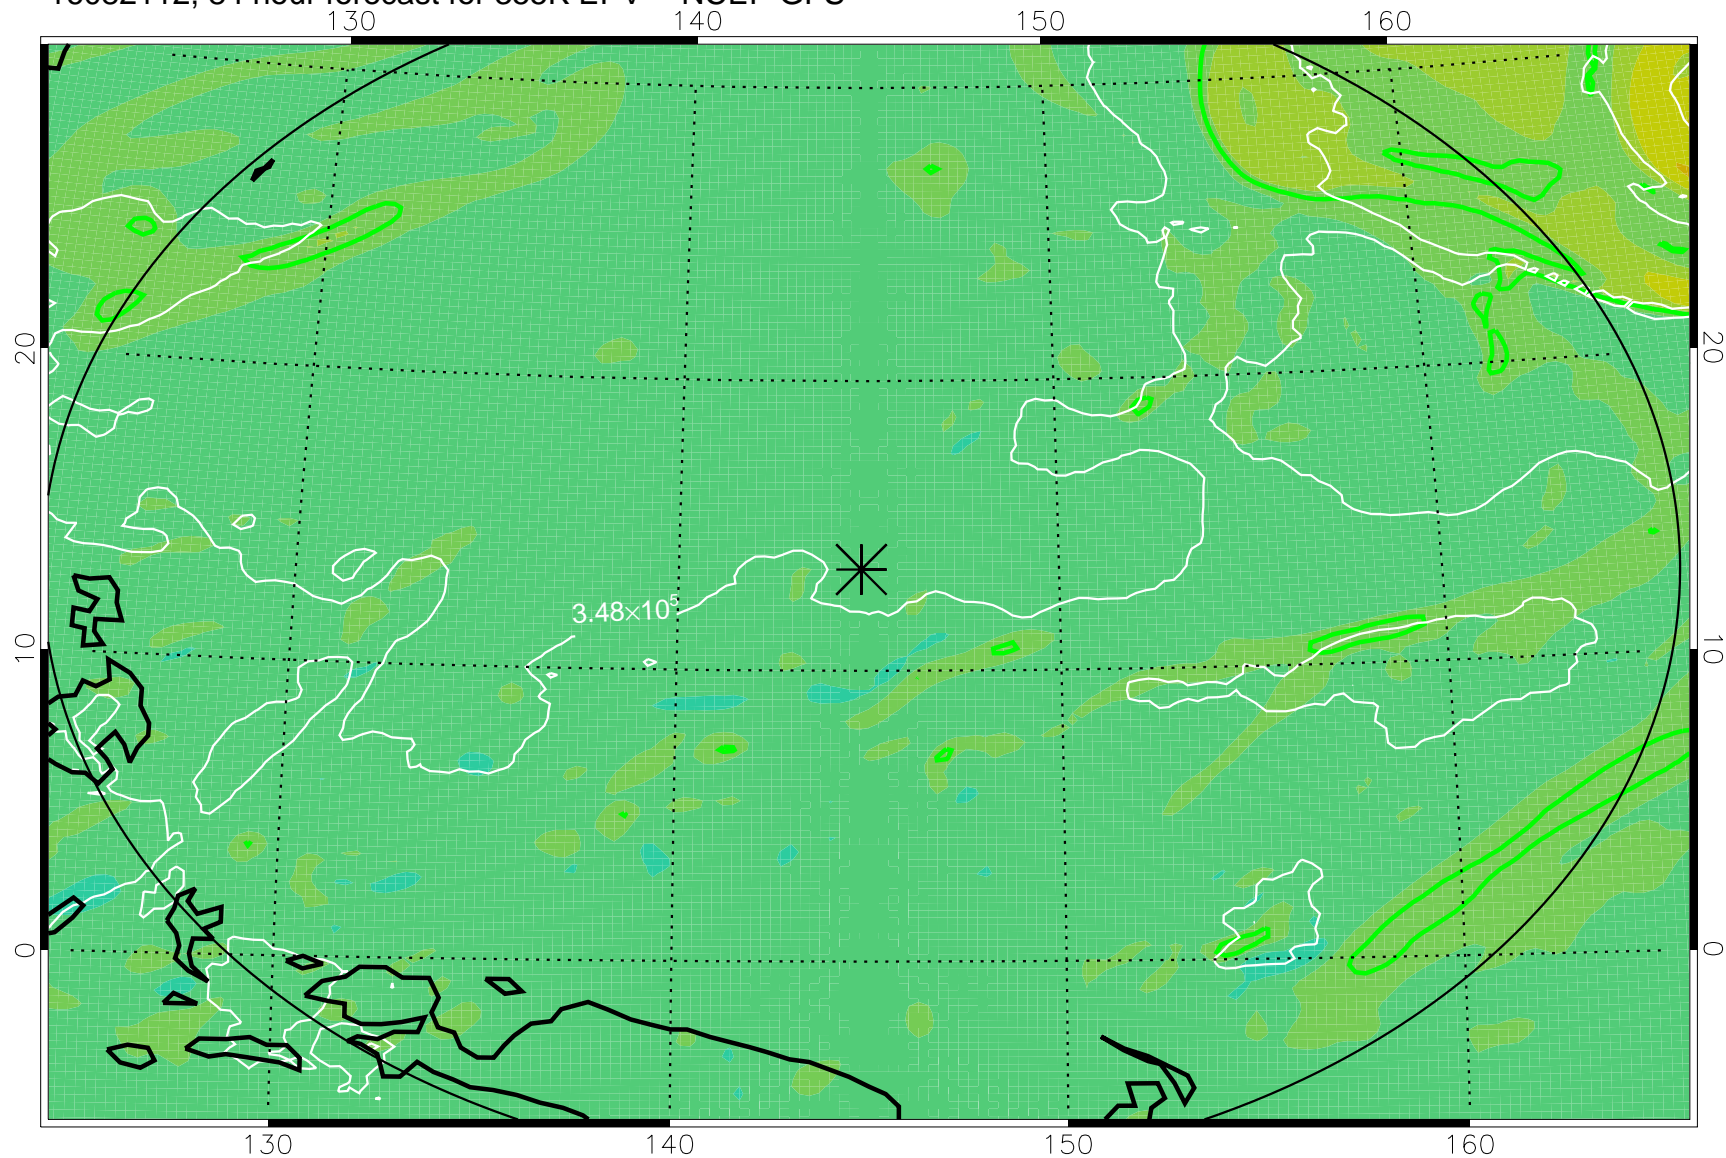

16082018, 66 hour forecast for 355K EPV -- NCEP GFS

355K Montgomery Streamfunction, white
EPV Tropopause (2 PVU) Position
Range ring of 2304 km

16082100, 72 hour forecast for 355K EPV -- NCEP GFS

355K Montgomery Streamfunction, white
EPV Tropopause (2 PVU) Position
Range ring of 2304 km

16082106, 78 hour forecast for 355K EPV -- NCEP GFS

355K Montgomery Streamfunction, white
EPV Tropopause (2 PVU) Position
Range ring of 2304 km

16082112, 84 hour forecast for 355K EPV -- NCEP GFS

355K Montgomery Streamfunction, white
EPV Tropopause (2 PVU) Position
Range ring of 2304 km

16082118, 90 hour forecast for 355K EPV -- NCEP GFS

355K Montgomery Streamfunction, white
EPV Tropopause (2 PVU) Position
Range ring of 2304 km

16082200, 96 hour forecast for 355K EPV -- NCEP GFS

355K Montgomery Streamfunction, white
EPV Tropopause (2 PVU) Position
Range ring of 2304 km

16082206, 102 hour forecast for 355K EPV -- NCEP GFS

355K Montgomery Streamfunction, white
EPV Tropopause (2 PVU) Position
Range ring of 2304 km

16082212, 108 hour forecast for 355K EPV -- NCEP GFS

355K Montgomery Streamfunction, white
EPV Tropopause (2 PVU) Position
Range ring of 2304 km