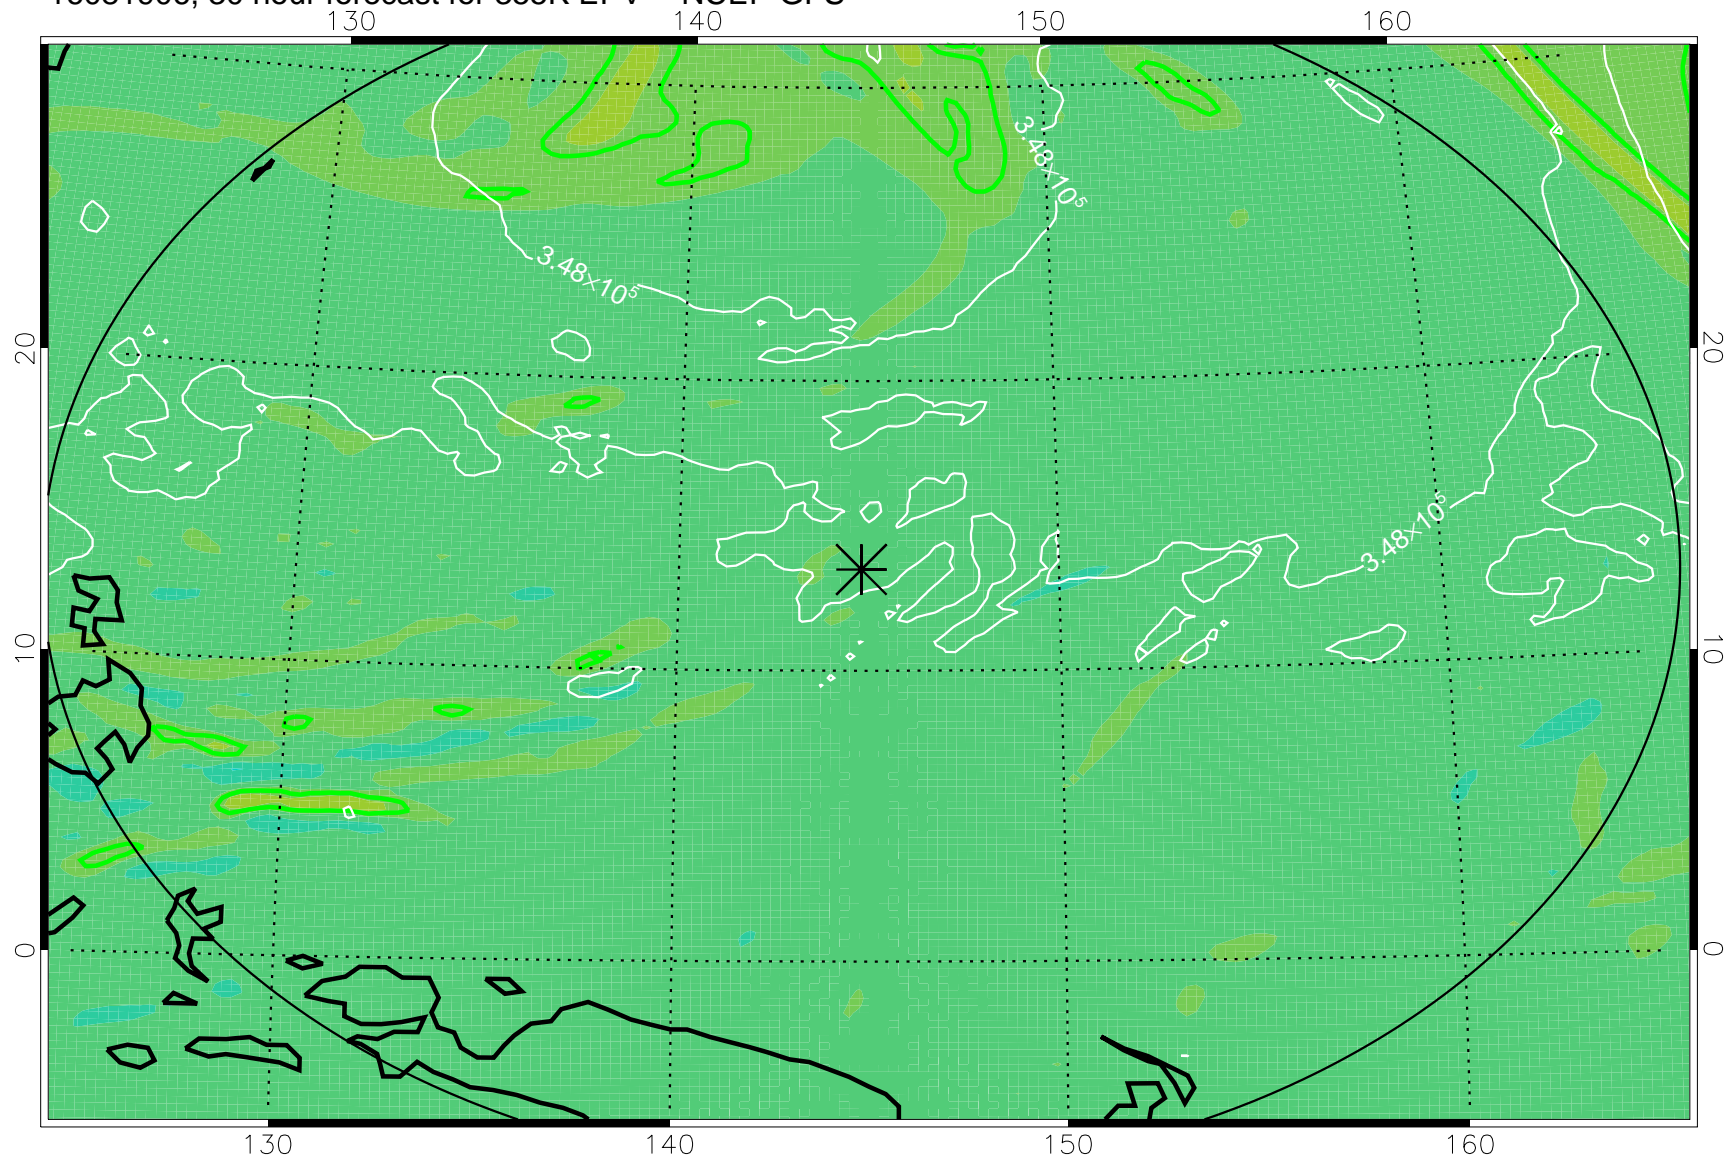

16081818, 18 hour forecast for 355K EPV -- NCEP GFS

355K Montgomery Streamfunction, white
EPV Tropopause (2 PVU) Position
Range ring of 2304 km

16081900, 24 hour forecast for 355K EPV -- NCEP GFS

355K Montgomery Streamfunction, white
EPV Tropopause (2 PVU) Position
Range ring of 2304 km

16081906, 30 hour forecast for 355K EPV -- NCEP GFS

355K Montgomery Streamfunction, white
EPV Tropopause (2 PVU) Position
Range ring of 2304 km

16081912, 36 hour forecast for 355K EPV -- NCEP GFS

355K Montgomery Streamfunction, white
EPV Tropopause (2 PVU) Position
Range ring of 2304 km

16081918, 42 hour forecast for 355K EPV -- NCEP GFS

355K Montgomery Streamfunction, white
EPV Tropopause (2 PVU) Position
Range ring of 2304 km

16082000, 48 hour forecast for 355K EPV -- NCEP GFS

355K Montgomery Streamfunction, white
EPV Tropopause (2 PVU) Position
Range ring of 2304 km

16082018, 66 hour forecast for 355K EPV -- NCEP GFS

355K Montgomery Streamfunction, white
EPV Tropopause (2 PVU) Position
Range ring of 2304 km

16082100, 72 hour forecast for 355K EPV -- NCEP GFS

355K Montgomery Streamfunction, white
EPV Tropopause (2 PVU) Position
Range ring of 2304 km