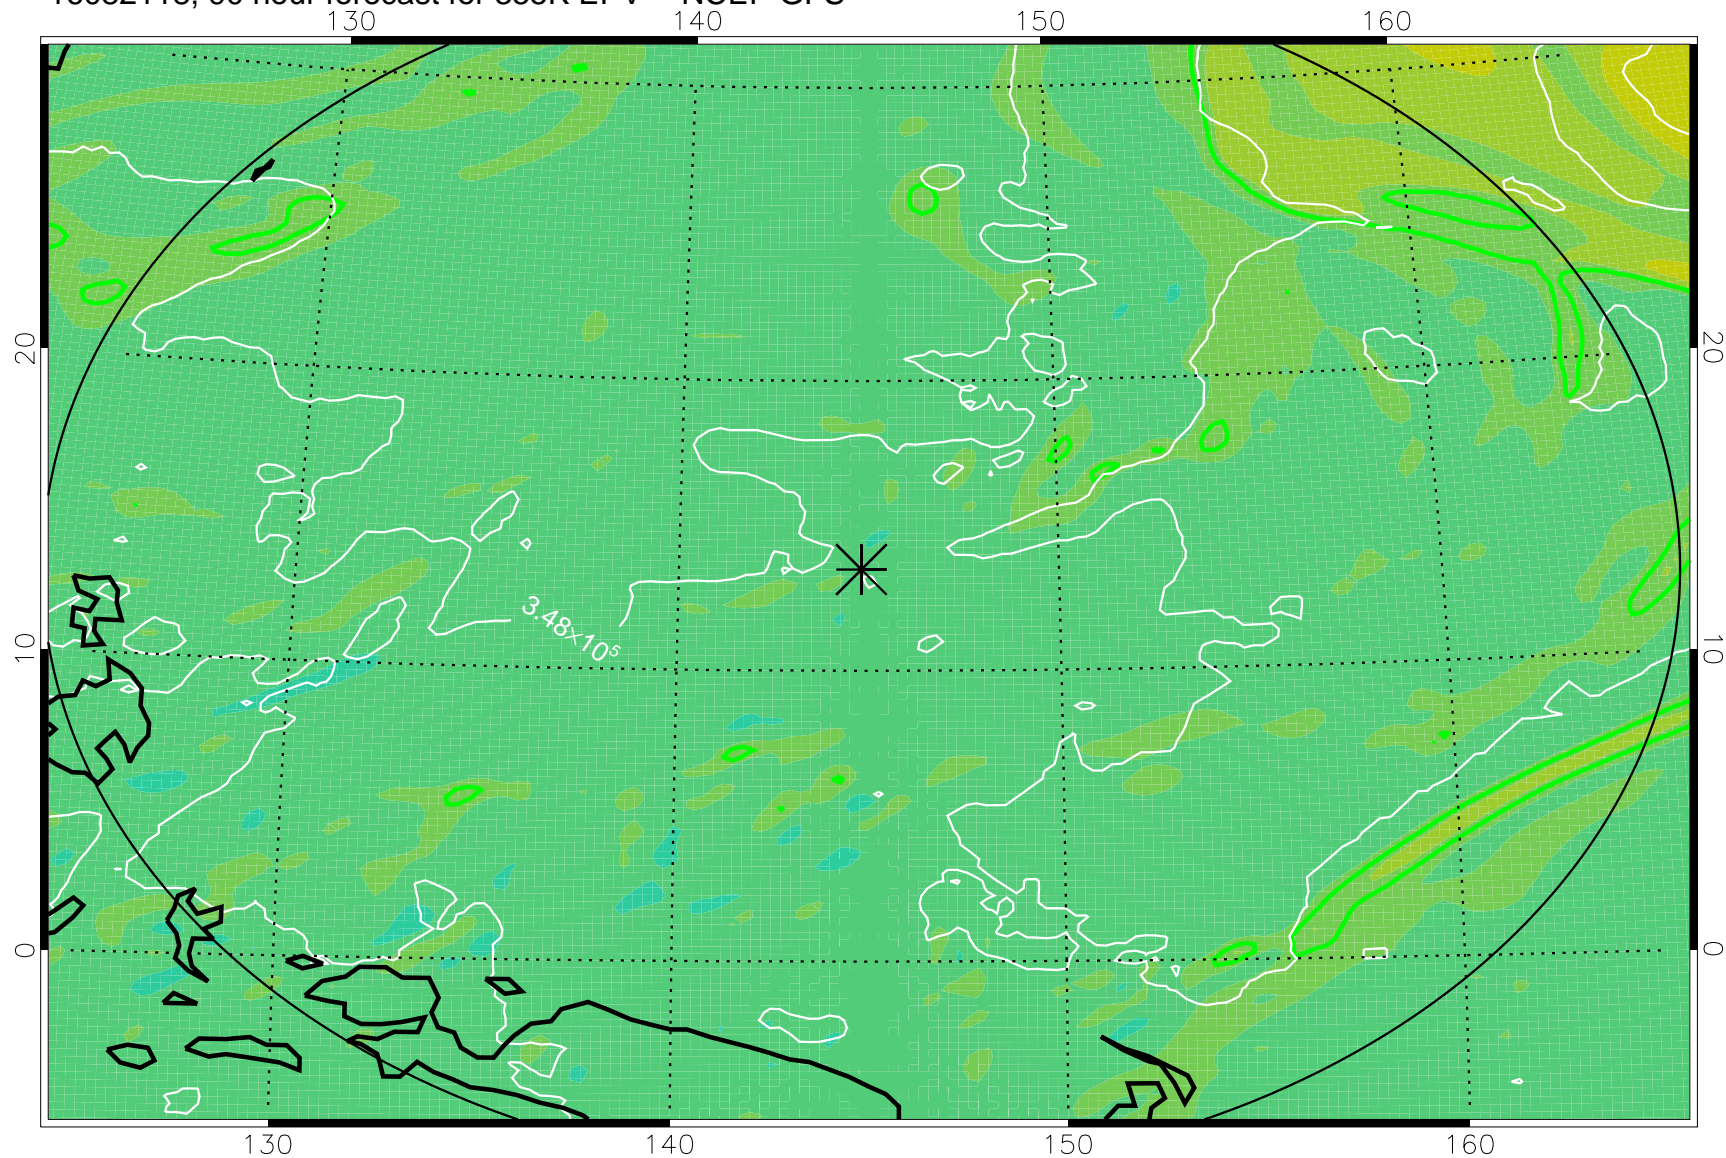

16082018, 66 hour forecast for 355K EPV -- NCEP GFS

355K Montgomery Streamfunction, white
EPV Tropopause (2 PVU) Position
Range ring of 2304 km

16082100, 72 hour forecast for 355K EPV -- NCEP GFS

355K Montgomery Streamfunction, white
EPV Tropopause (2 PVU) Position
Range ring of 2304 km

16082106, 78 hour forecast for 355K EPV -- NCEP GFS

355K Montgomery Streamfunction, white
EPV Tropopause (2 PVU) Position
Range ring of 2304 km

16082112, 84 hour forecast for 355K EPV -- NCEP GFS

355K Montgomery Streamfunction, white
EPV Tropopause (2 PVU) Position
Range ring of 2304 km

16082118, 90 hour forecast for 355K EPV -- NCEP GFS

355K Montgomery Streamfunction, white
EPV Tropopause (2 PVU) Position
Range ring of 2304 km

16082200, 96 hour forecast for 355K EPV -- NCEP GFS

355K Montgomery Streamfunction, white
EPV Tropopause (2 PVU) Position
Range ring of 2304 km

16082206, 102 hour forecast for 355K EPV -- NCEP GFS

355K Montgomery Streamfunction, white
EPV Tropopause (2 PVU) Position
Range ring of 2304 km

16082212, 108 hour forecast for 355K EPV -- NCEP GFS

355K Montgomery Streamfunction, white
EPV Tropopause (2 PVU) Position
Range ring of 2304 km