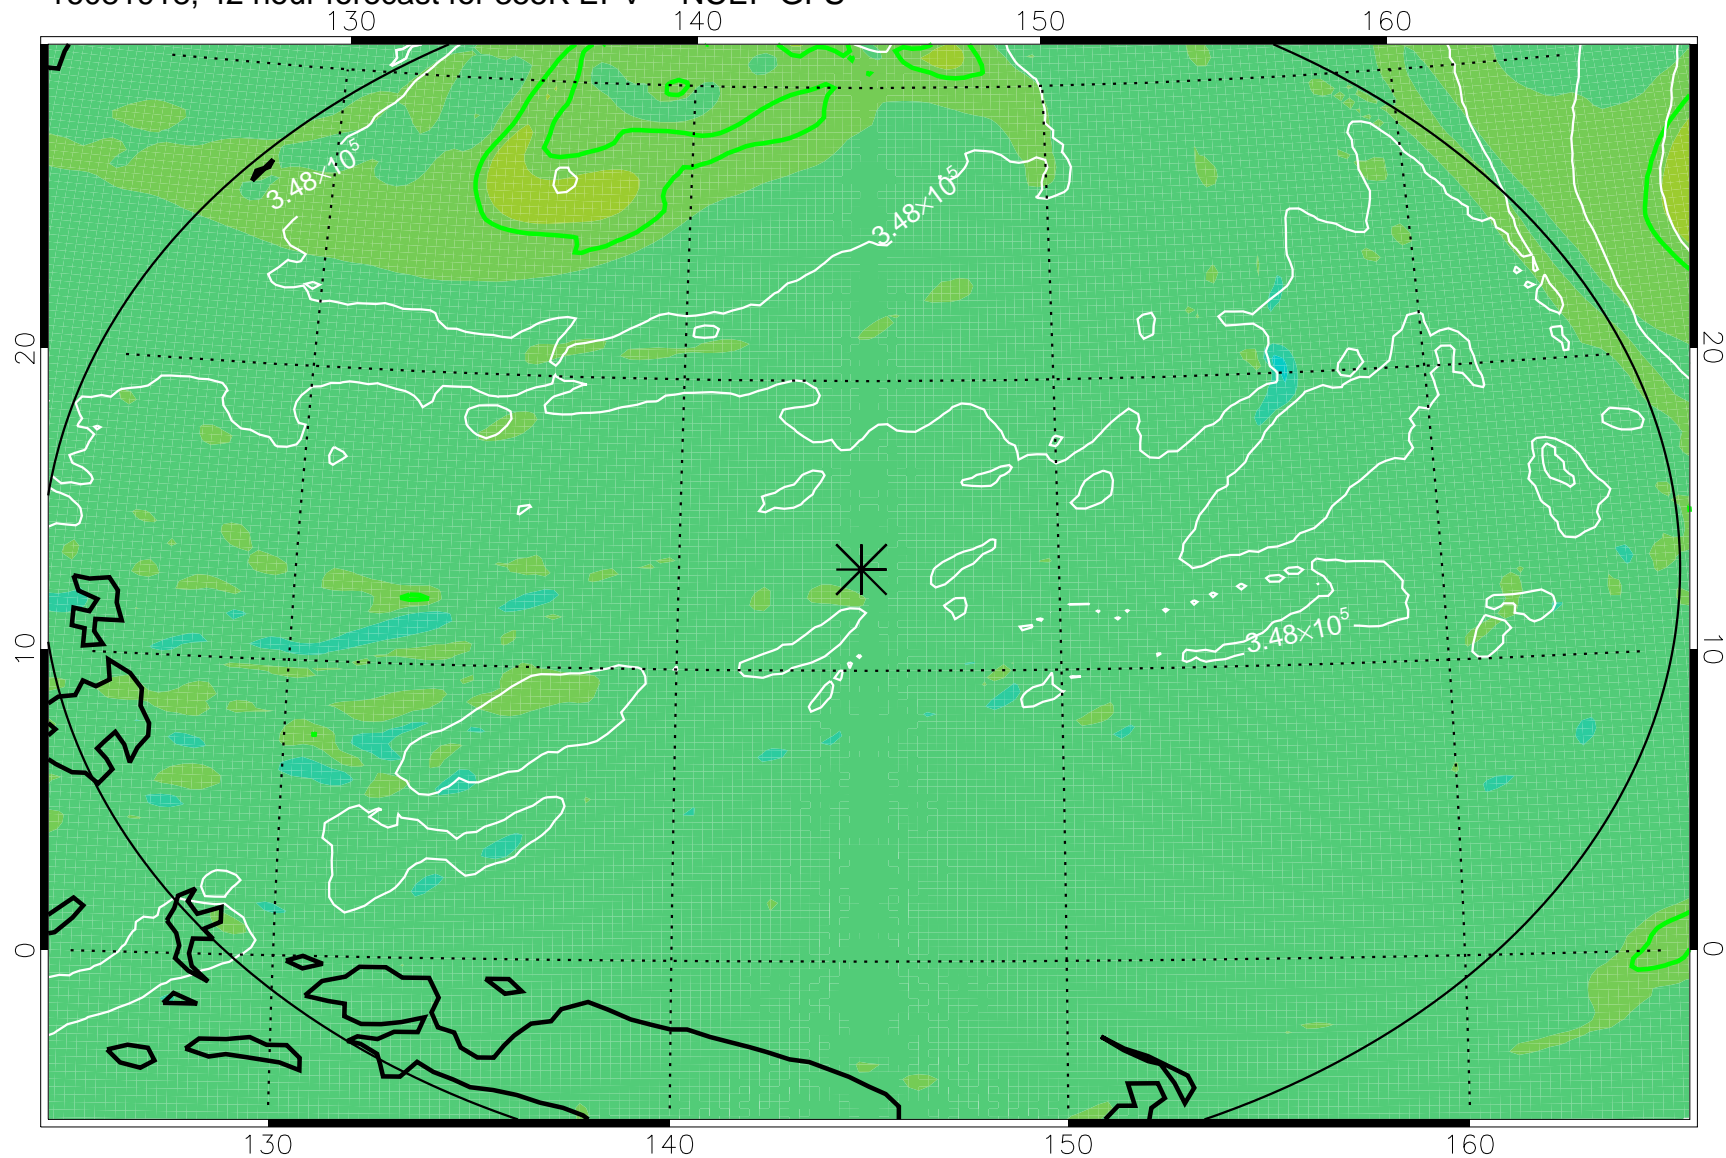

16081906, 30 hour forecast for 355K EPV -- NCEP GFS

355K Montgomery Streamfunction, white
EPV Tropopause (2 PVU) Position
Range ring of 2304 km

16081912, 36 hour forecast for 355K EPV -- NCEP GFS

355K Montgomery Streamfunction, white
EPV Tropopause (2 PVU) Position
Range ring of 2304 km

16081918, 42 hour forecast for 355K EPV -- NCEP GFS

355K Montgomery Streamfunction, white
EPV Tropopause (2 PVU) Position
Range ring of 2304 km

16082000, 48 hour forecast for 355K EPV -- NCEP GFS

355K Montgomery Streamfunction, white
EPV Tropopause (2 PVU) Position
Range ring of 2304 km

16082006, 54 hour forecast for 355K EPV -- NCEP GFS

355K Montgomery Streamfunction, white
EPV Tropopause (2 PVU) Position
Range ring of 2304 km

16082012, 60 hour forecast for 355K EPV -- NCEP GFS

355K Montgomery Streamfunction, white
EPV Tropopause (2 PVU) Position
Range ring of 2304 km

16082018, 66 hour forecast for 355K EPV -- NCEP GFS

355K Montgomery Streamfunction, white
EPV Tropopause (2 PVU) Position
Range ring of 2304 km

16082100, 72 hour forecast for 355K EPV -- NCEP GFS

355K Montgomery Streamfunction, white
EPV Tropopause (2 PVU) Position
Range ring of 2304 km