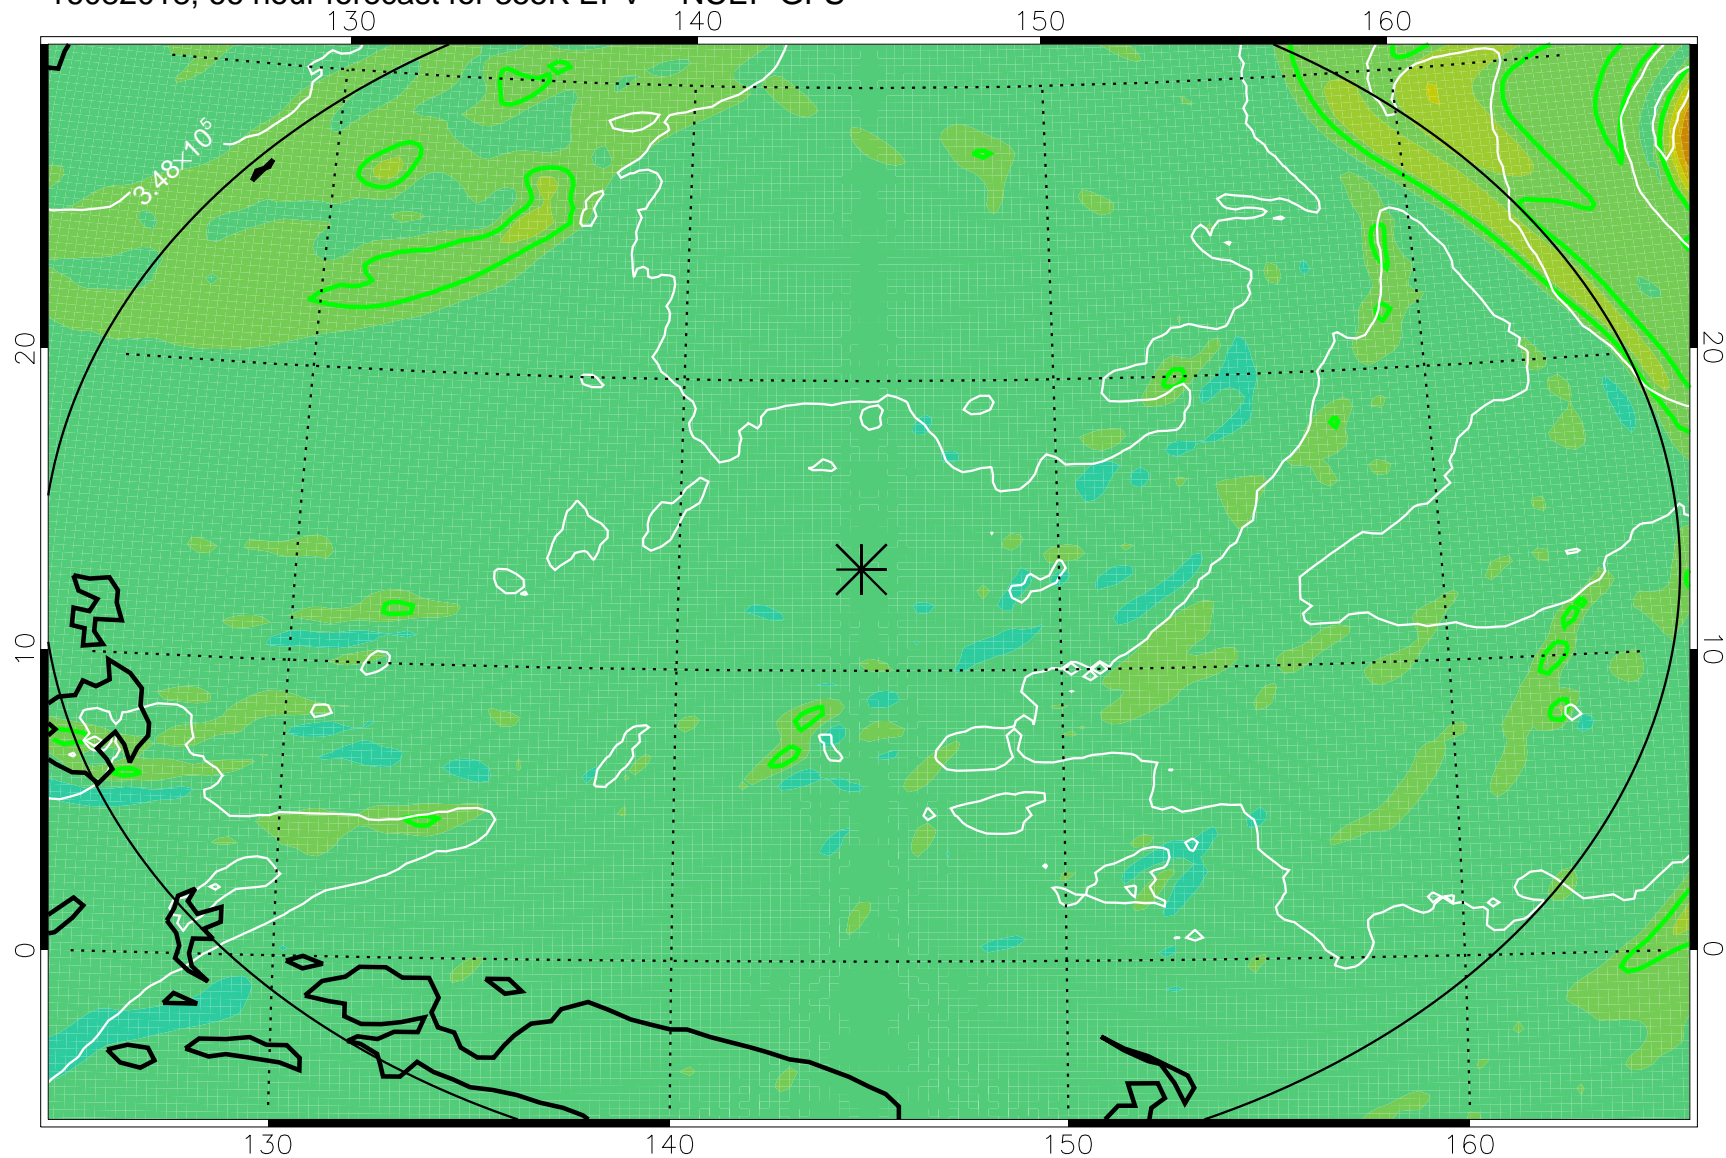

16082006, 54 hour forecast for 355K EPV -- NCEP GFS

355K Montgomery Streamfunction, white
EPV Tropopause (2 PVU) Position
Range ring of 2304 km

16082012, 60 hour forecast for 355K EPV -- NCEP GFS

355K Montgomery Streamfunction, white
EPV Tropopause (2 PVU) Position
Range ring of 2304 km

16082018, 66 hour forecast for 355K EPV -- NCEP GFS

355K Montgomery Streamfunction, white
EPV Tropopause (2 PVU) Position
Range ring of 2304 km

16082100, 72 hour forecast for 355K EPV -- NCEP GFS

355K Montgomery Streamfunction, white
EPV Tropopause (2 PVU) Position
Range ring of 2304 km

16082106, 78 hour forecast for 355K EPV -- NCEP GFS

355K Montgomery Streamfunction, white
EPV Tropopause (2 PVU) Position
Range ring of 2304 km

16082112, 84 hour forecast for 355K EPV -- NCEP GFS

355K Montgomery Streamfunction, white
EPV Tropopause (2 PVU) Position
Range ring of 2304 km

16082118, 90 hour forecast for 355K EPV -- NCEP GFS

355K Montgomery Streamfunction, white
EPV Tropopause (2 PVU) Position
Range ring of 2304 km

16082200, 96 hour forecast for 355K EPV -- NCEP GFS

355K Montgomery Streamfunction, white
EPV Tropopause (2 PVU) Position
Range ring of 2304 km