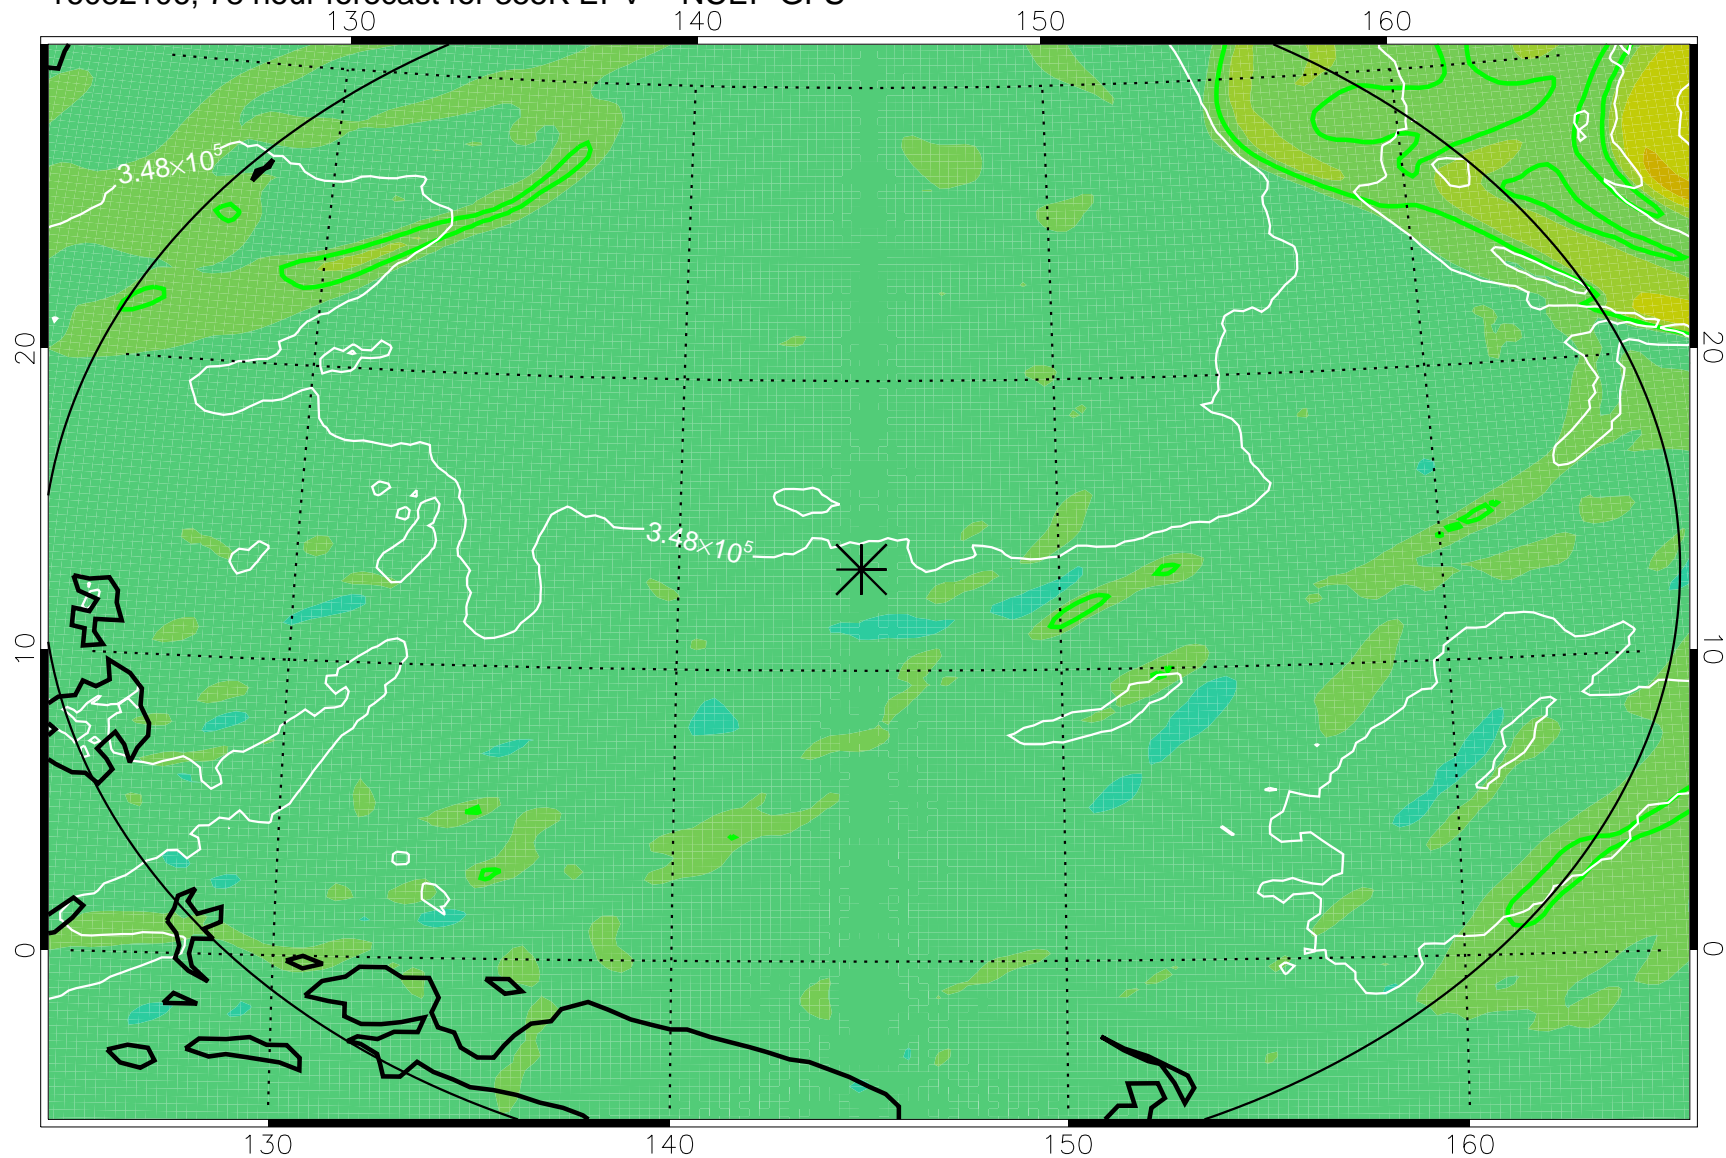

16082018, 66 hour forecast for 355K EPV -- NCEP GFS

355K Montgomery Streamfunction, white
EPV Tropopause (2 PVU) Position
Range ring of 2304 km

16082100, 72 hour forecast for 355K EPV -- NCEP GFS

355K Montgomery Streamfunction, white
EPV Tropopause (2 PVU) Position
Range ring of 2304 km

16082106, 78 hour forecast for 355K EPV -- NCEP GFS

355K Montgomery Streamfunction, white
EPV Tropopause (2 PVU) Position
Range ring of 2304 km

16082112, 84 hour forecast for 355K EPV -- NCEP GFS

355K Montgomery Streamfunction, white
EPV Tropopause (2 PVU) Position
Range ring of 2304 km

16082118, 90 hour forecast for 355K EPV -- NCEP GFS

355K Montgomery Streamfunction, white
EPV Tropopause (2 PVU) Position
Range ring of 2304 km

16082200, 96 hour forecast for 355K EPV -- NCEP GFS

355K Montgomery Streamfunction, white
EPV Tropopause (2 PVU) Position
Range ring of 2304 km

16082206, 102 hour forecast for 355K EPV -- NCEP GFS

355K Montgomery Streamfunction, white
EPV Tropopause (2 PVU) Position
Range ring of 2304 km

16082212, 108 hour forecast for 355K EPV -- NCEP GFS

355K Montgomery Streamfunction, white
EPV Tropopause (2 PVU) Position
Range ring of 2304 km