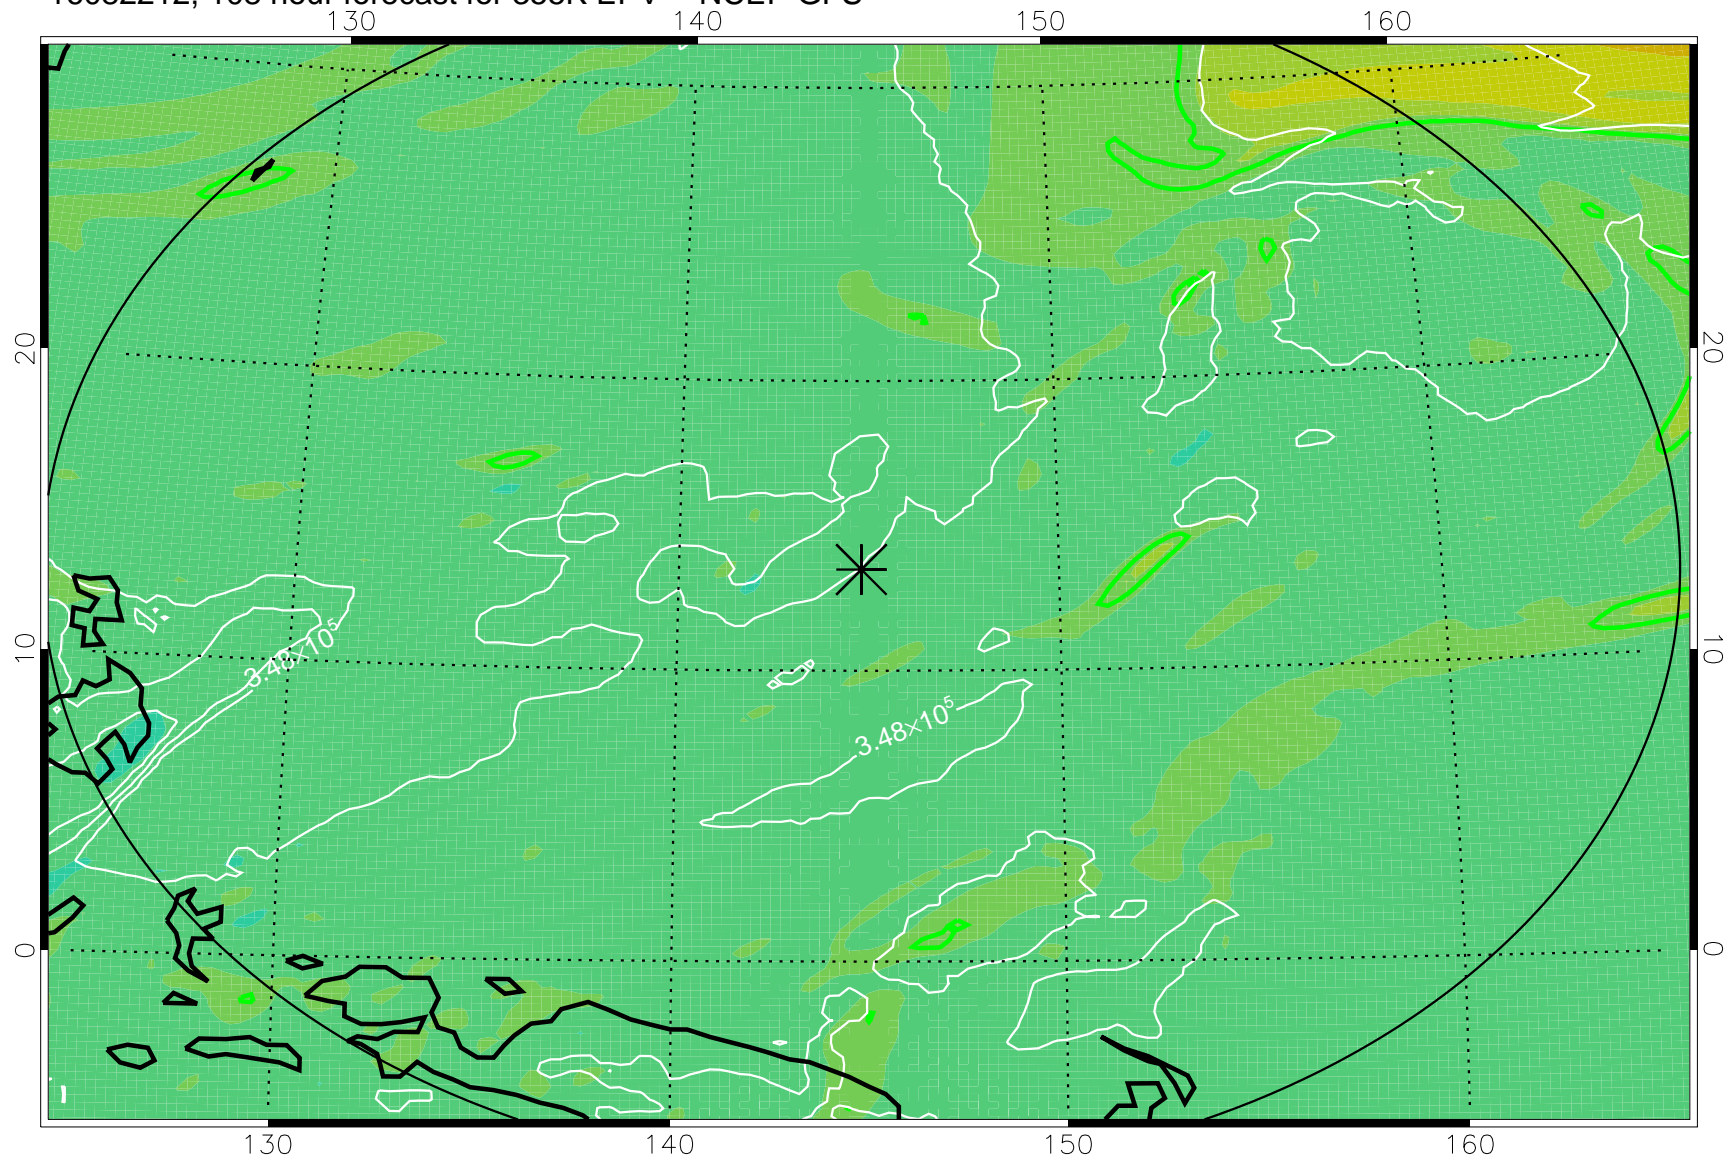

16082106, 78 hour forecast for 355K EPV -- NCEP GFS

355K Montgomery Streamfunction, white
EPV Tropopause (2 PVU) Position
Range ring of 2304 km

16082112, 84 hour forecast for 355K EPV -- NCEP GFS

355K Montgomery Streamfunction, white
EPV Tropopause (2 PVU) Position
Range ring of 2304 km

16082118, 90 hour forecast for 355K EPV -- NCEP GFS

355K Montgomery Streamfunction, white
EPV Tropopause (2 PVU) Position
Range ring of 2304 km

16082200, 96 hour forecast for 355K EPV -- NCEP GFS

355K Montgomery Streamfunction, white
EPV Tropopause (2 PVU) Position
Range ring of 2304 km

16082206, 102 hour forecast for 355K EPV -- NCEP GFS

355K Montgomery Streamfunction, white
EPV Tropopause (2 PVU) Position
Range ring of 2304 km

16082212, 108 hour forecast for 355K EPV -- NCEP GFS

355K Montgomery Streamfunction, white
EPV Tropopause (2 PVU) Position
Range ring of 2304 km

16082218, 114 hour forecast for 355K EPV -- NCEP GFS

355K Montgomery Streamfunction, white
EPV Tropopause (2 PVU) Position
Range ring of 2304 km

16082300, 120 hour forecast for 355K EPV -- NCEP GFS

355K Montgomery Streamfunction, white
EPV Tropopause (2 PVU) Position
Range ring of 2304 km