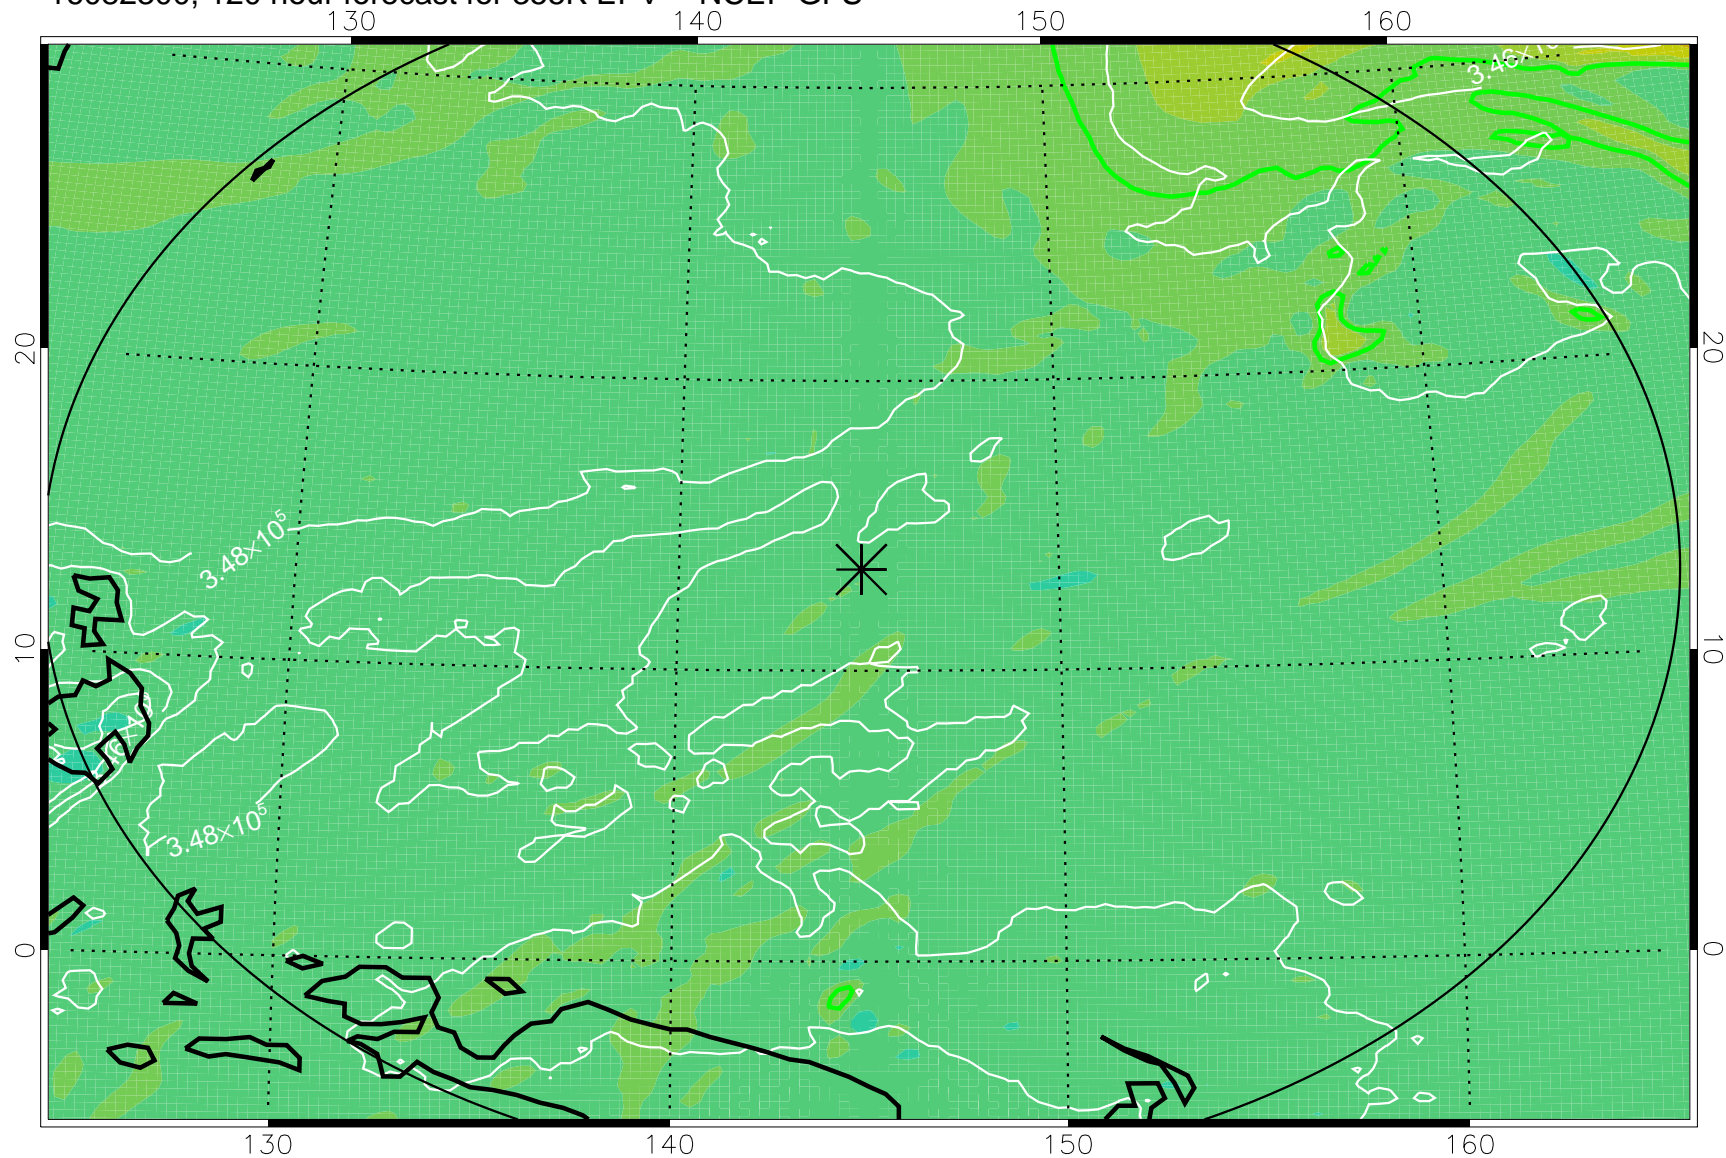

16082106, 78 hour forecast for 355K EPV -- NCEP GFS

355K Montgomery Streamfunction, white
EPV Tropopause (2 PVU) Position
Range ring of 2304 km

16082112, 84 hour forecast for 355K EPV -- NCEP GFS

355K Montgomery Streamfunction, white
EPV Tropopause (2 PVU) Position
Range ring of 2304 km

16082118, 90 hour forecast for 355K EPV -- NCEP GFS

355K Montgomery Streamfunction, white
EPV Tropopause (2 PVU) Position
Range ring of 2304 km

16082200, 96 hour forecast for 355K EPV -- NCEP GFS

355K Montgomery Streamfunction, white
EPV Tropopause (2 PVU) Position
Range ring of 2304 km

16082206, 102 hour forecast for 355K EPV -- NCEP GFS

355K Montgomery Streamfunction, white
EPV Tropopause (2 PVU) Position
Range ring of 2304 km

16082212, 108 hour forecast for 355K EPV -- NCEP GFS

355K Montgomery Streamfunction, white
EPV Tropopause (2 PVU) Position
Range ring of 2304 km

16082218, 114 hour forecast for 355K EPV -- NCEP GFS

355K Montgomery Streamfunction, white
EPV Tropopause (2 PVU) Position
Range ring of 2304 km

16082300, 120 hour forecast for 355K EPV -- NCEP GFS

355K Montgomery Streamfunction, white
EPV Tropopause (2 PVU) Position
Range ring of 2304 km