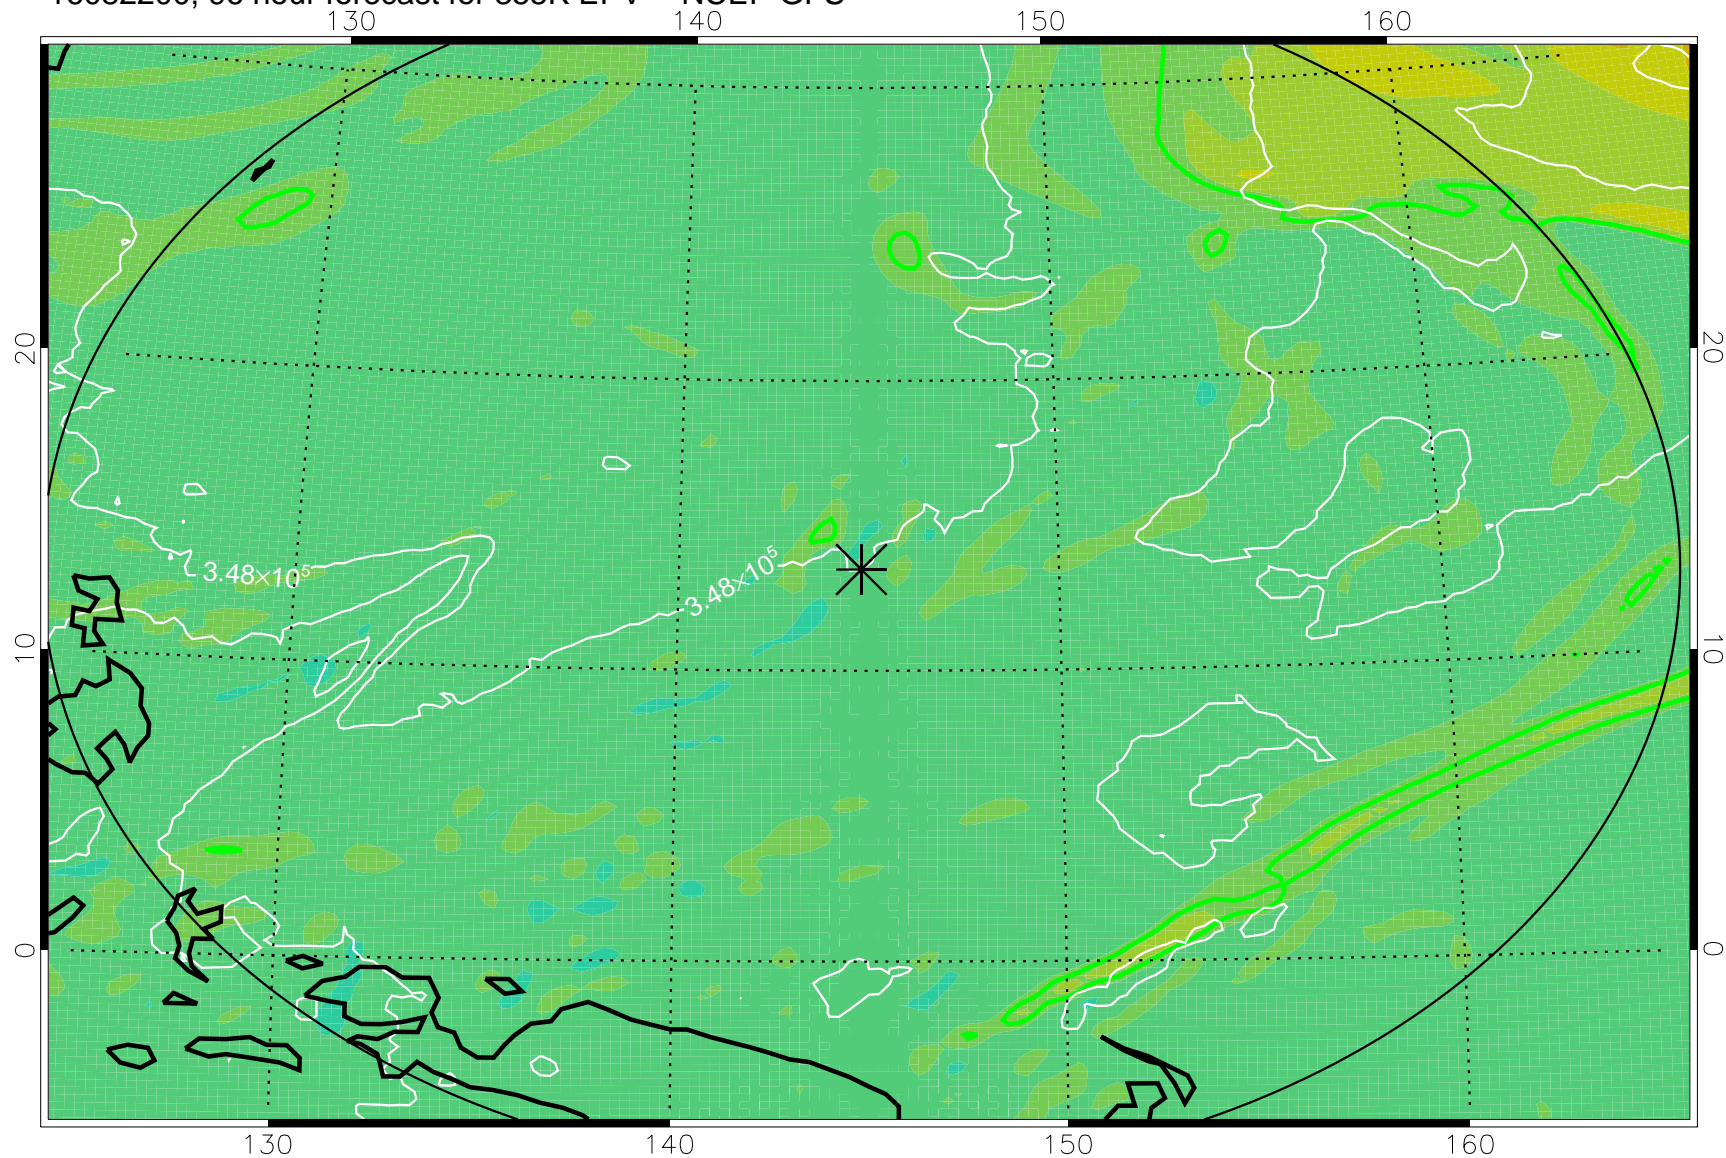

16082018, 66 hour forecast for 355K EPV -- NCEP GFS

355K Montgomery Streamfunction, white
EPV Tropopause (2 PVU) Position
Range ring of 2304 km

16082100, 72 hour forecast for 355K EPV -- NCEP GFS

355K Montgomery Streamfunction, white
EPV Tropopause (2 PVU) Position
Range ring of 2304 km

16082106, 78 hour forecast for 355K EPV -- NCEP GFS

355K Montgomery Streamfunction, white
EPV Tropopause (2 PVU) Position
Range ring of 2304 km

16082112, 84 hour forecast for 355K EPV -- NCEP GFS

355K Montgomery Streamfunction, white
EPV Tropopause (2 PVU) Position
Range ring of 2304 km

16082118, 90 hour forecast for 355K EPV -- NCEP GFS

355K Montgomery Streamfunction, white
EPV Tropopause (2 PVU) Position
Range ring of 2304 km

16082200, 96 hour forecast for 355K EPV -- NCEP GFS

355K Montgomery Streamfunction, white
EPV Tropopause (2 PVU) Position
Range ring of 2304 km

16082206, 102 hour forecast for 355K EPV -- NCEP GFS

355K Montgomery Streamfunction, white
EPV Tropopause (2 PVU) Position
Range ring of 2304 km

16082212, 108 hour forecast for 355K EPV -- NCEP GFS

355K Montgomery Streamfunction, white
EPV Tropopause (2 PVU) Position
Range ring of 2304 km