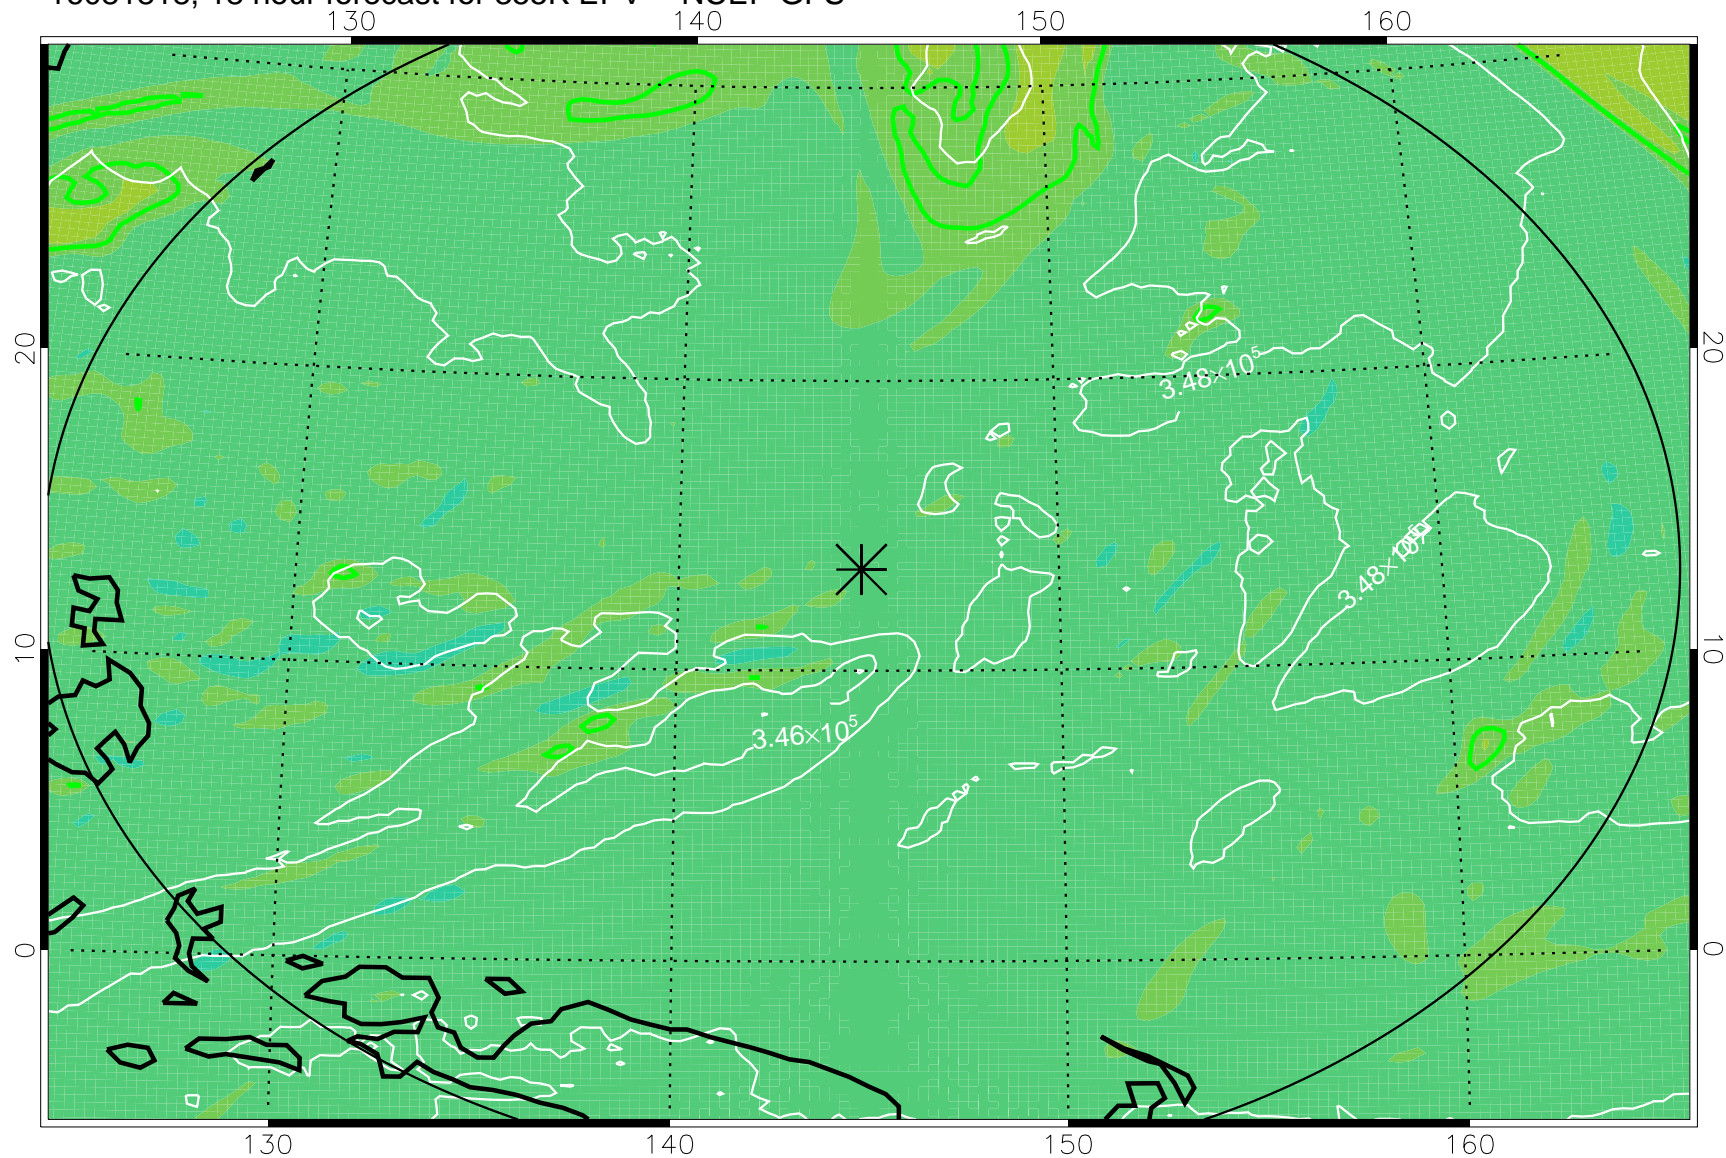

16081806, 6 hour forecast for 355K EPV -- NCEP GFS

355K Montgomery Streamfunction, white
EPV Tropopause (2 PVU) Position
Range ring of 2304 km

16081812, 12 hour forecast for 355K EPV -- NCEP GFS

355K Montgomery Streamfunction, white
EPV Tropopause (2 PVU) Position
Range ring of 2304 km

16081818, 18 hour forecast for 355K EPV -- NCEP GFS

355K Montgomery Streamfunction, white
EPV Tropopause (2 PVU) Position
Range ring of 2304 km

16081900, 24 hour forecast for 355K EPV -- NCEP GFS

355K Montgomery Streamfunction, white
EPV Tropopause (2 PVU) Position
Range ring of 2304 km

16081906, 30 hour forecast for 355K EPV -- NCEP GFS

355K Montgomery Streamfunction, white
EPV Tropopause (2 PVU) Position
Range ring of 2304 km

16081912, 36 hour forecast for 355K EPV -- NCEP GFS

355K Montgomery Streamfunction, white
EPV Tropopause (2 PVU) Position
Range ring of 2304 km

16082018, 66 hour forecast for 355K EPV -- NCEP GFS

355K Montgomery Streamfunction, white
EPV Tropopause (2 PVU) Position
Range ring of 2304 km

16082100, 72 hour forecast for 355K EPV -- NCEP GFS

355K Montgomery Streamfunction, white
EPV Tropopause (2 PVU) Position
Range ring of 2304 km