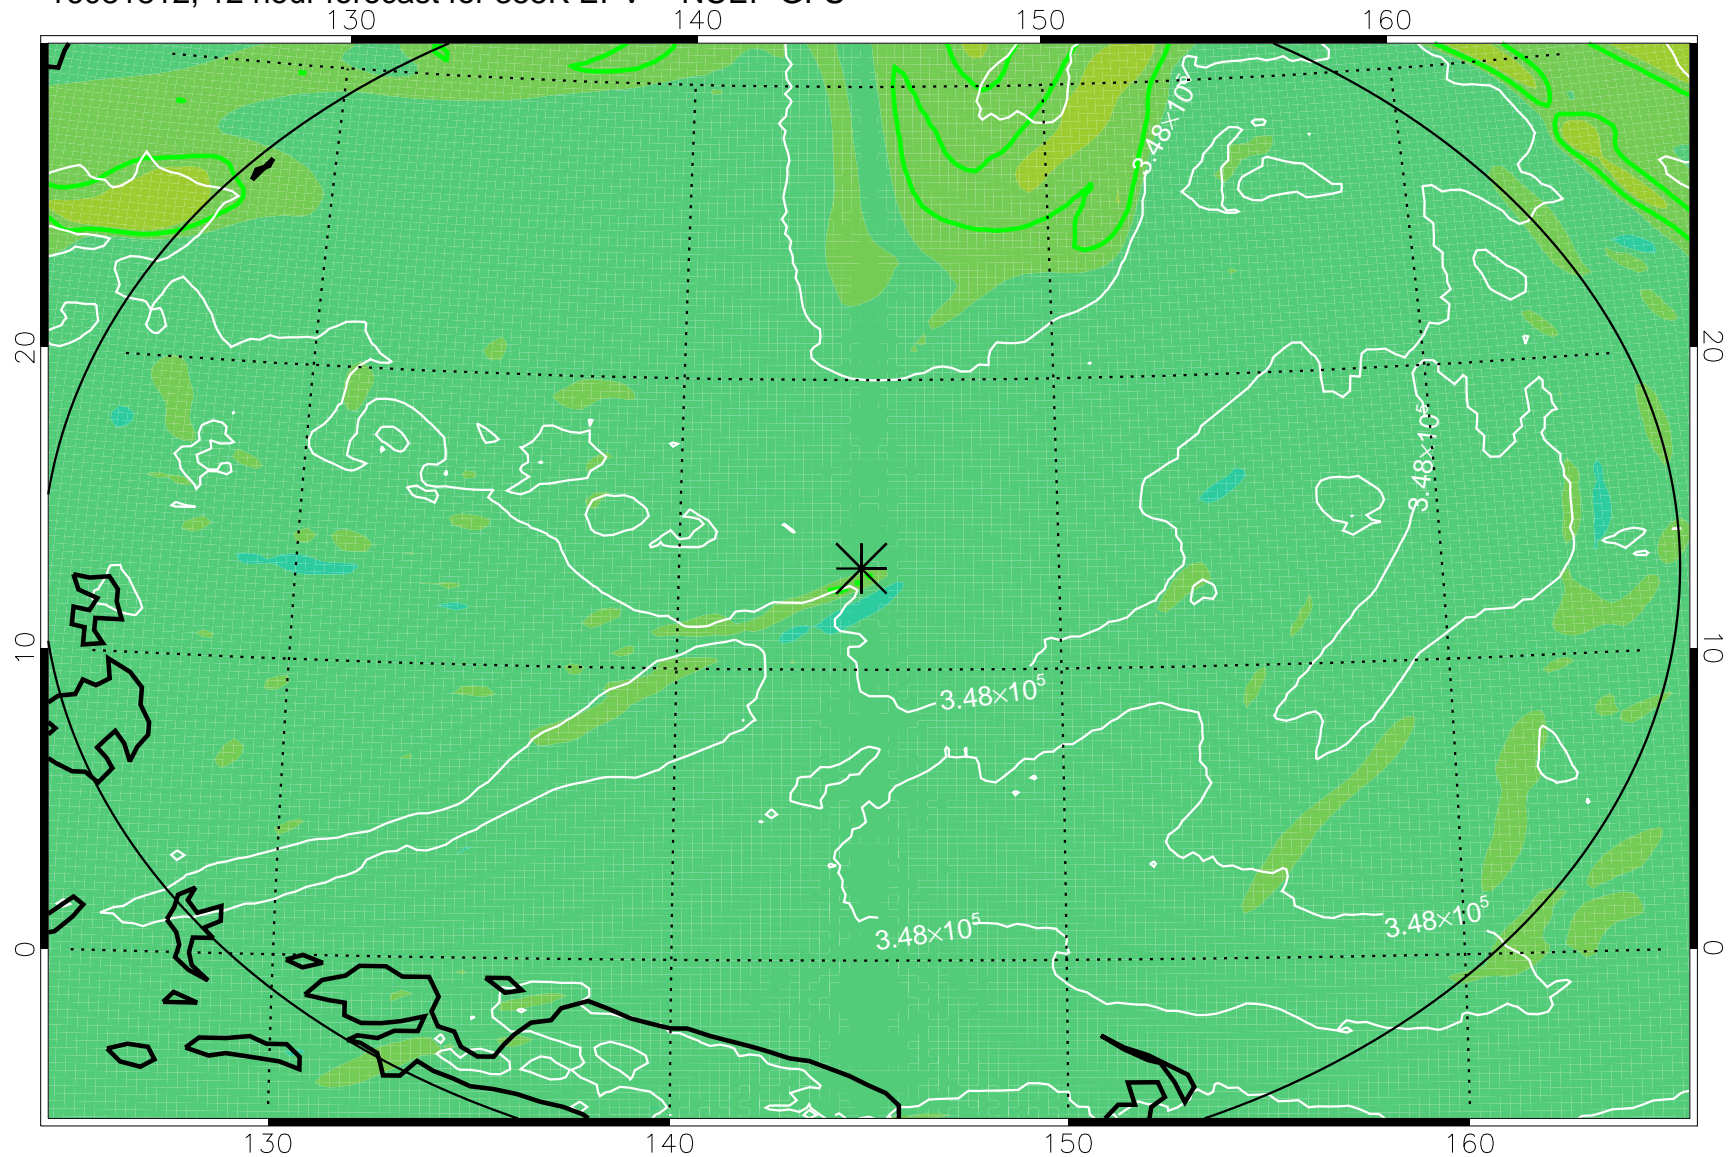

16081806, 6 hour forecast for 355K EPV -- NCEP GFS

355K Montgomery Streamfunction, white
EPV Tropopause (2 PVU) Position
Range ring of 2304 km

16081812, 12 hour forecast for 355K EPV -- NCEP GFS

355K Montgomery Streamfunction, white
EPV Tropopause (2 PVU) Position
Range ring of 2304 km

16081818, 18 hour forecast for 355K EPV -- NCEP GFS

355K Montgomery Streamfunction, white
EPV Tropopause (2 PVU) Position
Range ring of 2304 km

16081900, 24 hour forecast for 355K EPV -- NCEP GFS

355K Montgomery Streamfunction, white
EPV Tropopause (2 PVU) Position
Range ring of 2304 km

16081906, 30 hour forecast for 355K EPV -- NCEP GFS

355K Montgomery Streamfunction, white
EPV Tropopause (2 PVU) Position
Range ring of 2304 km

16081912, 36 hour forecast for 355K EPV -- NCEP GFS

355K Montgomery Streamfunction, white
EPV Tropopause (2 PVU) Position
Range ring of 2304 km

16082018, 66 hour forecast for 355K EPV -- NCEP GFS

355K Montgomery Streamfunction, white
EPV Tropopause (2 PVU) Position
Range ring of 2304 km

16082100, 72 hour forecast for 355K EPV -- NCEP GFS

355K Montgomery Streamfunction, white
EPV Tropopause (2 PVU) Position
Range ring of 2304 km