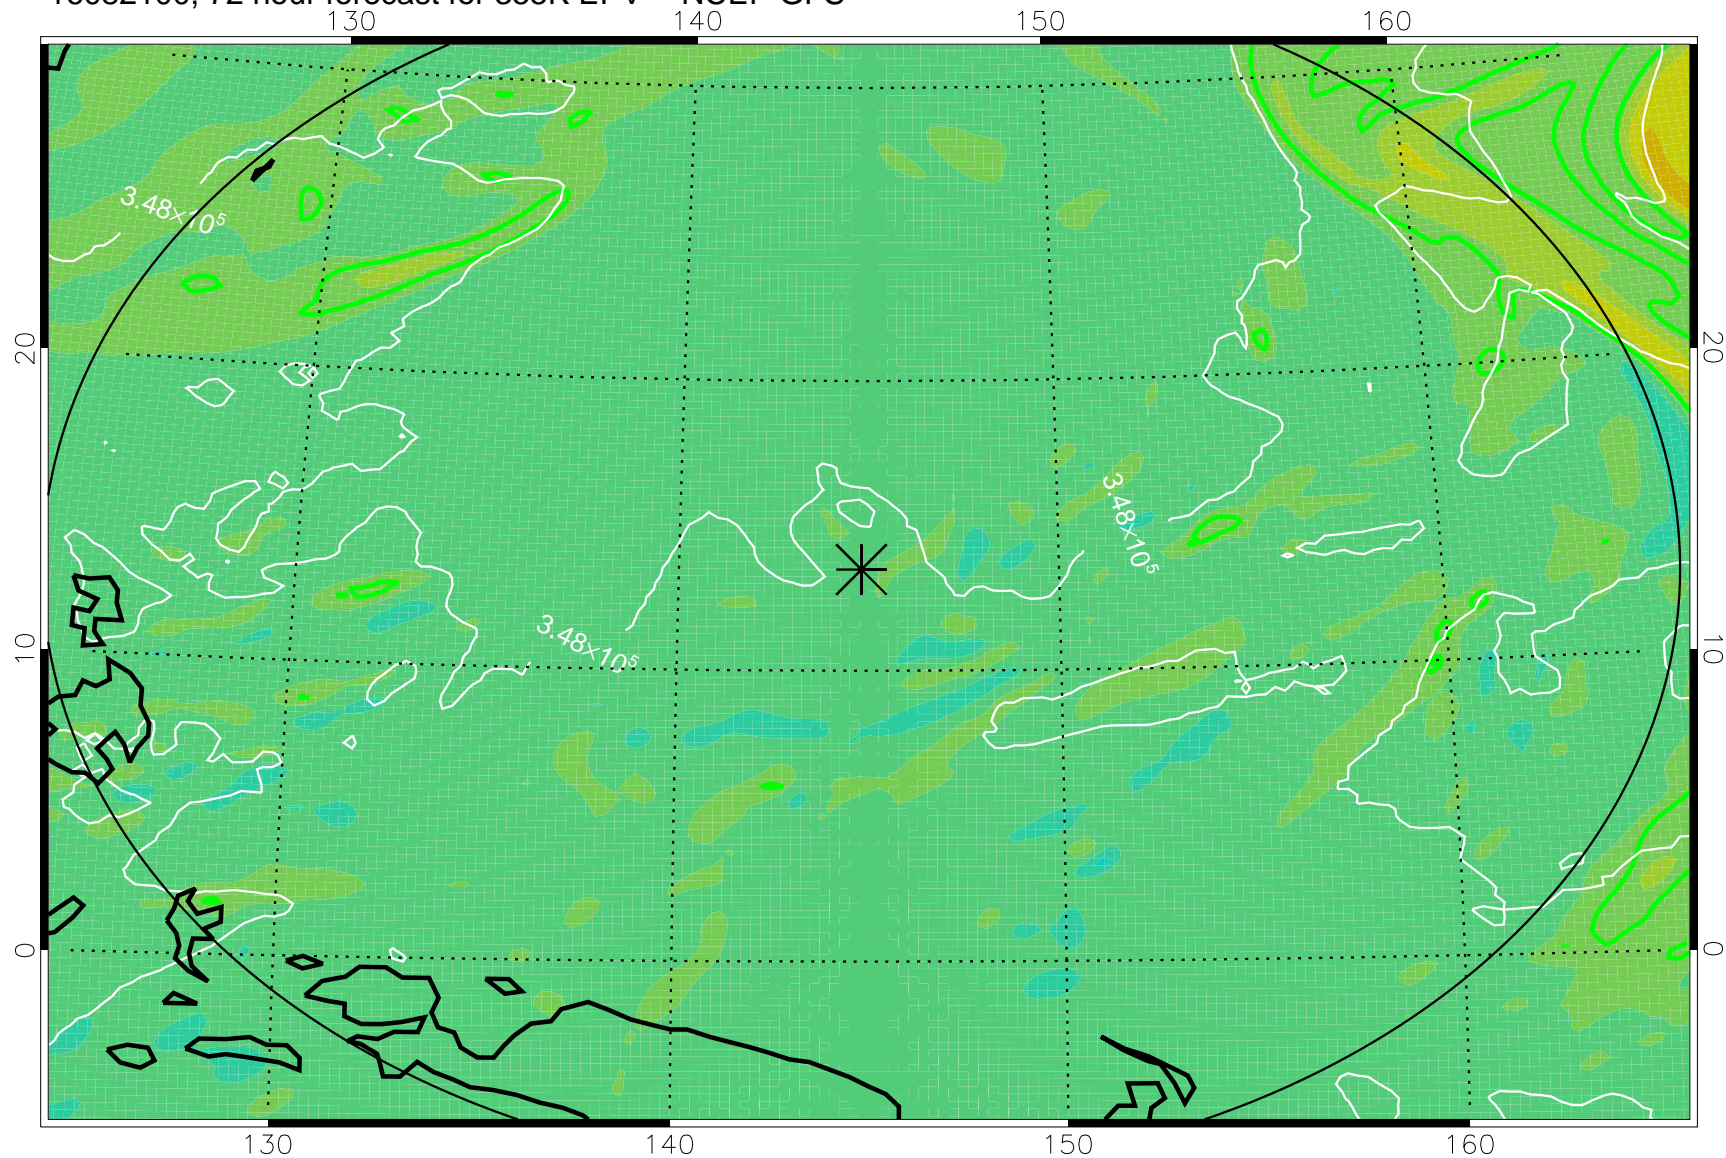

16082006, 54 hour forecast for 355K EPV -- NCEP GFS

355K Montgomery Streamfunction, white
EPV Tropopause (2 PVU) Position
Range ring of 2304 km

16082012, 60 hour forecast for 355K EPV -- NCEP GFS

355K Montgomery Streamfunction, white
EPV Tropopause (2 PVU) Position
Range ring of 2304 km

16082018, 66 hour forecast for 355K EPV -- NCEP GFS

355K Montgomery Streamfunction, white
EPV Tropopause (2 PVU) Position
Range ring of 2304 km

16082100, 72 hour forecast for 355K EPV -- NCEP GFS

355K Montgomery Streamfunction, white
EPV Tropopause (2 PVU) Position
Range ring of 2304 km

16082106, 78 hour forecast for 355K EPV -- NCEP GFS

355K Montgomery Streamfunction, white
EPV Tropopause (2 PVU) Position
Range ring of 2304 km

16082112, 84 hour forecast for 355K EPV -- NCEP GFS

355K Montgomery Streamfunction, white
EPV Tropopause (2 PVU) Position
Range ring of 2304 km

16082118, 90 hour forecast for 355K EPV -- NCEP GFS

355K Montgomery Streamfunction, white
EPV Tropopause (2 PVU) Position
Range ring of 2304 km

16082200, 96 hour forecast for 355K EPV -- NCEP GFS

355K Montgomery Streamfunction, white
EPV Tropopause (2 PVU) Position
Range ring of 2304 km