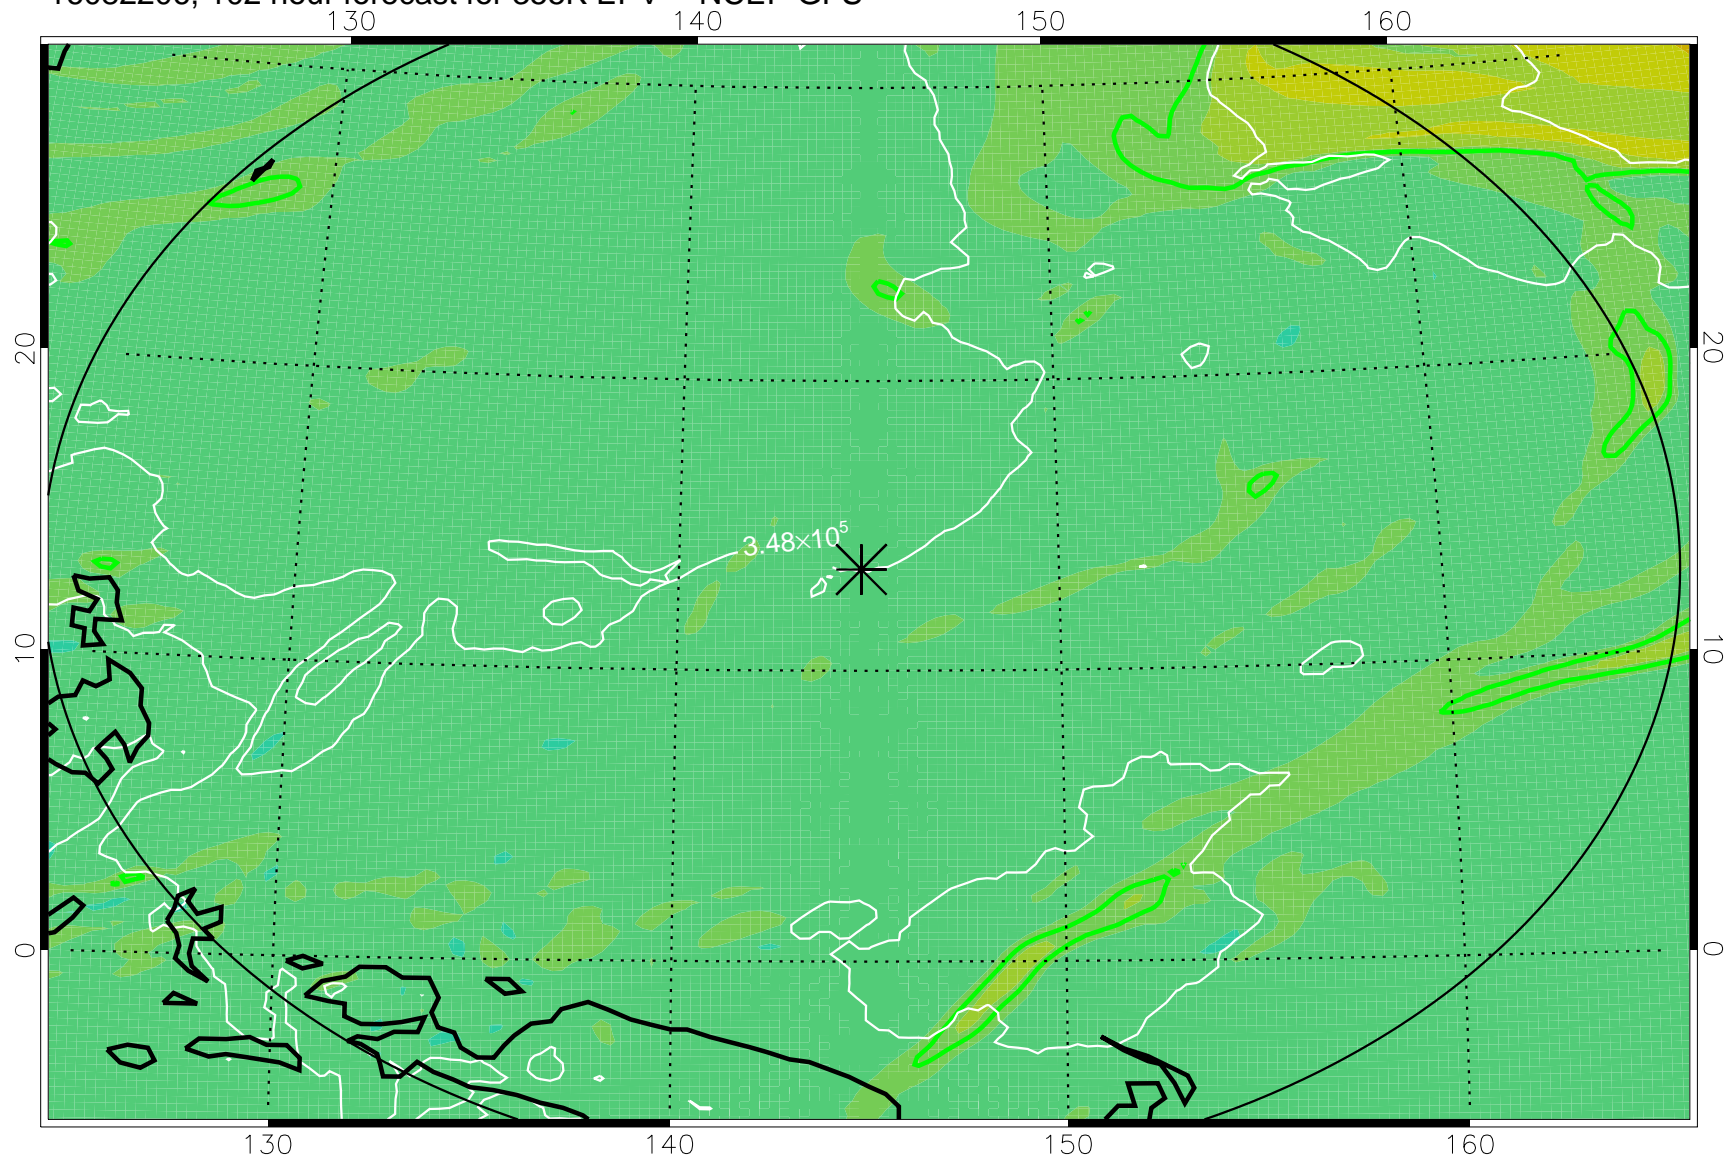

16082106, 78 hour forecast for 355K EPV -- NCEP GFS

355K Montgomery Streamfunction, white
EPV Tropopause (2 PVU) Position
Range ring of 2304 km

16082112, 84 hour forecast for 355K EPV -- NCEP GFS

355K Montgomery Streamfunction, white
EPV Tropopause (2 PVU) Position
Range ring of 2304 km

16082118, 90 hour forecast for 355K EPV -- NCEP GFS

355K Montgomery Streamfunction, white
EPV Tropopause (2 PVU) Position
Range ring of 2304 km

16082200, 96 hour forecast for 355K EPV -- NCEP GFS

355K Montgomery Streamfunction, white
EPV Tropopause (2 PVU) Position
Range ring of 2304 km

16082206, 102 hour forecast for 355K EPV -- NCEP GFS

355K Montgomery Streamfunction, white
EPV Tropopause (2 PVU) Position
Range ring of 2304 km

16082212, 108 hour forecast for 355K EPV -- NCEP GFS

355K Montgomery Streamfunction, white
EPV Tropopause (2 PVU) Position
Range ring of 2304 km

16082218, 114 hour forecast for 355K EPV -- NCEP GFS

355K Montgomery Streamfunction, white
EPV Tropopause (2 PVU) Position
Range ring of 2304 km

16082300, 120 hour forecast for 355K EPV -- NCEP GFS

355K Montgomery Streamfunction, white
EPV Tropopause (2 PVU) Position
Range ring of 2304 km