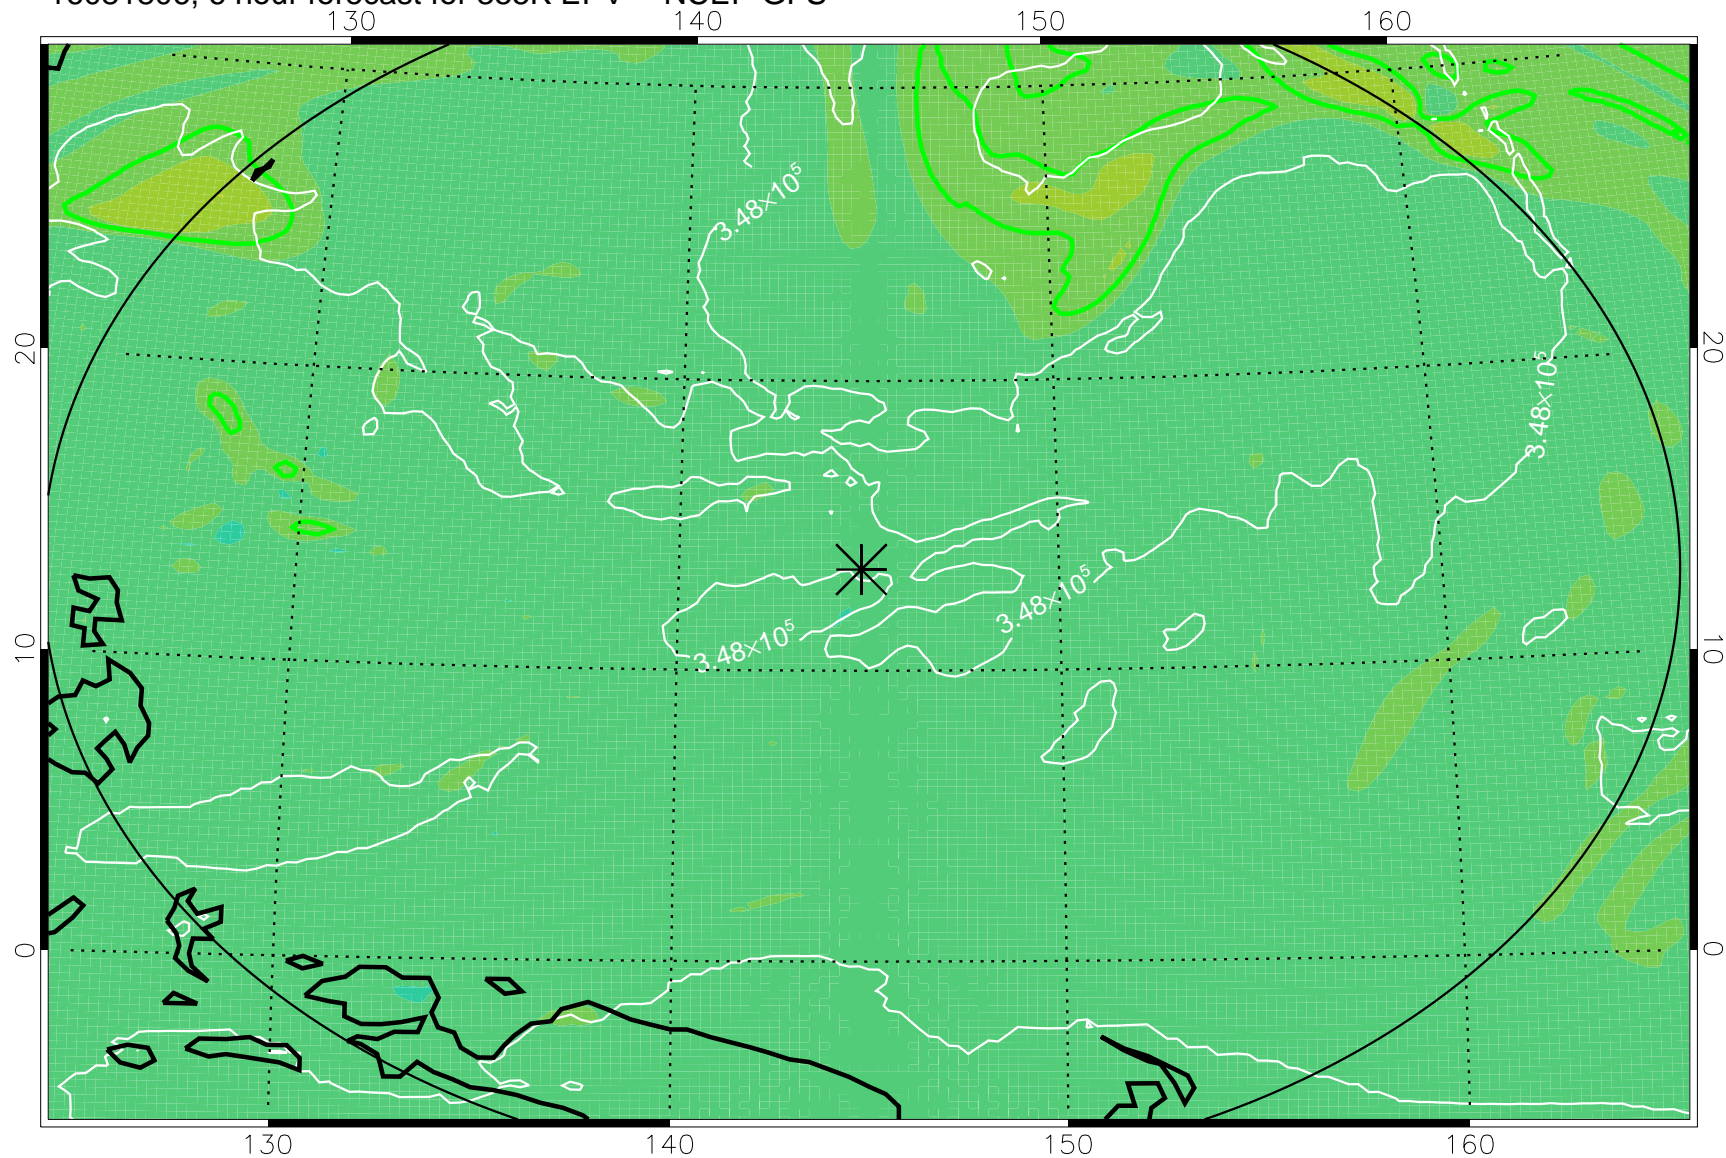

16081806, 6 hour forecast for 355K EPV -- NCEP GFS

355K Montgomery Streamfunction, white
EPV Tropopause (2 PVU) Position
Range ring of 2304 km

16081812, 12 hour forecast for 355K EPV -- NCEP GFS

355K Montgomery Streamfunction, white
EPV Tropopause (2 PVU) Position
Range ring of 2304 km

16081818, 18 hour forecast for 355K EPV -- NCEP GFS

355K Montgomery Streamfunction, white
EPV Tropopause (2 PVU) Position
Range ring of 2304 km

16081900, 24 hour forecast for 355K EPV -- NCEP GFS

355K Montgomery Streamfunction, white
EPV Tropopause (2 PVU) Position
Range ring of 2304 km

16081906, 30 hour forecast for 355K EPV -- NCEP GFS

355K Montgomery Streamfunction, white
EPV Tropopause (2 PVU) Position
Range ring of 2304 km

16081912, 36 hour forecast for 355K EPV -- NCEP GFS

355K Montgomery Streamfunction, white
EPV Tropopause (2 PVU) Position
Range ring of 2304 km

16081918, 42 hour forecast for 355K EPV -- NCEP GFS

355K Montgomery Streamfunction, white
EPV Tropopause (2 PVU) Position
Range ring of 2304 km

16082000, 48 hour forecast for 355K EPV -- NCEP GFS

355K Montgomery Streamfunction, white
EPV Tropopause (2 PVU) Position
Range ring of 2304 km