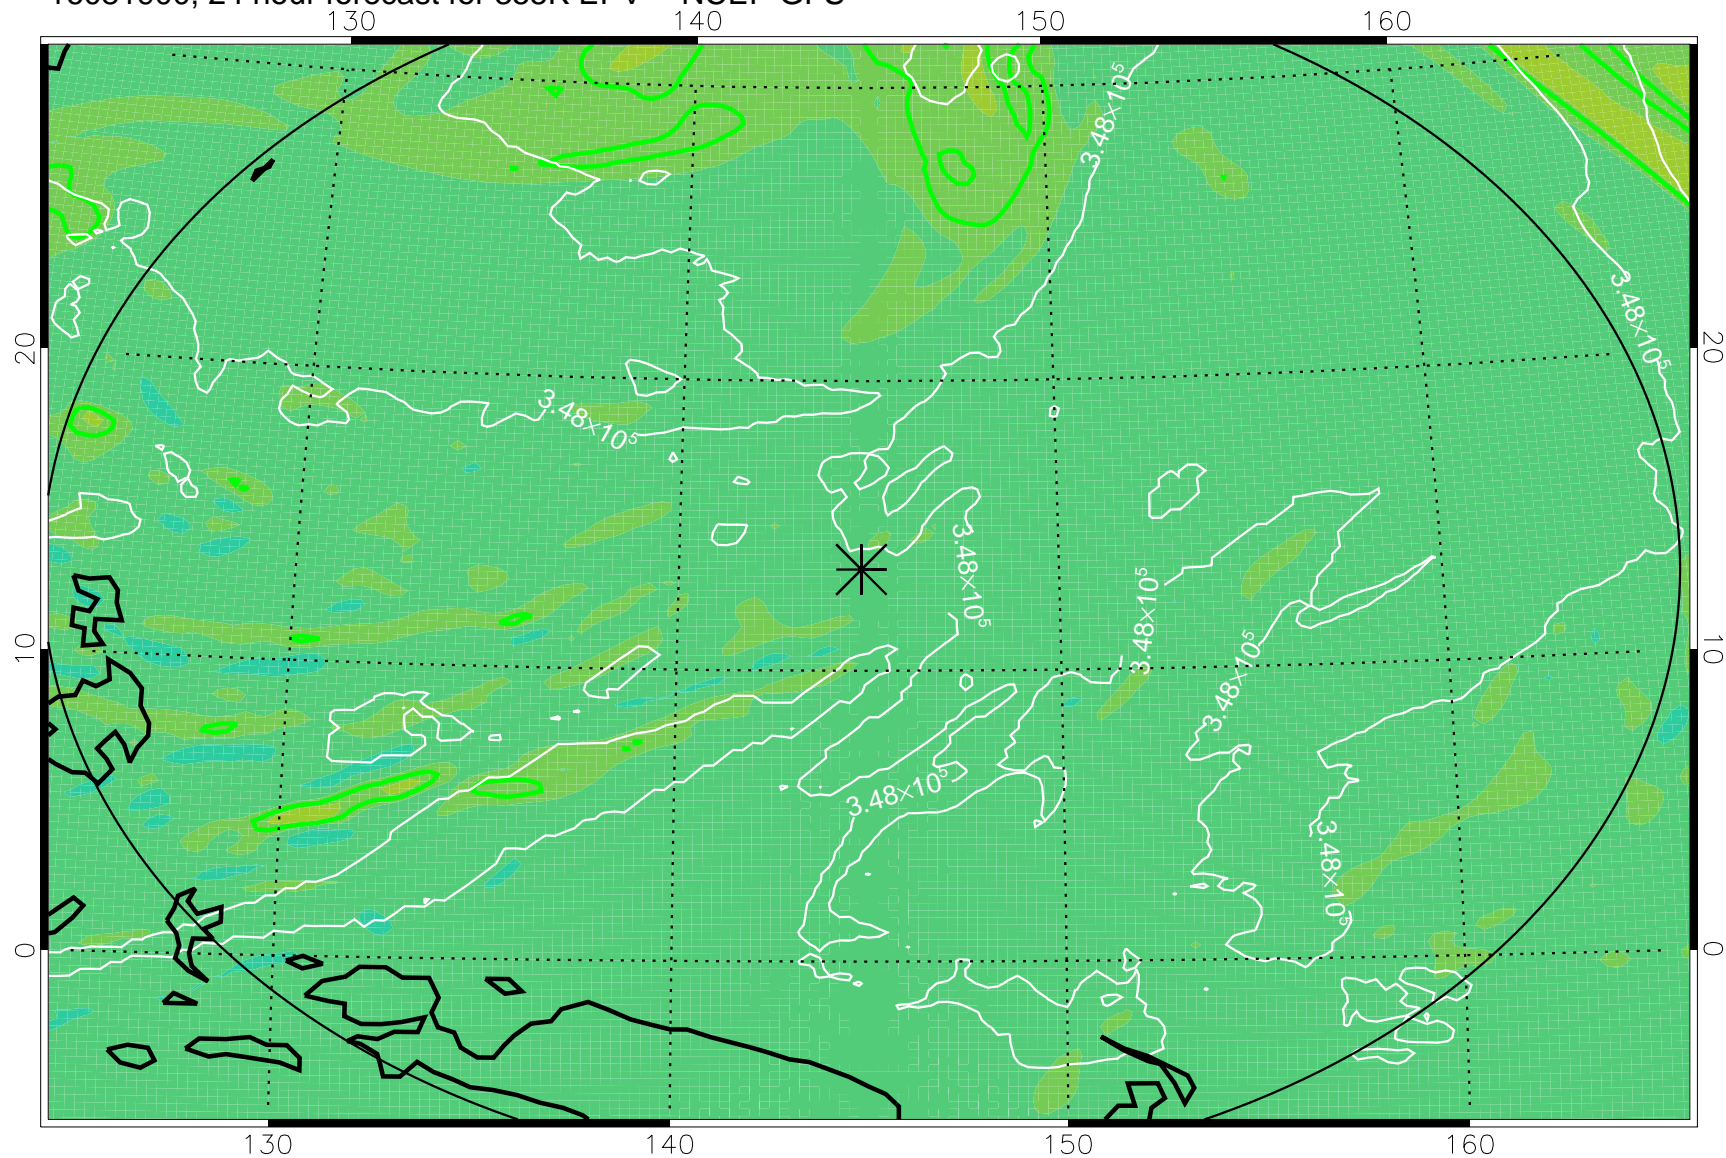

16081806, 6 hour forecast for 355K EPV -- NCEP GFS

355K Montgomery Streamfunction, white
EPV Tropopause (2 PVU) Position
Range ring of 2304 km

16081812, 12 hour forecast for 355K EPV -- NCEP GFS

355K Montgomery Streamfunction, white
EPV Tropopause (2 PVU) Position
Range ring of 2304 km

16081818, 18 hour forecast for 355K EPV -- NCEP GFS

355K Montgomery Streamfunction, white
EPV Tropopause (2 PVU) Position
Range ring of 2304 km

16081900, 24 hour forecast for 355K EPV -- NCEP GFS

355K Montgomery Streamfunction, white
EPV Tropopause (2 PVU) Position
Range ring of 2304 km

16081906, 30 hour forecast for 355K EPV -- NCEP GFS

355K Montgomery Streamfunction, white
EPV Tropopause (2 PVU) Position
Range ring of 2304 km

16081912, 36 hour forecast for 355K EPV -- NCEP GFS

355K Montgomery Streamfunction, white
EPV Tropopause (2 PVU) Position
Range ring of 2304 km

16082018, 66 hour forecast for 355K EPV -- NCEP GFS

355K Montgomery Streamfunction, white
EPV Tropopause (2 PVU) Position
Range ring of 2304 km

16082100, 72 hour forecast for 355K EPV -- NCEP GFS

355K Montgomery Streamfunction, white
EPV Tropopause (2 PVU) Position
Range ring of 2304 km