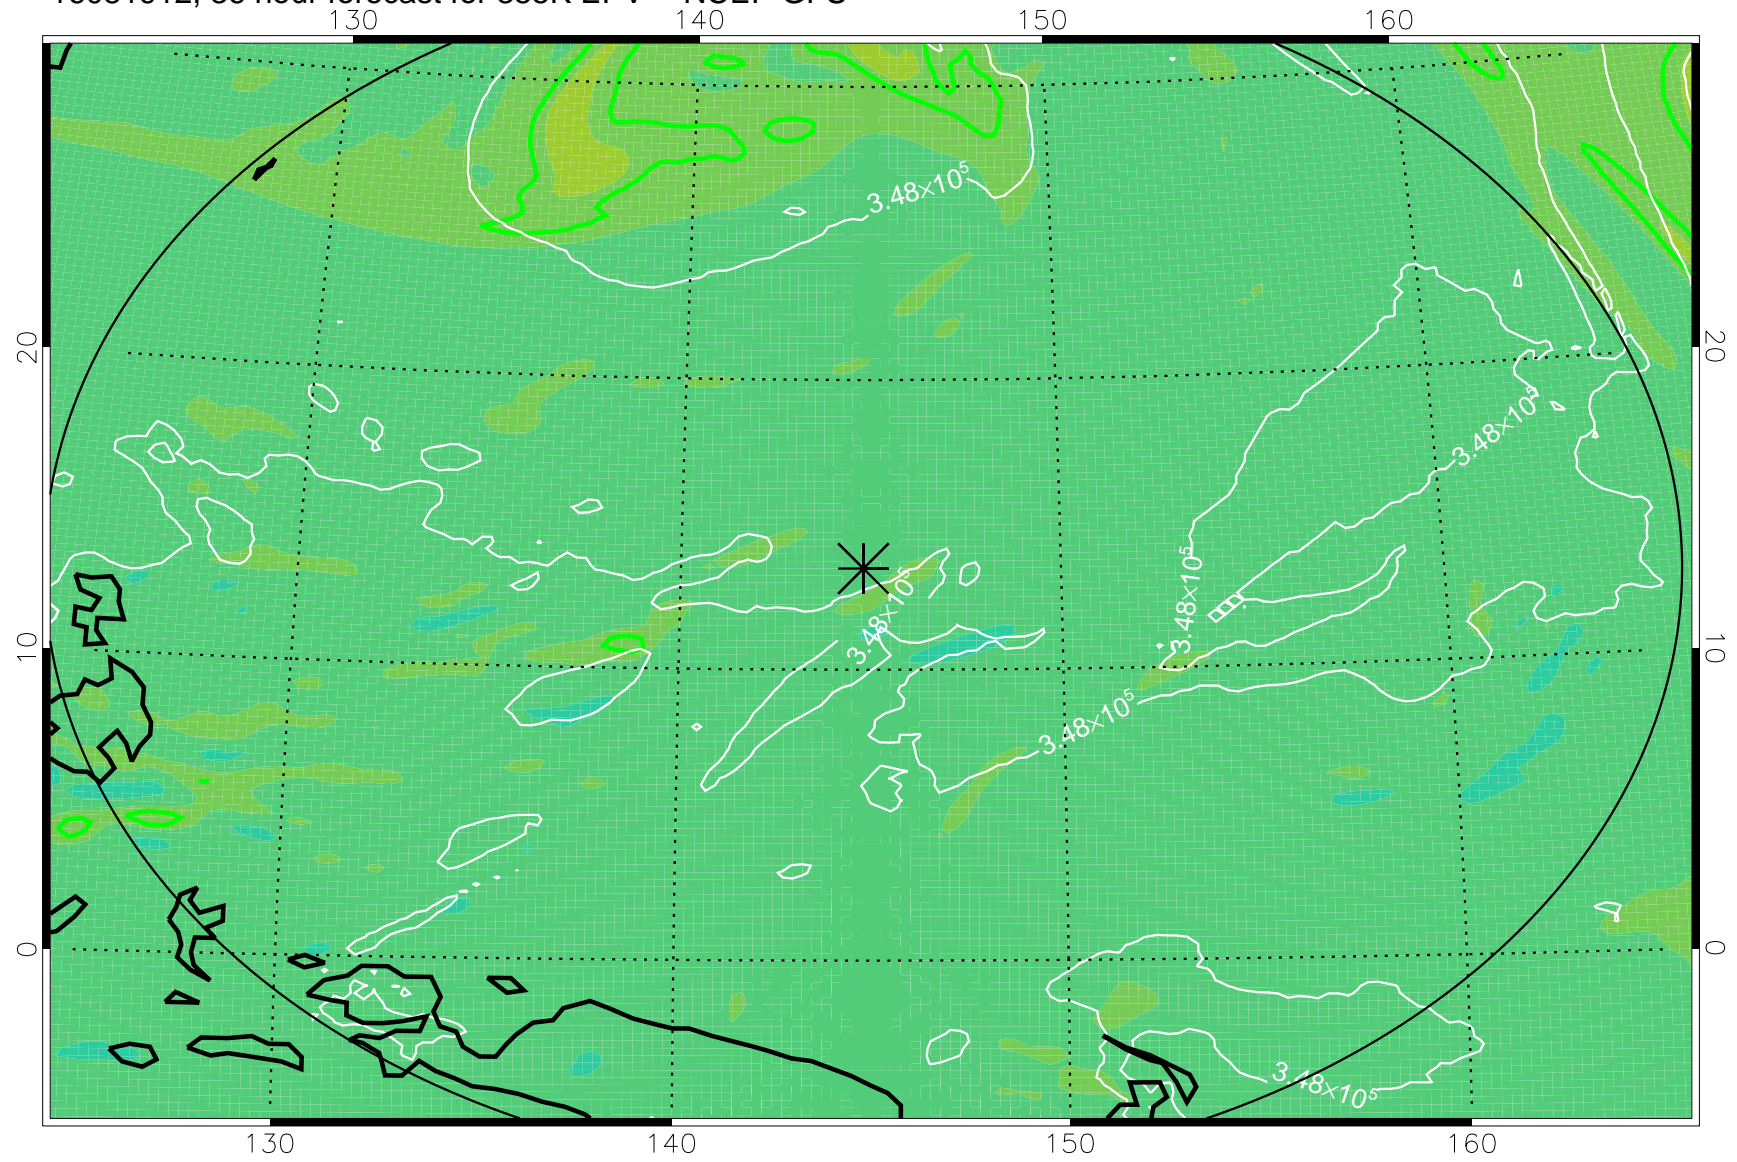

16081818, 18 hour forecast for 355K EPV -- NCEP GFS

355K Montgomery Streamfunction, white
EPV Tropopause (2 PVU) Position
Range ring of 2304 km

16081900, 24 hour forecast for 355K EPV -- NCEP GFS

355K Montgomery Streamfunction, white
EPV Tropopause (2 PVU) Position
Range ring of 2304 km

16081906, 30 hour forecast for 355K EPV -- NCEP GFS

355K Montgomery Streamfunction, white
EPV Tropopause (2 PVU) Position
Range ring of 2304 km

16081912, 36 hour forecast for 355K EPV -- NCEP GFS

355K Montgomery Streamfunction, white
EPV Tropopause (2 PVU) Position
Range ring of 2304 km

16081918, 42 hour forecast for 355K EPV -- NCEP GFS

355K Montgomery Streamfunction, white
EPV Tropopause (2 PVU) Position
Range ring of 2304 km

16082000, 48 hour forecast for 355K EPV -- NCEP GFS

355K Montgomery Streamfunction, white
EPV Tropopause (2 PVU) Position
Range ring of 2304 km

16082018, 66 hour forecast for 355K EPV -- NCEP GFS

355K Montgomery Streamfunction, white
EPV Tropopause (2 PVU) Position
Range ring of 2304 km

16082100, 72 hour forecast for 355K EPV -- NCEP GFS

355K Montgomery Streamfunction, white
EPV Tropopause (2 PVU) Position
Range ring of 2304 km