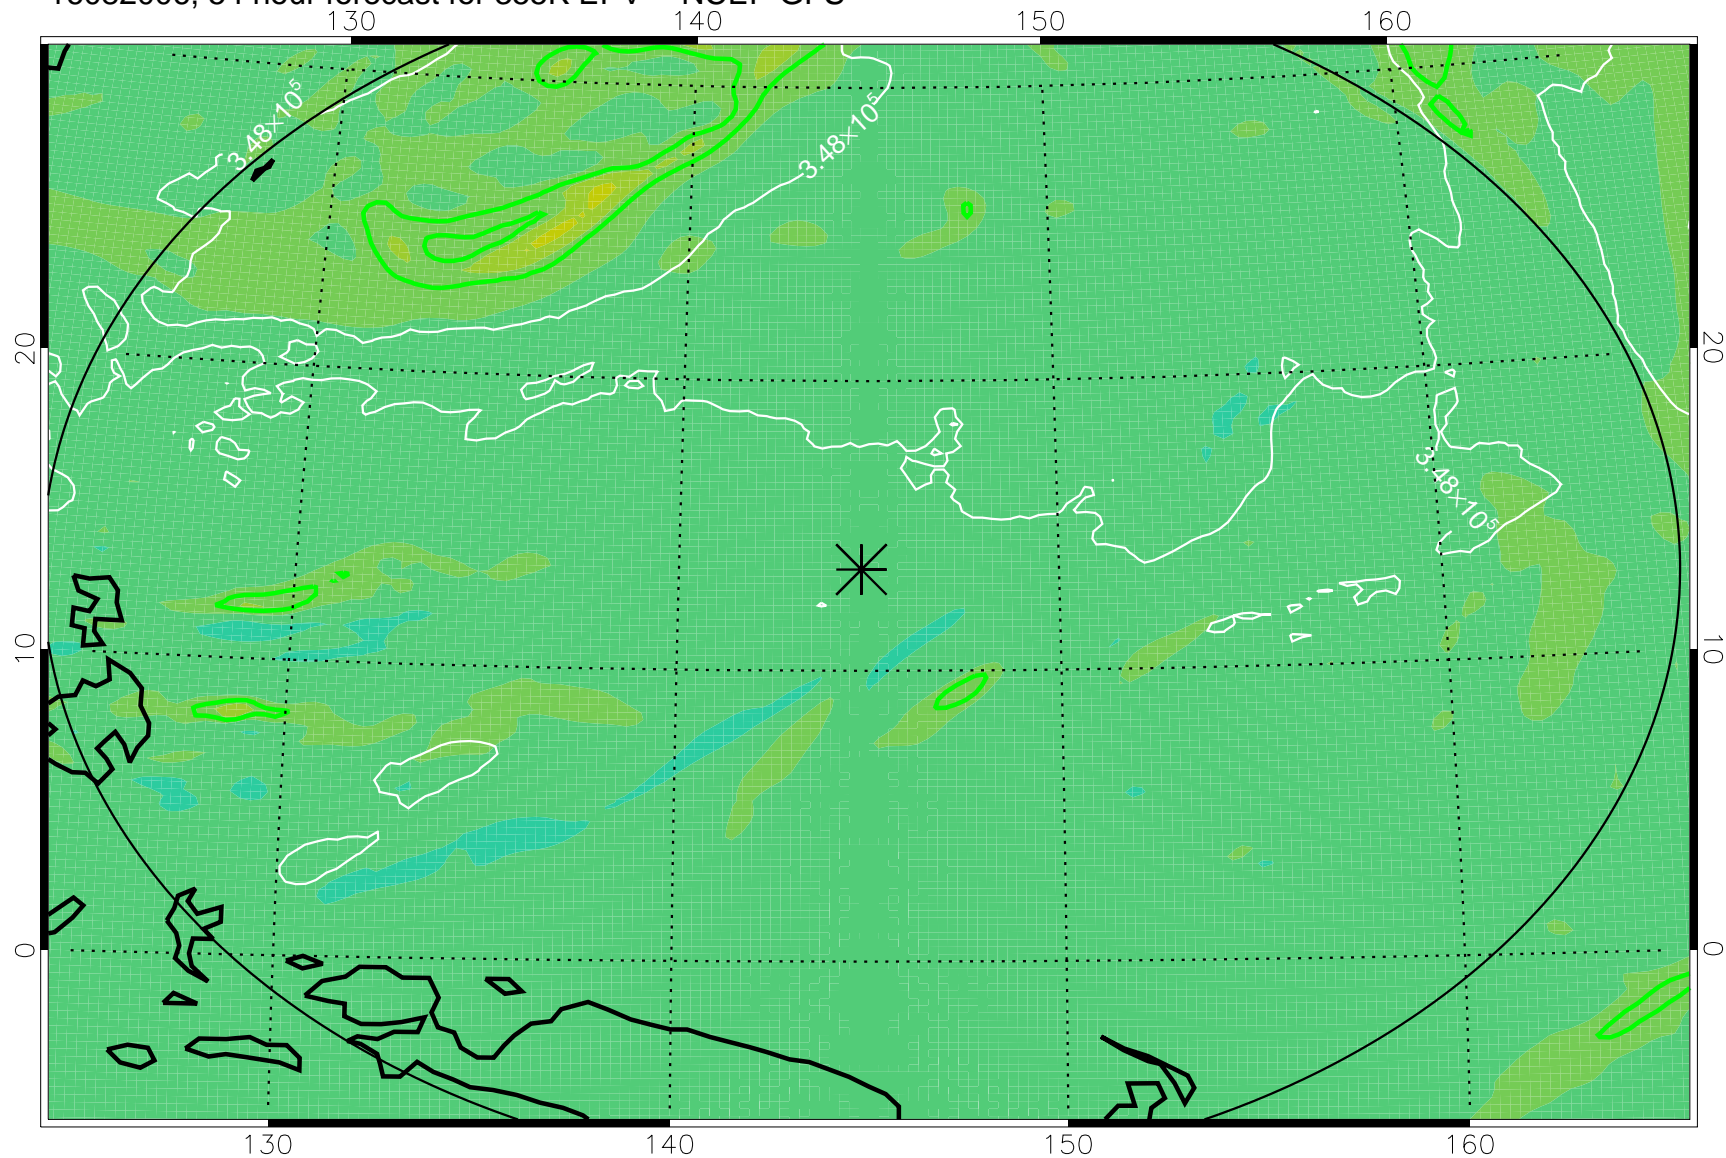

16081906, 30 hour forecast for 355K EPV -- NCEP GFS

355K Montgomery Streamfunction, white
EPV Tropopause (2 PVU) Position
Range ring of 2304 km

16081912, 36 hour forecast for 355K EPV -- NCEP GFS

355K Montgomery Streamfunction, white
EPV Tropopause (2 PVU) Position
Range ring of 2304 km

16081918, 42 hour forecast for 355K EPV -- NCEP GFS

355K Montgomery Streamfunction, white
EPV Tropopause (2 PVU) Position
Range ring of 2304 km

16082000, 48 hour forecast for 355K EPV -- NCEP GFS

355K Montgomery Streamfunction, white
EPV Tropopause (2 PVU) Position
Range ring of 2304 km

16082006, 54 hour forecast for 355K EPV -- NCEP GFS

355K Montgomery Streamfunction, white
EPV Tropopause (2 PVU) Position
Range ring of 2304 km

16082012, 60 hour forecast for 355K EPV -- NCEP GFS

355K Montgomery Streamfunction, white
EPV Tropopause (2 PVU) Position
Range ring of 2304 km

16082018, 66 hour forecast for 355K EPV -- NCEP GFS

355K Montgomery Streamfunction, white
EPV Tropopause (2 PVU) Position
Range ring of 2304 km

16082100, 72 hour forecast for 355K EPV -- NCEP GFS

355K Montgomery Streamfunction, white
EPV Tropopause (2 PVU) Position
Range ring of 2304 km