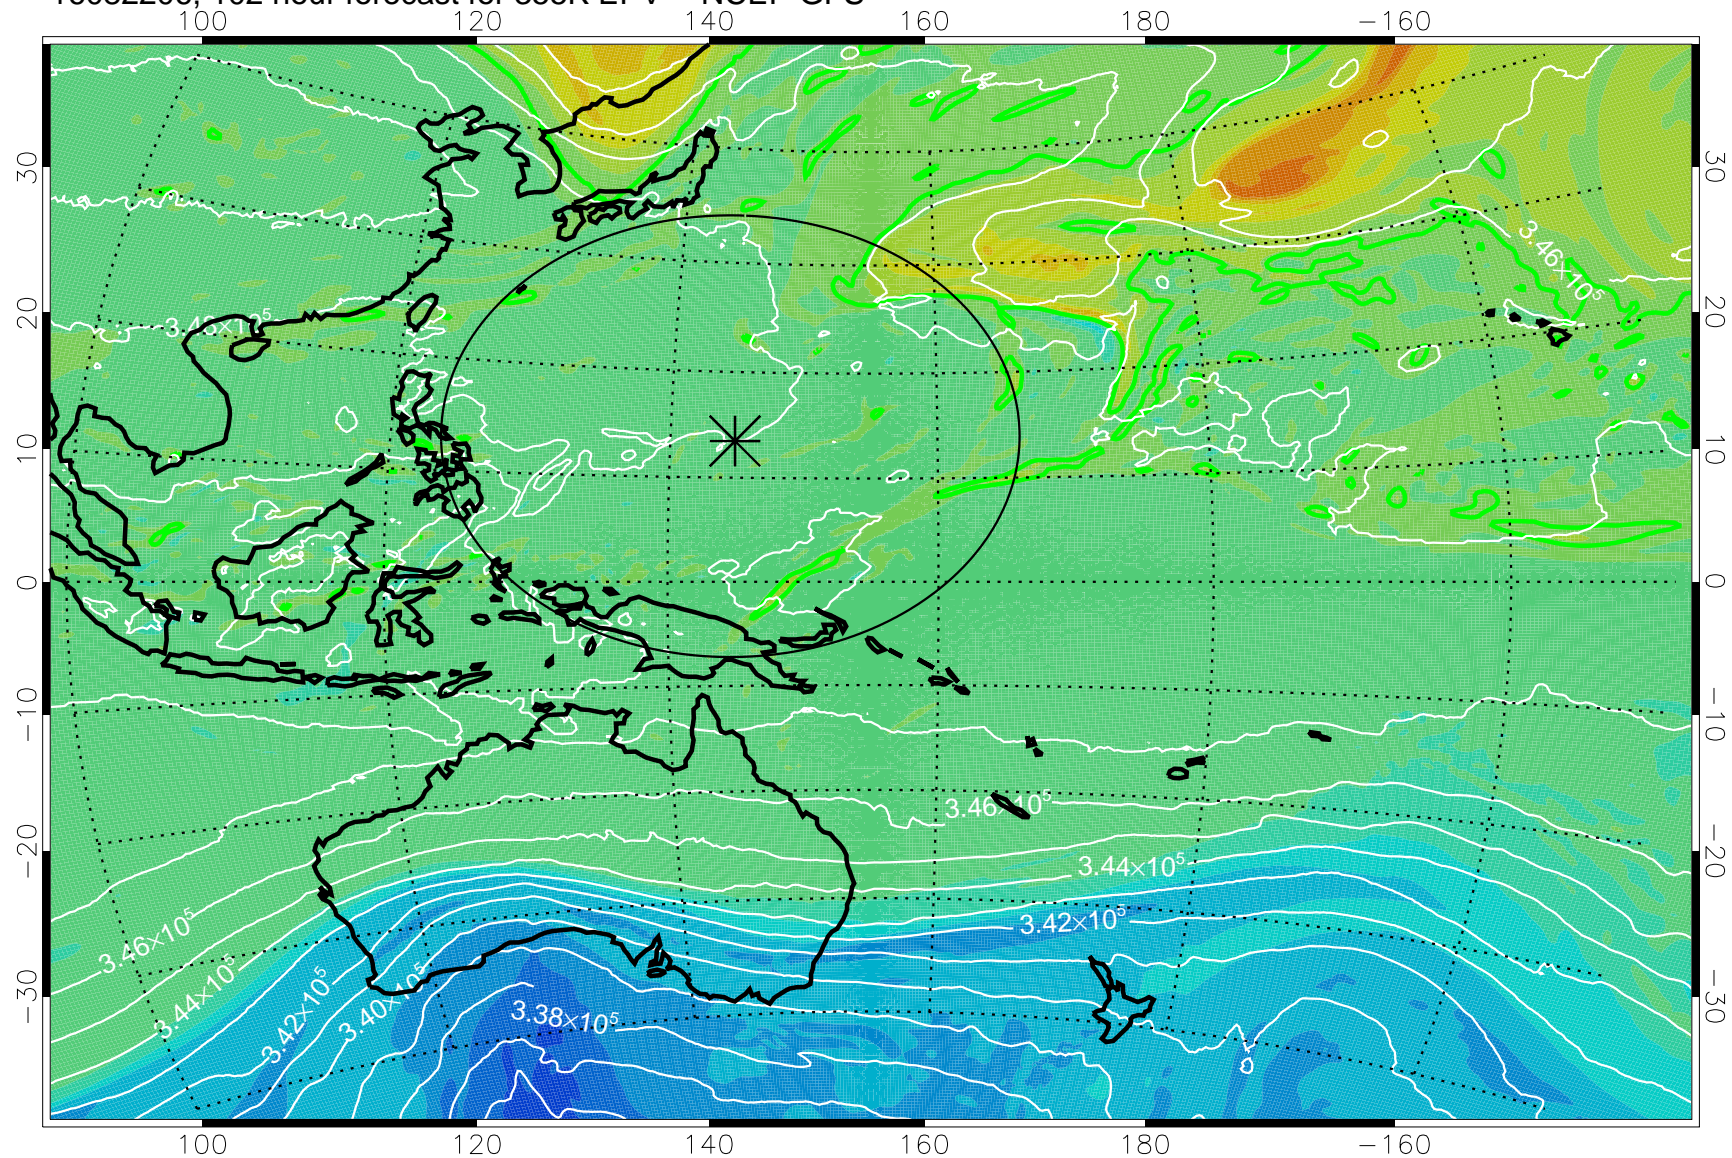

16082106, 78 hour forecast for 355K EPV -- NCEP GFS

355K Montgomery Streamfunction, white  
EPV Tropopause (2 PVU) Position  
Range ring of 2304 km

16082112, 84 hour forecast for 355K EPV -- NCEP GFS

355K Montgomery Streamfunction, white  
EPV Tropopause (2 PVU) Position  
Range ring of 2304 km

16082118, 90 hour forecast for 355K EPV -- NCEP GFS

355K Montgomery Streamfunction, white  
EPV Tropopause (2 PVU) Position  
Range ring of 2304 km

16082200, 96 hour forecast for 355K EPV -- NCEP GFS

355K Montgomery Streamfunction, white  
EPV Tropopause (2 PVU) Position  
Range ring of 2304 km

16082206, 102 hour forecast for 355K EPV -- NCEP GFS

355K Montgomery Streamfunction, white  
EPV Tropopause (2 PVU) Position  
Range ring of 2304 km

16082212, 108 hour forecast for 355K EPV -- NCEP GFS

355K Montgomery Streamfunction, white  
EPV Tropopause (2 PVU) Position  
Range ring of 2304 km

16082218, 114 hour forecast for 355K EPV -- NCEP GFS

355K Montgomery Streamfunction, white  
EPV Tropopause (2 PVU) Position  
Range ring of 2304 km

16082300, 120 hour forecast for 355K EPV -- NCEP GFS

355K Montgomery Streamfunction, white  
EPV Tropopause (2 PVU) Position  
Range ring of 2304 km