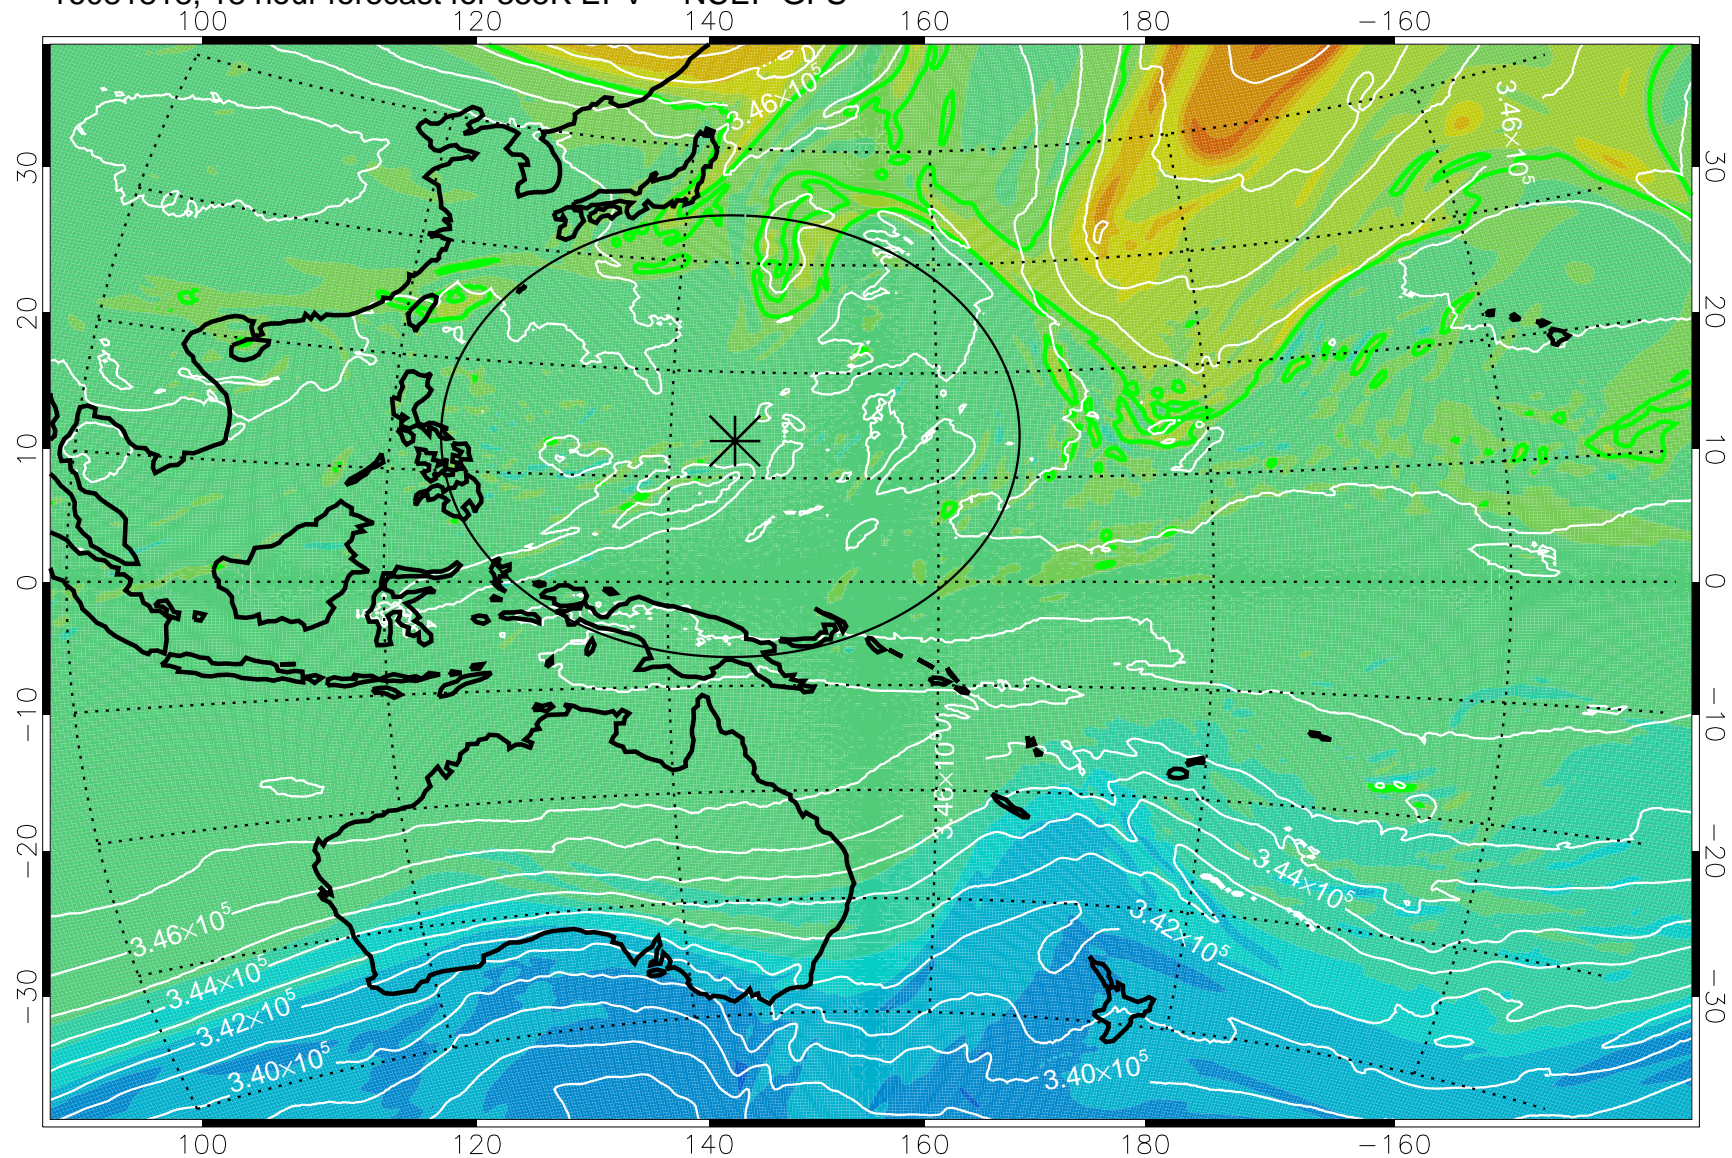

16081806, 6 hour forecast for 355K EPV -- NCEP GFS

355K Montgomery Streamfunction, white  
EPV Tropopause (2 PVU) Position  
Range ring of 2304 km

16081812, 12 hour forecast for 355K EPV -- NCEP GFS

355K Montgomery Streamfunction, white  
EPV Tropopause (2 PVU) Position  
Range ring of 2304 km

16081818, 18 hour forecast for 355K EPV -- NCEP GFS

355K Montgomery Streamfunction, white  
EPV Tropopause (2 PVU) Position  
Range ring of 2304 km

16081900, 24 hour forecast for 355K EPV -- NCEP GFS

355K Montgomery Streamfunction, white  
EPV Tropopause (2 PVU) Position  
Range ring of 2304 km

16081906, 30 hour forecast for 355K EPV -- NCEP GFS

355K Montgomery Streamfunction, white  
EPV Tropopause (2 PVU) Position  
Range ring of 2304 km

16081912, 36 hour forecast for 355K EPV -- NCEP GFS

355K Montgomery Streamfunction, white  
EPV Tropopause (2 PVU) Position  
Range ring of 2304 km

16081918, 42 hour forecast for 355K EPV -- NCEP GFS

355K Montgomery Streamfunction, white  
EPV Tropopause (2 PVU) Position  
Range ring of 2304 km

16082000, 48 hour forecast for 355K EPV -- NCEP GFS

355K Montgomery Streamfunction, white  
EPV Tropopause (2 PVU) Position  
Range ring of 2304 km