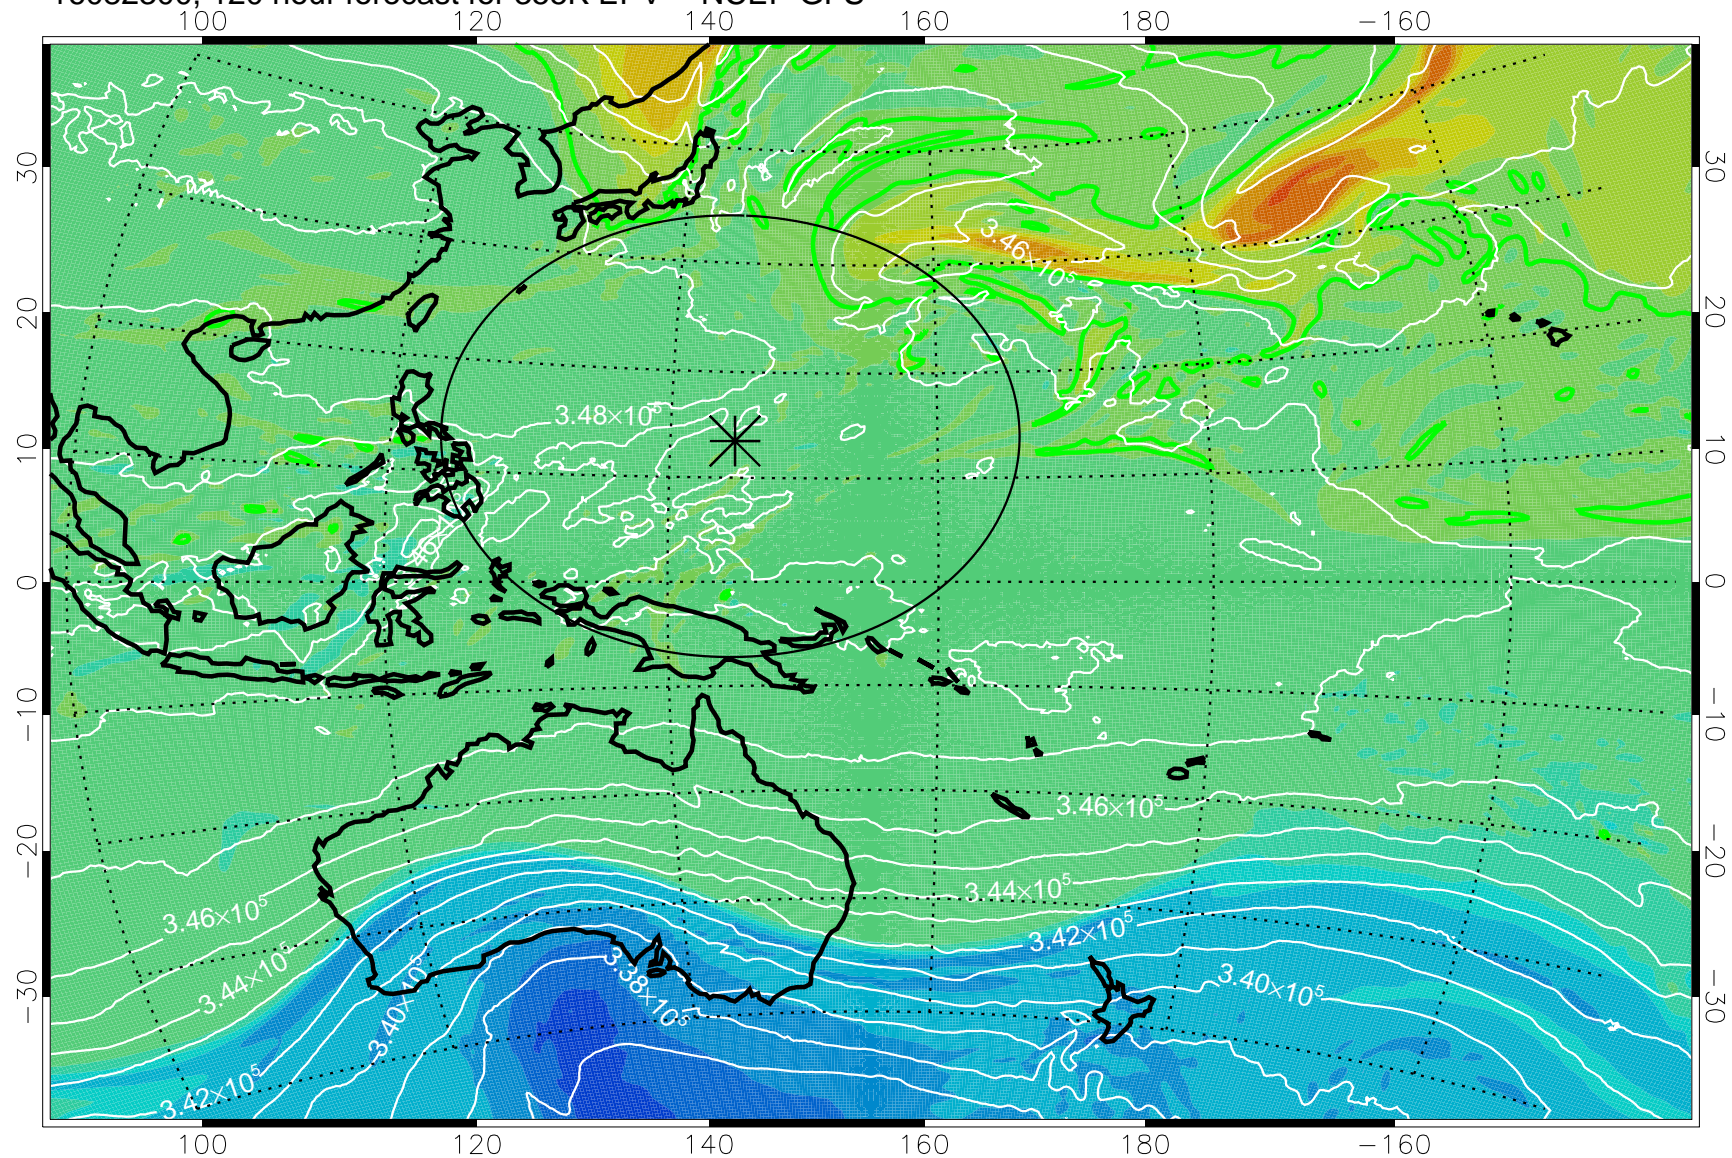

16082118, 90 hour forecast for 355K EPV -- NCEP GFS

355K Montgomery Streamfunction, white  
EPV Tropopause (2 PVU) Position  
Range ring of 2304 km

16082200, 96 hour forecast for 355K EPV -- NCEP GFS

355K Montgomery Streamfunction, white  
EPV Tropopause (2 PVU) Position  
Range ring of 2304 km

16082206, 102 hour forecast for 355K EPV -- NCEP GFS

355K Montgomery Streamfunction, white  
EPV Tropopause (2 PVU) Position  
Range ring of 2304 km

16082212, 108 hour forecast for 355K EPV -- NCEP GFS

355K Montgomery Streamfunction, white  
EPV Tropopause (2 PVU) Position  
Range ring of 2304 km

16082218, 114 hour forecast for 355K EPV -- NCEP GFS

355K Montgomery Streamfunction, white  
EPV Tropopause (2 PVU) Position  
Range ring of 2304 km

16082300, 120 hour forecast for 355K EPV -- NCEP GFS

355K Montgomery Streamfunction, white  
EPV Tropopause (2 PVU) Position  
Range ring of 2304 km