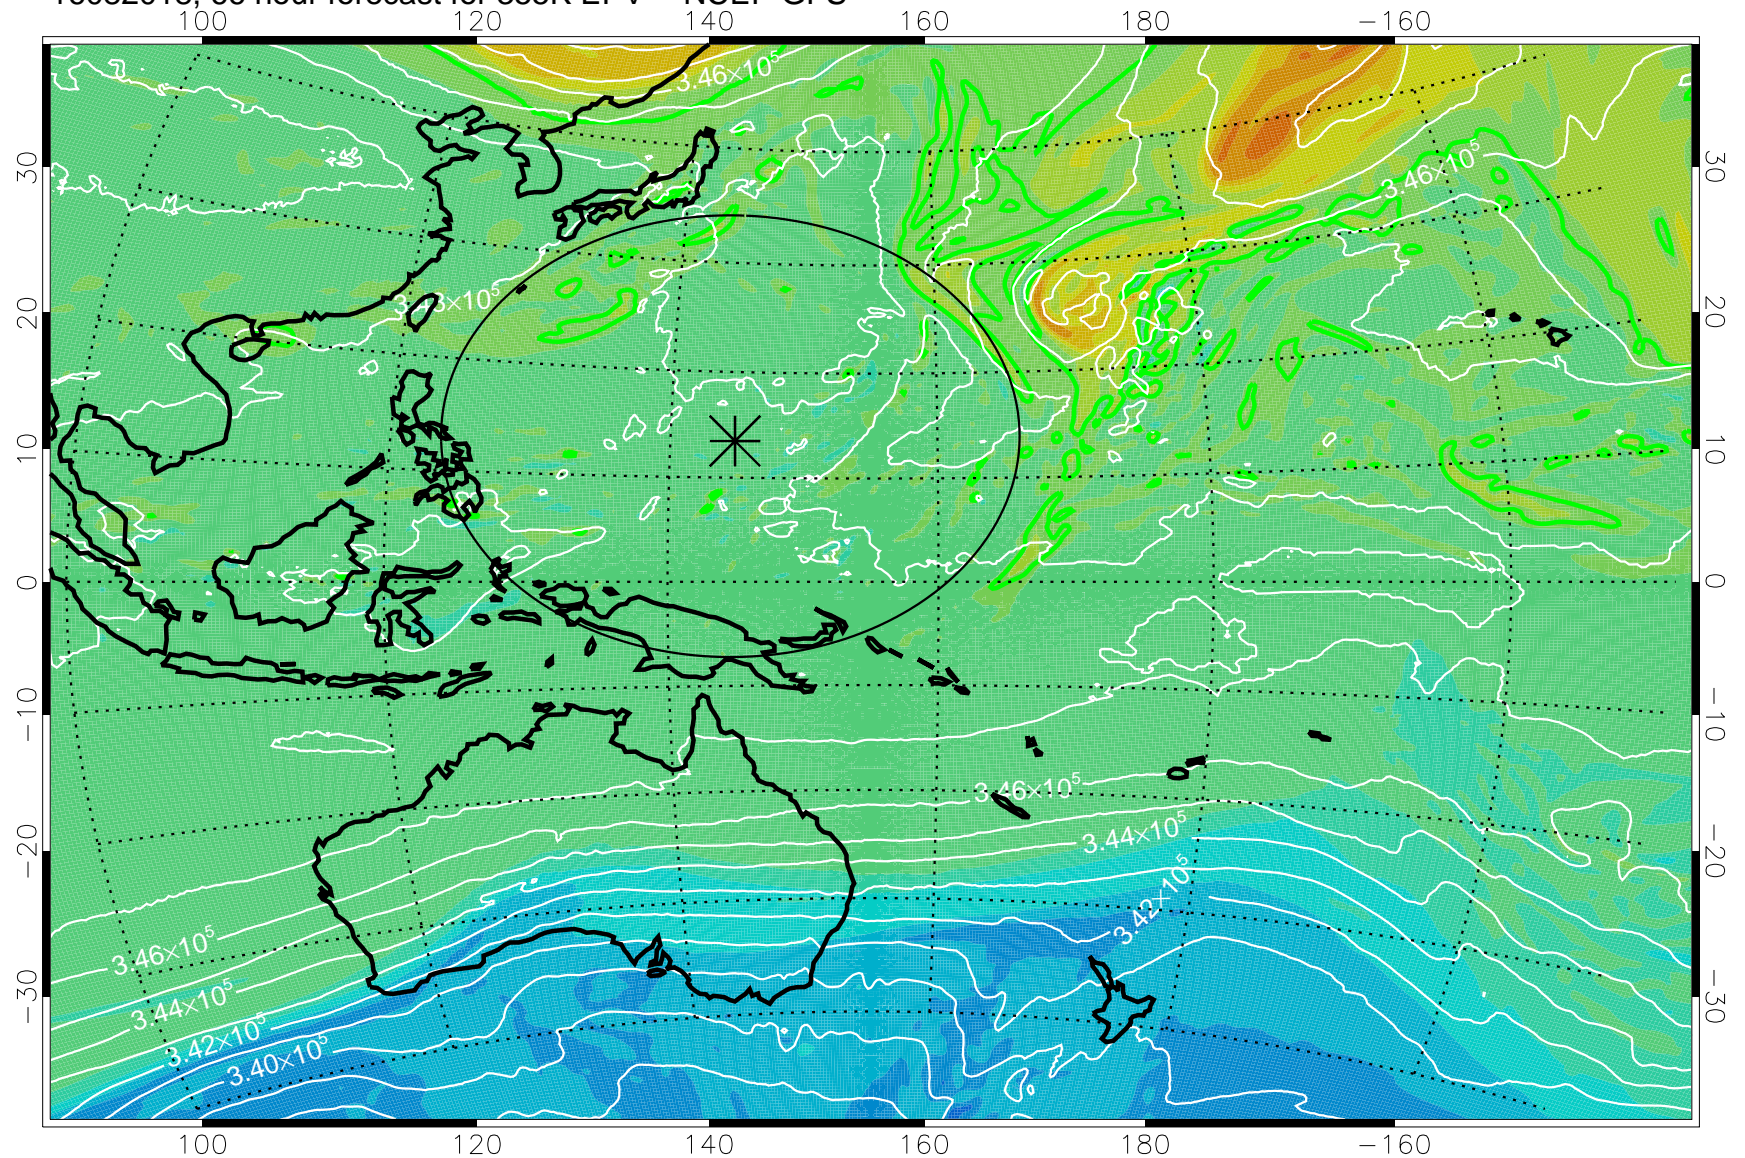

16081918, 42 hour forecast for 355K EPV -- NCEP GFS

355K Montgomery Streamfunction, white  
EPV Tropopause (2 PVU) Position  
Range ring of 2304 km

16082000, 48 hour forecast for 355K EPV -- NCEP GFS

355K Montgomery Streamfunction, white  
EPV Tropopause (2 PVU) Position  
Range ring of 2304 km

16082006, 54 hour forecast for 355K EPV -- NCEP GFS

355K Montgomery Streamfunction, white  
EPV Tropopause (2 PVU) Position  
Range ring of 2304 km

16082012, 60 hour forecast for 355K EPV -- NCEP GFS

355K Montgomery Streamfunction, white  
EPV Tropopause (2 PVU) Position  
Range ring of 2304 km

16082018, 66 hour forecast for 355K EPV -- NCEP GFS

355K Montgomery Streamfunction, white  
EPV Tropopause (2 PVU) Position  
Range ring of 2304 km

16082100, 72 hour forecast for 355K EPV -- NCEP GFS

355K Montgomery Streamfunction, white  
EPV Tropopause (2 PVU) Position  
Range ring of 2304 km

16082106, 78 hour forecast for 355K EPV -- NCEP GFS

355K Montgomery Streamfunction, white  
EPV Tropopause (2 PVU) Position  
Range ring of 2304 km

16082112, 84 hour forecast for 355K EPV -- NCEP GFS

355K Montgomery Streamfunction, white  
EPV Tropopause (2 PVU) Position  
Range ring of 2304 km