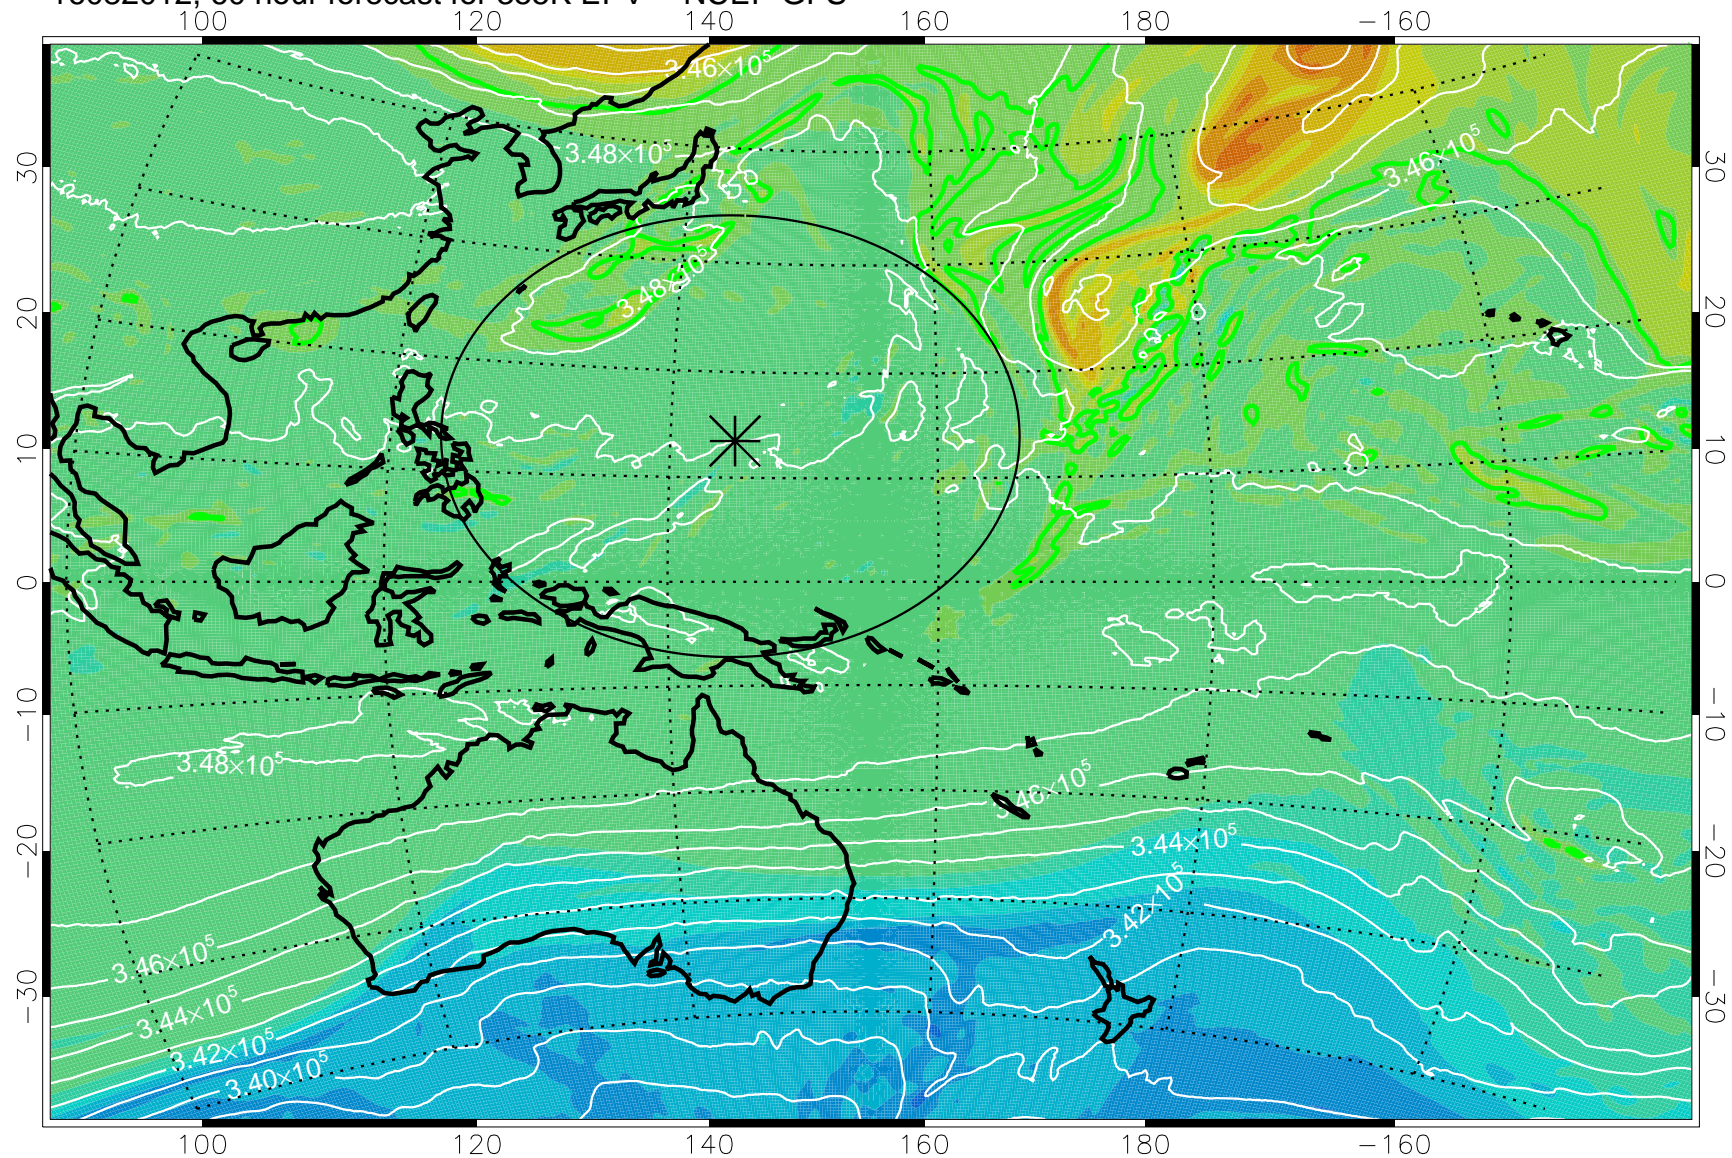

16081906, 30 hour forecast for 355K EPV -- NCEP GFS

355K Montgomery Streamfunction, white  
EPV Tropopause (2 PVU) Position  
Range ring of 2304 km

16081912, 36 hour forecast for 355K EPV -- NCEP GFS

355K Montgomery Streamfunction, white  
EPV Tropopause (2 PVU) Position  
Range ring of 2304 km

16081918, 42 hour forecast for 355K EPV -- NCEP GFS

355K Montgomery Streamfunction, white  
EPV Tropopause (2 PVU) Position  
Range ring of 2304 km

16082000, 48 hour forecast for 355K EPV -- NCEP GFS

355K Montgomery Streamfunction, white  
EPV Tropopause (2 PVU) Position  
Range ring of 2304 km

16082006, 54 hour forecast for 355K EPV -- NCEP GFS

355K Montgomery Streamfunction, white  
EPV Tropopause (2 PVU) Position  
Range ring of 2304 km

16082012, 60 hour forecast for 355K EPV -- NCEP GFS

355K Montgomery Streamfunction, white  
EPV Tropopause (2 PVU) Position  
Range ring of 2304 km

16082018, 66 hour forecast for 355K EPV -- NCEP GFS

355K Montgomery Streamfunction, white  
EPV Tropopause (2 PVU) Position  
Range ring of 2304 km

16082100, 72 hour forecast for 355K EPV -- NCEP GFS

355K Montgomery Streamfunction, white  
EPV Tropopause (2 PVU) Position  
Range ring of 2304 km