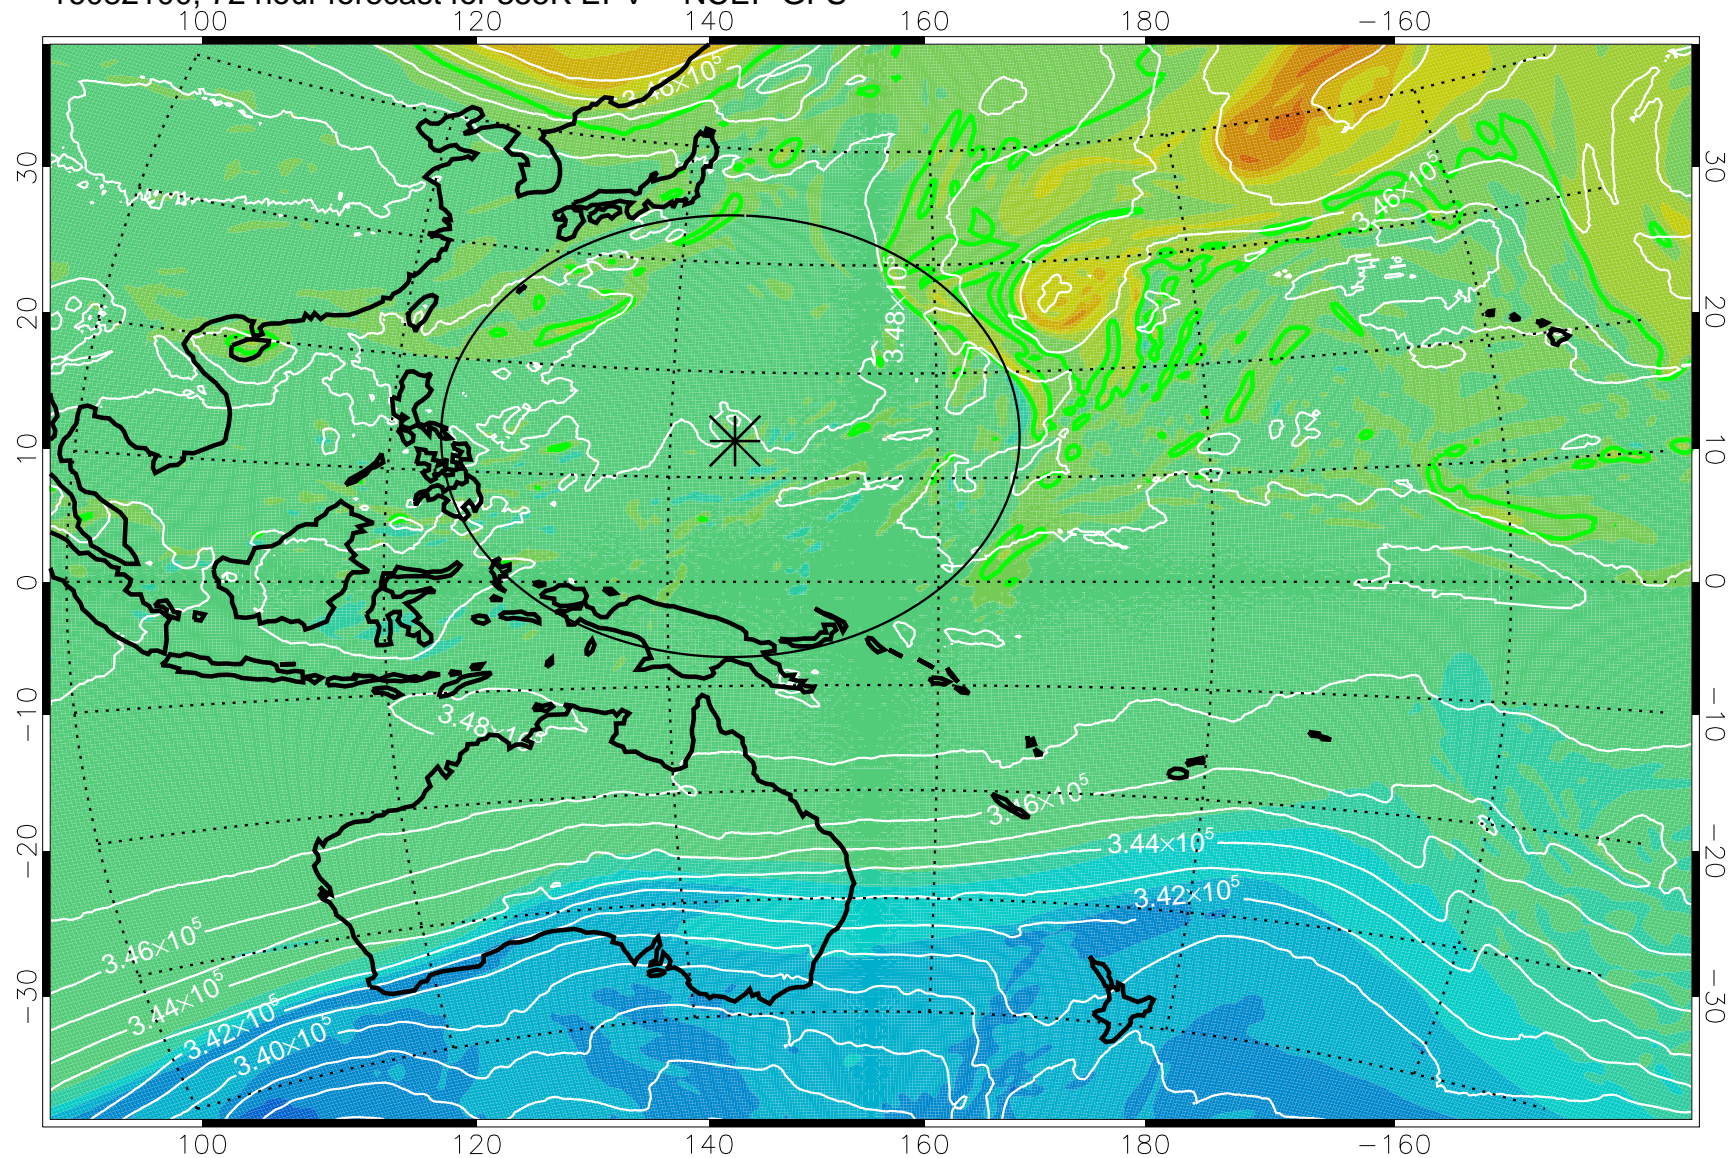

16081918, 42 hour forecast for 355K EPV -- NCEP GFS

355K Montgomery Streamfunction, white  
EPV Tropopause (2 PVU) Position  
Range ring of 2304 km

16082000, 48 hour forecast for 355K EPV -- NCEP GFS

355K Montgomery Streamfunction, white  
EPV Tropopause (2 PVU) Position  
Range ring of 2304 km

16082006, 54 hour forecast for 355K EPV -- NCEP GFS

355K Montgomery Streamfunction, white  
EPV Tropopause (2 PVU) Position  
Range ring of 2304 km

16082012, 60 hour forecast for 355K EPV -- NCEP GFS

355K Montgomery Streamfunction, white  
EPV Tropopause (2 PVU) Position  
Range ring of 2304 km

16082018, 66 hour forecast for 355K EPV -- NCEP GFS

355K Montgomery Streamfunction, white  
EPV Tropopause (2 PVU) Position  
Range ring of 2304 km

16082100, 72 hour forecast for 355K EPV -- NCEP GFS

355K Montgomery Streamfunction, white  
EPV Tropopause (2 PVU) Position  
Range ring of 2304 km

16082106, 78 hour forecast for 355K EPV -- NCEP GFS

355K Montgomery Streamfunction, white  
EPV Tropopause (2 PVU) Position  
Range ring of 2304 km

16082112, 84 hour forecast for 355K EPV -- NCEP GFS

355K Montgomery Streamfunction, white  
EPV Tropopause (2 PVU) Position  
Range ring of 2304 km