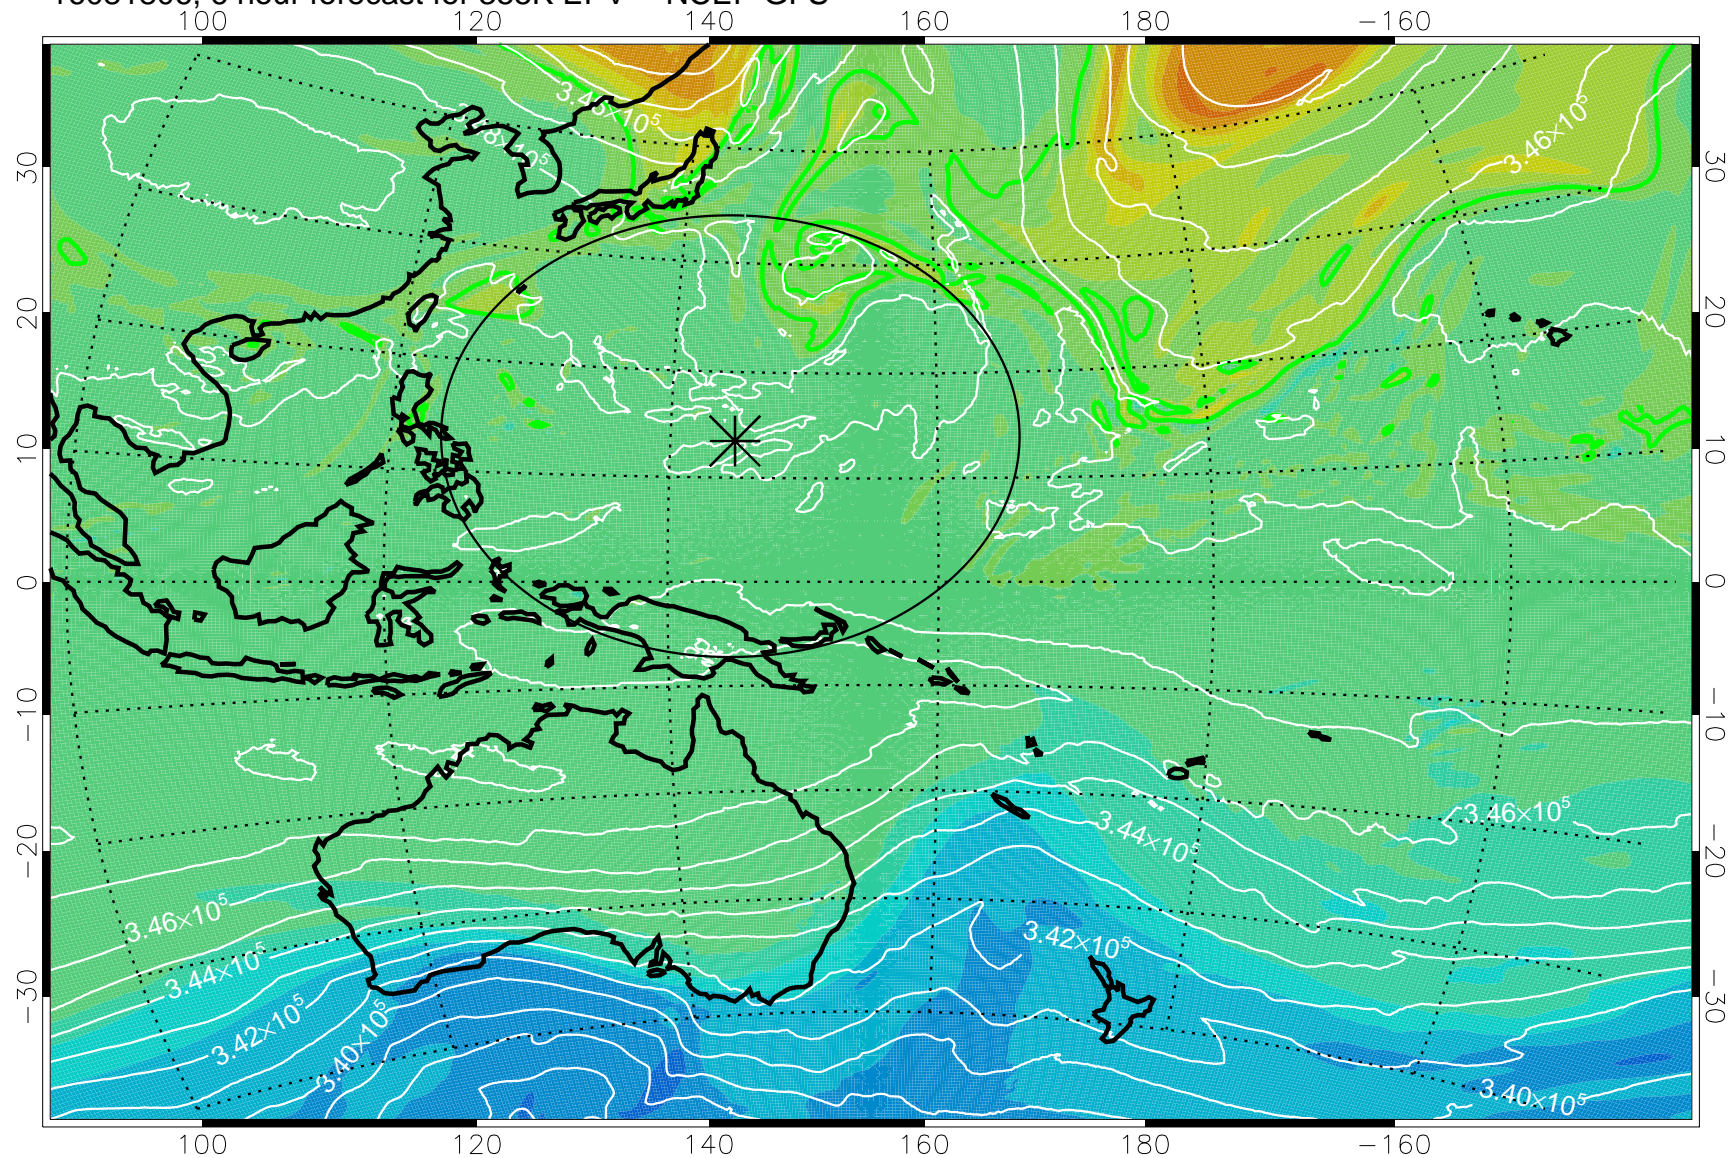

16081806, 6 hour forecast for 355K EPV -- NCEP GFS

355K Montgomery Streamfunction, white  
EPV Tropopause (2 PVU) Position  
Range ring of 2304 km

16081812, 12 hour forecast for 355K EPV -- NCEP GFS

355K Montgomery Streamfunction, white  
EPV Tropopause (2 PVU) Position  
Range ring of 2304 km

16081818, 18 hour forecast for 355K EPV -- NCEP GFS

355K Montgomery Streamfunction, white  
EPV Tropopause (2 PVU) Position  
Range ring of 2304 km

16081900, 24 hour forecast for 355K EPV -- NCEP GFS

355K Montgomery Streamfunction, white  
EPV Tropopause (2 PVU) Position  
Range ring of 2304 km

16081906, 30 hour forecast for 355K EPV -- NCEP GFS

355K Montgomery Streamfunction, white  
EPV Tropopause (2 PVU) Position  
Range ring of 2304 km

16081912, 36 hour forecast for 355K EPV -- NCEP GFS

355K Montgomery Streamfunction, white  
EPV Tropopause (2 PVU) Position  
Range ring of 2304 km

16081918, 42 hour forecast for 355K EPV -- NCEP GFS

355K Montgomery Streamfunction, white  
EPV Tropopause (2 PVU) Position  
Range ring of 2304 km

16082000, 48 hour forecast for 355K EPV -- NCEP GFS

355K Montgomery Streamfunction, white  
EPV Tropopause (2 PVU) Position  
Range ring of 2304 km