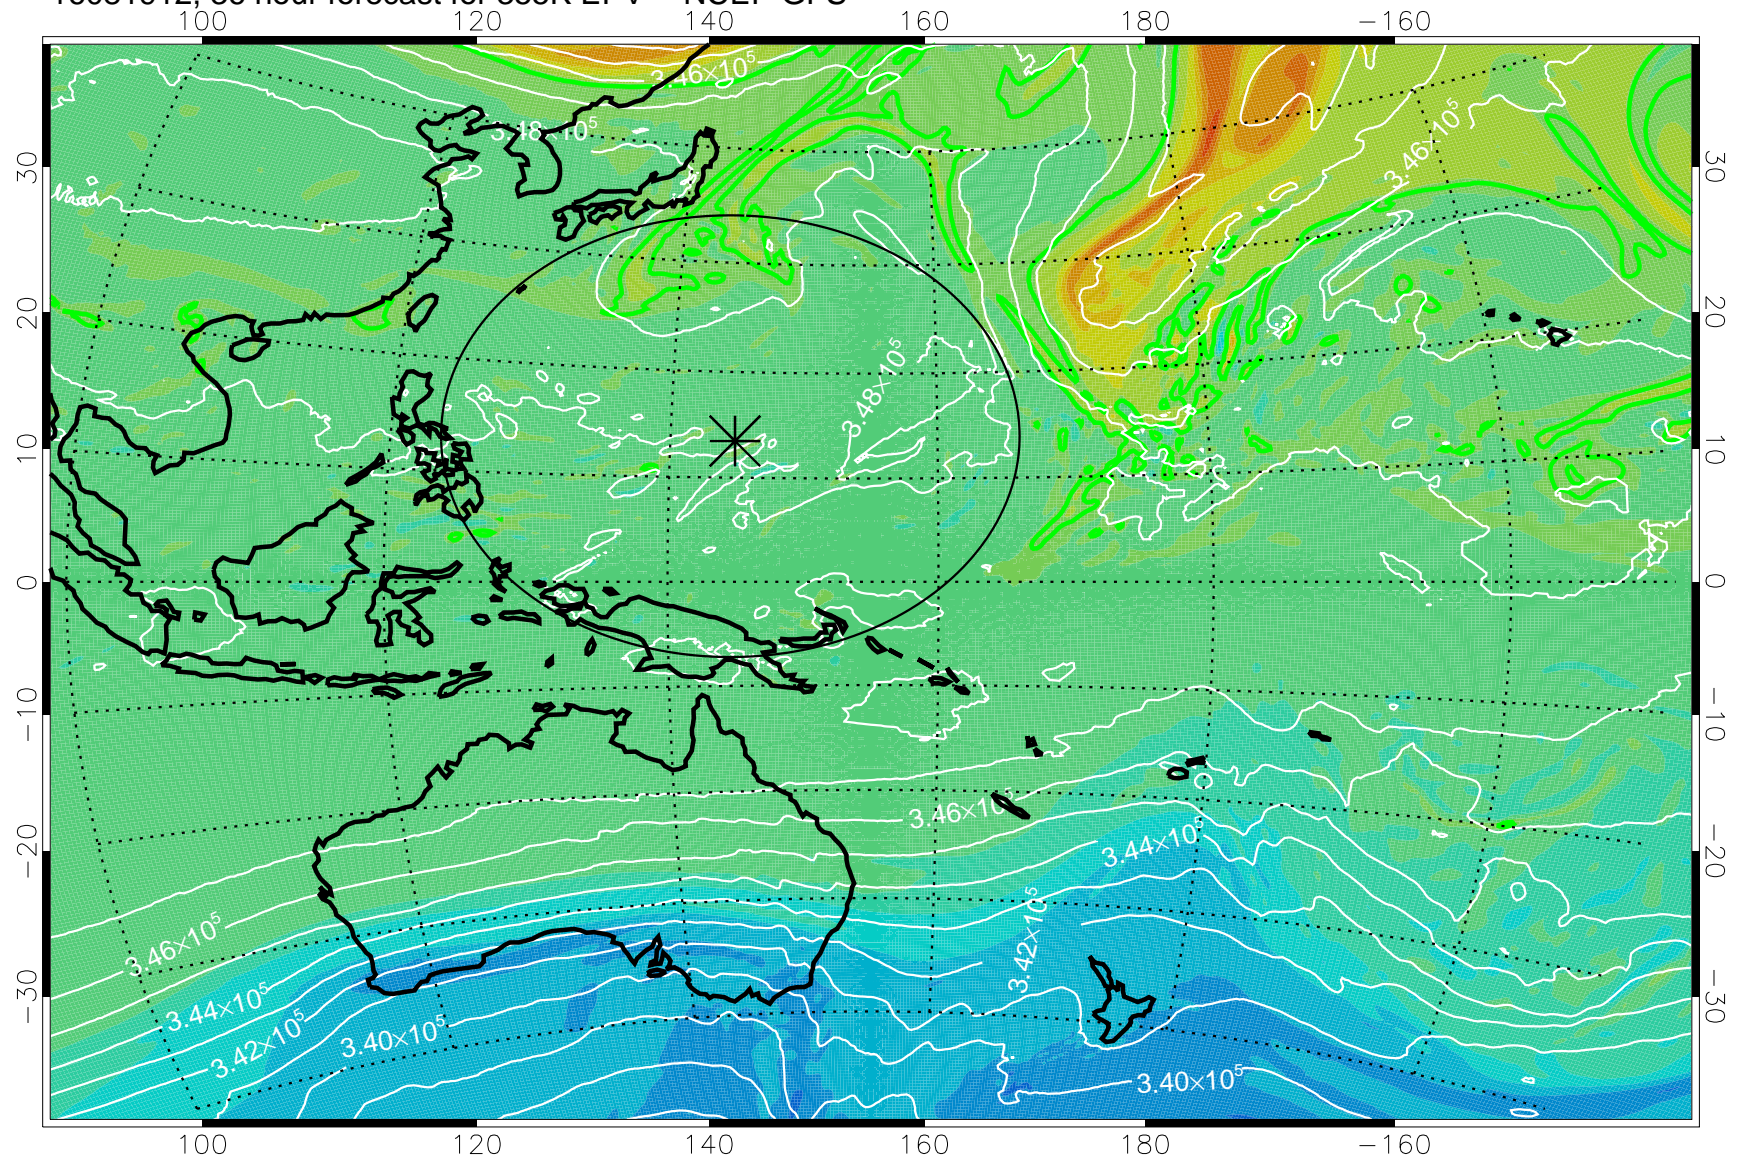

16081818, 18 hour forecast for 355K EPV -- NCEP GFS

355K Montgomery Streamfunction, white  
EPV Tropopause (2 PVU) Position  
Range ring of 2304 km

16081900, 24 hour forecast for 355K EPV -- NCEP GFS

355K Montgomery Streamfunction, white  
EPV Tropopause (2 PVU) Position  
Range ring of 2304 km

16081906, 30 hour forecast for 355K EPV -- NCEP GFS

355K Montgomery Streamfunction, white  
EPV Tropopause (2 PVU) Position  
Range ring of 2304 km

16081912, 36 hour forecast for 355K EPV -- NCEP GFS

355K Montgomery Streamfunction, white  
EPV Tropopause (2 PVU) Position  
Range ring of 2304 km

16081918, 42 hour forecast for 355K EPV -- NCEP GFS

355K Montgomery Streamfunction, white  
EPV Tropopause (2 PVU) Position  
Range ring of 2304 km

16082000, 48 hour forecast for 355K EPV -- NCEP GFS

355K Montgomery Streamfunction, white  
EPV Tropopause (2 PVU) Position  
Range ring of 2304 km

16082018, 66 hour forecast for 355K EPV -- NCEP GFS

355K Montgomery Streamfunction, white  
EPV Tropopause (2 PVU) Position  
Range ring of 2304 km

16082100, 72 hour forecast for 355K EPV -- NCEP GFS

355K Montgomery Streamfunction, white  
EPV Tropopause (2 PVU) Position  
Range ring of 2304 km