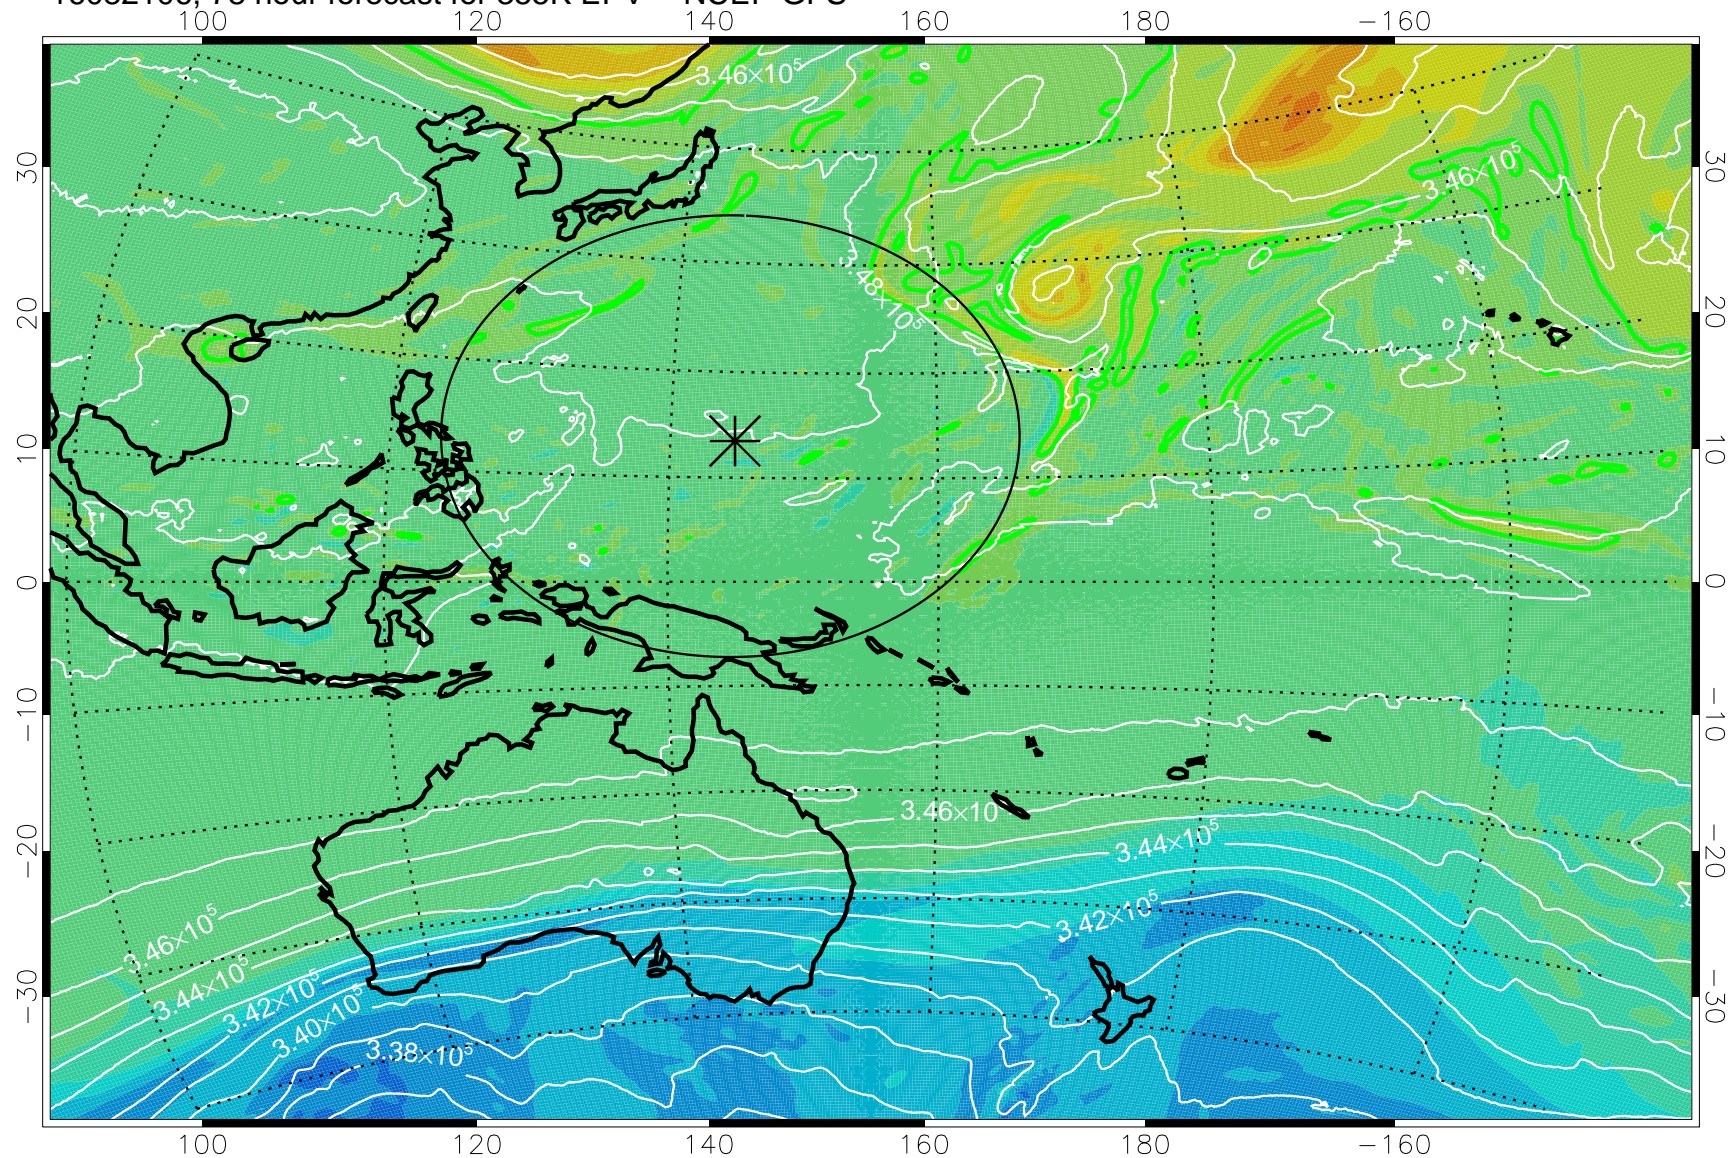

16082006, 54 hour forecast for 355K EPV -- NCEP GFS

355K Montgomery Streamfunction, white  
EPV Tropopause (2 PVU) Position  
Range ring of 2304 km

16082012, 60 hour forecast for 355K EPV -- NCEP GFS

355K Montgomery Streamfunction, white  
EPV Tropopause (2 PVU) Position  
Range ring of 2304 km

16082018, 66 hour forecast for 355K EPV -- NCEP GFS

355K Montgomery Streamfunction, white  
EPV Tropopause (2 PVU) Position  
Range ring of 2304 km

16082100, 72 hour forecast for 355K EPV -- NCEP GFS

355K Montgomery Streamfunction, white  
EPV Tropopause (2 PVU) Position  
Range ring of 2304 km

16082106, 78 hour forecast for 355K EPV -- NCEP GFS

355K Montgomery Streamfunction, white  
EPV Tropopause (2 PVU) Position  
Range ring of 2304 km

16082112, 84 hour forecast for 355K EPV -- NCEP GFS

355K Montgomery Streamfunction, white  
EPV Tropopause (2 PVU) Position  
Range ring of 2304 km

16082118, 90 hour forecast for 355K EPV -- NCEP GFS

355K Montgomery Streamfunction, white  
EPV Tropopause (2 PVU) Position  
Range ring of 2304 km

16082200, 96 hour forecast for 355K EPV -- NCEP GFS

355K Montgomery Streamfunction, white  
EPV Tropopause (2 PVU) Position  
Range ring of 2304 km