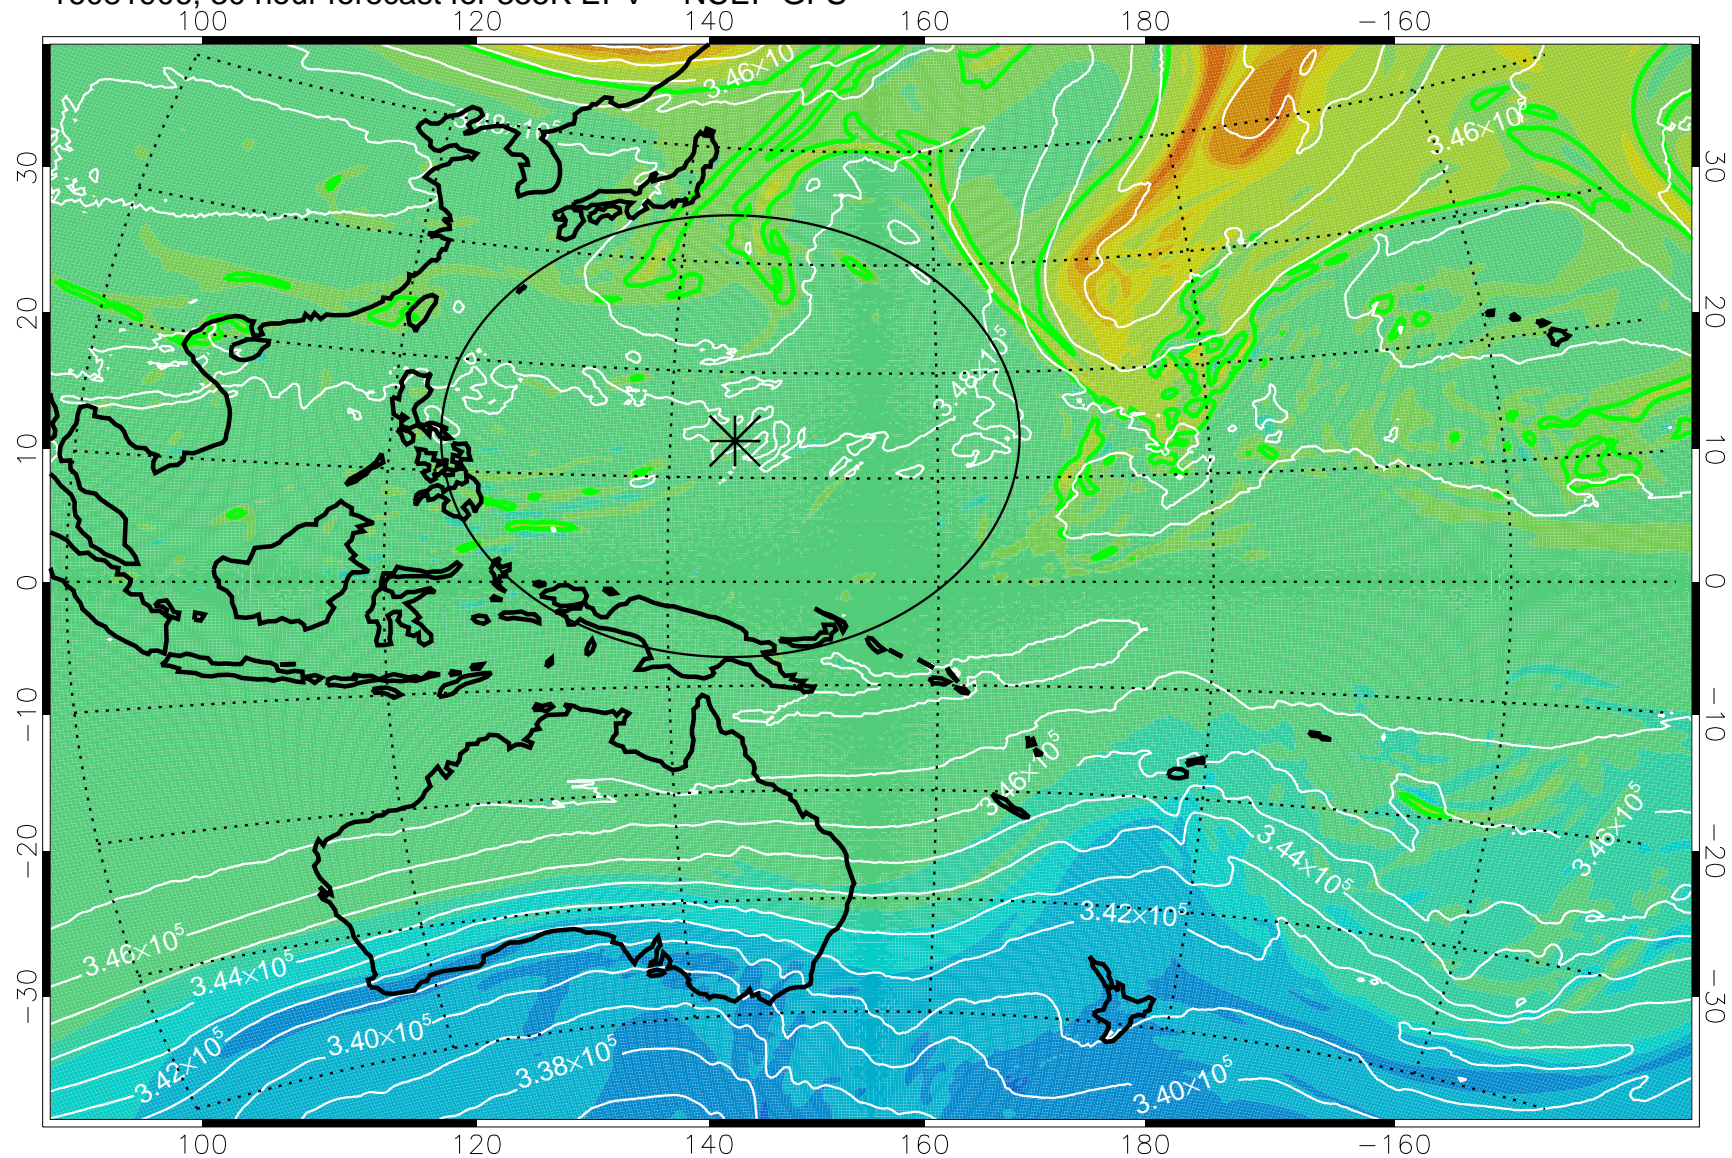

16081818, 18 hour forecast for 355K EPV -- NCEP GFS

355K Montgomery Streamfunction, white  
EPV Tropopause (2 PVU) Position  
Range ring of 2304 km

16081900, 24 hour forecast for 355K EPV -- NCEP GFS

355K Montgomery Streamfunction, white  
EPV Tropopause (2 PVU) Position  
Range ring of 2304 km

16081906, 30 hour forecast for 355K EPV -- NCEP GFS

355K Montgomery Streamfunction, white  
EPV Tropopause (2 PVU) Position  
Range ring of 2304 km

16081912, 36 hour forecast for 355K EPV -- NCEP GFS

355K Montgomery Streamfunction, white  
EPV Tropopause (2 PVU) Position  
Range ring of 2304 km

16081918, 42 hour forecast for 355K EPV -- NCEP GFS

355K Montgomery Streamfunction, white  
EPV Tropopause (2 PVU) Position  
Range ring of 2304 km

16082000, 48 hour forecast for 355K EPV -- NCEP GFS

355K Montgomery Streamfunction, white  
EPV Tropopause (2 PVU) Position  
Range ring of 2304 km

16082018, 66 hour forecast for 355K EPV -- NCEP GFS

355K Montgomery Streamfunction, white  
EPV Tropopause (2 PVU) Position  
Range ring of 2304 km

16082100, 72 hour forecast for 355K EPV -- NCEP GFS

355K Montgomery Streamfunction, white  
EPV Tropopause (2 PVU) Position  
Range ring of 2304 km