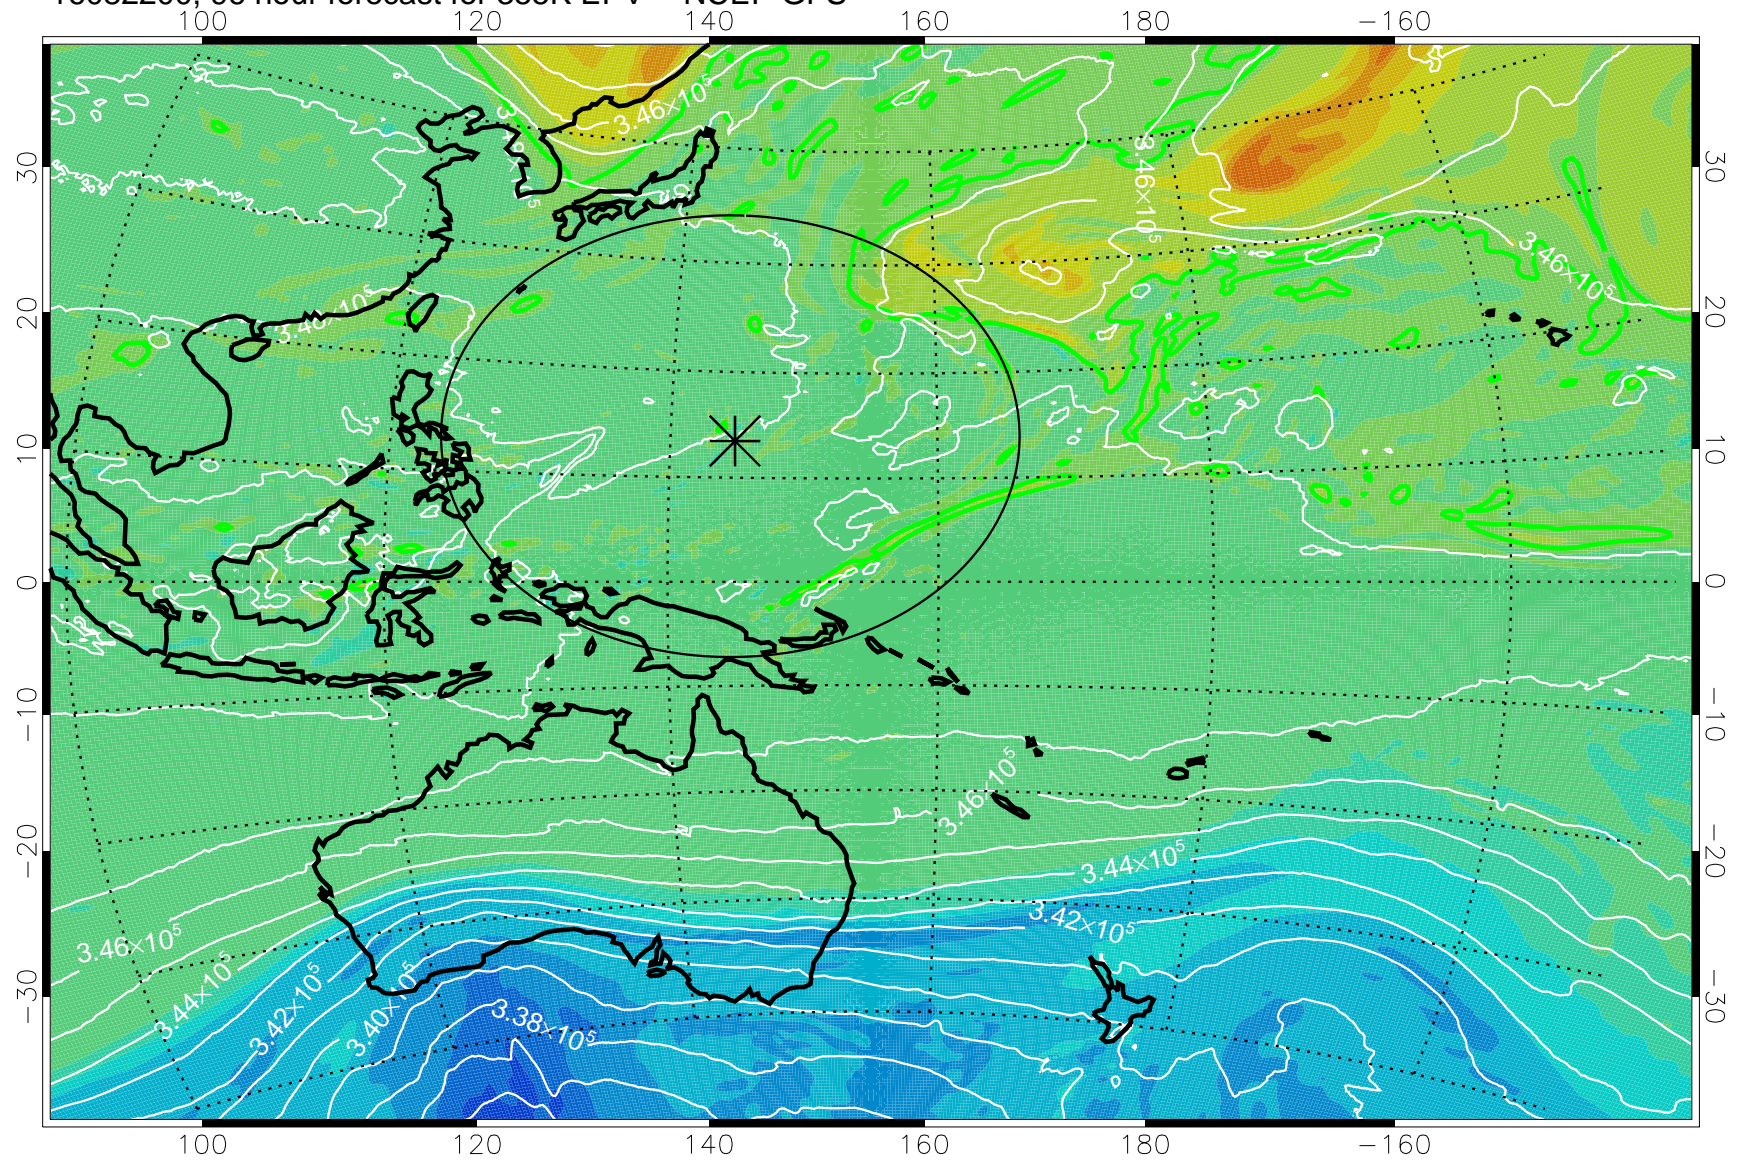

16082018, 66 hour forecast for 355K EPV -- NCEP GFS

355K Montgomery Streamfunction, white  
EPV Tropopause (2 PVU) Position  
Range ring of 2304 km

16082100, 72 hour forecast for 355K EPV -- NCEP GFS

355K Montgomery Streamfunction, white  
EPV Tropopause (2 PVU) Position  
Range ring of 2304 km

16082106, 78 hour forecast for 355K EPV -- NCEP GFS

355K Montgomery Streamfunction, white  
EPV Tropopause (2 PVU) Position  
Range ring of 2304 km

16082112, 84 hour forecast for 355K EPV -- NCEP GFS

355K Montgomery Streamfunction, white  
EPV Tropopause (2 PVU) Position  
Range ring of 2304 km

16082118, 90 hour forecast for 355K EPV -- NCEP GFS

355K Montgomery Streamfunction, white  
EPV Tropopause (2 PVU) Position  
Range ring of 2304 km

16082200, 96 hour forecast for 355K EPV -- NCEP GFS

355K Montgomery Streamfunction, white  
EPV Tropopause (2 PVU) Position  
Range ring of 2304 km

16082206, 102 hour forecast for 355K EPV -- NCEP GFS

355K Montgomery Streamfunction, white  
EPV Tropopause (2 PVU) Position  
Range ring of 2304 km

16082212, 108 hour forecast for 355K EPV -- NCEP GFS

355K Montgomery Streamfunction, white  
EPV Tropopause (2 PVU) Position  
Range ring of 2304 km