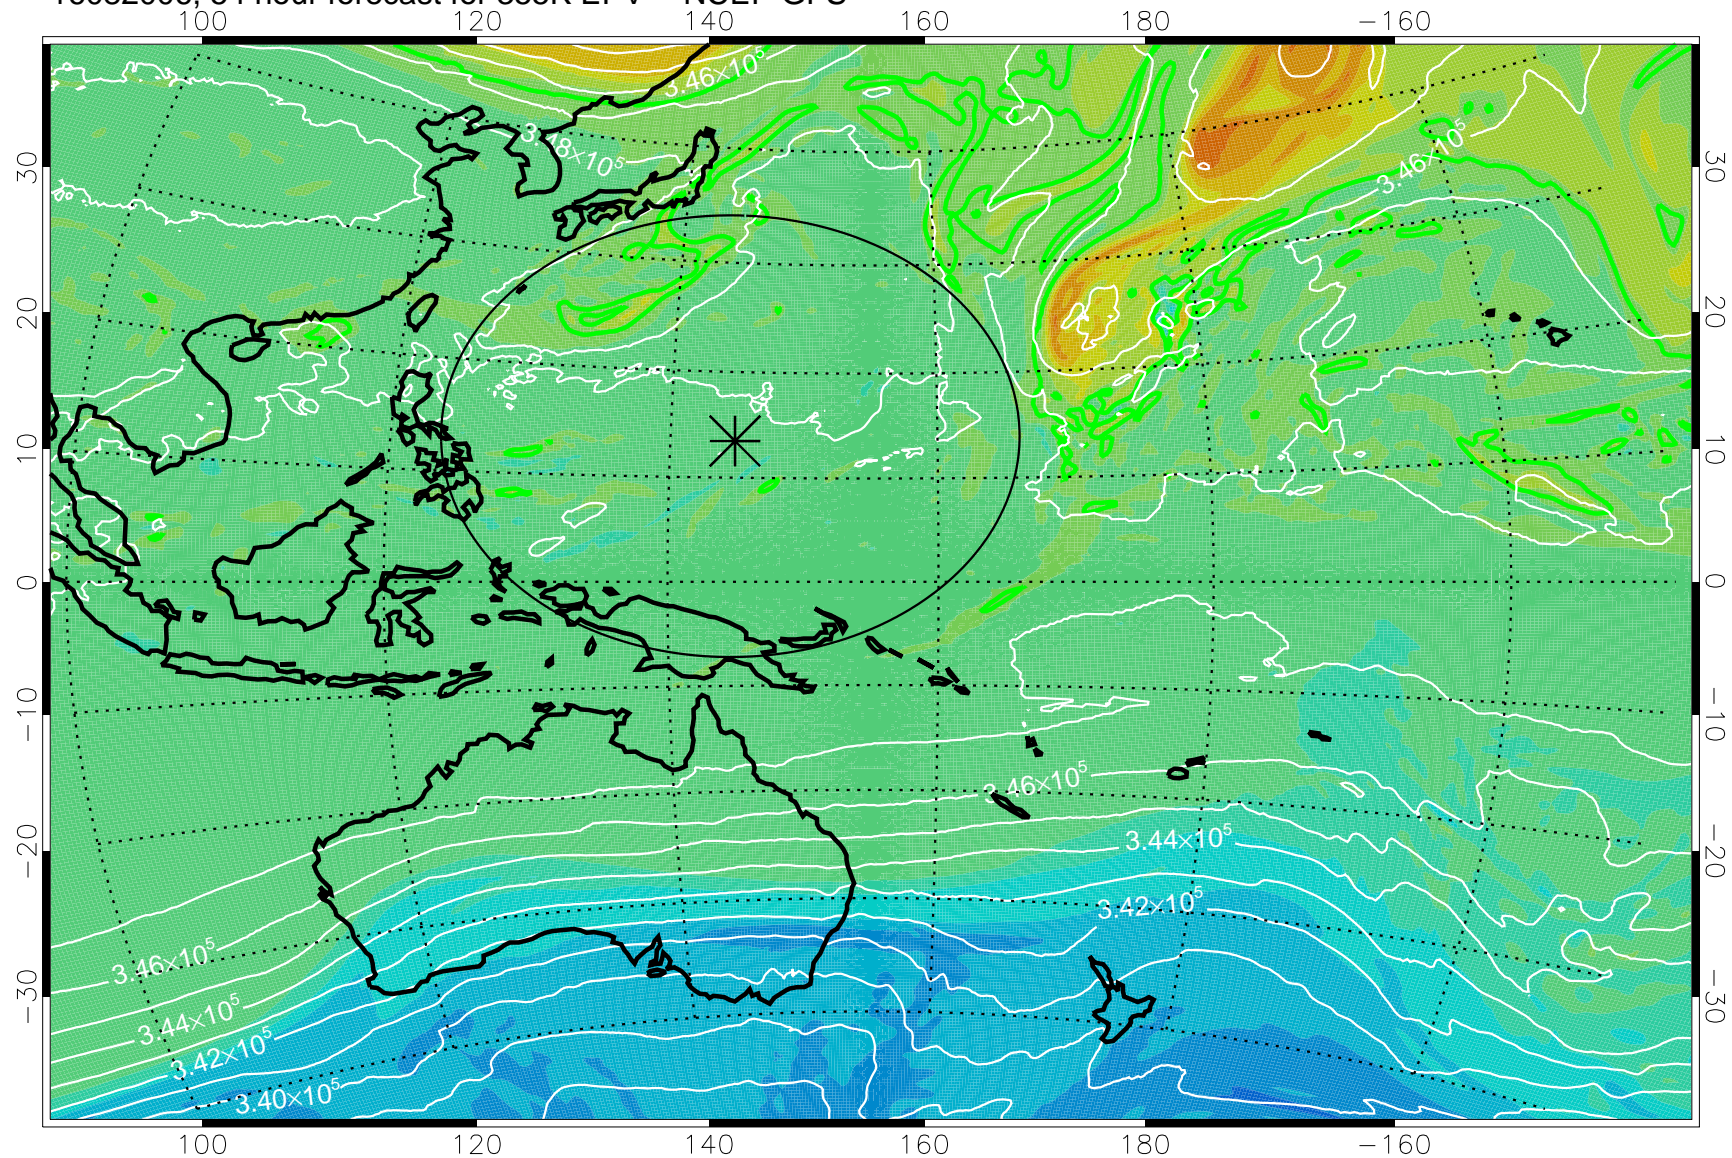

16081906, 30 hour forecast for 355K EPV -- NCEP GFS

355K Montgomery Streamfunction, white  
EPV Tropopause (2 PVU) Position  
Range ring of 2304 km

16081912, 36 hour forecast for 355K EPV -- NCEP GFS

355K Montgomery Streamfunction, white  
EPV Tropopause (2 PVU) Position  
Range ring of 2304 km

16081918, 42 hour forecast for 355K EPV -- NCEP GFS

355K Montgomery Streamfunction, white  
EPV Tropopause (2 PVU) Position  
Range ring of 2304 km

16082000, 48 hour forecast for 355K EPV -- NCEP GFS

355K Montgomery Streamfunction, white  
EPV Tropopause (2 PVU) Position  
Range ring of 2304 km

16082006, 54 hour forecast for 355K EPV -- NCEP GFS

355K Montgomery Streamfunction, white  
EPV Tropopause (2 PVU) Position  
Range ring of 2304 km

16082012, 60 hour forecast for 355K EPV -- NCEP GFS

355K Montgomery Streamfunction, white  
EPV Tropopause (2 PVU) Position  
Range ring of 2304 km

16082018, 66 hour forecast for 355K EPV -- NCEP GFS

355K Montgomery Streamfunction, white  
EPV Tropopause (2 PVU) Position  
Range ring of 2304 km

16082100, 72 hour forecast for 355K EPV -- NCEP GFS

355K Montgomery Streamfunction, white  
EPV Tropopause (2 PVU) Position  
Range ring of 2304 km