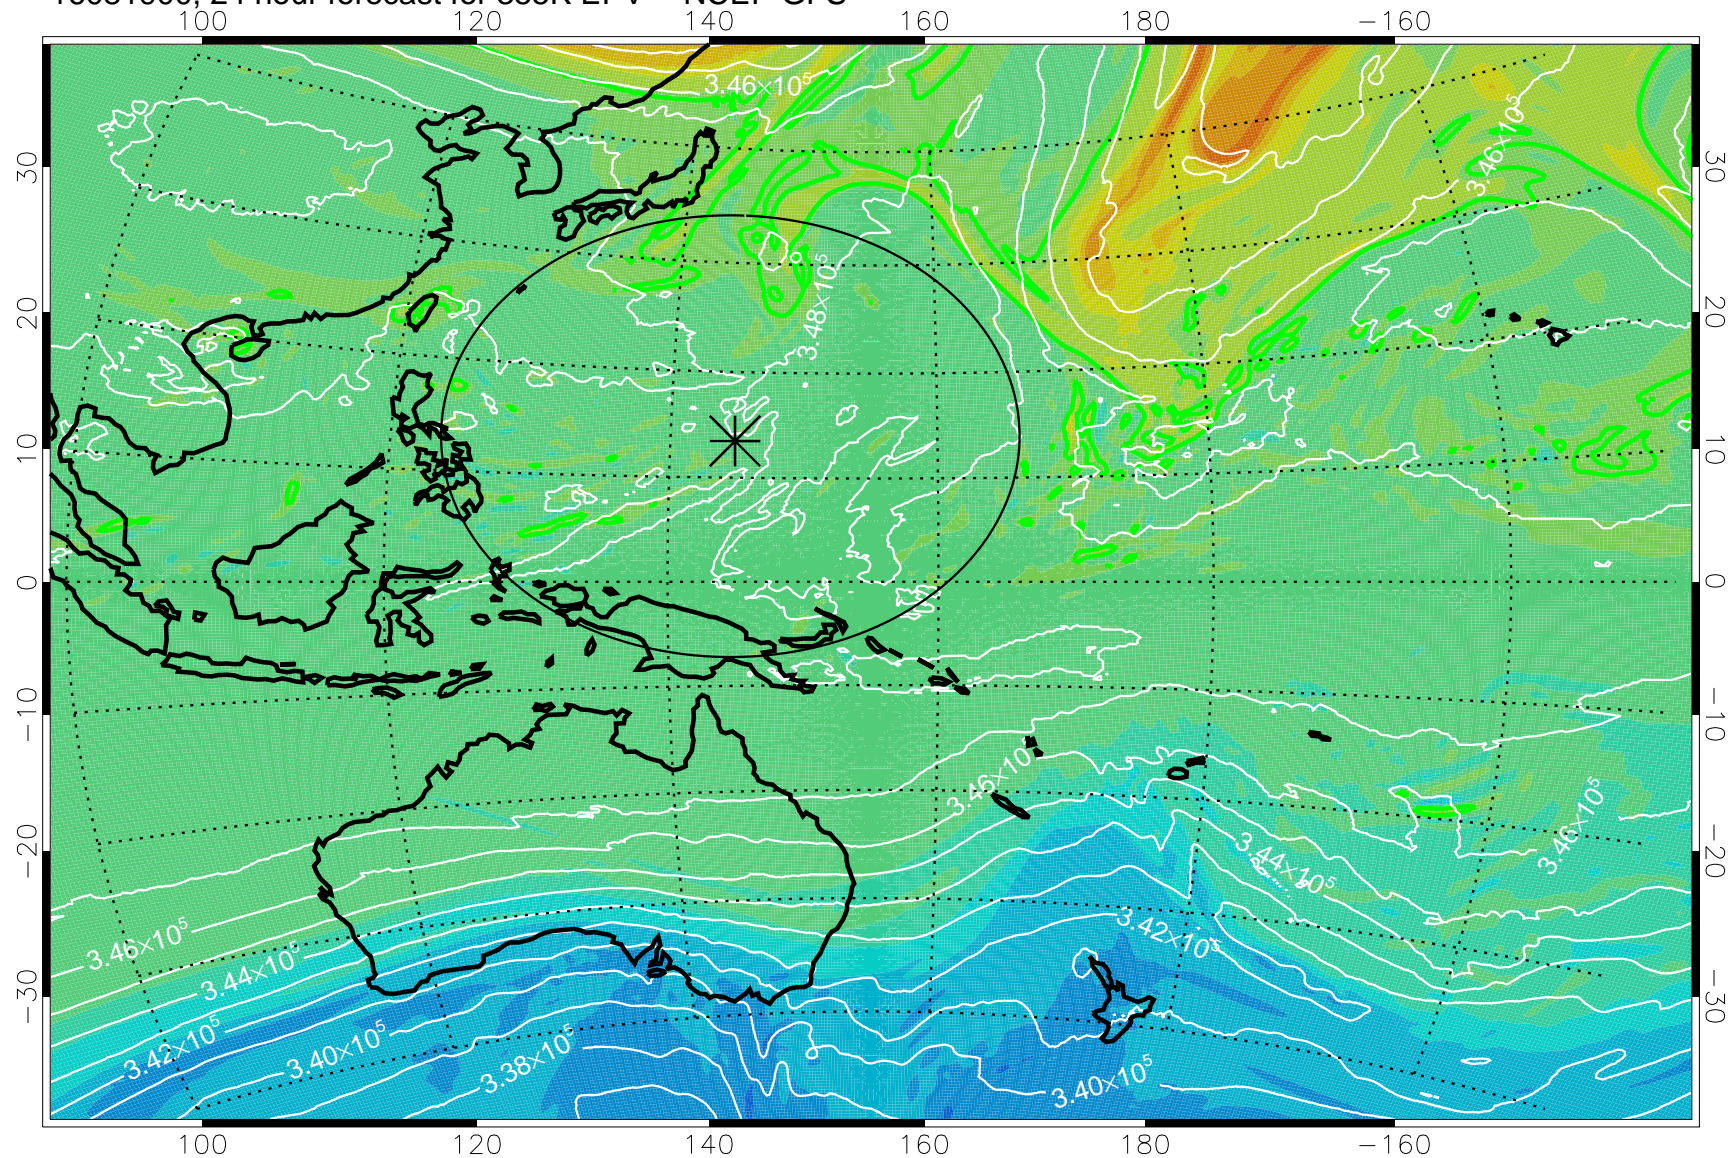

16081806, 6 hour forecast for 355K EPV -- NCEP GFS

355K Montgomery Streamfunction, white  
EPV Tropopause (2 PVU) Position  
Range ring of 2304 km

16081812, 12 hour forecast for 355K EPV -- NCEP GFS

355K Montgomery Streamfunction, white  
EPV Tropopause (2 PVU) Position  
Range ring of 2304 km

16081818, 18 hour forecast for 355K EPV -- NCEP GFS

355K Montgomery Streamfunction, white  
EPV Tropopause (2 PVU) Position  
Range ring of 2304 km

16081900, 24 hour forecast for 355K EPV -- NCEP GFS

355K Montgomery Streamfunction, white  
EPV Tropopause (2 PVU) Position  
Range ring of 2304 km

16081906, 30 hour forecast for 355K EPV -- NCEP GFS

355K Montgomery Streamfunction, white  
EPV Tropopause (2 PVU) Position  
Range ring of 2304 km

16081912, 36 hour forecast for 355K EPV -- NCEP GFS

355K Montgomery Streamfunction, white  
EPV Tropopause (2 PVU) Position  
Range ring of 2304 km

16081918, 42 hour forecast for 355K EPV -- NCEP GFS

355K Montgomery Streamfunction, white  
EPV Tropopause (2 PVU) Position  
Range ring of 2304 km

16082000, 48 hour forecast for 355K EPV -- NCEP GFS

355K Montgomery Streamfunction, white  
EPV Tropopause (2 PVU) Position  
Range ring of 2304 km