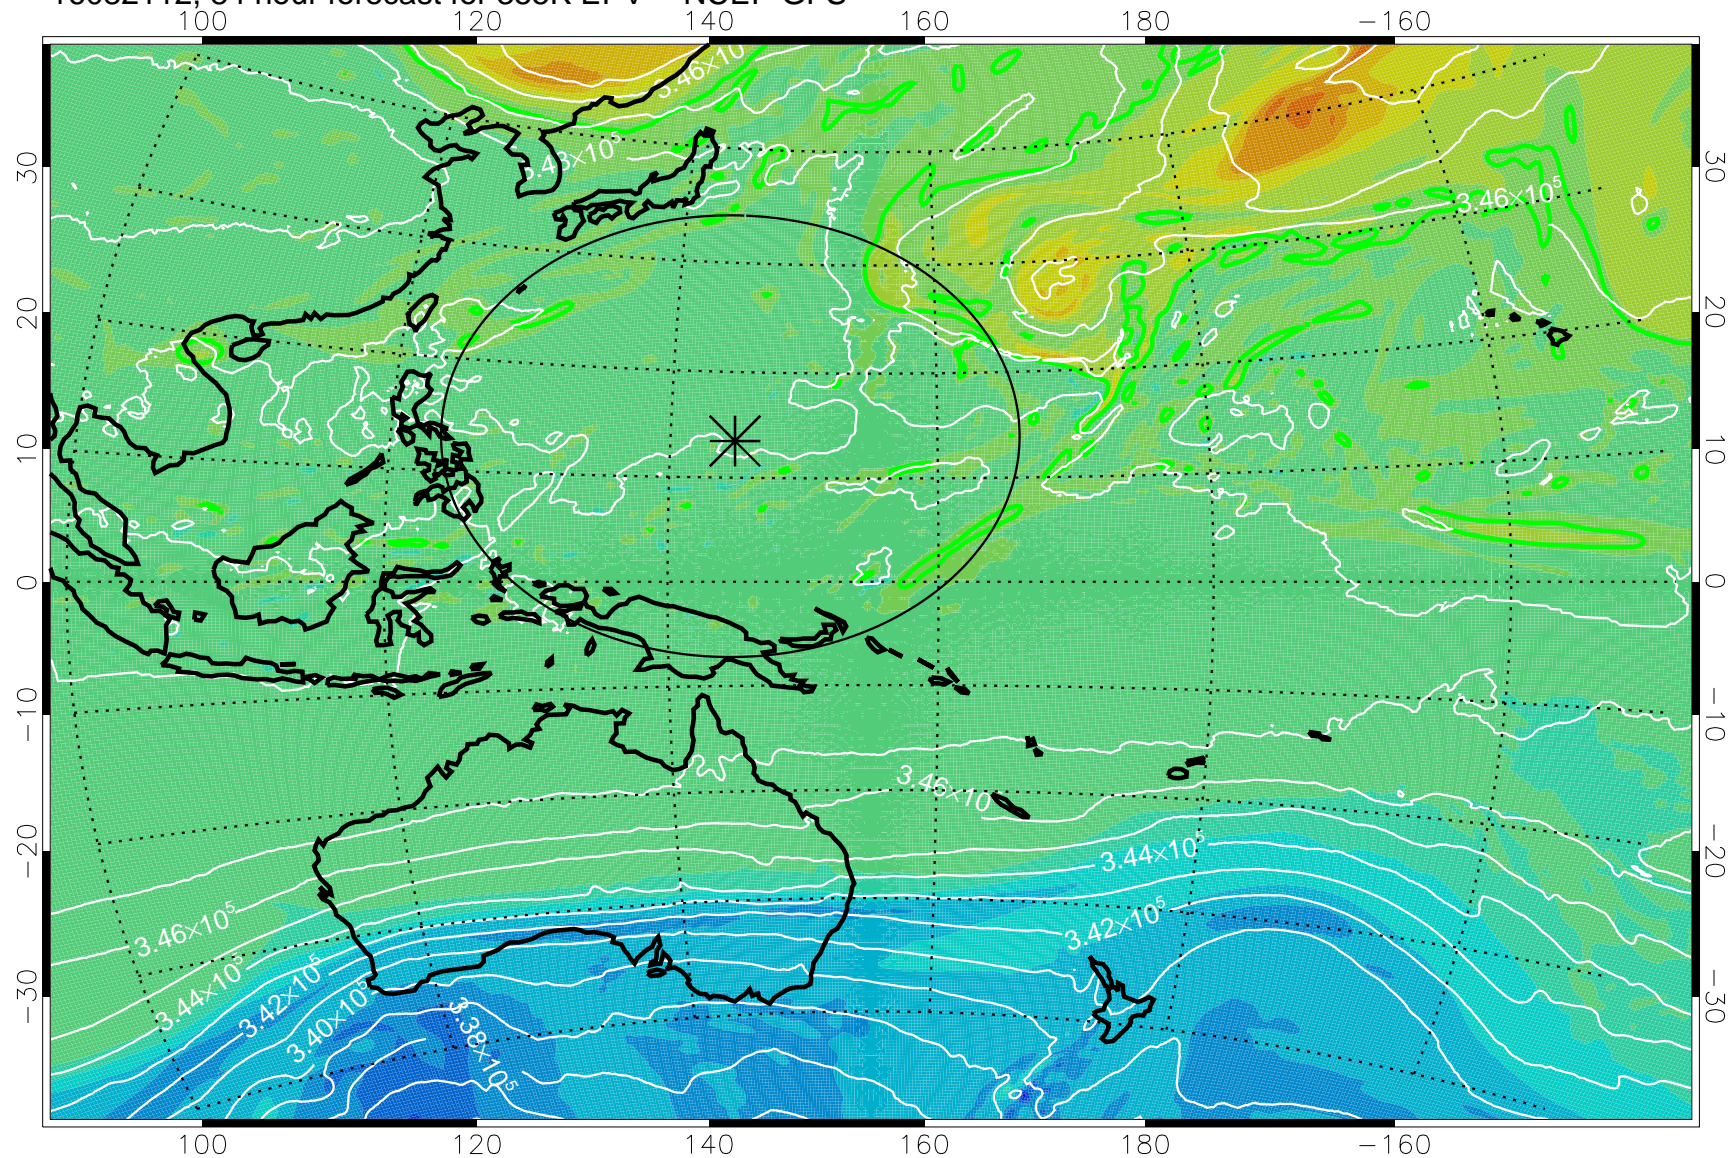

16082006, 54 hour forecast for 355K EPV -- NCEP GFS

355K Montgomery Streamfunction, white  
EPV Tropopause (2 PVU) Position  
Range ring of 2304 km

16082012, 60 hour forecast for 355K EPV -- NCEP GFS

355K Montgomery Streamfunction, white  
EPV Tropopause (2 PVU) Position  
Range ring of 2304 km

16082018, 66 hour forecast for 355K EPV -- NCEP GFS

355K Montgomery Streamfunction, white  
EPV Tropopause (2 PVU) Position  
Range ring of 2304 km

16082100, 72 hour forecast for 355K EPV -- NCEP GFS

355K Montgomery Streamfunction, white  
EPV Tropopause (2 PVU) Position  
Range ring of 2304 km

16082106, 78 hour forecast for 355K EPV -- NCEP GFS

355K Montgomery Streamfunction, white  
EPV Tropopause (2 PVU) Position  
Range ring of 2304 km

16082112, 84 hour forecast for 355K EPV -- NCEP GFS

355K Montgomery Streamfunction, white  
EPV Tropopause (2 PVU) Position  
Range ring of 2304 km

16082118, 90 hour forecast for 355K EPV -- NCEP GFS

355K Montgomery Streamfunction, white  
EPV Tropopause (2 PVU) Position  
Range ring of 2304 km

16082200, 96 hour forecast for 355K EPV -- NCEP GFS

355K Montgomery Streamfunction, white  
EPV Tropopause (2 PVU) Position  
Range ring of 2304 km