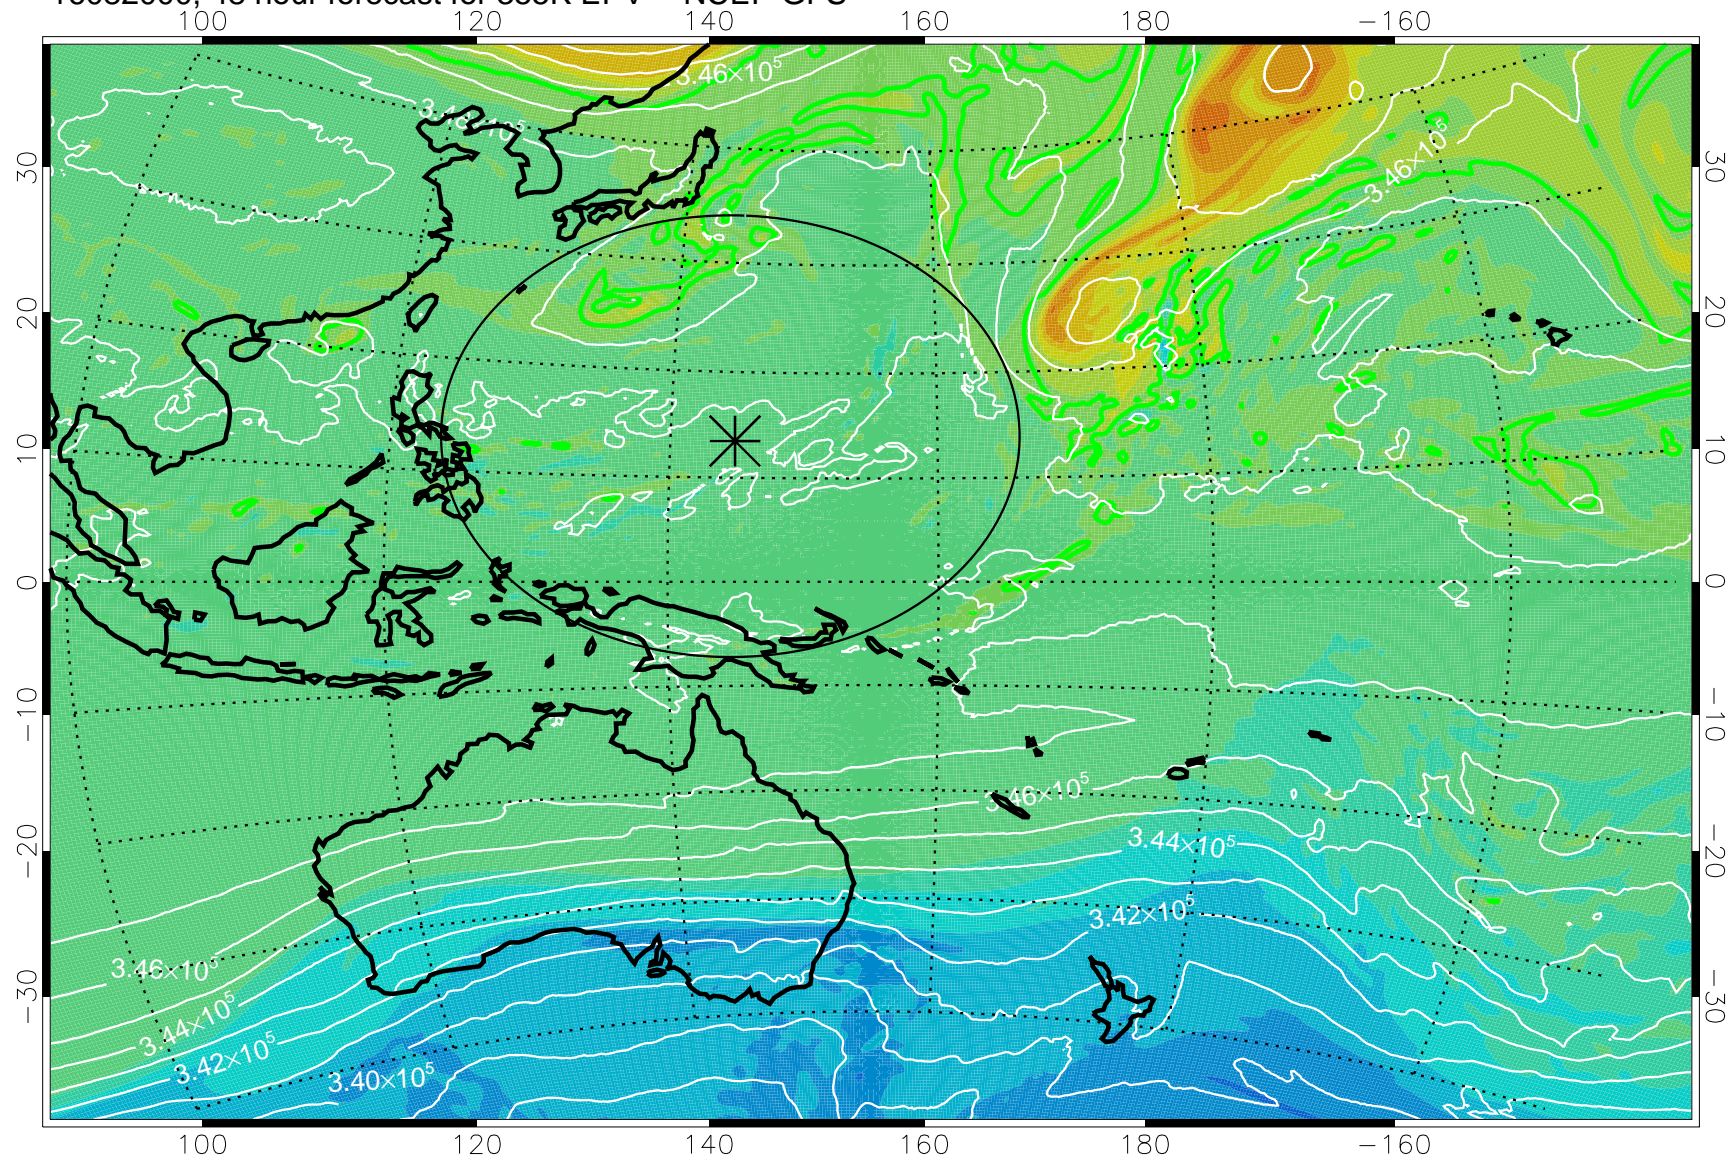

16081906, 30 hour forecast for 355K EPV -- NCEP GFS

355K Montgomery Streamfunction, white  
EPV Tropopause (2 PVU) Position  
Range ring of 2304 km

16081912, 36 hour forecast for 355K EPV -- NCEP GFS

355K Montgomery Streamfunction, white  
EPV Tropopause (2 PVU) Position  
Range ring of 2304 km

16081918, 42 hour forecast for 355K EPV -- NCEP GFS

355K Montgomery Streamfunction, white  
EPV Tropopause (2 PVU) Position  
Range ring of 2304 km

16082000, 48 hour forecast for 355K EPV -- NCEP GFS

355K Montgomery Streamfunction, white  
EPV Tropopause (2 PVU) Position  
Range ring of 2304 km

16082006, 54 hour forecast for 355K EPV -- NCEP GFS

355K Montgomery Streamfunction, white  
EPV Tropopause (2 PVU) Position  
Range ring of 2304 km

16082012, 60 hour forecast for 355K EPV -- NCEP GFS

355K Montgomery Streamfunction, white  
EPV Tropopause (2 PVU) Position  
Range ring of 2304 km

16082018, 66 hour forecast for 355K EPV -- NCEP GFS

355K Montgomery Streamfunction, white  
EPV Tropopause (2 PVU) Position  
Range ring of 2304 km

16082100, 72 hour forecast for 355K EPV -- NCEP GFS

355K Montgomery Streamfunction, white  
EPV Tropopause (2 PVU) Position  
Range ring of 2304 km