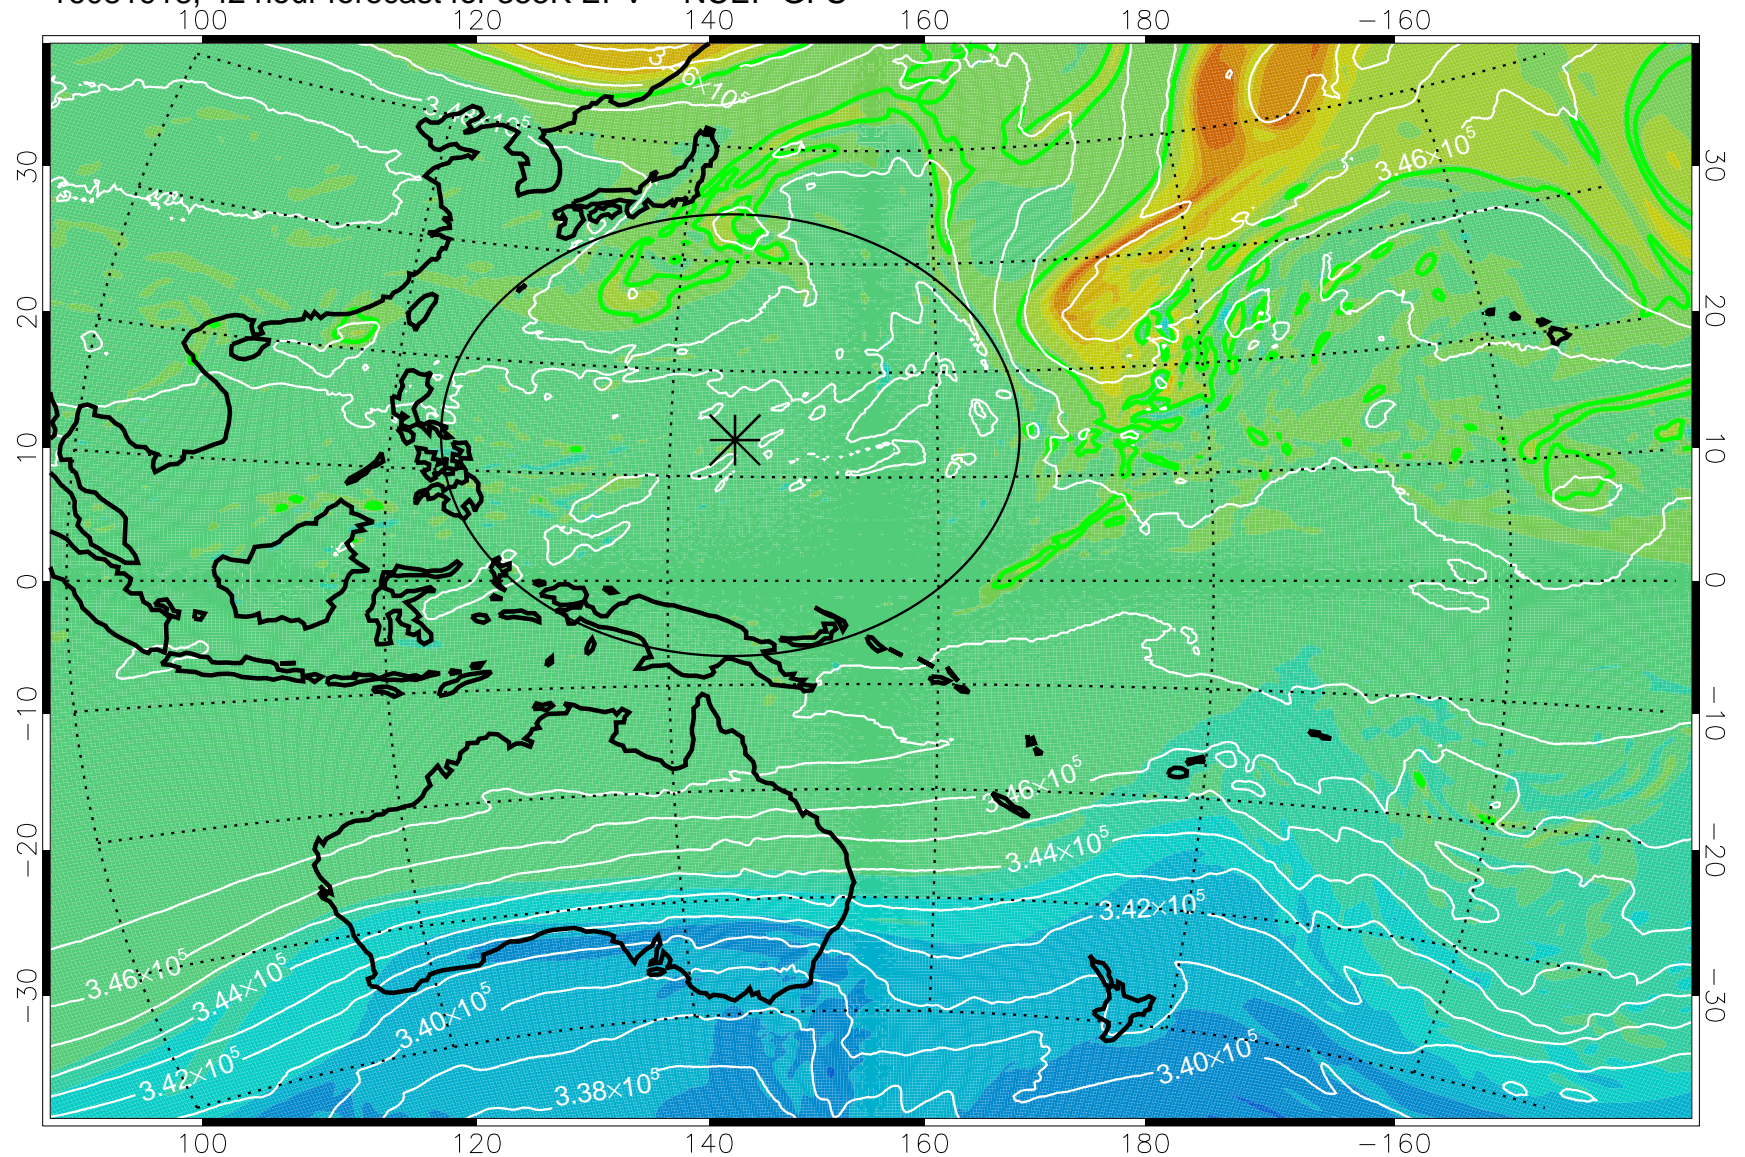

16081906, 30 hour forecast for 355K EPV -- NCEP GFS

355K Montgomery Streamfunction, white  
EPV Tropopause (2 PVU) Position  
Range ring of 2304 km

16081912, 36 hour forecast for 355K EPV -- NCEP GFS

355K Montgomery Streamfunction, white  
EPV Tropopause (2 PVU) Position  
Range ring of 2304 km

16081918, 42 hour forecast for 355K EPV -- NCEP GFS

355K Montgomery Streamfunction, white  
EPV Tropopause (2 PVU) Position  
Range ring of 2304 km

16082000, 48 hour forecast for 355K EPV -- NCEP GFS

355K Montgomery Streamfunction, white  
EPV Tropopause (2 PVU) Position  
Range ring of 2304 km

16082006, 54 hour forecast for 355K EPV -- NCEP GFS

355K Montgomery Streamfunction, white  
EPV Tropopause (2 PVU) Position  
Range ring of 2304 km

16082012, 60 hour forecast for 355K EPV -- NCEP GFS

355K Montgomery Streamfunction, white  
EPV Tropopause (2 PVU) Position  
Range ring of 2304 km

16082018, 66 hour forecast for 355K EPV -- NCEP GFS

355K Montgomery Streamfunction, white  
EPV Tropopause (2 PVU) Position  
Range ring of 2304 km

16082100, 72 hour forecast for 355K EPV -- NCEP GFS

355K Montgomery Streamfunction, white  
EPV Tropopause (2 PVU) Position  
Range ring of 2304 km