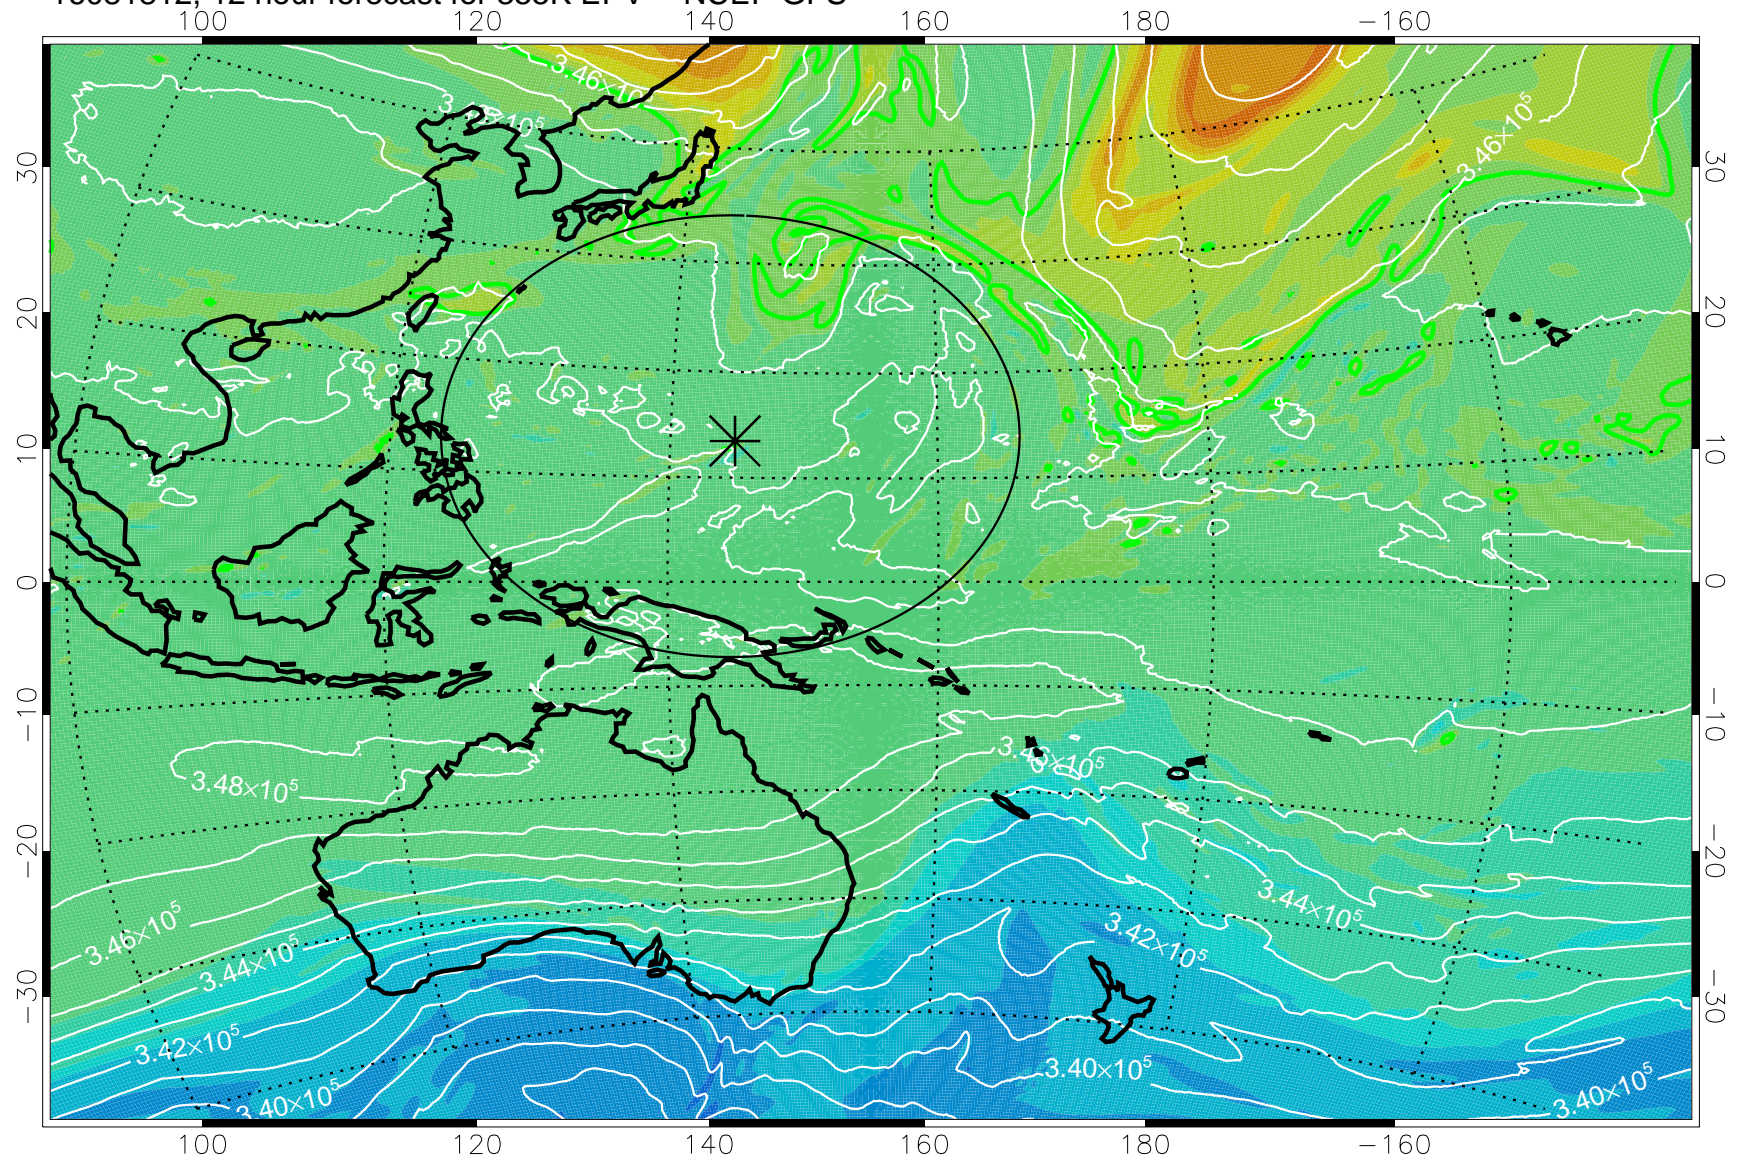

16081806, 6 hour forecast for 355K EPV -- NCEP GFS

355K Montgomery Streamfunction, white  
EPV Tropopause (2 PVU) Position  
Range ring of 2304 km

16081812, 12 hour forecast for 355K EPV -- NCEP GFS

355K Montgomery Streamfunction, white  
EPV Tropopause (2 PVU) Position  
Range ring of 2304 km

16081818, 18 hour forecast for 355K EPV -- NCEP GFS

355K Montgomery Streamfunction, white  
EPV Tropopause (2 PVU) Position  
Range ring of 2304 km

16081900, 24 hour forecast for 355K EPV -- NCEP GFS

355K Montgomery Streamfunction, white  
EPV Tropopause (2 PVU) Position  
Range ring of 2304 km

16081906, 30 hour forecast for 355K EPV -- NCEP GFS

355K Montgomery Streamfunction, white  
EPV Tropopause (2 PVU) Position  
Range ring of 2304 km

16081912, 36 hour forecast for 355K EPV -- NCEP GFS

355K Montgomery Streamfunction, white  
EPV Tropopause (2 PVU) Position  
Range ring of 2304 km

16081918, 42 hour forecast for 355K EPV -- NCEP GFS

355K Montgomery Streamfunction, white  
EPV Tropopause (2 PVU) Position  
Range ring of 2304 km

16082000, 48 hour forecast for 355K EPV -- NCEP GFS

355K Montgomery Streamfunction, white  
EPV Tropopause (2 PVU) Position  
Range ring of 2304 km