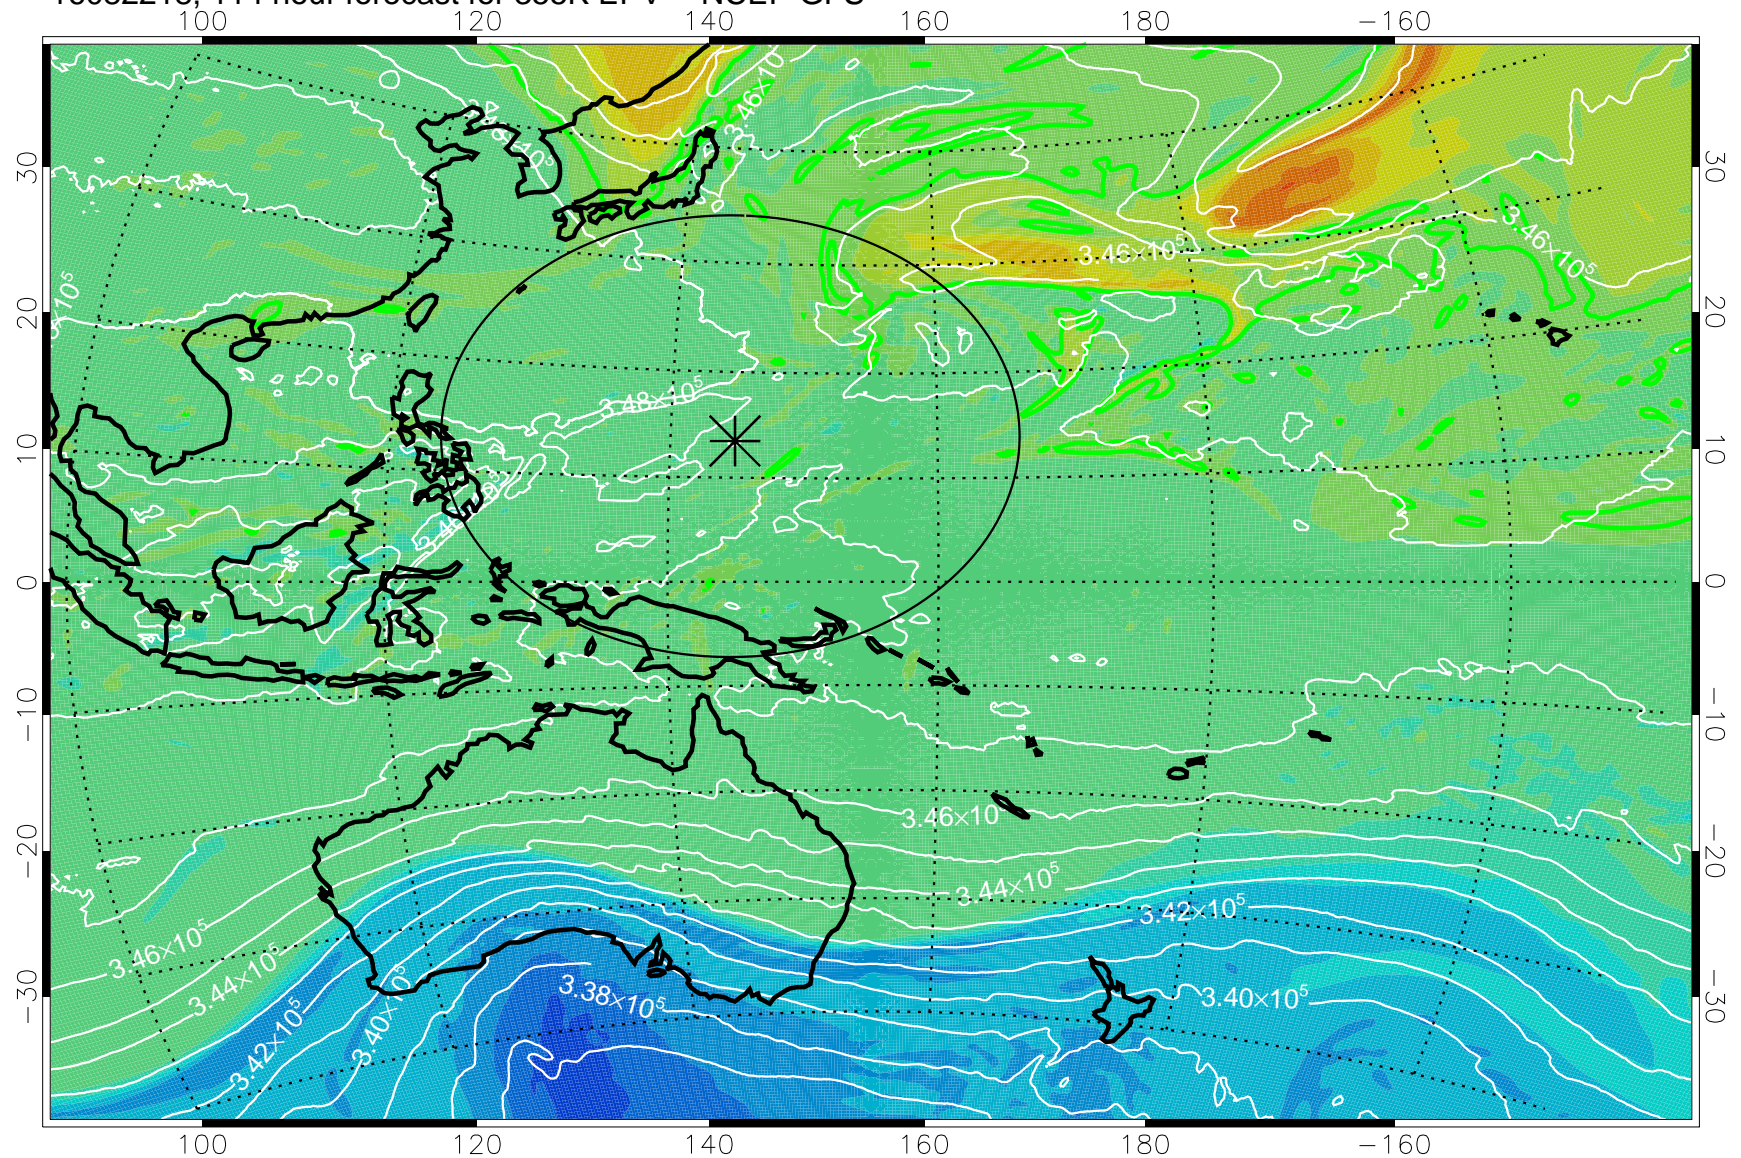

16082106, 78 hour forecast for 355K EPV -- NCEP GFS

355K Montgomery Streamfunction, white  
EPV Tropopause (2 PVU) Position  
Range ring of 2304 km

16082112, 84 hour forecast for 355K EPV -- NCEP GFS

355K Montgomery Streamfunction, white  
EPV Tropopause (2 PVU) Position  
Range ring of 2304 km

16082118, 90 hour forecast for 355K EPV -- NCEP GFS

355K Montgomery Streamfunction, white  
EPV Tropopause (2 PVU) Position  
Range ring of 2304 km

16082200, 96 hour forecast for 355K EPV -- NCEP GFS

355K Montgomery Streamfunction, white  
EPV Tropopause (2 PVU) Position  
Range ring of 2304 km

16082206, 102 hour forecast for 355K EPV -- NCEP GFS

355K Montgomery Streamfunction, white  
EPV Tropopause (2 PVU) Position  
Range ring of 2304 km

16082212, 108 hour forecast for 355K EPV -- NCEP GFS

355K Montgomery Streamfunction, white  
EPV Tropopause (2 PVU) Position  
Range ring of 2304 km

16082218, 114 hour forecast for 355K EPV -- NCEP GFS

355K Montgomery Streamfunction, white  
EPV Tropopause (2 PVU) Position  
Range ring of 2304 km

16082300, 120 hour forecast for 355K EPV -- NCEP GFS

355K Montgomery Streamfunction, white  
EPV Tropopause (2 PVU) Position  
Range ring of 2304 km