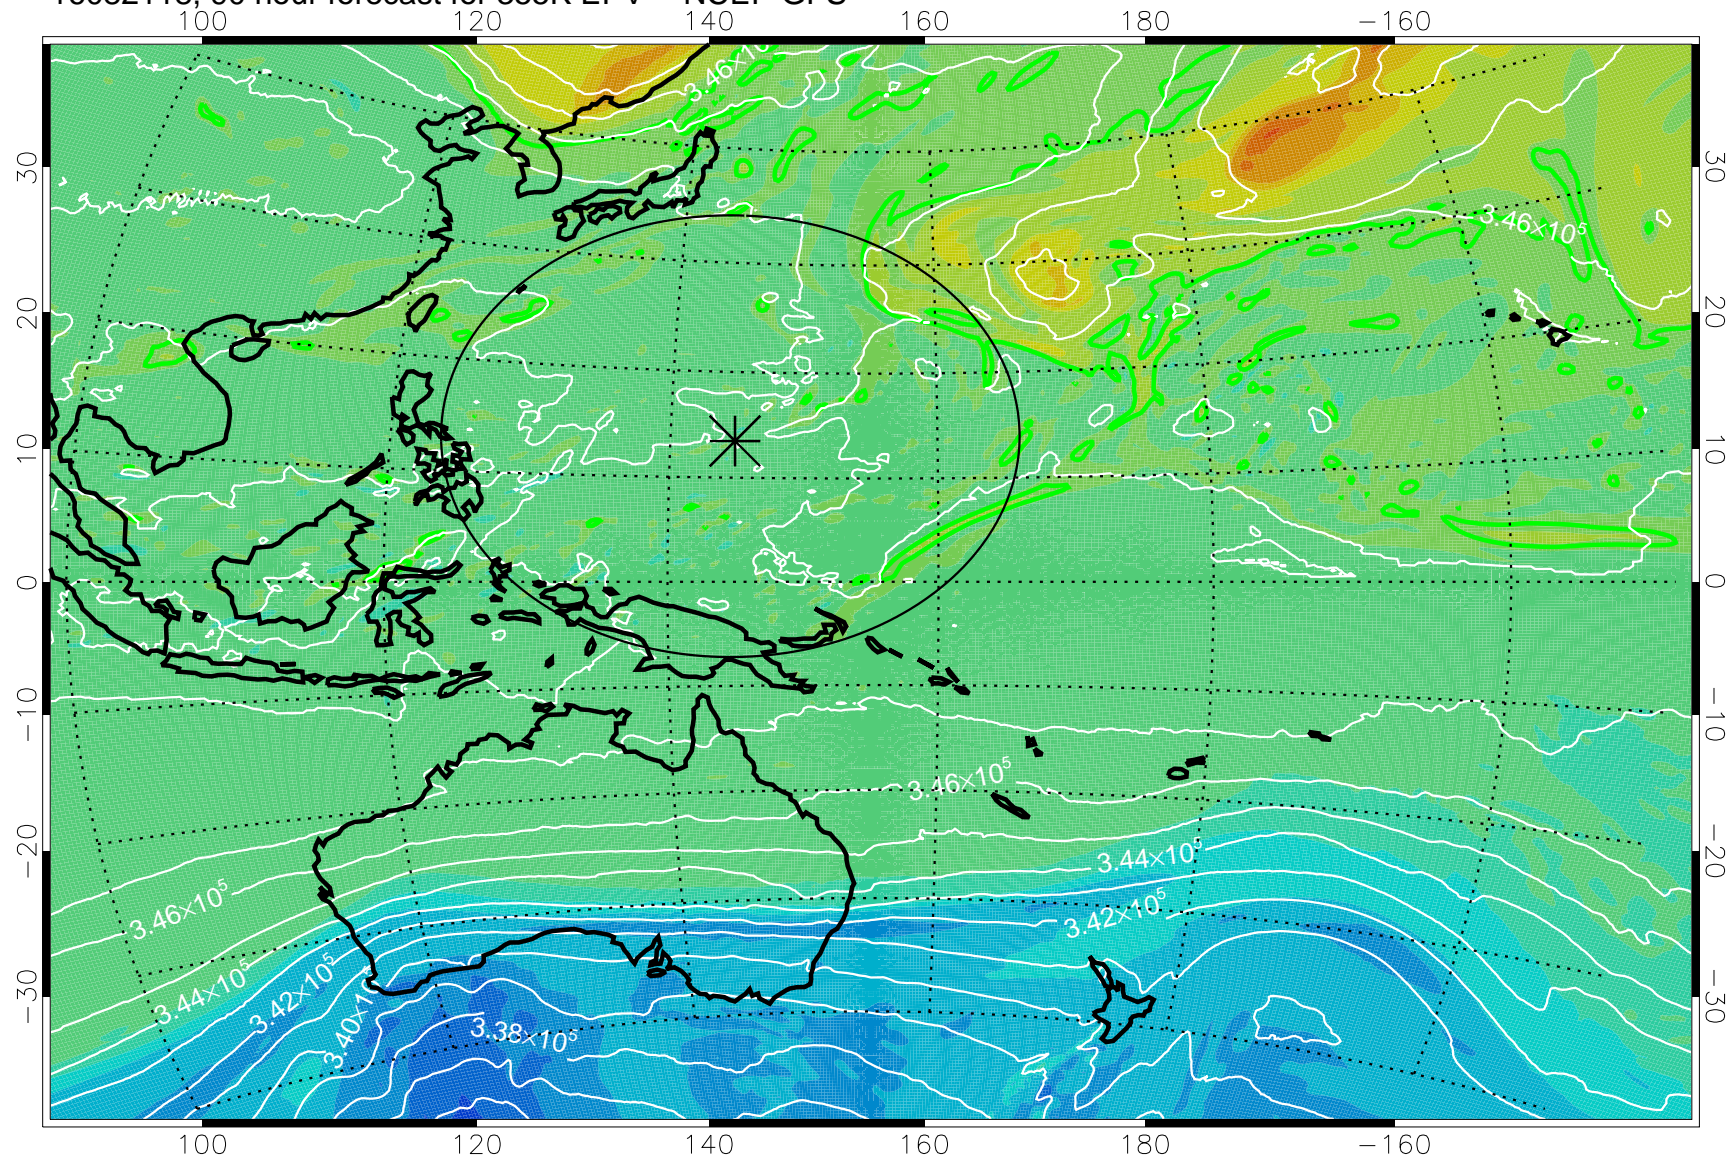

16082018, 66 hour forecast for 355K EPV -- NCEP GFS

355K Montgomery Streamfunction, white  
EPV Tropopause (2 PVU) Position  
Range ring of 2304 km

16082100, 72 hour forecast for 355K EPV -- NCEP GFS

355K Montgomery Streamfunction, white  
EPV Tropopause (2 PVU) Position  
Range ring of 2304 km

16082106, 78 hour forecast for 355K EPV -- NCEP GFS

355K Montgomery Streamfunction, white  
EPV Tropopause (2 PVU) Position  
Range ring of 2304 km

16082112, 84 hour forecast for 355K EPV -- NCEP GFS

355K Montgomery Streamfunction, white  
EPV Tropopause (2 PVU) Position  
Range ring of 2304 km

16082118, 90 hour forecast for 355K EPV -- NCEP GFS

355K Montgomery Streamfunction, white  
EPV Tropopause (2 PVU) Position  
Range ring of 2304 km

16082200, 96 hour forecast for 355K EPV -- NCEP GFS

355K Montgomery Streamfunction, white  
EPV Tropopause (2 PVU) Position  
Range ring of 2304 km

16082206, 102 hour forecast for 355K EPV -- NCEP GFS

355K Montgomery Streamfunction, white  
EPV Tropopause (2 PVU) Position  
Range ring of 2304 km

16082212, 108 hour forecast for 355K EPV -- NCEP GFS

355K Montgomery Streamfunction, white  
EPV Tropopause (2 PVU) Position  
Range ring of 2304 km