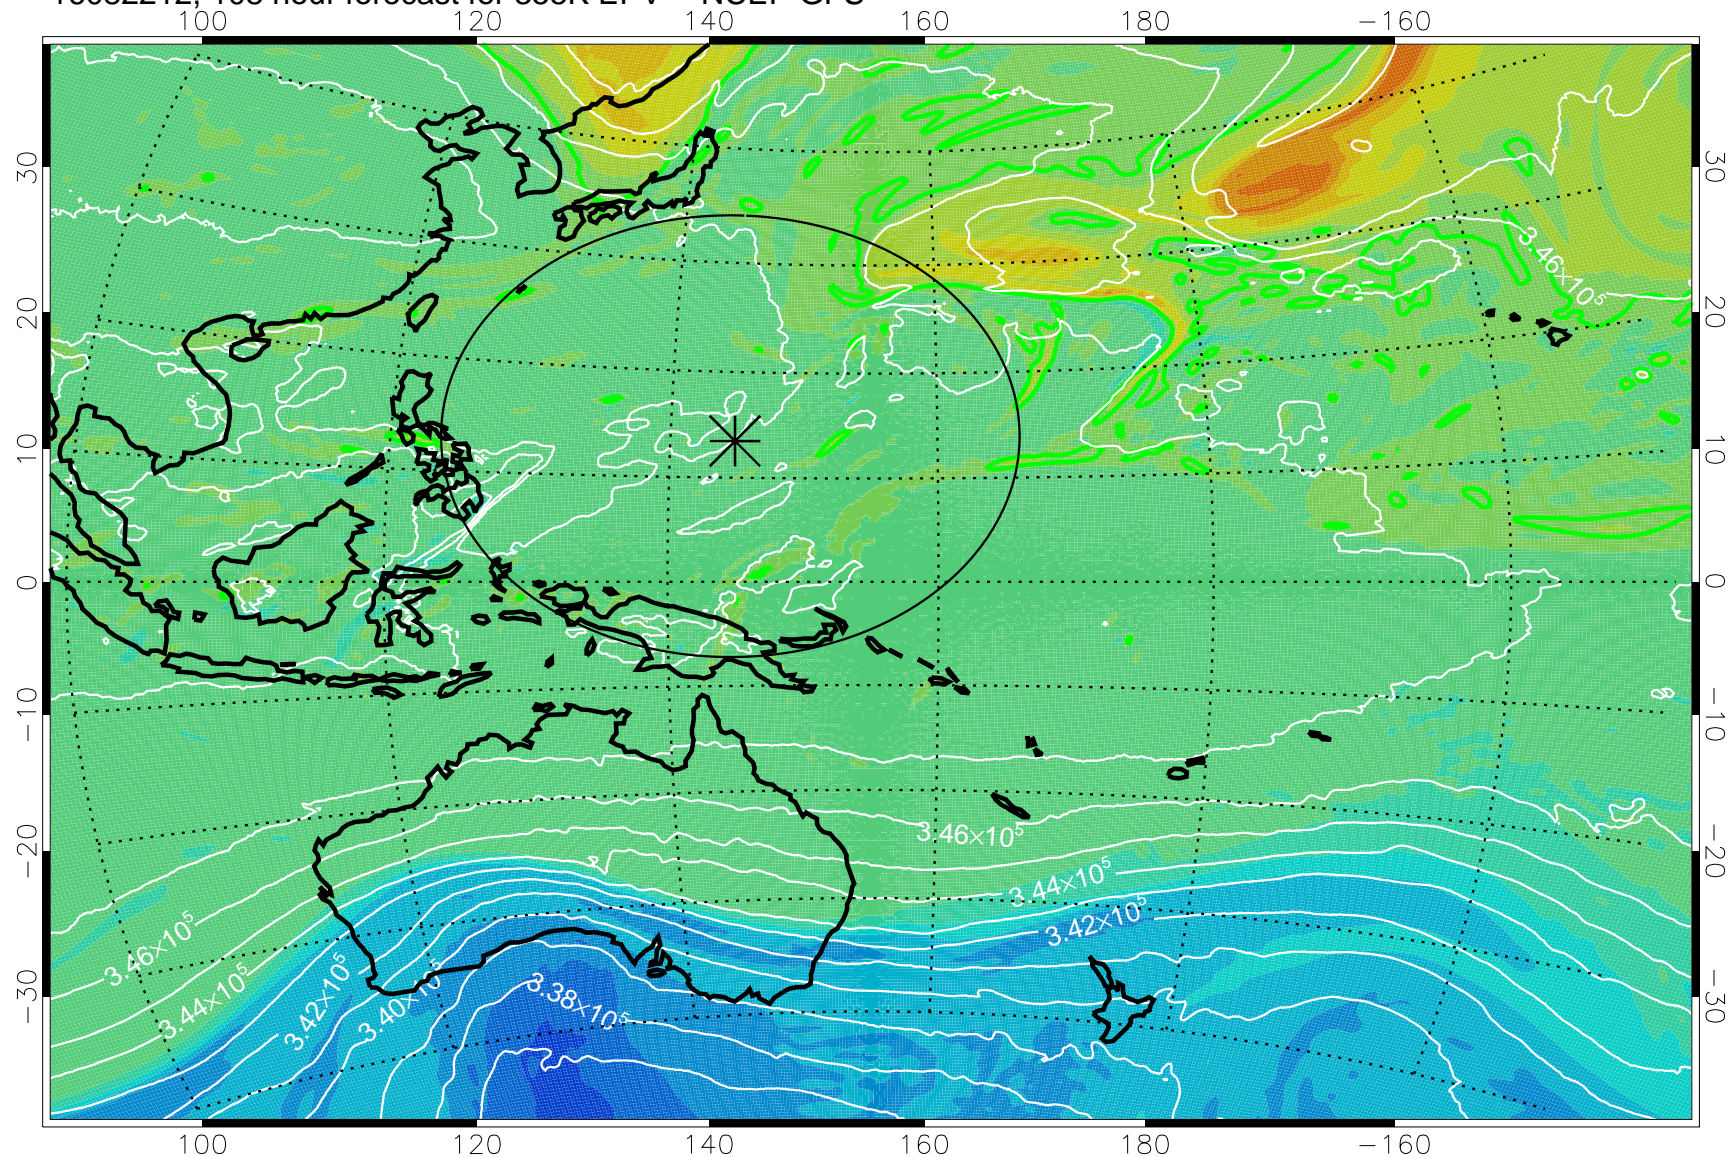

16082106, 78 hour forecast for 355K EPV -- NCEP GFS

355K Montgomery Streamfunction, white  
EPV Tropopause (2 PVU) Position  
Range ring of 2304 km

16082112, 84 hour forecast for 355K EPV -- NCEP GFS

355K Montgomery Streamfunction, white  
EPV Tropopause (2 PVU) Position  
Range ring of 2304 km

16082118, 90 hour forecast for 355K EPV -- NCEP GFS

355K Montgomery Streamfunction, white  
EPV Tropopause (2 PVU) Position  
Range ring of 2304 km

16082200, 96 hour forecast for 355K EPV -- NCEP GFS

355K Montgomery Streamfunction, white  
EPV Tropopause (2 PVU) Position  
Range ring of 2304 km

16082206, 102 hour forecast for 355K EPV -- NCEP GFS

355K Montgomery Streamfunction, white  
EPV Tropopause (2 PVU) Position  
Range ring of 2304 km

16082212, 108 hour forecast for 355K EPV -- NCEP GFS

355K Montgomery Streamfunction, white  
EPV Tropopause (2 PVU) Position  
Range ring of 2304 km

16082218, 114 hour forecast for 355K EPV -- NCEP GFS

355K Montgomery Streamfunction, white  
EPV Tropopause (2 PVU) Position  
Range ring of 2304 km

16082300, 120 hour forecast for 355K EPV -- NCEP GFS

355K Montgomery Streamfunction, white  
EPV Tropopause (2 PVU) Position  
Range ring of 2304 km