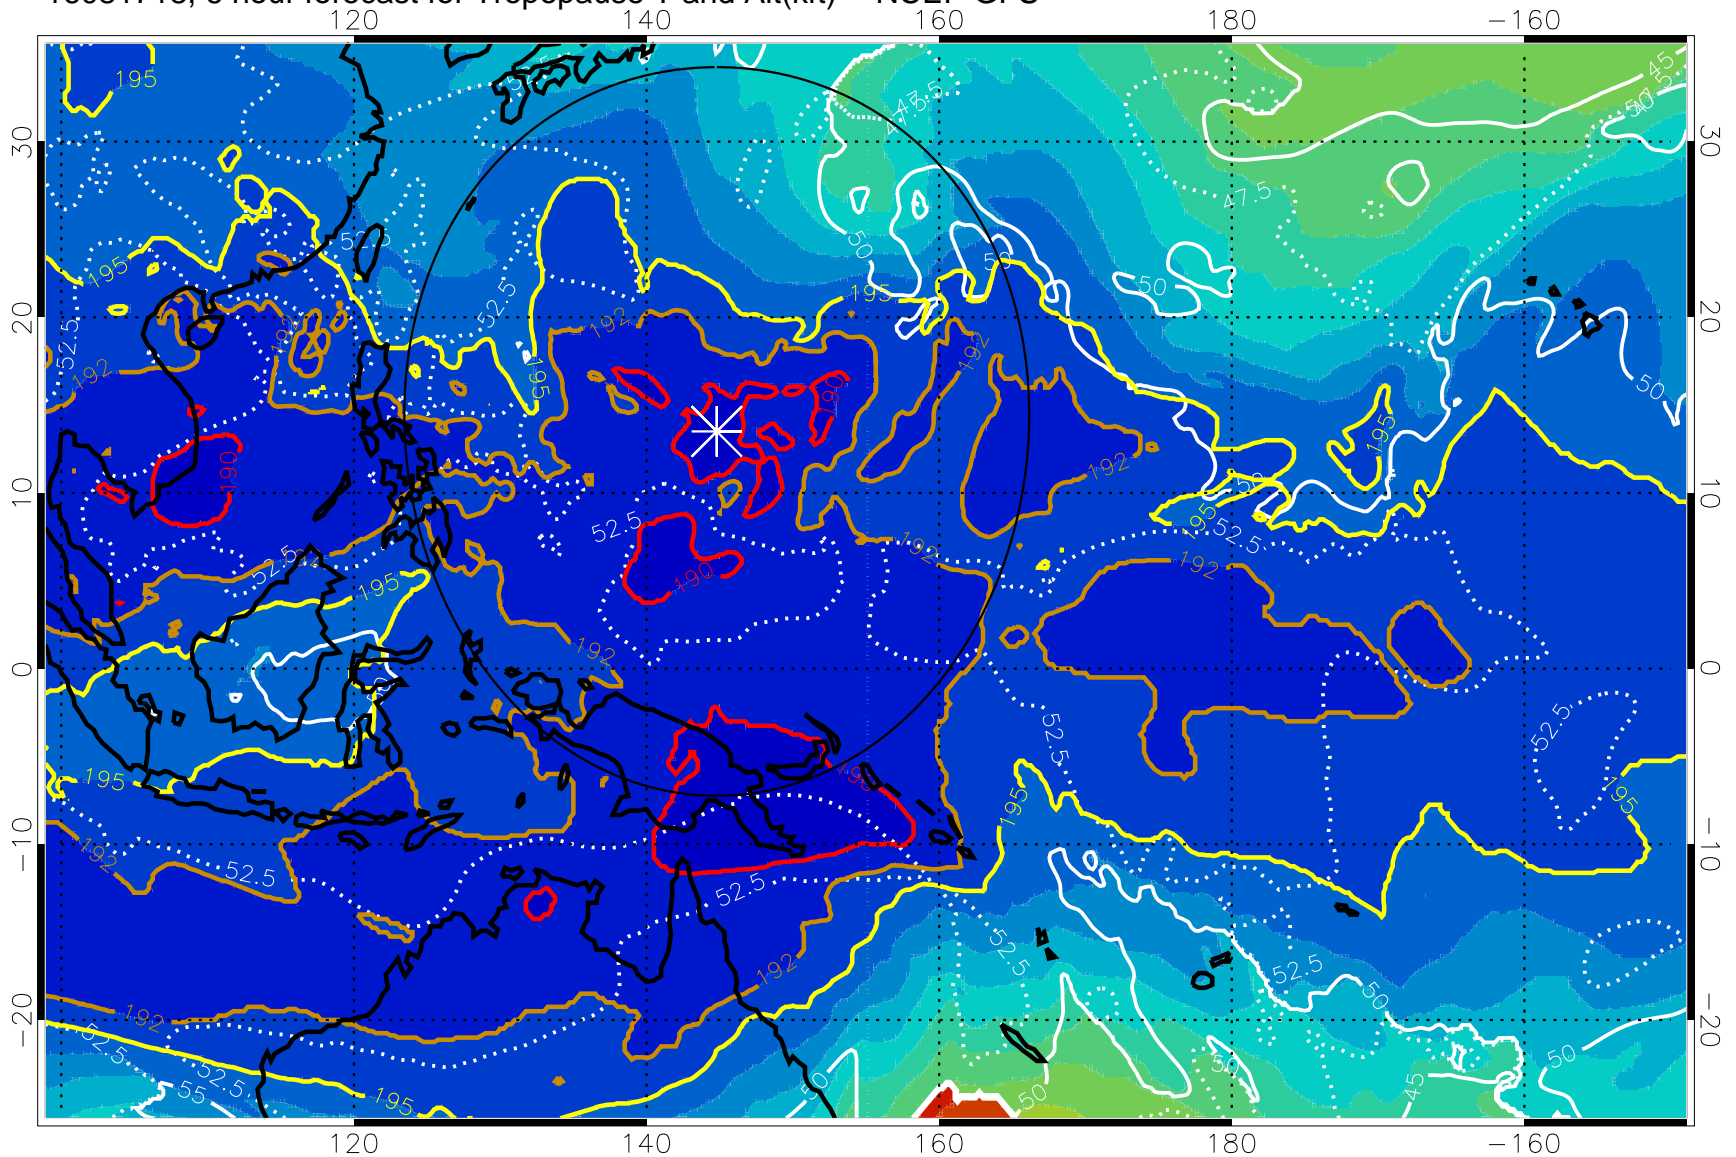

16081718, 6 hour forecast for Tropopause T and Alt(kft) -- NCEP GFS

Tropopause Altitude in kft (white)

192.5K Isotherm 195K Isotherm
187.5K Isotherm 190K Isotherm

Range ring of 2304 km

16081800, 12 hour forecast for Tropopause T and Alt(kft) -- NCEP GFS

190 200 210 220 230
Tropopause T, K

Tropopause Altitude in kft (white)

192.5K Isotherm 195K Isotherm
187.5K Isotherm 190K Isotherm

Range ring of 2304 km

16081806, 18 hour forecast for Tropopause T and Alt(kft) -- NCEP GFS