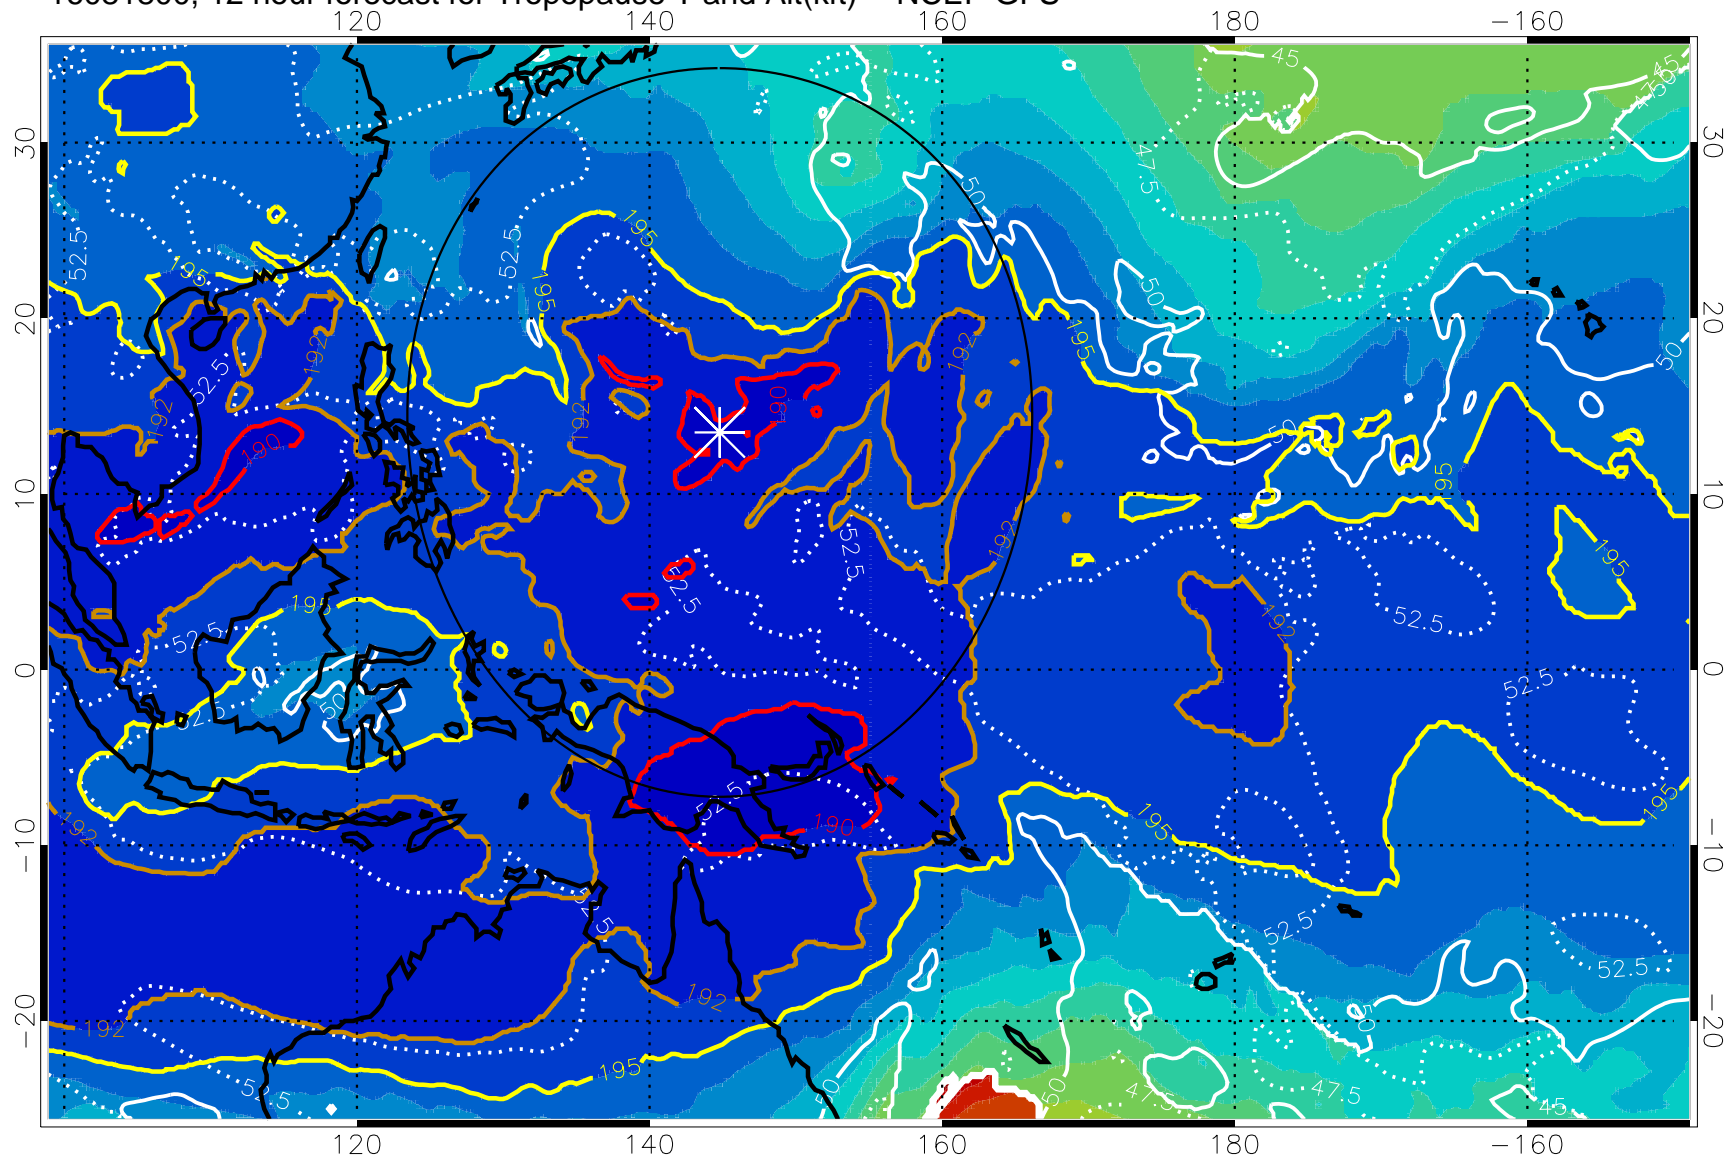

16081718, 6 hour forecast for Tropopause T and Alt(kft) -- NCEP GFS

Tropopause Altitude in kft (white)

192.5K Isotherm 195K Isotherm
187.5K Isotherm 190K Isotherm

Range ring of 2304 km

16081800, 12 hour forecast for Tropopause T and Alt(kft) -- NCEP GFS

190 200 210 220 230
Tropopause T, K

Tropopause Altitude in kft (white)

192.5K Isotherm 195K Isotherm
187.5K Isotherm 190K Isotherm

Range ring of 2304 km

16081806, 18 hour forecast for Tropopause T and Alt(kft) -- NCEP GFS