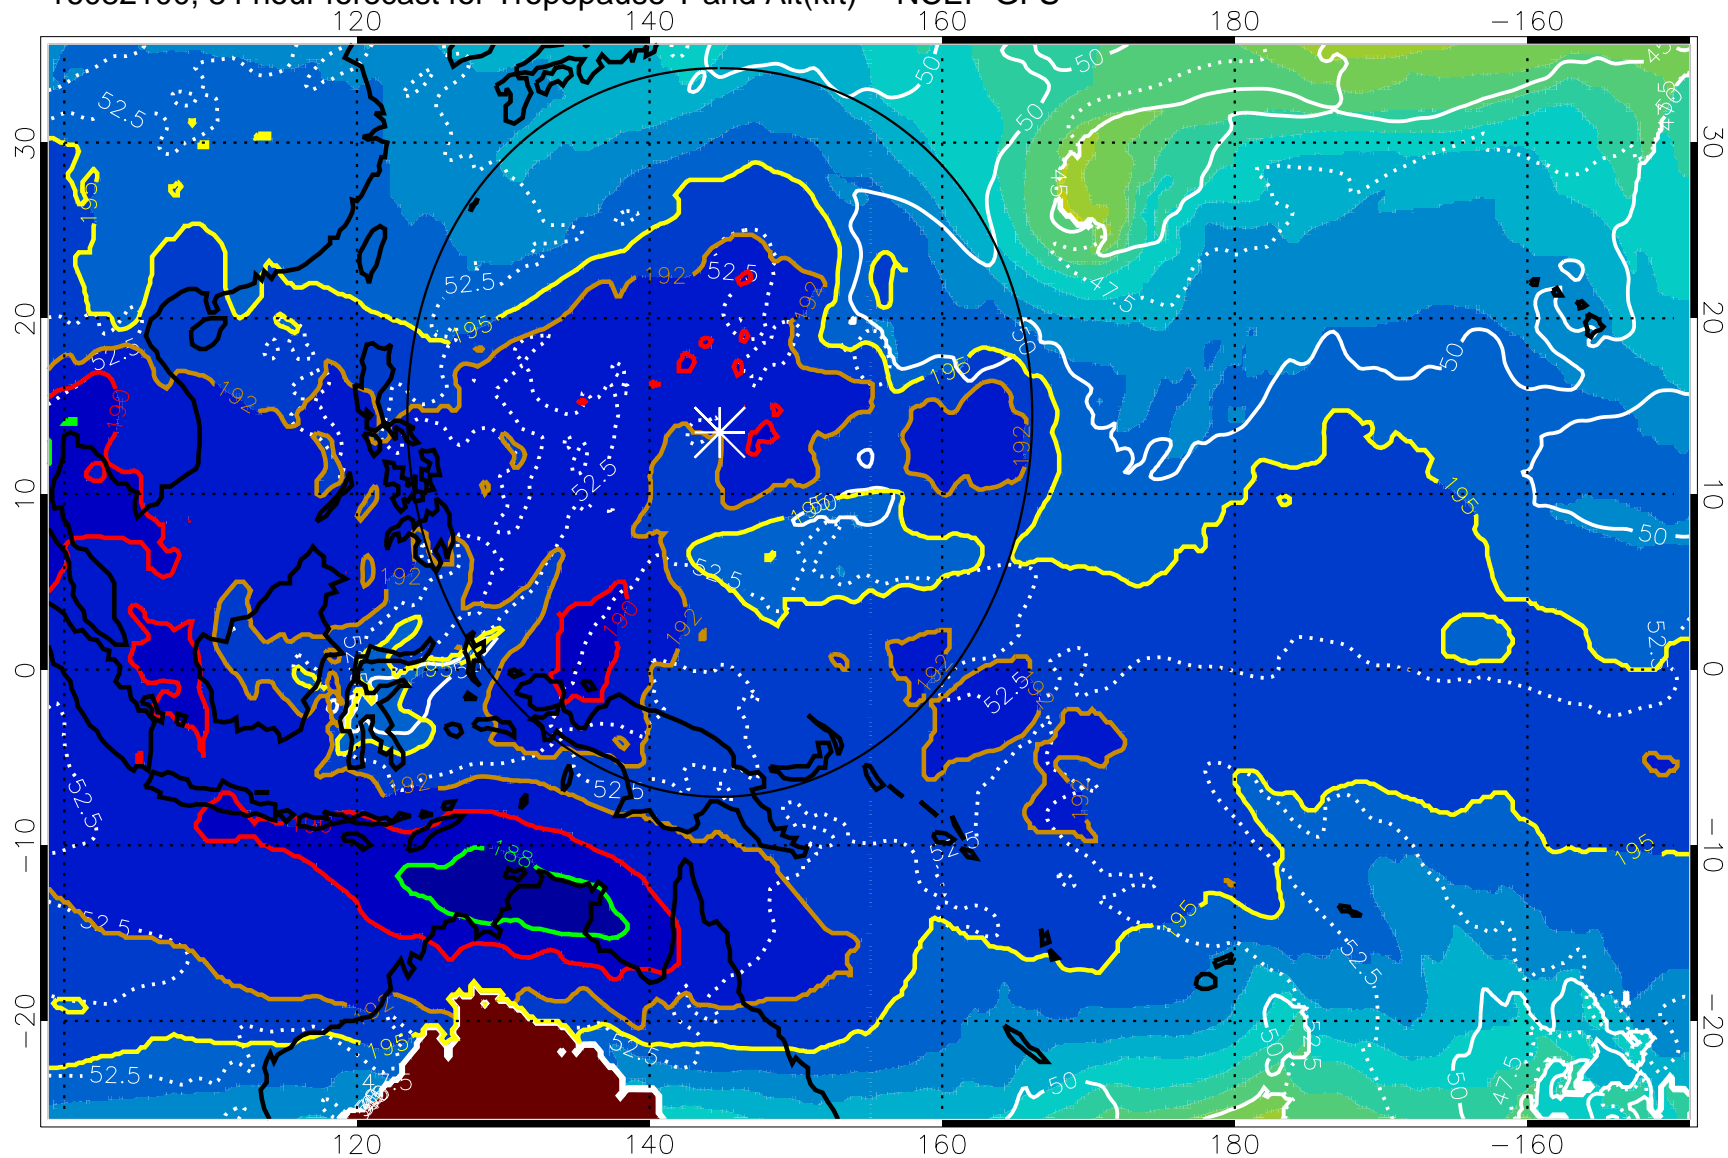

16082100, 84 hour forecast for Tropopause T and Alt(kft) -- NCEP GFS

190 200 210 220 230

Tropopause T, K

Tropopause Altitude in kft (white)

192.5K Isotherm 195K Isotherm
187.5K Isotherm 190K Isotherm

Range ring of 2304 km