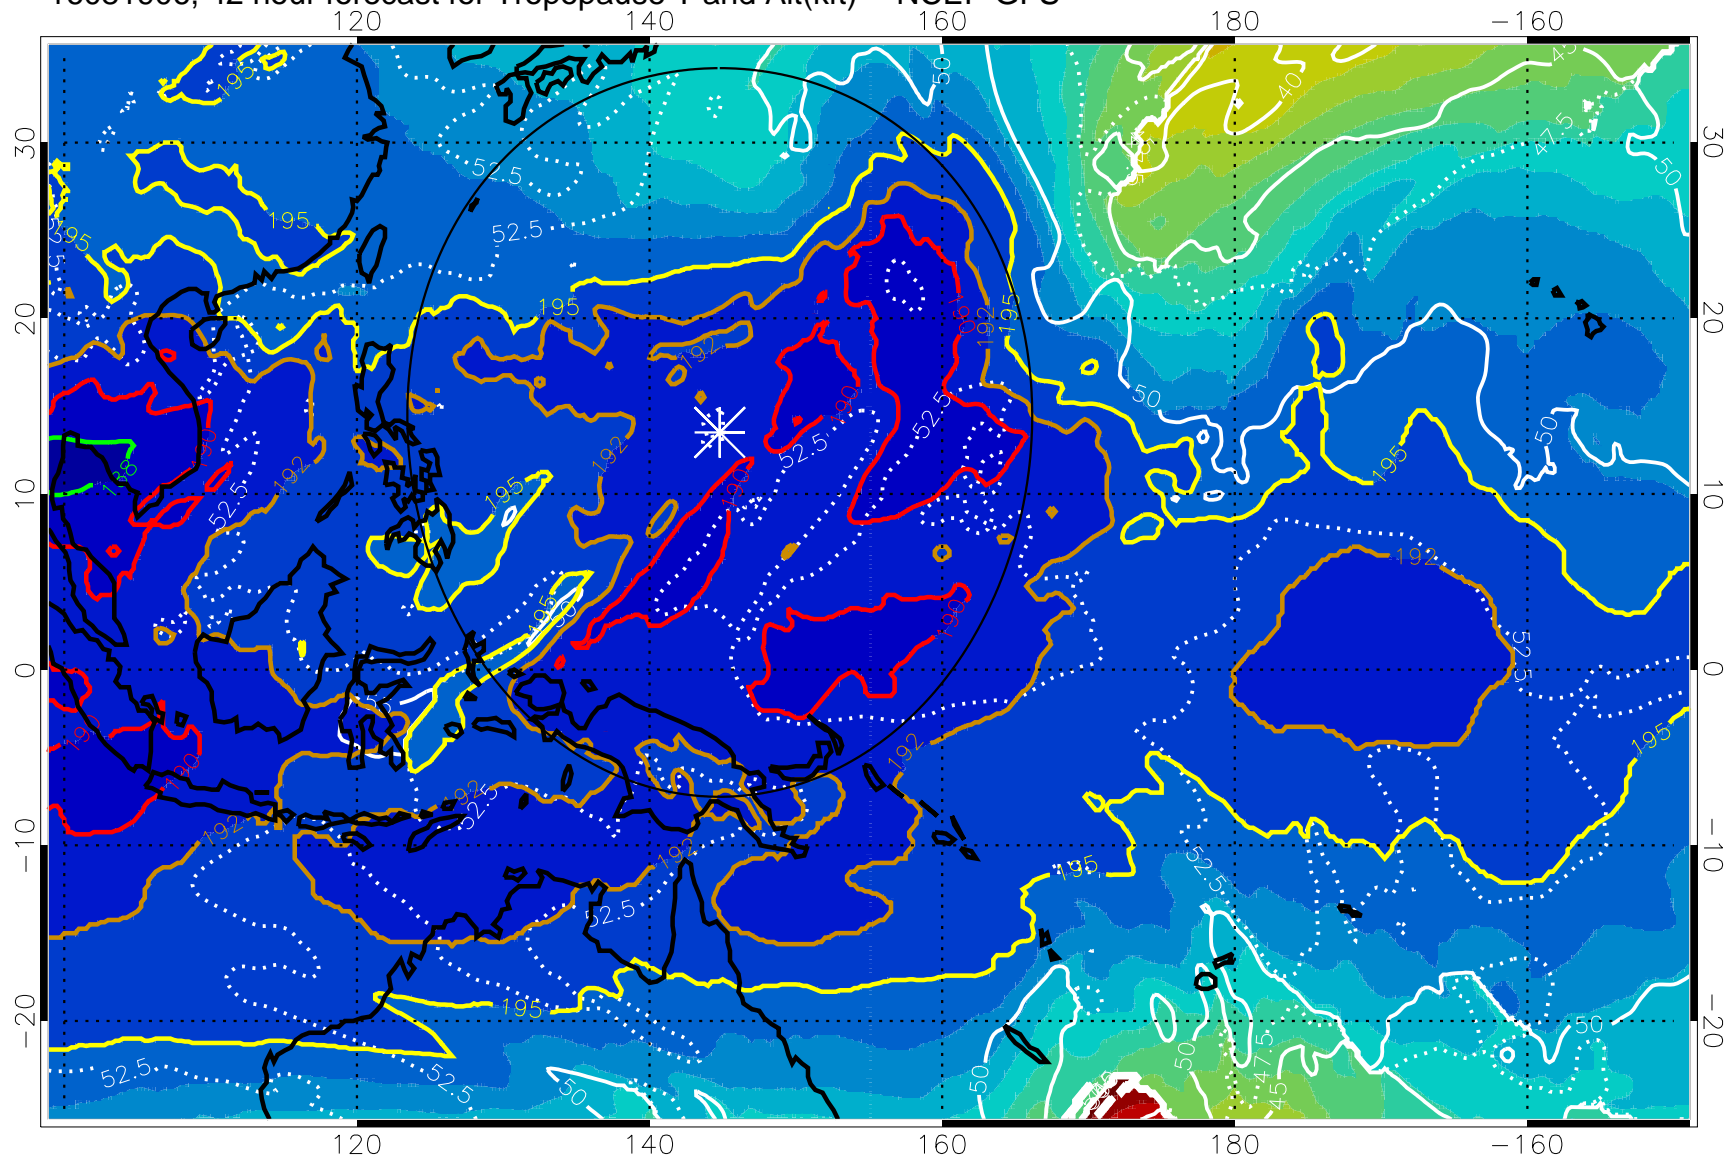

16081906, 42 hour forecast for Tropopause T and Alt(kft) -- NCEP GFS

190   200   210   220   230
Tropopause T, K

Tropopause Altitude in kft (white)

192.5K Isotherm   195K Isotherm
187.5K Isotherm   190K Isotherm

Range ring of 2304 km