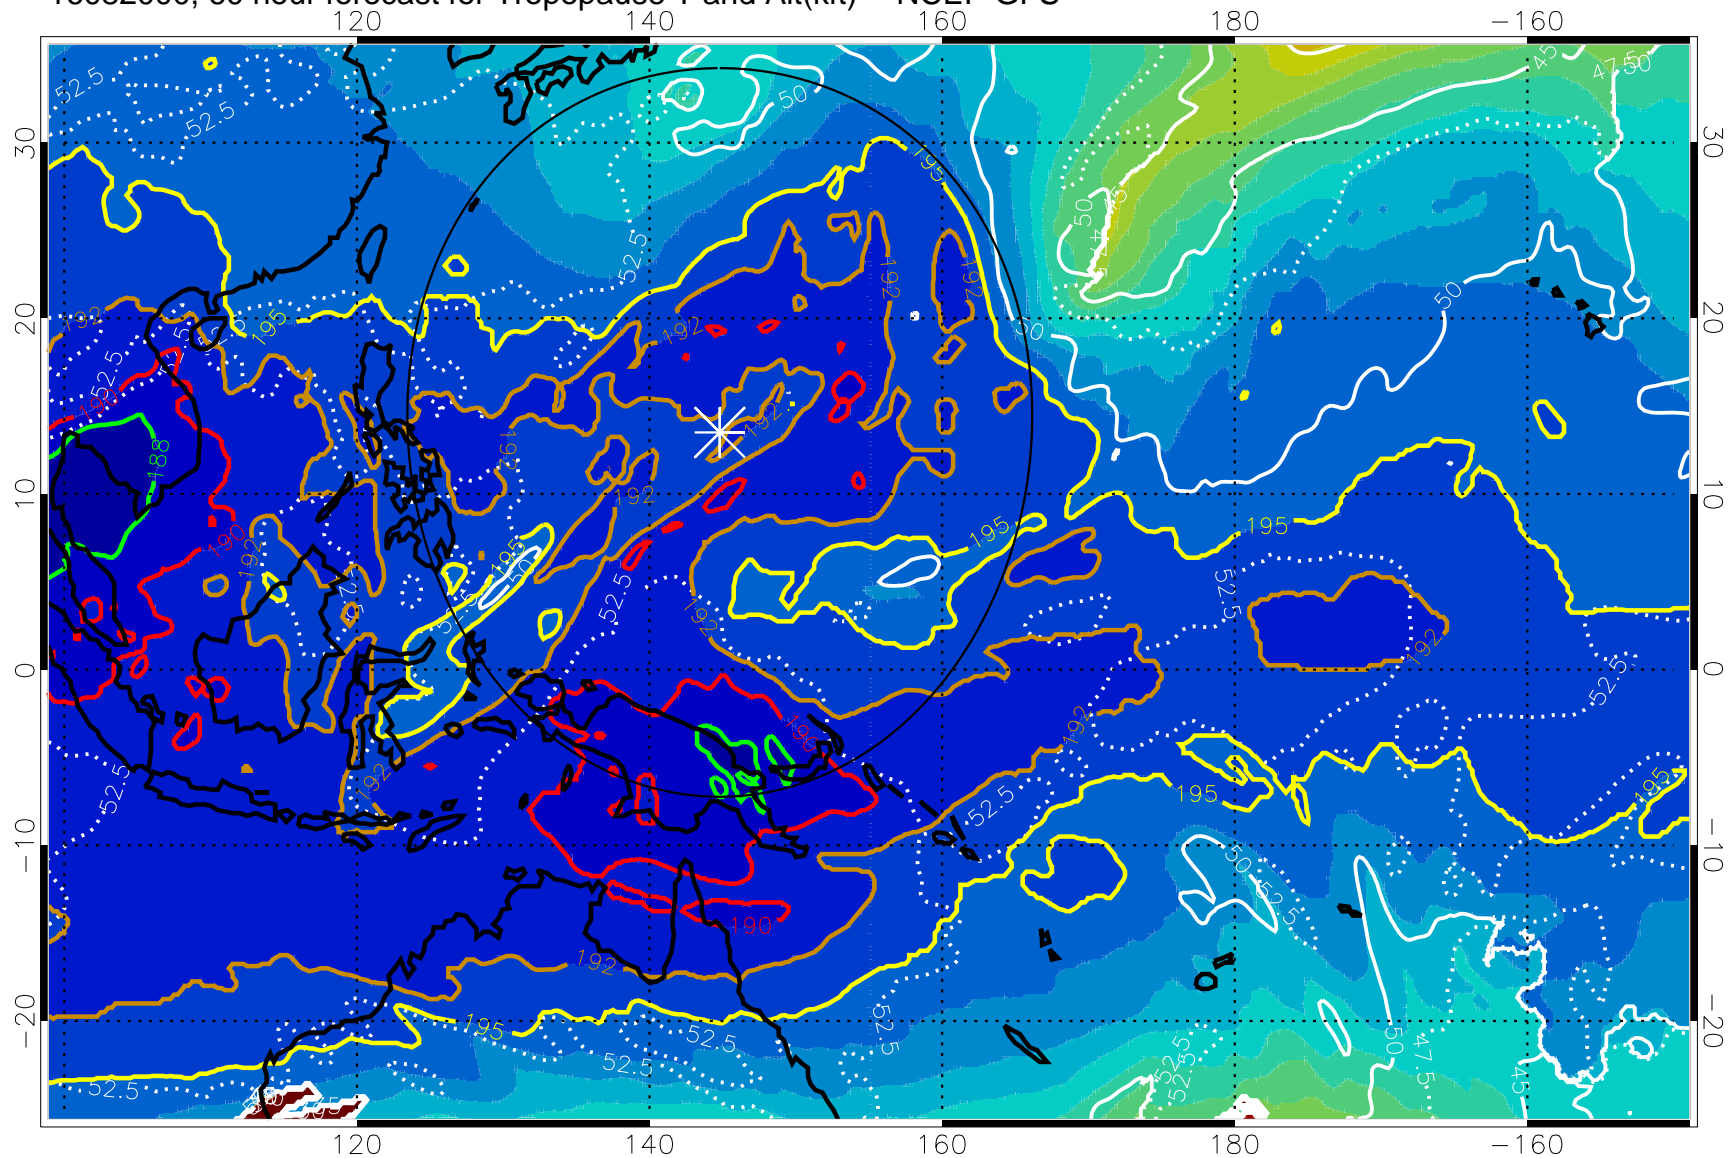

16082000, 60 hour forecast for Tropopause T and Alt(kft) -- NCEP GFS

190 200 210 220 230

Tropopause T, K

Tropopause Altitude in kft (white)

192.5K Isotherm 195K Isotherm
187.5K Isotherm 190K Isotherm

Range ring of 2304 km