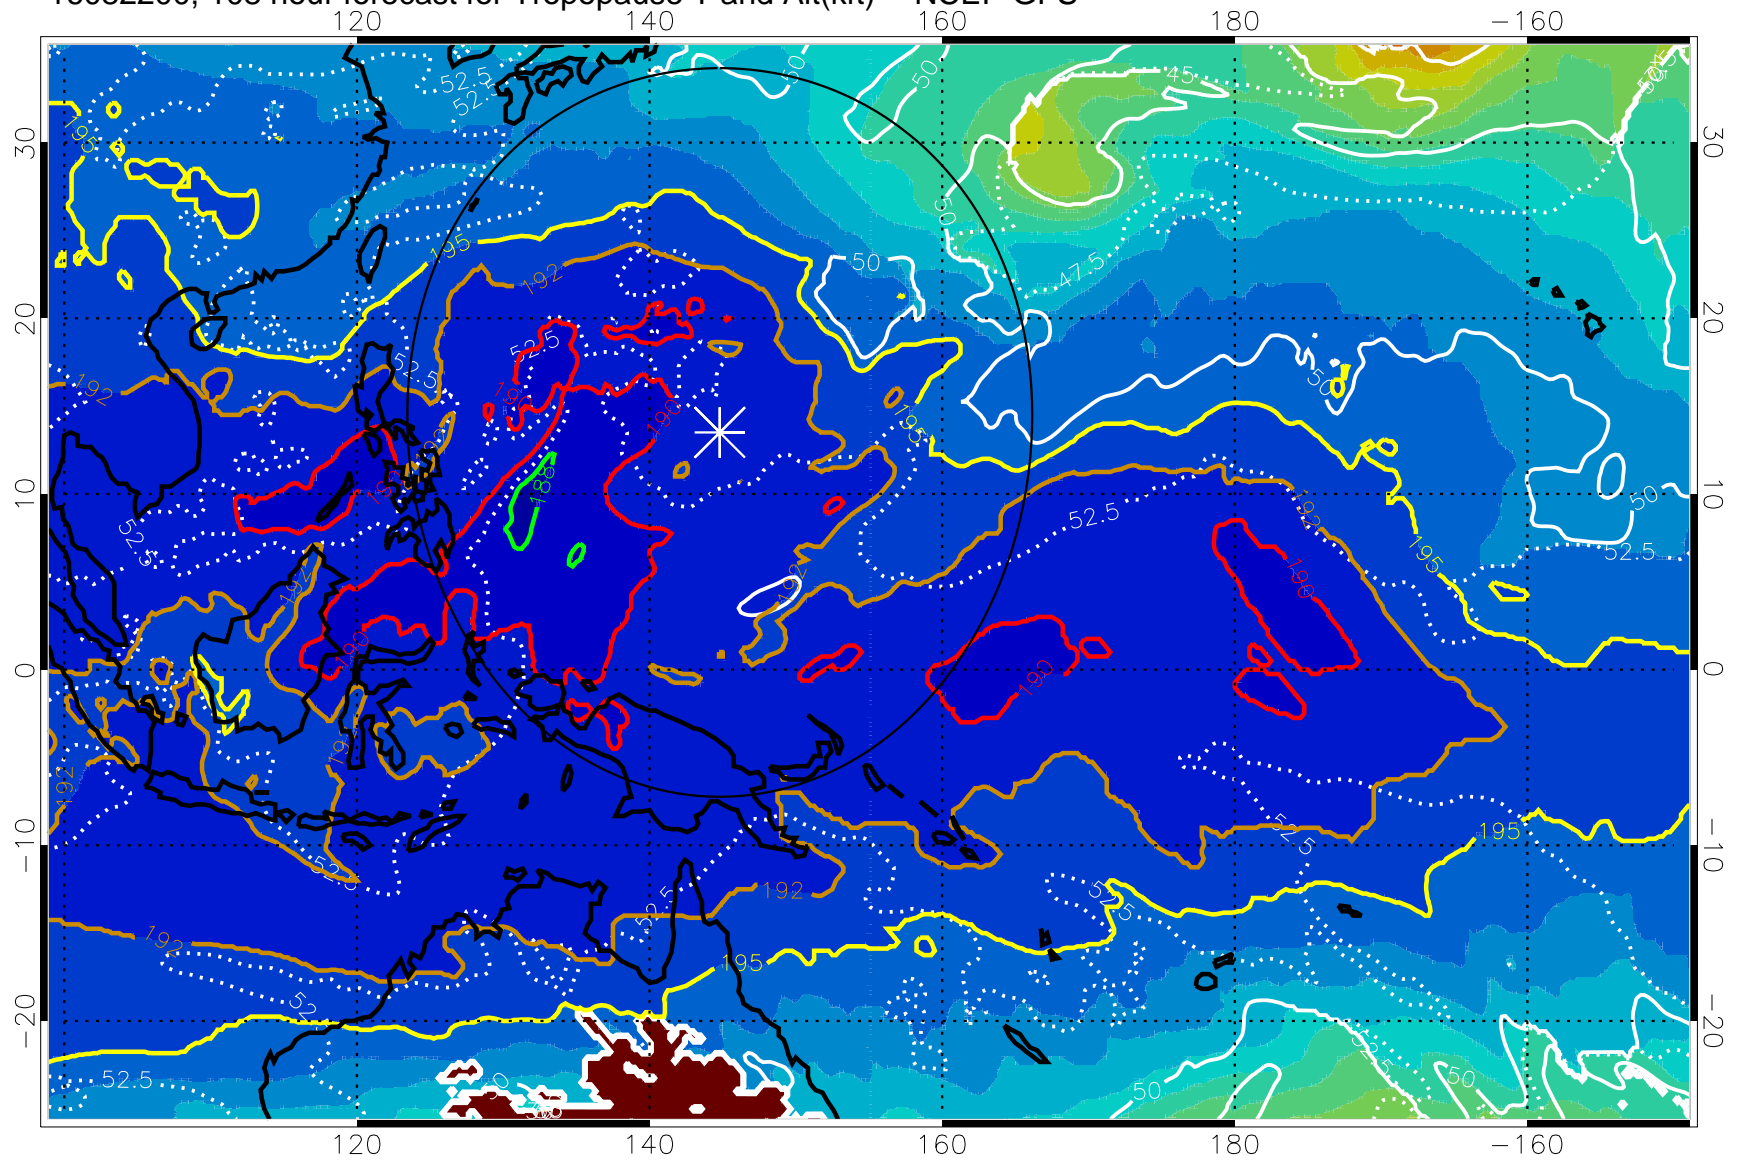

Tropopause Altitude in kft (white)

192.5K Isotherm 195K Isotherm
187.5K Isotherm 190K Isotherm

Range ring of 2304 km

16082118, 102 hour forecast for Tropopause T and Alt(kft) -- NCEP GFS

190 200 210 220 230

Tropopause T, K

Tropopause Altitude in kft (white)

192.5K Isotherm 195K Isotherm
187.5K Isotherm 190K Isotherm

Range ring of 2304 km

16082200, 108 hour forecast for Tropopause T and Alt(kft) -- NCEP GFS

190 200 210 220 230
Tropopause T, K