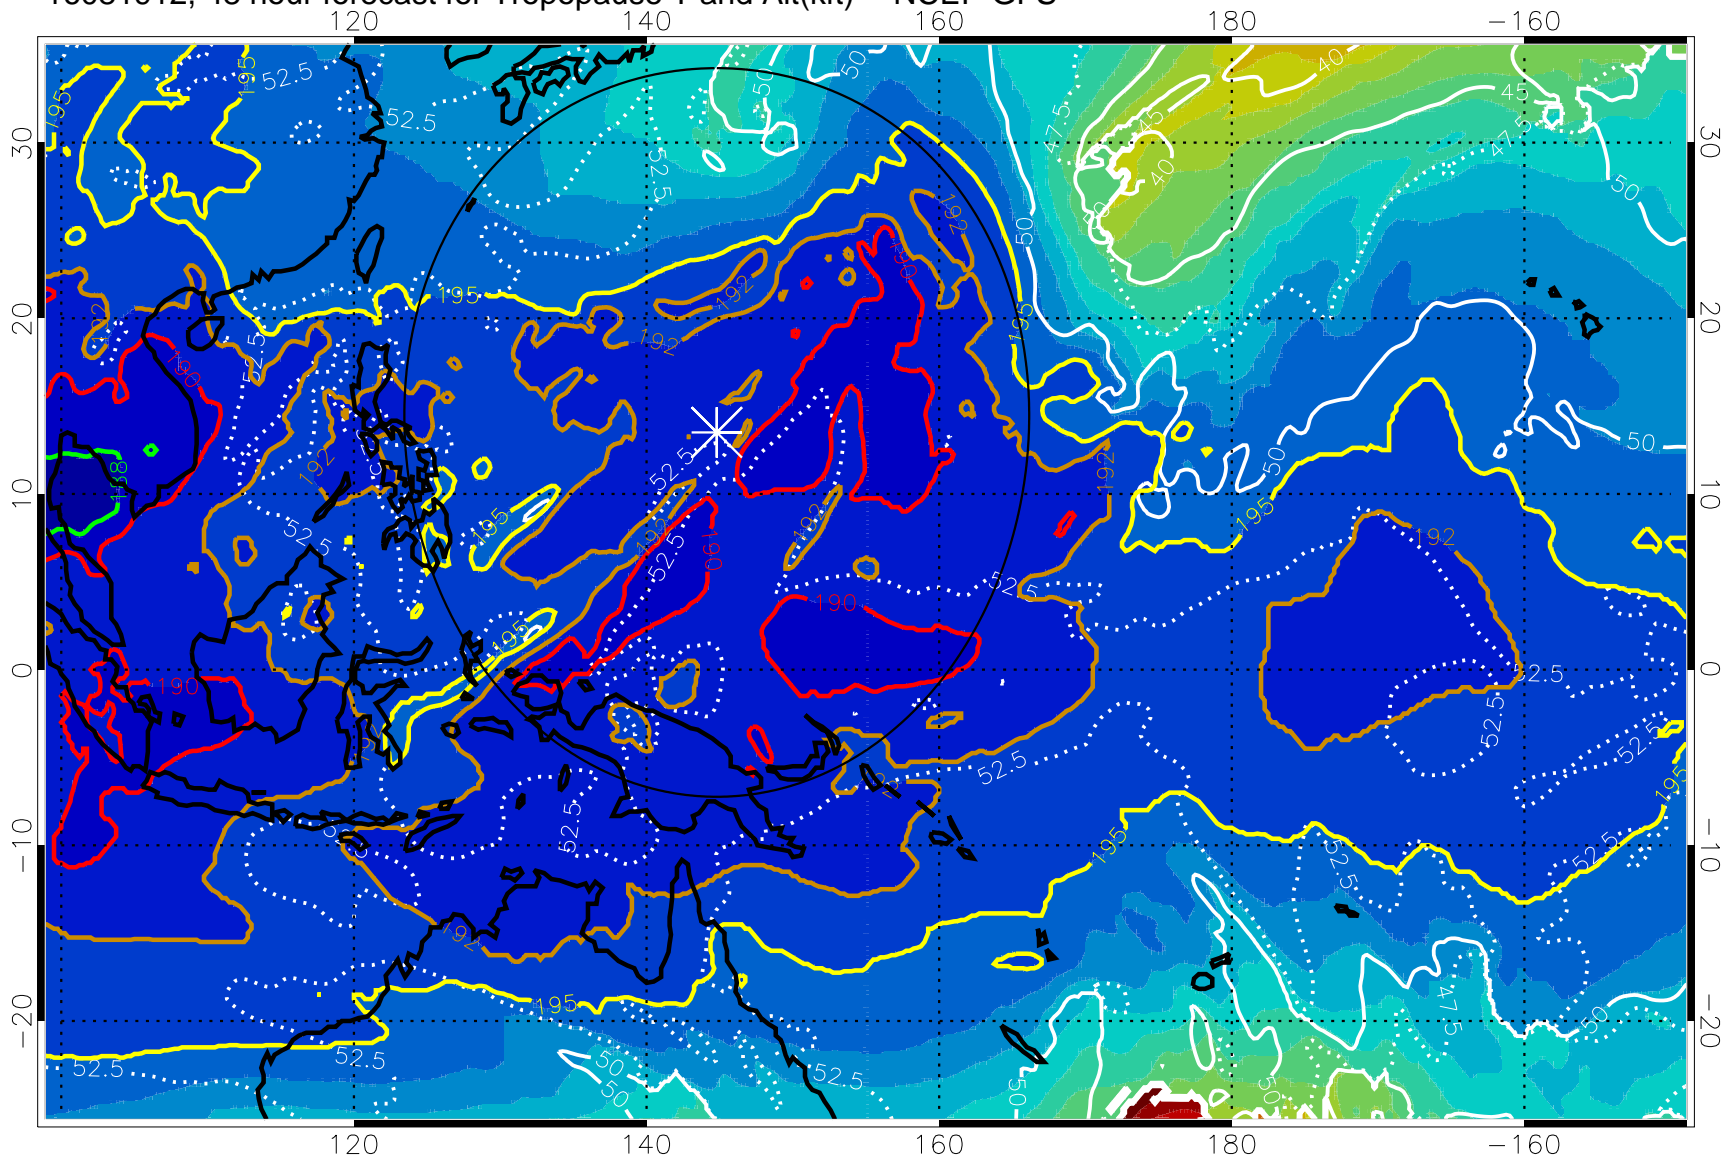

16081912, 48 hour forecast for Tropopause T and Alt(kft) -- NCEP GFS

190 200 210 220 230
Tropopause T, K

Tropopause Altitude in kft (white)

192.5K Isotherm 195K Isotherm
187.5K Isotherm 190K Isotherm

Range ring of 2304 km