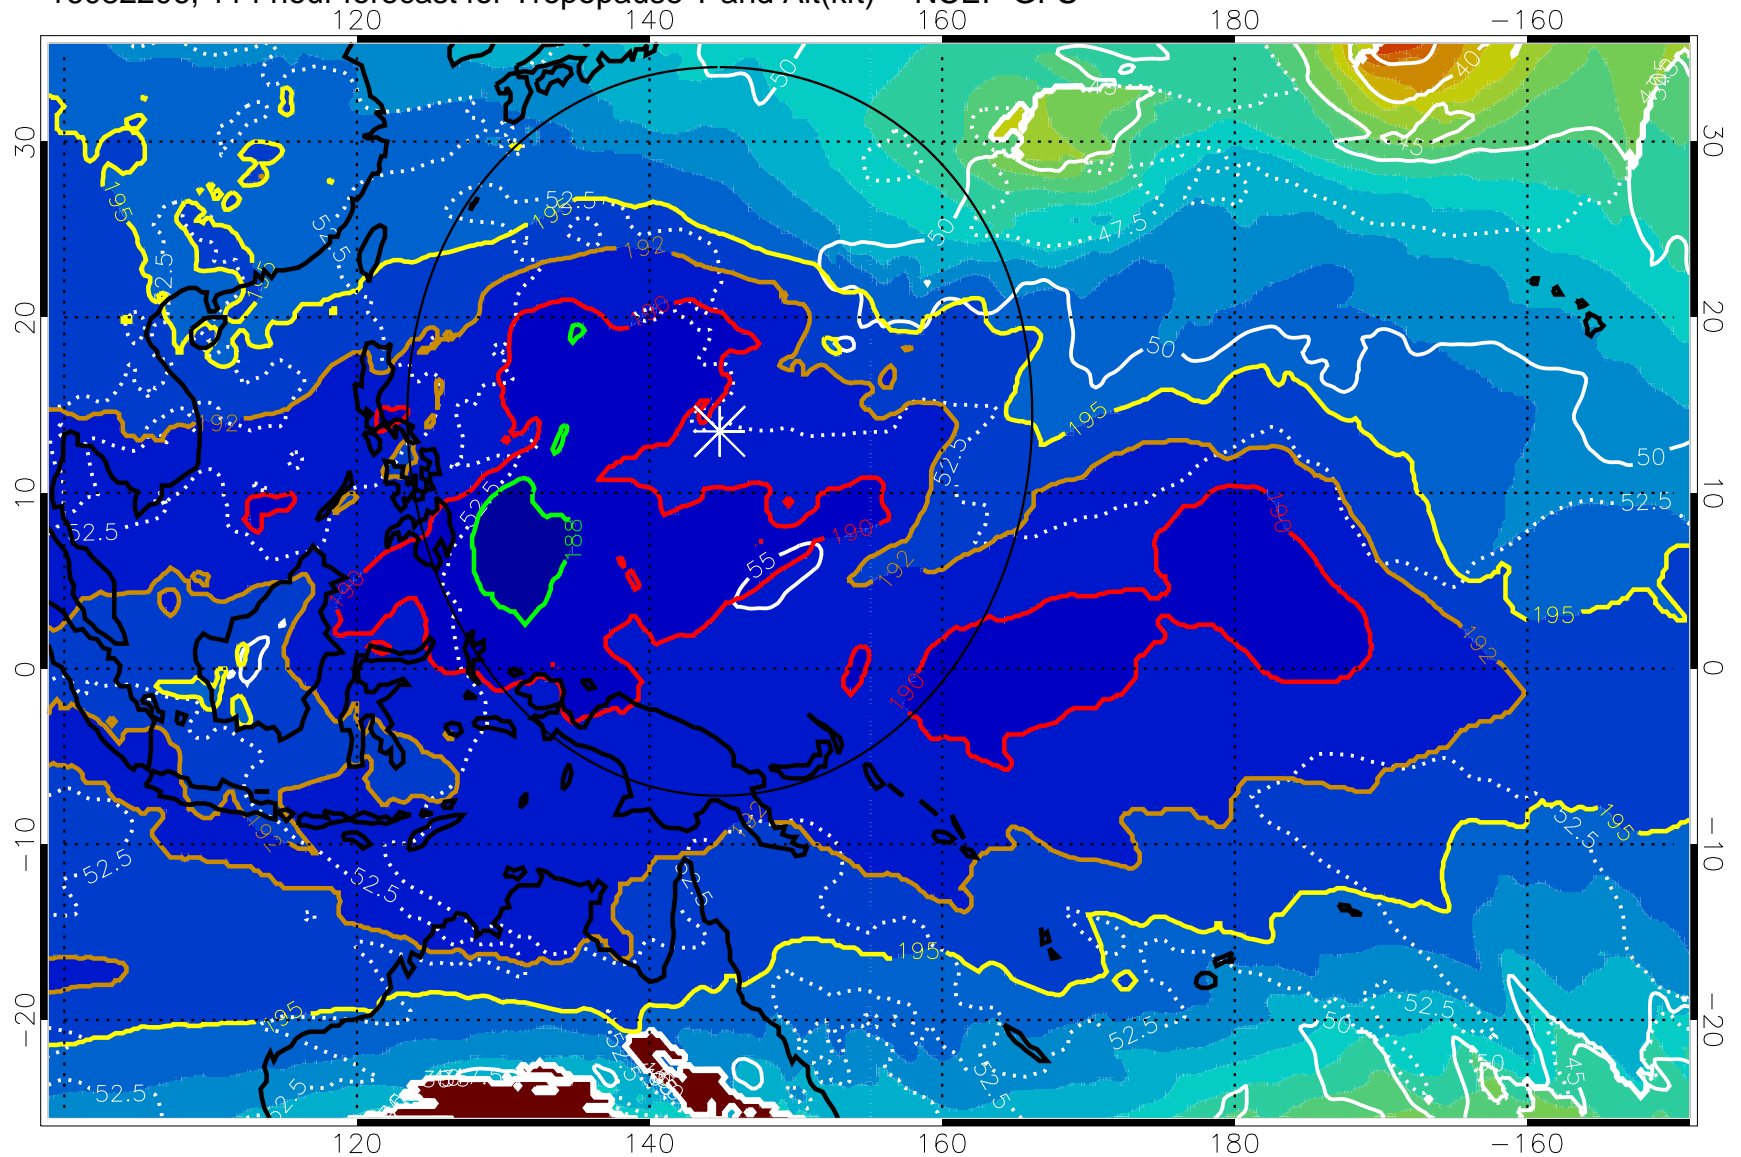

16082206, 114 hour forecast for Tropopause T and Alt(kft) -- NCEP GFS

190 200 210 220 230

Tropopause T, K

Tropopause Altitude in kft (white)

192.5K Isotherm 195K Isotherm
187.5K Isotherm 190K Isotherm

Range ring of 2304 km