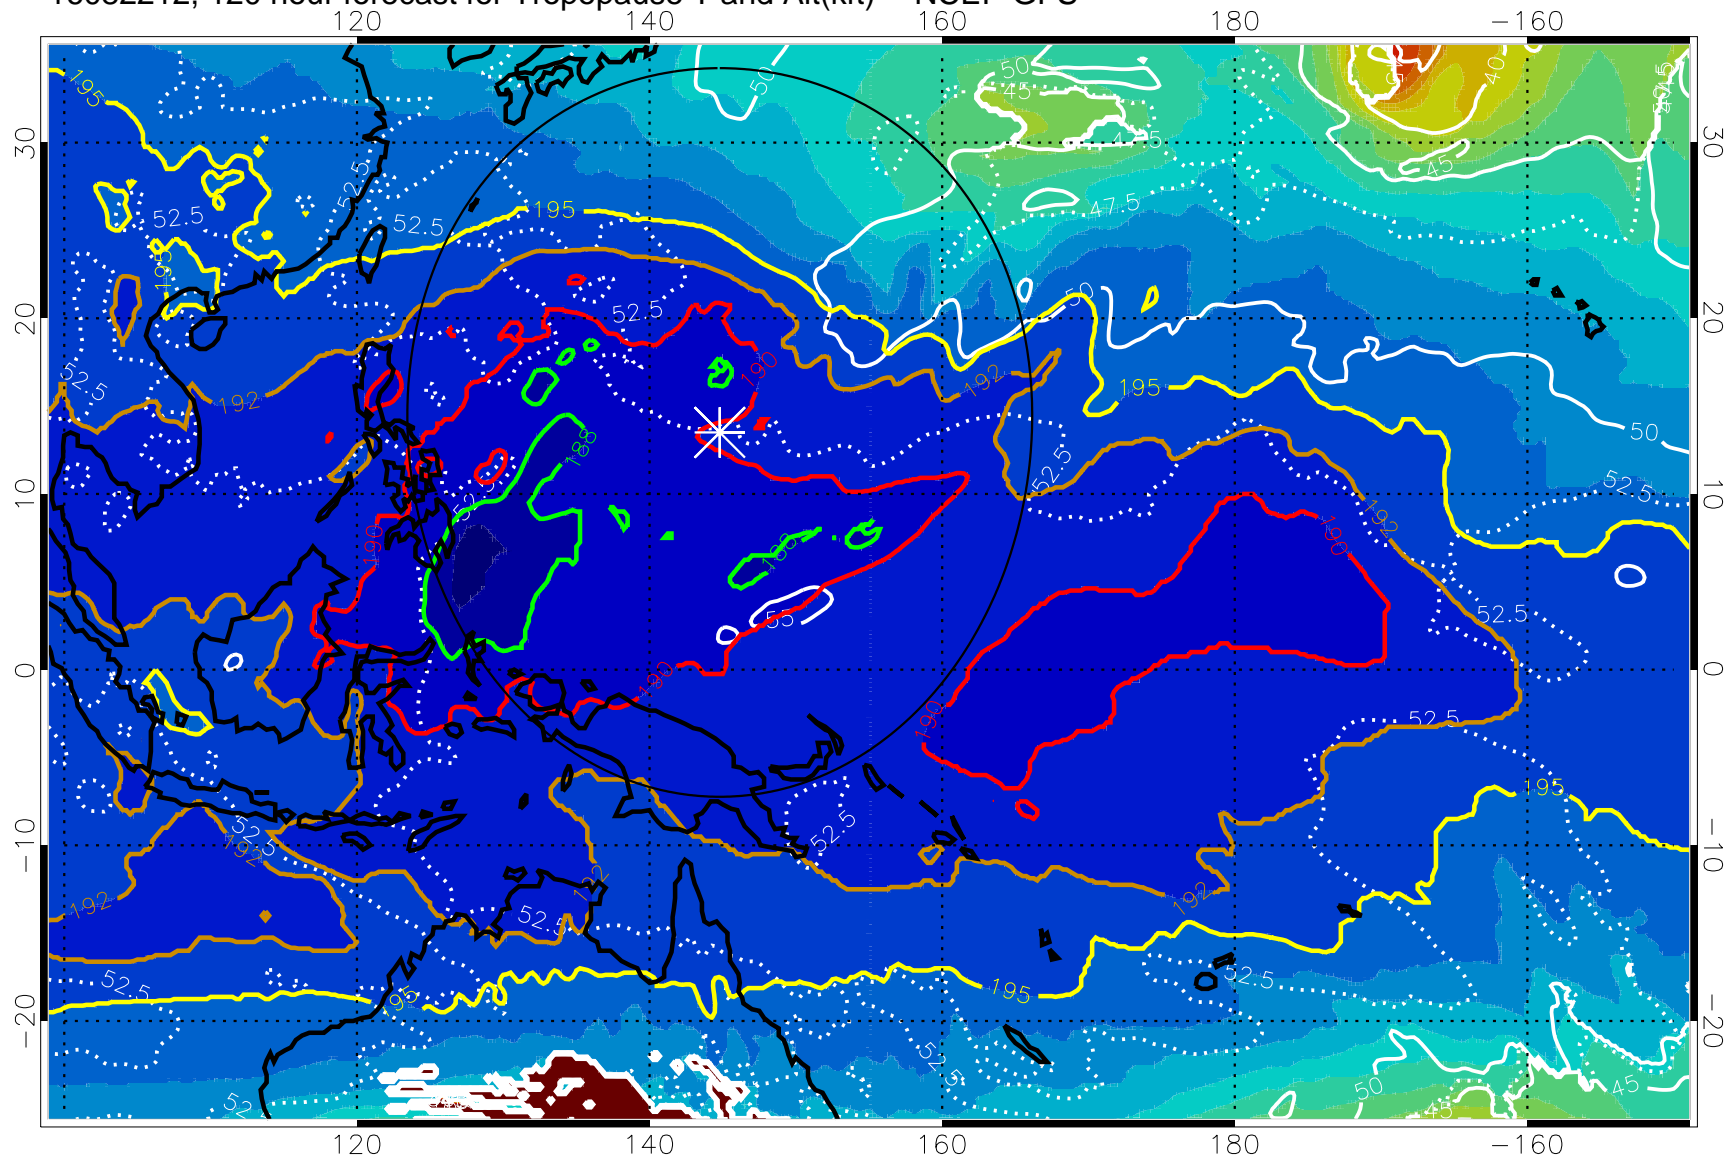

16082212, 120 hour forecast for Tropopause T and Alt(kft) -- NCEP GFS

190 200 210 220 230

Tropopause T, K

Tropopause Altitude in kft (white)

192.5K Isotherm 195K Isotherm
187.5K Isotherm 190K Isotherm

Range ring of 2304 km