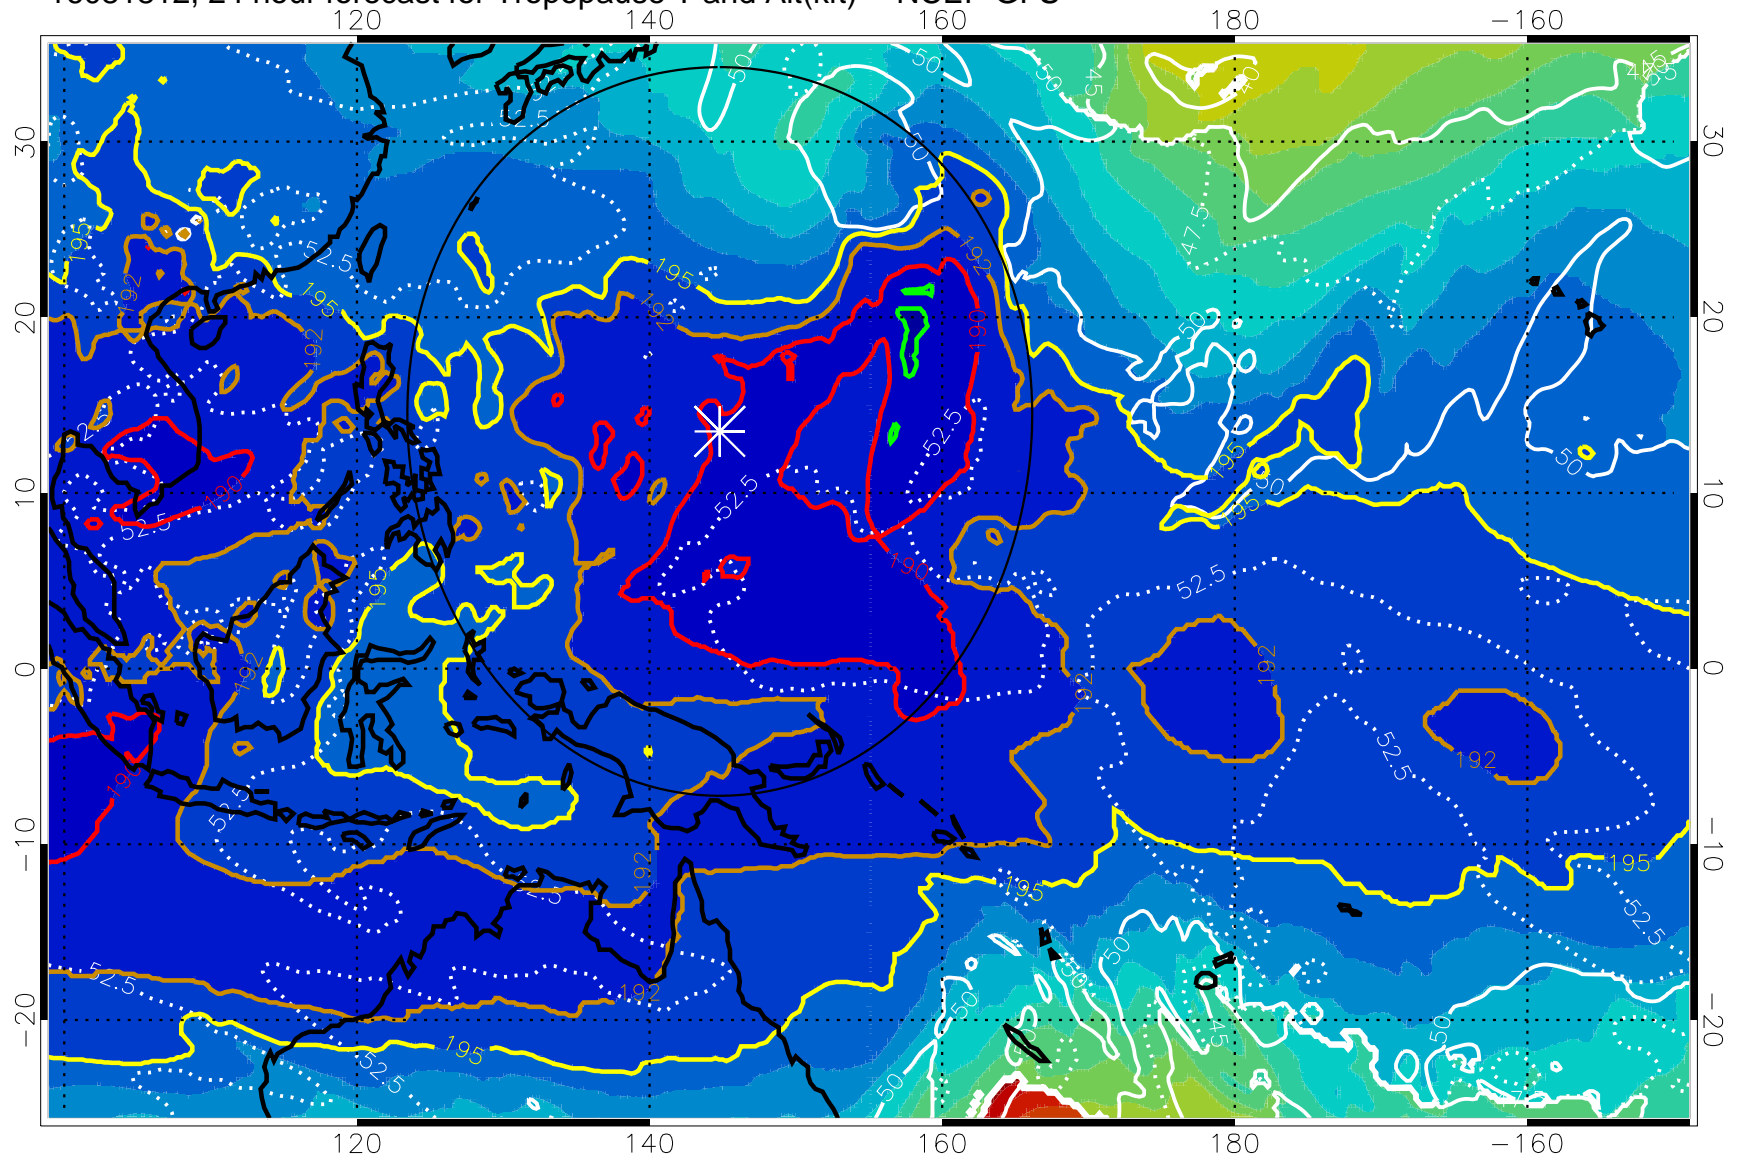

190 200 210 220 230

Tropopause T, K

Tropopause Altitude in kft (white)

192.5K Isotherm 195K Isotherm

187.5K Isotherm 190K Isotherm

Range ring of 2304 km

16081812, 24 hour forecast for Tropopause T and Alt(kft) -- NCEP GFS