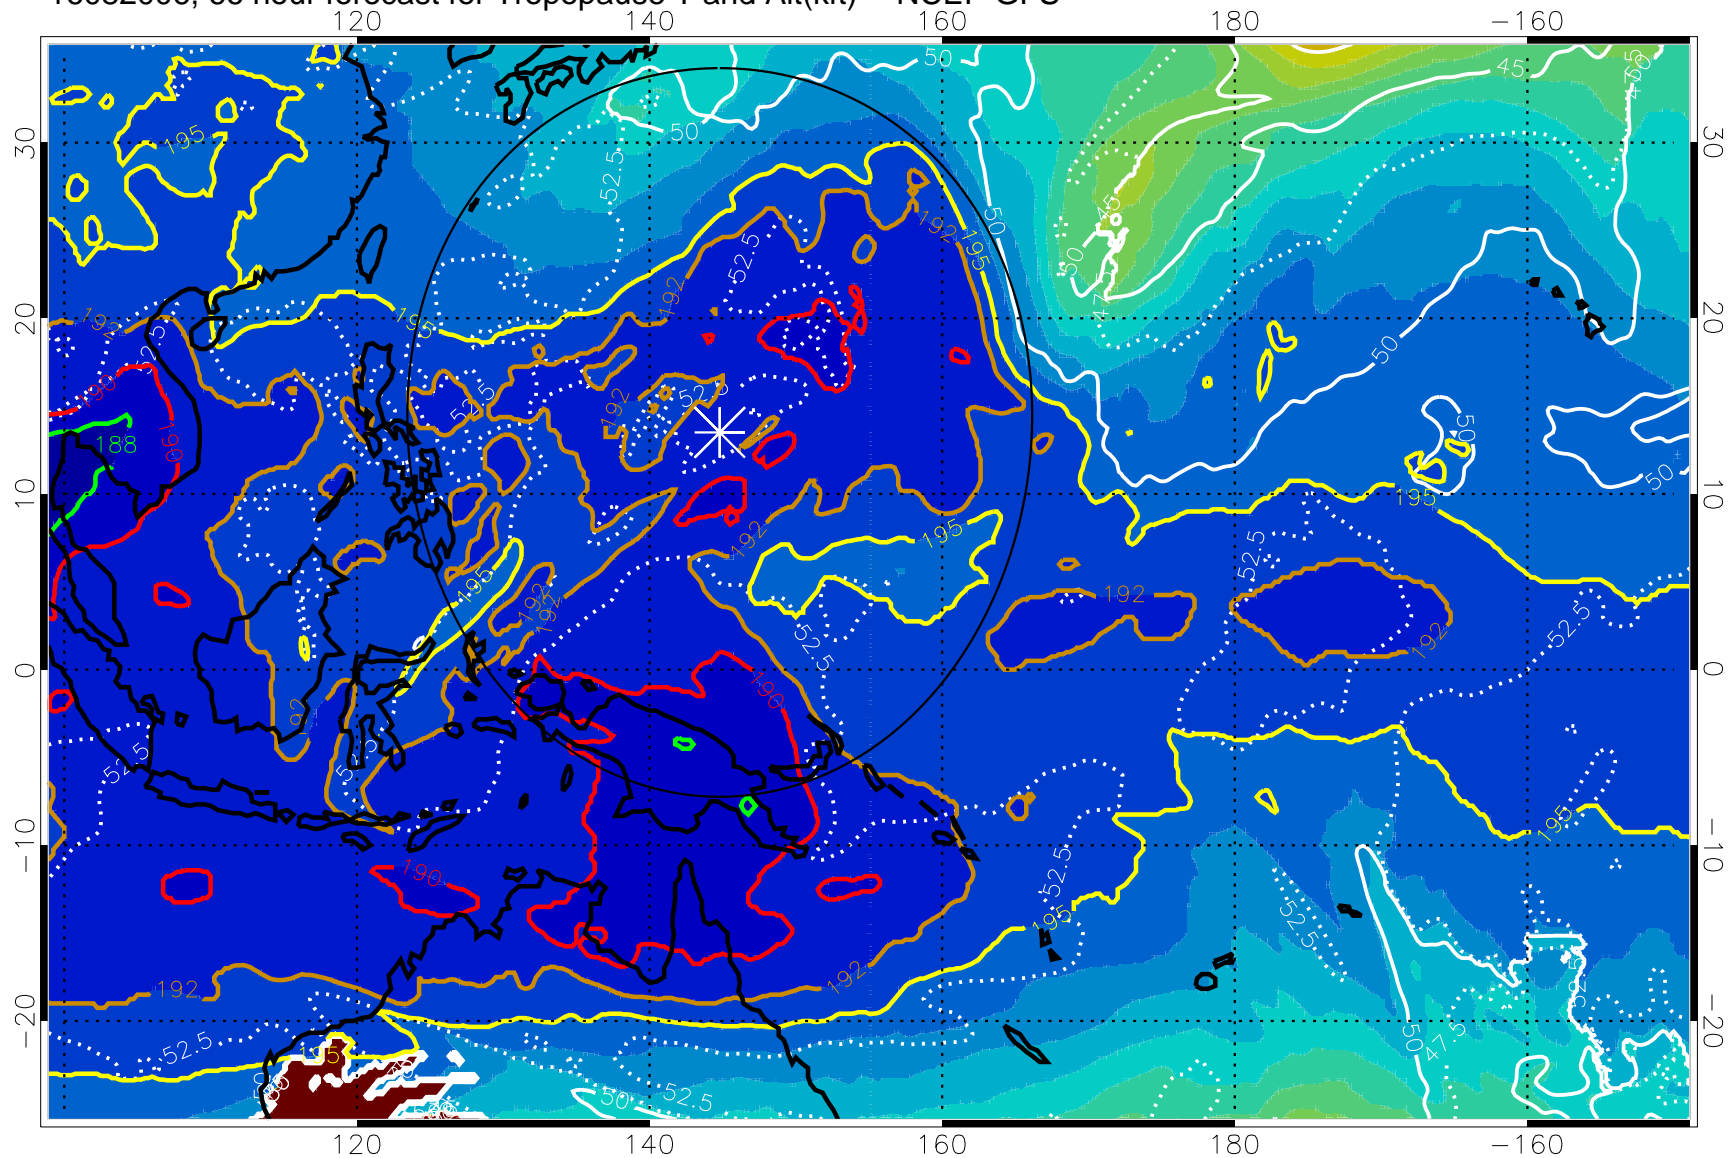

190 200 210 220 230

Tropopause T, K

Tropopause Altitude in kft (white)

192.5K Isotherm 195K Isotherm
187.5K Isotherm 190K Isotherm

Range ring of 2304 km

16082006, 66 hour forecast for Tropopause T and Alt(kft) -- NCEP GFS