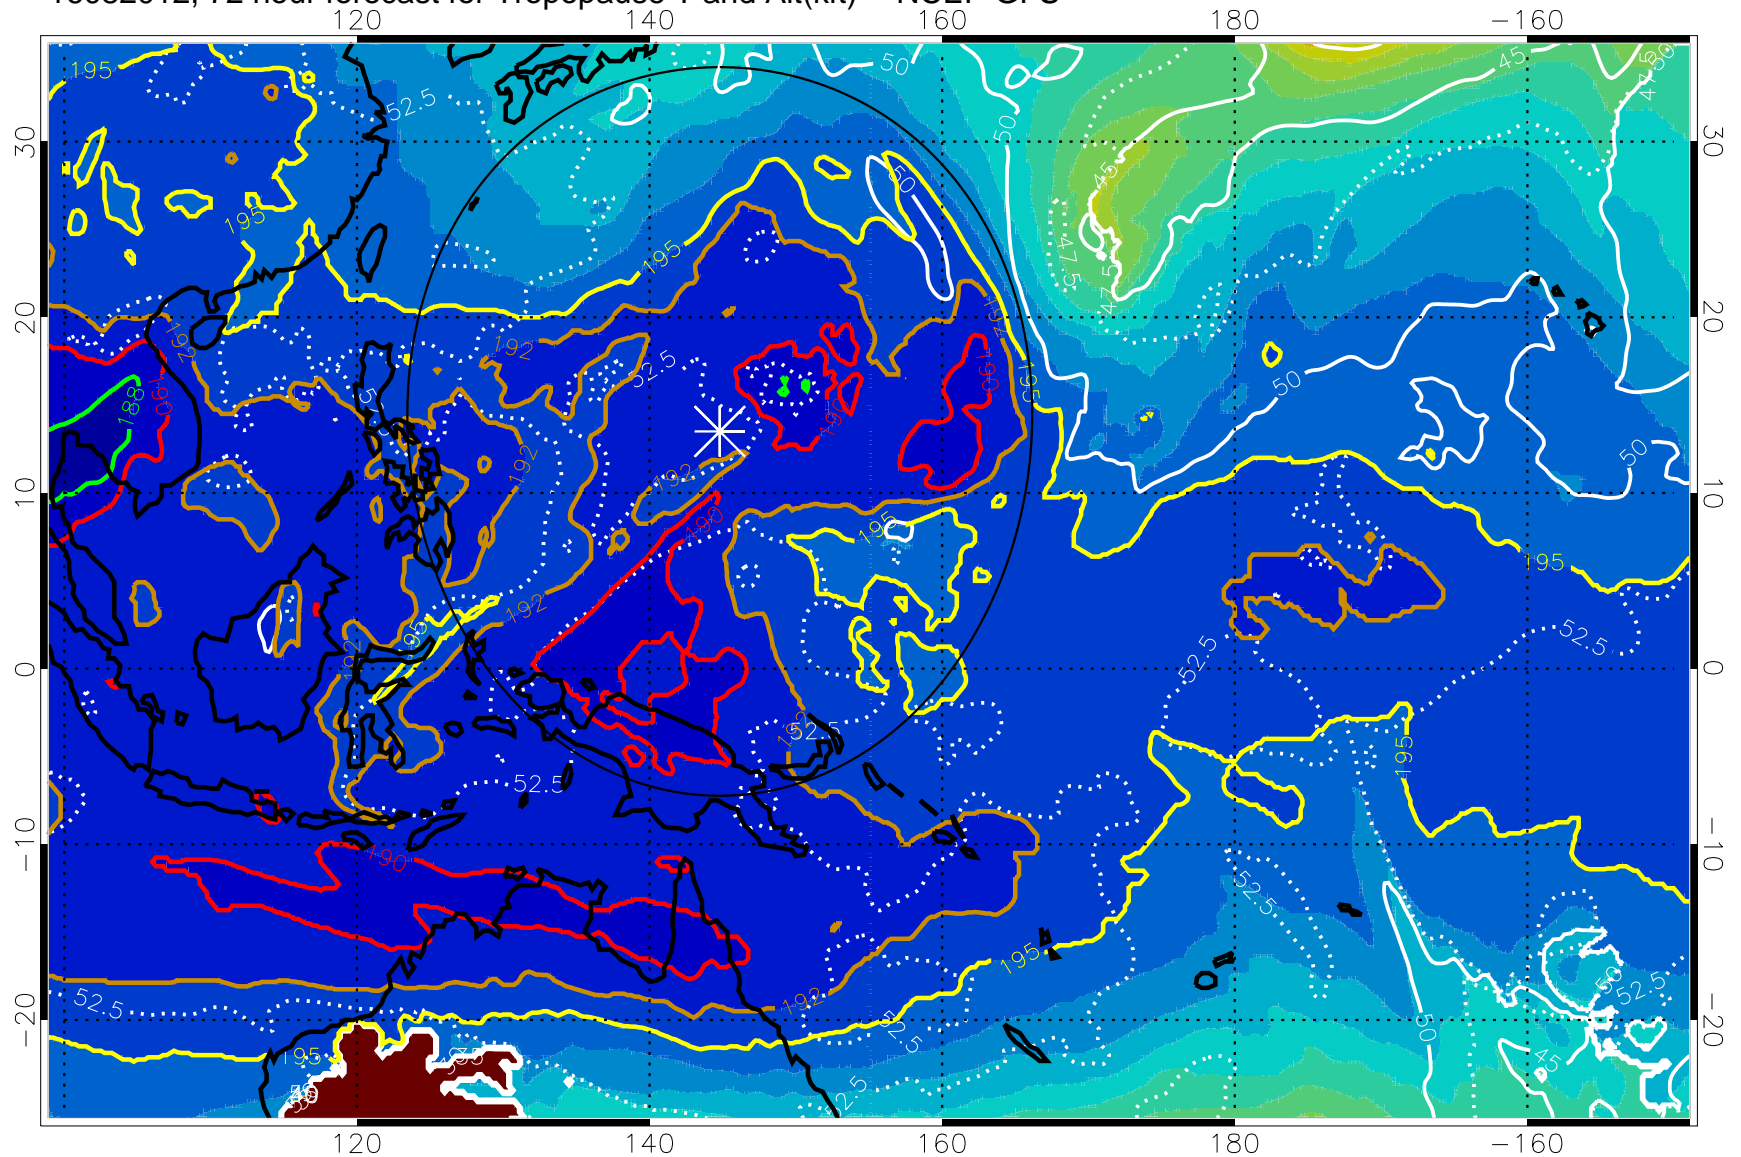

190 200 210 220 230

Tropopause T, K

Tropopause Altitude in kft (white)

192.5K Isotherm 195K Isotherm
187.5K Isotherm 190K Isotherm

Range ring of 2304 km

16082012, 72 hour forecast for Tropopause T and Alt(kft) -- NCEP GFS

190 200 210 220 230
Tropopause T, K

Tropopause Altitude in kft (white)

192.5K Isotherm 195K Isotherm
187.5K Isotherm 190K Isotherm

Range ring of 2304 km

16082018, 78 hour forecast for Tropopause T and Alt(kft) -- NCEP GFS