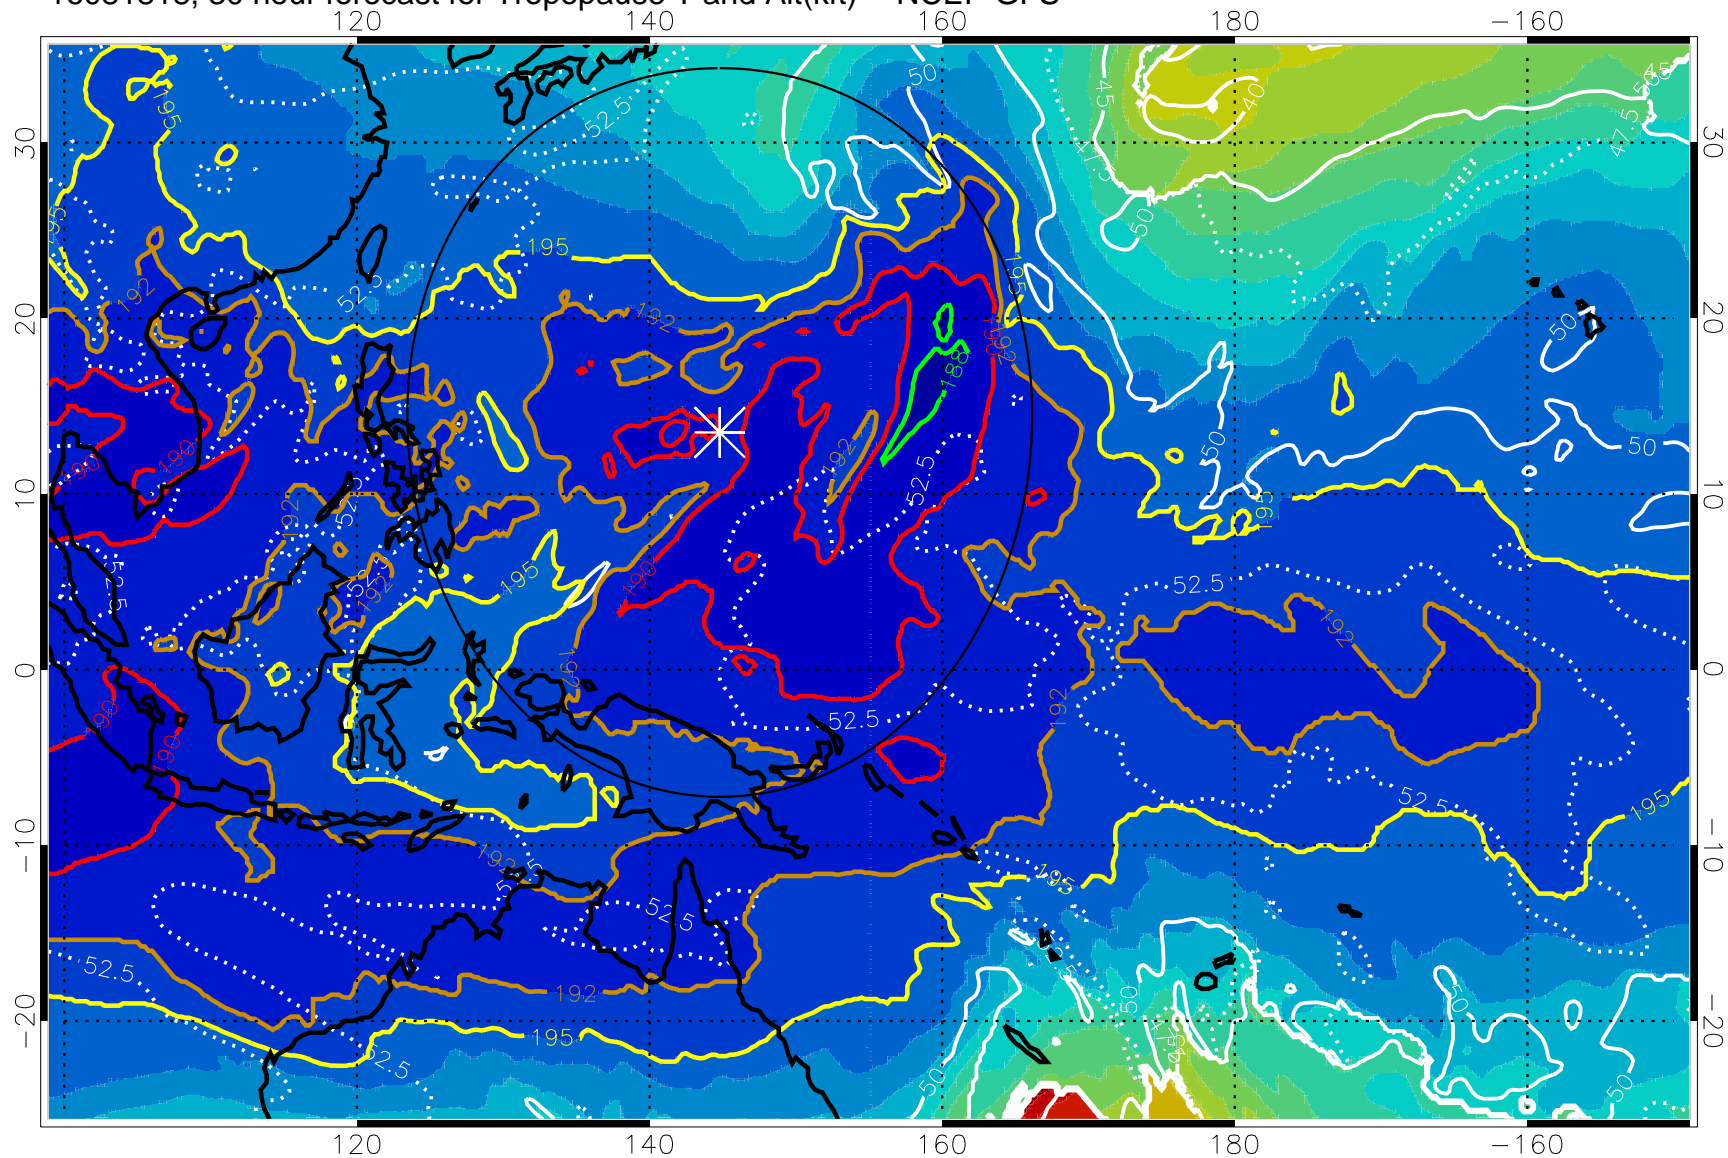

190 200 210 220 230

Tropopause T, K

Tropopause Altitude in kft (white)

192.5K Isotherm 195K Isotherm

187.5K Isotherm 190K Isotherm

Range ring of 2304 km

16081812, 24 hour forecast for Tropopause T and Alt(kft) -- NCEP GFS

190 200 210 220 230
Tropopause T, K

Tropopause Altitude in kft (white)

192.5K Isotherm 195K Isotherm
187.5K Isotherm 190K Isotherm

Range ring of 2304 km

16081818, 30 hour forecast for Tropopause T and Alt(kft) -- NCEP GFS