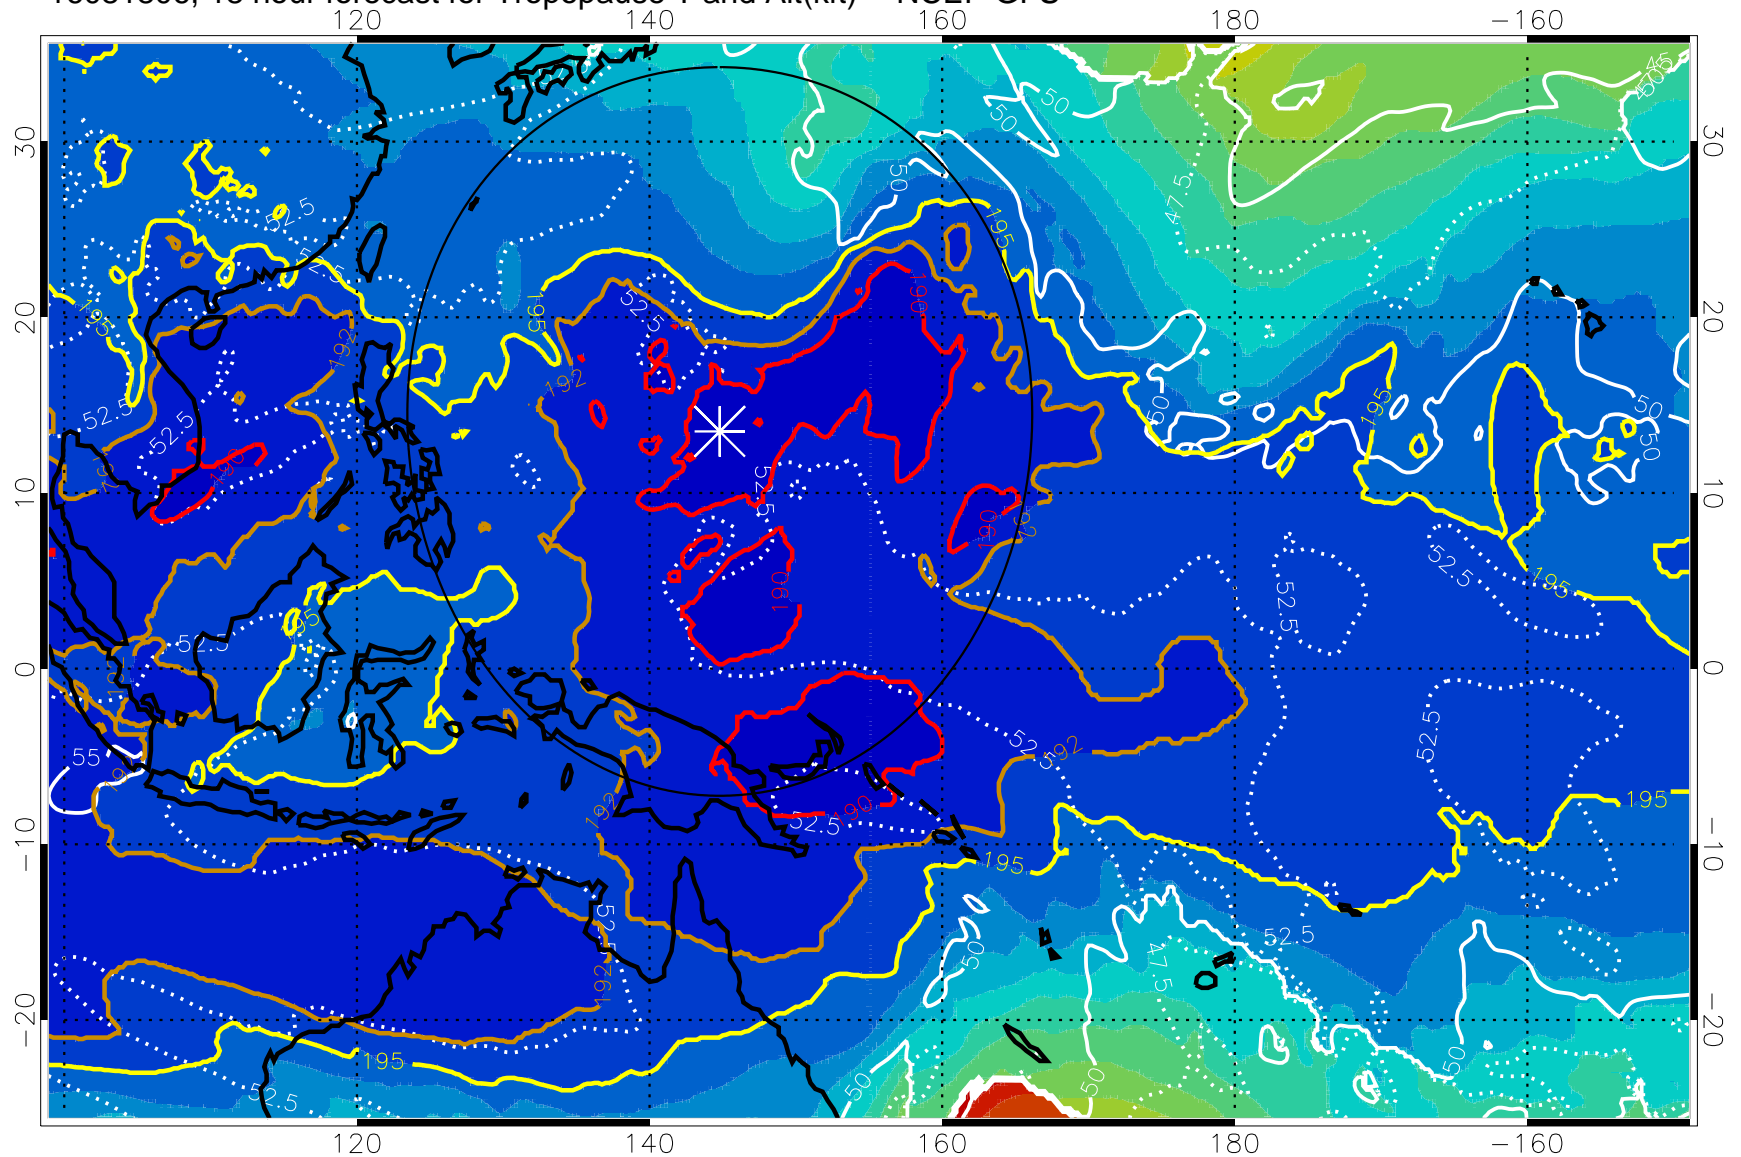

16081718, 6 hour forecast for Tropopause T and Alt(kft) -- NCEP GFS

Tropopause Altitude in kft (white)

192.5K Isotherm 195K Isotherm
187.5K Isotherm 190K Isotherm

Range ring of 2304 km

16081800, 12 hour forecast for Tropopause T and Alt(kft) -- NCEP GFS

190 200 210 220 230
Tropopause T, K

Tropopause Altitude in kft (white)

192.5K Isotherm 195K Isotherm
187.5K Isotherm 190K Isotherm

Range ring of 2304 km

16081806, 18 hour forecast for Tropopause T and Alt(kft) -- NCEP GFS