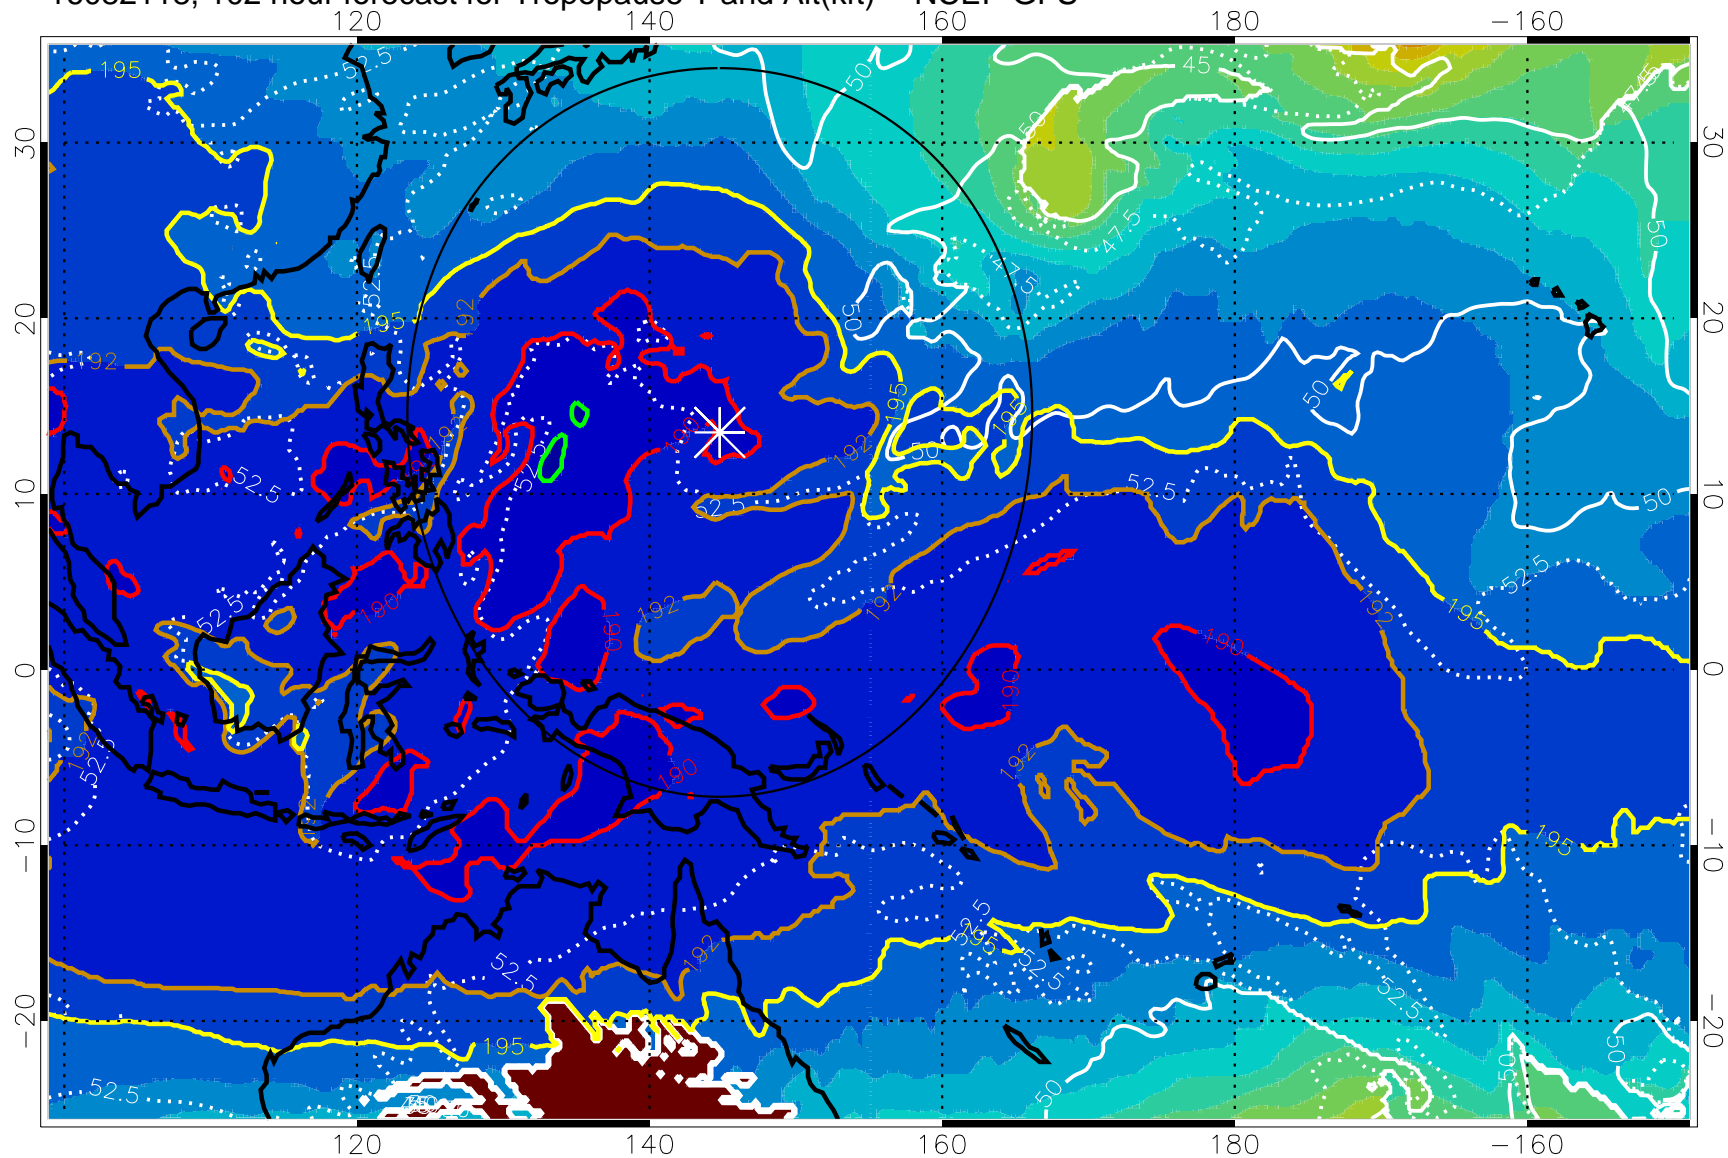

16082118, 102 hour forecast for Tropopause T and Alt(kft) -- NCEP GFS

190 200 210 220 230

Tropopause T, K

Tropopause Altitude in kft (white)

192.5K Isotherm 195K Isotherm
187.5K Isotherm 190K Isotherm

Range ring of 2304 km