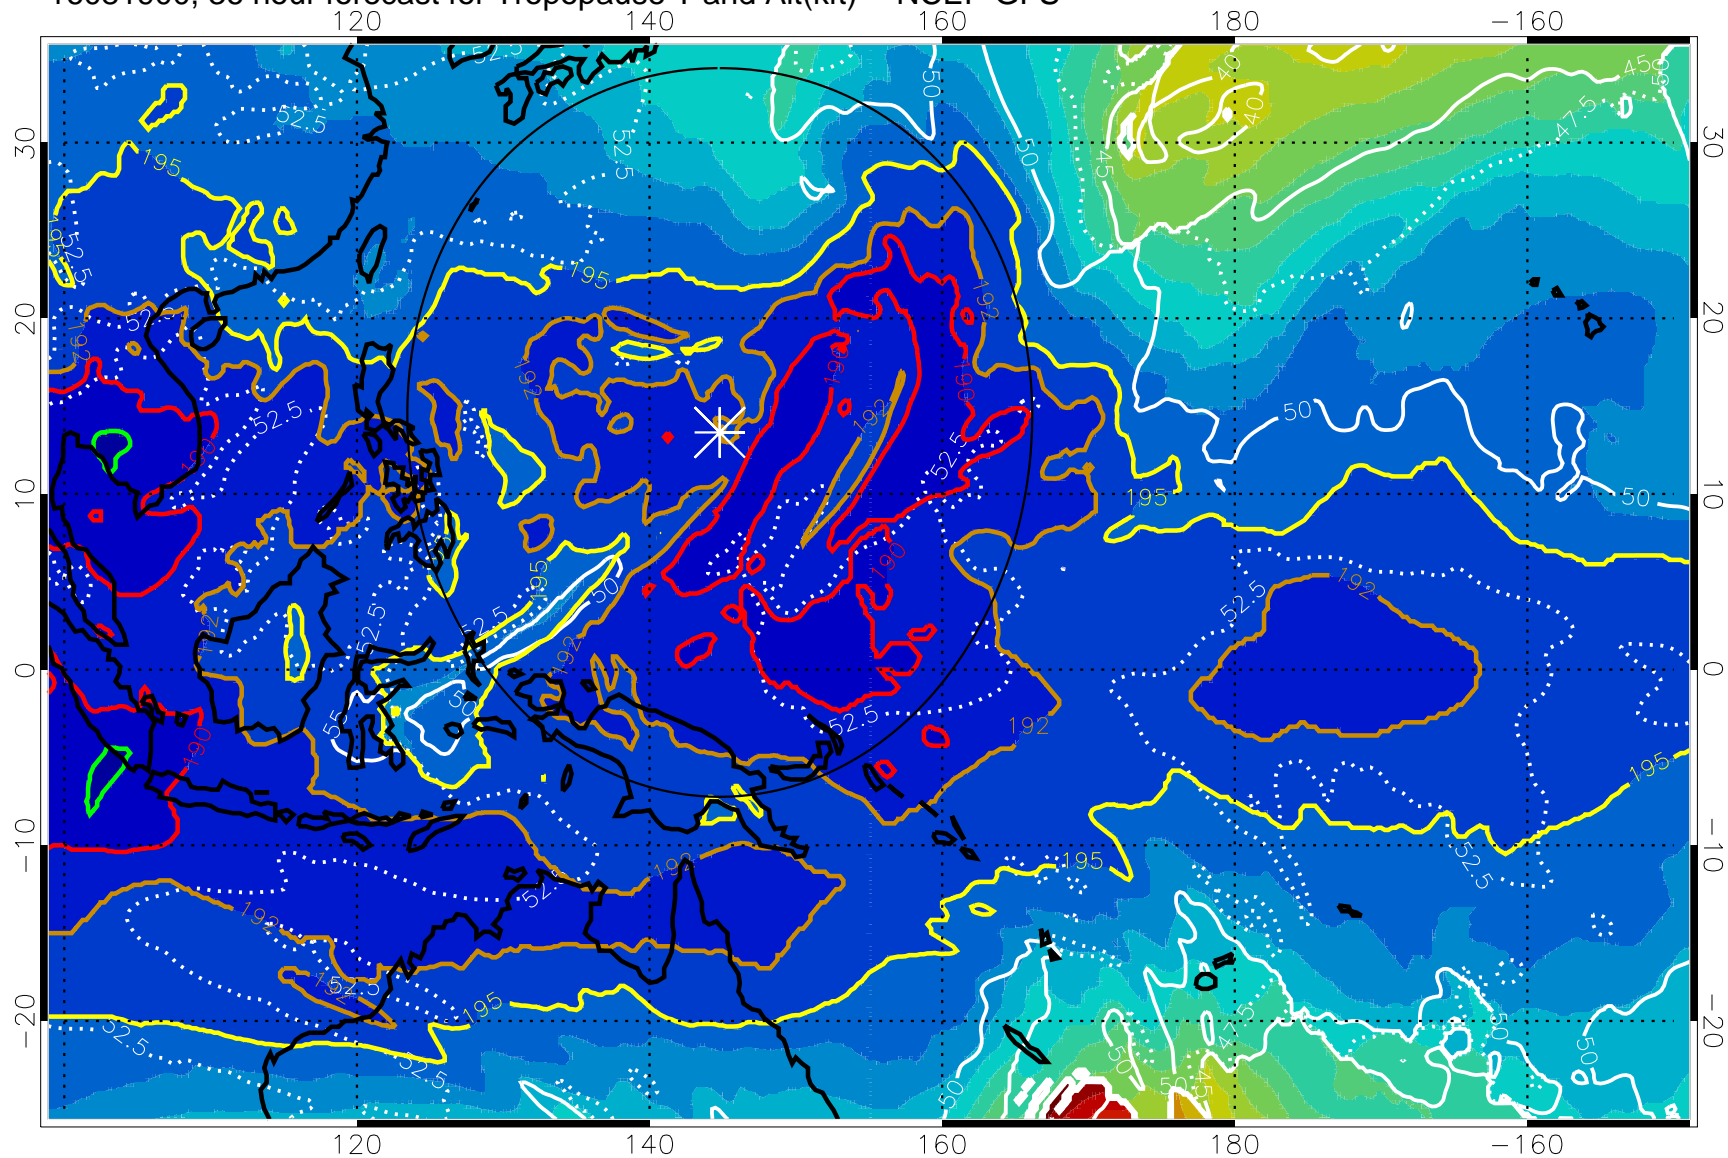

190 200 210 220 230

Tropopause T, K

Tropopause Altitude in kft (white)

192.5K Isotherm 195K Isotherm

187.5K Isotherm 190K Isotherm

Range ring of 2304 km

16081900, 36 hour forecast for Tropopause T and Alt(kft) -- NCEP GFS