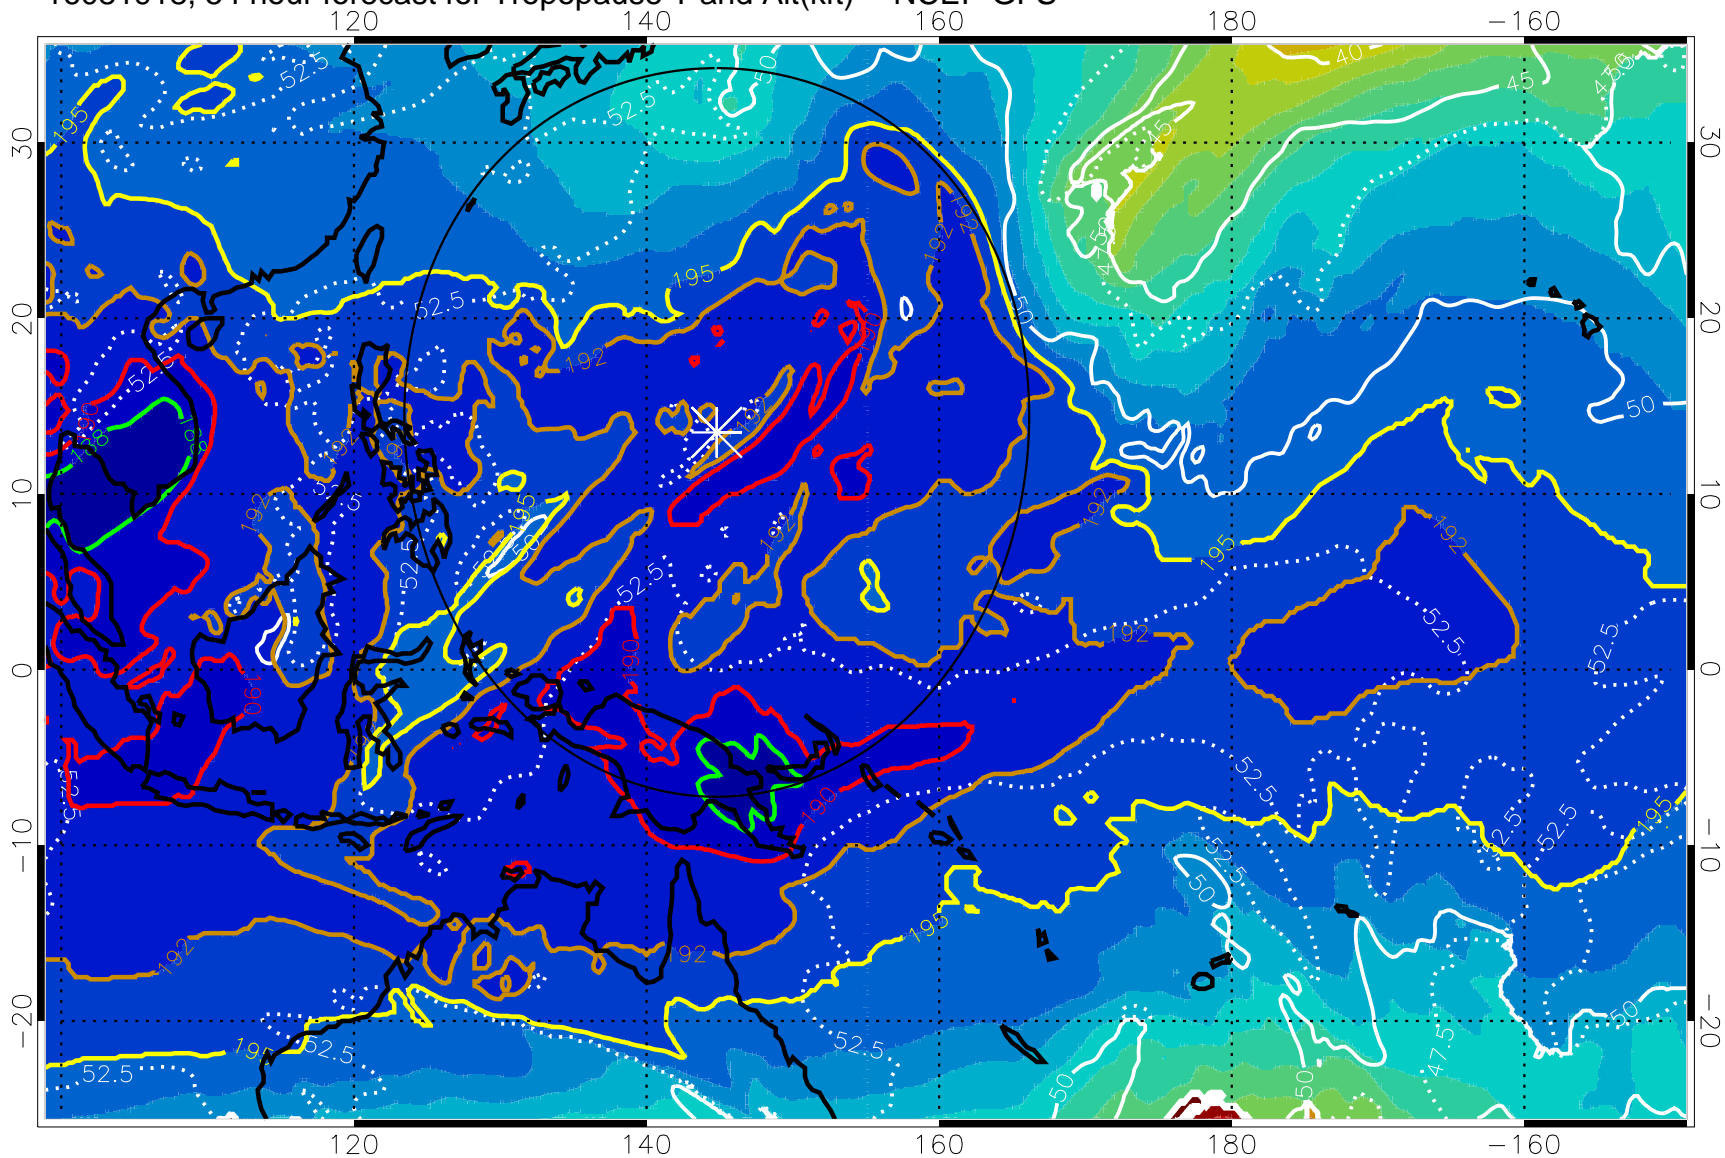

16081918, 54 hour forecast for Tropopause T and Alt(kft) -- NCEP GFS

190 200 210 220 230
Tropopause T, K

Tropopause Altitude in kft (white)

192.5K Isotherm 195K Isotherm
187.5K Isotherm 190K Isotherm

Range ring of 2304 km