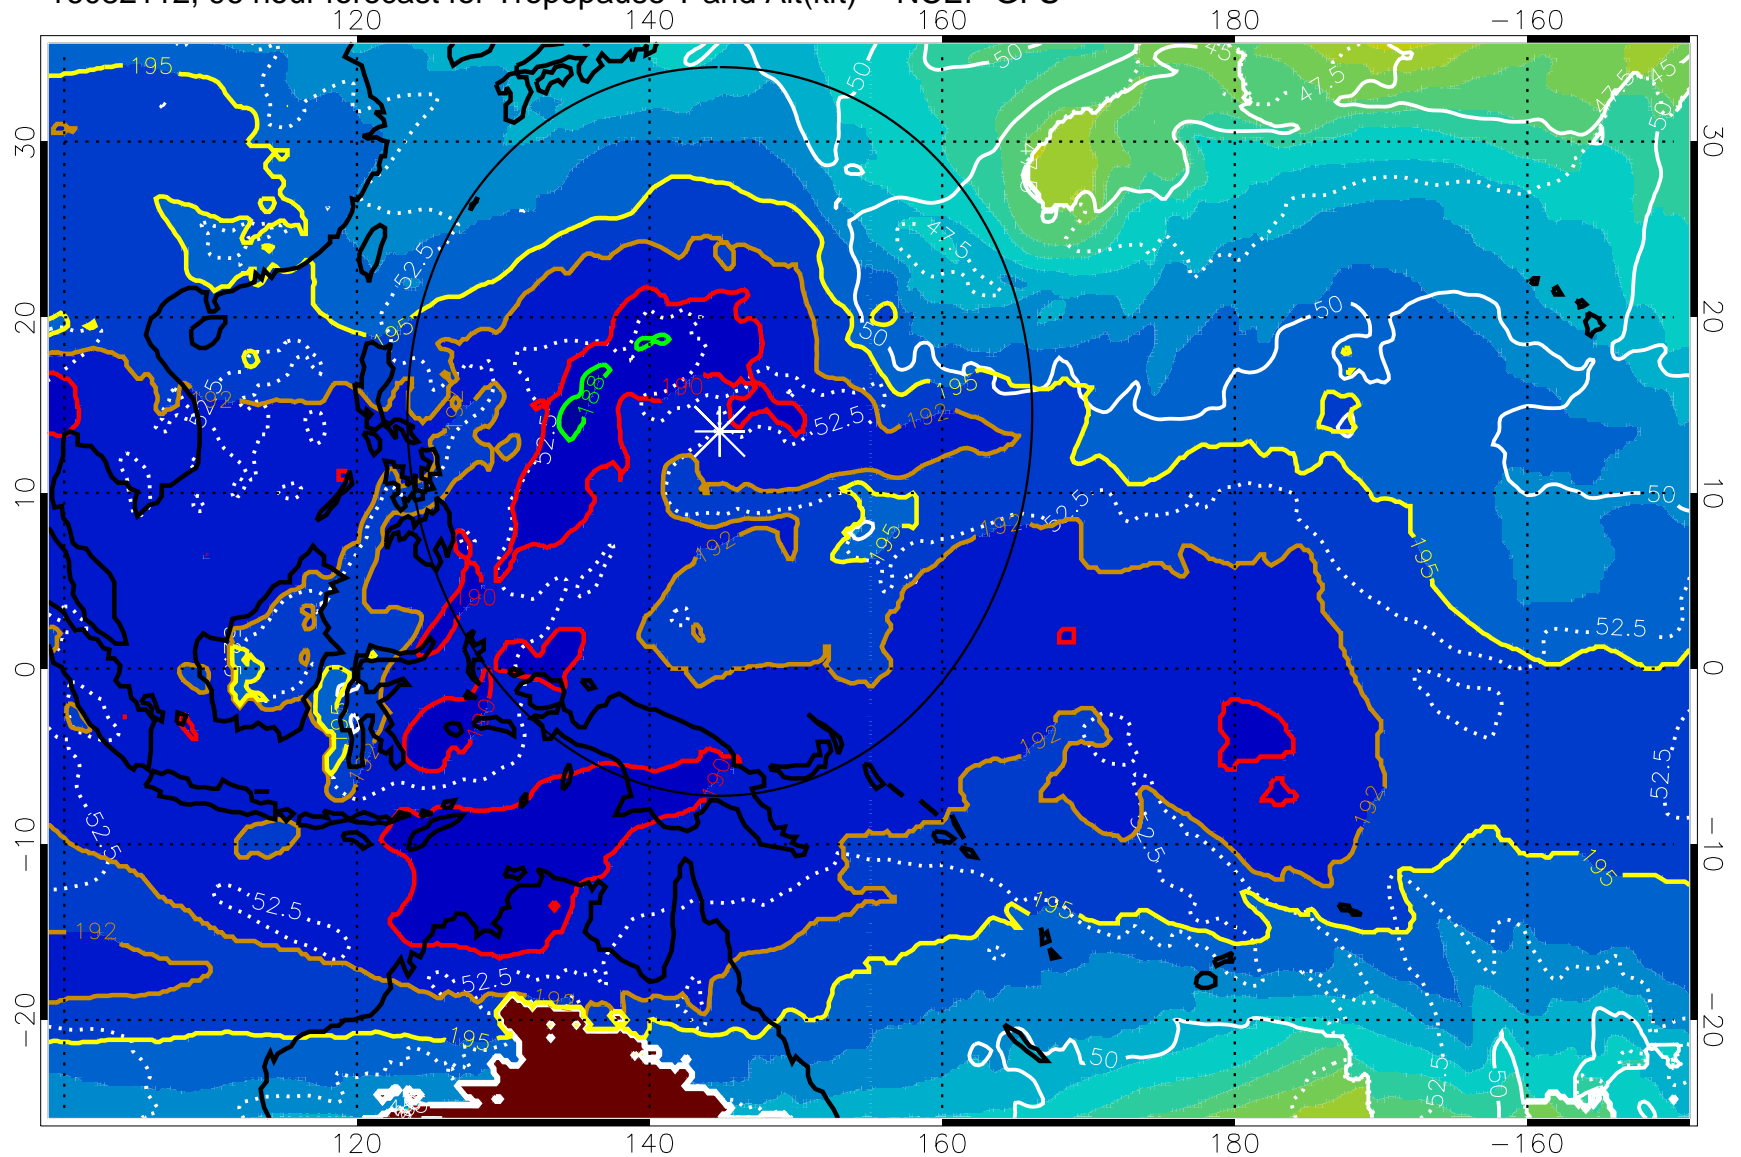

190 200 210 220 230

Tropopause T, K

Tropopause Altitude in kft (white)

192.5K Isotherm 195K Isotherm
187.5K Isotherm 190K Isotherm

Range ring of 2304 km

16082106, 90 hour forecast for Tropopause T and Alt(kft) -- NCEP GFS

Tropopause T, K

Tropopause Altitude in kft (white)

192.5K Isotherm 195K Isotherm
187.5K Isotherm 190K Isotherm

Range ring of 2304 km

16082112, 96 hour forecast for Tropopause T and Alt(kft) -- NCEP GFS

190 200 210 220 230
Tropopause T, K