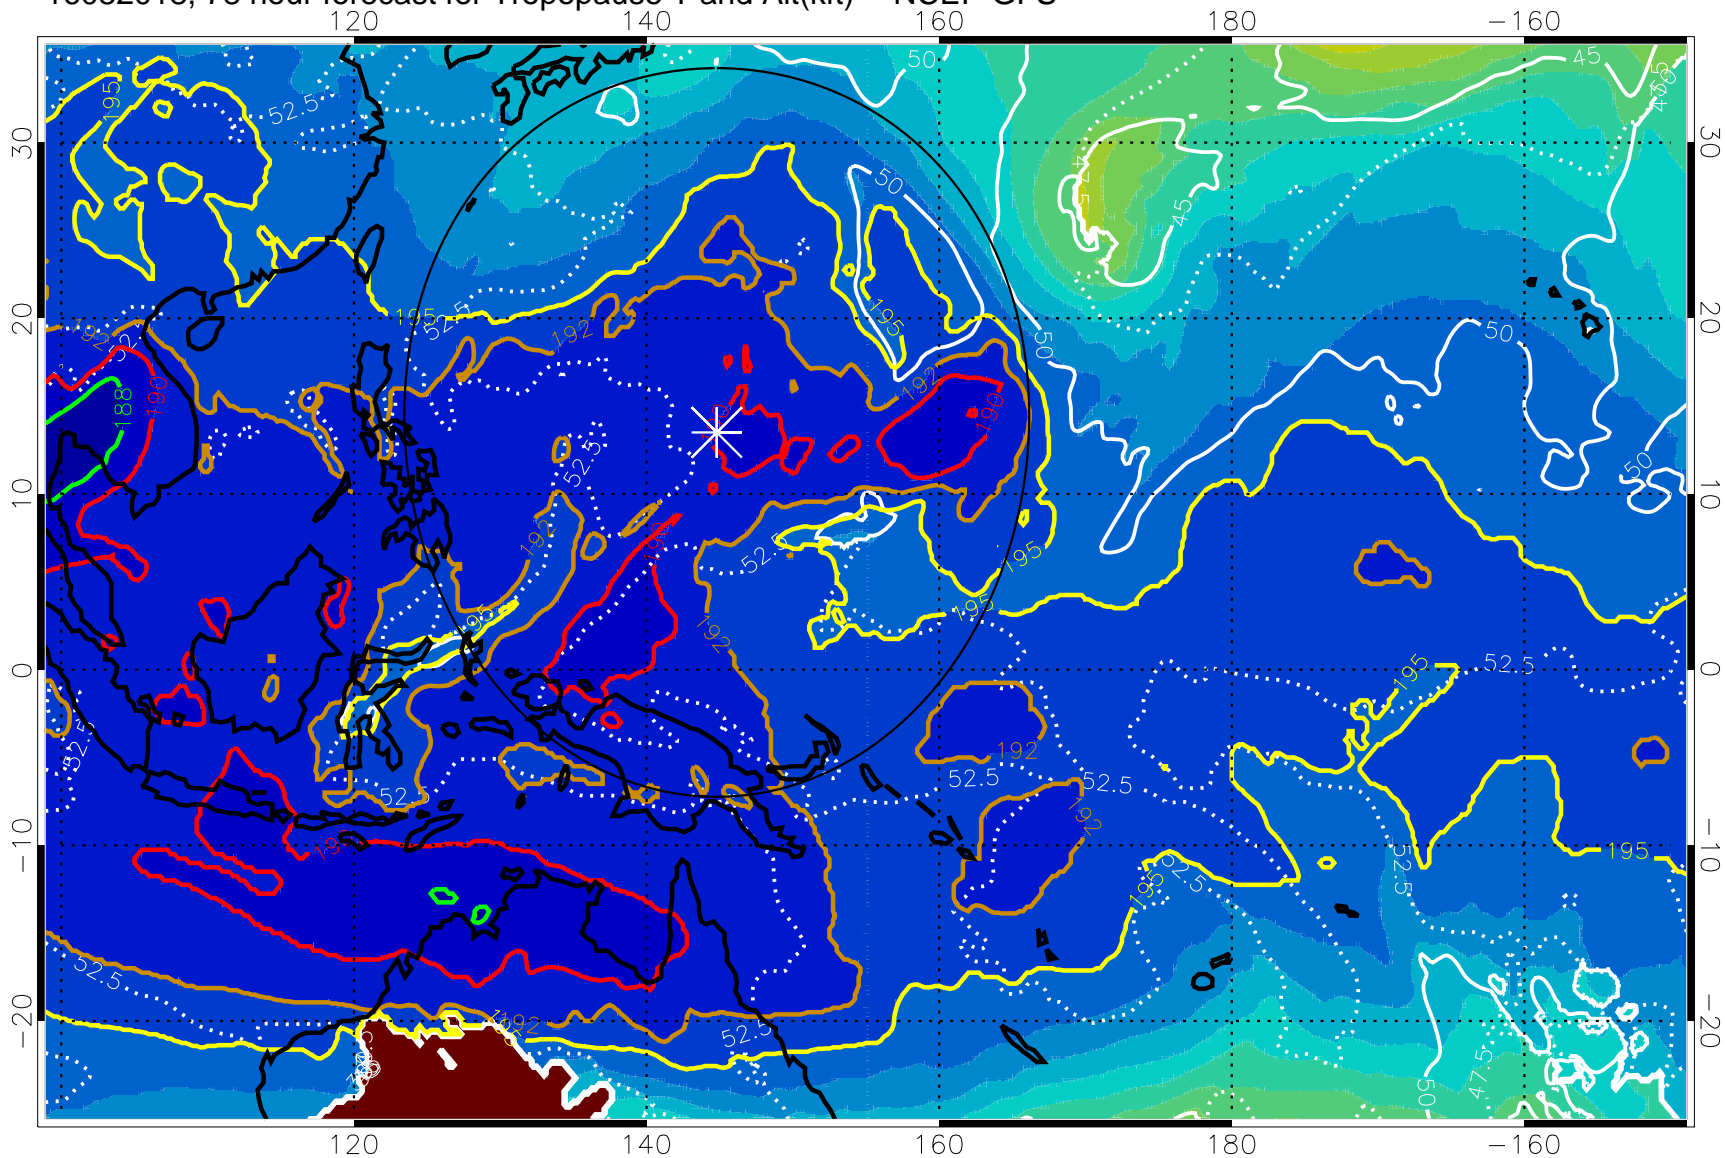

190 200 210 220 230

Tropopause T, K

Tropopause Altitude in kft (white)

192.5K Isotherm 195K Isotherm
187.5K Isotherm 190K Isotherm

Range ring of 2304 km

16082012, 72 hour forecast for Tropopause T and Alt(kft) -- NCEP GFS

190 200 210 220 230
Tropopause T, K

Tropopause Altitude in kft (white)

192.5K Isotherm 195K Isotherm
187.5K Isotherm 190K Isotherm

Range ring of 2304 km

16082018, 78 hour forecast for Tropopause T and Alt(kft) -- NCEP GFS