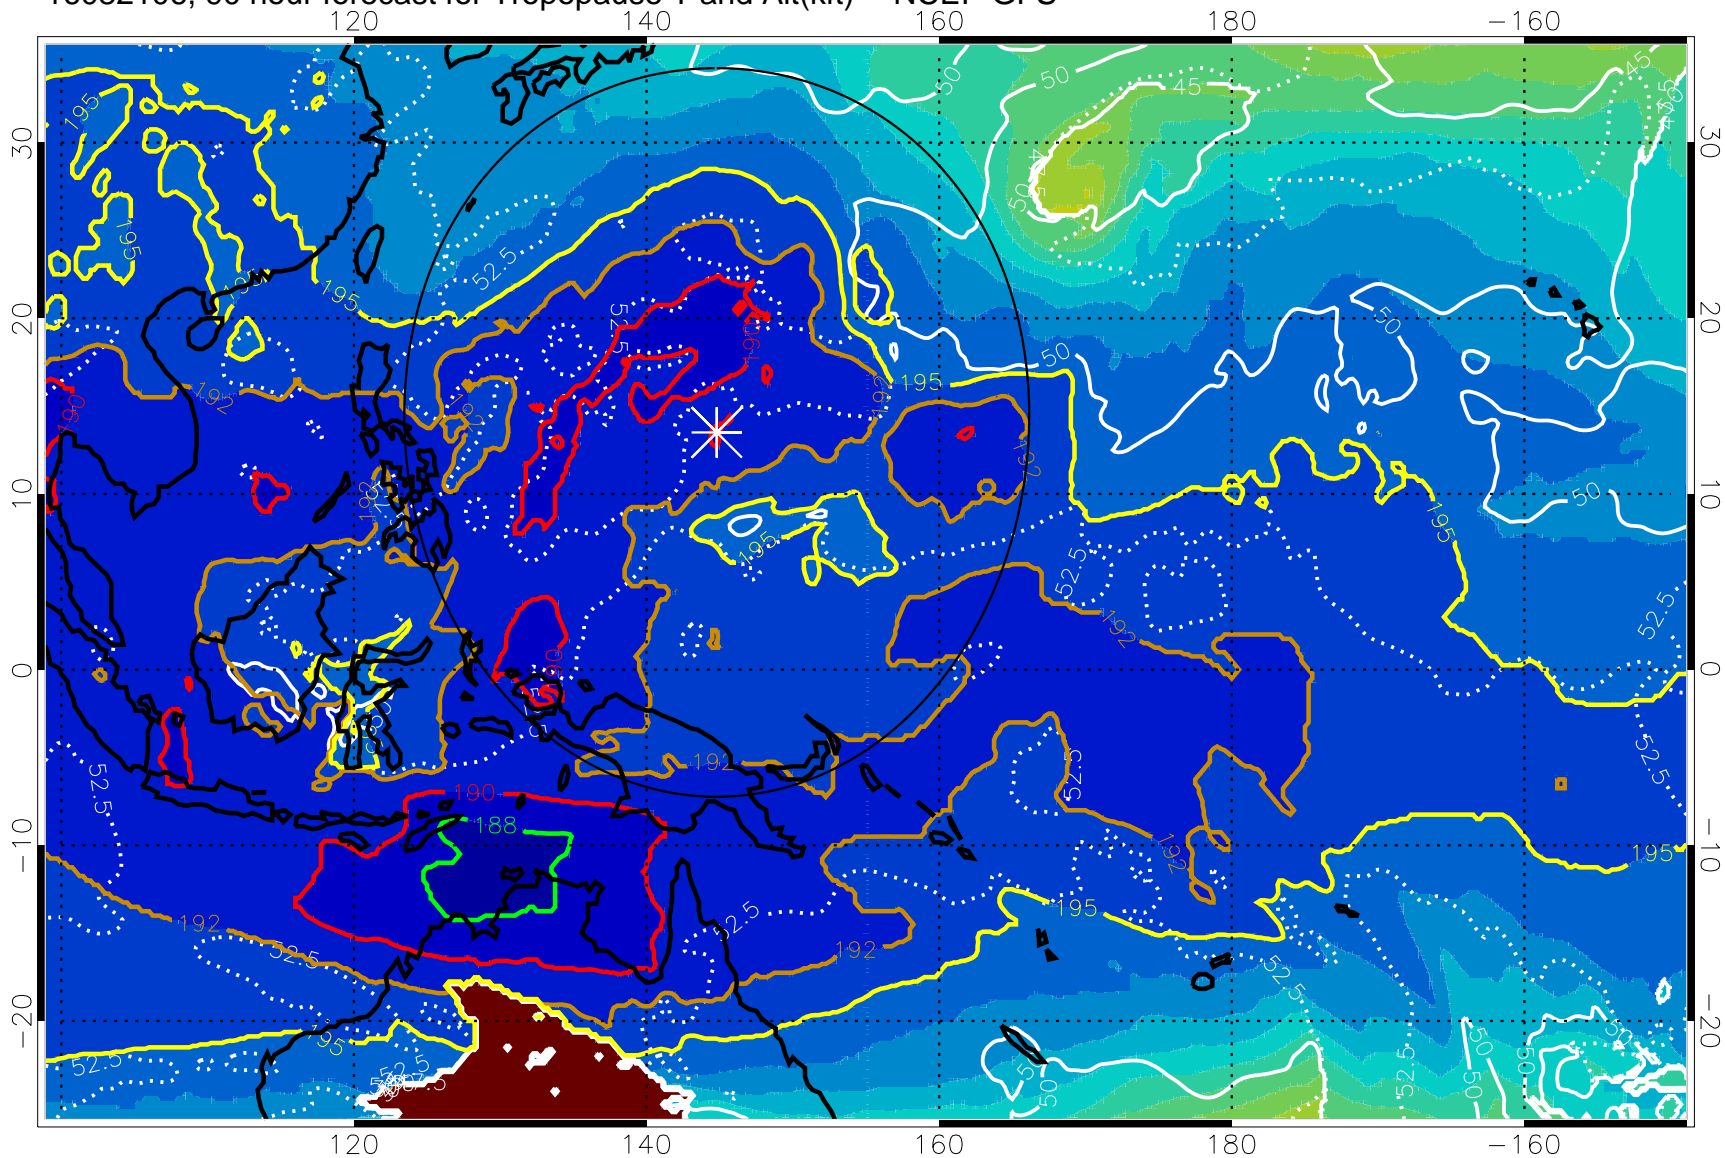

190 200 210 220 230

Tropopause T, K

Tropopause Altitude in kft (white)

192.5K Isotherm 195K Isotherm
187.5K Isotherm 190K Isotherm

Range ring of 2304 km

16082106, 90 hour forecast for Tropopause T and Alt(kft) -- NCEP GFS