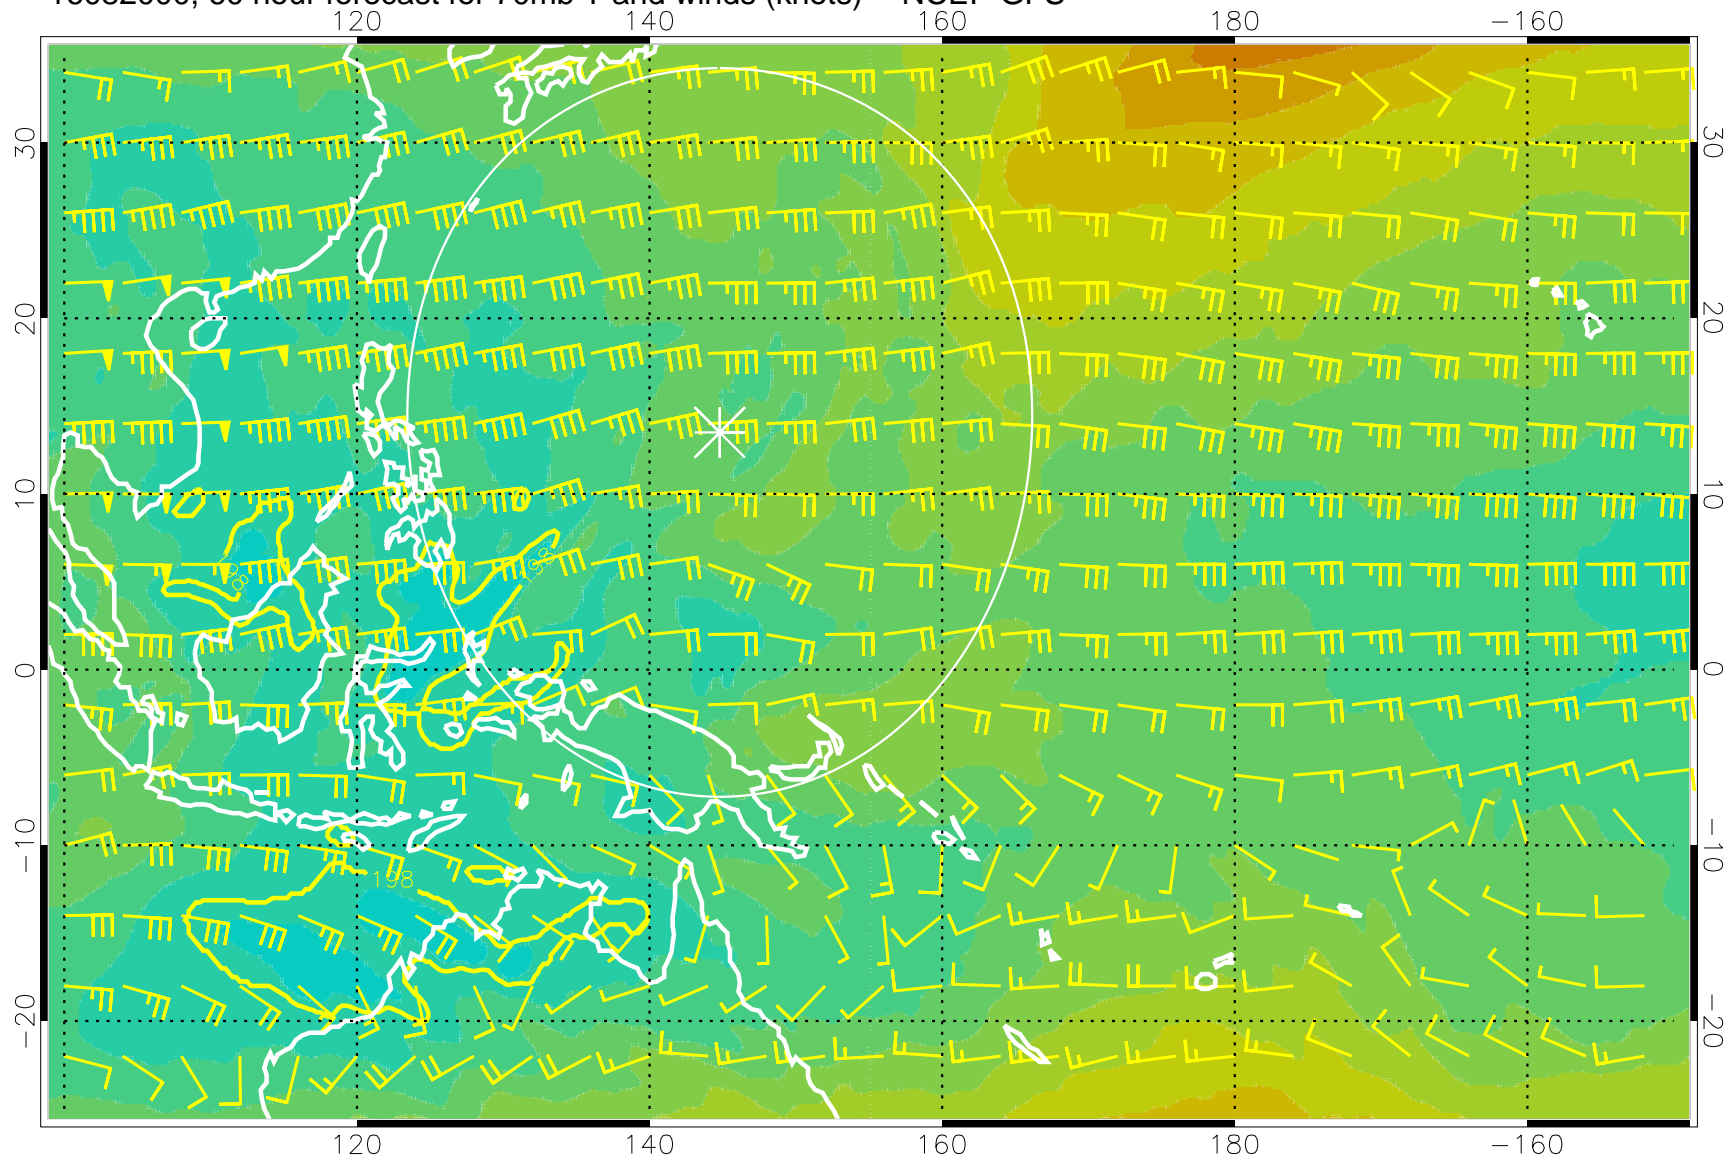

T, K

190K Isotherm 192.5K Isotherm  
195K Isotherm 197.5K Isotherm

Range ring of 2304 km

16081912, 48 hour forecast for 70mb T and winds (knots) -- NCEP GFS

180      190      200      210      220

T, K

190K Isotherm    192.5K Isotherm  
195K Isotherm    197.5K Isotherm

Range ring of 2304 km

16081918, 54 hour forecast for 70mb T and winds (knots) -- NCEP GFS

180 190 200 210 220

T, K

190K Isotherm 192.5K Isotherm  
195K Isotherm 197.5K Isotherm

Range ring of 2304 km

16082000, 60 hour forecast for 70mb T and winds (knots) -- NCEP GFS

180 190 200 210 220

T, K

190K Isotherm 192.5K Isotherm  
195K Isotherm 197.5K Isotherm

Range ring of 2304 km

16082006, 66 hour forecast for 70mb T and winds (knots) -- NCEP GFS

180 190 200 210 220

T, K

190K Isotherm 192.5K Isotherm  
195K Isotherm 197.5K Isotherm