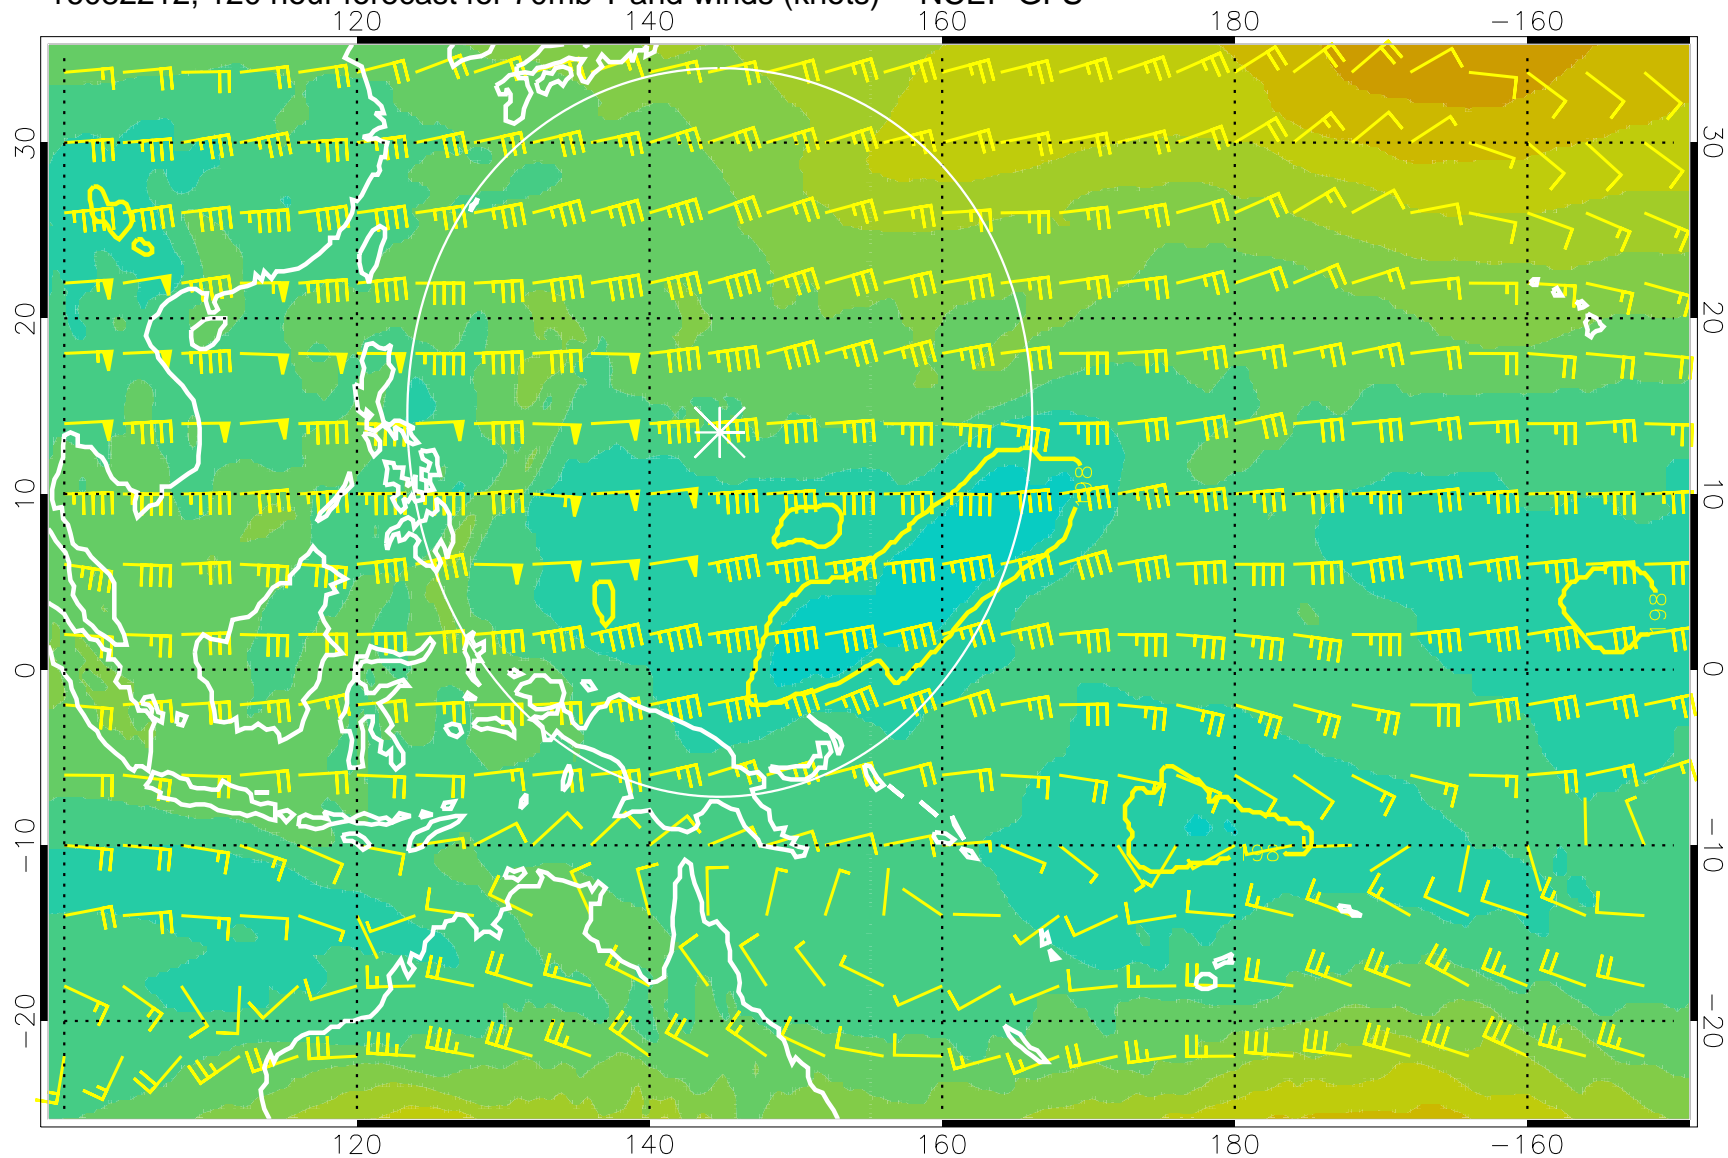

T, K

190K Isotherm 192.5K Isotherm  
195K Isotherm 197.5K Isotherm

Range ring of 2304 km

16082106, 90 hour forecast for 70mb T and winds (knots) -- NCEP GFS

180    190    200    210    220  
T, K

190K Isotherm    192.5K Isotherm  
195K Isotherm    197.5K Isotherm

180 190 200 210 220

T, K

190K Isotherm 192.5K Isotherm  
195K Isotherm 197.5K Isotherm

Range ring of 2304 km

16082200, 108 hour forecast for 70mb T and winds (knots) -- NCEP GFS

180 190 200 210 220

T, K

190K Isotherm 192.5K Isotherm  
195K Isotherm 197.5K Isotherm

Range ring of 2304 km

16082206, 114 hour forecast for 70mb T and winds (knots) -- NCEP GFS

T, K

190K Isotherm 192.5K Isotherm  
195K Isotherm 197.5K Isotherm

Range ring of 2304 km

16082212, 120 hour forecast for 70mb T and winds (knots) -- NCEP GFS

T, K

190K Isotherm 192.5K Isotherm  
195K Isotherm 197.5K Isotherm

Range ring of 2304 km