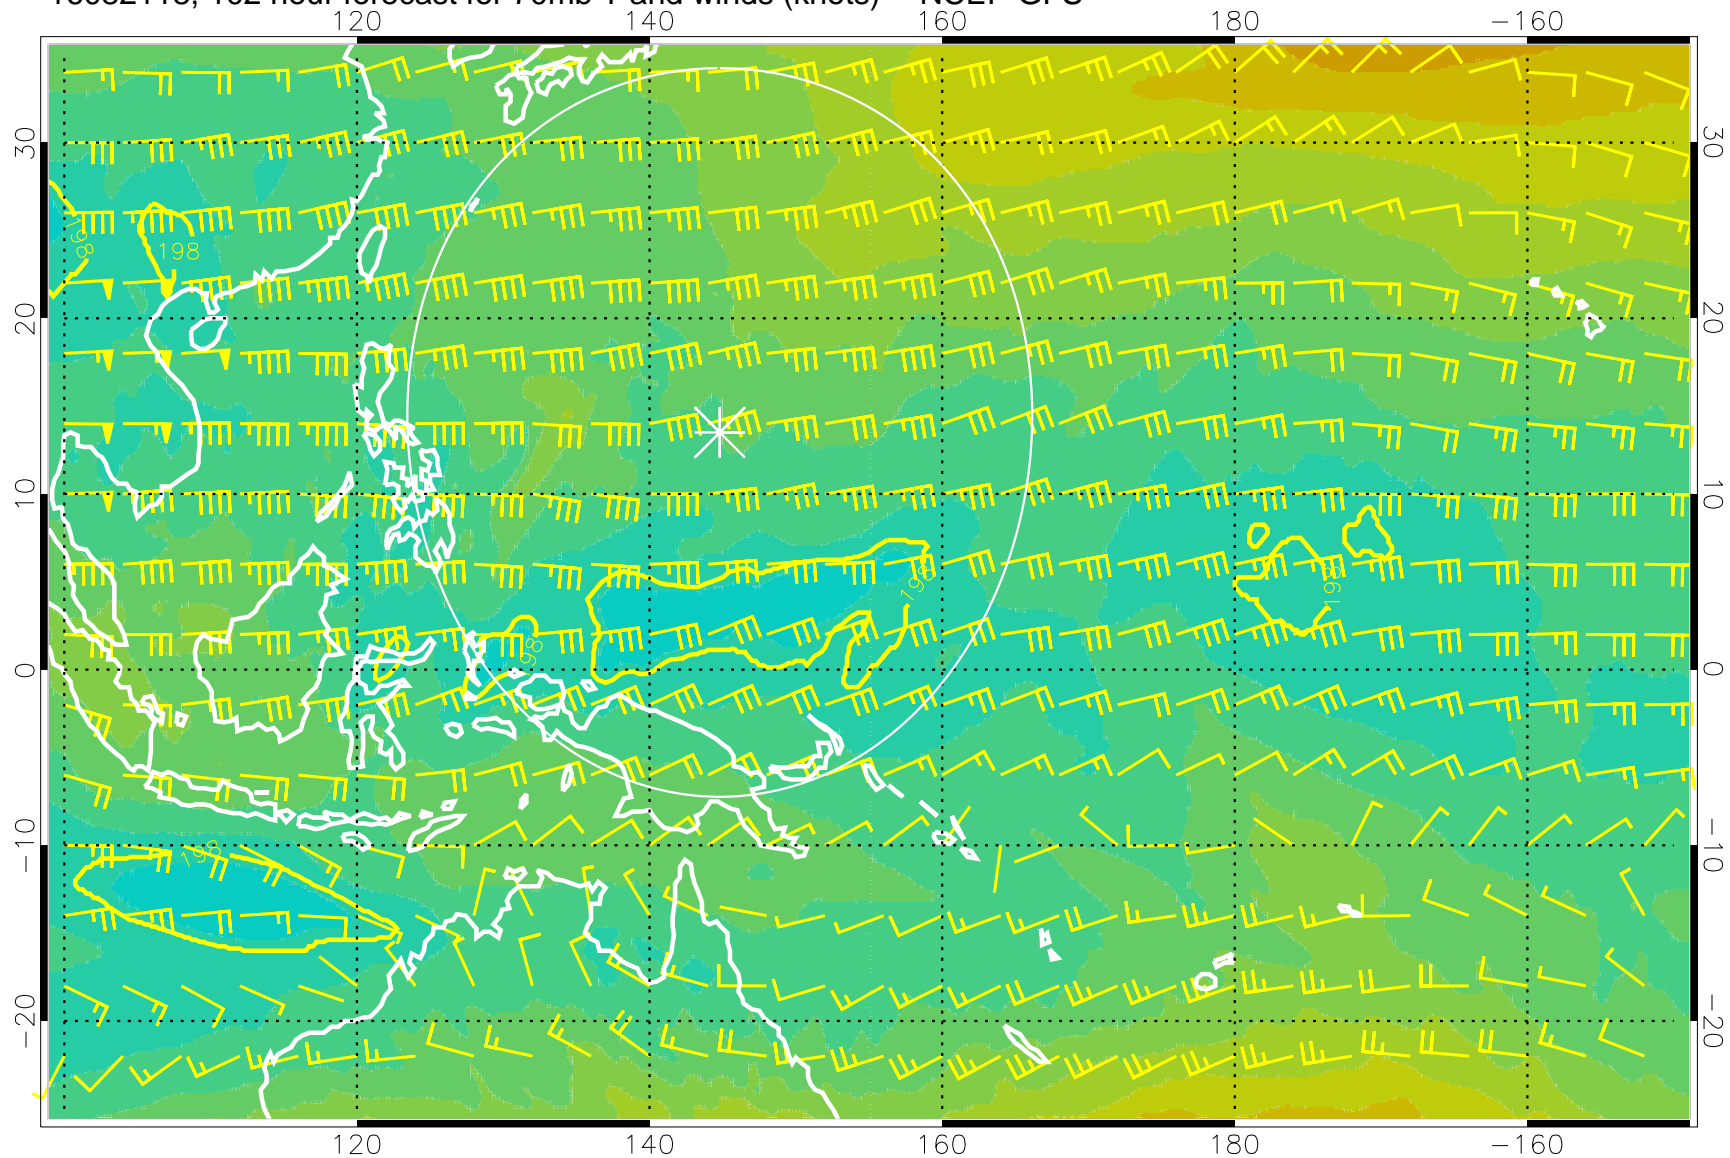

T, K

190K Isotherm 192.5K Isotherm  
195K Isotherm 197.5K Isotherm

Range ring of 2304 km

16082106, 90 hour forecast for 70mb T and winds (knots) -- NCEP GFS

180    190    200    210    220  
T, K

190K Isotherm    192.5K Isotherm  
195K Isotherm    197.5K Isotherm

Range ring of 2304 km

16082112, 96 hour forecast for 70mb T and winds (knots) -- NCEP GFS

180 190 200 210 220

T, K

190K Isotherm 192.5K Isotherm  
195K Isotherm 197.5K Isotherm

Range ring of 2304 km

16082118, 102 hour forecast for 70mb T and winds (knots) -- NCEP GFS

180 190 200 210 220

T, K

190K Isotherm 192.5K Isotherm  
195K Isotherm 197.5K Isotherm

Range ring of 2304 km

16082200, 108 hour forecast for 70mb T and winds (knots) -- NCEP GFS

180 190 200 210 220

T, K

190K Isotherm 192.5K Isotherm  
195K Isotherm 197.5K Isotherm

Range ring of 2304 km

16082206, 114 hour forecast for 70mb T and winds (knots) -- NCEP GFS

T, K

190K Isotherm 192.5K Isotherm  
195K Isotherm 197.5K Isotherm

Range ring of 2304 km

16082212, 120 hour forecast for 70mb T and winds (knots) -- NCEP GFS