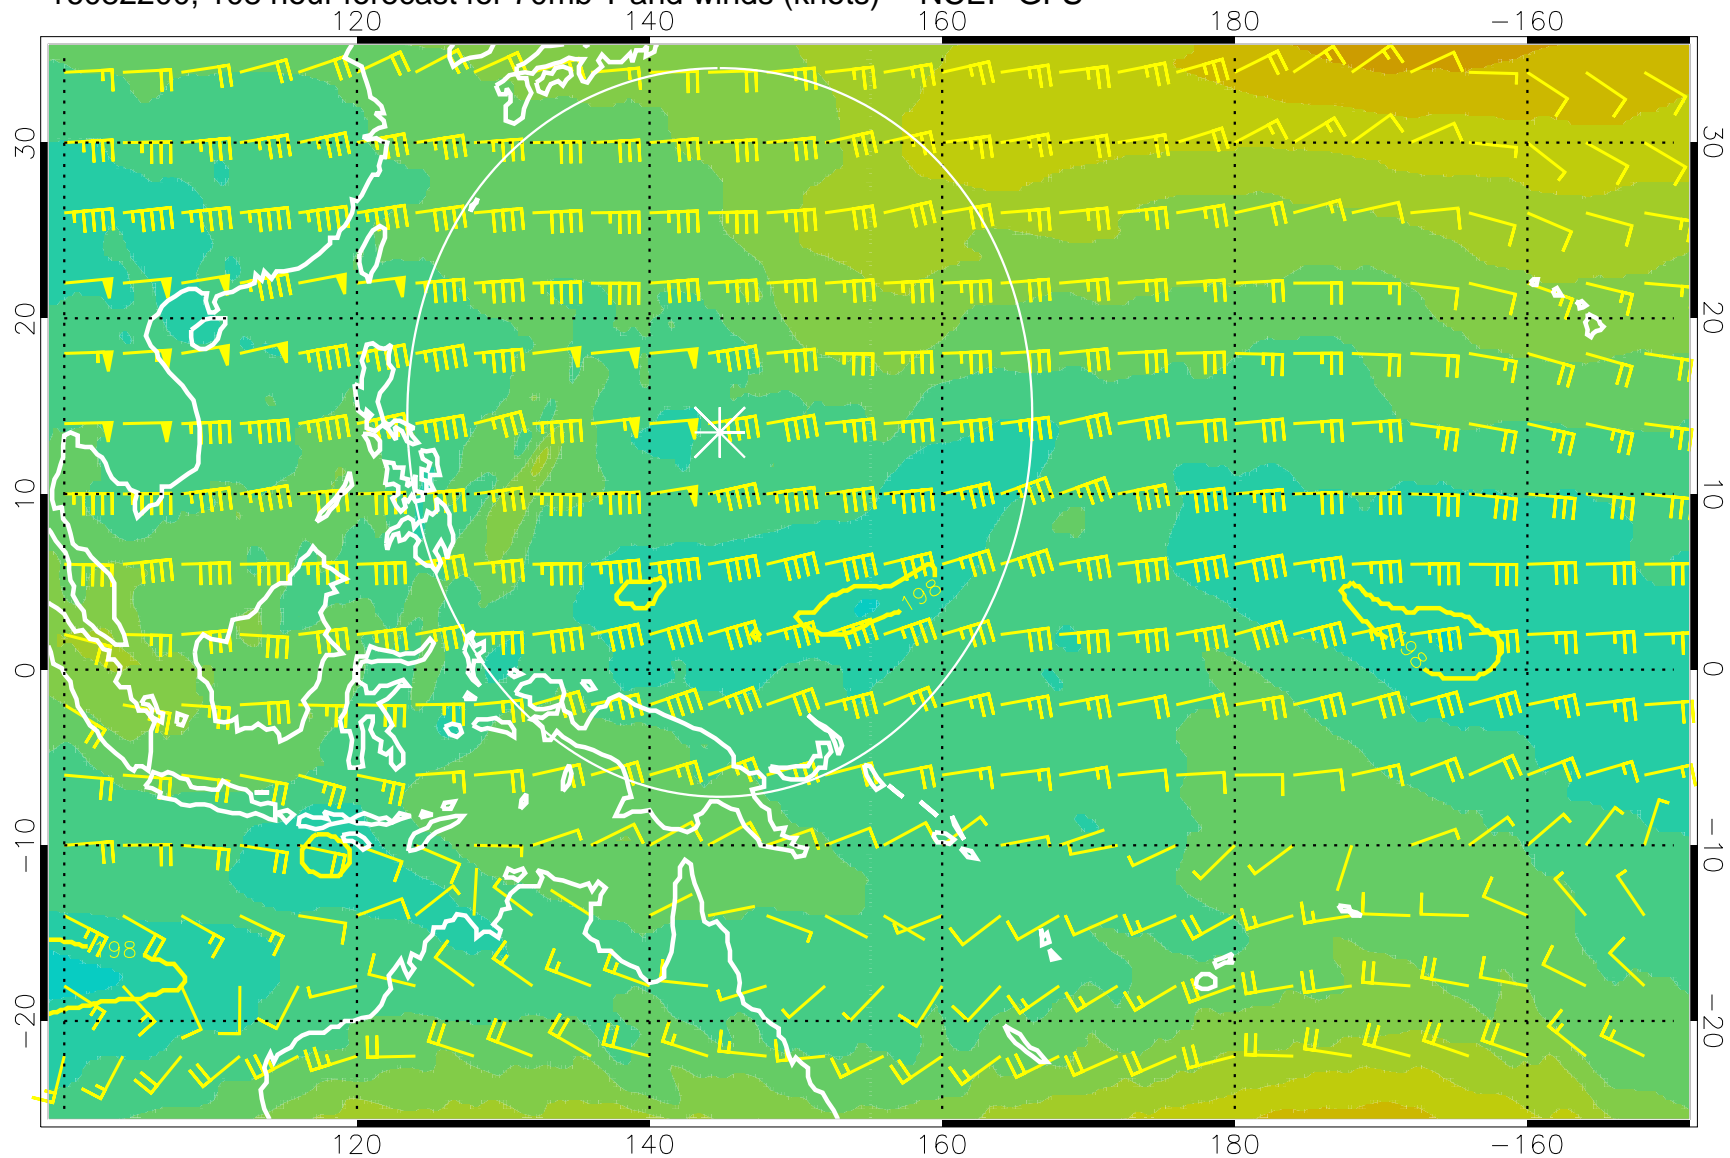

T, K

190K Isotherm 192.5K Isotherm  
195K Isotherm 197.5K Isotherm

Range ring of 2304 km

16082106, 90 hour forecast for 70mb T and winds (knots) -- NCEP GFS

180    190    200    210    220  
T, K

190K Isotherm    192.5K Isotherm  
195K Isotherm    197.5K Isotherm

Range ring of 2304 km

16082112, 96 hour forecast for 70mb T and winds (knots) -- NCEP GFS

180 190 200 210 220

T, K

190K Isotherm 192.5K Isotherm  
195K Isotherm 197.5K Isotherm

Range ring of 2304 km

16082118, 102 hour forecast for 70mb T and winds (knots) -- NCEP GFS

180 190 200 210 220

T, K

190K Isotherm 192.5K Isotherm  
195K Isotherm 197.5K Isotherm

Range ring of 2304 km

16082200, 108 hour forecast for 70mb T and winds (knots) -- NCEP GFS

180 190 200 210 220

T, K

190K Isotherm 192.5K Isotherm  
195K Isotherm 197.5K Isotherm

Range ring of 2304 km

16082206, 114 hour forecast for 70mb T and winds (knots) -- NCEP GFS

T, K

190K Isotherm 192.5K Isotherm  
195K Isotherm 197.5K Isotherm

Range ring of 2304 km

16082212, 120 hour forecast for 70mb T and winds (knots) -- NCEP GFS