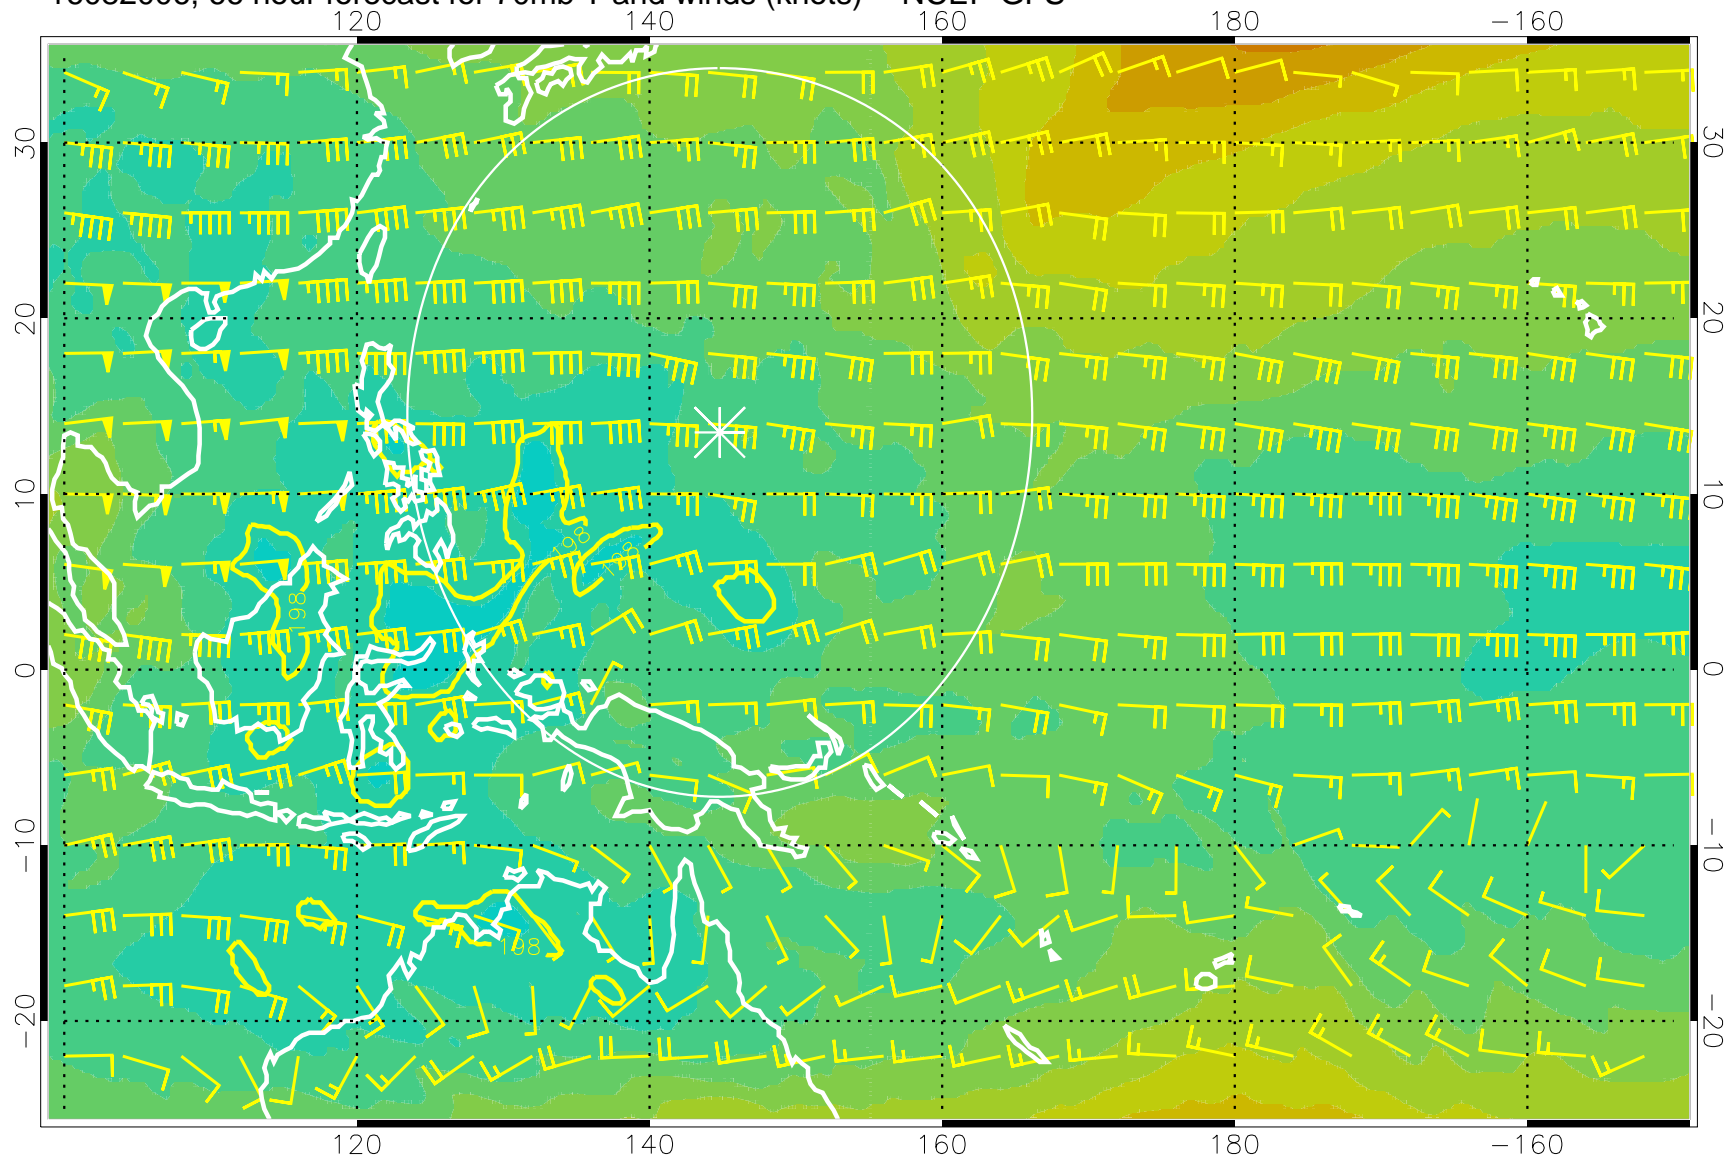

T, K

190K Isotherm 192.5K Isotherm  
195K Isotherm 197.5K Isotherm

Range ring of 2304 km

16081912, 48 hour forecast for 70mb T and winds (knots) -- NCEP GFS

180      190      200      210      220

T, K

190K Isotherm    192.5K Isotherm  
195K Isotherm    197.5K Isotherm

Range ring of 2304 km

16081918, 54 hour forecast for 70mb T and winds (knots) -- NCEP GFS

180 190 200 210 220

T, K

190K Isotherm 192.5K Isotherm  
195K Isotherm 197.5K Isotherm

Range ring of 2304 km

16082000, 60 hour forecast for 70mb T and winds (knots) -- NCEP GFS

180 190 200 210 220

T, K

190K Isotherm 192.5K Isotherm  
195K Isotherm 197.5K Isotherm

Range ring of 2304 km

16082006, 66 hour forecast for 70mb T and winds (knots) -- NCEP GFS

180 190 200 210 220

T, K

190K Isotherm 192.5K Isotherm  
195K Isotherm 197.5K Isotherm