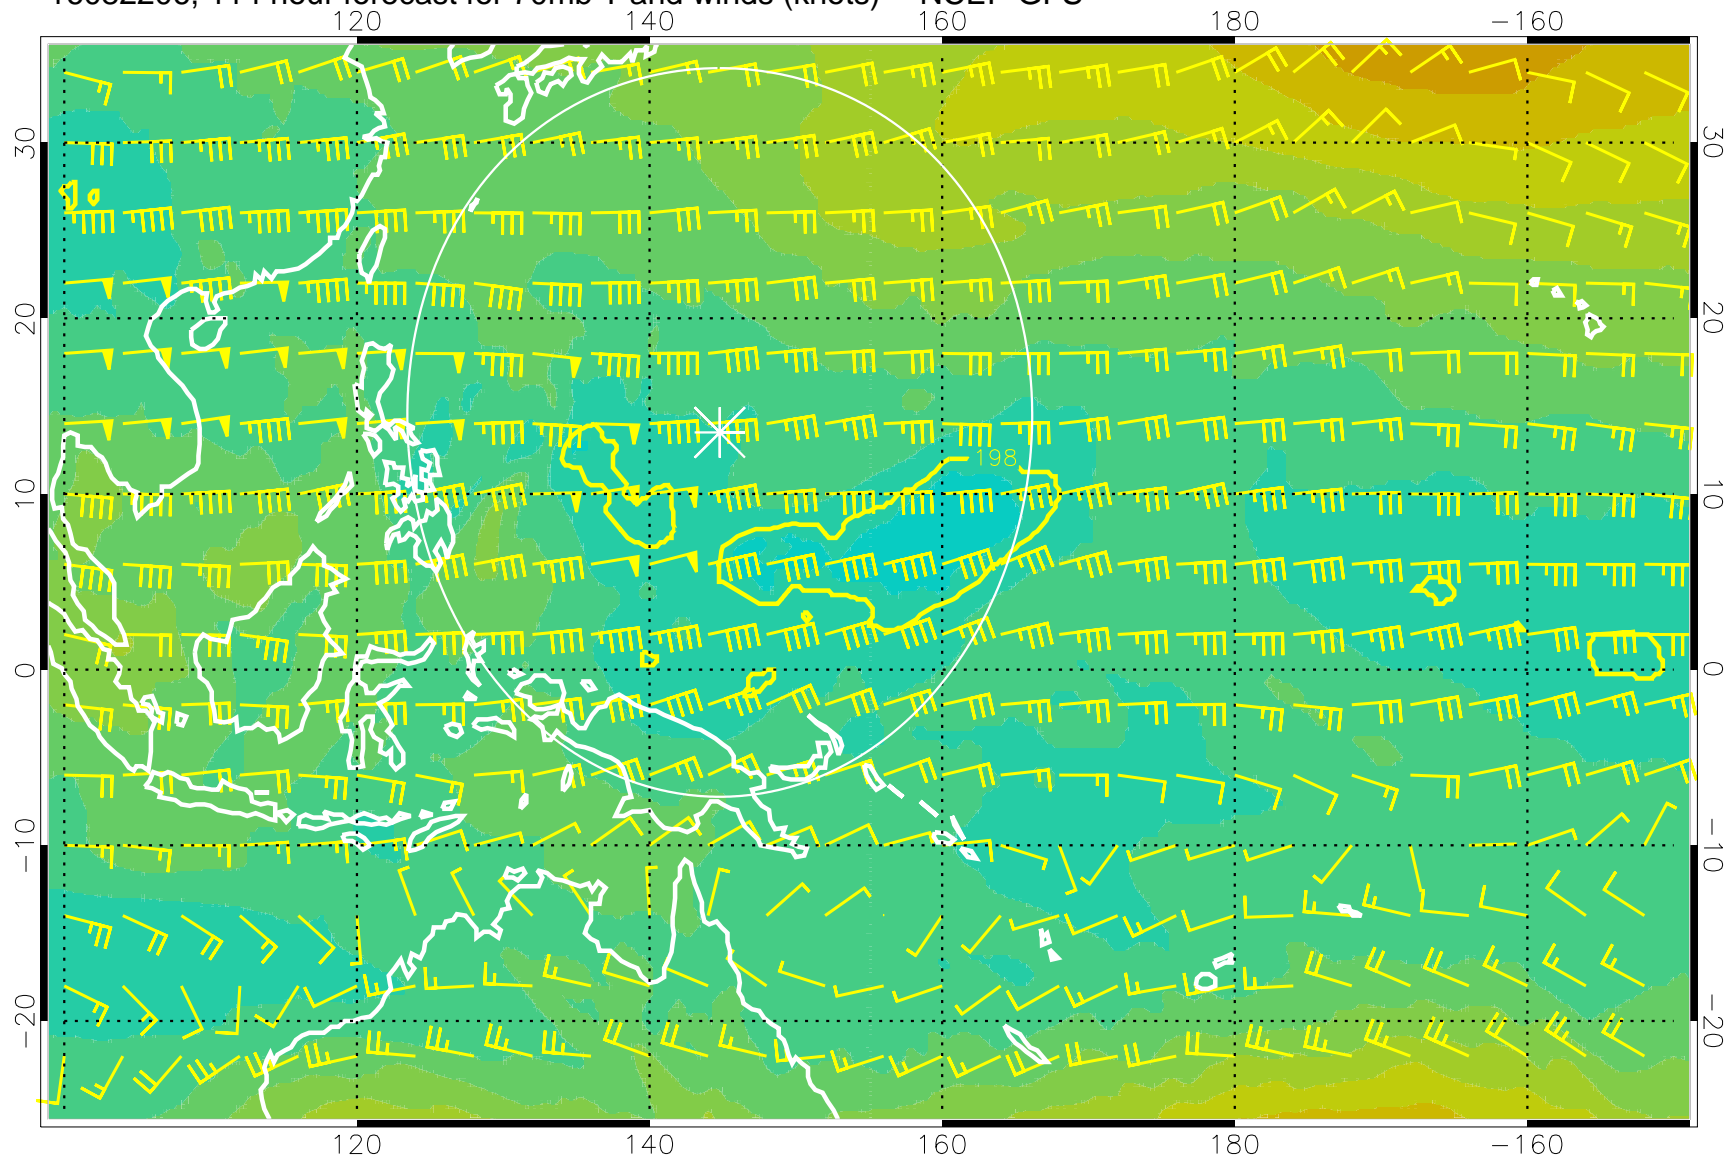

T, K

190K Isotherm 192.5K Isotherm  
195K Isotherm 197.5K Isotherm

Range ring of 2304 km

16082106, 90 hour forecast for 70mb T and winds (knots) -- NCEP GFS

180    190    200    210    220  
T, K

190K Isotherm    192.5K Isotherm  
195K Isotherm    197.5K Isotherm

Range ring of 2304 km

16082112, 96 hour forecast for 70mb T and winds (knots) -- NCEP GFS

180 190 200 210 220

T, K

190K Isotherm 192.5K Isotherm  
195K Isotherm 197.5K Isotherm

Range ring of 2304 km

16082118, 102 hour forecast for 70mb T and winds (knots) -- NCEP GFS

180 190 200 210 220

T, K

190K Isotherm 192.5K Isotherm  
195K Isotherm 197.5K Isotherm

Range ring of 2304 km

16082200, 108 hour forecast for 70mb T and winds (knots) -- NCEP GFS

180 190 200 210 220

T, K

190K Isotherm 192.5K Isotherm  
195K Isotherm 197.5K Isotherm

Range ring of 2304 km

16082206, 114 hour forecast for 70mb T and winds (knots) -- NCEP GFS

T, K

190K Isotherm 192.5K Isotherm  
195K Isotherm 197.5K Isotherm

Range ring of 2304 km

16082212, 120 hour forecast for 70mb T and winds (knots) -- NCEP GFS