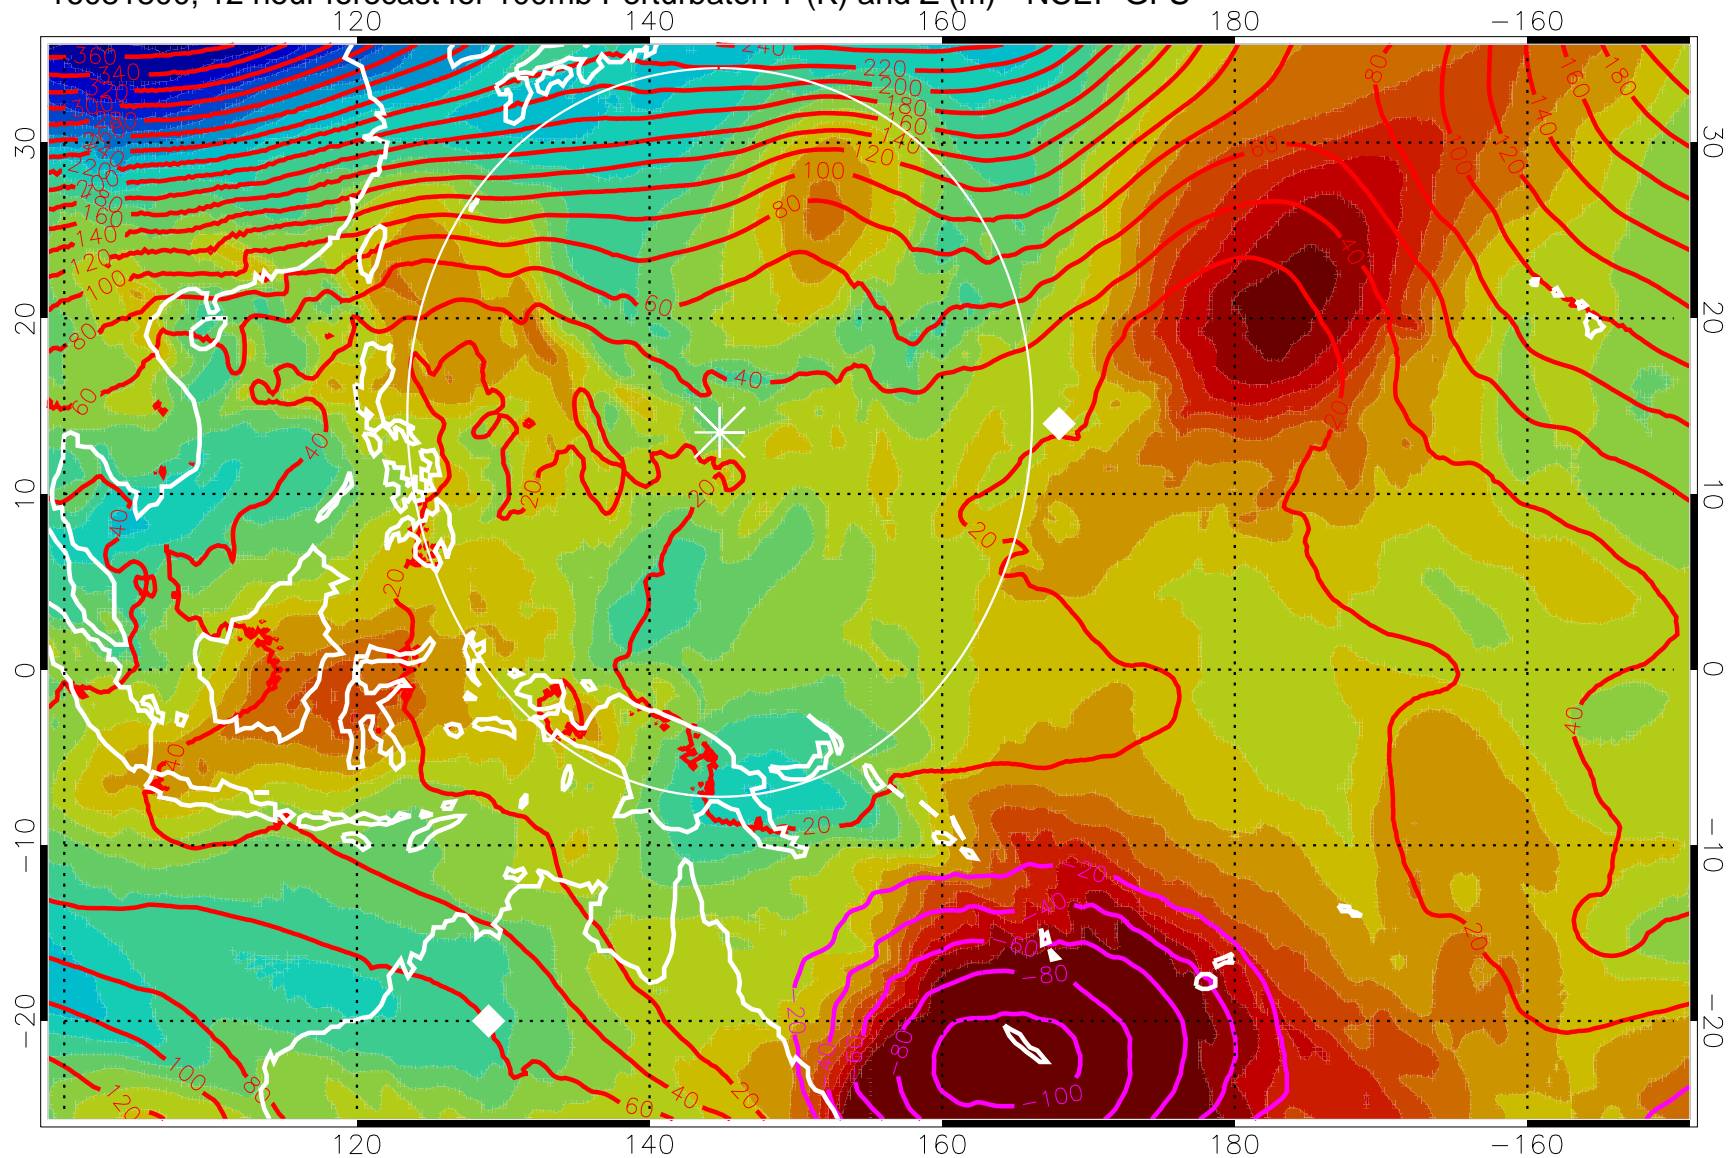

16081800, 12 hour forecast for 100mb Perturbaton T (K) and Z (m)-- NCEP GFS

Contours are 100 mbar Z perturbation (m)
Positive Z Contours
Negative Z Contours
Diamonds-mean pos. of anticyclones

Range ring of 2304 km