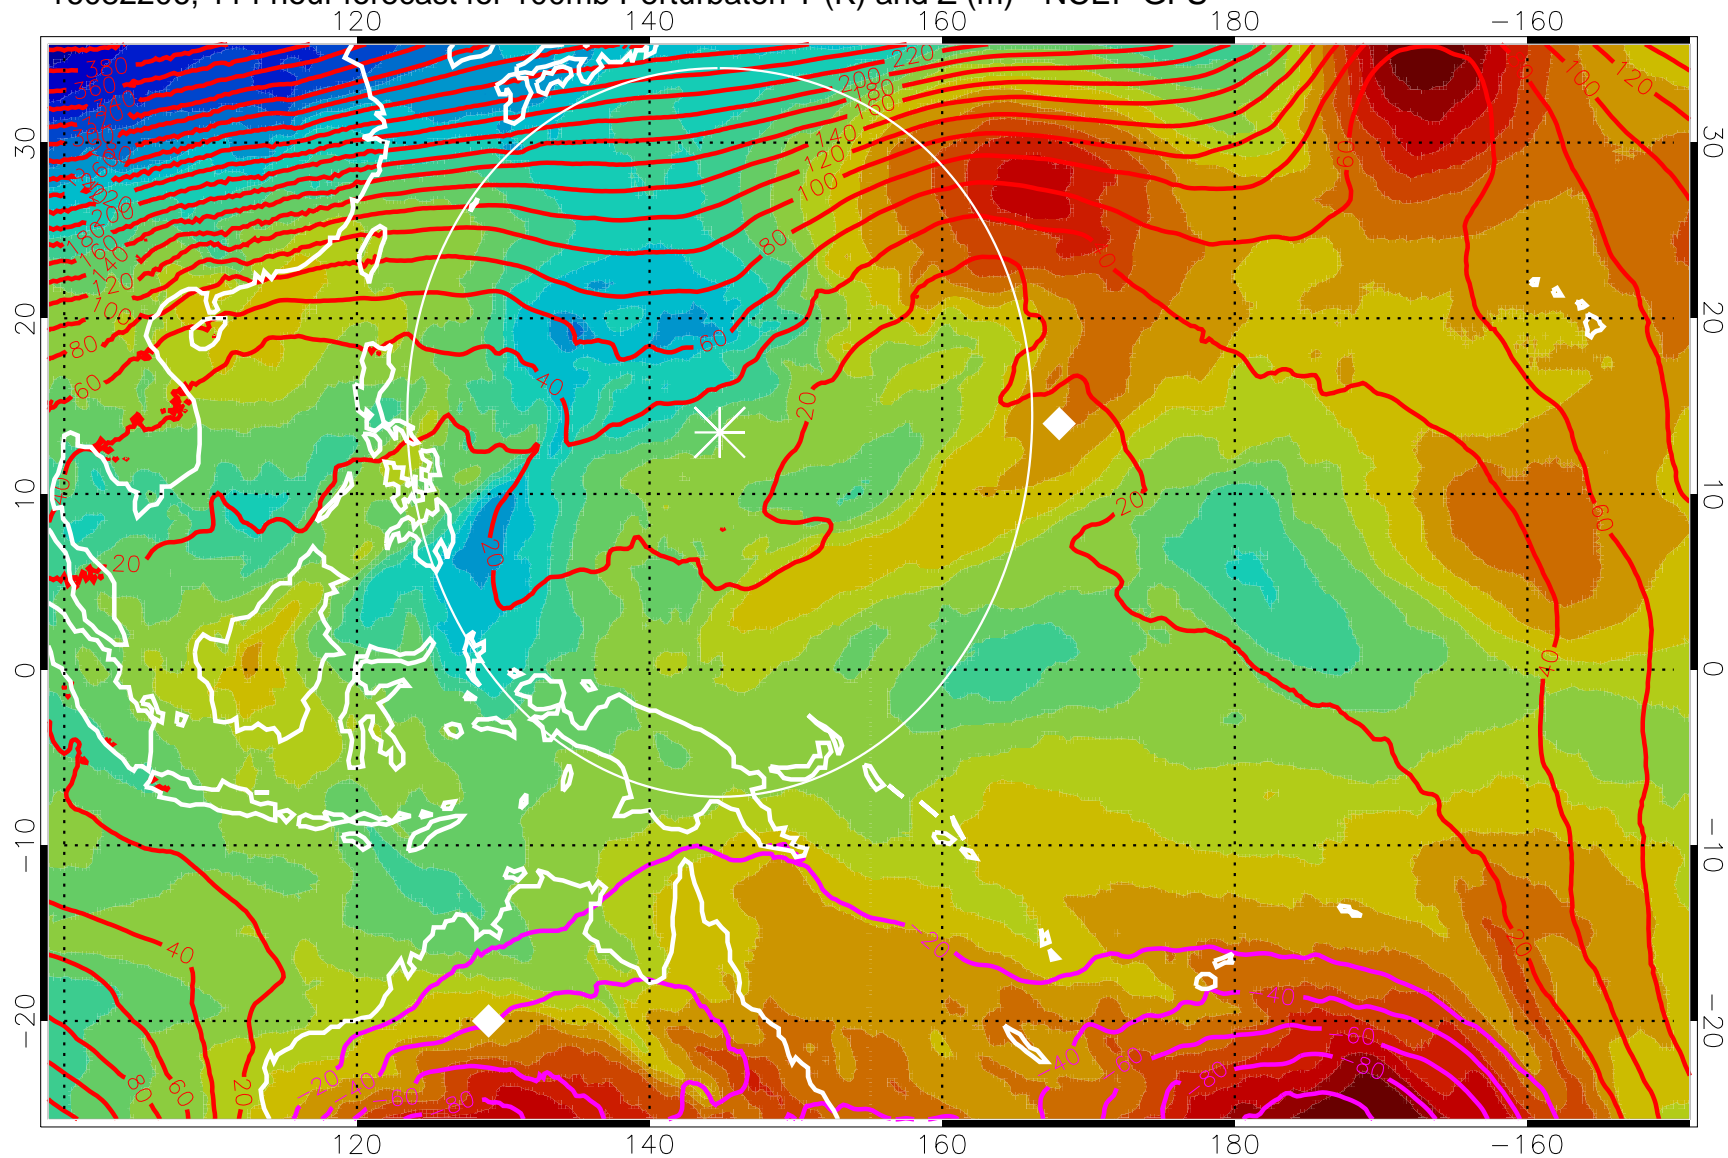

16082206, 114 hour forecast for 100mb Perturbaton T (K) and Z (m)-- NCEP GFS

Contours are 100 mbar Z perturbation (m)
Positive Z Contours
Negative Z Contours
Diamonds-mean pos. of anticyclones

Range ring of 2304 km