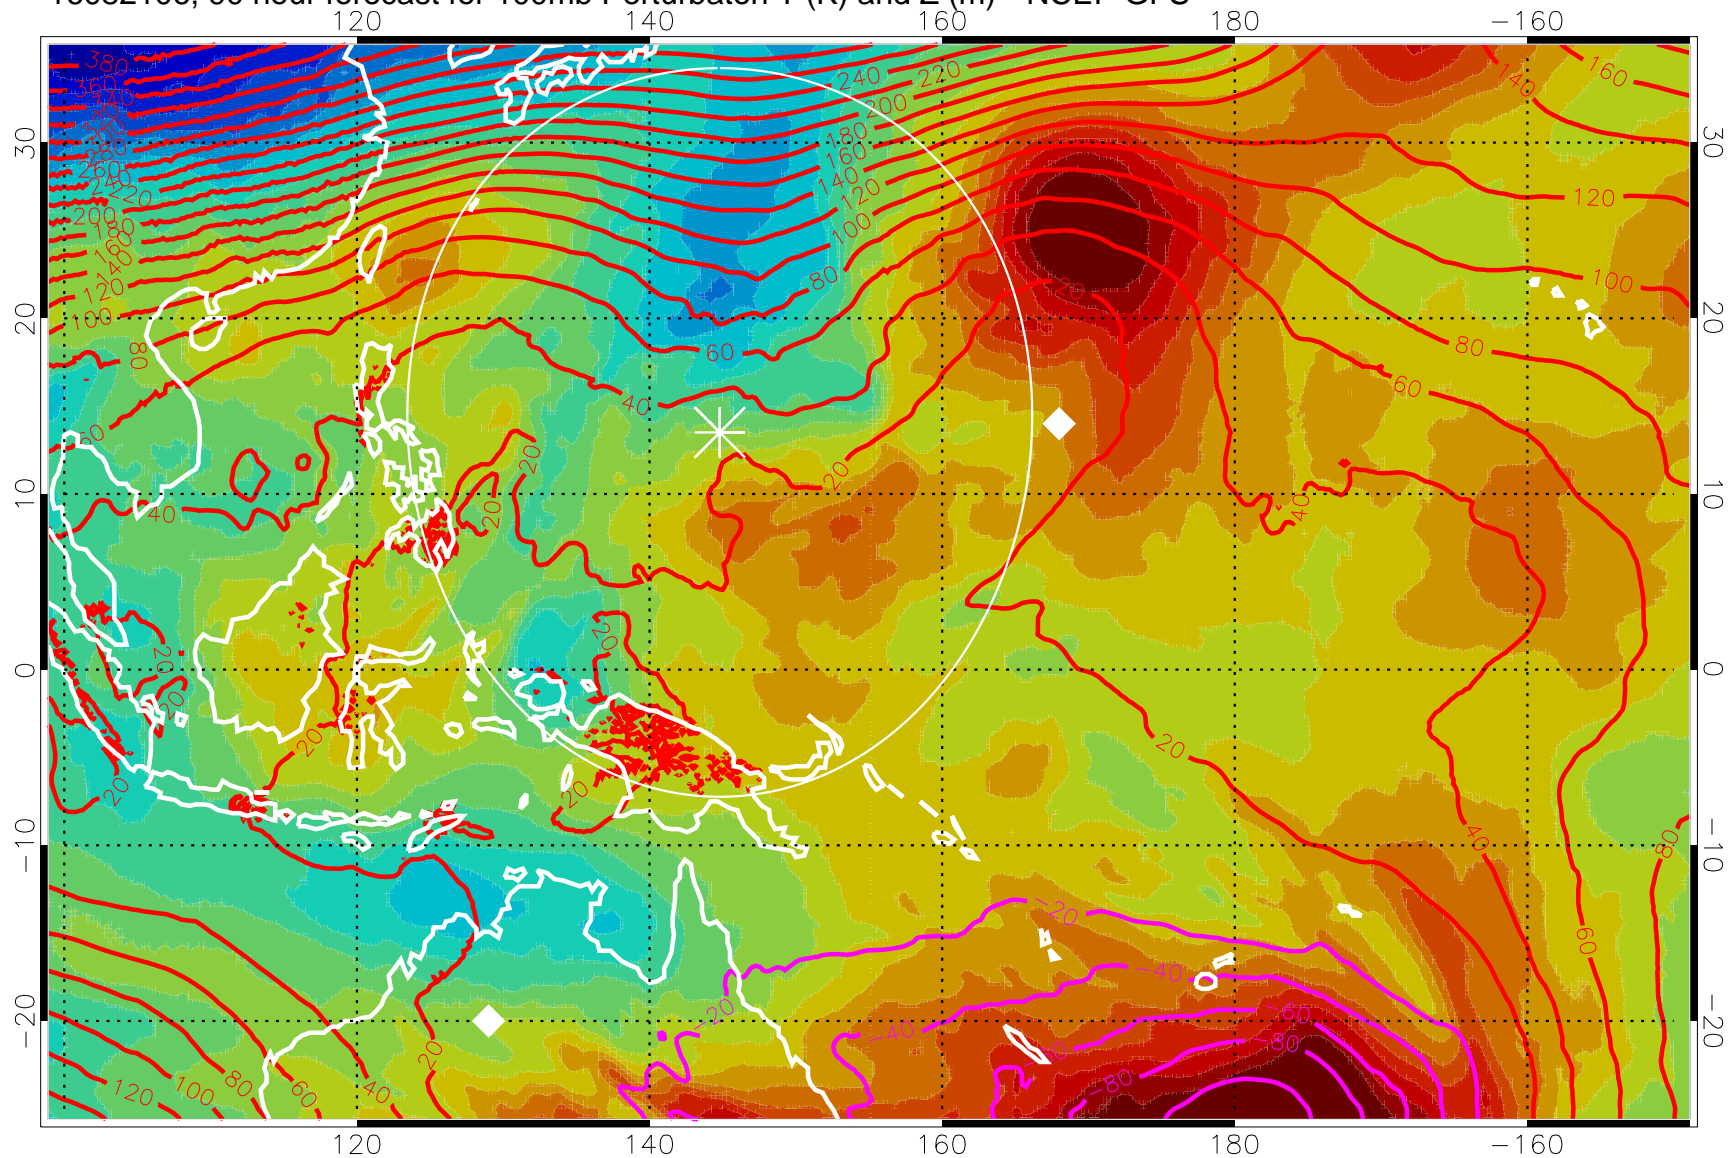

16082106, 90 hour forecast for 100mb Perturbaton T (K) and Z (m)-- NCEP GFS

Contours are 100 mbar Z perturbation (m)
Positive Z Contours
Negative Z Contours
Diamonds-mean pos. of anticyclones

Range ring of 2304 km