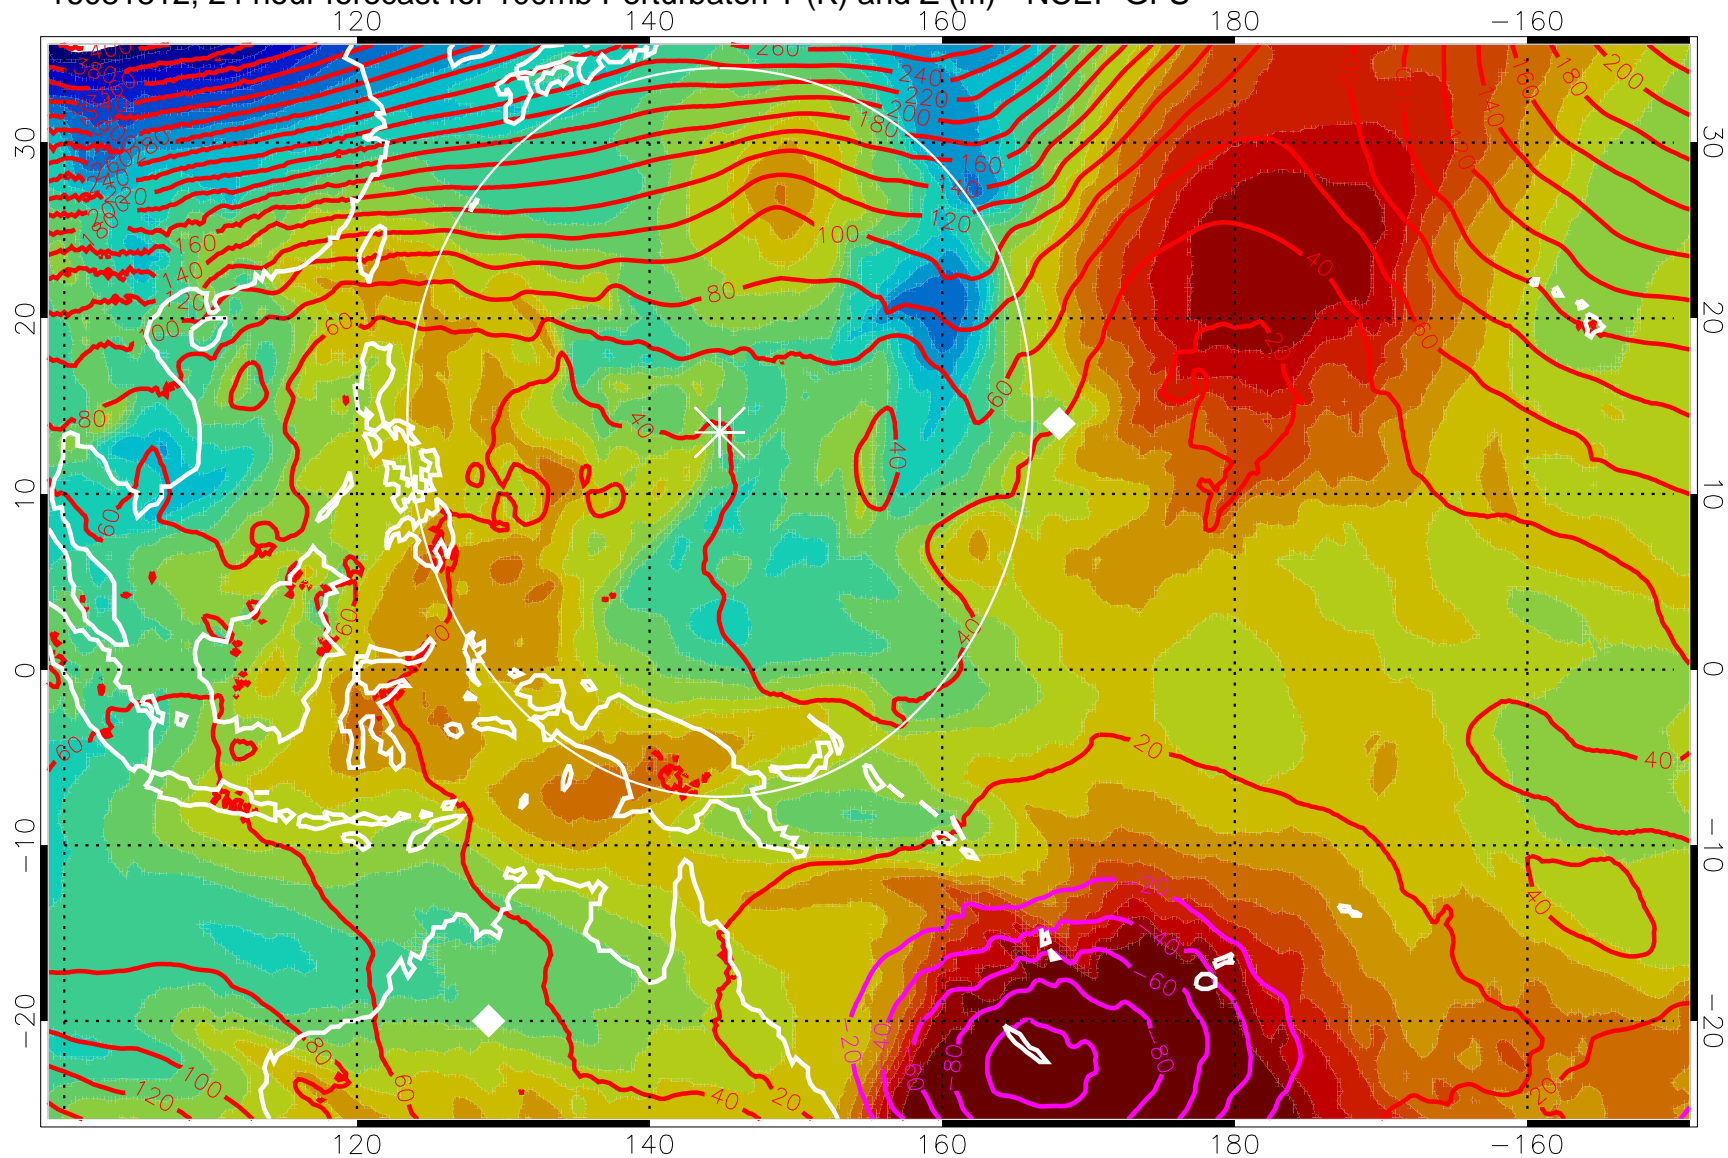

16081812, 24 hour forecast for 100mb Perturbaton T (K) and Z (m)-- NCEP GFS

Contours are 100 mbar Z perturbation (m)
Positive Z Contours
Negative Z Contours
Diamonds-mean pos. of anticyclones

Range ring of 2304 km