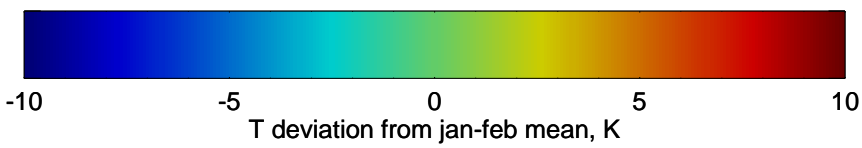

16082006, 66 hour forecast for 100mb Perturbaton T (K) and Z (m)-- NCEP GFS

Contours are 100 mbar Z perturbation (m)
Positive Z Contours
Negative Z Contours
Diamonds-mean pos. of anticyclones

Range ring of 2304 km