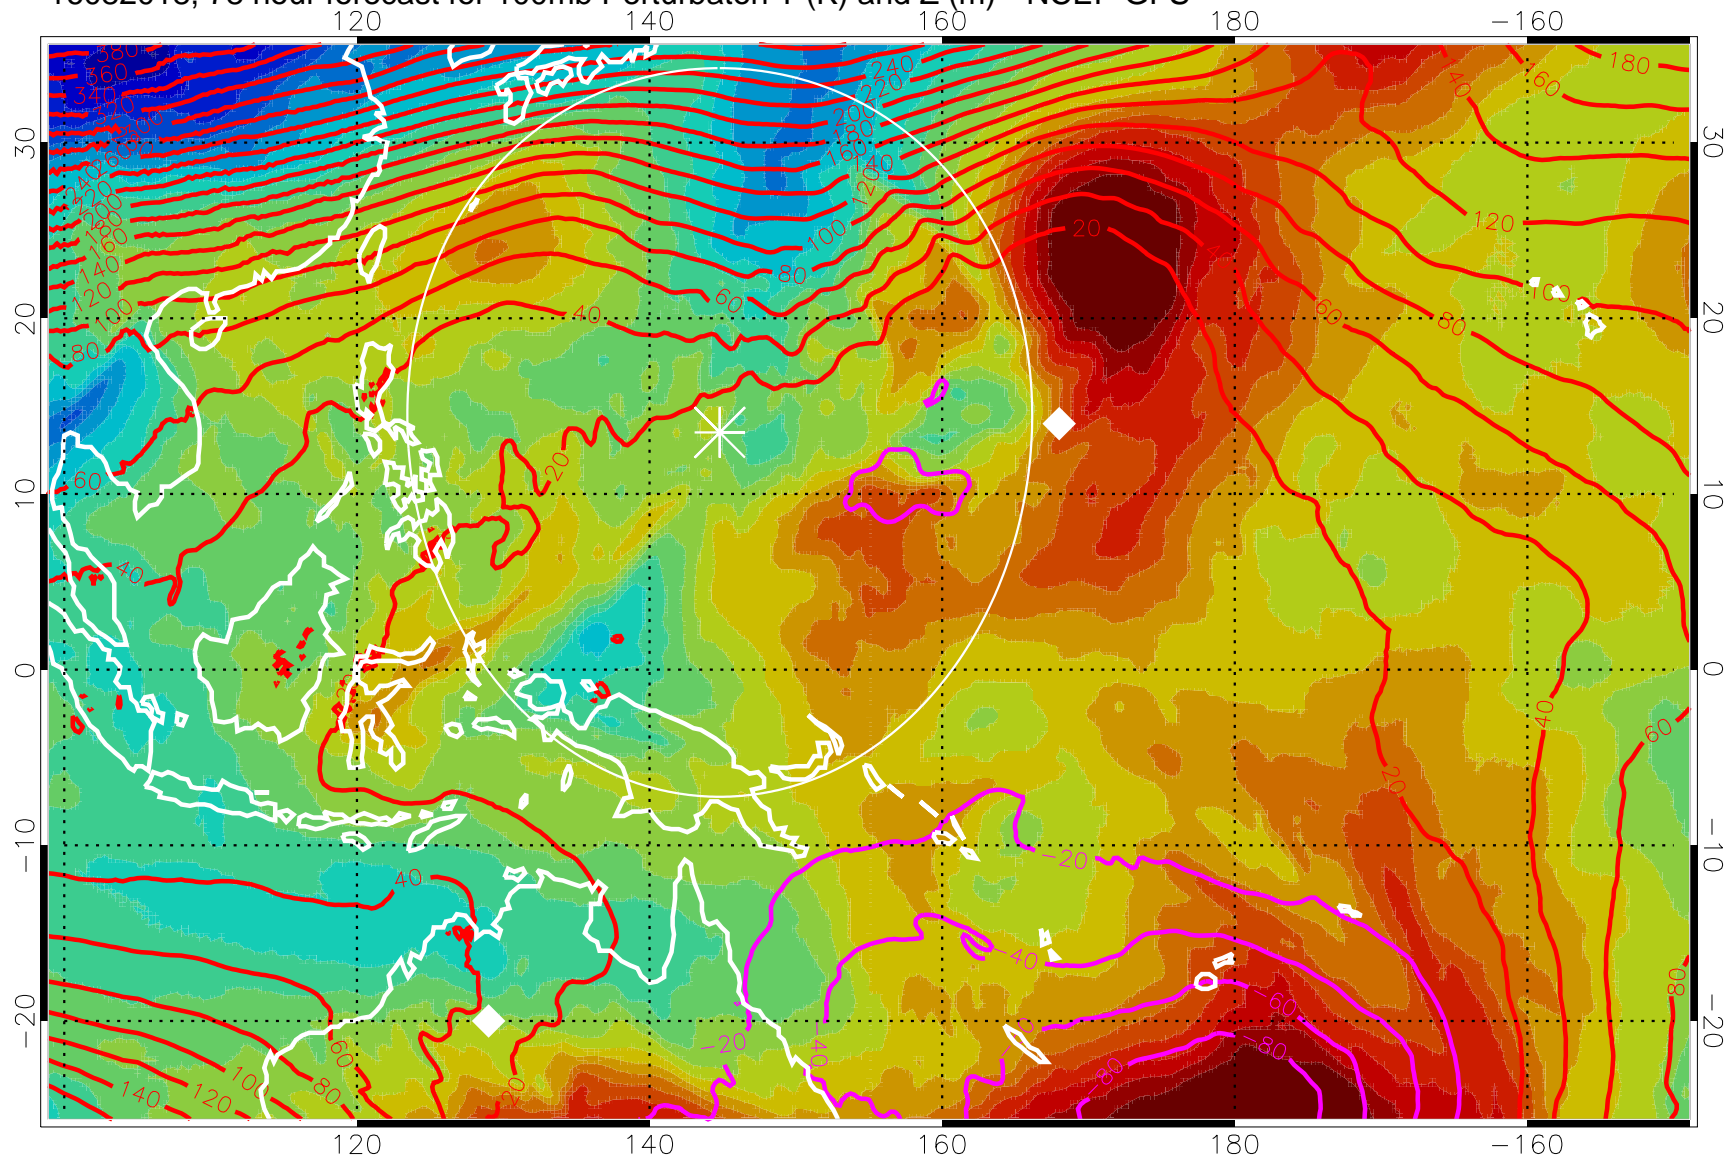

16082018, 78 hour forecast for 100mb Perturbaton T (K) and Z (m)-- NCEP GFS

Contours are 100 mbar Z perturbation (m)
Positive Z Contours
Negative Z Contours
Diamonds-mean pos. of anticyclones

Range ring of 2304 km