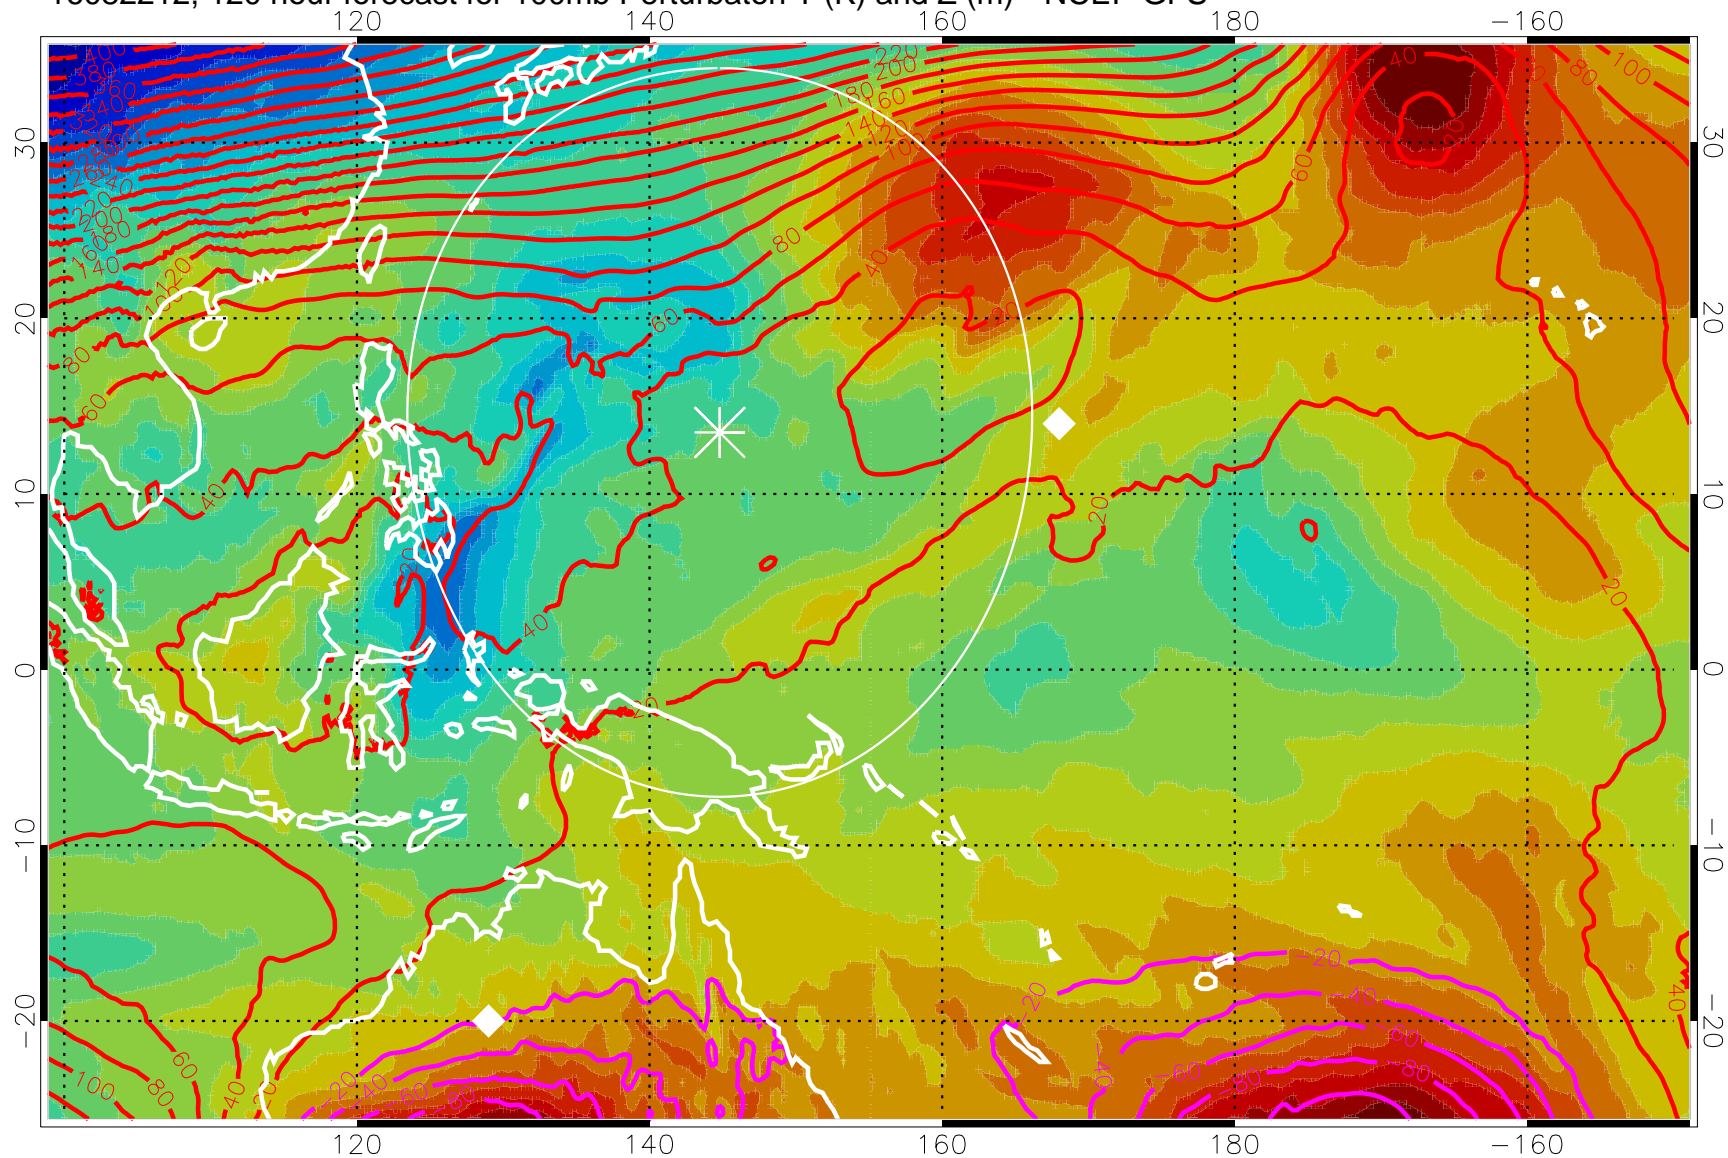

16082212, 120 hour forecast for 100mb Perturbaton T (K) and Z (m)-- NCEP GFS

Contours are 100 mbar Z perturbation (m)
Positive Z Contours
Negative Z Contours
Diamonds-mean pos. of anticyclones

Range ring of 2304 km