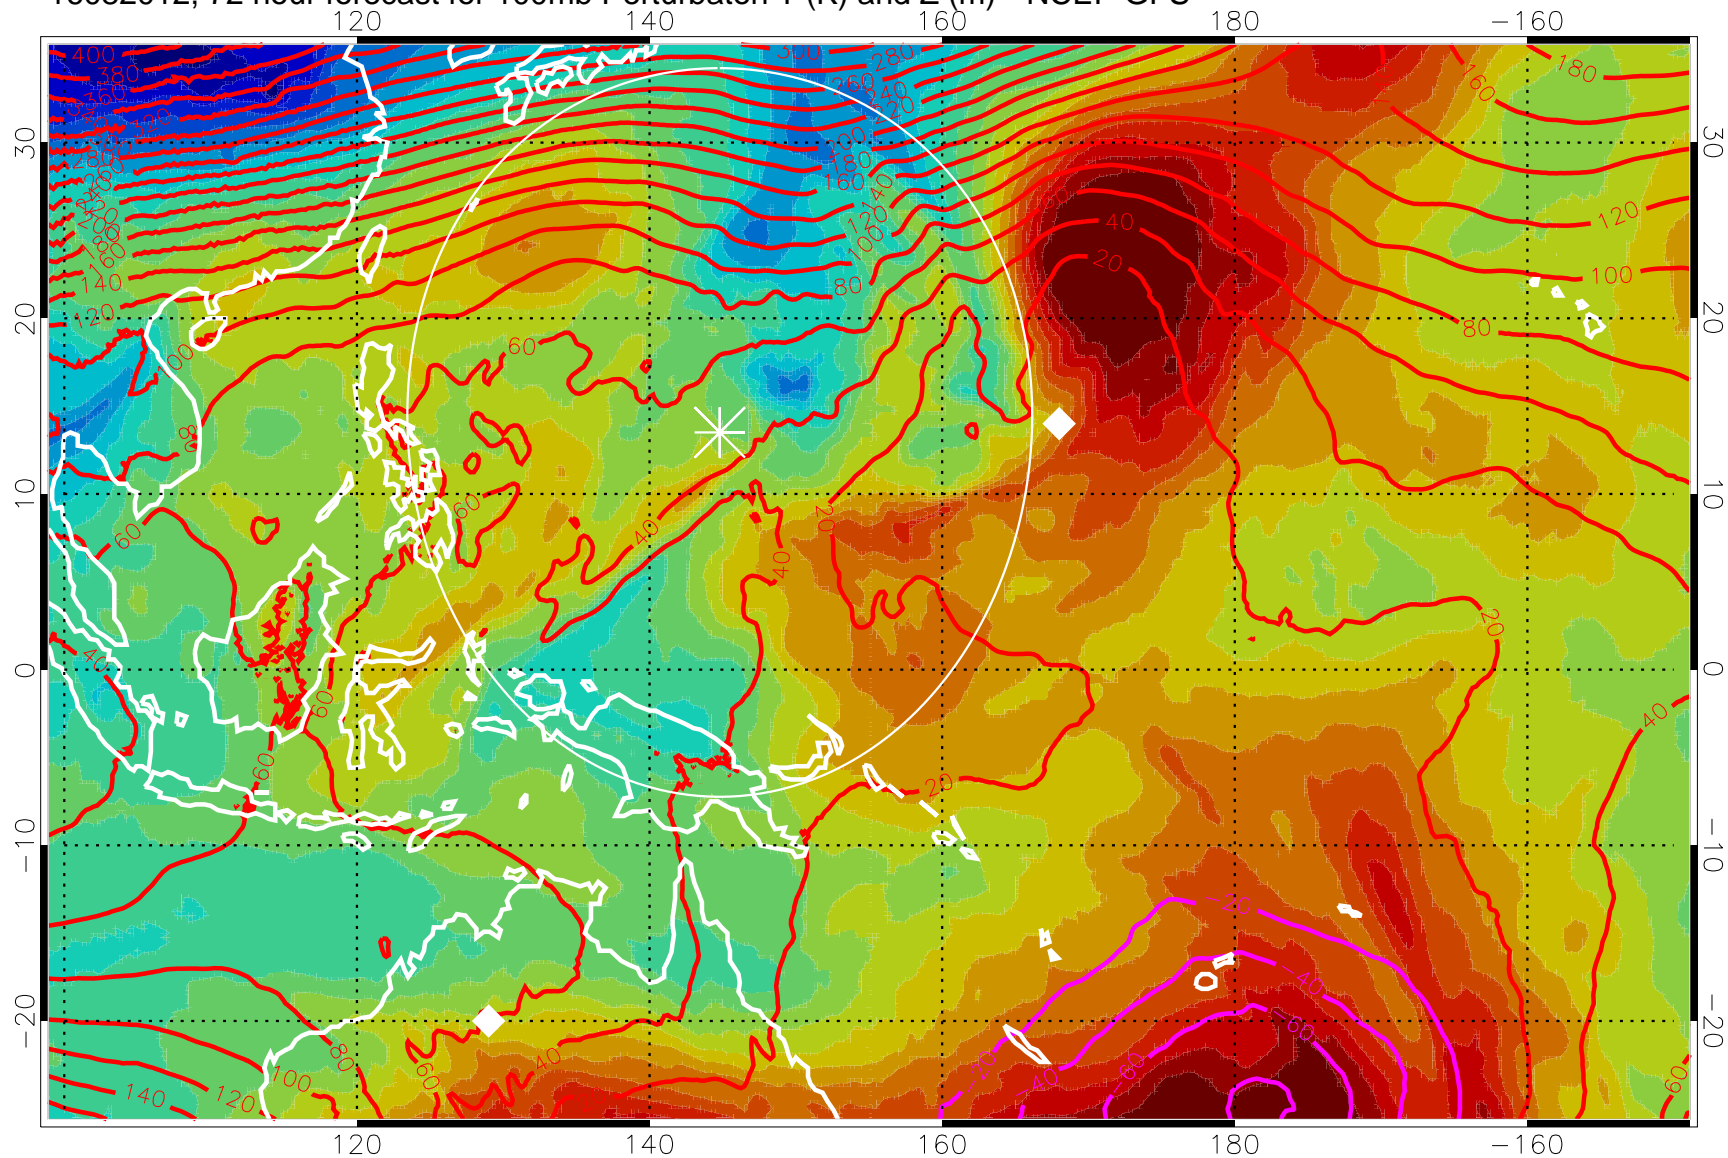

16082012, 72 hour forecast for 100mb Perturbaton T (K) and Z (m)-- NCEP GFS

Contours are 100 mbar Z perturbation (m)
Positive Z Contours
Negative Z Contours
Diamonds-mean pos. of anticyclones

Range ring of 2304 km