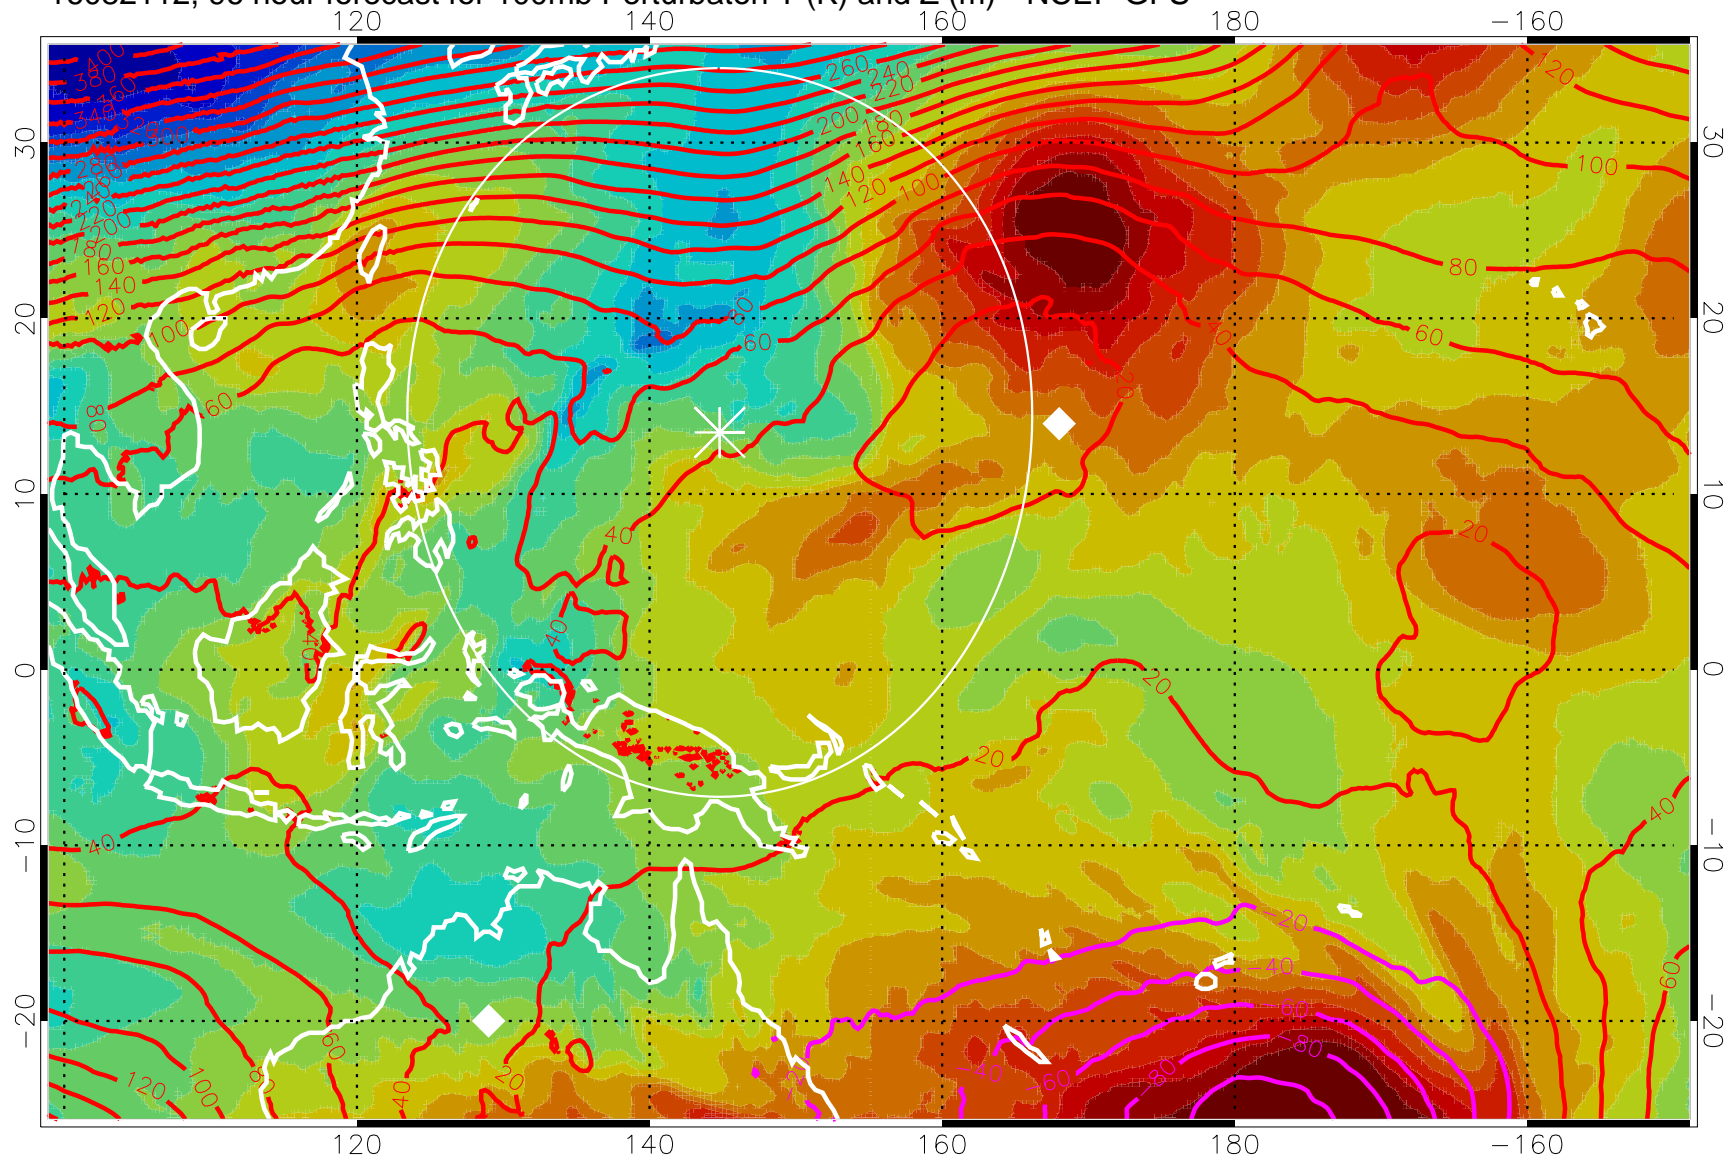

16082112, 96 hour forecast for 100mb Perturbaton T (K) and Z (m)-- NCEP GFS

Contours are 100 mbar Z perturbation (m)
Positive Z Contours
Negative Z Contours
Diamonds-mean pos. of anticyclones

Range ring of 2304 km