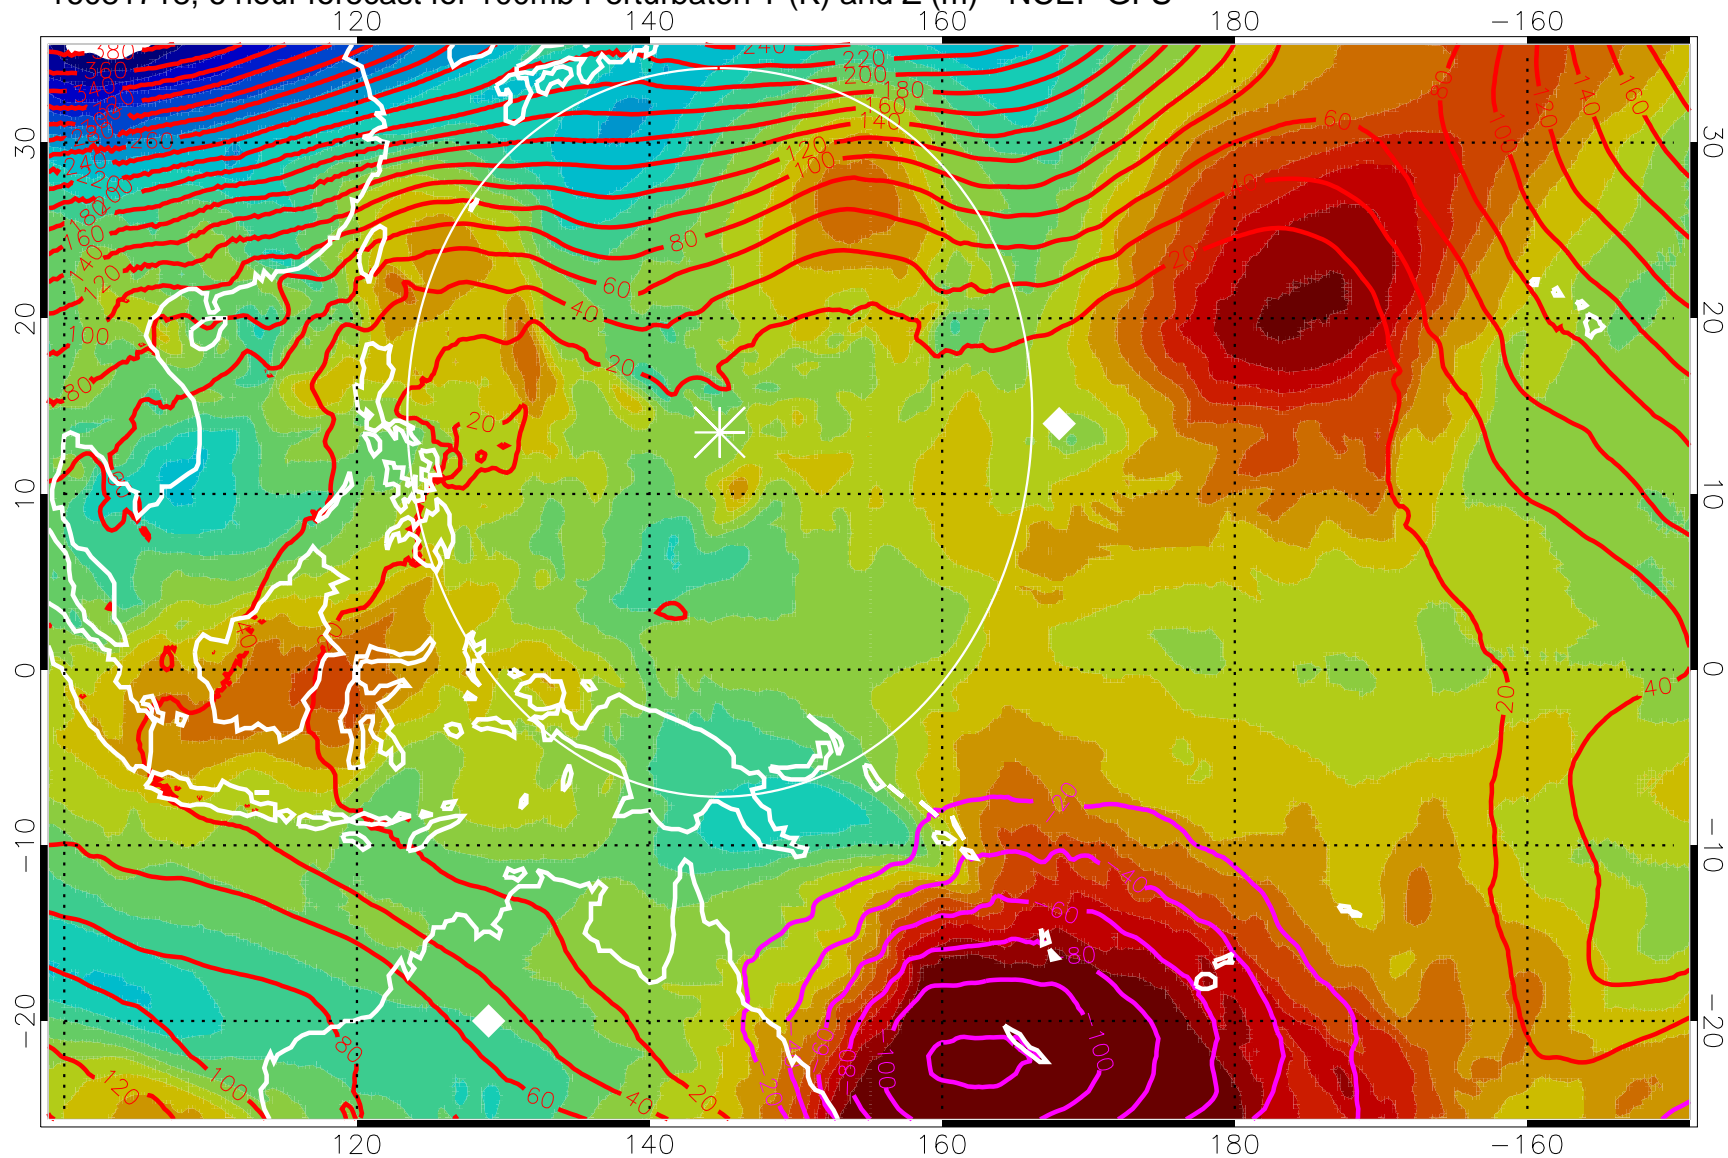

16081718, 6 hour forecast for 100mb Perturbaton T (K) and Z (m)-- NCEP GFS

Contours are 100 mbar Z perturbation (m)  
Positive Z Contours  
Negative Z Contours  
Diamonds-mean pos. of anticyclones

Range ring of 2304 km