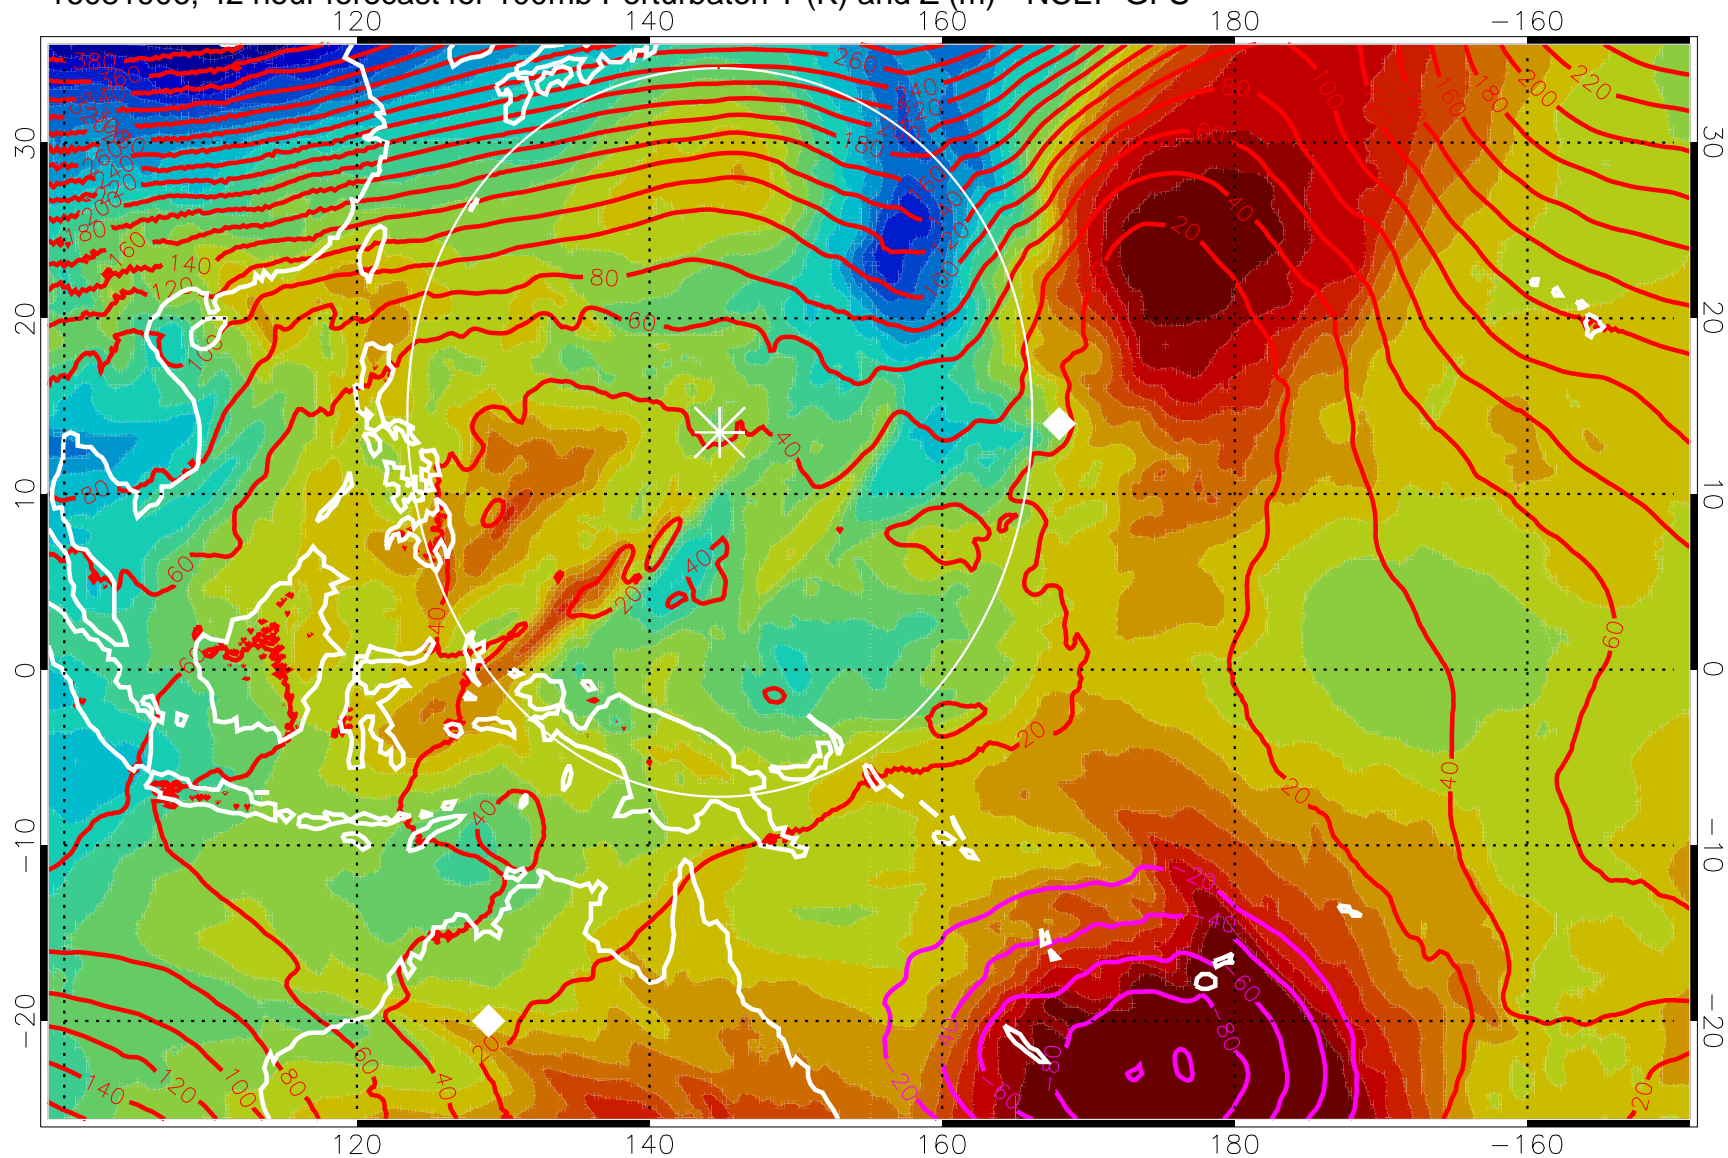

16081906, 42 hour forecast for 100mb Perturbaton T (K) and Z (m)-- NCEP GFS

Contours are 100 mbar Z perturbation (m)
Positive Z Contours
Negative Z Contours
Diamonds-mean pos. of anticyclones

Range ring of 2304 km