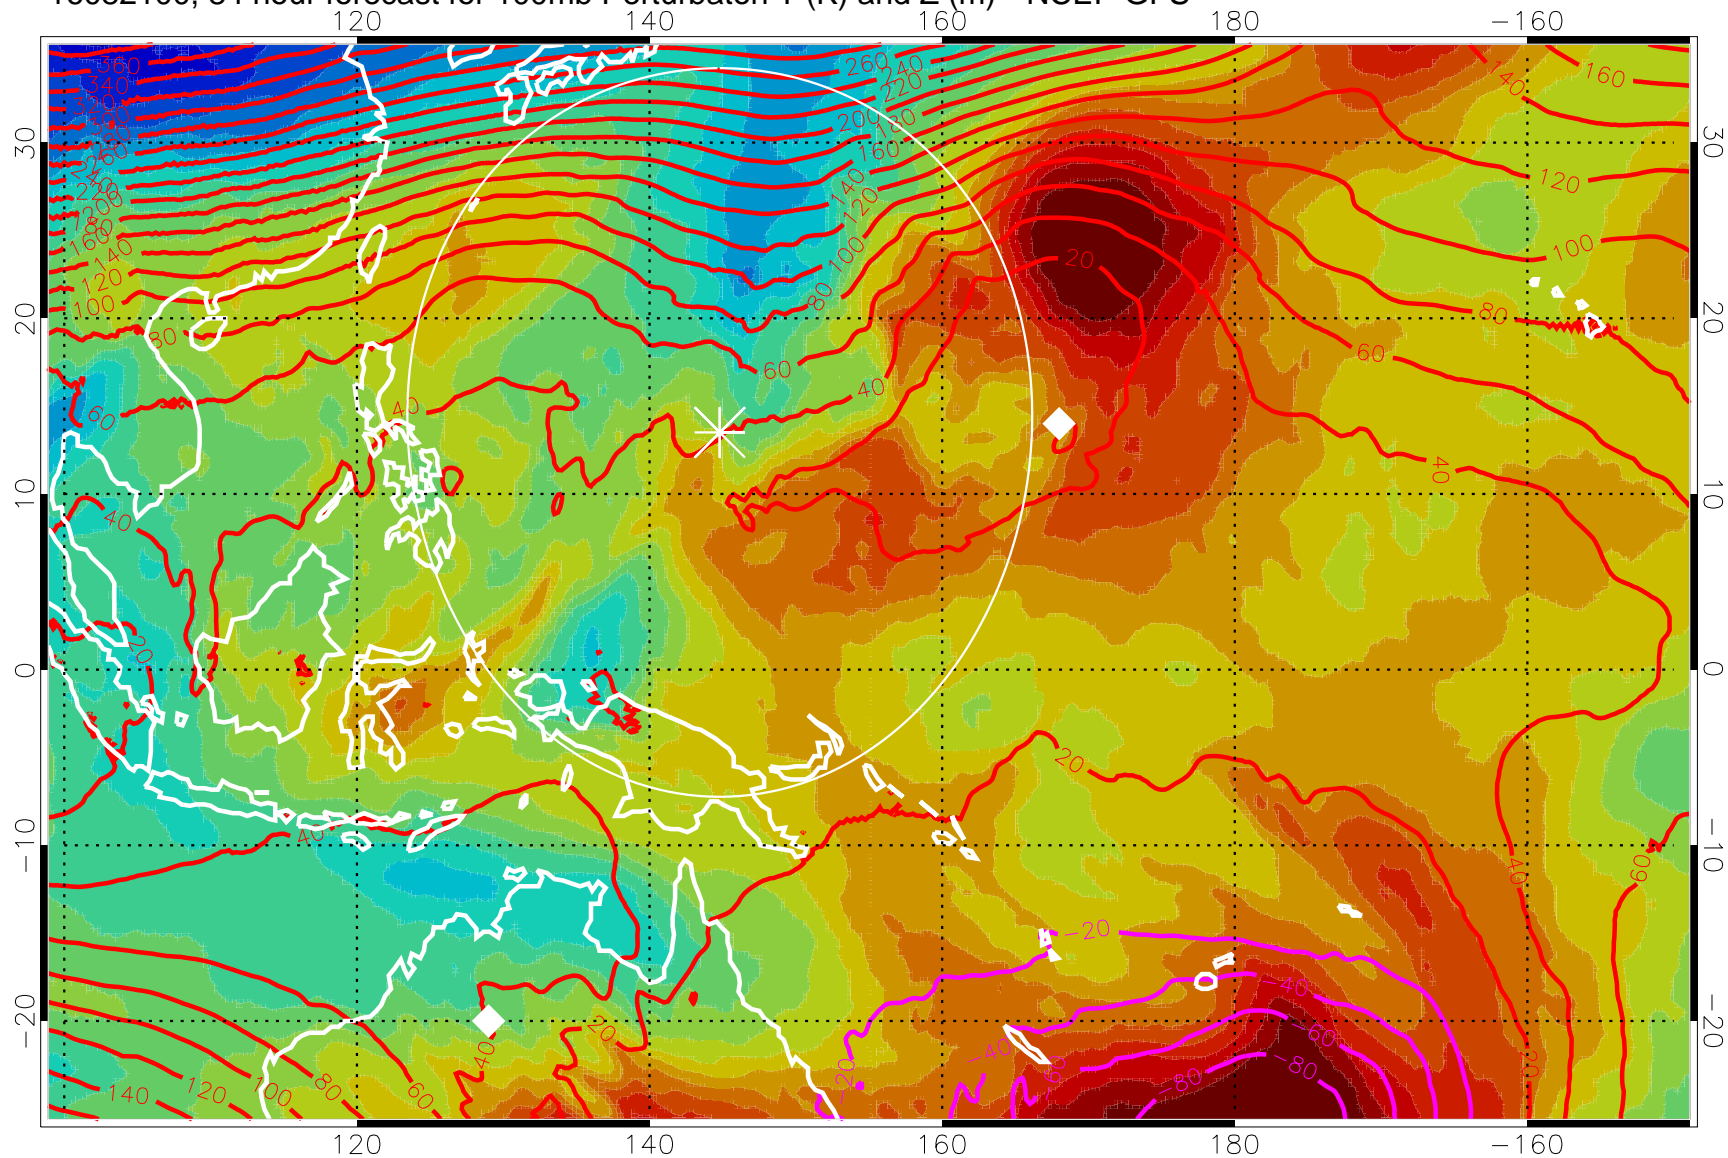

16082100, 84 hour forecast for 100mb Perturbaton T (K) and Z (m)-- NCEP GFS

Contours are 100 mbar Z perturbation (m)
Positive Z Contours
Negative Z Contours
Diamonds-mean pos. of anticyclones

Range ring of 2304 km