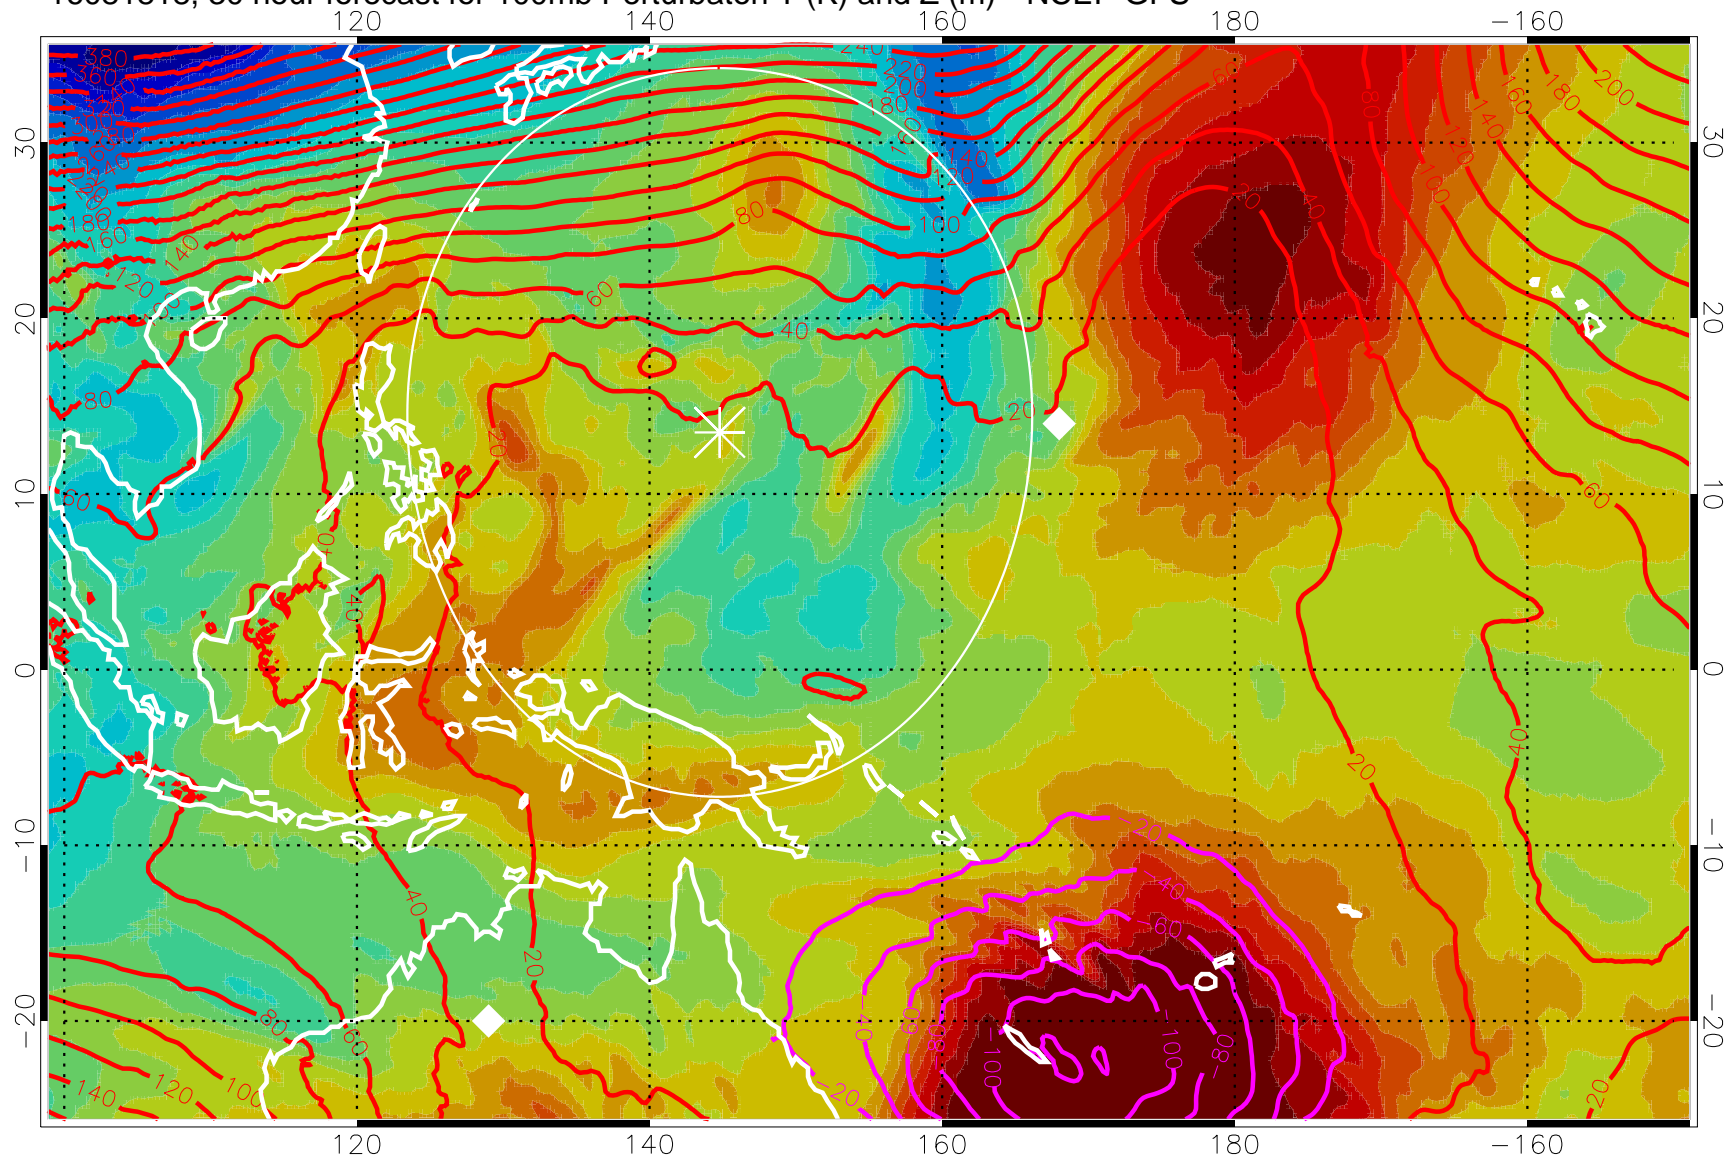

16081818, 30 hour forecast for 100mb Perturbaton T (K) and Z (m)-- NCEP GFS

Contours are 100 mbar Z perturbation (m)
Positive Z Contours
Negative Z Contours
Diamonds-mean pos. of anticyclones

Range ring of 2304 km