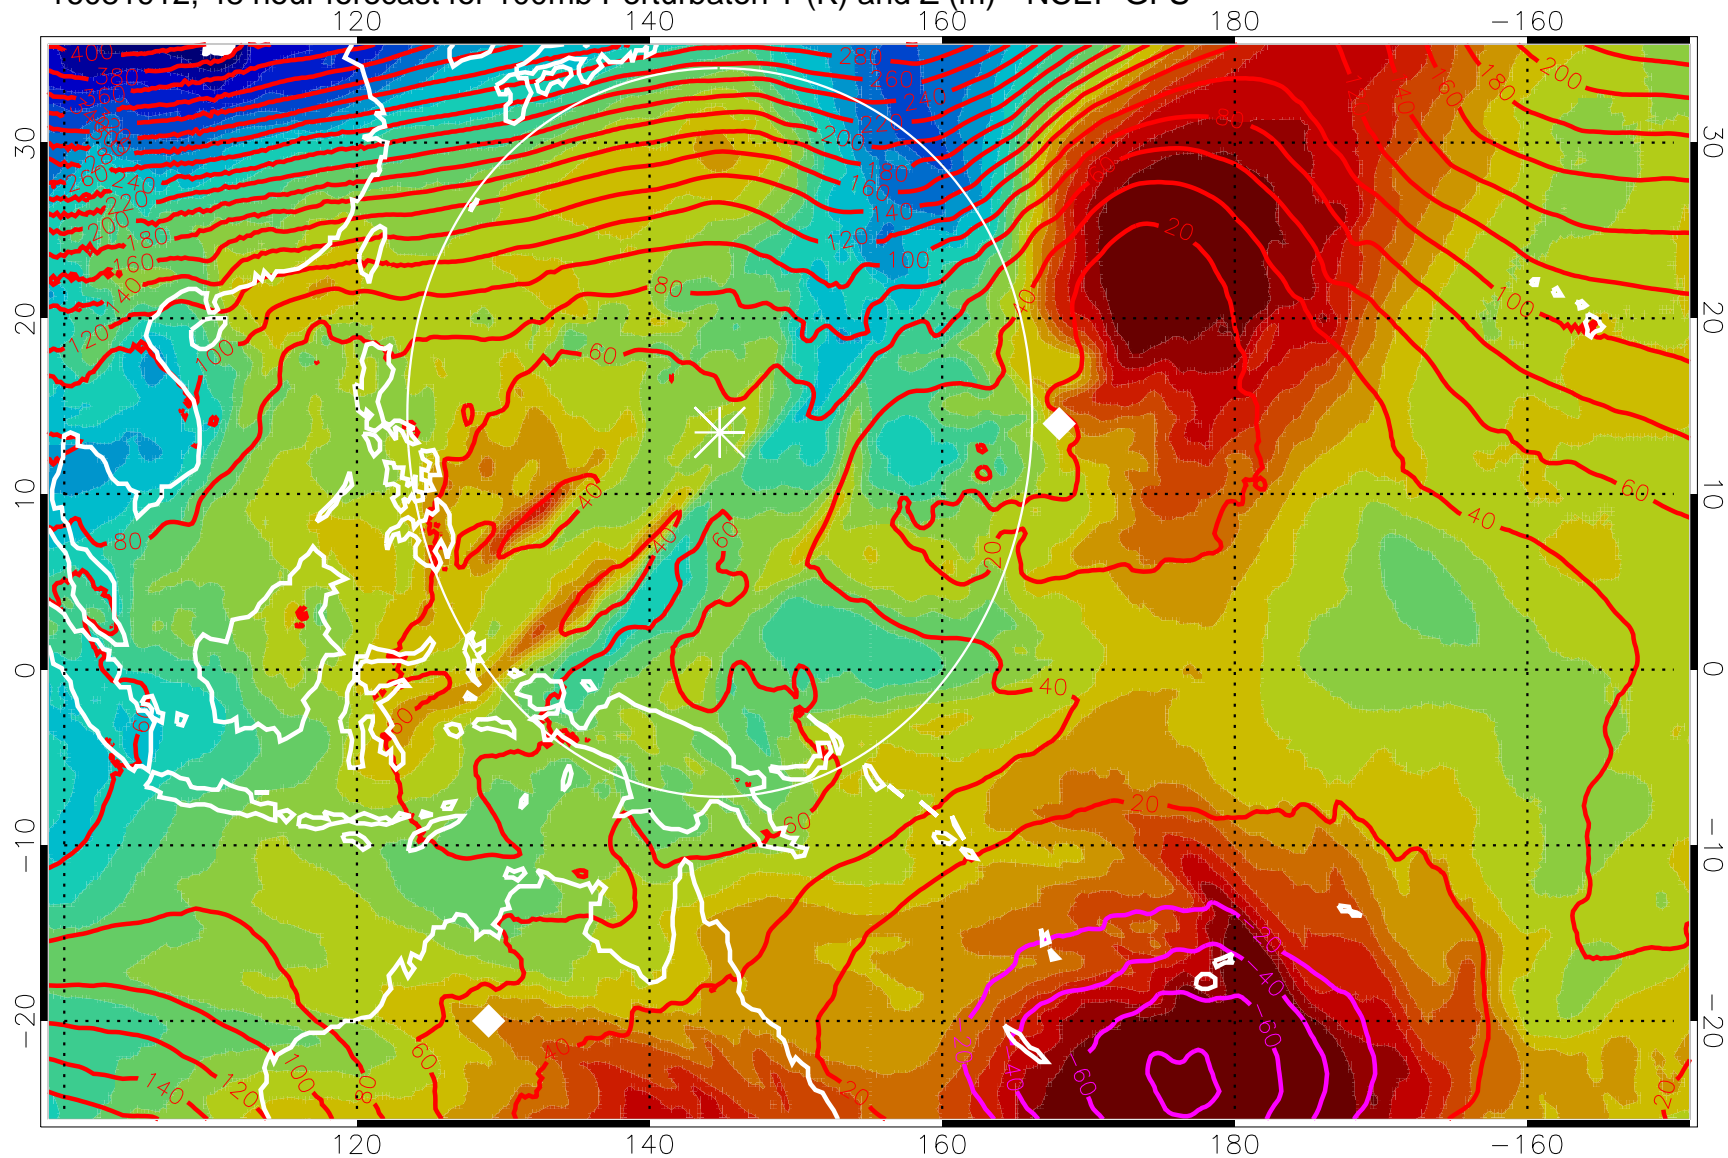

16081912, 48 hour forecast for 100mb Perturbaton T (K) and Z (m)-- NCEP GFS

Contours are 100 mbar Z perturbation (m)
Positive Z Contours
Negative Z Contours
Diamonds-mean pos. of anticyclones

Range ring of 2304 km