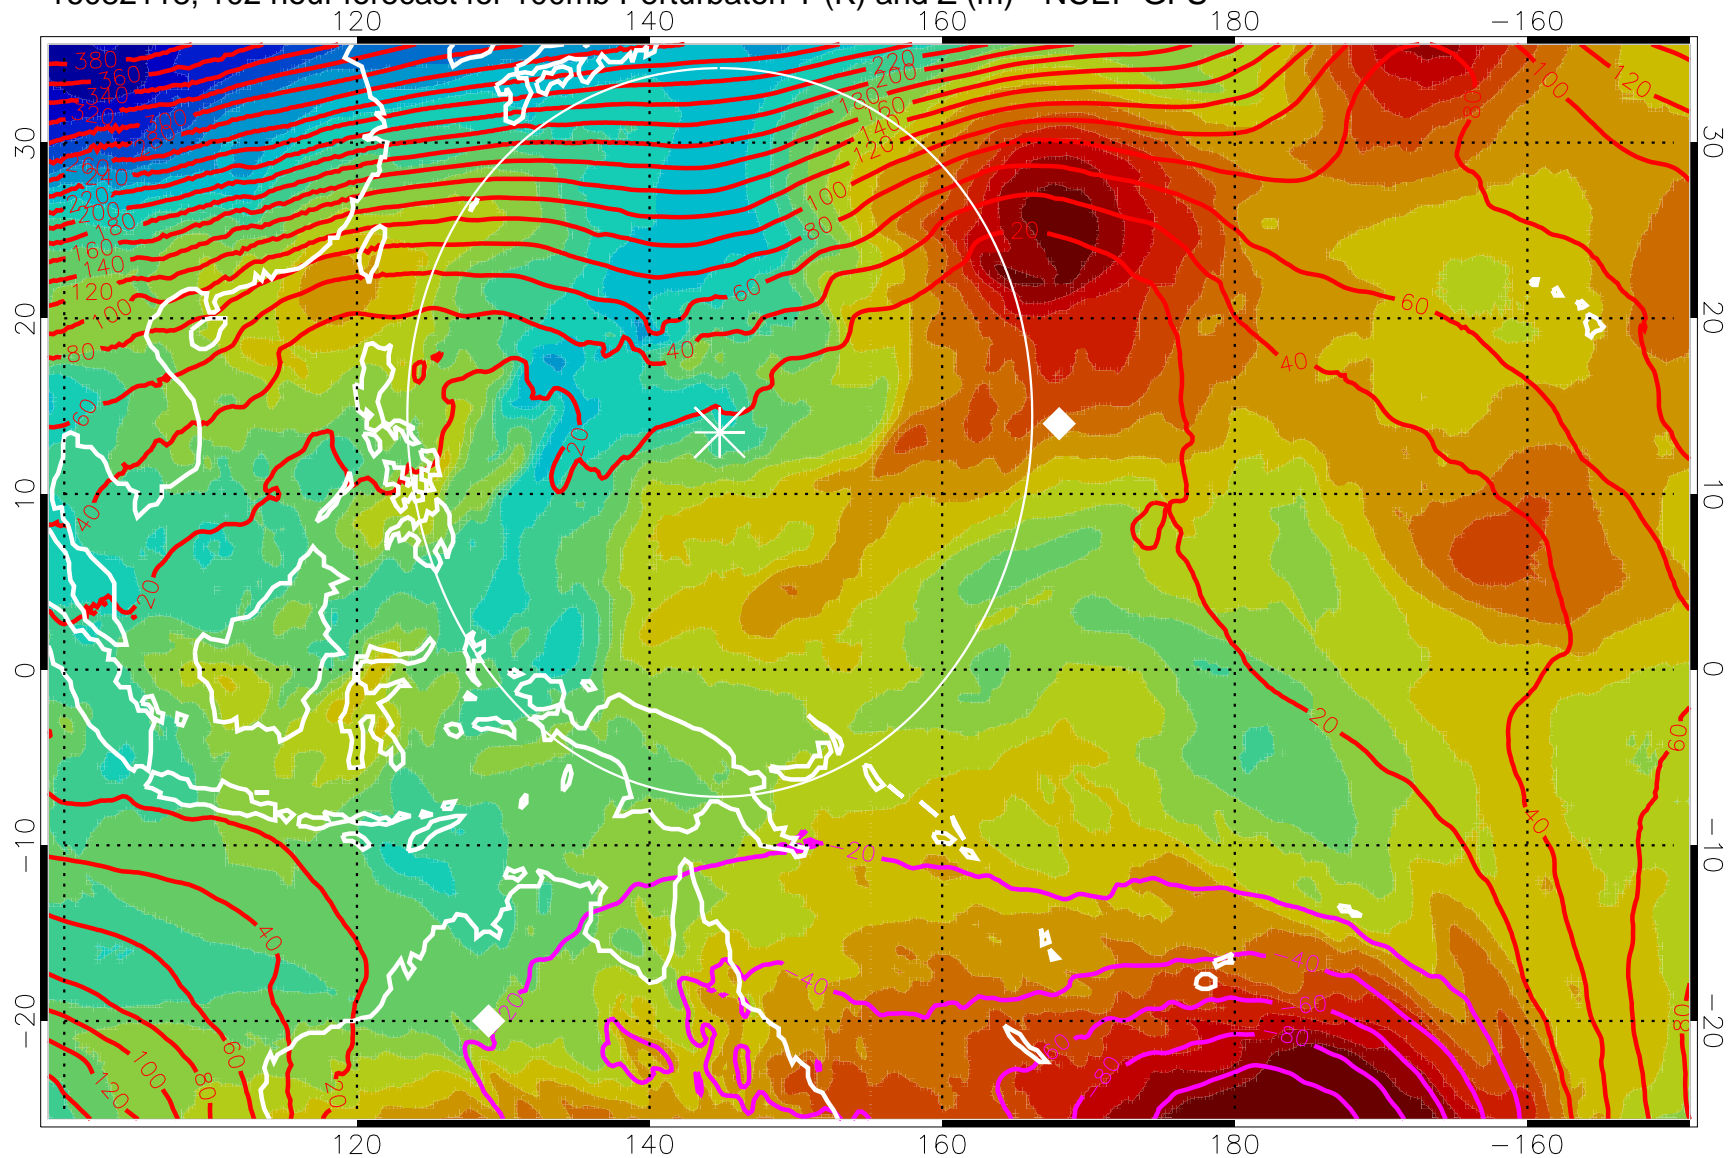

16082118, 102 hour forecast for 100mb Perturbaton T (K) and Z (m)-- NCEP GFS

Contours are 100 mbar Z perturbation (m)
Positive Z Contours
Negative Z Contours
Diamonds-mean pos. of anticyclones

Range ring of 2304 km