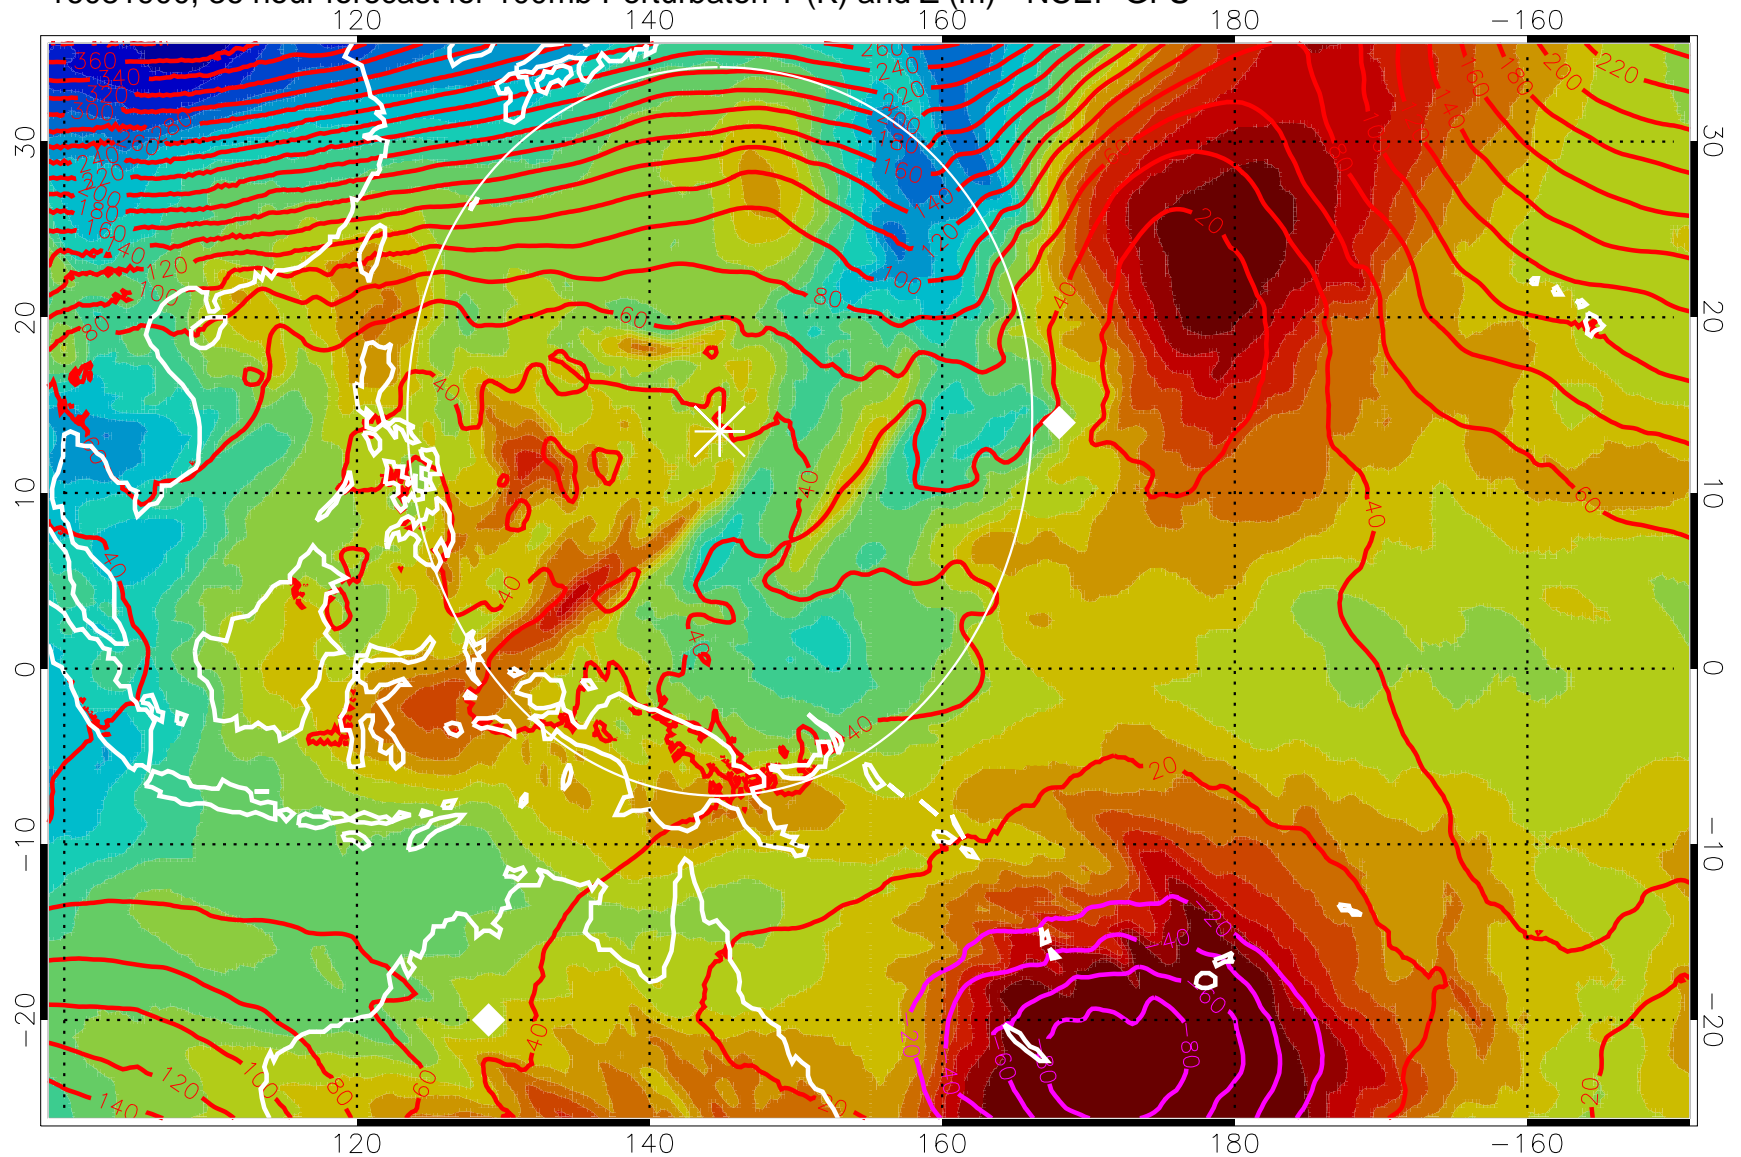

16081900, 36 hour forecast for 100mb Perturbaton T (K) and Z (m)-- NCEP GFS

Contours are 100 mbar Z perturbation (m)
Positive Z Contours
Negative Z Contours
Diamonds-mean pos. of anticyclones

Range ring of 2304 km