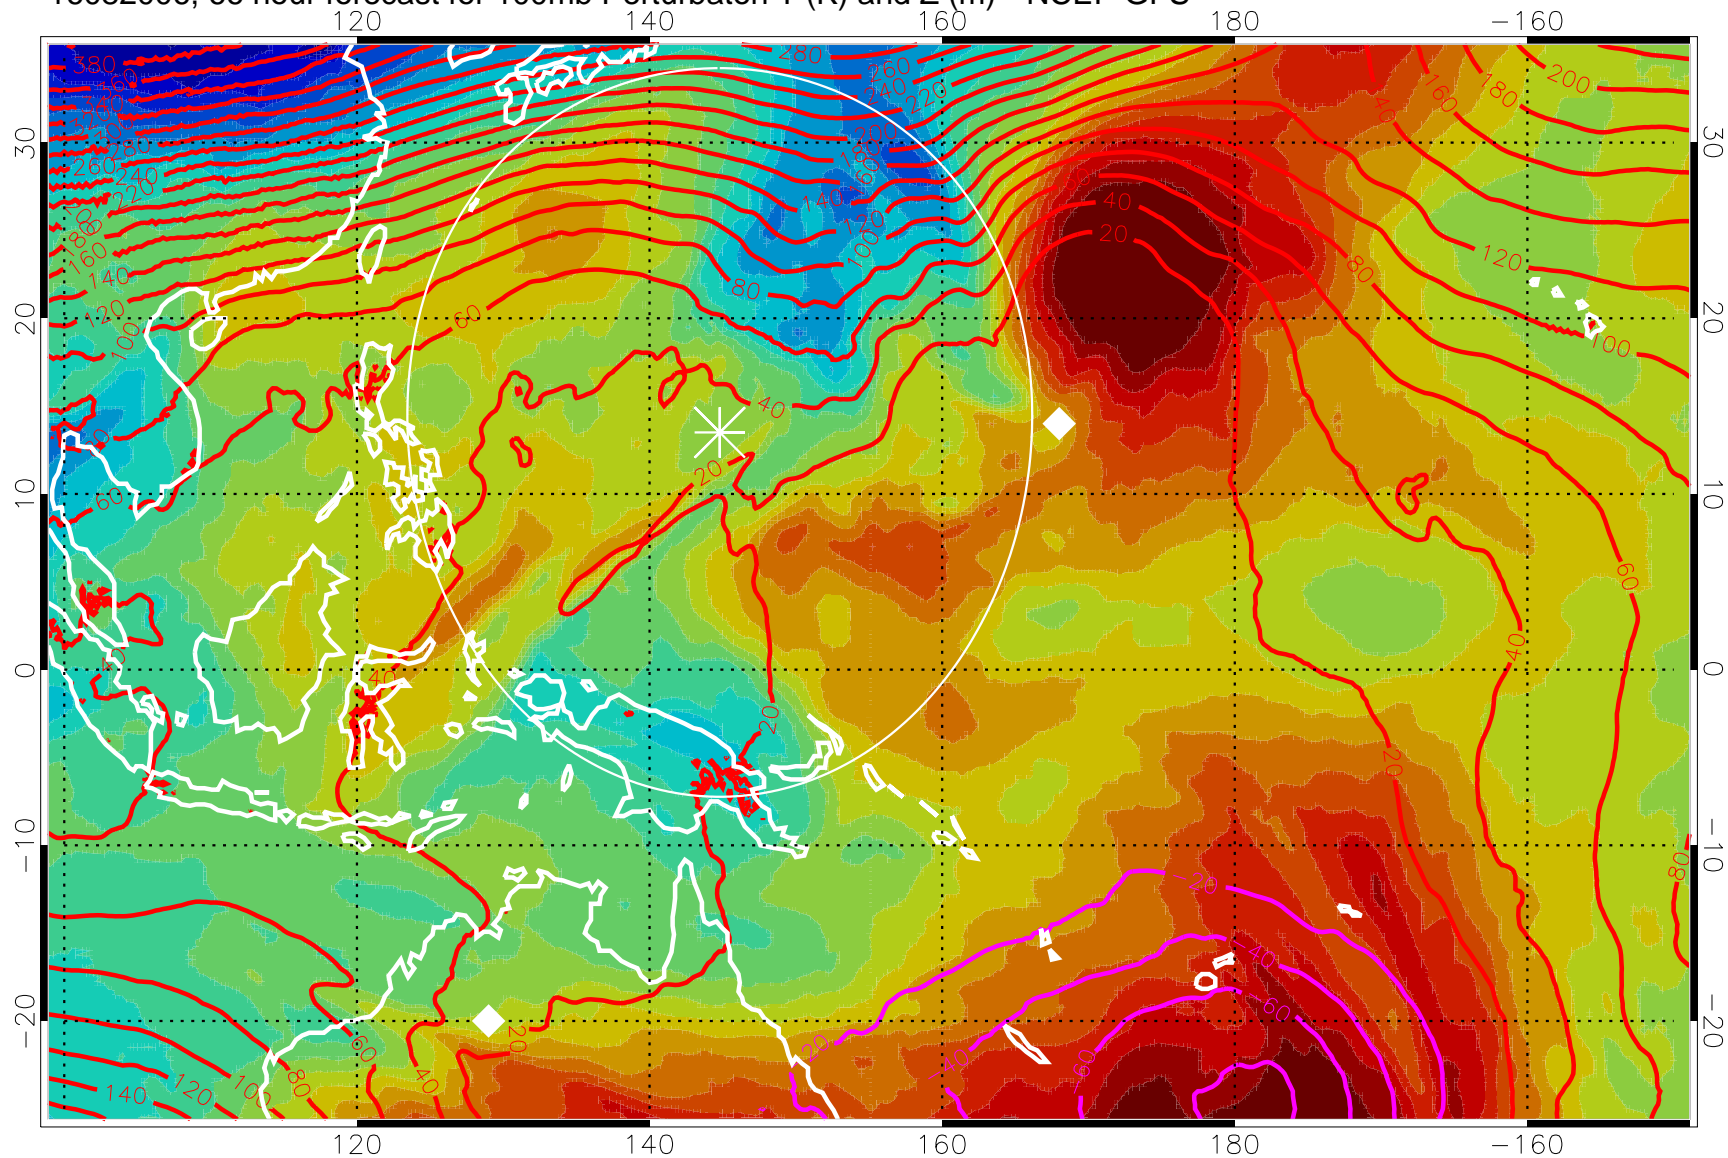

16082006, 66 hour forecast for 100mb Perturbaton T (K) and Z (m)-- NCEP GFS

Contours are 100 mbar Z perturbation (m)
Positive Z Contours
Negative Z Contours
Diamonds-mean pos. of anticyclones

Range ring of 2304 km