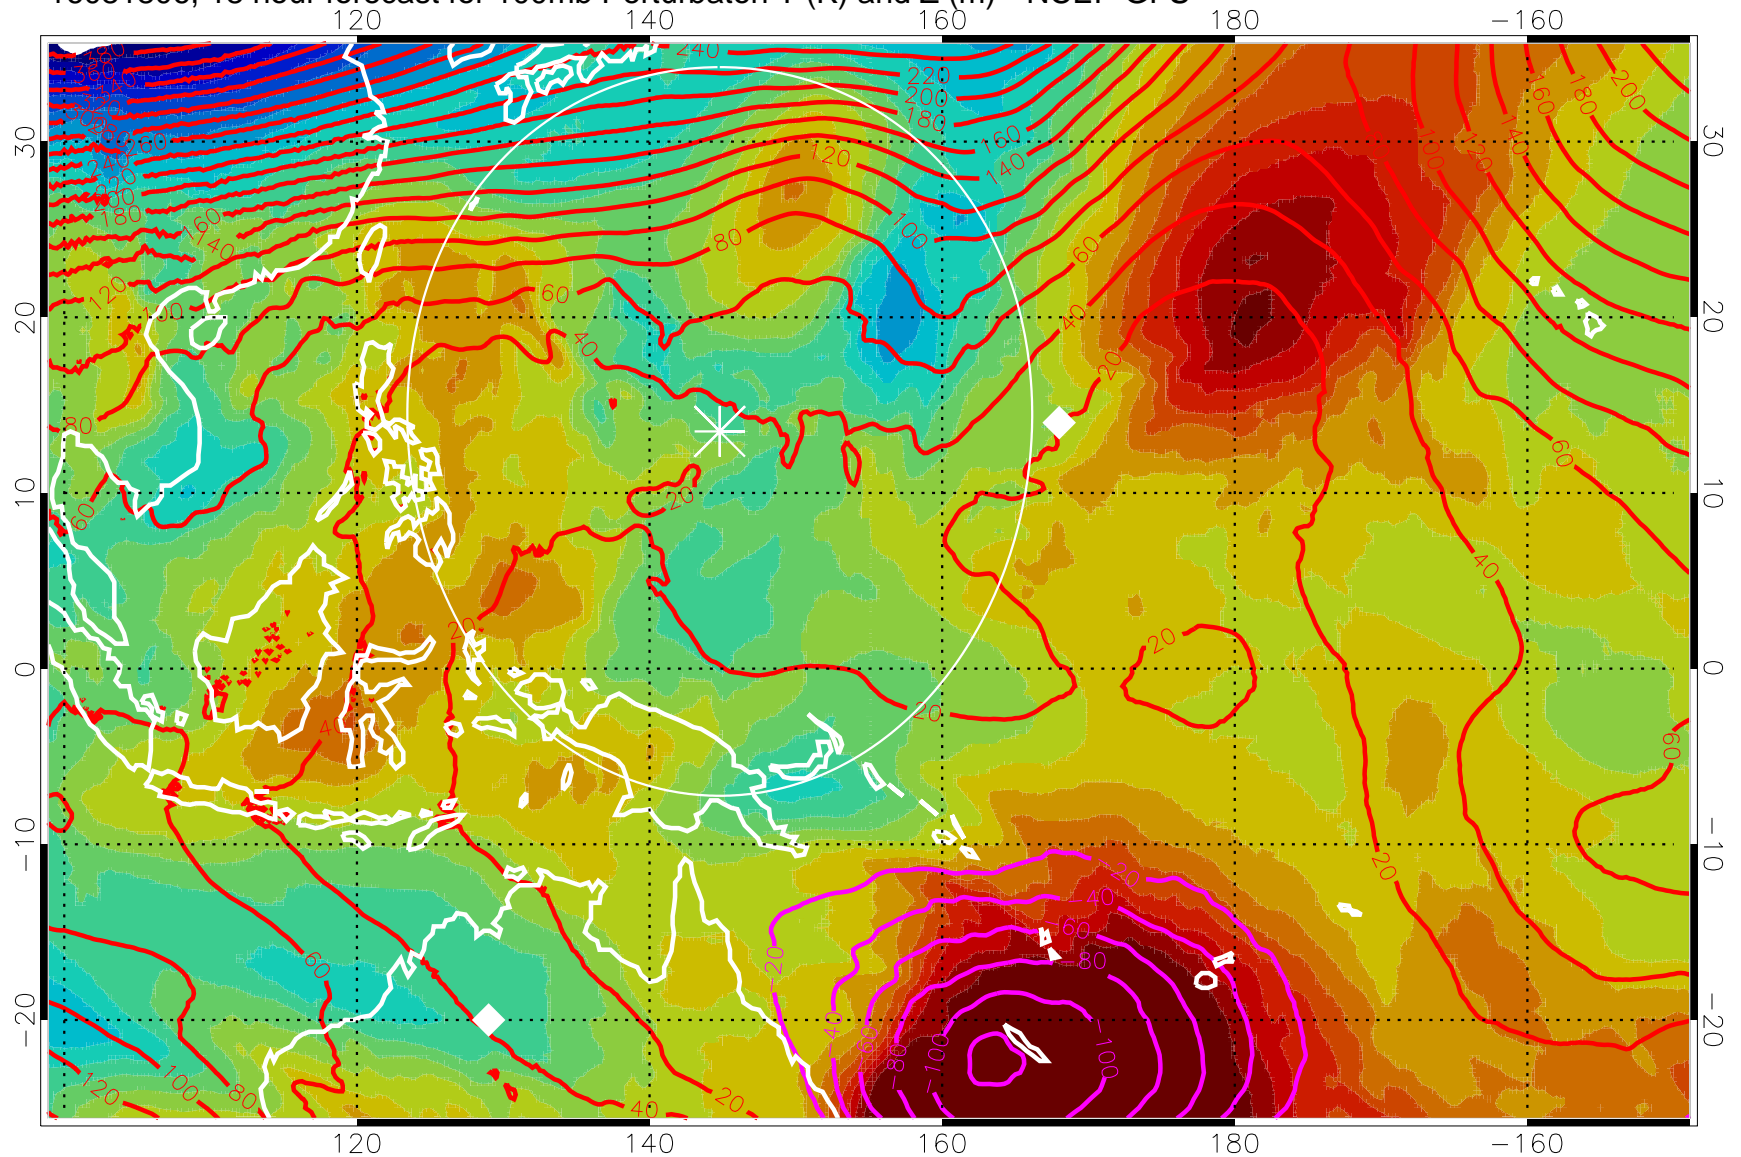

16081806, 18 hour forecast for 100mb Perturbaton T (K) and Z (m)-- NCEP GFS

Contours are 100 mbar Z perturbation (m)
Positive Z Contours
Negative Z Contours
Diamonds-mean pos. of anticyclones

Range ring of 2304 km