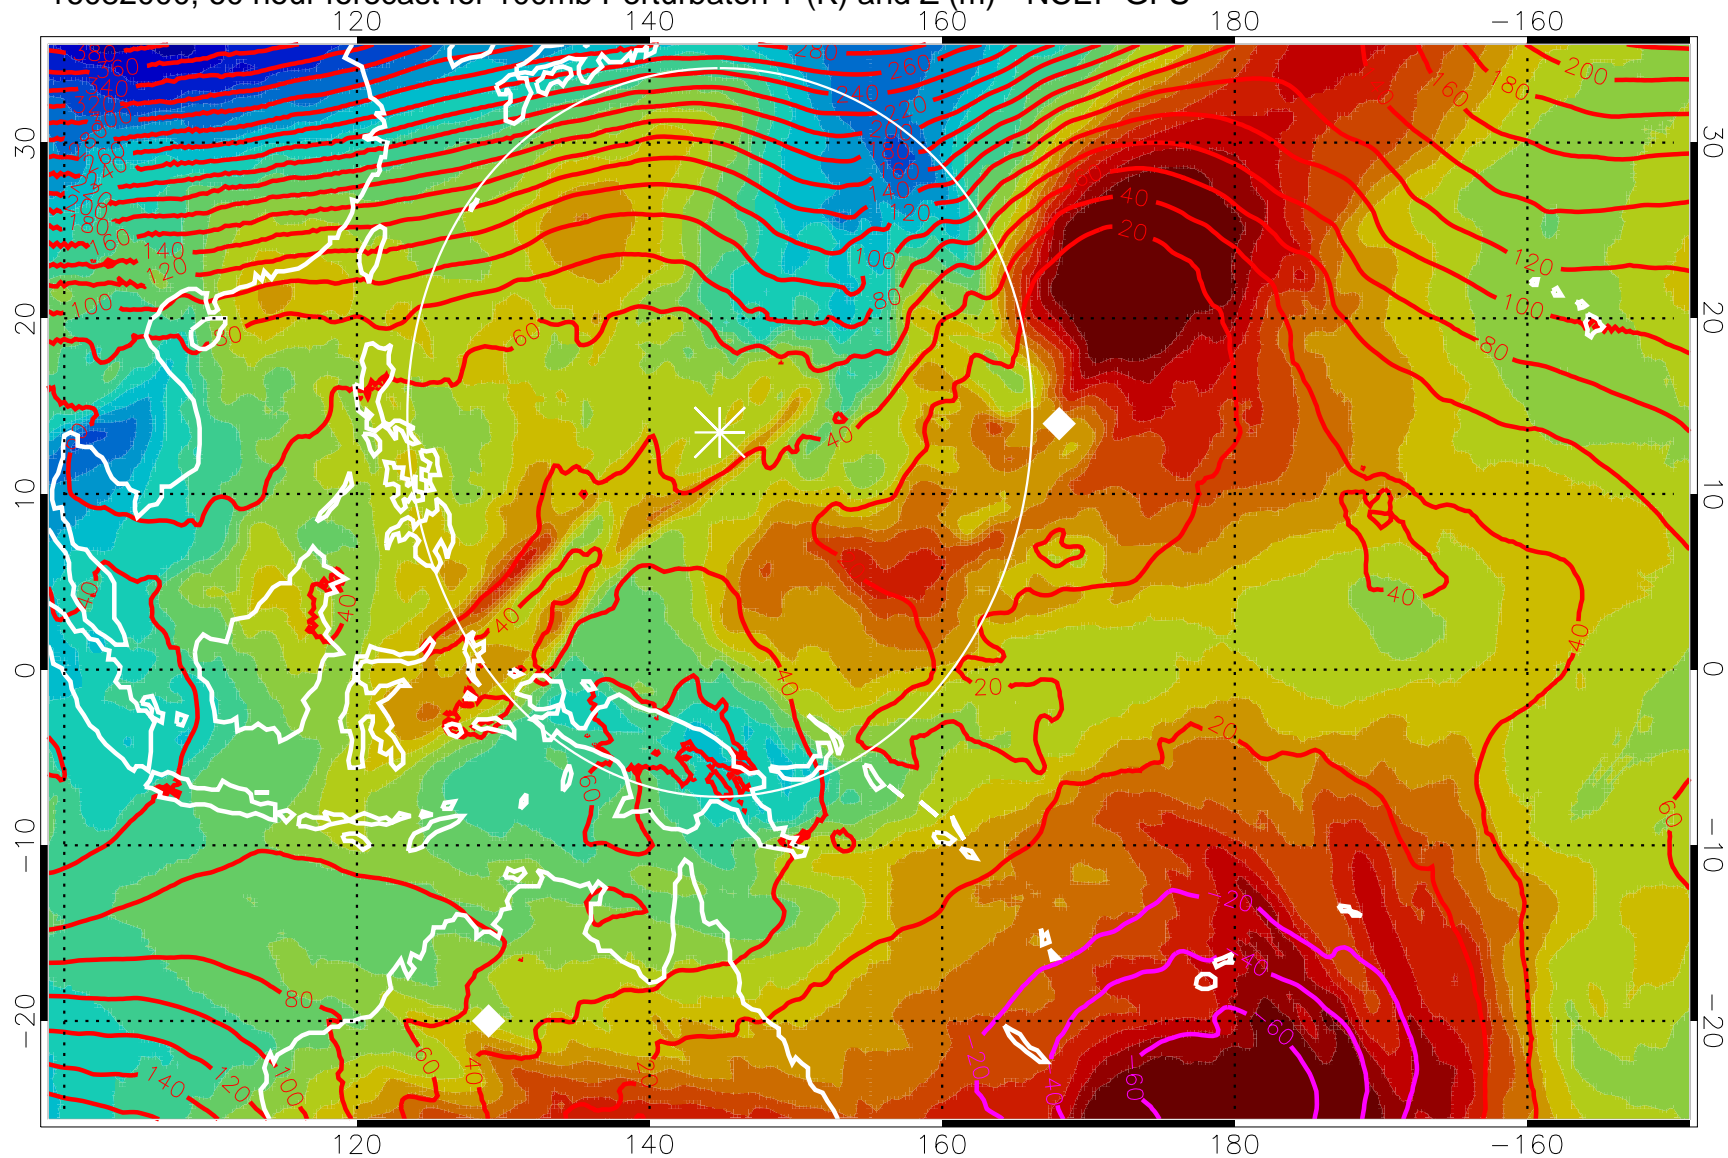

16082000, 60 hour forecast for 100mb Perturbaton T (K) and Z (m)-- NCEP GFS

Contours are 100 mbar Z perturbation (m)
Positive Z Contours
Negative Z Contours
Diamonds-mean pos. of anticyclones

Range ring of 2304 km