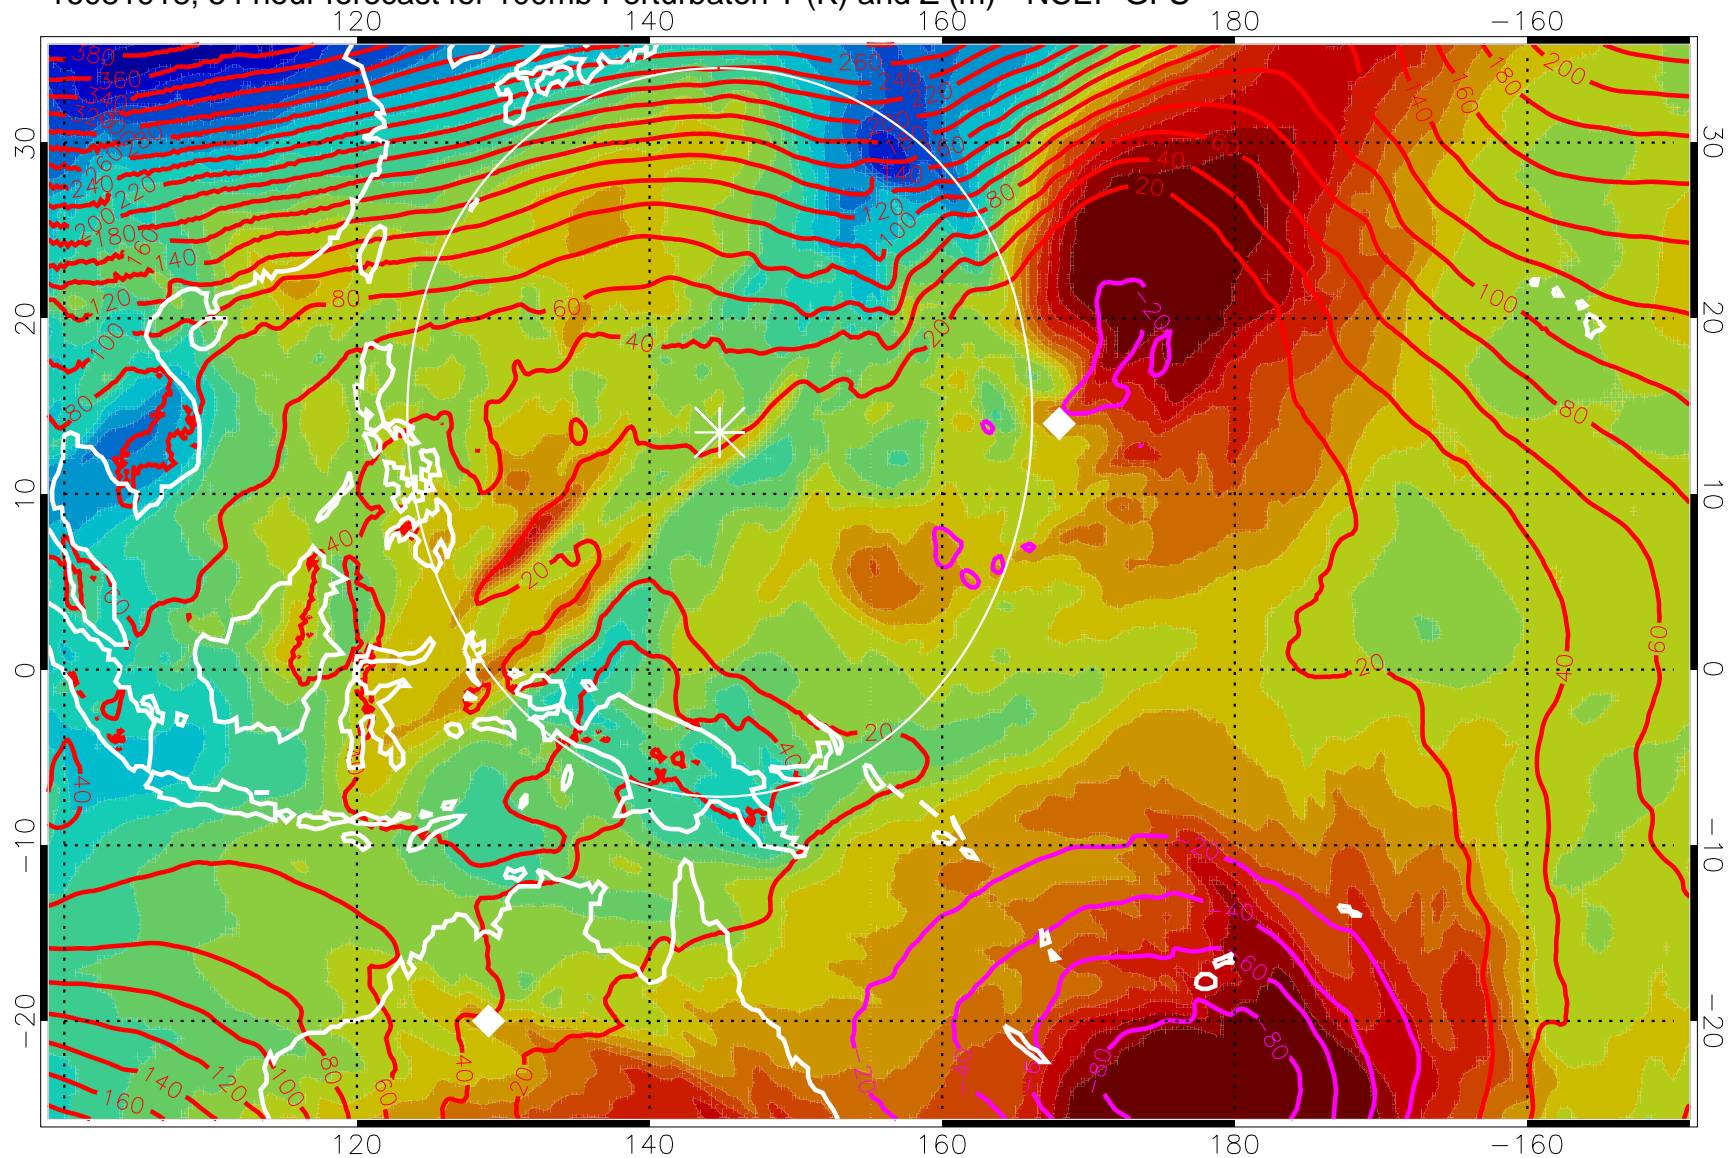

16081918, 54 hour forecast for 100mb Perturbaton T (K) and Z (m)-- NCEP GFS

Contours are 100 mbar Z perturbation (m)
Positive Z Contours
Negative Z Contours
Diamonds-mean pos. of anticyclones

Range ring of 2304 km