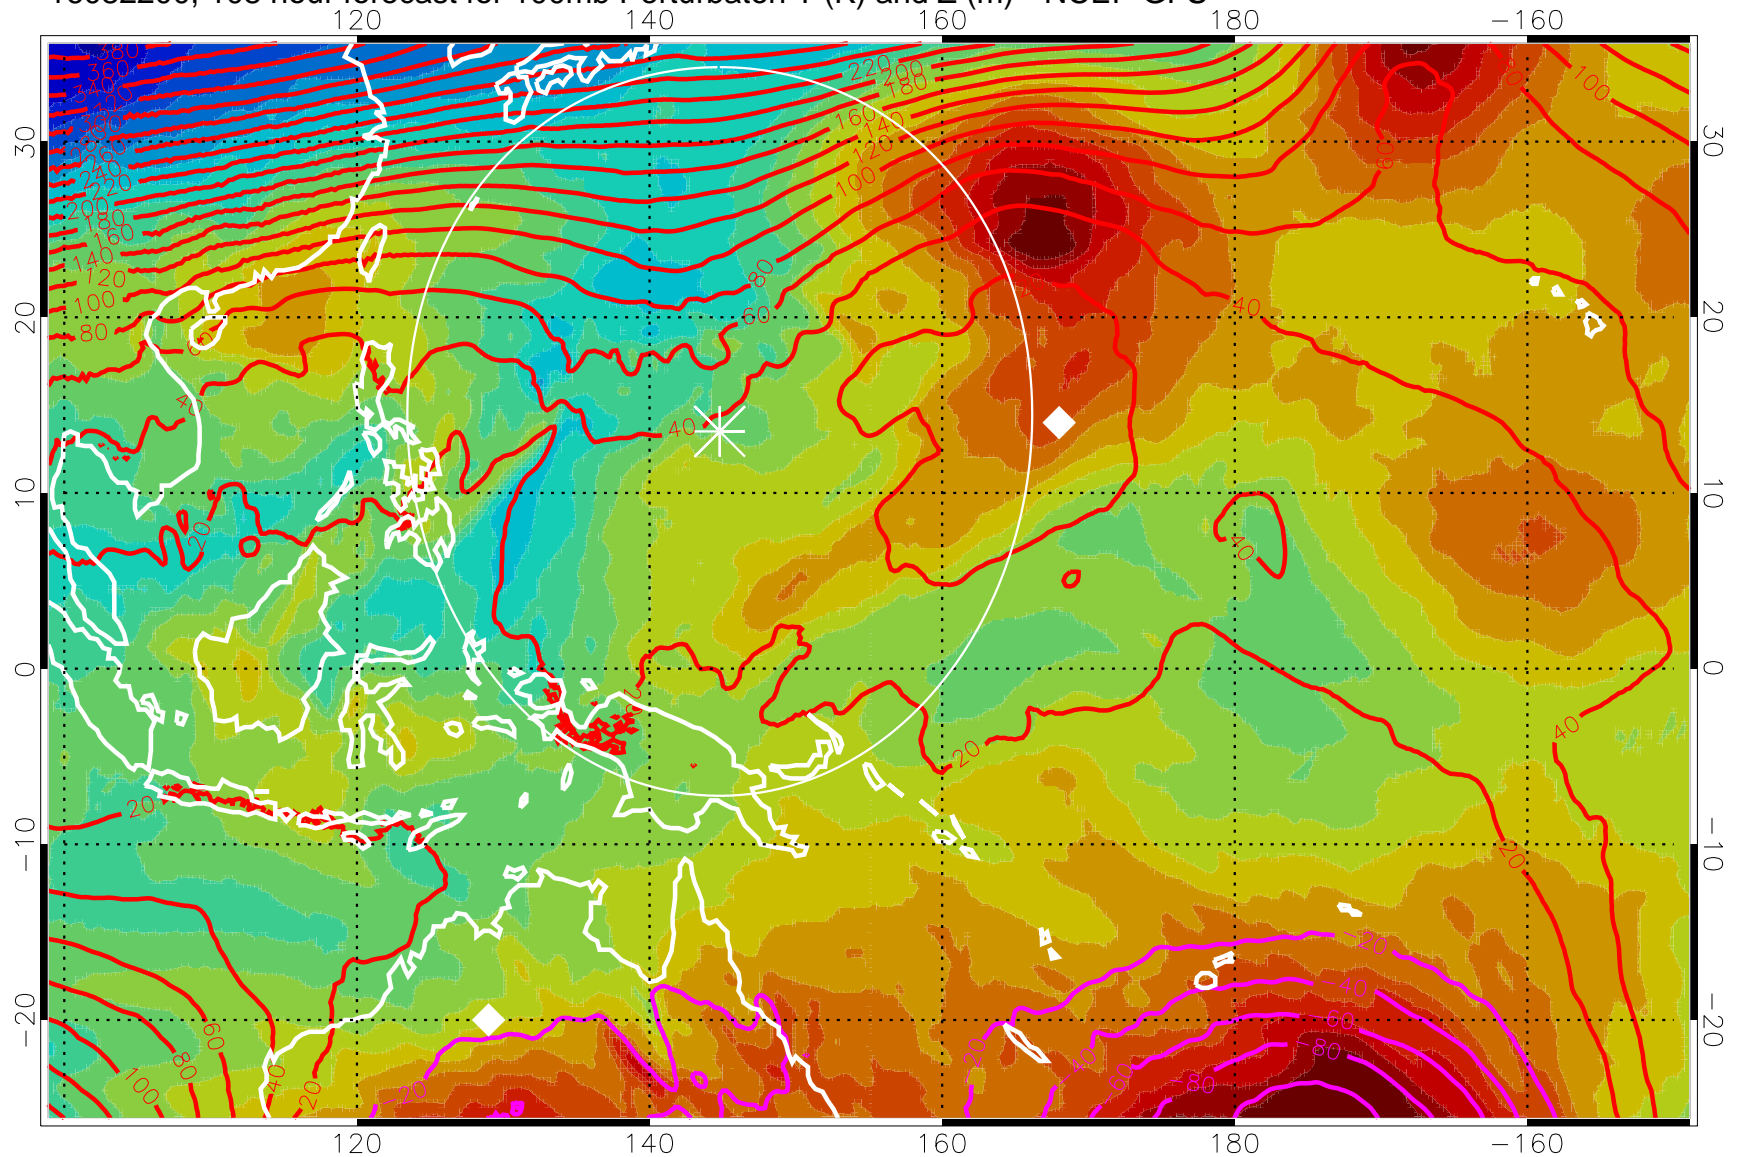

16082200, 108 hour forecast for 100mb Perturbaton T (K) and Z (m)-- NCEP GFS

Contours are 100 mbar Z perturbation (m)
Positive Z Contours
Negative Z Contours
Diamonds-mean pos. of anticyclones

Range ring of 2304 km