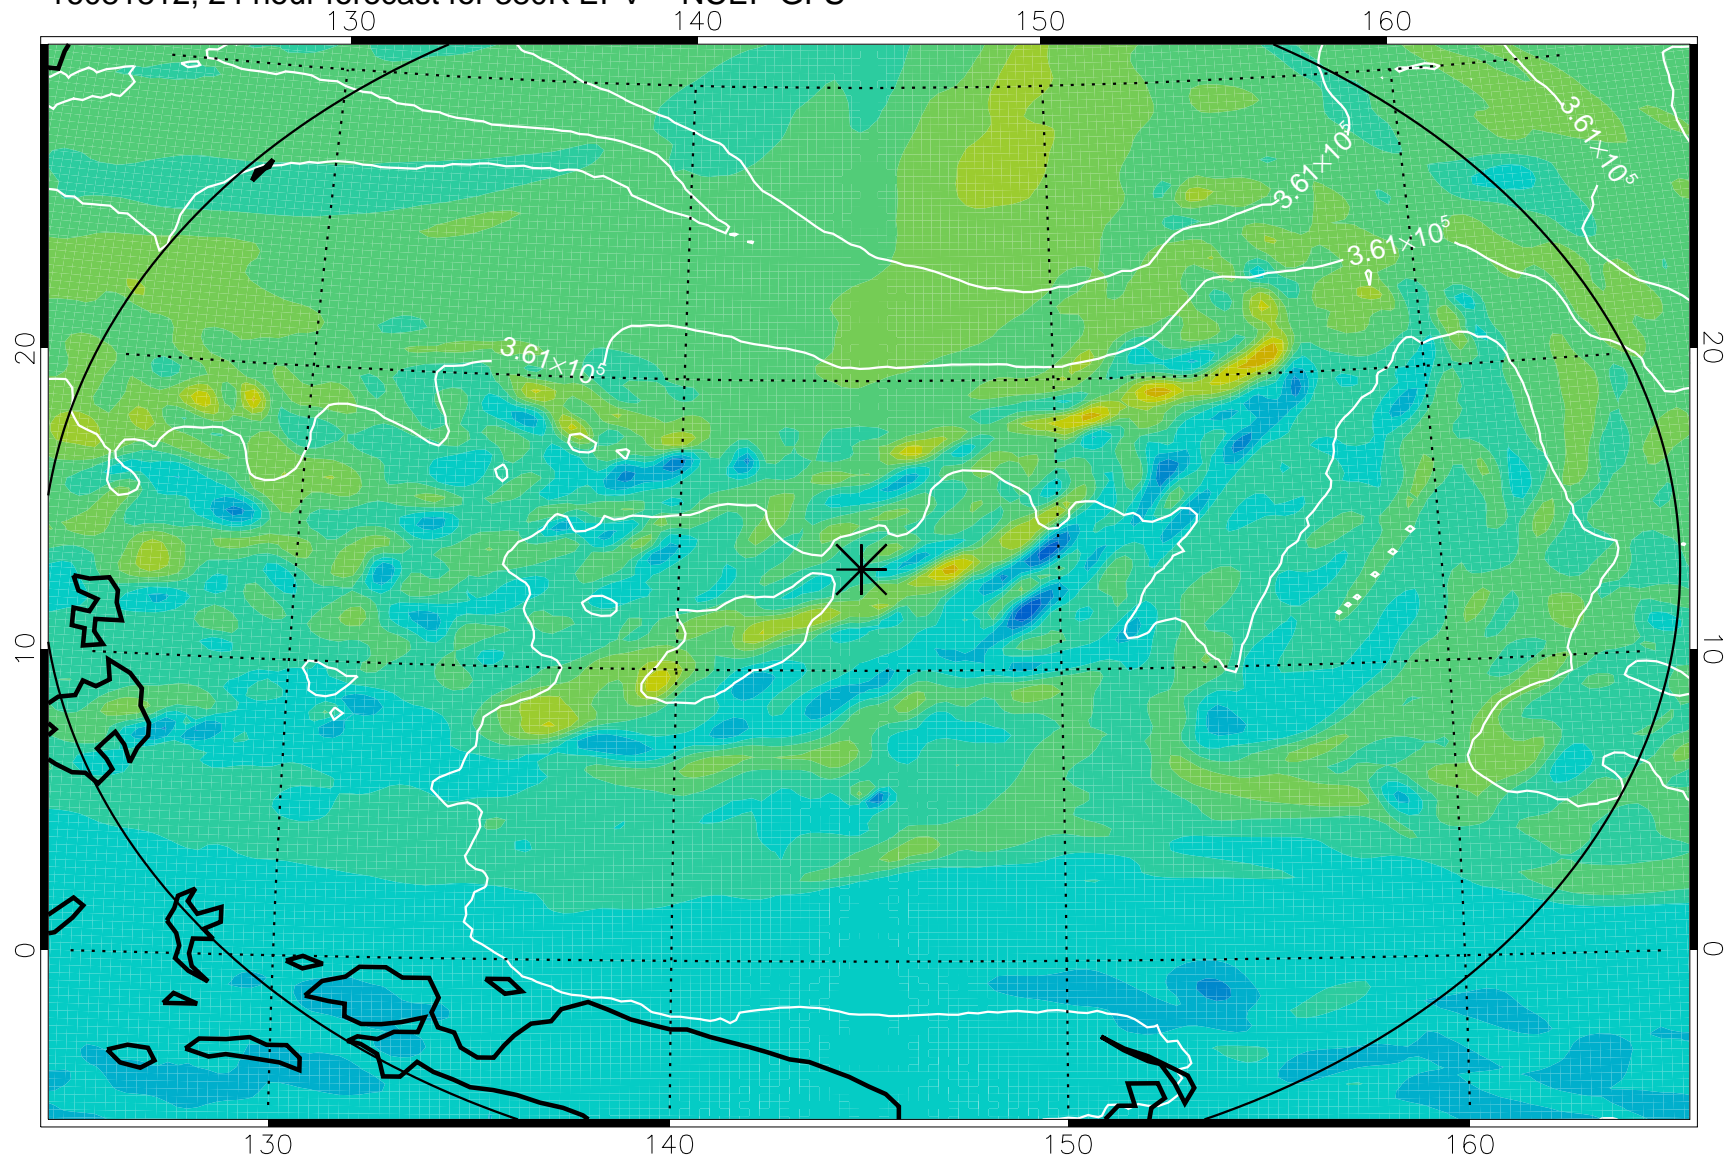

16081718, 6 hour forecast for 380K EPV -- NCEP GFS

380K Montgomery Streamfunction, white

Range ring of 2304 km

16081800, 12 hour forecast for 380K EPV -- NCEP GFS

380K Montgomery Streamfunction, white

Range ring of 2304 km

16081806, 18 hour forecast for 380K EPV -- NCEP GFS

380K Montgomery Streamfunction, white

Range ring of 2304 km

16081812, 24 hour forecast for 380K EPV -- NCEP GFS

380K Montgomery Streamfunction, white

Range ring of 2304 km

16081818, 30 hour forecast for 380K EPV -- NCEP GFS

380K Montgomery Streamfunction, white

Range ring of 2304 km

16081900, 36 hour forecast for 380K EPV -- NCEP GFS

380K Montgomery Streamfunction, white

Range ring of 2304 km

16082018, 78 hour forecast for 380K EPV -- NCEP GFS

380K Montgomery Streamfunction, white

Range ring of 2304 km

16082100, 84 hour forecast for 380K EPV -- NCEP GFS

380K Montgomery Streamfunction, white

Range ring of 2304 km