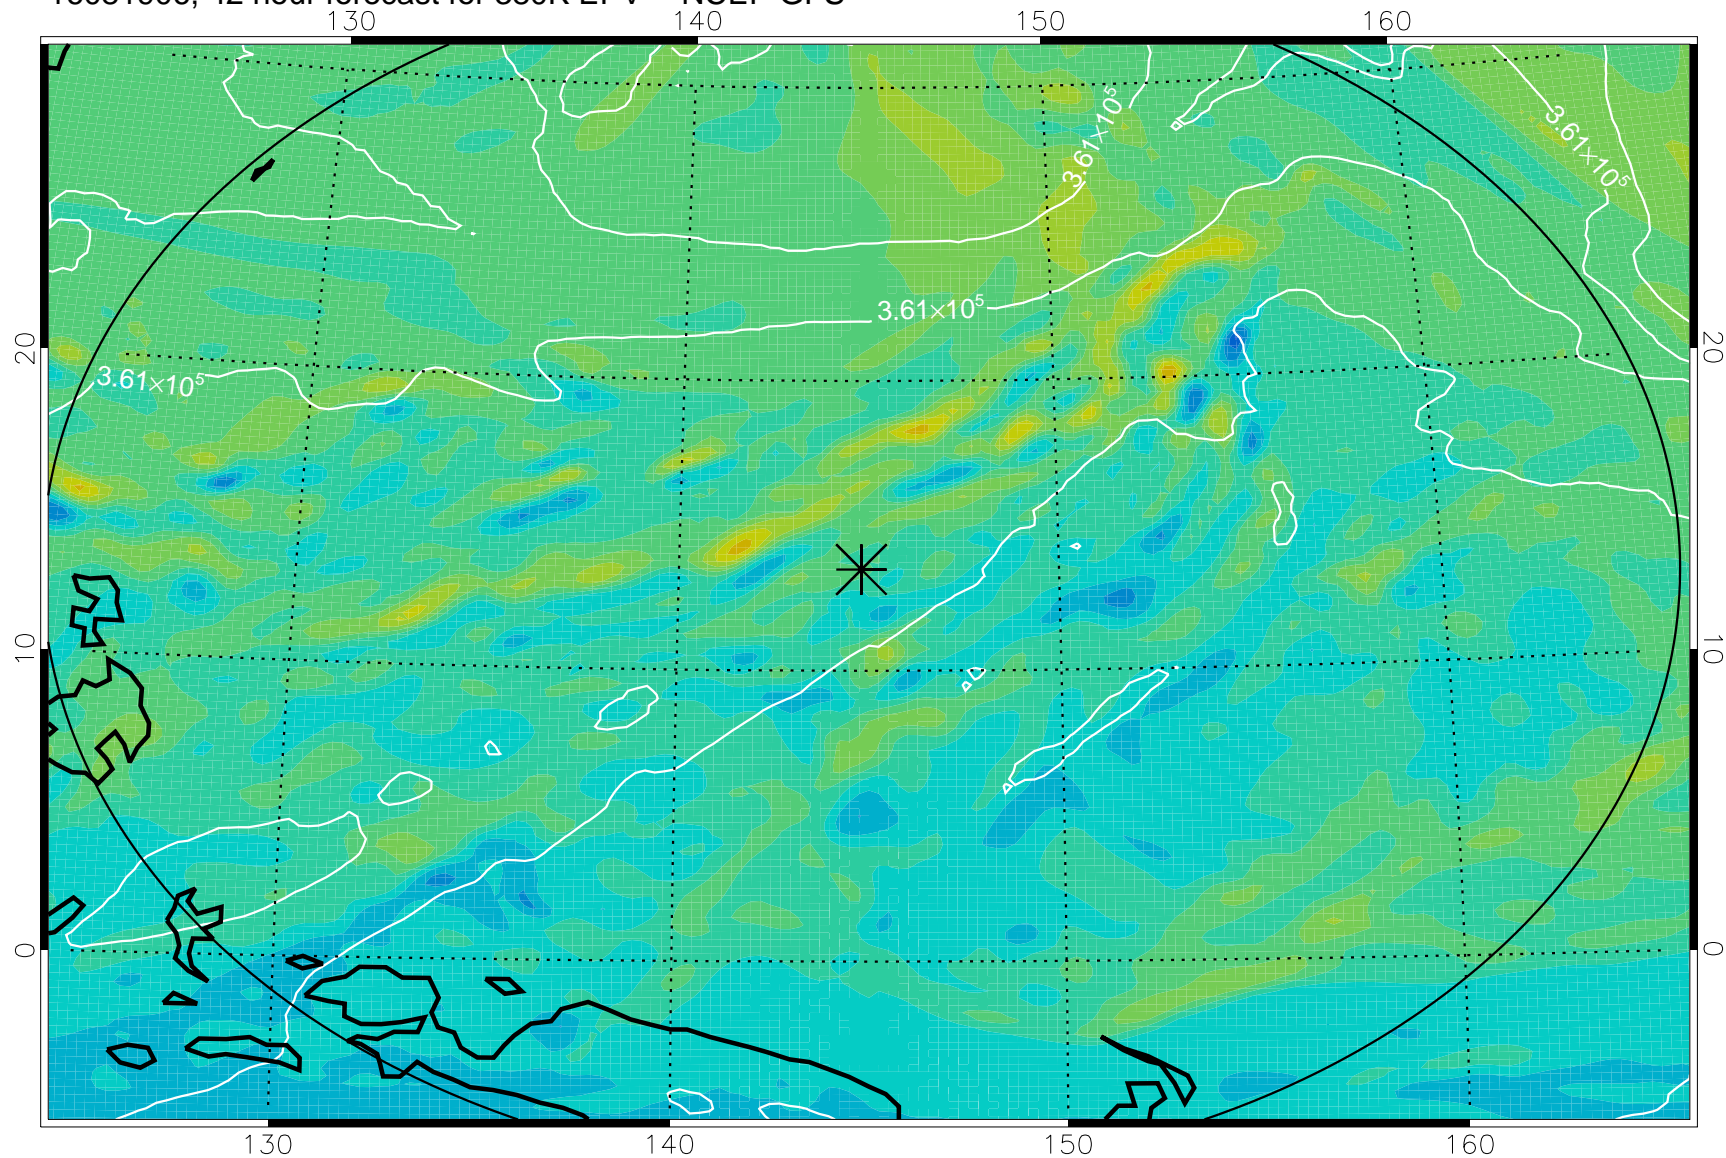

16081818, 30 hour forecast for 380K EPV -- NCEP GFS

380K Montgomery Streamfunction, white

Range ring of 2304 km

16081900, 36 hour forecast for 380K EPV -- NCEP GFS

380K Montgomery Streamfunction, white

Range ring of 2304 km

16081906, 42 hour forecast for 380K EPV -- NCEP GFS

380K Montgomery Streamfunction, white

Range ring of 2304 km

16081912, 48 hour forecast for 380K EPV -- NCEP GFS

380K Montgomery Streamfunction, white

Range ring of 2304 km

16081918, 54 hour forecast for 380K EPV -- NCEP GFS

380K Montgomery Streamfunction, white

Range ring of 2304 km

16082000, 60 hour forecast for 380K EPV -- NCEP GFS

380K Montgomery Streamfunction, white

Range ring of 2304 km

16082018, 78 hour forecast for 380K EPV -- NCEP GFS

380K Montgomery Streamfunction, white

Range ring of 2304 km

16082100, 84 hour forecast for 380K EPV -- NCEP GFS

380K Montgomery Streamfunction, white

Range ring of 2304 km