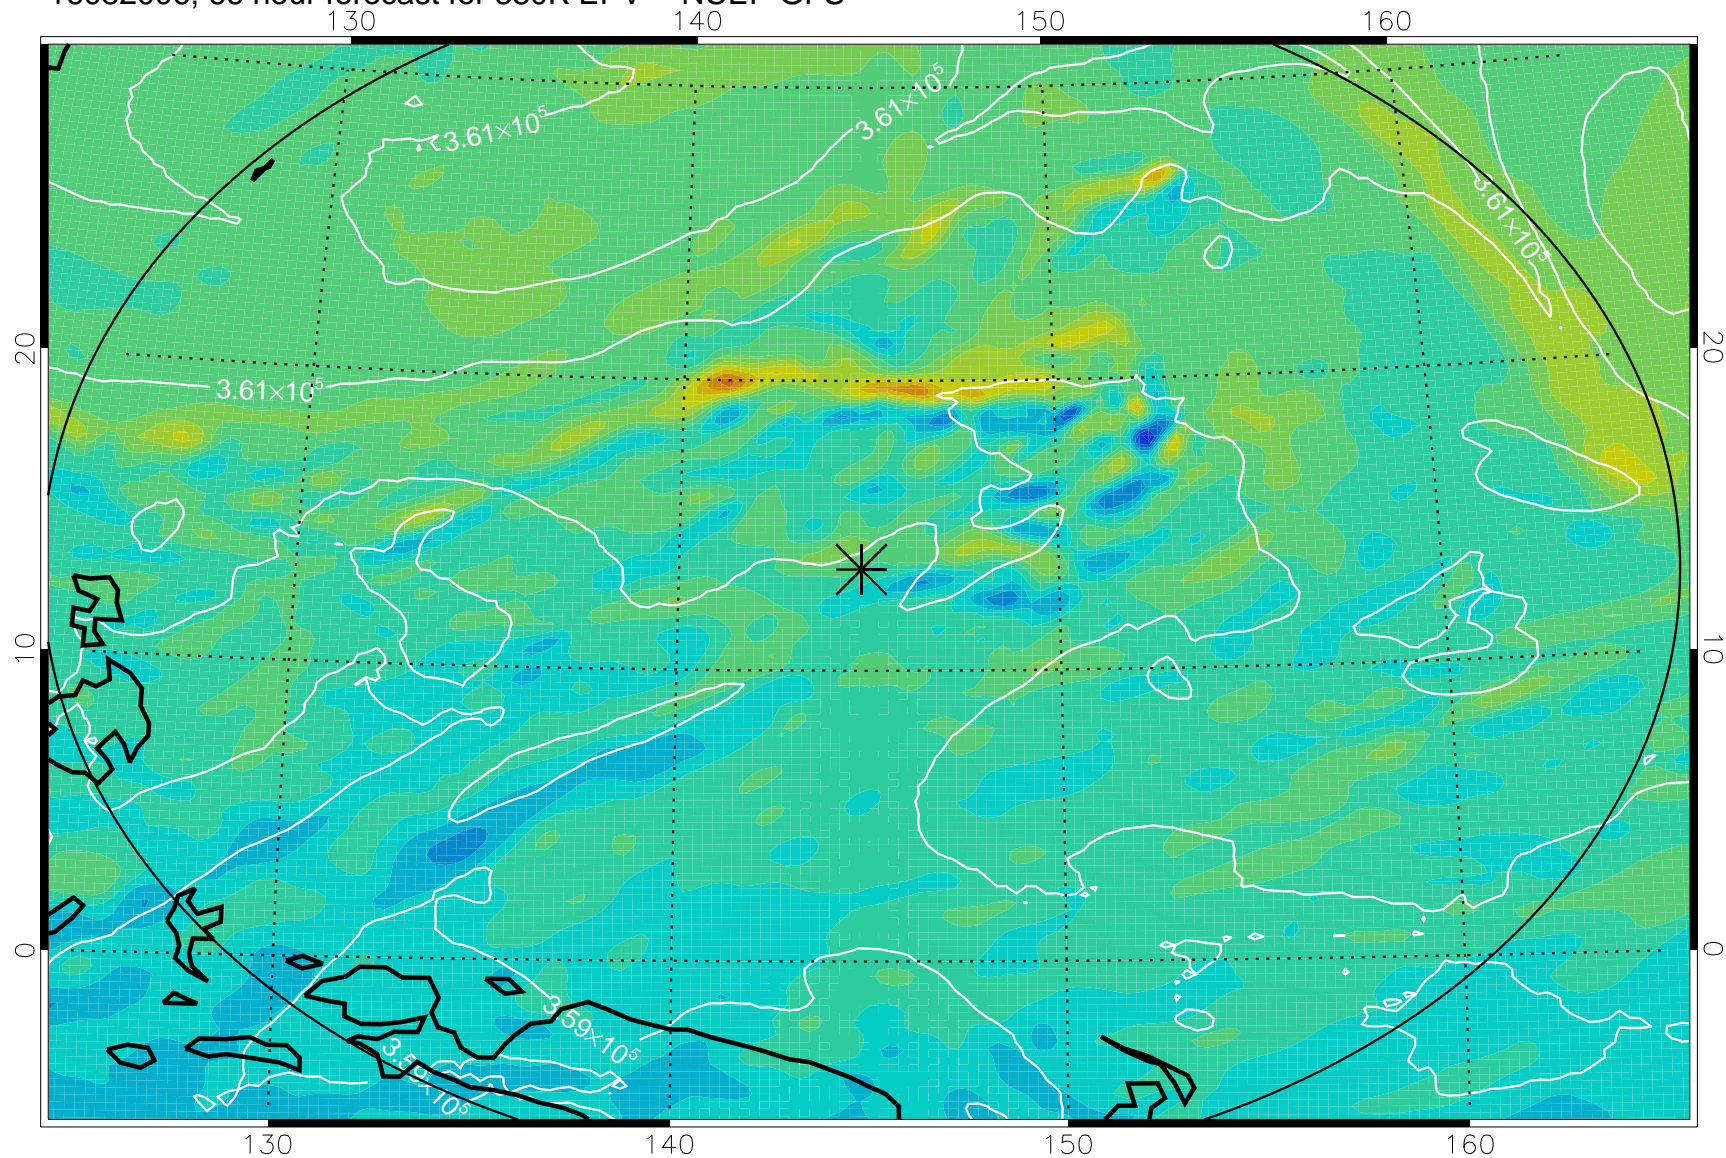

16081918, 54 hour forecast for 380K EPV -- NCEP GFS

380K Montgomery Streamfunction, white

Range ring of 2304 km

16082000, 60 hour forecast for 380K EPV -- NCEP GFS

380K Montgomery Streamfunction, white

Range ring of 2304 km

16082006, 66 hour forecast for 380K EPV -- NCEP GFS

380K Montgomery Streamfunction, white

Range ring of 2304 km

16082012, 72 hour forecast for 380K EPV -- NCEP GFS

380K Montgomery Streamfunction, white

Range ring of 2304 km

16082018, 78 hour forecast for 380K EPV -- NCEP GFS

380K Montgomery Streamfunction, white

Range ring of 2304 km

16082100, 84 hour forecast for 380K EPV -- NCEP GFS

380K Montgomery Streamfunction, white

Range ring of 2304 km

16082106, 90 hour forecast for 380K EPV -- NCEP GFS

380K Montgomery Streamfunction, white

Range ring of 2304 km

16082112, 96 hour forecast for 380K EPV -- NCEP GFS

380K Montgomery Streamfunction, white

Range ring of 2304 km