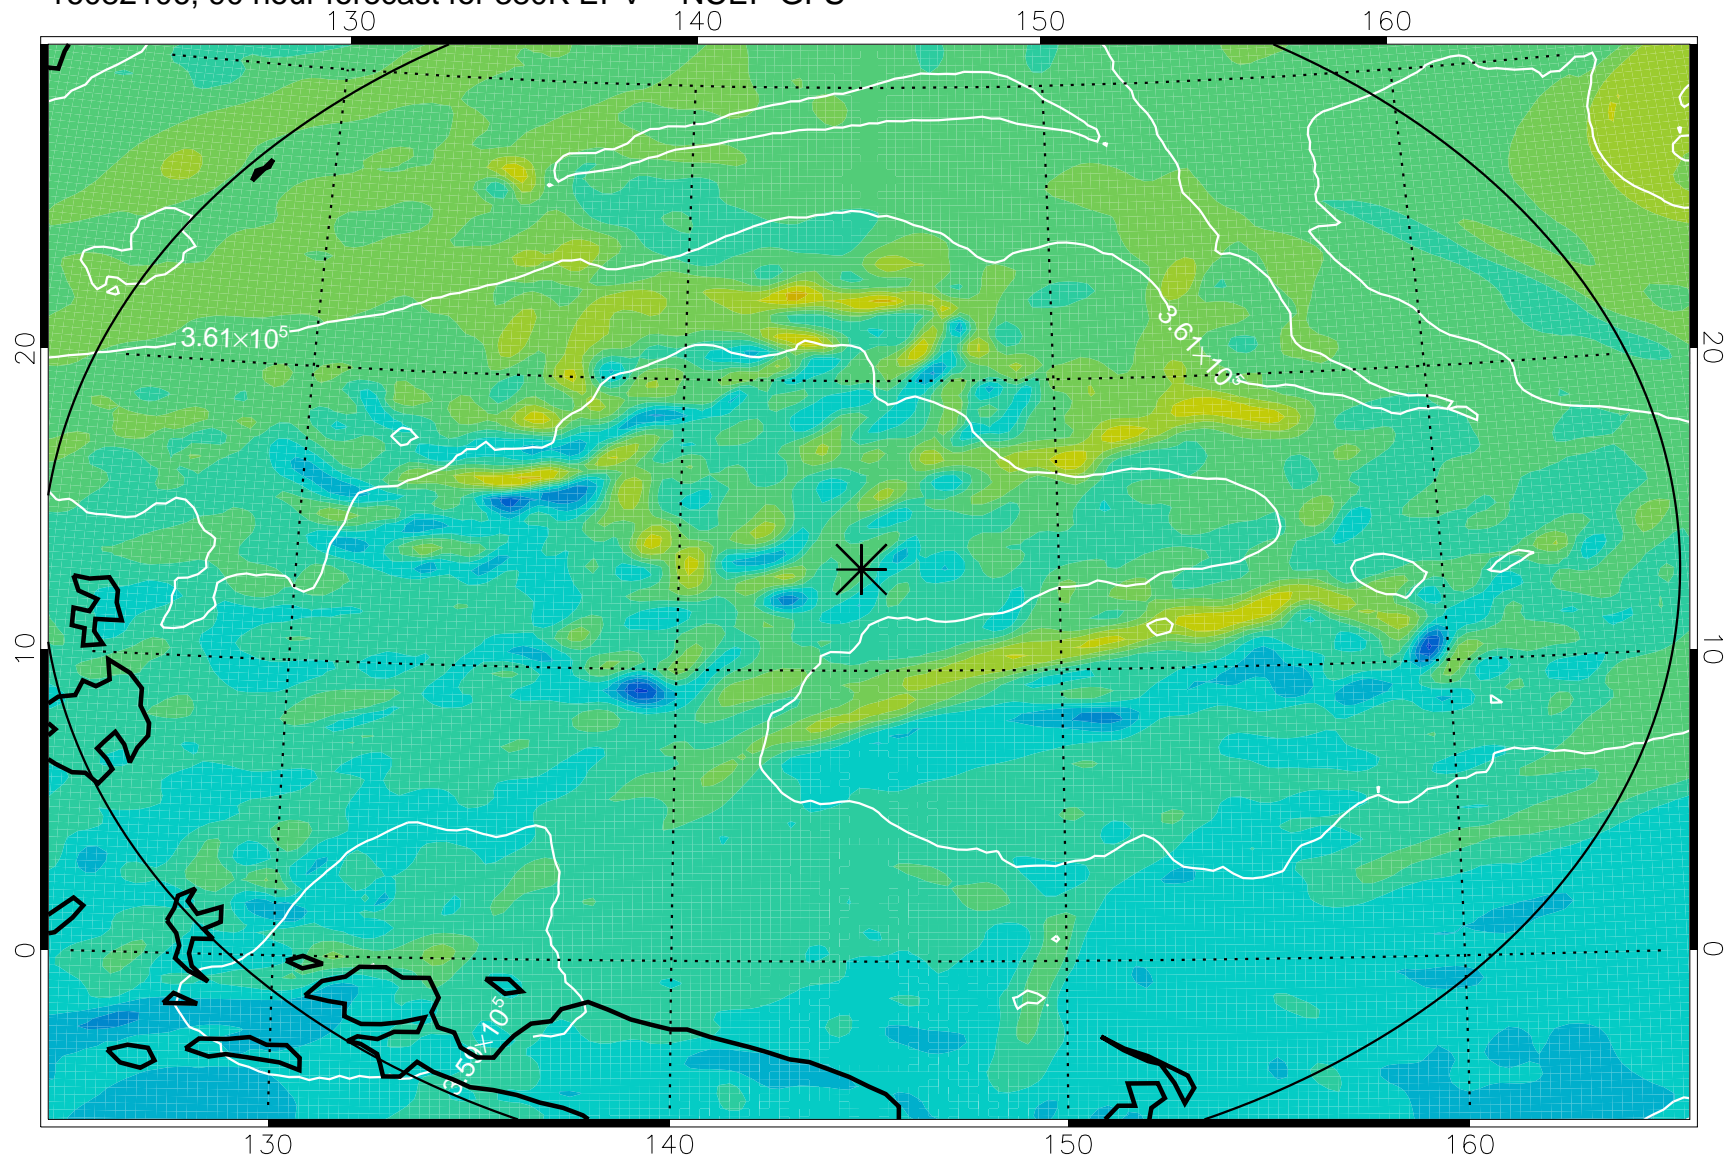

16082006, 66 hour forecast for 380K EPV -- NCEP GFS

380K Montgomery Streamfunction, white

Range ring of 2304 km

16082012, 72 hour forecast for 380K EPV -- NCEP GFS

380K Montgomery Streamfunction, white

Range ring of 2304 km

16082018, 78 hour forecast for 380K EPV -- NCEP GFS

380K Montgomery Streamfunction, white

Range ring of 2304 km

16082100, 84 hour forecast for 380K EPV -- NCEP GFS

380K Montgomery Streamfunction, white

Range ring of 2304 km

16082106, 90 hour forecast for 380K EPV -- NCEP GFS

380K Montgomery Streamfunction, white

Range ring of 2304 km

16082112, 96 hour forecast for 380K EPV -- NCEP GFS

380K Montgomery Streamfunction, white

Range ring of 2304 km

16082118, 102 hour forecast for 380K EPV -- NCEP GFS

380K Montgomery Streamfunction, white

Range ring of 2304 km

16082200, 108 hour forecast for 380K EPV -- NCEP GFS

380K Montgomery Streamfunction, white

Range ring of 2304 km