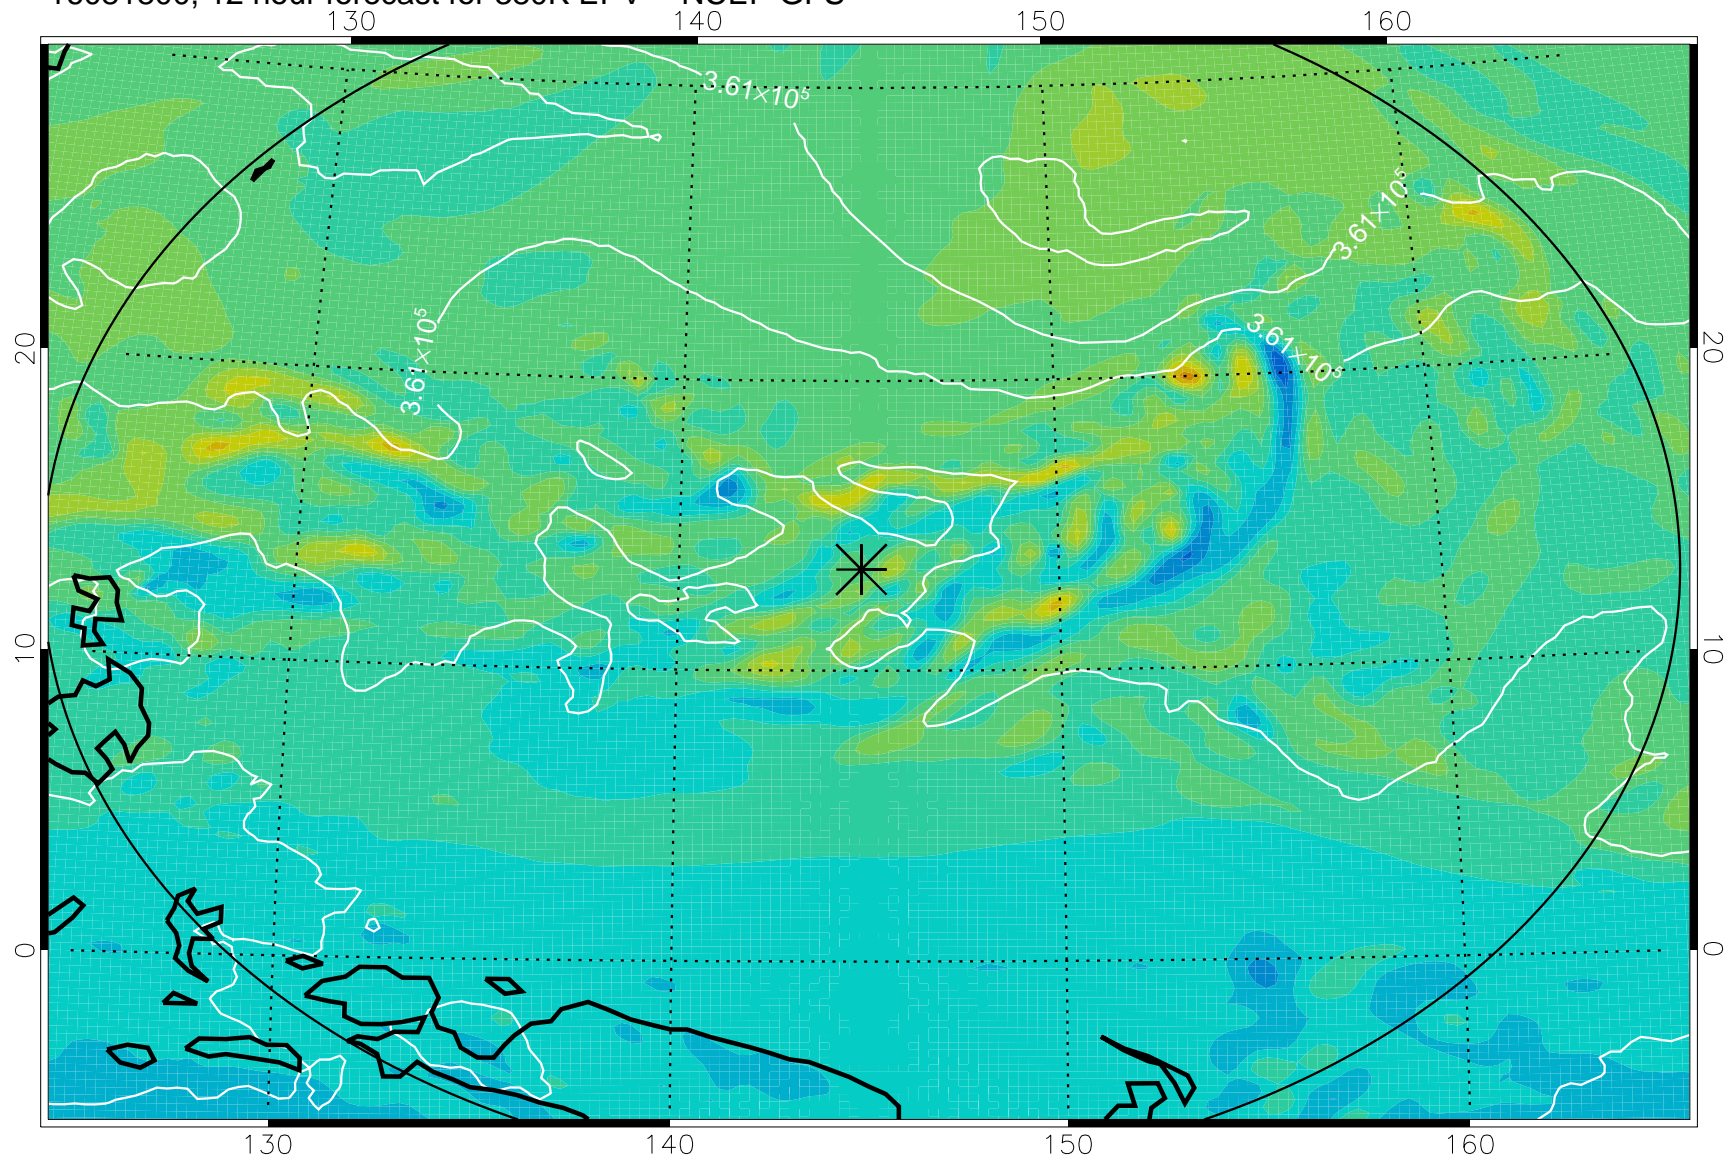

16081718, 6 hour forecast for 380K EPV -- NCEP GFS

380K Montgomery Streamfunction, white

Range ring of 2304 km

16081800, 12 hour forecast for 380K EPV -- NCEP GFS

380K Montgomery Streamfunction, white

Range ring of 2304 km

16081806, 18 hour forecast for 380K EPV -- NCEP GFS

380K Montgomery Streamfunction, white

Range ring of 2304 km

16081812, 24 hour forecast for 380K EPV -- NCEP GFS

380K Montgomery Streamfunction, white

Range ring of 2304 km

16081818, 30 hour forecast for 380K EPV -- NCEP GFS

380K Montgomery Streamfunction, white

Range ring of 2304 km

16081900, 36 hour forecast for 380K EPV -- NCEP GFS

380K Montgomery Streamfunction, white

Range ring of 2304 km

16082018, 78 hour forecast for 380K EPV -- NCEP GFS

380K Montgomery Streamfunction, white

Range ring of 2304 km

16082100, 84 hour forecast for 380K EPV -- NCEP GFS

380K Montgomery Streamfunction, white

Range ring of 2304 km