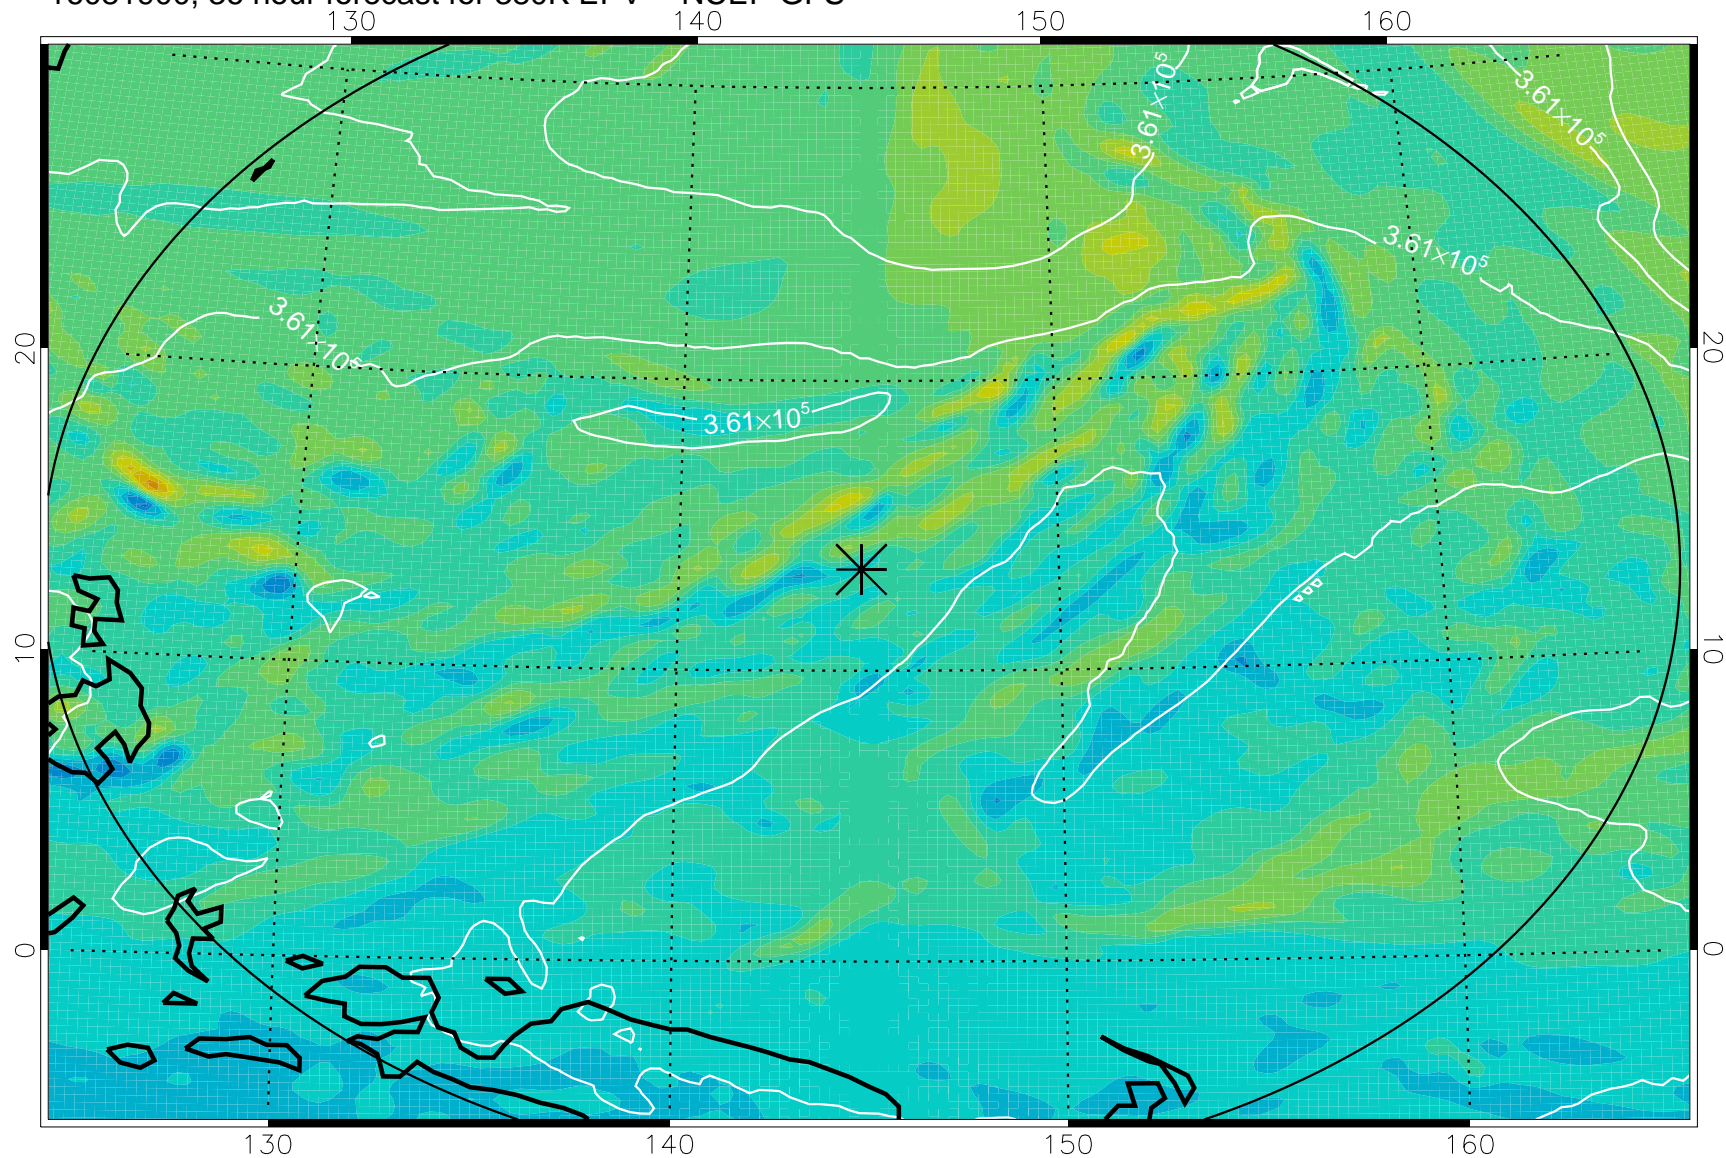

16081806, 18 hour forecast for 380K EPV -- NCEP GFS

380K Montgomery Streamfunction, white

Range ring of 2304 km

16081812, 24 hour forecast for 380K EPV -- NCEP GFS

380K Montgomery Streamfunction, white

Range ring of 2304 km

16081818, 30 hour forecast for 380K EPV -- NCEP GFS

380K Montgomery Streamfunction, white

Range ring of 2304 km

16081900, 36 hour forecast for 380K EPV -- NCEP GFS

380K Montgomery Streamfunction, white

Range ring of 2304 km

16081906, 42 hour forecast for 380K EPV -- NCEP GFS

380K Montgomery Streamfunction, white

Range ring of 2304 km

16081912, 48 hour forecast for 380K EPV -- NCEP GFS

380K Montgomery Streamfunction, white

Range ring of 2304 km

16082018, 78 hour forecast for 380K EPV -- NCEP GFS

380K Montgomery Streamfunction, white

Range ring of 2304 km

16082100, 84 hour forecast for 380K EPV -- NCEP GFS

380K Montgomery Streamfunction, white

Range ring of 2304 km