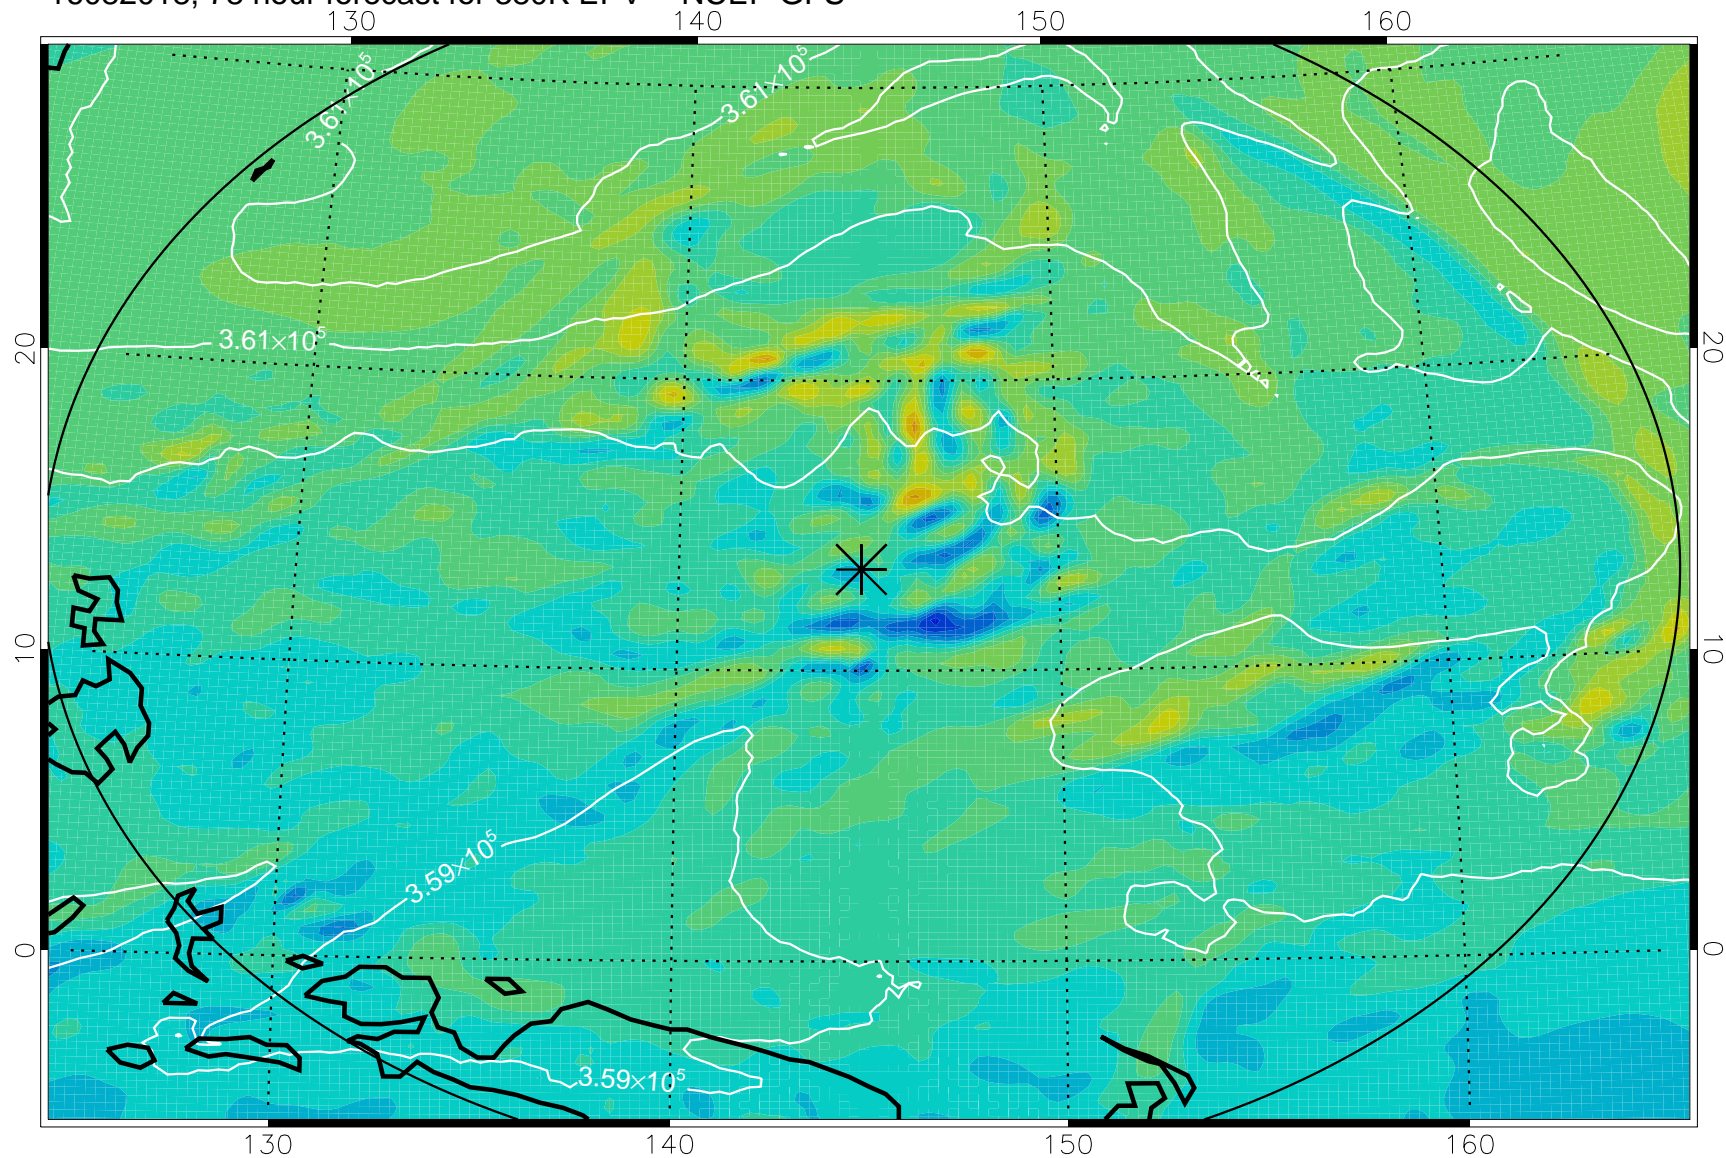

16081918, 54 hour forecast for 380K EPV -- NCEP GFS

380K Montgomery Streamfunction, white

Range ring of 2304 km

16082000, 60 hour forecast for 380K EPV -- NCEP GFS

380K Montgomery Streamfunction, white

Range ring of 2304 km

16082006, 66 hour forecast for 380K EPV -- NCEP GFS

380K Montgomery Streamfunction, white

Range ring of 2304 km

16082012, 72 hour forecast for 380K EPV -- NCEP GFS

380K Montgomery Streamfunction, white

Range ring of 2304 km

16082018, 78 hour forecast for 380K EPV -- NCEP GFS

380K Montgomery Streamfunction, white

Range ring of 2304 km

16082100, 84 hour forecast for 380K EPV -- NCEP GFS

380K Montgomery Streamfunction, white

Range ring of 2304 km

16082106, 90 hour forecast for 380K EPV -- NCEP GFS

380K Montgomery Streamfunction, white

Range ring of 2304 km

16082112, 96 hour forecast for 380K EPV -- NCEP GFS

380K Montgomery Streamfunction, white

Range ring of 2304 km