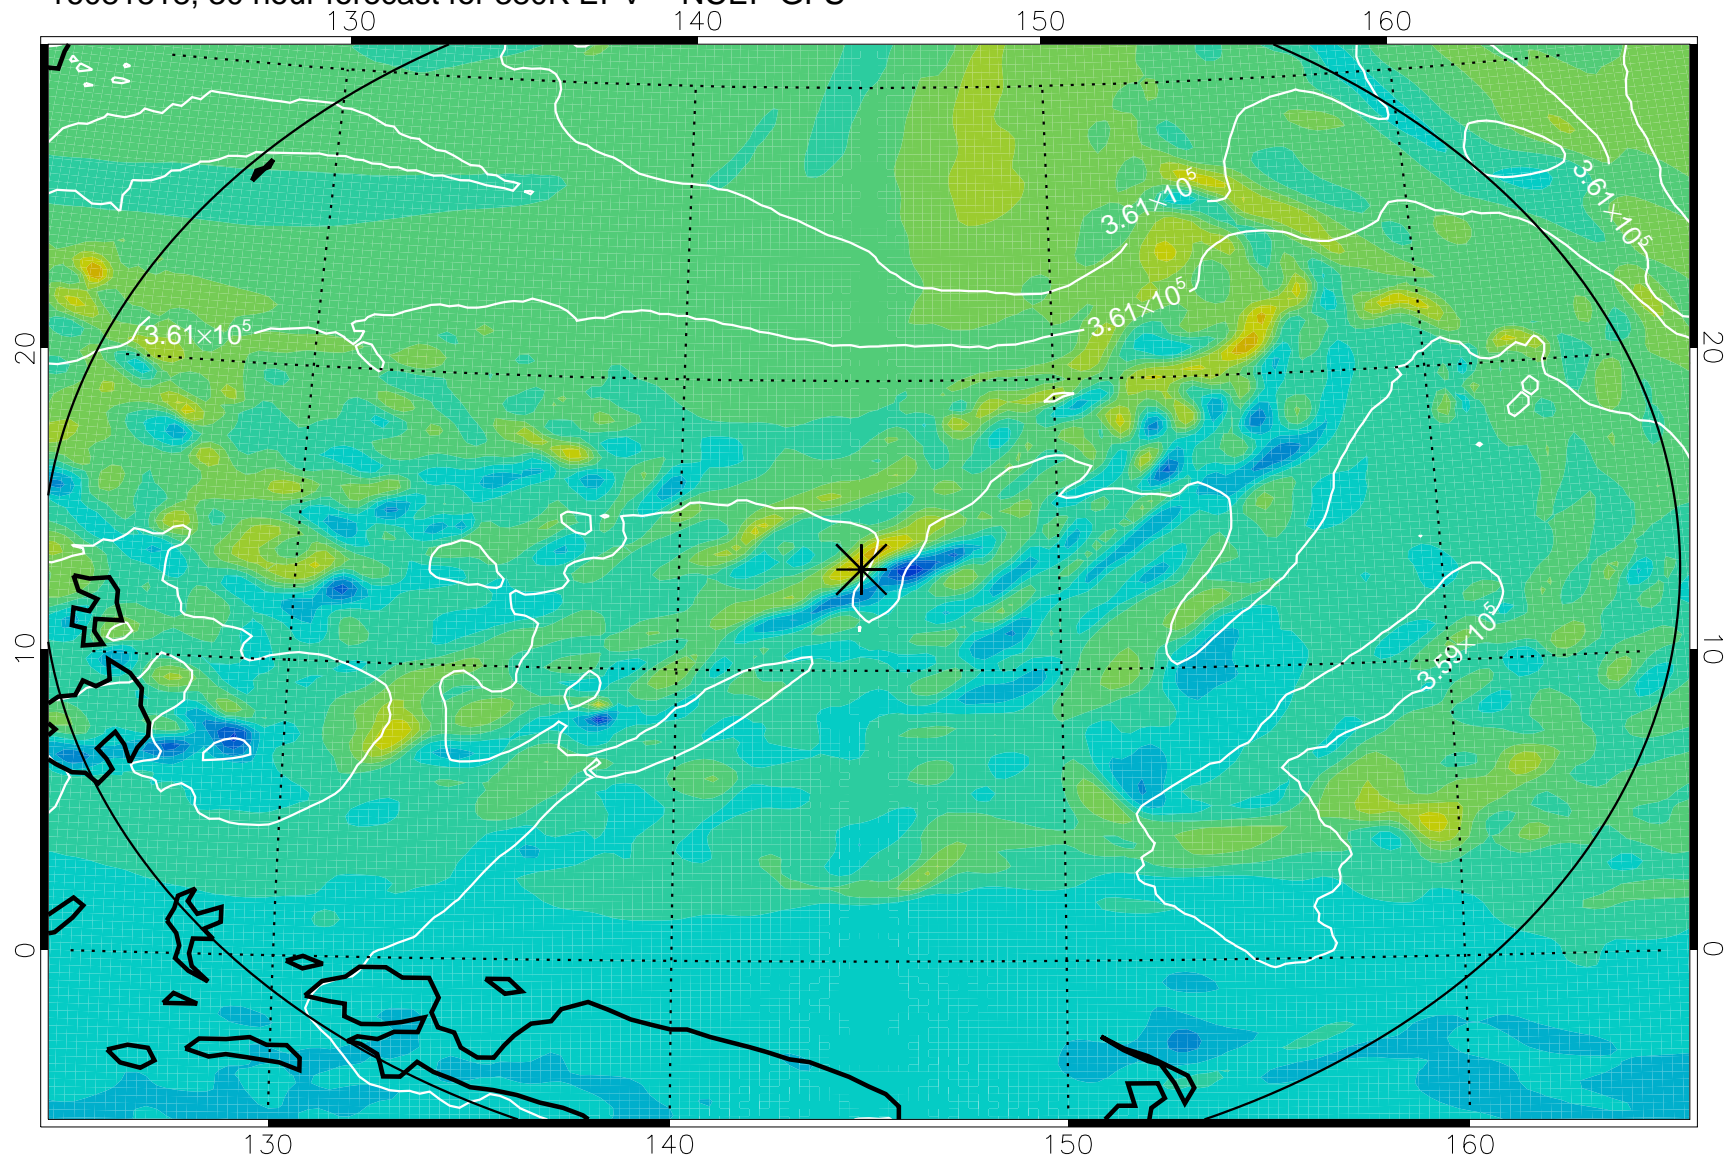

16081806, 18 hour forecast for 380K EPV -- NCEP GFS

380K Montgomery Streamfunction, white

Range ring of 2304 km

16081812, 24 hour forecast for 380K EPV -- NCEP GFS

380K Montgomery Streamfunction, white

Range ring of 2304 km

16081818, 30 hour forecast for 380K EPV -- NCEP GFS

380K Montgomery Streamfunction, white

Range ring of 2304 km

16081900, 36 hour forecast for 380K EPV -- NCEP GFS

380K Montgomery Streamfunction, white

Range ring of 2304 km

16081906, 42 hour forecast for 380K EPV -- NCEP GFS

380K Montgomery Streamfunction, white

Range ring of 2304 km

16081912, 48 hour forecast for 380K EPV -- NCEP GFS

380K Montgomery Streamfunction, white

Range ring of 2304 km

16082018, 78 hour forecast for 380K EPV -- NCEP GFS

380K Montgomery Streamfunction, white

Range ring of 2304 km

16082100, 84 hour forecast for 380K EPV -- NCEP GFS

380K Montgomery Streamfunction, white

Range ring of 2304 km