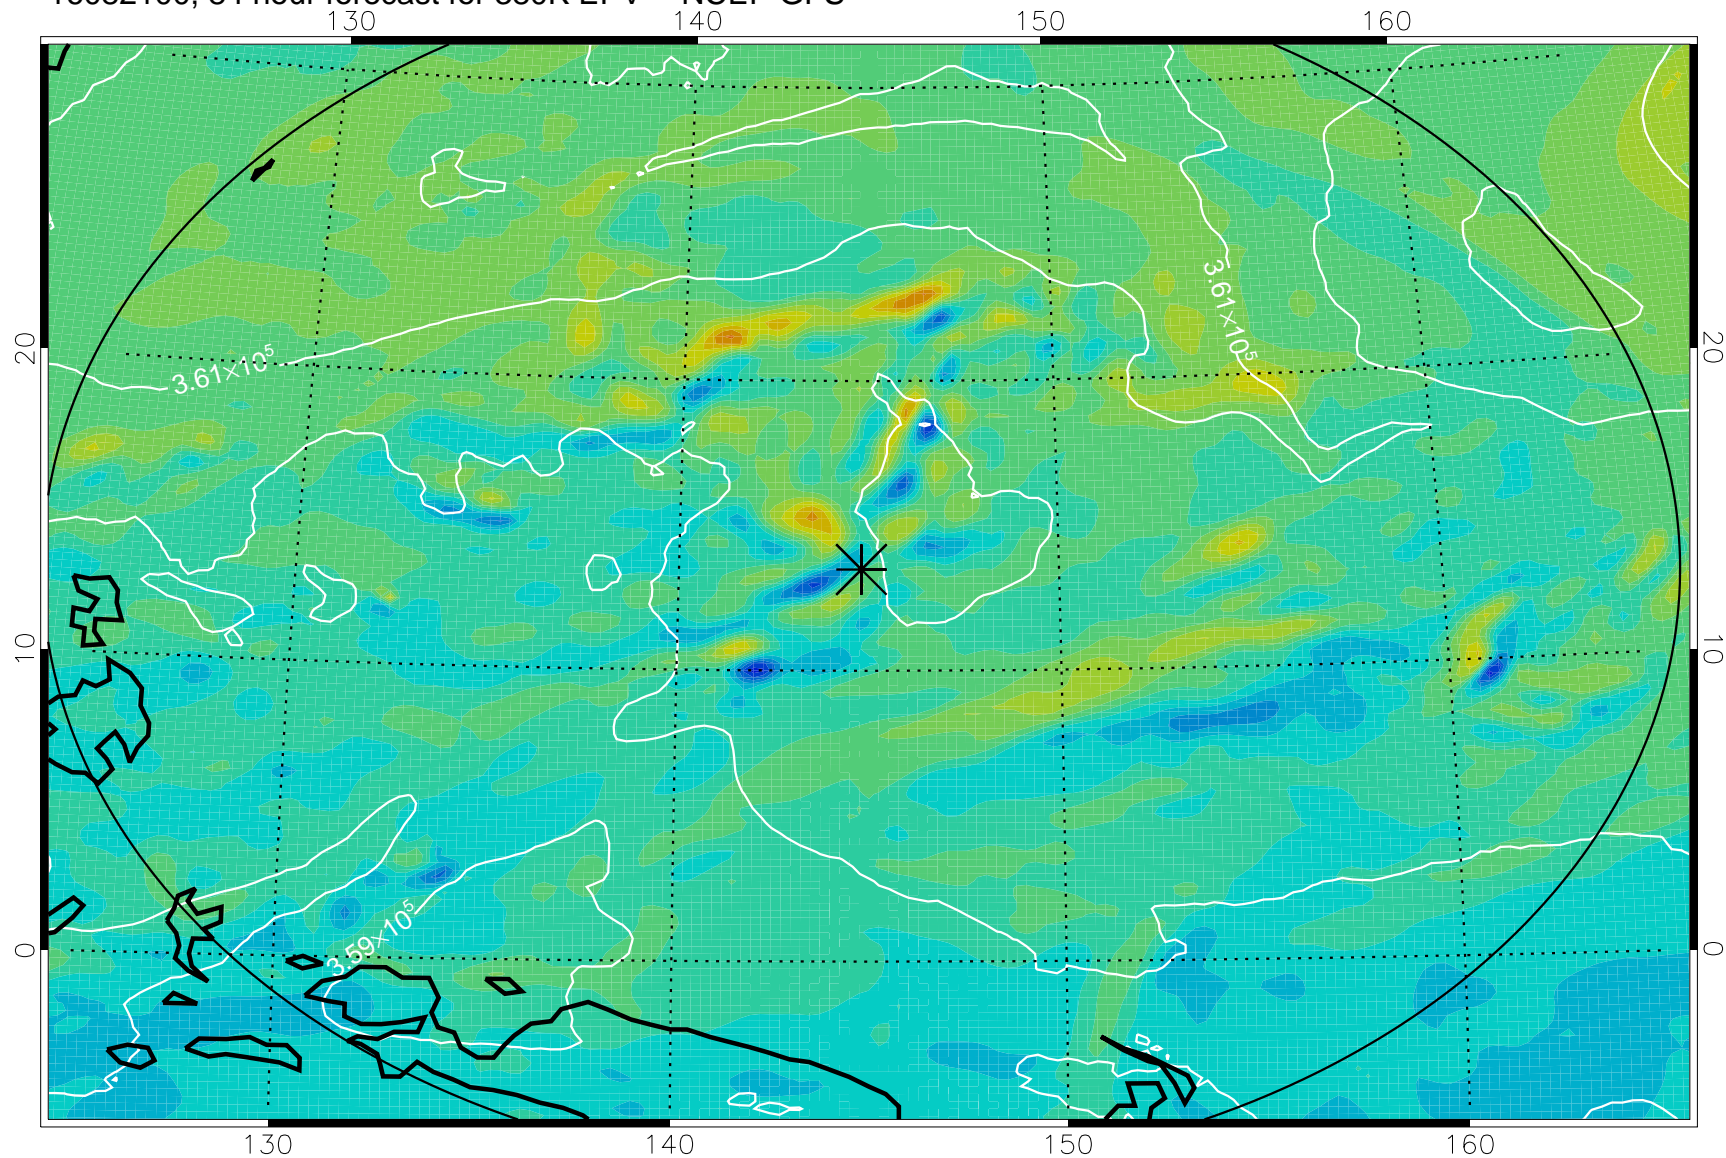

16081918, 54 hour forecast for 380K EPV -- NCEP GFS

380K Montgomery Streamfunction, white

Range ring of 2304 km

16082000, 60 hour forecast for 380K EPV -- NCEP GFS

380K Montgomery Streamfunction, white

Range ring of 2304 km

16082006, 66 hour forecast for 380K EPV -- NCEP GFS

380K Montgomery Streamfunction, white

Range ring of 2304 km

16082012, 72 hour forecast for 380K EPV -- NCEP GFS

380K Montgomery Streamfunction, white

Range ring of 2304 km

16082018, 78 hour forecast for 380K EPV -- NCEP GFS

380K Montgomery Streamfunction, white

Range ring of 2304 km

16082100, 84 hour forecast for 380K EPV -- NCEP GFS

380K Montgomery Streamfunction, white

Range ring of 2304 km

16082106, 90 hour forecast for 380K EPV -- NCEP GFS

380K Montgomery Streamfunction, white

Range ring of 2304 km

16082112, 96 hour forecast for 380K EPV -- NCEP GFS

380K Montgomery Streamfunction, white

Range ring of 2304 km