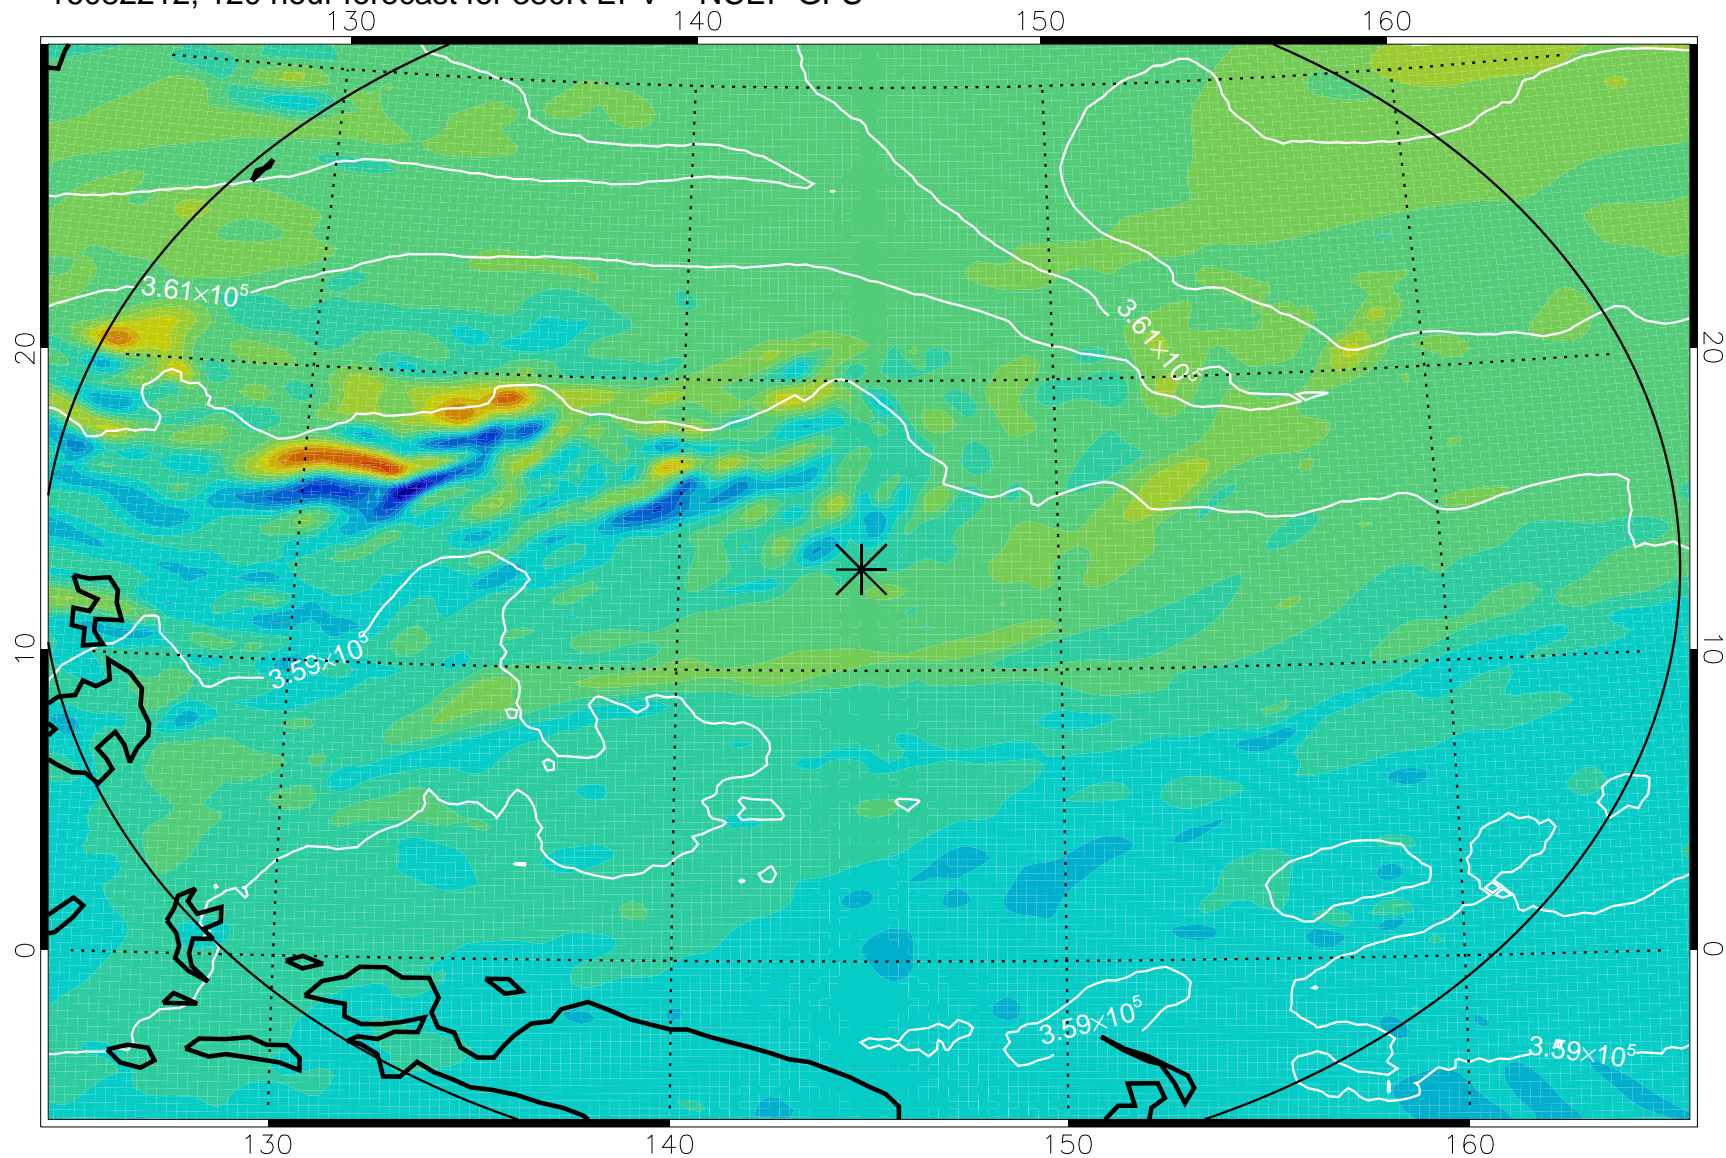

16082018, 78 hour forecast for 380K EPV -- NCEP GFS

380K Montgomery Streamfunction, white

Range ring of 2304 km

16082100, 84 hour forecast for 380K EPV -- NCEP GFS

380K Montgomery Streamfunction, white

Range ring of 2304 km

16082106, 90 hour forecast for 380K EPV -- NCEP GFS

380K Montgomery Streamfunction, white

Range ring of 2304 km

16082112, 96 hour forecast for 380K EPV -- NCEP GFS

380K Montgomery Streamfunction, white

Range ring of 2304 km

16082118, 102 hour forecast for 380K EPV -- NCEP GFS

380K Montgomery Streamfunction, white

Range ring of 2304 km

16082200, 108 hour forecast for 380K EPV -- NCEP GFS

380K Montgomery Streamfunction, white

Range ring of 2304 km

16082206, 114 hour forecast for 380K EPV -- NCEP GFS

380K Montgomery Streamfunction, white

Range ring of 2304 km

16082212, 120 hour forecast for 380K EPV -- NCEP GFS

380K Montgomery Streamfunction, white

Range ring of 2304 km