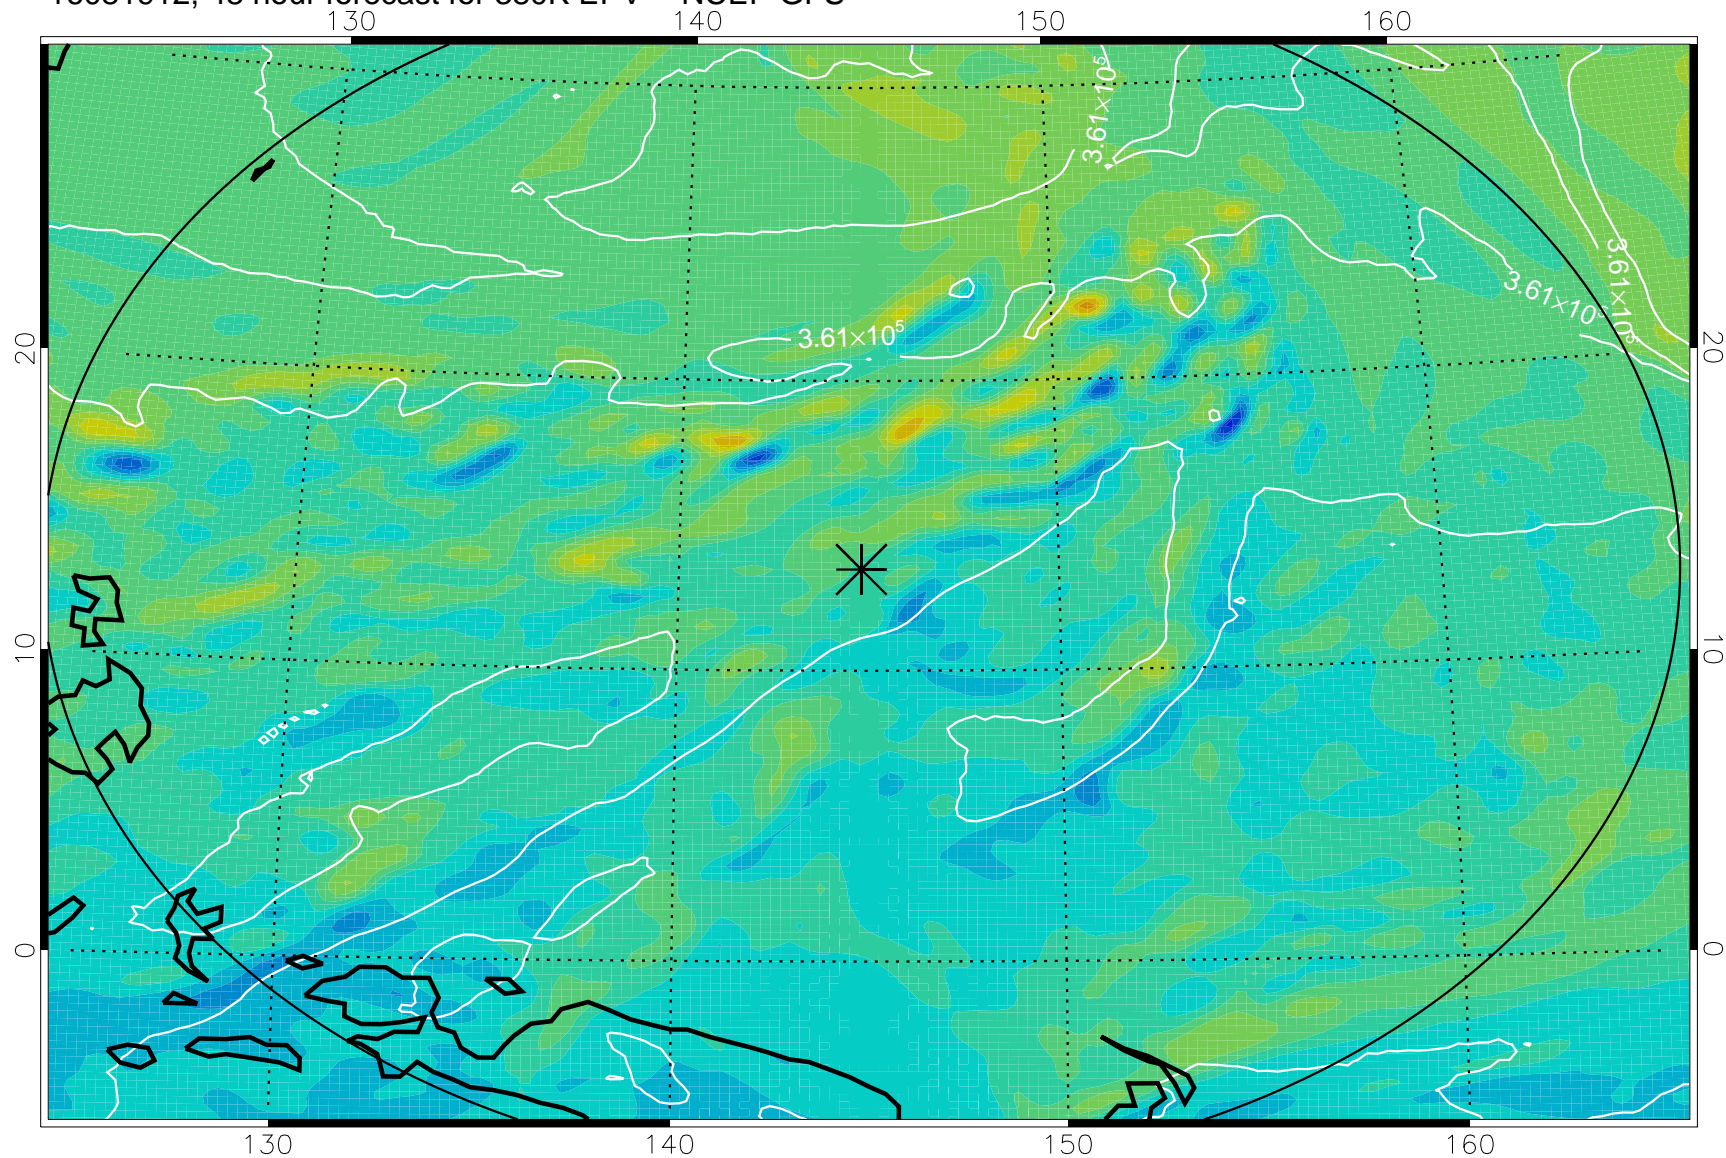

16081818, 30 hour forecast for 380K EPV -- NCEP GFS

380K Montgomery Streamfunction, white

Range ring of 2304 km

16081900, 36 hour forecast for 380K EPV -- NCEP GFS

380K Montgomery Streamfunction, white

Range ring of 2304 km

16081906, 42 hour forecast for 380K EPV -- NCEP GFS

380K Montgomery Streamfunction, white

Range ring of 2304 km

16081912, 48 hour forecast for 380K EPV -- NCEP GFS

380K Montgomery Streamfunction, white

Range ring of 2304 km

16081918, 54 hour forecast for 380K EPV -- NCEP GFS

380K Montgomery Streamfunction, white

Range ring of 2304 km

16082000, 60 hour forecast for 380K EPV -- NCEP GFS

380K Montgomery Streamfunction, white

Range ring of 2304 km

16082018, 78 hour forecast for 380K EPV -- NCEP GFS

380K Montgomery Streamfunction, white

Range ring of 2304 km

16082100, 84 hour forecast for 380K EPV -- NCEP GFS

380K Montgomery Streamfunction, white

Range ring of 2304 km