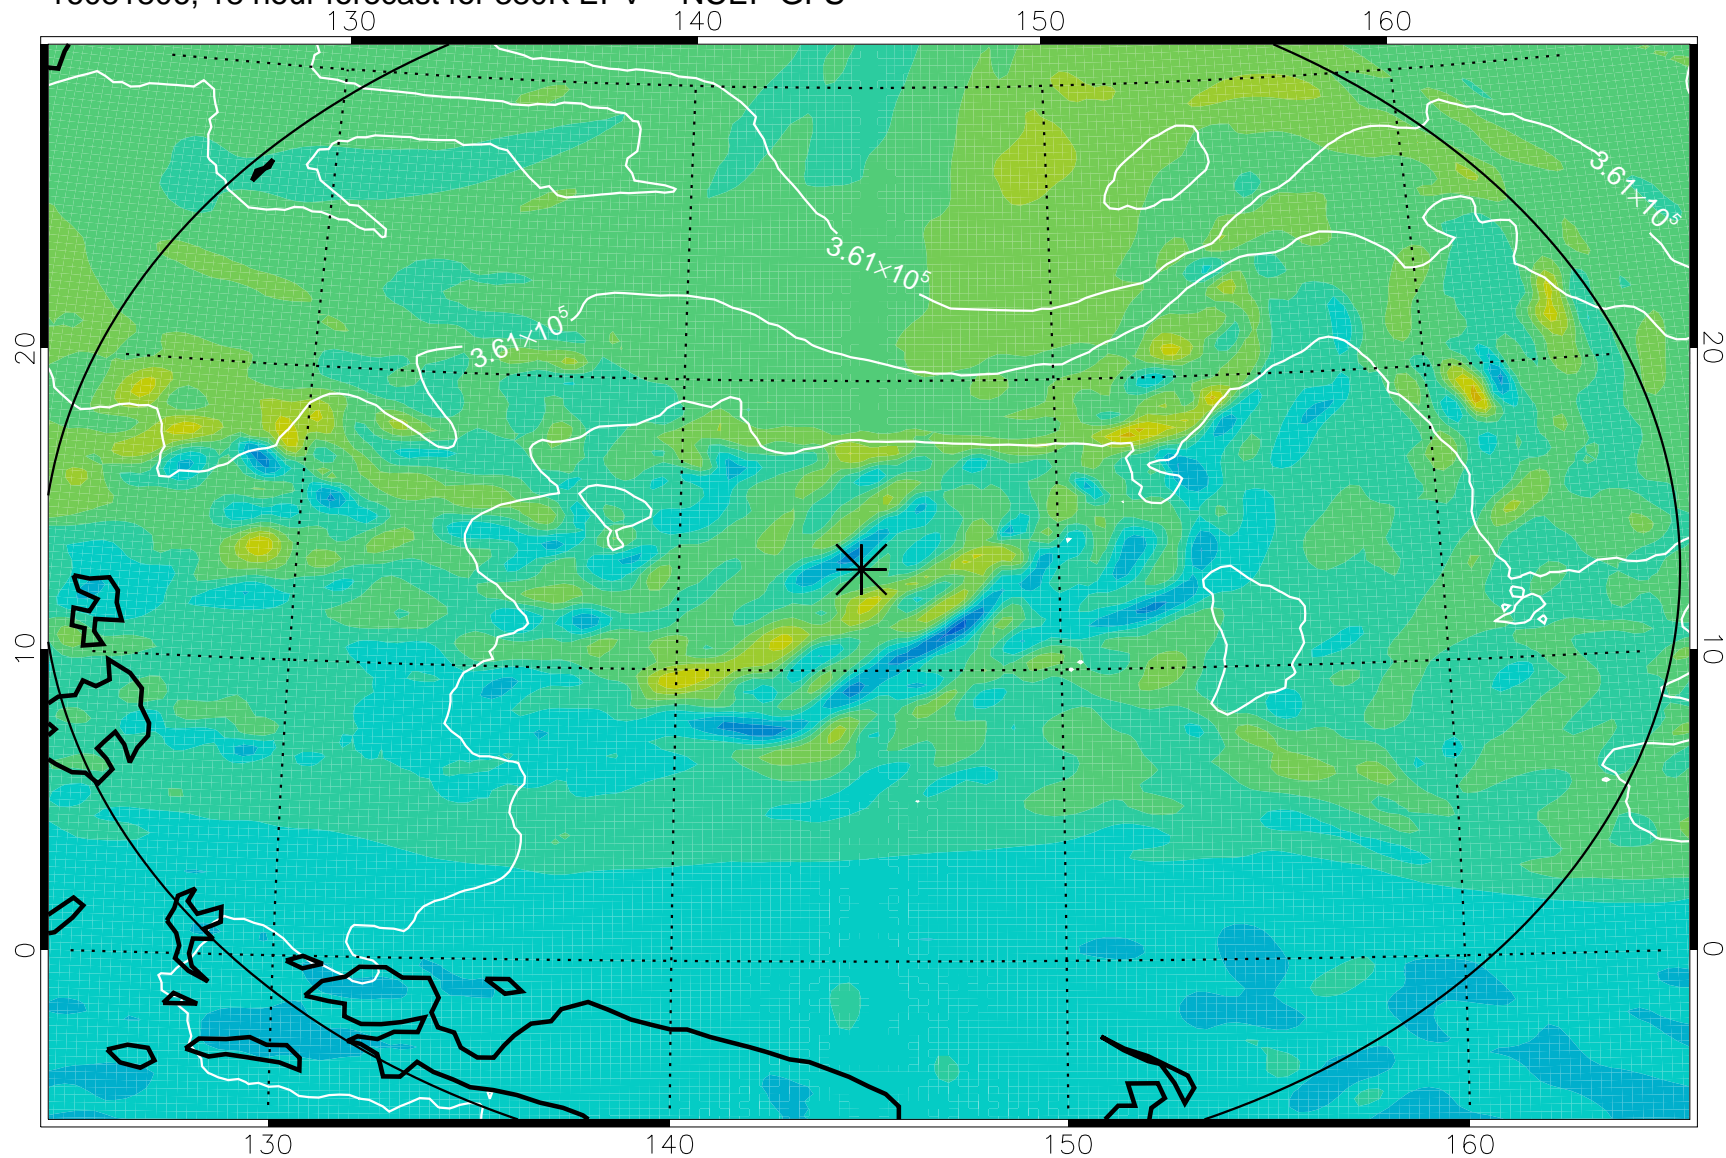

16081718, 6 hour forecast for 380K EPV -- NCEP GFS

380K Montgomery Streamfunction, white

Range ring of 2304 km

16081800, 12 hour forecast for 380K EPV -- NCEP GFS

380K Montgomery Streamfunction, white

Range ring of 2304 km

16081806, 18 hour forecast for 380K EPV -- NCEP GFS

380K Montgomery Streamfunction, white

Range ring of 2304 km

16081812, 24 hour forecast for 380K EPV -- NCEP GFS

380K Montgomery Streamfunction, white

Range ring of 2304 km

16081818, 30 hour forecast for 380K EPV -- NCEP GFS

380K Montgomery Streamfunction, white

Range ring of 2304 km

16081900, 36 hour forecast for 380K EPV -- NCEP GFS

380K Montgomery Streamfunction, white

Range ring of 2304 km

16082018, 78 hour forecast for 380K EPV -- NCEP GFS

380K Montgomery Streamfunction, white

Range ring of 2304 km

16082100, 84 hour forecast for 380K EPV -- NCEP GFS

380K Montgomery Streamfunction, white

Range ring of 2304 km