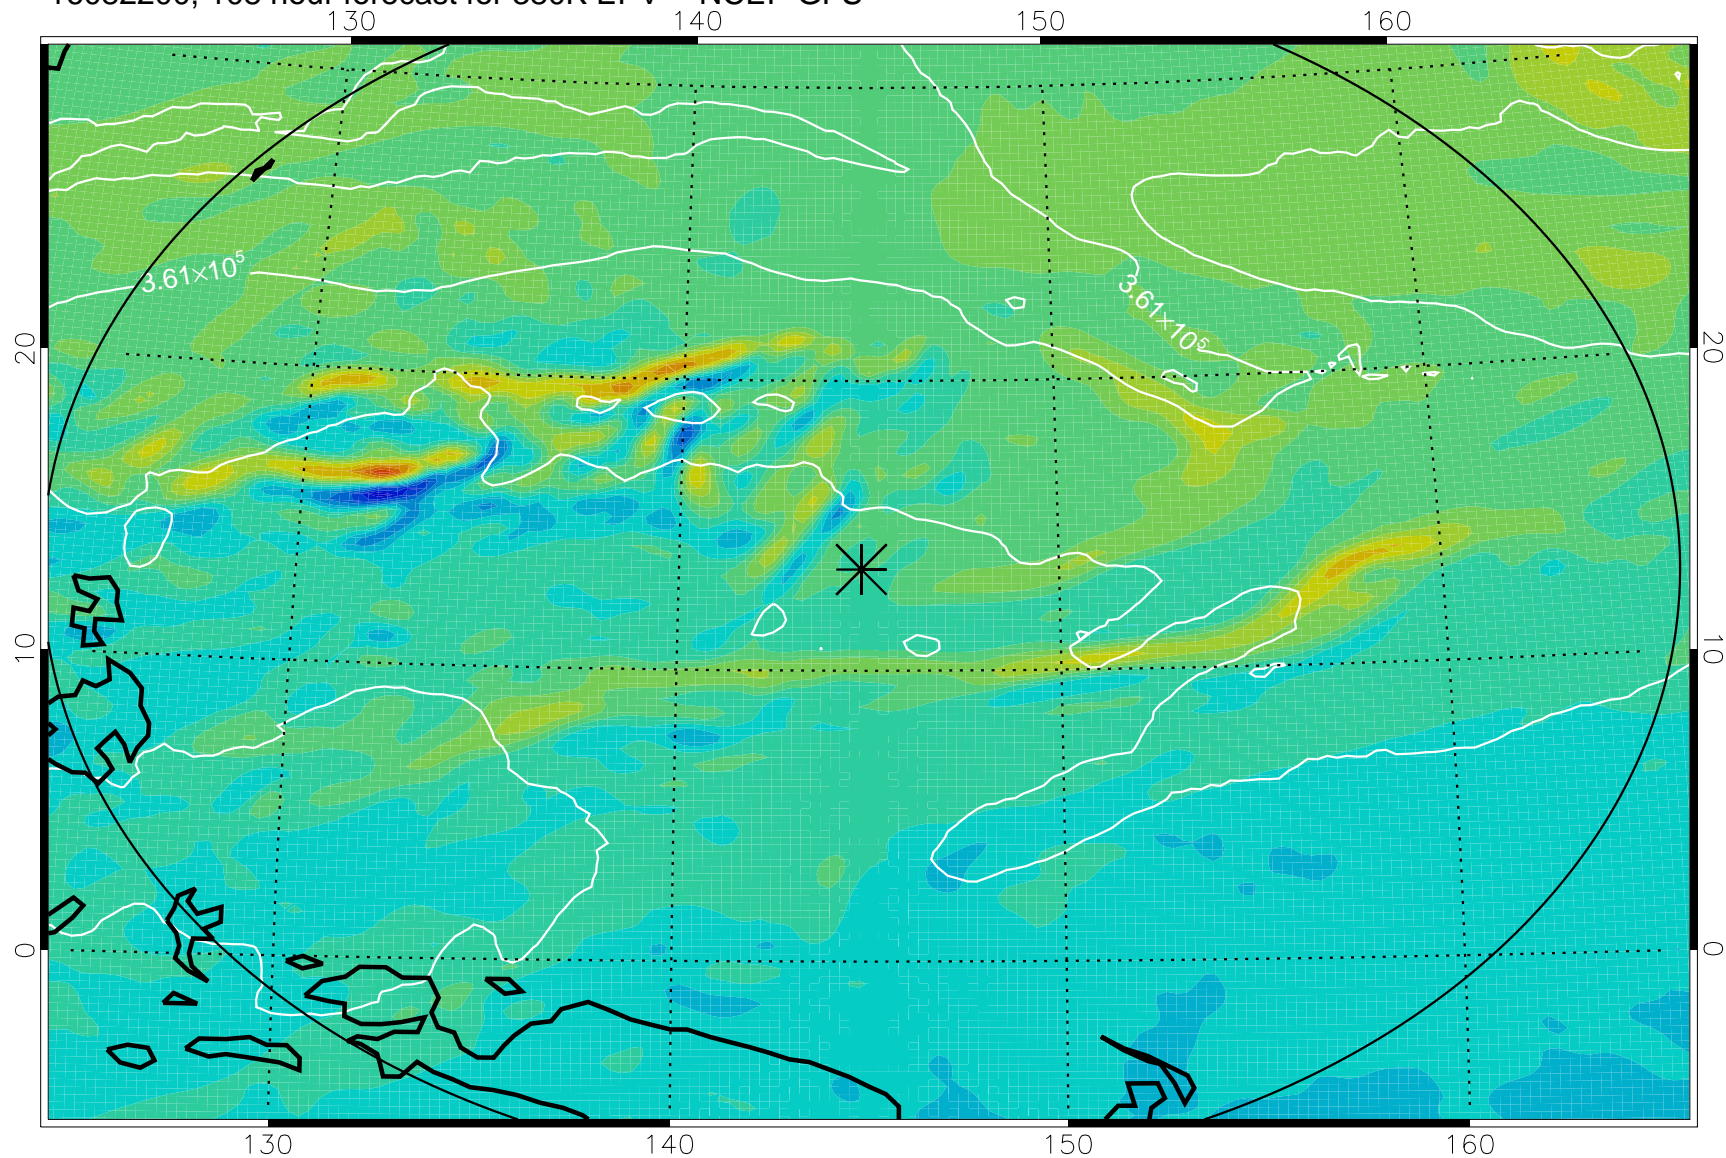

16082018, 78 hour forecast for 380K EPV -- NCEP GFS

380K Montgomery Streamfunction, white

Range ring of 2304 km

16082100, 84 hour forecast for 380K EPV -- NCEP GFS

380K Montgomery Streamfunction, white

Range ring of 2304 km

16082106, 90 hour forecast for 380K EPV -- NCEP GFS

380K Montgomery Streamfunction, white

Range ring of 2304 km

16082112, 96 hour forecast for 380K EPV -- NCEP GFS

380K Montgomery Streamfunction, white

Range ring of 2304 km

16082118, 102 hour forecast for 380K EPV -- NCEP GFS

380K Montgomery Streamfunction, white

Range ring of 2304 km

16082200, 108 hour forecast for 380K EPV -- NCEP GFS

380K Montgomery Streamfunction, white

Range ring of 2304 km

16082206, 114 hour forecast for 380K EPV -- NCEP GFS

380K Montgomery Streamfunction, white

Range ring of 2304 km

16082212, 120 hour forecast for 380K EPV -- NCEP GFS

380K Montgomery Streamfunction, white

Range ring of 2304 km