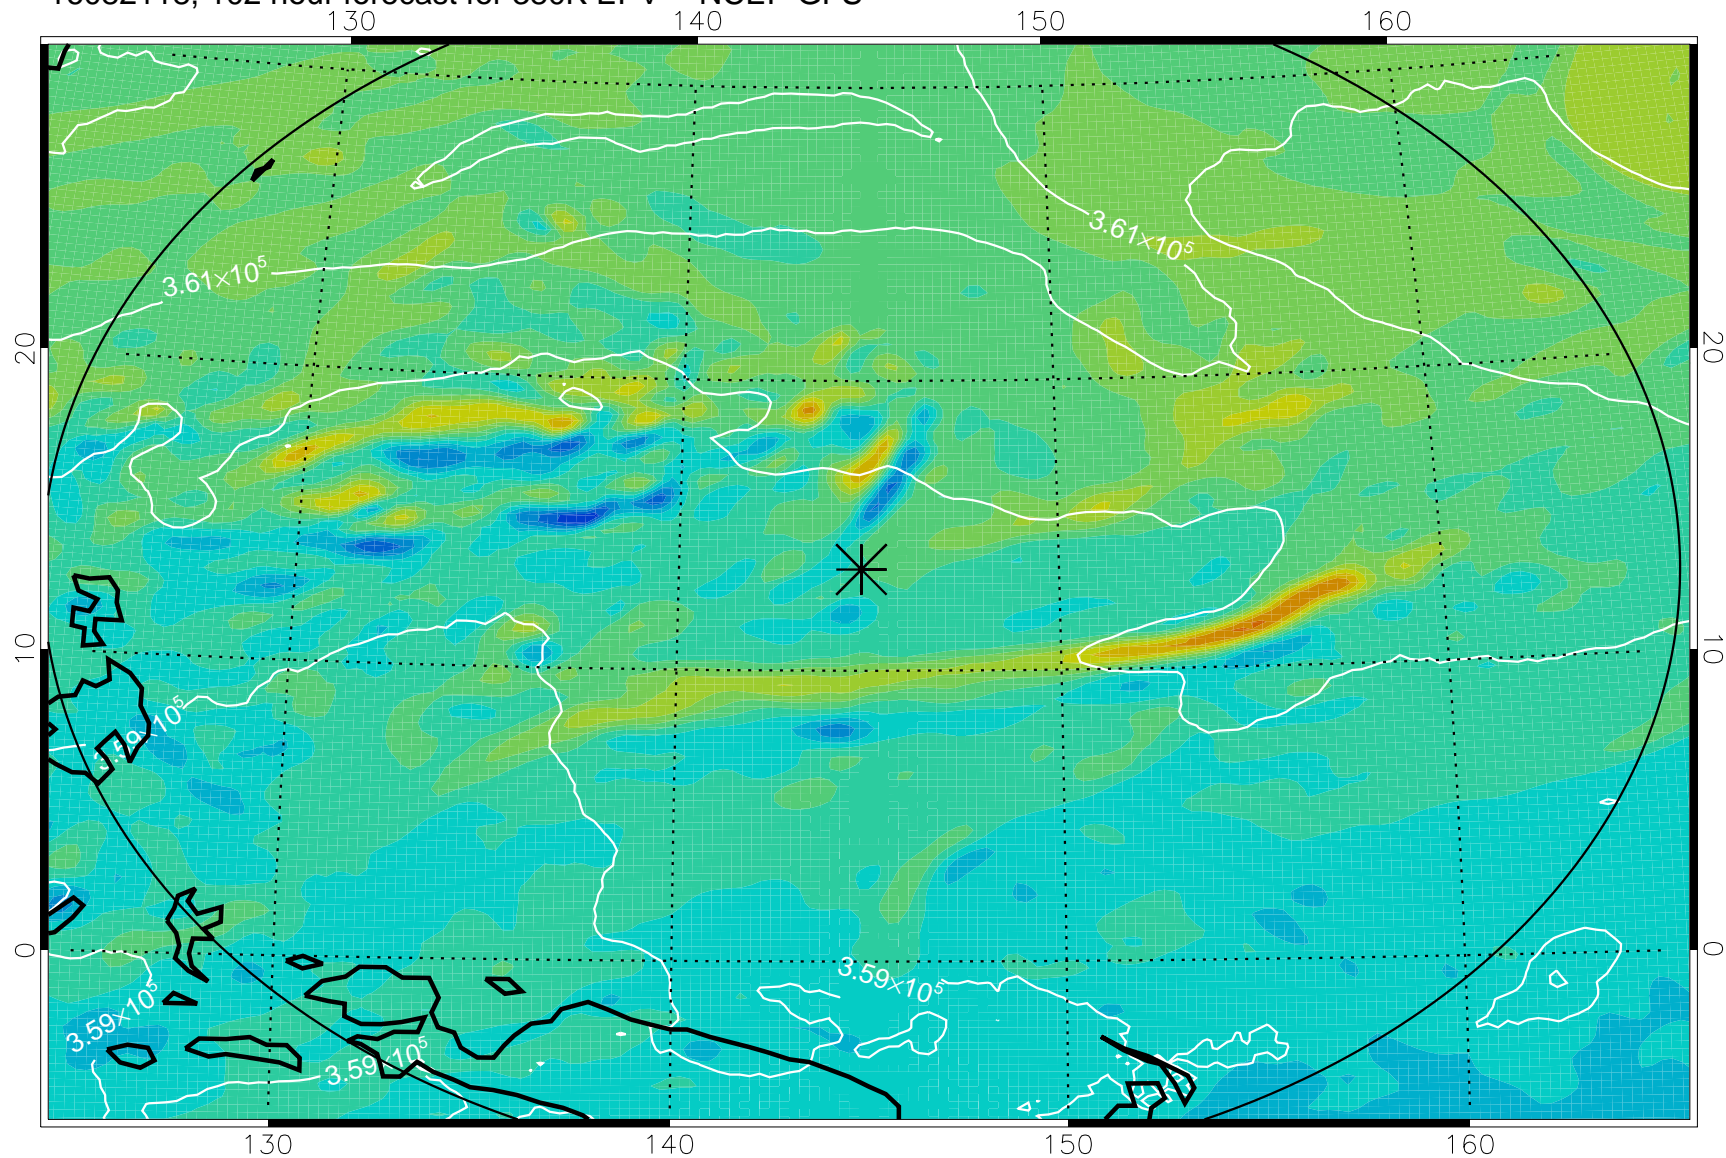

16082018, 78 hour forecast for 380K EPV -- NCEP GFS

380K Montgomery Streamfunction, white

Range ring of 2304 km

16082100, 84 hour forecast for 380K EPV -- NCEP GFS

380K Montgomery Streamfunction, white

Range ring of 2304 km

16082106, 90 hour forecast for 380K EPV -- NCEP GFS

380K Montgomery Streamfunction, white

Range ring of 2304 km

16082112, 96 hour forecast for 380K EPV -- NCEP GFS

380K Montgomery Streamfunction, white

Range ring of 2304 km

16082118, 102 hour forecast for 380K EPV -- NCEP GFS

380K Montgomery Streamfunction, white

Range ring of 2304 km

16082200, 108 hour forecast for 380K EPV -- NCEP GFS

380K Montgomery Streamfunction, white

Range ring of 2304 km

16082206, 114 hour forecast for 380K EPV -- NCEP GFS

380K Montgomery Streamfunction, white

Range ring of 2304 km

16082212, 120 hour forecast for 380K EPV -- NCEP GFS

380K Montgomery Streamfunction, white

Range ring of 2304 km