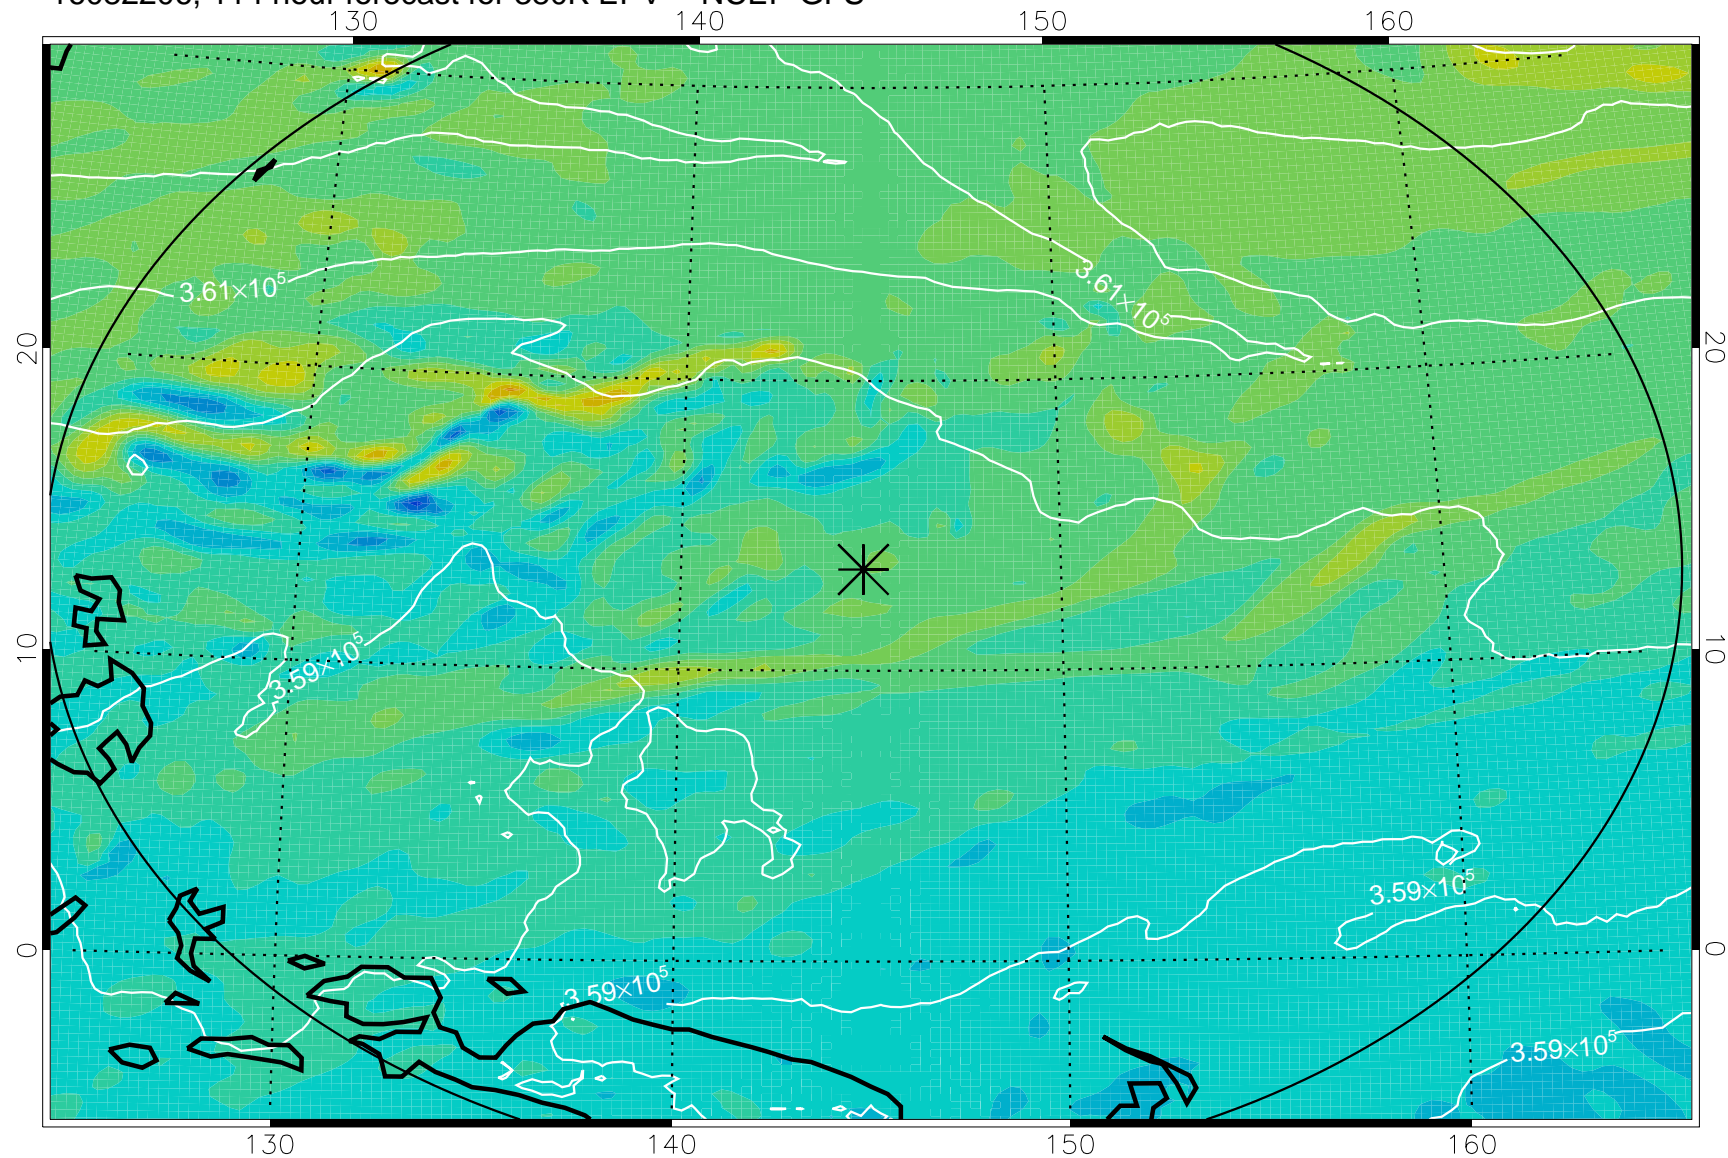

16082018, 78 hour forecast for 380K EPV -- NCEP GFS

380K Montgomery Streamfunction, white

Range ring of 2304 km

16082100, 84 hour forecast for 380K EPV -- NCEP GFS

380K Montgomery Streamfunction, white

Range ring of 2304 km

16082106, 90 hour forecast for 380K EPV -- NCEP GFS

380K Montgomery Streamfunction, white

Range ring of 2304 km

16082112, 96 hour forecast for 380K EPV -- NCEP GFS

380K Montgomery Streamfunction, white

Range ring of 2304 km

16082118, 102 hour forecast for 380K EPV -- NCEP GFS

380K Montgomery Streamfunction, white

Range ring of 2304 km

16082200, 108 hour forecast for 380K EPV -- NCEP GFS

380K Montgomery Streamfunction, white

Range ring of 2304 km

16082206, 114 hour forecast for 380K EPV -- NCEP GFS

380K Montgomery Streamfunction, white

Range ring of 2304 km

16082212, 120 hour forecast for 380K EPV -- NCEP GFS

380K Montgomery Streamfunction, white

Range ring of 2304 km