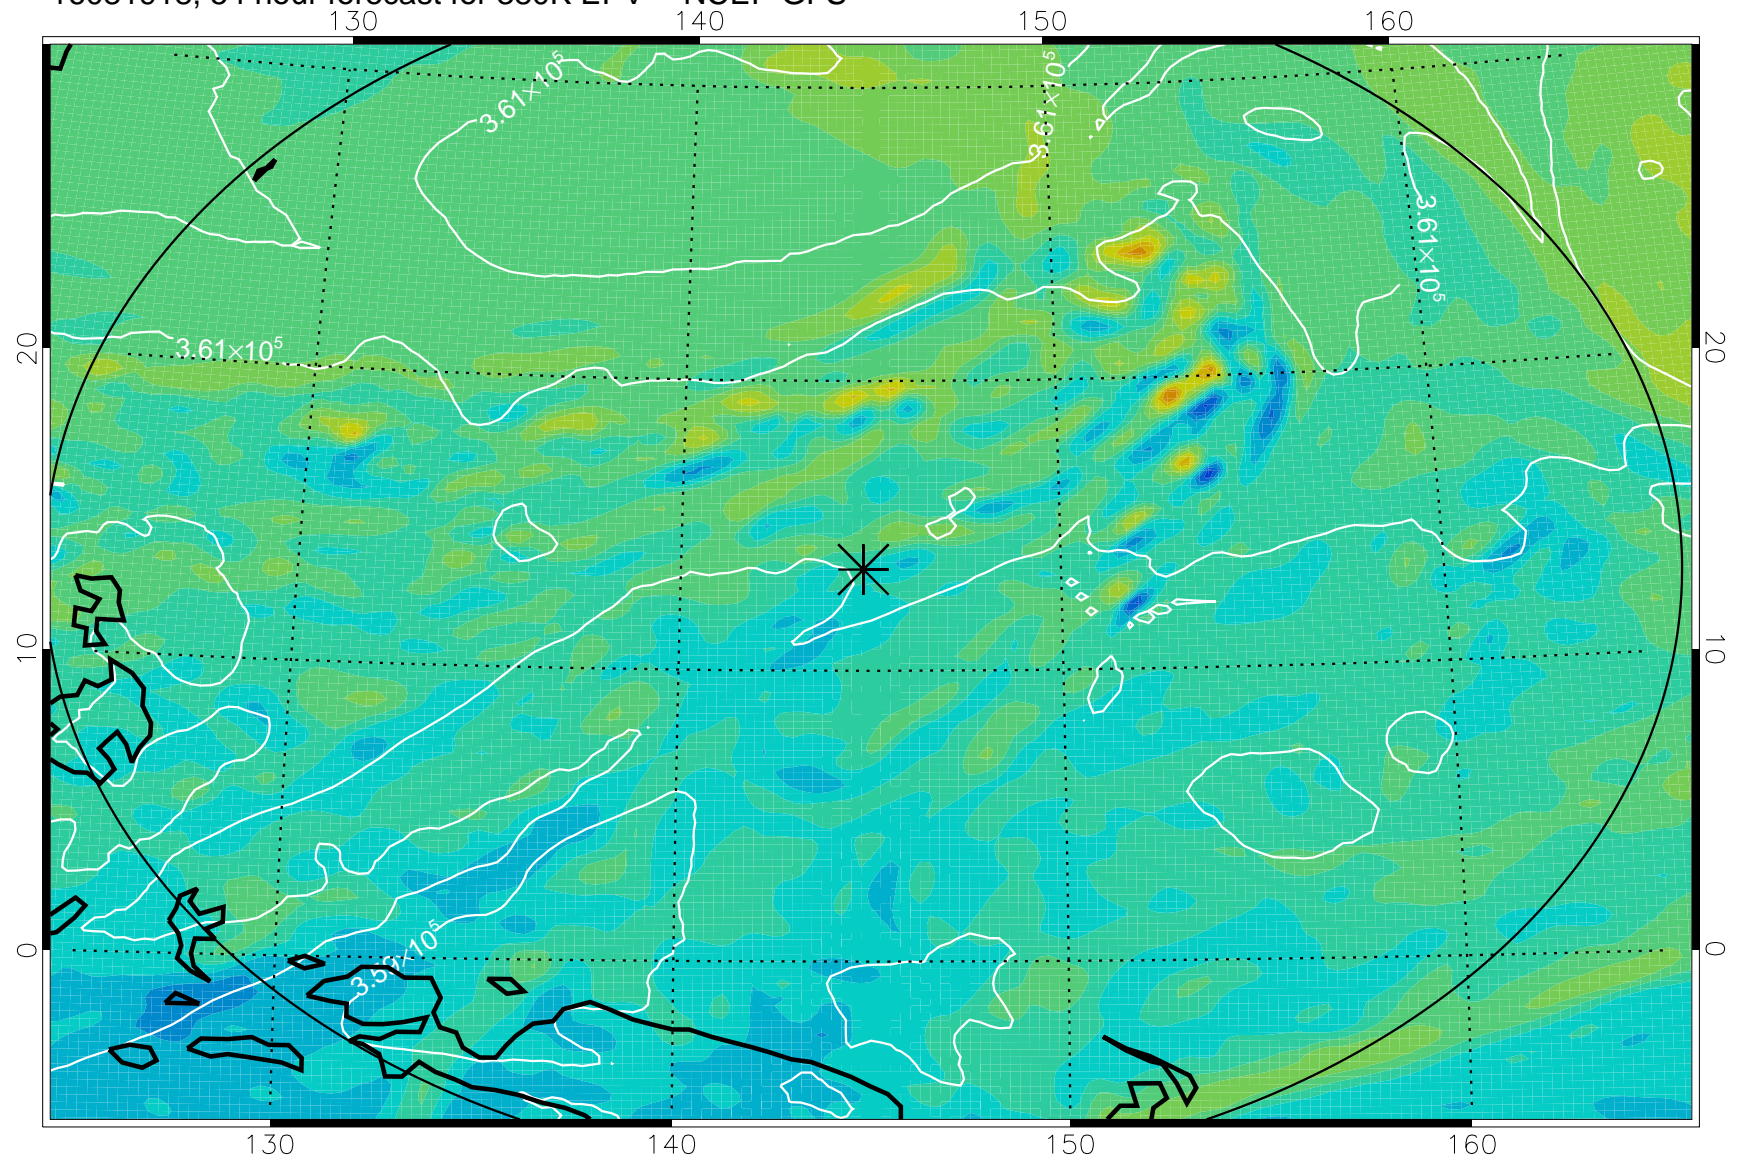

16081906, 42 hour forecast for 380K EPV -- NCEP GFS

380K Montgomery Streamfunction, white

Range ring of 2304 km

16081912, 48 hour forecast for 380K EPV -- NCEP GFS

380K Montgomery Streamfunction, white

Range ring of 2304 km

16081918, 54 hour forecast for 380K EPV -- NCEP GFS

380K Montgomery Streamfunction, white

Range ring of 2304 km

16082000, 60 hour forecast for 380K EPV -- NCEP GFS

380K Montgomery Streamfunction, white

Range ring of 2304 km

16082006, 66 hour forecast for 380K EPV -- NCEP GFS

380K Montgomery Streamfunction, white

Range ring of 2304 km

16082012, 72 hour forecast for 380K EPV -- NCEP GFS

380K Montgomery Streamfunction, white

Range ring of 2304 km

16082018, 78 hour forecast for 380K EPV -- NCEP GFS

380K Montgomery Streamfunction, white

Range ring of 2304 km

16082100, 84 hour forecast for 380K EPV -- NCEP GFS

380K Montgomery Streamfunction, white

Range ring of 2304 km