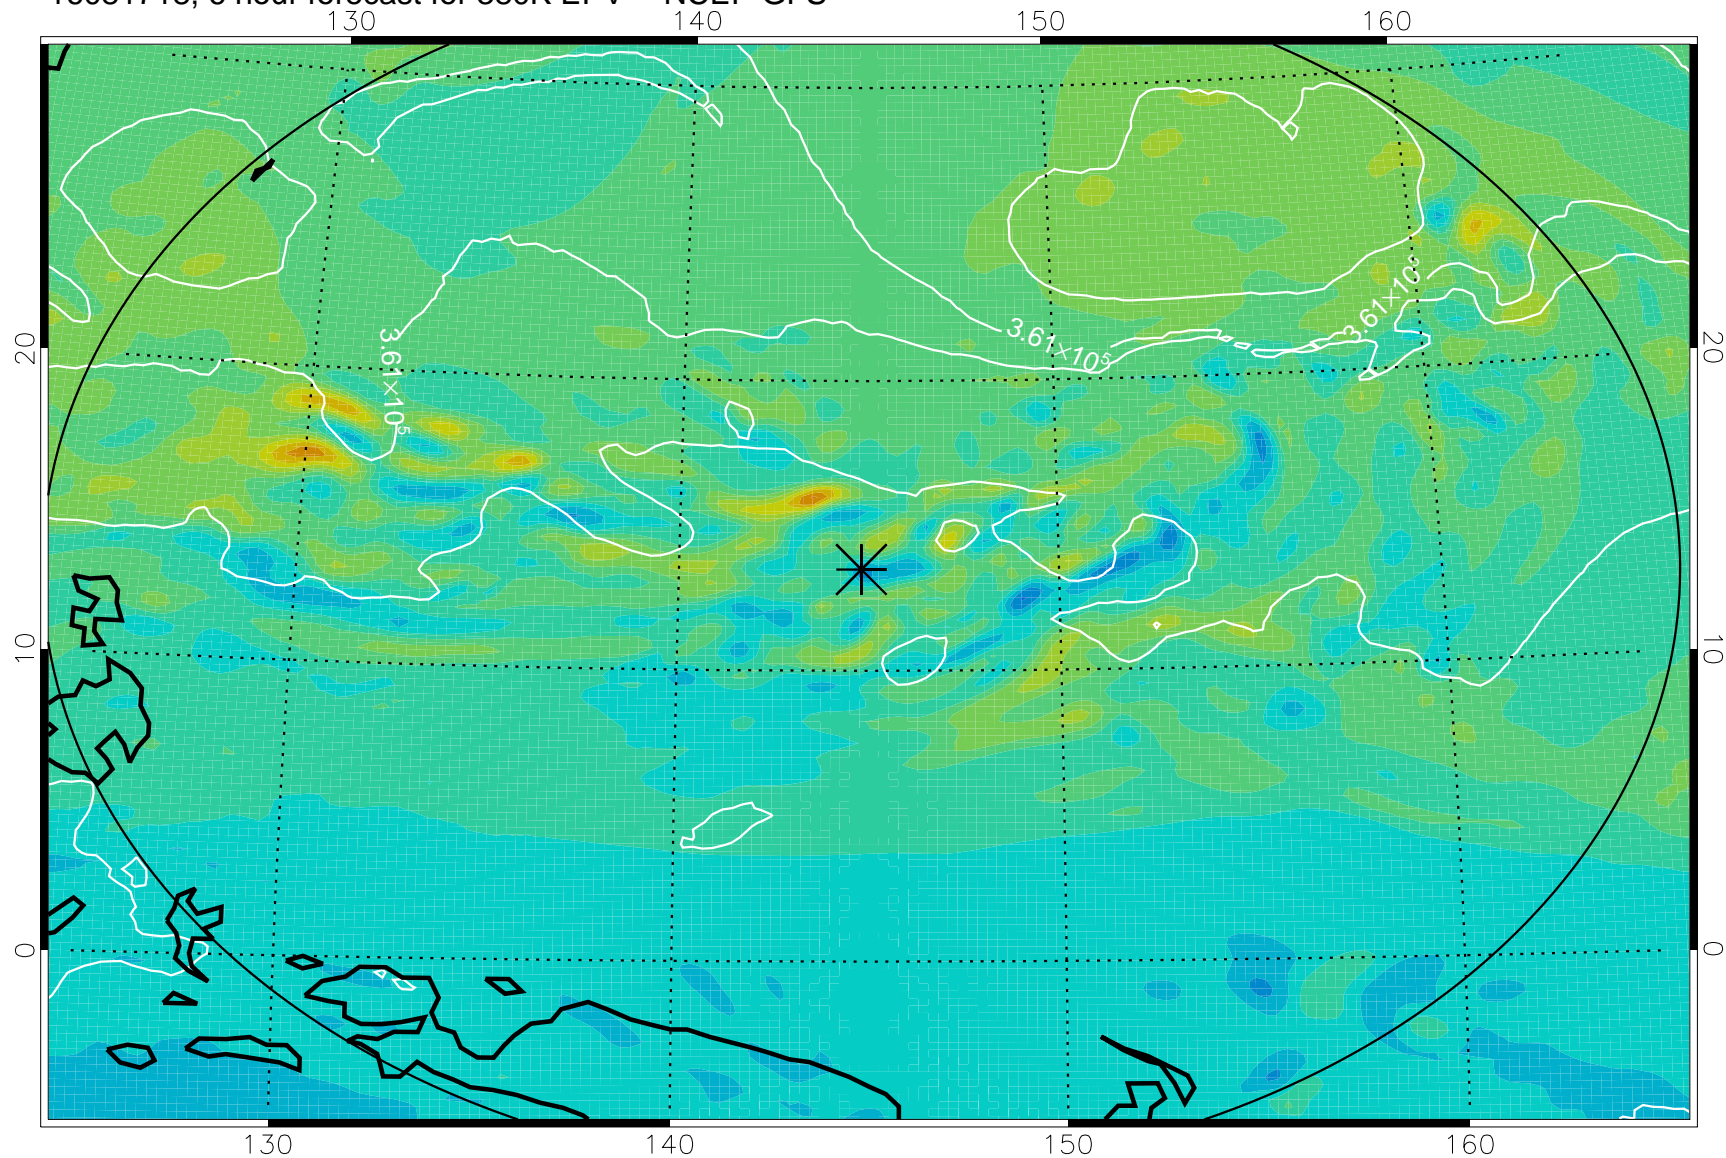

16081718, 6 hour forecast for 380K EPV -- NCEP GFS

380K Montgomery Streamfunction, white

Range ring of 2304 km

16081800, 12 hour forecast for 380K EPV -- NCEP GFS

380K Montgomery Streamfunction, white

Range ring of 2304 km

16081806, 18 hour forecast for 380K EPV -- NCEP GFS

380K Montgomery Streamfunction, white

Range ring of 2304 km

16081812, 24 hour forecast for 380K EPV -- NCEP GFS

380K Montgomery Streamfunction, white

Range ring of 2304 km

16081818, 30 hour forecast for 380K EPV -- NCEP GFS

380K Montgomery Streamfunction, white

Range ring of 2304 km

16081900, 36 hour forecast for 380K EPV -- NCEP GFS

380K Montgomery Streamfunction, white

Range ring of 2304 km

16082018, 78 hour forecast for 380K EPV -- NCEP GFS

380K Montgomery Streamfunction, white

Range ring of 2304 km

16082100, 84 hour forecast for 380K EPV -- NCEP GFS

380K Montgomery Streamfunction, white

Range ring of 2304 km