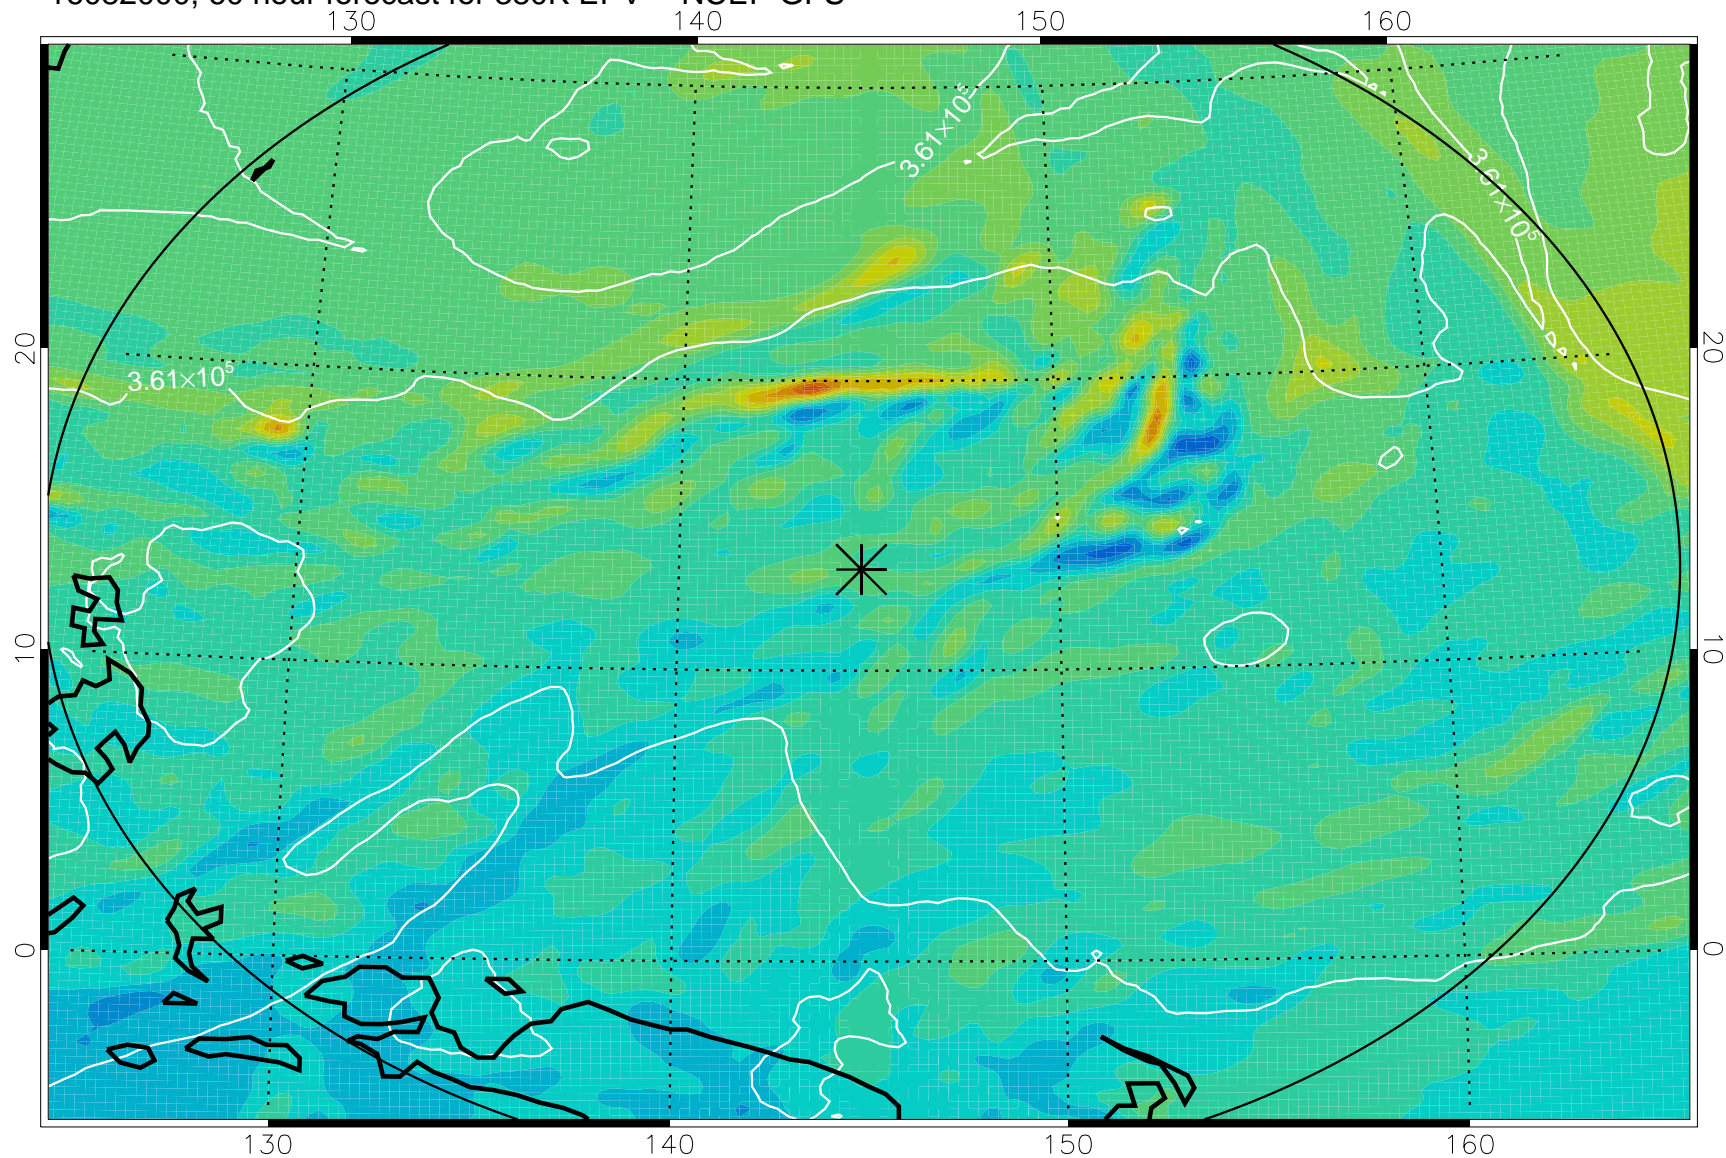

16081906, 42 hour forecast for 380K EPV -- NCEP GFS

380K Montgomery Streamfunction, white

Range ring of 2304 km

16081912, 48 hour forecast for 380K EPV -- NCEP GFS

380K Montgomery Streamfunction, white

Range ring of 2304 km

16081918, 54 hour forecast for 380K EPV -- NCEP GFS

380K Montgomery Streamfunction, white

Range ring of 2304 km

16082000, 60 hour forecast for 380K EPV -- NCEP GFS

380K Montgomery Streamfunction, white

Range ring of 2304 km

16082006, 66 hour forecast for 380K EPV -- NCEP GFS

380K Montgomery Streamfunction, white

Range ring of 2304 km

16082012, 72 hour forecast for 380K EPV -- NCEP GFS

380K Montgomery Streamfunction, white

Range ring of 2304 km

16082018, 78 hour forecast for 380K EPV -- NCEP GFS

380K Montgomery Streamfunction, white

Range ring of 2304 km

16082100, 84 hour forecast for 380K EPV -- NCEP GFS

380K Montgomery Streamfunction, white

Range ring of 2304 km