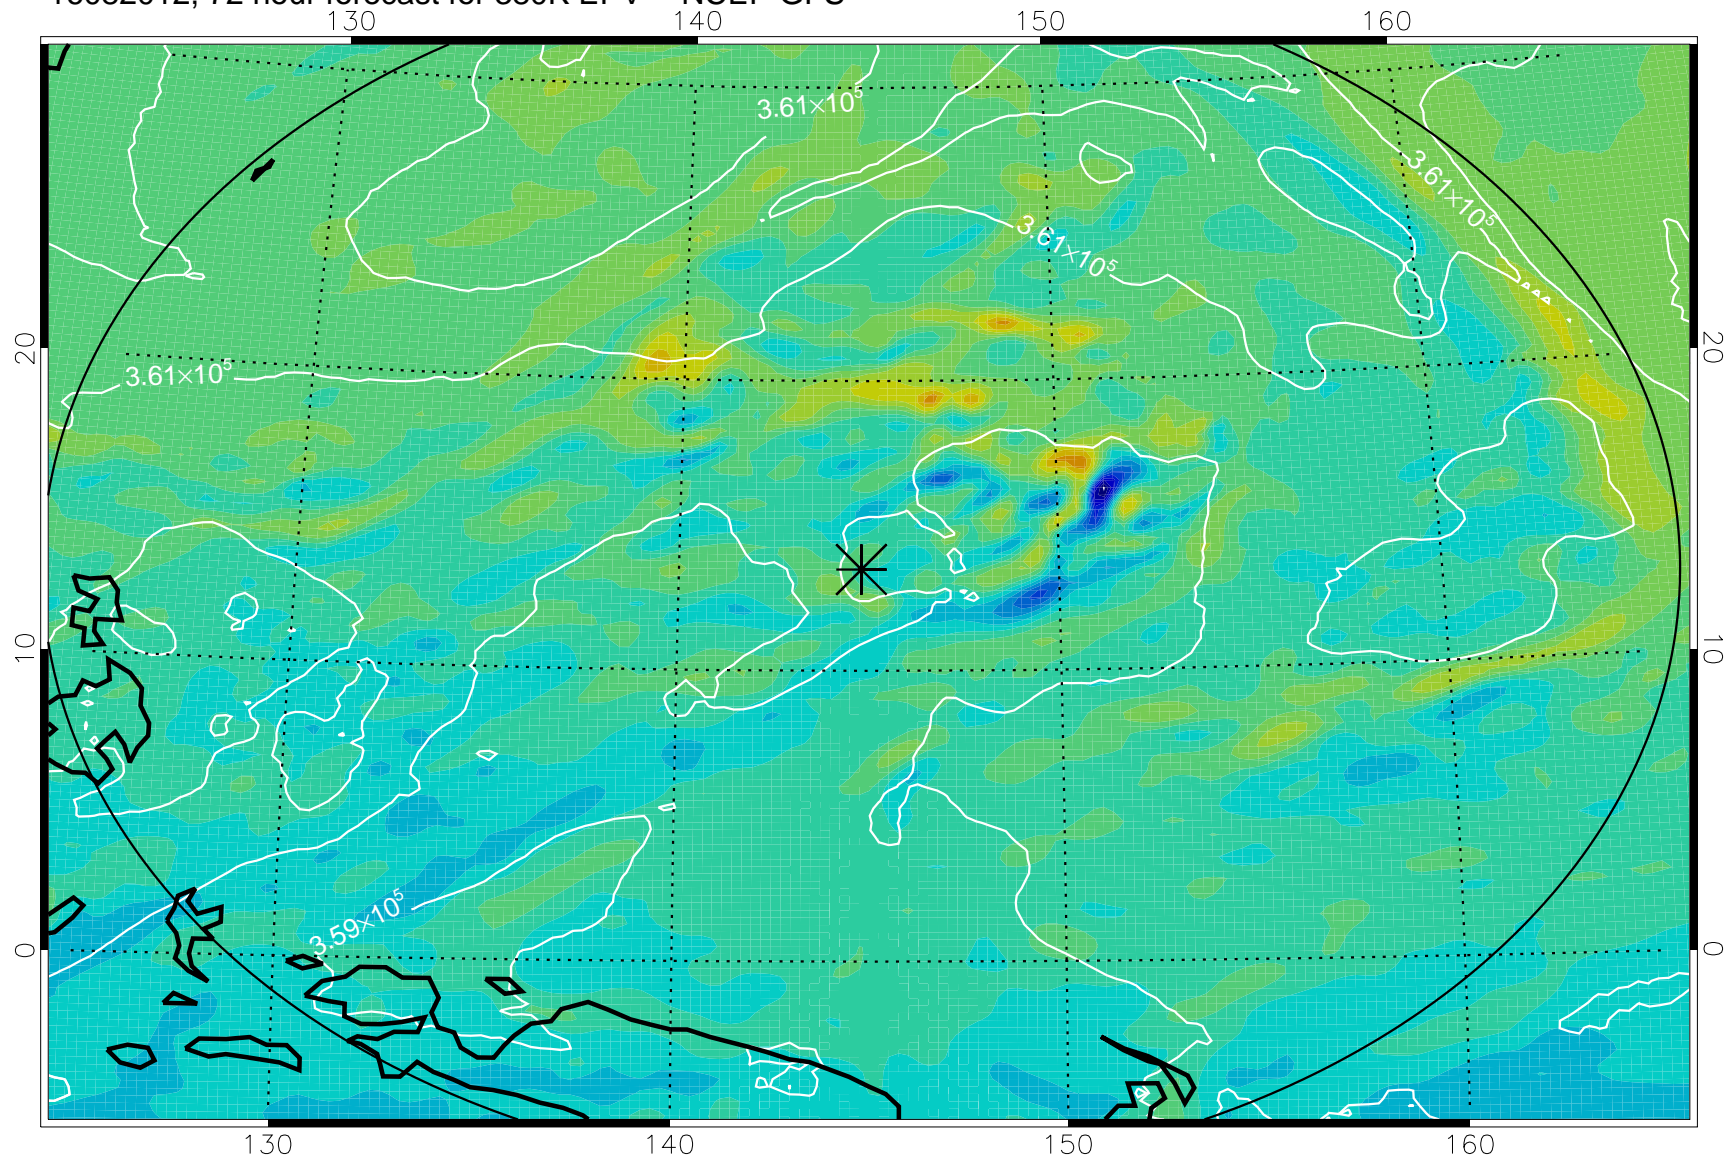

16081918, 54 hour forecast for 380K EPV -- NCEP GFS

380K Montgomery Streamfunction, white

Range ring of 2304 km

16082000, 60 hour forecast for 380K EPV -- NCEP GFS

380K Montgomery Streamfunction, white

Range ring of 2304 km

16082006, 66 hour forecast for 380K EPV -- NCEP GFS

380K Montgomery Streamfunction, white

Range ring of 2304 km

16082012, 72 hour forecast for 380K EPV -- NCEP GFS

380K Montgomery Streamfunction, white

Range ring of 2304 km

16082018, 78 hour forecast for 380K EPV -- NCEP GFS

380K Montgomery Streamfunction, white

Range ring of 2304 km

16082100, 84 hour forecast for 380K EPV -- NCEP GFS

380K Montgomery Streamfunction, white

Range ring of 2304 km

16082106, 90 hour forecast for 380K EPV -- NCEP GFS

380K Montgomery Streamfunction, white

Range ring of 2304 km

16082112, 96 hour forecast for 380K EPV -- NCEP GFS

380K Montgomery Streamfunction, white

Range ring of 2304 km