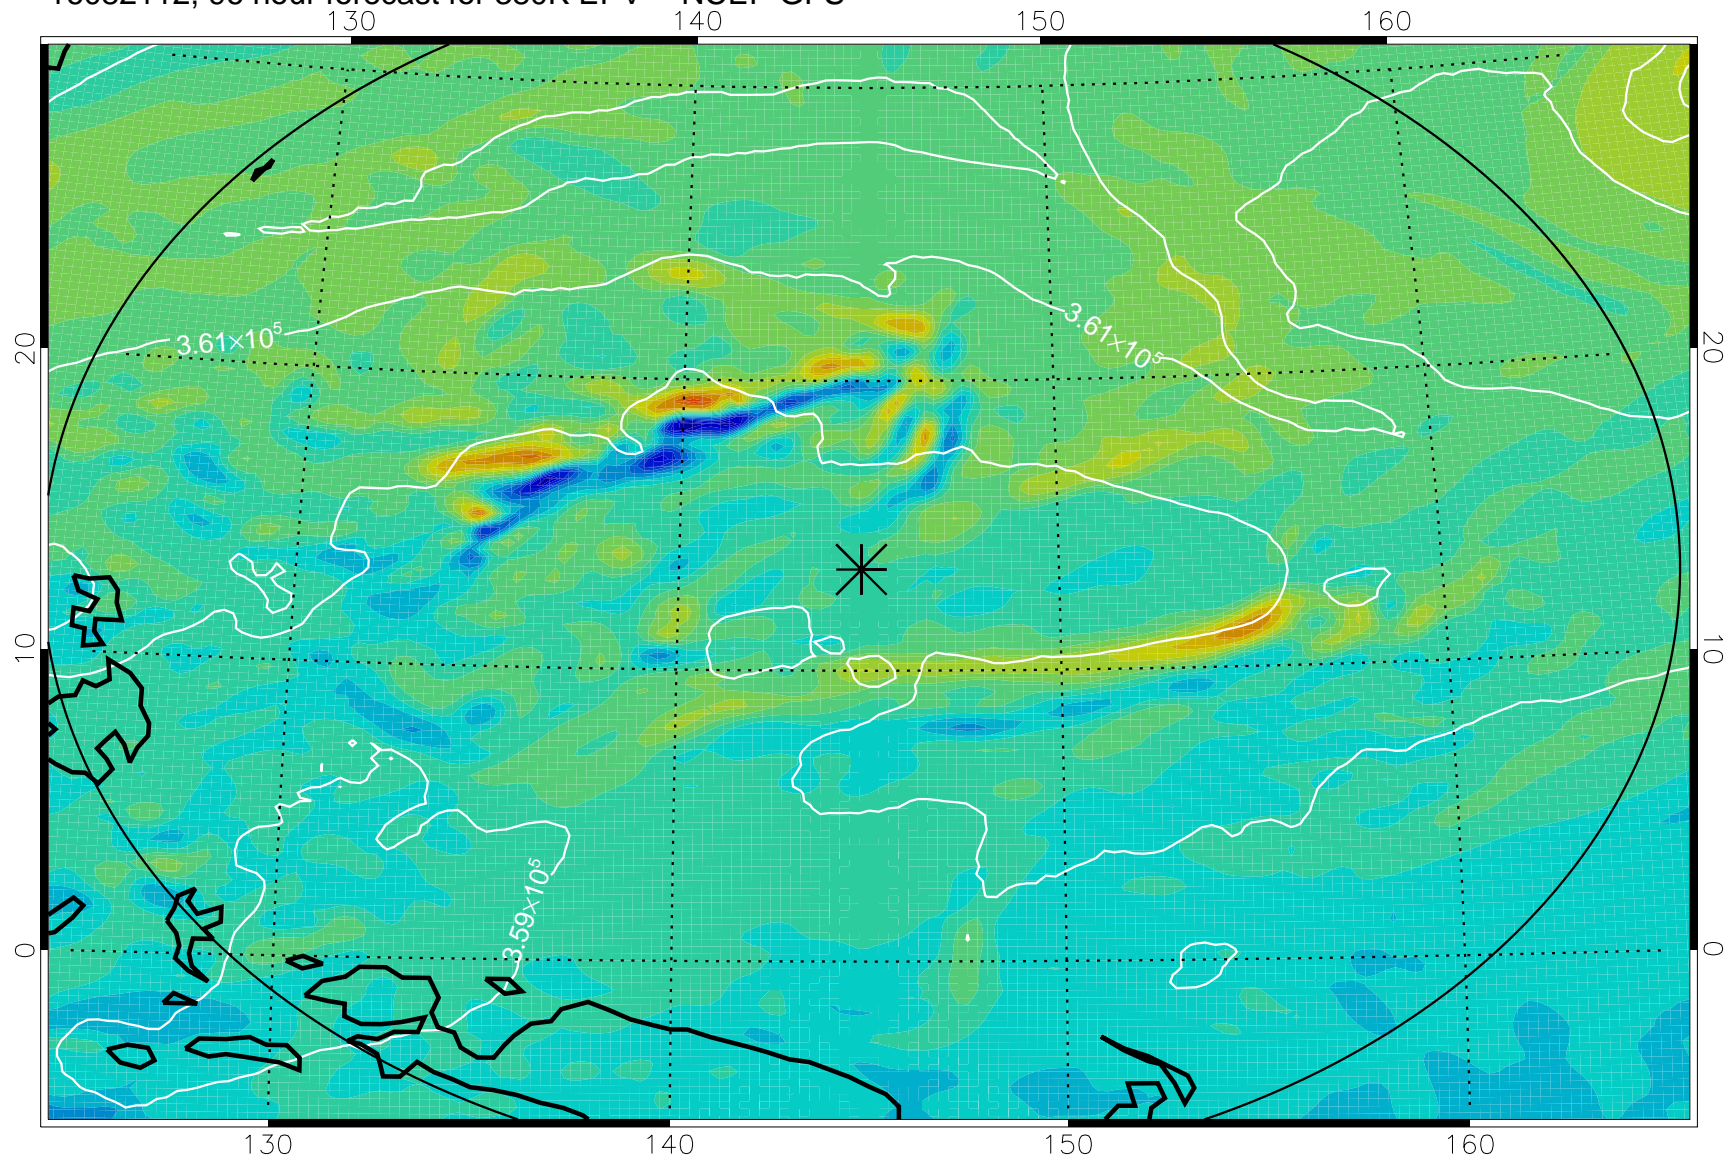

16082006, 66 hour forecast for 380K EPV -- NCEP GFS

380K Montgomery Streamfunction, white

Range ring of 2304 km

16082012, 72 hour forecast for 380K EPV -- NCEP GFS

380K Montgomery Streamfunction, white

Range ring of 2304 km

16082018, 78 hour forecast for 380K EPV -- NCEP GFS

380K Montgomery Streamfunction, white

Range ring of 2304 km

16082100, 84 hour forecast for 380K EPV -- NCEP GFS

380K Montgomery Streamfunction, white

Range ring of 2304 km

16082106, 90 hour forecast for 380K EPV -- NCEP GFS

380K Montgomery Streamfunction, white

Range ring of 2304 km

16082112, 96 hour forecast for 380K EPV -- NCEP GFS

380K Montgomery Streamfunction, white

Range ring of 2304 km

16082118, 102 hour forecast for 380K EPV -- NCEP GFS

380K Montgomery Streamfunction, white

Range ring of 2304 km

16082200, 108 hour forecast for 380K EPV -- NCEP GFS

380K Montgomery Streamfunction, white

Range ring of 2304 km