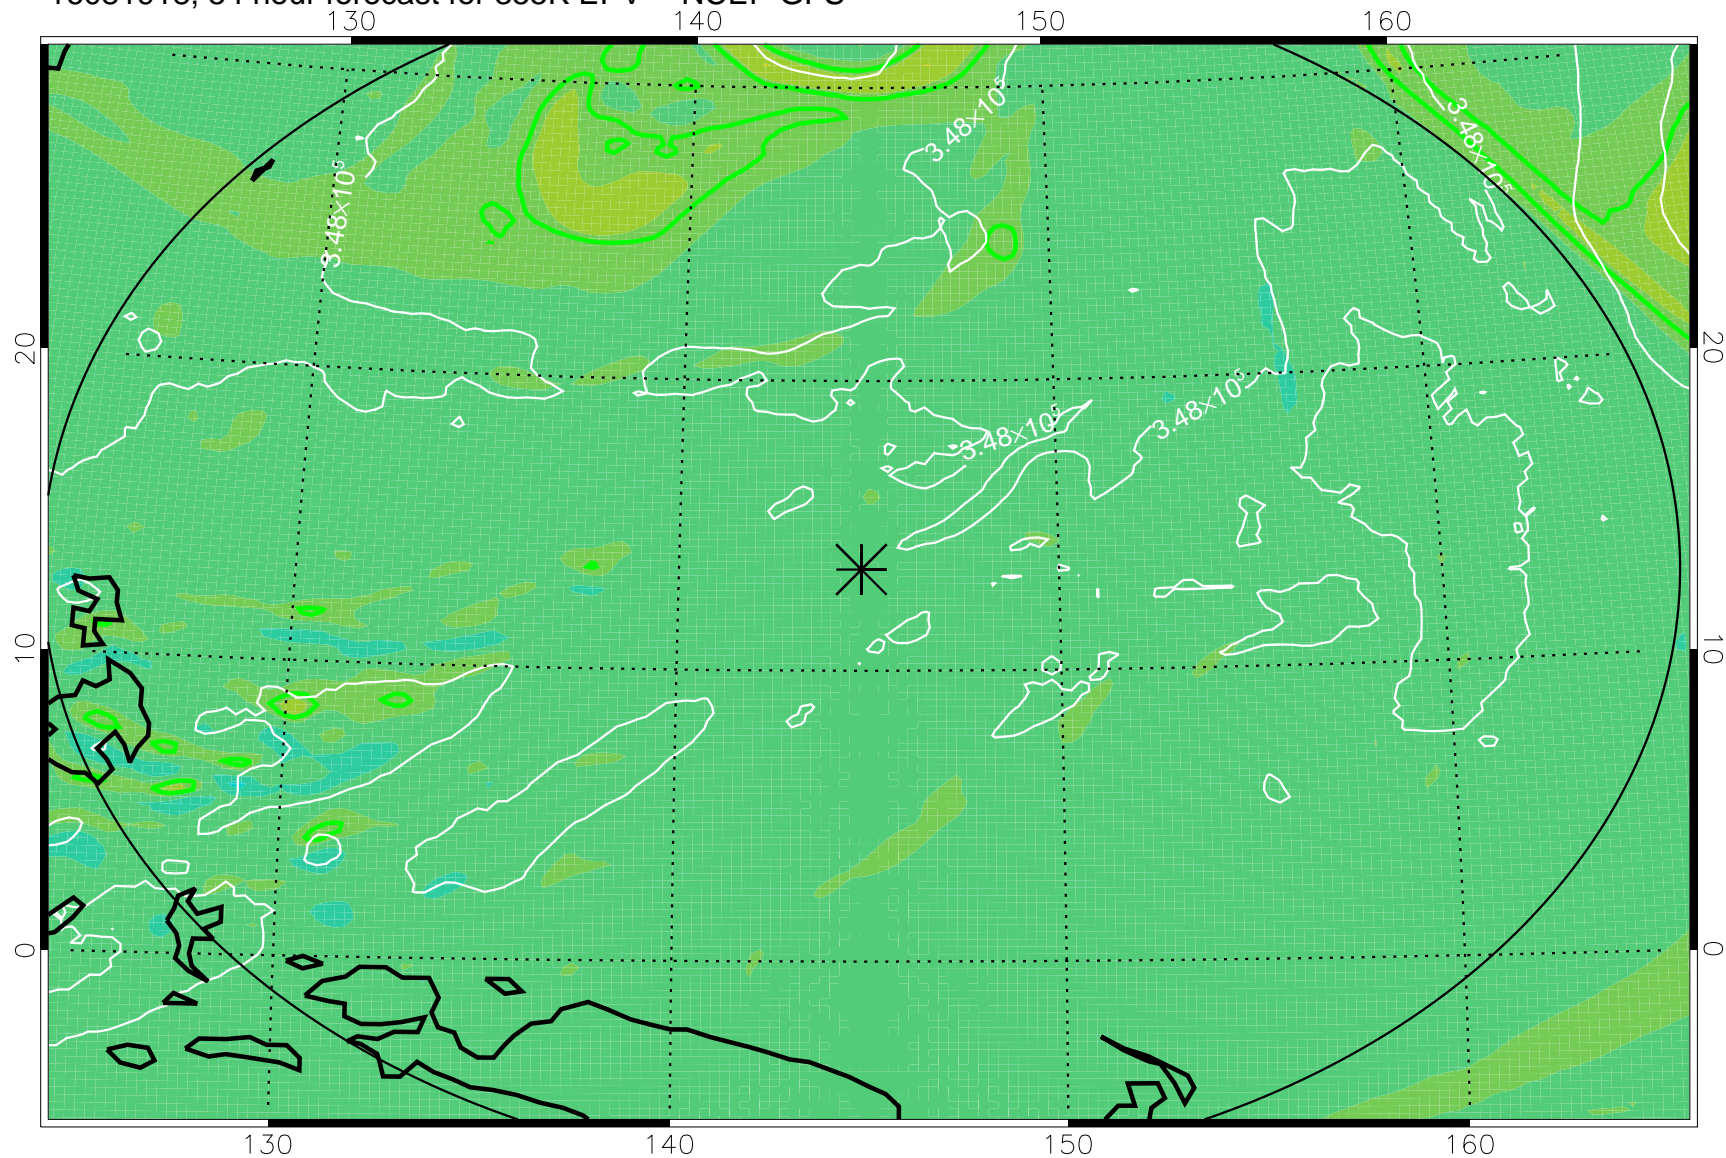

16081906, 42 hour forecast for 355K EPV -- NCEP GFS

355K Montgomery Streamfunction, white
EPV Tropopause (2 PVU) Position
Range ring of 2304 km

16081912, 48 hour forecast for 355K EPV -- NCEP GFS

355K Montgomery Streamfunction, white
EPV Tropopause (2 PVU) Position
Range ring of 2304 km

16081918, 54 hour forecast for 355K EPV -- NCEP GFS

355K Montgomery Streamfunction, white
EPV Tropopause (2 PVU) Position
Range ring of 2304 km

16082000, 60 hour forecast for 355K EPV -- NCEP GFS

355K Montgomery Streamfunction, white
EPV Tropopause (2 PVU) Position
Range ring of 2304 km

16082006, 66 hour forecast for 355K EPV -- NCEP GFS

355K Montgomery Streamfunction, white
EPV Tropopause (2 PVU) Position
Range ring of 2304 km

16082012, 72 hour forecast for 355K EPV -- NCEP GFS

355K Montgomery Streamfunction, white
EPV Tropopause (2 PVU) Position
Range ring of 2304 km

16082018, 78 hour forecast for 355K EPV -- NCEP GFS

355K Montgomery Streamfunction, white
EPV Tropopause (2 PVU) Position
Range ring of 2304 km

16082100, 84 hour forecast for 355K EPV -- NCEP GFS

355K Montgomery Streamfunction, white
EPV Tropopause (2 PVU) Position
Range ring of 2304 km