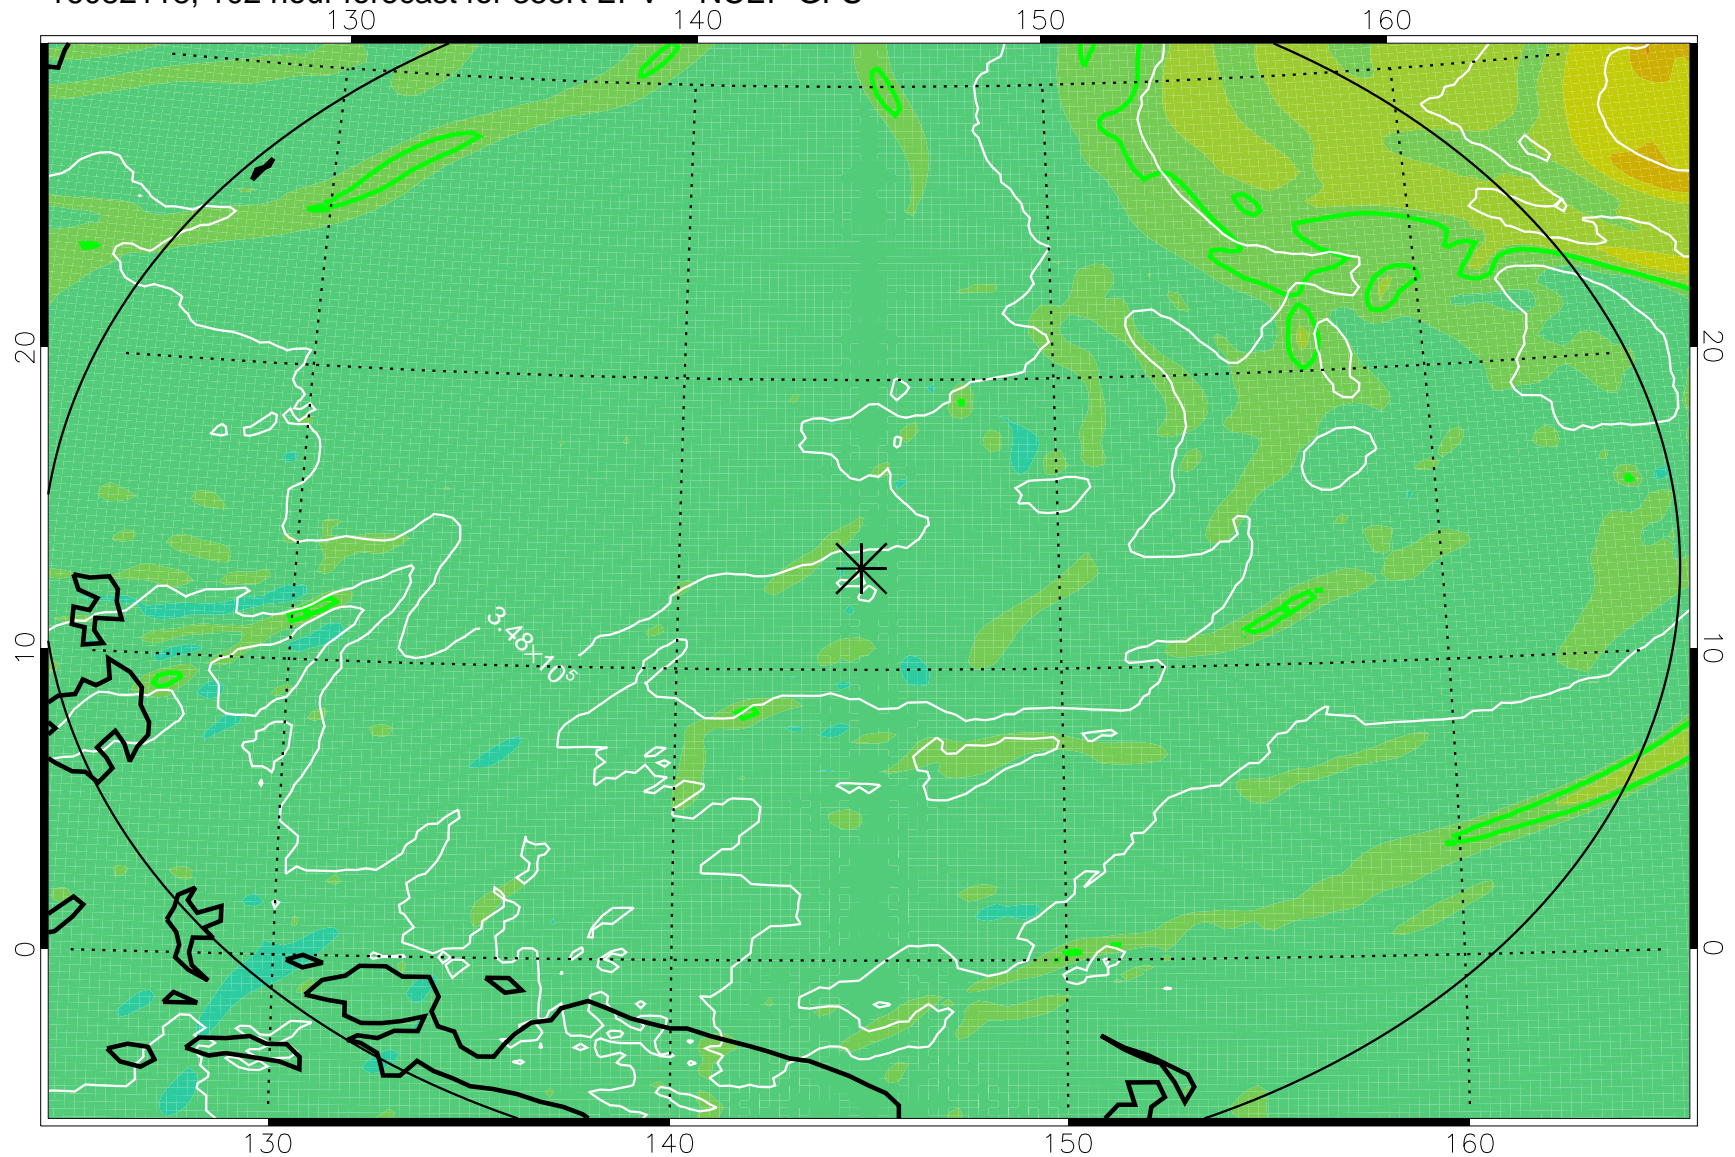

16082018, 78 hour forecast for 355K EPV -- NCEP GFS

355K Montgomery Streamfunction, white
EPV Tropopause (2 PVU) Position
Range ring of 2304 km

16082100, 84 hour forecast for 355K EPV -- NCEP GFS

355K Montgomery Streamfunction, white
EPV Tropopause (2 PVU) Position
Range ring of 2304 km

16082106, 90 hour forecast for 355K EPV -- NCEP GFS

355K Montgomery Streamfunction, white
EPV Tropopause (2 PVU) Position
Range ring of 2304 km

16082112, 96 hour forecast for 355K EPV -- NCEP GFS

355K Montgomery Streamfunction, white
EPV Tropopause (2 PVU) Position
Range ring of 2304 km

16082118, 102 hour forecast for 355K EPV -- NCEP GFS

355K Montgomery Streamfunction, white
EPV Tropopause (2 PVU) Position
Range ring of 2304 km

16082200, 108 hour forecast for 355K EPV -- NCEP GFS

355K Montgomery Streamfunction, white
EPV Tropopause (2 PVU) Position
Range ring of 2304 km

16082206, 114 hour forecast for 355K EPV -- NCEP GFS

355K Montgomery Streamfunction, white
EPV Tropopause (2 PVU) Position
Range ring of 2304 km

16082212, 120 hour forecast for 355K EPV -- NCEP GFS

355K Montgomery Streamfunction, white
EPV Tropopause (2 PVU) Position
Range ring of 2304 km