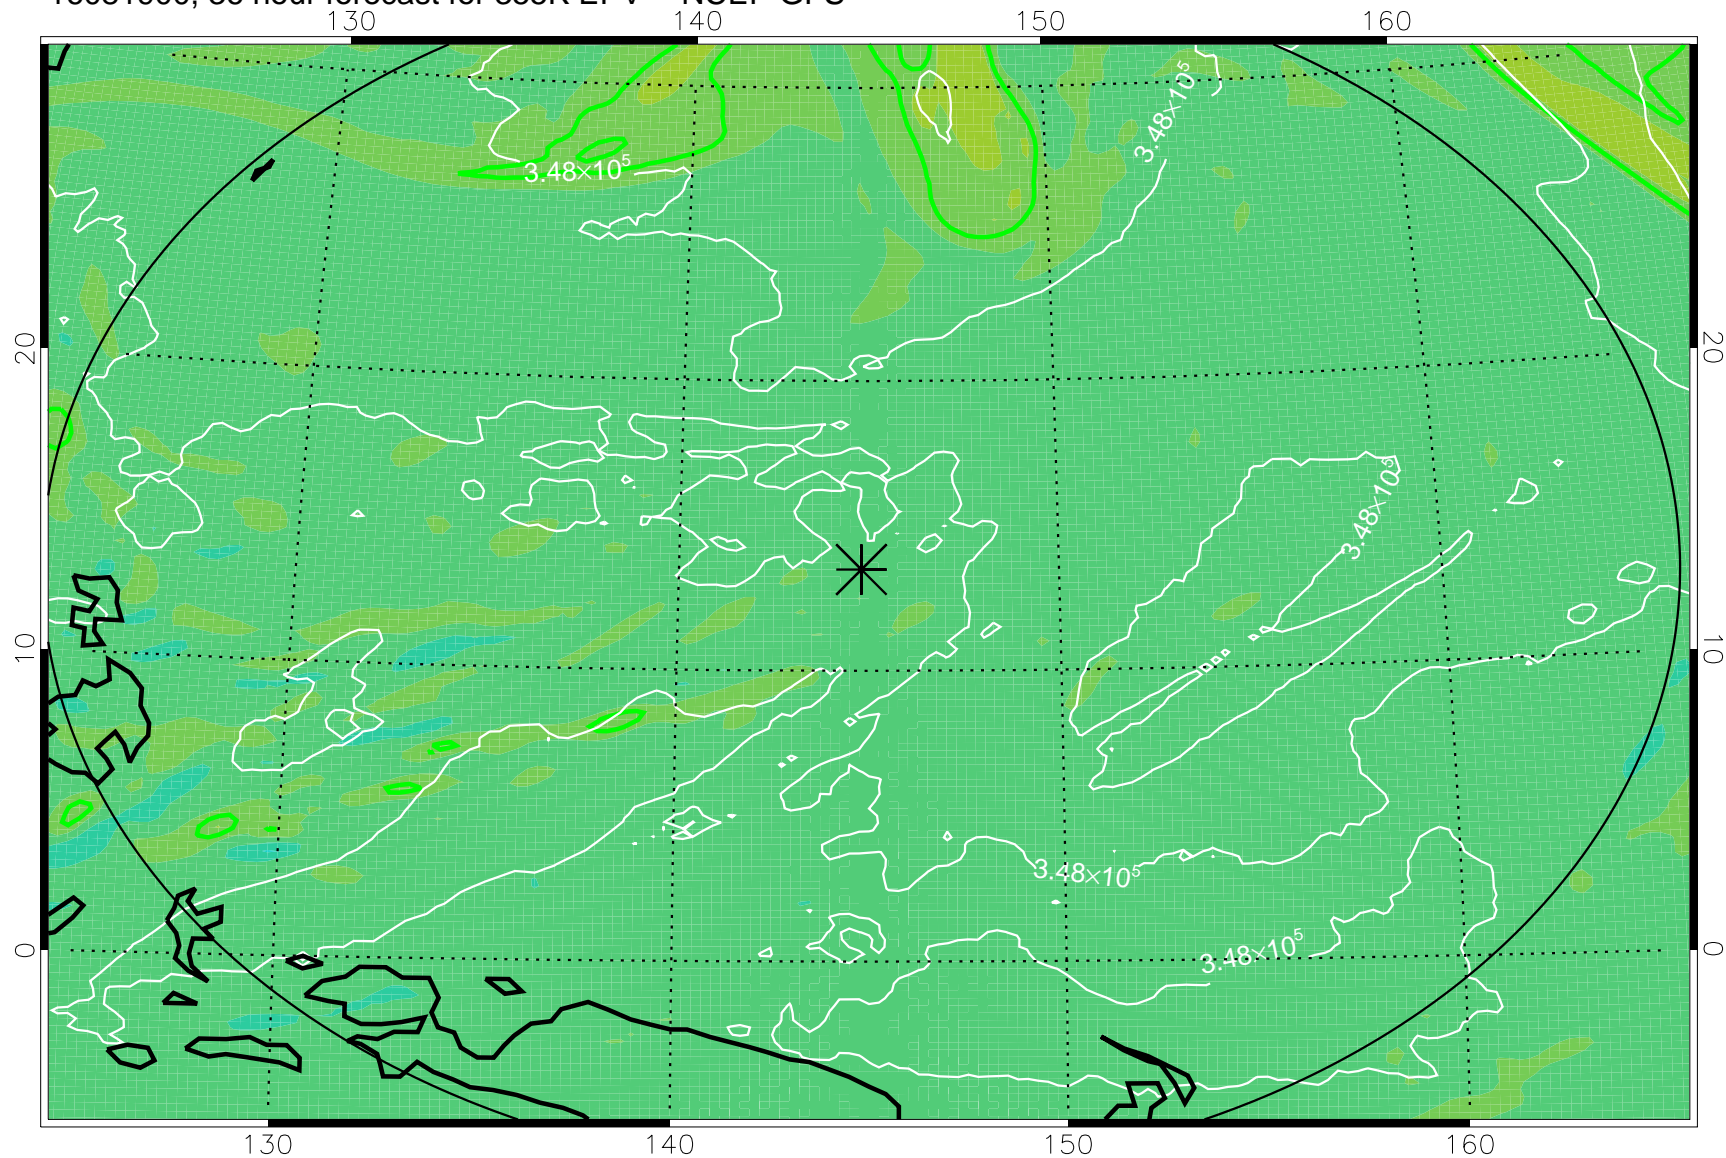

16081806, 18 hour forecast for 355K EPV -- NCEP GFS

355K Montgomery Streamfunction, white
EPV Tropopause (2 PVU) Position
Range ring of 2304 km

16081812, 24 hour forecast for 355K EPV -- NCEP GFS

355K Montgomery Streamfunction, white
EPV Tropopause (2 PVU) Position
Range ring of 2304 km

16081818, 30 hour forecast for 355K EPV -- NCEP GFS

355K Montgomery Streamfunction, white
EPV Tropopause (2 PVU) Position
Range ring of 2304 km

16081900, 36 hour forecast for 355K EPV -- NCEP GFS

355K Montgomery Streamfunction, white
EPV Tropopause (2 PVU) Position
Range ring of 2304 km

16081906, 42 hour forecast for 355K EPV -- NCEP GFS

355K Montgomery Streamfunction, white
EPV Tropopause (2 PVU) Position
Range ring of 2304 km

16081912, 48 hour forecast for 355K EPV -- NCEP GFS

355K Montgomery Streamfunction, white
EPV Tropopause (2 PVU) Position
Range ring of 2304 km

16081918, 54 hour forecast for 355K EPV -- NCEP GFS

355K Montgomery Streamfunction, white
EPV Tropopause (2 PVU) Position
Range ring of 2304 km

16082000, 60 hour forecast for 355K EPV -- NCEP GFS

355K Montgomery Streamfunction, white
EPV Tropopause (2 PVU) Position
Range ring of 2304 km