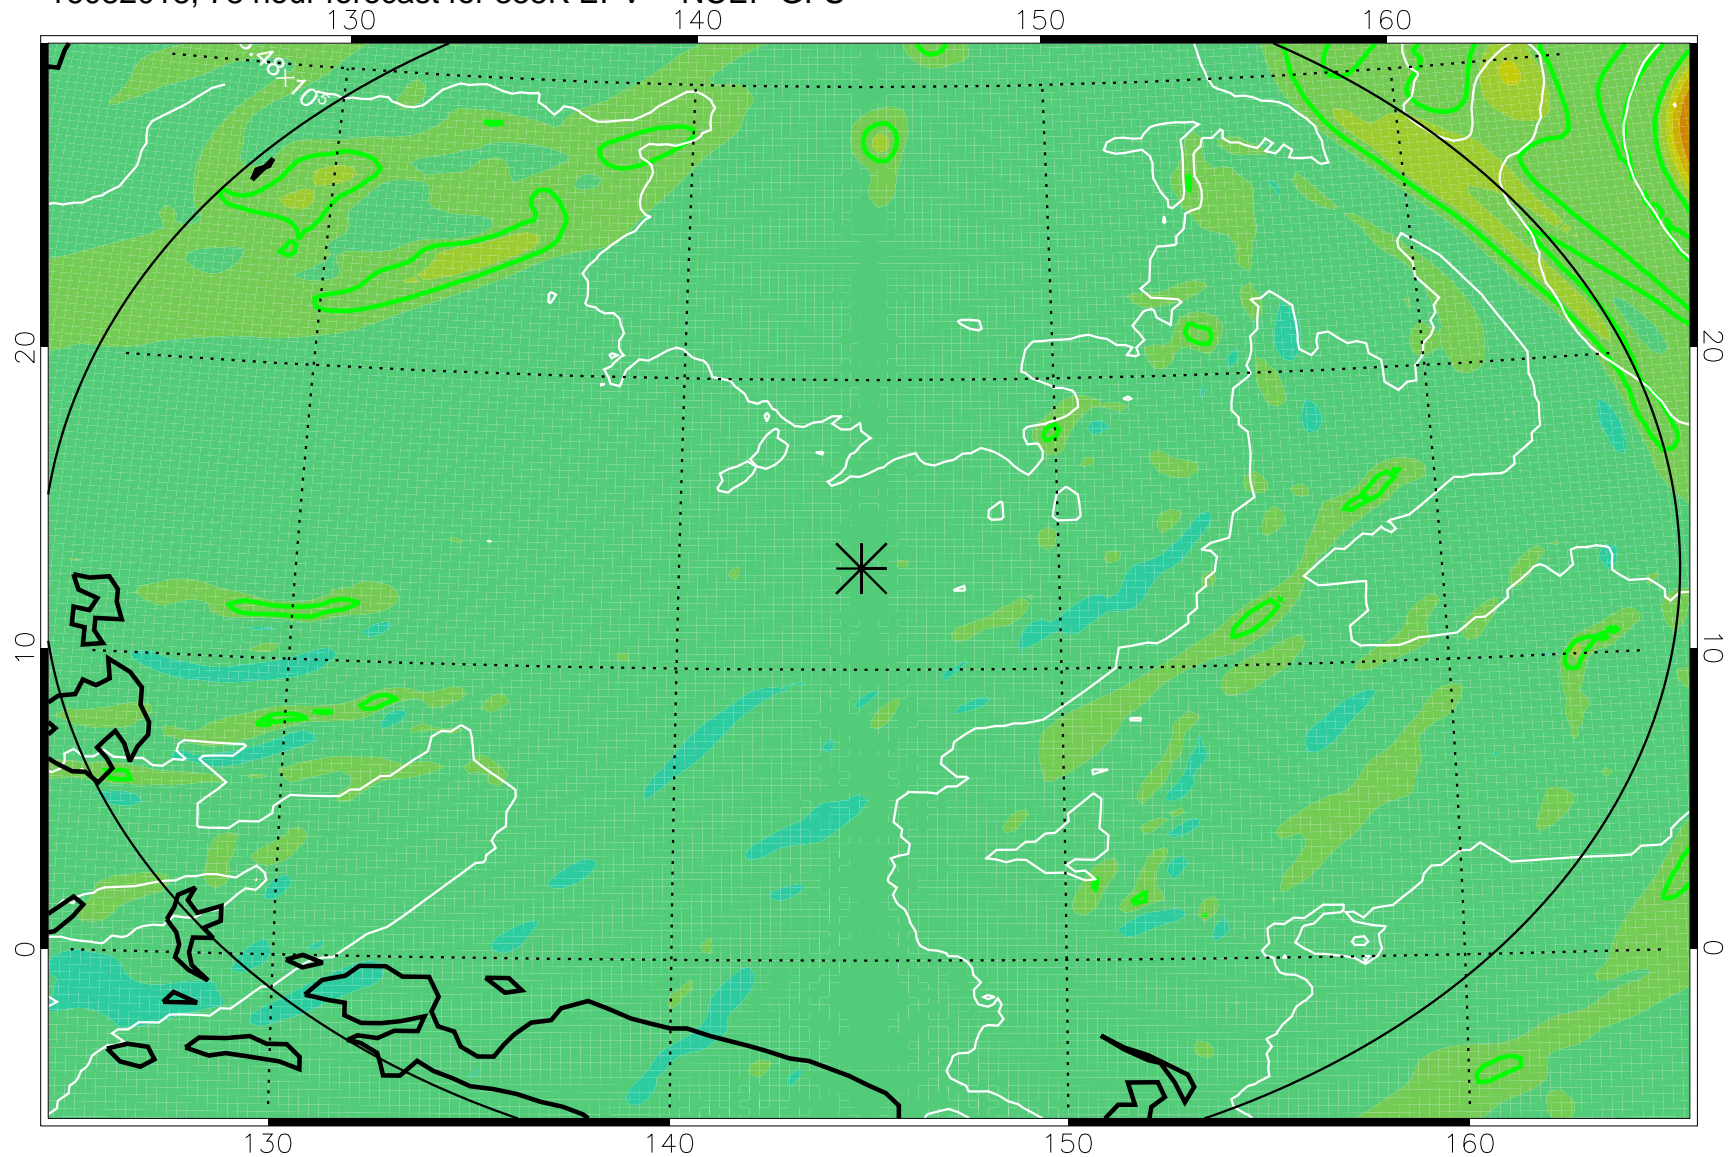

16081918, 54 hour forecast for 355K EPV -- NCEP GFS

355K Montgomery Streamfunction, white
EPV Tropopause (2 PVU) Position
Range ring of 2304 km

16082000, 60 hour forecast for 355K EPV -- NCEP GFS

355K Montgomery Streamfunction, white
EPV Tropopause (2 PVU) Position
Range ring of 2304 km

16082006, 66 hour forecast for 355K EPV -- NCEP GFS

355K Montgomery Streamfunction, white
EPV Tropopause (2 PVU) Position
Range ring of 2304 km

16082012, 72 hour forecast for 355K EPV -- NCEP GFS

355K Montgomery Streamfunction, white
EPV Tropopause (2 PVU) Position
Range ring of 2304 km

16082018, 78 hour forecast for 355K EPV -- NCEP GFS

355K Montgomery Streamfunction, white
EPV Tropopause (2 PVU) Position
Range ring of 2304 km

16082100, 84 hour forecast for 355K EPV -- NCEP GFS

355K Montgomery Streamfunction, white
EPV Tropopause (2 PVU) Position
Range ring of 2304 km

16082106, 90 hour forecast for 355K EPV -- NCEP GFS

355K Montgomery Streamfunction, white
EPV Tropopause (2 PVU) Position
Range ring of 2304 km

16082112, 96 hour forecast for 355K EPV -- NCEP GFS

355K Montgomery Streamfunction, white
EPV Tropopause (2 PVU) Position
Range ring of 2304 km