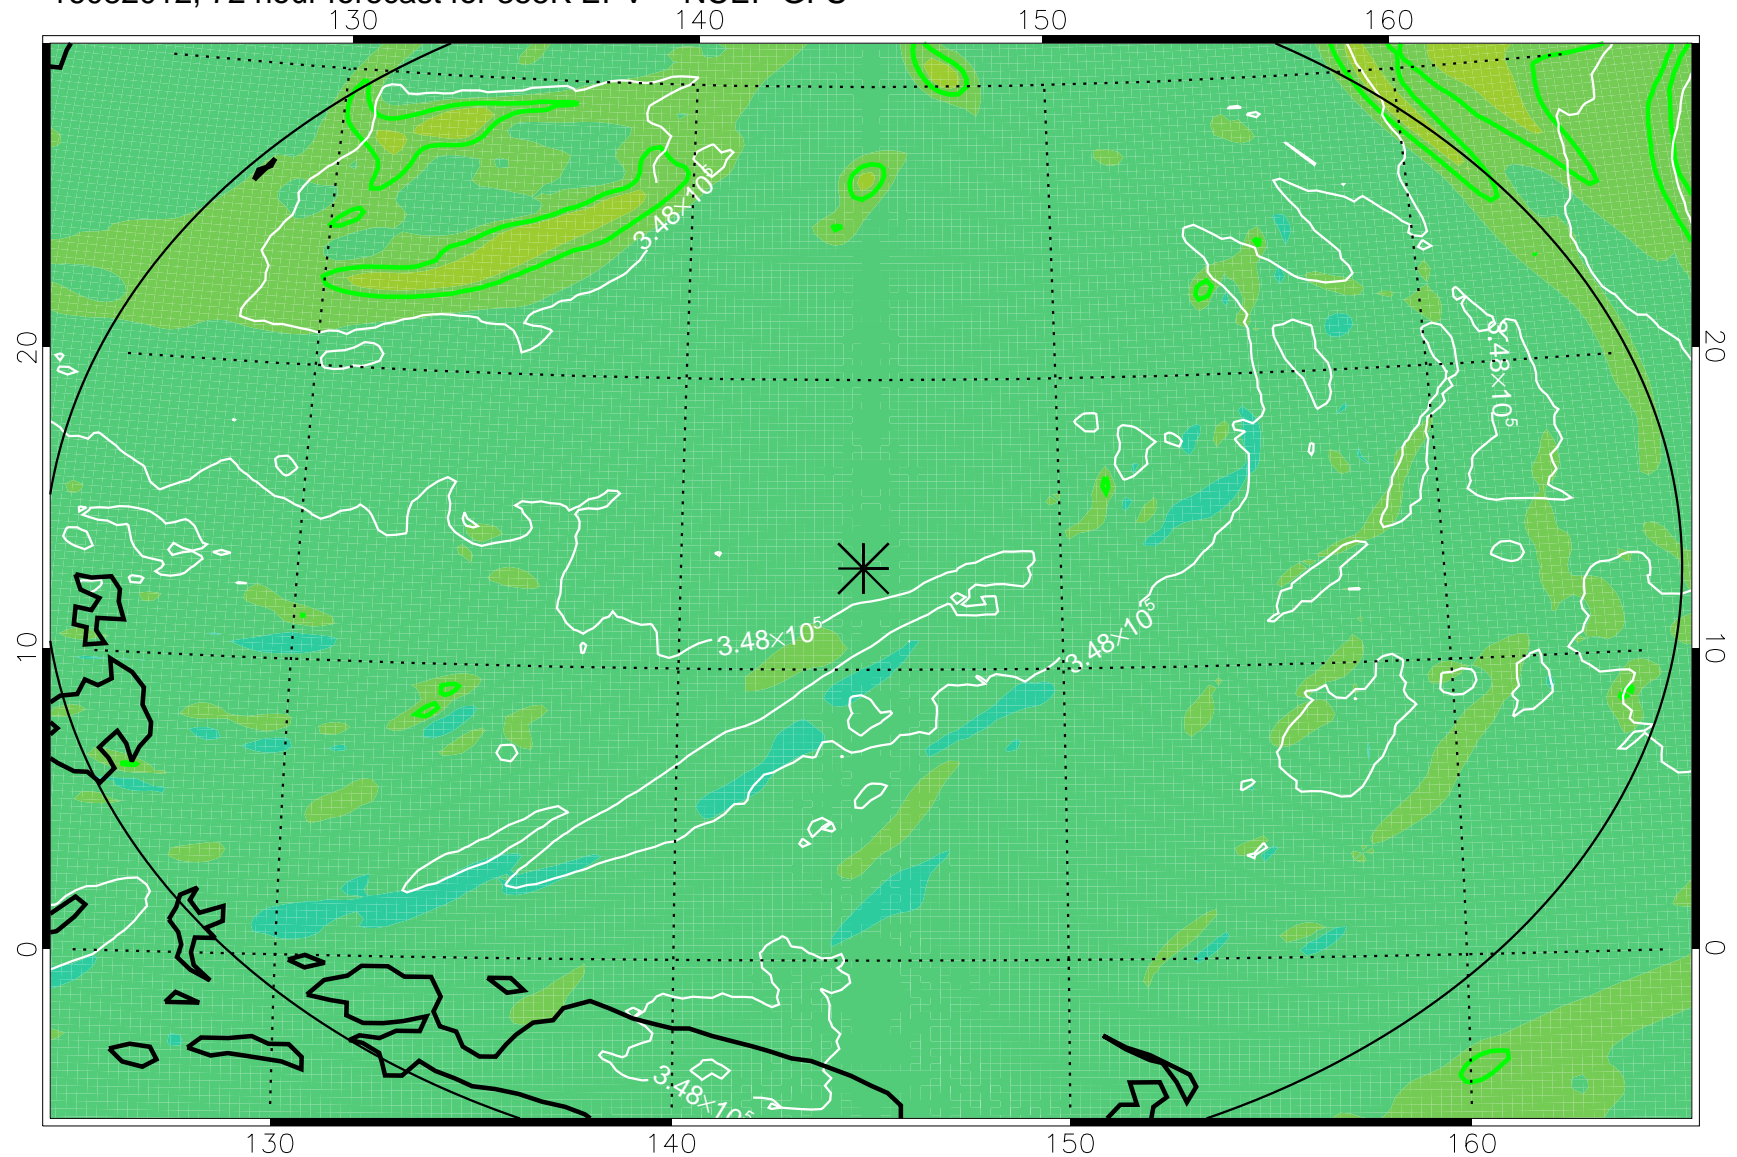

16081918, 54 hour forecast for 355K EPV -- NCEP GFS

355K Montgomery Streamfunction, white
EPV Tropopause (2 PVU) Position
Range ring of 2304 km

16082000, 60 hour forecast for 355K EPV -- NCEP GFS

355K Montgomery Streamfunction, white
EPV Tropopause (2 PVU) Position
Range ring of 2304 km

16082006, 66 hour forecast for 355K EPV -- NCEP GFS

355K Montgomery Streamfunction, white
EPV Tropopause (2 PVU) Position
Range ring of 2304 km

16082012, 72 hour forecast for 355K EPV -- NCEP GFS

355K Montgomery Streamfunction, white
EPV Tropopause (2 PVU) Position
Range ring of 2304 km

16082018, 78 hour forecast for 355K EPV -- NCEP GFS

355K Montgomery Streamfunction, white
EPV Tropopause (2 PVU) Position
Range ring of 2304 km

16082100, 84 hour forecast for 355K EPV -- NCEP GFS

355K Montgomery Streamfunction, white
EPV Tropopause (2 PVU) Position
Range ring of 2304 km

16082106, 90 hour forecast for 355K EPV -- NCEP GFS

355K Montgomery Streamfunction, white
EPV Tropopause (2 PVU) Position
Range ring of 2304 km

16082112, 96 hour forecast for 355K EPV -- NCEP GFS

355K Montgomery Streamfunction, white
EPV Tropopause (2 PVU) Position
Range ring of 2304 km