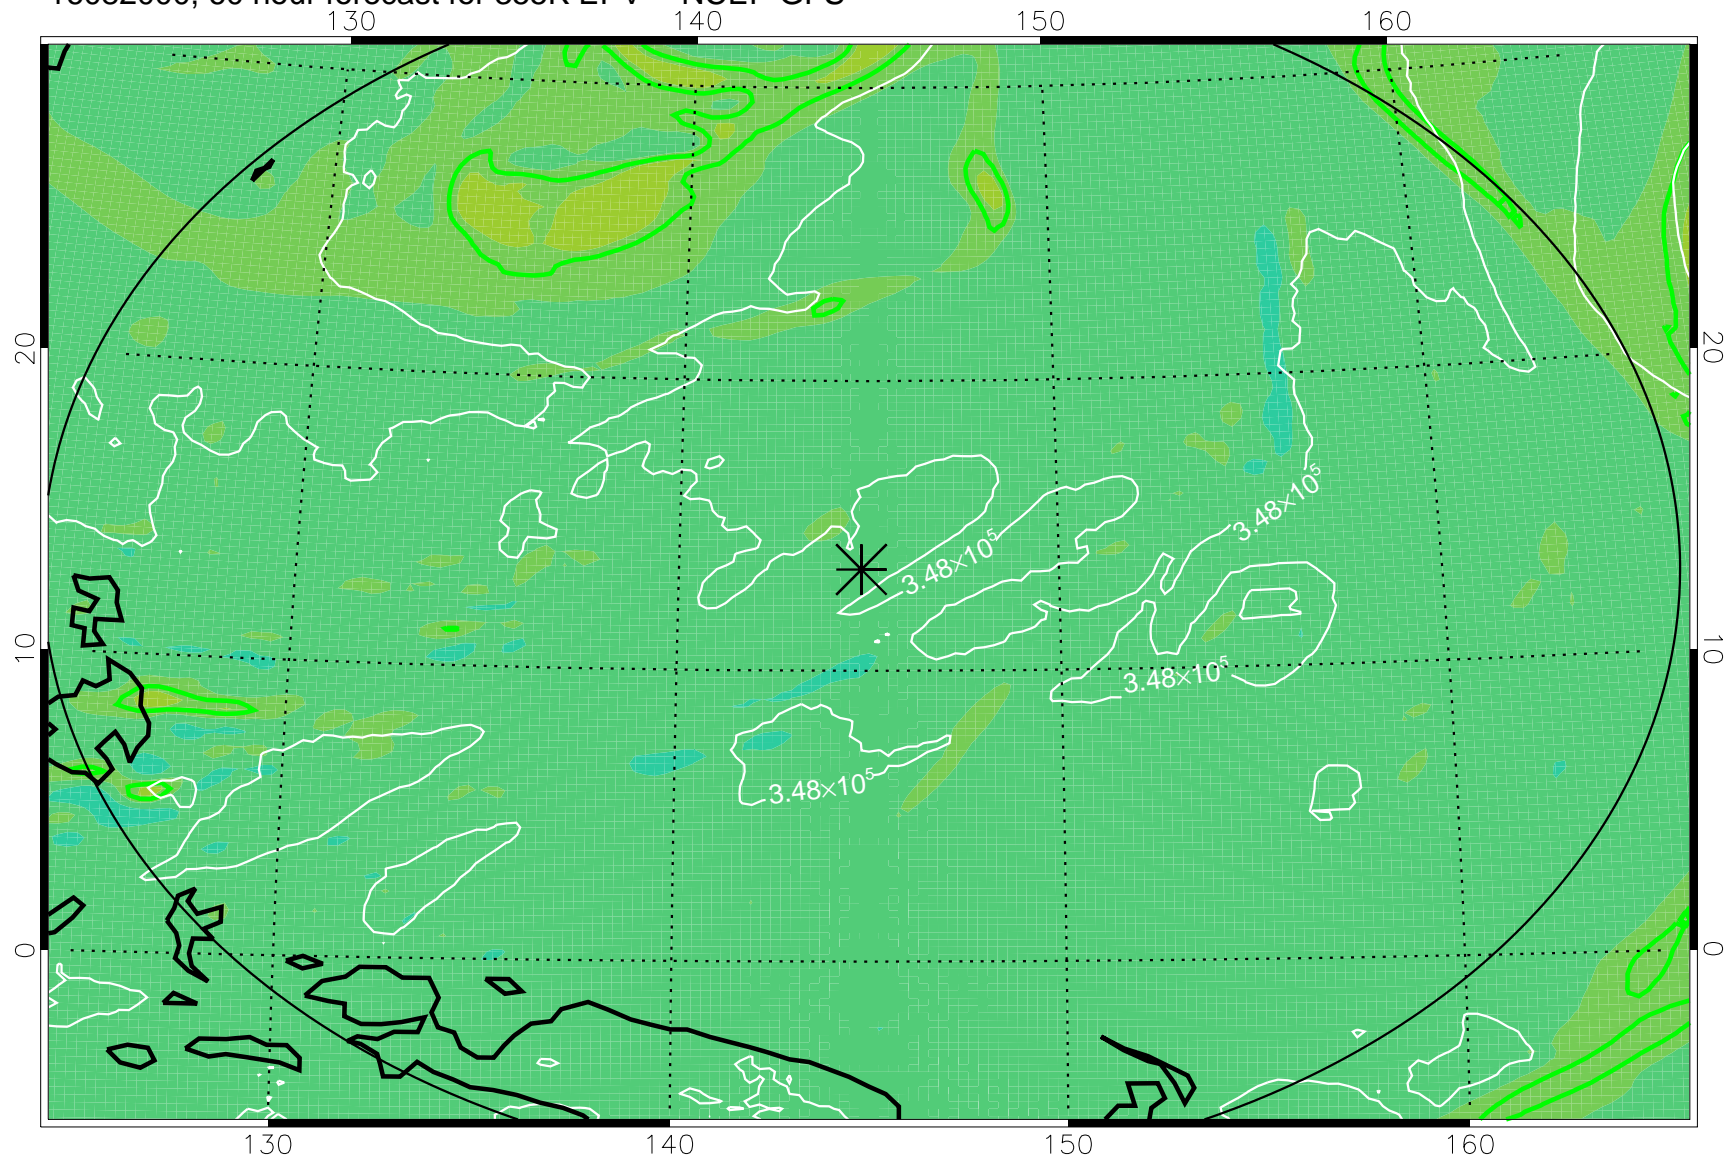

16081906, 42 hour forecast for 355K EPV -- NCEP GFS

355K Montgomery Streamfunction, white
EPV Tropopause (2 PVU) Position
Range ring of 2304 km

16081912, 48 hour forecast for 355K EPV -- NCEP GFS

355K Montgomery Streamfunction, white
EPV Tropopause (2 PVU) Position
Range ring of 2304 km

16081918, 54 hour forecast for 355K EPV -- NCEP GFS

355K Montgomery Streamfunction, white
EPV Tropopause (2 PVU) Position
Range ring of 2304 km

16082000, 60 hour forecast for 355K EPV -- NCEP GFS

355K Montgomery Streamfunction, white
EPV Tropopause (2 PVU) Position
Range ring of 2304 km

16082006, 66 hour forecast for 355K EPV -- NCEP GFS

355K Montgomery Streamfunction, white
EPV Tropopause (2 PVU) Position
Range ring of 2304 km

16082012, 72 hour forecast for 355K EPV -- NCEP GFS

355K Montgomery Streamfunction, white
EPV Tropopause (2 PVU) Position
Range ring of 2304 km

16082018, 78 hour forecast for 355K EPV -- NCEP GFS

355K Montgomery Streamfunction, white
EPV Tropopause (2 PVU) Position
Range ring of 2304 km

16082100, 84 hour forecast for 355K EPV -- NCEP GFS

355K Montgomery Streamfunction, white
EPV Tropopause (2 PVU) Position
Range ring of 2304 km