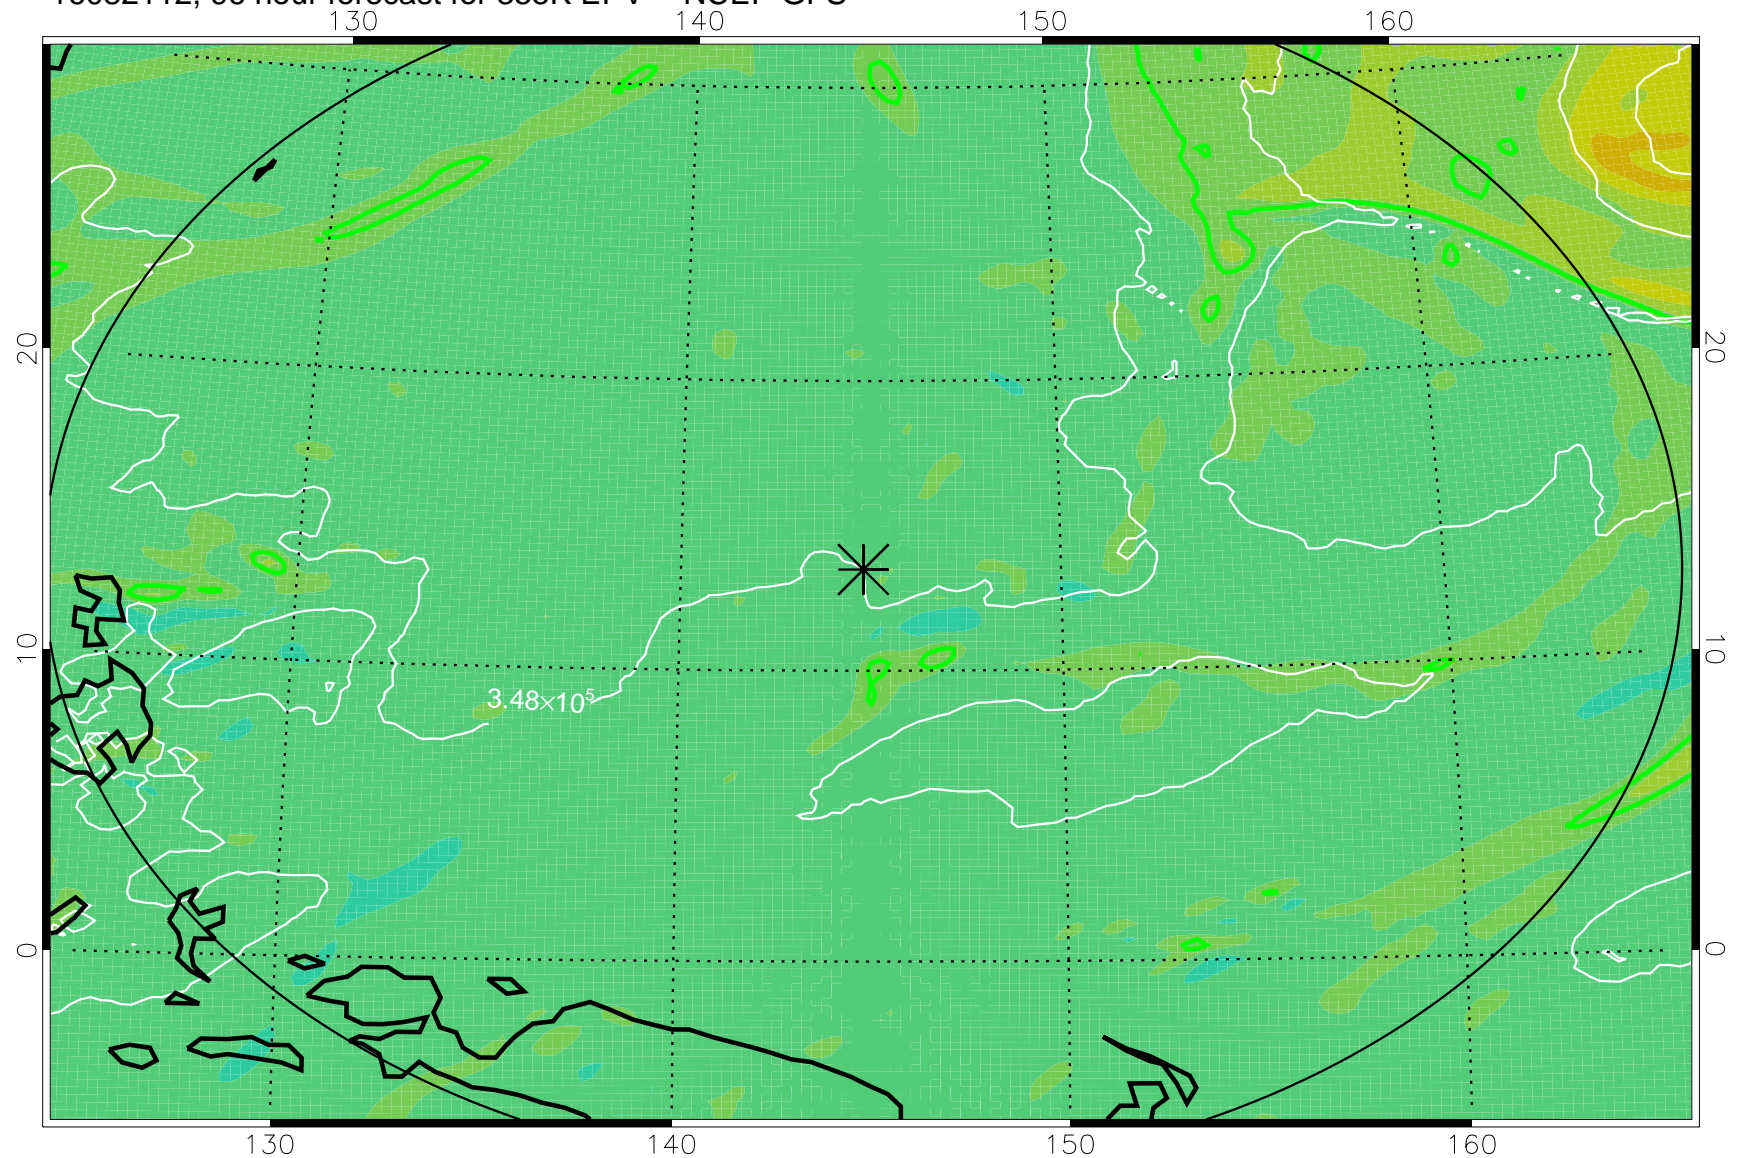

16082006, 66 hour forecast for 355K EPV -- NCEP GFS

355K Montgomery Streamfunction, white
EPV Tropopause (2 PVU) Position
Range ring of 2304 km

16082012, 72 hour forecast for 355K EPV -- NCEP GFS

355K Montgomery Streamfunction, white
EPV Tropopause (2 PVU) Position
Range ring of 2304 km

16082018, 78 hour forecast for 355K EPV -- NCEP GFS

355K Montgomery Streamfunction, white
EPV Tropopause (2 PVU) Position
Range ring of 2304 km

16082100, 84 hour forecast for 355K EPV -- NCEP GFS

355K Montgomery Streamfunction, white
EPV Tropopause (2 PVU) Position
Range ring of 2304 km

16082106, 90 hour forecast for 355K EPV -- NCEP GFS

355K Montgomery Streamfunction, white
EPV Tropopause (2 PVU) Position
Range ring of 2304 km

16082112, 96 hour forecast for 355K EPV -- NCEP GFS

355K Montgomery Streamfunction, white
EPV Tropopause (2 PVU) Position
Range ring of 2304 km

16082118, 102 hour forecast for 355K EPV -- NCEP GFS

355K Montgomery Streamfunction, white
EPV Tropopause (2 PVU) Position
Range ring of 2304 km

16082200, 108 hour forecast for 355K EPV -- NCEP GFS

355K Montgomery Streamfunction, white
EPV Tropopause (2 PVU) Position
Range ring of 2304 km