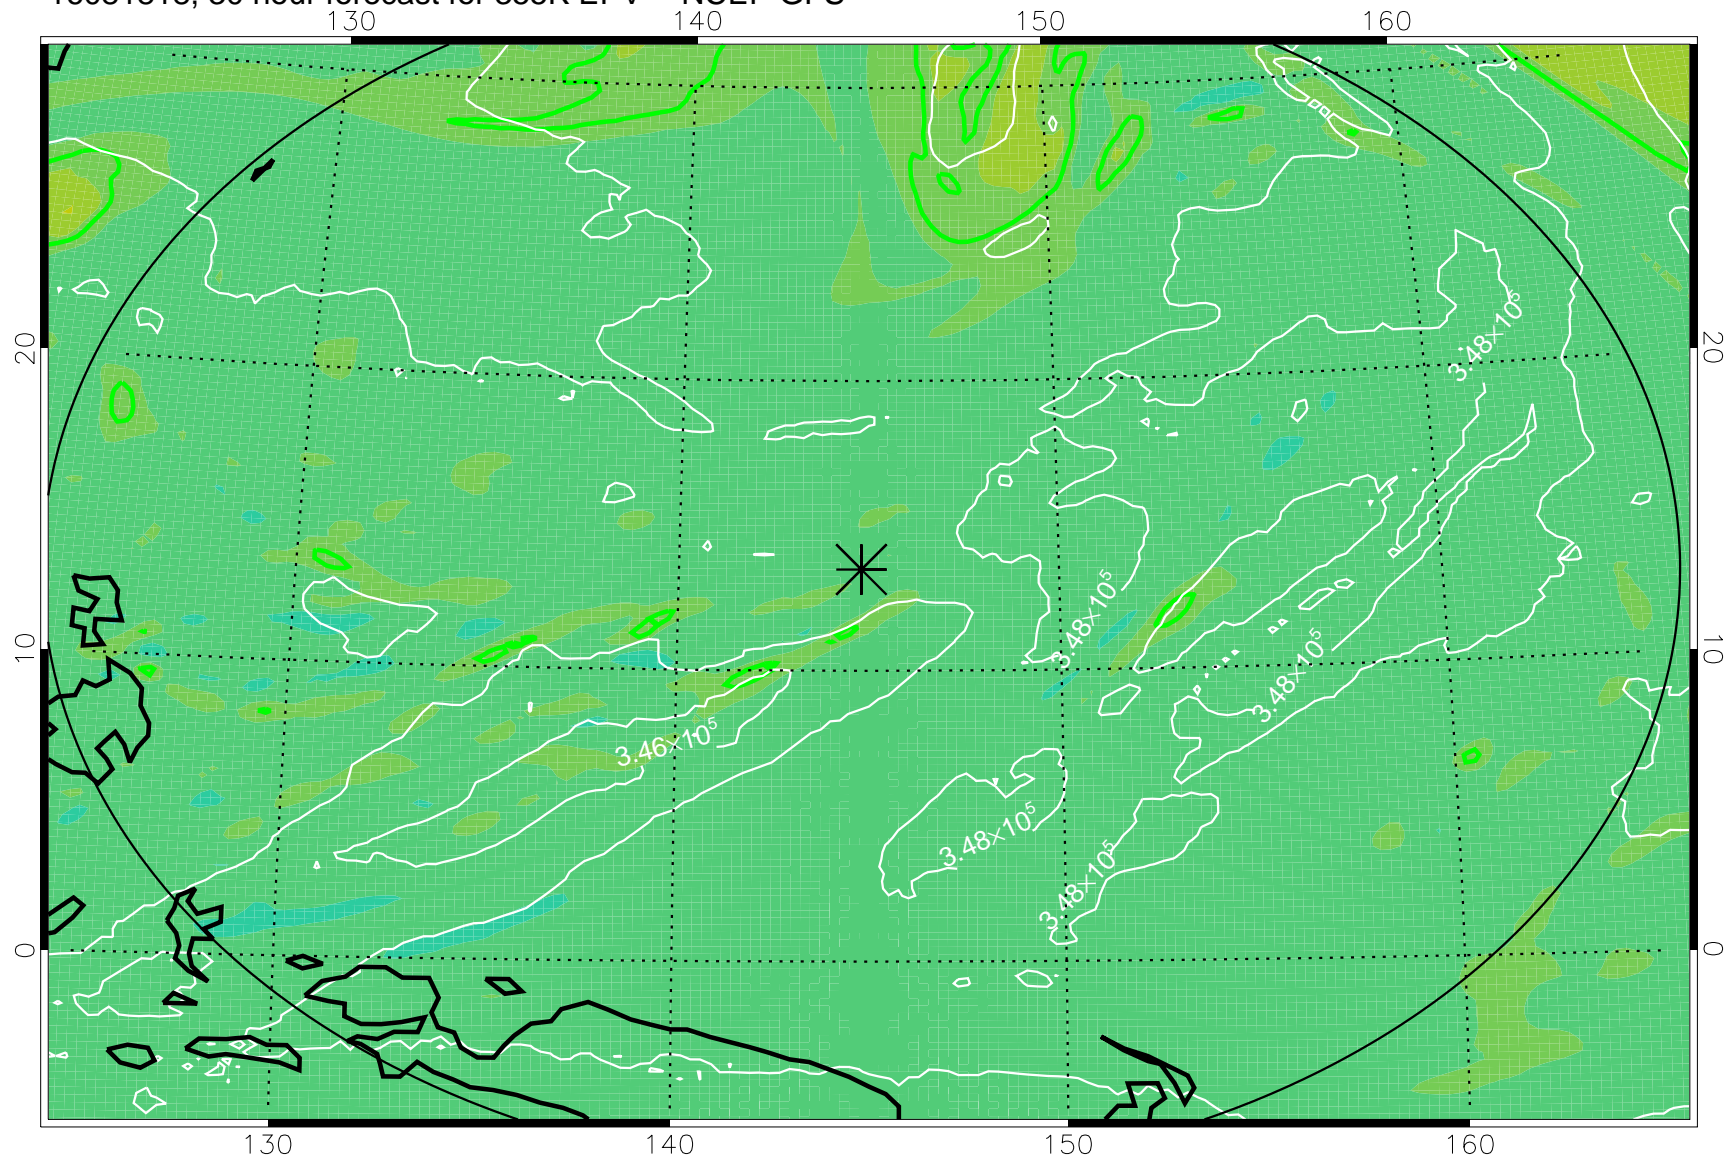

16081806, 18 hour forecast for 355K EPV -- NCEP GFS

355K Montgomery Streamfunction, white
EPV Tropopause (2 PVU) Position
Range ring of 2304 km

16081812, 24 hour forecast for 355K EPV -- NCEP GFS

355K Montgomery Streamfunction, white
EPV Tropopause (2 PVU) Position
Range ring of 2304 km

16081818, 30 hour forecast for 355K EPV -- NCEP GFS

355K Montgomery Streamfunction, white
EPV Tropopause (2 PVU) Position
Range ring of 2304 km

16081900, 36 hour forecast for 355K EPV -- NCEP GFS

355K Montgomery Streamfunction, white
EPV Tropopause (2 PVU) Position
Range ring of 2304 km

16081906, 42 hour forecast for 355K EPV -- NCEP GFS

355K Montgomery Streamfunction, white
EPV Tropopause (2 PVU) Position
Range ring of 2304 km

16081912, 48 hour forecast for 355K EPV -- NCEP GFS

355K Montgomery Streamfunction, white
EPV Tropopause (2 PVU) Position
Range ring of 2304 km

16081918, 54 hour forecast for 355K EPV -- NCEP GFS

355K Montgomery Streamfunction, white
EPV Tropopause (2 PVU) Position
Range ring of 2304 km

16082000, 60 hour forecast for 355K EPV -- NCEP GFS

355K Montgomery Streamfunction, white
EPV Tropopause (2 PVU) Position
Range ring of 2304 km