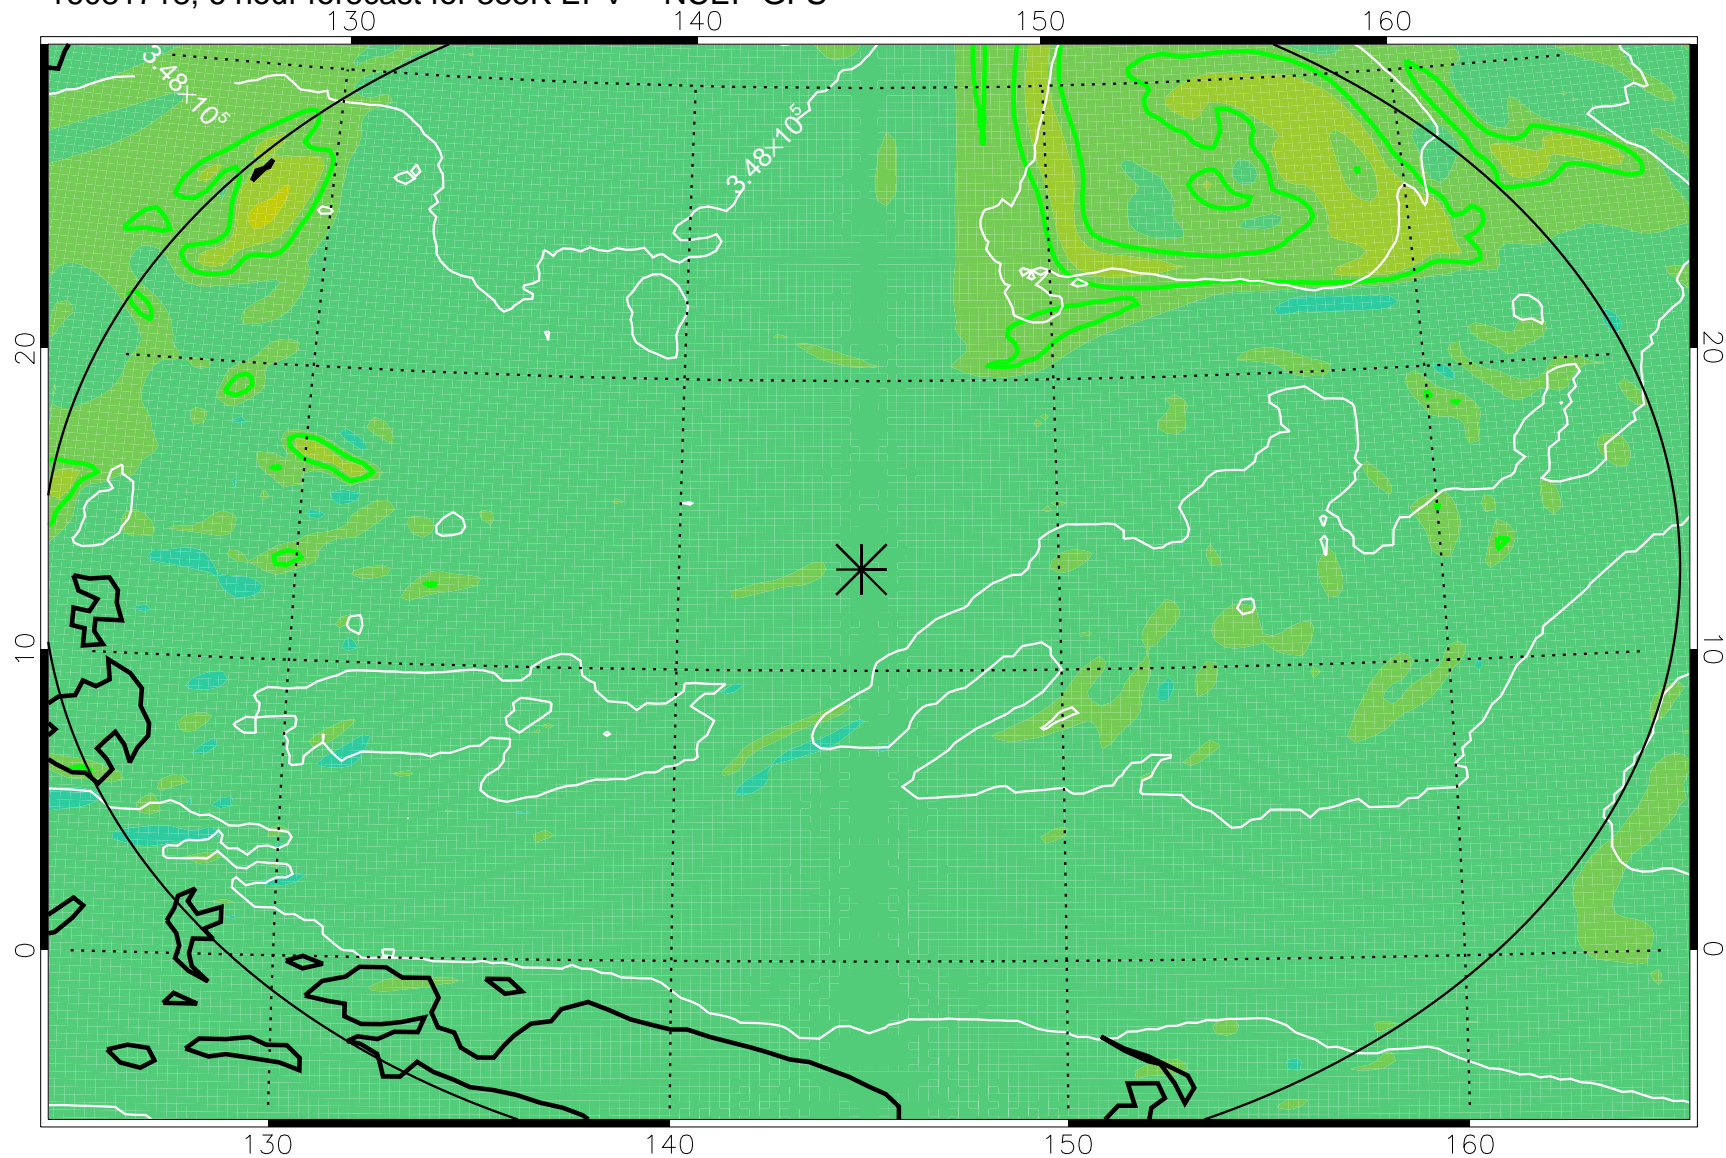

16081718, 6 hour forecast for 355K EPV -- NCEP GFS

355K Montgomery Streamfunction, white
EPV Tropopause (2 PVU) Position
Range ring of 2304 km

16081800, 12 hour forecast for 355K EPV -- NCEP GFS

355K Montgomery Streamfunction, white
EPV Tropopause (2 PVU) Position
Range ring of 2304 km

16081806, 18 hour forecast for 355K EPV -- NCEP GFS

355K Montgomery Streamfunction, white
EPV Tropopause (2 PVU) Position
Range ring of 2304 km

16081812, 24 hour forecast for 355K EPV -- NCEP GFS

355K Montgomery Streamfunction, white
EPV Tropopause (2 PVU) Position
Range ring of 2304 km

16081818, 30 hour forecast for 355K EPV -- NCEP GFS

355K Montgomery Streamfunction, white
EPV Tropopause (2 PVU) Position
Range ring of 2304 km

16081900, 36 hour forecast for 355K EPV -- NCEP GFS

355K Montgomery Streamfunction, white
EPV Tropopause (2 PVU) Position
Range ring of 2304 km

16081918, 54 hour forecast for 355K EPV -- NCEP GFS

355K Montgomery Streamfunction, white
EPV Tropopause (2 PVU) Position
Range ring of 2304 km

16082000, 60 hour forecast for 355K EPV -- NCEP GFS

355K Montgomery Streamfunction, white
EPV Tropopause (2 PVU) Position
Range ring of 2304 km