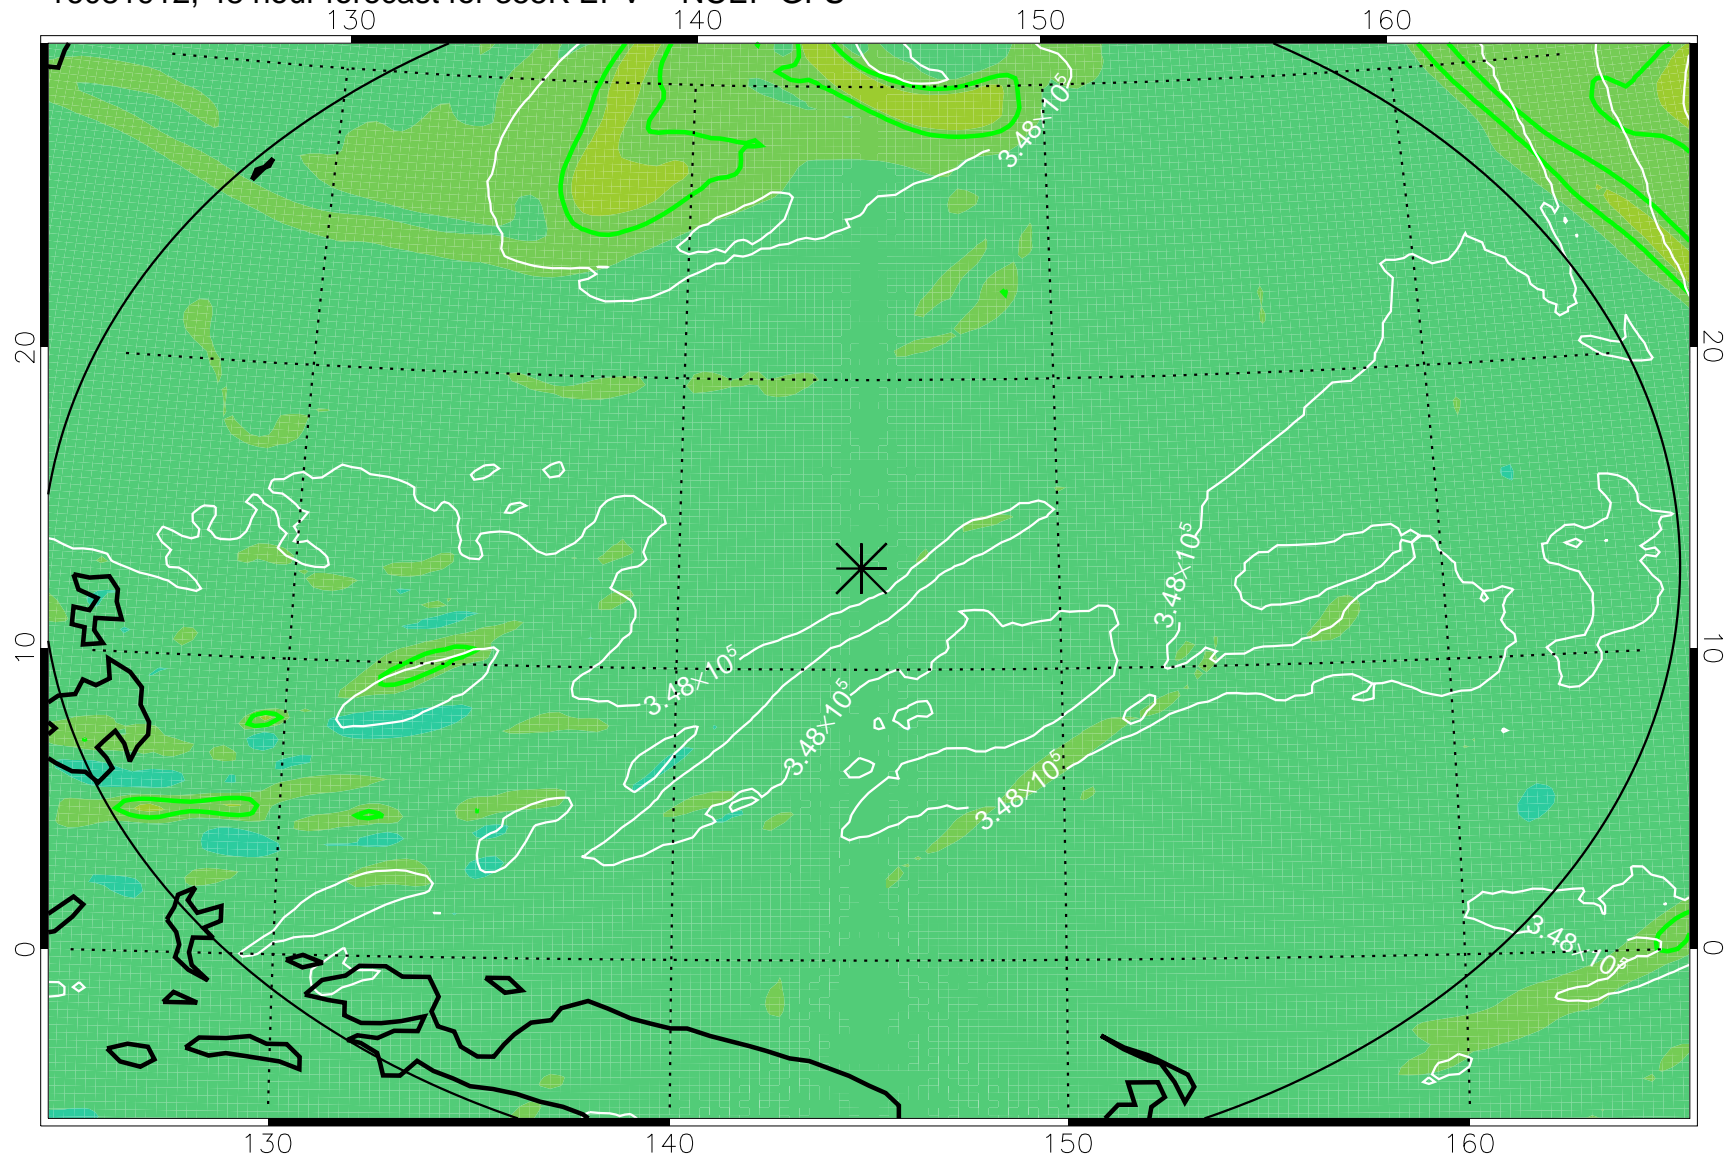

16081818, 30 hour forecast for 355K EPV -- NCEP GFS

355K Montgomery Streamfunction, white
EPV Tropopause (2 PVU) Position
Range ring of 2304 km

16081900, 36 hour forecast for 355K EPV -- NCEP GFS

355K Montgomery Streamfunction, white
EPV Tropopause (2 PVU) Position
Range ring of 2304 km

16081906, 42 hour forecast for 355K EPV -- NCEP GFS

355K Montgomery Streamfunction, white
EPV Tropopause (2 PVU) Position
Range ring of 2304 km

16081912, 48 hour forecast for 355K EPV -- NCEP GFS

355K Montgomery Streamfunction, white
EPV Tropopause (2 PVU) Position
Range ring of 2304 km

16081918, 54 hour forecast for 355K EPV -- NCEP GFS

355K Montgomery Streamfunction, white
EPV Tropopause (2 PVU) Position
Range ring of 2304 km

16082000, 60 hour forecast for 355K EPV -- NCEP GFS

355K Montgomery Streamfunction, white
EPV Tropopause (2 PVU) Position
Range ring of 2304 km

16082018, 78 hour forecast for 355K EPV -- NCEP GFS

355K Montgomery Streamfunction, white
EPV Tropopause (2 PVU) Position
Range ring of 2304 km

16082100, 84 hour forecast for 355K EPV -- NCEP GFS

355K Montgomery Streamfunction, white
EPV Tropopause (2 PVU) Position
Range ring of 2304 km