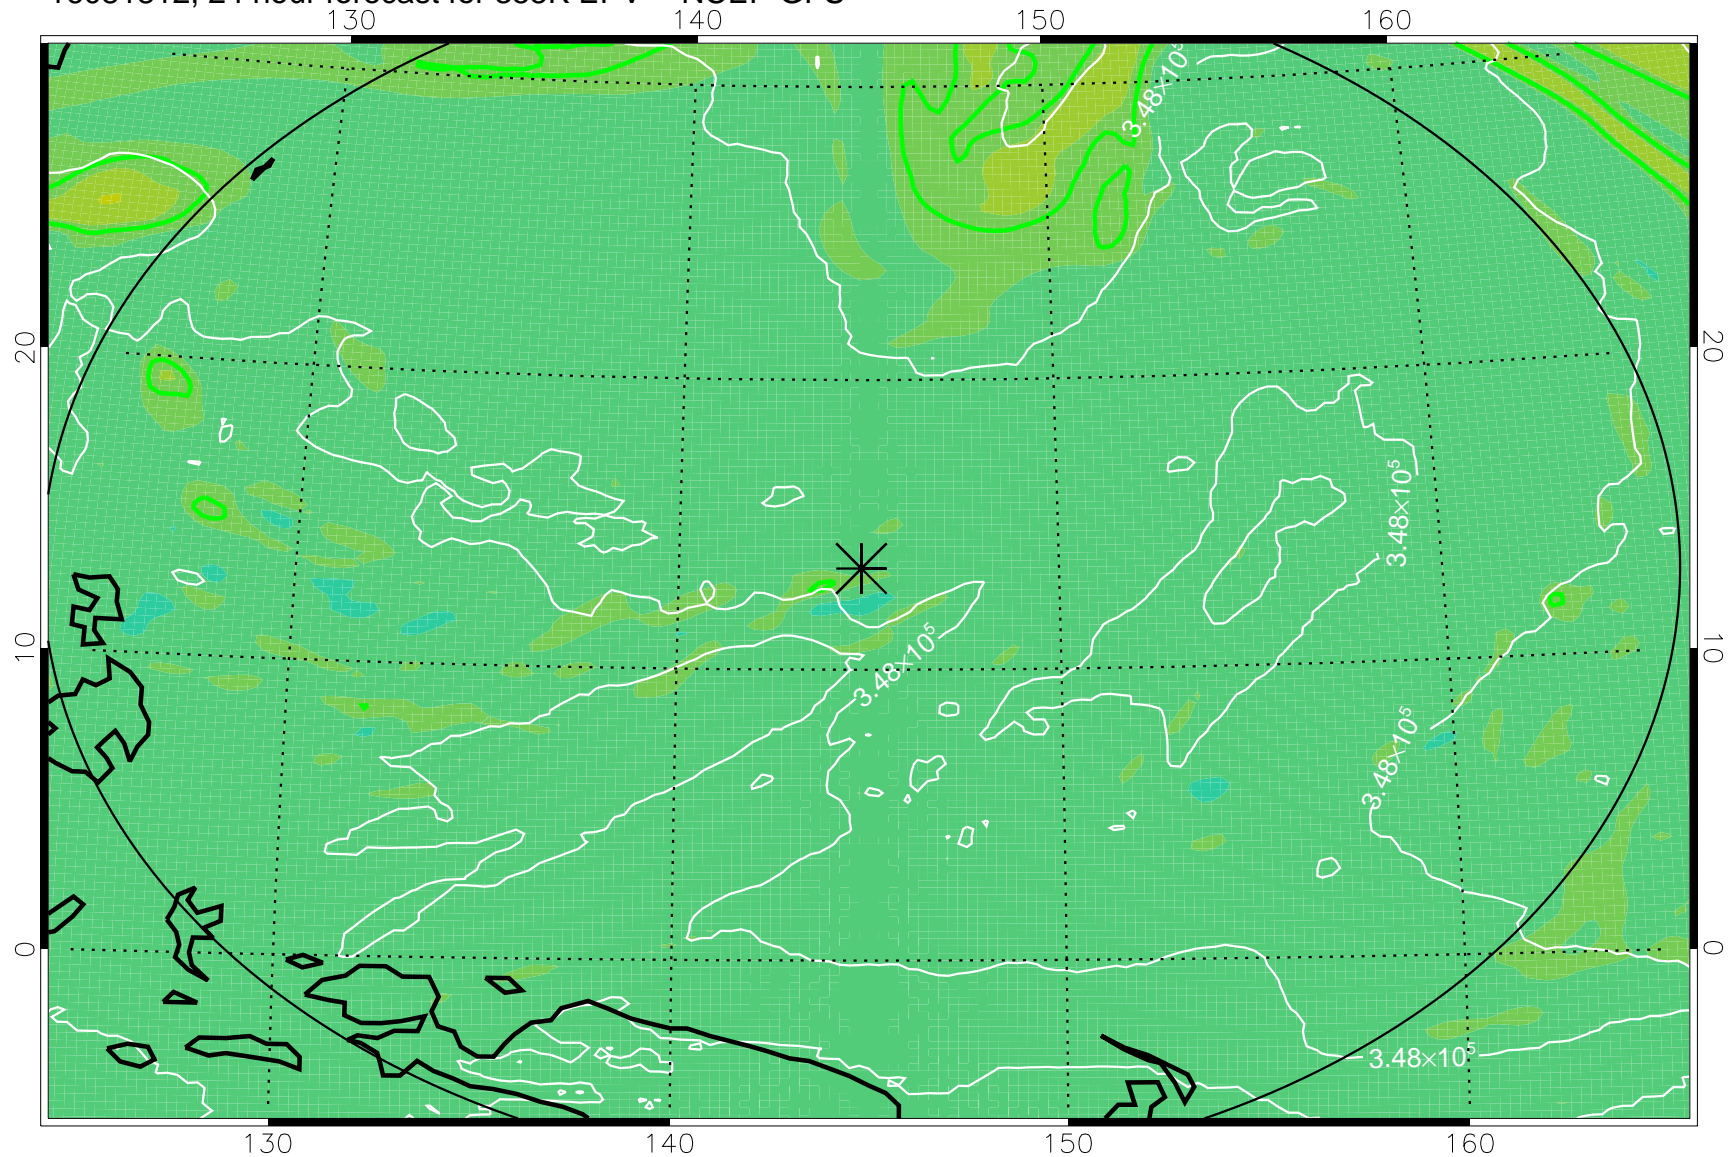

16081718, 6 hour forecast for 355K EPV -- NCEP GFS

355K Montgomery Streamfunction, white
EPV Tropopause (2 PVU) Position
Range ring of 2304 km

16081800, 12 hour forecast for 355K EPV -- NCEP GFS

355K Montgomery Streamfunction, white
EPV Tropopause (2 PVU) Position
Range ring of 2304 km

16081806, 18 hour forecast for 355K EPV -- NCEP GFS

355K Montgomery Streamfunction, white
EPV Tropopause (2 PVU) Position
Range ring of 2304 km

16081812, 24 hour forecast for 355K EPV -- NCEP GFS

355K Montgomery Streamfunction, white
EPV Tropopause (2 PVU) Position
Range ring of 2304 km

16081818, 30 hour forecast for 355K EPV -- NCEP GFS

355K Montgomery Streamfunction, white
EPV Tropopause (2 PVU) Position
Range ring of 2304 km

16081900, 36 hour forecast for 355K EPV -- NCEP GFS

355K Montgomery Streamfunction, white
EPV Tropopause (2 PVU) Position
Range ring of 2304 km

16082018, 78 hour forecast for 355K EPV -- NCEP GFS

355K Montgomery Streamfunction, white
EPV Tropopause (2 PVU) Position
Range ring of 2304 km

16082100, 84 hour forecast for 355K EPV -- NCEP GFS

355K Montgomery Streamfunction, white
EPV Tropopause (2 PVU) Position
Range ring of 2304 km