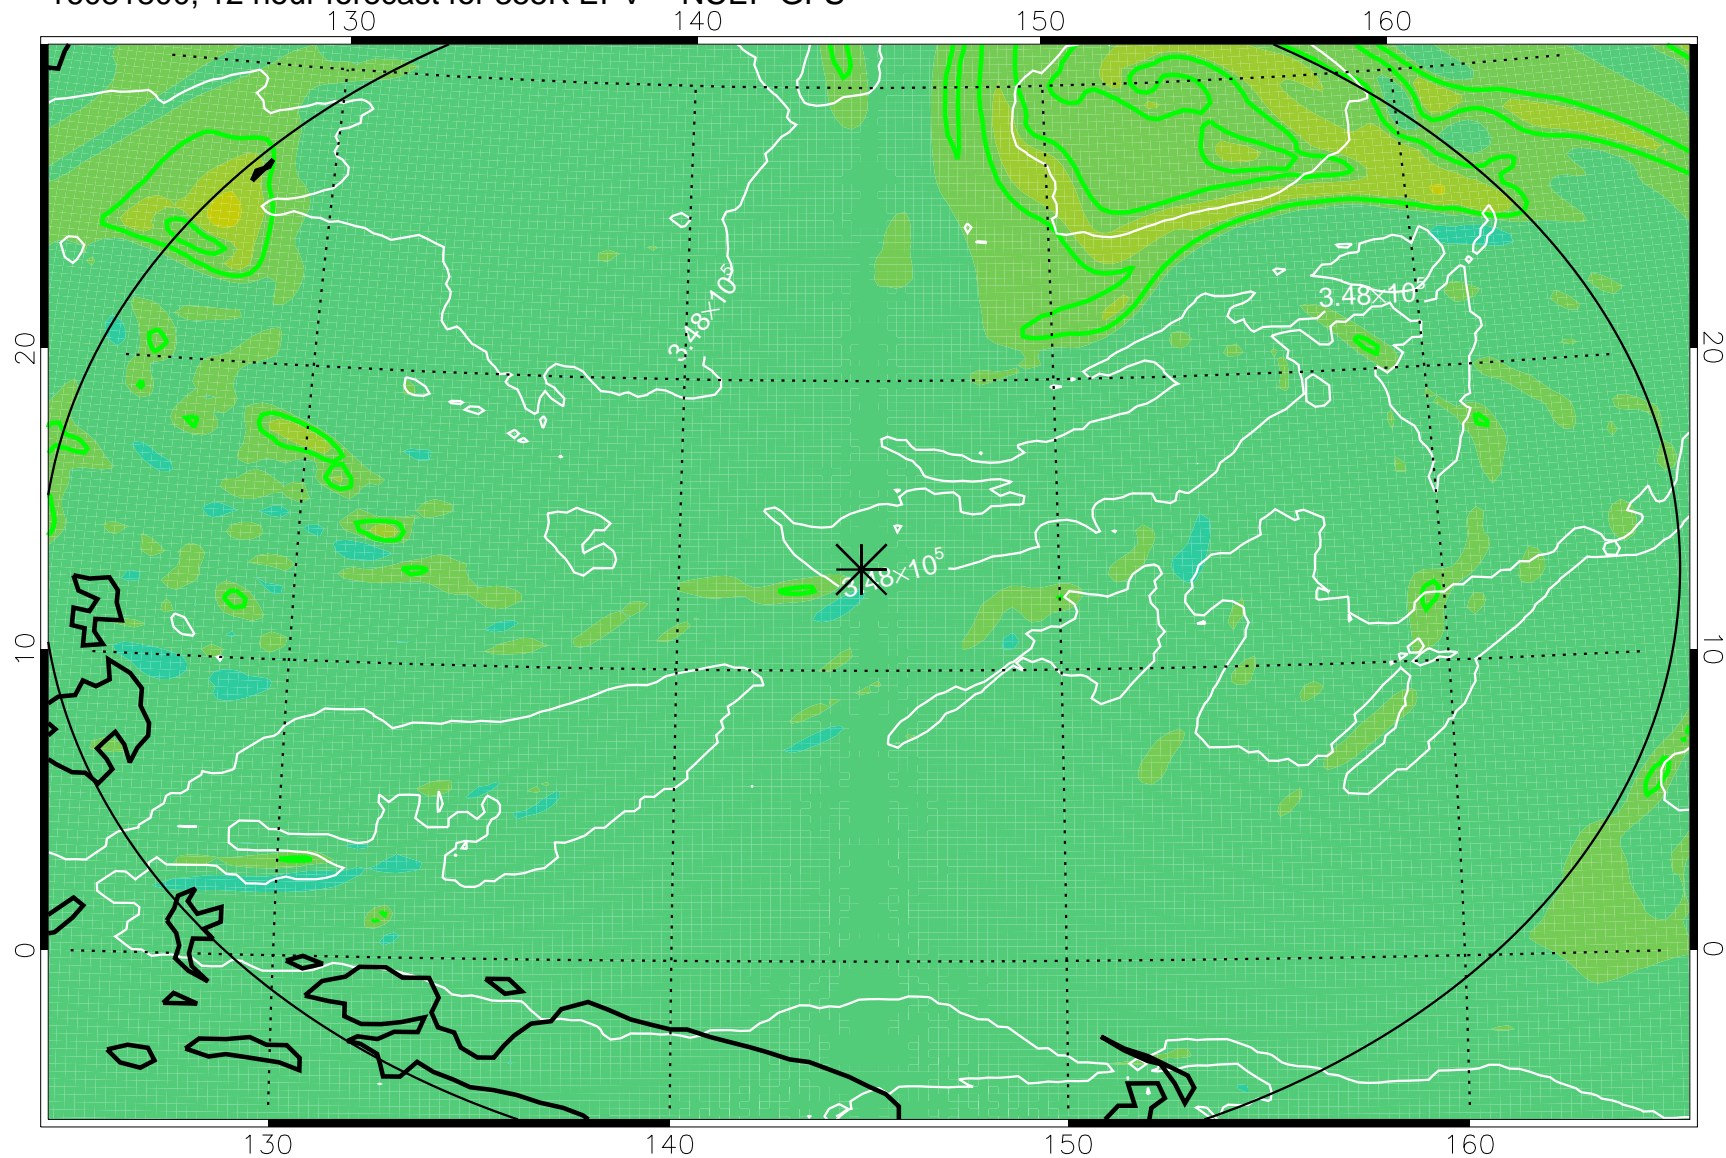

16081718, 6 hour forecast for 355K EPV -- NCEP GFS

355K Montgomery Streamfunction, white
EPV Tropopause (2 PVU) Position
Range ring of 2304 km

16081800, 12 hour forecast for 355K EPV -- NCEP GFS

355K Montgomery Streamfunction, white
EPV Tropopause (2 PVU) Position
Range ring of 2304 km

16081806, 18 hour forecast for 355K EPV -- NCEP GFS

355K Montgomery Streamfunction, white
EPV Tropopause (2 PVU) Position
Range ring of 2304 km

16081812, 24 hour forecast for 355K EPV -- NCEP GFS

355K Montgomery Streamfunction, white
EPV Tropopause (2 PVU) Position
Range ring of 2304 km

16081818, 30 hour forecast for 355K EPV -- NCEP GFS

355K Montgomery Streamfunction, white
EPV Tropopause (2 PVU) Position
Range ring of 2304 km

16081900, 36 hour forecast for 355K EPV -- NCEP GFS

355K Montgomery Streamfunction, white
EPV Tropopause (2 PVU) Position
Range ring of 2304 km

16082018, 78 hour forecast for 355K EPV -- NCEP GFS

355K Montgomery Streamfunction, white
EPV Tropopause (2 PVU) Position
Range ring of 2304 km

16082100, 84 hour forecast for 355K EPV -- NCEP GFS

355K Montgomery Streamfunction, white
EPV Tropopause (2 PVU) Position
Range ring of 2304 km