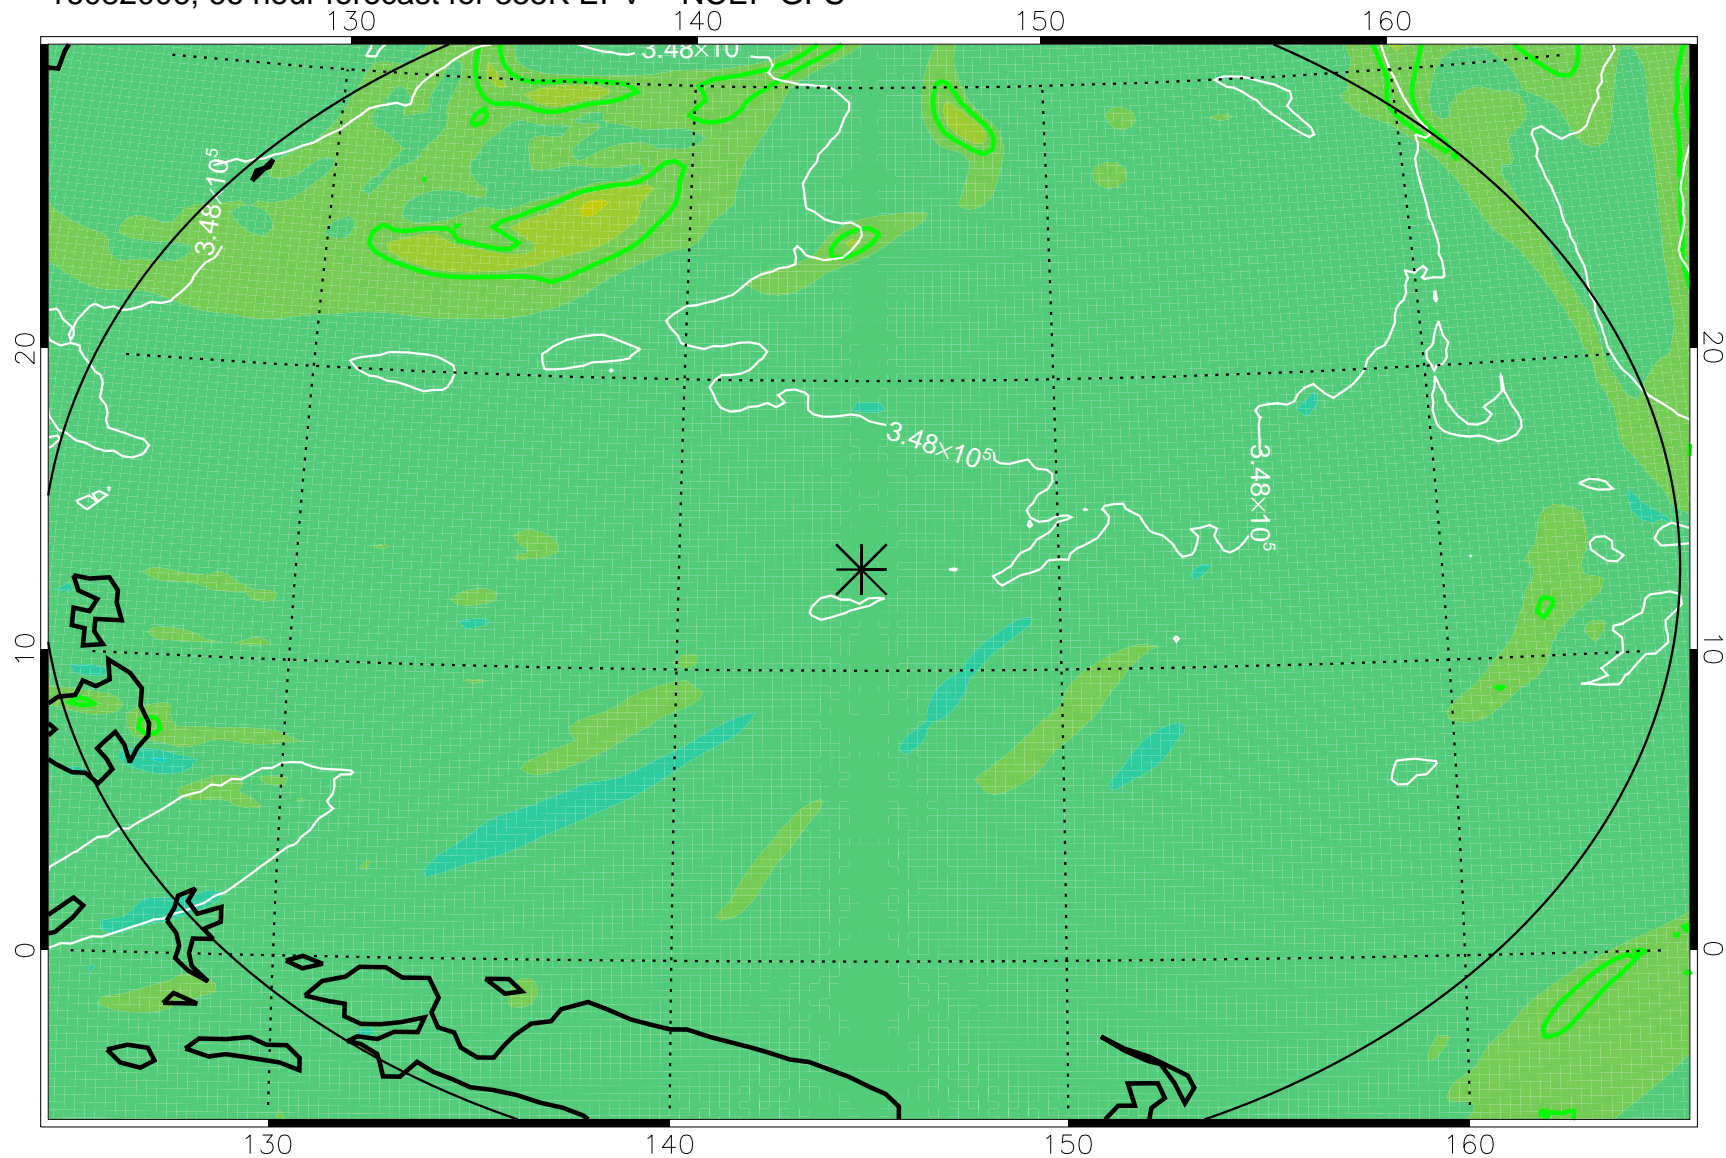

16081918, 54 hour forecast for 355K EPV -- NCEP GFS

355K Montgomery Streamfunction, white
EPV Tropopause (2 PVU) Position
Range ring of 2304 km

16082000, 60 hour forecast for 355K EPV -- NCEP GFS

355K Montgomery Streamfunction, white
EPV Tropopause (2 PVU) Position
Range ring of 2304 km

16082006, 66 hour forecast for 355K EPV -- NCEP GFS

355K Montgomery Streamfunction, white
EPV Tropopause (2 PVU) Position
Range ring of 2304 km

16082012, 72 hour forecast for 355K EPV -- NCEP GFS

355K Montgomery Streamfunction, white
EPV Tropopause (2 PVU) Position
Range ring of 2304 km

16082018, 78 hour forecast for 355K EPV -- NCEP GFS

355K Montgomery Streamfunction, white
EPV Tropopause (2 PVU) Position
Range ring of 2304 km

16082100, 84 hour forecast for 355K EPV -- NCEP GFS

355K Montgomery Streamfunction, white
EPV Tropopause (2 PVU) Position
Range ring of 2304 km

16082106, 90 hour forecast for 355K EPV -- NCEP GFS

355K Montgomery Streamfunction, white
EPV Tropopause (2 PVU) Position
Range ring of 2304 km

16082112, 96 hour forecast for 355K EPV -- NCEP GFS

355K Montgomery Streamfunction, white
EPV Tropopause (2 PVU) Position
Range ring of 2304 km