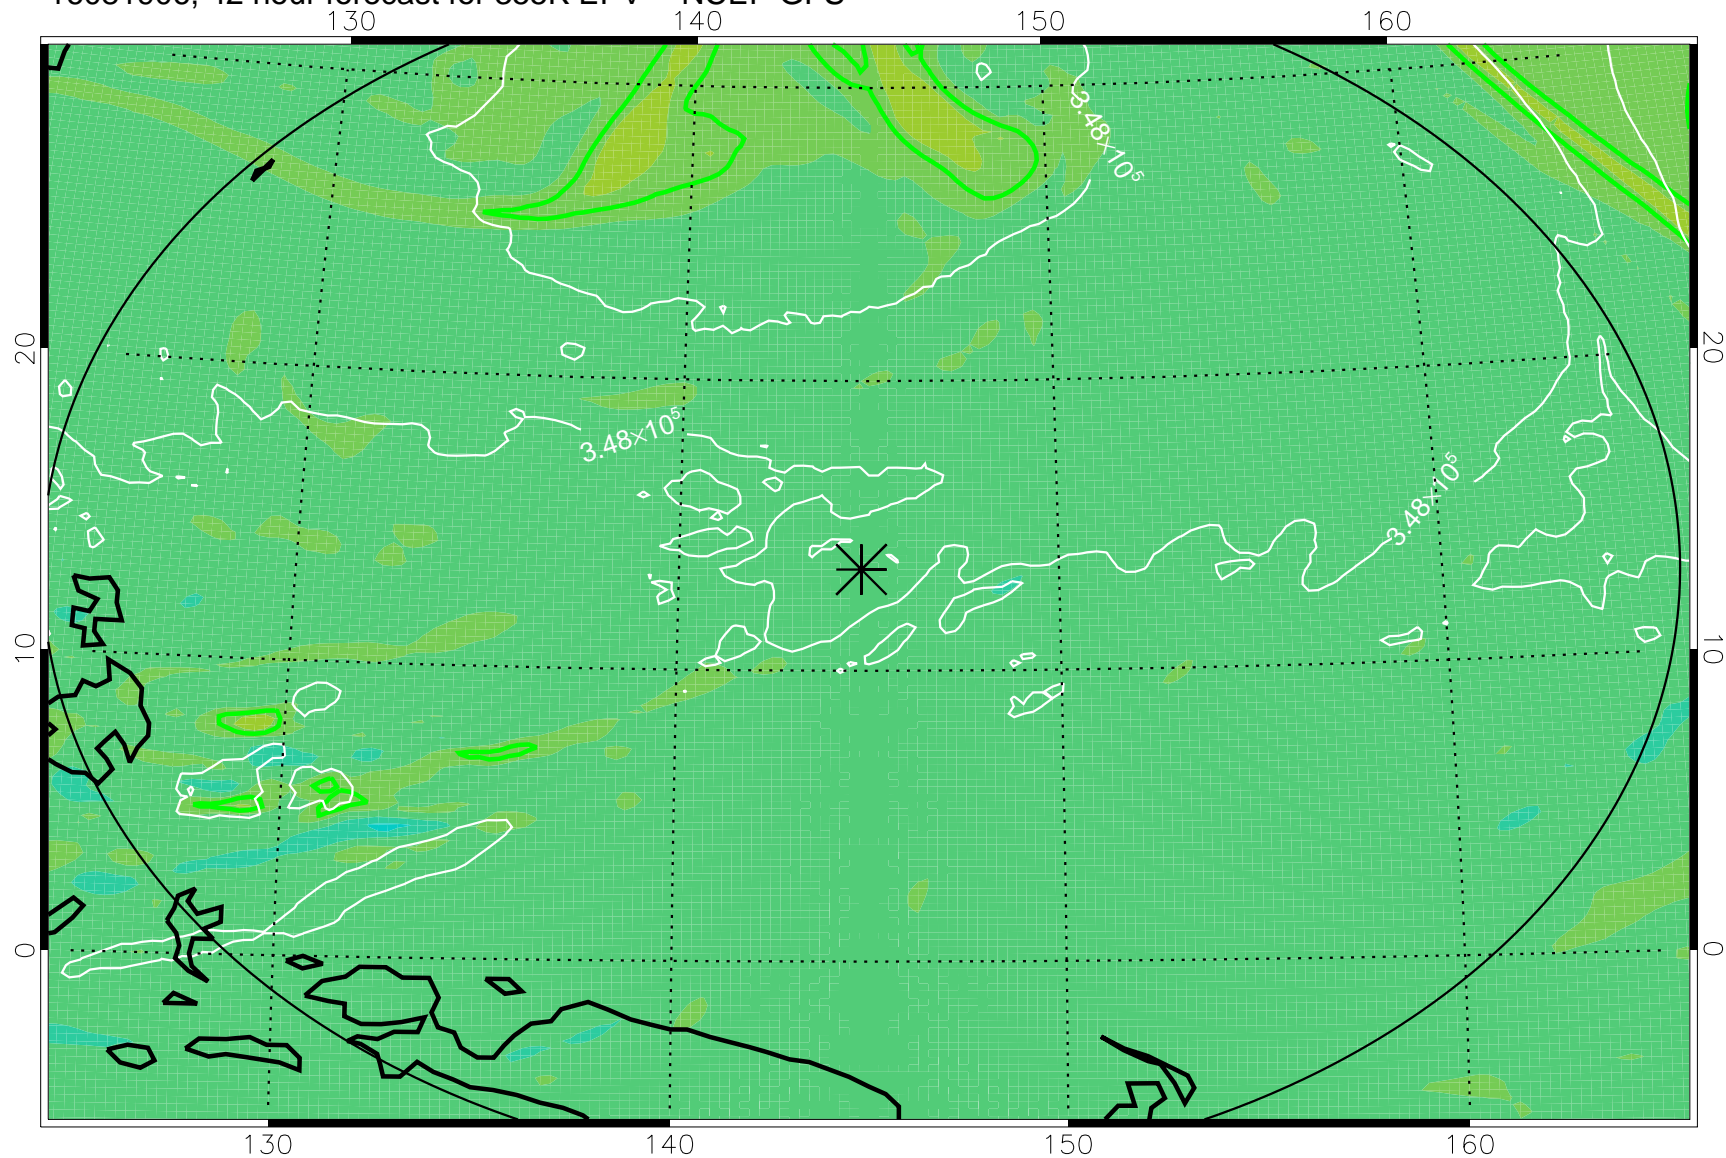

16081818, 30 hour forecast for 355K EPV -- NCEP GFS

355K Montgomery Streamfunction, white
EPV Tropopause (2 PVU) Position
Range ring of 2304 km

16081900, 36 hour forecast for 355K EPV -- NCEP GFS

355K Montgomery Streamfunction, white
EPV Tropopause (2 PVU) Position
Range ring of 2304 km

16081906, 42 hour forecast for 355K EPV -- NCEP GFS

355K Montgomery Streamfunction, white
EPV Tropopause (2 PVU) Position
Range ring of 2304 km

16081912, 48 hour forecast for 355K EPV -- NCEP GFS

355K Montgomery Streamfunction, white
EPV Tropopause (2 PVU) Position
Range ring of 2304 km

16081918, 54 hour forecast for 355K EPV -- NCEP GFS

355K Montgomery Streamfunction, white
EPV Tropopause (2 PVU) Position
Range ring of 2304 km

16082000, 60 hour forecast for 355K EPV -- NCEP GFS

355K Montgomery Streamfunction, white
EPV Tropopause (2 PVU) Position
Range ring of 2304 km

16082018, 78 hour forecast for 355K EPV -- NCEP GFS

355K Montgomery Streamfunction, white
EPV Tropopause (2 PVU) Position
Range ring of 2304 km

16082100, 84 hour forecast for 355K EPV -- NCEP GFS

355K Montgomery Streamfunction, white
EPV Tropopause (2 PVU) Position
Range ring of 2304 km