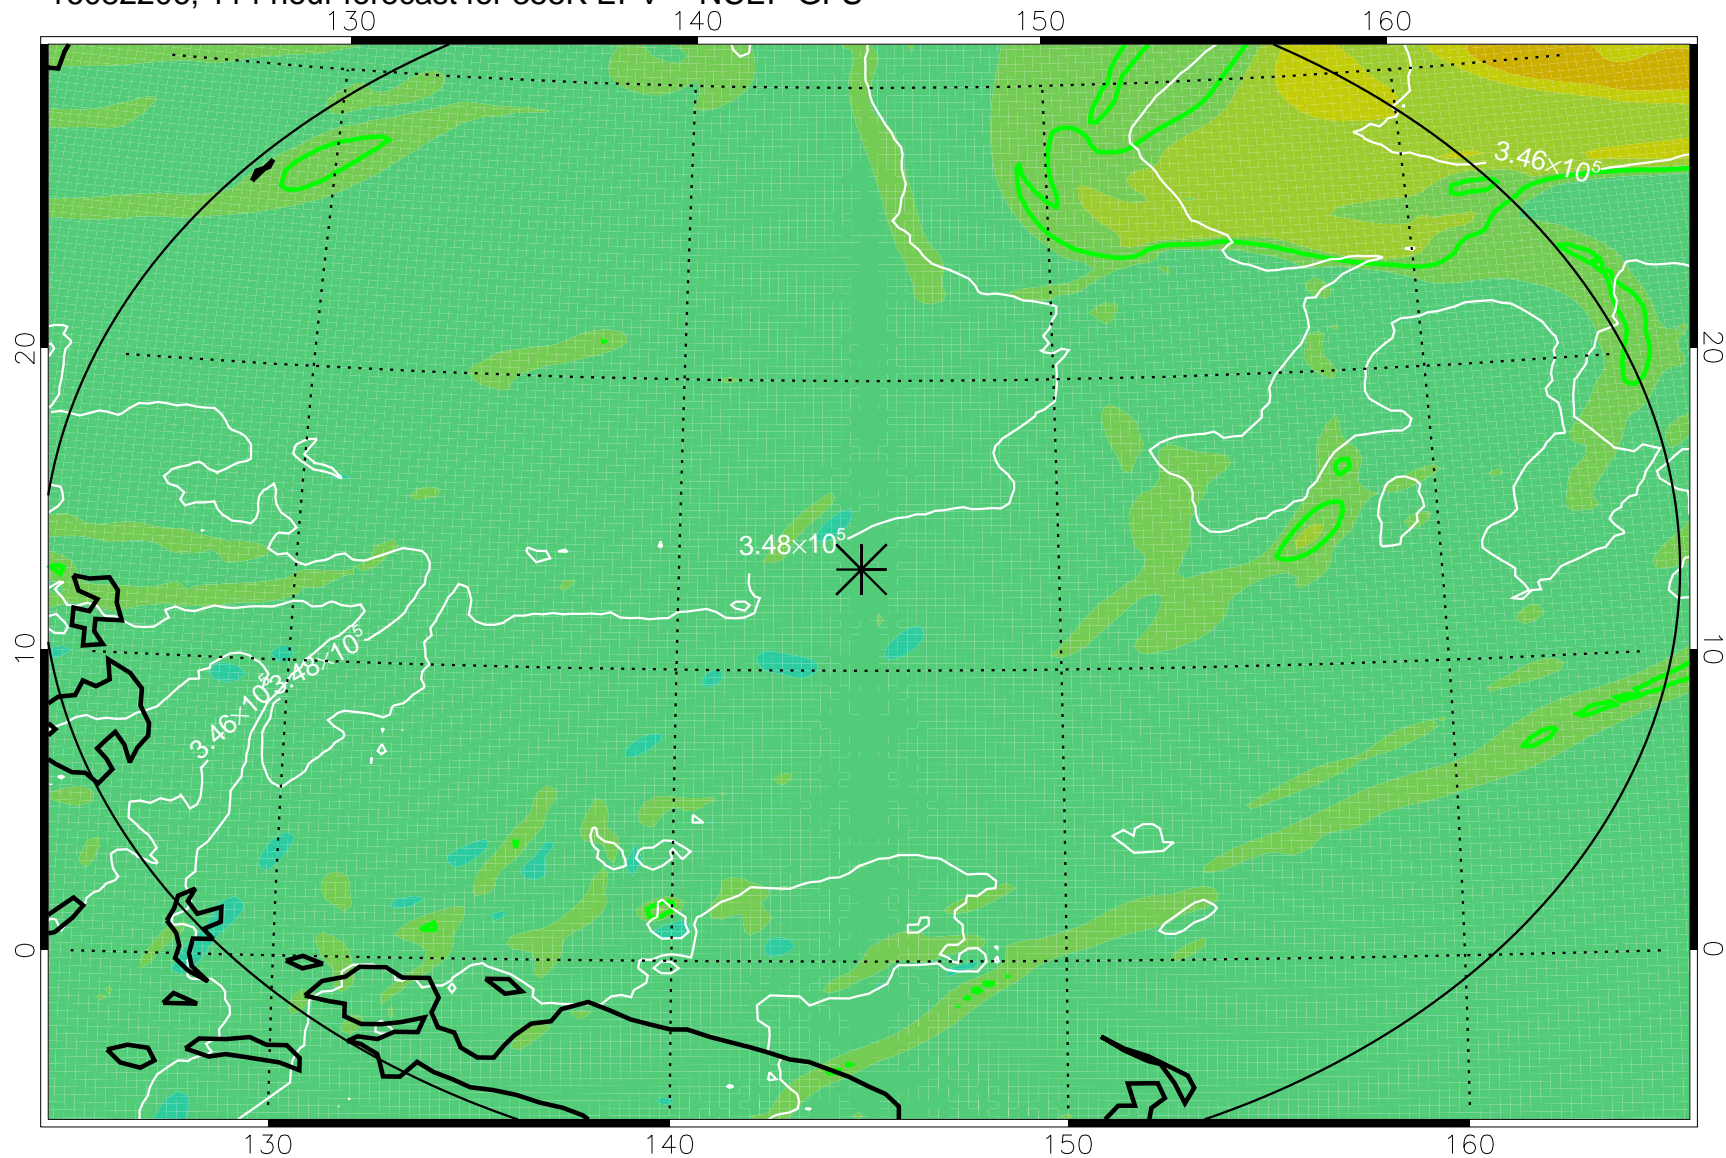

16082018, 78 hour forecast for 355K EPV -- NCEP GFS

355K Montgomery Streamfunction, white
EPV Tropopause (2 PVU) Position
Range ring of 2304 km

16082100, 84 hour forecast for 355K EPV -- NCEP GFS

355K Montgomery Streamfunction, white
EPV Tropopause (2 PVU) Position
Range ring of 2304 km

16082106, 90 hour forecast for 355K EPV -- NCEP GFS

355K Montgomery Streamfunction, white
EPV Tropopause (2 PVU) Position
Range ring of 2304 km

16082112, 96 hour forecast for 355K EPV -- NCEP GFS

355K Montgomery Streamfunction, white
EPV Tropopause (2 PVU) Position
Range ring of 2304 km

16082118, 102 hour forecast for 355K EPV -- NCEP GFS

355K Montgomery Streamfunction, white
EPV Tropopause (2 PVU) Position
Range ring of 2304 km

16082200, 108 hour forecast for 355K EPV -- NCEP GFS

355K Montgomery Streamfunction, white
EPV Tropopause (2 PVU) Position
Range ring of 2304 km

16082206, 114 hour forecast for 355K EPV -- NCEP GFS

355K Montgomery Streamfunction, white
EPV Tropopause (2 PVU) Position
Range ring of 2304 km

16082212, 120 hour forecast for 355K EPV -- NCEP GFS

355K Montgomery Streamfunction, white
EPV Tropopause (2 PVU) Position
Range ring of 2304 km