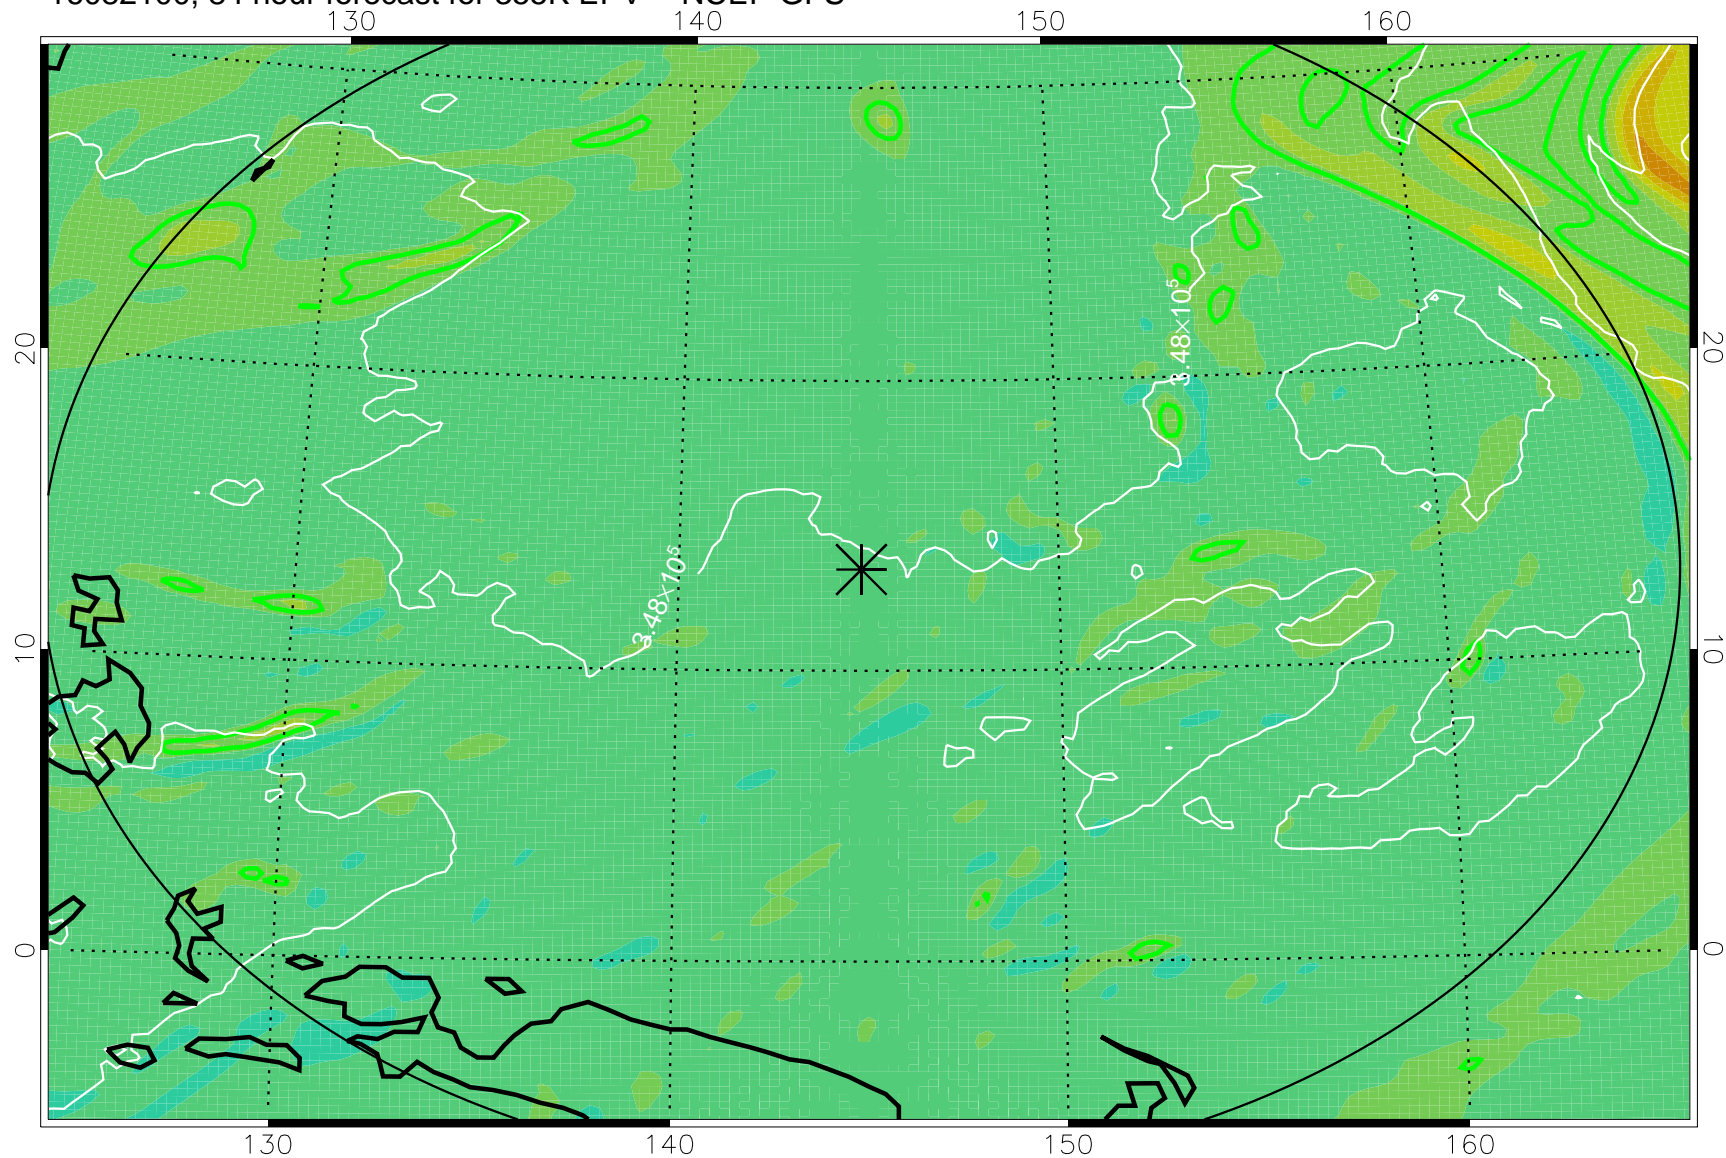

16082006, 66 hour forecast for 355K EPV -- NCEP GFS

355K Montgomery Streamfunction, white
EPV Tropopause (2 PVU) Position
Range ring of 2304 km

16082012, 72 hour forecast for 355K EPV -- NCEP GFS

355K Montgomery Streamfunction, white
EPV Tropopause (2 PVU) Position
Range ring of 2304 km

16082018, 78 hour forecast for 355K EPV -- NCEP GFS

355K Montgomery Streamfunction, white
EPV Tropopause (2 PVU) Position
Range ring of 2304 km

16082100, 84 hour forecast for 355K EPV -- NCEP GFS

355K Montgomery Streamfunction, white
EPV Tropopause (2 PVU) Position
Range ring of 2304 km

16082106, 90 hour forecast for 355K EPV -- NCEP GFS

355K Montgomery Streamfunction, white
EPV Tropopause (2 PVU) Position
Range ring of 2304 km

16082112, 96 hour forecast for 355K EPV -- NCEP GFS

355K Montgomery Streamfunction, white
EPV Tropopause (2 PVU) Position
Range ring of 2304 km

16082118, 102 hour forecast for 355K EPV -- NCEP GFS

355K Montgomery Streamfunction, white
EPV Tropopause (2 PVU) Position
Range ring of 2304 km

16082200, 108 hour forecast for 355K EPV -- NCEP GFS

355K Montgomery Streamfunction, white
EPV Tropopause (2 PVU) Position
Range ring of 2304 km