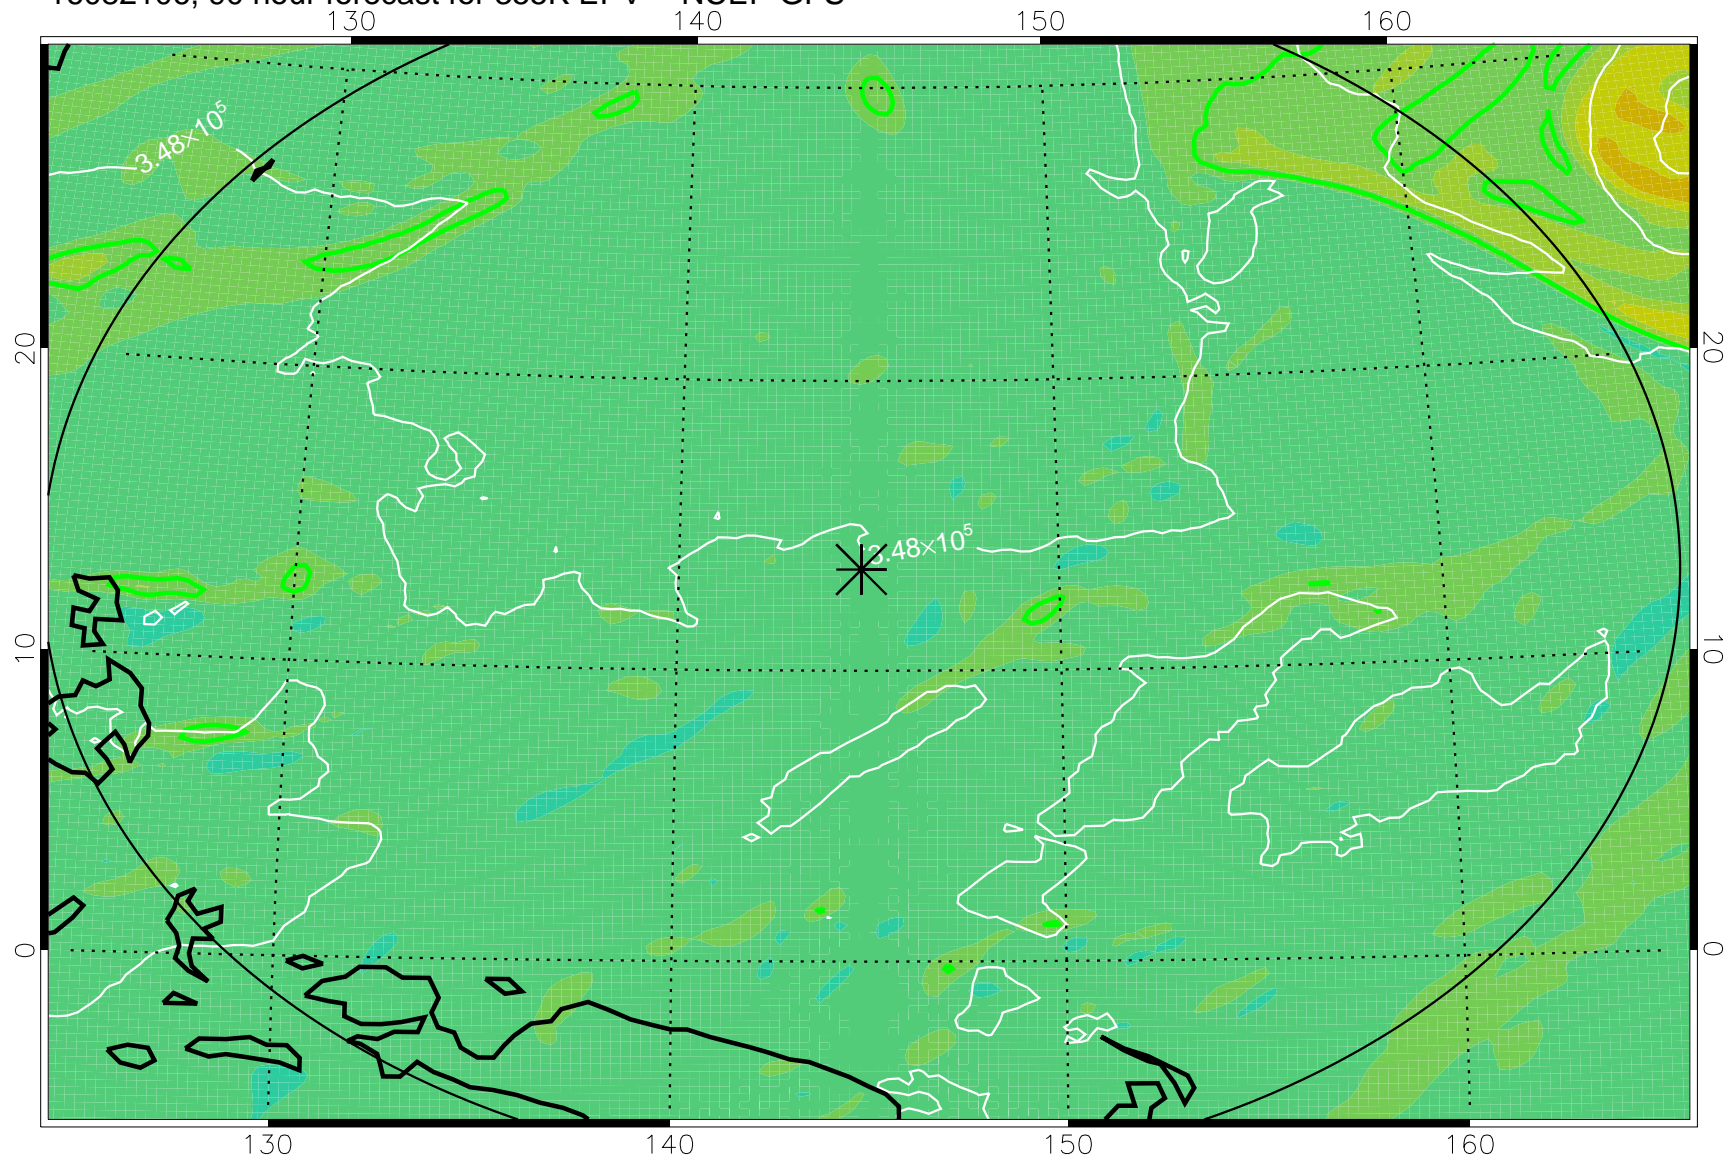

16082006, 66 hour forecast for 355K EPV -- NCEP GFS

355K Montgomery Streamfunction, white
EPV Tropopause (2 PVU) Position
Range ring of 2304 km

16082012, 72 hour forecast for 355K EPV -- NCEP GFS

355K Montgomery Streamfunction, white
EPV Tropopause (2 PVU) Position
Range ring of 2304 km

16082018, 78 hour forecast for 355K EPV -- NCEP GFS

355K Montgomery Streamfunction, white
EPV Tropopause (2 PVU) Position
Range ring of 2304 km

16082100, 84 hour forecast for 355K EPV -- NCEP GFS

355K Montgomery Streamfunction, white
EPV Tropopause (2 PVU) Position
Range ring of 2304 km

16082106, 90 hour forecast for 355K EPV -- NCEP GFS

355K Montgomery Streamfunction, white
EPV Tropopause (2 PVU) Position
Range ring of 2304 km

16082112, 96 hour forecast for 355K EPV -- NCEP GFS

355K Montgomery Streamfunction, white
EPV Tropopause (2 PVU) Position
Range ring of 2304 km

16082118, 102 hour forecast for 355K EPV -- NCEP GFS

355K Montgomery Streamfunction, white
EPV Tropopause (2 PVU) Position
Range ring of 2304 km

16082200, 108 hour forecast for 355K EPV -- NCEP GFS

355K Montgomery Streamfunction, white
EPV Tropopause (2 PVU) Position
Range ring of 2304 km