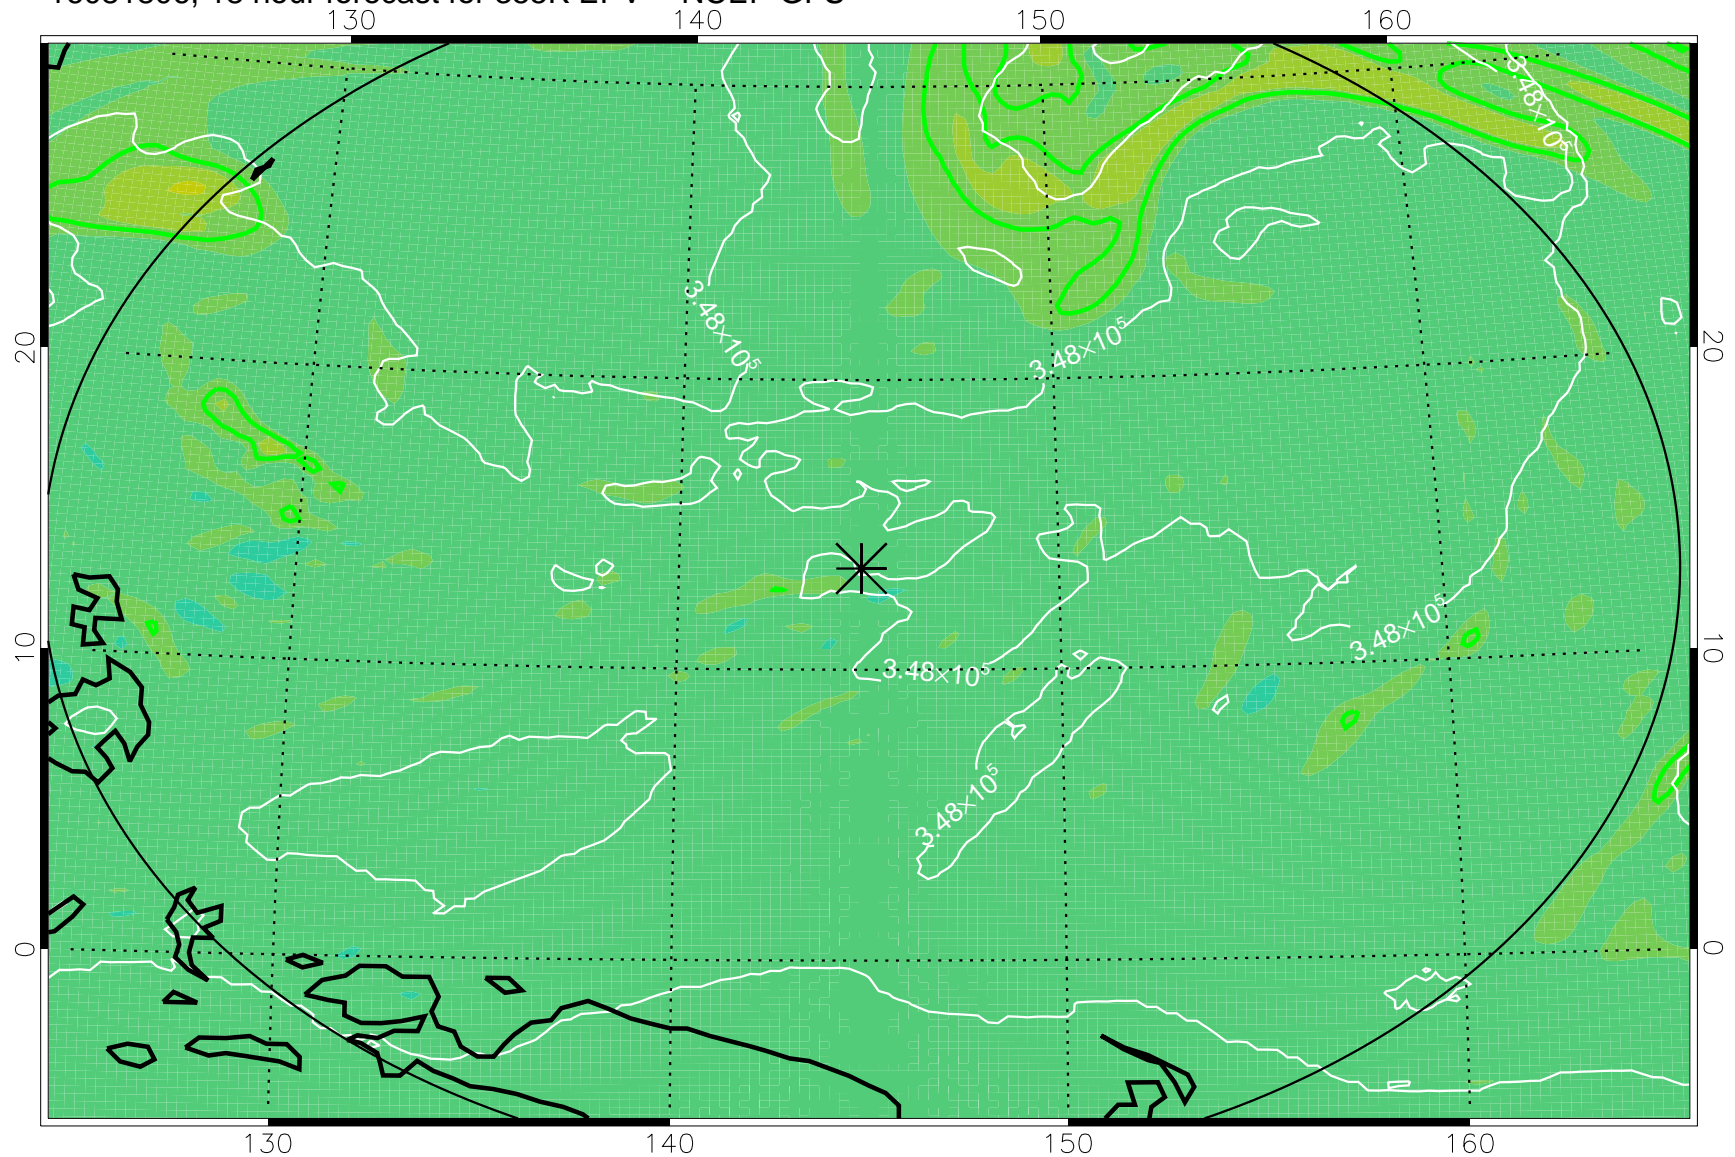

16081718, 6 hour forecast for 355K EPV -- NCEP GFS

355K Montgomery Streamfunction, white
EPV Tropopause (2 PVU) Position
Range ring of 2304 km

16081800, 12 hour forecast for 355K EPV -- NCEP GFS

355K Montgomery Streamfunction, white
EPV Tropopause (2 PVU) Position
Range ring of 2304 km

16081806, 18 hour forecast for 355K EPV -- NCEP GFS

355K Montgomery Streamfunction, white
EPV Tropopause (2 PVU) Position
Range ring of 2304 km

16081812, 24 hour forecast for 355K EPV -- NCEP GFS

355K Montgomery Streamfunction, white
EPV Tropopause (2 PVU) Position
Range ring of 2304 km

16081818, 30 hour forecast for 355K EPV -- NCEP GFS

355K Montgomery Streamfunction, white
EPV Tropopause (2 PVU) Position
Range ring of 2304 km

16081900, 36 hour forecast for 355K EPV -- NCEP GFS

355K Montgomery Streamfunction, white
EPV Tropopause (2 PVU) Position
Range ring of 2304 km

16081906, 42 hour forecast for 355K EPV -- NCEP GFS

355K Montgomery Streamfunction, white
EPV Tropopause (2 PVU) Position
Range ring of 2304 km

16081912, 48 hour forecast for 355K EPV -- NCEP GFS

355K Montgomery Streamfunction, white
EPV Tropopause (2 PVU) Position
Range ring of 2304 km