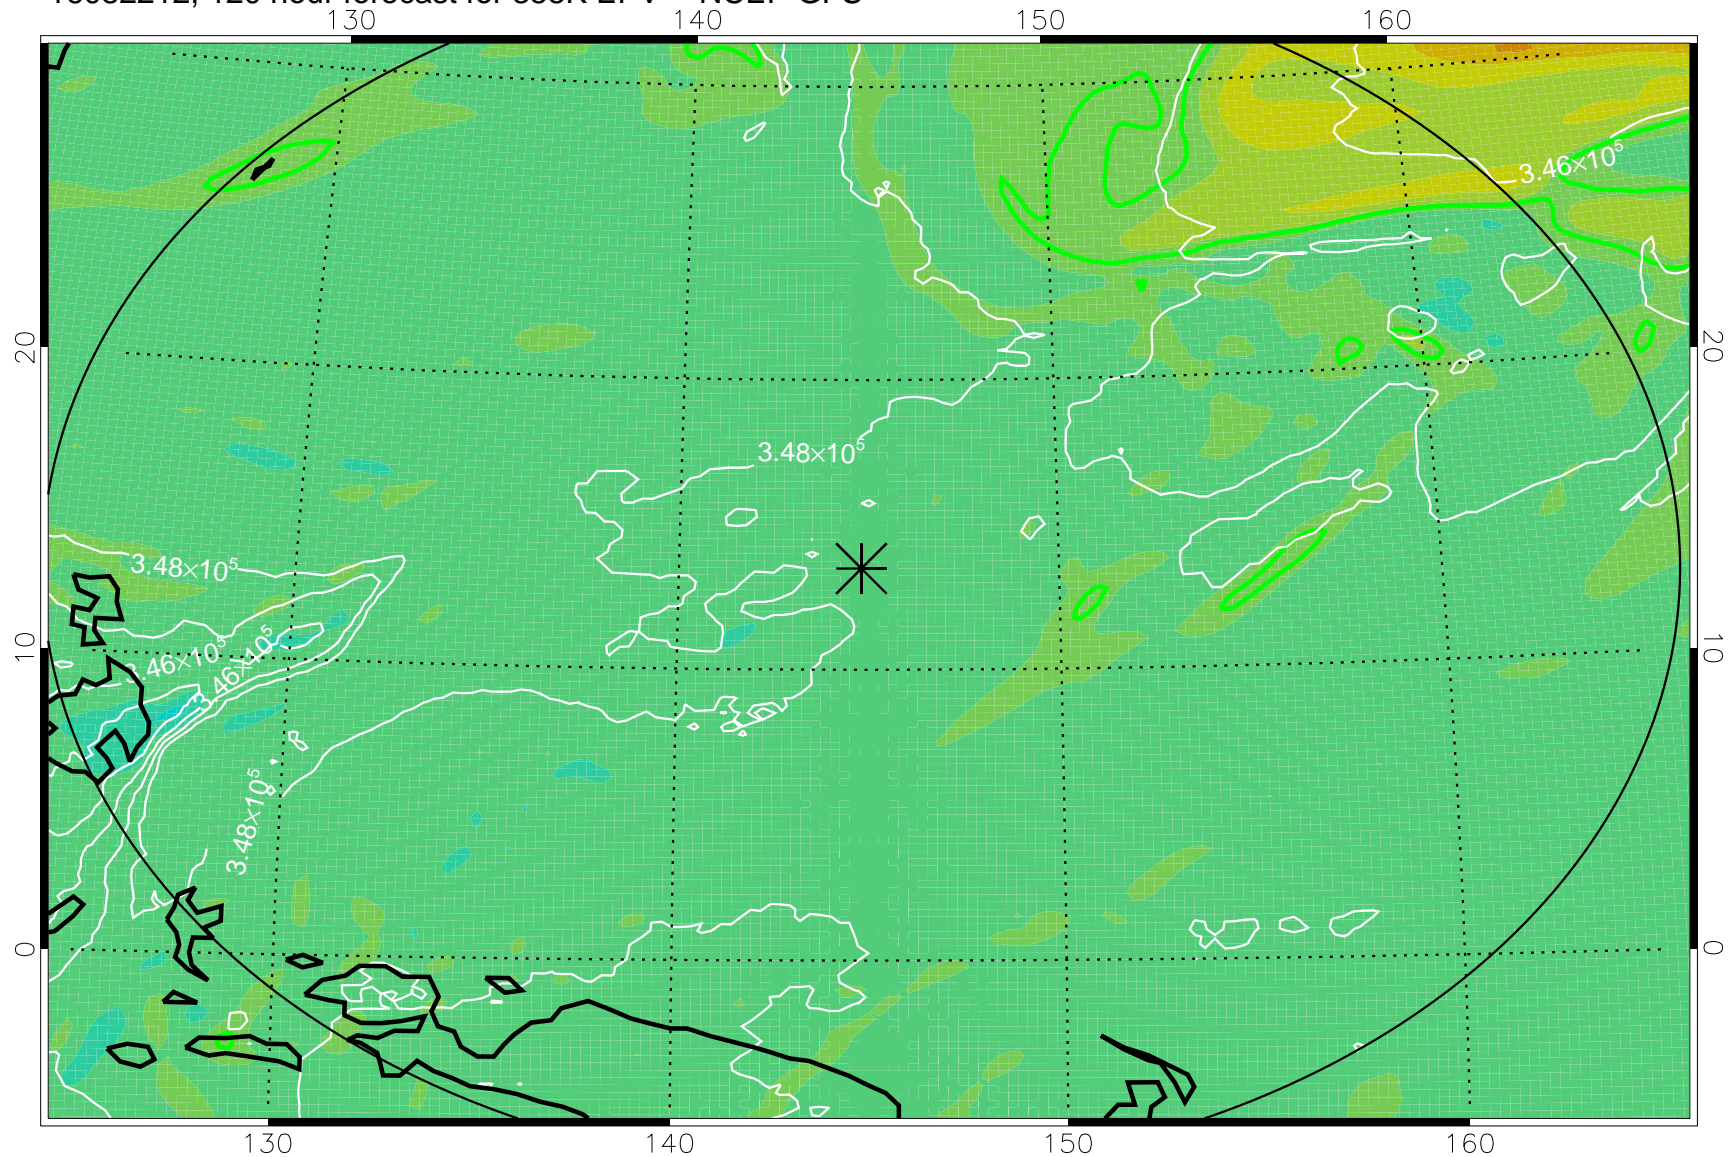

16082018, 78 hour forecast for 355K EPV -- NCEP GFS

355K Montgomery Streamfunction, white
EPV Tropopause (2 PVU) Position
Range ring of 2304 km

16082100, 84 hour forecast for 355K EPV -- NCEP GFS

355K Montgomery Streamfunction, white
EPV Tropopause (2 PVU) Position
Range ring of 2304 km

16082106, 90 hour forecast for 355K EPV -- NCEP GFS

355K Montgomery Streamfunction, white
EPV Tropopause (2 PVU) Position
Range ring of 2304 km

16082112, 96 hour forecast for 355K EPV -- NCEP GFS

355K Montgomery Streamfunction, white
EPV Tropopause (2 PVU) Position
Range ring of 2304 km

16082118, 102 hour forecast for 355K EPV -- NCEP GFS

355K Montgomery Streamfunction, white
EPV Tropopause (2 PVU) Position
Range ring of 2304 km

16082200, 108 hour forecast for 355K EPV -- NCEP GFS

355K Montgomery Streamfunction, white
EPV Tropopause (2 PVU) Position
Range ring of 2304 km

16082206, 114 hour forecast for 355K EPV -- NCEP GFS

355K Montgomery Streamfunction, white
EPV Tropopause (2 PVU) Position
Range ring of 2304 km

16082212, 120 hour forecast for 355K EPV -- NCEP GFS

355K Montgomery Streamfunction, white
EPV Tropopause (2 PVU) Position
Range ring of 2304 km