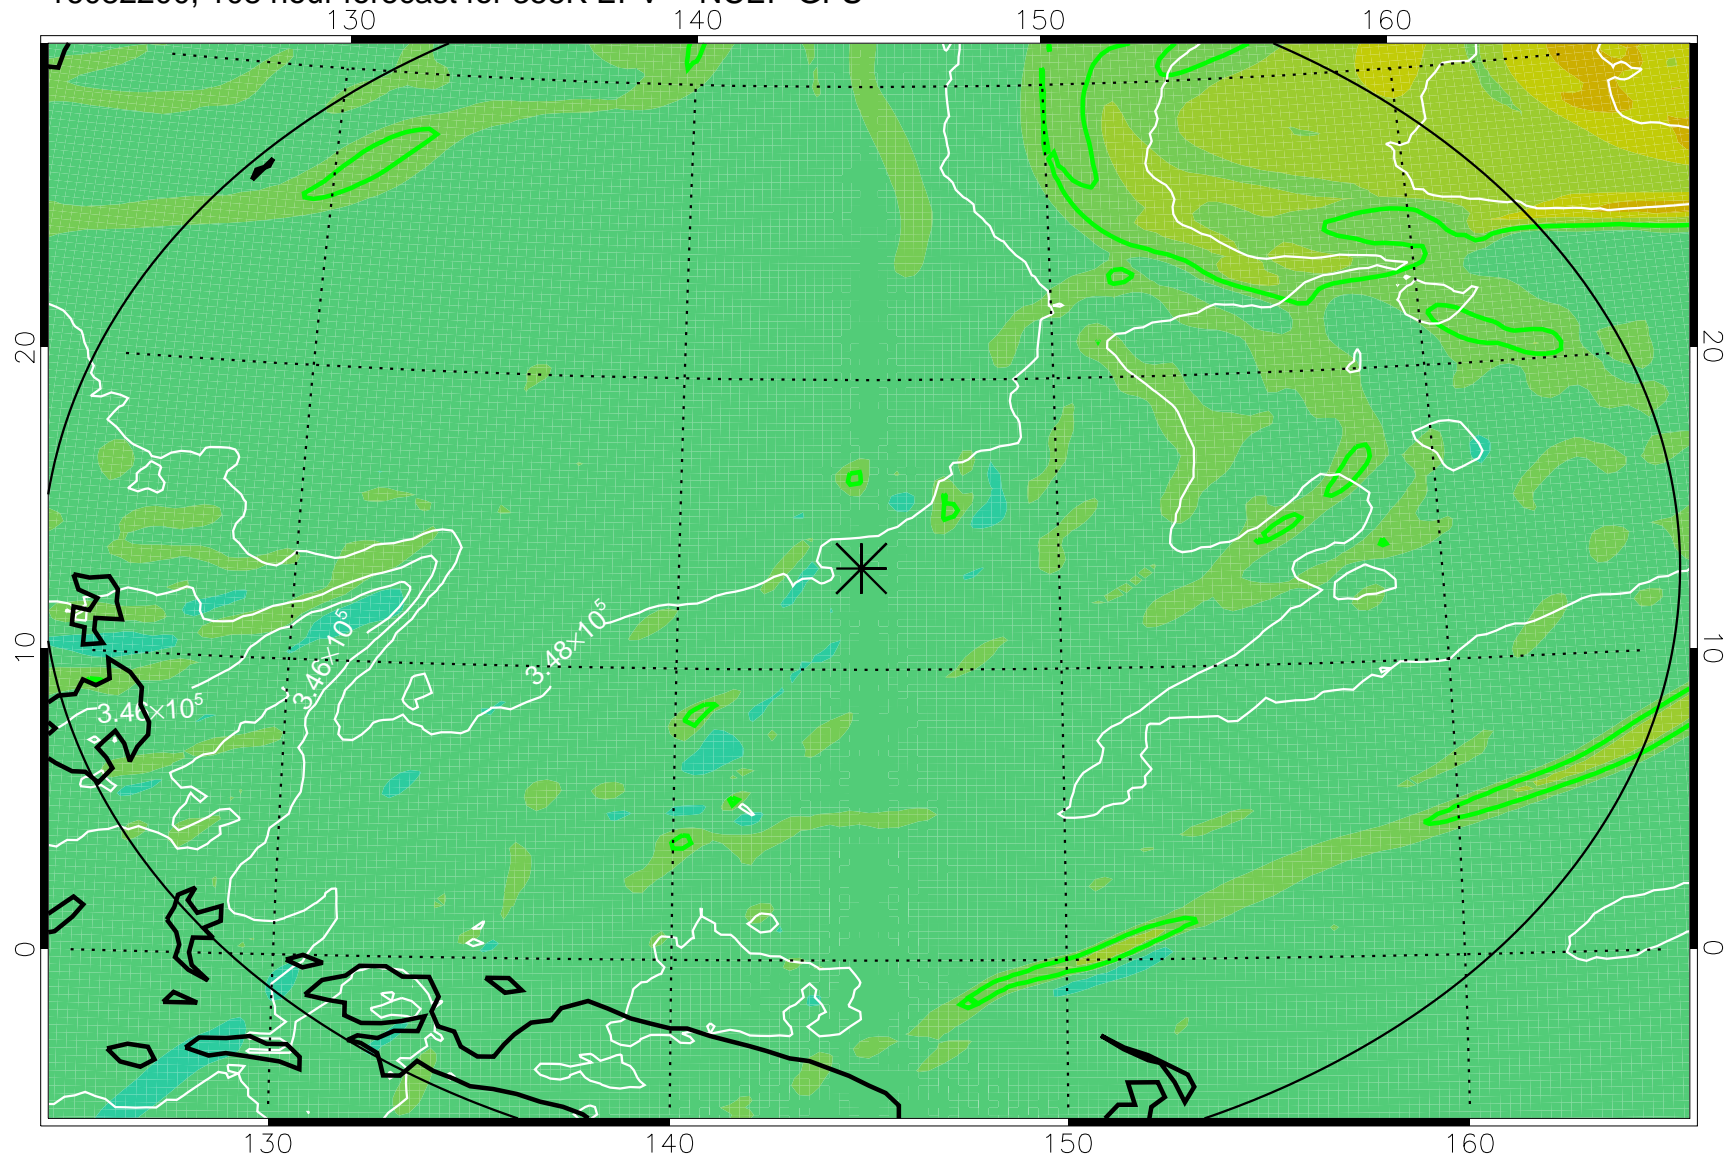

16082018, 78 hour forecast for 355K EPV -- NCEP GFS

355K Montgomery Streamfunction, white
EPV Tropopause (2 PVU) Position
Range ring of 2304 km

16082100, 84 hour forecast for 355K EPV -- NCEP GFS

355K Montgomery Streamfunction, white
EPV Tropopause (2 PVU) Position
Range ring of 2304 km

16082106, 90 hour forecast for 355K EPV -- NCEP GFS

355K Montgomery Streamfunction, white
EPV Tropopause (2 PVU) Position
Range ring of 2304 km

16082112, 96 hour forecast for 355K EPV -- NCEP GFS

355K Montgomery Streamfunction, white
EPV Tropopause (2 PVU) Position
Range ring of 2304 km

16082118, 102 hour forecast for 355K EPV -- NCEP GFS

355K Montgomery Streamfunction, white
EPV Tropopause (2 PVU) Position
Range ring of 2304 km

16082200, 108 hour forecast for 355K EPV -- NCEP GFS

355K Montgomery Streamfunction, white
EPV Tropopause (2 PVU) Position
Range ring of 2304 km

16082206, 114 hour forecast for 355K EPV -- NCEP GFS

355K Montgomery Streamfunction, white
EPV Tropopause (2 PVU) Position
Range ring of 2304 km

16082212, 120 hour forecast for 355K EPV -- NCEP GFS

355K Montgomery Streamfunction, white
EPV Tropopause (2 PVU) Position
Range ring of 2304 km