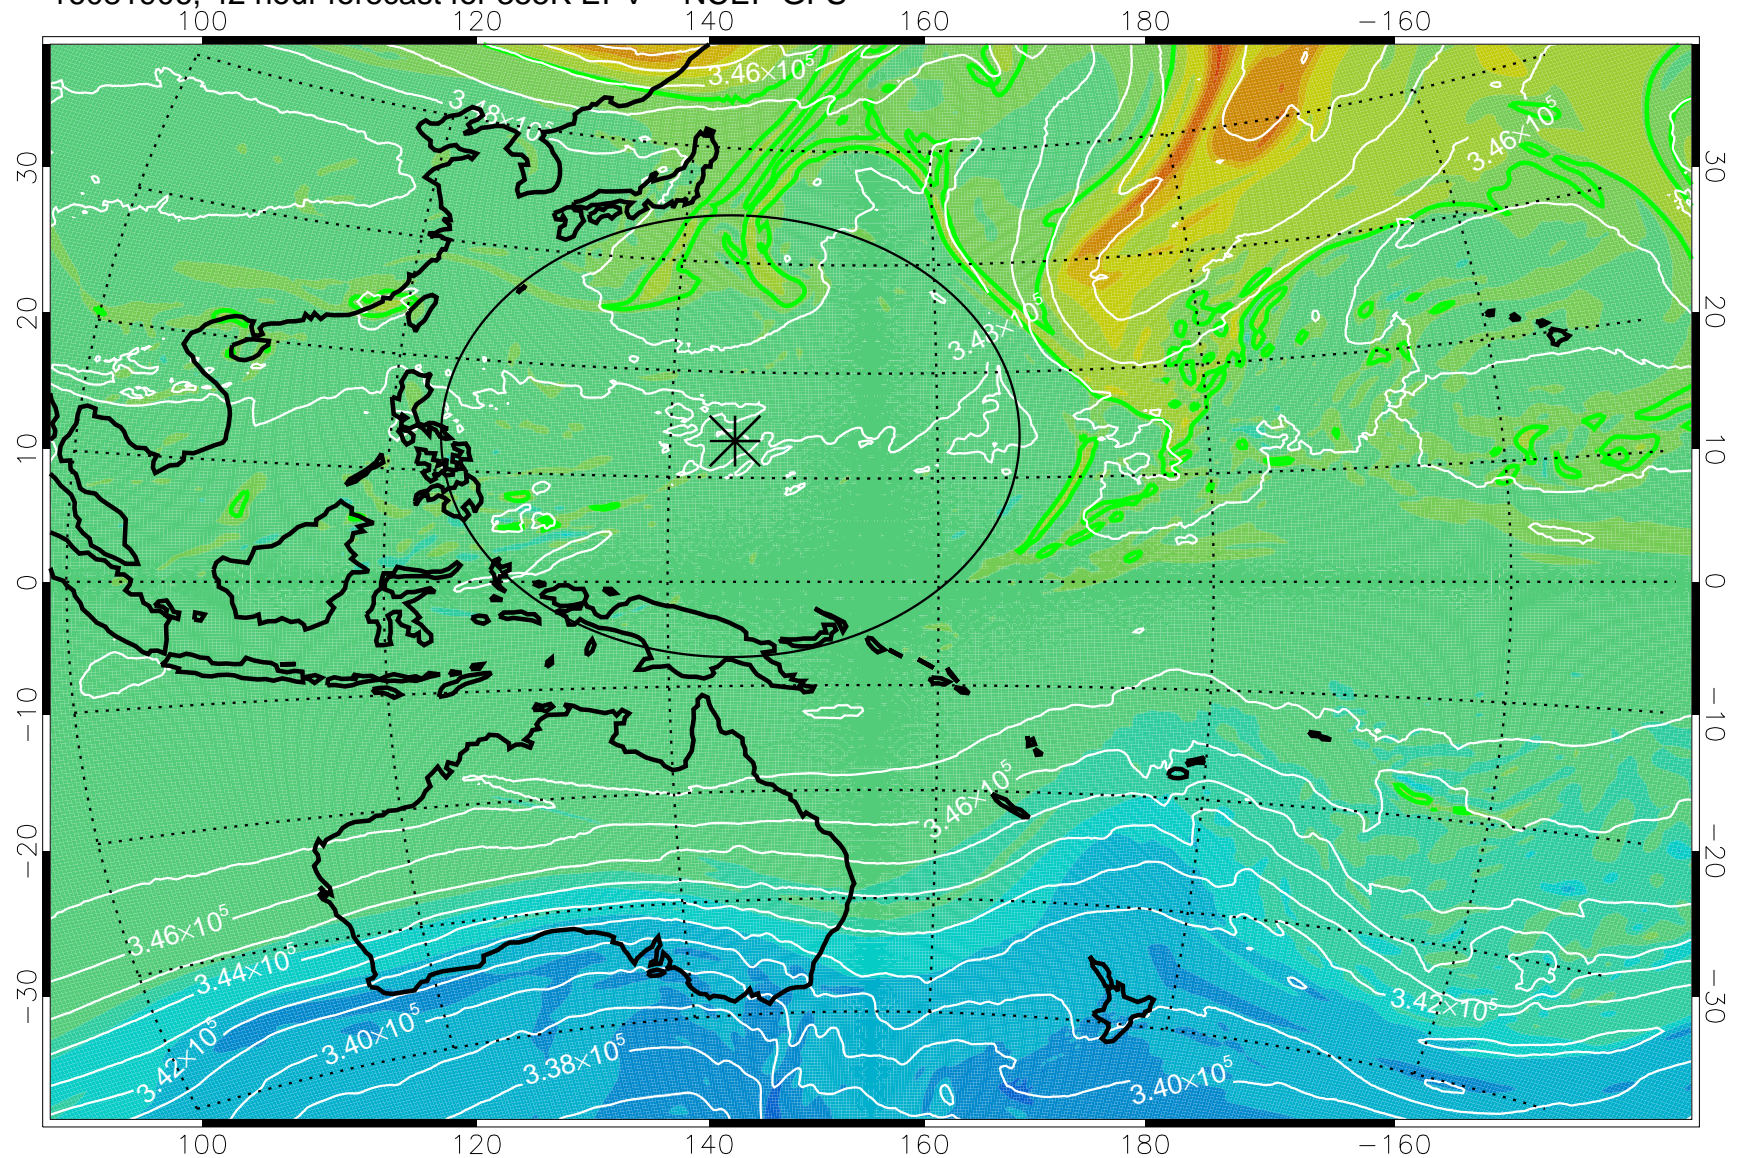

16081818, 30 hour forecast for 355K EPV -- NCEP GFS

355K Montgomery Streamfunction, white
EPV Tropopause (2 PVU) Position
Range ring of 2304 km

16081900, 36 hour forecast for 355K EPV -- NCEP GFS

355K Montgomery Streamfunction, white
EPV Tropopause (2 PVU) Position
Range ring of 2304 km

16081906, 42 hour forecast for 355K EPV -- NCEP GFS

355K Montgomery Streamfunction, white
EPV Tropopause (2 PVU) Position
Range ring of 2304 km

16081912, 48 hour forecast for 355K EPV -- NCEP GFS

355K Montgomery Streamfunction, white
EPV Tropopause (2 PVU) Position
Range ring of 2304 km

16081918, 54 hour forecast for 355K EPV -- NCEP GFS

355K Montgomery Streamfunction, white
EPV Tropopause (2 PVU) Position
Range ring of 2304 km

16082000, 60 hour forecast for 355K EPV -- NCEP GFS

355K Montgomery Streamfunction, white
EPV Tropopause (2 PVU) Position
Range ring of 2304 km

16082006, 66 hour forecast for 355K EPV -- NCEP GFS

355K Montgomery Streamfunction, white
EPV Tropopause (2 PVU) Position
Range ring of 2304 km

16082012, 72 hour forecast for 355K EPV -- NCEP GFS

355K Montgomery Streamfunction, white
EPV Tropopause (2 PVU) Position
Range ring of 2304 km