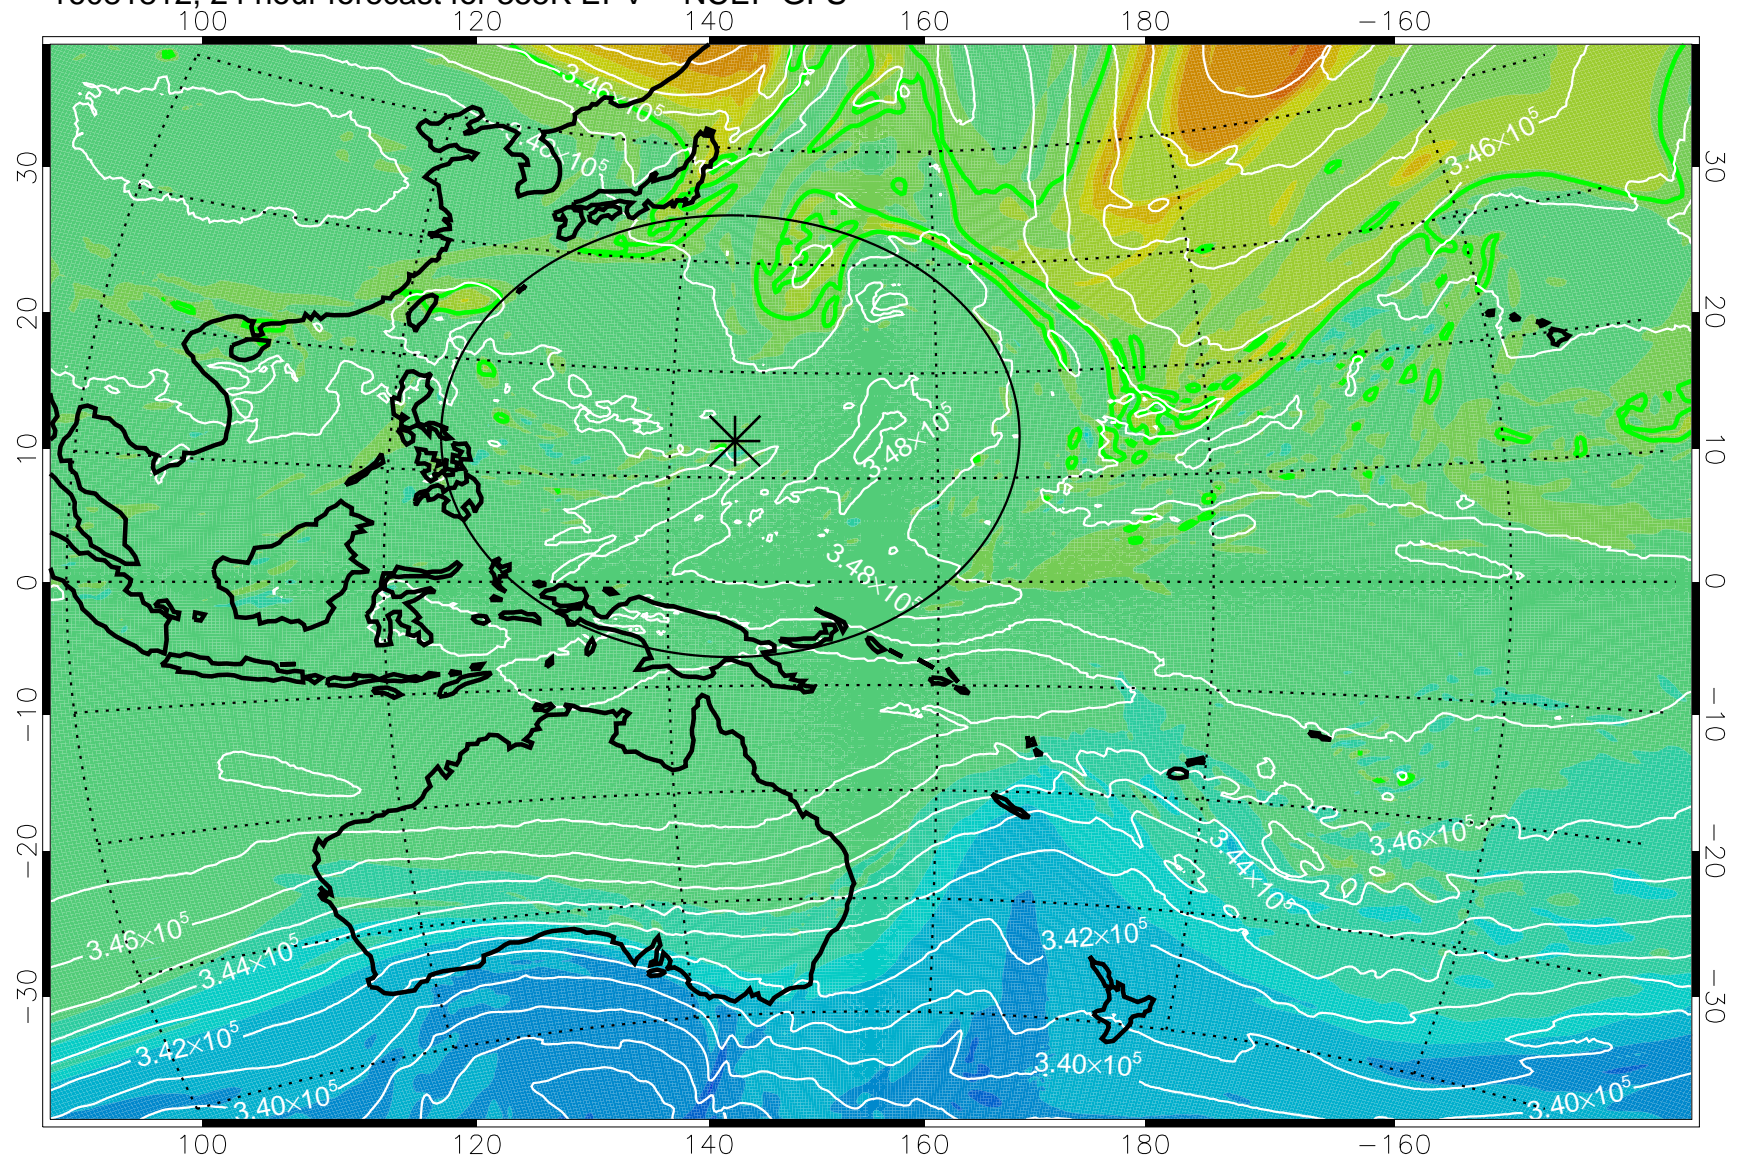

16081718, 6 hour forecast for 355K EPV -- NCEP GFS

355K Montgomery Streamfunction, white
EPV Tropopause (2 PVU) Position
Range ring of 2304 km

16081800, 12 hour forecast for 355K EPV -- NCEP GFS

355K Montgomery Streamfunction, white
EPV Tropopause (2 PVU) Position
Range ring of 2304 km

16081806, 18 hour forecast for 355K EPV -- NCEP GFS

355K Montgomery Streamfunction, white
EPV Tropopause (2 PVU) Position
Range ring of 2304 km

16081812, 24 hour forecast for 355K EPV -- NCEP GFS

355K Montgomery Streamfunction, white
EPV Tropopause (2 PVU) Position
Range ring of 2304 km

16081818, 30 hour forecast for 355K EPV -- NCEP GFS

355K Montgomery Streamfunction, white
EPV Tropopause (2 PVU) Position
Range ring of 2304 km

16081900, 36 hour forecast for 355K EPV -- NCEP GFS

355K Montgomery Streamfunction, white
EPV Tropopause (2 PVU) Position
Range ring of 2304 km

16081906, 42 hour forecast for 355K EPV -- NCEP GFS

355K Montgomery Streamfunction, white
EPV Tropopause (2 PVU) Position
Range ring of 2304 km

16081912, 48 hour forecast for 355K EPV -- NCEP GFS

355K Montgomery Streamfunction, white
EPV Tropopause (2 PVU) Position
Range ring of 2304 km