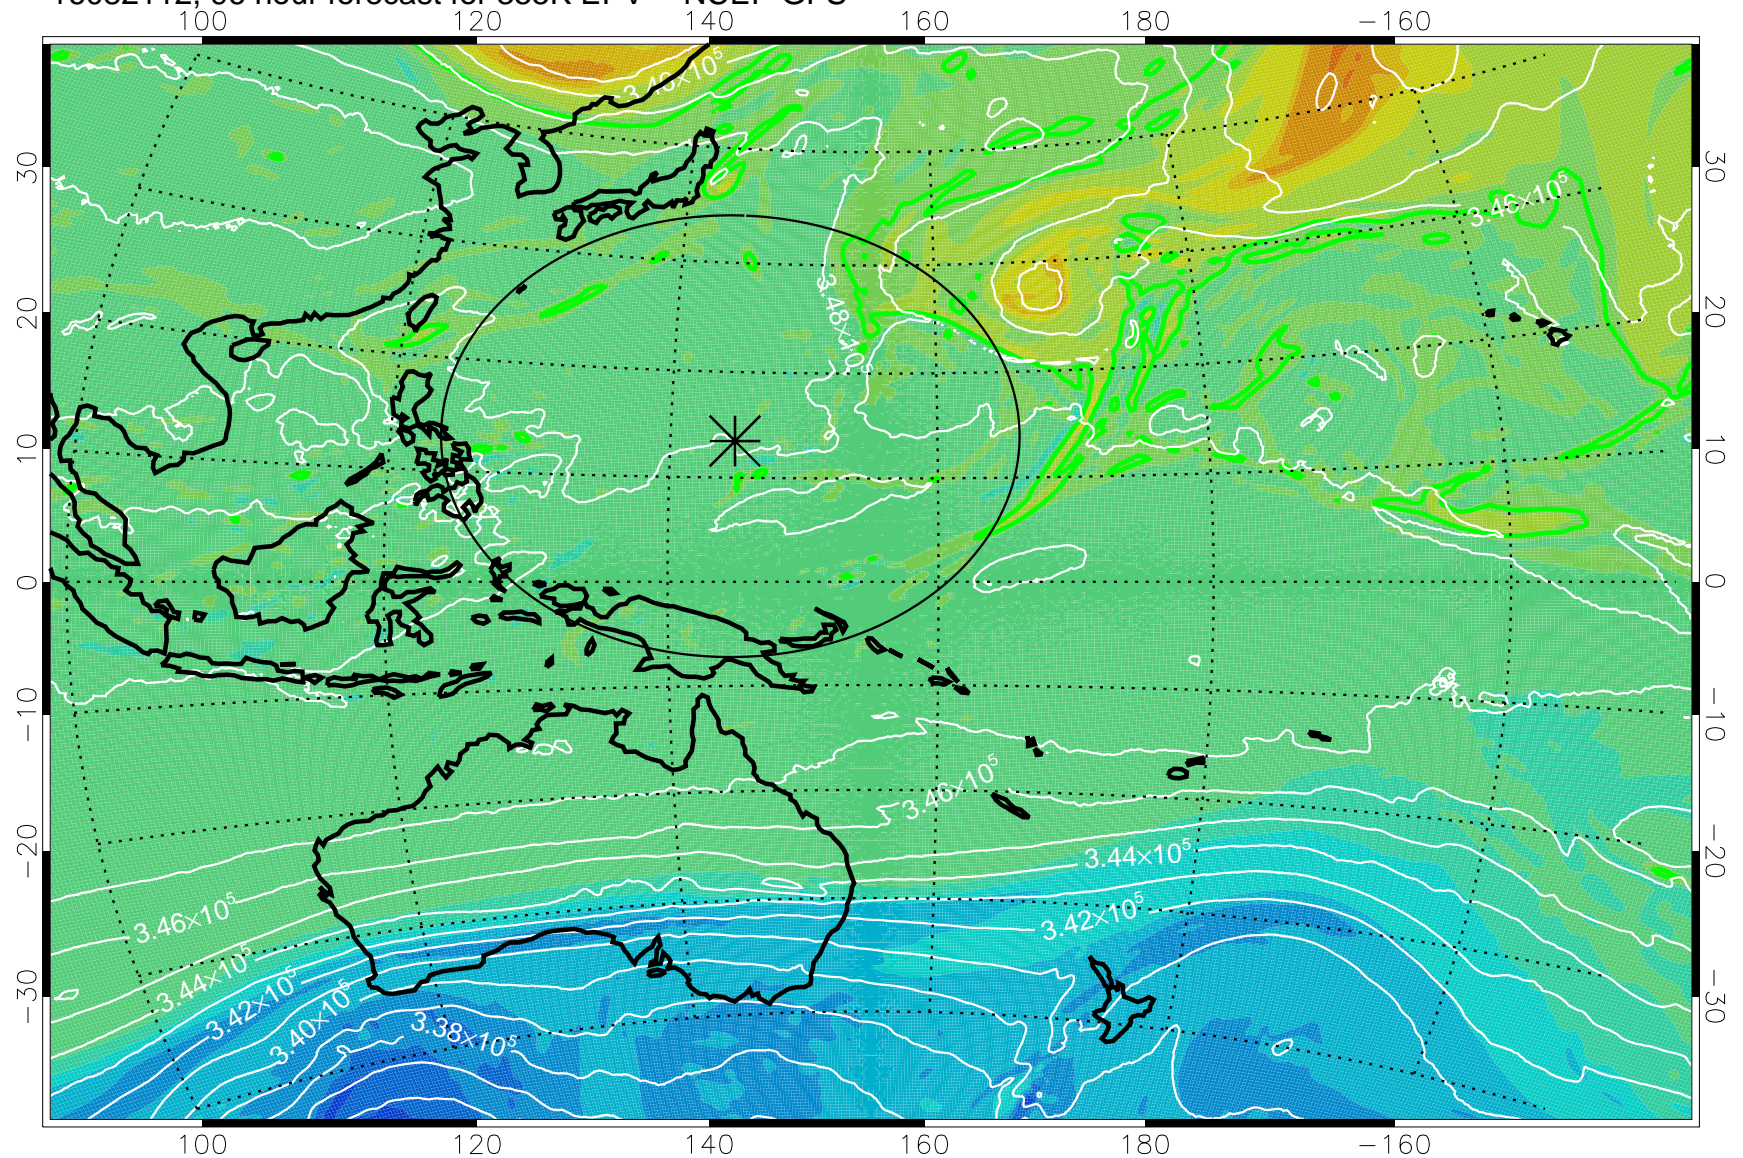

16082006, 66 hour forecast for 355K EPV -- NCEP GFS

355K Montgomery Streamfunction, white
EPV Tropopause (2 PVU) Position
Range ring of 2304 km

16082012, 72 hour forecast for 355K EPV -- NCEP GFS

355K Montgomery Streamfunction, white
EPV Tropopause (2 PVU) Position
Range ring of 2304 km

16082018, 78 hour forecast for 355K EPV -- NCEP GFS

355K Montgomery Streamfunction, white
EPV Tropopause (2 PVU) Position
Range ring of 2304 km

16082100, 84 hour forecast for 355K EPV -- NCEP GFS

355K Montgomery Streamfunction, white
EPV Tropopause (2 PVU) Position
Range ring of 2304 km

16082106, 90 hour forecast for 355K EPV -- NCEP GFS

355K Montgomery Streamfunction, white
EPV Tropopause (2 PVU) Position
Range ring of 2304 km

16082112, 96 hour forecast for 355K EPV -- NCEP GFS

355K Montgomery Streamfunction, white
EPV Tropopause (2 PVU) Position
Range ring of 2304 km

16082118, 102 hour forecast for 355K EPV -- NCEP GFS

355K Montgomery Streamfunction, white
EPV Tropopause (2 PVU) Position
Range ring of 2304 km

16082200, 108 hour forecast for 355K EPV -- NCEP GFS

355K Montgomery Streamfunction, white
EPV Tropopause (2 PVU) Position
Range ring of 2304 km