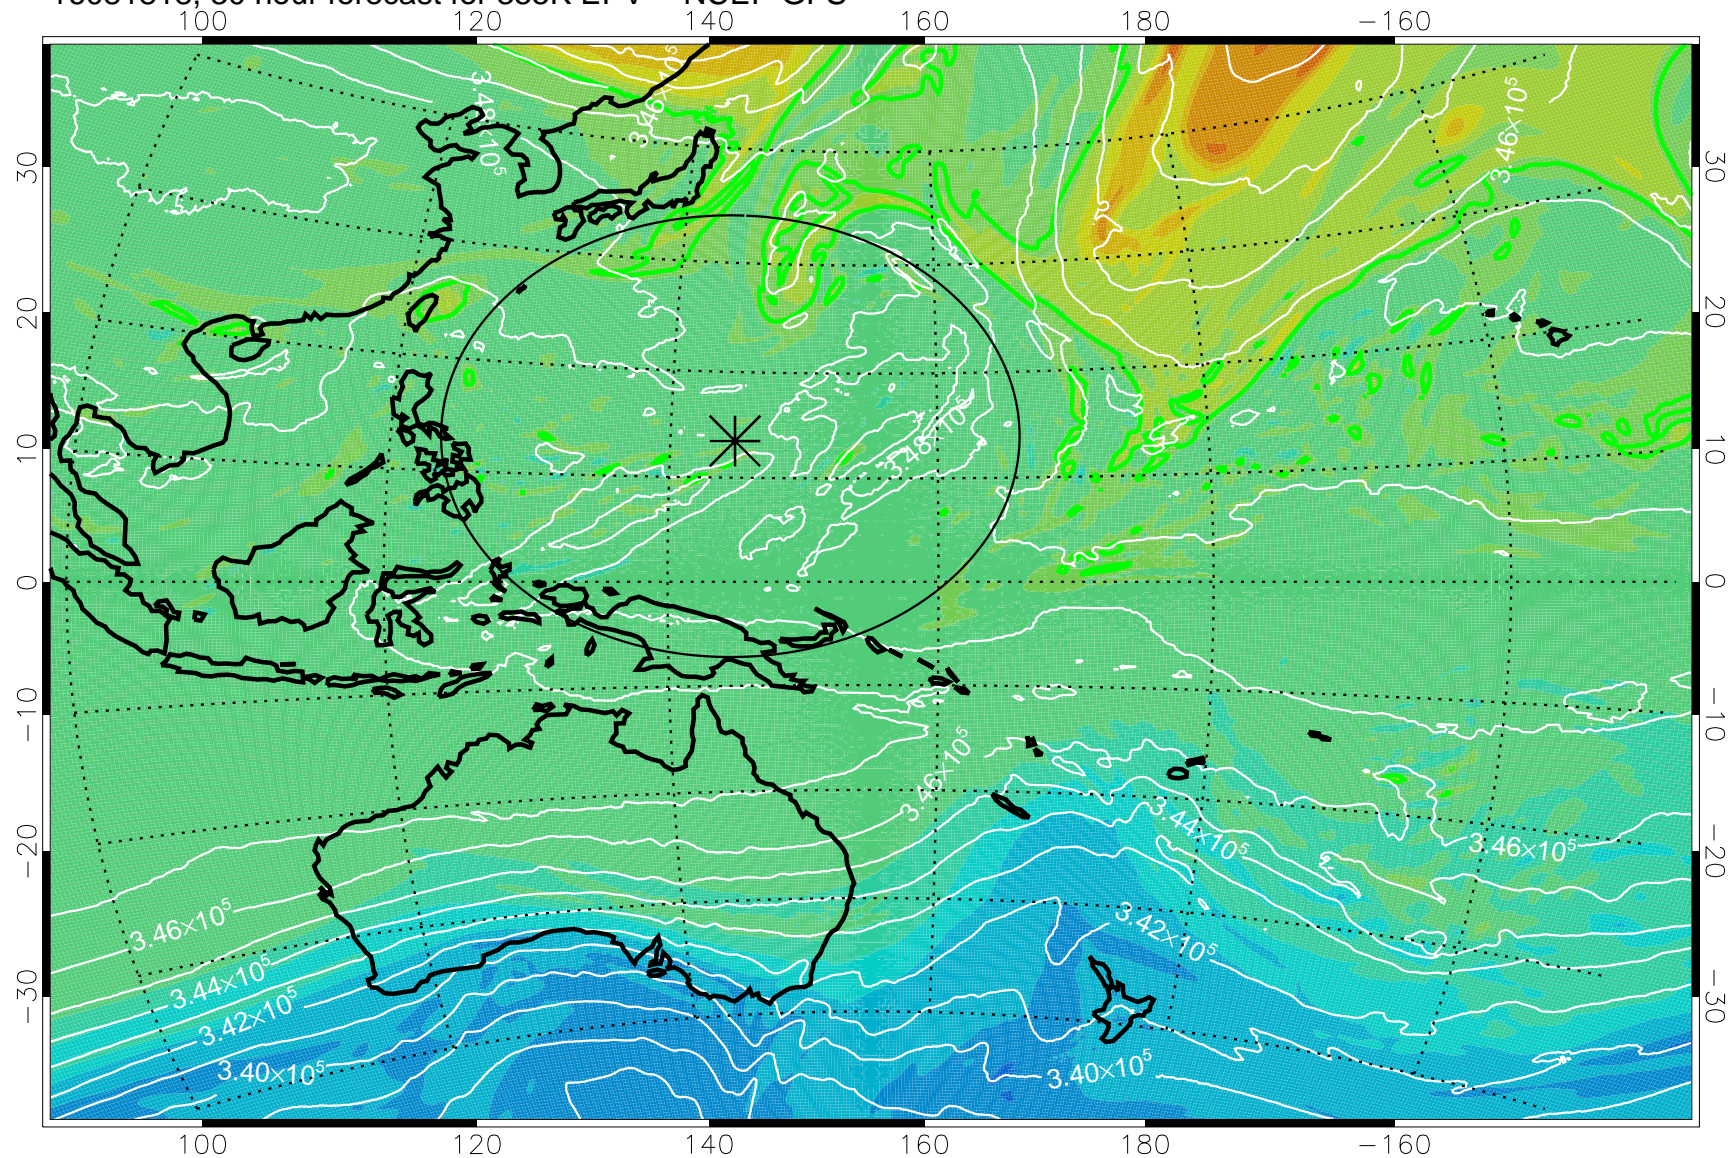

16081806, 18 hour forecast for 355K EPV -- NCEP GFS

355K Montgomery Streamfunction, white
EPV Tropopause (2 PVU) Position
Range ring of 2304 km

16081812, 24 hour forecast for 355K EPV -- NCEP GFS

355K Montgomery Streamfunction, white
EPV Tropopause (2 PVU) Position
Range ring of 2304 km

16081818, 30 hour forecast for 355K EPV -- NCEP GFS

355K Montgomery Streamfunction, white
EPV Tropopause (2 PVU) Position
Range ring of 2304 km

16081900, 36 hour forecast for 355K EPV -- NCEP GFS

355K Montgomery Streamfunction, white
EPV Tropopause (2 PVU) Position
Range ring of 2304 km

16081906, 42 hour forecast for 355K EPV -- NCEP GFS

355K Montgomery Streamfunction, white
EPV Tropopause (2 PVU) Position
Range ring of 2304 km

16081912, 48 hour forecast for 355K EPV -- NCEP GFS

355K Montgomery Streamfunction, white
EPV Tropopause (2 PVU) Position
Range ring of 2304 km

16081918, 54 hour forecast for 355K EPV -- NCEP GFS

355K Montgomery Streamfunction, white
EPV Tropopause (2 PVU) Position
Range ring of 2304 km

16082000, 60 hour forecast for 355K EPV -- NCEP GFS

355K Montgomery Streamfunction, white
EPV Tropopause (2 PVU) Position
Range ring of 2304 km