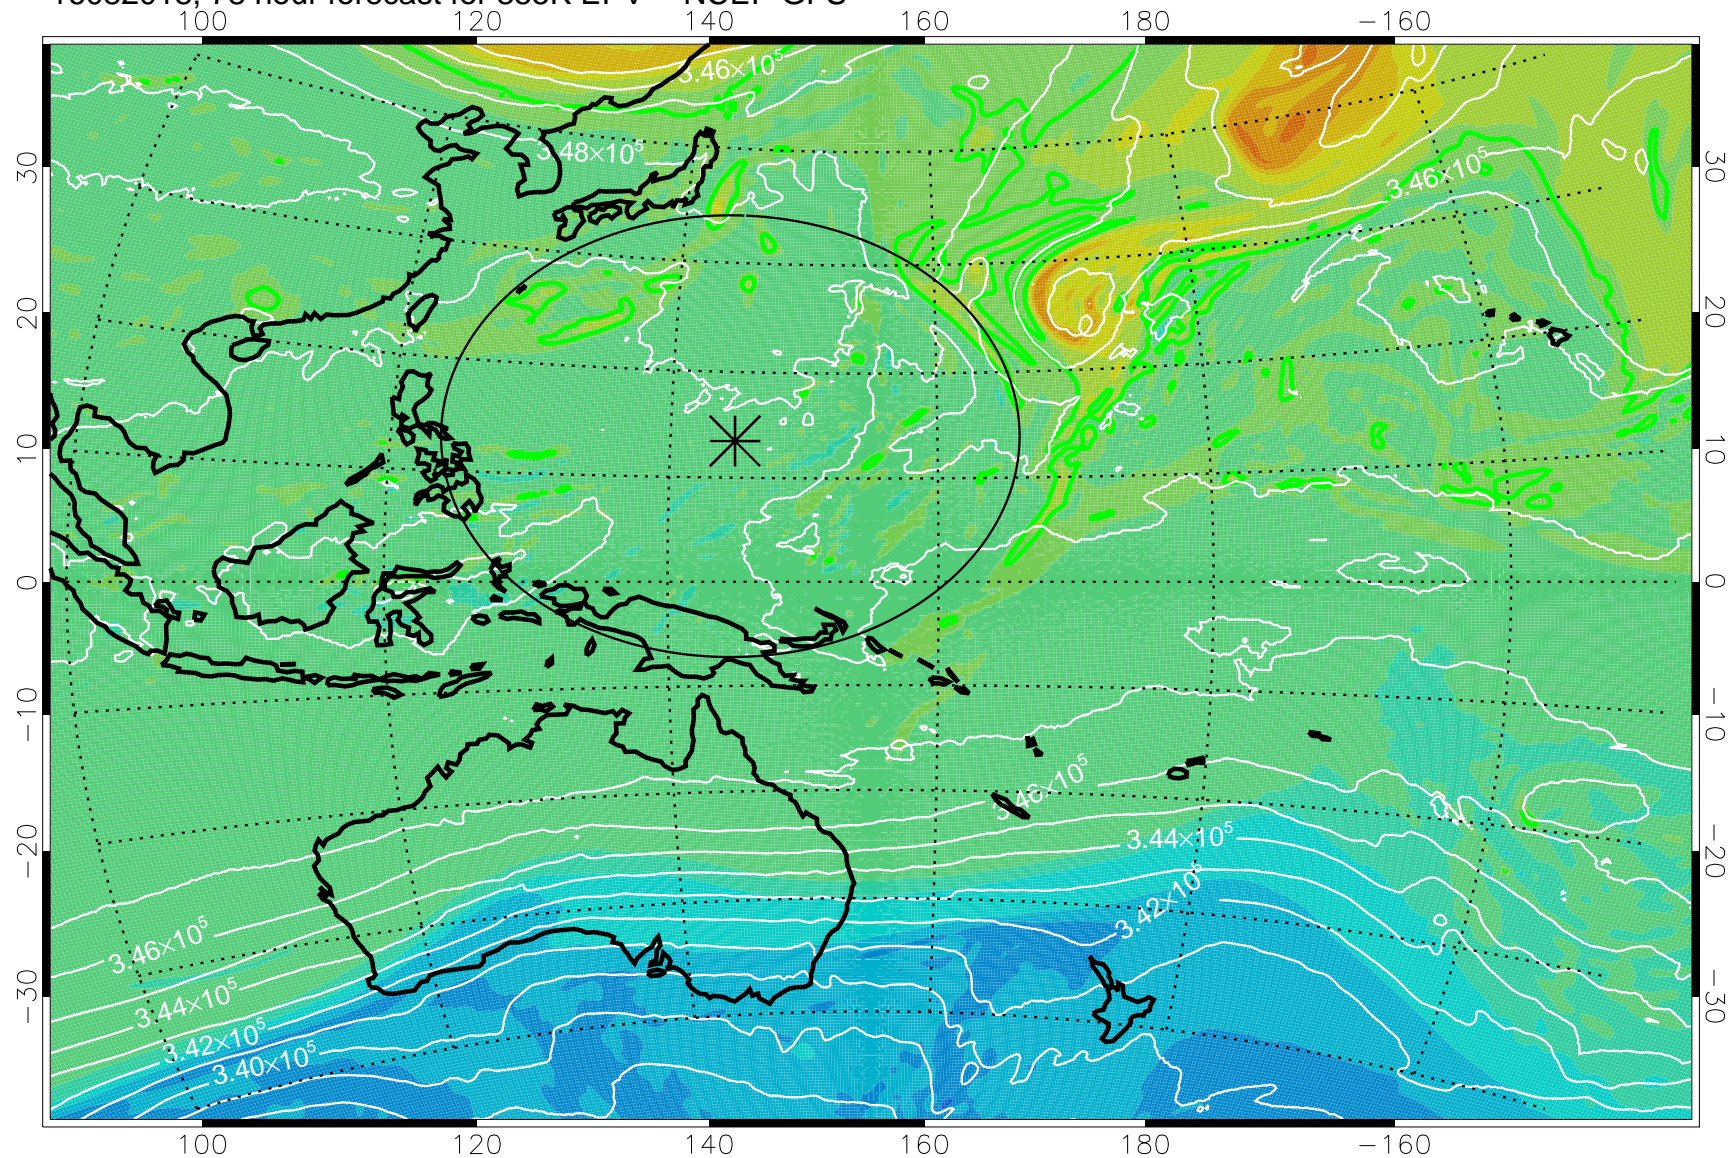

16081918, 54 hour forecast for 355K EPV -- NCEP GFS

355K Montgomery Streamfunction, white
EPV Tropopause (2 PVU) Position
Range ring of 2304 km

16082000, 60 hour forecast for 355K EPV -- NCEP GFS

355K Montgomery Streamfunction, white
EPV Tropopause (2 PVU) Position
Range ring of 2304 km

16082006, 66 hour forecast for 355K EPV -- NCEP GFS

355K Montgomery Streamfunction, white
EPV Tropopause (2 PVU) Position
Range ring of 2304 km

16082012, 72 hour forecast for 355K EPV -- NCEP GFS

355K Montgomery Streamfunction, white
EPV Tropopause (2 PVU) Position
Range ring of 2304 km

16082018, 78 hour forecast for 355K EPV -- NCEP GFS

355K Montgomery Streamfunction, white
EPV Tropopause (2 PVU) Position
Range ring of 2304 km

16082100, 84 hour forecast for 355K EPV -- NCEP GFS

355K Montgomery Streamfunction, white
EPV Tropopause (2 PVU) Position
Range ring of 2304 km

16082106, 90 hour forecast for 355K EPV -- NCEP GFS

355K Montgomery Streamfunction, white
EPV Tropopause (2 PVU) Position
Range ring of 2304 km

16082112, 96 hour forecast for 355K EPV -- NCEP GFS

355K Montgomery Streamfunction, white
EPV Tropopause (2 PVU) Position
Range ring of 2304 km