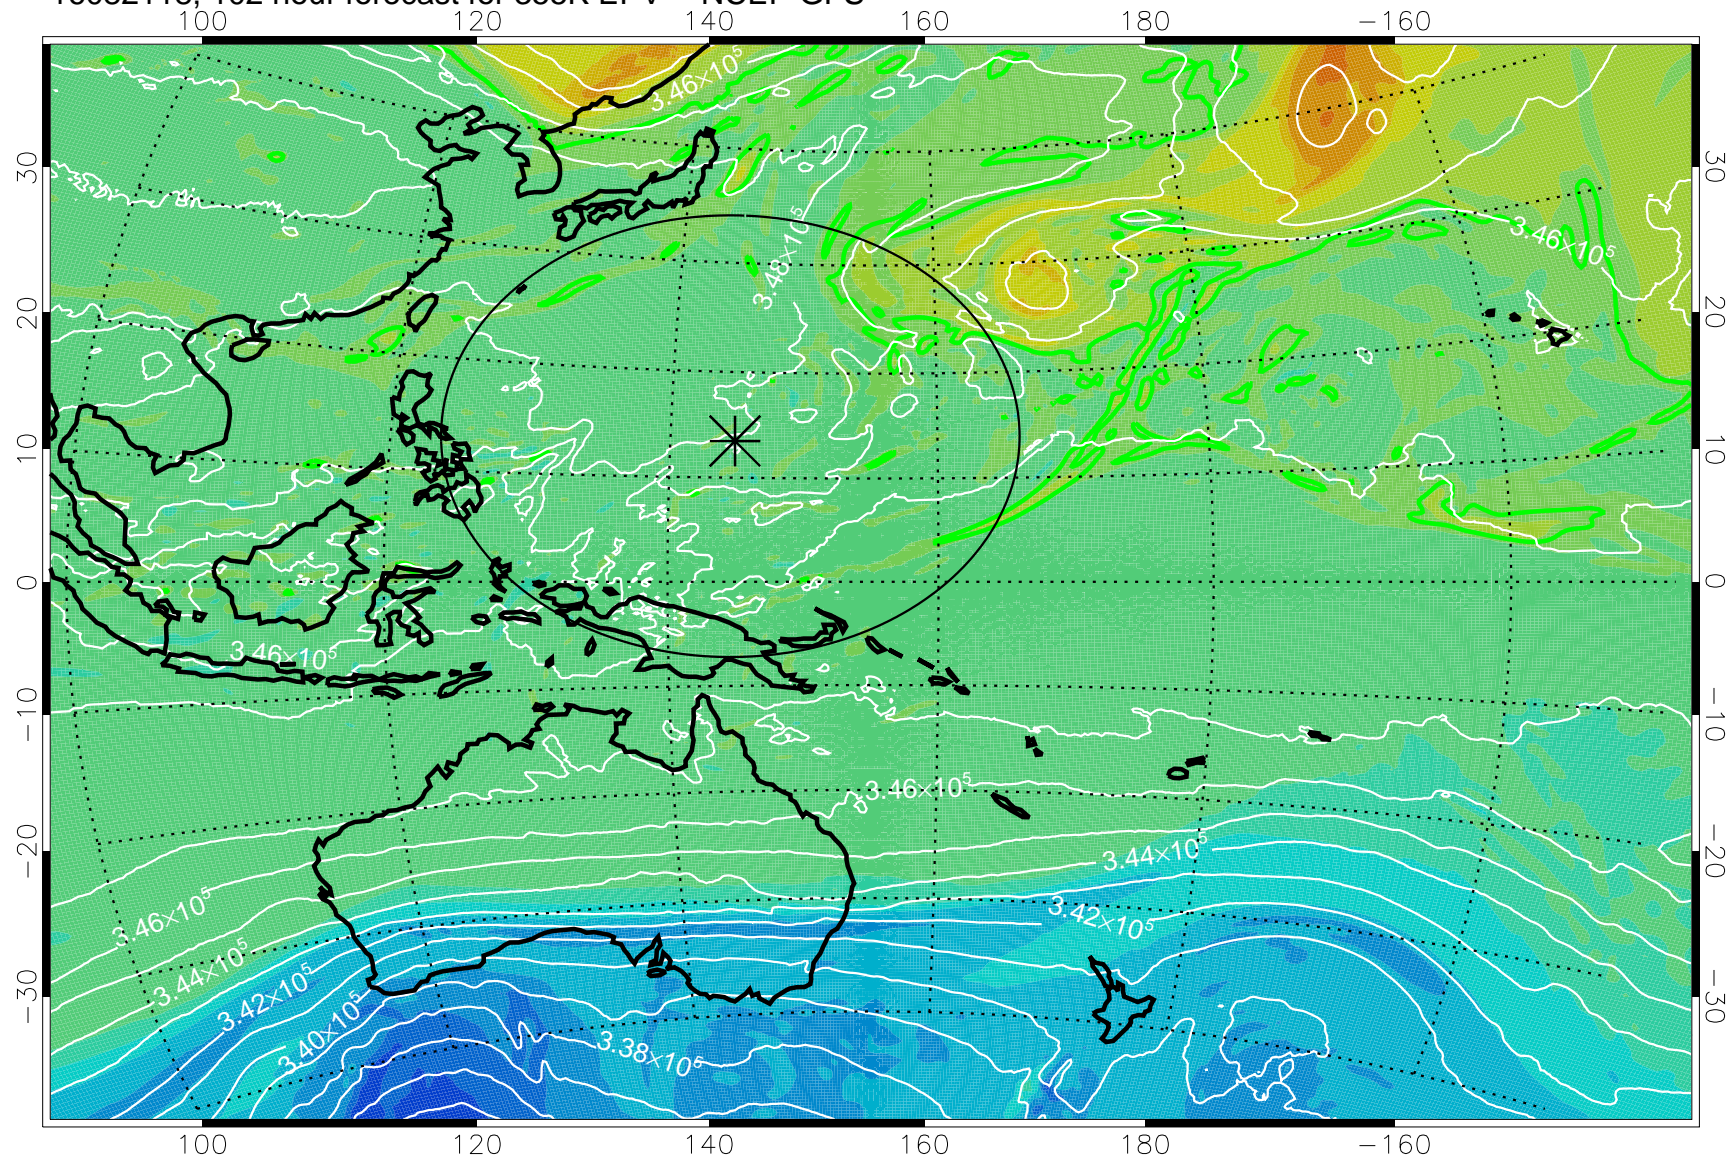

16082018, 78 hour forecast for 355K EPV -- NCEP GFS

355K Montgomery Streamfunction, white
EPV Tropopause (2 PVU) Position
Range ring of 2304 km

16082100, 84 hour forecast for 355K EPV -- NCEP GFS

355K Montgomery Streamfunction, white
EPV Tropopause (2 PVU) Position
Range ring of 2304 km

16082106, 90 hour forecast for 355K EPV -- NCEP GFS

355K Montgomery Streamfunction, white
EPV Tropopause (2 PVU) Position
Range ring of 2304 km

16082112, 96 hour forecast for 355K EPV -- NCEP GFS

355K Montgomery Streamfunction, white
EPV Tropopause (2 PVU) Position
Range ring of 2304 km

16082118, 102 hour forecast for 355K EPV -- NCEP GFS

355K Montgomery Streamfunction, white
EPV Tropopause (2 PVU) Position
Range ring of 2304 km

16082200, 108 hour forecast for 355K EPV -- NCEP GFS

355K Montgomery Streamfunction, white
EPV Tropopause (2 PVU) Position
Range ring of 2304 km

16082206, 114 hour forecast for 355K EPV -- NCEP GFS

355K Montgomery Streamfunction, white
EPV Tropopause (2 PVU) Position
Range ring of 2304 km

16082212, 120 hour forecast for 355K EPV -- NCEP GFS

355K Montgomery Streamfunction, white
EPV Tropopause (2 PVU) Position
Range ring of 2304 km