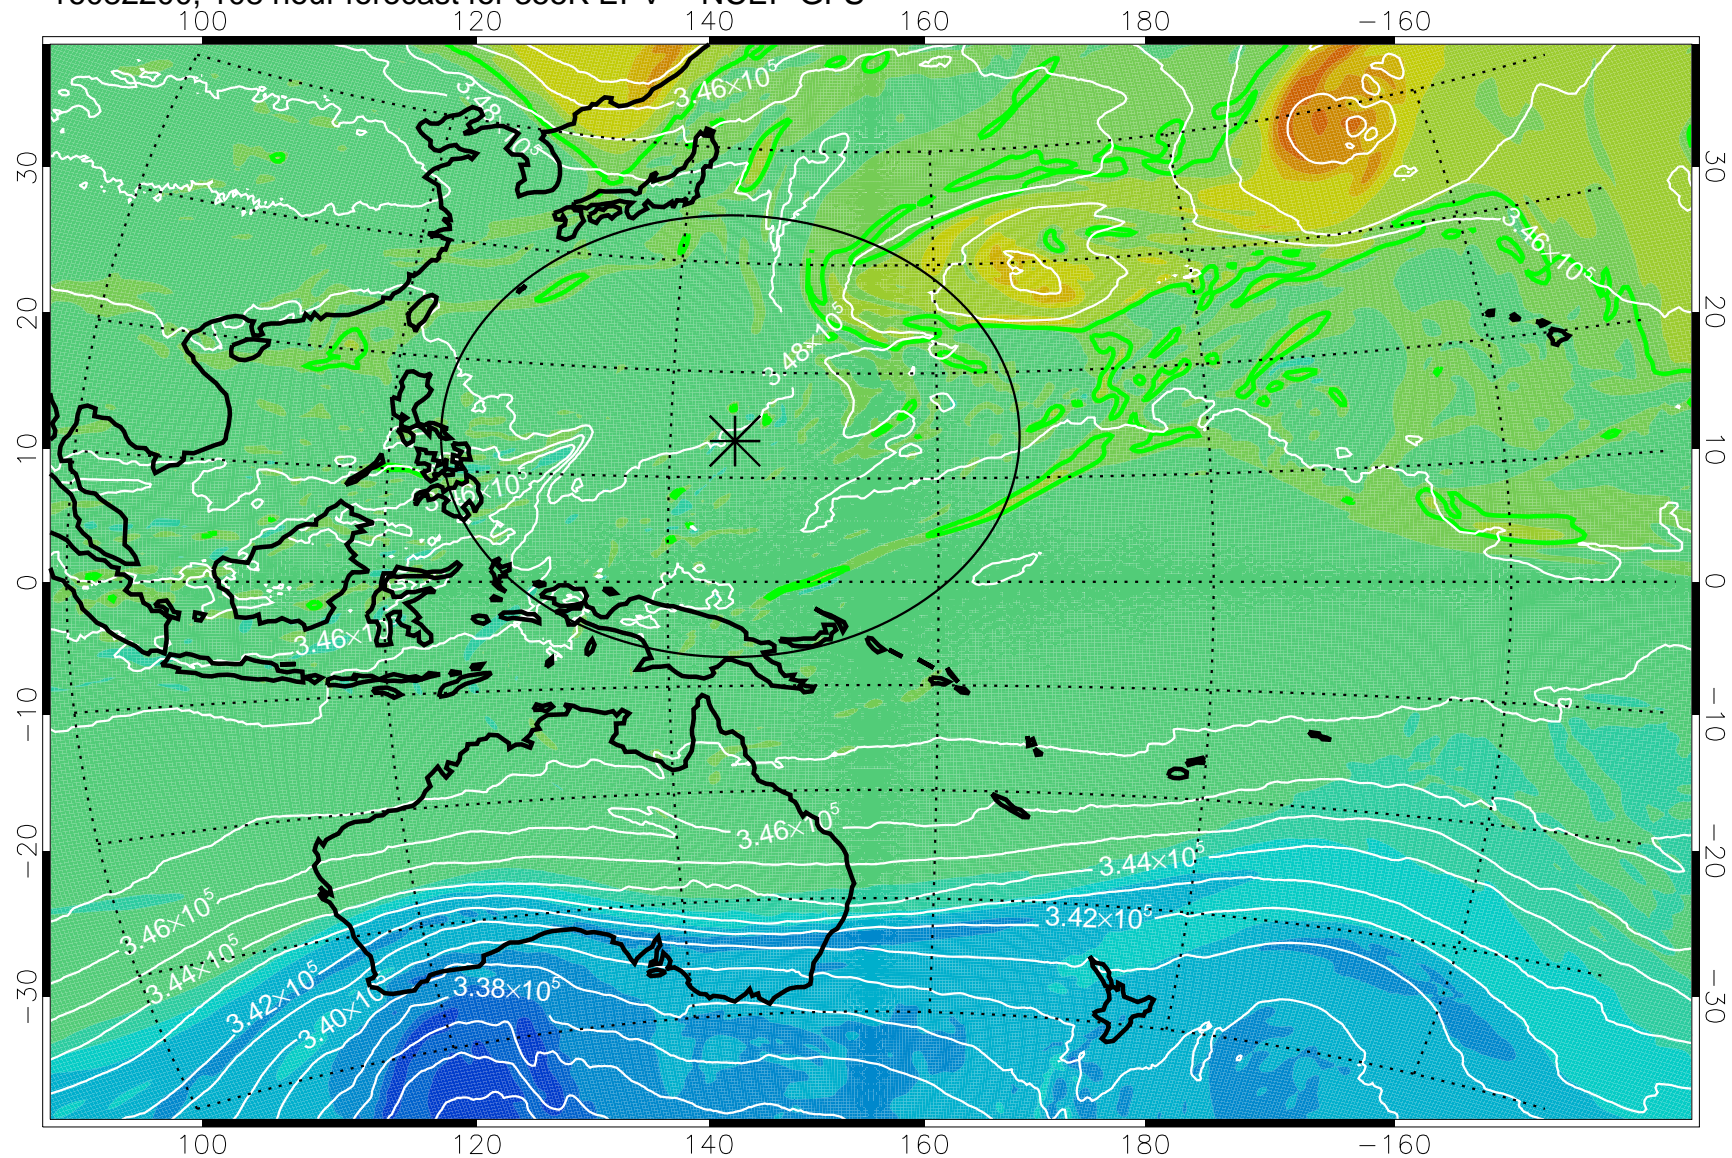

16082018, 78 hour forecast for 355K EPV -- NCEP GFS

355K Montgomery Streamfunction, white
EPV Tropopause (2 PVU) Position
Range ring of 2304 km

16082100, 84 hour forecast for 355K EPV -- NCEP GFS

355K Montgomery Streamfunction, white
EPV Tropopause (2 PVU) Position
Range ring of 2304 km

16082106, 90 hour forecast for 355K EPV -- NCEP GFS

355K Montgomery Streamfunction, white
EPV Tropopause (2 PVU) Position
Range ring of 2304 km

16082112, 96 hour forecast for 355K EPV -- NCEP GFS

355K Montgomery Streamfunction, white
EPV Tropopause (2 PVU) Position
Range ring of 2304 km

16082118, 102 hour forecast for 355K EPV -- NCEP GFS

355K Montgomery Streamfunction, white
EPV Tropopause (2 PVU) Position
Range ring of 2304 km

16082200, 108 hour forecast for 355K EPV -- NCEP GFS

355K Montgomery Streamfunction, white
EPV Tropopause (2 PVU) Position
Range ring of 2304 km

16082206, 114 hour forecast for 355K EPV -- NCEP GFS

355K Montgomery Streamfunction, white
EPV Tropopause (2 PVU) Position
Range ring of 2304 km

16082212, 120 hour forecast for 355K EPV -- NCEP GFS

355K Montgomery Streamfunction, white
EPV Tropopause (2 PVU) Position
Range ring of 2304 km