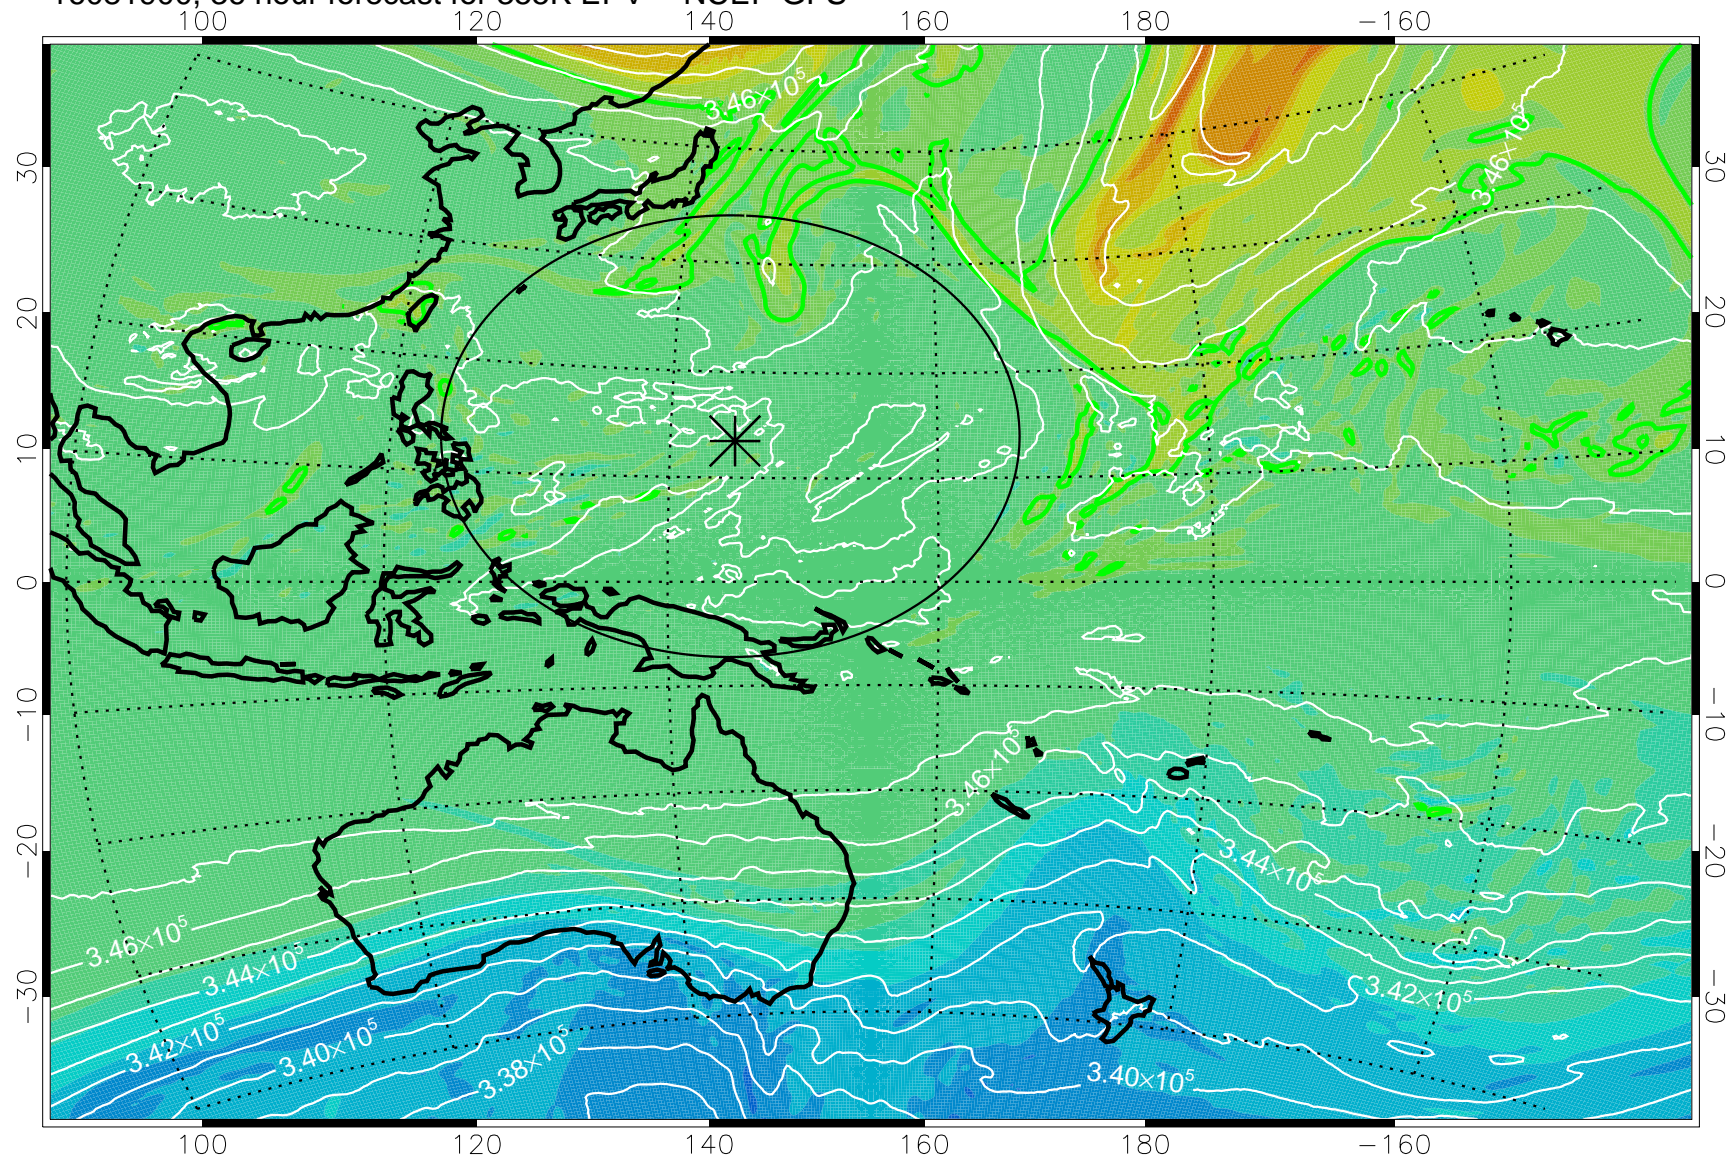

16081806, 18 hour forecast for 355K EPV -- NCEP GFS

355K Montgomery Streamfunction, white
EPV Tropopause (2 PVU) Position
Range ring of 2304 km

16081812, 24 hour forecast for 355K EPV -- NCEP GFS

355K Montgomery Streamfunction, white
EPV Tropopause (2 PVU) Position
Range ring of 2304 km

16081818, 30 hour forecast for 355K EPV -- NCEP GFS

355K Montgomery Streamfunction, white
EPV Tropopause (2 PVU) Position
Range ring of 2304 km

16081900, 36 hour forecast for 355K EPV -- NCEP GFS

355K Montgomery Streamfunction, white
EPV Tropopause (2 PVU) Position
Range ring of 2304 km

16081906, 42 hour forecast for 355K EPV -- NCEP GFS

355K Montgomery Streamfunction, white
EPV Tropopause (2 PVU) Position
Range ring of 2304 km

16081912, 48 hour forecast for 355K EPV -- NCEP GFS

355K Montgomery Streamfunction, white
EPV Tropopause (2 PVU) Position
Range ring of 2304 km

16081918, 54 hour forecast for 355K EPV -- NCEP GFS

355K Montgomery Streamfunction, white
EPV Tropopause (2 PVU) Position
Range ring of 2304 km

16082000, 60 hour forecast for 355K EPV -- NCEP GFS

355K Montgomery Streamfunction, white
EPV Tropopause (2 PVU) Position
Range ring of 2304 km