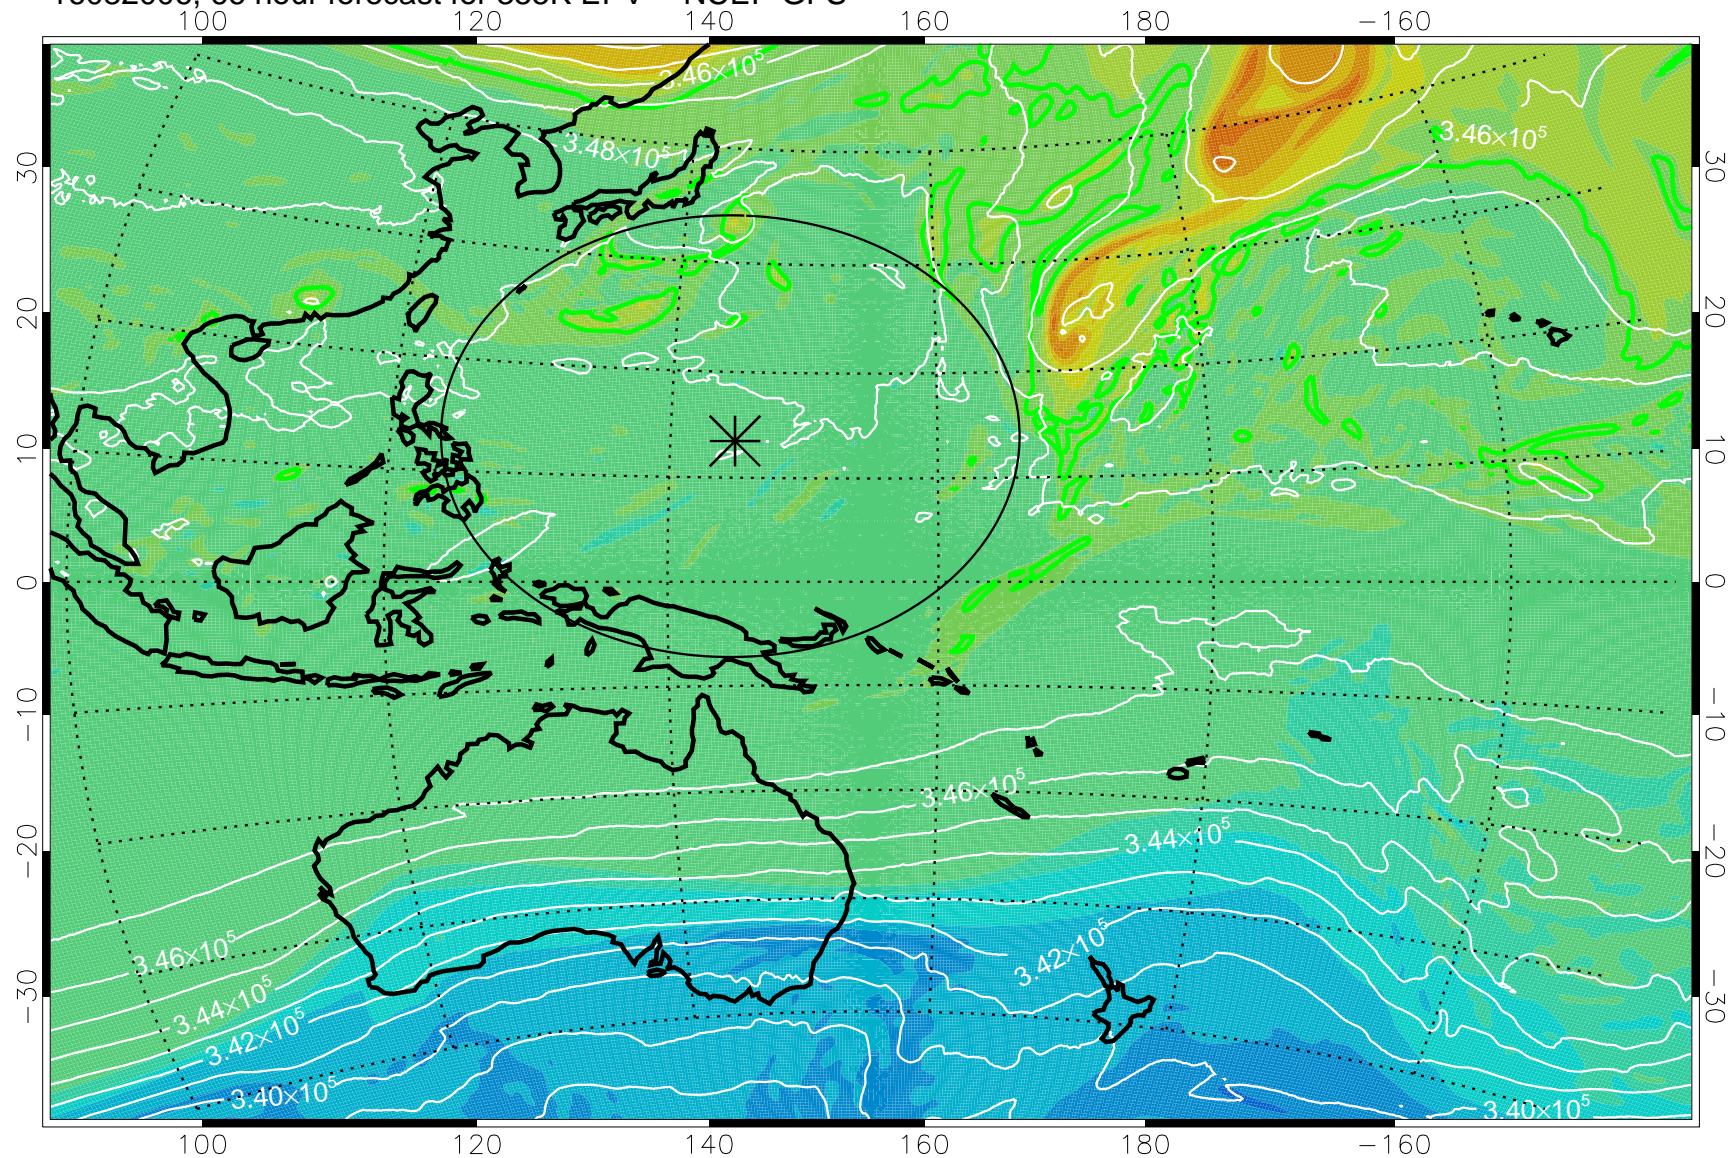

16081906, 42 hour forecast for 355K EPV -- NCEP GFS

355K Montgomery Streamfunction, white
EPV Tropopause (2 PVU) Position
Range ring of 2304 km

16081912, 48 hour forecast for 355K EPV -- NCEP GFS

355K Montgomery Streamfunction, white
EPV Tropopause (2 PVU) Position
Range ring of 2304 km

16081918, 54 hour forecast for 355K EPV -- NCEP GFS

355K Montgomery Streamfunction, white
EPV Tropopause (2 PVU) Position
Range ring of 2304 km

16082000, 60 hour forecast for 355K EPV -- NCEP GFS

355K Montgomery Streamfunction, white
EPV Tropopause (2 PVU) Position
Range ring of 2304 km

16082006, 66 hour forecast for 355K EPV -- NCEP GFS

355K Montgomery Streamfunction, white
EPV Tropopause (2 PVU) Position
Range ring of 2304 km

16082012, 72 hour forecast for 355K EPV -- NCEP GFS

355K Montgomery Streamfunction, white
EPV Tropopause (2 PVU) Position
Range ring of 2304 km

16082018, 78 hour forecast for 355K EPV -- NCEP GFS

355K Montgomery Streamfunction, white
EPV Tropopause (2 PVU) Position
Range ring of 2304 km

16082100, 84 hour forecast for 355K EPV -- NCEP GFS

355K Montgomery Streamfunction, white
EPV Tropopause (2 PVU) Position
Range ring of 2304 km