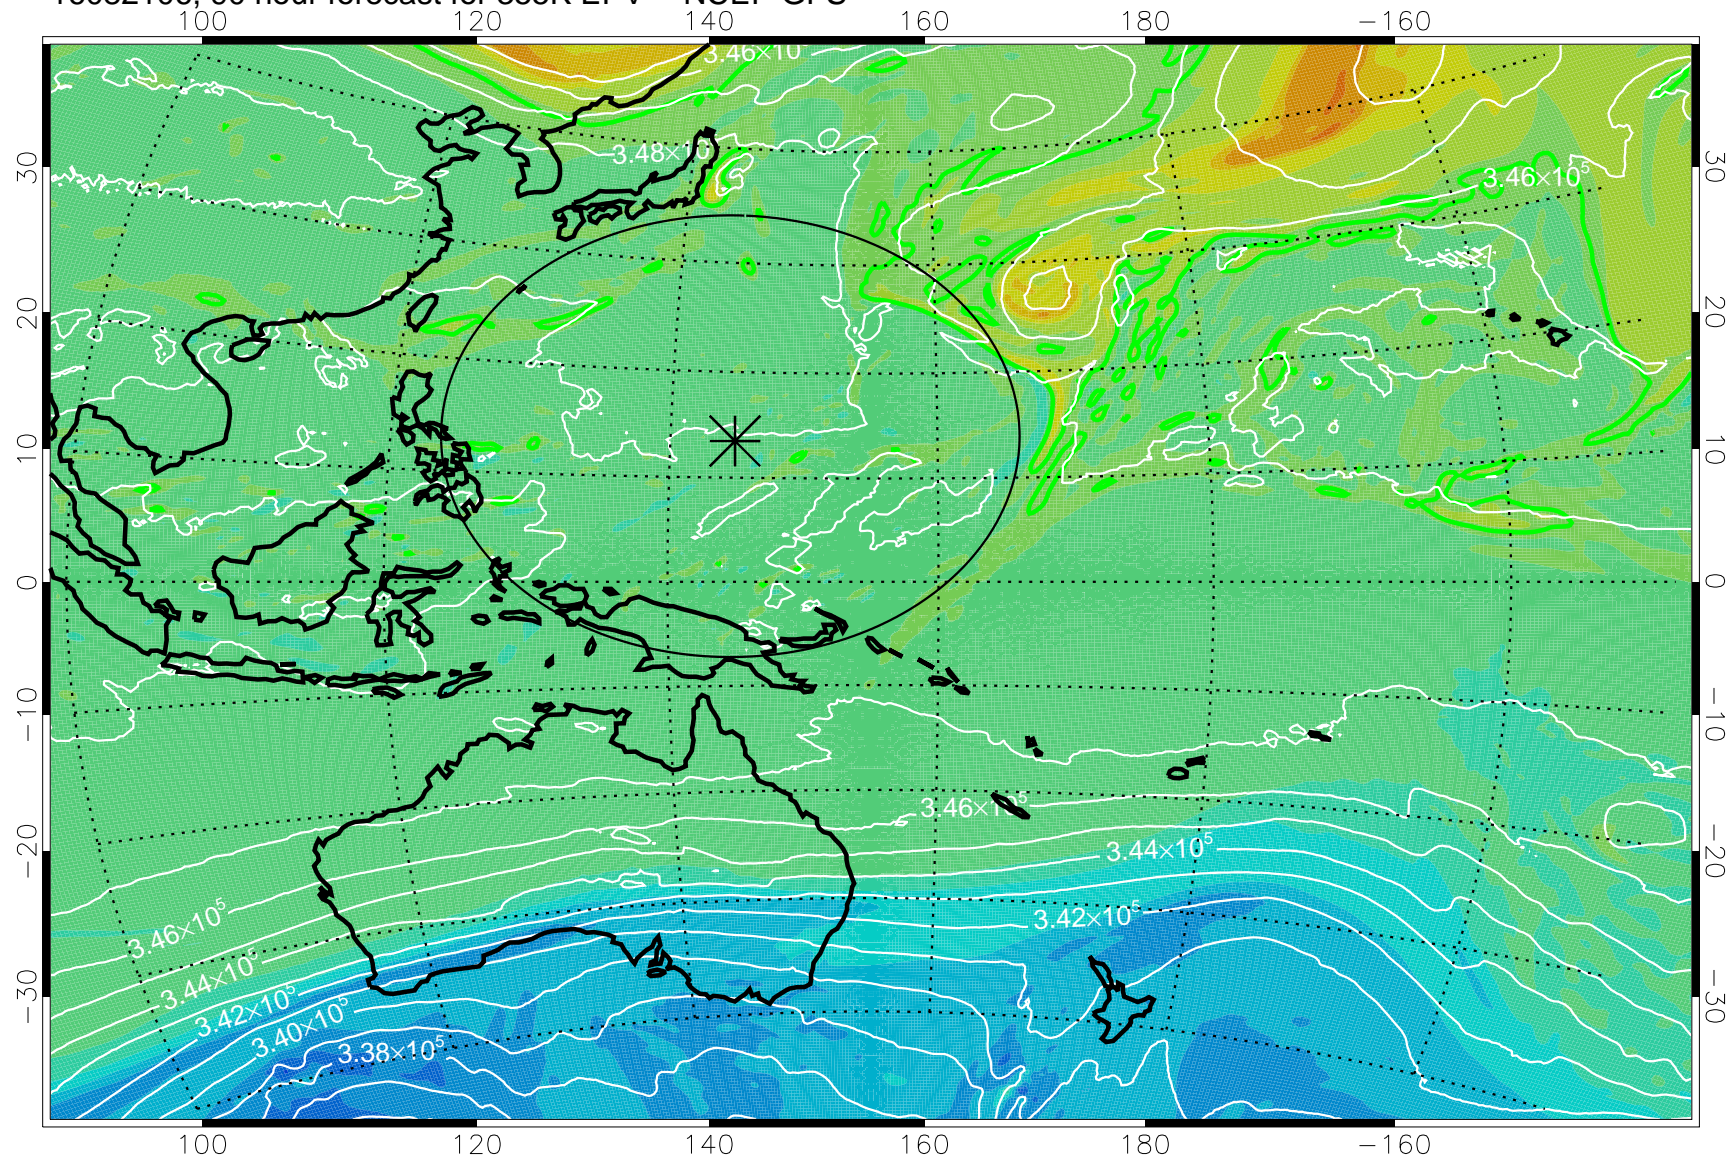

16082006, 66 hour forecast for 355K EPV -- NCEP GFS

355K Montgomery Streamfunction, white
EPV Tropopause (2 PVU) Position
Range ring of 2304 km

16082012, 72 hour forecast for 355K EPV -- NCEP GFS

355K Montgomery Streamfunction, white
EPV Tropopause (2 PVU) Position
Range ring of 2304 km

16082018, 78 hour forecast for 355K EPV -- NCEP GFS

355K Montgomery Streamfunction, white
EPV Tropopause (2 PVU) Position
Range ring of 2304 km

16082100, 84 hour forecast for 355K EPV -- NCEP GFS

355K Montgomery Streamfunction, white
EPV Tropopause (2 PVU) Position
Range ring of 2304 km

16082106, 90 hour forecast for 355K EPV -- NCEP GFS

355K Montgomery Streamfunction, white
EPV Tropopause (2 PVU) Position
Range ring of 2304 km

16082112, 96 hour forecast for 355K EPV -- NCEP GFS

355K Montgomery Streamfunction, white
EPV Tropopause (2 PVU) Position
Range ring of 2304 km

16082118, 102 hour forecast for 355K EPV -- NCEP GFS

355K Montgomery Streamfunction, white
EPV Tropopause (2 PVU) Position
Range ring of 2304 km

16082200, 108 hour forecast for 355K EPV -- NCEP GFS

355K Montgomery Streamfunction, white
EPV Tropopause (2 PVU) Position
Range ring of 2304 km