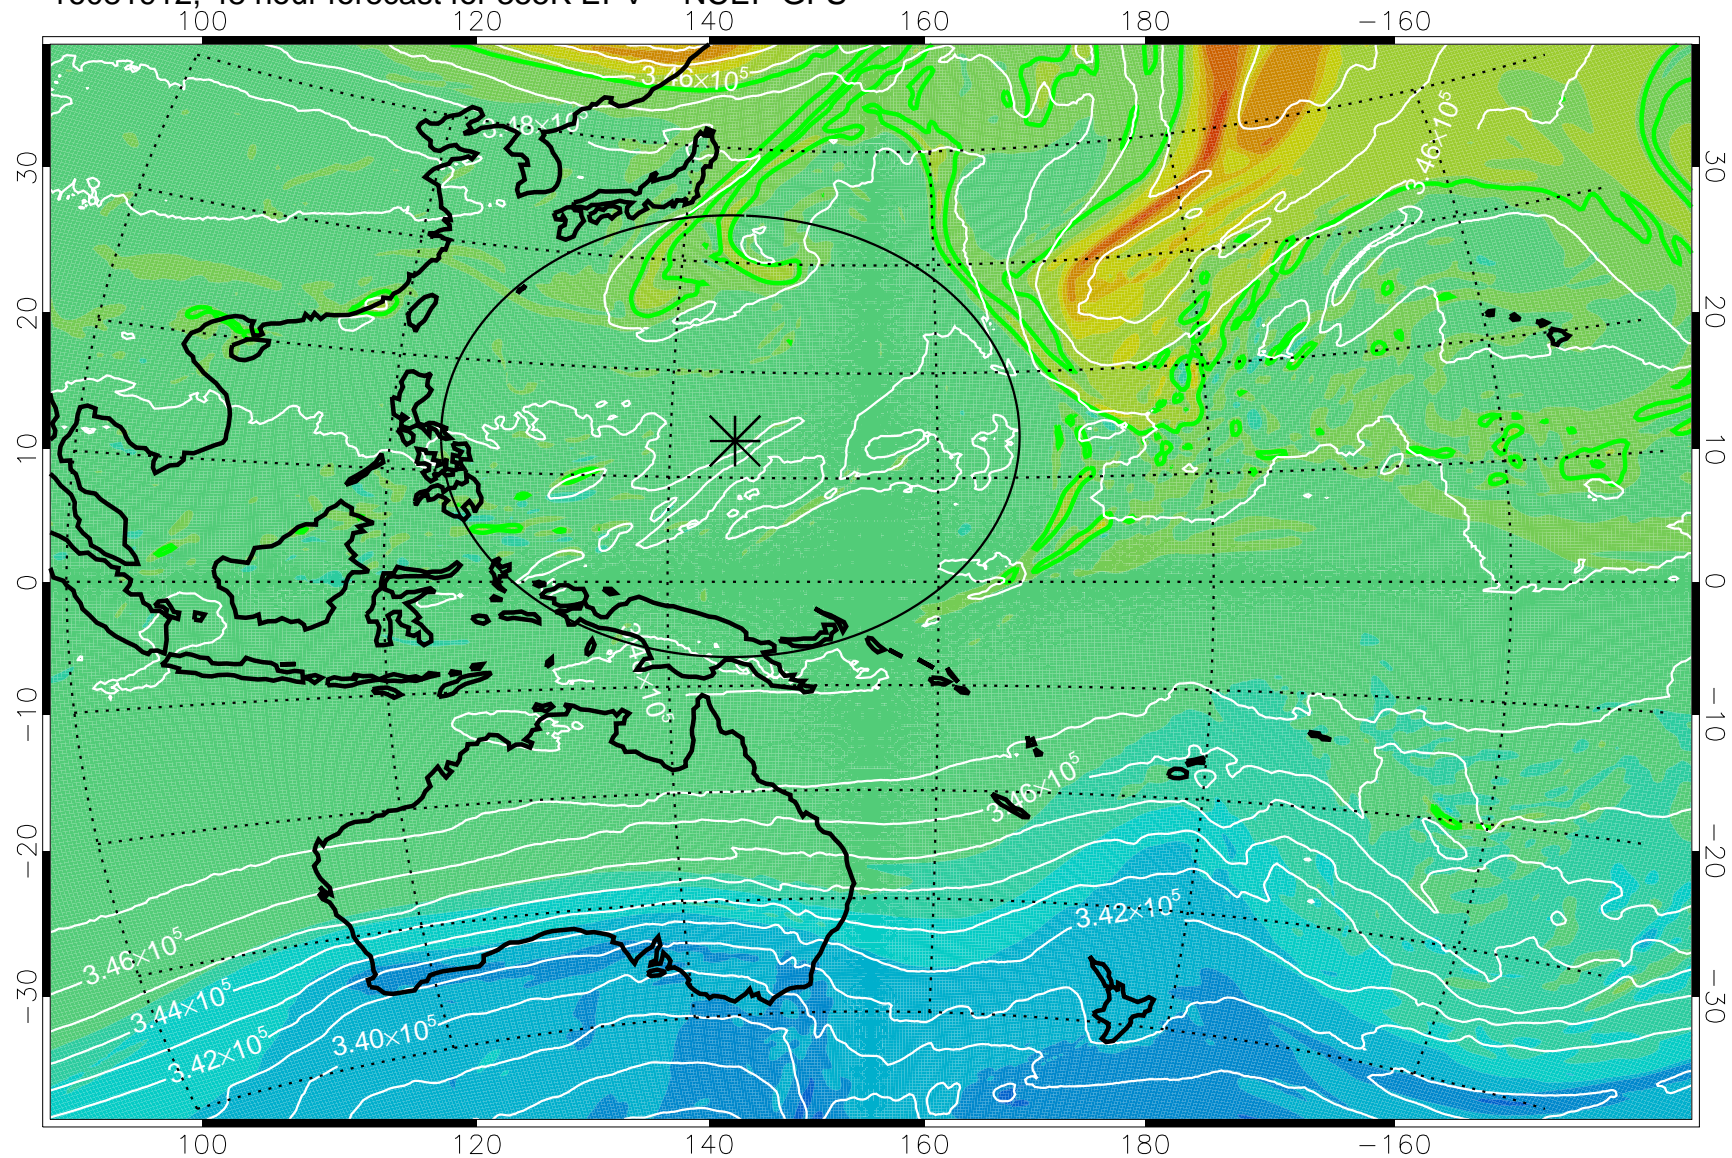

16081818, 30 hour forecast for 355K EPV -- NCEP GFS

355K Montgomery Streamfunction, white
EPV Tropopause (2 PVU) Position
Range ring of 2304 km

16081900, 36 hour forecast for 355K EPV -- NCEP GFS

355K Montgomery Streamfunction, white
EPV Tropopause (2 PVU) Position
Range ring of 2304 km

16081906, 42 hour forecast for 355K EPV -- NCEP GFS

355K Montgomery Streamfunction, white
EPV Tropopause (2 PVU) Position
Range ring of 2304 km

16081912, 48 hour forecast for 355K EPV -- NCEP GFS

355K Montgomery Streamfunction, white
EPV Tropopause (2 PVU) Position
Range ring of 2304 km

16081918, 54 hour forecast for 355K EPV -- NCEP GFS

355K Montgomery Streamfunction, white
EPV Tropopause (2 PVU) Position
Range ring of 2304 km

16082000, 60 hour forecast for 355K EPV -- NCEP GFS

355K Montgomery Streamfunction, white
EPV Tropopause (2 PVU) Position
Range ring of 2304 km

16082018, 78 hour forecast for 355K EPV -- NCEP GFS

355K Montgomery Streamfunction, white
EPV Tropopause (2 PVU) Position
Range ring of 2304 km

16082100, 84 hour forecast for 355K EPV -- NCEP GFS

355K Montgomery Streamfunction, white
EPV Tropopause (2 PVU) Position
Range ring of 2304 km