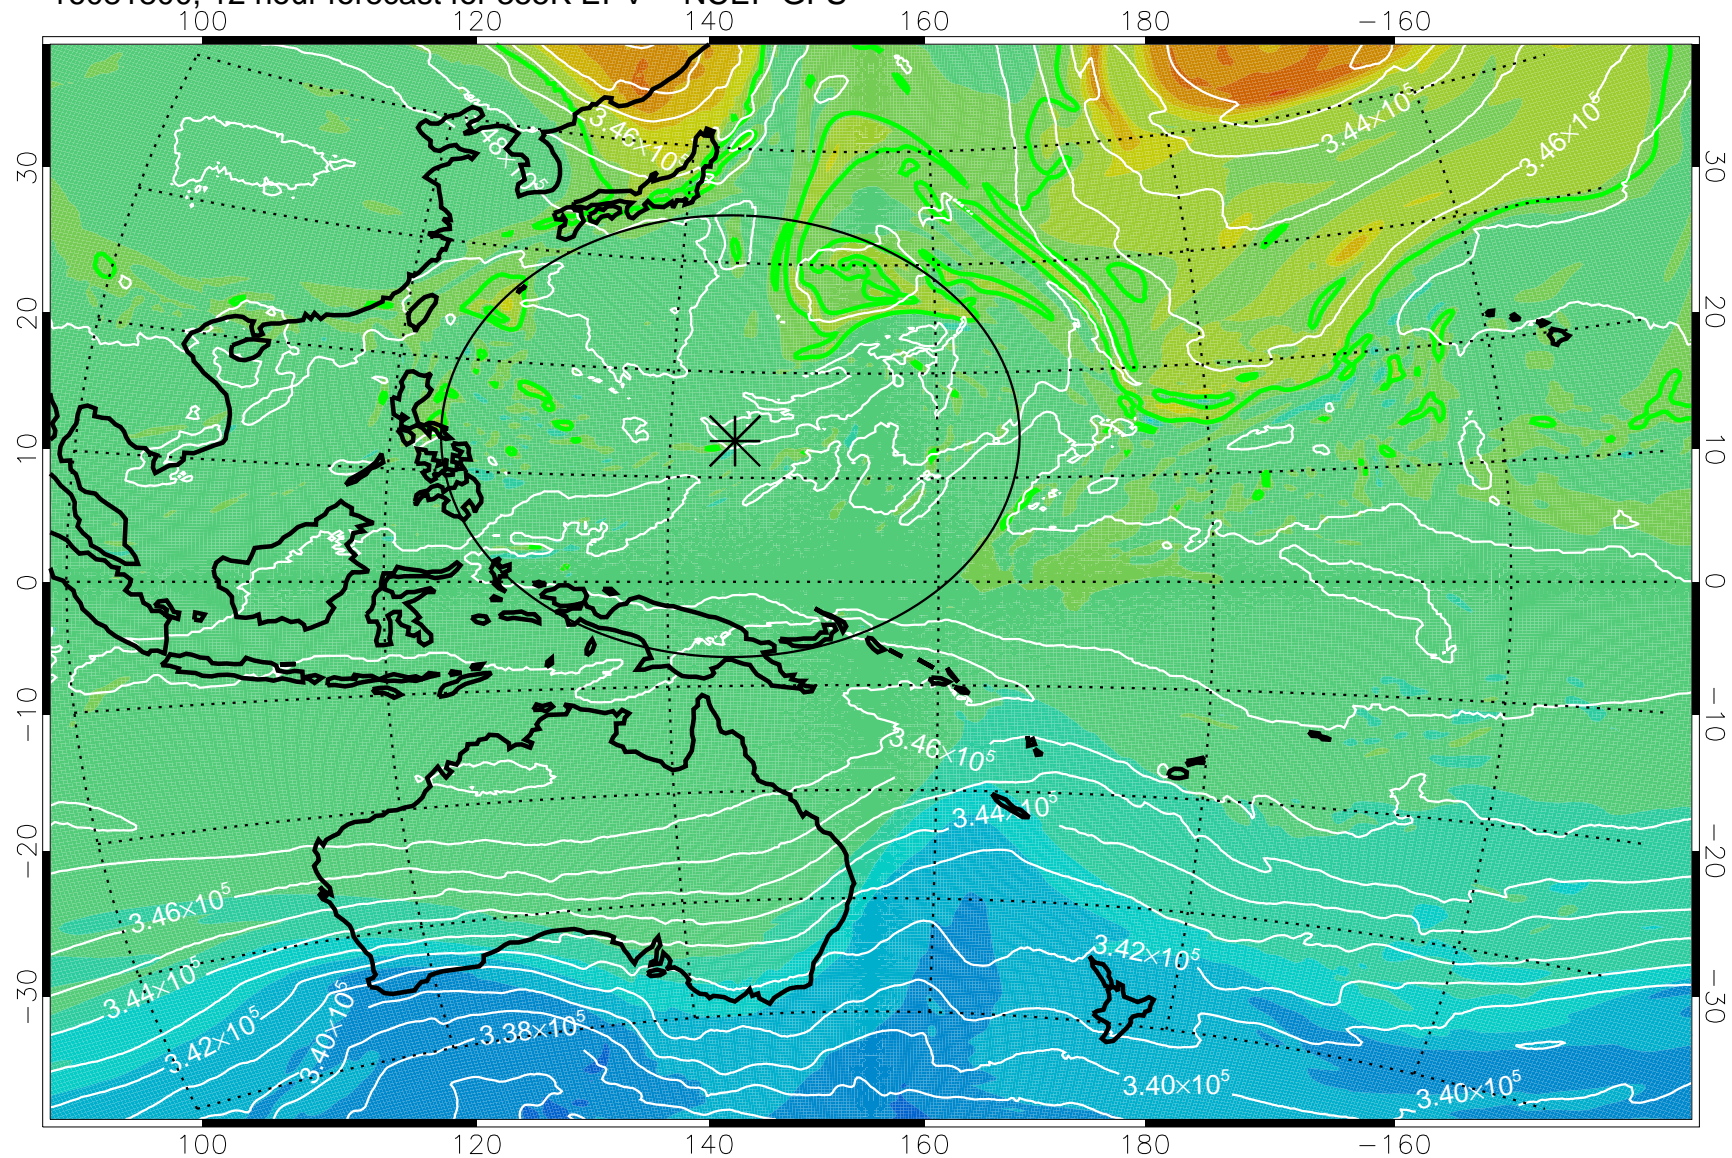

16081718, 6 hour forecast for 355K EPV -- NCEP GFS

355K Montgomery Streamfunction, white
EPV Tropopause (2 PVU) Position
Range ring of 2304 km

16081800, 12 hour forecast for 355K EPV -- NCEP GFS

355K Montgomery Streamfunction, white
EPV Tropopause (2 PVU) Position
Range ring of 2304 km

16081806, 18 hour forecast for 355K EPV -- NCEP GFS

355K Montgomery Streamfunction, white
EPV Tropopause (2 PVU) Position
Range ring of 2304 km

16081812, 24 hour forecast for 355K EPV -- NCEP GFS

355K Montgomery Streamfunction, white
EPV Tropopause (2 PVU) Position
Range ring of 2304 km

16081818, 30 hour forecast for 355K EPV -- NCEP GFS

355K Montgomery Streamfunction, white
EPV Tropopause (2 PVU) Position
Range ring of 2304 km

16081900, 36 hour forecast for 355K EPV -- NCEP GFS

355K Montgomery Streamfunction, white
EPV Tropopause (2 PVU) Position
Range ring of 2304 km

16081906, 42 hour forecast for 355K EPV -- NCEP GFS

355K Montgomery Streamfunction, white
EPV Tropopause (2 PVU) Position
Range ring of 2304 km

16081912, 48 hour forecast for 355K EPV -- NCEP GFS

355K Montgomery Streamfunction, white
EPV Tropopause (2 PVU) Position
Range ring of 2304 km