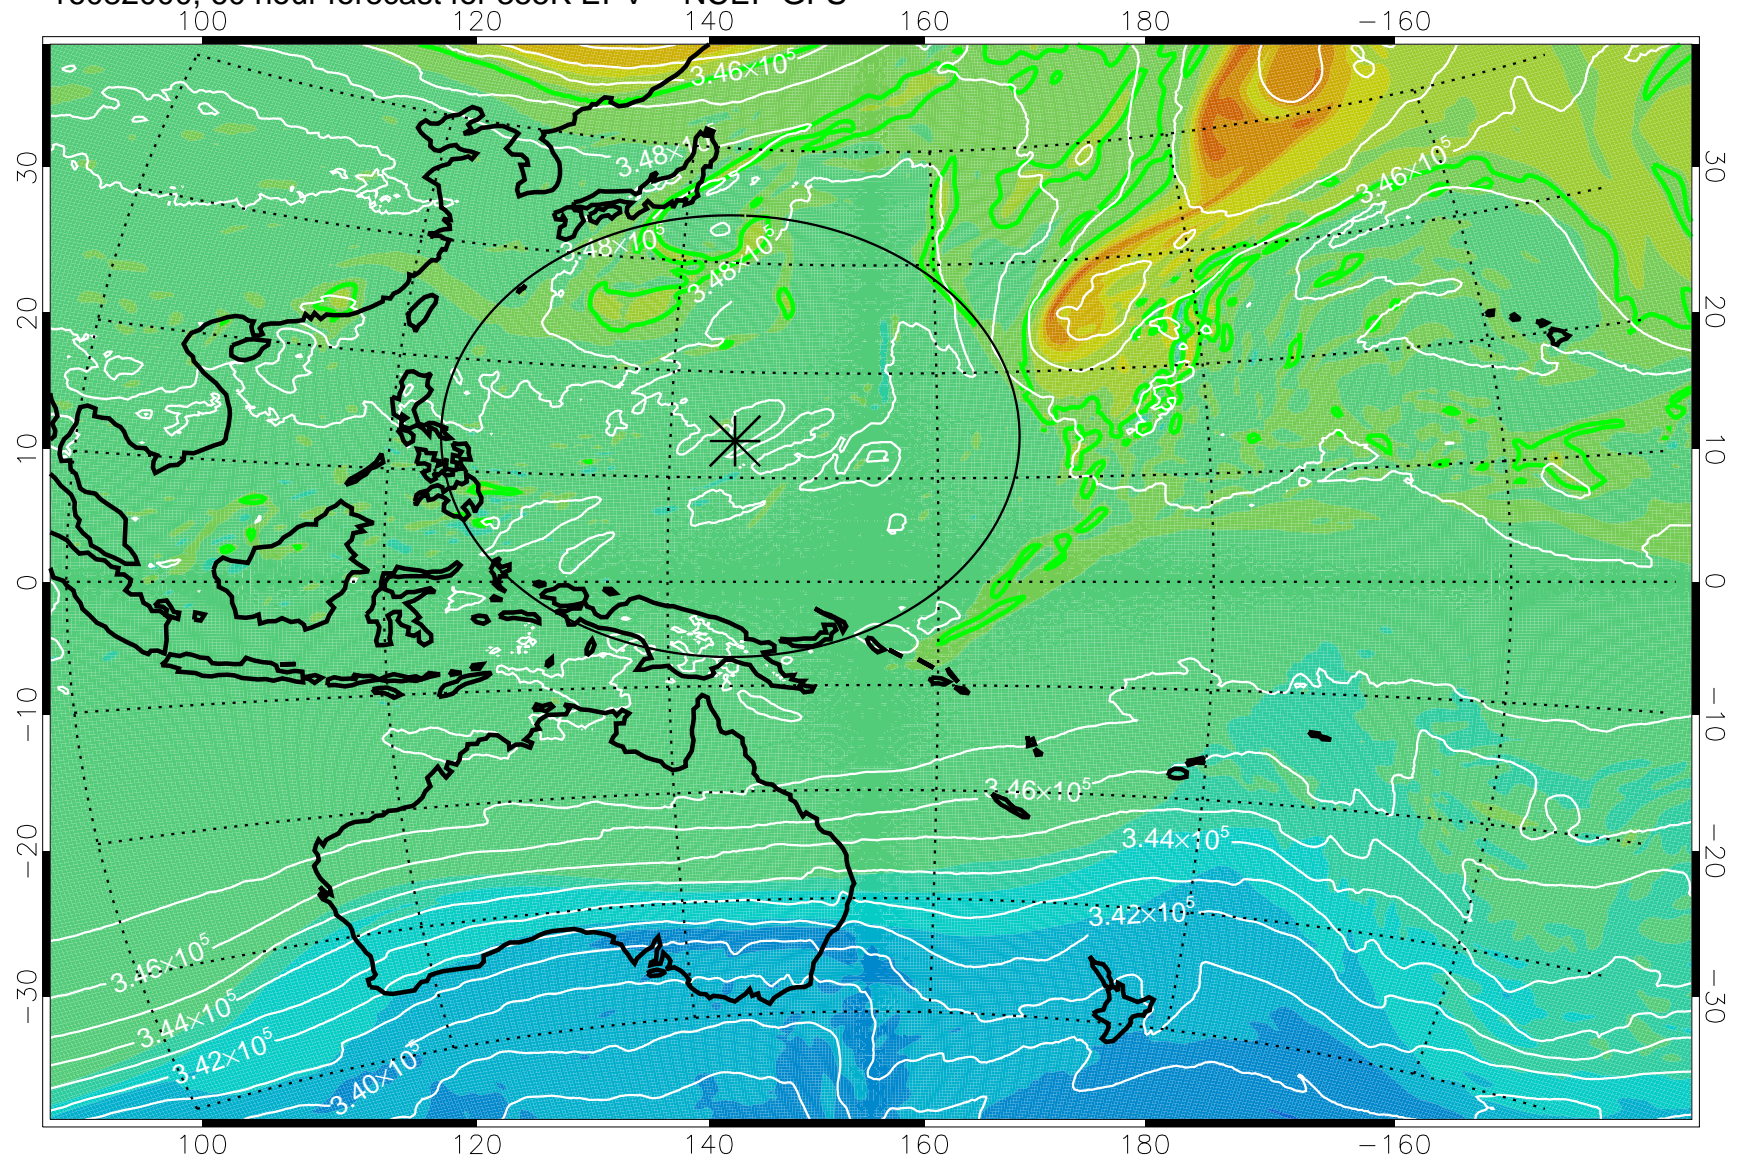

16081906, 42 hour forecast for 355K EPV -- NCEP GFS

355K Montgomery Streamfunction, white
EPV Tropopause (2 PVU) Position
Range ring of 2304 km

16081912, 48 hour forecast for 355K EPV -- NCEP GFS

355K Montgomery Streamfunction, white
EPV Tropopause (2 PVU) Position
Range ring of 2304 km

16081918, 54 hour forecast for 355K EPV -- NCEP GFS

355K Montgomery Streamfunction, white
EPV Tropopause (2 PVU) Position
Range ring of 2304 km

16082000, 60 hour forecast for 355K EPV -- NCEP GFS

355K Montgomery Streamfunction, white
EPV Tropopause (2 PVU) Position
Range ring of 2304 km

16082006, 66 hour forecast for 355K EPV -- NCEP GFS

355K Montgomery Streamfunction, white
EPV Tropopause (2 PVU) Position
Range ring of 2304 km

16082012, 72 hour forecast for 355K EPV -- NCEP GFS

355K Montgomery Streamfunction, white
EPV Tropopause (2 PVU) Position
Range ring of 2304 km

16082018, 78 hour forecast for 355K EPV -- NCEP GFS

355K Montgomery Streamfunction, white
EPV Tropopause (2 PVU) Position
Range ring of 2304 km

16082100, 84 hour forecast for 355K EPV -- NCEP GFS

355K Montgomery Streamfunction, white
EPV Tropopause (2 PVU) Position
Range ring of 2304 km