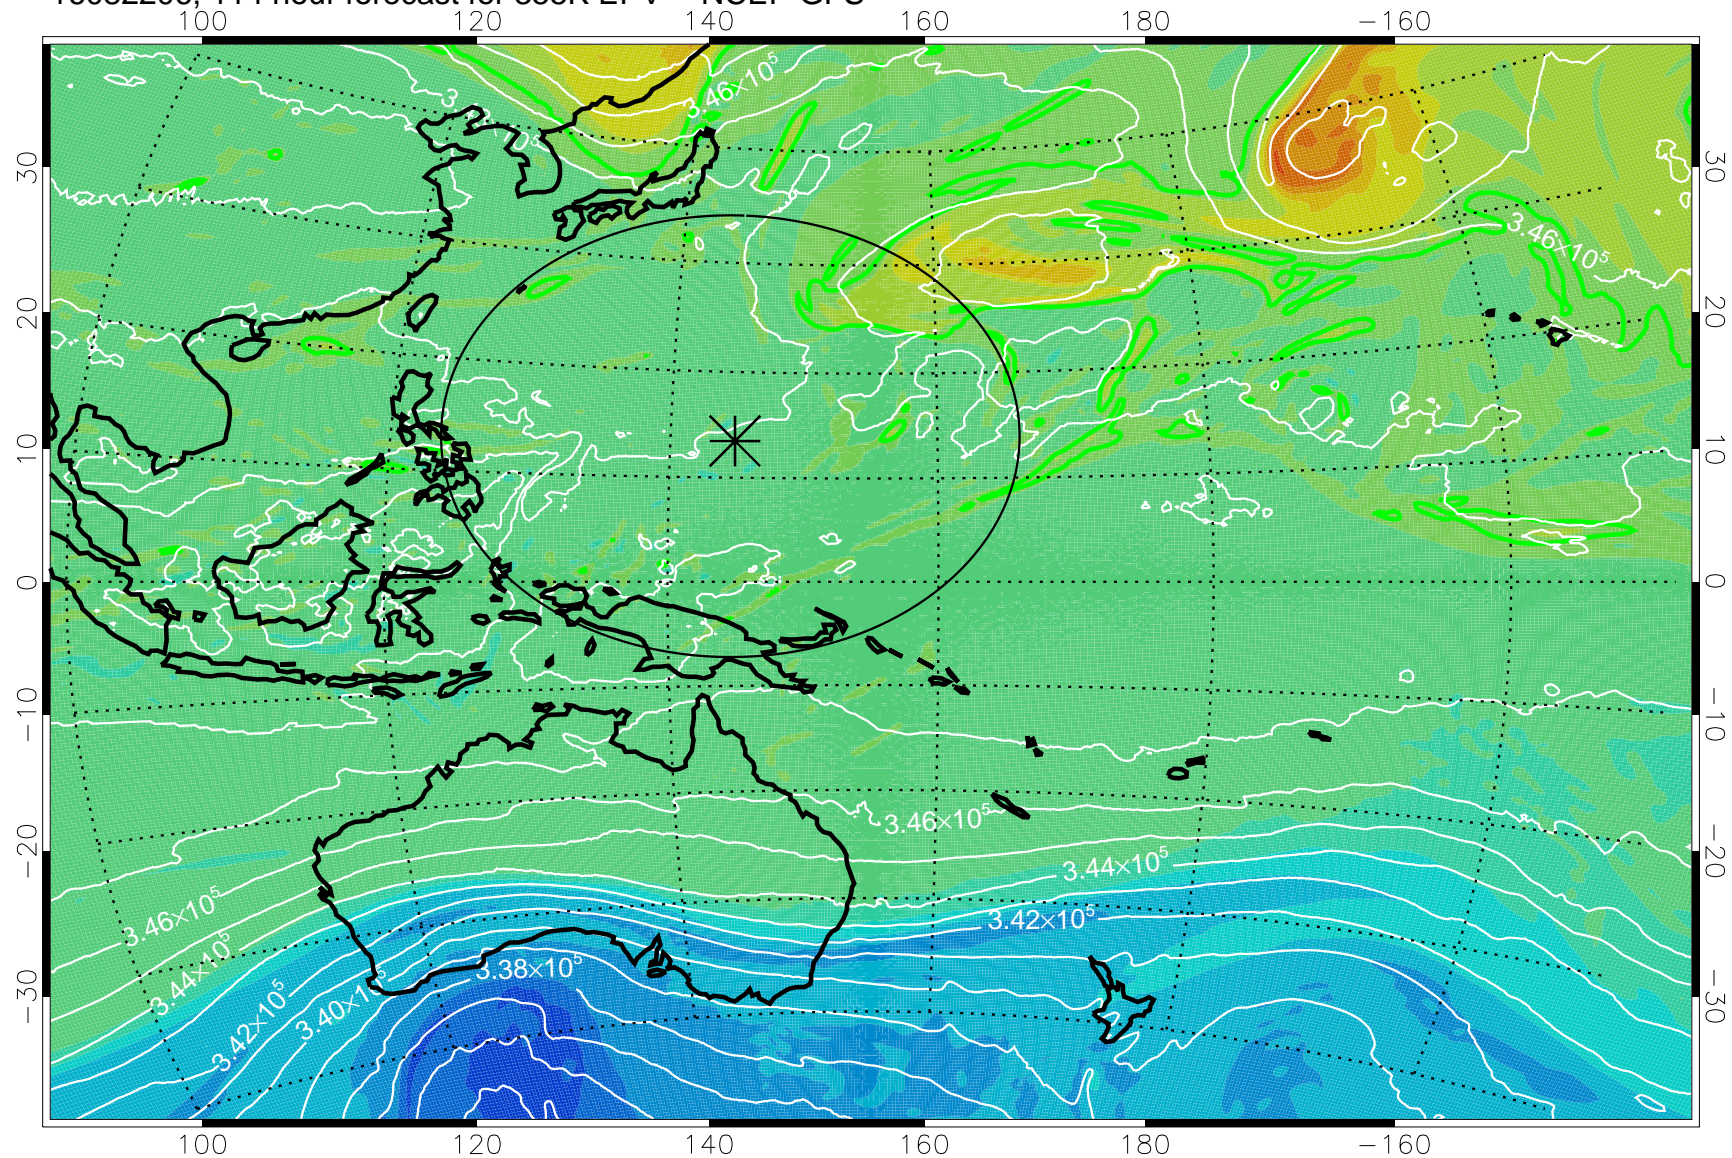

16082018, 78 hour forecast for 355K EPV -- NCEP GFS

355K Montgomery Streamfunction, white
EPV Tropopause (2 PVU) Position
Range ring of 2304 km

16082100, 84 hour forecast for 355K EPV -- NCEP GFS

355K Montgomery Streamfunction, white
EPV Tropopause (2 PVU) Position
Range ring of 2304 km

16082106, 90 hour forecast for 355K EPV -- NCEP GFS

355K Montgomery Streamfunction, white
EPV Tropopause (2 PVU) Position
Range ring of 2304 km

16082112, 96 hour forecast for 355K EPV -- NCEP GFS

355K Montgomery Streamfunction, white
EPV Tropopause (2 PVU) Position
Range ring of 2304 km

16082118, 102 hour forecast for 355K EPV -- NCEP GFS

355K Montgomery Streamfunction, white
EPV Tropopause (2 PVU) Position
Range ring of 2304 km

16082200, 108 hour forecast for 355K EPV -- NCEP GFS

355K Montgomery Streamfunction, white
EPV Tropopause (2 PVU) Position
Range ring of 2304 km

16082206, 114 hour forecast for 355K EPV -- NCEP GFS

355K Montgomery Streamfunction, white
EPV Tropopause (2 PVU) Position
Range ring of 2304 km

16082212, 120 hour forecast for 355K EPV -- NCEP GFS

355K Montgomery Streamfunction, white
EPV Tropopause (2 PVU) Position
Range ring of 2304 km