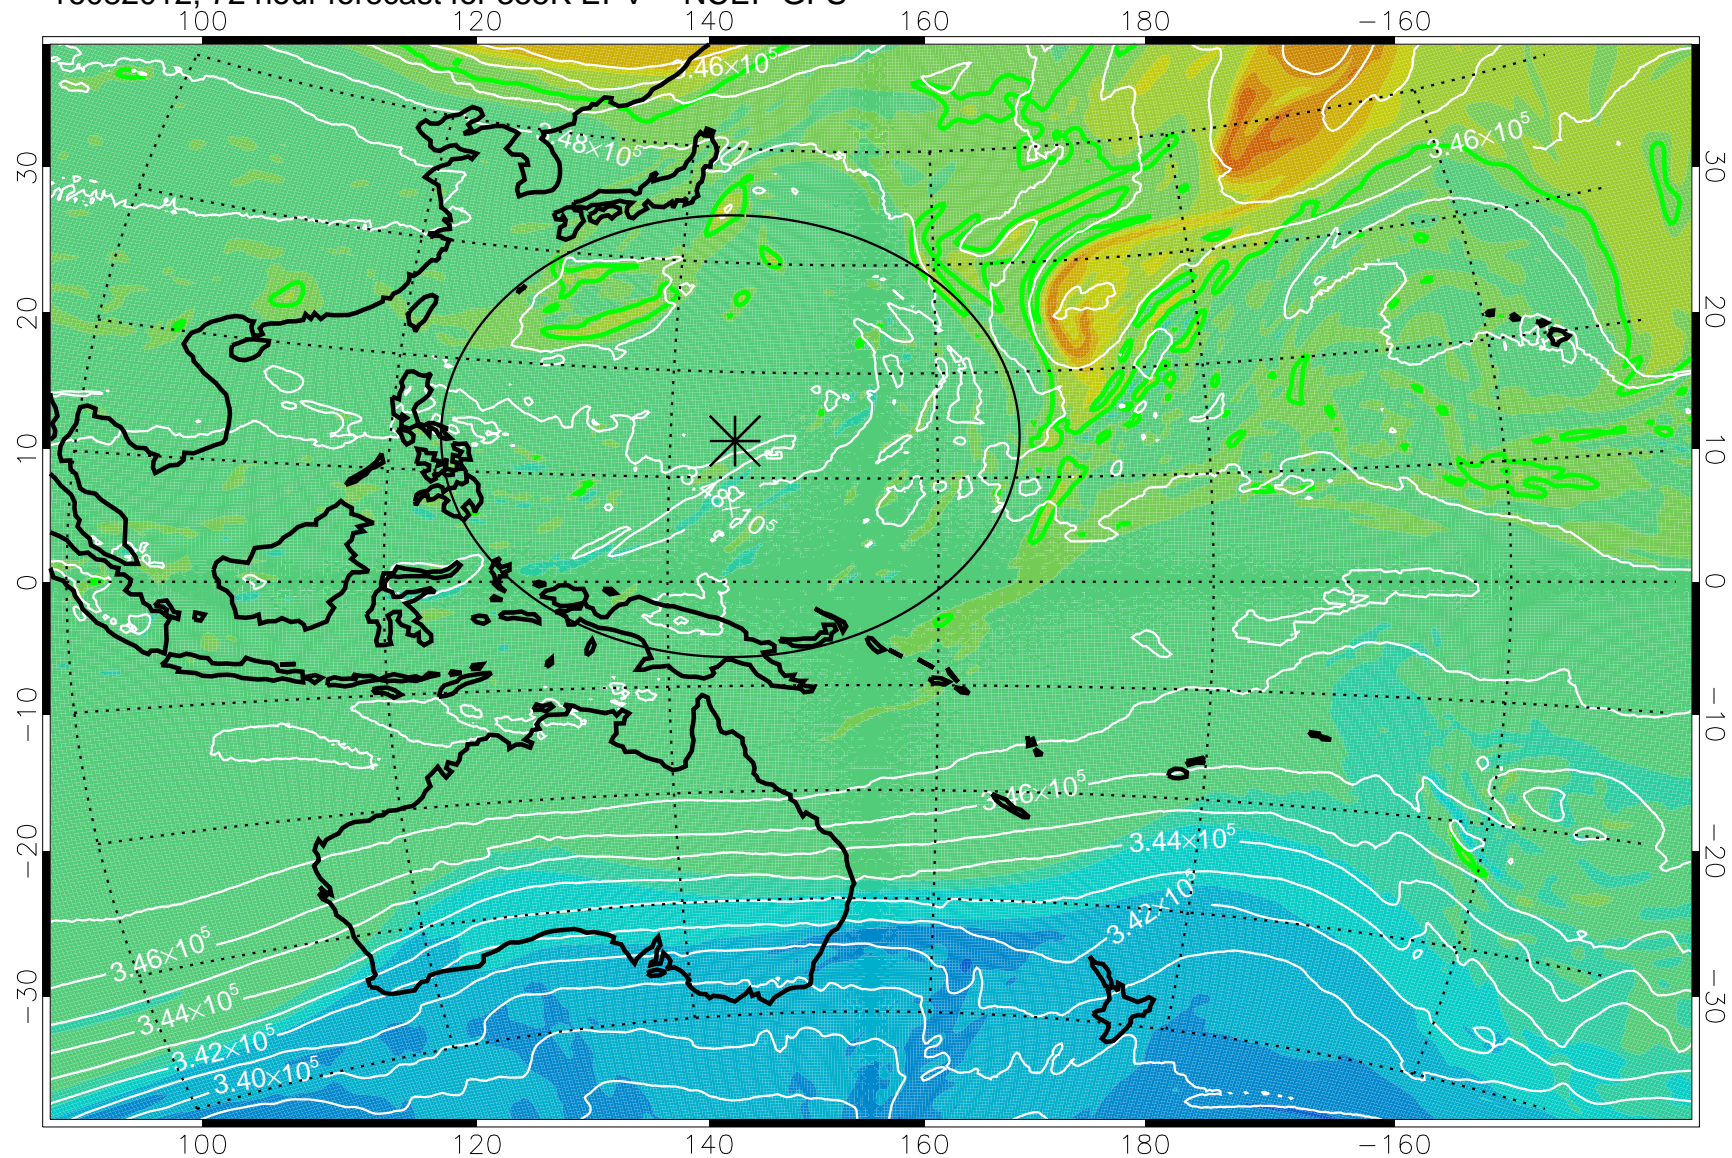

16081906, 42 hour forecast for 355K EPV -- NCEP GFS

355K Montgomery Streamfunction, white
EPV Tropopause (2 PVU) Position
Range ring of 2304 km

16081912, 48 hour forecast for 355K EPV -- NCEP GFS

355K Montgomery Streamfunction, white
EPV Tropopause (2 PVU) Position
Range ring of 2304 km

16081918, 54 hour forecast for 355K EPV -- NCEP GFS

355K Montgomery Streamfunction, white
EPV Tropopause (2 PVU) Position
Range ring of 2304 km

16082000, 60 hour forecast for 355K EPV -- NCEP GFS

355K Montgomery Streamfunction, white
EPV Tropopause (2 PVU) Position
Range ring of 2304 km

16082006, 66 hour forecast for 355K EPV -- NCEP GFS

355K Montgomery Streamfunction, white
EPV Tropopause (2 PVU) Position
Range ring of 2304 km

16082012, 72 hour forecast for 355K EPV -- NCEP GFS

355K Montgomery Streamfunction, white
EPV Tropopause (2 PVU) Position
Range ring of 2304 km

16082018, 78 hour forecast for 355K EPV -- NCEP GFS

355K Montgomery Streamfunction, white
EPV Tropopause (2 PVU) Position
Range ring of 2304 km

16082100, 84 hour forecast for 355K EPV -- NCEP GFS

355K Montgomery Streamfunction, white
EPV Tropopause (2 PVU) Position
Range ring of 2304 km