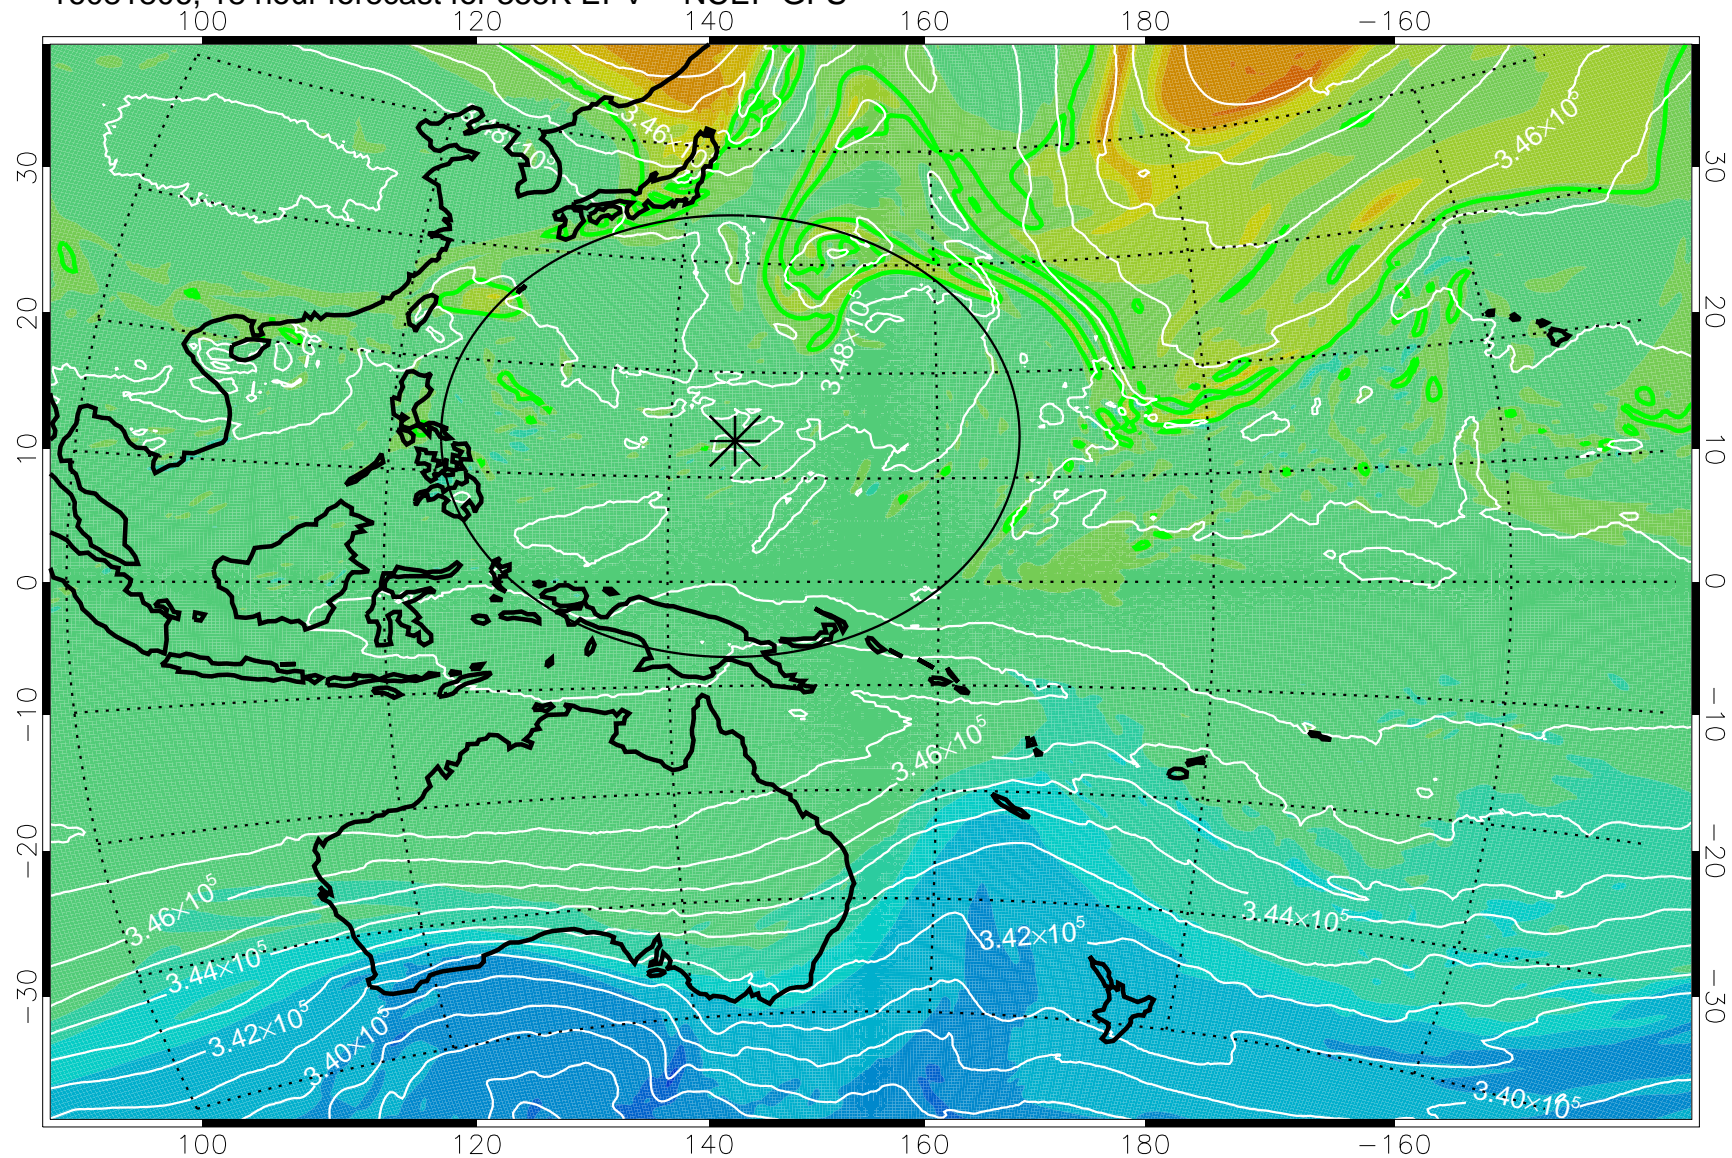

16081718, 6 hour forecast for 355K EPV -- NCEP GFS

355K Montgomery Streamfunction, white
EPV Tropopause (2 PVU) Position
Range ring of 2304 km

16081800, 12 hour forecast for 355K EPV -- NCEP GFS

355K Montgomery Streamfunction, white
EPV Tropopause (2 PVU) Position
Range ring of 2304 km

16081806, 18 hour forecast for 355K EPV -- NCEP GFS

355K Montgomery Streamfunction, white
EPV Tropopause (2 PVU) Position
Range ring of 2304 km

16081812, 24 hour forecast for 355K EPV -- NCEP GFS

355K Montgomery Streamfunction, white
EPV Tropopause (2 PVU) Position
Range ring of 2304 km

16081818, 30 hour forecast for 355K EPV -- NCEP GFS

355K Montgomery Streamfunction, white
EPV Tropopause (2 PVU) Position
Range ring of 2304 km

16081900, 36 hour forecast for 355K EPV -- NCEP GFS

355K Montgomery Streamfunction, white
EPV Tropopause (2 PVU) Position
Range ring of 2304 km

16081906, 42 hour forecast for 355K EPV -- NCEP GFS

355K Montgomery Streamfunction, white
EPV Tropopause (2 PVU) Position
Range ring of 2304 km

16081912, 48 hour forecast for 355K EPV -- NCEP GFS

355K Montgomery Streamfunction, white
EPV Tropopause (2 PVU) Position
Range ring of 2304 km