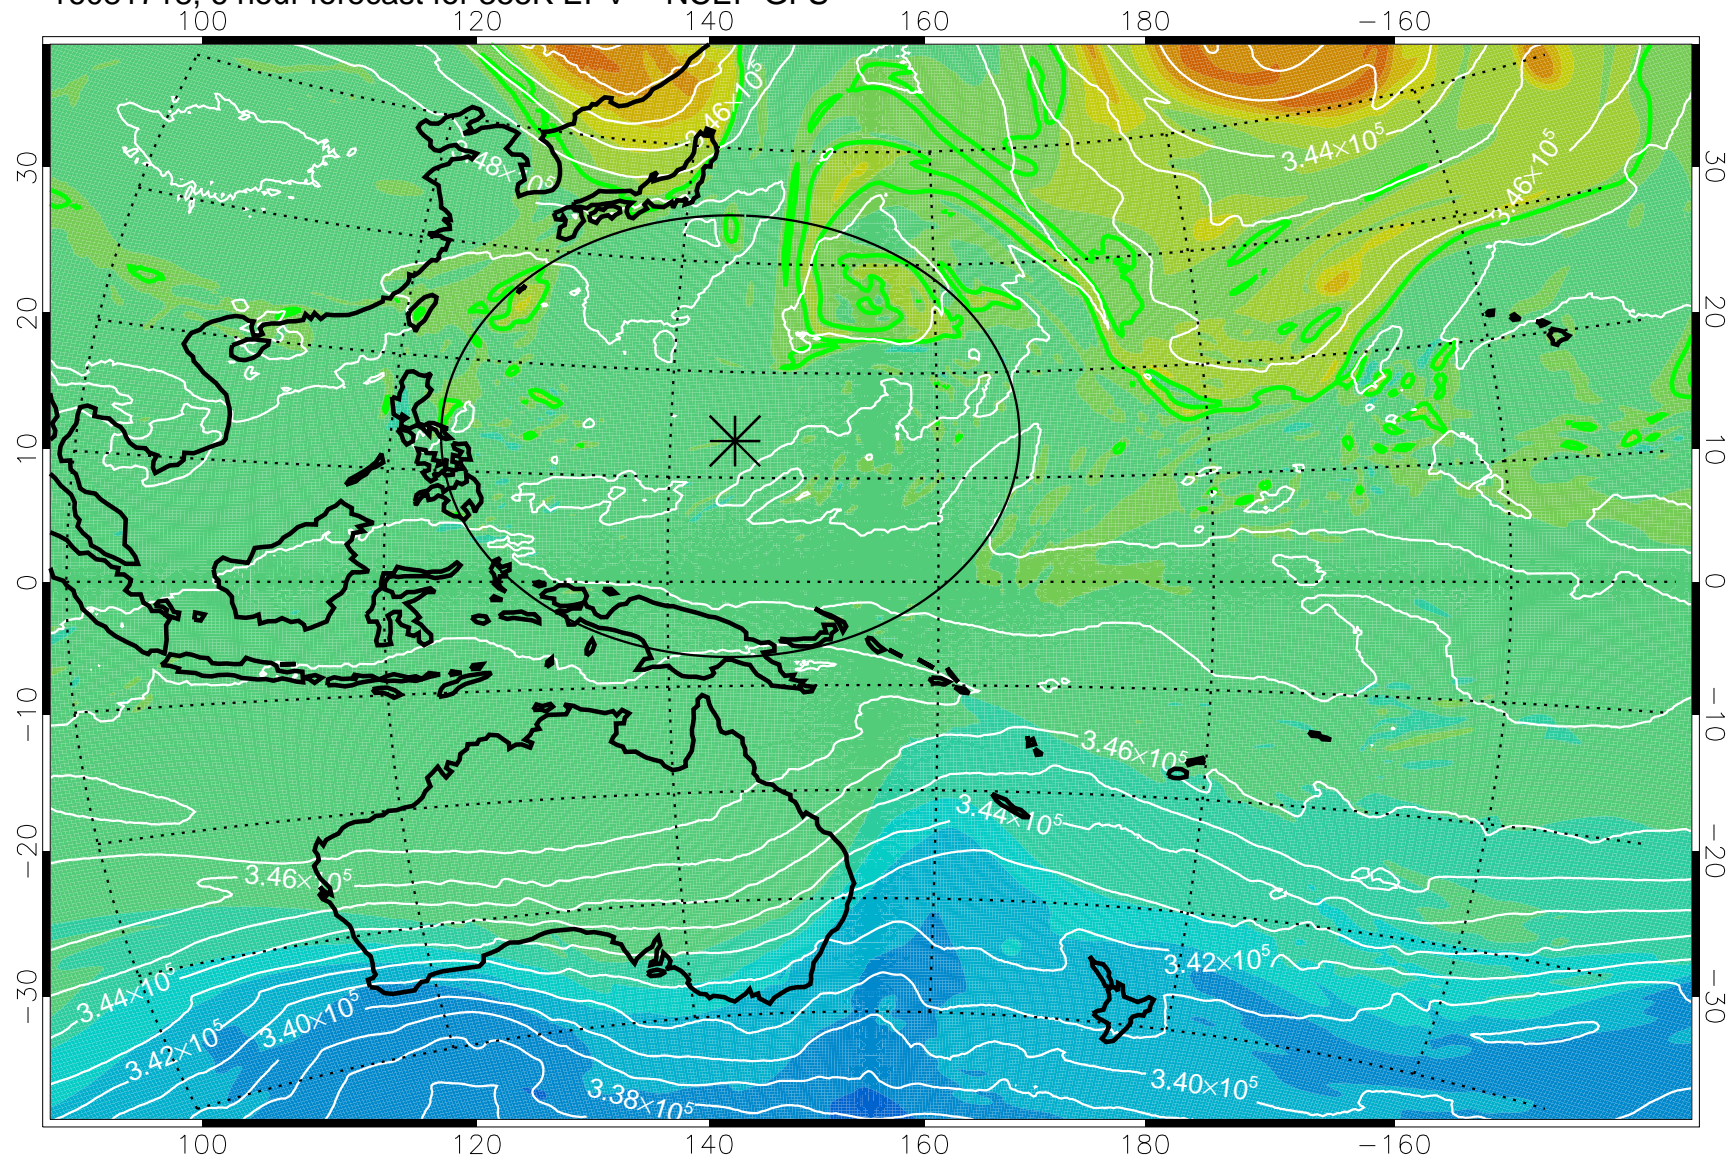

16081718, 6 hour forecast for 355K EPV -- NCEP GFS

355K Montgomery Streamfunction, white
EPV Tropopause (2 PVU) Position
Range ring of 2304 km

16081800, 12 hour forecast for 355K EPV -- NCEP GFS

355K Montgomery Streamfunction, white
EPV Tropopause (2 PVU) Position
Range ring of 2304 km

16081806, 18 hour forecast for 355K EPV -- NCEP GFS

355K Montgomery Streamfunction, white
EPV Tropopause (2 PVU) Position
Range ring of 2304 km

16081812, 24 hour forecast for 355K EPV -- NCEP GFS

355K Montgomery Streamfunction, white
EPV Tropopause (2 PVU) Position
Range ring of 2304 km

16081818, 30 hour forecast for 355K EPV -- NCEP GFS

355K Montgomery Streamfunction, white
EPV Tropopause (2 PVU) Position
Range ring of 2304 km

16081900, 36 hour forecast for 355K EPV -- NCEP GFS

355K Montgomery Streamfunction, white
EPV Tropopause (2 PVU) Position
Range ring of 2304 km

16081906, 42 hour forecast for 355K EPV -- NCEP GFS

355K Montgomery Streamfunction, white
EPV Tropopause (2 PVU) Position
Range ring of 2304 km

16081912, 48 hour forecast for 355K EPV -- NCEP GFS

355K Montgomery Streamfunction, white
EPV Tropopause (2 PVU) Position
Range ring of 2304 km