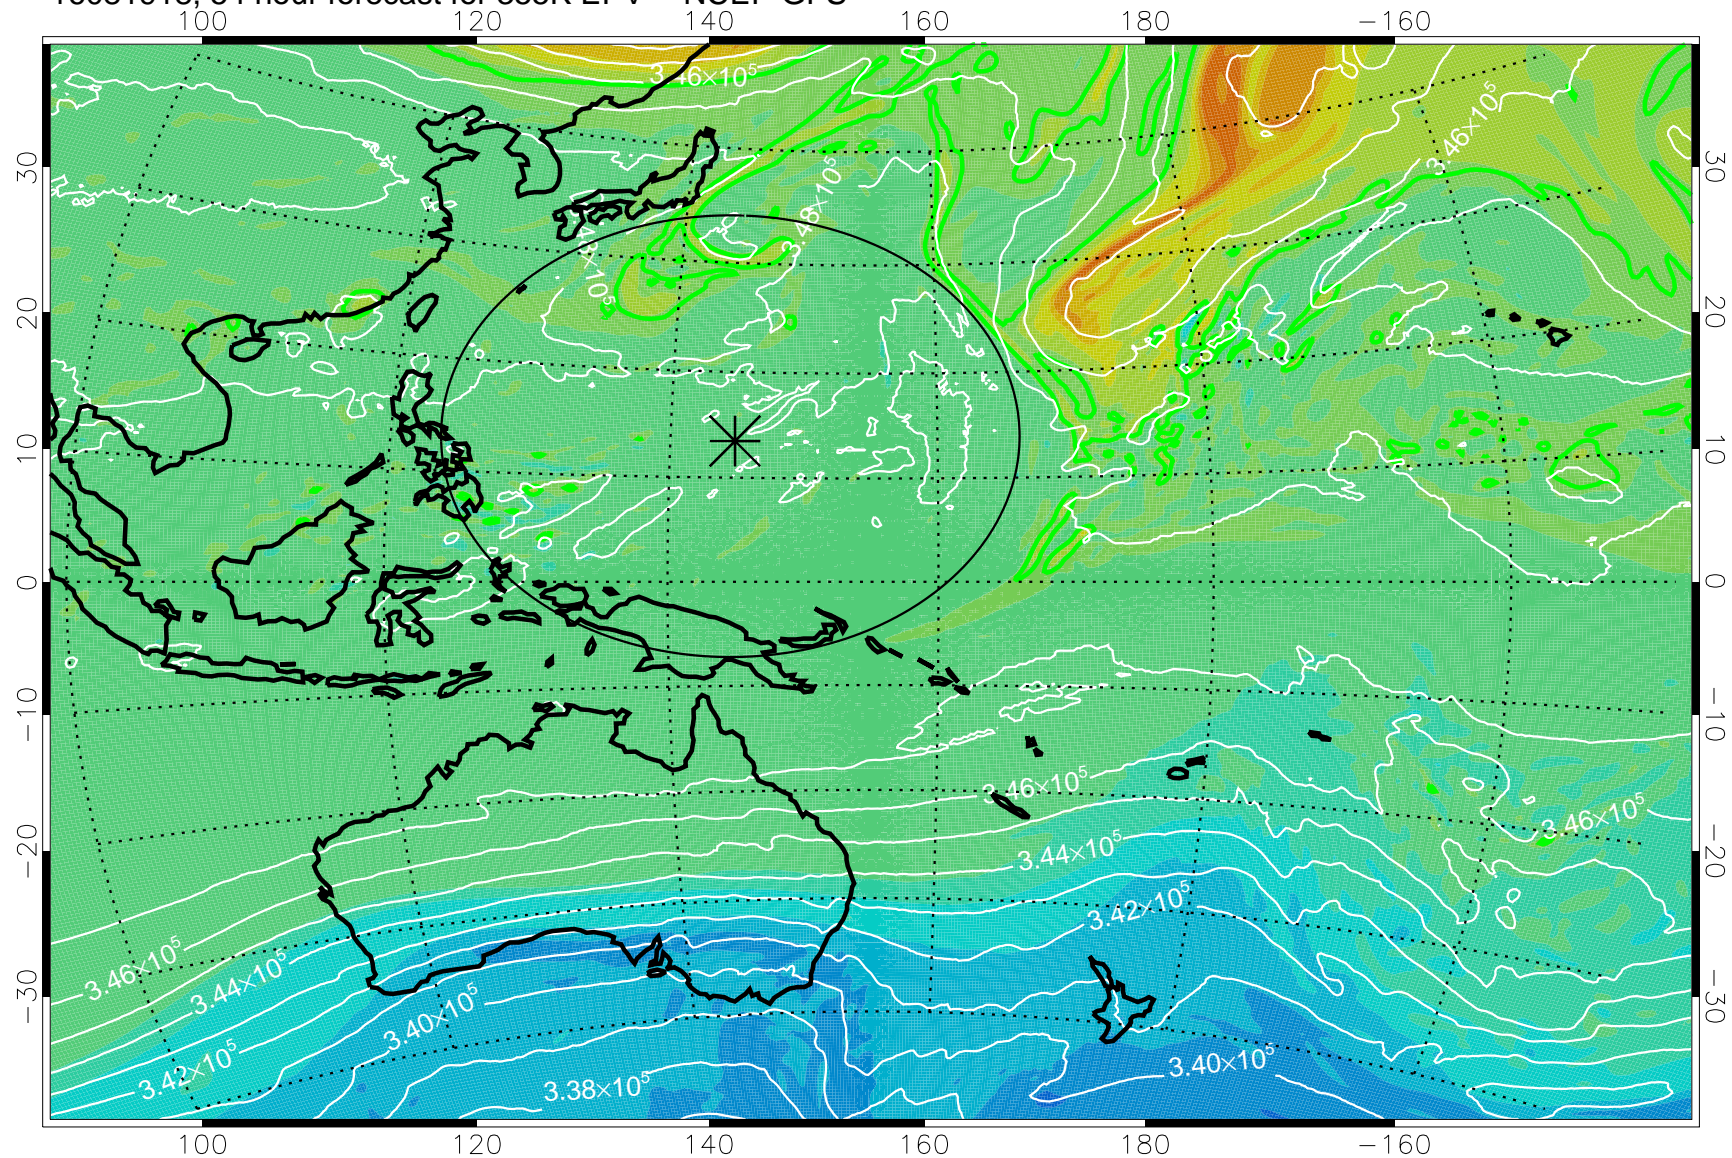

16081818, 30 hour forecast for 355K EPV -- NCEP GFS

355K Montgomery Streamfunction, white
EPV Tropopause (2 PVU) Position
Range ring of 2304 km

16081900, 36 hour forecast for 355K EPV -- NCEP GFS

355K Montgomery Streamfunction, white
EPV Tropopause (2 PVU) Position
Range ring of 2304 km

16081906, 42 hour forecast for 355K EPV -- NCEP GFS

355K Montgomery Streamfunction, white
EPV Tropopause (2 PVU) Position
Range ring of 2304 km

16081912, 48 hour forecast for 355K EPV -- NCEP GFS

355K Montgomery Streamfunction, white
EPV Tropopause (2 PVU) Position
Range ring of 2304 km

16081918, 54 hour forecast for 355K EPV -- NCEP GFS

355K Montgomery Streamfunction, white
EPV Tropopause (2 PVU) Position
Range ring of 2304 km

16082000, 60 hour forecast for 355K EPV -- NCEP GFS

355K Montgomery Streamfunction, white
EPV Tropopause (2 PVU) Position
Range ring of 2304 km

16082006, 66 hour forecast for 355K EPV -- NCEP GFS

355K Montgomery Streamfunction, white
EPV Tropopause (2 PVU) Position
Range ring of 2304 km

16082012, 72 hour forecast for 355K EPV -- NCEP GFS

355K Montgomery Streamfunction, white
EPV Tropopause (2 PVU) Position
Range ring of 2304 km