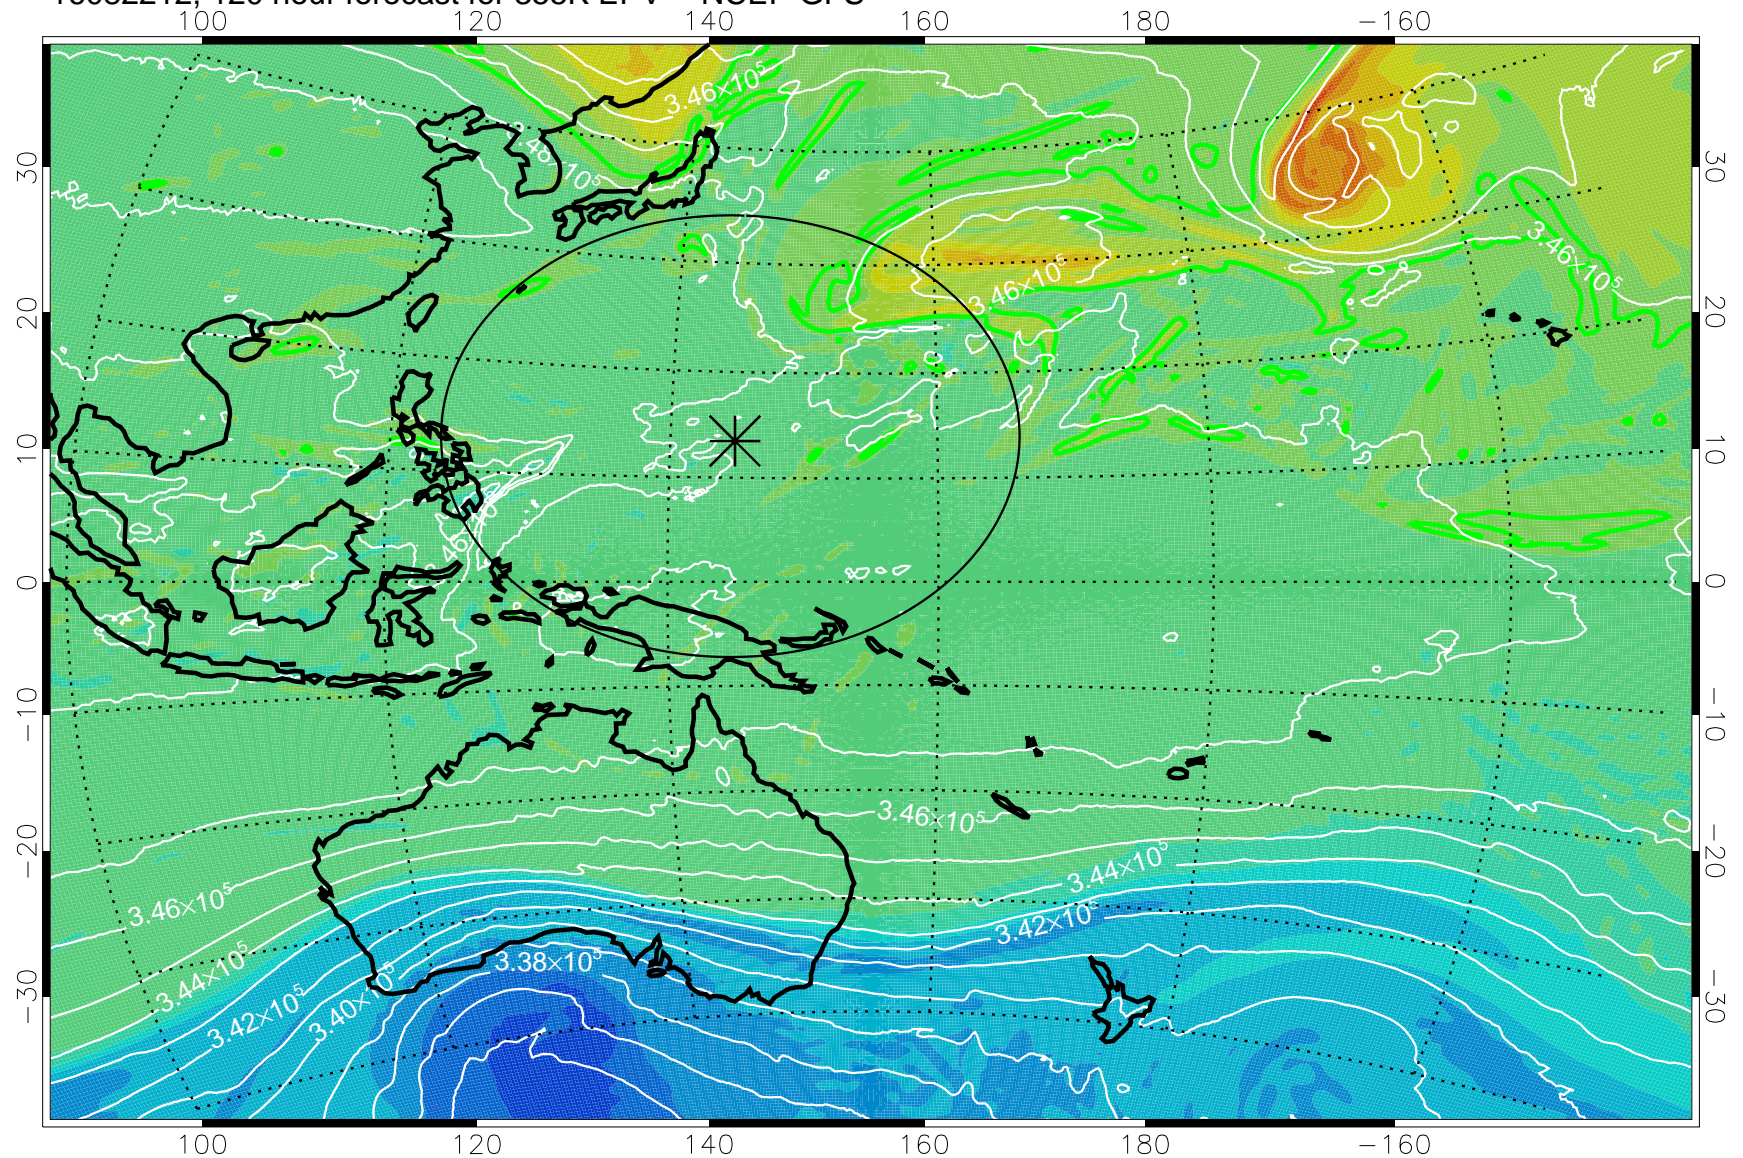

16082018, 78 hour forecast for 355K EPV -- NCEP GFS

355K Montgomery Streamfunction, white
EPV Tropopause (2 PVU) Position
Range ring of 2304 km

16082100, 84 hour forecast for 355K EPV -- NCEP GFS

355K Montgomery Streamfunction, white
EPV Tropopause (2 PVU) Position
Range ring of 2304 km

16082106, 90 hour forecast for 355K EPV -- NCEP GFS

355K Montgomery Streamfunction, white
EPV Tropopause (2 PVU) Position
Range ring of 2304 km

16082112, 96 hour forecast for 355K EPV -- NCEP GFS

355K Montgomery Streamfunction, white
EPV Tropopause (2 PVU) Position
Range ring of 2304 km

16082118, 102 hour forecast for 355K EPV -- NCEP GFS

355K Montgomery Streamfunction, white
EPV Tropopause (2 PVU) Position
Range ring of 2304 km

16082200, 108 hour forecast for 355K EPV -- NCEP GFS

355K Montgomery Streamfunction, white
EPV Tropopause (2 PVU) Position
Range ring of 2304 km

16082206, 114 hour forecast for 355K EPV -- NCEP GFS

355K Montgomery Streamfunction, white
EPV Tropopause (2 PVU) Position
Range ring of 2304 km

16082212, 120 hour forecast for 355K EPV -- NCEP GFS

355K Montgomery Streamfunction, white
EPV Tropopause (2 PVU) Position
Range ring of 2304 km