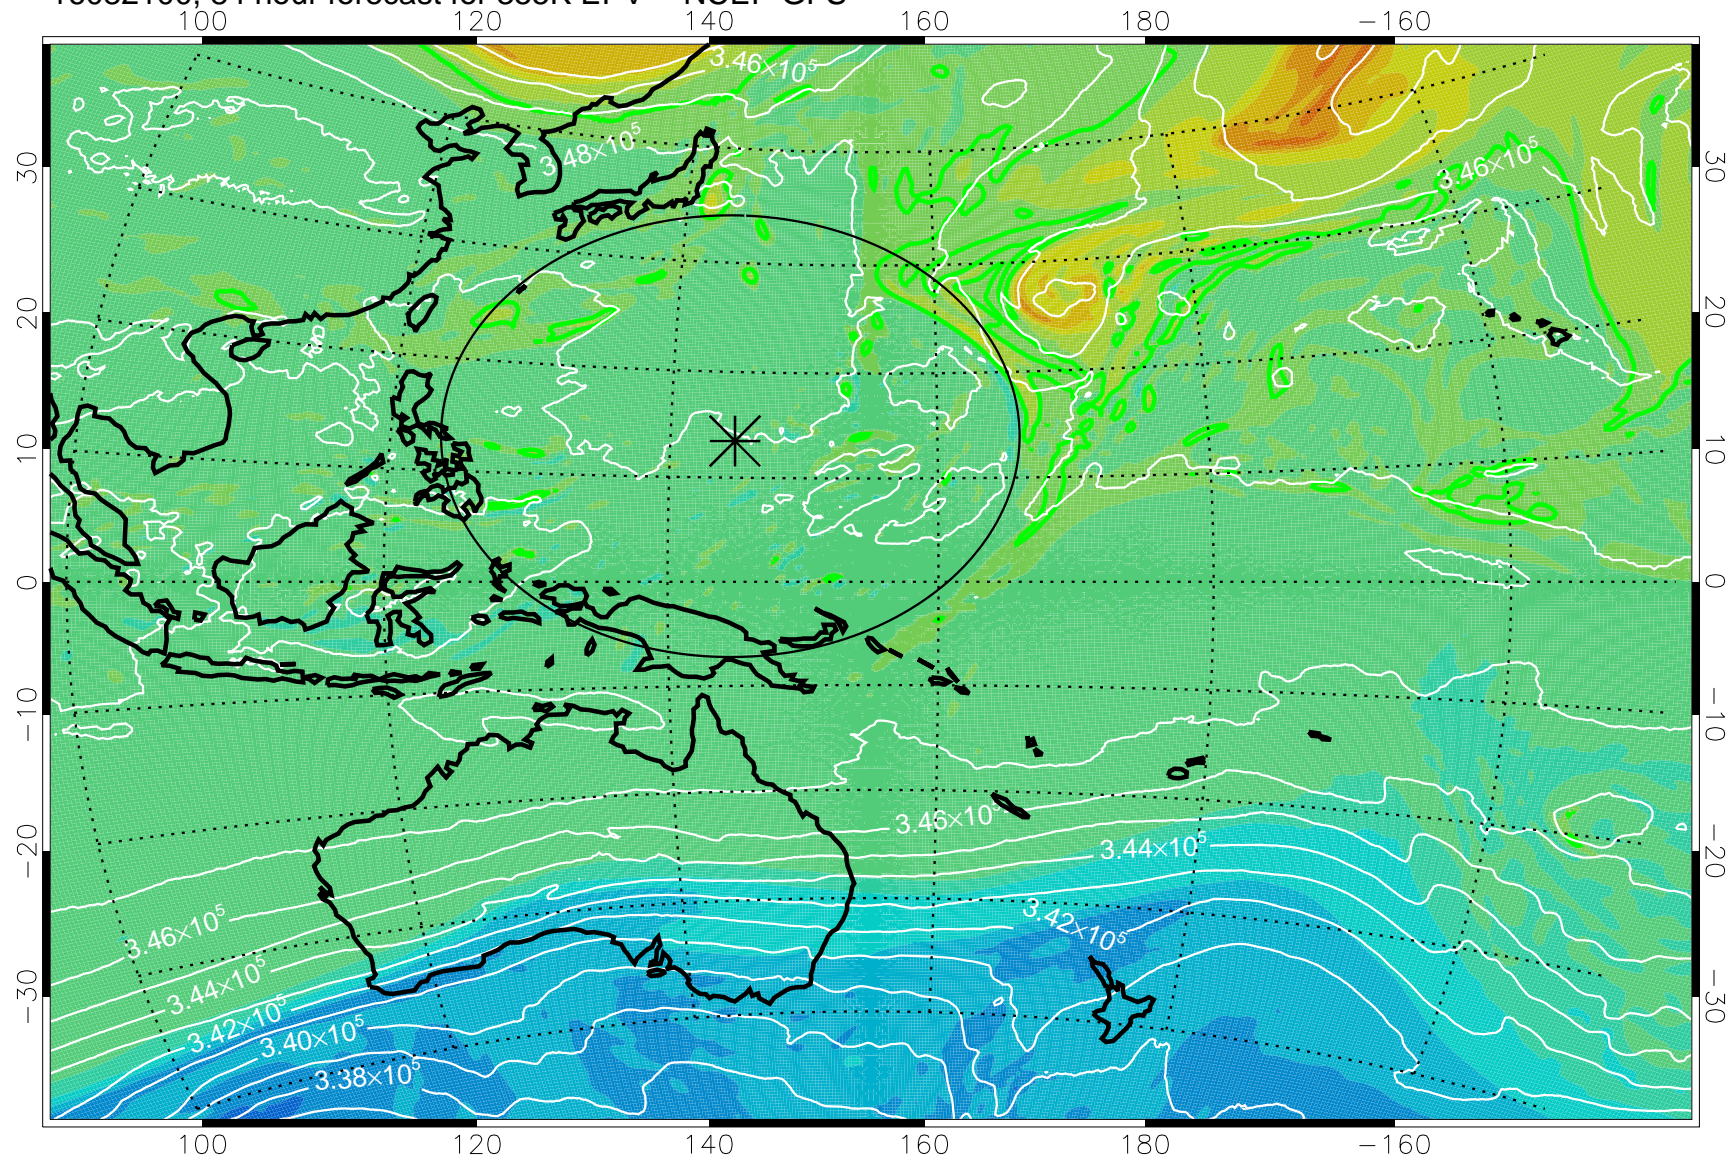

16081918, 54 hour forecast for 355K EPV -- NCEP GFS

355K Montgomery Streamfunction, white
EPV Tropopause (2 PVU) Position
Range ring of 2304 km

16082000, 60 hour forecast for 355K EPV -- NCEP GFS

355K Montgomery Streamfunction, white
EPV Tropopause (2 PVU) Position
Range ring of 2304 km

16082006, 66 hour forecast for 355K EPV -- NCEP GFS

355K Montgomery Streamfunction, white
EPV Tropopause (2 PVU) Position
Range ring of 2304 km

16082012, 72 hour forecast for 355K EPV -- NCEP GFS

355K Montgomery Streamfunction, white
EPV Tropopause (2 PVU) Position
Range ring of 2304 km

16082018, 78 hour forecast for 355K EPV -- NCEP GFS

355K Montgomery Streamfunction, white
EPV Tropopause (2 PVU) Position
Range ring of 2304 km

16082100, 84 hour forecast for 355K EPV -- NCEP GFS

355K Montgomery Streamfunction, white
EPV Tropopause (2 PVU) Position
Range ring of 2304 km

16082106, 90 hour forecast for 355K EPV -- NCEP GFS

355K Montgomery Streamfunction, white
EPV Tropopause (2 PVU) Position
Range ring of 2304 km

16082112, 96 hour forecast for 355K EPV -- NCEP GFS

355K Montgomery Streamfunction, white
EPV Tropopause (2 PVU) Position
Range ring of 2304 km