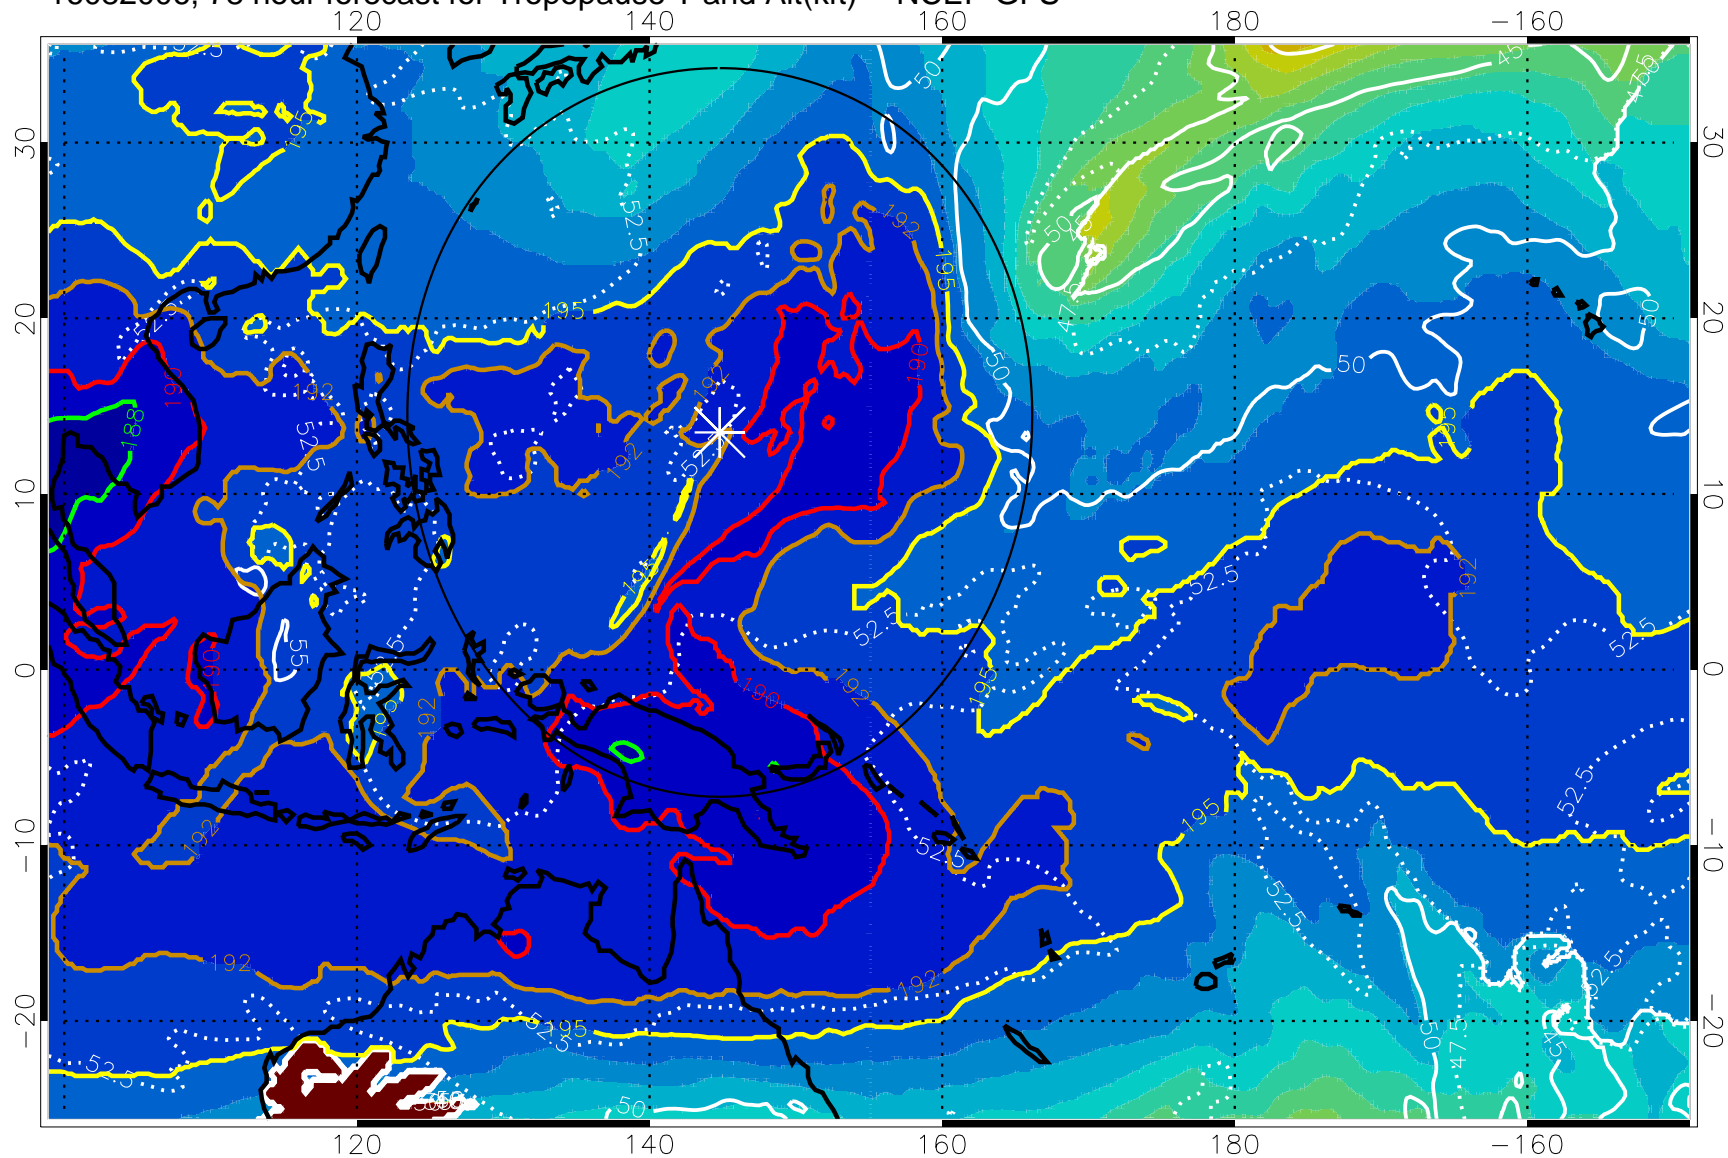

16082006, 78 hour forecast for Tropopause T and Alt(kft) -- NCEP GFS

190 200 210 220 230

Tropopause T, K

Tropopause Altitude in kft (white)

192.5K Isotherm 195K Isotherm
187.5K Isotherm 190K Isotherm

Range ring of 2304 km