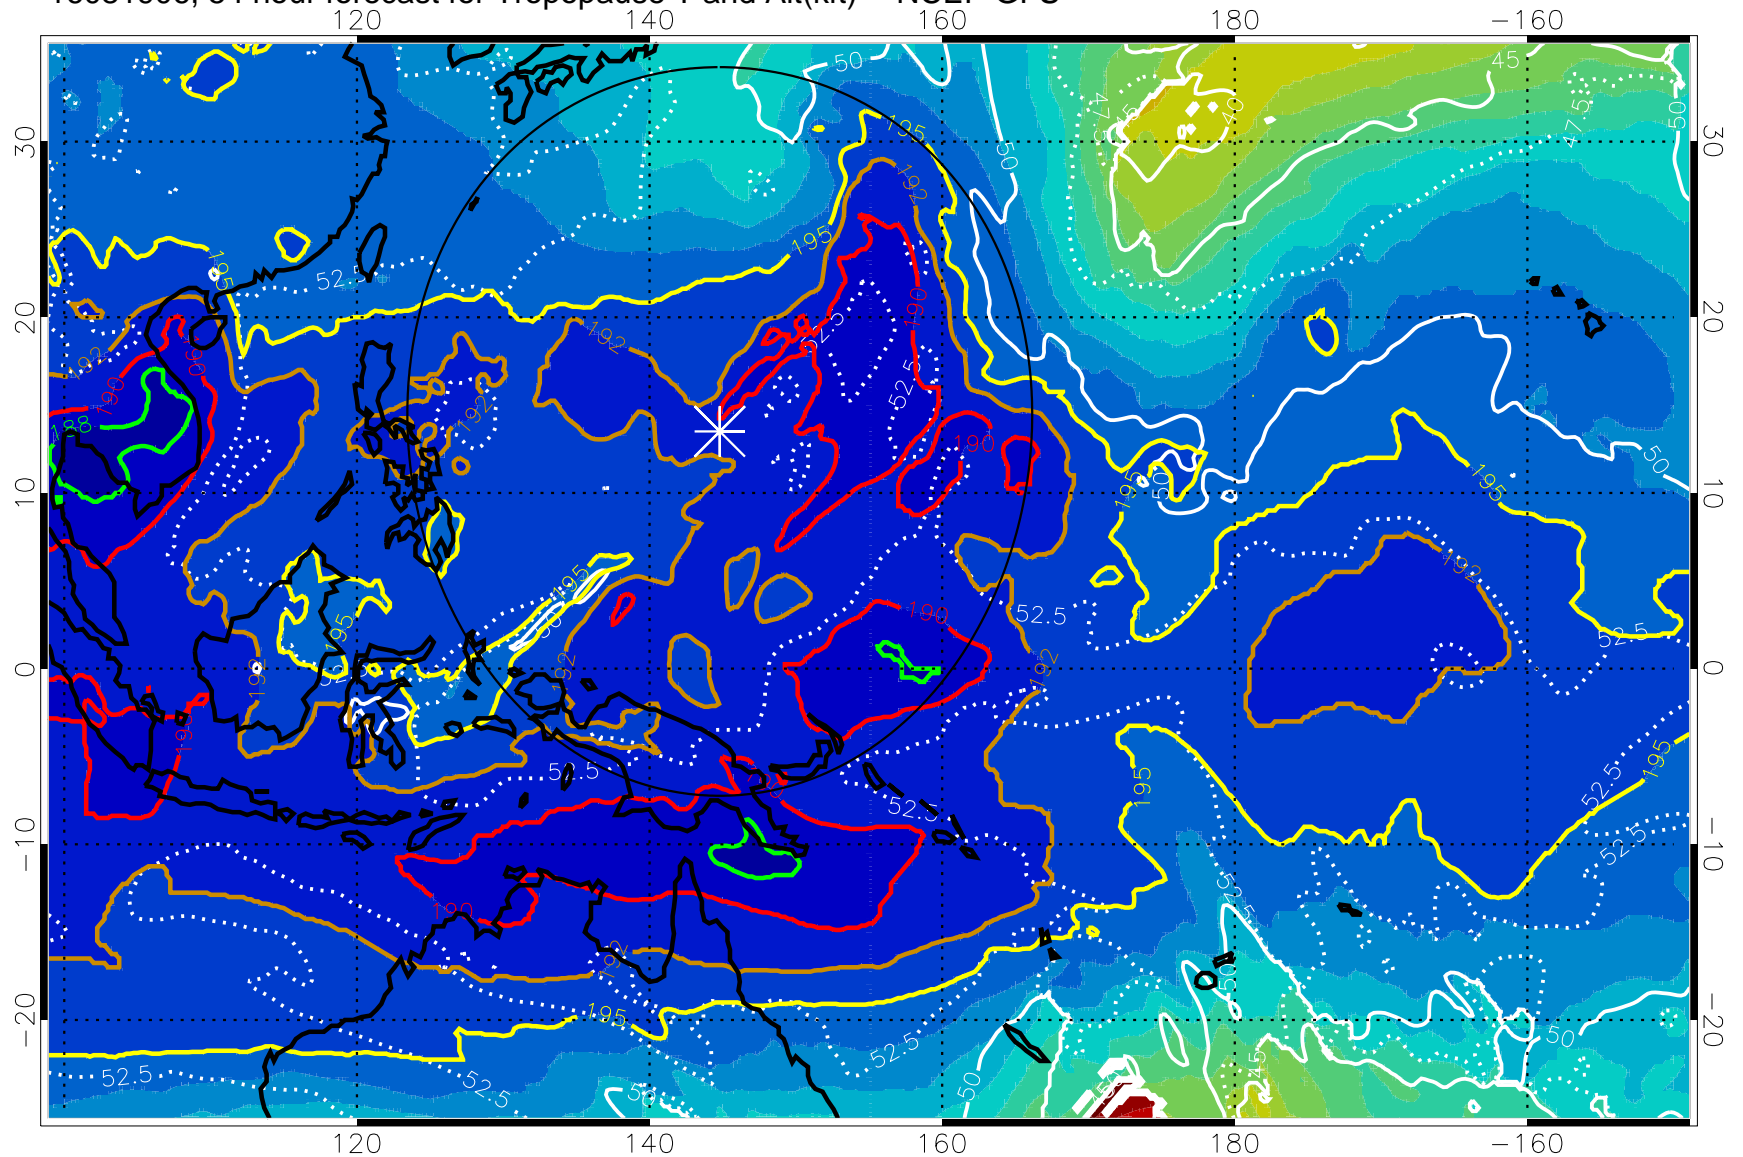

16081906, 54 hour forecast for Tropopause T and Alt(kft) -- NCEP GFS

190 200 210 220 230

Tropopause T, K

Tropopause Altitude in kft (white)

192.5K Isotherm 195K Isotherm

187.5K Isotherm 190K Isotherm

Range ring of 2304 km