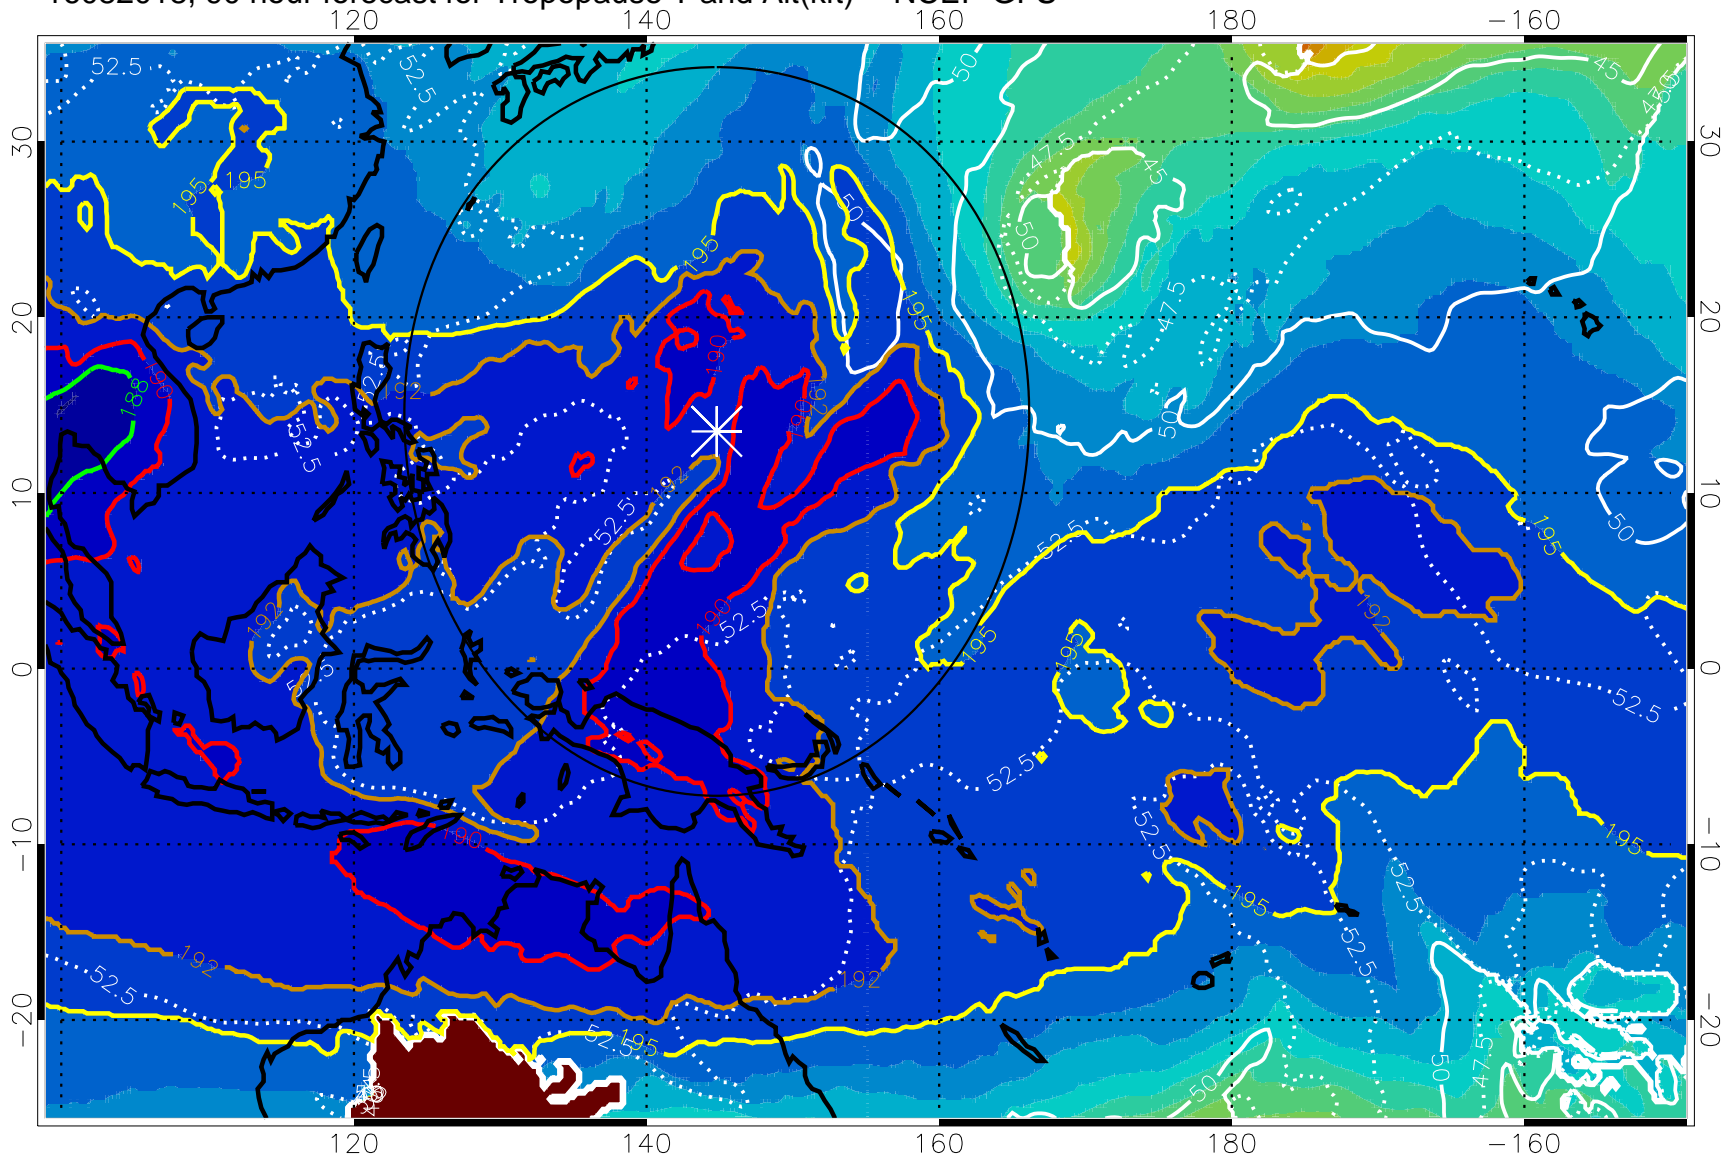

16082018, 90 hour forecast for Tropopause T and Alt(kft) -- NCEP GFS

190 200 210 220 230
Tropopause T, K

Tropopause Altitude in kft (white)

192.5K Isotherm 195K Isotherm
187.5K Isotherm 190K Isotherm

Range ring of 2304 km