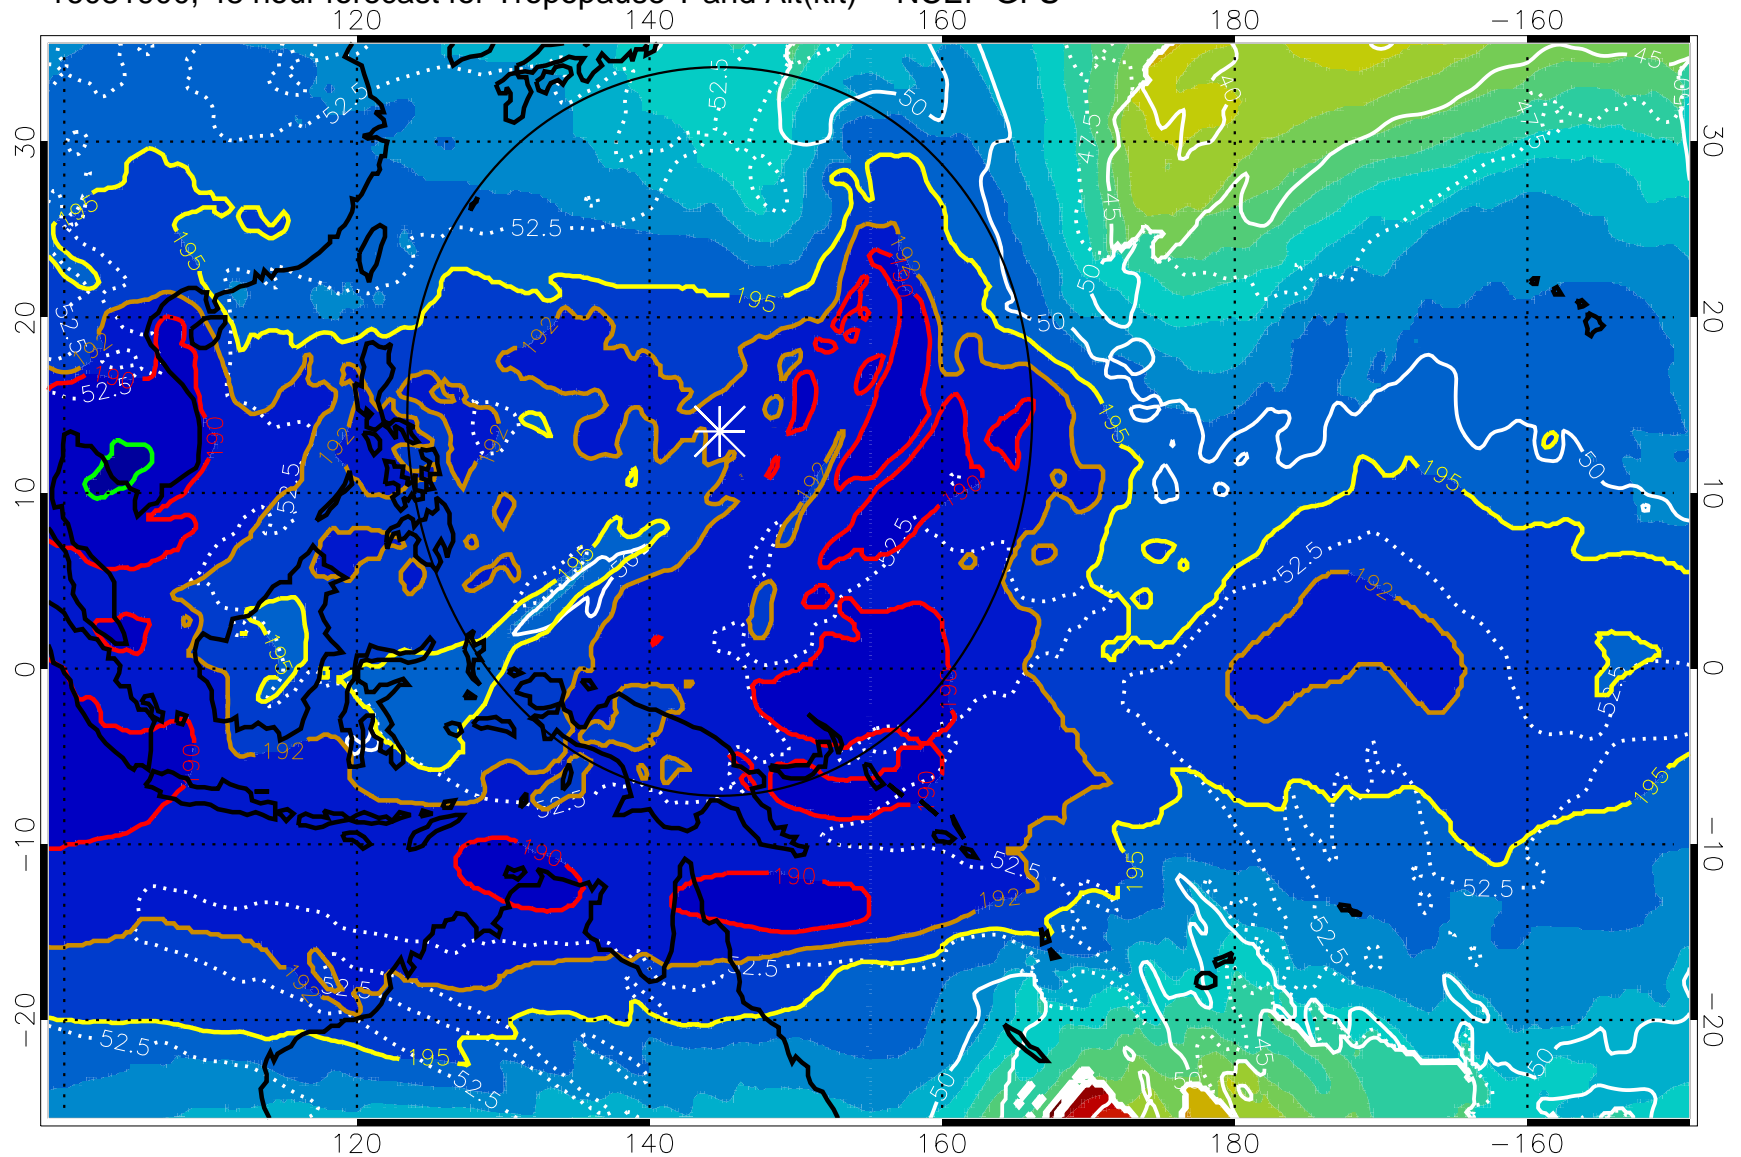

16081900, 48 hour forecast for Tropopause T and Alt(kft) -- NCEP GFS