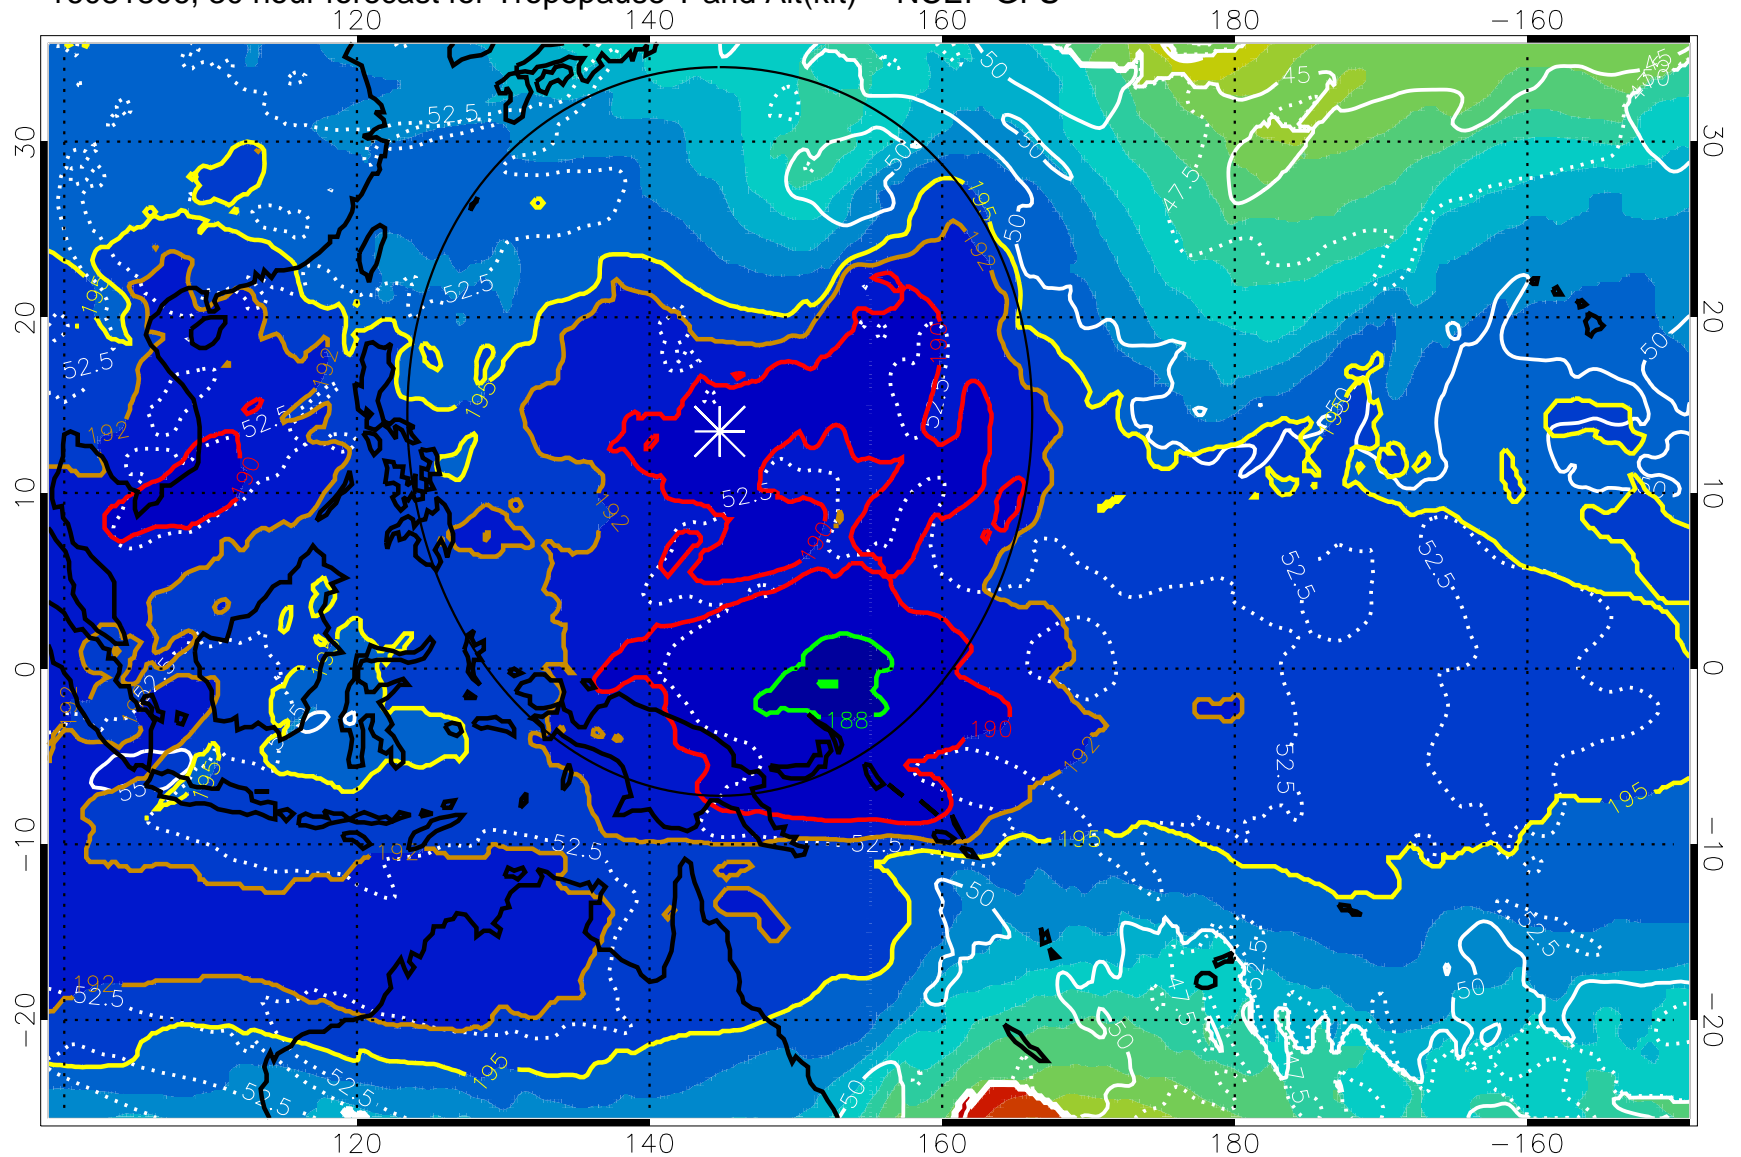

16081806, 30 hour forecast for Tropopause T and Alt(kft) -- NCEP GFS

190   200   210   220   230
Tropopause T, K

Tropopause Altitude in kft (white)

192.5K Isotherm   195K Isotherm
187.5K Isotherm   190K Isotherm

Range ring of 2304 km