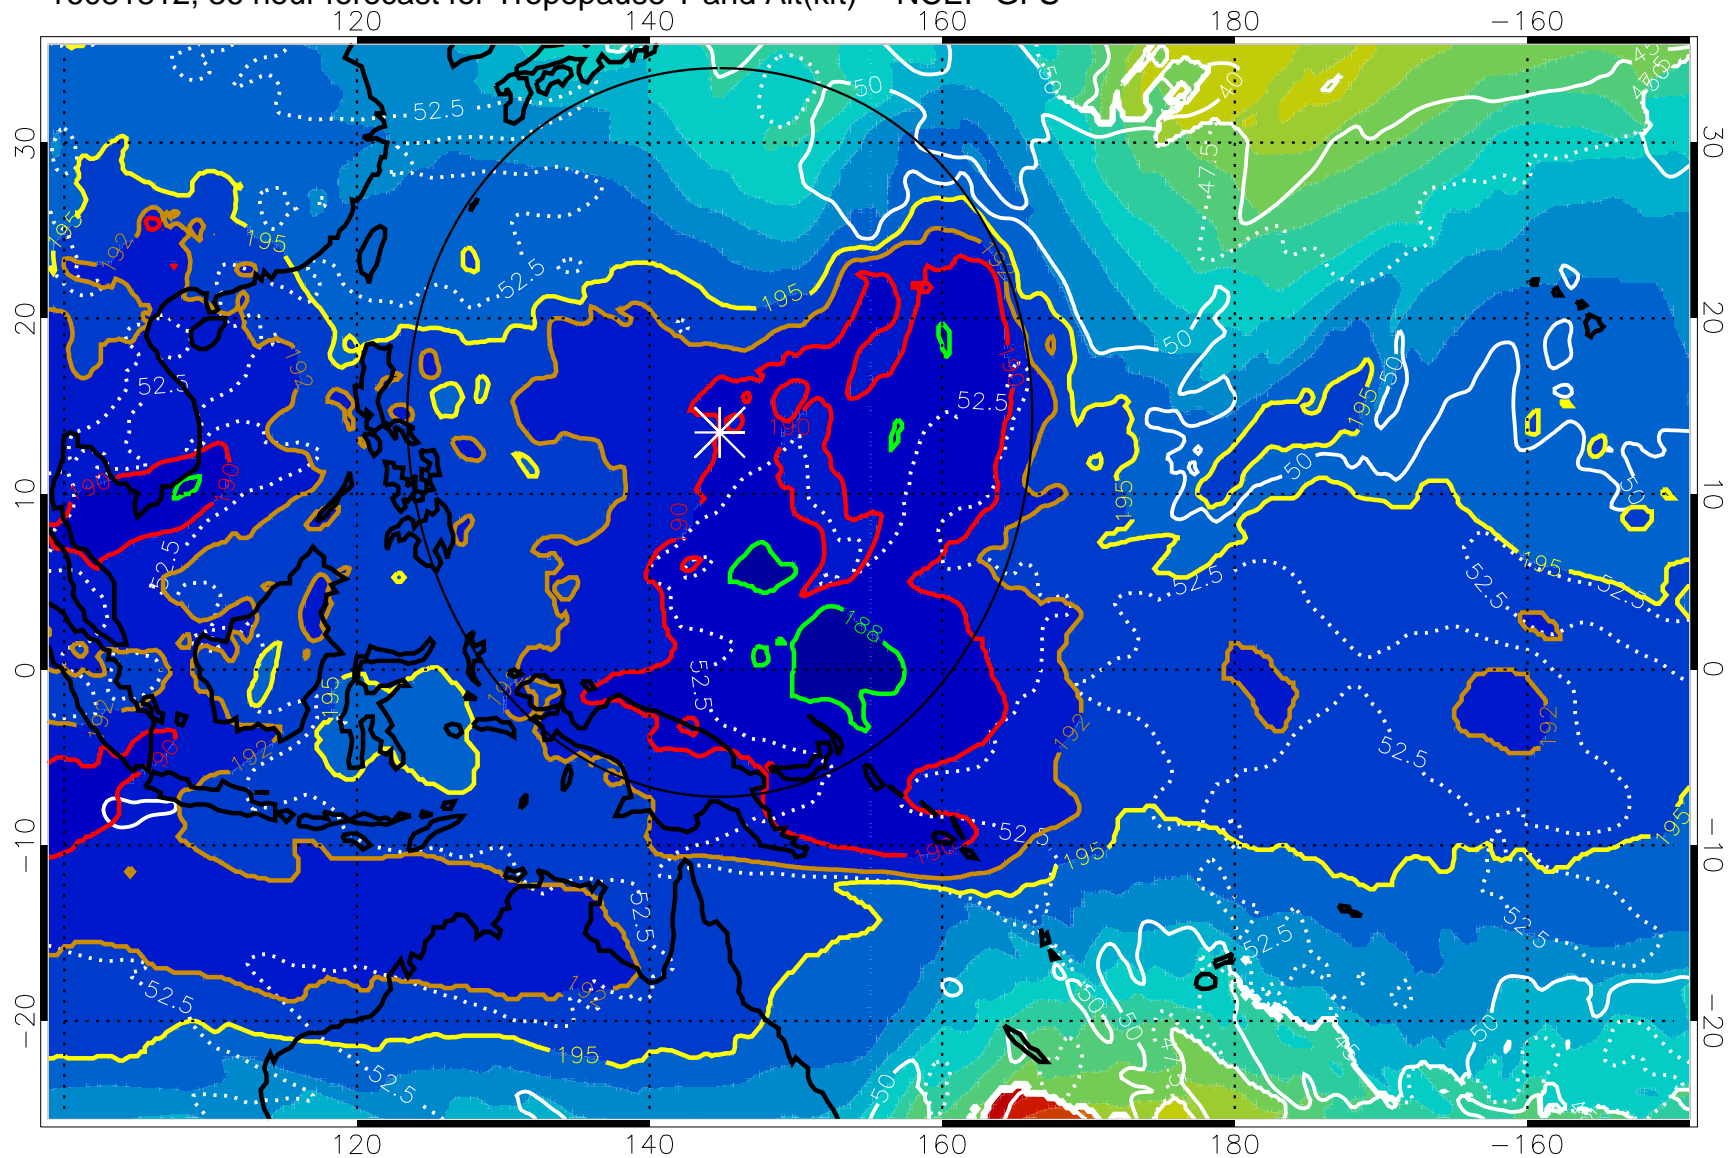

16081806, 30 hour forecast for Tropopause T and Alt(kft) -- NCEP GFS

190 200 210 220 230
Tropopause T, K

Tropopause Altitude in kft (white)

192.5K Isotherm 195K Isotherm
187.5K Isotherm 190K Isotherm

Range ring of 2304 km

16081812, 36 hour forecast for Tropopause T and Alt(kft) -- NCEP GFS

190 200 210 220 230

Tropopause T, K

Tropopause Altitude in kft (white)

192.5K Isotherm 195K Isotherm

187.5K Isotherm 190K Isotherm

Range ring of 2304 km