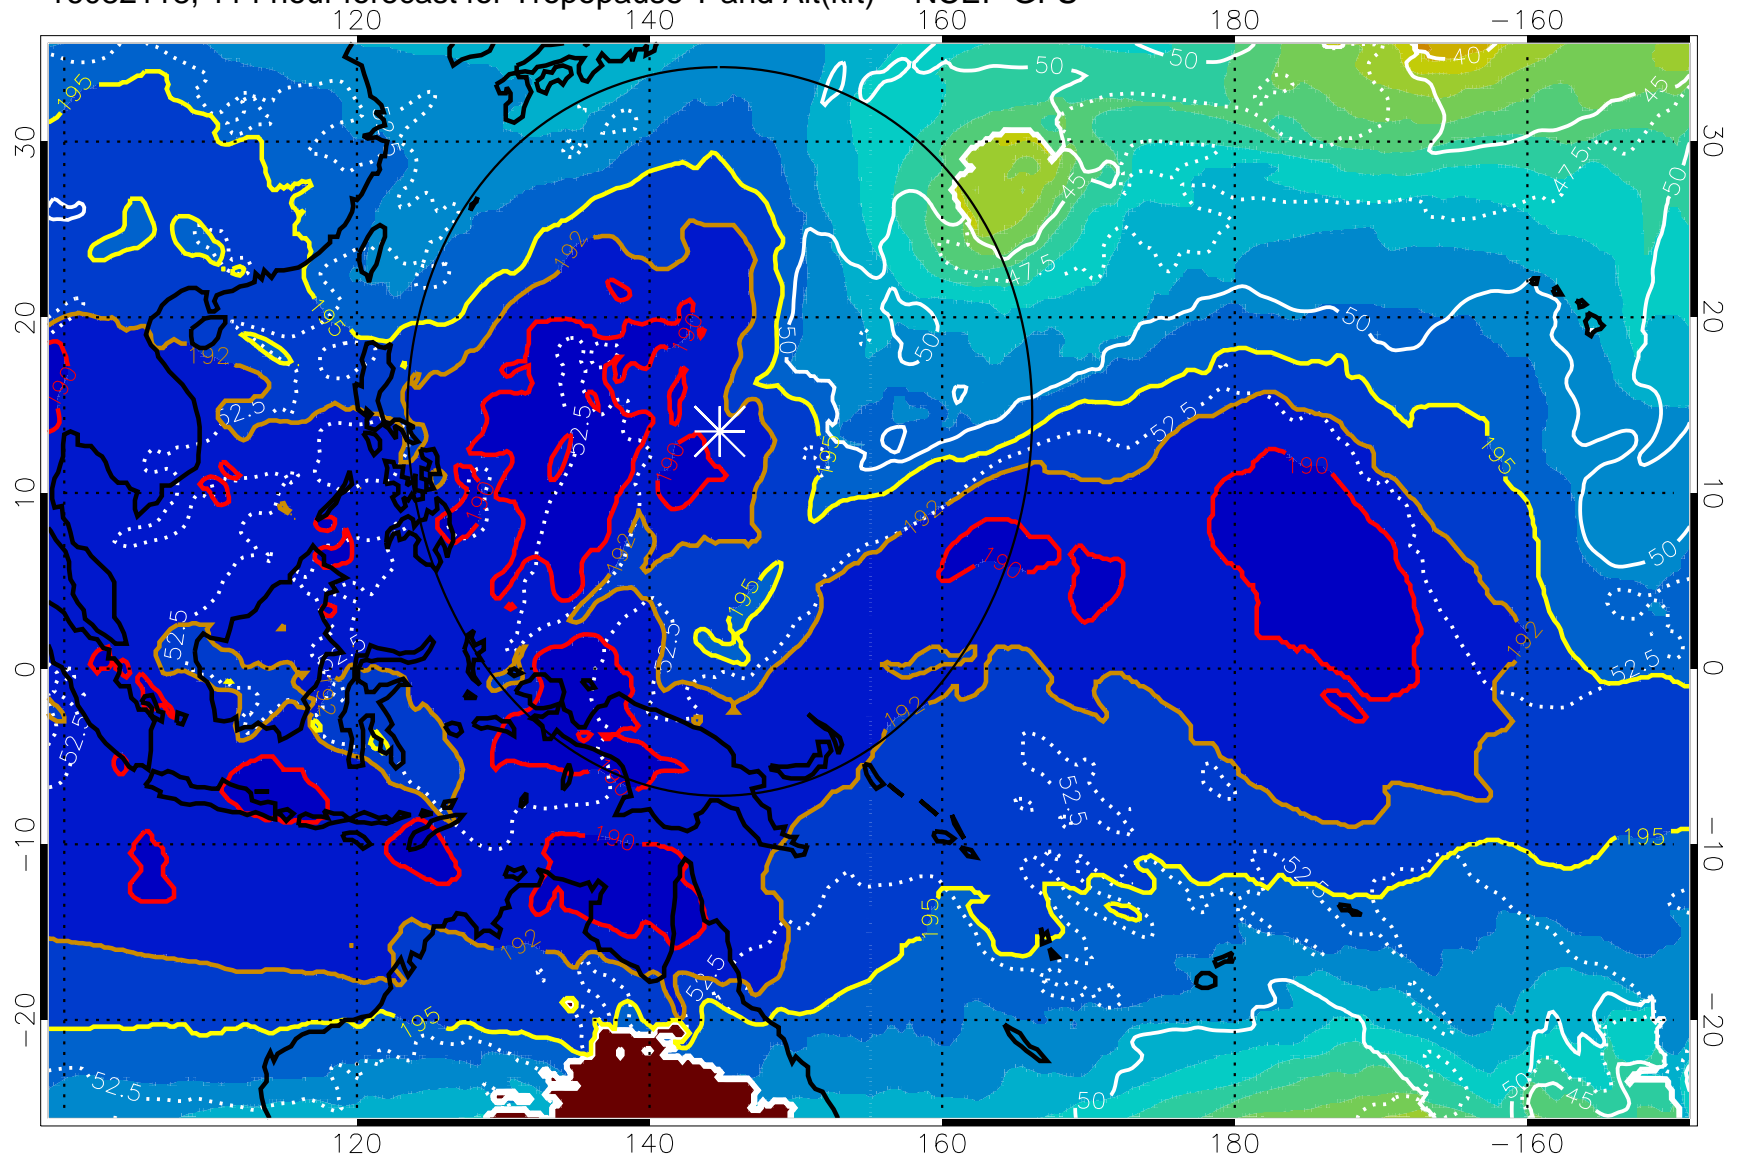

16082118, 114 hour forecast for Tropopause T and Alt(kft) -- NCEP GFS

190 200 210 220 230

Tropopause T, K

Tropopause Altitude in kft (white)

192.5K Isotherm 195K Isotherm
187.5K Isotherm 190K Isotherm

Range ring of 2304 km