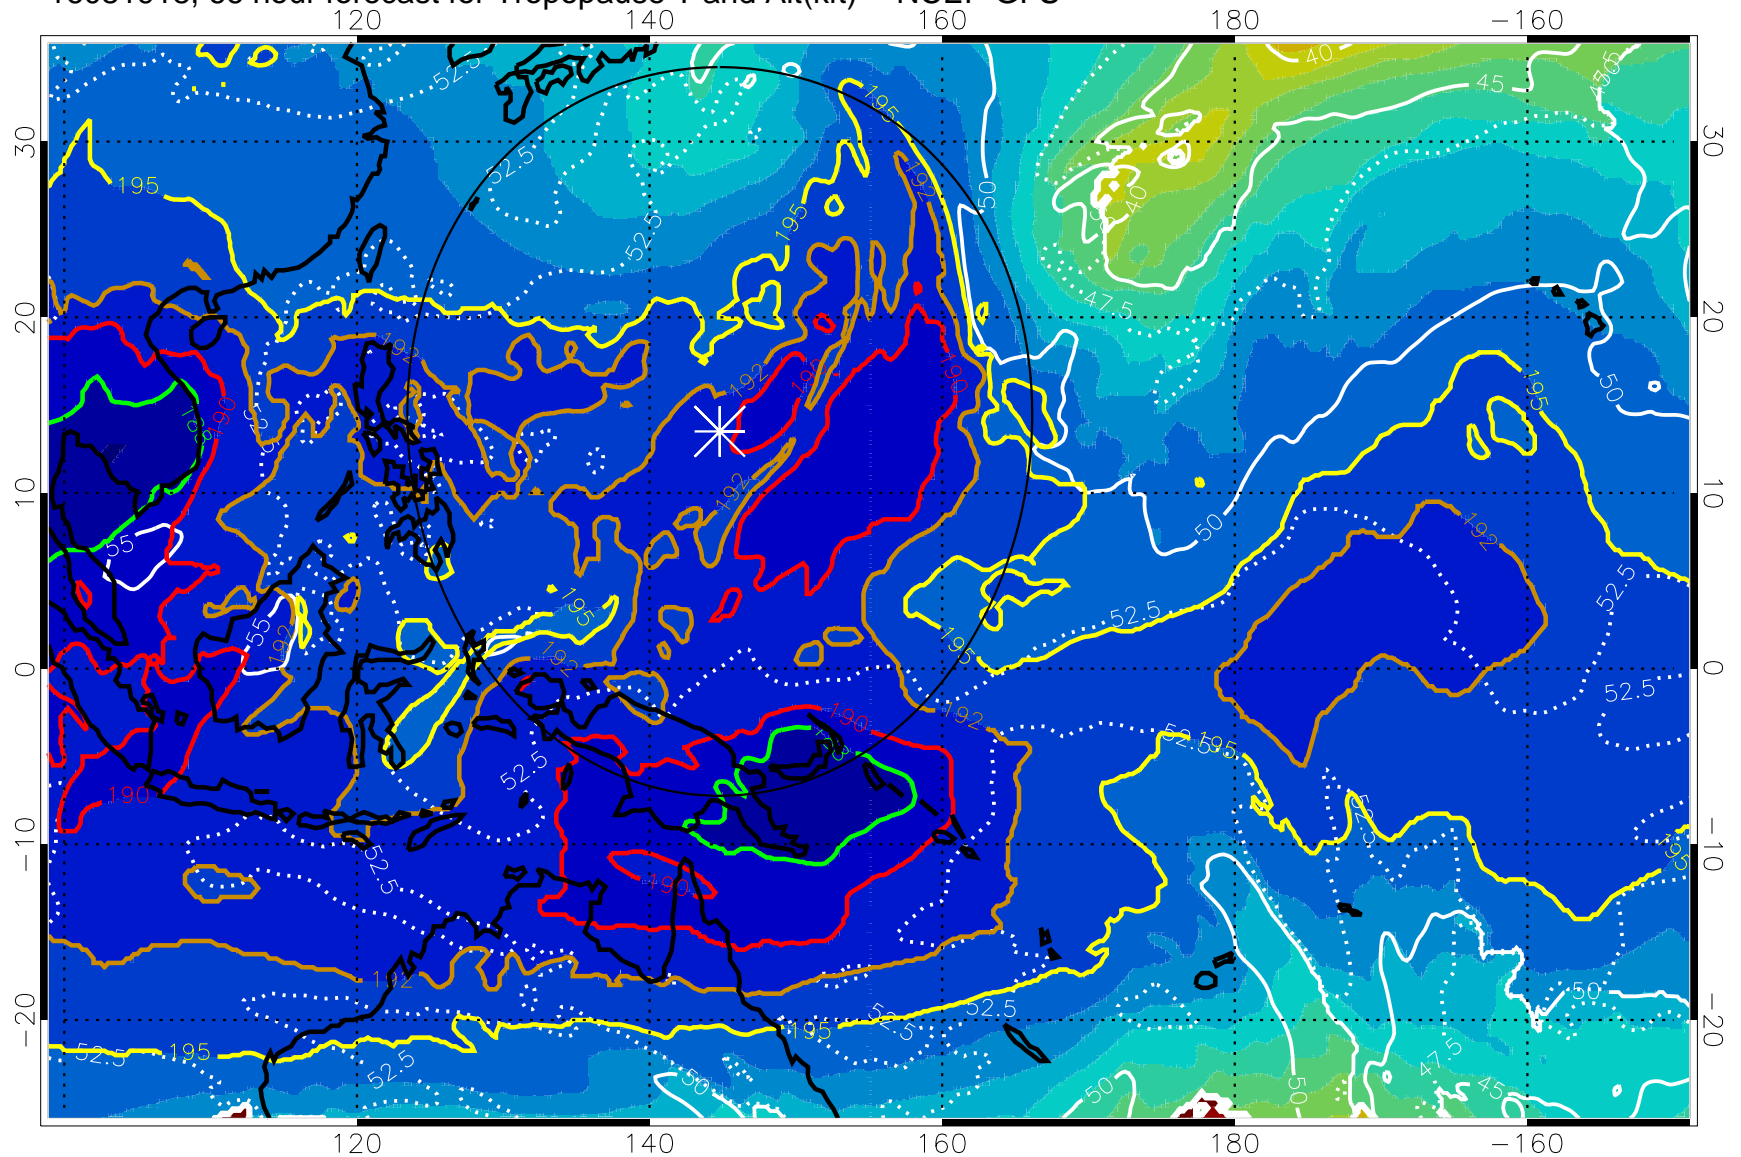

192.5K Isotherm 195K Isotherm

187.5K Isotherm 190K Isotherm

Range ring of 2304 km

16081912, 60 hour forecast for Tropopause T and Alt(kft) -- NCEP GFS

190 200 210 220 230
Tropopause T, K

Tropopause Altitude in kft (white)

192.5K Isotherm 195K Isotherm
187.5K Isotherm 190K Isotherm

Range ring of 2304 km

16081918, 66 hour forecast for Tropopause T and Alt(kft) -- NCEP GFS

190 200 210 220 230
Tropopause T, K

Tropopause Altitude in kft (white)