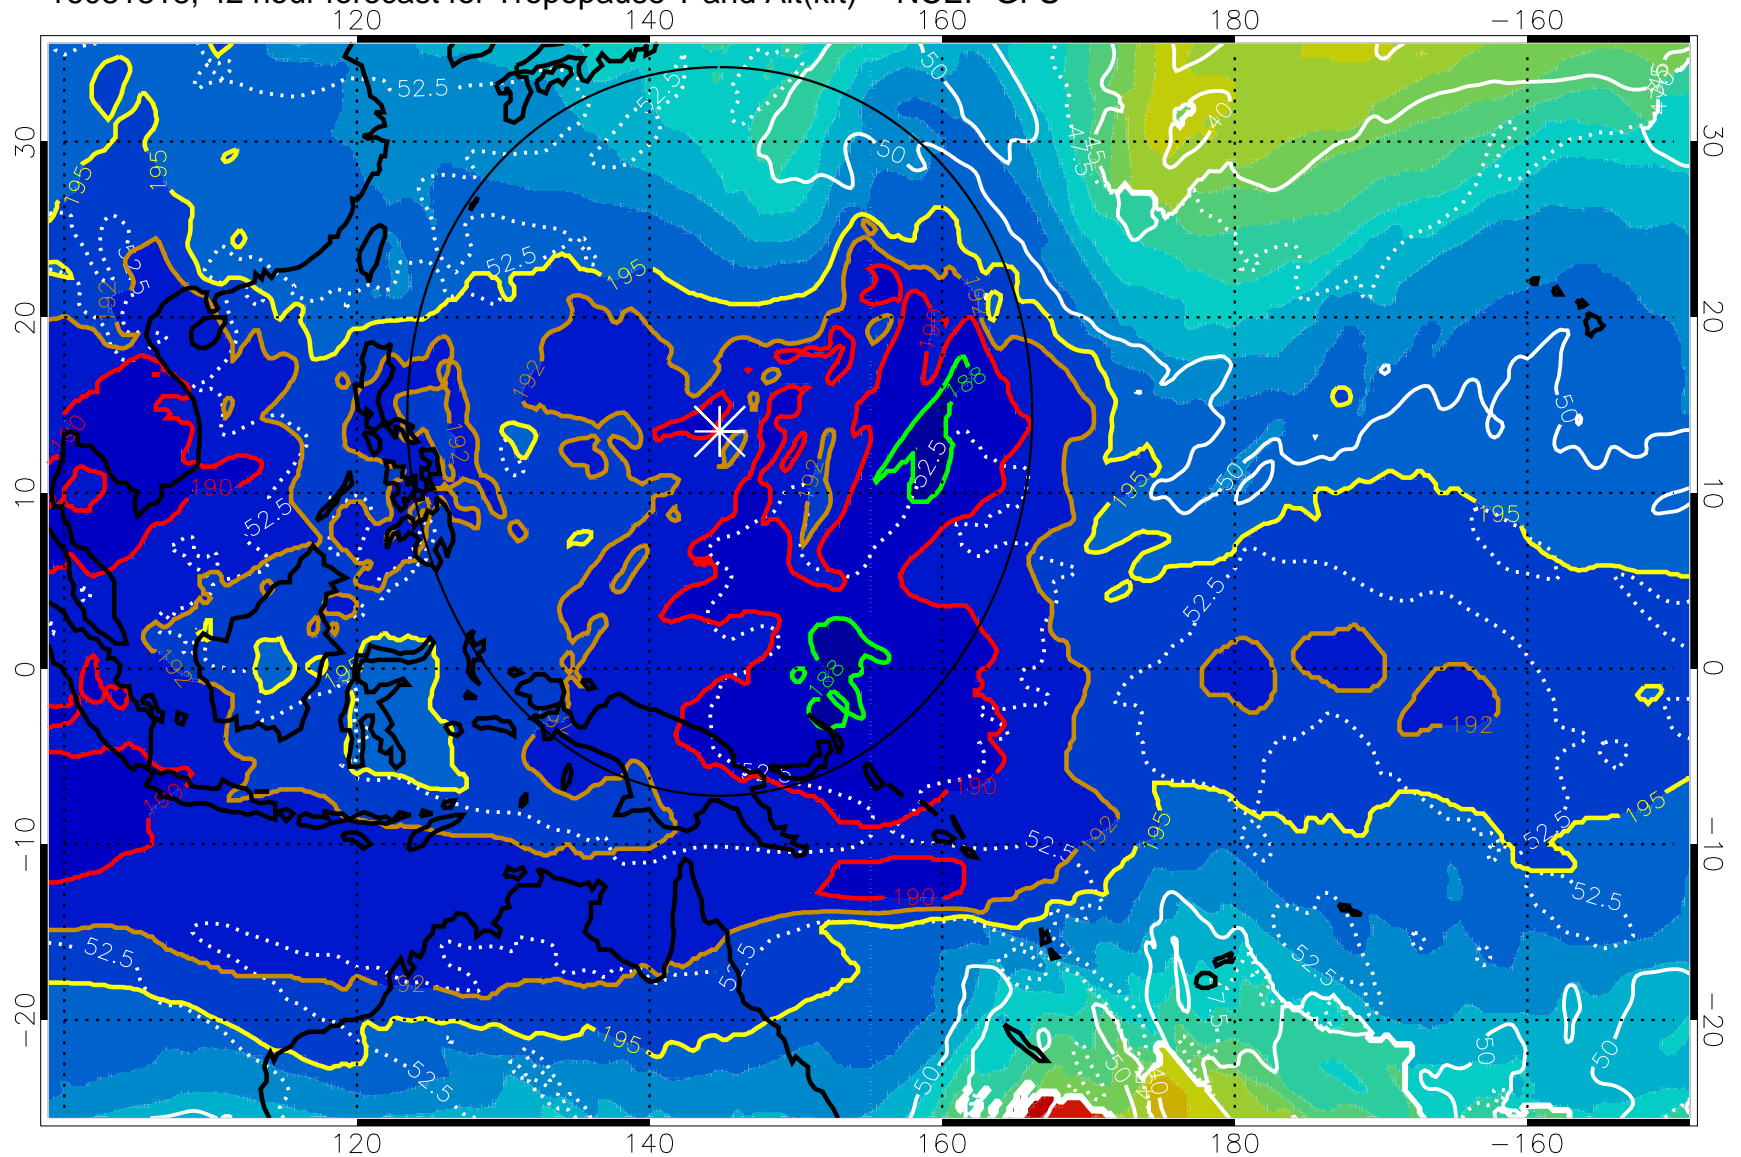

16081818, 42 hour forecast for Tropopause T and Alt(kft) -- NCEP GFS

190 200 210 220 230
Tropopause T, K

Tropopause Altitude in kft (white)

192.5K Isotherm 195K Isotherm
187.5K Isotherm 190K Isotherm

Range ring of 2304 km