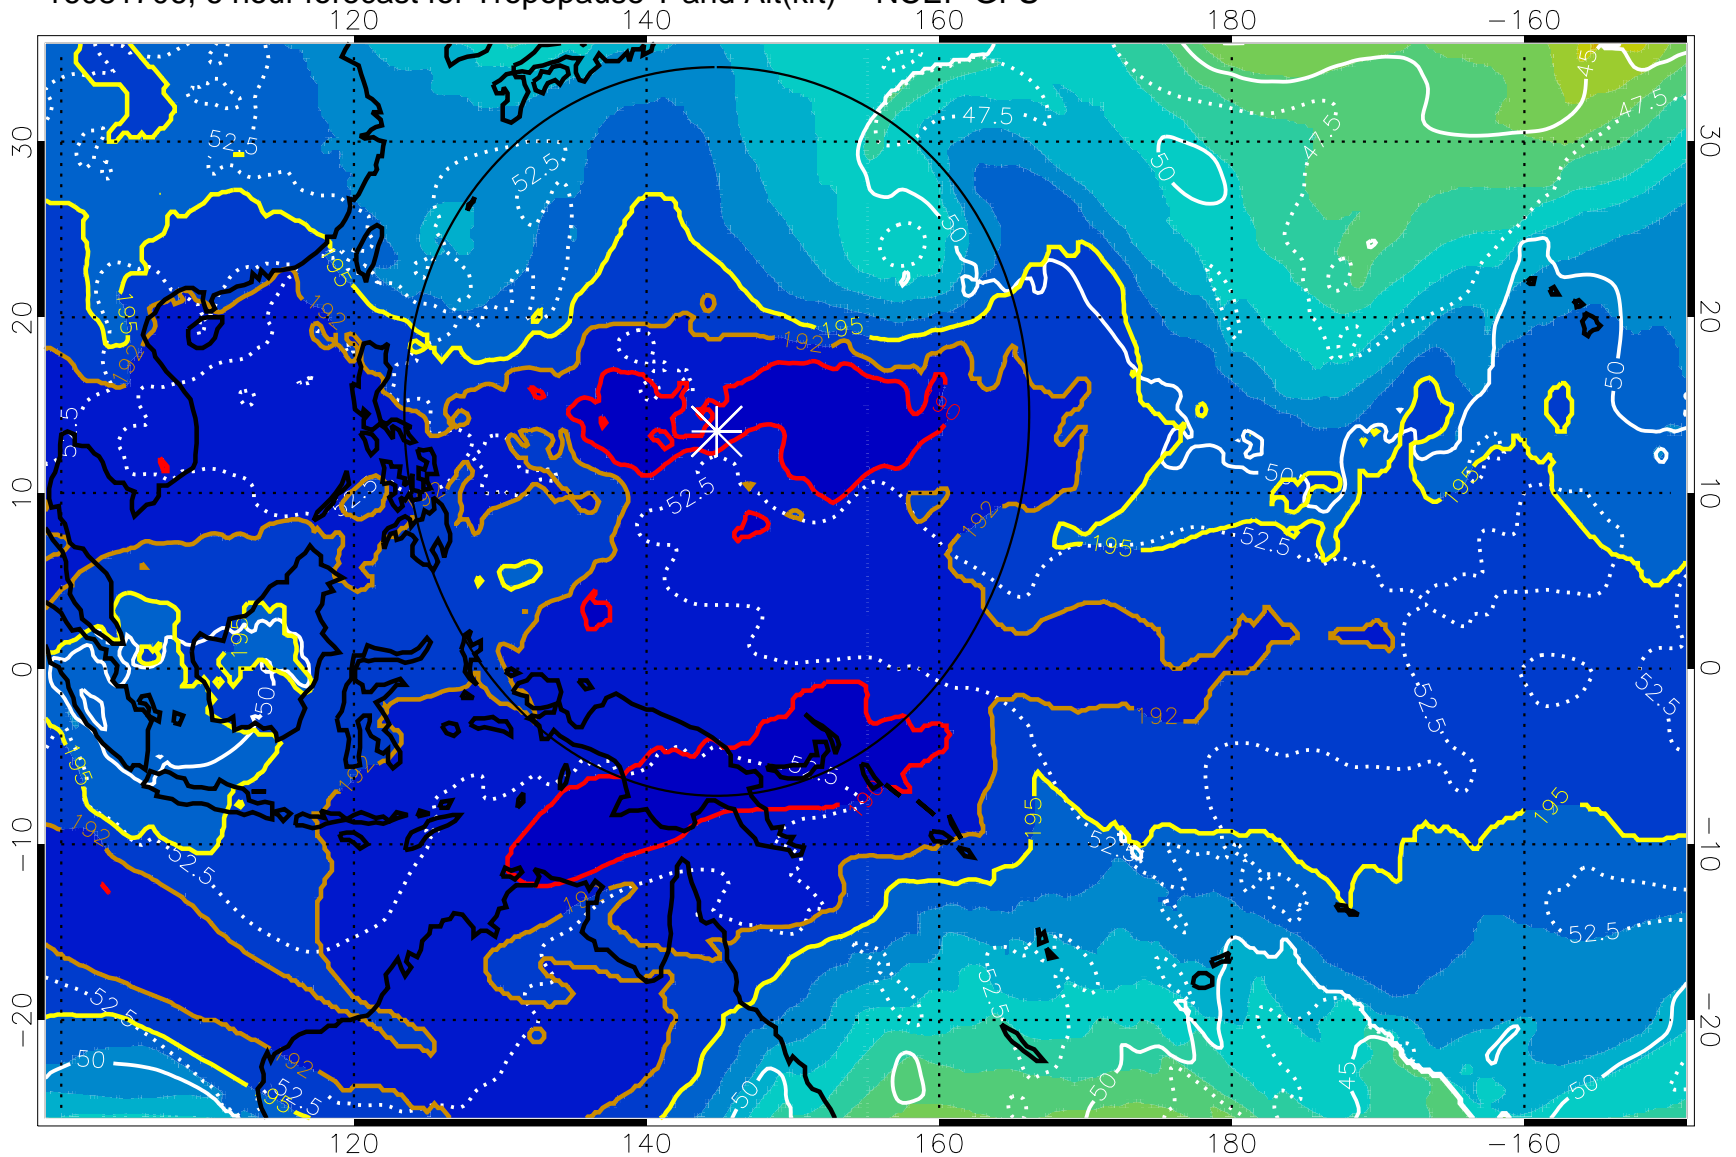

16081706, 6 hour forecast for Tropopause T and Alt(kft) -- NCEP GFS

190 200 210 220 230
Tropopause T, K

Tropopause Altitude in kft (white)

192.5K Isotherm 195K Isotherm
187.5K Isotherm 190K Isotherm

Range ring of 2304 km

16081718, 18 hour forecast for Tropopause T and Alt(kft) -- NCEP GFS

190 200 210 220 230

Tropopause T, K

Tropopause Altitude in kft (white)

192.5K Isotherm 195K Isotherm
187.5K Isotherm 190K Isotherm

Range ring of 2304 km