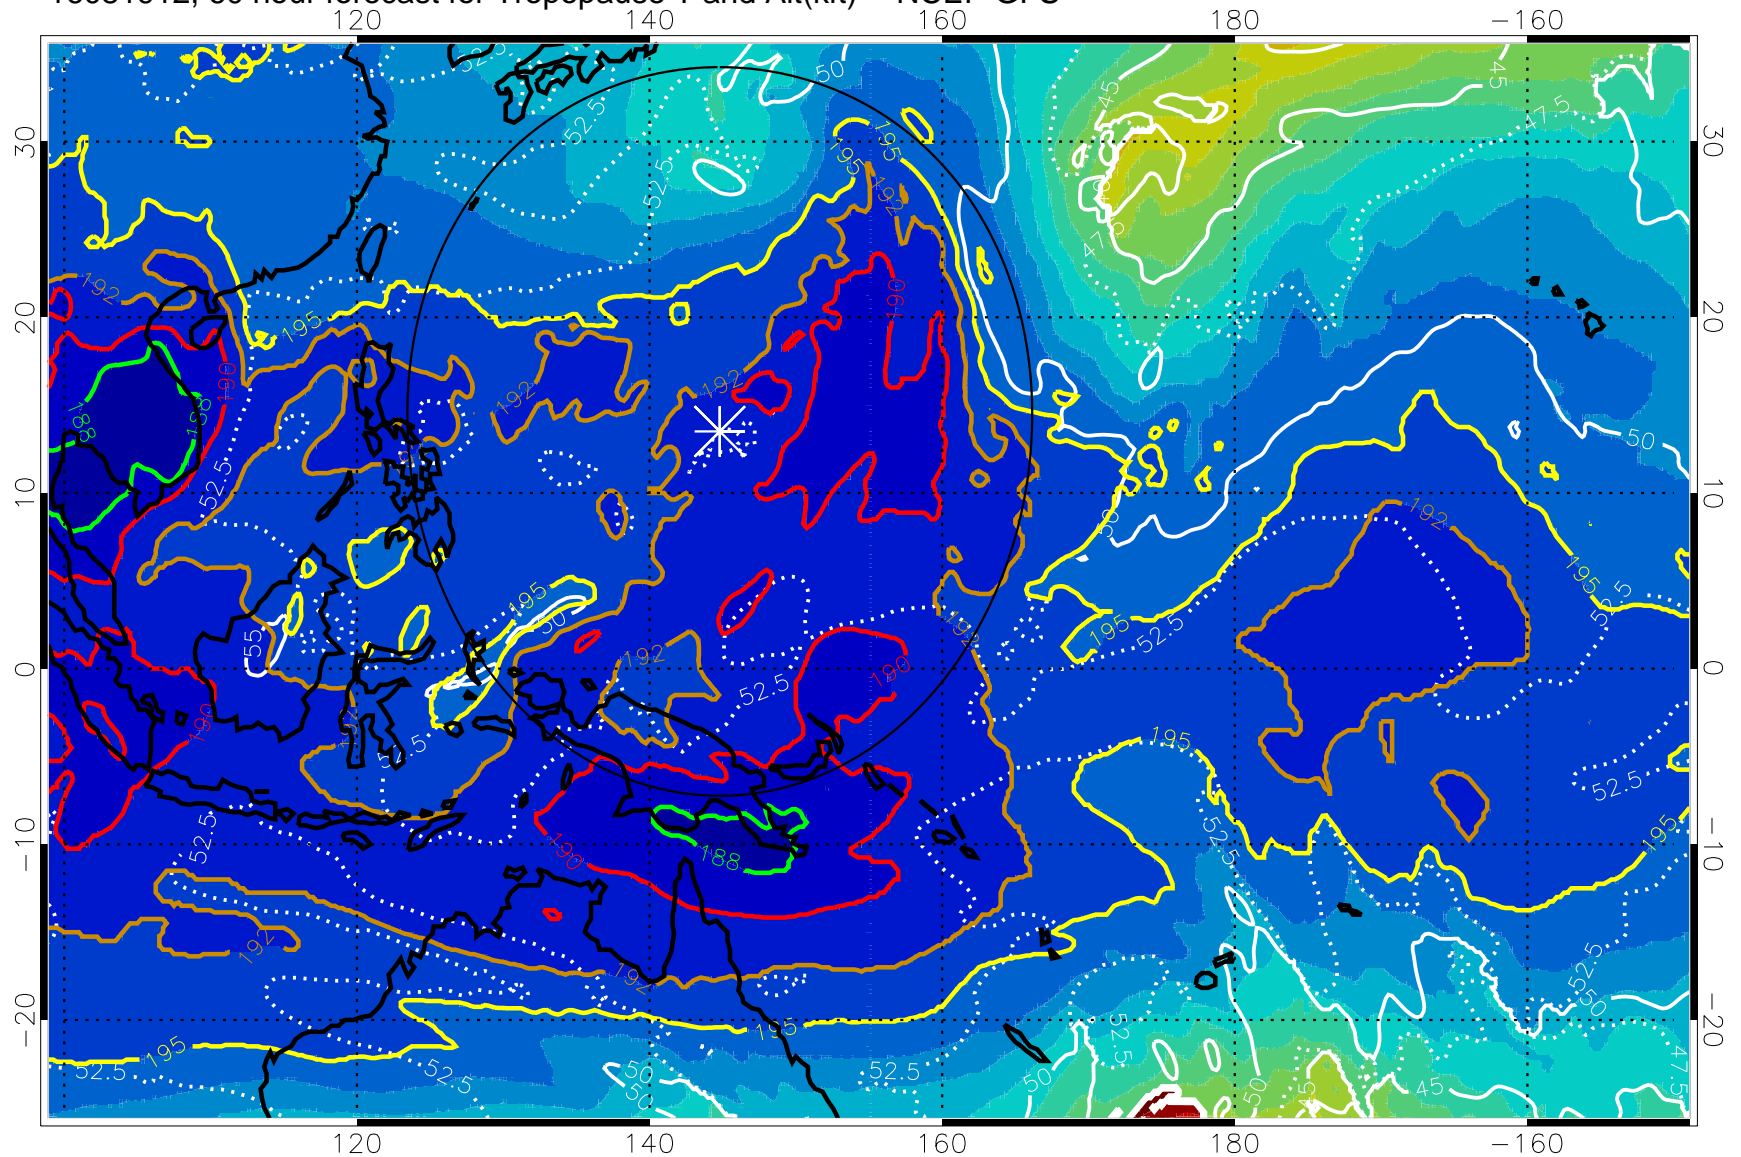

16081900, 48 hour forecast for Tropopause T and Alt(kft) -- NCEP GFS

16081906, 54 hour forecast for Tropopause T and Alt(kft) -- NCEP GFS

190 200 210 220 230

Tropopause T, K

Tropopause Altitude in kft (white)

192.5K Isotherm 195K Isotherm

187.5K Isotherm 190K Isotherm

Range ring of 2304 km

16081912, 60 hour forecast for Tropopause T and Alt(kft) -- NCEP GFS

190 200 210 220 230
Tropopause T, K

Tropopause Altitude in kft (white)