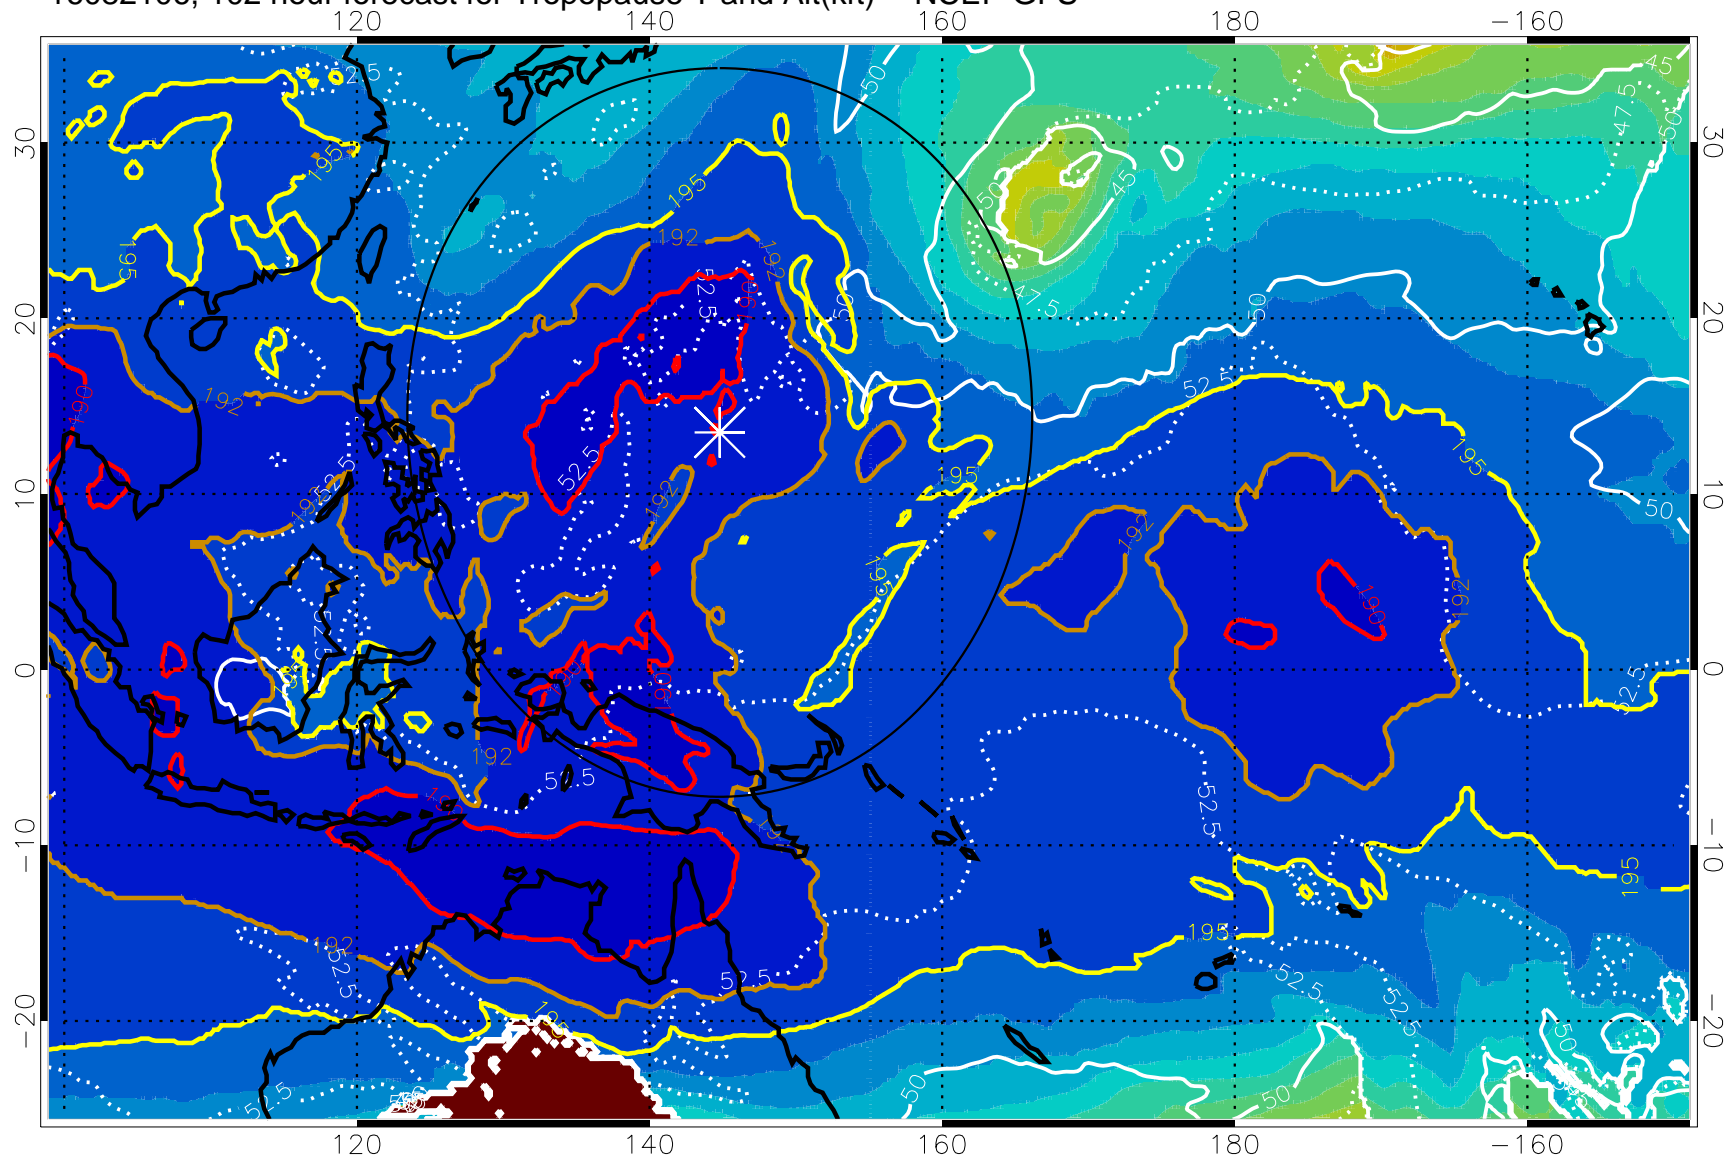

16082106, 102 hour forecast for Tropopause T and Alt(kft) -- NCEP GFS

190 200 210 220 230
Tropopause T, K

Tropopause Altitude in kft (white)

192.5K Isotherm 195K Isotherm
187.5K Isotherm 190K Isotherm

Range ring of 2304 km