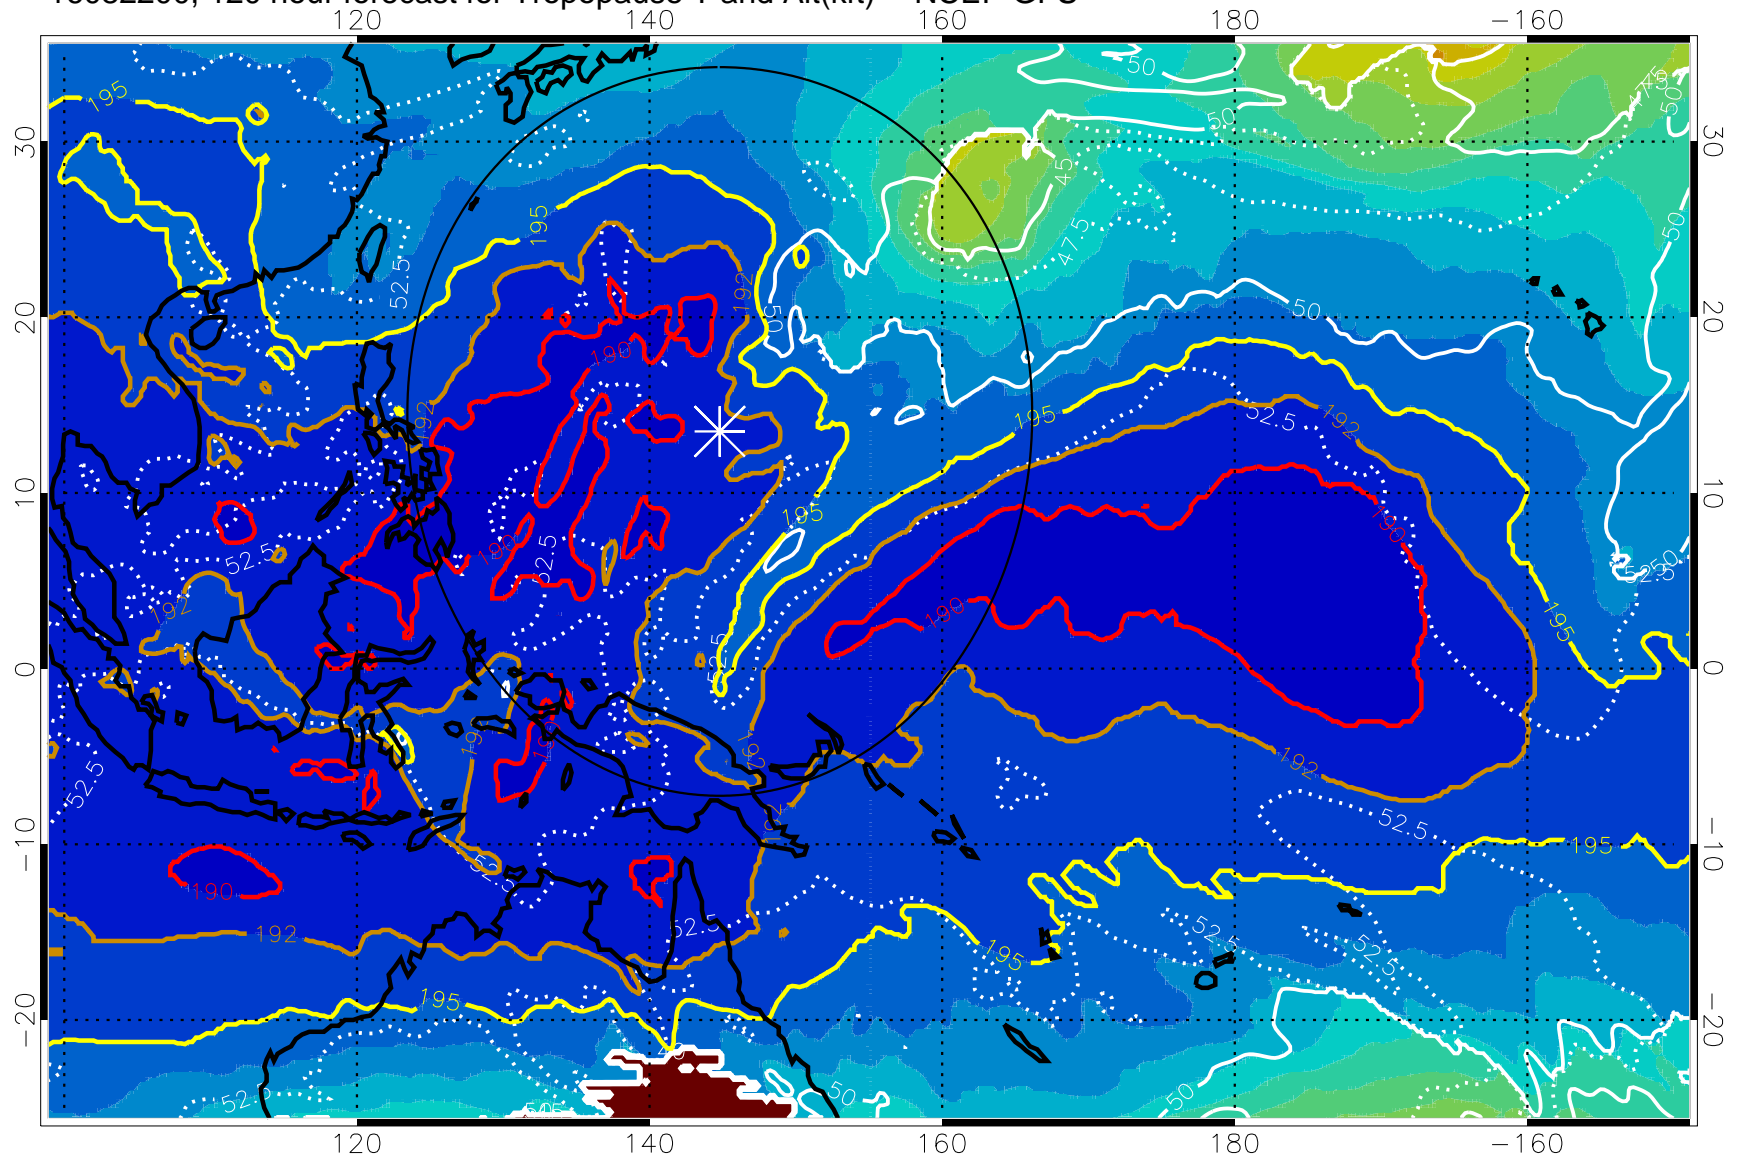

16082200, 120 hour forecast for Tropopause T and Alt(kft) -- NCEP GFS

190 200 210 220 230
Tropopause T, K

Tropopause Altitude in kft (white)

192.5K Isotherm 195K Isotherm
187.5K Isotherm 190K Isotherm

Range ring of 2304 km