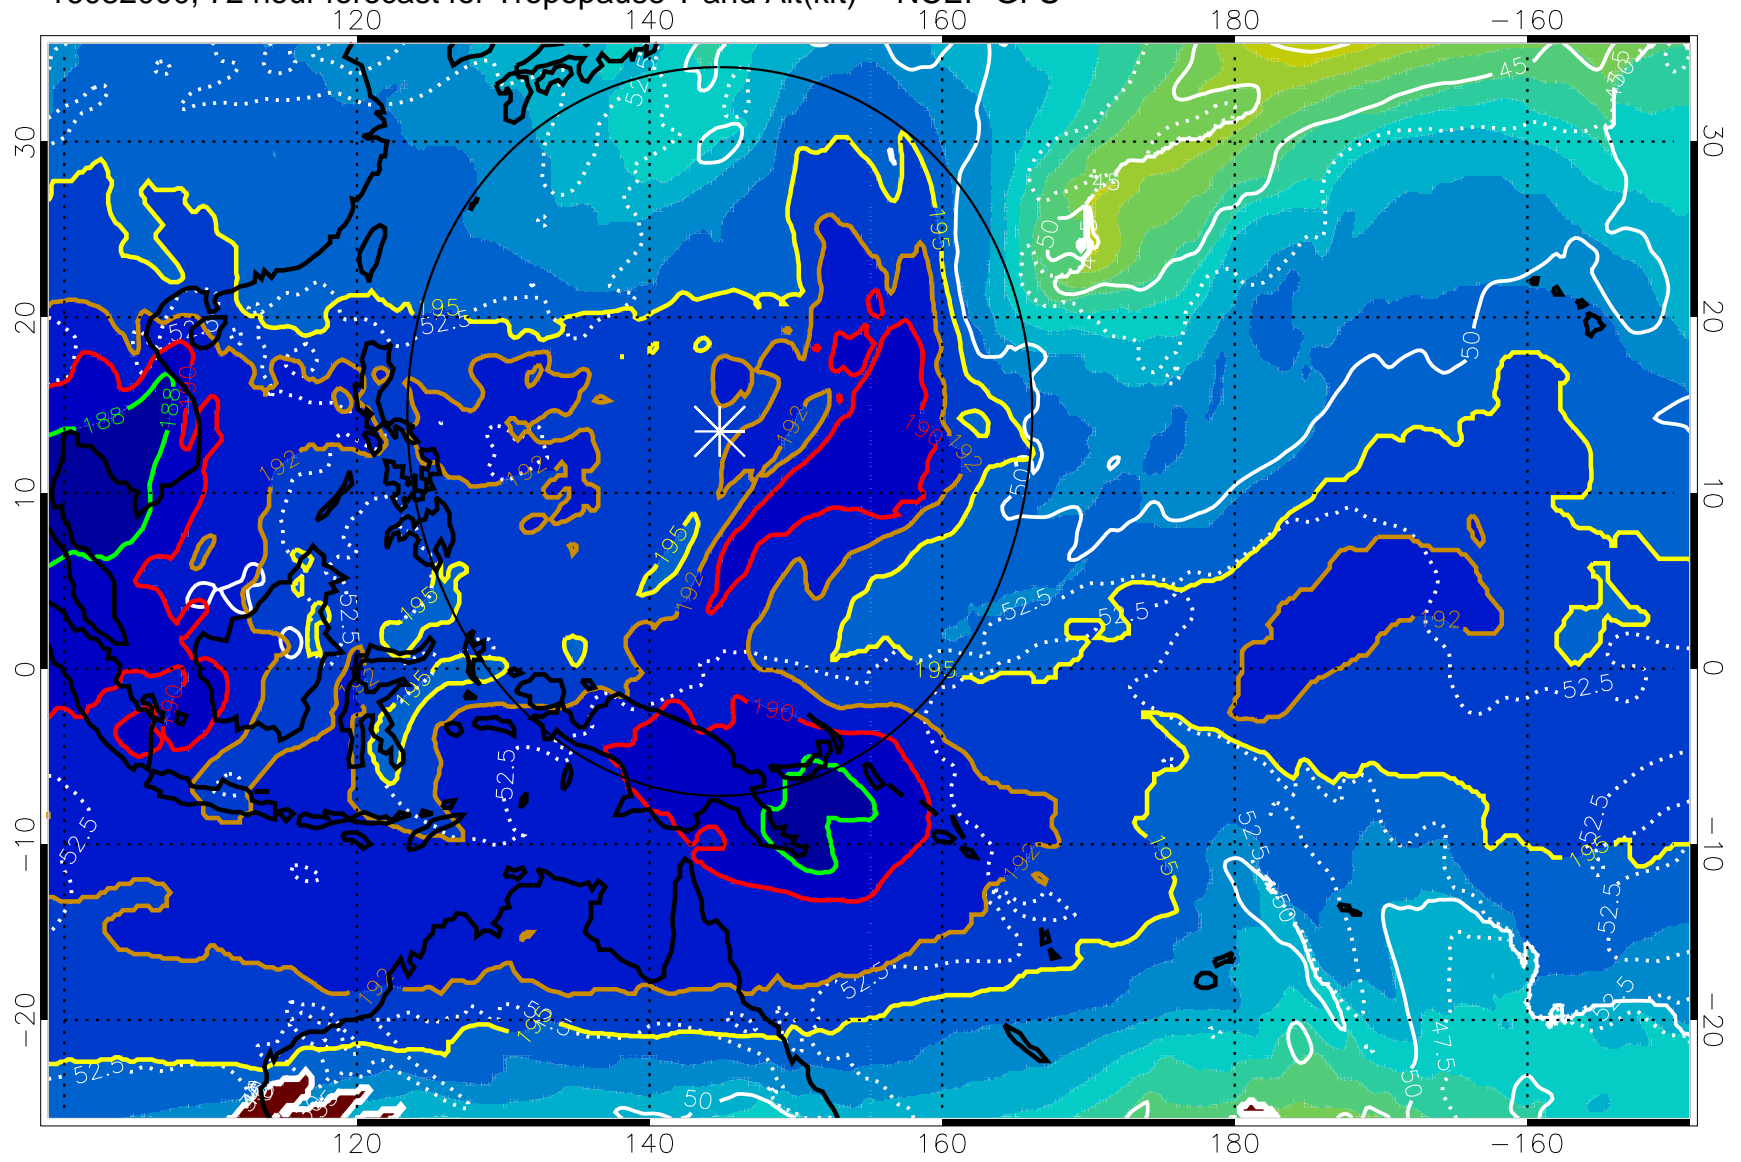

192.5K Isotherm 195K Isotherm

187.5K Isotherm 190K Isotherm

Range ring of 2304 km

16081912, 60 hour forecast for Tropopause T and Alt(kft) -- NCEP GFS

190 200 210 220 230
Tropopause T, K

Tropopause Altitude in kft (white)

192.5K Isotherm 195K Isotherm
187.5K Isotherm 190K Isotherm

Range ring of 2304 km

16081918, 66 hour forecast for Tropopause T and Alt(kft) -- NCEP GFS

190 200 210 220 230
Tropopause T, K

Tropopause Altitude in kft (white)

192.5K Isotherm 195K Isotherm
187.5K Isotherm 190K Isotherm

Range ring of 2304 km

16082000, 72 hour forecast for Tropopause T and Alt(kft) -- NCEP GFS

Tropopause Altitude in kft (white)

192.5K Isotherm 195K Isotherm
187.5K Isotherm 190K Isotherm