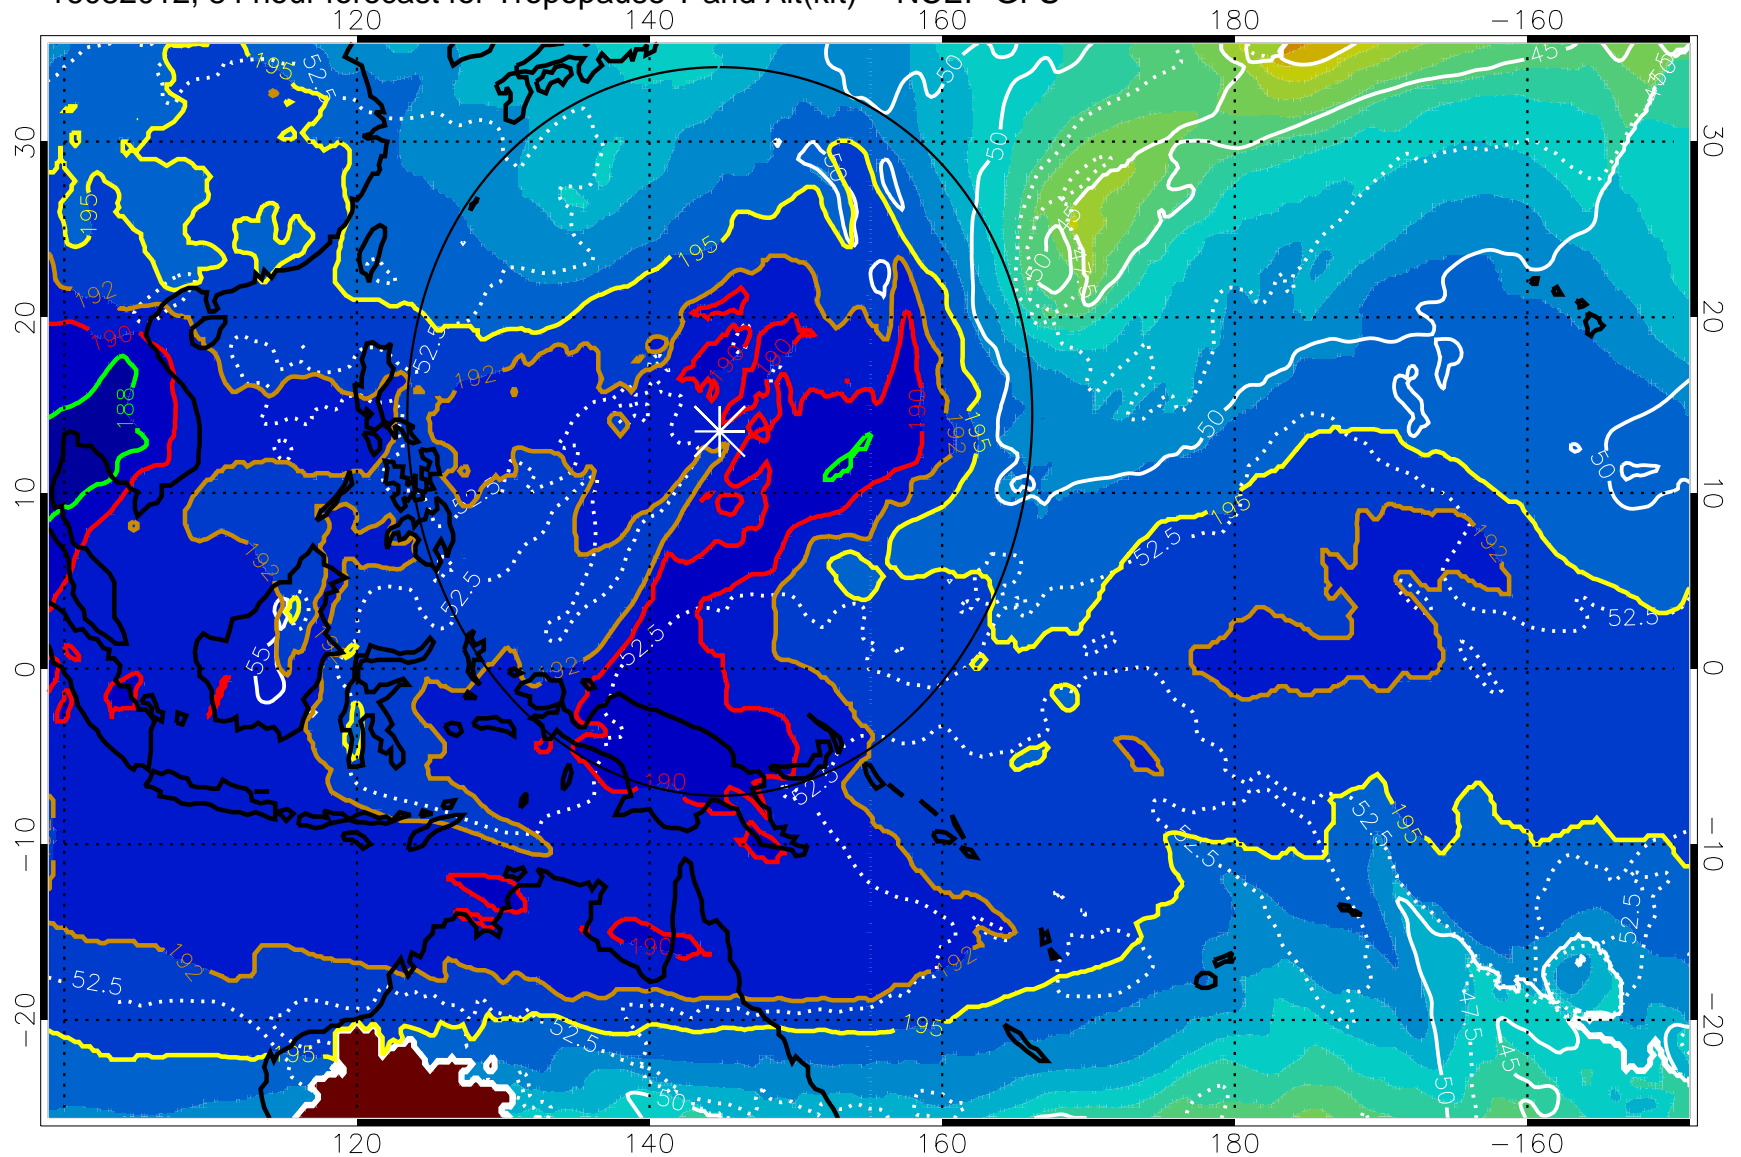

16082012, 84 hour forecast for Tropopause T and Alt(kft) -- NCEP GFS

190 200 210 220 230
Tropopause T, K

Tropopause Altitude in kft (white)

192.5K Isotherm 195K Isotherm
187.5K Isotherm 190K Isotherm

Range ring of 2304 km