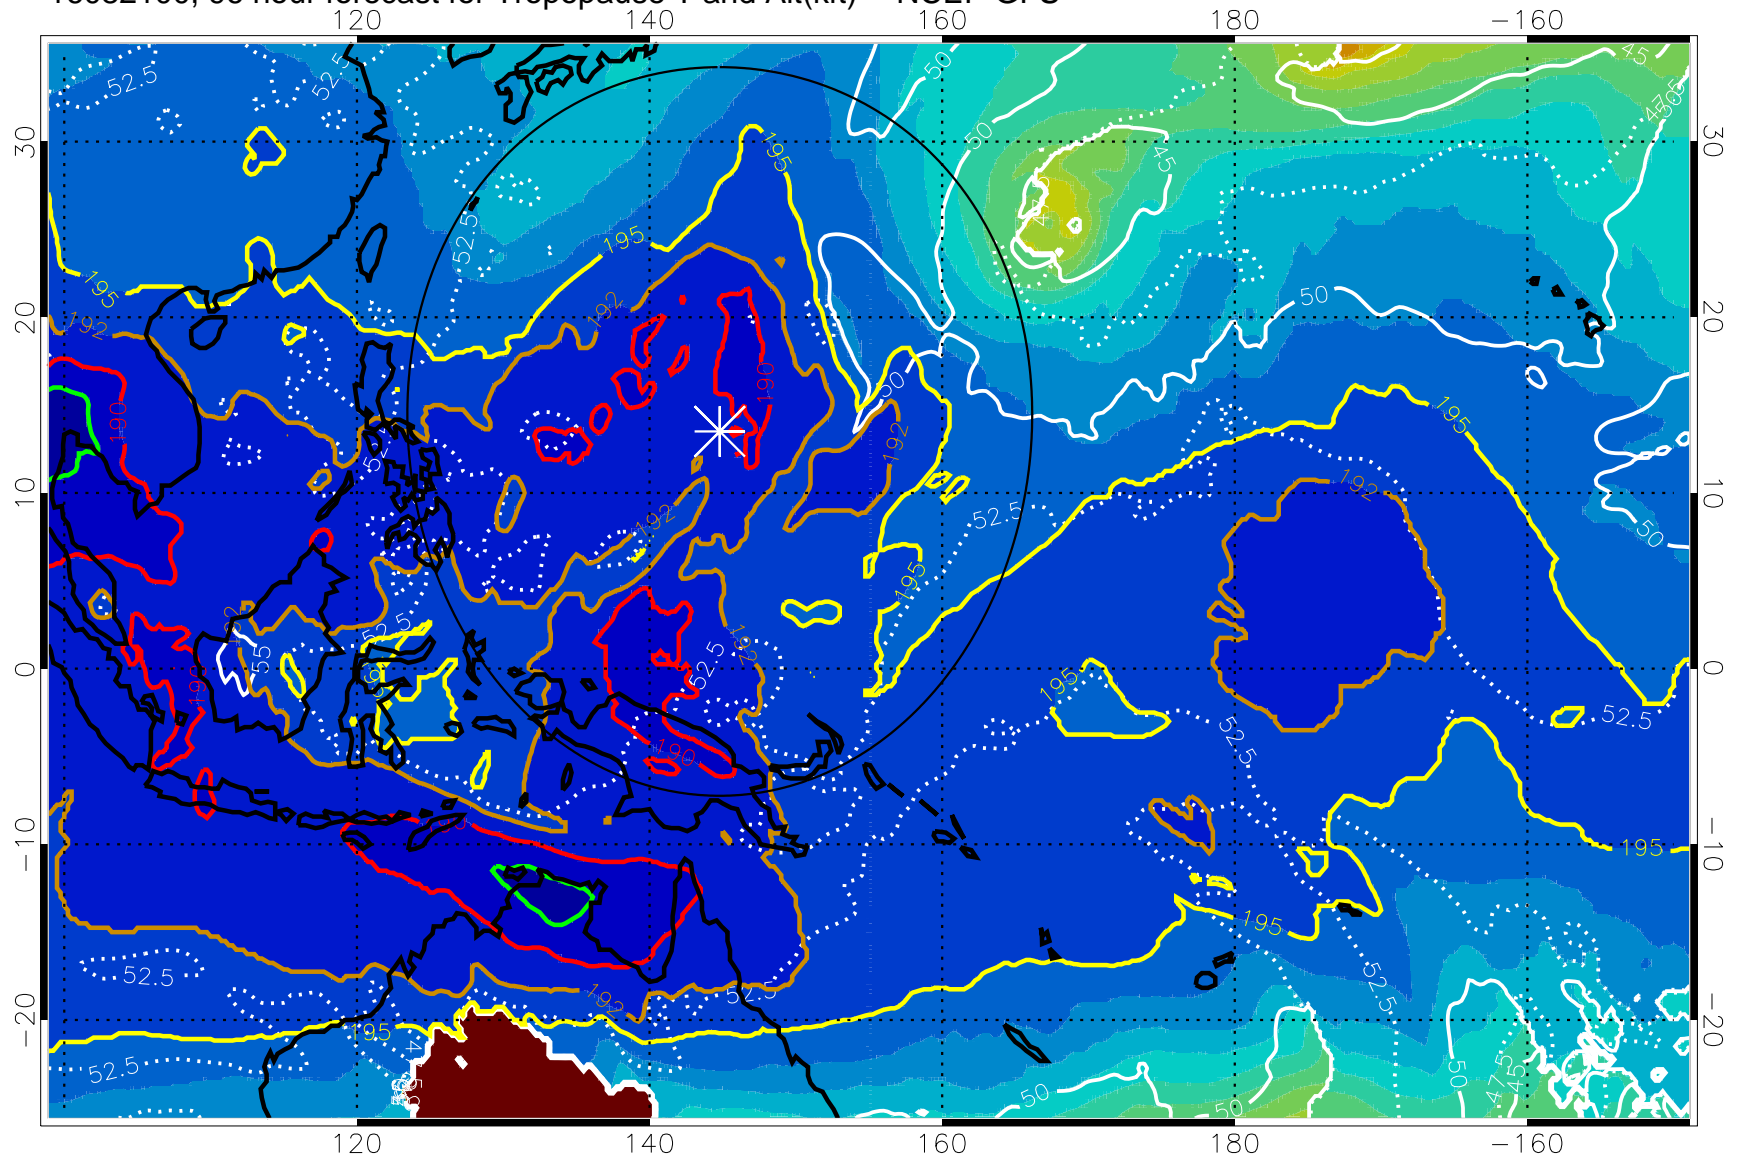

16082100, 96 hour forecast for Tropopause T and Alt(kft) -- NCEP GFS

190 200 210 220 230
Tropopause T, K

Tropopause Altitude in kft (white)

192.5K Isotherm 195K Isotherm
187.5K Isotherm 190K Isotherm

Range ring of 2304 km