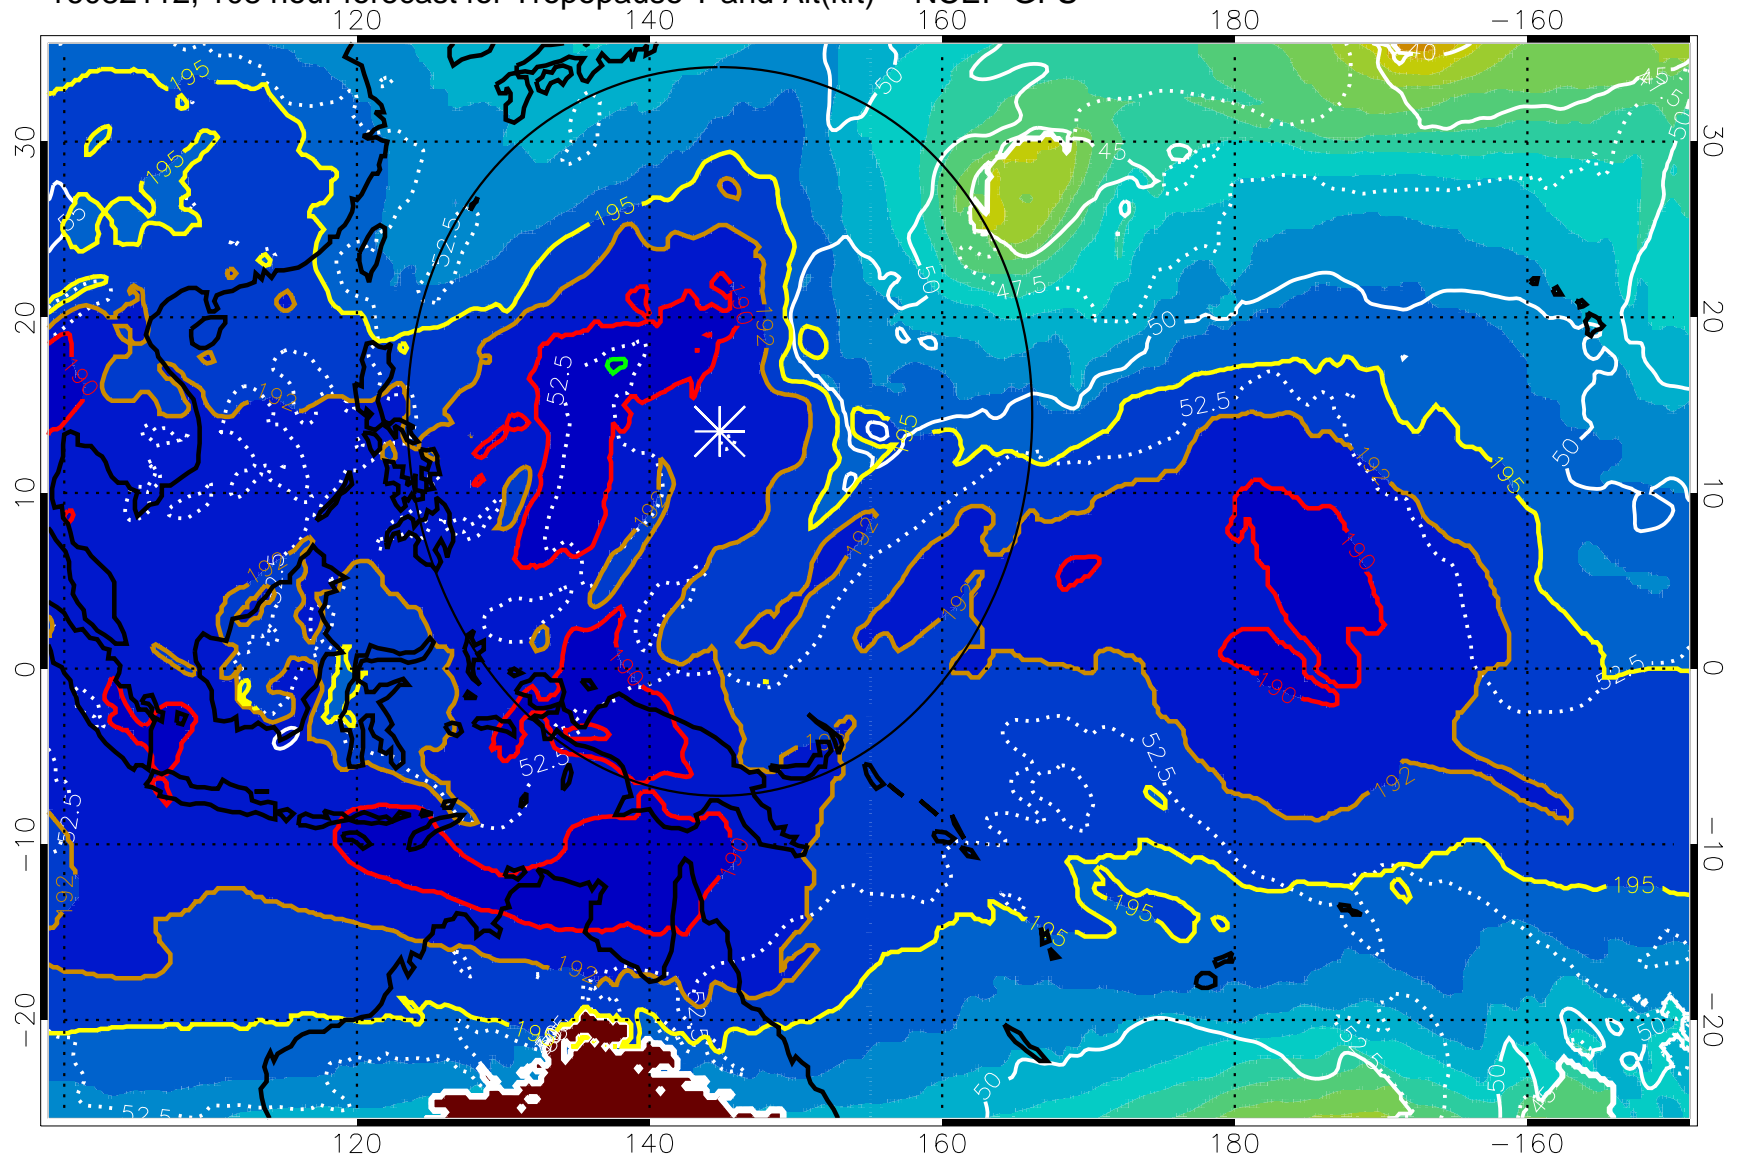

16082112, 108 hour forecast for Tropopause T and Alt(kft) -- NCEP GFS

190   200   210   220   230
Tropopause T, K

Tropopause Altitude in kft (white)

192.5K Isotherm   195K Isotherm
187.5K Isotherm   190K Isotherm

Range ring of 2304 km