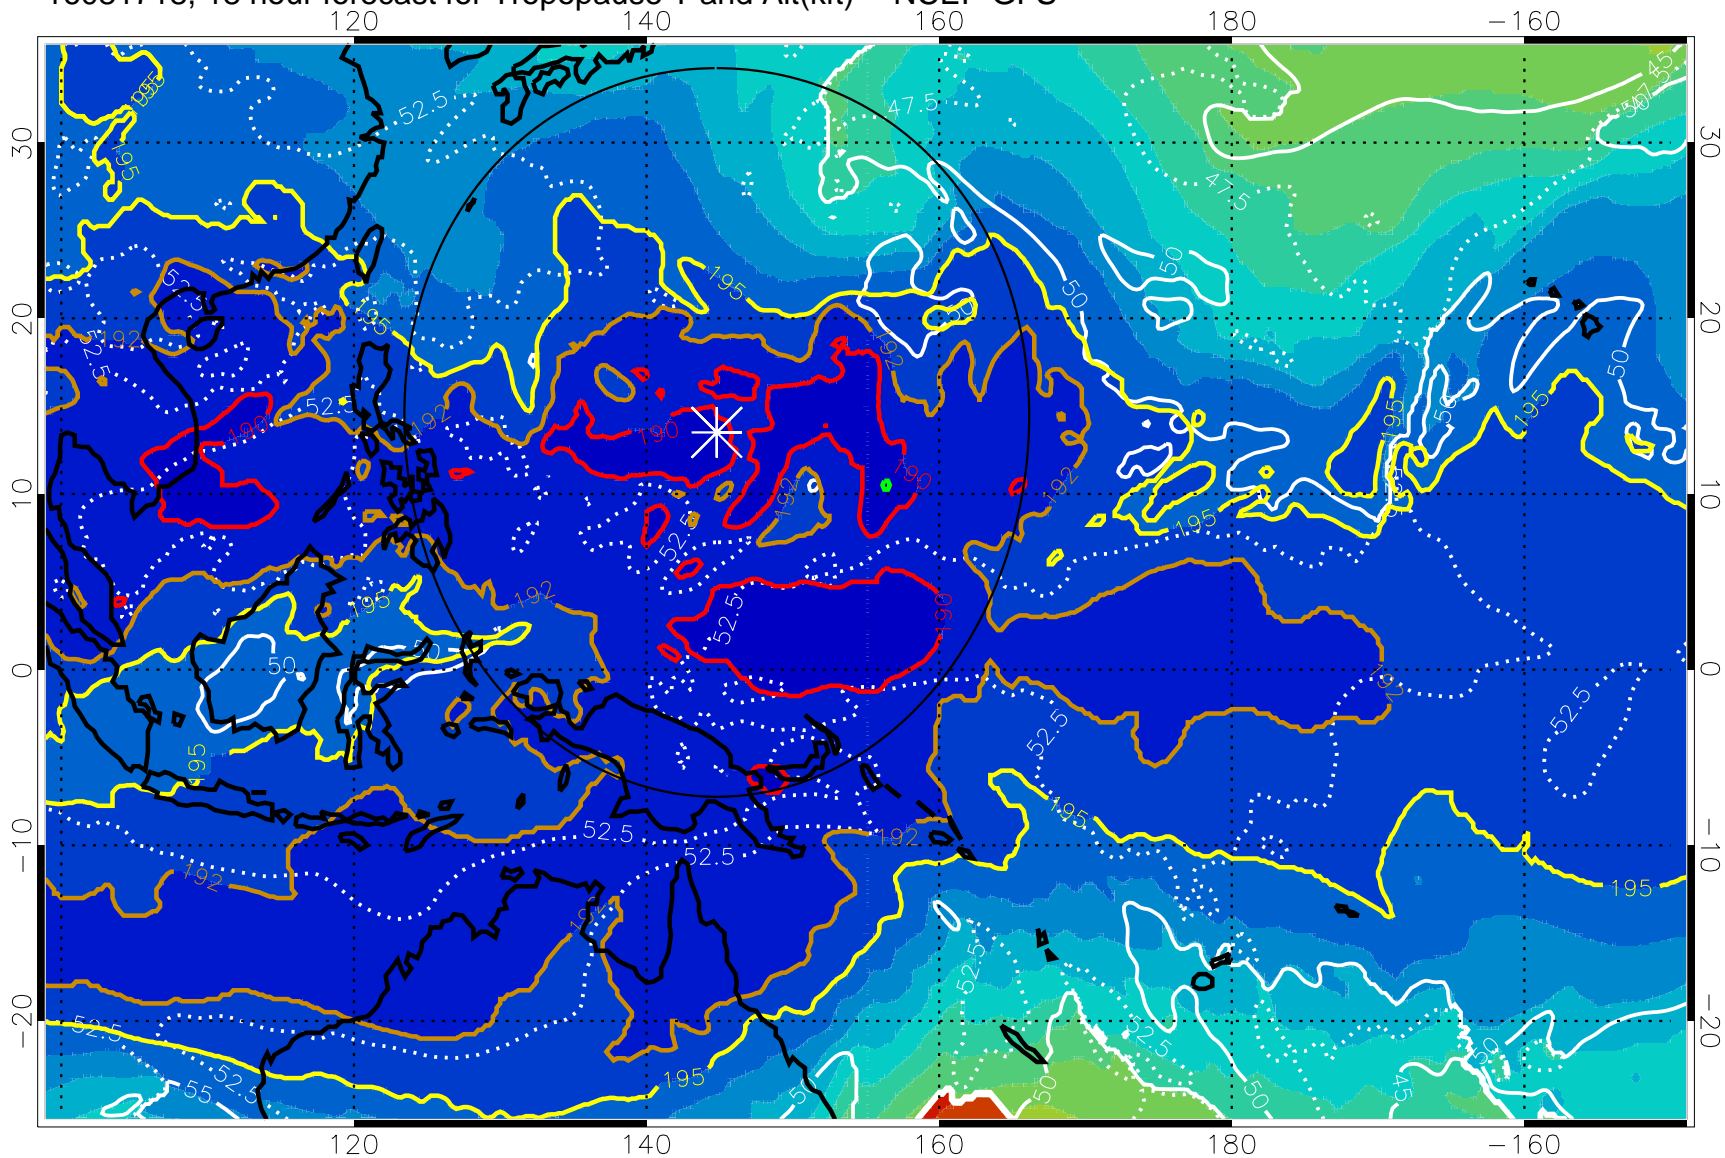

16081718, 18 hour forecast for Tropopause T and Alt(kft) -- NCEP GFS

190 200 210 220 230

Tropopause T, K

Tropopause Altitude in kft (white)

192.5K Isotherm 195K Isotherm
187.5K Isotherm 190K Isotherm

Range ring of 2304 km