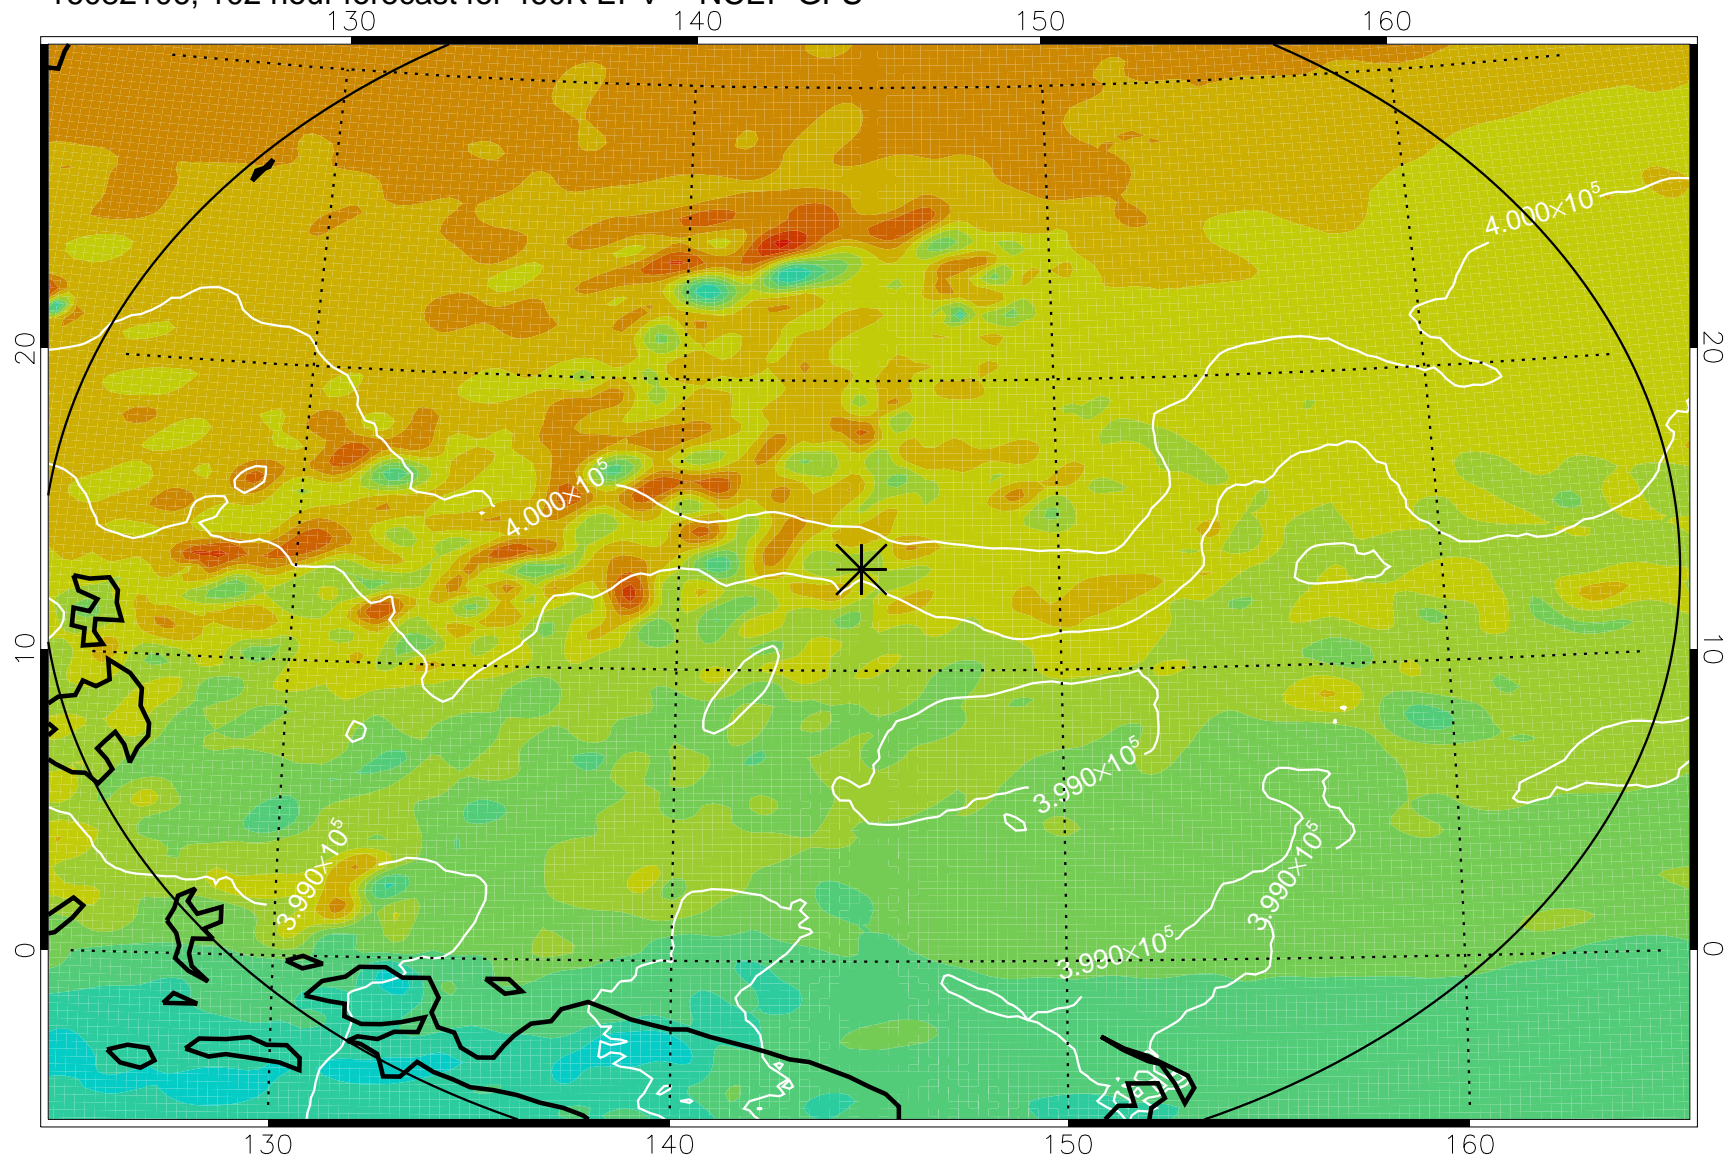

16082006, 78 hour forecast for 460K EPV -- NCEP GFS

460K Montgomery Streamfunction, white

Range ring of 2304 km

16082012, 84 hour forecast for 460K EPV -- NCEP GFS

460K Montgomery Streamfunction, white

Range ring of 2304 km

16082018, 90 hour forecast for 460K EPV -- NCEP GFS

460K Montgomery Streamfunction, white

Range ring of 2304 km

16082100, 96 hour forecast for 460K EPV -- NCEP GFS

460K Montgomery Streamfunction, white

Range ring of 2304 km

16082106, 102 hour forecast for 460K EPV -- NCEP GFS

460K Montgomery Streamfunction, white

Range ring of 2304 km

16082112, 108 hour forecast for 460K EPV -- NCEP GFS

460K Montgomery Streamfunction, white

Range ring of 2304 km

16082118, 114 hour forecast for 460K EPV -- NCEP GFS

460K Montgomery Streamfunction, white

Range ring of 2304 km

16082200, 120 hour forecast for 460K EPV -- NCEP GFS

460K Montgomery Streamfunction, white

Range ring of 2304 km