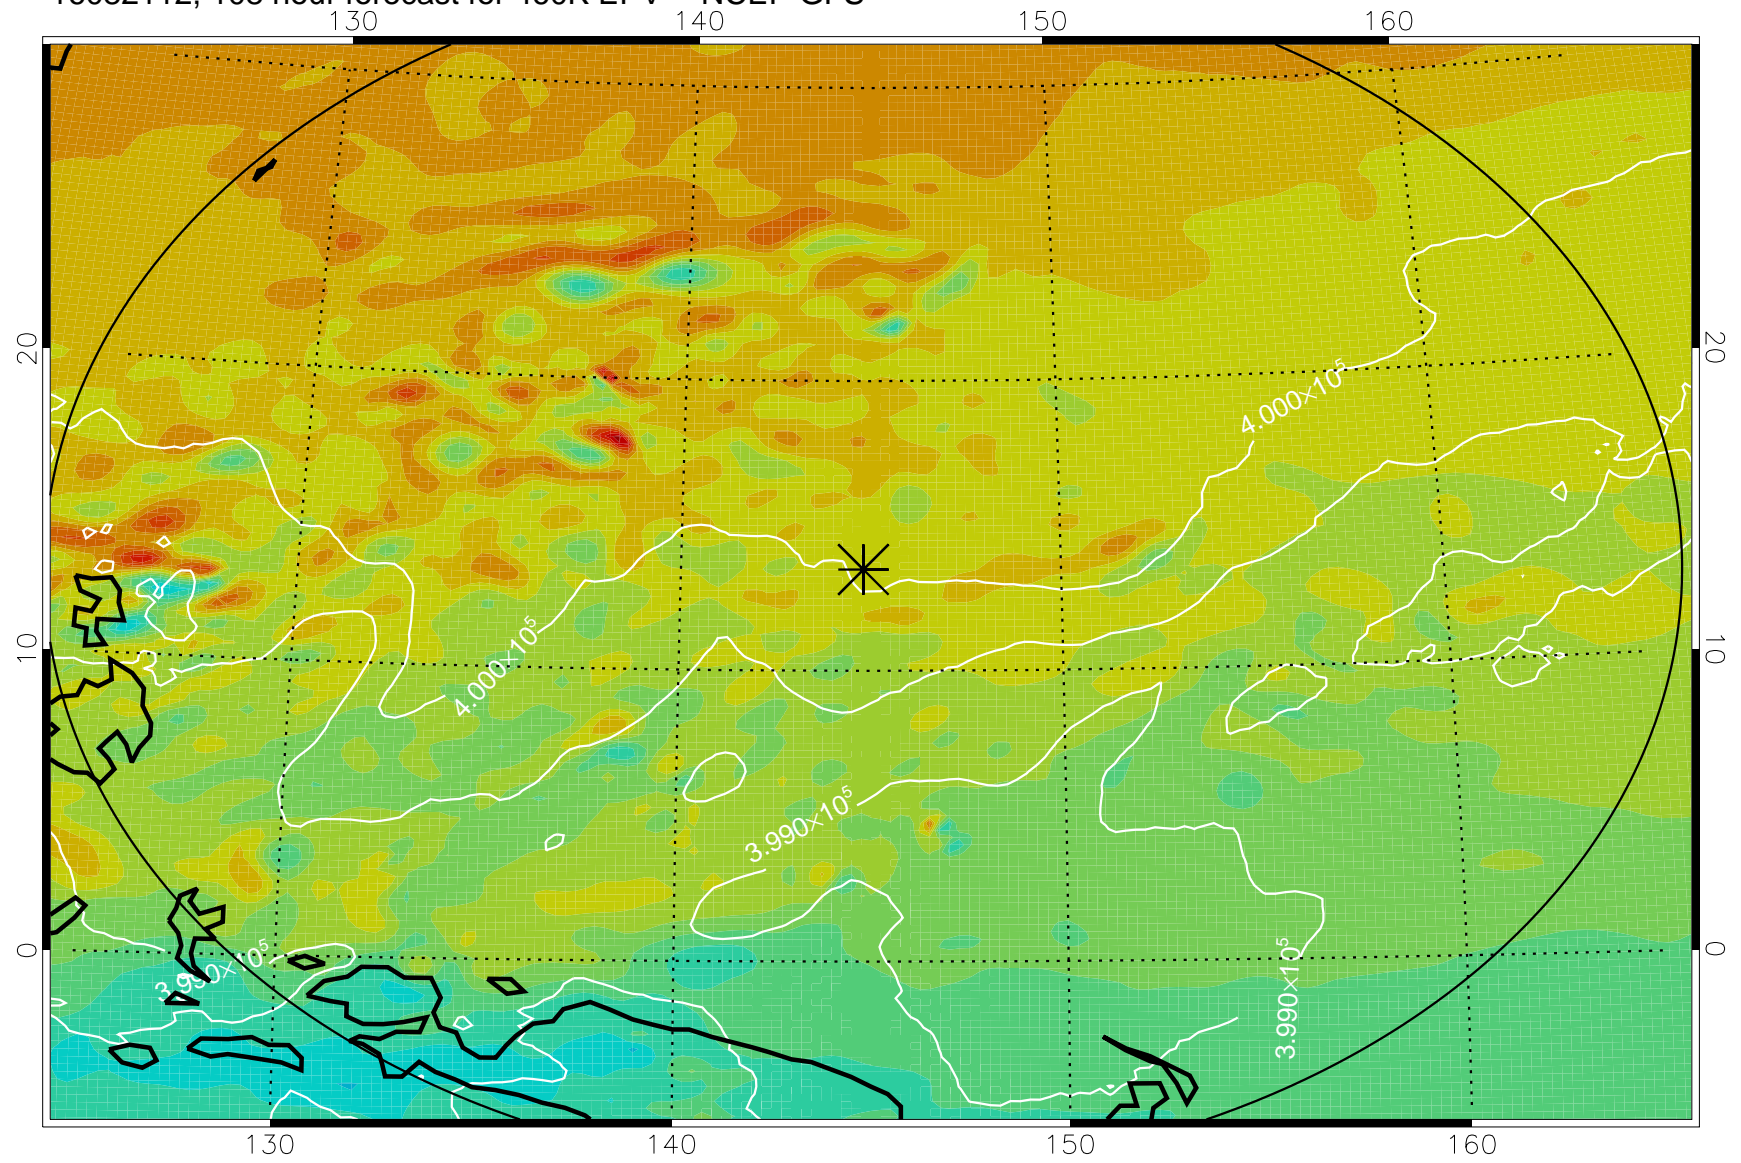

16082006, 78 hour forecast for 460K EPV -- NCEP GFS

460K Montgomery Streamfunction, white

Range ring of 2304 km

16082012, 84 hour forecast for 460K EPV -- NCEP GFS

460K Montgomery Streamfunction, white

Range ring of 2304 km

16082018, 90 hour forecast for 460K EPV -- NCEP GFS

460K Montgomery Streamfunction, white

Range ring of 2304 km

16082100, 96 hour forecast for 460K EPV -- NCEP GFS

460K Montgomery Streamfunction, white

Range ring of 2304 km

16082106, 102 hour forecast for 460K EPV -- NCEP GFS

460K Montgomery Streamfunction, white

Range ring of 2304 km

16082112, 108 hour forecast for 460K EPV -- NCEP GFS

460K Montgomery Streamfunction, white

Range ring of 2304 km

16082118, 114 hour forecast for 460K EPV -- NCEP GFS

460K Montgomery Streamfunction, white

Range ring of 2304 km

16082200, 120 hour forecast for 460K EPV -- NCEP GFS

460K Montgomery Streamfunction, white

Range ring of 2304 km