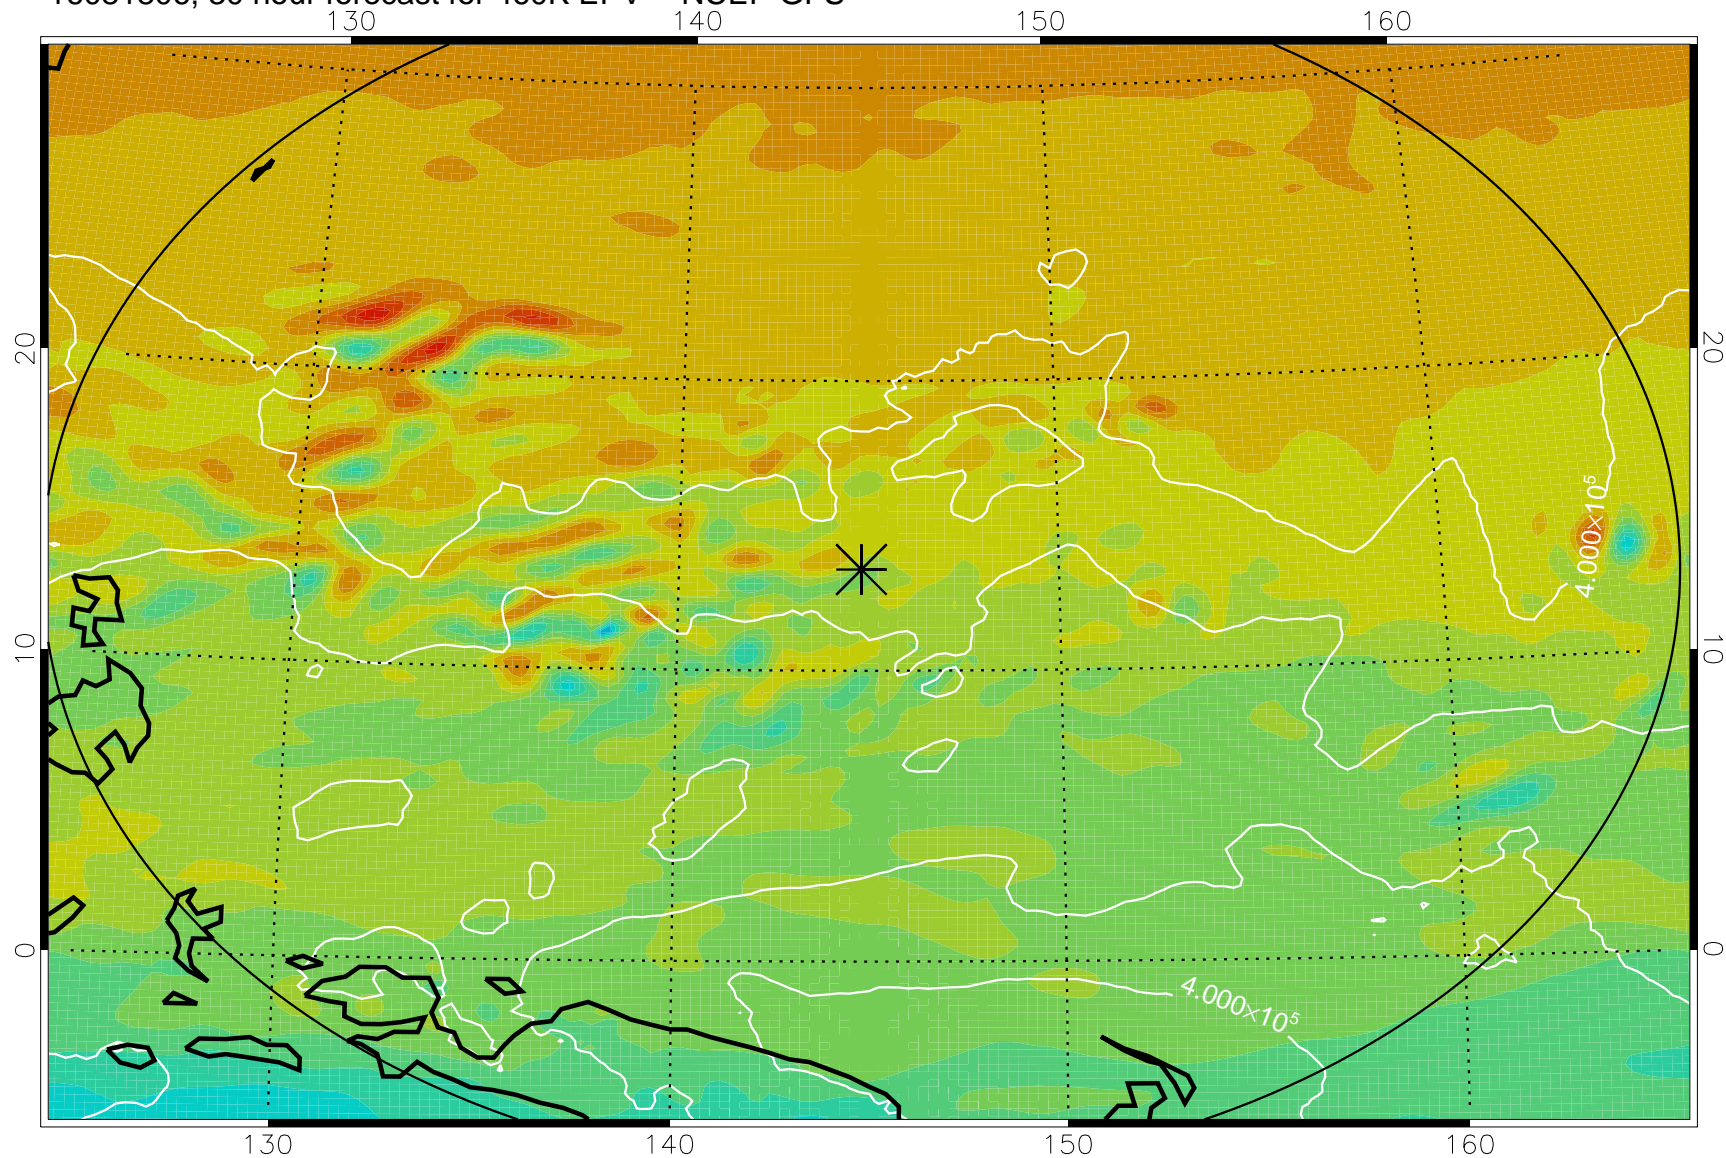

16081718, 18 hour forecast for 460K EPV -- NCEP GFS

460K Montgomery Streamfunction, white

Range ring of 2304 km

16081800, 24 hour forecast for 460K EPV -- NCEP GFS

460K Montgomery Streamfunction, white

Range ring of 2304 km

16081806, 30 hour forecast for 460K EPV -- NCEP GFS

460K Montgomery Streamfunction, white

Range ring of 2304 km

16081812, 36 hour forecast for 460K EPV -- NCEP GFS

460K Montgomery Streamfunction, white

Range ring of 2304 km

16081818, 42 hour forecast for 460K EPV -- NCEP GFS

460K Montgomery Streamfunction, white

Range ring of 2304 km

16081900, 48 hour forecast for 460K EPV -- NCEP GFS

460K Montgomery Streamfunction, white

Range ring of 2304 km

16081918, 66 hour forecast for 460K EPV -- NCEP GFS

460K Montgomery Streamfunction, white

Range ring of 2304 km

16082000, 72 hour forecast for 460K EPV -- NCEP GFS

460K Montgomery Streamfunction, white

Range ring of 2304 km