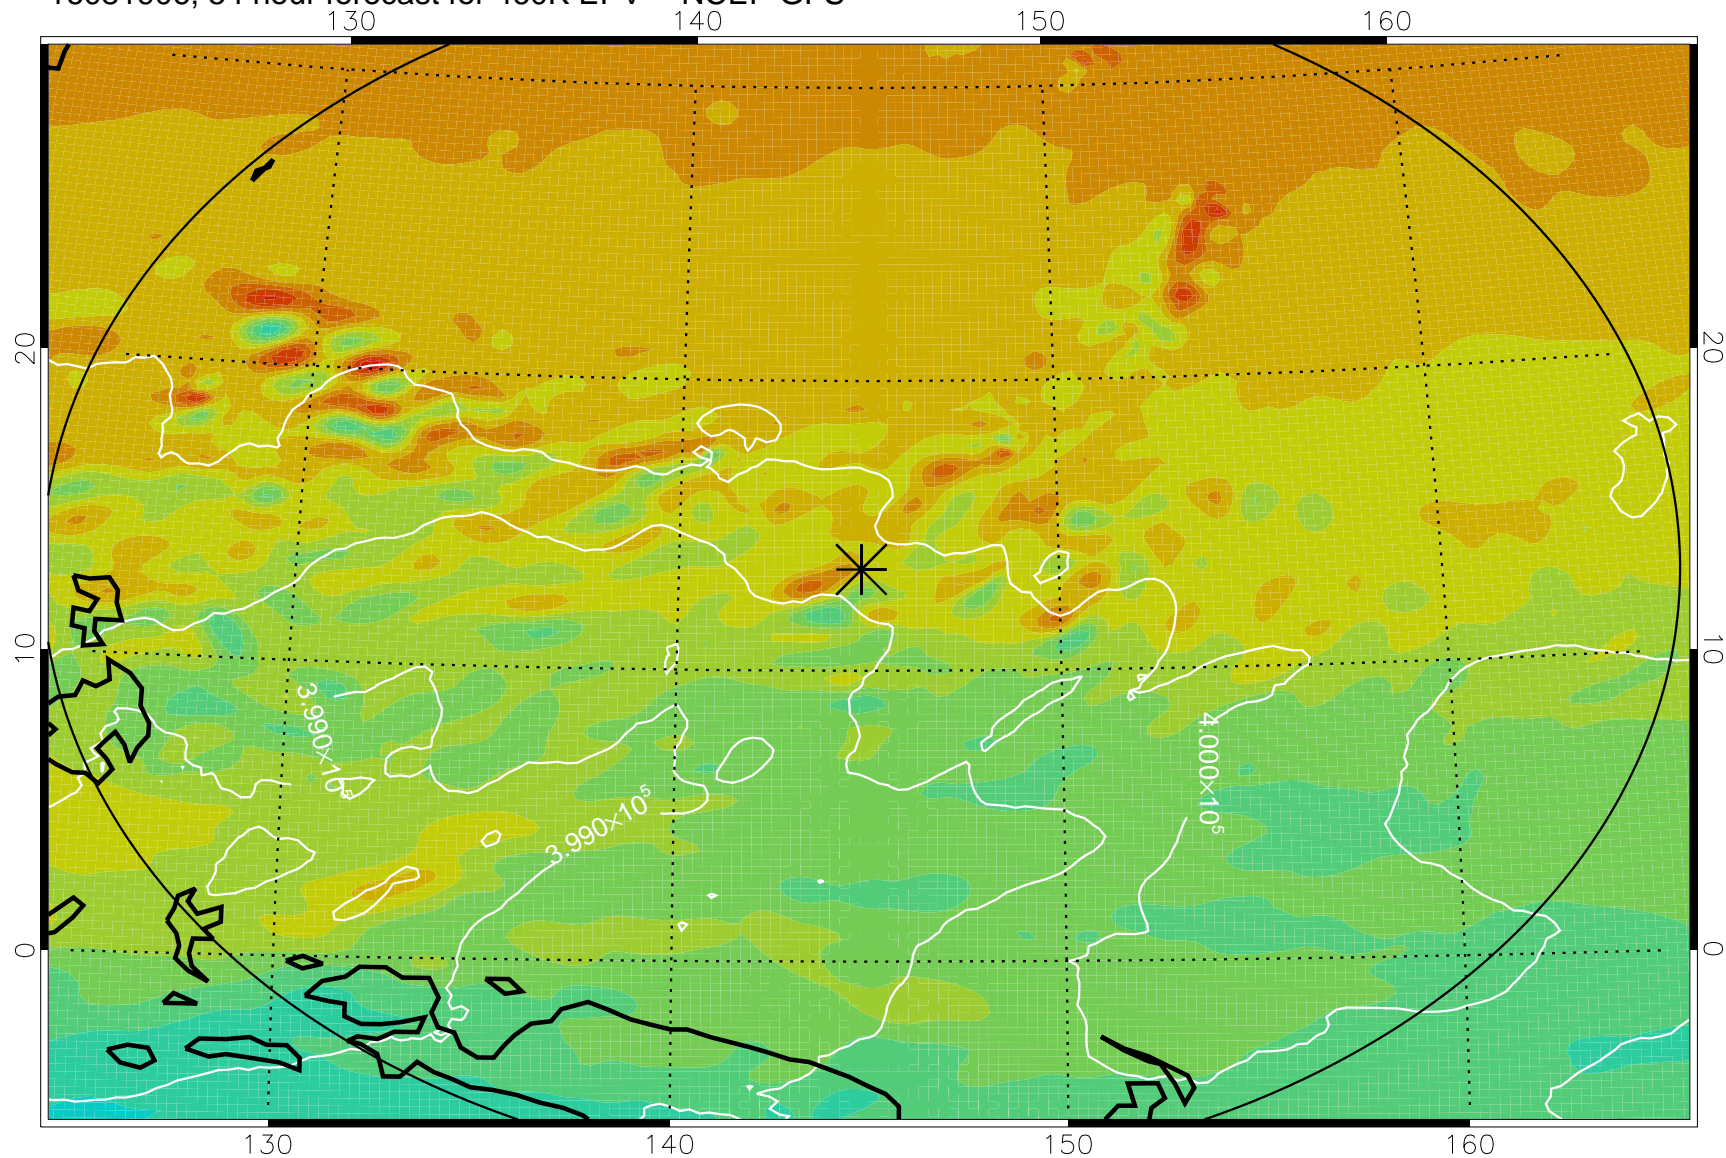

16081818, 42 hour forecast for 460K EPV -- NCEP GFS

460K Montgomery Streamfunction, white

Range ring of 2304 km

16081900, 48 hour forecast for 460K EPV -- NCEP GFS

460K Montgomery Streamfunction, white

Range ring of 2304 km

16081906, 54 hour forecast for 460K EPV -- NCEP GFS

460K Montgomery Streamfunction, white

Range ring of 2304 km

16081912, 60 hour forecast for 460K EPV -- NCEP GFS

460K Montgomery Streamfunction, white

Range ring of 2304 km

16081918, 66 hour forecast for 460K EPV -- NCEP GFS

460K Montgomery Streamfunction, white

Range ring of 2304 km

16082000, 72 hour forecast for 460K EPV -- NCEP GFS

460K Montgomery Streamfunction, white

Range ring of 2304 km

16082018, 90 hour forecast for 460K EPV -- NCEP GFS

460K Montgomery Streamfunction, white

Range ring of 2304 km

16082100, 96 hour forecast for 460K EPV -- NCEP GFS

460K Montgomery Streamfunction, white

Range ring of 2304 km