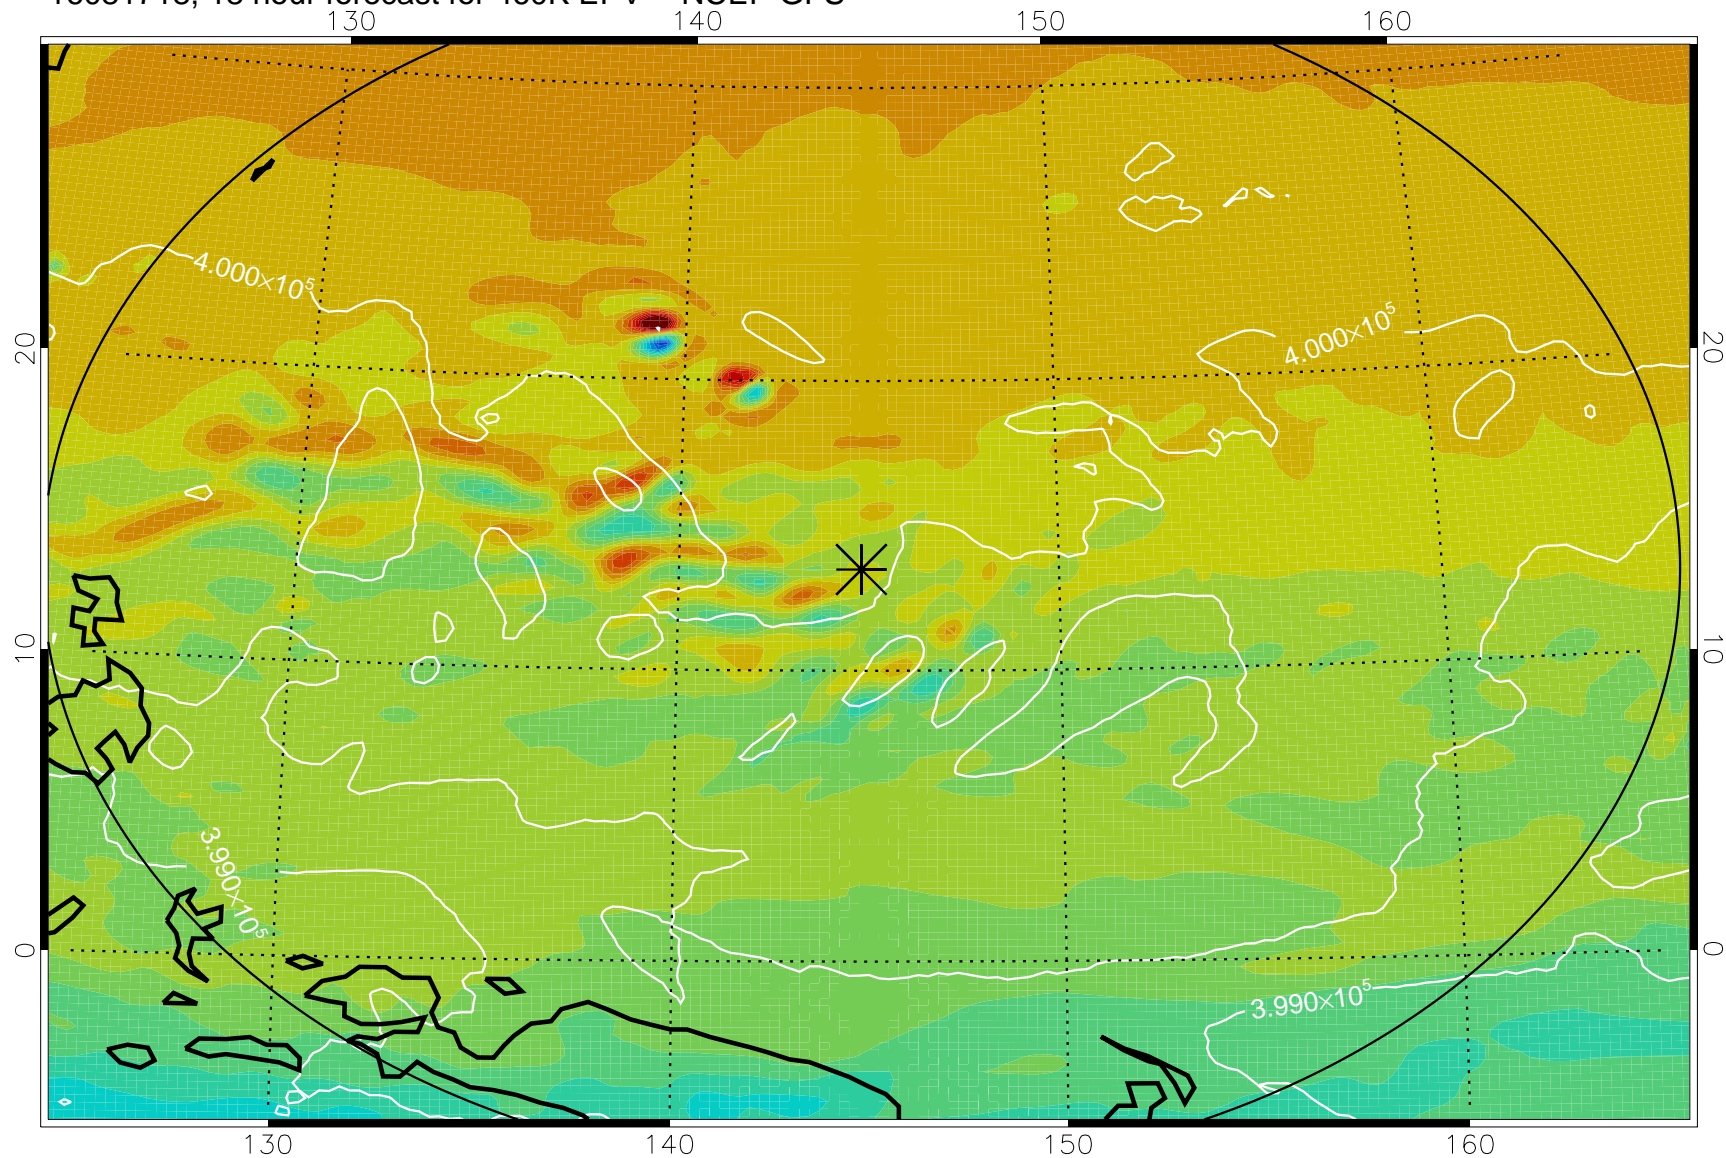

16081706, 6 hour forecast for 460K EPV -- NCEP GFS

460K Montgomery Streamfunction, white

Range ring of 2304 km

16081712, 12 hour forecast for 460K EPV -- NCEP GFS

460K Montgomery Streamfunction, white

Range ring of 2304 km

16081718, 18 hour forecast for 460K EPV -- NCEP GFS

460K Montgomery Streamfunction, white

Range ring of 2304 km

16081800, 24 hour forecast for 460K EPV -- NCEP GFS

460K Montgomery Streamfunction, white

Range ring of 2304 km

16081918, 66 hour forecast for 460K EPV -- NCEP GFS

460K Montgomery Streamfunction, white

Range ring of 2304 km

16082000, 72 hour forecast for 460K EPV -- NCEP GFS

460K Montgomery Streamfunction, white

Range ring of 2304 km

16082018, 90 hour forecast for 460K EPV -- NCEP GFS

460K Montgomery Streamfunction, white

Range ring of 2304 km

16082100, 96 hour forecast for 460K EPV -- NCEP GFS

460K Montgomery Streamfunction, white

Range ring of 2304 km