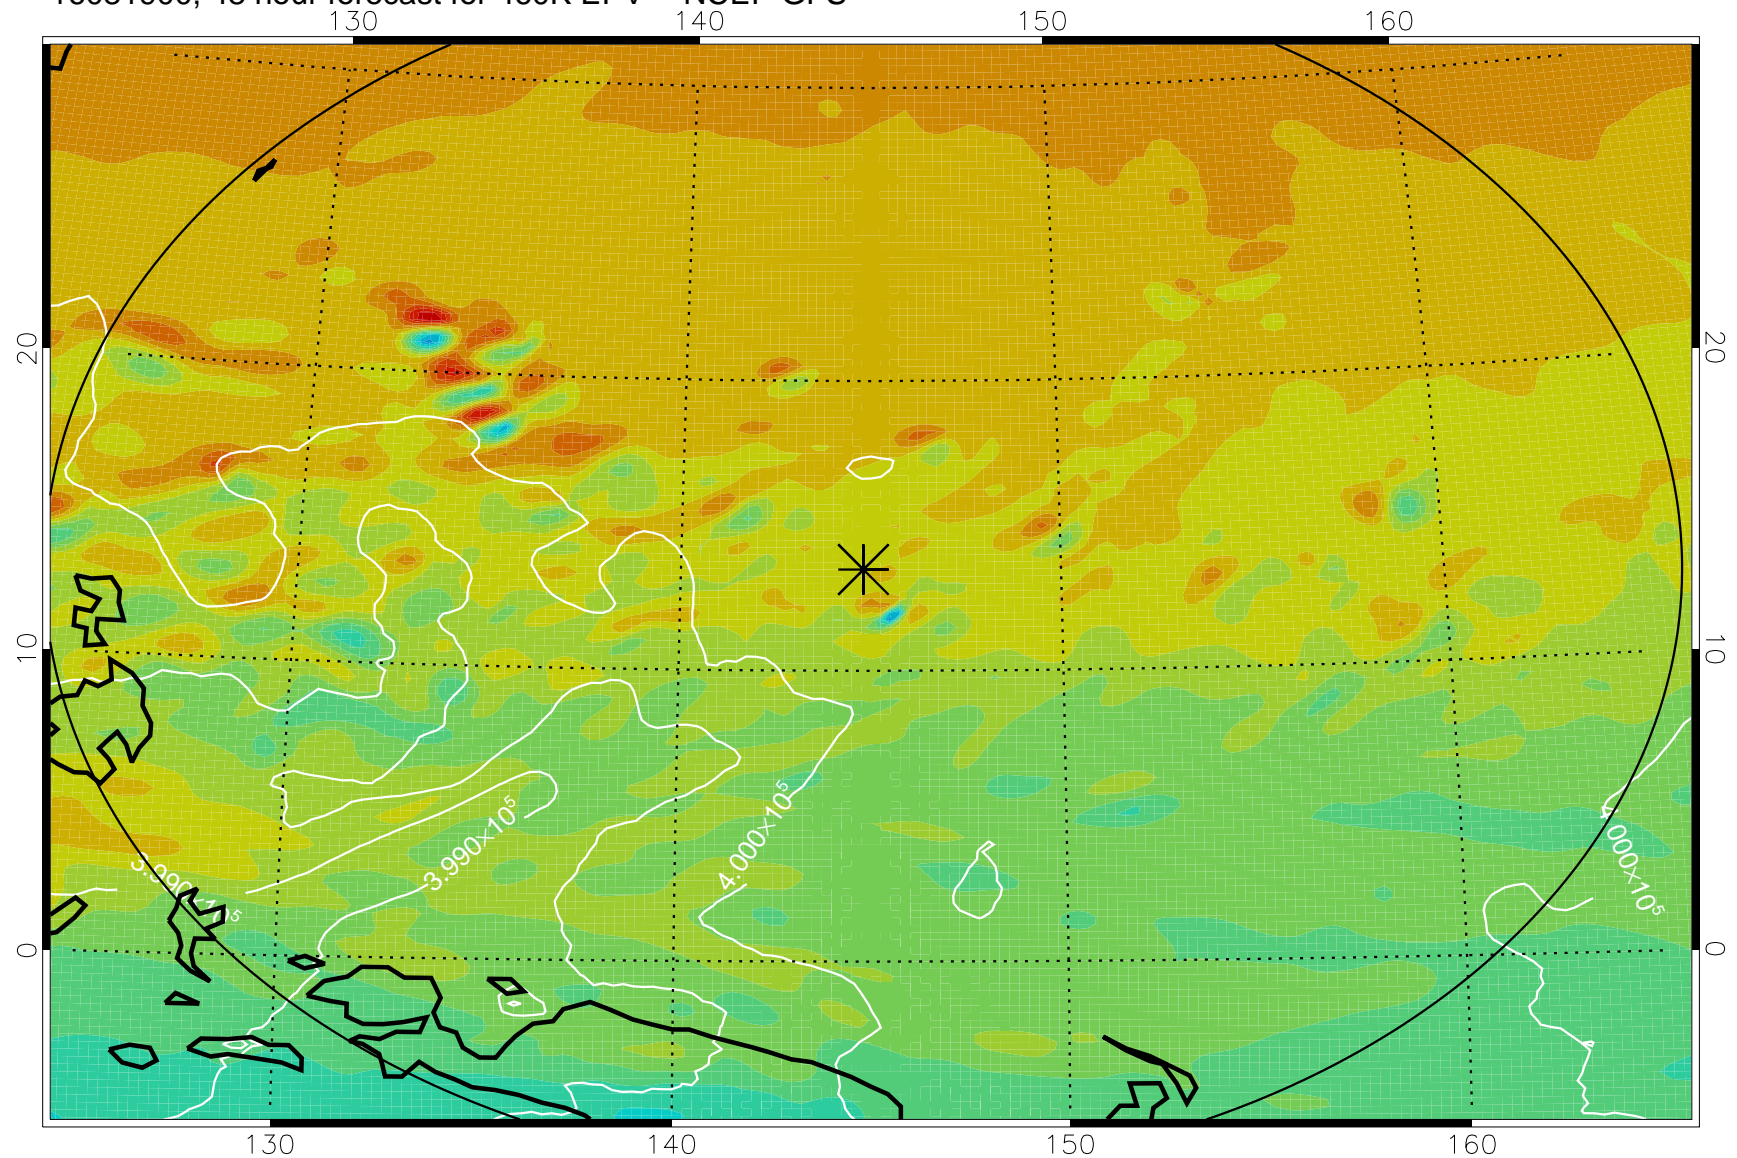

16081806, 30 hour forecast for 460K EPV -- NCEP GFS

460K Montgomery Streamfunction, white

Range ring of 2304 km

16081812, 36 hour forecast for 460K EPV -- NCEP GFS

460K Montgomery Streamfunction, white

Range ring of 2304 km

16081818, 42 hour forecast for 460K EPV -- NCEP GFS

460K Montgomery Streamfunction, white

Range ring of 2304 km

16081900, 48 hour forecast for 460K EPV -- NCEP GFS

460K Montgomery Streamfunction, white

Range ring of 2304 km

16081906, 54 hour forecast for 460K EPV -- NCEP GFS

460K Montgomery Streamfunction, white

Range ring of 2304 km

16081912, 60 hour forecast for 460K EPV -- NCEP GFS

460K Montgomery Streamfunction, white

Range ring of 2304 km

16081918, 66 hour forecast for 460K EPV -- NCEP GFS

460K Montgomery Streamfunction, white

Range ring of 2304 km

16082000, 72 hour forecast for 460K EPV -- NCEP GFS

460K Montgomery Streamfunction, white

Range ring of 2304 km