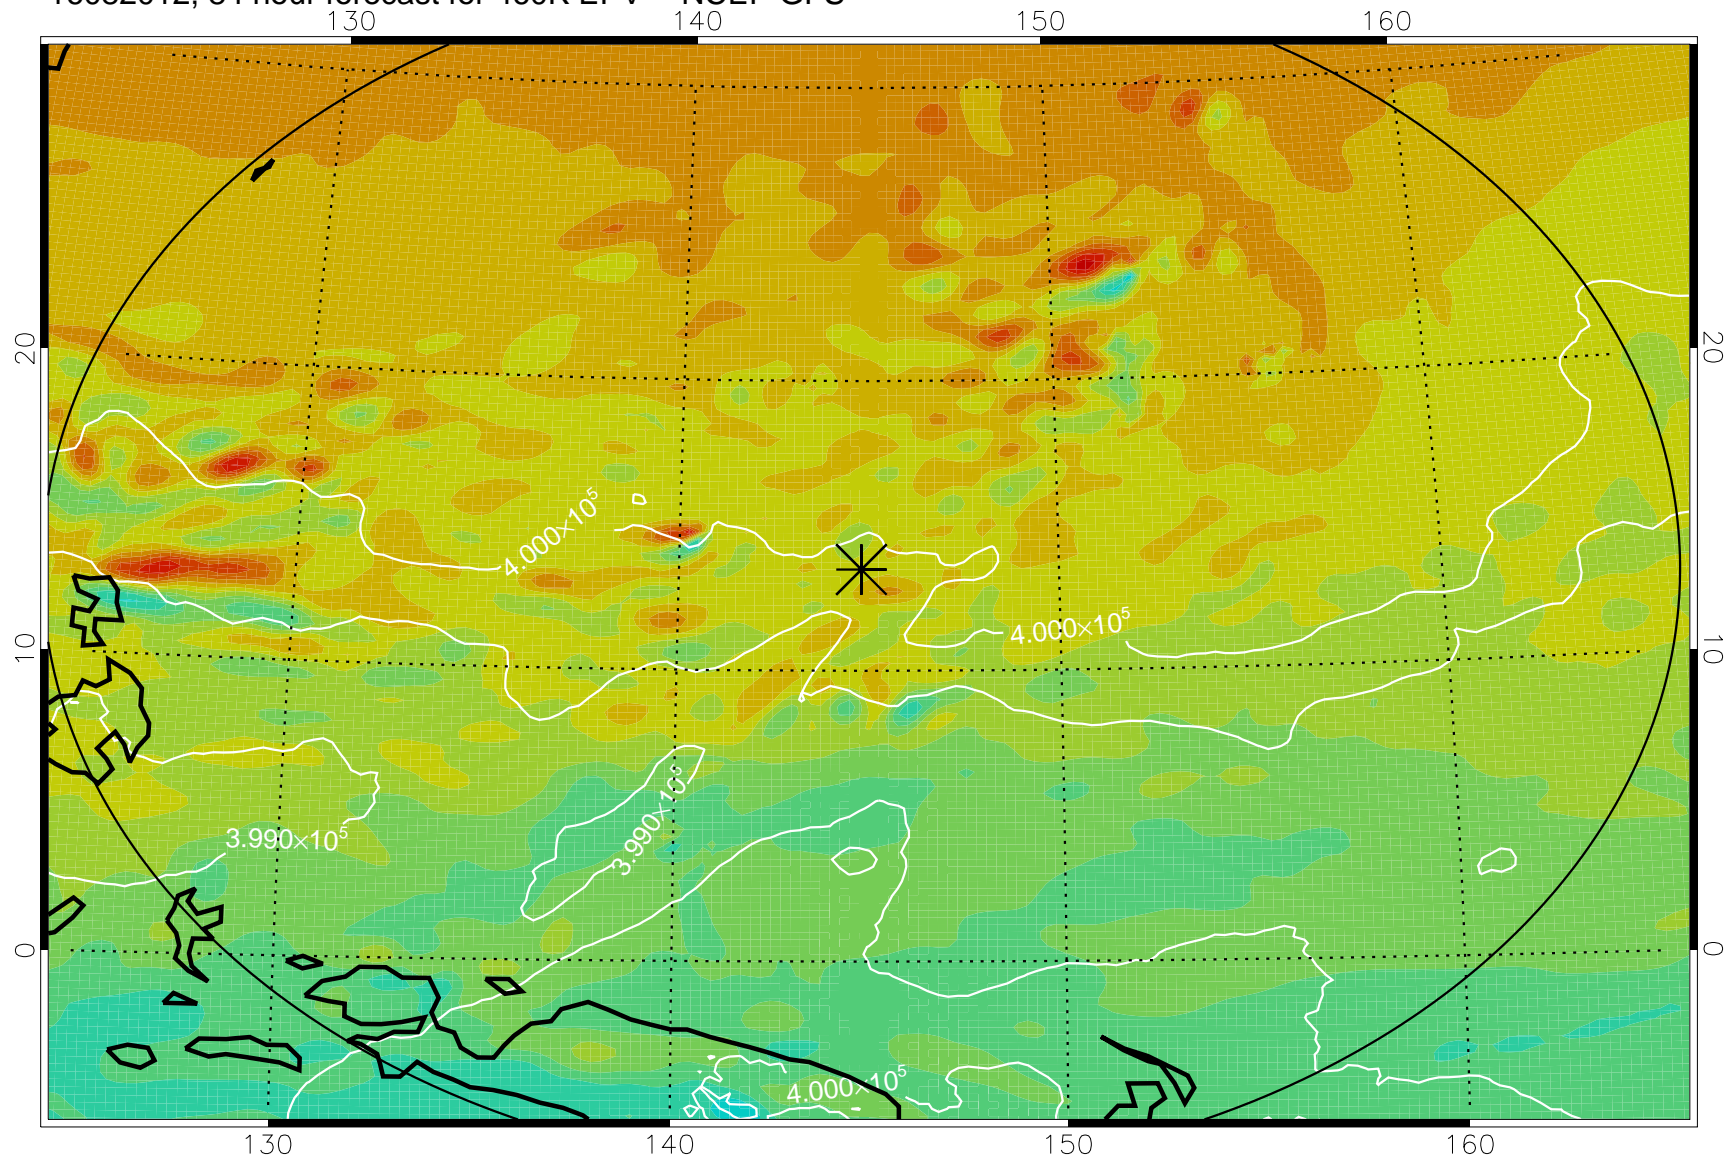

16081918, 66 hour forecast for 460K EPV -- NCEP GFS

460K Montgomery Streamfunction, white

Range ring of 2304 km

16082000, 72 hour forecast for 460K EPV -- NCEP GFS

460K Montgomery Streamfunction, white

Range ring of 2304 km

16082006, 78 hour forecast for 460K EPV -- NCEP GFS

460K Montgomery Streamfunction, white

Range ring of 2304 km

16082012, 84 hour forecast for 460K EPV -- NCEP GFS

460K Montgomery Streamfunction, white

Range ring of 2304 km

16082018, 90 hour forecast for 460K EPV -- NCEP GFS

460K Montgomery Streamfunction, white

Range ring of 2304 km

16082100, 96 hour forecast for 460K EPV -- NCEP GFS

460K Montgomery Streamfunction, white

Range ring of 2304 km

16082106, 102 hour forecast for 460K EPV -- NCEP GFS

460K Montgomery Streamfunction, white

Range ring of 2304 km

16082112, 108 hour forecast for 460K EPV -- NCEP GFS

460K Montgomery Streamfunction, white

Range ring of 2304 km