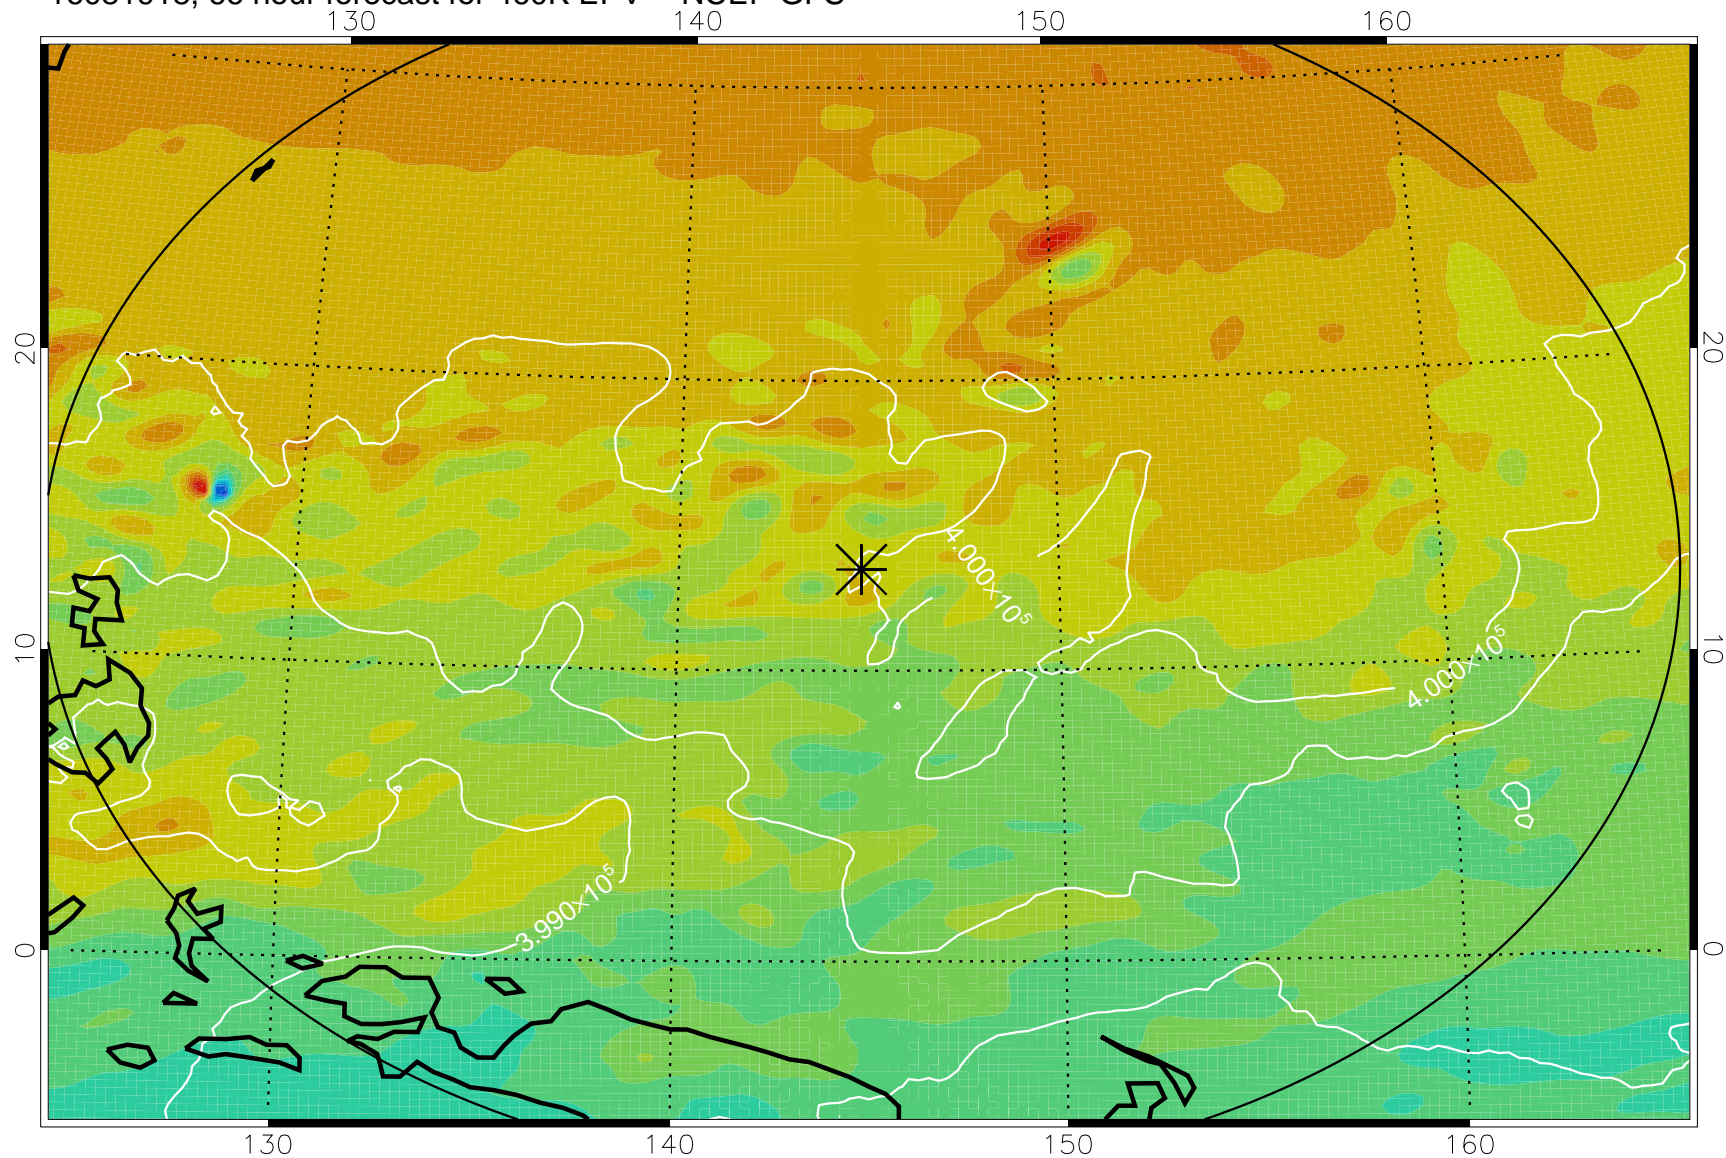

16081906, 54 hour forecast for 460K EPV -- NCEP GFS

460K Montgomery Streamfunction, white

Range ring of 2304 km

16081912, 60 hour forecast for 460K EPV -- NCEP GFS

460K Montgomery Streamfunction, white

Range ring of 2304 km

16081918, 66 hour forecast for 460K EPV -- NCEP GFS

460K Montgomery Streamfunction, white

Range ring of 2304 km

16082000, 72 hour forecast for 460K EPV -- NCEP GFS

460K Montgomery Streamfunction, white

Range ring of 2304 km

16082006, 78 hour forecast for 460K EPV -- NCEP GFS

460K Montgomery Streamfunction, white

Range ring of 2304 km

16082012, 84 hour forecast for 460K EPV -- NCEP GFS

460K Montgomery Streamfunction, white

Range ring of 2304 km

16082018, 90 hour forecast for 460K EPV -- NCEP GFS

460K Montgomery Streamfunction, white

Range ring of 2304 km

16082100, 96 hour forecast for 460K EPV -- NCEP GFS

460K Montgomery Streamfunction, white

Range ring of 2304 km