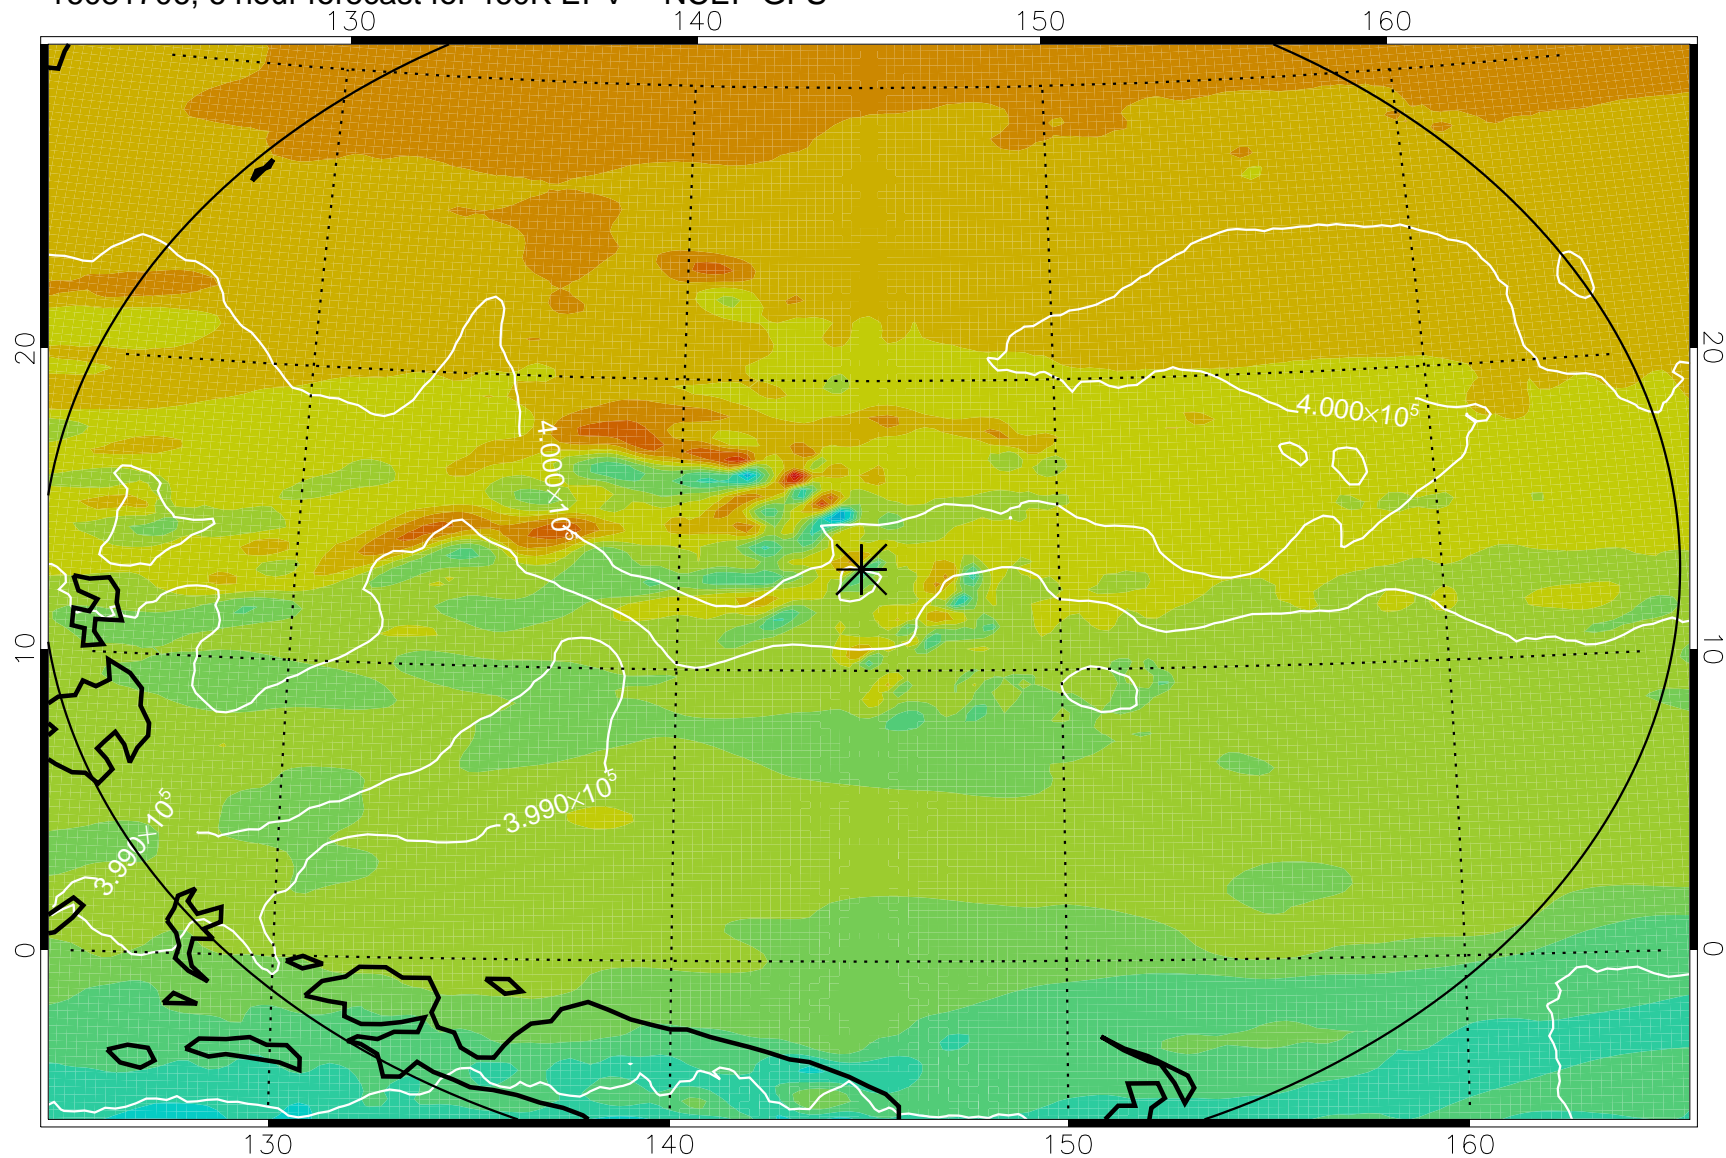

16081706, 6 hour forecast for 460K EPV -- NCEP GFS

460K Montgomery Streamfunction, white

Range ring of 2304 km

16081712, 12 hour forecast for 460K EPV -- NCEP GFS

460K Montgomery Streamfunction, white

Range ring of 2304 km

16081718, 18 hour forecast for 460K EPV -- NCEP GFS

460K Montgomery Streamfunction, white

Range ring of 2304 km

16081800, 24 hour forecast for 460K EPV -- NCEP GFS

460K Montgomery Streamfunction, white

Range ring of 2304 km

16081806, 30 hour forecast for 460K EPV -- NCEP GFS

460K Montgomery Streamfunction, white

Range ring of 2304 km

16081812, 36 hour forecast for 460K EPV -- NCEP GFS

460K Montgomery Streamfunction, white

Range ring of 2304 km

16081818, 42 hour forecast for 460K EPV -- NCEP GFS

460K Montgomery Streamfunction, white

Range ring of 2304 km

16081900, 48 hour forecast for 460K EPV -- NCEP GFS

460K Montgomery Streamfunction, white

Range ring of 2304 km