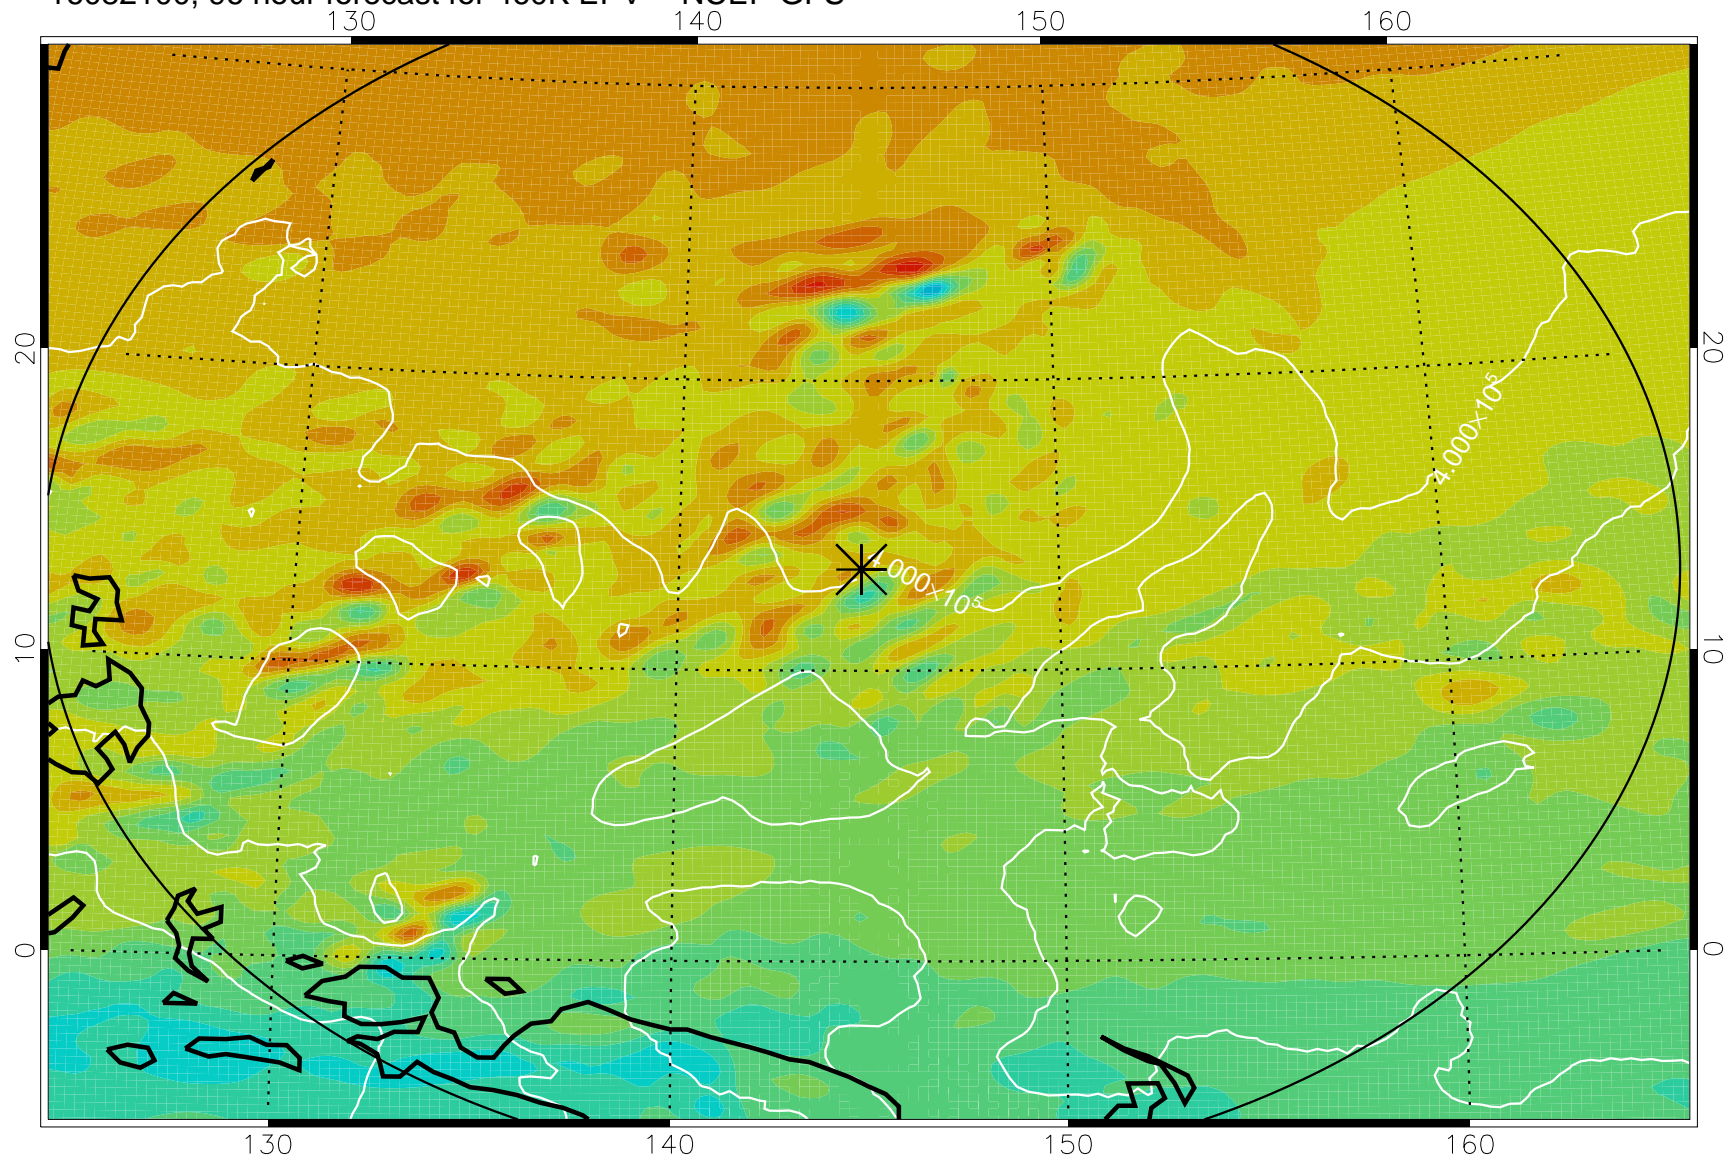

16081918, 66 hour forecast for 460K EPV -- NCEP GFS

460K Montgomery Streamfunction, white

Range ring of 2304 km

16082000, 72 hour forecast for 460K EPV -- NCEP GFS

460K Montgomery Streamfunction, white

Range ring of 2304 km

16082006, 78 hour forecast for 460K EPV -- NCEP GFS

460K Montgomery Streamfunction, white

Range ring of 2304 km

16082012, 84 hour forecast for 460K EPV -- NCEP GFS

460K Montgomery Streamfunction, white

Range ring of 2304 km

16082018, 90 hour forecast for 460K EPV -- NCEP GFS

460K Montgomery Streamfunction, white

Range ring of 2304 km

16082100, 96 hour forecast for 460K EPV -- NCEP GFS

460K Montgomery Streamfunction, white

Range ring of 2304 km

16082106, 102 hour forecast for 460K EPV -- NCEP GFS

460K Montgomery Streamfunction, white

Range ring of 2304 km

16082112, 108 hour forecast for 460K EPV -- NCEP GFS

460K Montgomery Streamfunction, white

Range ring of 2304 km