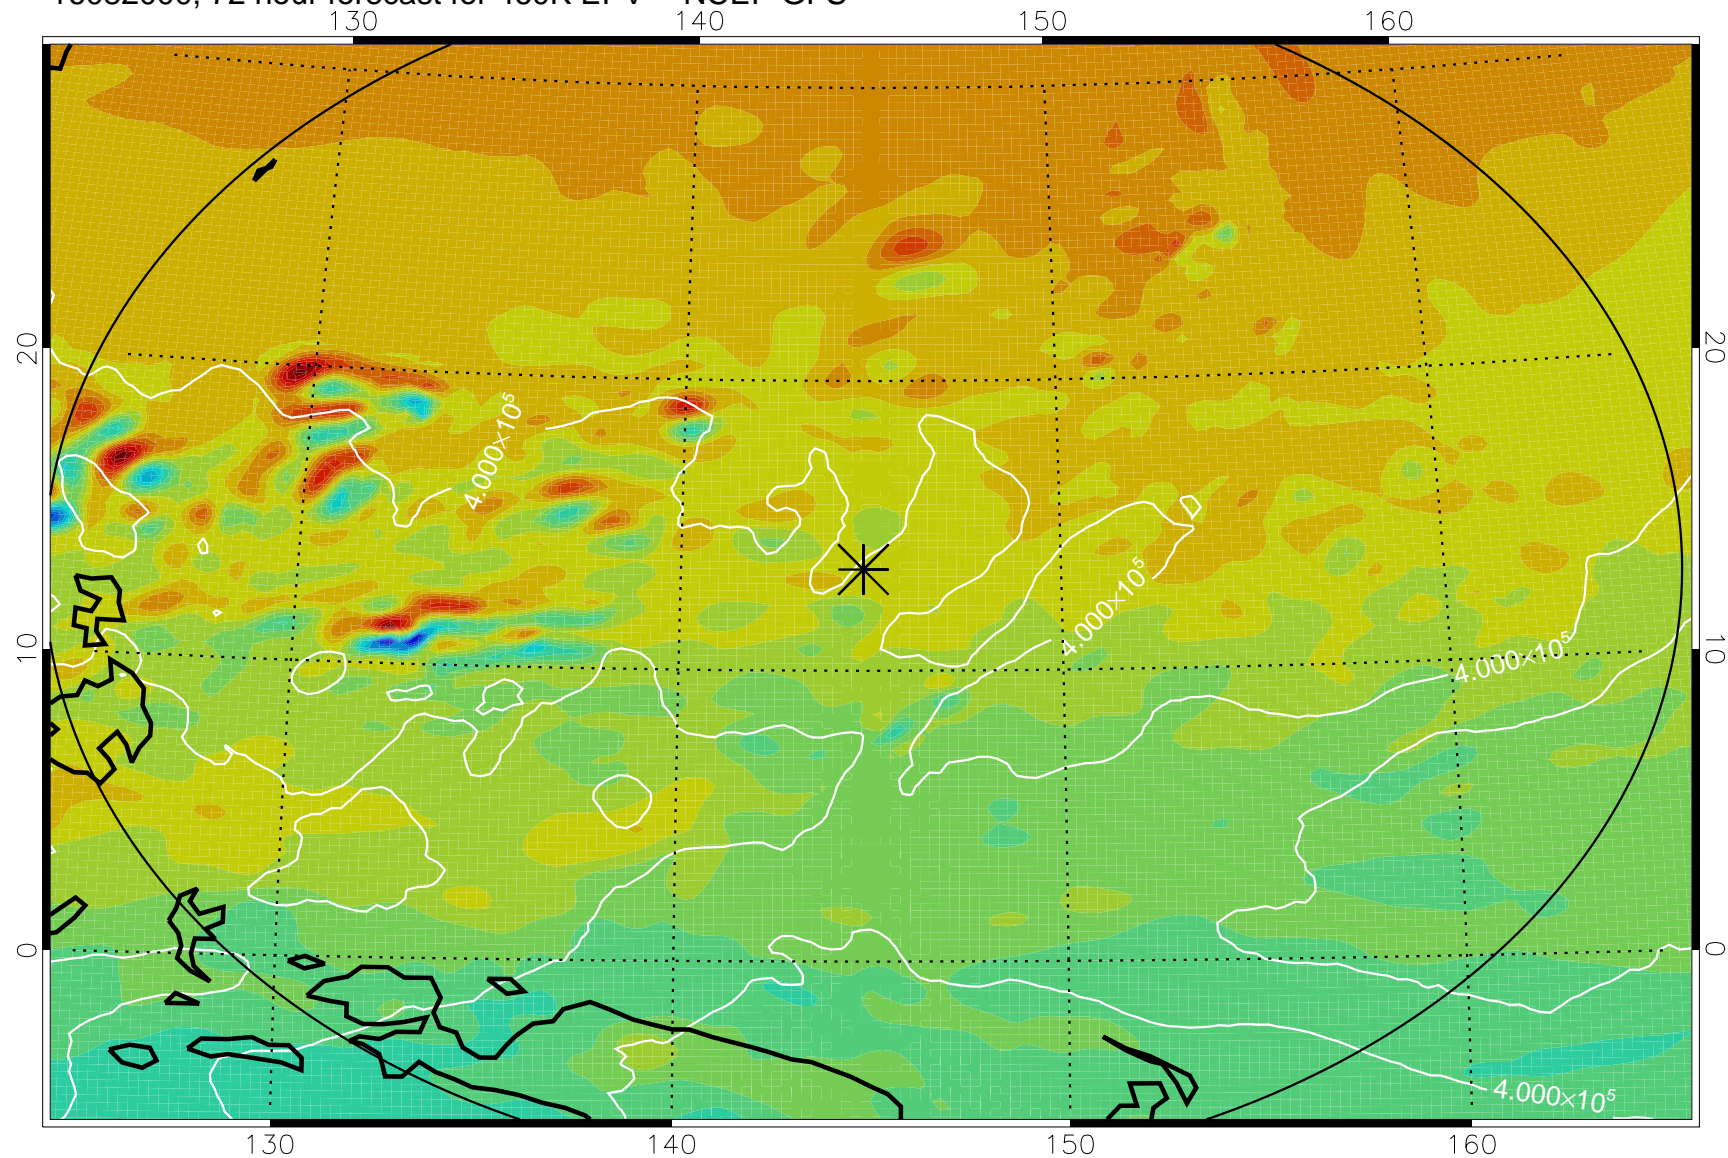

16081906, 54 hour forecast for 460K EPV -- NCEP GFS

460K Montgomery Streamfunction, white

Range ring of 2304 km

16081912, 60 hour forecast for 460K EPV -- NCEP GFS

460K Montgomery Streamfunction, white

Range ring of 2304 km

16081918, 66 hour forecast for 460K EPV -- NCEP GFS

460K Montgomery Streamfunction, white

Range ring of 2304 km

16082000, 72 hour forecast for 460K EPV -- NCEP GFS

460K Montgomery Streamfunction, white

Range ring of 2304 km

16082006, 78 hour forecast for 460K EPV -- NCEP GFS

460K Montgomery Streamfunction, white

Range ring of 2304 km

16082012, 84 hour forecast for 460K EPV -- NCEP GFS

460K Montgomery Streamfunction, white

Range ring of 2304 km

16082018, 90 hour forecast for 460K EPV -- NCEP GFS

460K Montgomery Streamfunction, white

Range ring of 2304 km

16082100, 96 hour forecast for 460K EPV -- NCEP GFS

460K Montgomery Streamfunction, white

Range ring of 2304 km