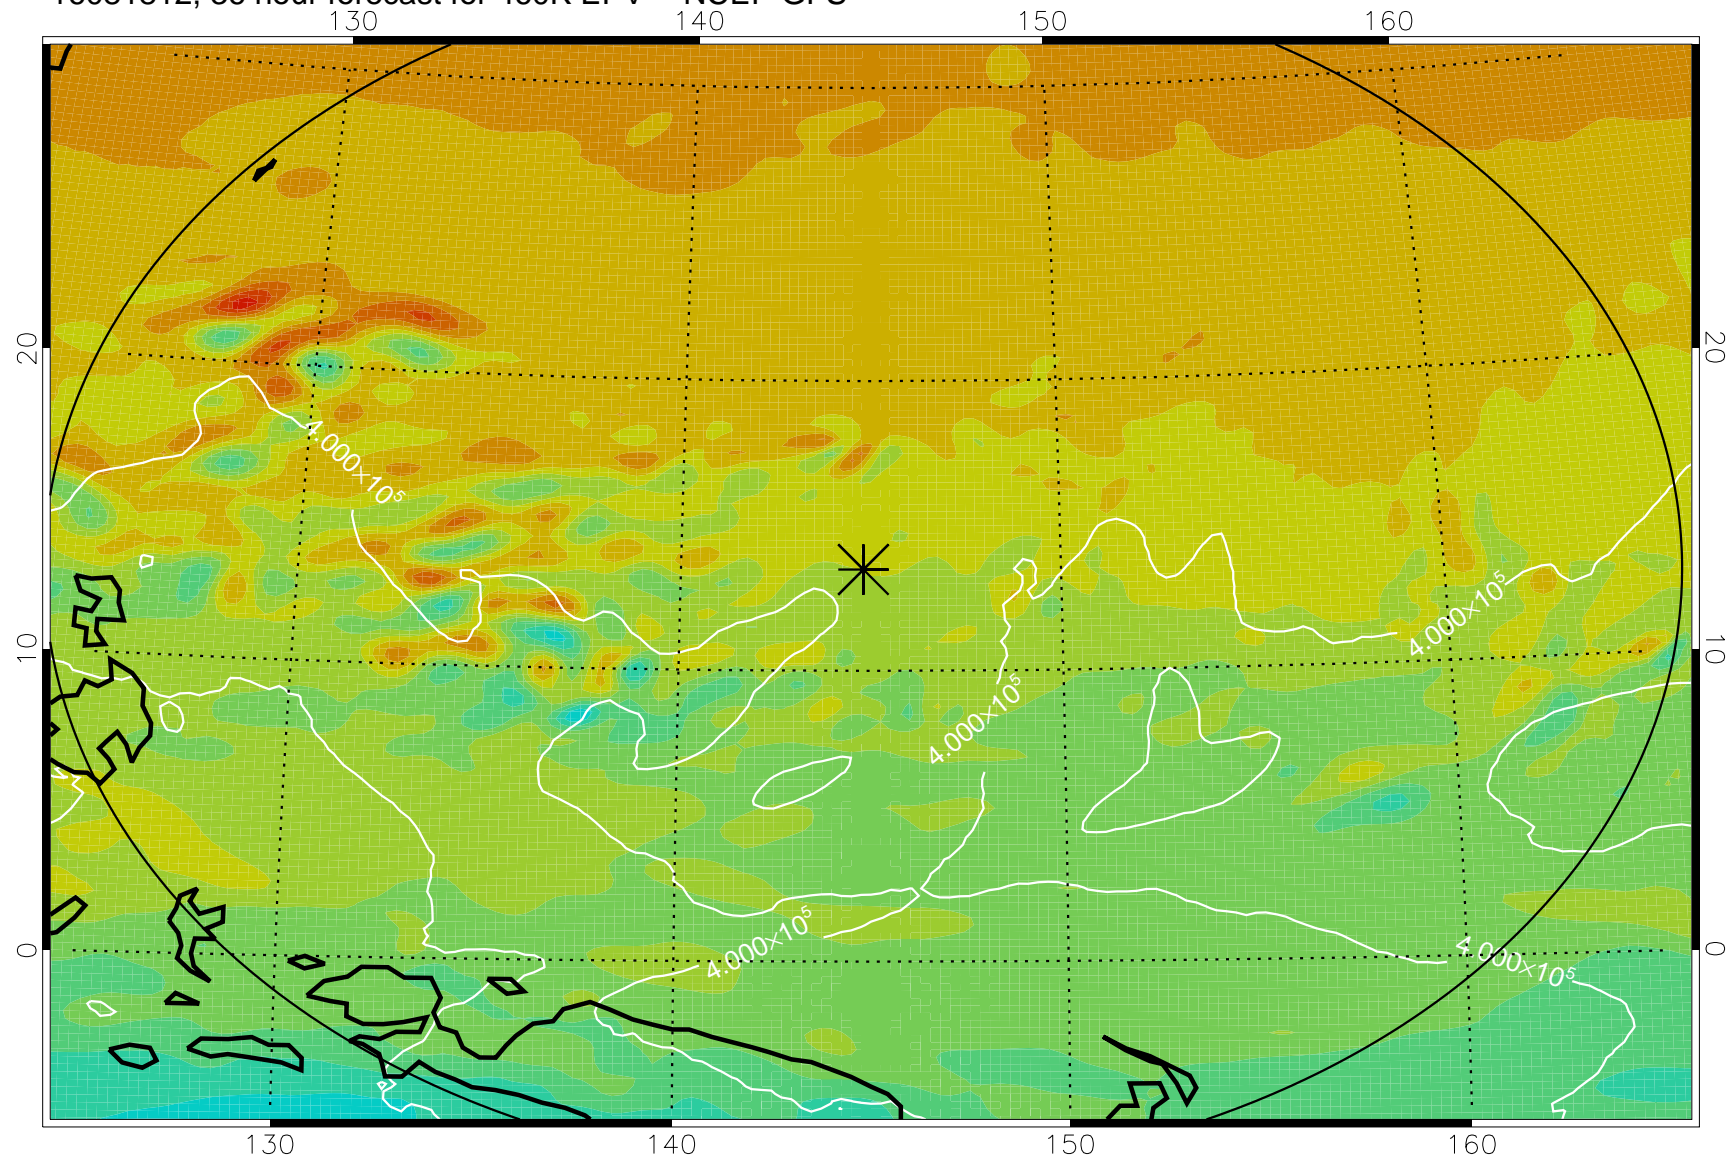

16081718, 18 hour forecast for 460K EPV -- NCEP GFS

460K Montgomery Streamfunction, white

Range ring of 2304 km

16081800, 24 hour forecast for 460K EPV -- NCEP GFS

460K Montgomery Streamfunction, white

Range ring of 2304 km

16081806, 30 hour forecast for 460K EPV -- NCEP GFS

460K Montgomery Streamfunction, white

Range ring of 2304 km

16081812, 36 hour forecast for 460K EPV -- NCEP GFS

460K Montgomery Streamfunction, white

Range ring of 2304 km

16081818, 42 hour forecast for 460K EPV -- NCEP GFS

460K Montgomery Streamfunction, white

Range ring of 2304 km

16081900, 48 hour forecast for 460K EPV -- NCEP GFS

460K Montgomery Streamfunction, white

Range ring of 2304 km

16081918, 66 hour forecast for 460K EPV -- NCEP GFS

460K Montgomery Streamfunction, white

Range ring of 2304 km

16082000, 72 hour forecast for 460K EPV -- NCEP GFS

460K Montgomery Streamfunction, white

Range ring of 2304 km