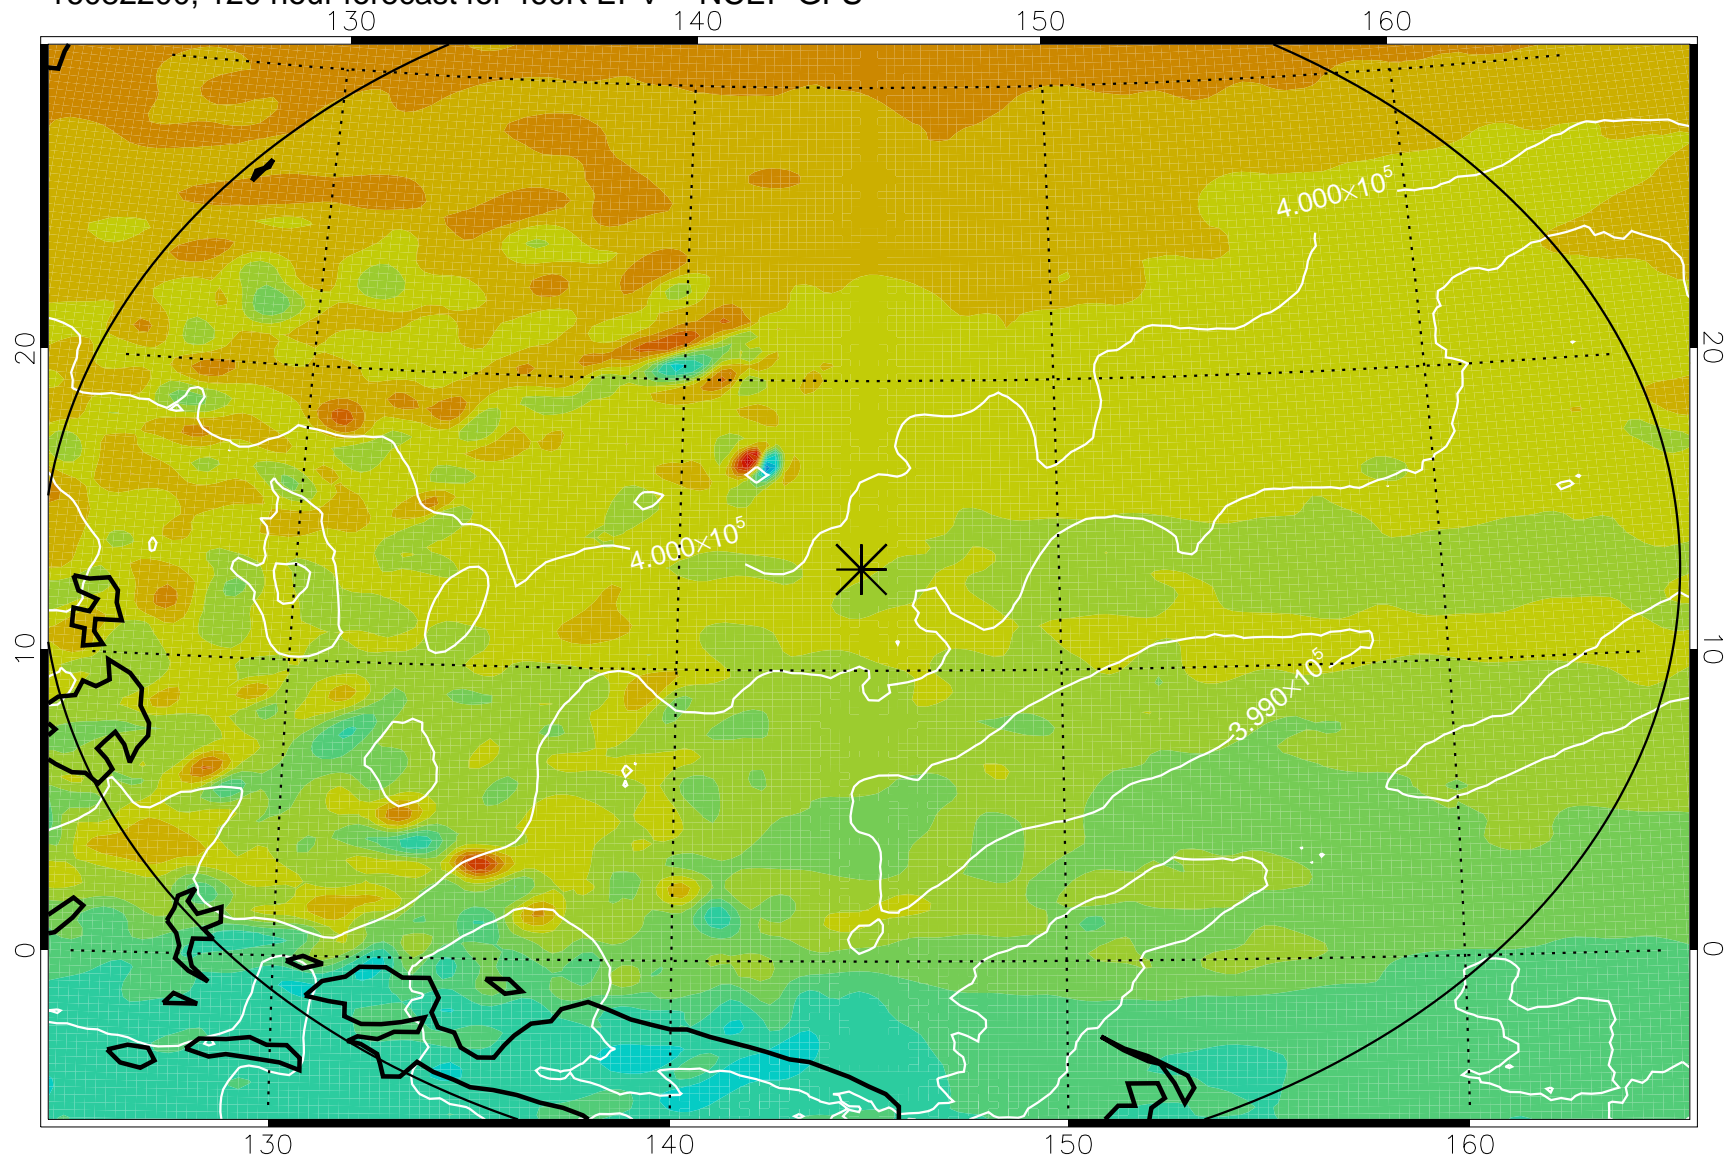

16082006, 78 hour forecast for 460K EPV -- NCEP GFS

460K Montgomery Streamfunction, white

Range ring of 2304 km

16082012, 84 hour forecast for 460K EPV -- NCEP GFS

460K Montgomery Streamfunction, white

Range ring of 2304 km

16082018, 90 hour forecast for 460K EPV -- NCEP GFS

460K Montgomery Streamfunction, white

Range ring of 2304 km

16082100, 96 hour forecast for 460K EPV -- NCEP GFS

460K Montgomery Streamfunction, white

Range ring of 2304 km

16082106, 102 hour forecast for 460K EPV -- NCEP GFS

460K Montgomery Streamfunction, white

Range ring of 2304 km

16082112, 108 hour forecast for 460K EPV -- NCEP GFS

460K Montgomery Streamfunction, white

Range ring of 2304 km

16082118, 114 hour forecast for 460K EPV -- NCEP GFS

460K Montgomery Streamfunction, white

Range ring of 2304 km

16082200, 120 hour forecast for 460K EPV -- NCEP GFS

460K Montgomery Streamfunction, white

Range ring of 2304 km