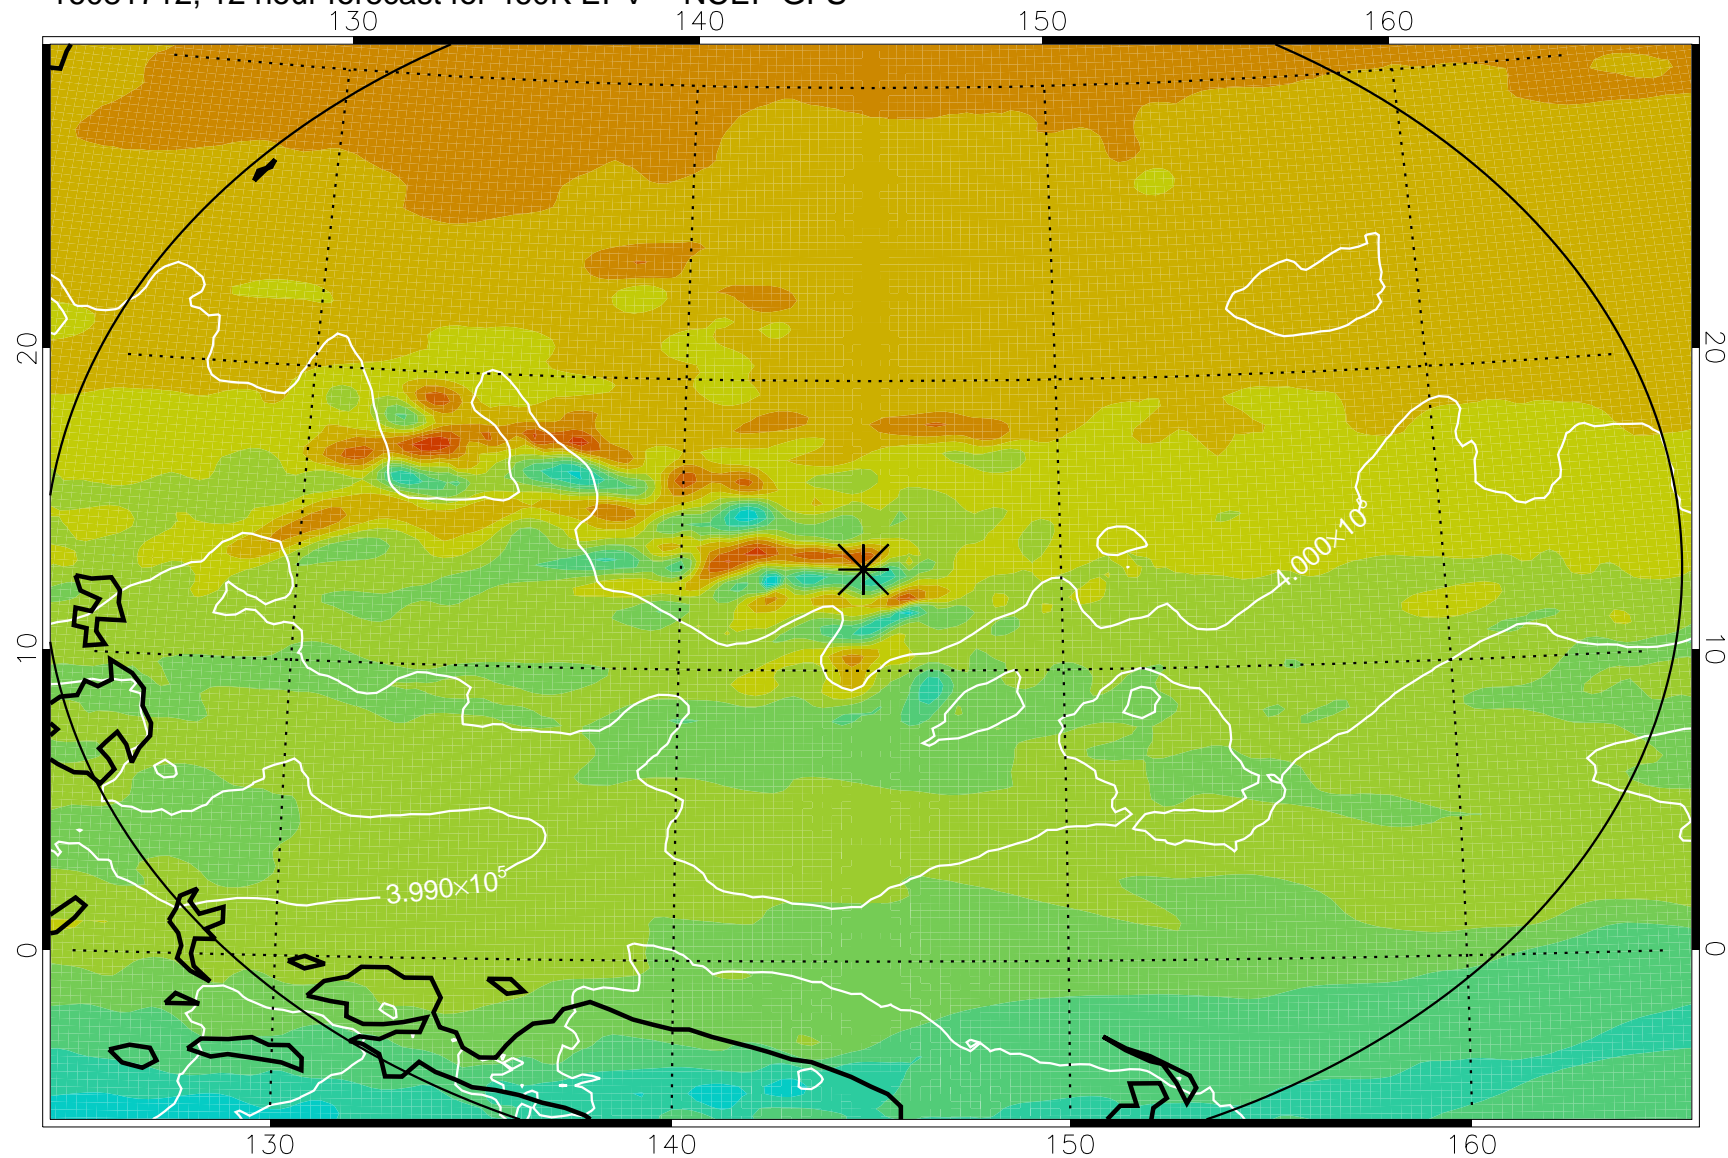

16081706, 6 hour forecast for 460K EPV -- NCEP GFS

460K Montgomery Streamfunction, white

Range ring of 2304 km

16081712, 12 hour forecast for 460K EPV -- NCEP GFS

460K Montgomery Streamfunction, white

Range ring of 2304 km

16081718, 18 hour forecast for 460K EPV -- NCEP GFS

460K Montgomery Streamfunction, white

Range ring of 2304 km

16081800, 24 hour forecast for 460K EPV -- NCEP GFS

460K Montgomery Streamfunction, white

Range ring of 2304 km

16081806, 30 hour forecast for 460K EPV -- NCEP GFS

460K Montgomery Streamfunction, white

Range ring of 2304 km

16081812, 36 hour forecast for 460K EPV -- NCEP GFS

460K Montgomery Streamfunction, white

Range ring of 2304 km

16081818, 42 hour forecast for 460K EPV -- NCEP GFS

460K Montgomery Streamfunction, white

Range ring of 2304 km

16081900, 48 hour forecast for 460K EPV -- NCEP GFS

460K Montgomery Streamfunction, white

Range ring of 2304 km