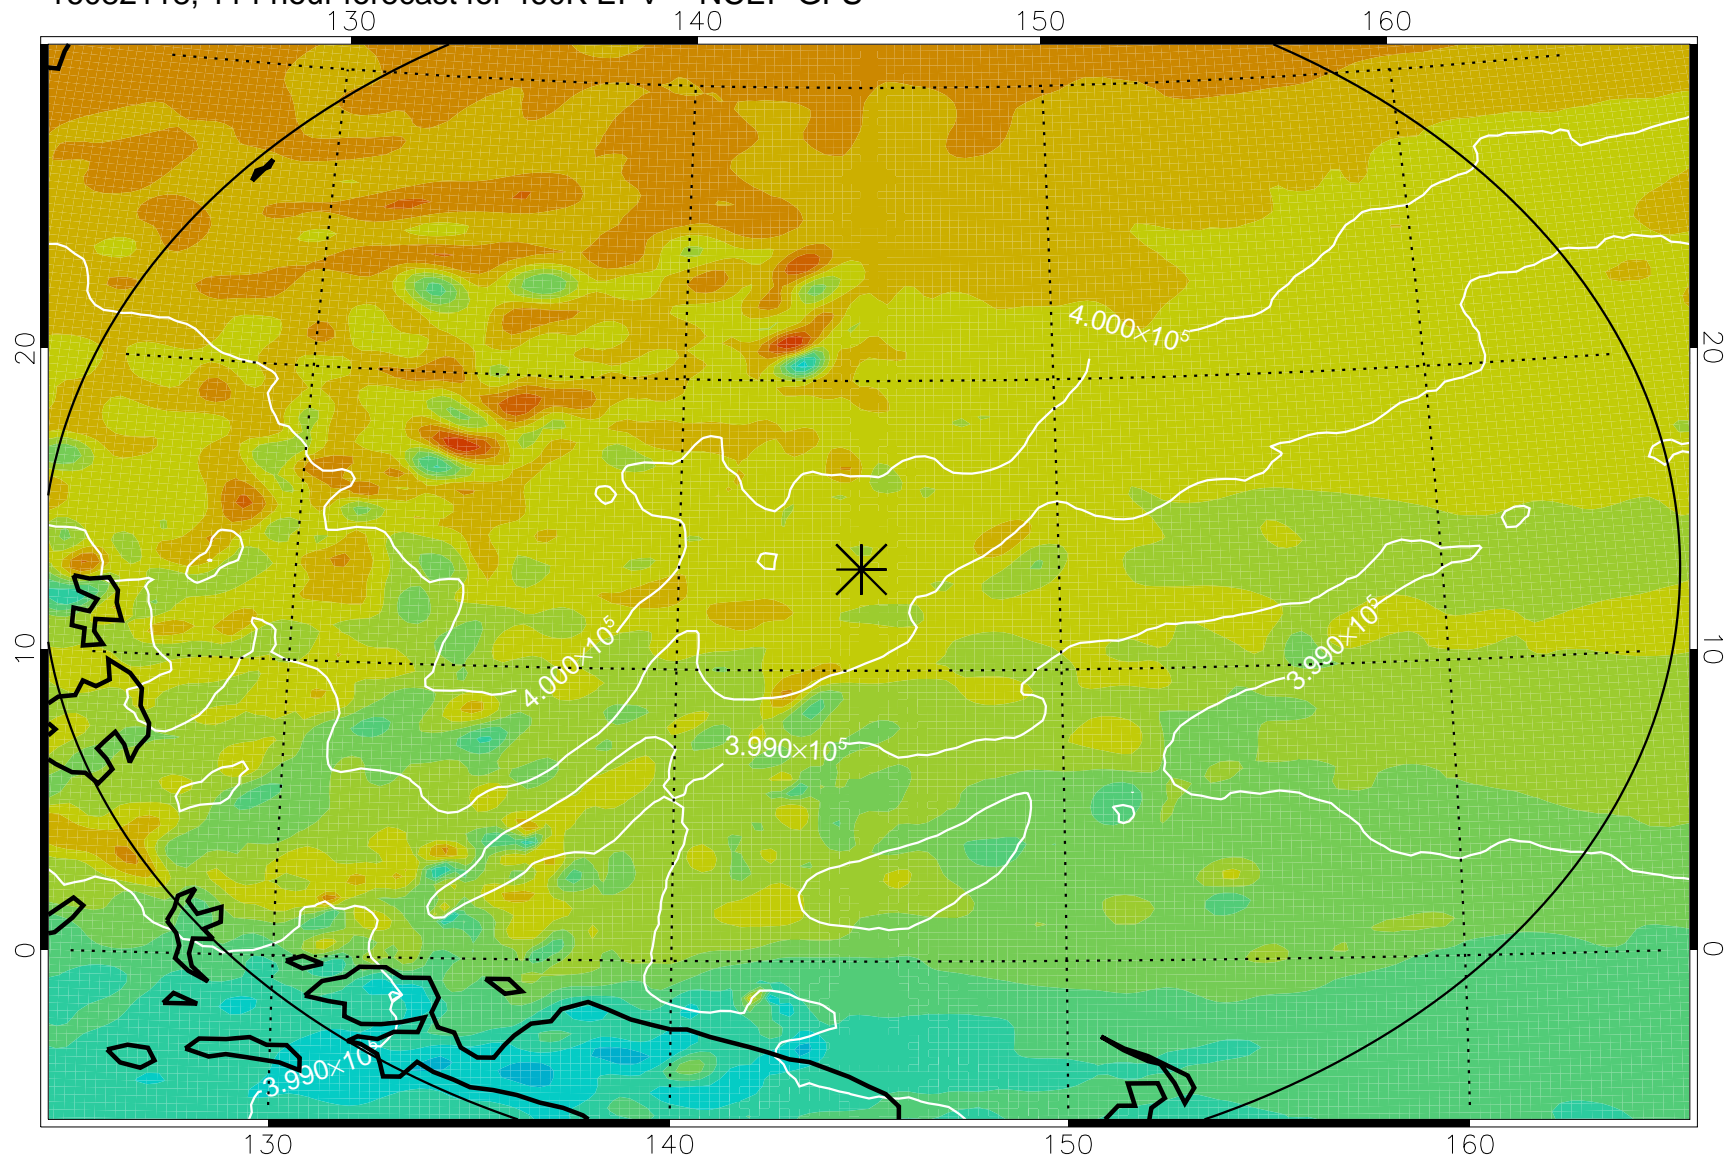

16082006, 78 hour forecast for 460K EPV -- NCEP GFS

460K Montgomery Streamfunction, white

Range ring of 2304 km

16082012, 84 hour forecast for 460K EPV -- NCEP GFS

460K Montgomery Streamfunction, white

Range ring of 2304 km

16082018, 90 hour forecast for 460K EPV -- NCEP GFS

460K Montgomery Streamfunction, white

Range ring of 2304 km

16082100, 96 hour forecast for 460K EPV -- NCEP GFS

460K Montgomery Streamfunction, white

Range ring of 2304 km

16082106, 102 hour forecast for 460K EPV -- NCEP GFS

460K Montgomery Streamfunction, white

Range ring of 2304 km

16082112, 108 hour forecast for 460K EPV -- NCEP GFS

460K Montgomery Streamfunction, white

Range ring of 2304 km

16082118, 114 hour forecast for 460K EPV -- NCEP GFS

460K Montgomery Streamfunction, white

Range ring of 2304 km

16082200, 120 hour forecast for 460K EPV -- NCEP GFS

460K Montgomery Streamfunction, white

Range ring of 2304 km