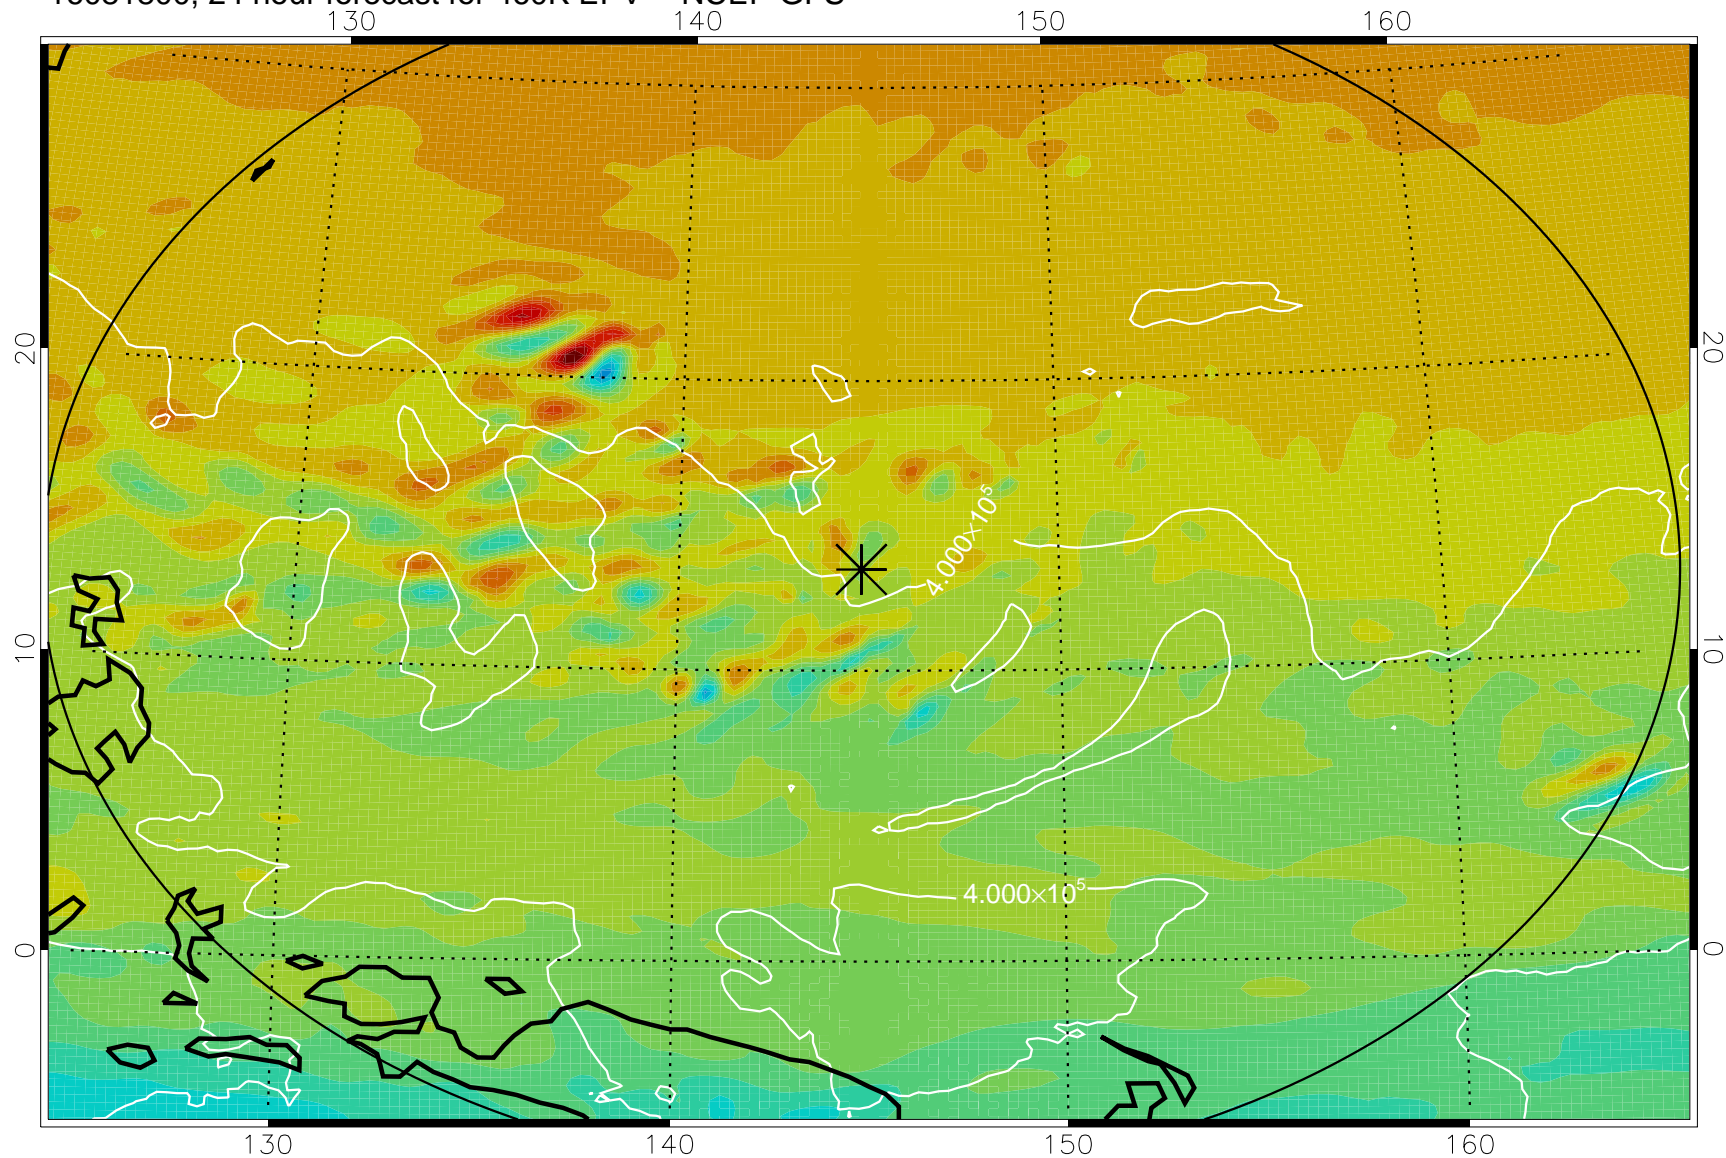

16081706, 6 hour forecast for 460K EPV -- NCEP GFS

460K Montgomery Streamfunction, white

Range ring of 2304 km

16081712, 12 hour forecast for 460K EPV -- NCEP GFS

460K Montgomery Streamfunction, white

Range ring of 2304 km

16081718, 18 hour forecast for 460K EPV -- NCEP GFS

460K Montgomery Streamfunction, white

Range ring of 2304 km

16081800, 24 hour forecast for 460K EPV -- NCEP GFS

460K Montgomery Streamfunction, white

Range ring of 2304 km

16081818, 42 hour forecast for 460K EPV -- NCEP GFS

460K Montgomery Streamfunction, white

Range ring of 2304 km

16081900, 48 hour forecast for 460K EPV -- NCEP GFS

460K Montgomery Streamfunction, white

Range ring of 2304 km

16081918, 66 hour forecast for 460K EPV -- NCEP GFS

460K Montgomery Streamfunction, white

Range ring of 2304 km

16082000, 72 hour forecast for 460K EPV -- NCEP GFS

460K Montgomery Streamfunction, white

Range ring of 2304 km