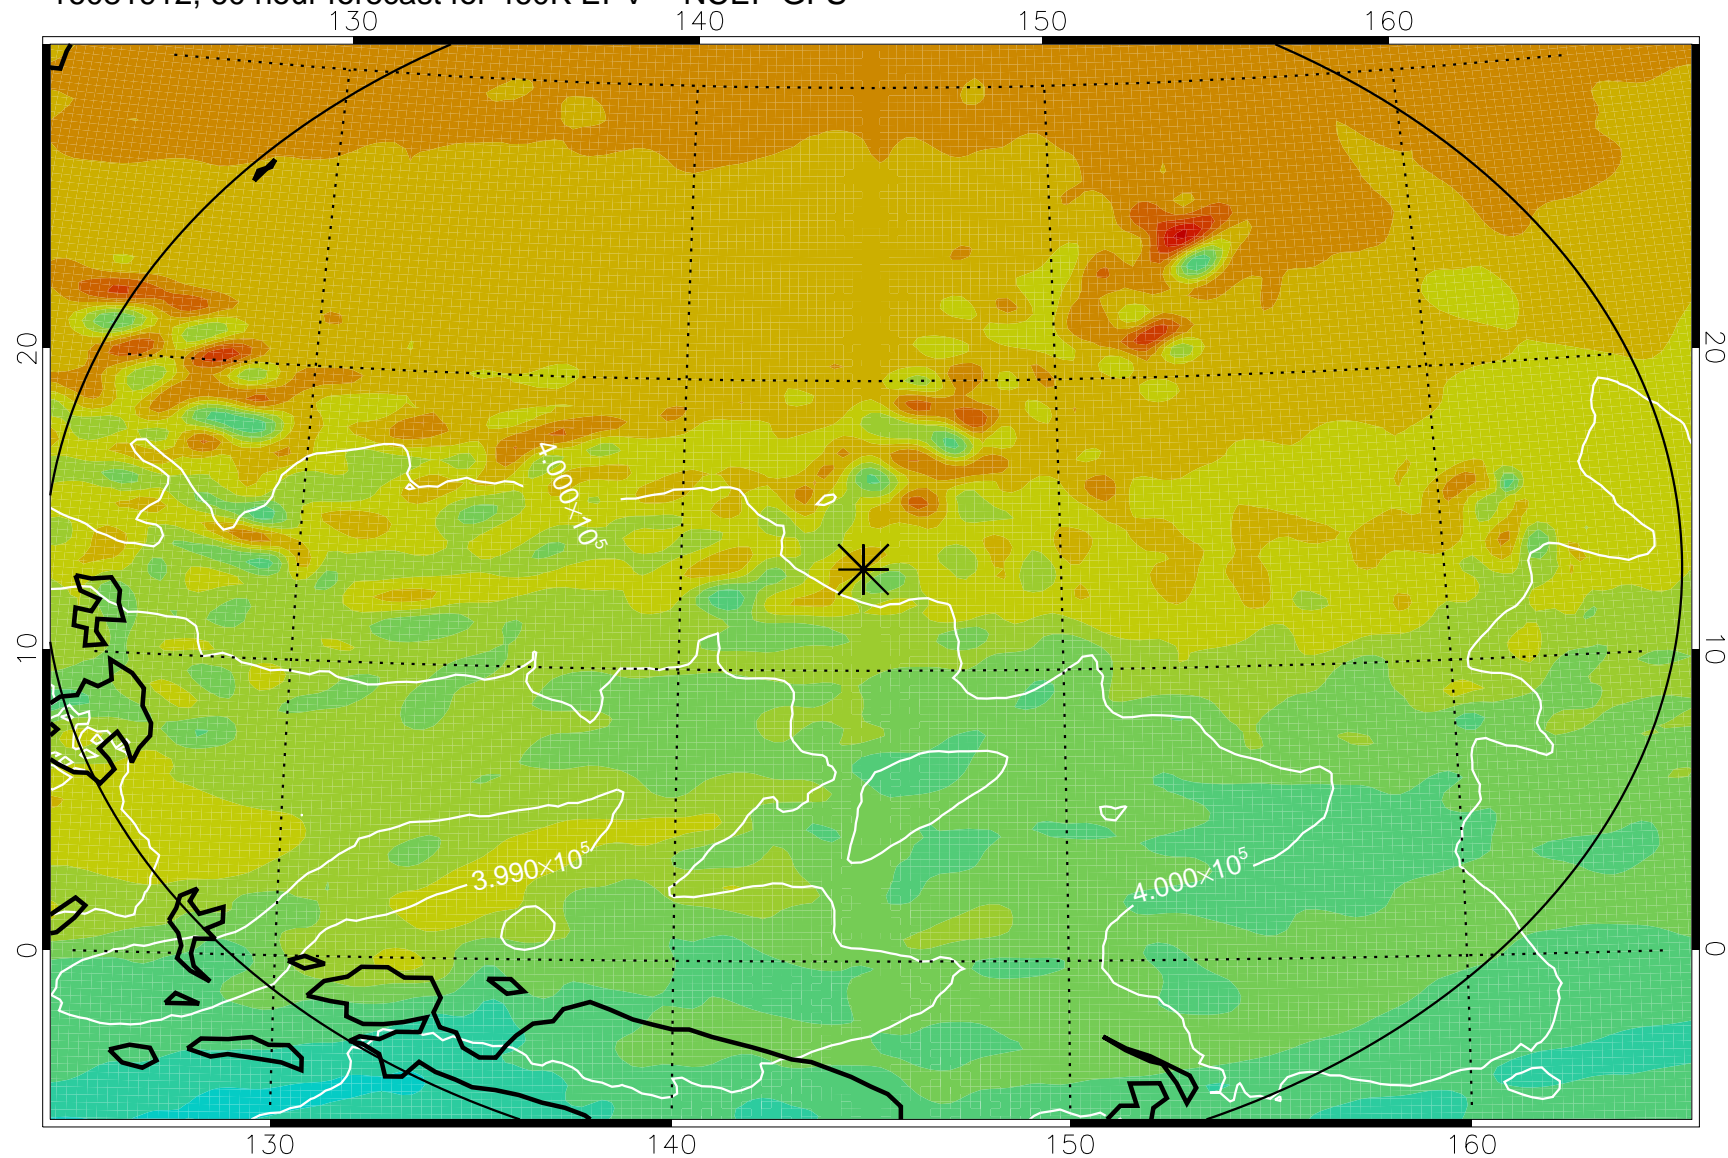

16081818, 42 hour forecast for 460K EPV -- NCEP GFS

460K Montgomery Streamfunction, white

Range ring of 2304 km

16081900, 48 hour forecast for 460K EPV -- NCEP GFS

460K Montgomery Streamfunction, white

Range ring of 2304 km

16081906, 54 hour forecast for 460K EPV -- NCEP GFS

460K Montgomery Streamfunction, white

Range ring of 2304 km

16081912, 60 hour forecast for 460K EPV -- NCEP GFS

460K Montgomery Streamfunction, white

Range ring of 2304 km

16081918, 66 hour forecast for 460K EPV -- NCEP GFS

460K Montgomery Streamfunction, white

Range ring of 2304 km

16082000, 72 hour forecast for 460K EPV -- NCEP GFS

460K Montgomery Streamfunction, white

Range ring of 2304 km

16082018, 90 hour forecast for 460K EPV -- NCEP GFS

460K Montgomery Streamfunction, white

Range ring of 2304 km

16082100, 96 hour forecast for 460K EPV -- NCEP GFS

460K Montgomery Streamfunction, white

Range ring of 2304 km