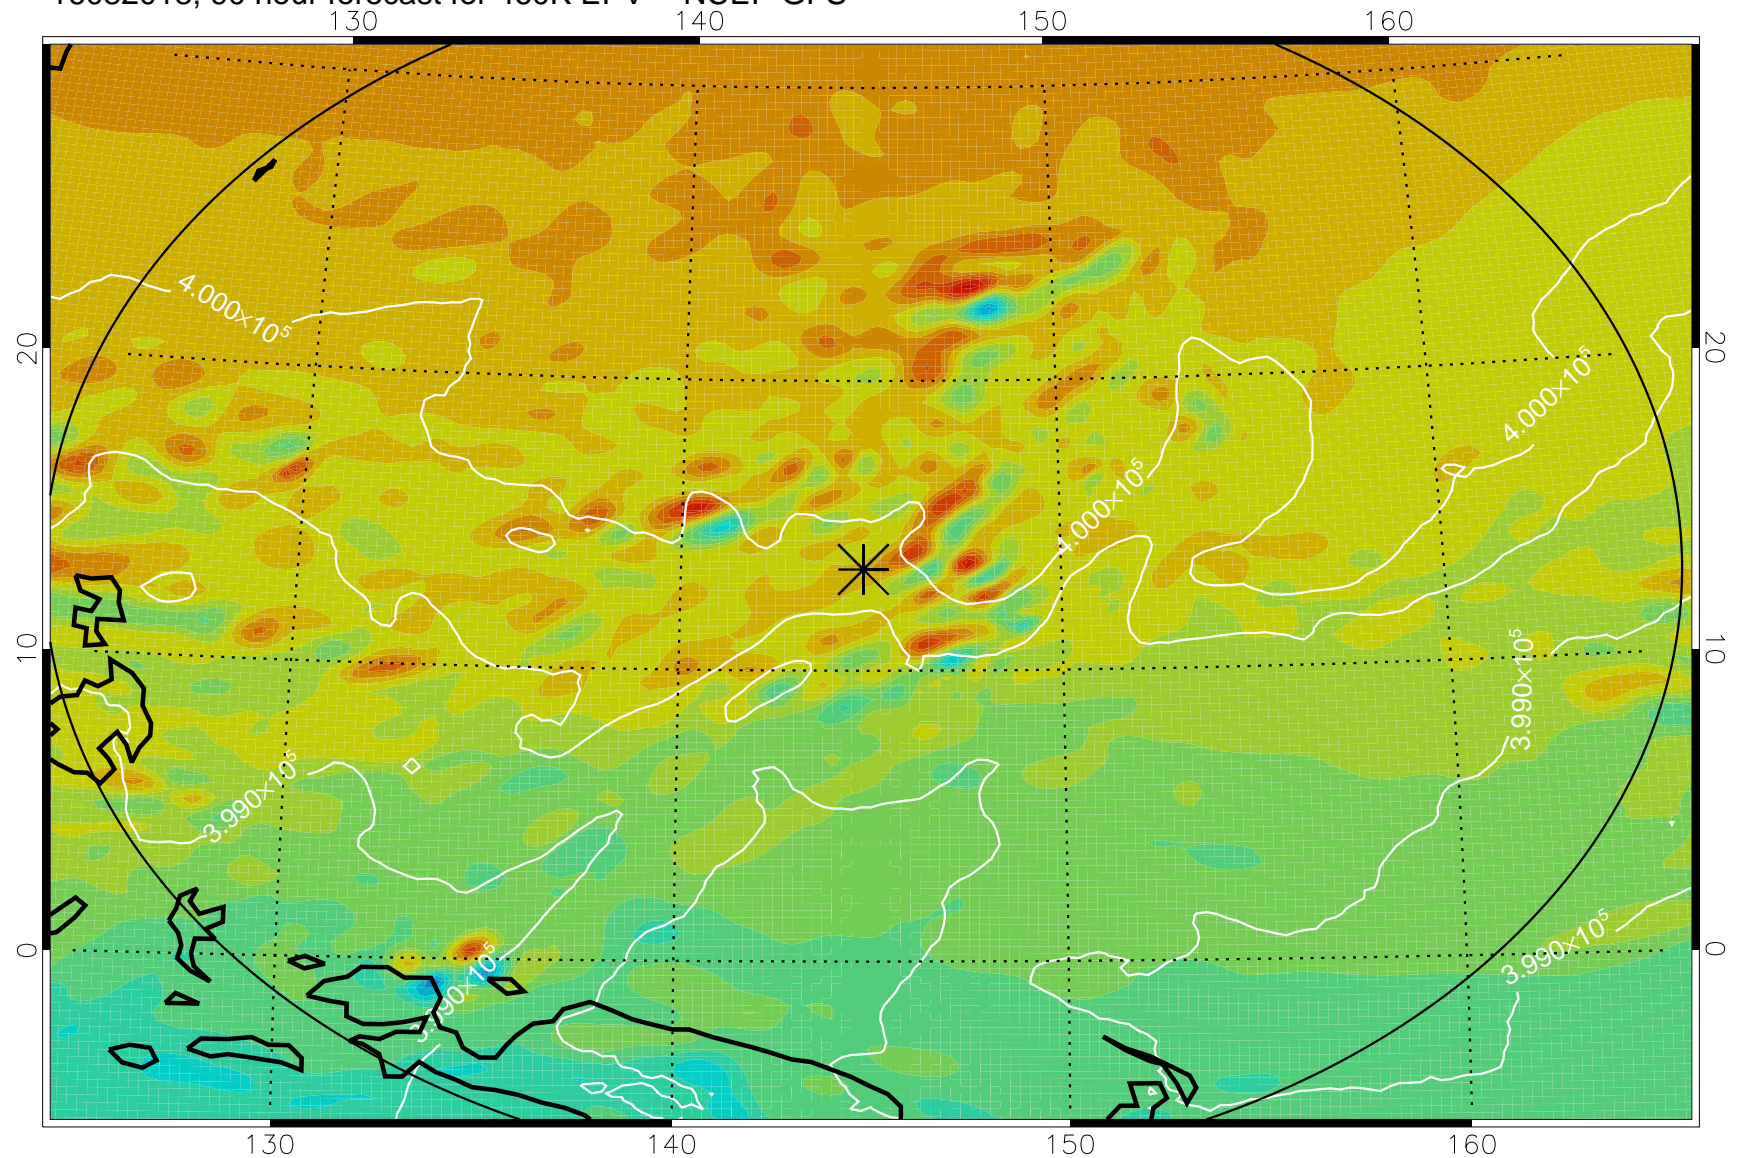

16081918, 66 hour forecast for 460K EPV -- NCEP GFS

460K Montgomery Streamfunction, white

Range ring of 2304 km

16082000, 72 hour forecast for 460K EPV -- NCEP GFS

460K Montgomery Streamfunction, white

Range ring of 2304 km

16082006, 78 hour forecast for 460K EPV -- NCEP GFS

460K Montgomery Streamfunction, white

Range ring of 2304 km

16082012, 84 hour forecast for 460K EPV -- NCEP GFS

460K Montgomery Streamfunction, white

Range ring of 2304 km

16082018, 90 hour forecast for 460K EPV -- NCEP GFS

460K Montgomery Streamfunction, white

Range ring of 2304 km

16082100, 96 hour forecast for 460K EPV -- NCEP GFS

460K Montgomery Streamfunction, white

Range ring of 2304 km

16082106, 102 hour forecast for 460K EPV -- NCEP GFS

460K Montgomery Streamfunction, white

Range ring of 2304 km

16082112, 108 hour forecast for 460K EPV -- NCEP GFS

460K Montgomery Streamfunction, white

Range ring of 2304 km