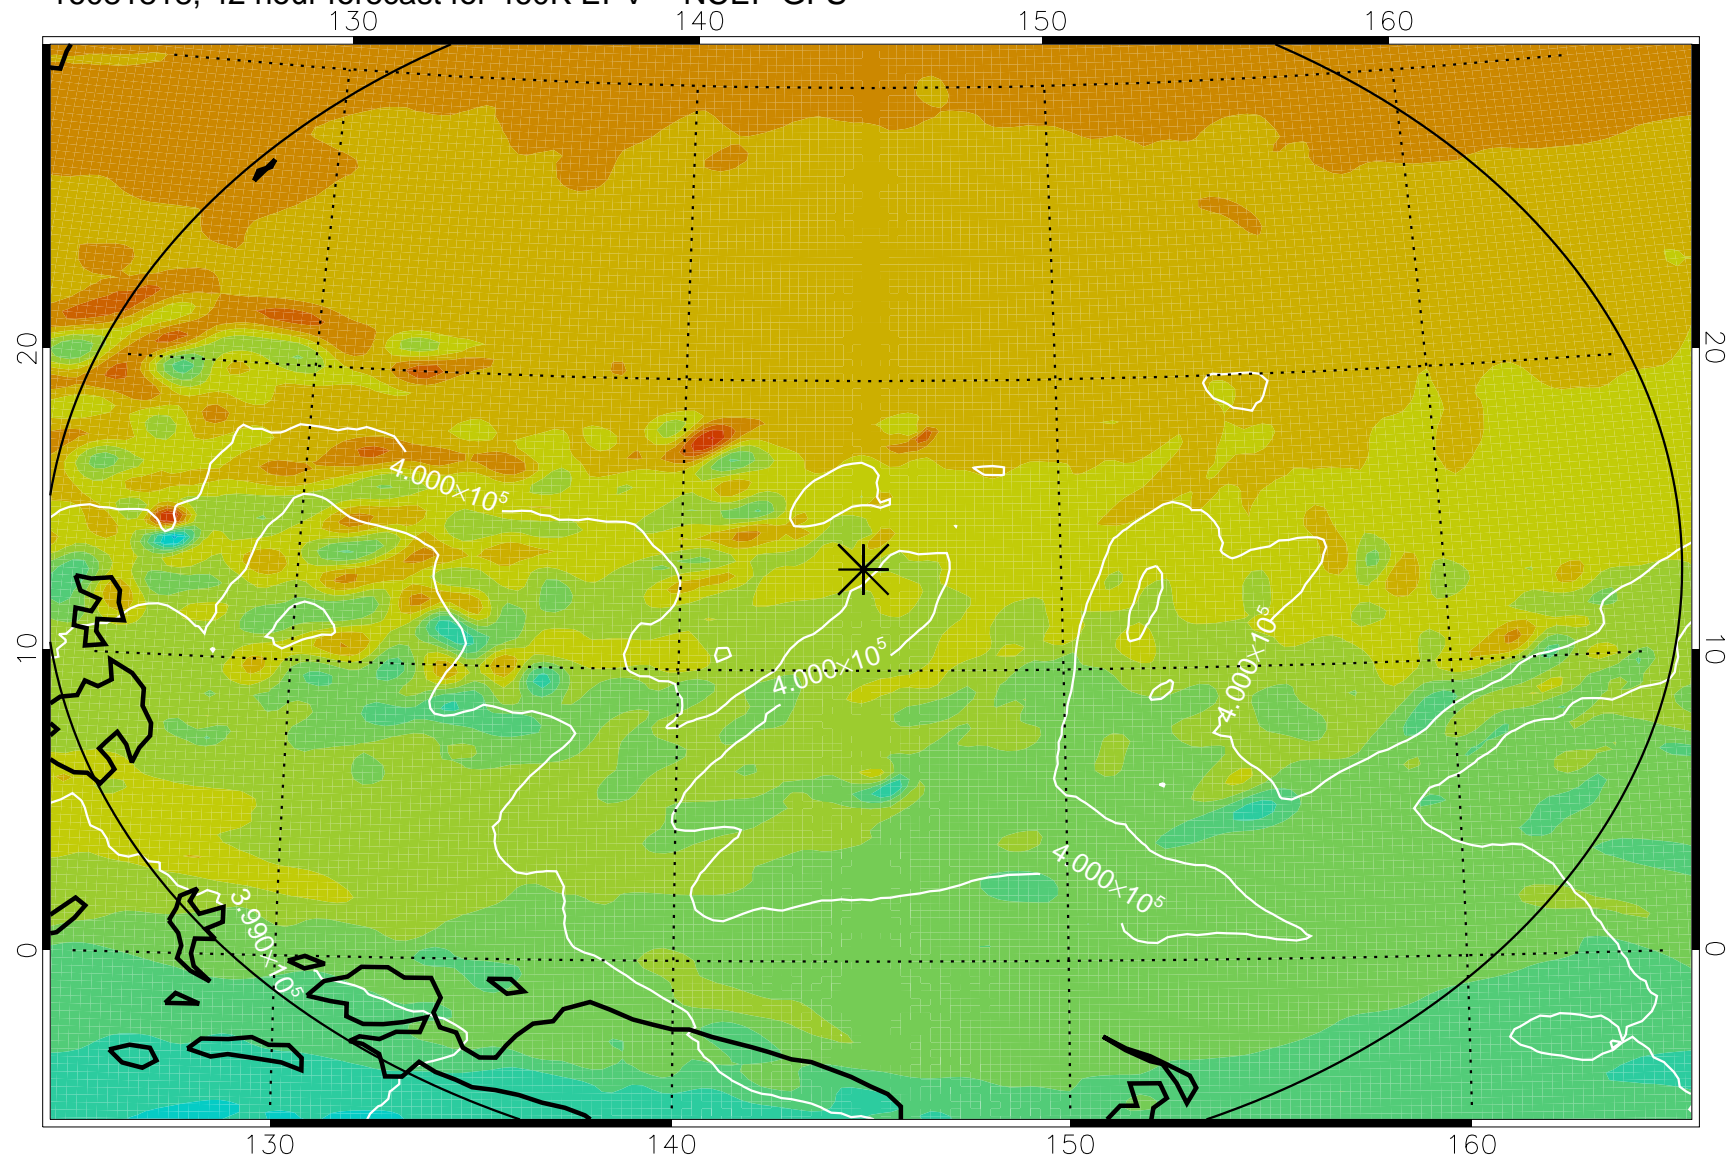

16081806, 30 hour forecast for 460K EPV -- NCEP GFS

460K Montgomery Streamfunction, white

Range ring of 2304 km

16081812, 36 hour forecast for 460K EPV -- NCEP GFS

460K Montgomery Streamfunction, white

Range ring of 2304 km

16081818, 42 hour forecast for 460K EPV -- NCEP GFS

460K Montgomery Streamfunction, white

Range ring of 2304 km

16081900, 48 hour forecast for 460K EPV -- NCEP GFS

460K Montgomery Streamfunction, white

Range ring of 2304 km

16081906, 54 hour forecast for 460K EPV -- NCEP GFS

460K Montgomery Streamfunction, white

Range ring of 2304 km

16081912, 60 hour forecast for 460K EPV -- NCEP GFS

460K Montgomery Streamfunction, white

Range ring of 2304 km

16081918, 66 hour forecast for 460K EPV -- NCEP GFS

460K Montgomery Streamfunction, white

Range ring of 2304 km

16082000, 72 hour forecast for 460K EPV -- NCEP GFS

460K Montgomery Streamfunction, white

Range ring of 2304 km