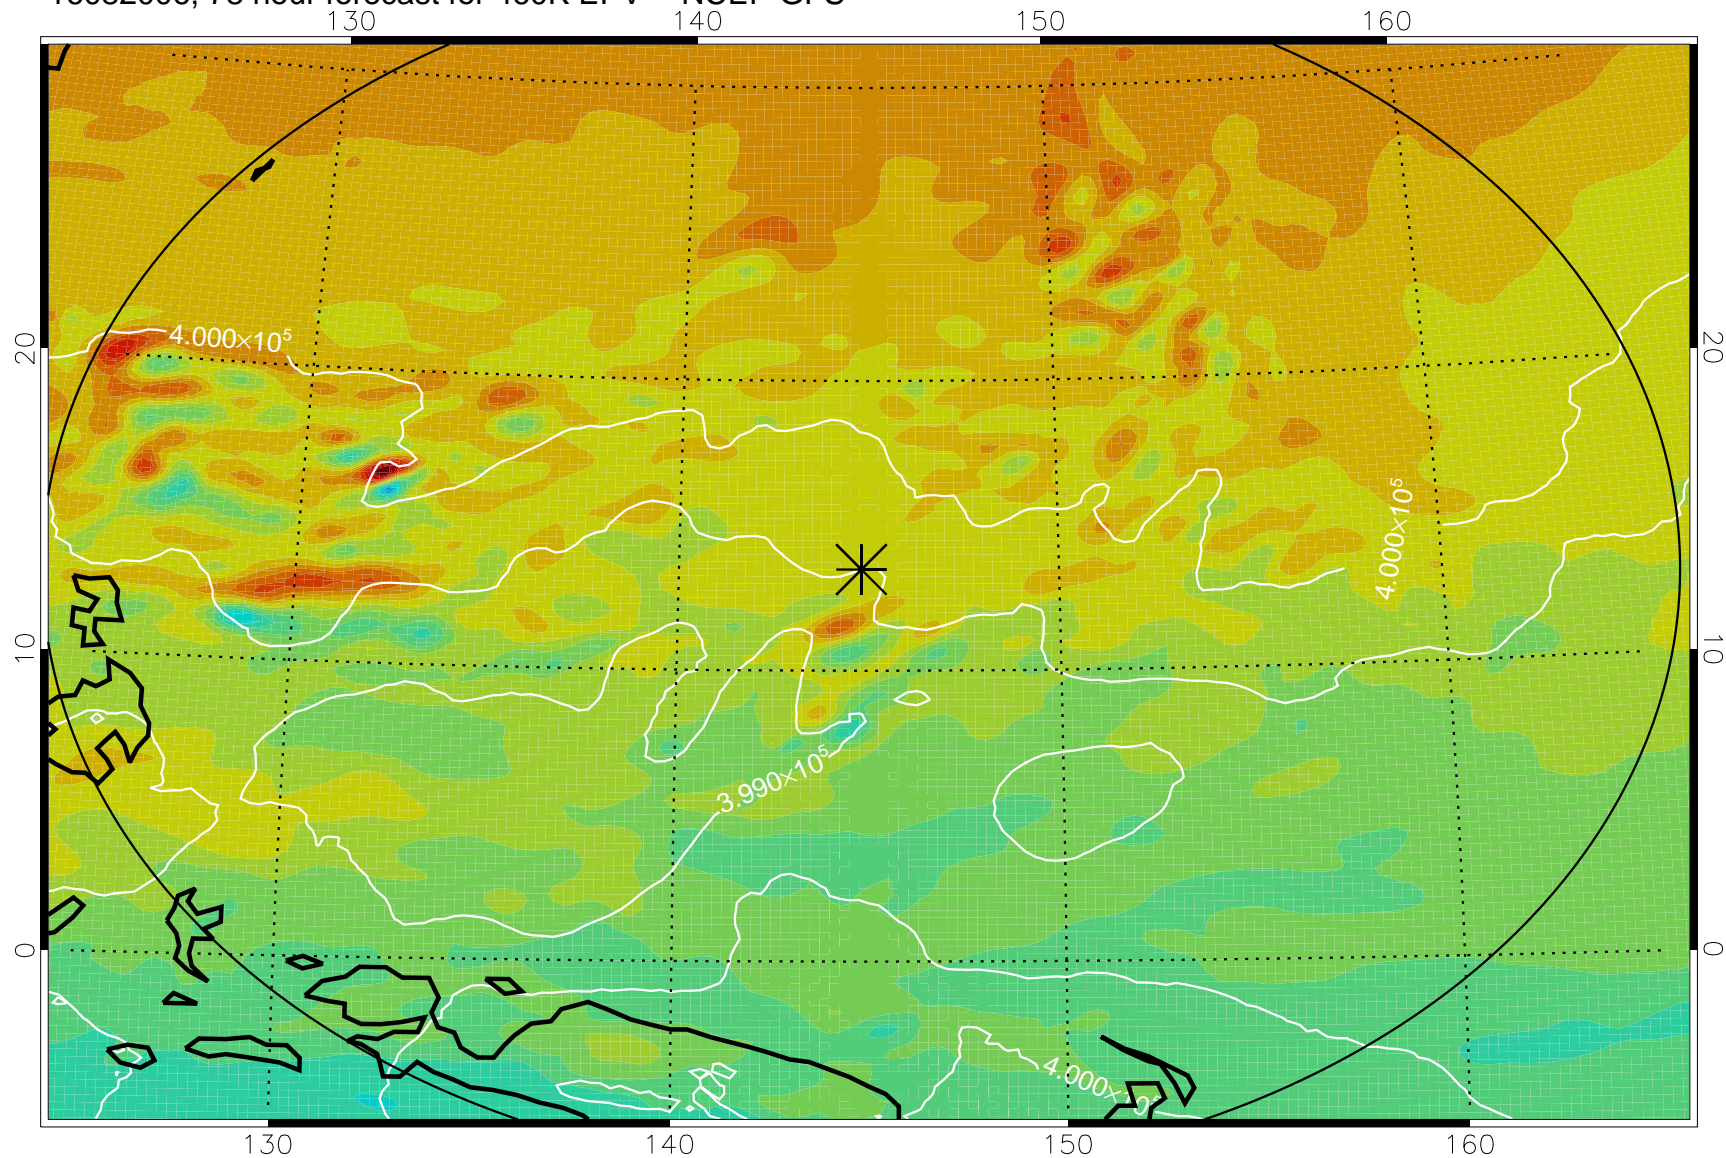

16081918, 66 hour forecast for 460K EPV -- NCEP GFS

460K Montgomery Streamfunction, white

Range ring of 2304 km

16082000, 72 hour forecast for 460K EPV -- NCEP GFS

460K Montgomery Streamfunction, white

Range ring of 2304 km

16082006, 78 hour forecast for 460K EPV -- NCEP GFS

460K Montgomery Streamfunction, white

Range ring of 2304 km

16082012, 84 hour forecast for 460K EPV -- NCEP GFS

460K Montgomery Streamfunction, white

Range ring of 2304 km

16082018, 90 hour forecast for 460K EPV -- NCEP GFS

460K Montgomery Streamfunction, white

Range ring of 2304 km

16082100, 96 hour forecast for 460K EPV -- NCEP GFS

460K Montgomery Streamfunction, white

Range ring of 2304 km

16082106, 102 hour forecast for 460K EPV -- NCEP GFS

460K Montgomery Streamfunction, white

Range ring of 2304 km

16082112, 108 hour forecast for 460K EPV -- NCEP GFS

460K Montgomery Streamfunction, white

Range ring of 2304 km