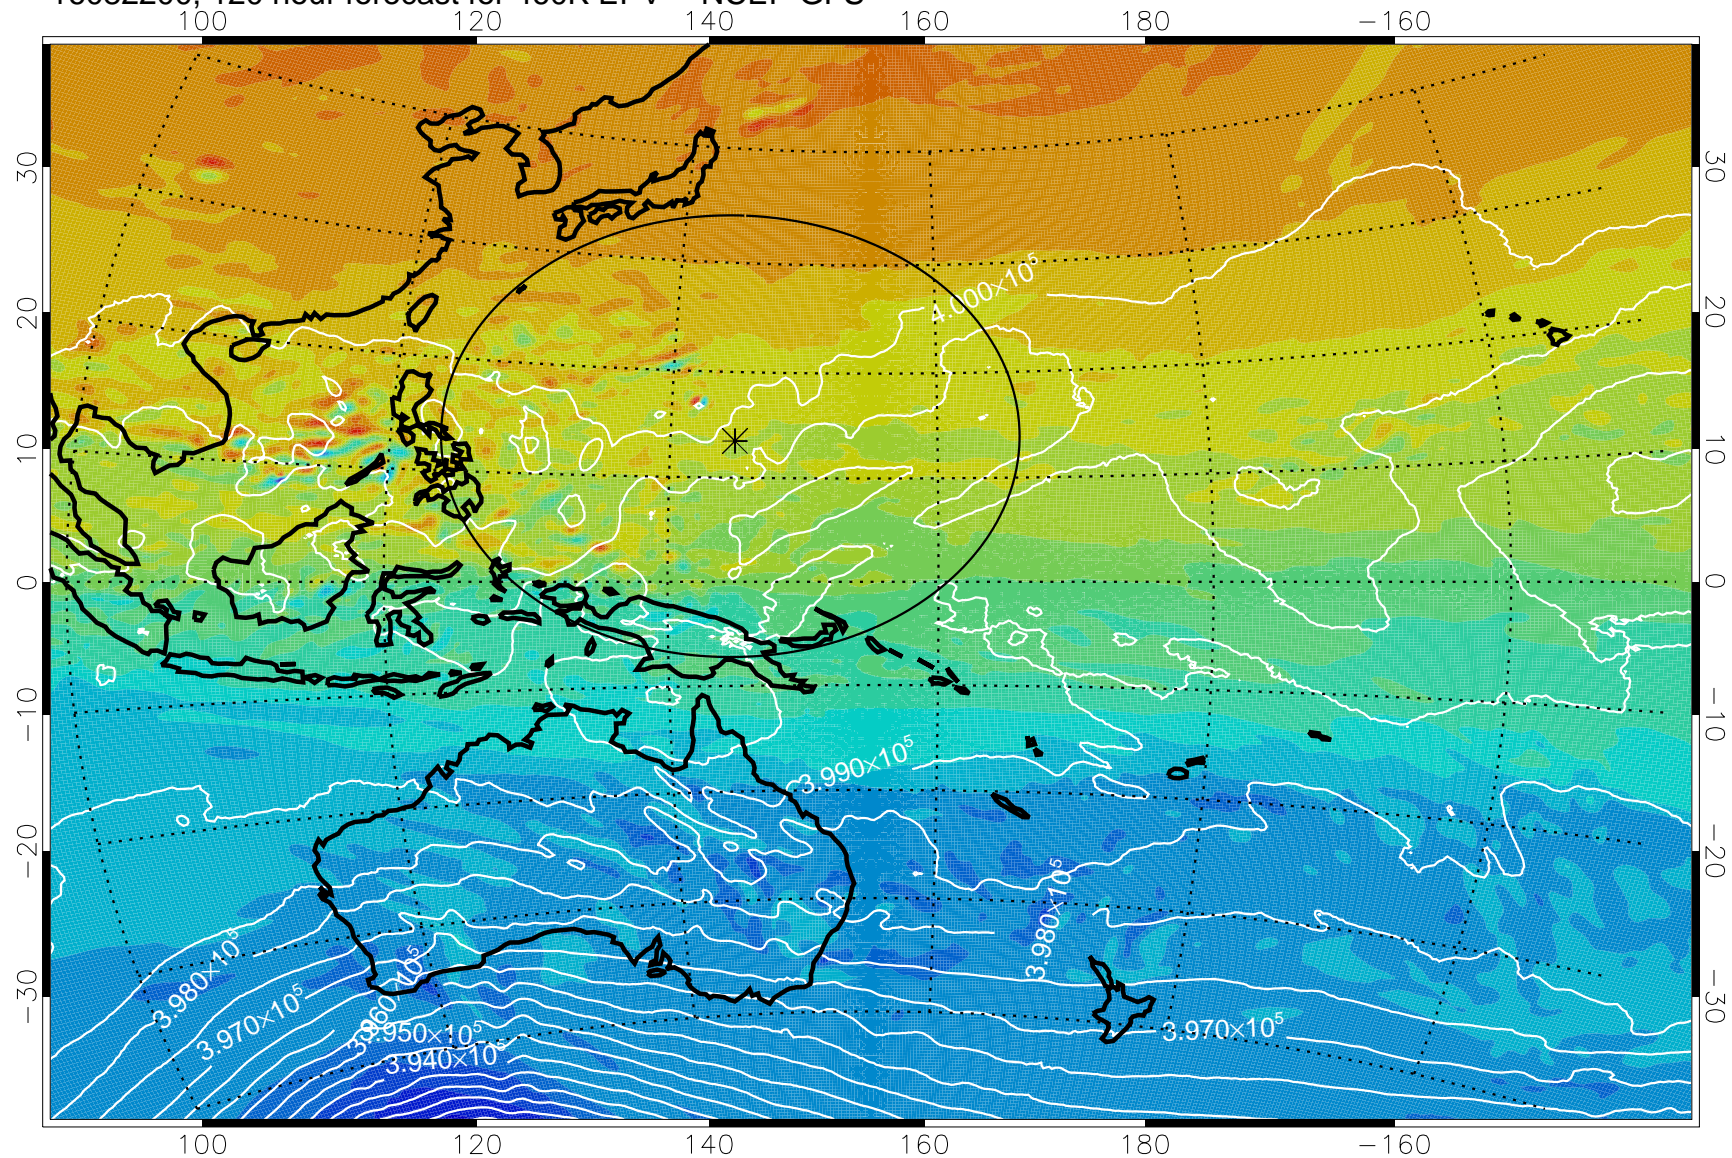

16082006, 78 hour forecast for 460K EPV -- NCEP GFS

460K Montgomery Streamfunction, white

Range ring of 2304 km

16082012, 84 hour forecast for 460K EPV -- NCEP GFS

460K Montgomery Streamfunction, white

Range ring of 2304 km

16082018, 90 hour forecast for 460K EPV -- NCEP GFS

460K Montgomery Streamfunction, white

Range ring of 2304 km

16082100, 96 hour forecast for 460K EPV -- NCEP GFS

460K Montgomery Streamfunction, white

Range ring of 2304 km

16082106, 102 hour forecast for 460K EPV -- NCEP GFS

460K Montgomery Streamfunction, white

Range ring of 2304 km

16082112, 108 hour forecast for 460K EPV -- NCEP GFS

460K Montgomery Streamfunction, white

Range ring of 2304 km

16082118, 114 hour forecast for 460K EPV -- NCEP GFS

460K Montgomery Streamfunction, white

Range ring of 2304 km

16082200, 120 hour forecast for 460K EPV -- NCEP GFS

460K Montgomery Streamfunction, white

Range ring of 2304 km