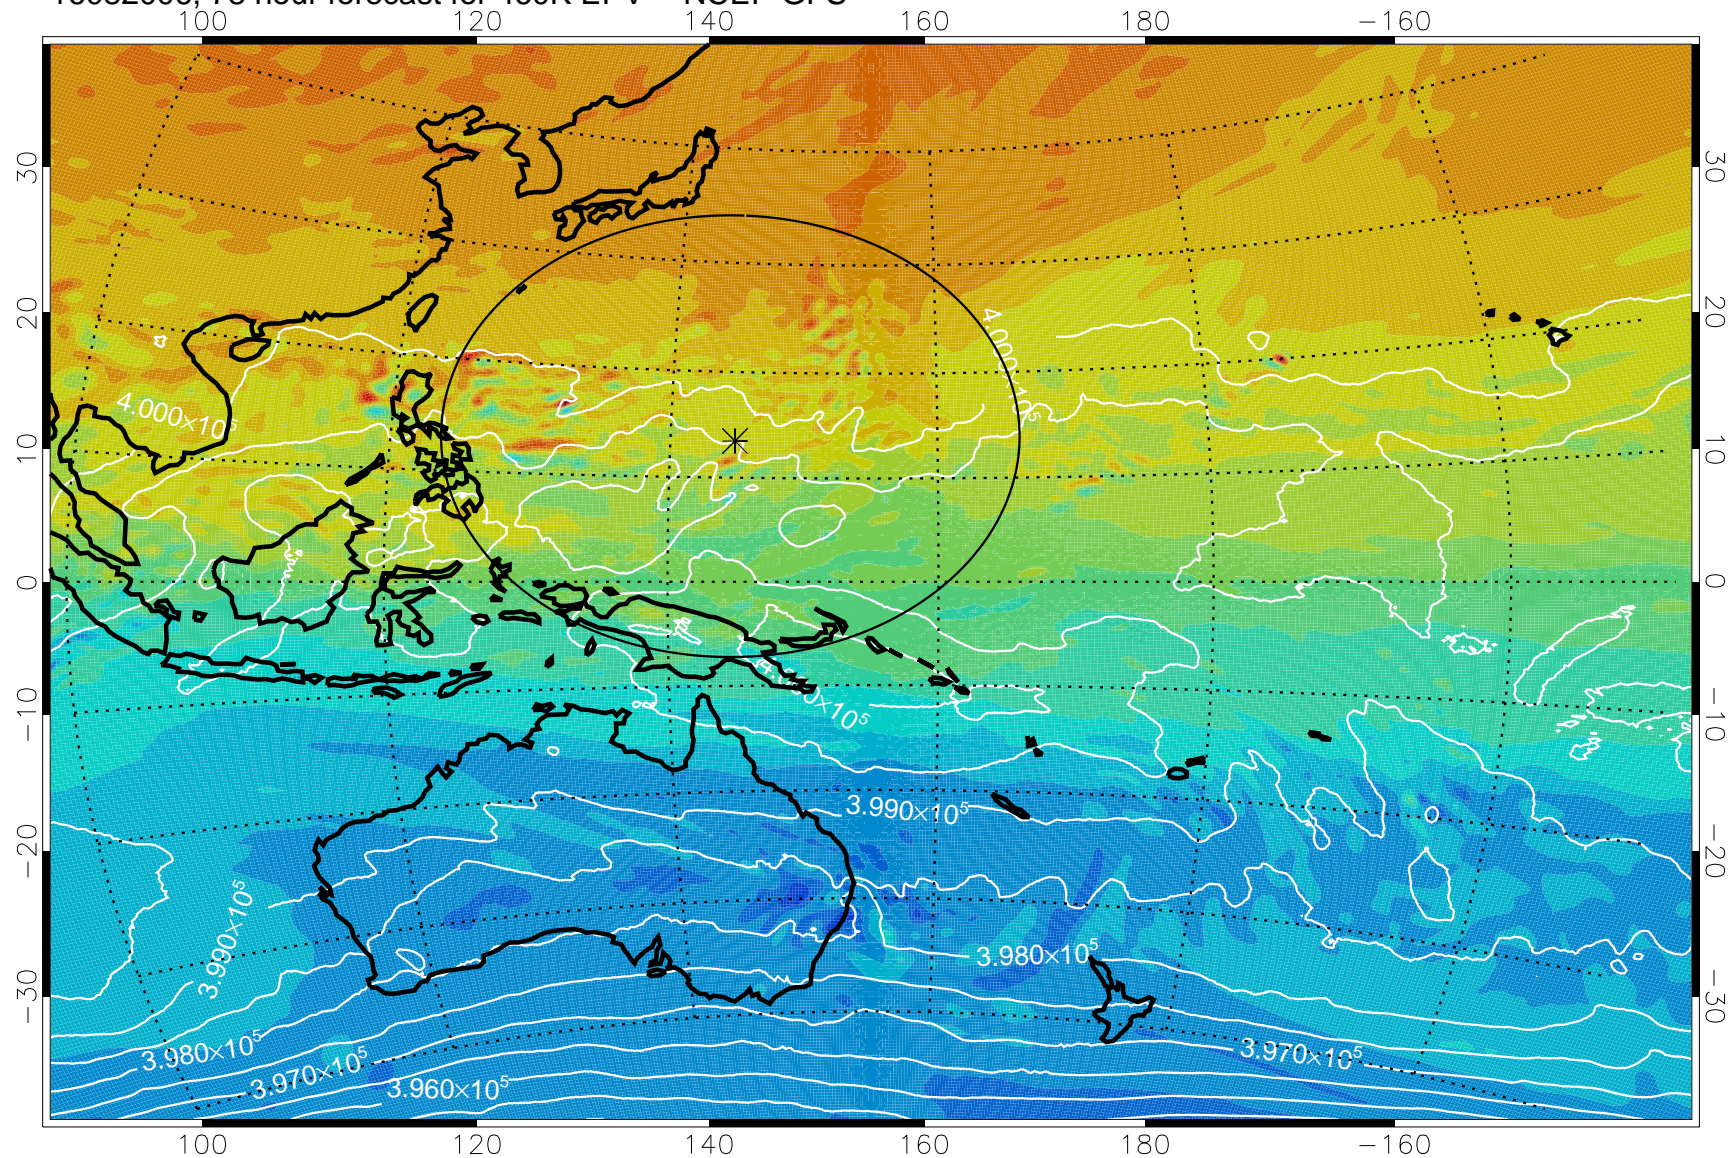

16081906, 54 hour forecast for 460K EPV -- NCEP GFS

460K Montgomery Streamfunction, white

Range ring of 2304 km

16081912, 60 hour forecast for 460K EPV -- NCEP GFS

460K Montgomery Streamfunction, white

Range ring of 2304 km

16081918, 66 hour forecast for 460K EPV -- NCEP GFS

460K Montgomery Streamfunction, white

Range ring of 2304 km

16082000, 72 hour forecast for 460K EPV -- NCEP GFS

460K Montgomery Streamfunction, white

Range ring of 2304 km

16082006, 78 hour forecast for 460K EPV -- NCEP GFS

460K Montgomery Streamfunction, white

Range ring of 2304 km

16082012, 84 hour forecast for 460K EPV -- NCEP GFS

460K Montgomery Streamfunction, white

Range ring of 2304 km

16082018, 90 hour forecast for 460K EPV -- NCEP GFS

460K Montgomery Streamfunction, white

Range ring of 2304 km

16082100, 96 hour forecast for 460K EPV -- NCEP GFS

460K Montgomery Streamfunction, white

Range ring of 2304 km