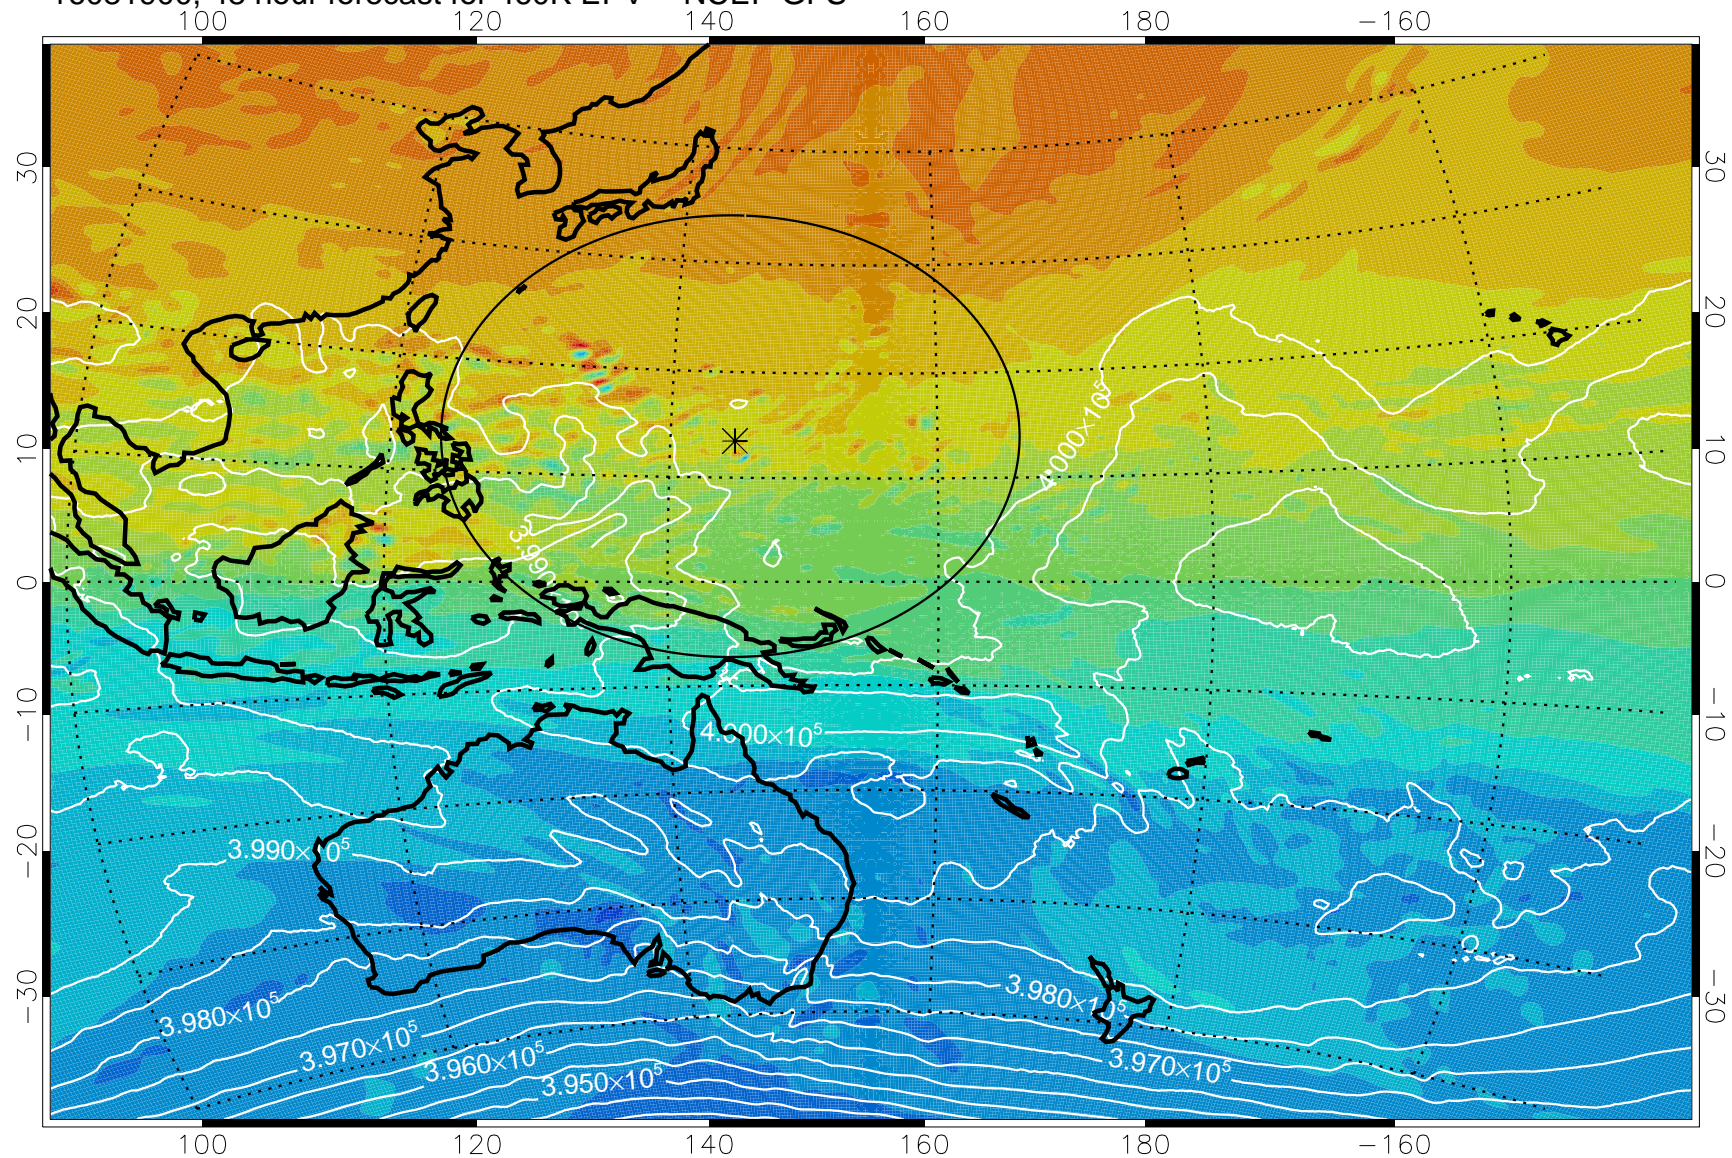

16081806, 30 hour forecast for 460K EPV -- NCEP GFS

460K Montgomery Streamfunction, white

Range ring of 2304 km

16081812, 36 hour forecast for 460K EPV -- NCEP GFS

460K Montgomery Streamfunction, white

Range ring of 2304 km

16081818, 42 hour forecast for 460K EPV -- NCEP GFS

460K Montgomery Streamfunction, white

Range ring of 2304 km

16081900, 48 hour forecast for 460K EPV -- NCEP GFS

460K Montgomery Streamfunction, white

Range ring of 2304 km

16081906, 54 hour forecast for 460K EPV -- NCEP GFS

460K Montgomery Streamfunction, white

Range ring of 2304 km

16081912, 60 hour forecast for 460K EPV -- NCEP GFS

460K Montgomery Streamfunction, white

Range ring of 2304 km

16081918, 66 hour forecast for 460K EPV -- NCEP GFS

460K Montgomery Streamfunction, white

Range ring of 2304 km

16082000, 72 hour forecast for 460K EPV -- NCEP GFS

460K Montgomery Streamfunction, white

Range ring of 2304 km