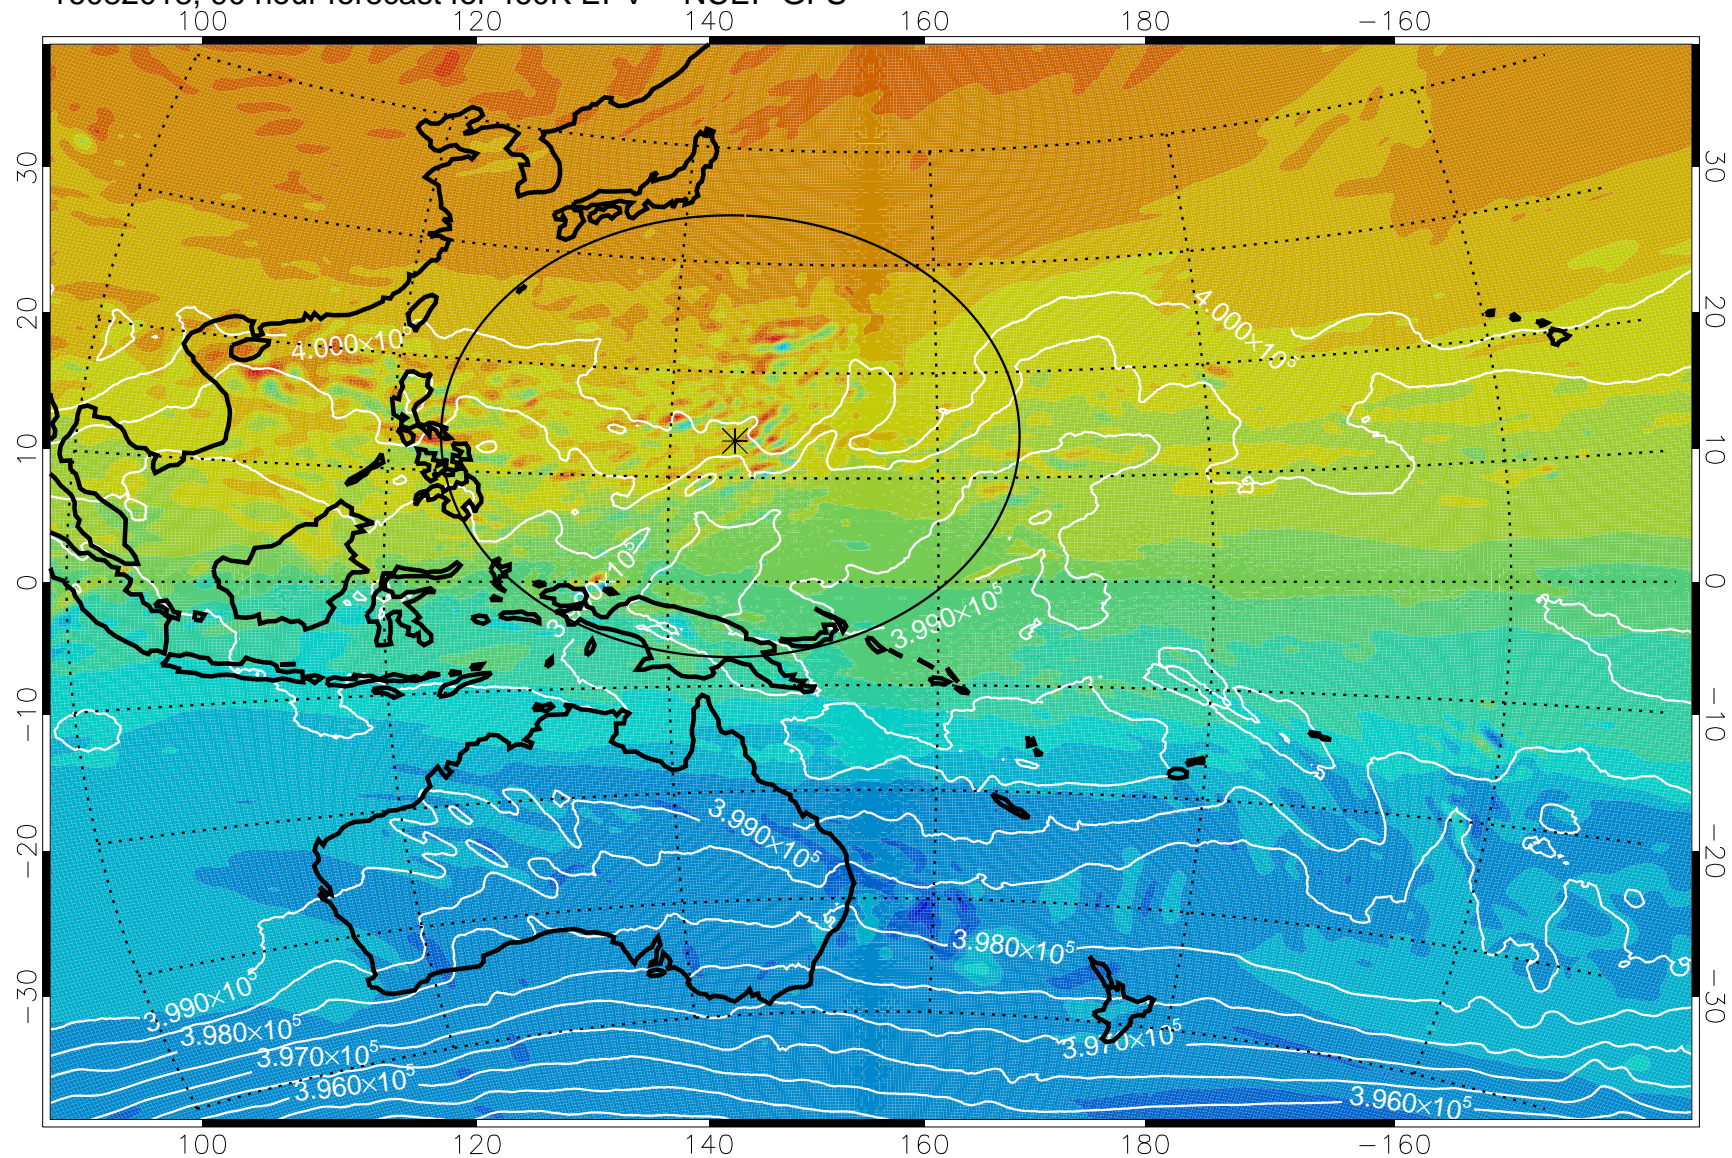

16081918, 66 hour forecast for 460K EPV -- NCEP GFS

460K Montgomery Streamfunction, white

Range ring of 2304 km

16082000, 72 hour forecast for 460K EPV -- NCEP GFS

460K Montgomery Streamfunction, white

Range ring of 2304 km

16082006, 78 hour forecast for 460K EPV -- NCEP GFS

460K Montgomery Streamfunction, white

Range ring of 2304 km

16082012, 84 hour forecast for 460K EPV -- NCEP GFS

460K Montgomery Streamfunction, white

Range ring of 2304 km

16082018, 90 hour forecast for 460K EPV -- NCEP GFS

460K Montgomery Streamfunction, white

Range ring of 2304 km

16082100, 96 hour forecast for 460K EPV -- NCEP GFS

460K Montgomery Streamfunction, white

Range ring of 2304 km

16082106, 102 hour forecast for 460K EPV -- NCEP GFS

460K Montgomery Streamfunction, white

Range ring of 2304 km

16082112, 108 hour forecast for 460K EPV -- NCEP GFS

460K Montgomery Streamfunction, white

Range ring of 2304 km