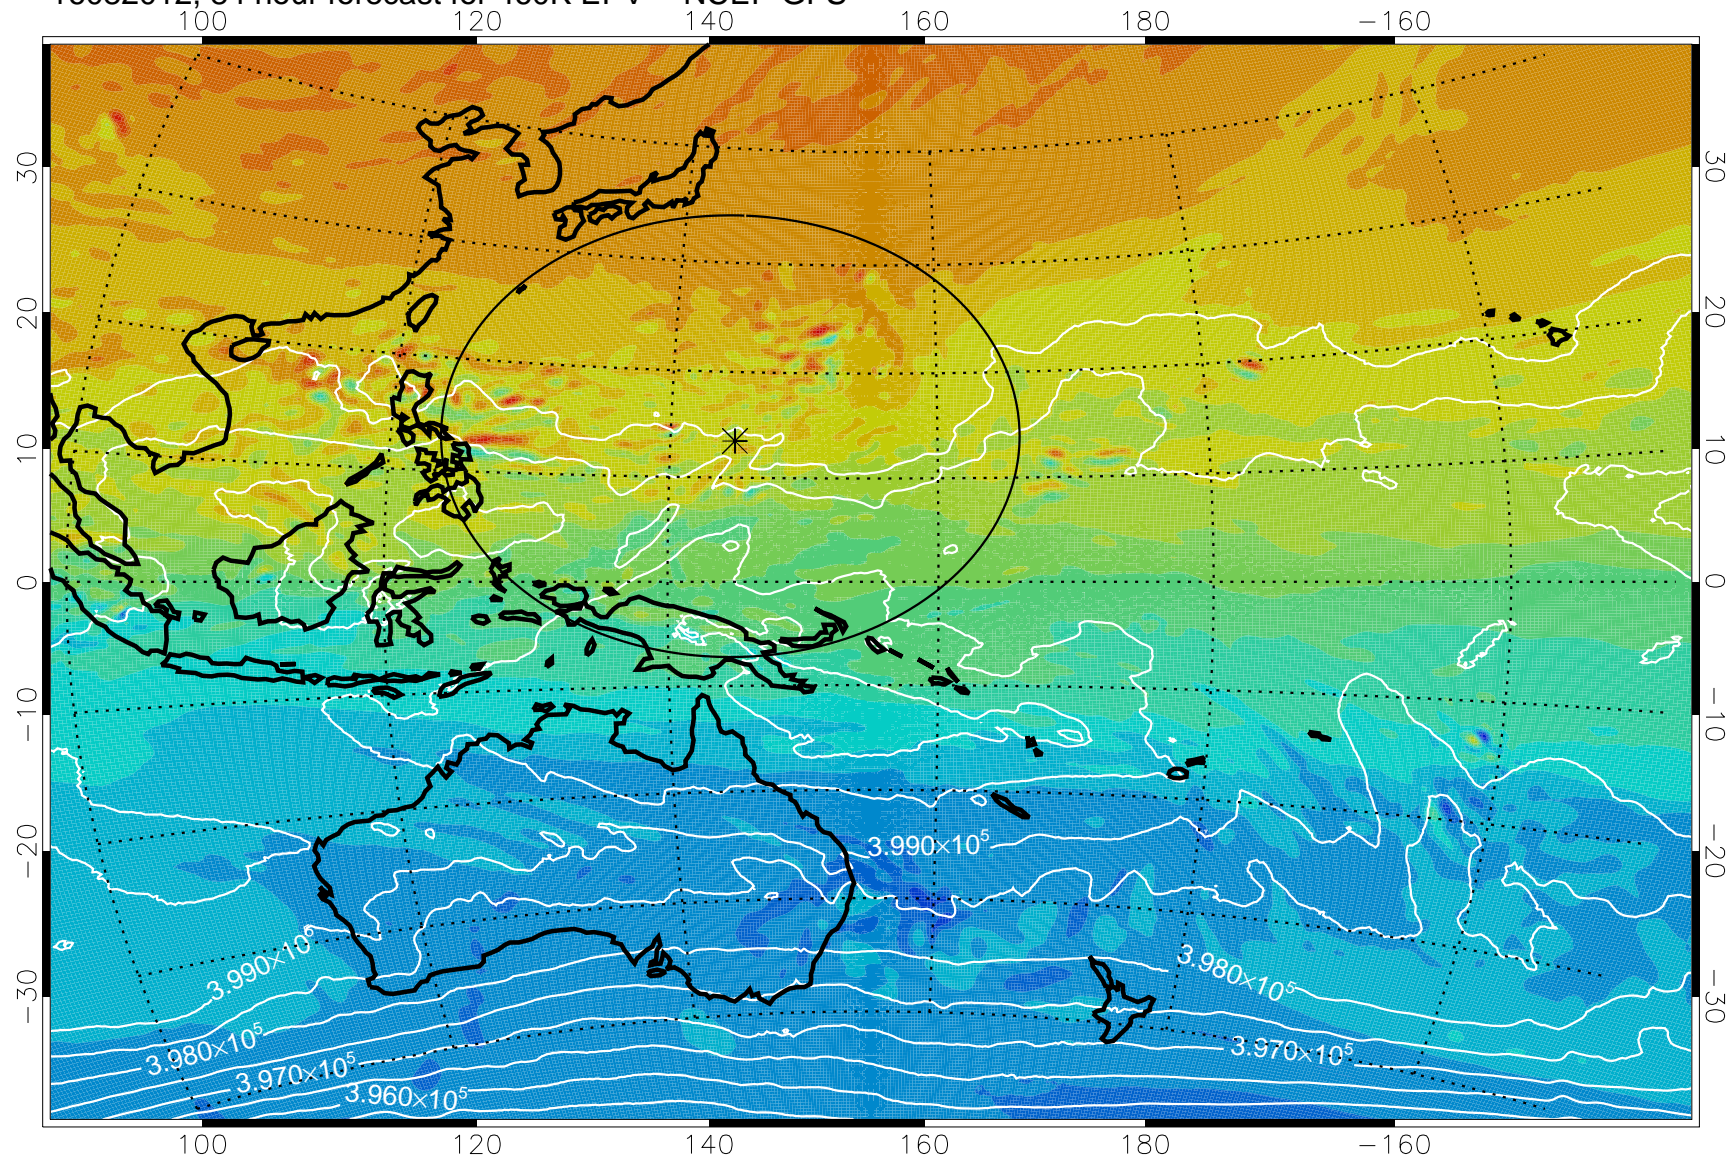

16081918, 66 hour forecast for 460K EPV -- NCEP GFS

460K Montgomery Streamfunction, white

Range ring of 2304 km

16082000, 72 hour forecast for 460K EPV -- NCEP GFS

460K Montgomery Streamfunction, white

Range ring of 2304 km

16082006, 78 hour forecast for 460K EPV -- NCEP GFS

460K Montgomery Streamfunction, white

Range ring of 2304 km

16082012, 84 hour forecast for 460K EPV -- NCEP GFS

460K Montgomery Streamfunction, white

Range ring of 2304 km

16082018, 90 hour forecast for 460K EPV -- NCEP GFS

460K Montgomery Streamfunction, white

Range ring of 2304 km

16082100, 96 hour forecast for 460K EPV -- NCEP GFS

460K Montgomery Streamfunction, white

Range ring of 2304 km

16082106, 102 hour forecast for 460K EPV -- NCEP GFS

460K Montgomery Streamfunction, white

Range ring of 2304 km

16082112, 108 hour forecast for 460K EPV -- NCEP GFS

460K Montgomery Streamfunction, white

Range ring of 2304 km