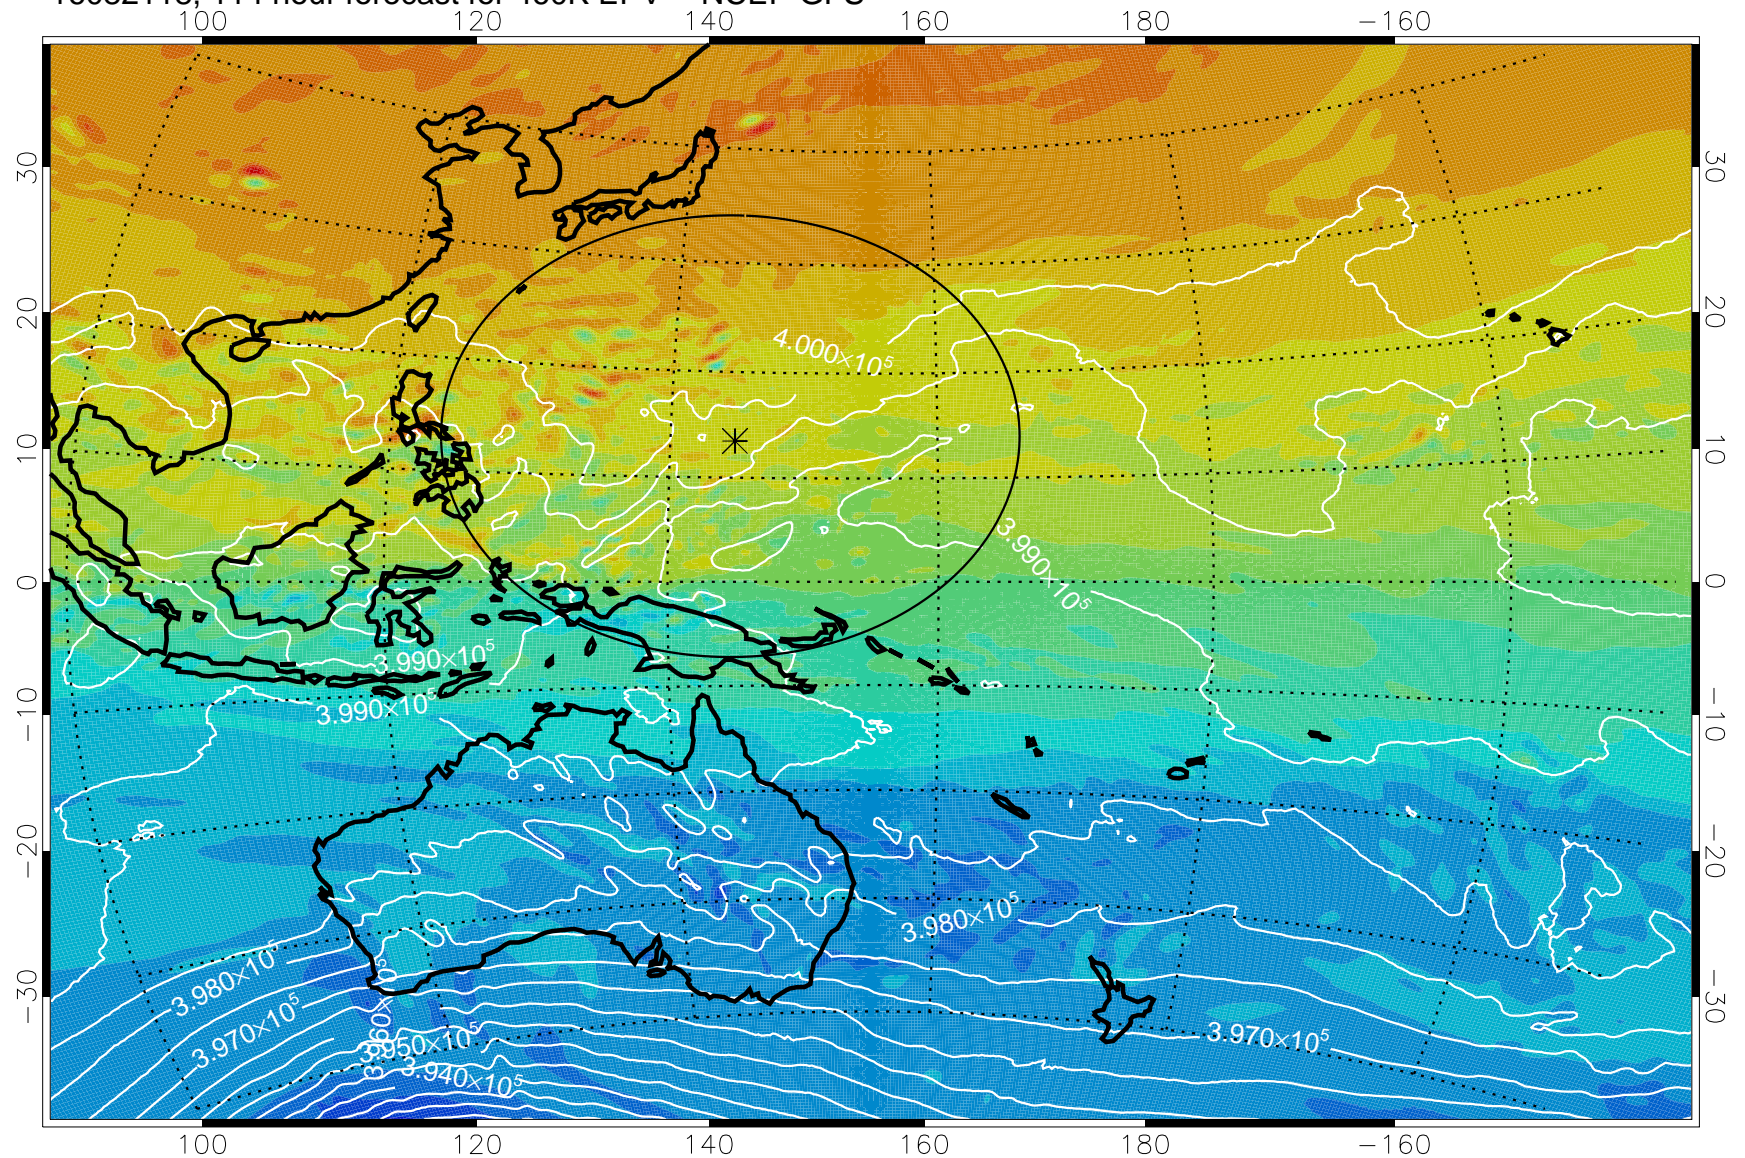

16082006, 78 hour forecast for 460K EPV -- NCEP GFS

460K Montgomery Streamfunction, white

Range ring of 2304 km

16082012, 84 hour forecast for 460K EPV -- NCEP GFS

460K Montgomery Streamfunction, white

Range ring of 2304 km

16082018, 90 hour forecast for 460K EPV -- NCEP GFS

460K Montgomery Streamfunction, white

Range ring of 2304 km

16082100, 96 hour forecast for 460K EPV -- NCEP GFS

460K Montgomery Streamfunction, white

Range ring of 2304 km

16082106, 102 hour forecast for 460K EPV -- NCEP GFS

460K Montgomery Streamfunction, white

Range ring of 2304 km

16082112, 108 hour forecast for 460K EPV -- NCEP GFS

460K Montgomery Streamfunction, white

Range ring of 2304 km

16082118, 114 hour forecast for 460K EPV -- NCEP GFS

460K Montgomery Streamfunction, white

Range ring of 2304 km

16082200, 120 hour forecast for 460K EPV -- NCEP GFS

460K Montgomery Streamfunction, white

Range ring of 2304 km