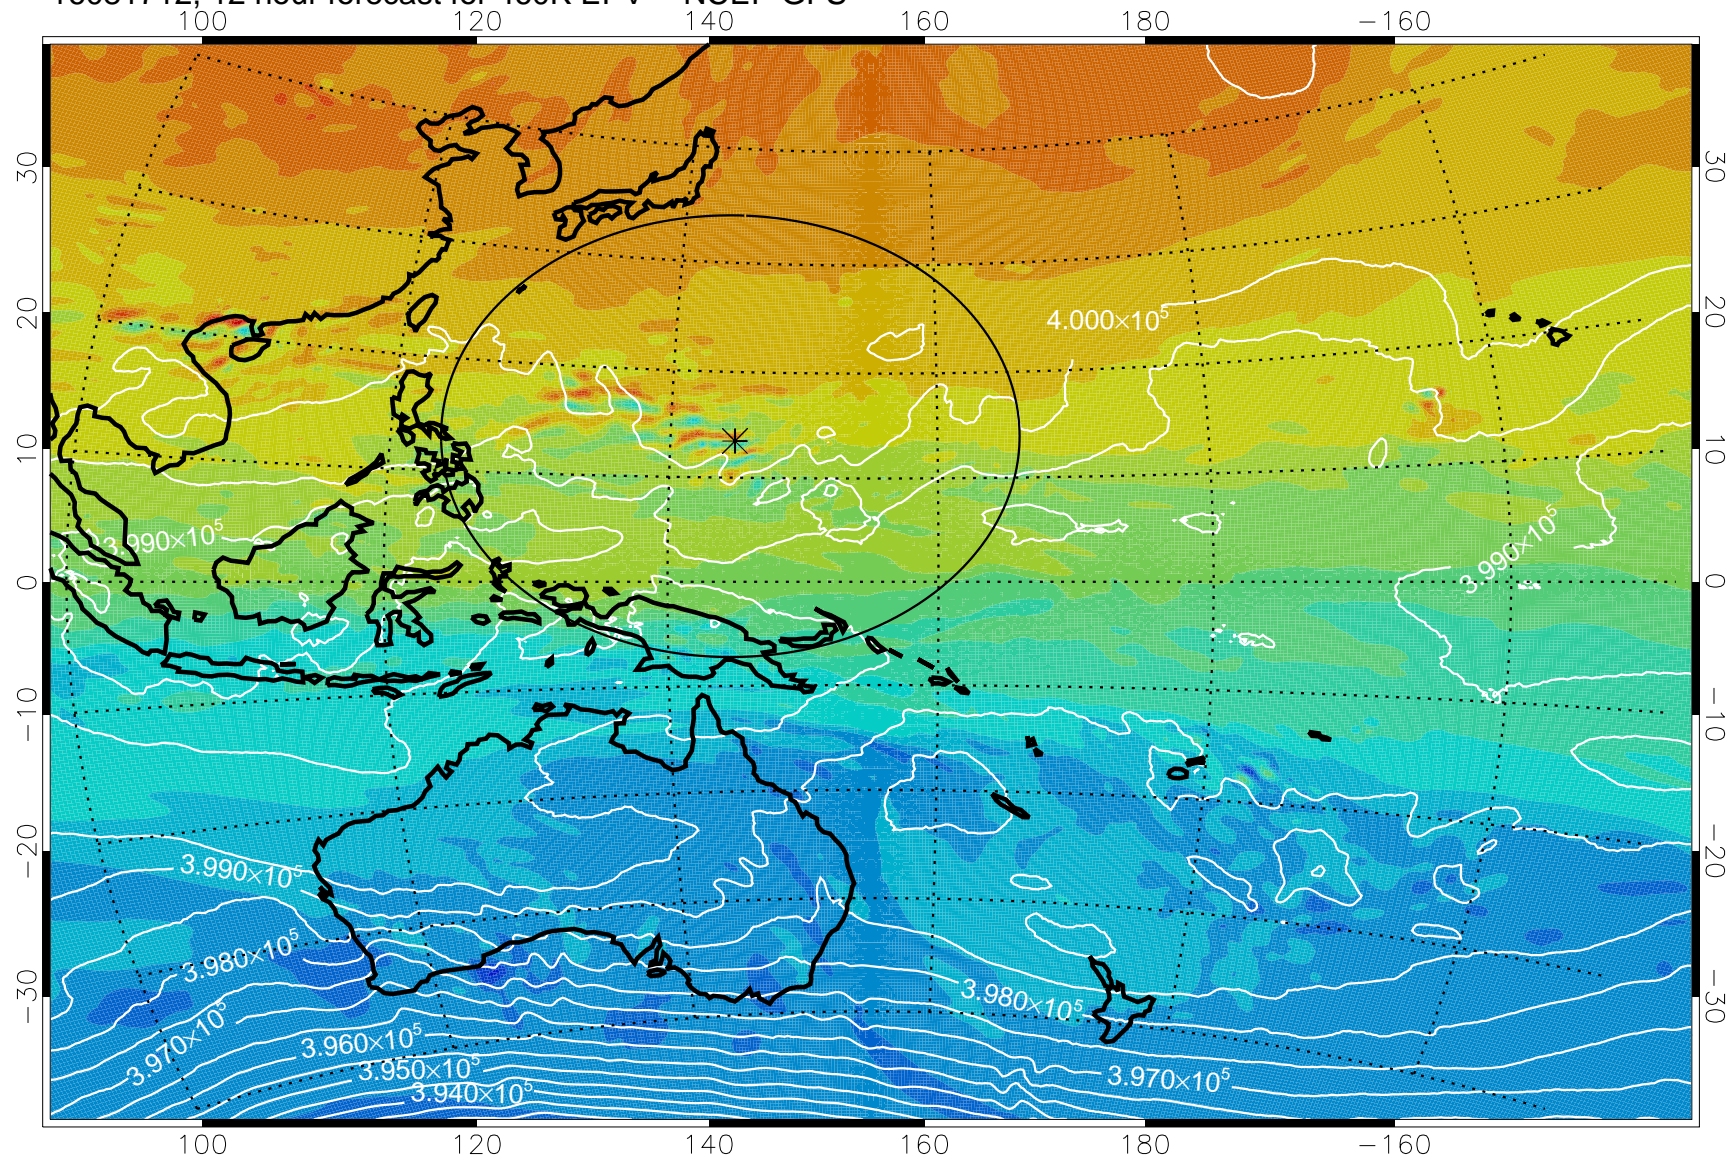

16081706, 6 hour forecast for 460K EPV -- NCEP GFS

460K Montgomery Streamfunction, white

Range ring of 2304 km

16081712, 12 hour forecast for 460K EPV -- NCEP GFS

460K Montgomery Streamfunction, white

Range ring of 2304 km

16081718, 18 hour forecast for 460K EPV -- NCEP GFS

460K Montgomery Streamfunction, white

Range ring of 2304 km

16081800, 24 hour forecast for 460K EPV -- NCEP GFS

460K Montgomery Streamfunction, white

Range ring of 2304 km

16081806, 30 hour forecast for 460K EPV -- NCEP GFS

460K Montgomery Streamfunction, white

Range ring of 2304 km

16081812, 36 hour forecast for 460K EPV -- NCEP GFS

460K Montgomery Streamfunction, white

Range ring of 2304 km

16081818, 42 hour forecast for 460K EPV -- NCEP GFS

460K Montgomery Streamfunction, white

Range ring of 2304 km

16081900, 48 hour forecast for 460K EPV -- NCEP GFS

460K Montgomery Streamfunction, white

Range ring of 2304 km