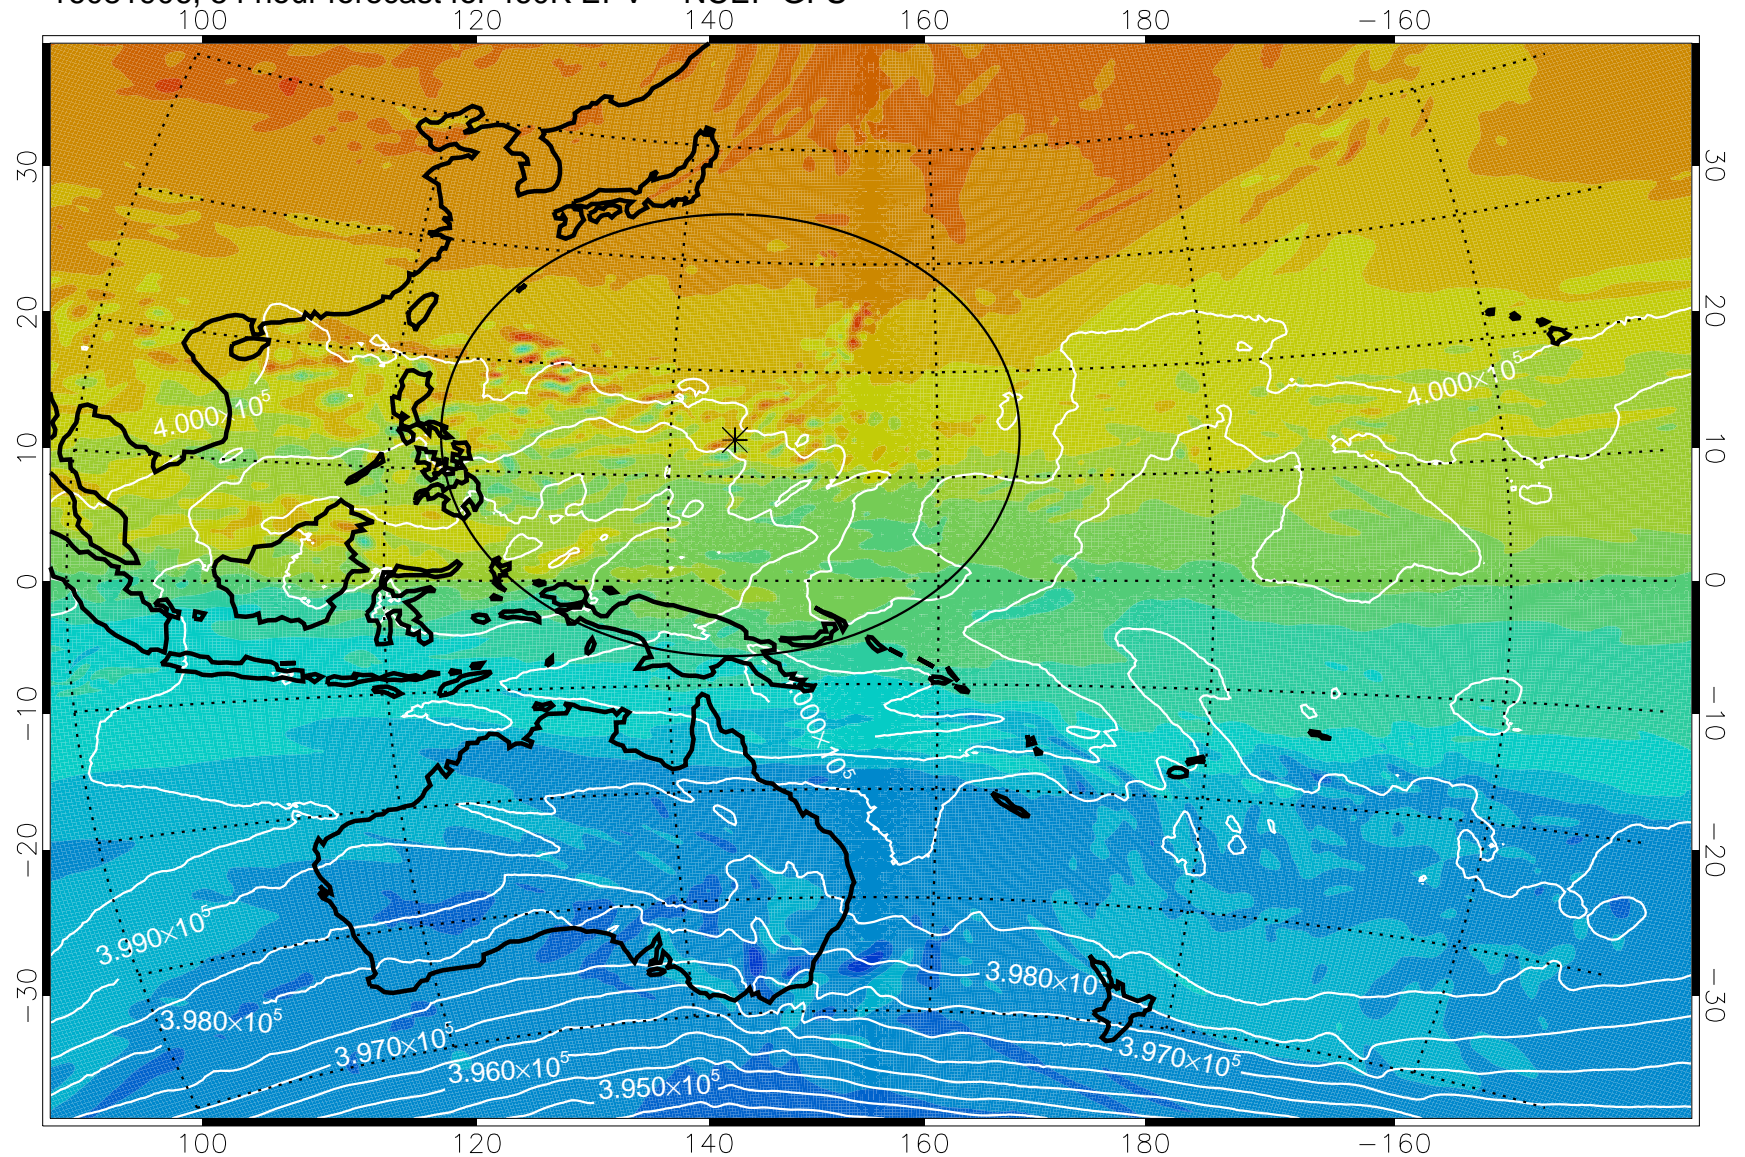

16081818, 42 hour forecast for 460K EPV -- NCEP GFS

460K Montgomery Streamfunction, white

Range ring of 2304 km

16081900, 48 hour forecast for 460K EPV -- NCEP GFS

460K Montgomery Streamfunction, white

Range ring of 2304 km

16081906, 54 hour forecast for 460K EPV -- NCEP GFS

460K Montgomery Streamfunction, white

Range ring of 2304 km

16081912, 60 hour forecast for 460K EPV -- NCEP GFS

460K Montgomery Streamfunction, white

Range ring of 2304 km

16081918, 66 hour forecast for 460K EPV -- NCEP GFS

460K Montgomery Streamfunction, white

Range ring of 2304 km

16082000, 72 hour forecast for 460K EPV -- NCEP GFS

460K Montgomery Streamfunction, white

Range ring of 2304 km

16082006, 78 hour forecast for 460K EPV -- NCEP GFS

460K Montgomery Streamfunction, white

Range ring of 2304 km

16082012, 84 hour forecast for 460K EPV -- NCEP GFS

460K Montgomery Streamfunction, white

Range ring of 2304 km