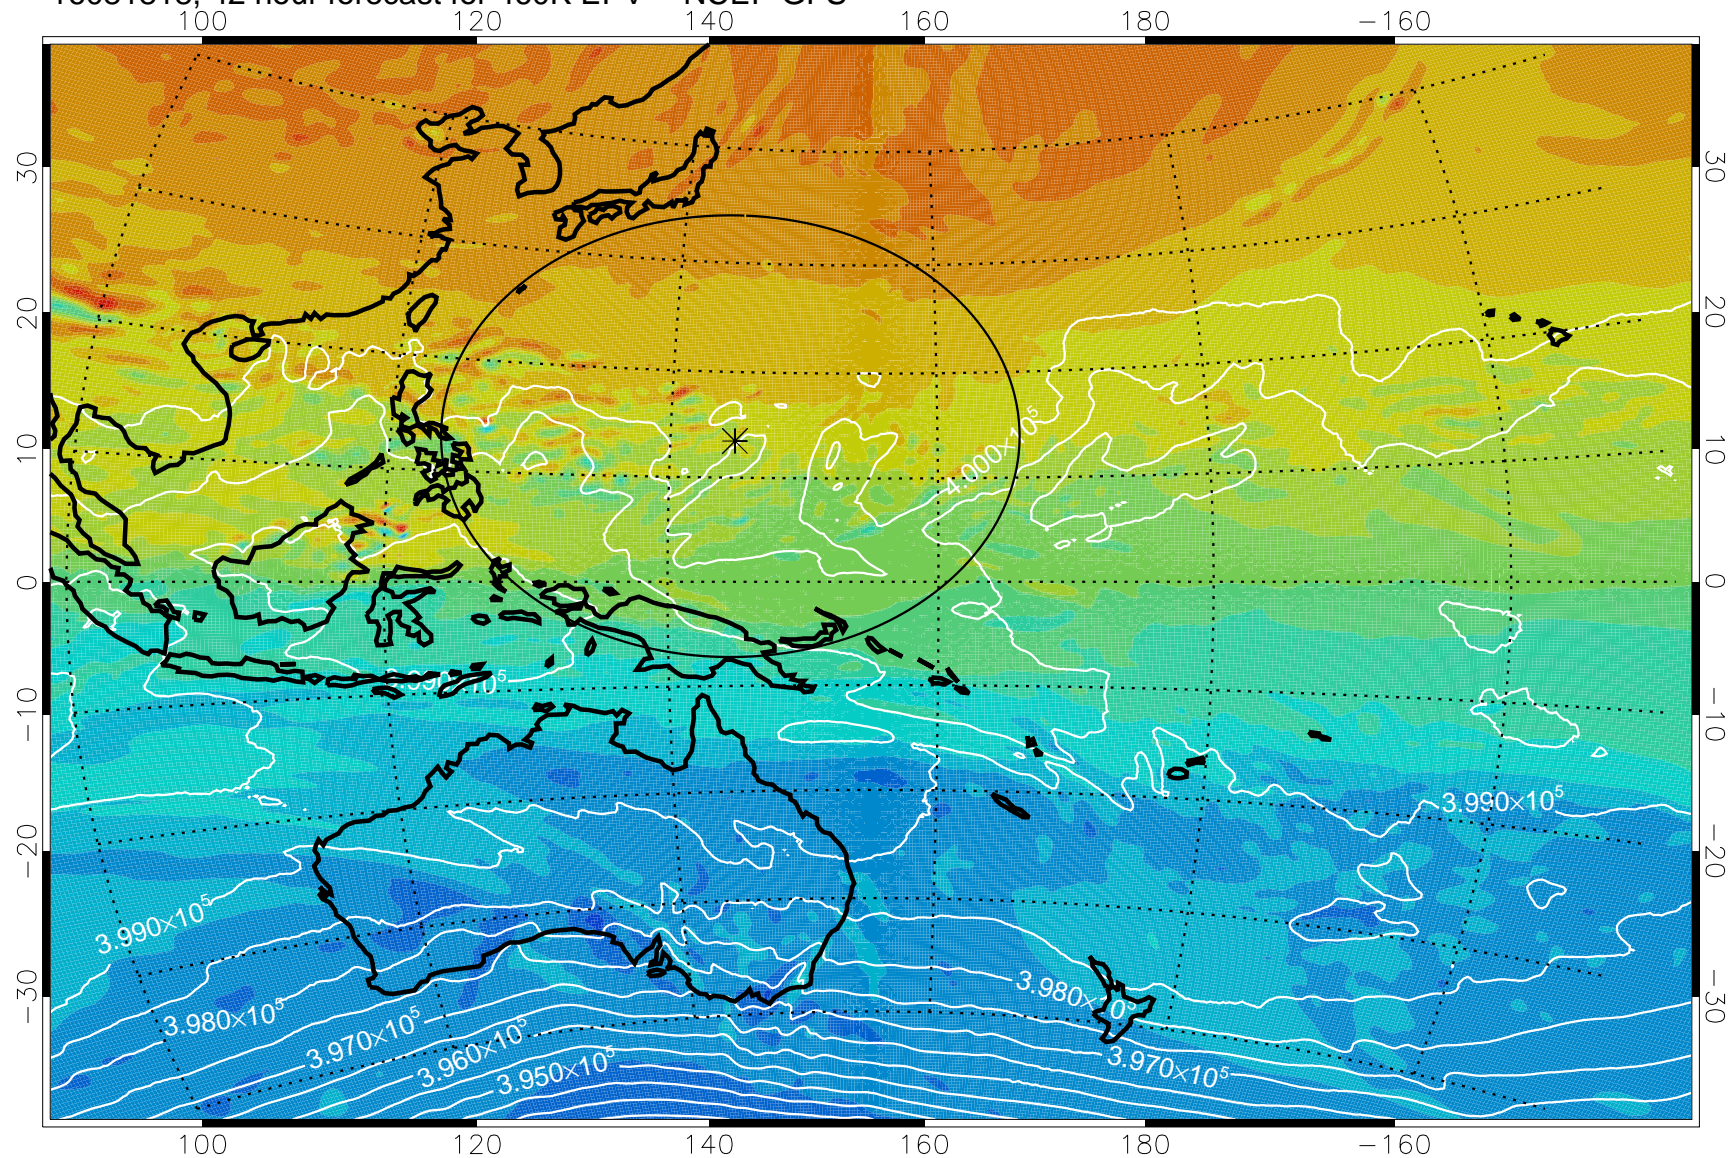

16081806, 30 hour forecast for 460K EPV -- NCEP GFS

460K Montgomery Streamfunction, white

Range ring of 2304 km

16081812, 36 hour forecast for 460K EPV -- NCEP GFS

460K Montgomery Streamfunction, white

Range ring of 2304 km

16081818, 42 hour forecast for 460K EPV -- NCEP GFS

460K Montgomery Streamfunction, white

Range ring of 2304 km

16081900, 48 hour forecast for 460K EPV -- NCEP GFS

460K Montgomery Streamfunction, white

Range ring of 2304 km

16081906, 54 hour forecast for 460K EPV -- NCEP GFS

460K Montgomery Streamfunction, white

Range ring of 2304 km

16081912, 60 hour forecast for 460K EPV -- NCEP GFS

460K Montgomery Streamfunction, white

Range ring of 2304 km

16081918, 66 hour forecast for 460K EPV -- NCEP GFS

460K Montgomery Streamfunction, white

Range ring of 2304 km

16082000, 72 hour forecast for 460K EPV -- NCEP GFS

460K Montgomery Streamfunction, white

Range ring of 2304 km