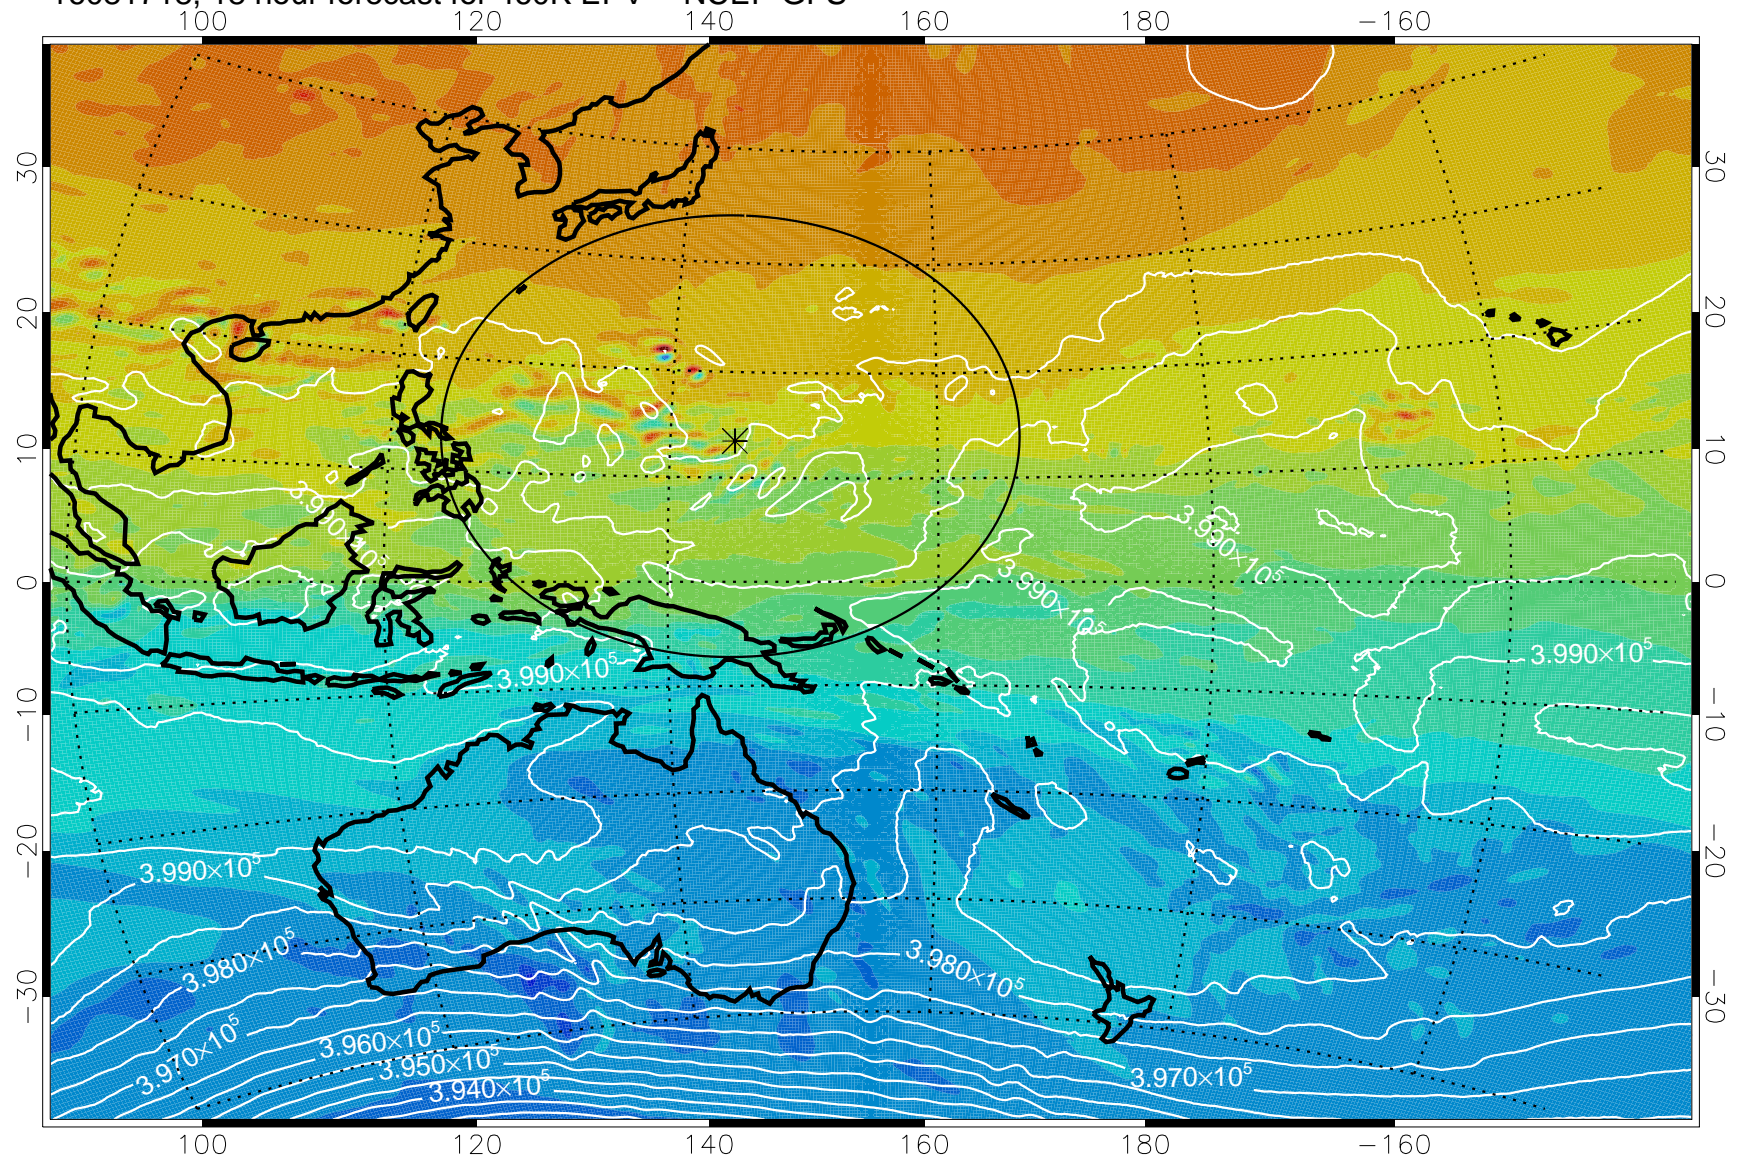

16081706, 6 hour forecast for 460K EPV -- NCEP GFS

460K Montgomery Streamfunction, white

Range ring of 2304 km

16081712, 12 hour forecast for 460K EPV -- NCEP GFS

460K Montgomery Streamfunction, white

Range ring of 2304 km

16081718, 18 hour forecast for 460K EPV -- NCEP GFS

460K Montgomery Streamfunction, white

Range ring of 2304 km

16081800, 24 hour forecast for 460K EPV -- NCEP GFS

460K Montgomery Streamfunction, white

Range ring of 2304 km

16081806, 30 hour forecast for 460K EPV -- NCEP GFS

460K Montgomery Streamfunction, white

Range ring of 2304 km

16081812, 36 hour forecast for 460K EPV -- NCEP GFS

460K Montgomery Streamfunction, white

Range ring of 2304 km

16081818, 42 hour forecast for 460K EPV -- NCEP GFS

460K Montgomery Streamfunction, white

Range ring of 2304 km

16081900, 48 hour forecast for 460K EPV -- NCEP GFS

460K Montgomery Streamfunction, white

Range ring of 2304 km