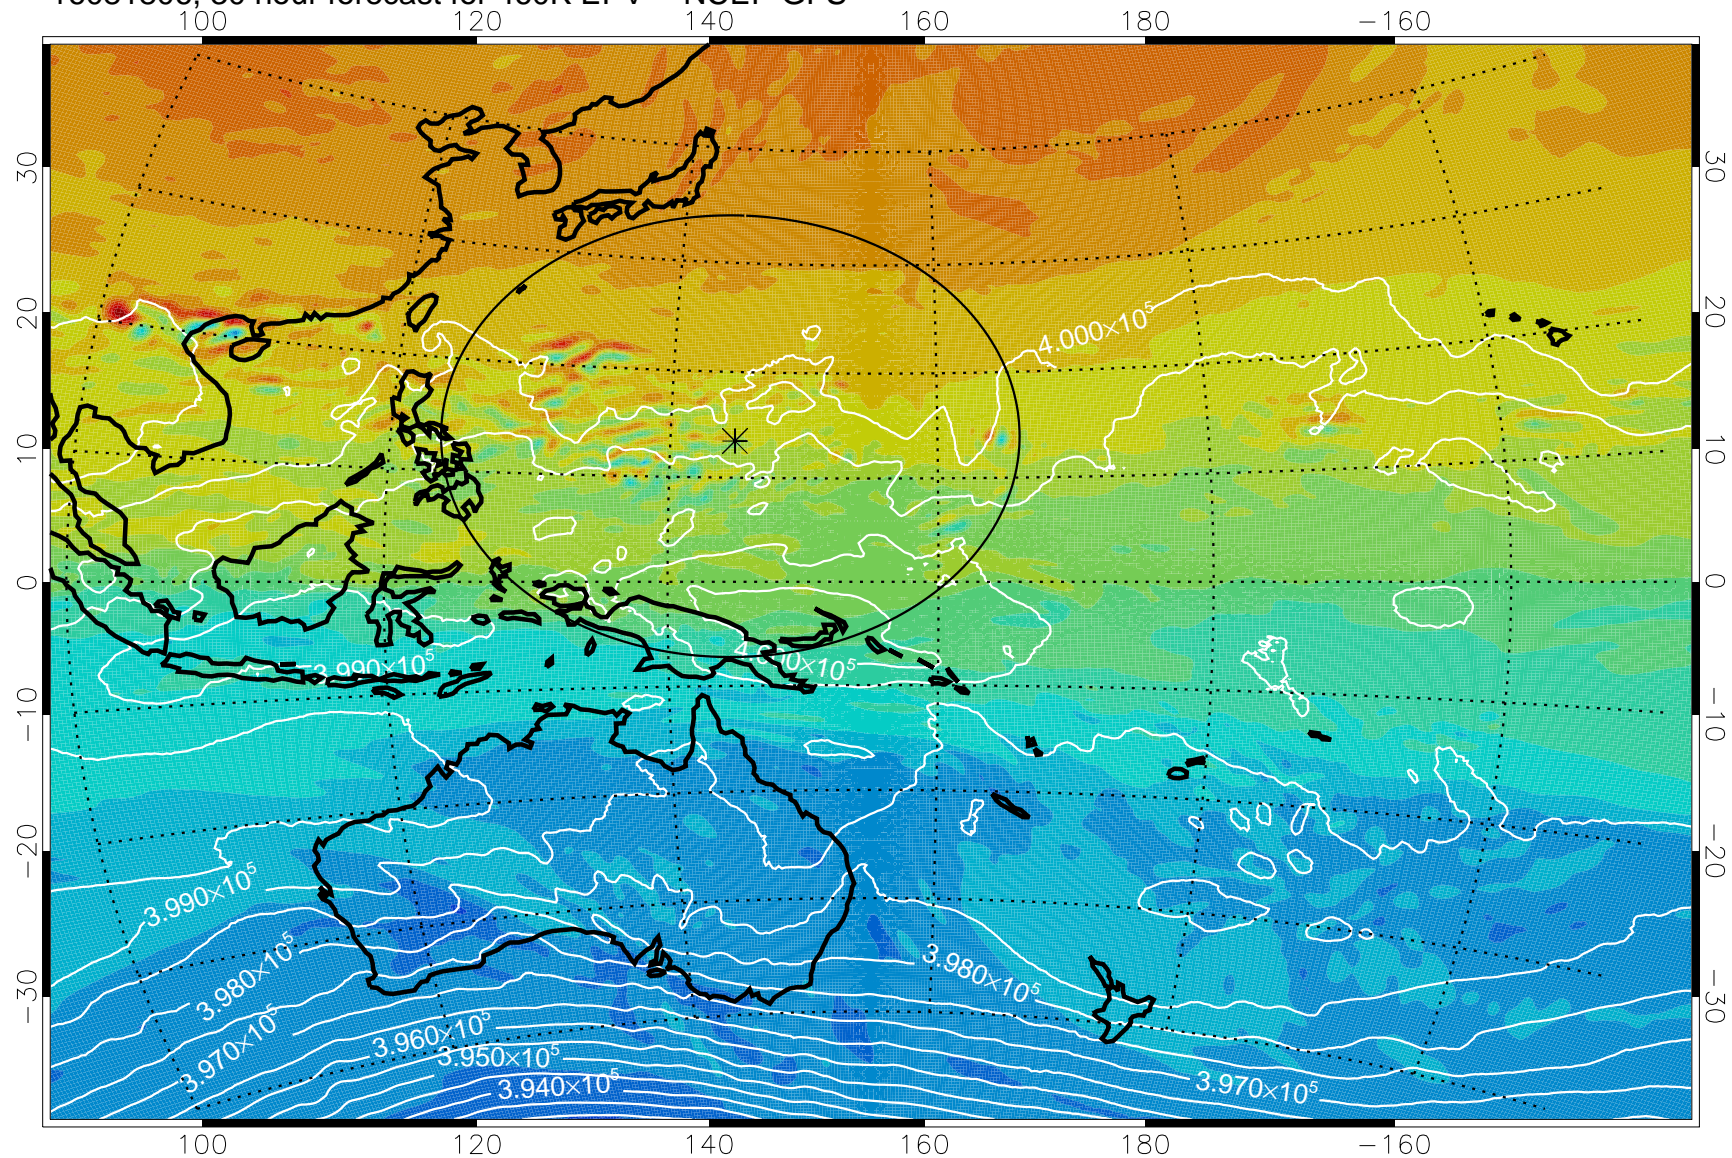

16081718, 18 hour forecast for 460K EPV -- NCEP GFS

460K Montgomery Streamfunction, white

Range ring of 2304 km

16081800, 24 hour forecast for 460K EPV -- NCEP GFS

460K Montgomery Streamfunction, white

Range ring of 2304 km

16081806, 30 hour forecast for 460K EPV -- NCEP GFS

460K Montgomery Streamfunction, white

Range ring of 2304 km

16081812, 36 hour forecast for 460K EPV -- NCEP GFS

460K Montgomery Streamfunction, white

Range ring of 2304 km

16081818, 42 hour forecast for 460K EPV -- NCEP GFS

460K Montgomery Streamfunction, white

Range ring of 2304 km

16081900, 48 hour forecast for 460K EPV -- NCEP GFS

460K Montgomery Streamfunction, white

Range ring of 2304 km

16081918, 66 hour forecast for 460K EPV -- NCEP GFS

460K Montgomery Streamfunction, white

Range ring of 2304 km

16082000, 72 hour forecast for 460K EPV -- NCEP GFS

460K Montgomery Streamfunction, white

Range ring of 2304 km