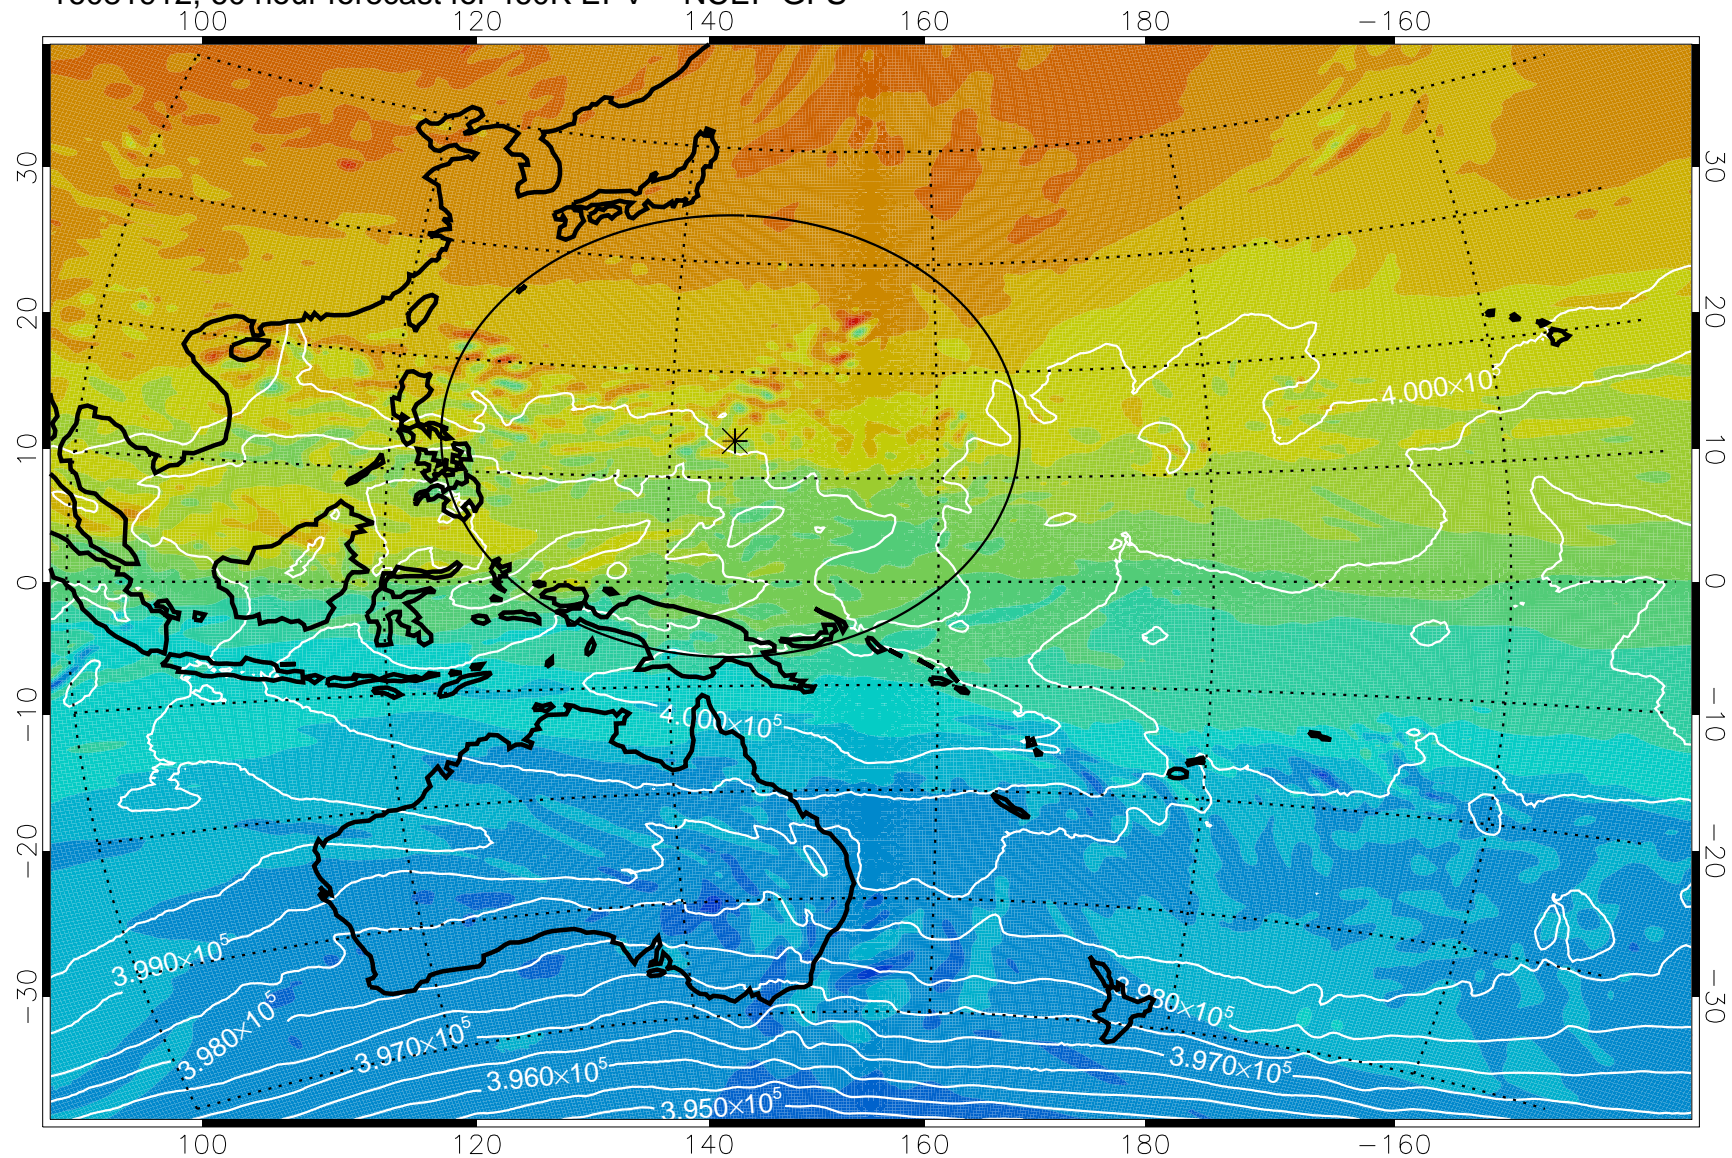

16081818, 42 hour forecast for 460K EPV -- NCEP GFS

460K Montgomery Streamfunction, white

Range ring of 2304 km

16081900, 48 hour forecast for 460K EPV -- NCEP GFS

460K Montgomery Streamfunction, white

Range ring of 2304 km

16081906, 54 hour forecast for 460K EPV -- NCEP GFS

460K Montgomery Streamfunction, white

Range ring of 2304 km

16081912, 60 hour forecast for 460K EPV -- NCEP GFS

460K Montgomery Streamfunction, white

Range ring of 2304 km

16081918, 66 hour forecast for 460K EPV -- NCEP GFS

460K Montgomery Streamfunction, white

Range ring of 2304 km

16082000, 72 hour forecast for 460K EPV -- NCEP GFS

460K Montgomery Streamfunction, white

Range ring of 2304 km

16082006, 78 hour forecast for 460K EPV -- NCEP GFS

460K Montgomery Streamfunction, white

Range ring of 2304 km

16082012, 84 hour forecast for 460K EPV -- NCEP GFS

460K Montgomery Streamfunction, white

Range ring of 2304 km