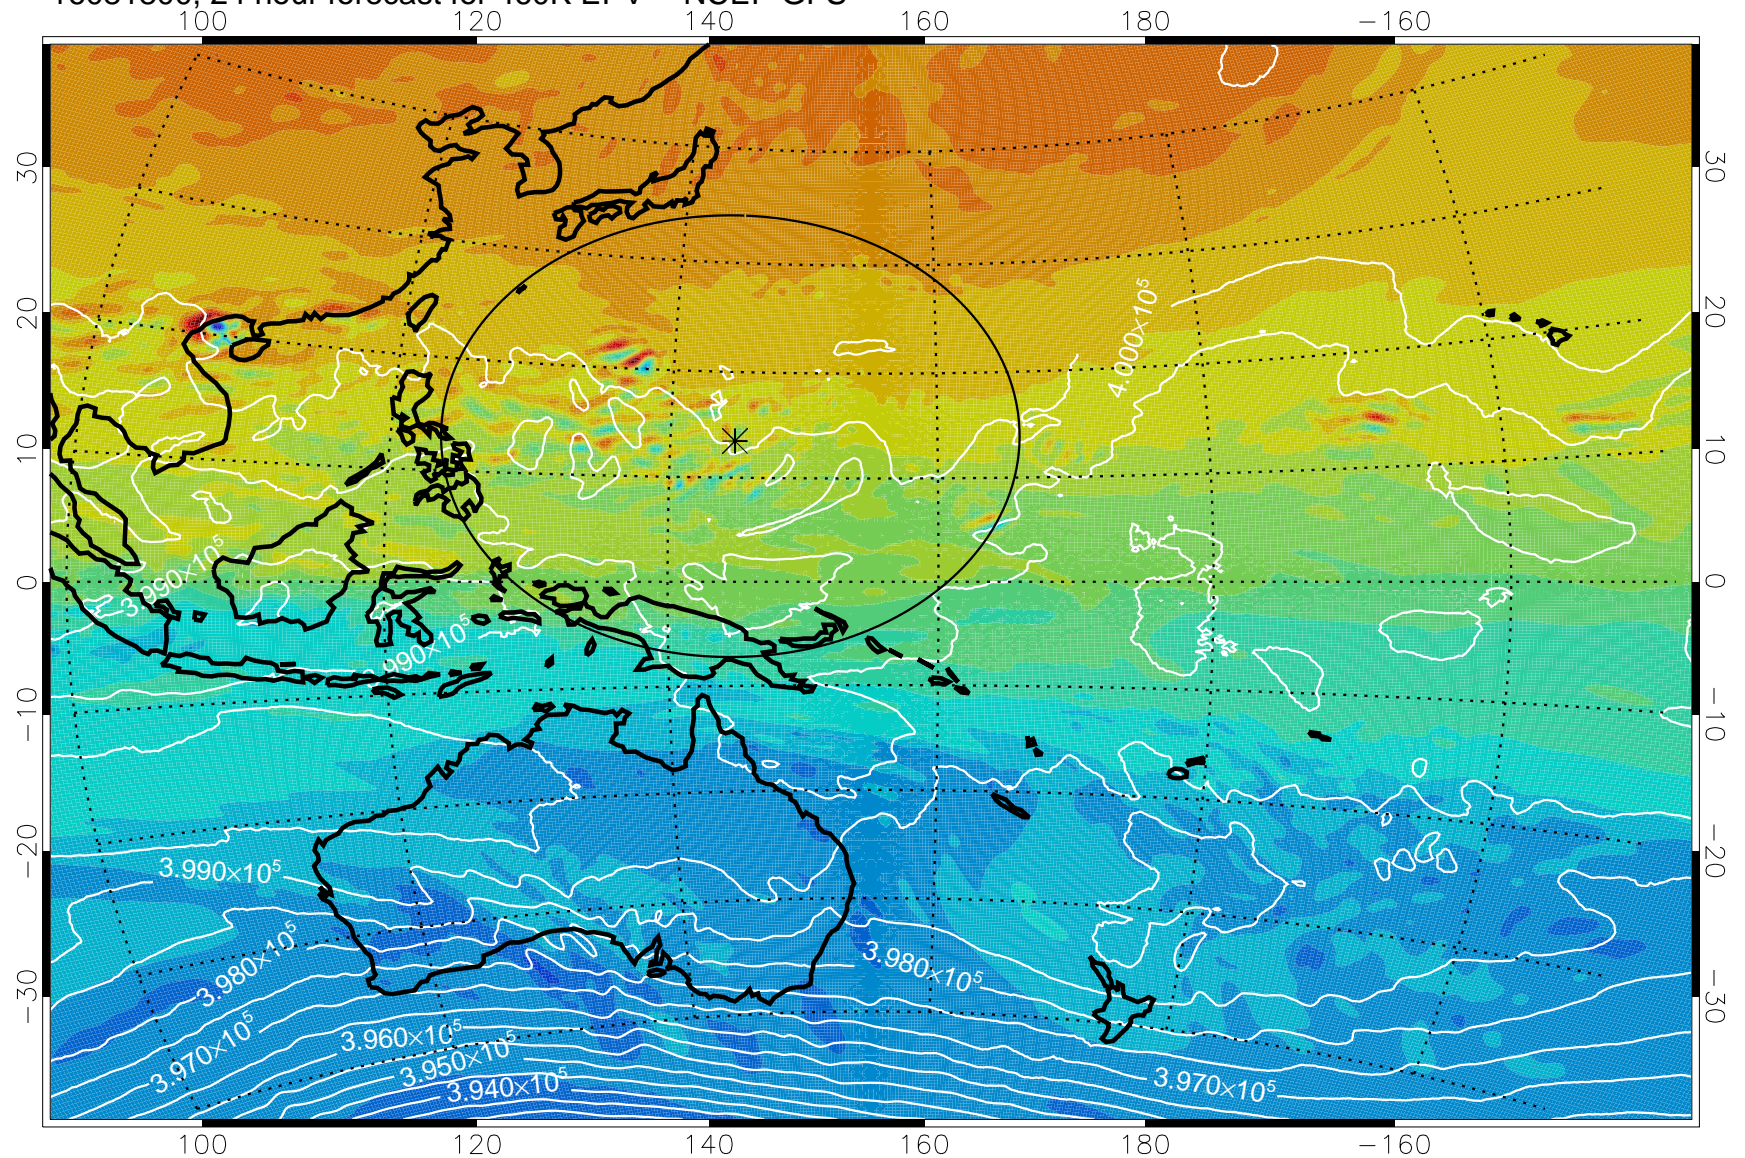

16081706, 6 hour forecast for 460K EPV -- NCEP GFS

460K Montgomery Streamfunction, white

Range ring of 2304 km

16081712, 12 hour forecast for 460K EPV -- NCEP GFS

460K Montgomery Streamfunction, white

Range ring of 2304 km

16081718, 18 hour forecast for 460K EPV -- NCEP GFS

460K Montgomery Streamfunction, white

Range ring of 2304 km

16081800, 24 hour forecast for 460K EPV -- NCEP GFS

460K Montgomery Streamfunction, white

Range ring of 2304 km

16081806, 30 hour forecast for 460K EPV -- NCEP GFS

460K Montgomery Streamfunction, white

Range ring of 2304 km

16081812, 36 hour forecast for 460K EPV -- NCEP GFS

460K Montgomery Streamfunction, white

Range ring of 2304 km

16081818, 42 hour forecast for 460K EPV -- NCEP GFS

460K Montgomery Streamfunction, white

Range ring of 2304 km

16081900, 48 hour forecast for 460K EPV -- NCEP GFS

460K Montgomery Streamfunction, white

Range ring of 2304 km