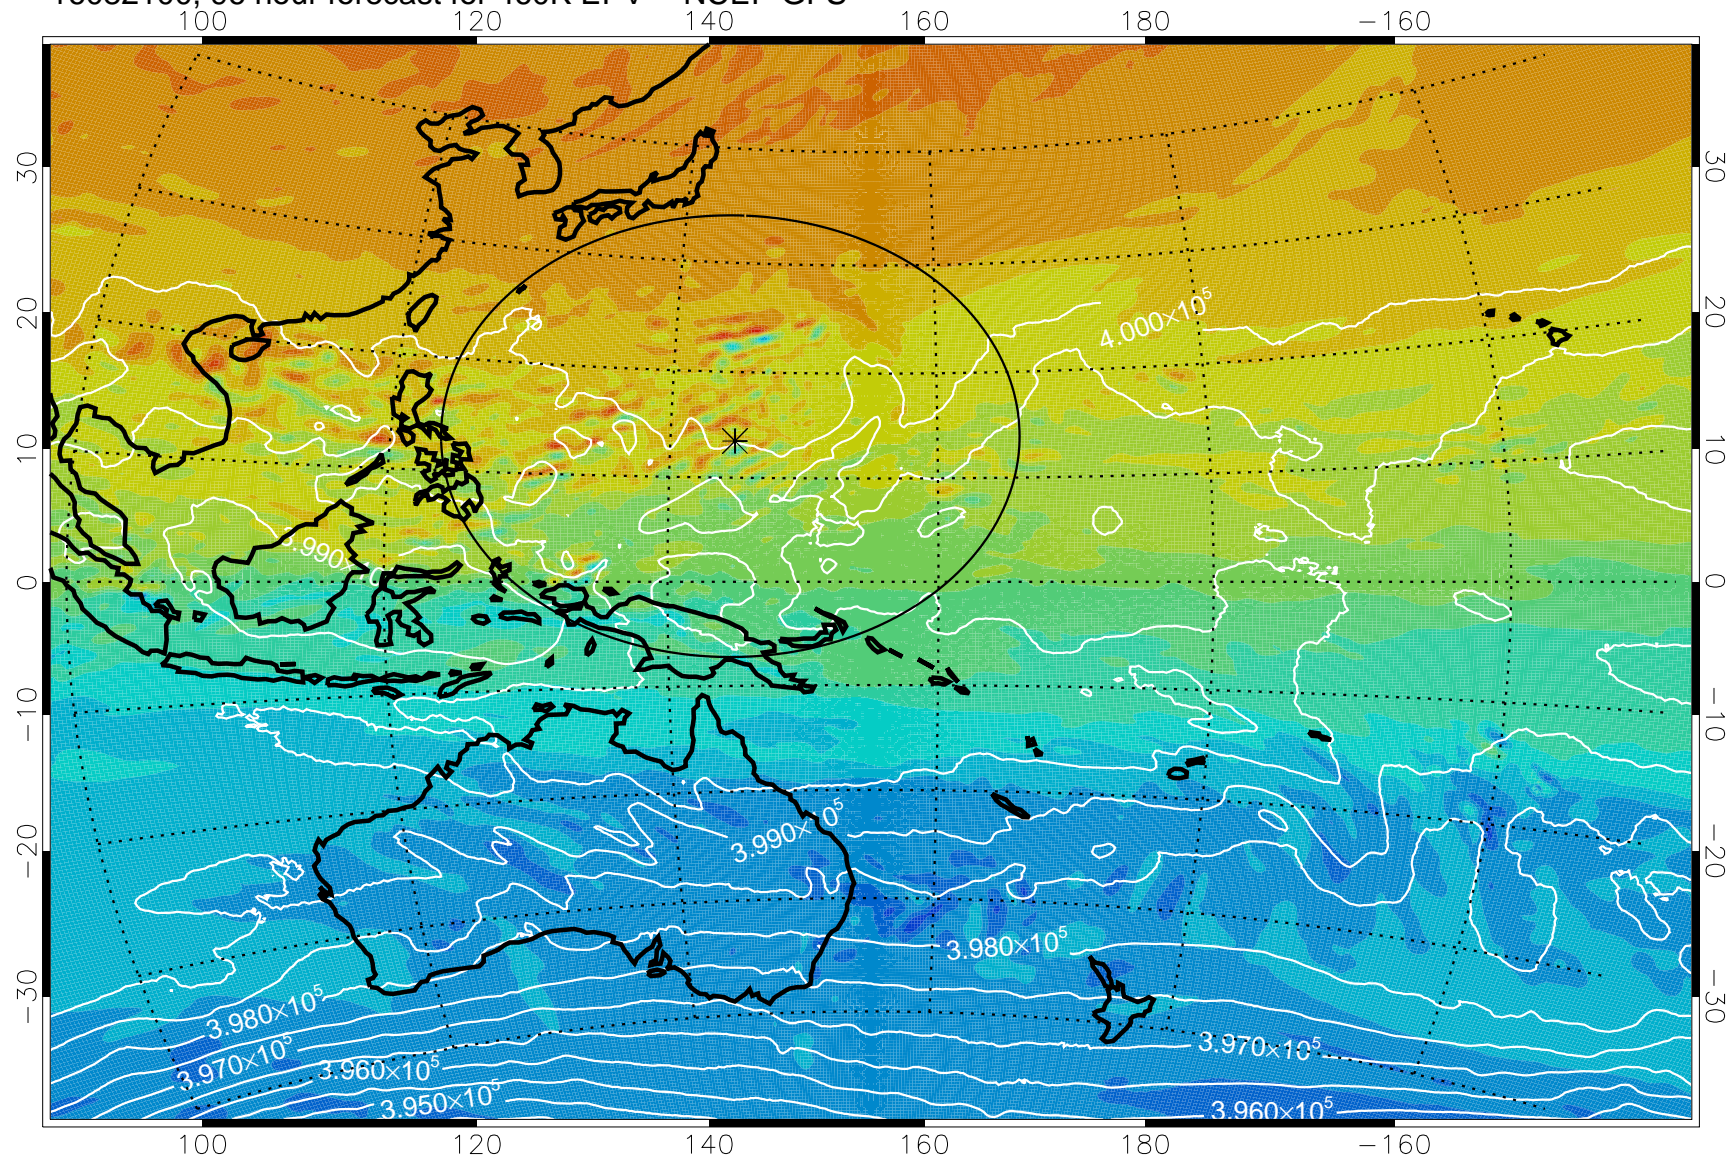

16081918, 66 hour forecast for 460K EPV -- NCEP GFS

460K Montgomery Streamfunction, white

Range ring of 2304 km

16082000, 72 hour forecast for 460K EPV -- NCEP GFS

460K Montgomery Streamfunction, white

Range ring of 2304 km

16082006, 78 hour forecast for 460K EPV -- NCEP GFS

460K Montgomery Streamfunction, white

Range ring of 2304 km

16082012, 84 hour forecast for 460K EPV -- NCEP GFS

460K Montgomery Streamfunction, white

Range ring of 2304 km

16082018, 90 hour forecast for 460K EPV -- NCEP GFS

460K Montgomery Streamfunction, white

Range ring of 2304 km

16082100, 96 hour forecast for 460K EPV -- NCEP GFS

460K Montgomery Streamfunction, white

Range ring of 2304 km

16082106, 102 hour forecast for 460K EPV -- NCEP GFS

460K Montgomery Streamfunction, white

Range ring of 2304 km

16082112, 108 hour forecast for 460K EPV -- NCEP GFS

460K Montgomery Streamfunction, white

Range ring of 2304 km