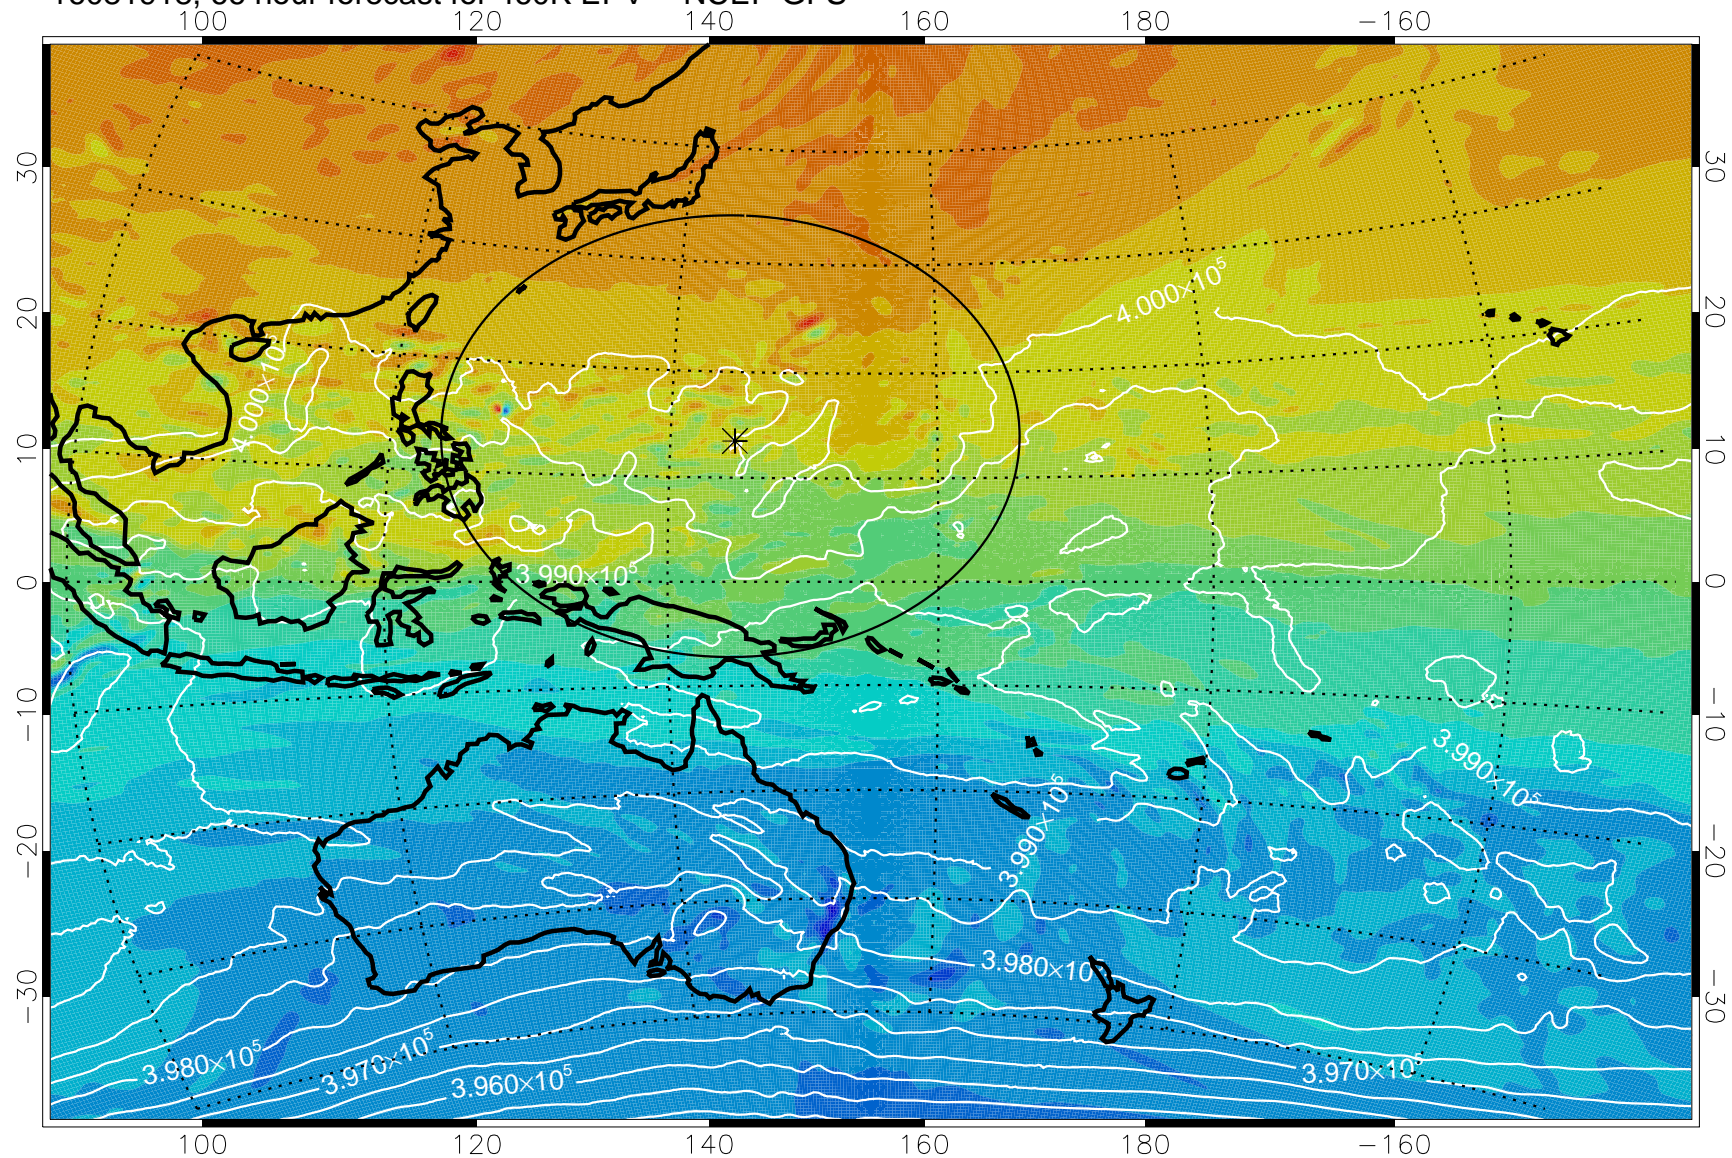

16081906, 54 hour forecast for 460K EPV -- NCEP GFS

460K Montgomery Streamfunction, white

Range ring of 2304 km

16081912, 60 hour forecast for 460K EPV -- NCEP GFS

460K Montgomery Streamfunction, white

Range ring of 2304 km

16081918, 66 hour forecast for 460K EPV -- NCEP GFS

460K Montgomery Streamfunction, white

Range ring of 2304 km

16082000, 72 hour forecast for 460K EPV -- NCEP GFS

460K Montgomery Streamfunction, white

Range ring of 2304 km

16082006, 78 hour forecast for 460K EPV -- NCEP GFS

460K Montgomery Streamfunction, white

Range ring of 2304 km

16082012, 84 hour forecast for 460K EPV -- NCEP GFS

460K Montgomery Streamfunction, white

Range ring of 2304 km

16082018, 90 hour forecast for 460K EPV -- NCEP GFS

460K Montgomery Streamfunction, white

Range ring of 2304 km

16082100, 96 hour forecast for 460K EPV -- NCEP GFS

460K Montgomery Streamfunction, white

Range ring of 2304 km