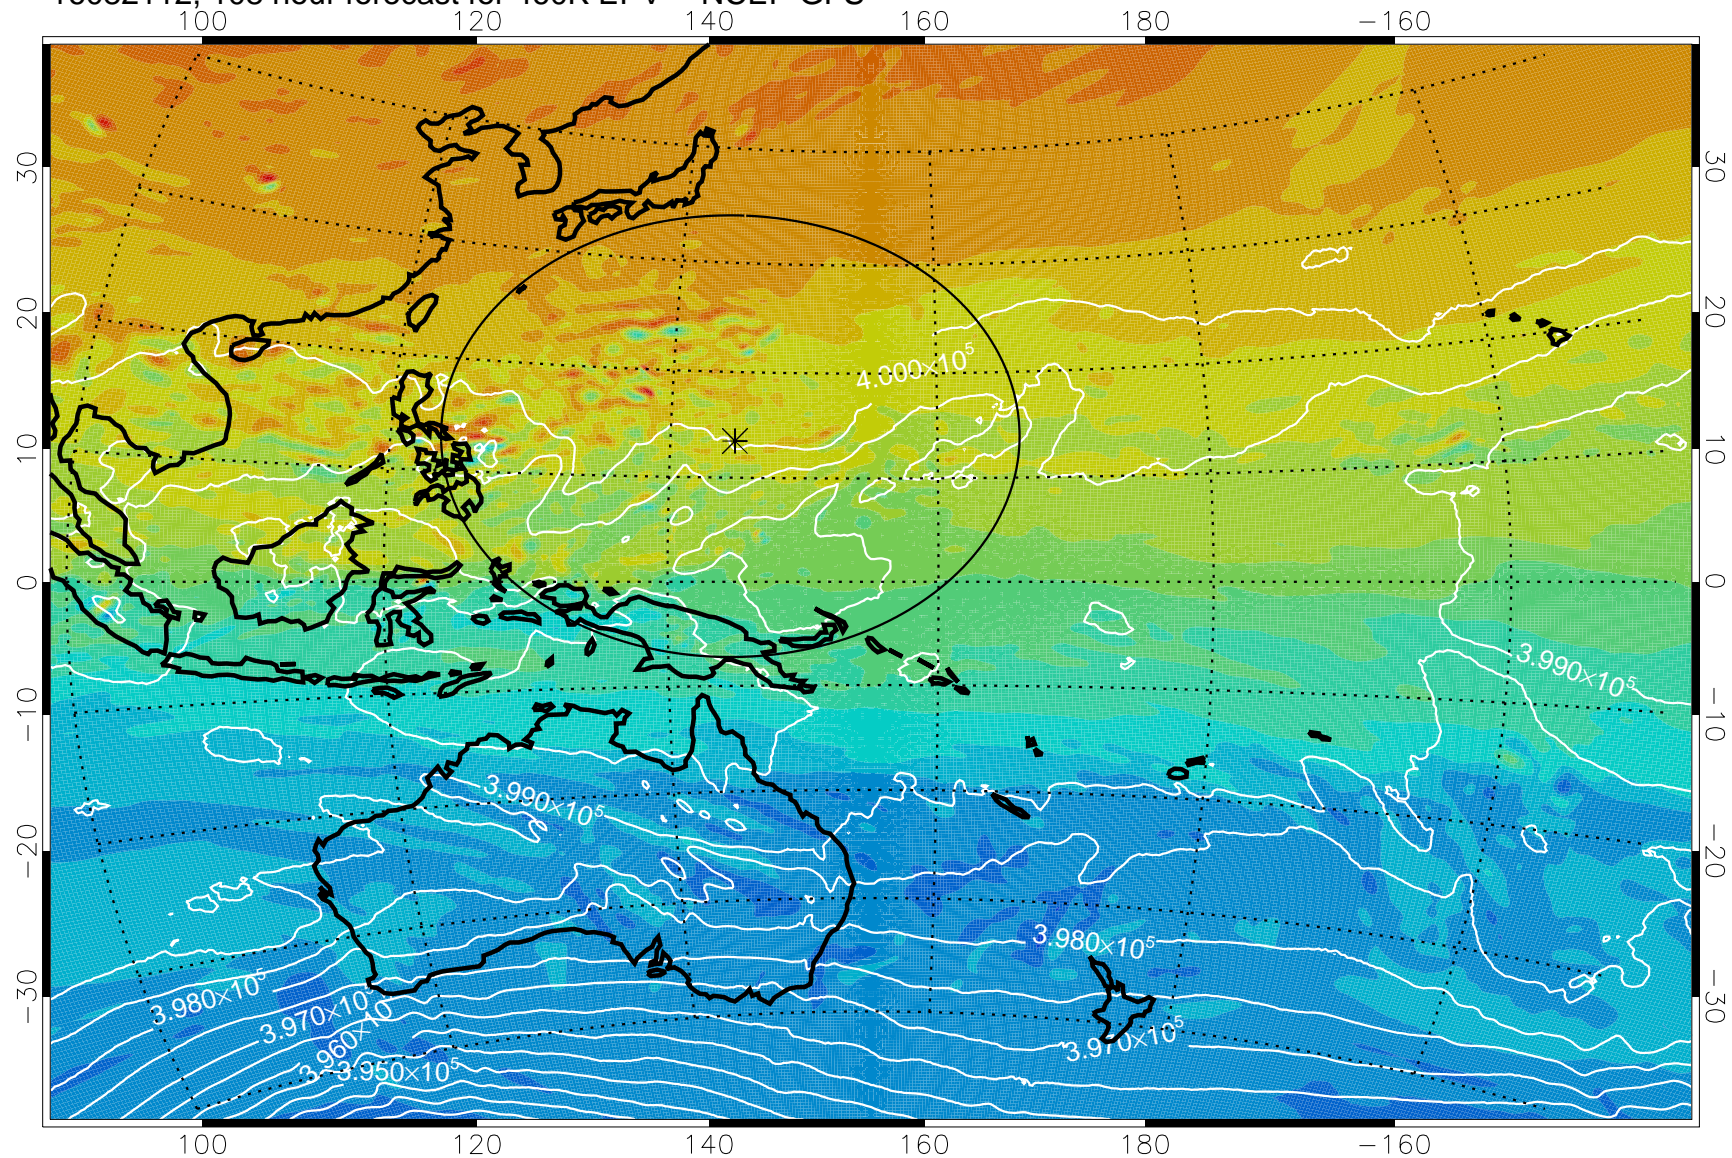

16082006, 78 hour forecast for 460K EPV -- NCEP GFS

460K Montgomery Streamfunction, white

Range ring of 2304 km

16082012, 84 hour forecast for 460K EPV -- NCEP GFS

460K Montgomery Streamfunction, white

Range ring of 2304 km

16082018, 90 hour forecast for 460K EPV -- NCEP GFS

460K Montgomery Streamfunction, white

Range ring of 2304 km

16082100, 96 hour forecast for 460K EPV -- NCEP GFS

460K Montgomery Streamfunction, white

Range ring of 2304 km

16082106, 102 hour forecast for 460K EPV -- NCEP GFS

460K Montgomery Streamfunction, white

Range ring of 2304 km

16082112, 108 hour forecast for 460K EPV -- NCEP GFS

460K Montgomery Streamfunction, white

Range ring of 2304 km

16082118, 114 hour forecast for 460K EPV -- NCEP GFS

460K Montgomery Streamfunction, white

Range ring of 2304 km

16082200, 120 hour forecast for 460K EPV -- NCEP GFS

460K Montgomery Streamfunction, white

Range ring of 2304 km