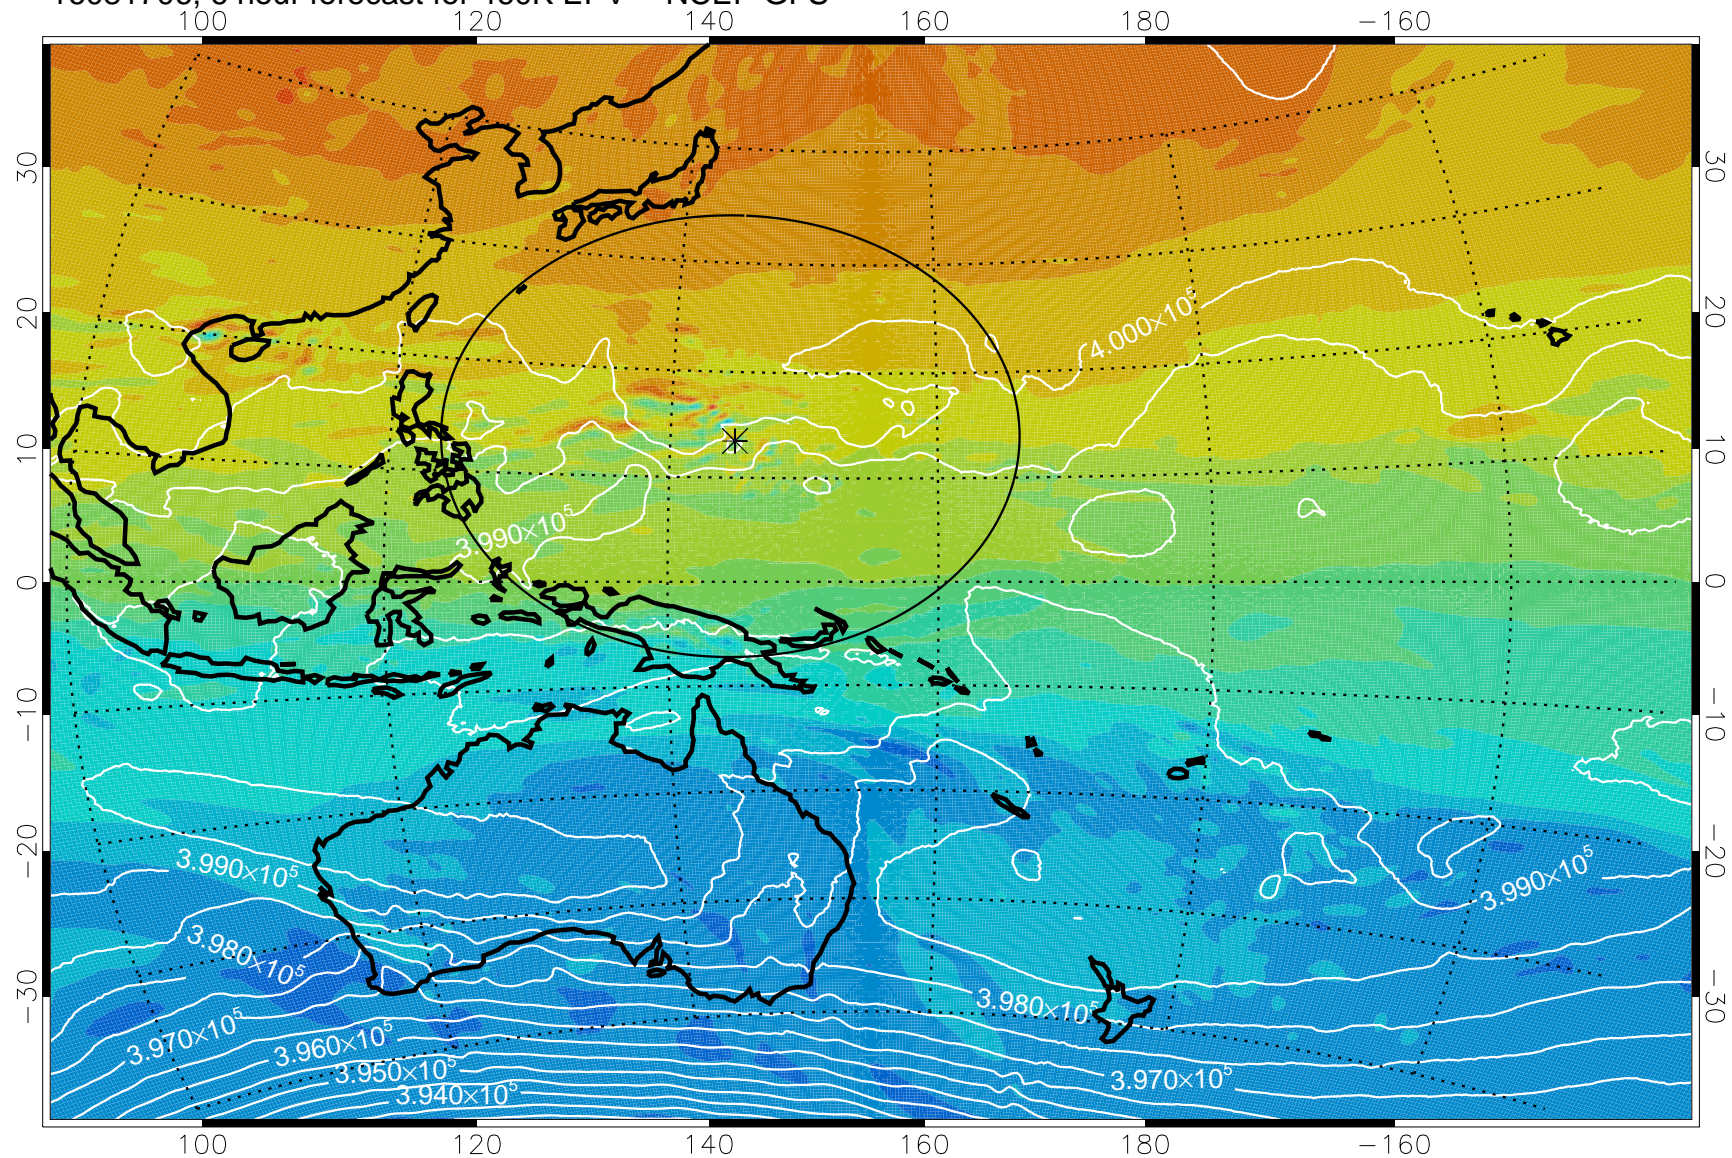

16081706, 6 hour forecast for 460K EPV -- NCEP GFS

460K Montgomery Streamfunction, white

Range ring of 2304 km

16081712, 12 hour forecast for 460K EPV -- NCEP GFS

460K Montgomery Streamfunction, white

Range ring of 2304 km

16081718, 18 hour forecast for 460K EPV -- NCEP GFS

460K Montgomery Streamfunction, white

Range ring of 2304 km

16081800, 24 hour forecast for 460K EPV -- NCEP GFS

460K Montgomery Streamfunction, white

Range ring of 2304 km

16081806, 30 hour forecast for 460K EPV -- NCEP GFS

460K Montgomery Streamfunction, white

Range ring of 2304 km

16081812, 36 hour forecast for 460K EPV -- NCEP GFS

460K Montgomery Streamfunction, white

Range ring of 2304 km

16081818, 42 hour forecast for 460K EPV -- NCEP GFS

460K Montgomery Streamfunction, white

Range ring of 2304 km

16081900, 48 hour forecast for 460K EPV -- NCEP GFS

460K Montgomery Streamfunction, white

Range ring of 2304 km