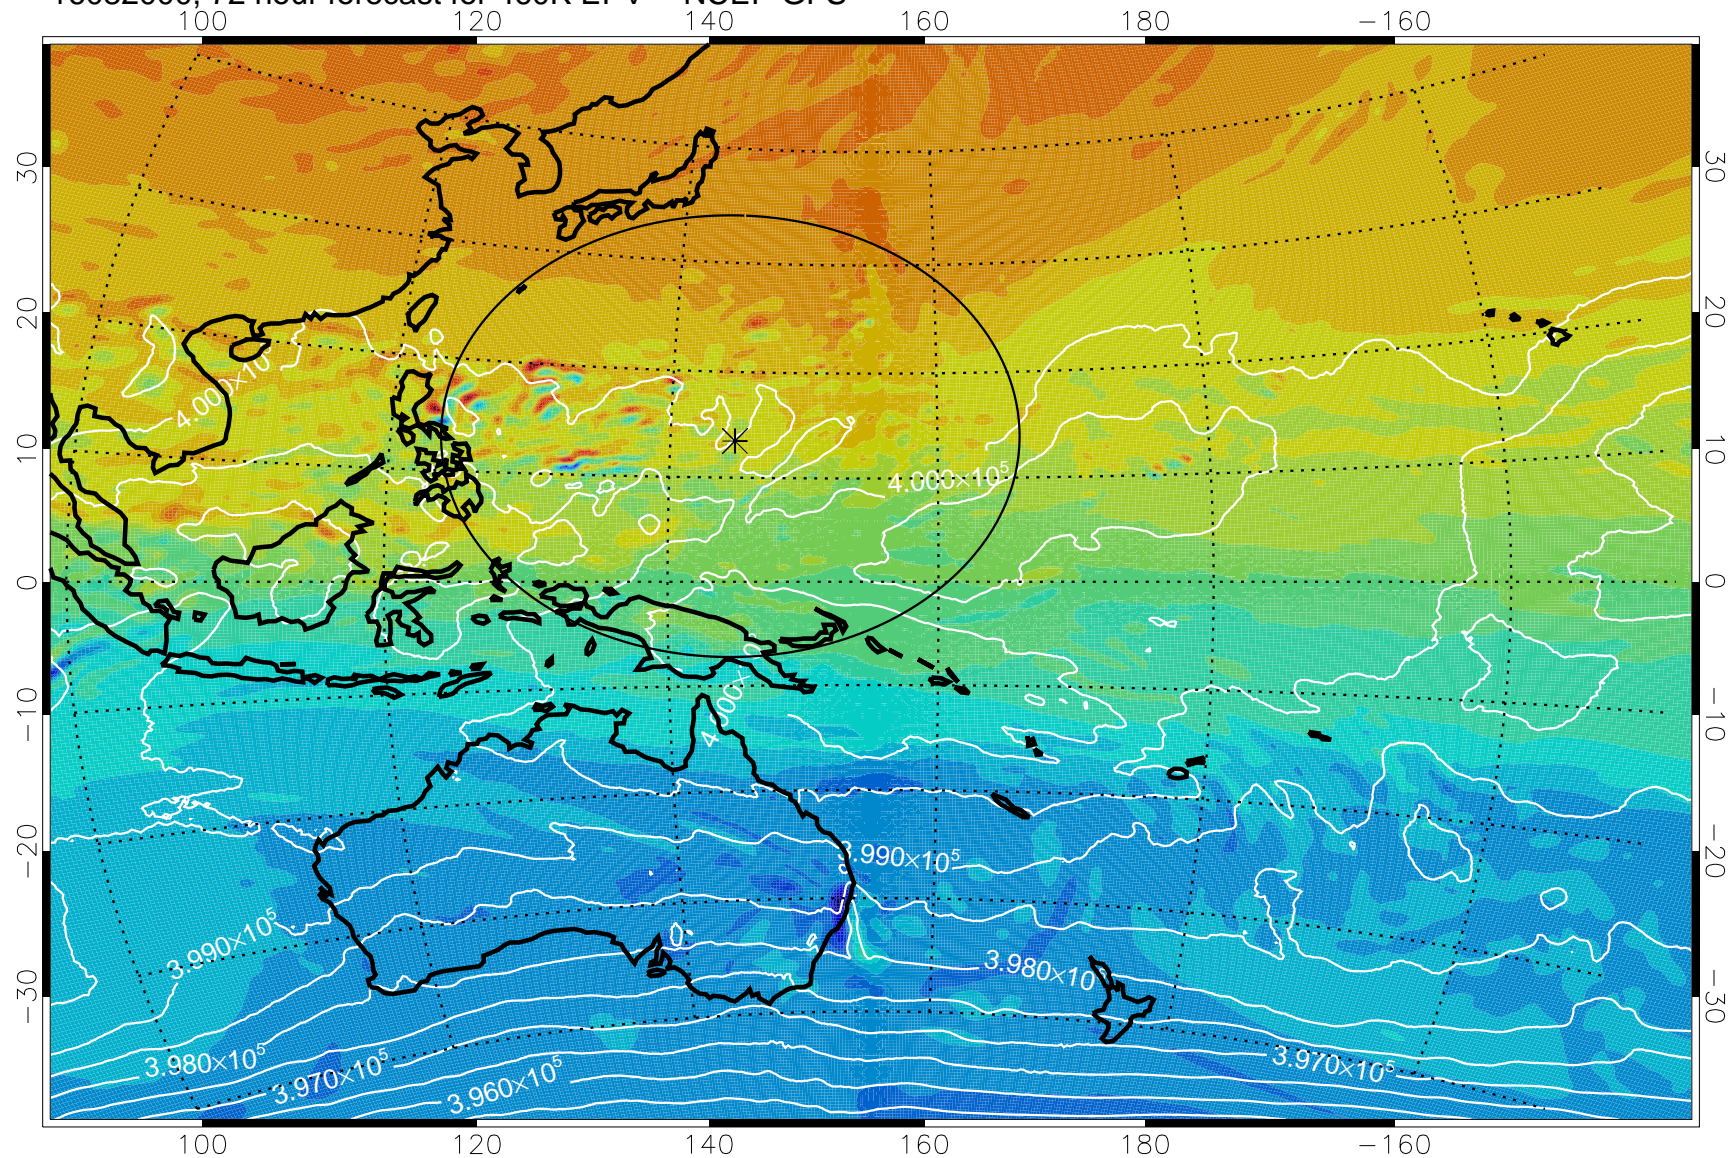

16081818, 42 hour forecast for 460K EPV -- NCEP GFS

460K Montgomery Streamfunction, white

Range ring of 2304 km

16081900, 48 hour forecast for 460K EPV -- NCEP GFS

460K Montgomery Streamfunction, white

Range ring of 2304 km

16081906, 54 hour forecast for 460K EPV -- NCEP GFS

460K Montgomery Streamfunction, white

Range ring of 2304 km

16081912, 60 hour forecast for 460K EPV -- NCEP GFS

460K Montgomery Streamfunction, white

Range ring of 2304 km

16081918, 66 hour forecast for 460K EPV -- NCEP GFS

460K Montgomery Streamfunction, white

Range ring of 2304 km

16082000, 72 hour forecast for 460K EPV -- NCEP GFS

460K Montgomery Streamfunction, white

Range ring of 2304 km

16082006, 78 hour forecast for 460K EPV -- NCEP GFS

460K Montgomery Streamfunction, white

Range ring of 2304 km

16082012, 84 hour forecast for 460K EPV -- NCEP GFS

460K Montgomery Streamfunction, white

Range ring of 2304 km