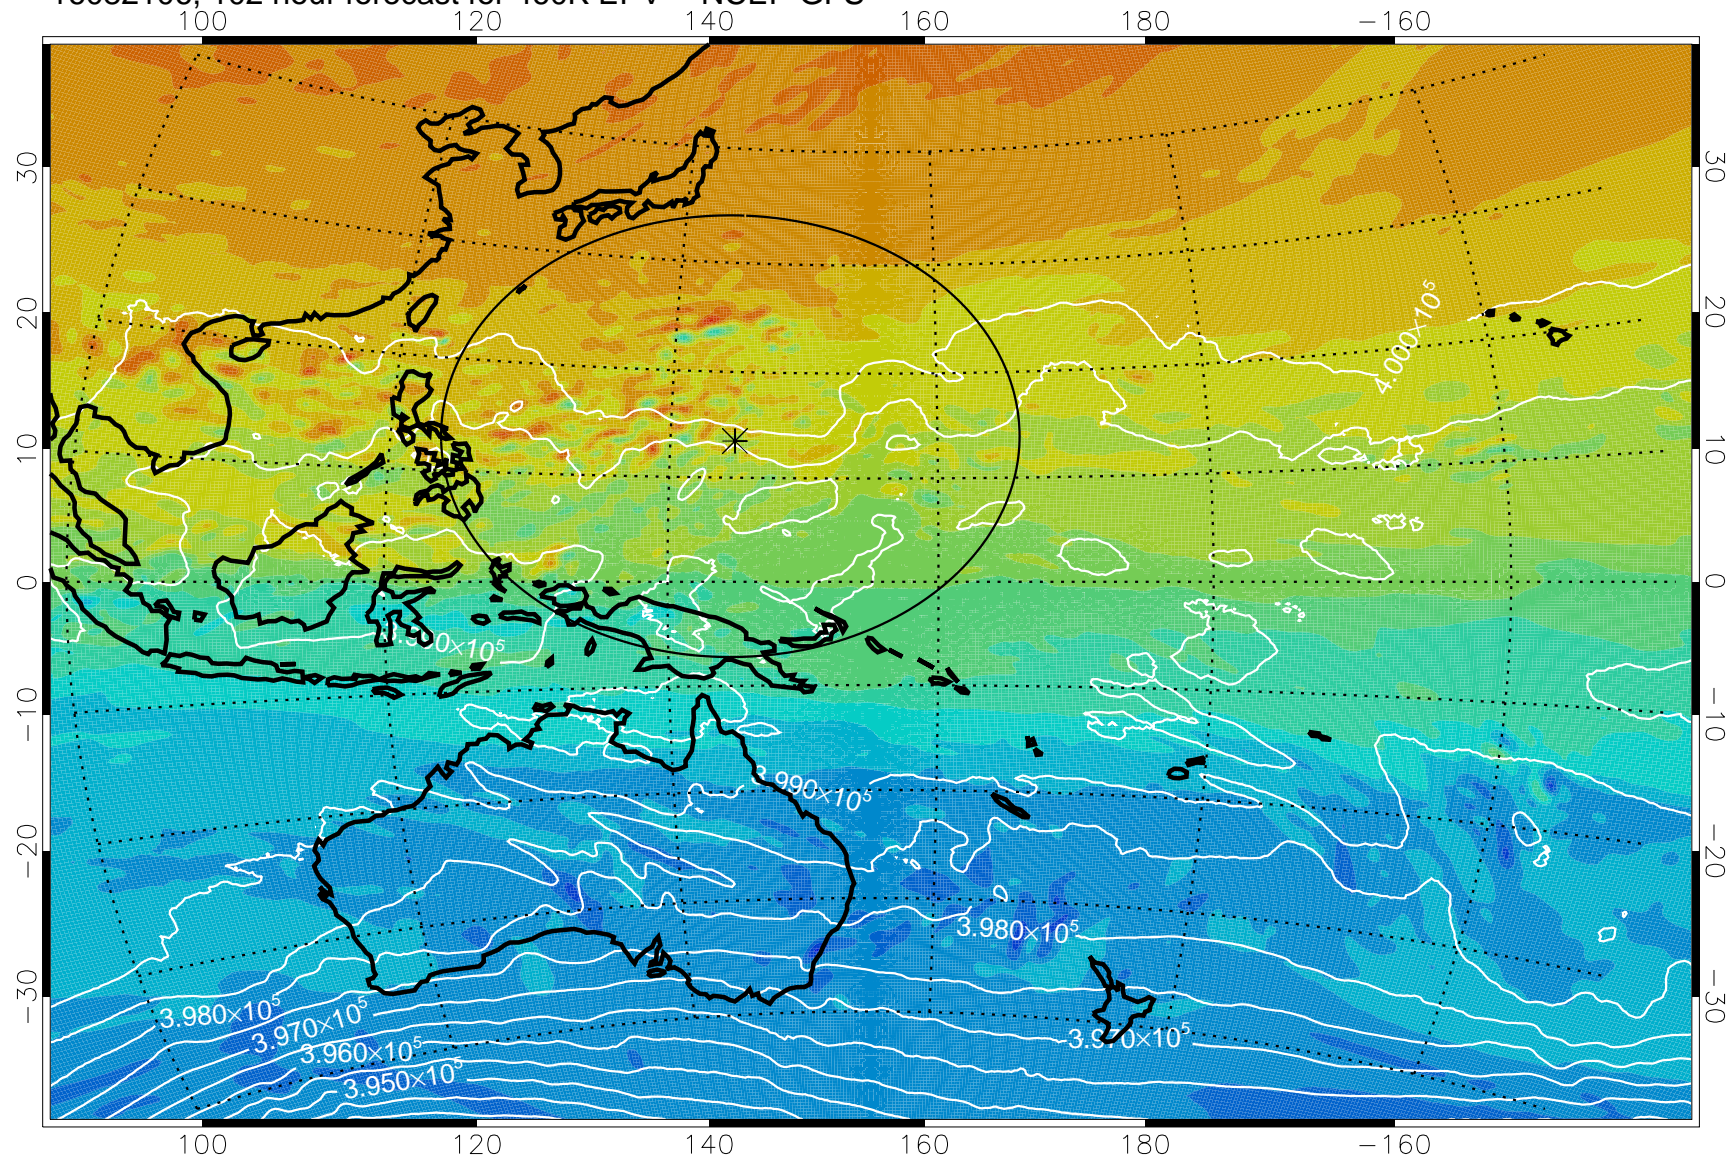

16082006, 78 hour forecast for 460K EPV -- NCEP GFS

460K Montgomery Streamfunction, white

Range ring of 2304 km

16082012, 84 hour forecast for 460K EPV -- NCEP GFS

460K Montgomery Streamfunction, white

Range ring of 2304 km

16082018, 90 hour forecast for 460K EPV -- NCEP GFS

460K Montgomery Streamfunction, white

Range ring of 2304 km

16082100, 96 hour forecast for 460K EPV -- NCEP GFS

460K Montgomery Streamfunction, white

Range ring of 2304 km

16082106, 102 hour forecast for 460K EPV -- NCEP GFS

460K Montgomery Streamfunction, white

Range ring of 2304 km

16082112, 108 hour forecast for 460K EPV -- NCEP GFS

460K Montgomery Streamfunction, white

Range ring of 2304 km

16082118, 114 hour forecast for 460K EPV -- NCEP GFS

460K Montgomery Streamfunction, white

Range ring of 2304 km

16082200, 120 hour forecast for 460K EPV -- NCEP GFS

460K Montgomery Streamfunction, white

Range ring of 2304 km