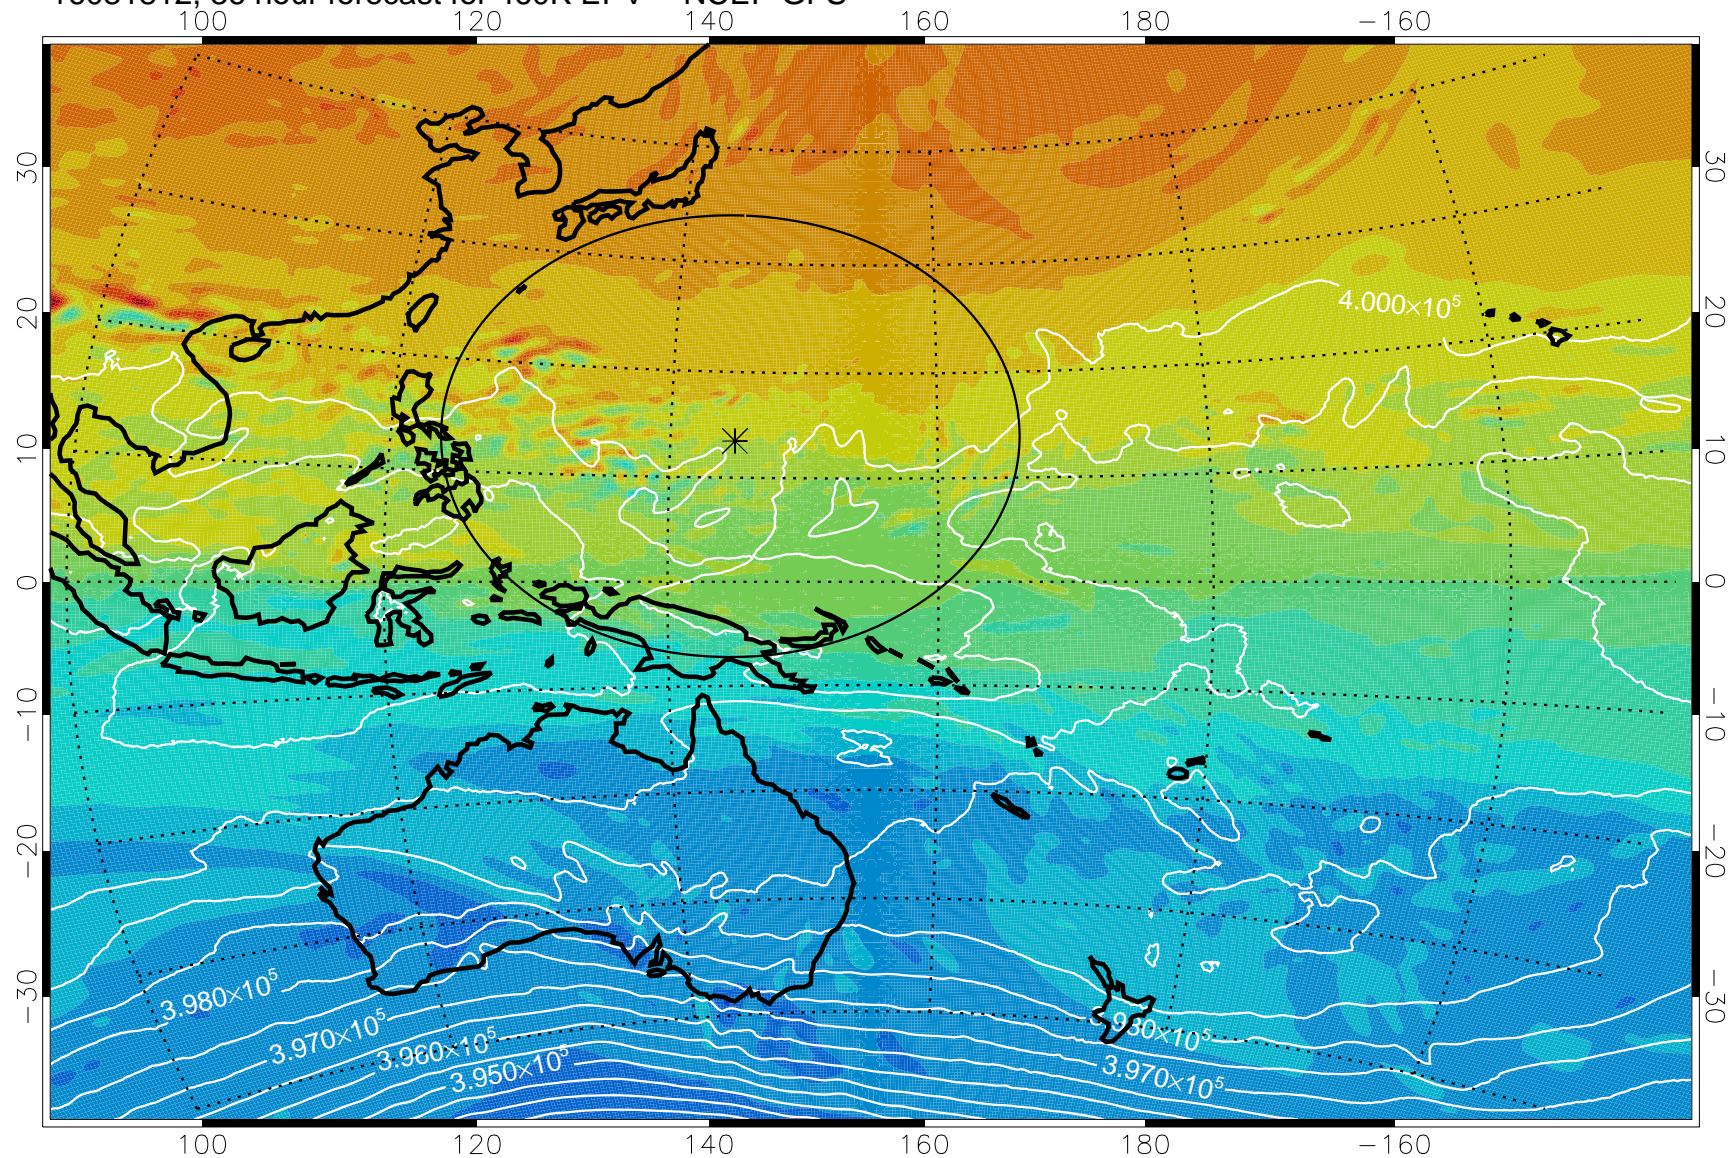

16081718, 18 hour forecast for 460K EPV -- NCEP GFS

460K Montgomery Streamfunction, white

Range ring of 2304 km

16081800, 24 hour forecast for 460K EPV -- NCEP GFS

460K Montgomery Streamfunction, white

Range ring of 2304 km

16081806, 30 hour forecast for 460K EPV -- NCEP GFS

460K Montgomery Streamfunction, white

Range ring of 2304 km

16081812, 36 hour forecast for 460K EPV -- NCEP GFS

460K Montgomery Streamfunction, white

Range ring of 2304 km

16081818, 42 hour forecast for 460K EPV -- NCEP GFS

460K Montgomery Streamfunction, white

Range ring of 2304 km

16081900, 48 hour forecast for 460K EPV -- NCEP GFS

460K Montgomery Streamfunction, white

Range ring of 2304 km

16081918, 66 hour forecast for 460K EPV -- NCEP GFS

460K Montgomery Streamfunction, white

Range ring of 2304 km

16082000, 72 hour forecast for 460K EPV -- NCEP GFS

460K Montgomery Streamfunction, white

Range ring of 2304 km