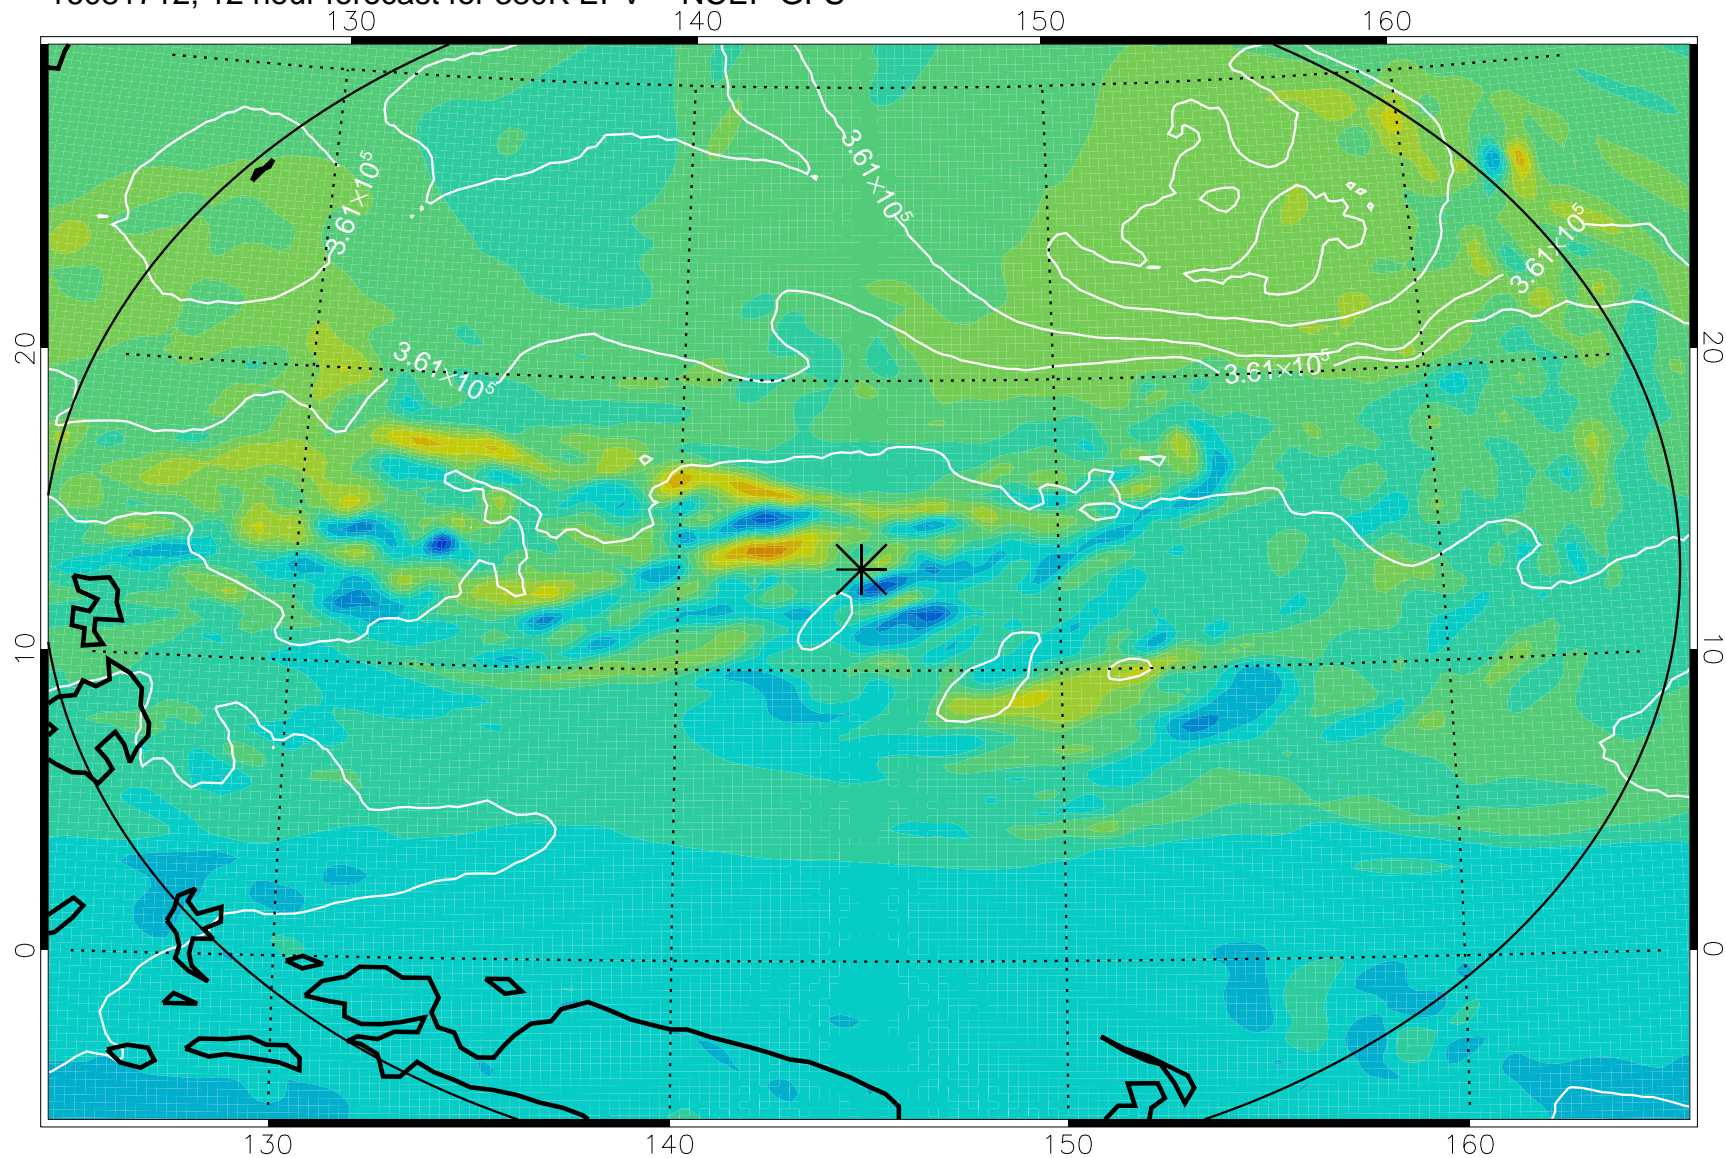

16081706, 6 hour forecast for 380K EPV -- NCEP GFS

380K Montgomery Streamfunction, white

Range ring of 2304 km

16081712, 12 hour forecast for 380K EPV -- NCEP GFS

380K Montgomery Streamfunction, white

Range ring of 2304 km

16081718, 18 hour forecast for 380K EPV -- NCEP GFS

380K Montgomery Streamfunction, white

Range ring of 2304 km

16081800, 24 hour forecast for 380K EPV -- NCEP GFS

380K Montgomery Streamfunction, white

Range ring of 2304 km

16081806, 30 hour forecast for 380K EPV -- NCEP GFS

380K Montgomery Streamfunction, white

Range ring of 2304 km

16081812, 36 hour forecast for 380K EPV -- NCEP GFS

380K Montgomery Streamfunction, white

Range ring of 2304 km

16082018, 90 hour forecast for 380K EPV -- NCEP GFS

380K Montgomery Streamfunction, white

Range ring of 2304 km

16082100, 96 hour forecast for 380K EPV -- NCEP GFS

380K Montgomery Streamfunction, white

Range ring of 2304 km