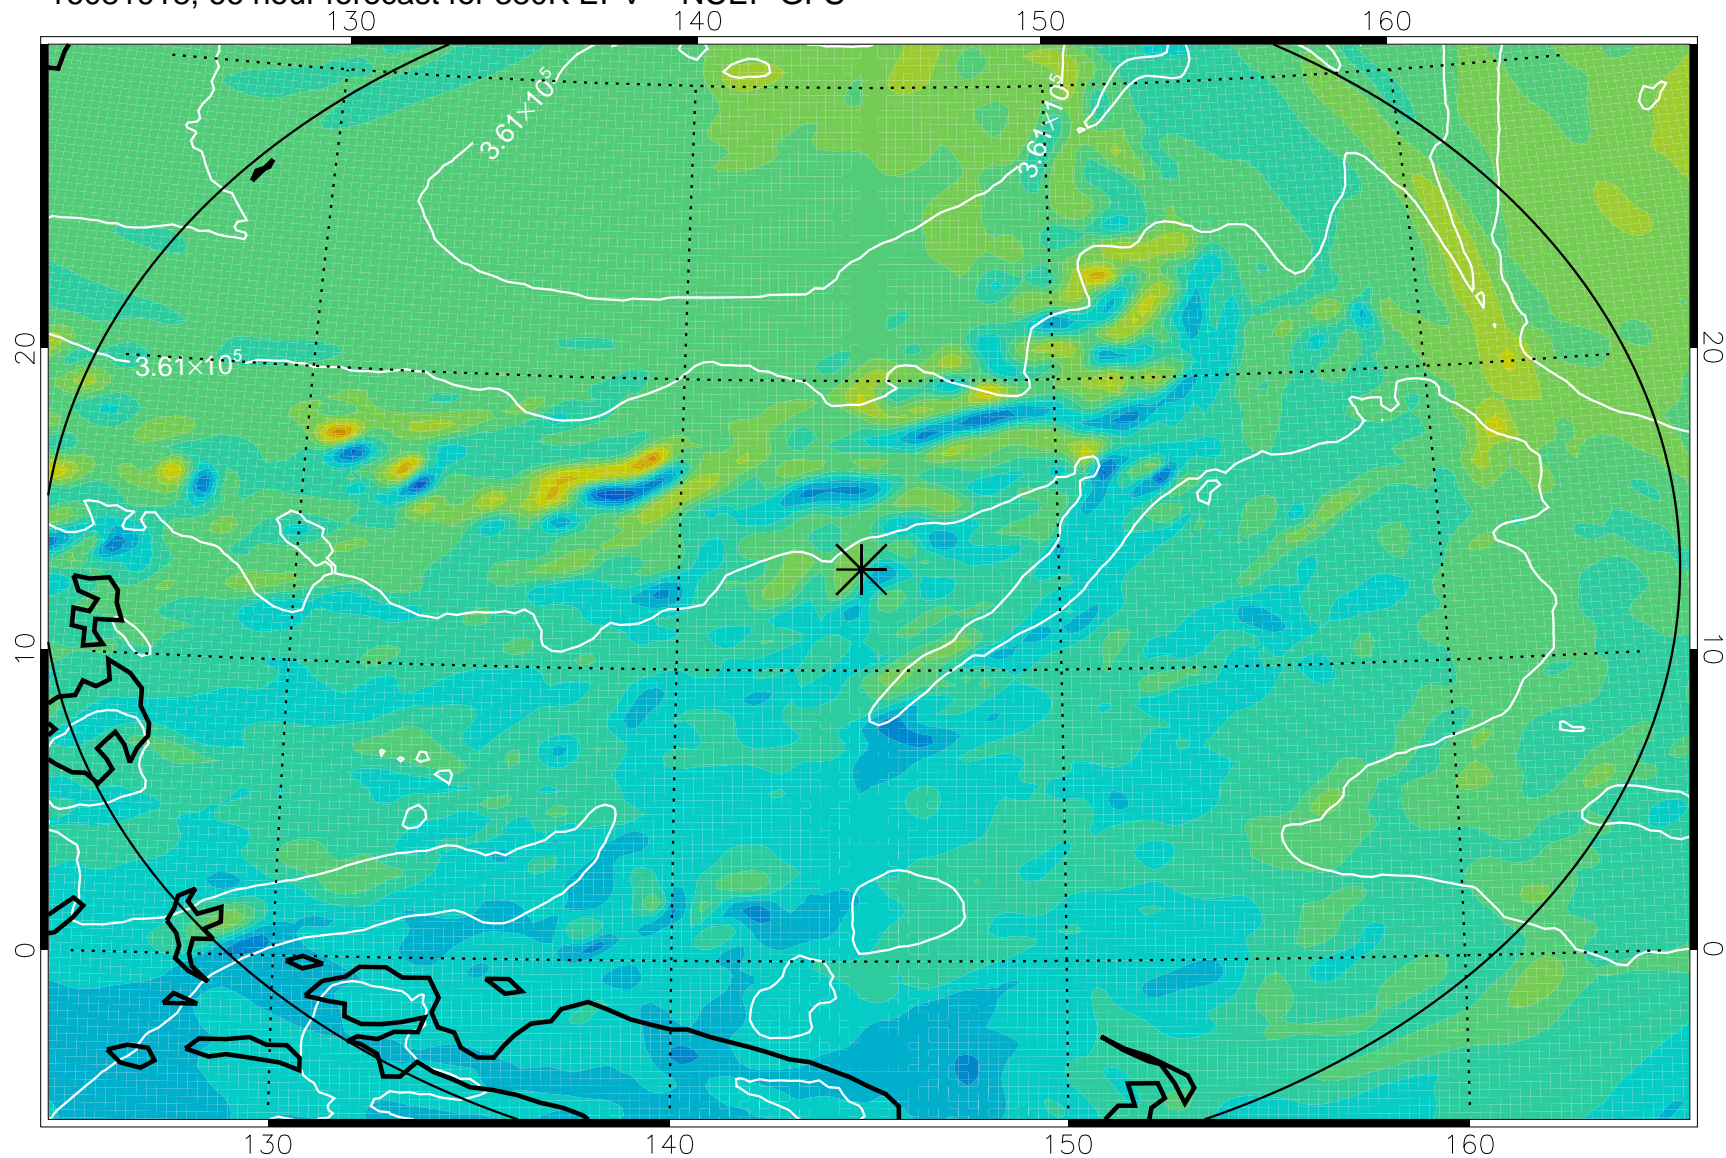

16081906, 54 hour forecast for 380K EPV -- NCEP GFS

380K Montgomery Streamfunction, white

Range ring of 2304 km

16081912, 60 hour forecast for 380K EPV -- NCEP GFS

380K Montgomery Streamfunction, white

Range ring of 2304 km

16081918, 66 hour forecast for 380K EPV -- NCEP GFS

380K Montgomery Streamfunction, white

Range ring of 2304 km

16082000, 72 hour forecast for 380K EPV -- NCEP GFS

380K Montgomery Streamfunction, white

Range ring of 2304 km

16082006, 78 hour forecast for 380K EPV -- NCEP GFS

380K Montgomery Streamfunction, white

Range ring of 2304 km

16082012, 84 hour forecast for 380K EPV -- NCEP GFS

380K Montgomery Streamfunction, white

Range ring of 2304 km

16082018, 90 hour forecast for 380K EPV -- NCEP GFS

380K Montgomery Streamfunction, white

Range ring of 2304 km

16082100, 96 hour forecast for 380K EPV -- NCEP GFS

380K Montgomery Streamfunction, white

Range ring of 2304 km