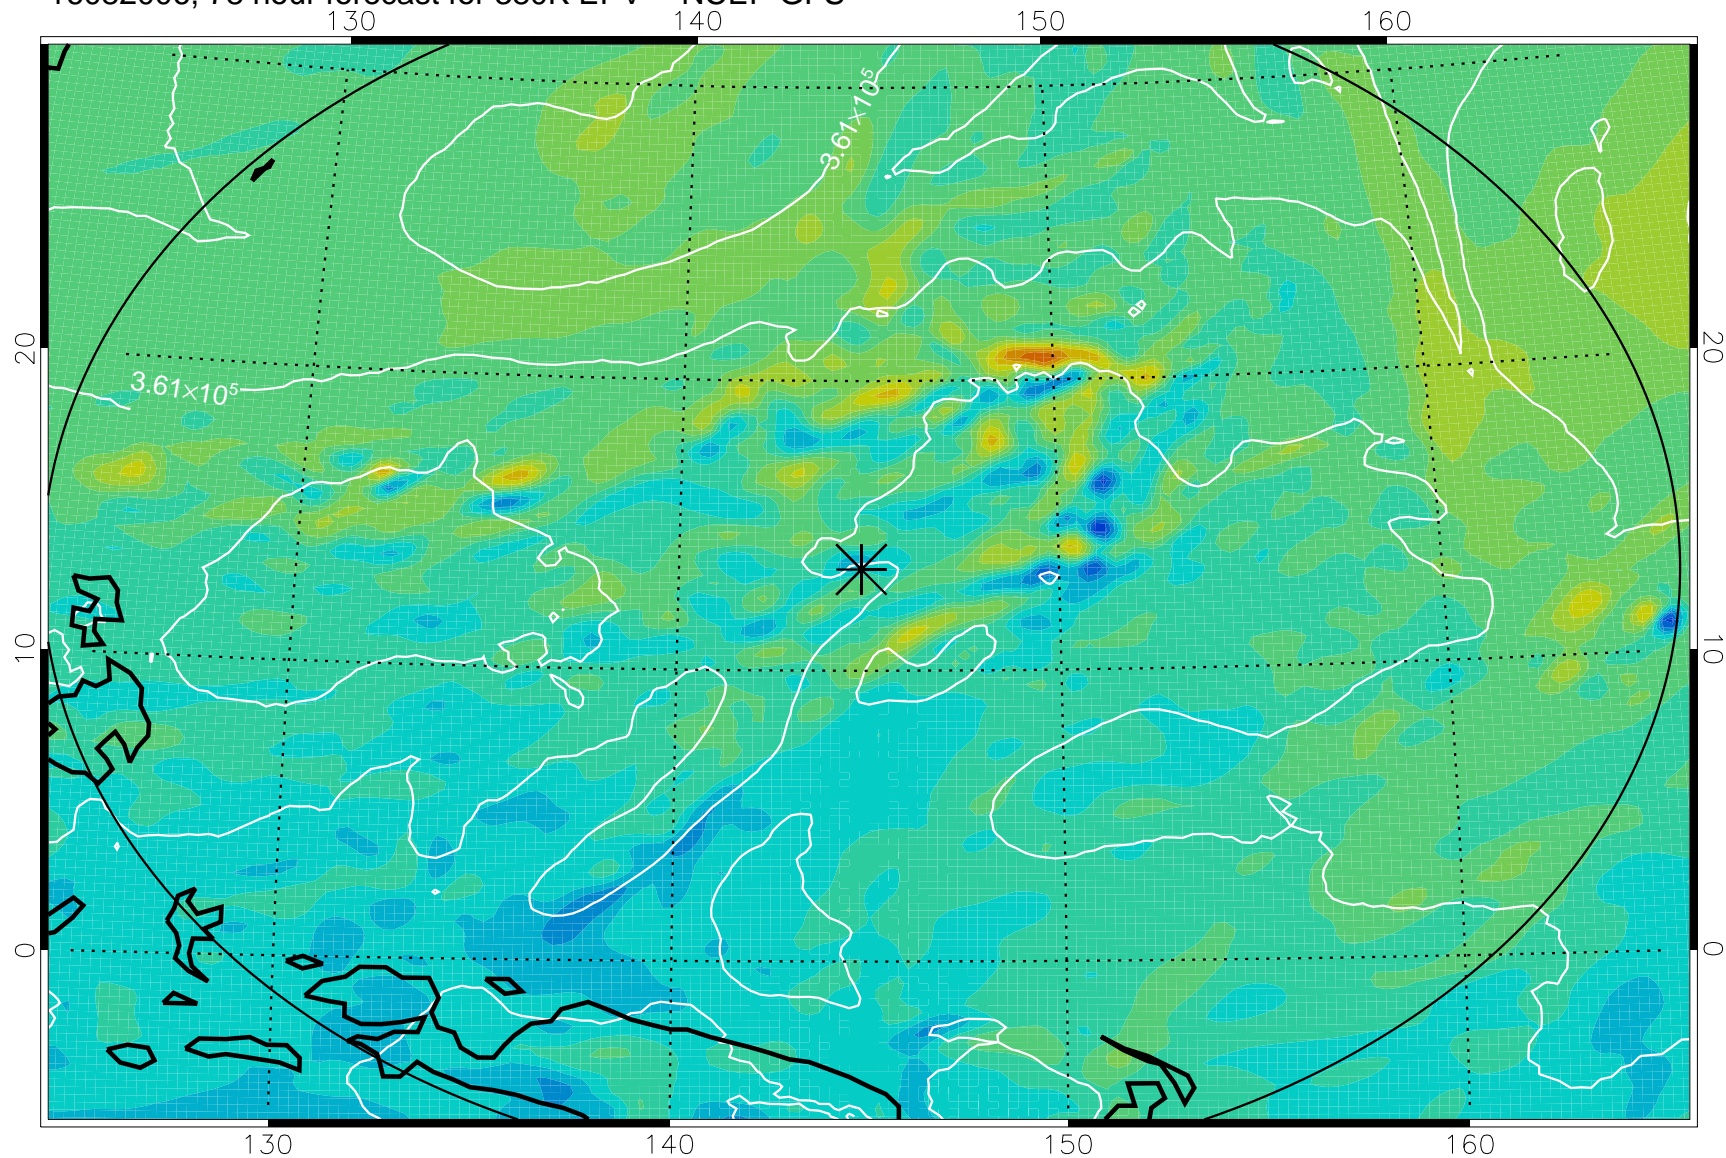

16081906, 54 hour forecast for 380K EPV -- NCEP GFS

380K Montgomery Streamfunction, white

Range ring of 2304 km

16081912, 60 hour forecast for 380K EPV -- NCEP GFS

380K Montgomery Streamfunction, white

Range ring of 2304 km

16081918, 66 hour forecast for 380K EPV -- NCEP GFS

380K Montgomery Streamfunction, white

Range ring of 2304 km

16082000, 72 hour forecast for 380K EPV -- NCEP GFS

380K Montgomery Streamfunction, white

Range ring of 2304 km

16082006, 78 hour forecast for 380K EPV -- NCEP GFS

380K Montgomery Streamfunction, white

Range ring of 2304 km

16082012, 84 hour forecast for 380K EPV -- NCEP GFS

380K Montgomery Streamfunction, white

Range ring of 2304 km

16082018, 90 hour forecast for 380K EPV -- NCEP GFS

380K Montgomery Streamfunction, white

Range ring of 2304 km

16082100, 96 hour forecast for 380K EPV -- NCEP GFS

380K Montgomery Streamfunction, white

Range ring of 2304 km