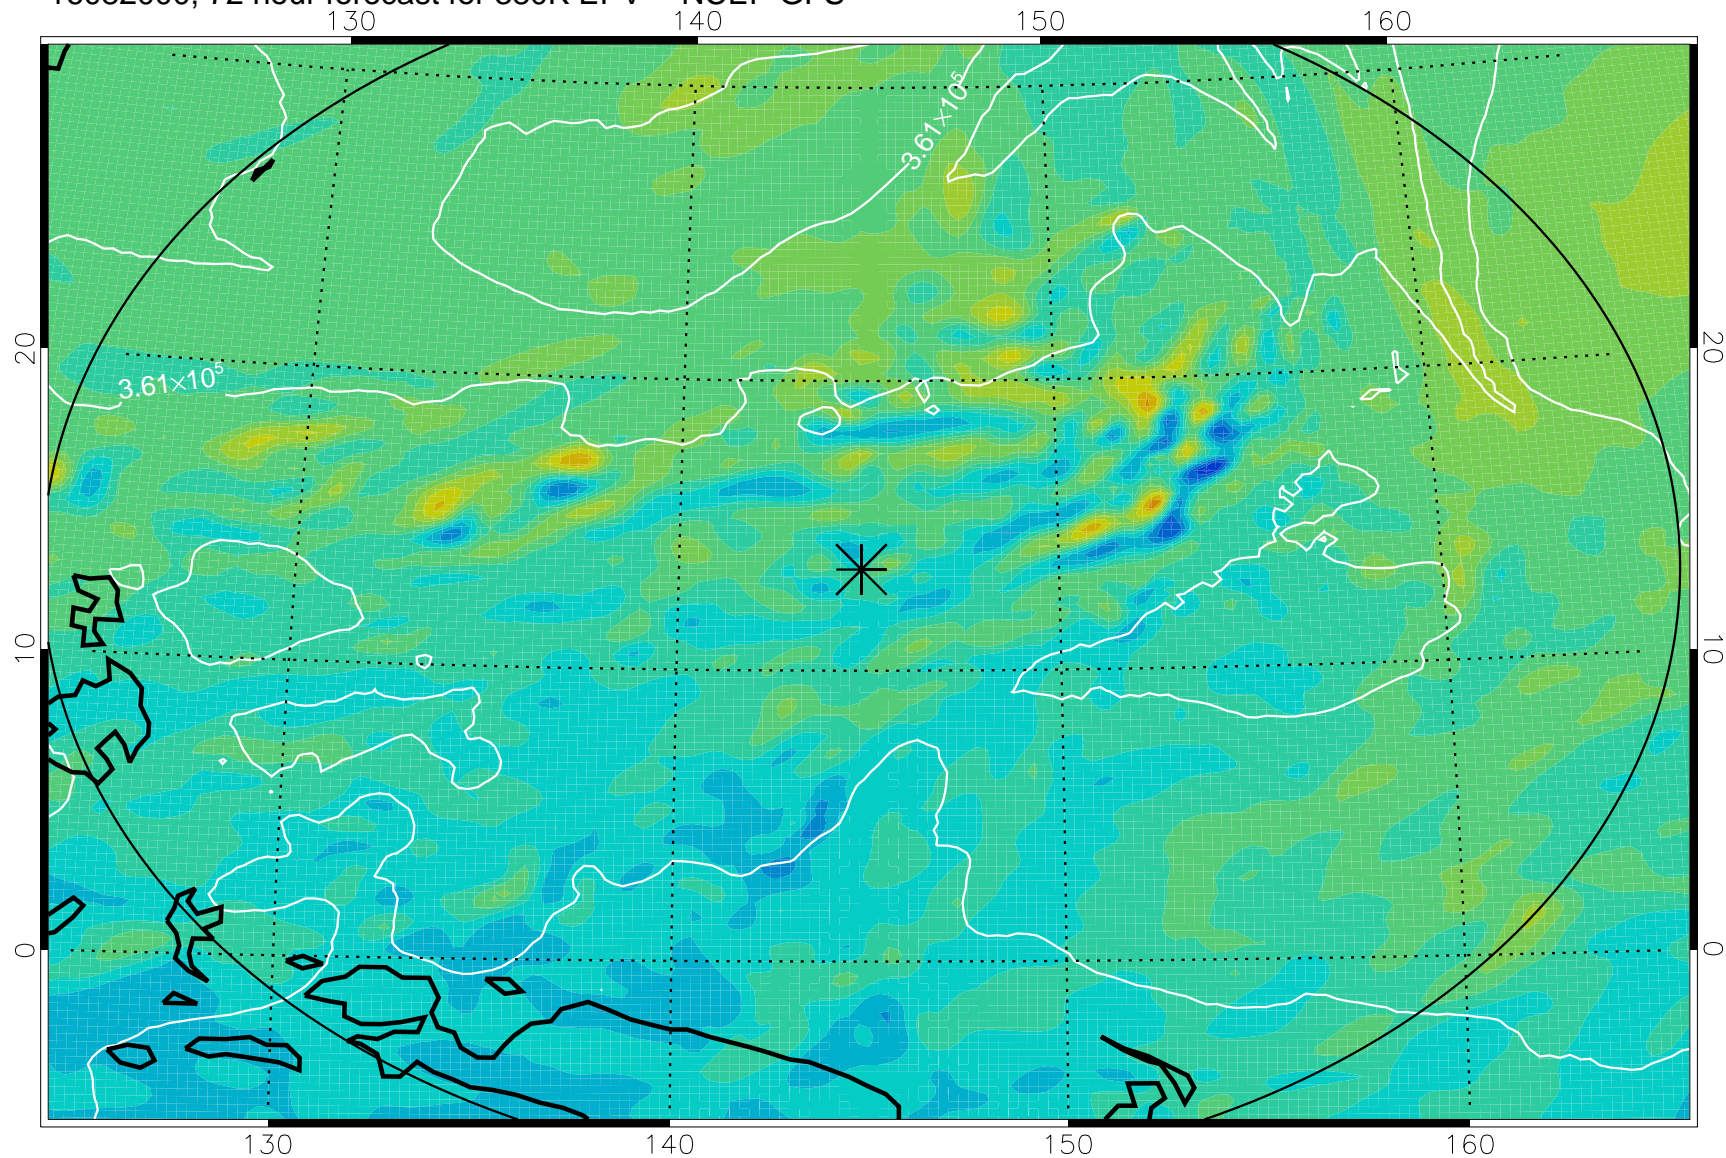

16081906, 54 hour forecast for 380K EPV -- NCEP GFS

380K Montgomery Streamfunction, white

Range ring of 2304 km

16081912, 60 hour forecast for 380K EPV -- NCEP GFS

380K Montgomery Streamfunction, white

Range ring of 2304 km

16081918, 66 hour forecast for 380K EPV -- NCEP GFS

380K Montgomery Streamfunction, white

Range ring of 2304 km

16082000, 72 hour forecast for 380K EPV -- NCEP GFS

380K Montgomery Streamfunction, white

Range ring of 2304 km

16082006, 78 hour forecast for 380K EPV -- NCEP GFS

380K Montgomery Streamfunction, white

Range ring of 2304 km

16082012, 84 hour forecast for 380K EPV -- NCEP GFS

380K Montgomery Streamfunction, white

Range ring of 2304 km

16082018, 90 hour forecast for 380K EPV -- NCEP GFS

380K Montgomery Streamfunction, white

Range ring of 2304 km

16082100, 96 hour forecast for 380K EPV -- NCEP GFS

380K Montgomery Streamfunction, white

Range ring of 2304 km