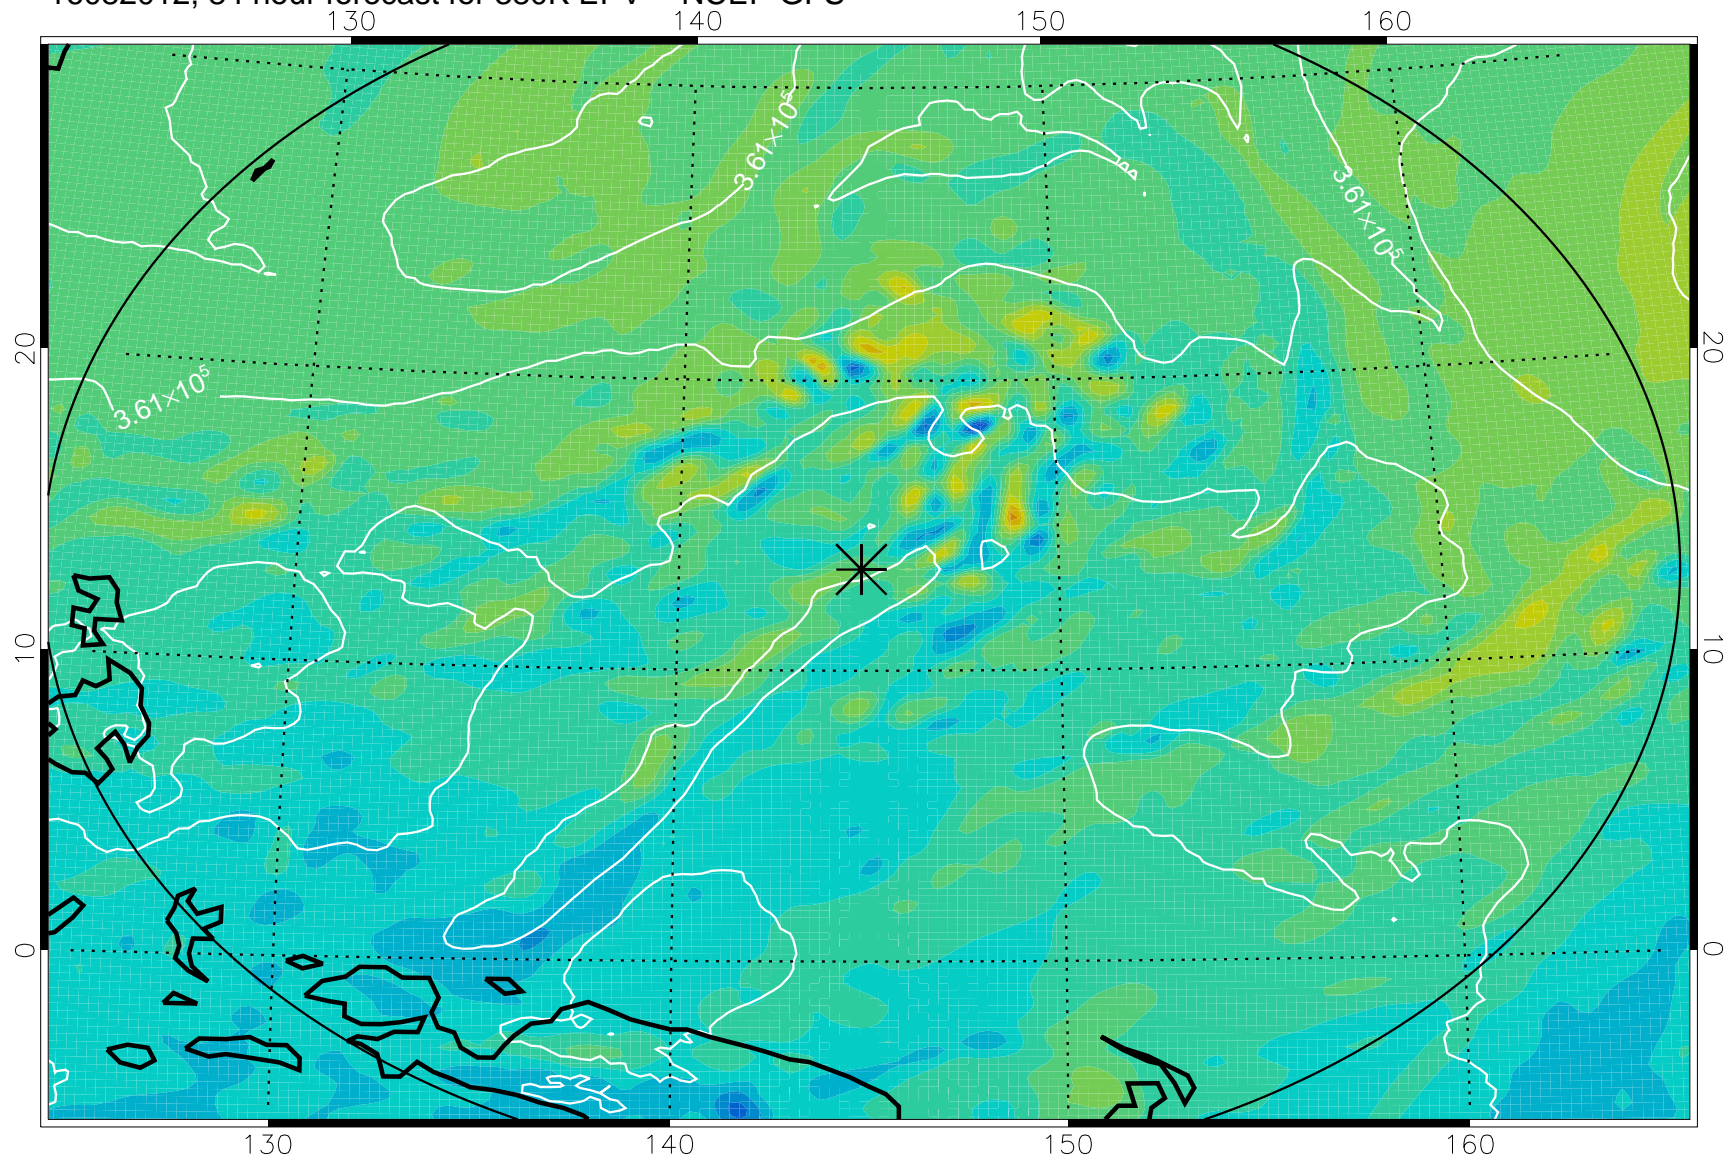

16081918, 66 hour forecast for 380K EPV -- NCEP GFS

380K Montgomery Streamfunction, white

Range ring of 2304 km

16082000, 72 hour forecast for 380K EPV -- NCEP GFS

380K Montgomery Streamfunction, white

Range ring of 2304 km

16082006, 78 hour forecast for 380K EPV -- NCEP GFS

380K Montgomery Streamfunction, white

Range ring of 2304 km

16082012, 84 hour forecast for 380K EPV -- NCEP GFS

380K Montgomery Streamfunction, white

Range ring of 2304 km

16082018, 90 hour forecast for 380K EPV -- NCEP GFS

380K Montgomery Streamfunction, white

Range ring of 2304 km

16082100, 96 hour forecast for 380K EPV -- NCEP GFS

380K Montgomery Streamfunction, white

Range ring of 2304 km

16082106, 102 hour forecast for 380K EPV -- NCEP GFS

380K Montgomery Streamfunction, white

Range ring of 2304 km

16082112, 108 hour forecast for 380K EPV -- NCEP GFS

380K Montgomery Streamfunction, white

Range ring of 2304 km