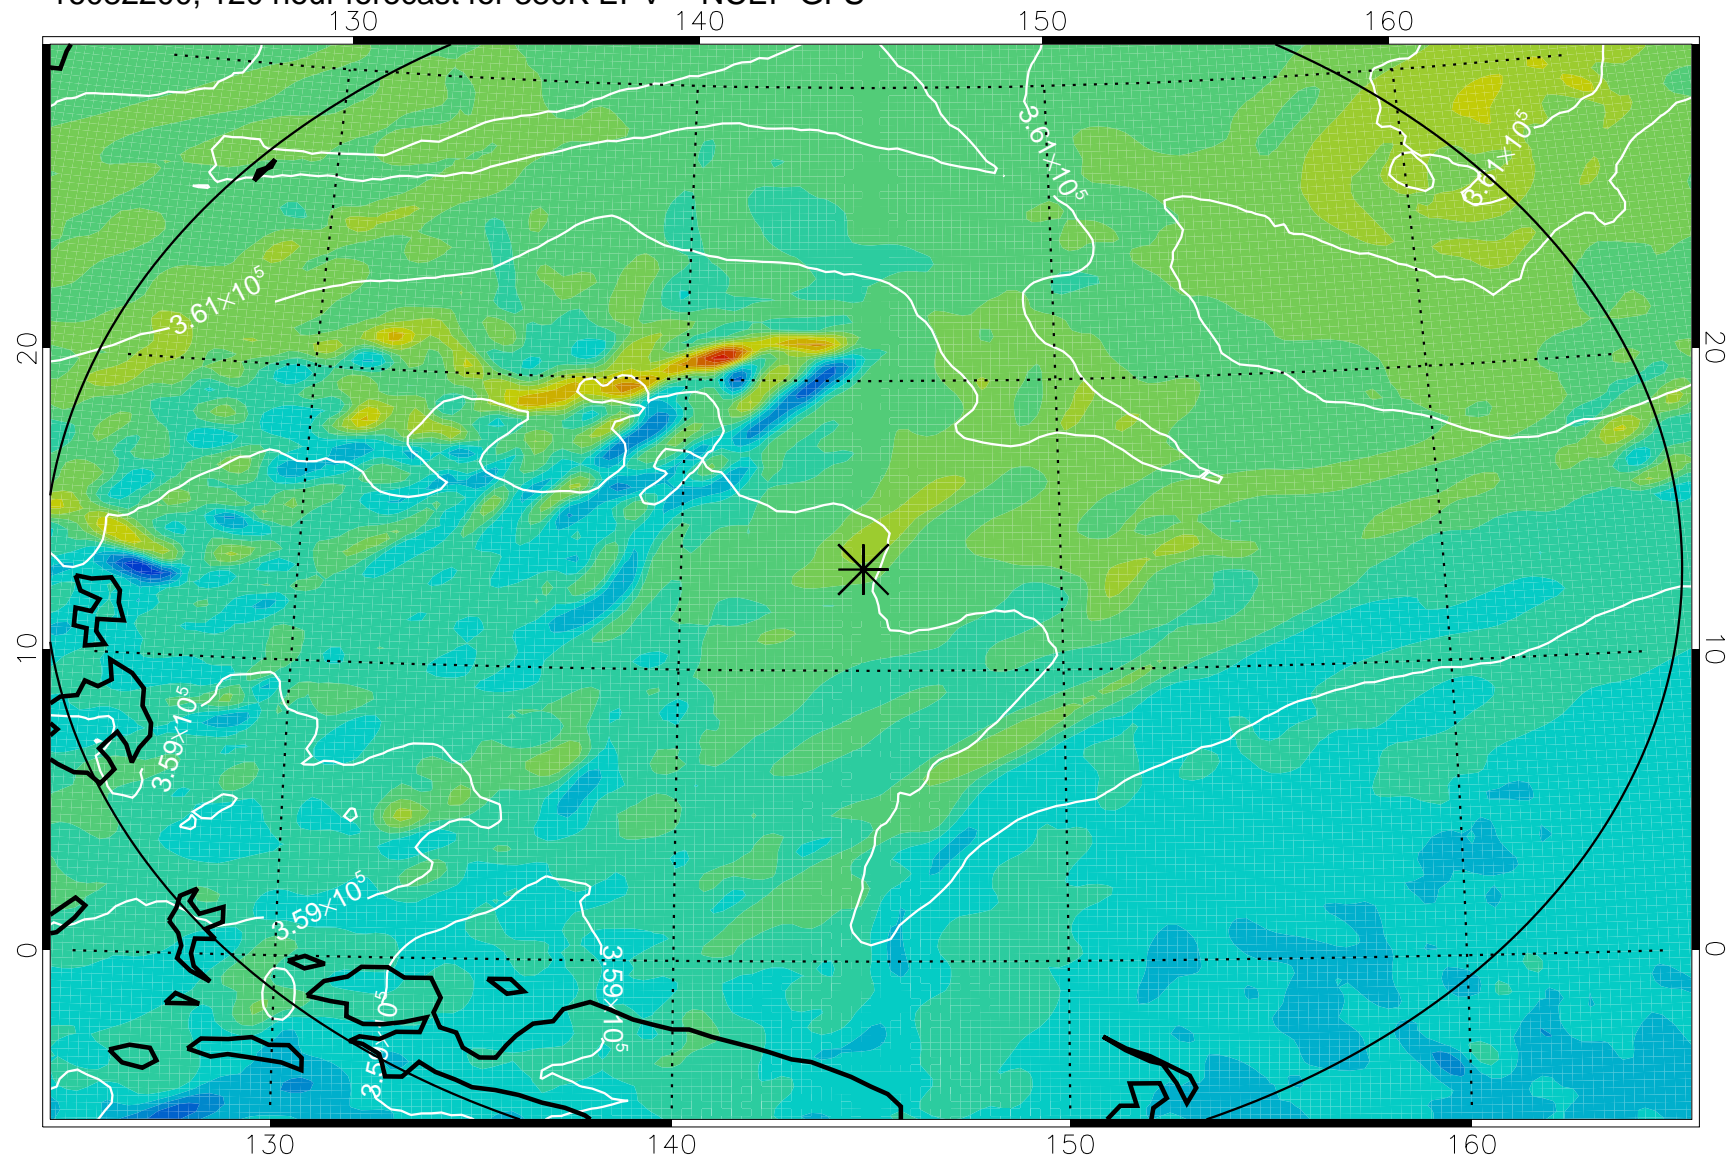

16082006, 78 hour forecast for 380K EPV -- NCEP GFS

380K Montgomery Streamfunction, white

Range ring of 2304 km

16082012, 84 hour forecast for 380K EPV -- NCEP GFS

380K Montgomery Streamfunction, white

Range ring of 2304 km

16082018, 90 hour forecast for 380K EPV -- NCEP GFS

380K Montgomery Streamfunction, white

Range ring of 2304 km

16082100, 96 hour forecast for 380K EPV -- NCEP GFS

380K Montgomery Streamfunction, white

Range ring of 2304 km

16082106, 102 hour forecast for 380K EPV -- NCEP GFS

380K Montgomery Streamfunction, white

Range ring of 2304 km

16082112, 108 hour forecast for 380K EPV -- NCEP GFS

380K Montgomery Streamfunction, white

Range ring of 2304 km

16082118, 114 hour forecast for 380K EPV -- NCEP GFS

380K Montgomery Streamfunction, white

Range ring of 2304 km

16082200, 120 hour forecast for 380K EPV -- NCEP GFS

380K Montgomery Streamfunction, white

Range ring of 2304 km