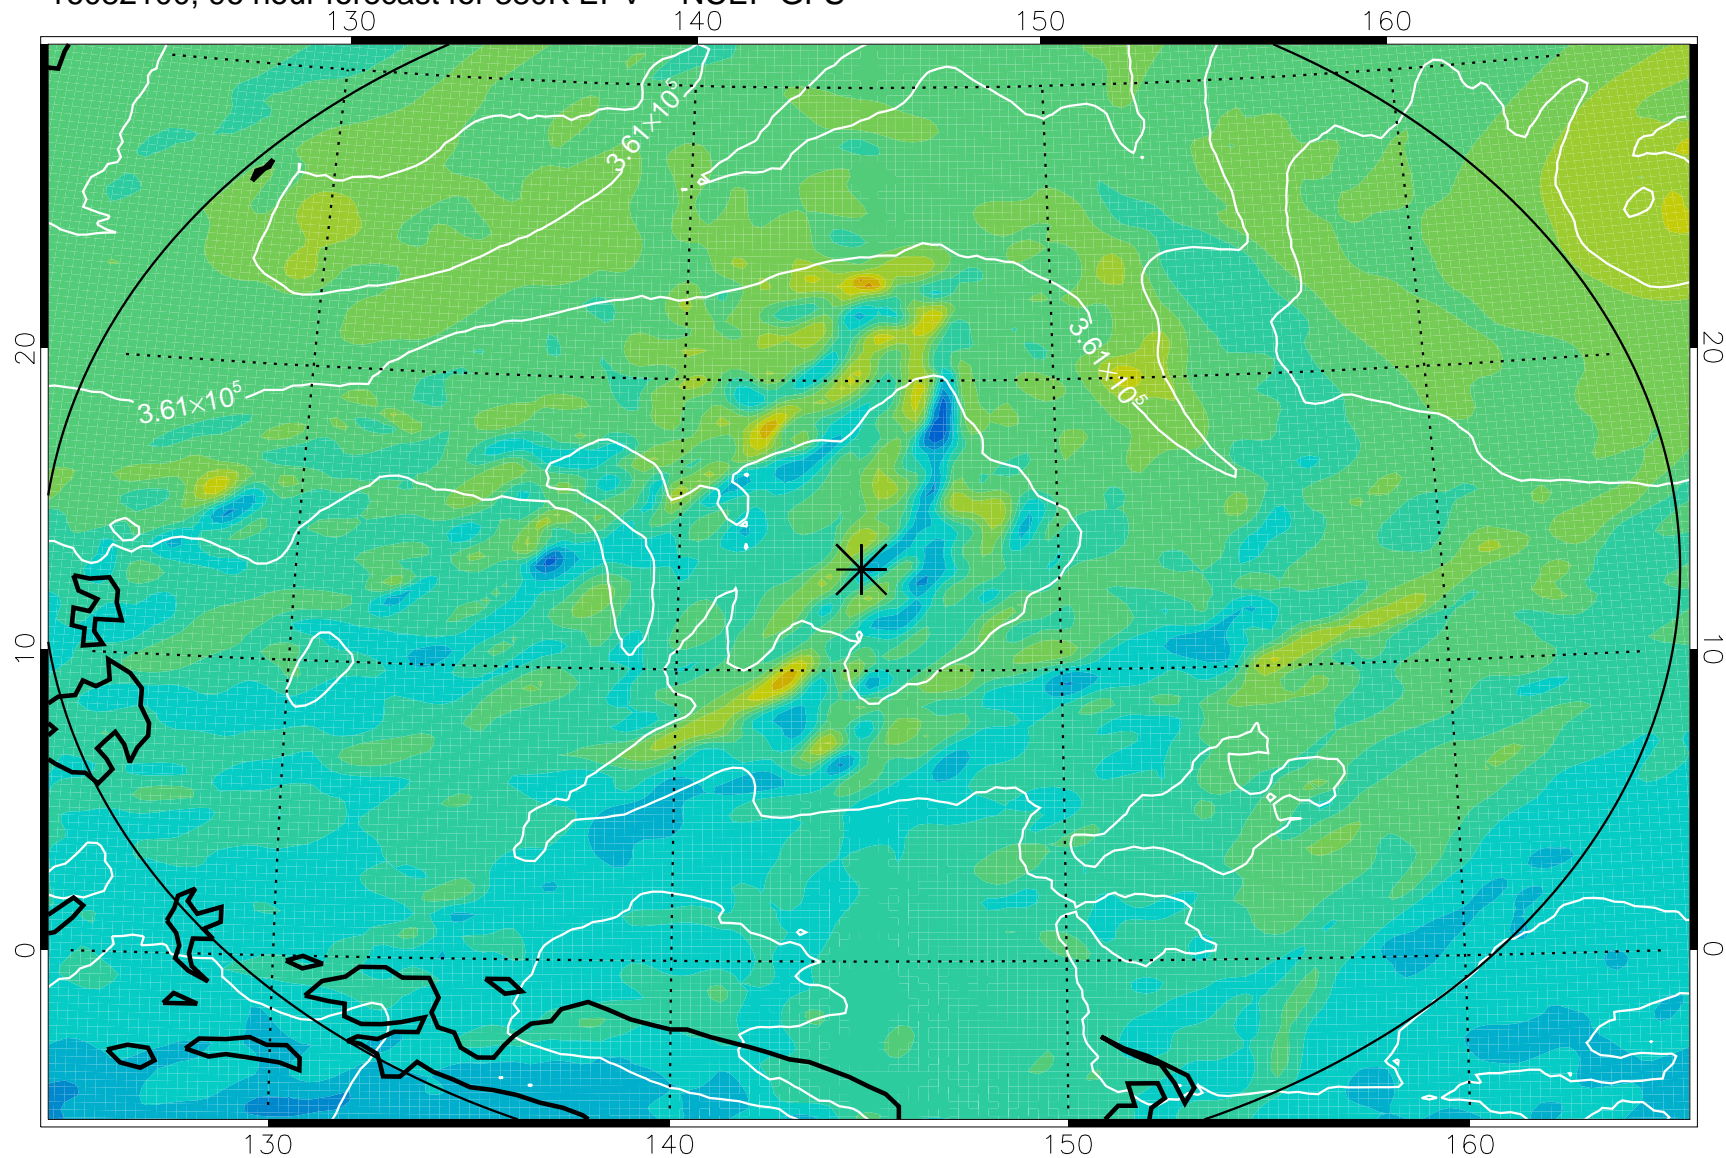

16081918, 66 hour forecast for 380K EPV -- NCEP GFS

380K Montgomery Streamfunction, white

Range ring of 2304 km

16082000, 72 hour forecast for 380K EPV -- NCEP GFS

380K Montgomery Streamfunction, white

Range ring of 2304 km

16082006, 78 hour forecast for 380K EPV -- NCEP GFS

380K Montgomery Streamfunction, white

Range ring of 2304 km

16082012, 84 hour forecast for 380K EPV -- NCEP GFS

380K Montgomery Streamfunction, white

Range ring of 2304 km

16082018, 90 hour forecast for 380K EPV -- NCEP GFS

380K Montgomery Streamfunction, white

Range ring of 2304 km

16082100, 96 hour forecast for 380K EPV -- NCEP GFS

380K Montgomery Streamfunction, white

Range ring of 2304 km

16082106, 102 hour forecast for 380K EPV -- NCEP GFS

380K Montgomery Streamfunction, white

Range ring of 2304 km

16082112, 108 hour forecast for 380K EPV -- NCEP GFS

380K Montgomery Streamfunction, white

Range ring of 2304 km