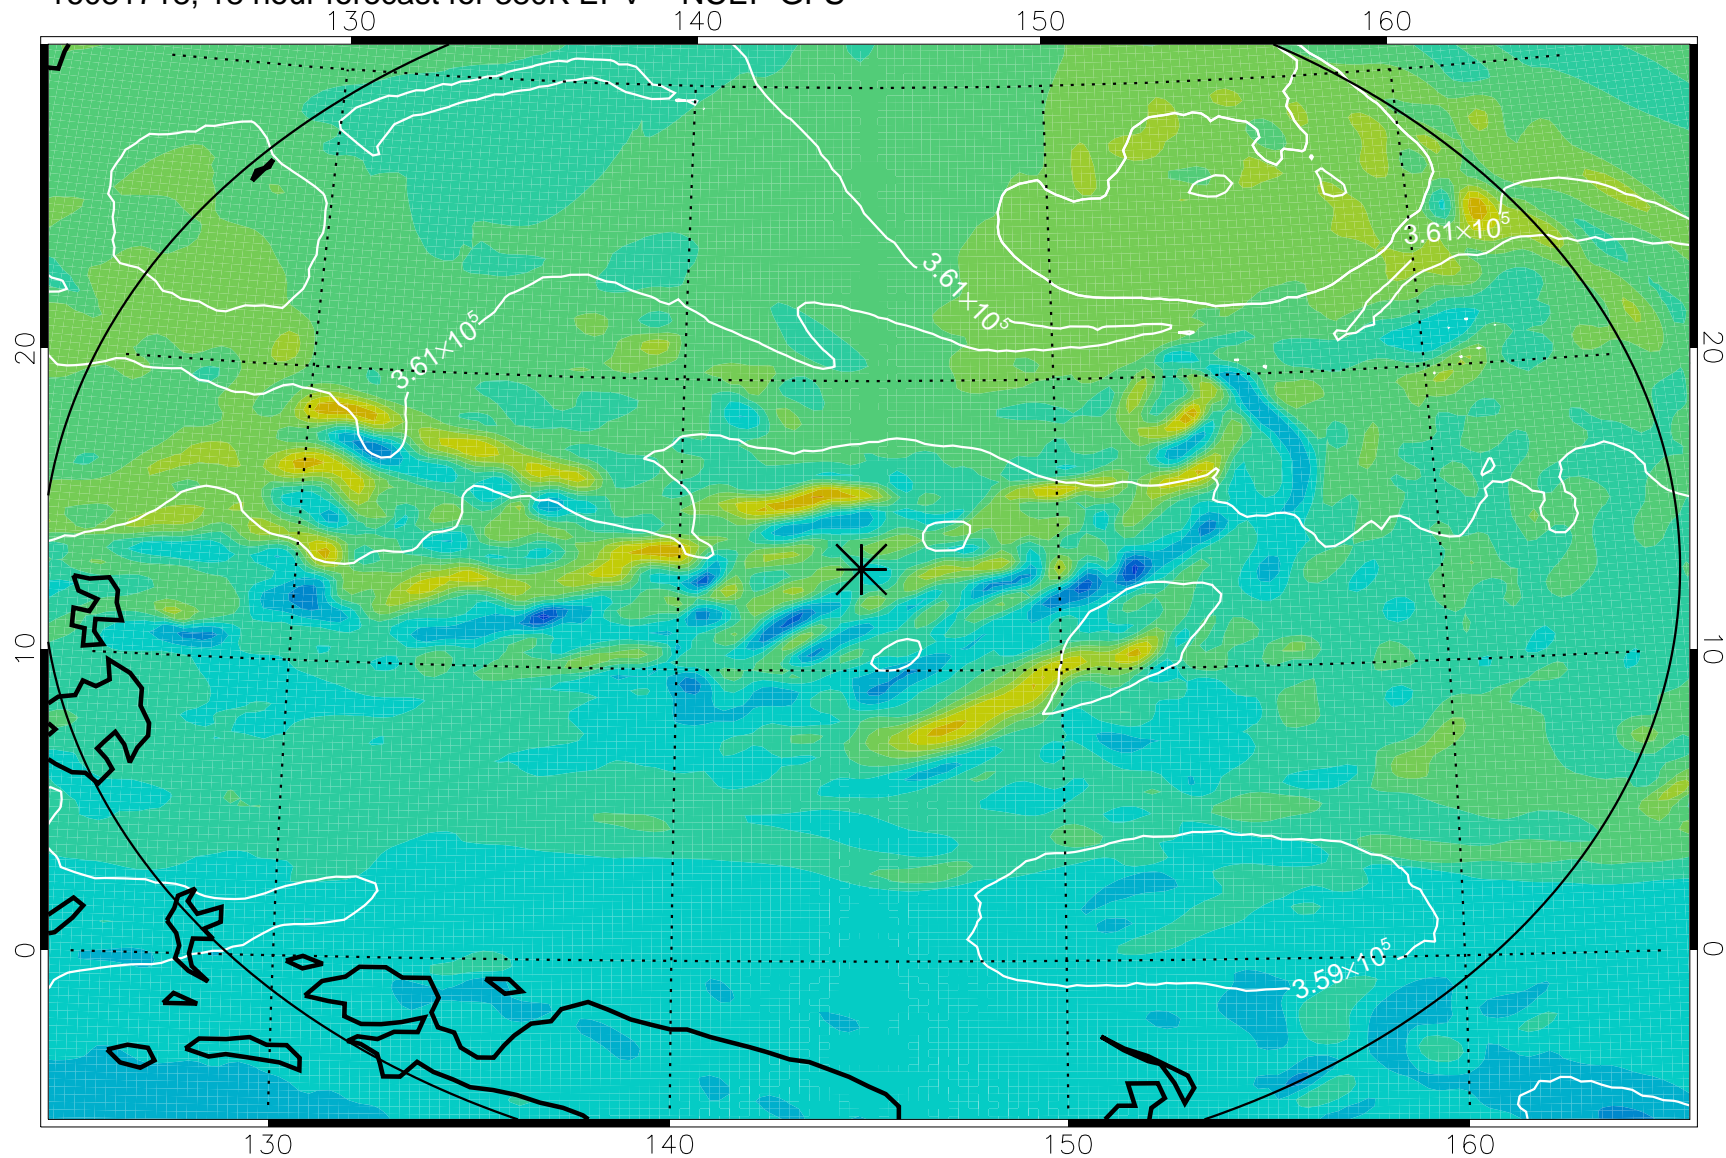

16081706, 6 hour forecast for 380K EPV -- NCEP GFS

380K Montgomery Streamfunction, white

Range ring of 2304 km

16081712, 12 hour forecast for 380K EPV -- NCEP GFS

380K Montgomery Streamfunction, white

Range ring of 2304 km

16081718, 18 hour forecast for 380K EPV -- NCEP GFS

380K Montgomery Streamfunction, white

Range ring of 2304 km

16081800, 24 hour forecast for 380K EPV -- NCEP GFS

380K Montgomery Streamfunction, white

Range ring of 2304 km

16081806, 30 hour forecast for 380K EPV -- NCEP GFS

380K Montgomery Streamfunction, white

Range ring of 2304 km

16081812, 36 hour forecast for 380K EPV -- NCEP GFS

380K Montgomery Streamfunction, white

Range ring of 2304 km

16081818, 42 hour forecast for 380K EPV -- NCEP GFS

380K Montgomery Streamfunction, white

Range ring of 2304 km

16081900, 48 hour forecast for 380K EPV -- NCEP GFS

380K Montgomery Streamfunction, white

Range ring of 2304 km