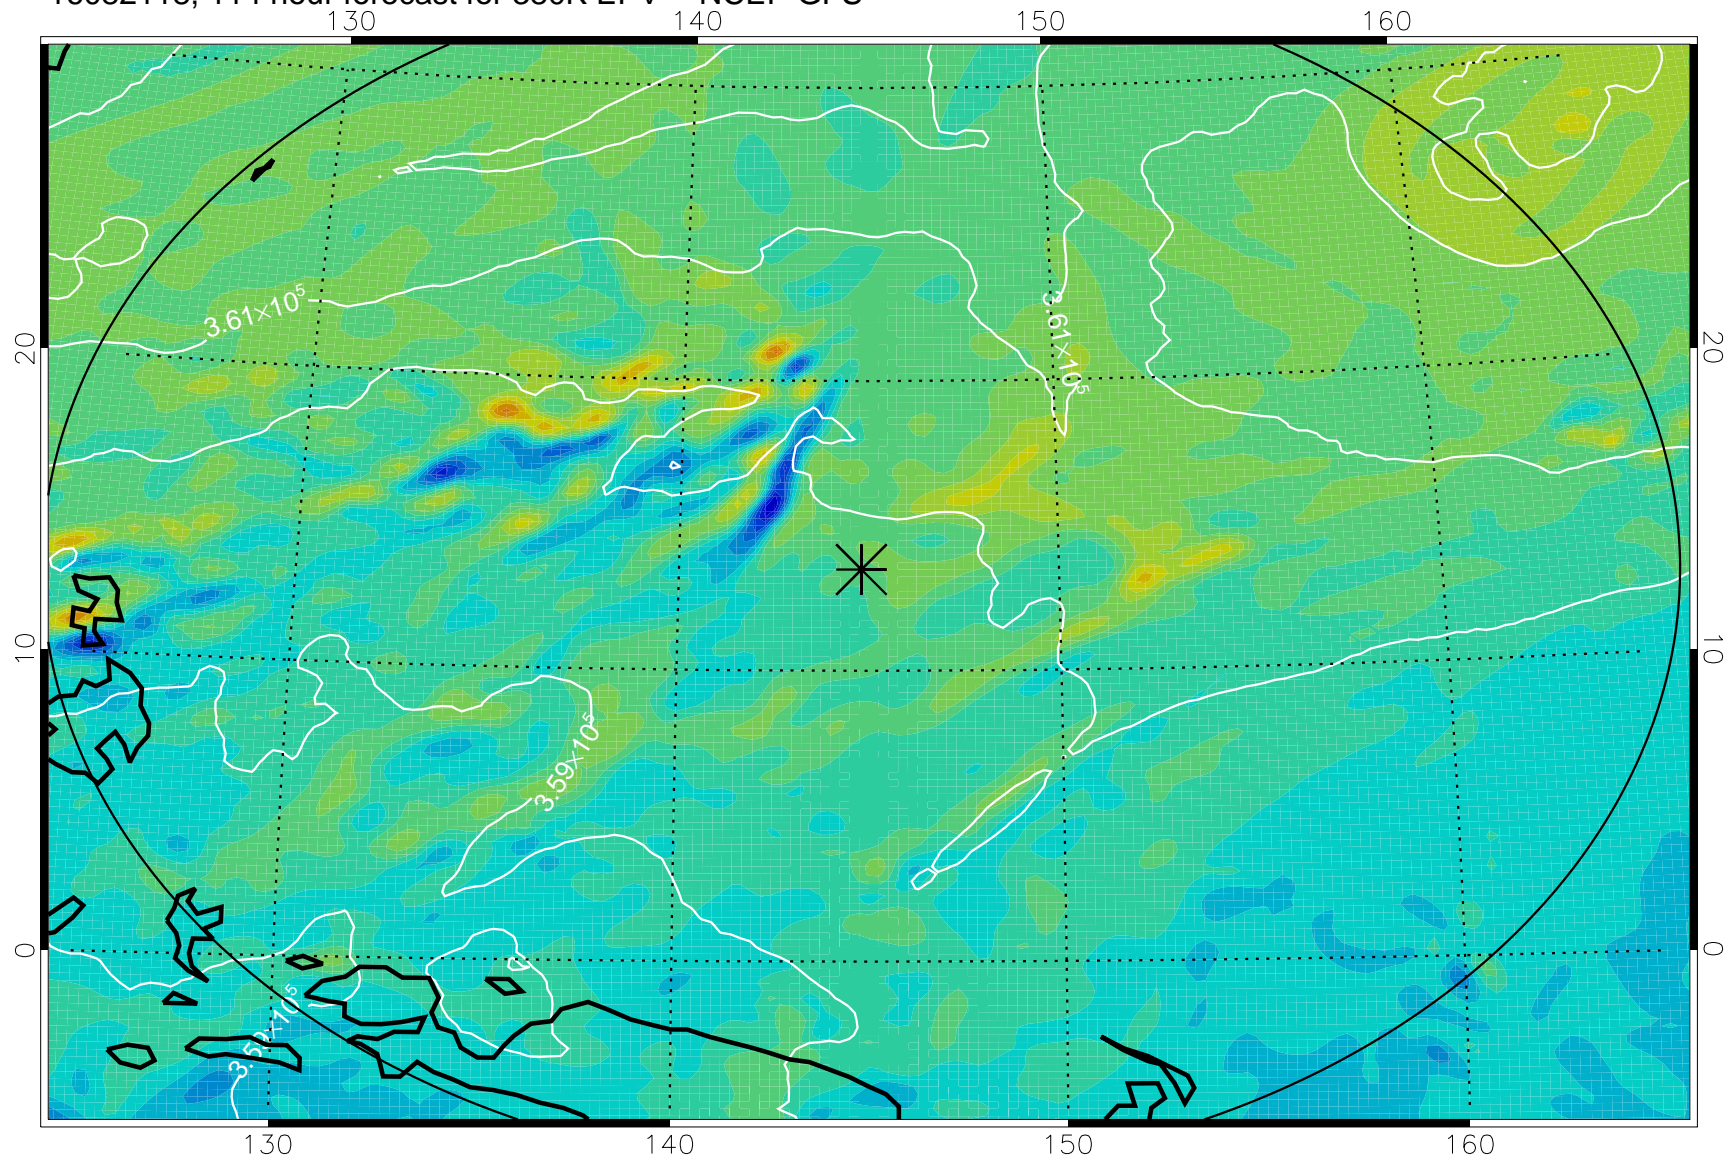

16082006, 78 hour forecast for 380K EPV -- NCEP GFS

380K Montgomery Streamfunction, white

Range ring of 2304 km

16082012, 84 hour forecast for 380K EPV -- NCEP GFS

380K Montgomery Streamfunction, white

Range ring of 2304 km

16082018, 90 hour forecast for 380K EPV -- NCEP GFS

380K Montgomery Streamfunction, white

Range ring of 2304 km

16082100, 96 hour forecast for 380K EPV -- NCEP GFS

380K Montgomery Streamfunction, white

Range ring of 2304 km

16082106, 102 hour forecast for 380K EPV -- NCEP GFS

380K Montgomery Streamfunction, white

Range ring of 2304 km

16082112, 108 hour forecast for 380K EPV -- NCEP GFS

380K Montgomery Streamfunction, white

Range ring of 2304 km

16082118, 114 hour forecast for 380K EPV -- NCEP GFS

380K Montgomery Streamfunction, white

Range ring of 2304 km

16082200, 120 hour forecast for 380K EPV -- NCEP GFS

380K Montgomery Streamfunction, white

Range ring of 2304 km