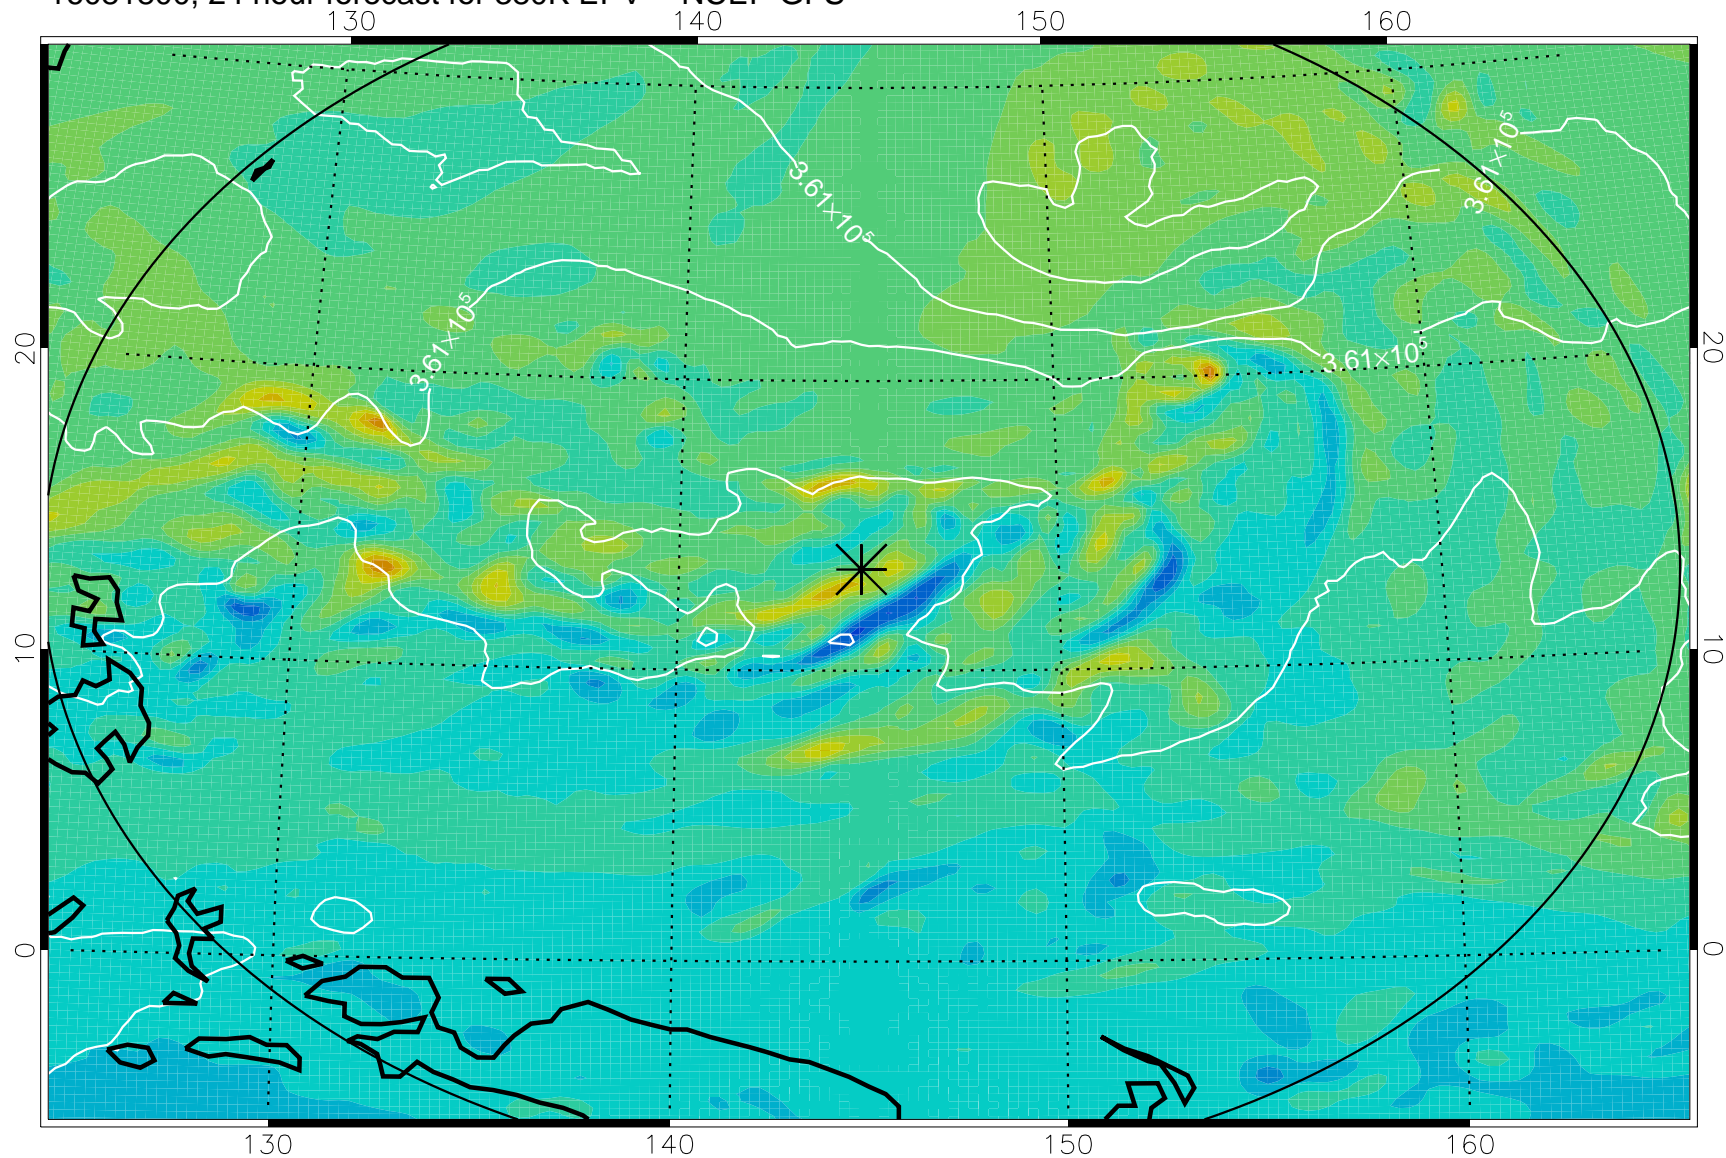

16081706, 6 hour forecast for 380K EPV -- NCEP GFS

380K Montgomery Streamfunction, white

Range ring of 2304 km

16081712, 12 hour forecast for 380K EPV -- NCEP GFS

380K Montgomery Streamfunction, white

Range ring of 2304 km

16081718, 18 hour forecast for 380K EPV -- NCEP GFS

380K Montgomery Streamfunction, white

Range ring of 2304 km

16081800, 24 hour forecast for 380K EPV -- NCEP GFS

380K Montgomery Streamfunction, white

Range ring of 2304 km

16081806, 30 hour forecast for 380K EPV -- NCEP GFS

380K Montgomery Streamfunction, white

Range ring of 2304 km

16081812, 36 hour forecast for 380K EPV -- NCEP GFS

380K Montgomery Streamfunction, white

Range ring of 2304 km

16082018, 90 hour forecast for 380K EPV -- NCEP GFS

380K Montgomery Streamfunction, white

Range ring of 2304 km

16082100, 96 hour forecast for 380K EPV -- NCEP GFS

380K Montgomery Streamfunction, white

Range ring of 2304 km