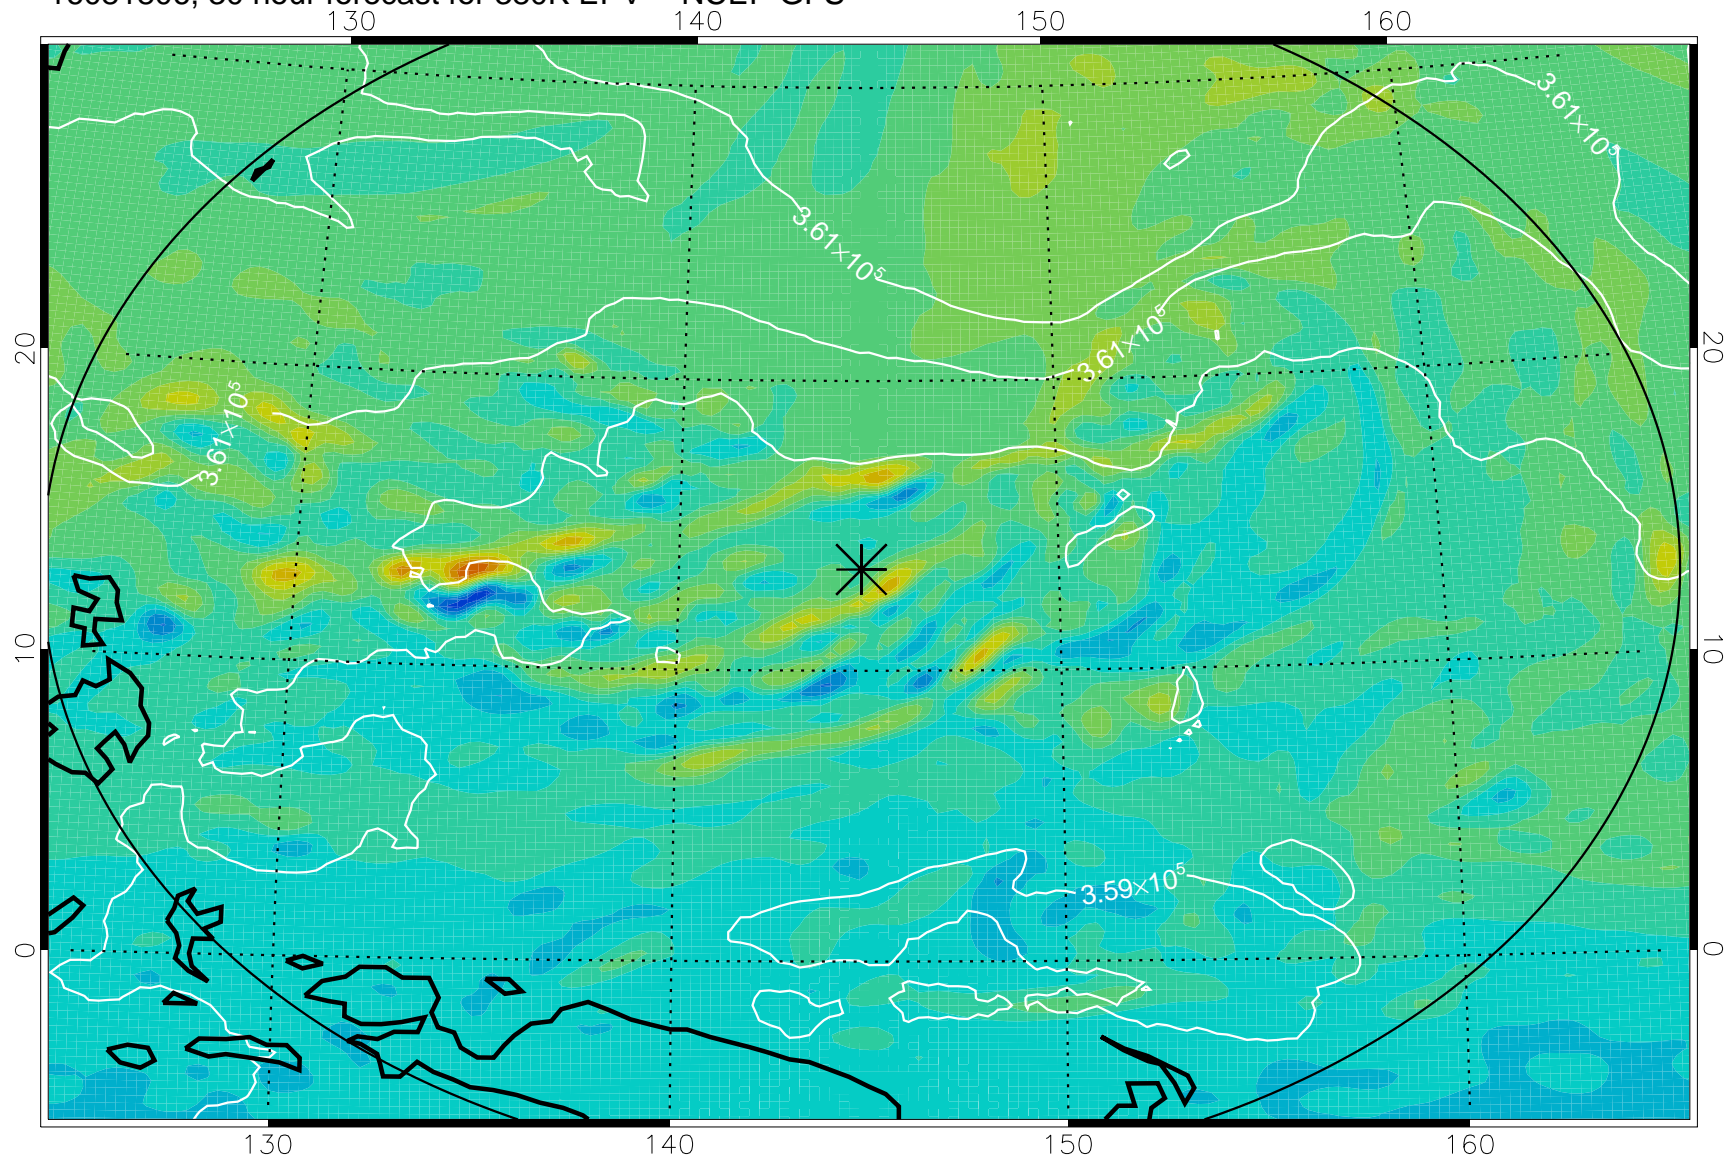

16081718, 18 hour forecast for 380K EPV -- NCEP GFS

380K Montgomery Streamfunction, white

Range ring of 2304 km

16081800, 24 hour forecast for 380K EPV -- NCEP GFS

380K Montgomery Streamfunction, white

Range ring of 2304 km

16081806, 30 hour forecast for 380K EPV -- NCEP GFS

380K Montgomery Streamfunction, white

Range ring of 2304 km

16081812, 36 hour forecast for 380K EPV -- NCEP GFS

380K Montgomery Streamfunction, white

Range ring of 2304 km

16081818, 42 hour forecast for 380K EPV -- NCEP GFS

380K Montgomery Streamfunction, white

Range ring of 2304 km

16081900, 48 hour forecast for 380K EPV -- NCEP GFS

380K Montgomery Streamfunction, white

Range ring of 2304 km

16081918, 66 hour forecast for 380K EPV -- NCEP GFS

380K Montgomery Streamfunction, white

Range ring of 2304 km

16082000, 72 hour forecast for 380K EPV -- NCEP GFS

380K Montgomery Streamfunction, white

Range ring of 2304 km