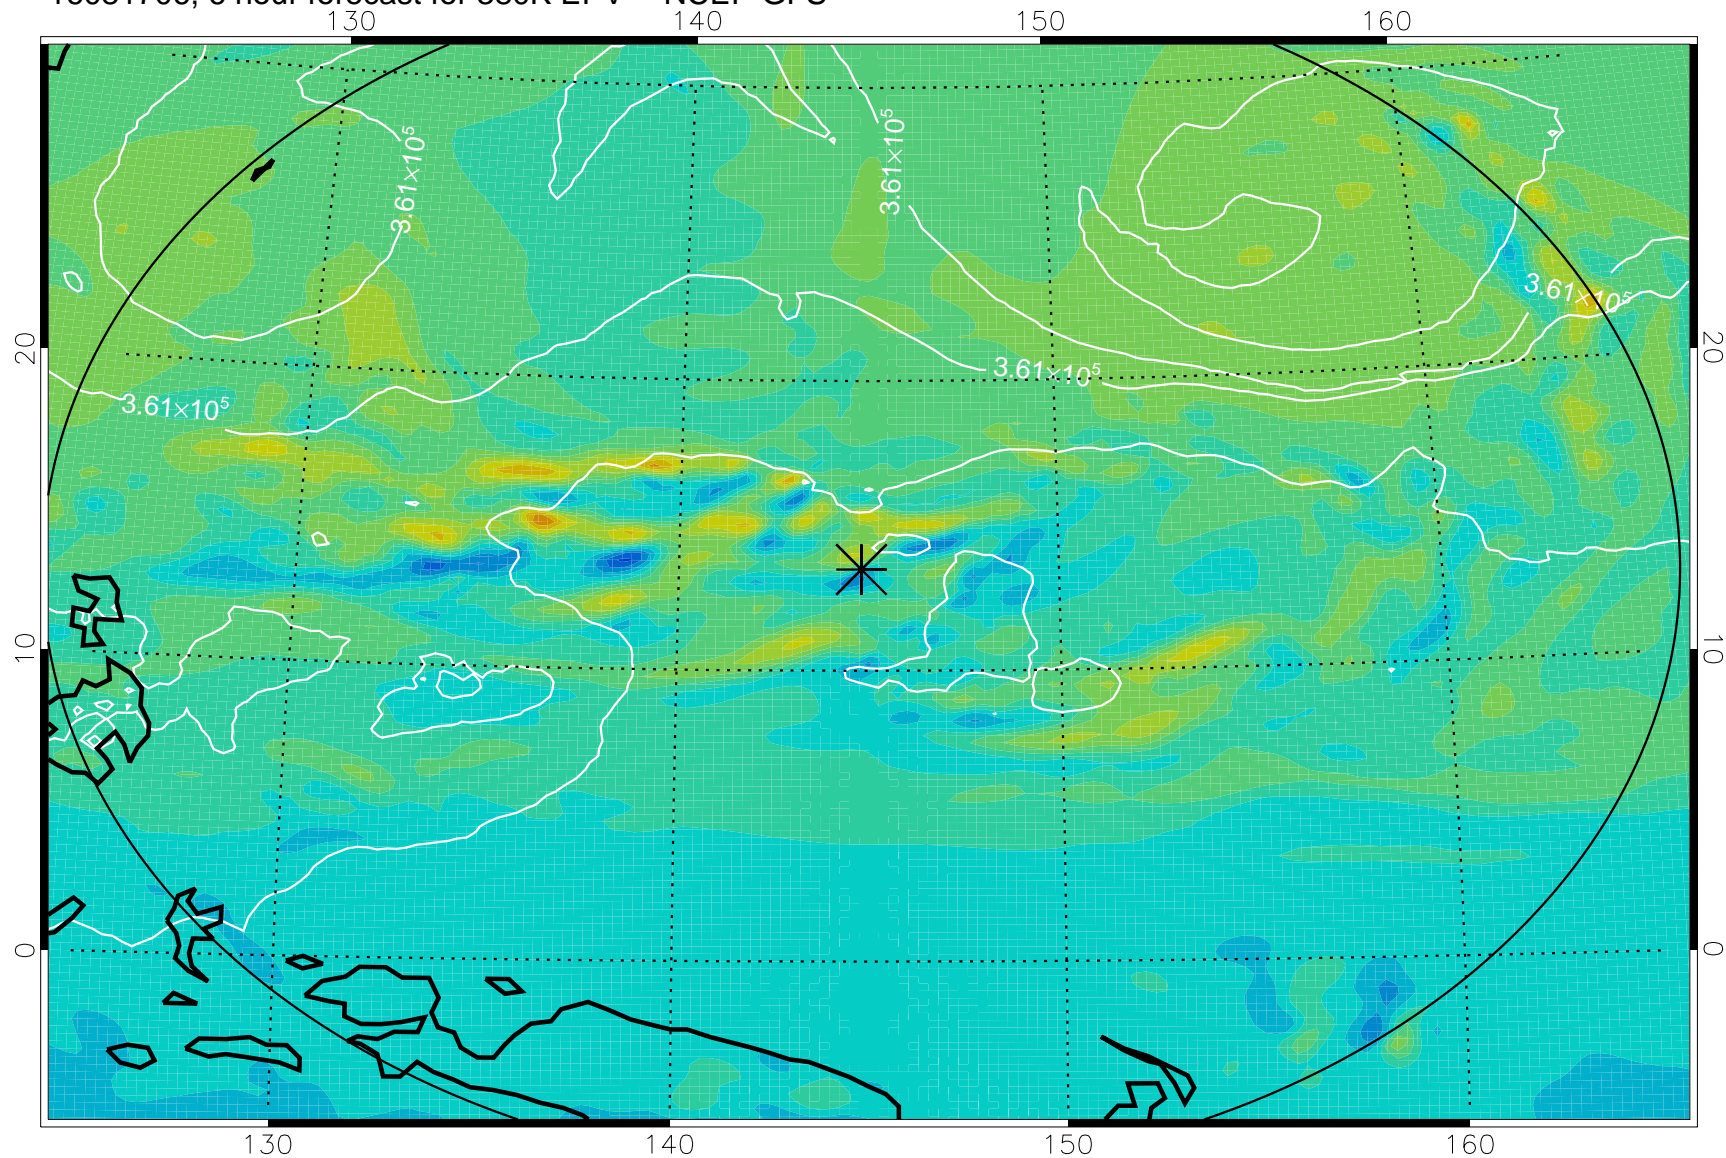

16081706, 6 hour forecast for 380K EPV -- NCEP GFS

380K Montgomery Streamfunction, white

Range ring of 2304 km

16081712, 12 hour forecast for 380K EPV -- NCEP GFS

380K Montgomery Streamfunction, white

Range ring of 2304 km

16081718, 18 hour forecast for 380K EPV -- NCEP GFS

380K Montgomery Streamfunction, white

Range ring of 2304 km

16081800, 24 hour forecast for 380K EPV -- NCEP GFS

380K Montgomery Streamfunction, white

Range ring of 2304 km

16081806, 30 hour forecast for 380K EPV -- NCEP GFS

380K Montgomery Streamfunction, white

Range ring of 2304 km

16081812, 36 hour forecast for 380K EPV -- NCEP GFS

380K Montgomery Streamfunction, white

Range ring of 2304 km

16081818, 42 hour forecast for 380K EPV -- NCEP GFS

380K Montgomery Streamfunction, white

Range ring of 2304 km

16081900, 48 hour forecast for 380K EPV -- NCEP GFS

380K Montgomery Streamfunction, white

Range ring of 2304 km