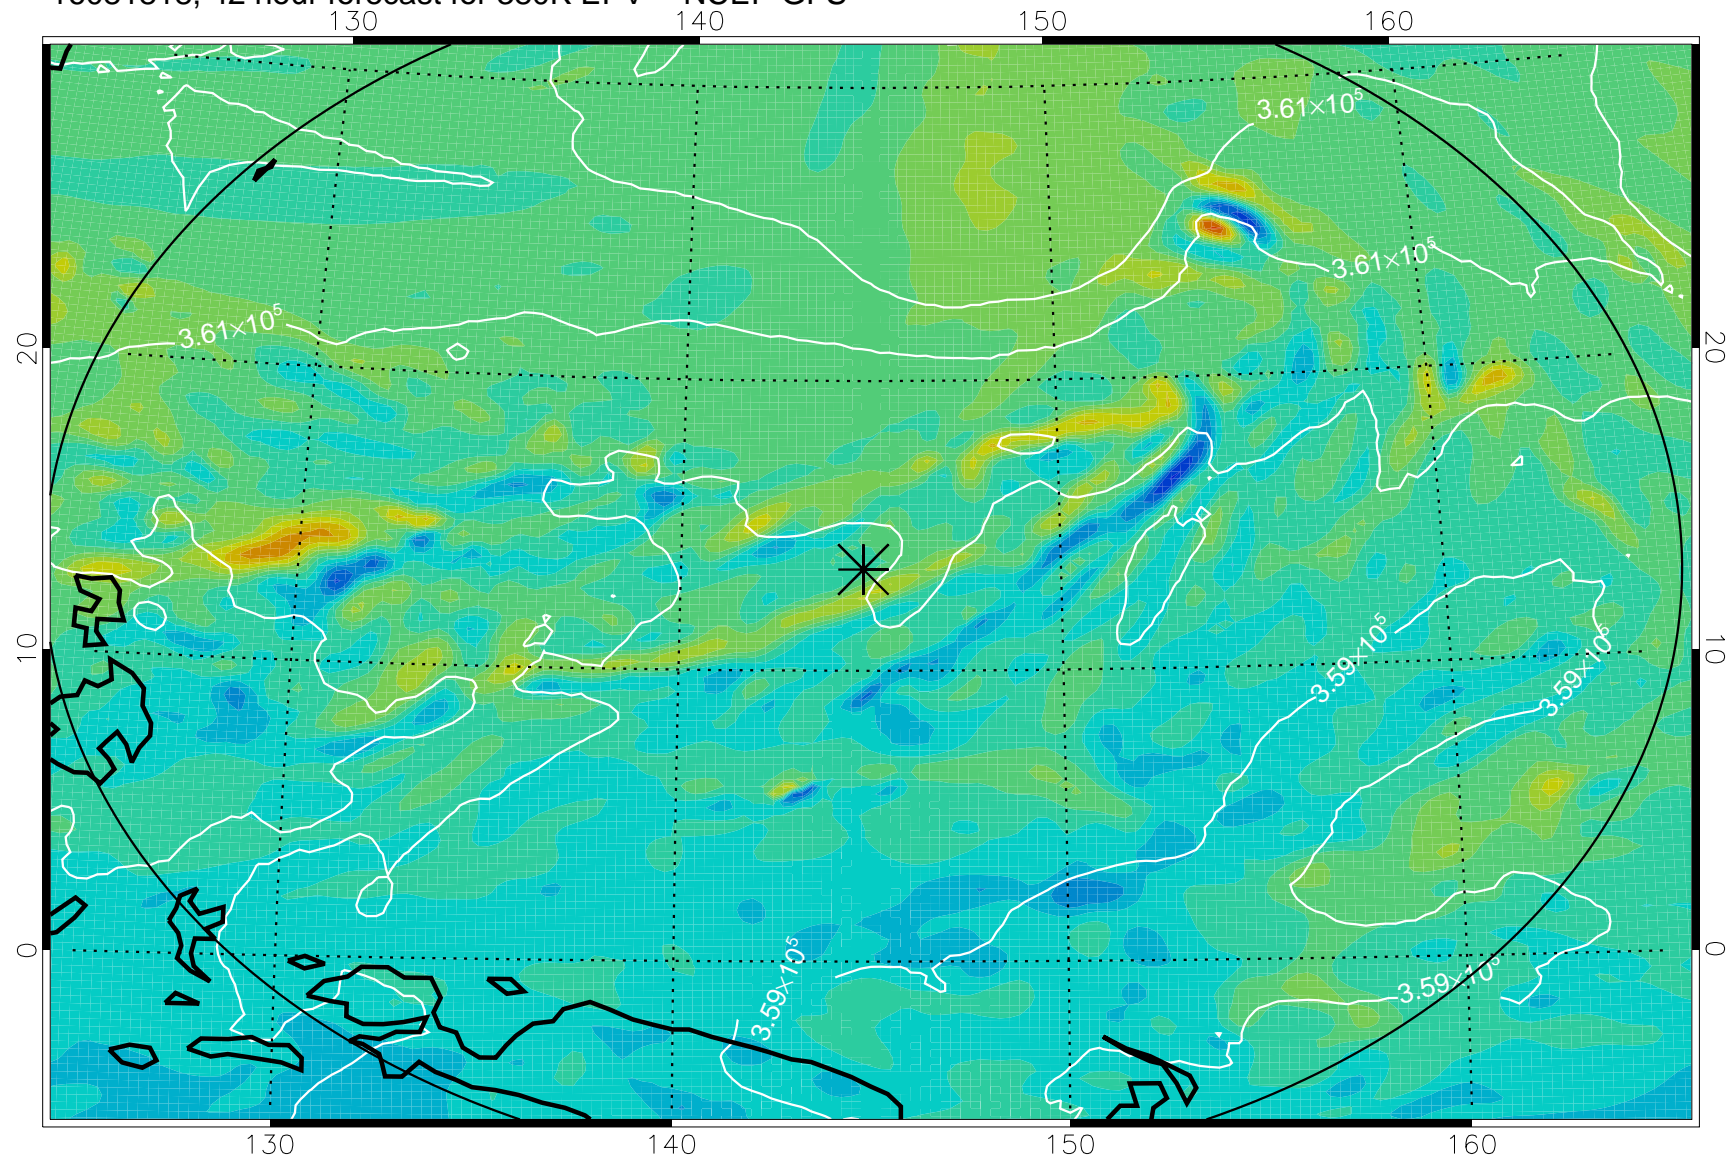

16081806, 30 hour forecast for 380K EPV -- NCEP GFS

380K Montgomery Streamfunction, white

Range ring of 2304 km

16081812, 36 hour forecast for 380K EPV -- NCEP GFS

380K Montgomery Streamfunction, white

Range ring of 2304 km

16081818, 42 hour forecast for 380K EPV -- NCEP GFS

380K Montgomery Streamfunction, white

Range ring of 2304 km

16081900, 48 hour forecast for 380K EPV -- NCEP GFS

380K Montgomery Streamfunction, white

Range ring of 2304 km

16081906, 54 hour forecast for 380K EPV -- NCEP GFS

380K Montgomery Streamfunction, white

Range ring of 2304 km

16081912, 60 hour forecast for 380K EPV -- NCEP GFS

380K Montgomery Streamfunction, white

Range ring of 2304 km

16081918, 66 hour forecast for 380K EPV -- NCEP GFS

380K Montgomery Streamfunction, white

Range ring of 2304 km

16082000, 72 hour forecast for 380K EPV -- NCEP GFS

380K Montgomery Streamfunction, white

Range ring of 2304 km