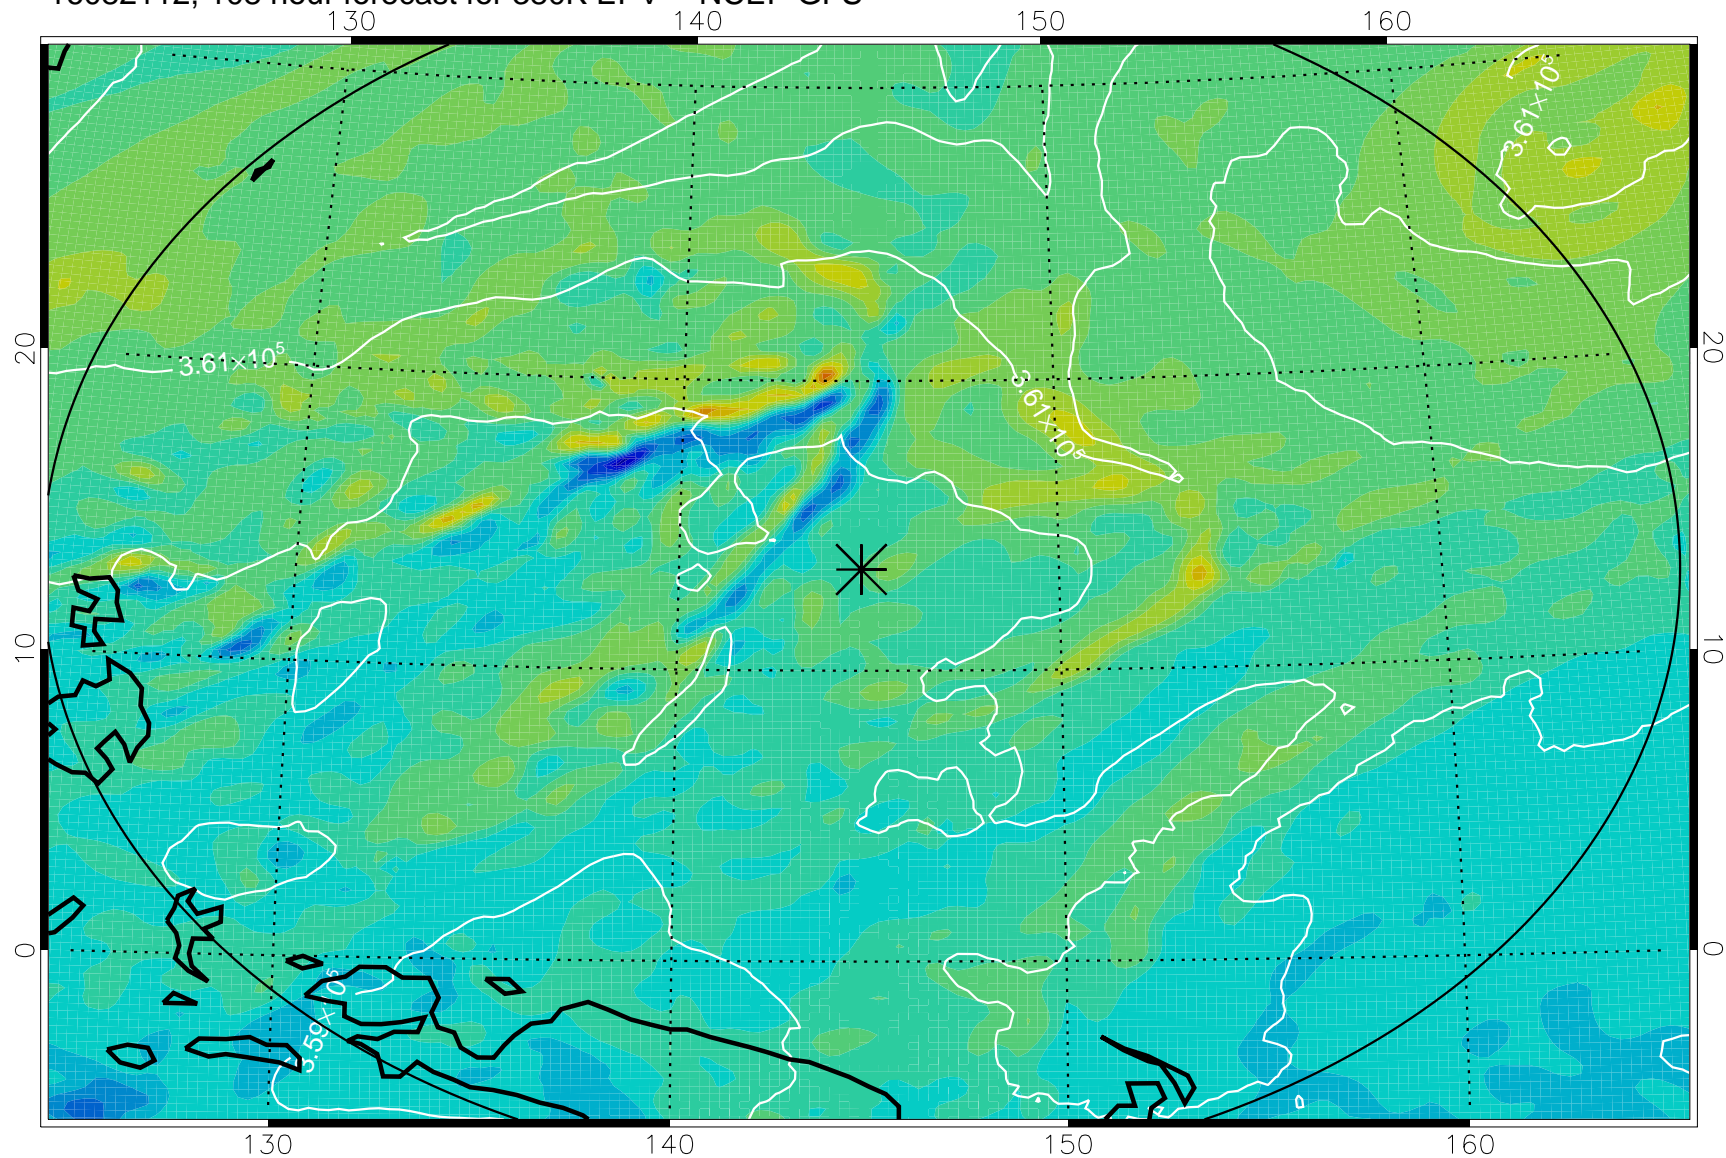

16082006, 78 hour forecast for 380K EPV -- NCEP GFS

380K Montgomery Streamfunction, white

Range ring of 2304 km

16082012, 84 hour forecast for 380K EPV -- NCEP GFS

380K Montgomery Streamfunction, white

Range ring of 2304 km

16082018, 90 hour forecast for 380K EPV -- NCEP GFS

380K Montgomery Streamfunction, white

Range ring of 2304 km

16082100, 96 hour forecast for 380K EPV -- NCEP GFS

380K Montgomery Streamfunction, white

Range ring of 2304 km

16082106, 102 hour forecast for 380K EPV -- NCEP GFS

380K Montgomery Streamfunction, white

Range ring of 2304 km

16082112, 108 hour forecast for 380K EPV -- NCEP GFS

380K Montgomery Streamfunction, white

Range ring of 2304 km

16082118, 114 hour forecast for 380K EPV -- NCEP GFS

380K Montgomery Streamfunction, white

Range ring of 2304 km

16082200, 120 hour forecast for 380K EPV -- NCEP GFS

380K Montgomery Streamfunction, white

Range ring of 2304 km