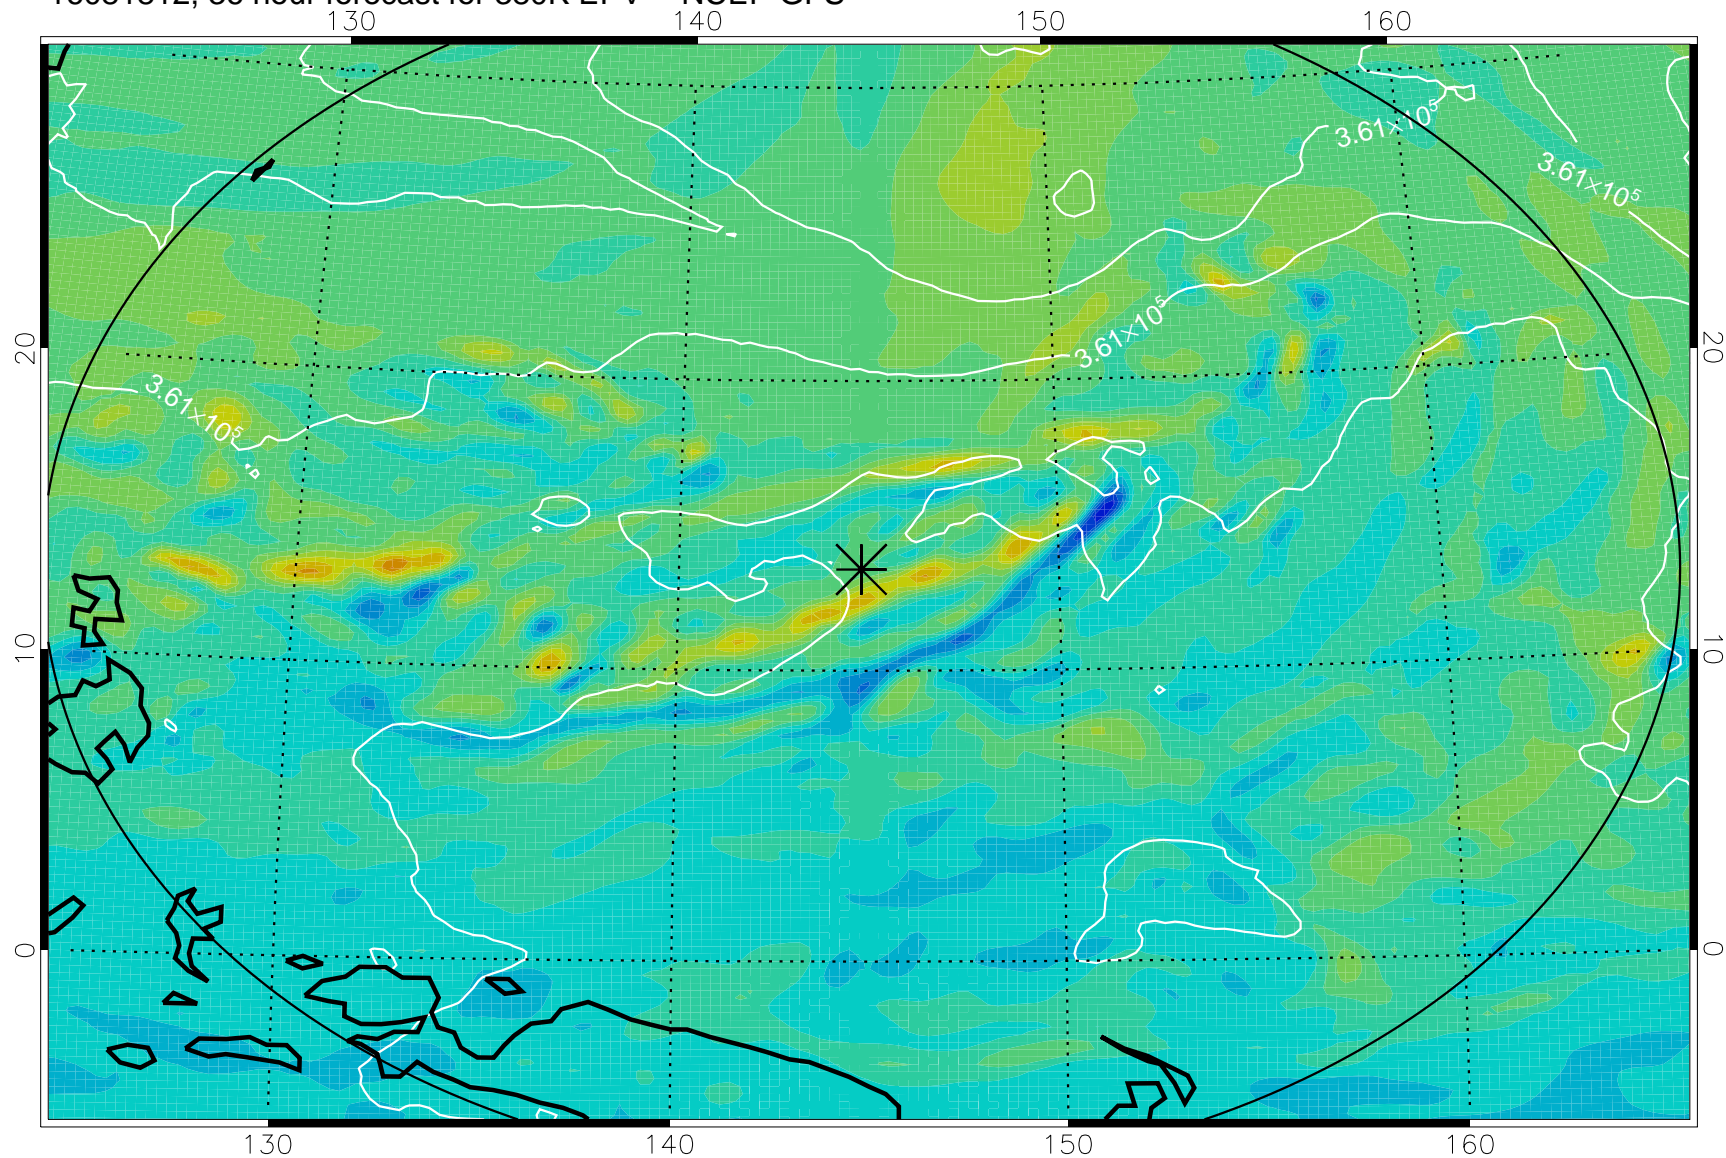

16081718, 18 hour forecast for 380K EPV -- NCEP GFS

380K Montgomery Streamfunction, white

Range ring of 2304 km

16081800, 24 hour forecast for 380K EPV -- NCEP GFS

380K Montgomery Streamfunction, white

Range ring of 2304 km

16081806, 30 hour forecast for 380K EPV -- NCEP GFS

380K Montgomery Streamfunction, white

Range ring of 2304 km

16081812, 36 hour forecast for 380K EPV -- NCEP GFS

380K Montgomery Streamfunction, white

Range ring of 2304 km

16081818, 42 hour forecast for 380K EPV -- NCEP GFS

380K Montgomery Streamfunction, white

Range ring of 2304 km

16081900, 48 hour forecast for 380K EPV -- NCEP GFS

380K Montgomery Streamfunction, white

Range ring of 2304 km

16082018, 90 hour forecast for 380K EPV -- NCEP GFS

380K Montgomery Streamfunction, white

Range ring of 2304 km

16082100, 96 hour forecast for 380K EPV -- NCEP GFS

380K Montgomery Streamfunction, white

Range ring of 2304 km