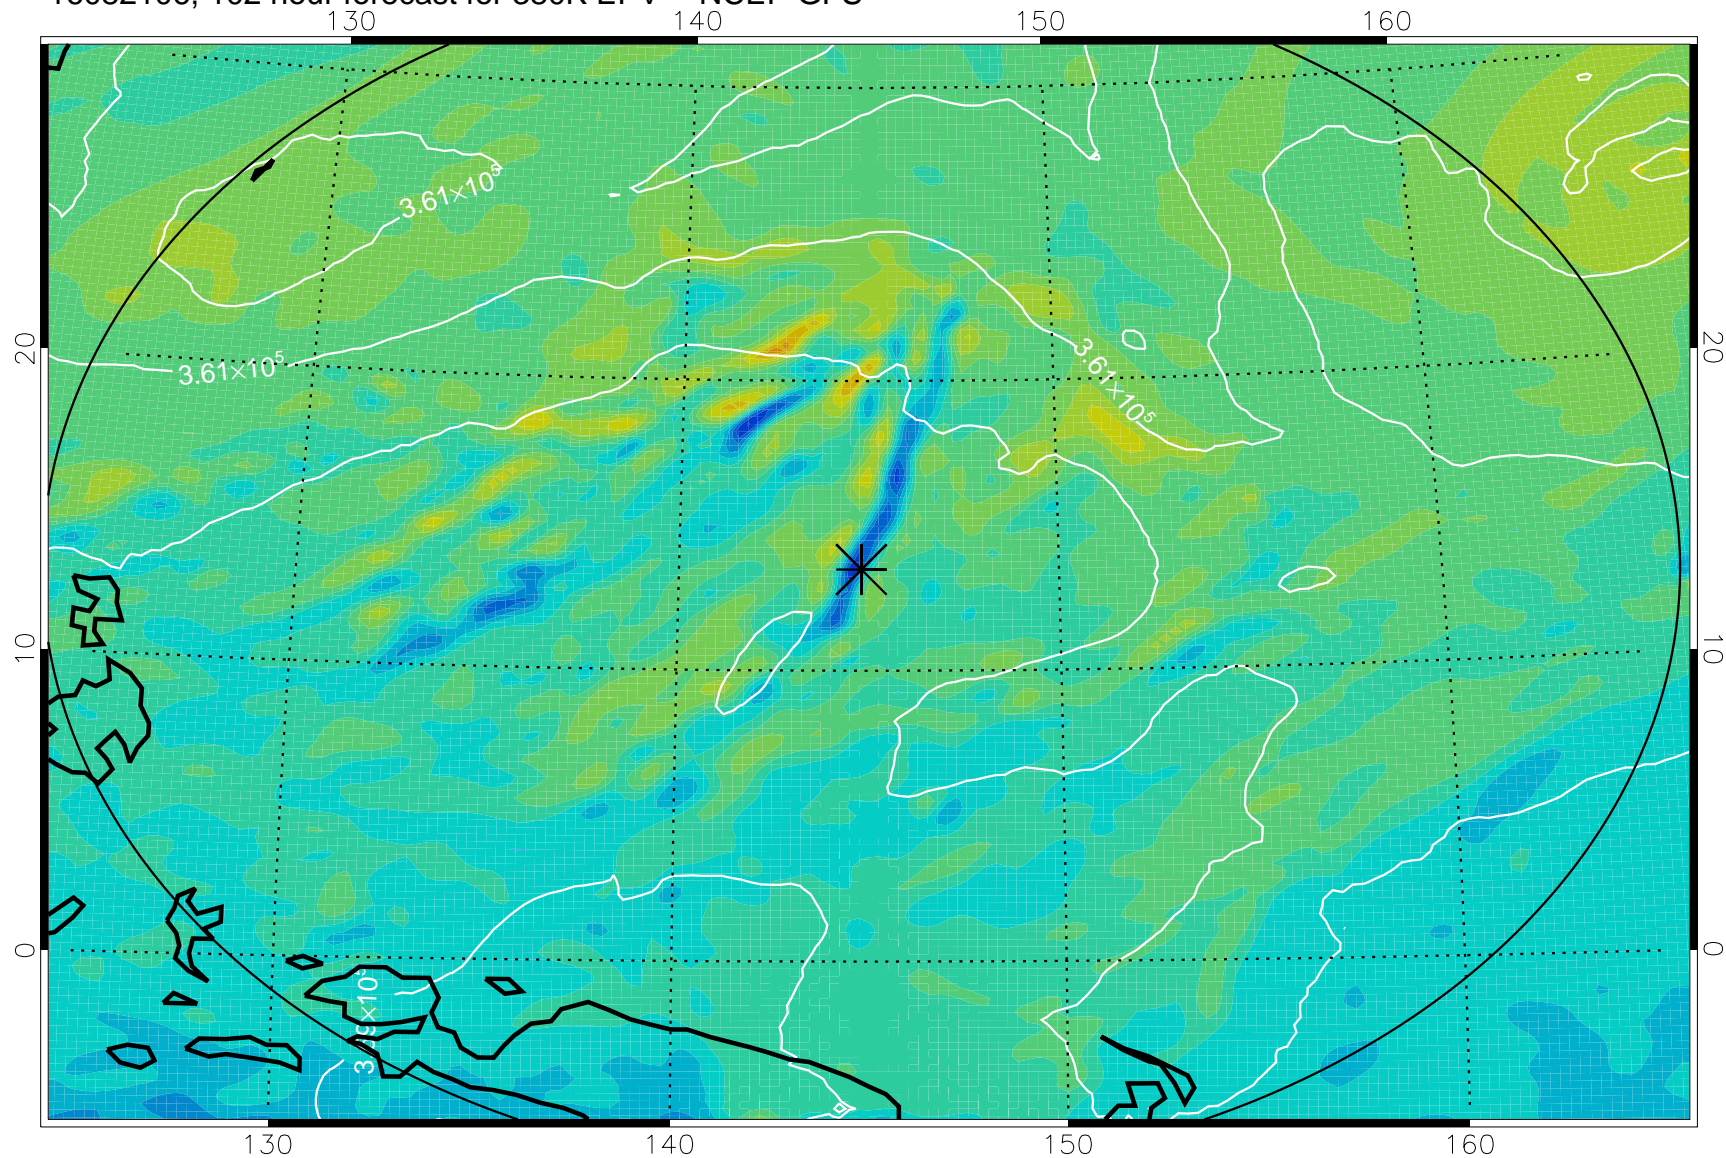

16082006, 78 hour forecast for 380K EPV -- NCEP GFS

380K Montgomery Streamfunction, white

Range ring of 2304 km

16082012, 84 hour forecast for 380K EPV -- NCEP GFS

380K Montgomery Streamfunction, white

Range ring of 2304 km

16082018, 90 hour forecast for 380K EPV -- NCEP GFS

380K Montgomery Streamfunction, white

Range ring of 2304 km

16082100, 96 hour forecast for 380K EPV -- NCEP GFS

380K Montgomery Streamfunction, white

Range ring of 2304 km

16082106, 102 hour forecast for 380K EPV -- NCEP GFS

380K Montgomery Streamfunction, white

Range ring of 2304 km

16082112, 108 hour forecast for 380K EPV -- NCEP GFS

380K Montgomery Streamfunction, white

Range ring of 2304 km

16082118, 114 hour forecast for 380K EPV -- NCEP GFS

380K Montgomery Streamfunction, white

Range ring of 2304 km

16082200, 120 hour forecast for 380K EPV -- NCEP GFS

380K Montgomery Streamfunction, white

Range ring of 2304 km