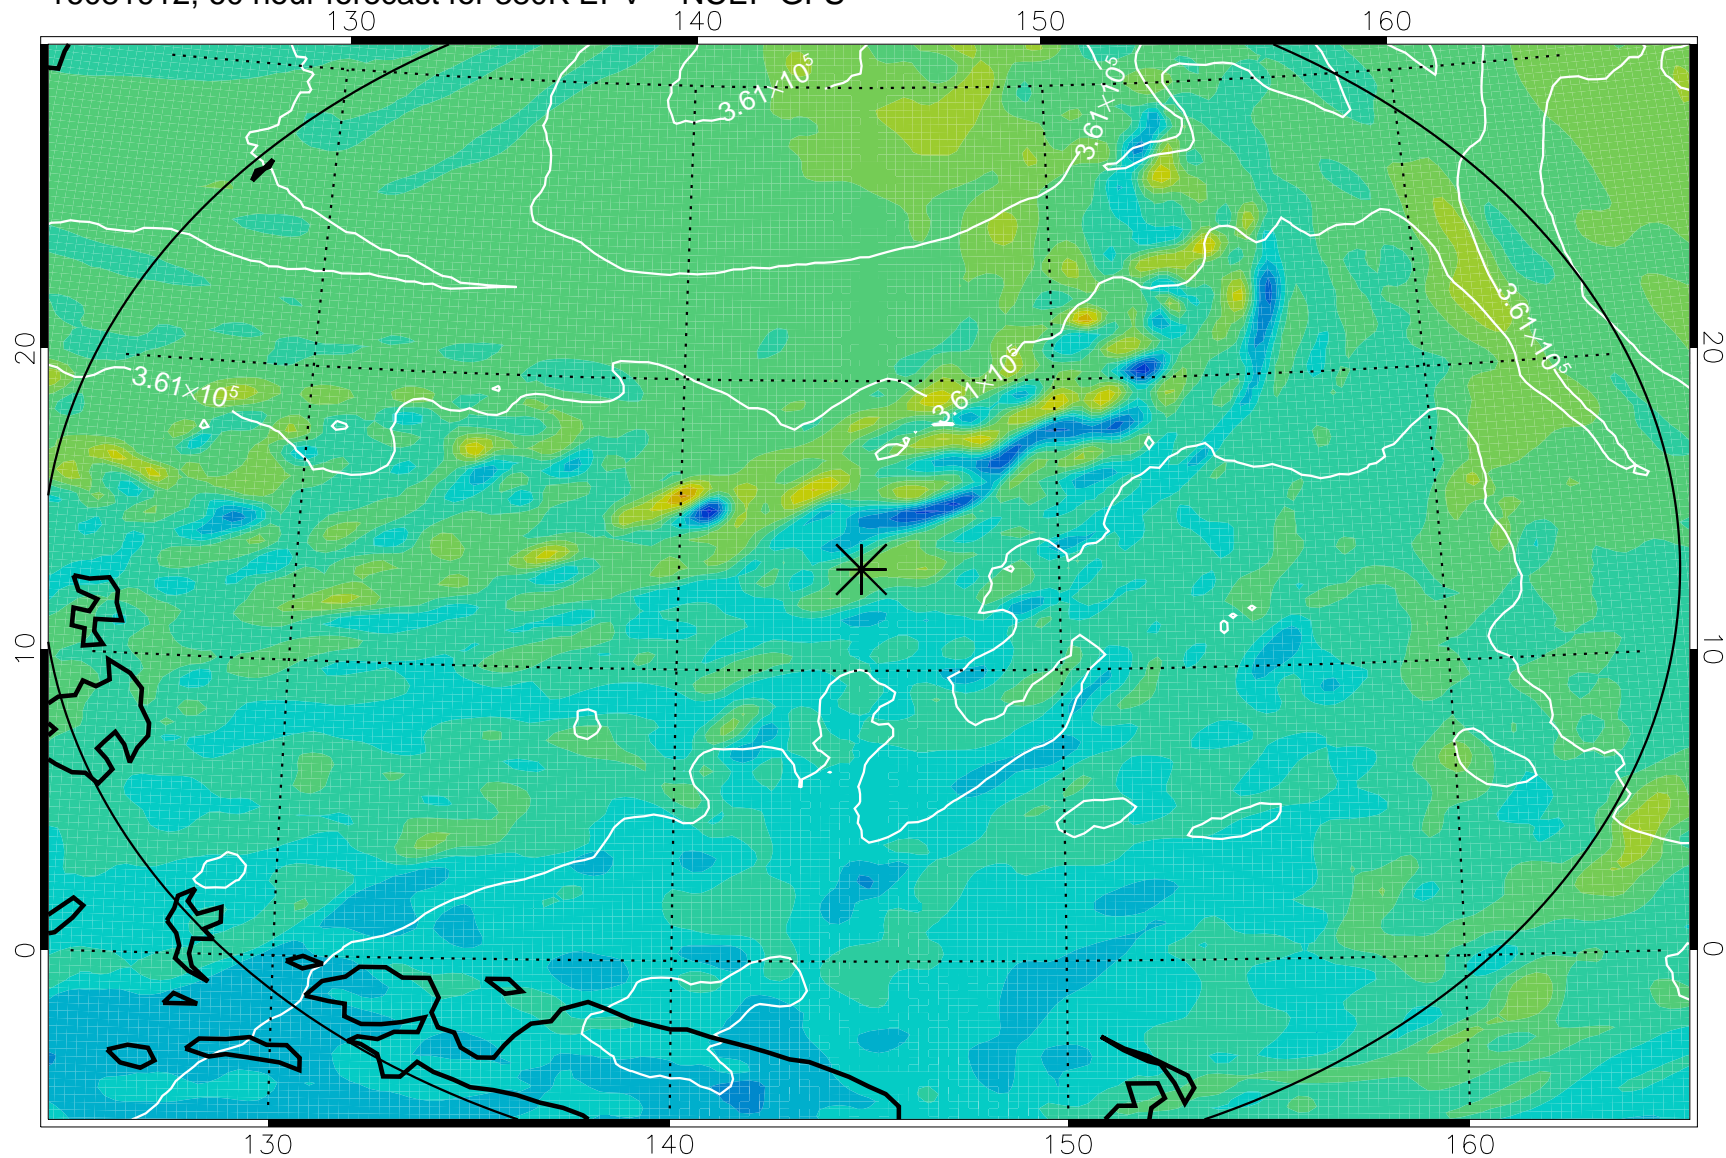

16081818, 42 hour forecast for 380K EPV -- NCEP GFS

380K Montgomery Streamfunction, white

Range ring of 2304 km

16081900, 48 hour forecast for 380K EPV -- NCEP GFS

380K Montgomery Streamfunction, white

Range ring of 2304 km

16081906, 54 hour forecast for 380K EPV -- NCEP GFS

380K Montgomery Streamfunction, white

Range ring of 2304 km

16081912, 60 hour forecast for 380K EPV -- NCEP GFS

380K Montgomery Streamfunction, white

Range ring of 2304 km

16081918, 66 hour forecast for 380K EPV -- NCEP GFS

380K Montgomery Streamfunction, white

Range ring of 2304 km

16082000, 72 hour forecast for 380K EPV -- NCEP GFS

380K Montgomery Streamfunction, white

Range ring of 2304 km

16082018, 90 hour forecast for 380K EPV -- NCEP GFS

380K Montgomery Streamfunction, white

Range ring of 2304 km

16082100, 96 hour forecast for 380K EPV -- NCEP GFS

380K Montgomery Streamfunction, white

Range ring of 2304 km