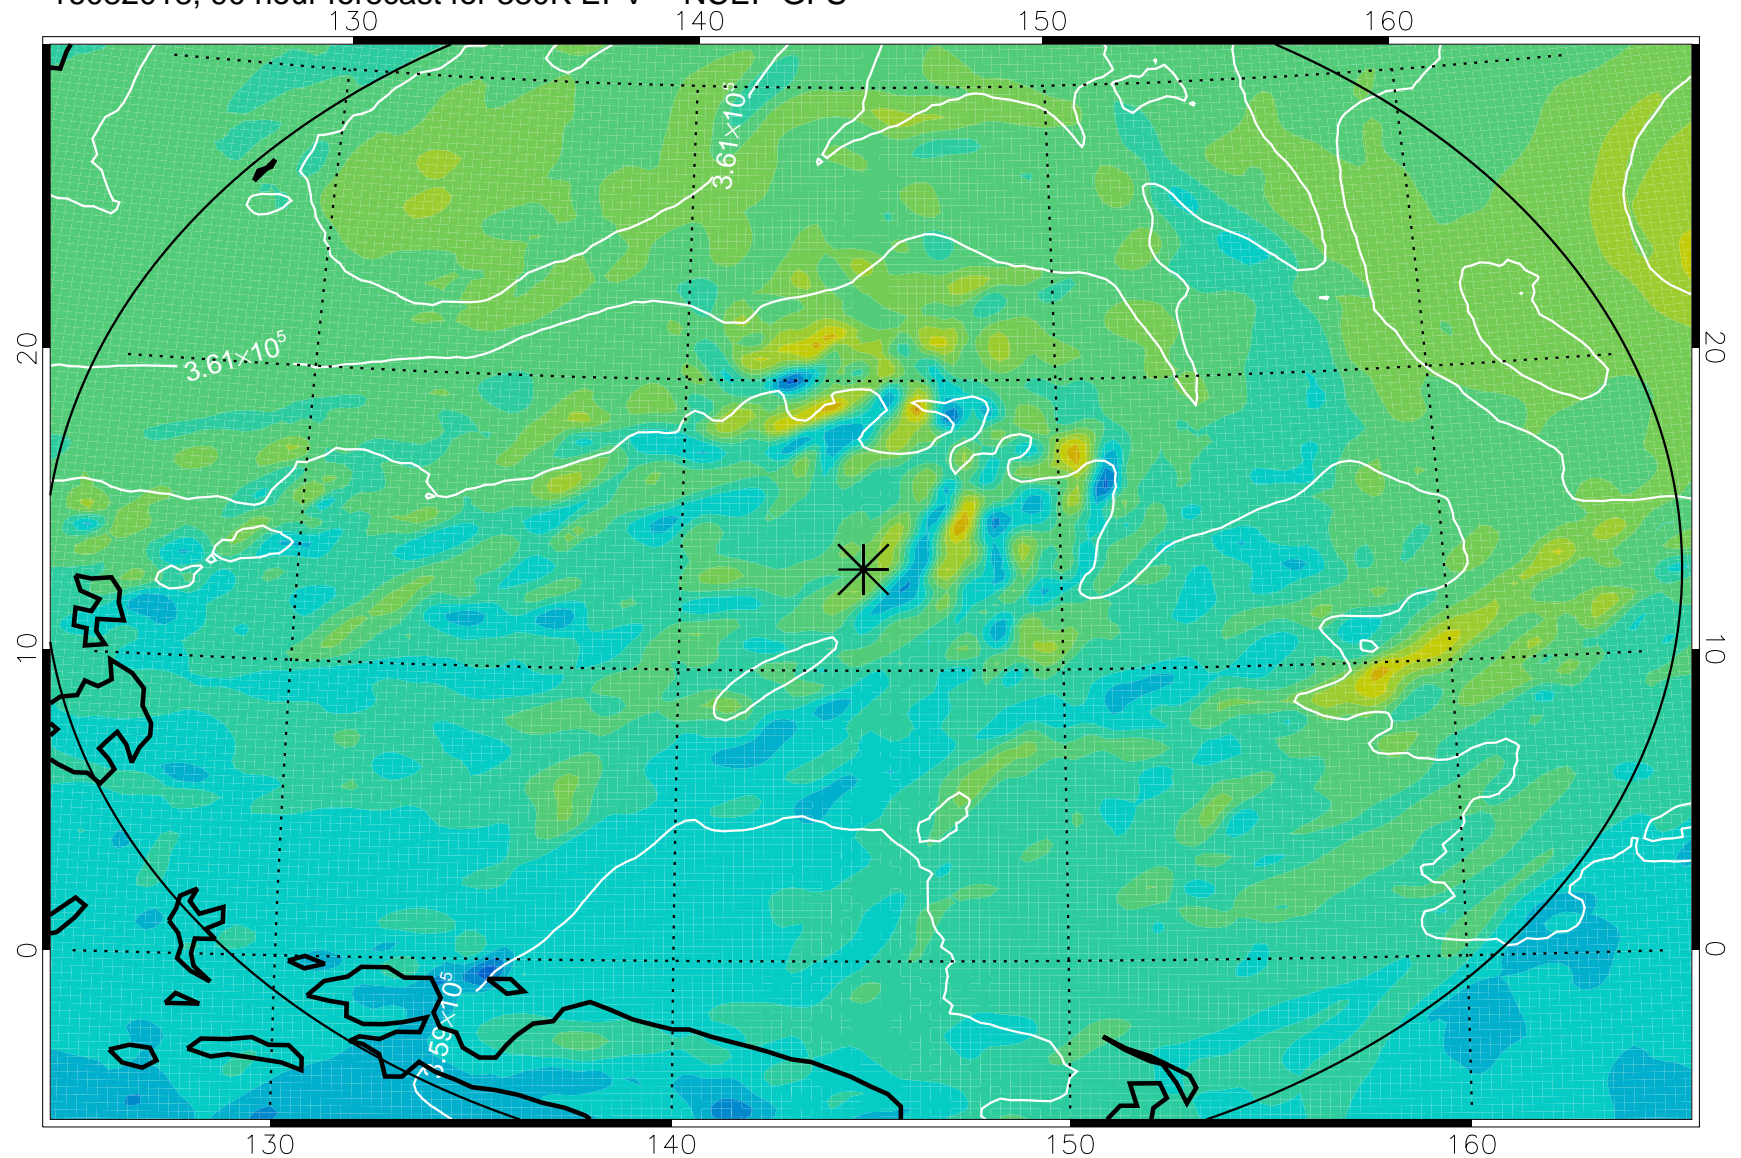

16081918, 66 hour forecast for 380K EPV -- NCEP GFS

380K Montgomery Streamfunction, white

Range ring of 2304 km

16082000, 72 hour forecast for 380K EPV -- NCEP GFS

380K Montgomery Streamfunction, white

Range ring of 2304 km

16082006, 78 hour forecast for 380K EPV -- NCEP GFS

380K Montgomery Streamfunction, white

Range ring of 2304 km

16082012, 84 hour forecast for 380K EPV -- NCEP GFS

380K Montgomery Streamfunction, white

Range ring of 2304 km

16082018, 90 hour forecast for 380K EPV -- NCEP GFS

380K Montgomery Streamfunction, white

Range ring of 2304 km

16082100, 96 hour forecast for 380K EPV -- NCEP GFS

380K Montgomery Streamfunction, white

Range ring of 2304 km

16082106, 102 hour forecast for 380K EPV -- NCEP GFS

380K Montgomery Streamfunction, white

Range ring of 2304 km

16082112, 108 hour forecast for 380K EPV -- NCEP GFS

380K Montgomery Streamfunction, white

Range ring of 2304 km