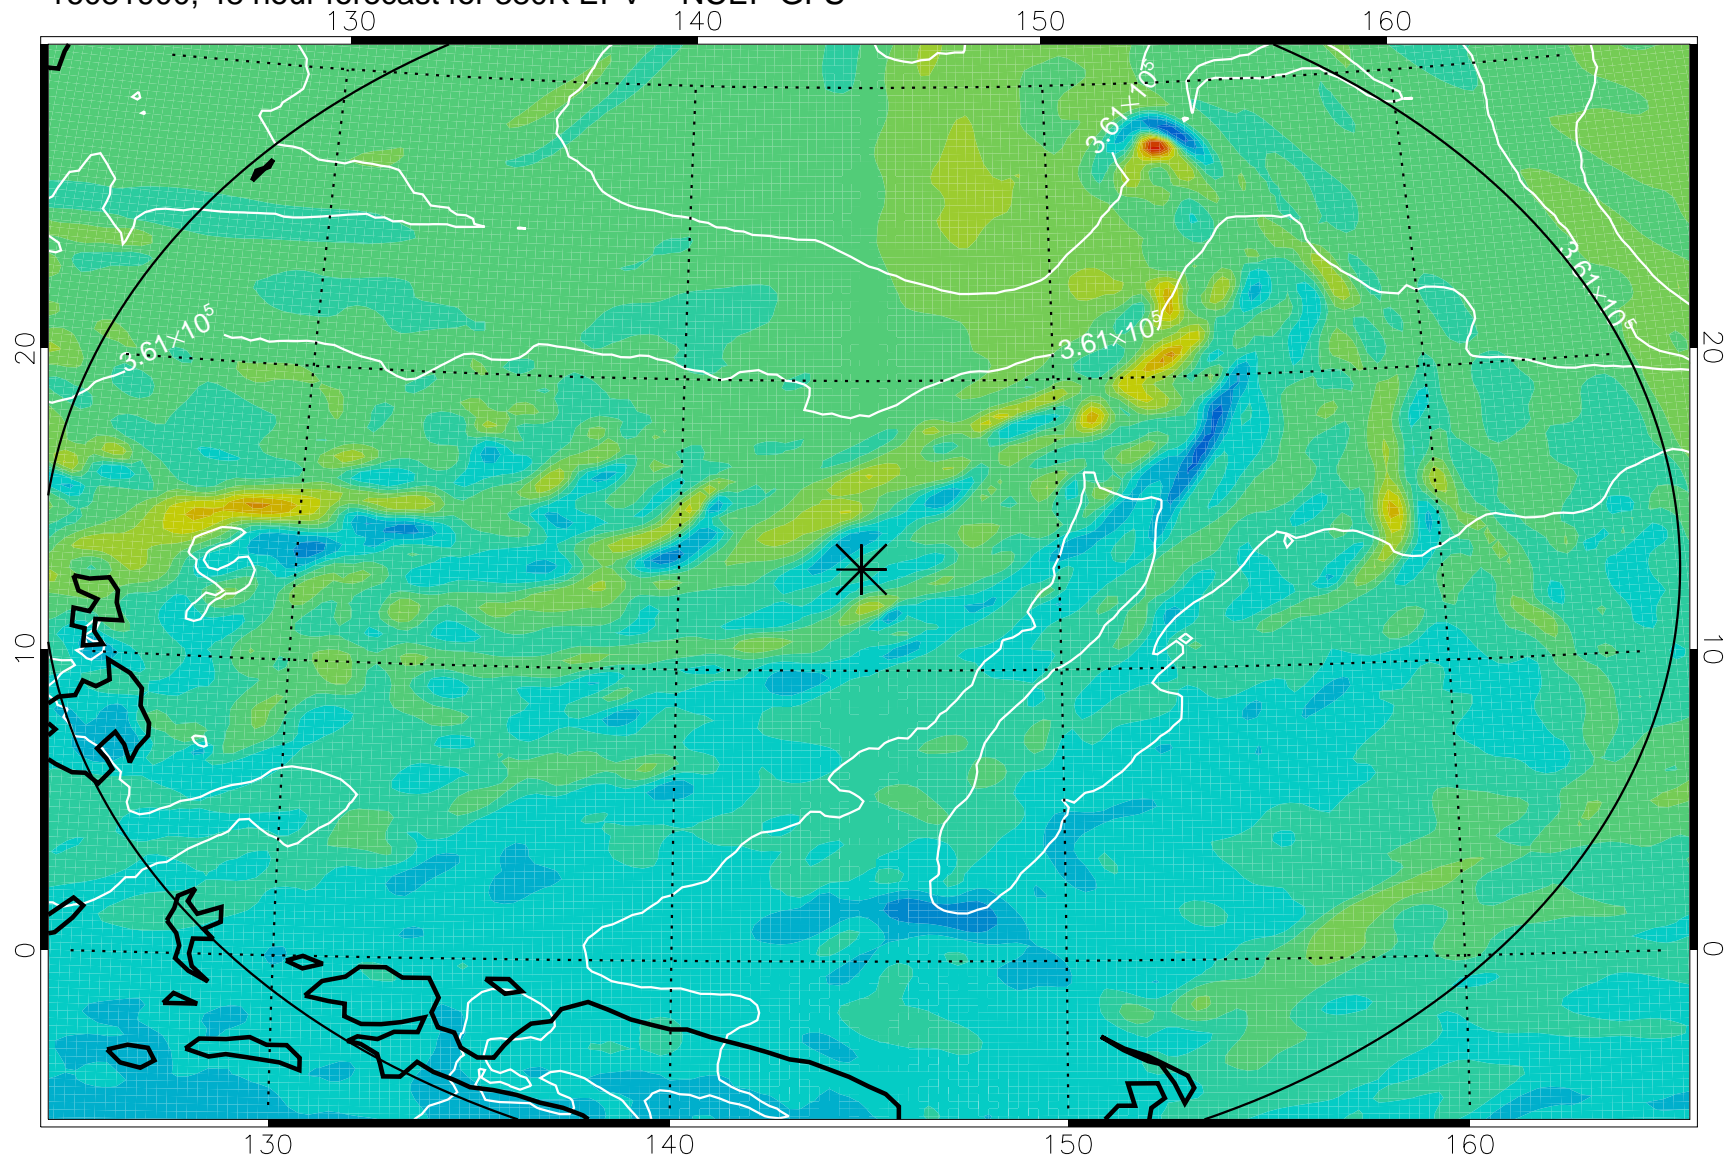

16081806, 30 hour forecast for 380K EPV -- NCEP GFS

380K Montgomery Streamfunction, white

Range ring of 2304 km

16081812, 36 hour forecast for 380K EPV -- NCEP GFS

380K Montgomery Streamfunction, white

Range ring of 2304 km

16081818, 42 hour forecast for 380K EPV -- NCEP GFS

380K Montgomery Streamfunction, white

Range ring of 2304 km

16081900, 48 hour forecast for 380K EPV -- NCEP GFS

380K Montgomery Streamfunction, white

Range ring of 2304 km

16081918, 66 hour forecast for 380K EPV -- NCEP GFS

380K Montgomery Streamfunction, white

Range ring of 2304 km

16082000, 72 hour forecast for 380K EPV -- NCEP GFS

380K Montgomery Streamfunction, white

Range ring of 2304 km

16082018, 90 hour forecast for 380K EPV -- NCEP GFS

380K Montgomery Streamfunction, white

Range ring of 2304 km

16082100, 96 hour forecast for 380K EPV -- NCEP GFS

380K Montgomery Streamfunction, white

Range ring of 2304 km