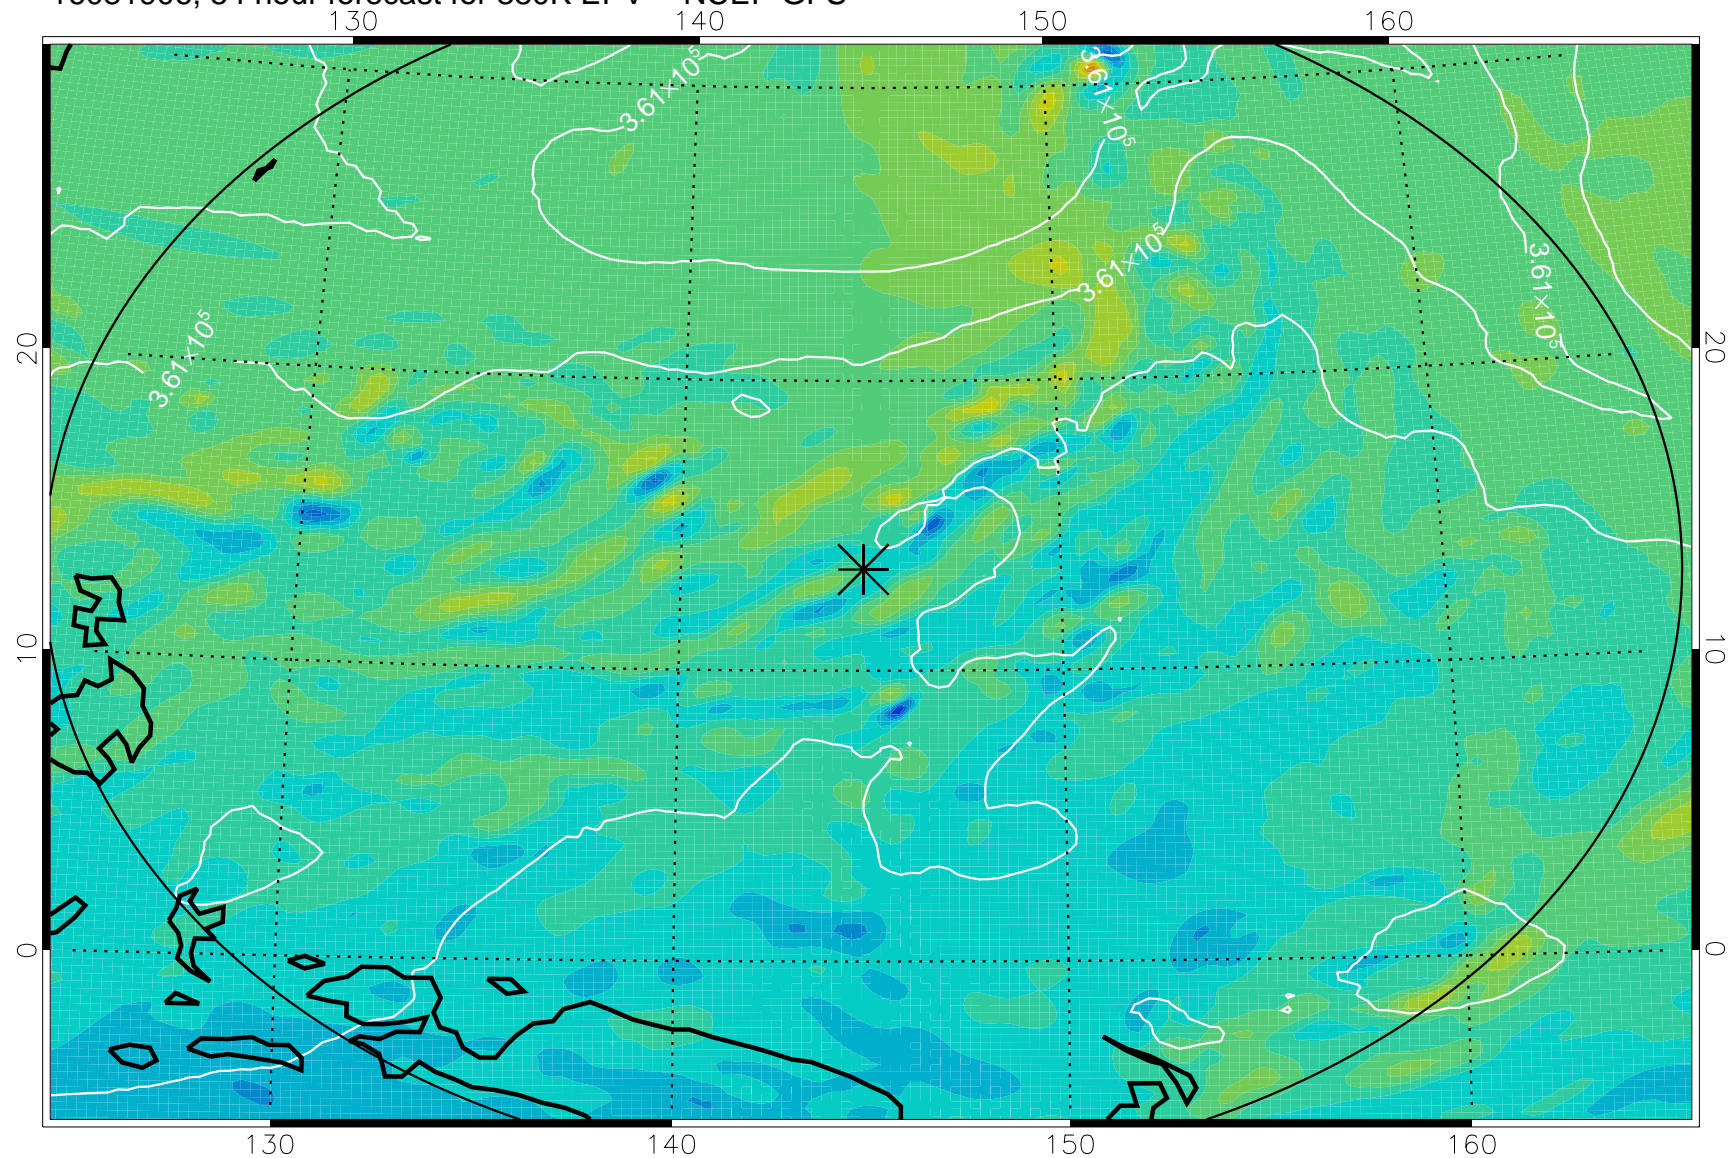

16081818, 42 hour forecast for 380K EPV -- NCEP GFS

380K Montgomery Streamfunction, white

Range ring of 2304 km

16081900, 48 hour forecast for 380K EPV -- NCEP GFS

380K Montgomery Streamfunction, white

Range ring of 2304 km

16081906, 54 hour forecast for 380K EPV -- NCEP GFS

380K Montgomery Streamfunction, white

Range ring of 2304 km

16081912, 60 hour forecast for 380K EPV -- NCEP GFS

380K Montgomery Streamfunction, white

Range ring of 2304 km

16081918, 66 hour forecast for 380K EPV -- NCEP GFS

380K Montgomery Streamfunction, white

Range ring of 2304 km

16082000, 72 hour forecast for 380K EPV -- NCEP GFS

380K Montgomery Streamfunction, white

Range ring of 2304 km

16082018, 90 hour forecast for 380K EPV -- NCEP GFS

380K Montgomery Streamfunction, white

Range ring of 2304 km

16082100, 96 hour forecast for 380K EPV -- NCEP GFS

380K Montgomery Streamfunction, white

Range ring of 2304 km