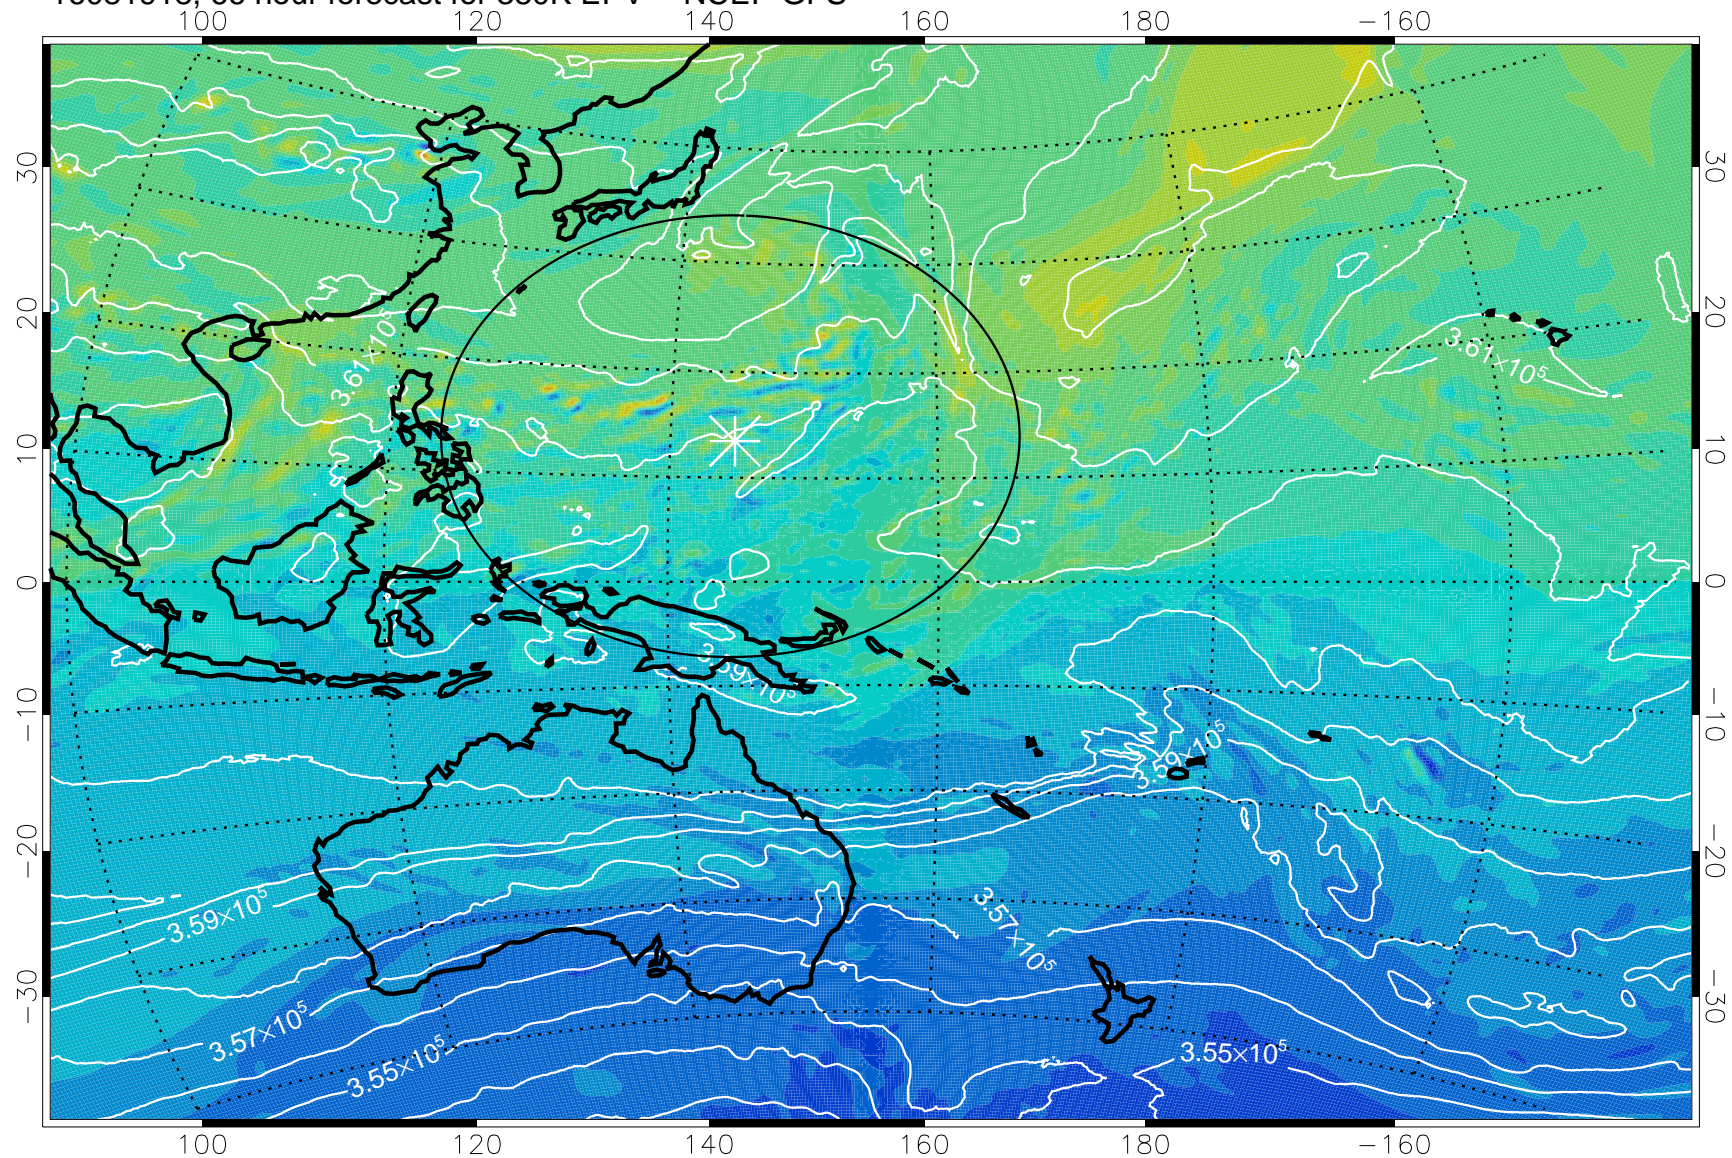

16081818, 42 hour forecast for 380K EPV -- NCEP GFS

380K Montgomery Streamfunction, white

Range ring of 2304 km

16081900, 48 hour forecast for 380K EPV -- NCEP GFS

380K Montgomery Streamfunction, white

Range ring of 2304 km

16081906, 54 hour forecast for 380K EPV -- NCEP GFS

380K Montgomery Streamfunction, white

Range ring of 2304 km

16081912, 60 hour forecast for 380K EPV -- NCEP GFS

380K Montgomery Streamfunction, white

Range ring of 2304 km

16081918, 66 hour forecast for 380K EPV -- NCEP GFS

380K Montgomery Streamfunction, white

Range ring of 2304 km

16082000, 72 hour forecast for 380K EPV -- NCEP GFS

380K Montgomery Streamfunction, white

Range ring of 2304 km

16082006, 78 hour forecast for 380K EPV -- NCEP GFS

380K Montgomery Streamfunction, white

Range ring of 2304 km

16082012, 84 hour forecast for 380K EPV -- NCEP GFS

380K Montgomery Streamfunction, white

Range ring of 2304 km