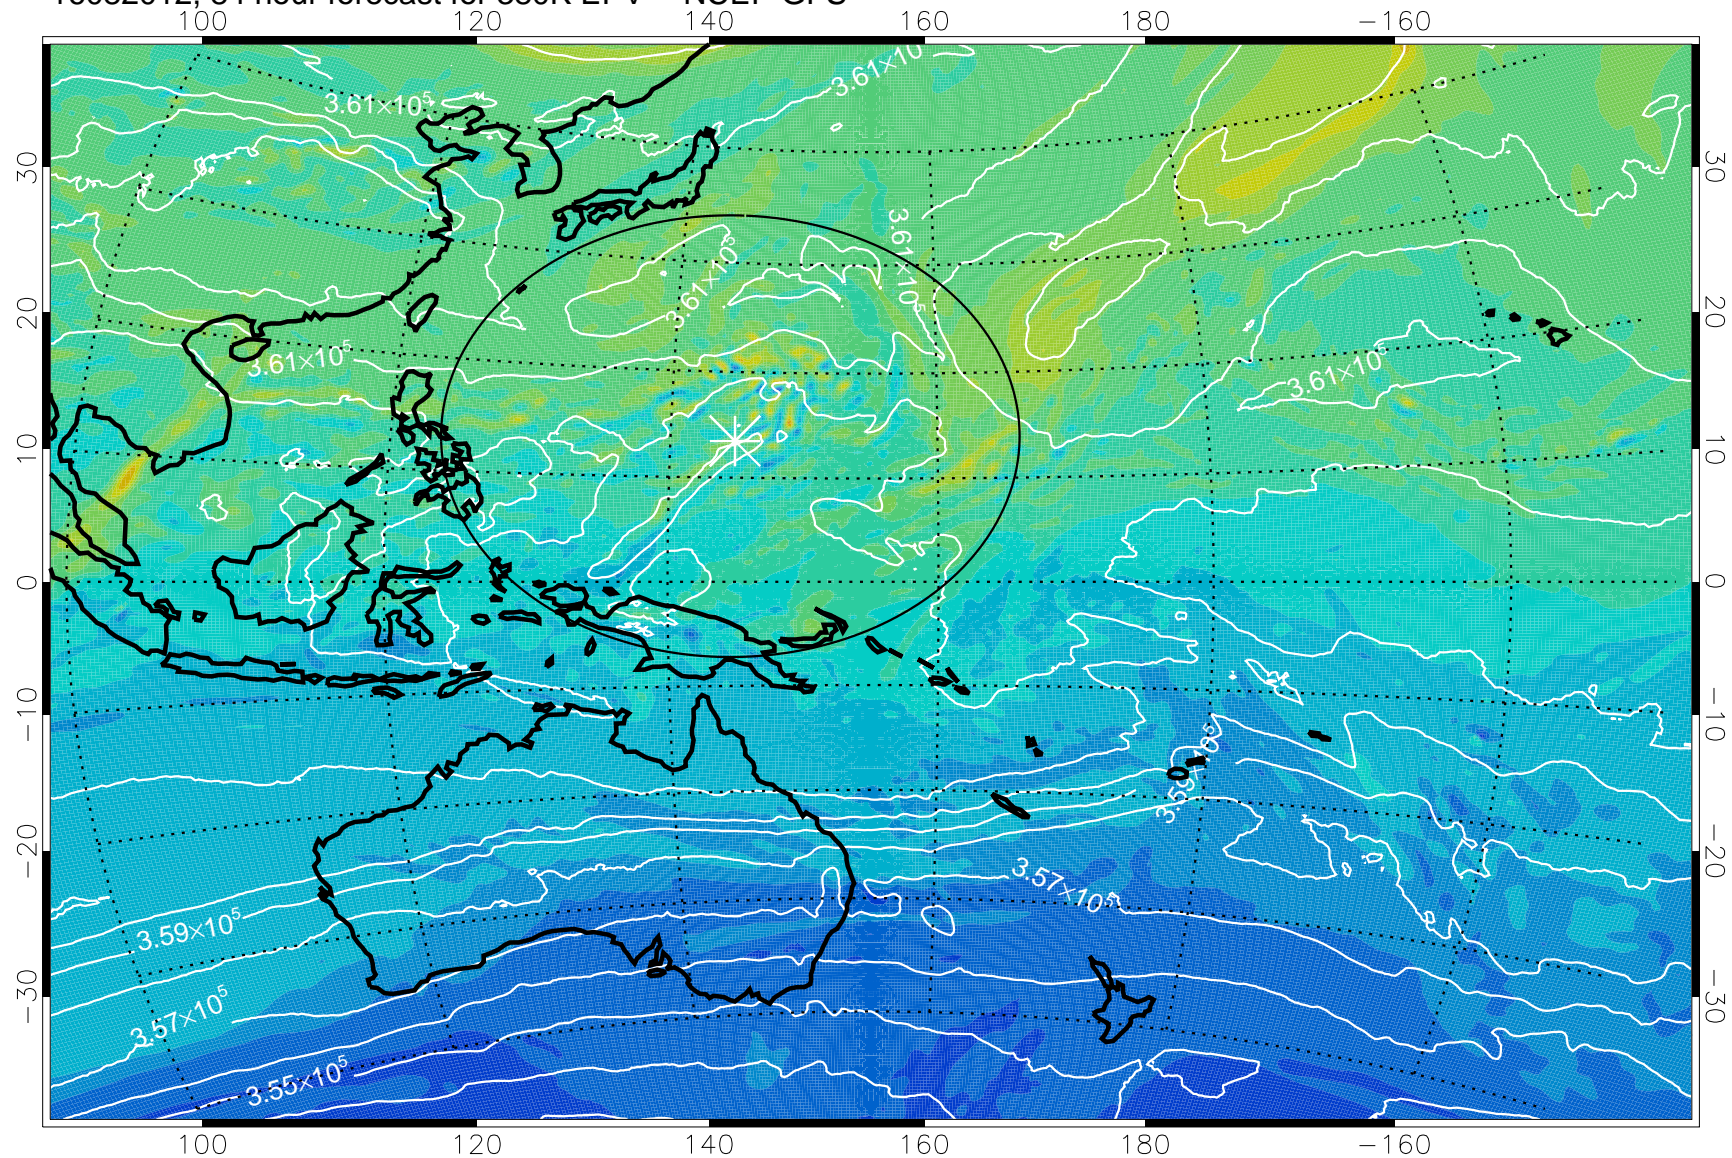

16081918, 66 hour forecast for 380K EPV -- NCEP GFS

380K Montgomery Streamfunction, white

Range ring of 2304 km

16082000, 72 hour forecast for 380K EPV -- NCEP GFS

380K Montgomery Streamfunction, white

Range ring of 2304 km

16082006, 78 hour forecast for 380K EPV -- NCEP GFS

380K Montgomery Streamfunction, white

Range ring of 2304 km

16082012, 84 hour forecast for 380K EPV -- NCEP GFS

380K Montgomery Streamfunction, white

Range ring of 2304 km

16082018, 90 hour forecast for 380K EPV -- NCEP GFS

380K Montgomery Streamfunction, white

Range ring of 2304 km

16082100, 96 hour forecast for 380K EPV -- NCEP GFS

380K Montgomery Streamfunction, white

Range ring of 2304 km

16082106, 102 hour forecast for 380K EPV -- NCEP GFS

380K Montgomery Streamfunction, white

Range ring of 2304 km

16082112, 108 hour forecast for 380K EPV -- NCEP GFS

380K Montgomery Streamfunction, white

Range ring of 2304 km