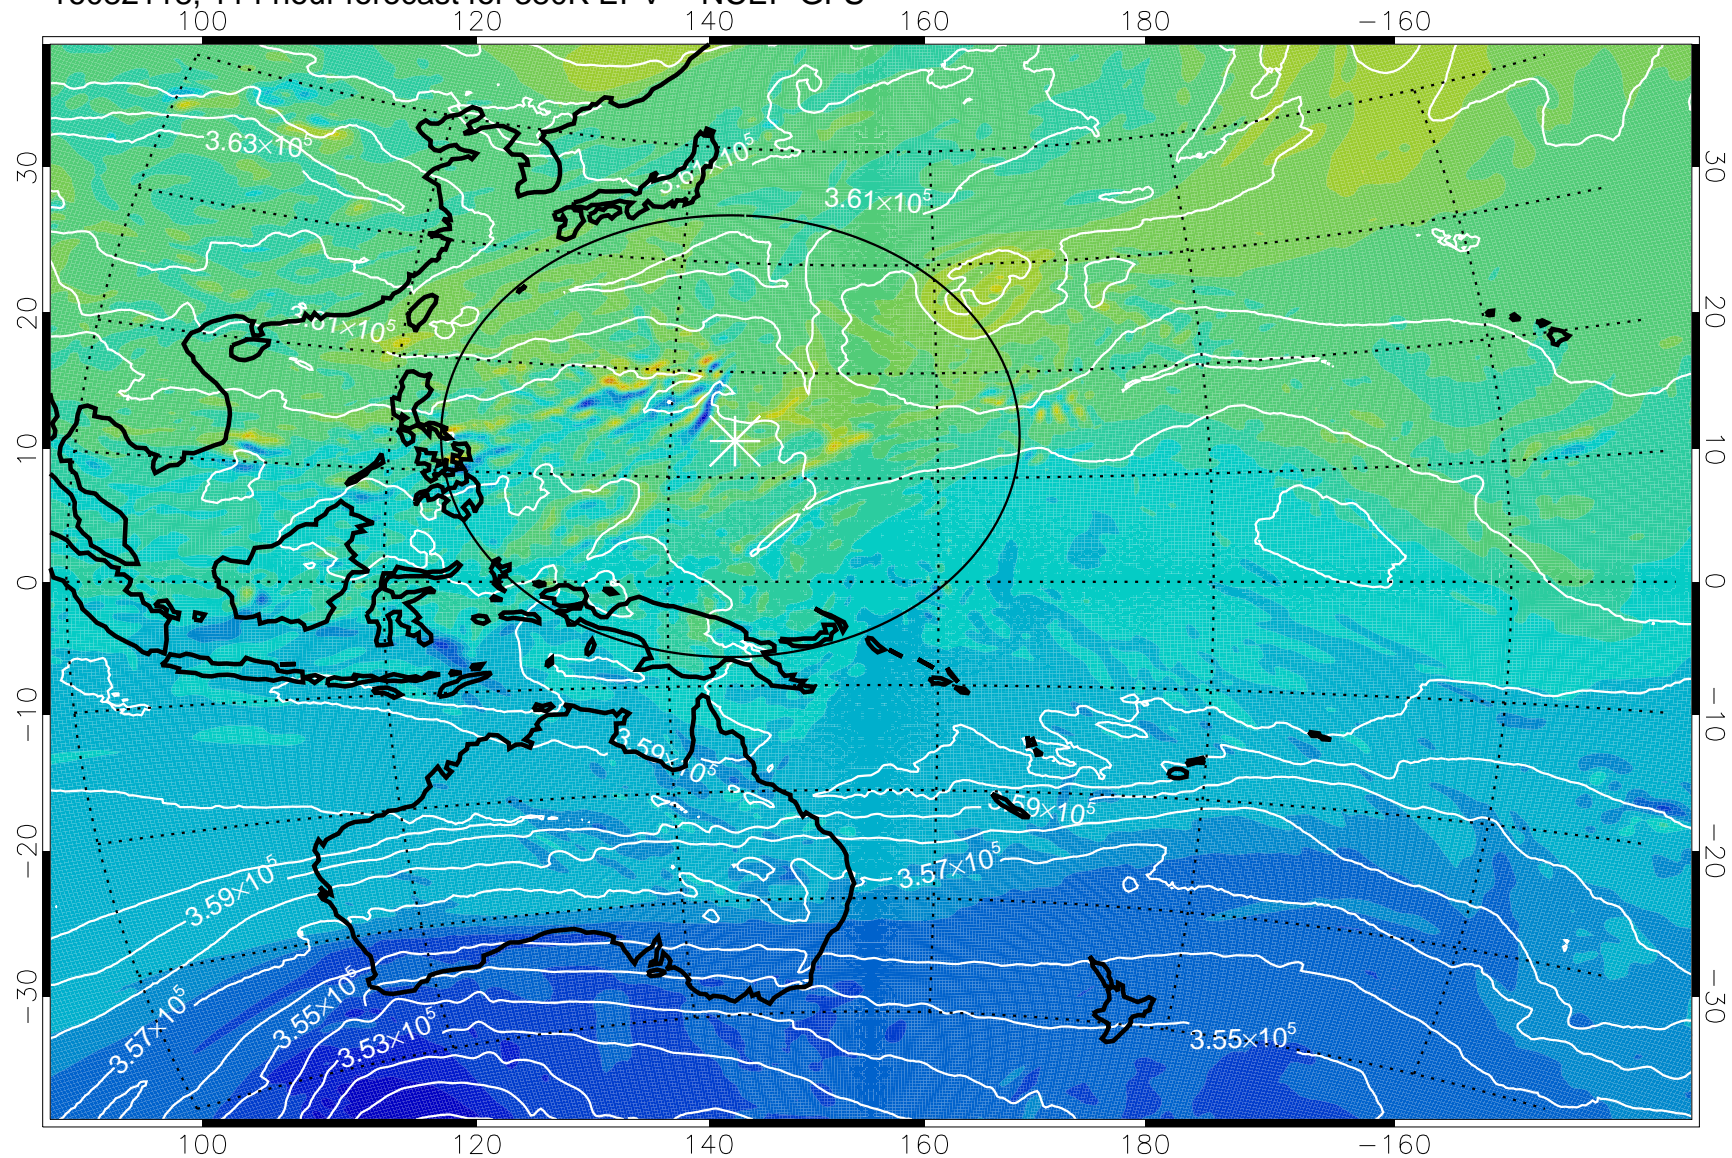

16082018, 90 hour forecast for 380K EPV -- NCEP GFS

380K Montgomery Streamfunction, white

Range ring of 2304 km

16082100, 96 hour forecast for 380K EPV -- NCEP GFS

380K Montgomery Streamfunction, white

Range ring of 2304 km

16082106, 102 hour forecast for 380K EPV -- NCEP GFS

380K Montgomery Streamfunction, white

Range ring of 2304 km

16082112, 108 hour forecast for 380K EPV -- NCEP GFS

380K Montgomery Streamfunction, white

Range ring of 2304 km

16082118, 114 hour forecast for 380K EPV -- NCEP GFS

380K Montgomery Streamfunction, white

Range ring of 2304 km

16082200, 120 hour forecast for 380K EPV -- NCEP GFS

380K Montgomery Streamfunction, white

Range ring of 2304 km