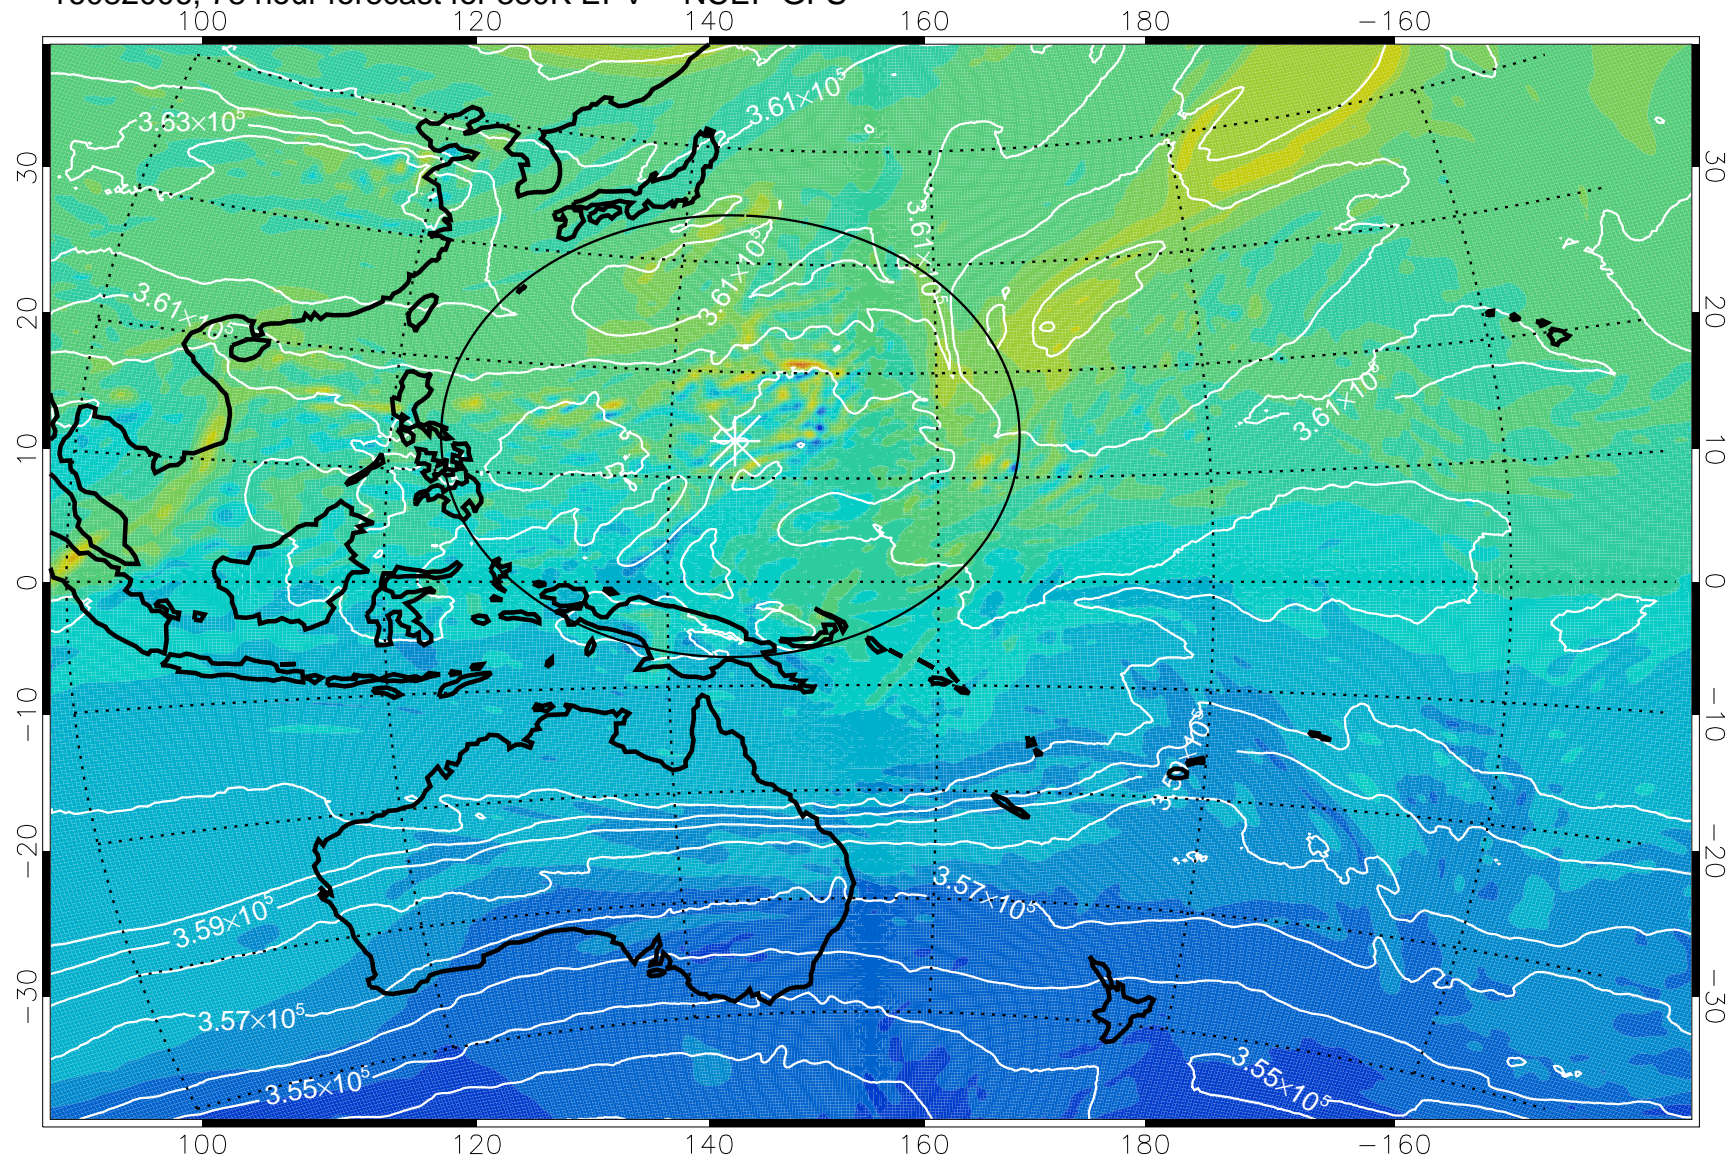

16081906, 54 hour forecast for 380K EPV -- NCEP GFS

380K Montgomery Streamfunction, white

Range ring of 2304 km

16081912, 60 hour forecast for 380K EPV -- NCEP GFS

380K Montgomery Streamfunction, white

Range ring of 2304 km

16081918, 66 hour forecast for 380K EPV -- NCEP GFS

380K Montgomery Streamfunction, white

Range ring of 2304 km

16082000, 72 hour forecast for 380K EPV -- NCEP GFS

380K Montgomery Streamfunction, white

Range ring of 2304 km

16082006, 78 hour forecast for 380K EPV -- NCEP GFS

380K Montgomery Streamfunction, white

Range ring of 2304 km

16082012, 84 hour forecast for 380K EPV -- NCEP GFS

380K Montgomery Streamfunction, white

Range ring of 2304 km

16082018, 90 hour forecast for 380K EPV -- NCEP GFS

380K Montgomery Streamfunction, white

Range ring of 2304 km

16082100, 96 hour forecast for 380K EPV -- NCEP GFS

380K Montgomery Streamfunction, white

Range ring of 2304 km