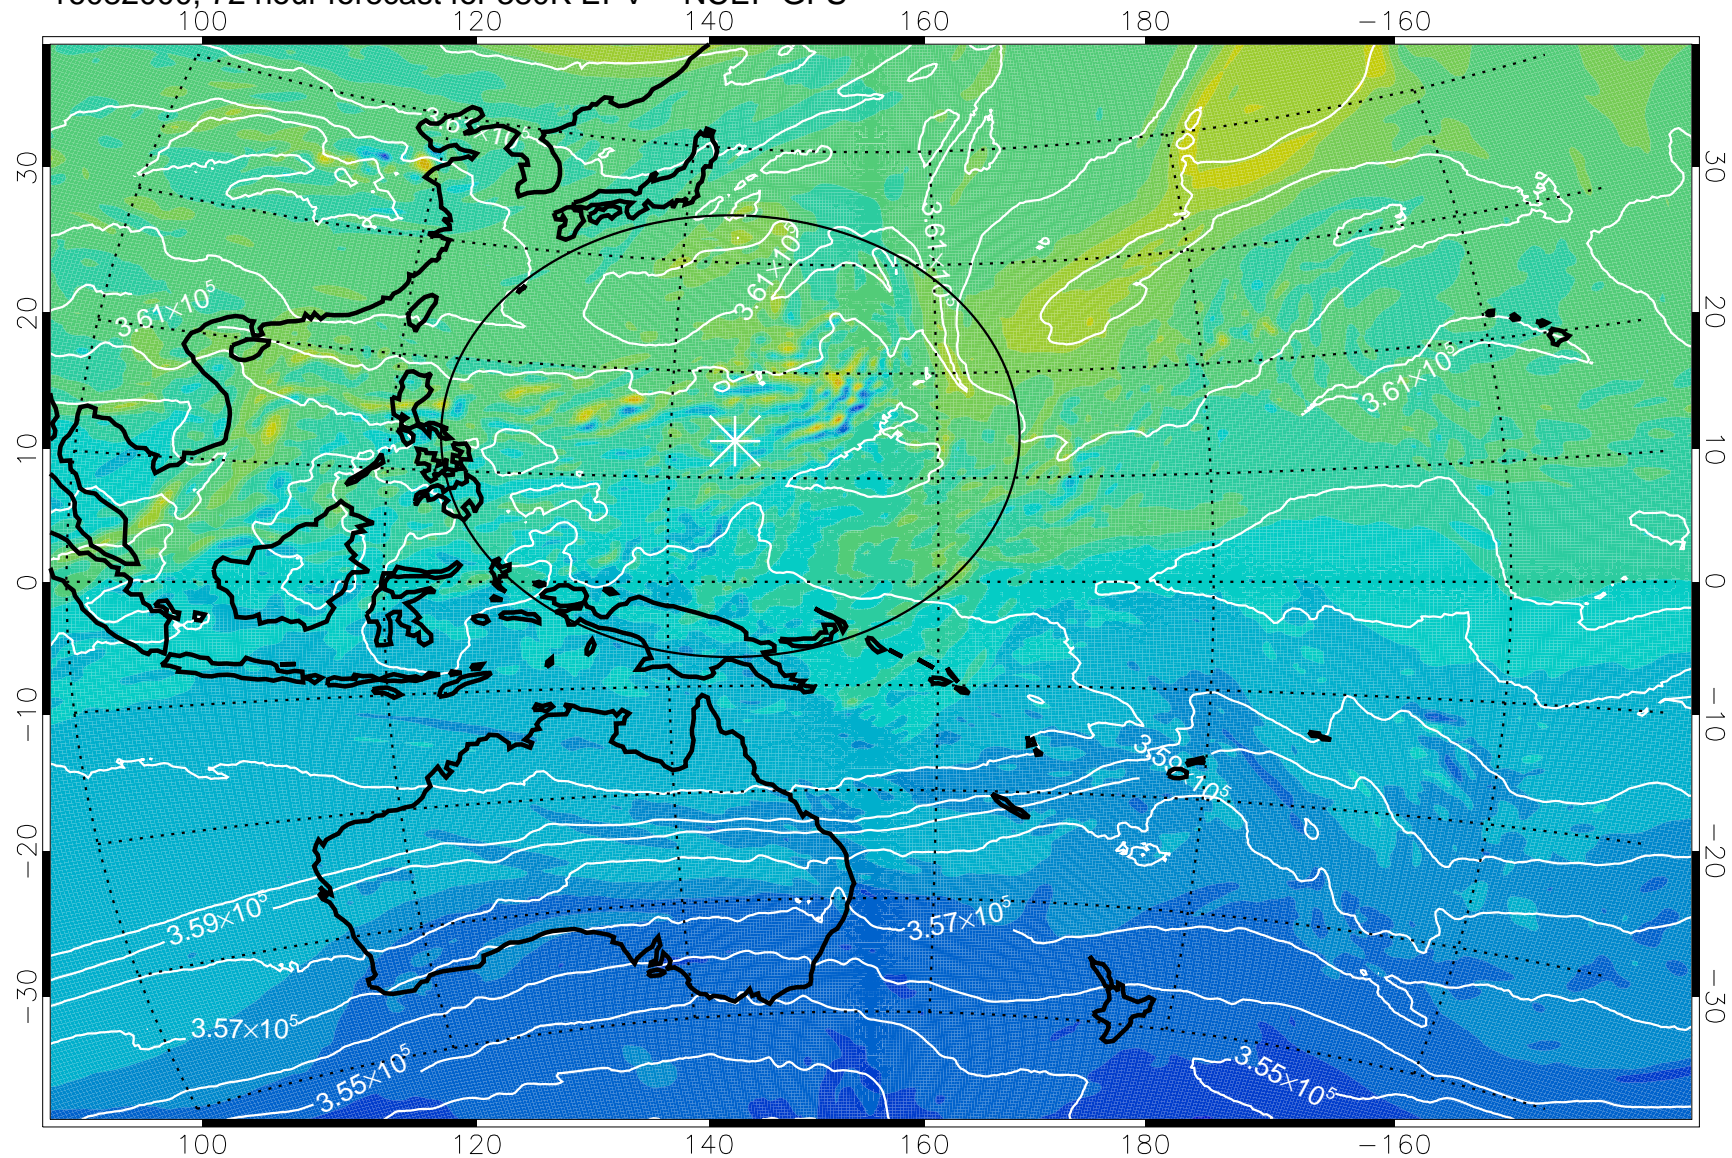

16081906, 54 hour forecast for 380K EPV -- NCEP GFS

380K Montgomery Streamfunction, white

Range ring of 2304 km

16081912, 60 hour forecast for 380K EPV -- NCEP GFS

380K Montgomery Streamfunction, white

Range ring of 2304 km

16081918, 66 hour forecast for 380K EPV -- NCEP GFS

380K Montgomery Streamfunction, white

Range ring of 2304 km

16082000, 72 hour forecast for 380K EPV -- NCEP GFS

380K Montgomery Streamfunction, white

Range ring of 2304 km

16082006, 78 hour forecast for 380K EPV -- NCEP GFS

380K Montgomery Streamfunction, white

Range ring of 2304 km

16082012, 84 hour forecast for 380K EPV -- NCEP GFS

380K Montgomery Streamfunction, white

Range ring of 2304 km

16082018, 90 hour forecast for 380K EPV -- NCEP GFS

380K Montgomery Streamfunction, white

Range ring of 2304 km

16082100, 96 hour forecast for 380K EPV -- NCEP GFS

380K Montgomery Streamfunction, white

Range ring of 2304 km