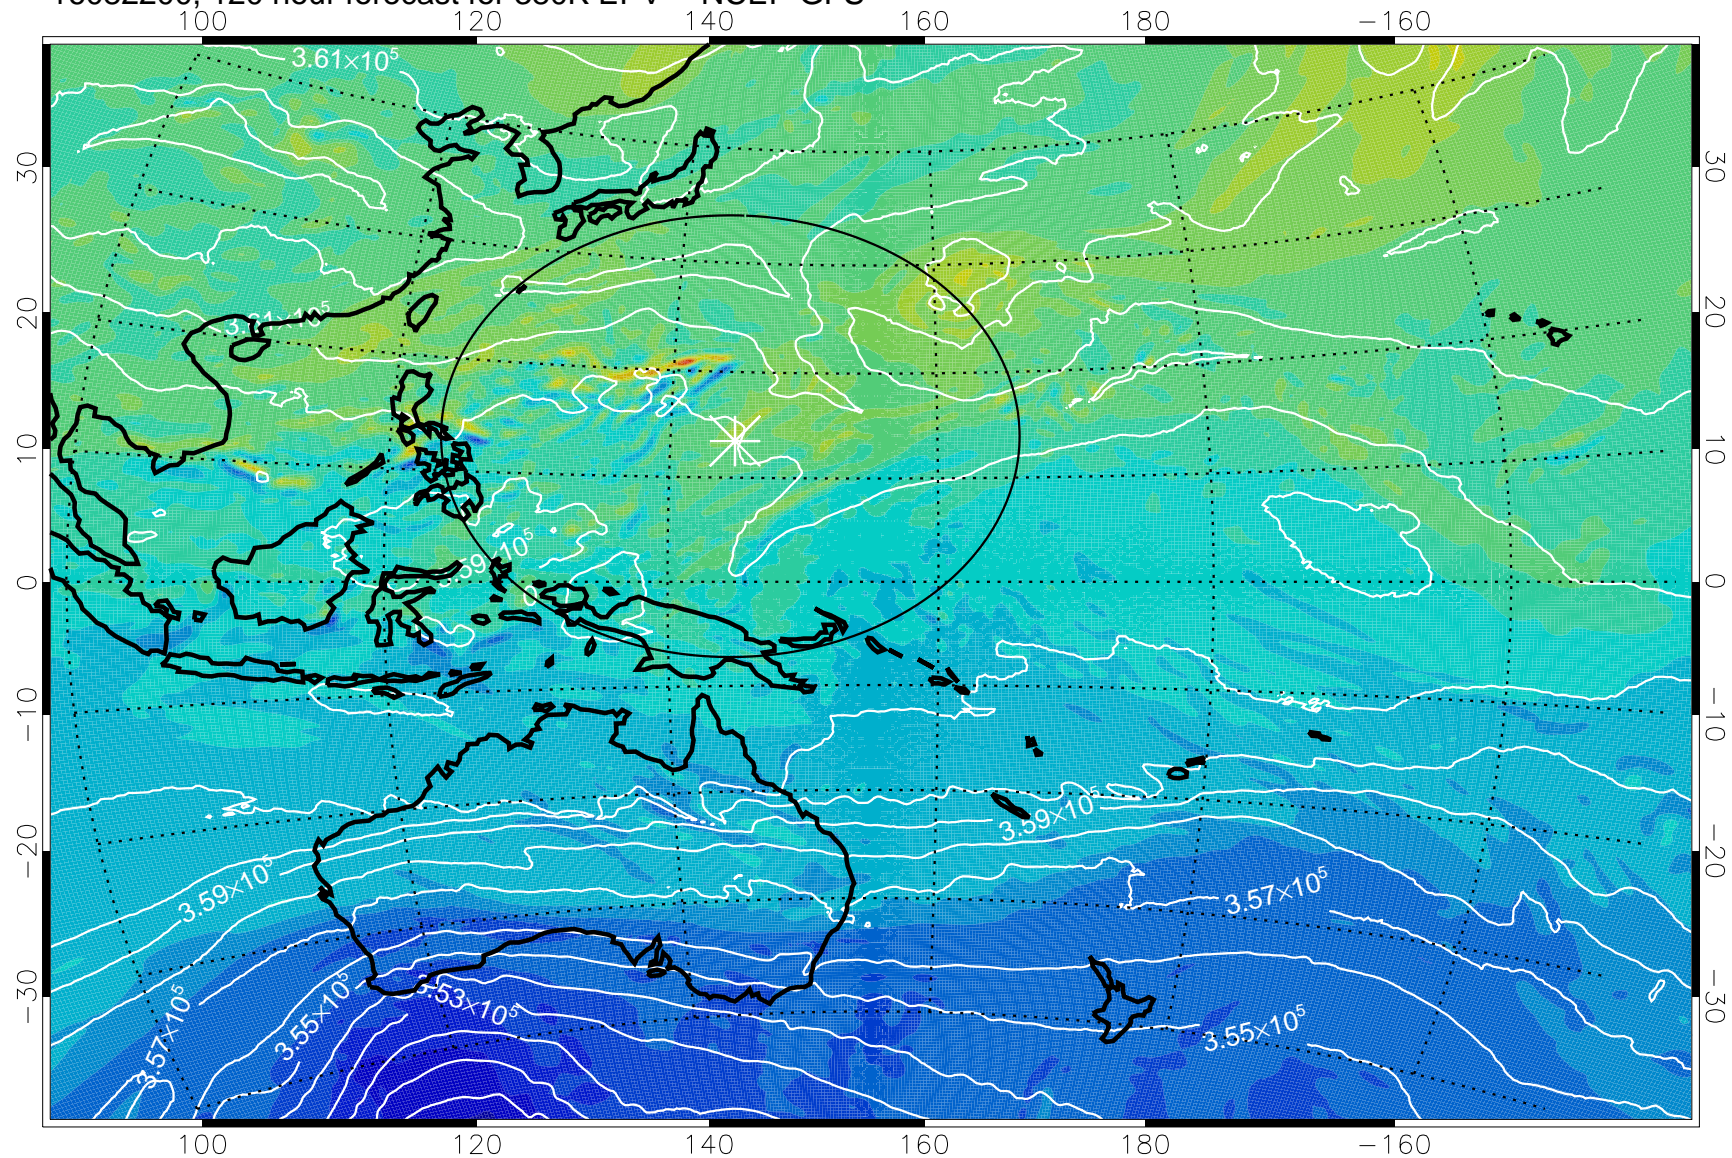

16082018, 90 hour forecast for 380K EPV -- NCEP GFS

380K Montgomery Streamfunction, white

Range ring of 2304 km

16082100, 96 hour forecast for 380K EPV -- NCEP GFS

380K Montgomery Streamfunction, white

Range ring of 2304 km

16082106, 102 hour forecast for 380K EPV -- NCEP GFS

380K Montgomery Streamfunction, white

Range ring of 2304 km

16082112, 108 hour forecast for 380K EPV -- NCEP GFS

380K Montgomery Streamfunction, white

Range ring of 2304 km

16082118, 114 hour forecast for 380K EPV -- NCEP GFS

380K Montgomery Streamfunction, white

Range ring of 2304 km

16082200, 120 hour forecast for 380K EPV -- NCEP GFS

380K Montgomery Streamfunction, white

Range ring of 2304 km