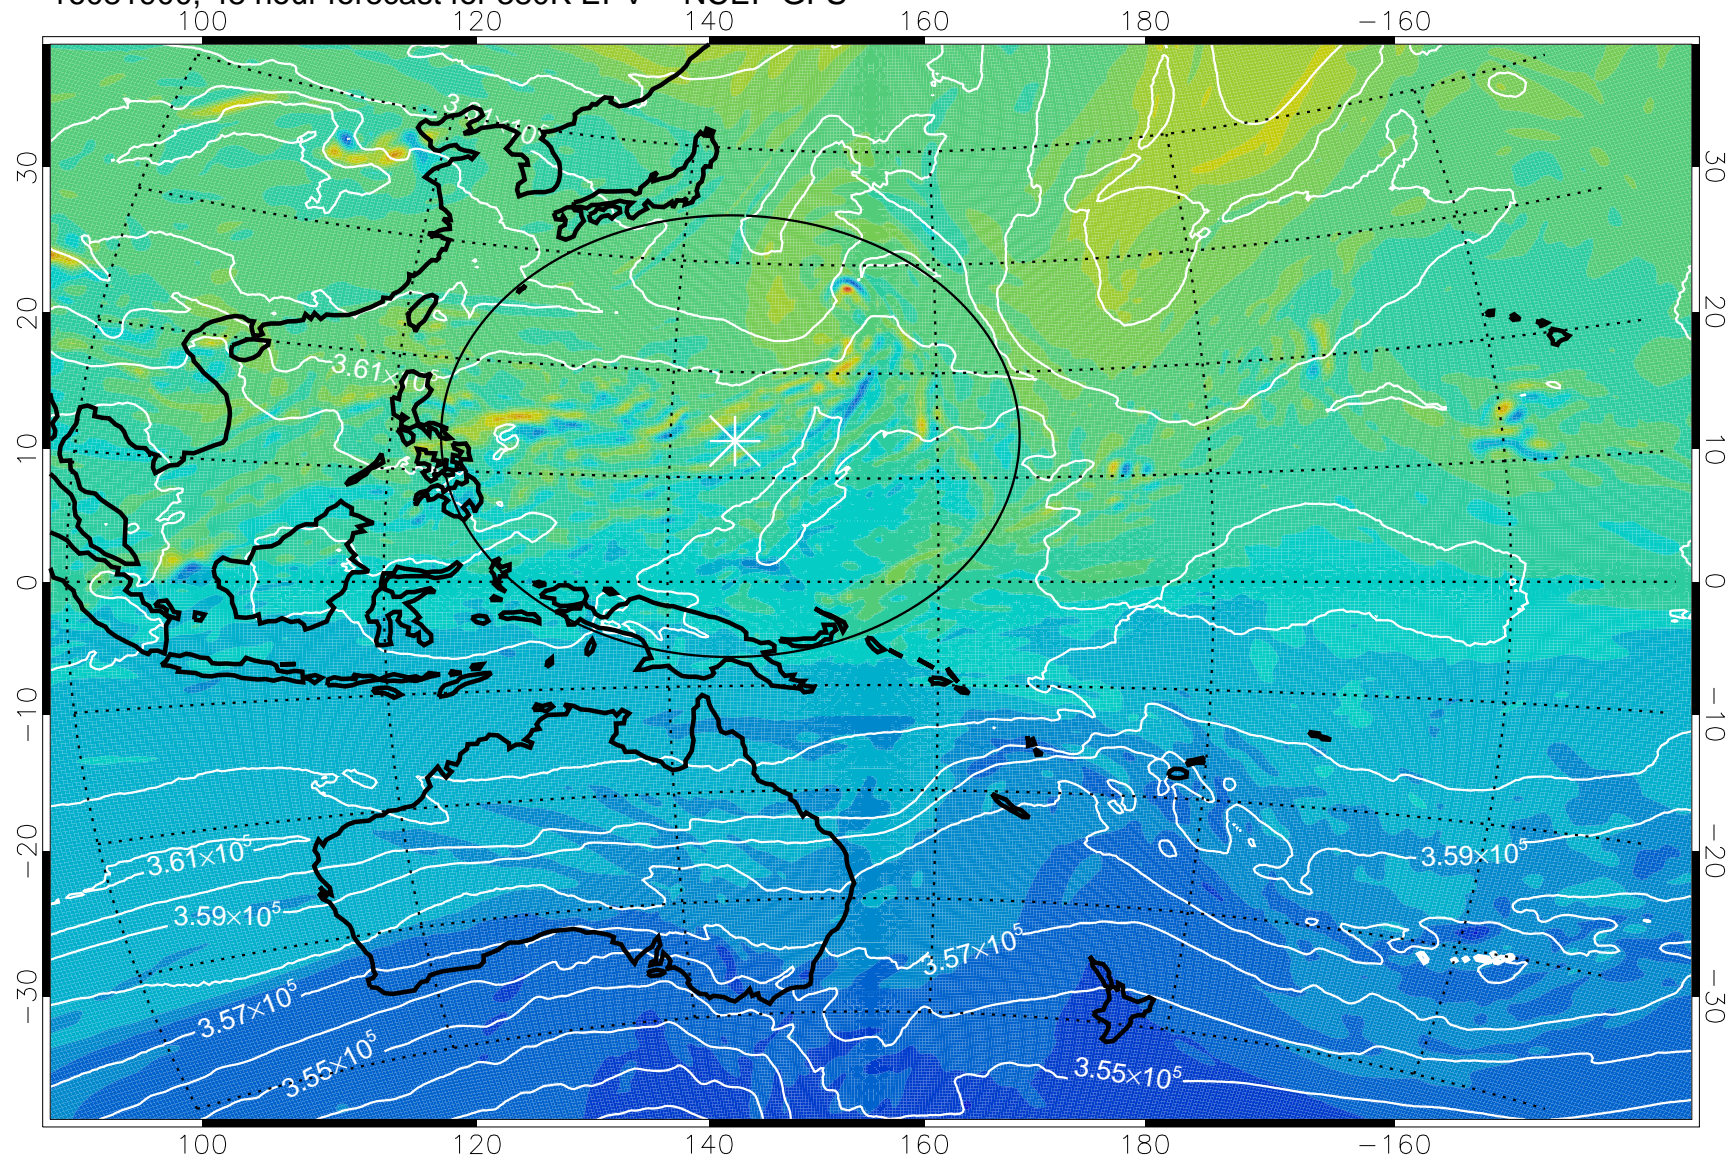

16081806, 30 hour forecast for 38K EPV -- NCEP GFS

38K Montgomery Streamfunction, white

Range ring of 2304 km

16081812, 36 hour forecast for 380K EPV -- NCEP GFS

380K Montgomery Streamfunction, white

Range ring of 2304 km

16081818, 42 hour forecast for 380K EPV -- NCEP GFS

380K Montgomery Streamfunction, white

Range ring of 2304 km

16081900, 48 hour forecast for 380K EPV -- NCEP GFS

380K Montgomery Streamfunction, white

Range ring of 2304 km

16081906, 54 hour forecast for 380K EPV -- NCEP GFS

380K Montgomery Streamfunction, white

Range ring of 2304 km

16081912, 60 hour forecast for 380K EPV -- NCEP GFS

380K Montgomery Streamfunction, white

Range ring of 2304 km

16081918, 66 hour forecast for 380K EPV -- NCEP GFS

380K Montgomery Streamfunction, white

Range ring of 2304 km

16082000, 72 hour forecast for 380K EPV -- NCEP GFS

380K Montgomery Streamfunction, white

Range ring of 2304 km