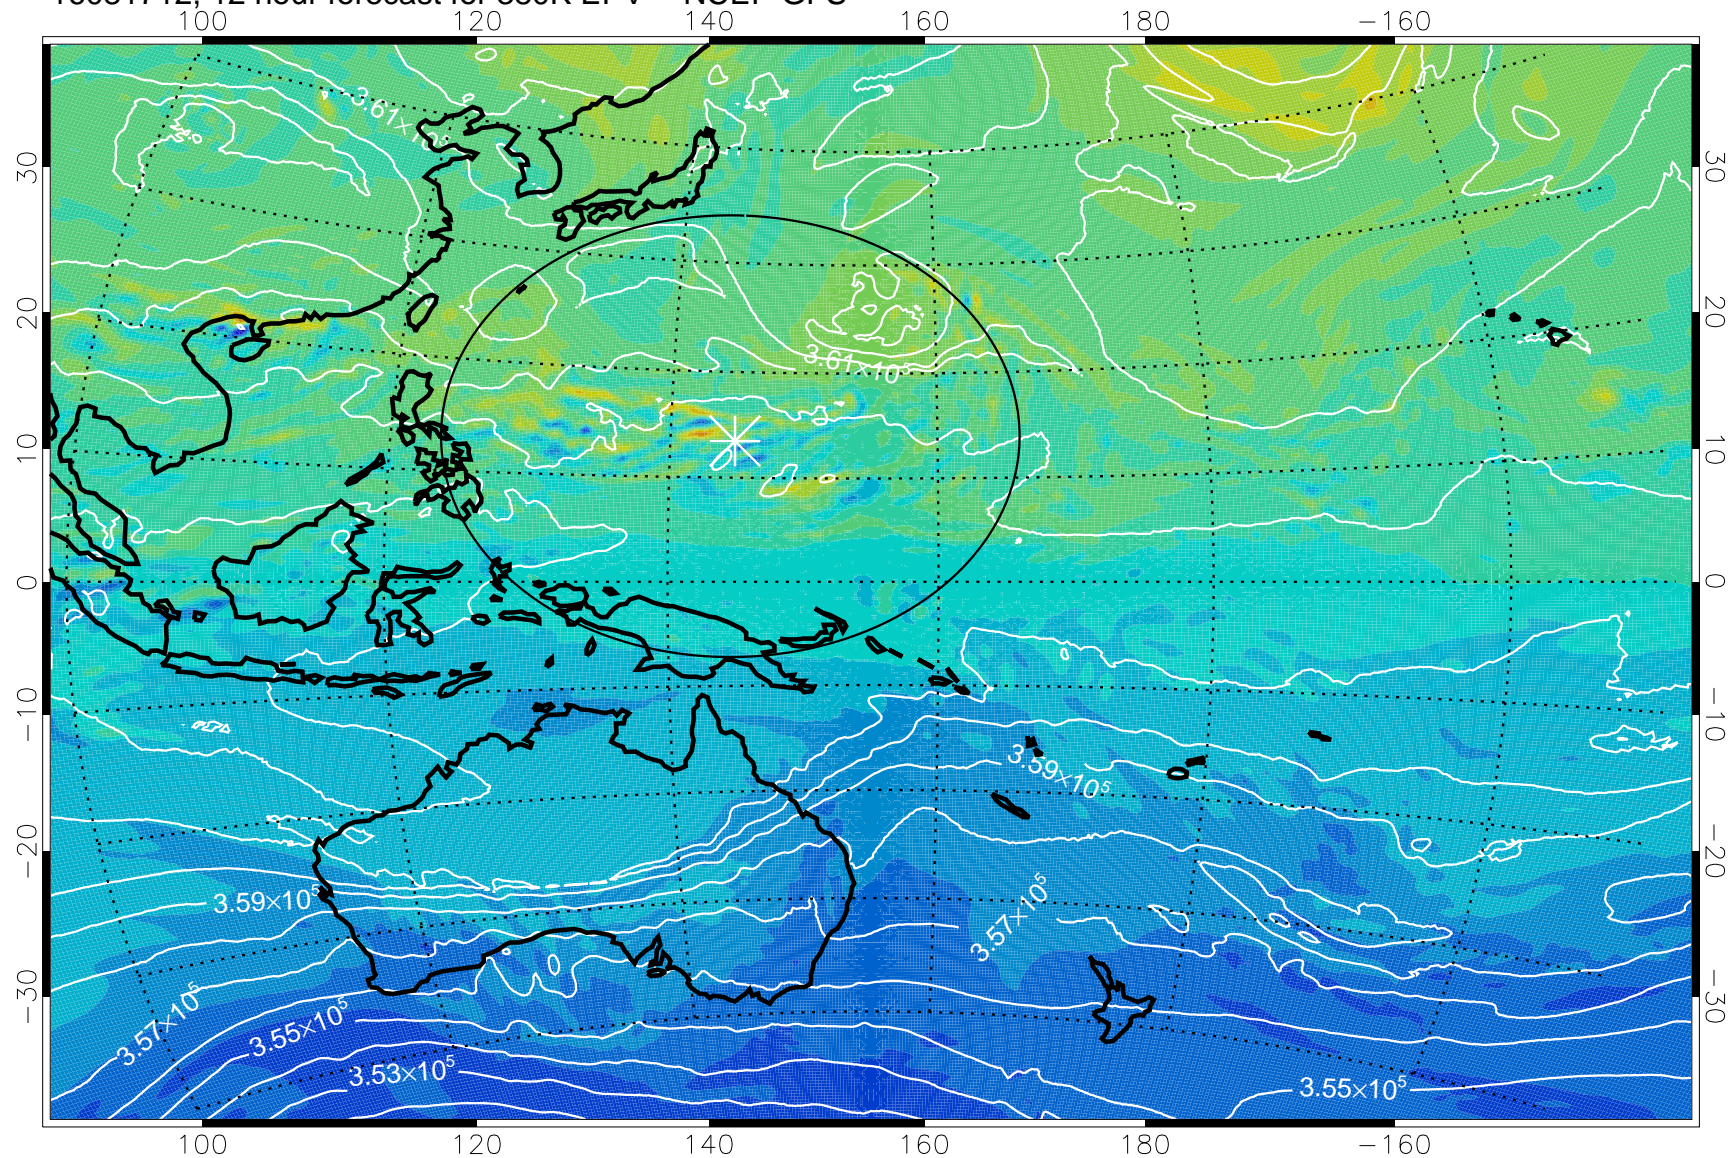

16081706, 6 hour forecast for 380K EPV -- NCEP GFS

380K Montgomery Streamfunction, white

Range ring of 2304 km

16081712, 12 hour forecast for 380K EPV -- NCEP GFS

380K Montgomery Streamfunction, white

Range ring of 2304 km

16081718, 18 hour forecast for 380K EPV -- NCEP GFS

380K Montgomery Streamfunction, white

Range ring of 2304 km

16081800, 24 hour forecast for 380K EPV -- NCEP GFS

380K Montgomery Streamfunction, white

Range ring of 2304 km

16081806, 30 hour forecast for 38K EPV -- NCEP GFS

38K Montgomery Streamfunction, white

Range ring of 2304 km

16081812, 36 hour forecast for 380K EPV -- NCEP GFS

380K Montgomery Streamfunction, white

Range ring of 2304 km

16081818, 42 hour forecast for 380K EPV -- NCEP GFS

380K Montgomery Streamfunction, white

Range ring of 2304 km

16081900, 48 hour forecast for 380K EPV -- NCEP GFS

380K Montgomery Streamfunction, white

Range ring of 2304 km