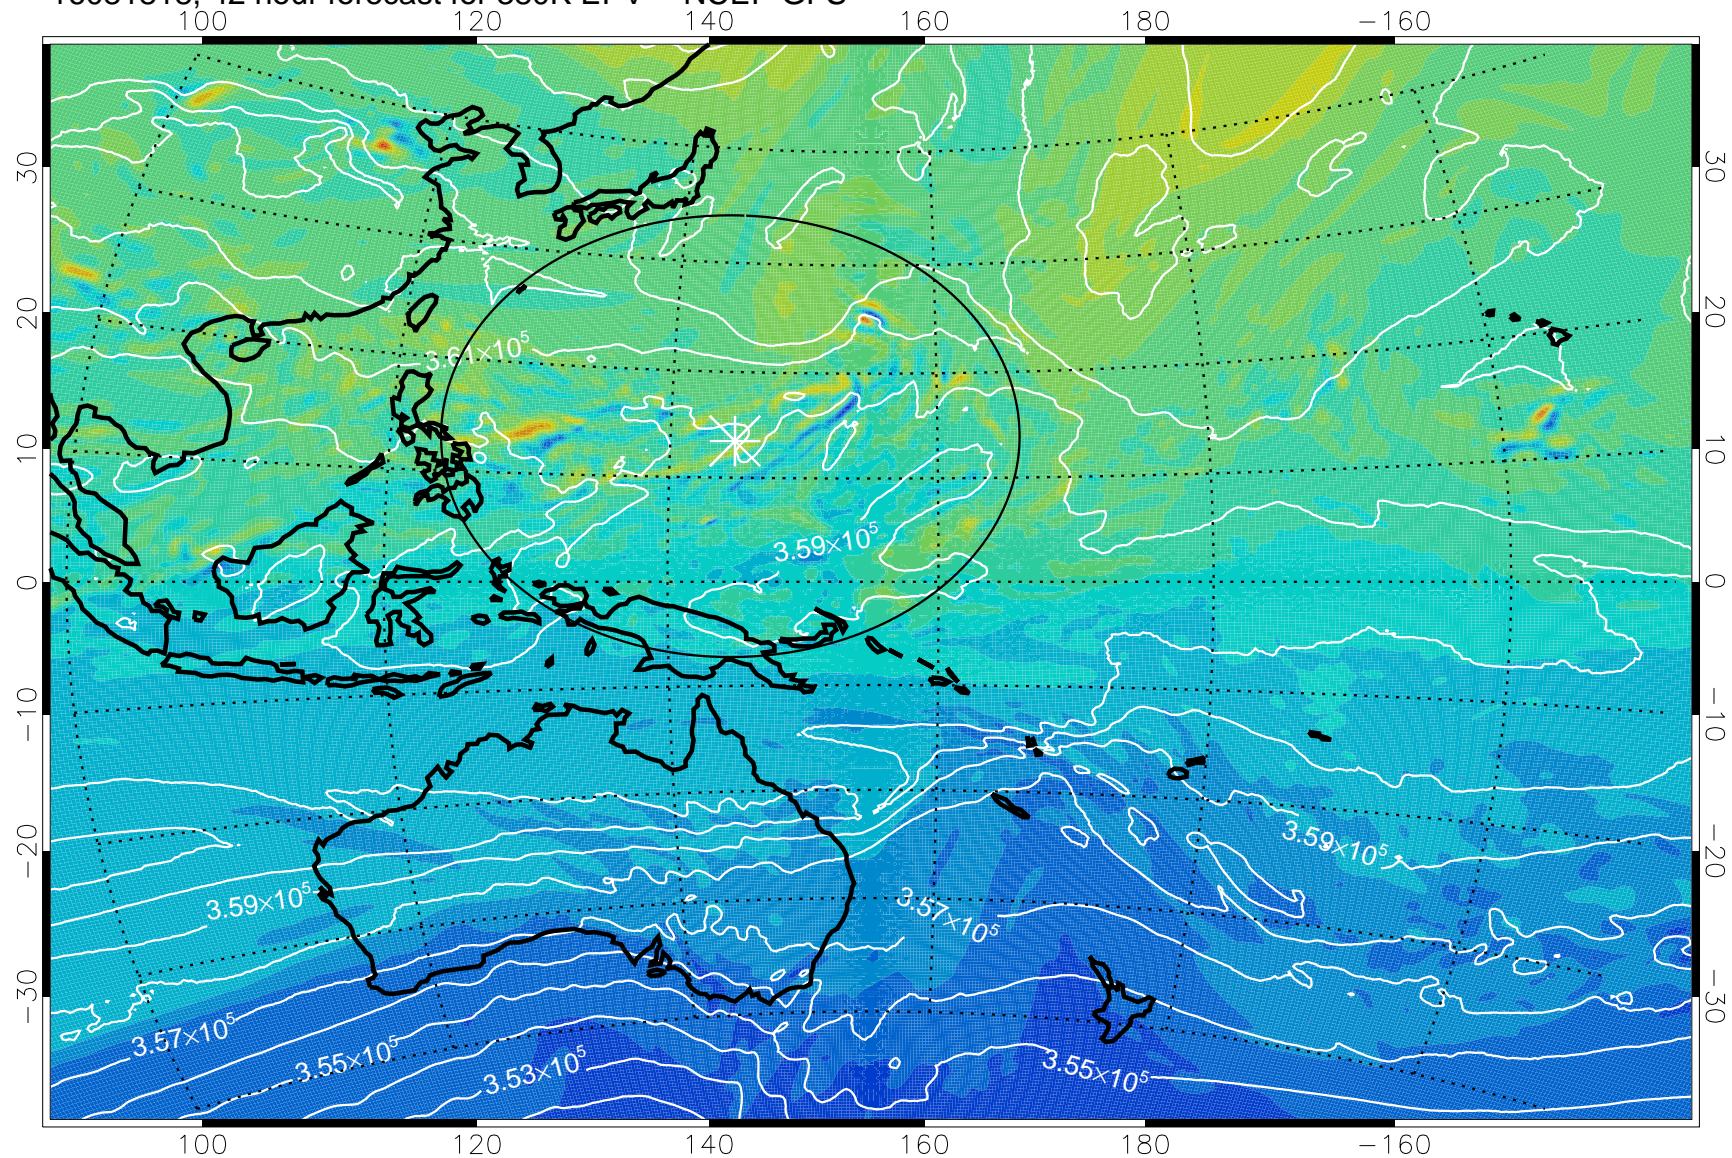

16081806, 30 hour forecast for 38K EPV -- NCEP GFS

38K Montgomery Streamfunction, white

Range ring of 2304 km

16081812, 36 hour forecast for 380K EPV -- NCEP GFS

380K Montgomery Streamfunction, white

Range ring of 2304 km

16081818, 42 hour forecast for 380K EPV -- NCEP GFS

380K Montgomery Streamfunction, white

Range ring of 2304 km

16081900, 48 hour forecast for 380K EPV -- NCEP GFS

380K Montgomery Streamfunction, white

Range ring of 2304 km

16081906, 54 hour forecast for 380K EPV -- NCEP GFS

380K Montgomery Streamfunction, white

Range ring of 2304 km

16081912, 60 hour forecast for 380K EPV -- NCEP GFS

380K Montgomery Streamfunction, white

Range ring of 2304 km

16081918, 66 hour forecast for 380K EPV -- NCEP GFS

380K Montgomery Streamfunction, white

Range ring of 2304 km

16082000, 72 hour forecast for 380K EPV -- NCEP GFS

380K Montgomery Streamfunction, white

Range ring of 2304 km