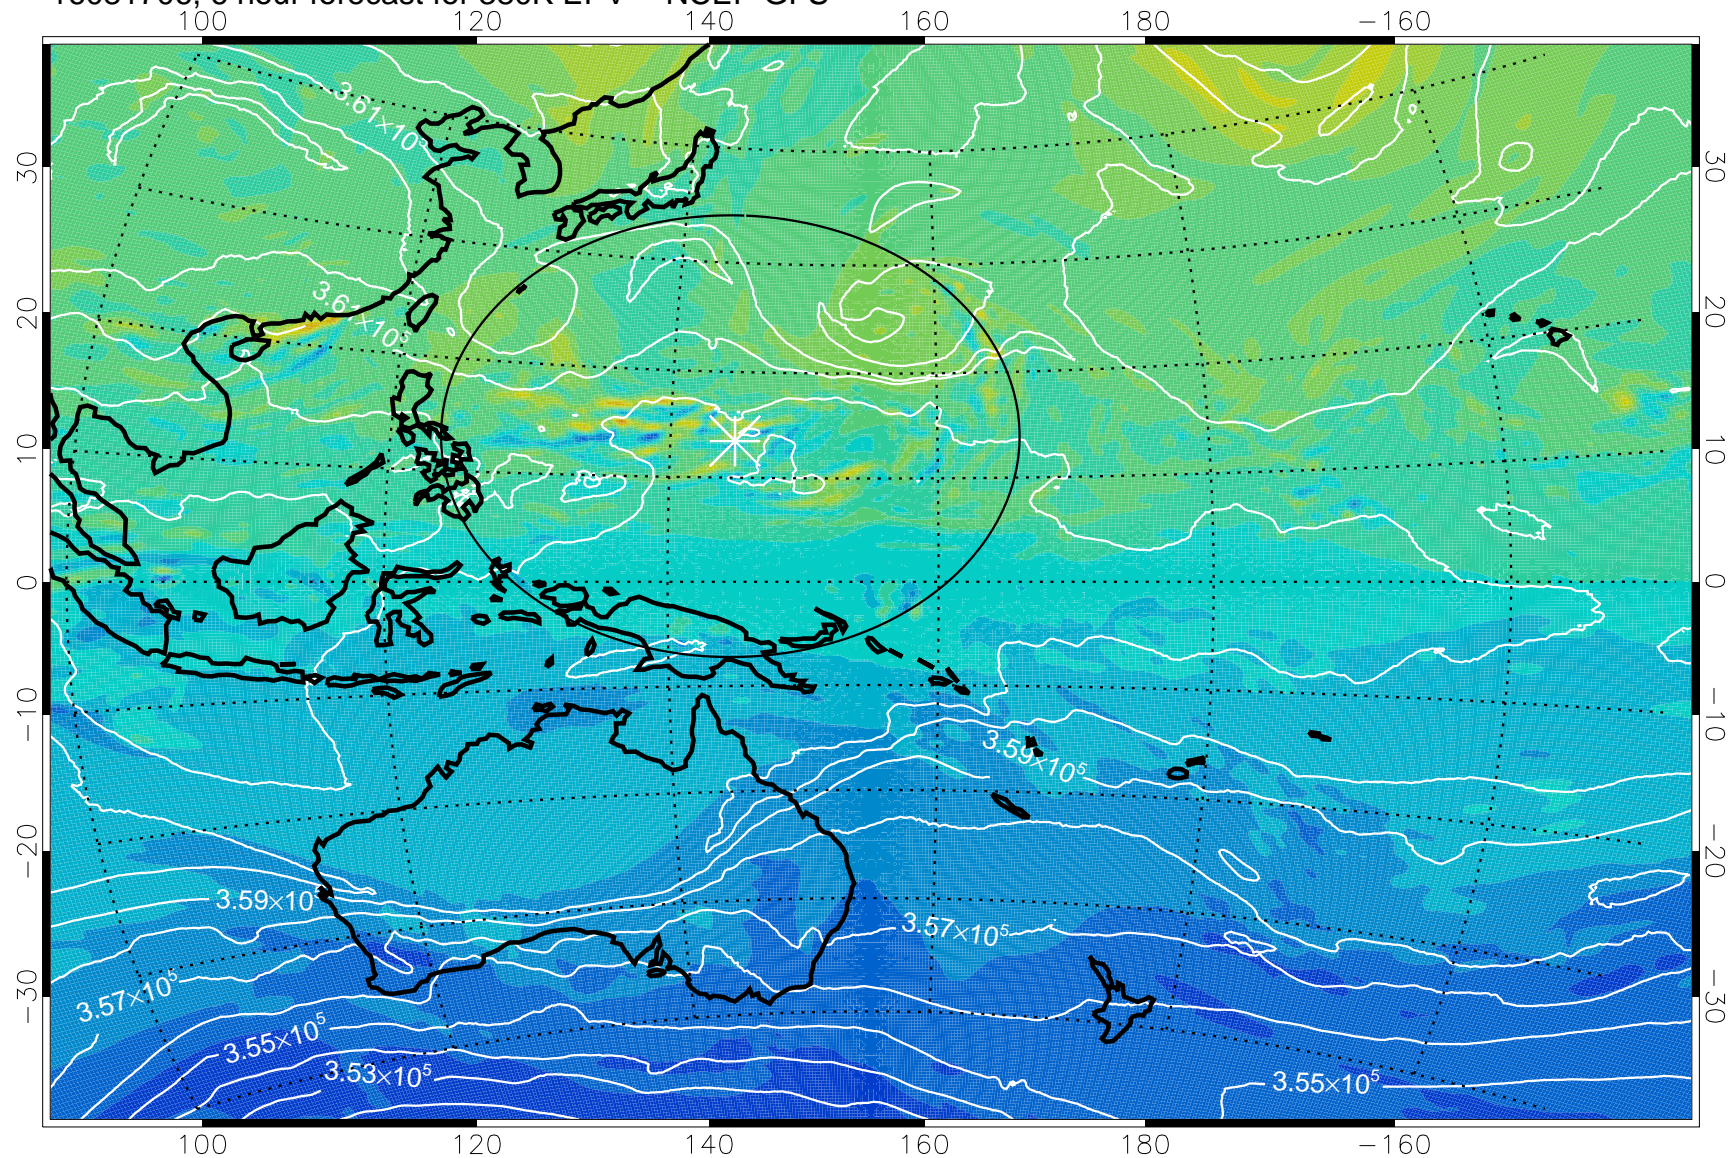

16081706, 6 hour forecast for 380K EPV -- NCEP GFS

380K Montgomery Streamfunction, white

Range ring of 2304 km

16081712, 12 hour forecast for 380K EPV -- NCEP GFS

380K Montgomery Streamfunction, white

Range ring of 2304 km

16081718, 18 hour forecast for 380K EPV -- NCEP GFS

380K Montgomery Streamfunction, white

Range ring of 2304 km

16081800, 24 hour forecast for 380K EPV -- NCEP GFS

380K Montgomery Streamfunction, white

Range ring of 2304 km

16081806, 30 hour forecast for 38K EPV -- NCEP GFS

38K Montgomery Streamfunction, white

Range ring of 2304 km

16081812, 36 hour forecast for 380K EPV -- NCEP GFS

380K Montgomery Streamfunction, white

Range ring of 2304 km

16081818, 42 hour forecast for 380K EPV -- NCEP GFS

380K Montgomery Streamfunction, white

Range ring of 2304 km

16081900, 48 hour forecast for 380K EPV -- NCEP GFS

380K Montgomery Streamfunction, white

Range ring of 2304 km