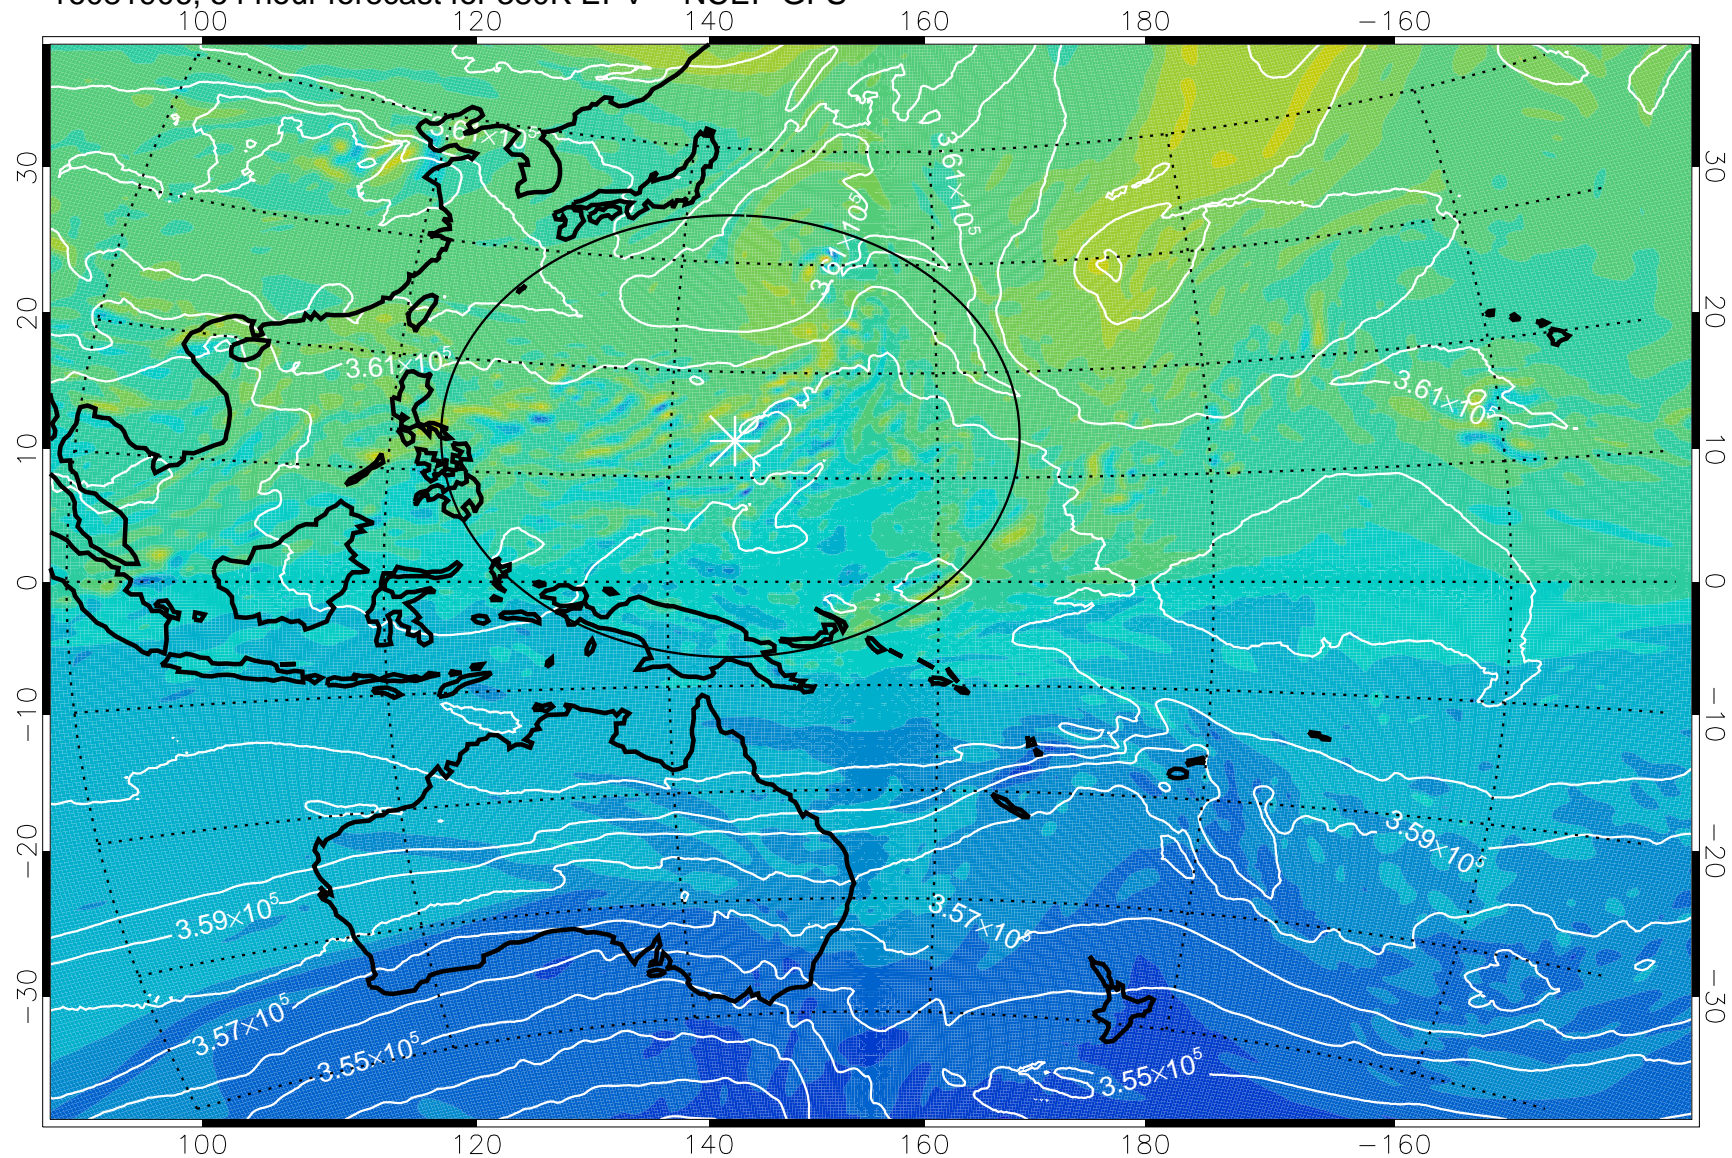

16081806, 30 hour forecast for 38K EPV -- NCEP GFS

38K Montgomery Streamfunction, white

Range ring of 2304 km

16081812, 36 hour forecast for 380K EPV -- NCEP GFS

380K Montgomery Streamfunction, white

Range ring of 2304 km

16081818, 42 hour forecast for 380K EPV -- NCEP GFS

380K Montgomery Streamfunction, white

Range ring of 2304 km

16081900, 48 hour forecast for 380K EPV -- NCEP GFS

380K Montgomery Streamfunction, white

Range ring of 2304 km

16081906, 54 hour forecast for 380K EPV -- NCEP GFS

380K Montgomery Streamfunction, white

Range ring of 2304 km

16081912, 60 hour forecast for 380K EPV -- NCEP GFS

380K Montgomery Streamfunction, white

Range ring of 2304 km

16081918, 66 hour forecast for 380K EPV -- NCEP GFS

380K Montgomery Streamfunction, white

Range ring of 2304 km

16082000, 72 hour forecast for 380K EPV -- NCEP GFS

380K Montgomery Streamfunction, white

Range ring of 2304 km