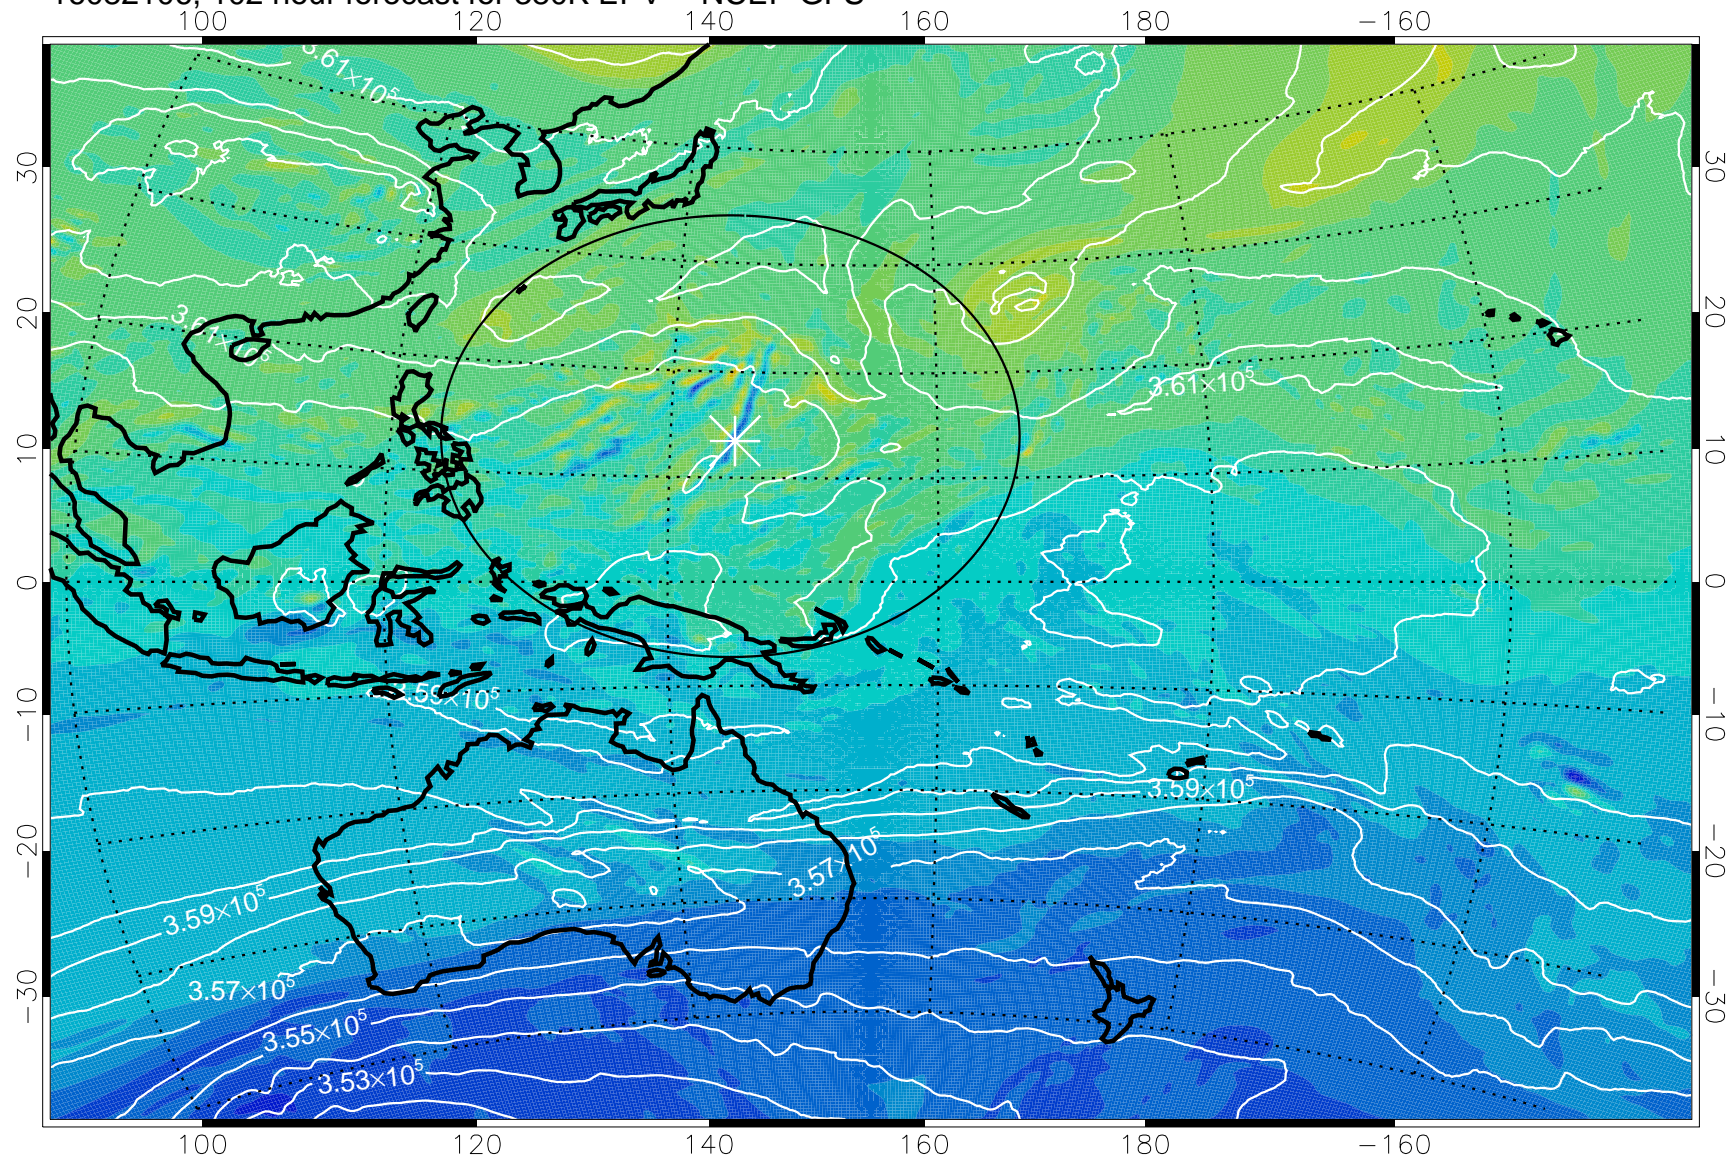

16082006, 78 hour forecast for 380K EPV -- NCEP GFS

380K Montgomery Streamfunction, white

Range ring of 2304 km

16082012, 84 hour forecast for 380K EPV -- NCEP GFS

380K Montgomery Streamfunction, white

Range ring of 2304 km

16082018, 90 hour forecast for 380K EPV -- NCEP GFS

380K Montgomery Streamfunction, white

Range ring of 2304 km

16082100, 96 hour forecast for 380K EPV -- NCEP GFS

380K Montgomery Streamfunction, white

Range ring of 2304 km

16082106, 102 hour forecast for 380K EPV -- NCEP GFS

380K Montgomery Streamfunction, white

Range ring of 2304 km

16082112, 108 hour forecast for 380K EPV -- NCEP GFS

380K Montgomery Streamfunction, white

Range ring of 2304 km

16082118, 114 hour forecast for 380K EPV -- NCEP GFS

380K Montgomery Streamfunction, white

Range ring of 2304 km

16082200, 120 hour forecast for 380K EPV -- NCEP GFS

380K Montgomery Streamfunction, white

Range ring of 2304 km