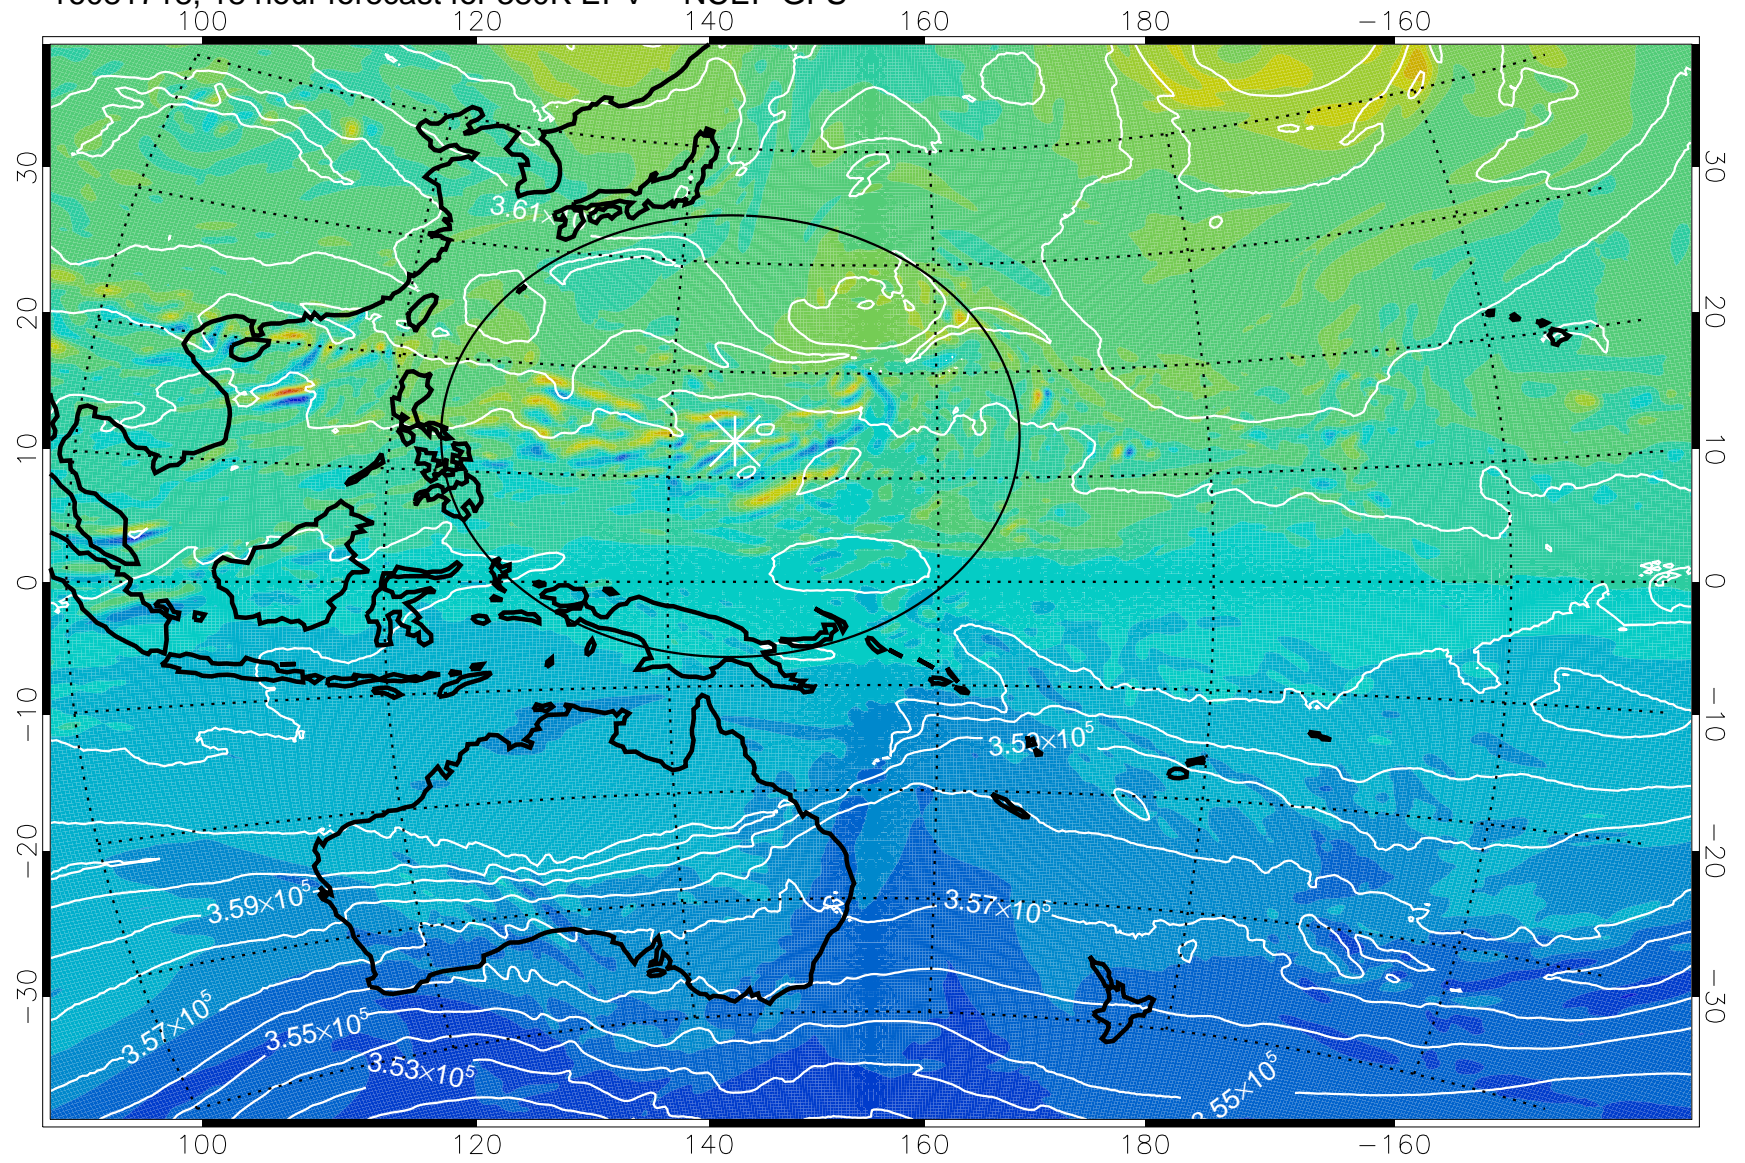

16081706, 6 hour forecast for 380K EPV -- NCEP GFS

380K Montgomery Streamfunction, white

Range ring of 2304 km

16081712, 12 hour forecast for 380K EPV -- NCEP GFS

380K Montgomery Streamfunction, white

Range ring of 2304 km

16081718, 18 hour forecast for 380K EPV -- NCEP GFS

380K Montgomery Streamfunction, white

Range ring of 2304 km

16081800, 24 hour forecast for 380K EPV -- NCEP GFS

380K Montgomery Streamfunction, white

Range ring of 2304 km

16081806, 30 hour forecast for 38K EPV -- NCEP GFS

38K Montgomery Streamfunction, white

Range ring of 2304 km

16081812, 36 hour forecast for 380K EPV -- NCEP GFS

380K Montgomery Streamfunction, white

Range ring of 2304 km

16081818, 42 hour forecast for 380K EPV -- NCEP GFS

380K Montgomery Streamfunction, white

Range ring of 2304 km

16081900, 48 hour forecast for 380K EPV -- NCEP GFS

380K Montgomery Streamfunction, white

Range ring of 2304 km