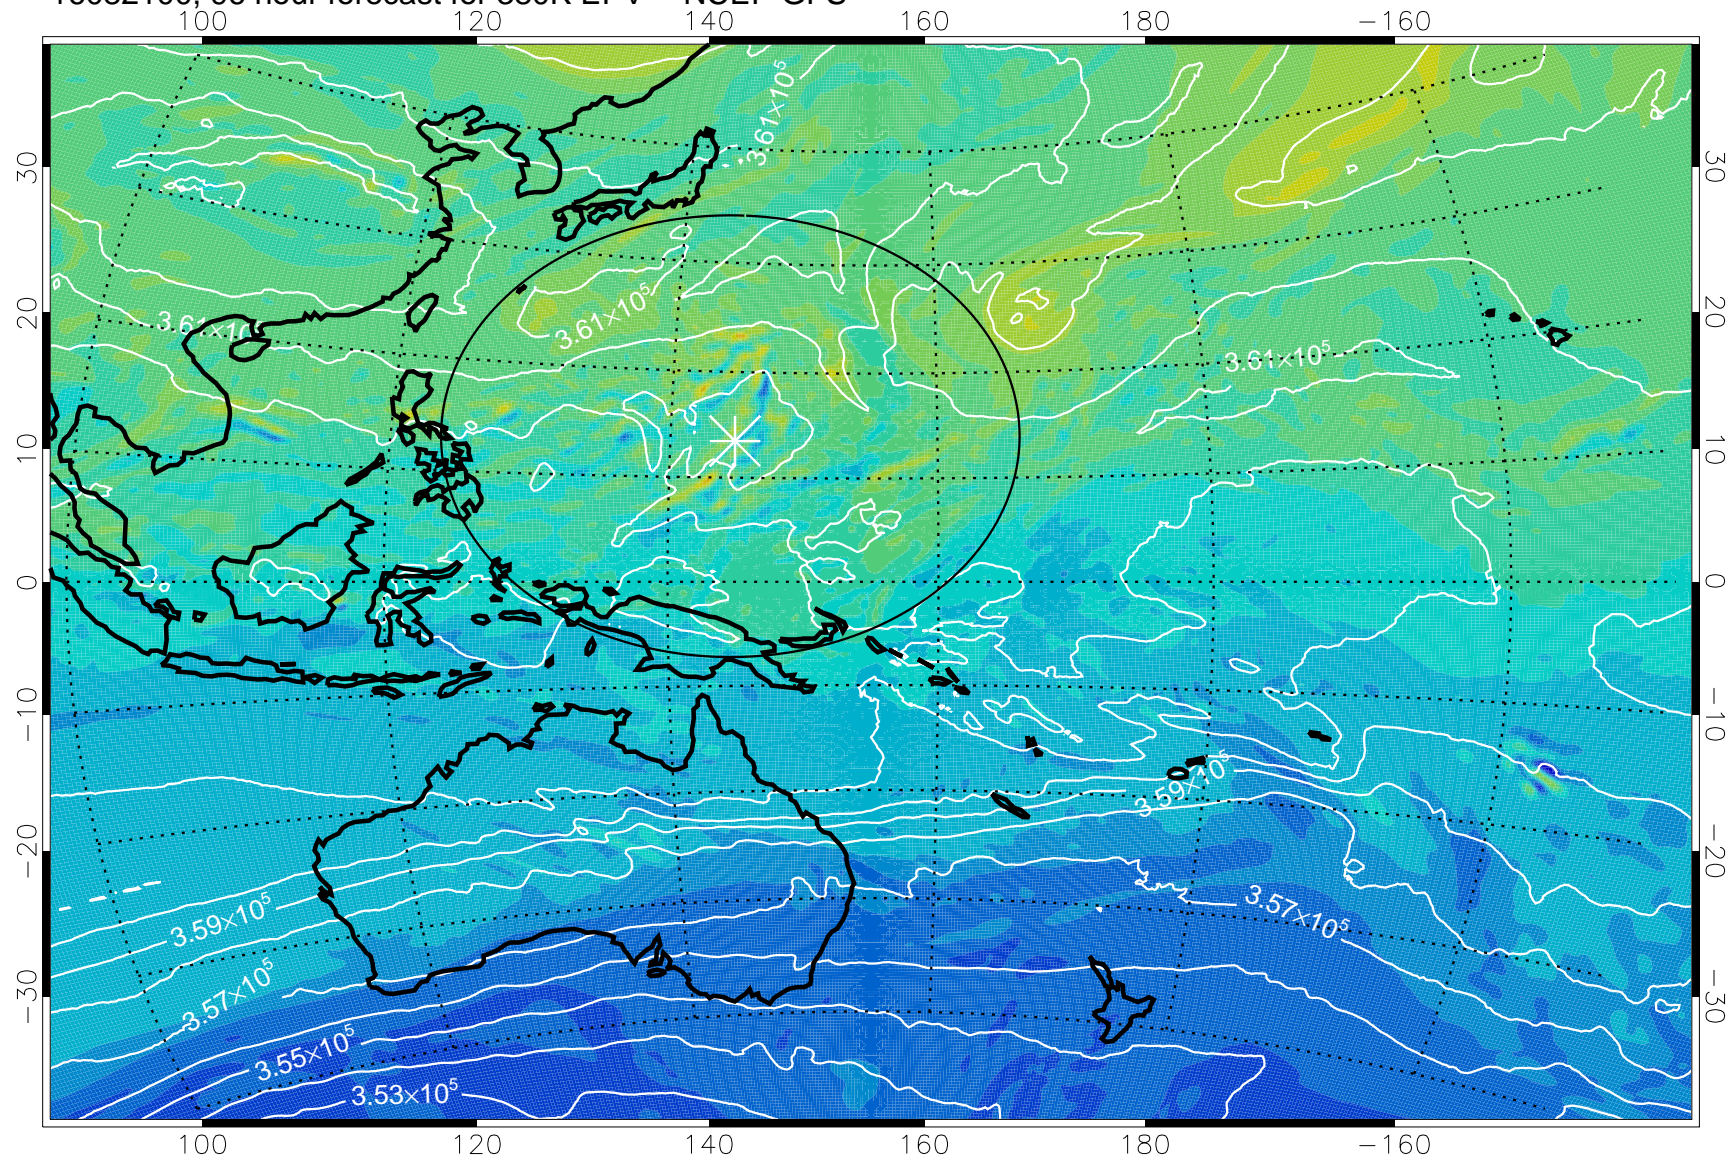

16082006, 78 hour forecast for 380K EPV -- NCEP GFS

380K Montgomery Streamfunction, white

Range ring of 2304 km

16082012, 84 hour forecast for 380K EPV -- NCEP GFS

380K Montgomery Streamfunction, white

Range ring of 2304 km

16082018, 90 hour forecast for 380K EPV -- NCEP GFS

380K Montgomery Streamfunction, white

Range ring of 2304 km

16082100, 96 hour forecast for 380K EPV -- NCEP GFS

380K Montgomery Streamfunction, white

Range ring of 2304 km

16082106, 102 hour forecast for 380K EPV -- NCEP GFS

380K Montgomery Streamfunction, white

Range ring of 2304 km

16082112, 108 hour forecast for 380K EPV -- NCEP GFS

380K Montgomery Streamfunction, white

Range ring of 2304 km

16082118, 114 hour forecast for 380K EPV -- NCEP GFS

380K Montgomery Streamfunction, white

Range ring of 2304 km

16082200, 120 hour forecast for 380K EPV -- NCEP GFS

380K Montgomery Streamfunction, white

Range ring of 2304 km