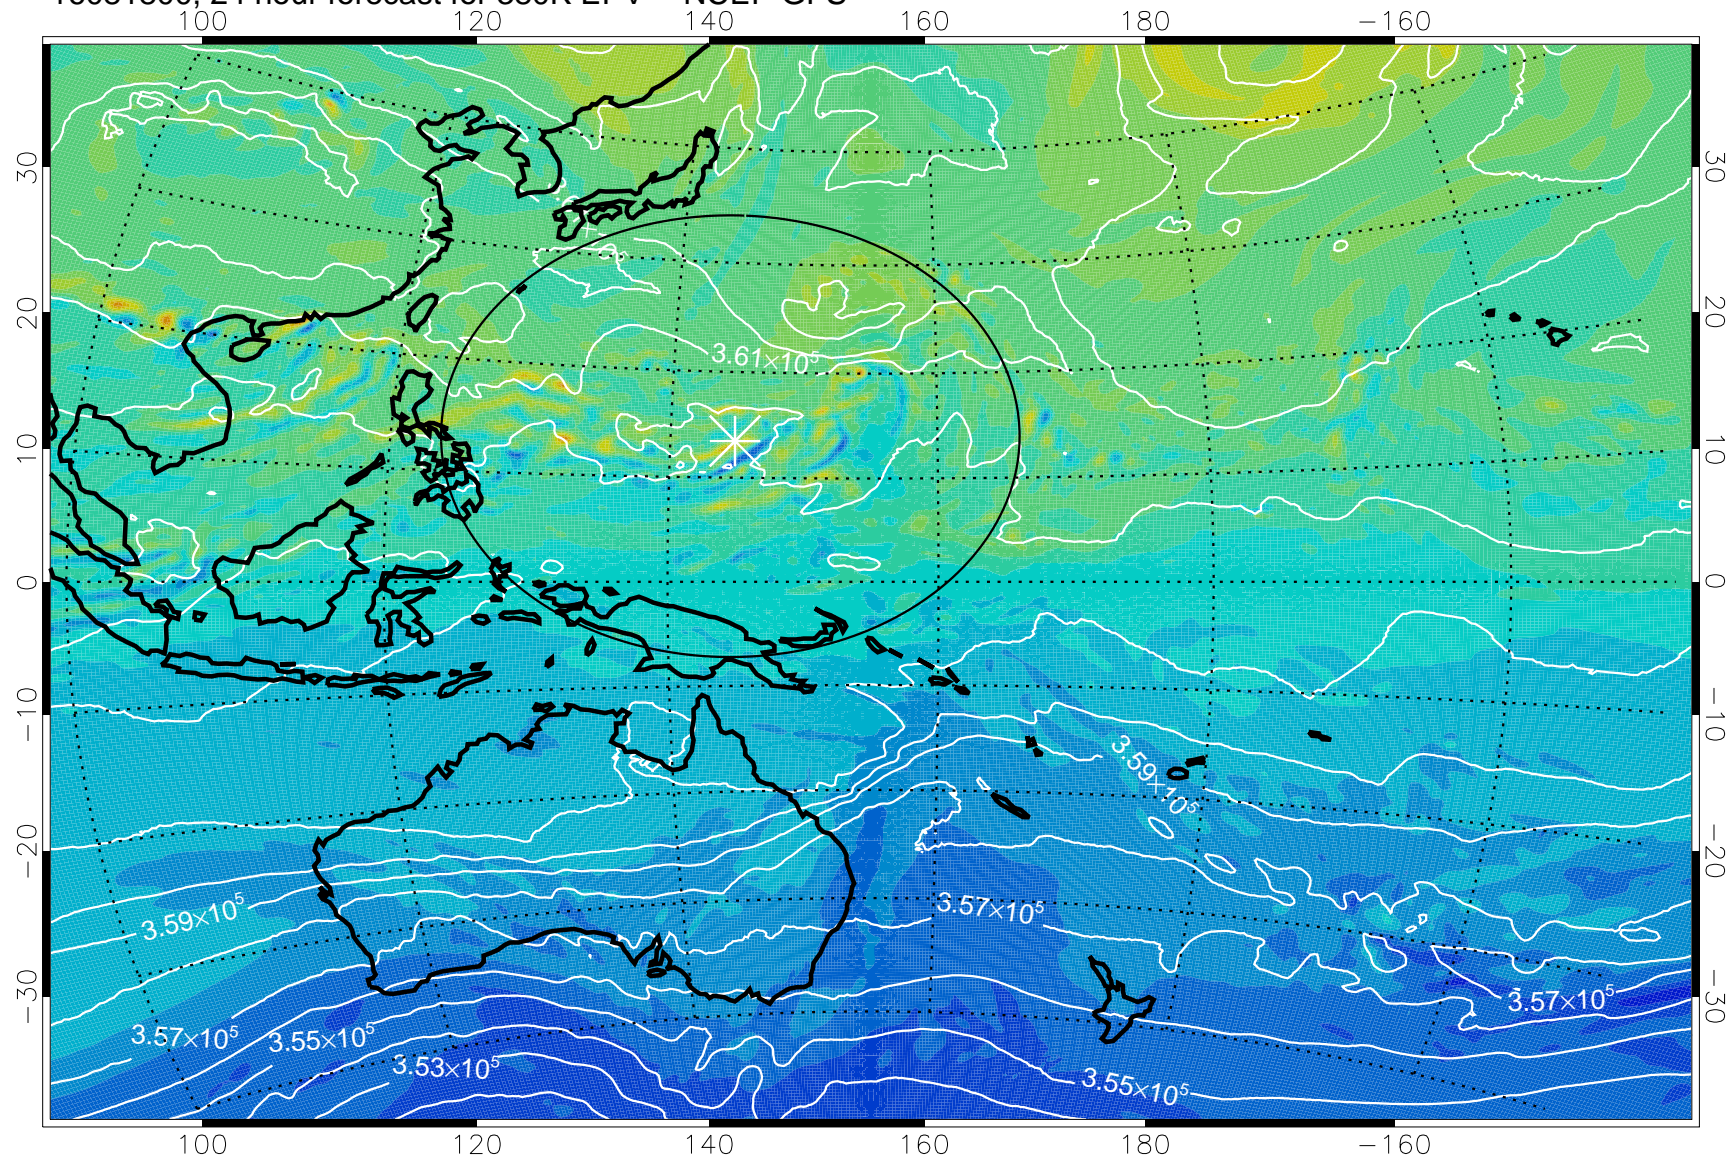

16081718, 18 hour forecast for 380K EPV -- NCEP GFS

380K Montgomery Streamfunction, white

Range ring of 2304 km

16081800, 24 hour forecast for 380K EPV -- NCEP GFS

380K Montgomery Streamfunction, white

Range ring of 2304 km

16081806, 30 hour forecast for 38K EPV -- NCEP GFS

38K Montgomery Streamfunction, white

Range ring of 2304 km

16081812, 36 hour forecast for 380K EPV -- NCEP GFS

380K Montgomery Streamfunction, white

Range ring of 2304 km

16081818, 42 hour forecast for 380K EPV -- NCEP GFS

380K Montgomery Streamfunction, white

Range ring of 2304 km

16081900, 48 hour forecast for 380K EPV -- NCEP GFS

380K Montgomery Streamfunction, white

Range ring of 2304 km

16081906, 54 hour forecast for 380K EPV -- NCEP GFS

380K Montgomery Streamfunction, white

Range ring of 2304 km

16081912, 60 hour forecast for 380K EPV -- NCEP GFS

380K Montgomery Streamfunction, white

Range ring of 2304 km