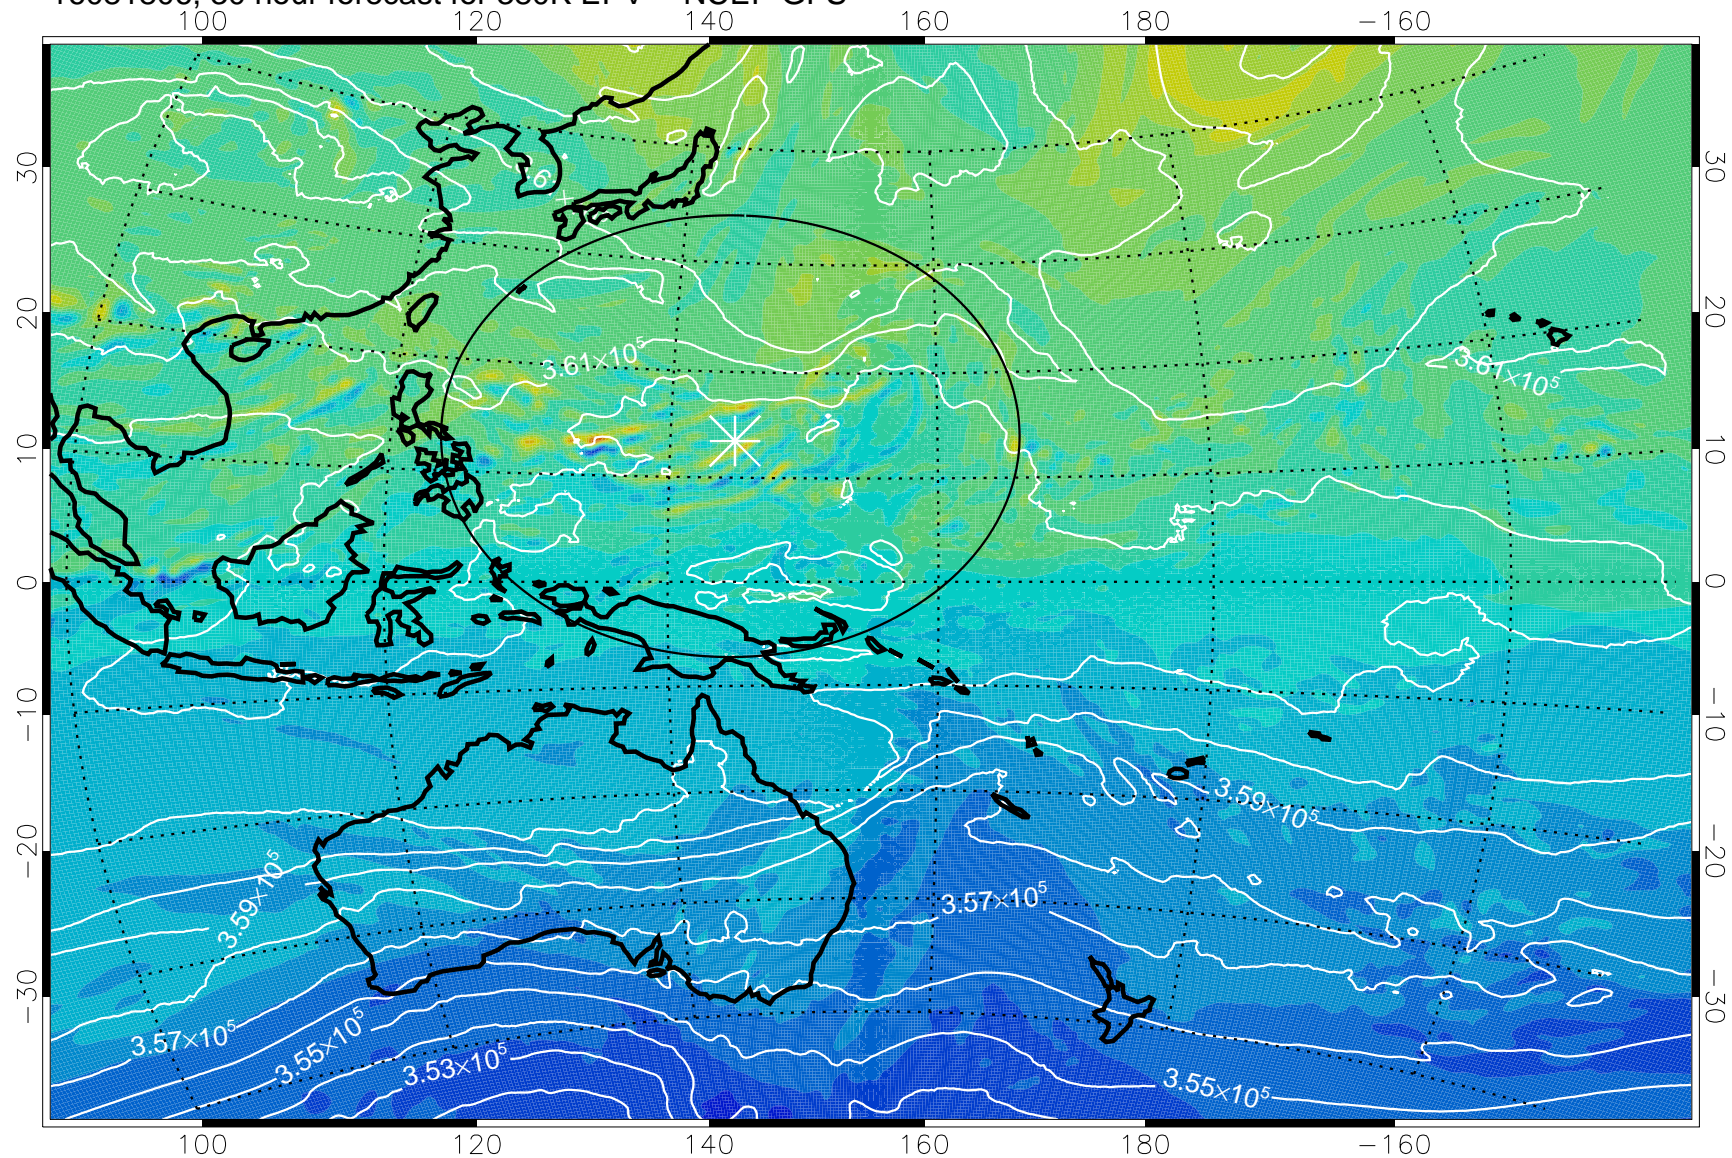

16081718, 18 hour forecast for 380K EPV -- NCEP GFS

380K Montgomery Streamfunction, white

Range ring of 2304 km

16081800, 24 hour forecast for 380K EPV -- NCEP GFS

380K Montgomery Streamfunction, white

Range ring of 2304 km

16081806, 30 hour forecast for 38K EPV -- NCEP GFS

38K Montgomery Streamfunction, white

Range ring of 2304 km

16081812, 36 hour forecast for 380K EPV -- NCEP GFS

380K Montgomery Streamfunction, white

Range ring of 2304 km

16081818, 42 hour forecast for 380K EPV -- NCEP GFS

380K Montgomery Streamfunction, white

Range ring of 2304 km

16081900, 48 hour forecast for 380K EPV -- NCEP GFS

380K Montgomery Streamfunction, white

Range ring of 2304 km

16081906, 54 hour forecast for 380K EPV -- NCEP GFS

380K Montgomery Streamfunction, white

Range ring of 2304 km

16081912, 60 hour forecast for 380K EPV -- NCEP GFS

380K Montgomery Streamfunction, white

Range ring of 2304 km