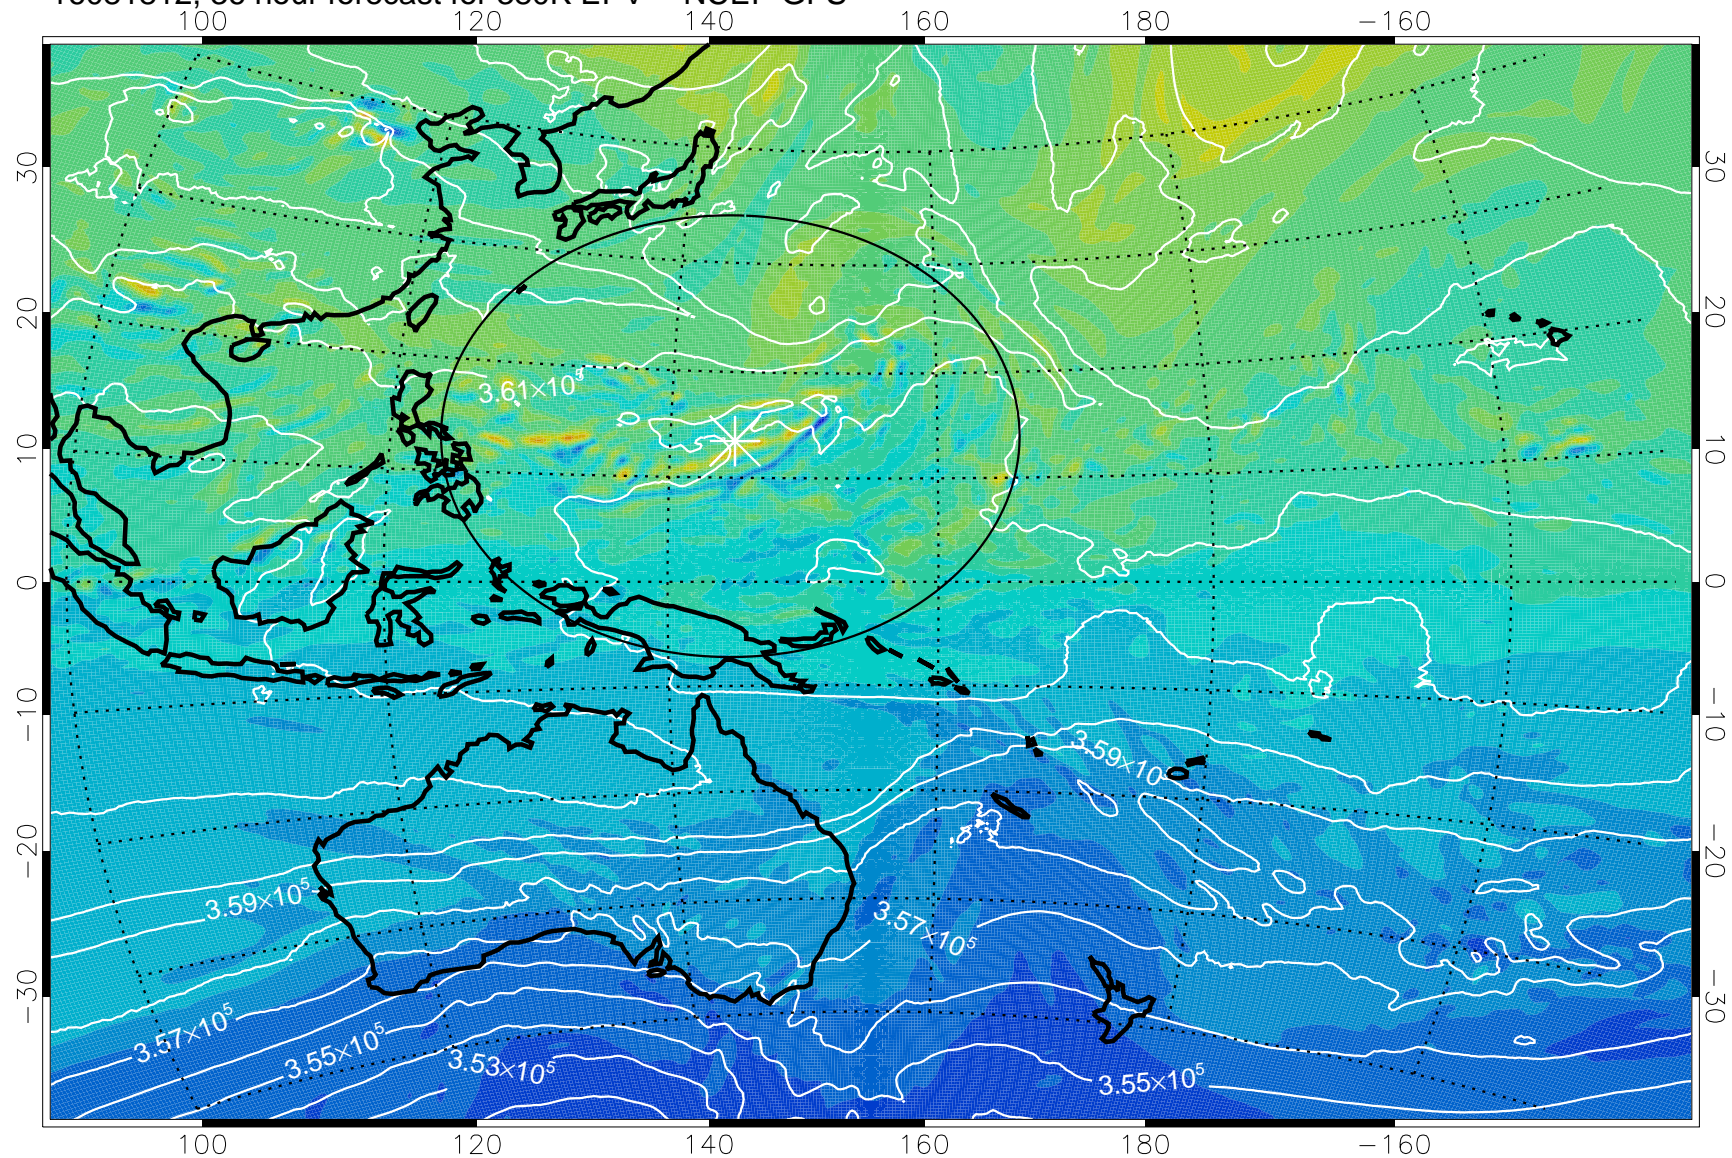

16081806, 30 hour forecast for 38K EPV -- NCEP GFS

38K Montgomery Streamfunction, white

Range ring of 2304 km

16081812, 36 hour forecast for 380K EPV -- NCEP GFS

380K Montgomery Streamfunction, white

Range ring of 2304 km

16081818, 42 hour forecast for 380K EPV -- NCEP GFS

380K Montgomery Streamfunction, white

Range ring of 2304 km

16081900, 48 hour forecast for 380K EPV -- NCEP GFS

380K Montgomery Streamfunction, white

Range ring of 2304 km

16081906, 54 hour forecast for 380K EPV -- NCEP GFS

380K Montgomery Streamfunction, white

Range ring of 2304 km

16081912, 60 hour forecast for 380K EPV -- NCEP GFS

380K Montgomery Streamfunction, white

Range ring of 2304 km

16081918, 66 hour forecast for 380K EPV -- NCEP GFS

380K Montgomery Streamfunction, white

Range ring of 2304 km

16082000, 72 hour forecast for 380K EPV -- NCEP GFS

380K Montgomery Streamfunction, white

Range ring of 2304 km