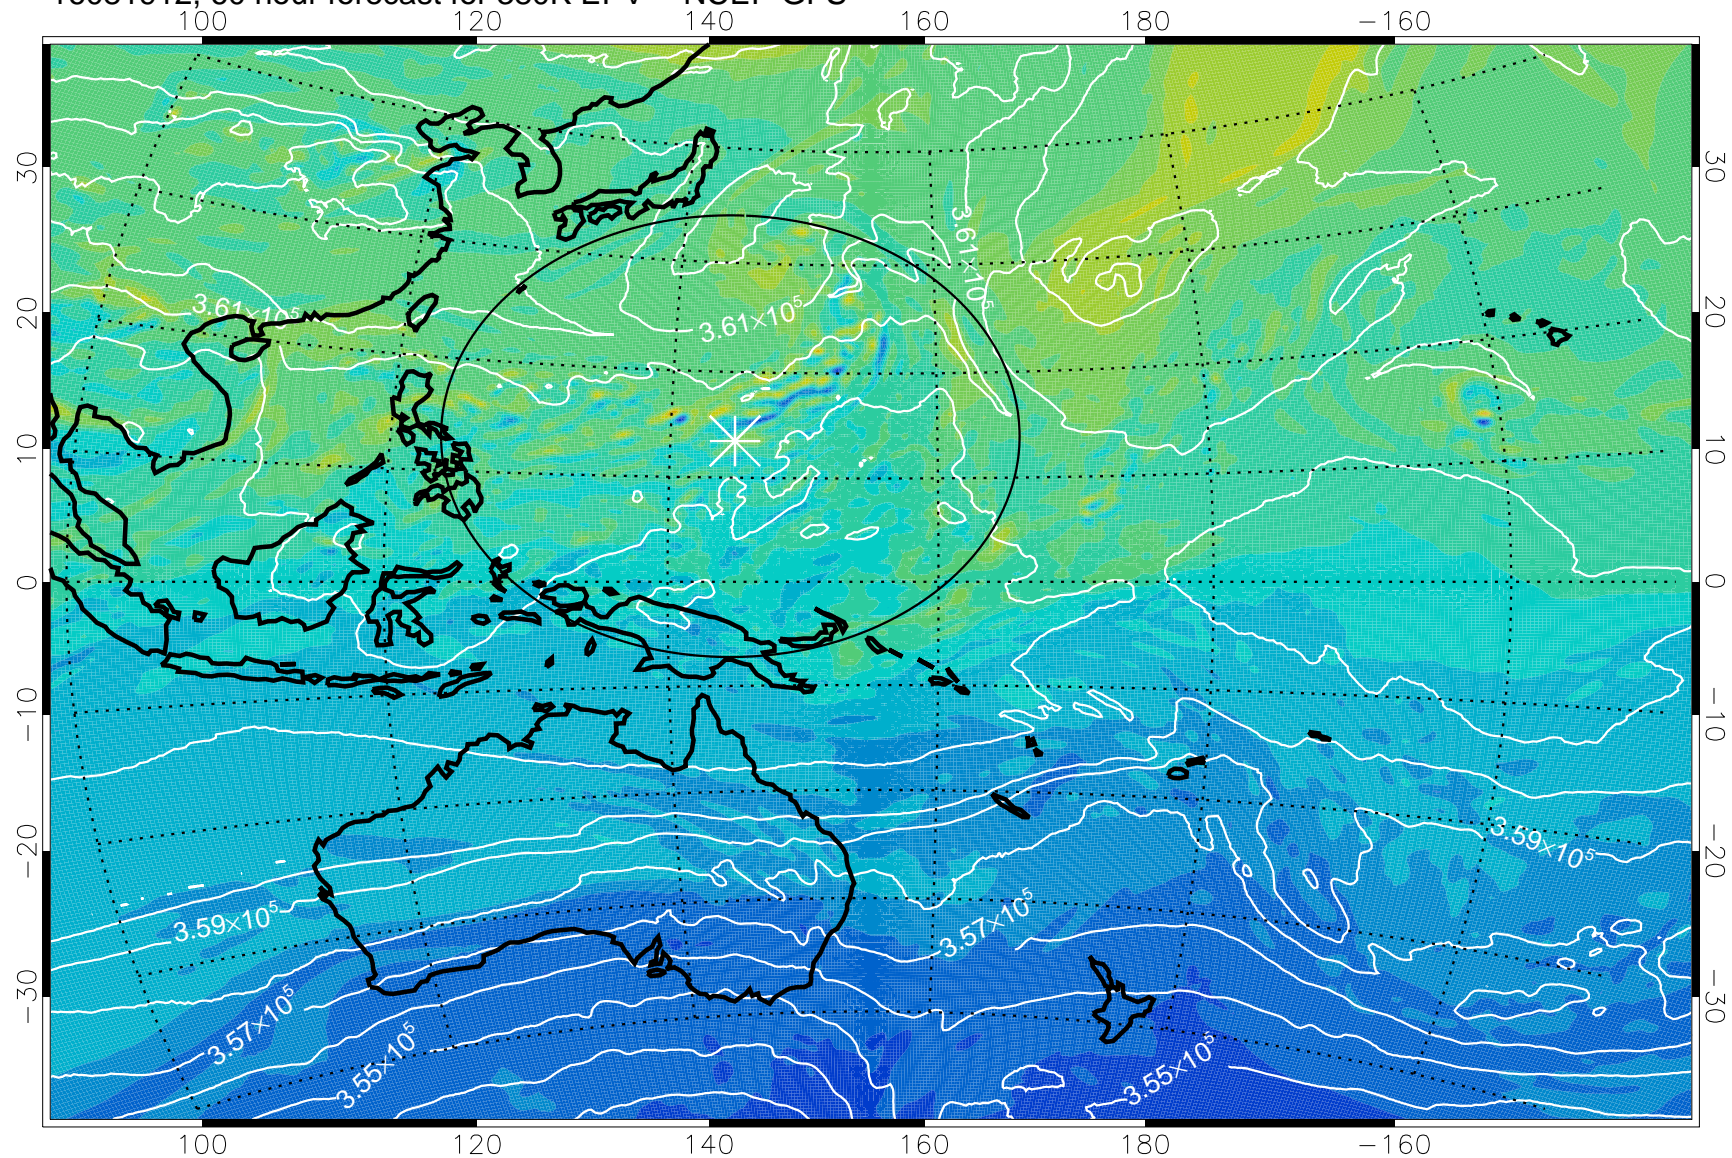

16081818, 42 hour forecast for 380K EPV -- NCEP GFS

380K Montgomery Streamfunction, white

Range ring of 2304 km

16081900, 48 hour forecast for 380K EPV -- NCEP GFS

380K Montgomery Streamfunction, white

Range ring of 2304 km

16081906, 54 hour forecast for 380K EPV -- NCEP GFS

380K Montgomery Streamfunction, white

Range ring of 2304 km

16081912, 60 hour forecast for 380K EPV -- NCEP GFS

380K Montgomery Streamfunction, white

Range ring of 2304 km

16081918, 66 hour forecast for 380K EPV -- NCEP GFS

380K Montgomery Streamfunction, white

Range ring of 2304 km

16082000, 72 hour forecast for 380K EPV -- NCEP GFS

380K Montgomery Streamfunction, white

Range ring of 2304 km

16082006, 78 hour forecast for 380K EPV -- NCEP GFS

380K Montgomery Streamfunction, white

Range ring of 2304 km

16082012, 84 hour forecast for 380K EPV -- NCEP GFS

380K Montgomery Streamfunction, white

Range ring of 2304 km