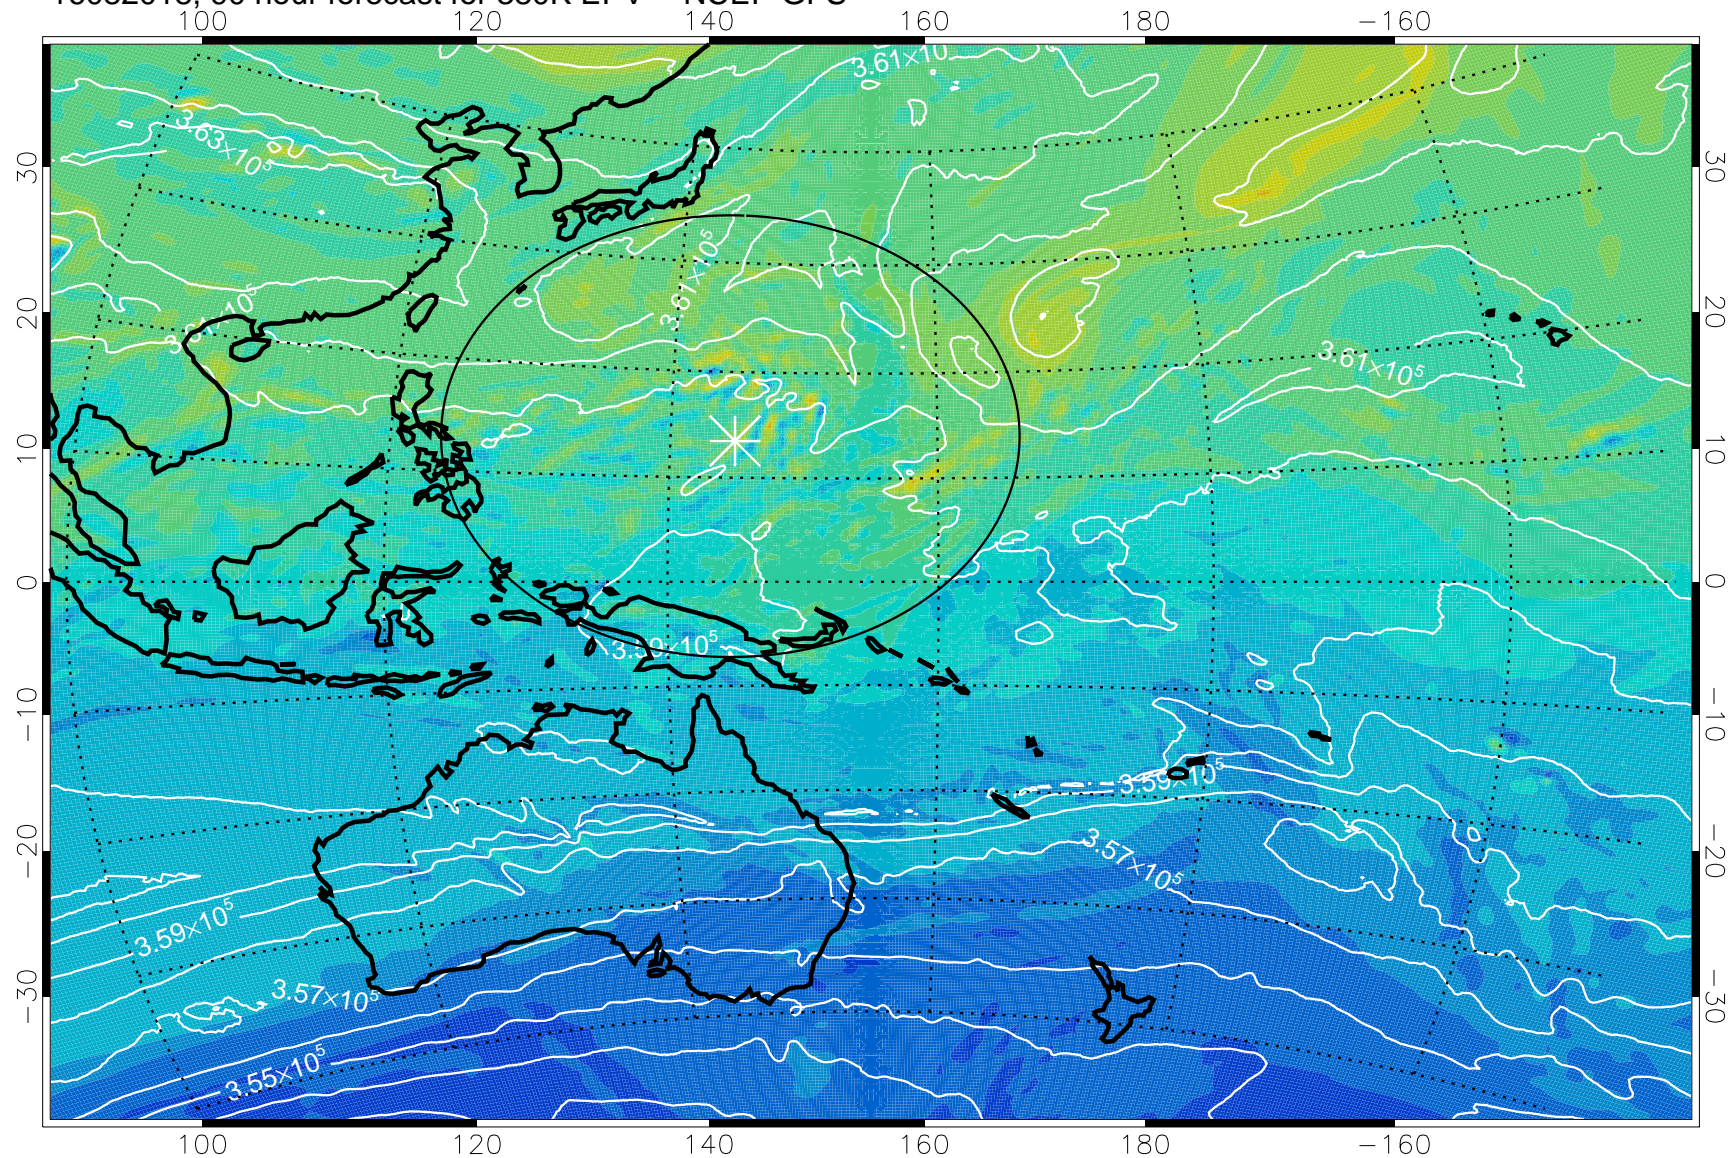

16081918, 66 hour forecast for 380K EPV -- NCEP GFS

380K Montgomery Streamfunction, white

Range ring of 2304 km

16082000, 72 hour forecast for 380K EPV -- NCEP GFS

380K Montgomery Streamfunction, white

Range ring of 2304 km

16082006, 78 hour forecast for 380K EPV -- NCEP GFS

380K Montgomery Streamfunction, white

Range ring of 2304 km

16082012, 84 hour forecast for 380K EPV -- NCEP GFS

380K Montgomery Streamfunction, white

Range ring of 2304 km

16082018, 90 hour forecast for 380K EPV -- NCEP GFS

380K Montgomery Streamfunction, white

Range ring of 2304 km

16082100, 96 hour forecast for 380K EPV -- NCEP GFS

380K Montgomery Streamfunction, white

Range ring of 2304 km

16082106, 102 hour forecast for 380K EPV -- NCEP GFS

380K Montgomery Streamfunction, white

Range ring of 2304 km

16082112, 108 hour forecast for 380K EPV -- NCEP GFS

380K Montgomery Streamfunction, white

Range ring of 2304 km