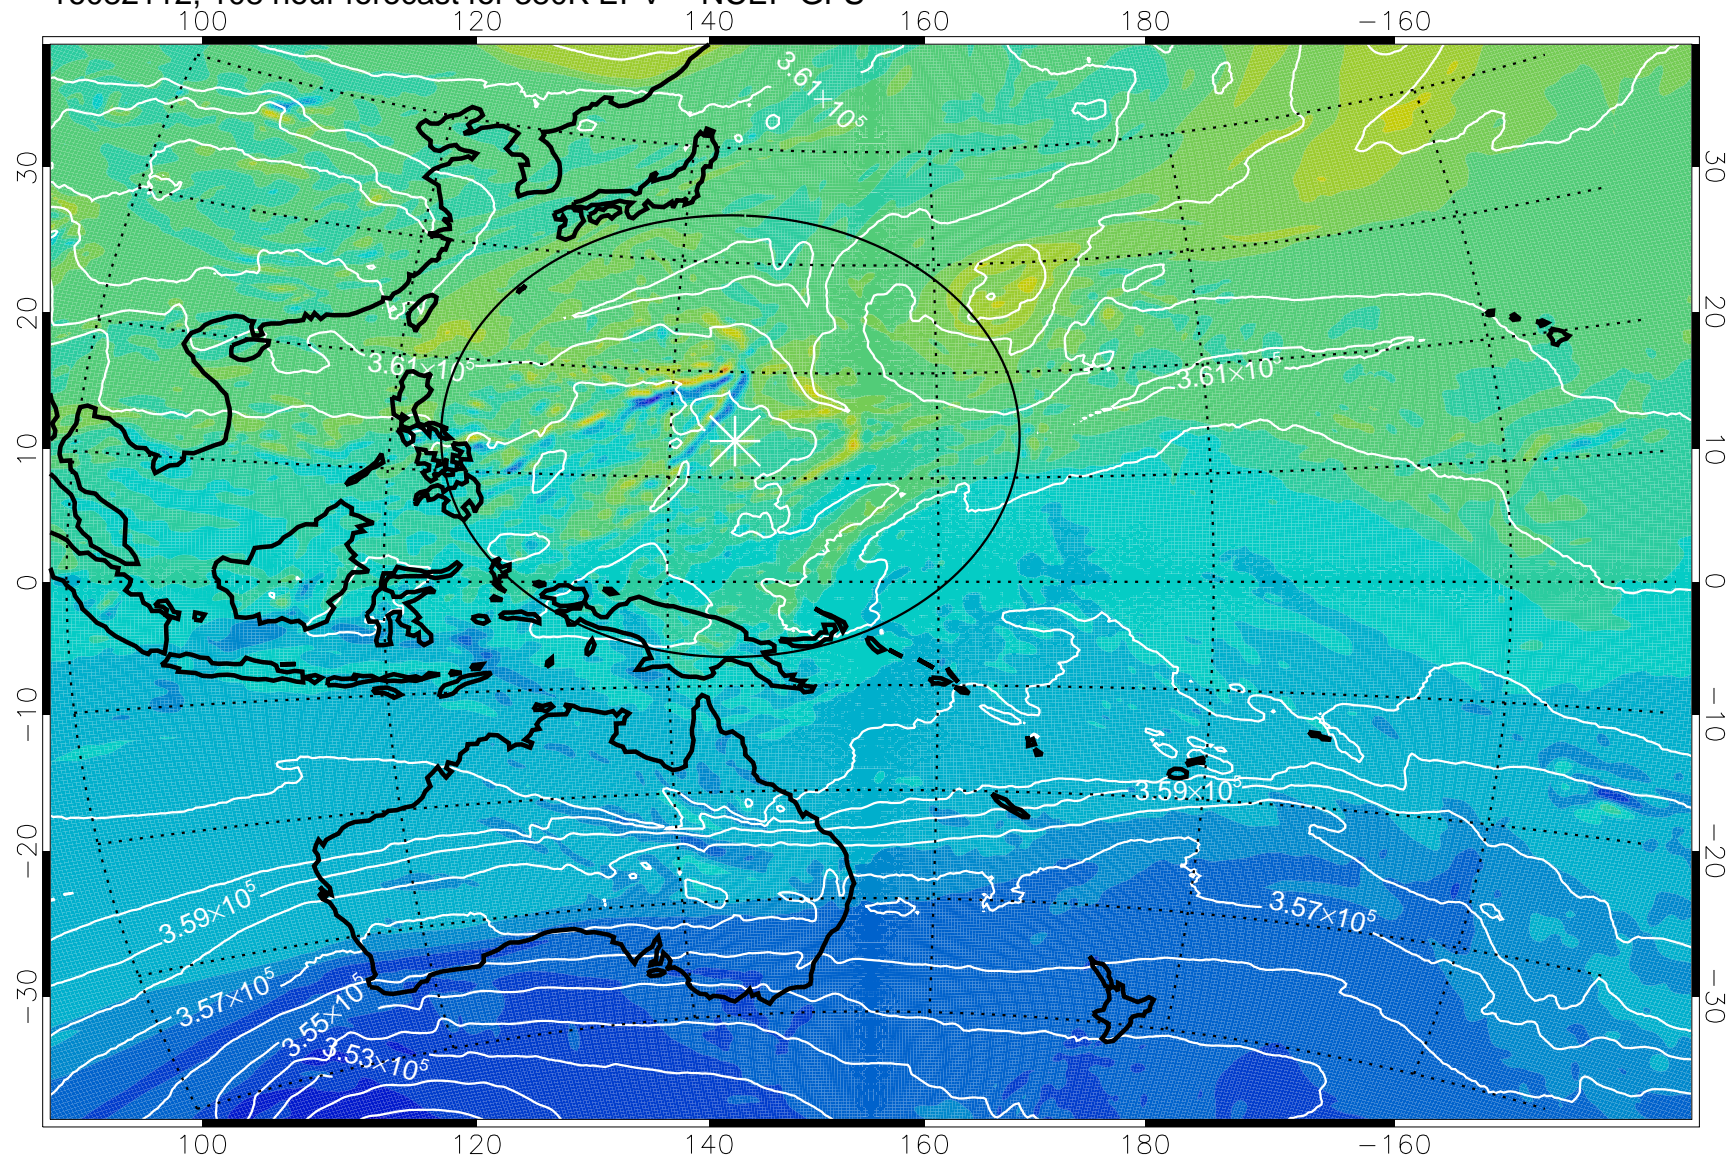

16082018, 90 hour forecast for 380K EPV -- NCEP GFS

380K Montgomery Streamfunction, white

Range ring of 2304 km

16082100, 96 hour forecast for 380K EPV -- NCEP GFS

380K Montgomery Streamfunction, white

Range ring of 2304 km

16082106, 102 hour forecast for 380K EPV -- NCEP GFS

380K Montgomery Streamfunction, white

Range ring of 2304 km

16082112, 108 hour forecast for 380K EPV -- NCEP GFS

380K Montgomery Streamfunction, white

Range ring of 2304 km

16082118, 114 hour forecast for 380K EPV -- NCEP GFS

380K Montgomery Streamfunction, white

Range ring of 2304 km

16082200, 120 hour forecast for 380K EPV -- NCEP GFS

380K Montgomery Streamfunction, white

Range ring of 2304 km