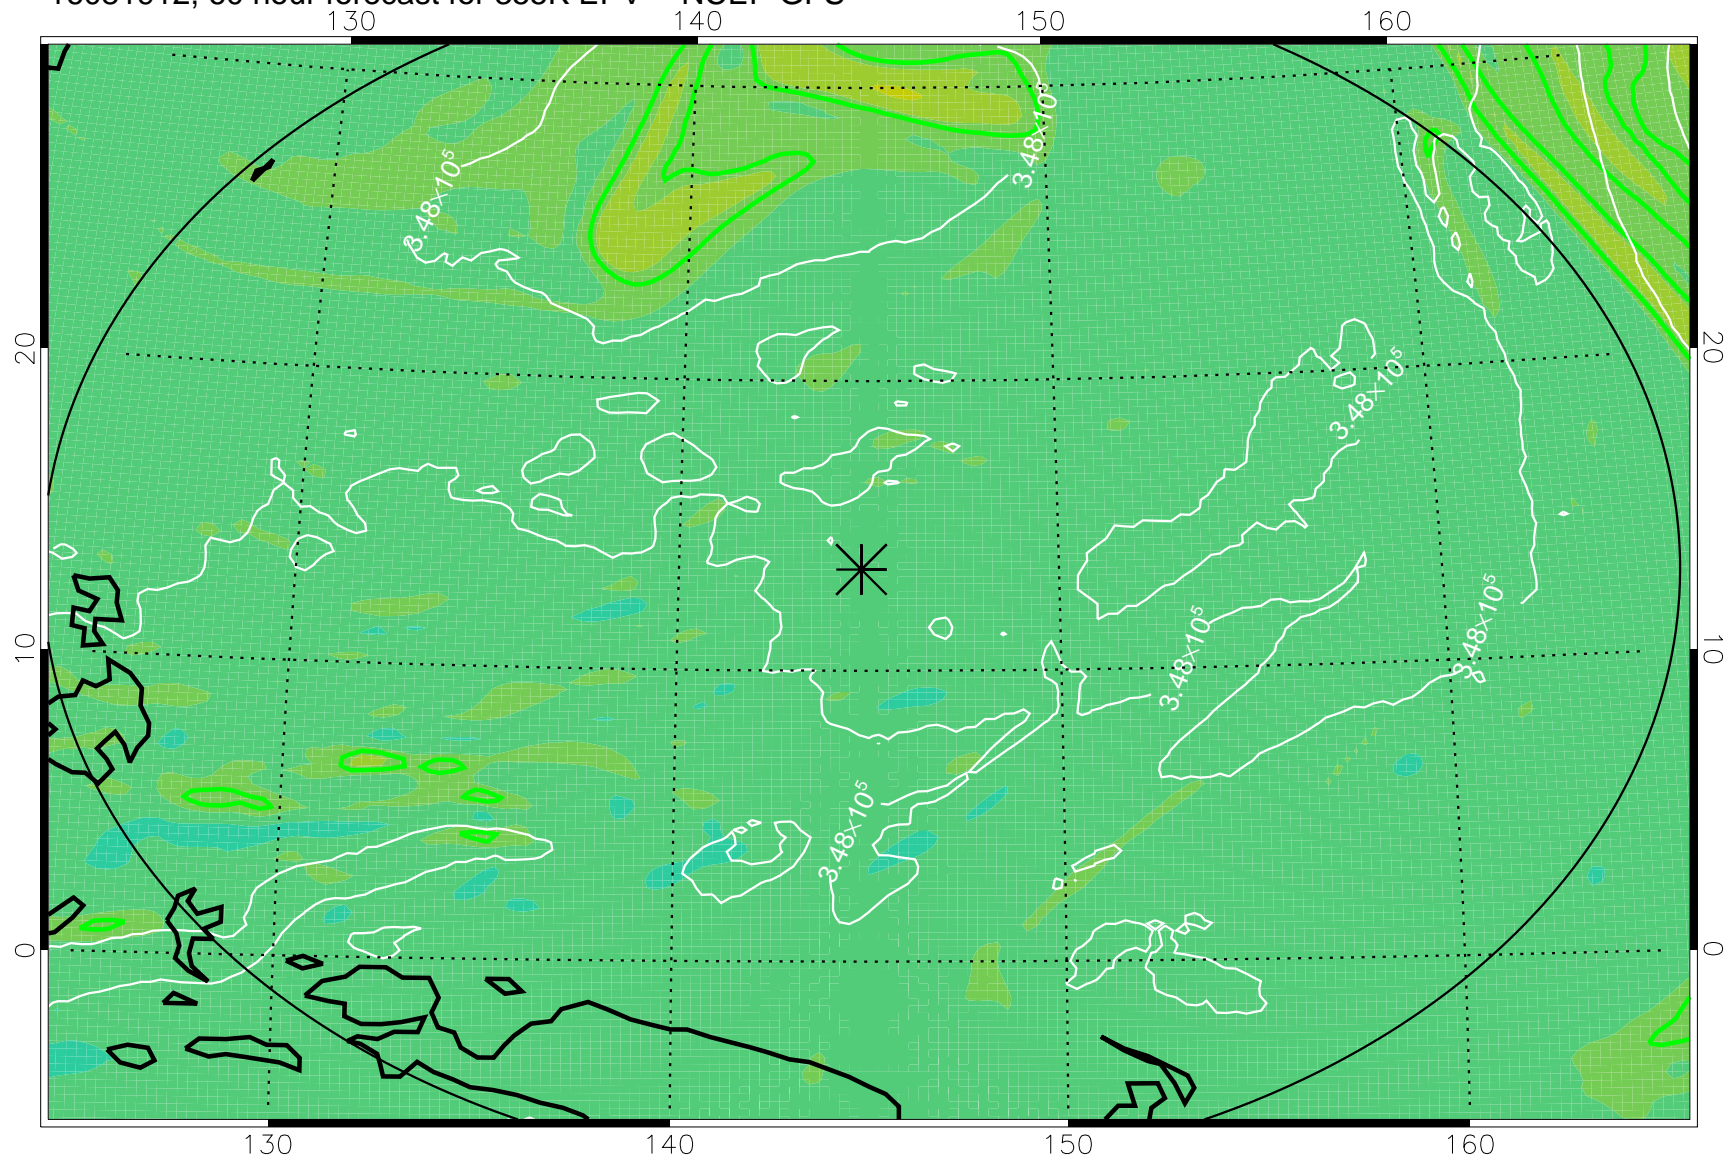

16081818, 42 hour forecast for 355K EPV -- NCEP GFS

355K Montgomery Streamfunction, white  
EPV Tropopause (2 PVU) Position  
Range ring of 2304 km

16081900, 48 hour forecast for 355K EPV -- NCEP GFS

355K Montgomery Streamfunction, white  
EPV Tropopause (2 PVU) Position  
Range ring of 2304 km

16081906, 54 hour forecast for 355K EPV -- NCEP GFS

355K Montgomery Streamfunction, white  
EPV Tropopause (2 PVU) Position  
Range ring of 2304 km

16081912, 60 hour forecast for 355K EPV -- NCEP GFS

355K Montgomery Streamfunction, white  
EPV Tropopause (2 PVU) Position  
Range ring of 2304 km

16081918, 66 hour forecast for 355K EPV -- NCEP GFS

355K Montgomery Streamfunction, white  
EPV Tropopause (2 PVU) Position  
Range ring of 2304 km

16082000, 72 hour forecast for 355K EPV -- NCEP GFS

355K Montgomery Streamfunction, white  
EPV Tropopause (2 PVU) Position  
Range ring of 2304 km

16082018, 90 hour forecast for 355K EPV -- NCEP GFS

355K Montgomery Streamfunction, white  
EPV Tropopause (2 PVU) Position  
Range ring of 2304 km

16082100, 96 hour forecast for 355K EPV -- NCEP GFS

355K Montgomery Streamfunction, white  
EPV Tropopause (2 PVU) Position  
Range ring of 2304 km