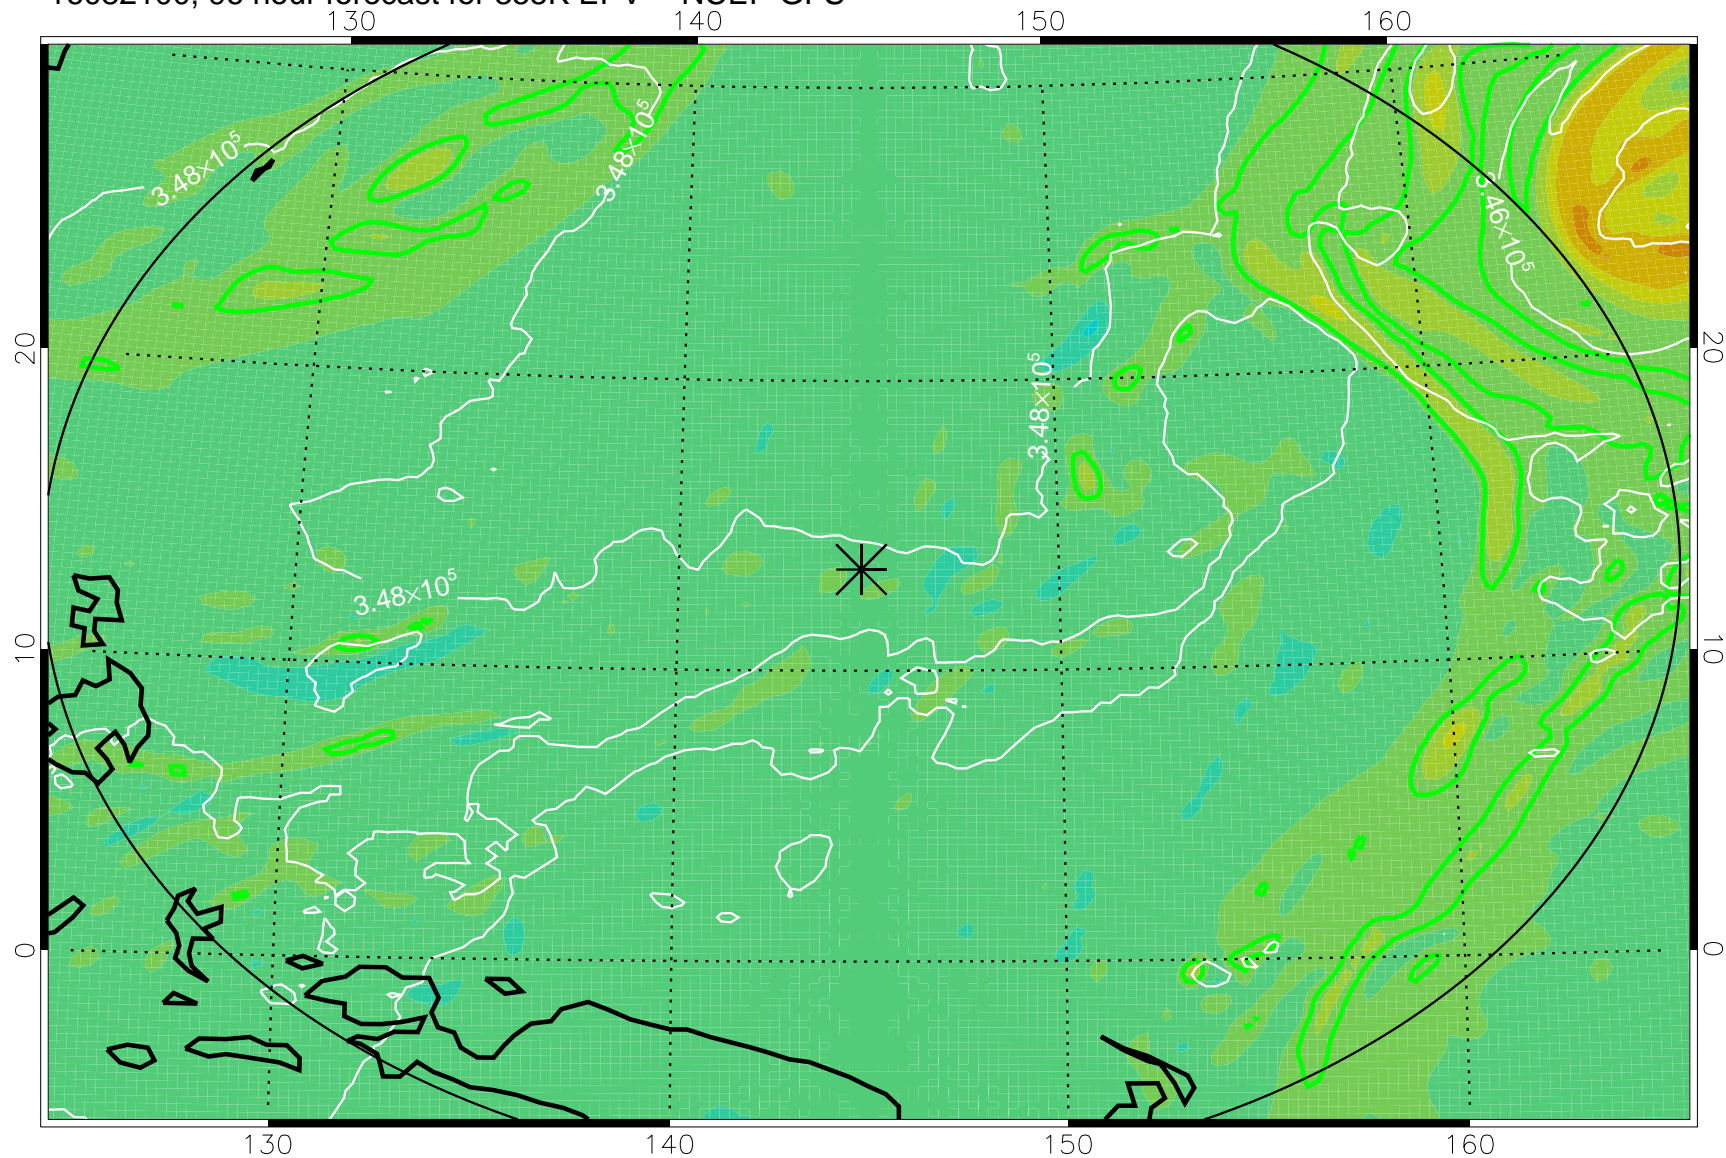

16081918, 66 hour forecast for 355K EPV -- NCEP GFS

355K Montgomery Streamfunction, white  
EPV Tropopause (2 PVU) Position  
Range ring of 2304 km

16082000, 72 hour forecast for 355K EPV -- NCEP GFS

355K Montgomery Streamfunction, white  
EPV Tropopause (2 PVU) Position  
Range ring of 2304 km

16082006, 78 hour forecast for 355K EPV -- NCEP GFS

355K Montgomery Streamfunction, white  
EPV Tropopause (2 PVU) Position  
Range ring of 2304 km

16082012, 84 hour forecast for 355K EPV -- NCEP GFS

355K Montgomery Streamfunction, white  
EPV Tropopause (2 PVU) Position  
Range ring of 2304 km

16082018, 90 hour forecast for 355K EPV -- NCEP GFS

355K Montgomery Streamfunction, white  
EPV Tropopause (2 PVU) Position  
Range ring of 2304 km

16082100, 96 hour forecast for 355K EPV -- NCEP GFS

355K Montgomery Streamfunction, white  
EPV Tropopause (2 PVU) Position  
Range ring of 2304 km

16082106, 102 hour forecast for 355K EPV -- NCEP GFS

355K Montgomery Streamfunction, white  
EPV Tropopause (2 PVU) Position  
Range ring of 2304 km

16082112, 108 hour forecast for 355K EPV -- NCEP GFS

355K Montgomery Streamfunction, white  
EPV Tropopause (2 PVU) Position  
Range ring of 2304 km