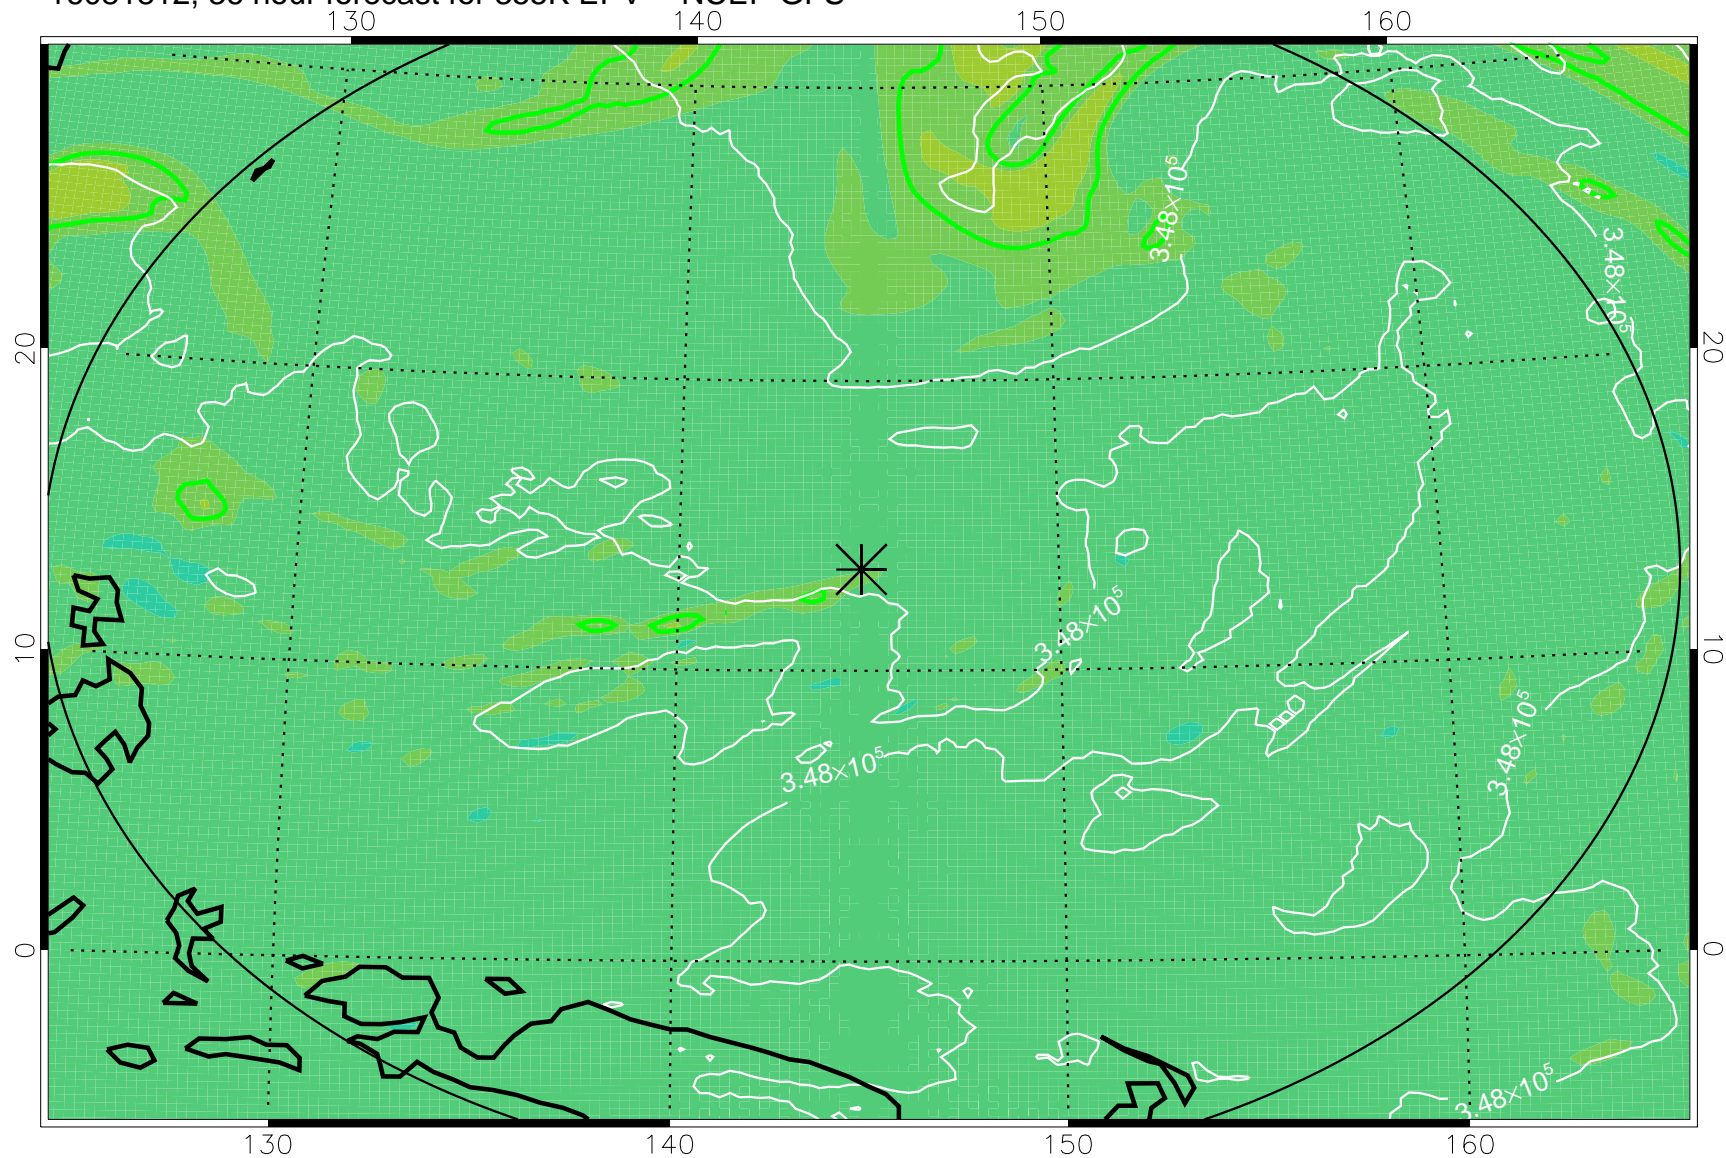

16081718, 18 hour forecast for 355K EPV -- NCEP GFS

355K Montgomery Streamfunction, white  
EPV Tropopause (2 PVU) Position  
Range ring of 2304 km

16081800, 24 hour forecast for 355K EPV -- NCEP GFS

355K Montgomery Streamfunction, white  
EPV Tropopause (2 PVU) Position  
Range ring of 2304 km

16081806, 30 hour forecast for 355K EPV -- NCEP GFS

355K Montgomery Streamfunction, white  
EPV Tropopause (2 PVU) Position  
Range ring of 2304 km

16081812, 36 hour forecast for 355K EPV -- NCEP GFS

355K Montgomery Streamfunction, white  
EPV Tropopause (2 PVU) Position  
Range ring of 2304 km

16081818, 42 hour forecast for 355K EPV -- NCEP GFS

355K Montgomery Streamfunction, white  
EPV Tropopause (2 PVU) Position  
Range ring of 2304 km

16081900, 48 hour forecast for 355K EPV -- NCEP GFS

355K Montgomery Streamfunction, white  
EPV Tropopause (2 PVU) Position  
Range ring of 2304 km

16081918, 66 hour forecast for 355K EPV -- NCEP GFS

355K Montgomery Streamfunction, white  
EPV Tropopause (2 PVU) Position  
Range ring of 2304 km

16082000, 72 hour forecast for 355K EPV -- NCEP GFS

355K Montgomery Streamfunction, white  
EPV Tropopause (2 PVU) Position  
Range ring of 2304 km