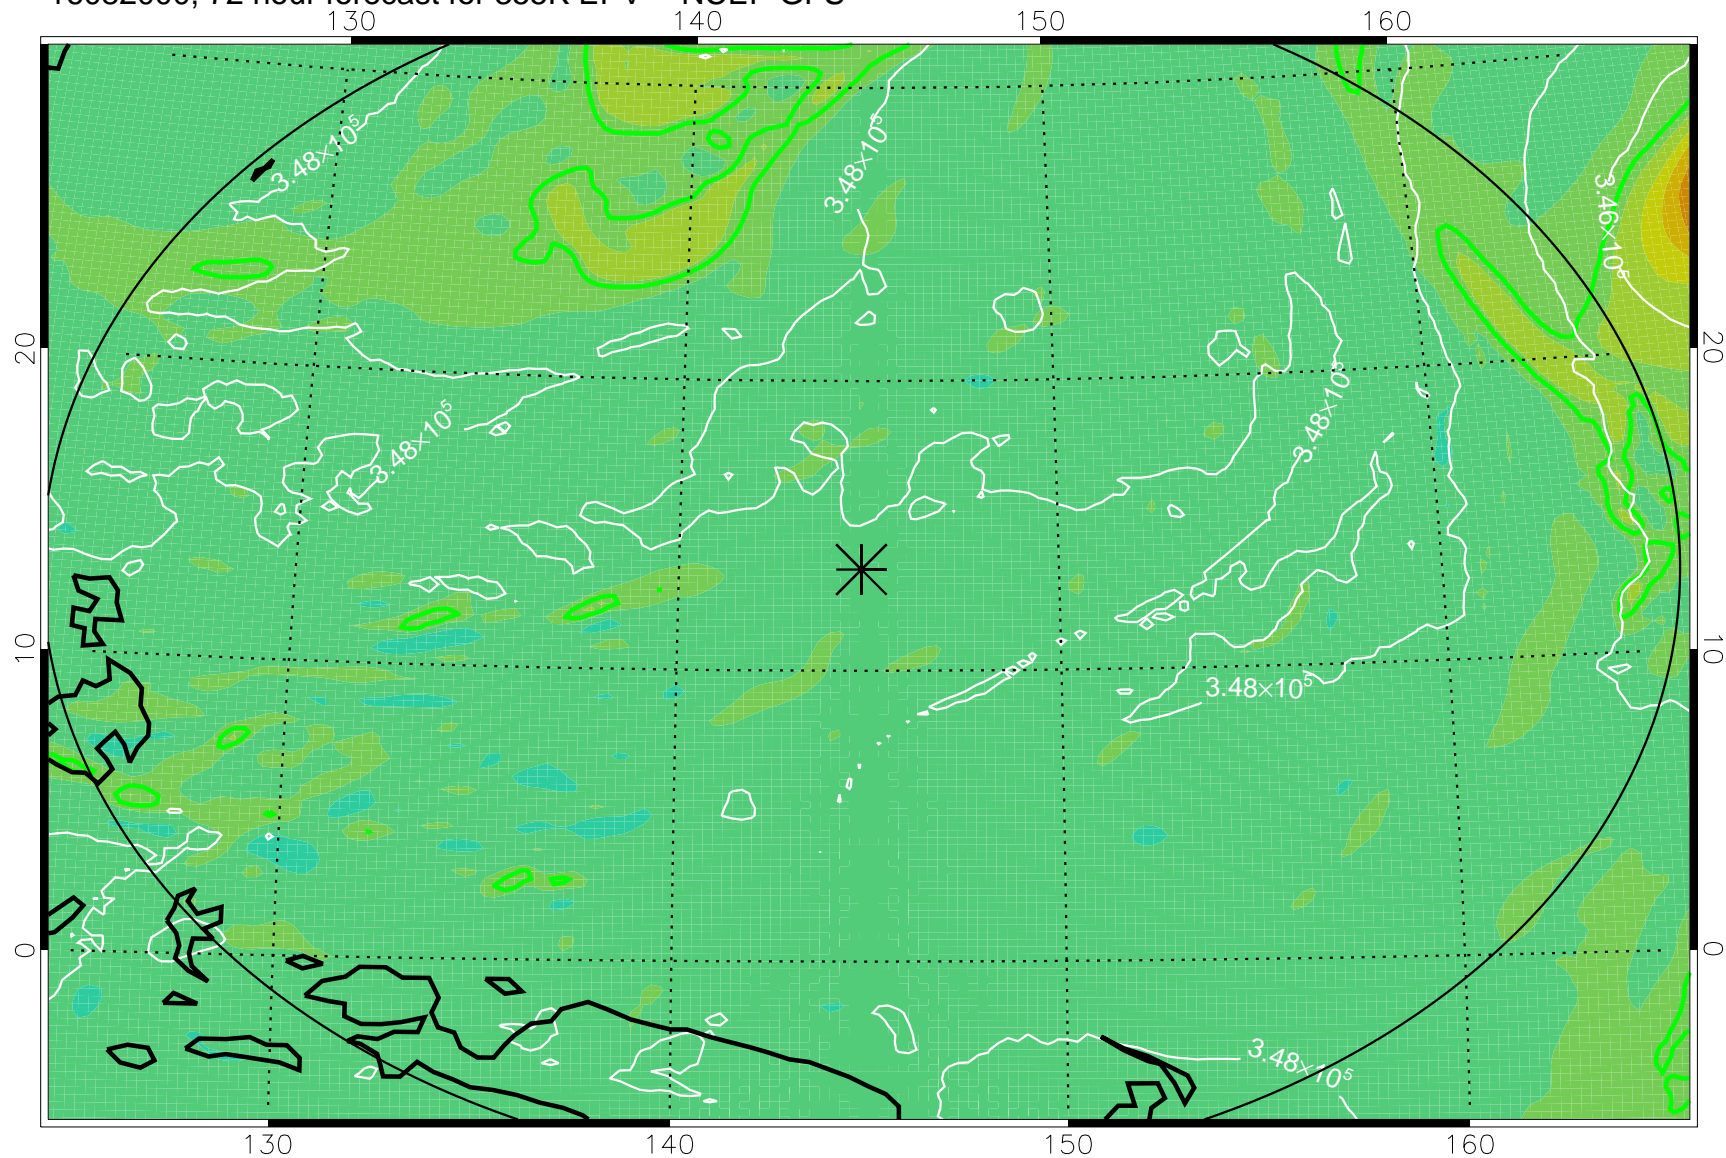

16081906, 54 hour forecast for 355K EPV -- NCEP GFS

355K Montgomery Streamfunction, white  
EPV Tropopause (2 PVU) Position  
Range ring of 2304 km

16081912, 60 hour forecast for 355K EPV -- NCEP GFS

355K Montgomery Streamfunction, white  
EPV Tropopause (2 PVU) Position  
Range ring of 2304 km

16081918, 66 hour forecast for 355K EPV -- NCEP GFS

355K Montgomery Streamfunction, white  
EPV Tropopause (2 PVU) Position  
Range ring of 2304 km

16082000, 72 hour forecast for 355K EPV -- NCEP GFS

355K Montgomery Streamfunction, white  
EPV Tropopause (2 PVU) Position  
Range ring of 2304 km

16082006, 78 hour forecast for 355K EPV -- NCEP GFS

355K Montgomery Streamfunction, white  
EPV Tropopause (2 PVU) Position  
Range ring of 2304 km

16082012, 84 hour forecast for 355K EPV -- NCEP GFS

355K Montgomery Streamfunction, white  
EPV Tropopause (2 PVU) Position  
Range ring of 2304 km

16082018, 90 hour forecast for 355K EPV -- NCEP GFS

355K Montgomery Streamfunction, white  
EPV Tropopause (2 PVU) Position  
Range ring of 2304 km

16082100, 96 hour forecast for 355K EPV -- NCEP GFS

355K Montgomery Streamfunction, white  
EPV Tropopause (2 PVU) Position  
Range ring of 2304 km