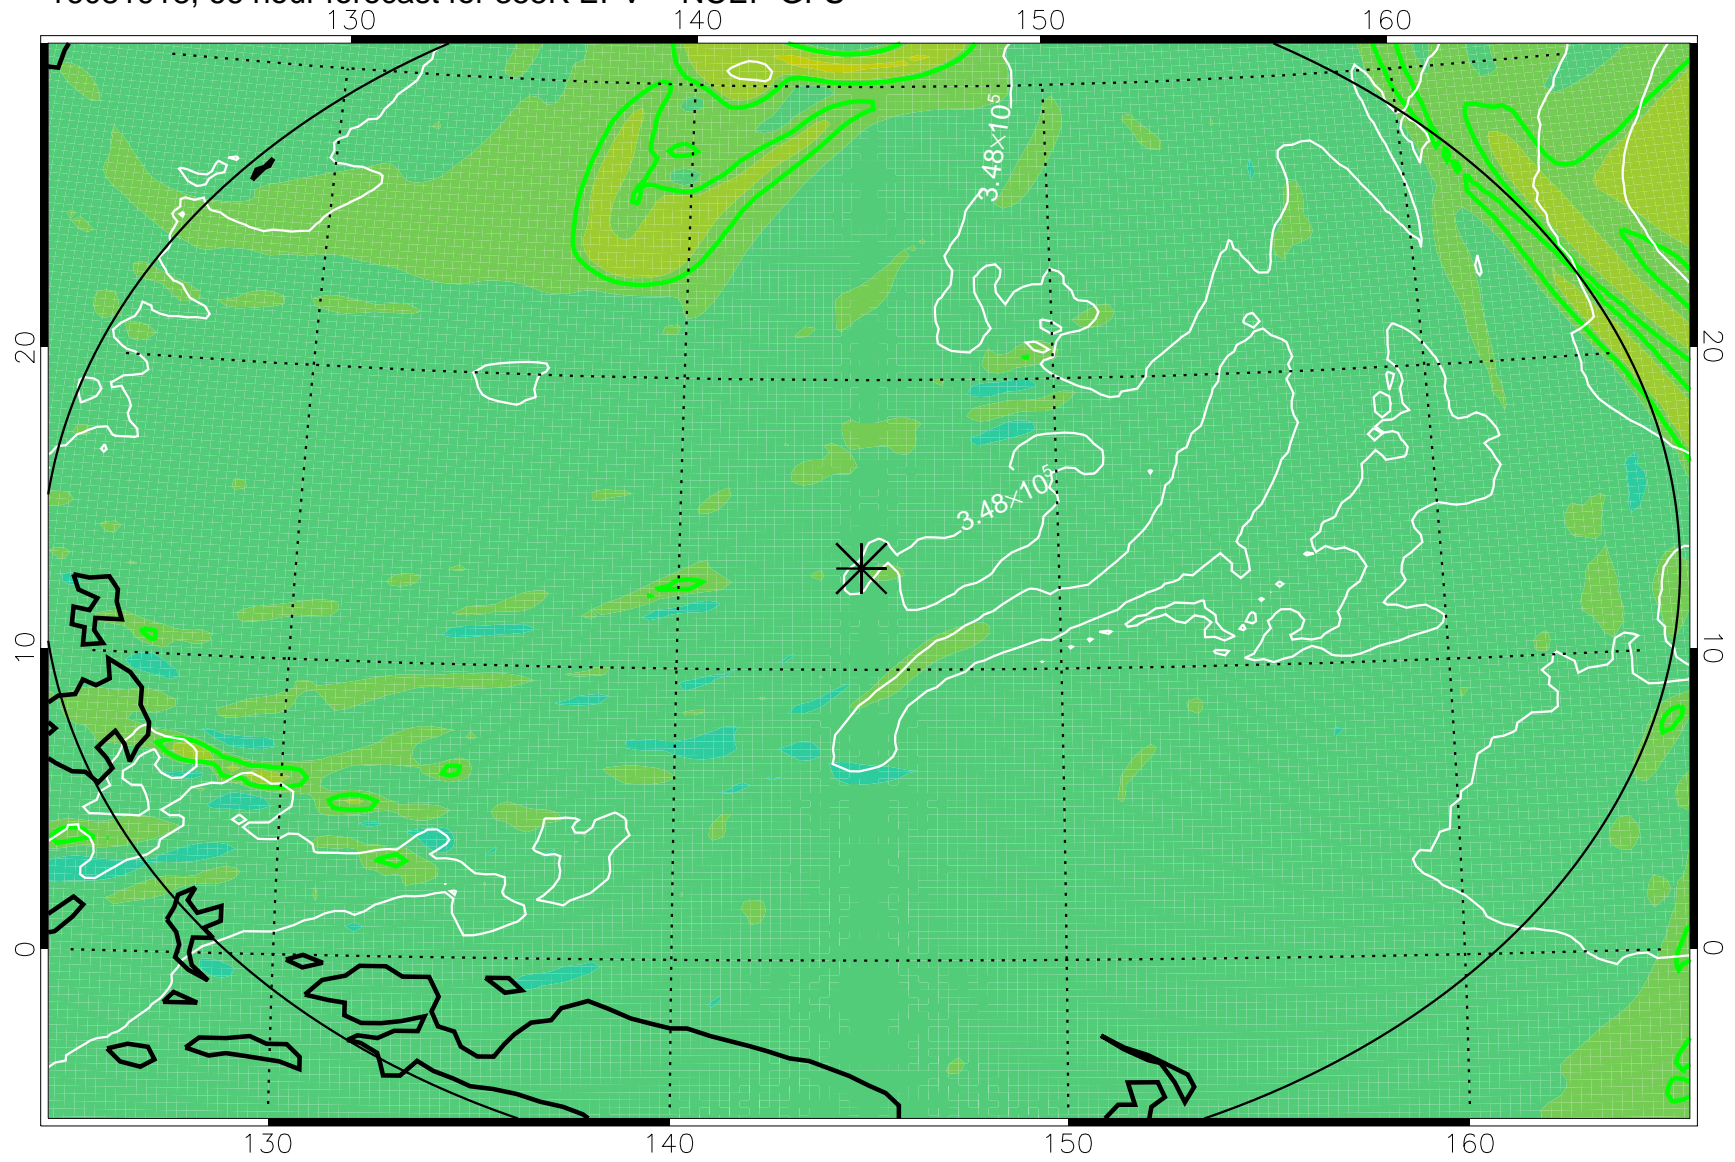

16081906, 54 hour forecast for 355K EPV -- NCEP GFS

355K Montgomery Streamfunction, white  
EPV Tropopause (2 PVU) Position  
Range ring of 2304 km

16081912, 60 hour forecast for 355K EPV -- NCEP GFS

355K Montgomery Streamfunction, white  
EPV Tropopause (2 PVU) Position  
Range ring of 2304 km

16081918, 66 hour forecast for 355K EPV -- NCEP GFS

355K Montgomery Streamfunction, white  
EPV Tropopause (2 PVU) Position  
Range ring of 2304 km

16082000, 72 hour forecast for 355K EPV -- NCEP GFS

355K Montgomery Streamfunction, white  
EPV Tropopause (2 PVU) Position  
Range ring of 2304 km

16082006, 78 hour forecast for 355K EPV -- NCEP GFS

355K Montgomery Streamfunction, white  
EPV Tropopause (2 PVU) Position  
Range ring of 2304 km

16082012, 84 hour forecast for 355K EPV -- NCEP GFS

355K Montgomery Streamfunction, white  
EPV Tropopause (2 PVU) Position  
Range ring of 2304 km

16082018, 90 hour forecast for 355K EPV -- NCEP GFS

355K Montgomery Streamfunction, white  
EPV Tropopause (2 PVU) Position  
Range ring of 2304 km

16082100, 96 hour forecast for 355K EPV -- NCEP GFS

355K Montgomery Streamfunction, white  
EPV Tropopause (2 PVU) Position  
Range ring of 2304 km