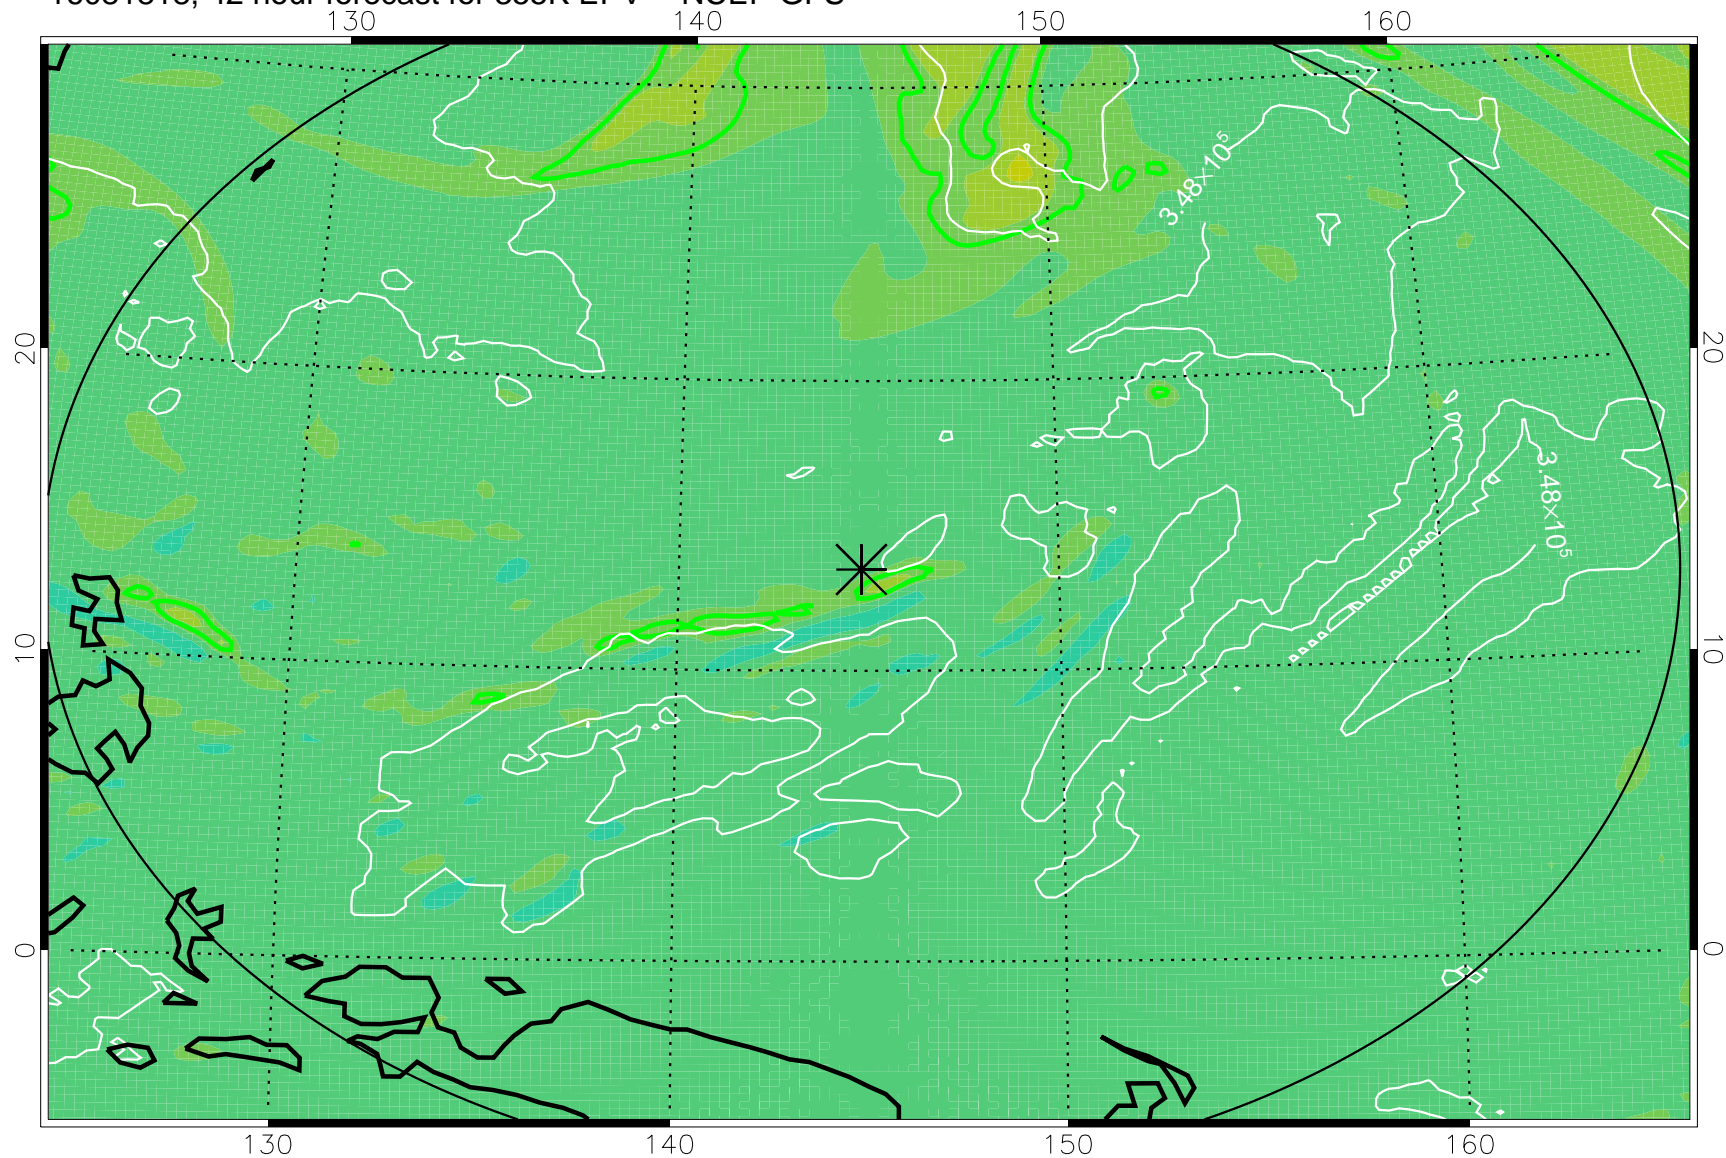

16081806, 30 hour forecast for 355K EPV -- NCEP GFS

355K Montgomery Streamfunction, white  
EPV Tropopause (2 PVU) Position  
Range ring of 2304 km

16081812, 36 hour forecast for 355K EPV -- NCEP GFS

355K Montgomery Streamfunction, white  
EPV Tropopause (2 PVU) Position  
Range ring of 2304 km

16081818, 42 hour forecast for 355K EPV -- NCEP GFS

355K Montgomery Streamfunction, white  
EPV Tropopause (2 PVU) Position  
Range ring of 2304 km

16081900, 48 hour forecast for 355K EPV -- NCEP GFS

355K Montgomery Streamfunction, white  
EPV Tropopause (2 PVU) Position  
Range ring of 2304 km

16081906, 54 hour forecast for 355K EPV -- NCEP GFS

355K Montgomery Streamfunction, white  
EPV Tropopause (2 PVU) Position  
Range ring of 2304 km

16081912, 60 hour forecast for 355K EPV -- NCEP GFS

355K Montgomery Streamfunction, white  
EPV Tropopause (2 PVU) Position  
Range ring of 2304 km

16081918, 66 hour forecast for 355K EPV -- NCEP GFS

355K Montgomery Streamfunction, white  
EPV Tropopause (2 PVU) Position  
Range ring of 2304 km

16082000, 72 hour forecast for 355K EPV -- NCEP GFS

355K Montgomery Streamfunction, white  
EPV Tropopause (2 PVU) Position  
Range ring of 2304 km