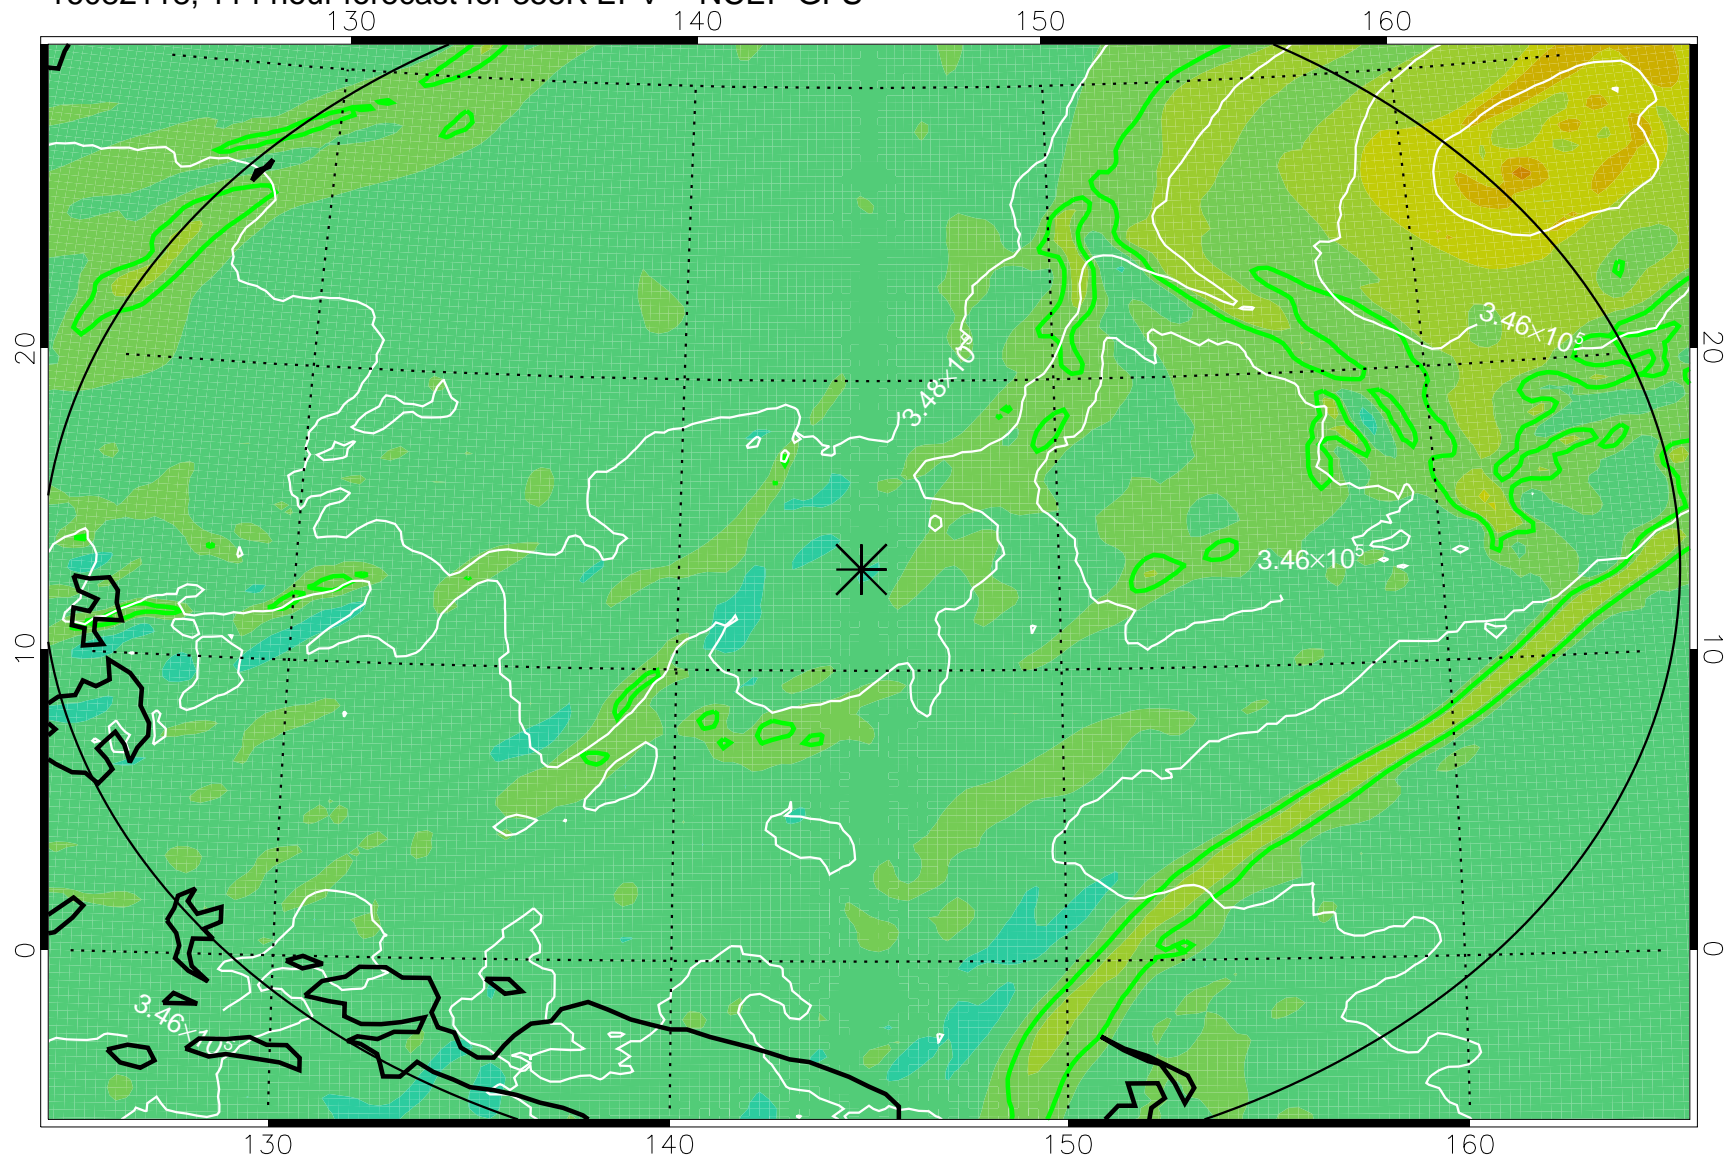

16082006, 78 hour forecast for 355K EPV -- NCEP GFS

355K Montgomery Streamfunction, white  
EPV Tropopause (2 PVU) Position  
Range ring of 2304 km

16082012, 84 hour forecast for 355K EPV -- NCEP GFS

355K Montgomery Streamfunction, white  
EPV Tropopause (2 PVU) Position  
Range ring of 2304 km

16082018, 90 hour forecast for 355K EPV -- NCEP GFS

355K Montgomery Streamfunction, white  
EPV Tropopause (2 PVU) Position  
Range ring of 2304 km

16082100, 96 hour forecast for 355K EPV -- NCEP GFS

355K Montgomery Streamfunction, white  
EPV Tropopause (2 PVU) Position  
Range ring of 2304 km

16082106, 102 hour forecast for 355K EPV -- NCEP GFS

355K Montgomery Streamfunction, white  
EPV Tropopause (2 PVU) Position  
Range ring of 2304 km

16082112, 108 hour forecast for 355K EPV -- NCEP GFS

355K Montgomery Streamfunction, white  
EPV Tropopause (2 PVU) Position  
Range ring of 2304 km

16082118, 114 hour forecast for 355K EPV -- NCEP GFS

355K Montgomery Streamfunction, white  
EPV Tropopause (2 PVU) Position  
Range ring of 2304 km

16082200, 120 hour forecast for 355K EPV -- NCEP GFS

355K Montgomery Streamfunction, white  
EPV Tropopause (2 PVU) Position  
Range ring of 2304 km