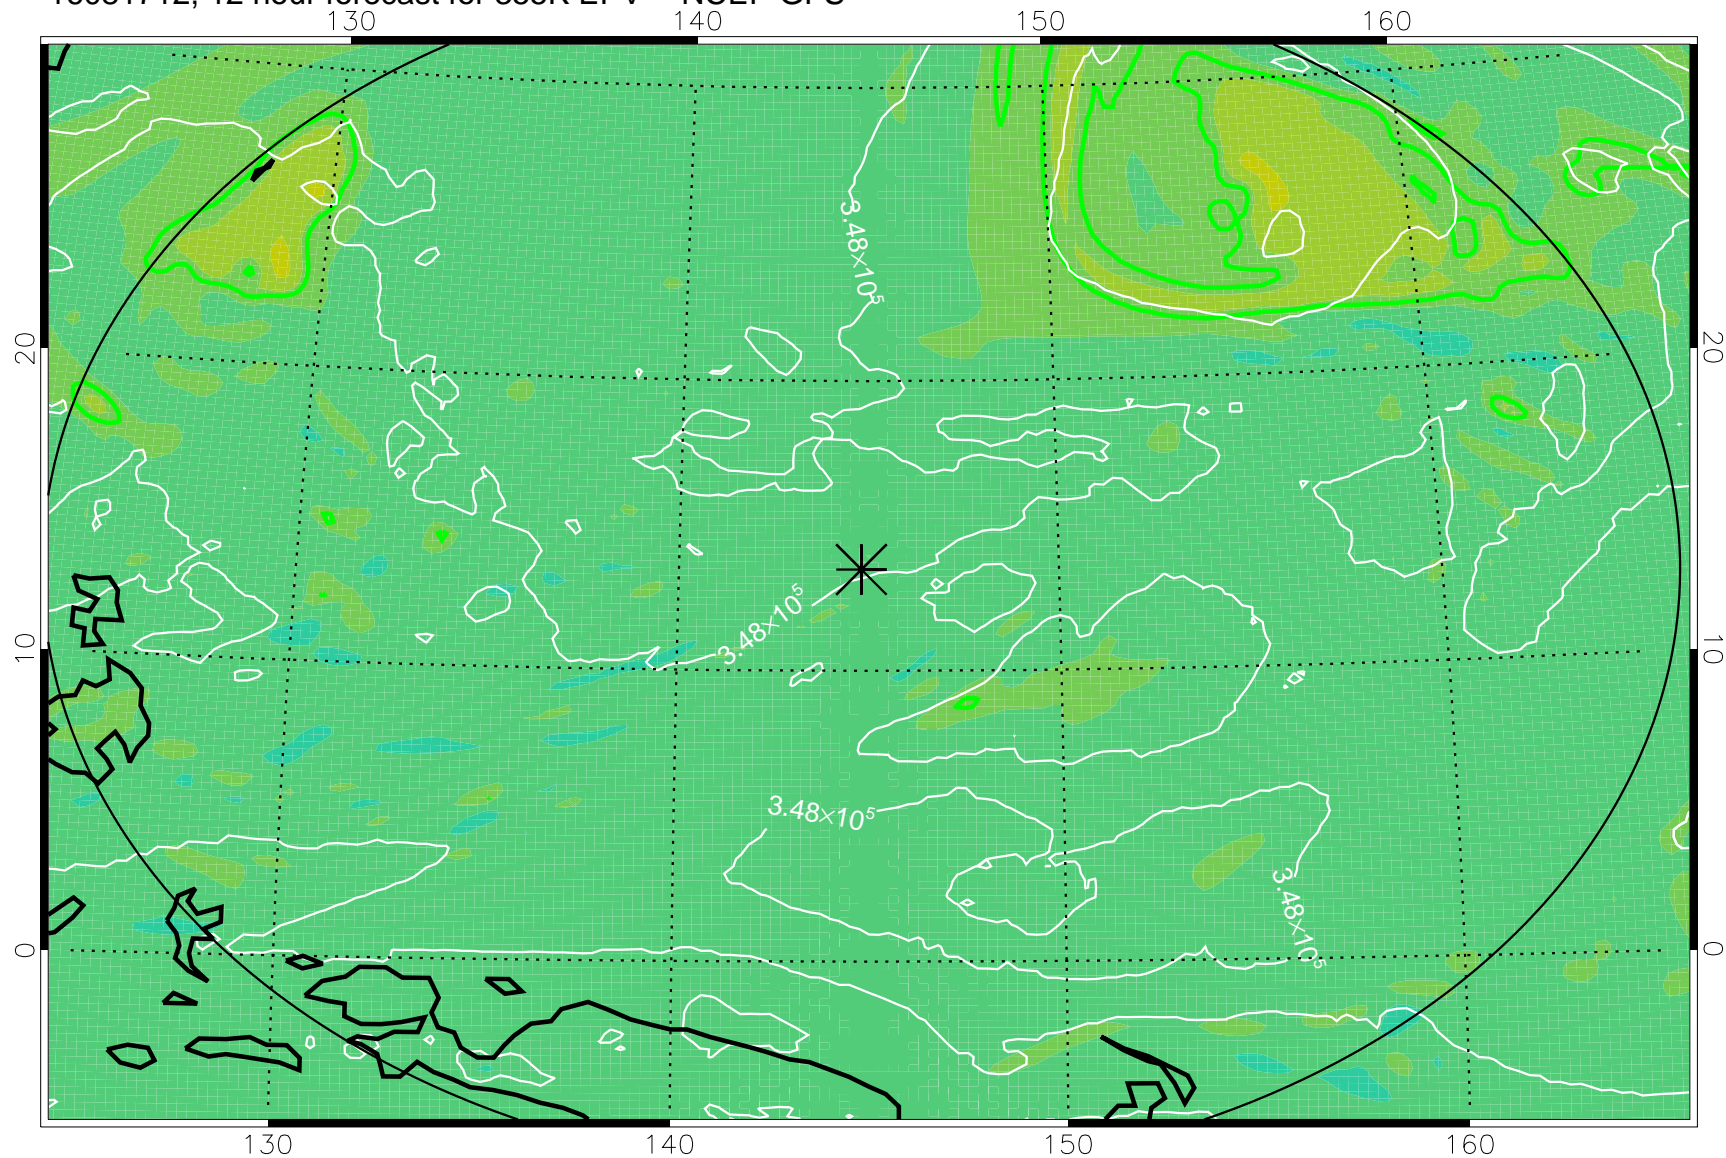

16081706, 6 hour forecast for 355K EPV -- NCEP GFS

355K Montgomery Streamfunction, white  
EPV Tropopause (2 PVU) Position  
Range ring of 2304 km

16081712, 12 hour forecast for 355K EPV -- NCEP GFS

355K Montgomery Streamfunction, white  
EPV Tropopause (2 PVU) Position  
Range ring of 2304 km

16081718, 18 hour forecast for 355K EPV -- NCEP GFS

355K Montgomery Streamfunction, white  
EPV Tropopause (2 PVU) Position  
Range ring of 2304 km

16081800, 24 hour forecast for 355K EPV -- NCEP GFS

355K Montgomery Streamfunction, white  
EPV Tropopause (2 PVU) Position  
Range ring of 2304 km

16081806, 30 hour forecast for 355K EPV -- NCEP GFS

355K Montgomery Streamfunction, white  
EPV Tropopause (2 PVU) Position  
Range ring of 2304 km

16081812, 36 hour forecast for 355K EPV -- NCEP GFS

355K Montgomery Streamfunction, white  
EPV Tropopause (2 PVU) Position  
Range ring of 2304 km

16081818, 42 hour forecast for 355K EPV -- NCEP GFS

355K Montgomery Streamfunction, white  
EPV Tropopause (2 PVU) Position  
Range ring of 2304 km

16081900, 48 hour forecast for 355K EPV -- NCEP GFS

355K Montgomery Streamfunction, white  
EPV Tropopause (2 PVU) Position  
Range ring of 2304 km