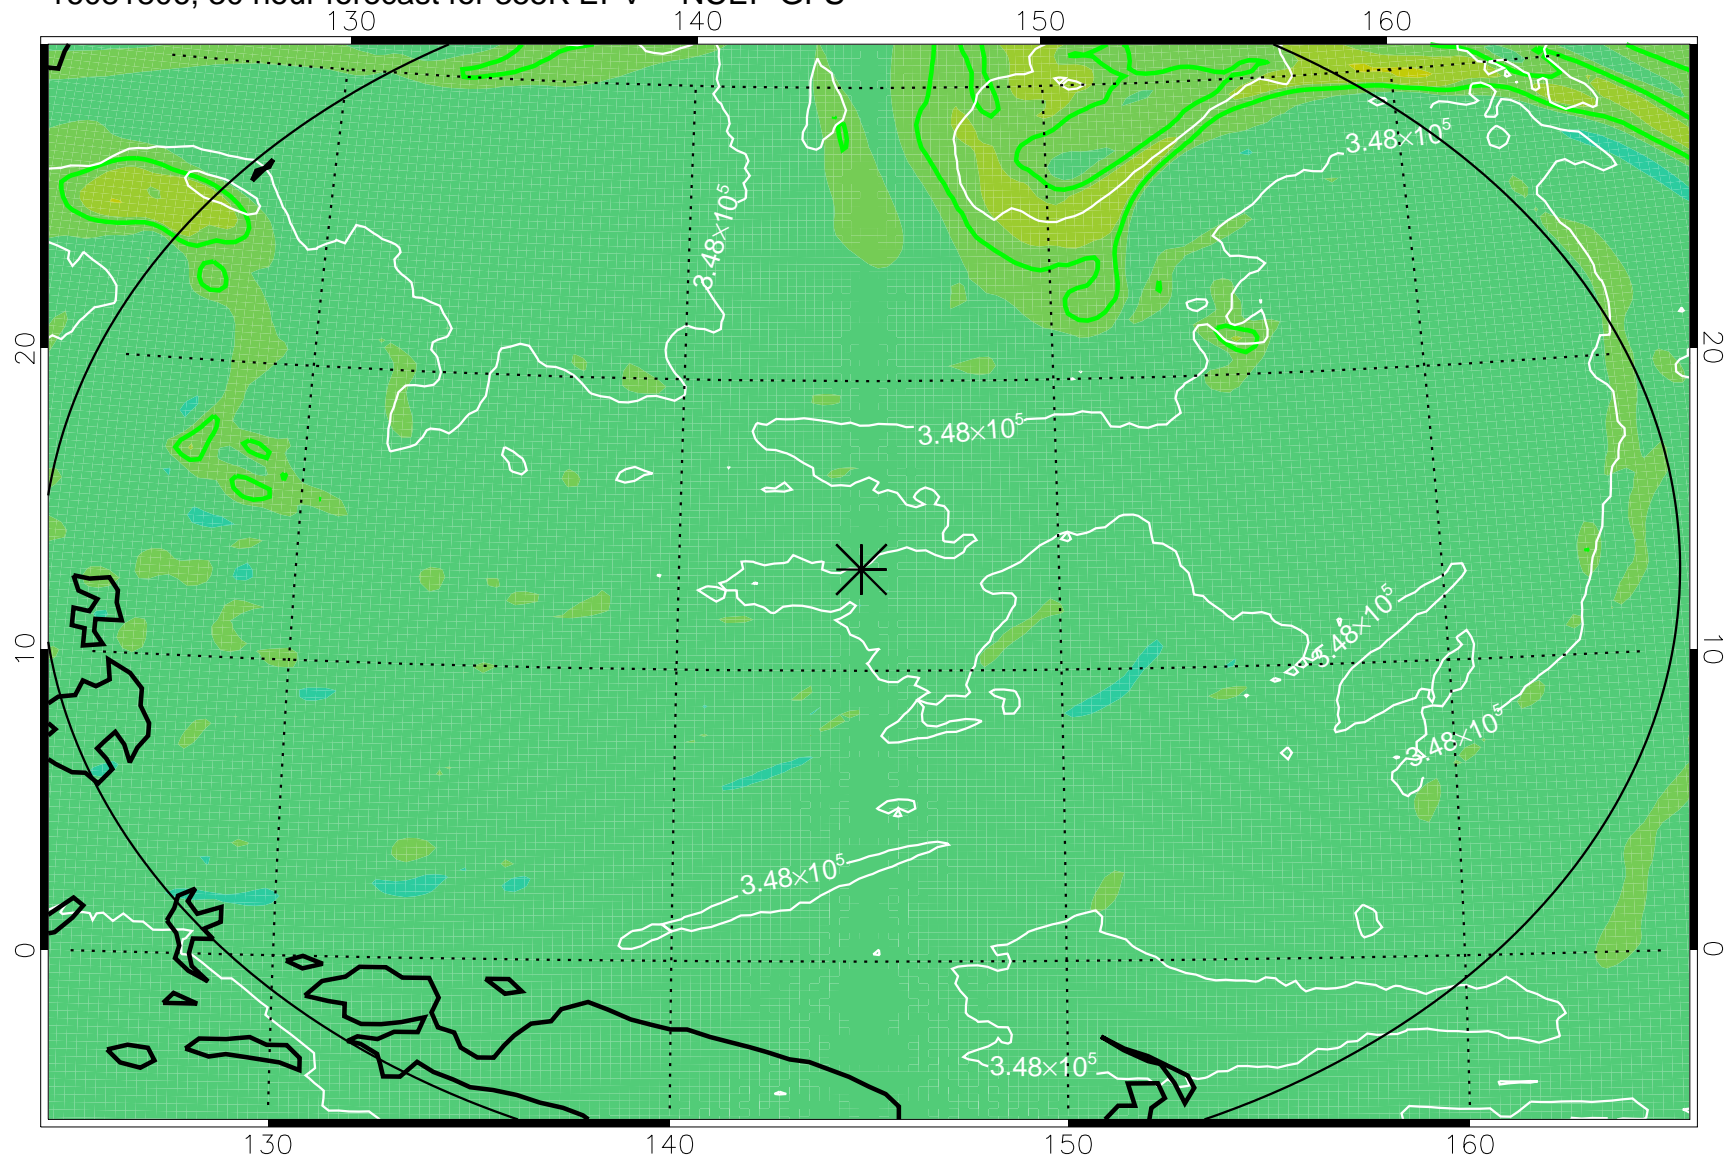

16081718, 18 hour forecast for 355K EPV -- NCEP GFS

355K Montgomery Streamfunction, white  
EPV Tropopause (2 PVU) Position  
Range ring of 2304 km

16081800, 24 hour forecast for 355K EPV -- NCEP GFS

355K Montgomery Streamfunction, white  
EPV Tropopause (2 PVU) Position  
Range ring of 2304 km

16081806, 30 hour forecast for 355K EPV -- NCEP GFS

355K Montgomery Streamfunction, white  
EPV Tropopause (2 PVU) Position  
Range ring of 2304 km

16081812, 36 hour forecast for 355K EPV -- NCEP GFS

355K Montgomery Streamfunction, white  
EPV Tropopause (2 PVU) Position  
Range ring of 2304 km

16081818, 42 hour forecast for 355K EPV -- NCEP GFS

355K Montgomery Streamfunction, white  
EPV Tropopause (2 PVU) Position  
Range ring of 2304 km

16081900, 48 hour forecast for 355K EPV -- NCEP GFS

355K Montgomery Streamfunction, white  
EPV Tropopause (2 PVU) Position  
Range ring of 2304 km

16081918, 66 hour forecast for 355K EPV -- NCEP GFS

355K Montgomery Streamfunction, white  
EPV Tropopause (2 PVU) Position  
Range ring of 2304 km

16082000, 72 hour forecast for 355K EPV -- NCEP GFS

355K Montgomery Streamfunction, white  
EPV Tropopause (2 PVU) Position  
Range ring of 2304 km