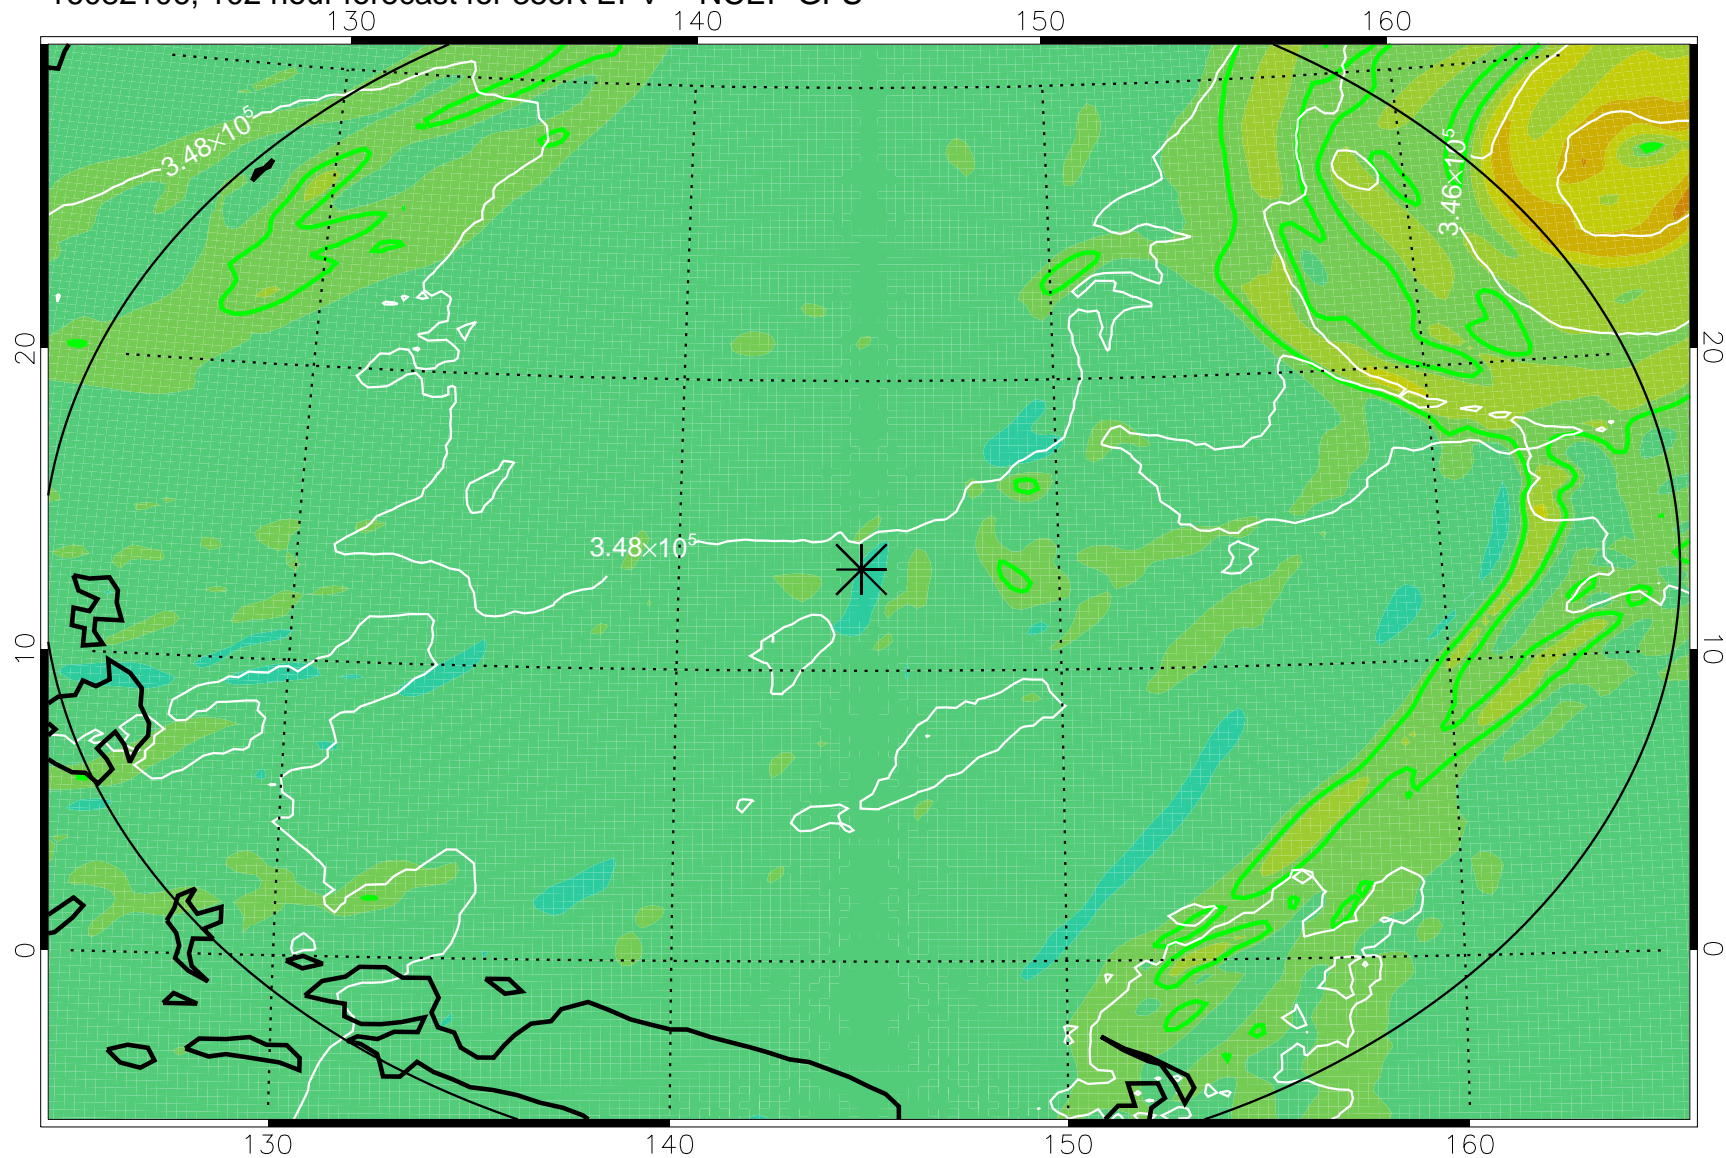

16082006, 78 hour forecast for 355K EPV -- NCEP GFS

355K Montgomery Streamfunction, white  
EPV Tropopause (2 PVU) Position  
Range ring of 2304 km

16082012, 84 hour forecast for 355K EPV -- NCEP GFS

355K Montgomery Streamfunction, white  
EPV Tropopause (2 PVU) Position  
Range ring of 2304 km

16082018, 90 hour forecast for 355K EPV -- NCEP GFS

355K Montgomery Streamfunction, white  
EPV Tropopause (2 PVU) Position  
Range ring of 2304 km

16082100, 96 hour forecast for 355K EPV -- NCEP GFS

355K Montgomery Streamfunction, white  
EPV Tropopause (2 PVU) Position  
Range ring of 2304 km

16082106, 102 hour forecast for 355K EPV -- NCEP GFS

355K Montgomery Streamfunction, white  
EPV Tropopause (2 PVU) Position  
Range ring of 2304 km

16082112, 108 hour forecast for 355K EPV -- NCEP GFS

355K Montgomery Streamfunction, white  
EPV Tropopause (2 PVU) Position  
Range ring of 2304 km

16082118, 114 hour forecast for 355K EPV -- NCEP GFS

355K Montgomery Streamfunction, white  
EPV Tropopause (2 PVU) Position  
Range ring of 2304 km

16082200, 120 hour forecast for 355K EPV -- NCEP GFS

355K Montgomery Streamfunction, white  
EPV Tropopause (2 PVU) Position  
Range ring of 2304 km