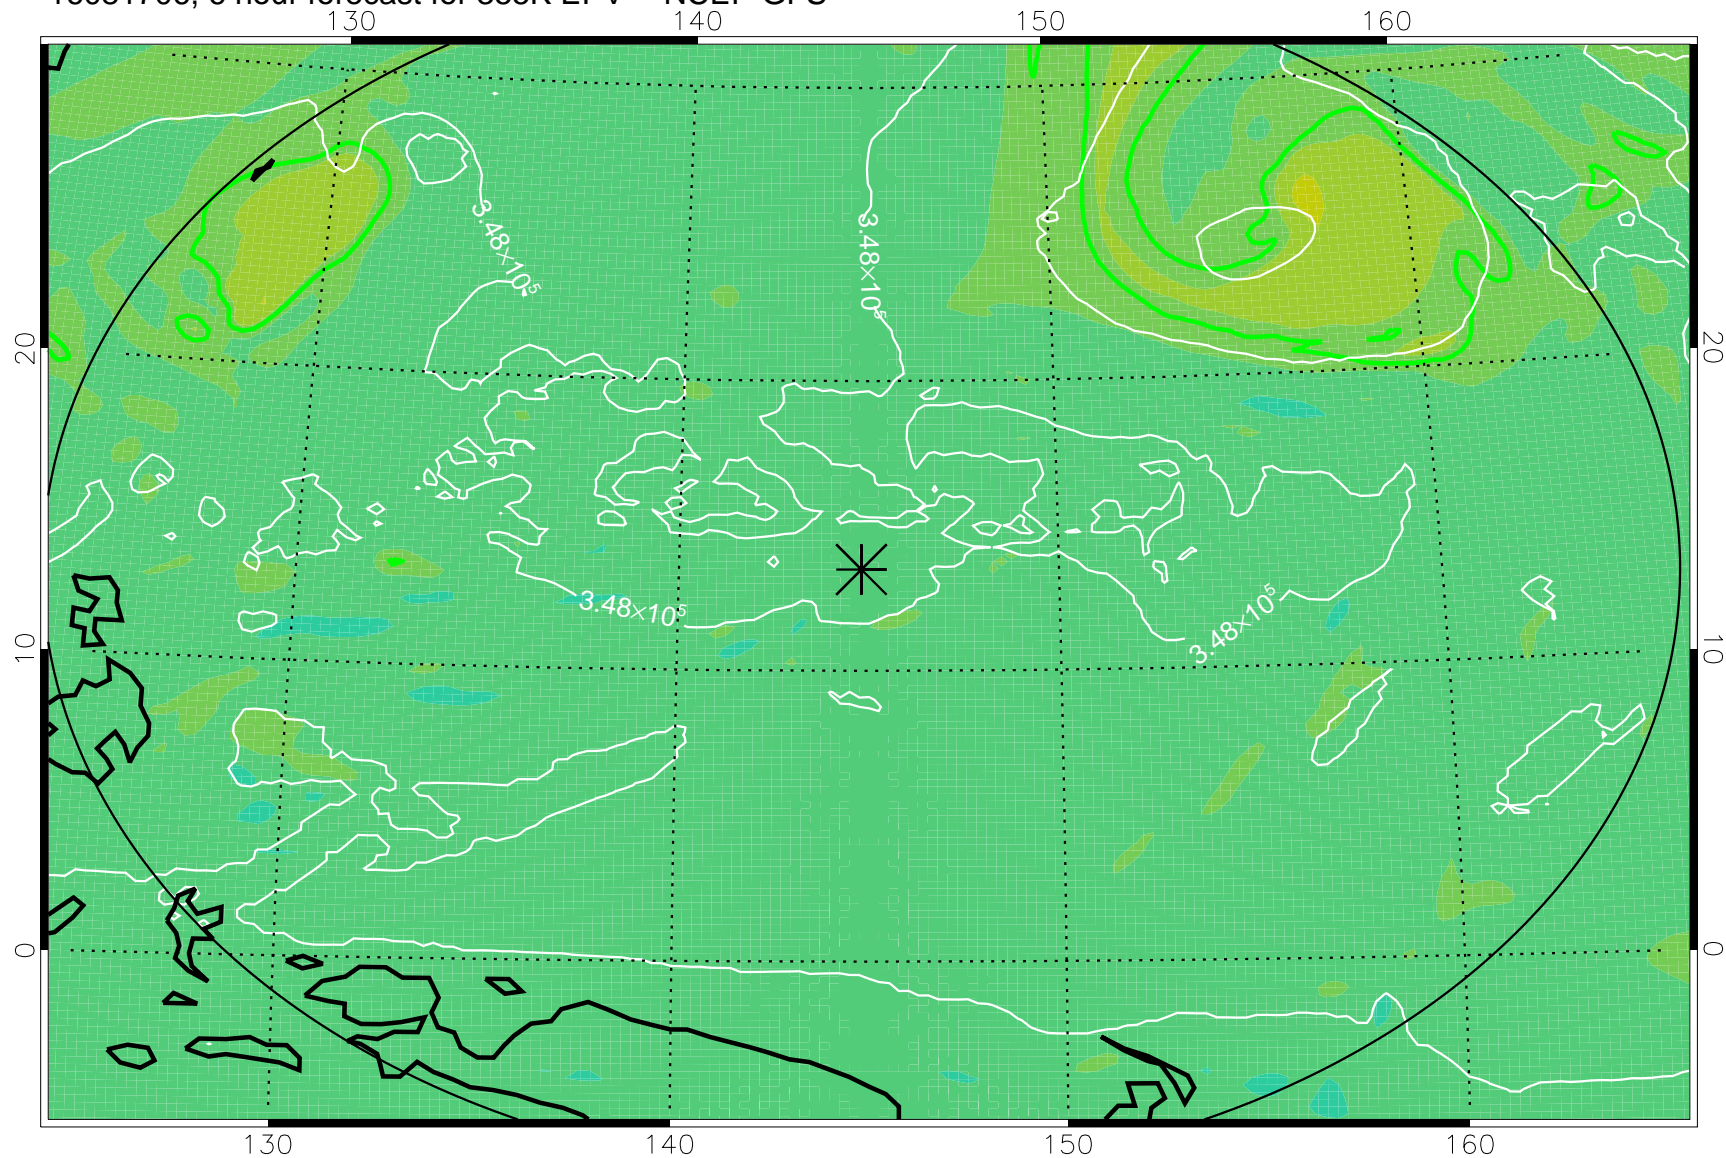

16081706, 6 hour forecast for 355K EPV -- NCEP GFS

355K Montgomery Streamfunction, white  
EPV Tropopause (2 PVU) Position  
Range ring of 2304 km

16081712, 12 hour forecast for 355K EPV -- NCEP GFS

355K Montgomery Streamfunction, white  
EPV Tropopause (2 PVU) Position  
Range ring of 2304 km

16081718, 18 hour forecast for 355K EPV -- NCEP GFS

355K Montgomery Streamfunction, white  
EPV Tropopause (2 PVU) Position  
Range ring of 2304 km

16081800, 24 hour forecast for 355K EPV -- NCEP GFS

355K Montgomery Streamfunction, white  
EPV Tropopause (2 PVU) Position  
Range ring of 2304 km

16081806, 30 hour forecast for 355K EPV -- NCEP GFS

355K Montgomery Streamfunction, white  
EPV Tropopause (2 PVU) Position  
Range ring of 2304 km

16081812, 36 hour forecast for 355K EPV -- NCEP GFS

355K Montgomery Streamfunction, white  
EPV Tropopause (2 PVU) Position  
Range ring of 2304 km

16081818, 42 hour forecast for 355K EPV -- NCEP GFS

355K Montgomery Streamfunction, white  
EPV Tropopause (2 PVU) Position  
Range ring of 2304 km

16081900, 48 hour forecast for 355K EPV -- NCEP GFS

355K Montgomery Streamfunction, white  
EPV Tropopause (2 PVU) Position  
Range ring of 2304 km