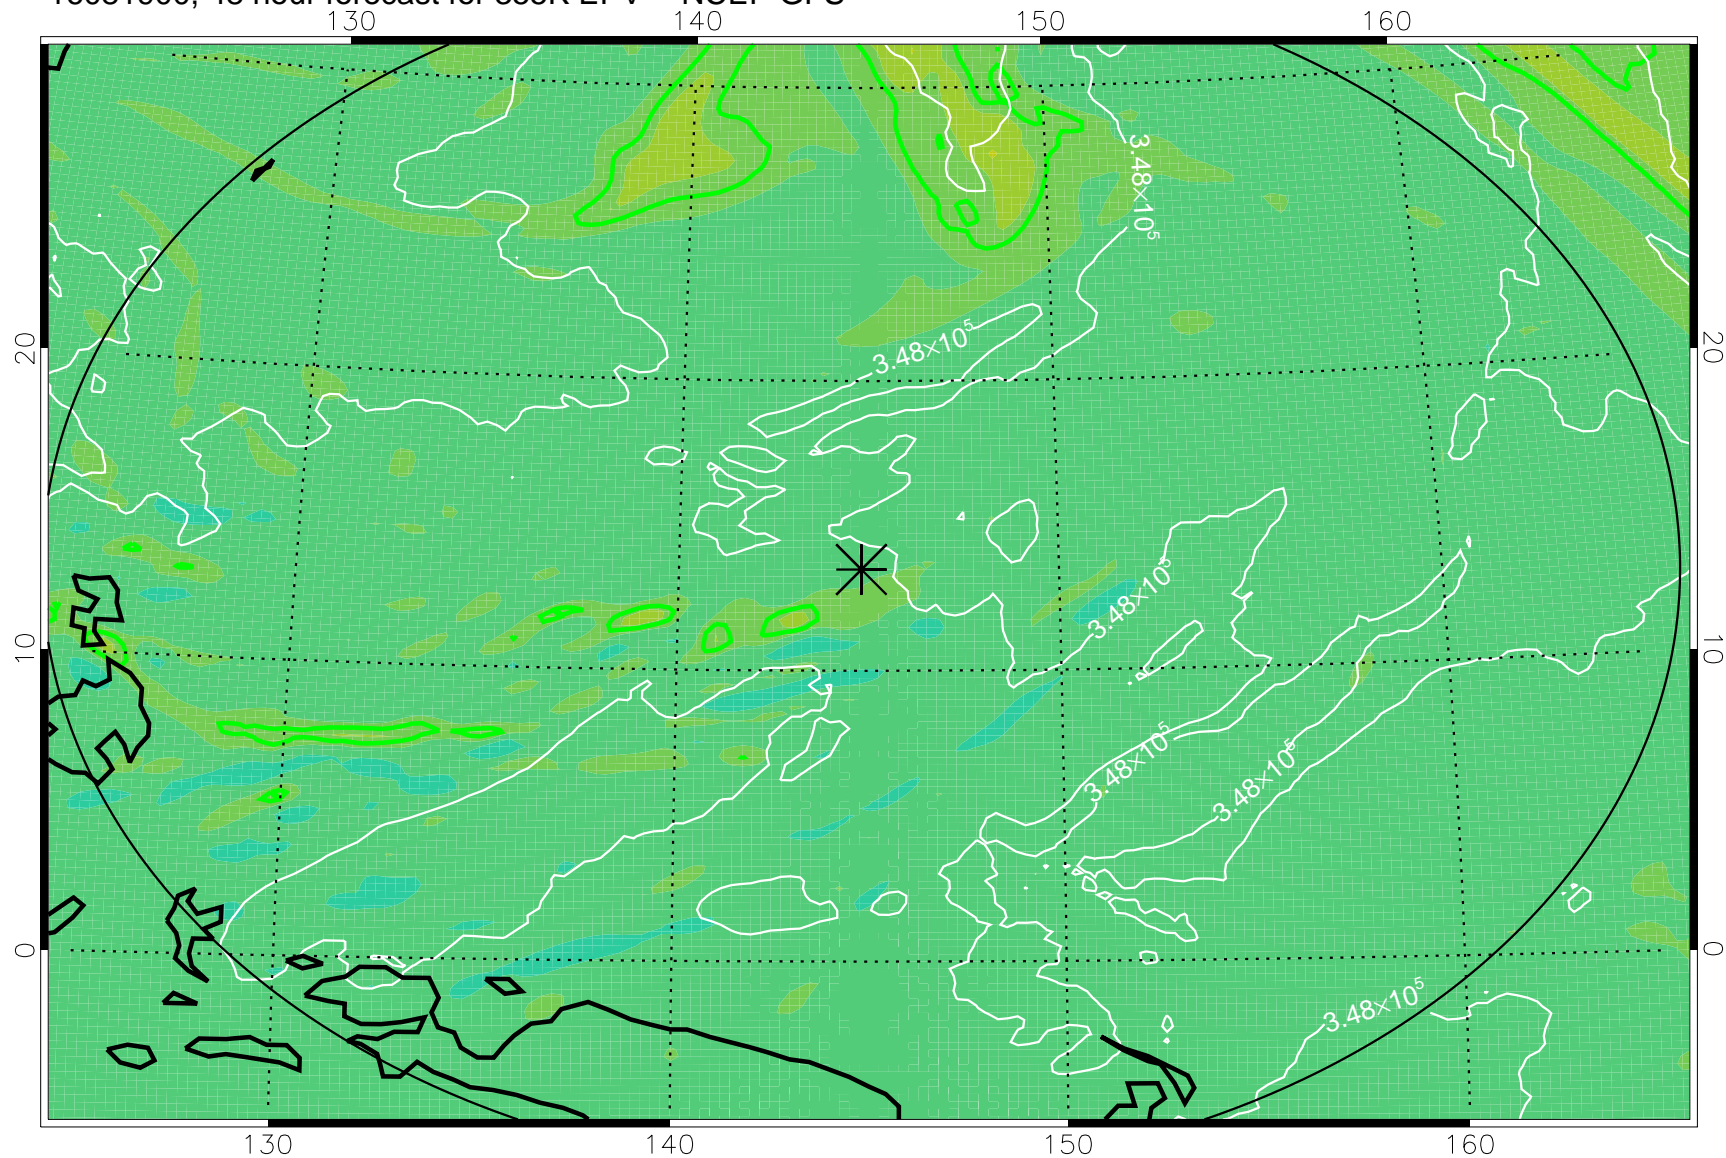

16081806, 30 hour forecast for 355K EPV -- NCEP GFS

355K Montgomery Streamfunction, white  
EPV Tropopause (2 PVU) Position  
Range ring of 2304 km

16081812, 36 hour forecast for 355K EPV -- NCEP GFS

355K Montgomery Streamfunction, white  
EPV Tropopause (2 PVU) Position  
Range ring of 2304 km

16081818, 42 hour forecast for 355K EPV -- NCEP GFS

355K Montgomery Streamfunction, white  
EPV Tropopause (2 PVU) Position  
Range ring of 2304 km

16081900, 48 hour forecast for 355K EPV -- NCEP GFS

355K Montgomery Streamfunction, white  
EPV Tropopause (2 PVU) Position  
Range ring of 2304 km

16081918, 66 hour forecast for 355K EPV -- NCEP GFS

355K Montgomery Streamfunction, white  
EPV Tropopause (2 PVU) Position  
Range ring of 2304 km

16082000, 72 hour forecast for 355K EPV -- NCEP GFS

355K Montgomery Streamfunction, white  
EPV Tropopause (2 PVU) Position  
Range ring of 2304 km

16082018, 90 hour forecast for 355K EPV -- NCEP GFS

355K Montgomery Streamfunction, white  
EPV Tropopause (2 PVU) Position  
Range ring of 2304 km

16082100, 96 hour forecast for 355K EPV -- NCEP GFS

355K Montgomery Streamfunction, white  
EPV Tropopause (2 PVU) Position  
Range ring of 2304 km