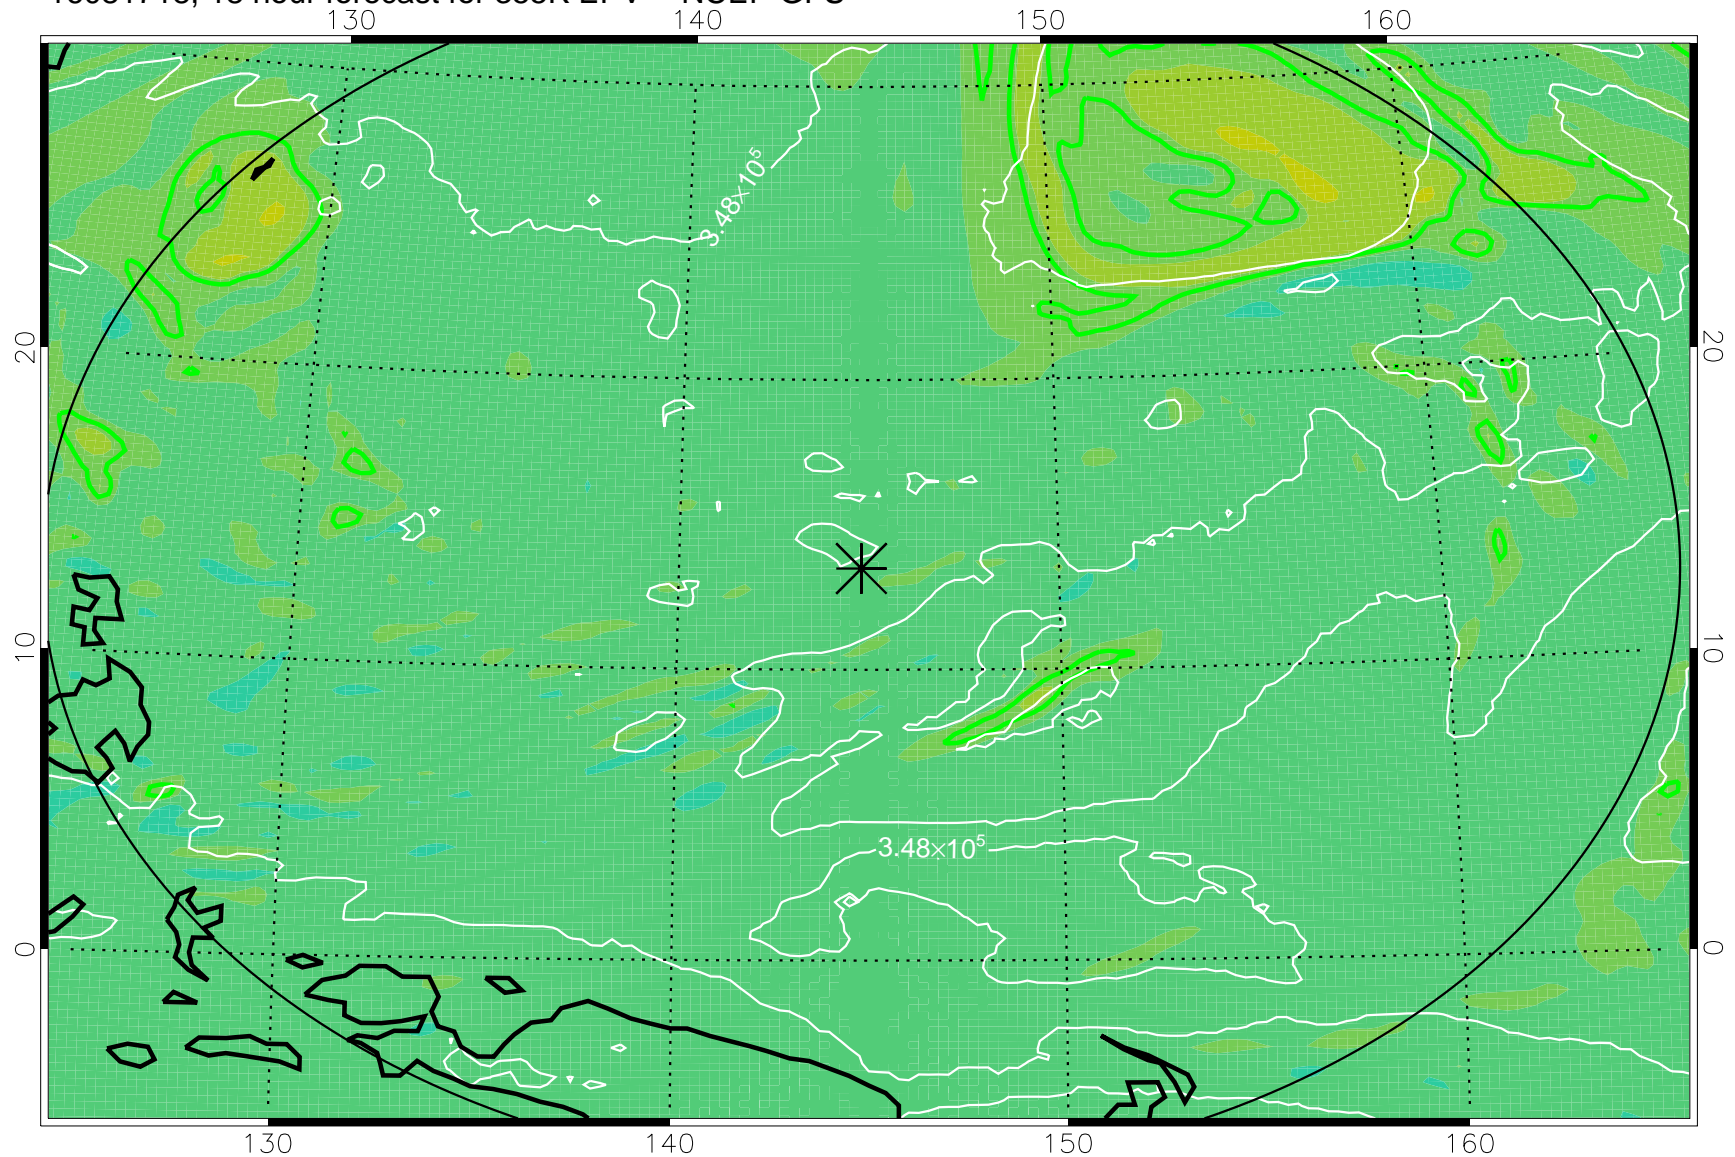

16081706, 6 hour forecast for 355K EPV -- NCEP GFS

355K Montgomery Streamfunction, white  
EPV Tropopause (2 PVU) Position  
Range ring of 2304 km

16081712, 12 hour forecast for 355K EPV -- NCEP GFS

355K Montgomery Streamfunction, white  
EPV Tropopause (2 PVU) Position  
Range ring of 2304 km

16081718, 18 hour forecast for 355K EPV -- NCEP GFS

355K Montgomery Streamfunction, white  
EPV Tropopause (2 PVU) Position  
Range ring of 2304 km

16081800, 24 hour forecast for 355K EPV -- NCEP GFS

355K Montgomery Streamfunction, white  
EPV Tropopause (2 PVU) Position  
Range ring of 2304 km

16081806, 30 hour forecast for 355K EPV -- NCEP GFS

355K Montgomery Streamfunction, white  
EPV Tropopause (2 PVU) Position  
Range ring of 2304 km

16081812, 36 hour forecast for 355K EPV -- NCEP GFS

355K Montgomery Streamfunction, white  
EPV Tropopause (2 PVU) Position  
Range ring of 2304 km

16081818, 42 hour forecast for 355K EPV -- NCEP GFS

355K Montgomery Streamfunction, white  
EPV Tropopause (2 PVU) Position  
Range ring of 2304 km

16081900, 48 hour forecast for 355K EPV -- NCEP GFS

355K Montgomery Streamfunction, white  
EPV Tropopause (2 PVU) Position  
Range ring of 2304 km