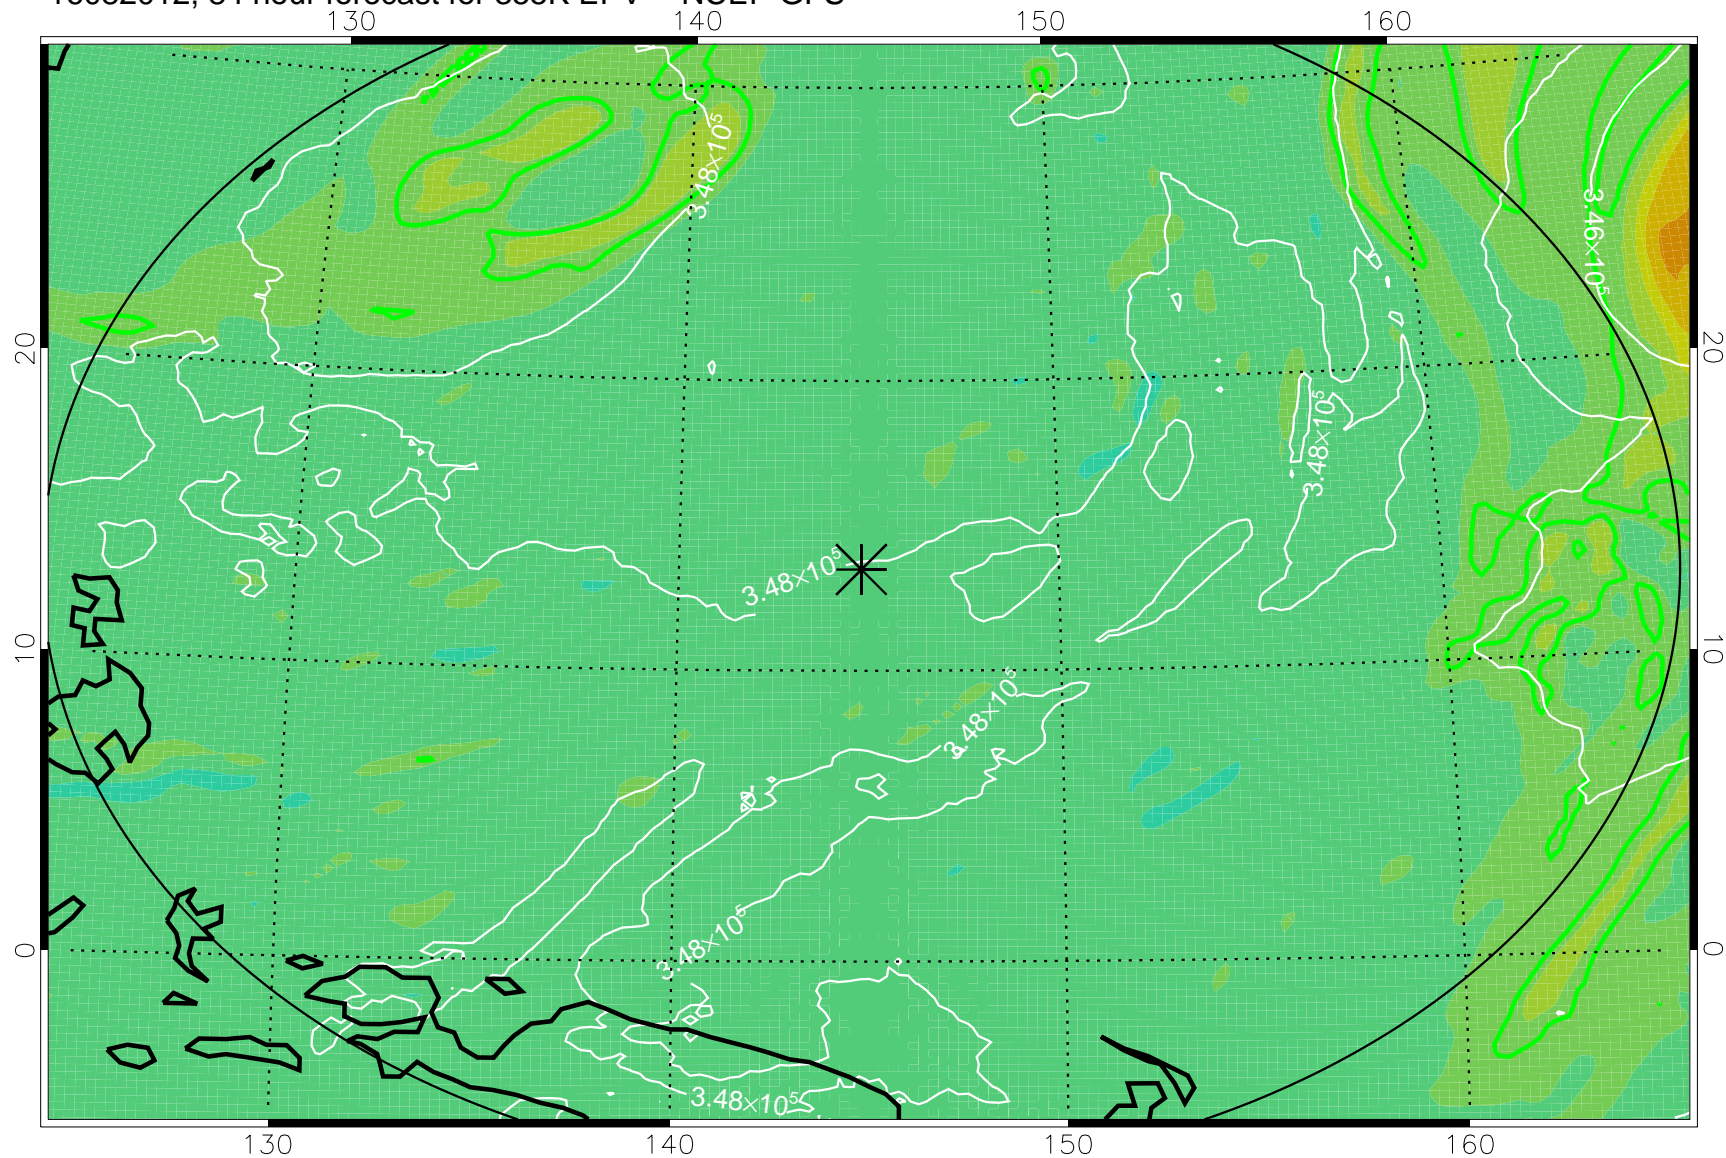

16081906, 54 hour forecast for 355K EPV -- NCEP GFS

355K Montgomery Streamfunction, white  
EPV Tropopause (2 PVU) Position  
Range ring of 2304 km

16081912, 60 hour forecast for 355K EPV -- NCEP GFS

355K Montgomery Streamfunction, white  
EPV Tropopause (2 PVU) Position  
Range ring of 2304 km

16081918, 66 hour forecast for 355K EPV -- NCEP GFS

355K Montgomery Streamfunction, white  
EPV Tropopause (2 PVU) Position  
Range ring of 2304 km

16082000, 72 hour forecast for 355K EPV -- NCEP GFS

355K Montgomery Streamfunction, white  
EPV Tropopause (2 PVU) Position  
Range ring of 2304 km

16082006, 78 hour forecast for 355K EPV -- NCEP GFS

355K Montgomery Streamfunction, white  
EPV Tropopause (2 PVU) Position  
Range ring of 2304 km

16082012, 84 hour forecast for 355K EPV -- NCEP GFS

355K Montgomery Streamfunction, white  
EPV Tropopause (2 PVU) Position  
Range ring of 2304 km

16082018, 90 hour forecast for 355K EPV -- NCEP GFS

355K Montgomery Streamfunction, white  
EPV Tropopause (2 PVU) Position  
Range ring of 2304 km

16082100, 96 hour forecast for 355K EPV -- NCEP GFS

355K Montgomery Streamfunction, white  
EPV Tropopause (2 PVU) Position  
Range ring of 2304 km