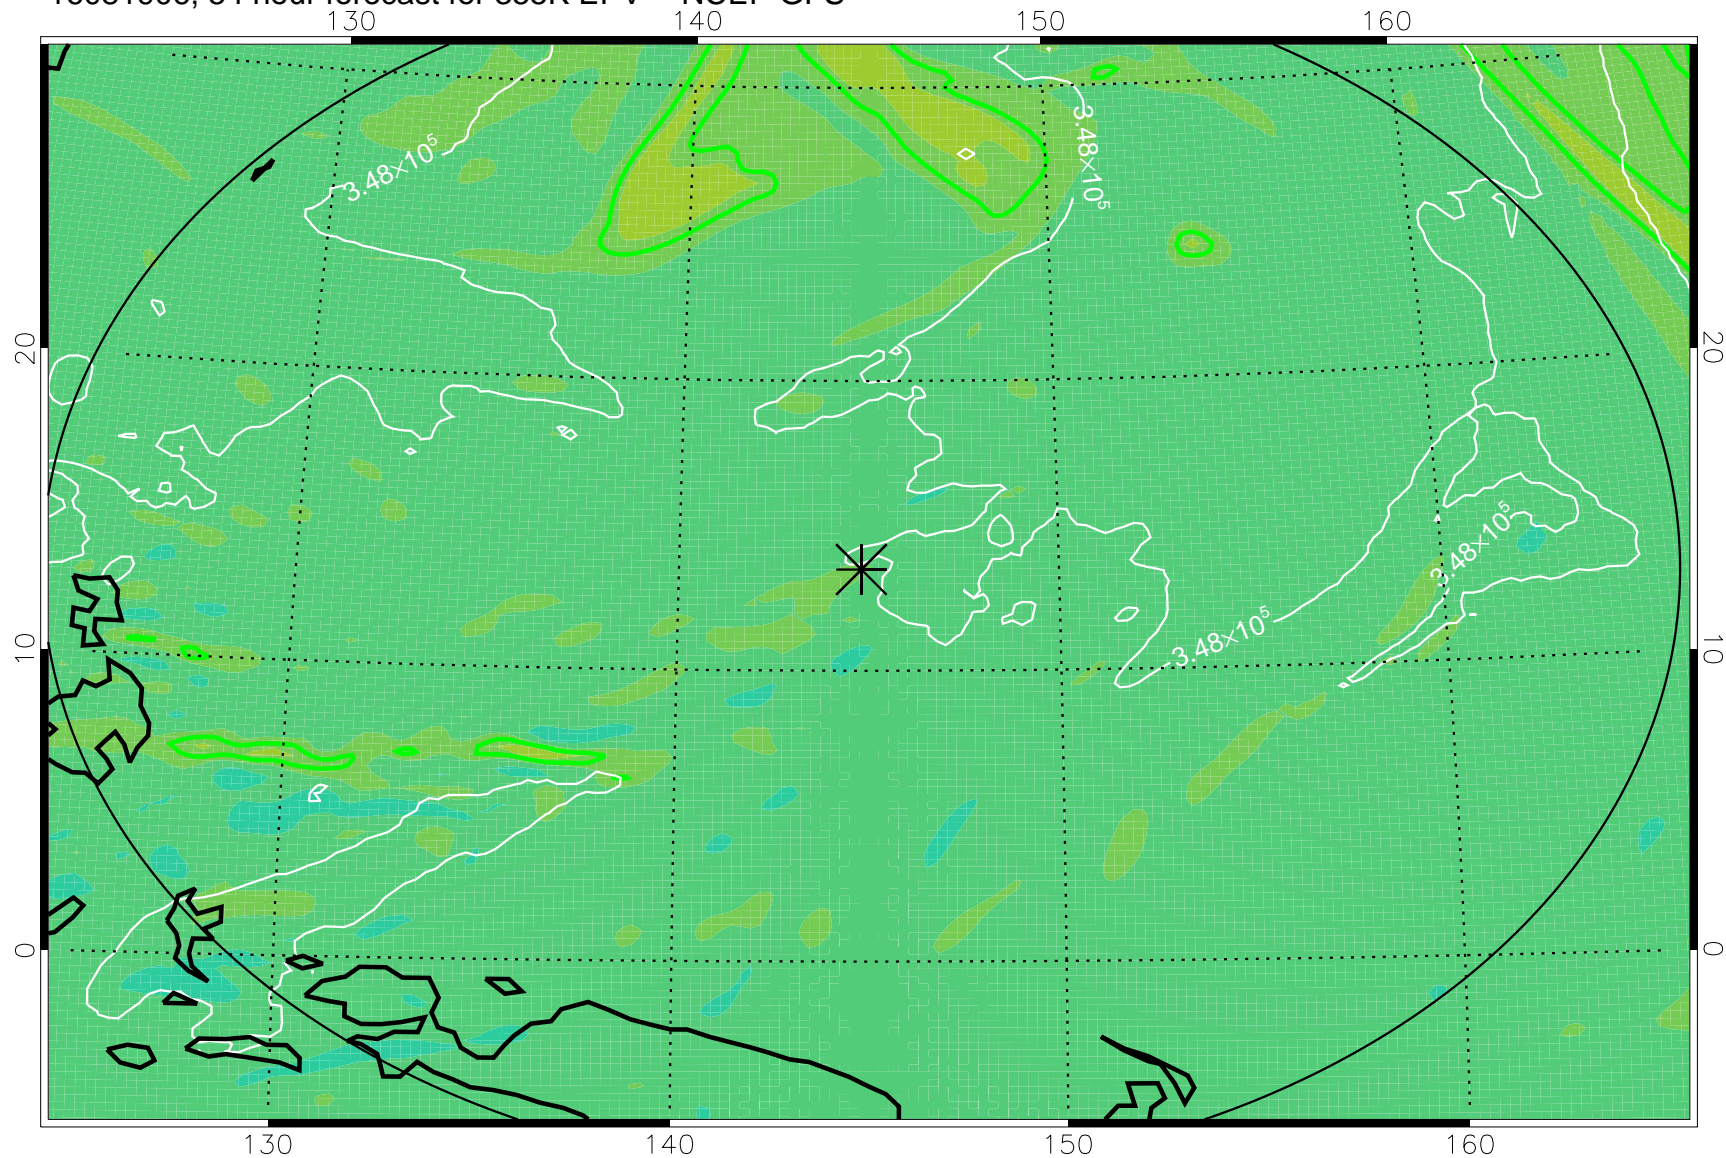

16081818, 42 hour forecast for 355K EPV -- NCEP GFS

355K Montgomery Streamfunction, white  
EPV Tropopause (2 PVU) Position  
Range ring of 2304 km

16081900, 48 hour forecast for 355K EPV -- NCEP GFS

355K Montgomery Streamfunction, white  
EPV Tropopause (2 PVU) Position  
Range ring of 2304 km

16081906, 54 hour forecast for 355K EPV -- NCEP GFS

355K Montgomery Streamfunction, white  
EPV Tropopause (2 PVU) Position  
Range ring of 2304 km

16081912, 60 hour forecast for 355K EPV -- NCEP GFS

355K Montgomery Streamfunction, white  
EPV Tropopause (2 PVU) Position  
Range ring of 2304 km

16081918, 66 hour forecast for 355K EPV -- NCEP GFS

355K Montgomery Streamfunction, white  
EPV Tropopause (2 PVU) Position  
Range ring of 2304 km

16082000, 72 hour forecast for 355K EPV -- NCEP GFS

355K Montgomery Streamfunction, white  
EPV Tropopause (2 PVU) Position  
Range ring of 2304 km

16082018, 90 hour forecast for 355K EPV -- NCEP GFS

355K Montgomery Streamfunction, white  
EPV Tropopause (2 PVU) Position  
Range ring of 2304 km

16082100, 96 hour forecast for 355K EPV -- NCEP GFS

355K Montgomery Streamfunction, white  
EPV Tropopause (2 PVU) Position  
Range ring of 2304 km