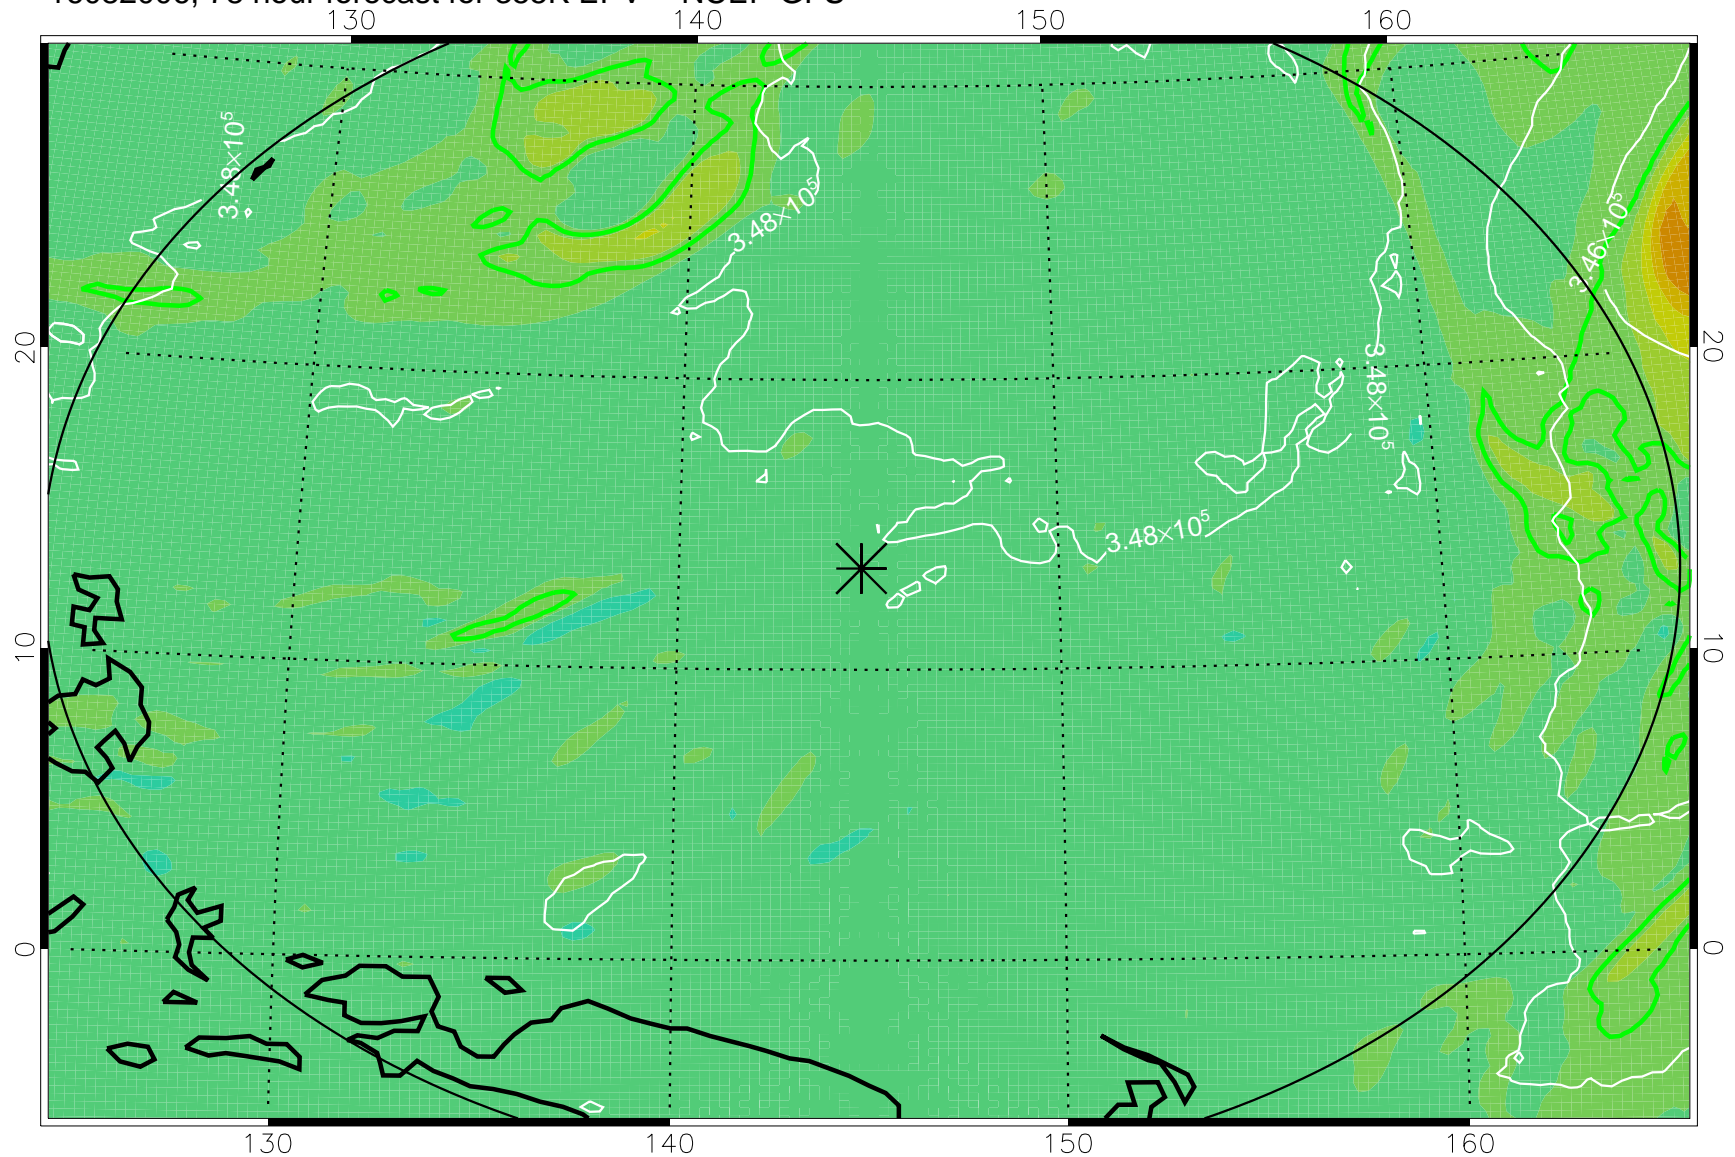

16081906, 54 hour forecast for 355K EPV -- NCEP GFS

355K Montgomery Streamfunction, white  
EPV Tropopause (2 PVU) Position  
Range ring of 2304 km

16081912, 60 hour forecast for 355K EPV -- NCEP GFS

355K Montgomery Streamfunction, white  
EPV Tropopause (2 PVU) Position  
Range ring of 2304 km

16081918, 66 hour forecast for 355K EPV -- NCEP GFS

355K Montgomery Streamfunction, white  
EPV Tropopause (2 PVU) Position  
Range ring of 2304 km

16082000, 72 hour forecast for 355K EPV -- NCEP GFS

355K Montgomery Streamfunction, white  
EPV Tropopause (2 PVU) Position  
Range ring of 2304 km

16082006, 78 hour forecast for 355K EPV -- NCEP GFS

355K Montgomery Streamfunction, white  
EPV Tropopause (2 PVU) Position  
Range ring of 2304 km

16082012, 84 hour forecast for 355K EPV -- NCEP GFS

355K Montgomery Streamfunction, white  
EPV Tropopause (2 PVU) Position  
Range ring of 2304 km

16082018, 90 hour forecast for 355K EPV -- NCEP GFS

355K Montgomery Streamfunction, white  
EPV Tropopause (2 PVU) Position  
Range ring of 2304 km

16082100, 96 hour forecast for 355K EPV -- NCEP GFS

355K Montgomery Streamfunction, white  
EPV Tropopause (2 PVU) Position  
Range ring of 2304 km