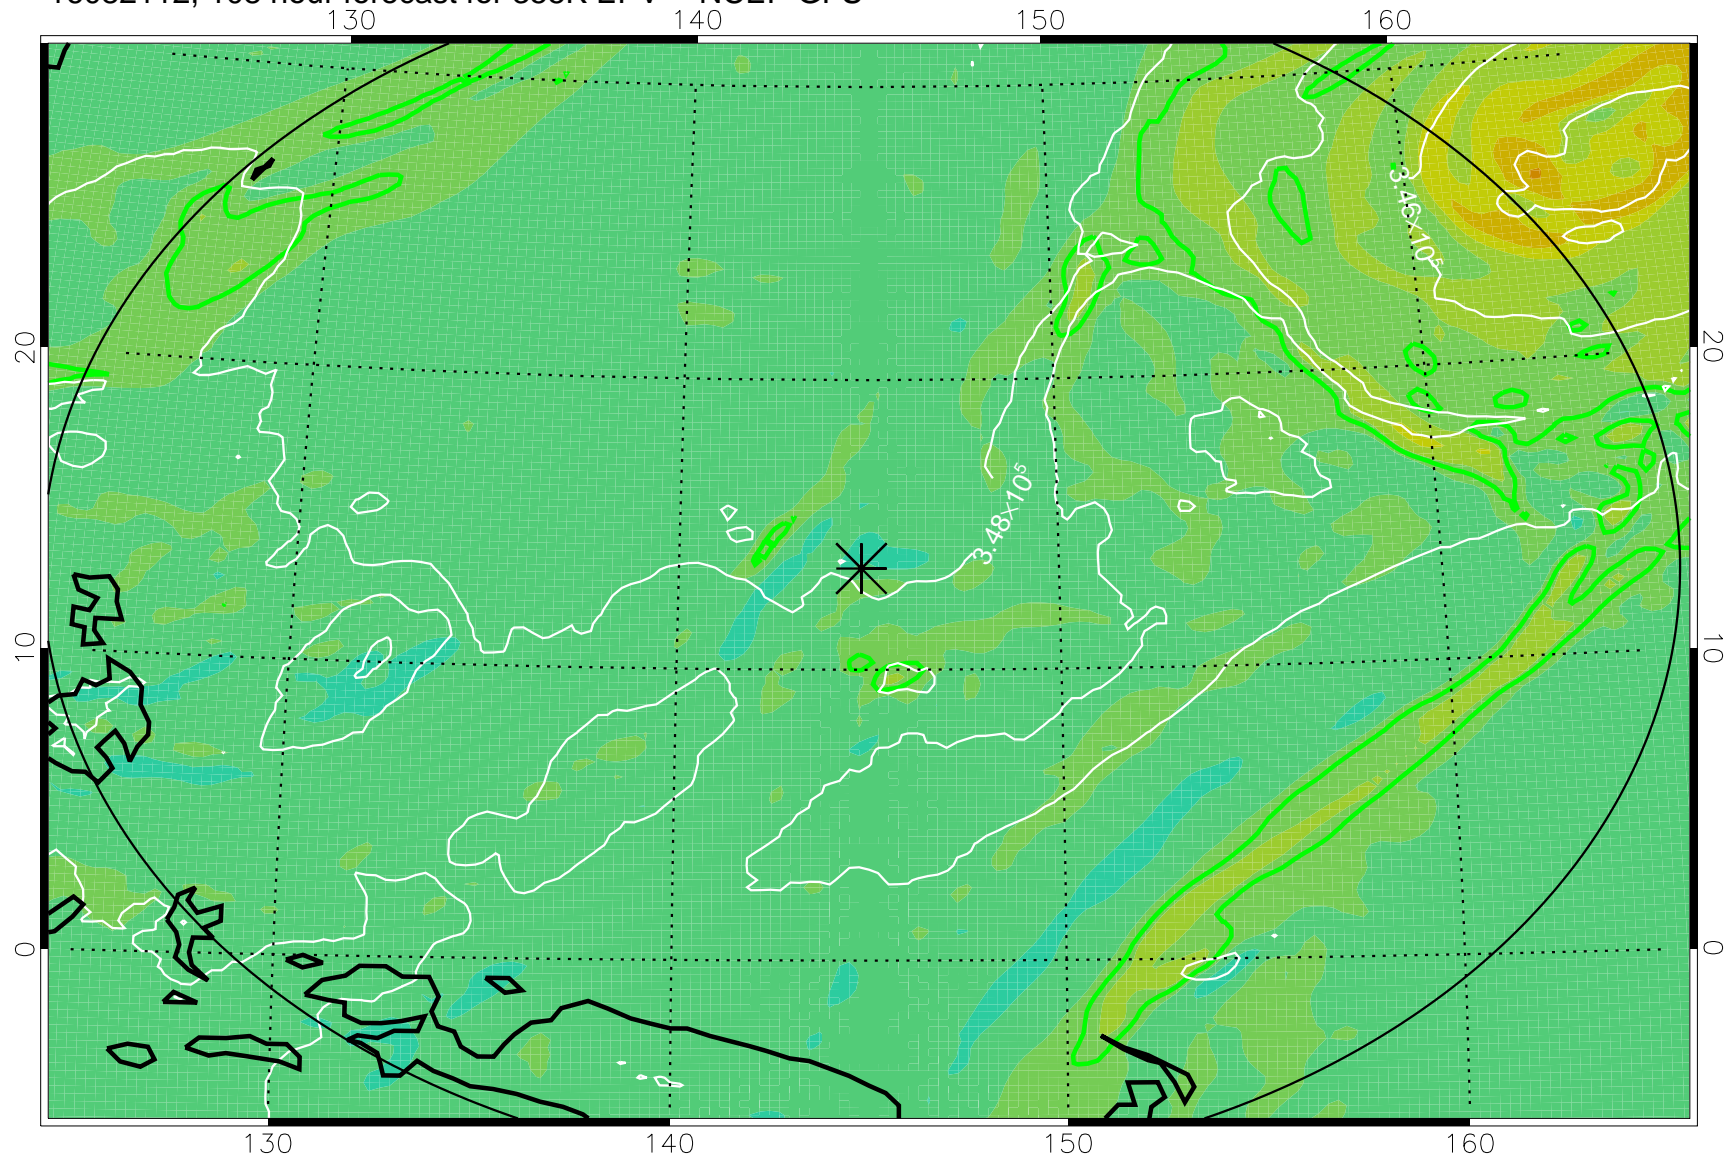

16082006, 78 hour forecast for 355K EPV -- NCEP GFS

355K Montgomery Streamfunction, white  
EPV Tropopause (2 PVU) Position  
Range ring of 2304 km

16082012, 84 hour forecast for 355K EPV -- NCEP GFS

355K Montgomery Streamfunction, white  
EPV Tropopause (2 PVU) Position  
Range ring of 2304 km

16082018, 90 hour forecast for 355K EPV -- NCEP GFS

355K Montgomery Streamfunction, white  
EPV Tropopause (2 PVU) Position  
Range ring of 2304 km

16082100, 96 hour forecast for 355K EPV -- NCEP GFS

355K Montgomery Streamfunction, white  
EPV Tropopause (2 PVU) Position  
Range ring of 2304 km

16082106, 102 hour forecast for 355K EPV -- NCEP GFS

355K Montgomery Streamfunction, white  
EPV Tropopause (2 PVU) Position  
Range ring of 2304 km

16082112, 108 hour forecast for 355K EPV -- NCEP GFS

355K Montgomery Streamfunction, white  
EPV Tropopause (2 PVU) Position  
Range ring of 2304 km

16082118, 114 hour forecast for 355K EPV -- NCEP GFS

355K Montgomery Streamfunction, white  
EPV Tropopause (2 PVU) Position  
Range ring of 2304 km

16082200, 120 hour forecast for 355K EPV -- NCEP GFS

355K Montgomery Streamfunction, white  
EPV Tropopause (2 PVU) Position  
Range ring of 2304 km