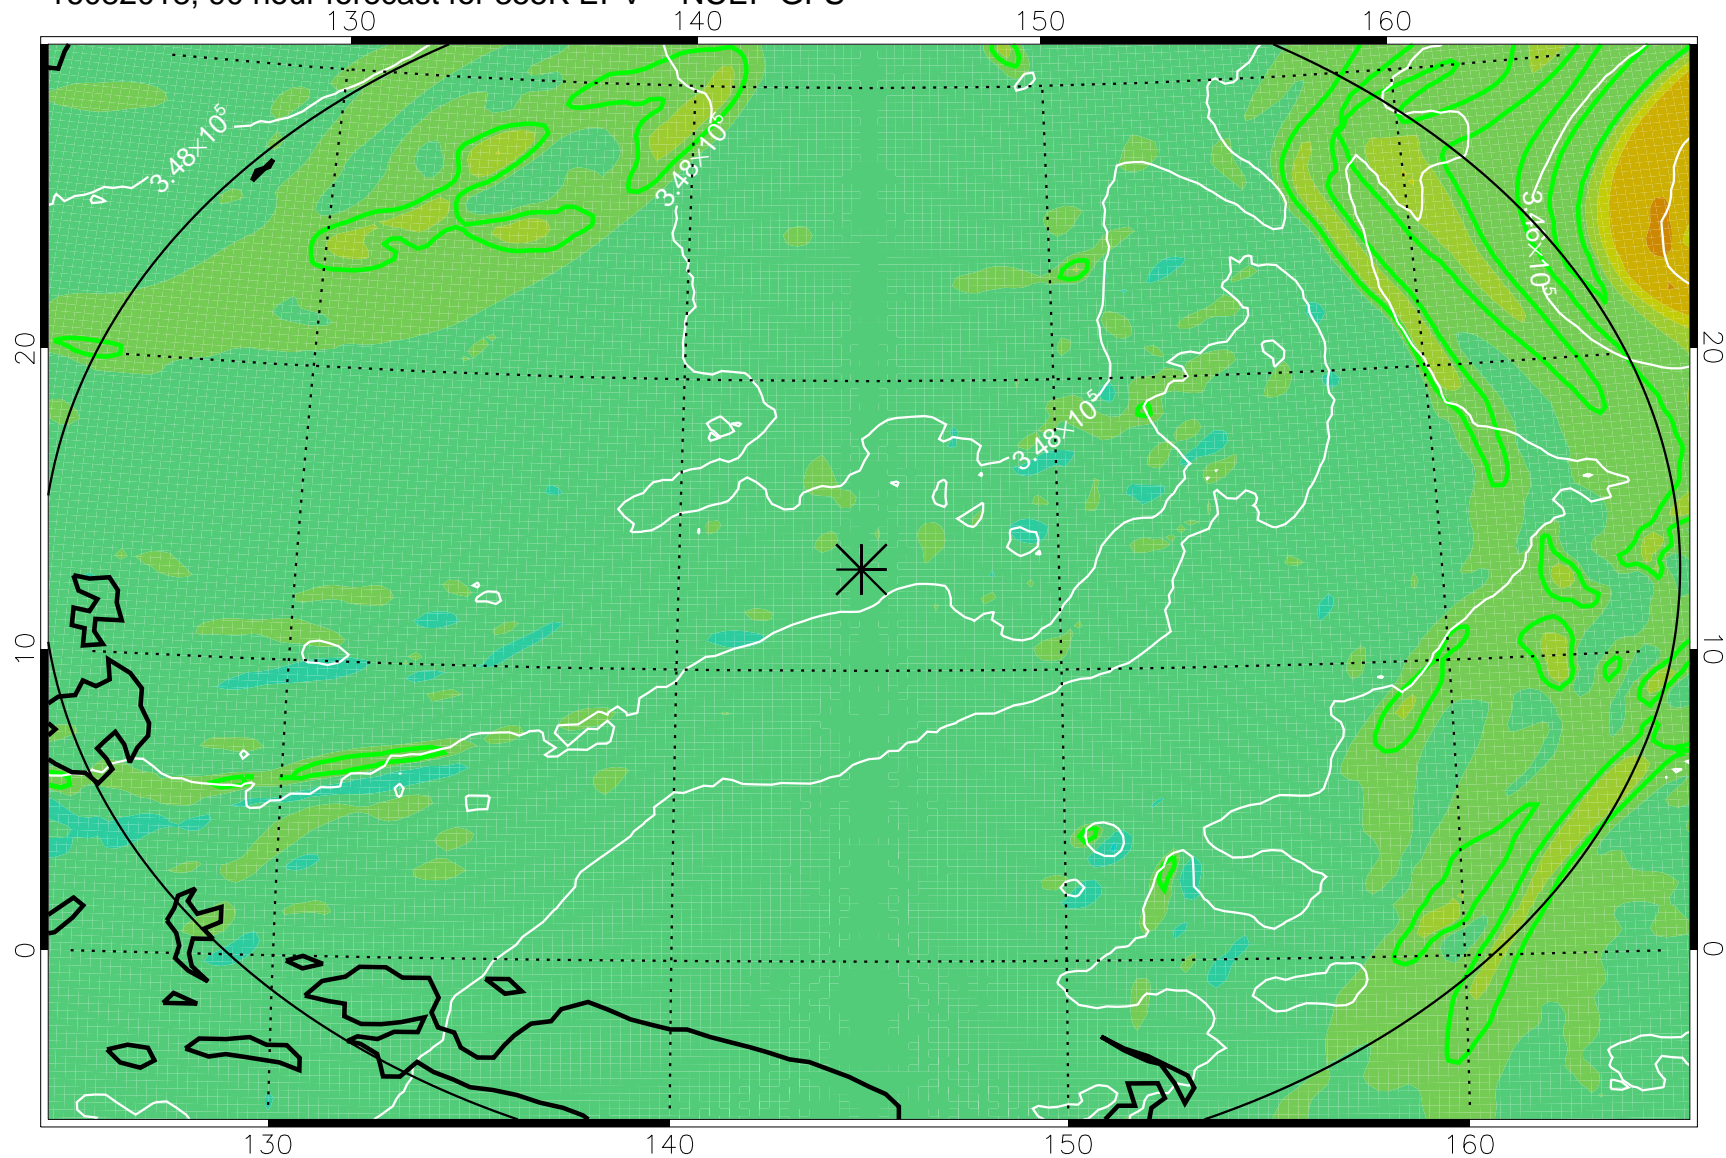

16081918, 66 hour forecast for 355K EPV -- NCEP GFS

355K Montgomery Streamfunction, white  
EPV Tropopause (2 PVU) Position  
Range ring of 2304 km

16082000, 72 hour forecast for 355K EPV -- NCEP GFS

355K Montgomery Streamfunction, white  
EPV Tropopause (2 PVU) Position  
Range ring of 2304 km

16082006, 78 hour forecast for 355K EPV -- NCEP GFS

355K Montgomery Streamfunction, white  
EPV Tropopause (2 PVU) Position  
Range ring of 2304 km

16082012, 84 hour forecast for 355K EPV -- NCEP GFS

355K Montgomery Streamfunction, white  
EPV Tropopause (2 PVU) Position  
Range ring of 2304 km

16082018, 90 hour forecast for 355K EPV -- NCEP GFS

355K Montgomery Streamfunction, white  
EPV Tropopause (2 PVU) Position  
Range ring of 2304 km

16082100, 96 hour forecast for 355K EPV -- NCEP GFS

355K Montgomery Streamfunction, white  
EPV Tropopause (2 PVU) Position  
Range ring of 2304 km

16082106, 102 hour forecast for 355K EPV -- NCEP GFS

355K Montgomery Streamfunction, white  
EPV Tropopause (2 PVU) Position  
Range ring of 2304 km

16082112, 108 hour forecast for 355K EPV -- NCEP GFS

355K Montgomery Streamfunction, white  
EPV Tropopause (2 PVU) Position  
Range ring of 2304 km