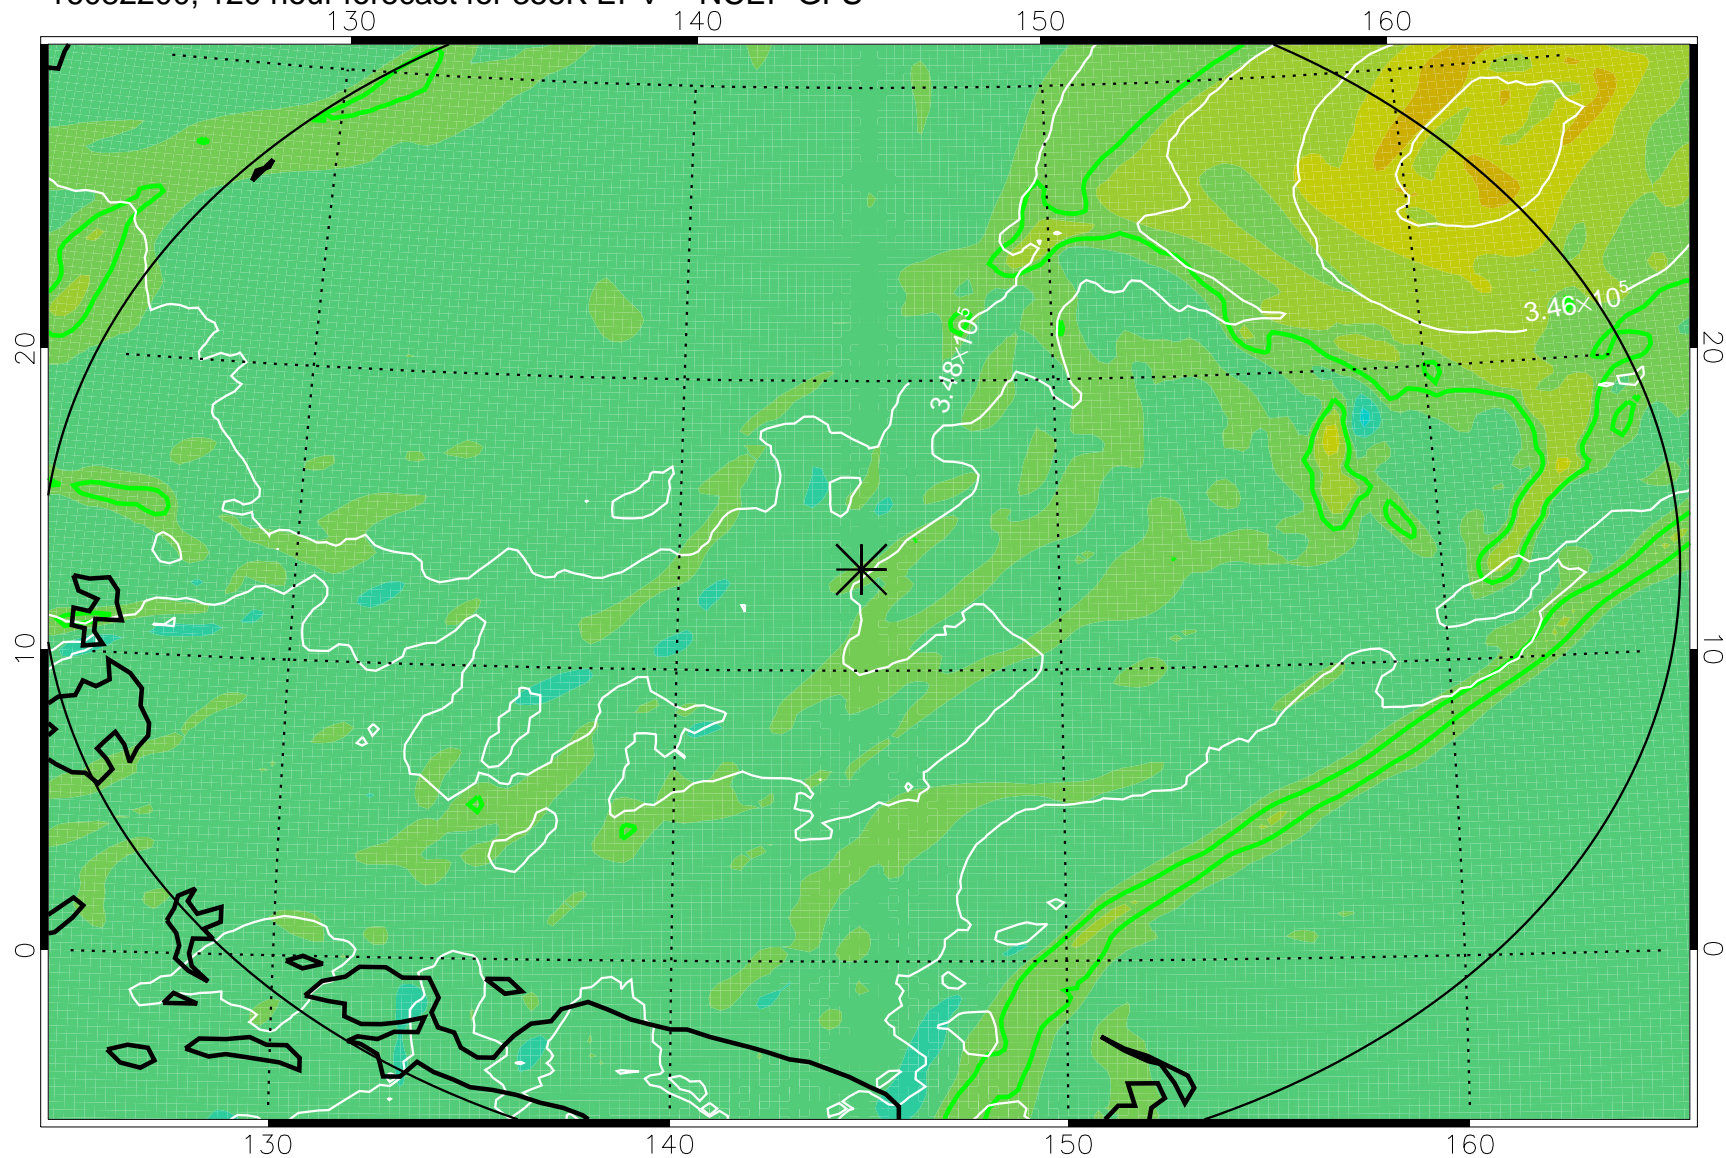

16082006, 78 hour forecast for 355K EPV -- NCEP GFS

355K Montgomery Streamfunction, white  
EPV Tropopause (2 PVU) Position  
Range ring of 2304 km

16082012, 84 hour forecast for 355K EPV -- NCEP GFS

355K Montgomery Streamfunction, white  
EPV Tropopause (2 PVU) Position  
Range ring of 2304 km

16082018, 90 hour forecast for 355K EPV -- NCEP GFS

355K Montgomery Streamfunction, white  
EPV Tropopause (2 PVU) Position  
Range ring of 2304 km

16082100, 96 hour forecast for 355K EPV -- NCEP GFS

355K Montgomery Streamfunction, white  
EPV Tropopause (2 PVU) Position  
Range ring of 2304 km

16082106, 102 hour forecast for 355K EPV -- NCEP GFS

355K Montgomery Streamfunction, white  
EPV Tropopause (2 PVU) Position  
Range ring of 2304 km

16082112, 108 hour forecast for 355K EPV -- NCEP GFS

355K Montgomery Streamfunction, white  
EPV Tropopause (2 PVU) Position  
Range ring of 2304 km

16082118, 114 hour forecast for 355K EPV -- NCEP GFS

355K Montgomery Streamfunction, white  
EPV Tropopause (2 PVU) Position  
Range ring of 2304 km

16082200, 120 hour forecast for 355K EPV -- NCEP GFS

355K Montgomery Streamfunction, white  
EPV Tropopause (2 PVU) Position  
Range ring of 2304 km