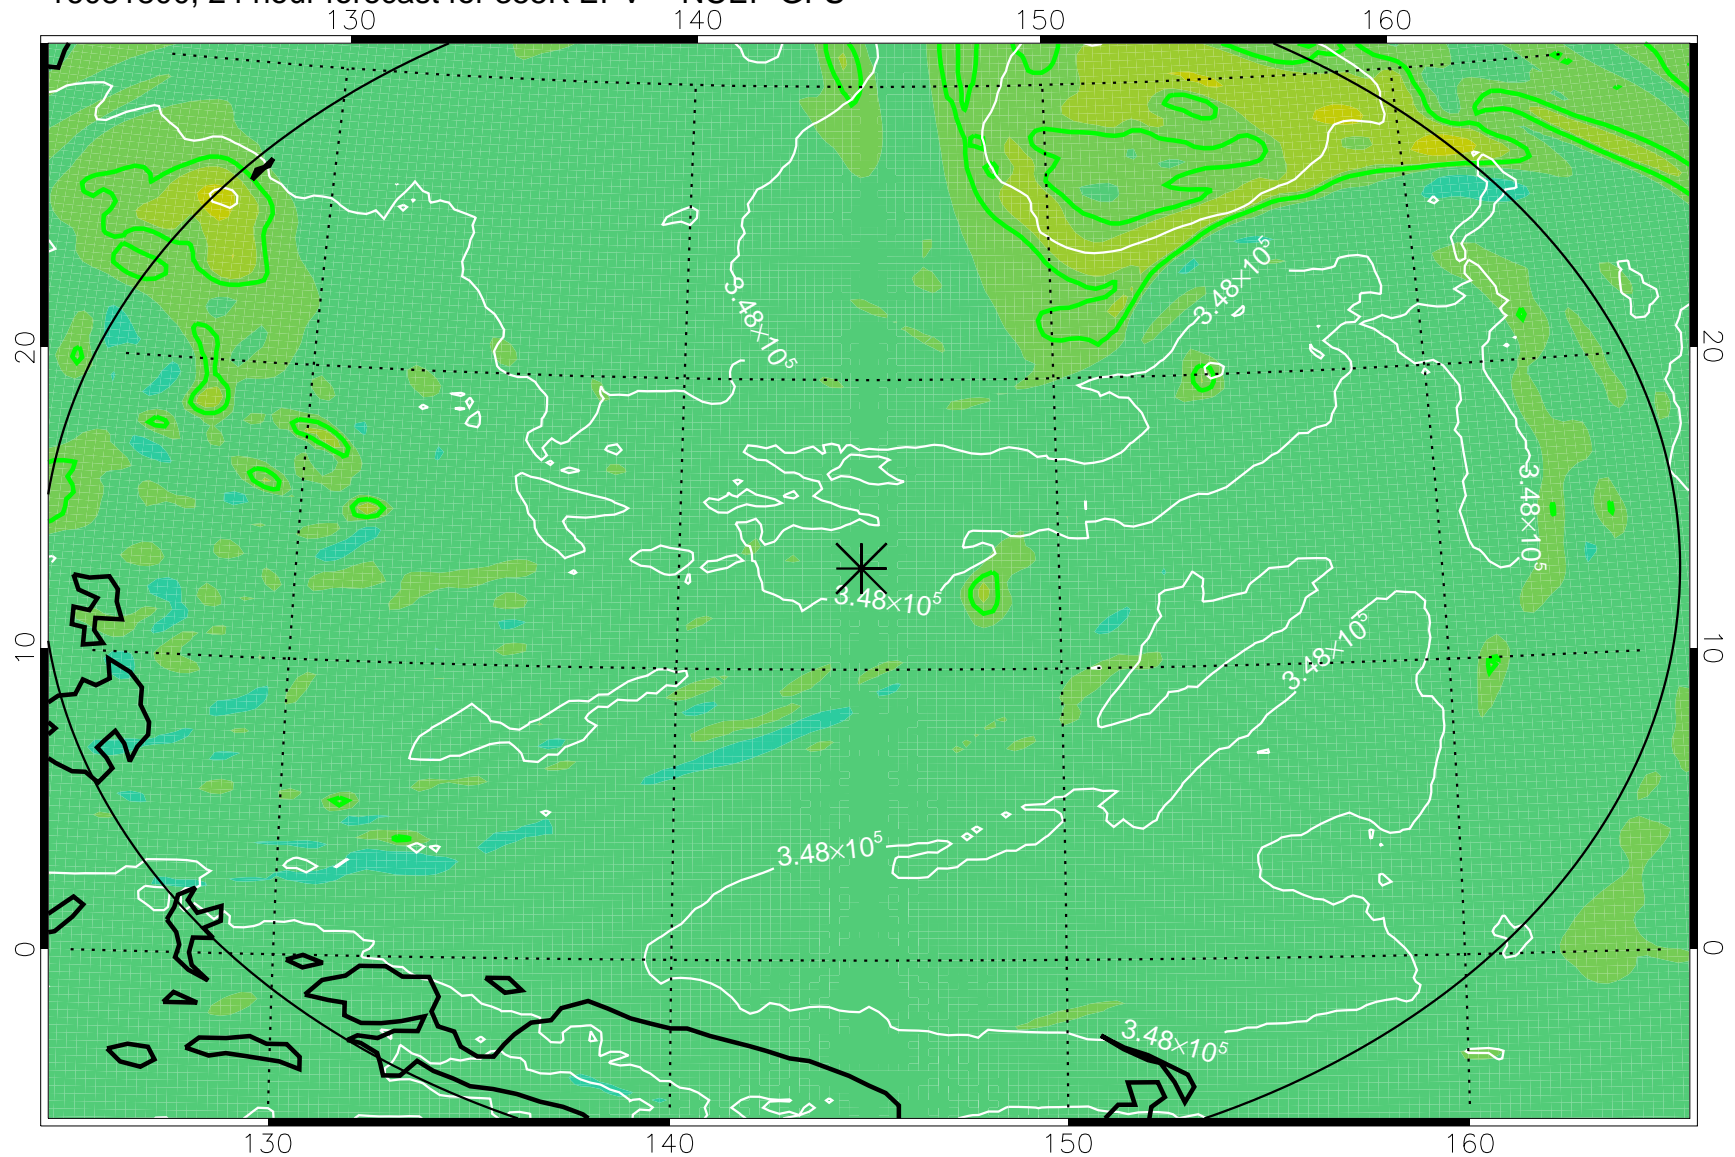

16081706, 6 hour forecast for 355K EPV -- NCEP GFS

355K Montgomery Streamfunction, white  
EPV Tropopause (2 PVU) Position  
Range ring of 2304 km

16081712, 12 hour forecast for 355K EPV -- NCEP GFS

355K Montgomery Streamfunction, white  
EPV Tropopause (2 PVU) Position  
Range ring of 2304 km

16081718, 18 hour forecast for 355K EPV -- NCEP GFS

355K Montgomery Streamfunction, white  
EPV Tropopause (2 PVU) Position  
Range ring of 2304 km

16081800, 24 hour forecast for 355K EPV -- NCEP GFS

355K Montgomery Streamfunction, white  
EPV Tropopause (2 PVU) Position  
Range ring of 2304 km

16081806, 30 hour forecast for 355K EPV -- NCEP GFS

355K Montgomery Streamfunction, white  
EPV Tropopause (2 PVU) Position  
Range ring of 2304 km

16081812, 36 hour forecast for 355K EPV -- NCEP GFS

355K Montgomery Streamfunction, white  
EPV Tropopause (2 PVU) Position  
Range ring of 2304 km

16081818, 42 hour forecast for 355K EPV -- NCEP GFS

355K Montgomery Streamfunction, white  
EPV Tropopause (2 PVU) Position  
Range ring of 2304 km

16081900, 48 hour forecast for 355K EPV -- NCEP GFS

355K Montgomery Streamfunction, white  
EPV Tropopause (2 PVU) Position  
Range ring of 2304 km