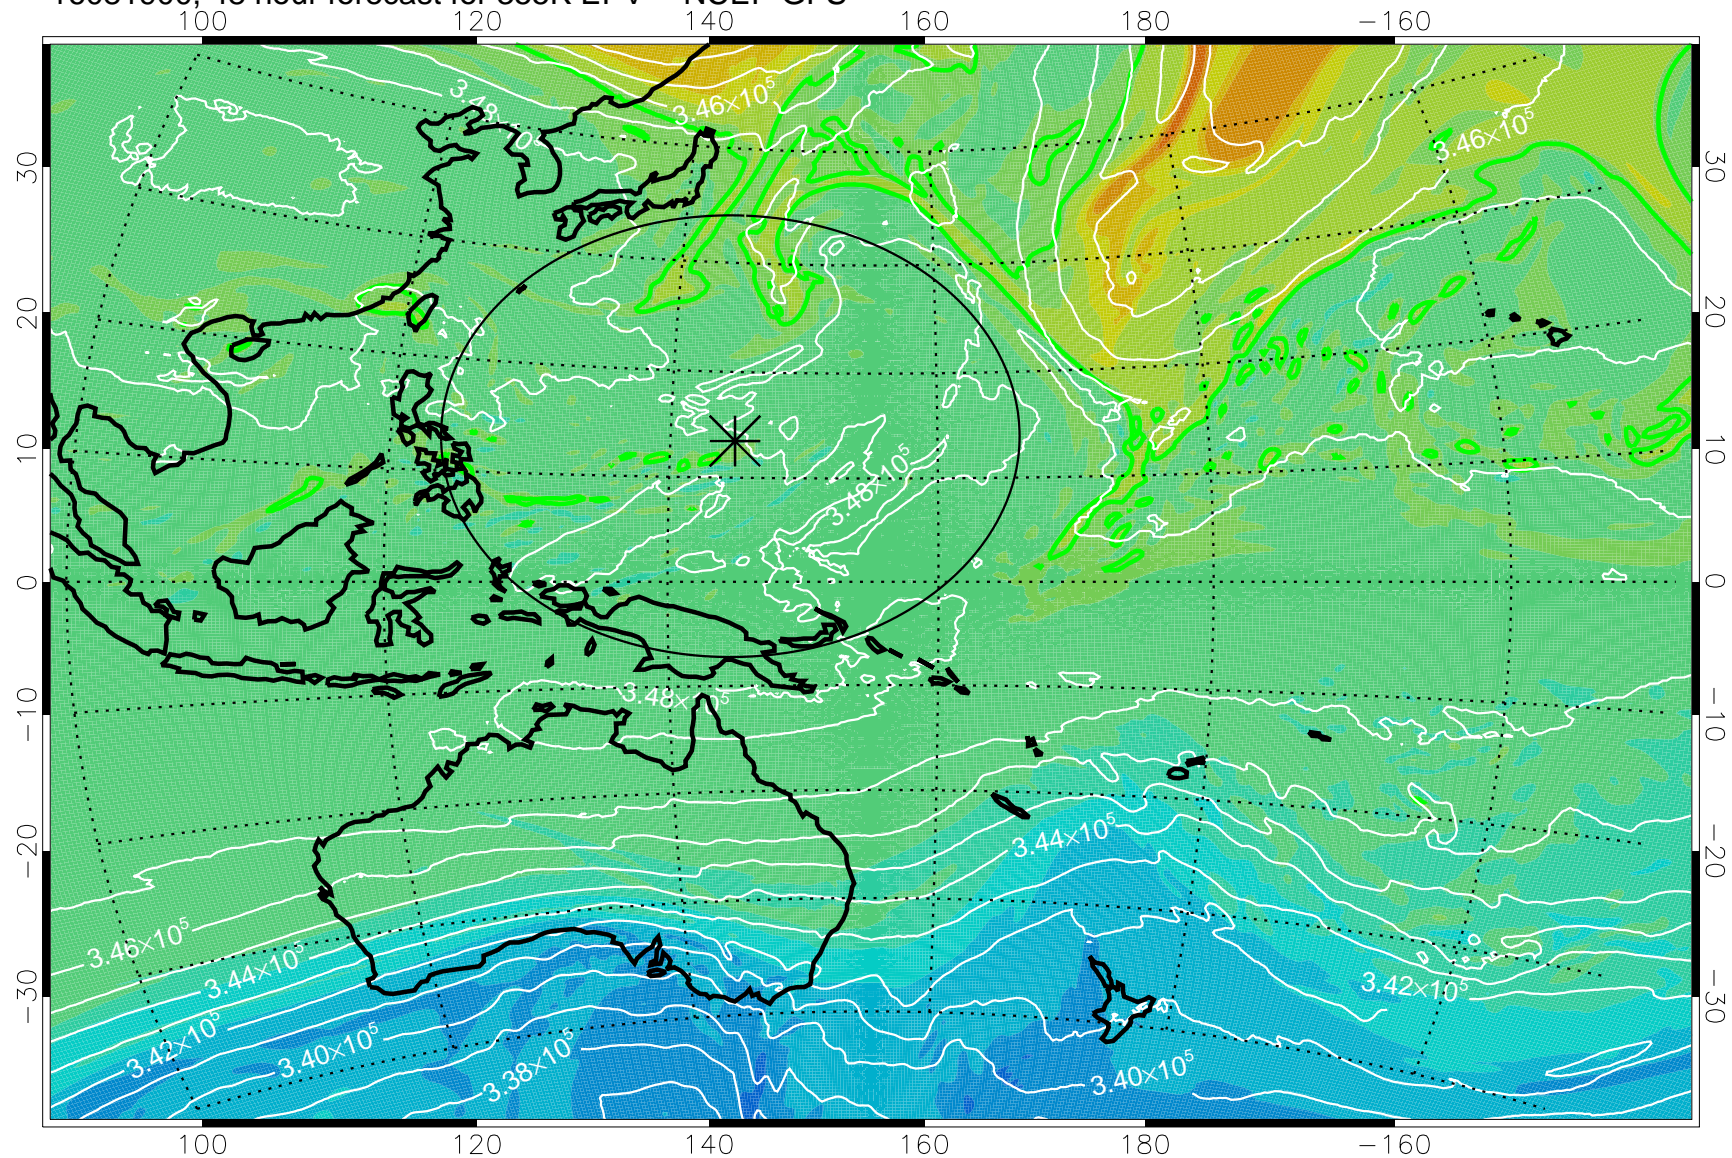

16081806, 30 hour forecast for 355K EPV -- NCEP GFS

355K Montgomery Streamfunction, white
EPV Tropopause (2 PVU) Position
Range ring of 2304 km

16081812, 36 hour forecast for 355K EPV -- NCEP GFS

355K Montgomery Streamfunction, white
EPV Tropopause (2 PVU) Position
Range ring of 2304 km

16081818, 42 hour forecast for 355K EPV -- NCEP GFS

355K Montgomery Streamfunction, white
EPV Tropopause (2 PVU) Position
Range ring of 2304 km

16081900, 48 hour forecast for 355K EPV -- NCEP GFS

355K Montgomery Streamfunction, white
EPV Tropopause (2 PVU) Position
Range ring of 2304 km

16081906, 54 hour forecast for 355K EPV -- NCEP GFS

355K Montgomery Streamfunction, white
EPV Tropopause (2 PVU) Position
Range ring of 2304 km

16081912, 60 hour forecast for 355K EPV -- NCEP GFS

355K Montgomery Streamfunction, white
EPV Tropopause (2 PVU) Position
Range ring of 2304 km

16081918, 66 hour forecast for 355K EPV -- NCEP GFS

355K Montgomery Streamfunction, white
EPV Tropopause (2 PVU) Position
Range ring of 2304 km

16082000, 72 hour forecast for 355K EPV -- NCEP GFS

355K Montgomery Streamfunction, white
EPV Tropopause (2 PVU) Position
Range ring of 2304 km