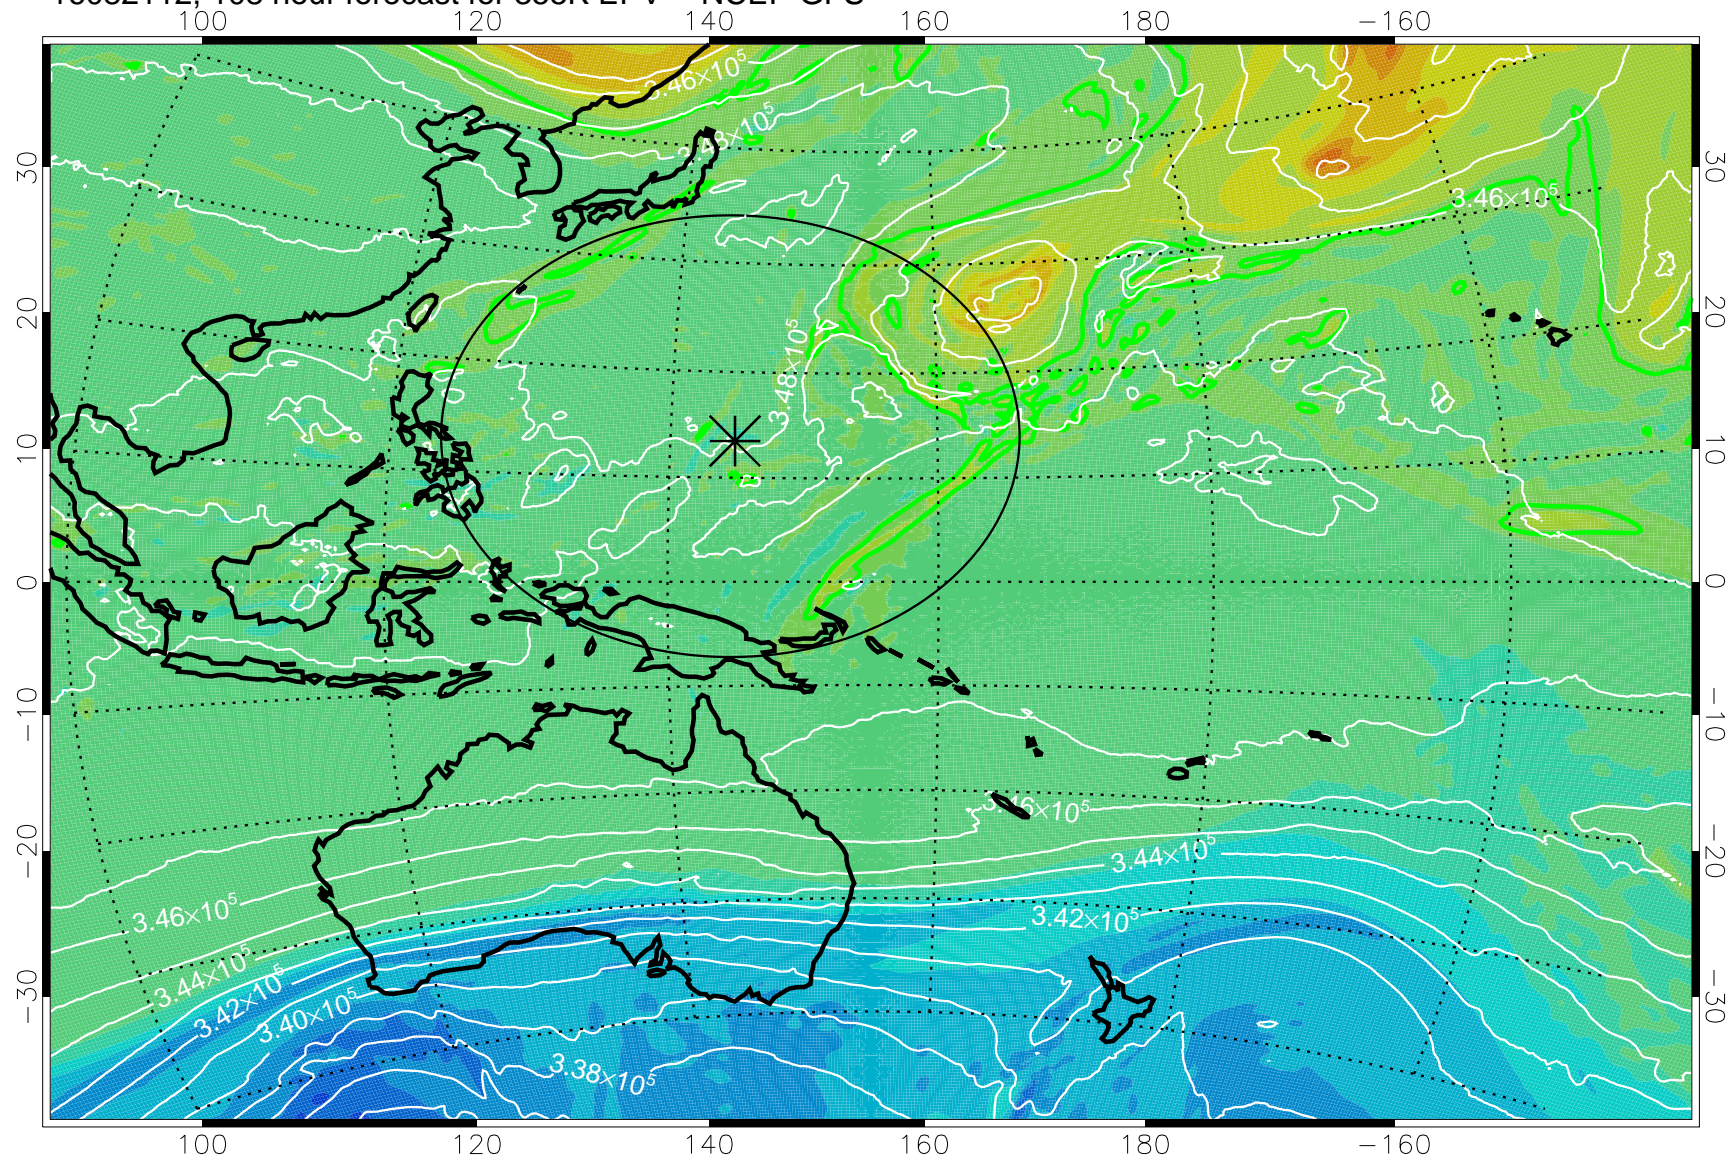

16082006, 78 hour forecast for 355K EPV -- NCEP GFS

355K Montgomery Streamfunction, white
EPV Tropopause (2 PVU) Position
Range ring of 2304 km

16082012, 84 hour forecast for 355K EPV -- NCEP GFS

355K Montgomery Streamfunction, white
EPV Tropopause (2 PVU) Position
Range ring of 2304 km

16082018, 90 hour forecast for 355K EPV -- NCEP GFS

355K Montgomery Streamfunction, white
EPV Tropopause (2 PVU) Position
Range ring of 2304 km

16082100, 96 hour forecast for 355K EPV -- NCEP GFS

355K Montgomery Streamfunction, white
EPV Tropopause (2 PVU) Position
Range ring of 2304 km

16082106, 102 hour forecast for 355K EPV -- NCEP GFS

355K Montgomery Streamfunction, white
EPV Tropopause (2 PVU) Position
Range ring of 2304 km

16082112, 108 hour forecast for 355K EPV -- NCEP GFS

355K Montgomery Streamfunction, white
EPV Tropopause (2 PVU) Position
Range ring of 2304 km

16082118, 114 hour forecast for 355K EPV -- NCEP GFS

355K Montgomery Streamfunction, white
EPV Tropopause (2 PVU) Position
Range ring of 2304 km

16082200, 120 hour forecast for 355K EPV -- NCEP GFS

355K Montgomery Streamfunction, white
EPV Tropopause (2 PVU) Position
Range ring of 2304 km