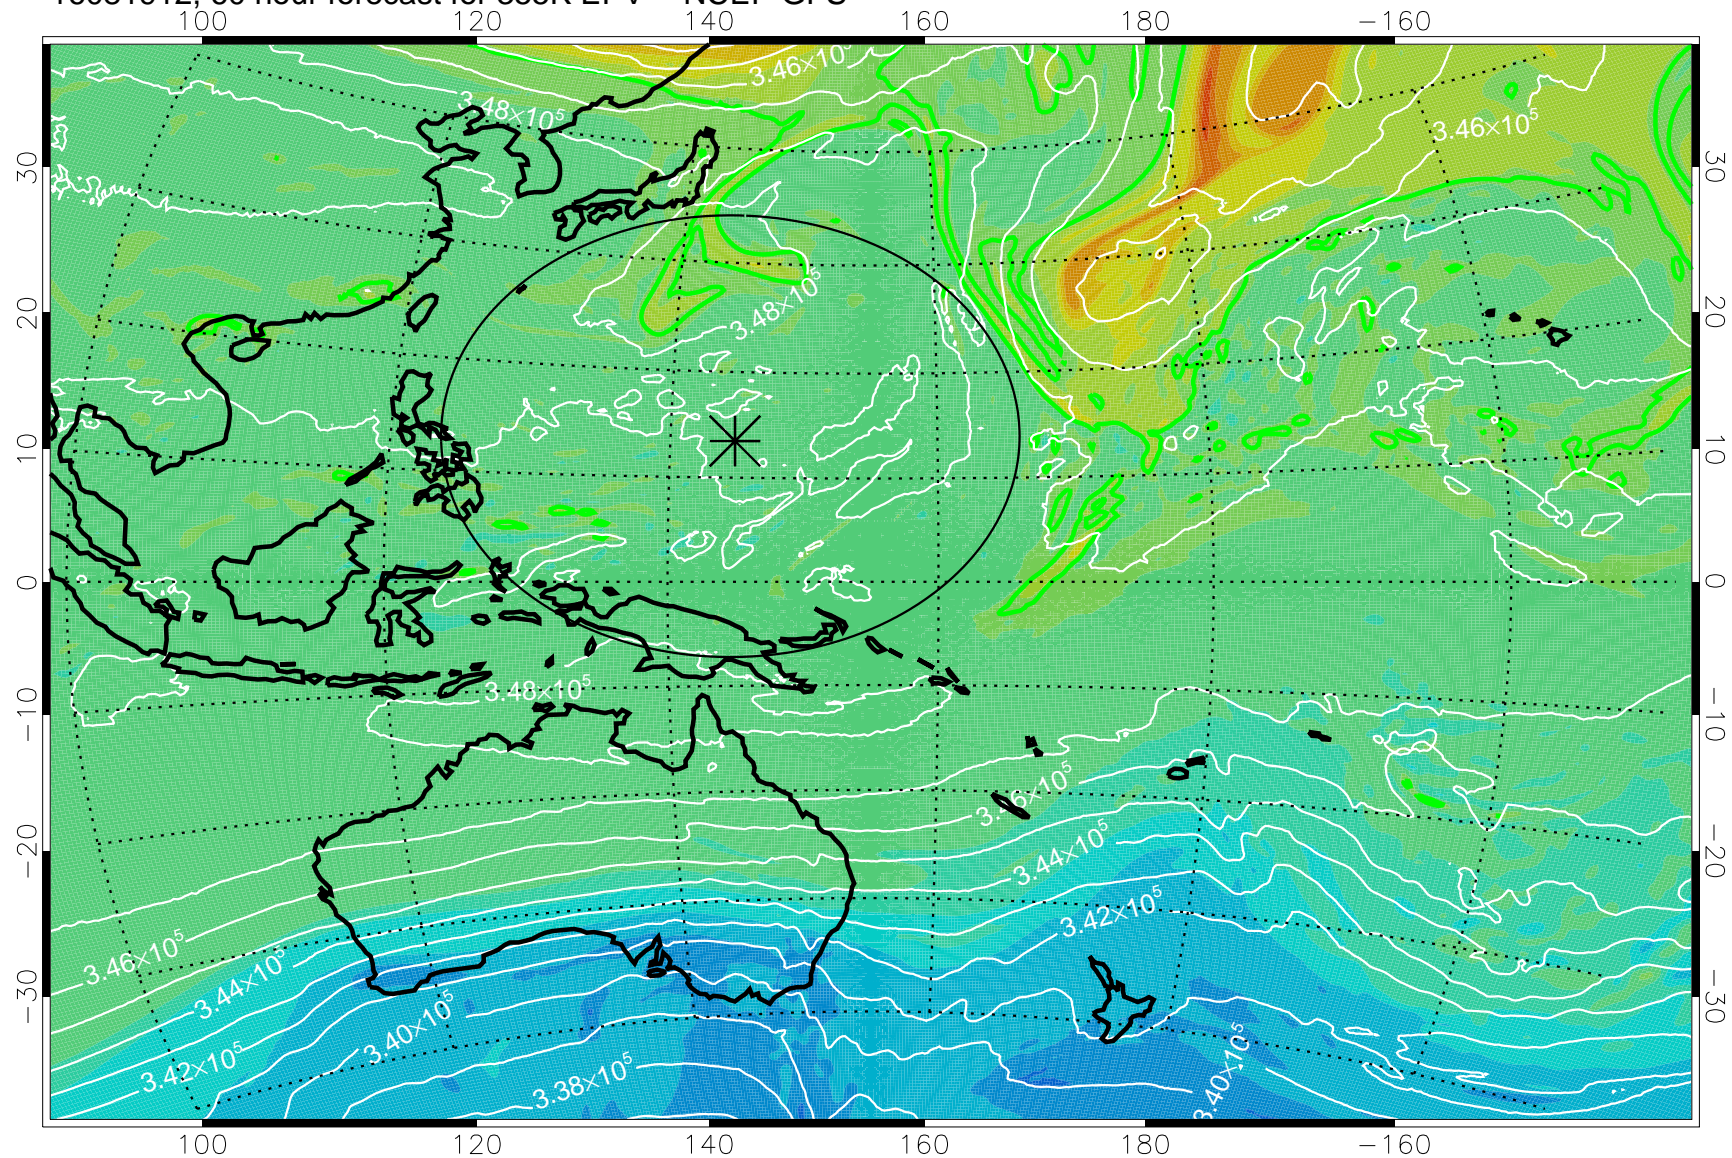

16081806, 30 hour forecast for 355K EPV -- NCEP GFS

355K Montgomery Streamfunction, white
EPV Tropopause (2 PVU) Position
Range ring of 2304 km

16081812, 36 hour forecast for 355K EPV -- NCEP GFS

355K Montgomery Streamfunction, white
EPV Tropopause (2 PVU) Position
Range ring of 2304 km

16081818, 42 hour forecast for 355K EPV -- NCEP GFS

355K Montgomery Streamfunction, white
EPV Tropopause (2 PVU) Position
Range ring of 2304 km

16081900, 48 hour forecast for 355K EPV -- NCEP GFS

355K Montgomery Streamfunction, white
EPV Tropopause (2 PVU) Position
Range ring of 2304 km

16081906, 54 hour forecast for 355K EPV -- NCEP GFS

355K Montgomery Streamfunction, white
EPV Tropopause (2 PVU) Position
Range ring of 2304 km

16081912, 60 hour forecast for 355K EPV -- NCEP GFS

355K Montgomery Streamfunction, white
EPV Tropopause (2 PVU) Position
Range ring of 2304 km

16081918, 66 hour forecast for 355K EPV -- NCEP GFS

355K Montgomery Streamfunction, white
EPV Tropopause (2 PVU) Position
Range ring of 2304 km

16082000, 72 hour forecast for 355K EPV -- NCEP GFS

355K Montgomery Streamfunction, white
EPV Tropopause (2 PVU) Position
Range ring of 2304 km