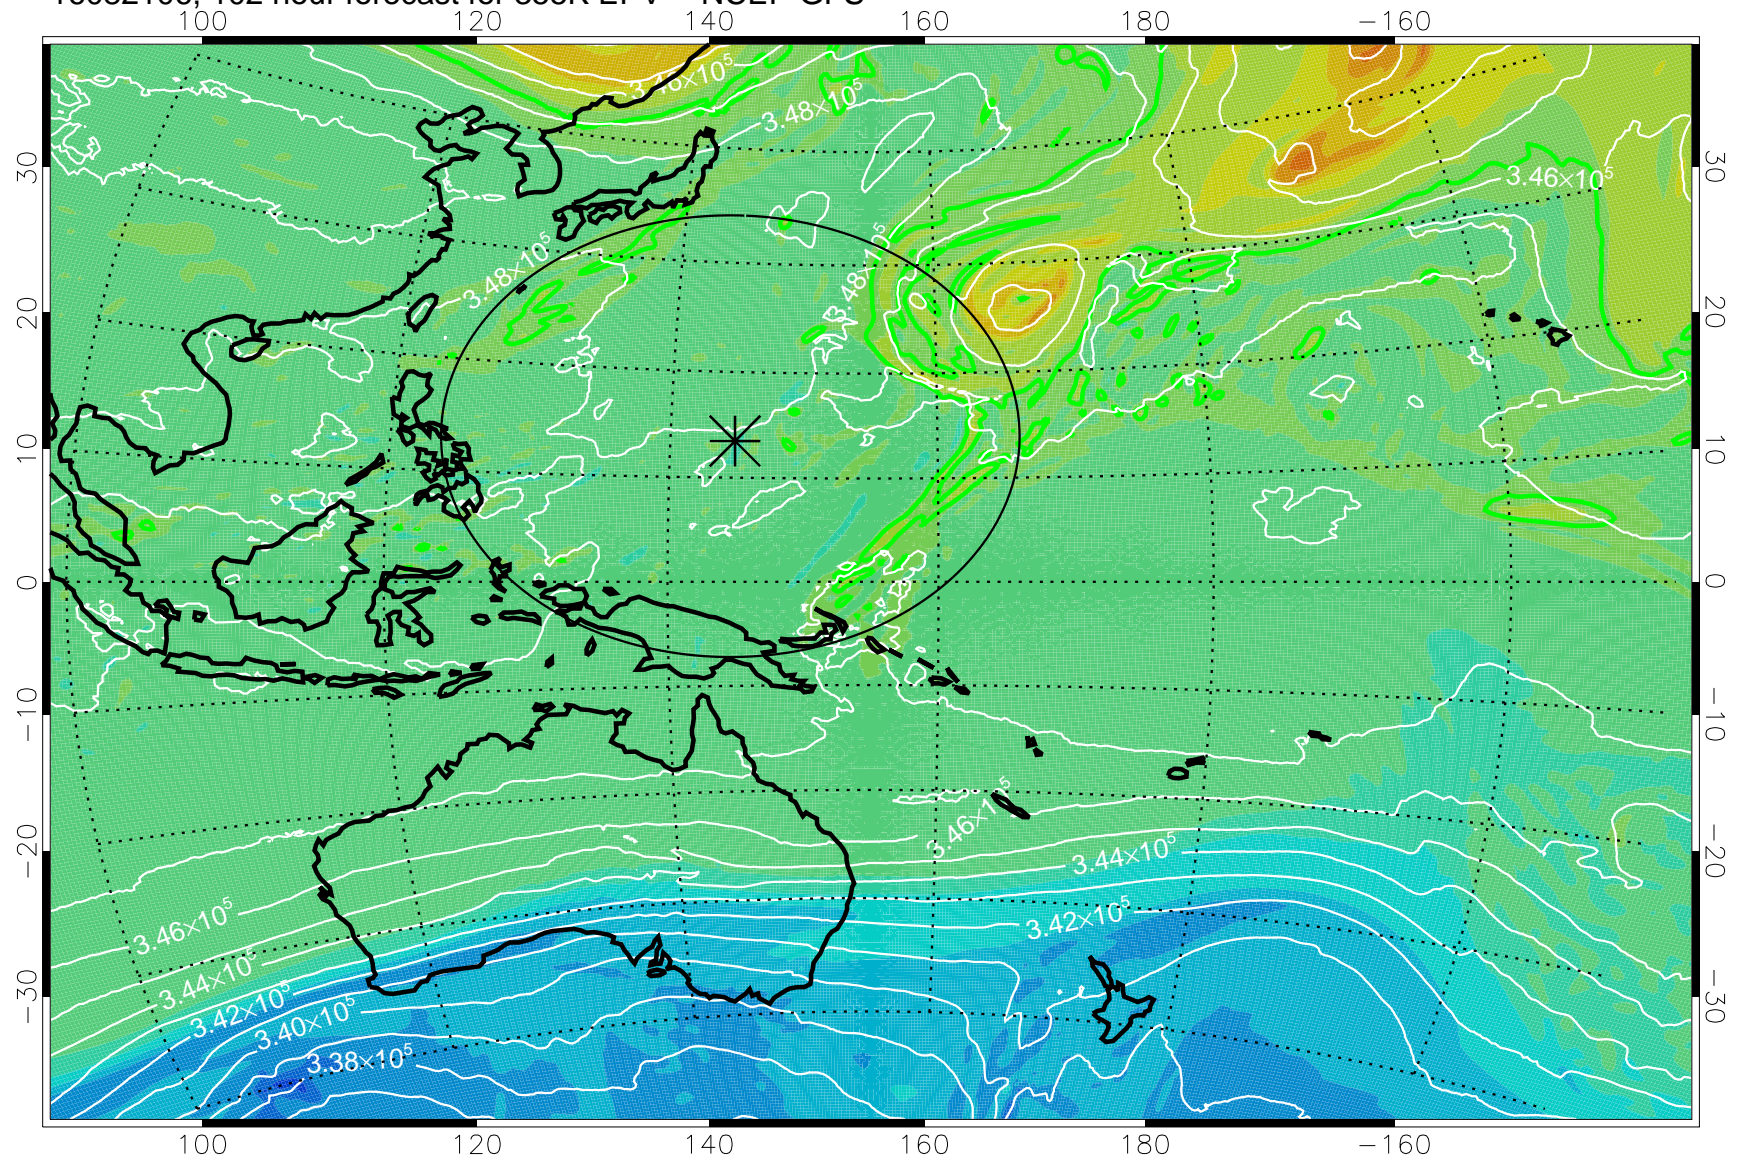

16082006, 78 hour forecast for 355K EPV -- NCEP GFS

355K Montgomery Streamfunction, white
EPV Tropopause (2 PVU) Position
Range ring of 2304 km

16082012, 84 hour forecast for 355K EPV -- NCEP GFS

355K Montgomery Streamfunction, white
EPV Tropopause (2 PVU) Position
Range ring of 2304 km

16082018, 90 hour forecast for 355K EPV -- NCEP GFS

355K Montgomery Streamfunction, white
EPV Tropopause (2 PVU) Position
Range ring of 2304 km

16082100, 96 hour forecast for 355K EPV -- NCEP GFS

355K Montgomery Streamfunction, white
EPV Tropopause (2 PVU) Position
Range ring of 2304 km

16082106, 102 hour forecast for 355K EPV -- NCEP GFS

355K Montgomery Streamfunction, white
EPV Tropopause (2 PVU) Position
Range ring of 2304 km

16082112, 108 hour forecast for 355K EPV -- NCEP GFS

355K Montgomery Streamfunction, white
EPV Tropopause (2 PVU) Position
Range ring of 2304 km

16082118, 114 hour forecast for 355K EPV -- NCEP GFS

355K Montgomery Streamfunction, white
EPV Tropopause (2 PVU) Position
Range ring of 2304 km

16082200, 120 hour forecast for 355K EPV -- NCEP GFS

355K Montgomery Streamfunction, white
EPV Tropopause (2 PVU) Position
Range ring of 2304 km