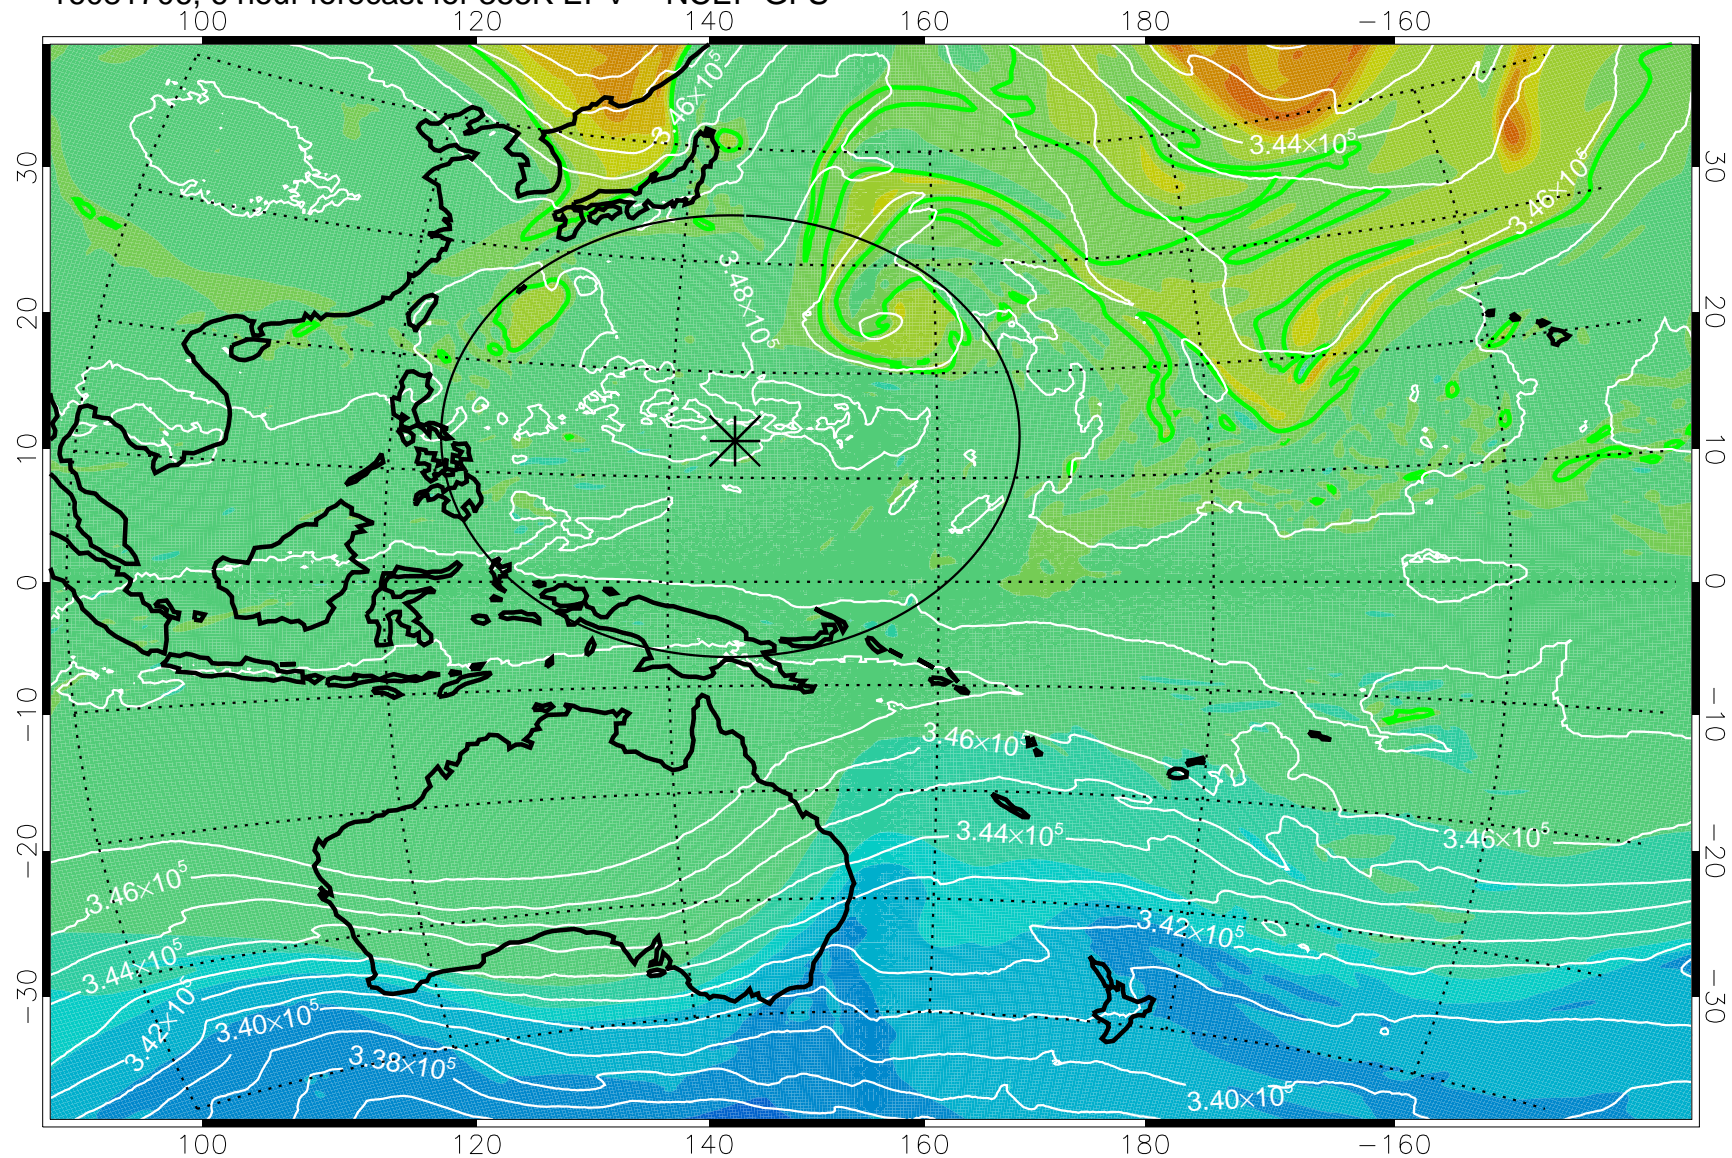

16081706, 6 hour forecast for 355K EPV -- NCEP GFS

355K Montgomery Streamfunction, white
EPV Tropopause (2 PVU) Position
Range ring of 2304 km

16081712, 12 hour forecast for 355K EPV -- NCEP GFS

355K Montgomery Streamfunction, white
EPV Tropopause (2 PVU) Position
Range ring of 2304 km

16081718, 18 hour forecast for 355K EPV -- NCEP GFS

355K Montgomery Streamfunction, white
EPV Tropopause (2 PVU) Position
Range ring of 2304 km

16081800, 24 hour forecast for 355K EPV -- NCEP GFS

355K Montgomery Streamfunction, white
EPV Tropopause (2 PVU) Position
Range ring of 2304 km

16081806, 30 hour forecast for 355K EPV -- NCEP GFS

355K Montgomery Streamfunction, white
EPV Tropopause (2 PVU) Position
Range ring of 2304 km

16081812, 36 hour forecast for 355K EPV -- NCEP GFS

355K Montgomery Streamfunction, white
EPV Tropopause (2 PVU) Position
Range ring of 2304 km

16081818, 42 hour forecast for 355K EPV -- NCEP GFS

355K Montgomery Streamfunction, white
EPV Tropopause (2 PVU) Position
Range ring of 2304 km

16081900, 48 hour forecast for 355K EPV -- NCEP GFS

355K Montgomery Streamfunction, white
EPV Tropopause (2 PVU) Position
Range ring of 2304 km