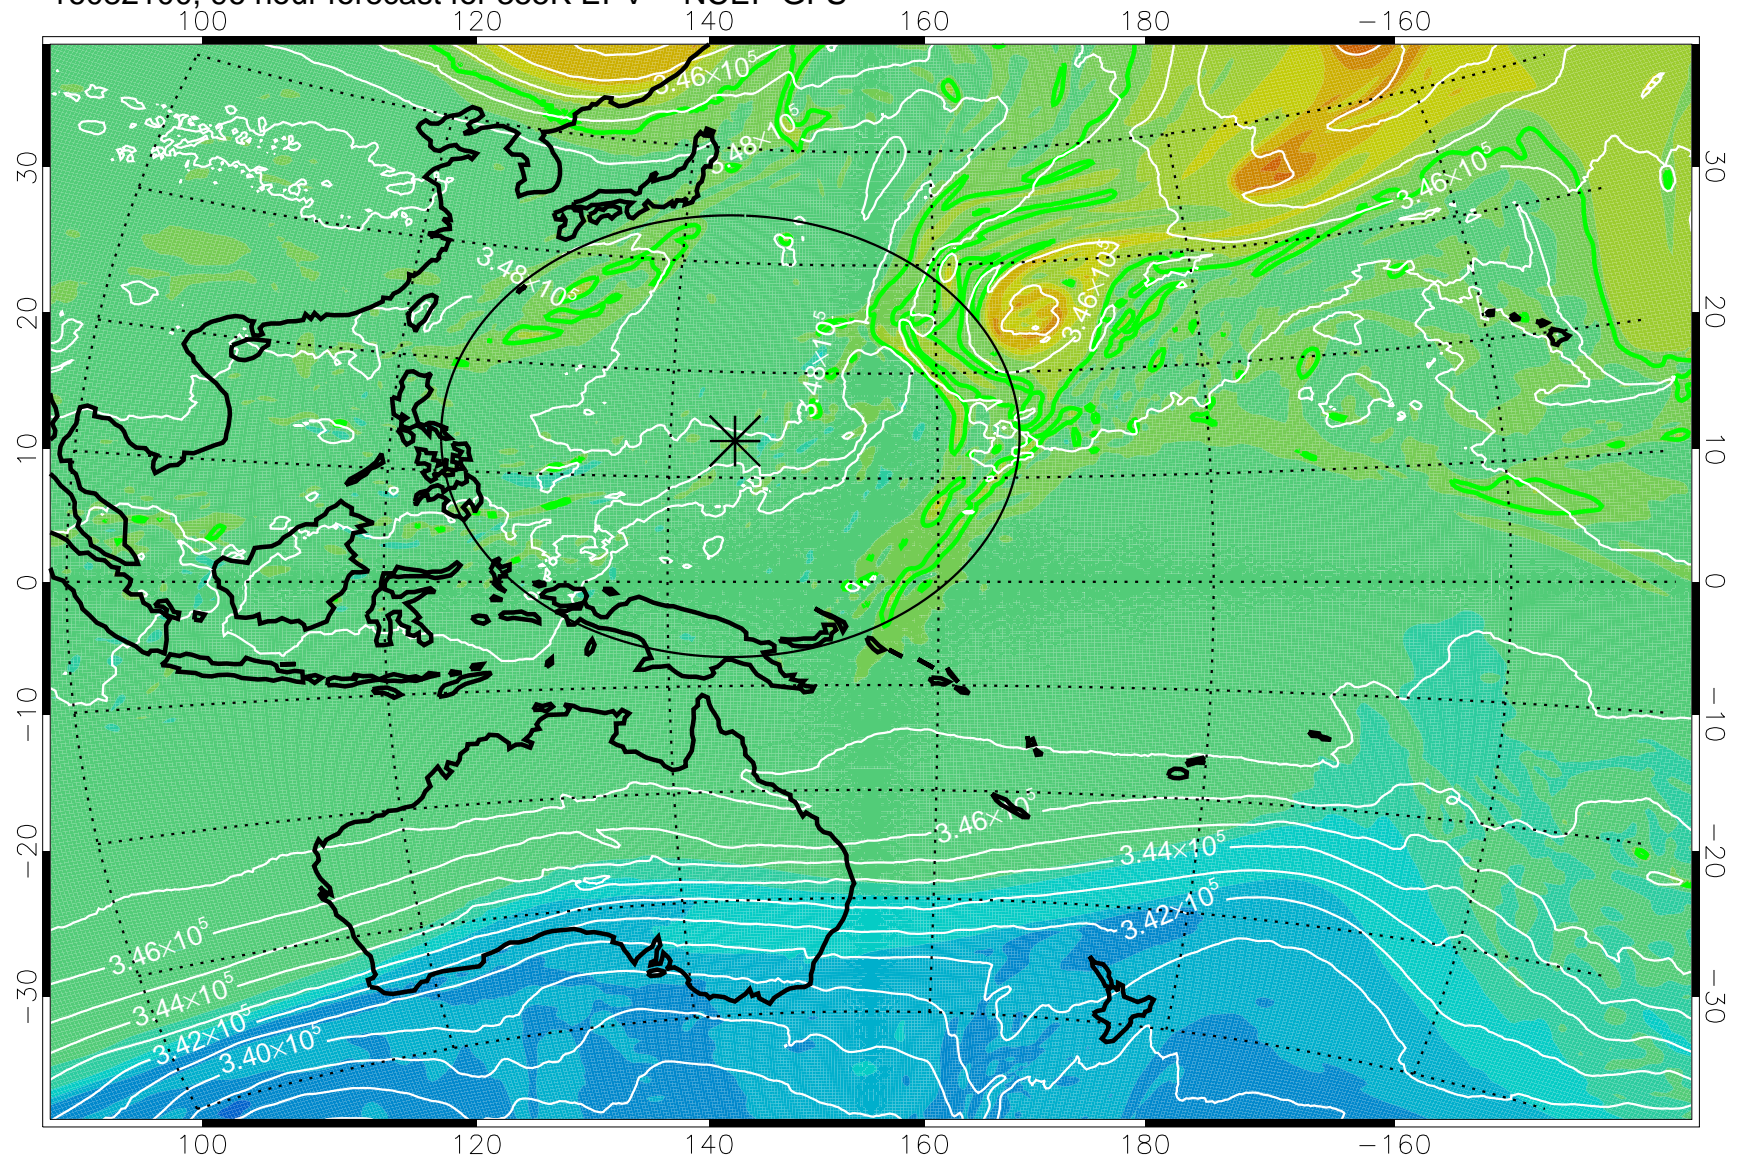

16081918, 66 hour forecast for 355K EPV -- NCEP GFS

355K Montgomery Streamfunction, white
EPV Tropopause (2 PVU) Position
Range ring of 2304 km

16082000, 72 hour forecast for 355K EPV -- NCEP GFS

355K Montgomery Streamfunction, white
EPV Tropopause (2 PVU) Position
Range ring of 2304 km

16082006, 78 hour forecast for 355K EPV -- NCEP GFS

355K Montgomery Streamfunction, white
EPV Tropopause (2 PVU) Position
Range ring of 2304 km

16082012, 84 hour forecast for 355K EPV -- NCEP GFS

355K Montgomery Streamfunction, white
EPV Tropopause (2 PVU) Position
Range ring of 2304 km

16082018, 90 hour forecast for 355K EPV -- NCEP GFS

355K Montgomery Streamfunction, white
EPV Tropopause (2 PVU) Position
Range ring of 2304 km

16082100, 96 hour forecast for 355K EPV -- NCEP GFS

355K Montgomery Streamfunction, white
EPV Tropopause (2 PVU) Position
Range ring of 2304 km

16082106, 102 hour forecast for 355K EPV -- NCEP GFS

355K Montgomery Streamfunction, white
EPV Tropopause (2 PVU) Position
Range ring of 2304 km

16082112, 108 hour forecast for 355K EPV -- NCEP GFS

355K Montgomery Streamfunction, white
EPV Tropopause (2 PVU) Position
Range ring of 2304 km