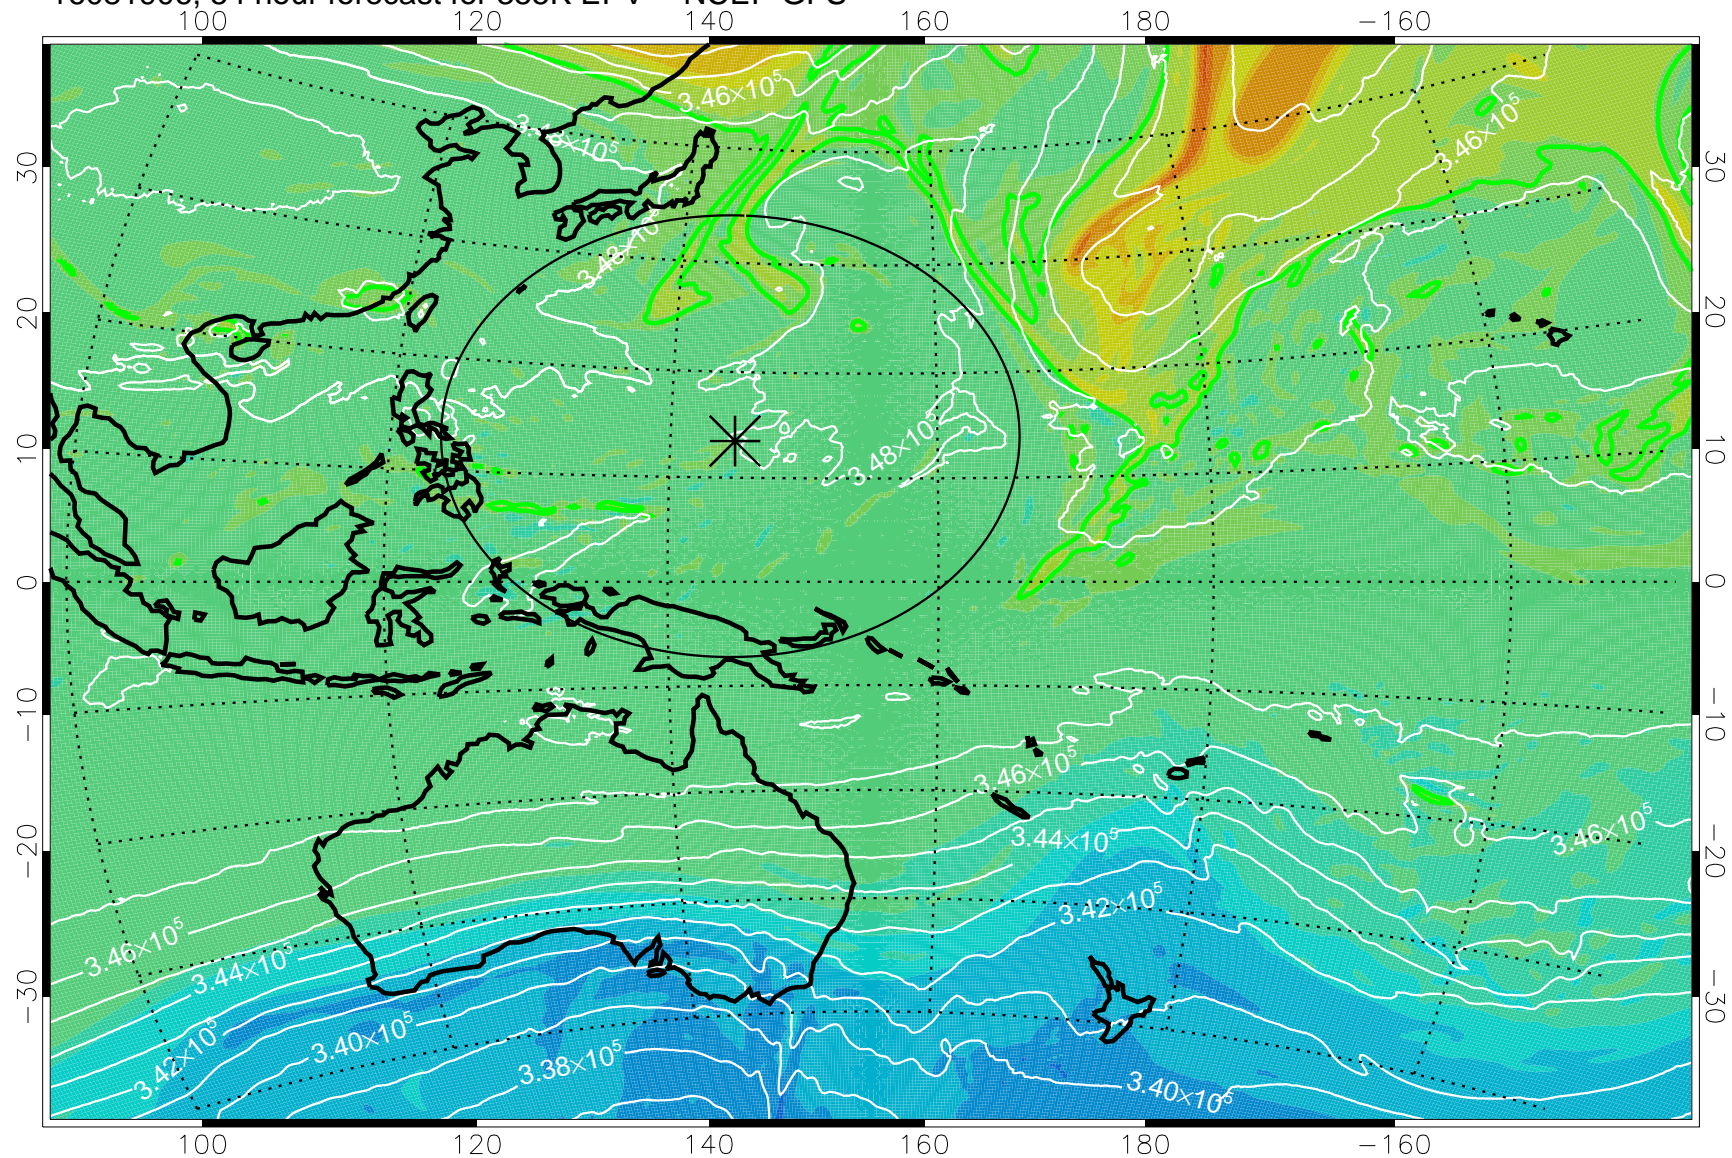

16081806, 30 hour forecast for 355K EPV -- NCEP GFS

355K Montgomery Streamfunction, white
EPV Tropopause (2 PVU) Position
Range ring of 2304 km

16081812, 36 hour forecast for 355K EPV -- NCEP GFS

355K Montgomery Streamfunction, white
EPV Tropopause (2 PVU) Position
Range ring of 2304 km

16081818, 42 hour forecast for 355K EPV -- NCEP GFS

355K Montgomery Streamfunction, white
EPV Tropopause (2 PVU) Position
Range ring of 2304 km

16081900, 48 hour forecast for 355K EPV -- NCEP GFS

355K Montgomery Streamfunction, white
EPV Tropopause (2 PVU) Position
Range ring of 2304 km

16081906, 54 hour forecast for 355K EPV -- NCEP GFS

355K Montgomery Streamfunction, white
EPV Tropopause (2 PVU) Position
Range ring of 2304 km

16081912, 60 hour forecast for 355K EPV -- NCEP GFS

355K Montgomery Streamfunction, white
EPV Tropopause (2 PVU) Position
Range ring of 2304 km

16081918, 66 hour forecast for 355K EPV -- NCEP GFS

355K Montgomery Streamfunction, white
EPV Tropopause (2 PVU) Position
Range ring of 2304 km

16082000, 72 hour forecast for 355K EPV -- NCEP GFS

355K Montgomery Streamfunction, white
EPV Tropopause (2 PVU) Position
Range ring of 2304 km