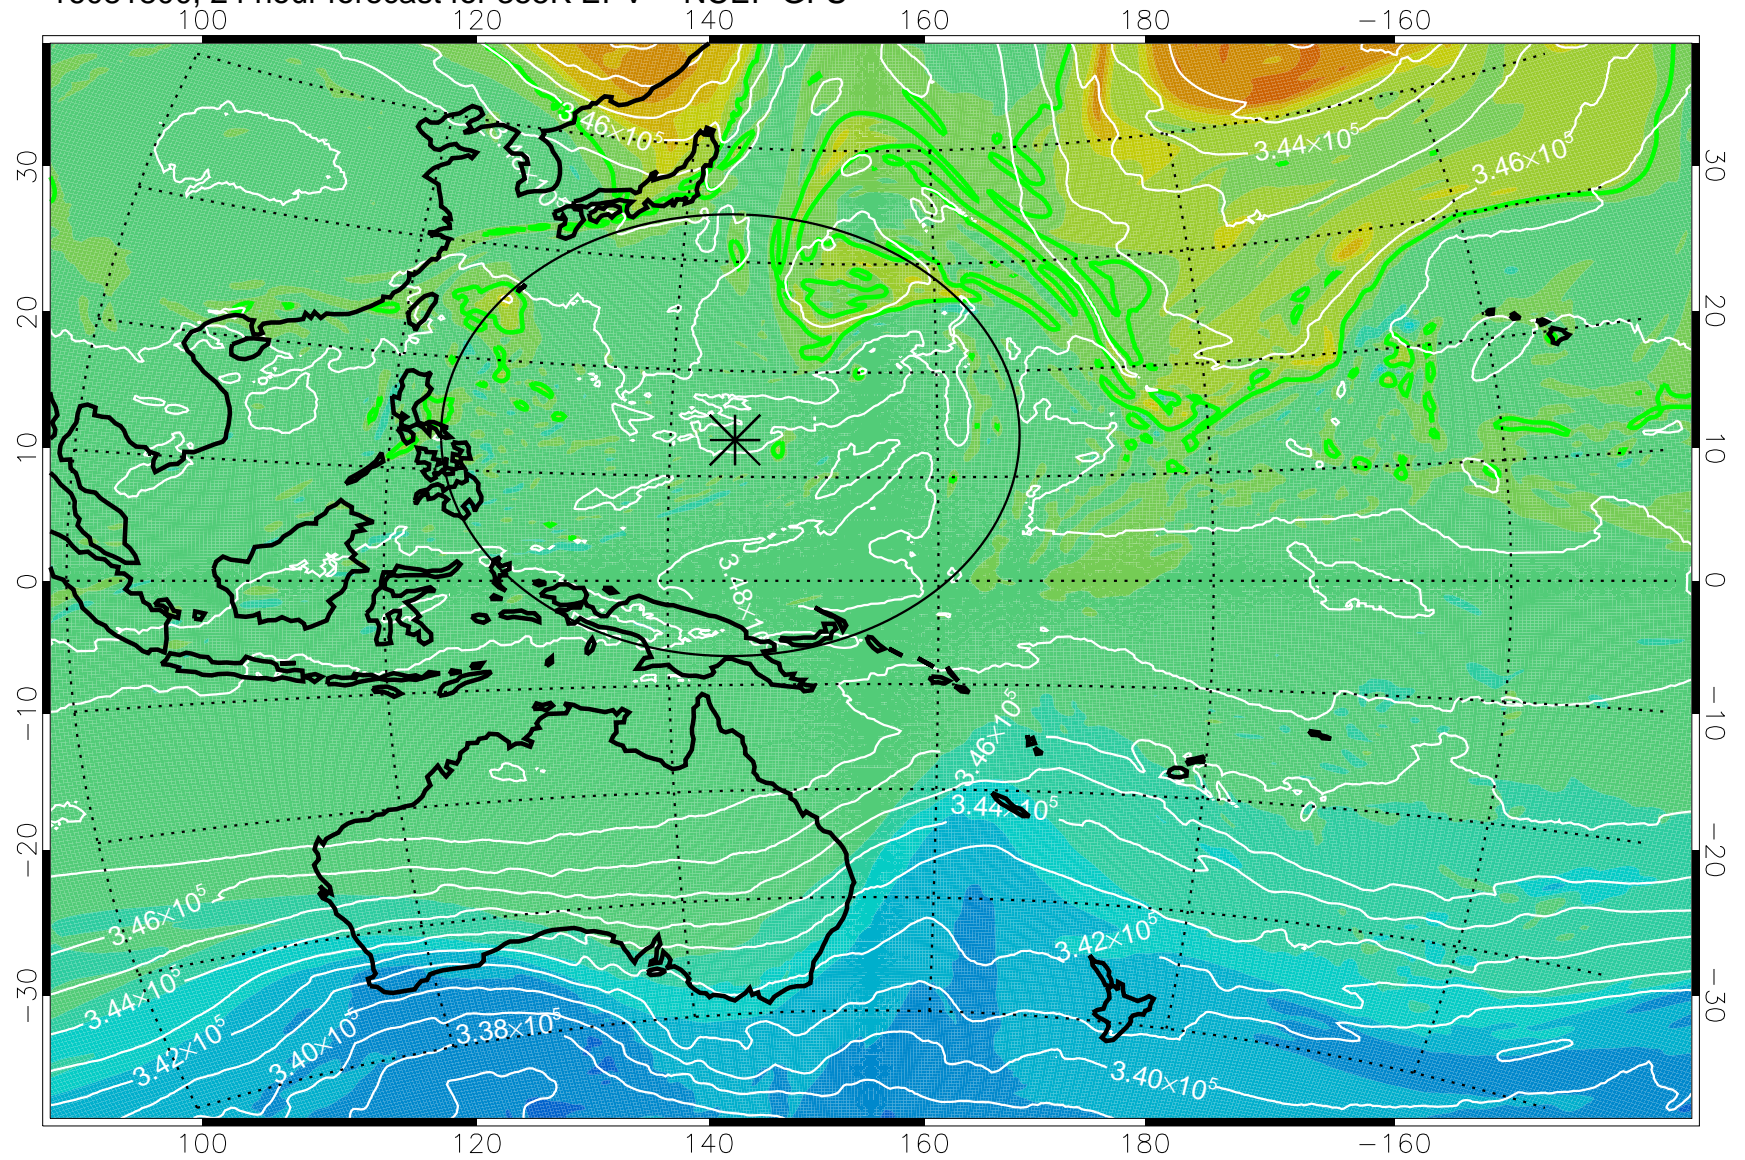

16081706, 6 hour forecast for 355K EPV -- NCEP GFS

355K Montgomery Streamfunction, white
EPV Tropopause (2 PVU) Position
Range ring of 2304 km

16081712, 12 hour forecast for 355K EPV -- NCEP GFS

355K Montgomery Streamfunction, white
EPV Tropopause (2 PVU) Position
Range ring of 2304 km

16081718, 18 hour forecast for 355K EPV -- NCEP GFS

355K Montgomery Streamfunction, white
EPV Tropopause (2 PVU) Position
Range ring of 2304 km

16081800, 24 hour forecast for 355K EPV -- NCEP GFS

355K Montgomery Streamfunction, white
EPV Tropopause (2 PVU) Position
Range ring of 2304 km

16081806, 30 hour forecast for 355K EPV -- NCEP GFS

355K Montgomery Streamfunction, white
EPV Tropopause (2 PVU) Position
Range ring of 2304 km

16081812, 36 hour forecast for 355K EPV -- NCEP GFS

355K Montgomery Streamfunction, white
EPV Tropopause (2 PVU) Position
Range ring of 2304 km

16081818, 42 hour forecast for 355K EPV -- NCEP GFS

355K Montgomery Streamfunction, white
EPV Tropopause (2 PVU) Position
Range ring of 2304 km

16081900, 48 hour forecast for 355K EPV -- NCEP GFS

355K Montgomery Streamfunction, white
EPV Tropopause (2 PVU) Position
Range ring of 2304 km