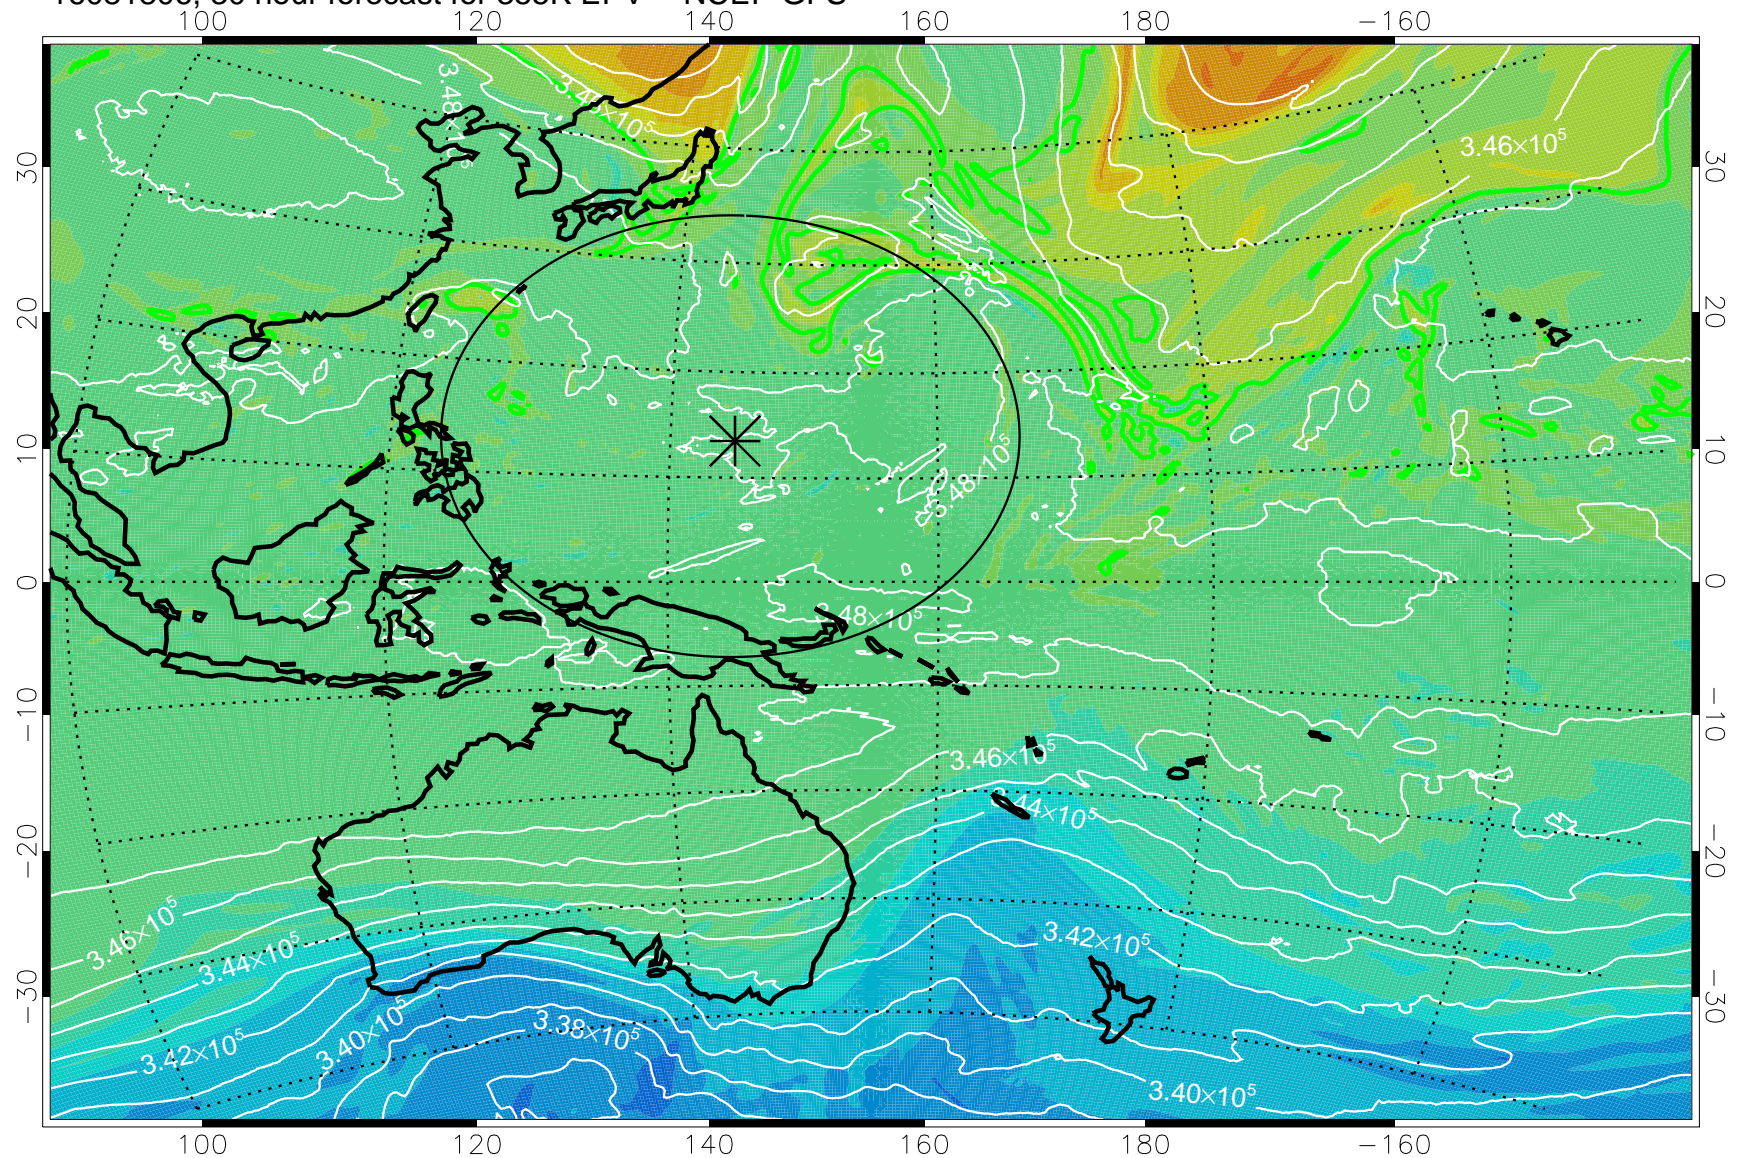

16081718, 18 hour forecast for 355K EPV -- NCEP GFS

355K Montgomery Streamfunction, white
EPV Tropopause (2 PVU) Position
Range ring of 2304 km

16081800, 24 hour forecast for 355K EPV -- NCEP GFS

355K Montgomery Streamfunction, white
EPV Tropopause (2 PVU) Position
Range ring of 2304 km

16081806, 30 hour forecast for 355K EPV -- NCEP GFS

355K Montgomery Streamfunction, white
EPV Tropopause (2 PVU) Position
Range ring of 2304 km

16081812, 36 hour forecast for 355K EPV -- NCEP GFS

355K Montgomery Streamfunction, white
EPV Tropopause (2 PVU) Position
Range ring of 2304 km

16081818, 42 hour forecast for 355K EPV -- NCEP GFS

355K Montgomery Streamfunction, white
EPV Tropopause (2 PVU) Position
Range ring of 2304 km

16081900, 48 hour forecast for 355K EPV -- NCEP GFS

355K Montgomery Streamfunction, white
EPV Tropopause (2 PVU) Position
Range ring of 2304 km

16081906, 54 hour forecast for 355K EPV -- NCEP GFS

355K Montgomery Streamfunction, white
EPV Tropopause (2 PVU) Position
Range ring of 2304 km

16081912, 60 hour forecast for 355K EPV -- NCEP GFS

355K Montgomery Streamfunction, white
EPV Tropopause (2 PVU) Position
Range ring of 2304 km