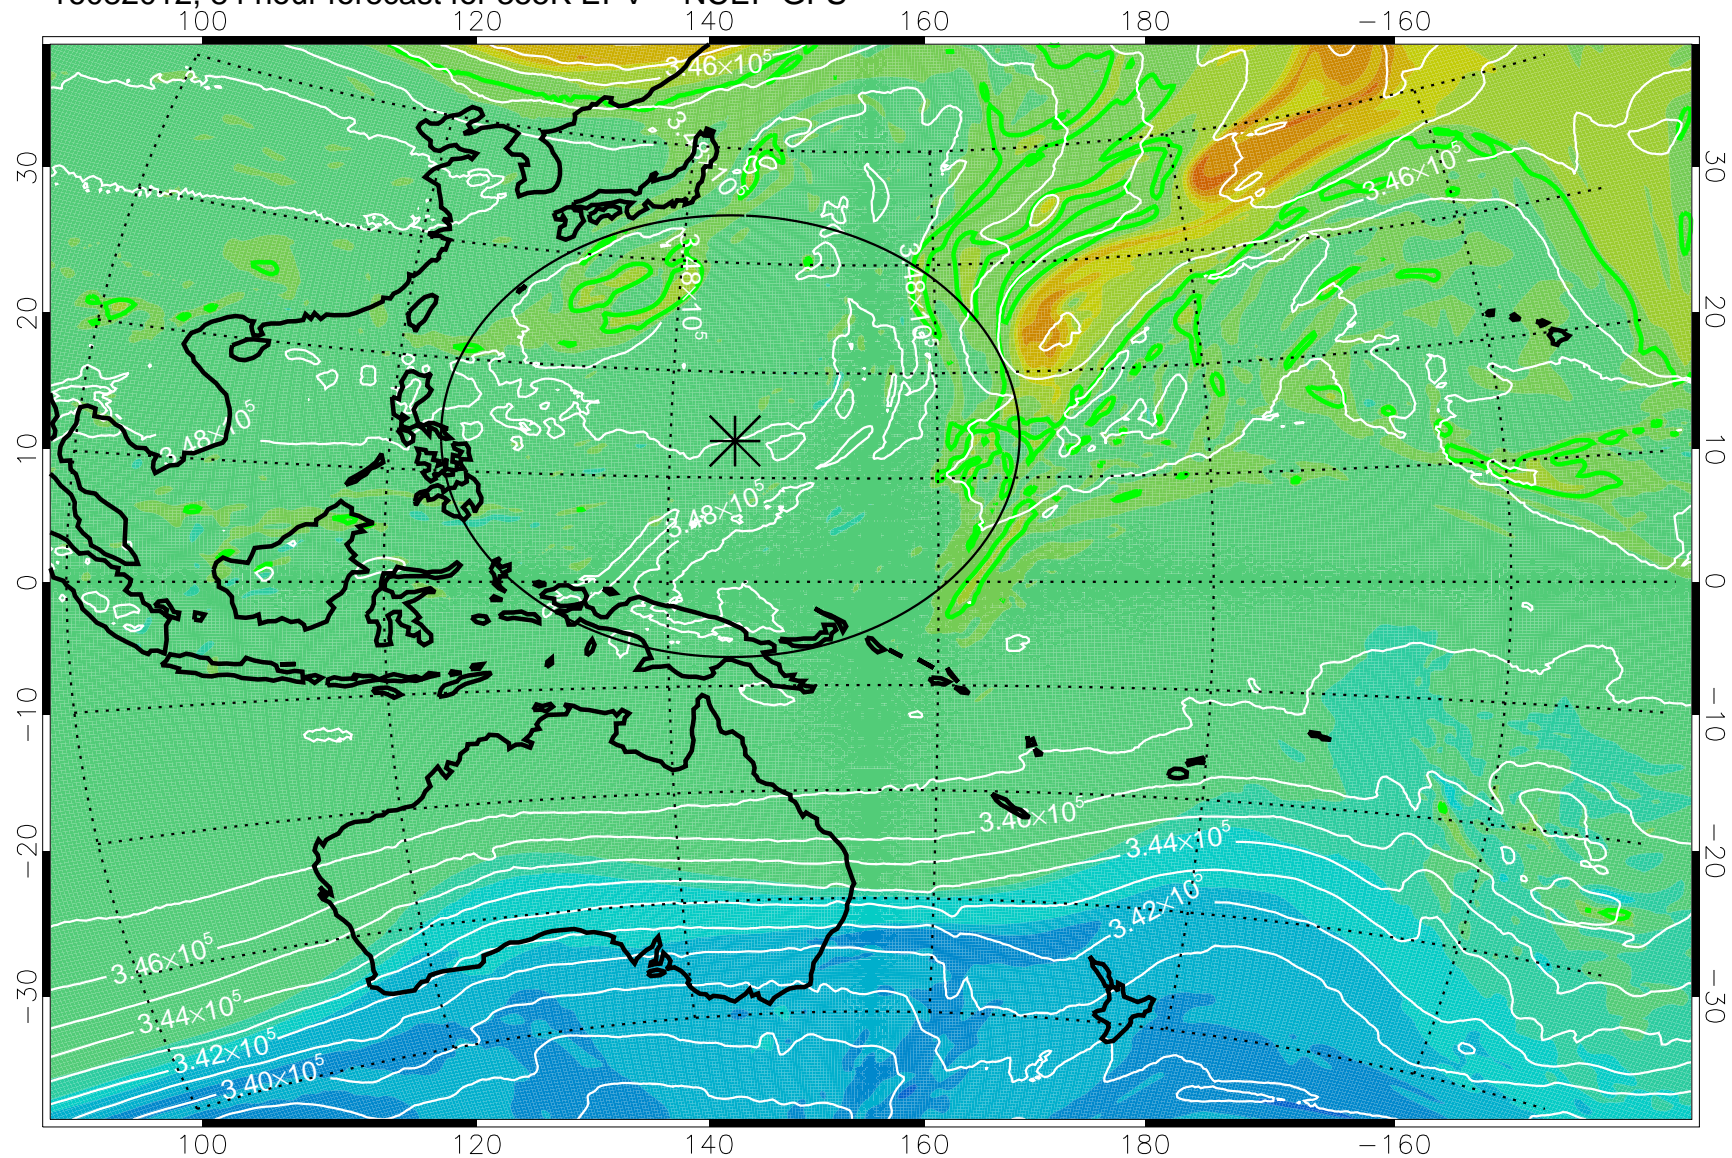

16081906, 54 hour forecast for 355K EPV -- NCEP GFS

355K Montgomery Streamfunction, white
EPV Tropopause (2 PVU) Position
Range ring of 2304 km

16081912, 60 hour forecast for 355K EPV -- NCEP GFS

355K Montgomery Streamfunction, white
EPV Tropopause (2 PVU) Position
Range ring of 2304 km

16081918, 66 hour forecast for 355K EPV -- NCEP GFS

355K Montgomery Streamfunction, white
EPV Tropopause (2 PVU) Position
Range ring of 2304 km

16082000, 72 hour forecast for 355K EPV -- NCEP GFS

355K Montgomery Streamfunction, white
EPV Tropopause (2 PVU) Position
Range ring of 2304 km

16082006, 78 hour forecast for 355K EPV -- NCEP GFS

355K Montgomery Streamfunction, white
EPV Tropopause (2 PVU) Position
Range ring of 2304 km

16082012, 84 hour forecast for 355K EPV -- NCEP GFS

355K Montgomery Streamfunction, white
EPV Tropopause (2 PVU) Position
Range ring of 2304 km

16082018, 90 hour forecast for 355K EPV -- NCEP GFS

355K Montgomery Streamfunction, white
EPV Tropopause (2 PVU) Position
Range ring of 2304 km

16082100, 96 hour forecast for 355K EPV -- NCEP GFS

355K Montgomery Streamfunction, white
EPV Tropopause (2 PVU) Position
Range ring of 2304 km