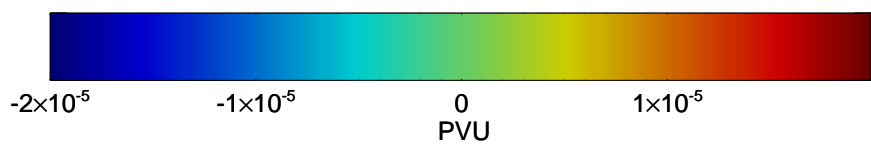

16081800, 24 hour forecast for 355K EPV -- NCEP GFS

355K Montgomery Streamfunction, white
EPV Tropopause (2 PVU) Position
Range ring of 2304 km