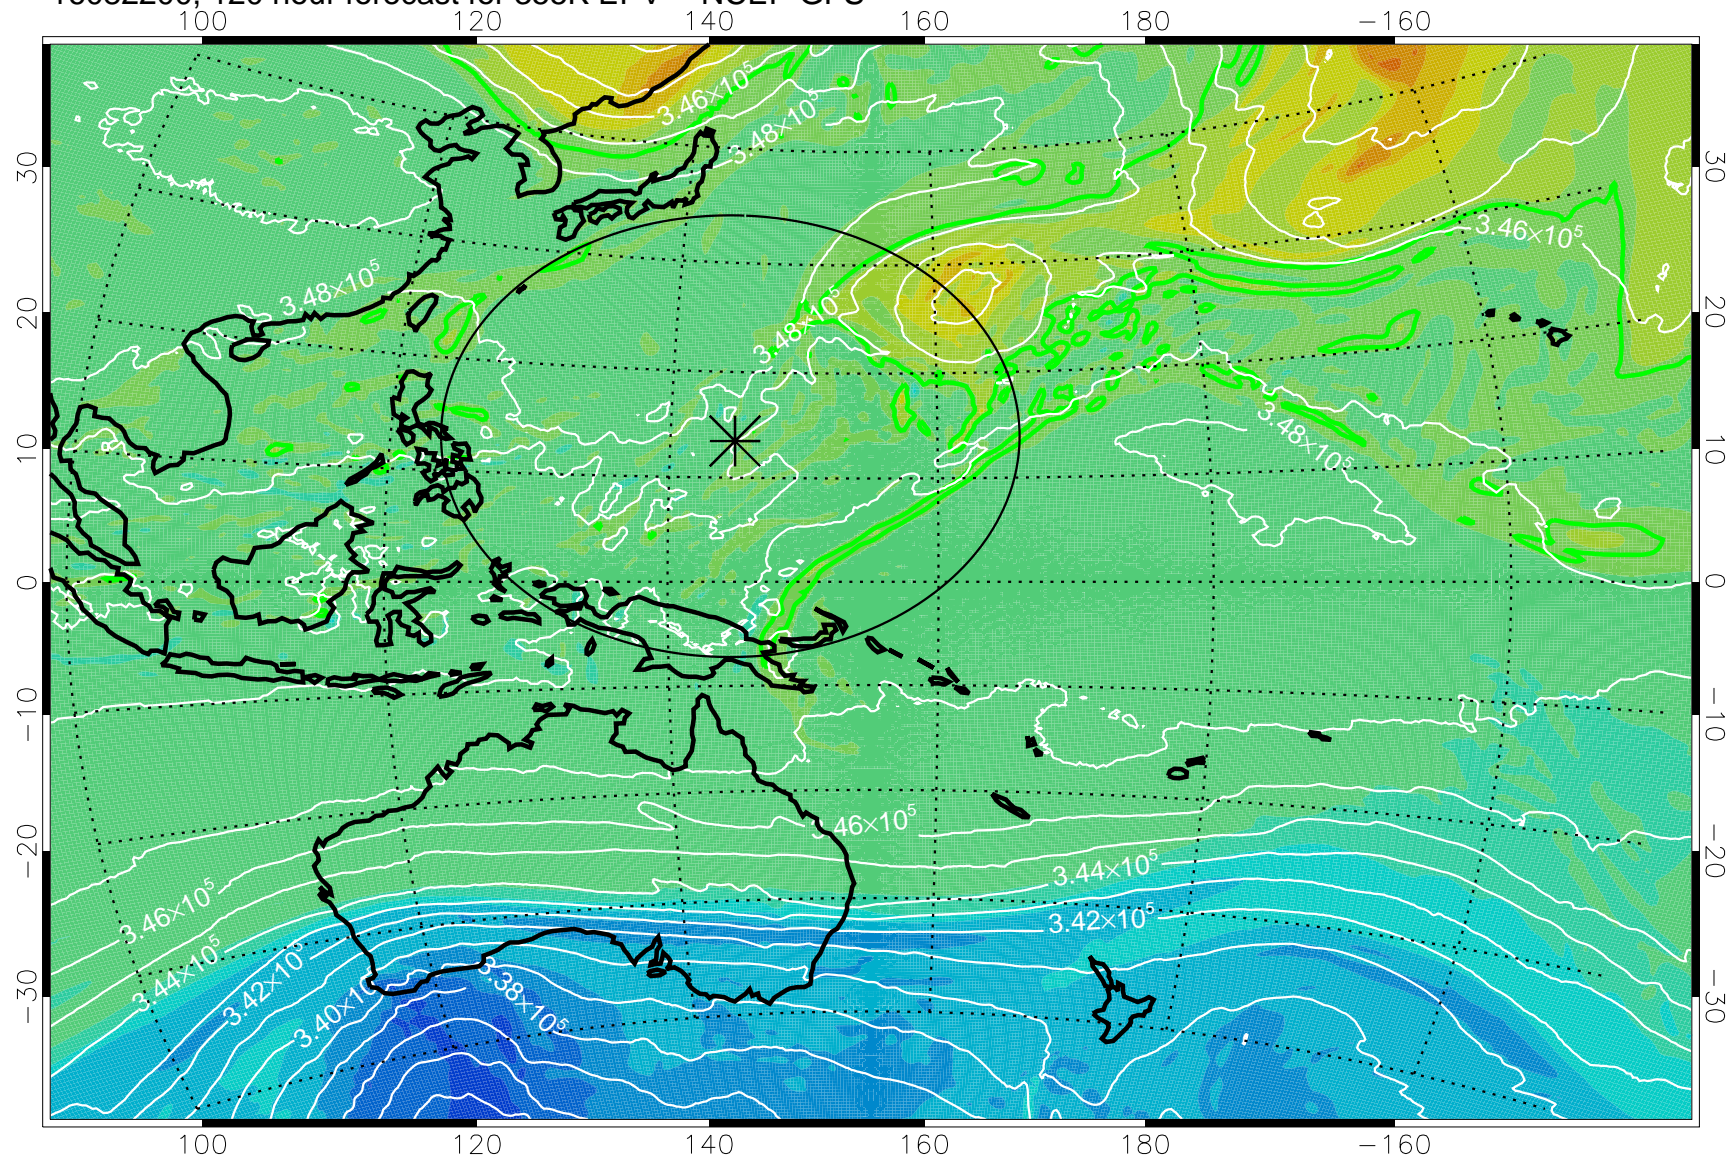

16082006, 78 hour forecast for 355K EPV -- NCEP GFS

355K Montgomery Streamfunction, white
EPV Tropopause (2 PVU) Position
Range ring of 2304 km

16082012, 84 hour forecast for 355K EPV -- NCEP GFS

355K Montgomery Streamfunction, white
EPV Tropopause (2 PVU) Position
Range ring of 2304 km

16082018, 90 hour forecast for 355K EPV -- NCEP GFS

355K Montgomery Streamfunction, white
EPV Tropopause (2 PVU) Position
Range ring of 2304 km

16082100, 96 hour forecast for 355K EPV -- NCEP GFS

355K Montgomery Streamfunction, white
EPV Tropopause (2 PVU) Position
Range ring of 2304 km

16082106, 102 hour forecast for 355K EPV -- NCEP GFS

355K Montgomery Streamfunction, white
EPV Tropopause (2 PVU) Position
Range ring of 2304 km

16082112, 108 hour forecast for 355K EPV -- NCEP GFS

355K Montgomery Streamfunction, white
EPV Tropopause (2 PVU) Position
Range ring of 2304 km

16082118, 114 hour forecast for 355K EPV -- NCEP GFS

355K Montgomery Streamfunction, white
EPV Tropopause (2 PVU) Position
Range ring of 2304 km

16082200, 120 hour forecast for 355K EPV -- NCEP GFS

355K Montgomery Streamfunction, white
EPV Tropopause (2 PVU) Position
Range ring of 2304 km