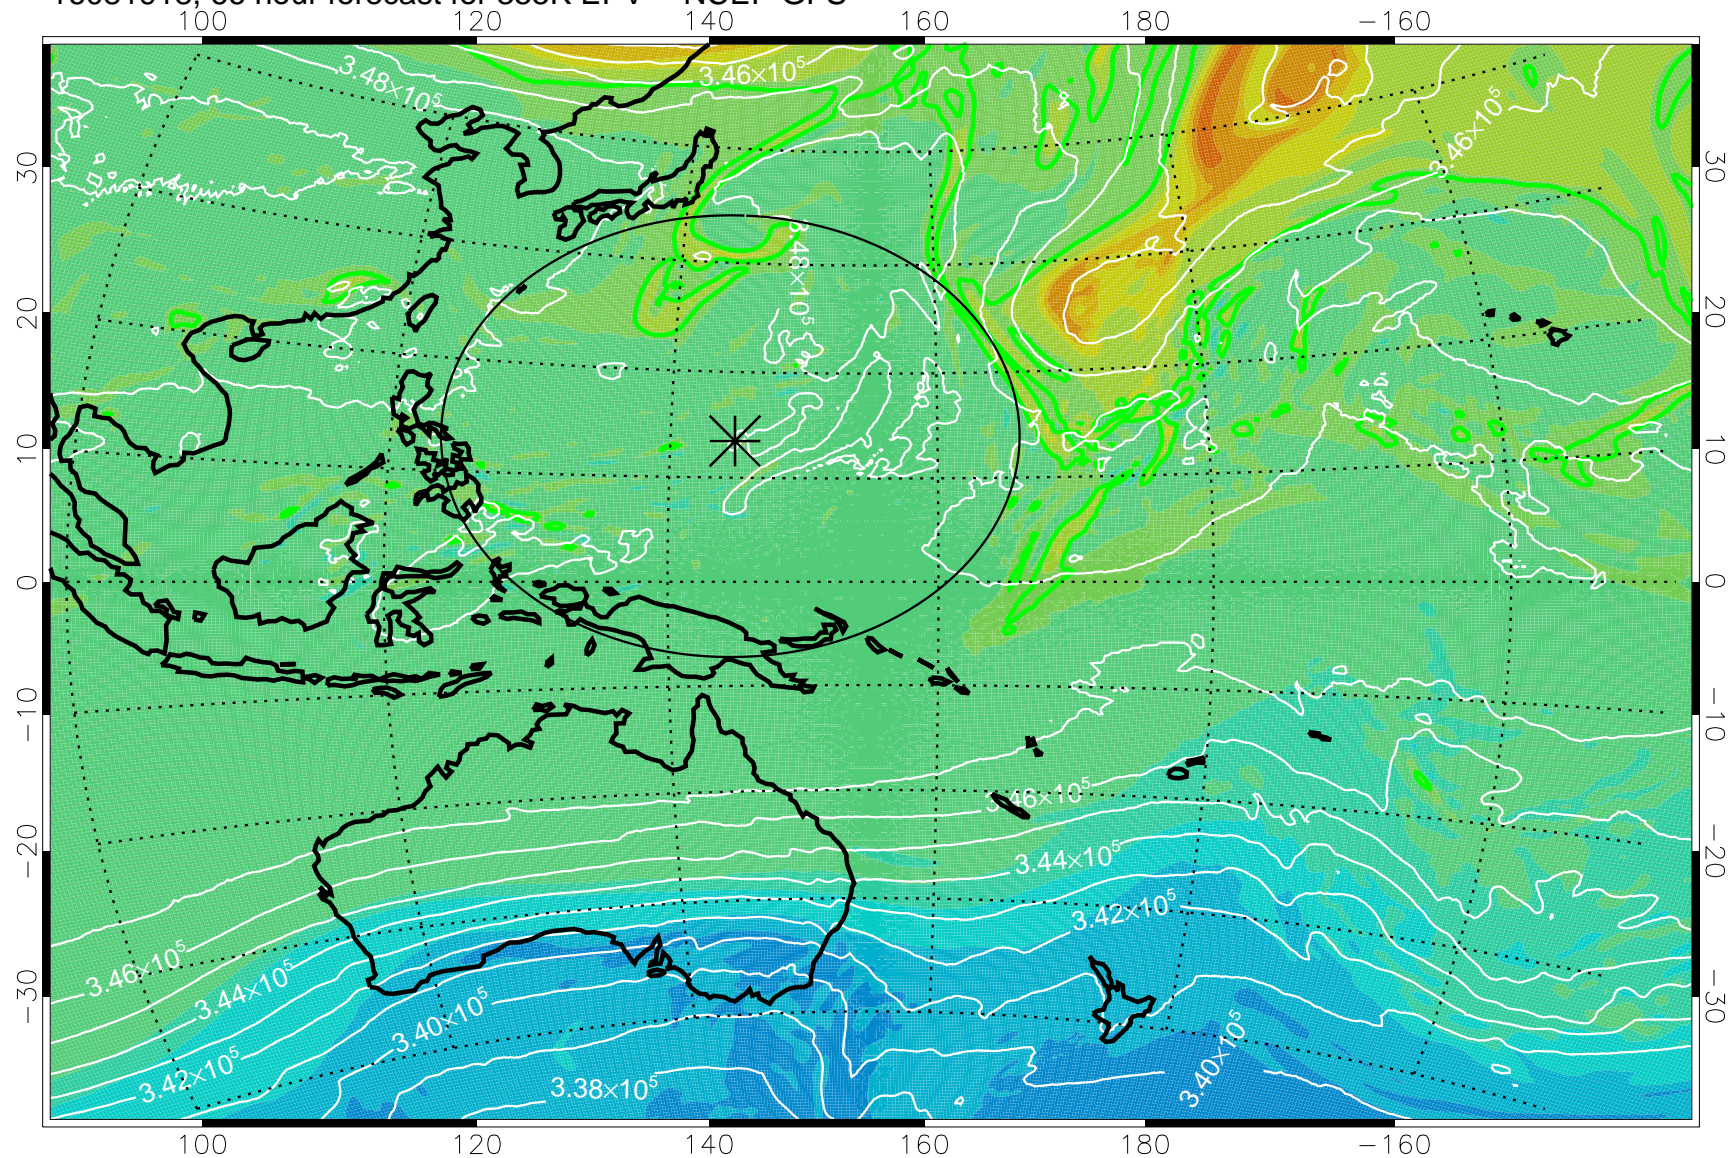

16081818, 42 hour forecast for 355K EPV -- NCEP GFS

355K Montgomery Streamfunction, white
EPV Tropopause (2 PVU) Position
Range ring of 2304 km

16081900, 48 hour forecast for 355K EPV -- NCEP GFS

355K Montgomery Streamfunction, white
EPV Tropopause (2 PVU) Position
Range ring of 2304 km

16081906, 54 hour forecast for 355K EPV -- NCEP GFS

355K Montgomery Streamfunction, white
EPV Tropopause (2 PVU) Position
Range ring of 2304 km

16081912, 60 hour forecast for 355K EPV -- NCEP GFS

355K Montgomery Streamfunction, white
EPV Tropopause (2 PVU) Position
Range ring of 2304 km

16081918, 66 hour forecast for 355K EPV -- NCEP GFS

355K Montgomery Streamfunction, white
EPV Tropopause (2 PVU) Position
Range ring of 2304 km

16082000, 72 hour forecast for 355K EPV -- NCEP GFS

355K Montgomery Streamfunction, white
EPV Tropopause (2 PVU) Position
Range ring of 2304 km

16082006, 78 hour forecast for 355K EPV -- NCEP GFS

355K Montgomery Streamfunction, white
EPV Tropopause (2 PVU) Position
Range ring of 2304 km

16082012, 84 hour forecast for 355K EPV -- NCEP GFS

355K Montgomery Streamfunction, white
EPV Tropopause (2 PVU) Position
Range ring of 2304 km