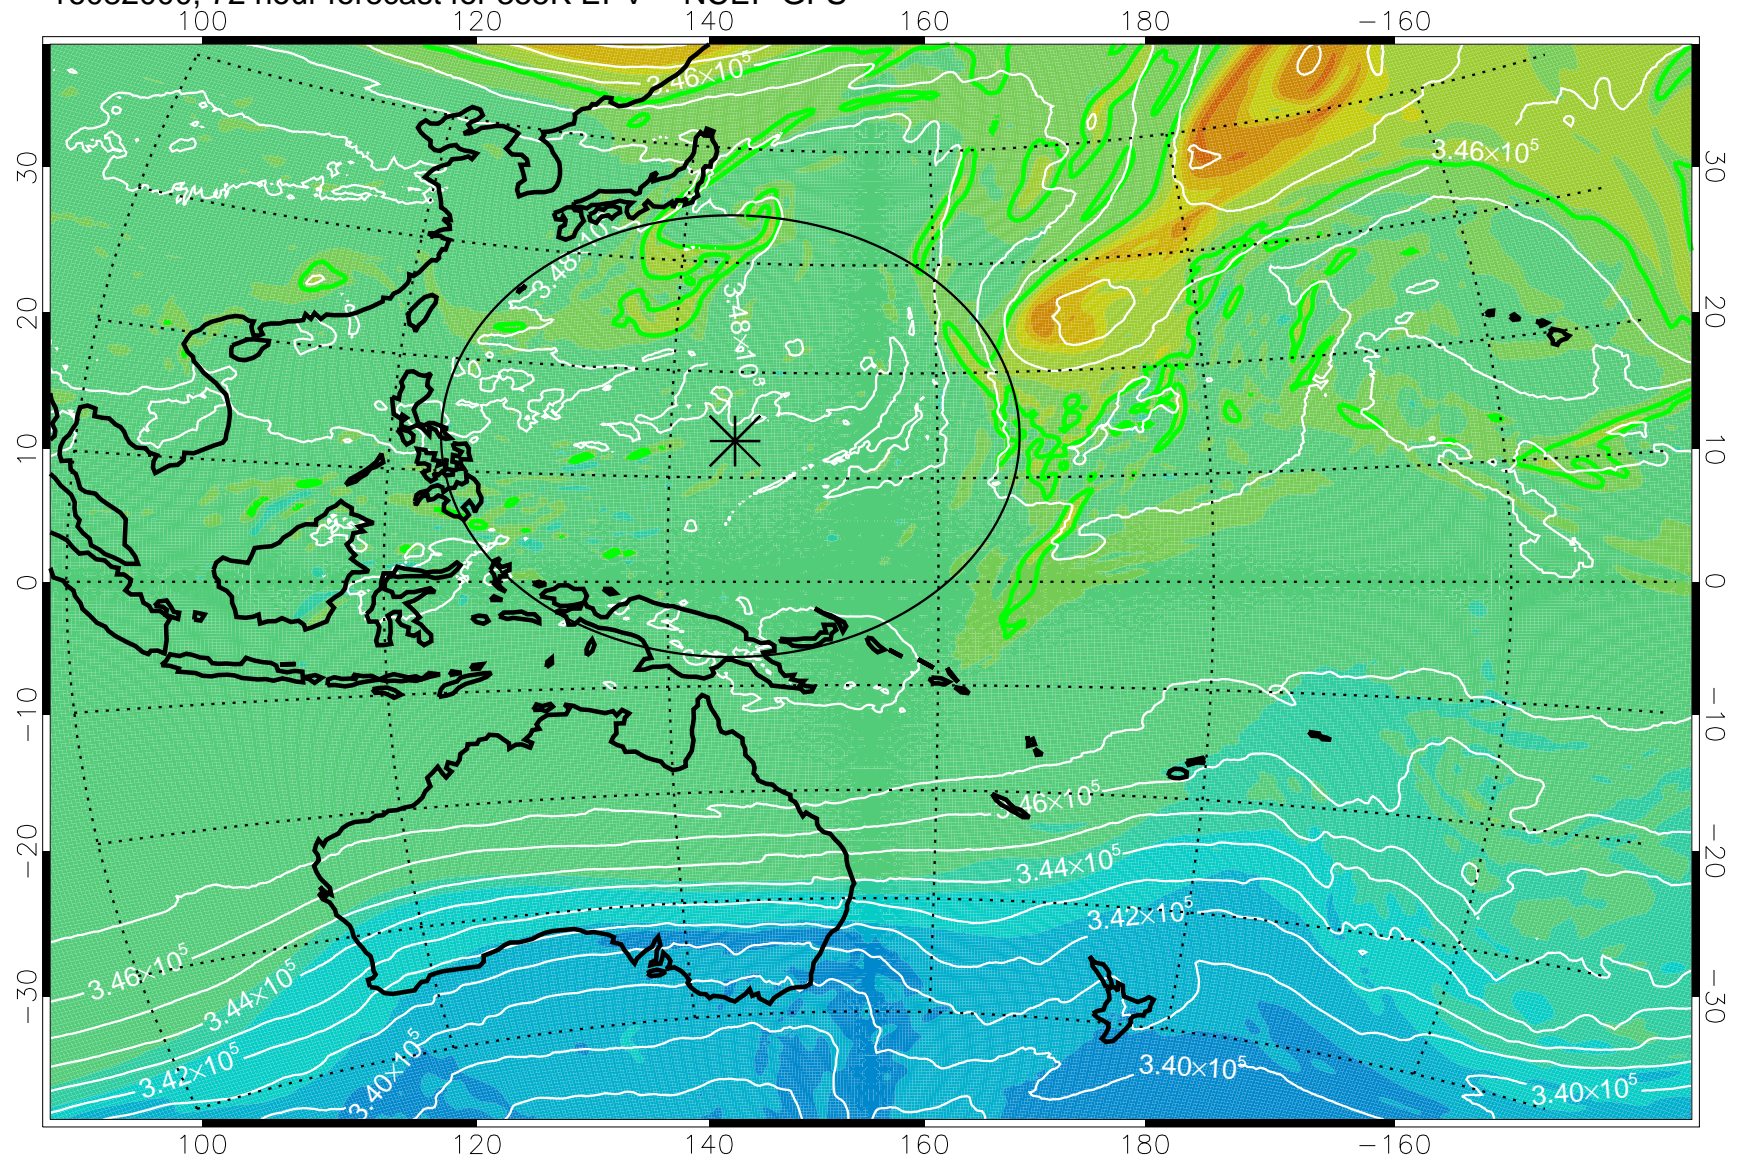

16081818, 42 hour forecast for 355K EPV -- NCEP GFS

355K Montgomery Streamfunction, white
EPV Tropopause (2 PVU) Position
Range ring of 2304 km

16081900, 48 hour forecast for 355K EPV -- NCEP GFS

355K Montgomery Streamfunction, white
EPV Tropopause (2 PVU) Position
Range ring of 2304 km

16081906, 54 hour forecast for 355K EPV -- NCEP GFS

355K Montgomery Streamfunction, white
EPV Tropopause (2 PVU) Position
Range ring of 2304 km

16081912, 60 hour forecast for 355K EPV -- NCEP GFS

355K Montgomery Streamfunction, white
EPV Tropopause (2 PVU) Position
Range ring of 2304 km

16081918, 66 hour forecast for 355K EPV -- NCEP GFS

355K Montgomery Streamfunction, white
EPV Tropopause (2 PVU) Position
Range ring of 2304 km

16082000, 72 hour forecast for 355K EPV -- NCEP GFS

355K Montgomery Streamfunction, white
EPV Tropopause (2 PVU) Position
Range ring of 2304 km

16082006, 78 hour forecast for 355K EPV -- NCEP GFS

355K Montgomery Streamfunction, white
EPV Tropopause (2 PVU) Position
Range ring of 2304 km

16082012, 84 hour forecast for 355K EPV -- NCEP GFS

355K Montgomery Streamfunction, white
EPV Tropopause (2 PVU) Position
Range ring of 2304 km