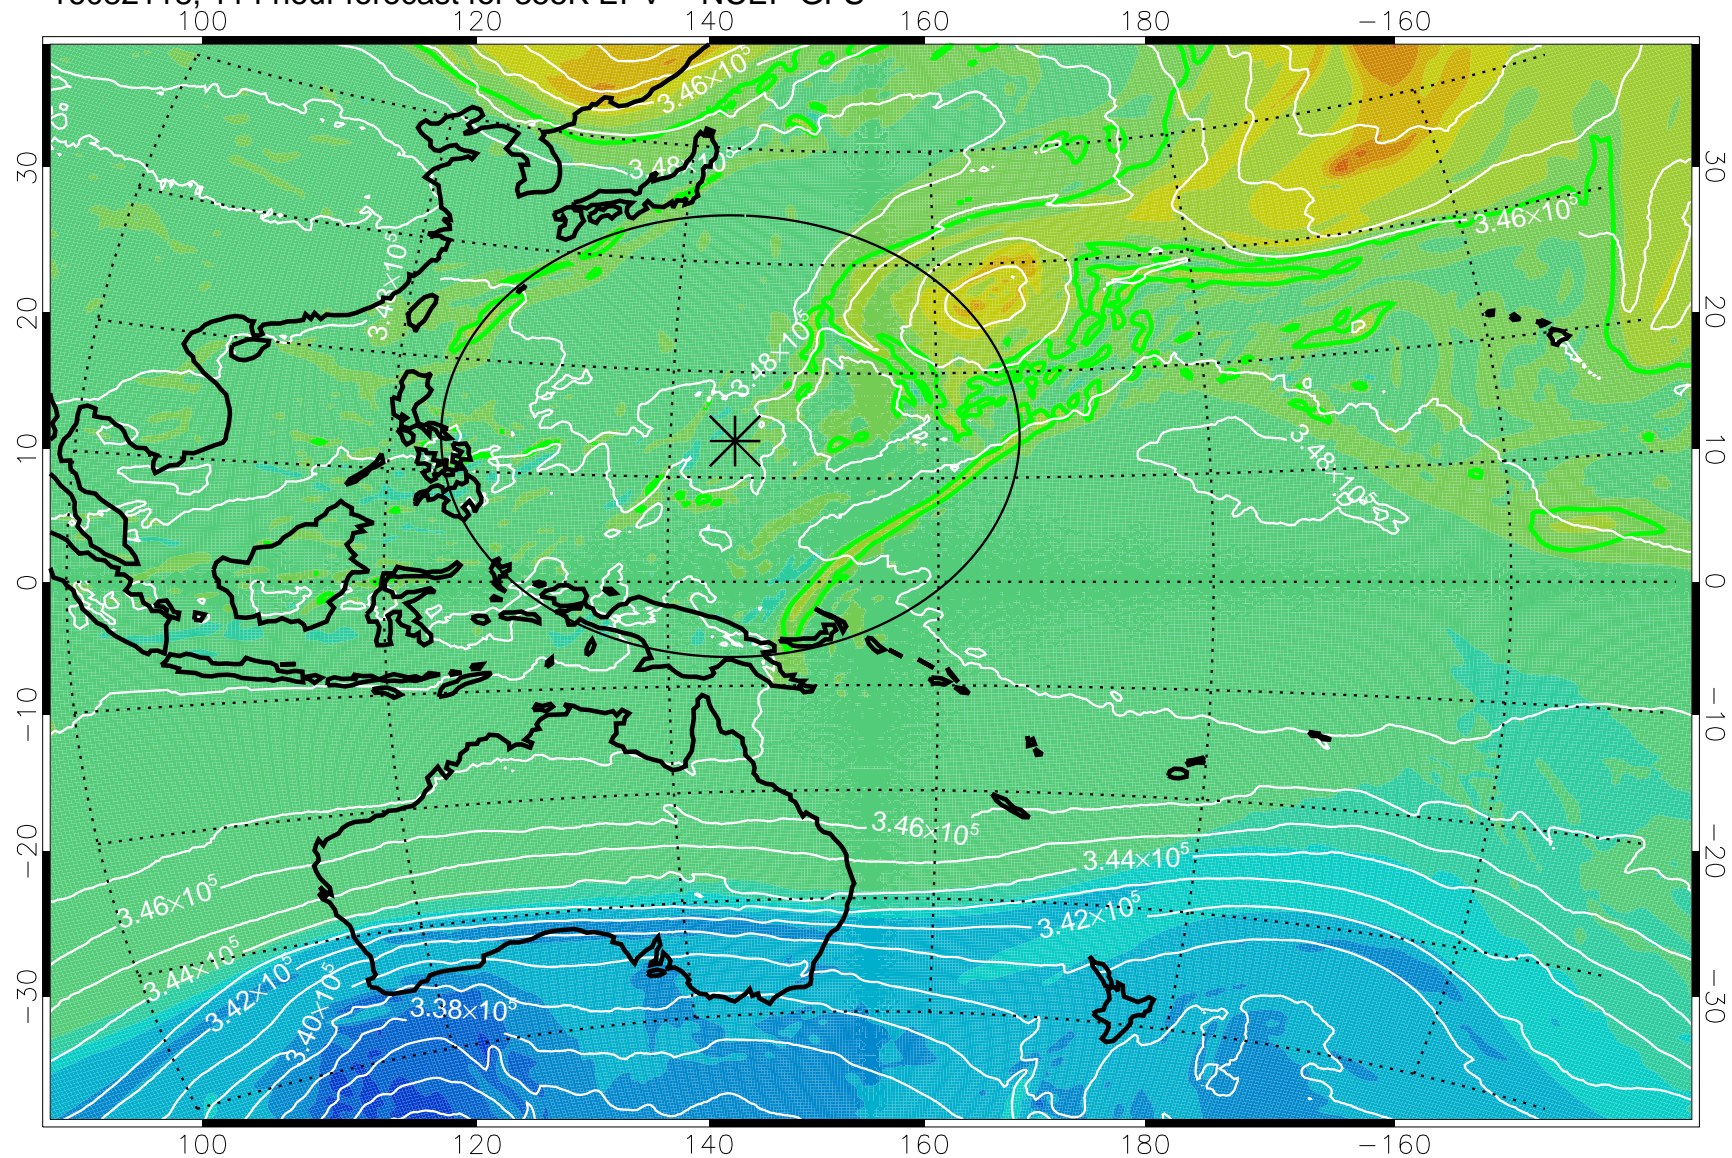

16082006, 78 hour forecast for 355K EPV -- NCEP GFS

355K Montgomery Streamfunction, white
EPV Tropopause (2 PVU) Position
Range ring of 2304 km

16082012, 84 hour forecast for 355K EPV -- NCEP GFS

355K Montgomery Streamfunction, white
EPV Tropopause (2 PVU) Position
Range ring of 2304 km

16082018, 90 hour forecast for 355K EPV -- NCEP GFS

355K Montgomery Streamfunction, white
EPV Tropopause (2 PVU) Position
Range ring of 2304 km

16082100, 96 hour forecast for 355K EPV -- NCEP GFS

355K Montgomery Streamfunction, white
EPV Tropopause (2 PVU) Position
Range ring of 2304 km

16082106, 102 hour forecast for 355K EPV -- NCEP GFS

355K Montgomery Streamfunction, white
EPV Tropopause (2 PVU) Position
Range ring of 2304 km

16082112, 108 hour forecast for 355K EPV -- NCEP GFS

355K Montgomery Streamfunction, white
EPV Tropopause (2 PVU) Position
Range ring of 2304 km

16082118, 114 hour forecast for 355K EPV -- NCEP GFS

355K Montgomery Streamfunction, white
EPV Tropopause (2 PVU) Position
Range ring of 2304 km

16082200, 120 hour forecast for 355K EPV -- NCEP GFS

355K Montgomery Streamfunction, white
EPV Tropopause (2 PVU) Position
Range ring of 2304 km