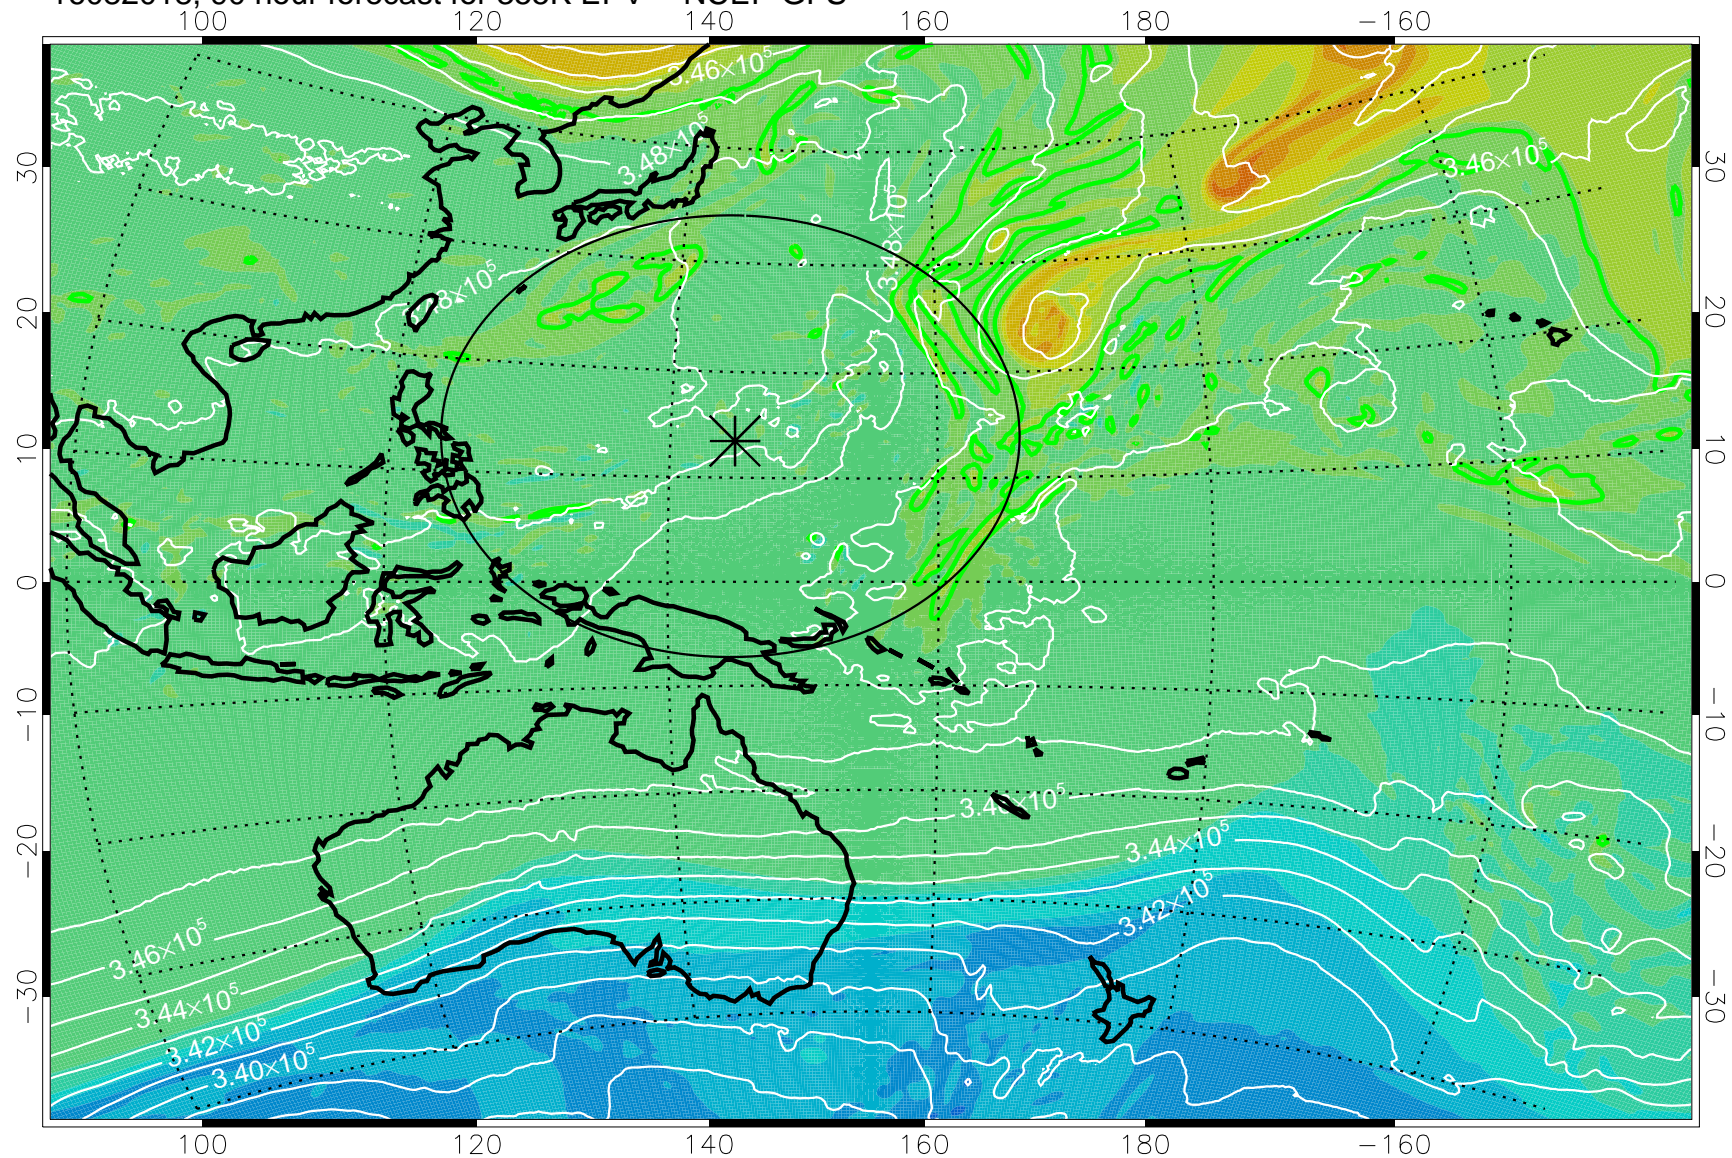

16081918, 66 hour forecast for 355K EPV -- NCEP GFS

355K Montgomery Streamfunction, white
EPV Tropopause (2 PVU) Position
Range ring of 2304 km

16082000, 72 hour forecast for 355K EPV -- NCEP GFS

355K Montgomery Streamfunction, white
EPV Tropopause (2 PVU) Position
Range ring of 2304 km

16082006, 78 hour forecast for 355K EPV -- NCEP GFS

355K Montgomery Streamfunction, white
EPV Tropopause (2 PVU) Position
Range ring of 2304 km

16082012, 84 hour forecast for 355K EPV -- NCEP GFS

355K Montgomery Streamfunction, white
EPV Tropopause (2 PVU) Position
Range ring of 2304 km

16082018, 90 hour forecast for 355K EPV -- NCEP GFS

355K Montgomery Streamfunction, white
EPV Tropopause (2 PVU) Position
Range ring of 2304 km

16082100, 96 hour forecast for 355K EPV -- NCEP GFS

355K Montgomery Streamfunction, white
EPV Tropopause (2 PVU) Position
Range ring of 2304 km

16082106, 102 hour forecast for 355K EPV -- NCEP GFS

355K Montgomery Streamfunction, white
EPV Tropopause (2 PVU) Position
Range ring of 2304 km

16082112, 108 hour forecast for 355K EPV -- NCEP GFS

355K Montgomery Streamfunction, white
EPV Tropopause (2 PVU) Position
Range ring of 2304 km