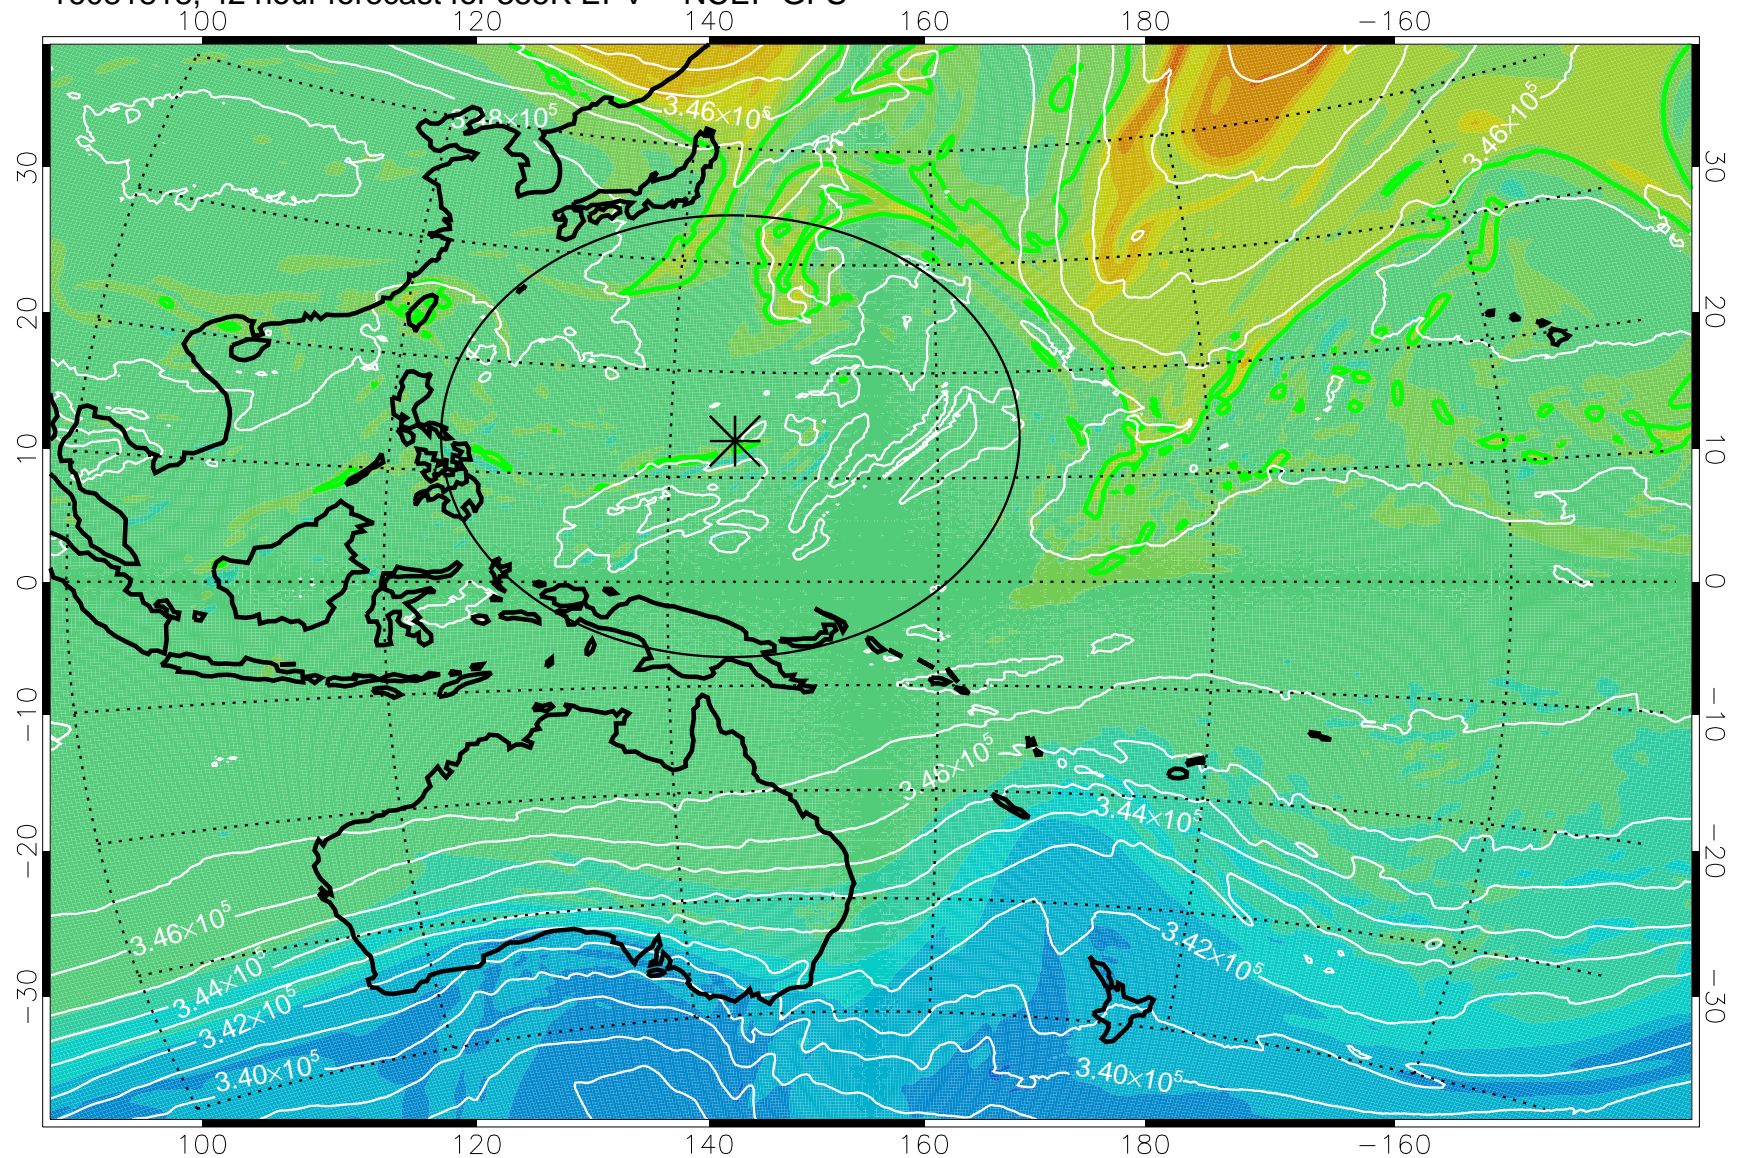

16081806, 30 hour forecast for 355K EPV -- NCEP GFS

355K Montgomery Streamfunction, white
EPV Tropopause (2 PVU) Position
Range ring of 2304 km

16081812, 36 hour forecast for 355K EPV -- NCEP GFS

355K Montgomery Streamfunction, white
EPV Tropopause (2 PVU) Position
Range ring of 2304 km

16081818, 42 hour forecast for 355K EPV -- NCEP GFS

355K Montgomery Streamfunction, white
EPV Tropopause (2 PVU) Position
Range ring of 2304 km

16081900, 48 hour forecast for 355K EPV -- NCEP GFS

355K Montgomery Streamfunction, white
EPV Tropopause (2 PVU) Position
Range ring of 2304 km

16081906, 54 hour forecast for 355K EPV -- NCEP GFS

355K Montgomery Streamfunction, white
EPV Tropopause (2 PVU) Position
Range ring of 2304 km

16081912, 60 hour forecast for 355K EPV -- NCEP GFS

355K Montgomery Streamfunction, white
EPV Tropopause (2 PVU) Position
Range ring of 2304 km

16081918, 66 hour forecast for 355K EPV -- NCEP GFS

355K Montgomery Streamfunction, white
EPV Tropopause (2 PVU) Position
Range ring of 2304 km

16082000, 72 hour forecast for 355K EPV -- NCEP GFS

355K Montgomery Streamfunction, white
EPV Tropopause (2 PVU) Position
Range ring of 2304 km