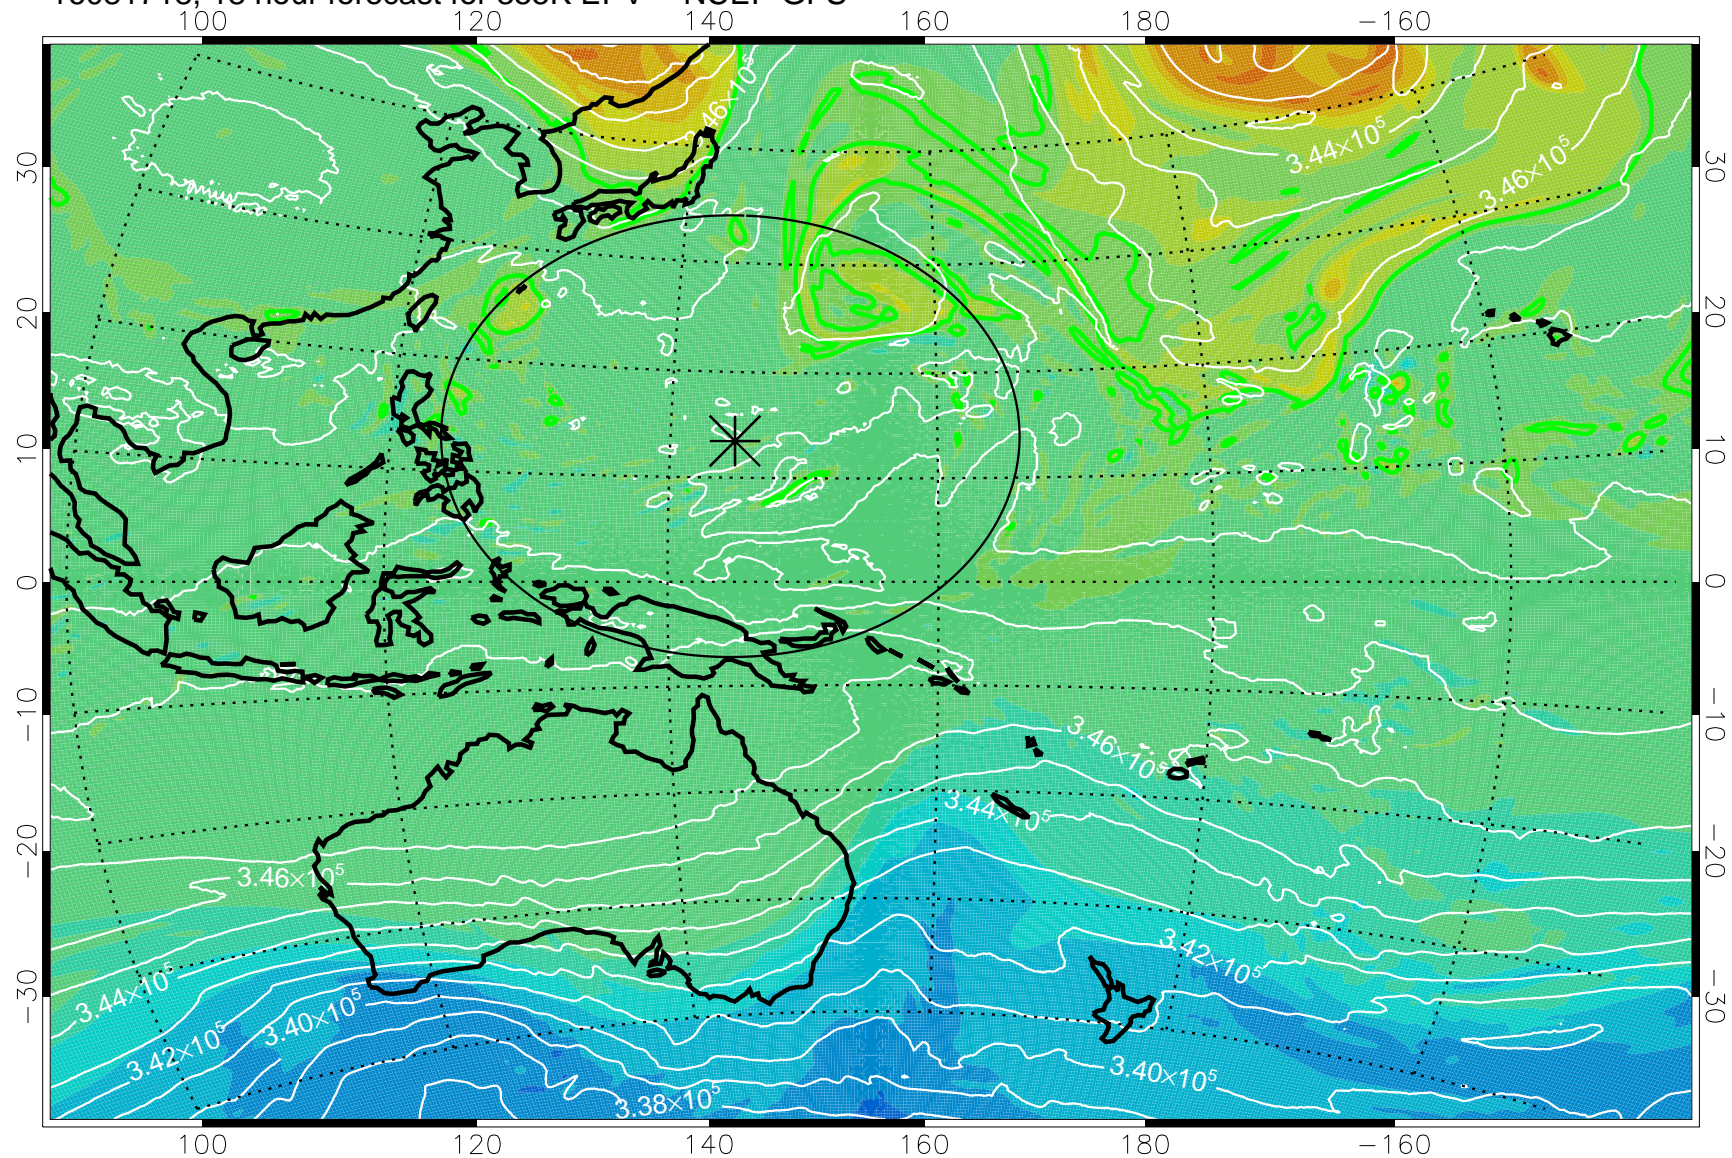

16081706, 6 hour forecast for 355K EPV -- NCEP GFS

355K Montgomery Streamfunction, white
EPV Tropopause (2 PVU) Position
Range ring of 2304 km

16081712, 12 hour forecast for 355K EPV -- NCEP GFS

355K Montgomery Streamfunction, white
EPV Tropopause (2 PVU) Position
Range ring of 2304 km

16081718, 18 hour forecast for 355K EPV -- NCEP GFS

355K Montgomery Streamfunction, white
EPV Tropopause (2 PVU) Position
Range ring of 2304 km

16081800, 24 hour forecast for 355K EPV -- NCEP GFS

355K Montgomery Streamfunction, white
EPV Tropopause (2 PVU) Position
Range ring of 2304 km

16081806, 30 hour forecast for 355K EPV -- NCEP GFS

355K Montgomery Streamfunction, white
EPV Tropopause (2 PVU) Position
Range ring of 2304 km

16081812, 36 hour forecast for 355K EPV -- NCEP GFS

355K Montgomery Streamfunction, white
EPV Tropopause (2 PVU) Position
Range ring of 2304 km

16081818, 42 hour forecast for 355K EPV -- NCEP GFS

355K Montgomery Streamfunction, white
EPV Tropopause (2 PVU) Position
Range ring of 2304 km

16081900, 48 hour forecast for 355K EPV -- NCEP GFS

355K Montgomery Streamfunction, white
EPV Tropopause (2 PVU) Position
Range ring of 2304 km