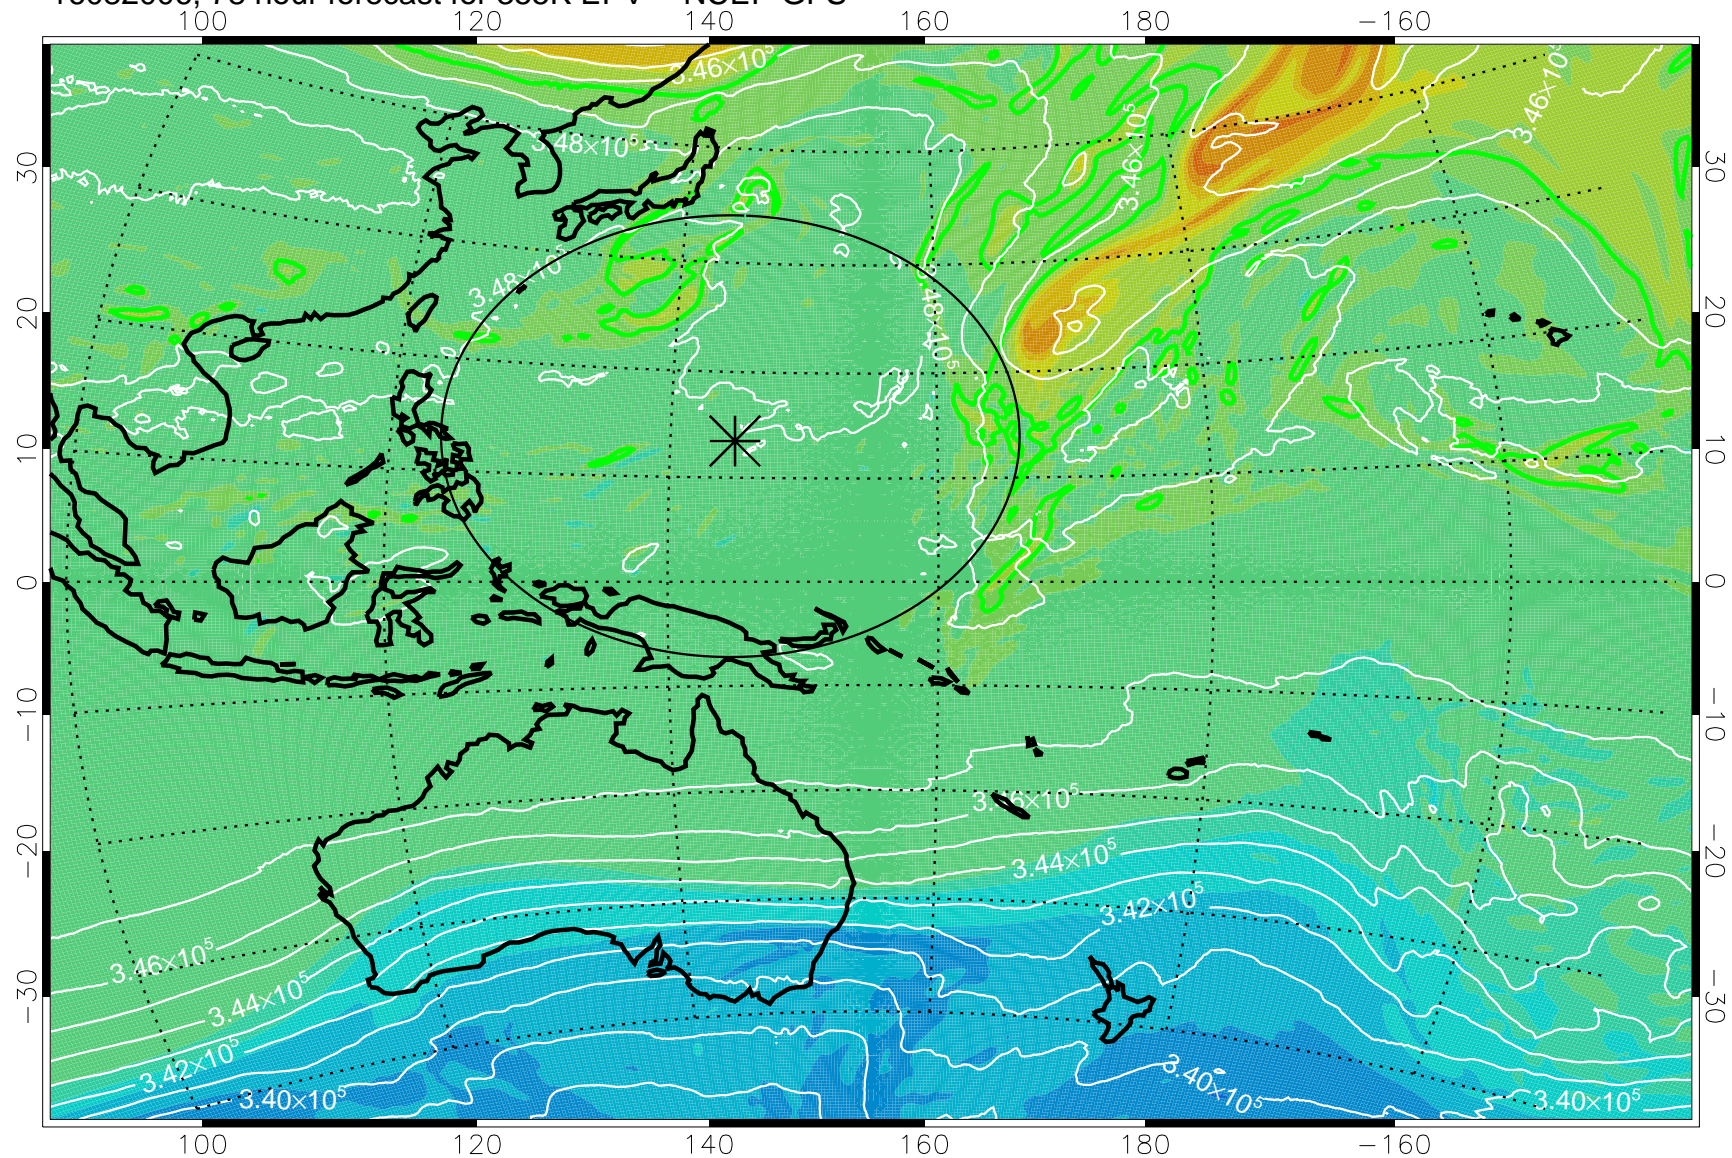

16081906, 54 hour forecast for 355K EPV -- NCEP GFS

355K Montgomery Streamfunction, white
EPV Tropopause (2 PVU) Position
Range ring of 2304 km

16081912, 60 hour forecast for 355K EPV -- NCEP GFS

355K Montgomery Streamfunction, white
EPV Tropopause (2 PVU) Position
Range ring of 2304 km

16081918, 66 hour forecast for 355K EPV -- NCEP GFS

355K Montgomery Streamfunction, white
EPV Tropopause (2 PVU) Position
Range ring of 2304 km

16082000, 72 hour forecast for 355K EPV -- NCEP GFS

355K Montgomery Streamfunction, white
EPV Tropopause (2 PVU) Position
Range ring of 2304 km

16082006, 78 hour forecast for 355K EPV -- NCEP GFS

355K Montgomery Streamfunction, white
EPV Tropopause (2 PVU) Position
Range ring of 2304 km

16082012, 84 hour forecast for 355K EPV -- NCEP GFS

355K Montgomery Streamfunction, white
EPV Tropopause (2 PVU) Position
Range ring of 2304 km

16082018, 90 hour forecast for 355K EPV -- NCEP GFS

355K Montgomery Streamfunction, white
EPV Tropopause (2 PVU) Position
Range ring of 2304 km

16082100, 96 hour forecast for 355K EPV -- NCEP GFS

355K Montgomery Streamfunction, white
EPV Tropopause (2 PVU) Position
Range ring of 2304 km