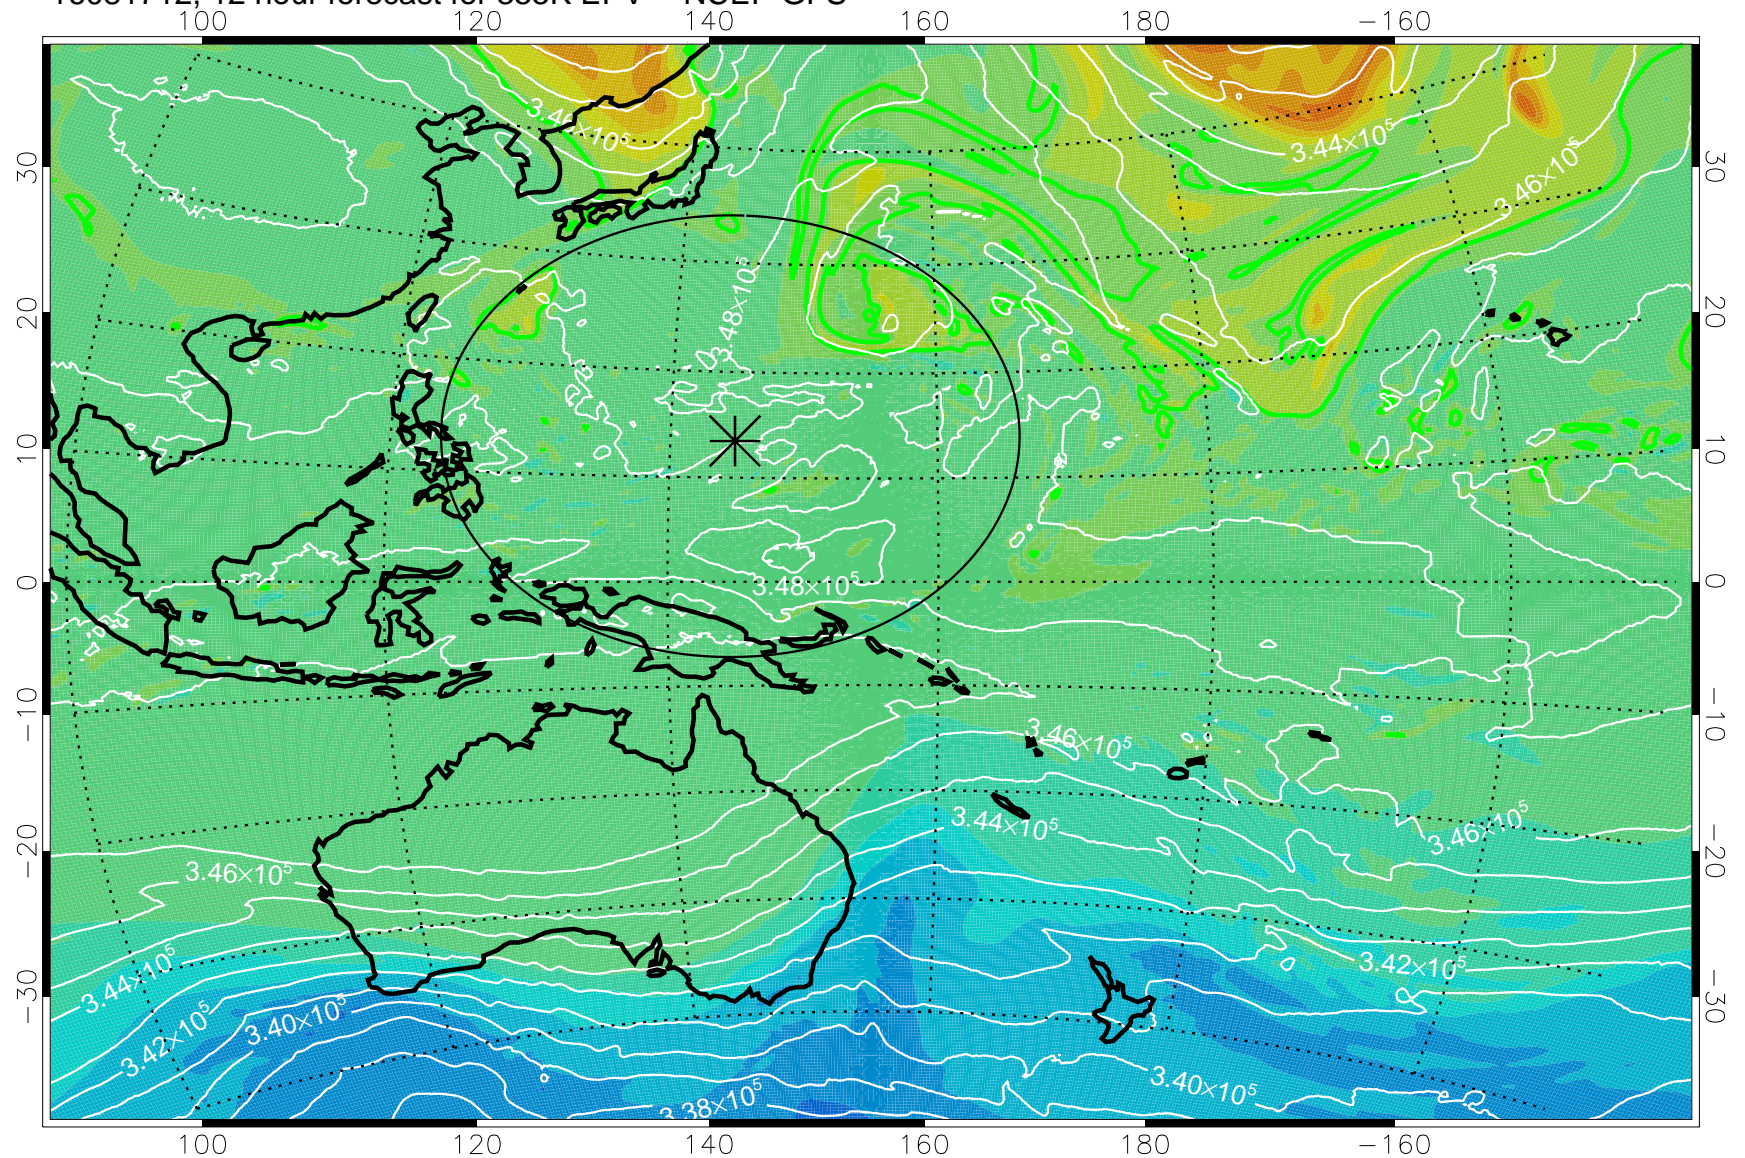

16081706, 6 hour forecast for 355K EPV -- NCEP GFS

355K Montgomery Streamfunction, white
EPV Tropopause (2 PVU) Position
Range ring of 2304 km

16081712, 12 hour forecast for 355K EPV -- NCEP GFS

355K Montgomery Streamfunction, white
EPV Tropopause (2 PVU) Position
Range ring of 2304 km

16081718, 18 hour forecast for 355K EPV -- NCEP GFS

355K Montgomery Streamfunction, white
EPV Tropopause (2 PVU) Position
Range ring of 2304 km

16081800, 24 hour forecast for 355K EPV -- NCEP GFS

355K Montgomery Streamfunction, white
EPV Tropopause (2 PVU) Position
Range ring of 2304 km

16081806, 30 hour forecast for 355K EPV -- NCEP GFS

355K Montgomery Streamfunction, white
EPV Tropopause (2 PVU) Position
Range ring of 2304 km

16081812, 36 hour forecast for 355K EPV -- NCEP GFS

355K Montgomery Streamfunction, white
EPV Tropopause (2 PVU) Position
Range ring of 2304 km

16081818, 42 hour forecast for 355K EPV -- NCEP GFS

355K Montgomery Streamfunction, white
EPV Tropopause (2 PVU) Position
Range ring of 2304 km

16081900, 48 hour forecast for 355K EPV -- NCEP GFS

355K Montgomery Streamfunction, white
EPV Tropopause (2 PVU) Position
Range ring of 2304 km