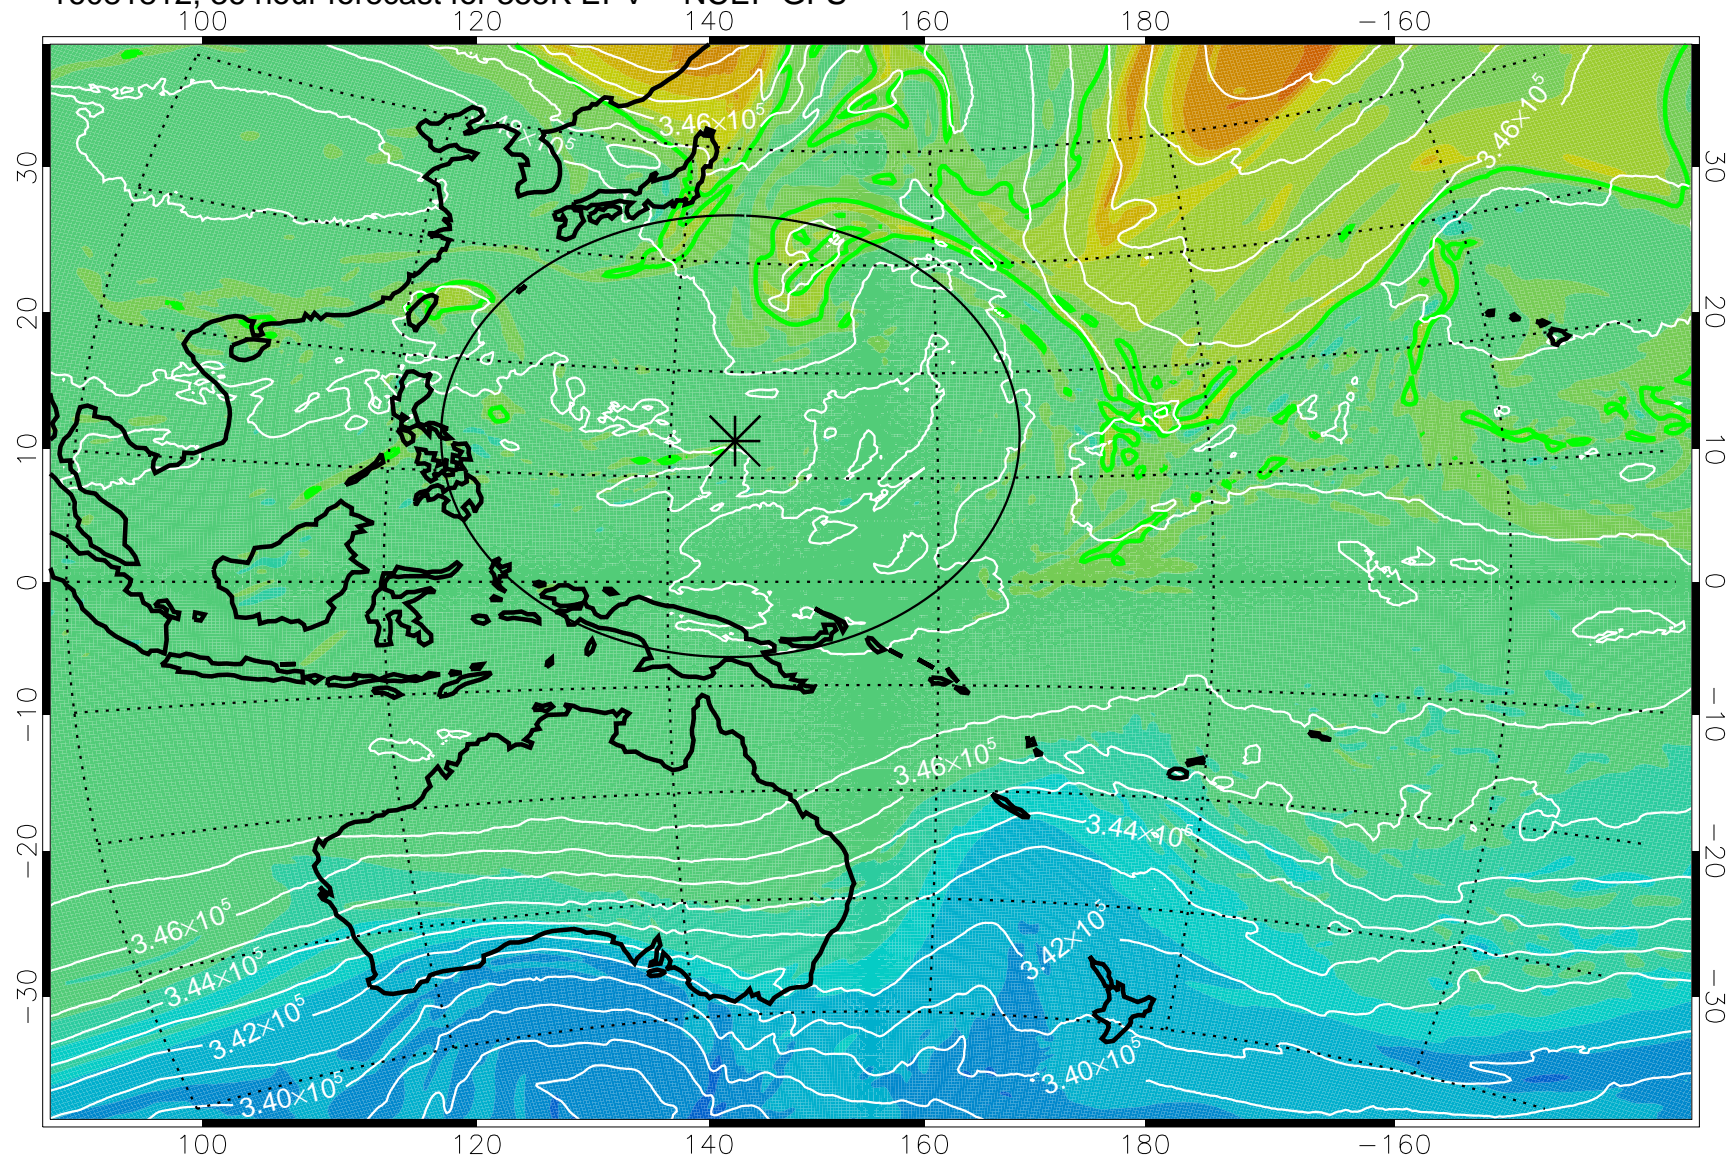

16081718, 18 hour forecast for 355K EPV -- NCEP GFS

355K Montgomery Streamfunction, white
EPV Tropopause (2 PVU) Position
Range ring of 2304 km

16081800, 24 hour forecast for 355K EPV -- NCEP GFS

355K Montgomery Streamfunction, white
EPV Tropopause (2 PVU) Position
Range ring of 2304 km

16081806, 30 hour forecast for 355K EPV -- NCEP GFS

355K Montgomery Streamfunction, white
EPV Tropopause (2 PVU) Position
Range ring of 2304 km

16081812, 36 hour forecast for 355K EPV -- NCEP GFS

355K Montgomery Streamfunction, white
EPV Tropopause (2 PVU) Position
Range ring of 2304 km

16081818, 42 hour forecast for 355K EPV -- NCEP GFS

355K Montgomery Streamfunction, white
EPV Tropopause (2 PVU) Position
Range ring of 2304 km

16081900, 48 hour forecast for 355K EPV -- NCEP GFS

355K Montgomery Streamfunction, white
EPV Tropopause (2 PVU) Position
Range ring of 2304 km

16081906, 54 hour forecast for 355K EPV -- NCEP GFS

355K Montgomery Streamfunction, white
EPV Tropopause (2 PVU) Position
Range ring of 2304 km

16081912, 60 hour forecast for 355K EPV -- NCEP GFS

355K Montgomery Streamfunction, white
EPV Tropopause (2 PVU) Position
Range ring of 2304 km