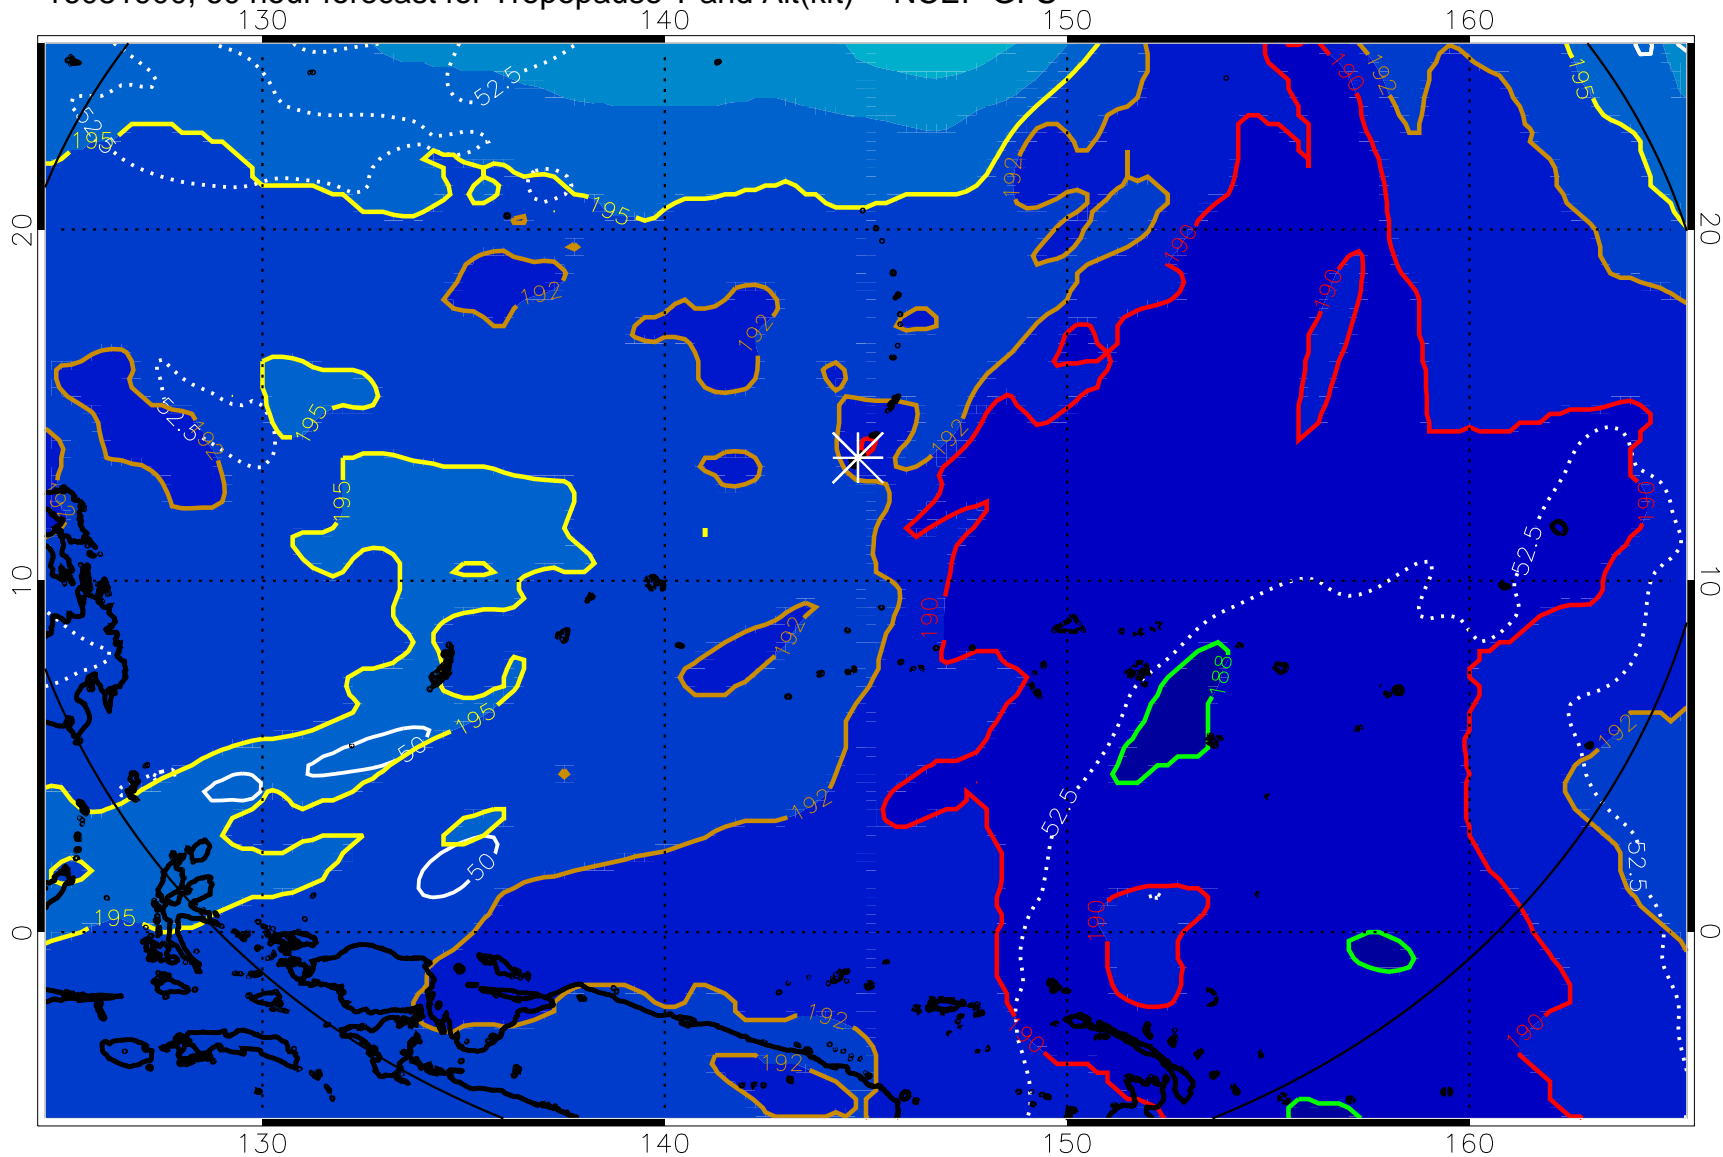

16081900, 60 hour forecast for Tropopause T and Alt(kft) -- NCEP GFS

190 200 210 220 230

Tropopause T, K

Tropopause Altitude in kft (white)

192.5K Isotherm 195K Isotherm
187.5K Isotherm 190K Isotherm