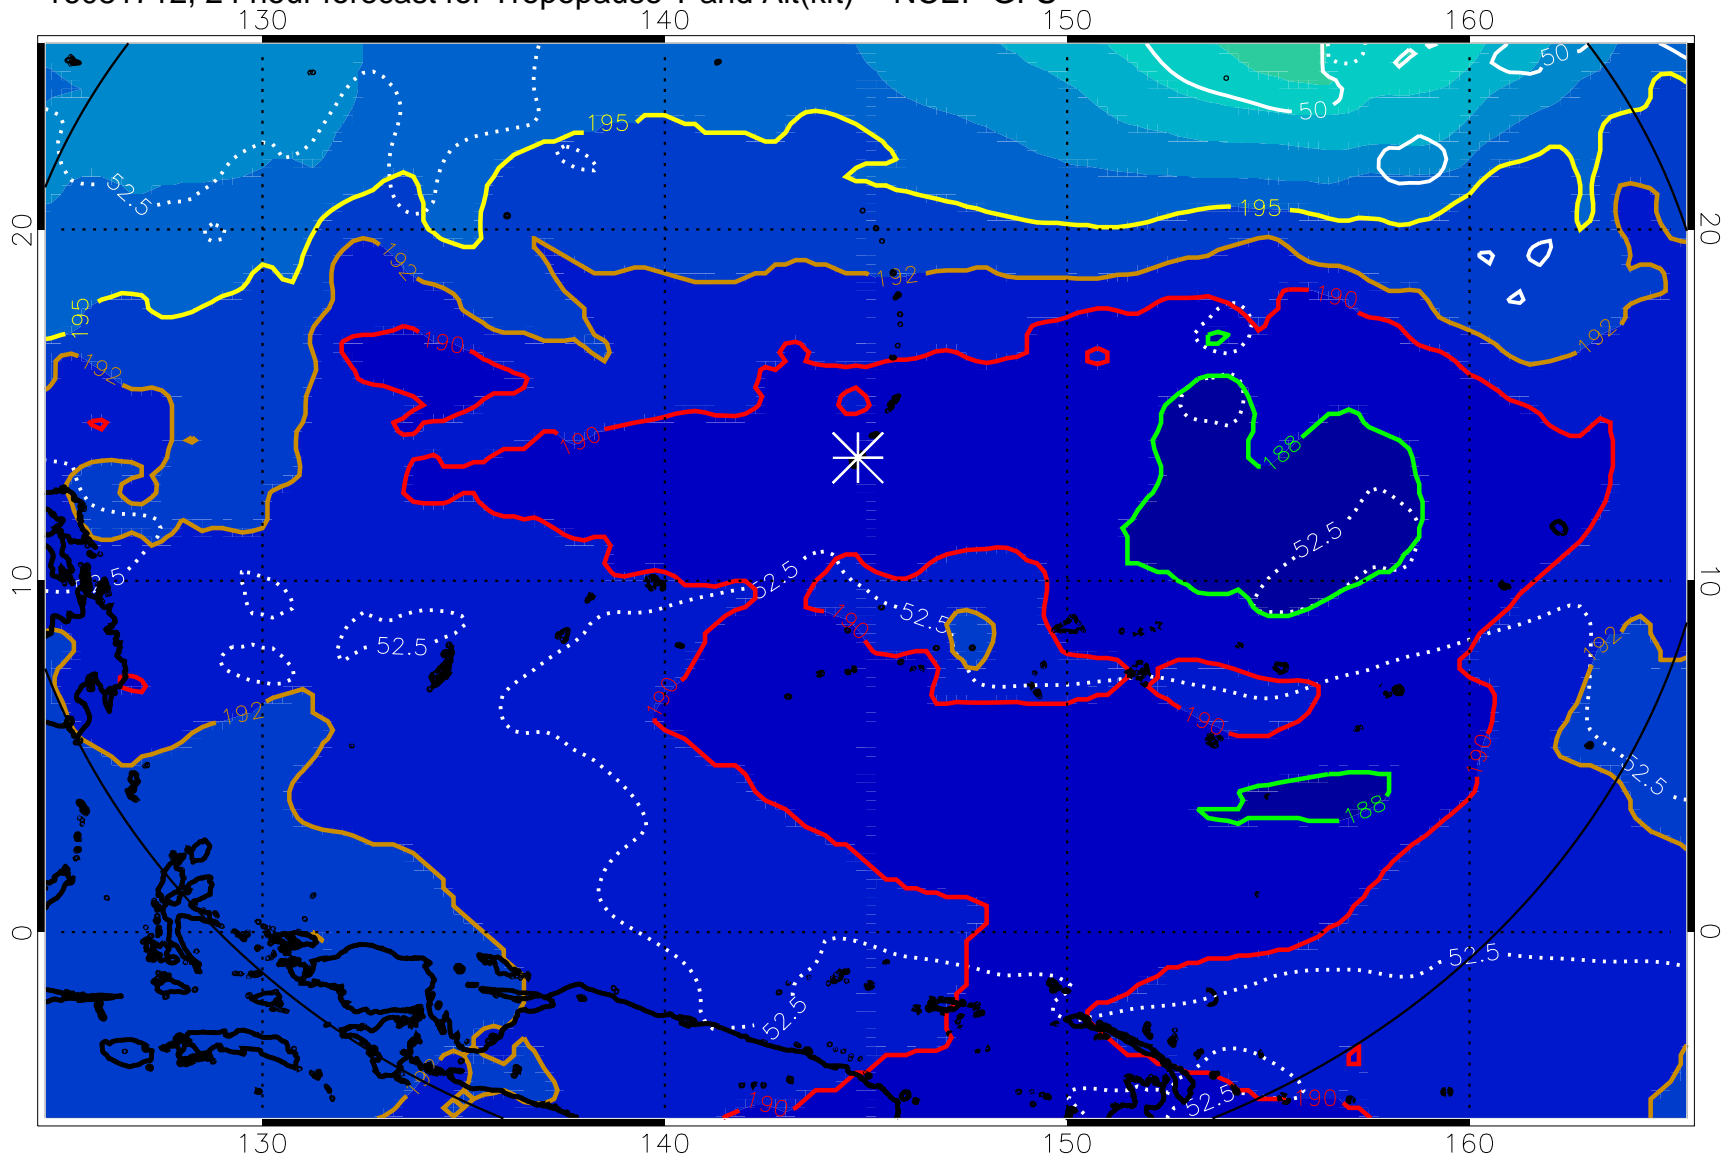

190 200 210 220 230

Tropopause T, K

Tropopause Altitude in kft (white)

192.5K Isotherm 195K Isotherm
187.5K Isotherm 190K Isotherm

16081706, 18 hour forecast for Tropopause T and Alt(kft) -- NCEP GFS

Tropopause T, K

Tropopause Altitude in kft (white)

192.5K Isotherm 195K Isotherm
187.5K Isotherm 190K Isotherm

16081712, 24 hour forecast for Tropopause T and Alt(kft) -- NCEP GFS

190 200 210 220 230

Tropopause T, K

Tropopause Altitude in kft (white)

192.5K Isotherm 195K Isotherm
187.5K Isotherm 190K Isotherm

16081718, 30 hour forecast for Tropopause T and Alt(kft) -- NCEP GFS

190 200 210 220 230

Tropopause T, K

Tropopause Altitude in kft (white)

192.5K Isotherm 195K Isotherm
187.5K Isotherm 190K Isotherm