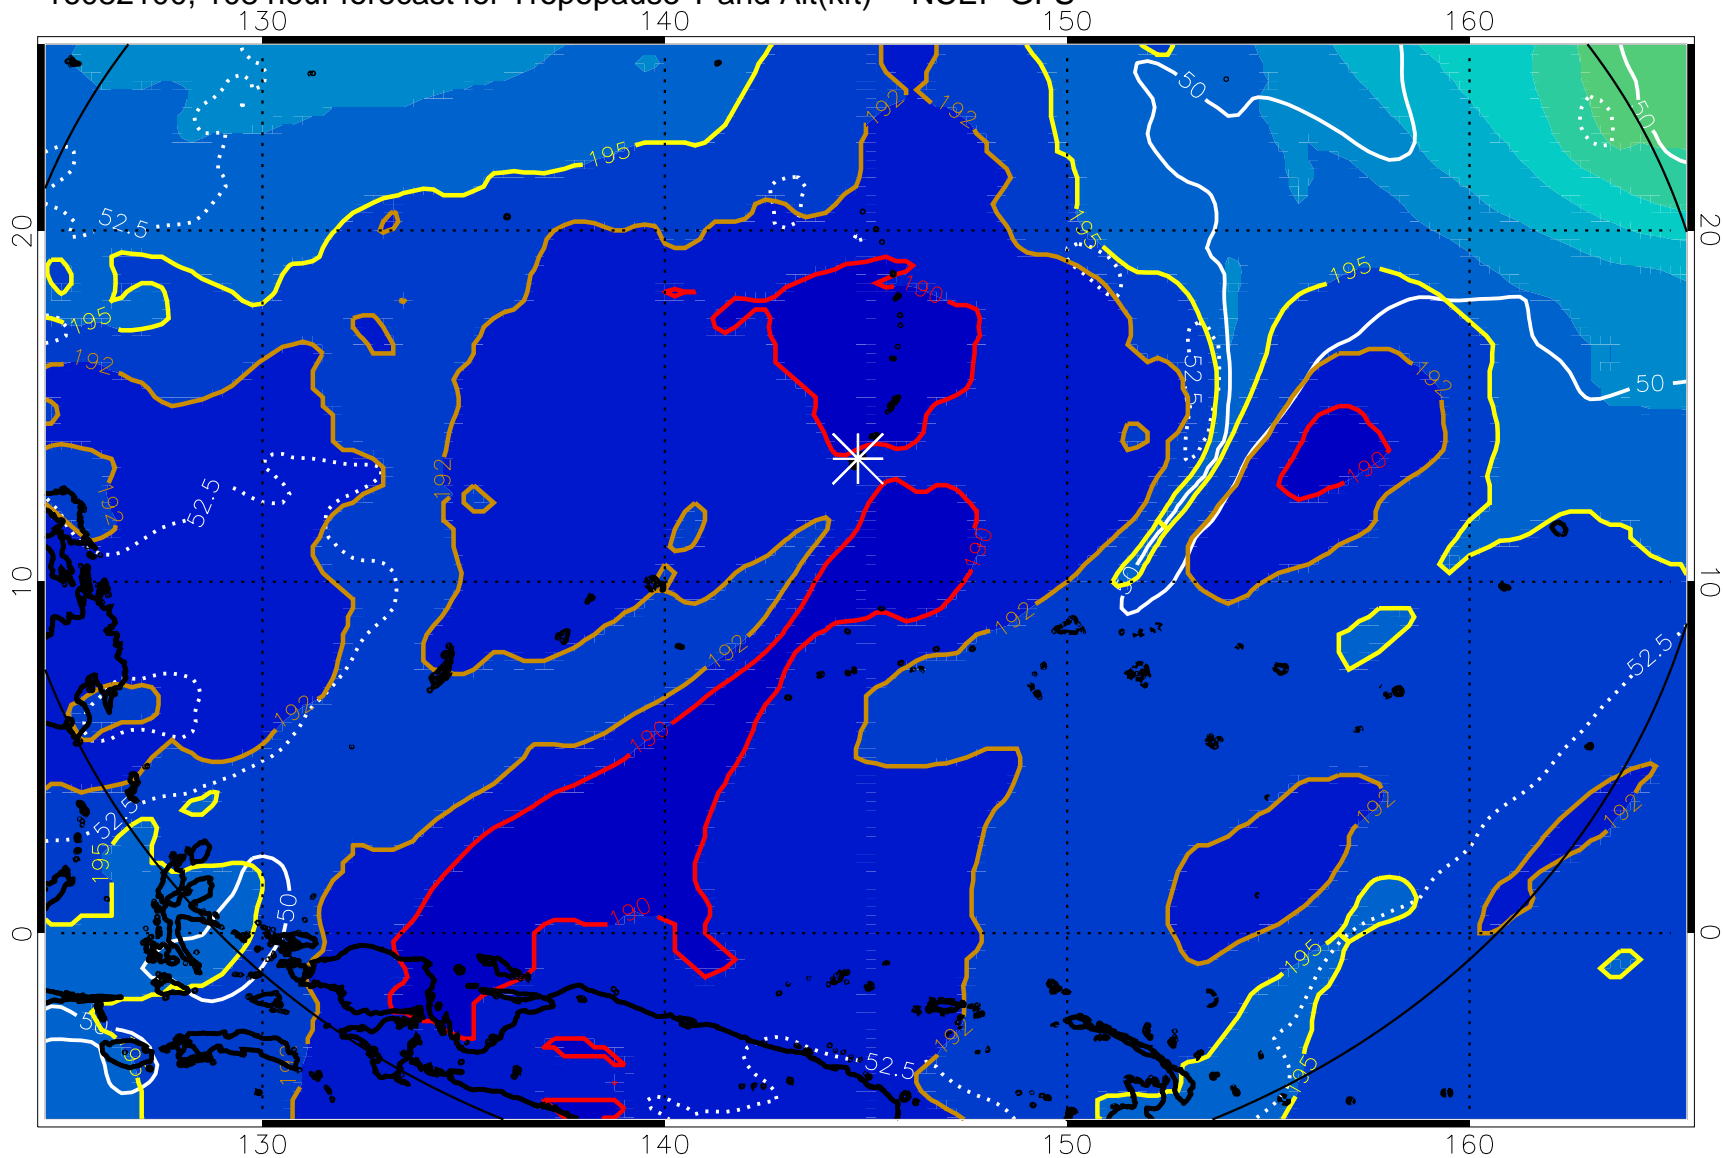

16082100, 108 hour forecast for Tropopause T and Alt(kft) -- NCEP GFS

190 200 210 220 230

Tropopause T, K

Tropopause Altitude in kft (white)

192.5K Isotherm 195K Isotherm
187.5K Isotherm 190K Isotherm