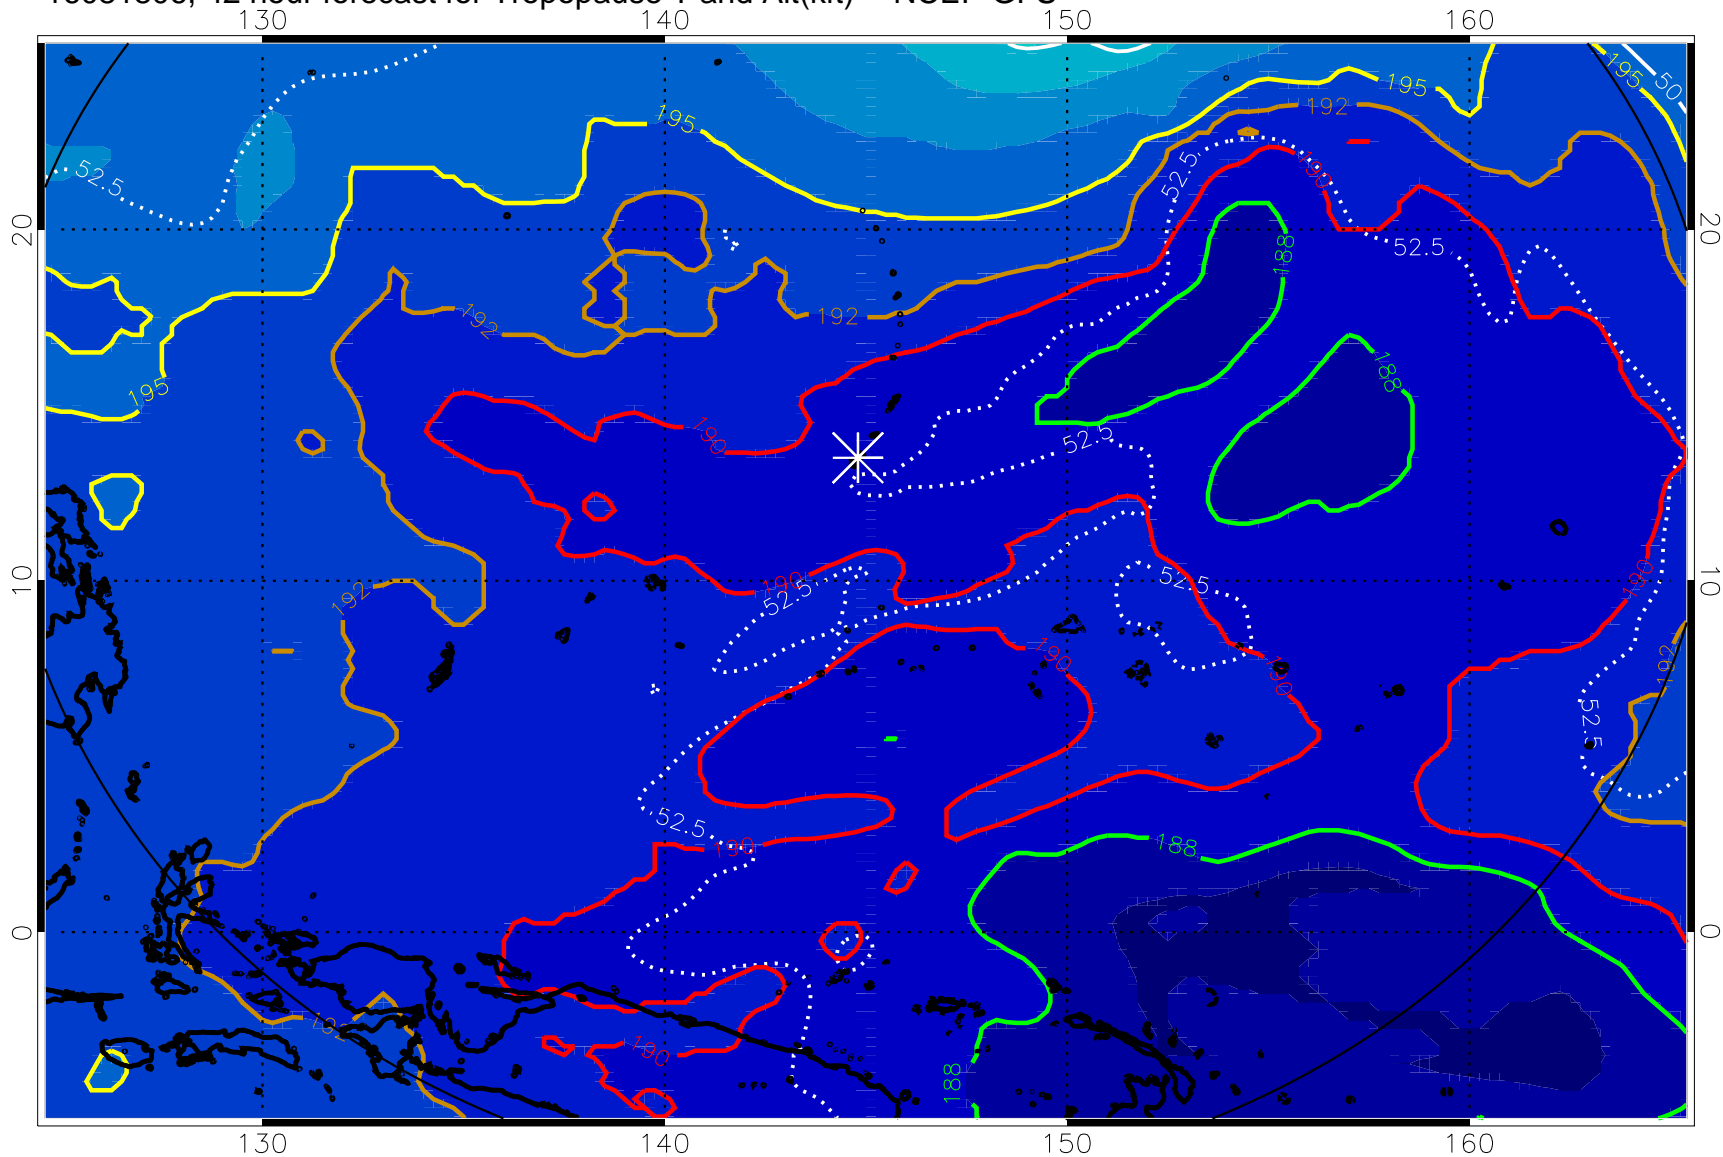

16081806, 42 hour forecast for Tropopause T and Alt(kft) -- NCEP GFS

190 200 210 220 230

Tropopause T, K

Tropopause Altitude in kft (white)

192.5K Isotherm 195K Isotherm

187.5K Isotherm 190K Isotherm