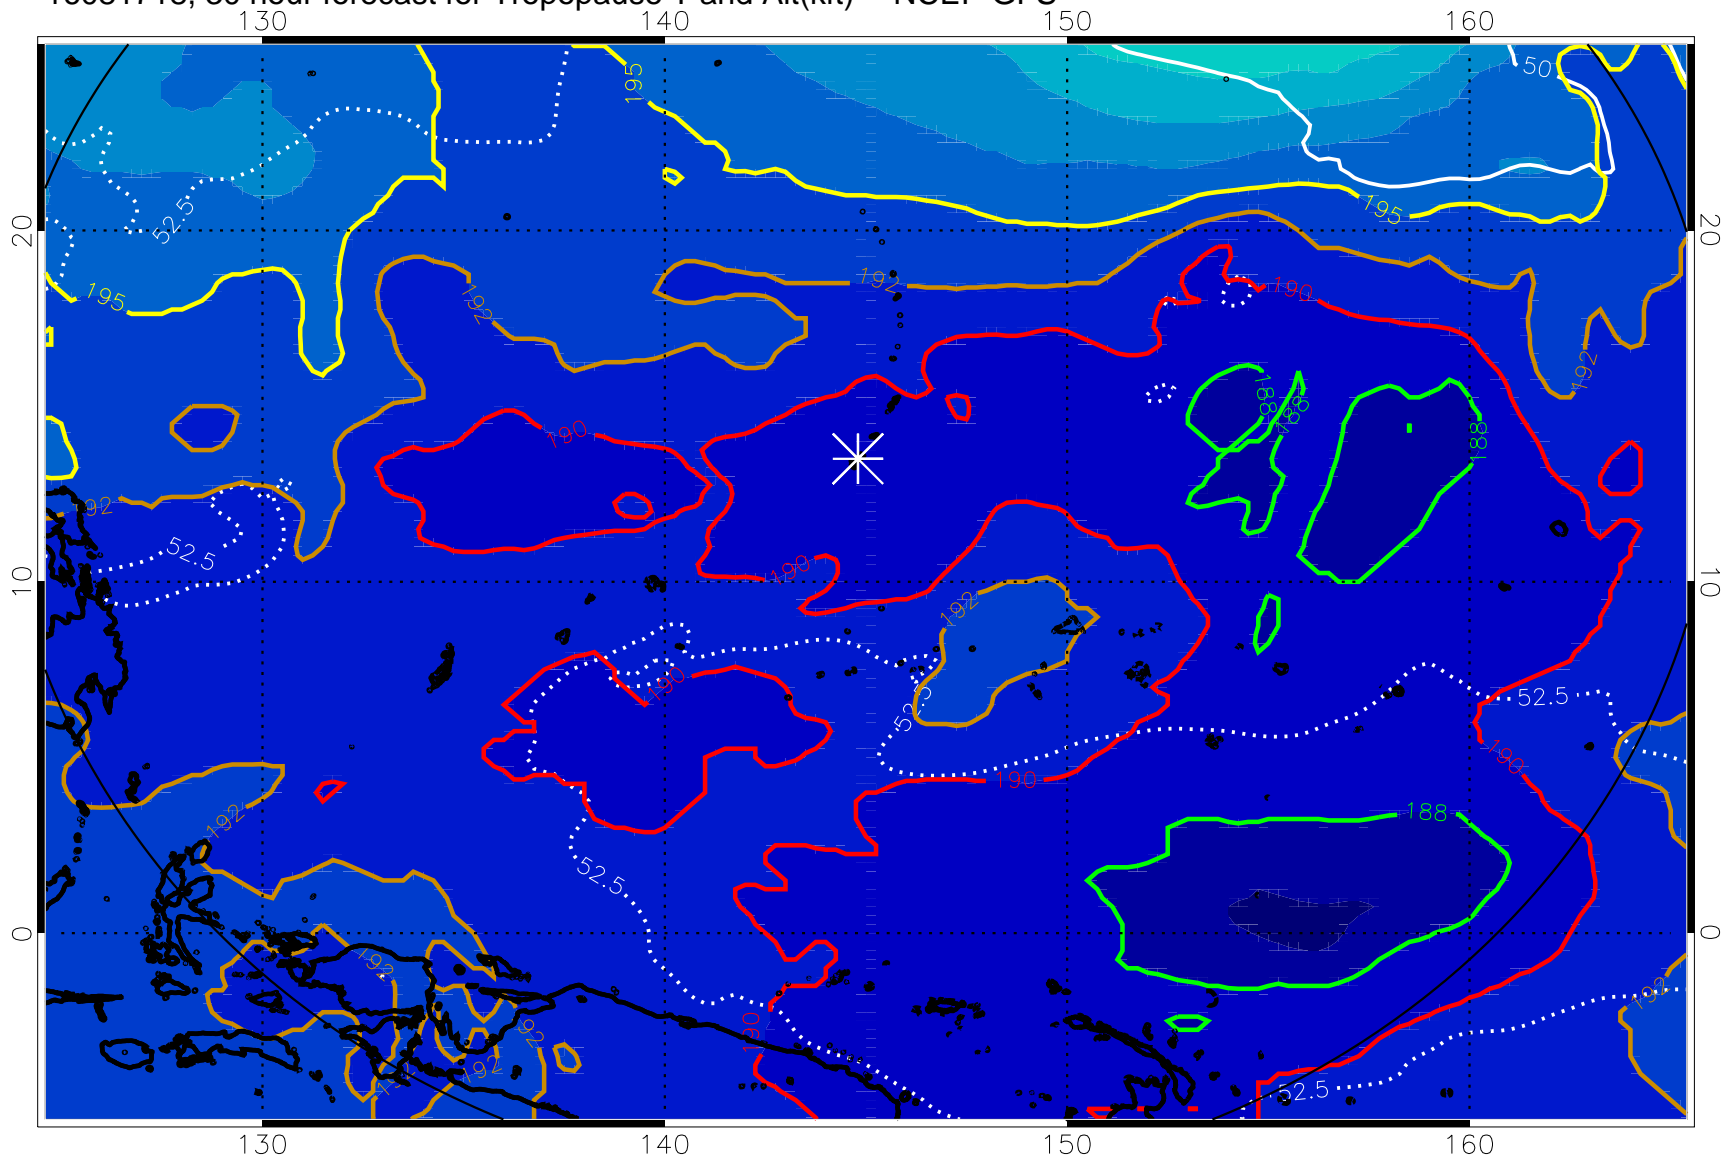

Tropopause Altitude in kft (white)

192.5K Isotherm 195K Isotherm
187.5K Isotherm 190K Isotherm

16081712, 24 hour forecast for Tropopause T and Alt(kft) -- NCEP GFS

190 200 210 220 230

Tropopause T, K

Tropopause Altitude in kft (white)

192.5K Isotherm 195K Isotherm
187.5K Isotherm 190K Isotherm

16081718, 30 hour forecast for Tropopause T and Alt(kft) -- NCEP GFS

190 200 210 220 230

Tropopause T, K

Tropopause Altitude in kft (white)

192.5K Isotherm 195K Isotherm
187.5K Isotherm 190K Isotherm