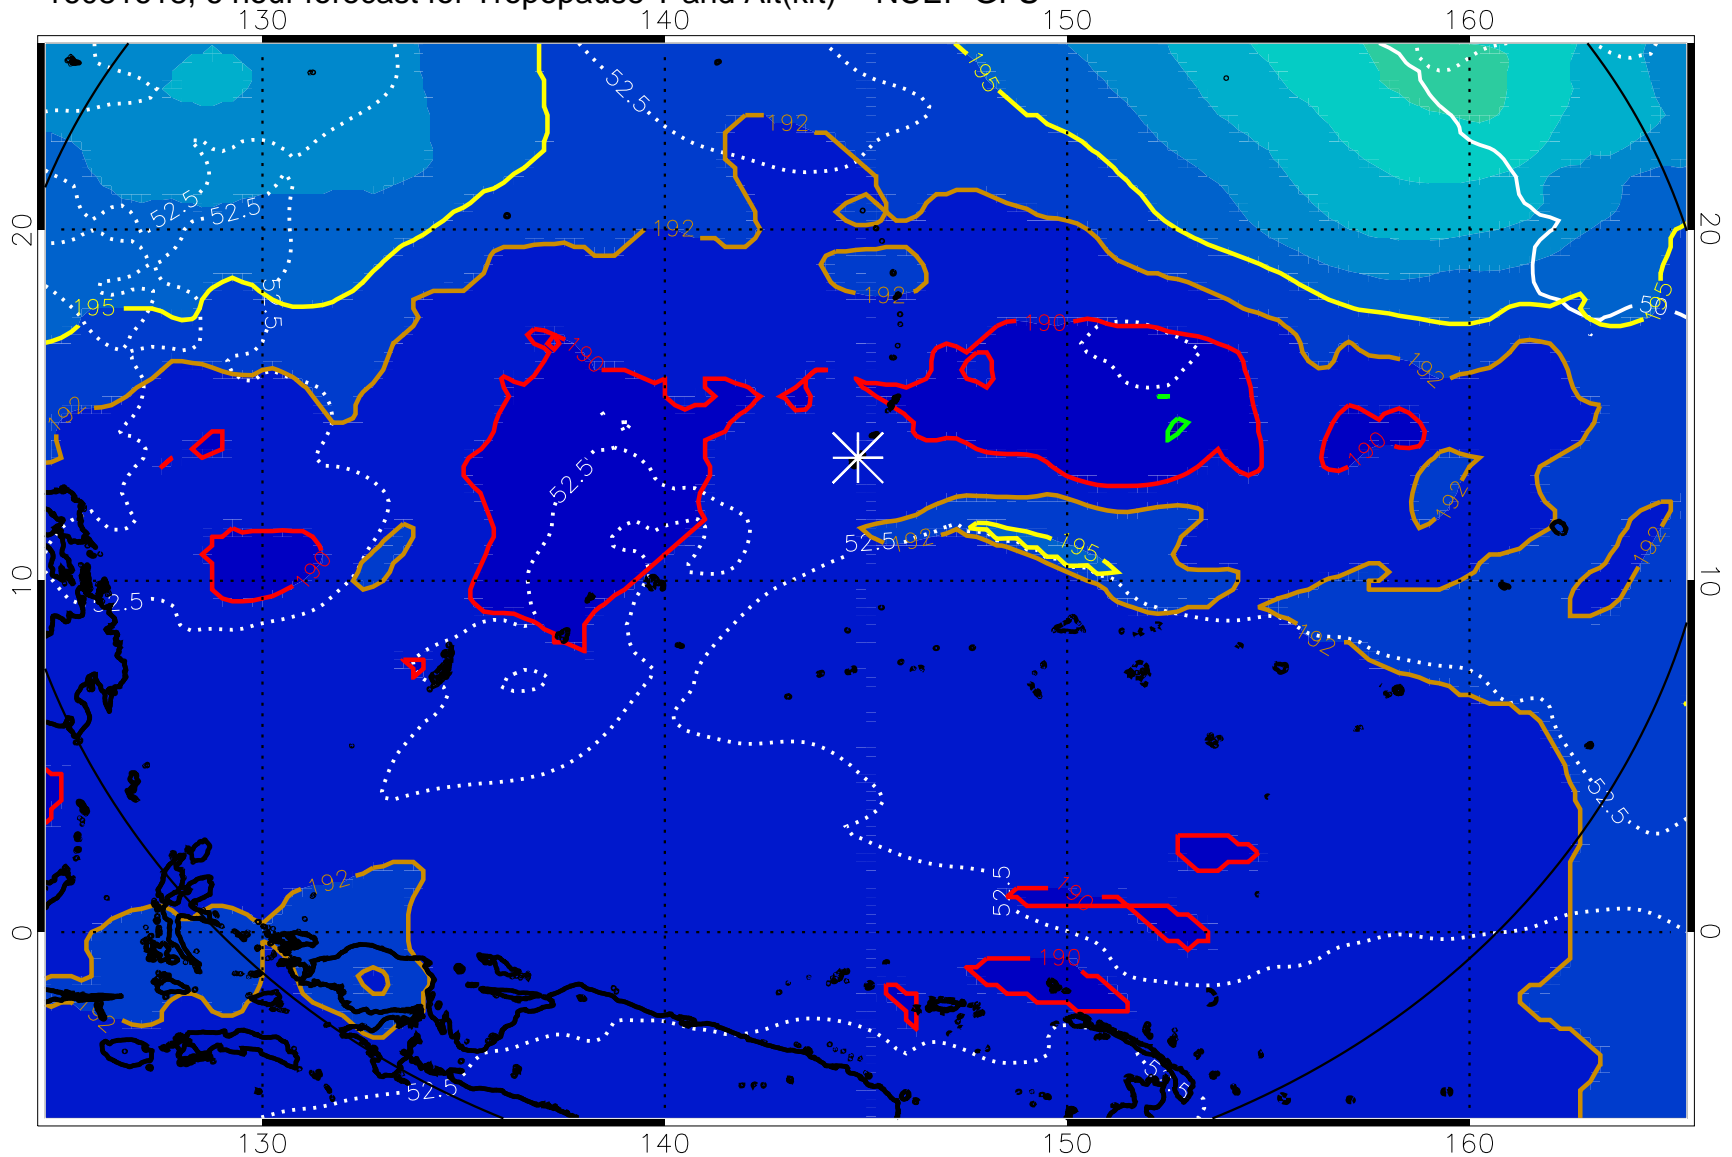

16081618, 6 hour forecast for Tropopause T and Alt(kft) -- NCEP GFS

190 200 210 220 230

Tropopause T, K

Tropopause Altitude in kft (white)

192.5K Isotherm 195K Isotherm

187.5K Isotherm 190K Isotherm

16081700, 12 hour forecast for Tropopause T and Alt(kft) -- NCEP GFS

190 200 210 220 230

Tropopause T, K

Tropopause Altitude in kft (white)

192.5K Isotherm 195K Isotherm
187.5K Isotherm 190K Isotherm

16081706, 18 hour forecast for Tropopause T and Alt(kft) -- NCEP GFS

Tropopause T, K