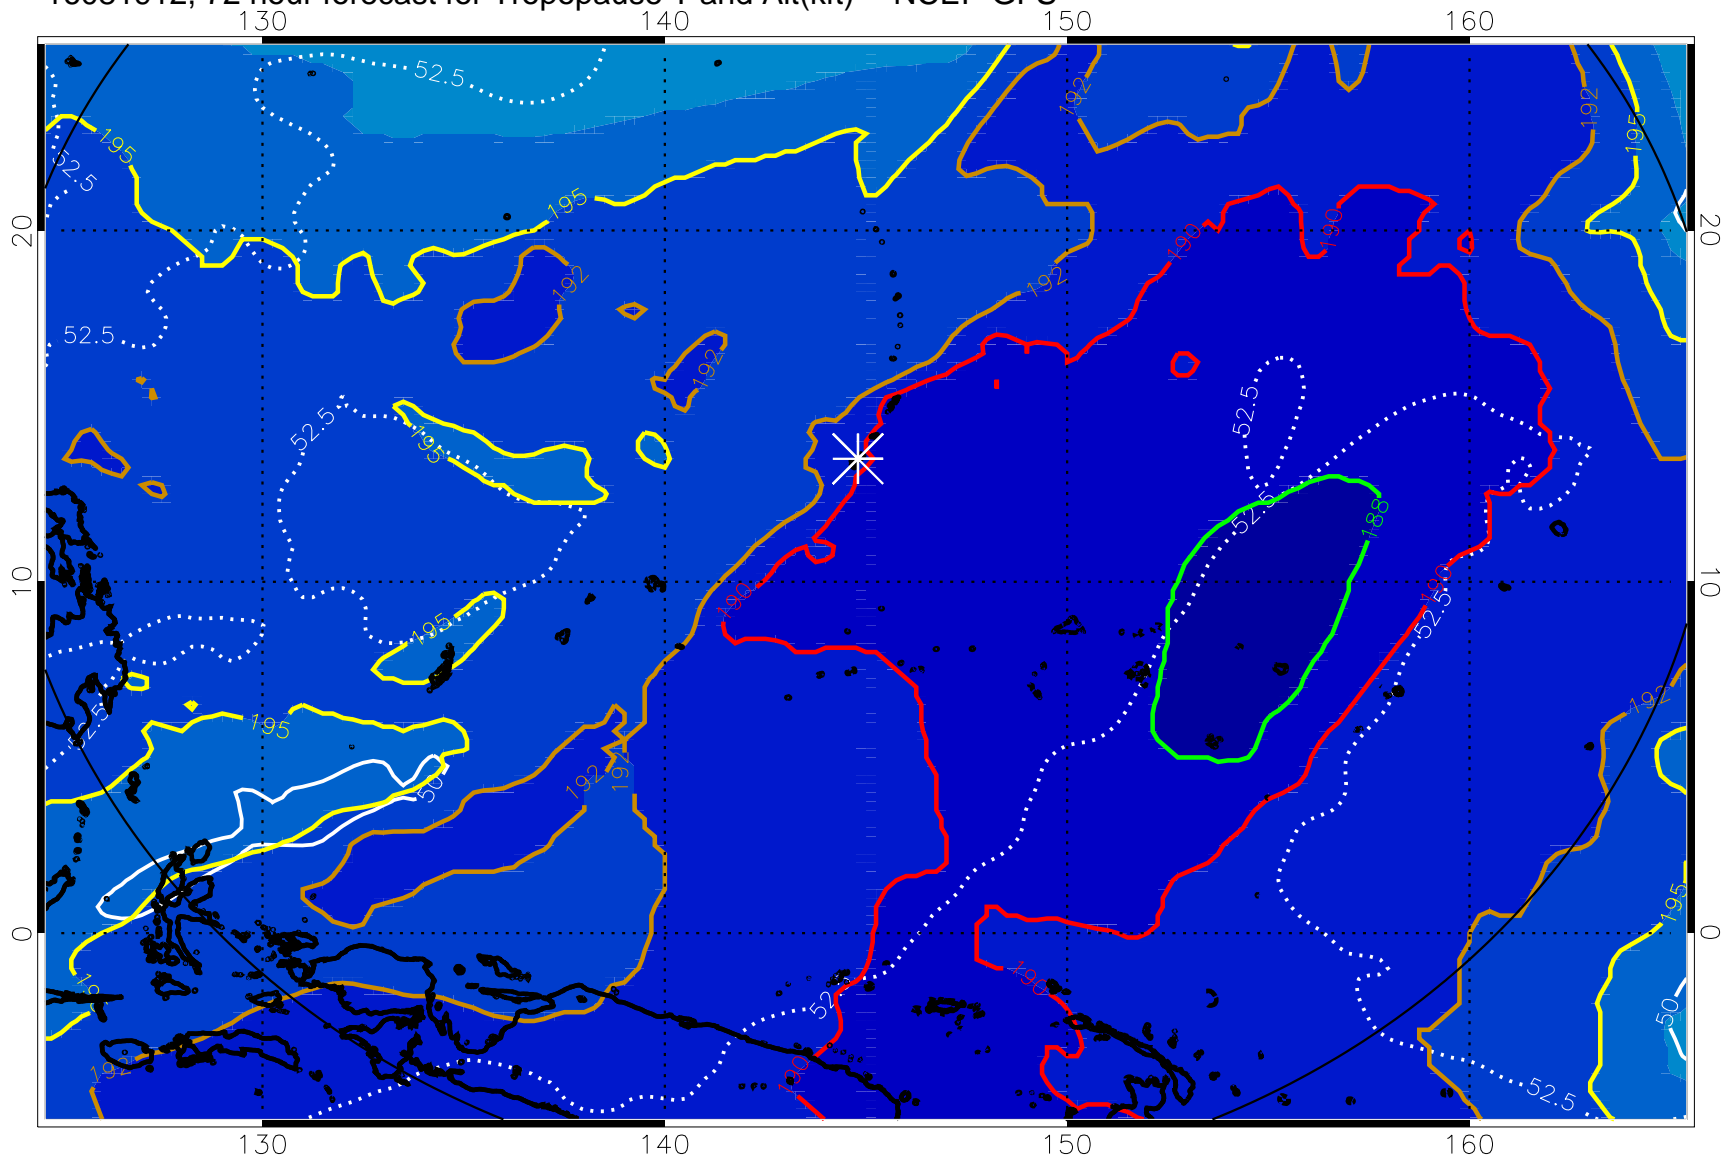

16081900, 60 hour forecast for Tropopause T and Alt(kft) -- NCEP GFS

190 200 210 220 230

Tropopause T, K

Tropopause Altitude in kft (white)

192.5K Isotherm 195K Isotherm
187.5K Isotherm 190K Isotherm

16081906, 66 hour forecast for Tropopause T and Alt(kft) -- NCEP GFS

190 200 210 220 230
Tropopause T, K

Tropopause Altitude in kft (white)

192.5K Isotherm 195K Isotherm
187.5K Isotherm 190K Isotherm

16081912, 72 hour forecast for Tropopause T and Alt(kft) -- NCEP GFS

16081918, 78 hour forecast for Tropopause T and Alt(kft) -- NCEP GFS