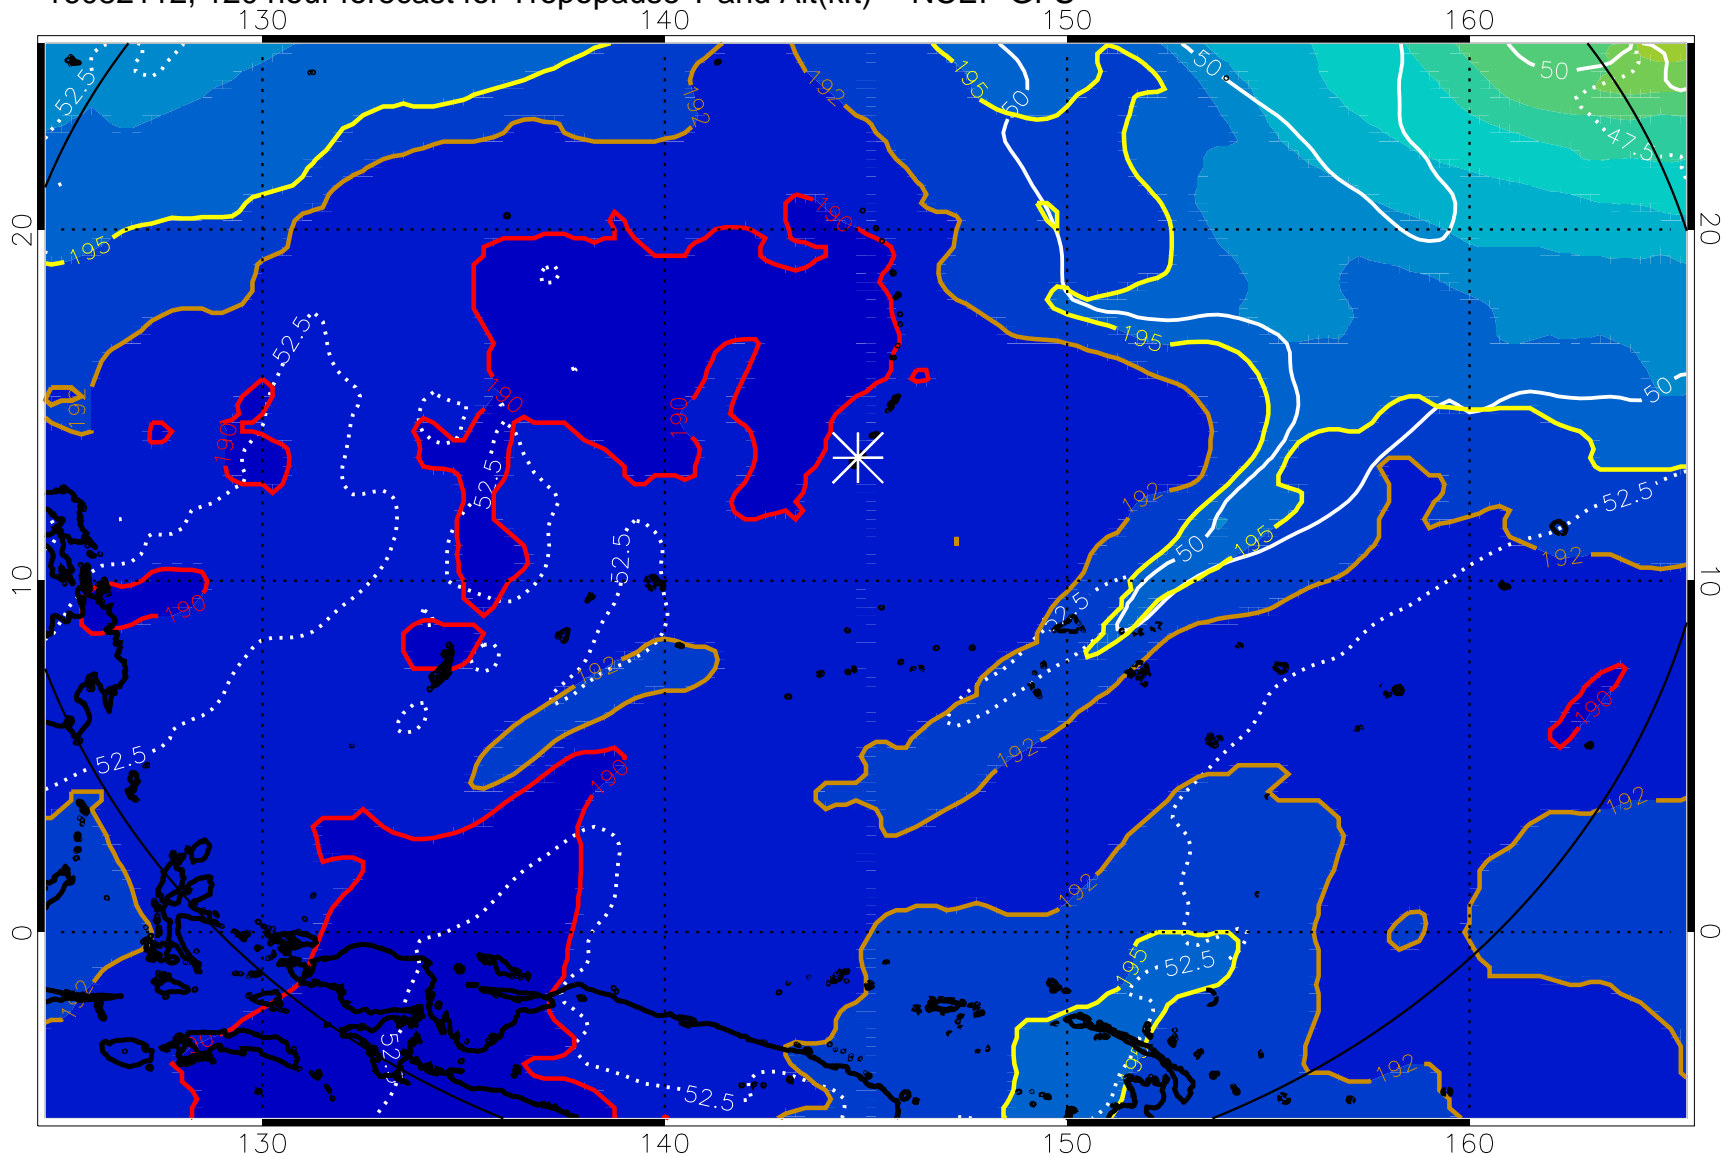

16082112, 120 hour forecast for Tropopause T and Alt(kft) -- NCEP GFS

190 200 210 220 230

Tropopause T, K

Tropopause Altitude in kft (white)

192.5K Isotherm 195K Isotherm
187.5K Isotherm 190K Isotherm