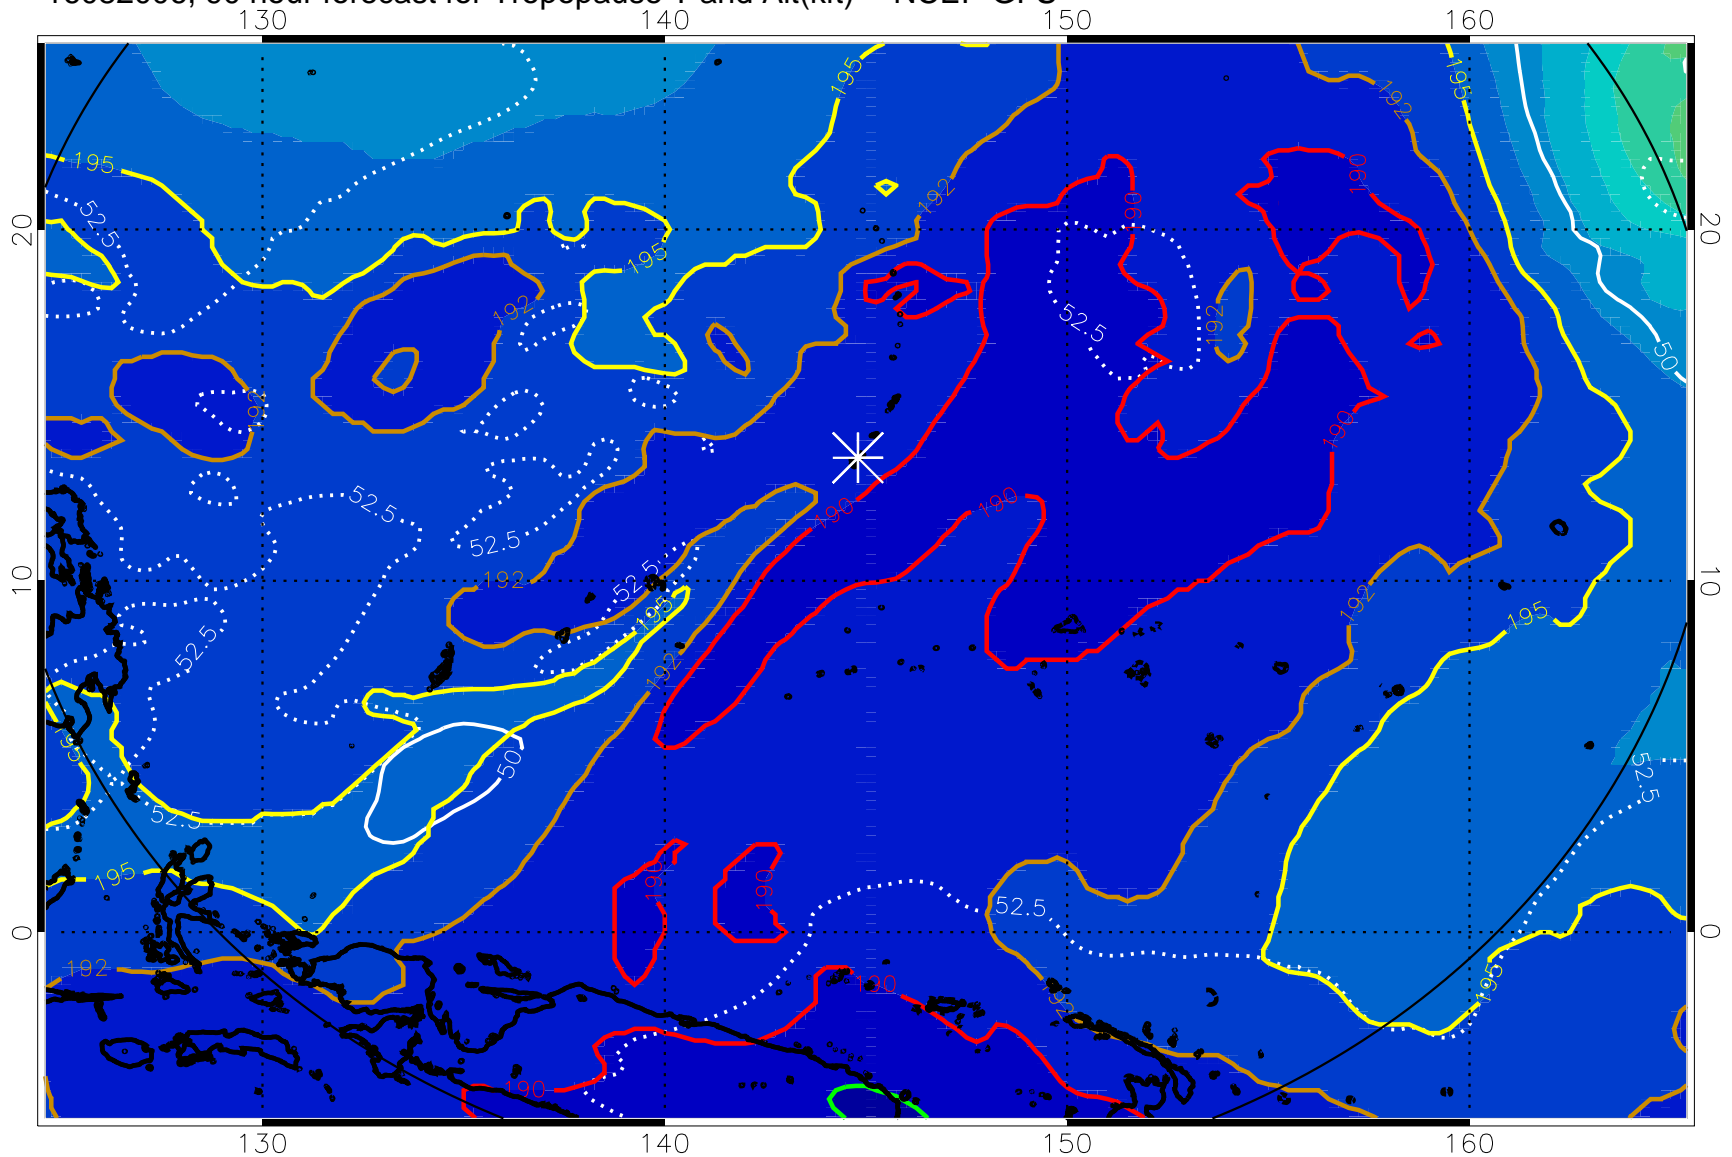

16082006, 90 hour forecast for Tropopause T and Alt(kft) -- NCEP GFS

190 200 210 220 230

Tropopause T, K

Tropopause Altitude in kft (white)

192.5K Isotherm 195K Isotherm
187.5K Isotherm 190K Isotherm