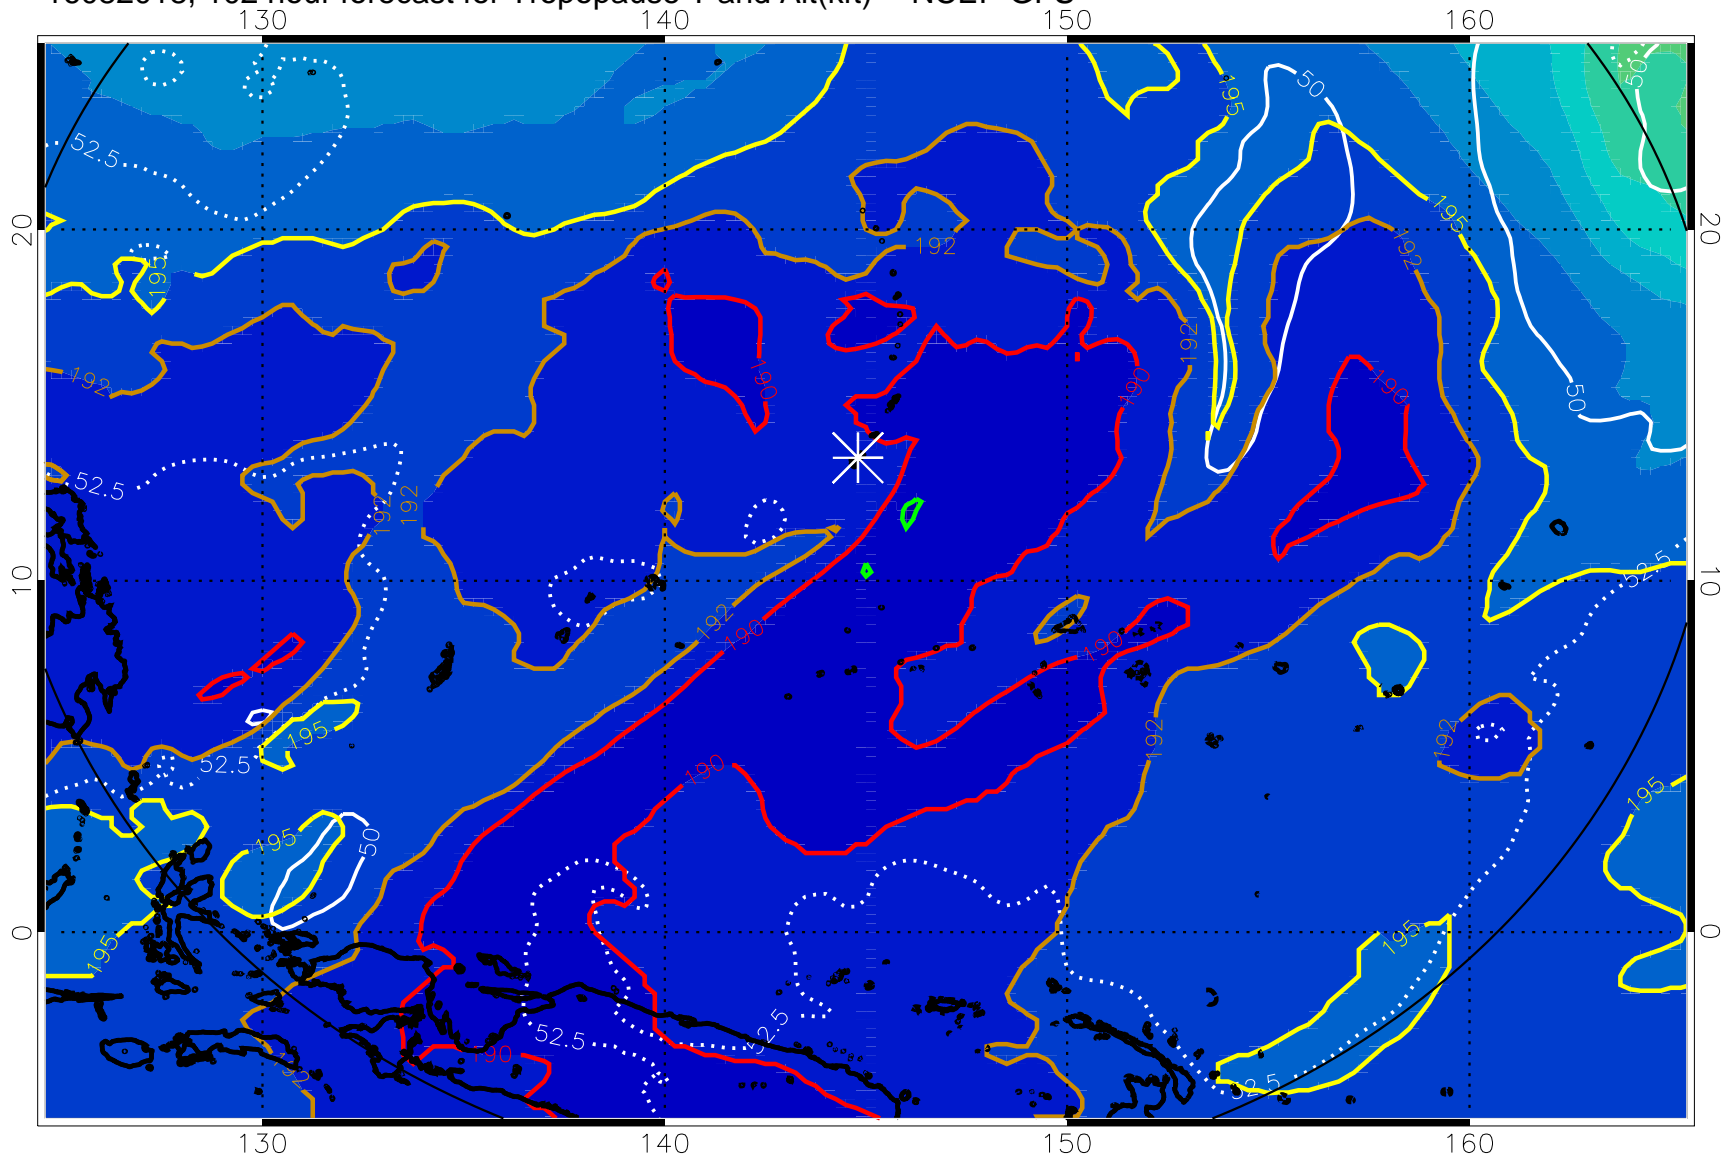

16082018, 102 hour forecast for Tropopause T and Alt(kft) -- NCEP GFS

190   200   210   220   230
Tropopause T, K

Tropopause Altitude in kft (white)

192.5K Isotherm   195K Isotherm
187.5K Isotherm   190K Isotherm