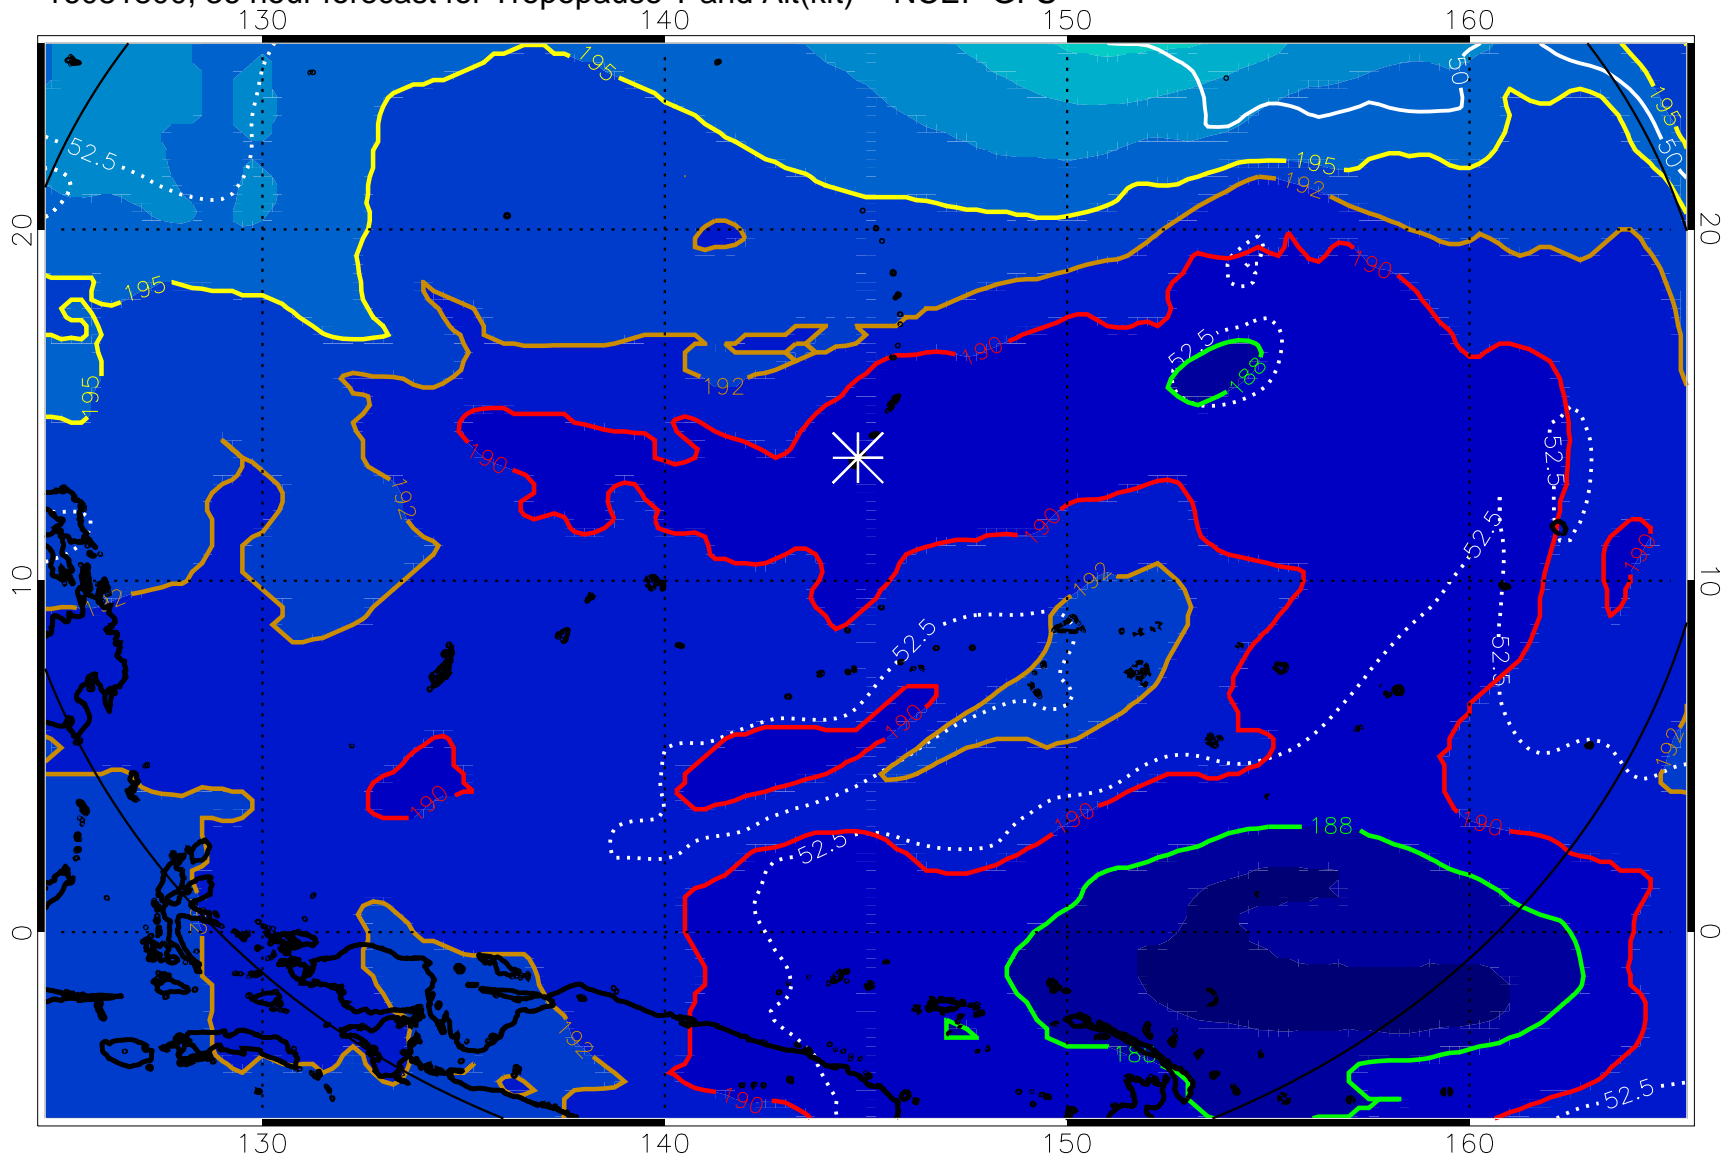

16081800, 36 hour forecast for Tropopause T and Alt(kft) -- NCEP GFS

Tropopause Altitude in kft (white)

192.5K Isotherm 195K Isotherm
187.5K Isotherm 190K Isotherm