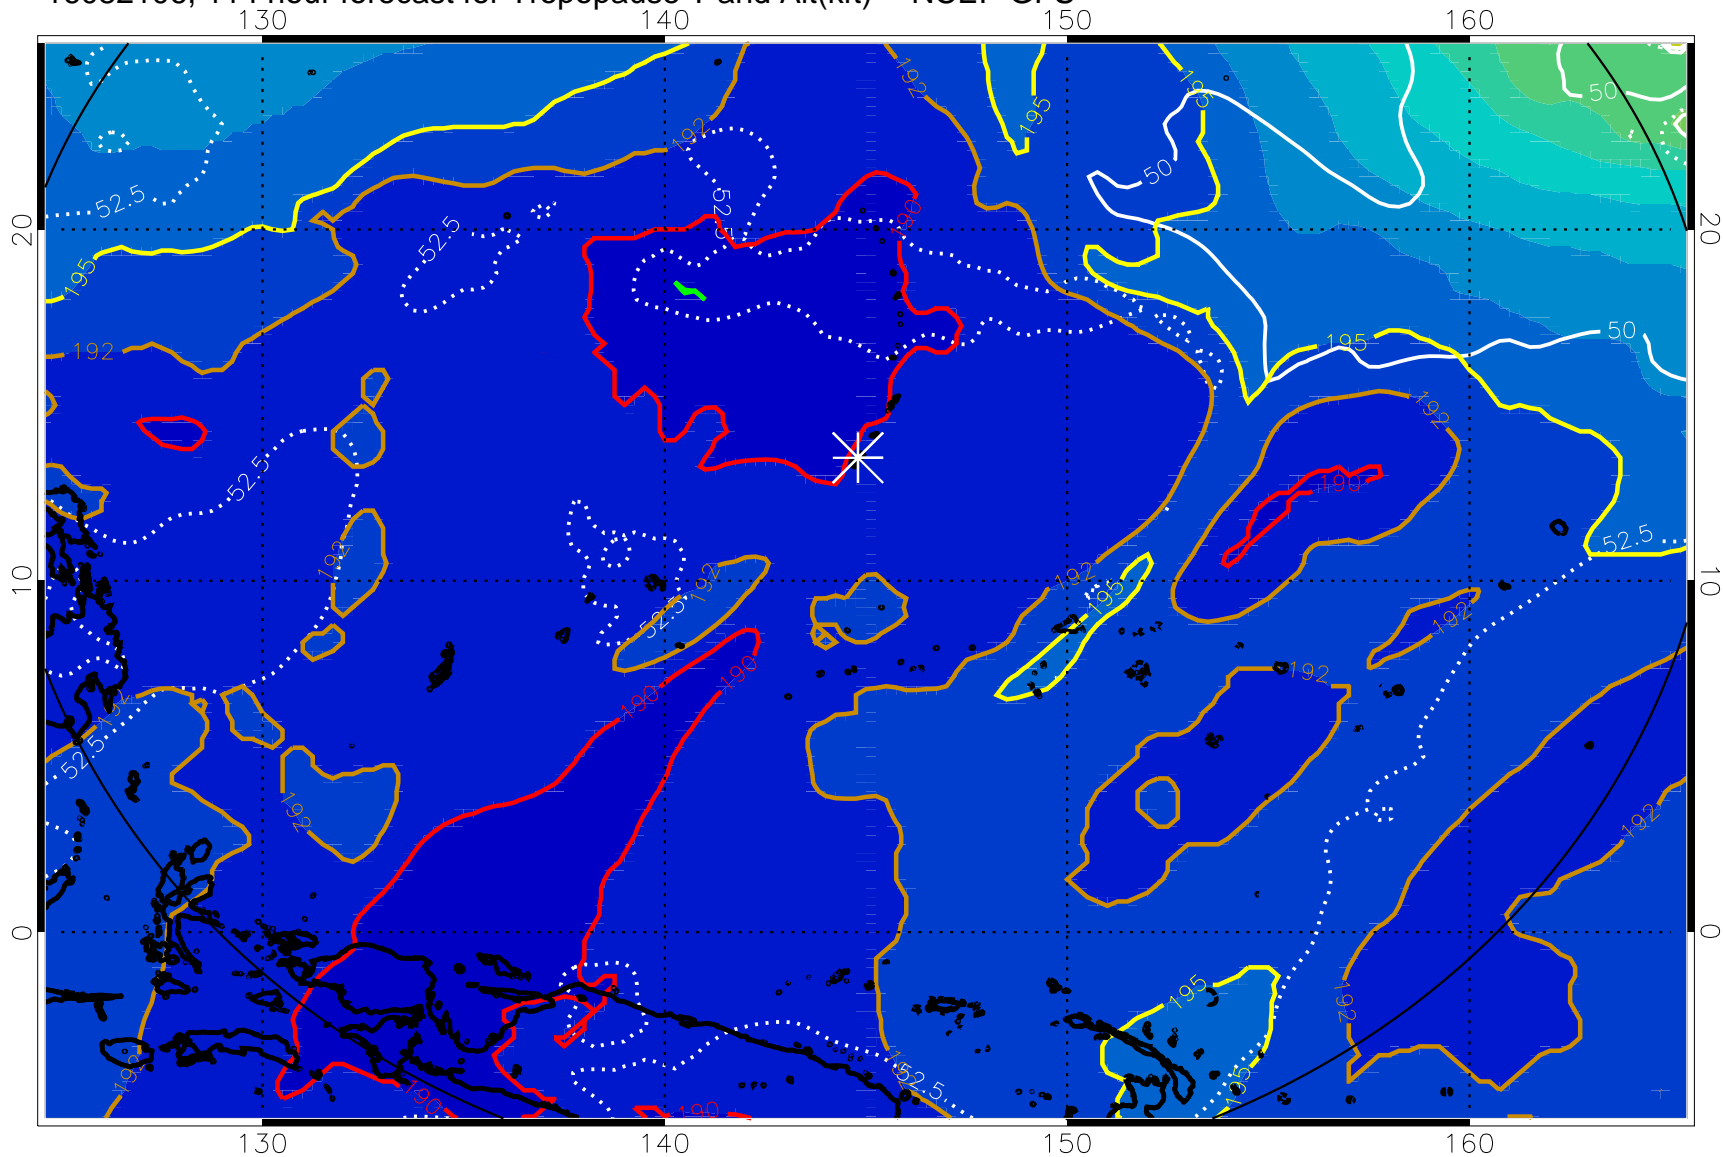

16082100, 108 hour forecast for Tropopause T and Alt(kft) -- NCEP GFS

190 200 210 220 230

Tropopause T, K

Tropopause Altitude in kft (white)

192.5K Isotherm 195K Isotherm
187.5K Isotherm 190K Isotherm

16082106, 114 hour forecast for Tropopause T and Alt(kft) -- NCEP GFS