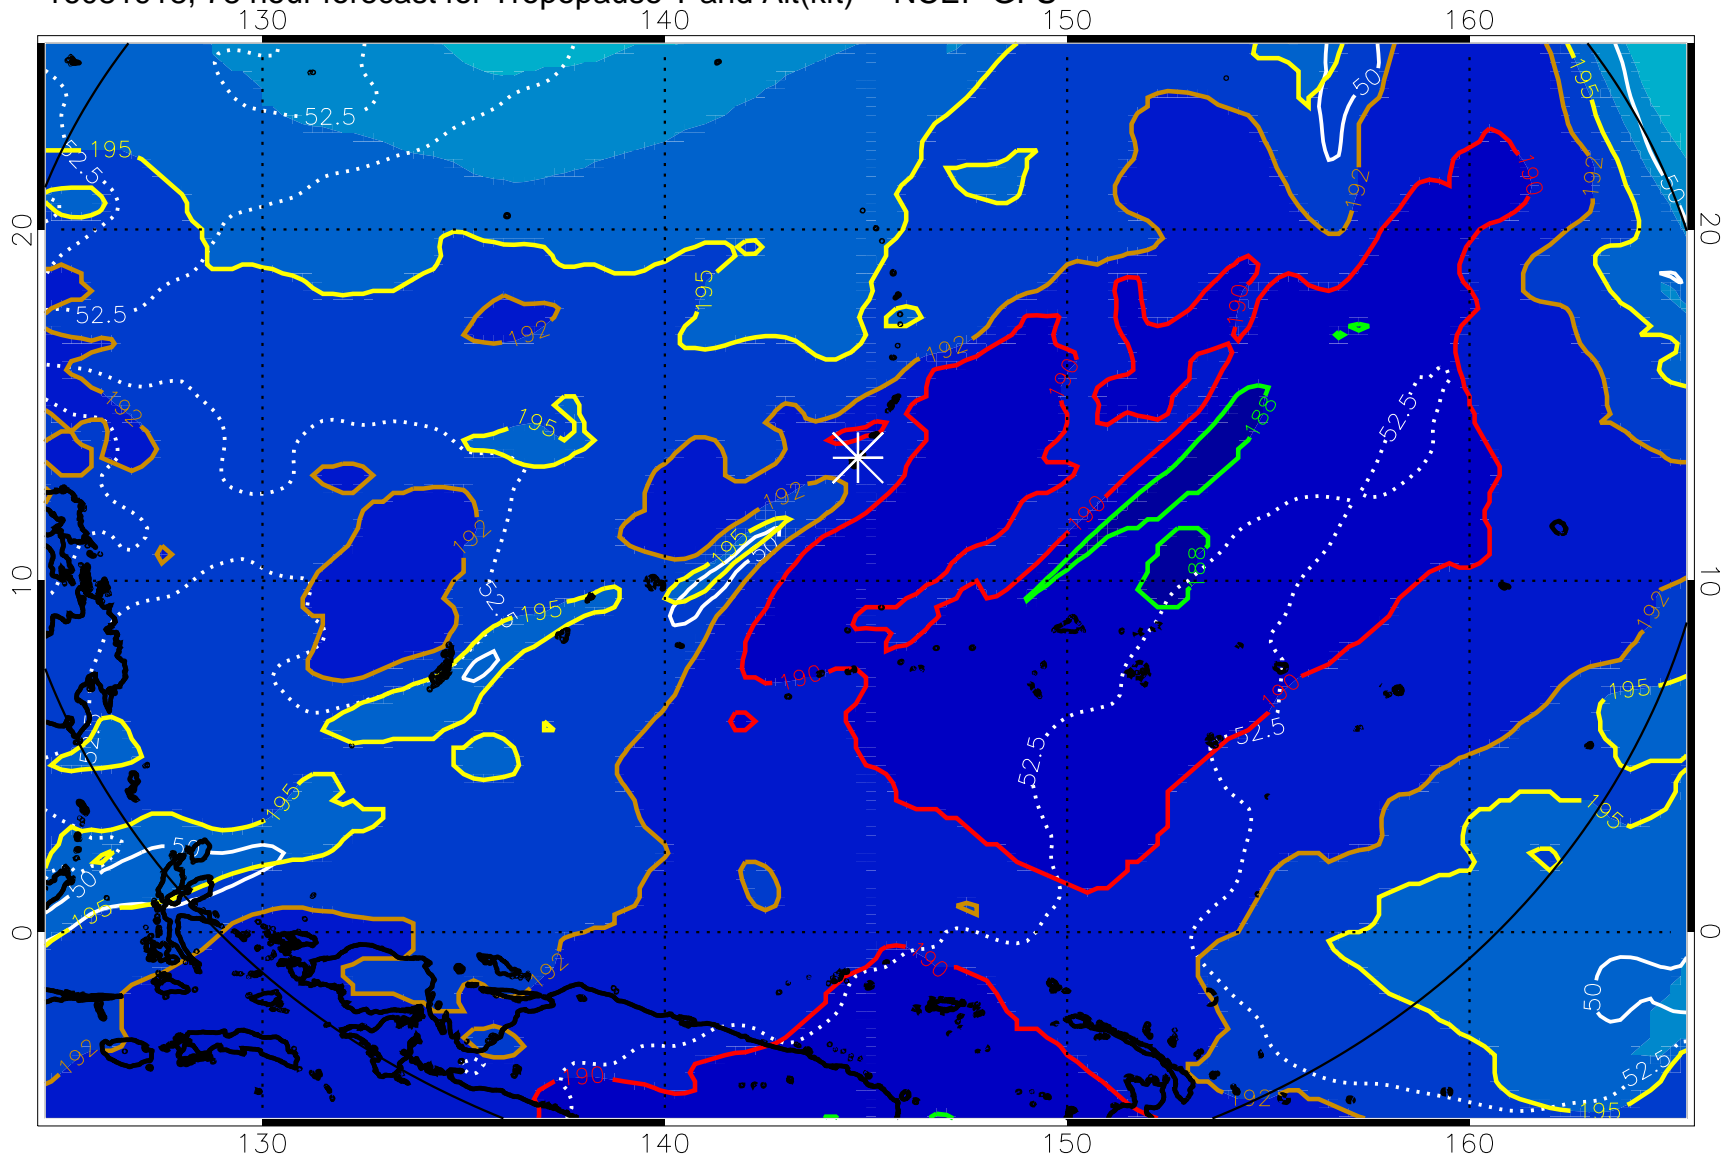

190 200 210 220 230
Tropopause T, K

Tropopause Altitude in kft (white)

192.5K Isotherm 195K Isotherm
187.5K Isotherm 190K Isotherm

16081912, 72 hour forecast for Tropopause T and Alt(kft) -- NCEP GFS

16081918, 78 hour forecast for Tropopause T and Alt(kft) -- NCEP GFS