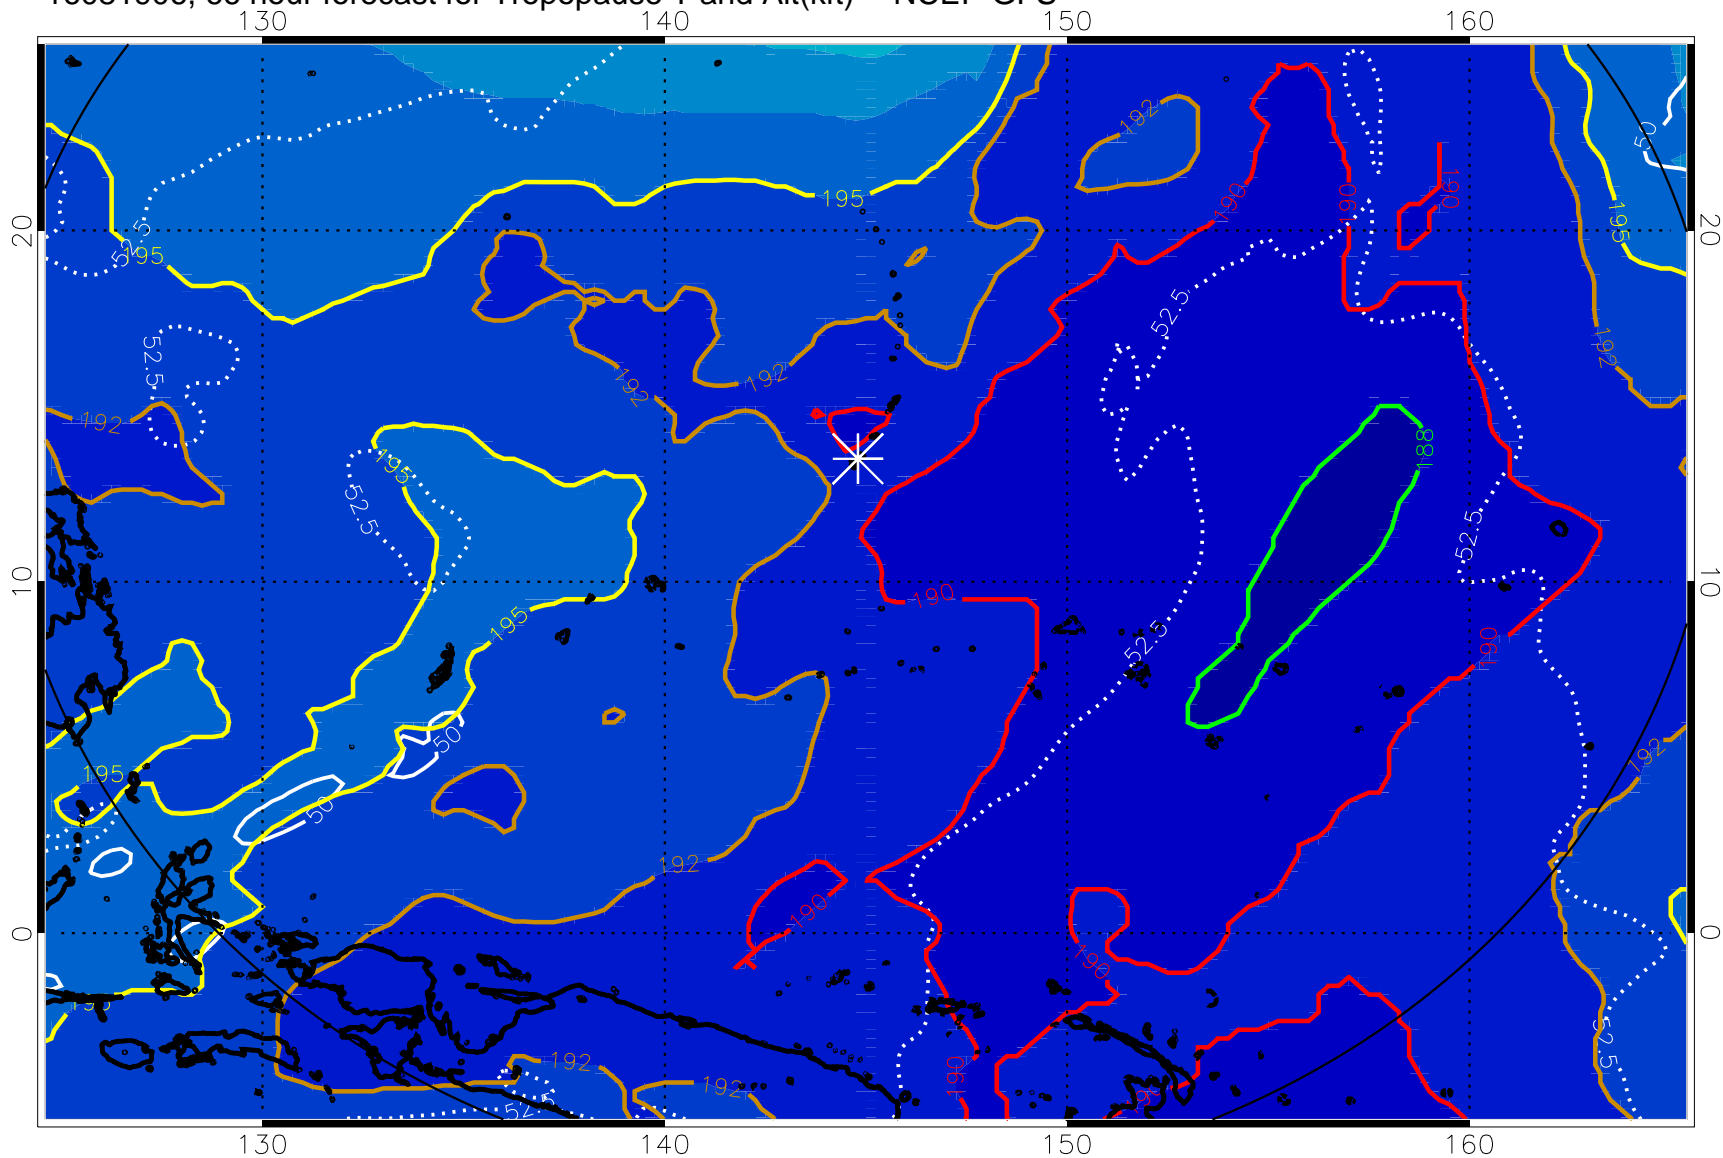

16081900, 60 hour forecast for Tropopause T and Alt(kft) -- NCEP GFS

190 200 210 220 230

Tropopause T, K

Tropopause Altitude in kft (white)

192.5K Isotherm 195K Isotherm
187.5K Isotherm 190K Isotherm

16081906, 66 hour forecast for Tropopause T and Alt(kft) -- NCEP GFS