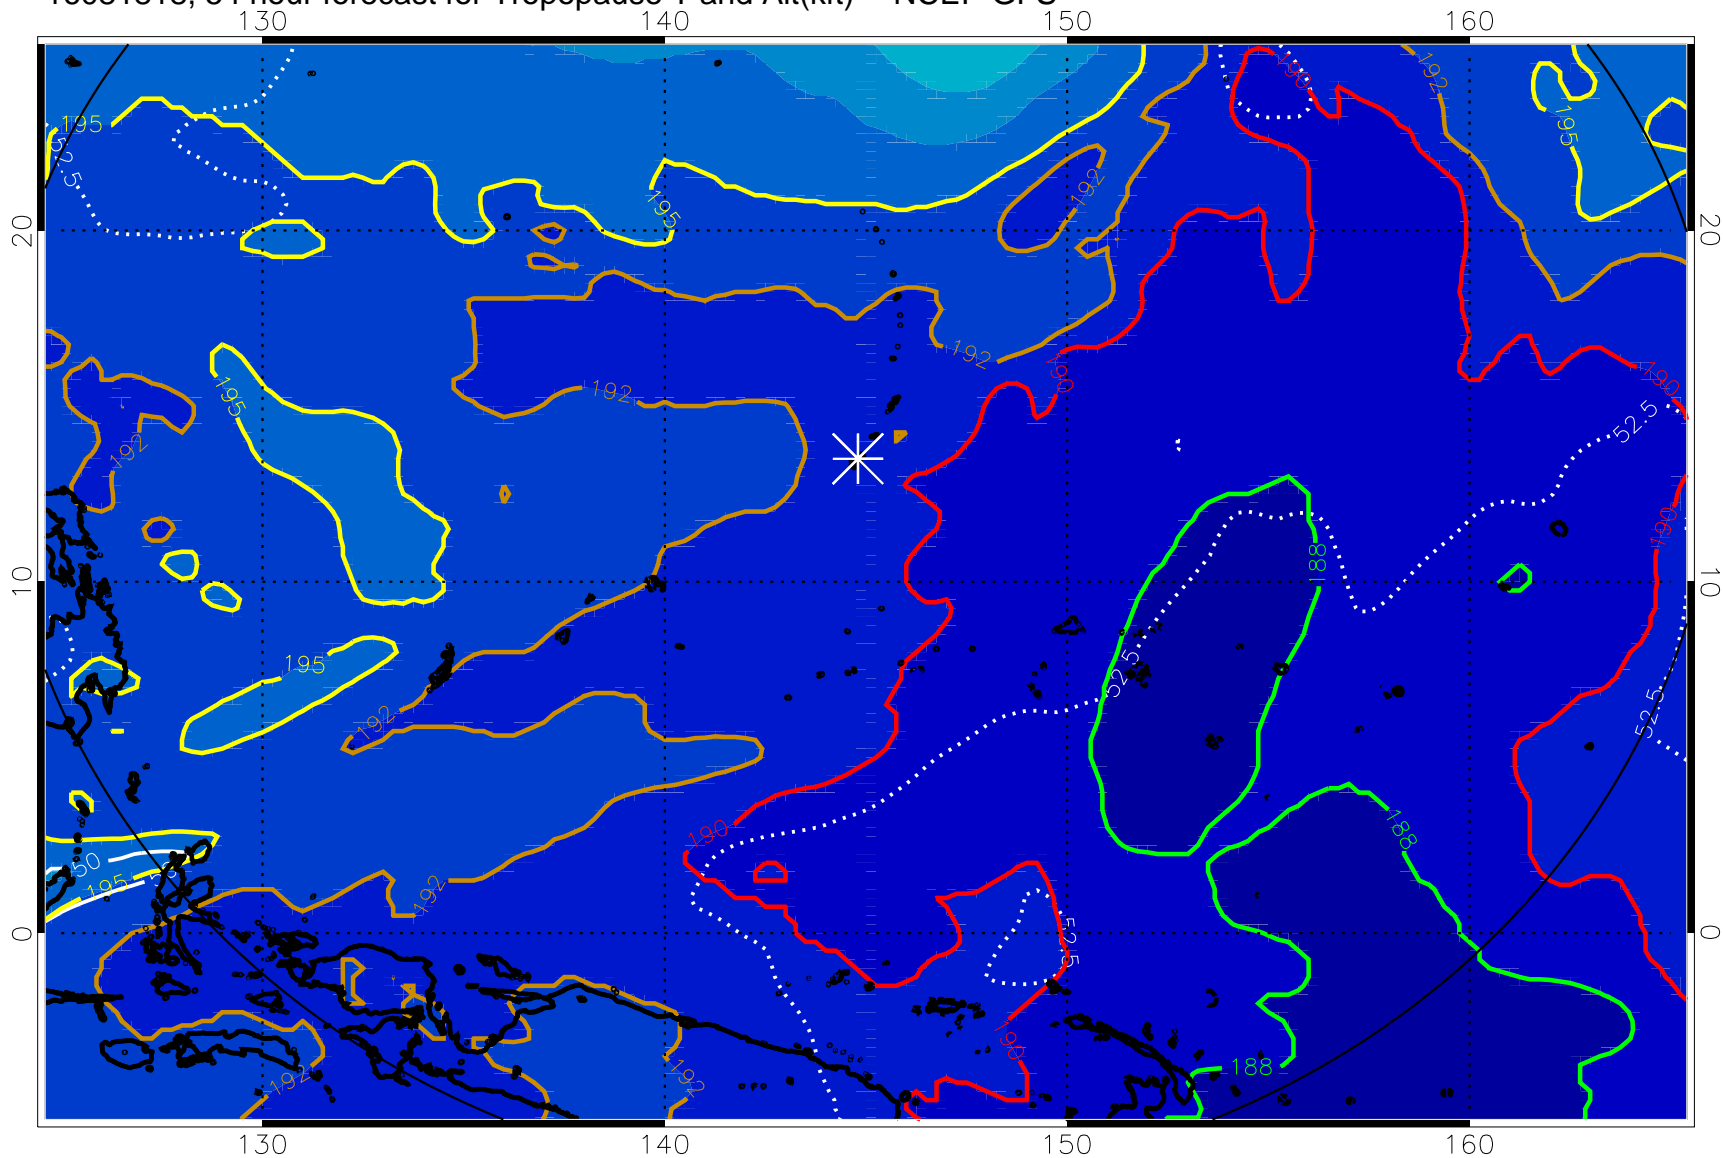

16081818, 54 hour forecast for Tropopause T and Alt(kft) -- NCEP GFS

Tropopause Altitude in kft (white)

192.5K Isotherm 195K Isotherm
187.5K Isotherm 190K Isotherm