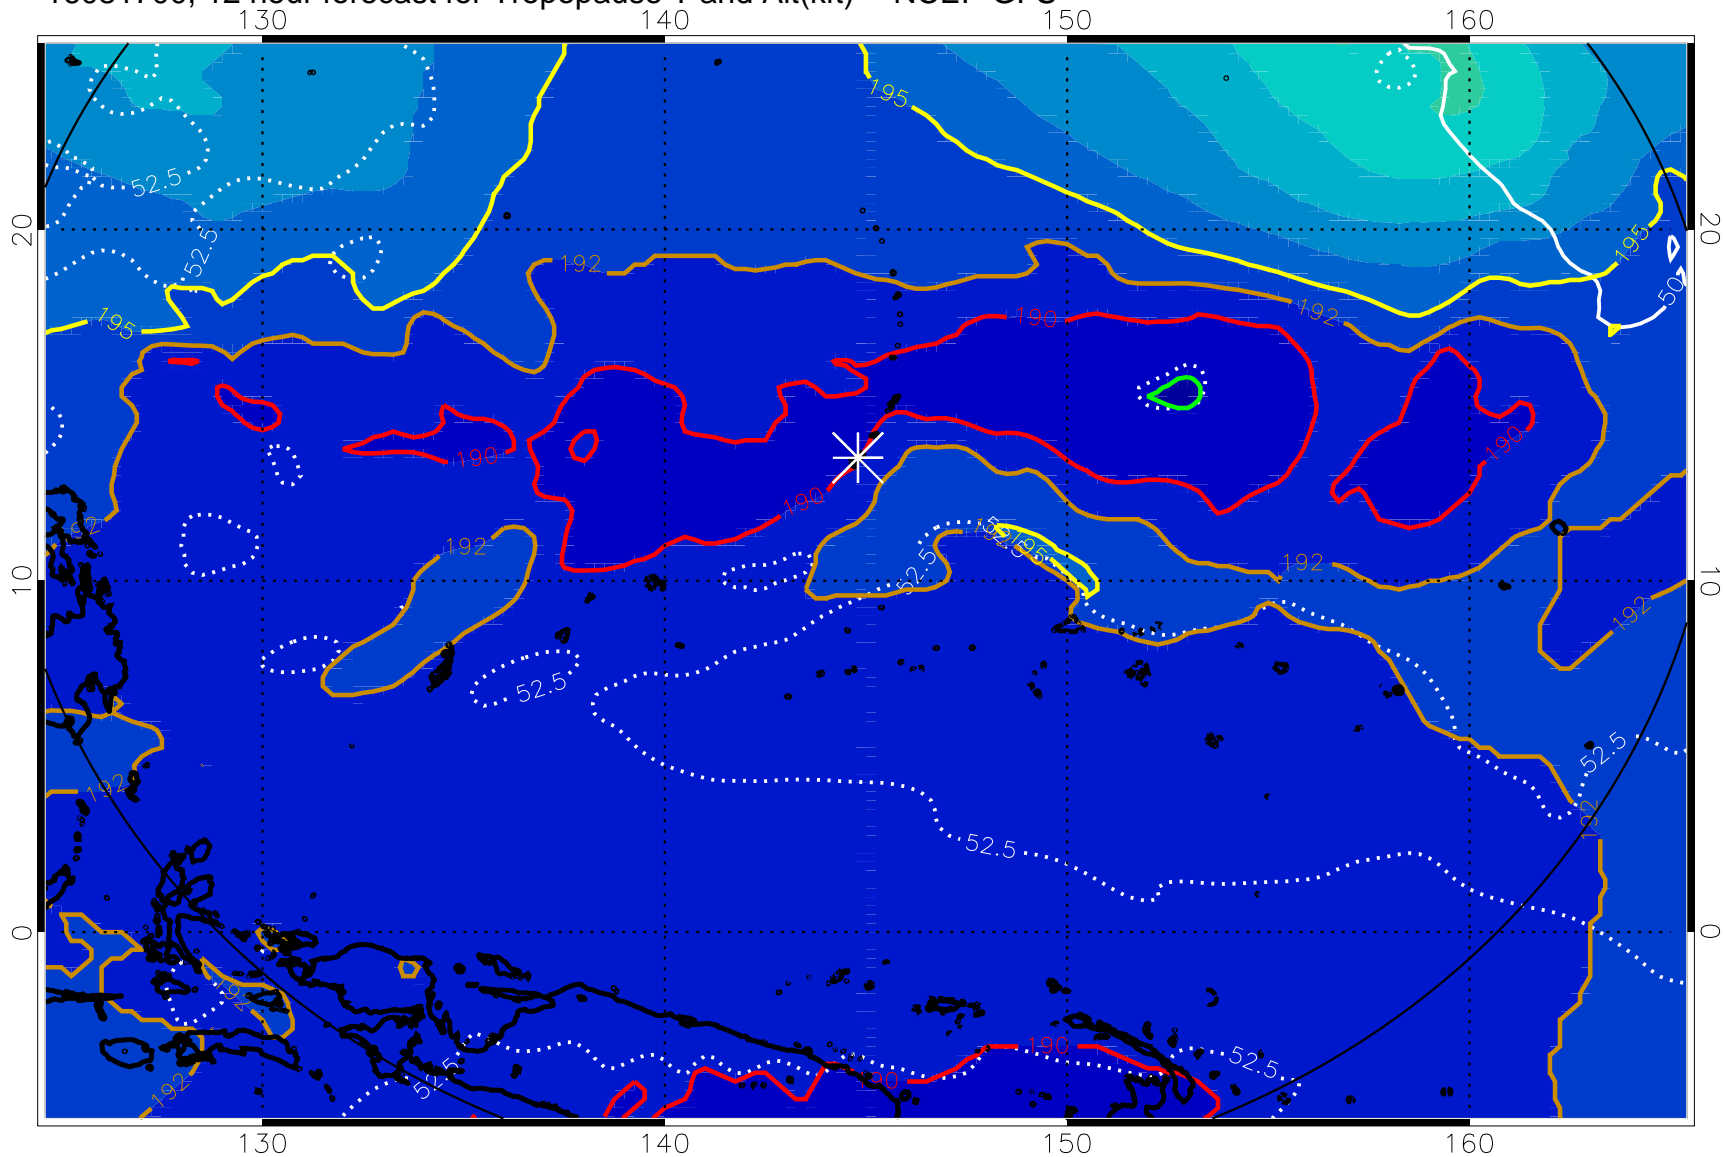

16081618, 6 hour forecast for Tropopause T and Alt(kft) -- NCEP GFS

190 200 210 220 230

Tropopause T, K

Tropopause Altitude in kft (white)

192.5K Isotherm 195K Isotherm

187.5K Isotherm 190K Isotherm

16081700, 12 hour forecast for Tropopause T and Alt(kft) -- NCEP GFS

190 200 210 220 230

Tropopause T, K

Tropopause Altitude in kft (white)

192.5K Isotherm 195K Isotherm
187.5K Isotherm 190K Isotherm

16081706, 18 hour forecast for Tropopause T and Alt(kft) -- NCEP GFS

Tropopause T, K