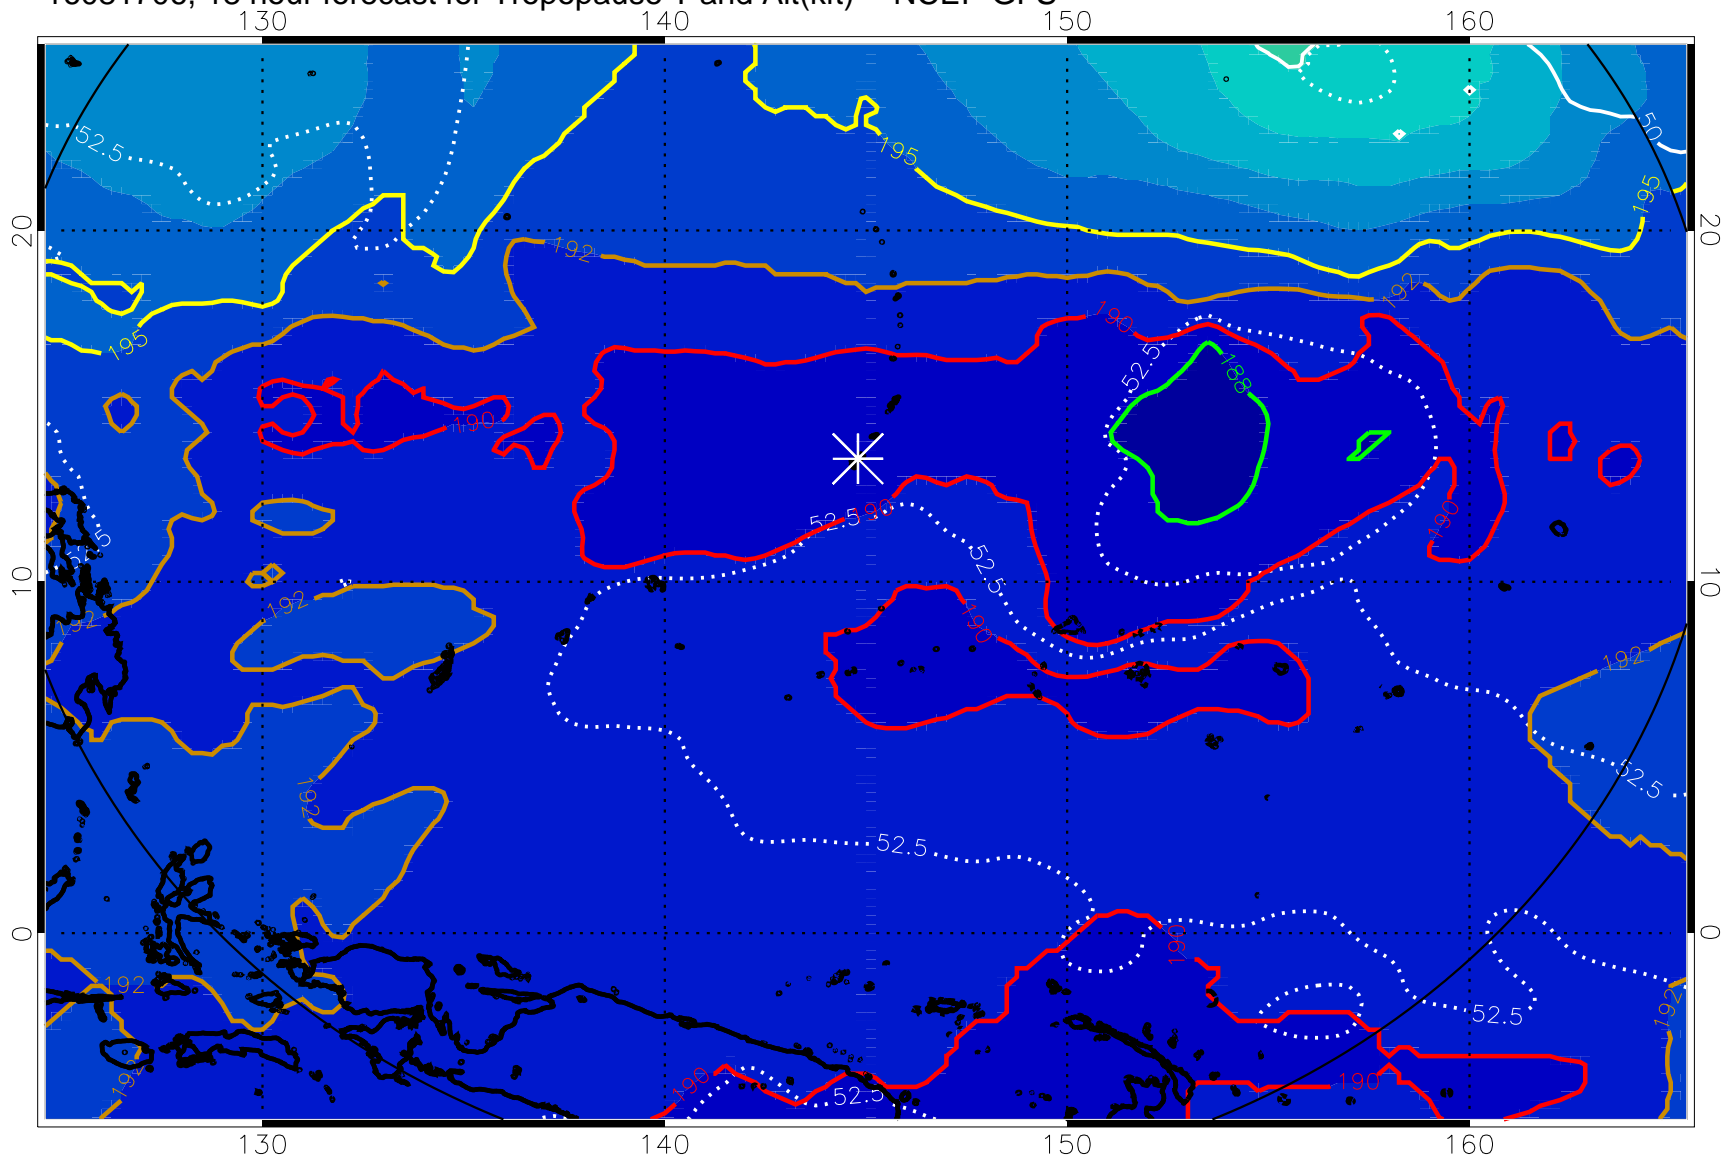

16081618, 6 hour forecast for Tropopause T and Alt(kft) -- NCEP GFS

190 200 210 220 230

Tropopause T, K

Tropopause Altitude in kft (white)

192.5K Isotherm 195K Isotherm

187.5K Isotherm 190K Isotherm

16081700, 12 hour forecast for Tropopause T and Alt(kft) -- NCEP GFS

190 200 210 220 230

Tropopause T, K

Tropopause Altitude in kft (white)

192.5K Isotherm 195K Isotherm
187.5K Isotherm 190K Isotherm

16081706, 18 hour forecast for Tropopause T and Alt(kft) -- NCEP GFS

Tropopause T, K