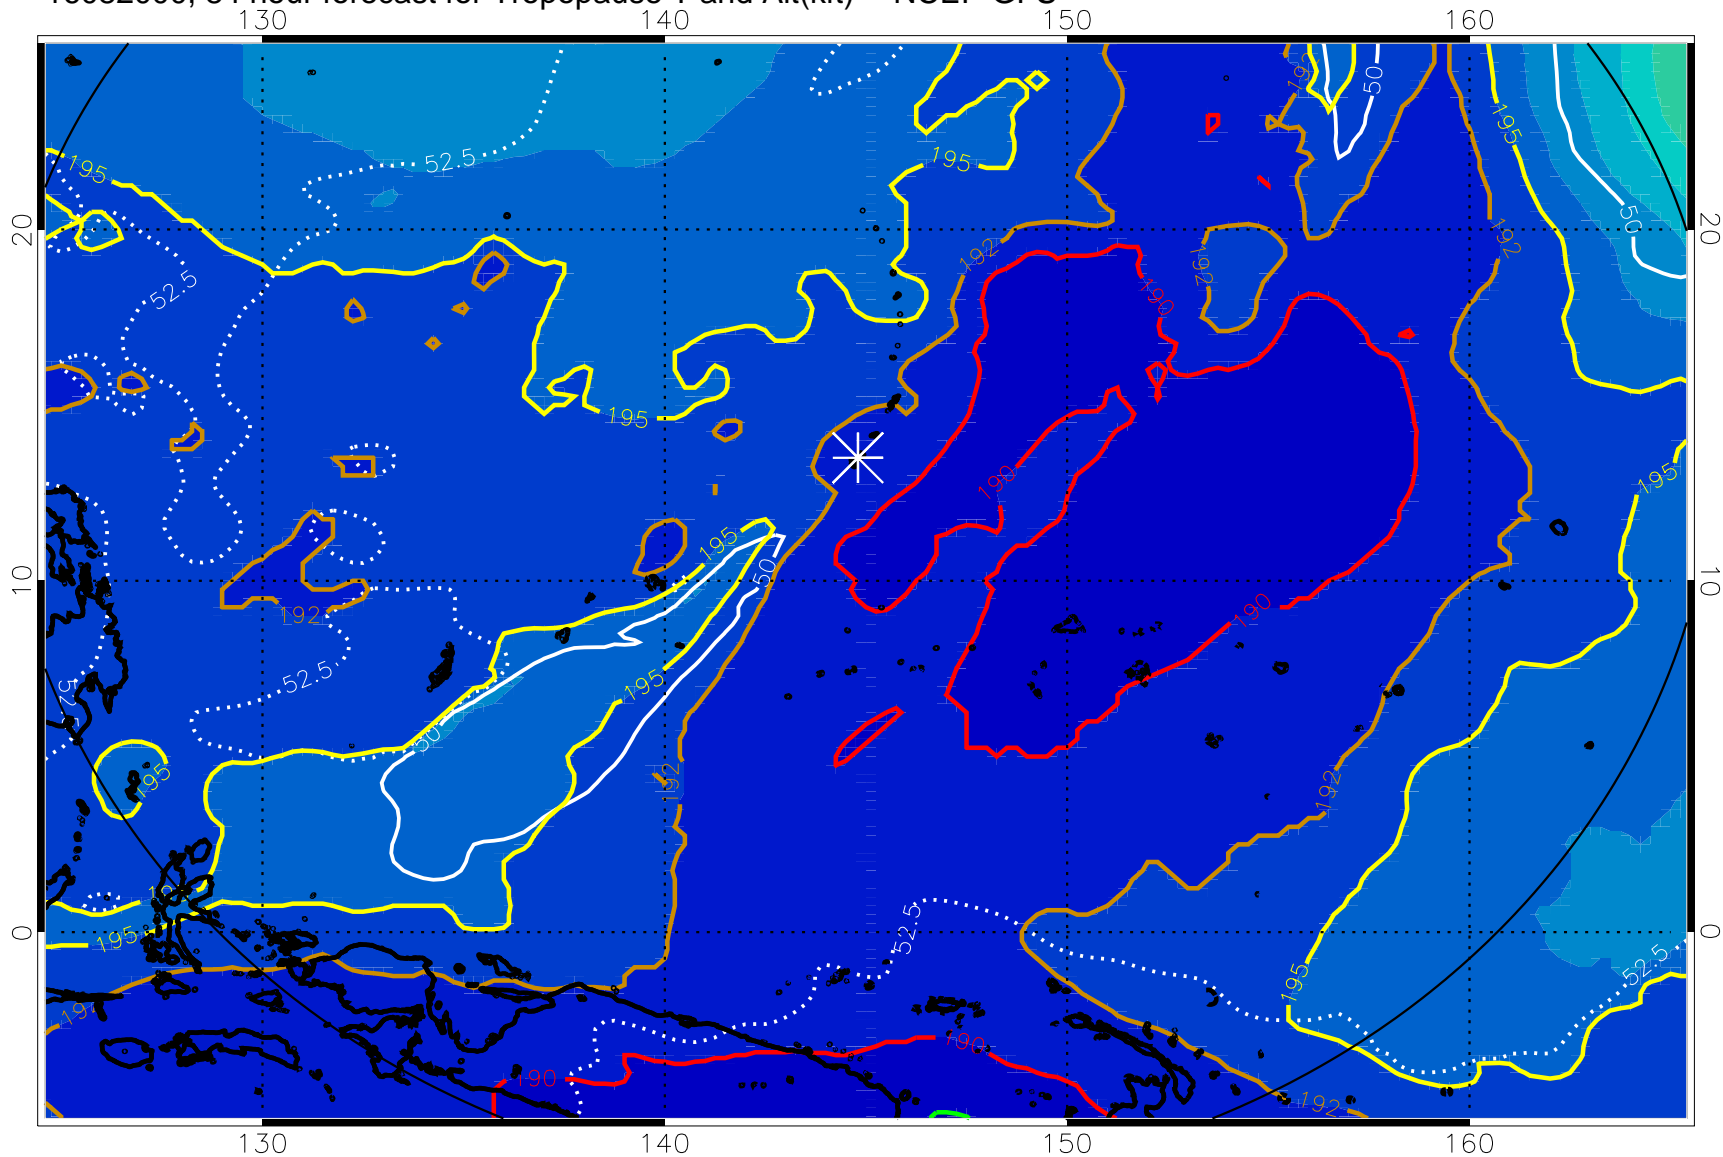

16082000, 84 hour forecast for Tropopause T and Alt(kft) -- NCEP GFS

190 200 210 220 230

Tropopause T, K

Tropopause Altitude in kft (white)

192.5K Isotherm 195K Isotherm

187.5K Isotherm 190K Isotherm