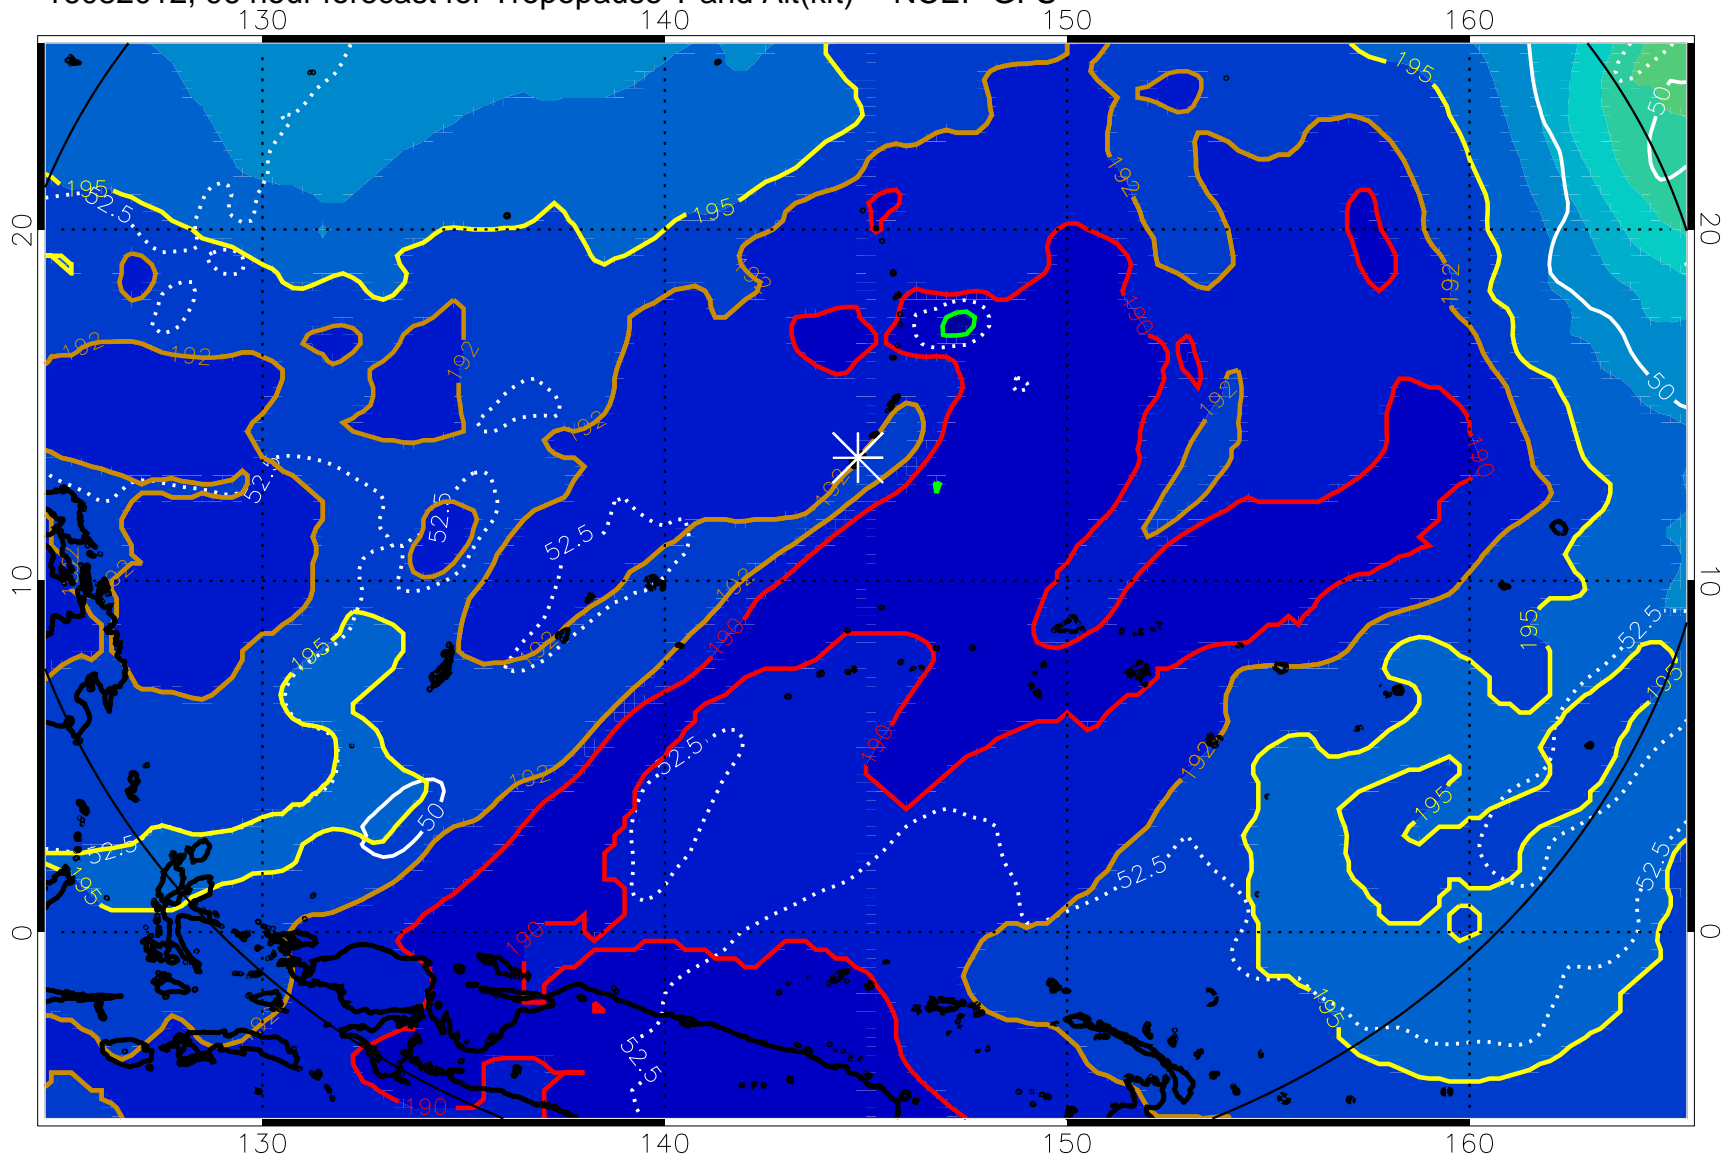

16082012, 96 hour forecast for Tropopause T and Alt(kft) -- NCEP GFS

190 200 210 220 230
Tropopause T, K

Tropopause Altitude in kft (white)

192.5K Isotherm 195K Isotherm
187.5K Isotherm 190K Isotherm