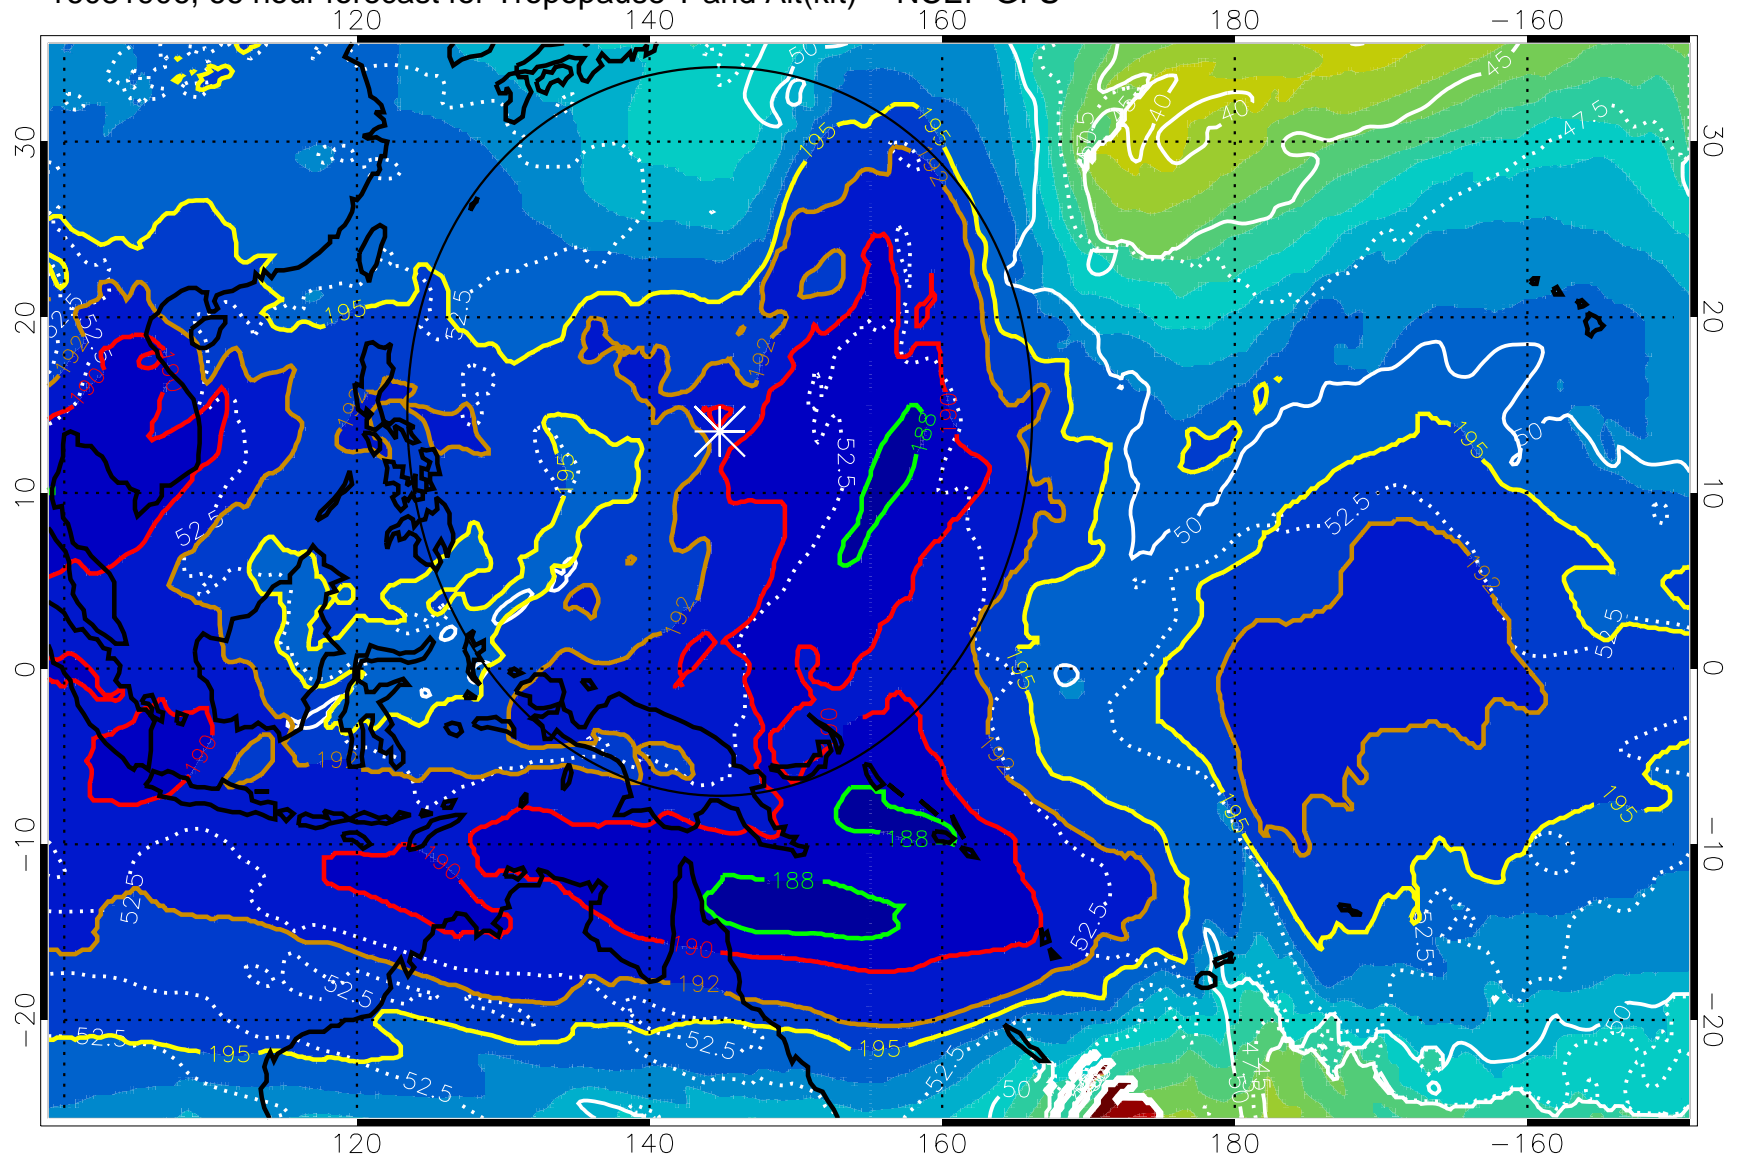

190 200 210 220 230
Tropopause T, K

Tropopause Altitude in kft (white)

192.5K Isotherm 195K Isotherm
187.5K Isotherm 190K Isotherm

Range ring of 2304 km

16081900, 60 hour forecast for Tropopause T and Alt(kft) -- NCEP GFS

Tropopause Altitude in kft (white)

192.5K Isotherm 195K Isotherm
187.5K Isotherm 190K Isotherm

Range ring of 2304 km

16081906, 66 hour forecast for Tropopause T and Alt(kft) -- NCEP GFS

190 200 210 220 230
Tropopause T, K