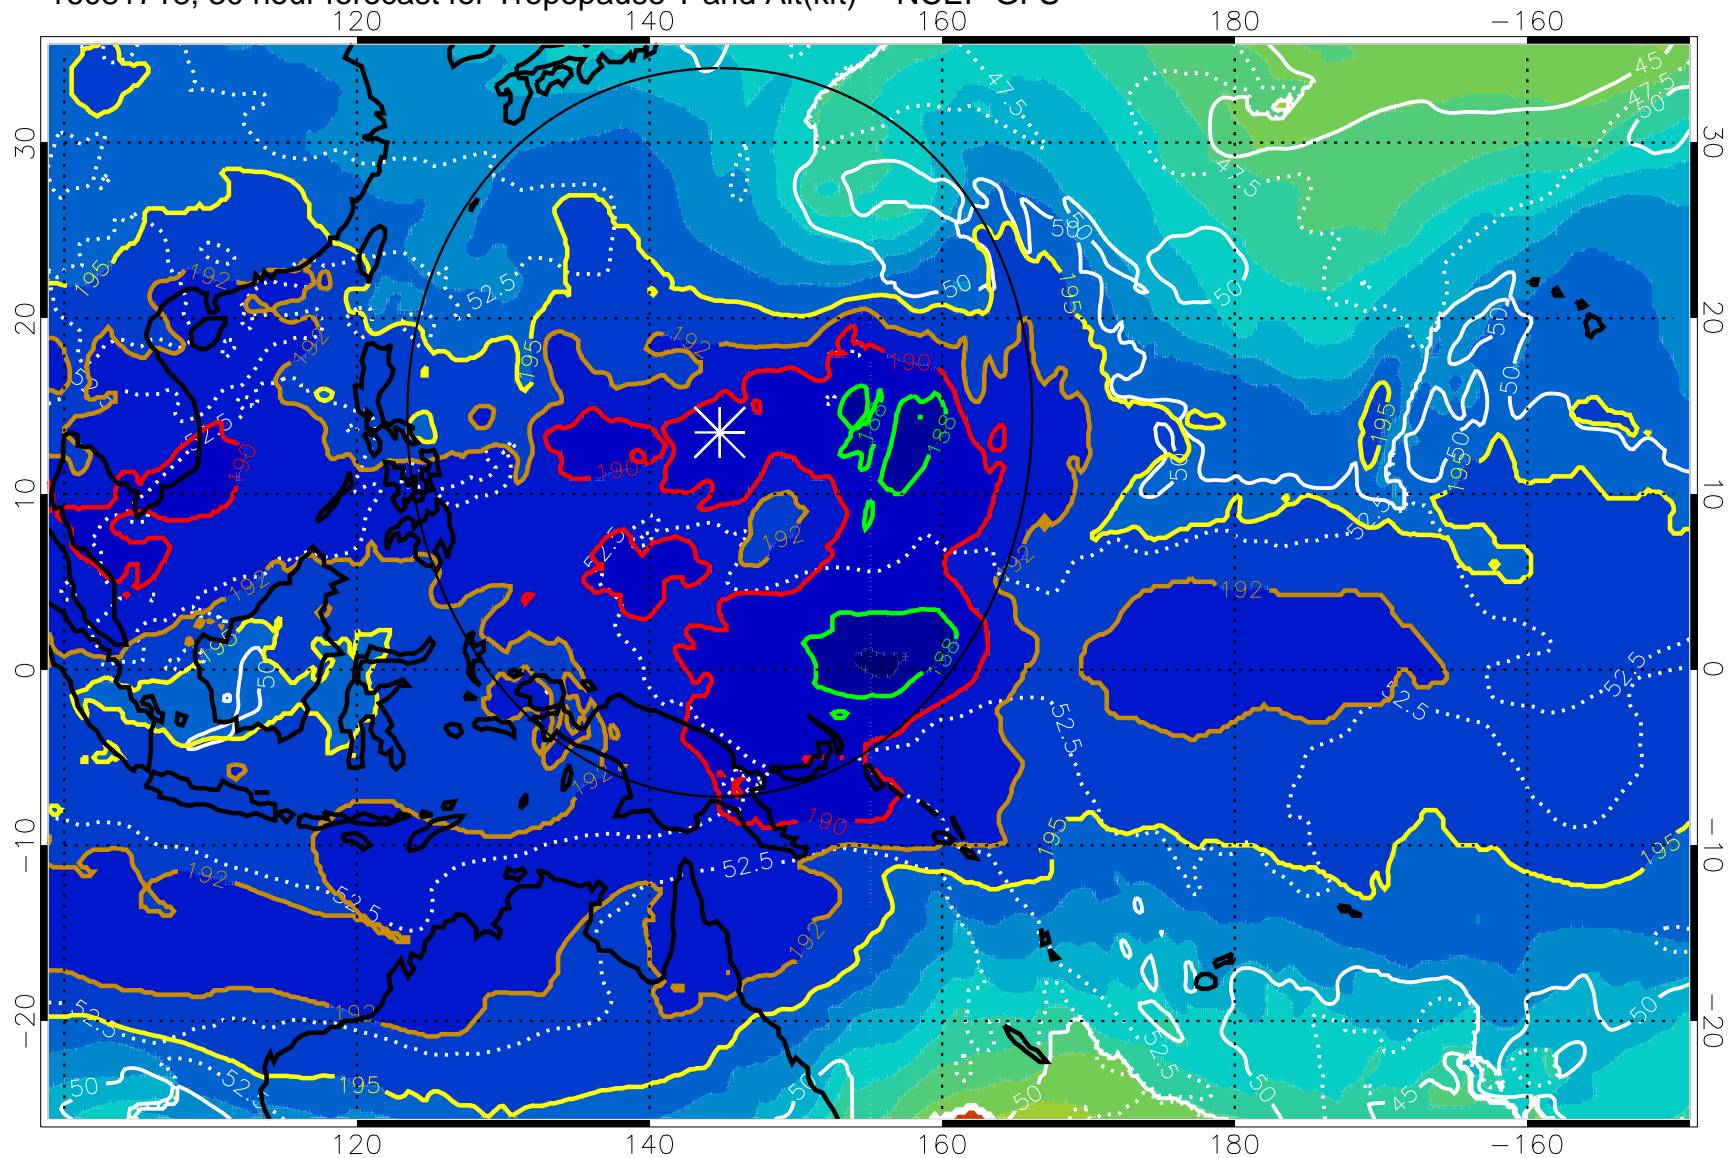

190 200 210 220 230

Tropopause T, K

Tropopause Altitude in kft (white)

192.5K Isotherm 195K Isotherm

187.5K Isotherm 190K Isotherm

Range ring of 2304 km

16081718, 30 hour forecast for Tropopause T and Alt(kft) -- NCEP GFS

190 200 210 220 230
Tropopause T, K

Tropopause Altitude in kft (white)

192.5K Isotherm 195K Isotherm
187.5K Isotherm 190K Isotherm

Range ring of 2304 km

16081806, 42 hour forecast for Tropopause T and Alt(kft) -- NCEP GFS