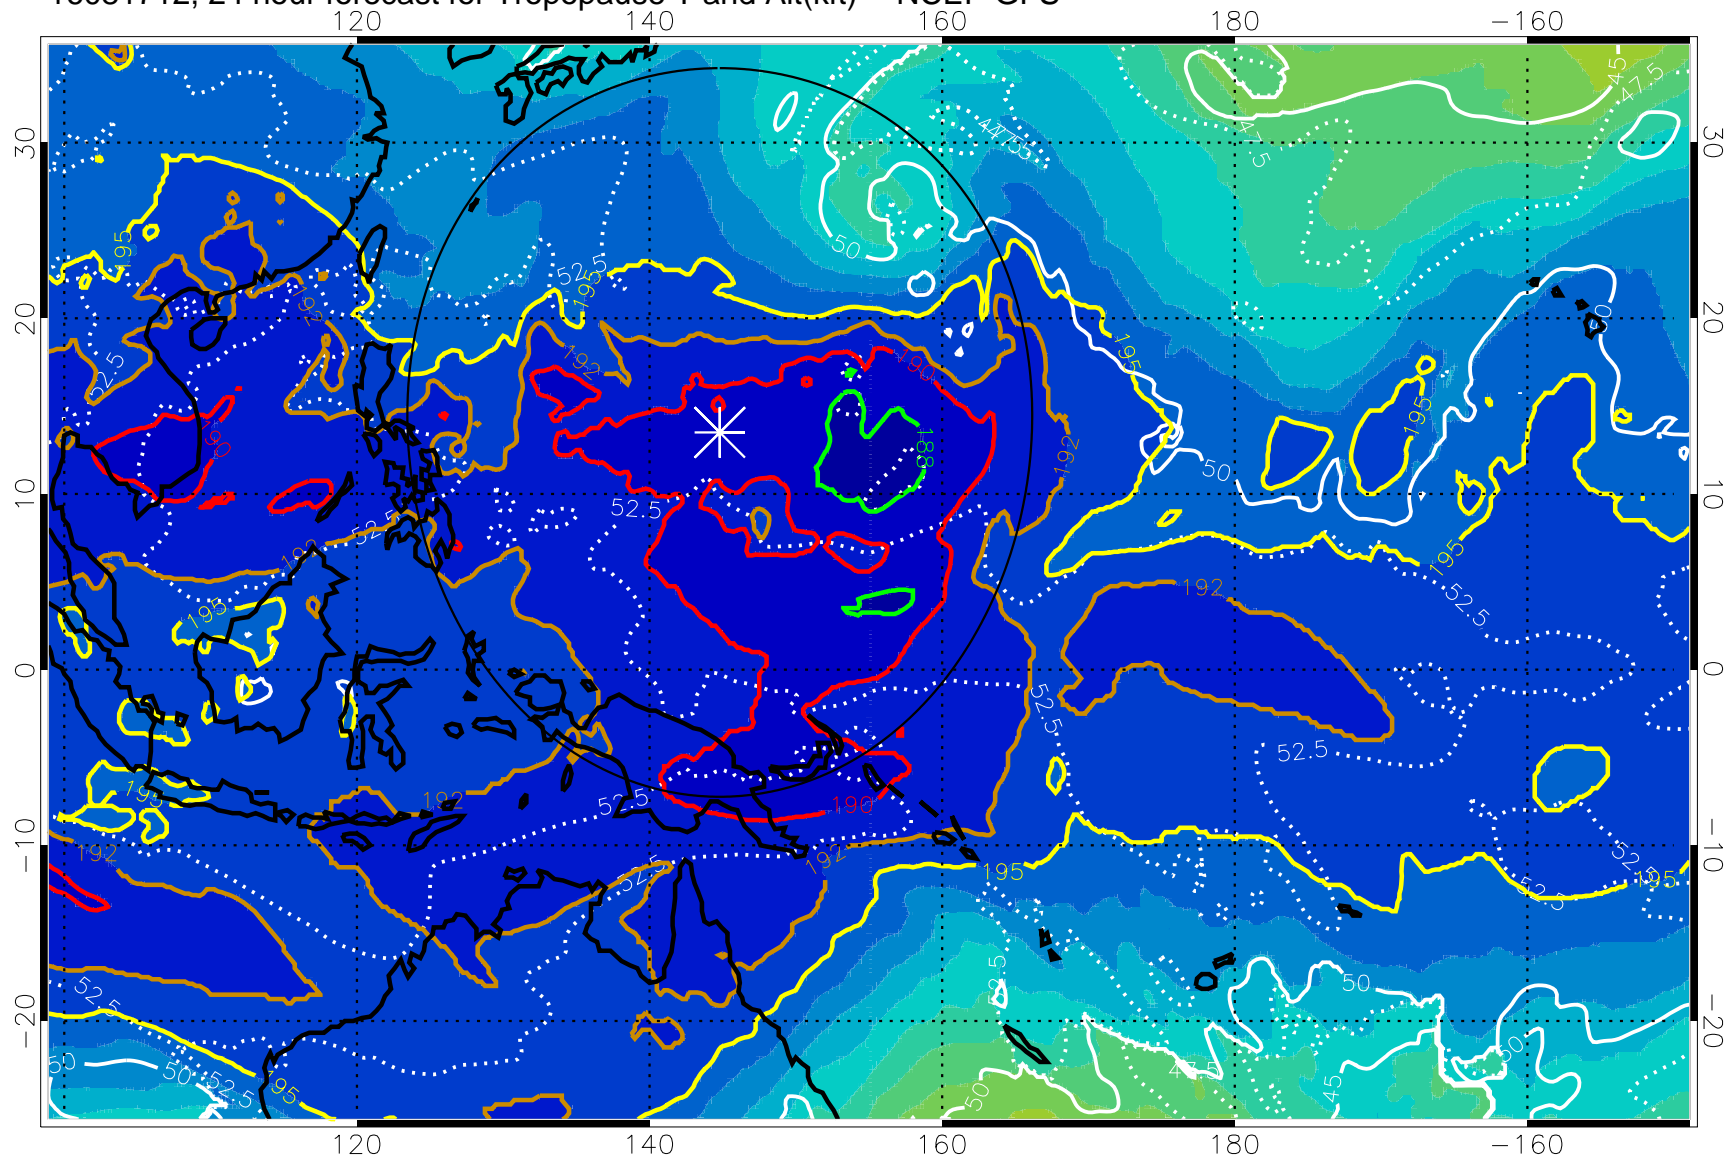

16081712, 24 hour forecast for Tropopause T and Alt(kft) -- NCEP GFS

190 200 210 220 230

Tropopause T, K

Tropopause Altitude in kft (white)

192.5K Isotherm 195K Isotherm

187.5K Isotherm 190K Isotherm

Range ring of 2304 km