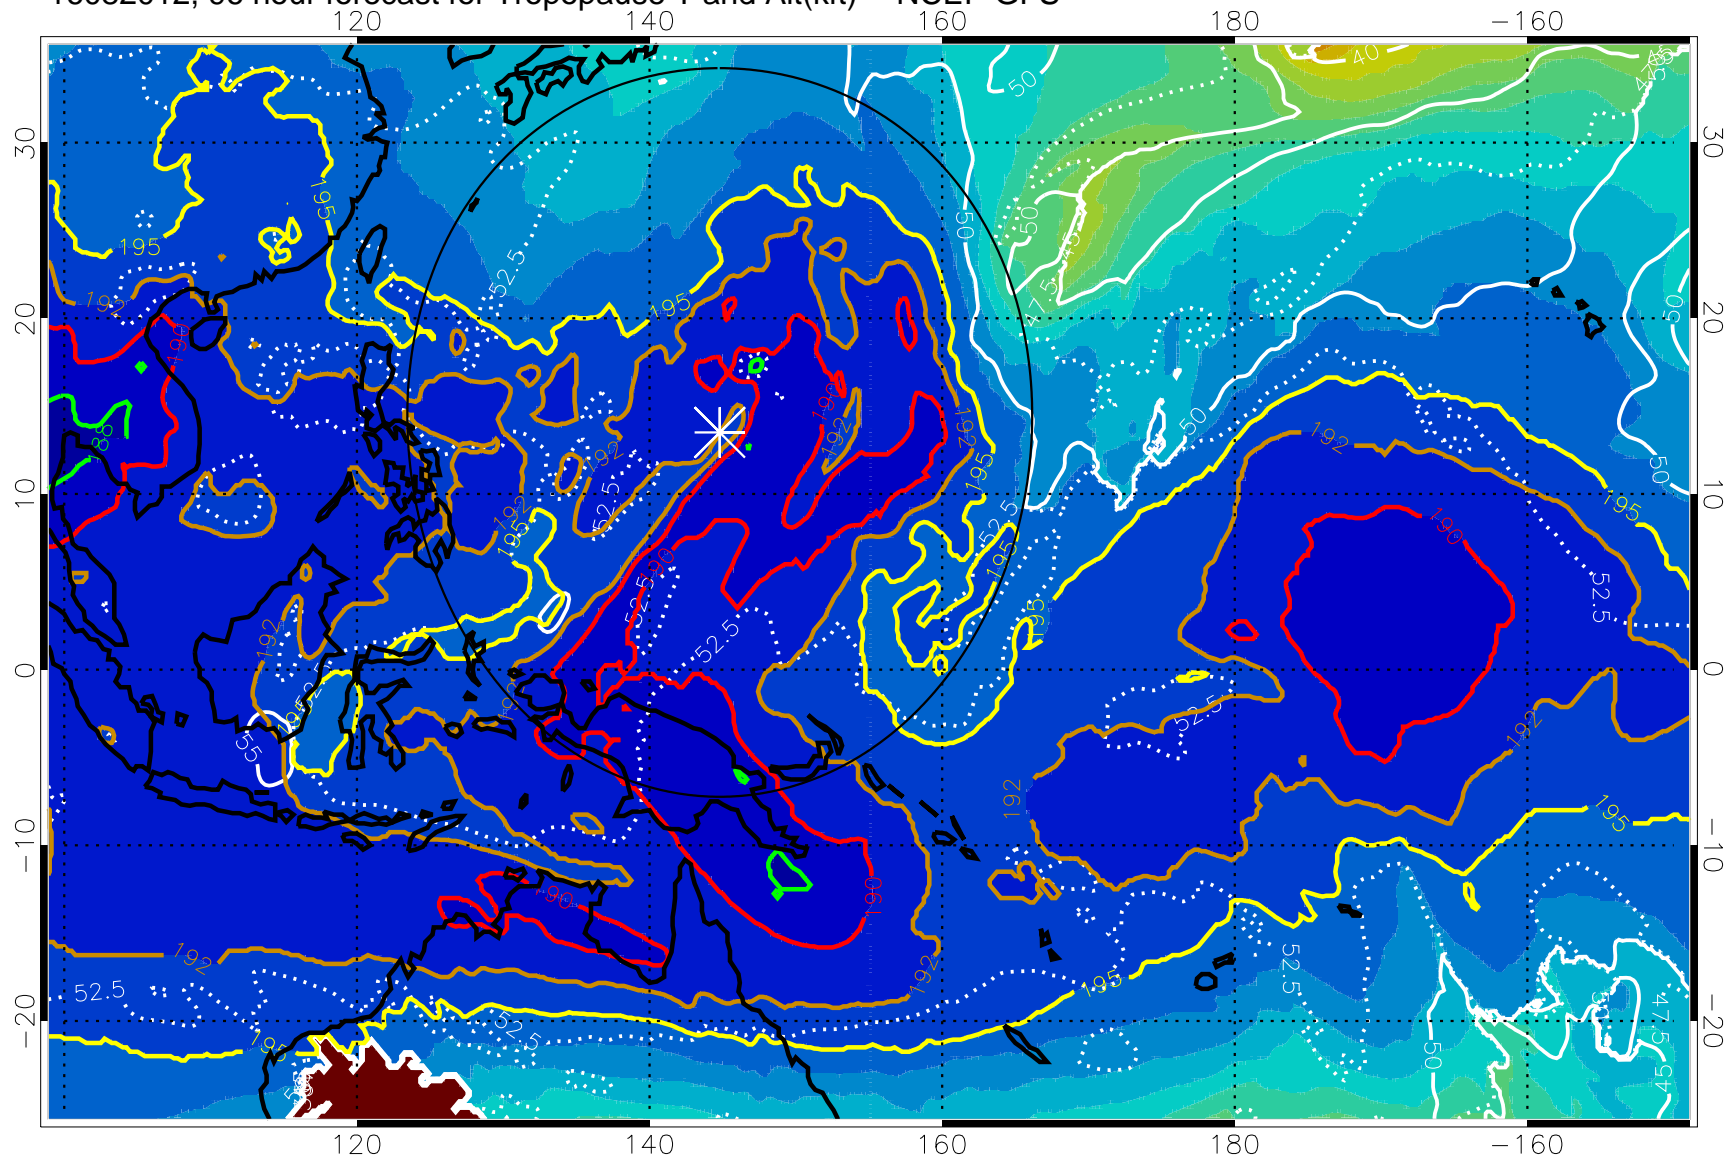

Tropopause Altitude in kft (white)

192.5K Isotherm 195K Isotherm
187.5K Isotherm 190K Isotherm

Range ring of 2304 km

16082006, 90 hour forecast for Tropopause T and Alt(kft) -- NCEP GFS

190 200 210 220 230

Tropopause T, K

Tropopause Altitude in kft (white)

192.5K Isotherm 195K Isotherm
187.5K Isotherm 190K Isotherm

Range ring of 2304 km

16082012, 96 hour forecast for Tropopause T and Alt(kft) -- NCEP GFS

190 200 210 220 230