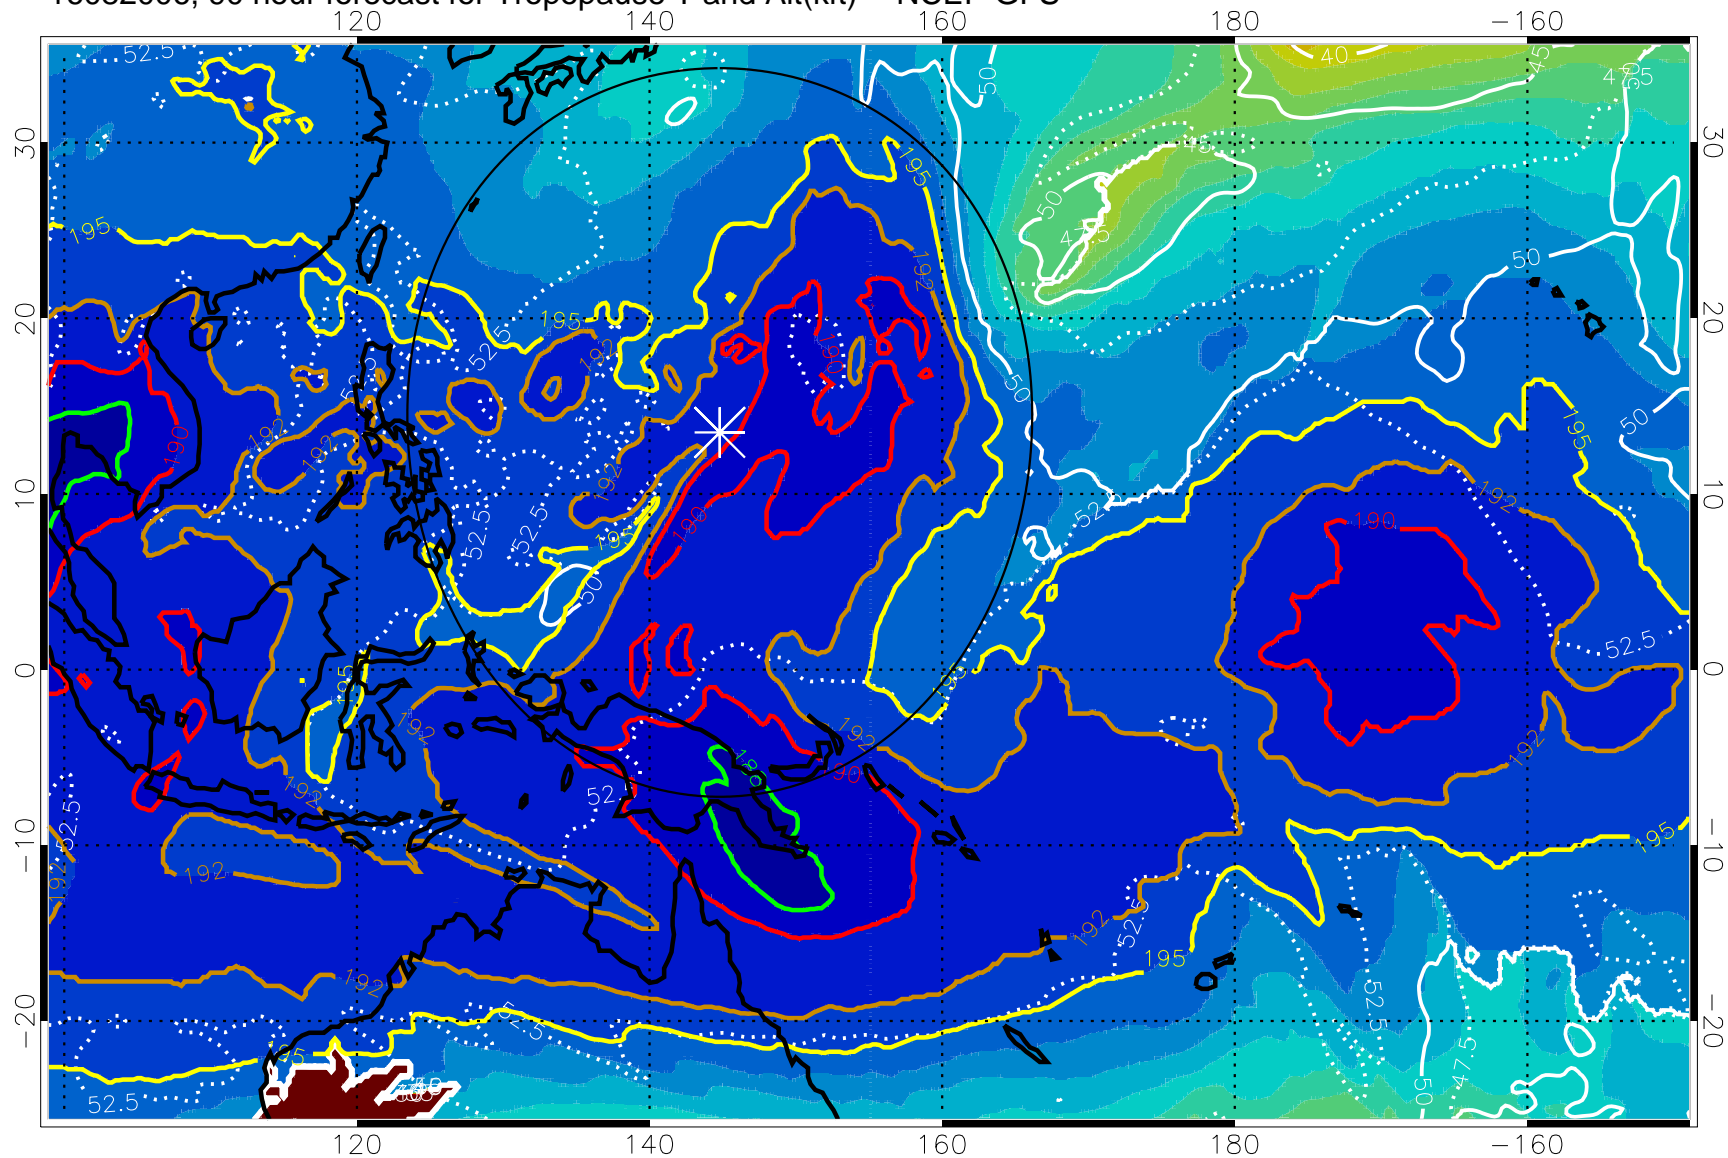

Tropopause Altitude in kft (white)

192.5K Isotherm 195K Isotherm
187.5K Isotherm 190K Isotherm

Range ring of 2304 km

16082000, 84 hour forecast for Tropopause T and Alt(kft) -- NCEP GFS

190 200 210 220 230
Tropopause T, K

Tropopause Altitude in kft (white)

192.5K Isotherm 195K Isotherm
187.5K Isotherm 190K Isotherm

Range ring of 2304 km

16082006, 90 hour forecast for Tropopause T and Alt(kft) -- NCEP GFS

190 200 210 220 230