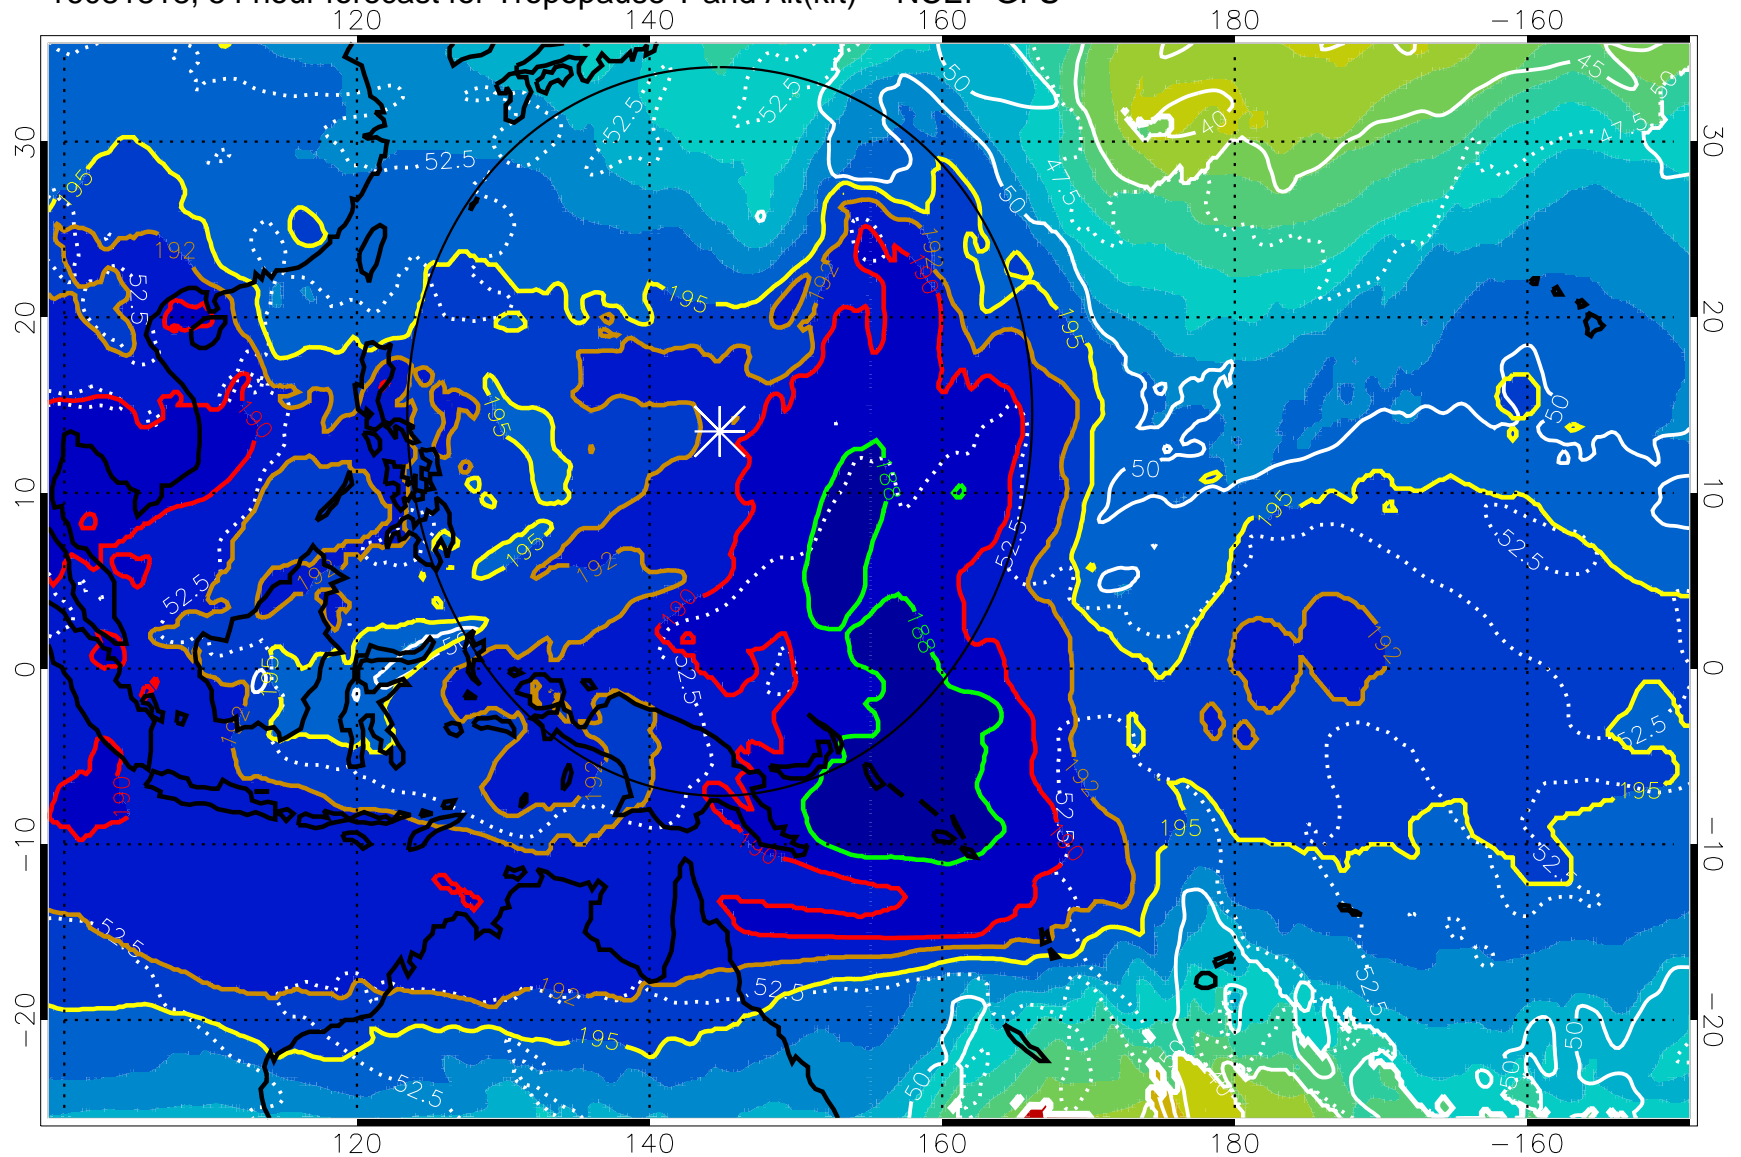

190 200 210 220 230
Tropopause T, K

Tropopause Altitude in kft (white)

192.5K Isotherm 195K Isotherm
187.5K Isotherm 190K Isotherm

Range ring of 2304 km

16081806, 42 hour forecast for Tropopause T and Alt(kft) -- NCEP GFS

190 200 210 220 230

Tropopause T, K

Tropopause Altitude in kft (white)

192.5K Isotherm 195K Isotherm
187.5K Isotherm 190K Isotherm

Range ring of 2304 km

16081812, 48 hour forecast for Tropopause T and Alt(kft) -- NCEP GFS

190 200 210 220 230
Tropopause T, K

Tropopause Altitude in kft (white)

192.5K Isotherm 195K Isotherm
187.5K Isotherm 190K Isotherm

Range ring of 2304 km

16081818, 54 hour forecast for Tropopause T and Alt(kft) -- NCEP GFS