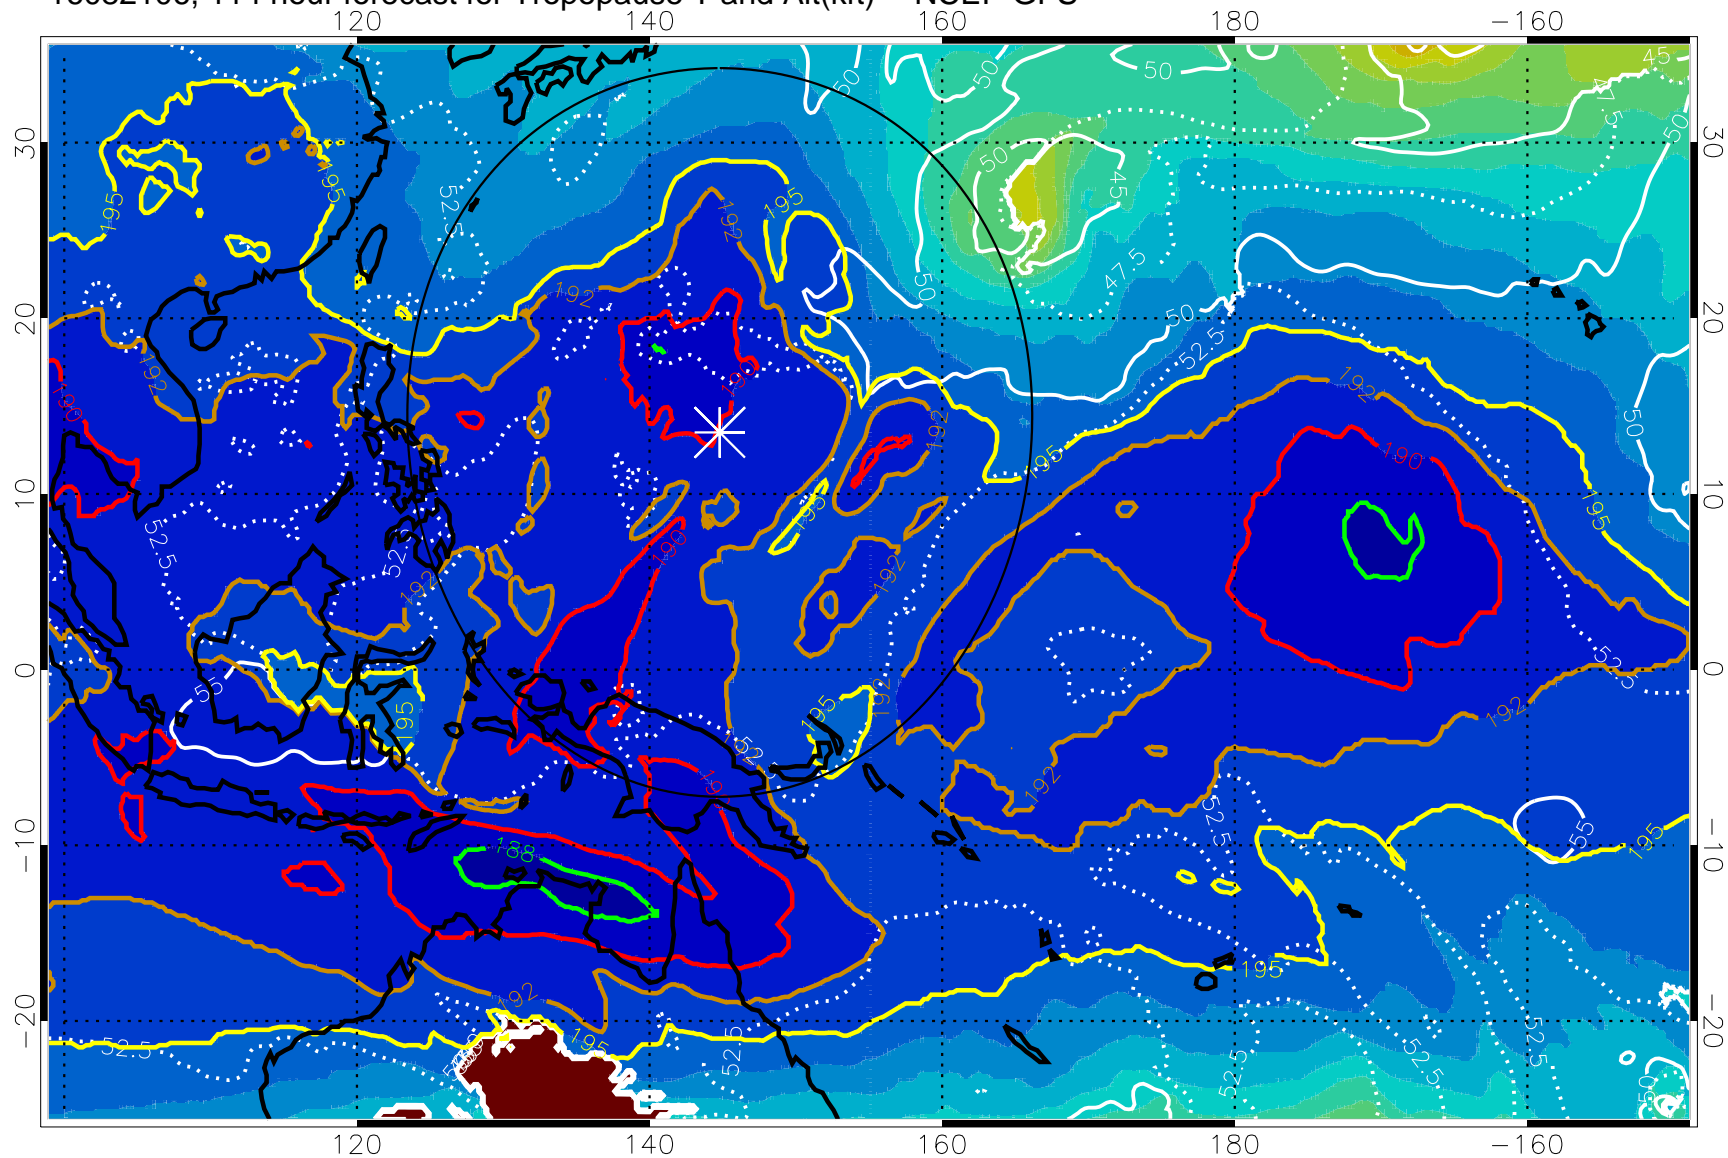

16082106, 114 hour forecast for Tropopause T and Alt(kft) -- NCEP GFS

190 200 210 220 230
Tropopause T, K

Tropopause Altitude in kft (white)

192.5K Isotherm 195K Isotherm
187.5K Isotherm 190K Isotherm

Range ring of 2304 km