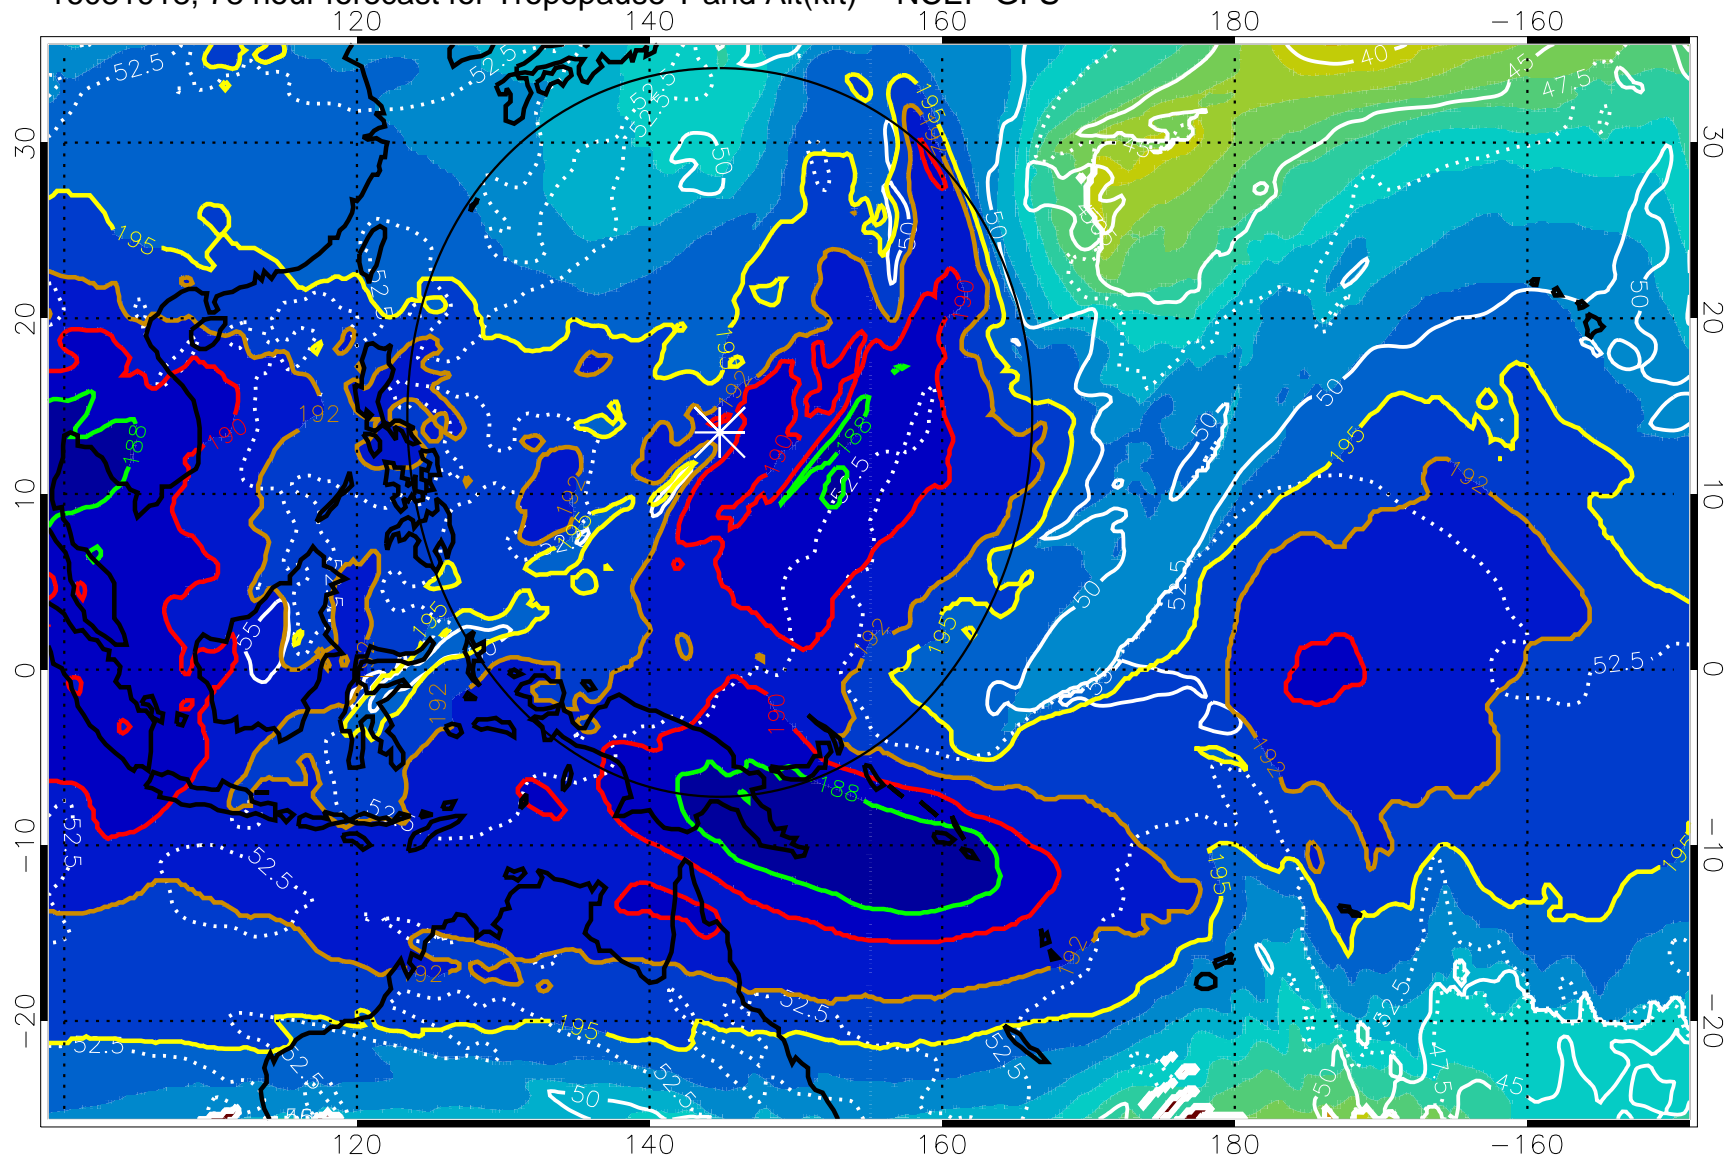

16081918, 78 hour forecast for Tropopause T and Alt(kft) -- NCEP GFS

190 200 210 220 230
Tropopause T, K

Tropopause Altitude in kft (white)

192.5K Isotherm 195K Isotherm
187.5K Isotherm 190K Isotherm

Range ring of 2304 km