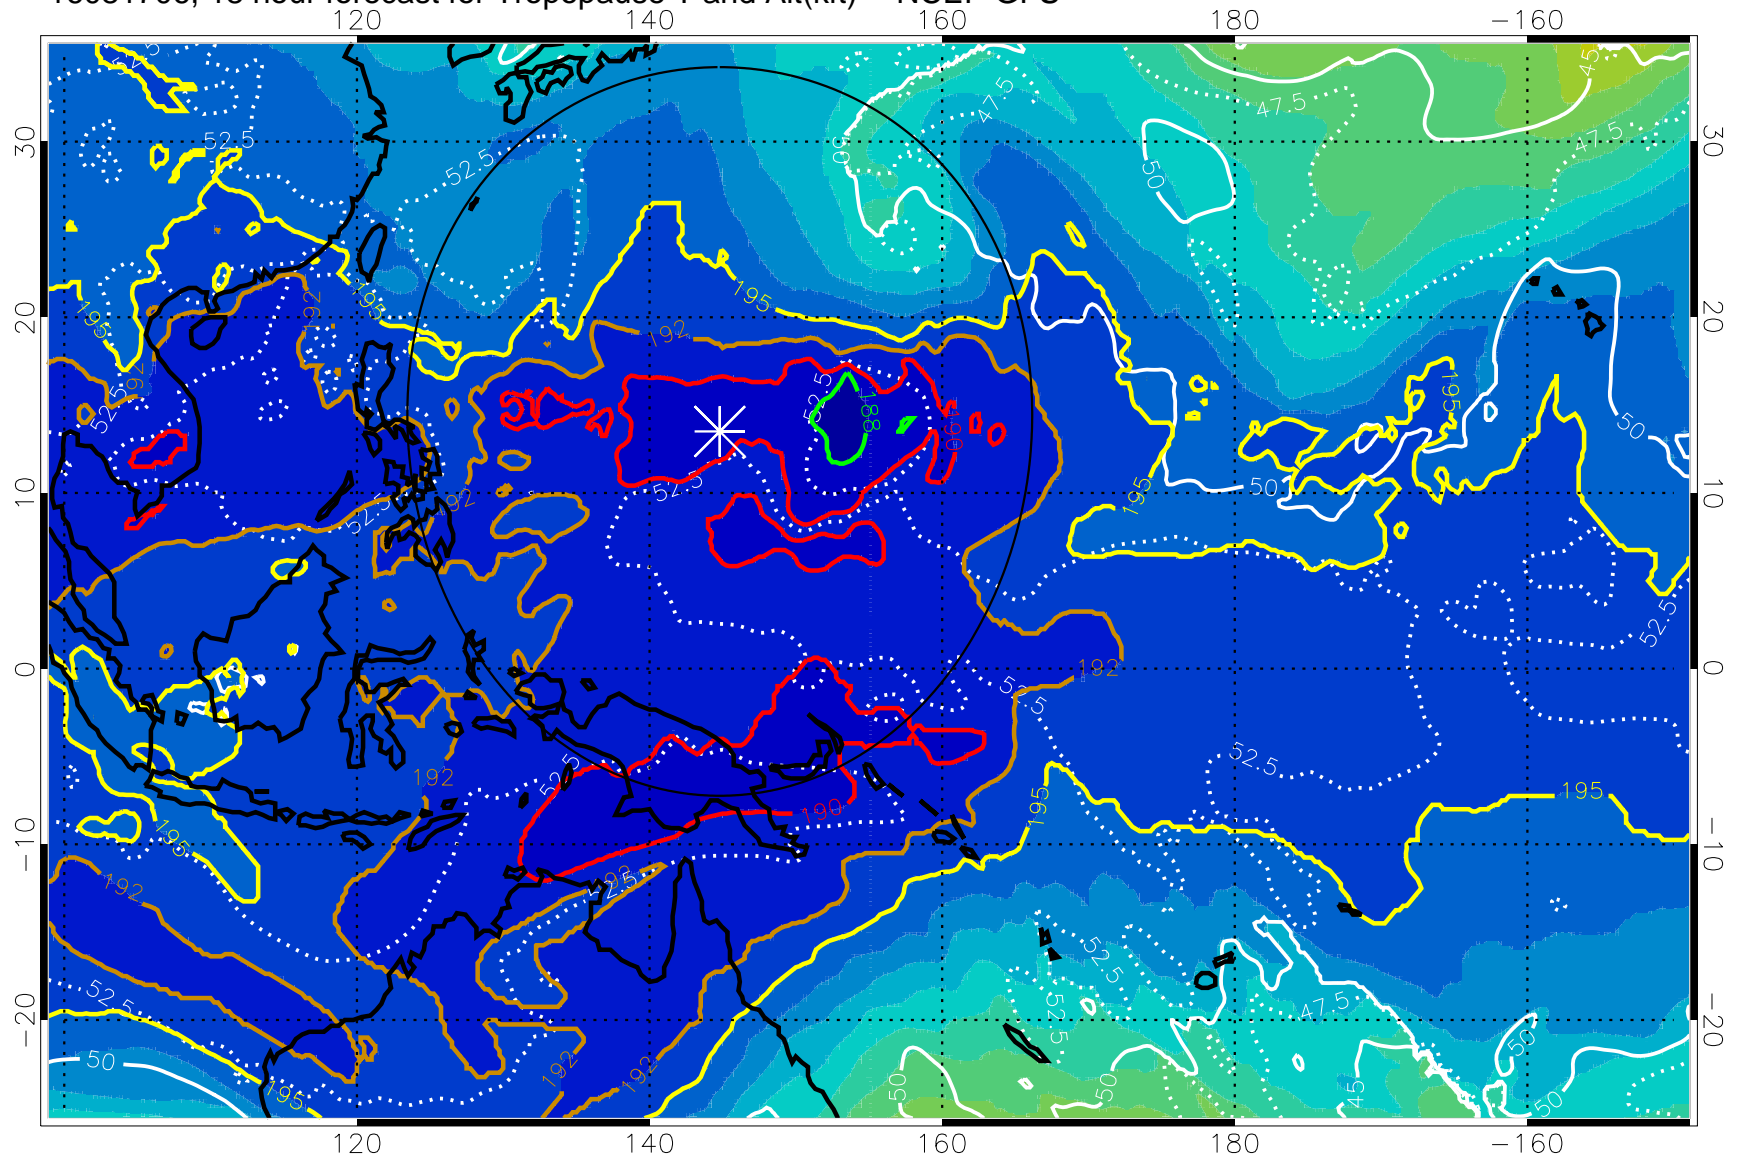

16081706, 18 hour forecast for Tropopause T and Alt(kft) -- NCEP GFS