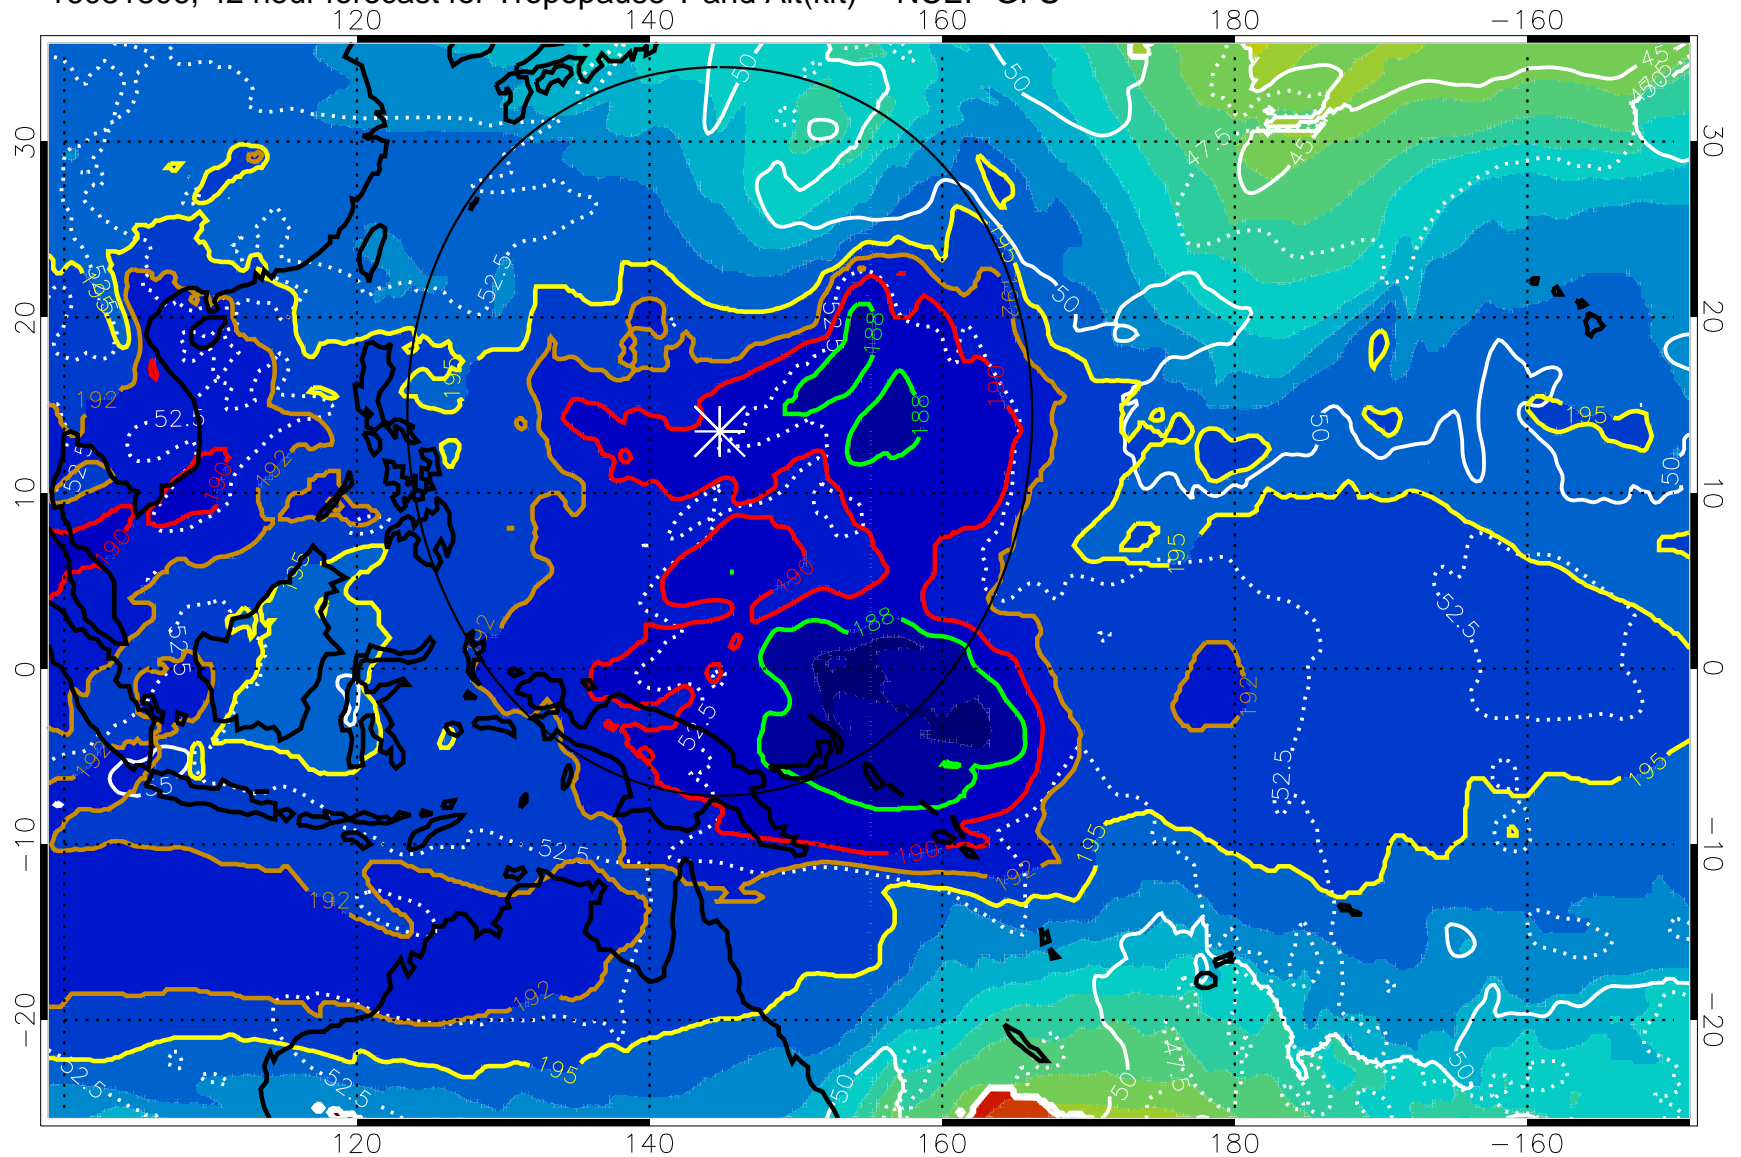

190 200 210 220 230

Tropopause T, K

Tropopause Altitude in kft (white)

192.5K Isotherm 195K Isotherm

187.5K Isotherm 190K Isotherm

Range ring of 2304 km

16081718, 30 hour forecast for Tropopause T and Alt(kft) -- NCEP GFS

190 200 210 220 230
Tropopause T, K

Tropopause Altitude in kft (white)

192.5K Isotherm 195K Isotherm
187.5K Isotherm 190K Isotherm

Range ring of 2304 km

16081806, 42 hour forecast for Tropopause T and Alt(kft) -- NCEP GFS