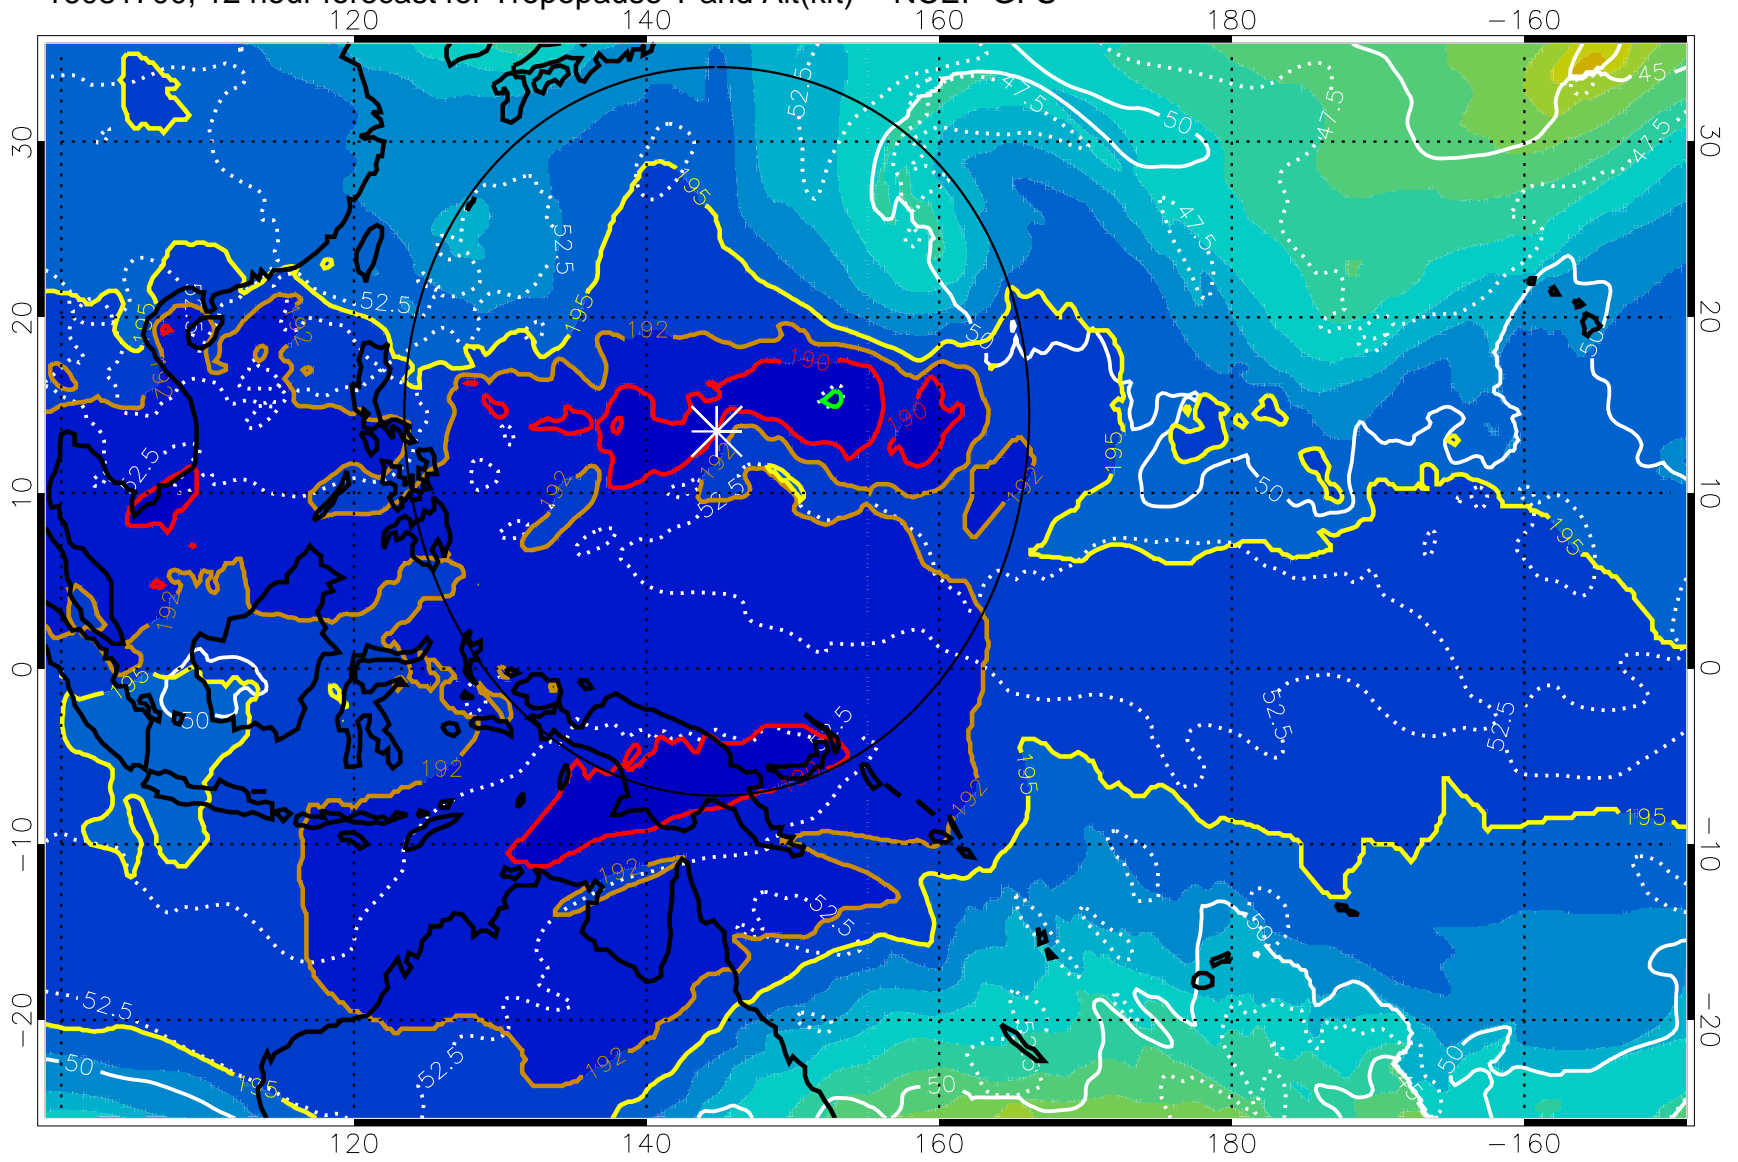

16081700, 12 hour forecast for Tropopause T and Alt(kft) -- NCEP GFS