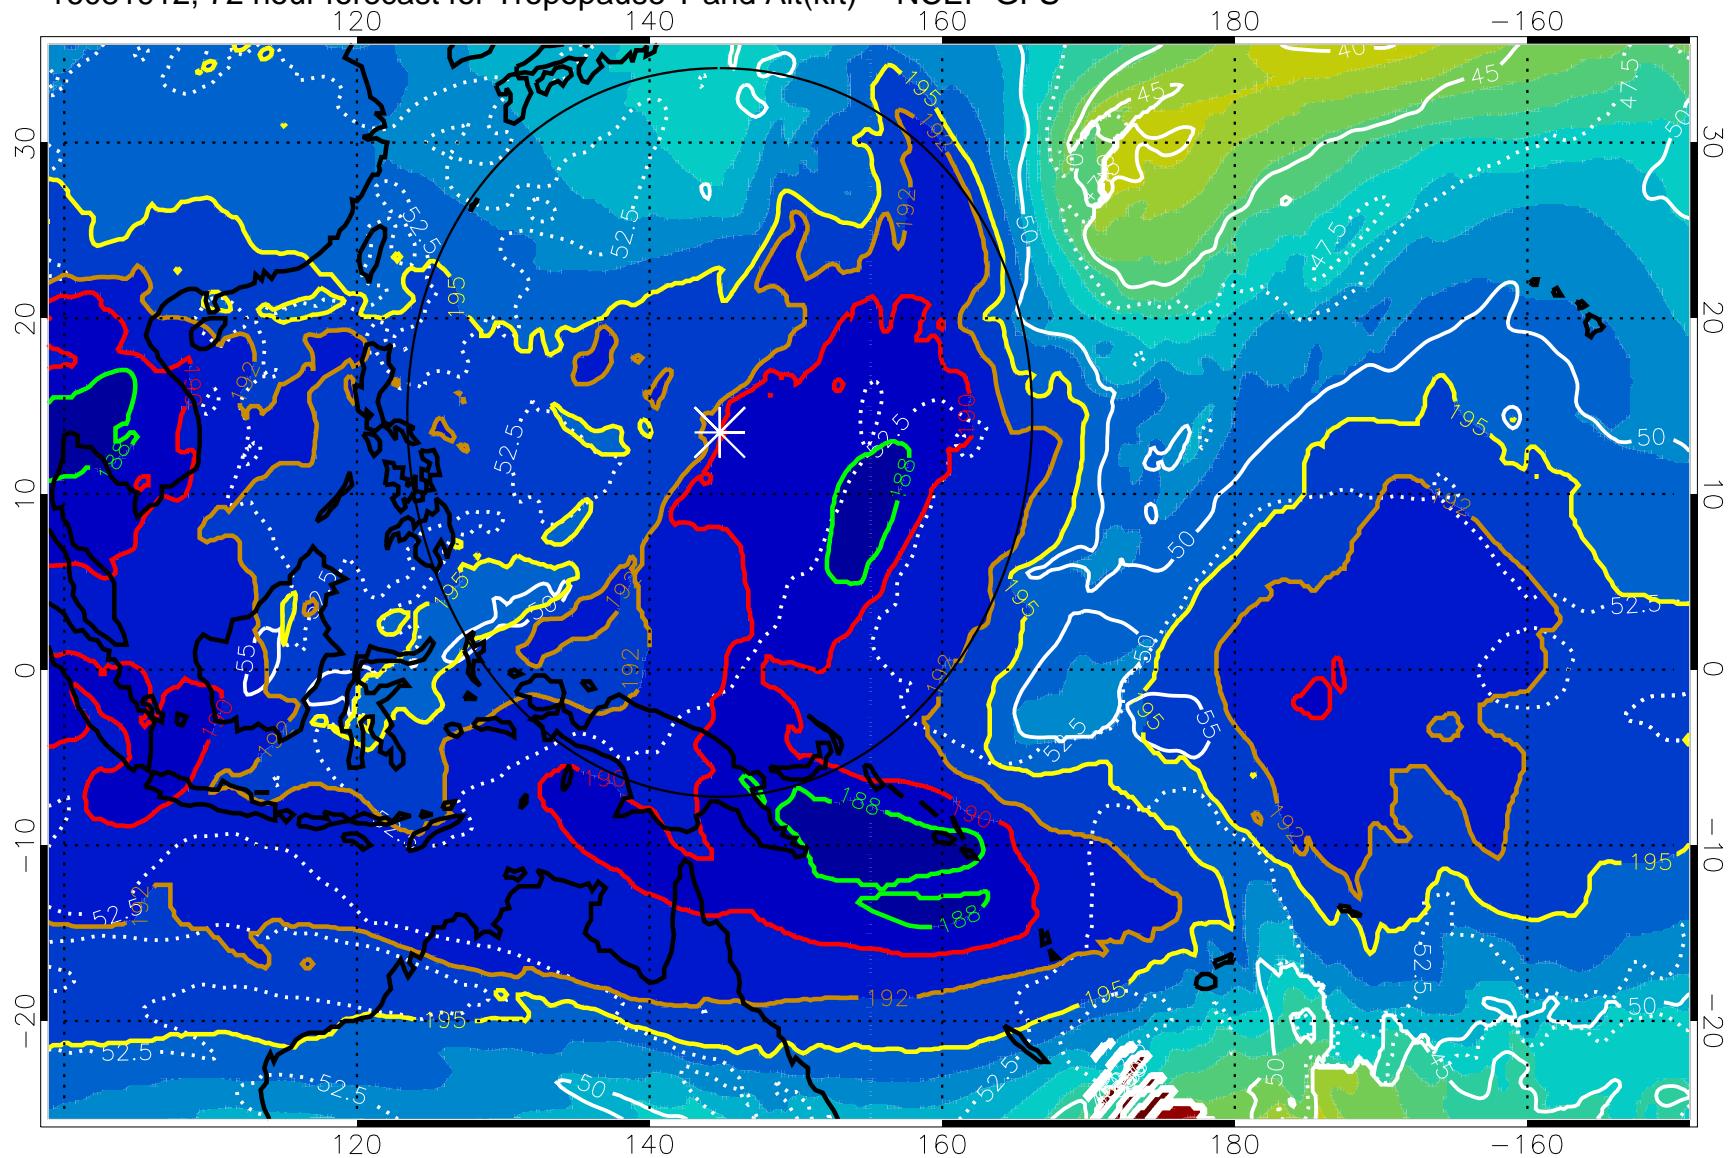

Tropopause Altitude in kft (white)

192.5K Isotherm 195K Isotherm
187.5K Isotherm 190K Isotherm

Range ring of 2304 km

16081906, 66 hour forecast for Tropopause T and Alt(kft) -- NCEP GFS

190 200 210 220 230
Tropopause T, K

Tropopause Altitude in kft (white)

192.5K Isotherm 195K Isotherm
187.5K Isotherm 190K Isotherm

Range ring of 2304 km

16081912, 72 hour forecast for Tropopause T and Alt(kft) -- NCEP GFS

190 200 210 220 230
Tropopause T, K