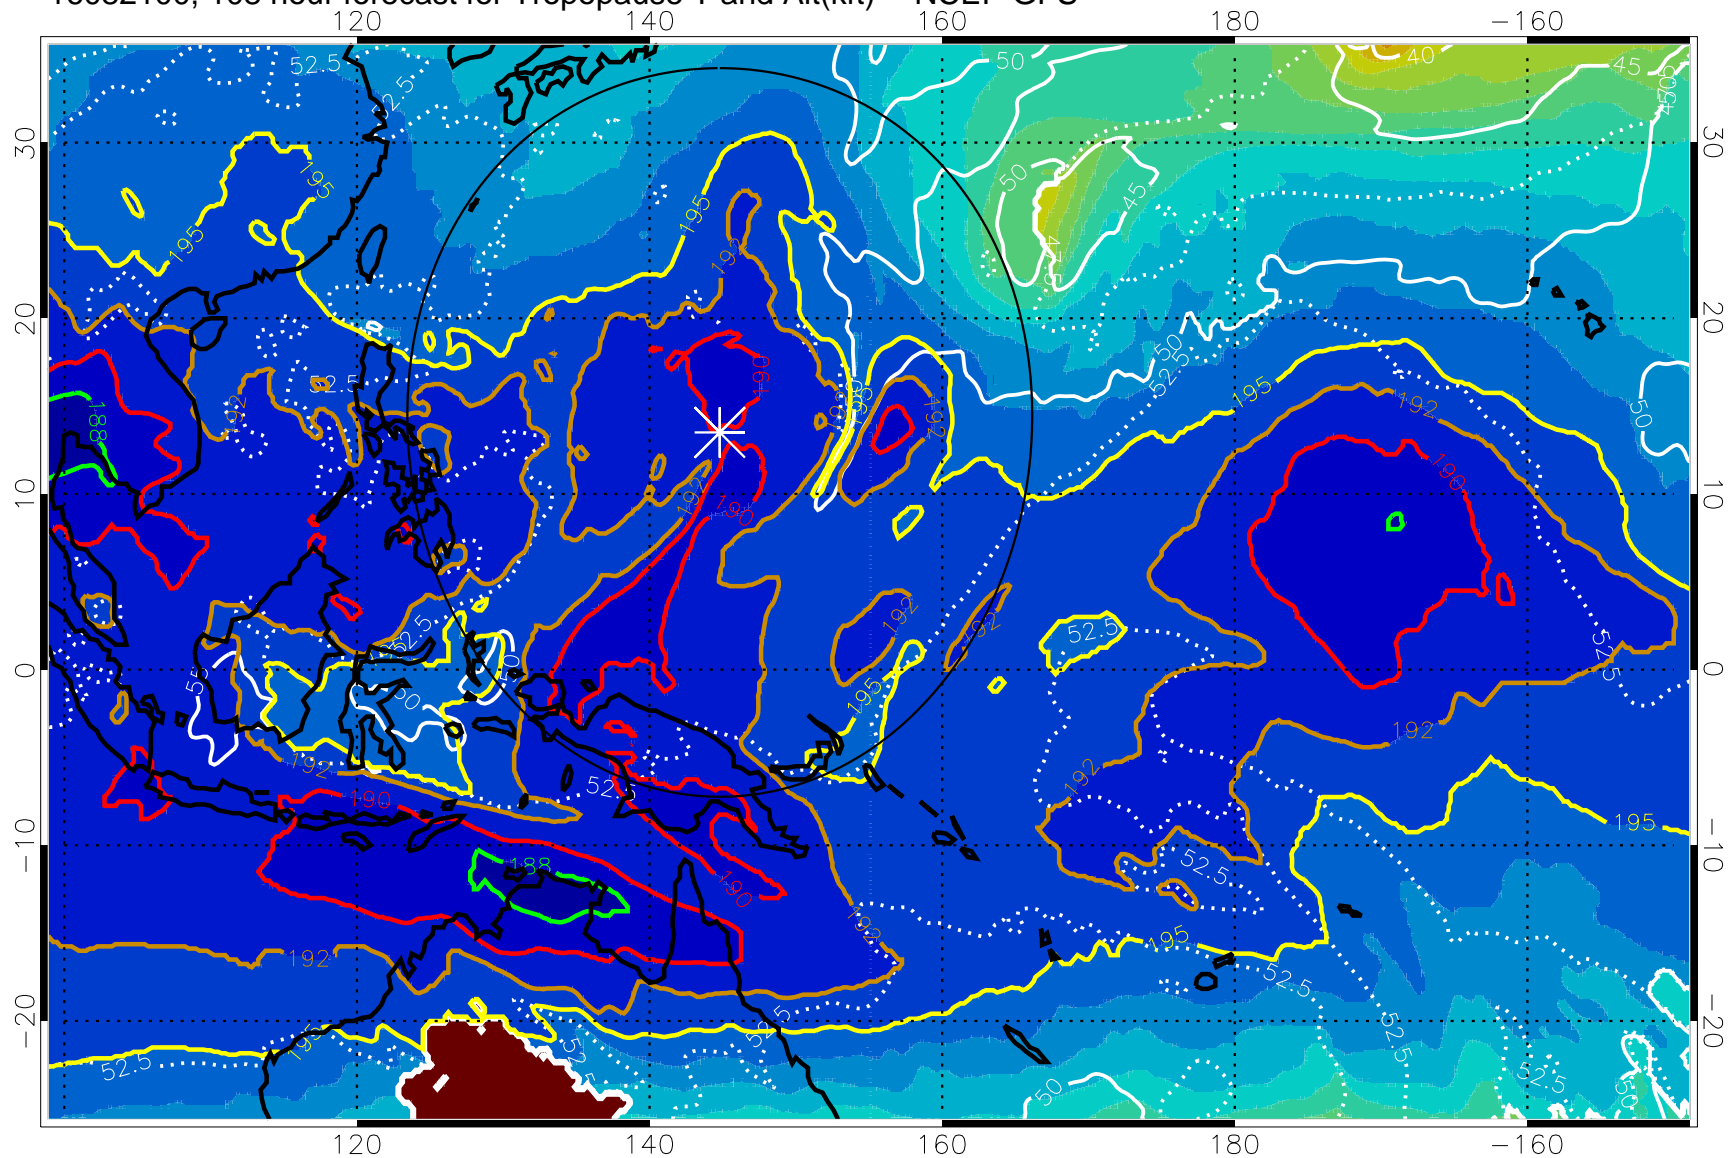

16082100, 108 hour forecast for Tropopause T and Alt(kft) -- NCEP GFS

190 200 210 220 230

Tropopause T, K

Tropopause Altitude in kft (white)

192.5K Isotherm 195K Isotherm
187.5K Isotherm 190K Isotherm

Range ring of 2304 km