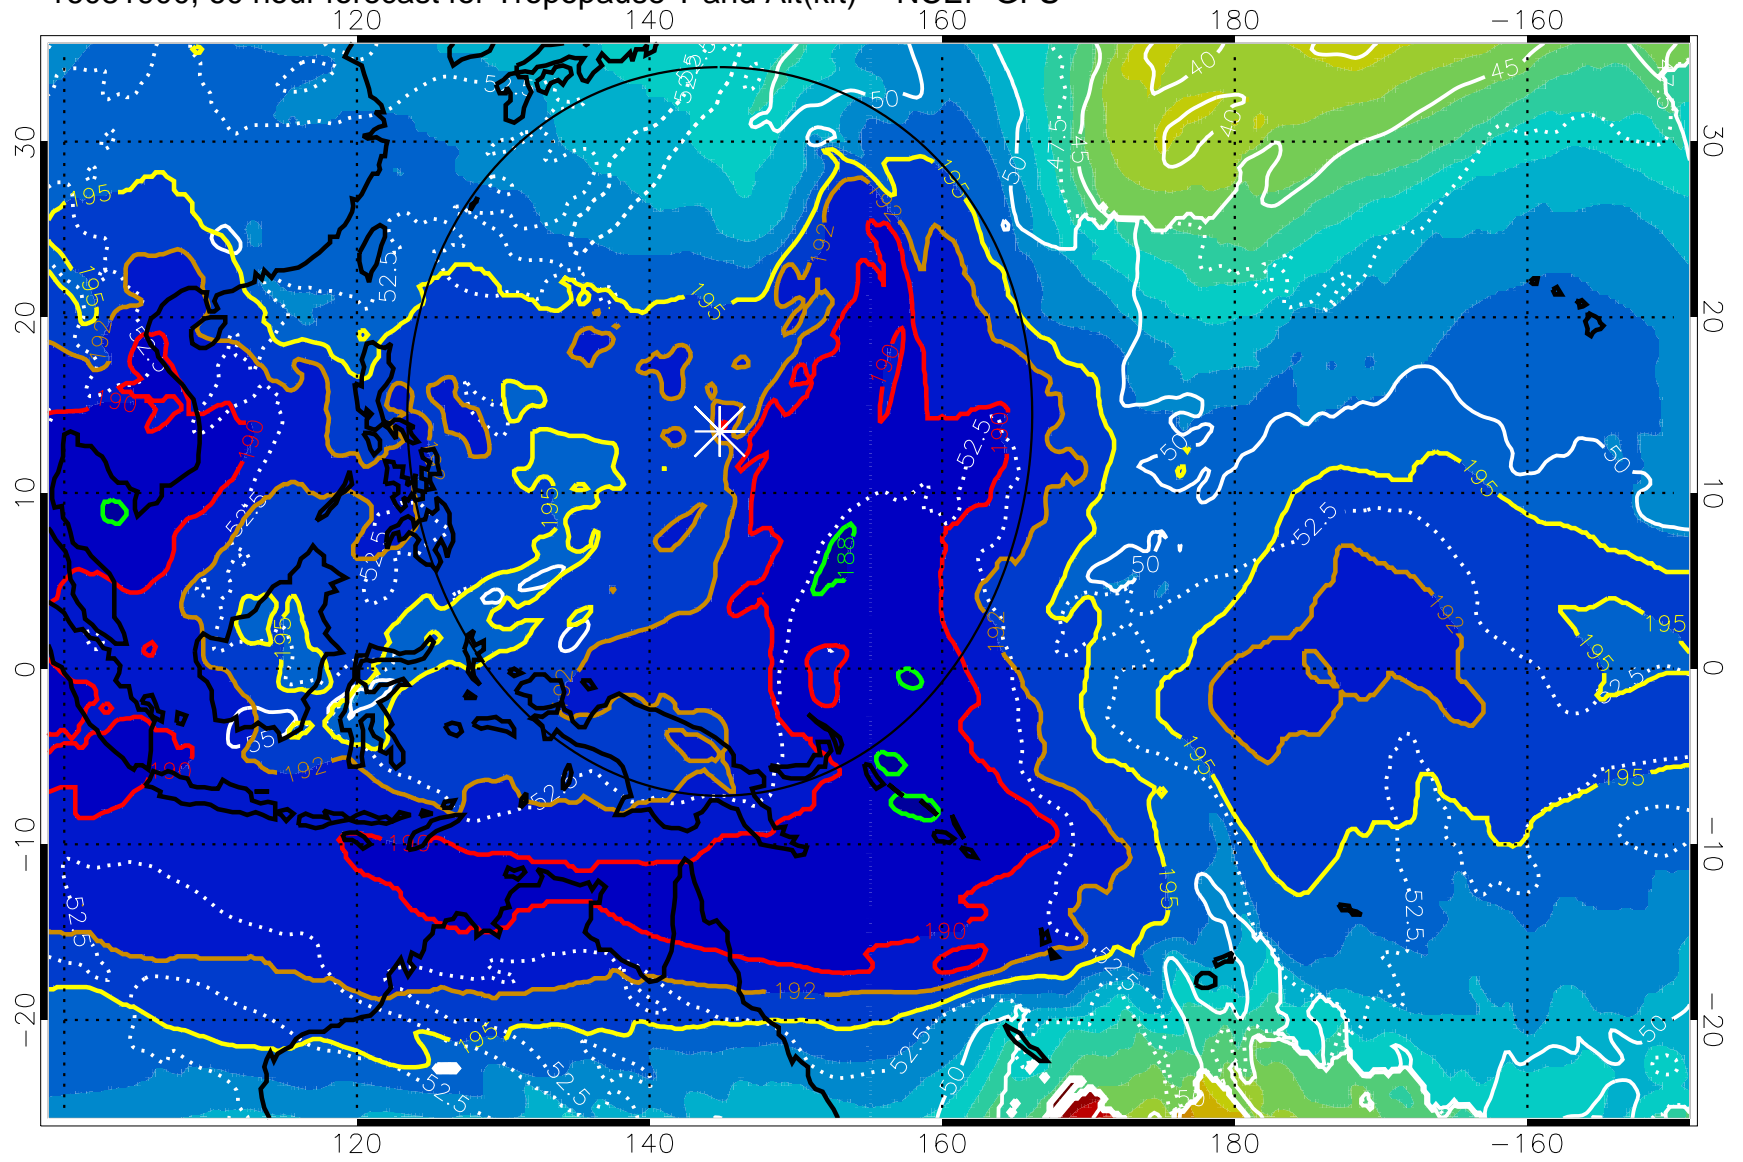

190 200 210 220 230
Tropopause T, K

Tropopause Altitude in kft (white)

192.5K Isotherm 195K Isotherm
187.5K Isotherm 190K Isotherm

Range ring of 2304 km

16081818, 54 hour forecast for Tropopause T and Alt(kft) -- NCEP GFS

190 200 210 220 230
Tropopause T, K

Tropopause Altitude in kft (white)

192.5K Isotherm 195K Isotherm
187.5K Isotherm 190K Isotherm

Range ring of 2304 km

16081900, 60 hour forecast for Tropopause T and Alt(kft) -- NCEP GFS