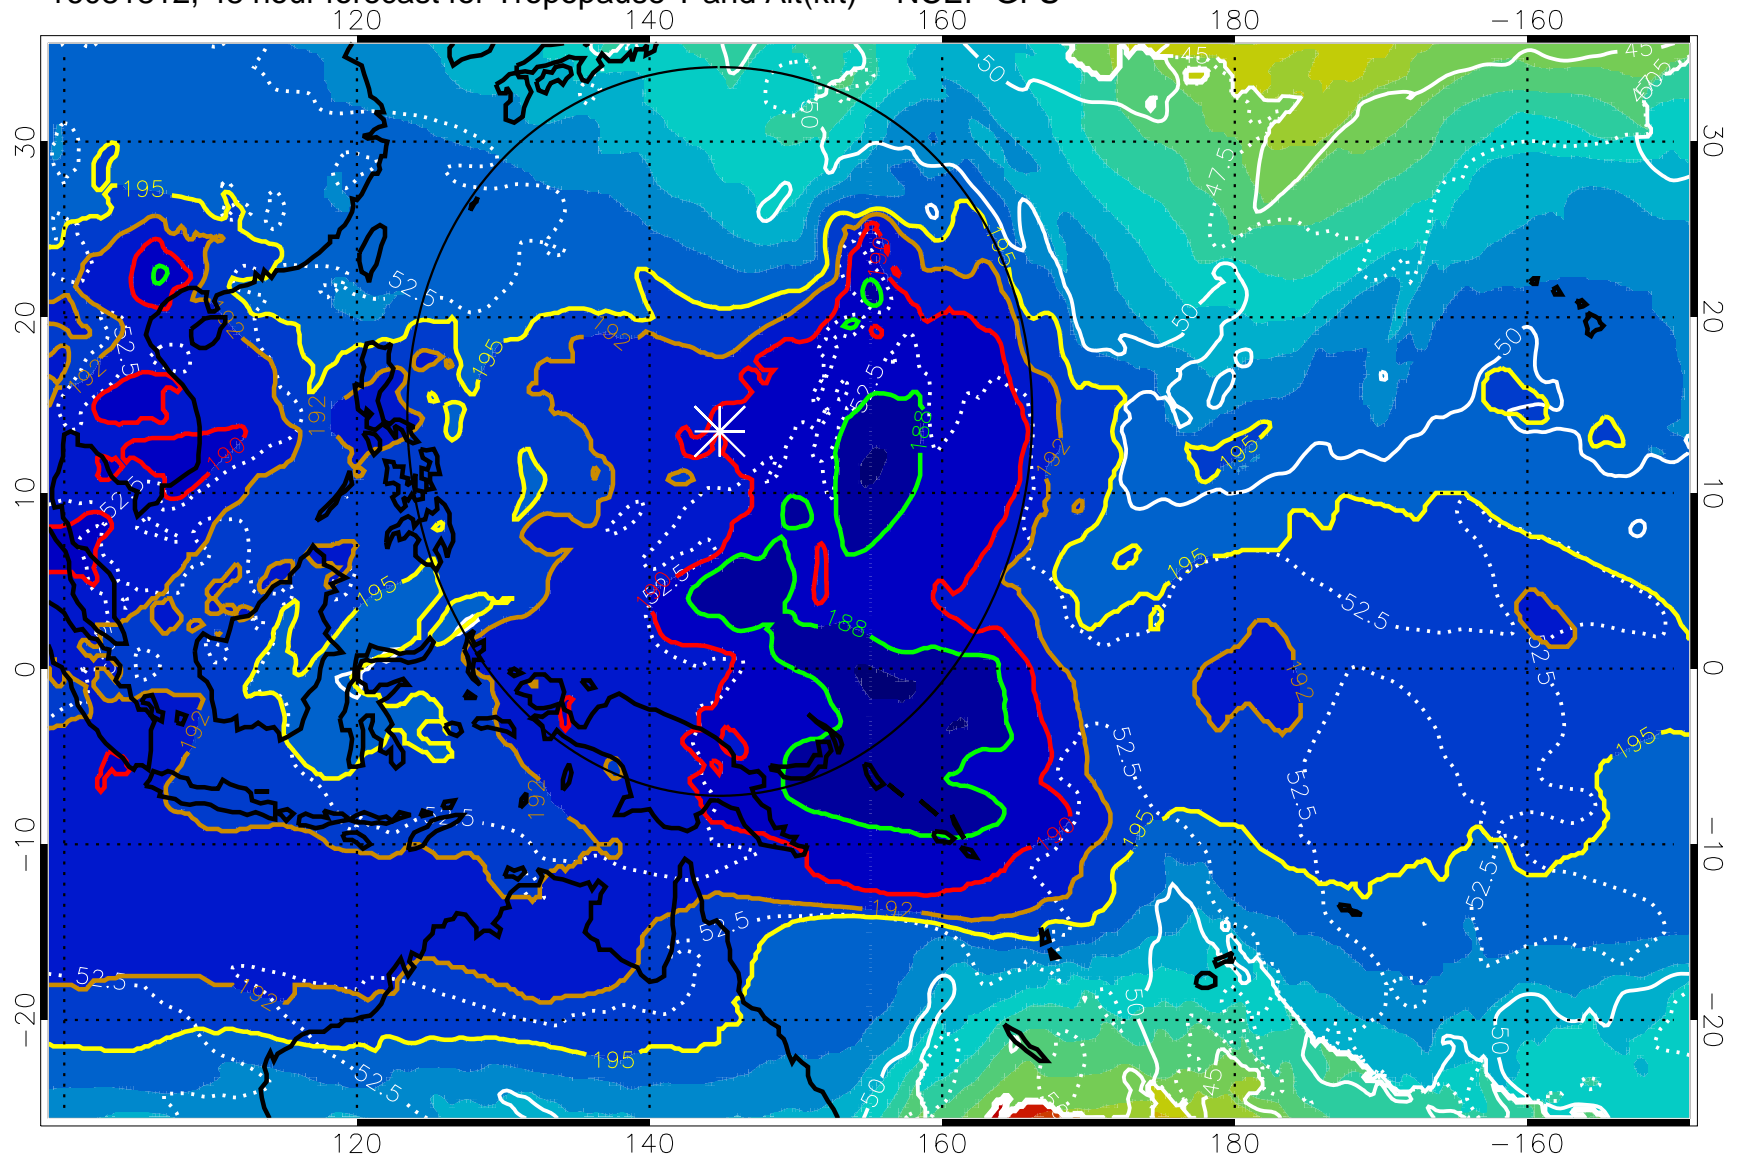

190 200 210 220 230

Tropopause T, K

Tropopause Altitude in kft (white)

192.5K Isotherm 195K Isotherm
187.5K Isotherm 190K Isotherm

Range ring of 2304 km

16081812, 48 hour forecast for Tropopause T and Alt(kft) -- NCEP GFS

190 200 210 220 230
Tropopause T, K

Tropopause Altitude in kft (white)

192.5K Isotherm 195K Isotherm
187.5K Isotherm 190K Isotherm

Range ring of 2304 km

16081818, 54 hour forecast for Tropopause T and Alt(kft) -- NCEP GFS