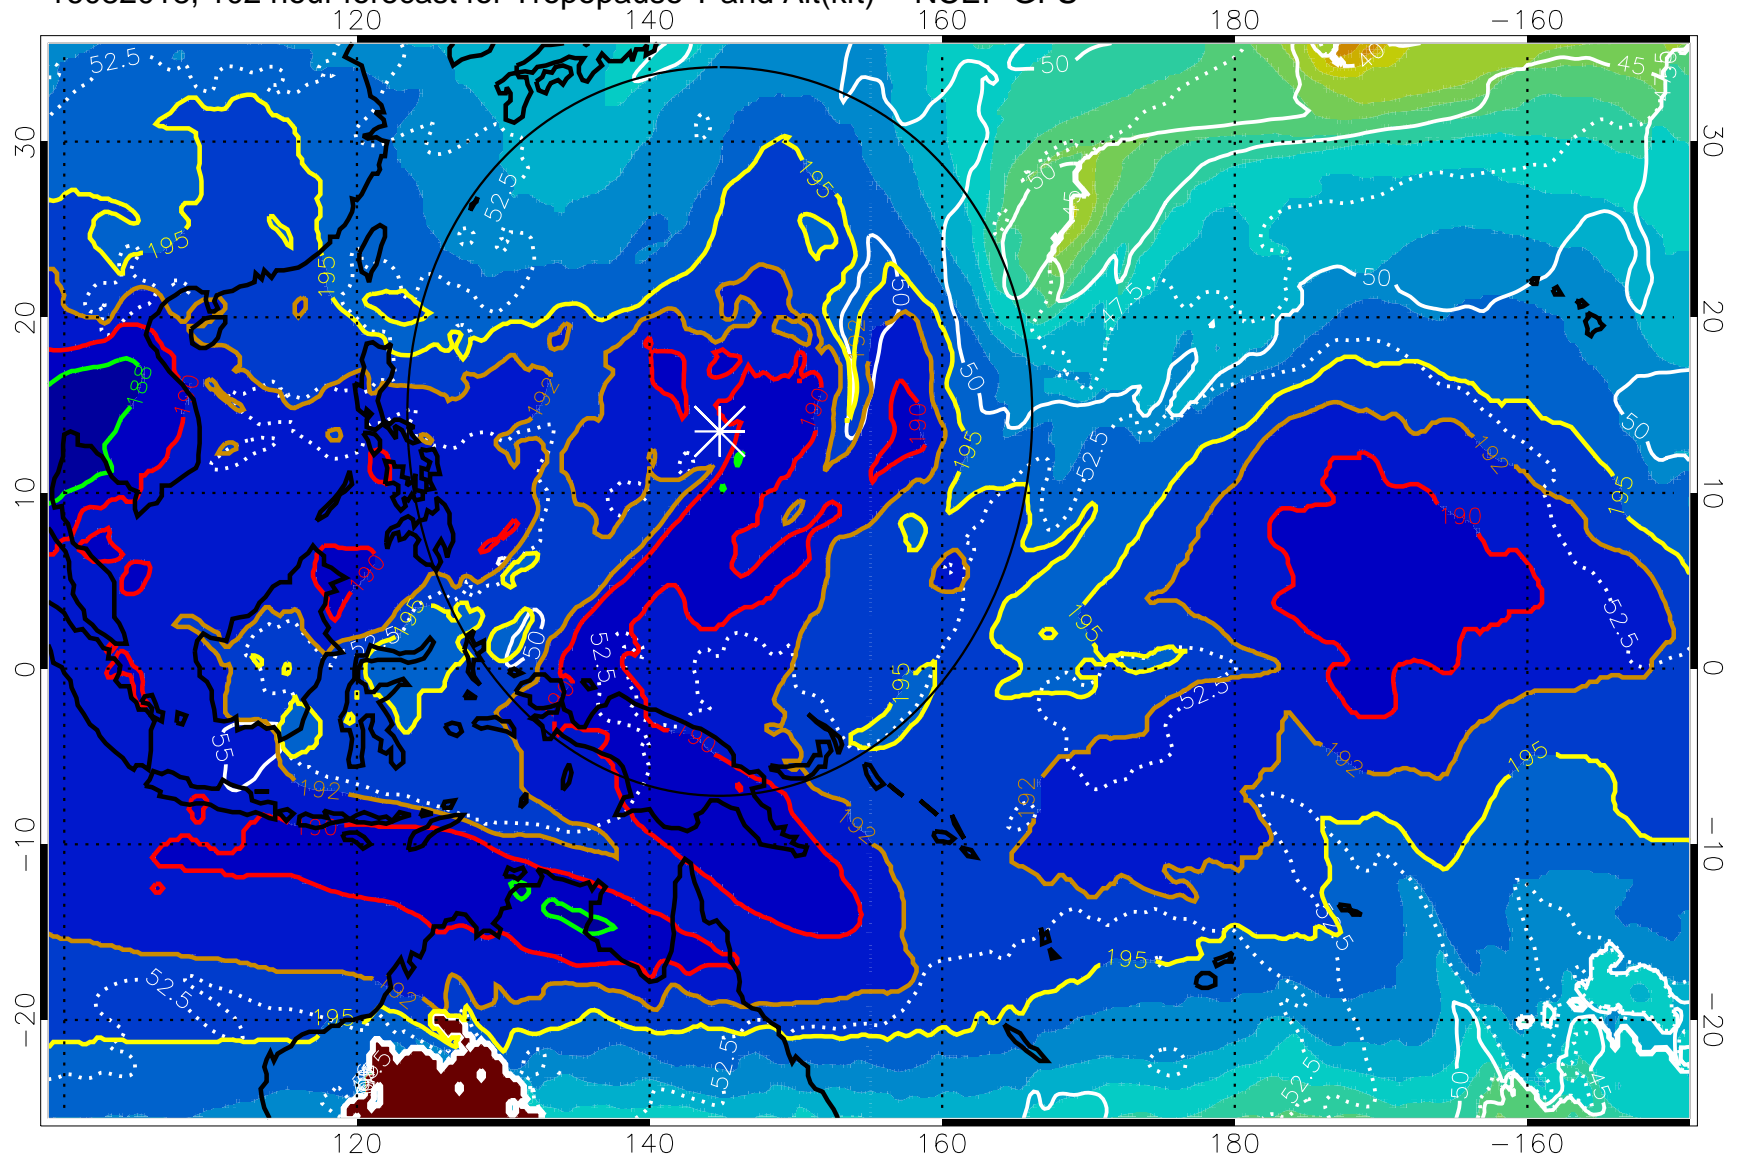

Tropopause T, K

Tropopause Altitude in kft (white)

192.5K Isotherm 195K Isotherm
187.5K Isotherm 190K Isotherm

Range ring of 2304 km

16082012, 96 hour forecast for Tropopause T and Alt(kft) -- NCEP GFS

190 200 210 220 230

Tropopause T, K

Tropopause Altitude in kft (white)

192.5K Isotherm 195K Isotherm
187.5K Isotherm 190K Isotherm

Range ring of 2304 km

16082018, 102 hour forecast for Tropopause T and Alt(kft) -- NCEP GFS

190 200 210 220 230
Tropopause T, K