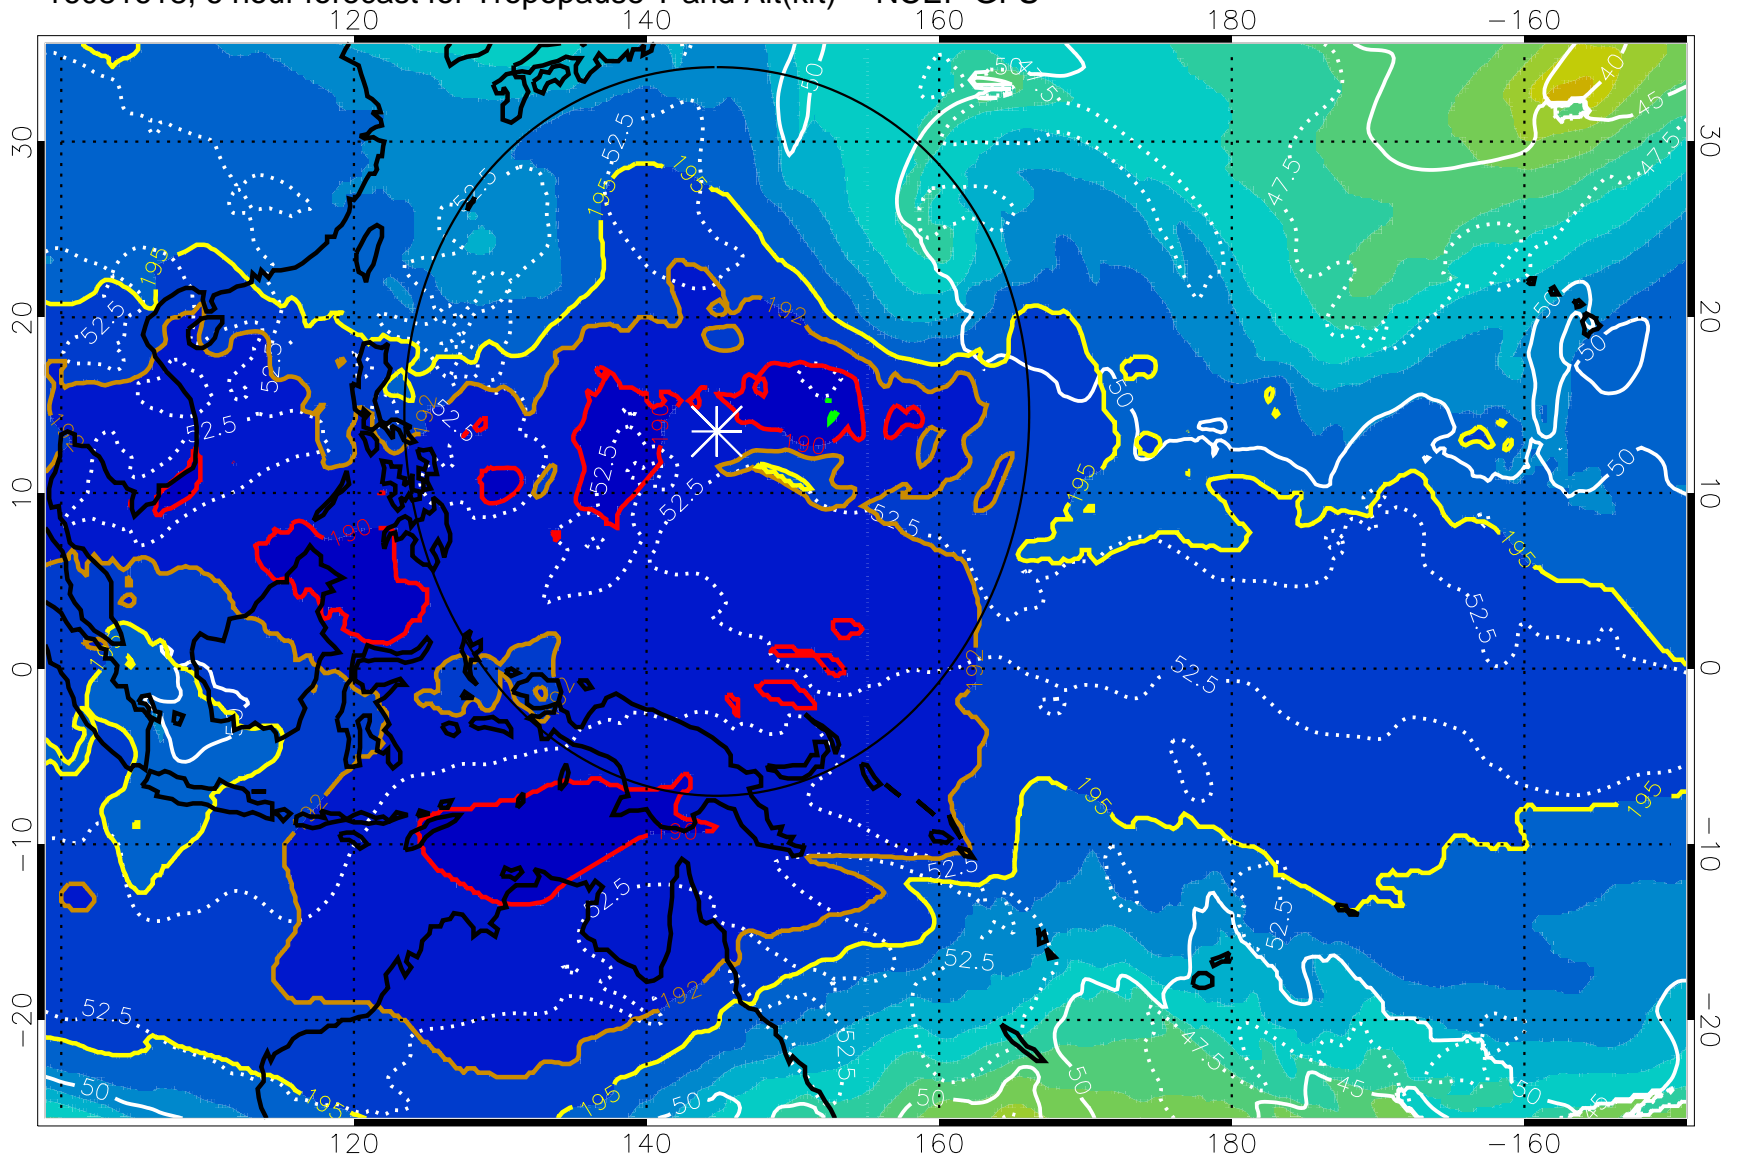

16081618, 6 hour forecast for Tropopause T and Alt(kft) -- NCEP GFS

190 200 210 220 230
Tropopause T, K

Tropopause Altitude in kft (white)

192.5K Isotherm 195K Isotherm
187.5K Isotherm 190K Isotherm

Range ring of 2304 km