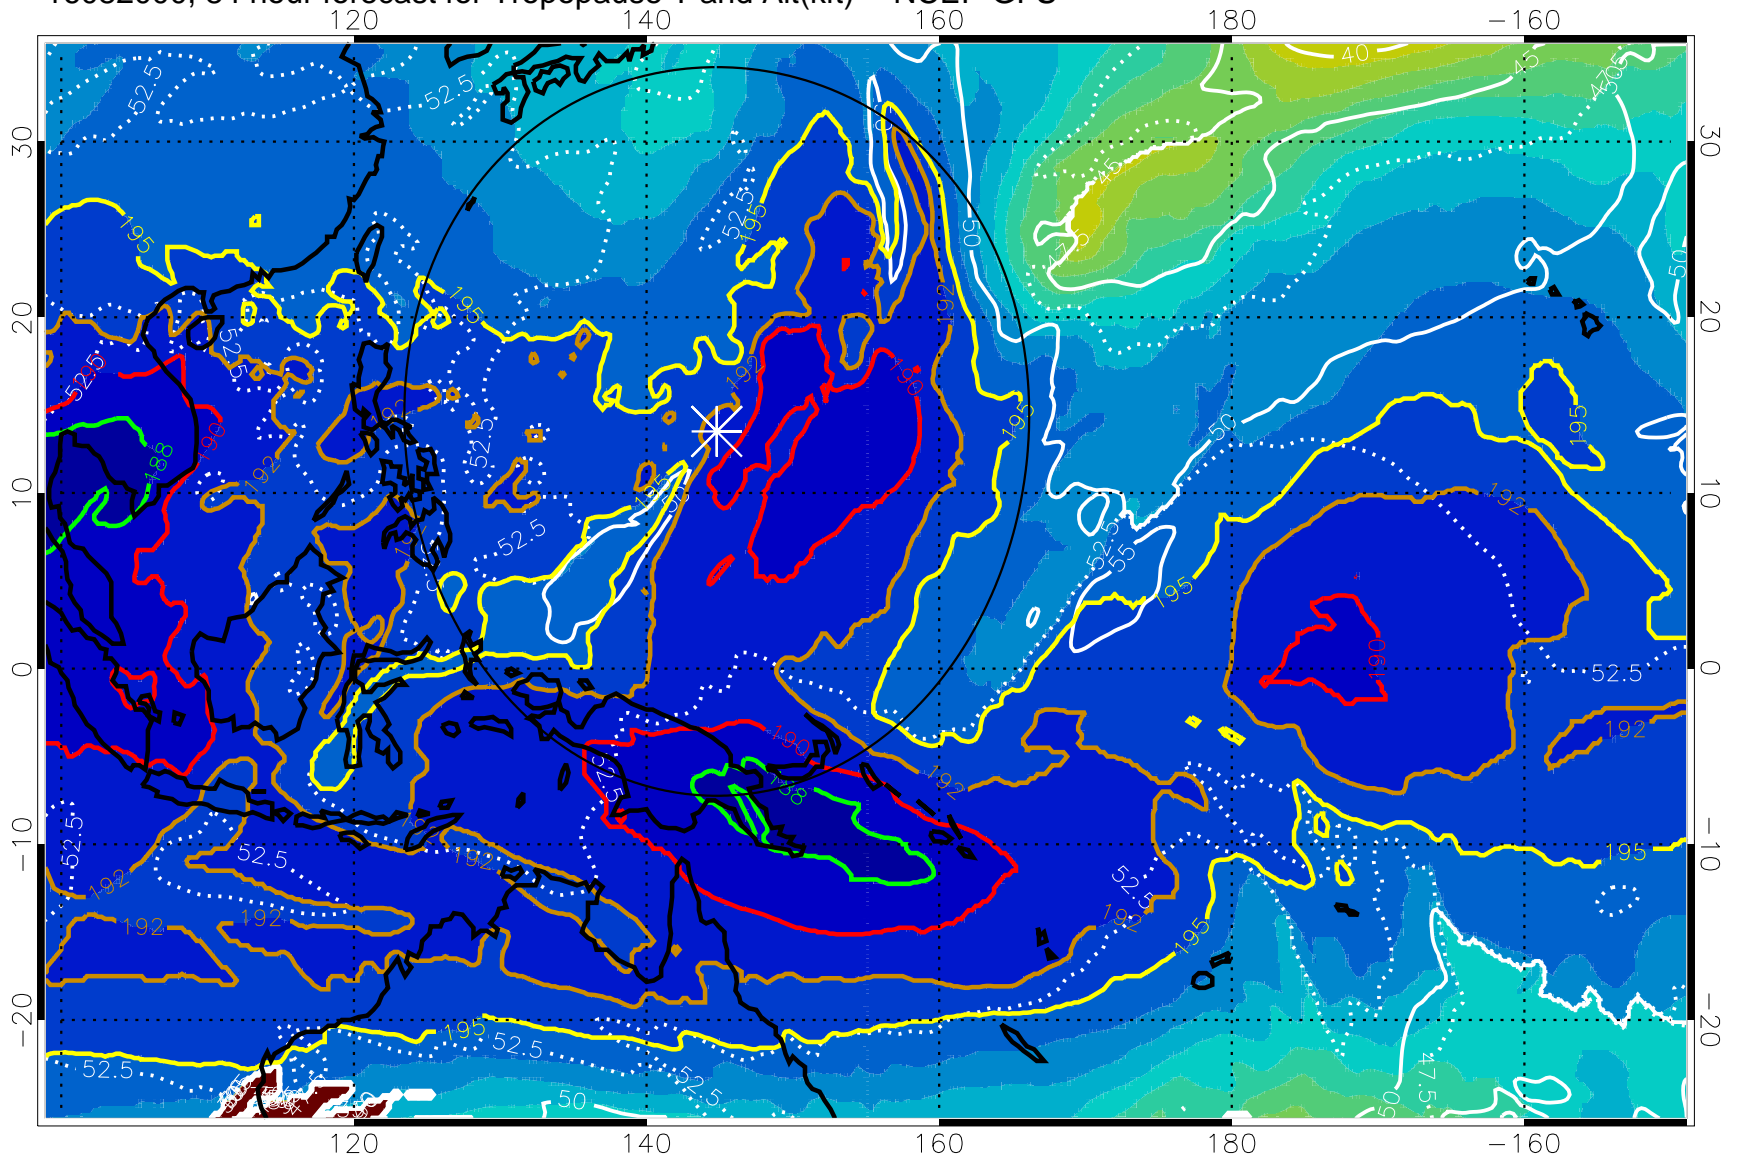

16082000, 84 hour forecast for Tropopause T and Alt(kft) -- NCEP GFS

190 200 210 220 230
Tropopause T, K

Tropopause Altitude in kft (white)

192.5K Isotherm 195K Isotherm
187.5K Isotherm 190K Isotherm

Range ring of 2304 km