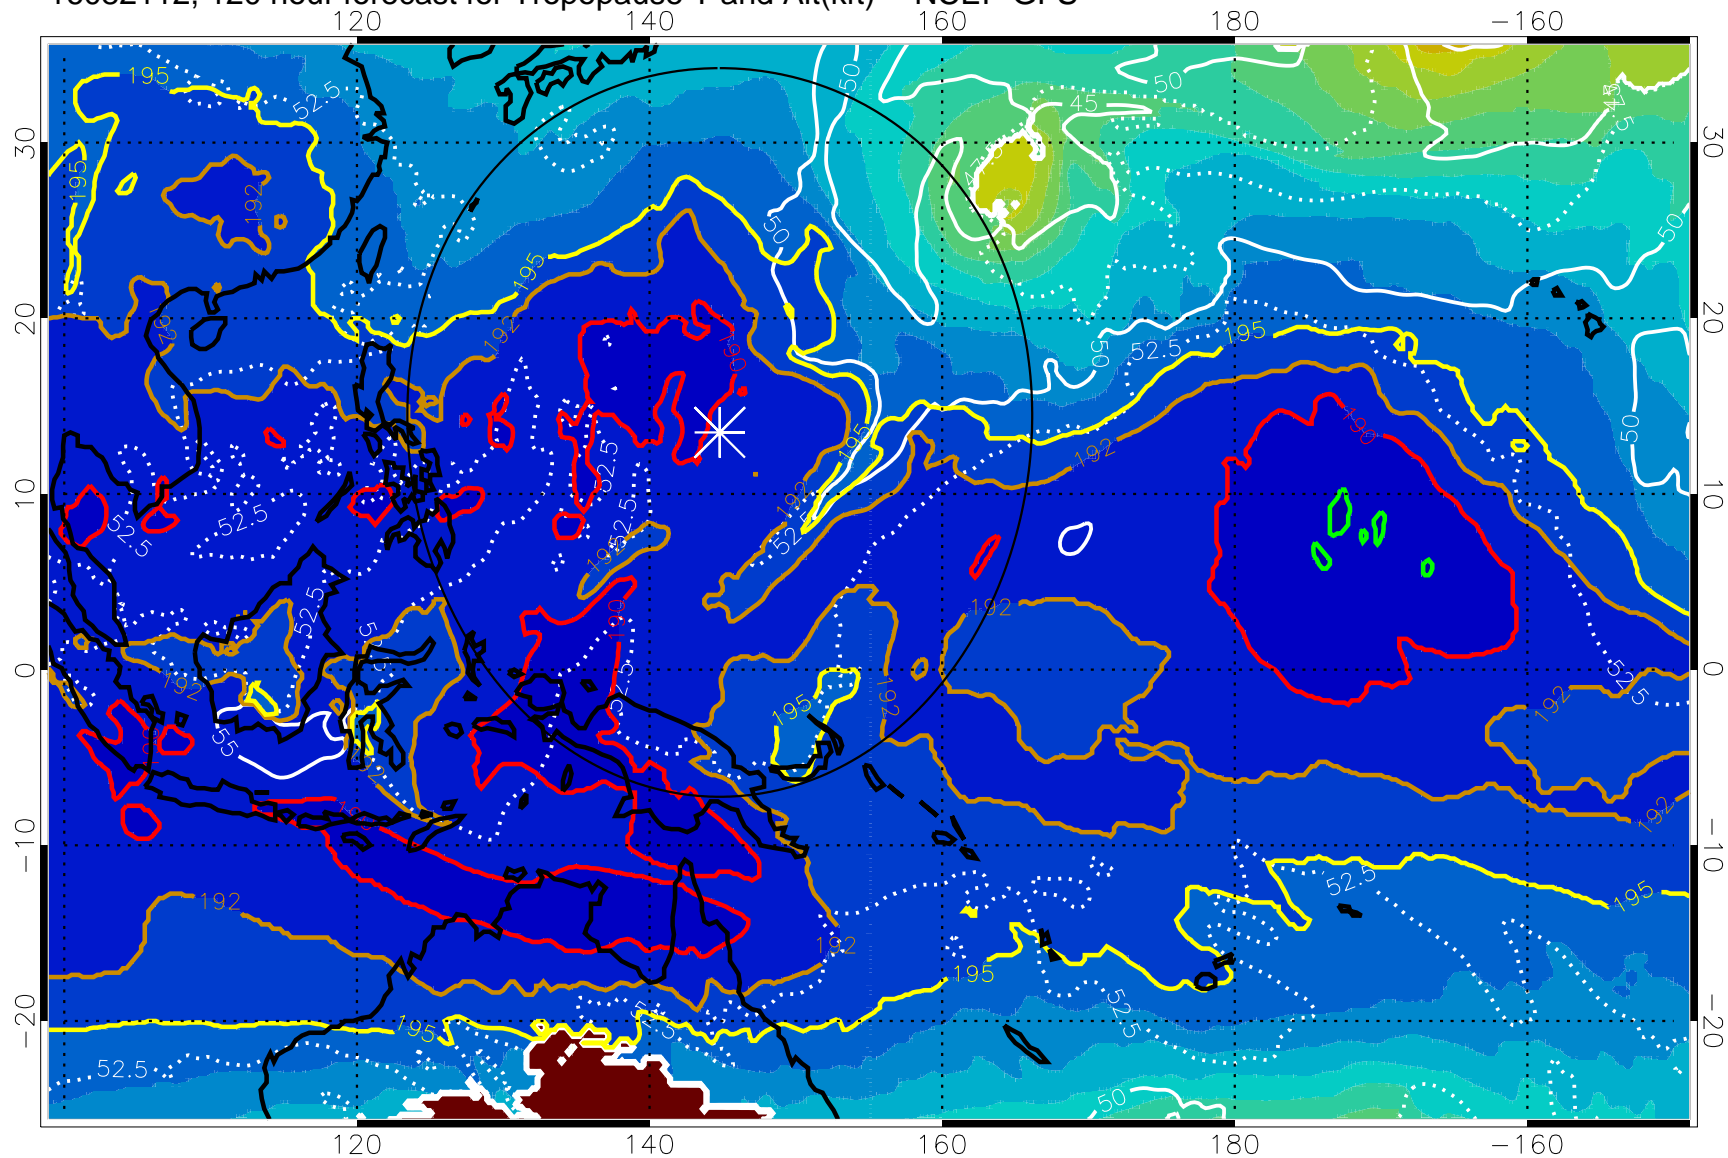

Tropopause T, K

Tropopause Altitude in kft (white)

192.5K Isotherm 195K Isotherm
187.5K Isotherm 190K Isotherm

Range ring of 2304 km

16082106, 114 hour forecast for Tropopause T and Alt(kft) -- NCEP GFS

190 200 210 220 230
Tropopause T, K

Tropopause Altitude in kft (white)

192.5K Isotherm 195K Isotherm
187.5K Isotherm 190K Isotherm

Range ring of 2304 km

16082112, 120 hour forecast for Tropopause T and Alt(kft) -- NCEP GFS

190 200 210 220 230