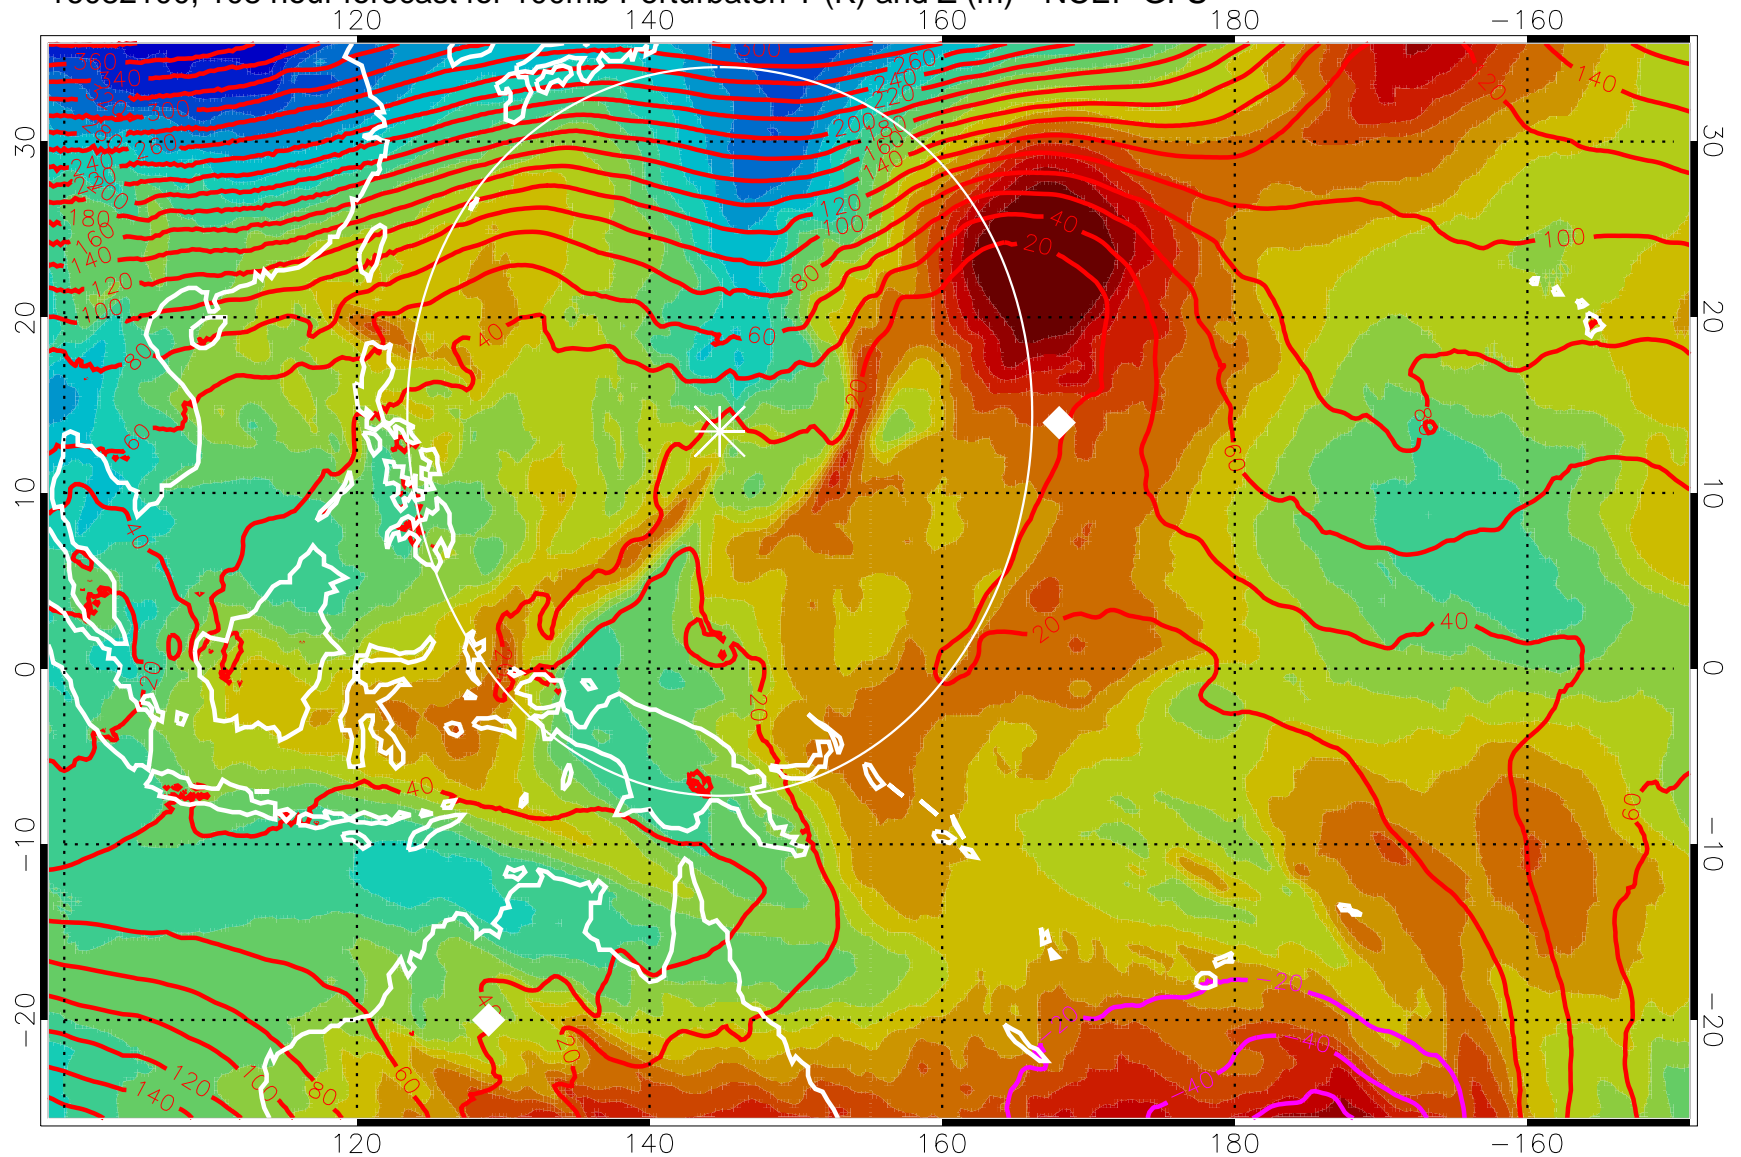

16082100, 108 hour forecast for 100mb Perturbaton T (K) and Z (m)-- NCEP GFS

Contours are 100 mbar Z perturbation (m)
Positive Z Contours
Negative Z Contours
Diamonds-mean pos. of anticyclones

Range ring of 2304 km