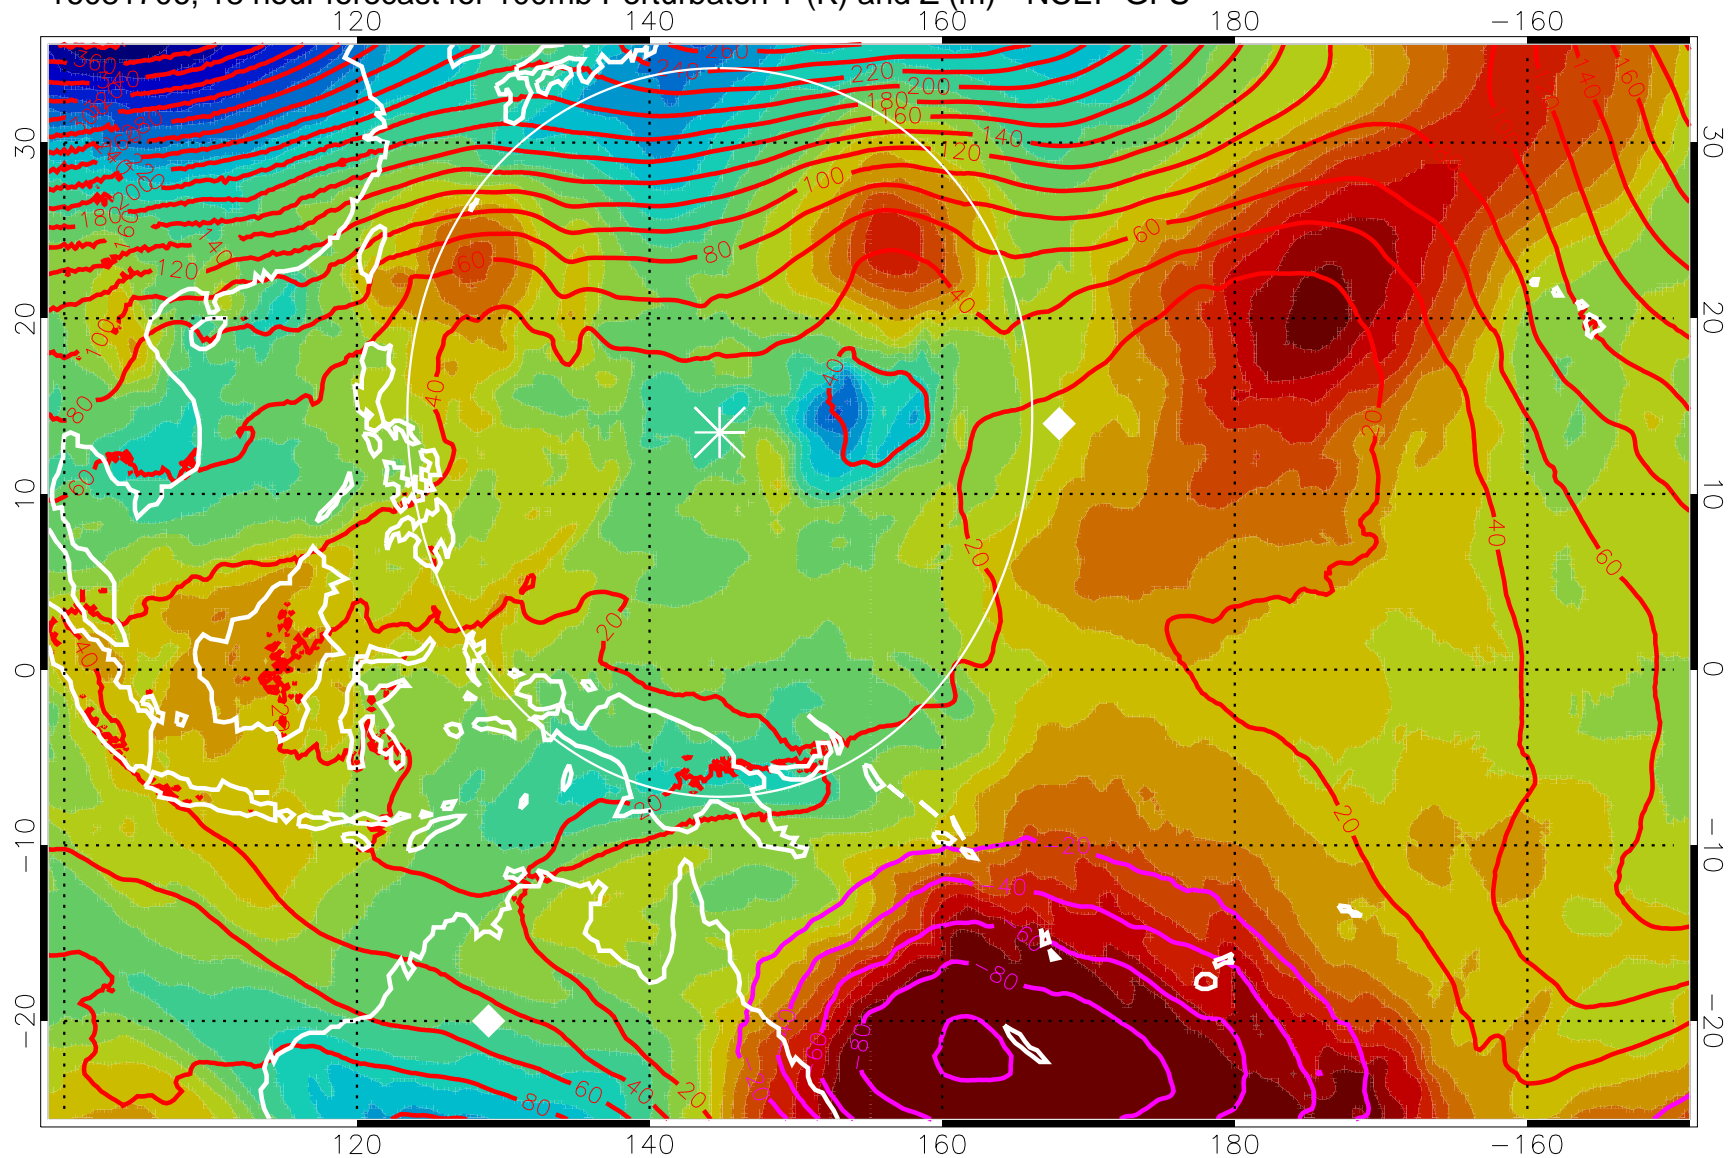

16081706, 18 hour forecast for 100mb Perturbaton T (K) and Z (m)-- NCEP GFS

Contours are 100 mbar Z perturbation (m)
Positive Z Contours
Negative Z Contours
Diamonds-mean pos. of anticyclones

Range ring of 2304 km