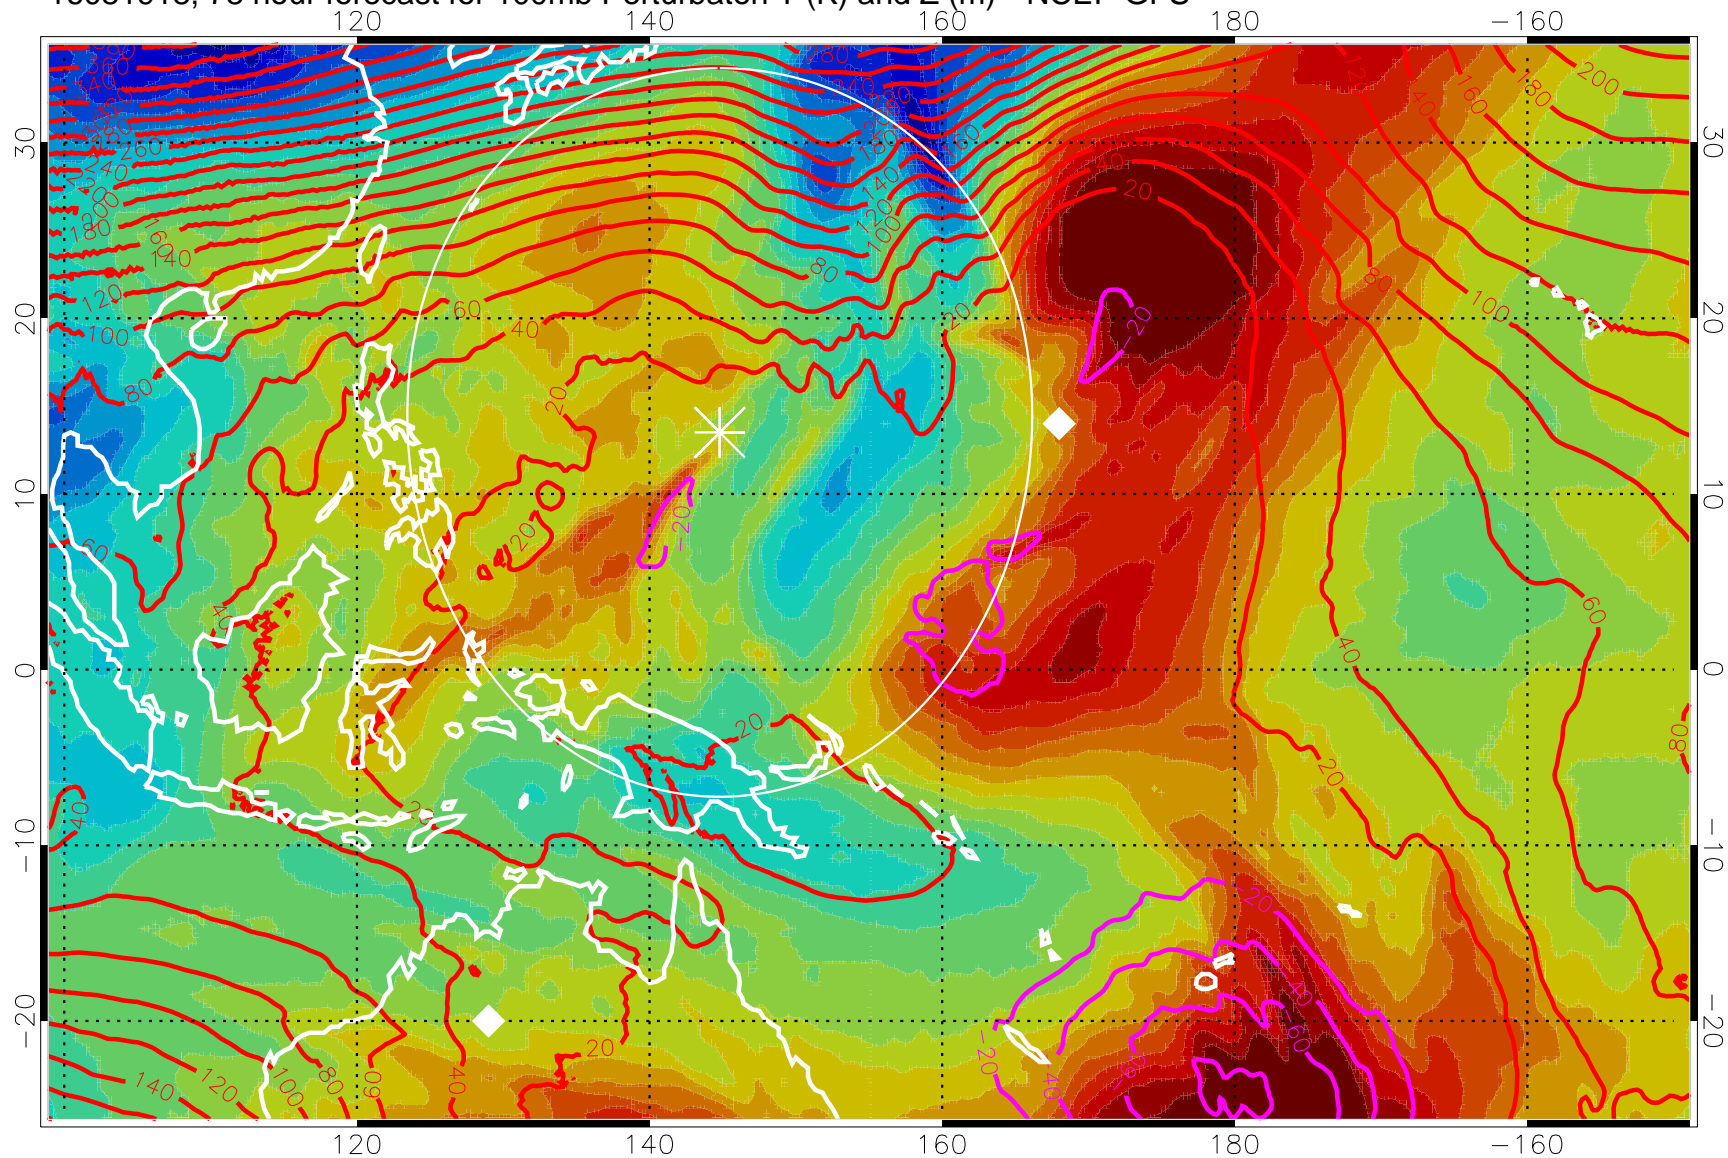

16081918, 78 hour forecast for 100mb Perturbaton T (K) and Z (m)-- NCEP GFS

Contours are 100 mbar Z perturbation (m)
Positive Z Contours
Negative Z Contours
Diamonds-mean pos. of anticyclones

Range ring of 2304 km