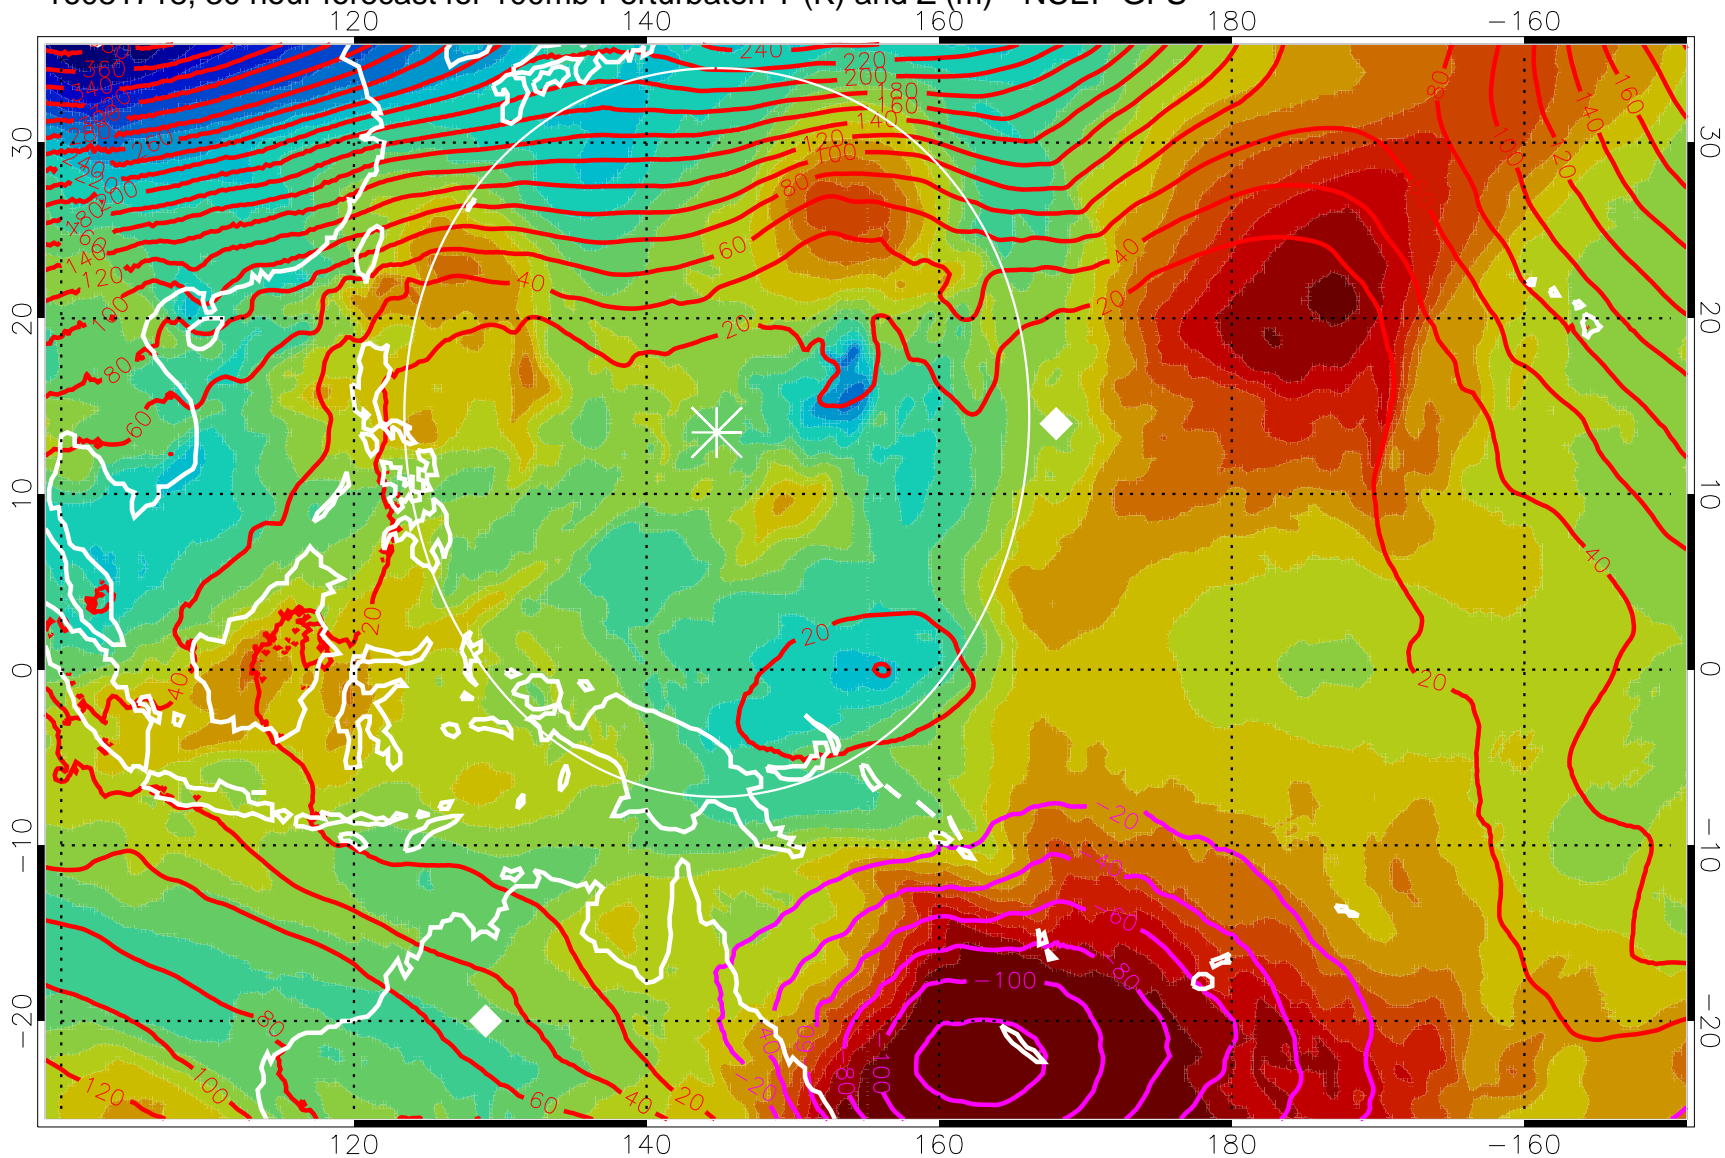

16081718, 30 hour forecast for 100mb Perturbaton T (K) and Z (m)-- NCEP GFS

Contours are 100 mbar Z perturbation (m)
Positive Z Contours
Negative Z Contours
Diamonds-mean pos. of anticyclones

Range ring of 2304 km