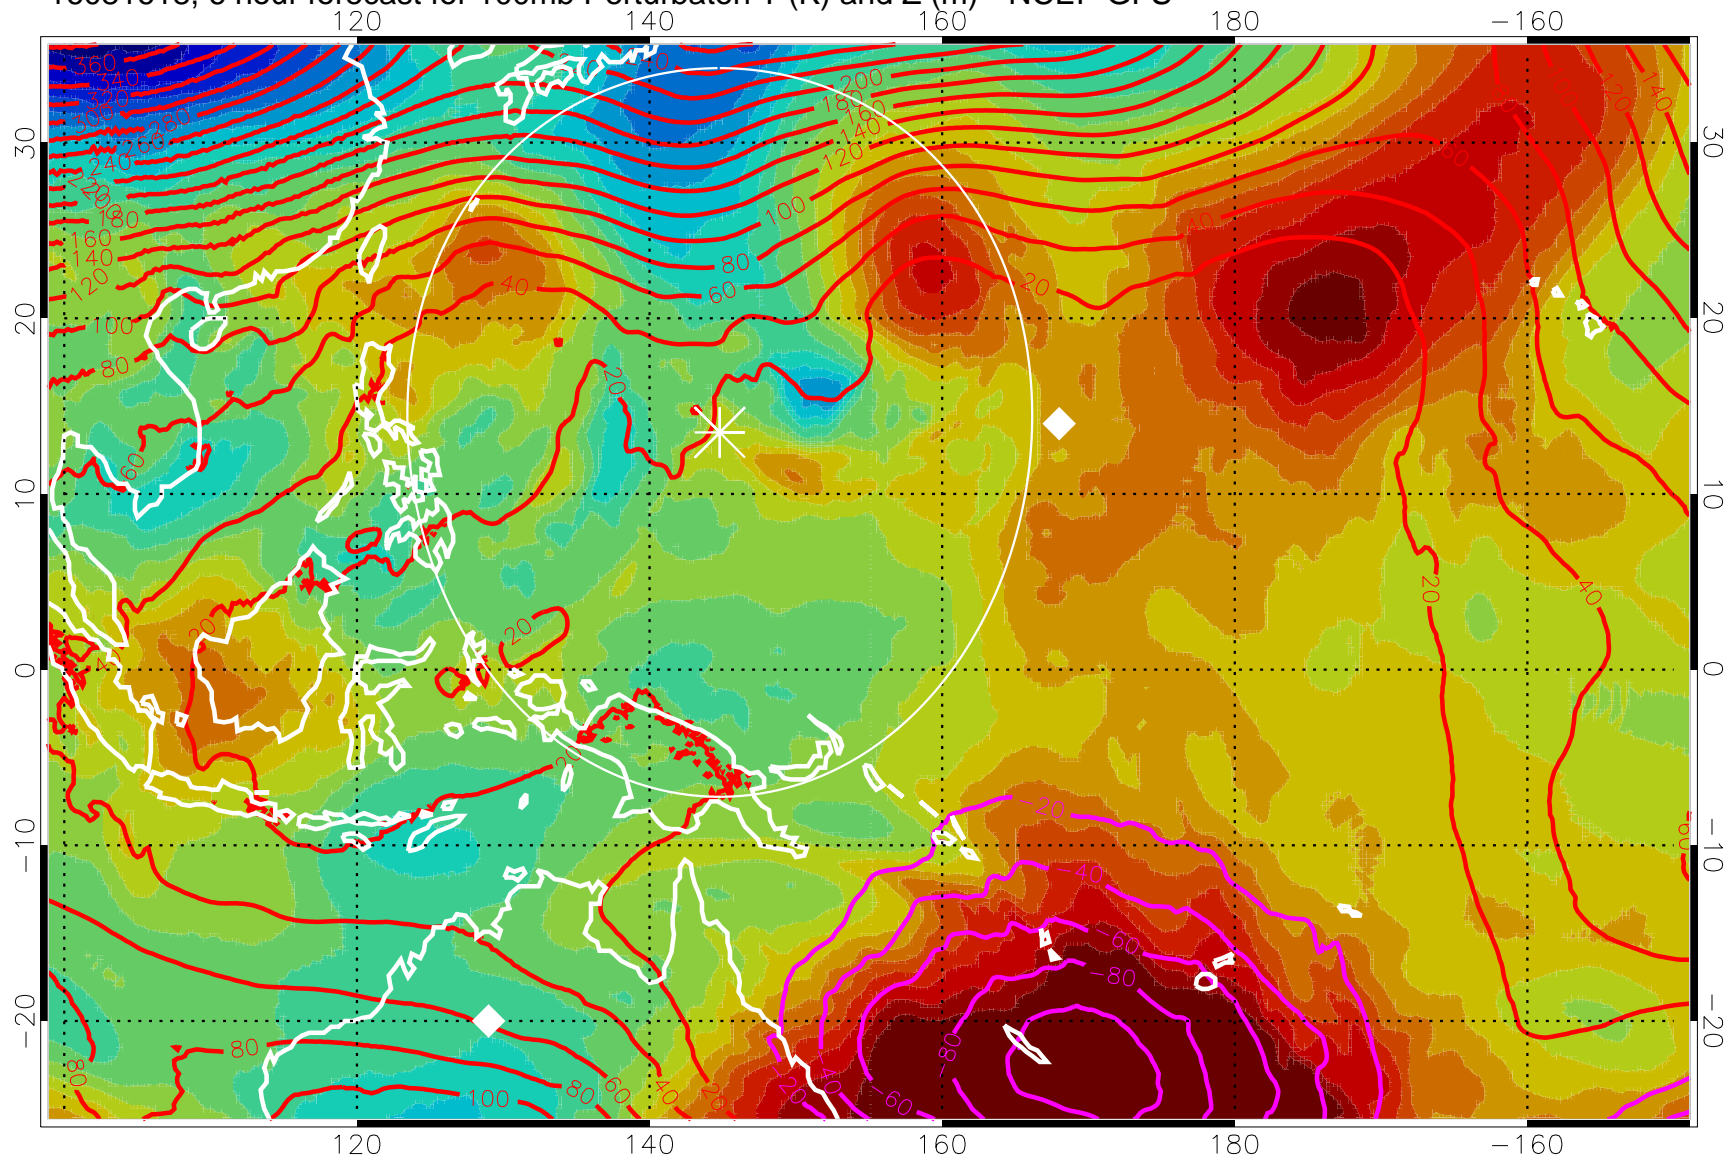

16081618, 6 hour forecast for 100mb Perturbaton T (K) and Z (m)-- NCEP GFS

Contours are 100 mbar Z perturbation (m)
Positive Z Contours
Negative Z Contours
Diamonds-mean pos. of anticyclones

Range ring of 2304 km