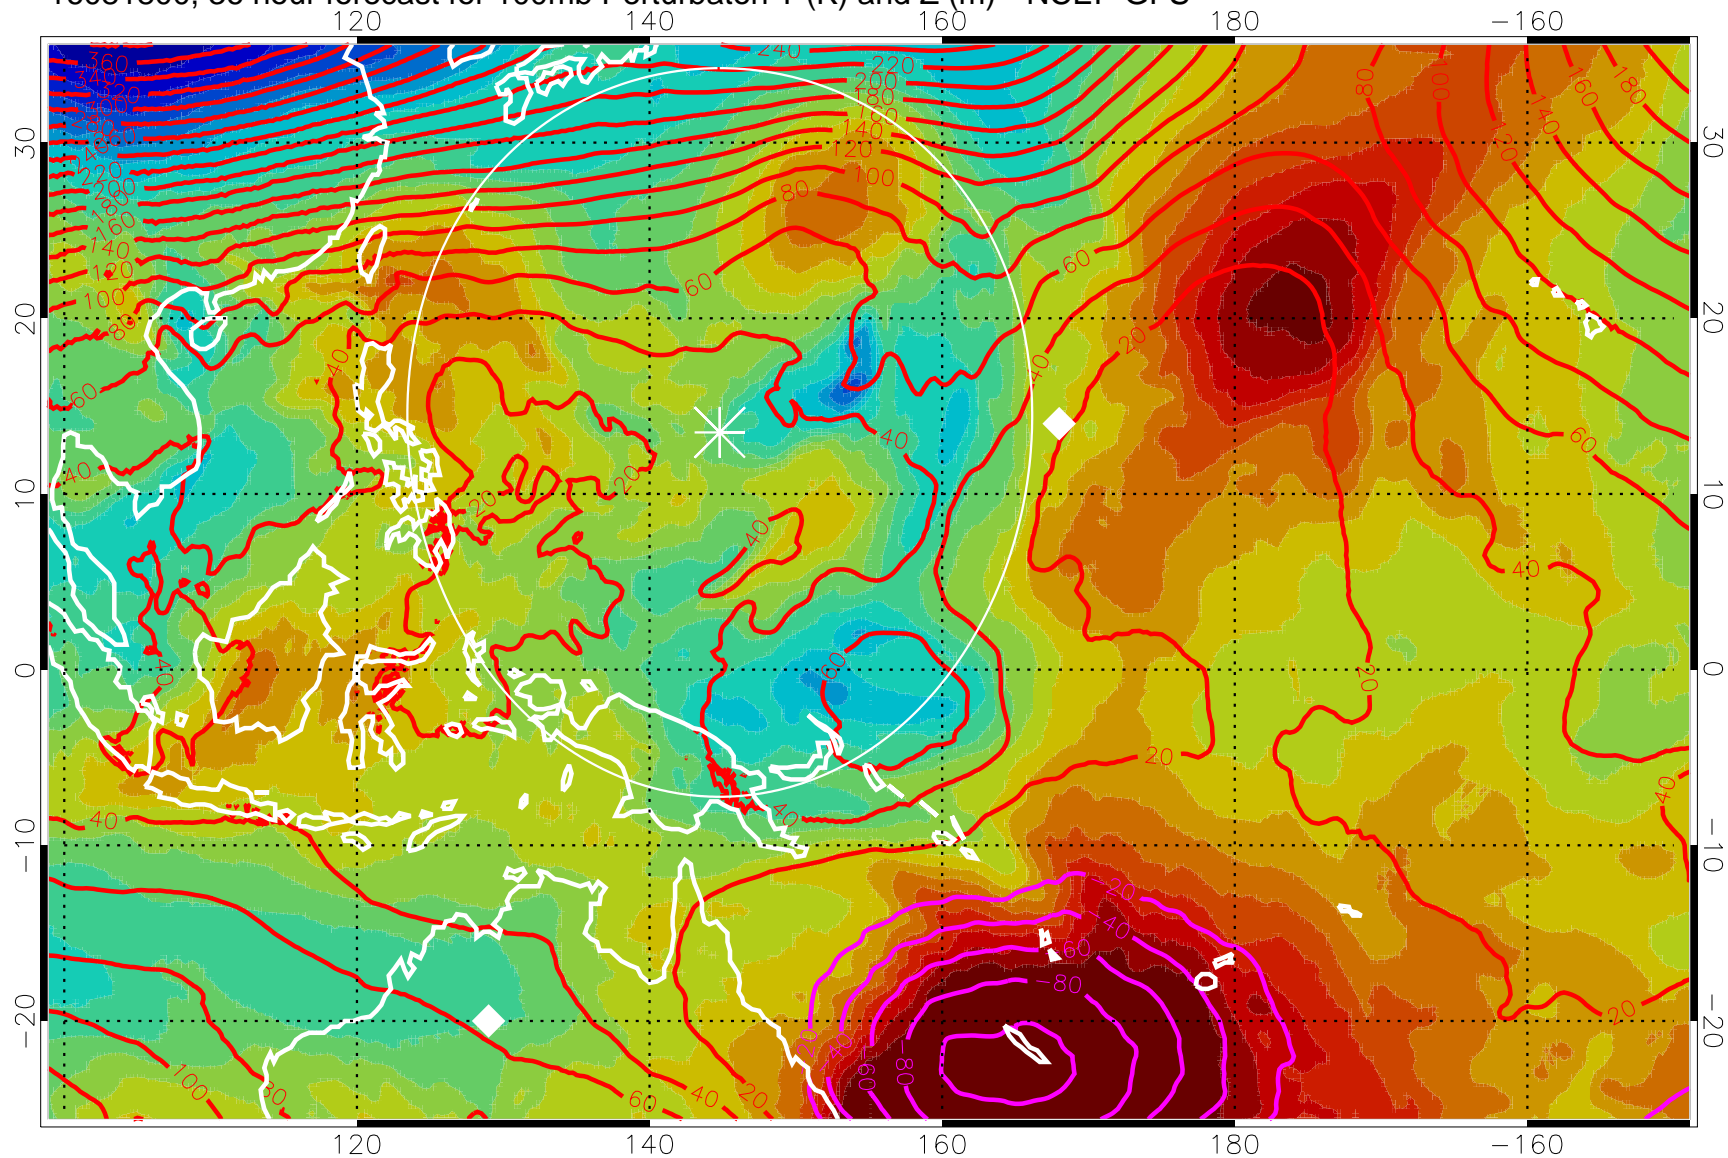

16081800, 36 hour forecast for 100mb Perturbaton T (K) and Z (m)-- NCEP GFS

Contours are 100 mbar Z perturbation (m)
Positive Z Contours
Negative Z Contours
Diamonds-mean pos. of anticyclones

Range ring of 2304 km