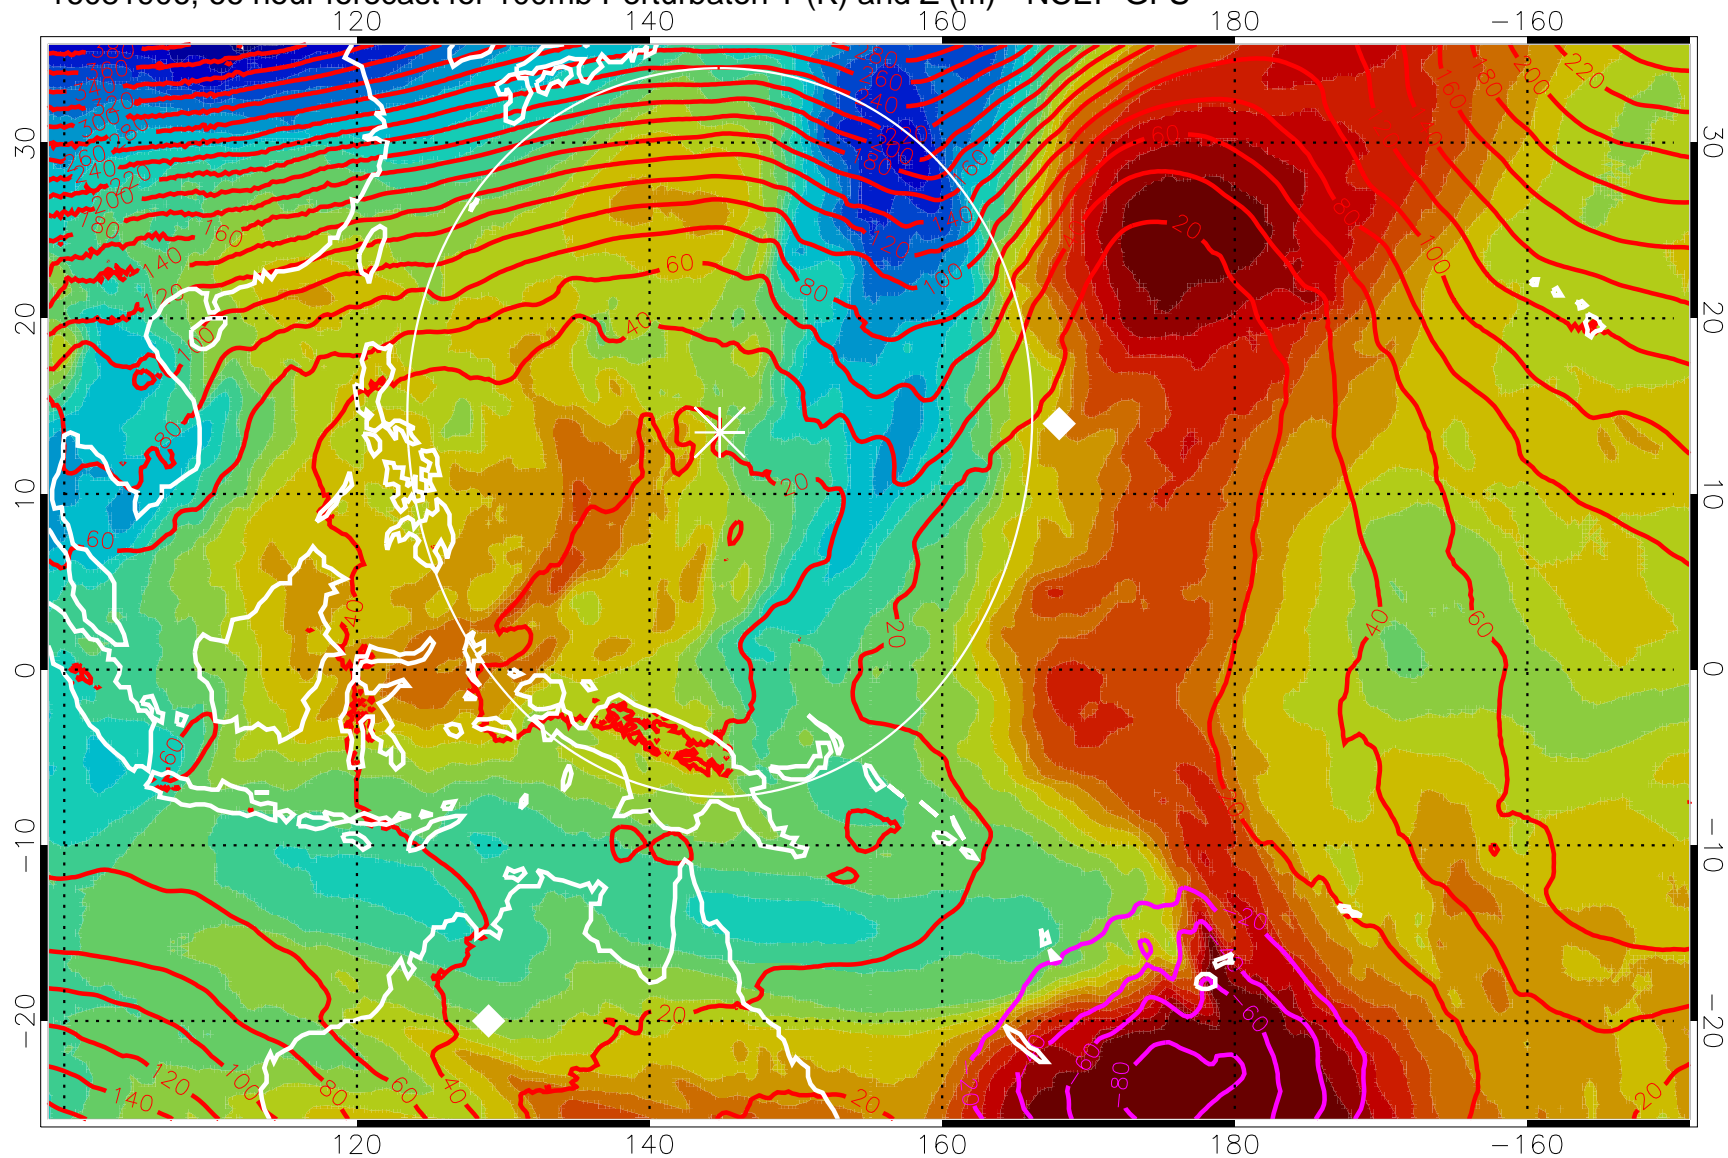

16081906, 66 hour forecast for 100mb Perturbaton T (K) and Z (m)-- NCEP GFS

Contours are 100 mbar Z perturbation (m)
Positive Z Contours
Negative Z Contours
Diamonds-mean pos. of anticyclones

Range ring of 2304 km