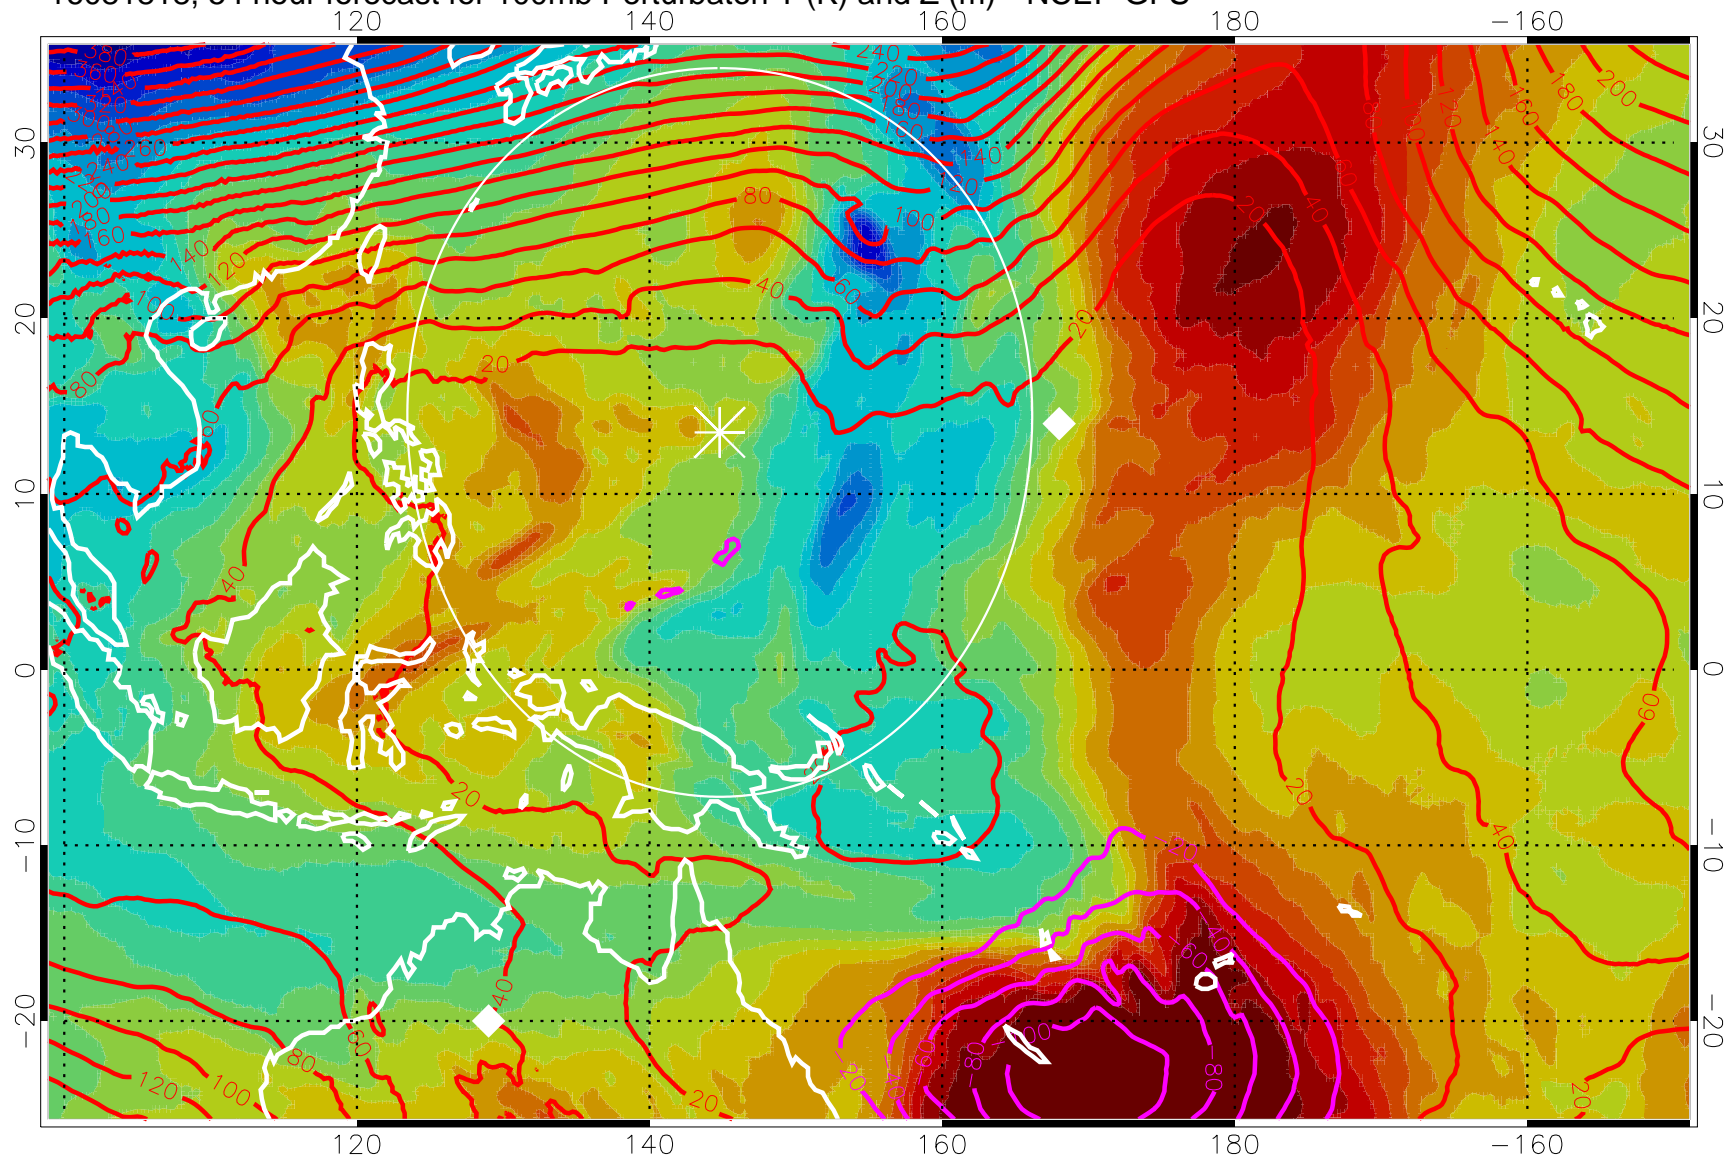

16081818, 54 hour forecast for 100mb Perturbaton T (K) and Z (m)-- NCEP GFS

Contours are 100 mbar Z perturbation (m)
Positive Z Contours
Negative Z Contours
Diamonds-mean pos. of anticyclones

Range ring of 2304 km