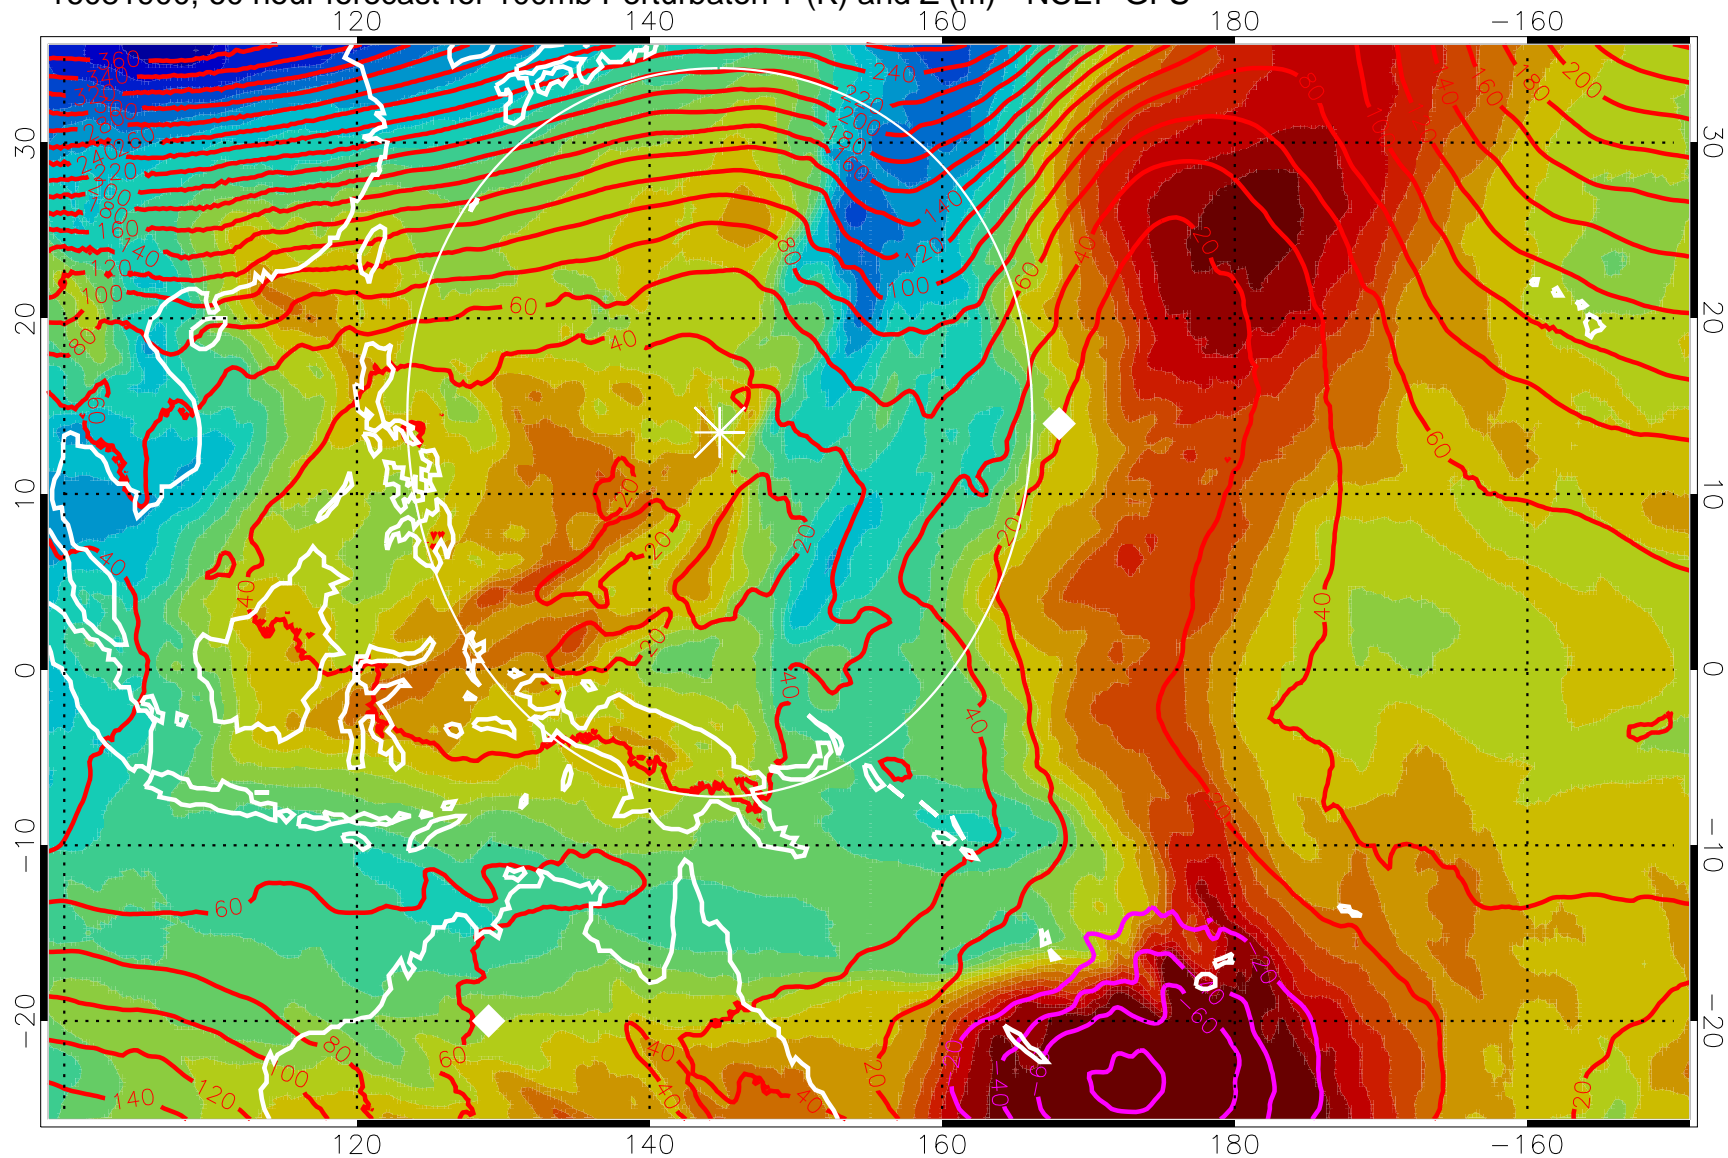

16081900, 60 hour forecast for 100mb Perturbaton T (K) and Z (m)-- NCEP GFS

Contours are 100 mbar Z perturbation (m)
Positive Z Contours
Negative Z Contours
Diamonds-mean pos. of anticyclones

Range ring of 2304 km