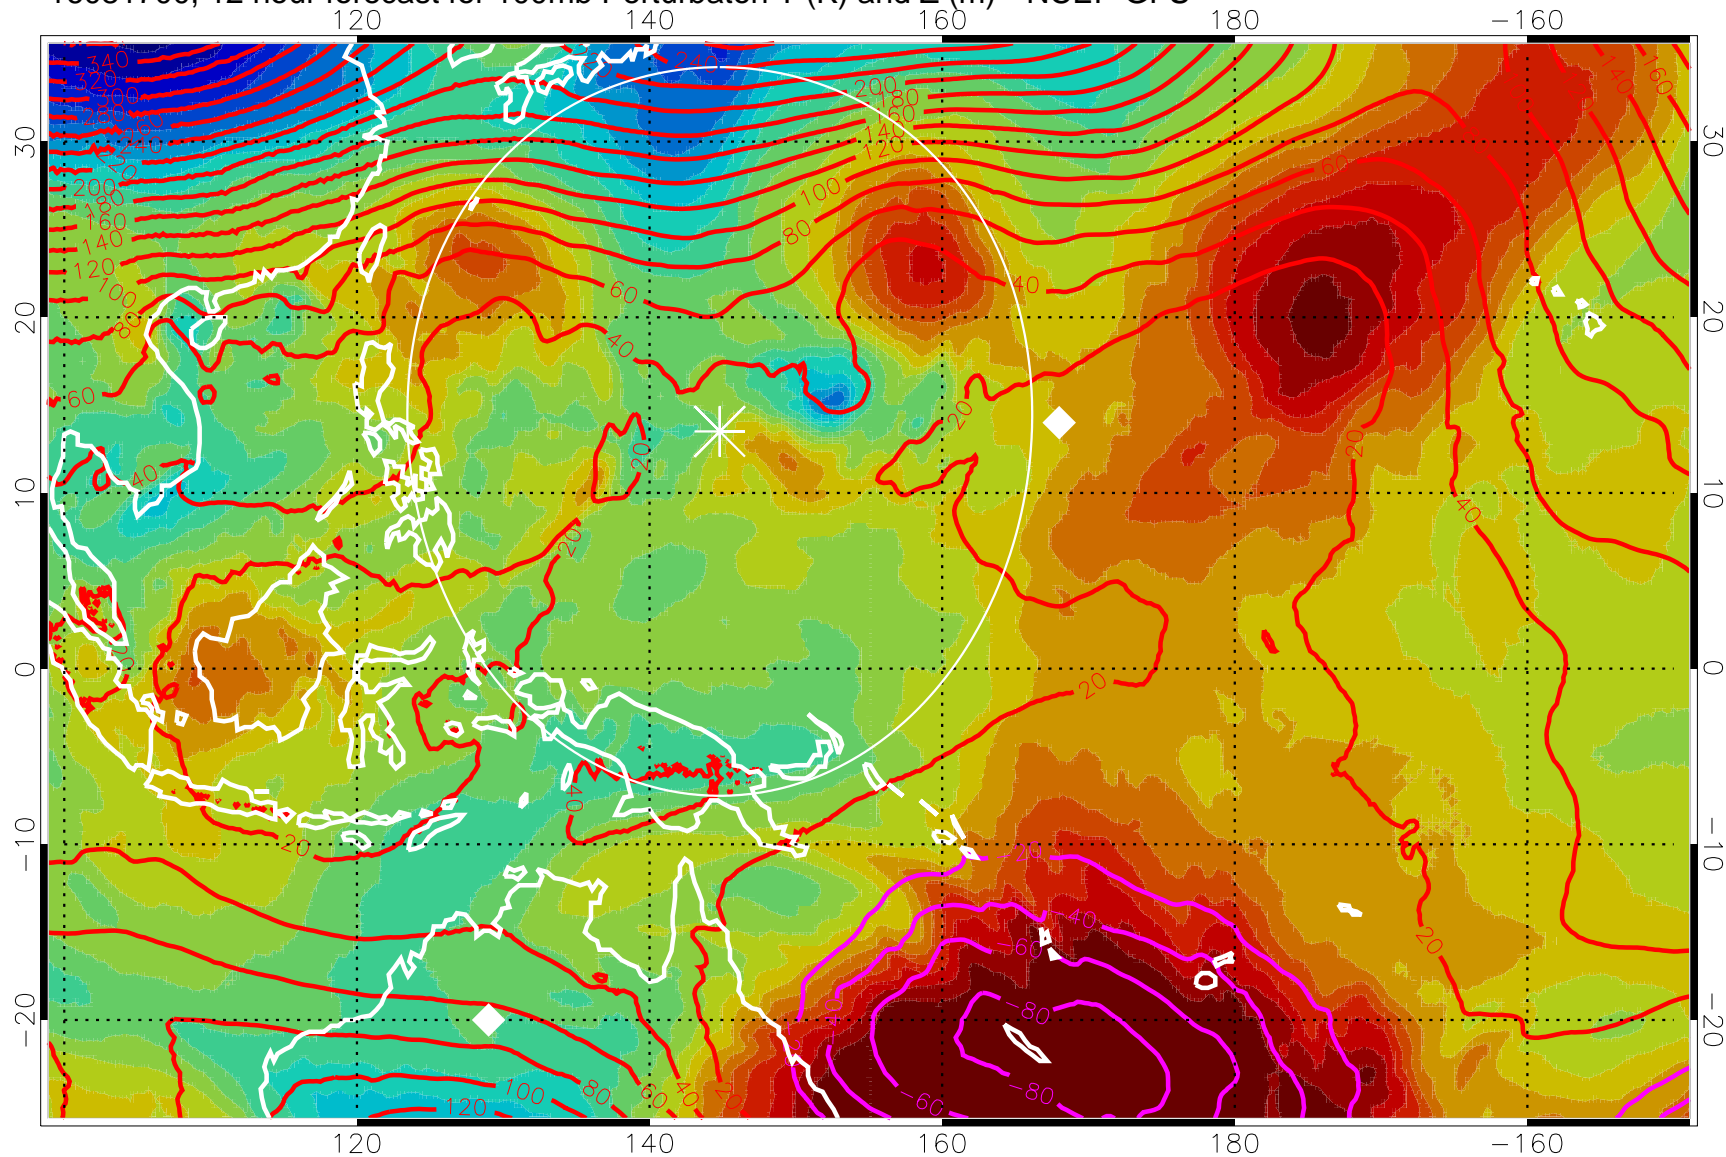

16081700, 12 hour forecast for 100mb Perturbaton T (K) and Z (m)-- NCEP GFS

Contours are 100 mbar Z perturbation (m)
Positive Z Contours
Negative Z Contours
Diamonds-mean pos. of anticyclones

Range ring of 2304 km