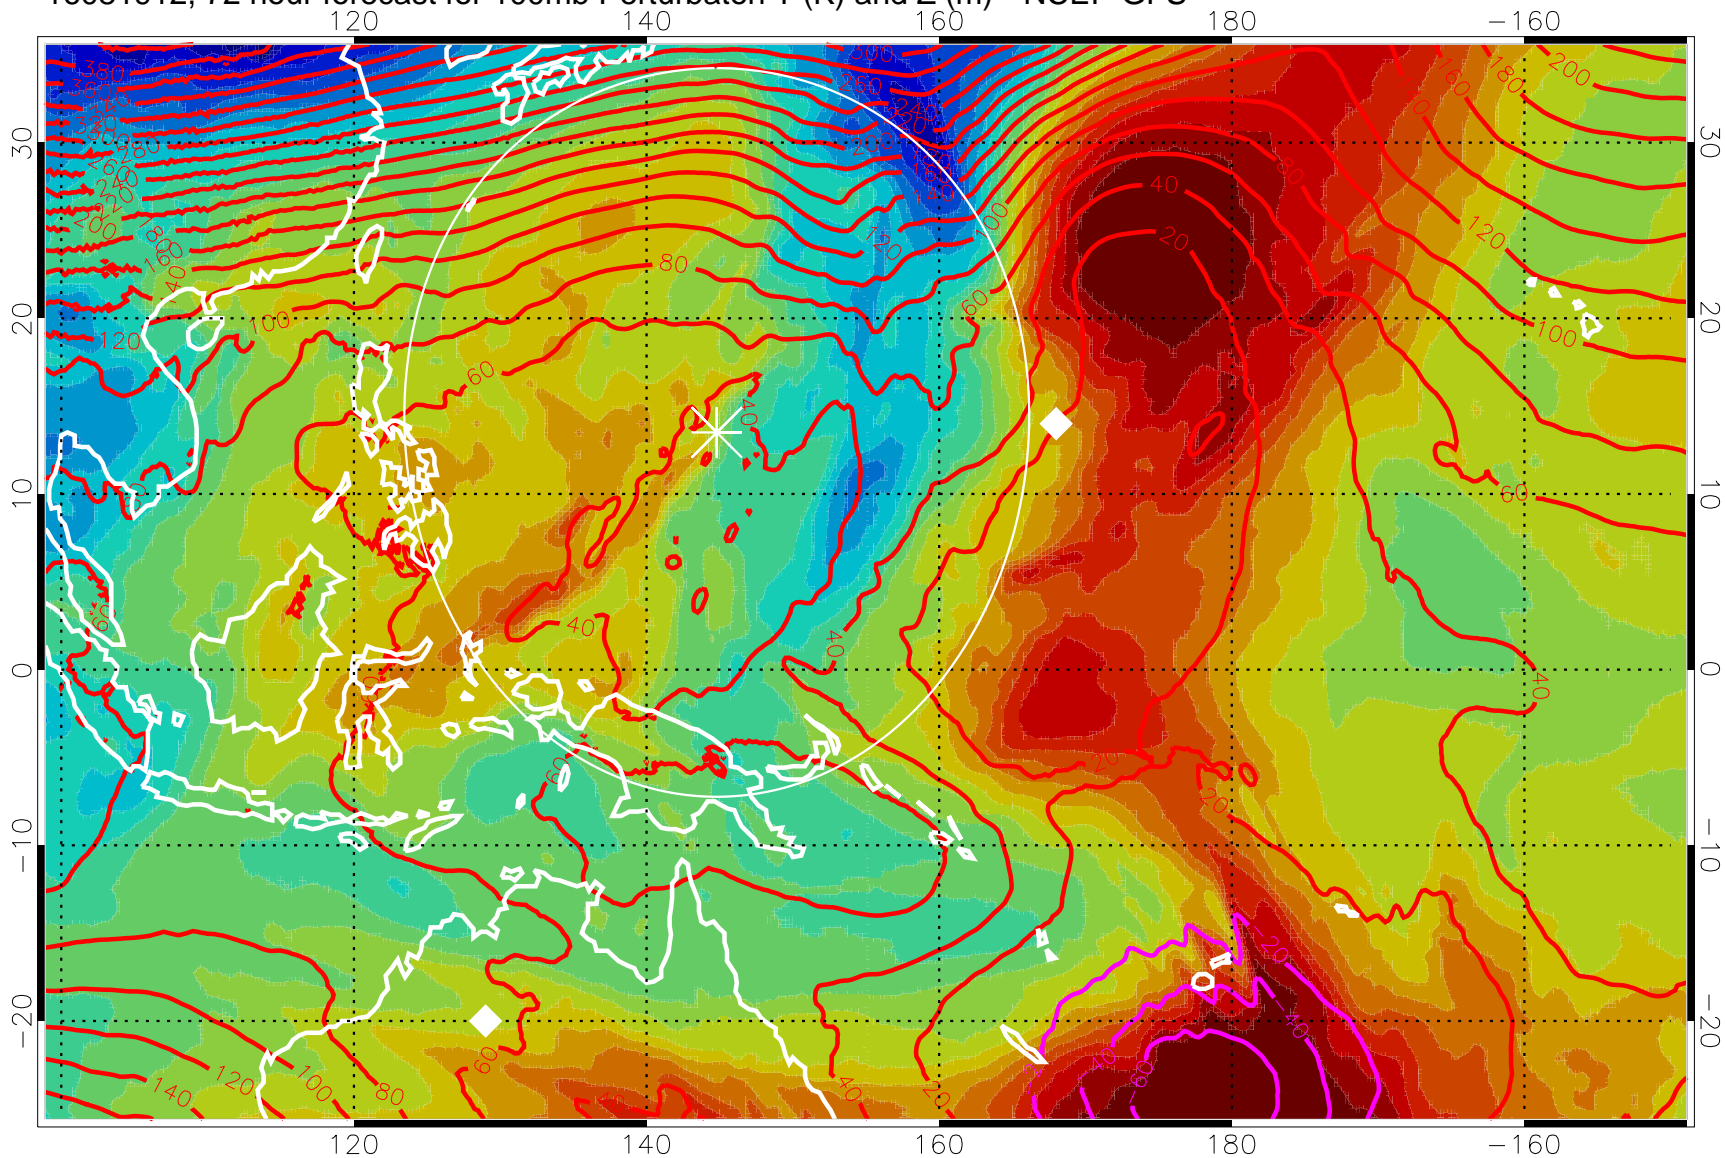

16081912, 72 hour forecast for 100mb Perturbaton T (K) and Z (m)-- NCEP GFS

Contours are 100 mbar Z perturbation (m)
Positive Z Contours
Negative Z Contours
Diamonds-mean pos. of anticyclones

Range ring of 2304 km