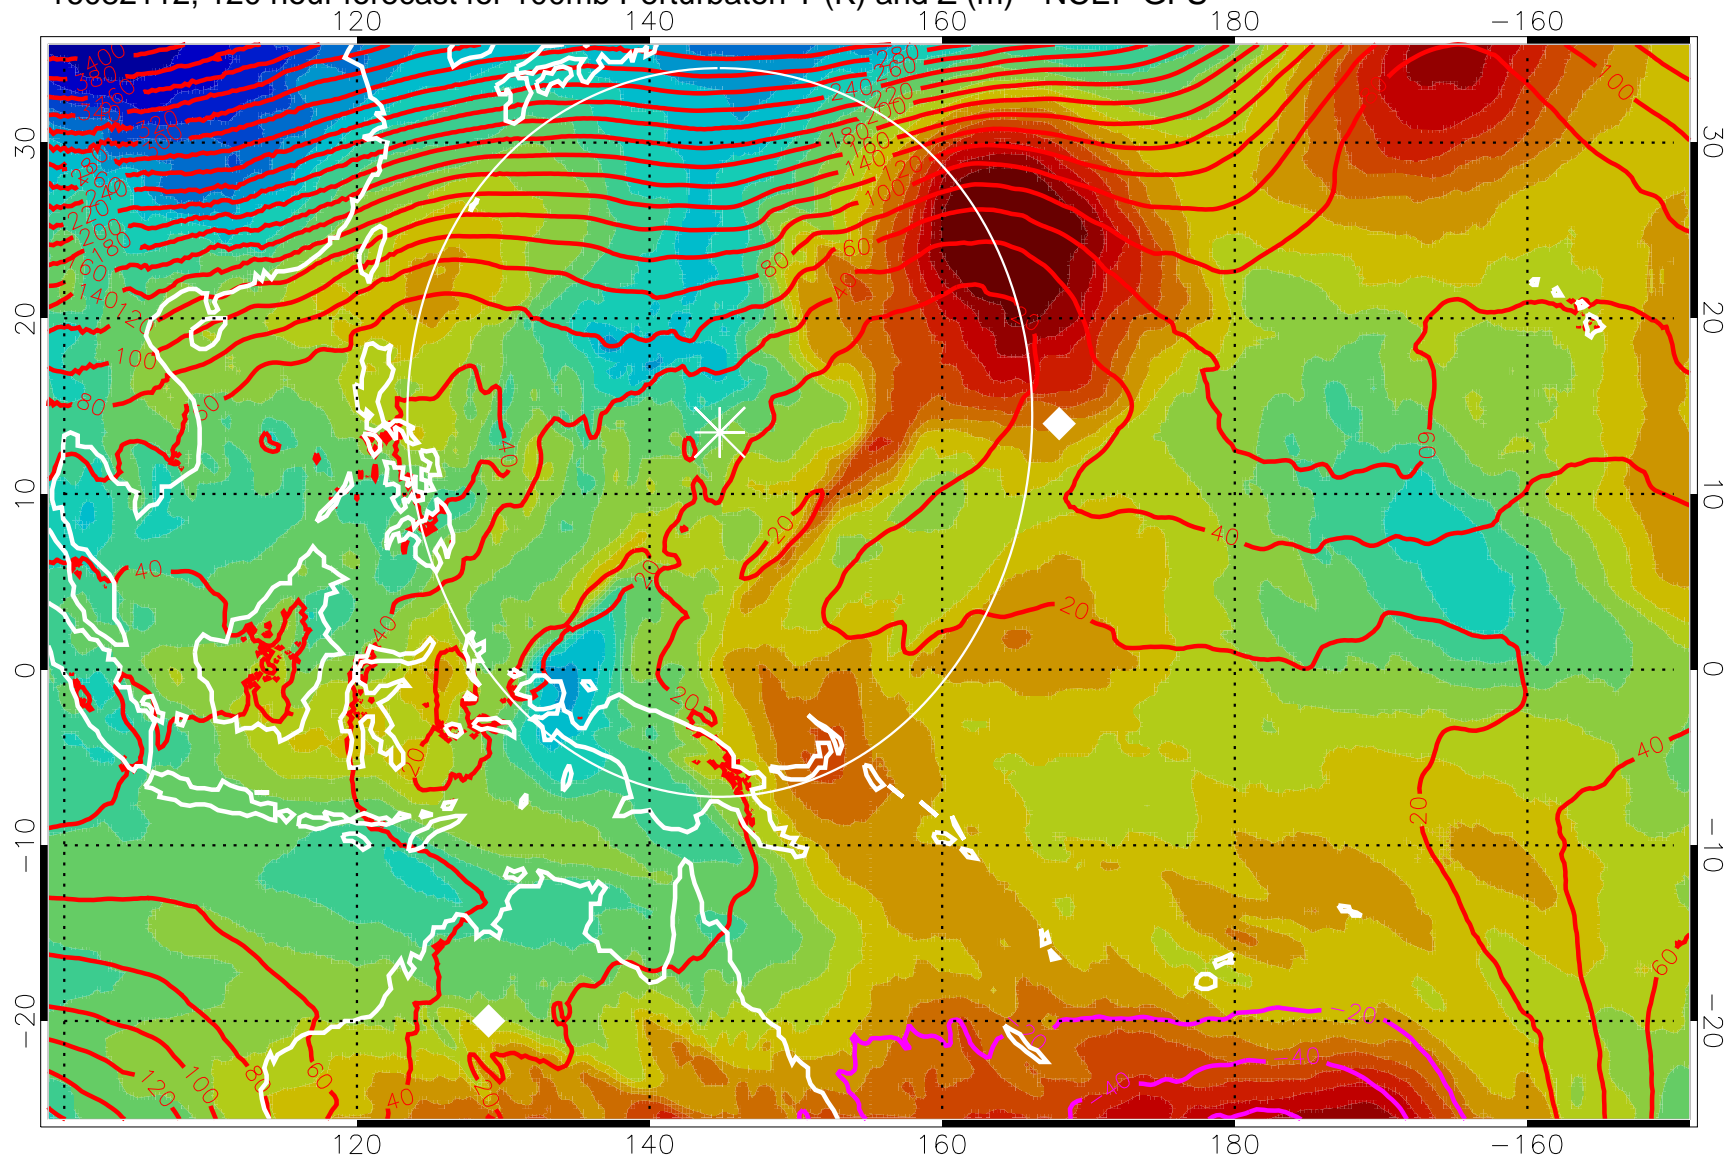

16082112, 120 hour forecast for 100mb Perturbaton T (K) and Z (m)-- NCEP GFS

Contours are 100 mbar Z perturbation (m)
Positive Z Contours
Negative Z Contours
Diamonds-mean pos. of anticyclones

Range ring of 2304 km