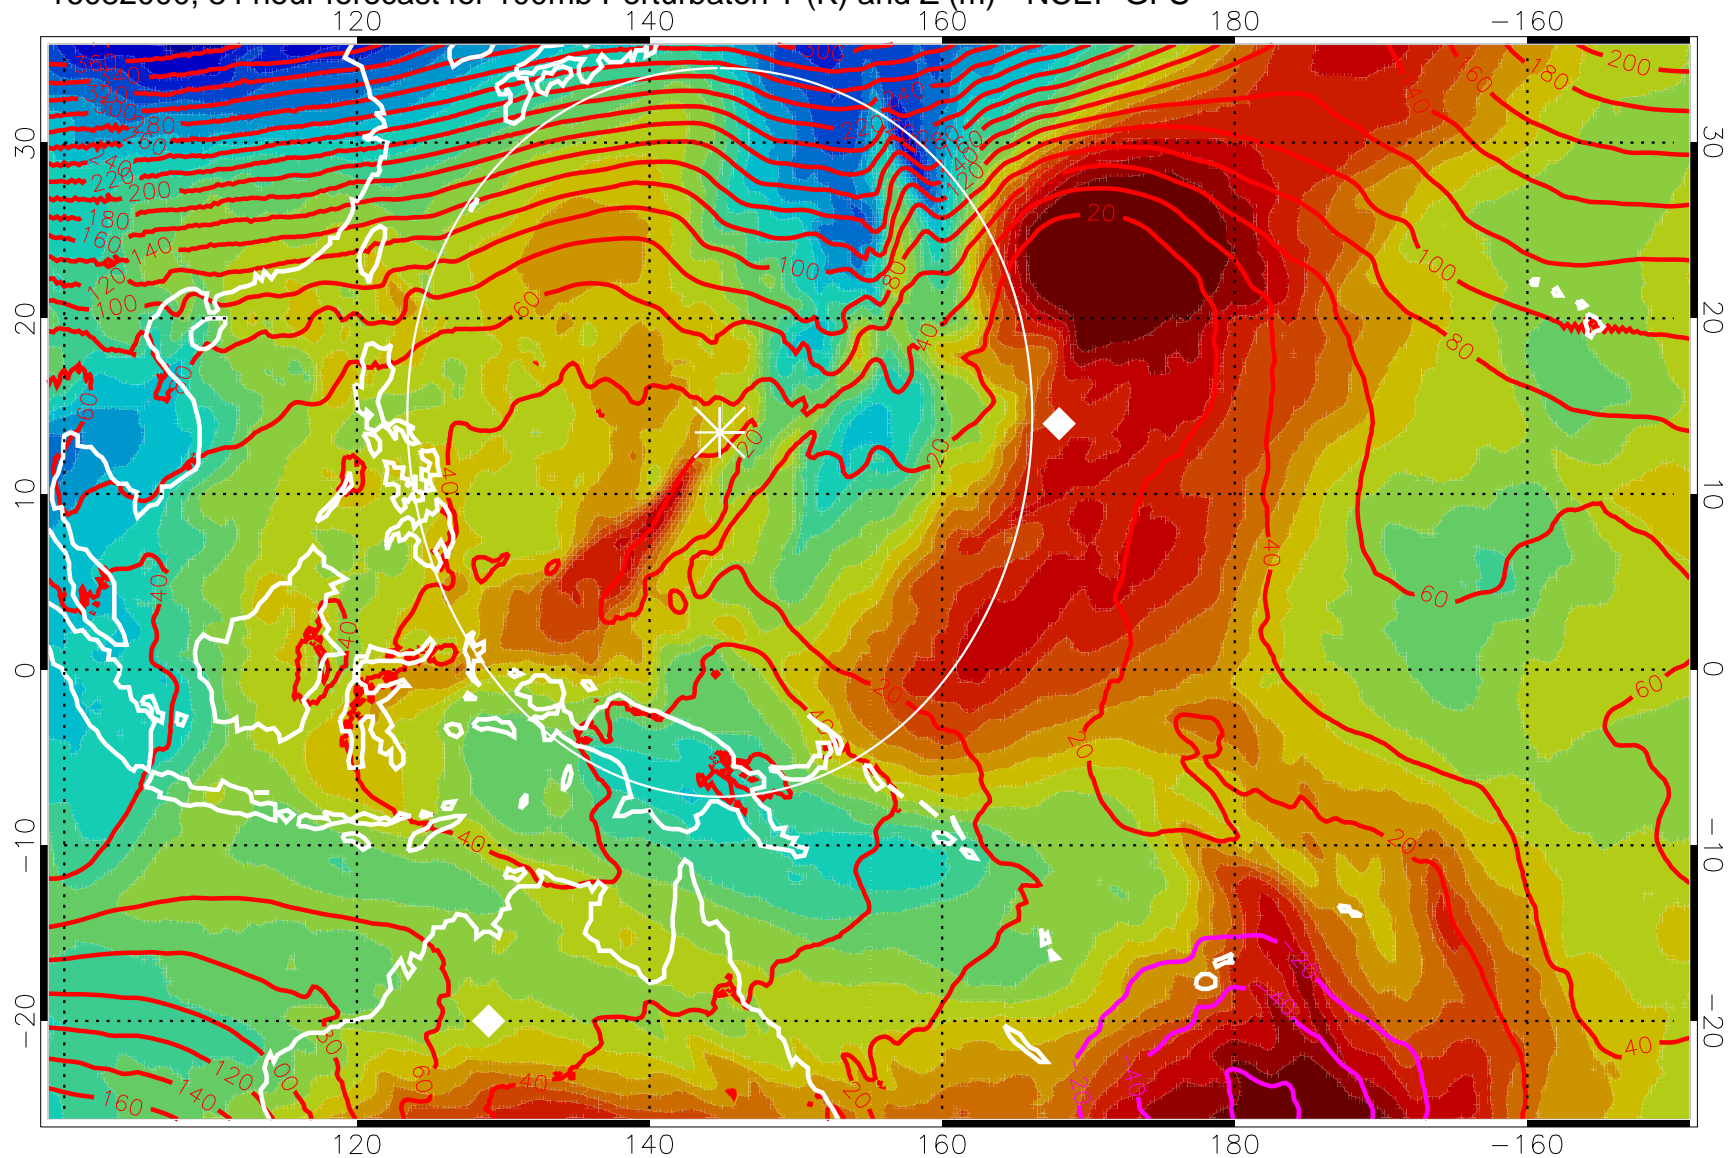

16082000, 84 hour forecast for 100mb Perturbaton T (K) and Z (m)-- NCEP GFS

Contours are 100 mbar Z perturbation (m)
Positive Z Contours
Negative Z Contours
Diamonds-mean pos. of anticyclones

Range ring of 2304 km