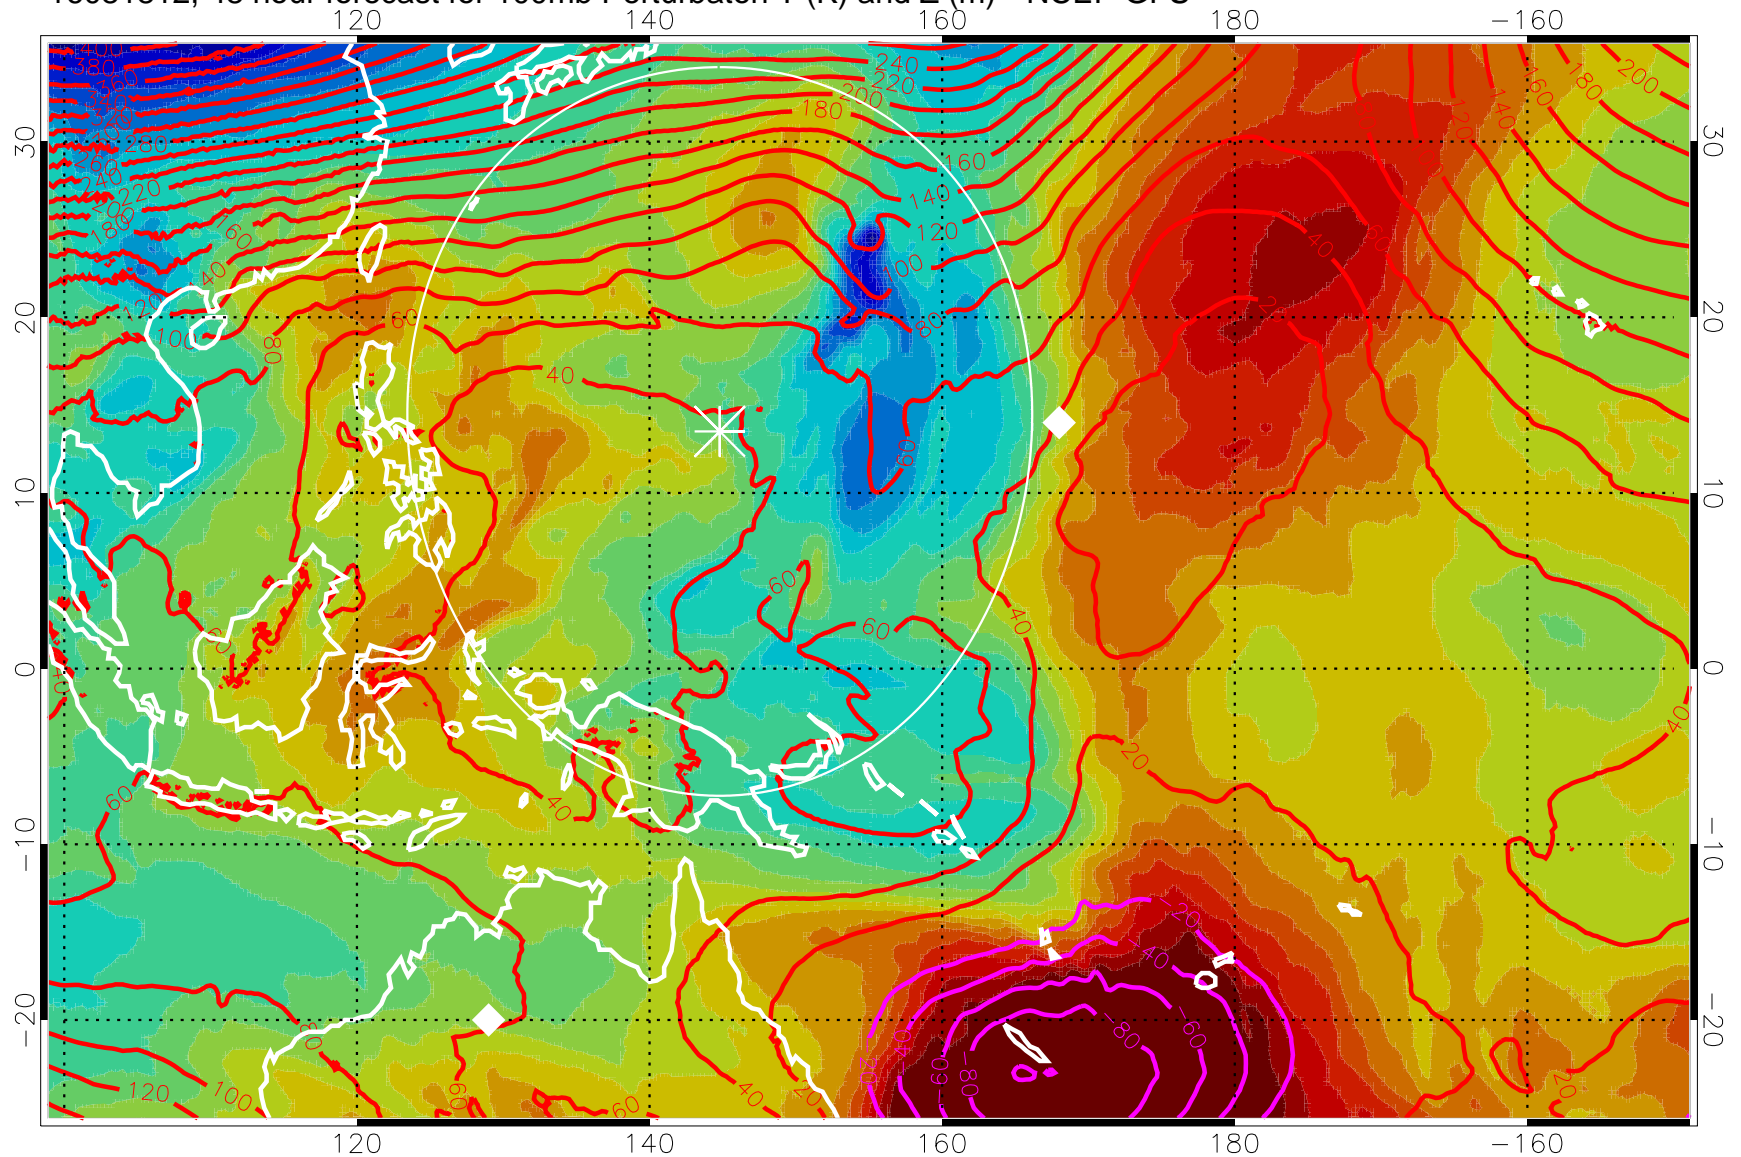

16081812, 48 hour forecast for 100mb Perturbaton T (K) and Z (m)-- NCEP GFS

Contours are 100 mbar Z perturbation (m)
Positive Z Contours
Negative Z Contours
Diamonds-mean pos. of anticyclones

Range ring of 2304 km