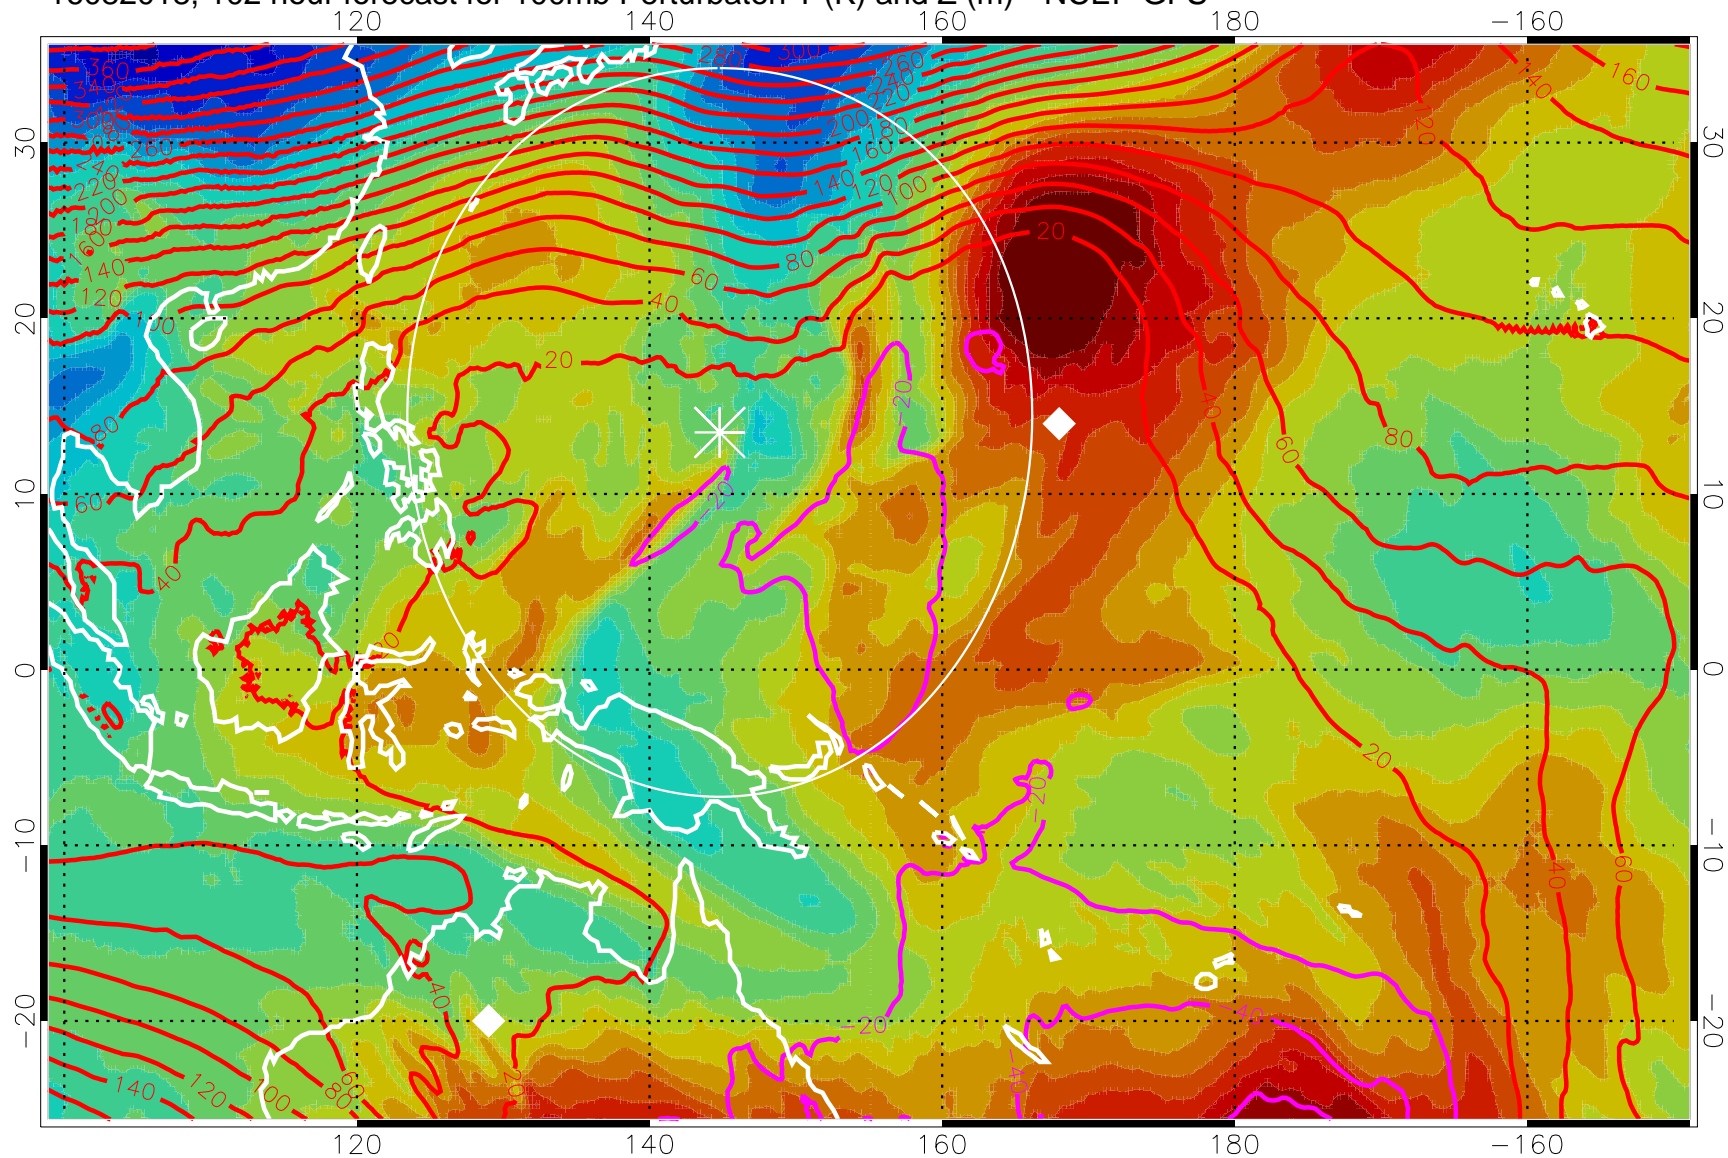

16082018, 102 hour forecast for 100mb Perturbaton T (K) and Z (m)-- NCEP GFS

Contours are 100 mbar Z perturbation (m)
Positive Z Contours
Negative Z Contours
Diamonds-mean pos. of anticyclones

Range ring of 2304 km