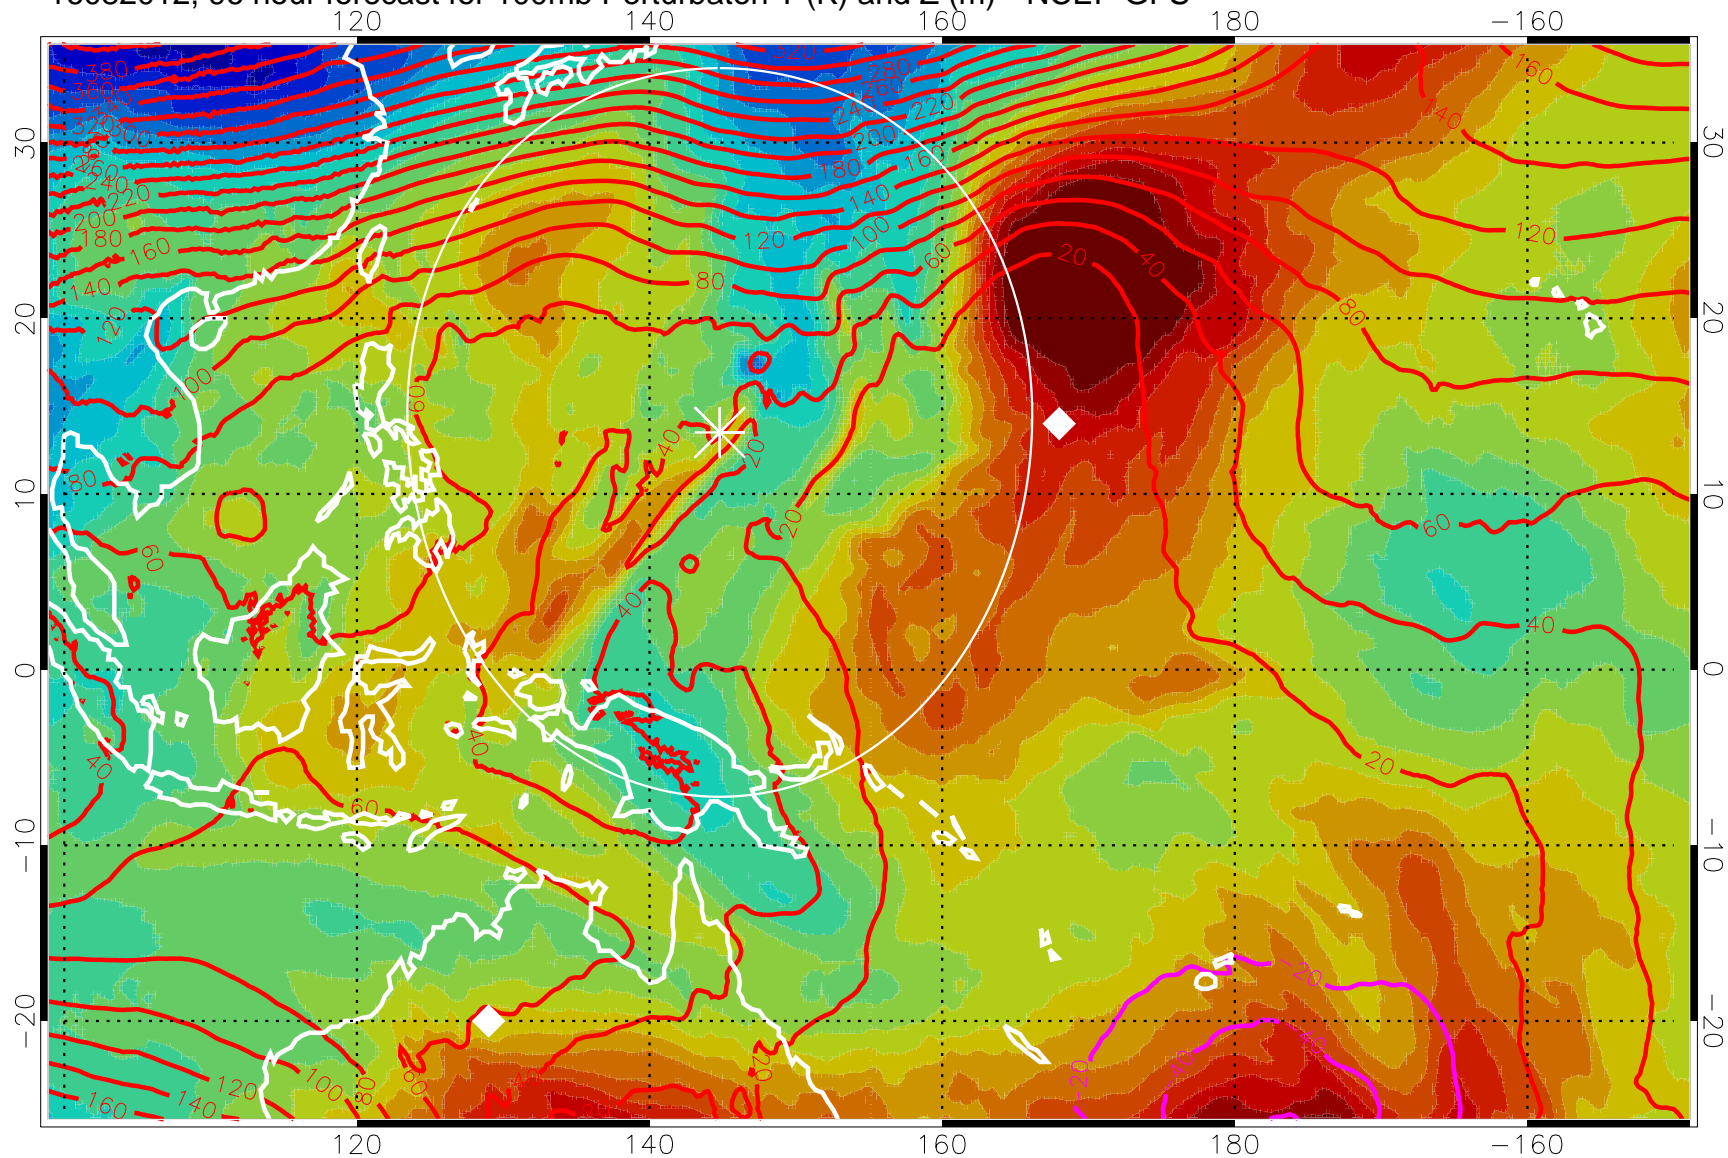

16082012, 96 hour forecast for 100mb Perturbaton T (K) and Z (m)-- NCEP GFS

Contours are 100 mbar Z perturbation (m)
Positive Z Contours
Negative Z Contours
Diamonds-mean pos. of anticyclones

Range ring of 2304 km