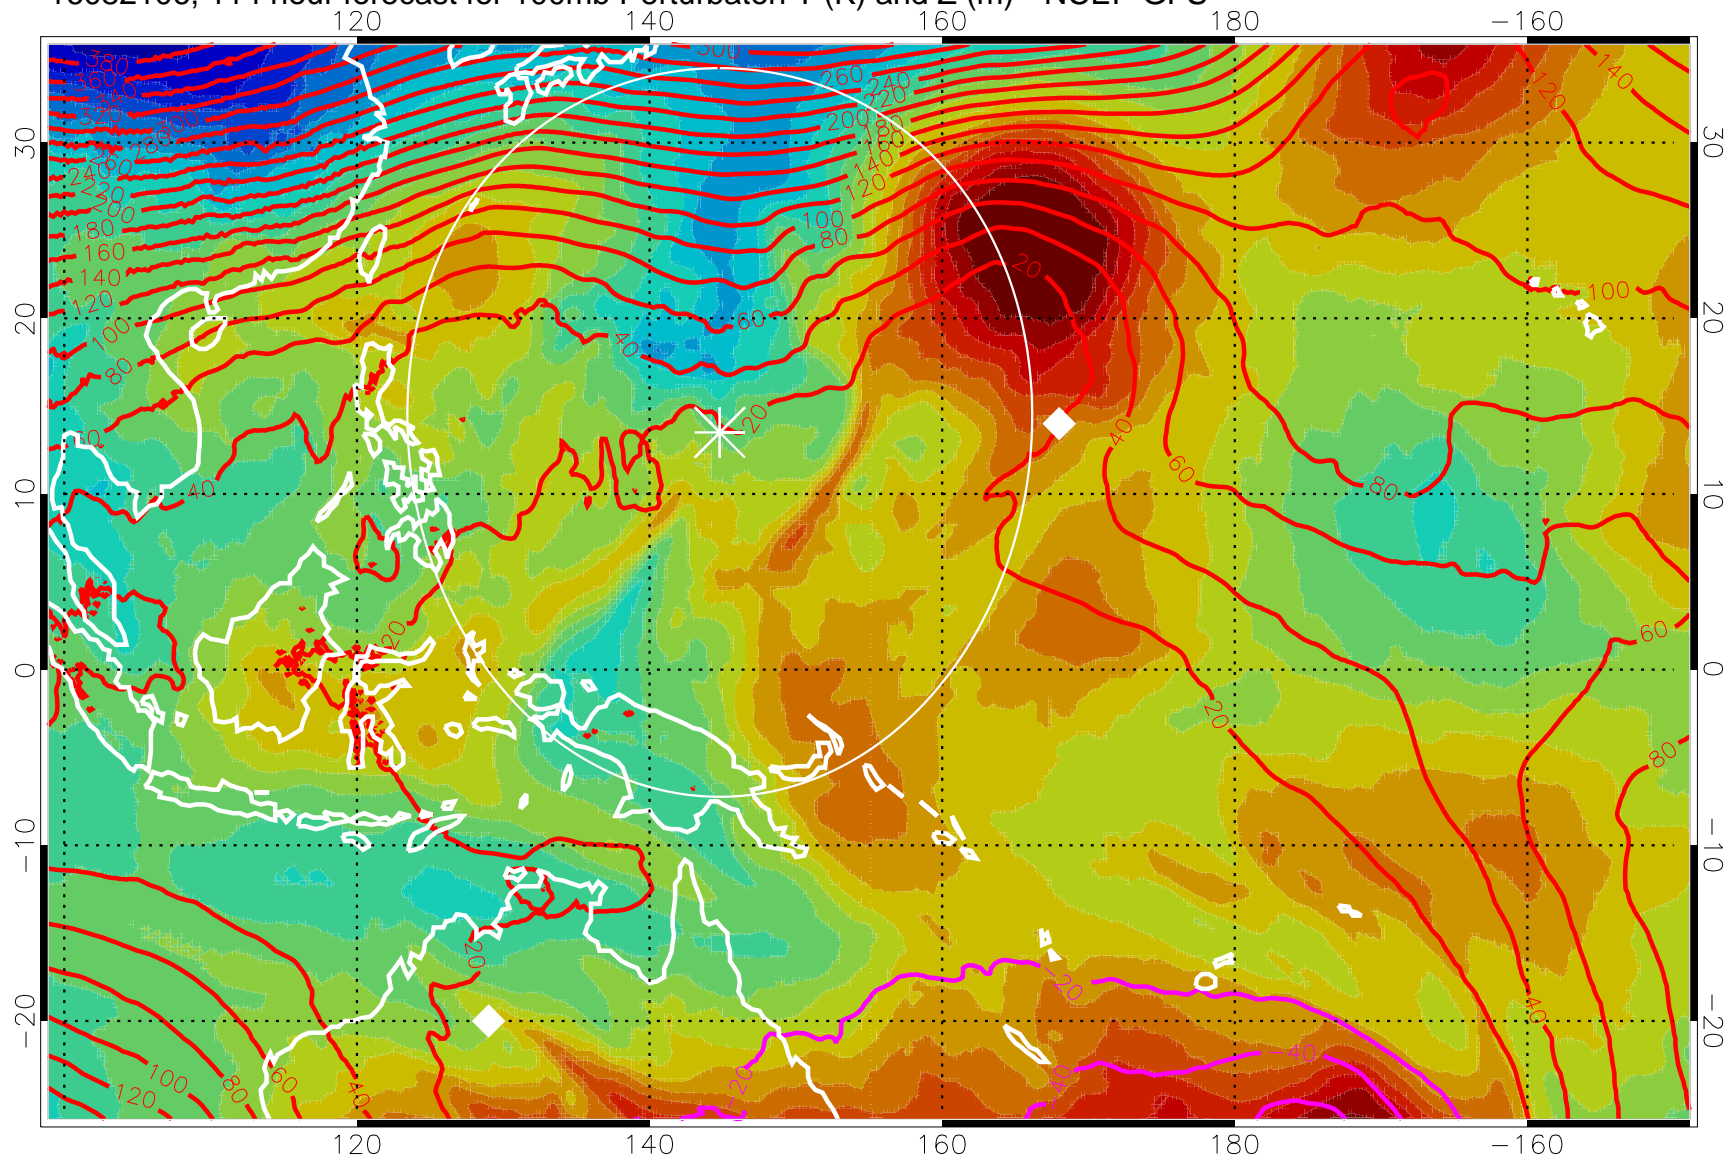

16082106, 114 hour forecast for 100mb Perturbaton T (K) and Z (m)-- NCEP GFS

Contours are 100 mbar Z perturbation (m)
Positive Z Contours
Negative Z Contours
Diamonds-mean pos. of anticyclones

Range ring of 2304 km