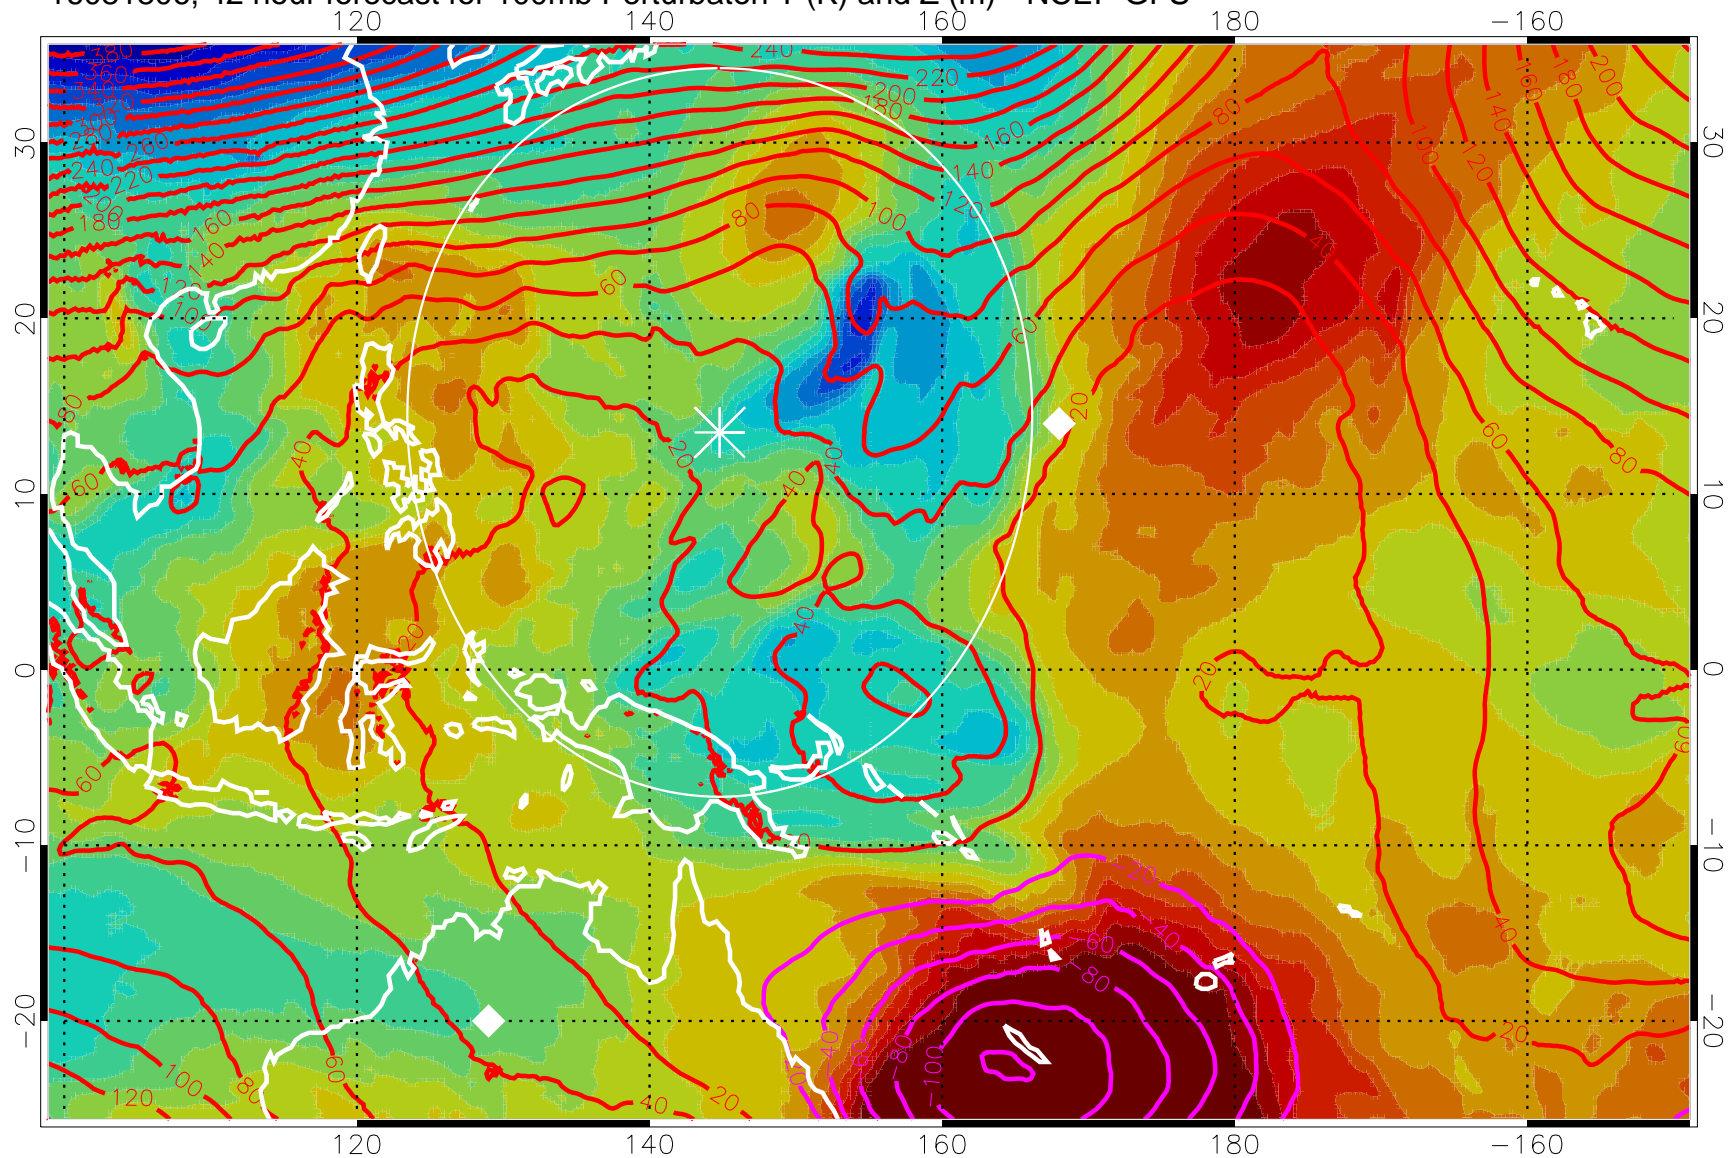

16081806, 42 hour forecast for 100mb Perturbaton T (K) and Z (m)-- NCEP GFS

Contours are 100 mbar Z perturbation (m)
Positive Z Contours
Negative Z Contours
Diamonds-mean pos. of anticyclones

Range ring of 2304 km