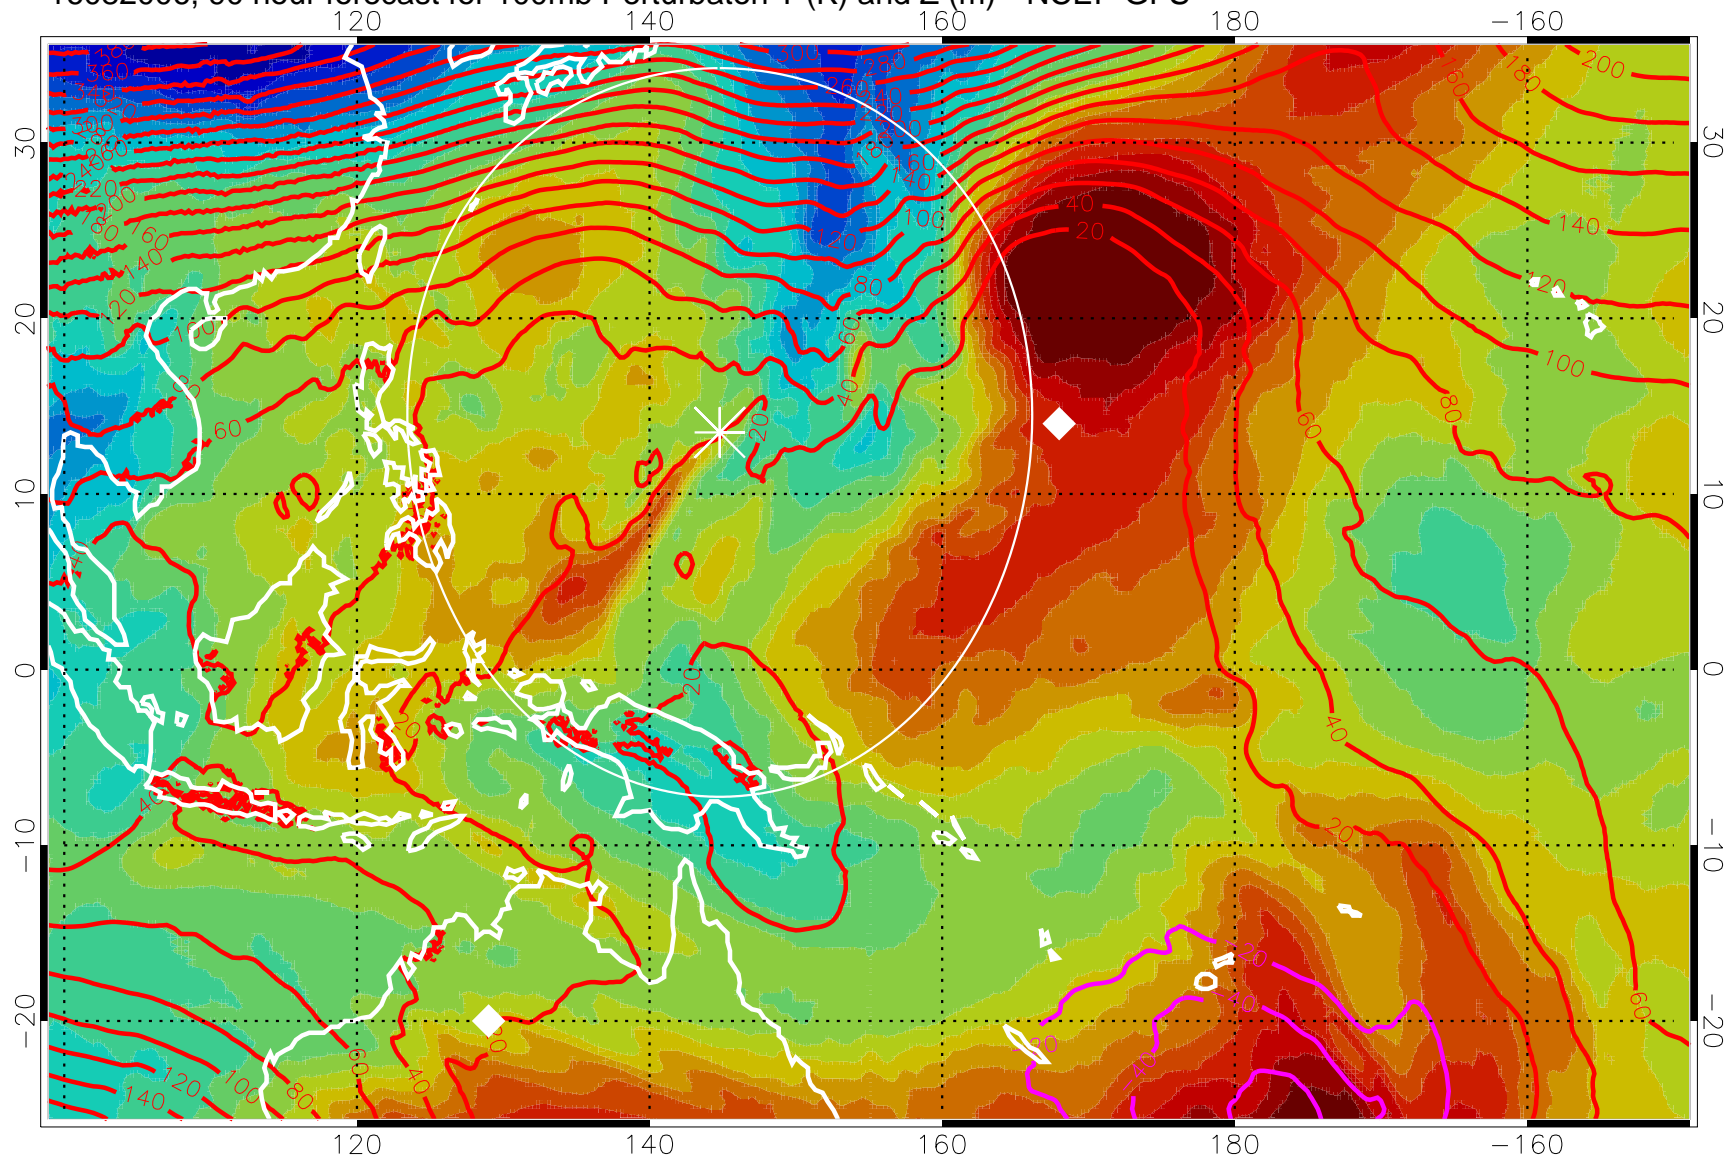

16082006, 90 hour forecast for 100mb Perturbaton T (K) and Z (m)-- NCEP GFS

Contours are 100 mbar Z perturbation (m)
Positive Z Contours
Negative Z Contours
Diamonds-mean pos. of anticyclones

Range ring of 2304 km