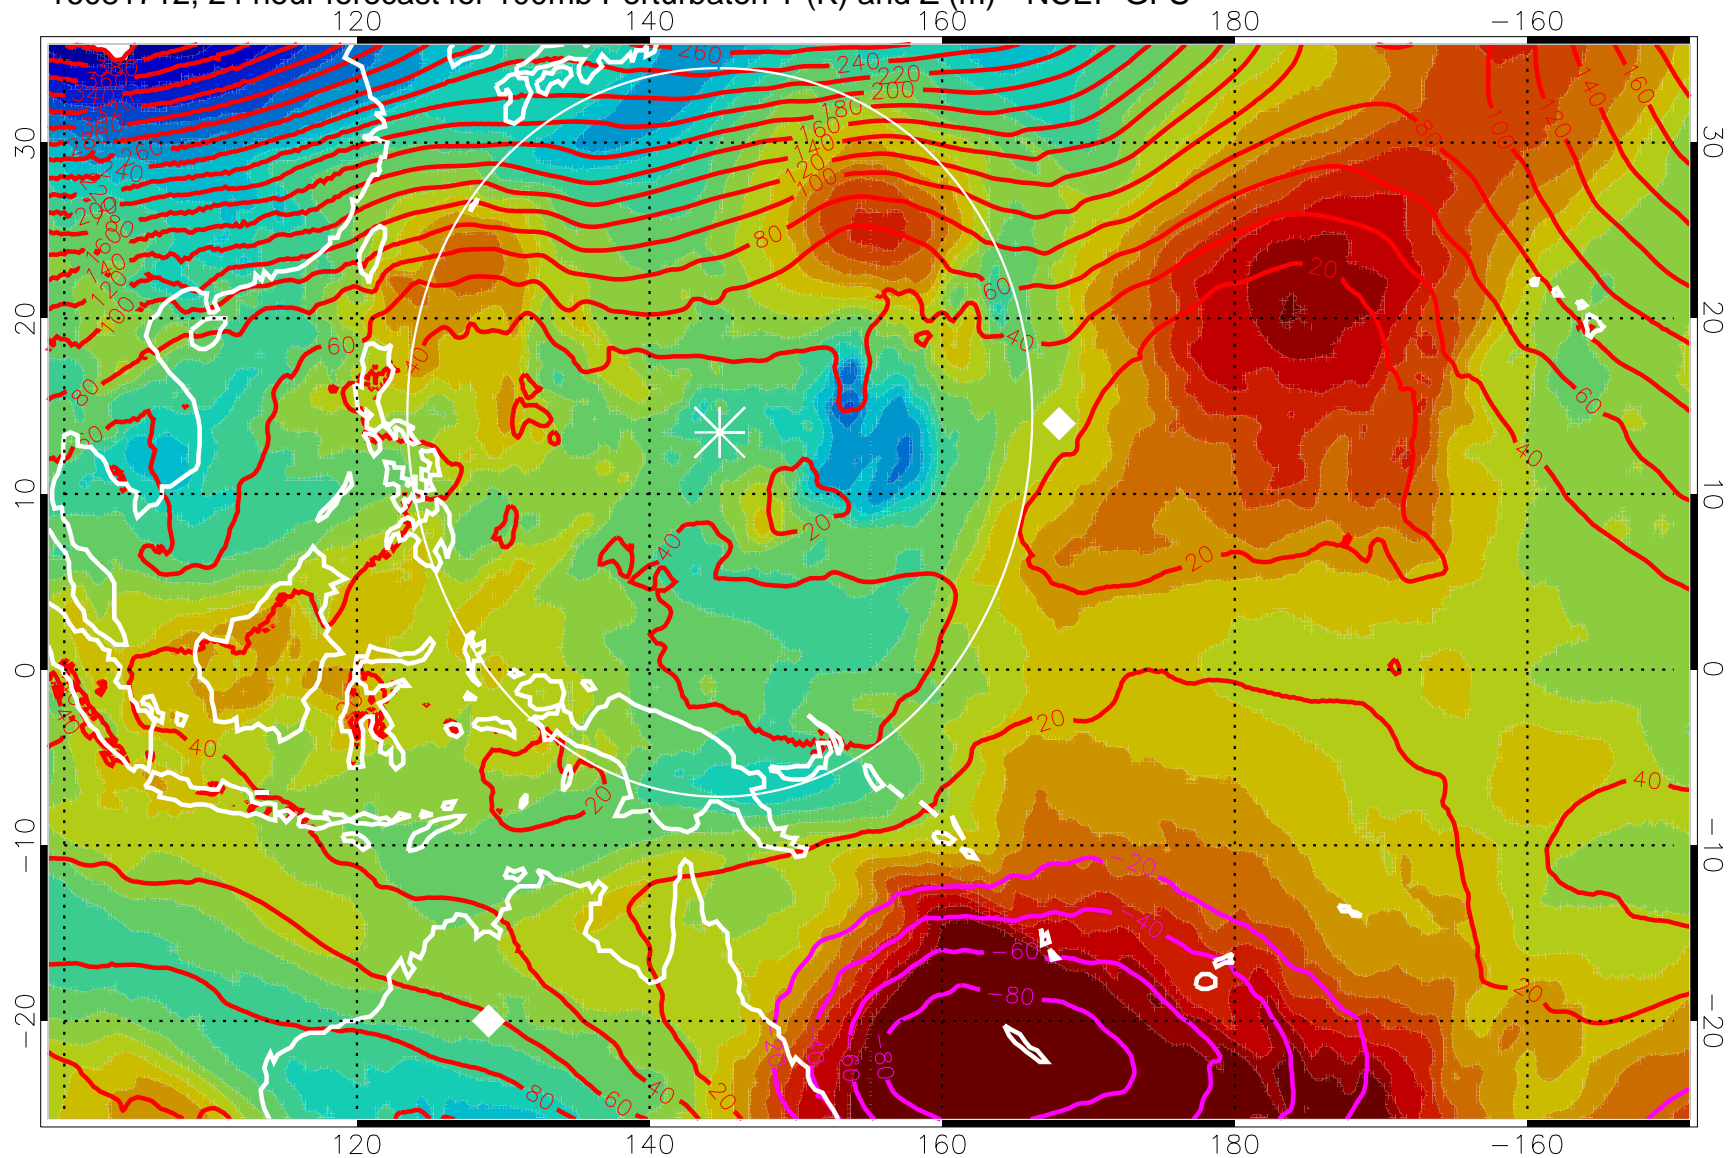

16081712, 24 hour forecast for 100mb Perturbaton T (K) and Z (m)-- NCEP GFS

Contours are 100 mbar Z perturbation (m)
Positive Z Contours
Negative Z Contours
Diamonds-mean pos. of anticyclones

Range ring of 2304 km