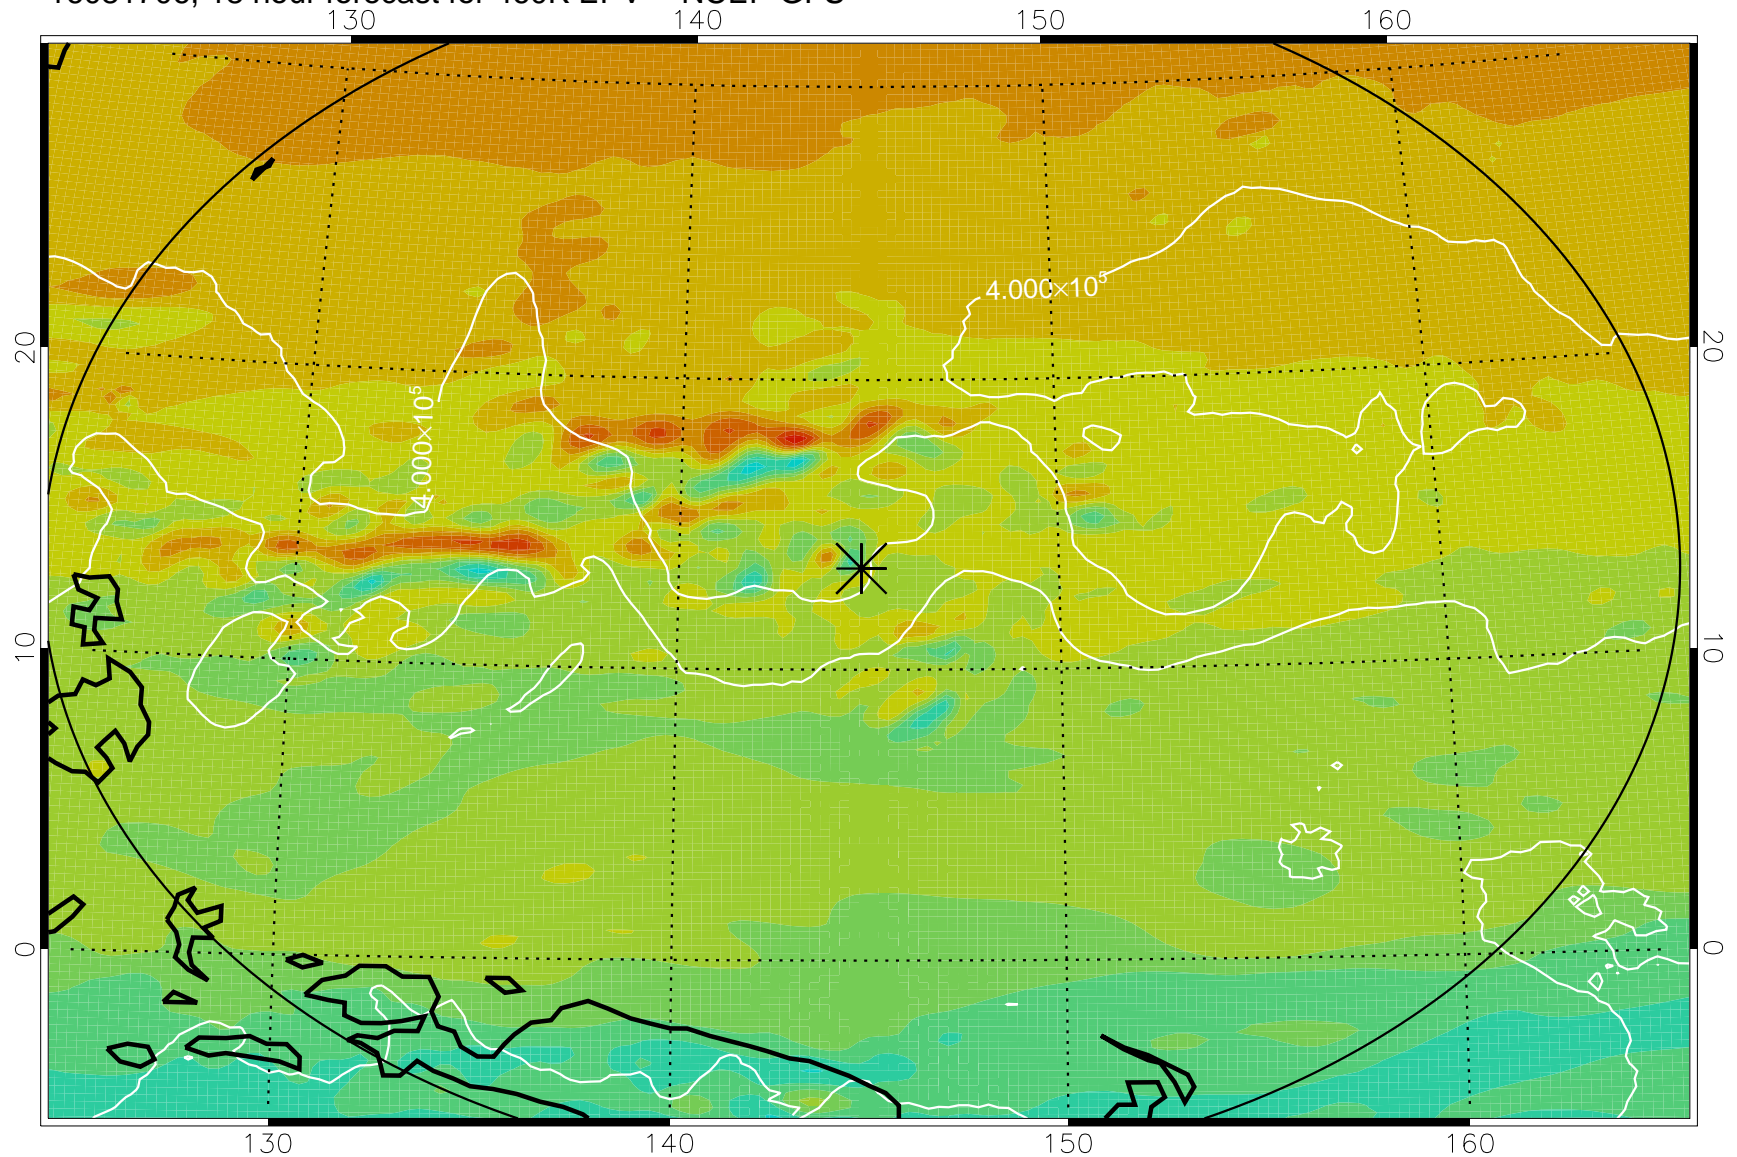

16081618, 6 hour forecast for 460K EPV -- NCEP GFS

460K Montgomery Streamfunction, white

Range ring of 2304 km

16081700, 12 hour forecast for 460K EPV -- NCEP GFS

460K Montgomery Streamfunction, white

Range ring of 2304 km

16081706, 18 hour forecast for 460K EPV -- NCEP GFS

460K Montgomery Streamfunction, white

Range ring of 2304 km

16081712, 24 hour forecast for 460K EPV -- NCEP GFS

460K Montgomery Streamfunction, white

Range ring of 2304 km

16081718, 30 hour forecast for 460K EPV -- NCEP GFS

460K Montgomery Streamfunction, white

Range ring of 2304 km

16081800, 36 hour forecast for 460K EPV -- NCEP GFS

460K Montgomery Streamfunction, white

Range ring of 2304 km

16081918, 78 hour forecast for 460K EPV -- NCEP GFS

460K Montgomery Streamfunction, white

Range ring of 2304 km

16082000, 84 hour forecast for 460K EPV -- NCEP GFS

460K Montgomery Streamfunction, white

Range ring of 2304 km