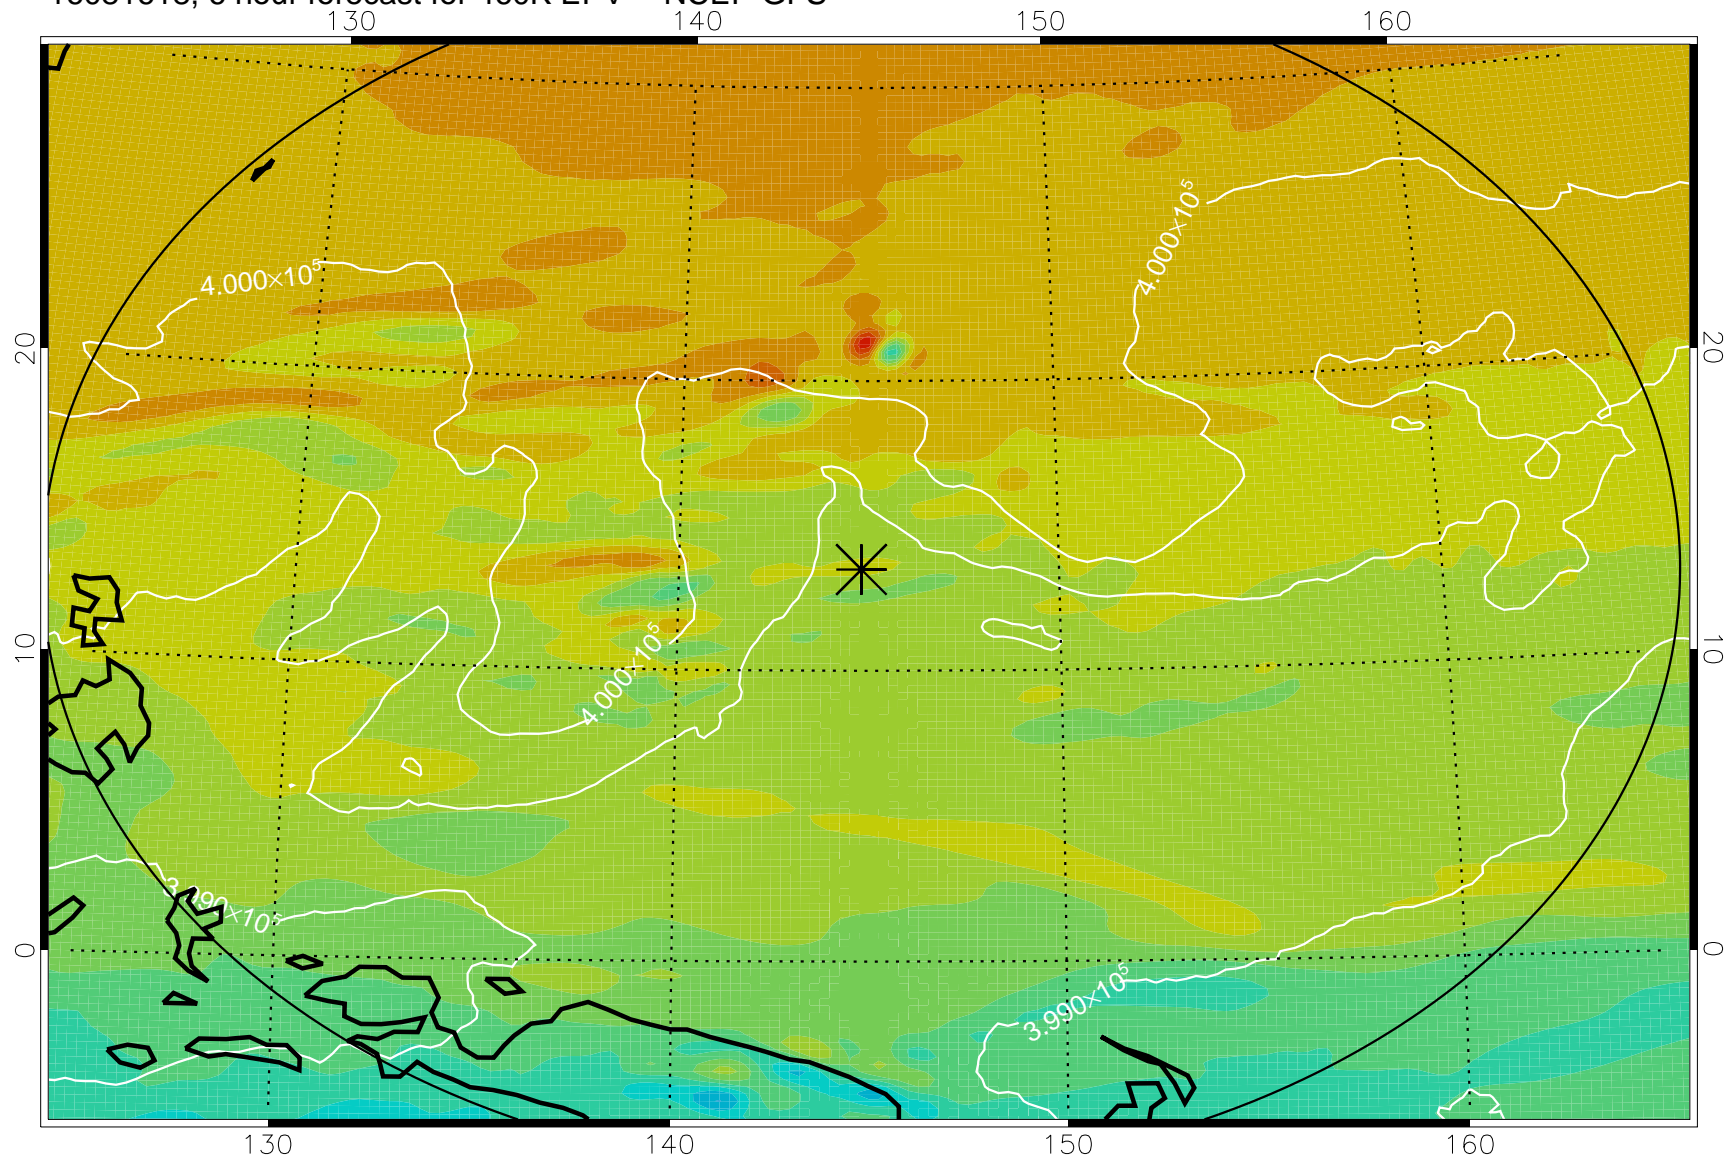

16081618, 6 hour forecast for 460K EPV -- NCEP GFS

460K Montgomery Streamfunction, white

Range ring of 2304 km

16081700, 12 hour forecast for 460K EPV -- NCEP GFS

460K Montgomery Streamfunction, white

Range ring of 2304 km

16081706, 18 hour forecast for 460K EPV -- NCEP GFS

460K Montgomery Streamfunction, white

Range ring of 2304 km

16081712, 24 hour forecast for 460K EPV -- NCEP GFS

460K Montgomery Streamfunction, white

Range ring of 2304 km

16081718, 30 hour forecast for 460K EPV -- NCEP GFS

460K Montgomery Streamfunction, white

Range ring of 2304 km

16081800, 36 hour forecast for 460K EPV -- NCEP GFS

460K Montgomery Streamfunction, white

Range ring of 2304 km

16081918, 78 hour forecast for 460K EPV -- NCEP GFS

460K Montgomery Streamfunction, white

Range ring of 2304 km

16082000, 84 hour forecast for 460K EPV -- NCEP GFS

460K Montgomery Streamfunction, white

Range ring of 2304 km