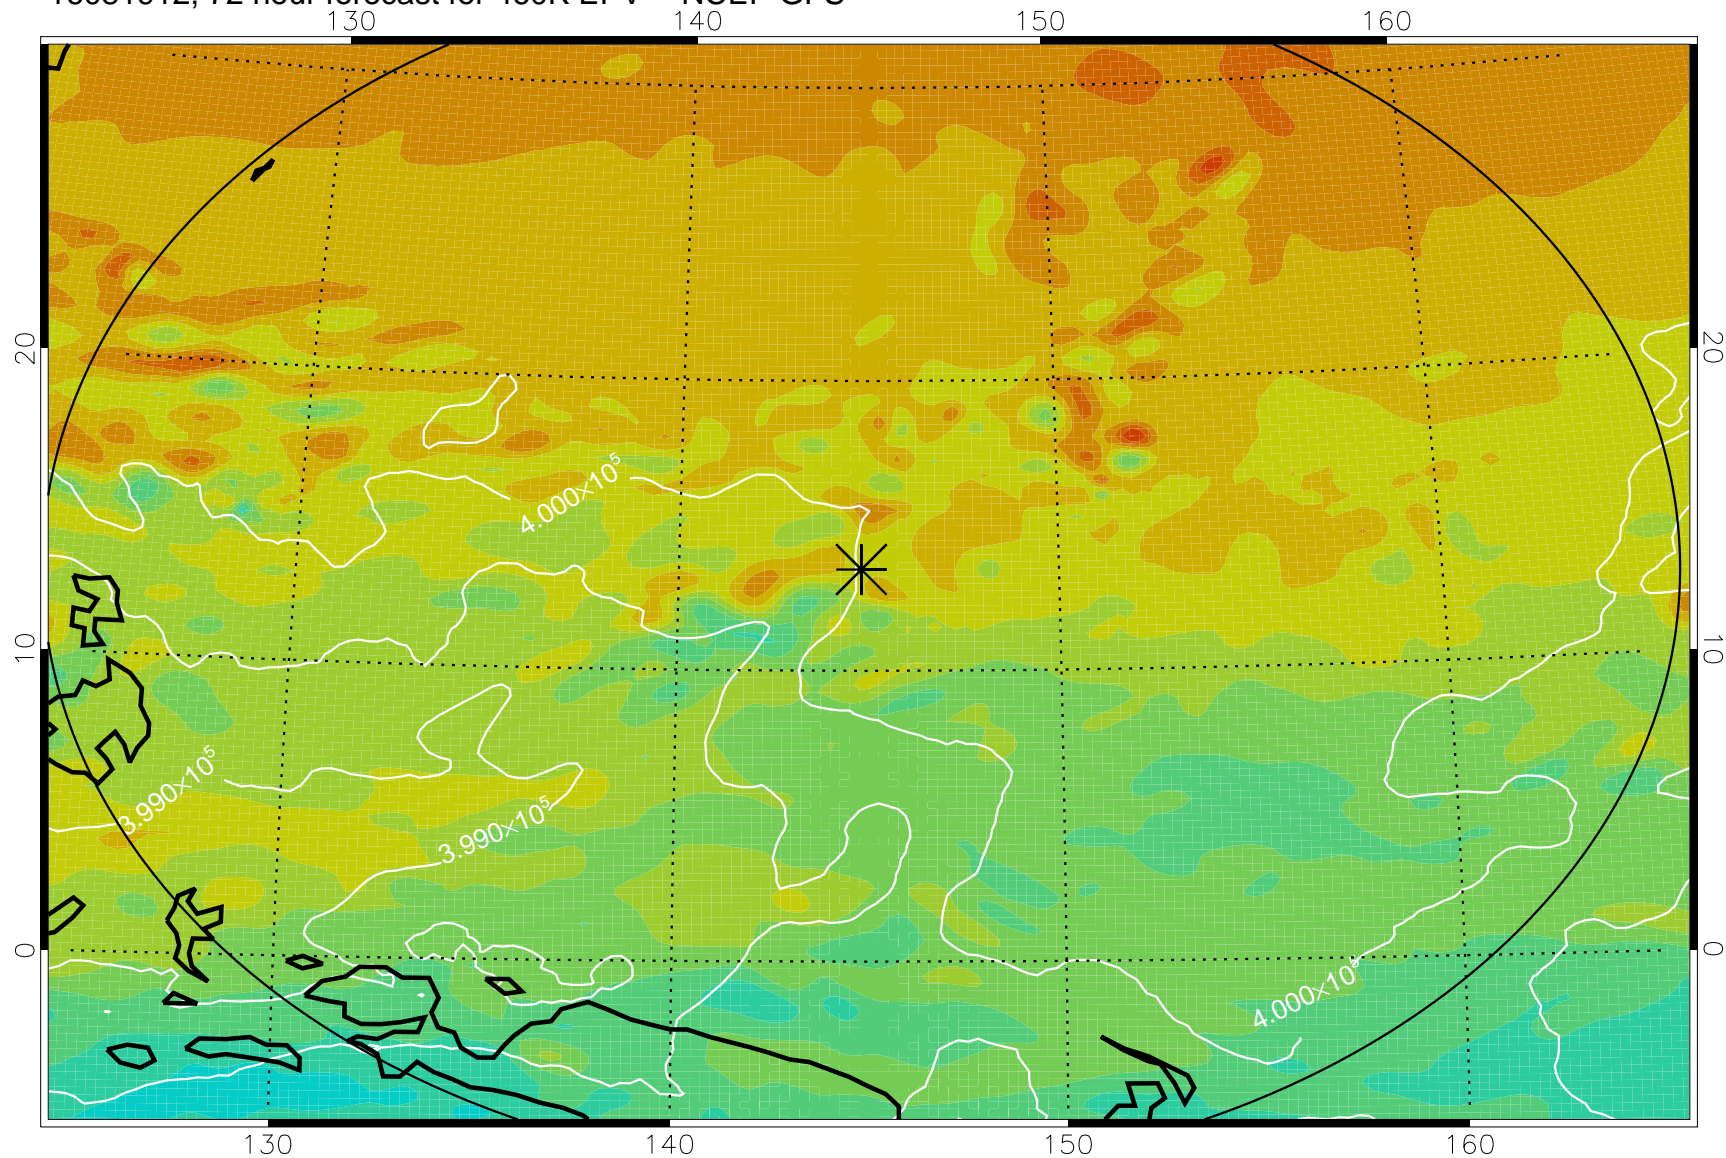

16081818, 54 hour forecast for 460K EPV -- NCEP GFS

460K Montgomery Streamfunction, white

Range ring of 2304 km

16081900, 60 hour forecast for 460K EPV -- NCEP GFS

460K Montgomery Streamfunction, white

Range ring of 2304 km

16081906, 66 hour forecast for 460K EPV -- NCEP GFS

460K Montgomery Streamfunction, white

Range ring of 2304 km

16081912, 72 hour forecast for 460K EPV -- NCEP GFS

460K Montgomery Streamfunction, white

Range ring of 2304 km

16081918, 78 hour forecast for 460K EPV -- NCEP GFS

460K Montgomery Streamfunction, white

Range ring of 2304 km

16082000, 84 hour forecast for 460K EPV -- NCEP GFS

460K Montgomery Streamfunction, white

Range ring of 2304 km

16082018, 102 hour forecast for 460K EPV -- NCEP GFS

460K Montgomery Streamfunction, white

Range ring of 2304 km

16082100, 108 hour forecast for 460K EPV -- NCEP GFS

460K Montgomery Streamfunction, white

Range ring of 2304 km