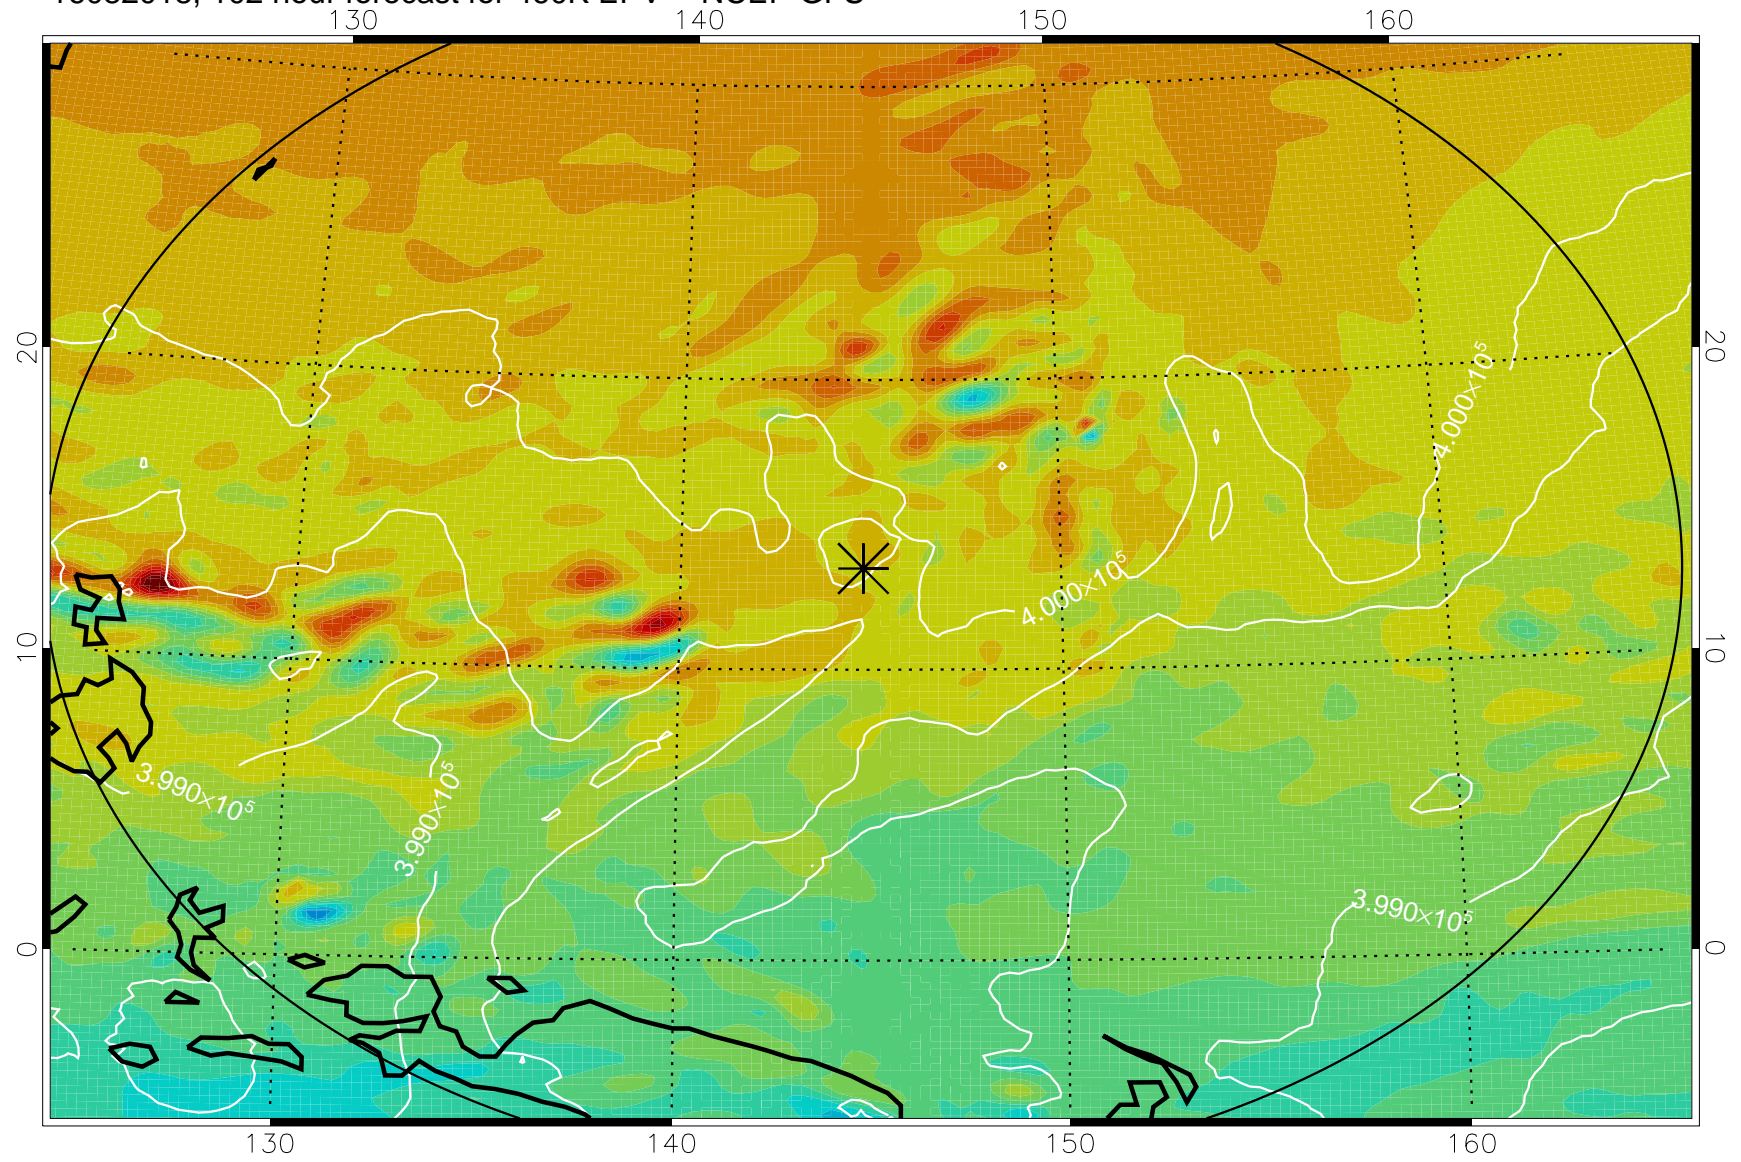

16081918, 78 hour forecast for 460K EPV -- NCEP GFS

460K Montgomery Streamfunction, white

Range ring of 2304 km

16082000, 84 hour forecast for 460K EPV -- NCEP GFS

460K Montgomery Streamfunction, white

Range ring of 2304 km

16082006, 90 hour forecast for 460K EPV -- NCEP GFS

460K Montgomery Streamfunction, white

Range ring of 2304 km

16082012, 96 hour forecast for 460K EPV -- NCEP GFS

460K Montgomery Streamfunction, white

Range ring of 2304 km

16082018, 102 hour forecast for 460K EPV -- NCEP GFS

460K Montgomery Streamfunction, white

Range ring of 2304 km

16082100, 108 hour forecast for 460K EPV -- NCEP GFS

460K Montgomery Streamfunction, white

Range ring of 2304 km

16082106, 114 hour forecast for 460K EPV -- NCEP GFS

460K Montgomery Streamfunction, white

Range ring of 2304 km

16082112, 120 hour forecast for 460K EPV -- NCEP GFS

460K Montgomery Streamfunction, white

Range ring of 2304 km