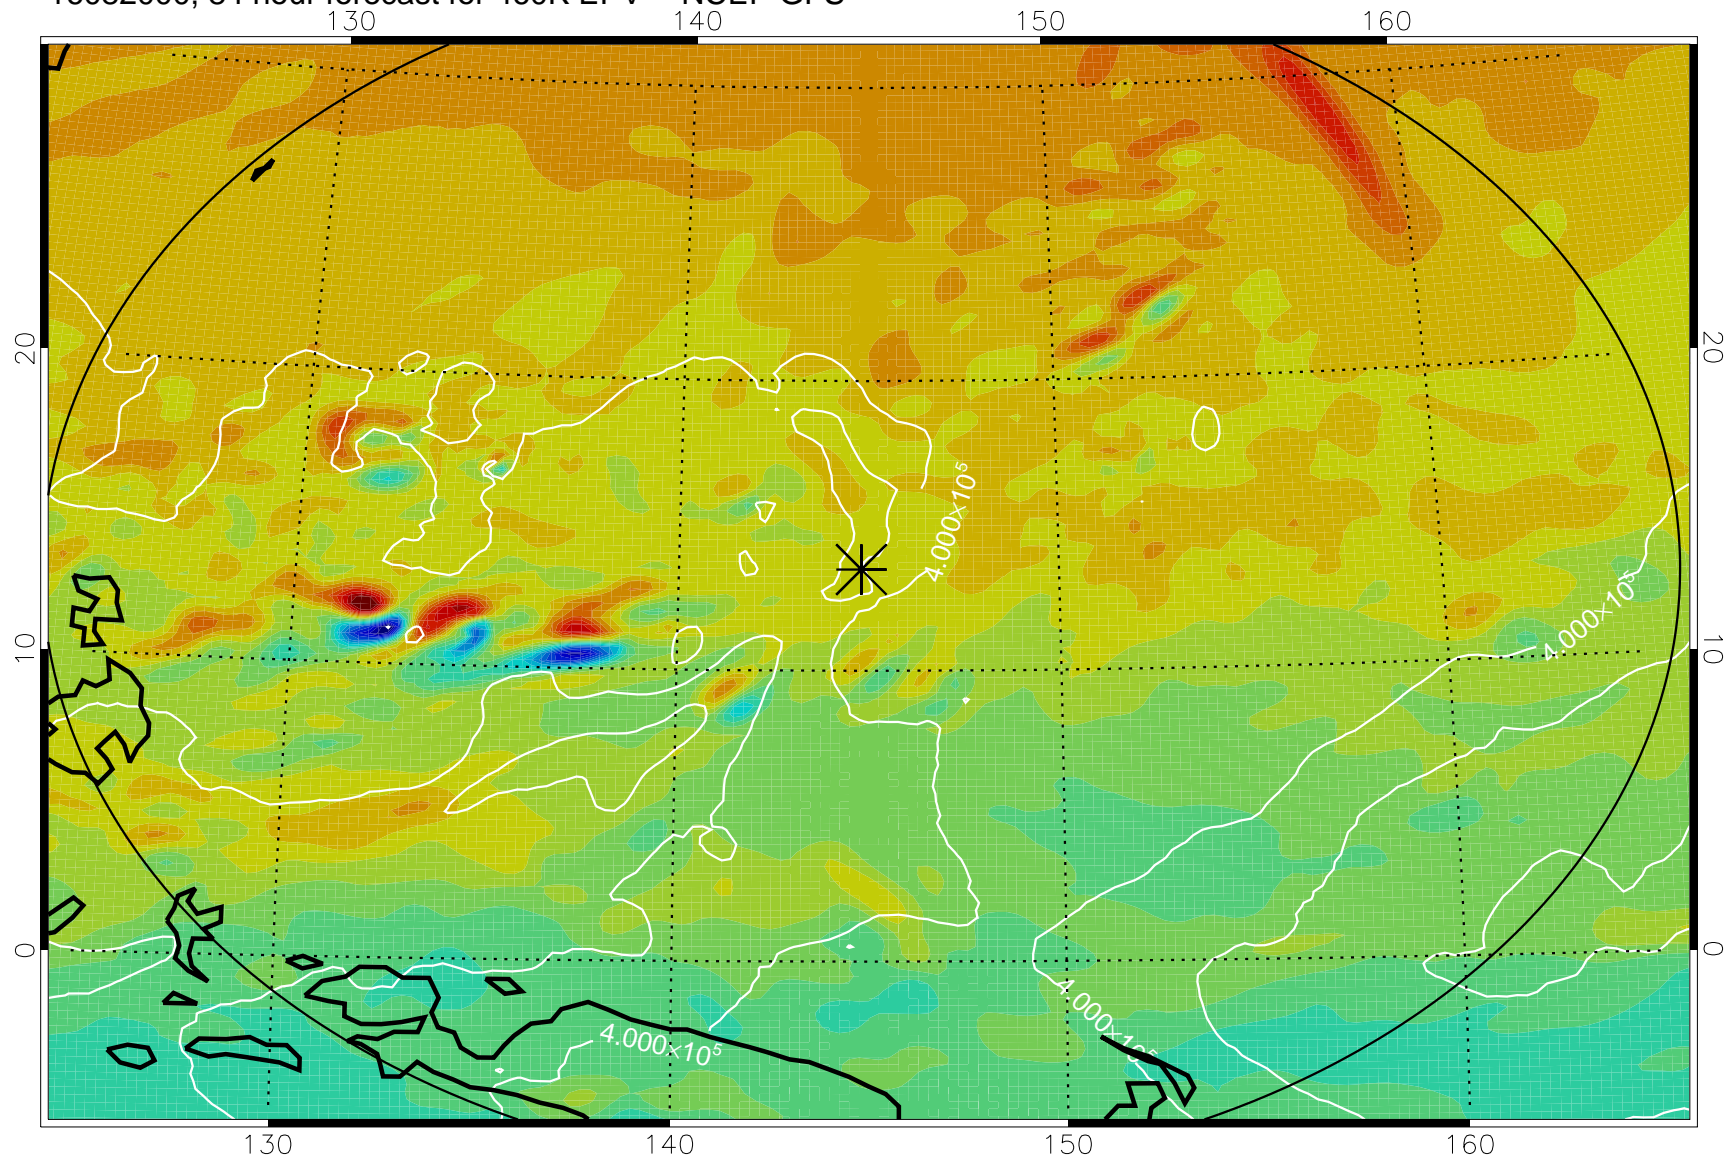

16081906, 66 hour forecast for 460K EPV -- NCEP GFS

460K Montgomery Streamfunction, white

Range ring of 2304 km

16081912, 72 hour forecast for 460K EPV -- NCEP GFS

460K Montgomery Streamfunction, white

Range ring of 2304 km

16081918, 78 hour forecast for 460K EPV -- NCEP GFS

460K Montgomery Streamfunction, white

Range ring of 2304 km

16082000, 84 hour forecast for 460K EPV -- NCEP GFS

460K Montgomery Streamfunction, white

Range ring of 2304 km

16082006, 90 hour forecast for 460K EPV -- NCEP GFS

460K Montgomery Streamfunction, white

Range ring of 2304 km

16082012, 96 hour forecast for 460K EPV -- NCEP GFS

460K Montgomery Streamfunction, white

Range ring of 2304 km

16082018, 102 hour forecast for 460K EPV -- NCEP GFS

460K Montgomery Streamfunction, white

Range ring of 2304 km

16082100, 108 hour forecast for 460K EPV -- NCEP GFS

460K Montgomery Streamfunction, white

Range ring of 2304 km