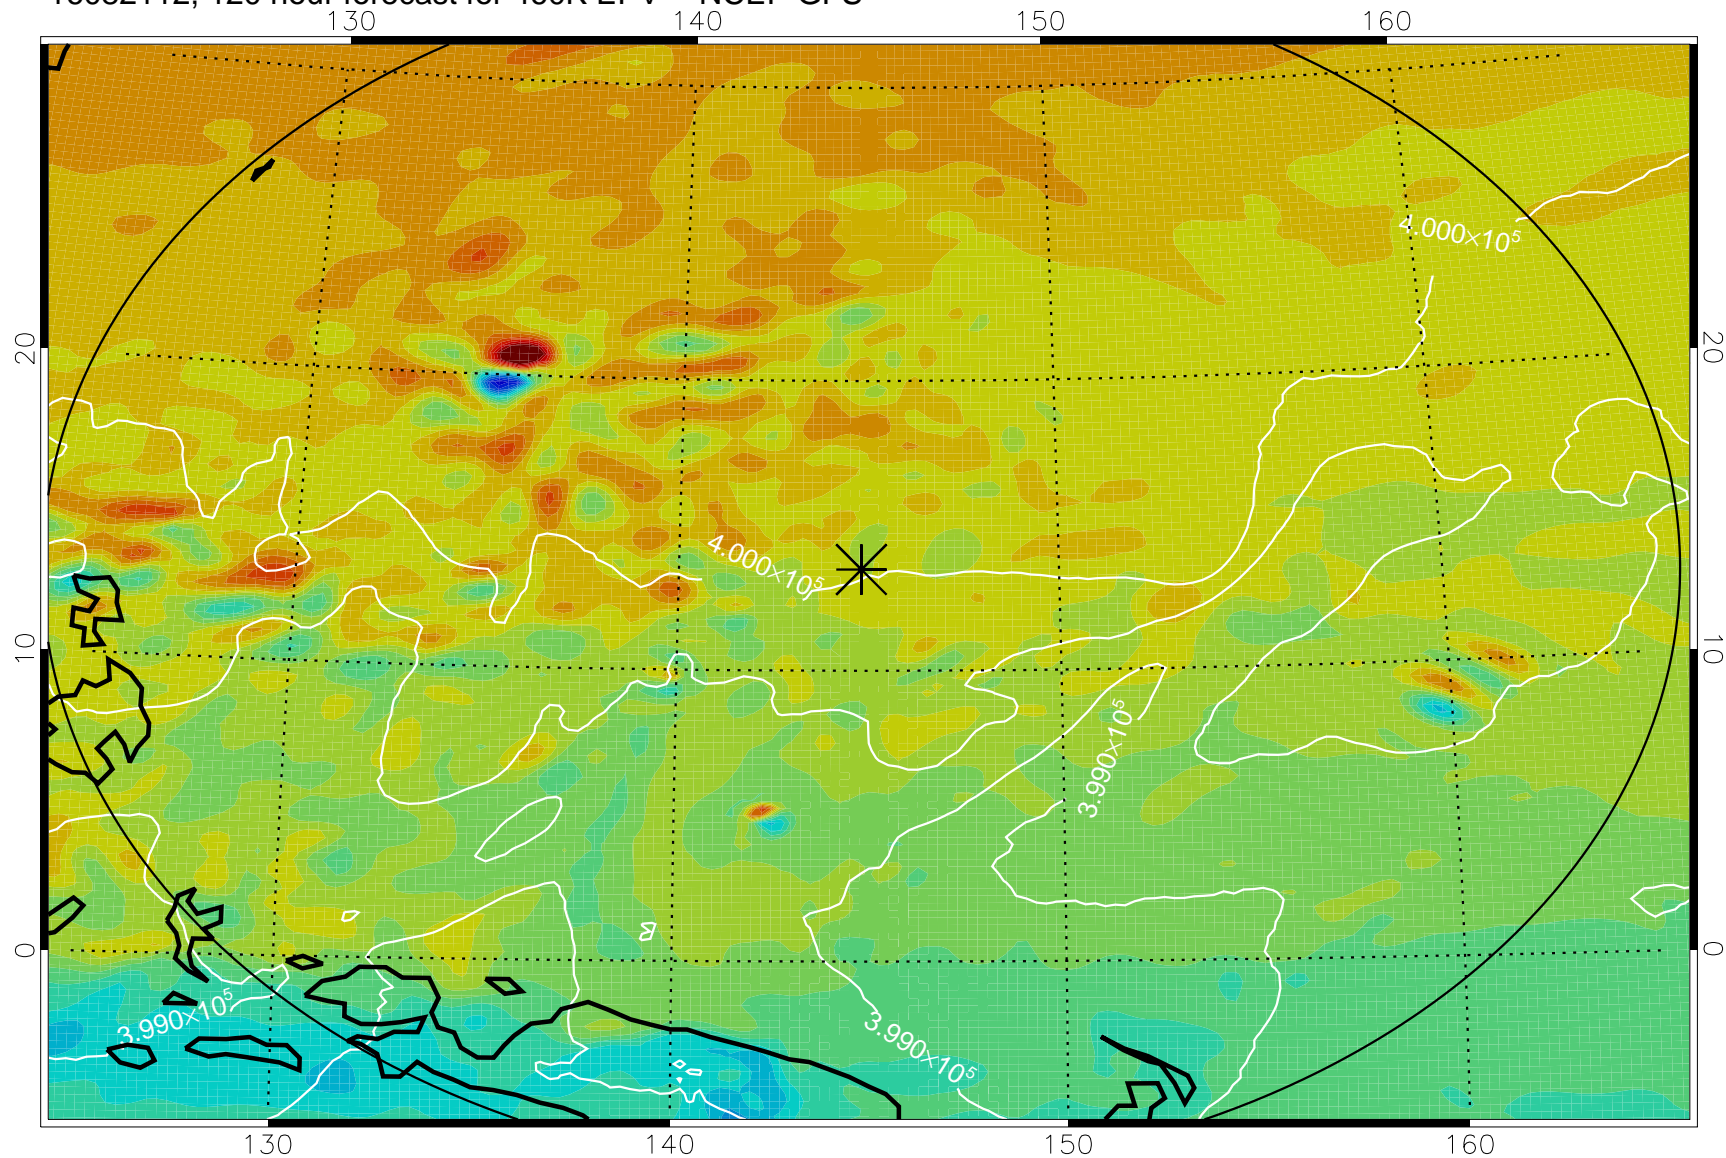

16081918, 78 hour forecast for 460K EPV -- NCEP GFS

460K Montgomery Streamfunction, white

Range ring of 2304 km

16082000, 84 hour forecast for 460K EPV -- NCEP GFS

460K Montgomery Streamfunction, white

Range ring of 2304 km

16082006, 90 hour forecast for 460K EPV -- NCEP GFS

460K Montgomery Streamfunction, white

Range ring of 2304 km

16082012, 96 hour forecast for 460K EPV -- NCEP GFS

460K Montgomery Streamfunction, white

Range ring of 2304 km

16082018, 102 hour forecast for 460K EPV -- NCEP GFS

460K Montgomery Streamfunction, white

Range ring of 2304 km

16082100, 108 hour forecast for 460K EPV -- NCEP GFS

460K Montgomery Streamfunction, white

Range ring of 2304 km

16082106, 114 hour forecast for 460K EPV -- NCEP GFS

460K Montgomery Streamfunction, white

Range ring of 2304 km

16082112, 120 hour forecast for 460K EPV -- NCEP GFS

460K Montgomery Streamfunction, white

Range ring of 2304 km