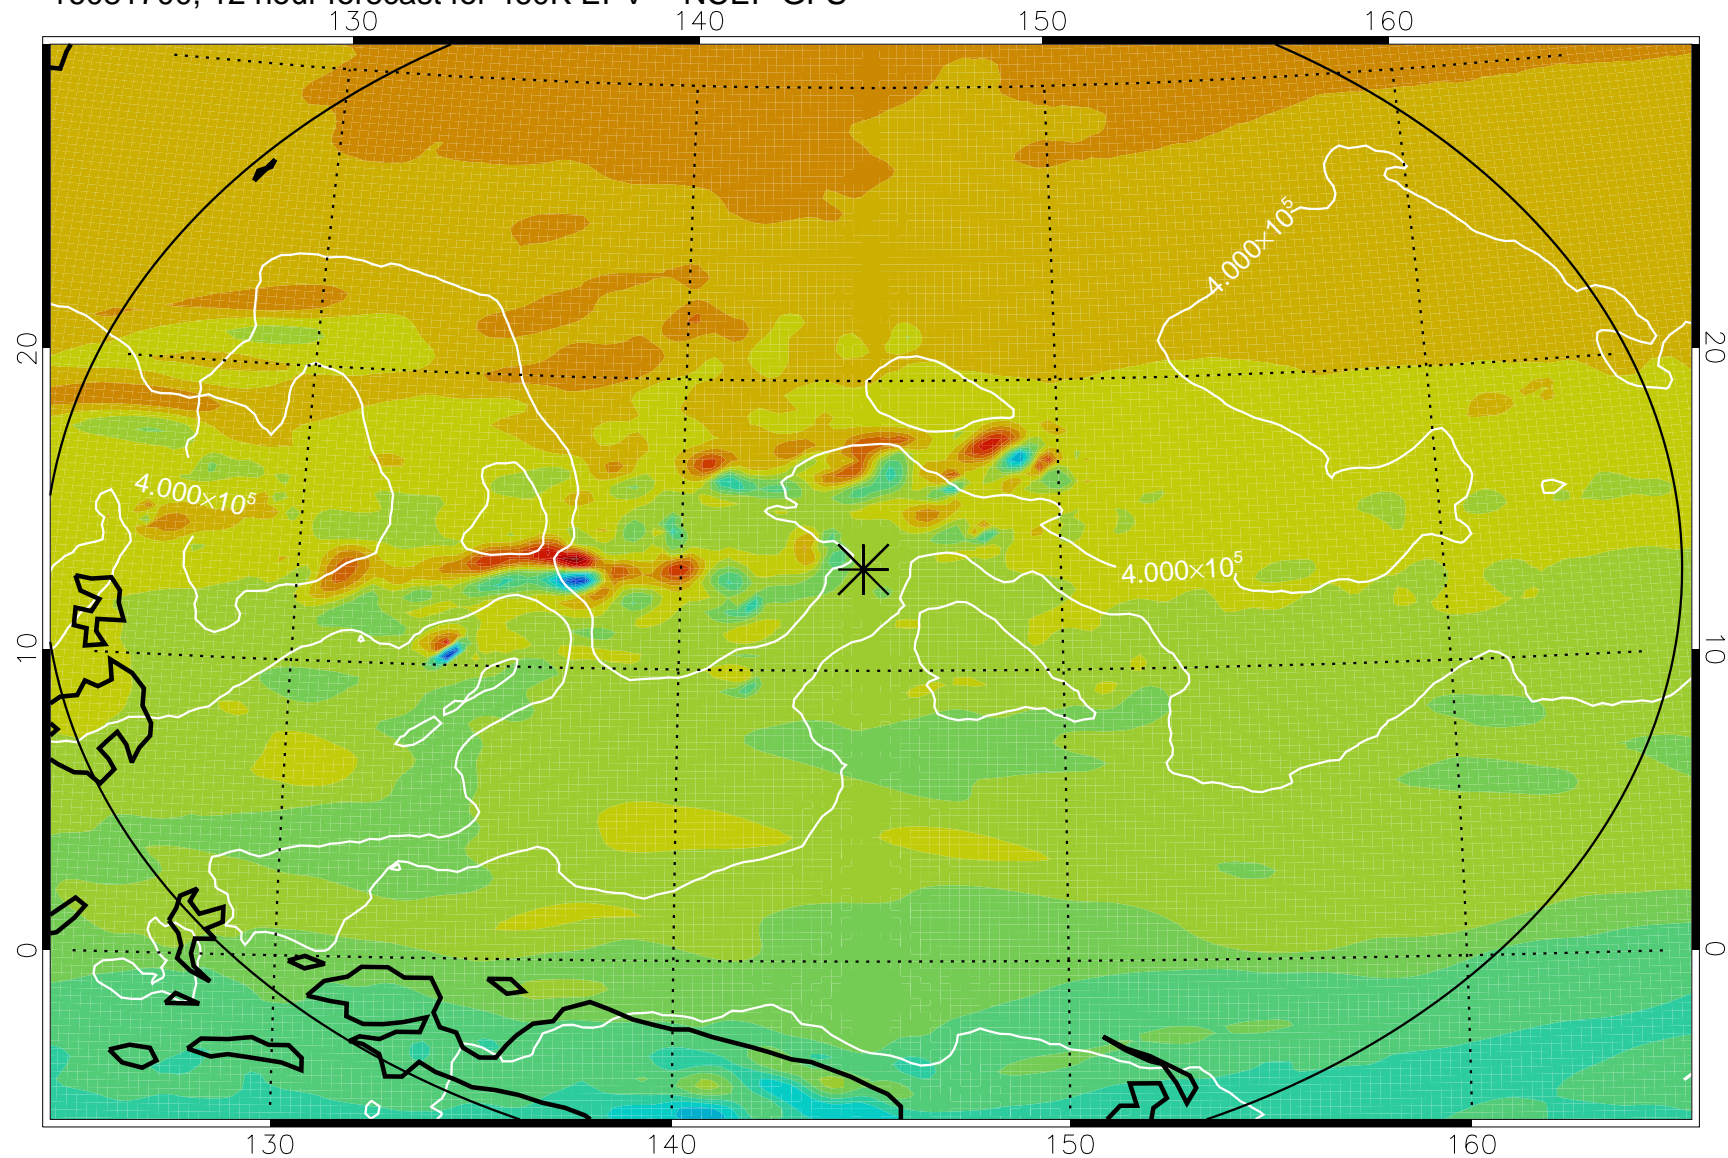

16081618, 6 hour forecast for 460K EPV -- NCEP GFS

460K Montgomery Streamfunction, white

Range ring of 2304 km

16081700, 12 hour forecast for 460K EPV -- NCEP GFS

460K Montgomery Streamfunction, white

Range ring of 2304 km

16081706, 18 hour forecast for 460K EPV -- NCEP GFS

460K Montgomery Streamfunction, white

Range ring of 2304 km

16081712, 24 hour forecast for 460K EPV -- NCEP GFS

460K Montgomery Streamfunction, white

Range ring of 2304 km

16081718, 30 hour forecast for 460K EPV -- NCEP GFS

460K Montgomery Streamfunction, white

Range ring of 2304 km

16081800, 36 hour forecast for 460K EPV -- NCEP GFS

460K Montgomery Streamfunction, white

Range ring of 2304 km

16081918, 78 hour forecast for 460K EPV -- NCEP GFS

460K Montgomery Streamfunction, white

Range ring of 2304 km

16082000, 84 hour forecast for 460K EPV -- NCEP GFS

460K Montgomery Streamfunction, white

Range ring of 2304 km