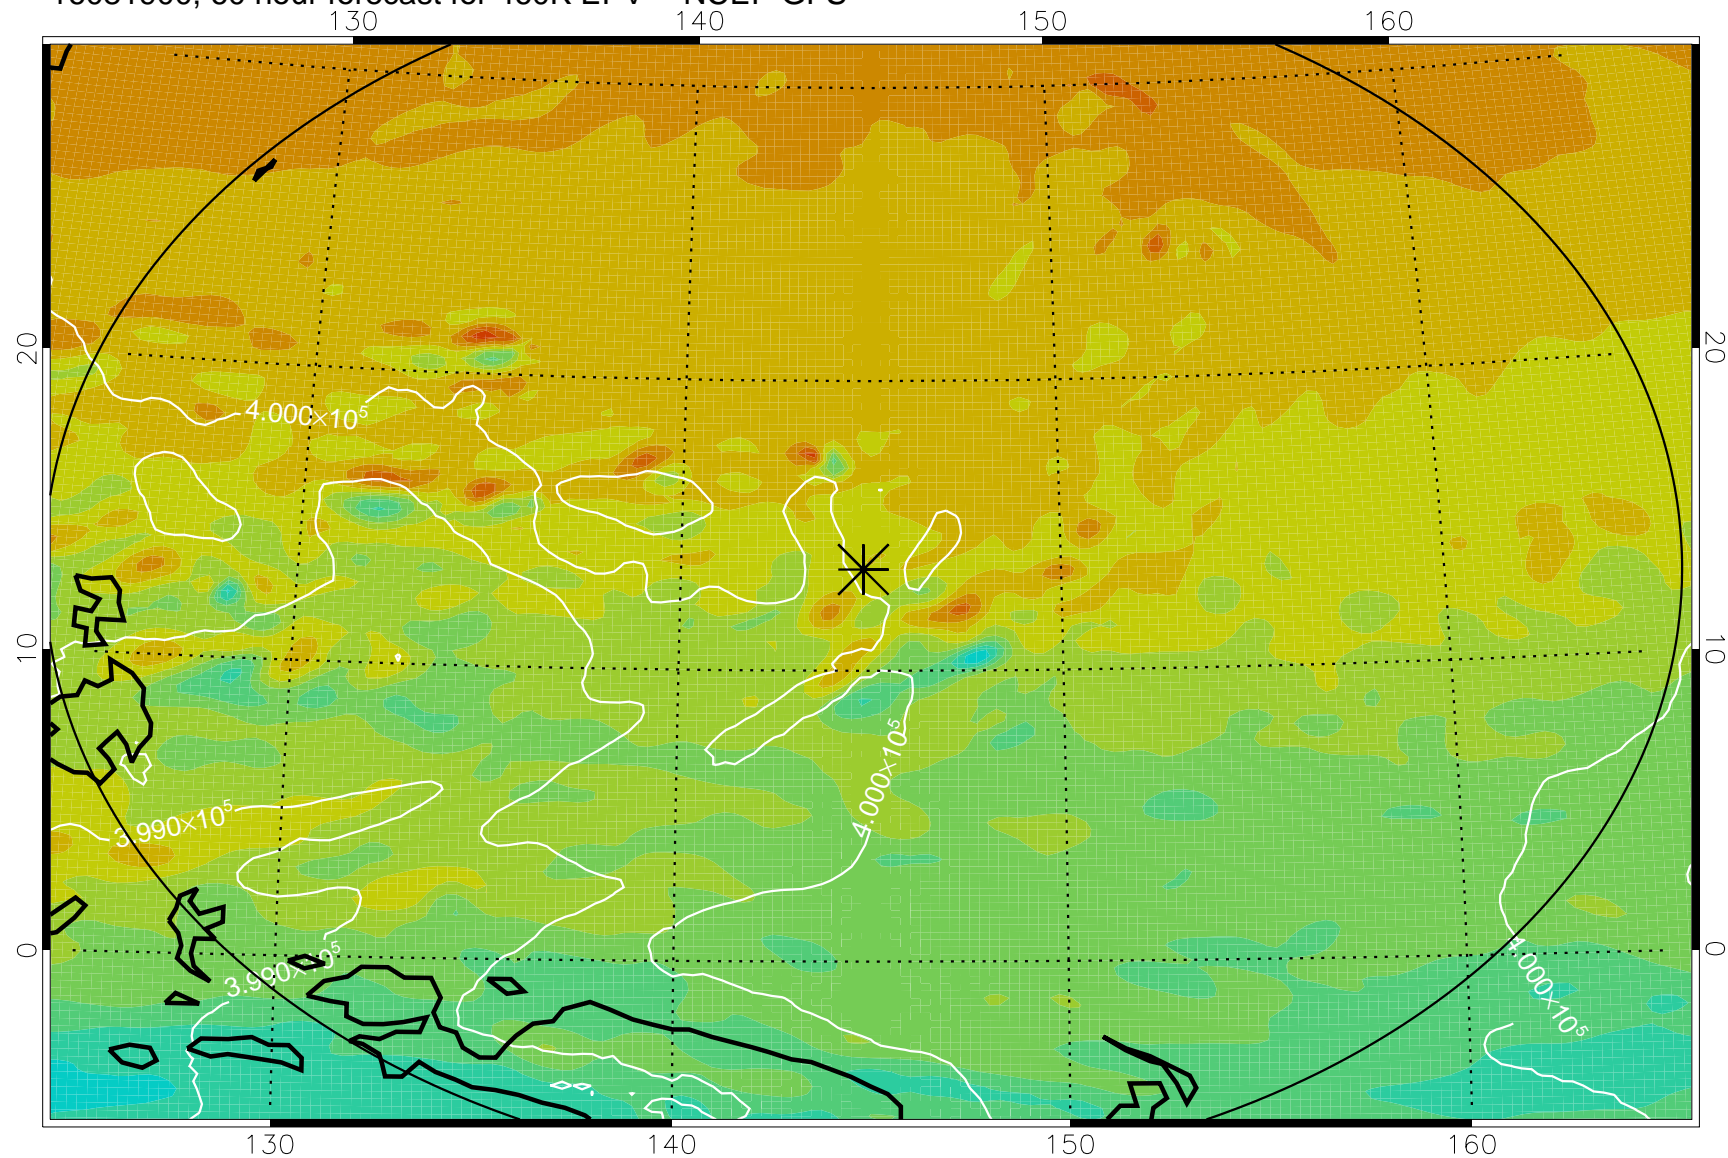

16081806, 42 hour forecast for 460K EPV -- NCEP GFS

460K Montgomery Streamfunction, white

Range ring of 2304 km

16081812, 48 hour forecast for 460K EPV -- NCEP GFS

460K Montgomery Streamfunction, white

Range ring of 2304 km

16081818, 54 hour forecast for 460K EPV -- NCEP GFS

460K Montgomery Streamfunction, white

Range ring of 2304 km

16081900, 60 hour forecast for 460K EPV -- NCEP GFS

460K Montgomery Streamfunction, white

Range ring of 2304 km

16081918, 78 hour forecast for 460K EPV -- NCEP GFS

460K Montgomery Streamfunction, white

Range ring of 2304 km

16082000, 84 hour forecast for 460K EPV -- NCEP GFS

460K Montgomery Streamfunction, white

Range ring of 2304 km

16082018, 102 hour forecast for 460K EPV -- NCEP GFS

460K Montgomery Streamfunction, white

Range ring of 2304 km

16082100, 108 hour forecast for 460K EPV -- NCEP GFS

460K Montgomery Streamfunction, white

Range ring of 2304 km