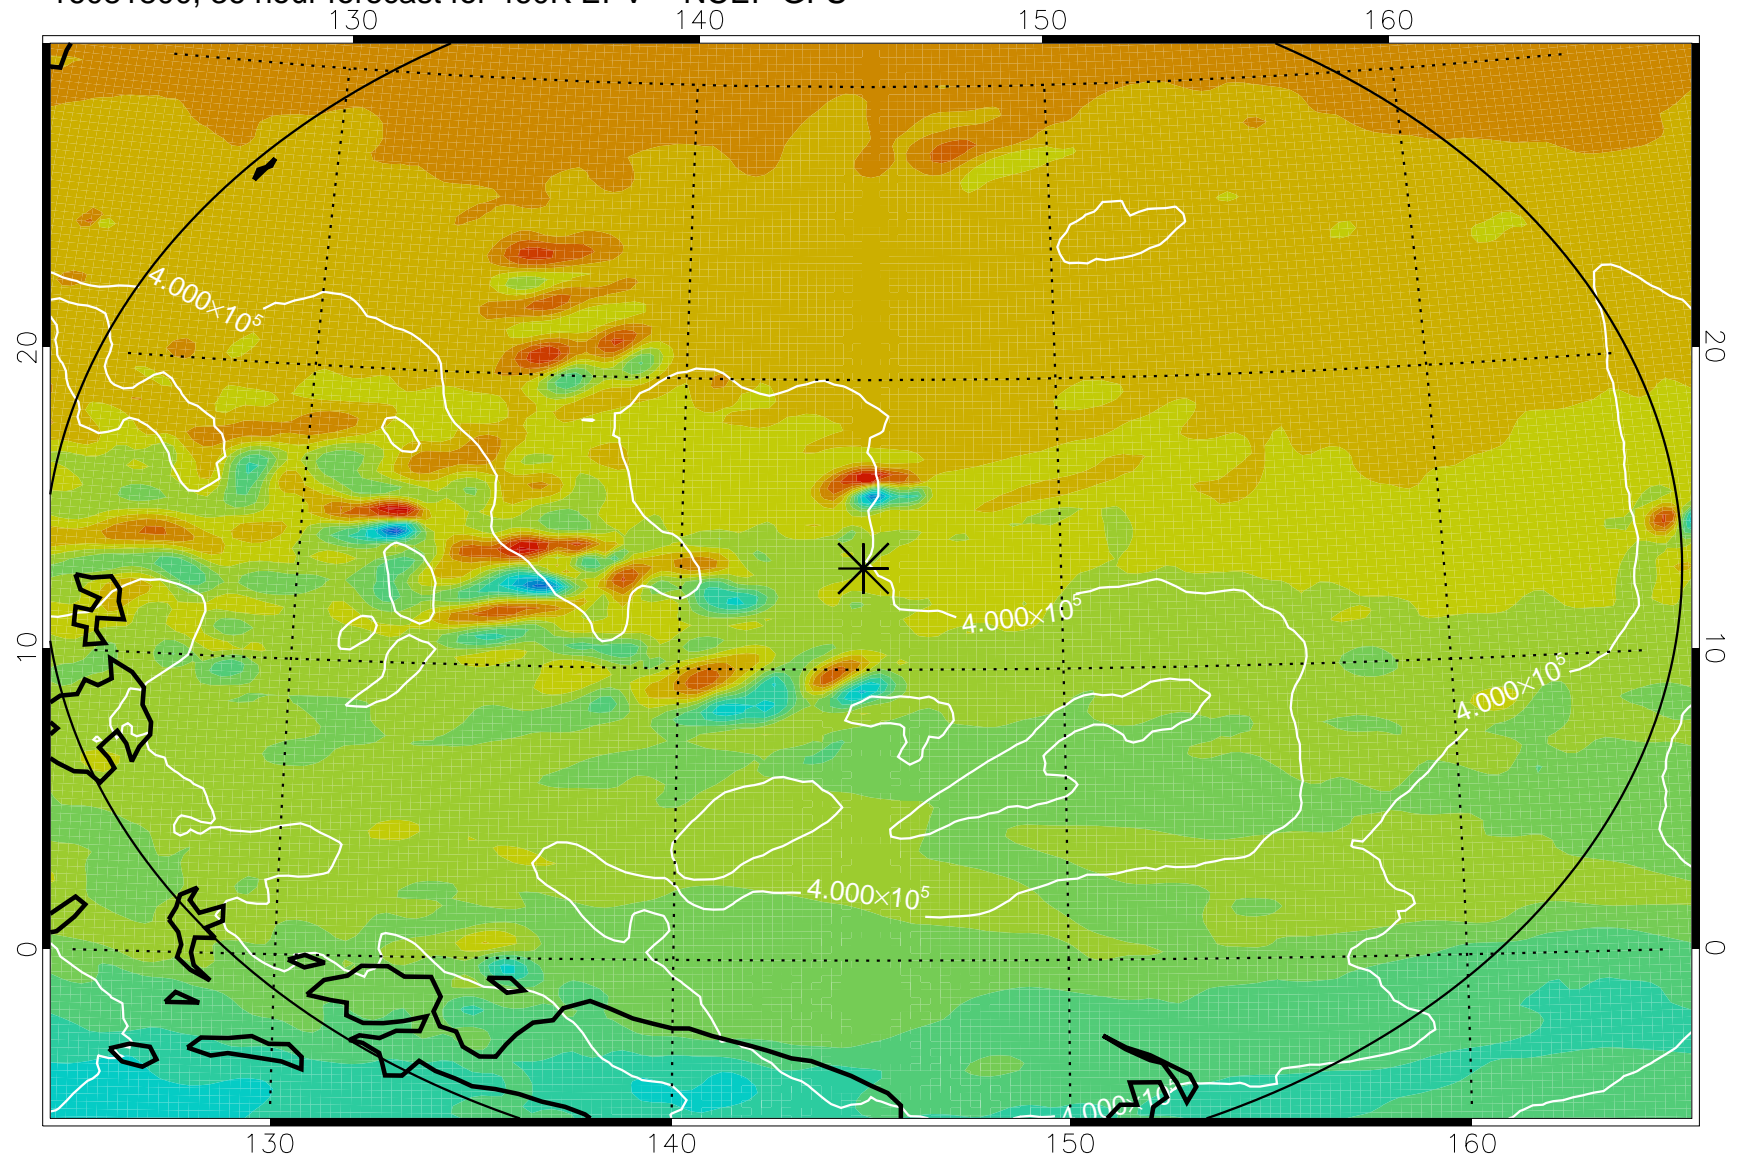

16081706, 18 hour forecast for 460K EPV -- NCEP GFS

460K Montgomery Streamfunction, white

Range ring of 2304 km

16081712, 24 hour forecast for 460K EPV -- NCEP GFS

460K Montgomery Streamfunction, white

Range ring of 2304 km

16081718, 30 hour forecast for 460K EPV -- NCEP GFS

460K Montgomery Streamfunction, white

Range ring of 2304 km

16081800, 36 hour forecast for 460K EPV -- NCEP GFS

460K Montgomery Streamfunction, white

Range ring of 2304 km

16081818, 54 hour forecast for 460K EPV -- NCEP GFS

460K Montgomery Streamfunction, white

Range ring of 2304 km

16081900, 60 hour forecast for 460K EPV -- NCEP GFS

460K Montgomery Streamfunction, white

Range ring of 2304 km

16081918, 78 hour forecast for 460K EPV -- NCEP GFS

460K Montgomery Streamfunction, white

Range ring of 2304 km

16082000, 84 hour forecast for 460K EPV -- NCEP GFS

460K Montgomery Streamfunction, white

Range ring of 2304 km