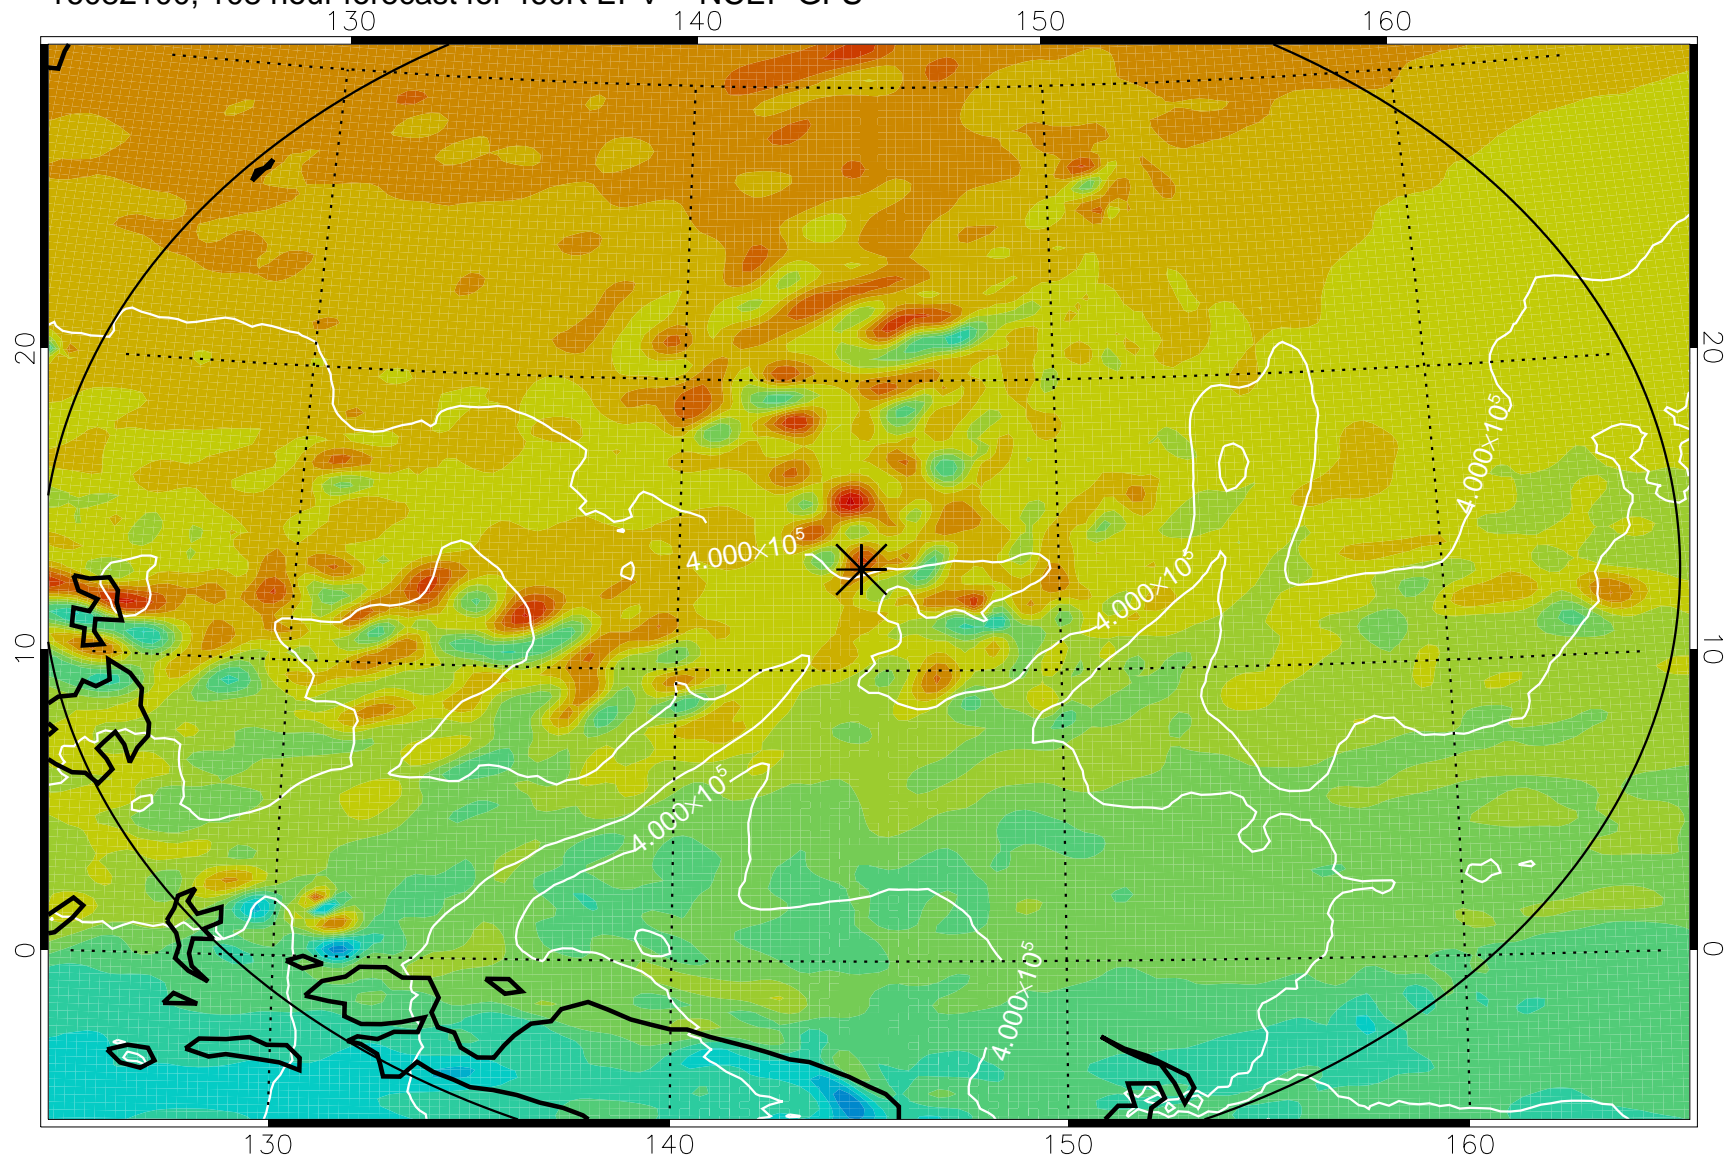

16081918, 78 hour forecast for 460K EPV -- NCEP GFS

460K Montgomery Streamfunction, white

Range ring of 2304 km

16082000, 84 hour forecast for 460K EPV -- NCEP GFS

460K Montgomery Streamfunction, white

Range ring of 2304 km

16082006, 90 hour forecast for 460K EPV -- NCEP GFS

460K Montgomery Streamfunction, white

Range ring of 2304 km

16082012, 96 hour forecast for 460K EPV -- NCEP GFS

460K Montgomery Streamfunction, white

Range ring of 2304 km

16082018, 102 hour forecast for 460K EPV -- NCEP GFS

460K Montgomery Streamfunction, white

Range ring of 2304 km

16082100, 108 hour forecast for 460K EPV -- NCEP GFS

460K Montgomery Streamfunction, white

Range ring of 2304 km

16082106, 114 hour forecast for 460K EPV -- NCEP GFS

460K Montgomery Streamfunction, white

Range ring of 2304 km

16082112, 120 hour forecast for 460K EPV -- NCEP GFS

460K Montgomery Streamfunction, white

Range ring of 2304 km