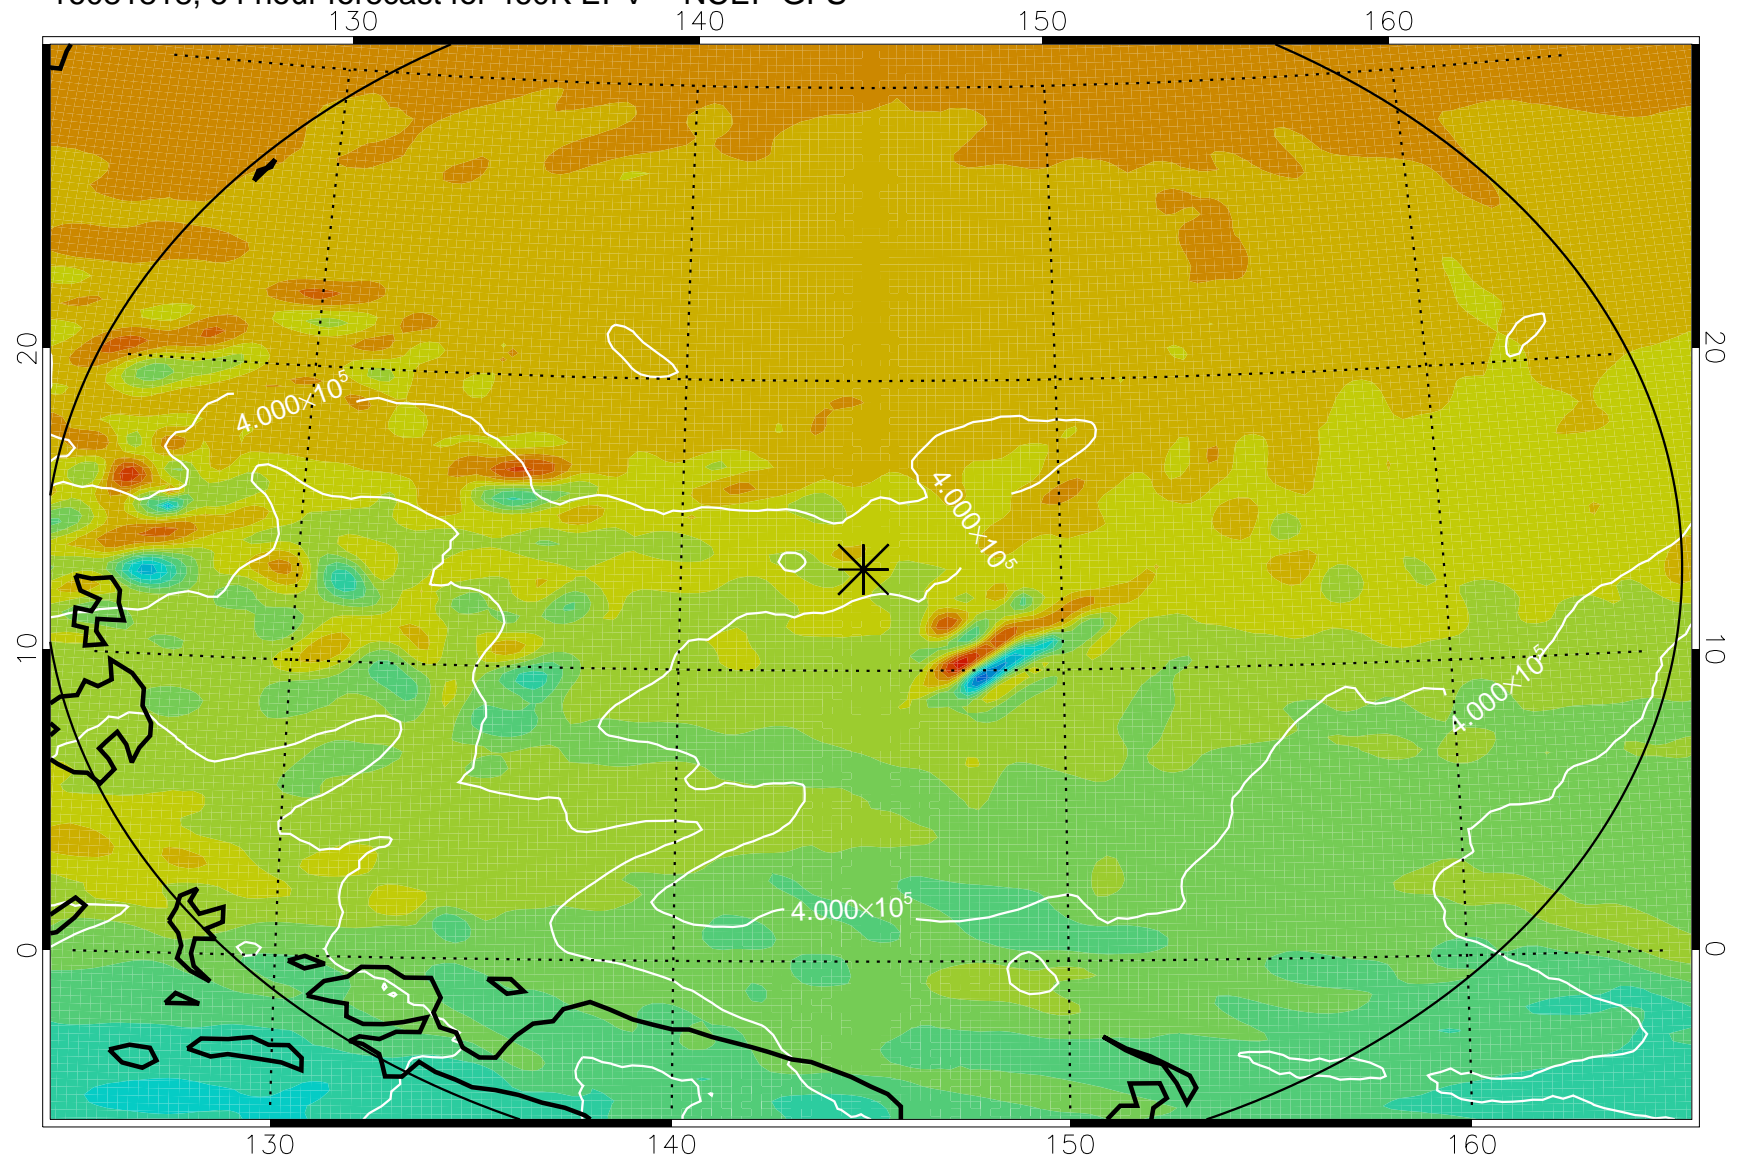

16081806, 42 hour forecast for 460K EPV -- NCEP GFS

460K Montgomery Streamfunction, white

Range ring of 2304 km

16081812, 48 hour forecast for 460K EPV -- NCEP GFS

460K Montgomery Streamfunction, white

Range ring of 2304 km

16081818, 54 hour forecast for 460K EPV -- NCEP GFS

460K Montgomery Streamfunction, white

Range ring of 2304 km

16081900, 60 hour forecast for 460K EPV -- NCEP GFS

460K Montgomery Streamfunction, white

Range ring of 2304 km

16081906, 66 hour forecast for 460K EPV -- NCEP GFS

460K Montgomery Streamfunction, white

Range ring of 2304 km

16081912, 72 hour forecast for 460K EPV -- NCEP GFS

460K Montgomery Streamfunction, white

Range ring of 2304 km

16081918, 78 hour forecast for 460K EPV -- NCEP GFS

460K Montgomery Streamfunction, white

Range ring of 2304 km

16082000, 84 hour forecast for 460K EPV -- NCEP GFS

460K Montgomery Streamfunction, white

Range ring of 2304 km