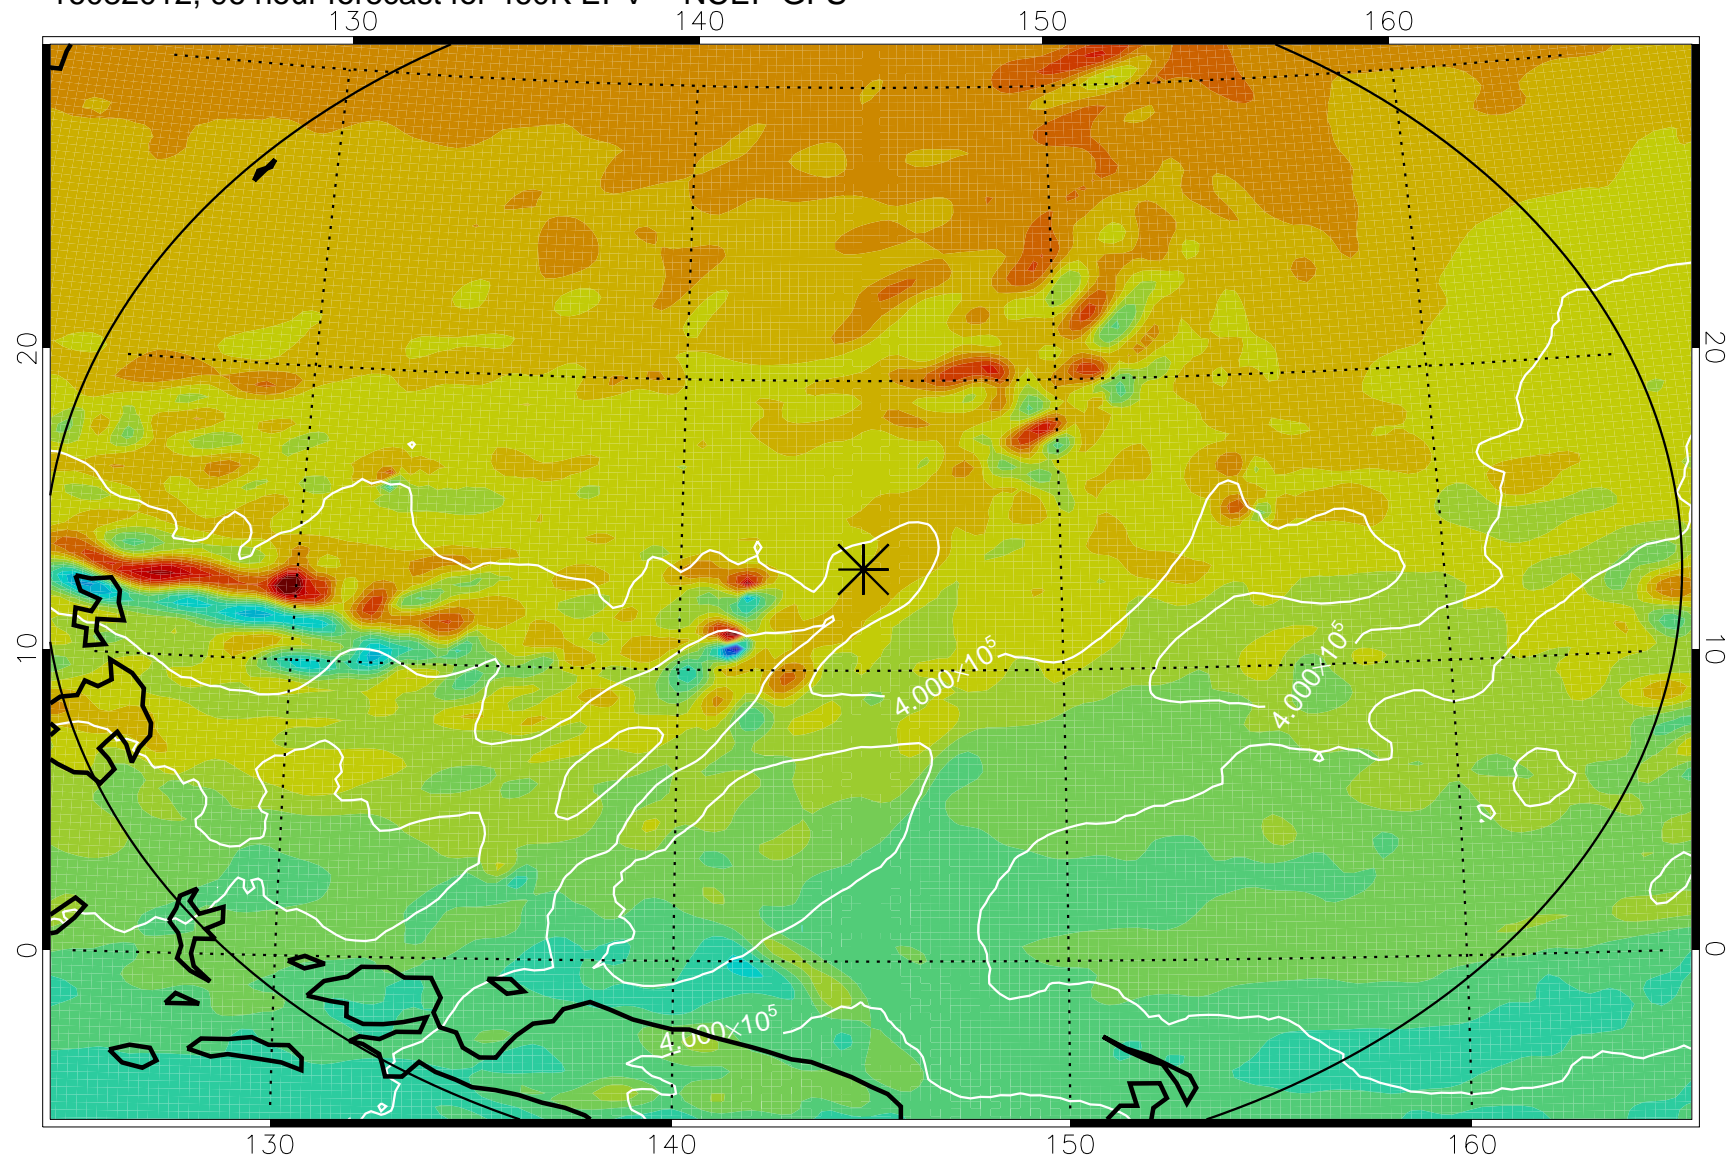

16081906, 66 hour forecast for 460K EPV -- NCEP GFS

460K Montgomery Streamfunction, white

Range ring of 2304 km

16081912, 72 hour forecast for 460K EPV -- NCEP GFS

460K Montgomery Streamfunction, white

Range ring of 2304 km

16081918, 78 hour forecast for 460K EPV -- NCEP GFS

460K Montgomery Streamfunction, white

Range ring of 2304 km

16082000, 84 hour forecast for 460K EPV -- NCEP GFS

460K Montgomery Streamfunction, white

Range ring of 2304 km

16082006, 90 hour forecast for 460K EPV -- NCEP GFS

460K Montgomery Streamfunction, white

Range ring of 2304 km

16082012, 96 hour forecast for 460K EPV -- NCEP GFS

460K Montgomery Streamfunction, white

Range ring of 2304 km

16082018, 102 hour forecast for 460K EPV -- NCEP GFS

460K Montgomery Streamfunction, white

Range ring of 2304 km

16082100, 108 hour forecast for 460K EPV -- NCEP GFS

460K Montgomery Streamfunction, white

Range ring of 2304 km