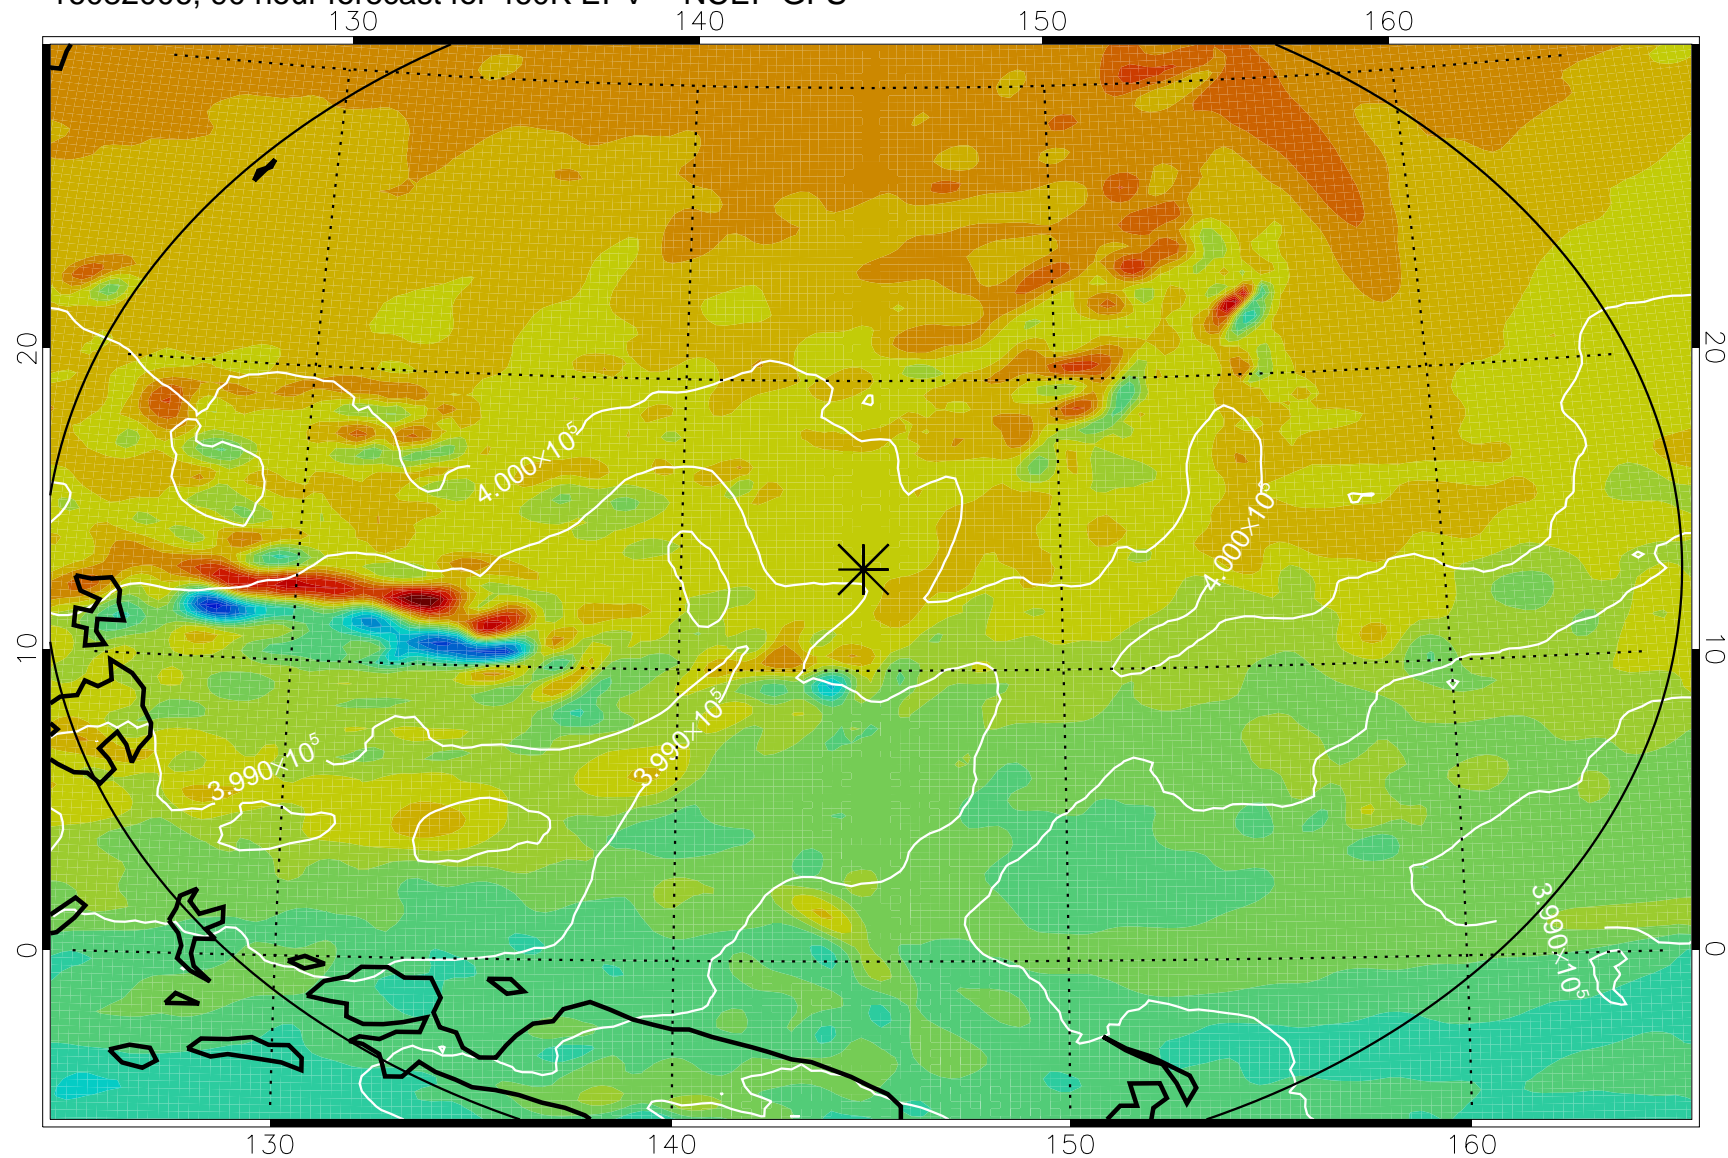

16081906, 66 hour forecast for 460K EPV -- NCEP GFS

460K Montgomery Streamfunction, white

Range ring of 2304 km

16081912, 72 hour forecast for 460K EPV -- NCEP GFS

460K Montgomery Streamfunction, white

Range ring of 2304 km

16081918, 78 hour forecast for 460K EPV -- NCEP GFS

460K Montgomery Streamfunction, white

Range ring of 2304 km

16082000, 84 hour forecast for 460K EPV -- NCEP GFS

460K Montgomery Streamfunction, white

Range ring of 2304 km

16082006, 90 hour forecast for 460K EPV -- NCEP GFS

460K Montgomery Streamfunction, white

Range ring of 2304 km

16082012, 96 hour forecast for 460K EPV -- NCEP GFS

460K Montgomery Streamfunction, white

Range ring of 2304 km

16082018, 102 hour forecast for 460K EPV -- NCEP GFS

460K Montgomery Streamfunction, white

Range ring of 2304 km

16082100, 108 hour forecast for 460K EPV -- NCEP GFS

460K Montgomery Streamfunction, white

Range ring of 2304 km