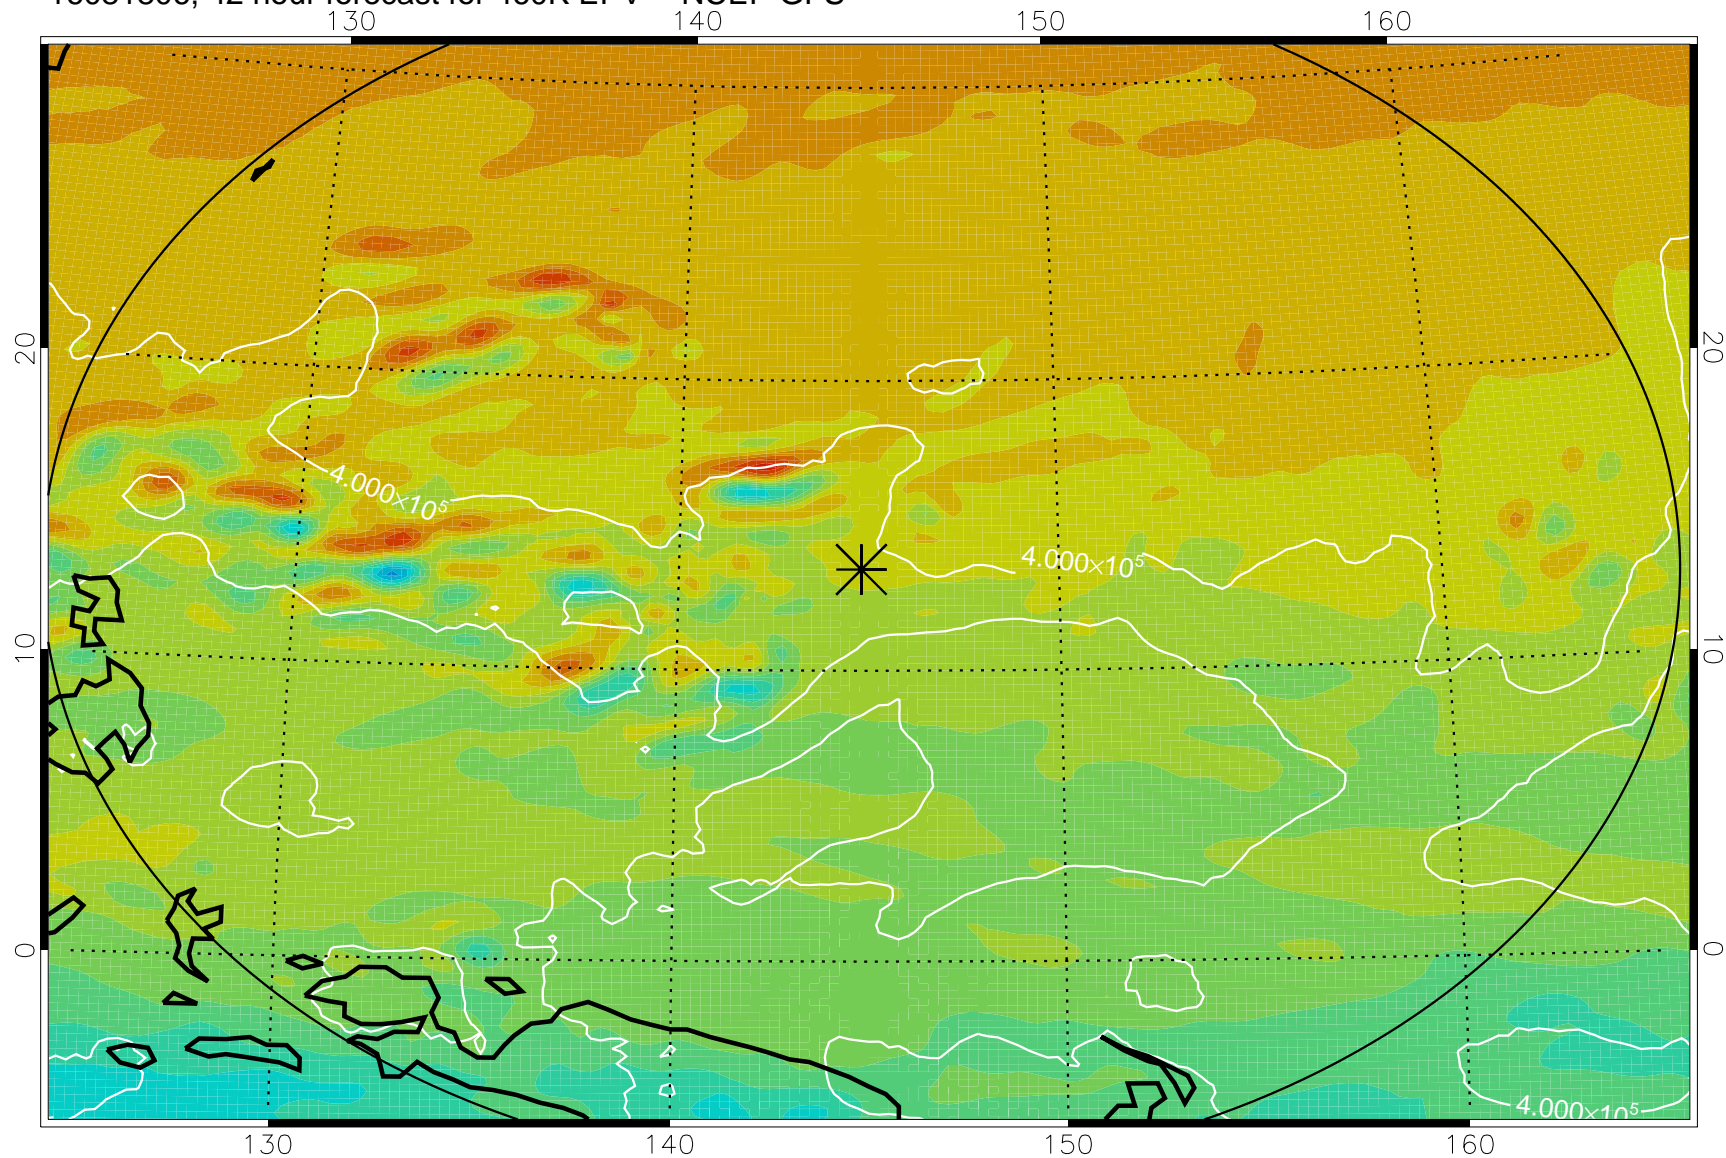

16081718, 30 hour forecast for 460K EPV -- NCEP GFS

460K Montgomery Streamfunction, white

Range ring of 2304 km

16081800, 36 hour forecast for 460K EPV -- NCEP GFS

460K Montgomery Streamfunction, white

Range ring of 2304 km

16081806, 42 hour forecast for 460K EPV -- NCEP GFS

460K Montgomery Streamfunction, white

Range ring of 2304 km

16081812, 48 hour forecast for 460K EPV -- NCEP GFS

460K Montgomery Streamfunction, white

Range ring of 2304 km

16081818, 54 hour forecast for 460K EPV -- NCEP GFS

460K Montgomery Streamfunction, white

Range ring of 2304 km

16081900, 60 hour forecast for 460K EPV -- NCEP GFS

460K Montgomery Streamfunction, white

Range ring of 2304 km

16081918, 78 hour forecast for 460K EPV -- NCEP GFS

460K Montgomery Streamfunction, white

Range ring of 2304 km

16082000, 84 hour forecast for 460K EPV -- NCEP GFS

460K Montgomery Streamfunction, white

Range ring of 2304 km