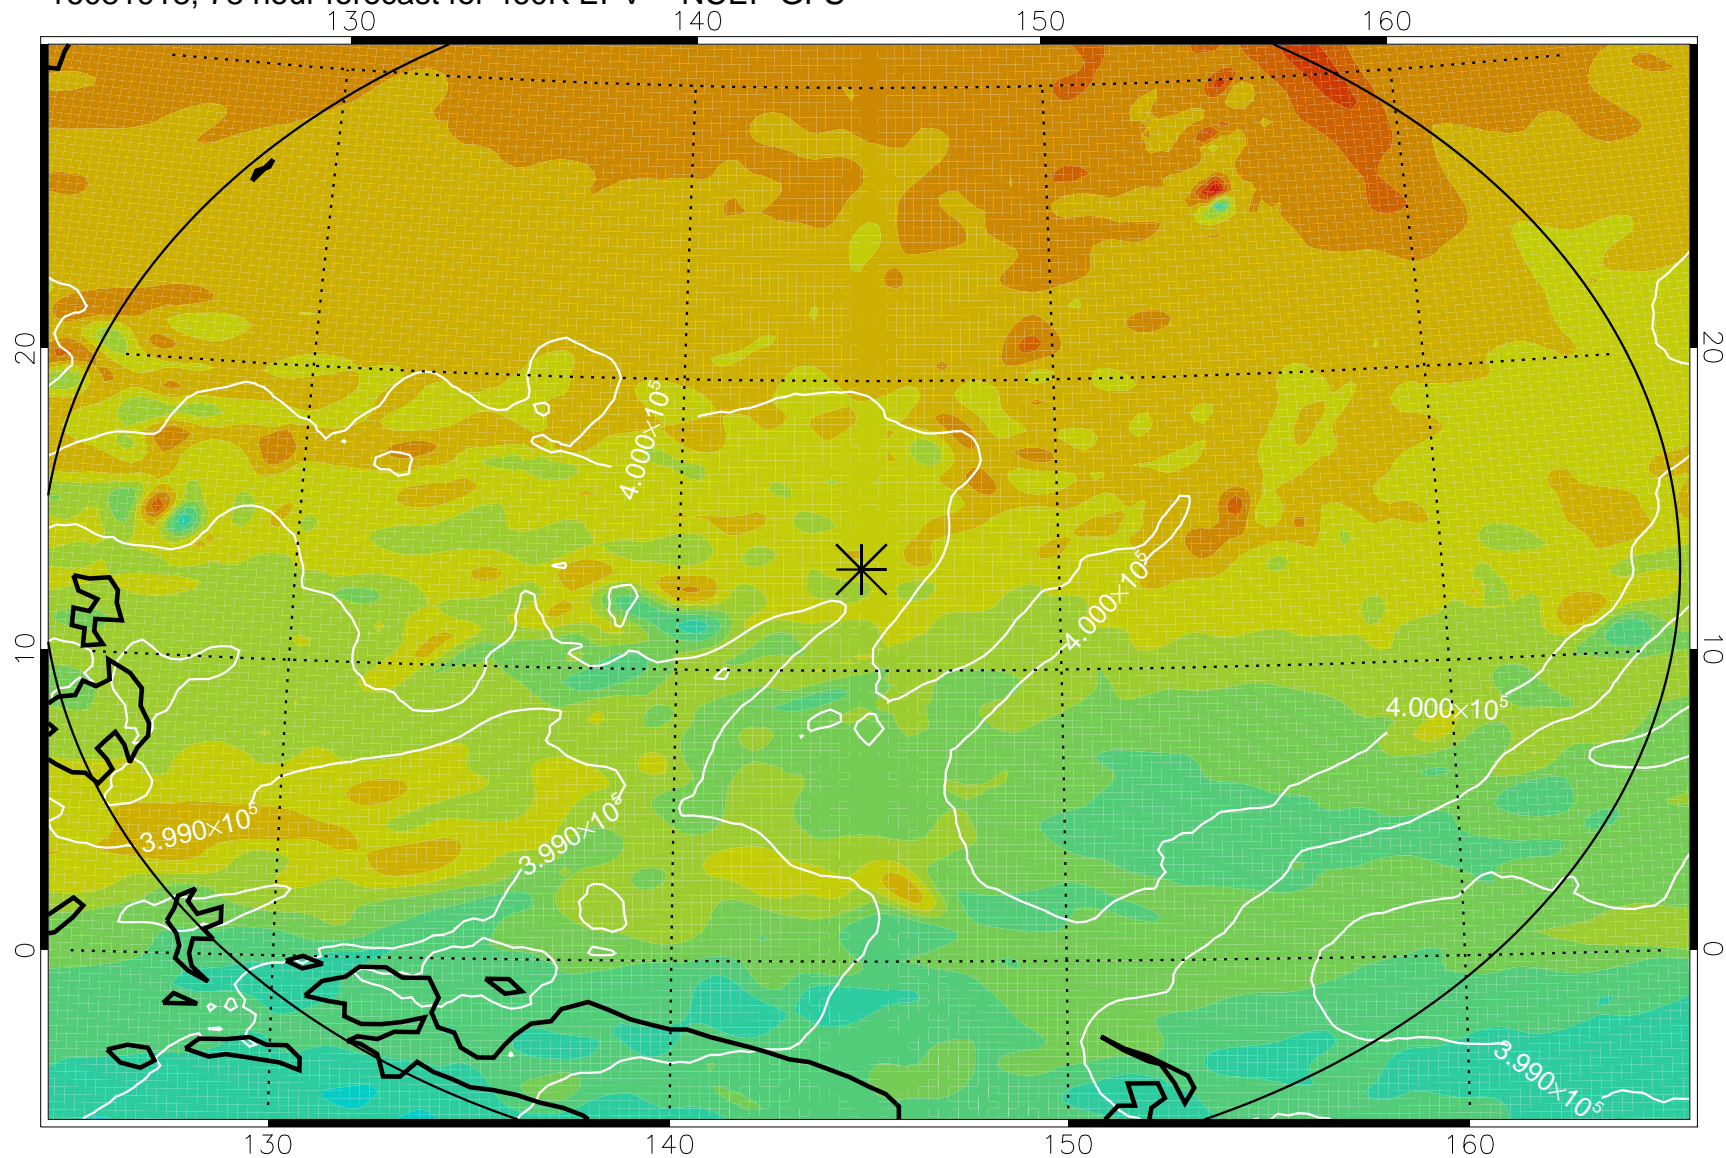

16081906, 66 hour forecast for 460K EPV -- NCEP GFS

460K Montgomery Streamfunction, white

Range ring of 2304 km

16081912, 72 hour forecast for 460K EPV -- NCEP GFS

460K Montgomery Streamfunction, white

Range ring of 2304 km

16081918, 78 hour forecast for 460K EPV -- NCEP GFS

460K Montgomery Streamfunction, white

Range ring of 2304 km

16082000, 84 hour forecast for 460K EPV -- NCEP GFS

460K Montgomery Streamfunction, white

Range ring of 2304 km

16082006, 90 hour forecast for 460K EPV -- NCEP GFS

460K Montgomery Streamfunction, white

Range ring of 2304 km

16082012, 96 hour forecast for 460K EPV -- NCEP GFS

460K Montgomery Streamfunction, white

Range ring of 2304 km

16082018, 102 hour forecast for 460K EPV -- NCEP GFS

460K Montgomery Streamfunction, white

Range ring of 2304 km

16082100, 108 hour forecast for 460K EPV -- NCEP GFS

460K Montgomery Streamfunction, white

Range ring of 2304 km