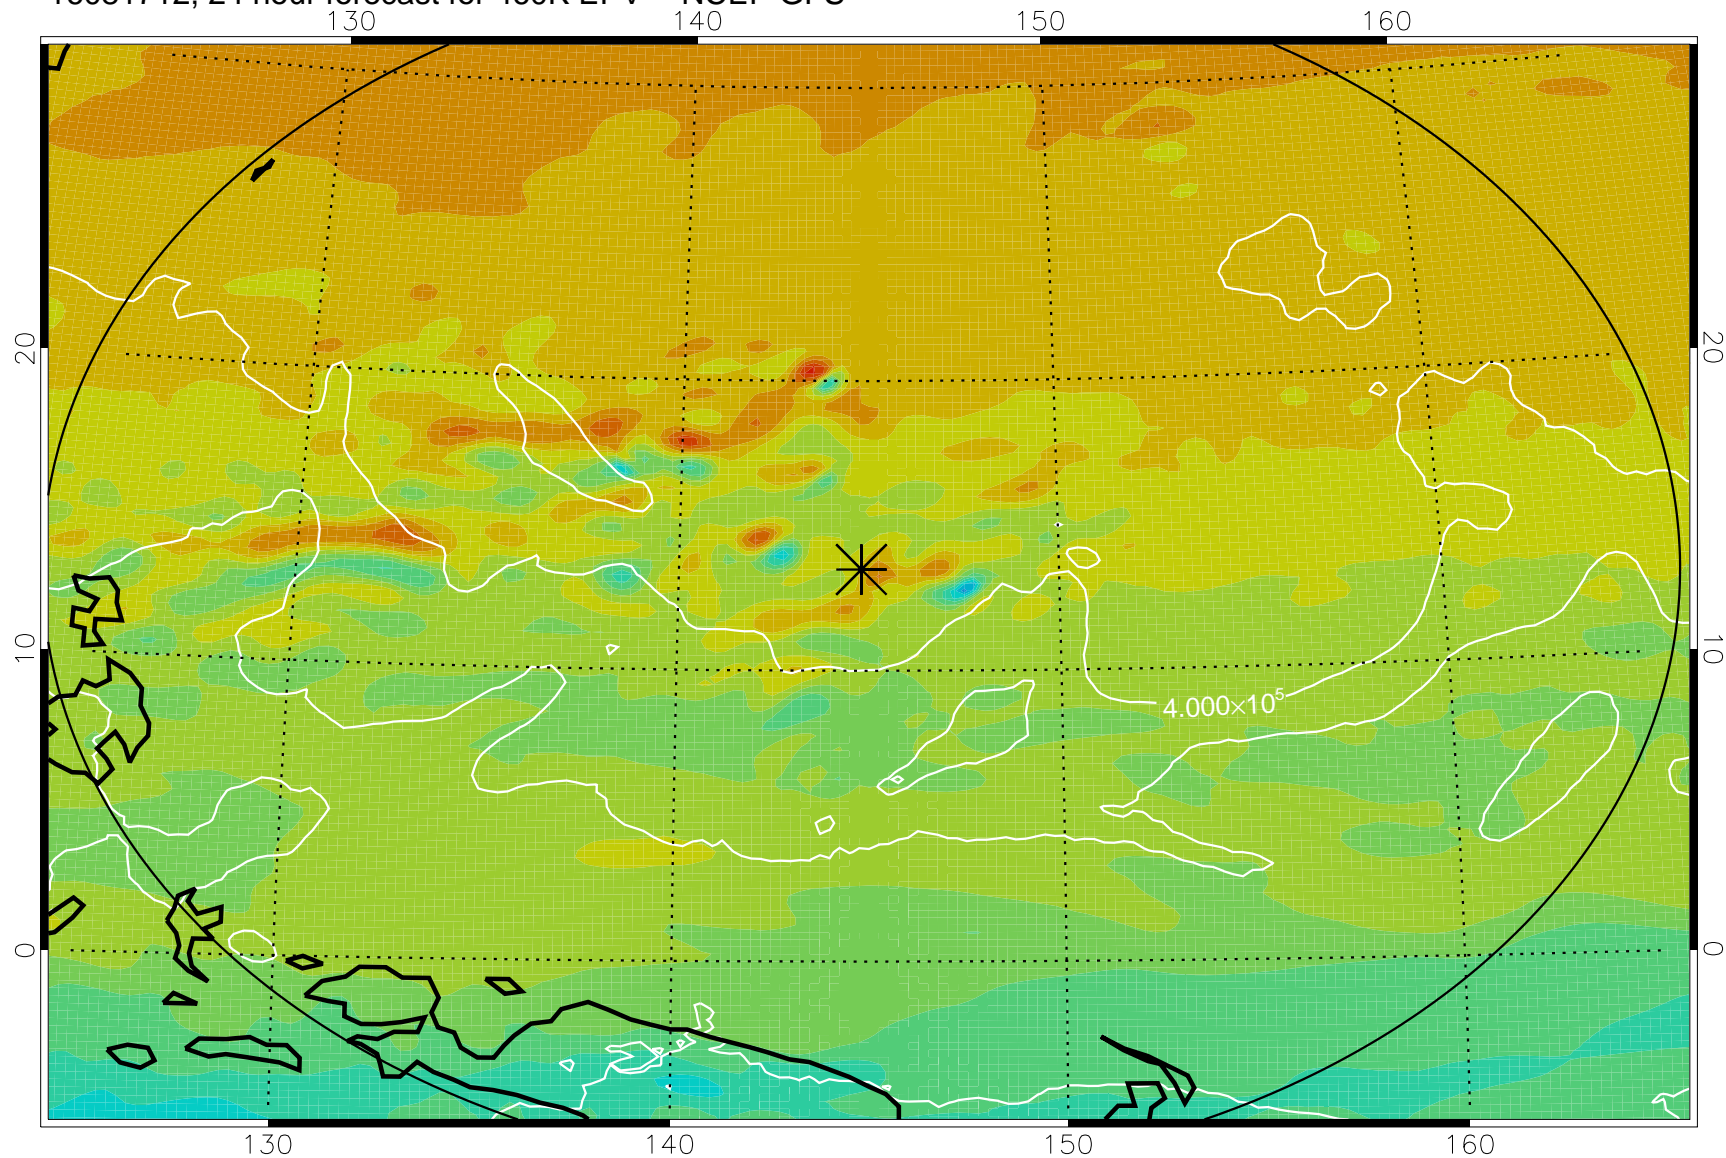

16081618, 6 hour forecast for 460K EPV -- NCEP GFS

460K Montgomery Streamfunction, white

Range ring of 2304 km

16081700, 12 hour forecast for 460K EPV -- NCEP GFS

460K Montgomery Streamfunction, white

Range ring of 2304 km

16081706, 18 hour forecast for 460K EPV -- NCEP GFS

460K Montgomery Streamfunction, white

Range ring of 2304 km

16081712, 24 hour forecast for 460K EPV -- NCEP GFS

460K Montgomery Streamfunction, white

Range ring of 2304 km

16081718, 30 hour forecast for 460K EPV -- NCEP GFS

460K Montgomery Streamfunction, white

Range ring of 2304 km

16081800, 36 hour forecast for 460K EPV -- NCEP GFS

460K Montgomery Streamfunction, white

Range ring of 2304 km

16081818, 54 hour forecast for 460K EPV -- NCEP GFS

460K Montgomery Streamfunction, white

Range ring of 2304 km

16081900, 60 hour forecast for 460K EPV -- NCEP GFS

460K Montgomery Streamfunction, white

Range ring of 2304 km