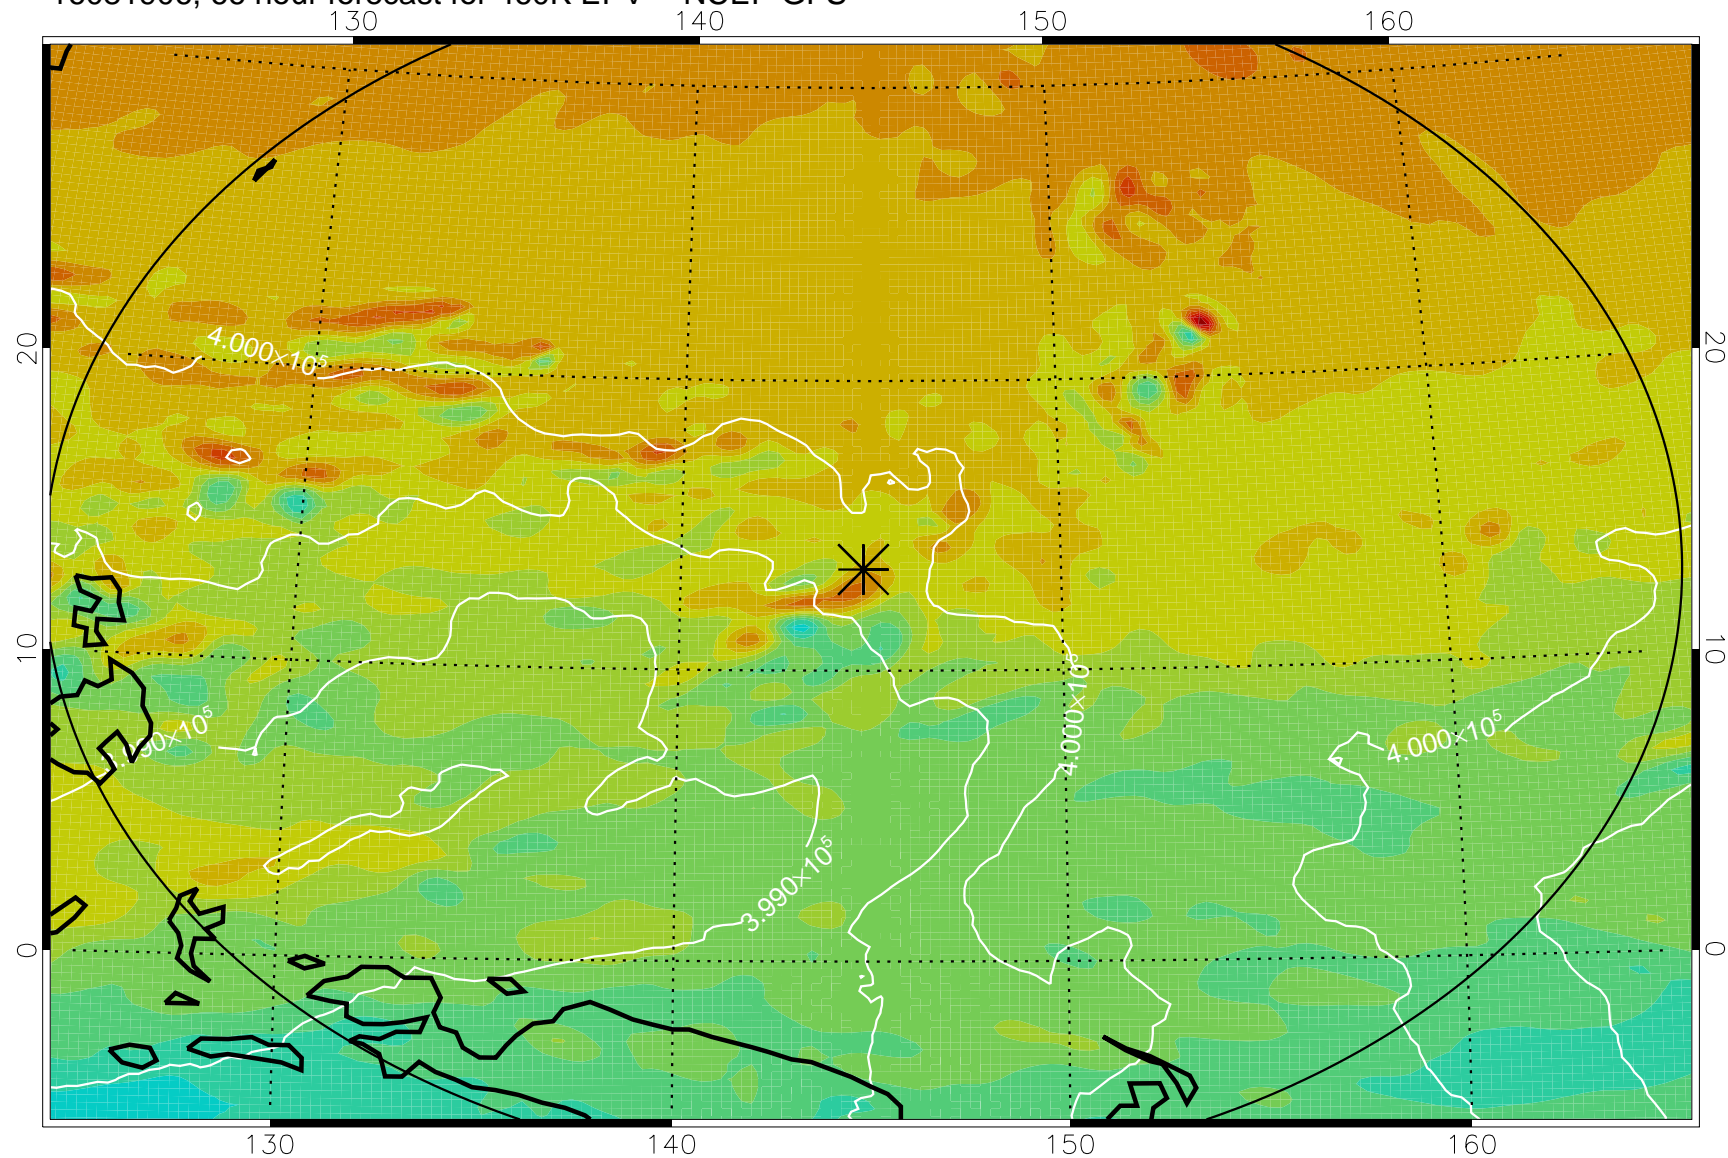

16081818, 54 hour forecast for 460K EPV -- NCEP GFS

460K Montgomery Streamfunction, white

Range ring of 2304 km

16081900, 60 hour forecast for 460K EPV -- NCEP GFS

460K Montgomery Streamfunction, white

Range ring of 2304 km

16081906, 66 hour forecast for 460K EPV -- NCEP GFS

460K Montgomery Streamfunction, white

Range ring of 2304 km

16081912, 72 hour forecast for 460K EPV -- NCEP GFS

460K Montgomery Streamfunction, white

Range ring of 2304 km

16081918, 78 hour forecast for 460K EPV -- NCEP GFS

460K Montgomery Streamfunction, white

Range ring of 2304 km

16082000, 84 hour forecast for 460K EPV -- NCEP GFS

460K Montgomery Streamfunction, white

Range ring of 2304 km

16082018, 102 hour forecast for 460K EPV -- NCEP GFS

460K Montgomery Streamfunction, white

Range ring of 2304 km

16082100, 108 hour forecast for 460K EPV -- NCEP GFS

460K Montgomery Streamfunction, white

Range ring of 2304 km