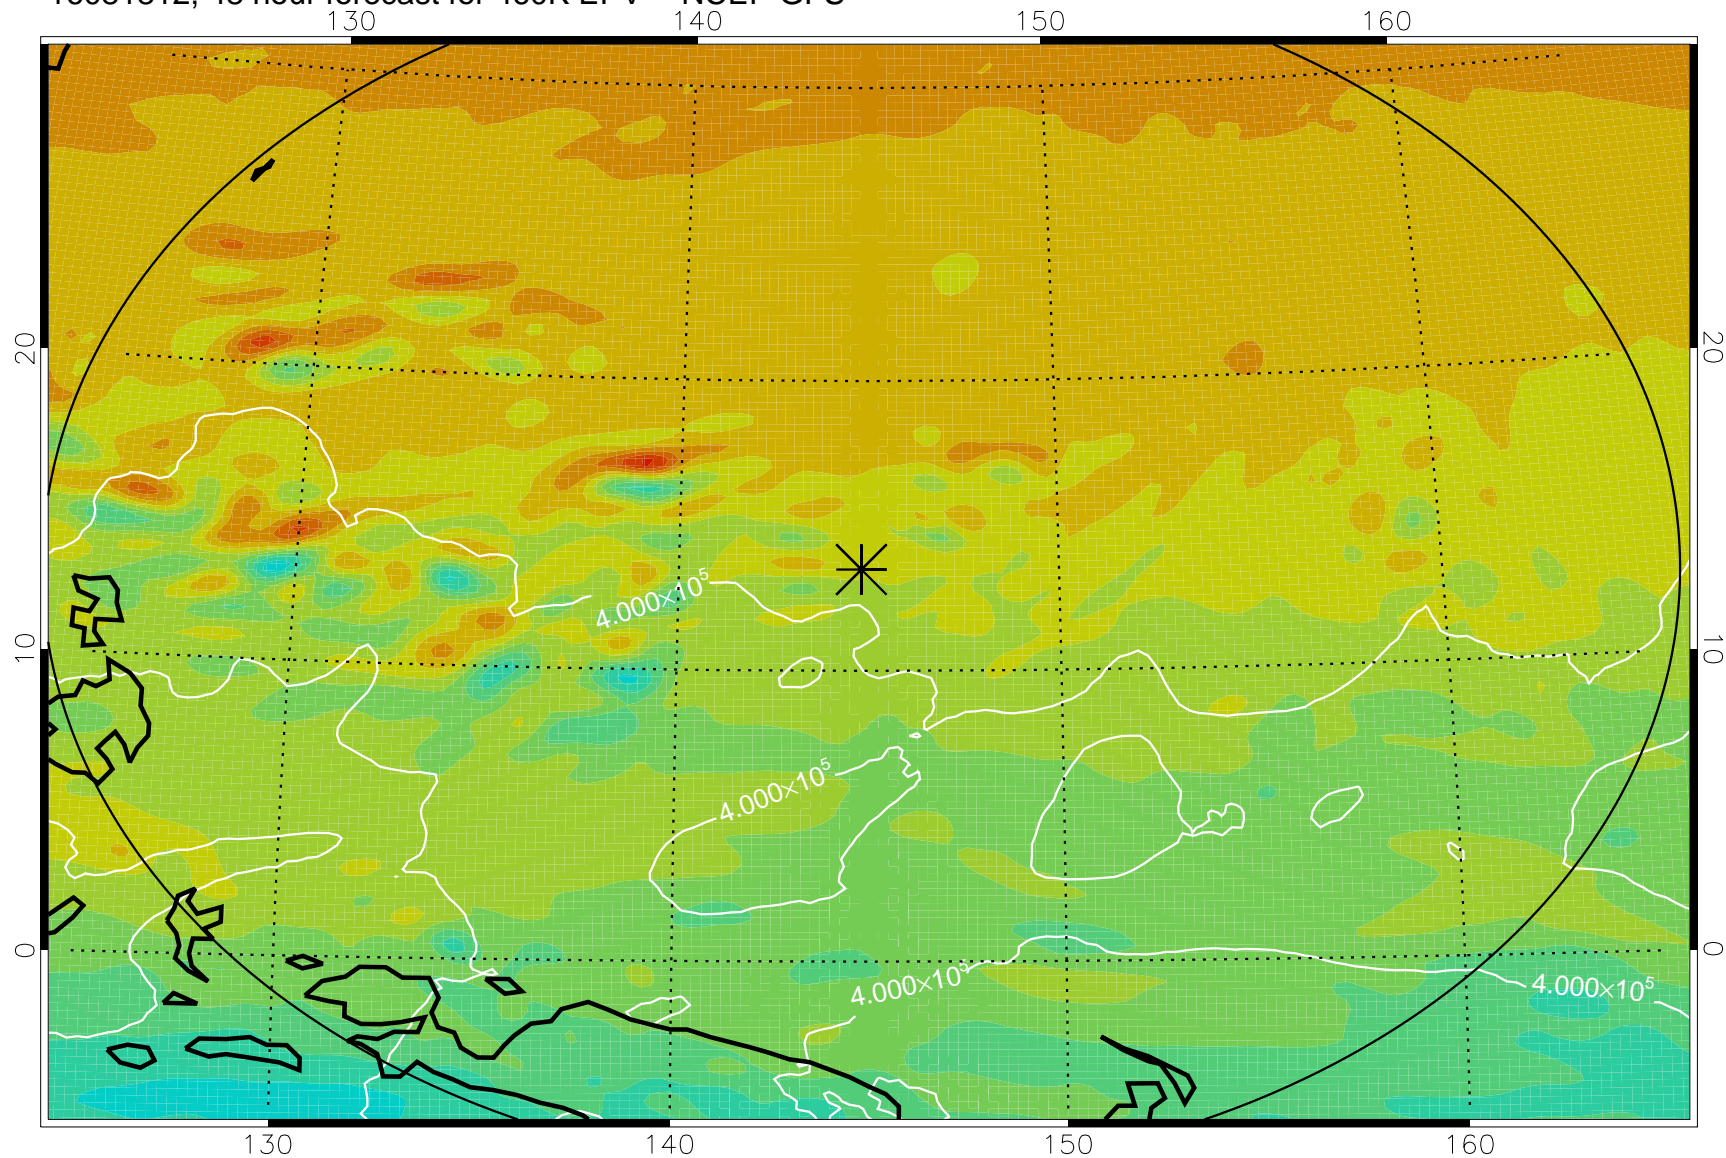

16081718, 30 hour forecast for 460K EPV -- NCEP GFS

460K Montgomery Streamfunction, white

Range ring of 2304 km

16081800, 36 hour forecast for 460K EPV -- NCEP GFS

460K Montgomery Streamfunction, white

Range ring of 2304 km

16081806, 42 hour forecast for 460K EPV -- NCEP GFS

460K Montgomery Streamfunction, white

Range ring of 2304 km

16081812, 48 hour forecast for 460K EPV -- NCEP GFS

460K Montgomery Streamfunction, white

Range ring of 2304 km

16081818, 54 hour forecast for 460K EPV -- NCEP GFS

460K Montgomery Streamfunction, white

Range ring of 2304 km

16081900, 60 hour forecast for 460K EPV -- NCEP GFS

460K Montgomery Streamfunction, white

Range ring of 2304 km

16081918, 78 hour forecast for 460K EPV -- NCEP GFS

460K Montgomery Streamfunction, white

Range ring of 2304 km

16082000, 84 hour forecast for 460K EPV -- NCEP GFS

460K Montgomery Streamfunction, white

Range ring of 2304 km