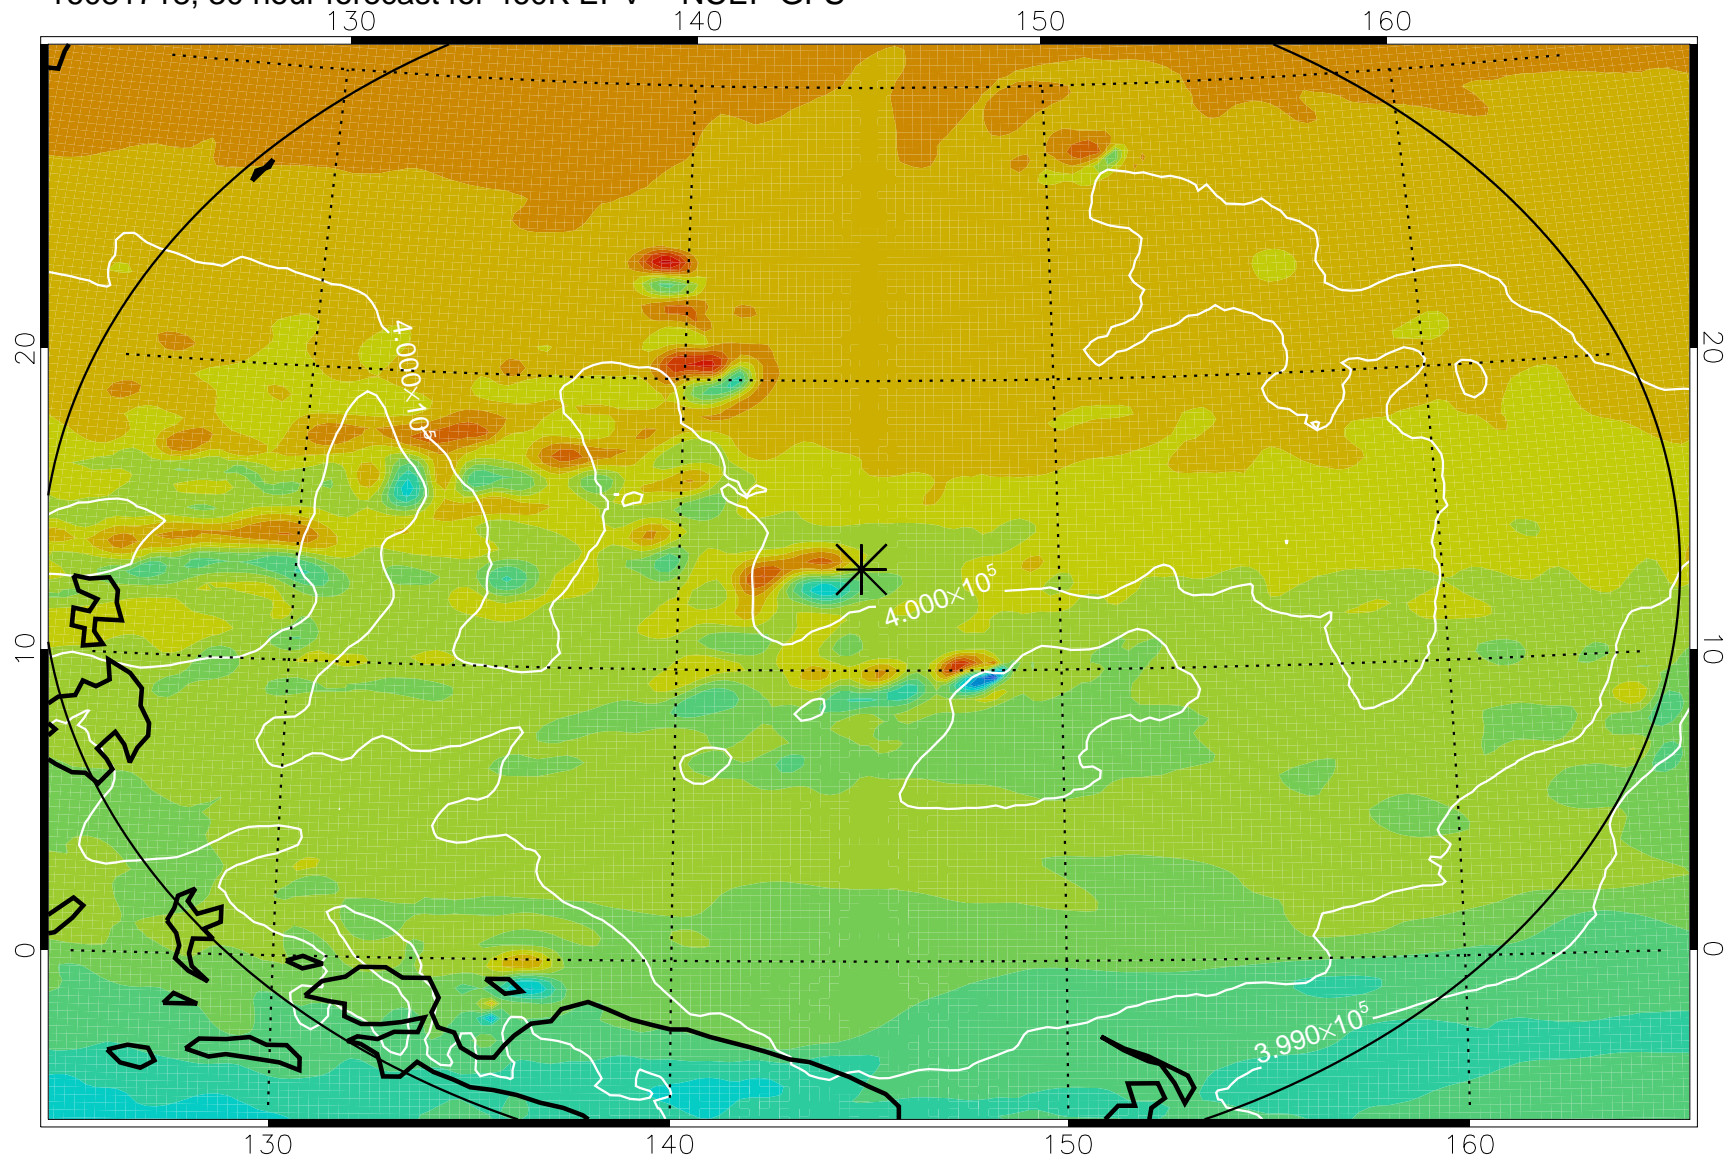

16081706, 18 hour forecast for 460K EPV -- NCEP GFS

460K Montgomery Streamfunction, white

Range ring of 2304 km

16081712, 24 hour forecast for 460K EPV -- NCEP GFS

460K Montgomery Streamfunction, white

Range ring of 2304 km

16081718, 30 hour forecast for 460K EPV -- NCEP GFS

460K Montgomery Streamfunction, white

Range ring of 2304 km

16081800, 36 hour forecast for 460K EPV -- NCEP GFS

460K Montgomery Streamfunction, white

Range ring of 2304 km

16081806, 42 hour forecast for 460K EPV -- NCEP GFS

460K Montgomery Streamfunction, white

Range ring of 2304 km

16081812, 48 hour forecast for 460K EPV -- NCEP GFS

460K Montgomery Streamfunction, white

Range ring of 2304 km

16081918, 78 hour forecast for 460K EPV -- NCEP GFS

460K Montgomery Streamfunction, white

Range ring of 2304 km

16082000, 84 hour forecast for 460K EPV -- NCEP GFS

460K Montgomery Streamfunction, white

Range ring of 2304 km