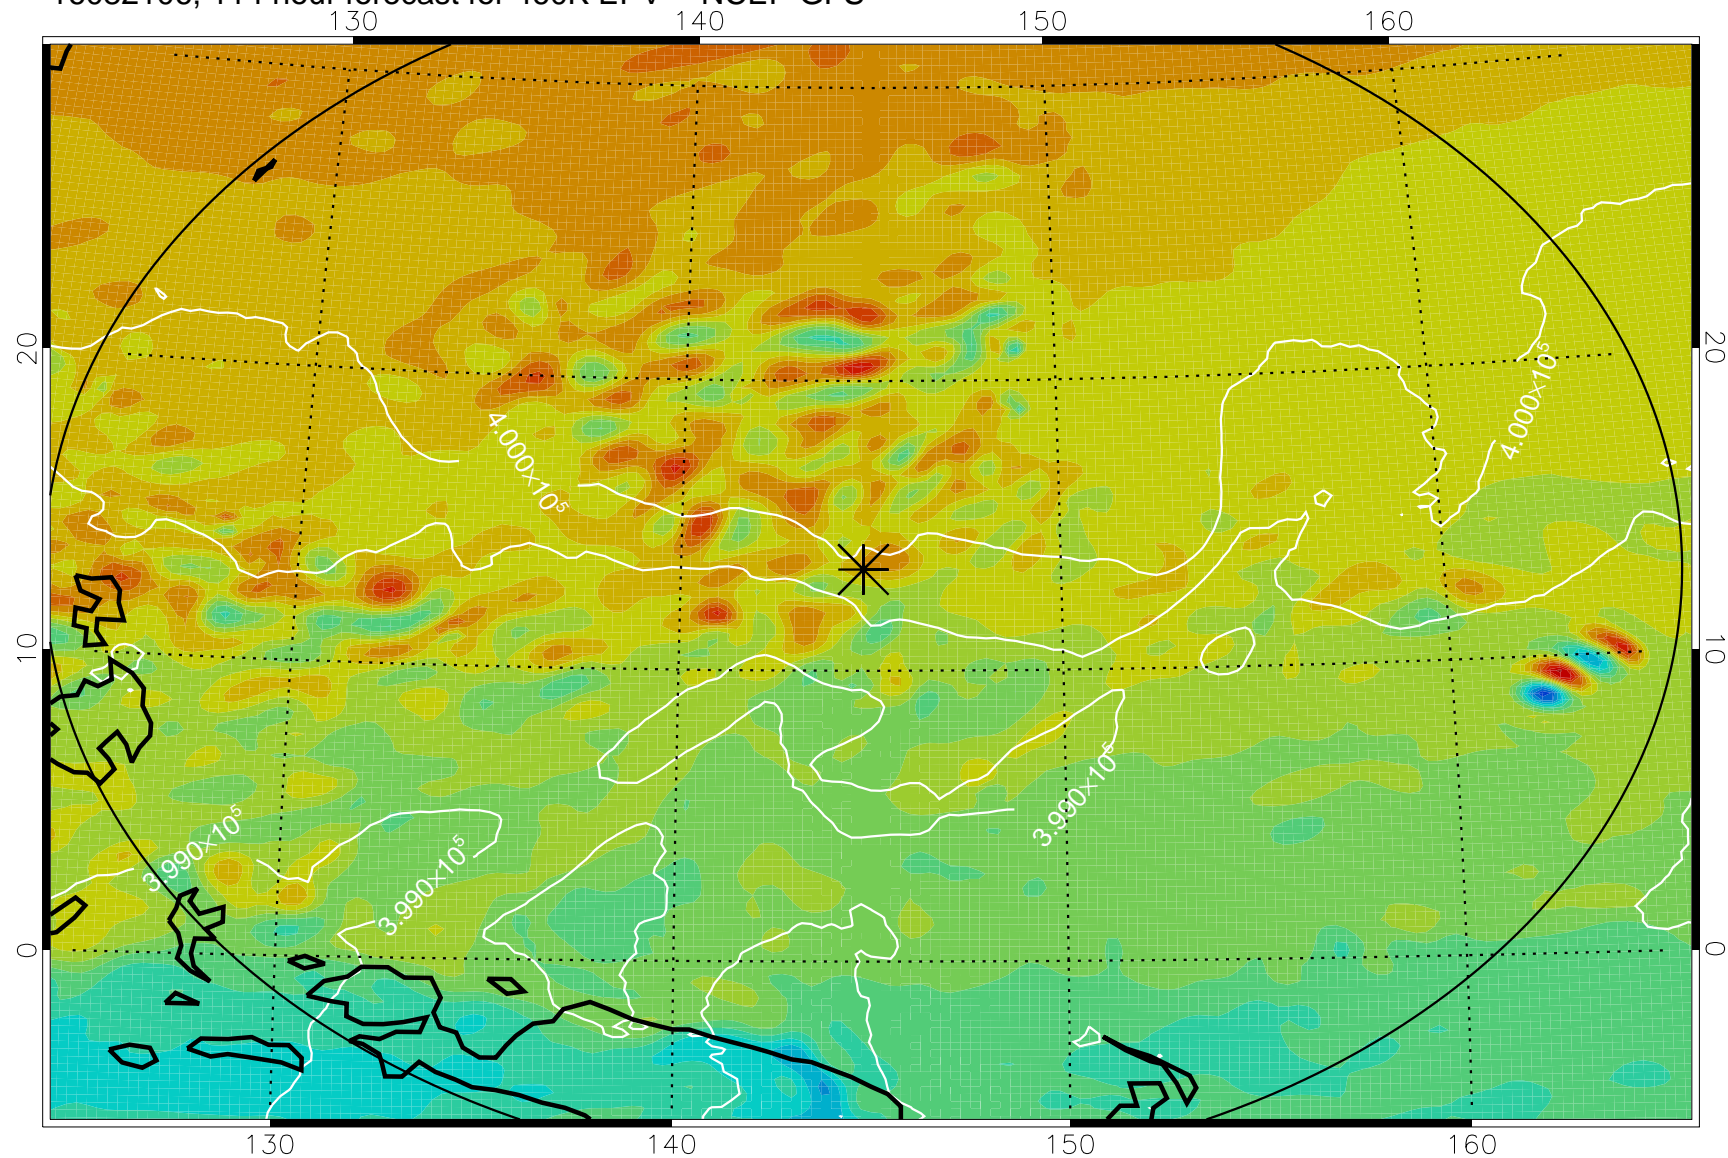

16081918, 78 hour forecast for 460K EPV -- NCEP GFS

460K Montgomery Streamfunction, white

Range ring of 2304 km

16082000, 84 hour forecast for 460K EPV -- NCEP GFS

460K Montgomery Streamfunction, white

Range ring of 2304 km

16082006, 90 hour forecast for 460K EPV -- NCEP GFS

460K Montgomery Streamfunction, white

Range ring of 2304 km

16082012, 96 hour forecast for 460K EPV -- NCEP GFS

460K Montgomery Streamfunction, white

Range ring of 2304 km

16082018, 102 hour forecast for 460K EPV -- NCEP GFS

460K Montgomery Streamfunction, white

Range ring of 2304 km

16082100, 108 hour forecast for 460K EPV -- NCEP GFS

460K Montgomery Streamfunction, white

Range ring of 2304 km

16082106, 114 hour forecast for 460K EPV -- NCEP GFS

460K Montgomery Streamfunction, white

Range ring of 2304 km

16082112, 120 hour forecast for 460K EPV -- NCEP GFS

460K Montgomery Streamfunction, white

Range ring of 2304 km