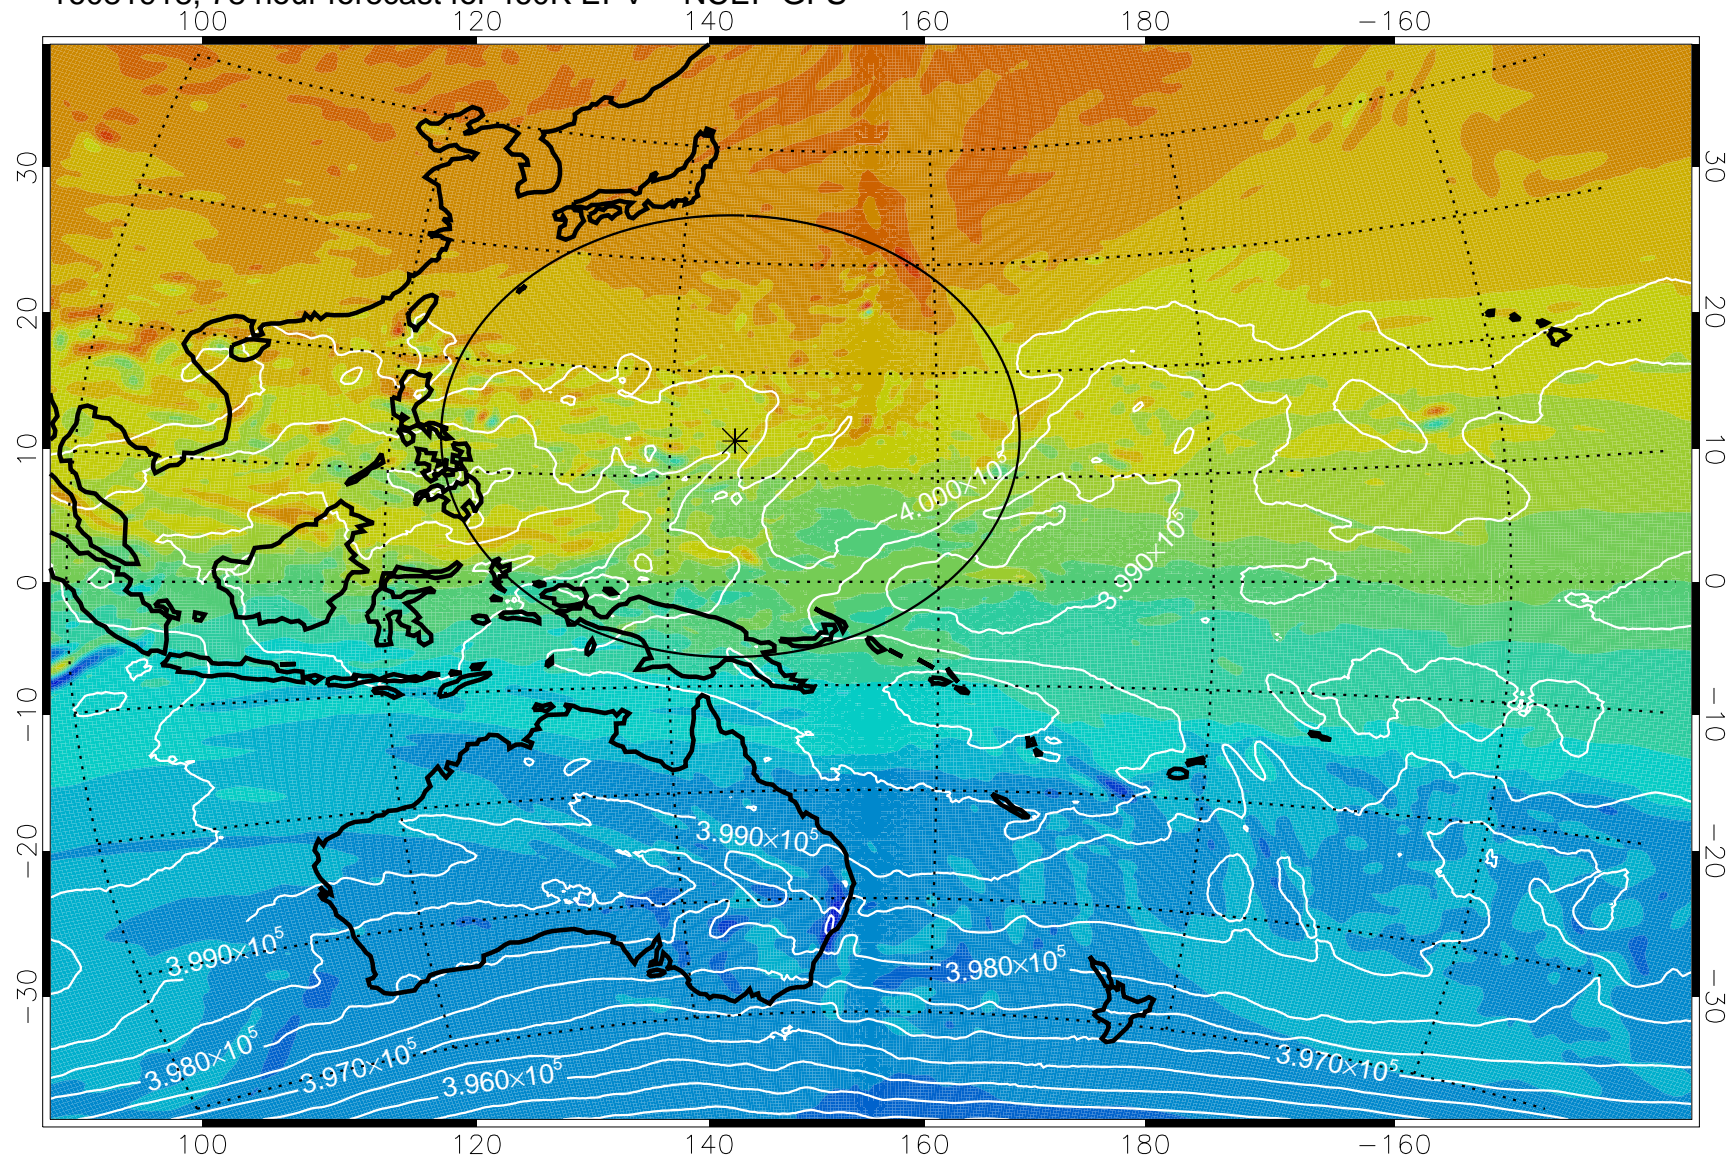

16081818, 54 hour forecast for 460K EPV -- NCEP GFS

460K Montgomery Streamfunction, white

Range ring of 2304 km

16081900, 60 hour forecast for 460K EPV -- NCEP GFS

460K Montgomery Streamfunction, white

Range ring of 2304 km

16081906, 66 hour forecast for 460K EPV -- NCEP GFS

460K Montgomery Streamfunction, white

Range ring of 2304 km

16081912, 72 hour forecast for 460K EPV -- NCEP GFS

460K Montgomery Streamfunction, white

Range ring of 2304 km

16081918, 78 hour forecast for 460K EPV -- NCEP GFS

460K Montgomery Streamfunction, white

Range ring of 2304 km

16082000, 84 hour forecast for 460K EPV -- NCEP GFS

460K Montgomery Streamfunction, white

Range ring of 2304 km

16082006, 90 hour forecast for 460K EPV -- NCEP GFS

460K Montgomery Streamfunction, white

Range ring of 2304 km

16082012, 96 hour forecast for 460K EPV -- NCEP GFS

460K Montgomery Streamfunction, white

Range ring of 2304 km