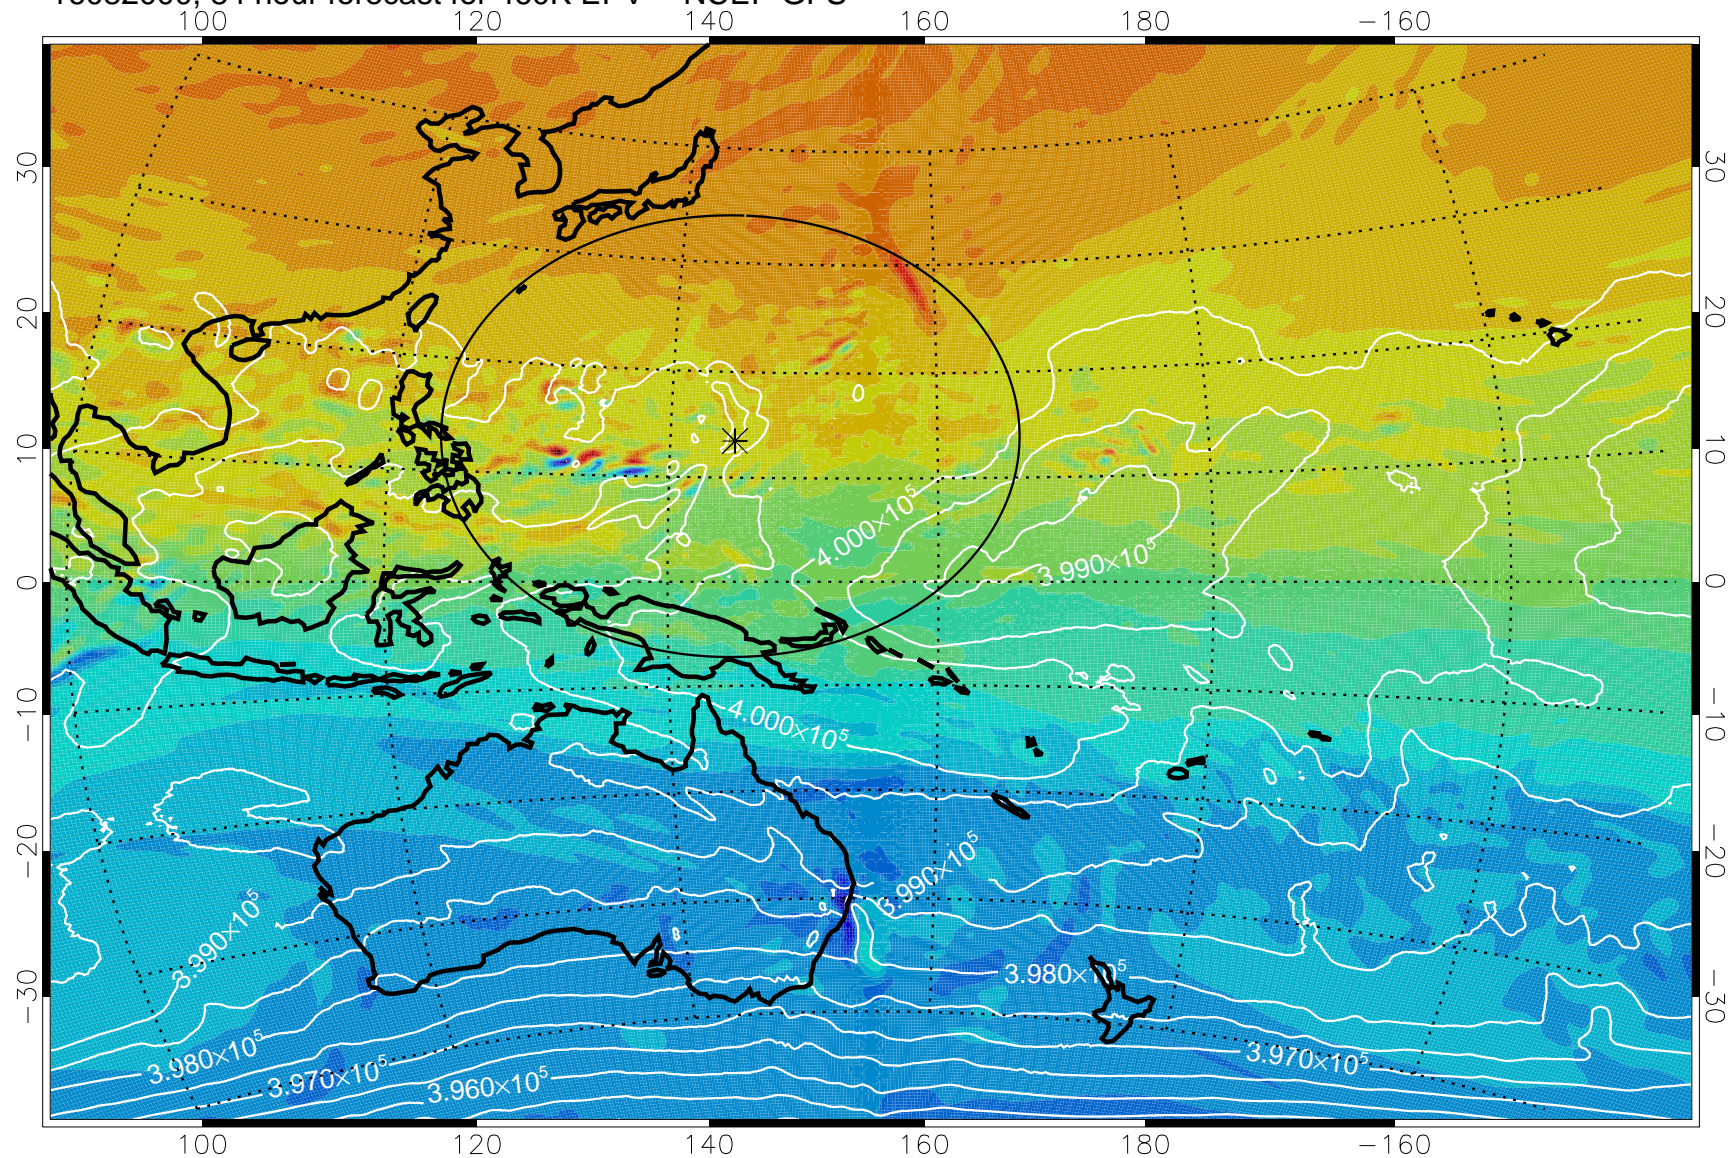

16081906, 66 hour forecast for 460K EPV -- NCEP GFS

460K Montgomery Streamfunction, white

Range ring of 2304 km

16081912, 72 hour forecast for 460K EPV -- NCEP GFS

460K Montgomery Streamfunction, white

Range ring of 2304 km

16081918, 78 hour forecast for 460K EPV -- NCEP GFS

460K Montgomery Streamfunction, white

Range ring of 2304 km

16082000, 84 hour forecast for 460K EPV -- NCEP GFS

460K Montgomery Streamfunction, white

Range ring of 2304 km

16082006, 90 hour forecast for 460K EPV -- NCEP GFS

460K Montgomery Streamfunction, white

Range ring of 2304 km

16082012, 96 hour forecast for 460K EPV -- NCEP GFS

460K Montgomery Streamfunction, white

Range ring of 2304 km

16082018, 102 hour forecast for 460K EPV -- NCEP GFS

460K Montgomery Streamfunction, white

Range ring of 2304 km

16082100, 108 hour forecast for 460K EPV -- NCEP GFS

460K Montgomery Streamfunction, white

Range ring of 2304 km