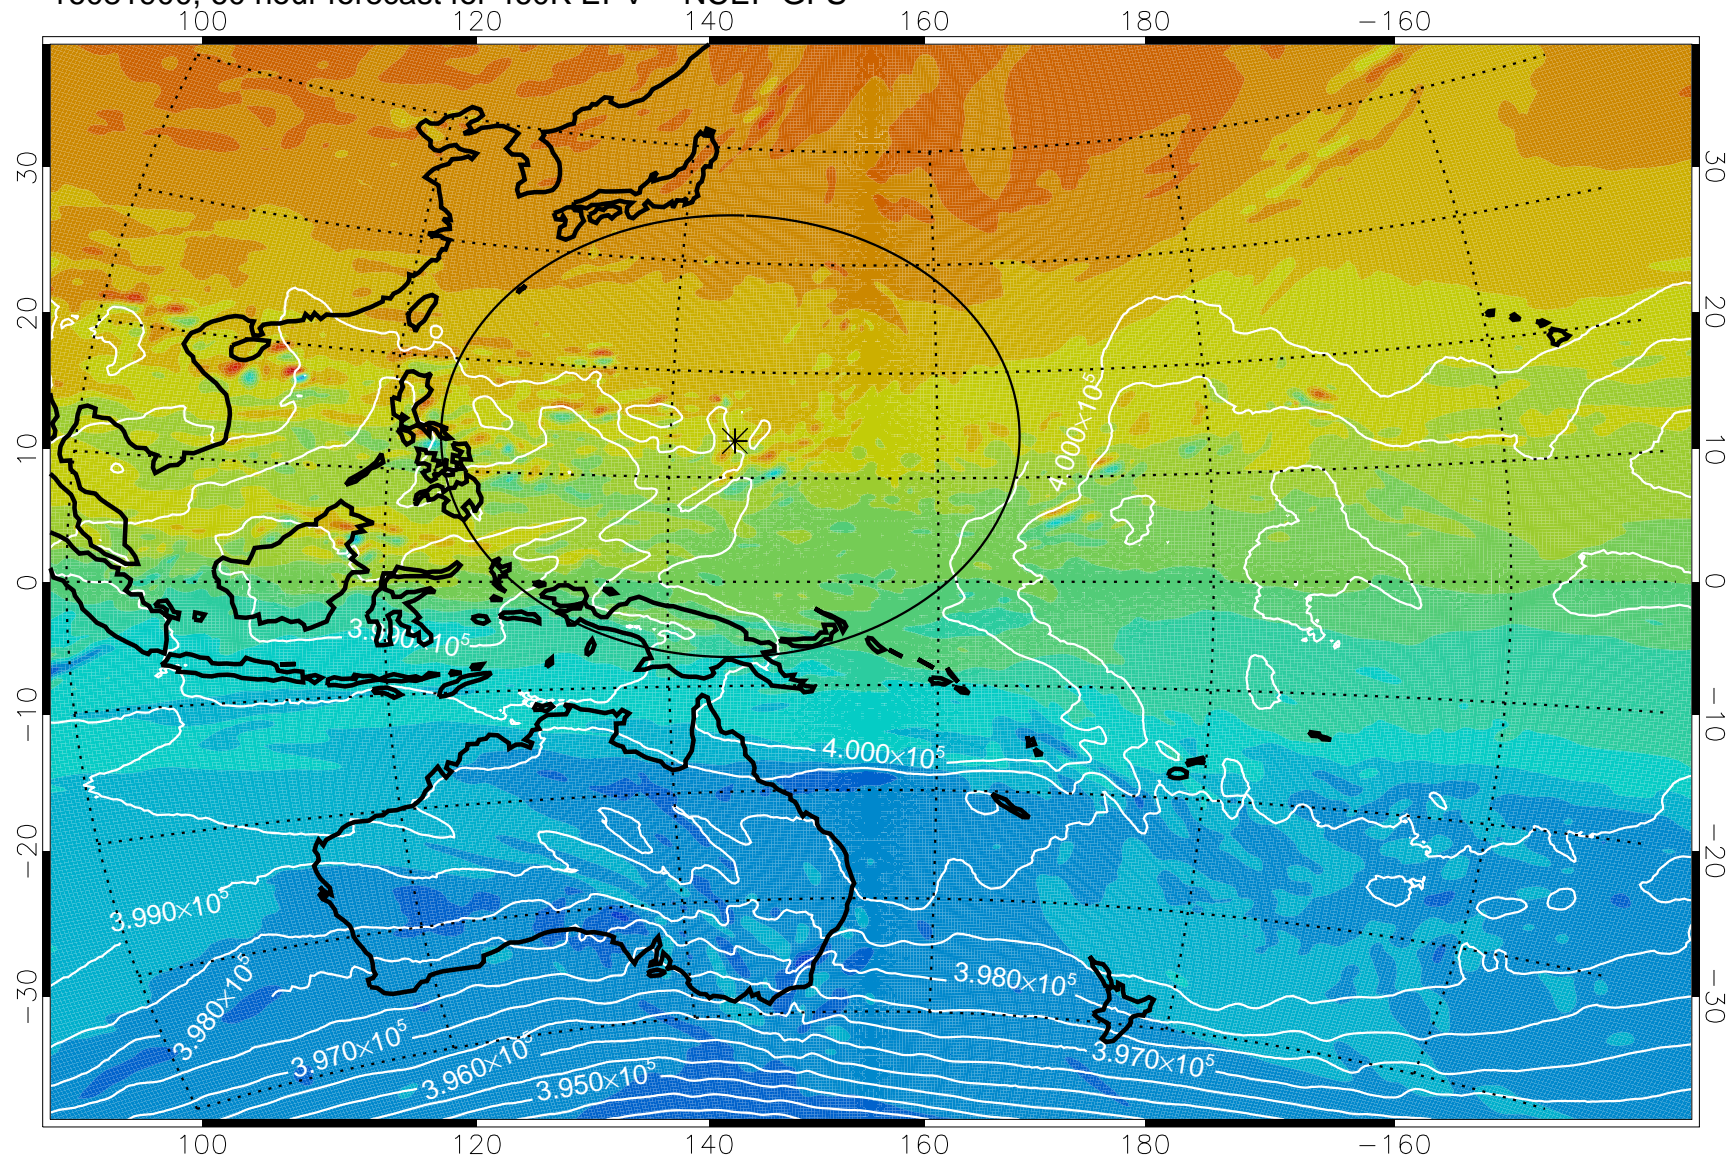

16081818, 54 hour forecast for 460K EPV -- NCEP GFS

460K Montgomery Streamfunction, white

Range ring of 2304 km

16081900, 60 hour forecast for 460K EPV -- NCEP GFS

460K Montgomery Streamfunction, white

Range ring of 2304 km

16081906, 66 hour forecast for 460K EPV -- NCEP GFS

460K Montgomery Streamfunction, white

Range ring of 2304 km

16081912, 72 hour forecast for 460K EPV -- NCEP GFS

460K Montgomery Streamfunction, white

Range ring of 2304 km

16081918, 78 hour forecast for 460K EPV -- NCEP GFS

460K Montgomery Streamfunction, white

Range ring of 2304 km

16082000, 84 hour forecast for 460K EPV -- NCEP GFS

460K Montgomery Streamfunction, white

Range ring of 2304 km

16082006, 90 hour forecast for 460K EPV -- NCEP GFS

460K Montgomery Streamfunction, white

Range ring of 2304 km

16082012, 96 hour forecast for 460K EPV -- NCEP GFS

460K Montgomery Streamfunction, white

Range ring of 2304 km