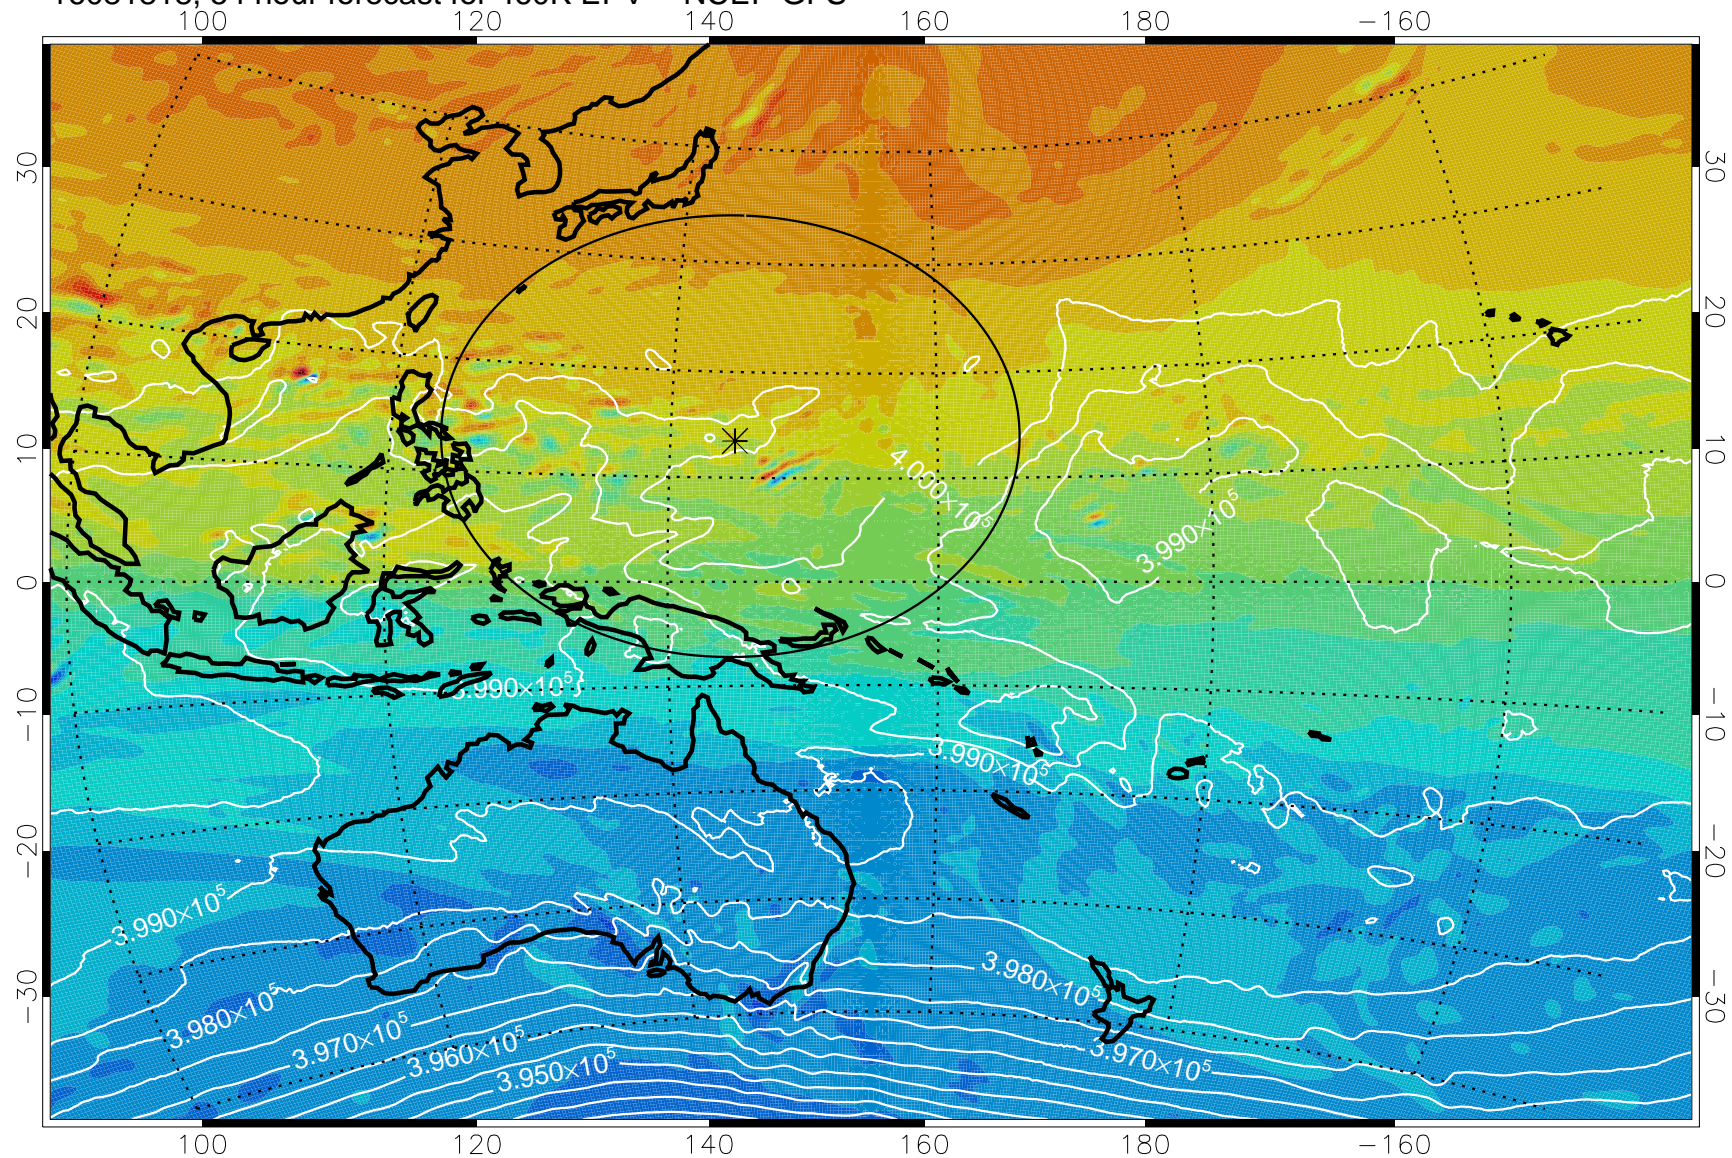

16081806, 42 hour forecast for 460K EPV -- NCEP GFS

460K Montgomery Streamfunction, white

Range ring of 2304 km

16081812, 48 hour forecast for 460K EPV -- NCEP GFS

460K Montgomery Streamfunction, white

Range ring of 2304 km

16081818, 54 hour forecast for 460K EPV -- NCEP GFS

460K Montgomery Streamfunction, white

Range ring of 2304 km

16081900, 60 hour forecast for 460K EPV -- NCEP GFS

460K Montgomery Streamfunction, white

Range ring of 2304 km

16081906, 66 hour forecast for 460K EPV -- NCEP GFS

460K Montgomery Streamfunction, white

Range ring of 2304 km

16081912, 72 hour forecast for 460K EPV -- NCEP GFS

460K Montgomery Streamfunction, white

Range ring of 2304 km

16081918, 78 hour forecast for 460K EPV -- NCEP GFS

460K Montgomery Streamfunction, white

Range ring of 2304 km

16082000, 84 hour forecast for 460K EPV -- NCEP GFS

460K Montgomery Streamfunction, white

Range ring of 2304 km