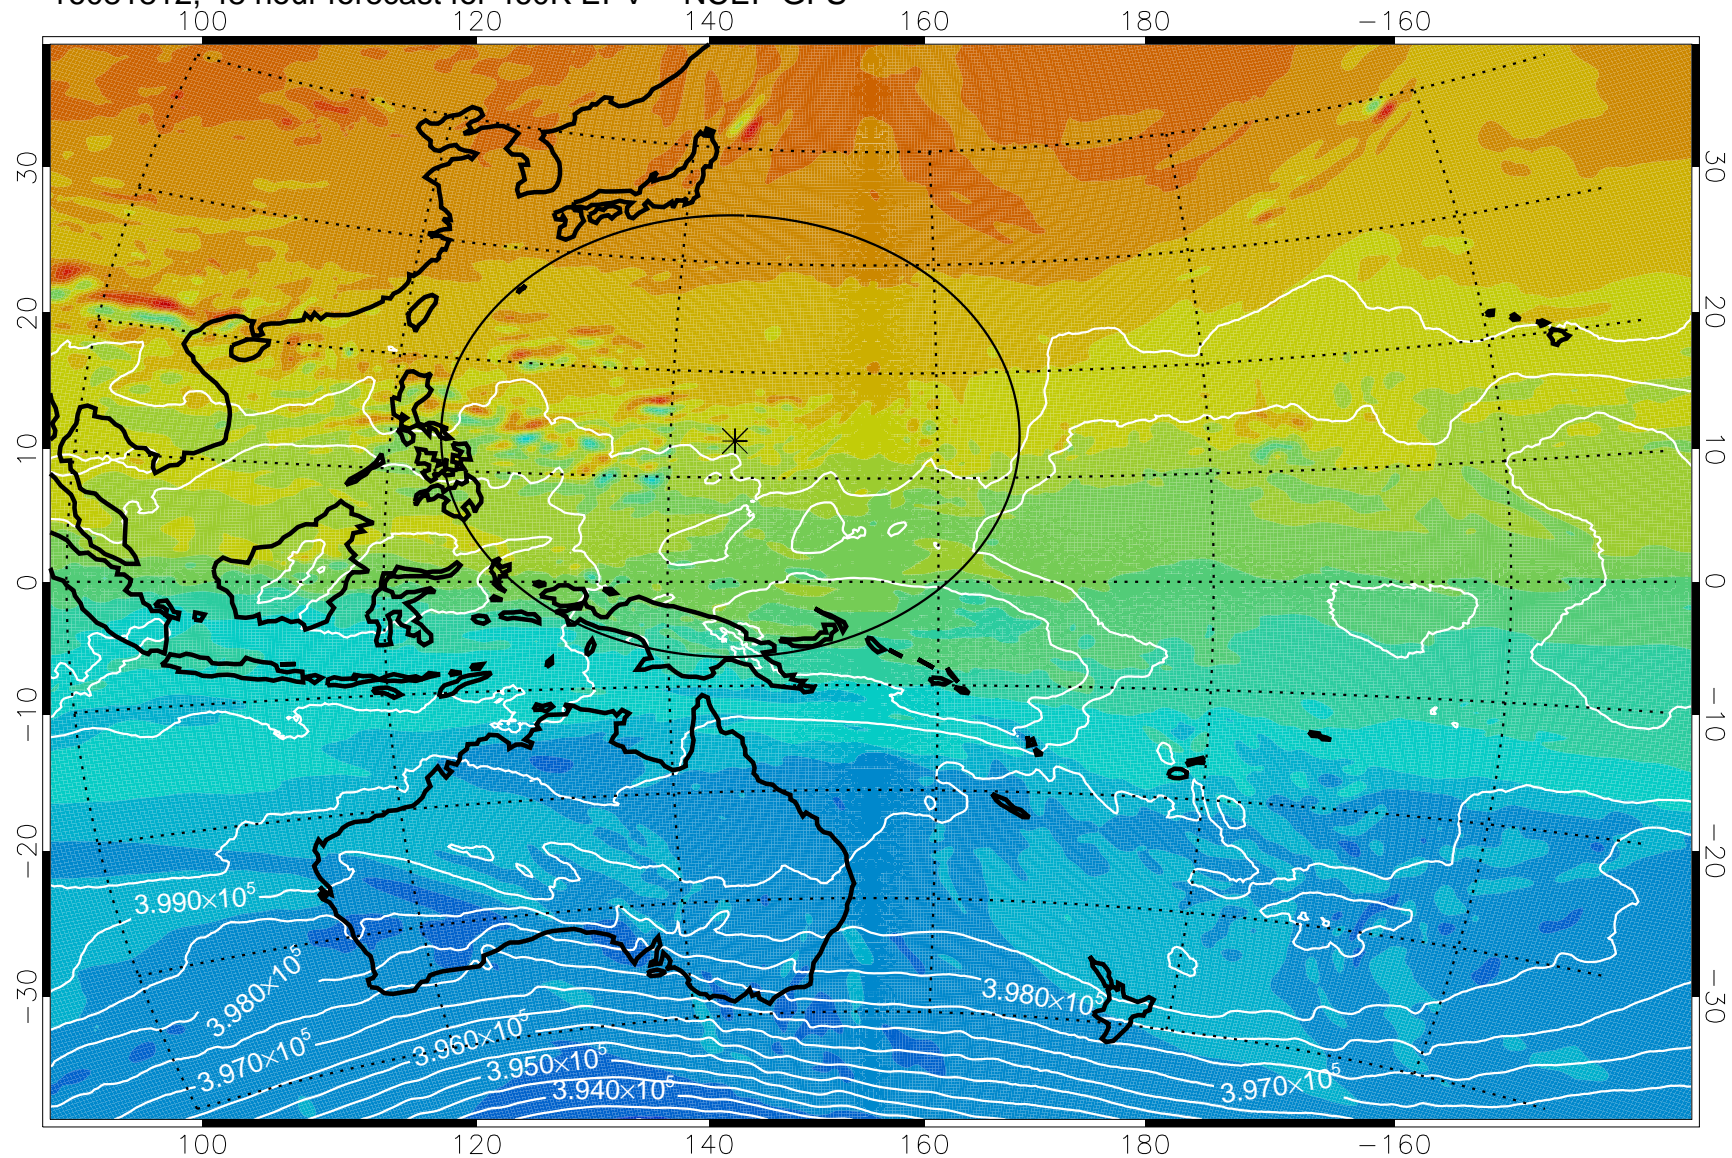

16081806, 42 hour forecast for 460K EPV -- NCEP GFS

460K Montgomery Streamfunction, white

Range ring of 2304 km

16081812, 48 hour forecast for 460K EPV -- NCEP GFS

460K Montgomery Streamfunction, white

Range ring of 2304 km

16081818, 54 hour forecast for 460K EPV -- NCEP GFS

460K Montgomery Streamfunction, white

Range ring of 2304 km

16081900, 60 hour forecast for 460K EPV -- NCEP GFS

460K Montgomery Streamfunction, white

Range ring of 2304 km

16081906, 66 hour forecast for 460K EPV -- NCEP GFS

460K Montgomery Streamfunction, white

Range ring of 2304 km

16081912, 72 hour forecast for 460K EPV -- NCEP GFS

460K Montgomery Streamfunction, white

Range ring of 2304 km

16081918, 78 hour forecast for 460K EPV -- NCEP GFS

460K Montgomery Streamfunction, white

Range ring of 2304 km

16082000, 84 hour forecast for 460K EPV -- NCEP GFS

460K Montgomery Streamfunction, white

Range ring of 2304 km