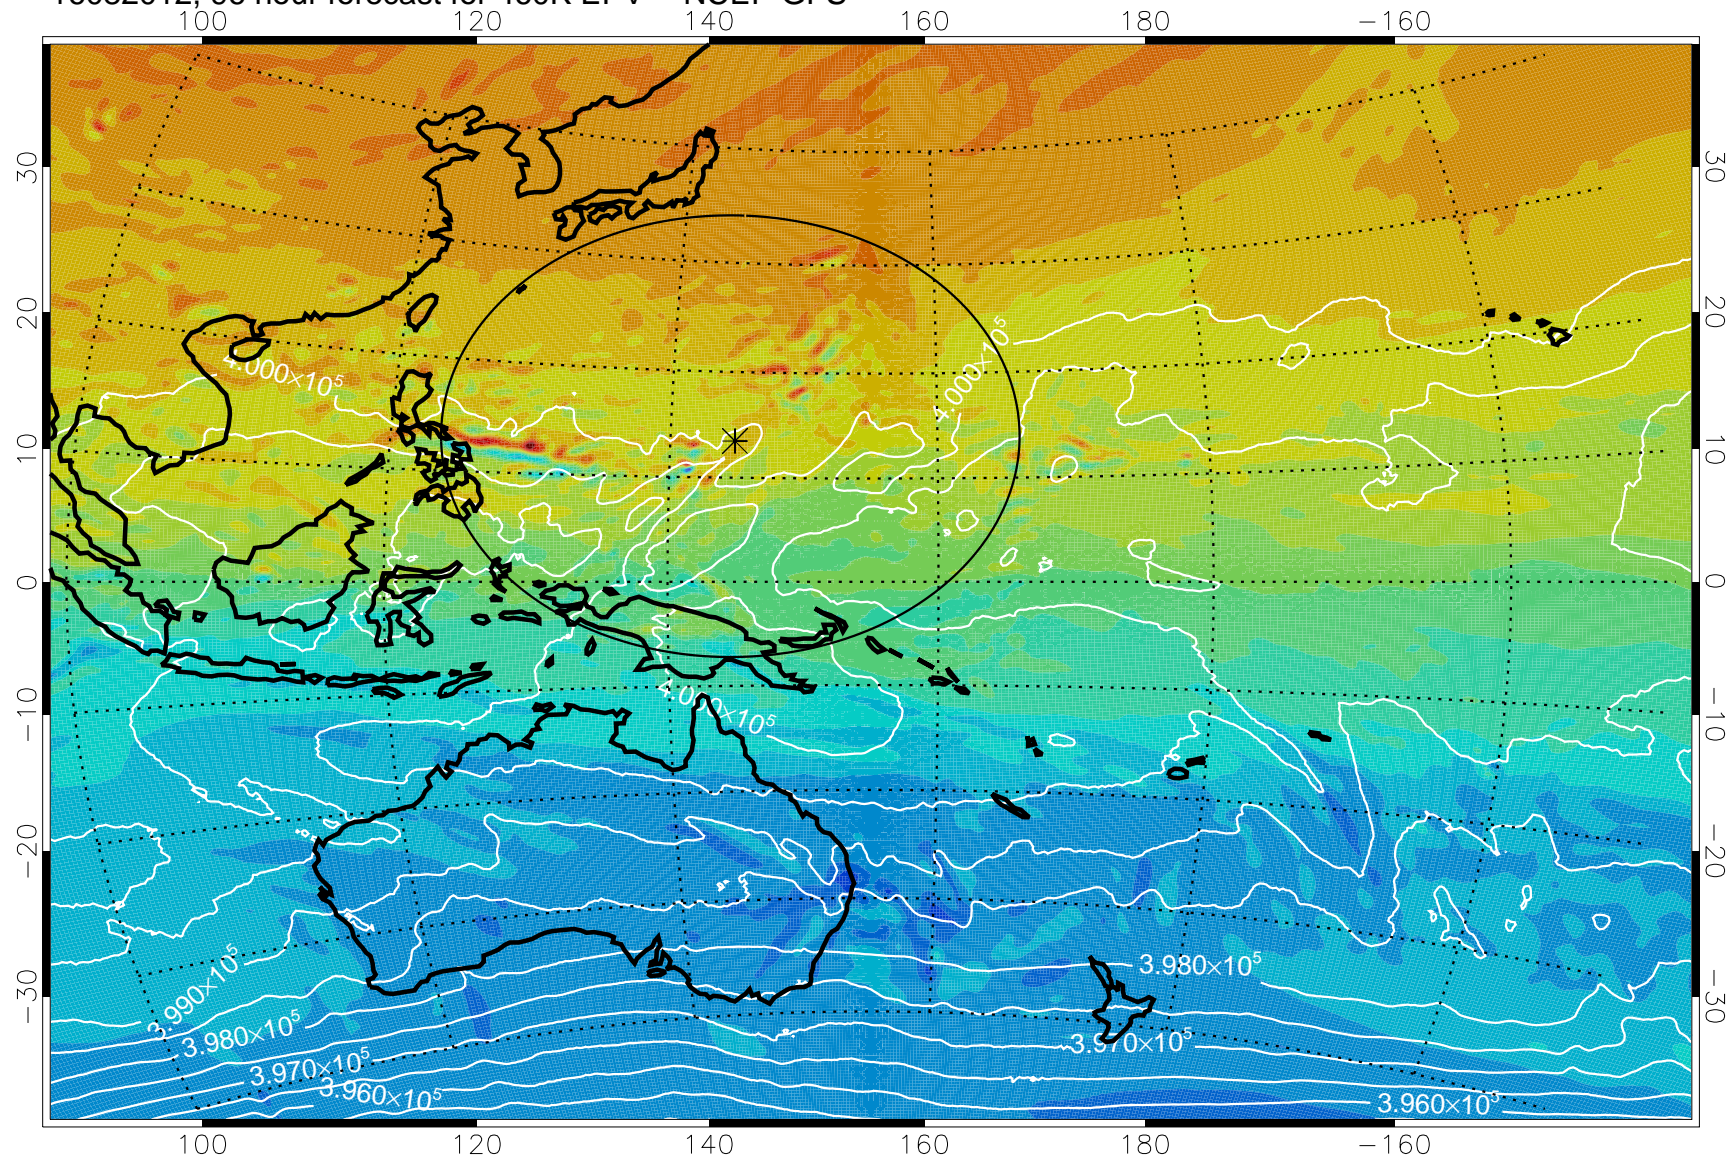

16081918, 78 hour forecast for 460K EPV -- NCEP GFS

460K Montgomery Streamfunction, white

Range ring of 2304 km

16082000, 84 hour forecast for 460K EPV -- NCEP GFS

460K Montgomery Streamfunction, white

Range ring of 2304 km

16082006, 90 hour forecast for 460K EPV -- NCEP GFS

460K Montgomery Streamfunction, white

Range ring of 2304 km

16082012, 96 hour forecast for 460K EPV -- NCEP GFS

460K Montgomery Streamfunction, white

Range ring of 2304 km

16082018, 102 hour forecast for 460K EPV -- NCEP GFS

460K Montgomery Streamfunction, white

Range ring of 2304 km

16082100, 108 hour forecast for 460K EPV -- NCEP GFS

460K Montgomery Streamfunction, white

Range ring of 2304 km

16082106, 114 hour forecast for 460K EPV -- NCEP GFS

460K Montgomery Streamfunction, white

Range ring of 2304 km

16082112, 120 hour forecast for 460K EPV -- NCEP GFS

460K Montgomery Streamfunction, white

Range ring of 2304 km