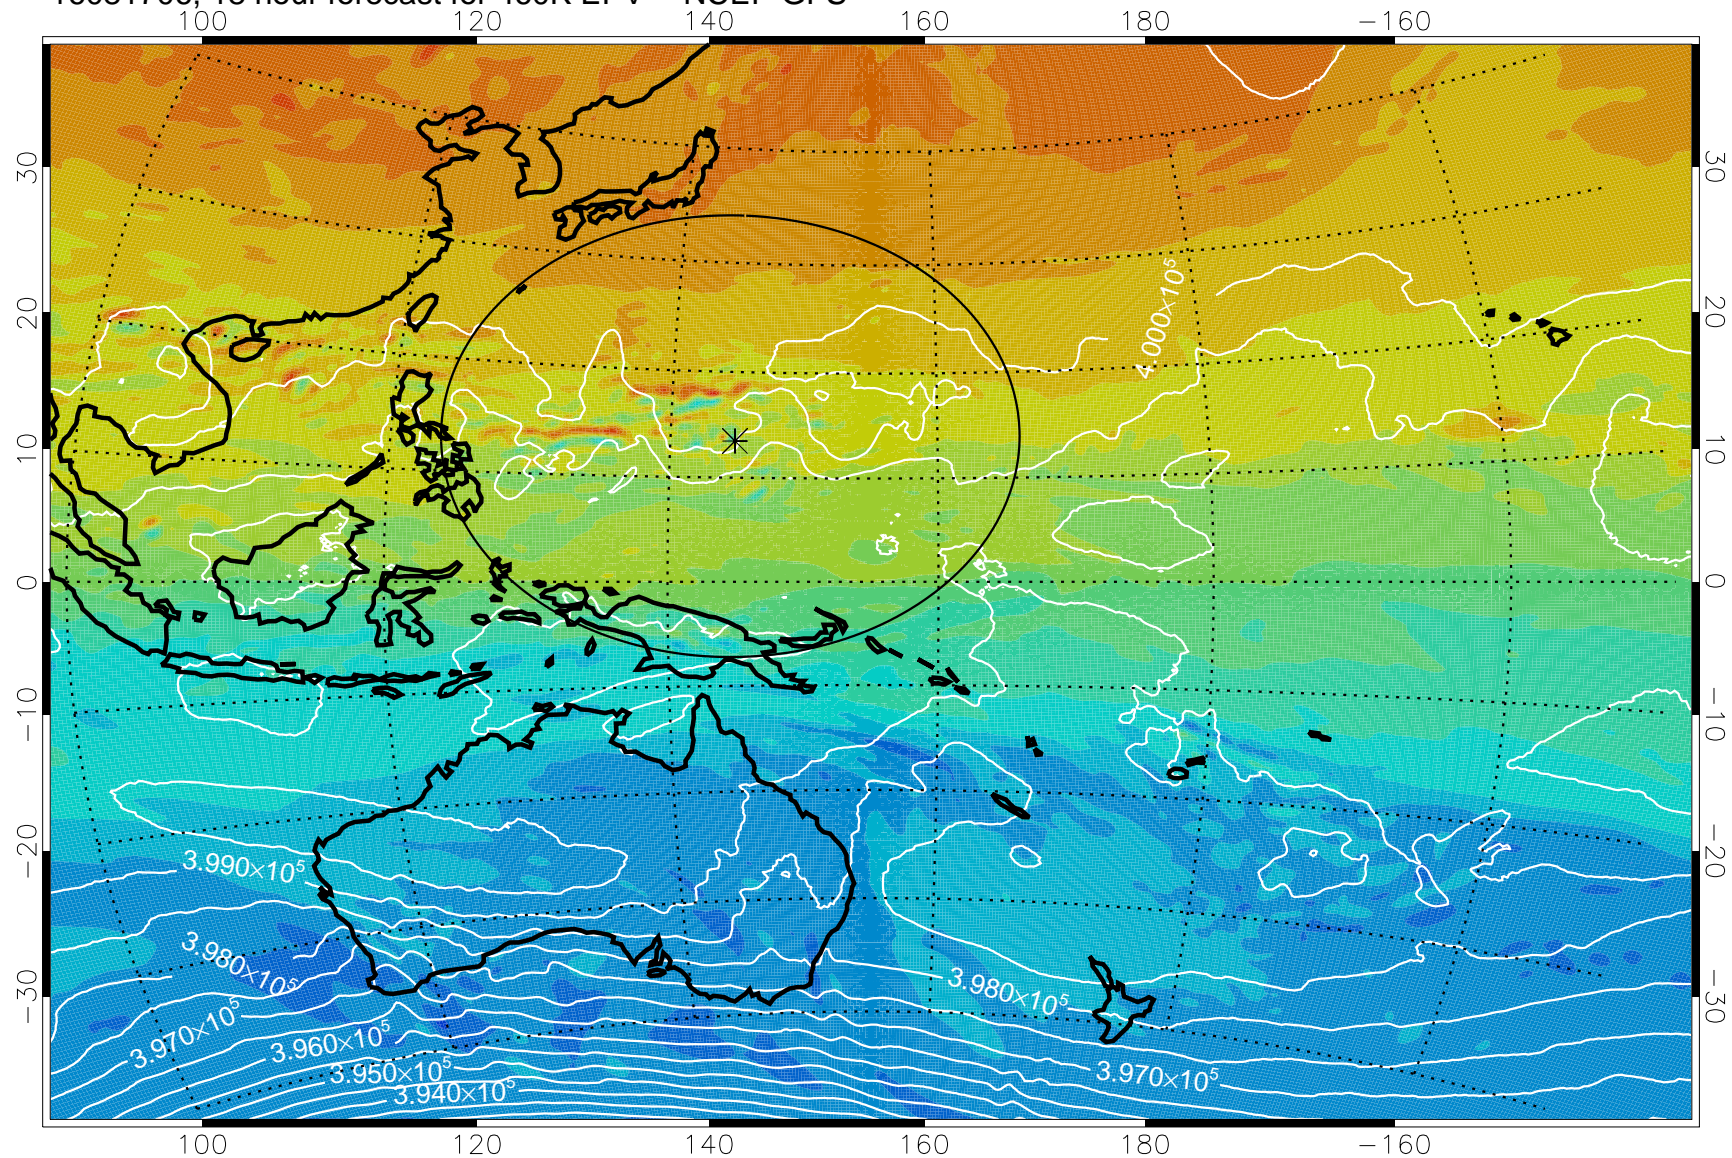

16081618, 6 hour forecast for 460K EPV -- NCEP GFS

460K Montgomery Streamfunction, white

Range ring of 2304 km

16081700, 12 hour forecast for 460K EPV -- NCEP GFS

460K Montgomery Streamfunction, white

Range ring of 2304 km

16081706, 18 hour forecast for 460K EPV -- NCEP GFS

460K Montgomery Streamfunction, white

Range ring of 2304 km

16081712, 24 hour forecast for 460K EPV -- NCEP GFS

460K Montgomery Streamfunction, white

Range ring of 2304 km

16081718, 30 hour forecast for 460K EPV -- NCEP GFS

460K Montgomery Streamfunction, white

Range ring of 2304 km

16081800, 36 hour forecast for 460K EPV -- NCEP GFS

460K Montgomery Streamfunction, white

Range ring of 2304 km

16081818, 54 hour forecast for 460K EPV -- NCEP GFS

460K Montgomery Streamfunction, white

Range ring of 2304 km

16081900, 60 hour forecast for 460K EPV -- NCEP GFS

460K Montgomery Streamfunction, white

Range ring of 2304 km