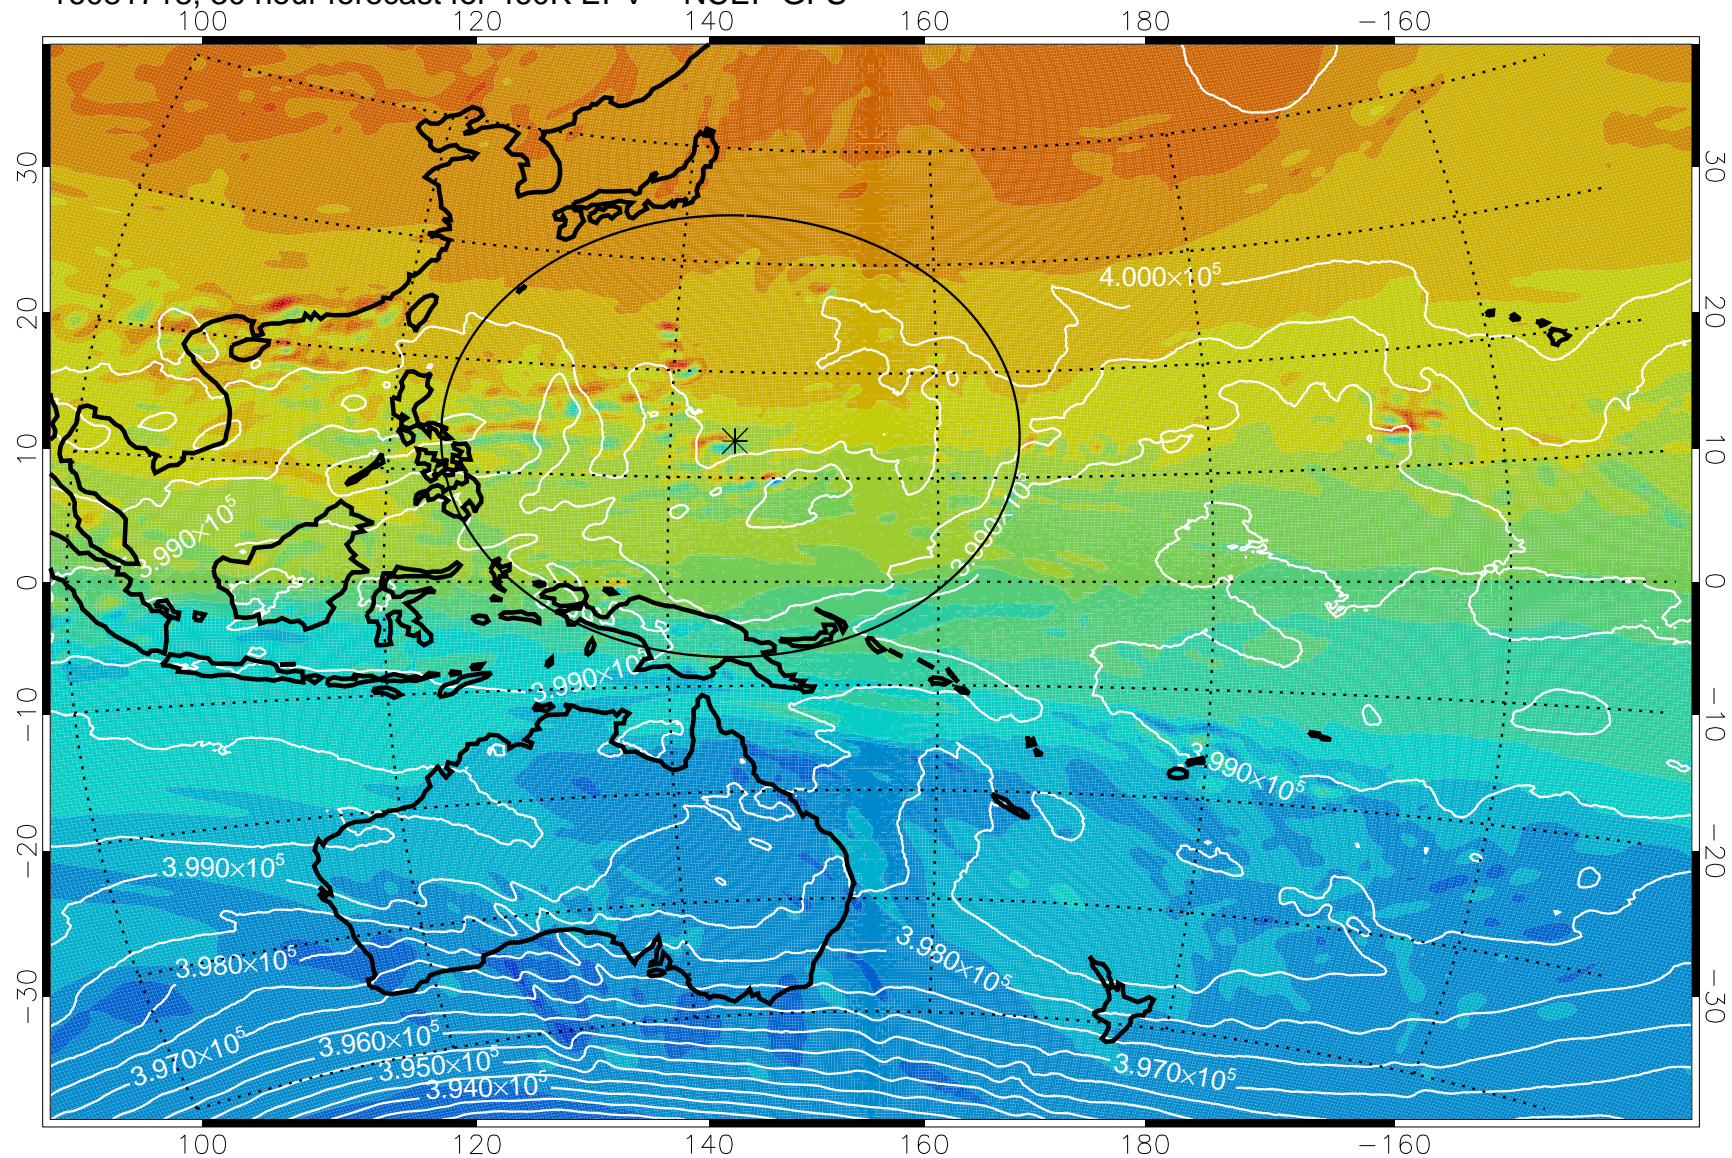

16081706, 18 hour forecast for 460K EPV -- NCEP GFS

460K Montgomery Streamfunction, white

Range ring of 2304 km

16081712, 24 hour forecast for 460K EPV -- NCEP GFS

460K Montgomery Streamfunction, white

Range ring of 2304 km

16081718, 30 hour forecast for 460K EPV -- NCEP GFS

460K Montgomery Streamfunction, white

Range ring of 2304 km

16081800, 36 hour forecast for 460K EPV -- NCEP GFS

460K Montgomery Streamfunction, white

Range ring of 2304 km

16081806, 42 hour forecast for 460K EPV -- NCEP GFS

460K Montgomery Streamfunction, white

Range ring of 2304 km

16081812, 48 hour forecast for 460K EPV -- NCEP GFS

460K Montgomery Streamfunction, white

Range ring of 2304 km

16081818, 54 hour forecast for 460K EPV -- NCEP GFS

460K Montgomery Streamfunction, white

Range ring of 2304 km

16081900, 60 hour forecast for 460K EPV -- NCEP GFS

460K Montgomery Streamfunction, white

Range ring of 2304 km