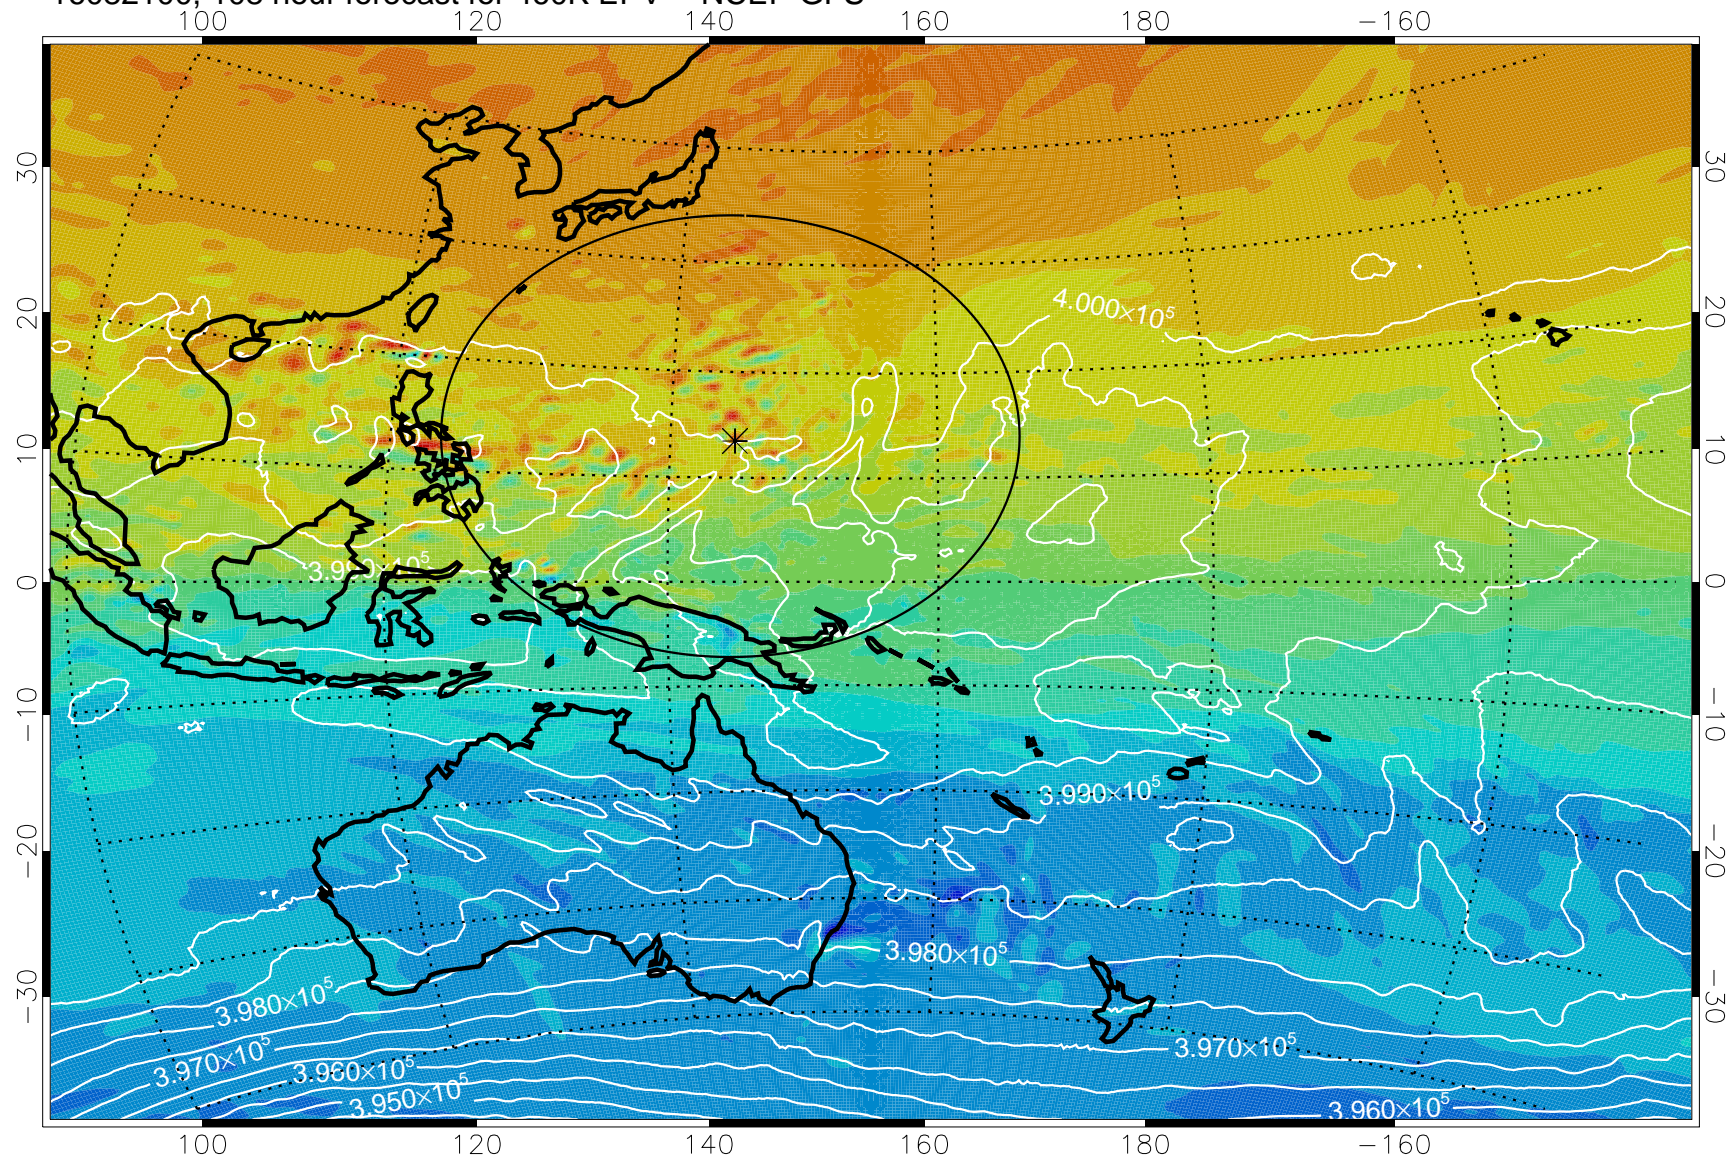

16081918, 78 hour forecast for 460K EPV -- NCEP GFS

460K Montgomery Streamfunction, white

Range ring of 2304 km

16082000, 84 hour forecast for 460K EPV -- NCEP GFS

460K Montgomery Streamfunction, white

Range ring of 2304 km

16082006, 90 hour forecast for 460K EPV -- NCEP GFS

460K Montgomery Streamfunction, white

Range ring of 2304 km

16082012, 96 hour forecast for 460K EPV -- NCEP GFS

460K Montgomery Streamfunction, white

Range ring of 2304 km

16082018, 102 hour forecast for 460K EPV -- NCEP GFS

460K Montgomery Streamfunction, white

Range ring of 2304 km

16082100, 108 hour forecast for 460K EPV -- NCEP GFS

460K Montgomery Streamfunction, white

Range ring of 2304 km

16082106, 114 hour forecast for 460K EPV -- NCEP GFS

460K Montgomery Streamfunction, white

Range ring of 2304 km

16082112, 120 hour forecast for 460K EPV -- NCEP GFS

460K Montgomery Streamfunction, white

Range ring of 2304 km