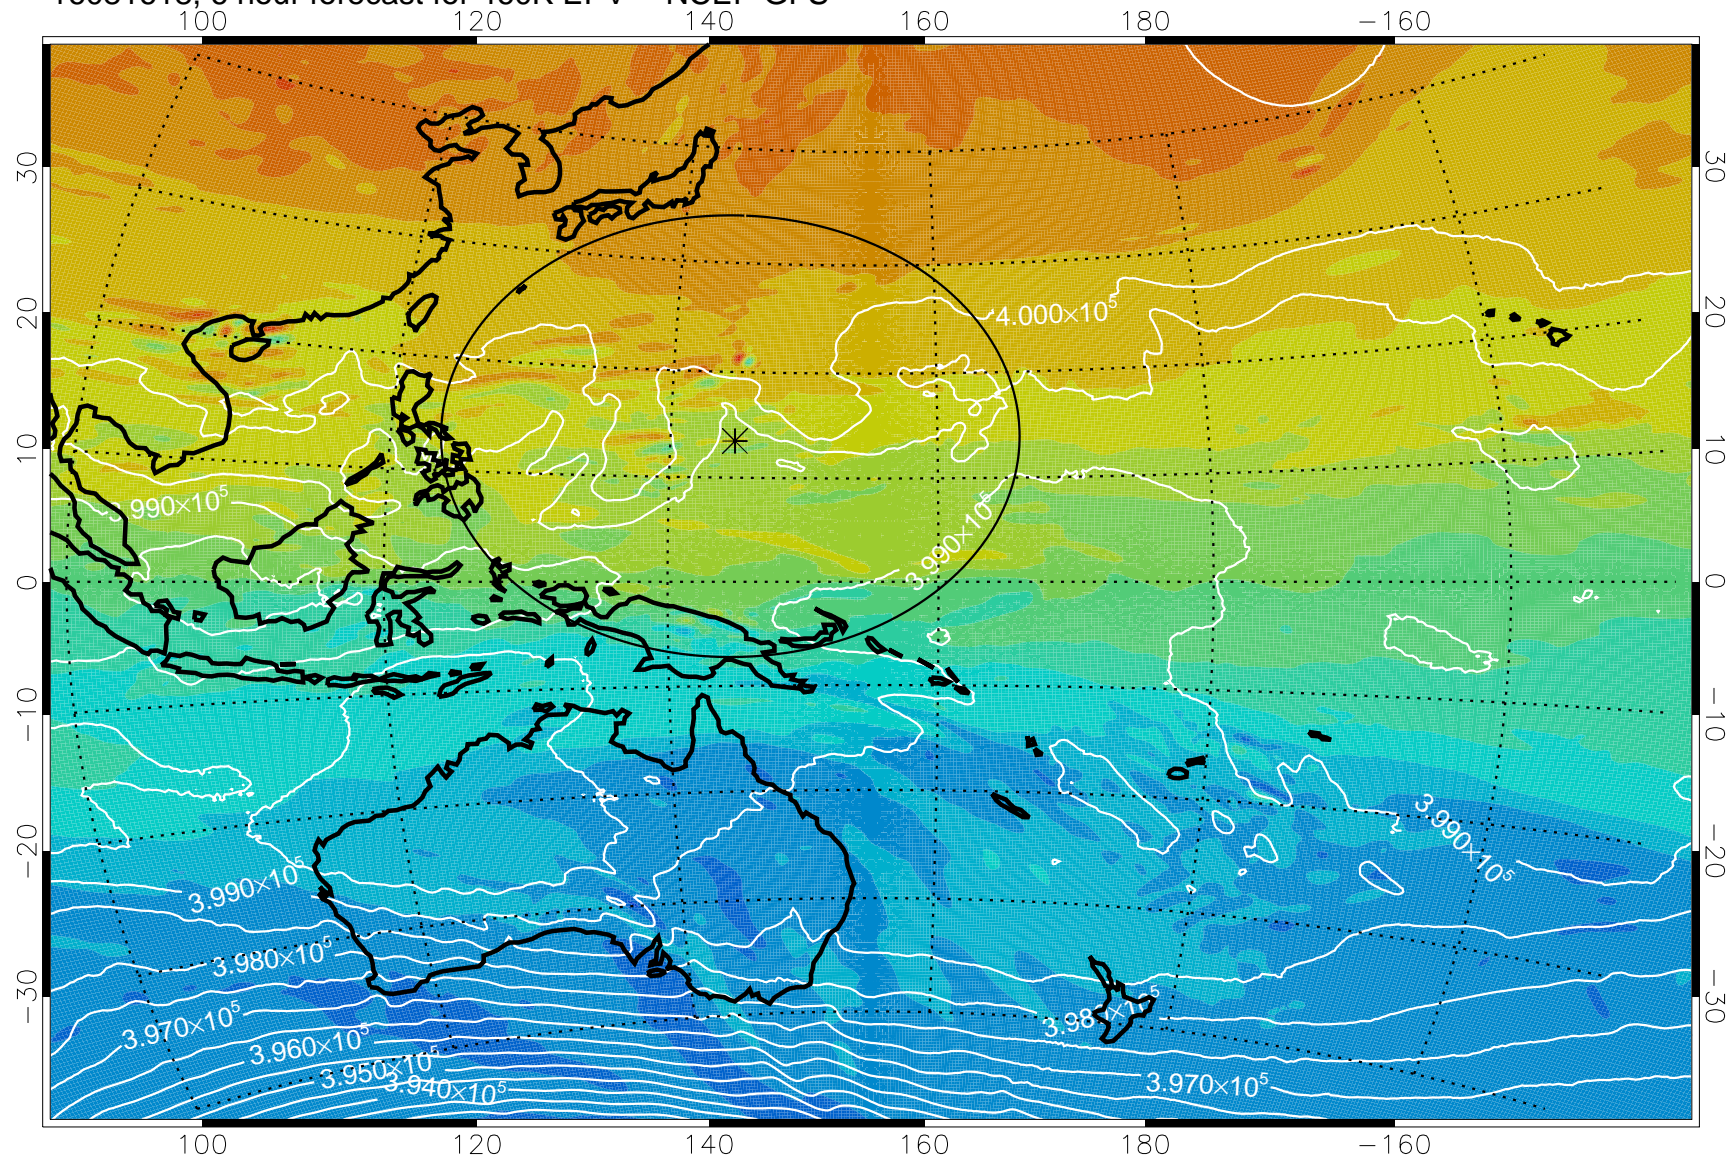

16081618, 6 hour forecast for 460K EPV -- NCEP GFS

460K Montgomery Streamfunction, white

Range ring of 2304 km

16081700, 12 hour forecast for 460K EPV -- NCEP GFS

460K Montgomery Streamfunction, white

Range ring of 2304 km

16081706, 18 hour forecast for 460K EPV -- NCEP GFS

460K Montgomery Streamfunction, white

Range ring of 2304 km

16081712, 24 hour forecast for 460K EPV -- NCEP GFS

460K Montgomery Streamfunction, white

Range ring of 2304 km

16081718, 30 hour forecast for 460K EPV -- NCEP GFS

460K Montgomery Streamfunction, white

Range ring of 2304 km

16081800, 36 hour forecast for 460K EPV -- NCEP GFS

460K Montgomery Streamfunction, white

Range ring of 2304 km

16081818, 54 hour forecast for 460K EPV -- NCEP GFS

460K Montgomery Streamfunction, white

Range ring of 2304 km

16081900, 60 hour forecast for 460K EPV -- NCEP GFS

460K Montgomery Streamfunction, white

Range ring of 2304 km