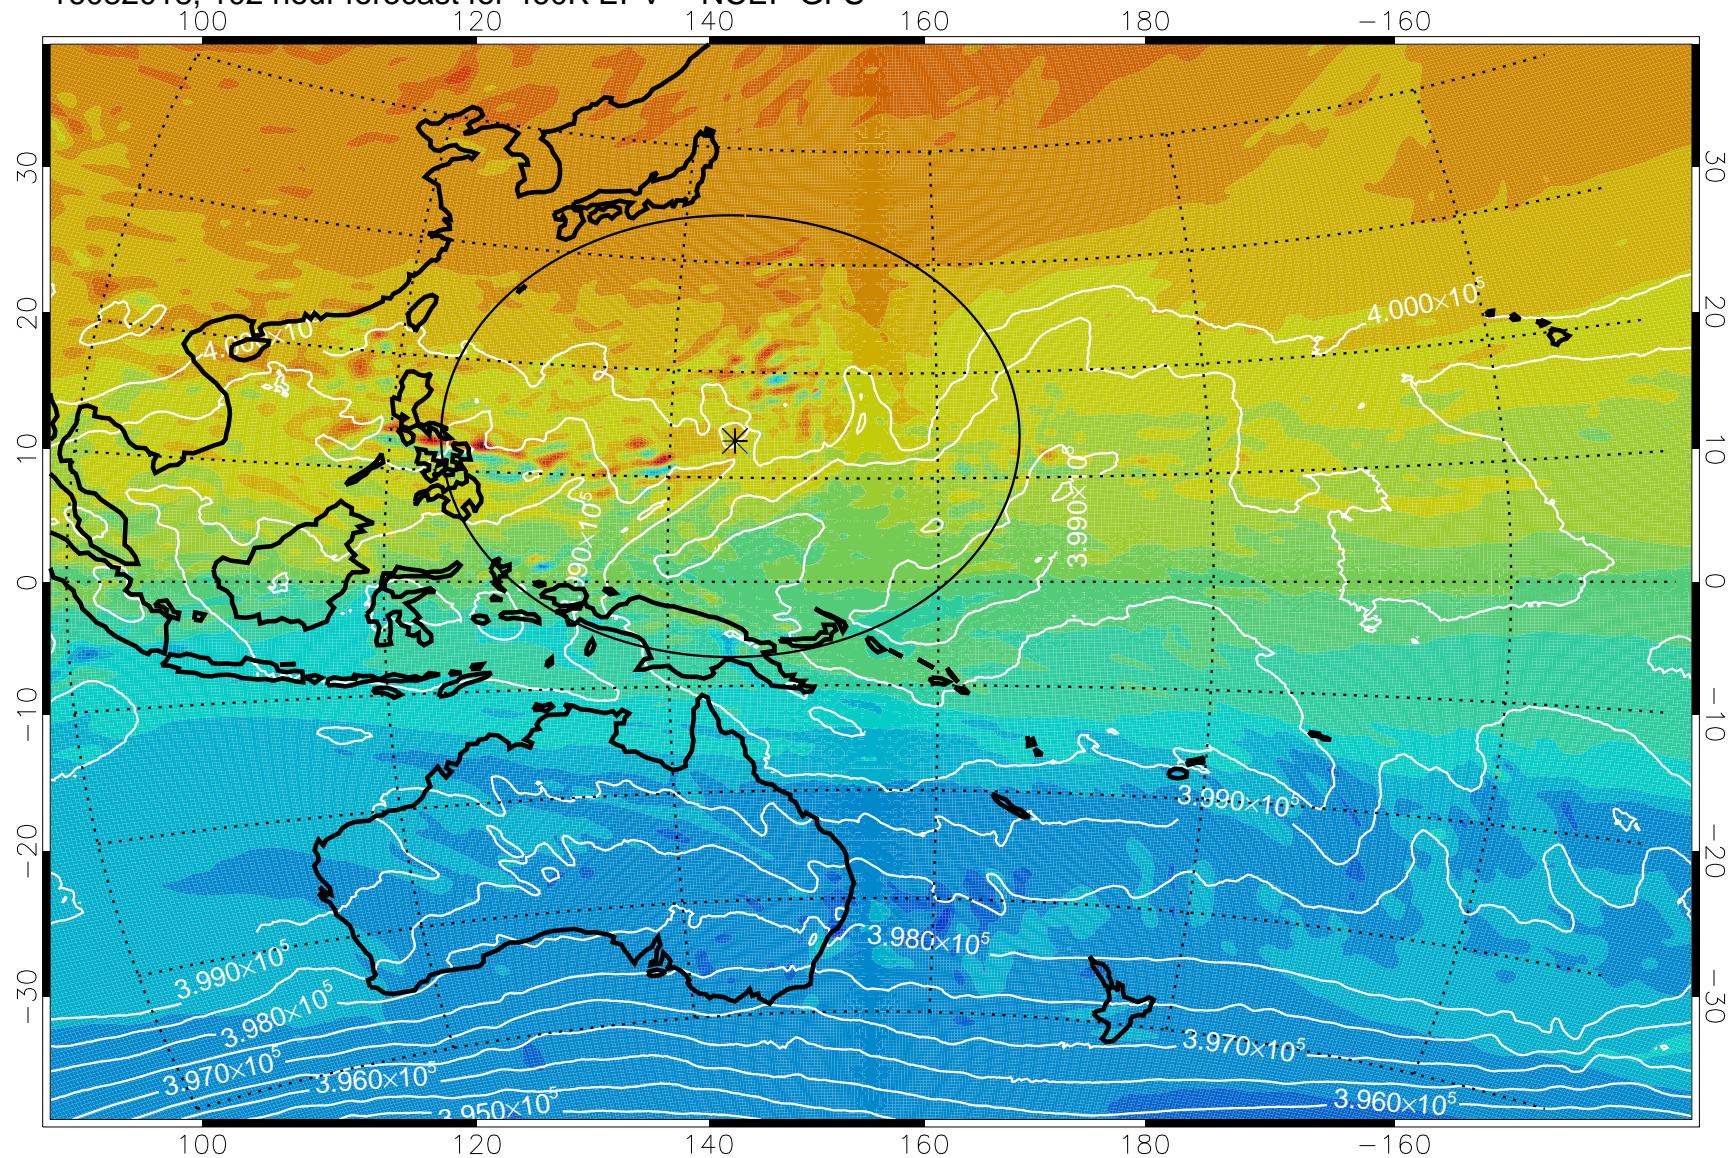

16081918, 78 hour forecast for 460K EPV -- NCEP GFS

460K Montgomery Streamfunction, white

Range ring of 2304 km

16082000, 84 hour forecast for 460K EPV -- NCEP GFS

460K Montgomery Streamfunction, white

Range ring of 2304 km

16082006, 90 hour forecast for 460K EPV -- NCEP GFS

460K Montgomery Streamfunction, white

Range ring of 2304 km

16082012, 96 hour forecast for 460K EPV -- NCEP GFS

460K Montgomery Streamfunction, white

Range ring of 2304 km

16082018, 102 hour forecast for 460K EPV -- NCEP GFS

460K Montgomery Streamfunction, white

Range ring of 2304 km

16082100, 108 hour forecast for 460K EPV -- NCEP GFS

460K Montgomery Streamfunction, white

Range ring of 2304 km

16082106, 114 hour forecast for 460K EPV -- NCEP GFS

460K Montgomery Streamfunction, white

Range ring of 2304 km

16082112, 120 hour forecast for 460K EPV -- NCEP GFS

460K Montgomery Streamfunction, white

Range ring of 2304 km