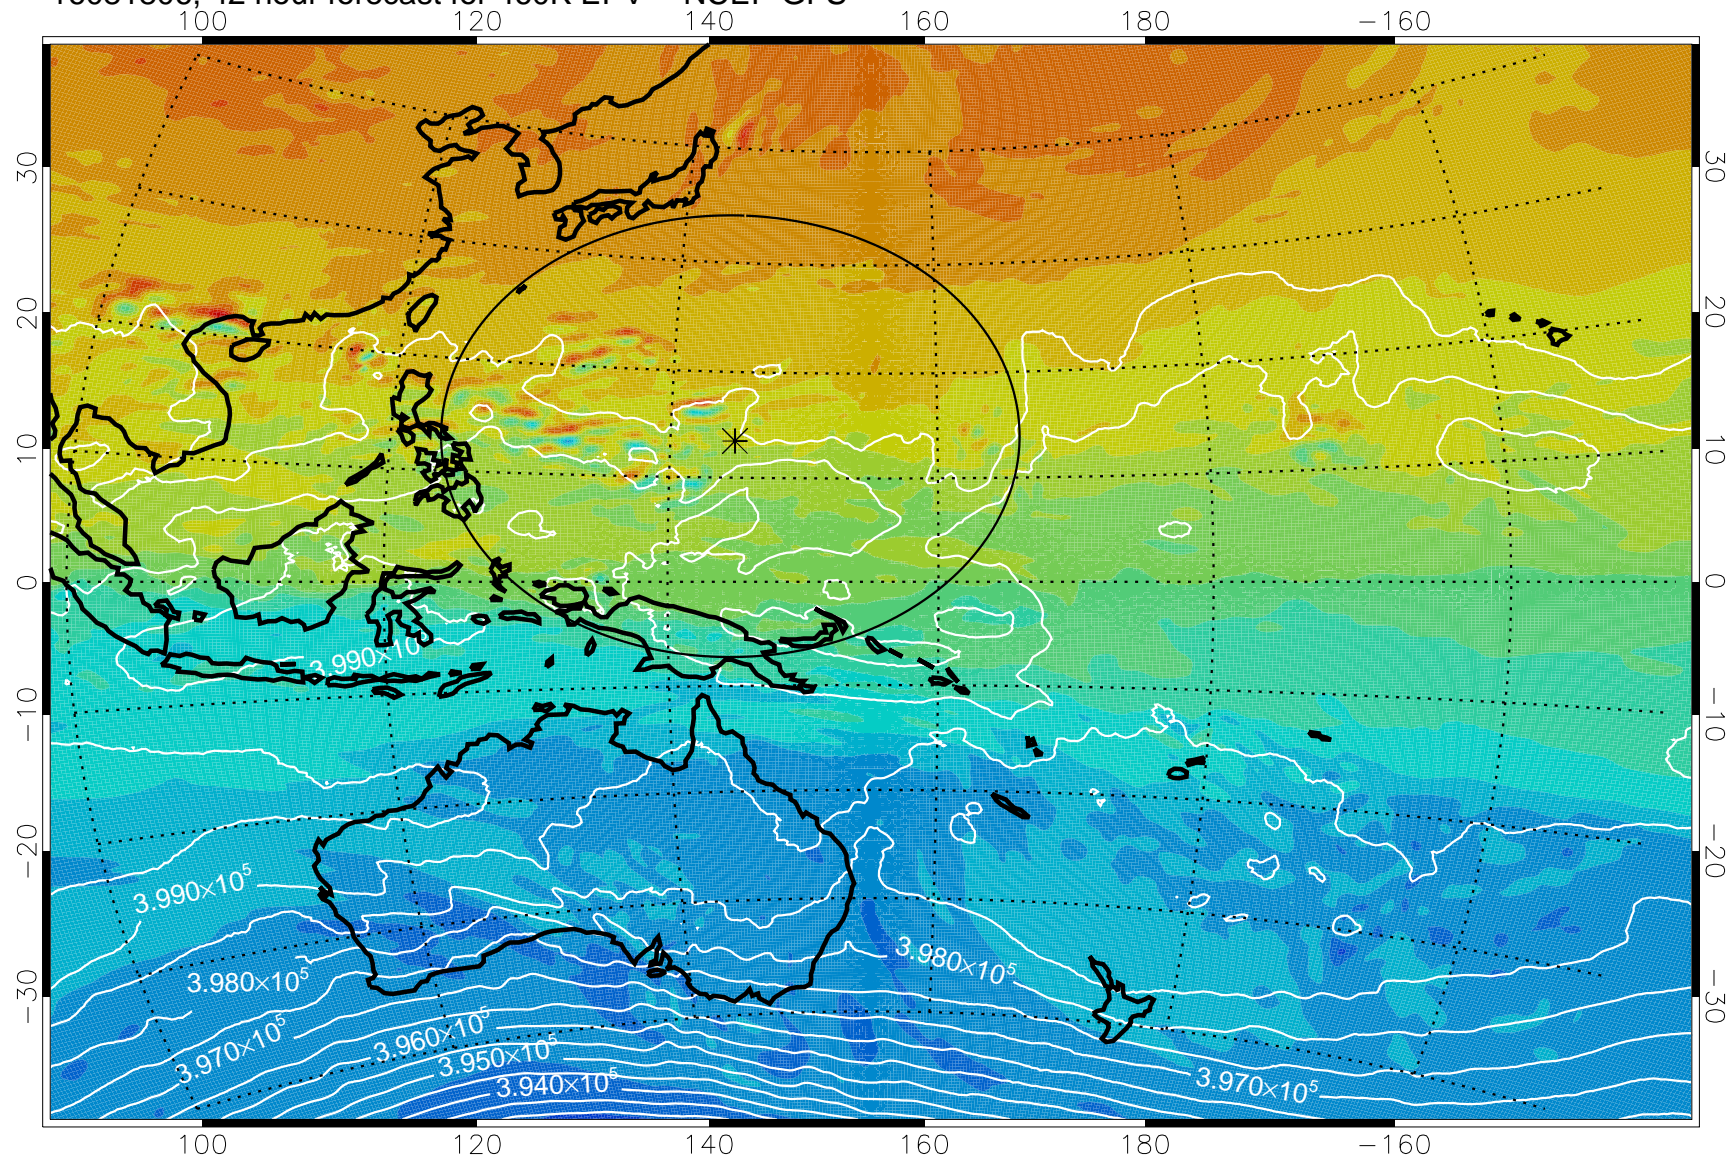

16081718, 30 hour forecast for 460K EPV -- NCEP GFS

460K Montgomery Streamfunction, white

Range ring of 2304 km

16081800, 36 hour forecast for 460K EPV -- NCEP GFS

460K Montgomery Streamfunction, white

Range ring of 2304 km

16081806, 42 hour forecast for 460K EPV -- NCEP GFS

460K Montgomery Streamfunction, white

Range ring of 2304 km

16081812, 48 hour forecast for 460K EPV -- NCEP GFS

460K Montgomery Streamfunction, white

Range ring of 2304 km

16081818, 54 hour forecast for 460K EPV -- NCEP GFS

460K Montgomery Streamfunction, white

Range ring of 2304 km

16081900, 60 hour forecast for 460K EPV -- NCEP GFS

460K Montgomery Streamfunction, white

Range ring of 2304 km

16081906, 66 hour forecast for 460K EPV -- NCEP GFS

460K Montgomery Streamfunction, white

Range ring of 2304 km

16081912, 72 hour forecast for 460K EPV -- NCEP GFS

460K Montgomery Streamfunction, white

Range ring of 2304 km