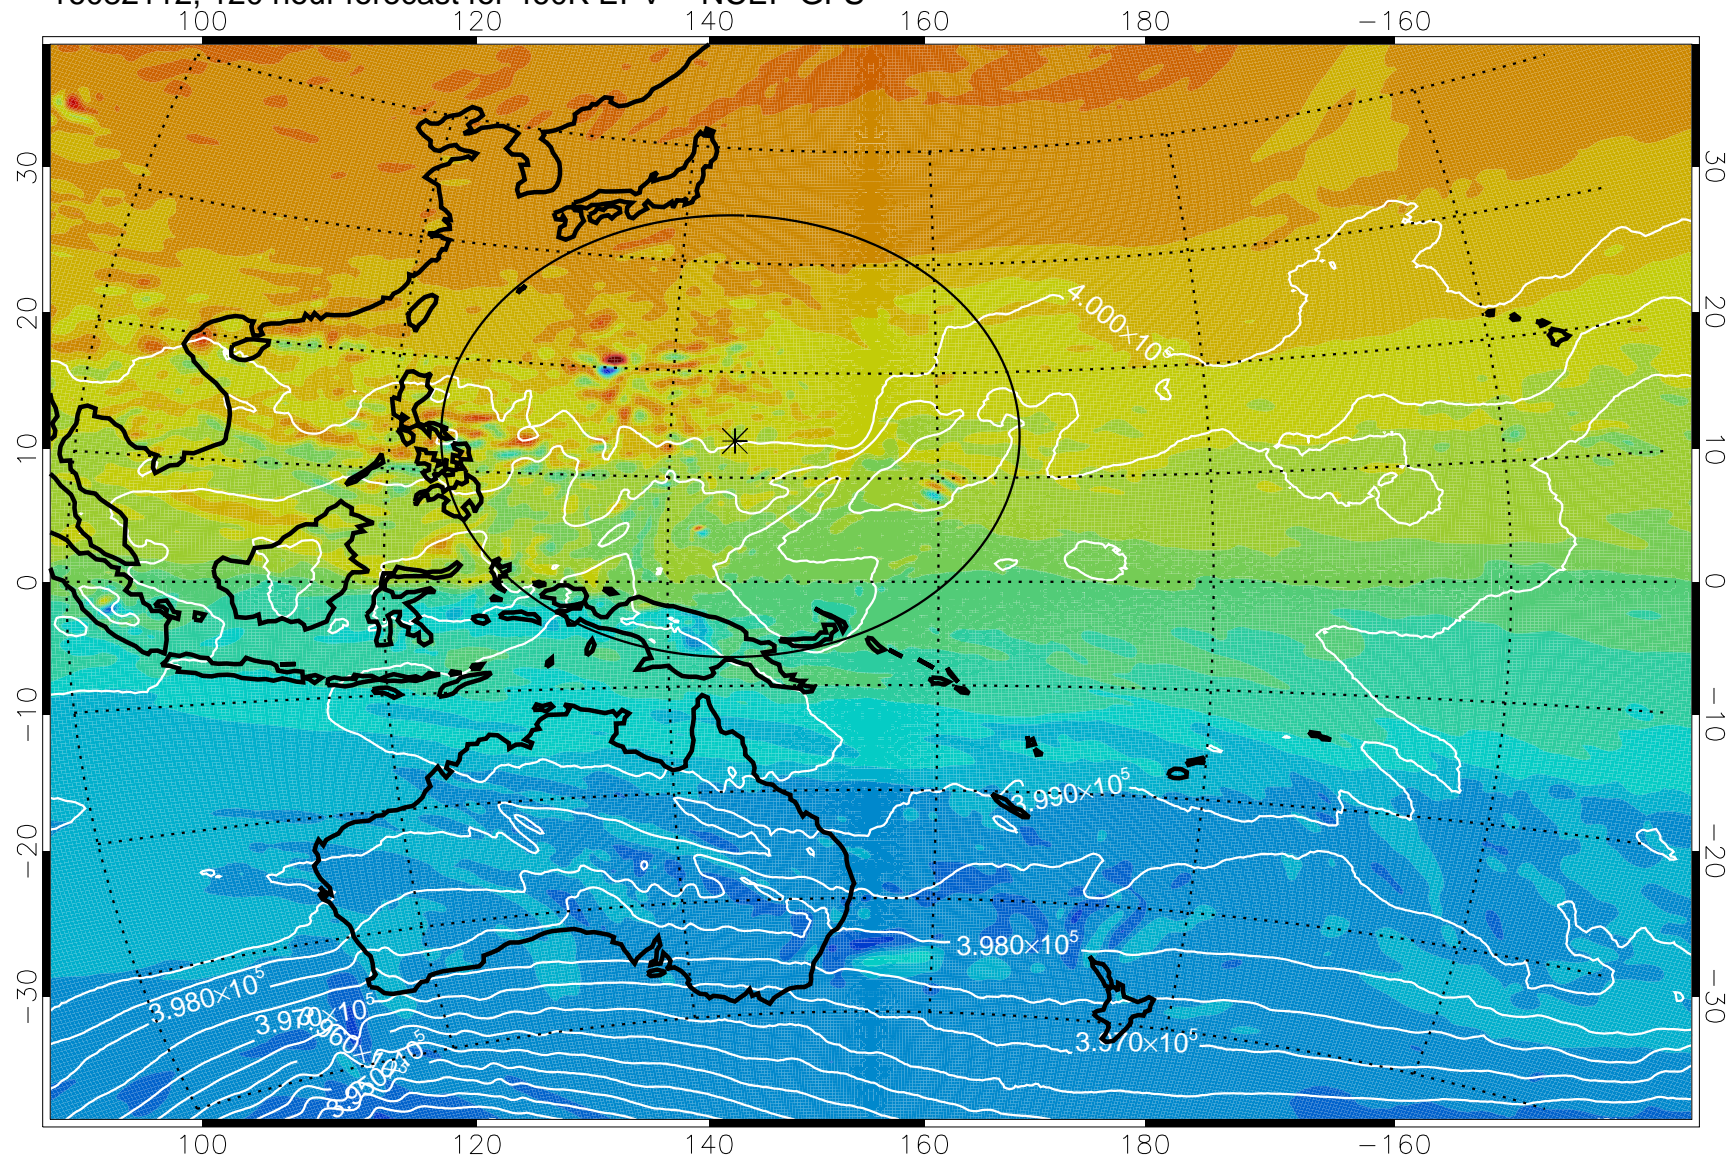

16082006, 90 hour forecast for 460K EPV -- NCEP GFS

460K Montgomery Streamfunction, white

Range ring of 2304 km

16082012, 96 hour forecast for 460K EPV -- NCEP GFS

460K Montgomery Streamfunction, white

Range ring of 2304 km

16082018, 102 hour forecast for 460K EPV -- NCEP GFS

460K Montgomery Streamfunction, white

Range ring of 2304 km

16082100, 108 hour forecast for 460K EPV -- NCEP GFS

460K Montgomery Streamfunction, white

Range ring of 2304 km

16082106, 114 hour forecast for 460K EPV -- NCEP GFS

460K Montgomery Streamfunction, white

Range ring of 2304 km

16082112, 120 hour forecast for 460K EPV -- NCEP GFS

460K Montgomery Streamfunction, white

Range ring of 2304 km