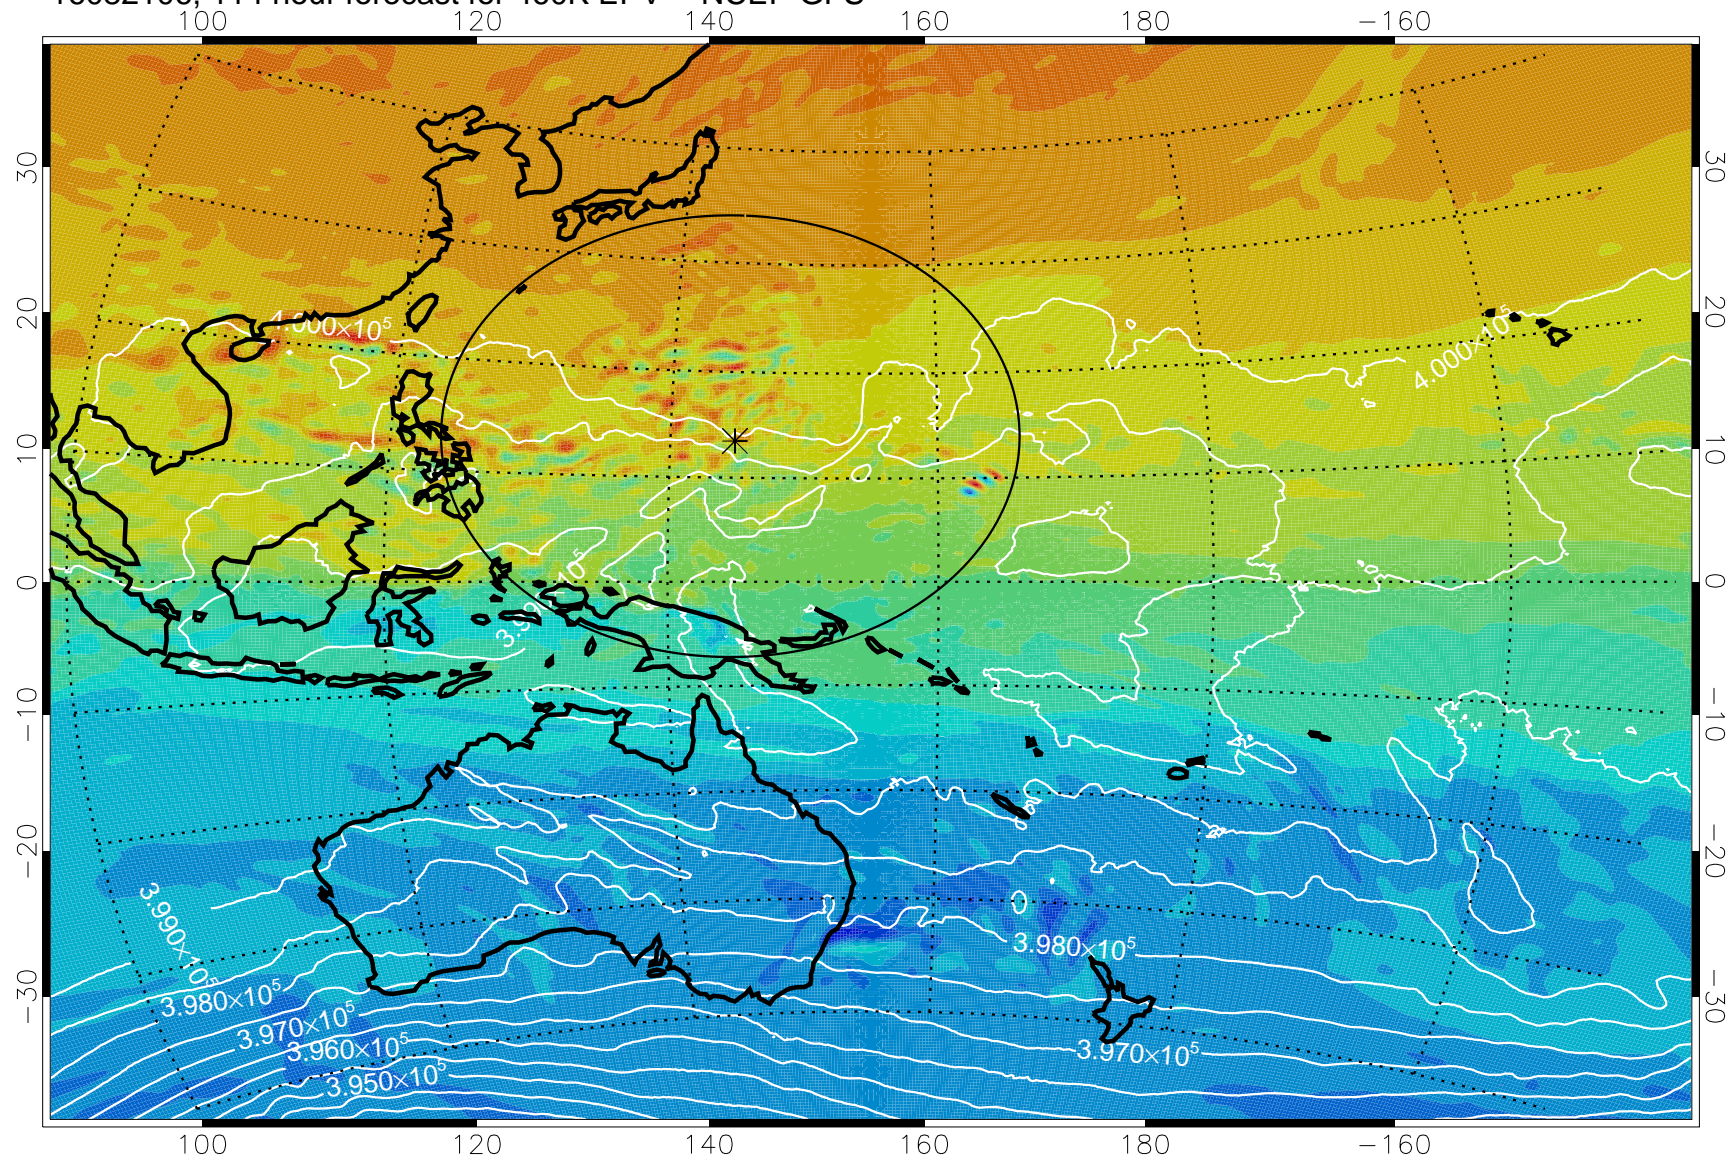

16081918, 78 hour forecast for 460K EPV -- NCEP GFS

460K Montgomery Streamfunction, white

Range ring of 2304 km

16082000, 84 hour forecast for 460K EPV -- NCEP GFS

460K Montgomery Streamfunction, white

Range ring of 2304 km

16082006, 90 hour forecast for 460K EPV -- NCEP GFS

460K Montgomery Streamfunction, white

Range ring of 2304 km

16082012, 96 hour forecast for 460K EPV -- NCEP GFS

460K Montgomery Streamfunction, white

Range ring of 2304 km

16082018, 102 hour forecast for 460K EPV -- NCEP GFS

460K Montgomery Streamfunction, white

Range ring of 2304 km

16082100, 108 hour forecast for 460K EPV -- NCEP GFS

460K Montgomery Streamfunction, white

Range ring of 2304 km

16082106, 114 hour forecast for 460K EPV -- NCEP GFS

460K Montgomery Streamfunction, white

Range ring of 2304 km

16082112, 120 hour forecast for 460K EPV -- NCEP GFS

460K Montgomery Streamfunction, white

Range ring of 2304 km