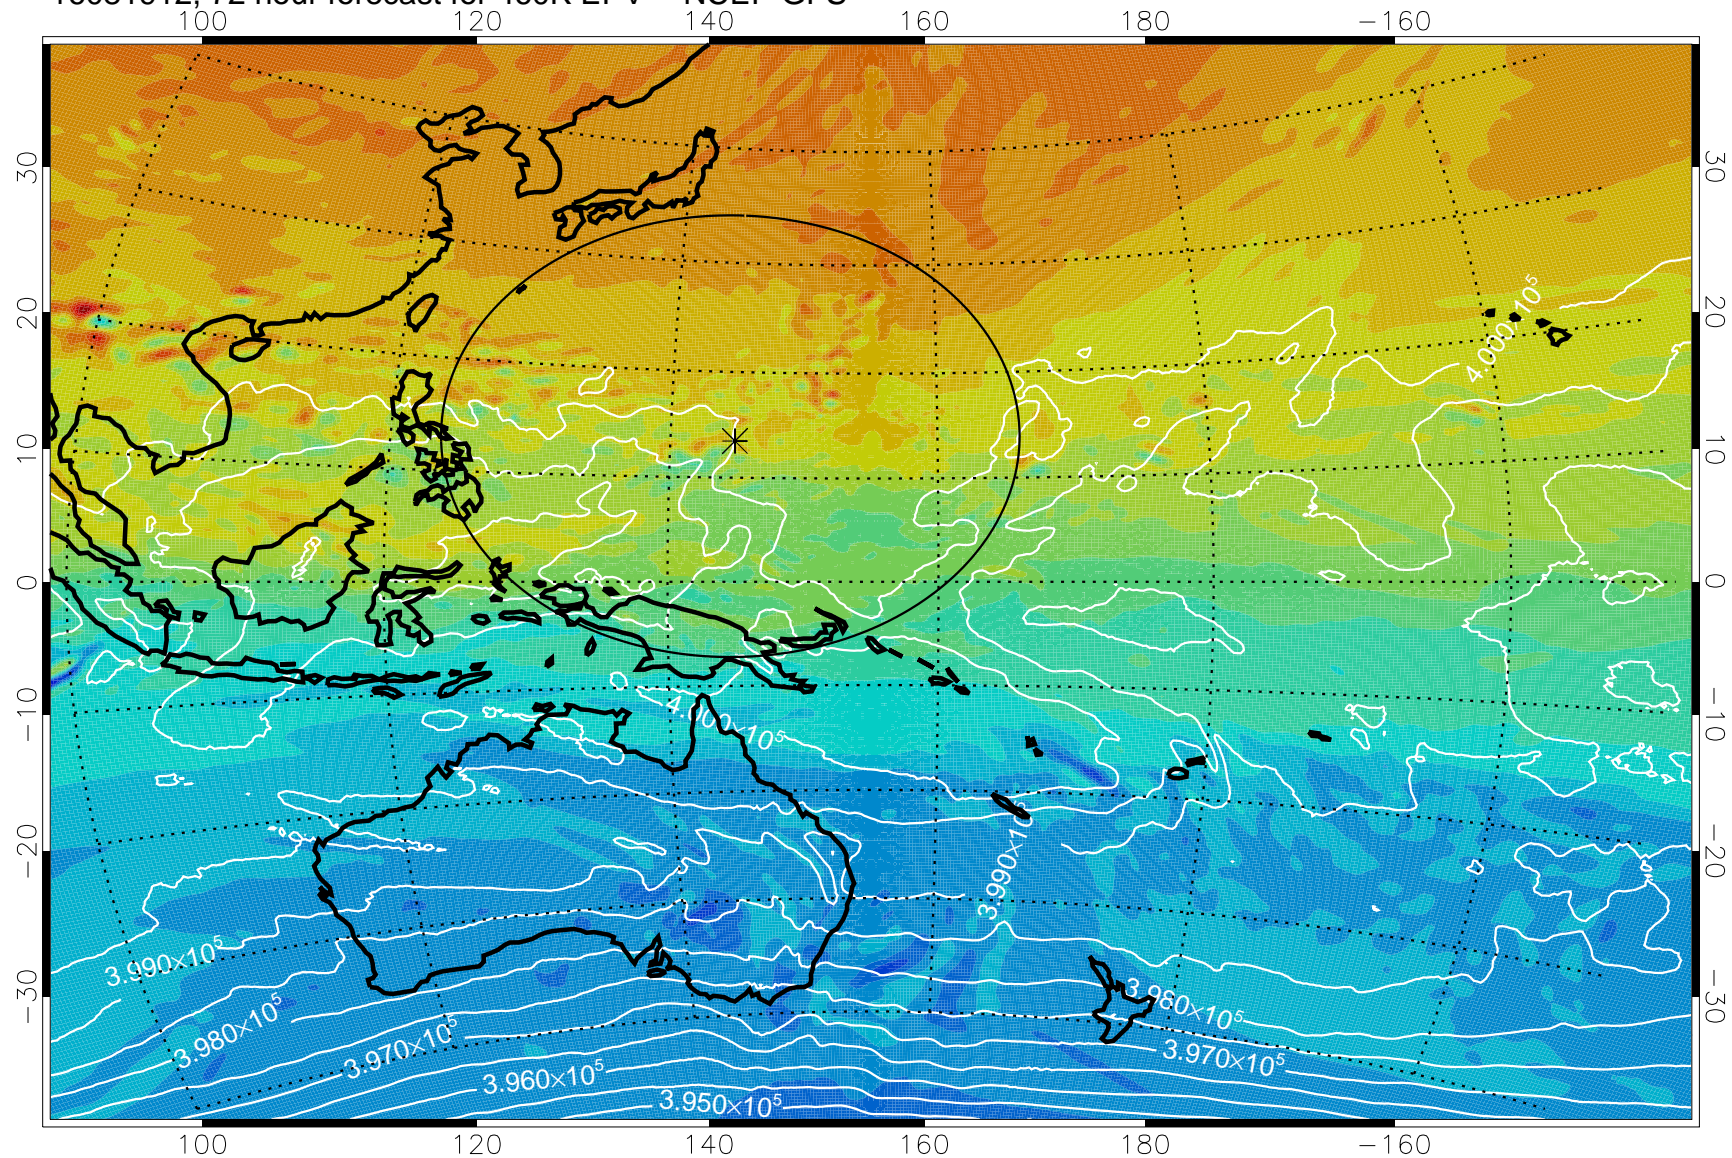

16081818, 54 hour forecast for 460K EPV -- NCEP GFS

460K Montgomery Streamfunction, white

Range ring of 2304 km

16081900, 60 hour forecast for 460K EPV -- NCEP GFS

460K Montgomery Streamfunction, white

Range ring of 2304 km

16081906, 66 hour forecast for 460K EPV -- NCEP GFS

460K Montgomery Streamfunction, white

Range ring of 2304 km

16081912, 72 hour forecast for 460K EPV -- NCEP GFS

460K Montgomery Streamfunction, white

Range ring of 2304 km

16081918, 78 hour forecast for 460K EPV -- NCEP GFS

460K Montgomery Streamfunction, white

Range ring of 2304 km

16082000, 84 hour forecast for 460K EPV -- NCEP GFS

460K Montgomery Streamfunction, white

Range ring of 2304 km

16082006, 90 hour forecast for 460K EPV -- NCEP GFS

460K Montgomery Streamfunction, white

Range ring of 2304 km

16082012, 96 hour forecast for 460K EPV -- NCEP GFS

460K Montgomery Streamfunction, white

Range ring of 2304 km