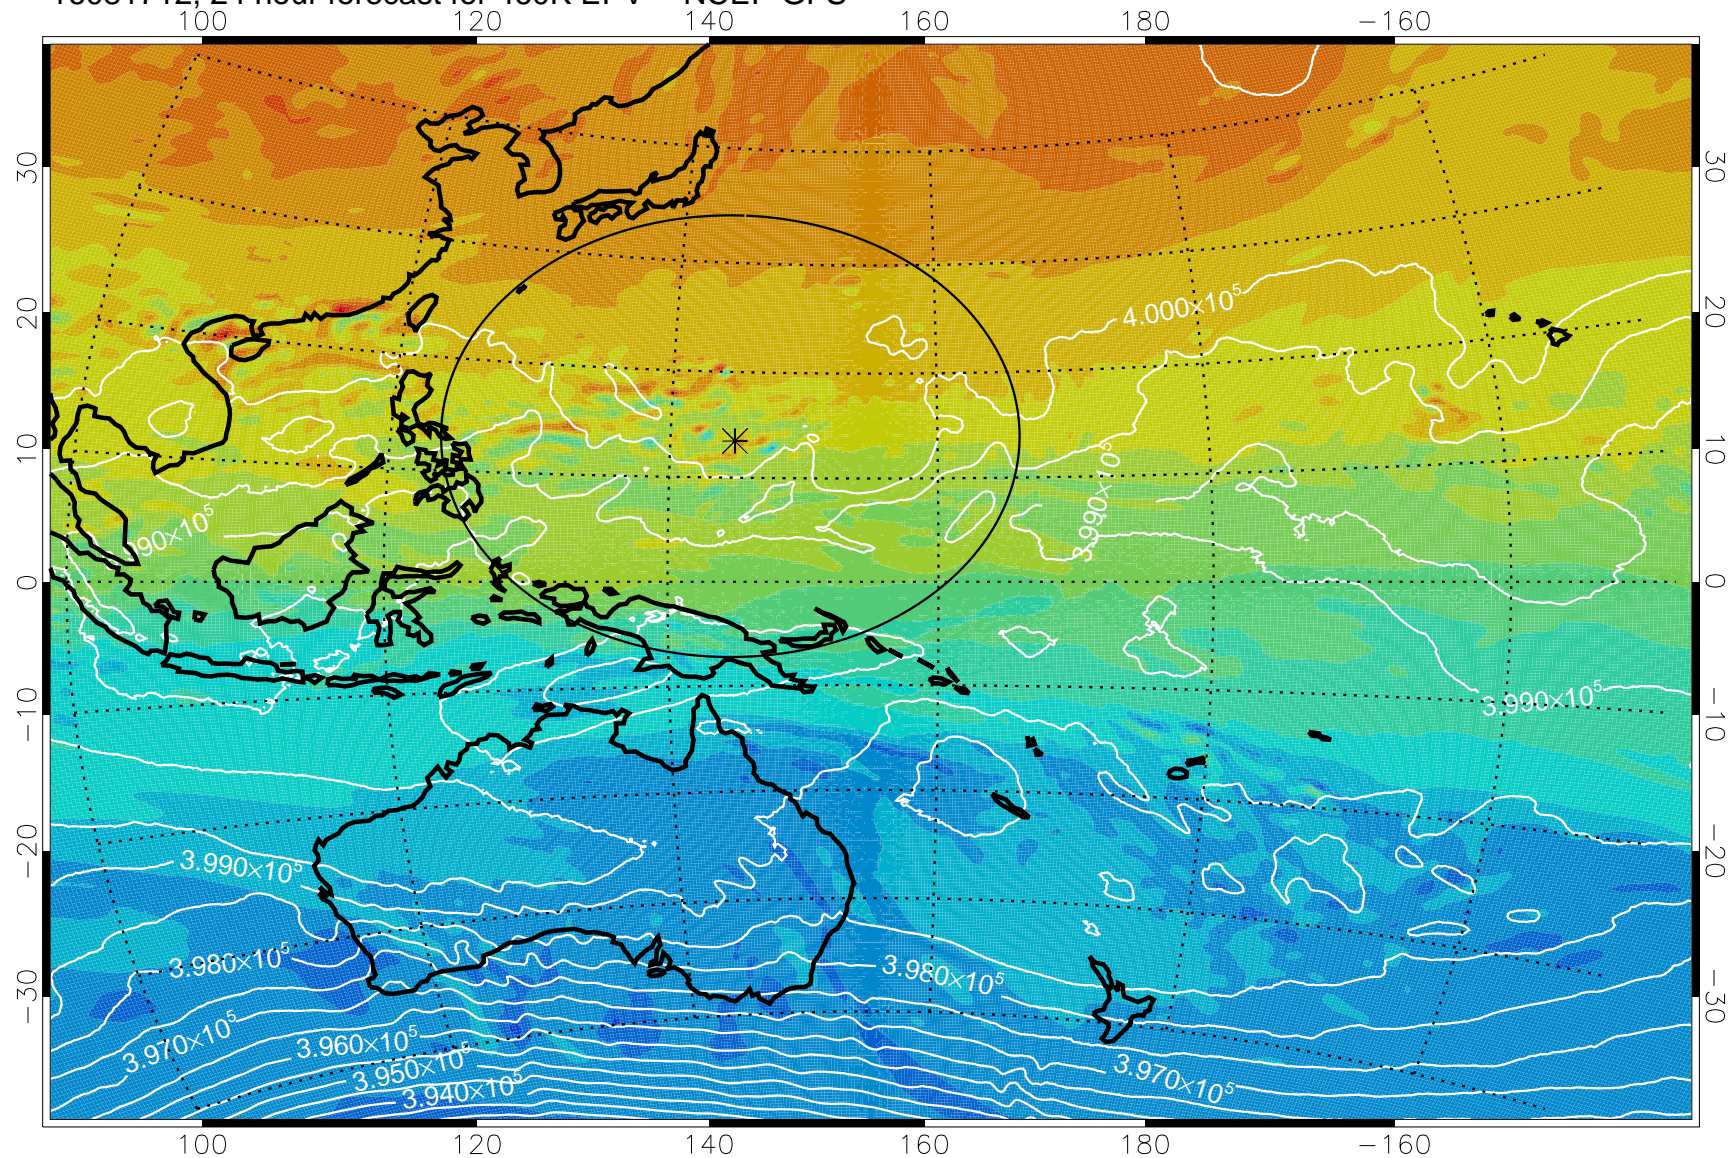

16081706, 18 hour forecast for 460K EPV -- NCEP GFS

460K Montgomery Streamfunction, white

Range ring of 2304 km

16081712, 24 hour forecast for 460K EPV -- NCEP GFS

460K Montgomery Streamfunction, white

Range ring of 2304 km

16081718, 30 hour forecast for 460K EPV -- NCEP GFS

460K Montgomery Streamfunction, white

Range ring of 2304 km

16081800, 36 hour forecast for 460K EPV -- NCEP GFS

460K Montgomery Streamfunction, white

Range ring of 2304 km

16081806, 42 hour forecast for 460K EPV -- NCEP GFS

460K Montgomery Streamfunction, white

Range ring of 2304 km

16081812, 48 hour forecast for 460K EPV -- NCEP GFS

460K Montgomery Streamfunction, white

Range ring of 2304 km

16081818, 54 hour forecast for 460K EPV -- NCEP GFS

460K Montgomery Streamfunction, white

Range ring of 2304 km

16081900, 60 hour forecast for 460K EPV -- NCEP GFS

460K Montgomery Streamfunction, white

Range ring of 2304 km