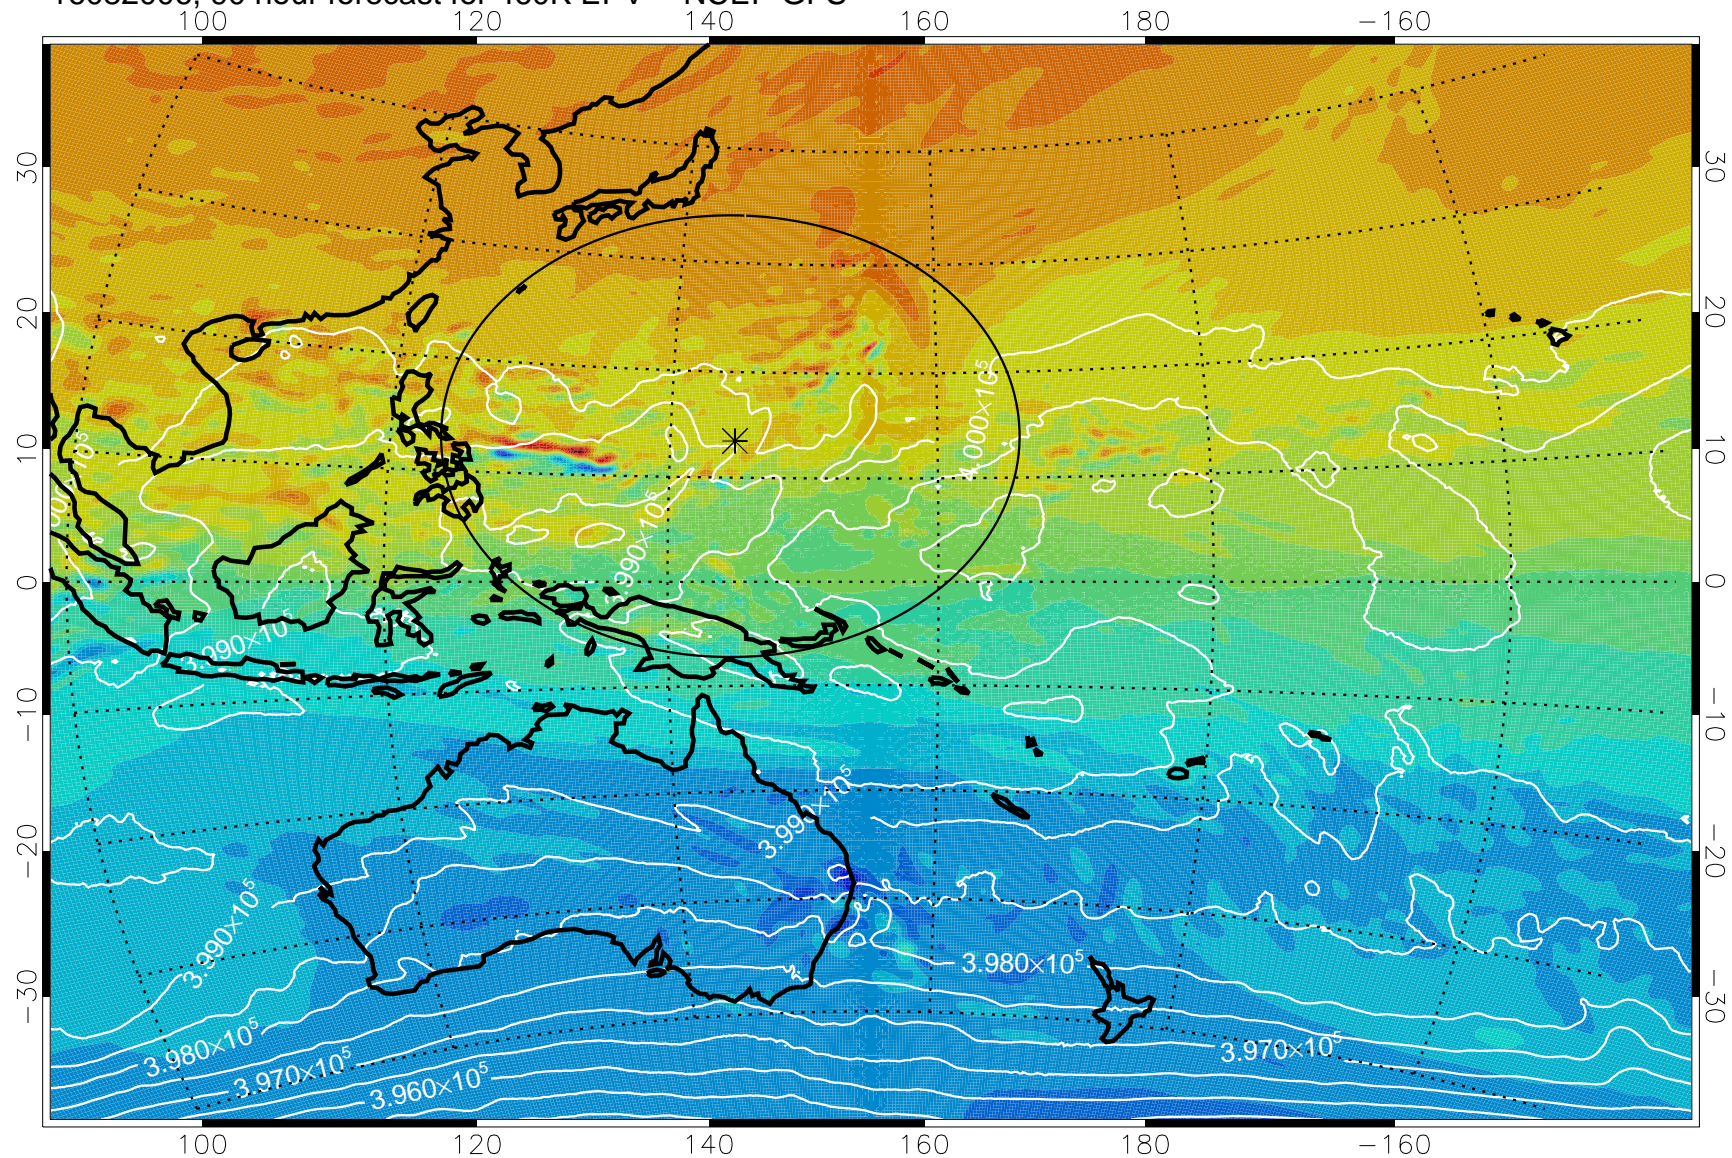

16081906, 66 hour forecast for 460K EPV -- NCEP GFS

460K Montgomery Streamfunction, white

Range ring of 2304 km

16081912, 72 hour forecast for 460K EPV -- NCEP GFS

460K Montgomery Streamfunction, white

Range ring of 2304 km

16081918, 78 hour forecast for 460K EPV -- NCEP GFS

460K Montgomery Streamfunction, white

Range ring of 2304 km

16082000, 84 hour forecast for 460K EPV -- NCEP GFS

460K Montgomery Streamfunction, white

Range ring of 2304 km

16082006, 90 hour forecast for 460K EPV -- NCEP GFS

460K Montgomery Streamfunction, white

Range ring of 2304 km

16082012, 96 hour forecast for 460K EPV -- NCEP GFS

460K Montgomery Streamfunction, white

Range ring of 2304 km

16082018, 102 hour forecast for 460K EPV -- NCEP GFS

460K Montgomery Streamfunction, white

Range ring of 2304 km

16082100, 108 hour forecast for 460K EPV -- NCEP GFS

460K Montgomery Streamfunction, white

Range ring of 2304 km