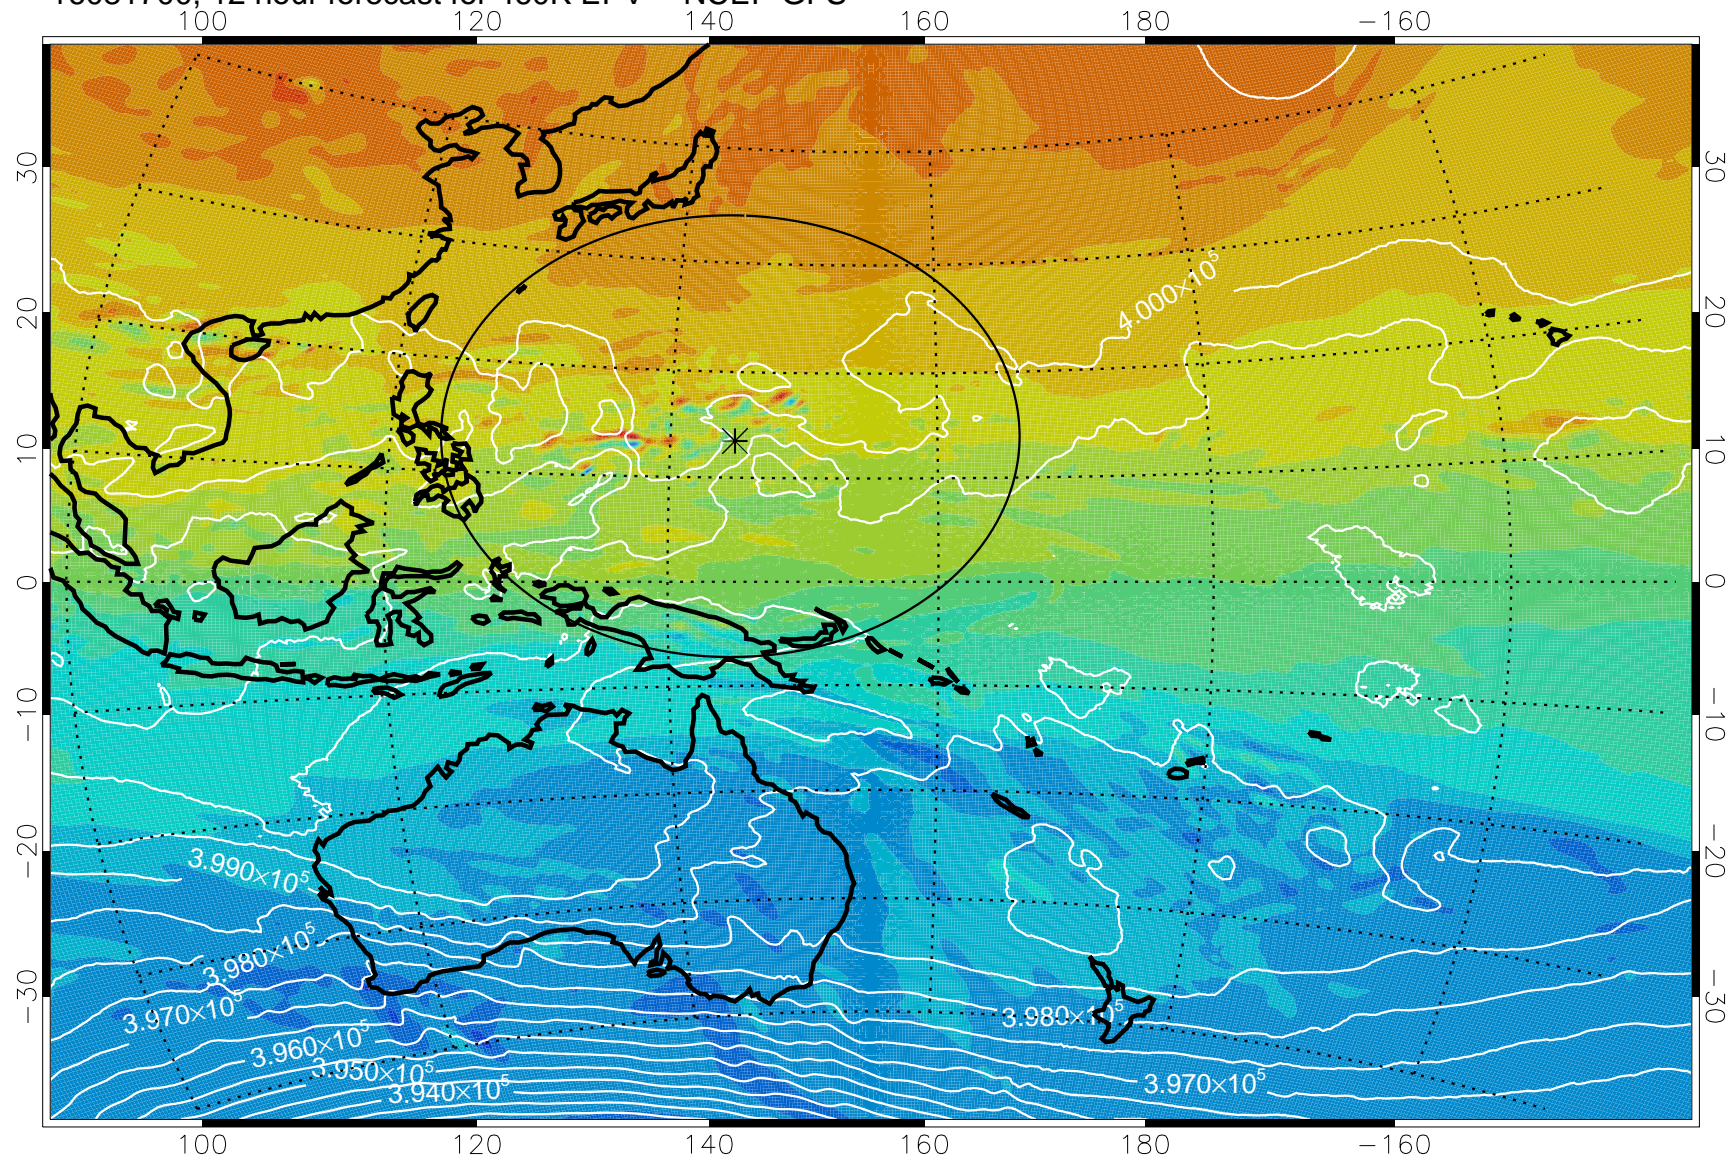

16081618, 6 hour forecast for 460K EPV -- NCEP GFS

460K Montgomery Streamfunction, white

Range ring of 2304 km

16081700, 12 hour forecast for 460K EPV -- NCEP GFS

460K Montgomery Streamfunction, white

Range ring of 2304 km

16081706, 18 hour forecast for 460K EPV -- NCEP GFS

460K Montgomery Streamfunction, white

Range ring of 2304 km

16081712, 24 hour forecast for 460K EPV -- NCEP GFS

460K Montgomery Streamfunction, white

Range ring of 2304 km

16081718, 30 hour forecast for 460K EPV -- NCEP GFS

460K Montgomery Streamfunction, white

Range ring of 2304 km

16081800, 36 hour forecast for 460K EPV -- NCEP GFS

460K Montgomery Streamfunction, white

Range ring of 2304 km

16081818, 54 hour forecast for 460K EPV -- NCEP GFS

460K Montgomery Streamfunction, white

Range ring of 2304 km

16081900, 60 hour forecast for 460K EPV -- NCEP GFS

460K Montgomery Streamfunction, white

Range ring of 2304 km