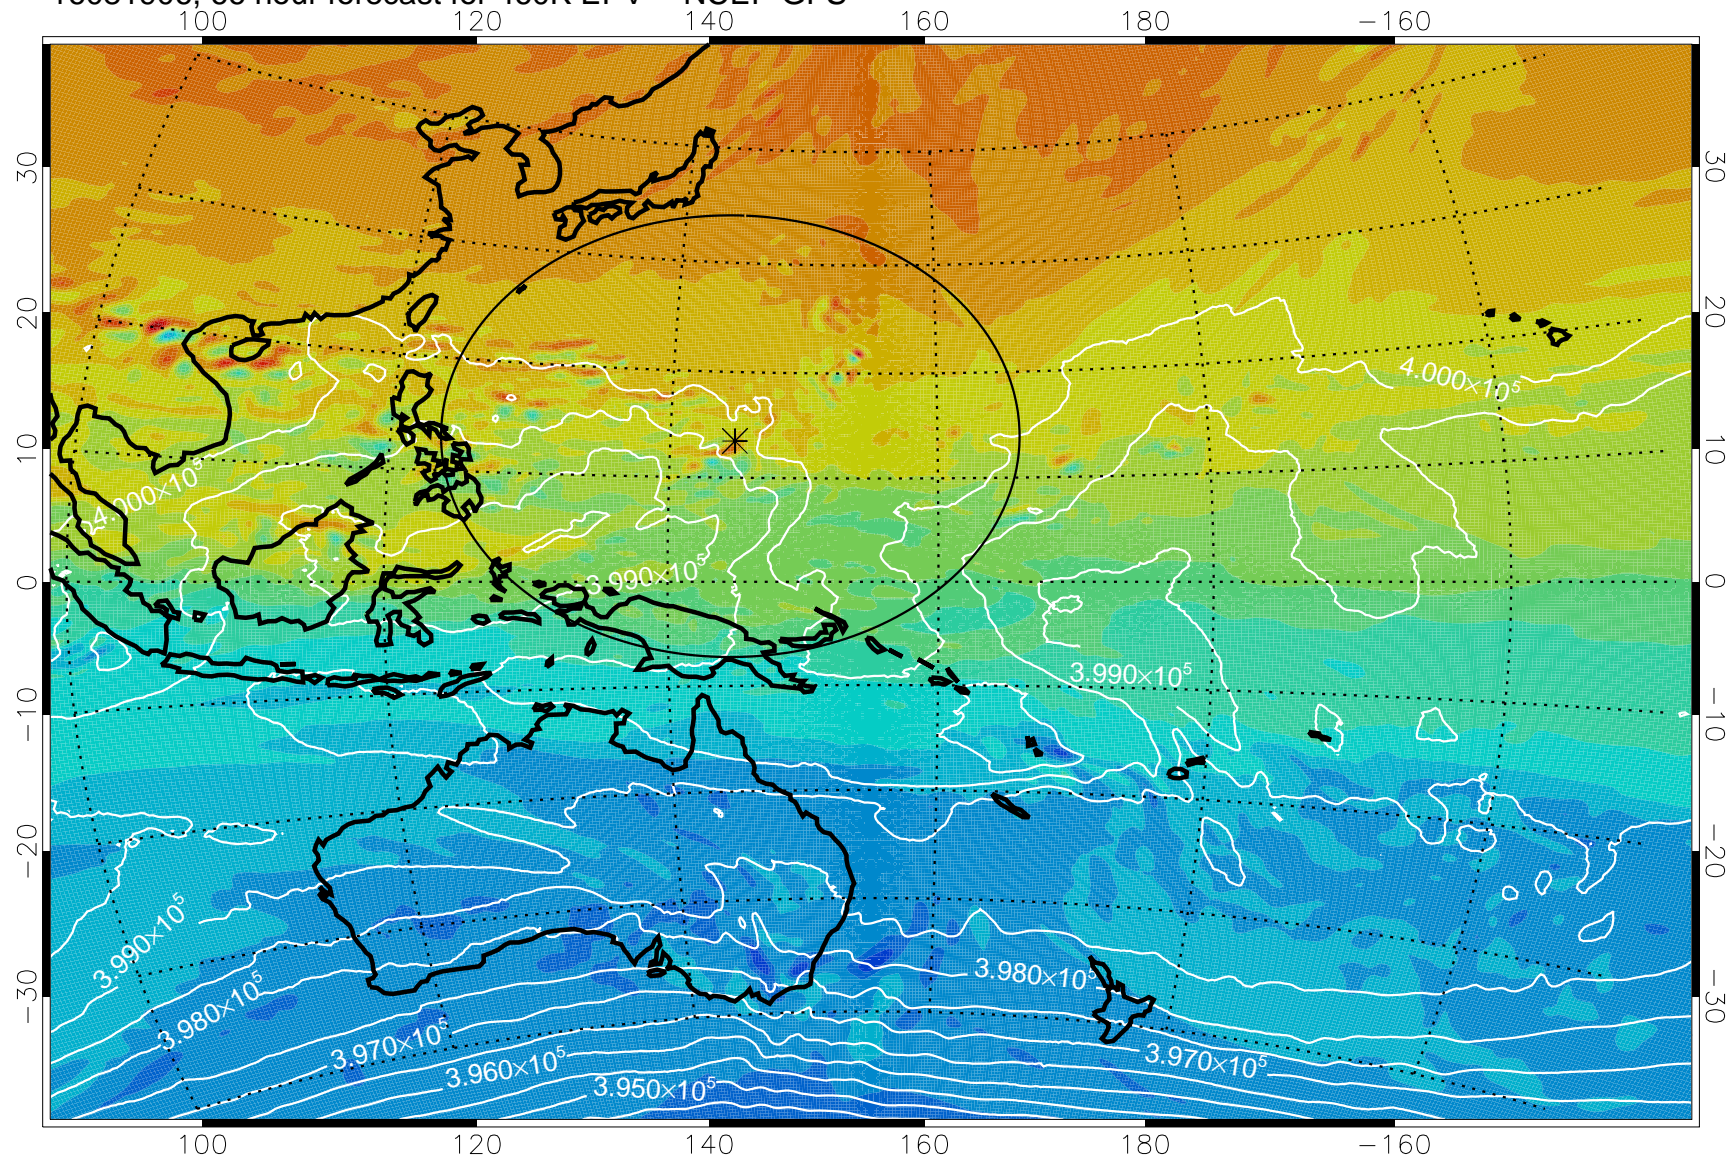

16081806, 42 hour forecast for 460K EPV -- NCEP GFS

460K Montgomery Streamfunction, white

Range ring of 2304 km

16081812, 48 hour forecast for 460K EPV -- NCEP GFS

460K Montgomery Streamfunction, white

Range ring of 2304 km

16081818, 54 hour forecast for 460K EPV -- NCEP GFS

460K Montgomery Streamfunction, white

Range ring of 2304 km

16081900, 60 hour forecast for 460K EPV -- NCEP GFS

460K Montgomery Streamfunction, white

Range ring of 2304 km

16081906, 66 hour forecast for 460K EPV -- NCEP GFS

460K Montgomery Streamfunction, white

Range ring of 2304 km

16081912, 72 hour forecast for 460K EPV -- NCEP GFS

460K Montgomery Streamfunction, white

Range ring of 2304 km

16081918, 78 hour forecast for 460K EPV -- NCEP GFS

460K Montgomery Streamfunction, white

Range ring of 2304 km

16082000, 84 hour forecast for 460K EPV -- NCEP GFS

460K Montgomery Streamfunction, white

Range ring of 2304 km