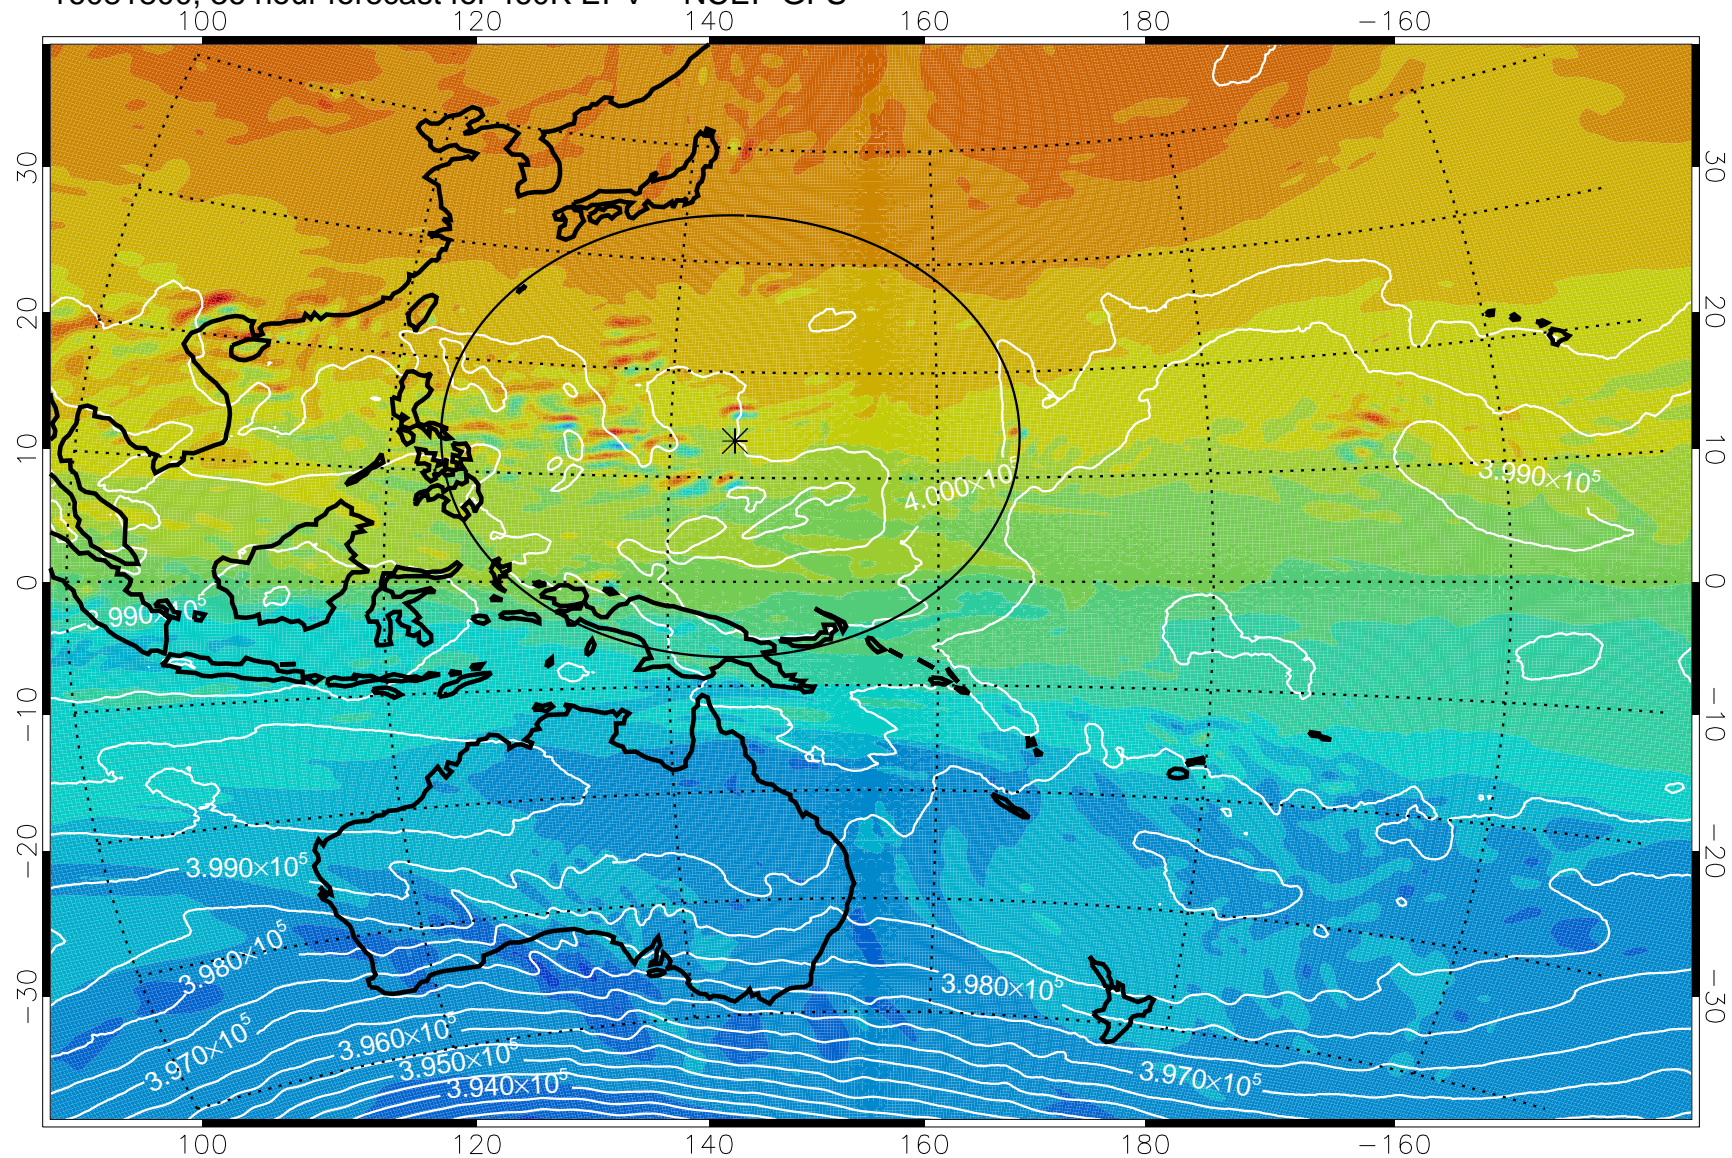

16081718, 30 hour forecast for 460K EPV -- NCEP GFS

460K Montgomery Streamfunction, white

Range ring of 2304 km

16081800, 36 hour forecast for 460K EPV -- NCEP GFS

460K Montgomery Streamfunction, white

Range ring of 2304 km

16081806, 42 hour forecast for 460K EPV -- NCEP GFS

460K Montgomery Streamfunction, white

Range ring of 2304 km

16081812, 48 hour forecast for 460K EPV -- NCEP GFS

460K Montgomery Streamfunction, white

Range ring of 2304 km

16081818, 54 hour forecast for 460K EPV -- NCEP GFS

460K Montgomery Streamfunction, white

Range ring of 2304 km

16081900, 60 hour forecast for 460K EPV -- NCEP GFS

460K Montgomery Streamfunction, white

Range ring of 2304 km

16081906, 66 hour forecast for 460K EPV -- NCEP GFS

460K Montgomery Streamfunction, white

Range ring of 2304 km

16081912, 72 hour forecast for 460K EPV -- NCEP GFS

460K Montgomery Streamfunction, white

Range ring of 2304 km