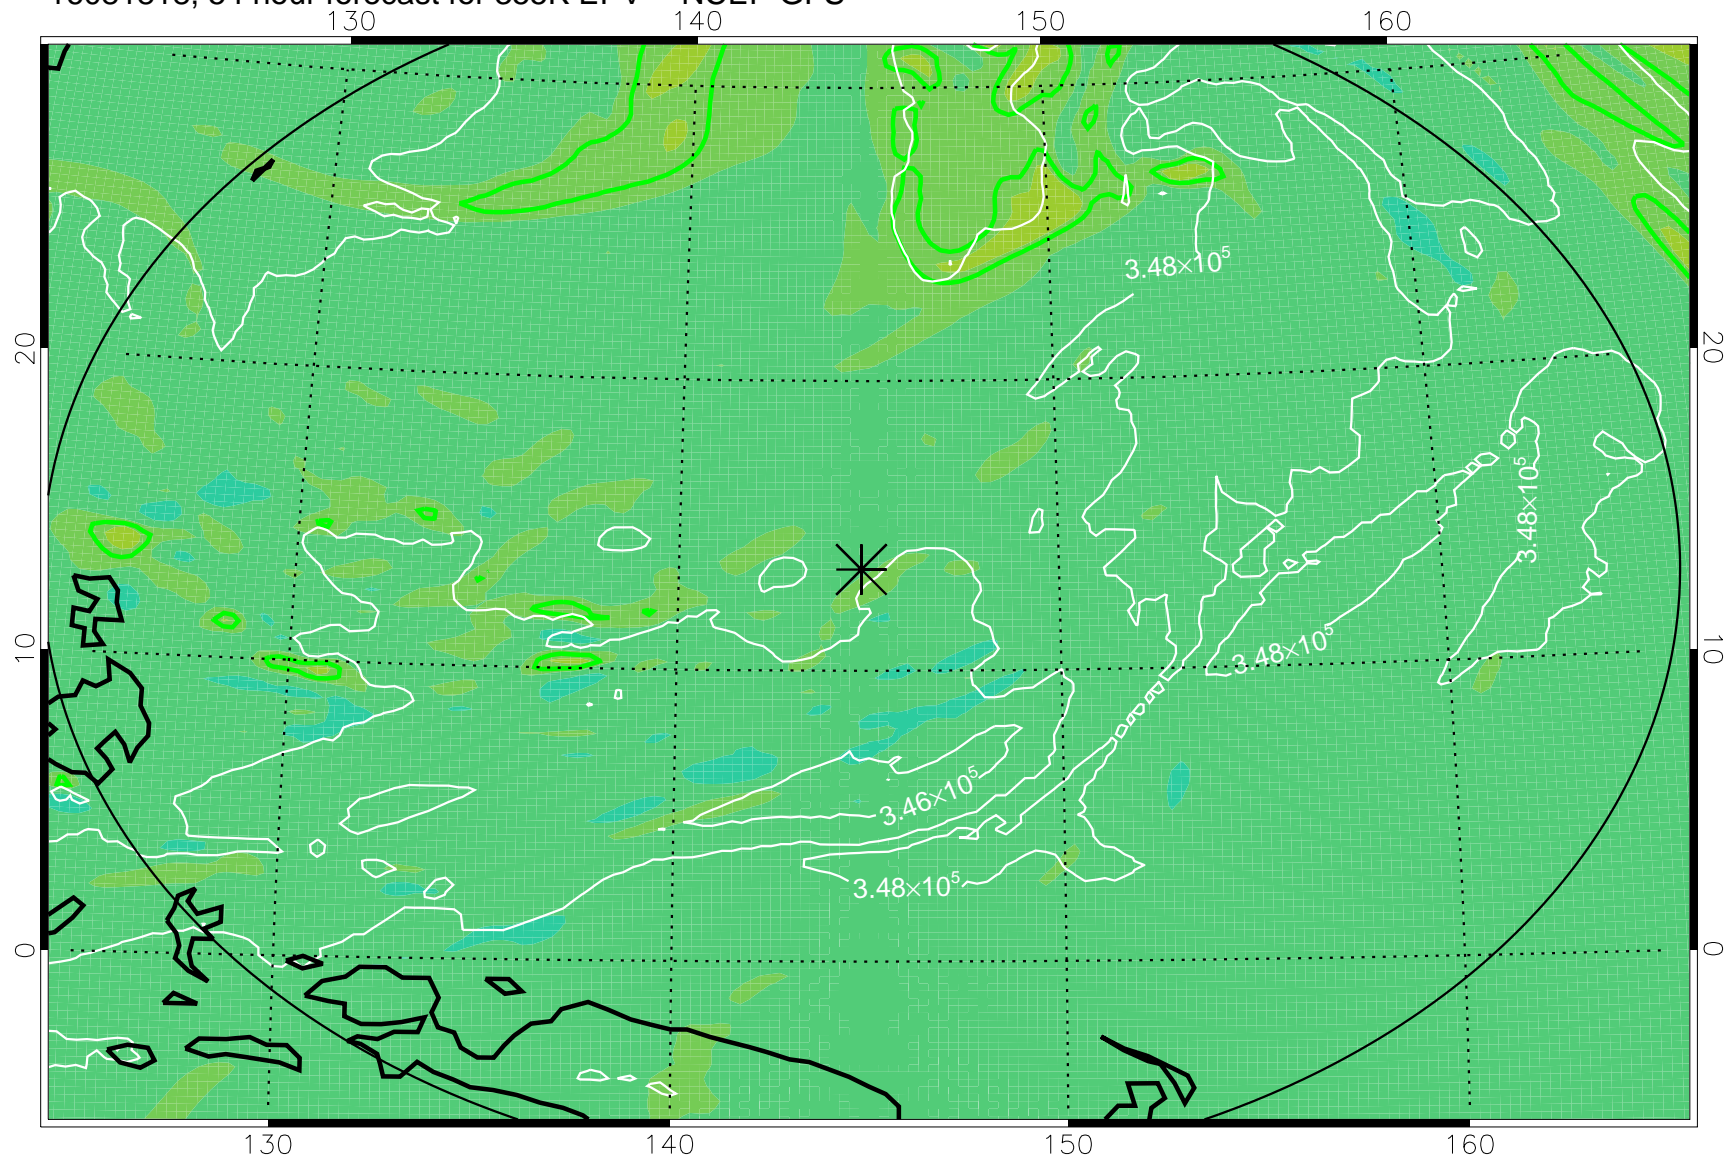

16081806, 42 hour forecast for 355K EPV -- NCEP GFS

355K Montgomery Streamfunction, white
EPV Tropopause (2 PVU) Position
Range ring of 2304 km

16081812, 48 hour forecast for 355K EPV -- NCEP GFS

355K Montgomery Streamfunction, white
EPV Tropopause (2 PVU) Position
Range ring of 2304 km

16081818, 54 hour forecast for 355K EPV -- NCEP GFS

355K Montgomery Streamfunction, white
EPV Tropopause (2 PVU) Position
Range ring of 2304 km

16081900, 60 hour forecast for 355K EPV -- NCEP GFS

355K Montgomery Streamfunction, white
EPV Tropopause (2 PVU) Position
Range ring of 2304 km

16081906, 66 hour forecast for 355K EPV -- NCEP GFS

355K Montgomery Streamfunction, white
EPV Tropopause (2 PVU) Position
Range ring of 2304 km

16081912, 72 hour forecast for 355K EPV -- NCEP GFS

355K Montgomery Streamfunction, white
EPV Tropopause (2 PVU) Position
Range ring of 2304 km

16081918, 78 hour forecast for 355K EPV -- NCEP GFS

355K Montgomery Streamfunction, white
EPV Tropopause (2 PVU) Position
Range ring of 2304 km

16082000, 84 hour forecast for 355K EPV -- NCEP GFS

355K Montgomery Streamfunction, white
EPV Tropopause (2 PVU) Position
Range ring of 2304 km