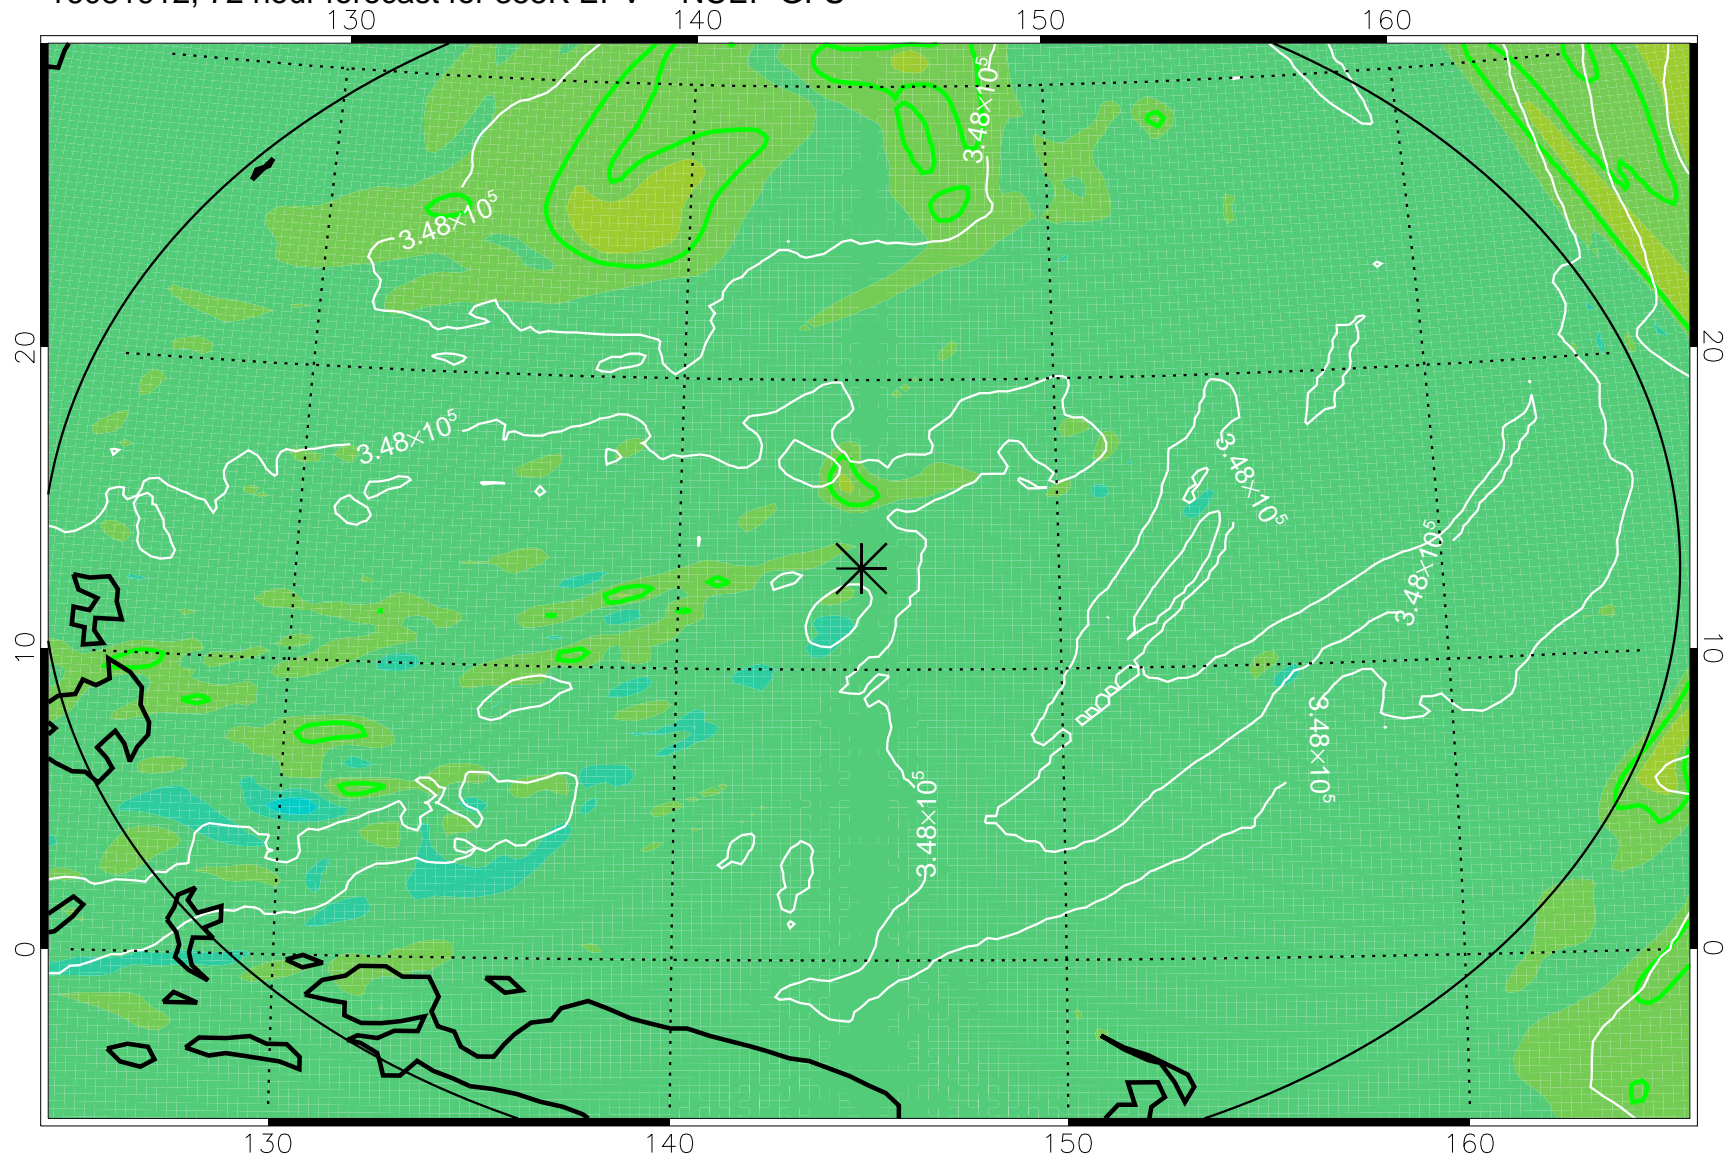

16081818, 54 hour forecast for 355K EPV -- NCEP GFS

355K Montgomery Streamfunction, white
EPV Tropopause (2 PVU) Position
Range ring of 2304 km

16081900, 60 hour forecast for 355K EPV -- NCEP GFS

355K Montgomery Streamfunction, white
EPV Tropopause (2 PVU) Position
Range ring of 2304 km

16081906, 66 hour forecast for 355K EPV -- NCEP GFS

355K Montgomery Streamfunction, white
EPV Tropopause (2 PVU) Position
Range ring of 2304 km

16081912, 72 hour forecast for 355K EPV -- NCEP GFS

355K Montgomery Streamfunction, white
EPV Tropopause (2 PVU) Position
Range ring of 2304 km

16081918, 78 hour forecast for 355K EPV -- NCEP GFS

355K Montgomery Streamfunction, white
EPV Tropopause (2 PVU) Position
Range ring of 2304 km

16082000, 84 hour forecast for 355K EPV -- NCEP GFS

355K Montgomery Streamfunction, white
EPV Tropopause (2 PVU) Position
Range ring of 2304 km

16082018, 102 hour forecast for 355K EPV -- NCEP GFS

355K Montgomery Streamfunction, white
EPV Tropopause (2 PVU) Position
Range ring of 2304 km

16082100, 108 hour forecast for 355K EPV -- NCEP GFS

355K Montgomery Streamfunction, white
EPV Tropopause (2 PVU) Position
Range ring of 2304 km