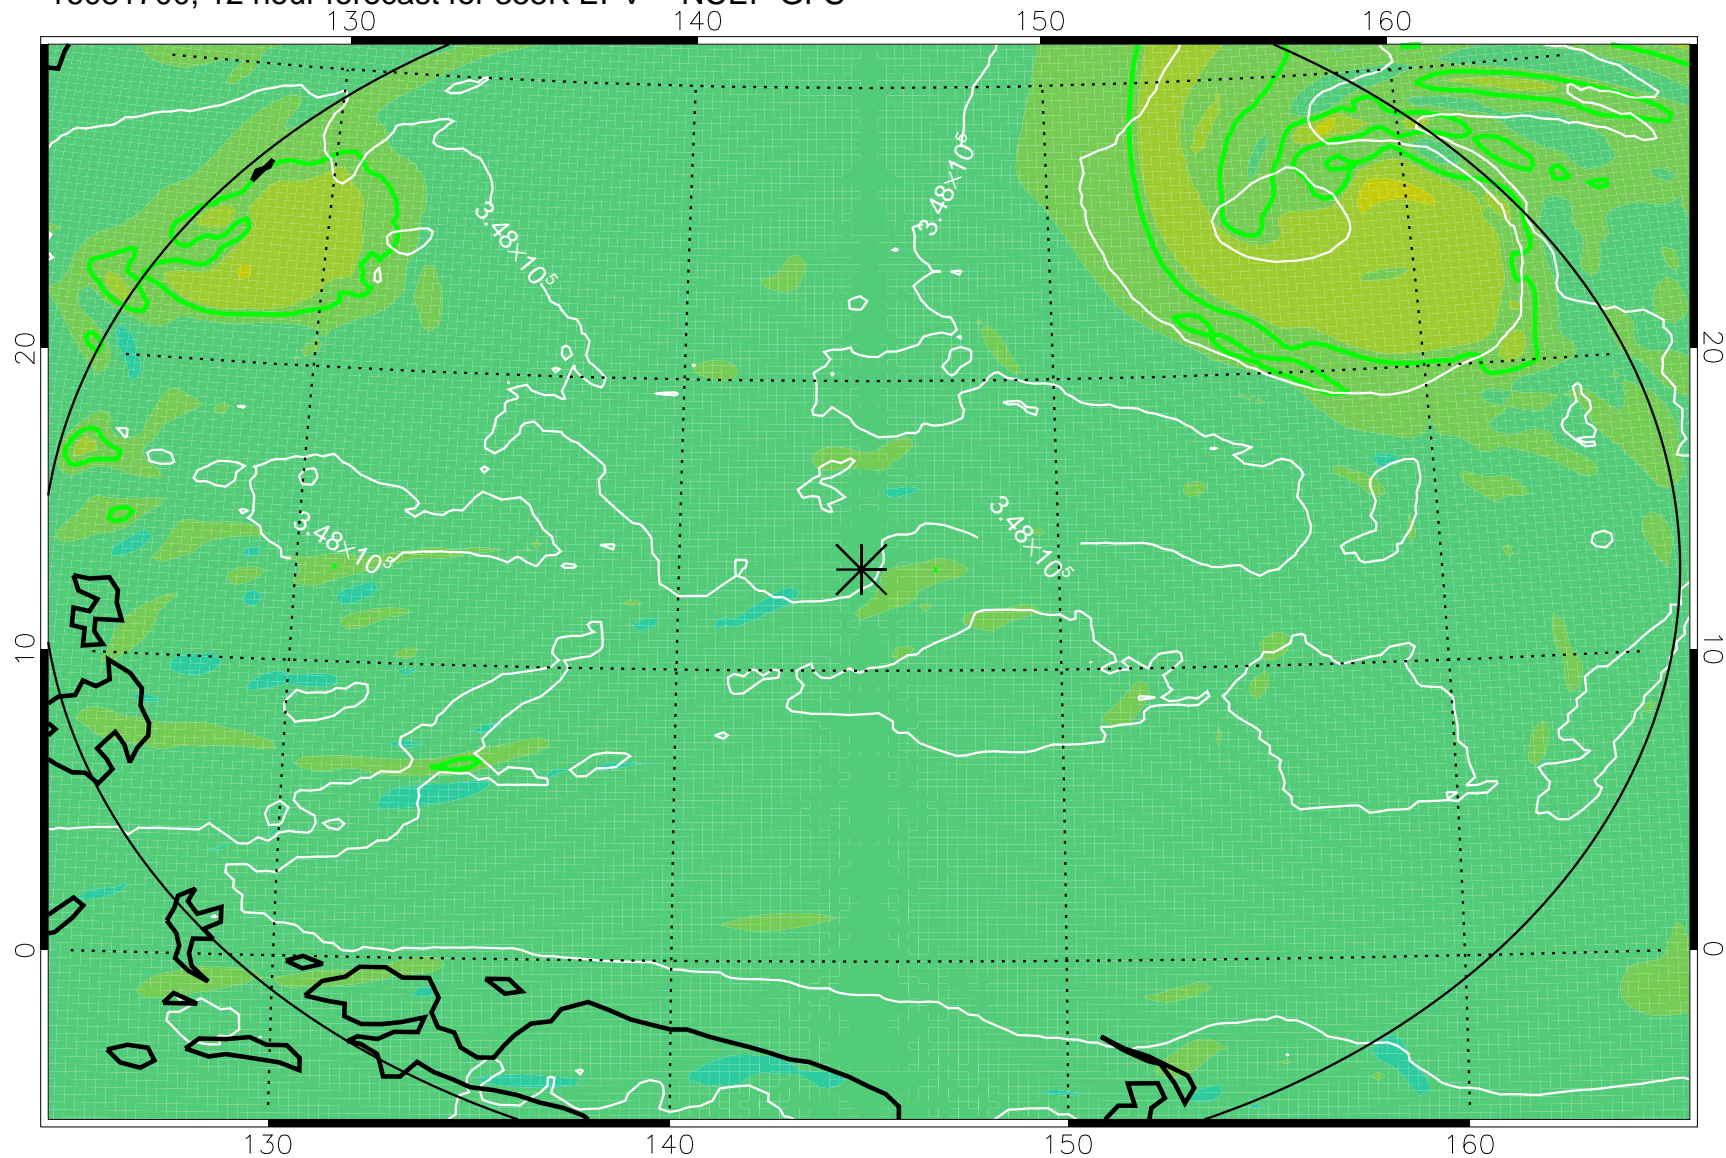

16081618, 6 hour forecast for 355K EPV -- NCEP GFS

355K Montgomery Streamfunction, white
EPV Tropopause (2 PVU) Position
Range ring of 2304 km

16081700, 12 hour forecast for 355K EPV -- NCEP GFS

355K Montgomery Streamfunction, white
EPV Tropopause (2 PVU) Position
Range ring of 2304 km

16081706, 18 hour forecast for 355K EPV -- NCEP GFS

355K Montgomery Streamfunction, white
EPV Tropopause (2 PVU) Position
Range ring of 2304 km

16081712, 24 hour forecast for 355K EPV -- NCEP GFS

355K Montgomery Streamfunction, white
EPV Tropopause (2 PVU) Position
Range ring of 2304 km

16081718, 30 hour forecast for 355K EPV -- NCEP GFS

355K Montgomery Streamfunction, white
EPV Tropopause (2 PVU) Position
Range ring of 2304 km

16081800, 36 hour forecast for 355K EPV -- NCEP GFS

355K Montgomery Streamfunction, white
EPV Tropopause (2 PVU) Position
Range ring of 2304 km

16081818, 54 hour forecast for 355K EPV -- NCEP GFS

355K Montgomery Streamfunction, white
EPV Tropopause (2 PVU) Position
Range ring of 2304 km

16081900, 60 hour forecast for 355K EPV -- NCEP GFS

355K Montgomery Streamfunction, white
EPV Tropopause (2 PVU) Position
Range ring of 2304 km