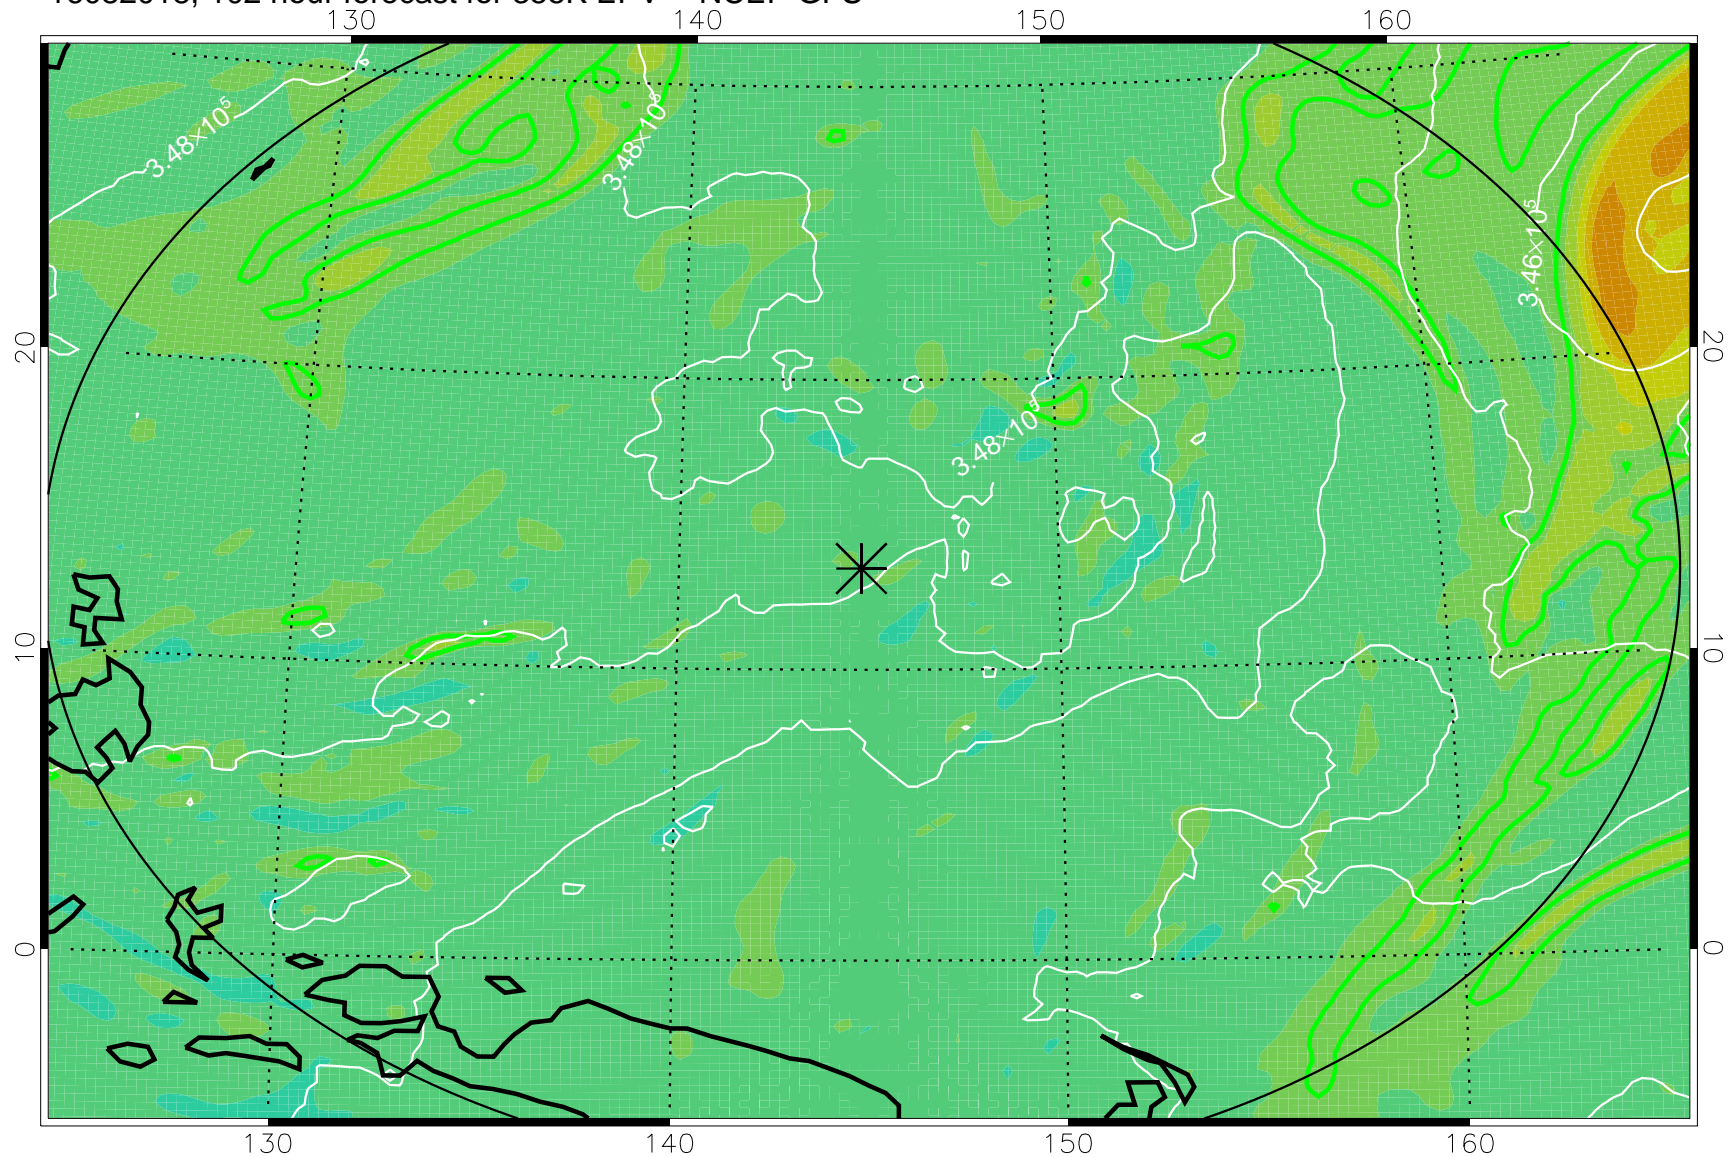

16081918, 78 hour forecast for 355K EPV -- NCEP GFS

355K Montgomery Streamfunction, white
EPV Tropopause (2 PVU) Position
Range ring of 2304 km

16082000, 84 hour forecast for 355K EPV -- NCEP GFS

355K Montgomery Streamfunction, white
EPV Tropopause (2 PVU) Position
Range ring of 2304 km

16082006, 90 hour forecast for 355K EPV -- NCEP GFS

355K Montgomery Streamfunction, white
EPV Tropopause (2 PVU) Position
Range ring of 2304 km

16082012, 96 hour forecast for 355K EPV -- NCEP GFS

355K Montgomery Streamfunction, white
EPV Tropopause (2 PVU) Position
Range ring of 2304 km

16082018, 102 hour forecast for 355K EPV -- NCEP GFS

355K Montgomery Streamfunction, white
EPV Tropopause (2 PVU) Position
Range ring of 2304 km

16082100, 108 hour forecast for 355K EPV -- NCEP GFS

355K Montgomery Streamfunction, white
EPV Tropopause (2 PVU) Position
Range ring of 2304 km

16082106, 114 hour forecast for 355K EPV -- NCEP GFS

355K Montgomery Streamfunction, white
EPV Tropopause (2 PVU) Position
Range ring of 2304 km

16082112, 120 hour forecast for 355K EPV -- NCEP GFS

355K Montgomery Streamfunction, white
EPV Tropopause (2 PVU) Position
Range ring of 2304 km