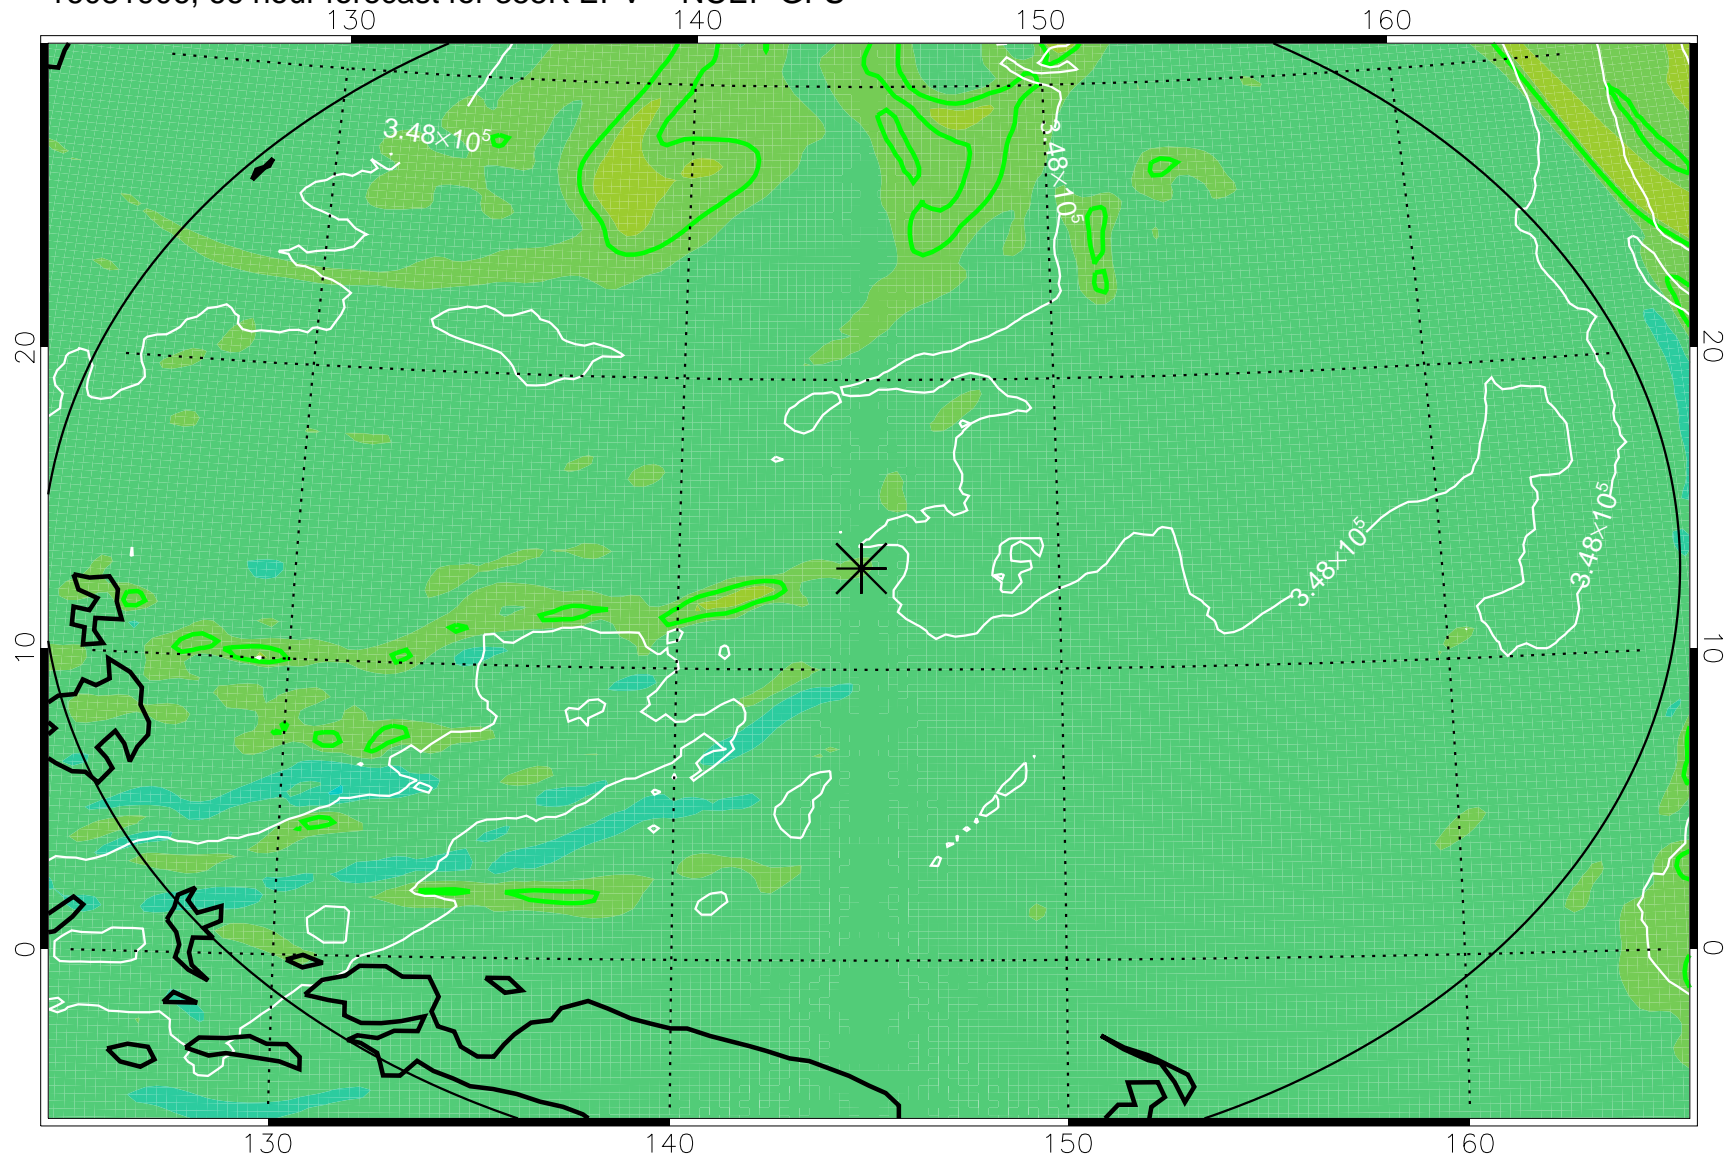

16081818, 54 hour forecast for 355K EPV -- NCEP GFS

355K Montgomery Streamfunction, white
EPV Tropopause (2 PVU) Position
Range ring of 2304 km

16081900, 60 hour forecast for 355K EPV -- NCEP GFS

355K Montgomery Streamfunction, white
EPV Tropopause (2 PVU) Position
Range ring of 2304 km

16081906, 66 hour forecast for 355K EPV -- NCEP GFS

355K Montgomery Streamfunction, white
EPV Tropopause (2 PVU) Position
Range ring of 2304 km

16081912, 72 hour forecast for 355K EPV -- NCEP GFS

355K Montgomery Streamfunction, white
EPV Tropopause (2 PVU) Position
Range ring of 2304 km

16081918, 78 hour forecast for 355K EPV -- NCEP GFS

355K Montgomery Streamfunction, white
EPV Tropopause (2 PVU) Position
Range ring of 2304 km

16082000, 84 hour forecast for 355K EPV -- NCEP GFS

355K Montgomery Streamfunction, white
EPV Tropopause (2 PVU) Position
Range ring of 2304 km

16082018, 102 hour forecast for 355K EPV -- NCEP GFS

355K Montgomery Streamfunction, white
EPV Tropopause (2 PVU) Position
Range ring of 2304 km

16082100, 108 hour forecast for 355K EPV -- NCEP GFS

355K Montgomery Streamfunction, white
EPV Tropopause (2 PVU) Position
Range ring of 2304 km