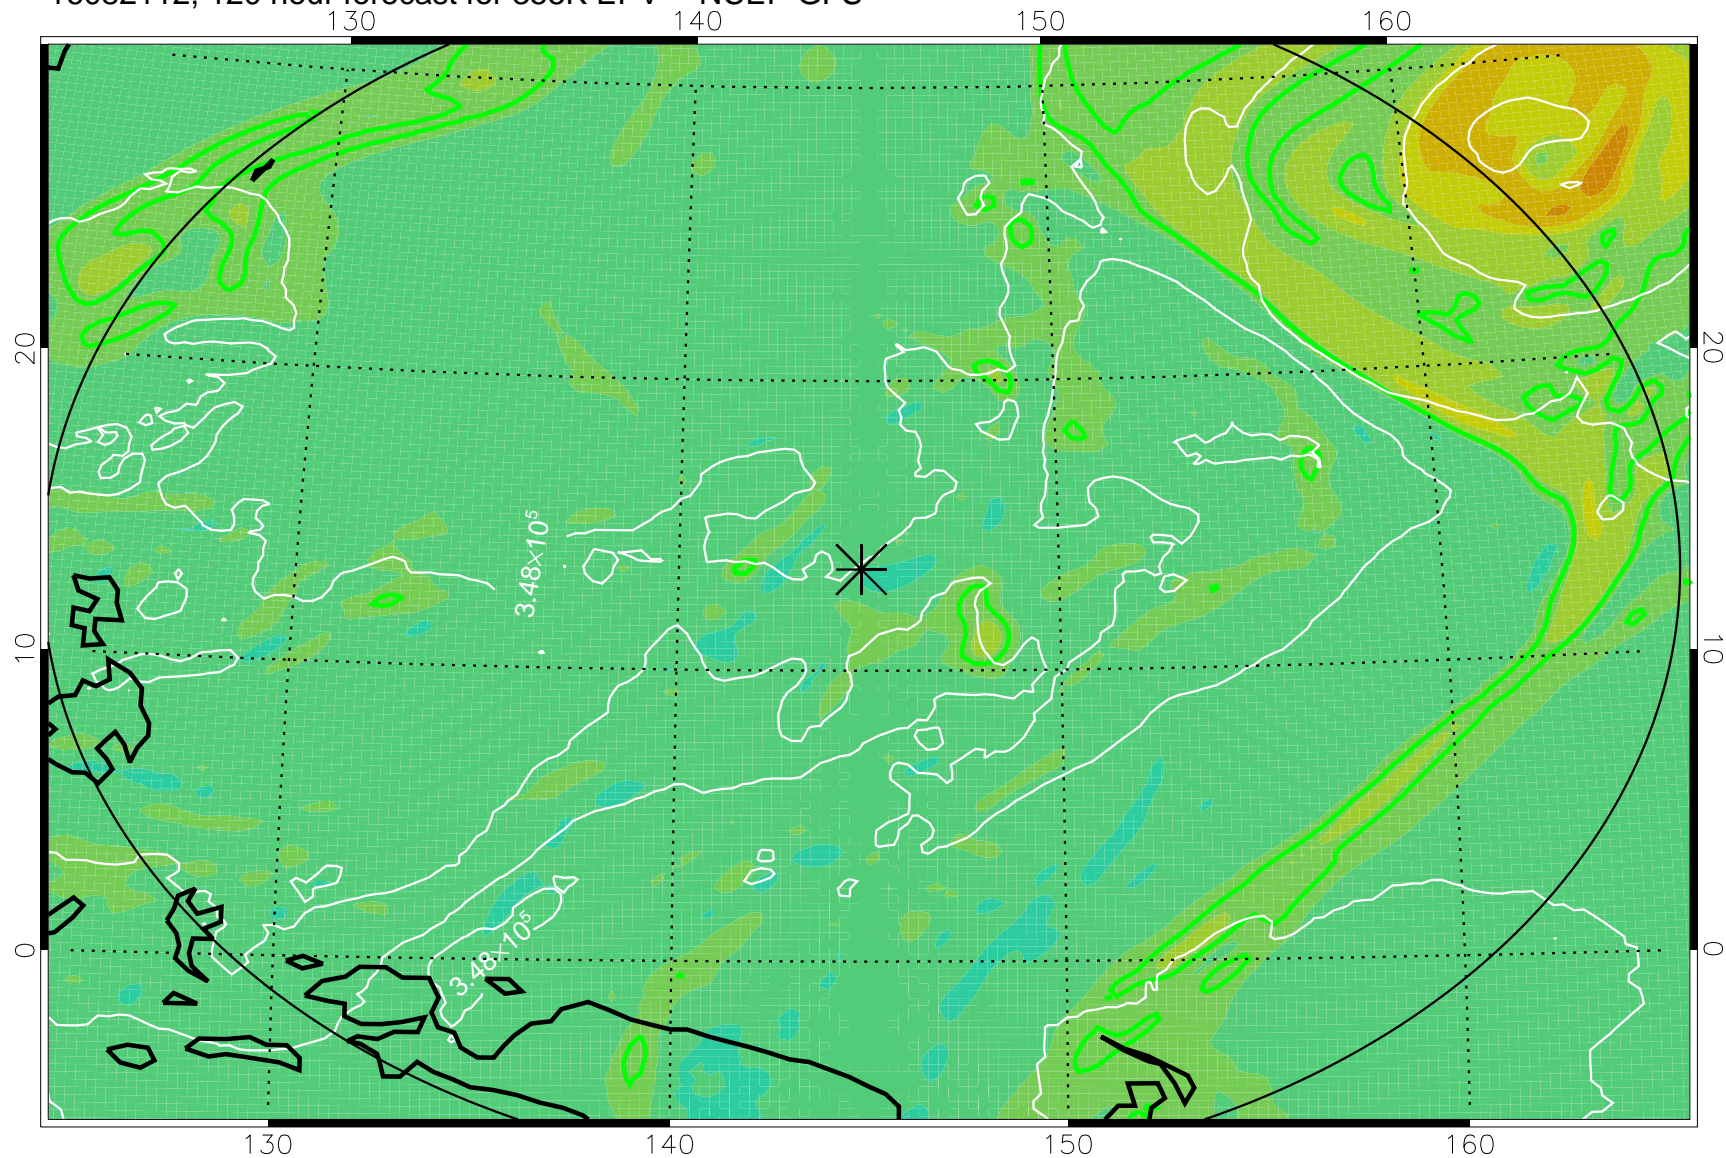

16081918, 78 hour forecast for 355K EPV -- NCEP GFS

355K Montgomery Streamfunction, white
EPV Tropopause (2 PVU) Position
Range ring of 2304 km

16082000, 84 hour forecast for 355K EPV -- NCEP GFS

355K Montgomery Streamfunction, white
EPV Tropopause (2 PVU) Position
Range ring of 2304 km

16082006, 90 hour forecast for 355K EPV -- NCEP GFS

355K Montgomery Streamfunction, white
EPV Tropopause (2 PVU) Position
Range ring of 2304 km

16082012, 96 hour forecast for 355K EPV -- NCEP GFS

355K Montgomery Streamfunction, white
EPV Tropopause (2 PVU) Position
Range ring of 2304 km

16082018, 102 hour forecast for 355K EPV -- NCEP GFS

355K Montgomery Streamfunction, white
EPV Tropopause (2 PVU) Position
Range ring of 2304 km

16082100, 108 hour forecast for 355K EPV -- NCEP GFS

355K Montgomery Streamfunction, white
EPV Tropopause (2 PVU) Position
Range ring of 2304 km

16082106, 114 hour forecast for 355K EPV -- NCEP GFS

355K Montgomery Streamfunction, white
EPV Tropopause (2 PVU) Position
Range ring of 2304 km

16082112, 120 hour forecast for 355K EPV -- NCEP GFS

355K Montgomery Streamfunction, white
EPV Tropopause (2 PVU) Position
Range ring of 2304 km