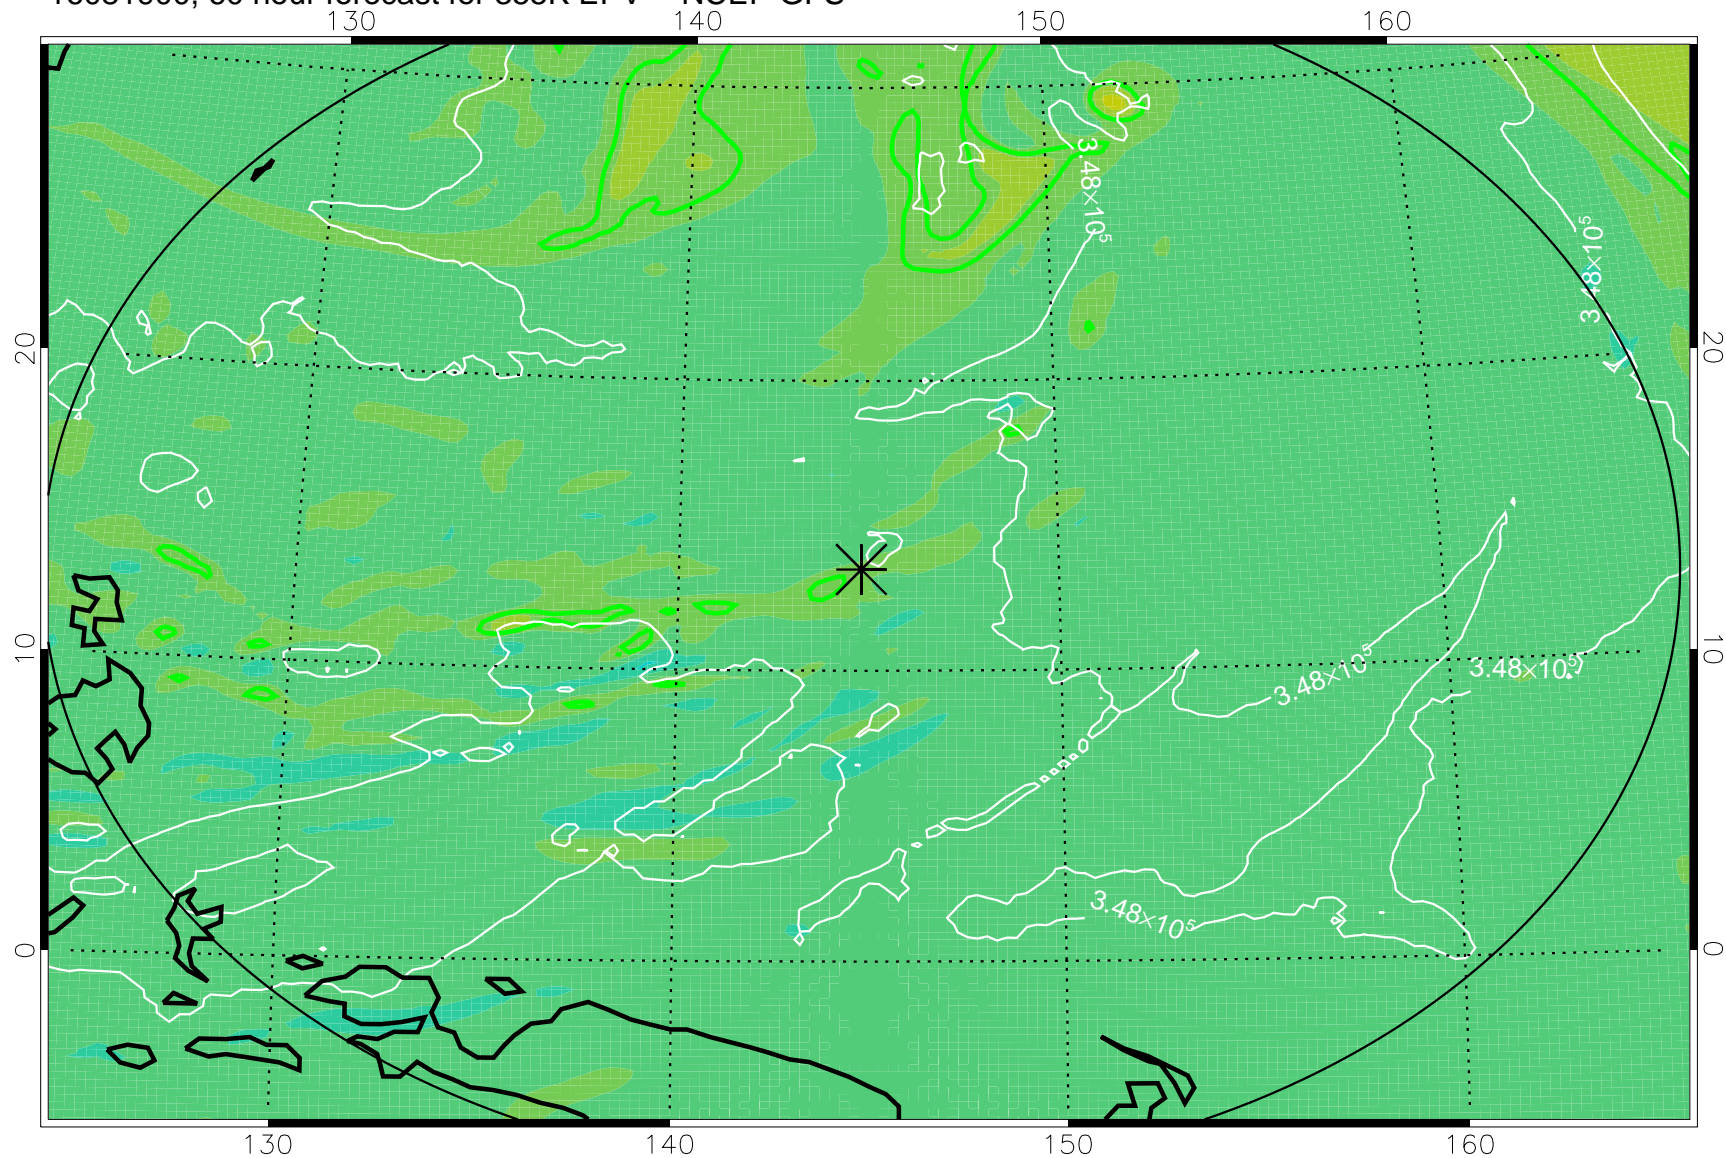

16081806, 42 hour forecast for 355K EPV -- NCEP GFS

355K Montgomery Streamfunction, white
EPV Tropopause (2 PVU) Position
Range ring of 2304 km

16081812, 48 hour forecast for 355K EPV -- NCEP GFS

355K Montgomery Streamfunction, white
EPV Tropopause (2 PVU) Position
Range ring of 2304 km

16081818, 54 hour forecast for 355K EPV -- NCEP GFS

355K Montgomery Streamfunction, white
EPV Tropopause (2 PVU) Position
Range ring of 2304 km

16081900, 60 hour forecast for 355K EPV -- NCEP GFS

355K Montgomery Streamfunction, white
EPV Tropopause (2 PVU) Position
Range ring of 2304 km

16081906, 66 hour forecast for 355K EPV -- NCEP GFS

355K Montgomery Streamfunction, white
EPV Tropopause (2 PVU) Position
Range ring of 2304 km

16081912, 72 hour forecast for 355K EPV -- NCEP GFS

355K Montgomery Streamfunction, white
EPV Tropopause (2 PVU) Position
Range ring of 2304 km

16081918, 78 hour forecast for 355K EPV -- NCEP GFS

355K Montgomery Streamfunction, white
EPV Tropopause (2 PVU) Position
Range ring of 2304 km

16082000, 84 hour forecast for 355K EPV -- NCEP GFS

355K Montgomery Streamfunction, white
EPV Tropopause (2 PVU) Position
Range ring of 2304 km