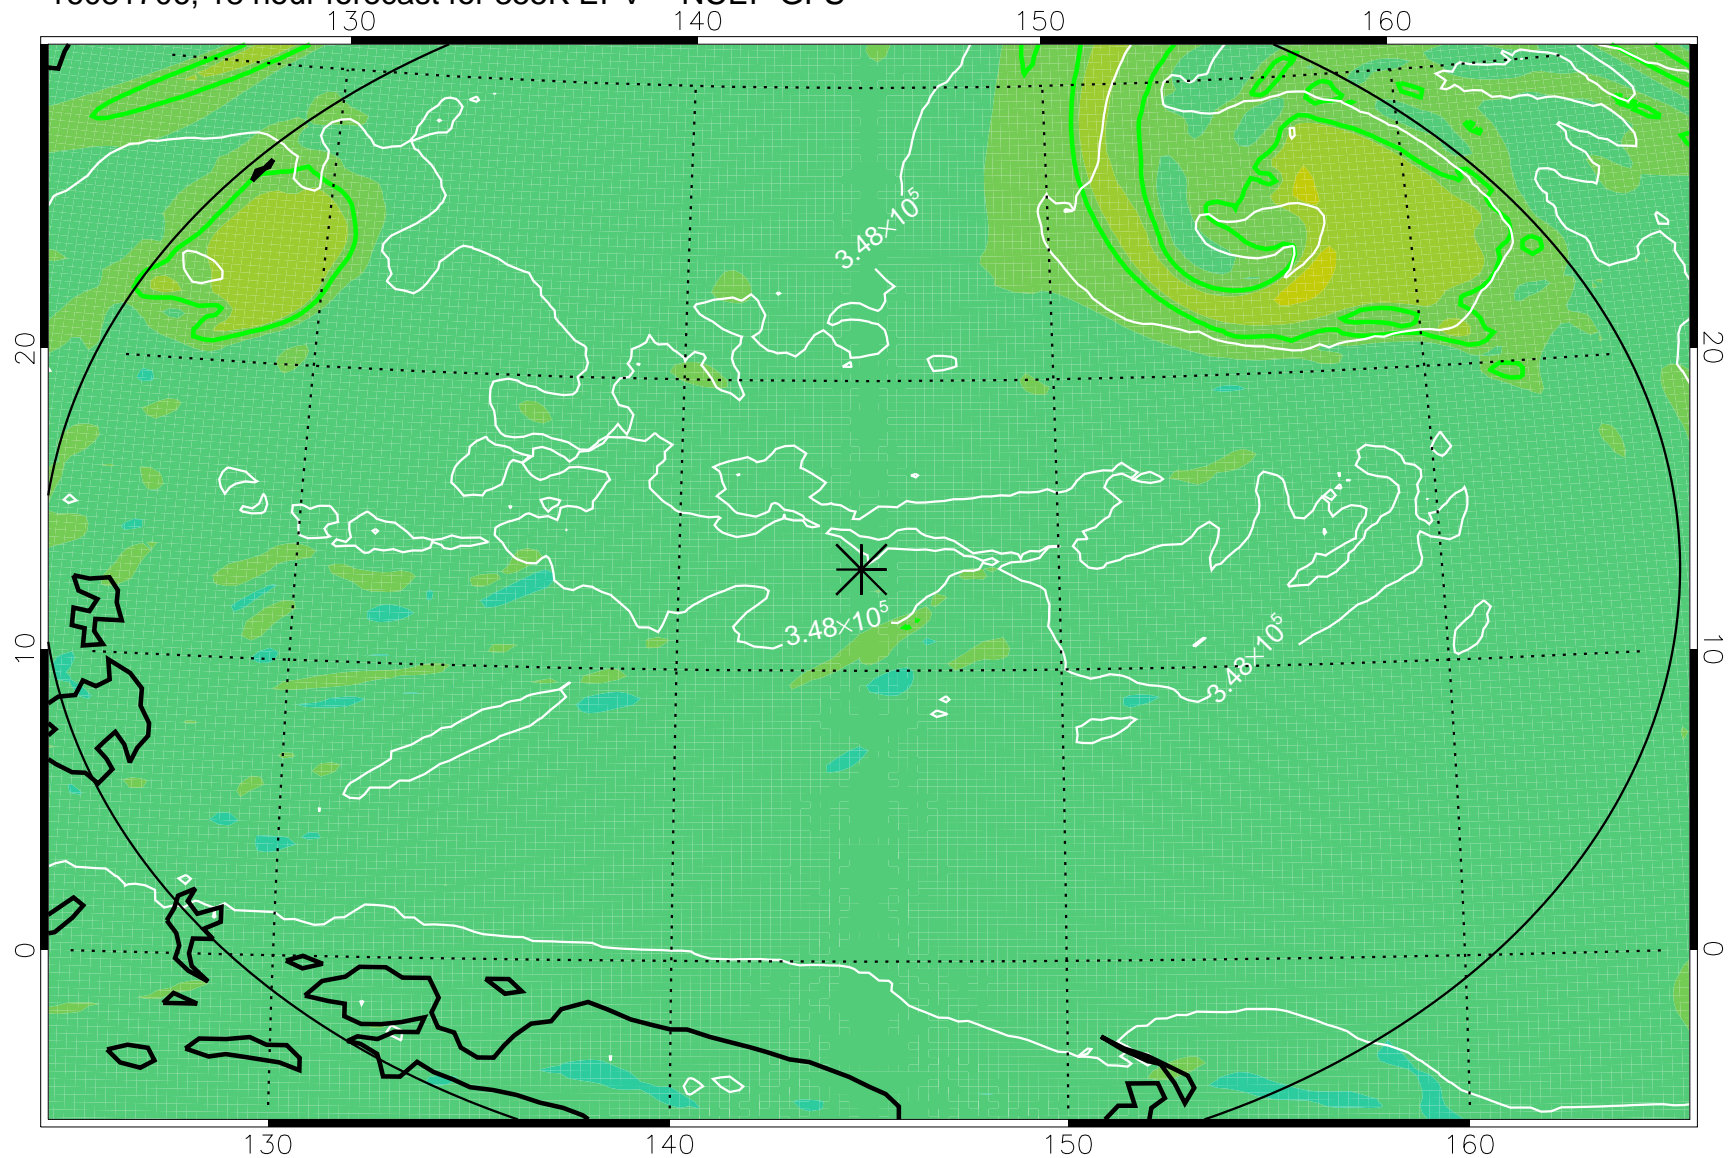

16081618, 6 hour forecast for 355K EPV -- NCEP GFS

355K Montgomery Streamfunction, white
EPV Tropopause (2 PVU) Position
Range ring of 2304 km

16081700, 12 hour forecast for 355K EPV -- NCEP GFS

355K Montgomery Streamfunction, white
EPV Tropopause (2 PVU) Position
Range ring of 2304 km

16081706, 18 hour forecast for 355K EPV -- NCEP GFS

355K Montgomery Streamfunction, white
EPV Tropopause (2 PVU) Position
Range ring of 2304 km

16081712, 24 hour forecast for 355K EPV -- NCEP GFS

355K Montgomery Streamfunction, white
EPV Tropopause (2 PVU) Position
Range ring of 2304 km

16081718, 30 hour forecast for 355K EPV -- NCEP GFS

355K Montgomery Streamfunction, white
EPV Tropopause (2 PVU) Position
Range ring of 2304 km

16081800, 36 hour forecast for 355K EPV -- NCEP GFS

355K Montgomery Streamfunction, white
EPV Tropopause (2 PVU) Position
Range ring of 2304 km

16081818, 54 hour forecast for 355K EPV -- NCEP GFS

355K Montgomery Streamfunction, white
EPV Tropopause (2 PVU) Position
Range ring of 2304 km

16081900, 60 hour forecast for 355K EPV -- NCEP GFS

355K Montgomery Streamfunction, white
EPV Tropopause (2 PVU) Position
Range ring of 2304 km