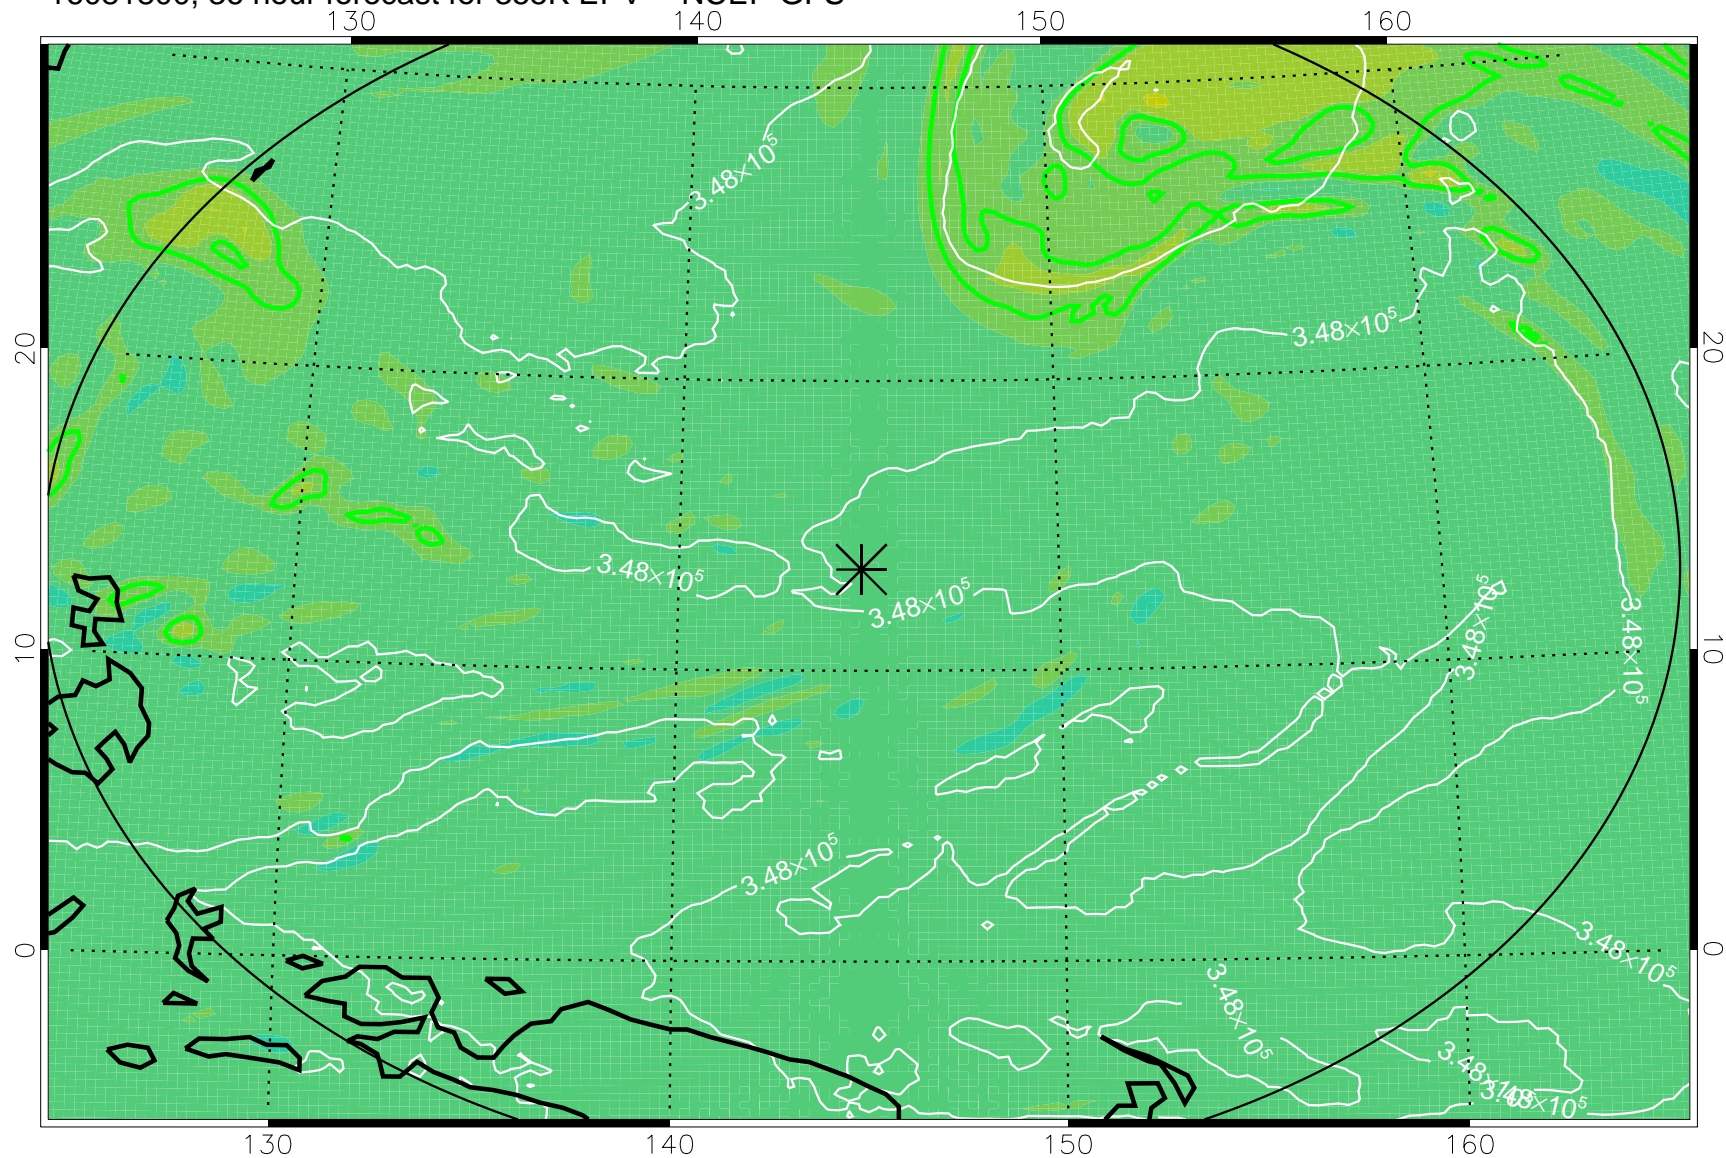

16081706, 18 hour forecast for 355K EPV -- NCEP GFS

355K Montgomery Streamfunction, white
EPV Tropopause (2 PVU) Position
Range ring of 2304 km

16081712, 24 hour forecast for 355K EPV -- NCEP GFS

355K Montgomery Streamfunction, white
EPV Tropopause (2 PVU) Position
Range ring of 2304 km

16081718, 30 hour forecast for 355K EPV -- NCEP GFS

355K Montgomery Streamfunction, white
EPV Tropopause (2 PVU) Position
Range ring of 2304 km

16081800, 36 hour forecast for 355K EPV -- NCEP GFS

355K Montgomery Streamfunction, white
EPV Tropopause (2 PVU) Position
Range ring of 2304 km

16081806, 42 hour forecast for 355K EPV -- NCEP GFS

355K Montgomery Streamfunction, white
EPV Tropopause (2 PVU) Position
Range ring of 2304 km

16081812, 48 hour forecast for 355K EPV -- NCEP GFS

355K Montgomery Streamfunction, white
EPV Tropopause (2 PVU) Position
Range ring of 2304 km

16081818, 54 hour forecast for 355K EPV -- NCEP GFS

355K Montgomery Streamfunction, white
EPV Tropopause (2 PVU) Position
Range ring of 2304 km

16081900, 60 hour forecast for 355K EPV -- NCEP GFS

355K Montgomery Streamfunction, white
EPV Tropopause (2 PVU) Position
Range ring of 2304 km