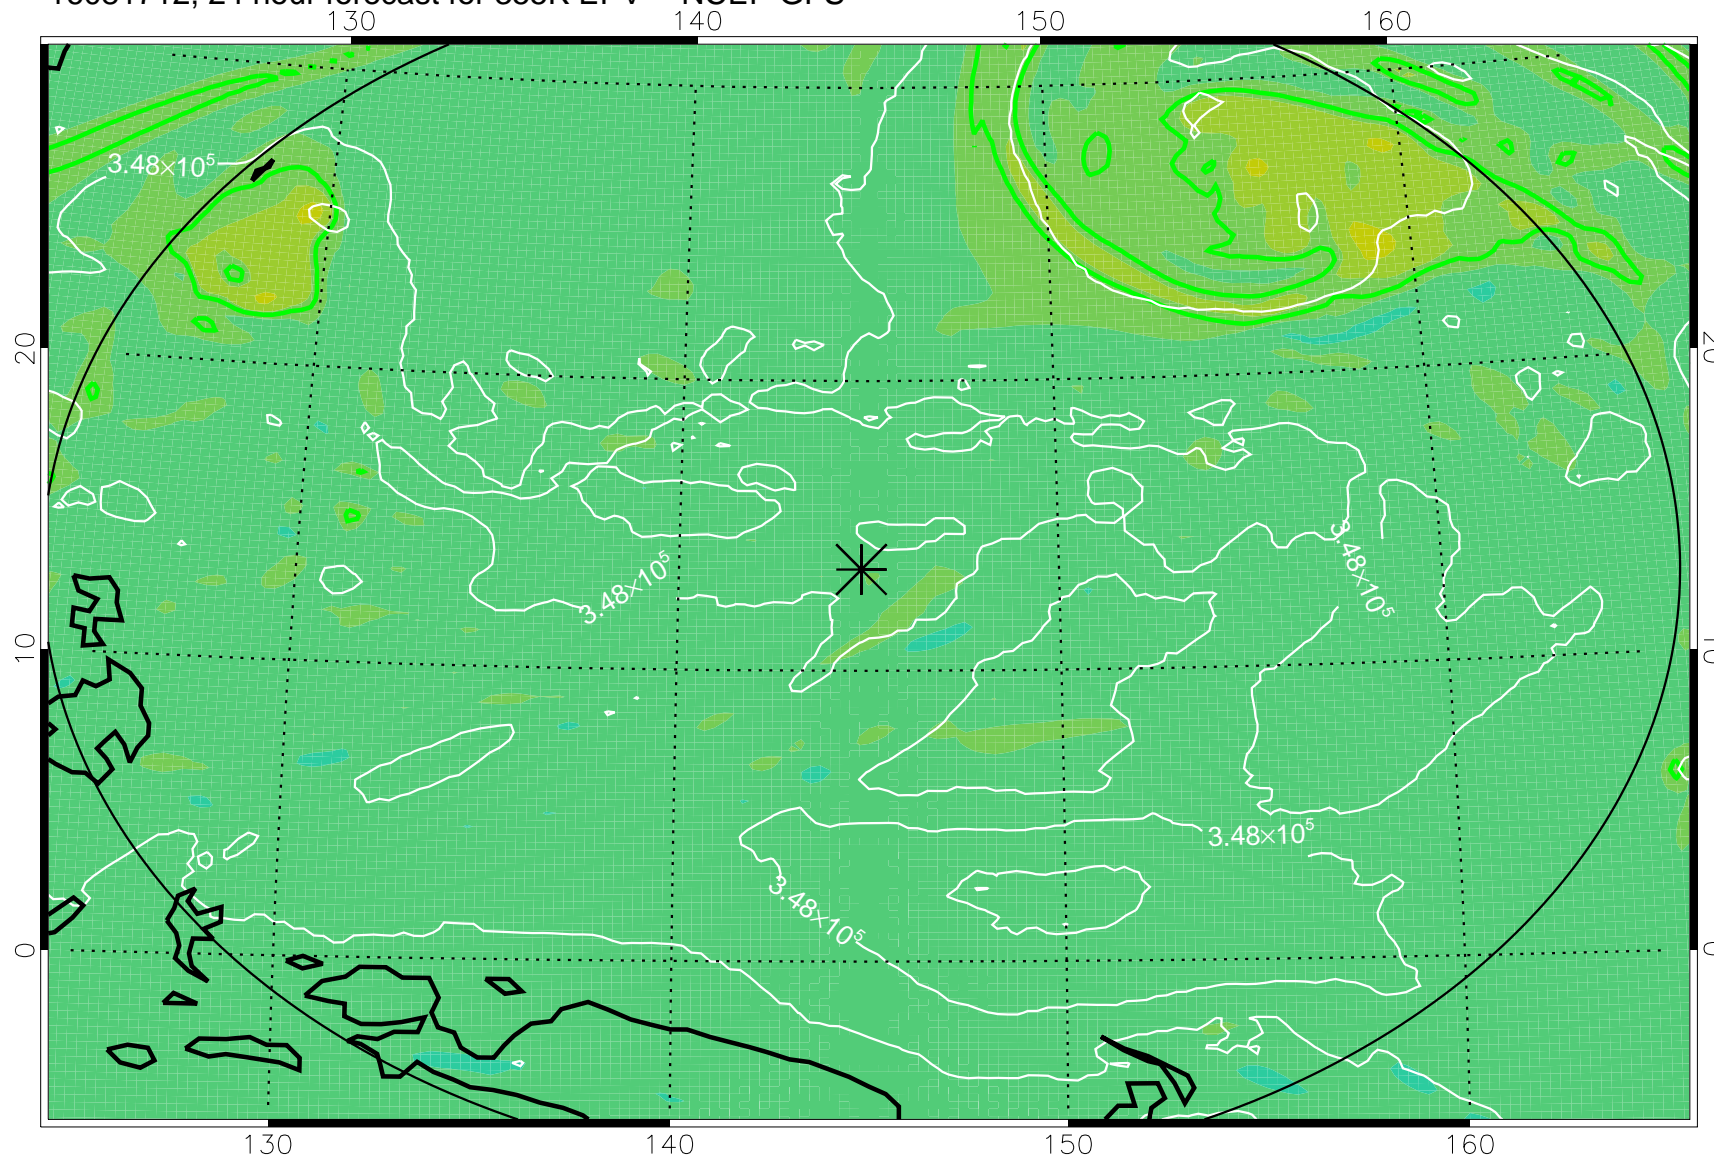

16081618, 6 hour forecast for 355K EPV -- NCEP GFS

355K Montgomery Streamfunction, white
EPV Tropopause (2 PVU) Position
Range ring of 2304 km

16081700, 12 hour forecast for 355K EPV -- NCEP GFS

355K Montgomery Streamfunction, white
EPV Tropopause (2 PVU) Position
Range ring of 2304 km

16081706, 18 hour forecast for 355K EPV -- NCEP GFS

355K Montgomery Streamfunction, white
EPV Tropopause (2 PVU) Position
Range ring of 2304 km

16081712, 24 hour forecast for 355K EPV -- NCEP GFS

355K Montgomery Streamfunction, white
EPV Tropopause (2 PVU) Position
Range ring of 2304 km

16081718, 30 hour forecast for 355K EPV -- NCEP GFS

355K Montgomery Streamfunction, white
EPV Tropopause (2 PVU) Position
Range ring of 2304 km

16081800, 36 hour forecast for 355K EPV -- NCEP GFS

355K Montgomery Streamfunction, white
EPV Tropopause (2 PVU) Position
Range ring of 2304 km

16081818, 54 hour forecast for 355K EPV -- NCEP GFS

355K Montgomery Streamfunction, white
EPV Tropopause (2 PVU) Position
Range ring of 2304 km

16081900, 60 hour forecast for 355K EPV -- NCEP GFS

355K Montgomery Streamfunction, white
EPV Tropopause (2 PVU) Position
Range ring of 2304 km