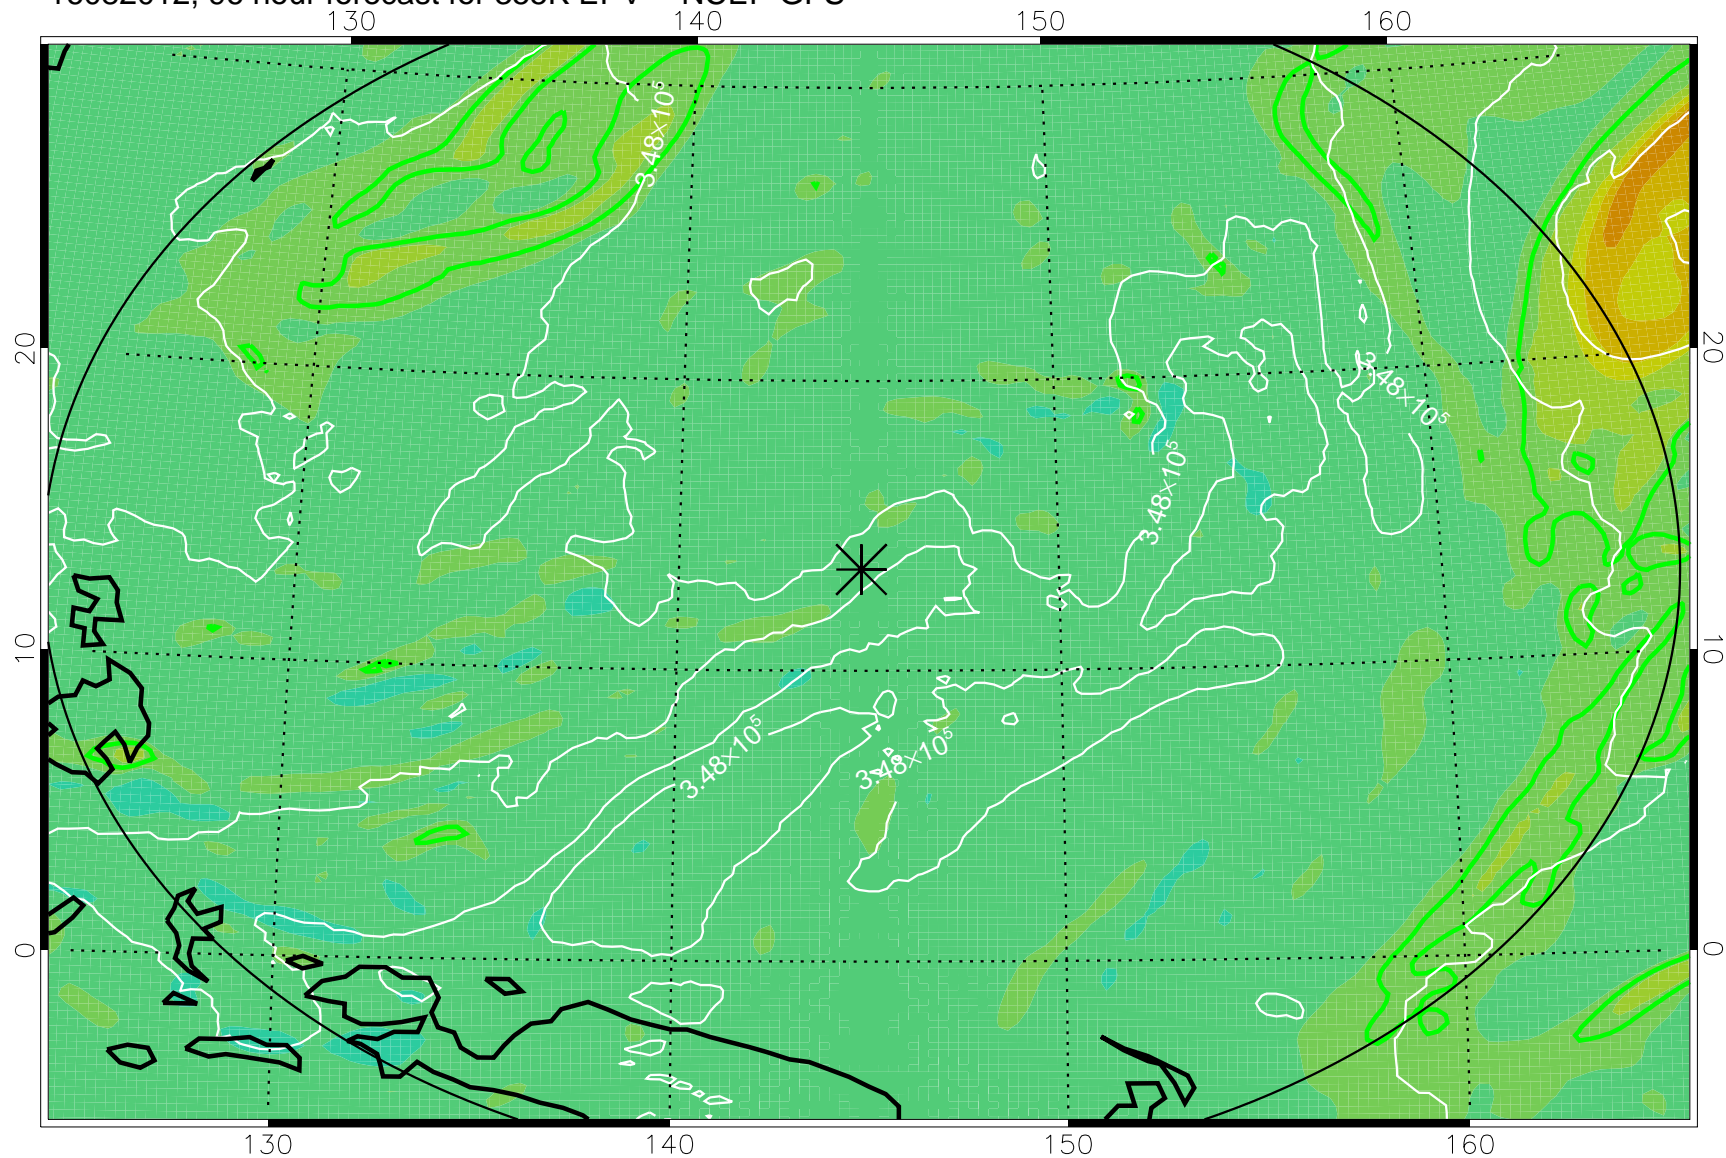

16081906, 66 hour forecast for 355K EPV -- NCEP GFS

355K Montgomery Streamfunction, white
EPV Tropopause (2 PVU) Position
Range ring of 2304 km

16081912, 72 hour forecast for 355K EPV -- NCEP GFS

355K Montgomery Streamfunction, white
EPV Tropopause (2 PVU) Position
Range ring of 2304 km

16081918, 78 hour forecast for 355K EPV -- NCEP GFS

355K Montgomery Streamfunction, white
EPV Tropopause (2 PVU) Position
Range ring of 2304 km

16082000, 84 hour forecast for 355K EPV -- NCEP GFS

355K Montgomery Streamfunction, white
EPV Tropopause (2 PVU) Position
Range ring of 2304 km

16082006, 90 hour forecast for 355K EPV -- NCEP GFS

355K Montgomery Streamfunction, white
EPV Tropopause (2 PVU) Position
Range ring of 2304 km

16082012, 96 hour forecast for 355K EPV -- NCEP GFS

355K Montgomery Streamfunction, white
EPV Tropopause (2 PVU) Position
Range ring of 2304 km

16082018, 102 hour forecast for 355K EPV -- NCEP GFS

355K Montgomery Streamfunction, white
EPV Tropopause (2 PVU) Position
Range ring of 2304 km

16082100, 108 hour forecast for 355K EPV -- NCEP GFS

355K Montgomery Streamfunction, white
EPV Tropopause (2 PVU) Position
Range ring of 2304 km