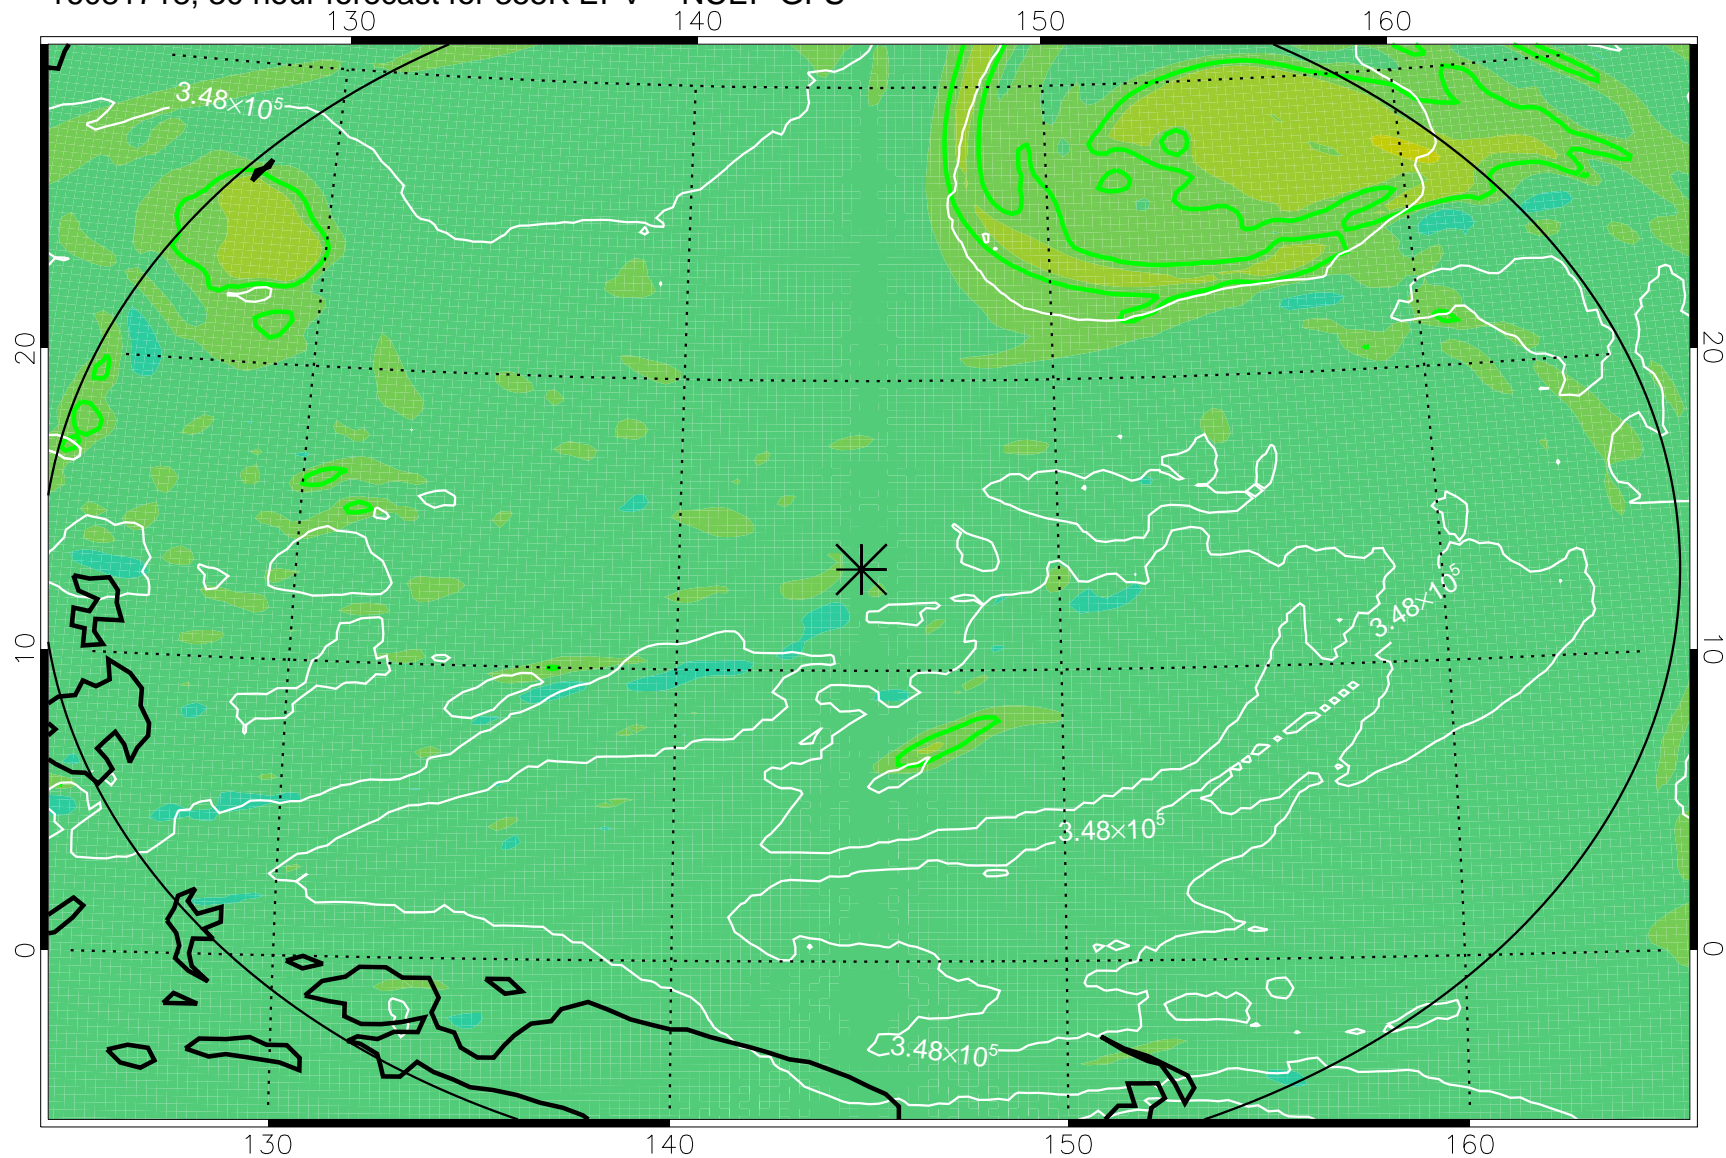

16081706, 18 hour forecast for 355K EPV -- NCEP GFS

355K Montgomery Streamfunction, white
EPV Tropopause (2 PVU) Position
Range ring of 2304 km

16081712, 24 hour forecast for 355K EPV -- NCEP GFS

355K Montgomery Streamfunction, white
EPV Tropopause (2 PVU) Position
Range ring of 2304 km

16081718, 30 hour forecast for 355K EPV -- NCEP GFS

355K Montgomery Streamfunction, white
EPV Tropopause (2 PVU) Position
Range ring of 2304 km

16081800, 36 hour forecast for 355K EPV -- NCEP GFS

355K Montgomery Streamfunction, white
EPV Tropopause (2 PVU) Position
Range ring of 2304 km

16081806, 42 hour forecast for 355K EPV -- NCEP GFS

355K Montgomery Streamfunction, white
EPV Tropopause (2 PVU) Position
Range ring of 2304 km

16081812, 48 hour forecast for 355K EPV -- NCEP GFS

355K Montgomery Streamfunction, white
EPV Tropopause (2 PVU) Position
Range ring of 2304 km

16081818, 54 hour forecast for 355K EPV -- NCEP GFS

355K Montgomery Streamfunction, white
EPV Tropopause (2 PVU) Position
Range ring of 2304 km

16081900, 60 hour forecast for 355K EPV -- NCEP GFS

355K Montgomery Streamfunction, white
EPV Tropopause (2 PVU) Position
Range ring of 2304 km