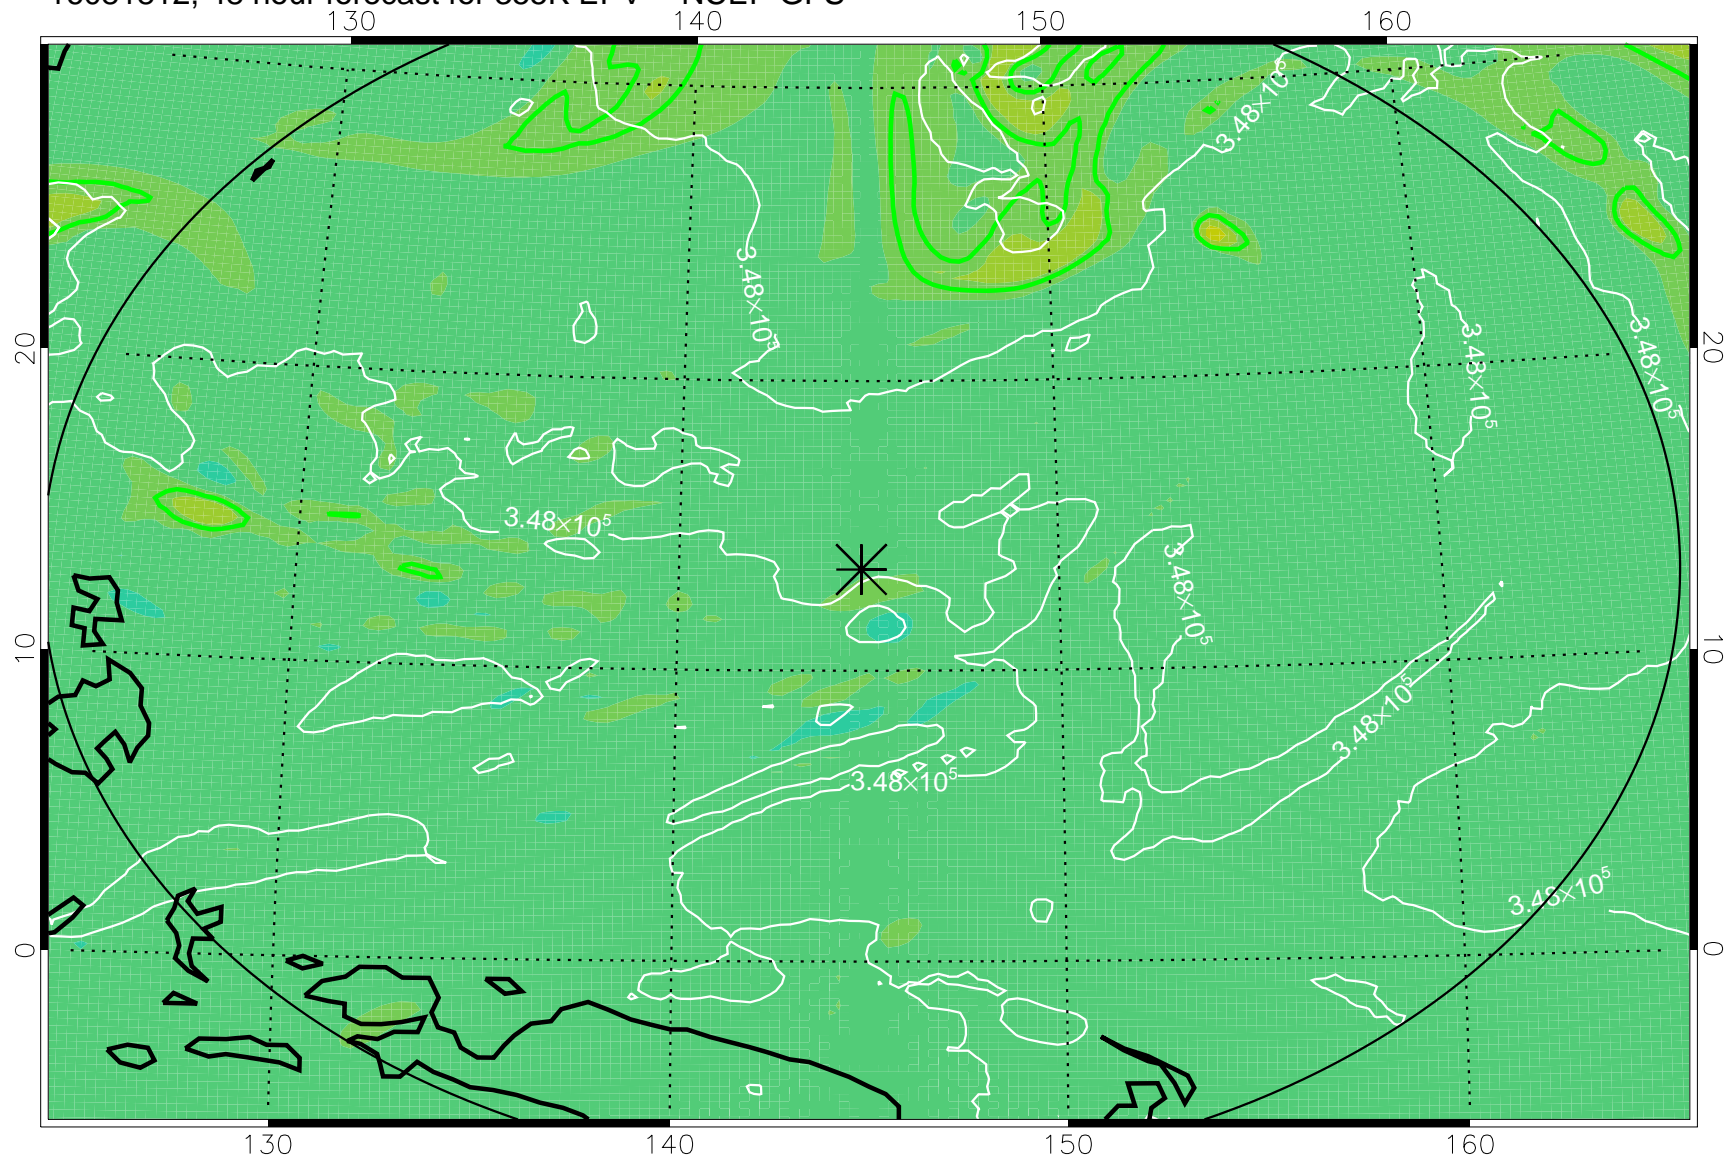

16081718, 30 hour forecast for 355K EPV -- NCEP GFS

355K Montgomery Streamfunction, white
EPV Tropopause (2 PVU) Position
Range ring of 2304 km

16081800, 36 hour forecast for 355K EPV -- NCEP GFS

355K Montgomery Streamfunction, white
EPV Tropopause (2 PVU) Position
Range ring of 2304 km

16081806, 42 hour forecast for 355K EPV -- NCEP GFS

355K Montgomery Streamfunction, white
EPV Tropopause (2 PVU) Position
Range ring of 2304 km

16081812, 48 hour forecast for 355K EPV -- NCEP GFS

355K Montgomery Streamfunction, white
EPV Tropopause (2 PVU) Position
Range ring of 2304 km

16081818, 54 hour forecast for 355K EPV -- NCEP GFS

355K Montgomery Streamfunction, white
EPV Tropopause (2 PVU) Position
Range ring of 2304 km

16081900, 60 hour forecast for 355K EPV -- NCEP GFS

355K Montgomery Streamfunction, white
EPV Tropopause (2 PVU) Position
Range ring of 2304 km

16081906, 66 hour forecast for 355K EPV -- NCEP GFS

355K Montgomery Streamfunction, white
EPV Tropopause (2 PVU) Position
Range ring of 2304 km

16081912, 72 hour forecast for 355K EPV -- NCEP GFS

355K Montgomery Streamfunction, white
EPV Tropopause (2 PVU) Position
Range ring of 2304 km