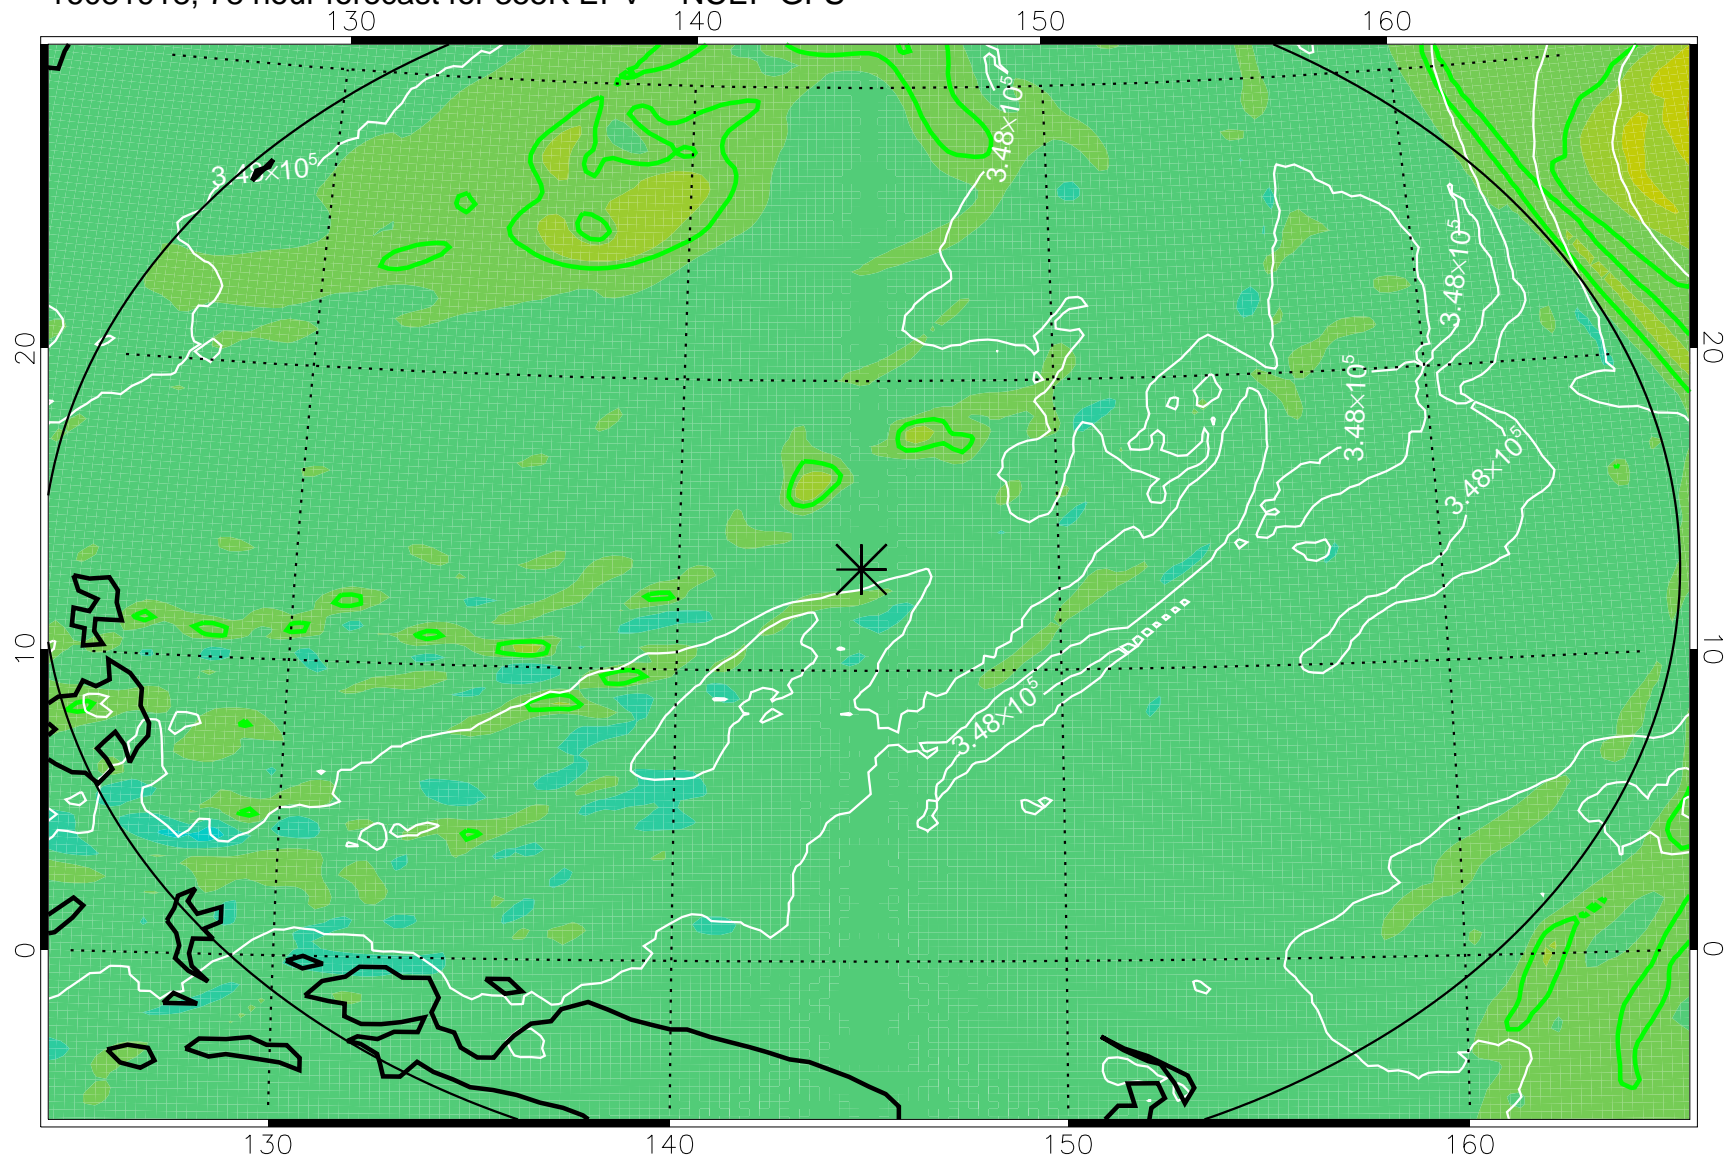

16081906, 66 hour forecast for 355K EPV -- NCEP GFS

355K Montgomery Streamfunction, white
EPV Tropopause (2 PVU) Position
Range ring of 2304 km

16081912, 72 hour forecast for 355K EPV -- NCEP GFS

355K Montgomery Streamfunction, white
EPV Tropopause (2 PVU) Position
Range ring of 2304 km

16081918, 78 hour forecast for 355K EPV -- NCEP GFS

355K Montgomery Streamfunction, white
EPV Tropopause (2 PVU) Position
Range ring of 2304 km

16082000, 84 hour forecast for 355K EPV -- NCEP GFS

355K Montgomery Streamfunction, white
EPV Tropopause (2 PVU) Position
Range ring of 2304 km

16082006, 90 hour forecast for 355K EPV -- NCEP GFS

355K Montgomery Streamfunction, white
EPV Tropopause (2 PVU) Position
Range ring of 2304 km

16082012, 96 hour forecast for 355K EPV -- NCEP GFS

355K Montgomery Streamfunction, white
EPV Tropopause (2 PVU) Position
Range ring of 2304 km

16082018, 102 hour forecast for 355K EPV -- NCEP GFS

355K Montgomery Streamfunction, white
EPV Tropopause (2 PVU) Position
Range ring of 2304 km

16082100, 108 hour forecast for 355K EPV -- NCEP GFS

355K Montgomery Streamfunction, white
EPV Tropopause (2 PVU) Position
Range ring of 2304 km