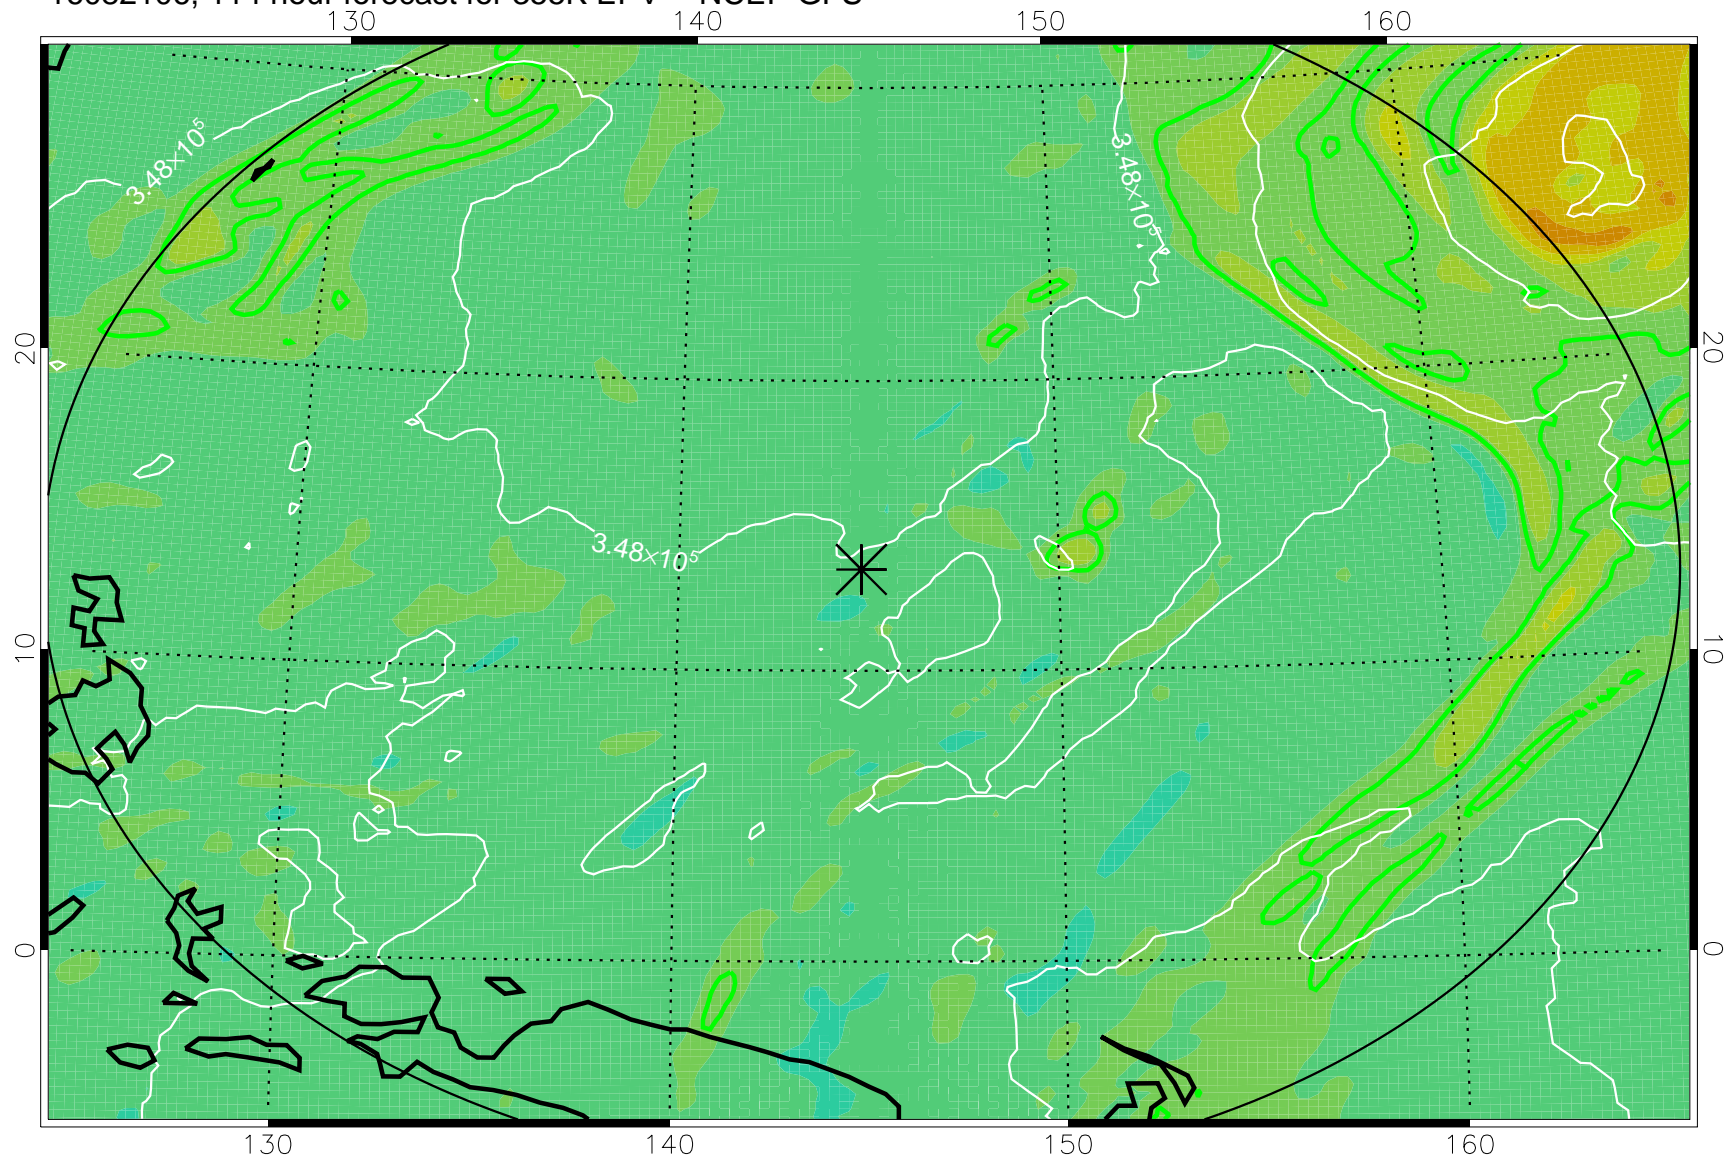

16081918, 78 hour forecast for 355K EPV -- NCEP GFS

355K Montgomery Streamfunction, white
EPV Tropopause (2 PVU) Position
Range ring of 2304 km

16082000, 84 hour forecast for 355K EPV -- NCEP GFS

355K Montgomery Streamfunction, white
EPV Tropopause (2 PVU) Position
Range ring of 2304 km

16082006, 90 hour forecast for 355K EPV -- NCEP GFS

355K Montgomery Streamfunction, white
EPV Tropopause (2 PVU) Position
Range ring of 2304 km

16082012, 96 hour forecast for 355K EPV -- NCEP GFS

355K Montgomery Streamfunction, white
EPV Tropopause (2 PVU) Position
Range ring of 2304 km

16082018, 102 hour forecast for 355K EPV -- NCEP GFS

355K Montgomery Streamfunction, white
EPV Tropopause (2 PVU) Position
Range ring of 2304 km

16082100, 108 hour forecast for 355K EPV -- NCEP GFS

355K Montgomery Streamfunction, white
EPV Tropopause (2 PVU) Position
Range ring of 2304 km

16082106, 114 hour forecast for 355K EPV -- NCEP GFS

355K Montgomery Streamfunction, white
EPV Tropopause (2 PVU) Position
Range ring of 2304 km

16082112, 120 hour forecast for 355K EPV -- NCEP GFS

355K Montgomery Streamfunction, white
EPV Tropopause (2 PVU) Position
Range ring of 2304 km