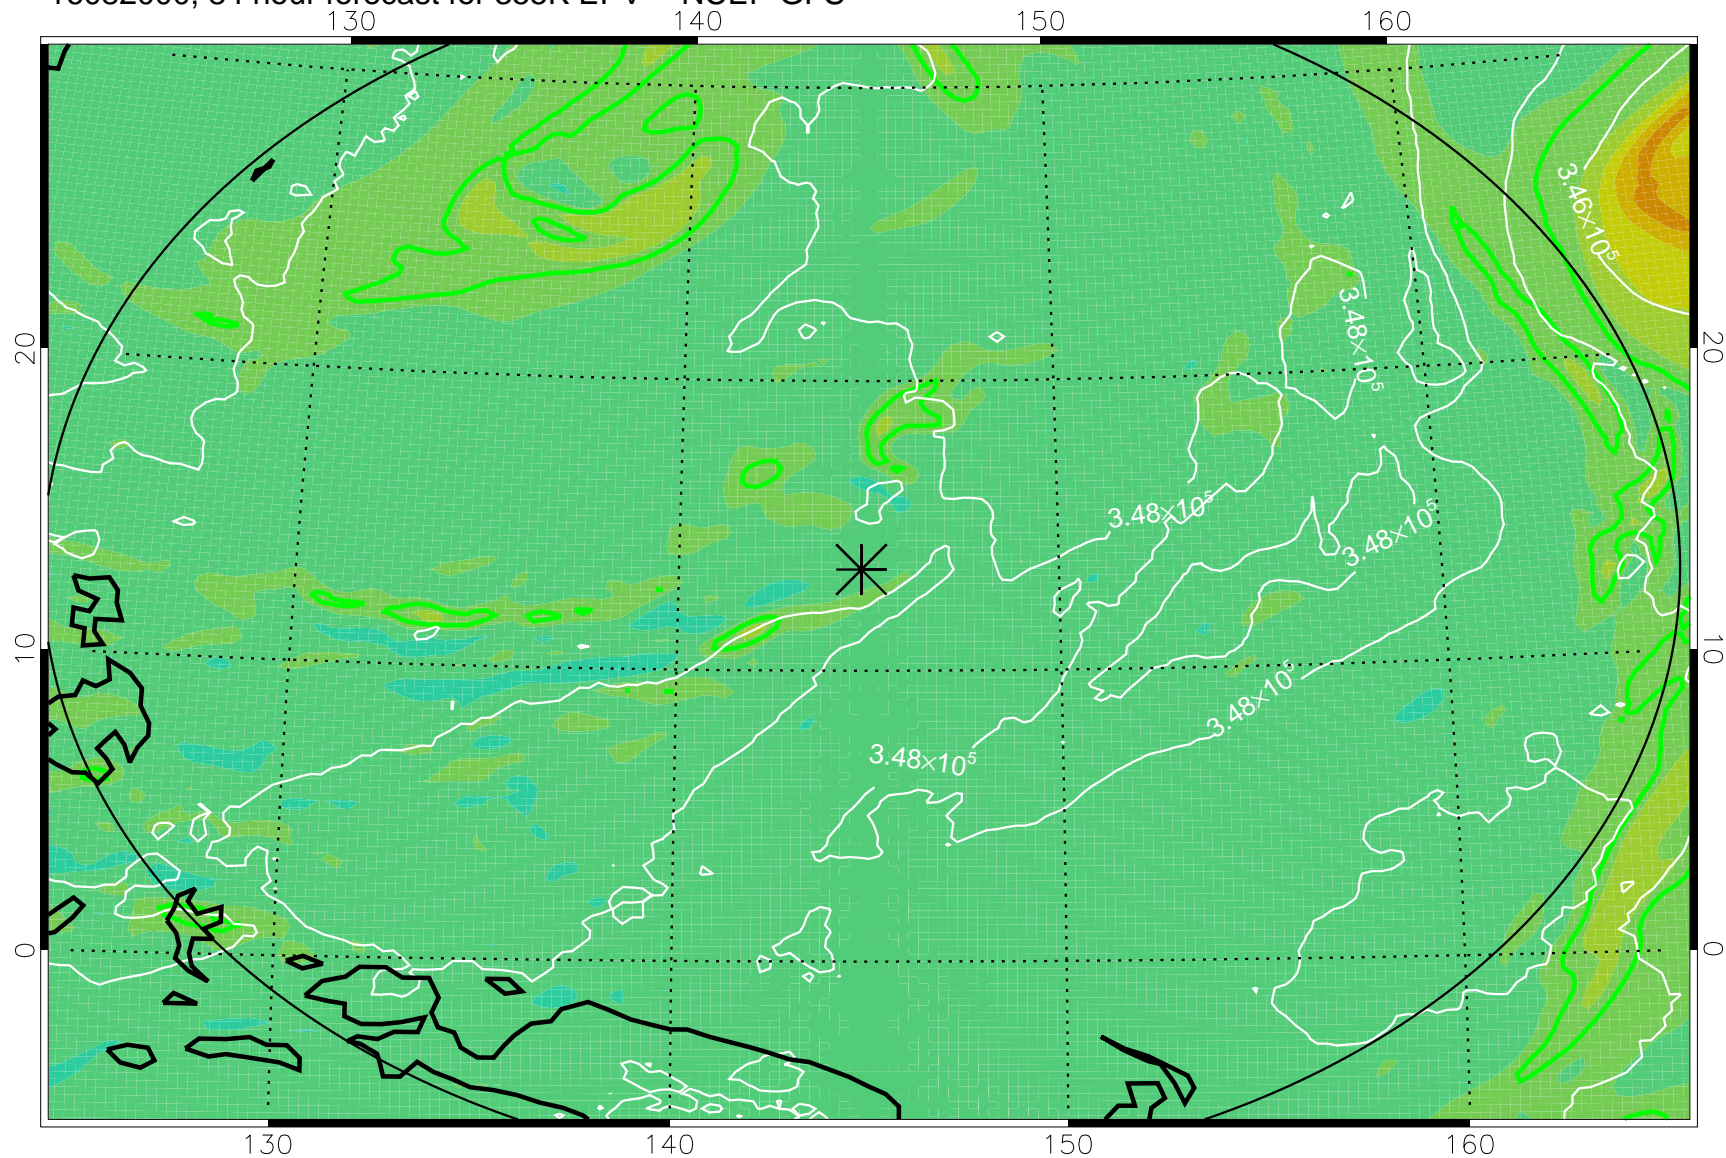

16081906, 66 hour forecast for 355K EPV -- NCEP GFS

355K Montgomery Streamfunction, white
EPV Tropopause (2 PVU) Position
Range ring of 2304 km

16081912, 72 hour forecast for 355K EPV -- NCEP GFS

355K Montgomery Streamfunction, white
EPV Tropopause (2 PVU) Position
Range ring of 2304 km

16081918, 78 hour forecast for 355K EPV -- NCEP GFS

355K Montgomery Streamfunction, white
EPV Tropopause (2 PVU) Position
Range ring of 2304 km

16082000, 84 hour forecast for 355K EPV -- NCEP GFS

355K Montgomery Streamfunction, white
EPV Tropopause (2 PVU) Position
Range ring of 2304 km

16082006, 90 hour forecast for 355K EPV -- NCEP GFS

355K Montgomery Streamfunction, white
EPV Tropopause (2 PVU) Position
Range ring of 2304 km

16082012, 96 hour forecast for 355K EPV -- NCEP GFS

355K Montgomery Streamfunction, white
EPV Tropopause (2 PVU) Position
Range ring of 2304 km

16082018, 102 hour forecast for 355K EPV -- NCEP GFS

355K Montgomery Streamfunction, white
EPV Tropopause (2 PVU) Position
Range ring of 2304 km

16082100, 108 hour forecast for 355K EPV -- NCEP GFS

355K Montgomery Streamfunction, white
EPV Tropopause (2 PVU) Position
Range ring of 2304 km