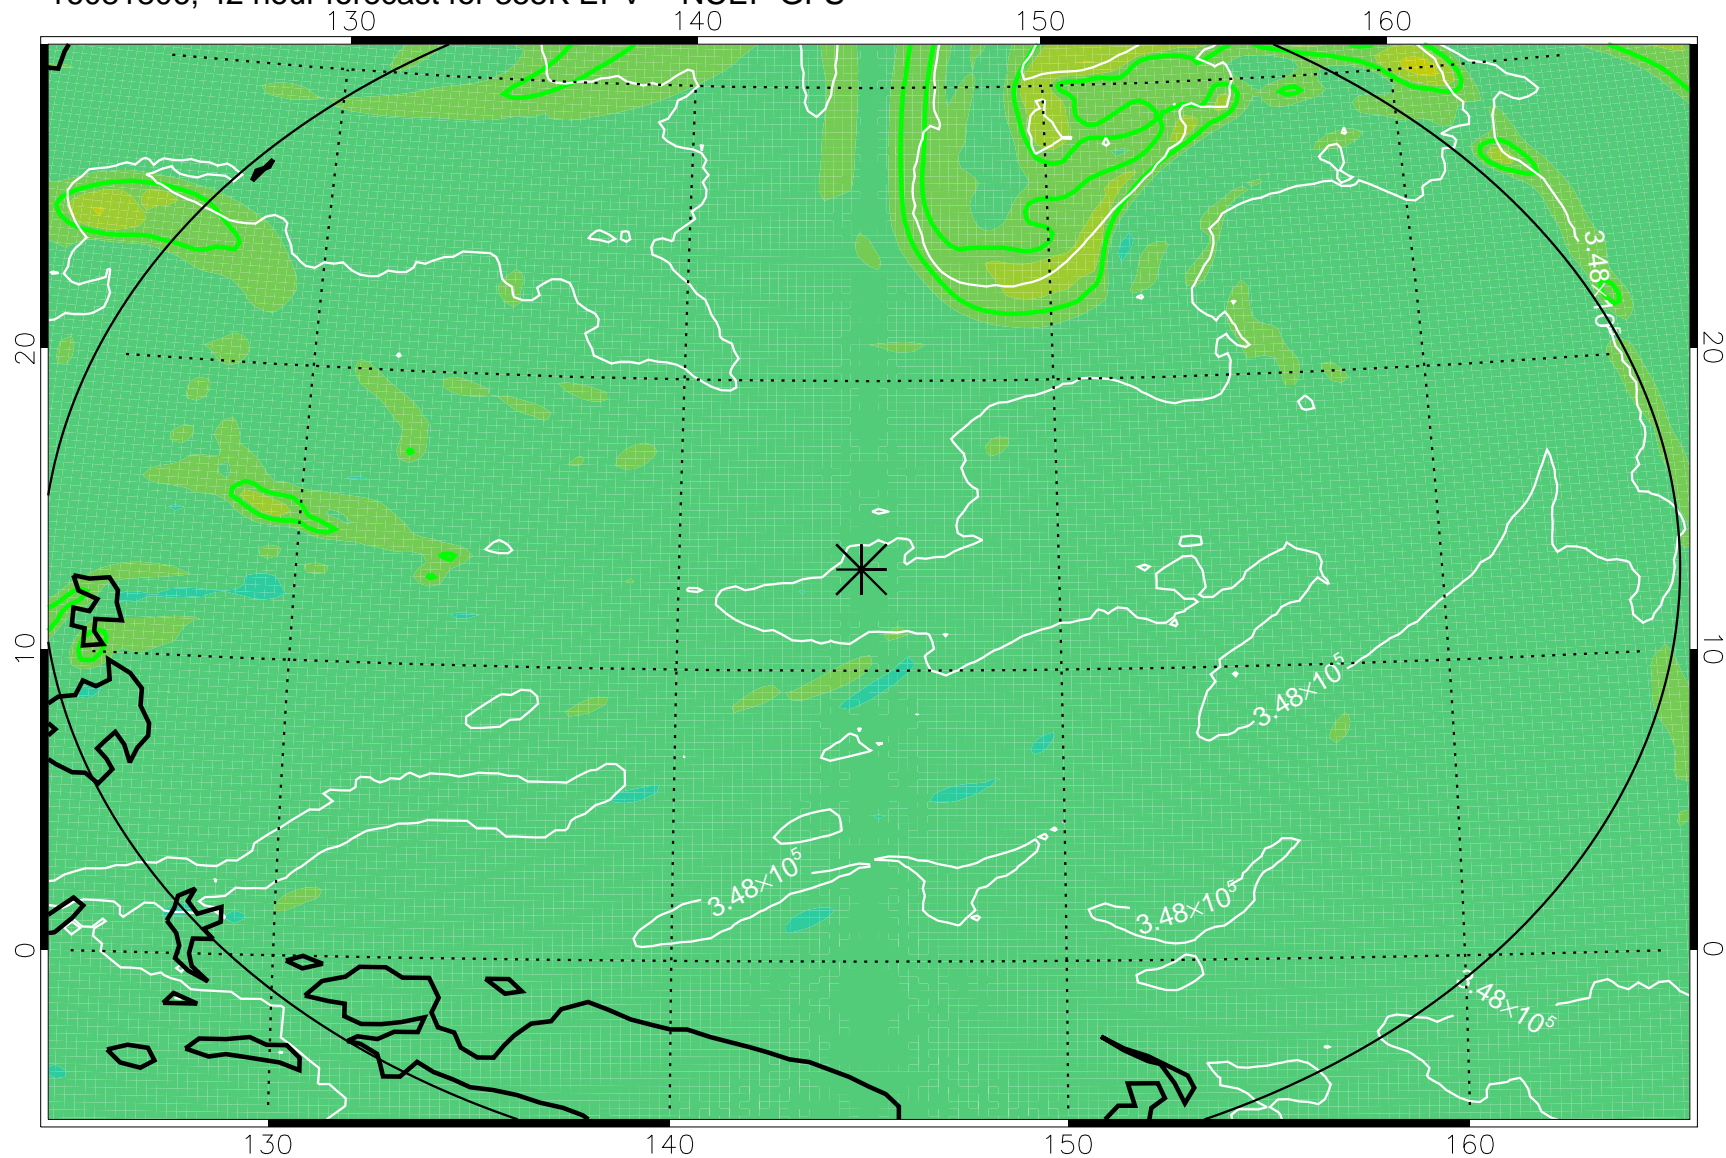

16081718, 30 hour forecast for 355K EPV -- NCEP GFS

355K Montgomery Streamfunction, white
EPV Tropopause (2 PVU) Position
Range ring of 2304 km

16081800, 36 hour forecast for 355K EPV -- NCEP GFS

355K Montgomery Streamfunction, white
EPV Tropopause (2 PVU) Position
Range ring of 2304 km

16081806, 42 hour forecast for 355K EPV -- NCEP GFS

355K Montgomery Streamfunction, white
EPV Tropopause (2 PVU) Position
Range ring of 2304 km

16081812, 48 hour forecast for 355K EPV -- NCEP GFS

355K Montgomery Streamfunction, white
EPV Tropopause (2 PVU) Position
Range ring of 2304 km

16081818, 54 hour forecast for 355K EPV -- NCEP GFS

355K Montgomery Streamfunction, white
EPV Tropopause (2 PVU) Position
Range ring of 2304 km

16081900, 60 hour forecast for 355K EPV -- NCEP GFS

355K Montgomery Streamfunction, white
EPV Tropopause (2 PVU) Position
Range ring of 2304 km

16081906, 66 hour forecast for 355K EPV -- NCEP GFS

355K Montgomery Streamfunction, white
EPV Tropopause (2 PVU) Position
Range ring of 2304 km

16081912, 72 hour forecast for 355K EPV -- NCEP GFS

355K Montgomery Streamfunction, white
EPV Tropopause (2 PVU) Position
Range ring of 2304 km