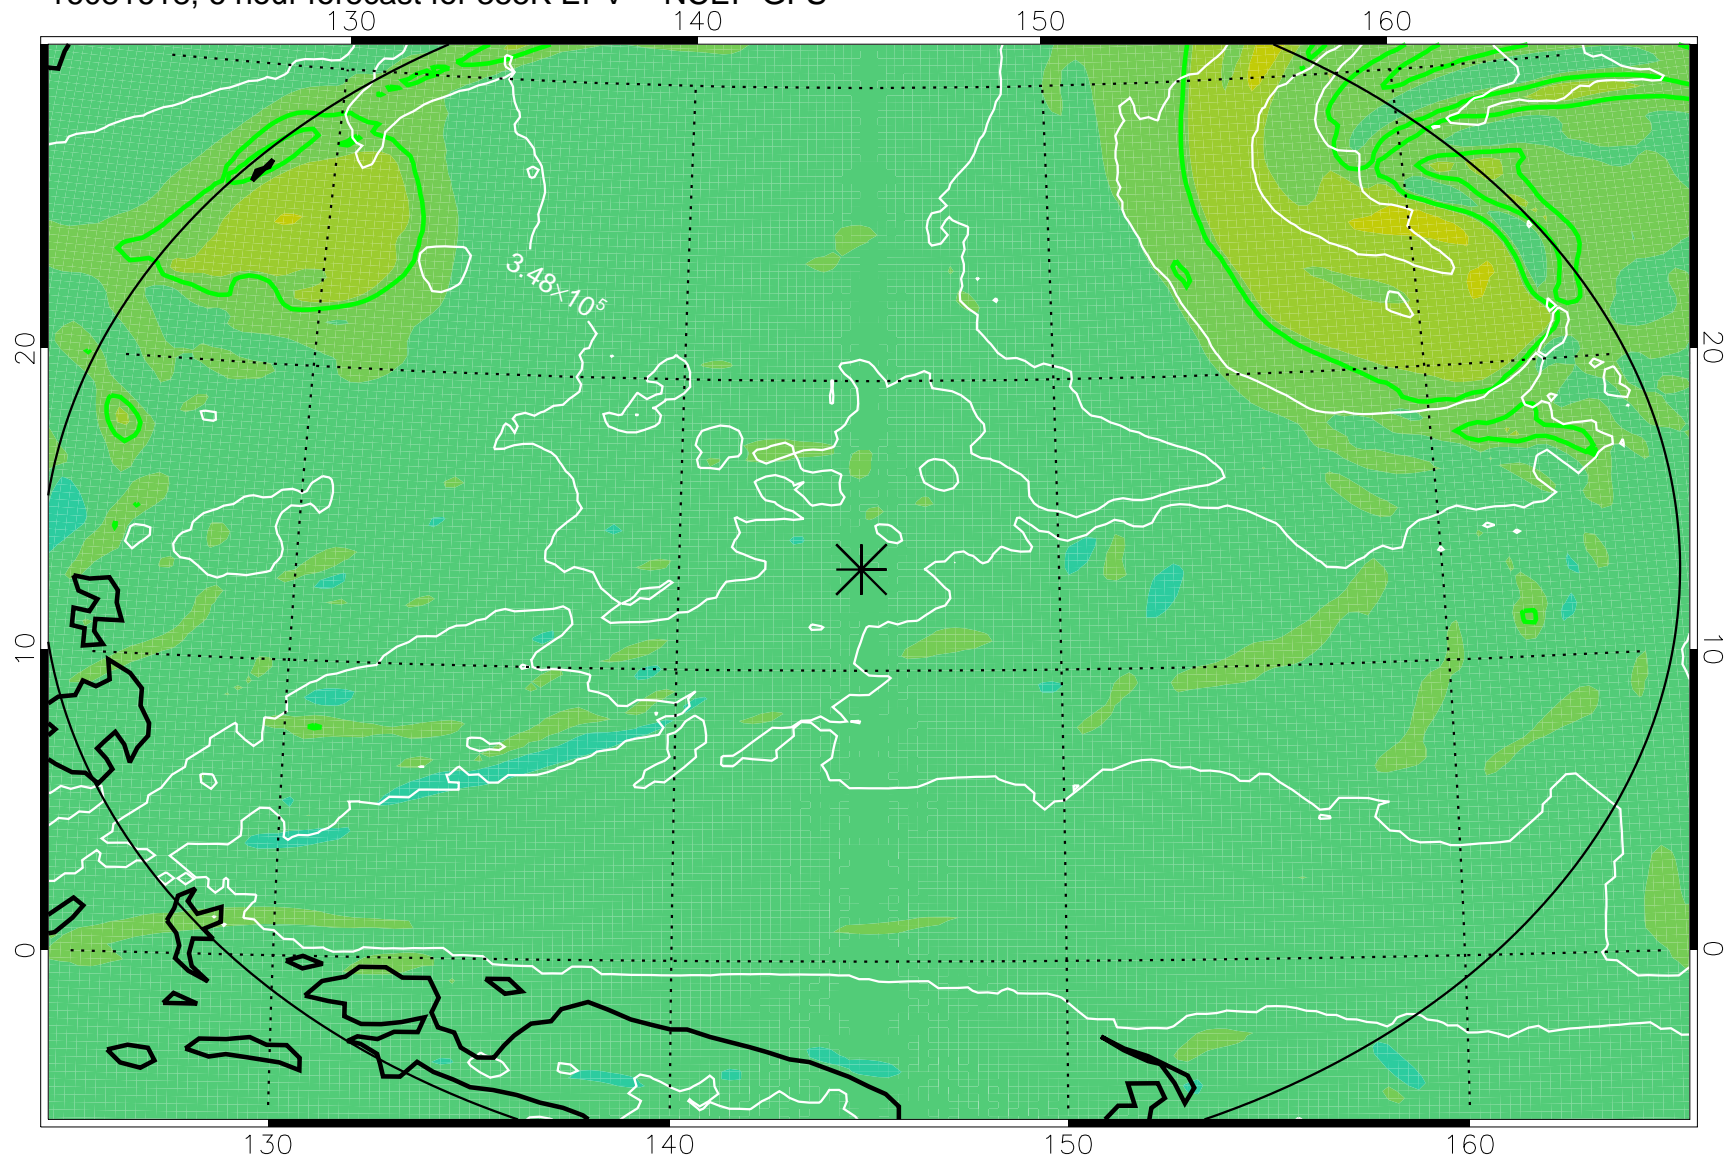

16081618, 6 hour forecast for 355K EPV -- NCEP GFS

355K Montgomery Streamfunction, white
EPV Tropopause (2 PVU) Position
Range ring of 2304 km

16081700, 12 hour forecast for 355K EPV -- NCEP GFS

355K Montgomery Streamfunction, white
EPV Tropopause (2 PVU) Position
Range ring of 2304 km

16081706, 18 hour forecast for 355K EPV -- NCEP GFS

355K Montgomery Streamfunction, white
EPV Tropopause (2 PVU) Position
Range ring of 2304 km

16081712, 24 hour forecast for 355K EPV -- NCEP GFS

355K Montgomery Streamfunction, white
EPV Tropopause (2 PVU) Position
Range ring of 2304 km

16081718, 30 hour forecast for 355K EPV -- NCEP GFS

355K Montgomery Streamfunction, white
EPV Tropopause (2 PVU) Position
Range ring of 2304 km

16081800, 36 hour forecast for 355K EPV -- NCEP GFS

355K Montgomery Streamfunction, white
EPV Tropopause (2 PVU) Position
Range ring of 2304 km

16081818, 54 hour forecast for 355K EPV -- NCEP GFS

355K Montgomery Streamfunction, white
EPV Tropopause (2 PVU) Position
Range ring of 2304 km

16081900, 60 hour forecast for 355K EPV -- NCEP GFS

355K Montgomery Streamfunction, white
EPV Tropopause (2 PVU) Position
Range ring of 2304 km