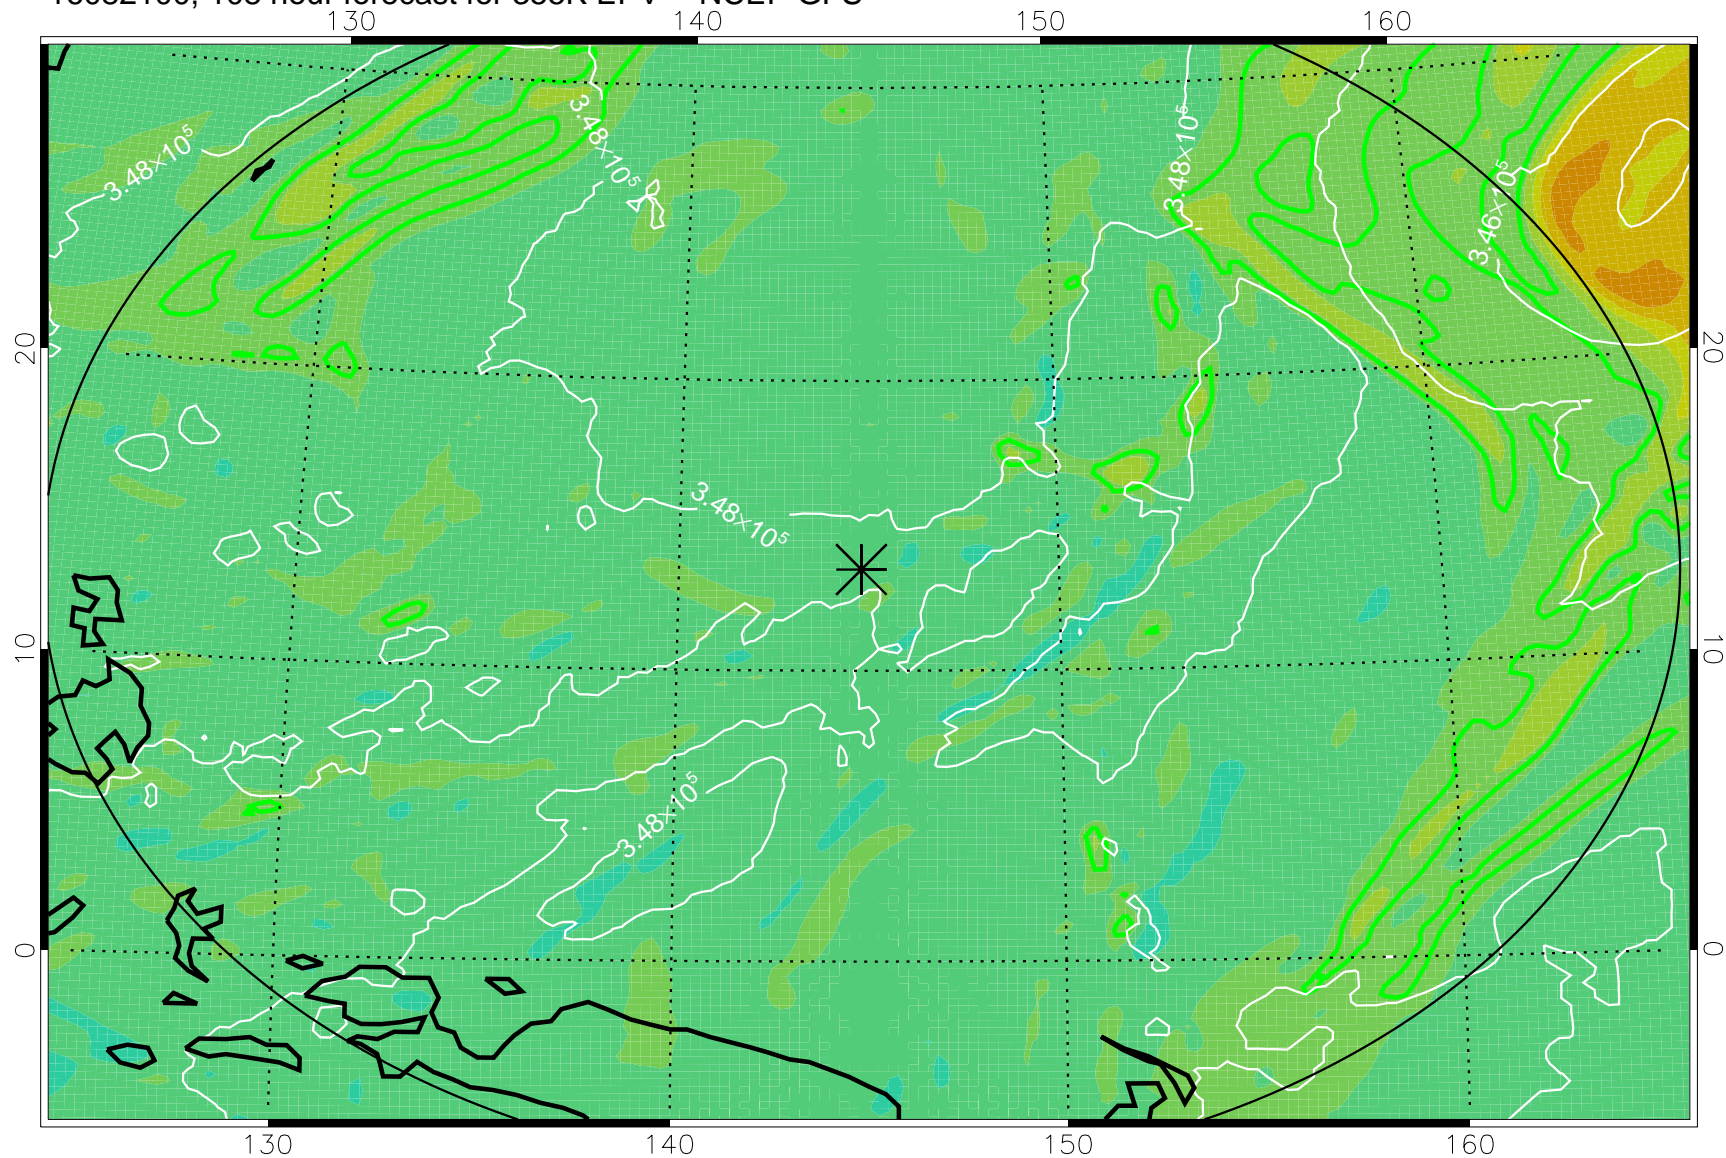

16081918, 78 hour forecast for 355K EPV -- NCEP GFS

355K Montgomery Streamfunction, white
EPV Tropopause (2 PVU) Position
Range ring of 2304 km

16082000, 84 hour forecast for 355K EPV -- NCEP GFS

355K Montgomery Streamfunction, white
EPV Tropopause (2 PVU) Position
Range ring of 2304 km

16082006, 90 hour forecast for 355K EPV -- NCEP GFS

355K Montgomery Streamfunction, white
EPV Tropopause (2 PVU) Position
Range ring of 2304 km

16082012, 96 hour forecast for 355K EPV -- NCEP GFS

355K Montgomery Streamfunction, white
EPV Tropopause (2 PVU) Position
Range ring of 2304 km

16082018, 102 hour forecast for 355K EPV -- NCEP GFS

355K Montgomery Streamfunction, white
EPV Tropopause (2 PVU) Position
Range ring of 2304 km

16082100, 108 hour forecast for 355K EPV -- NCEP GFS

355K Montgomery Streamfunction, white
EPV Tropopause (2 PVU) Position
Range ring of 2304 km

16082106, 114 hour forecast for 355K EPV -- NCEP GFS

355K Montgomery Streamfunction, white
EPV Tropopause (2 PVU) Position
Range ring of 2304 km

16082112, 120 hour forecast for 355K EPV -- NCEP GFS

355K Montgomery Streamfunction, white
EPV Tropopause (2 PVU) Position
Range ring of 2304 km