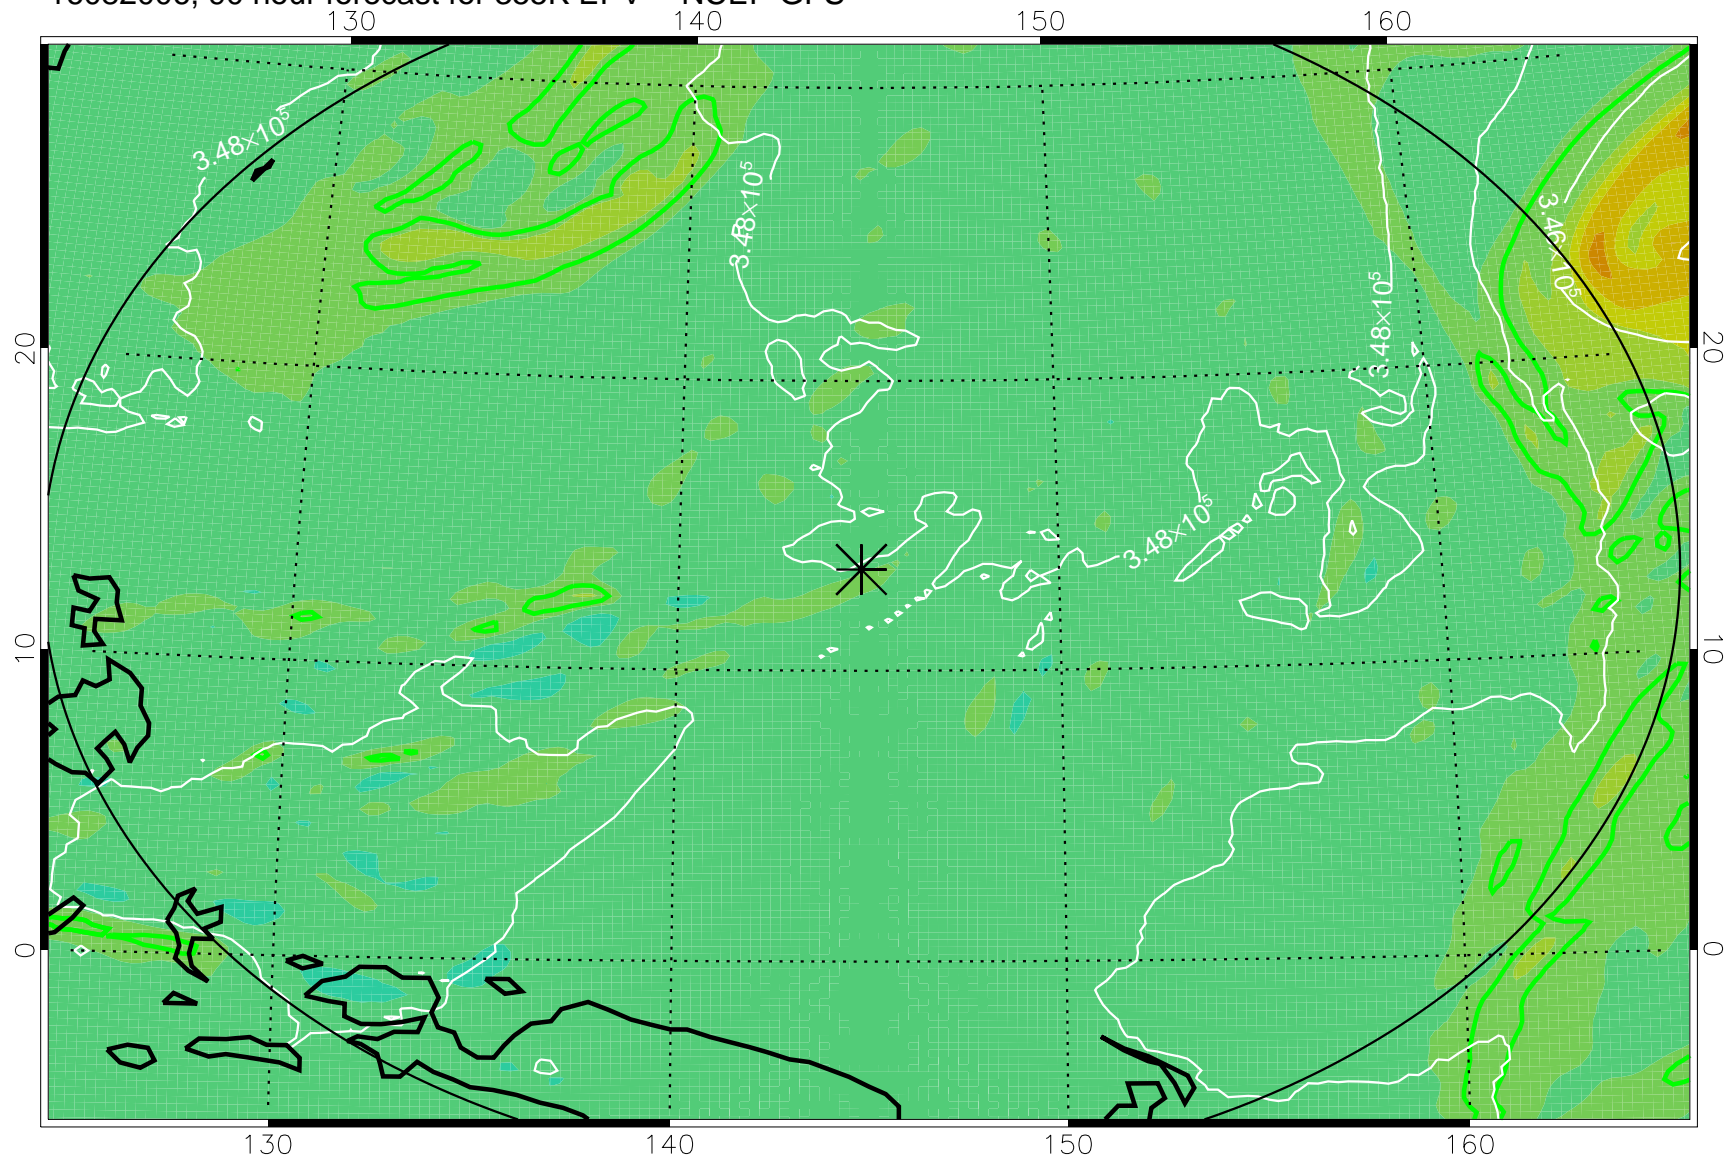

16081906, 66 hour forecast for 355K EPV -- NCEP GFS

355K Montgomery Streamfunction, white
EPV Tropopause (2 PVU) Position
Range ring of 2304 km

16081912, 72 hour forecast for 355K EPV -- NCEP GFS

355K Montgomery Streamfunction, white
EPV Tropopause (2 PVU) Position
Range ring of 2304 km

16081918, 78 hour forecast for 355K EPV -- NCEP GFS

355K Montgomery Streamfunction, white
EPV Tropopause (2 PVU) Position
Range ring of 2304 km

16082000, 84 hour forecast for 355K EPV -- NCEP GFS

355K Montgomery Streamfunction, white
EPV Tropopause (2 PVU) Position
Range ring of 2304 km

16082006, 90 hour forecast for 355K EPV -- NCEP GFS

355K Montgomery Streamfunction, white
EPV Tropopause (2 PVU) Position
Range ring of 2304 km

16082012, 96 hour forecast for 355K EPV -- NCEP GFS

355K Montgomery Streamfunction, white
EPV Tropopause (2 PVU) Position
Range ring of 2304 km

16082018, 102 hour forecast for 355K EPV -- NCEP GFS

355K Montgomery Streamfunction, white
EPV Tropopause (2 PVU) Position
Range ring of 2304 km

16082100, 108 hour forecast for 355K EPV -- NCEP GFS

355K Montgomery Streamfunction, white
EPV Tropopause (2 PVU) Position
Range ring of 2304 km